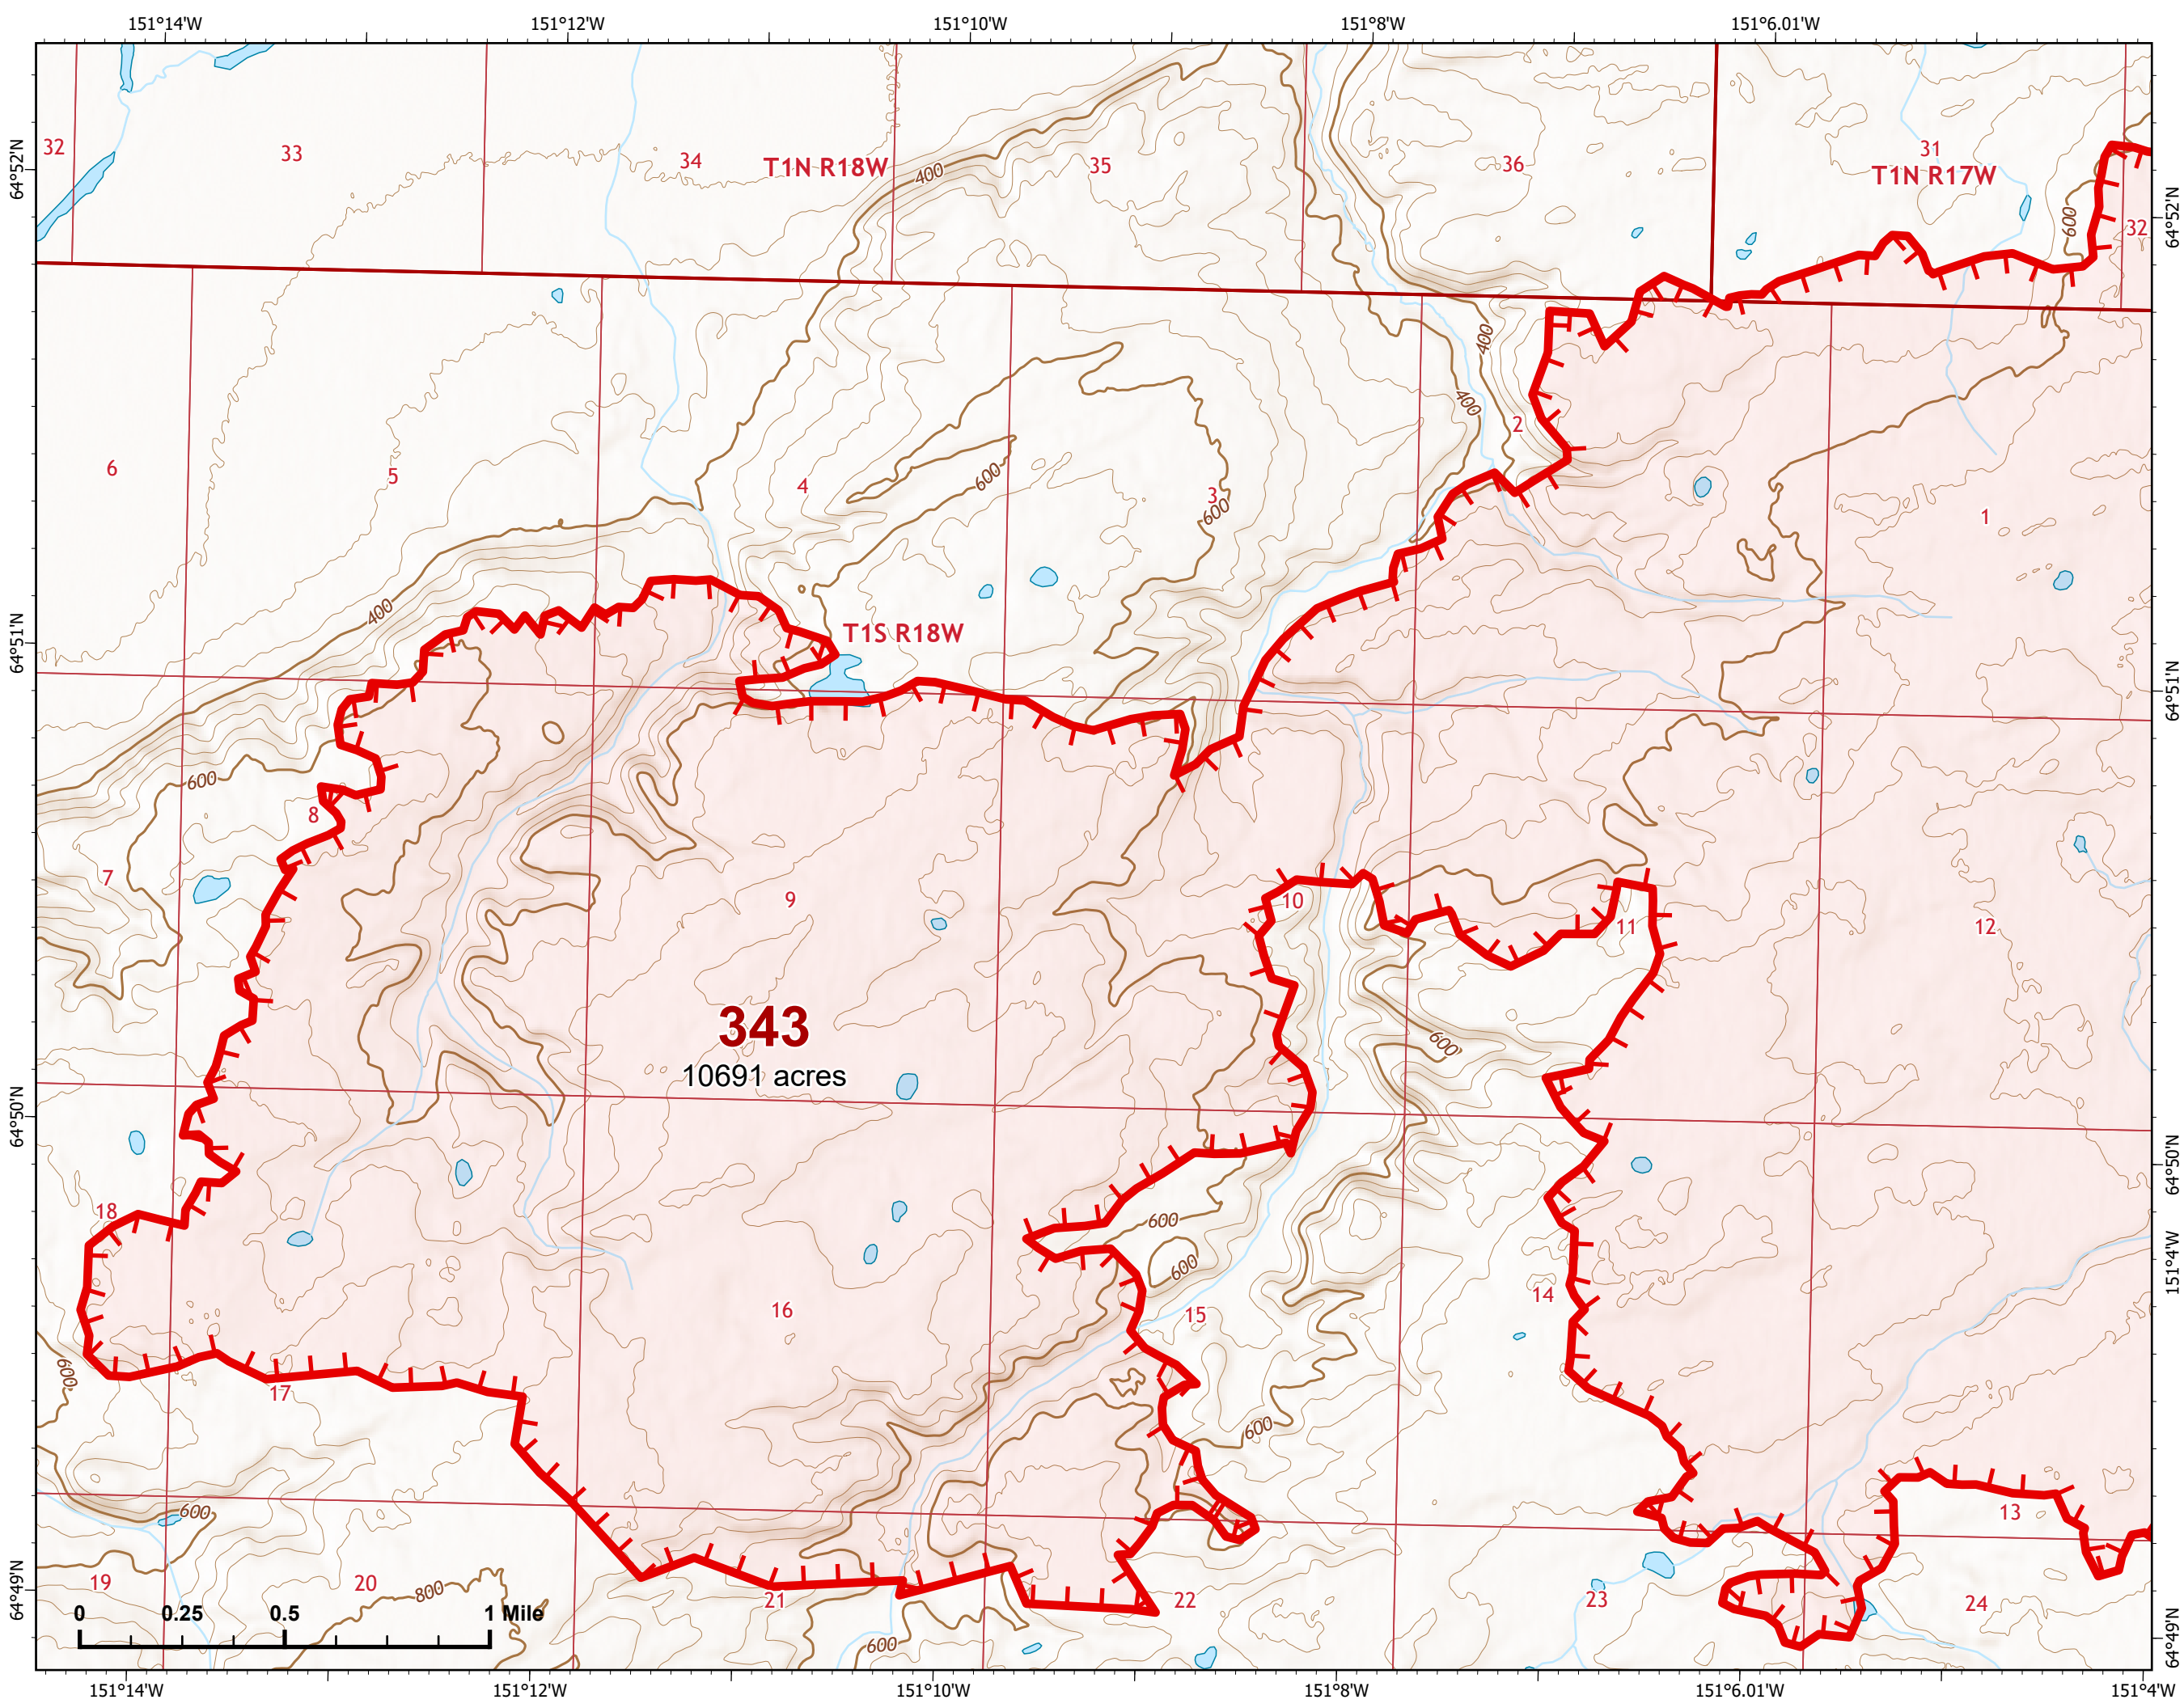

IAP Map

Bean Complex
AK-TAD-000898
07/05/2022
Fire: 343 (Dragon)

Page 343 - 1

- Wildfire Daily Fire Perimeter
- Uncontained