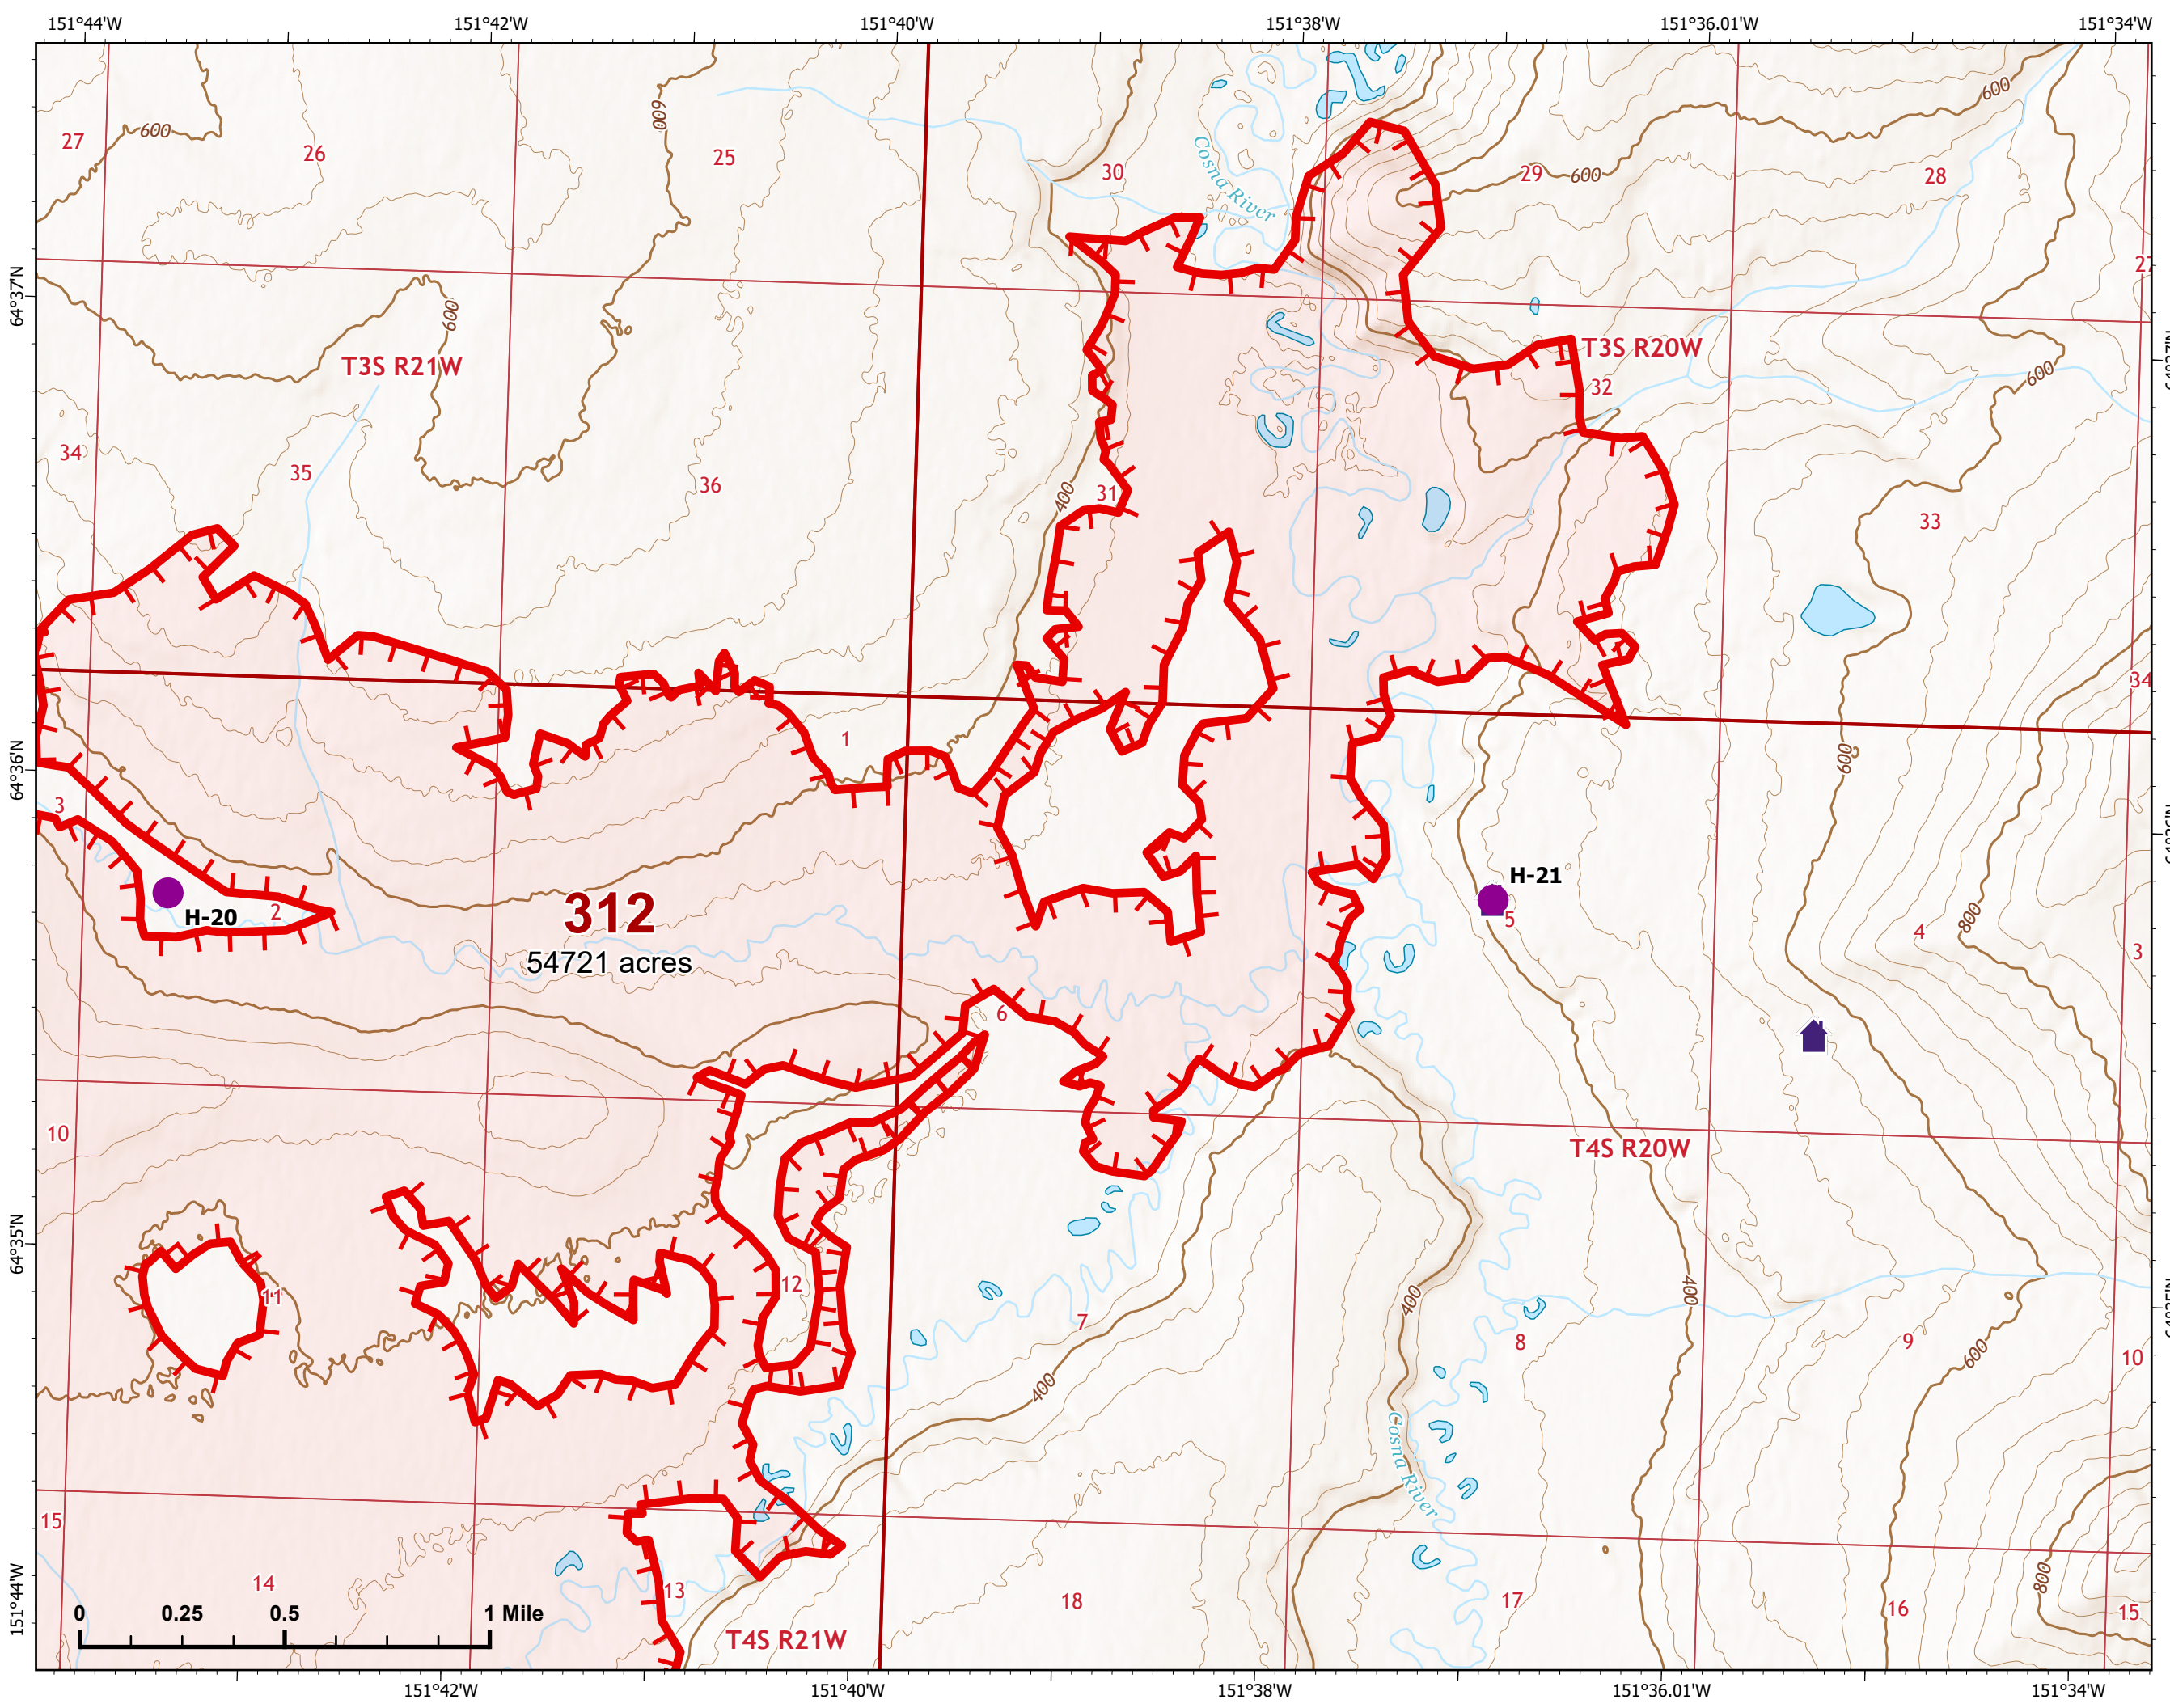

IAP Index Map

Bean Complex
AK-TAD-000898
07/05/2022

 Wildfire Daily Fire Perimeter

Z. Cravens
7/4/2022

IAP Map

Bean Complex
AK-TAD-000898

07/05/2022

Fire: 312 (Bitzshitini)

Page 312 - 1

-  Helispot
-  Wildfire Daily Fire Perimeter
-  Uncontained
-  Structure

Z. Cravens
7/4/2022

IAP Map

Bean Complex
AK-TAD-000898

07/05/2022

Fire: 312 (Bitzshitini)

Page 312 - 2

-  Helispot
-  Wildfire Daily Fire Perimeter
-  Uncontained

Z. Cravens
7/4/2022

IAP Map

Bean Complex
AK-TAD-000898

07/05/2022

Fire: 312 (Bitzshitini)

Page 312 - 3

-  Wildfire Daily Fire Perimeter
-  Uncontained