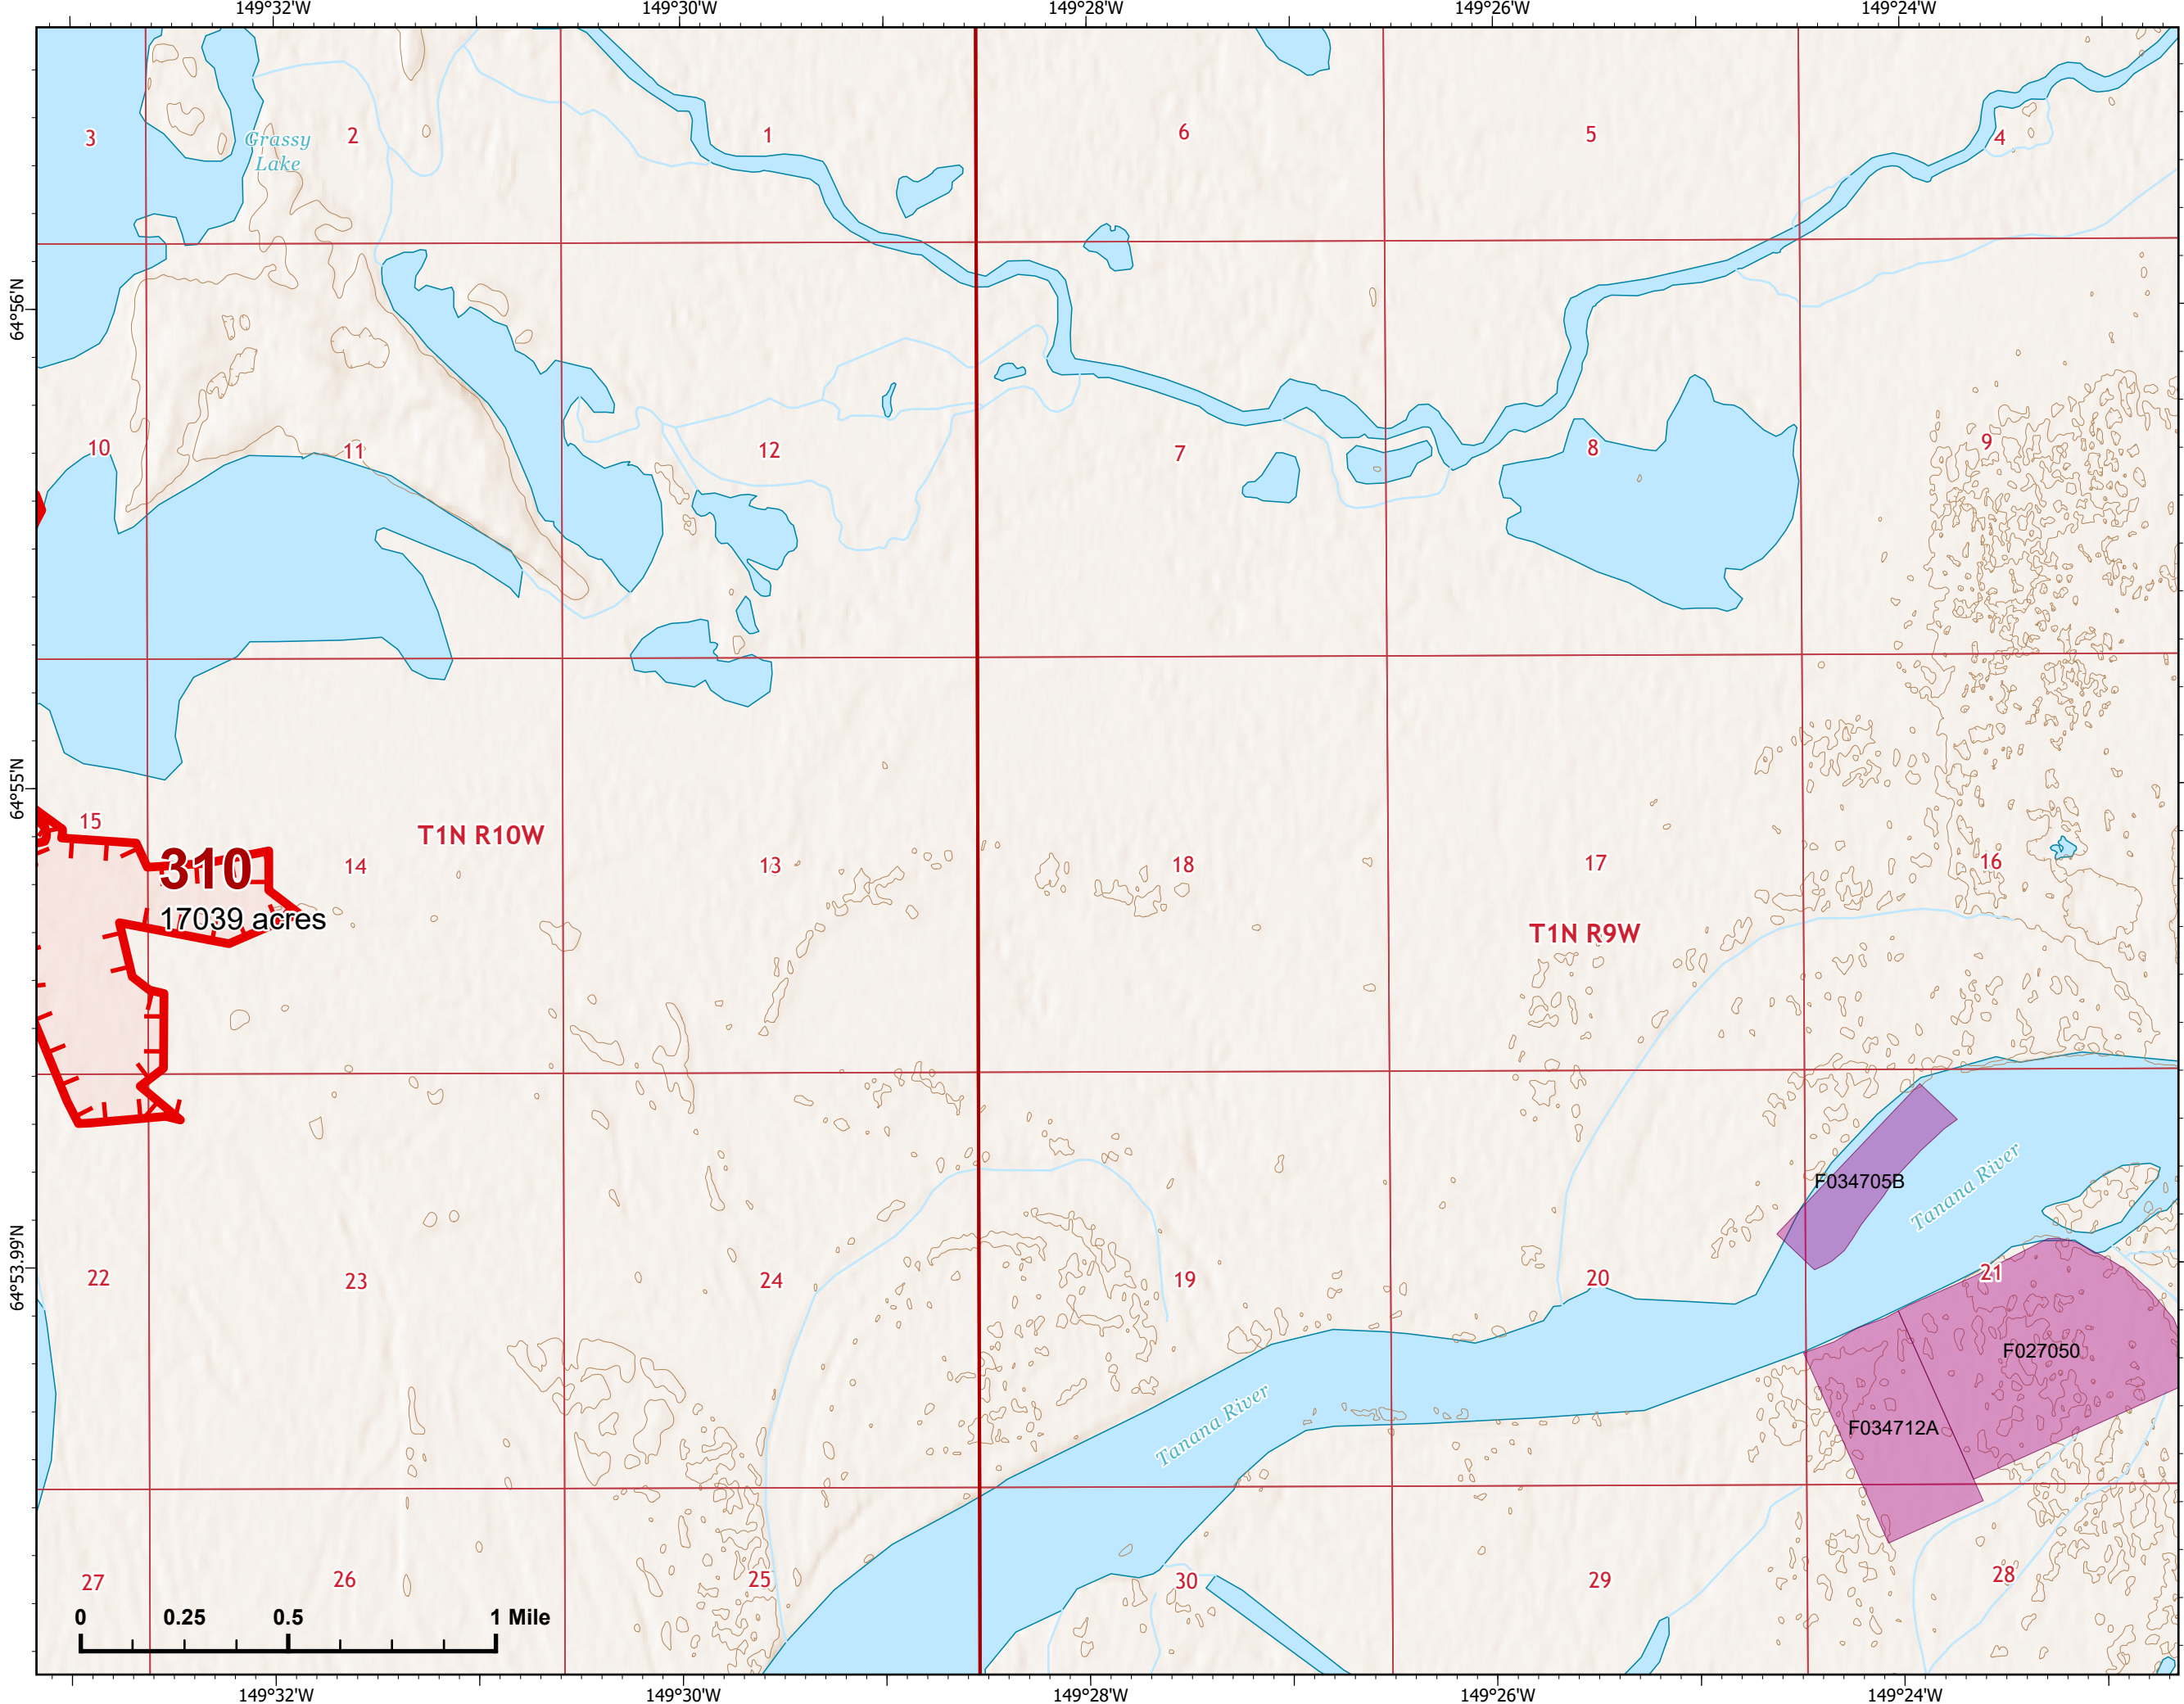

IAP Map

Bean Complex
AK-TAD-000898
07/05/2022

Fire: 310 (Tanana River)

Page 310 - 6

- Wildfire Daily Fire Perimeter
- Uncontained
- Native Allotments