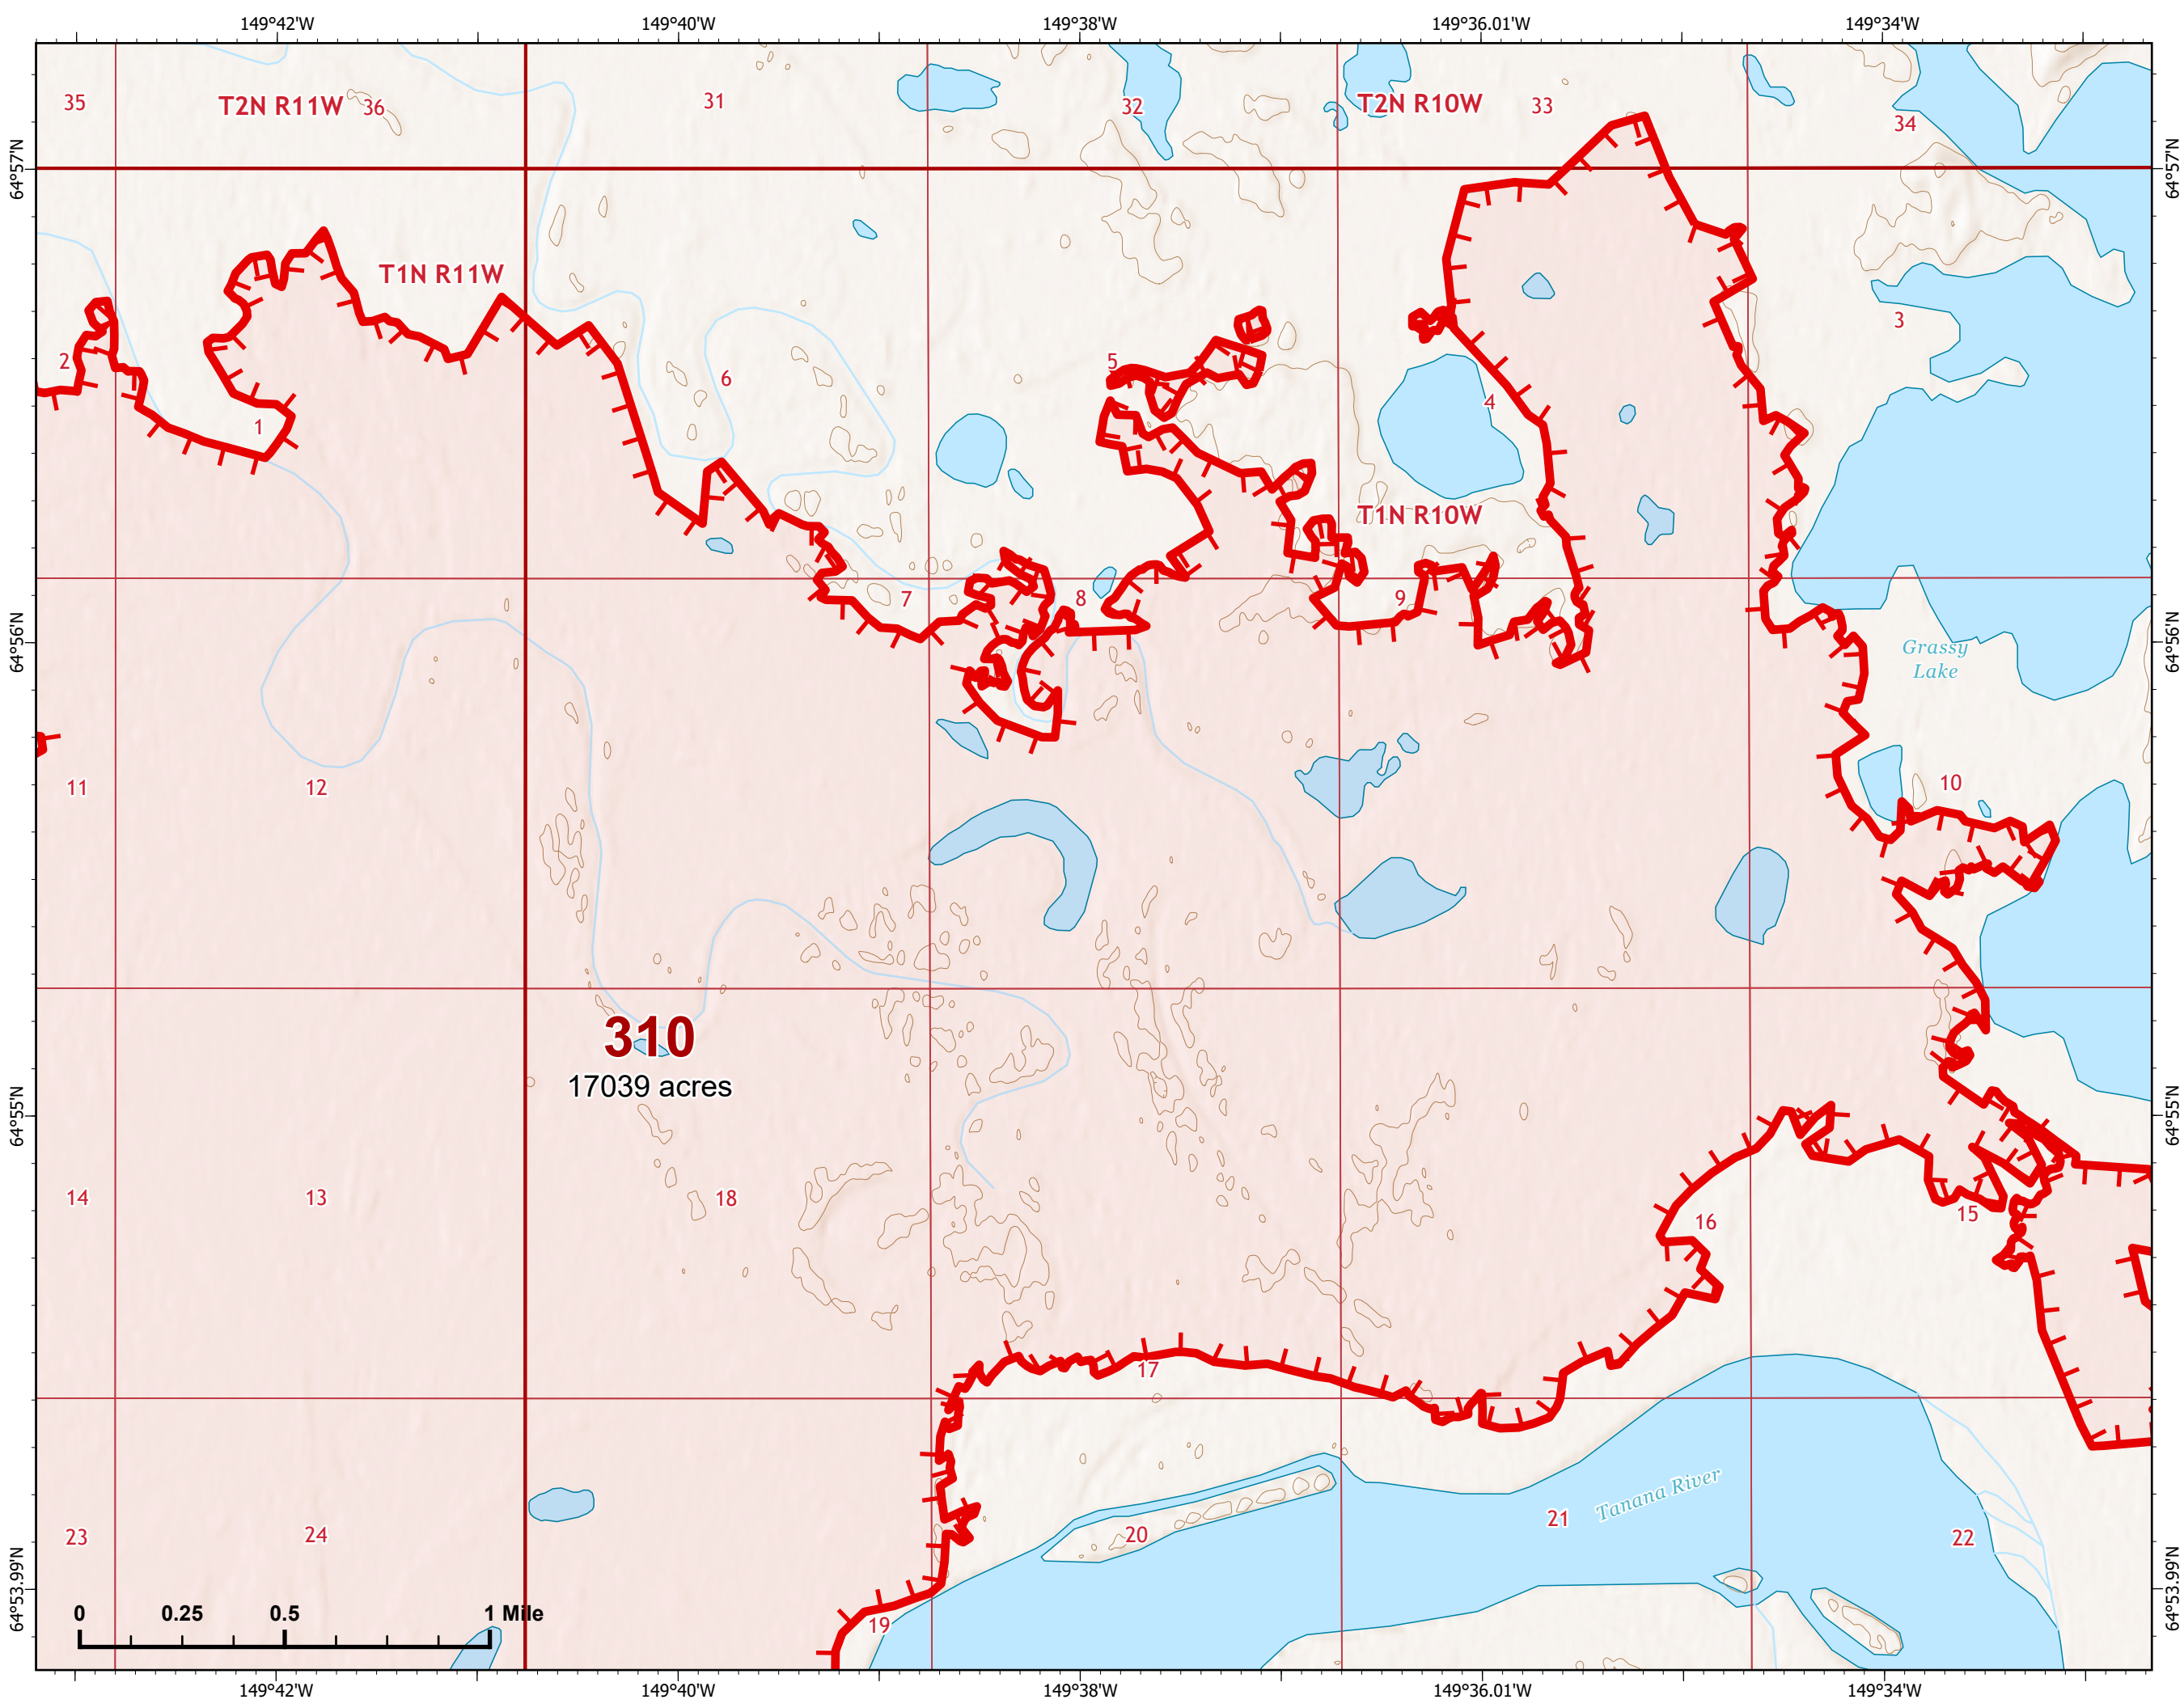

Fire: 310 (Tanana River)

Page 310 - 5

-  Wildfire Daily Fire Perimeter
-  Uncontained

310
17039 acres

Z. Cravens
7/4/2022

IAP Map

Bean Complex
AK-TAD-000898
07/05/2022

Fire: 310 (Tanana River)