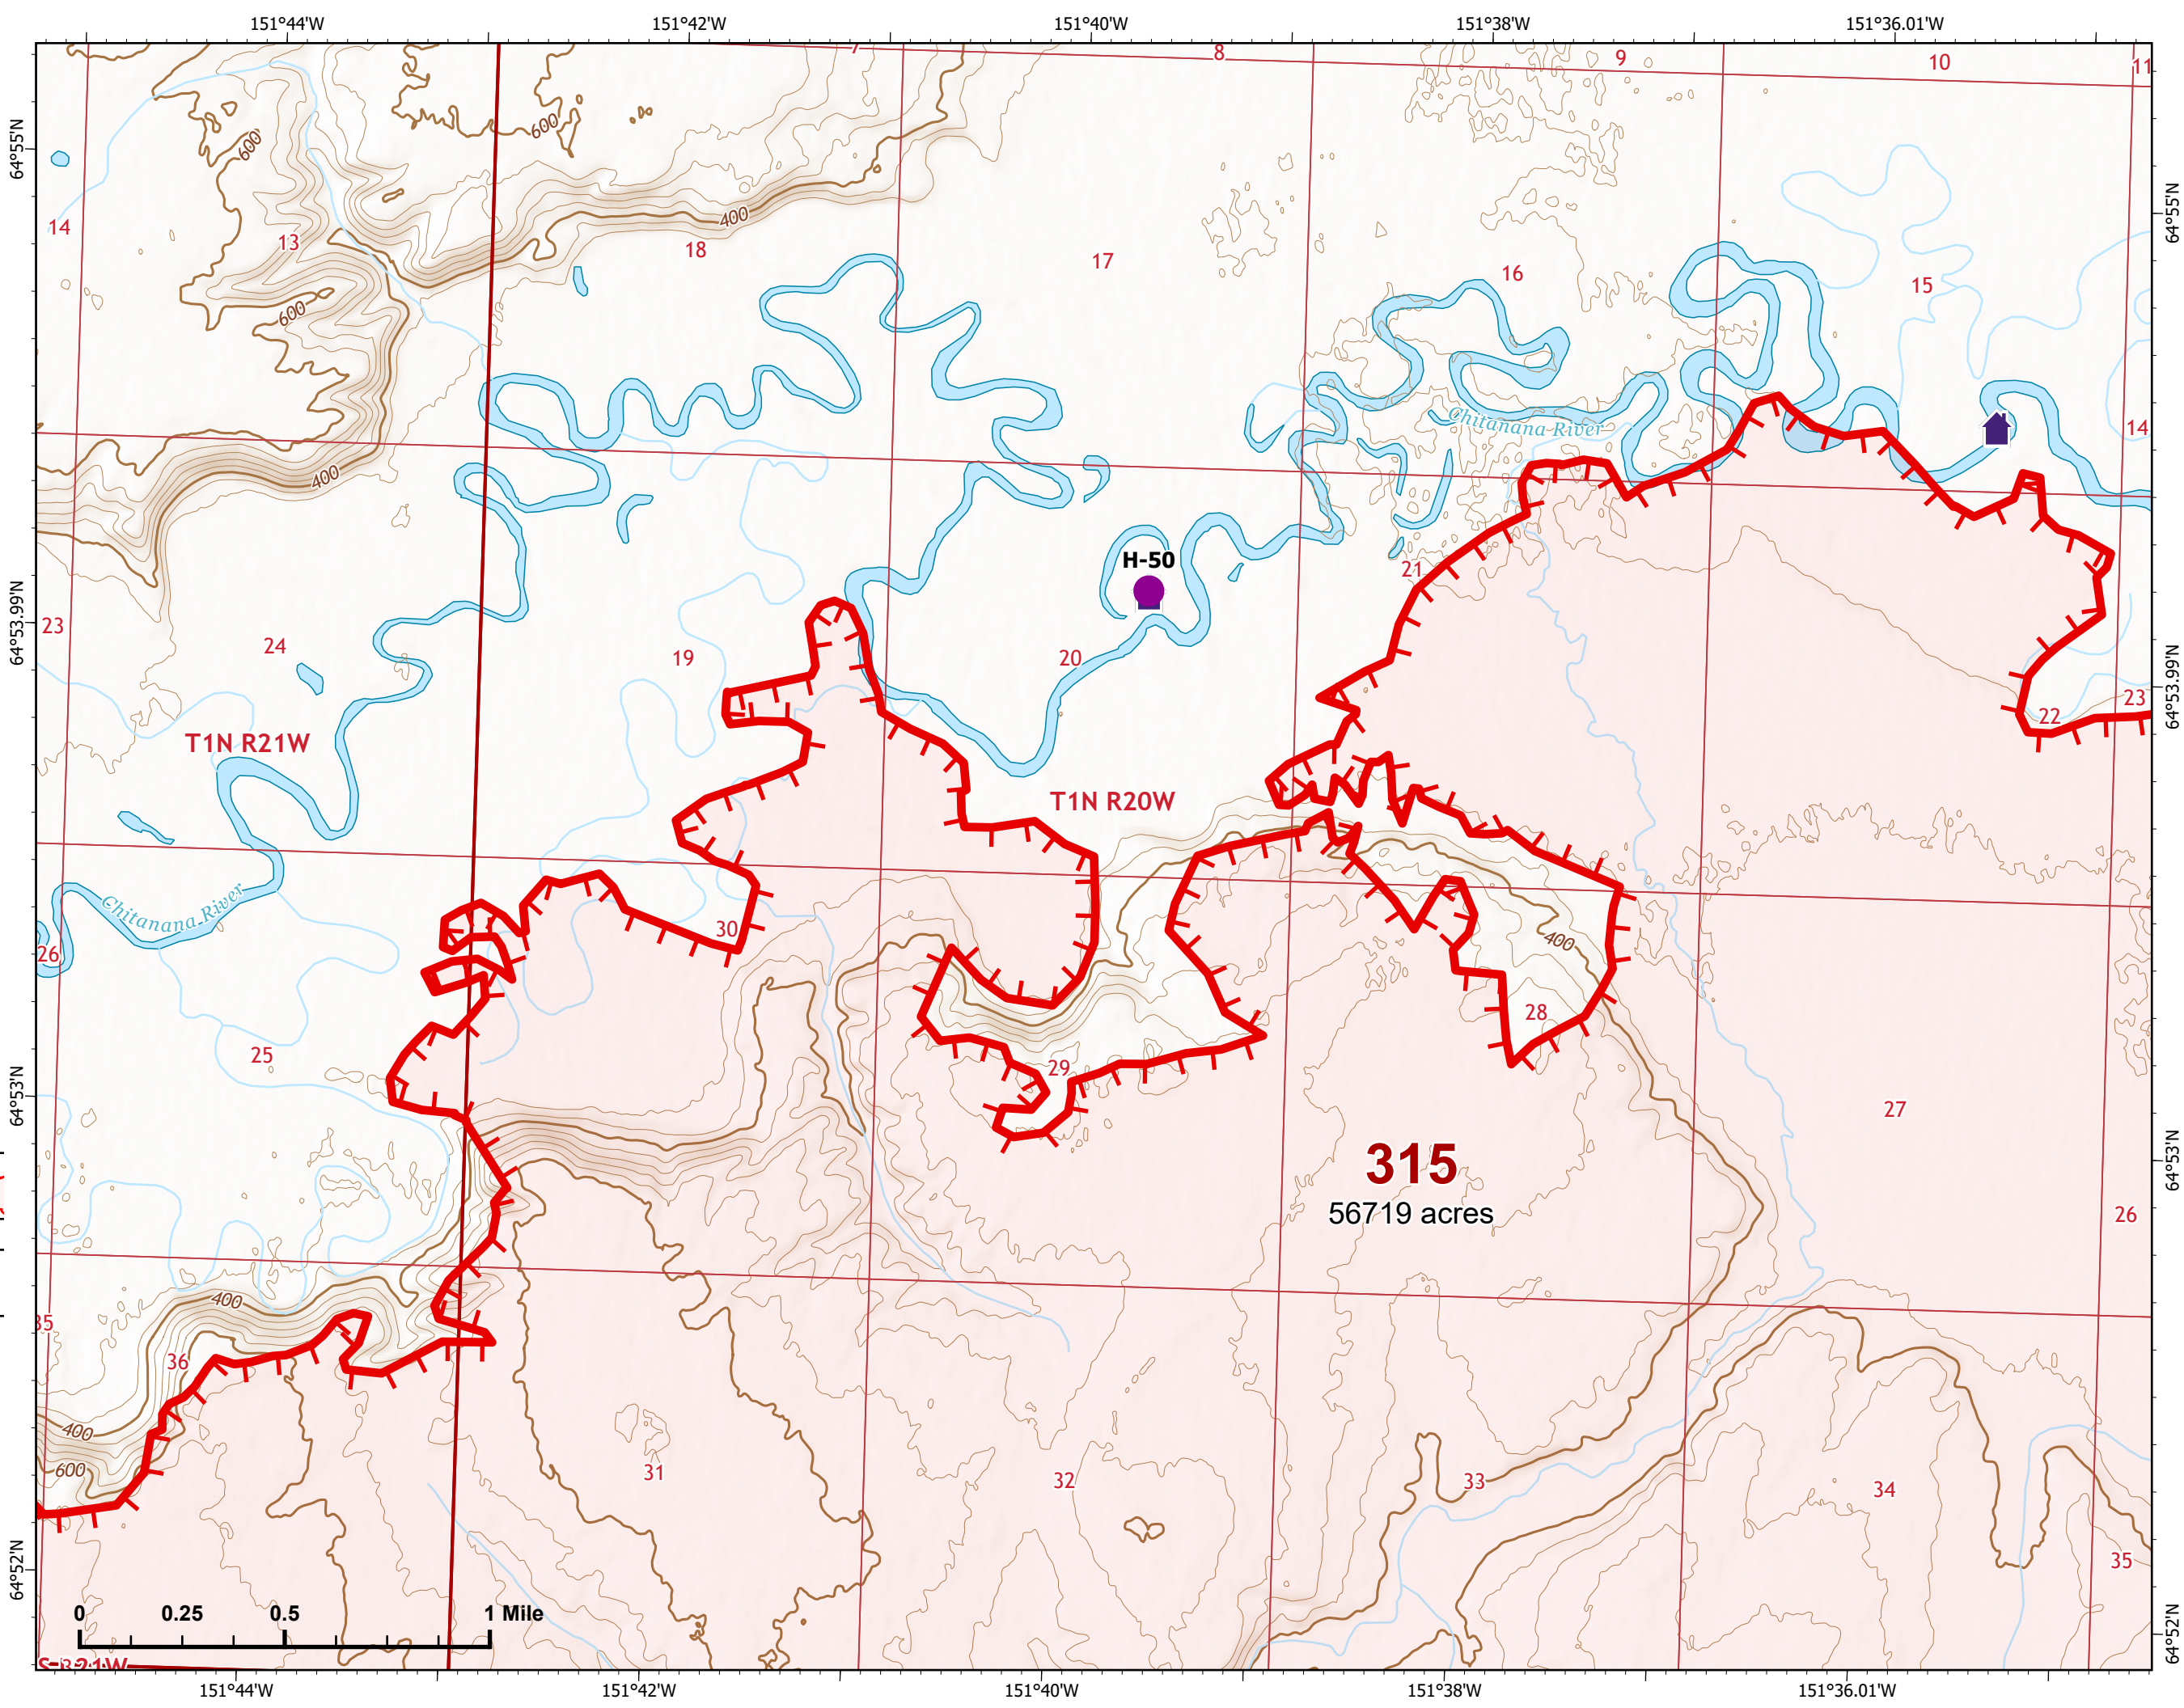

Z. Cravens
7/4/2022

IAP Map

Bean Complex
AK-TAD-000898

07/05/2022

Fire: 315 (Chitanana)

Page 315 - 2

-  Helispot
-  Wildfire Daily Fire Perimeter
-  Uncontained
-  Structure

Z. Cravens
7/4/2022

IAP Map

Bean Complex
AK-TAD-000898

07/05/2022

Fire: 315 (Chitanana)

Page 315 - 3

-  Wildfire Daily Fire Perimeter
-  Uncontained

Z. Cravens
7/4/2022

IAP Map