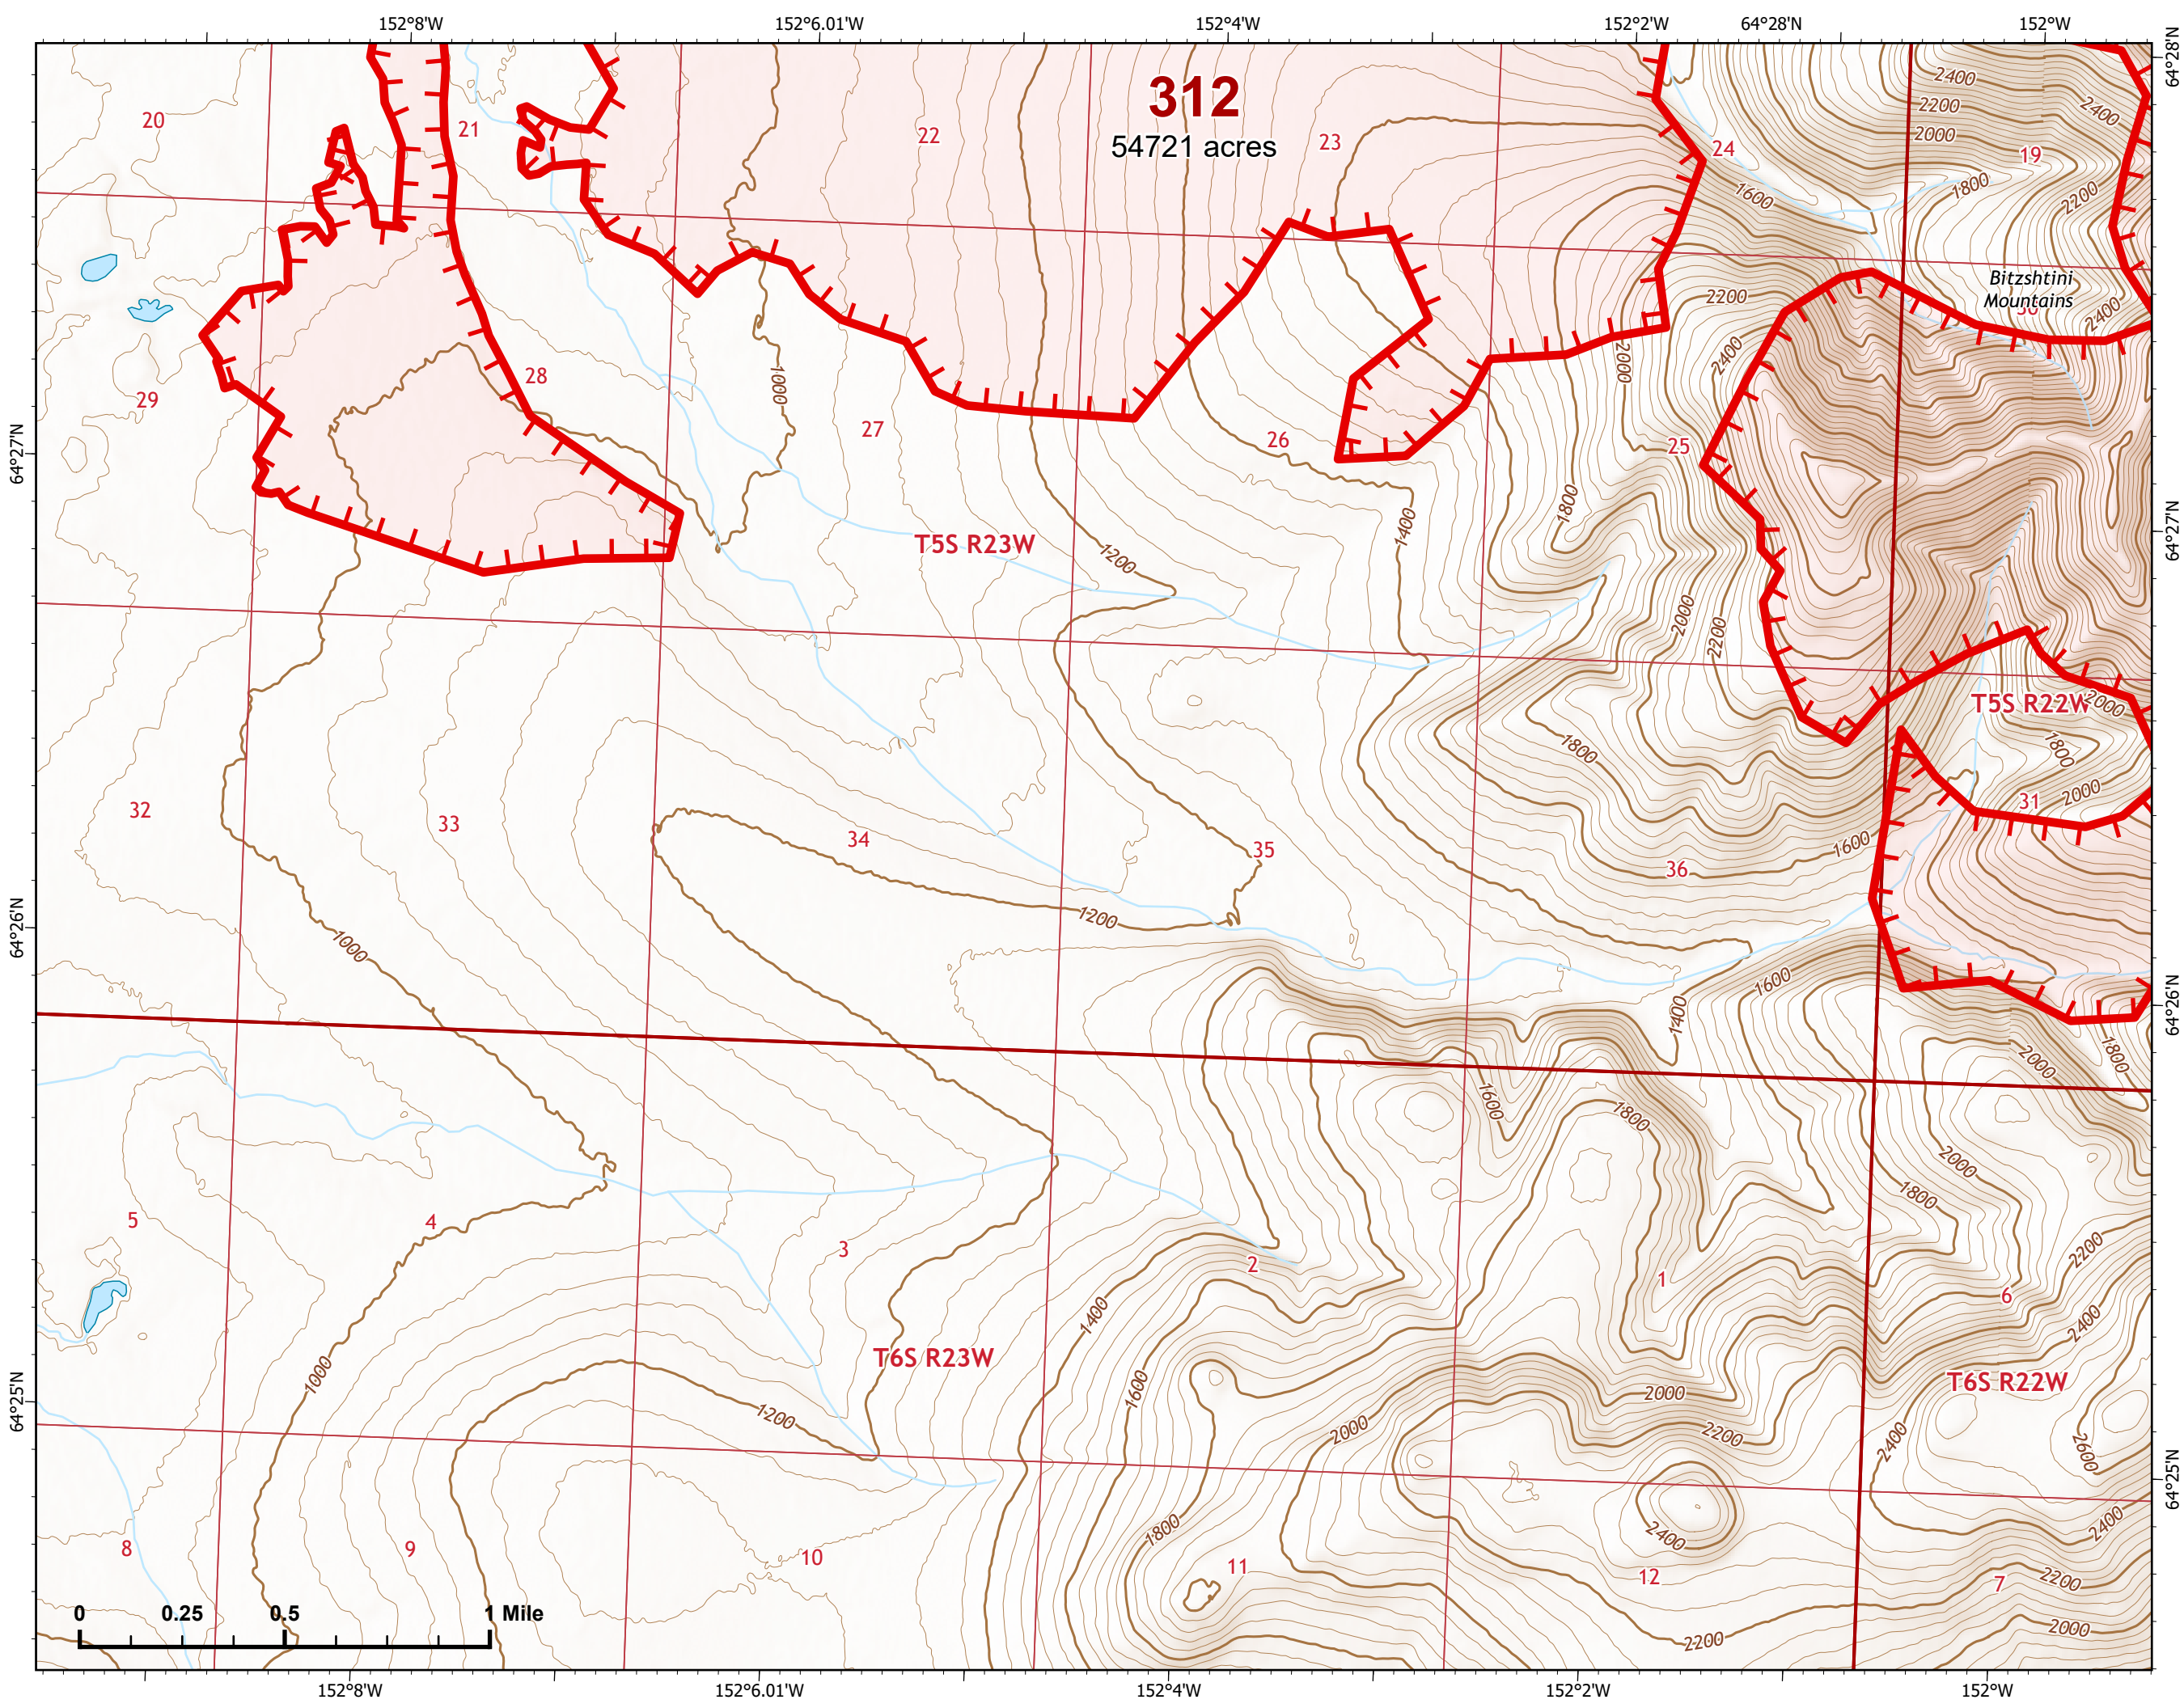

IAP Map

Bean Complex
AK-TAD-000898

07/05/2022

Fire: 312 (Bitzshitini)

Page 312 - 5

-  Wildfire Daily Fire Perimeter
-  Uncontained
-  Communications

Z. Cravens
7/4/2022

IAP Map

Bean Complex
AK-TAD-000898

07/05/2022

Fire: 312 (Bitzshitini)

Page 312 - 6

-  Wildfire Daily Fire Perimeter
-  Uncontained

Z. Cravens
7/4/2022

IAP Map

Bean Complex
AK-TAD-000898

07/05/2022

Fire: 312 (Bitzshitini)

Page 312 - 7

-  Wildfire Daily Fire Perimeter
-  Uncontained

Z. Cravens
7/4/2022

IAP Map

Bean Complex
AK-TAD-000898

07/05/2022

Fire: 312 (Bitzshitini)

Page 312 - 8

-  Wildfire Daily Fire Perimeter
-  Uncontained

Z. Cravens
7/4/2022

IAP Map

Bean Complex
AK-TAD-000898

07/05/2022

Fire: 312 (Bitzshitini)