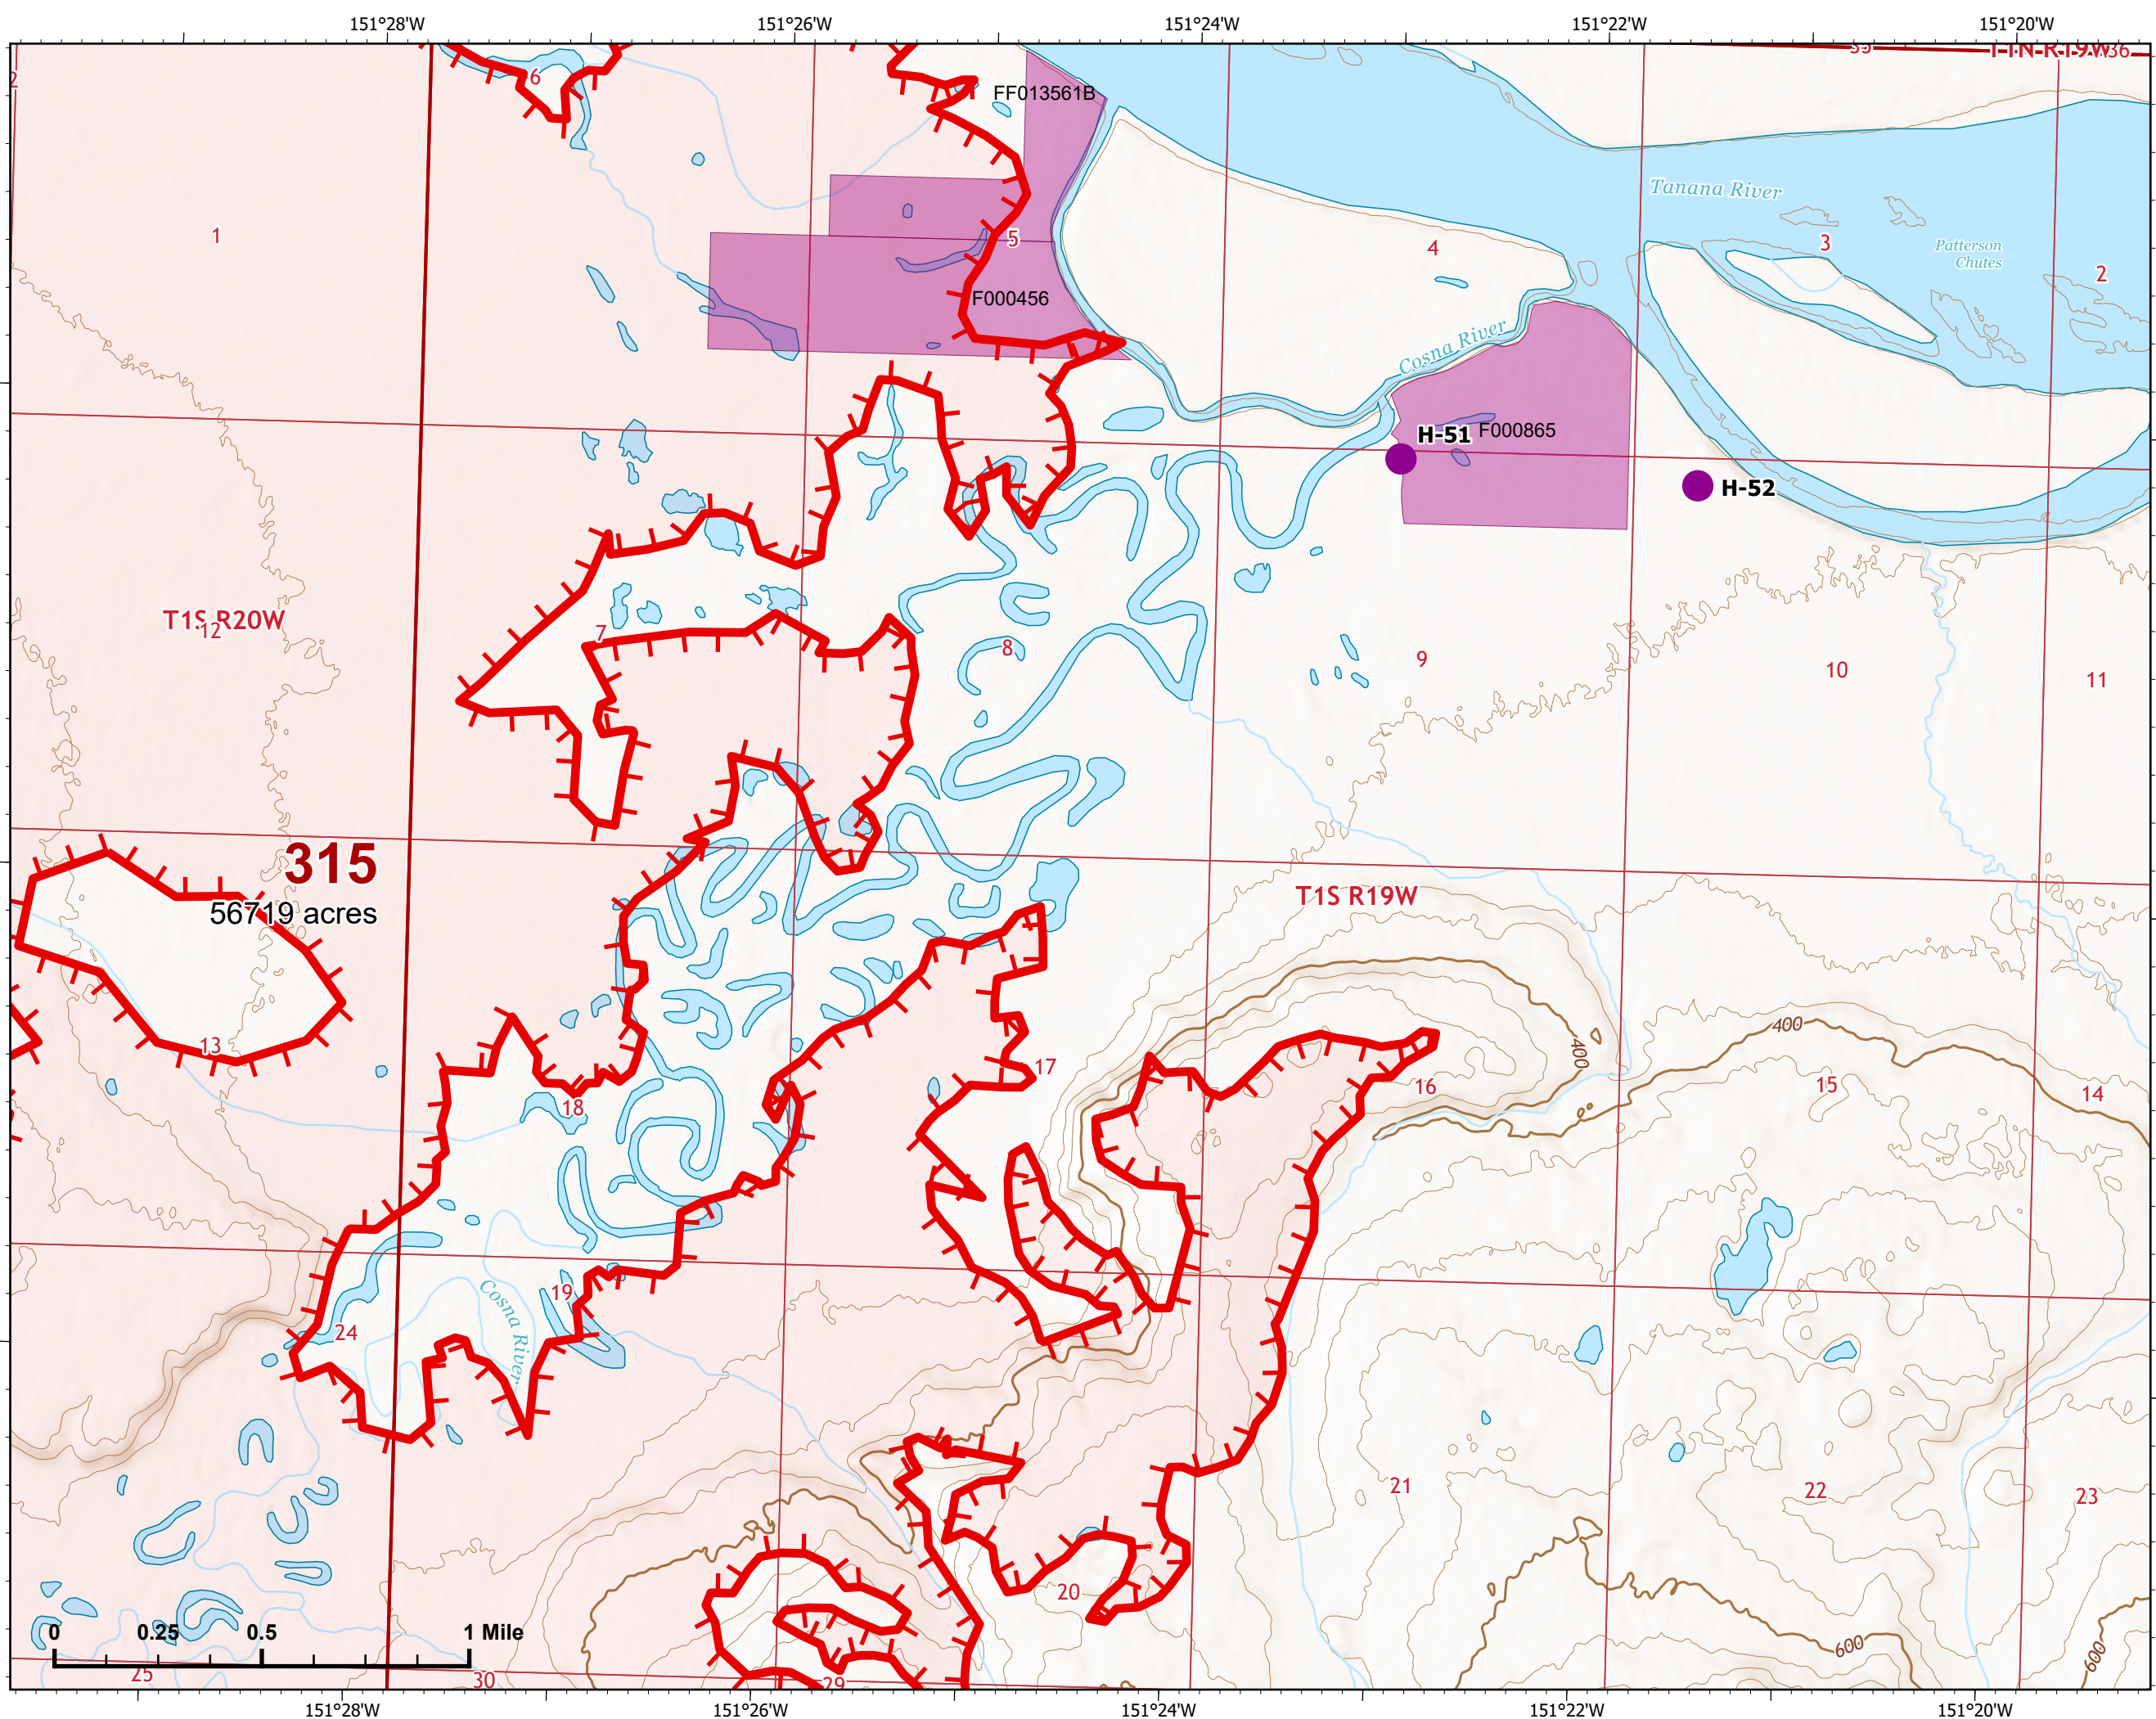

-  Helispot
-  Division Break
-  Wildfire Daily Fire Perimeter
-  Uncontained
-  Structure

Z. Cravens
7/4/2022

IAP Map

Bean Complex
AK-TAD-000898

07/05/2022

Fire: 315 (Chitanana)

Page 315 - 9

-  Helispot
-  Wildfire Daily Fire Perimeter
-  Uncontained
-  Native Allotments