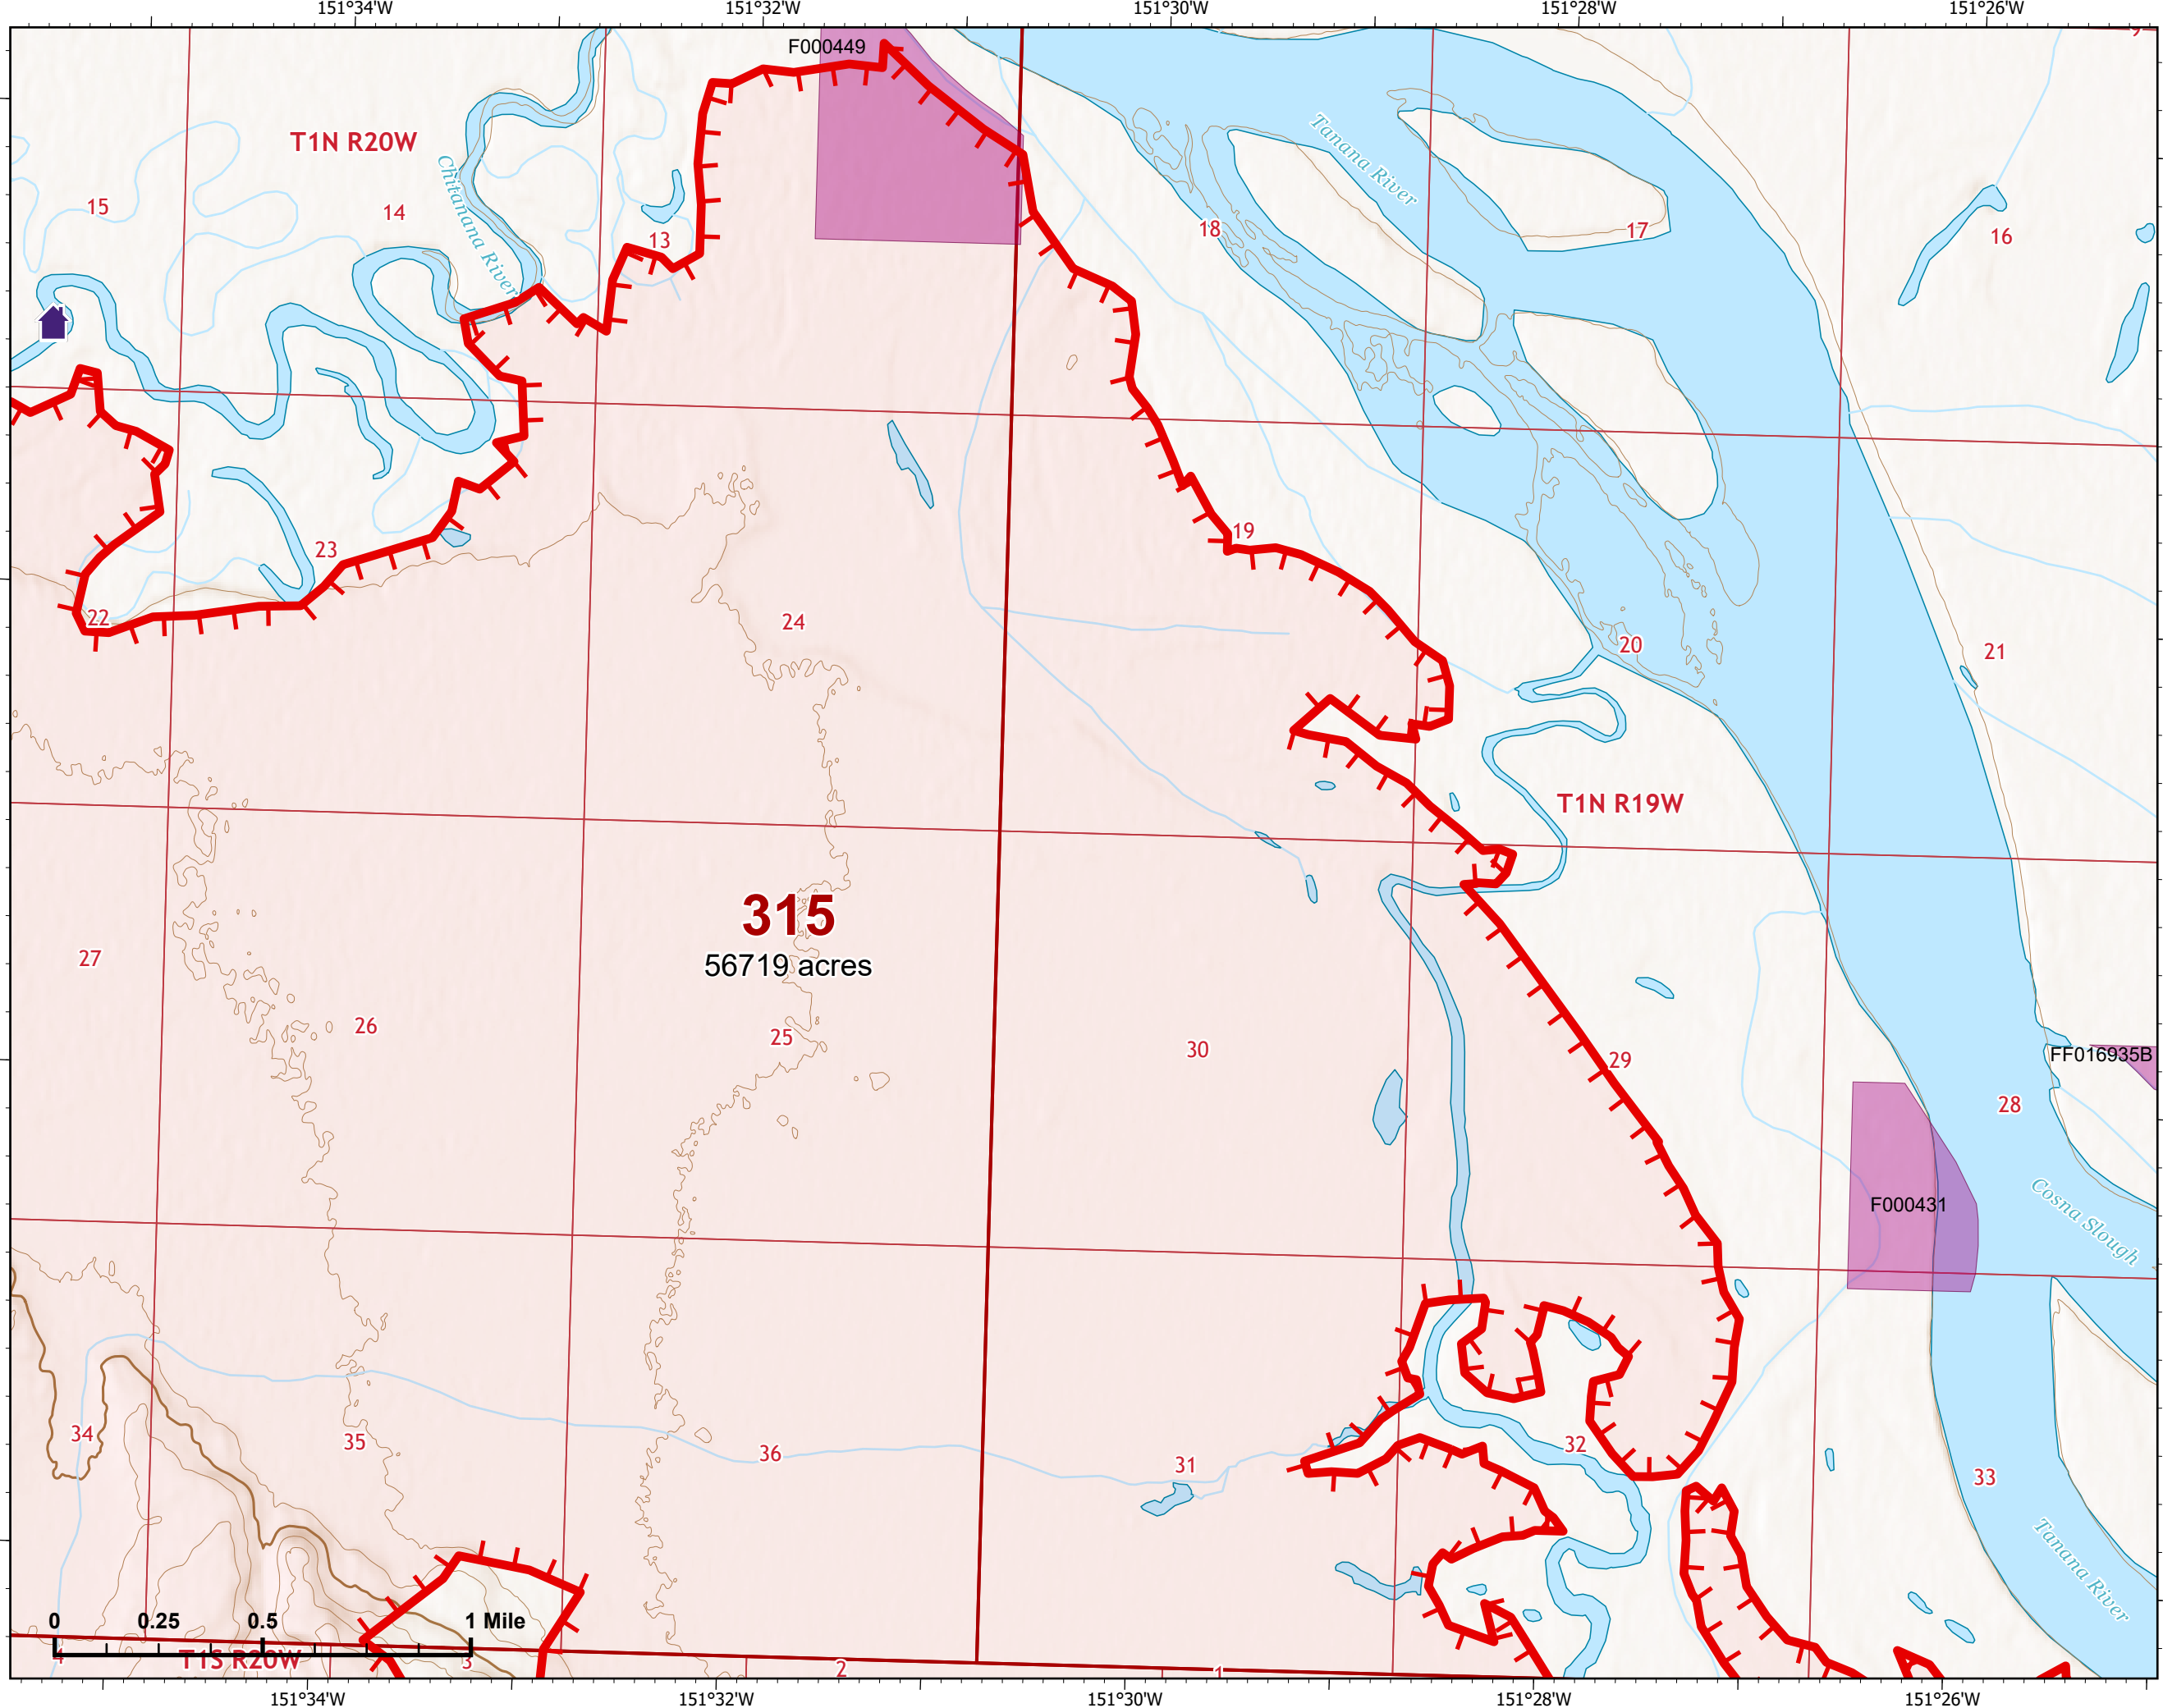

Z. Cravens
7/4/2022

IAP Map

Bean Complex
AK-TAD-000898

07/05/2022

Fire: 315 (Chitanana)

Page 315 - 10

-  Wildfire Daily Fire Perimeter
-  Uncontained
-  Native Allotments
-  Structure

Z. Cravens
7/4/2022