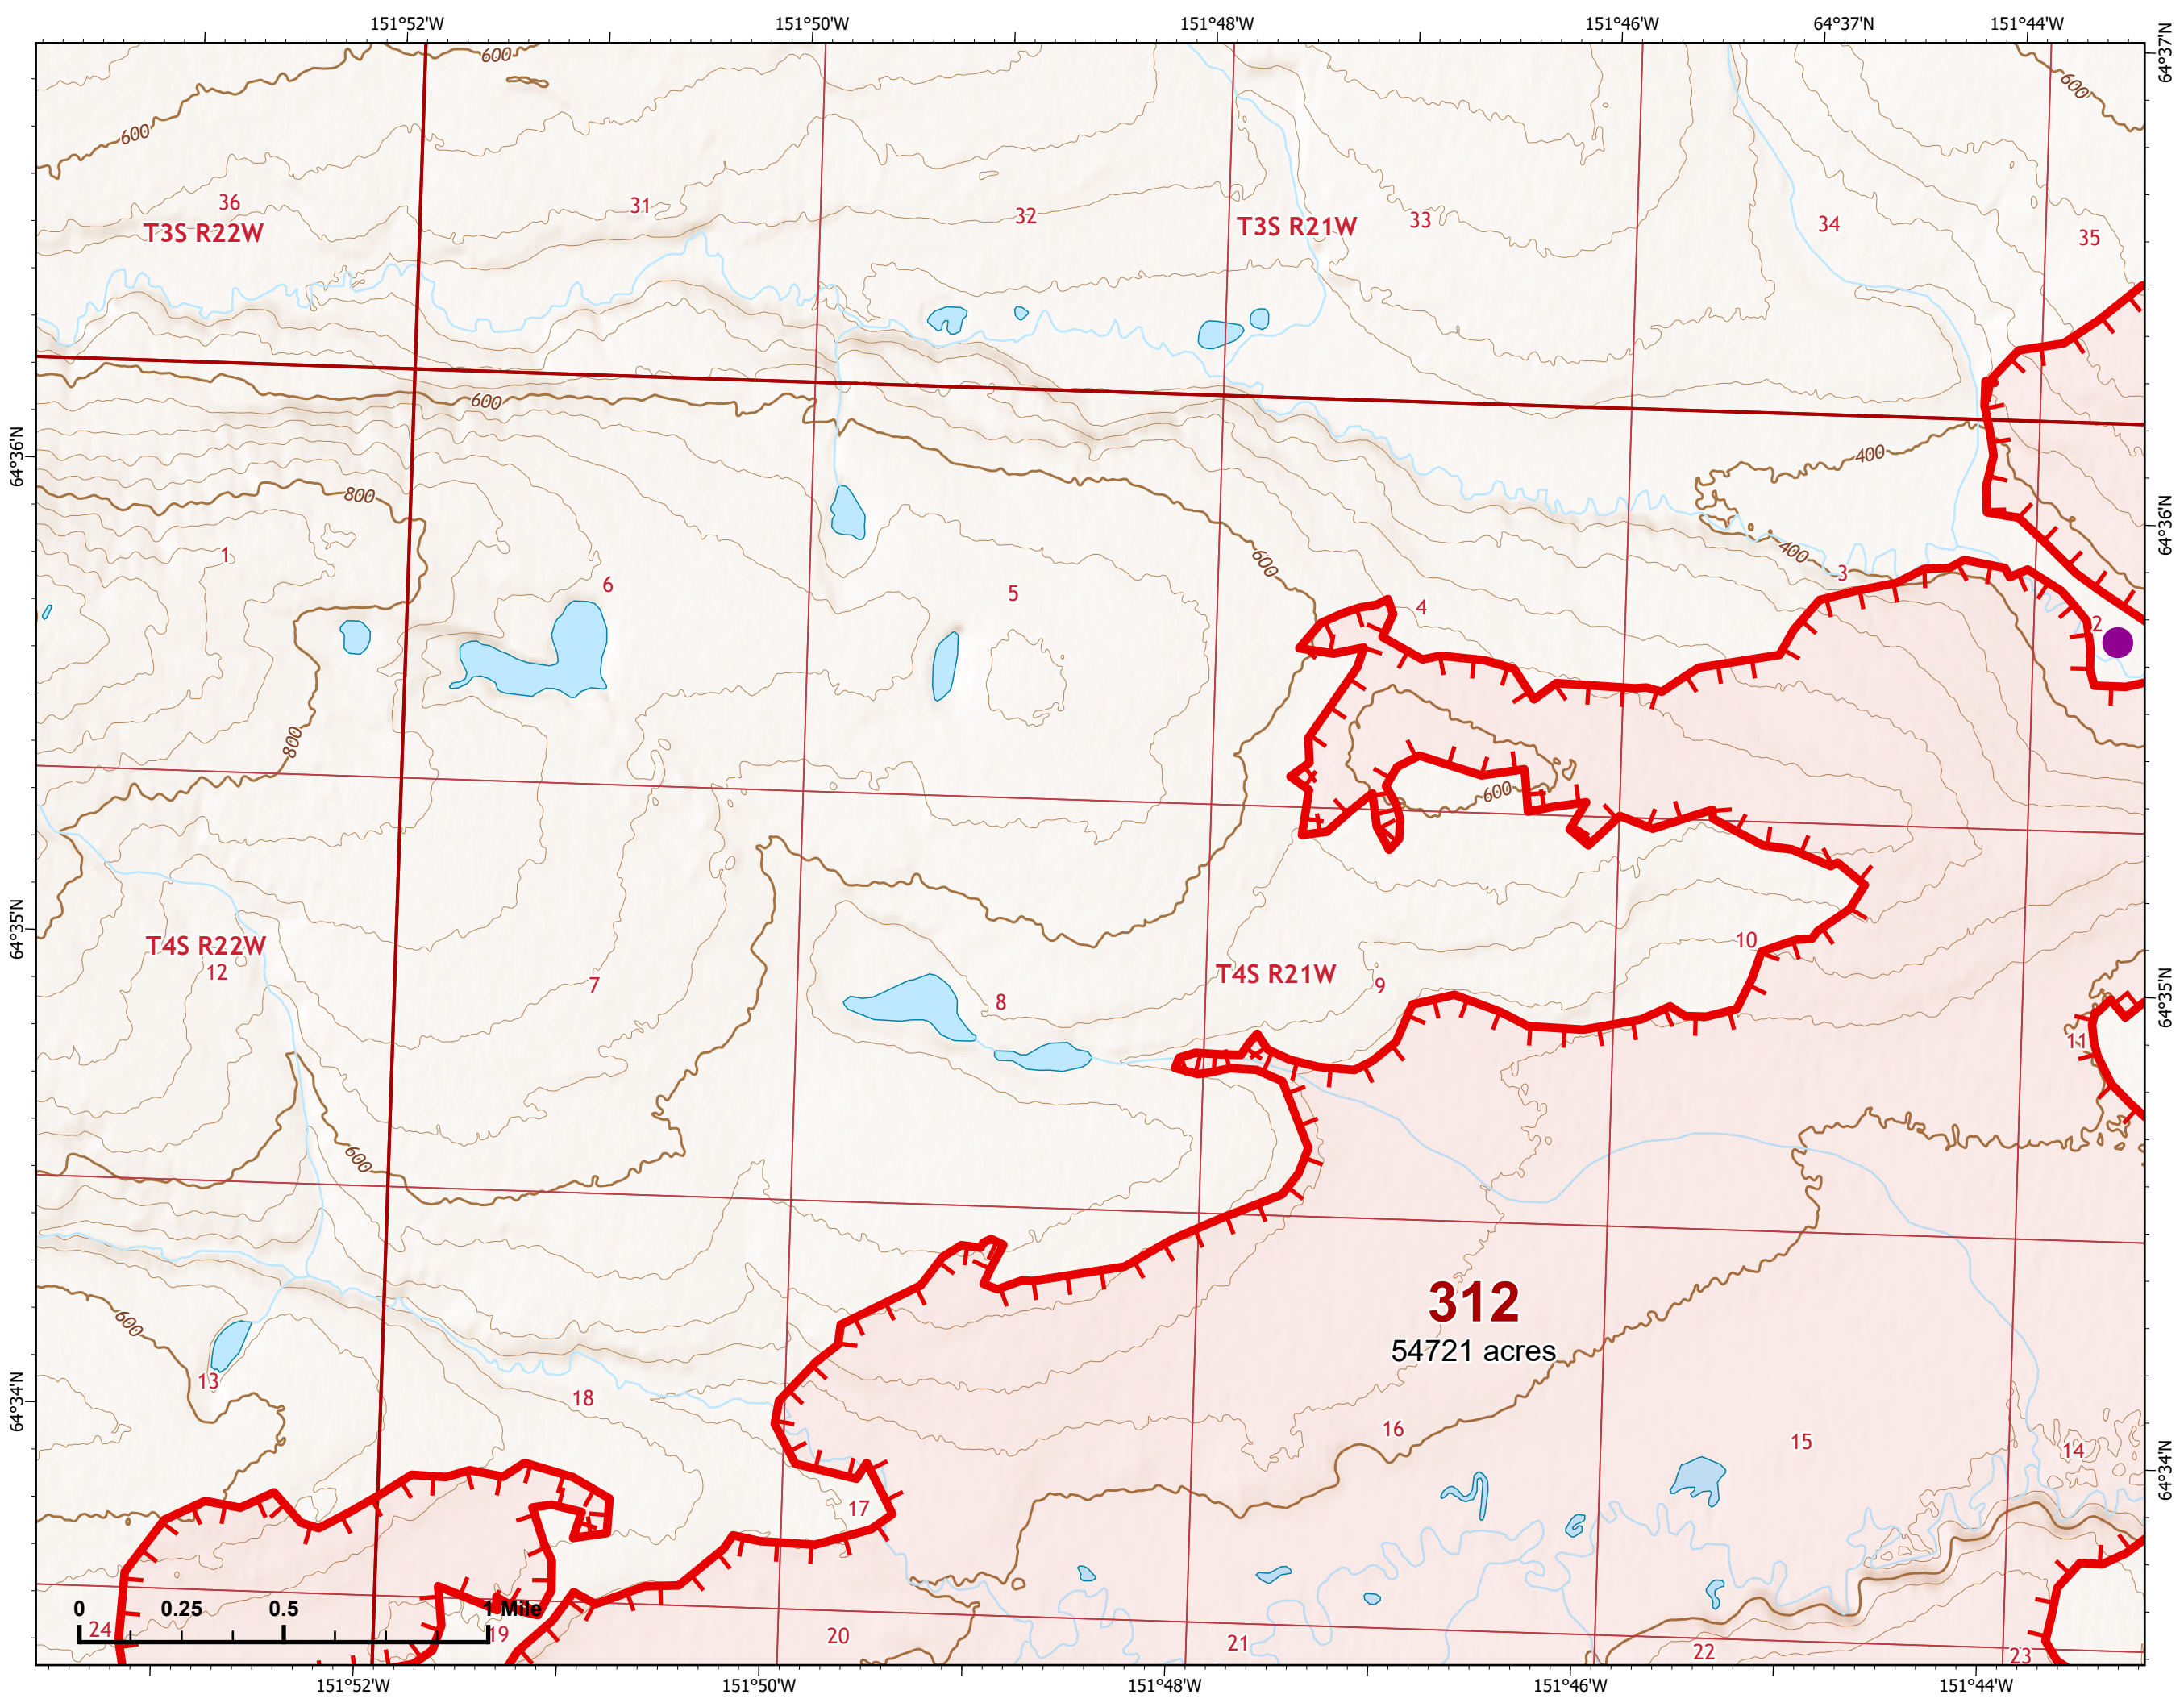

IAP Index Map

Bean Complex
AK-TAD-000898
07/05/2022

 Wildfire Daily Fire Perimeter

Z. Cravens
7/4/2022

IAP Map

Bean Complex
AK-TAD-000898

07/05/2022

Fire: 312 (Bitzshitini)

Page 312 - 1

-  Helispot
-  Wildfire Daily Fire Perimeter
-  Uncontained
-  Structure

Z. Cravens
7/4/2022

IAP Map

Bean Complex
AK-TAD-000898

07/05/2022

Fire: 312 (Bitzshitini)

Page 312 - 2

-  Helispot
-  Wildfire Daily Fire Perimeter
-  Uncontained

Z. Cravens
7/4/2022

IAP Map

Bean Complex
AK-TAD-000898

07/05/2022

Fire: 312 (Bitzshitini)

Page 312 - 3

-  Wildfire Daily Fire Perimeter
-  Uncontained