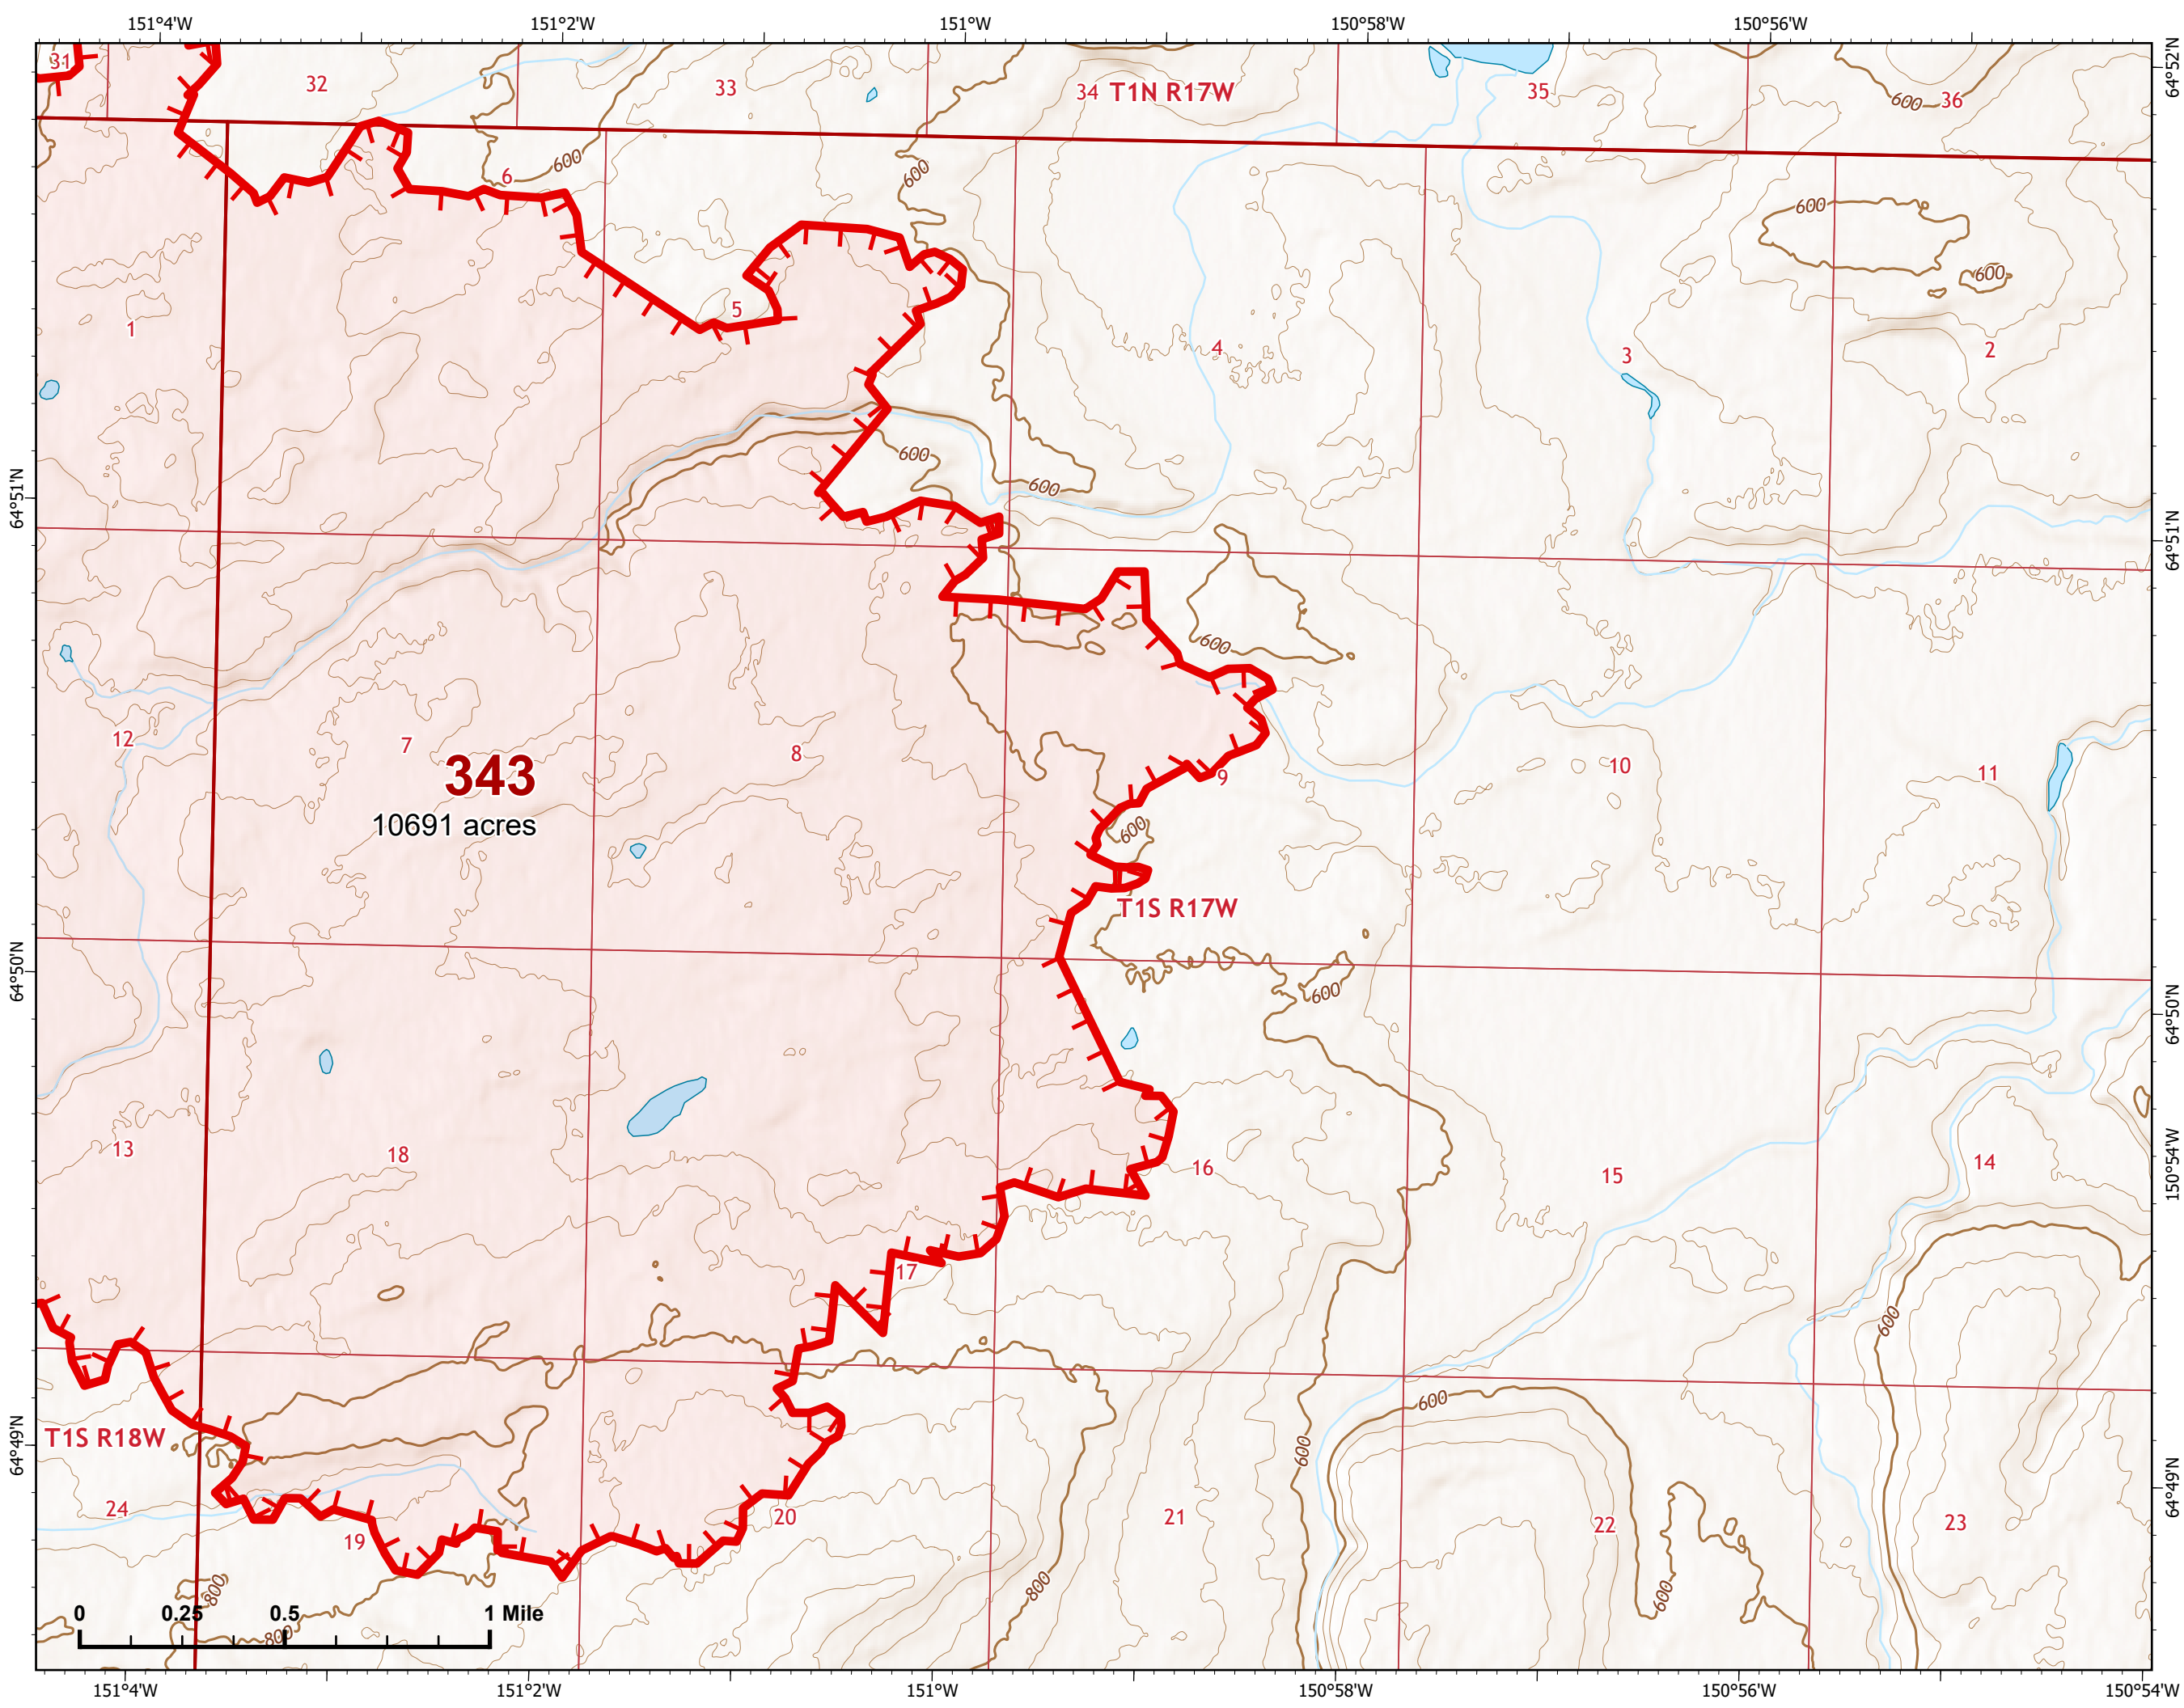

IAP Map

Bean Complex
AK-TAD-000898

07/05/2022

Fire: 343 (Dragon)

Page 343 - 2

- Wildfire Daily Fire Perimeter
- Uncontained

Z. Cravens
7/4/2022