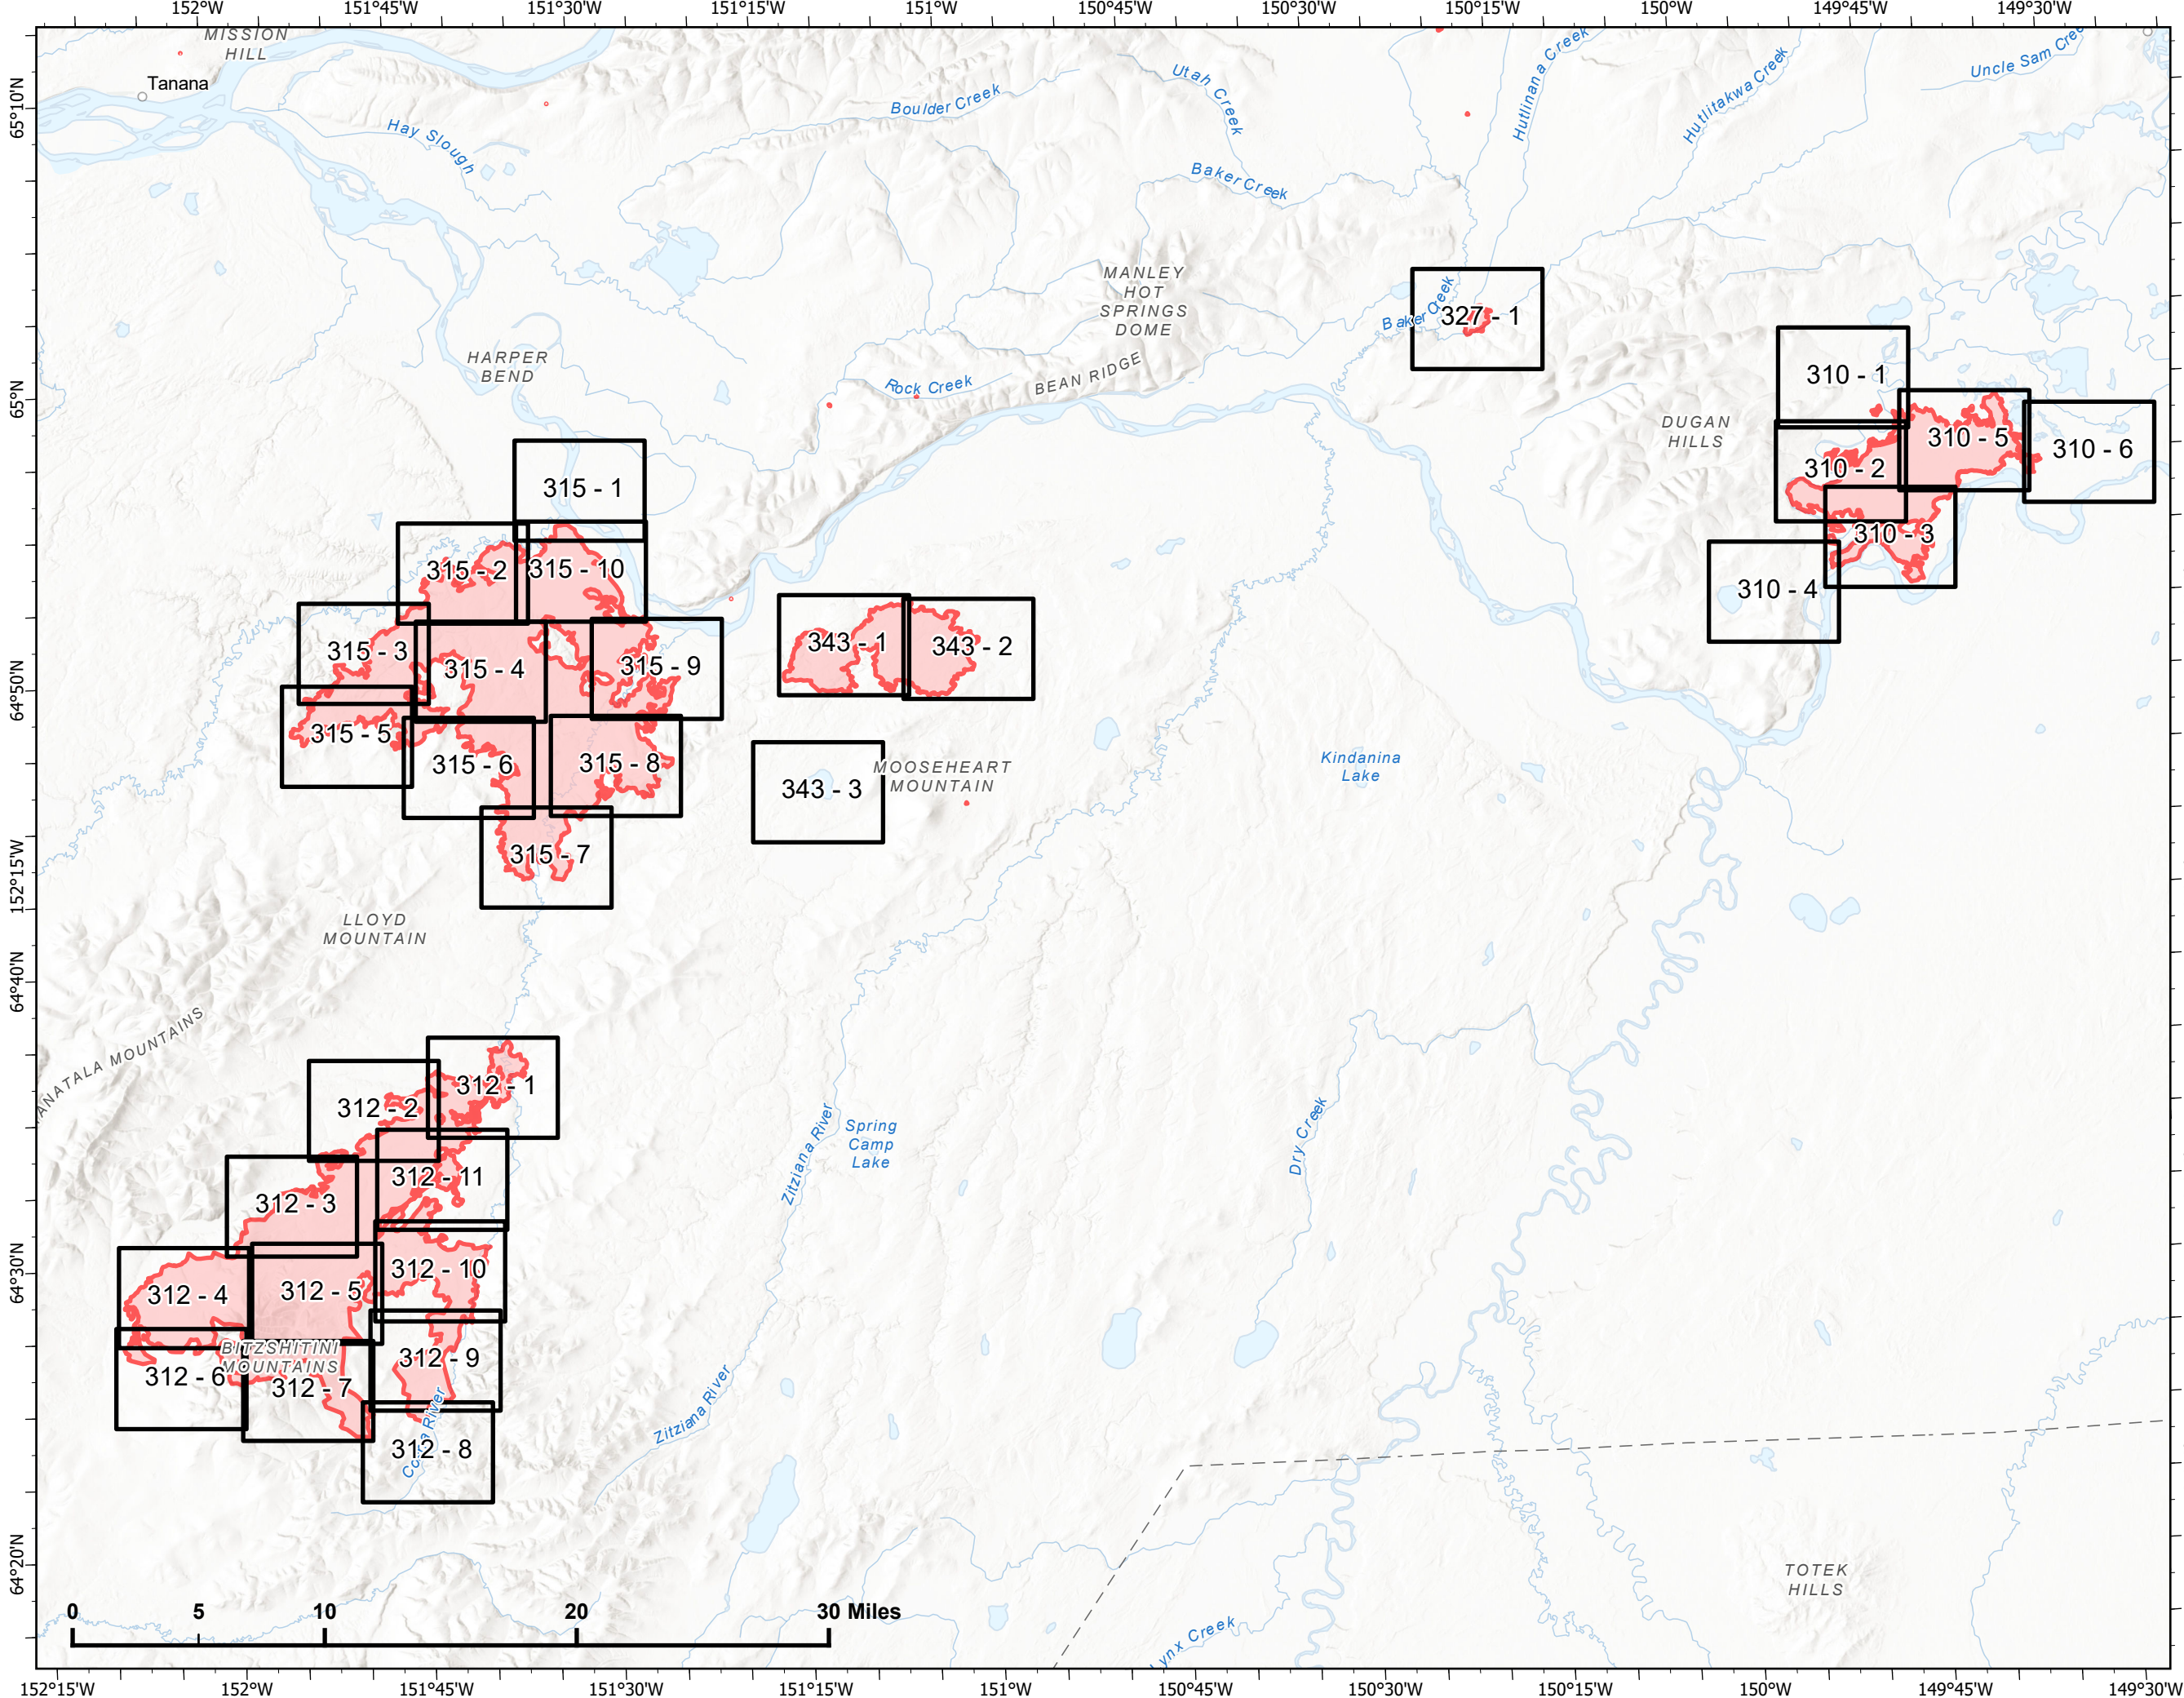

IAP Index Map

Bean Complex
AK-TAD-000898
07/05/2022

 Wildfire Daily Fire Perimeter

Z. Cravens
7/4/2022

IAP Map

Bean Complex
AK-TAD-000898

07/05/2022

Fire: 312 (Bitzshitini)

Page 312 - 1

-  Helispot
-  Wildfire Daily Fire Perimeter
-  Uncontained
-  Structure

Z. Cravens
7/4/2022

IAP Map

Bean Complex
AK-TAD-000898

07/05/2022

Fire: 312 (Bitzshitini)

Page 312 - 2

-  Helispot
-  Wildfire Daily Fire Perimeter
-  Uncontained

Z. Cravens
7/4/2022

IAP Map

Bean Complex
AK-TAD-000898

07/05/2022

Fire: 312 (Bitzshitini)

Page 312 - 3

-  Wildfire Daily Fire Perimeter
-  Uncontained