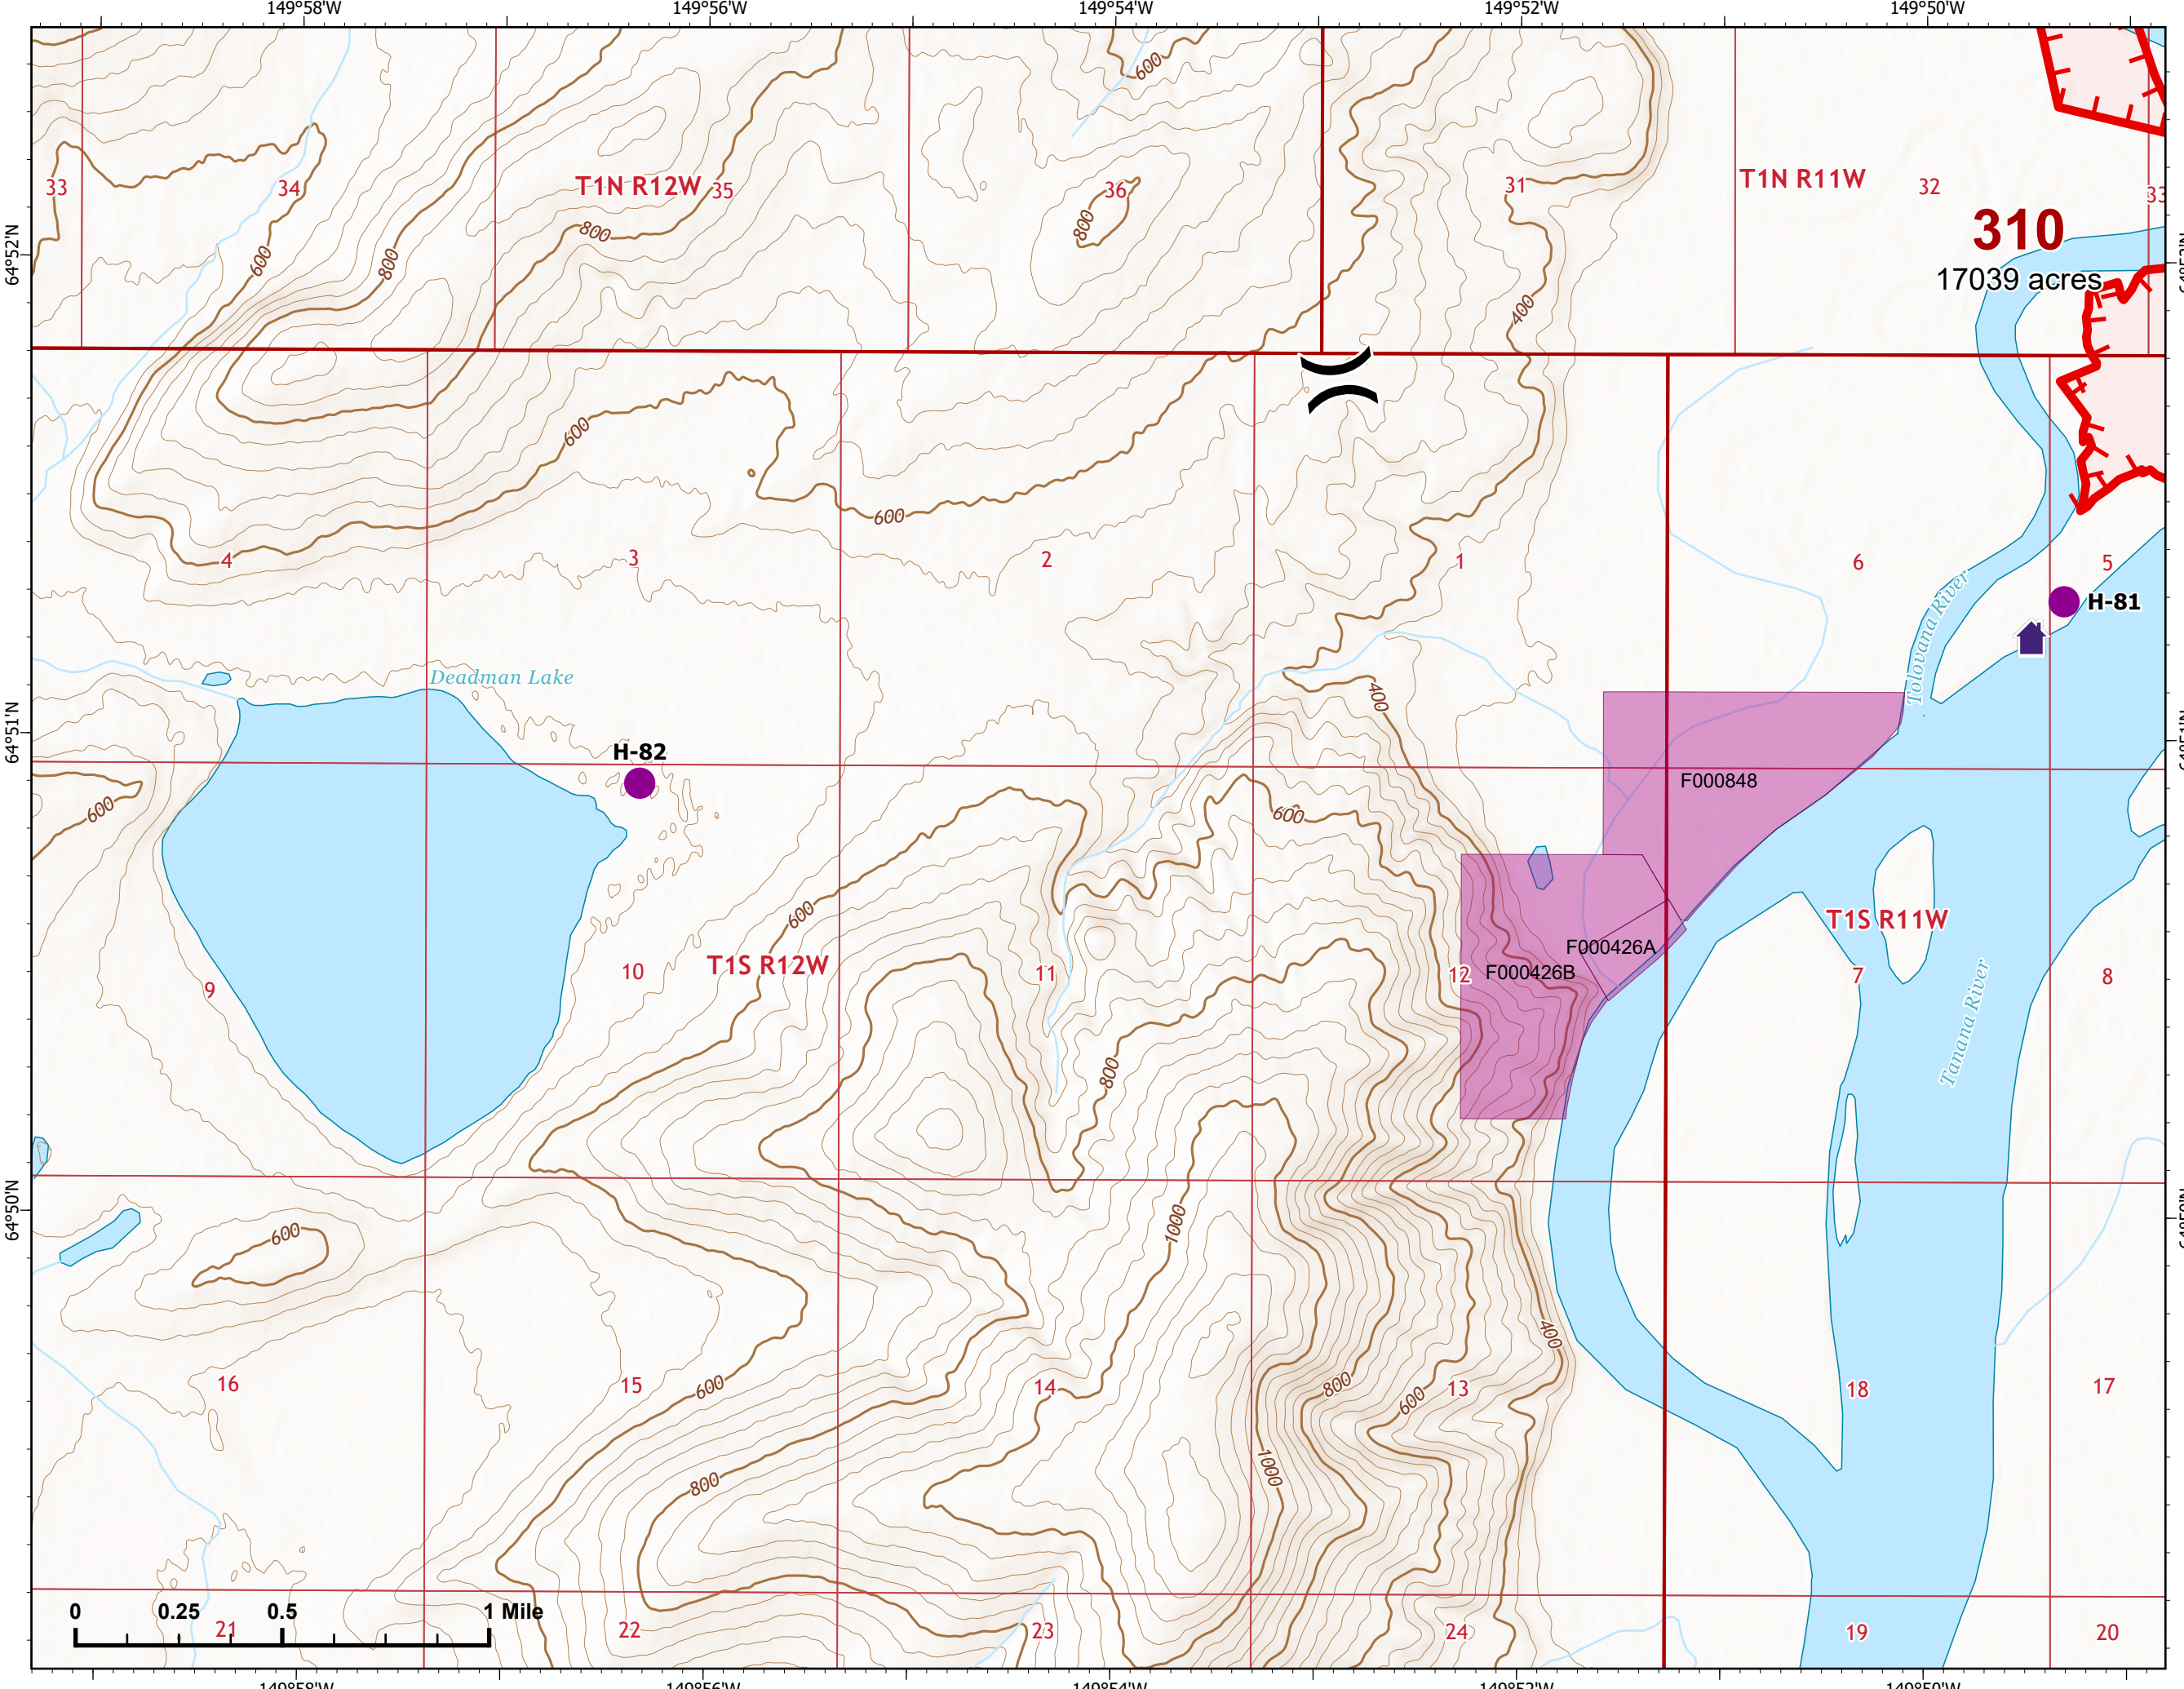

IAP Map

Bean Complex
AK-TAD-000898
07/05/2022

Fire: 310 (Tanana River)

Page 310 - 4

- Helispot
- ( ) Division Break
- ▭ Wildfire Daily Fire Perimeter
- ▭ Uncontained
- ▭ Native Allotments
- 🏠 Structure