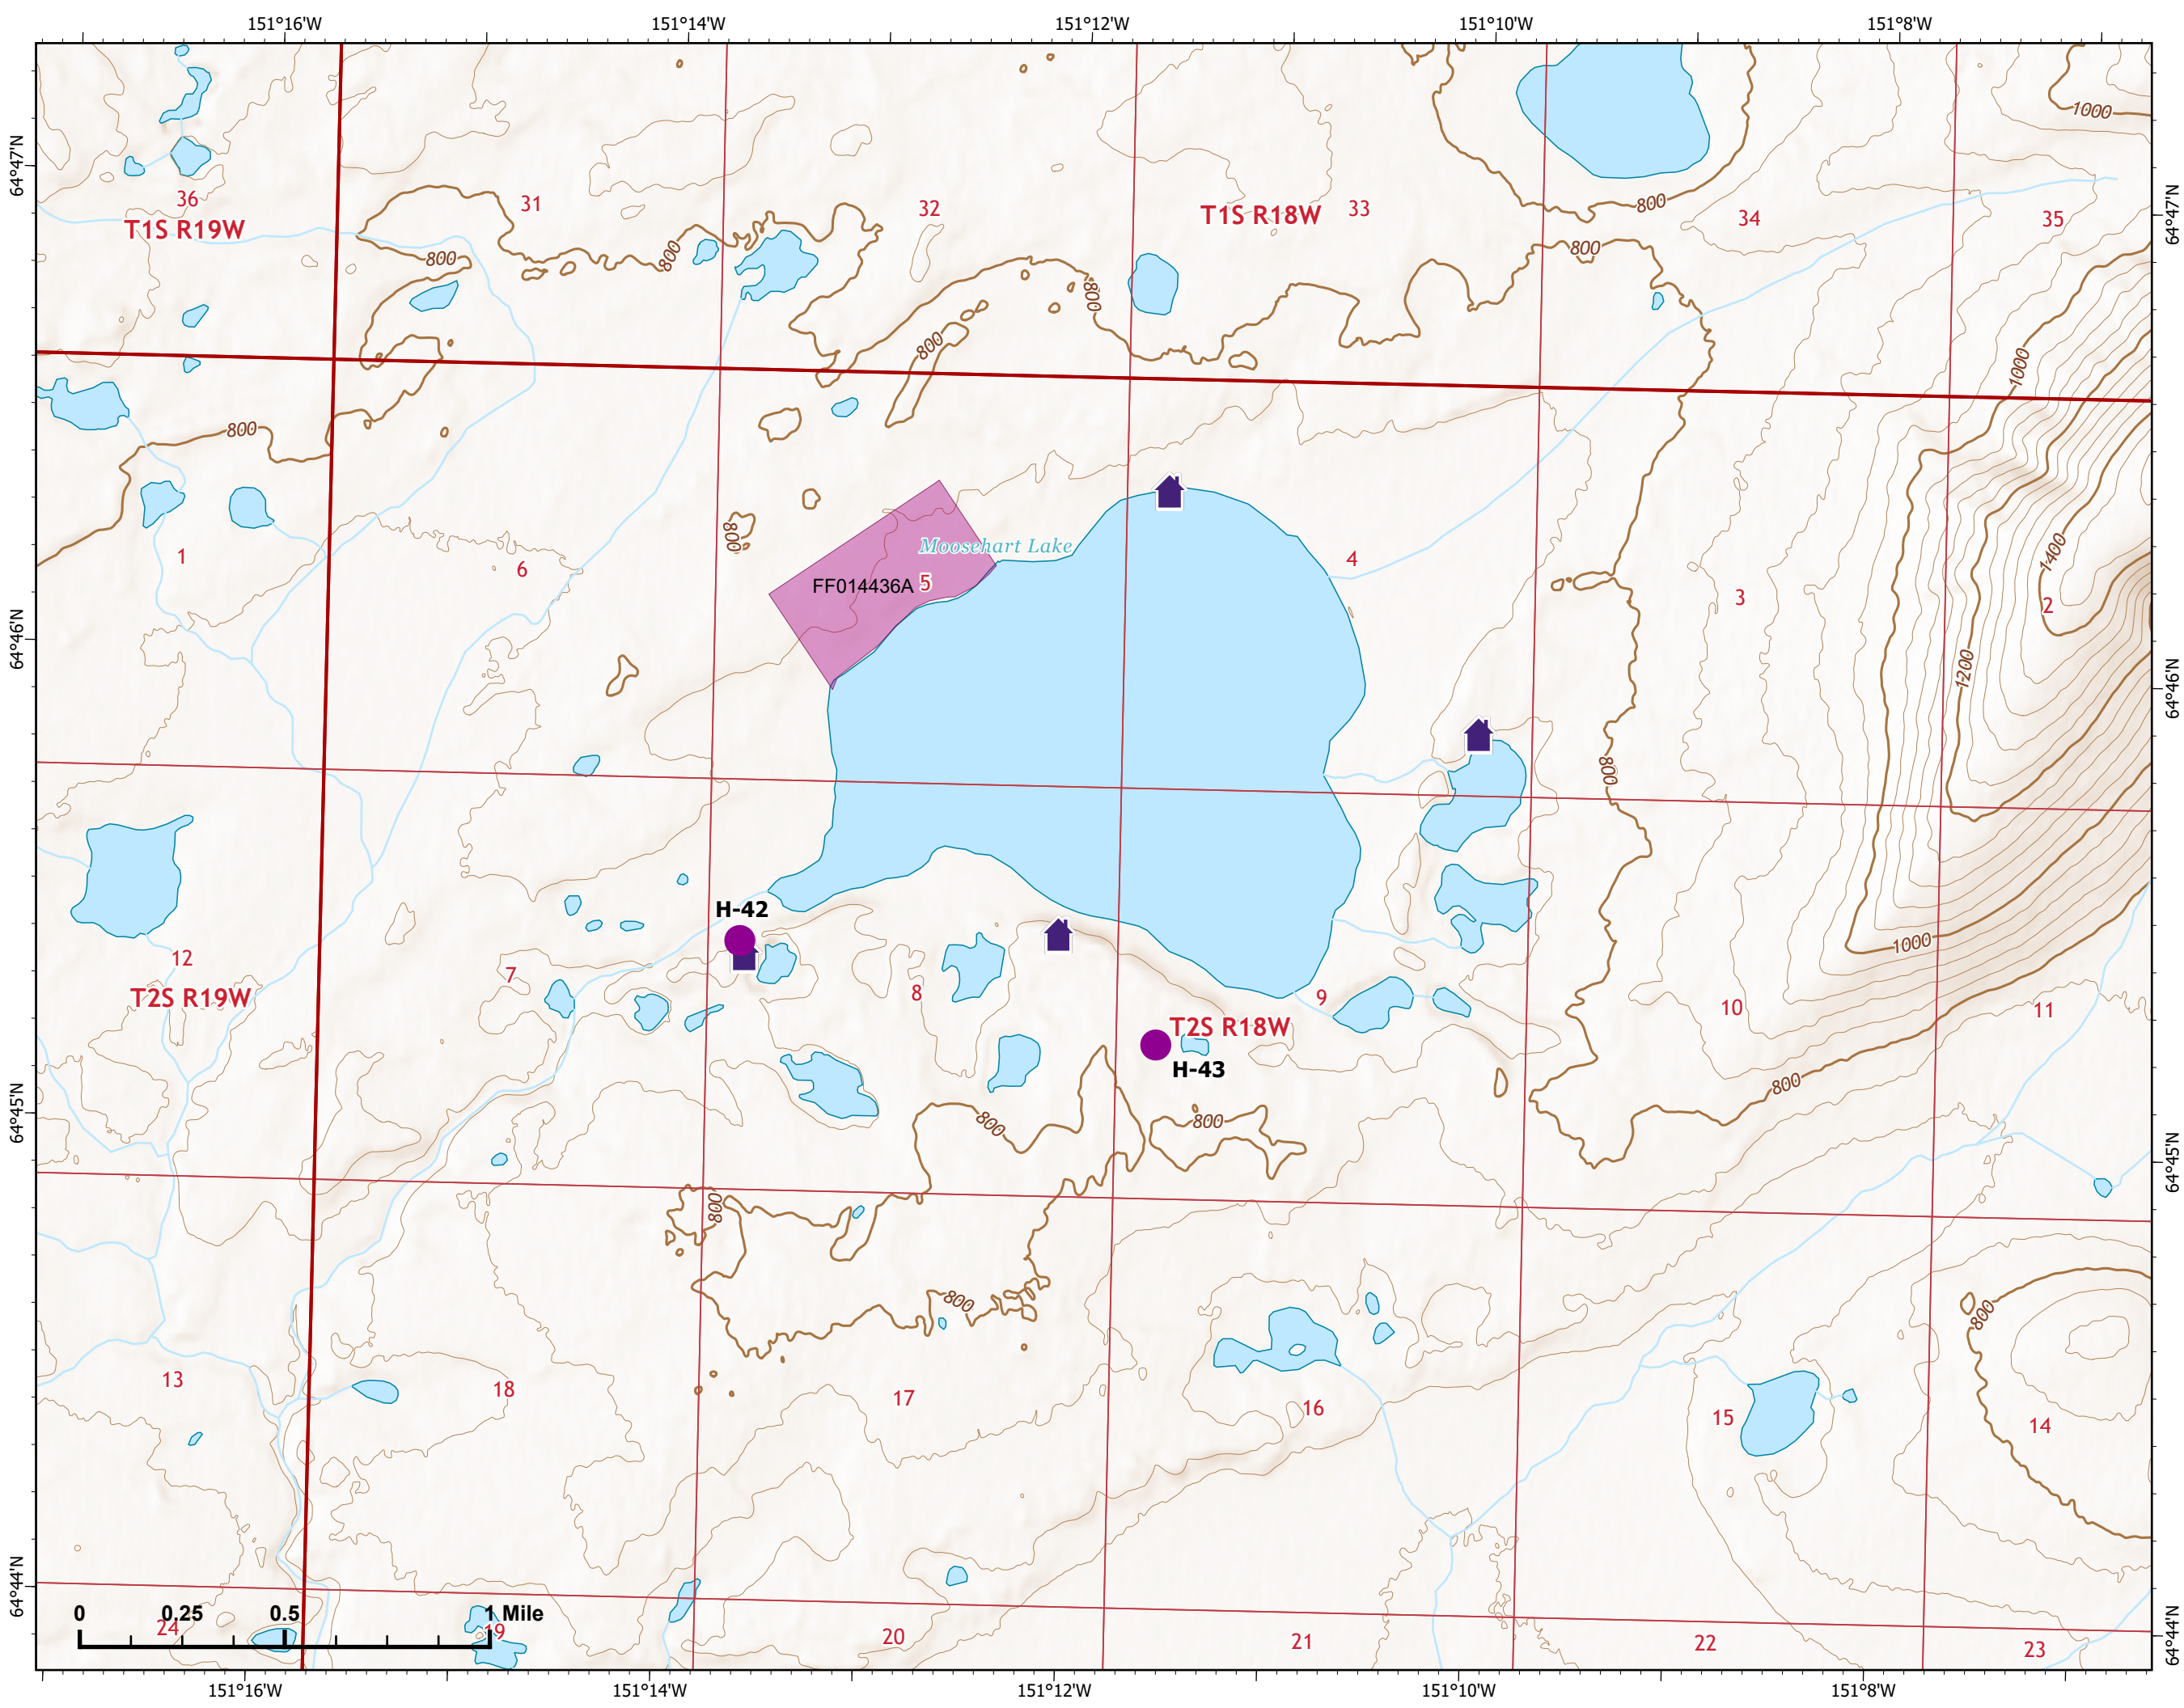

IAP Map

Bean Complex
AK-TAD-000898

07/05/2022

Fire: 343 ()

Page 343 - 3

- Helispot
- Native Allotments
- Structure

Z. Cravens
7/4/2022