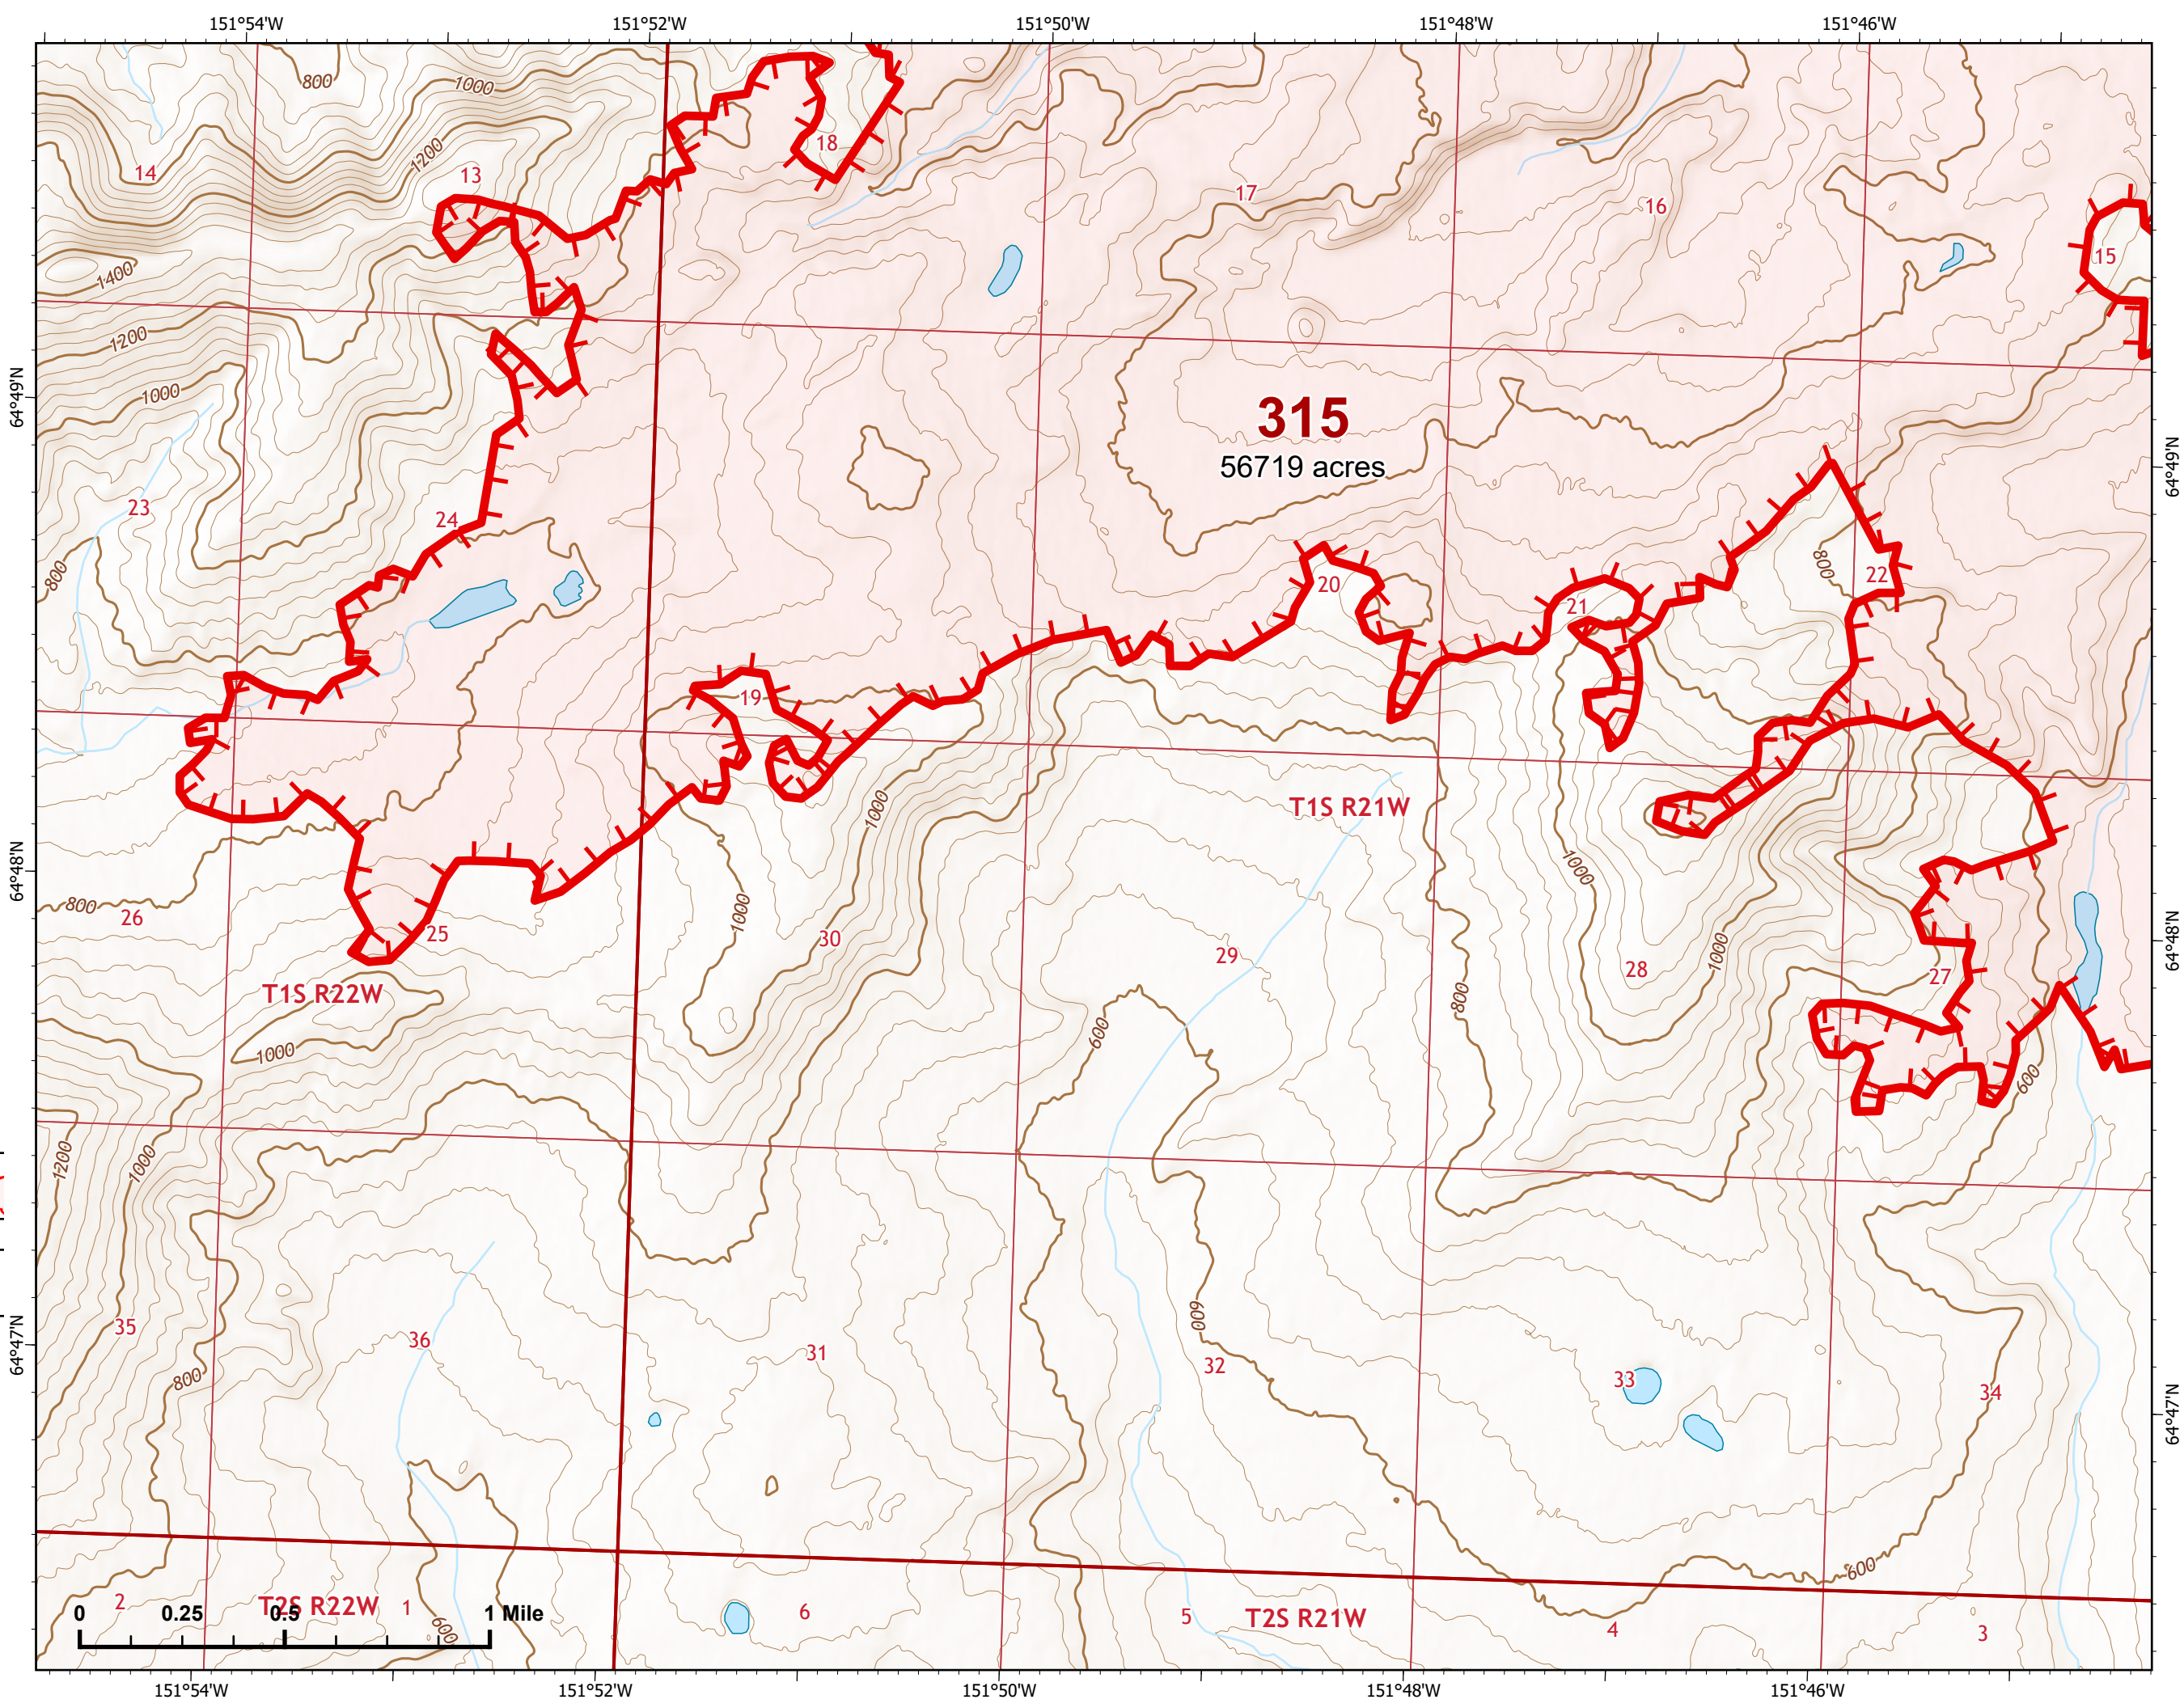

IAP Map

Bean Complex
AK-TAD-000898

07/05/2022

Fire: 315 (Chitanana)

Page 315 - 5

- Wildfire Daily Fire Perimeter
- Uncontained

Z. Cravens
7/4/2022