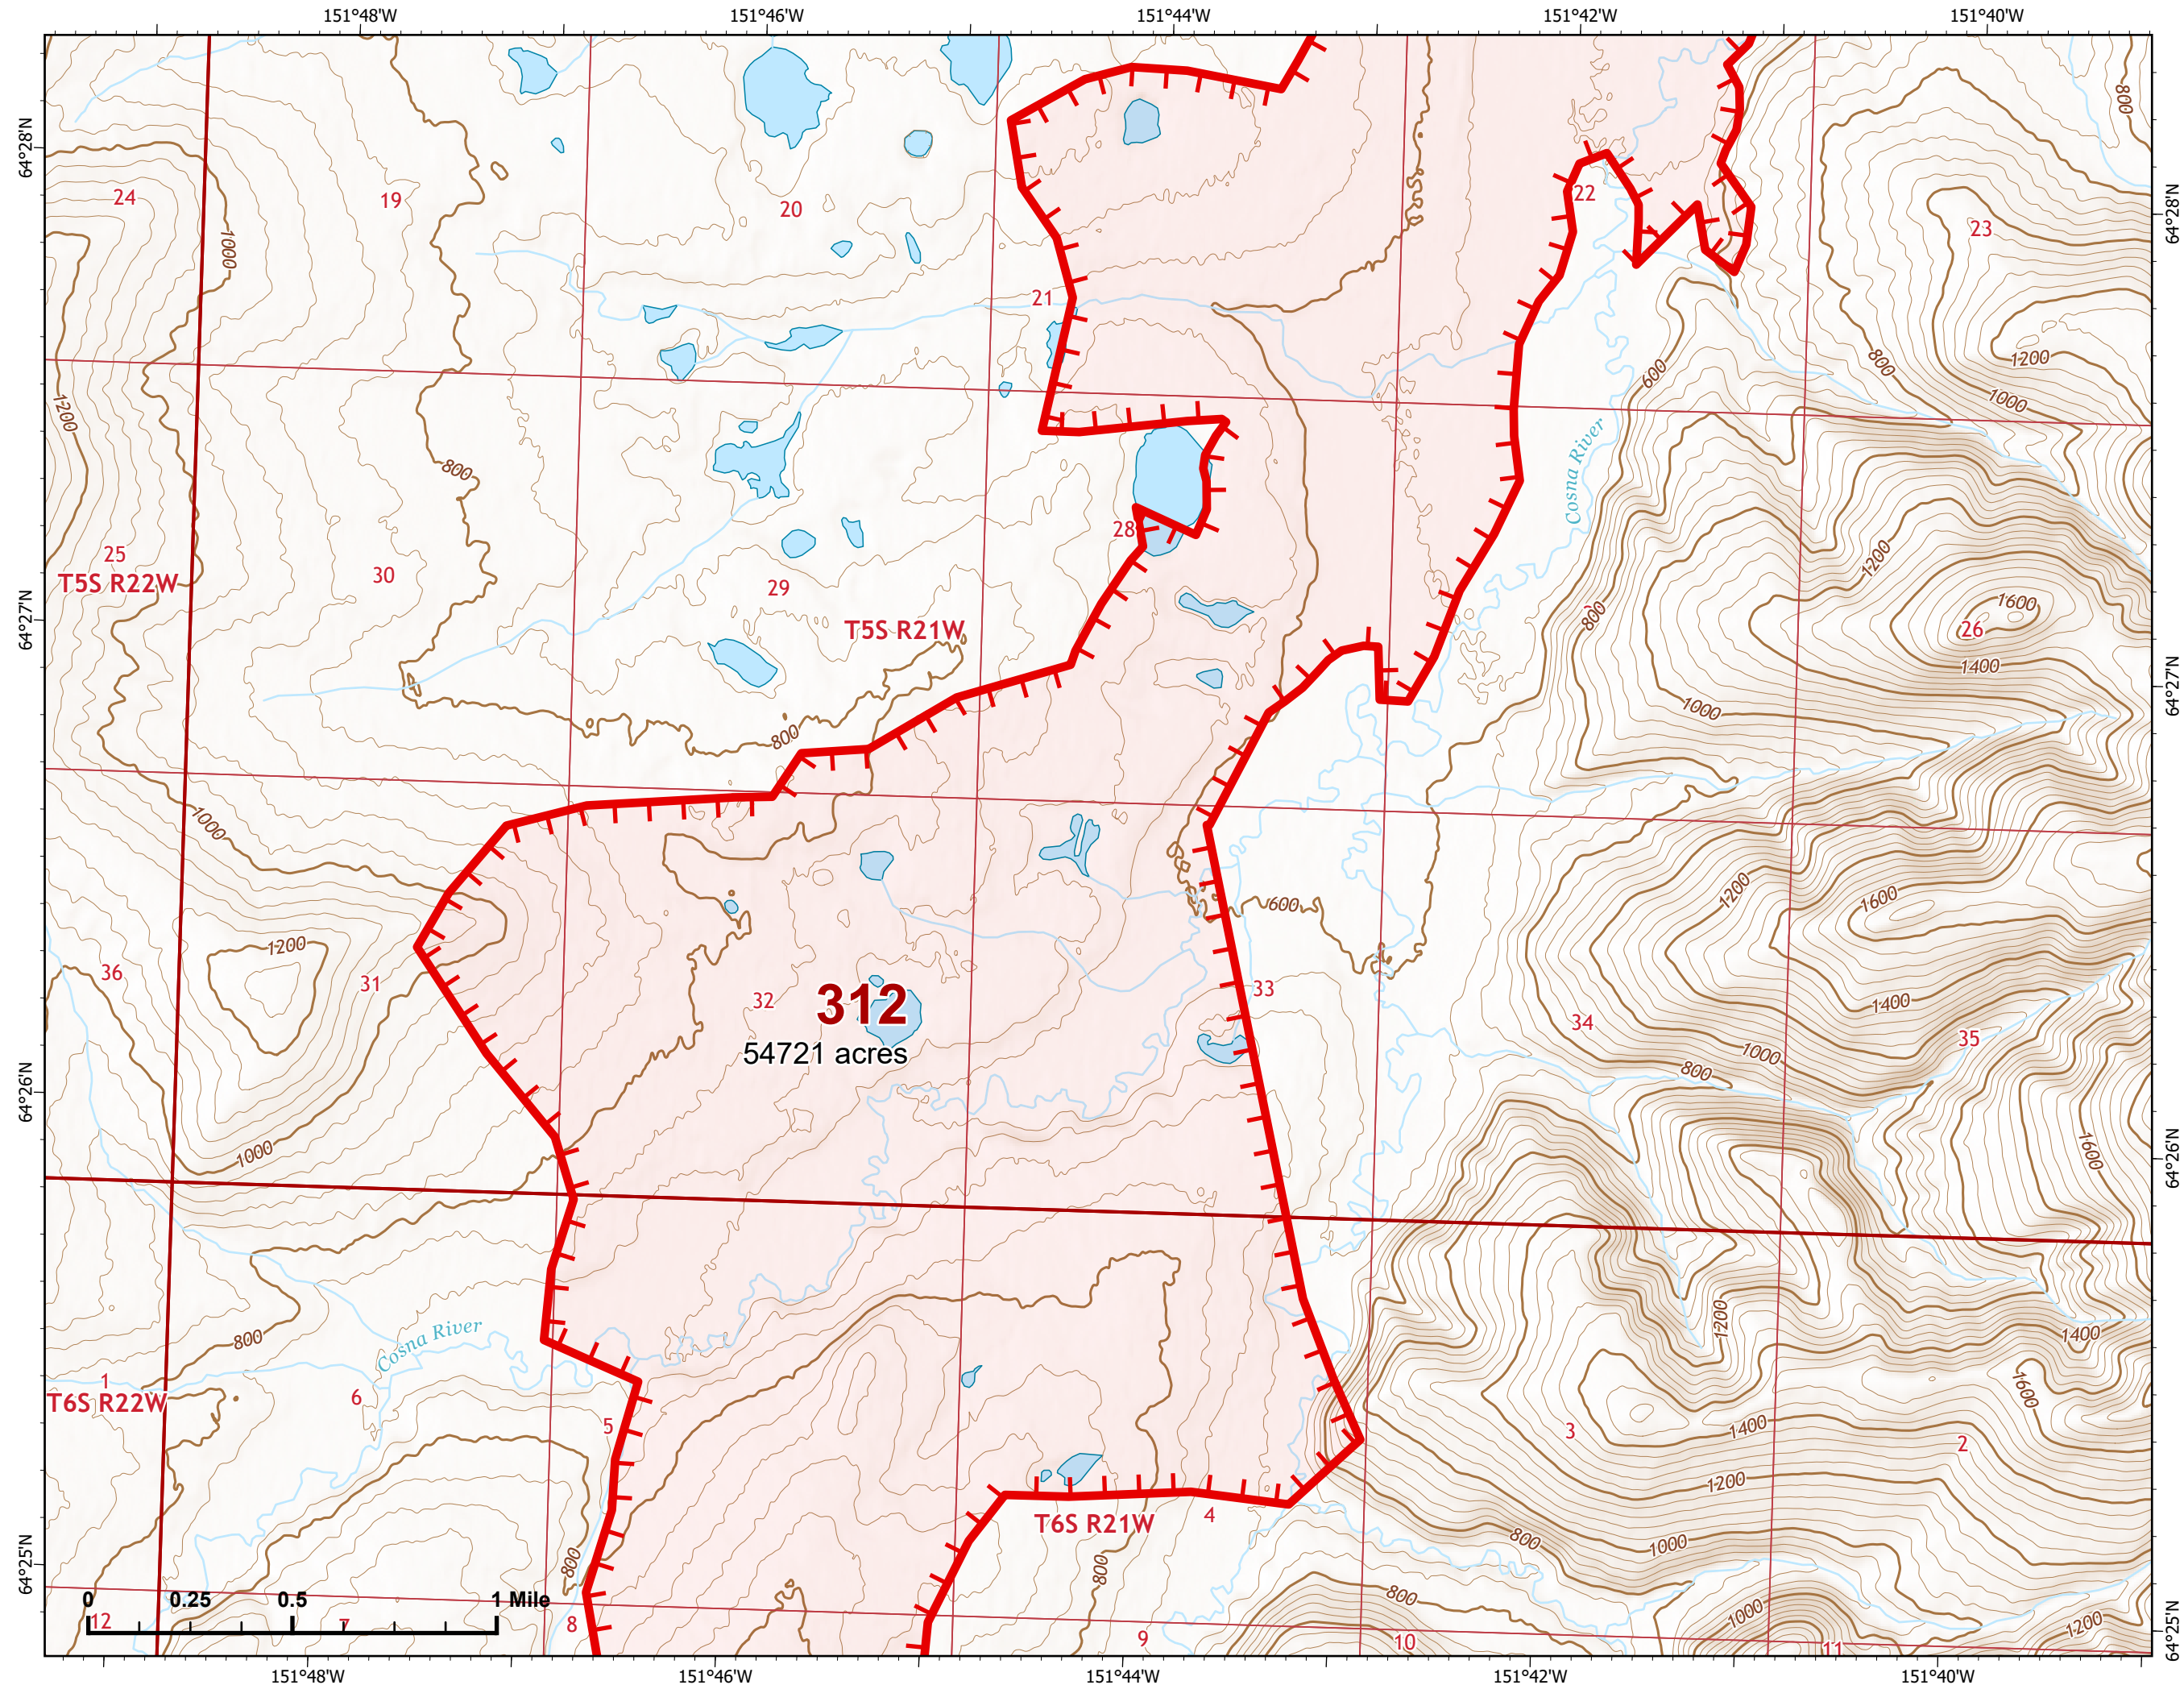

Z. Cravens
7/4/2022