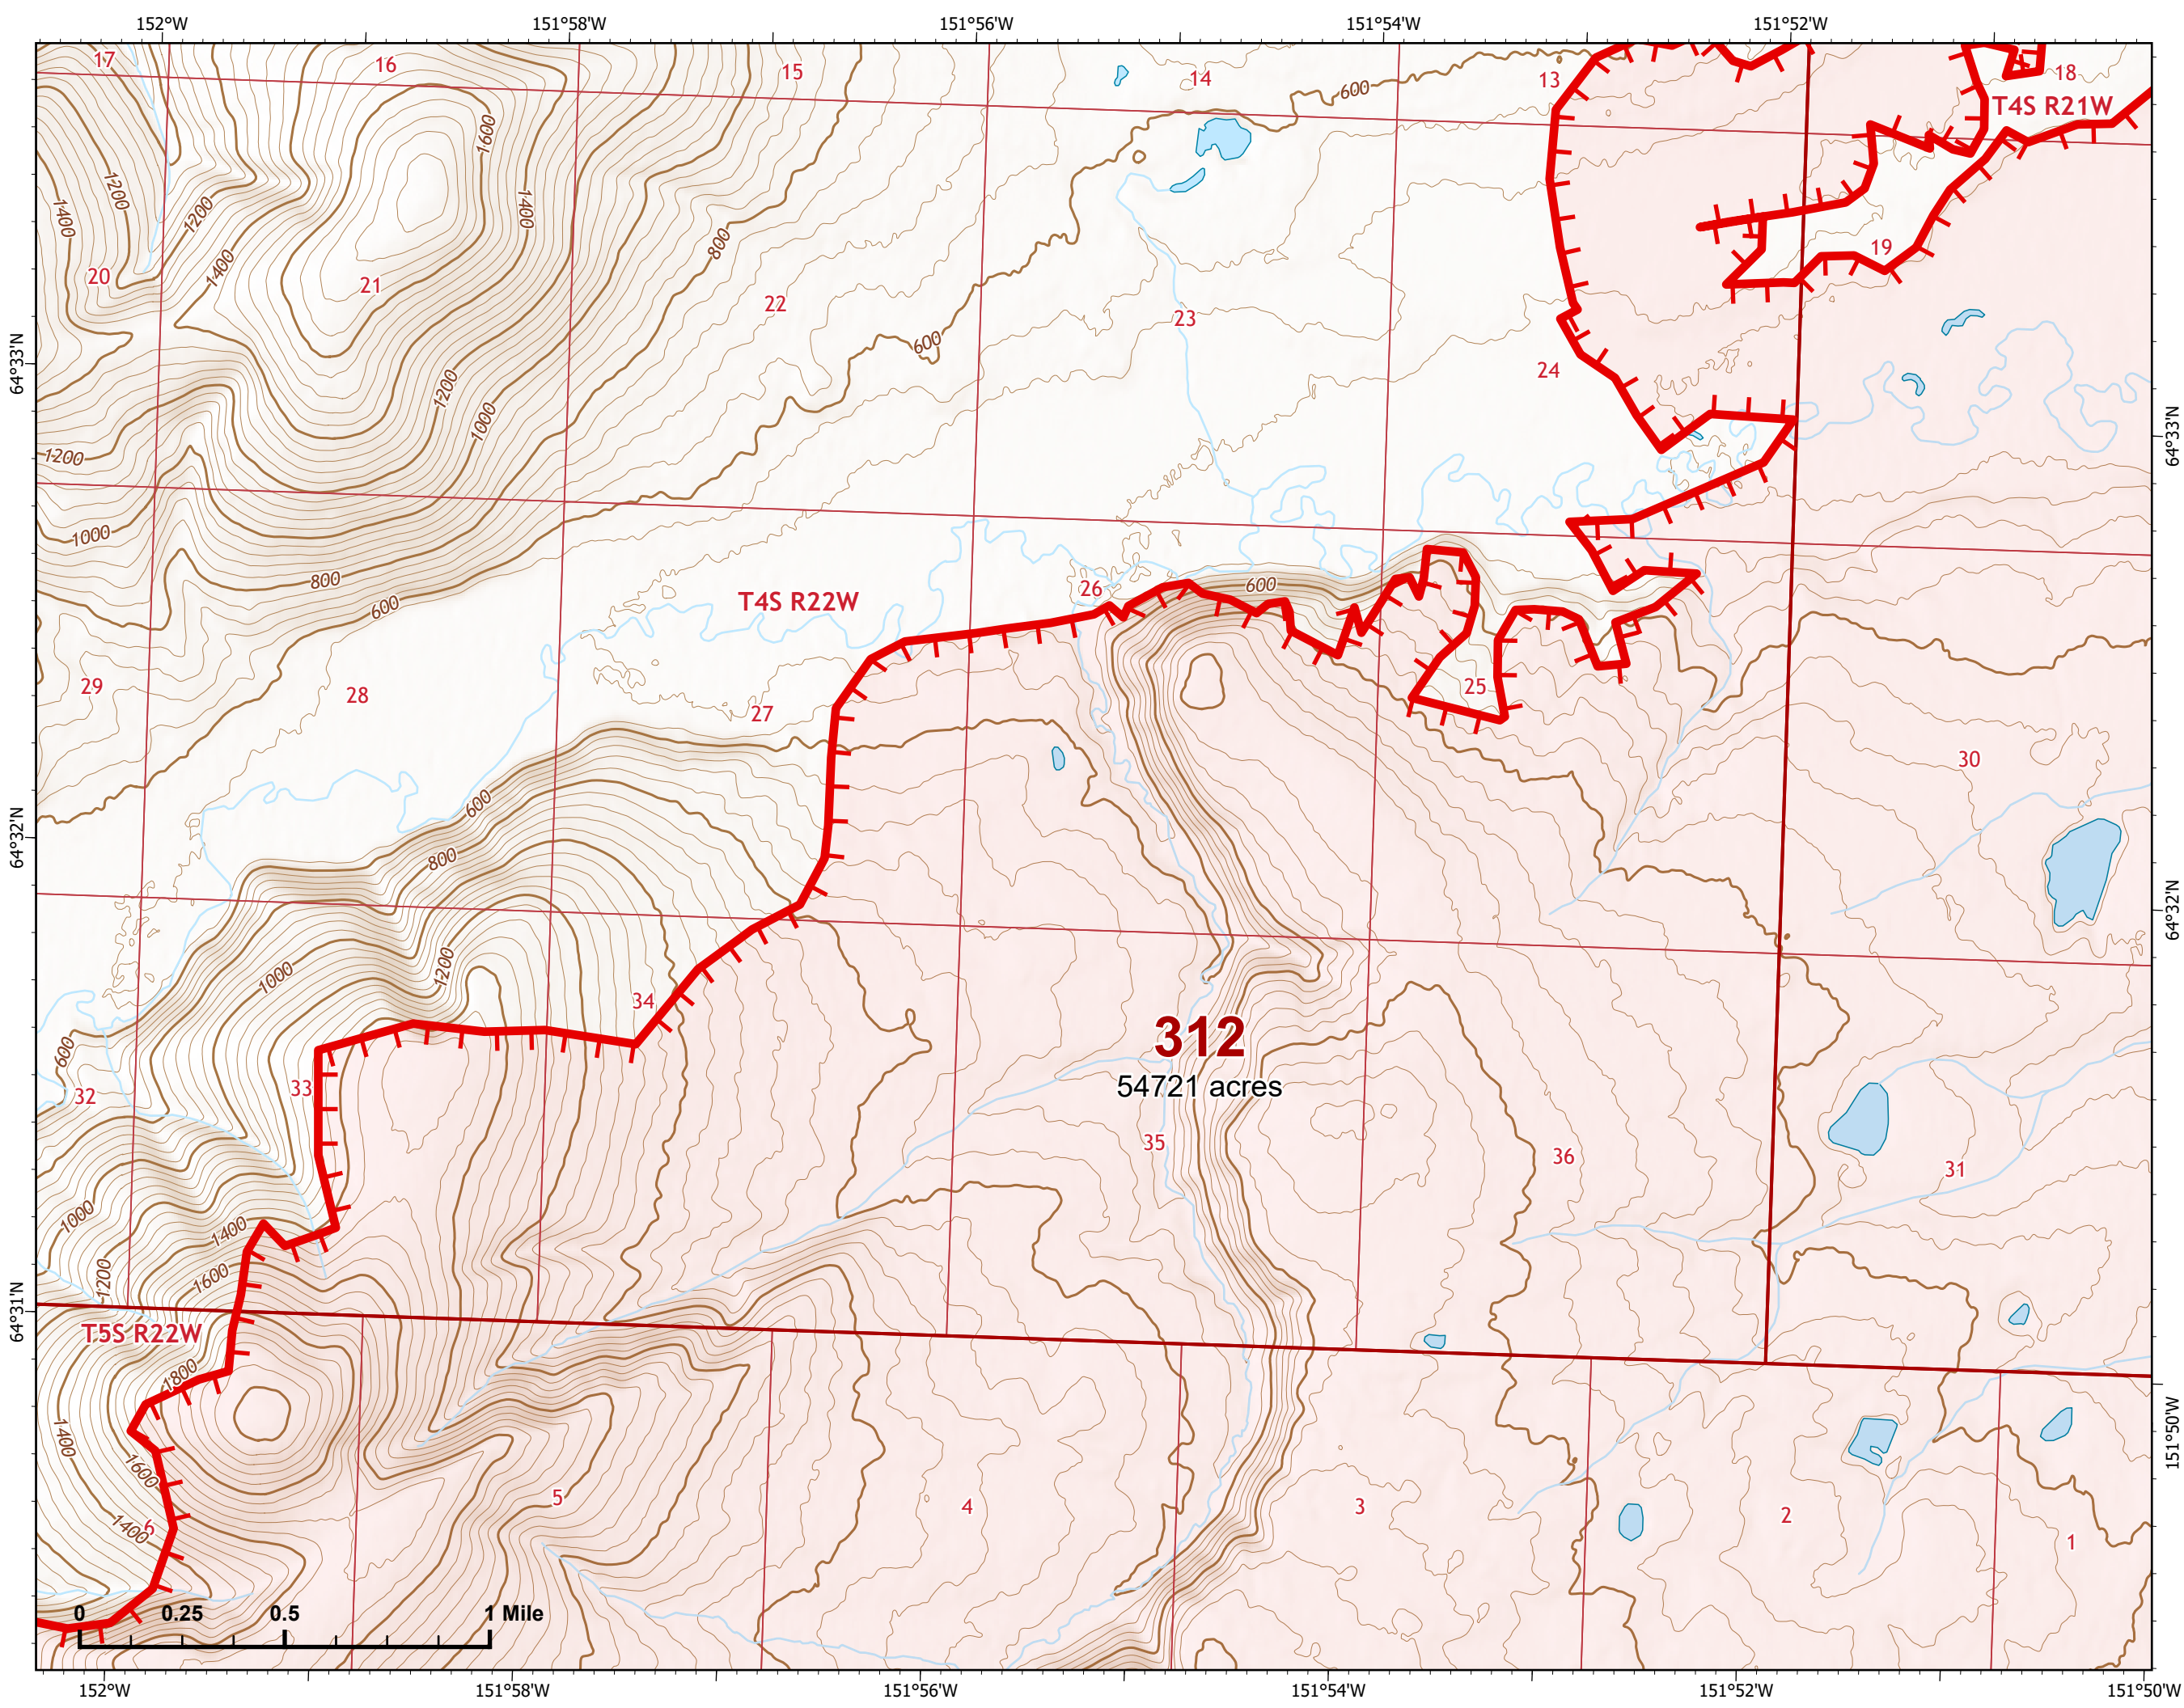

Page 312 - 1

-  Helispot
-  Wildfire Daily Fire Perimeter
-  Uncontained
-  Structure

Z. Cravens
7/4/2022

IAP Map

Bean Complex
AK-TAD-000898

07/05/2022

Fire: 312 (Bitzshitini)

Page 312 - 2

-  Helispot
-  Wildfire Daily Fire Perimeter
-  Uncontained

Z. Cravens
7/4/2022

IAP Map

Bean Complex
AK-TAD-000898

07/05/2022

Fire: 312 (Bitzshitini)

Page 312 - 3

-  Wildfire Daily Fire Perimeter
-  Uncontained

Z. Cravens
7/4/2022

IAP Map

Bean Complex
AK-TAD-000898

07/05/2022

Fire: 312 (Bitzshitini)

Page 312 - 4

-  Wildfire Daily Fire Perimeter
-  Uncontained

Z. Cravens
7/4/2022

IAP Map

Bean Complex
AK-TAD-000898

07/05/2022

Fire: 312 (Bitzshitini)

Page 312 - 5

-  Wildfire Daily Fire Perimeter
-  Uncontained
-  Communications

Z. Cravens
7/4/2022

IAP Map