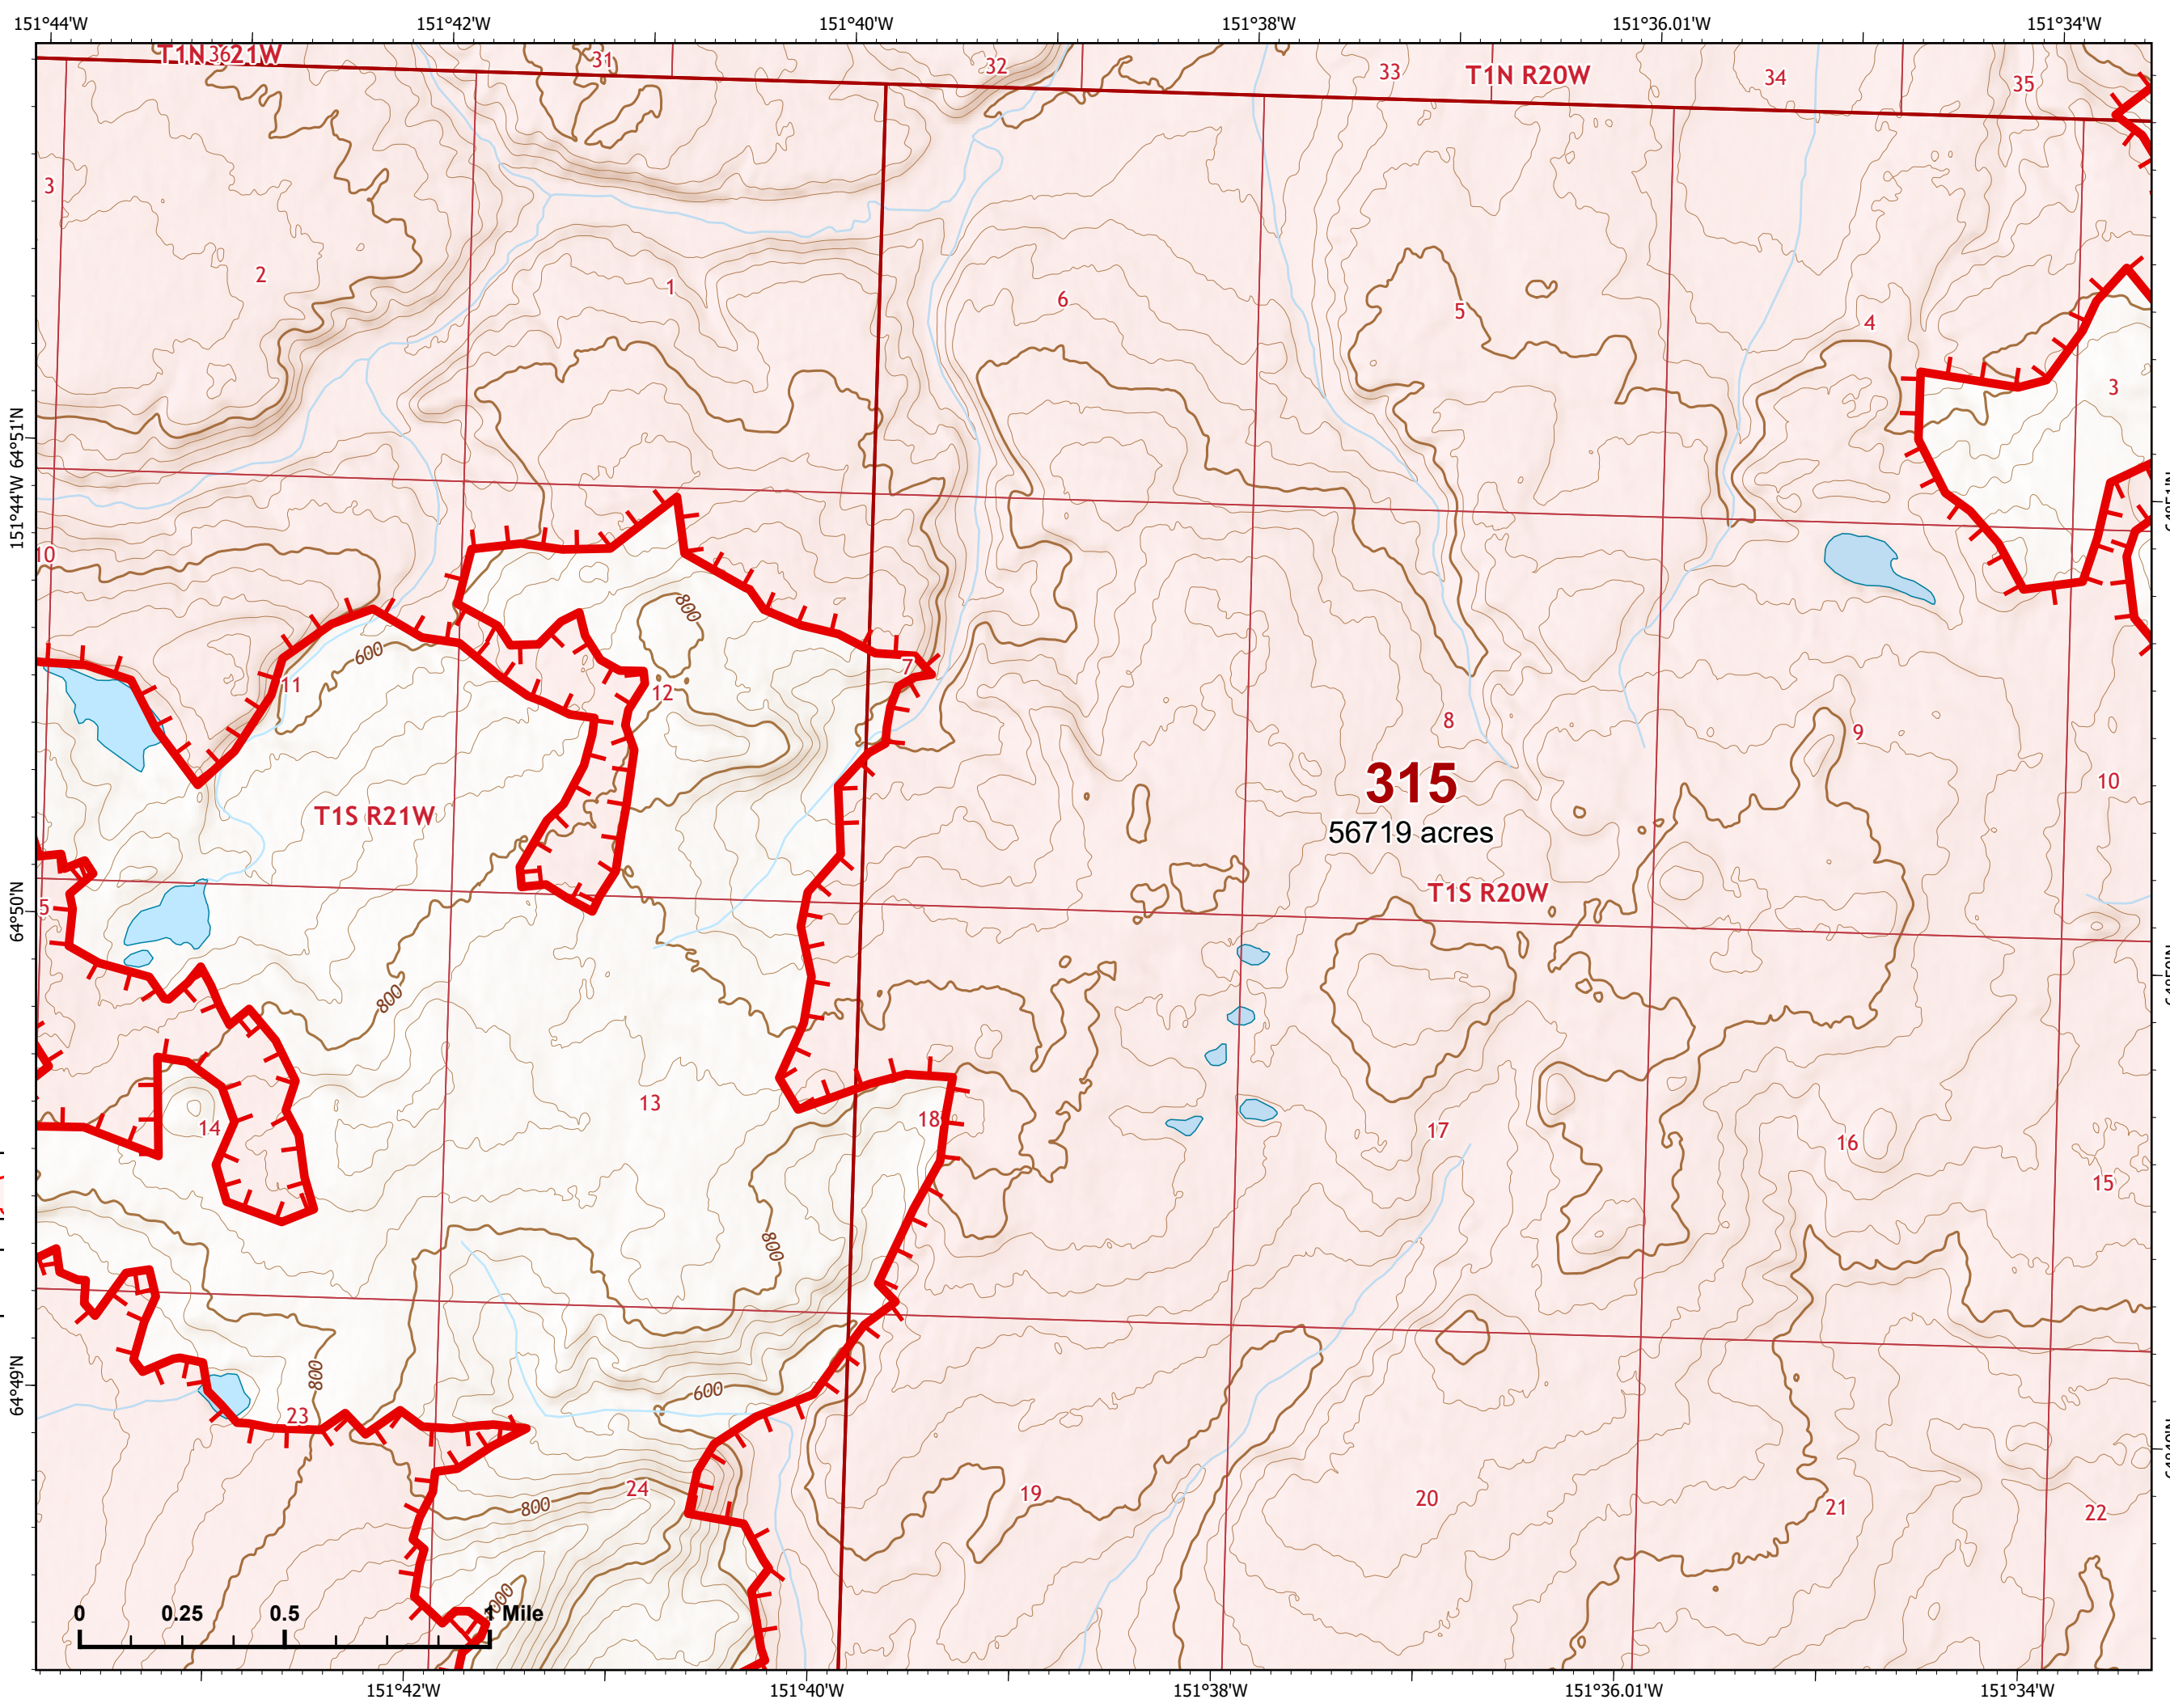

IAP Map

Bean Complex
AK-TAD-000898

07/05/2022

Fire: 315 (Chitanana)

Page 315 - 4

- Wildfire Daily Fire Perimeter
- Uncontained