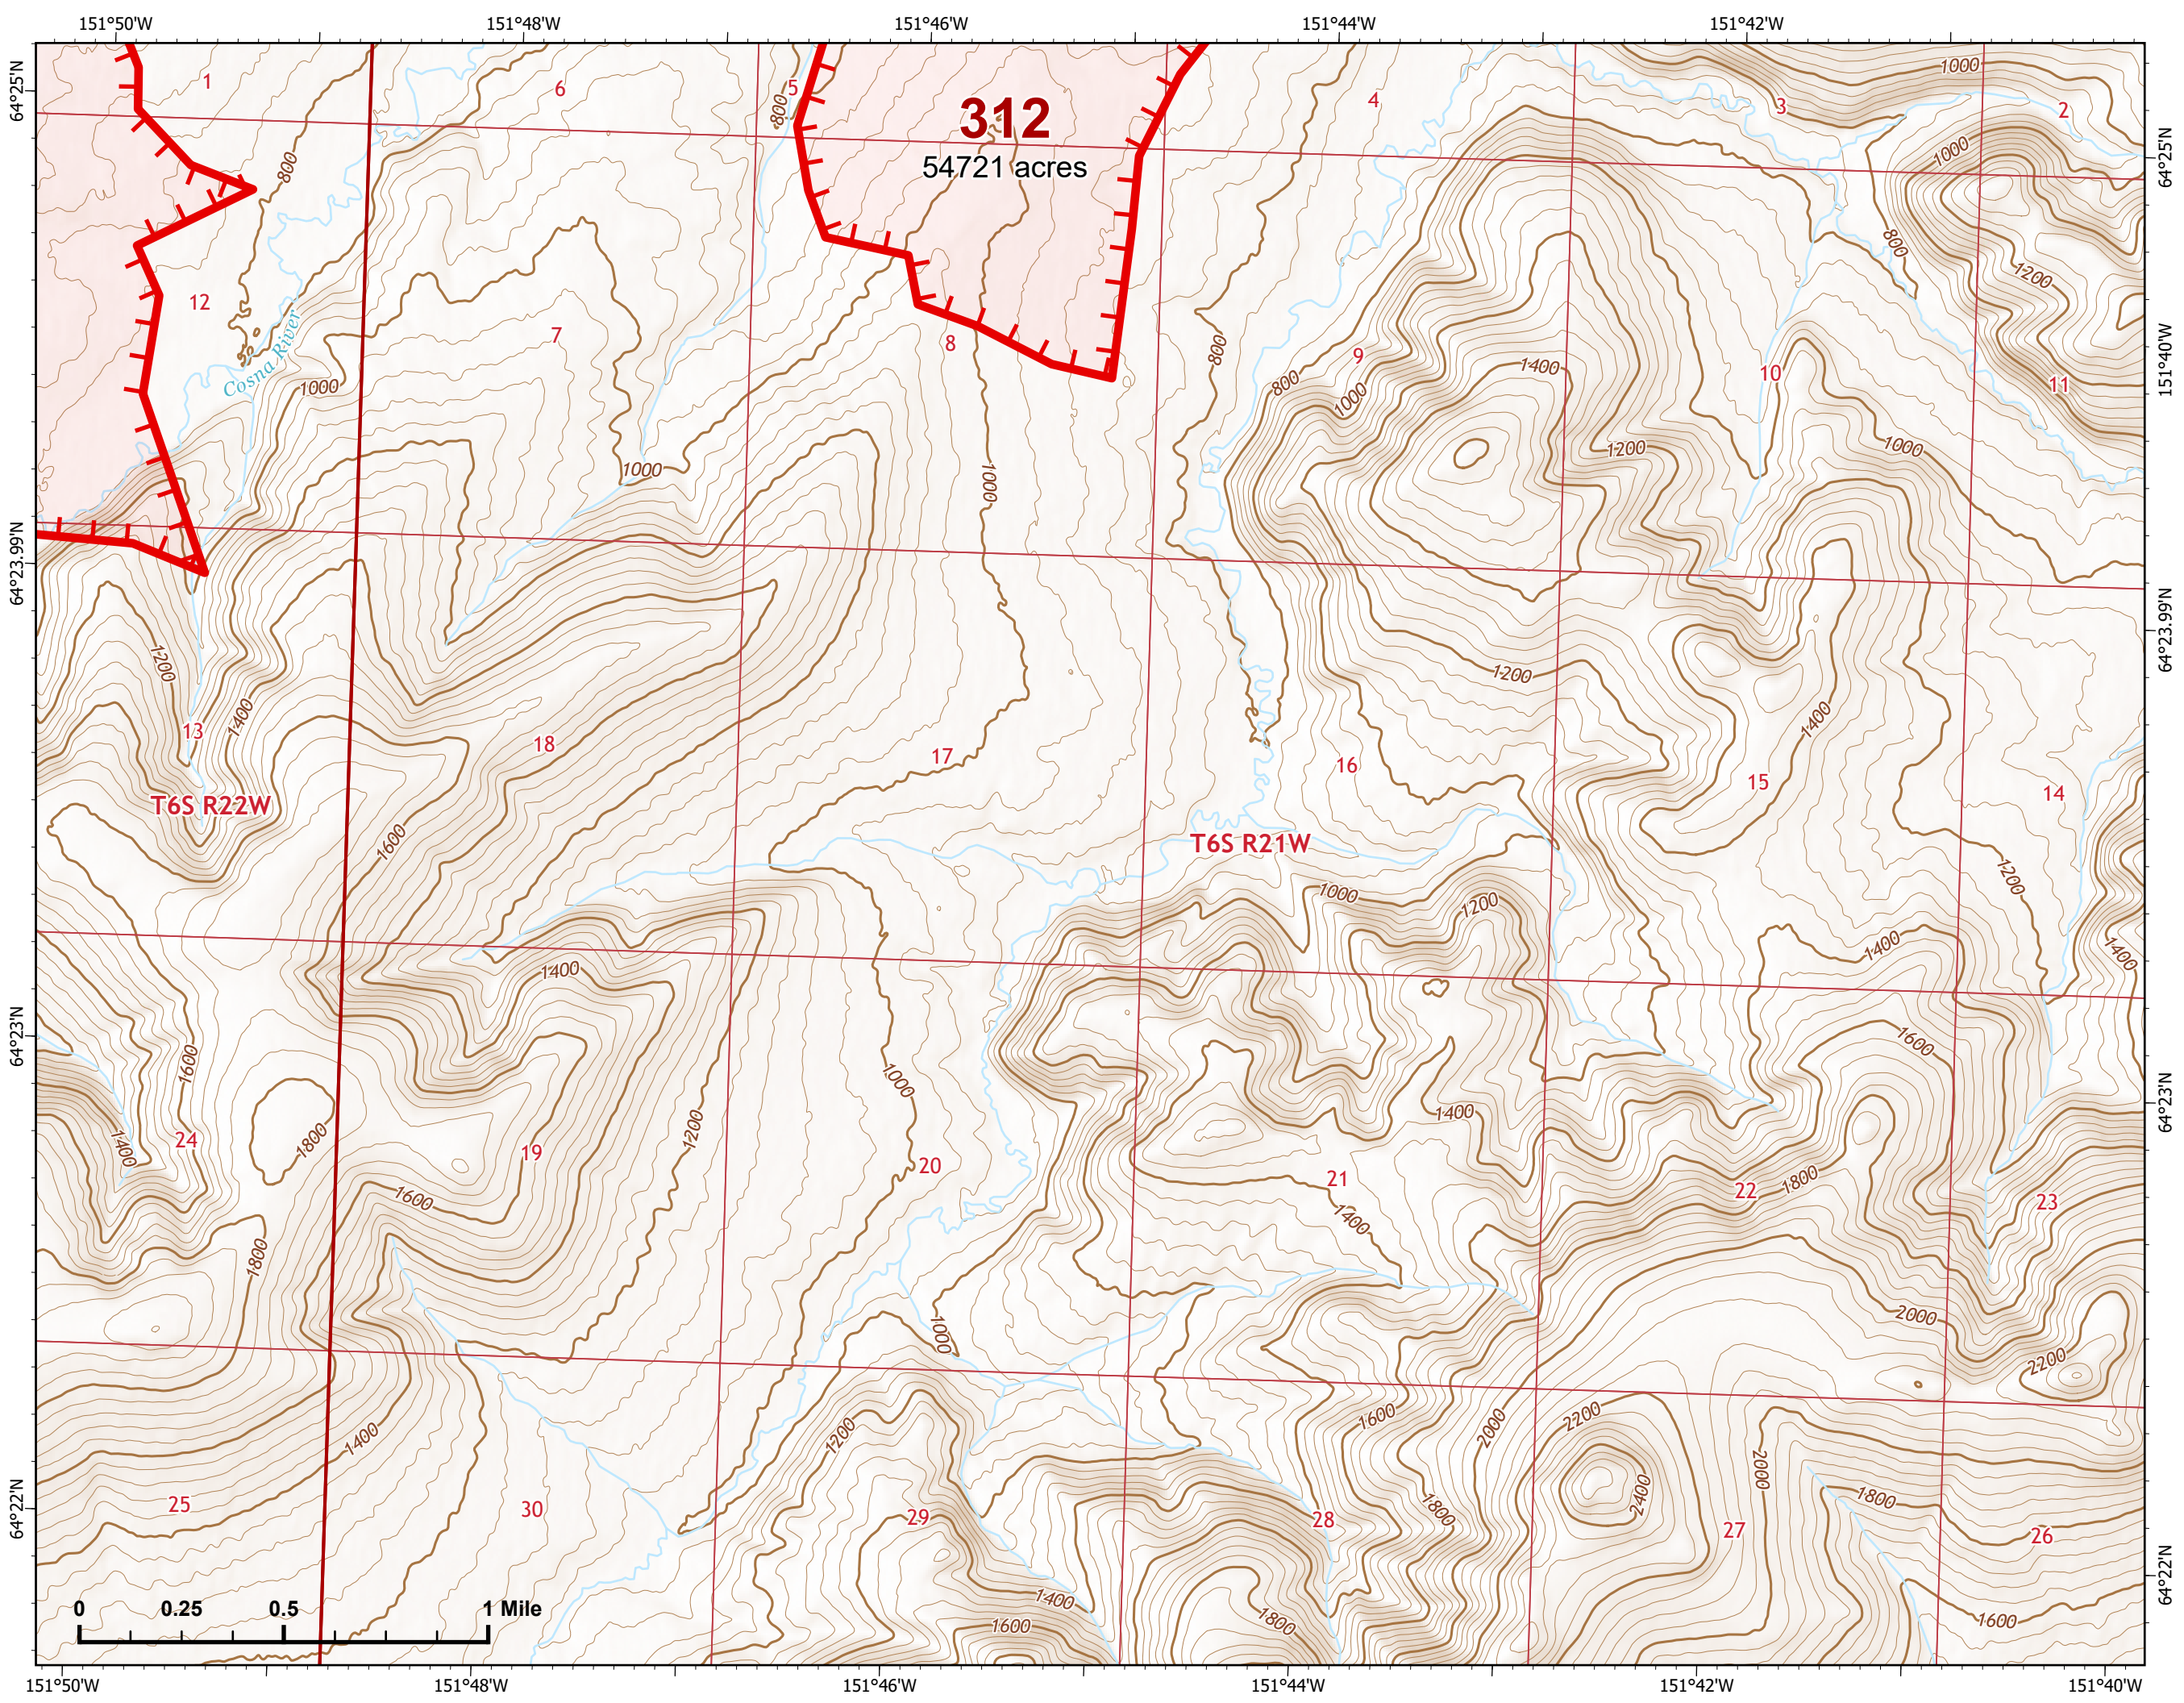

Bean Complex
AK-TAD-000898

07/05/2022

Fire: 312 (Bitzshitini)

Page 312 - 6

-  Wildfire Daily Fire Perimeter
-  Uncontained

Z. Cravens
7/4/2022

IAP Map

Bean Complex
AK-TAD-000898

07/05/2022

Fire: 312 (Bitzshitini)

Page 312 - 7

-  Wildfire Daily Fire Perimeter
-  Uncontained

Z. Cravens
7/4/2022

IAP Map

Bean Complex
AK-TAD-000898

07/05/2022

Fire: 312 (Bitzshitini)

Page 312 - 8

-  Wildfire Daily Fire Perimeter
-  Uncontained

Z. Cravens
7/4/2022

IAP Map

Bean Complex
AK-TAD-000898

07/05/2022

Fire: 312 (Bitzshitini)

Page 312 - 9

-  Wildfire Daily Fire Perimeter
-  Uncontained

Z. Cravens
7/4/2022

IAP Map

Bean Complex
AK-TAD-000898

07/05/2022

Fire: 312 (Bitzshitini)

Page 312 - 10