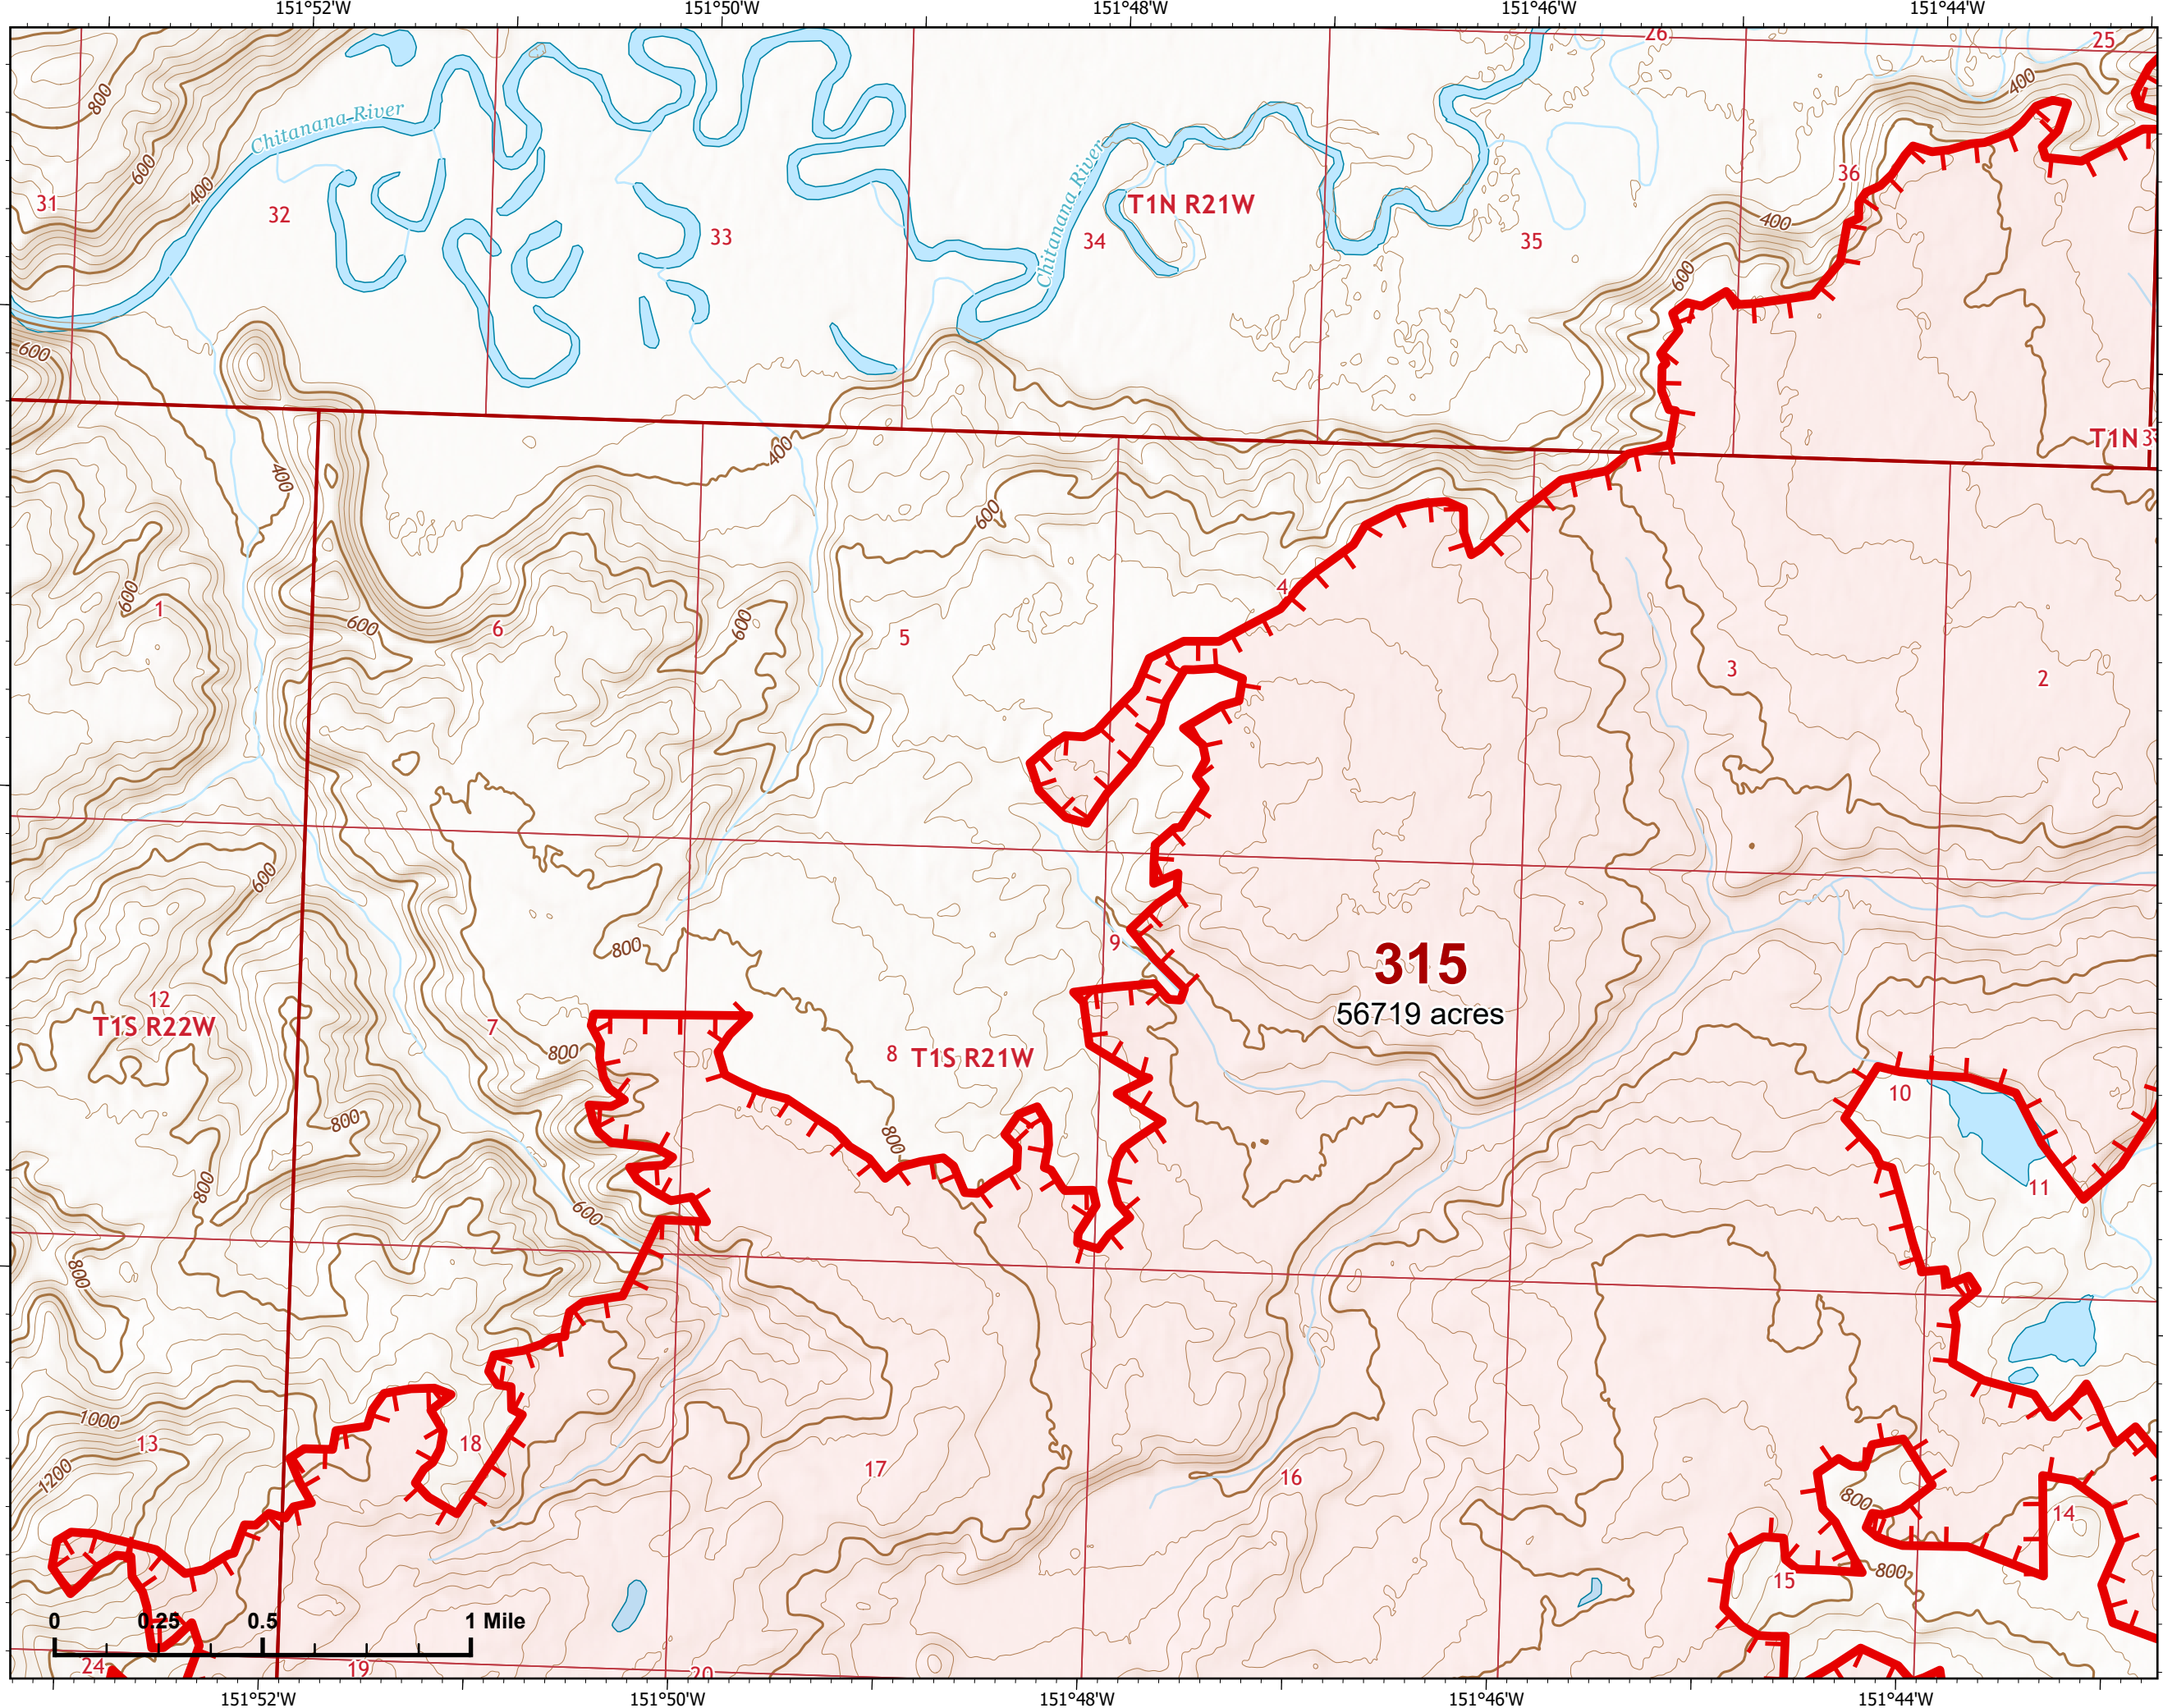

IAP Map

Bean Complex
AK-TAD-000898

07/05/2022

Fire: 315 (Chitanana)

Page 315 - 3

-  Wildfire Daily Fire Perimeter
-  Uncontained

Z. Cravens
7/4/2022

IAP Map