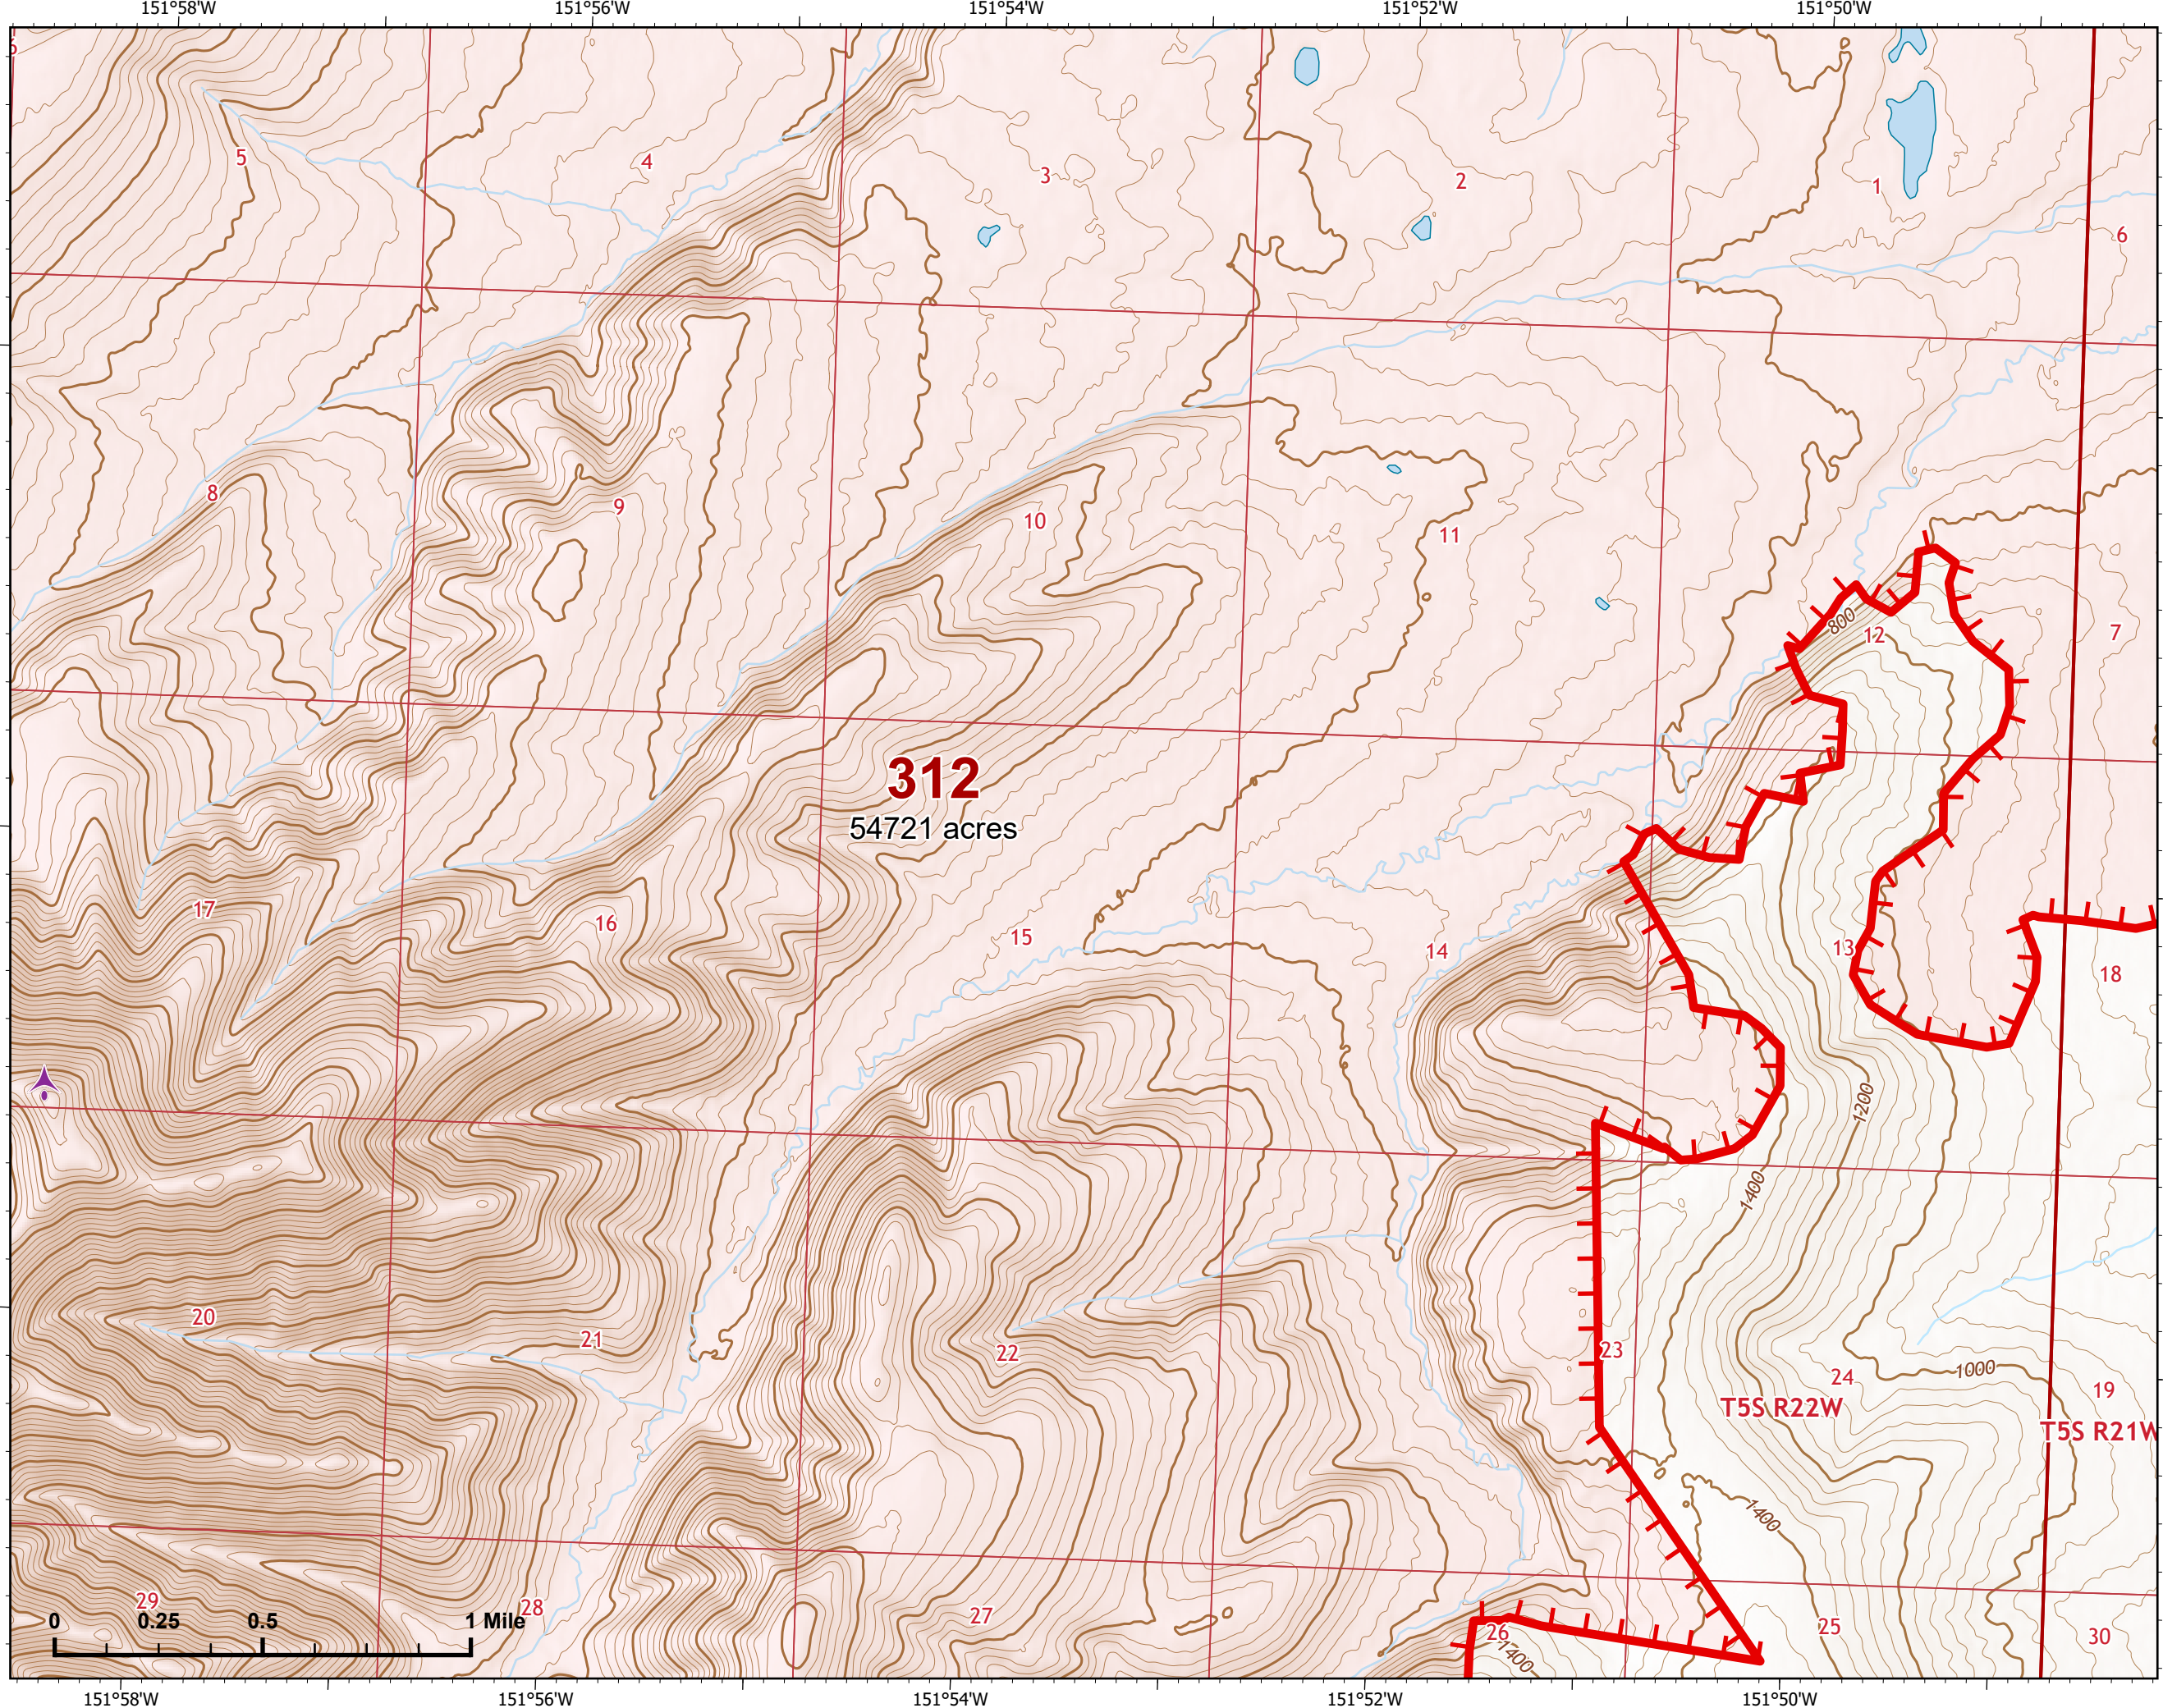

IAP Map

Bean Complex
AK-TAD-000898

07/05/2022

Fire: 312 (Bitzshitini)

Page 312 - 5

-  Wildfire Daily Fire Perimeter
-  Uncontained
-  Communications

Z. Cravens
7/4/2022

IAP Map

Bean Complex
AK-TAD-000898

07/05/2022

Fire: 312 (Bitzshitini)

Page 312 - 6

-  Wildfire Daily Fire Perimeter
-  Uncontained

Z. Cravens
7/4/2022

IAP Map

Bean Complex
AK-TAD-000898