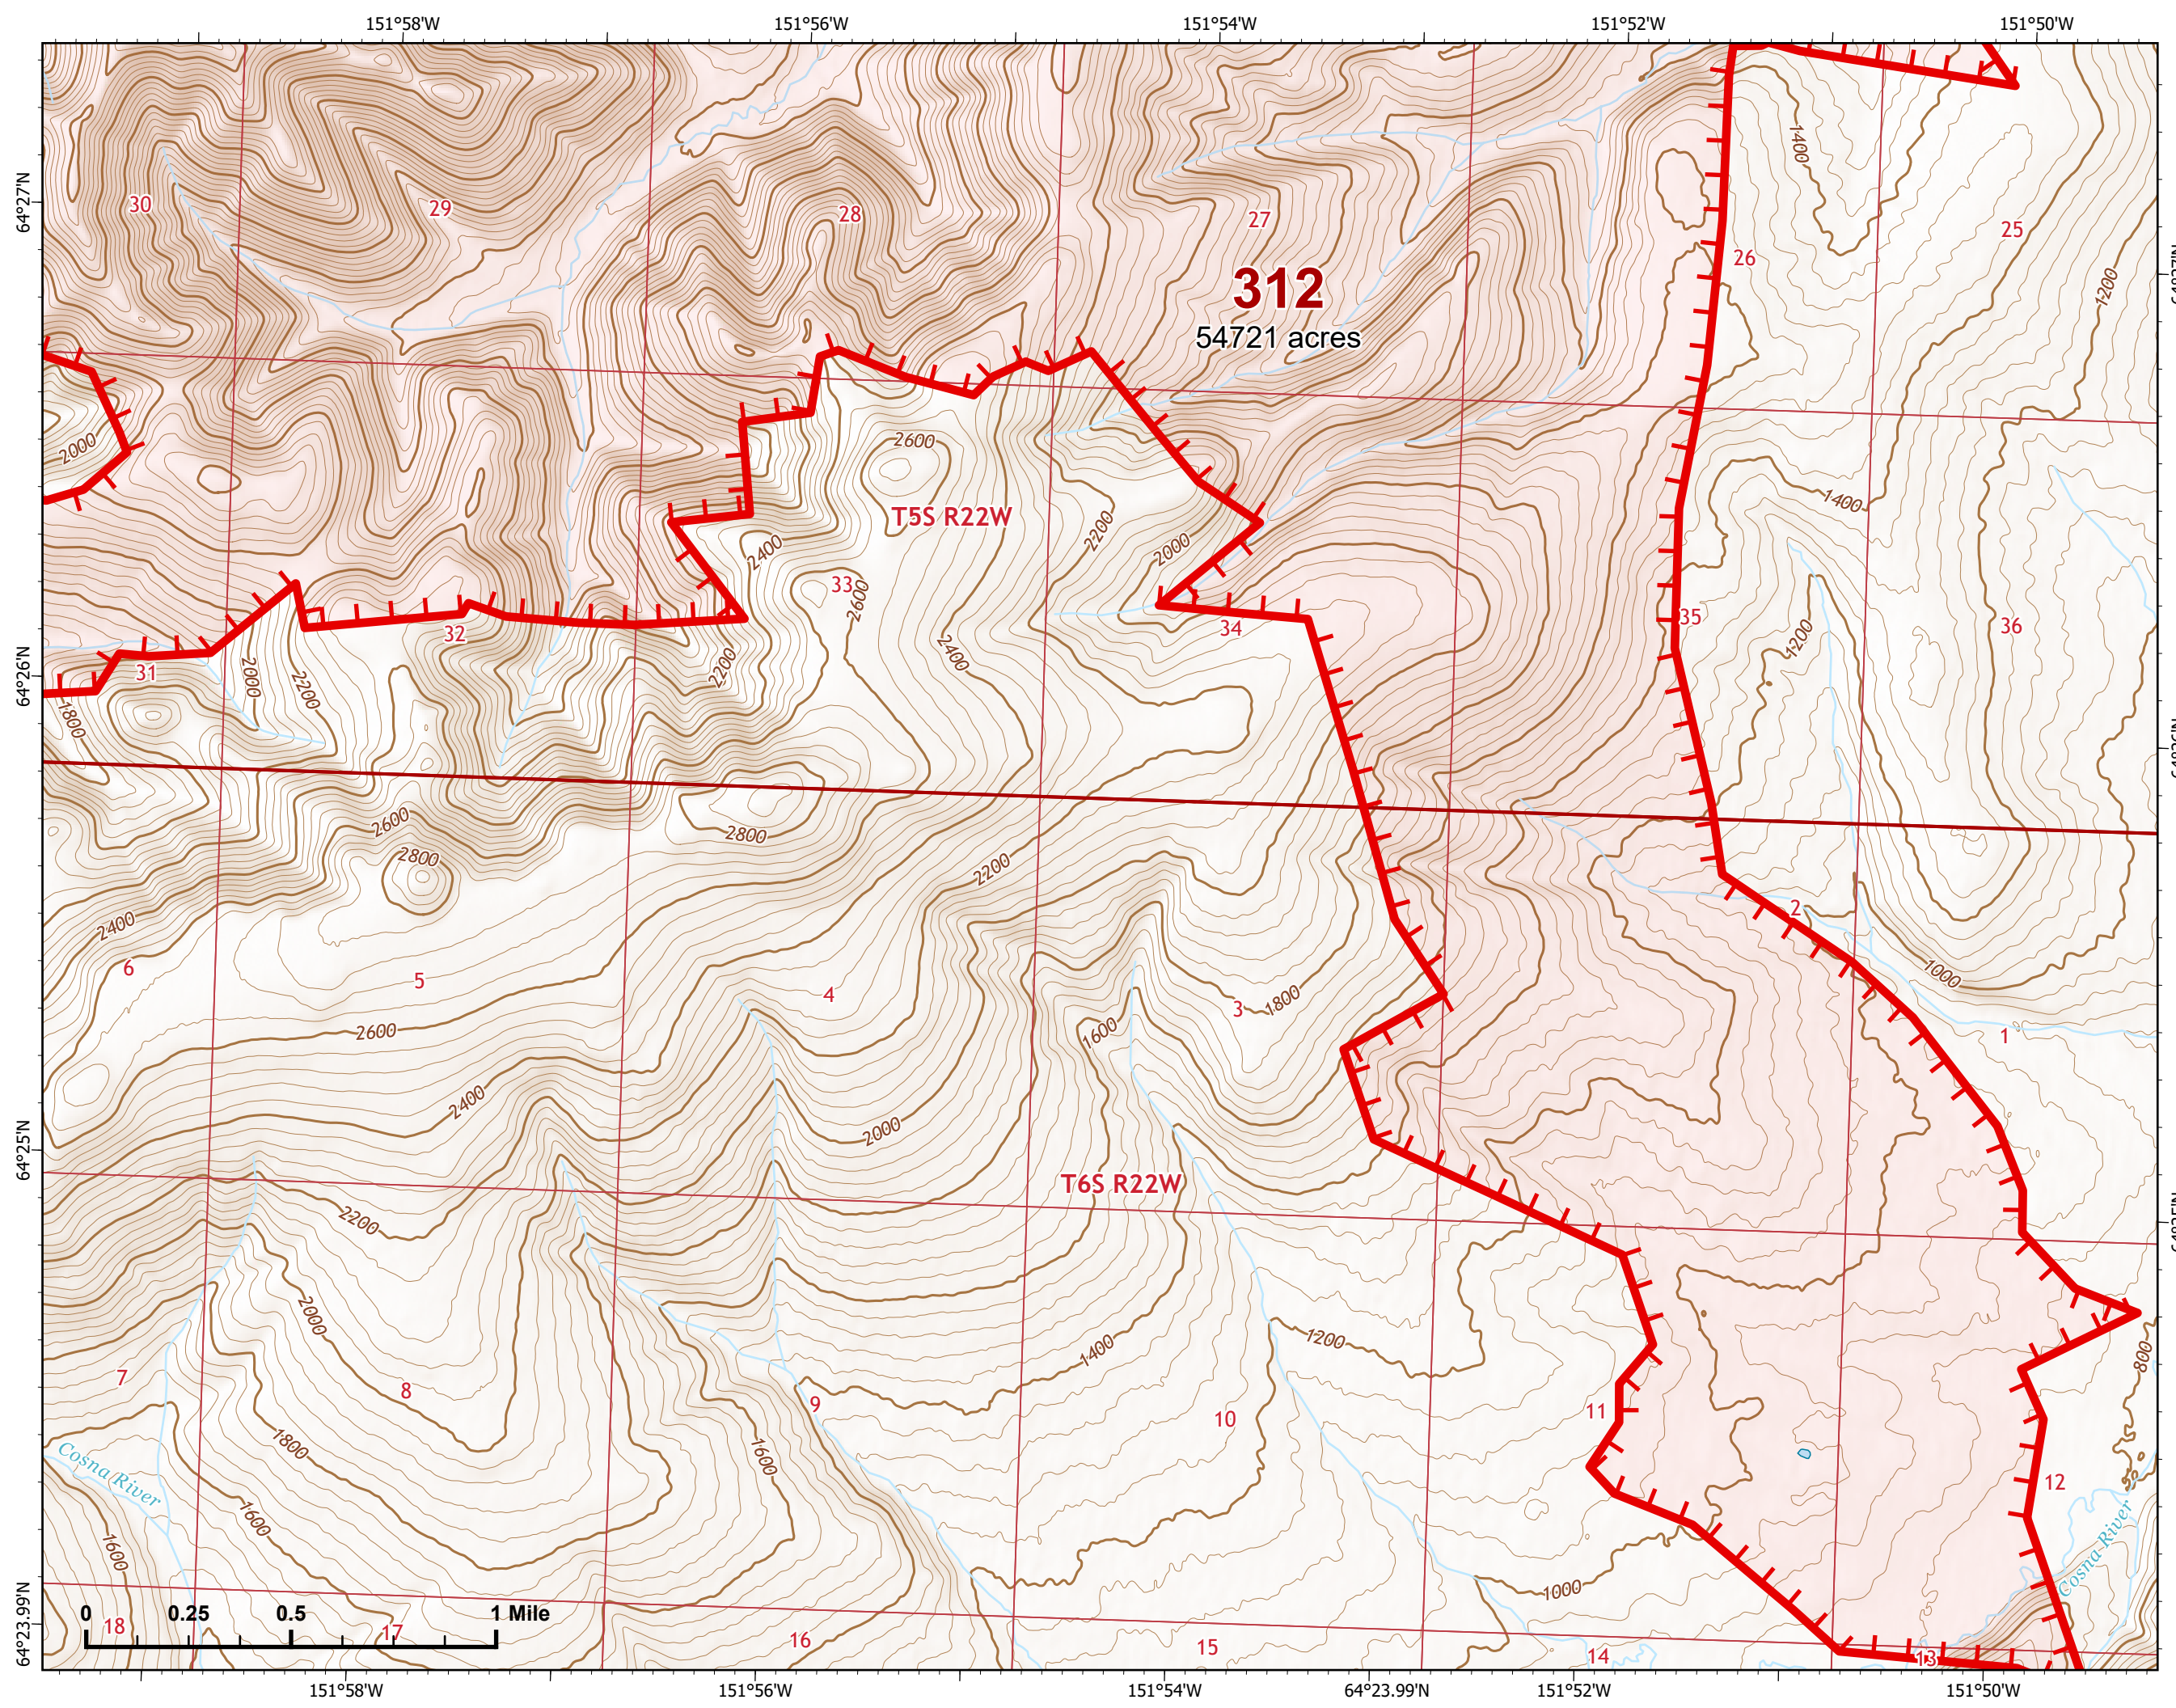

IAP Map

Bean Complex
AK-TAD-000898

07/05/2022

Fire: 312 (Bitzshitini)

Page 312 - 5

-  Wildfire Daily Fire Perimeter
-  Uncontained
-  Communications

Z. Cravens
7/4/2022

IAP Map

Bean Complex
AK-TAD-000898

07/05/2022

Fire: 312 (Bitzshitini)

Page 312 - 6

-  Wildfire Daily Fire Perimeter
-  Uncontained

Z. Cravens
7/4/2022

IAP Map

Bean Complex
AK-TAD-000898

07/05/2022

Fire: 312 (Bitzshitini)

Page 312 - 7

-  Wildfire Daily Fire Perimeter
-  Uncontained

Z. Cravens
7/4/2022

IAP Map

Bean Complex
AK-TAD-000898

07/05/2022

Fire: 312 (Bitzshitini)

Page 312 - 8

-  Wildfire Daily Fire Perimeter
-  Uncontained

Z. Cravens
7/4/2022

IAP Map

Bean Complex
AK-TAD-000898

07/05/2022

Fire: 312 (Bitzshitini)