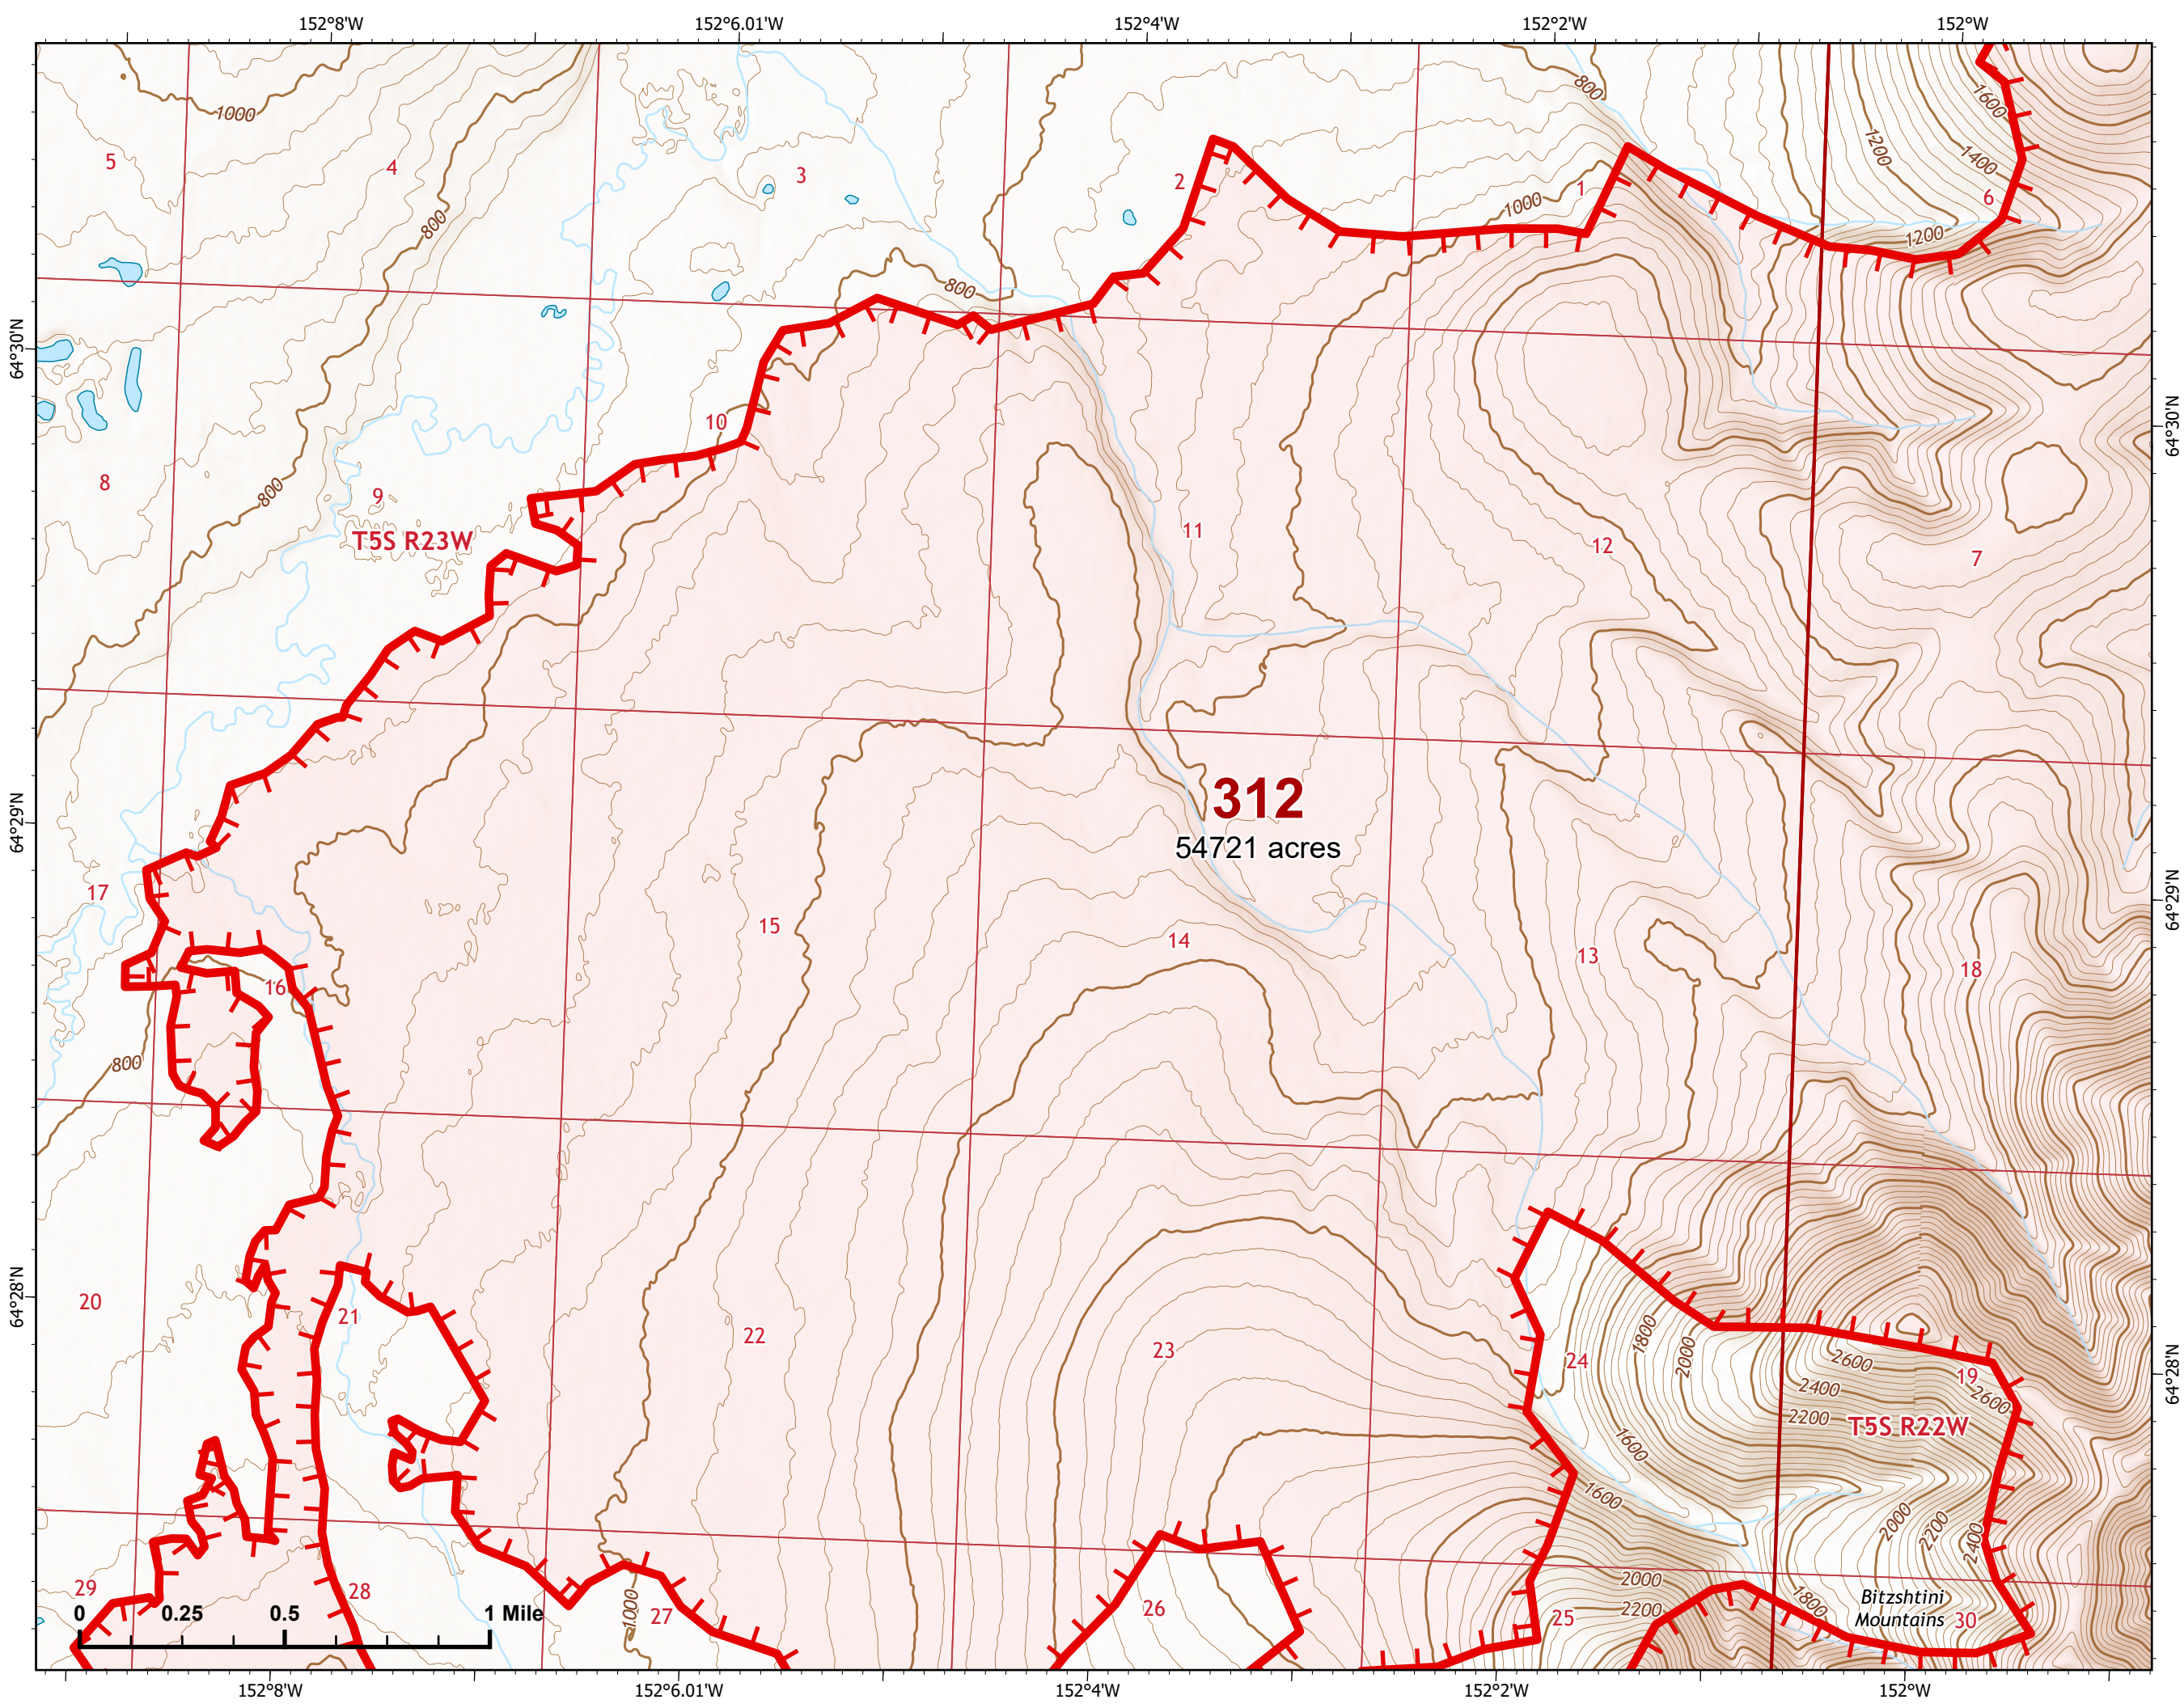

-  Helispot
-  Wildfire Daily Fire Perimeter
-  Uncontained

Z. Cravens
7/4/2022

IAP Map

Bean Complex
AK-TAD-000898

07/05/2022

Fire: 312 (Bitzshitini)

Page 312 - 3

-  Wildfire Daily Fire Perimeter
-  Uncontained

Z. Cravens
7/4/2022

IAP Map

Bean Complex
AK-TAD-000898

07/05/2022

Fire: 312 (Bitzshitini)

Page 312 - 4

-  Wildfire Daily Fire Perimeter
-  Uncontained

Z. Cravens
7/4/2022

IAP Map

Bean Complex
AK-TAD-000898

07/05/2022

Fire: 312 (Bitzshitini)

Page 312 - 5

-  Wildfire Daily Fire Perimeter
-  Uncontained
-  Communications

Z. Cravens
7/4/2022

IAP Map

Bean Complex
AK-TAD-000898

07/05/2022

Fire: 312 (Bitzshitini)

Page 312 - 6

-  Wildfire Daily Fire Perimeter
-  Uncontained

Z. Cravens
7/4/2022

IAP Map

Bean Complex
AK-TAD-000898