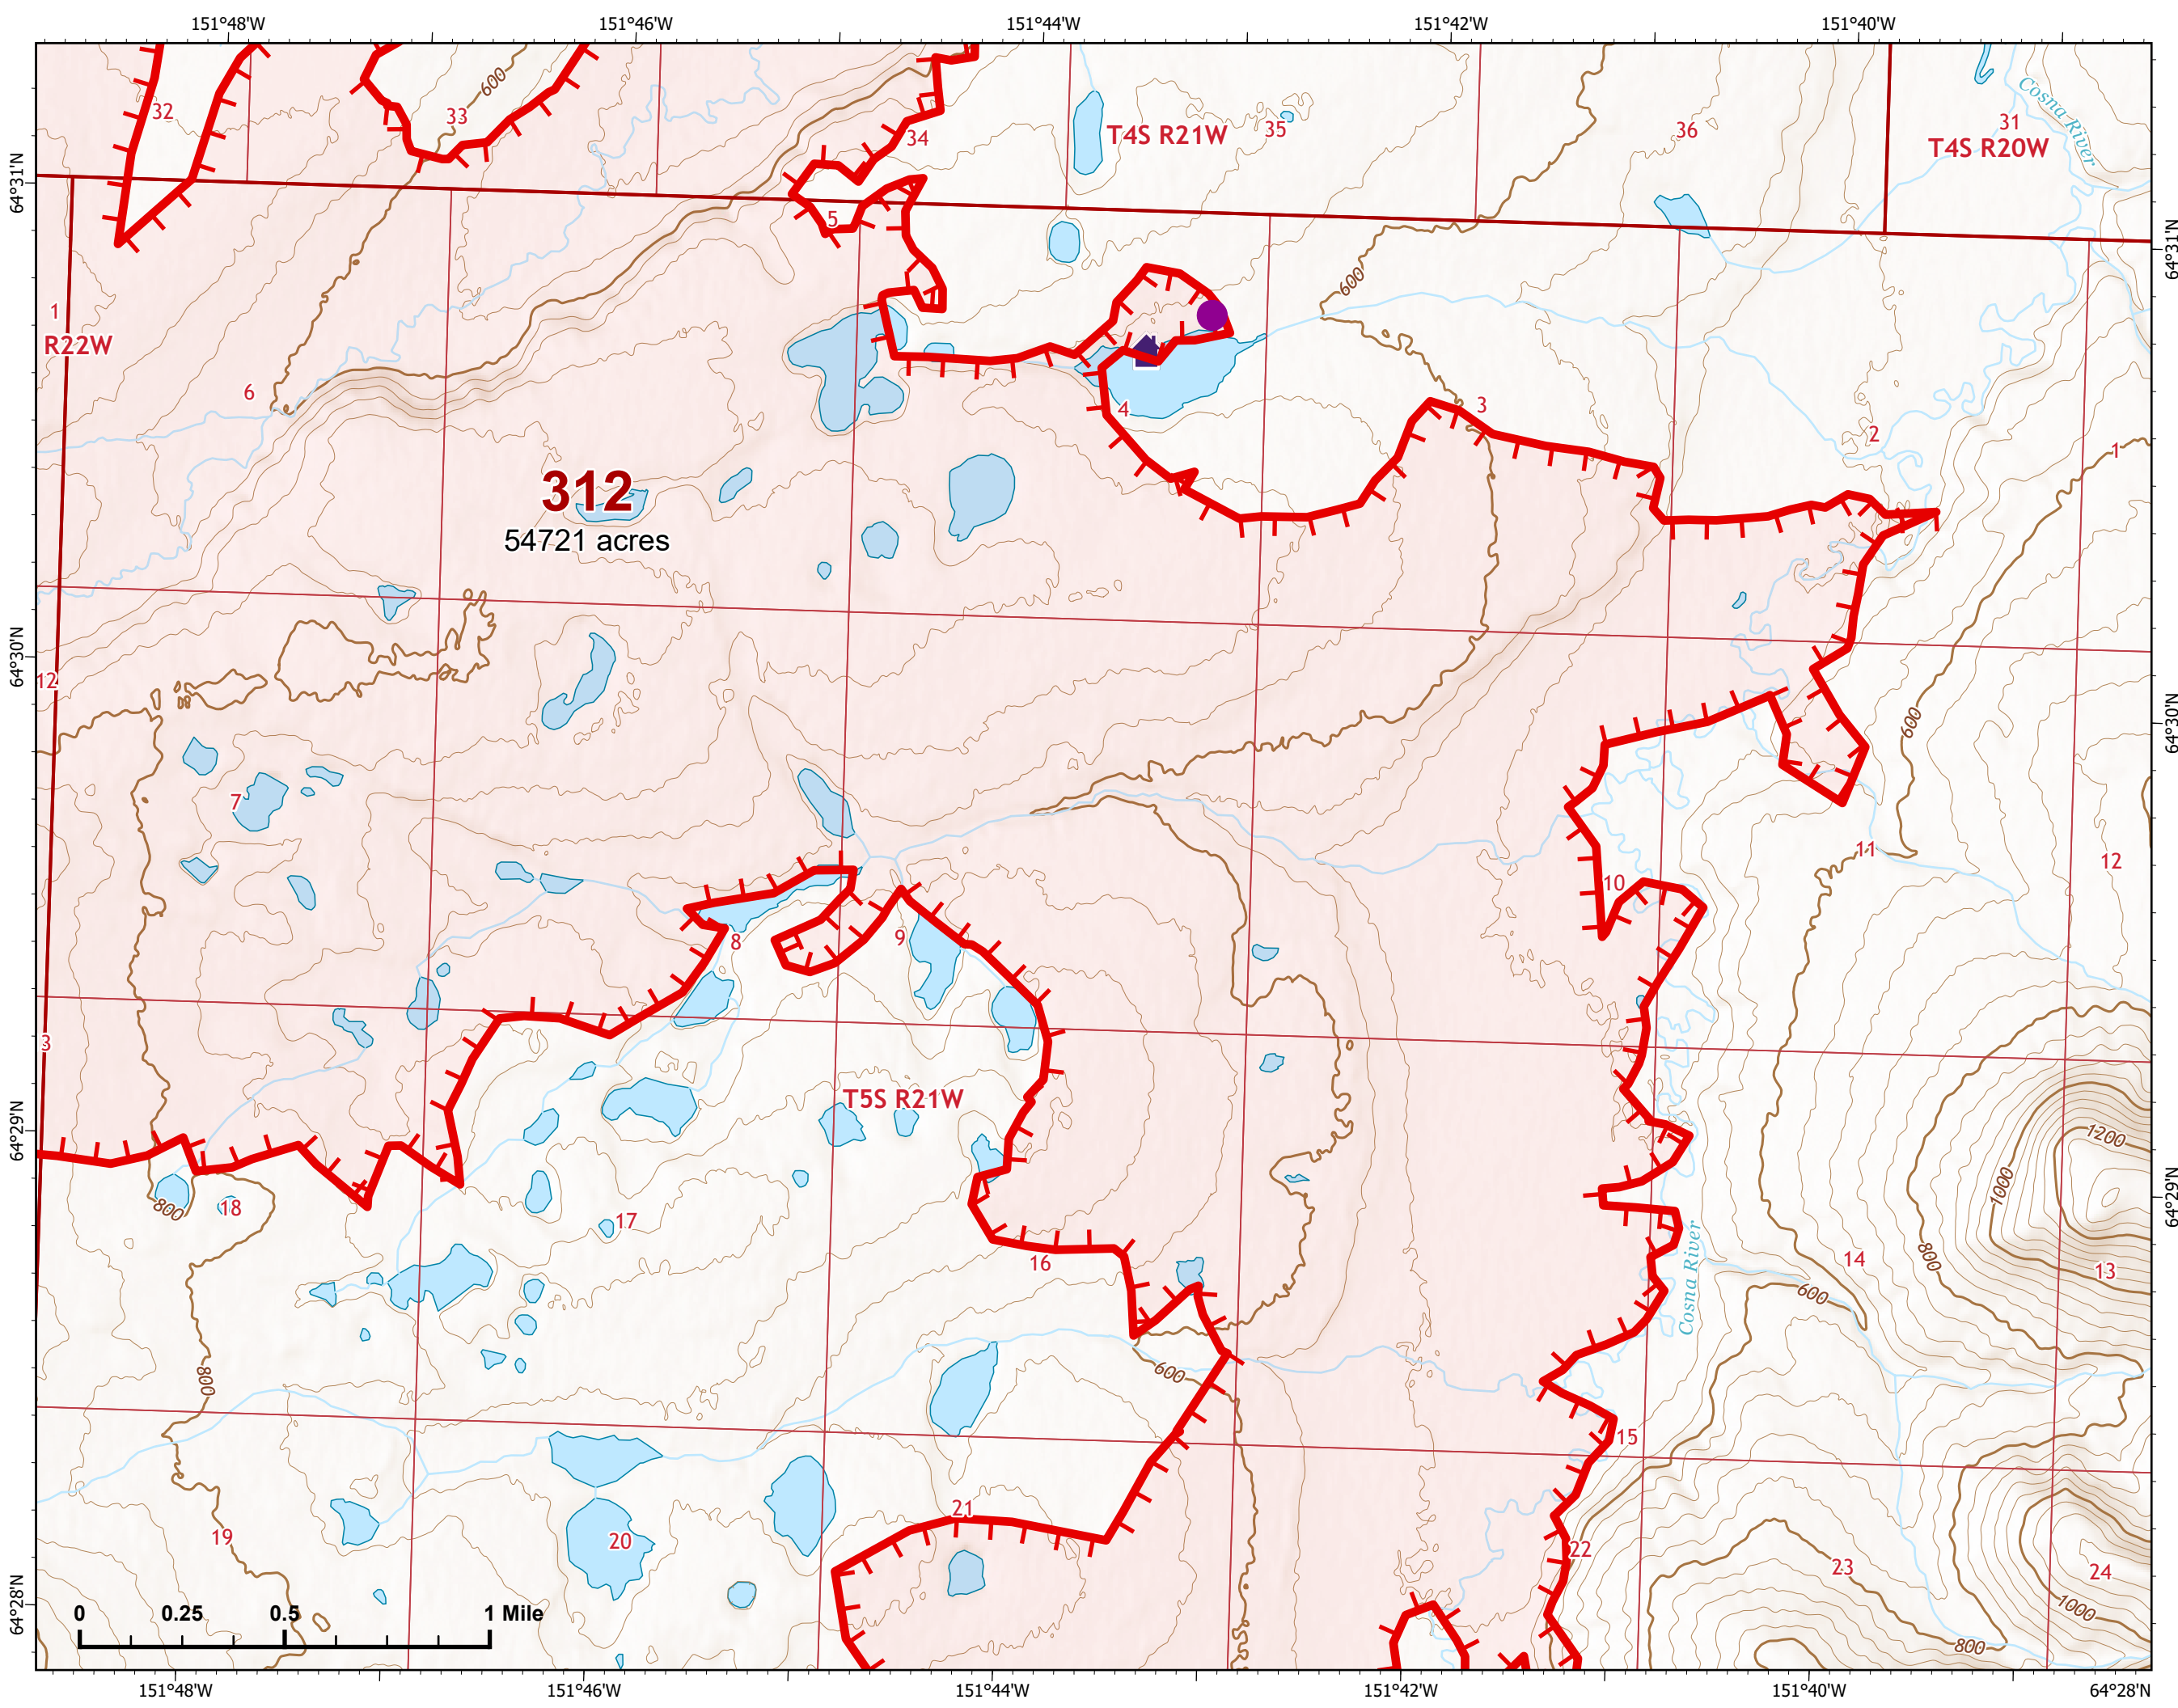

Fire: 312 (Bitzshitini)

Page 312 - 8

-  Wildfire Daily Fire Perimeter
-  Uncontained

Z. Cravens
7/4/2022

IAP Map

Bean Complex
AK-TAD-000898

07/05/2022

Fire: 312 (Bitzshitini)

Page 312 - 9

-  Wildfire Daily Fire Perimeter
-  Uncontained

Z. Cravens
7/4/2022

IAP Map

Bean Complex
AK-TAD-000898

07/05/2022

Fire: 312 (Bitzshitini)

Page 312 - 10

-  Helispot
-  Wildfire Daily Fire Perimeter
-  Uncontained
-  Structure

Z. Cravens
7/4/2022

IAP Map

Bean Complex
AK-TAD-000898

07/05/2022

Fire: 312 (Bitzshitini)

Page 312 - 11

-  Wildfire Daily Fire Perimeter
-  Uncontained