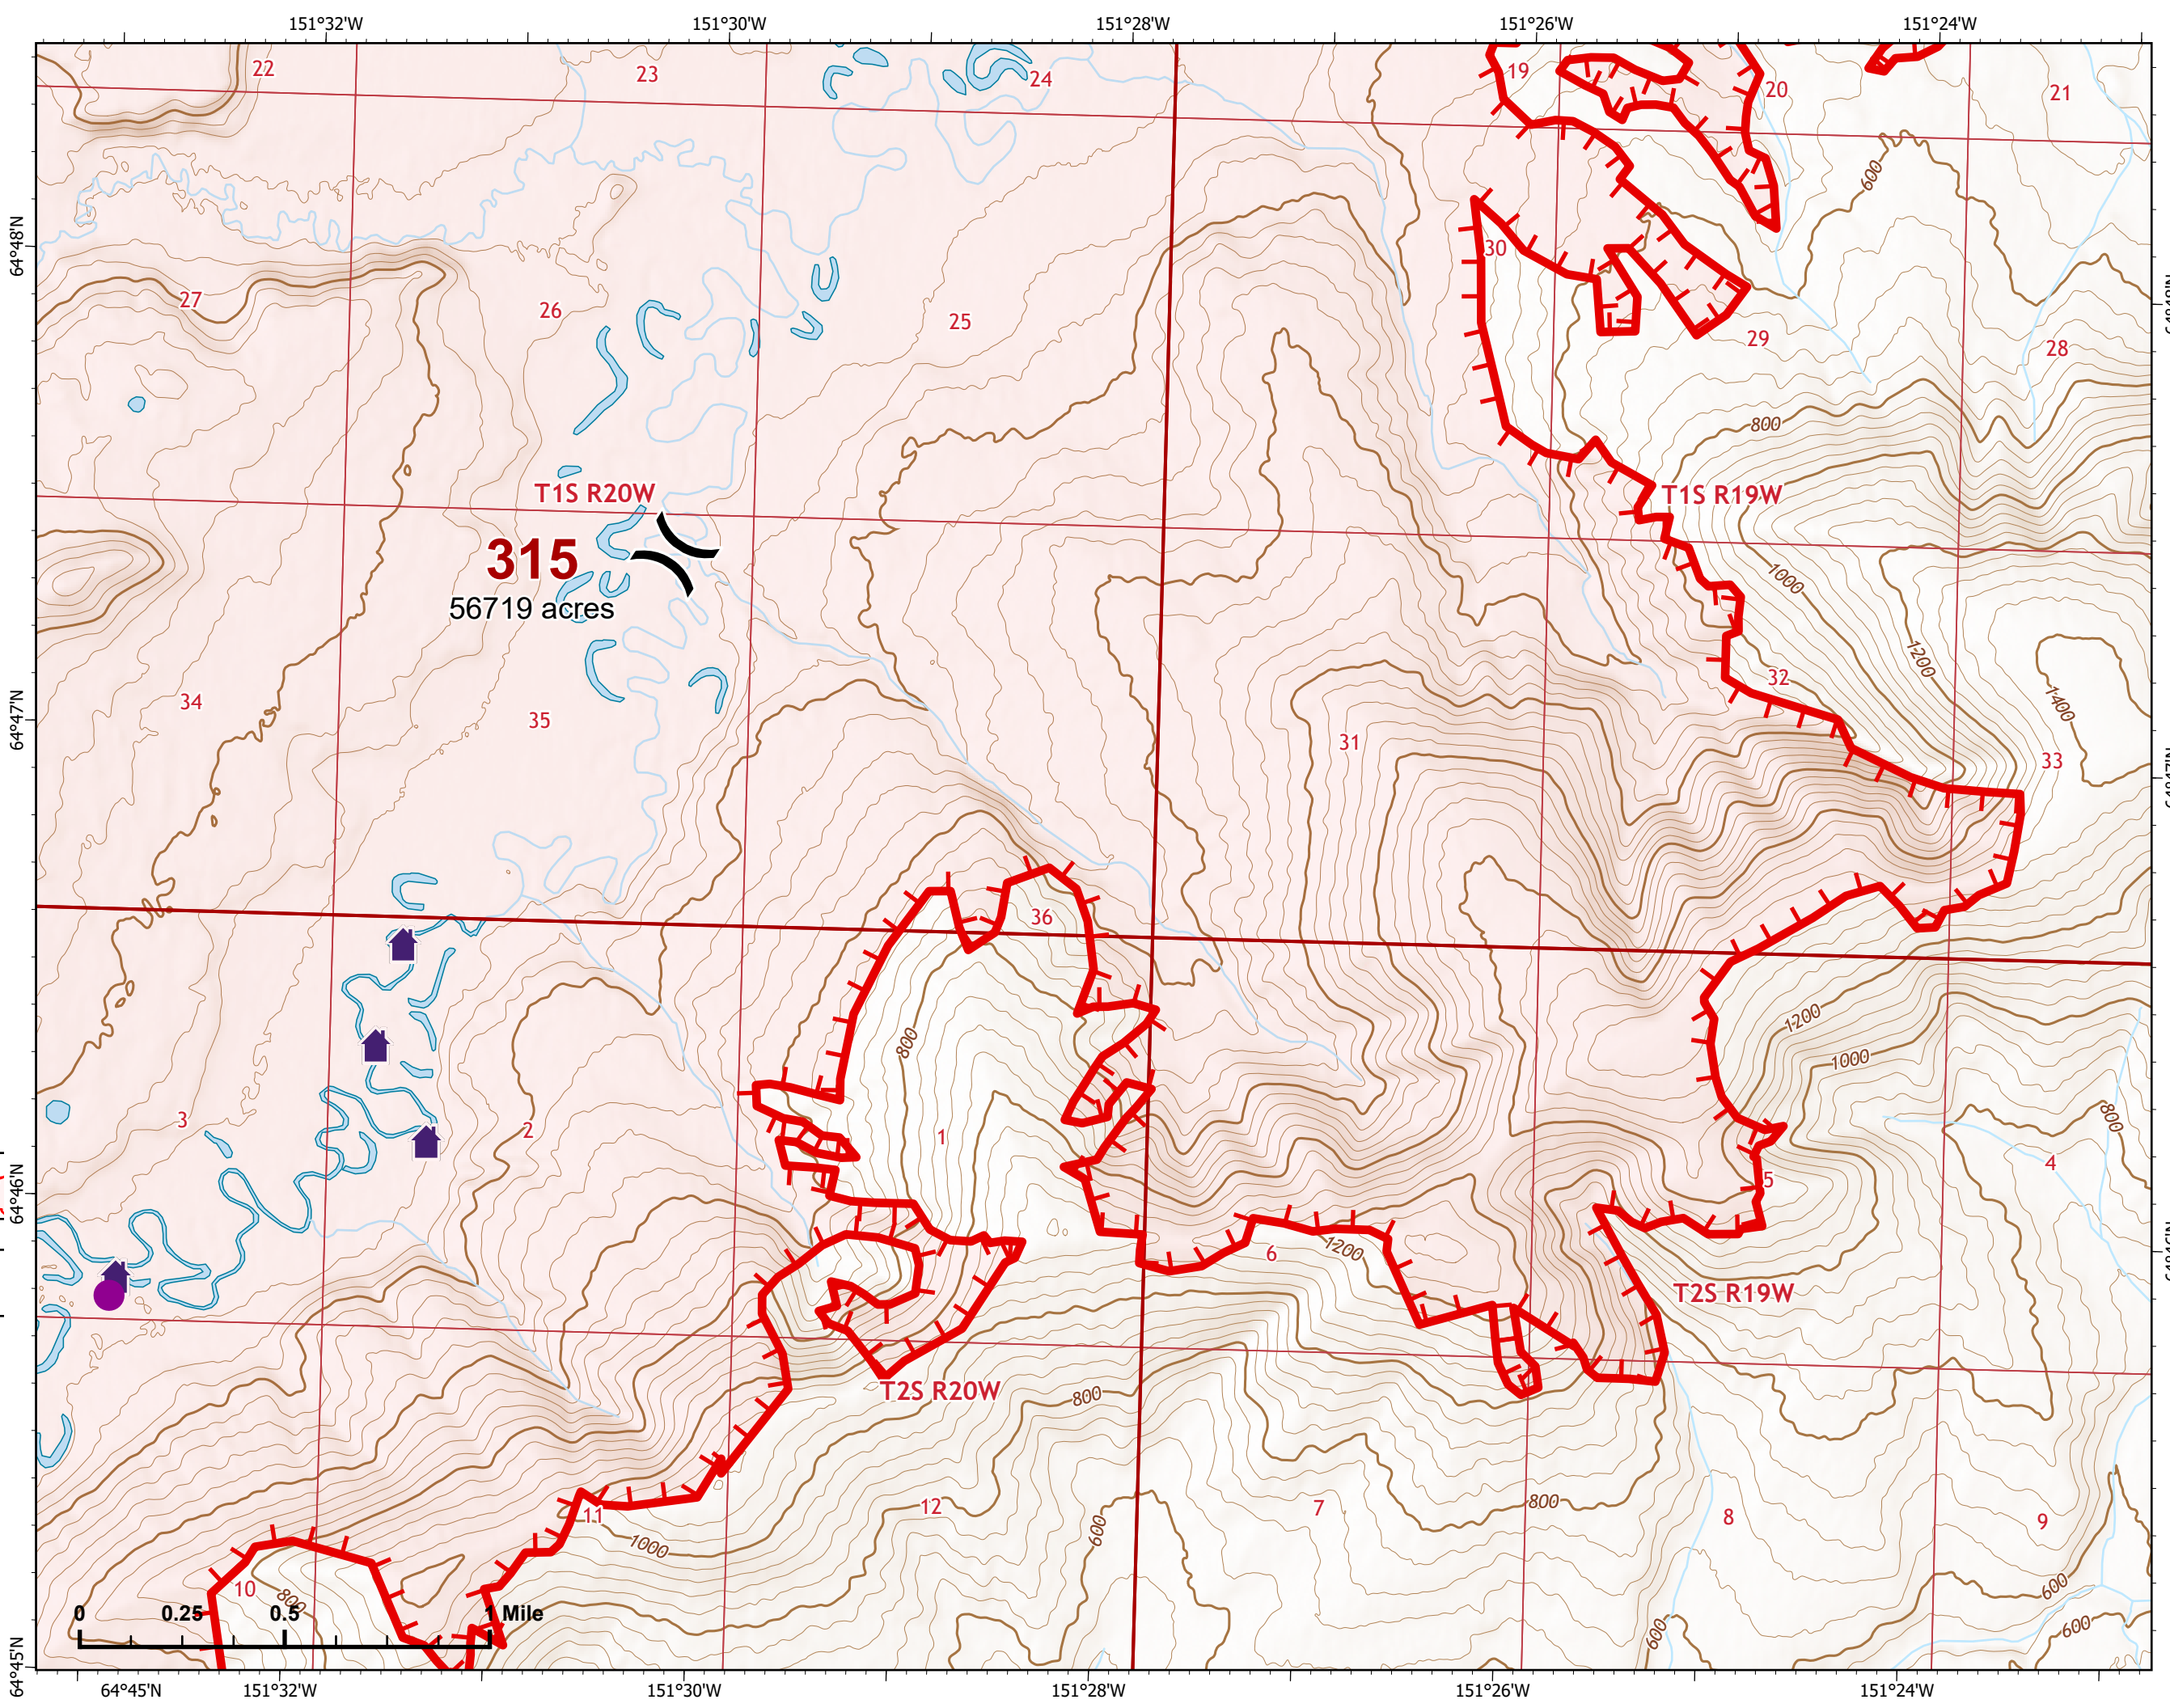

Page 315 - 7

-  Helispot
-  Wildfire Daily Fire Perimeter
-  Uncontained
-  Structure

Z. Cravens
7/4/2022

IAP Map

Bean Complex
AK-TAD-000898

07/05/2022

Fire: 315 (Chitanana)

Page 315 - 8

-  Helispot
-  Division Break
-  Wildfire Daily Fire Perimeter
-  Uncontained
-  Structure

Z. Cravens
7/4/2022

IAP Map

Bean Complex
AK-TAD-000898

07/05/2022

Fire: 315 (Chitanana)

Page 315 - 9

-  Helispot
-  Wildfire Daily Fire Perimeter
-  Uncontained
-  Native Allotments