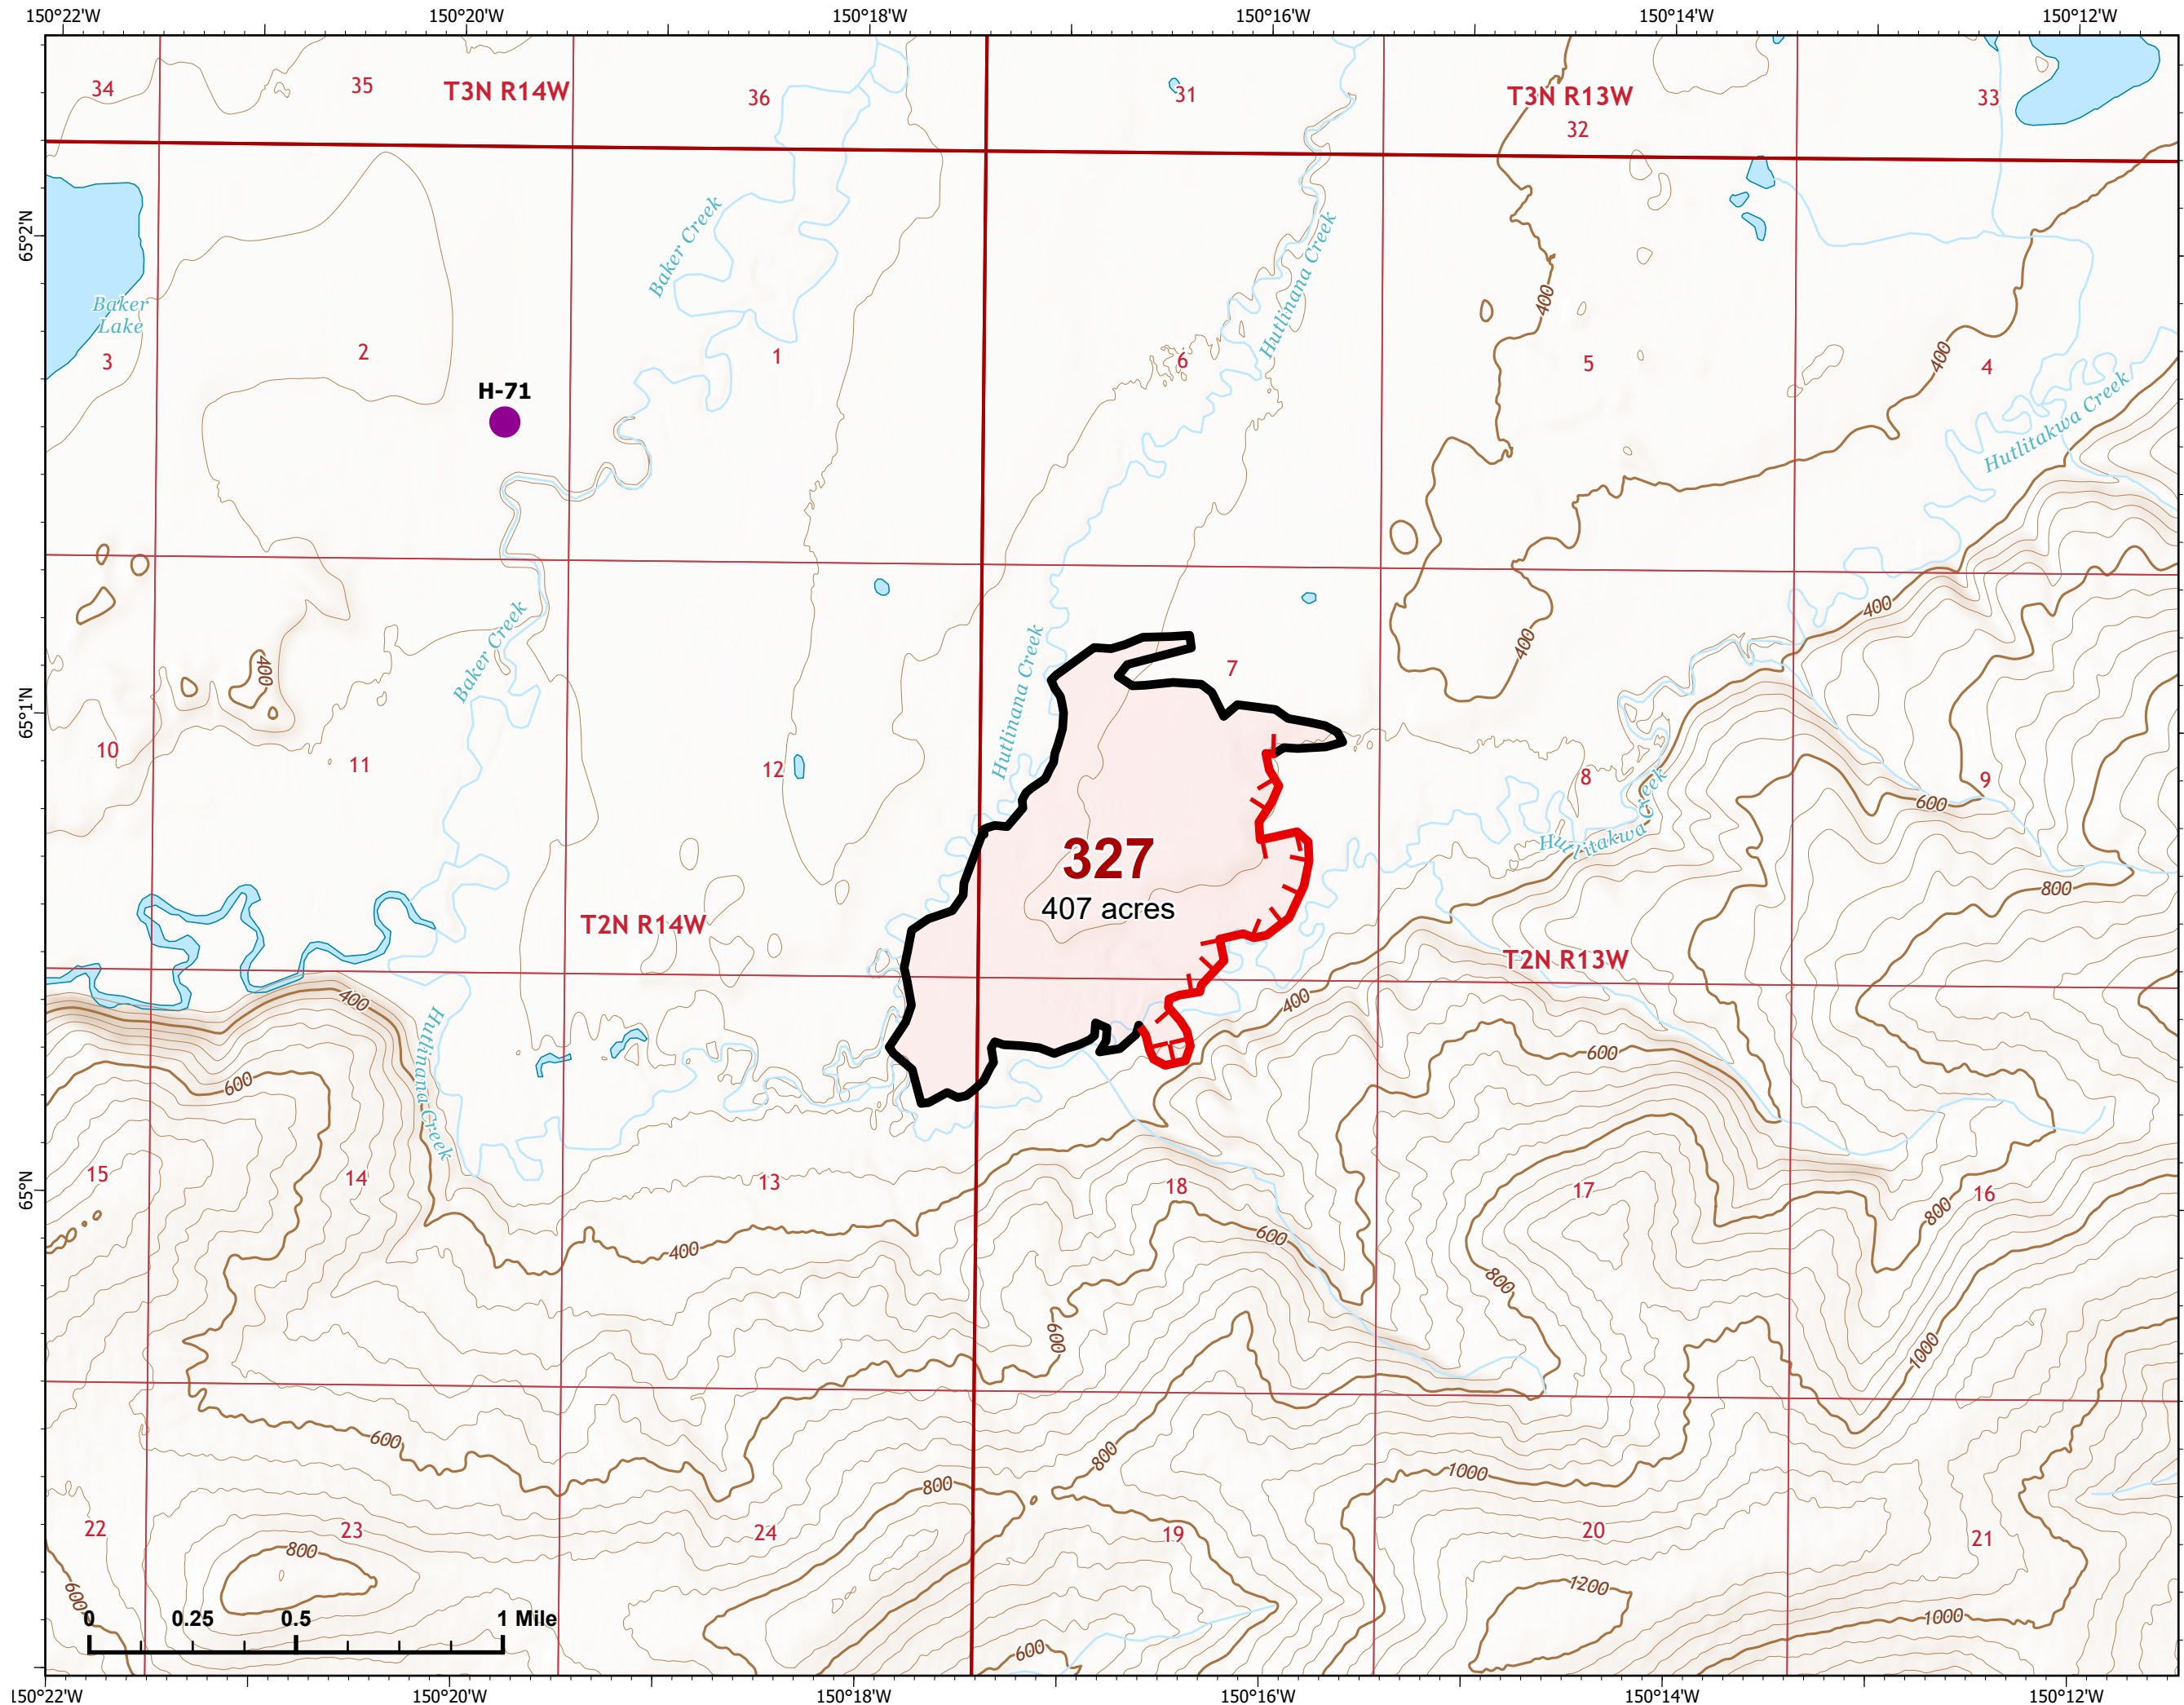

-  Helispot
-  Wildfire Daily Fire Perimeter
-  Contained
-  Uncontained

Z. Cravens
7/4/2022

IAP Map

Bean Complex
AK-TAD-000898

07/05/2022

Fire: 310 (Tanana River)

Page 310 - 1

-  Wildfire Daily Fire Perimeter
-  Uncontained