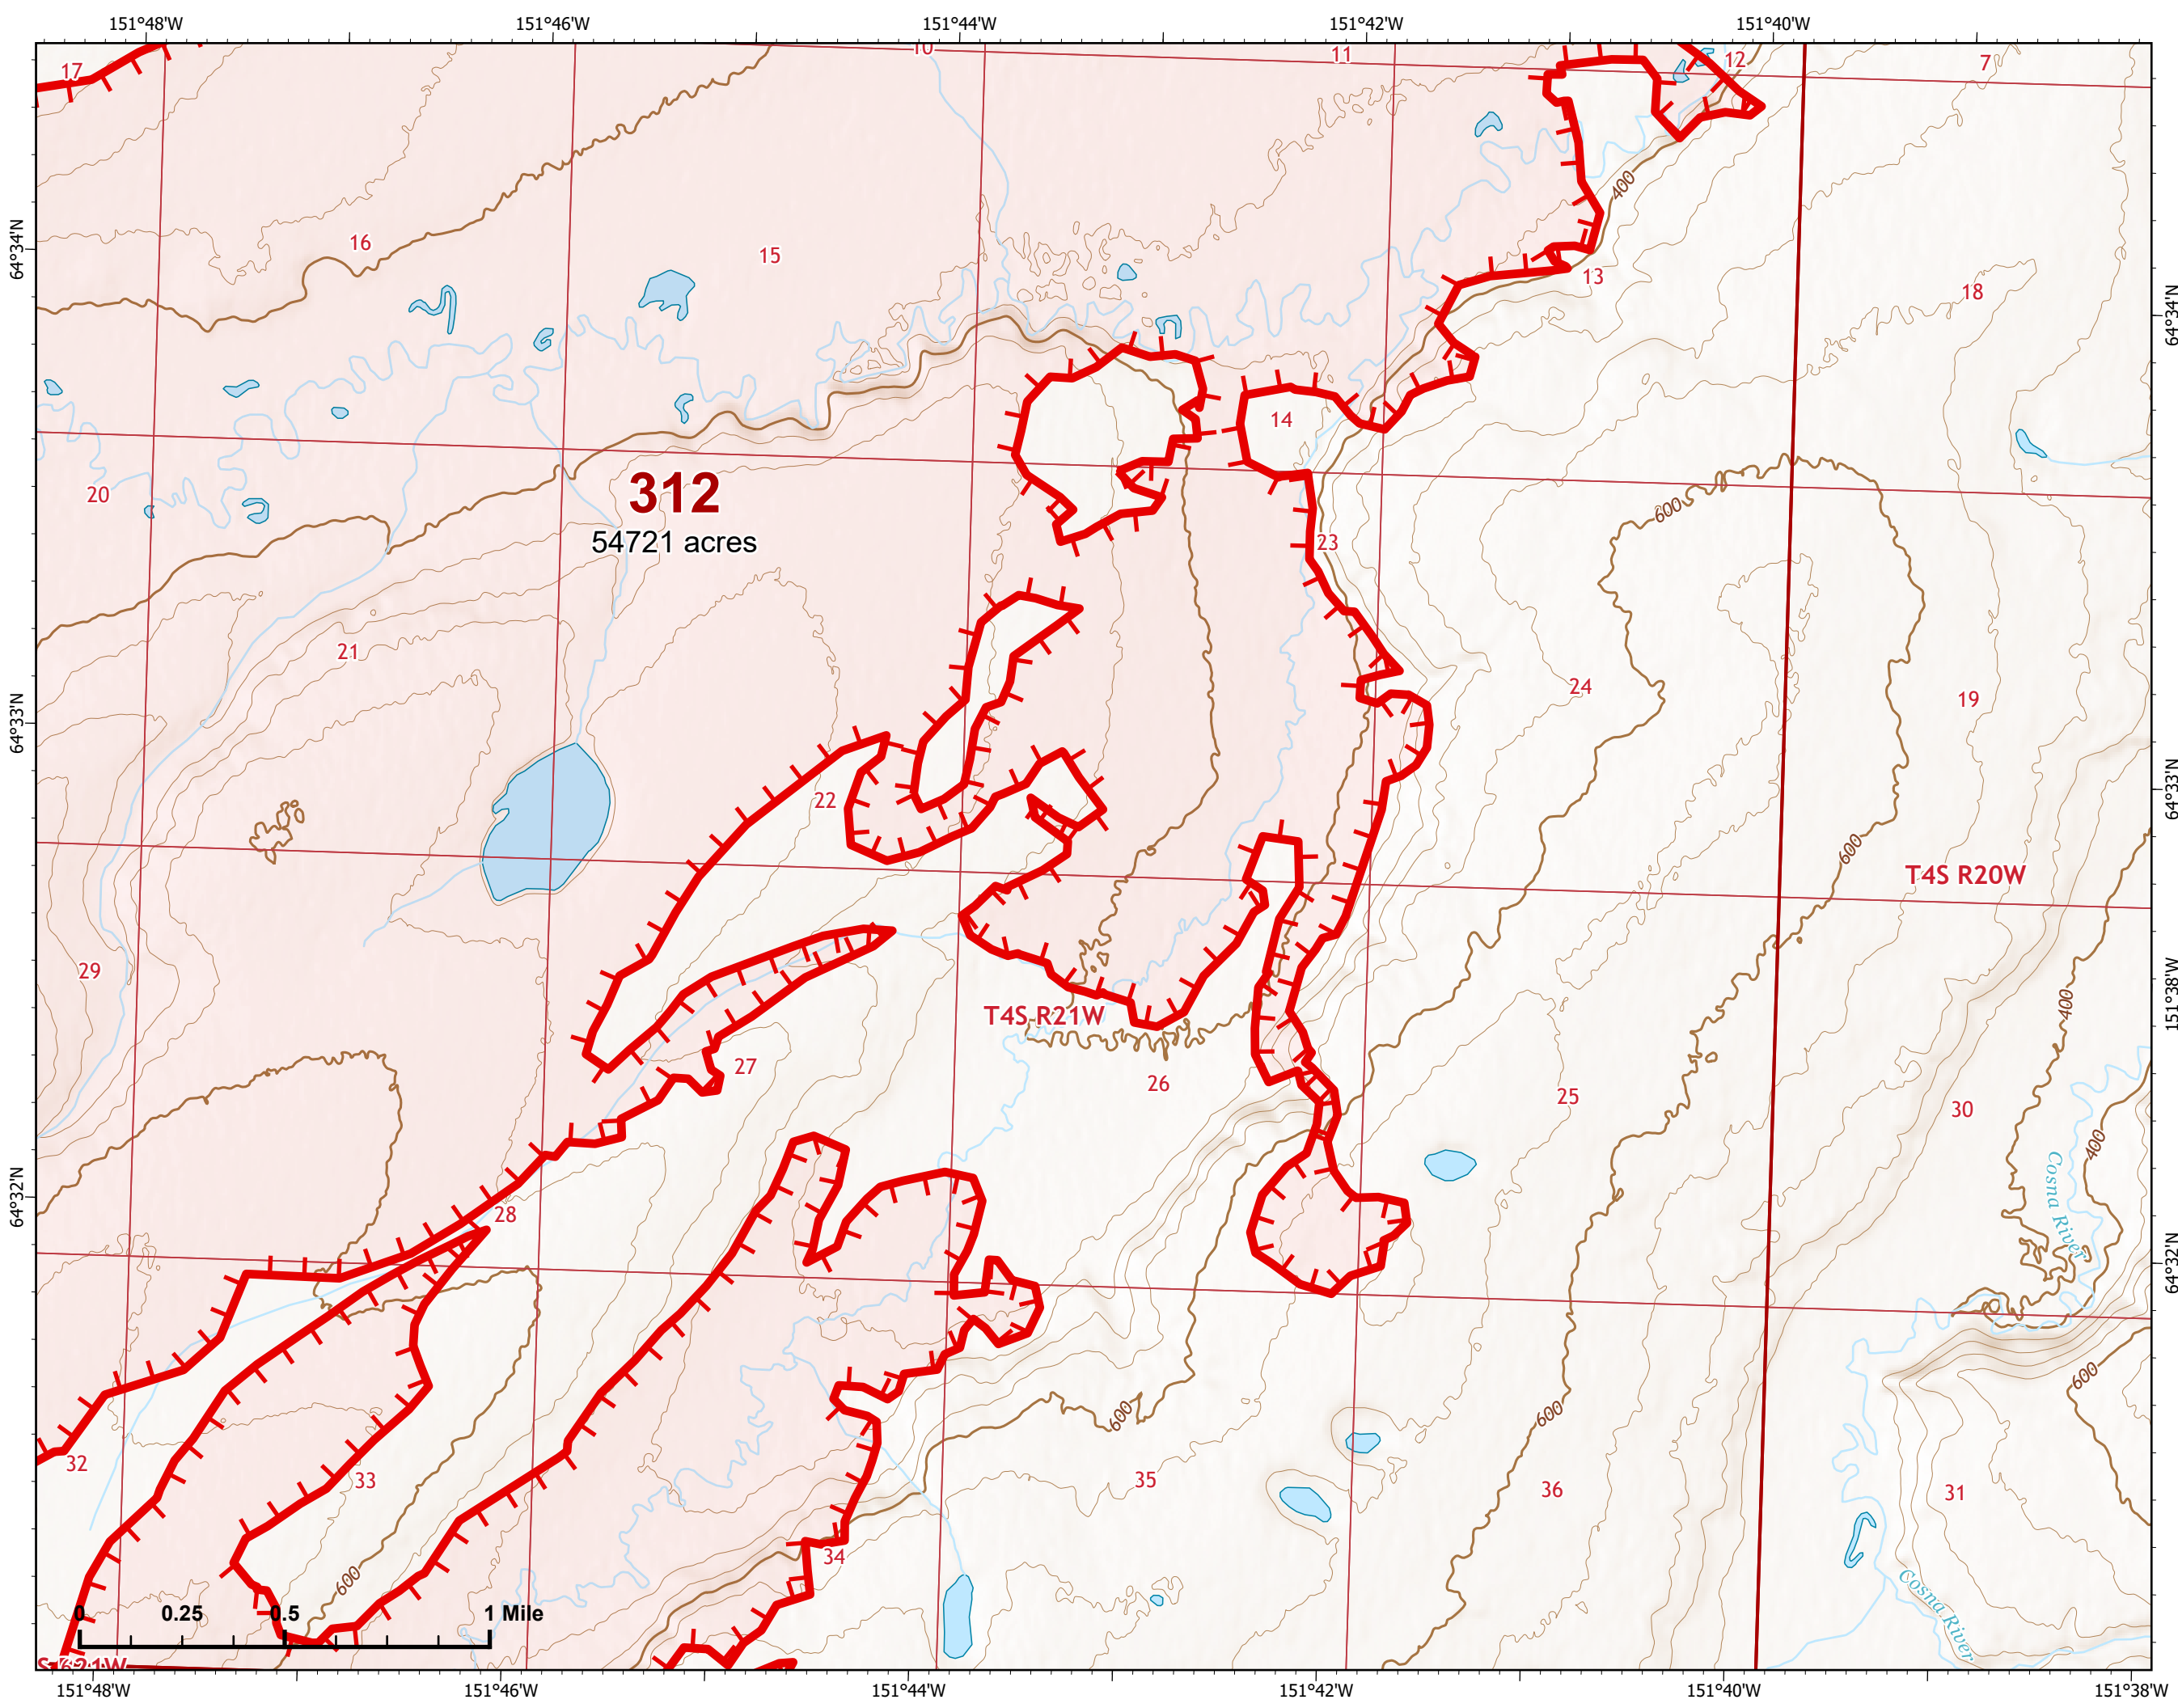

Page 312 - 9

-  Wildfire Daily Fire Perimeter
-  Uncontained

Z. Cravens
7/4/2022

IAP Map

Bean Complex
AK-TAD-000898

07/05/2022

Fire: 312 (Bitzshitini)

Page 312 - 10

-  Helispot
-  Wildfire Daily Fire Perimeter
-  Uncontained
-  Structure

Z. Cravens
7/4/2022

IAP Map

Bean Complex
AK-TAD-000898

07/05/2022

Fire: 312 (Bitzshitini)

Page 312 - 11

-  Wildfire Daily Fire Perimeter
-  Uncontained

Z. Cravens
7/4/2022

NORTHWEST INCIDENT MANAGEMENT TEAM

IAP Map

Bean Complex
AK-TAD-000898

07/05/2022

Fire: 315 (Chitanana)

Page 315 - 1

-  Drop Point
-  Wildfire Daily Fire Perimeter
-  Label Point
-  Uncontained
-  Native Allotments
-  Structure