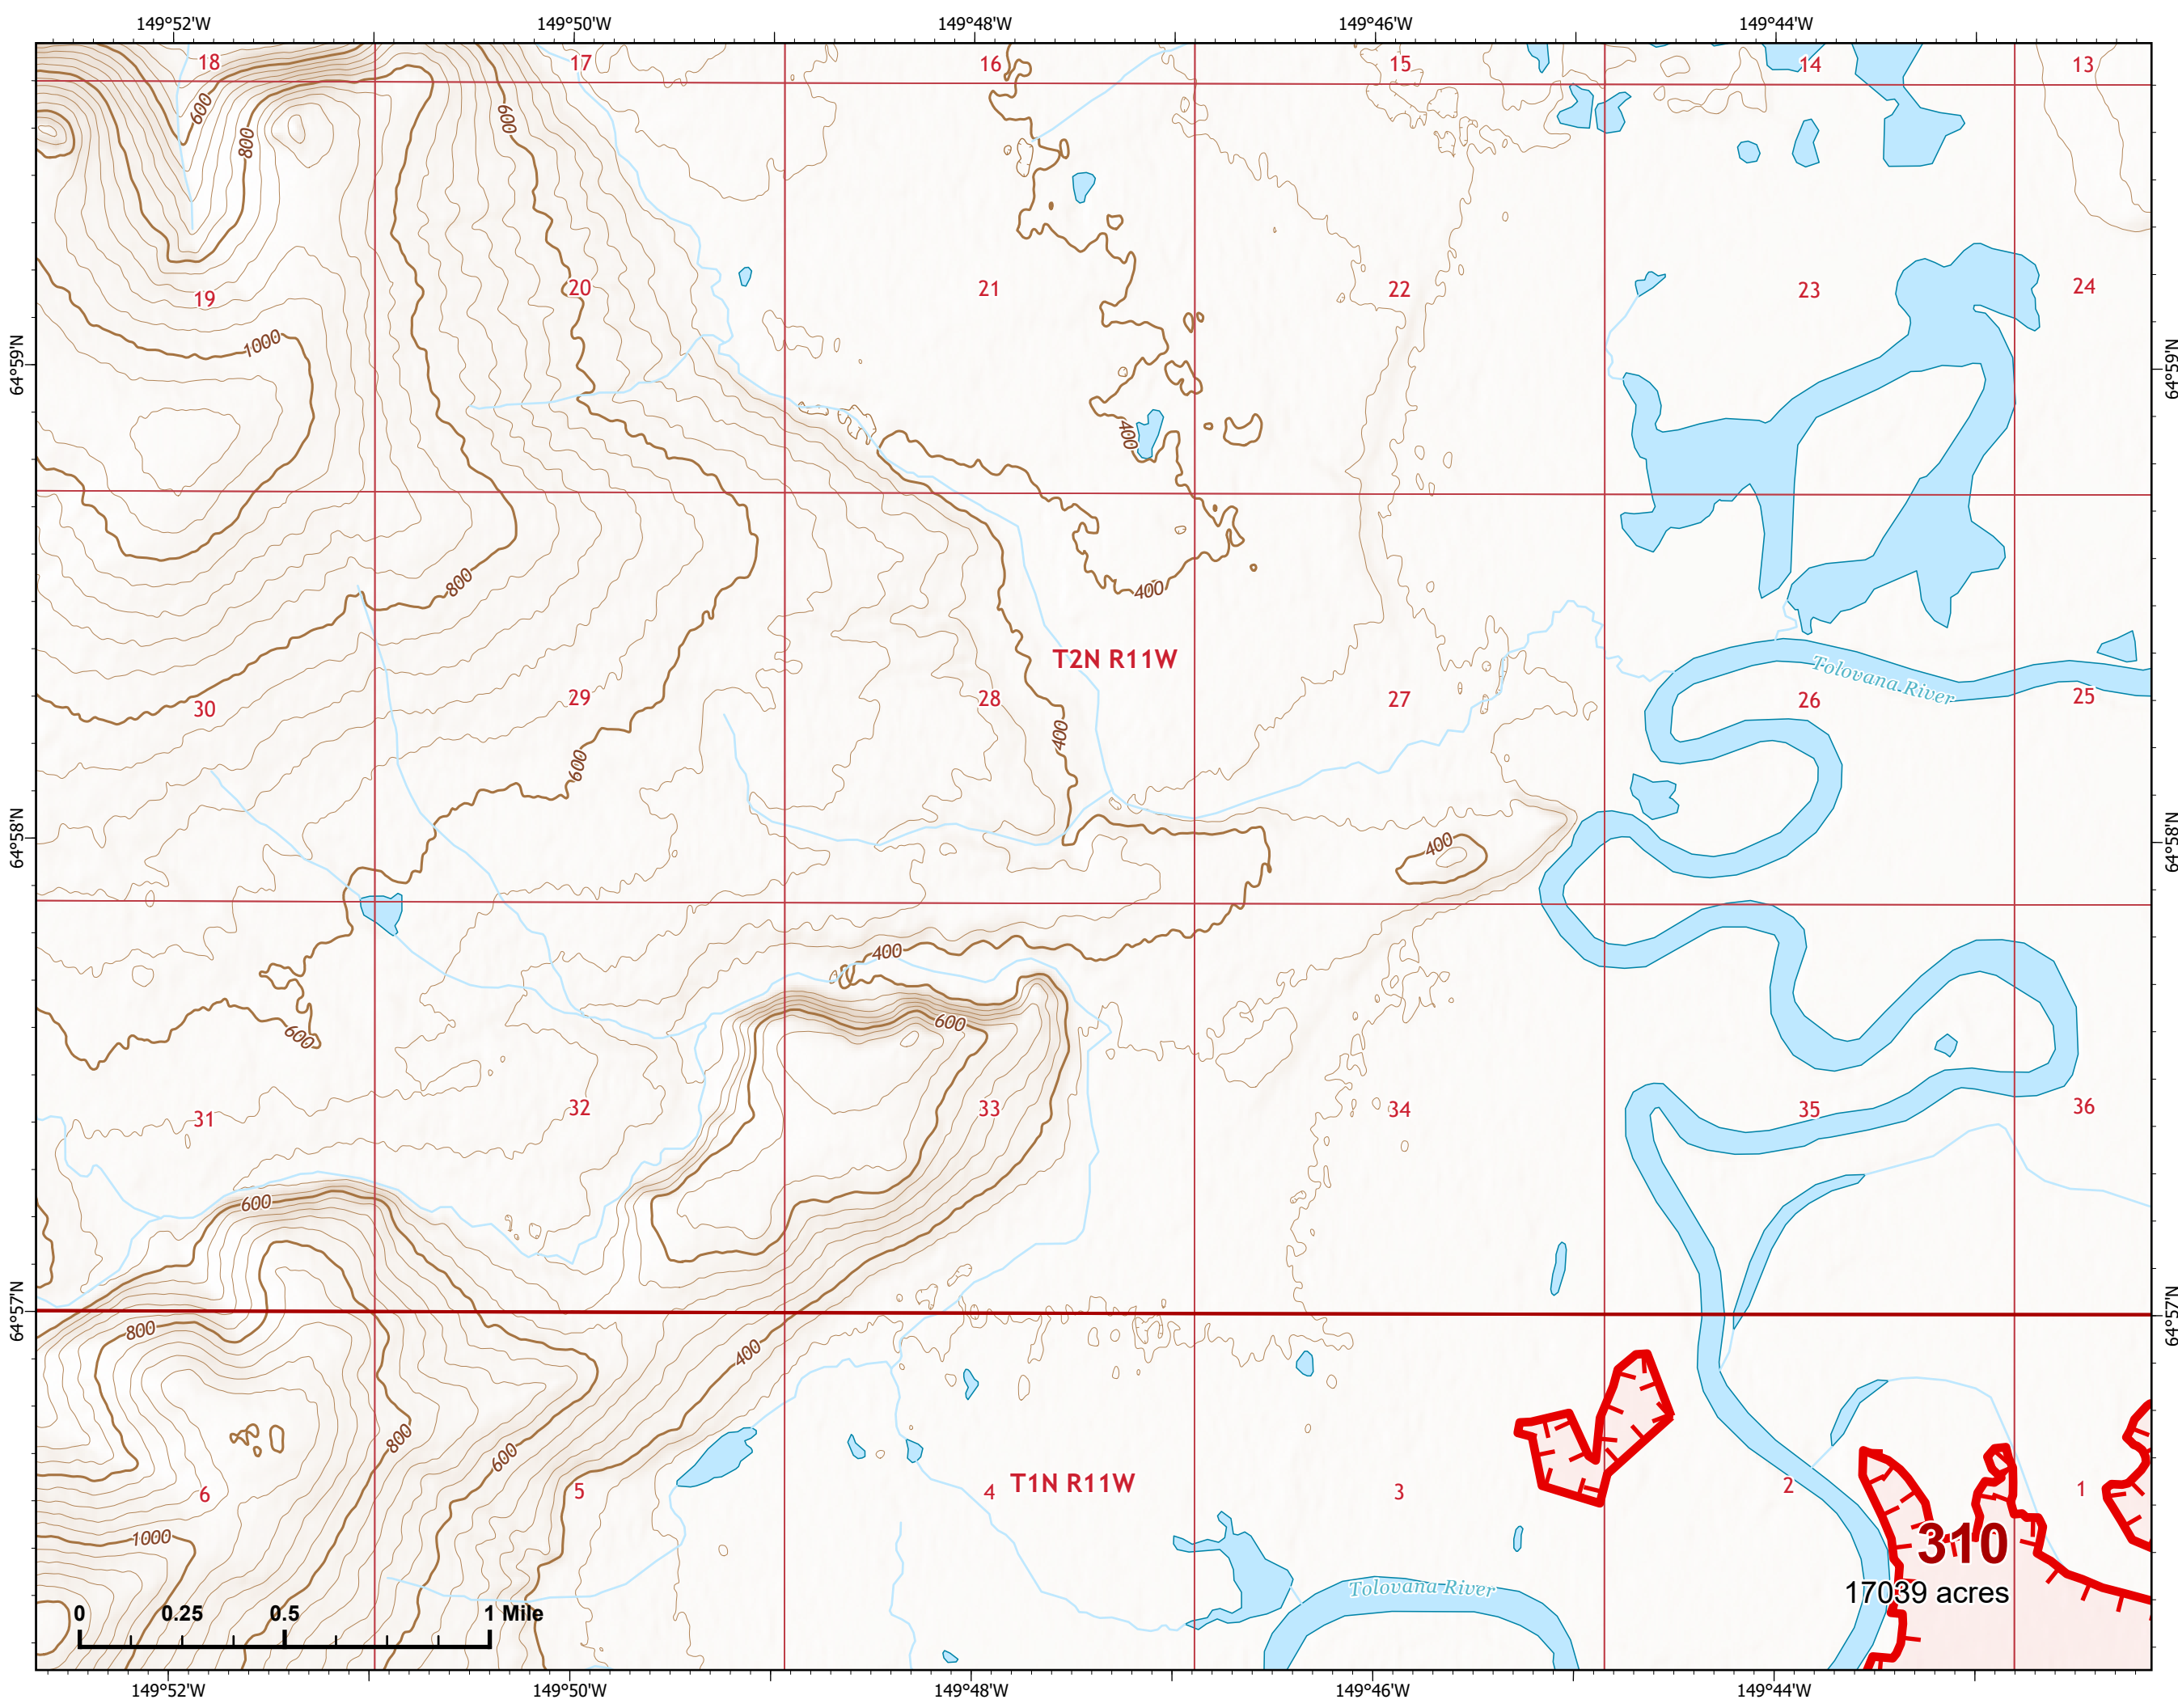

Z. Cravens
7/4/2022