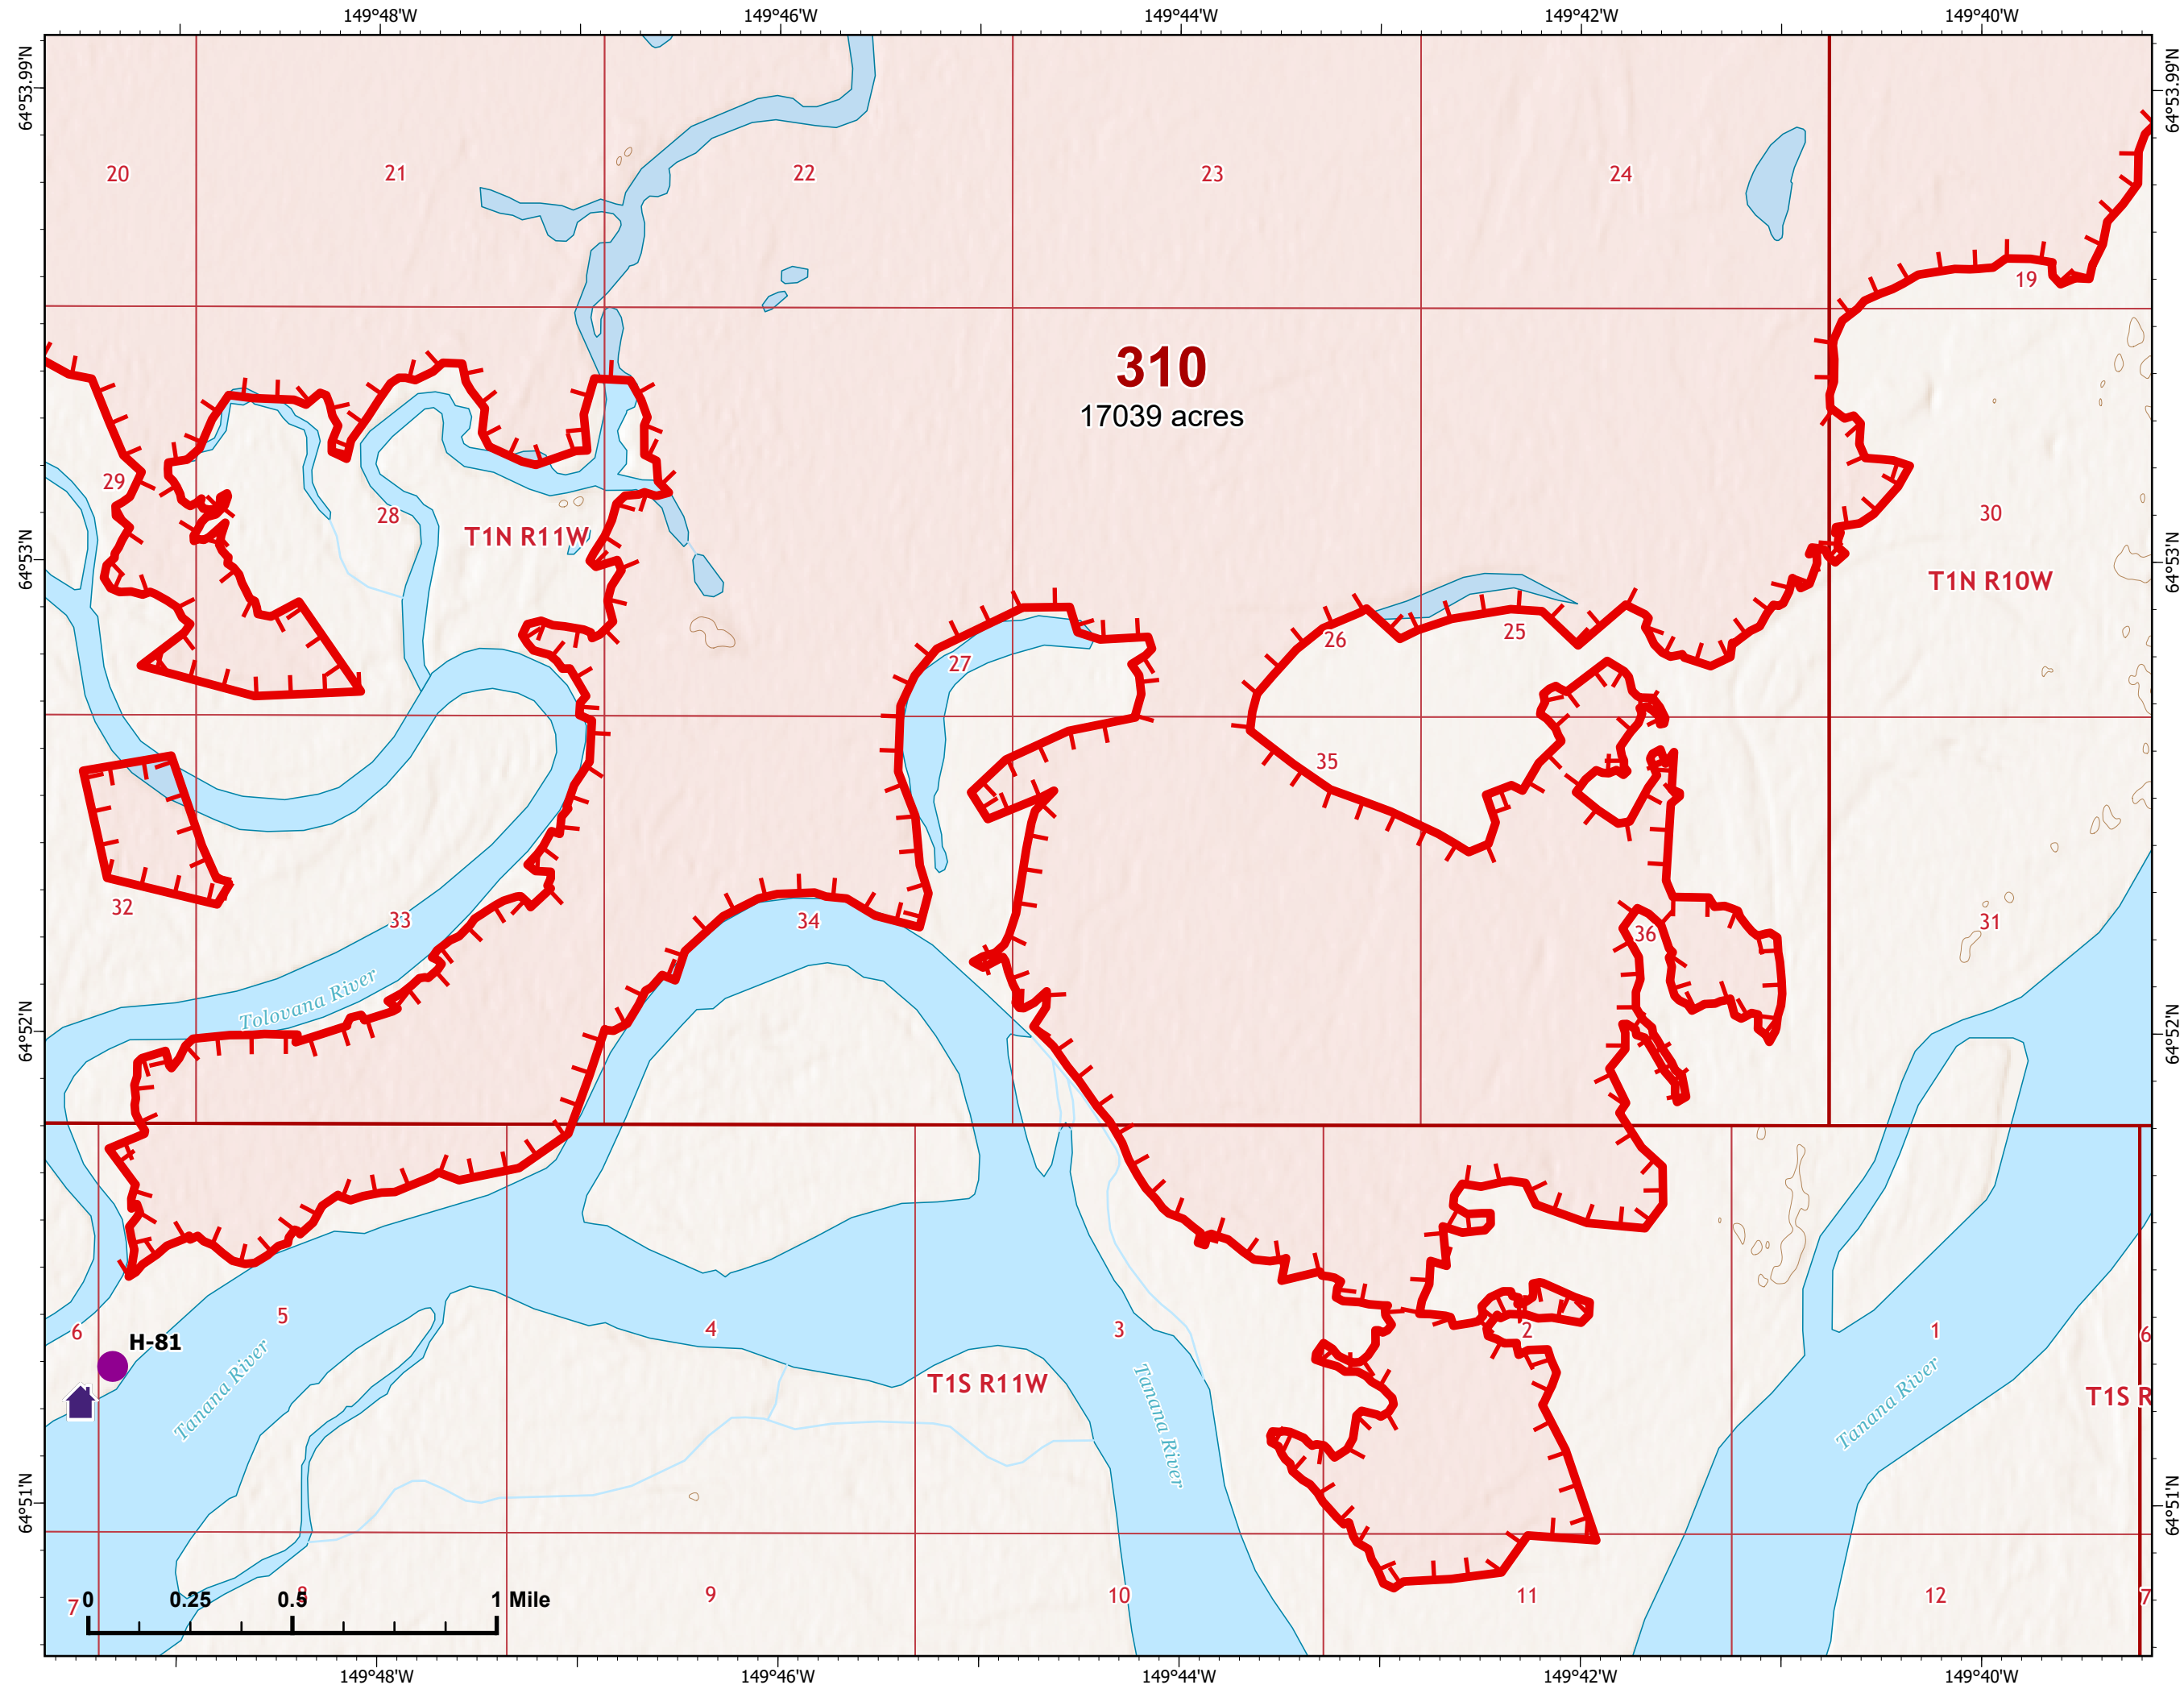

-  Helispot
-  Wildfire Daily Fire Perimeter
-  Contained
-  Uncontained

Z. Cravens
7/4/2022

IAP Map

Bean Complex
AK-TAD-000898

07/05/2022

Fire: 310 (Tanana River)

Page 310 - 1

-  Wildfire Daily Fire Perimeter
-  Uncontained

Z. Cravens
7/4/2022

IAP Map

Bean Complex
AK-TAD-000898
07/05/2022

Fire: 310 (Tanana River)

Page 310 - 2

-  Wildfire Daily Fire Perimeter
-  Uncontained

Z. Cravens
7/4/2022

IAP Map

Bean Complex
AK-TAD-000898
07/05/2022

Fire: 310 (Tanana River)

Page 310 - 3

-  Helispot
-  Wildfire Daily Fire Perimeter
-  Uncontained
-  Structure

Z. Cravens
7/4/2022

IAP Map

Bean Complex
AK-TAD-000898
07/05/2022

Fire: 310 (Tanana River)

Page 310 - 5

-  Wildfire Daily Fire Perimeter
-  Uncontained

310
17039 acres

Z. Cravens
7/4/2022

IAP Map

Bean Complex
AK-TAD-000898
07/05/2022

Fire: 310 (Tanana River)