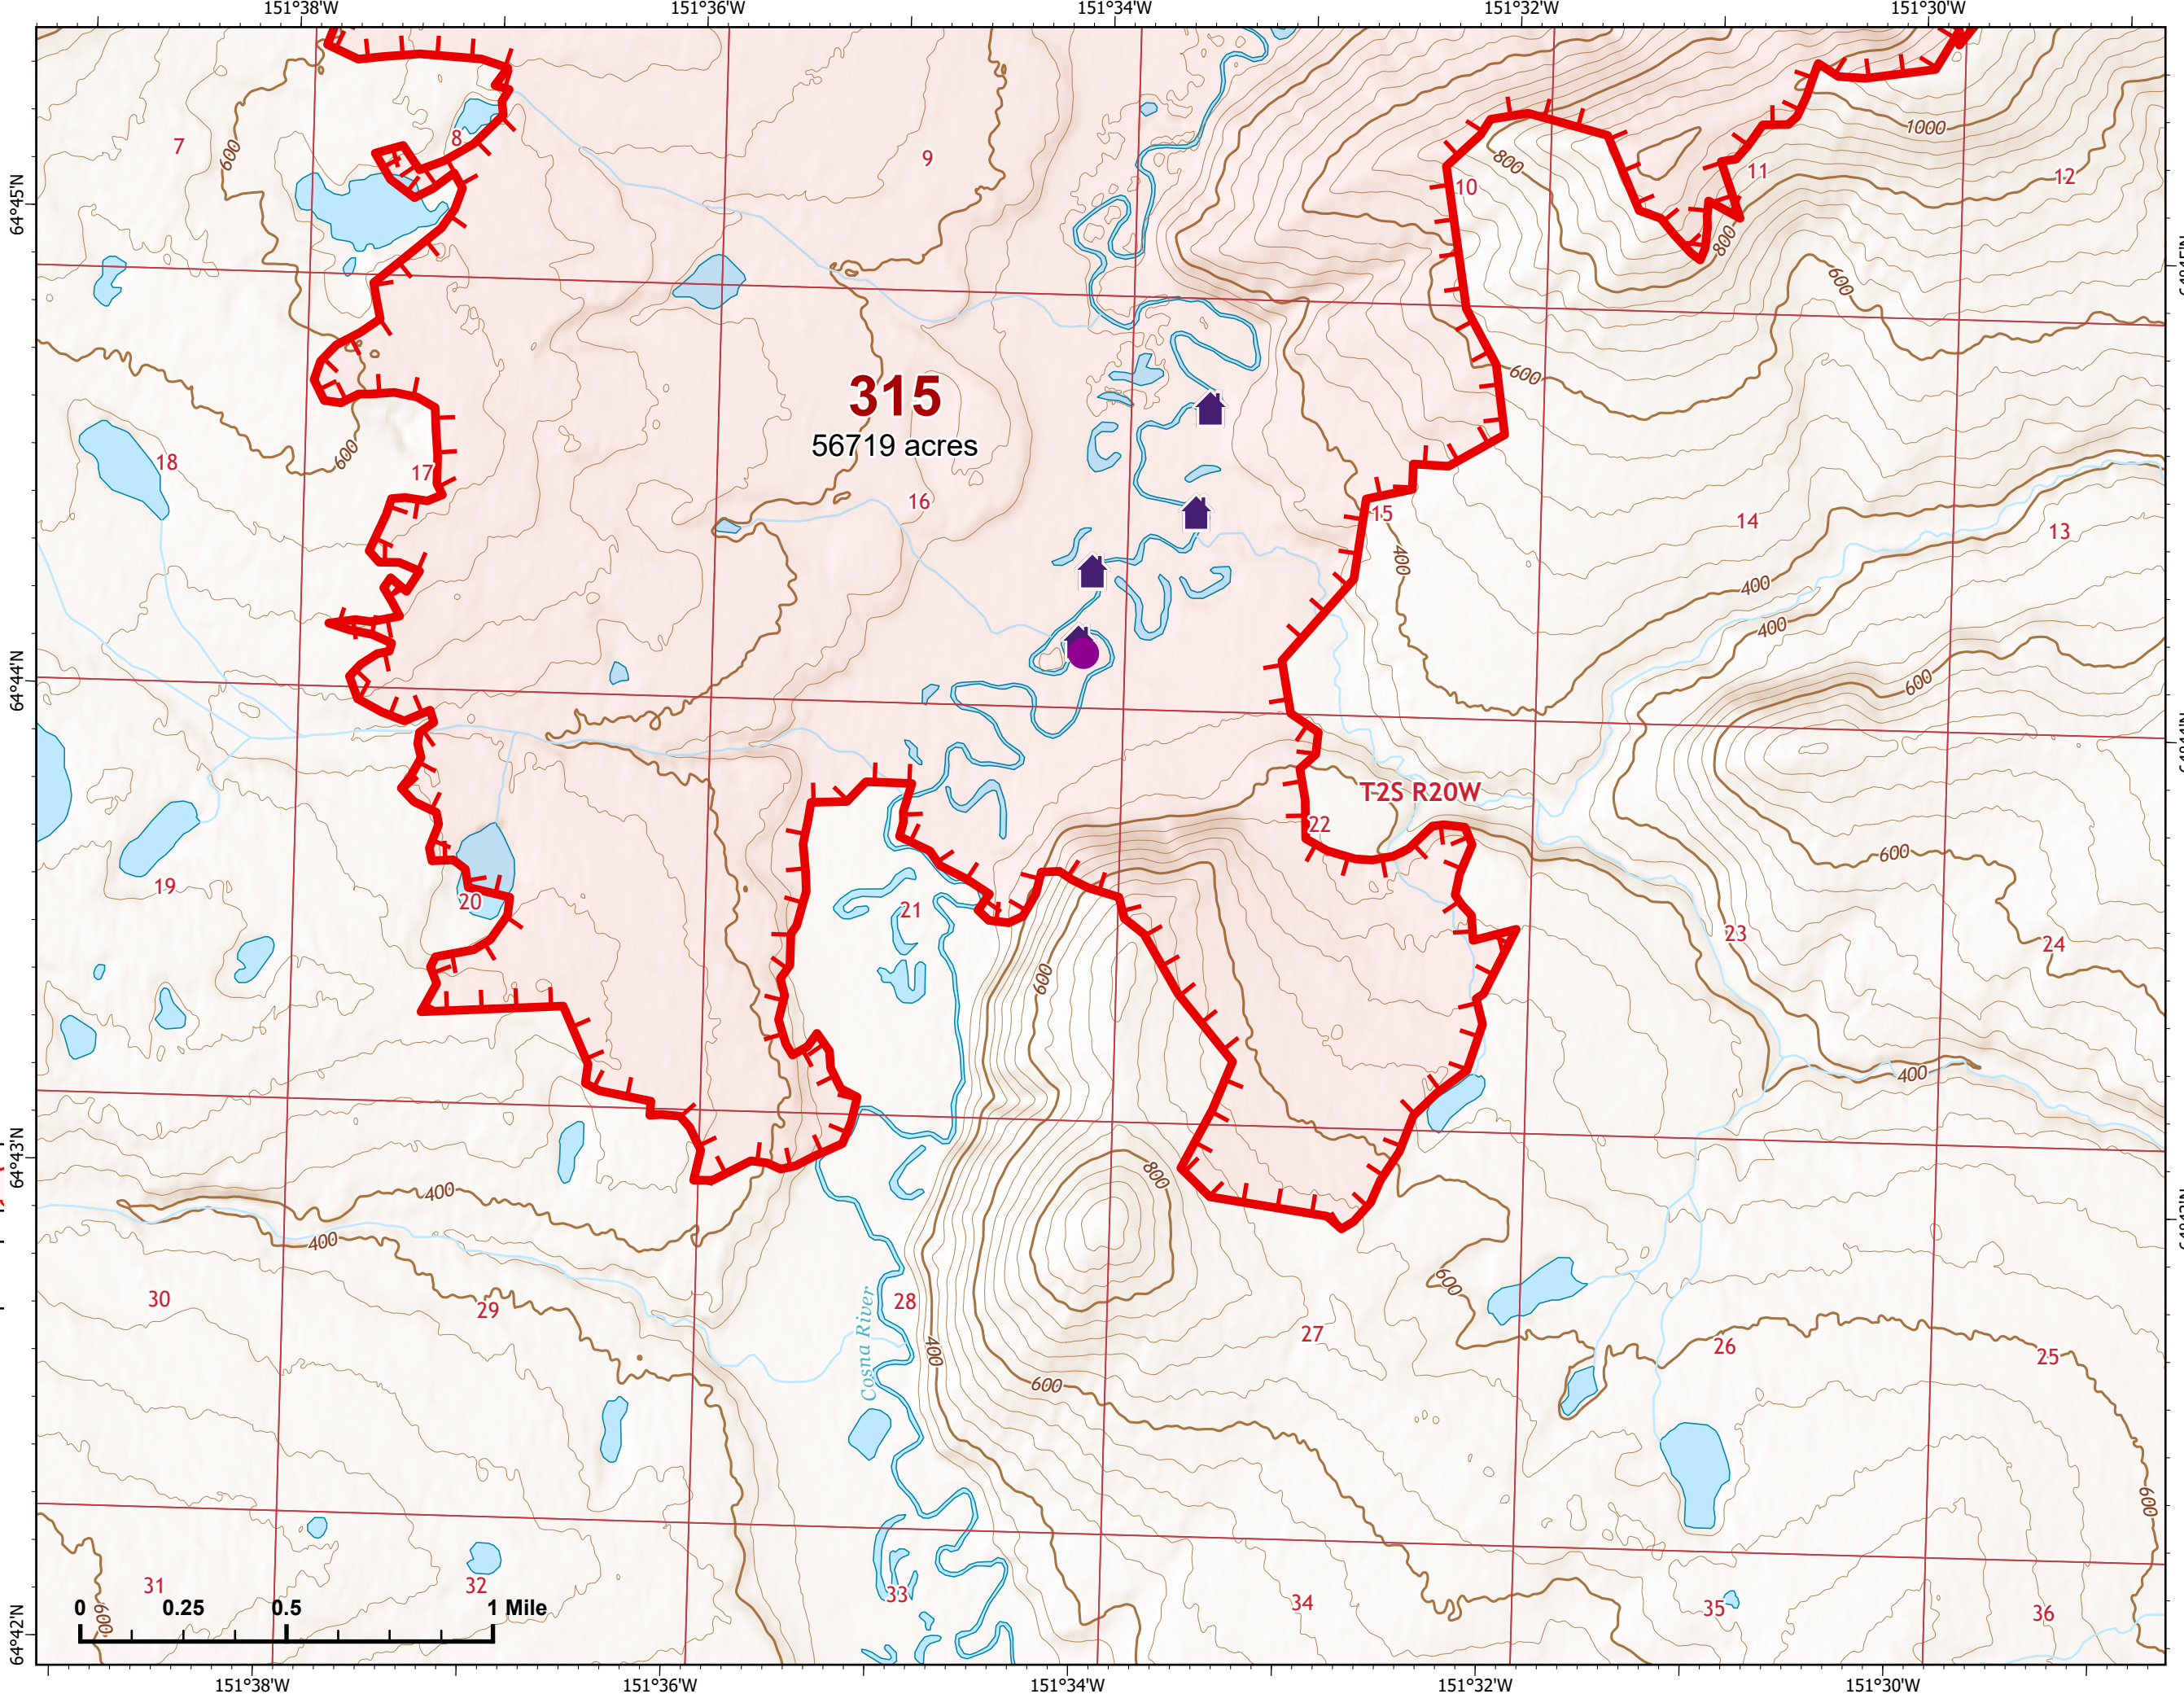

Fire: 315 (Chitanana)

Page 315 - 6

-  Wildfire Daily Fire Perimeter
-  Uncontained

Z. Cravens
7/4/2022

IAP Map

Bean Complex
AK-TAD-000898

07/05/2022

Fire: 315 (Chitanana)

Page 315 - 7

-  Helispot
-  Wildfire Daily Fire Perimeter
-  Uncontained
-  Structure

Z. Cravens
7/4/2022

IAP Map

Bean Complex
AK-TAD-000898

07/05/2022

Fire: 315 (Chitanana)

Page 315 - 8