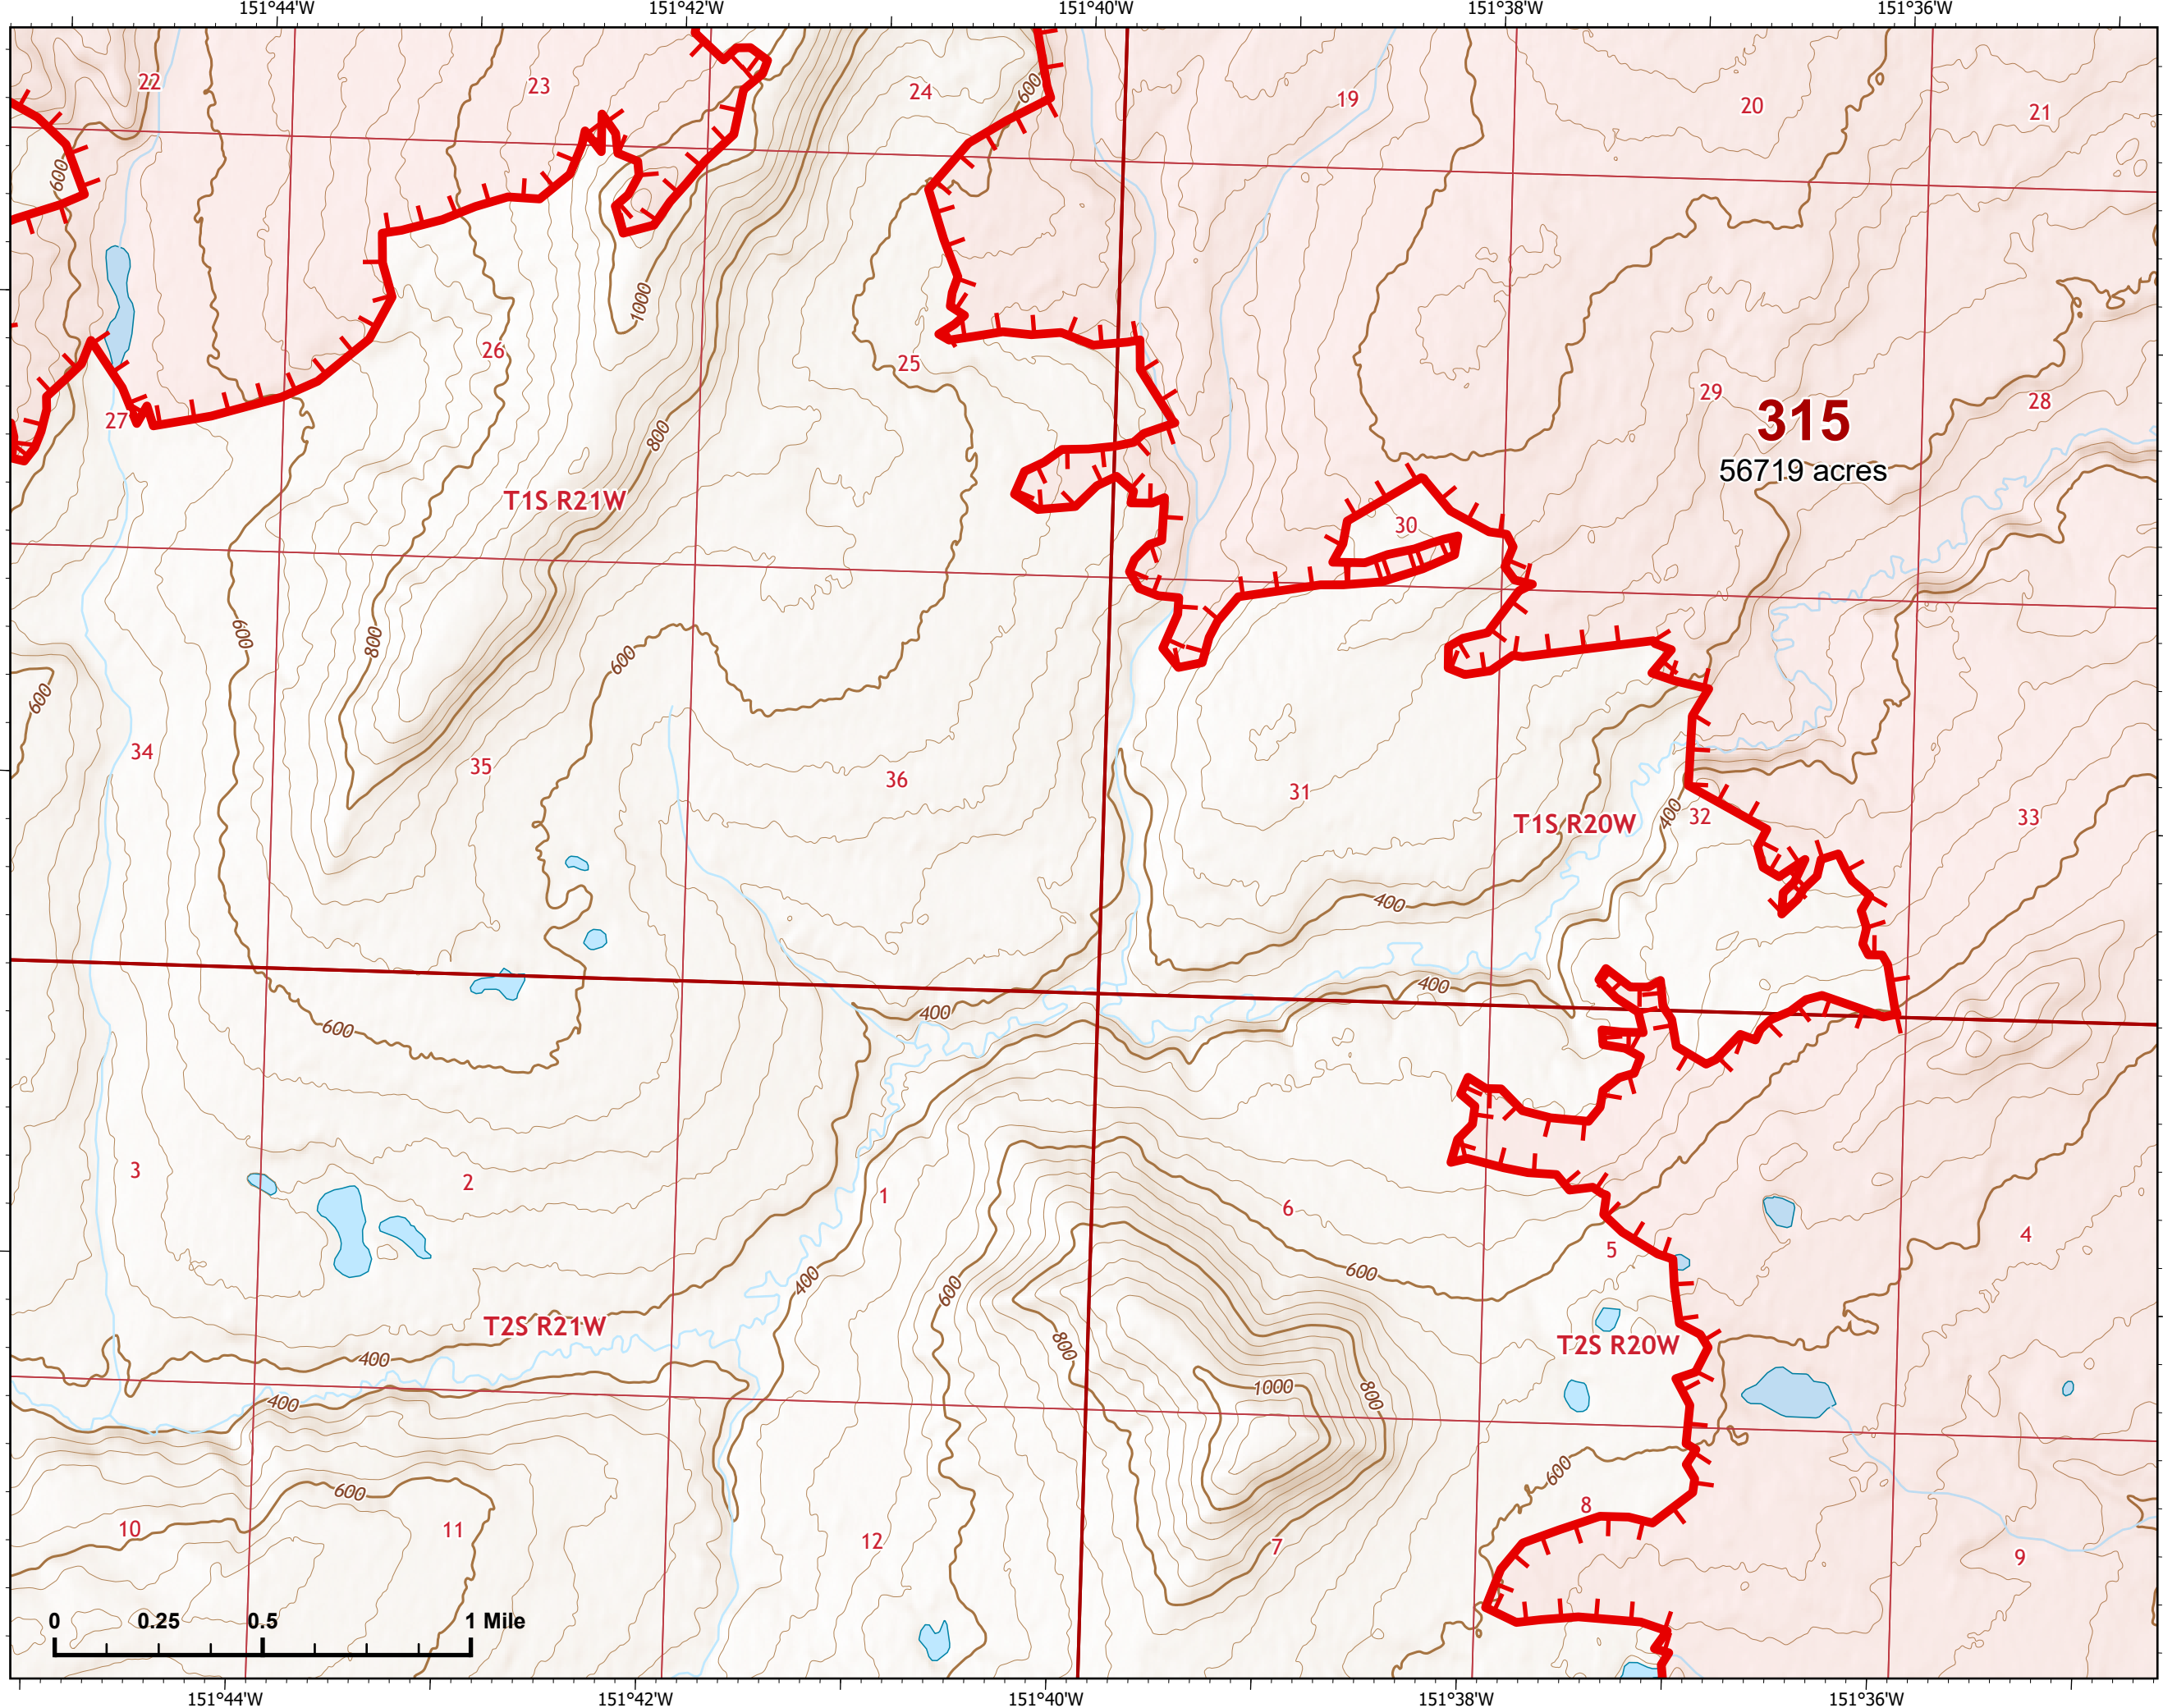

IAP Map

Bean Complex
AK-TAD-000898

07/05/2022

Fire: 315 (Chitanana)

Page 315 - 6

- Wildfire Daily Fire Perimeter
- Uncontained

Z. Cravens
7/4/2022