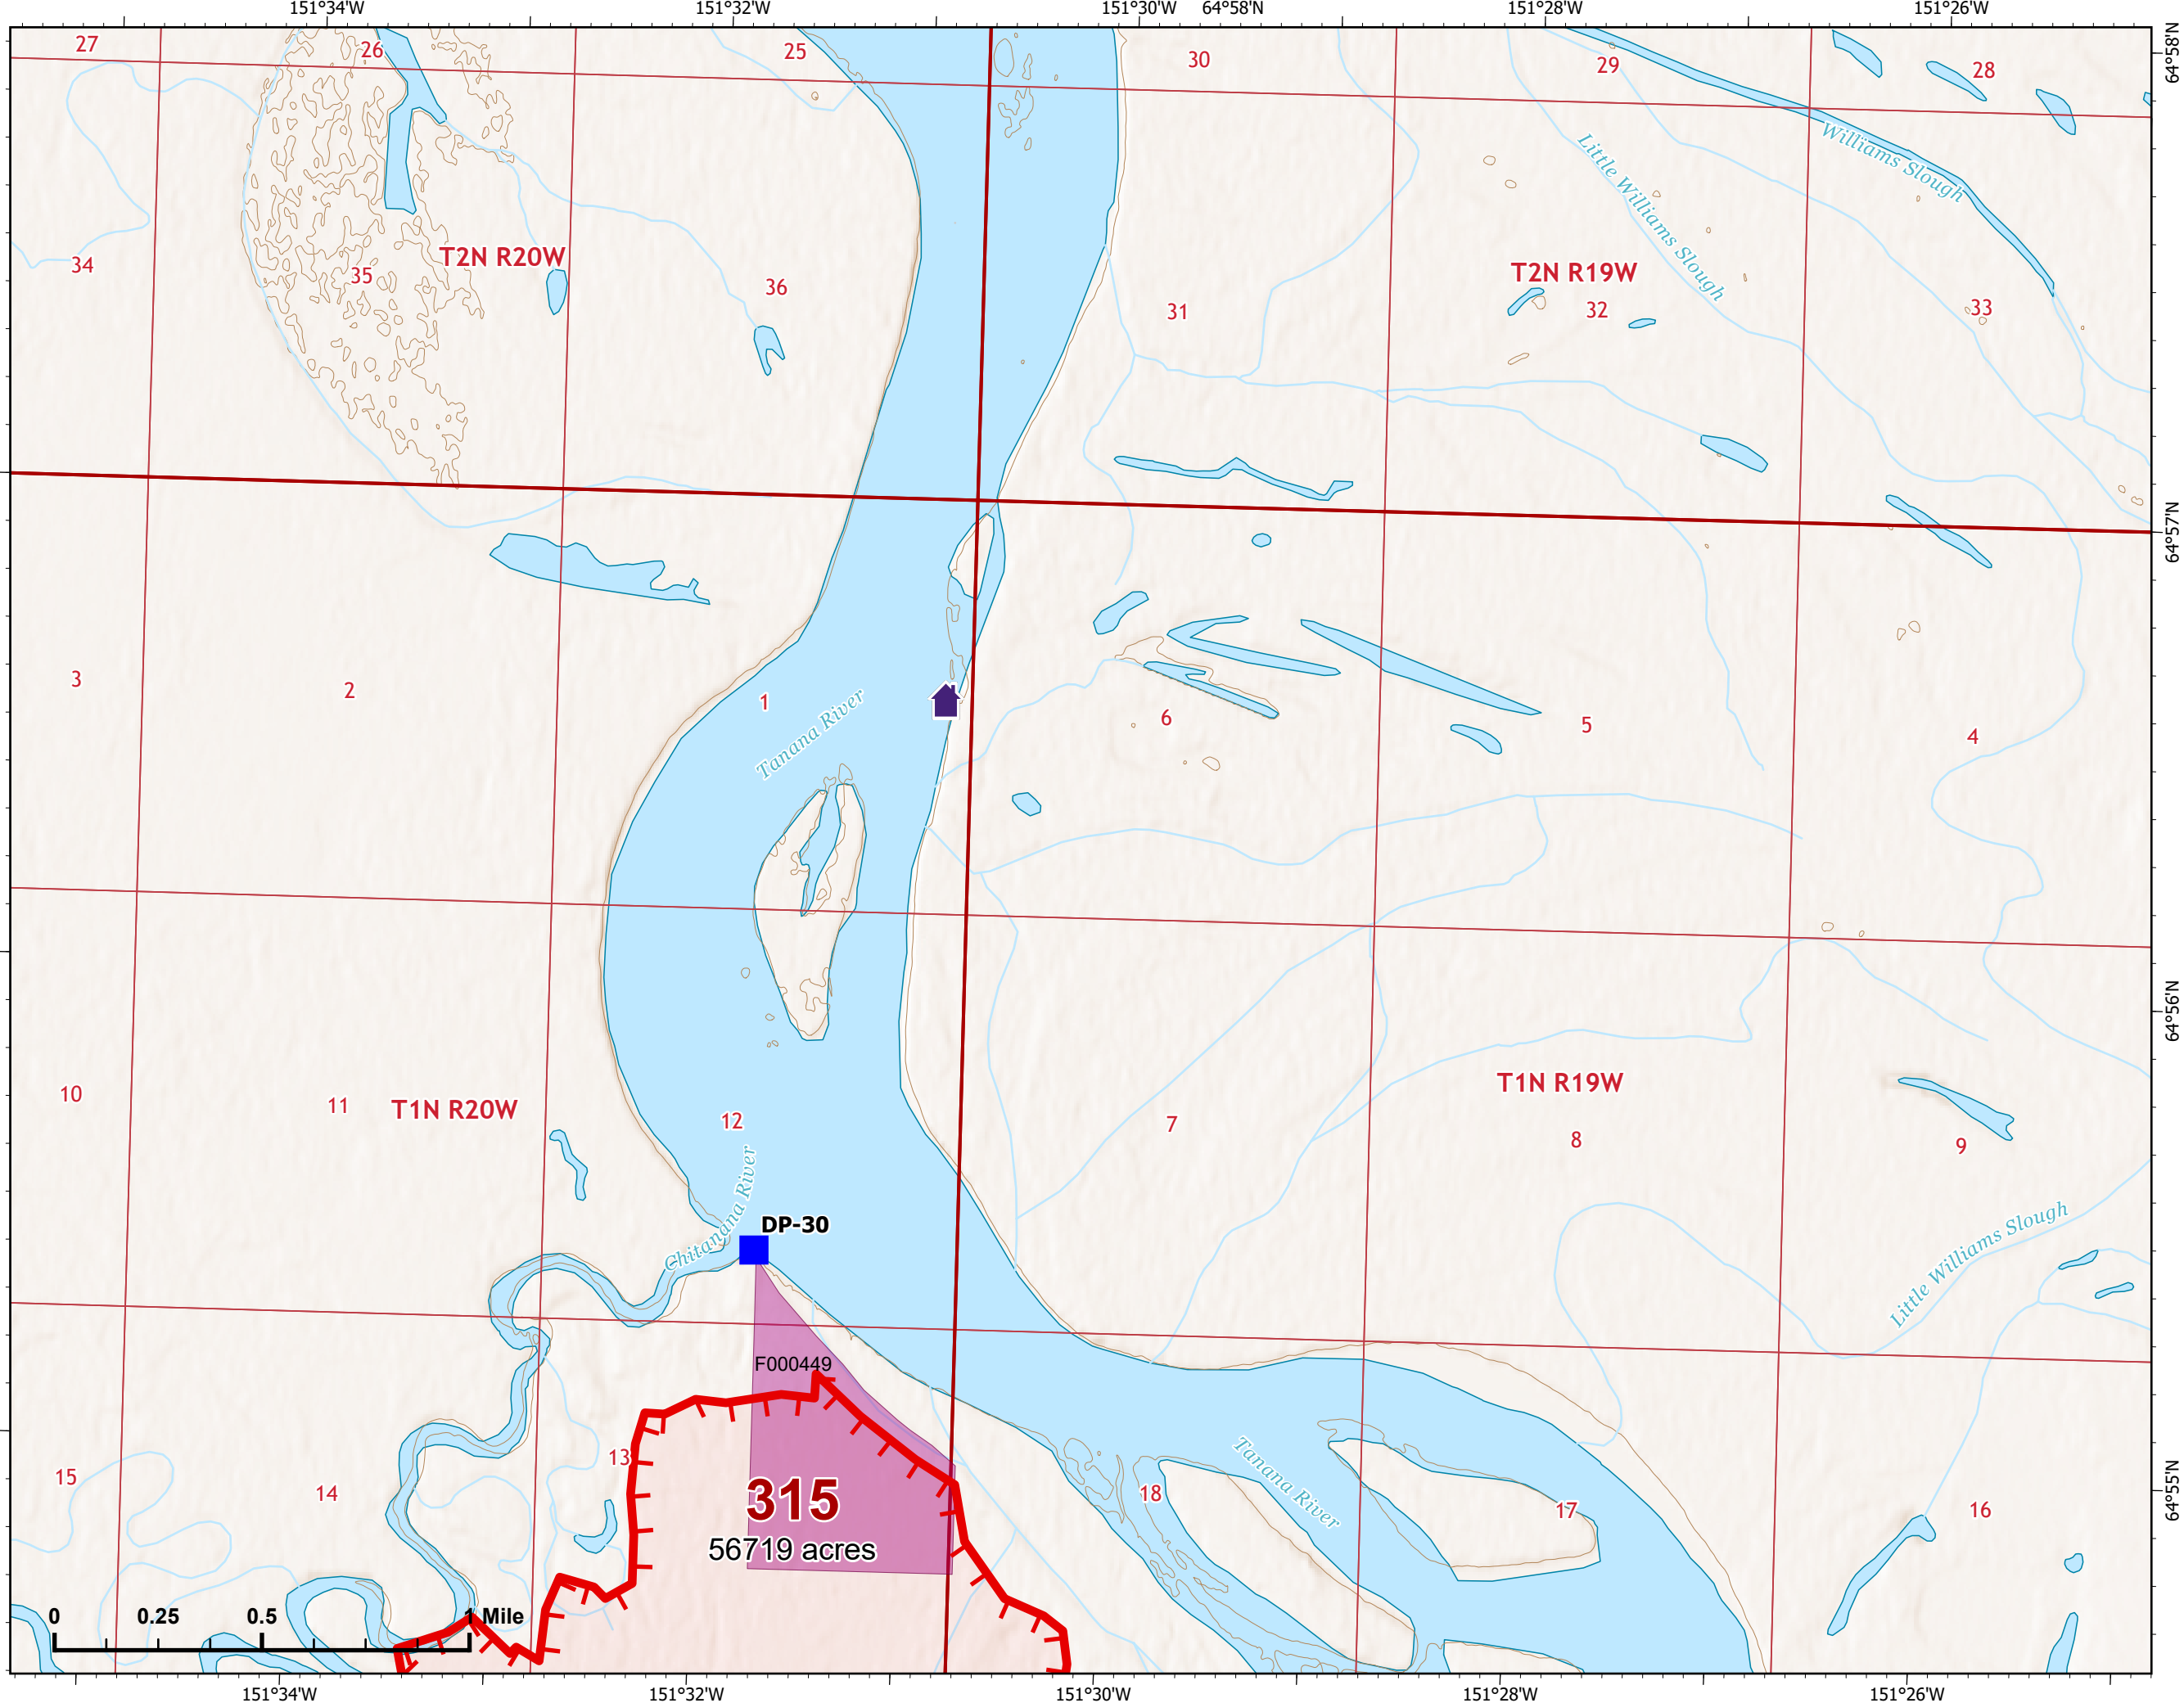

Z. Cravens
7/4/2022

NORTHWEST INCIDENT MANAGEMENT TEAM

IAP Map

Bean Complex
AK-TAD-000898

07/05/2022

Fire: 315 (Chitanana)

Page 315 - 1

-  Drop Point
-  Wildfire Daily Fire Perimeter
-  Label Point
-  Uncontained
-  Native Allotments
-  Structure