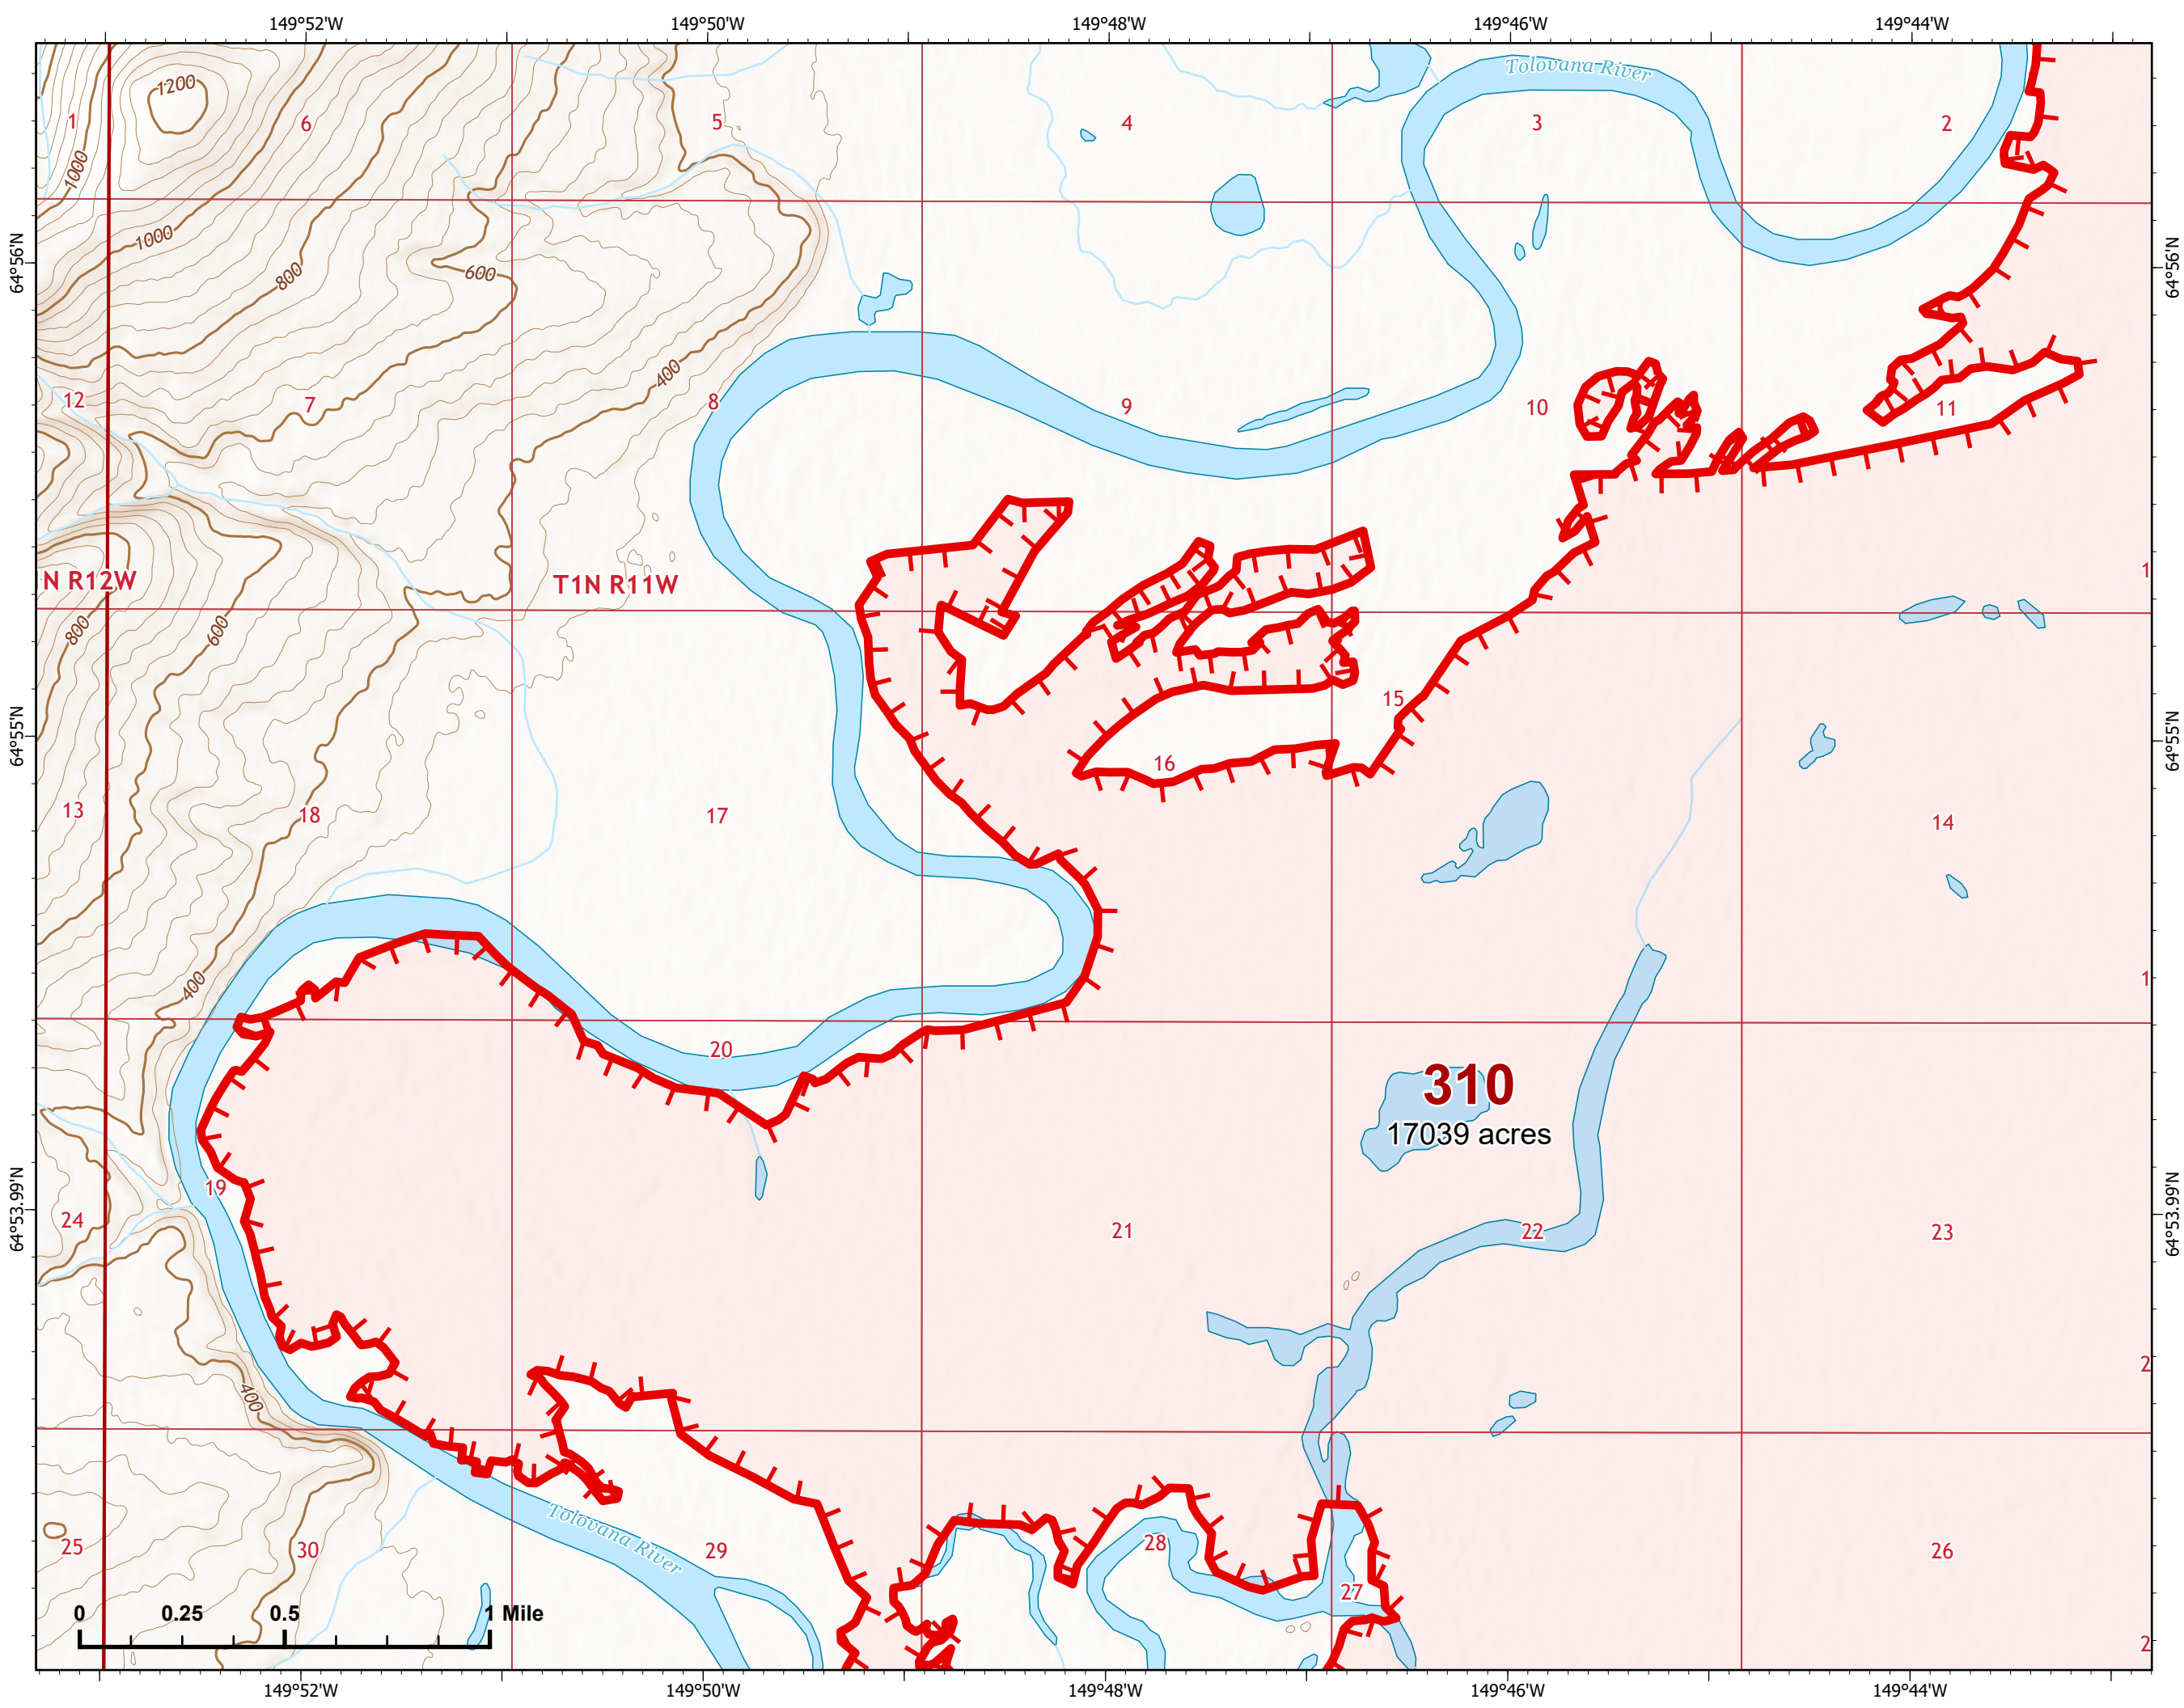

-  Helispot
-  Wildfire Daily Fire Perimeter
-  Contained
-  Uncontained

Z. Cravens
7/4/2022

IAP Map

Bean Complex
AK-TAD-000898

07/05/2022

Fire: 310 (Tanana River)

Page 310 - 1

-  Wildfire Daily Fire Perimeter
-  Uncontained

Z. Cravens
7/4/2022

IAP Map

Bean Complex
AK-TAD-000898
07/05/2022

Fire: 310 (Tanana River)

Page 310 - 2

-  Wildfire Daily Fire Perimeter
-  Uncontained

Z. Cravens
7/4/2022

IAP Map

Bean Complex
AK-TAD-000898
07/05/2022

Fire: 310 (Tanana River)

Page 310 - 3

-  Helispot
-  Wildfire Daily Fire Perimeter
-  Uncontained
-  Structure

Z. Cravens
7/4/2022

IAP Map

Bean Complex
AK-TAD-000898
07/05/2022

Fire: 310 (Tanana River)

Page 310 - 5

-  Wildfire Daily Fire Perimeter
-  Uncontained

310
17039 acres

Z. Cravens
7/4/2022

IAP Map

Bean Complex
AK-TAD-000898
07/05/2022

Fire: 310 (Tanana River)