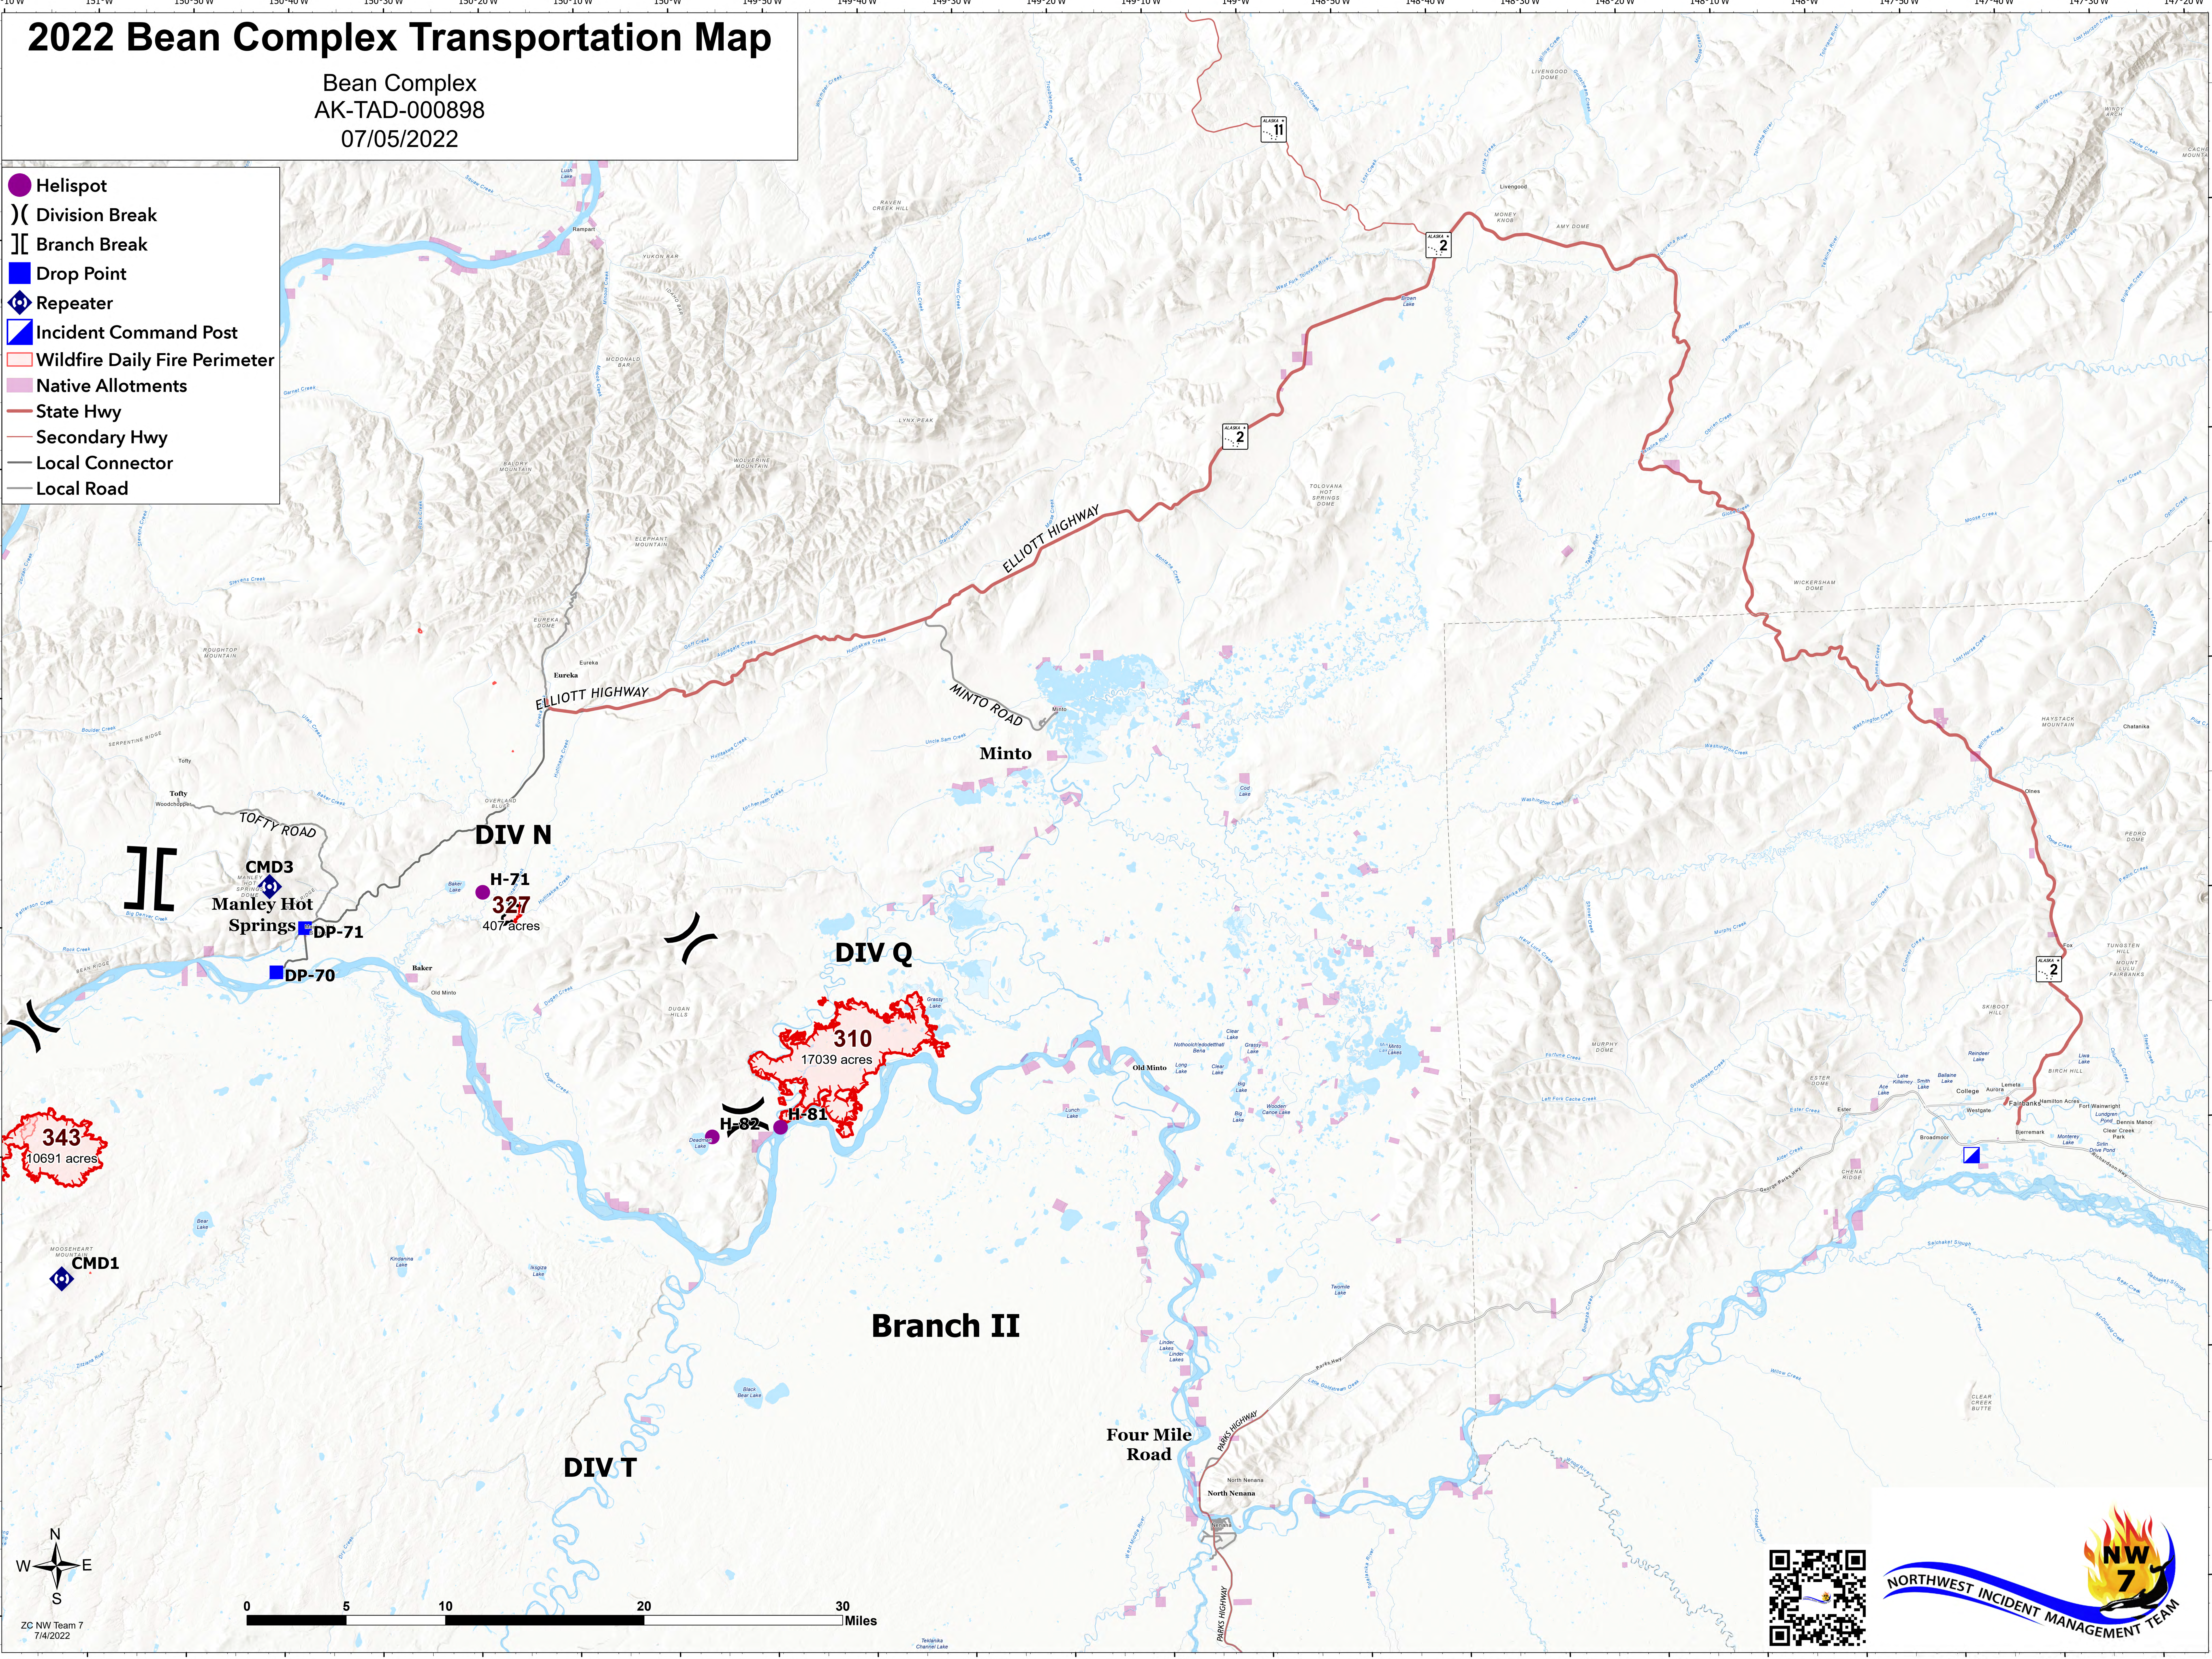

# 2022 Bean Complex Transportation Map

Bean Complex  
AK-TAD-000898  
07/05/2022

- Helispot
- ) Division Break
- ] Branch Break
- Drop Point
- ◆ Repeater
- ▣ Incident Command Post
- ▭ Wildfire Daily Fire Perimeter
- ▭ Native Allotments
- State Hwy
- Secondary Hwy
- Local Connector
- Local Road

ZC NW Team 7  
7/4/2022