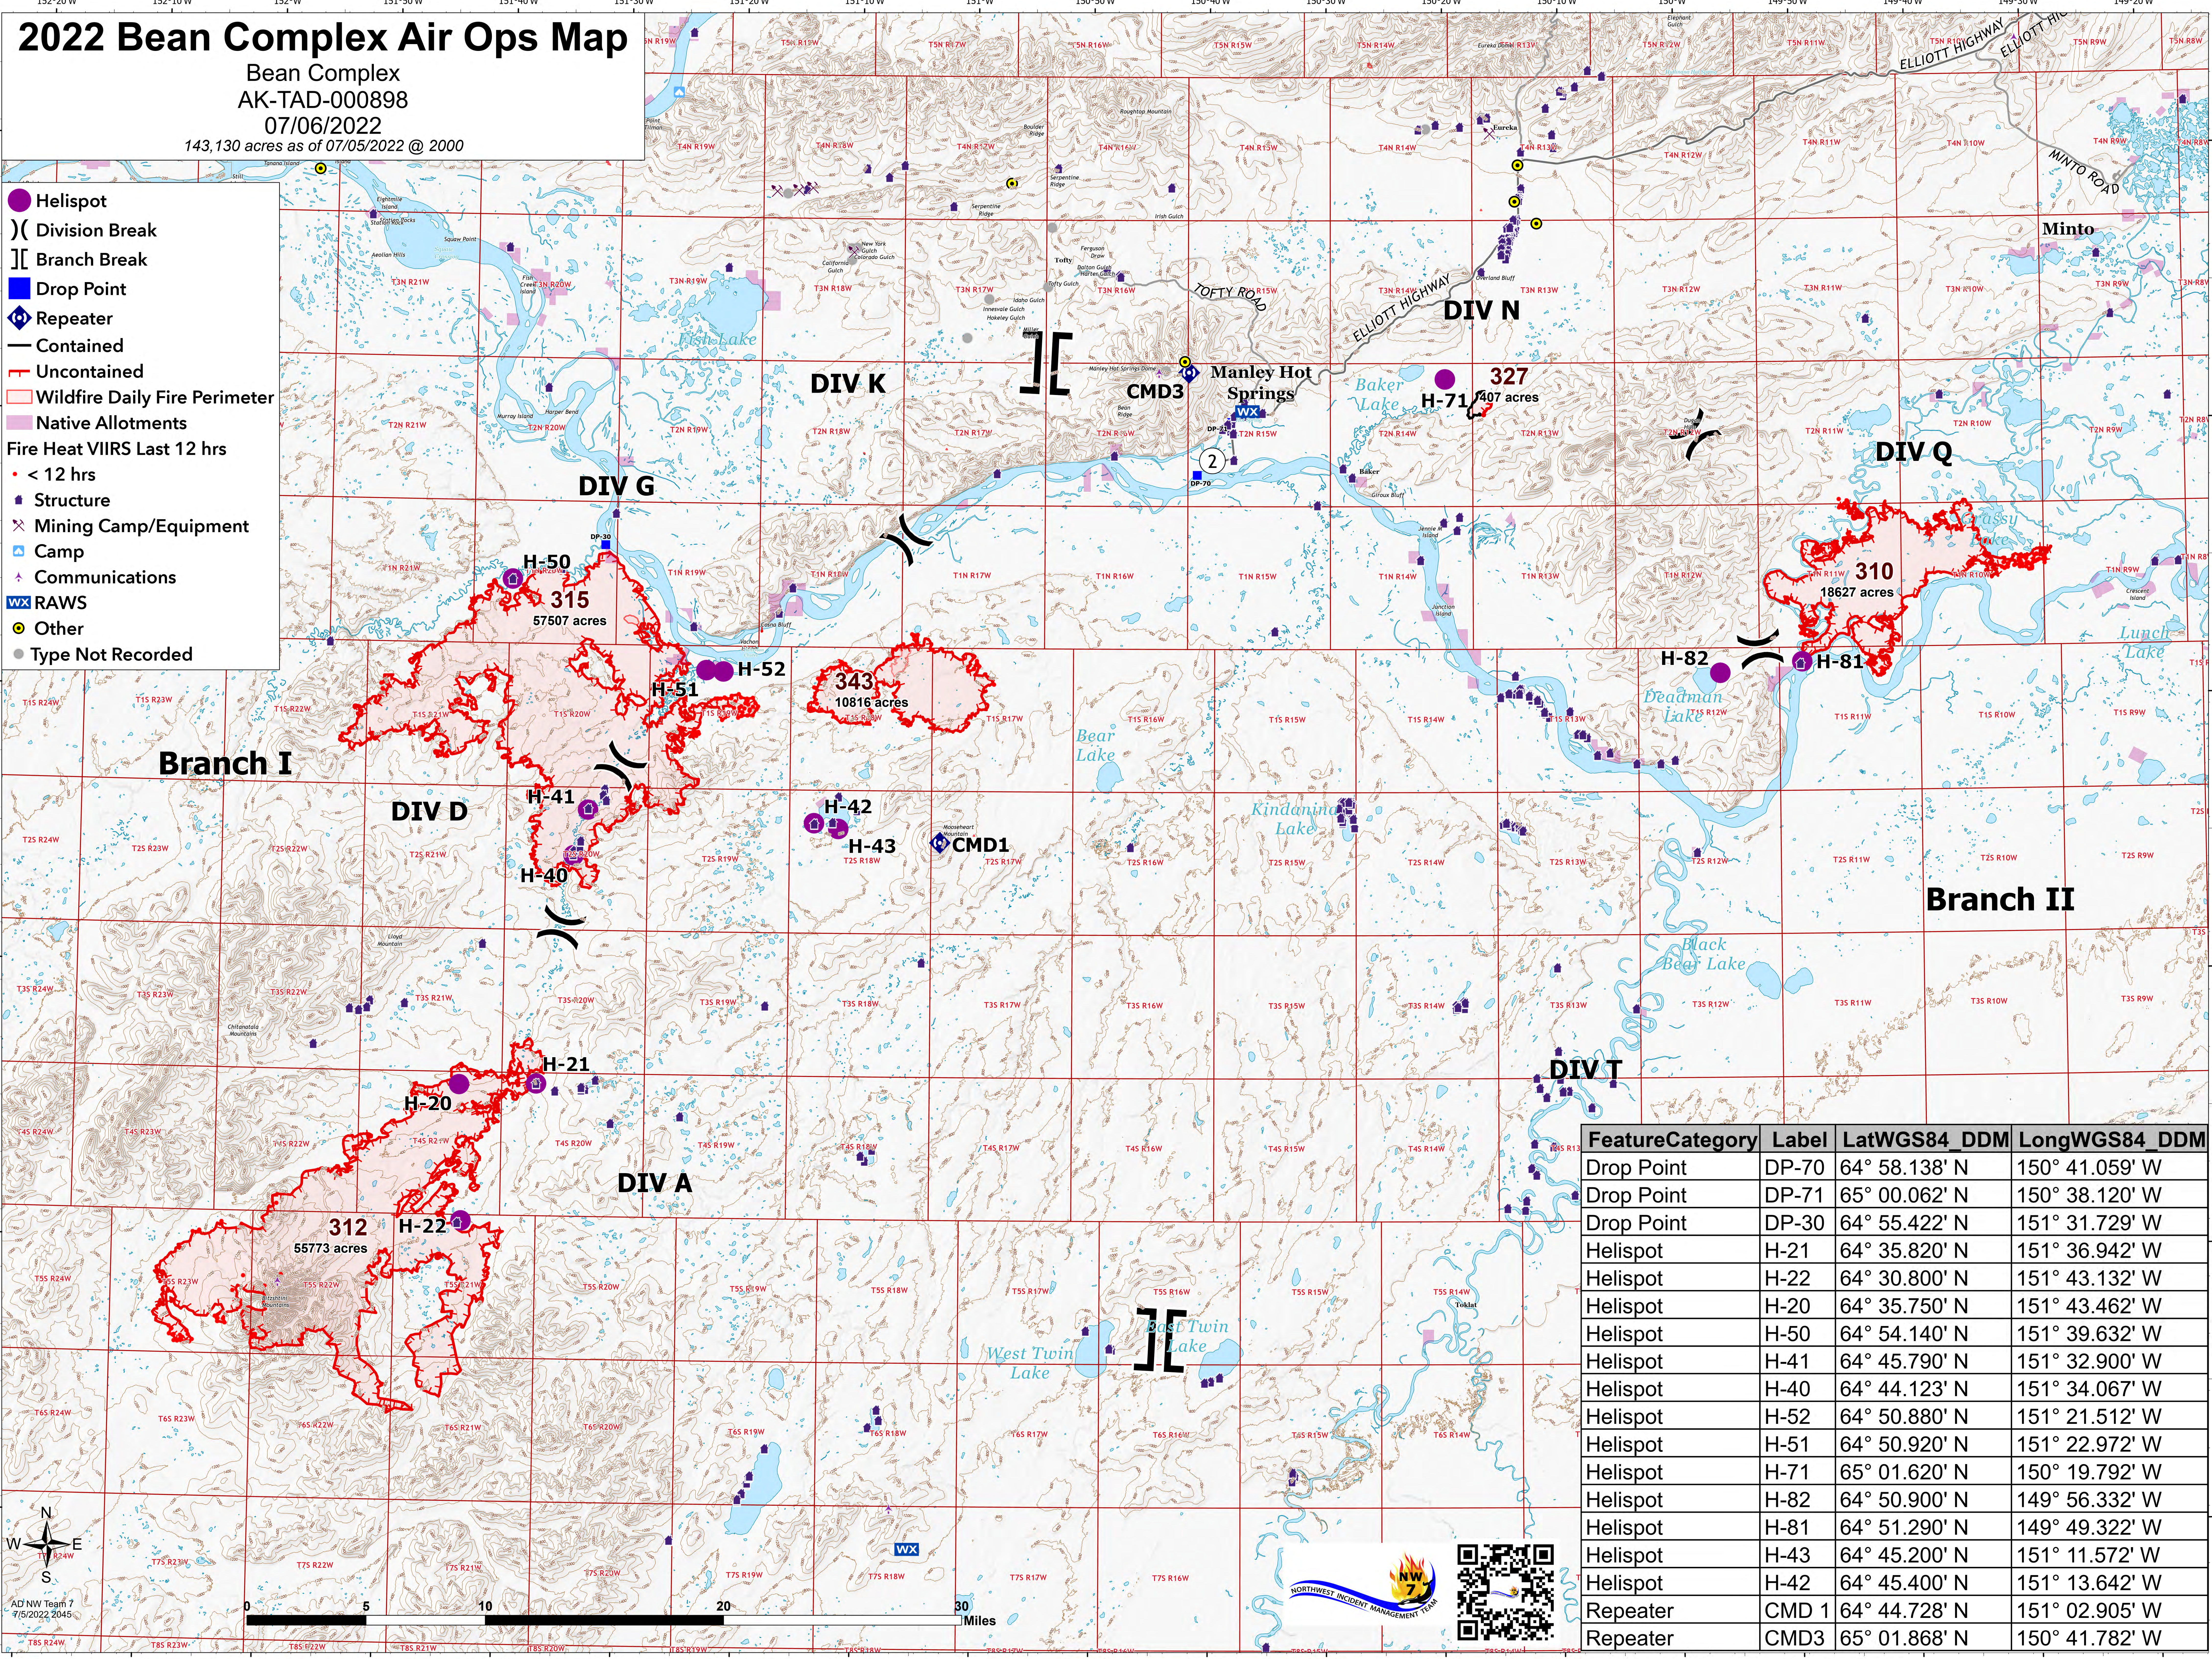

2022 Bean Complex Air Ops Map

Bean Complex
AK-TAD-000898
07/06/2022

143,130 acres as of 07/05/2022 @ 2000

- Helispot
-) Division Break
- [Branch Break
- Drop Point
- ⬢ Repeater
- Contained
- Uncontained
- Wildfire Daily Fire Perimeter
- Native Allotments
- Fire Heat VIIRS Last 12 hrs
- < 12 hrs
- Structure
- ✕ Mining Camp/Equipment
- ⬢ Camp
- ✦ Communications
- WX RAWS
- Other
- Type Not Recorded

Feature	Category	Label	LatWGS84_DDM	LongWGS84_DDM
Drop Point	DP-70	64° 58.138' N	150° 41.059' W	
Drop Point	DP-71	65° 00.062' N	150° 38.120' W	
Drop Point	DP-30	64° 55.422' N	151° 31.729' W	
Helispot	H-21	64° 35.820' N	151° 36.942' W	
Helispot	H-22	64° 30.800' N	151° 43.132' W	
Helispot	H-20	64° 35.750' N	151° 43.462' W	
Helispot	H-50	64° 54.140' N	151° 39.632' W	
Helispot	H-41	64° 45.790' N	151° 32.900' W	
Helispot	H-40	64° 44.123' N	151° 34.067' W	
Helispot	H-52	64° 50.880' N	151° 21.512' W	
Helispot	H-51	64° 50.920' N	151° 22.972' W	
Helispot	H-71	65° 01.620' N	150° 19.792' W	
Helispot	H-82	64° 50.900' N	149° 56.332' W	
Helispot	H-81	64° 51.290' N	149° 49.322' W	
Helispot	H-43	64° 45.200' N	151° 11.572' W	
Helispot	H-42	64° 45.400' N	151° 13.642' W	
Repeater	CMD 1	64° 44.728' N	151° 02.905' W	
Repeater	CMD3	65° 01.868' N	150° 41.782' W	

AD NW Team 7
7/5/2022 2045