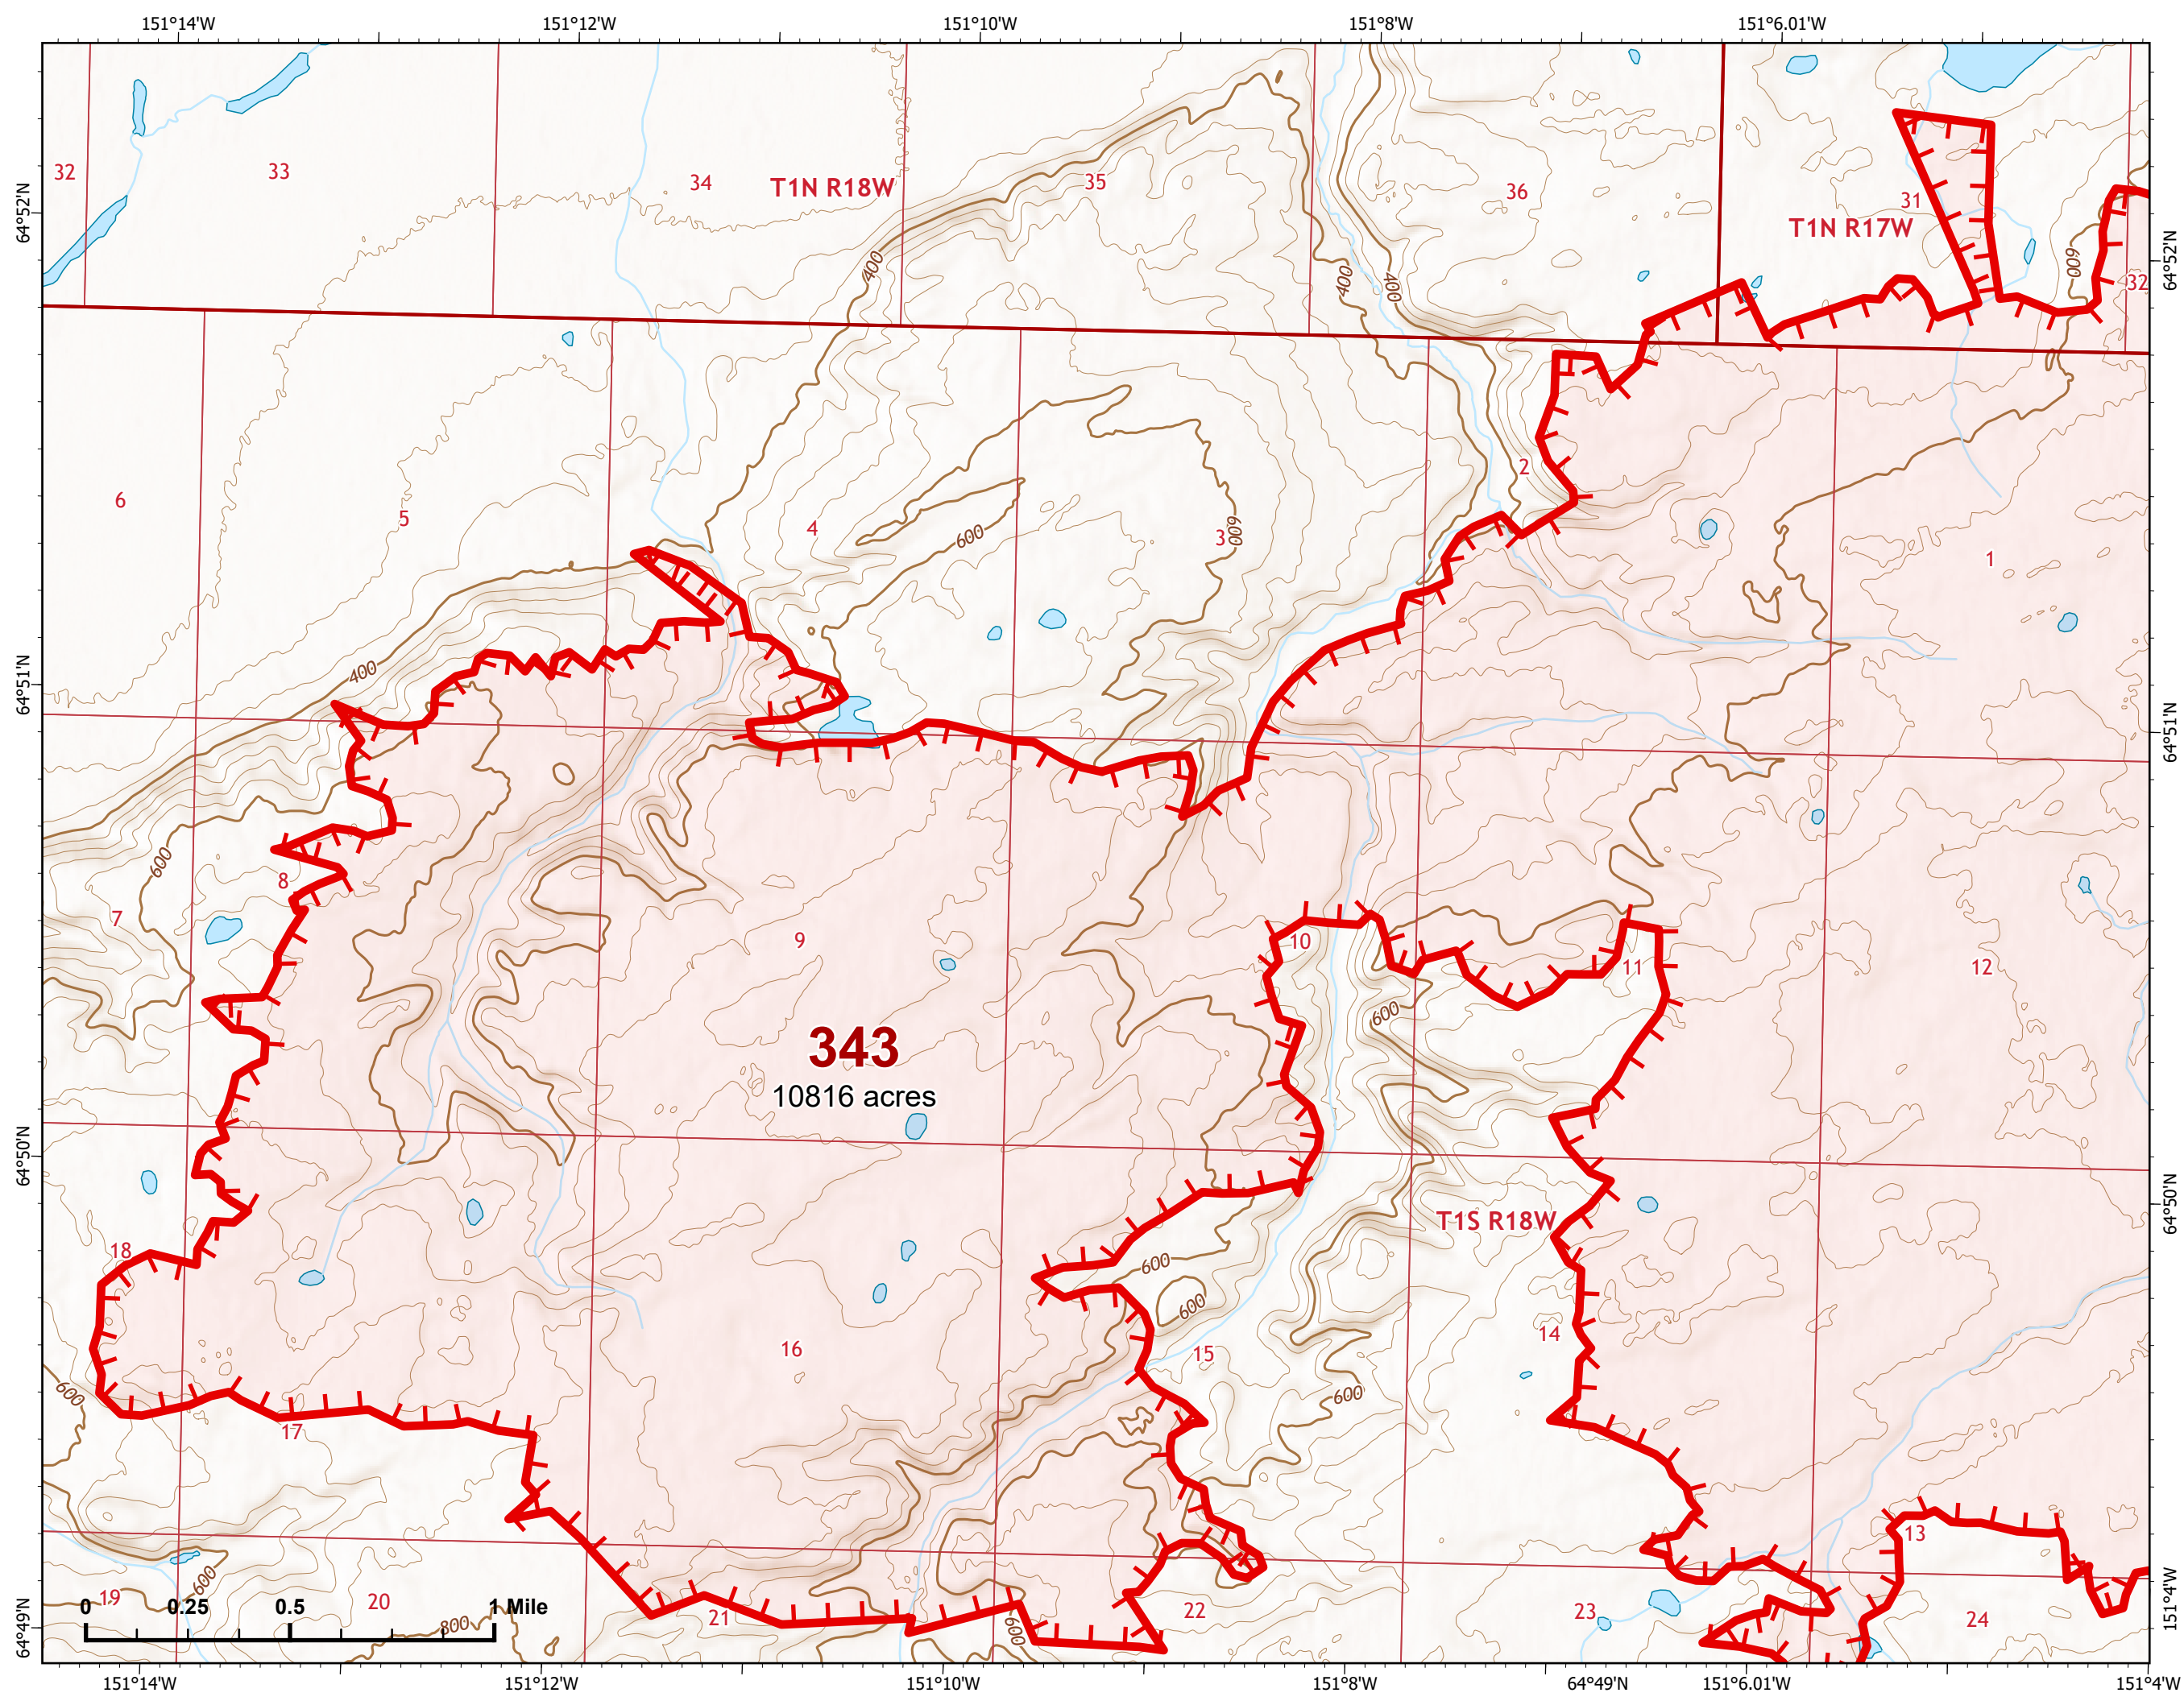

IAP Map

Bean Complex
AK-TAD-000898

07/06/2022

Fire: 343 (Dragon)

Page 343 - 1

-  Wildfire Daily Fire Perimeter
-  Uncontained

Z. Cravens
7/5/2022

IAP Map

-  Helispot
-  Wildfire Daily Fire Perimeter
-  Uncontained
-  Structure

310
18627 acres

Z. Cravens
7/5/2022

IAP Map

Bean Complex
AK-TAD-000898
07/06/2022

Fire: 310 (Tanana River)

Page 310 - 4

- Helispot
- ⌋ Division Break
- ▭ Wildfire Daily Fire Perimeter
- ▬ Uncontained
- Native Allotments
- 🏠 Structure