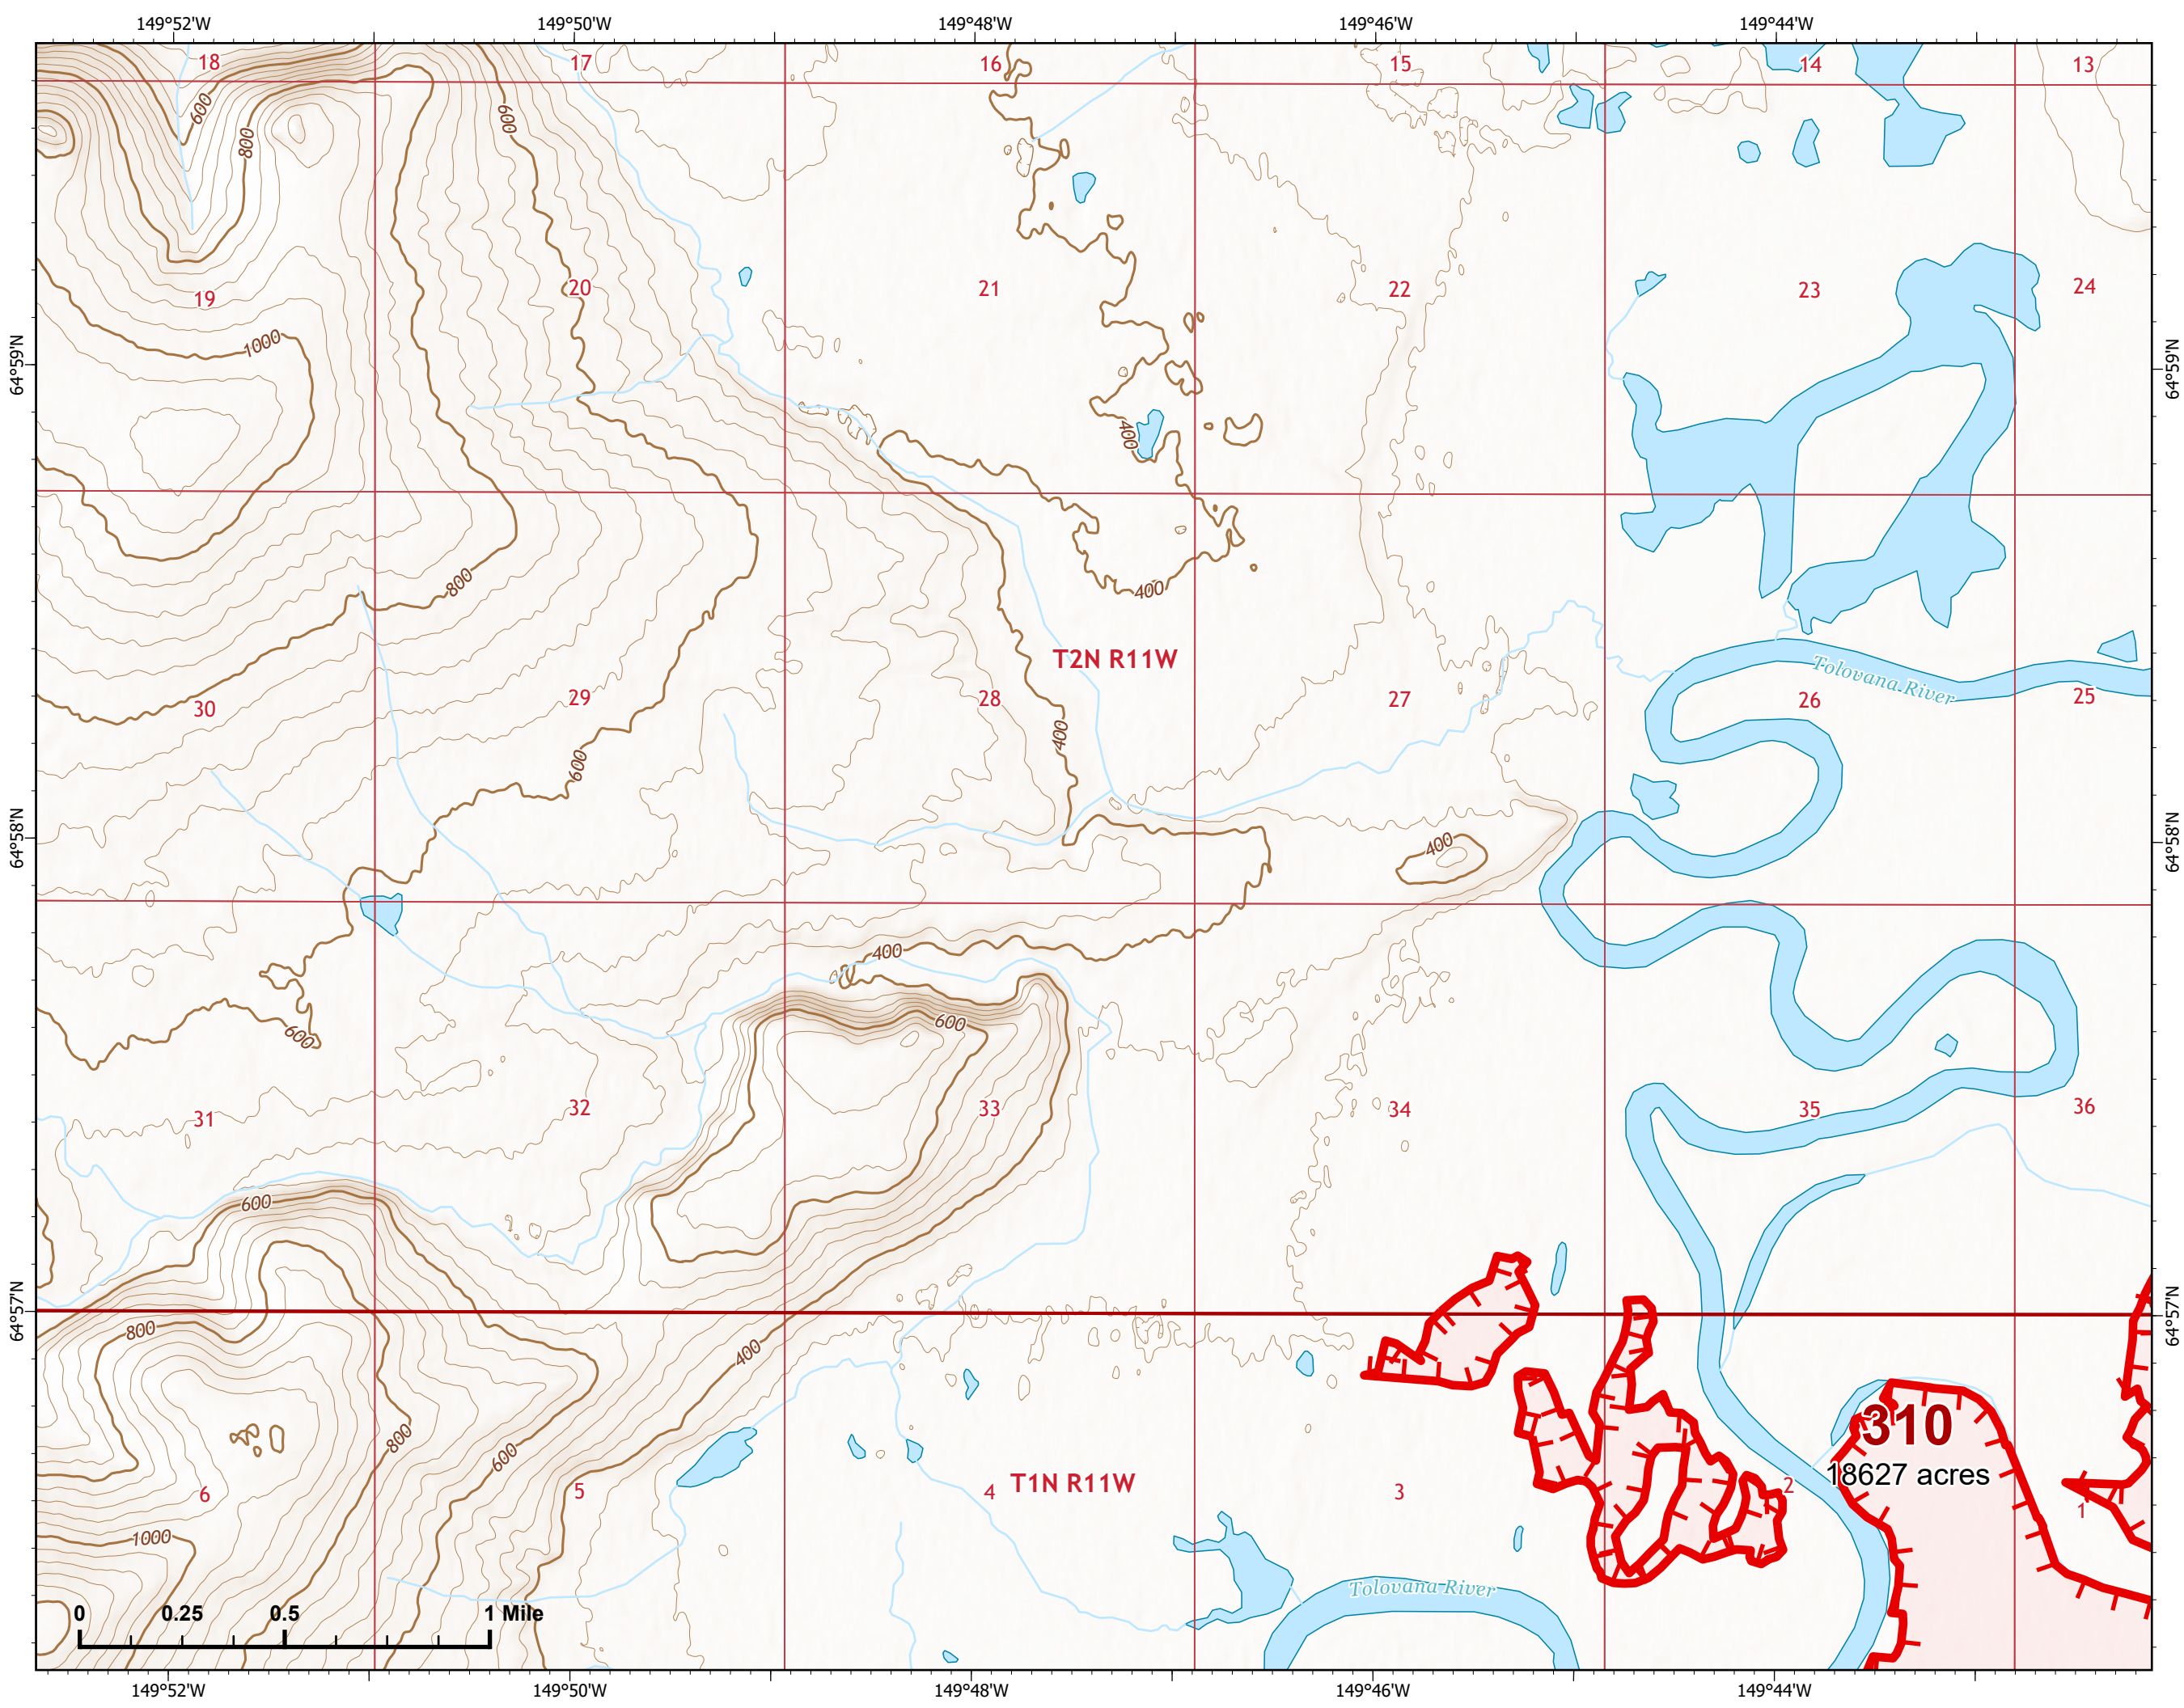

Z. Cravens
7/5/2022