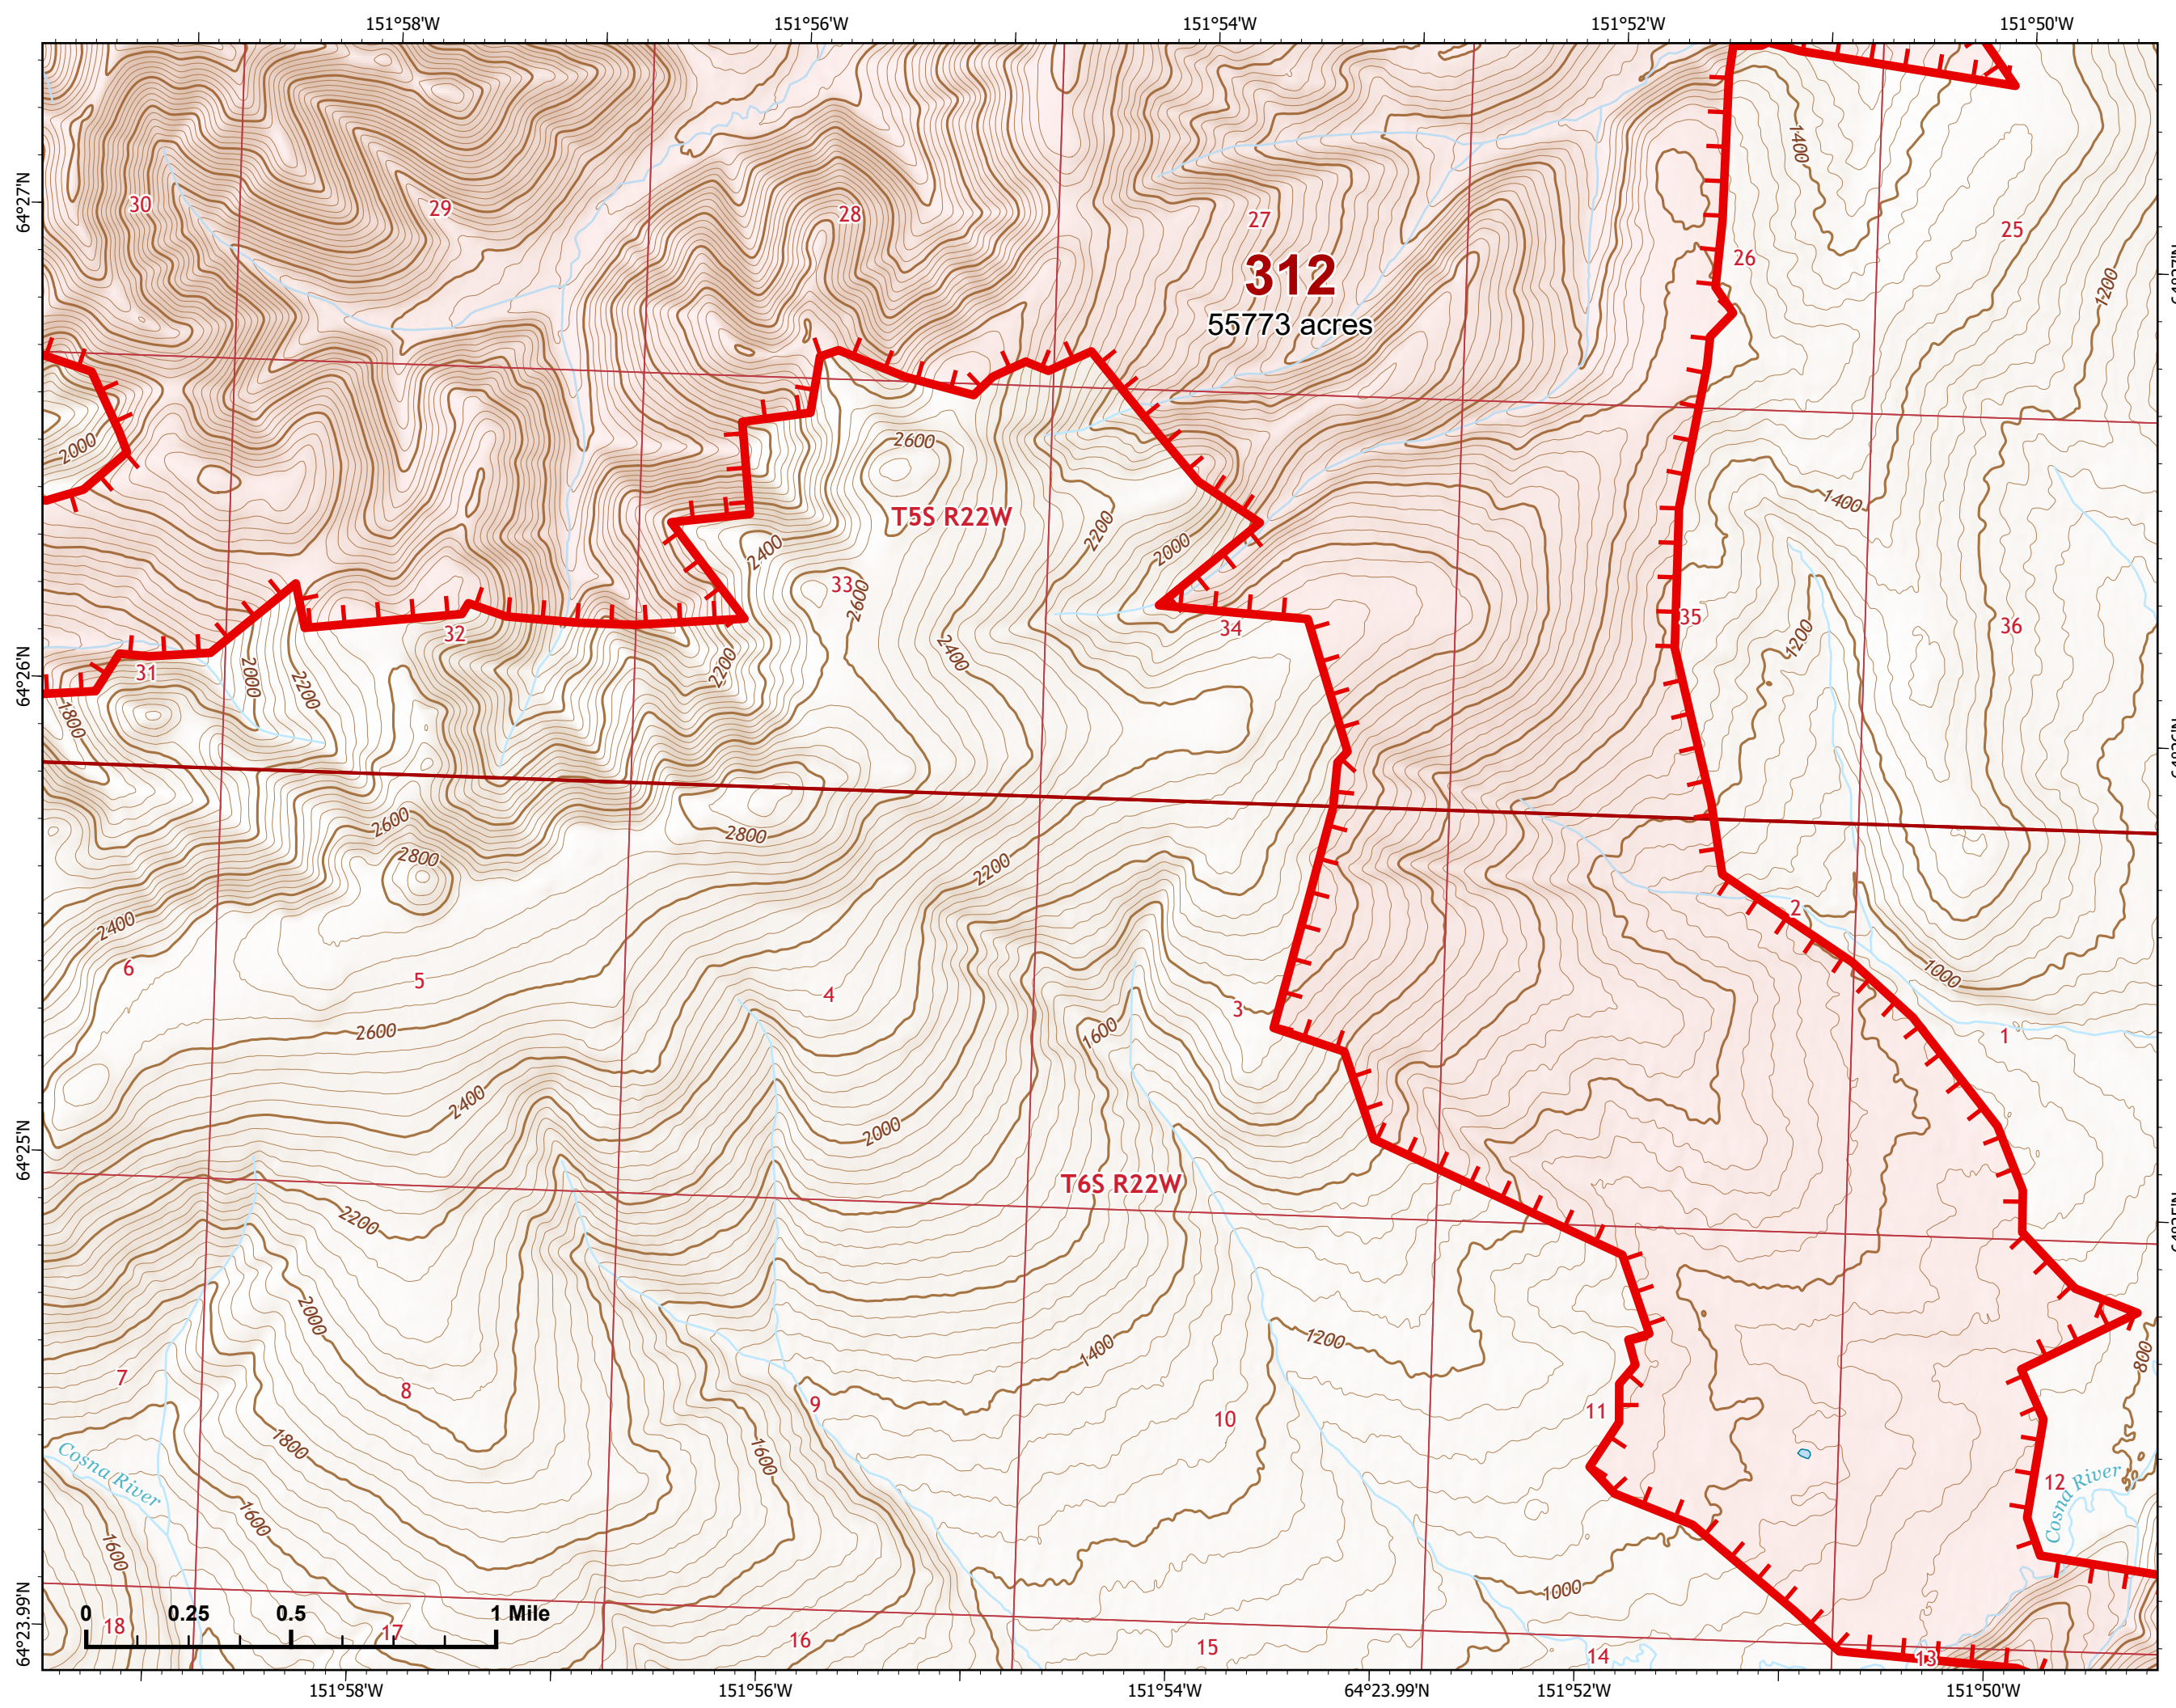

-  Helispot
-  Wildfire Daily Fire Perimeter
-  Uncontained

312
55773 acres

Z. Cravens
7/5/2022

IAP Map

Bean Complex
AK-TAD-000898

07/06/2022

Fire: 312 (Bitzshitini)

Page 312 - 3

IAP Map

Bean Complex
AK-TAD-000898

07/06/2022

Fire: 312 (Bitzshitini)

Page 312 - 6

-  Wildfire Daily Fire Perimeter
-  Uncontained

Z. Cravens
7/5/2022

IAP Map

Bean Complex
AK-TAD-000898

07/06/2022

Fire: 312 (Bitzshitini)

Page 312 - 7

-  Wildfire Daily Fire Perimeter
-  Uncontained

Z. Cravens
7/5/2022

IAP Map

Bean Complex
AK-TAD-000898

07/06/2022

Fire: 312 (Bitzshitini)

Page 312 - 8

-  Wildfire Daily Fire Perimeter
-  Uncontained

312
55773 acres

Z. Cravens
7/5/2022

IAP Map

Bean Complex
AK-TAD-000898