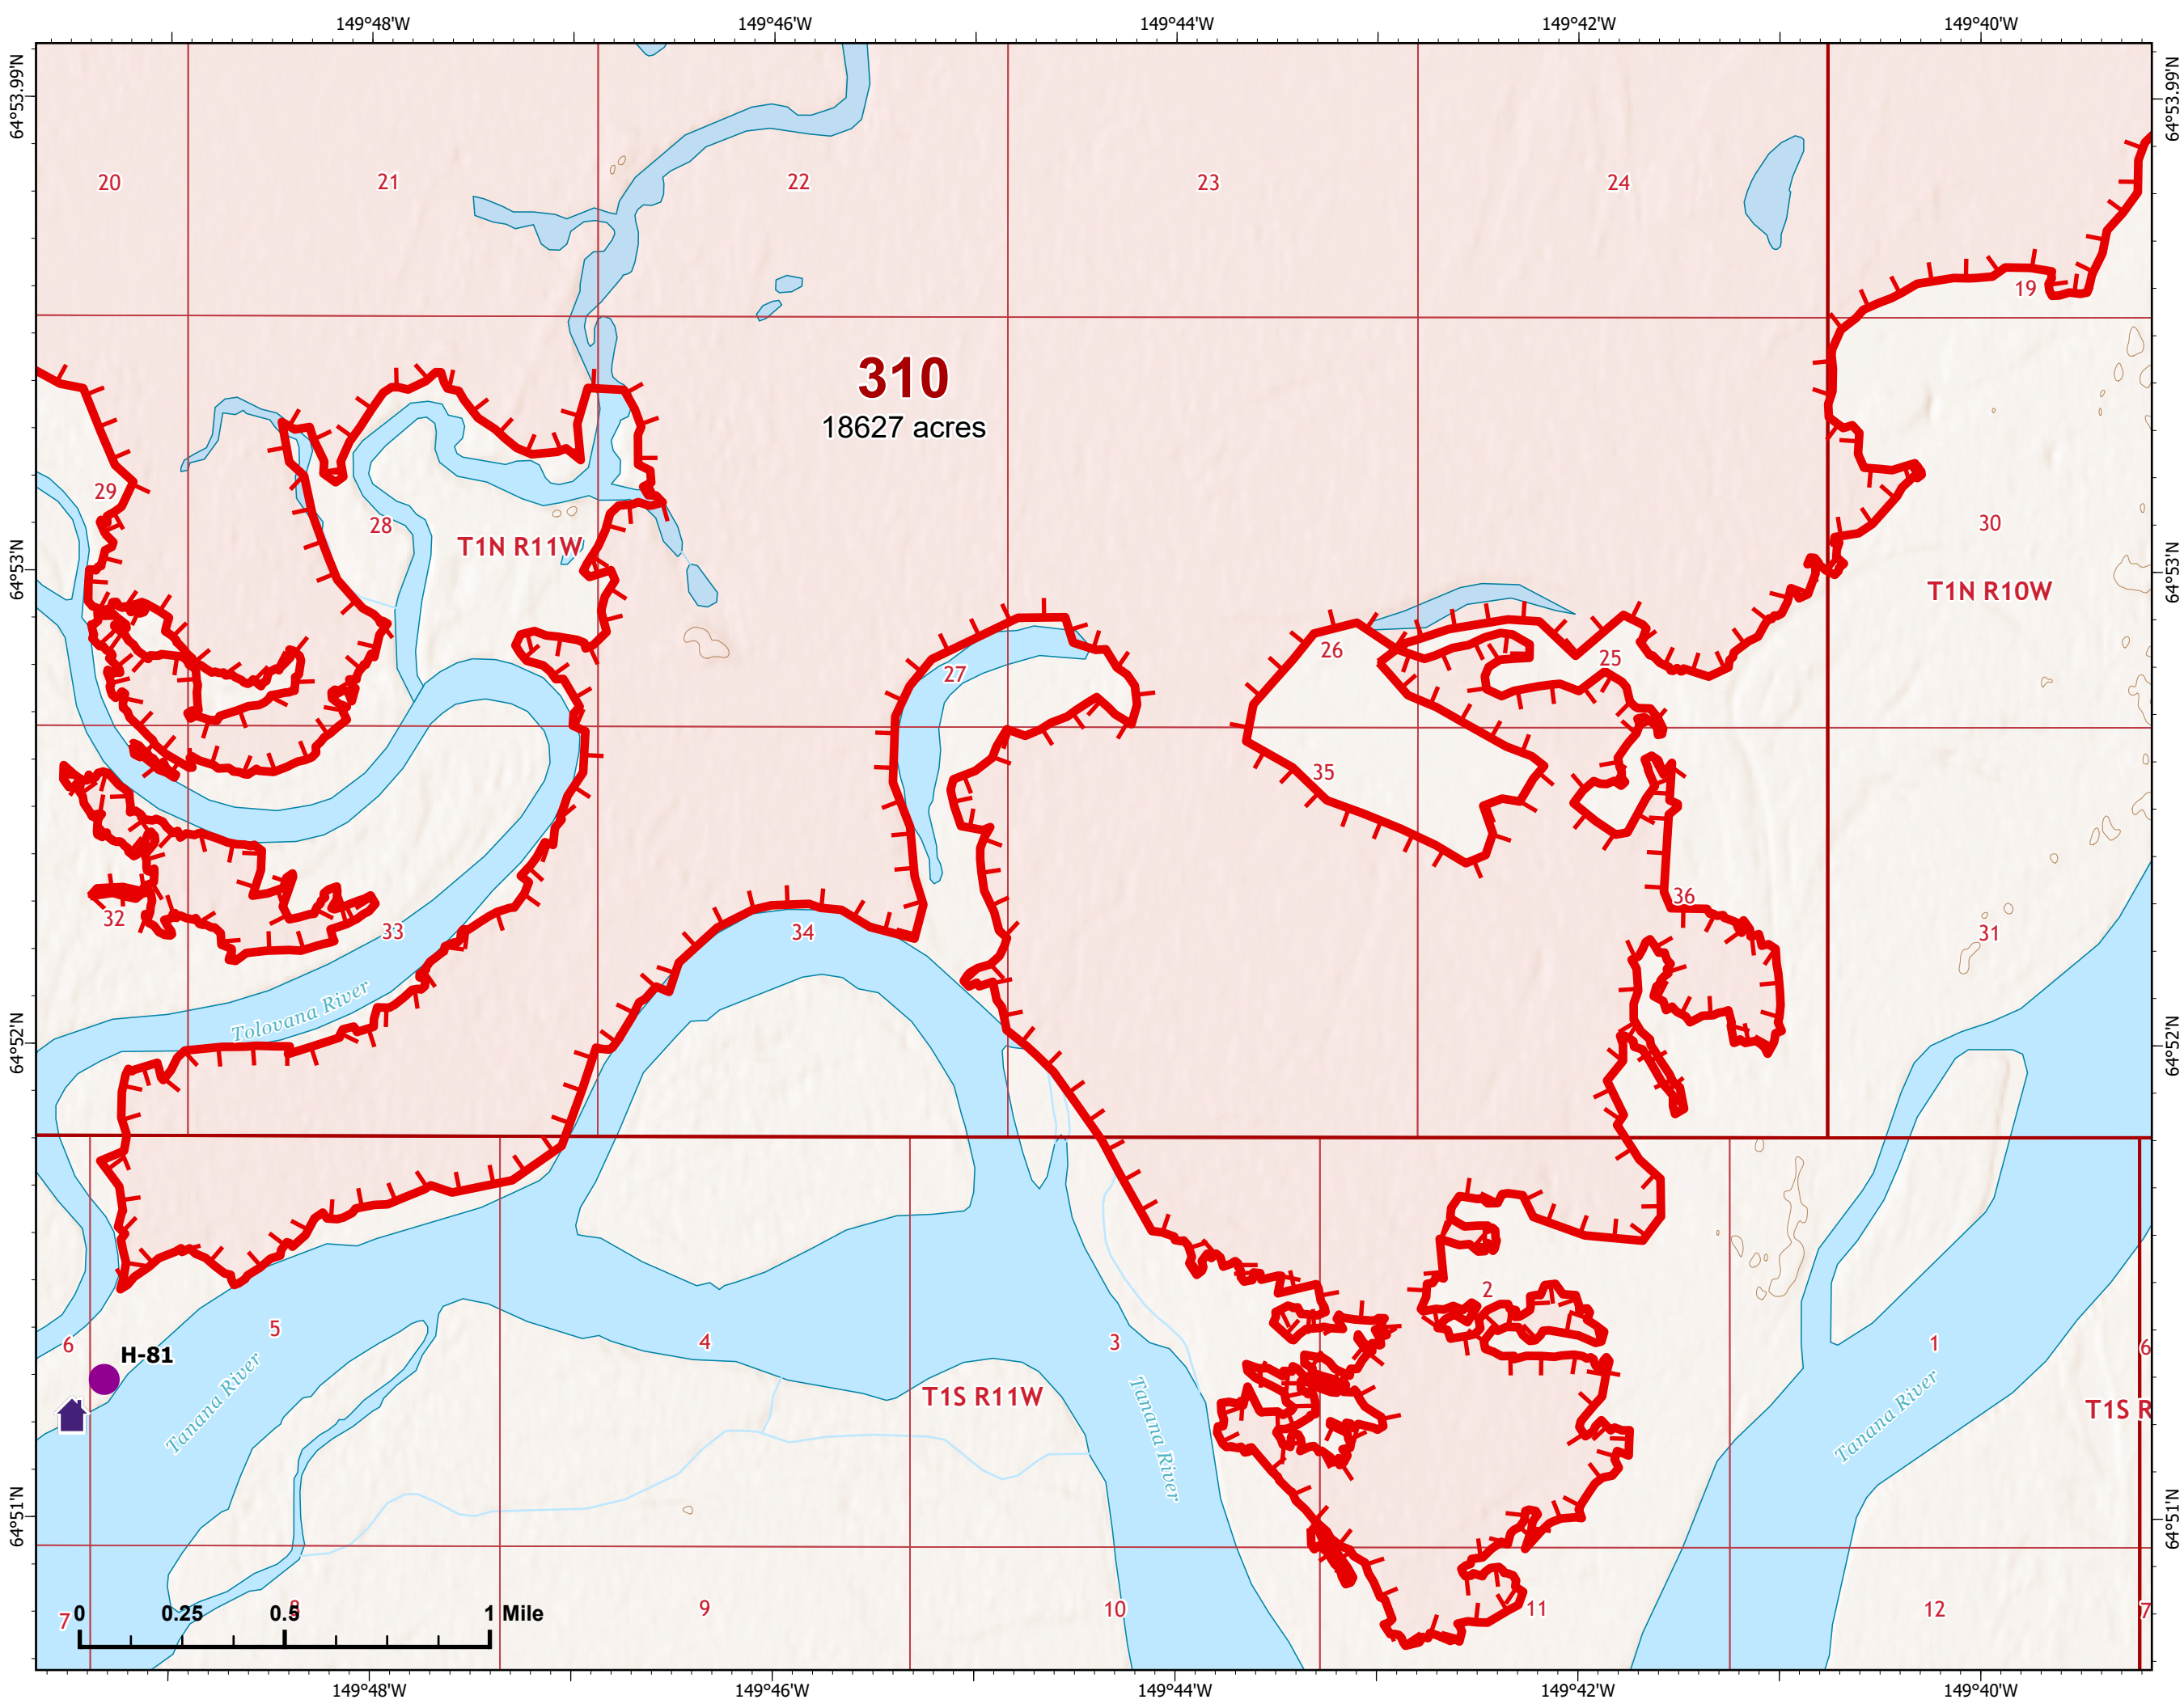

Fire: 327 (Hutlinana)

Page 327 - 1

-  Helispot
-  Wildfire Daily Fire Perimeter
-  Contained
-  Uncontained

Z. Cravens
7/5/2022

IAP Map

Bean Complex
AK-TAD-000898

07/06/2022

Fire: 310 (Tanana River)

Page 310 - 1

-  Wildfire Daily Fire Perimeter
-  Uncontained

Z. Cravens
7/5/2022

IAP Map

Bean Complex
AK-TAD-000898

07/06/2022

Fire: 310 (Tanana River)

Page 310 - 2

 Wildfire Daily Fire Perimeter

 Uncontained

Z. Cravens
7/5/2022

IAP Map

Bean Complex
AK-TAD-000898

07/06/2022

Fire: 310 (Tanana River)

Page 310 - 3

-  Helispot
-  Wildfire Daily Fire Perimeter
-  Uncontained
-  Structure

310
18627 acres

Z. Cravens
7/5/2022

IAP Map

Bean Complex
AK-TAD-000898
07/06/2022

Fire: 310 (Tanana River)

Page 310 - 4

- Helispot
- ⌋ Division Break
- ▭ Wildfire Daily Fire Perimeter
- ▬ Uncontained
- Native Allotments
- 🏠 Structure