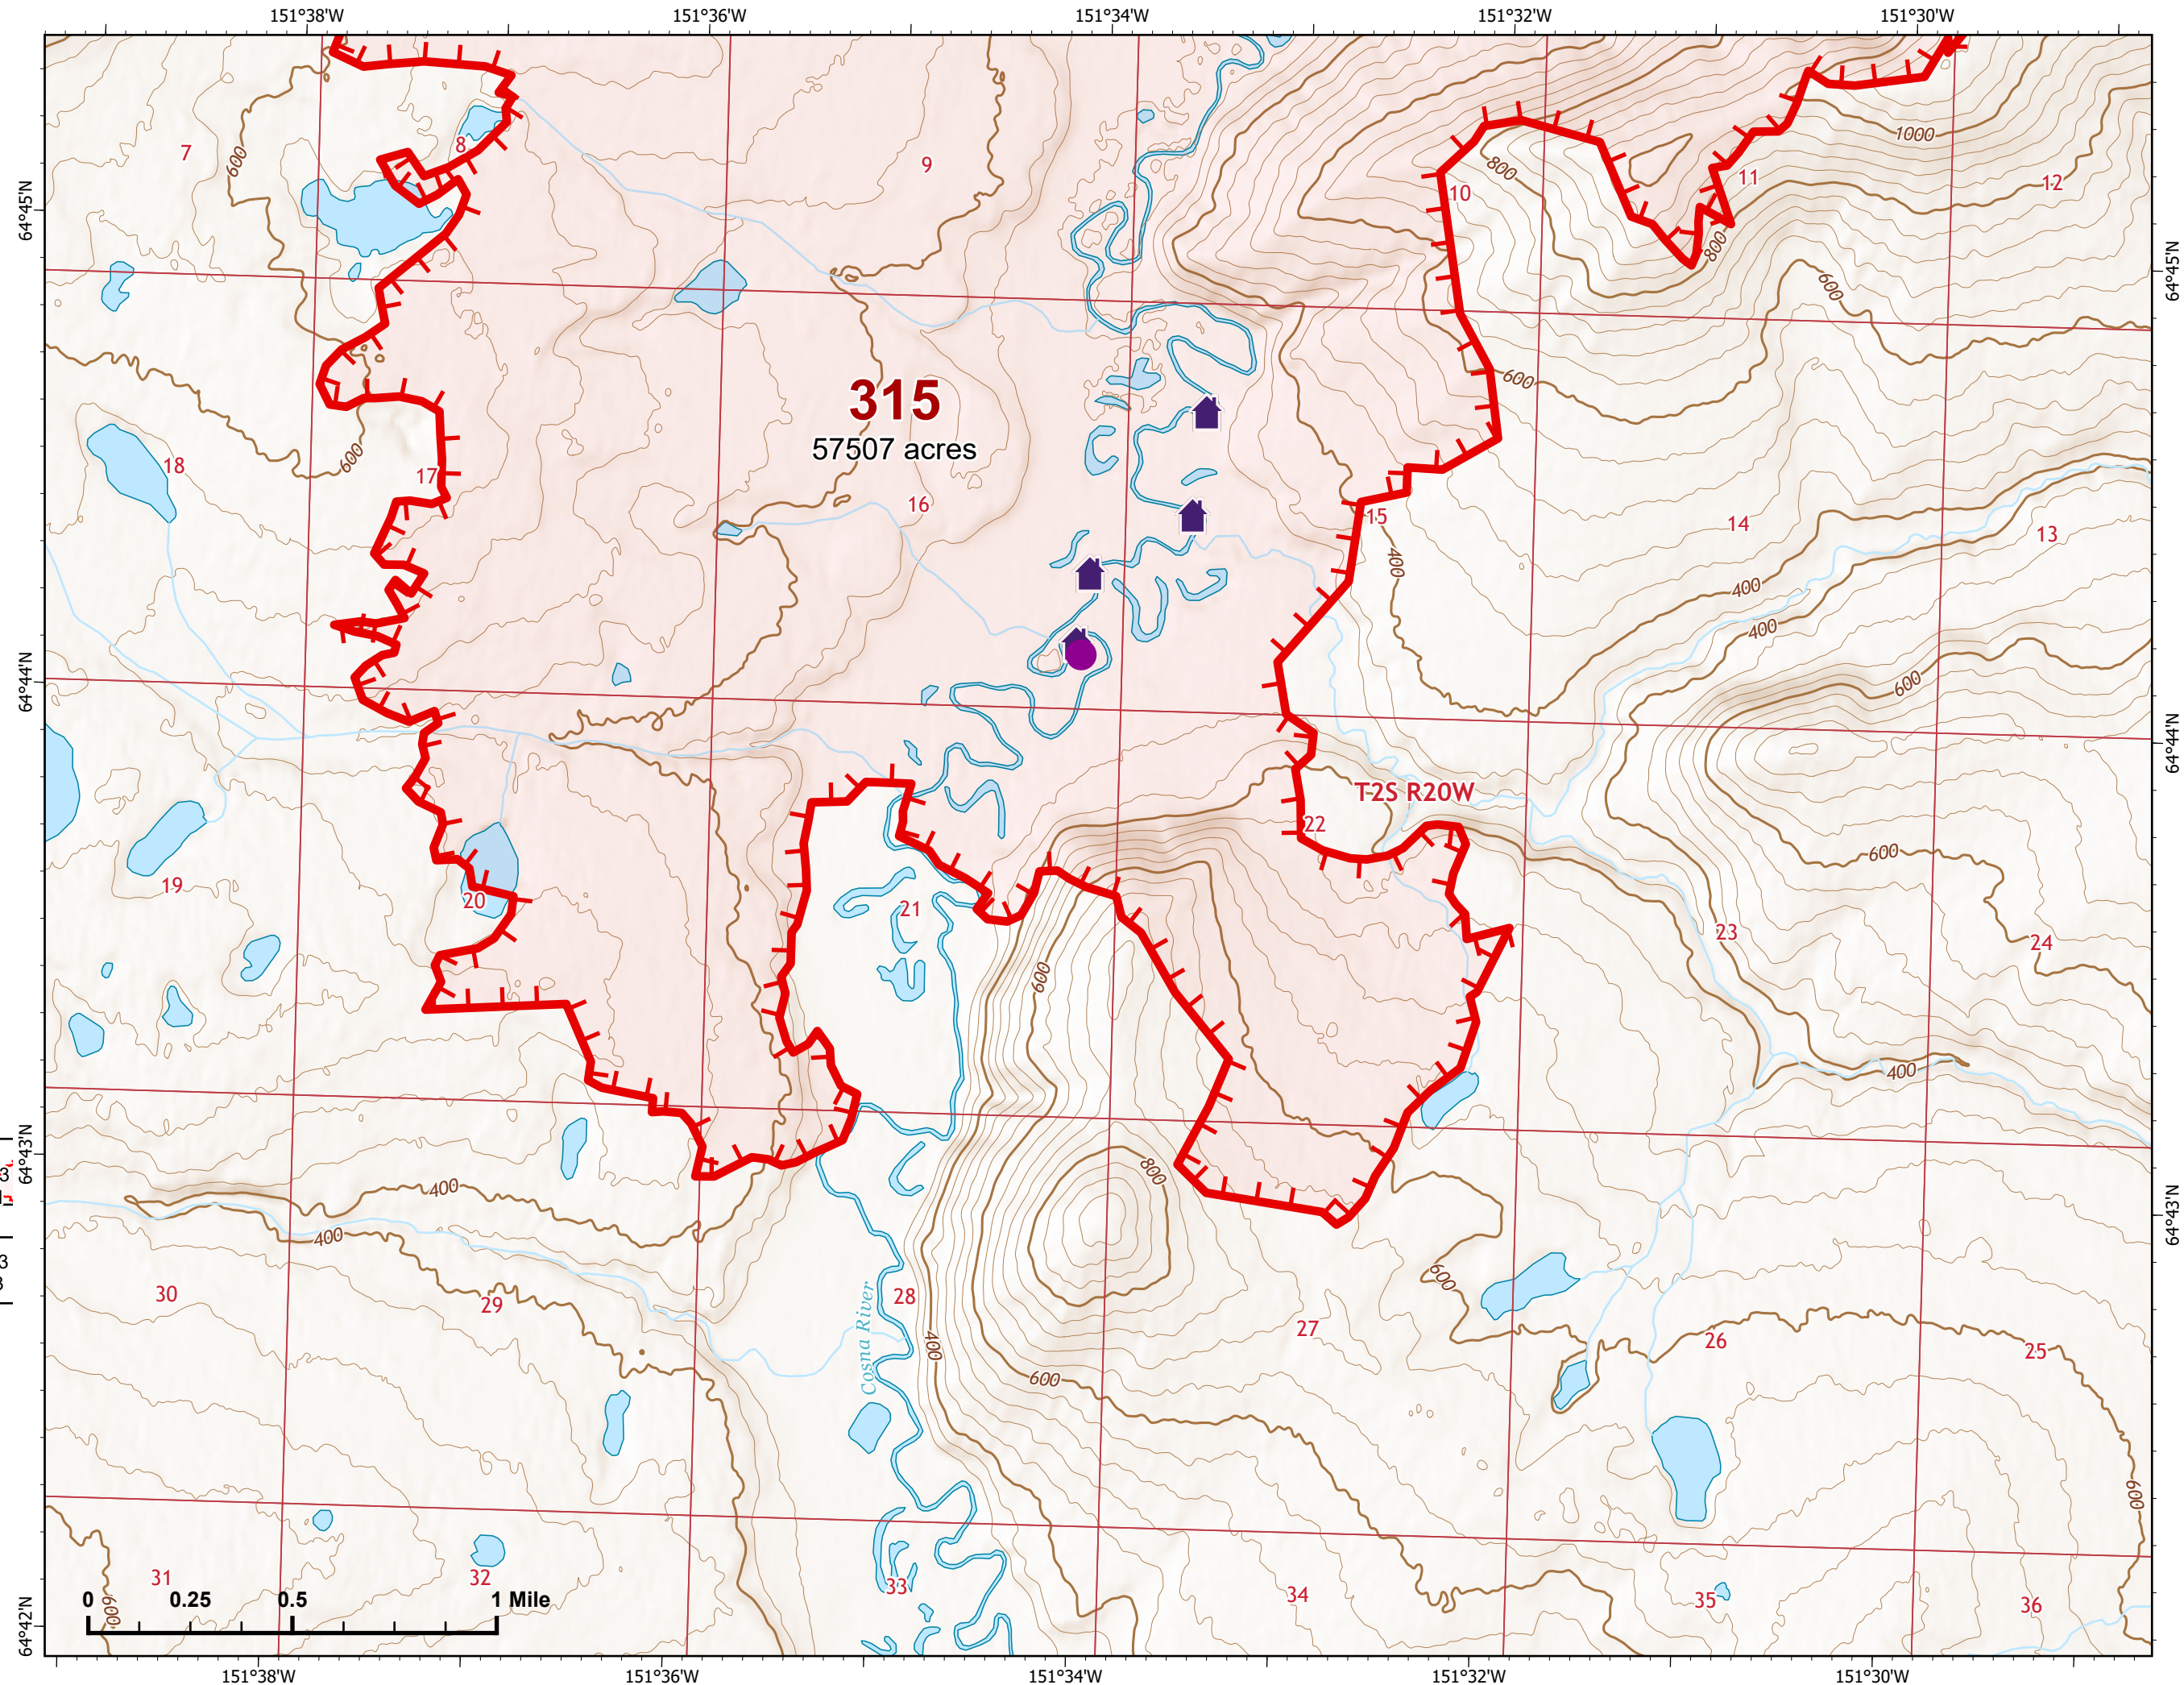

Page 315 - 6

-  Wildfire Daily Fire Perimeter
-  Uncontained

315
57507 acres

Z. Cravens
7/5/2022

IAP Map

Bean Complex
AK-TAD-000898

07/06/2022

Fire: 315 (Chitanana)

Page 315 - 7

-  Helispot
-  Wildfire Daily Fire Perimeter
-  Uncontained
-  Structure

Z. Cravens
7/5/2022

IAP Map

Bean Complex
AK-TAD-000898

07/06/2022

Fire: 315 (Chitanana)

Page 315 - 8