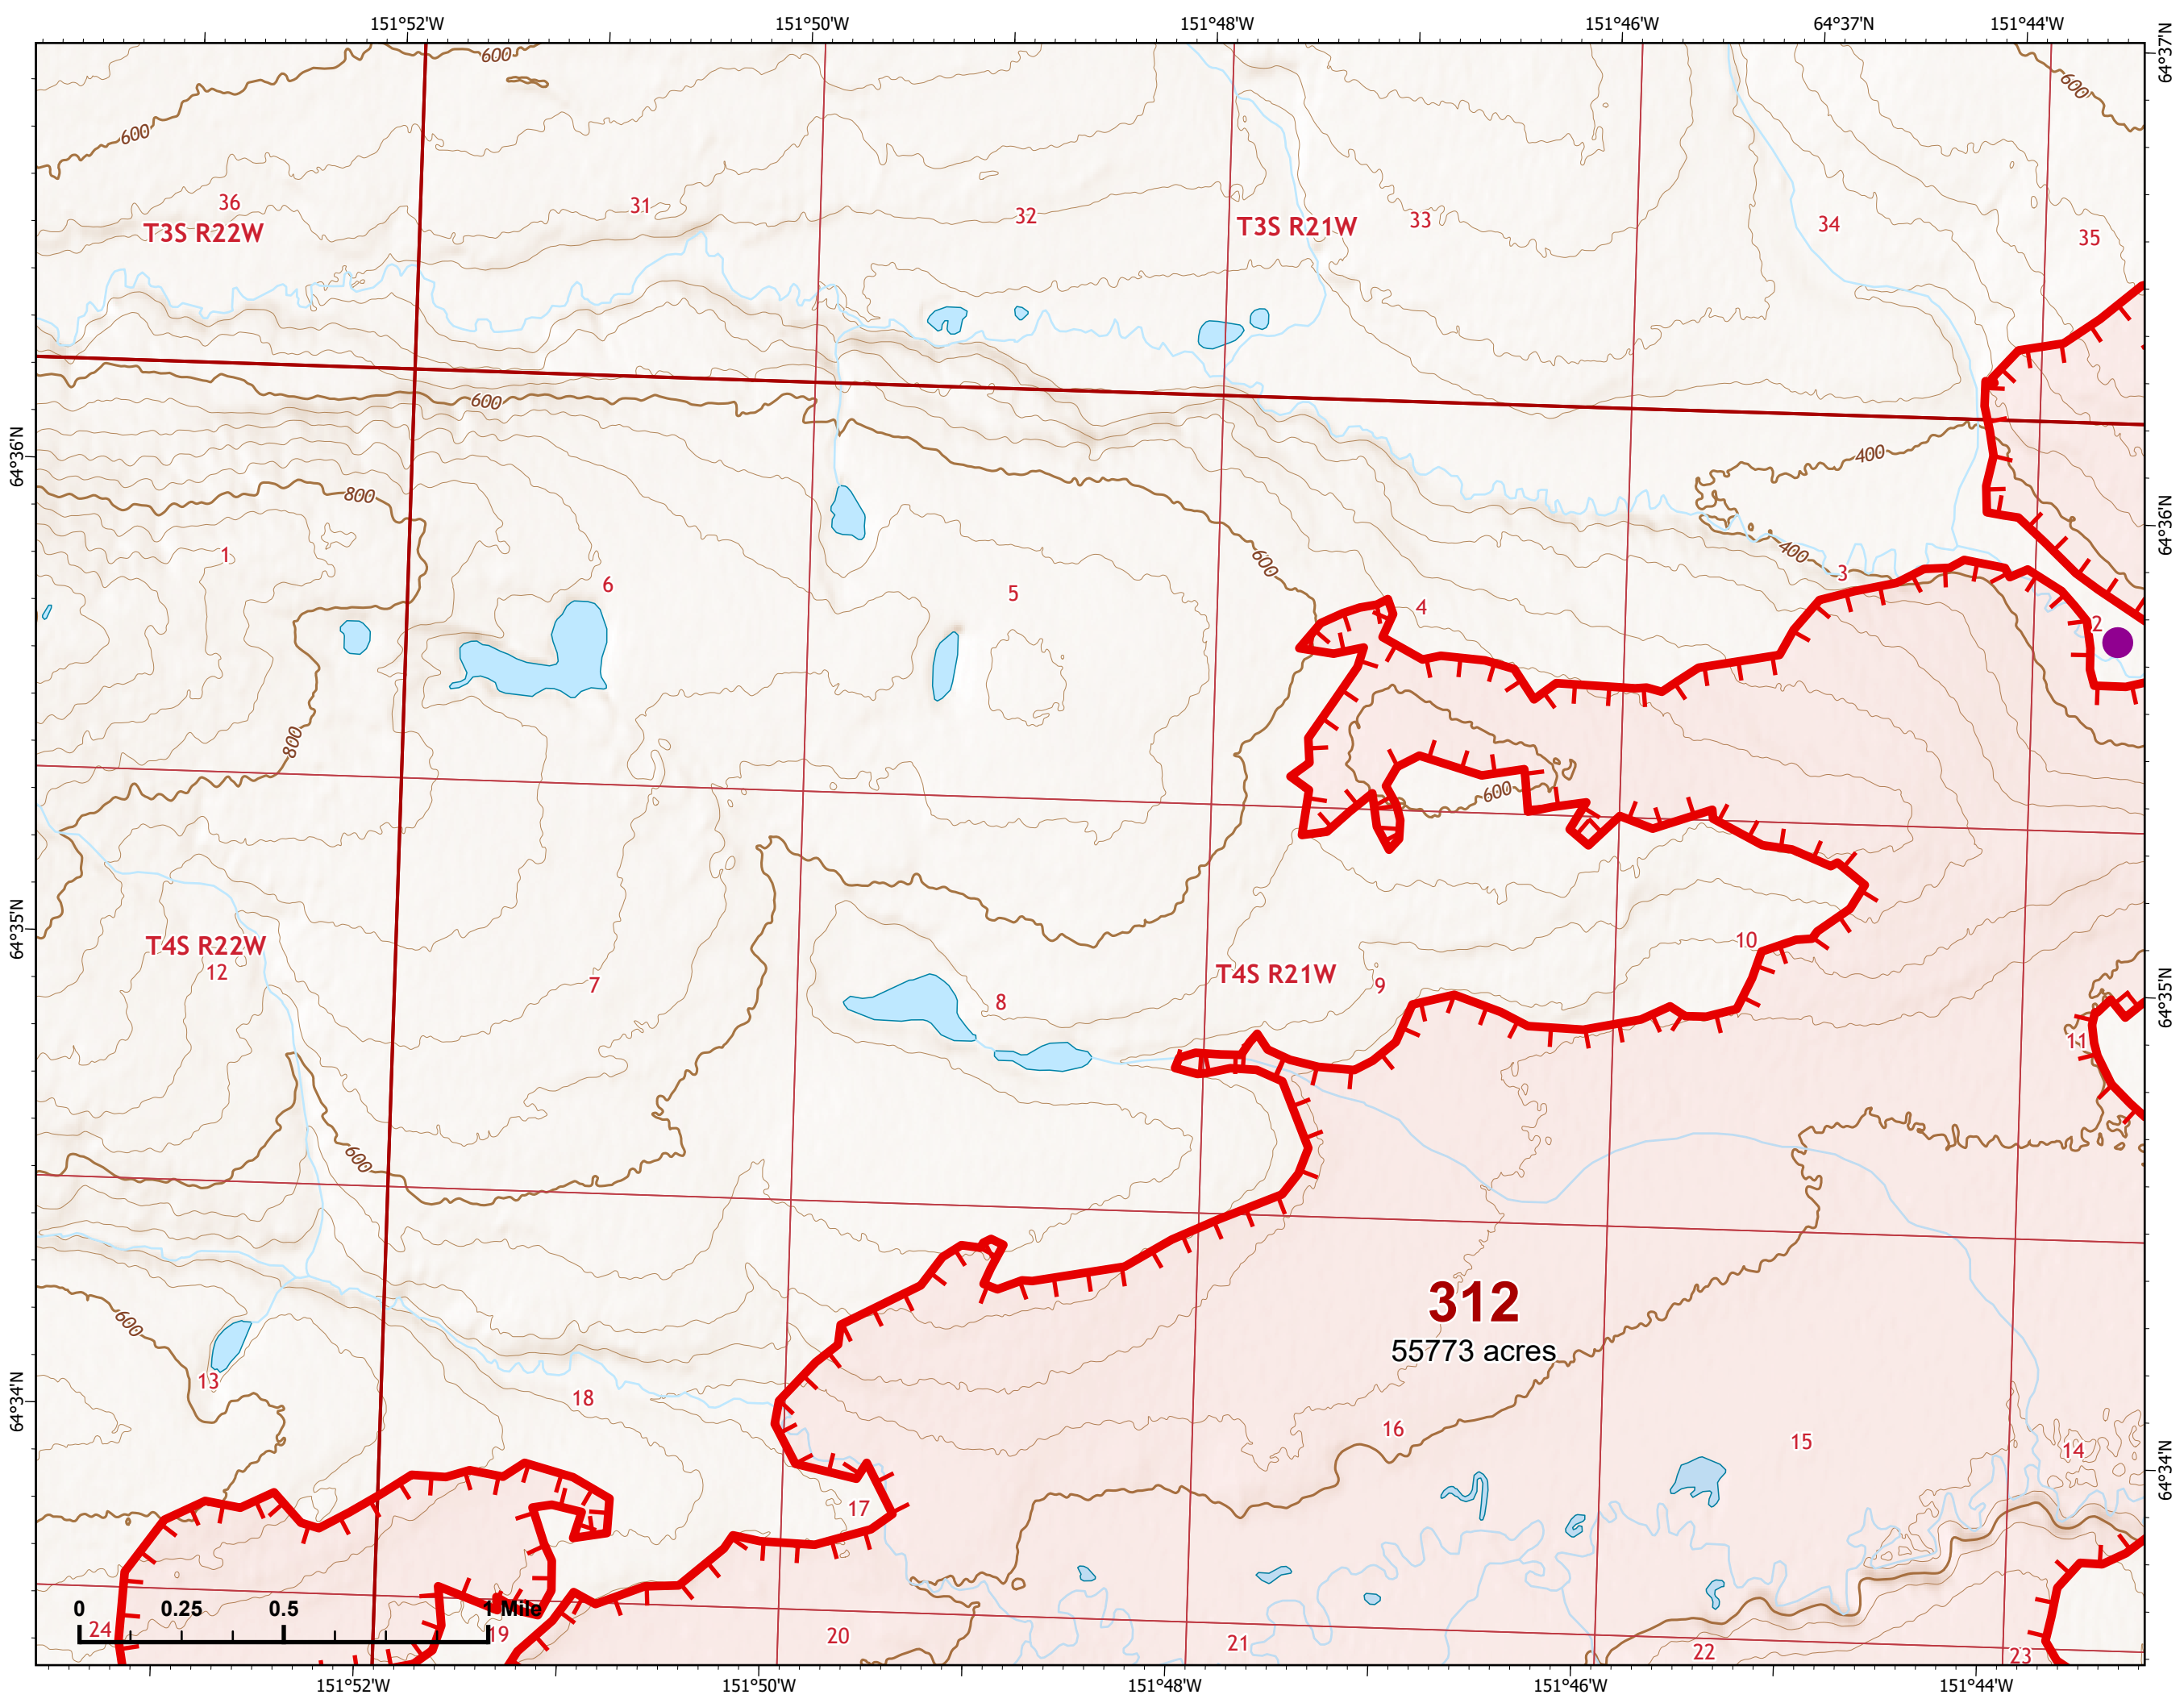

IAP Index Map

Bean Complex
AK-TAD-000898
07/06/2022

 Wildfire Daily Fire Perimeter

Z. Cravens
7/5/2022 2122

IAP Map

Bean Complex
AK-TAD-000898

07/06/2022

Fire: 312 (Bitzshitini)

Page 312 - 1

-  Helispot
-  Wildfire Daily Fire Perimeter
-  Uncontained
-  Structure

Z. Cravens
7/5/2022

IAP Map

Bean Complex
AK-TAD-000898

07/06/2022

Fire: 312 (Bitzshitini)

Page 312 - 2

-  Helispot
-  Wildfire Daily Fire Perimeter
-  Uncontained

312
55773 acres

Z. Cravens
7/5/2022

IAP Map

Bean Complex
AK-TAD-000898

07/06/2022

Fire: 312 (Bitzshitini)

Page 312 - 3