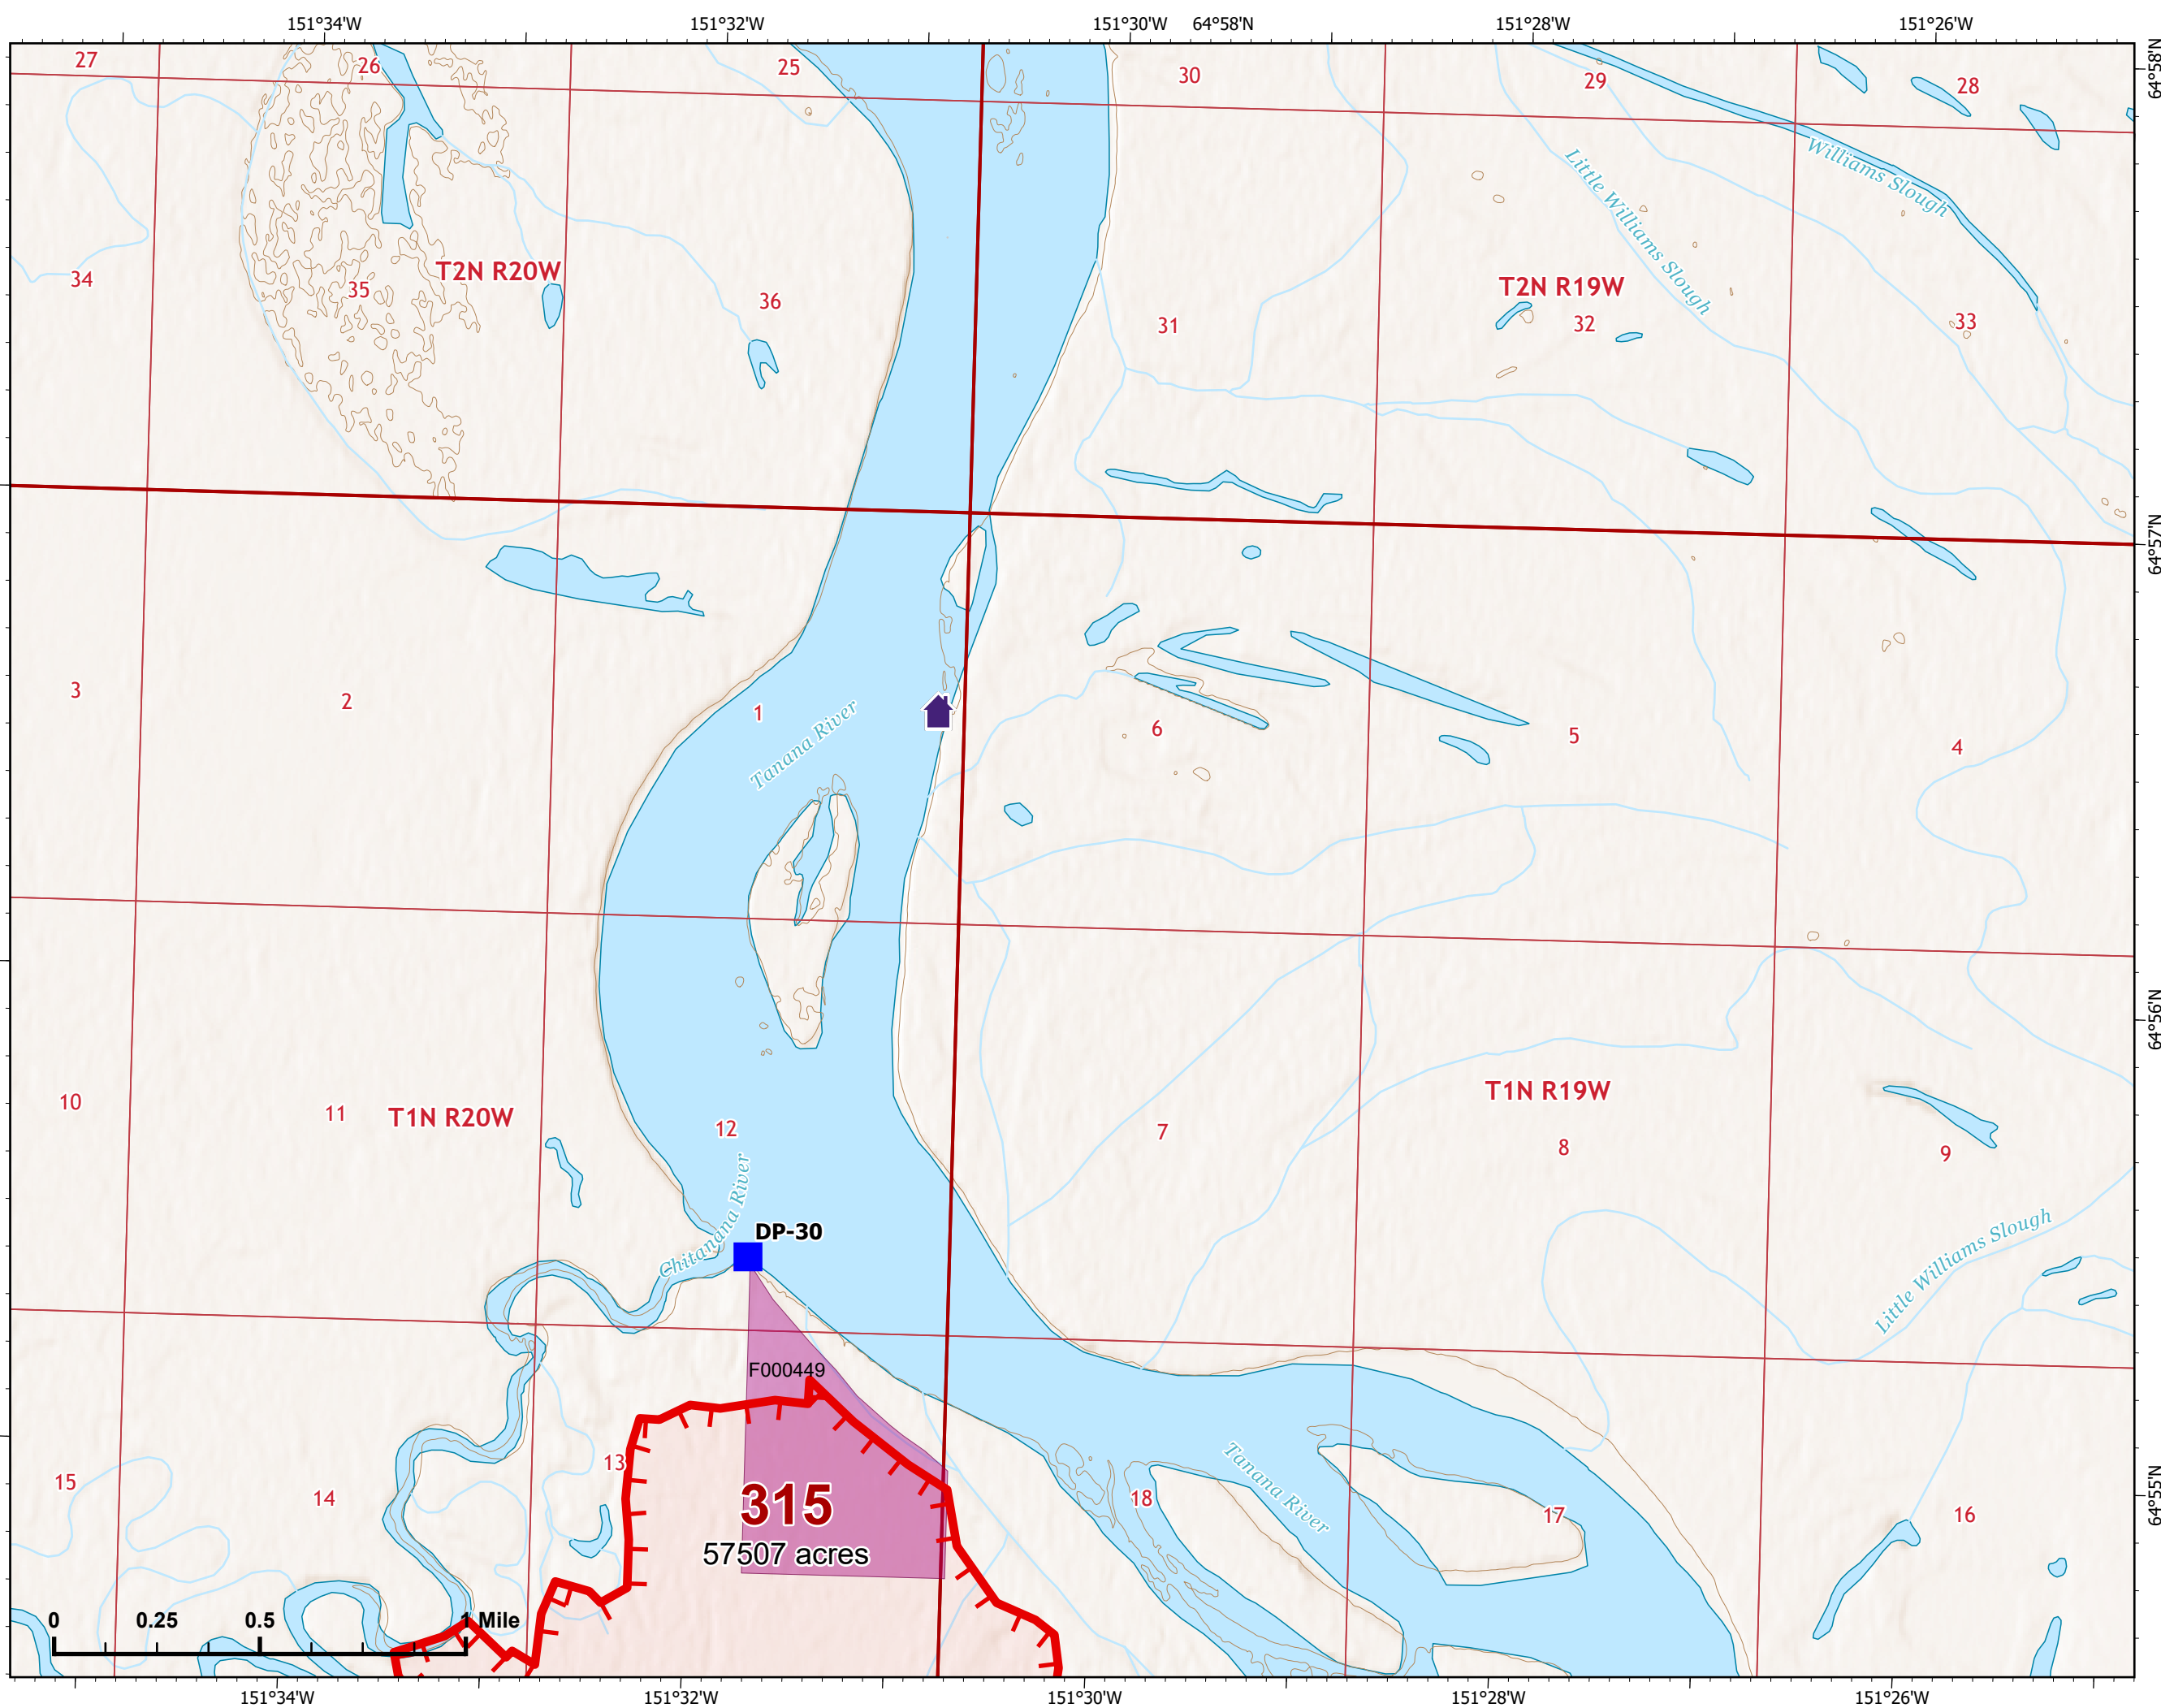

IAP Map

Bean Complex
AK-TAD-000898

07/06/2022

Fire: 315 (Chitanana)

Page 315 - 1

-  Drop Point
-  Wildfire Daily Fire Perimeter
-  Label Point
-  Uncontained
-  Native Allotments
-  Structure

Z. Cravens
7/5/2022

IAP Map

Bean Complex
AK-TAD-000898

07/06/2022

Fire: 315 (Chitanana)

Page 315 - 2

-  Helispot
-  Wildfire Daily Fire Perimeter
-  Uncontained
-  Structure

Z. Cravens
7/5/2022

IAP Map