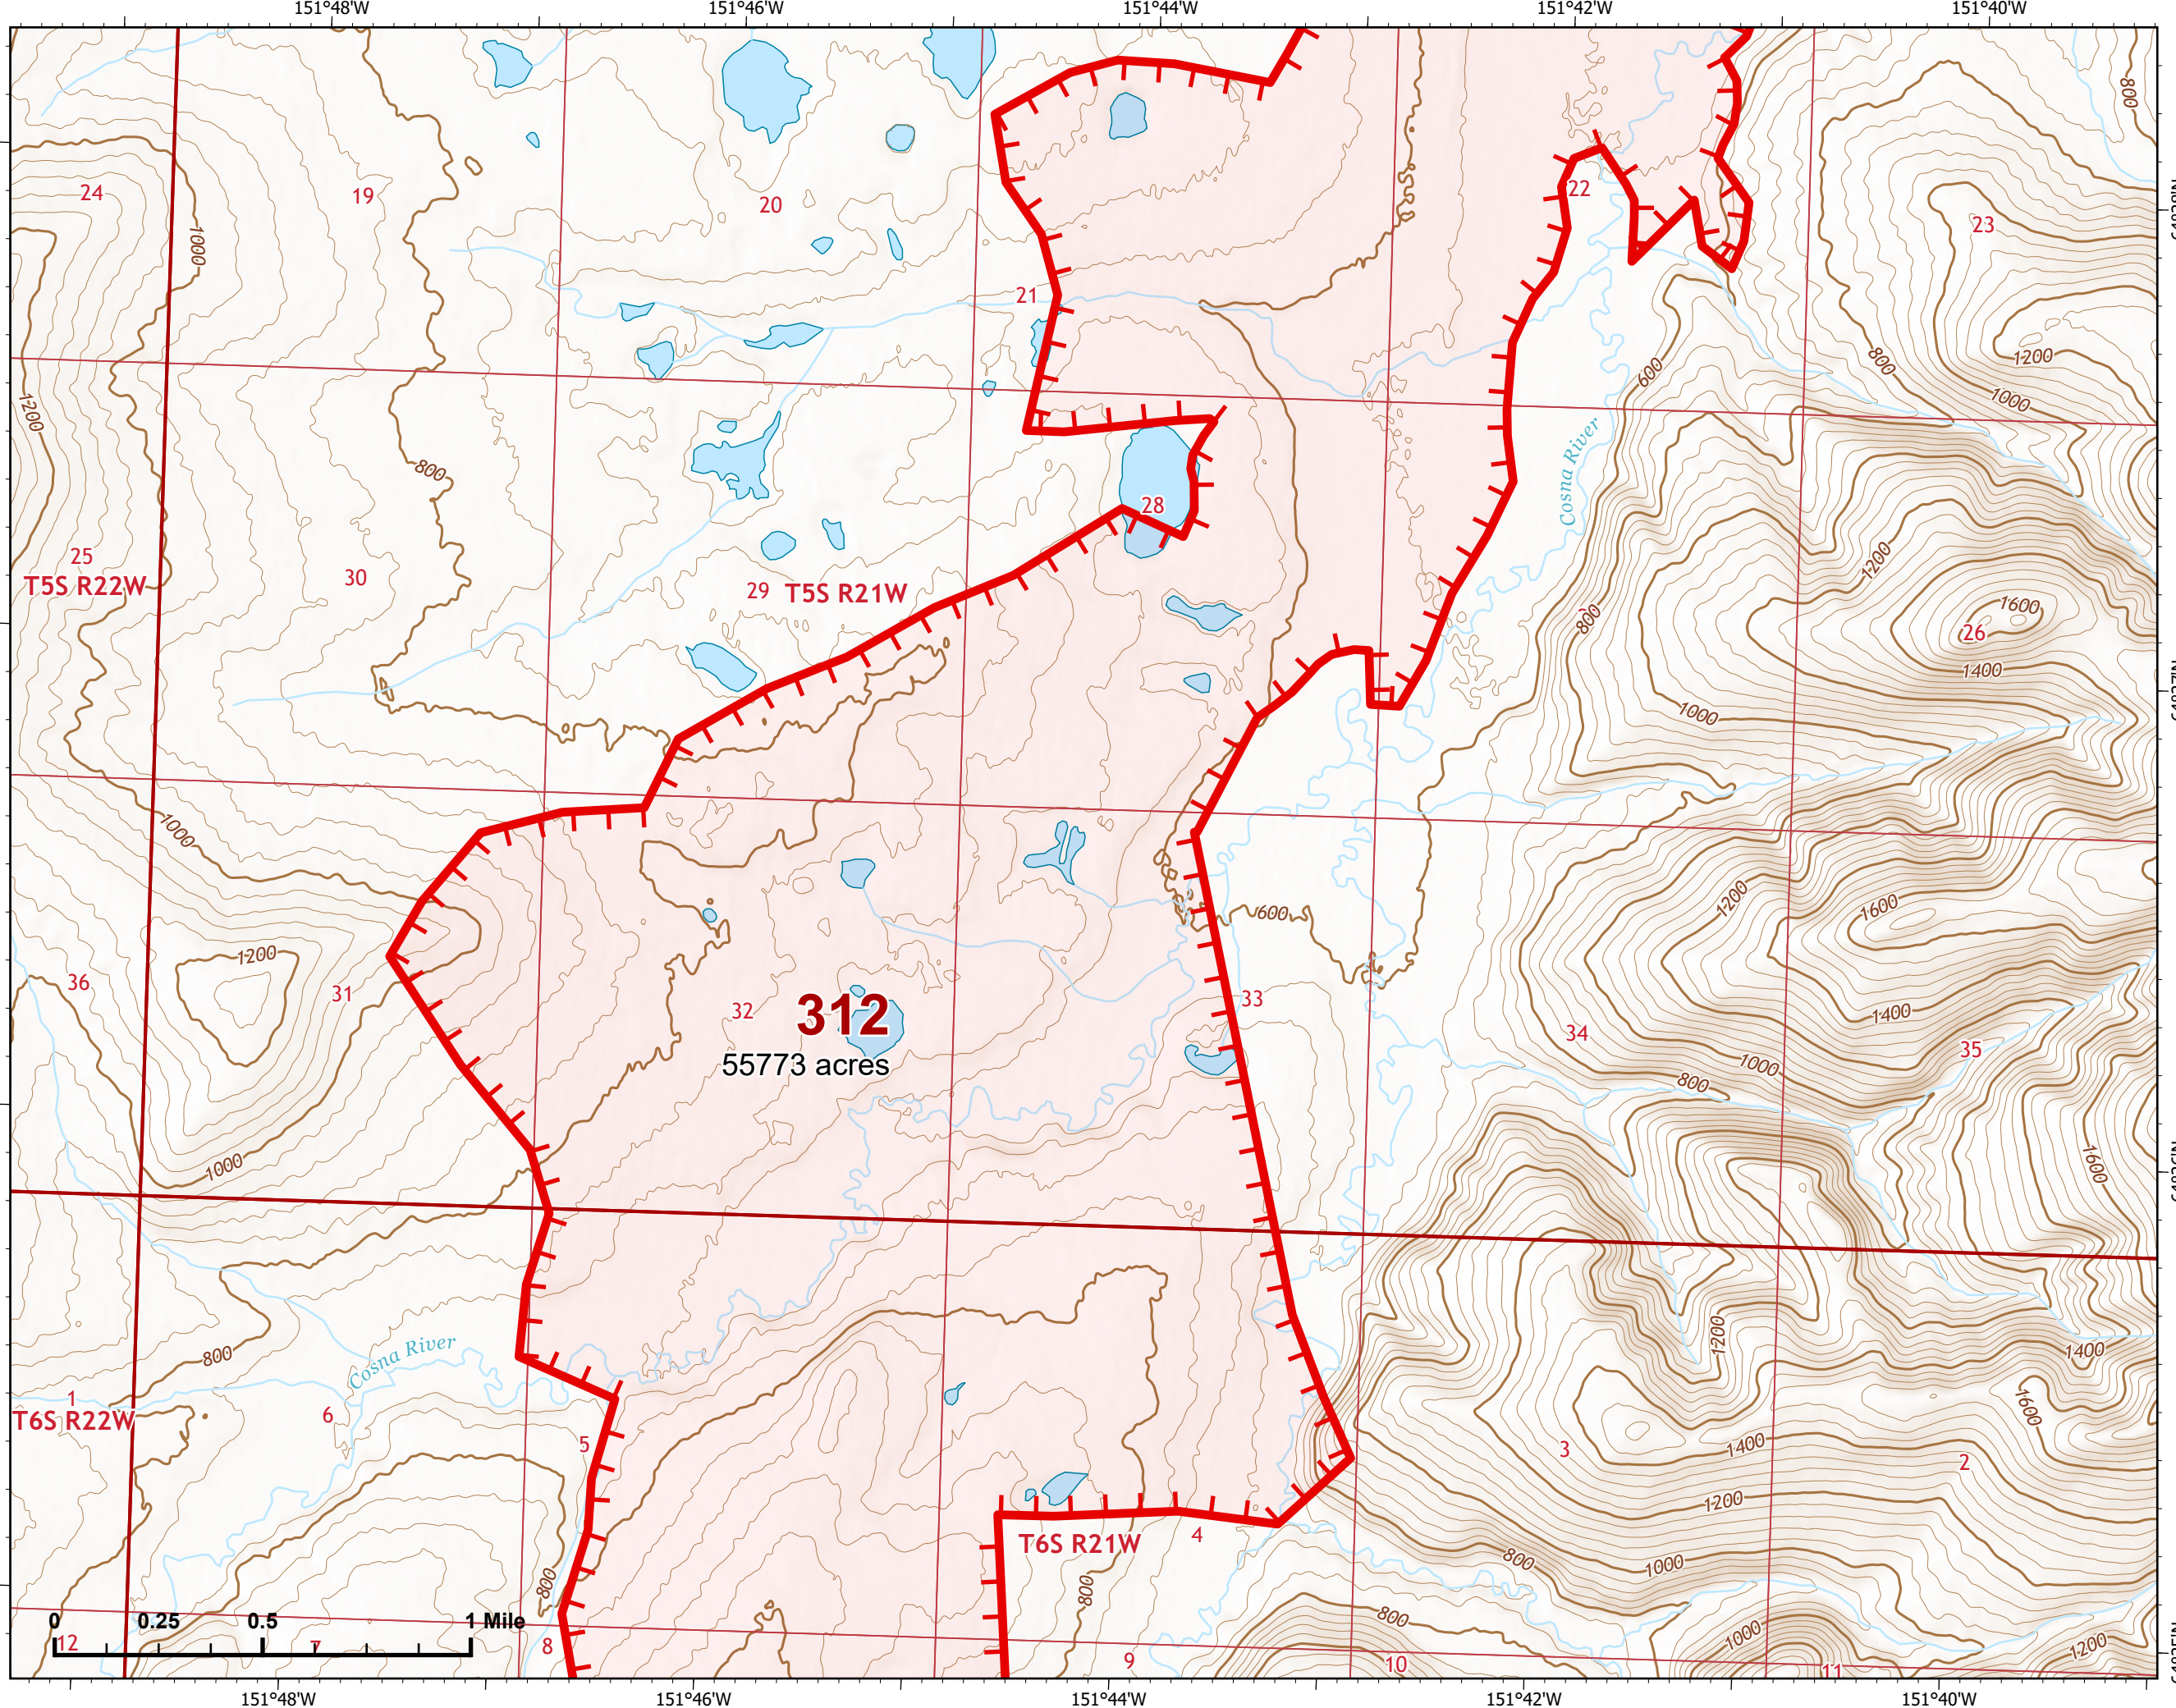

07/06/2022

Fire: 312 (Bitzshitini)

Page 312 - 8

-  Wildfire Daily Fire Perimeter
-  Uncontained

312
55773 acres

Z. Cravens
7/5/2022

IAP Map

Bean Complex
AK-TAD-000898

07/06/2022

Fire: 312 (Bitzshitini)

Page 312 - 9

-  Wildfire Daily Fire Perimeter
-  Uncontained

Z. Cravens
7/5/2022

IAP Map

Bean Complex
AK-TAD-000898

07/06/2022

Fire: 312 (Bitzshitini)

Page 312 - 10

-  Helispot
-  Wildfire Daily Fire Perimeter
-  Uncontained
-  Structure

312
55773 acres

T5S R21W

T4S R21W

T4S R20W

Z. Cravens
7/5/2022