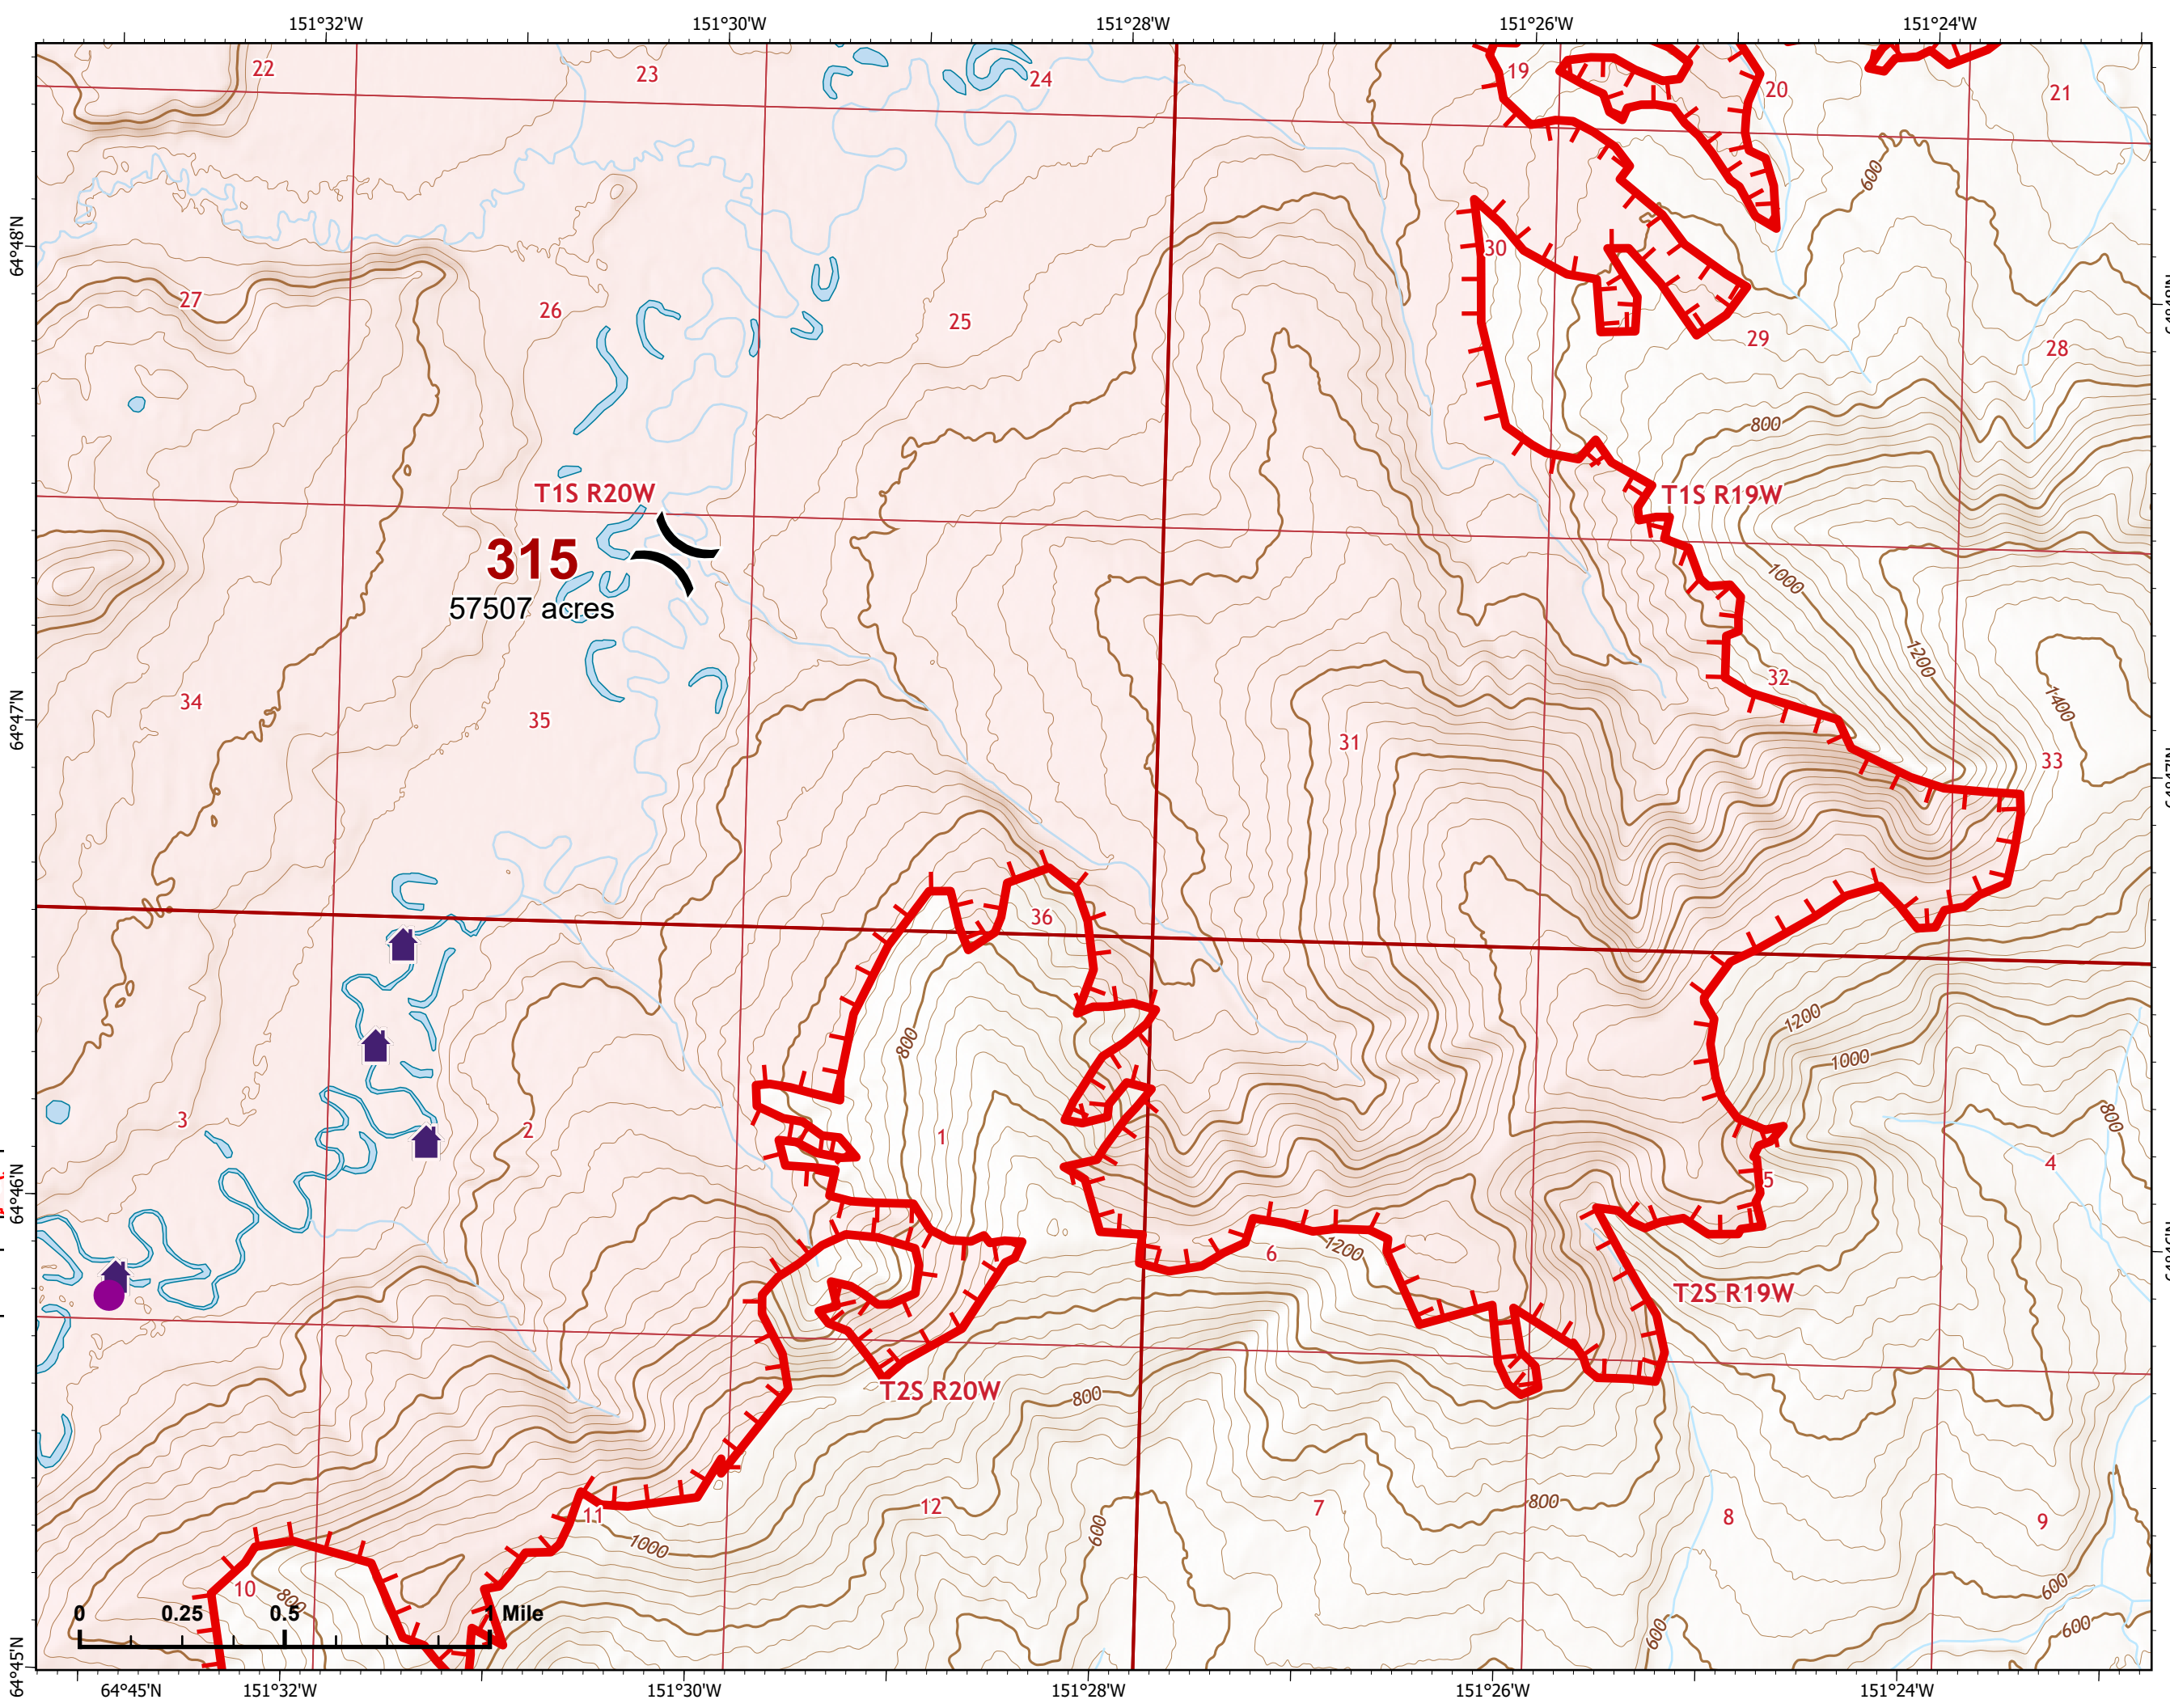

Page 315 - 6

-  Wildfire Daily Fire Perimeter
-  Uncontained

315
57507 acres

Z. Cravens
7/5/2022

IAP Map

Bean Complex
AK-TAD-000898

07/06/2022

Fire: 315 (Chitanana)

Page 315 - 7

-  Helispot
-  Wildfire Daily Fire Perimeter
-  Uncontained
-  Structure

Z. Cravens
7/5/2022

IAP Map

Bean Complex
AK-TAD-000898

07/06/2022

Fire: 315 (Chitanana)

Page 315 - 8

-  Helispot
-  Division Break
-  Wildfire Daily Fire Perimeter
-  Uncontained
-  Structure

Z. Cravens
7/5/2022

IAP Map

Bean Complex
AK-TAD-000898

07/06/2022

Fire: 315 (Chitanana)

Page 315 - 9

-  Helispot
-  Wildfire Daily Fire Perimeter
-  Uncontained
-  Native Allotments