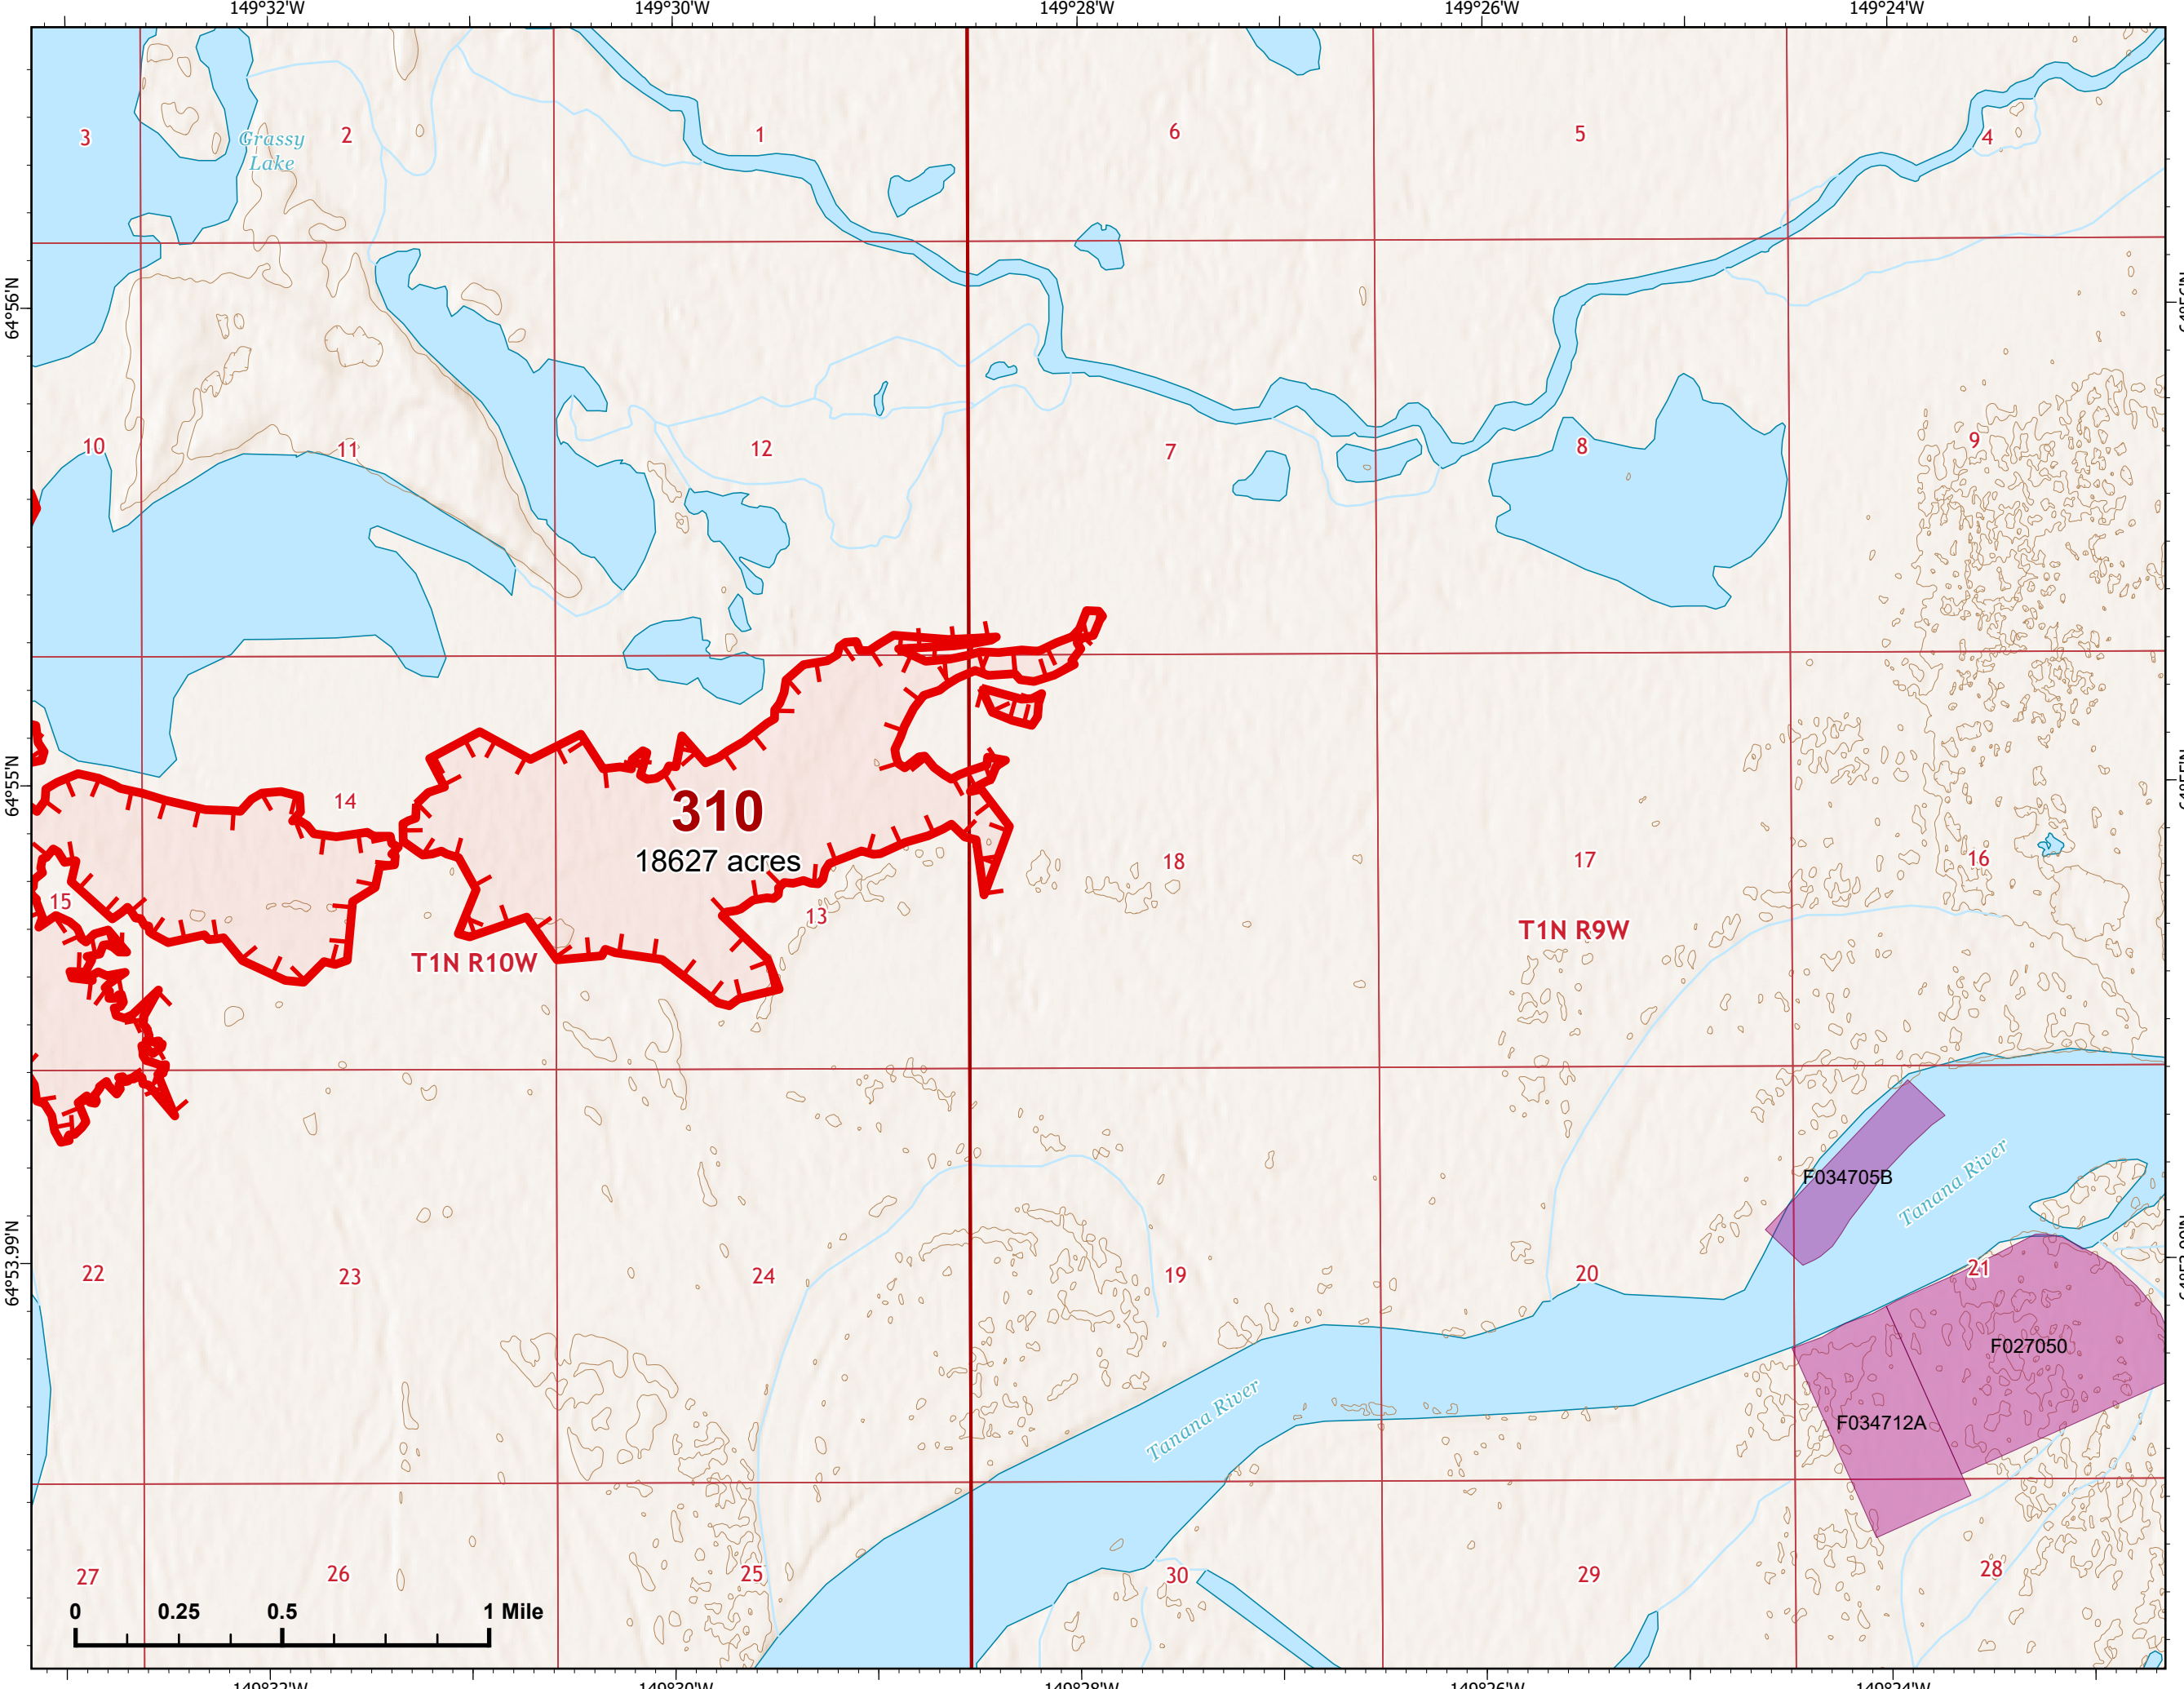

IAP Map

Bean Complex
AK-TAD-000898
07/06/2022

Fire: 310 (Tanana River)

Page 310 - 6

- Wildfire Daily Fire Perimeter
- Uncontained
- Native Allotments