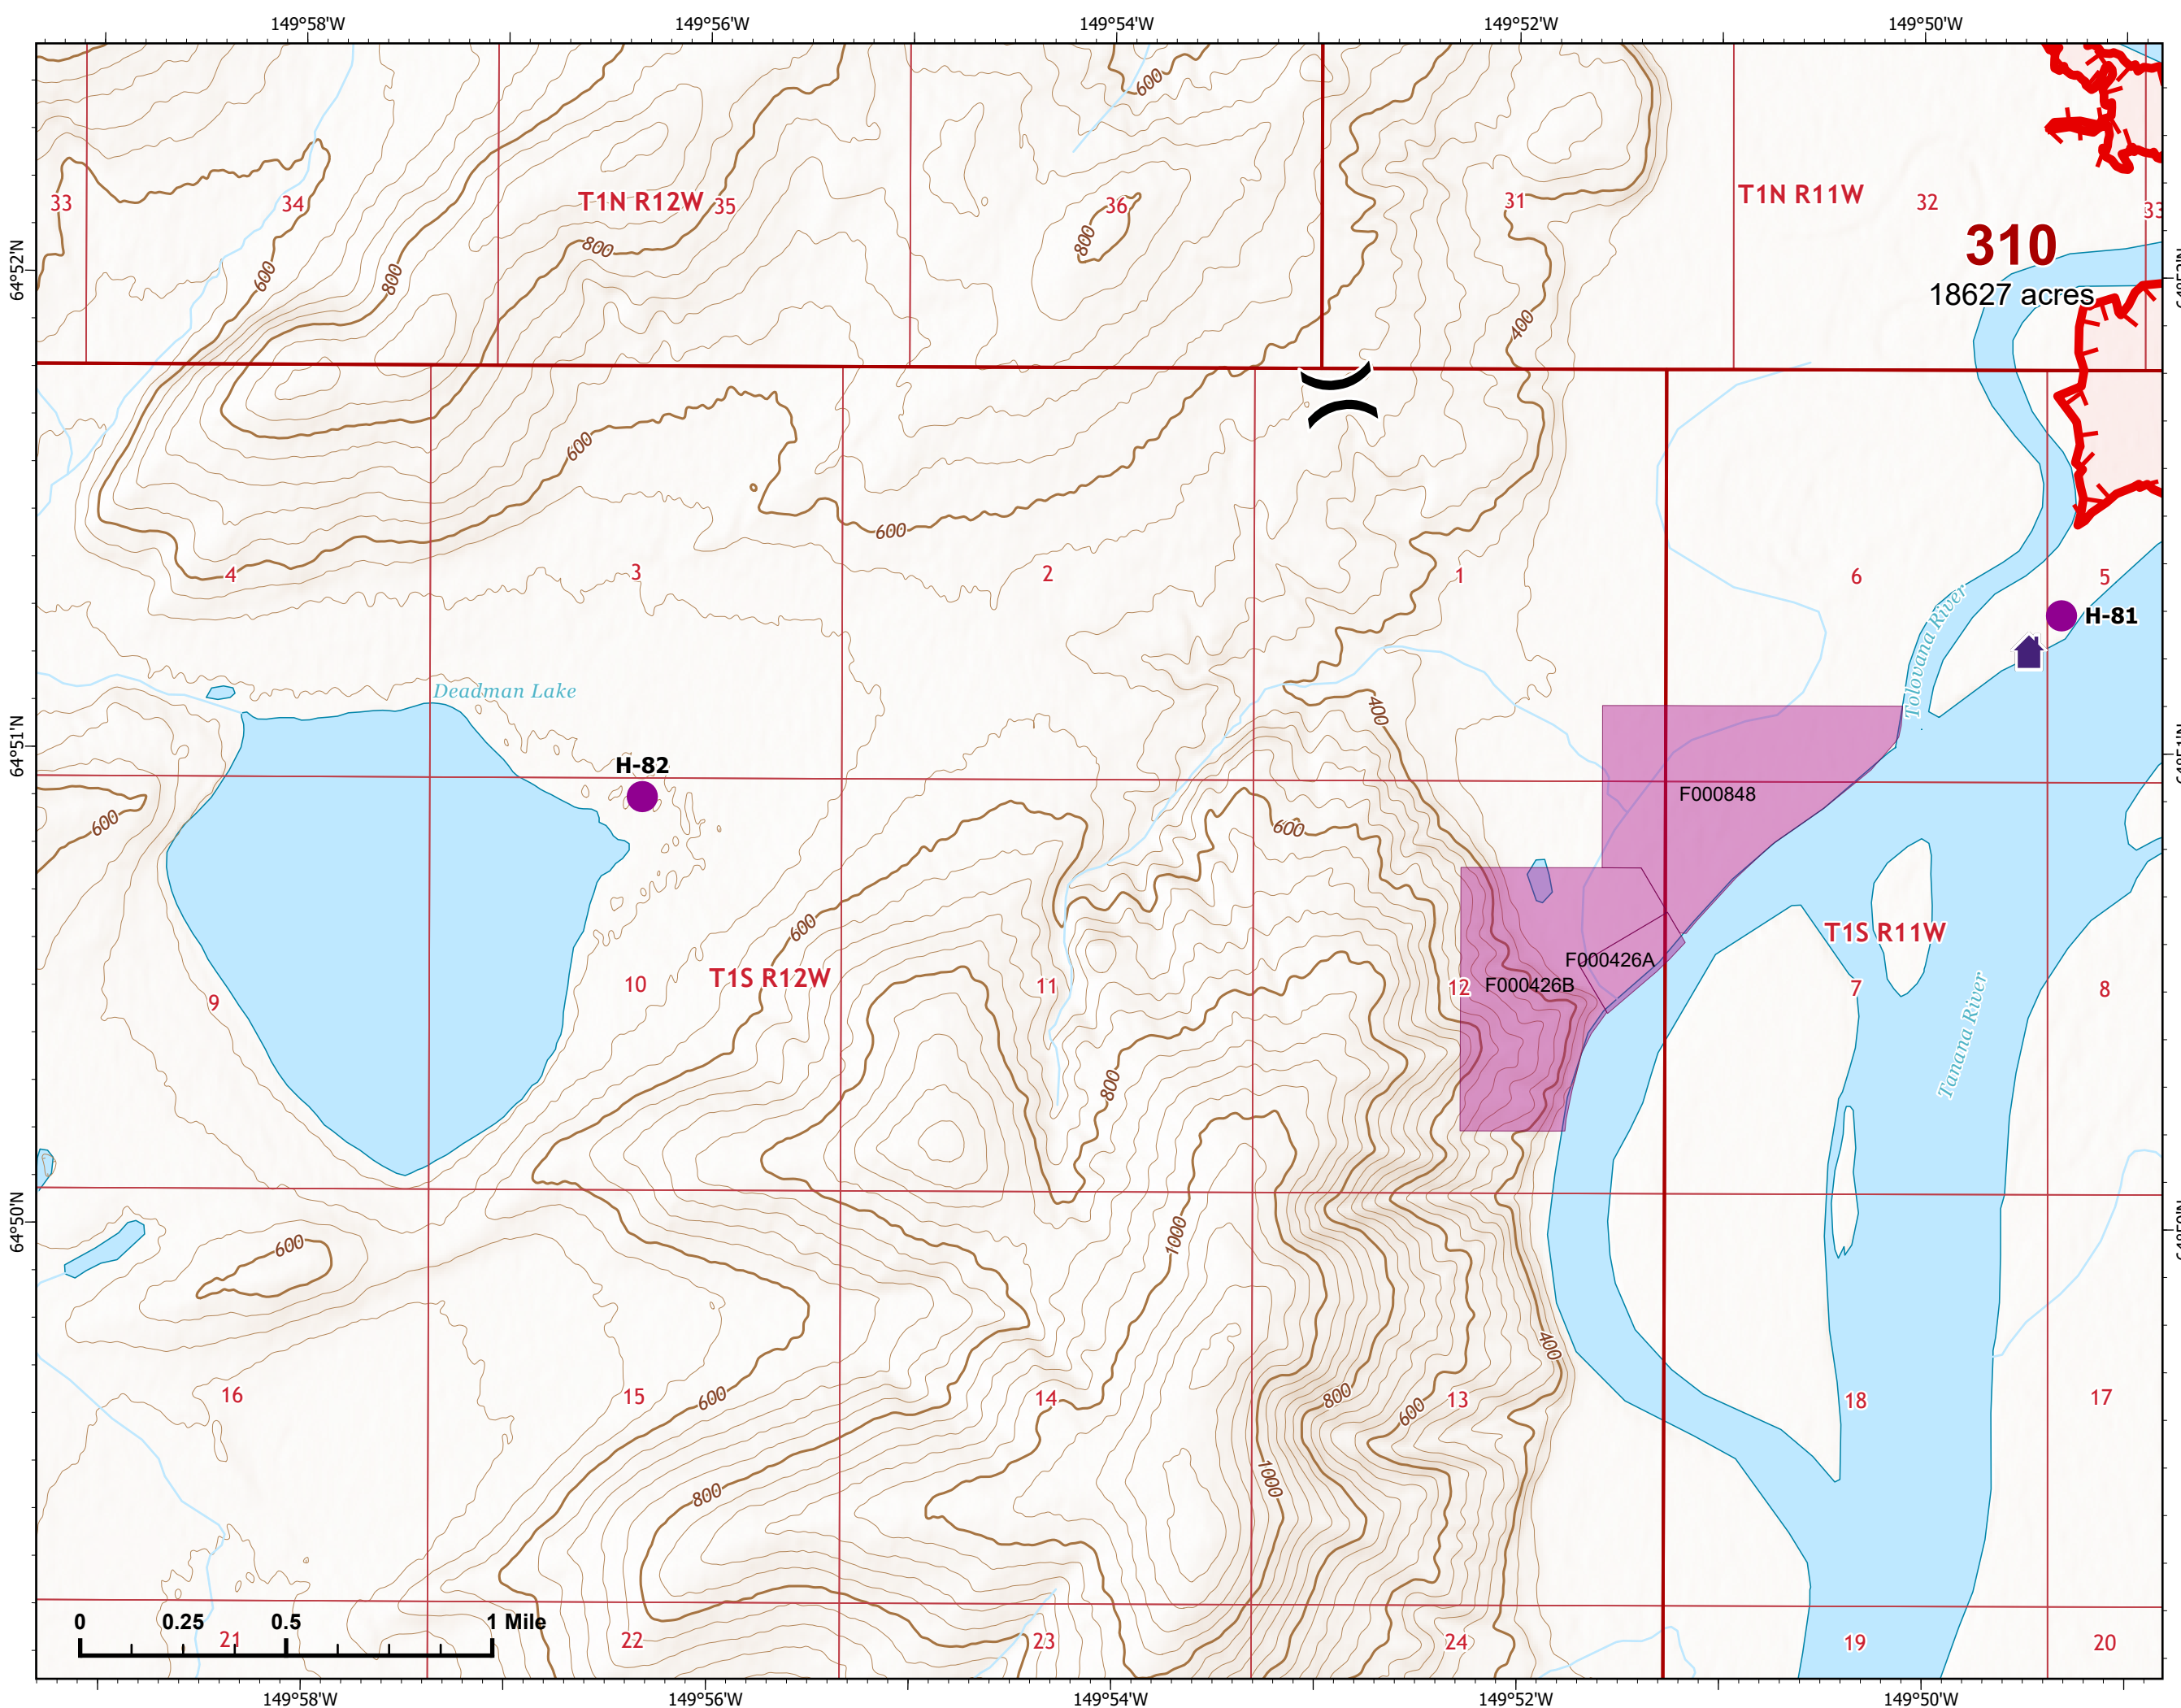

 Wildfire Daily Fire Perimeter

 Uncontained

Z. Cravens
7/5/2022

IAP Map

Bean Complex
AK-TAD-000898

07/06/2022

Fire: 310 (Tanana River)

Page 310 - 3

-  Helispot
-  Wildfire Daily Fire Perimeter
-  Uncontained
-  Structure

310
18627 acres

Z. Cravens
7/5/2022

IAP Map

Bean Complex
AK-TAD-000898
07/06/2022

Fire: 310 (Tanana River)

Page 310 - 4

- Helispot
- ⌋ Division Break
- ▭ Wildfire Daily Fire Perimeter
- ▬ Uncontained
- Native Allotments
- 🏠 Structure

Z. Cravens
7/5/2022

IAP Map

Bean Complex
AK-TAD-000898
07/06/2022

Fire: 310 (Tanana River)

Page 310 - 5

-  Wildfire Daily Fire Perimeter
-  Uncontained

Z. Cravens
7/5/2022

IAP Map