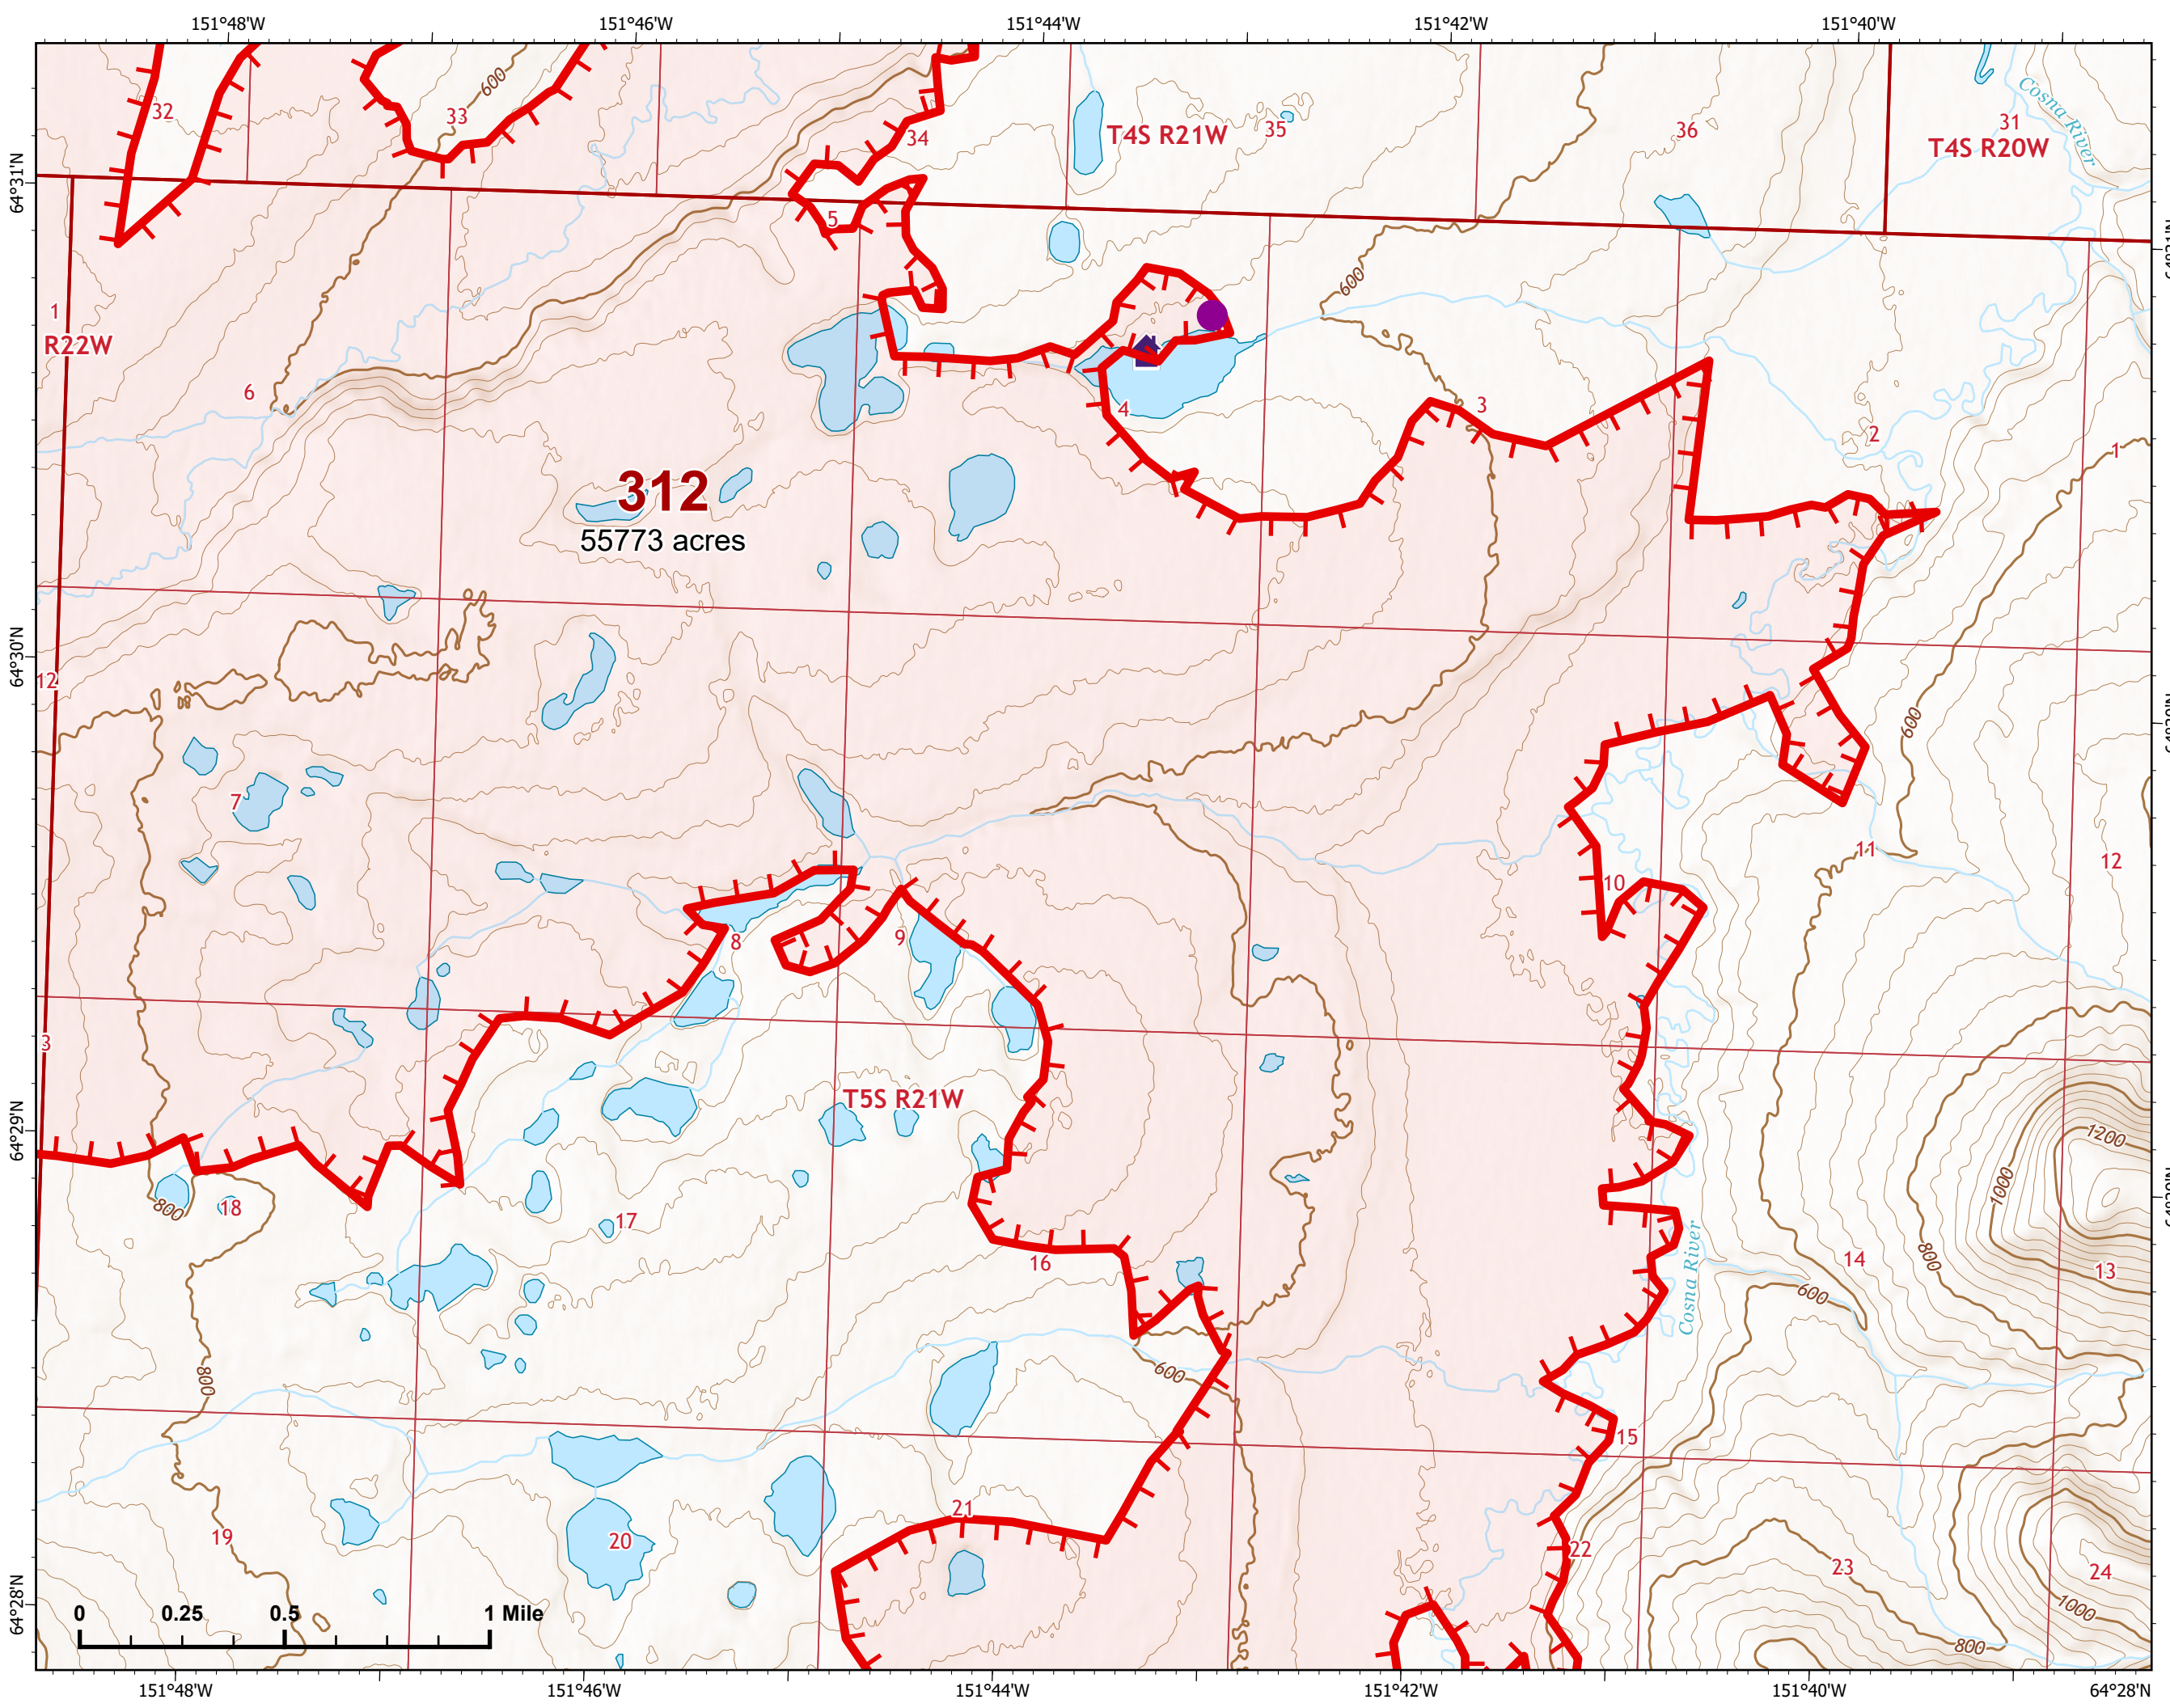

07/06/2022

Fire: 312 (Bitzshitini)

Page 312 - 8

-  Wildfire Daily Fire Perimeter
-  Uncontained

312
55773 acres

Z. Cravens
7/5/2022

IAP Map

Bean Complex
AK-TAD-000898

07/06/2022

Fire: 312 (Bitzshitini)

Page 312 - 9

-  Wildfire Daily Fire Perimeter
-  Uncontained

Z. Cravens
7/5/2022

IAP Map

Bean Complex
AK-TAD-000898

07/06/2022

Fire: 312 (Bitzshitini)

Page 312 - 10

-  Helispot
-  Wildfire Daily Fire Perimeter
-  Uncontained
-  Structure

312
55773 acres

T5S R21W

T4S R21W

T4S R20W

Z. Cravens
7/5/2022