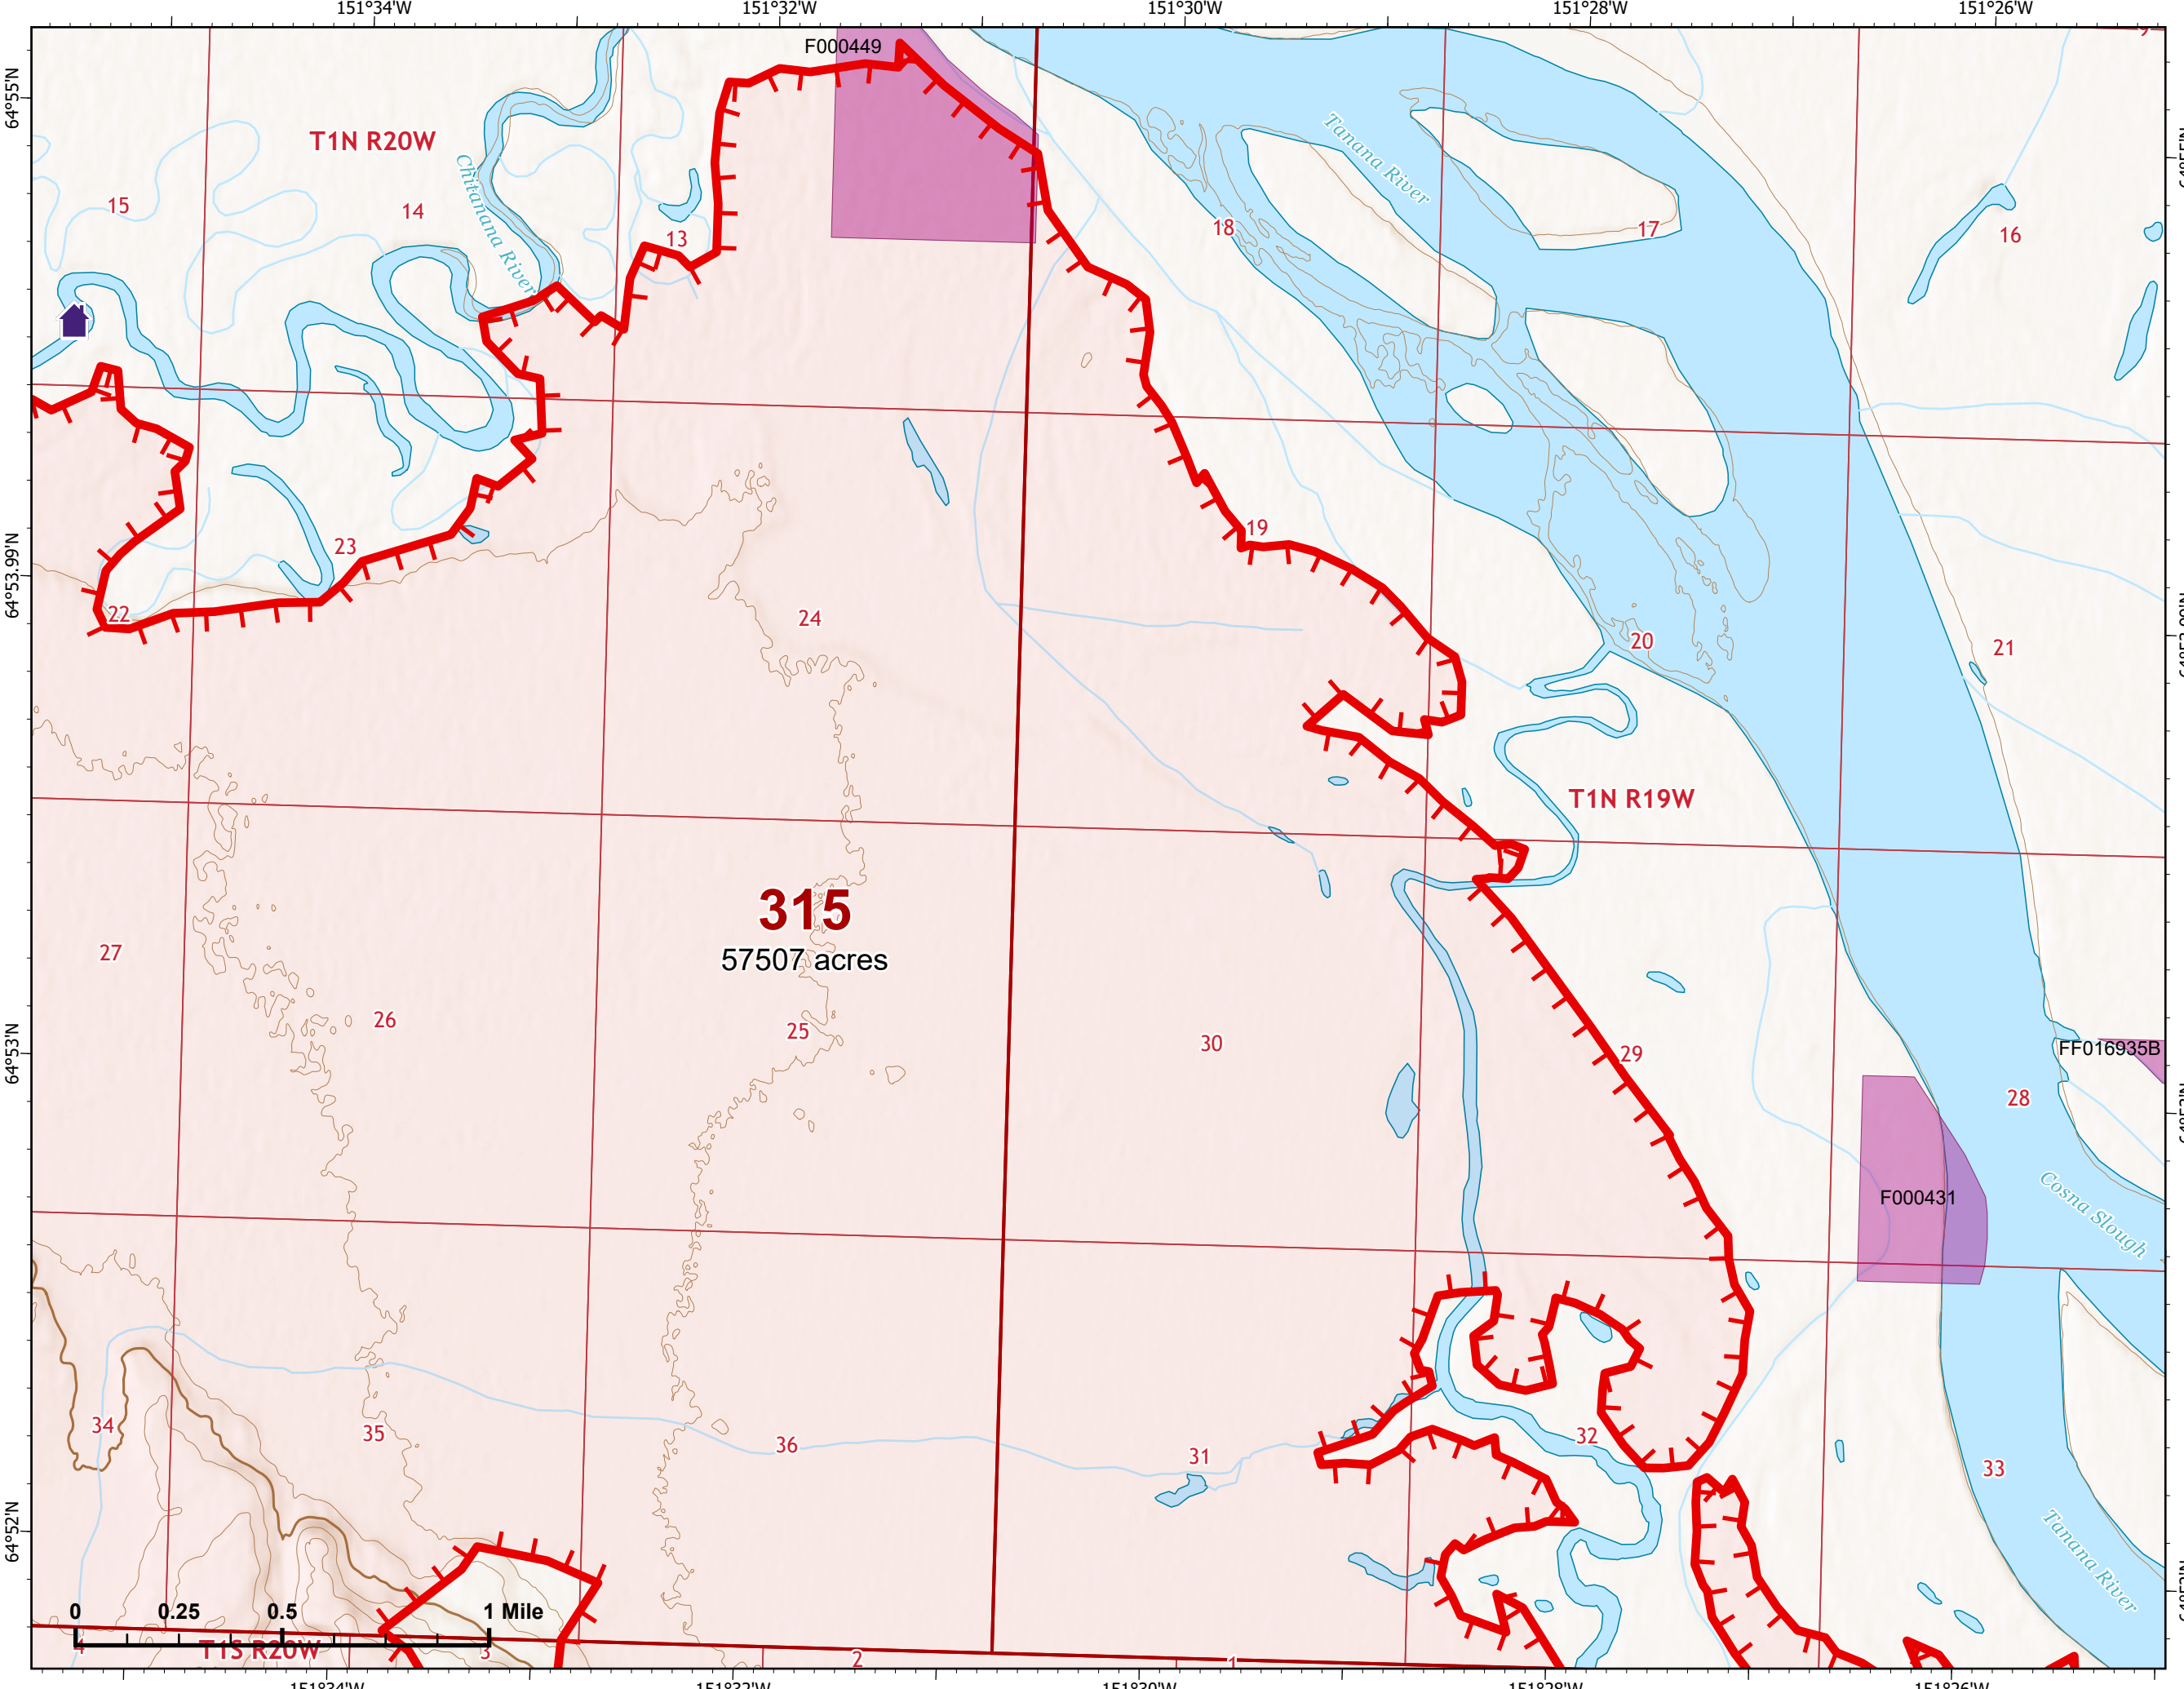

IAP Map

Bean Complex
AK-TAD-000898

07/06/2022

Fire: 315 (Chitanana)

Page 315 - 10

- Wildfire Daily Fire Perimeter
- Uncontained
- Native Allotments
- Structure

Z. Cravens
7/5/2022