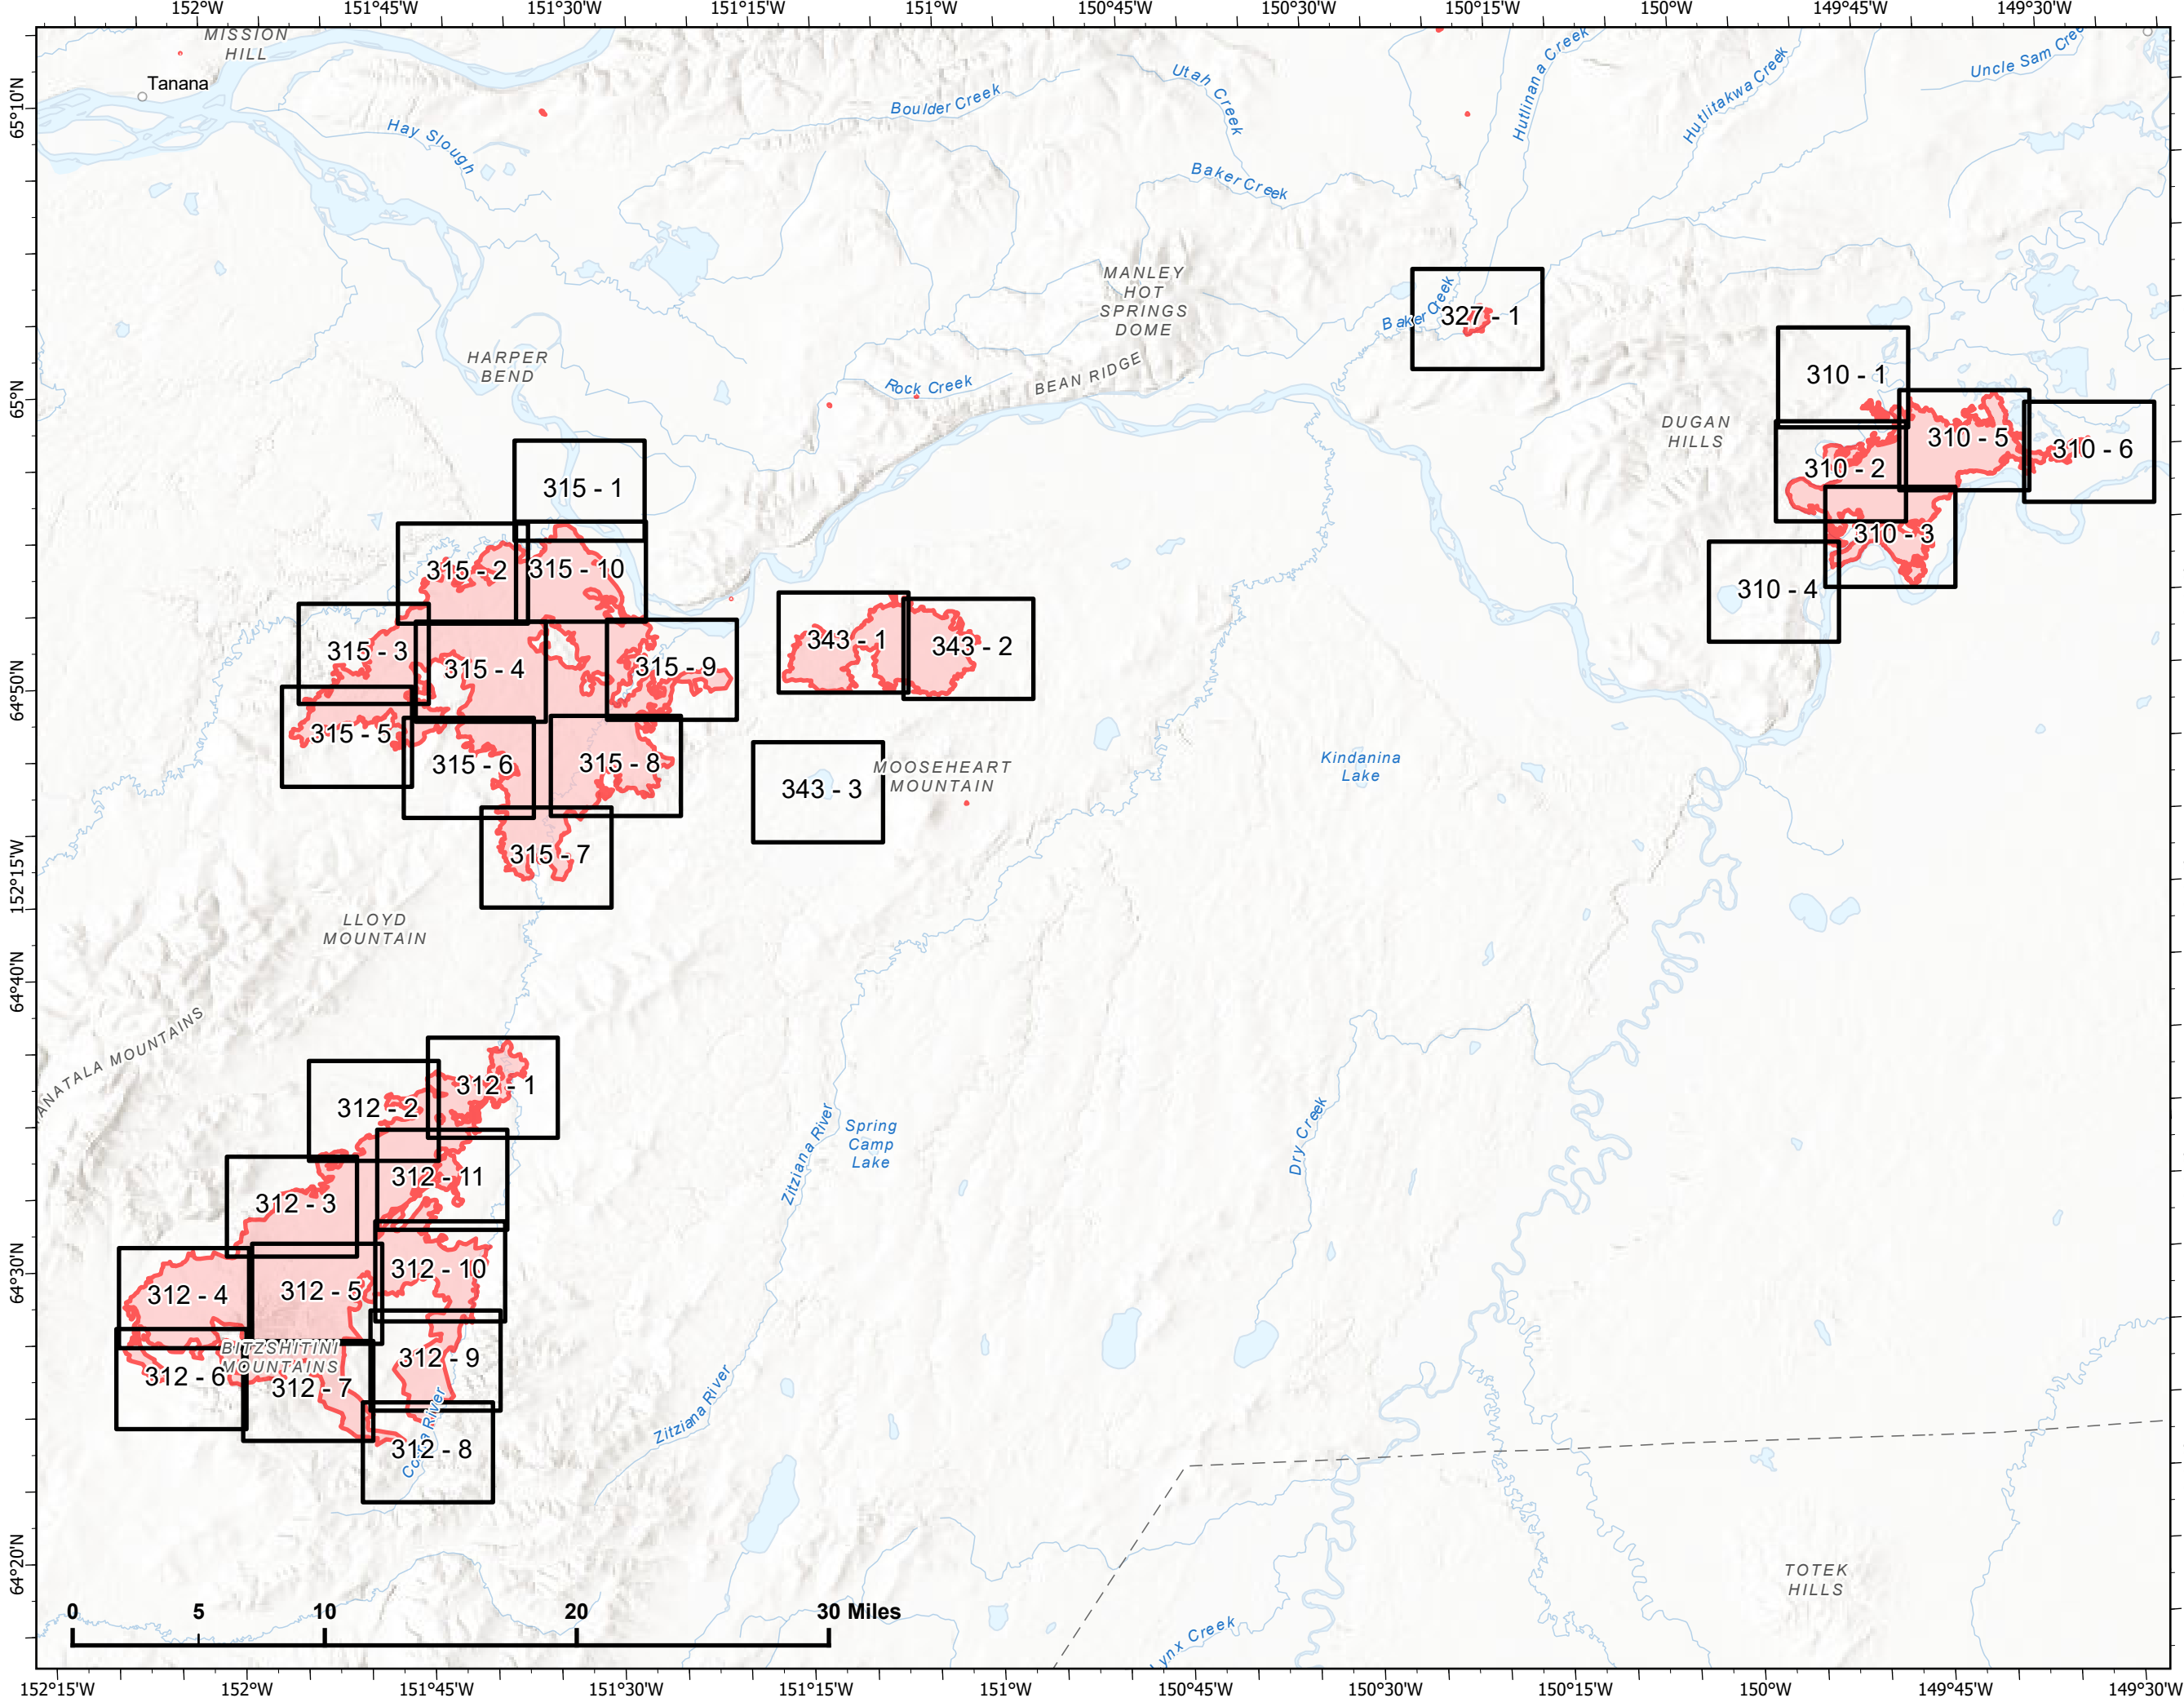

IAP Index Map

Bean Complex
AK-TAD-000898
07/06/2022

 Wildfire Daily Fire Perimeter

Z. Cravens
7/5/2022 2122

IAP Map

Bean Complex
AK-TAD-000898

07/06/2022

Fire: 312 (Bitzshitini)

Page 312 - 1

-  Helispot
-  Wildfire Daily Fire Perimeter
-  Uncontained
-  Structure

Z. Cravens
7/5/2022

IAP Map

Bean Complex
AK-TAD-000898

07/06/2022

Fire: 312 (Bitzshitini)

Page 312 - 2

-  Helispot
-  Wildfire Daily Fire Perimeter
-  Uncontained

312
55773 acres

Z. Cravens
7/5/2022

IAP Map

Bean Complex
AK-TAD-000898

07/06/2022

Fire: 312 (Bitzshitini)

Page 312 - 3

-  Wildfire Daily Fire Perimeter
-  Uncontained

Z. Cravens
7/5/2022

IAP Map

Bean Complex
AK-TAD-000898

07/06/2022

Fire: 312 (Bitzshitini)

Page 312 - 4

-  Wildfire Daily Fire Perimeter
-  Uncontained