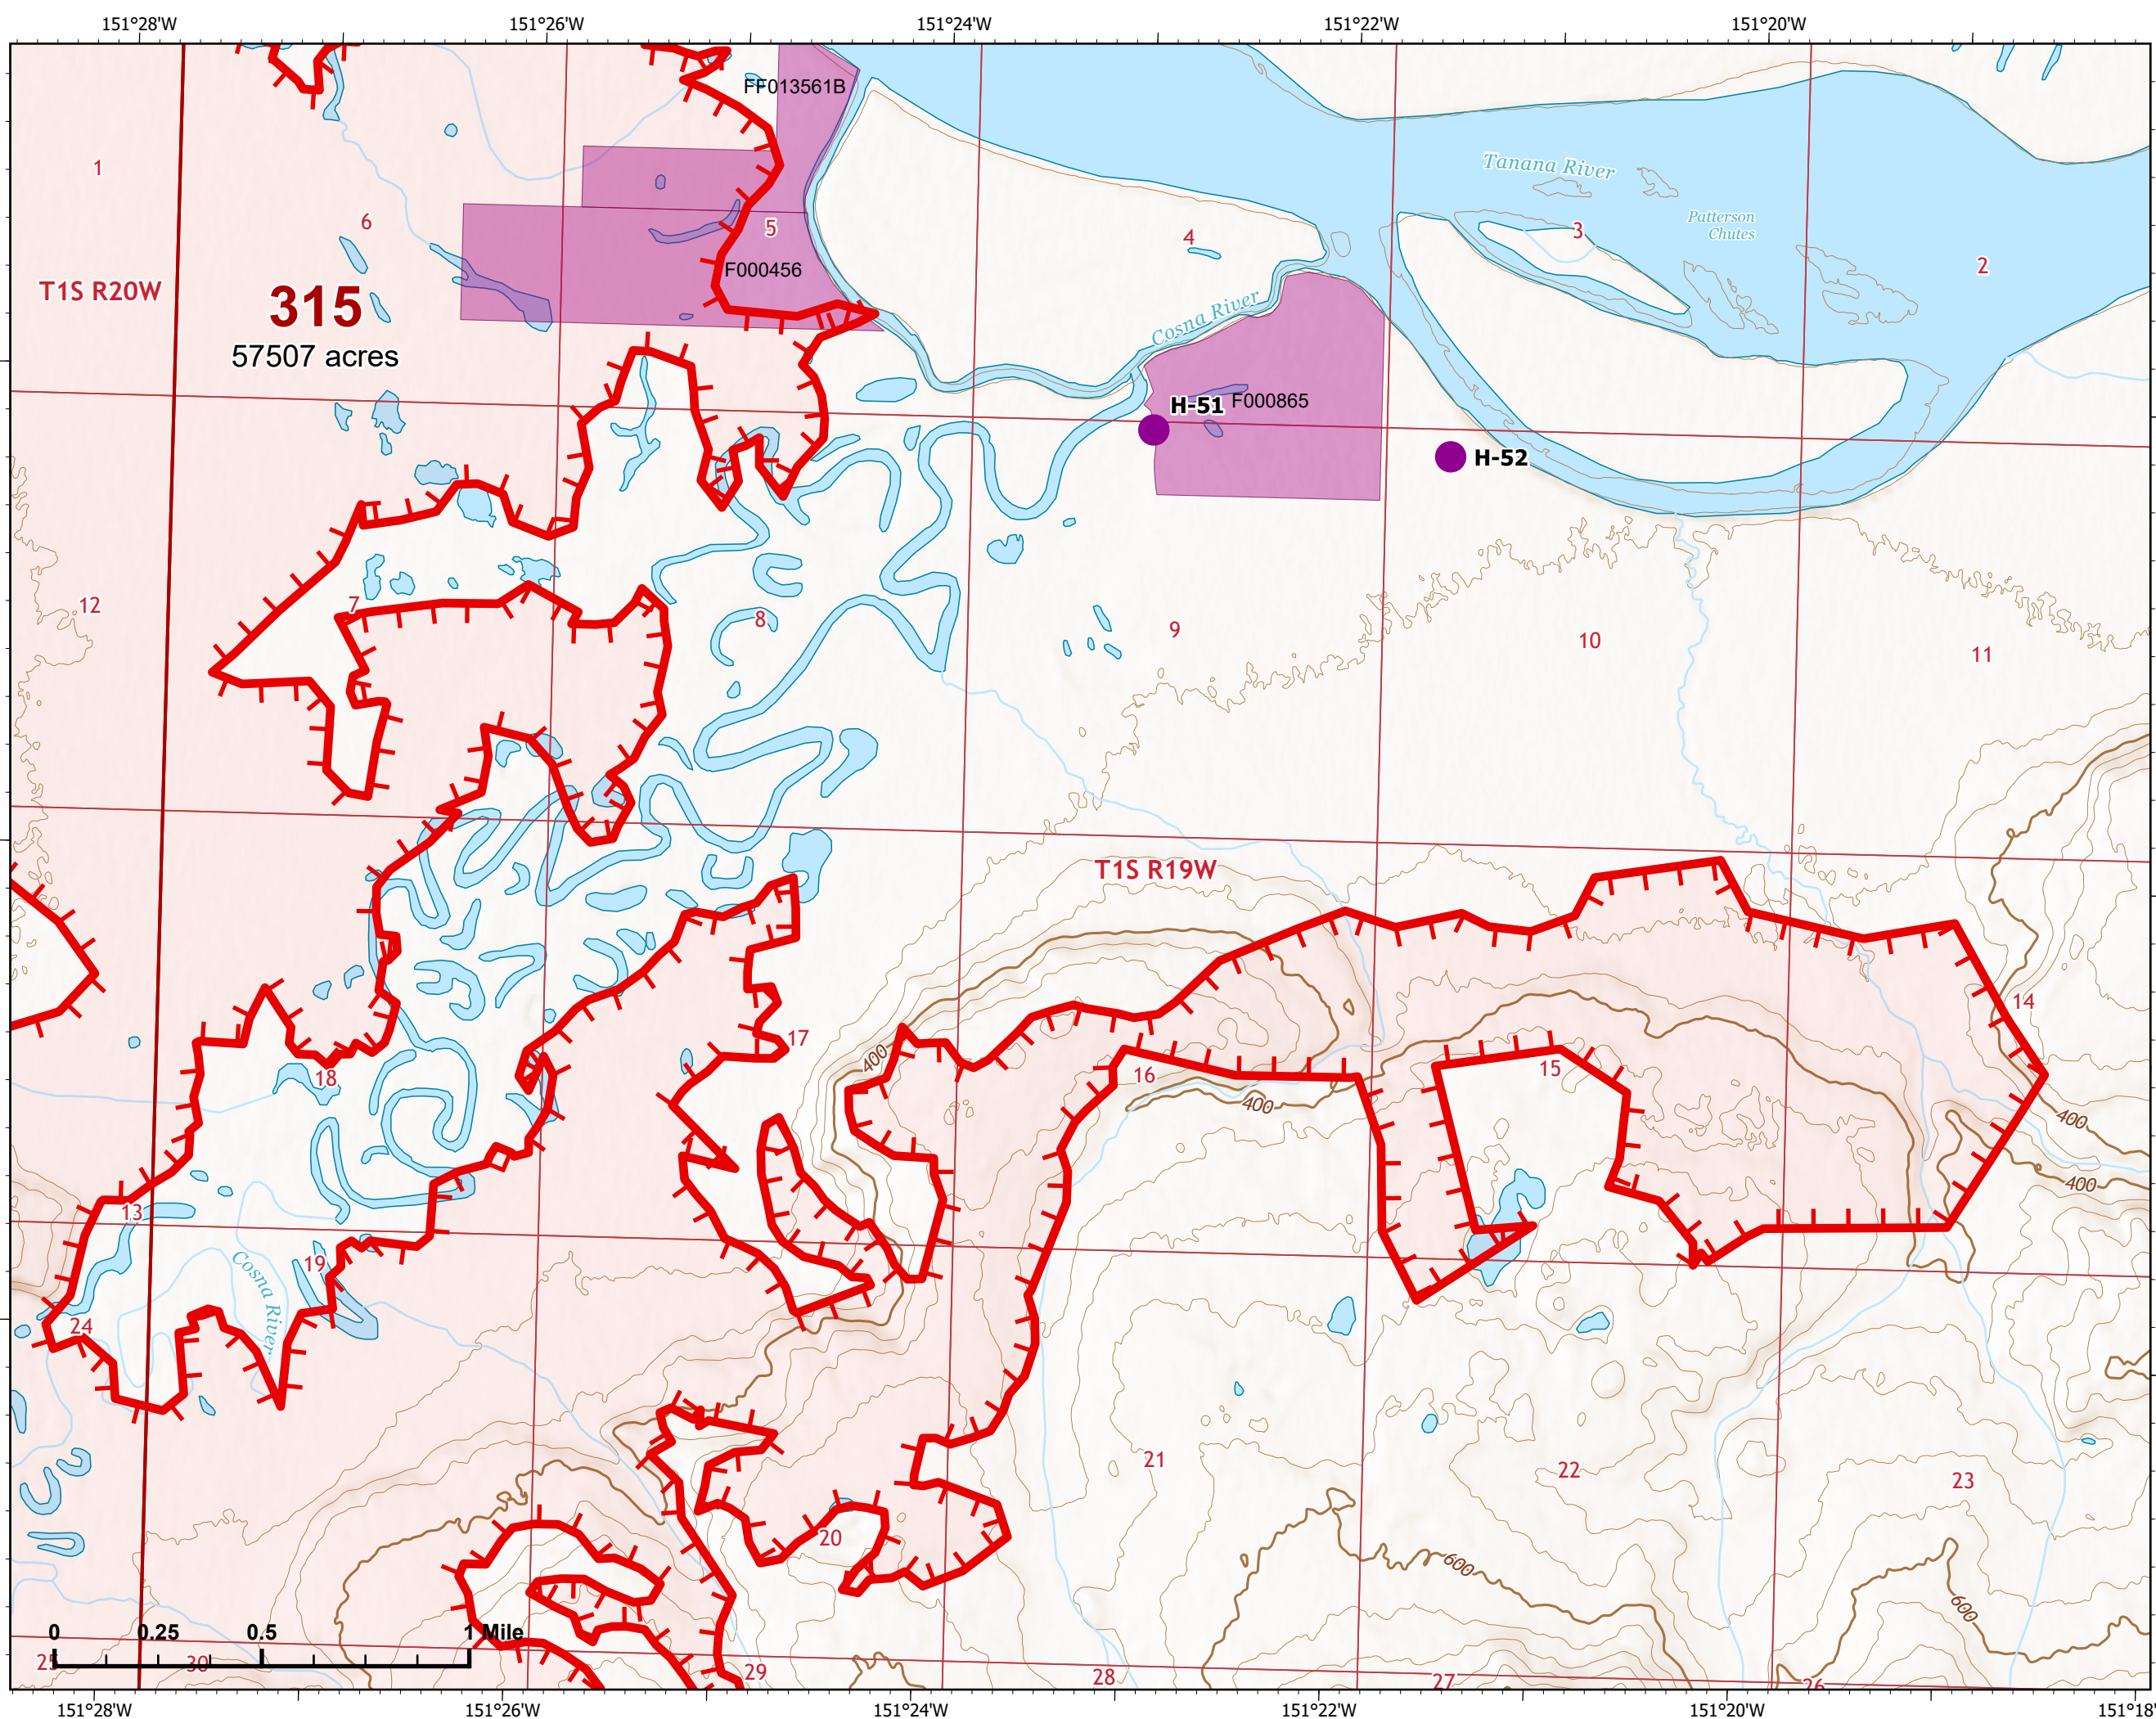

-  Helispot
-  Division Break
-  Wildfire Daily Fire Perimeter
-  Uncontained
-  Structure

Z. Cravens
7/5/2022

IAP Map

Bean Complex
AK-TAD-000898

07/06/2022

Fire: 315 (Chitanana)

Page 315 - 9

-  Helispot
-  Wildfire Daily Fire Perimeter
-  Uncontained
-  Native Allotments