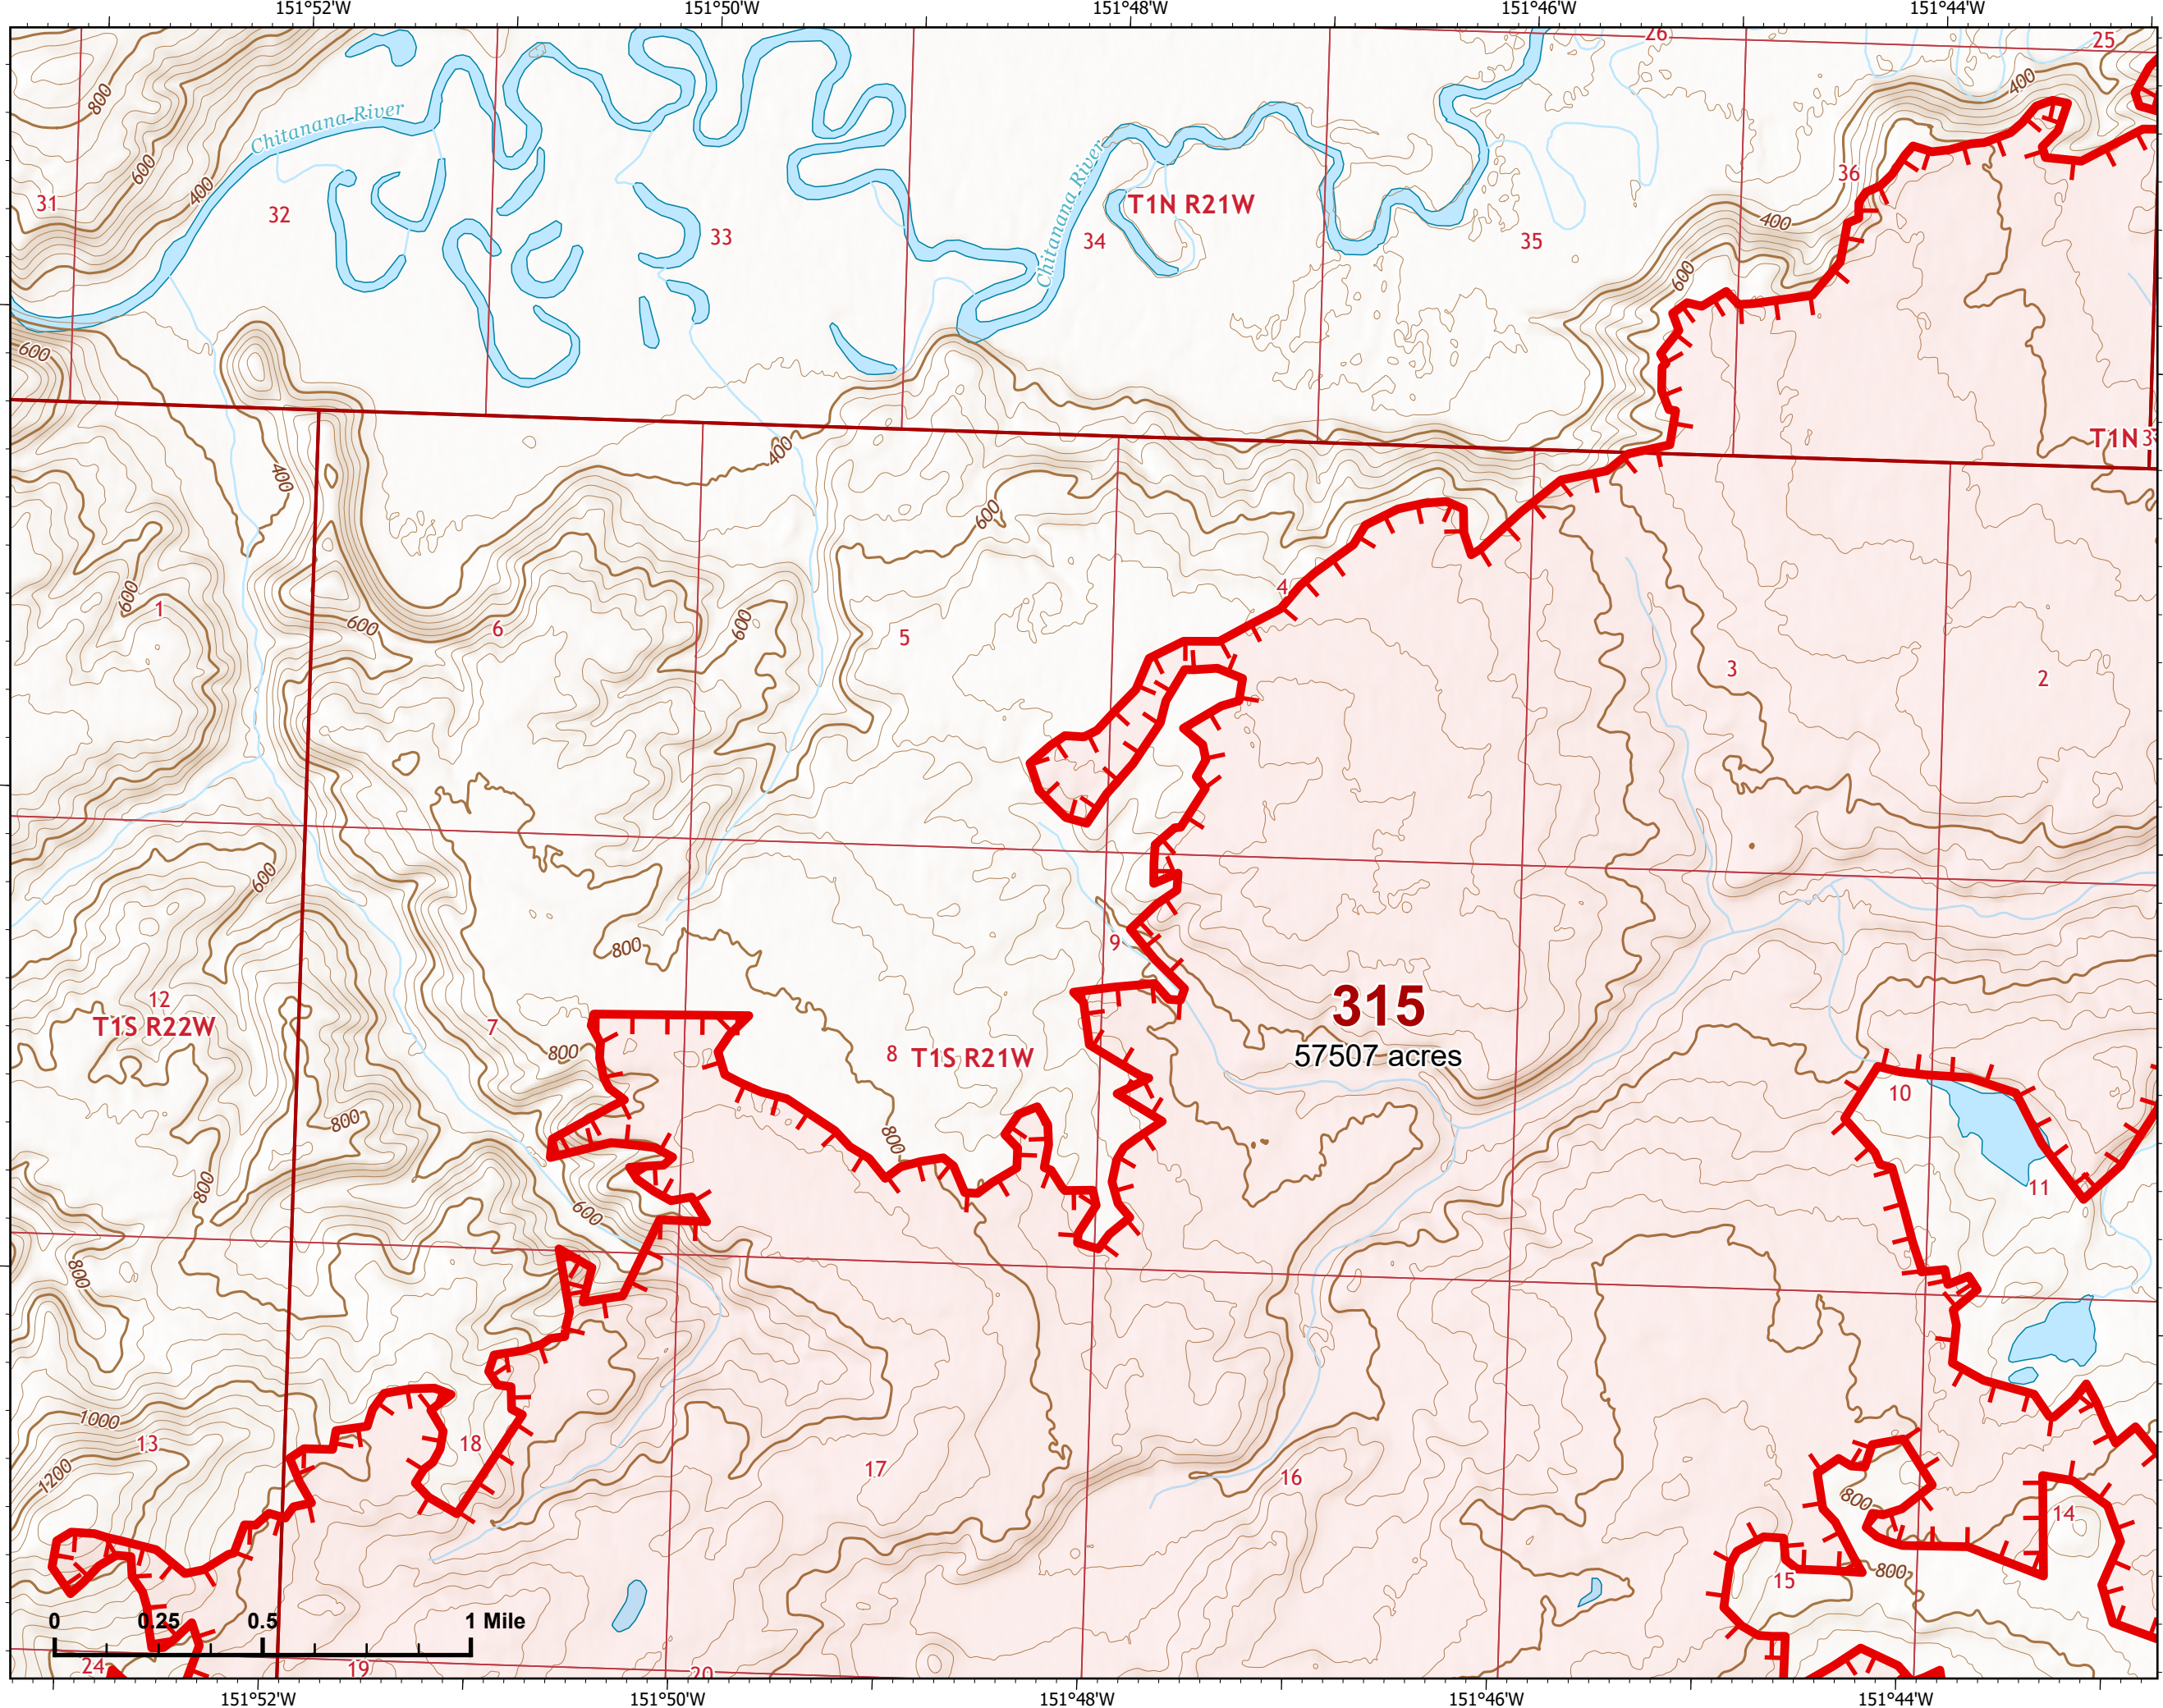

IAP Map

Bean Complex
AK-TAD-000898

07/06/2022

Fire: 315 (Chitanana)

Page 315 - 3

- Wildfire Daily Fire Perimeter
- Uncontained

Z. Cravens
7/5/2022