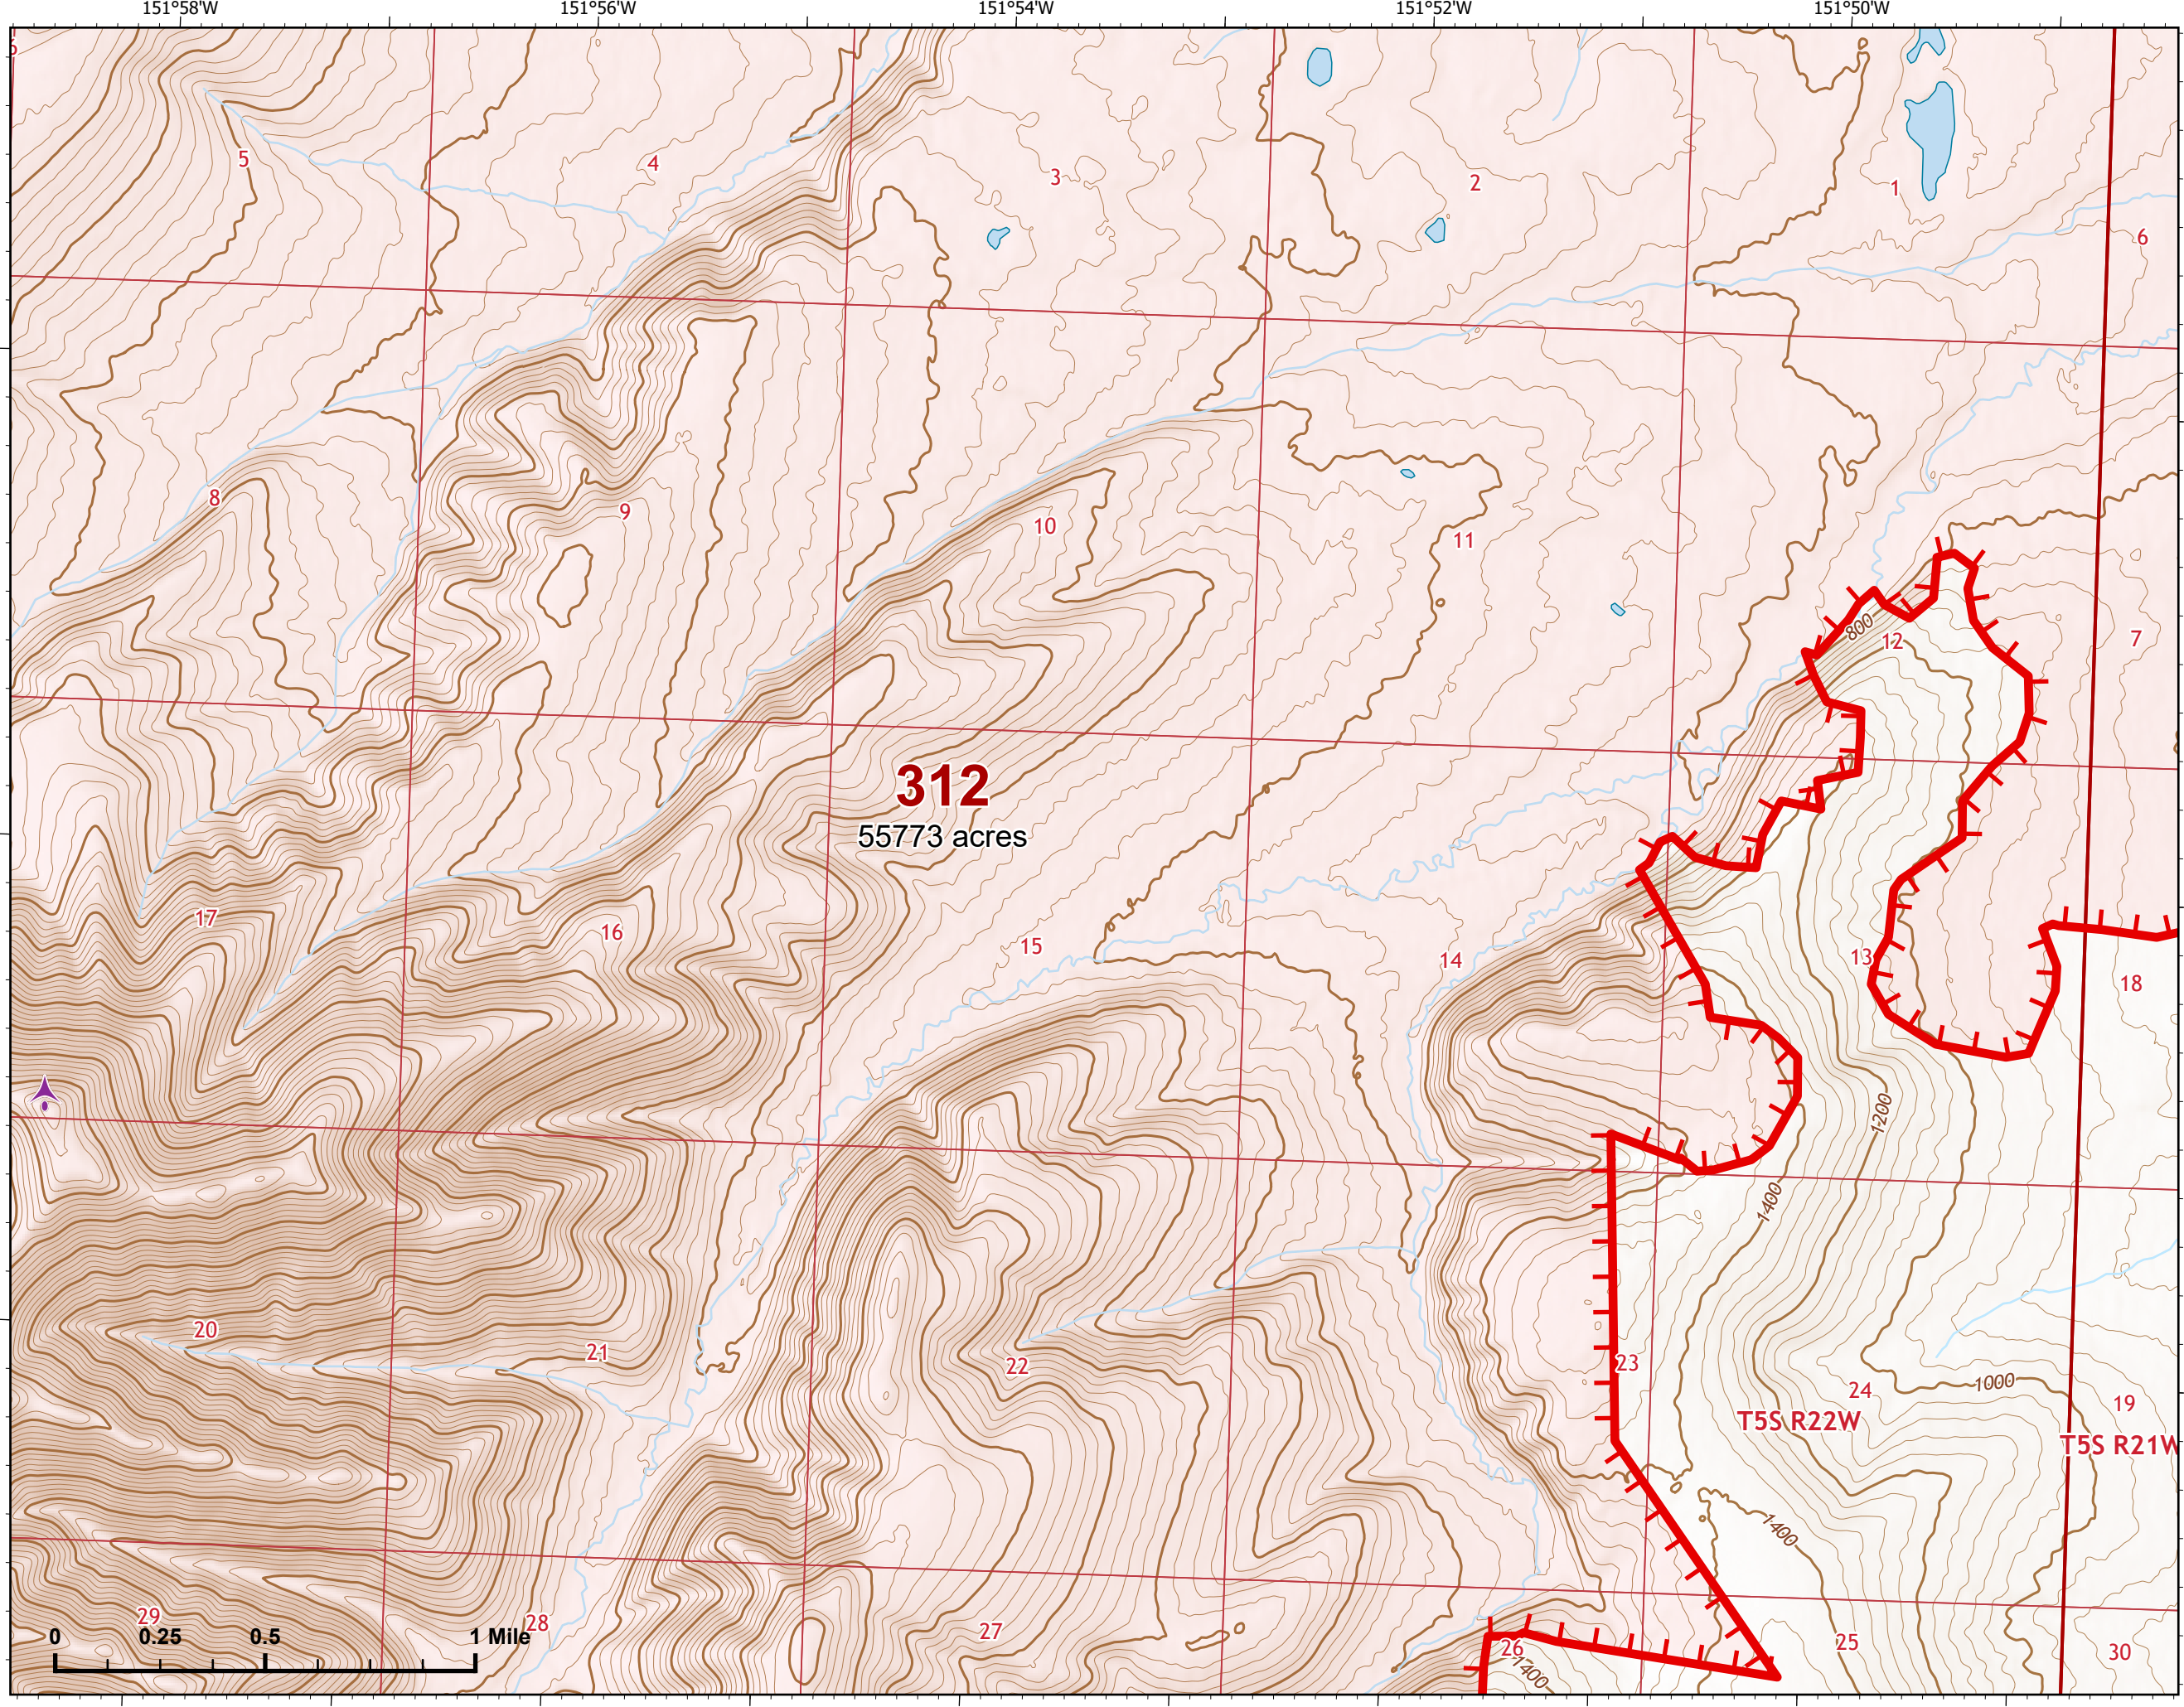

-  Helispot
-  Wildfire Daily Fire Perimeter
-  Uncontained

312
55773 acres

Z. Cravens
7/5/2022

IAP Map

Bean Complex
AK-TAD-000898

07/06/2022

Fire: 312 (Bitzshitini)

Page 312 - 3

Z. Cravens
7/5/2022

IAP Map

Bean Complex
AK-TAD-000898

07/06/2022

Fire: 312 (Bitzshitini)

Page 312 - 5

-  Wildfire Daily Fire Perimeter
-  Uncontained
-  Communications

Z. Cravens
7/5/2022

IAP Map

Bean Complex
AK-TAD-000898

07/06/2022

Fire: 312 (Bitzshitini)

Page 312 - 6

-  Wildfire Daily Fire Perimeter
-  Uncontained

Z. Cravens
7/5/2022

IAP Map

07/06/2022

Fire: 312 (Bitzshitini)

Page 312 - 8

-  Wildfire Daily Fire Perimeter
-  Uncontained

312
55773 acres

Z. Cravens
7/5/2022

IAP Map

Bean Complex
AK-TAD-000898