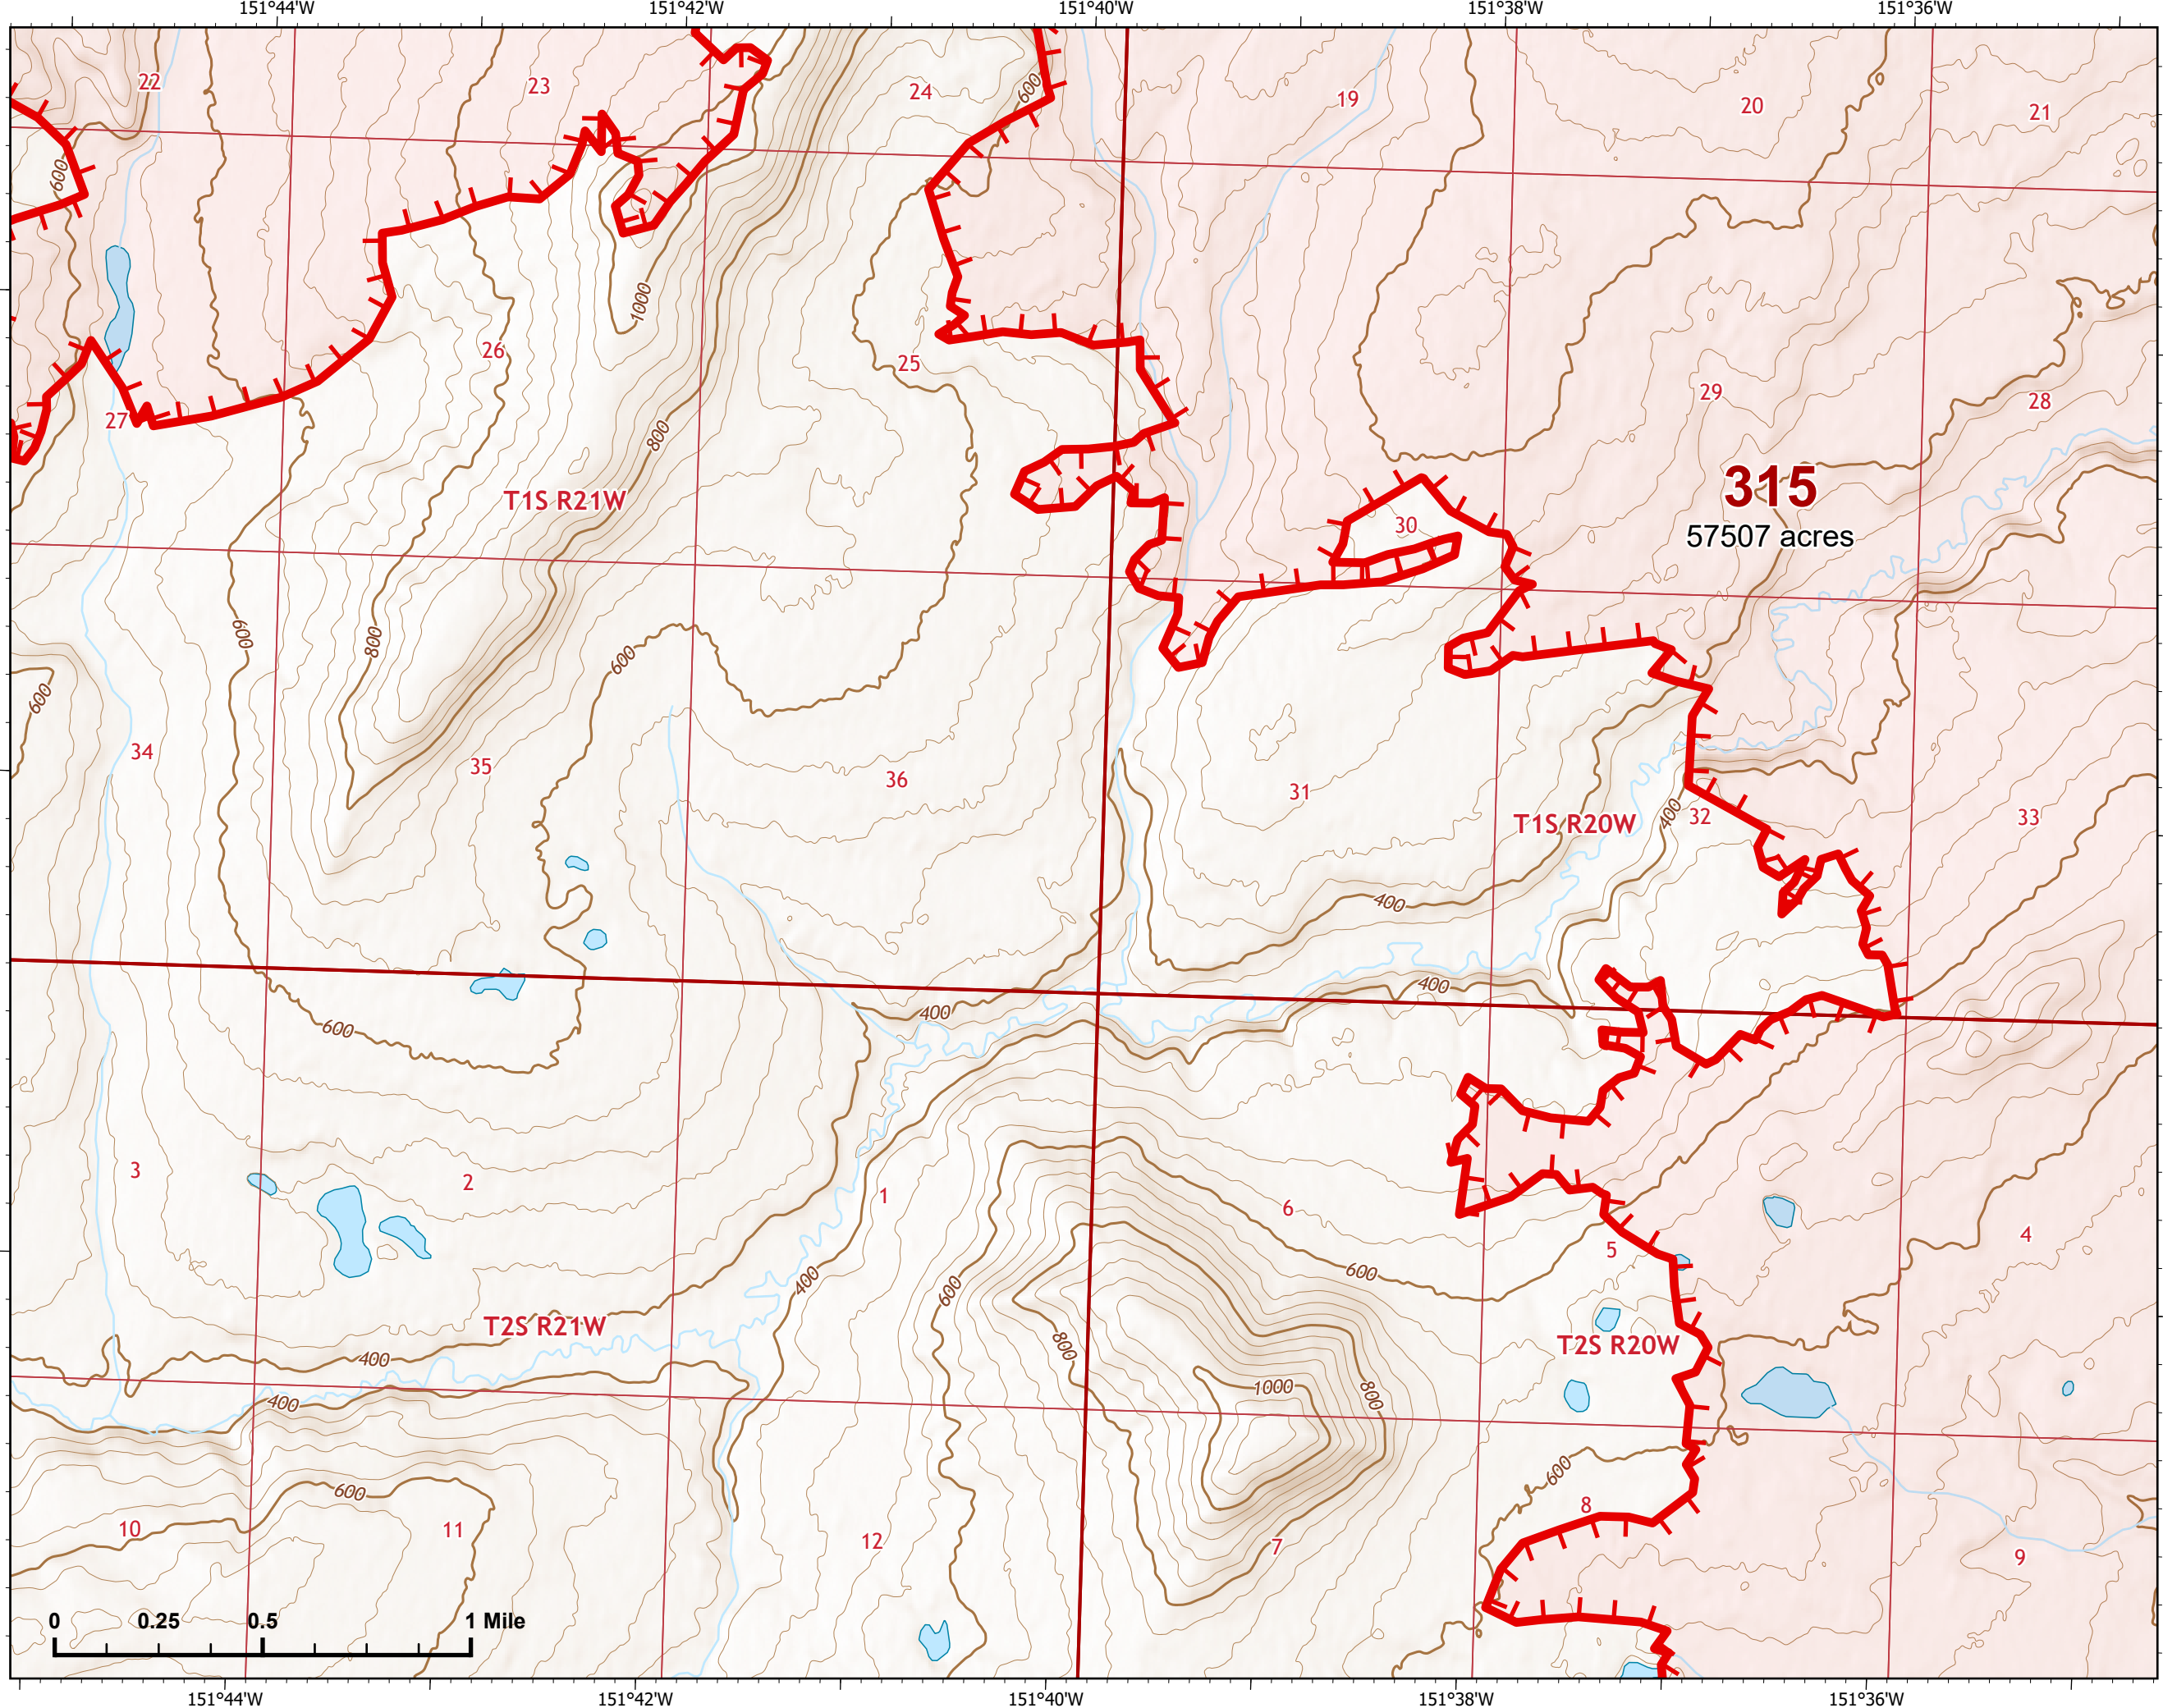

Fire: 315 (Chitanana)

Page 315 - 5

-  Wildfire Daily Fire Perimeter
-  Uncontained

Z. Cravens
7/5/2022

IAP Map

Bean Complex
AK-TAD-000898

07/06/2022

Fire: 315 (Chitanana)

Page 315 - 6

-  Wildfire Daily Fire Perimeter
-  Uncontained

315
57507 acres

Z. Cravens
7/5/2022

IAP Map

Bean Complex
AK-TAD-000898

07/06/2022

Fire: 315 (Chitanana)