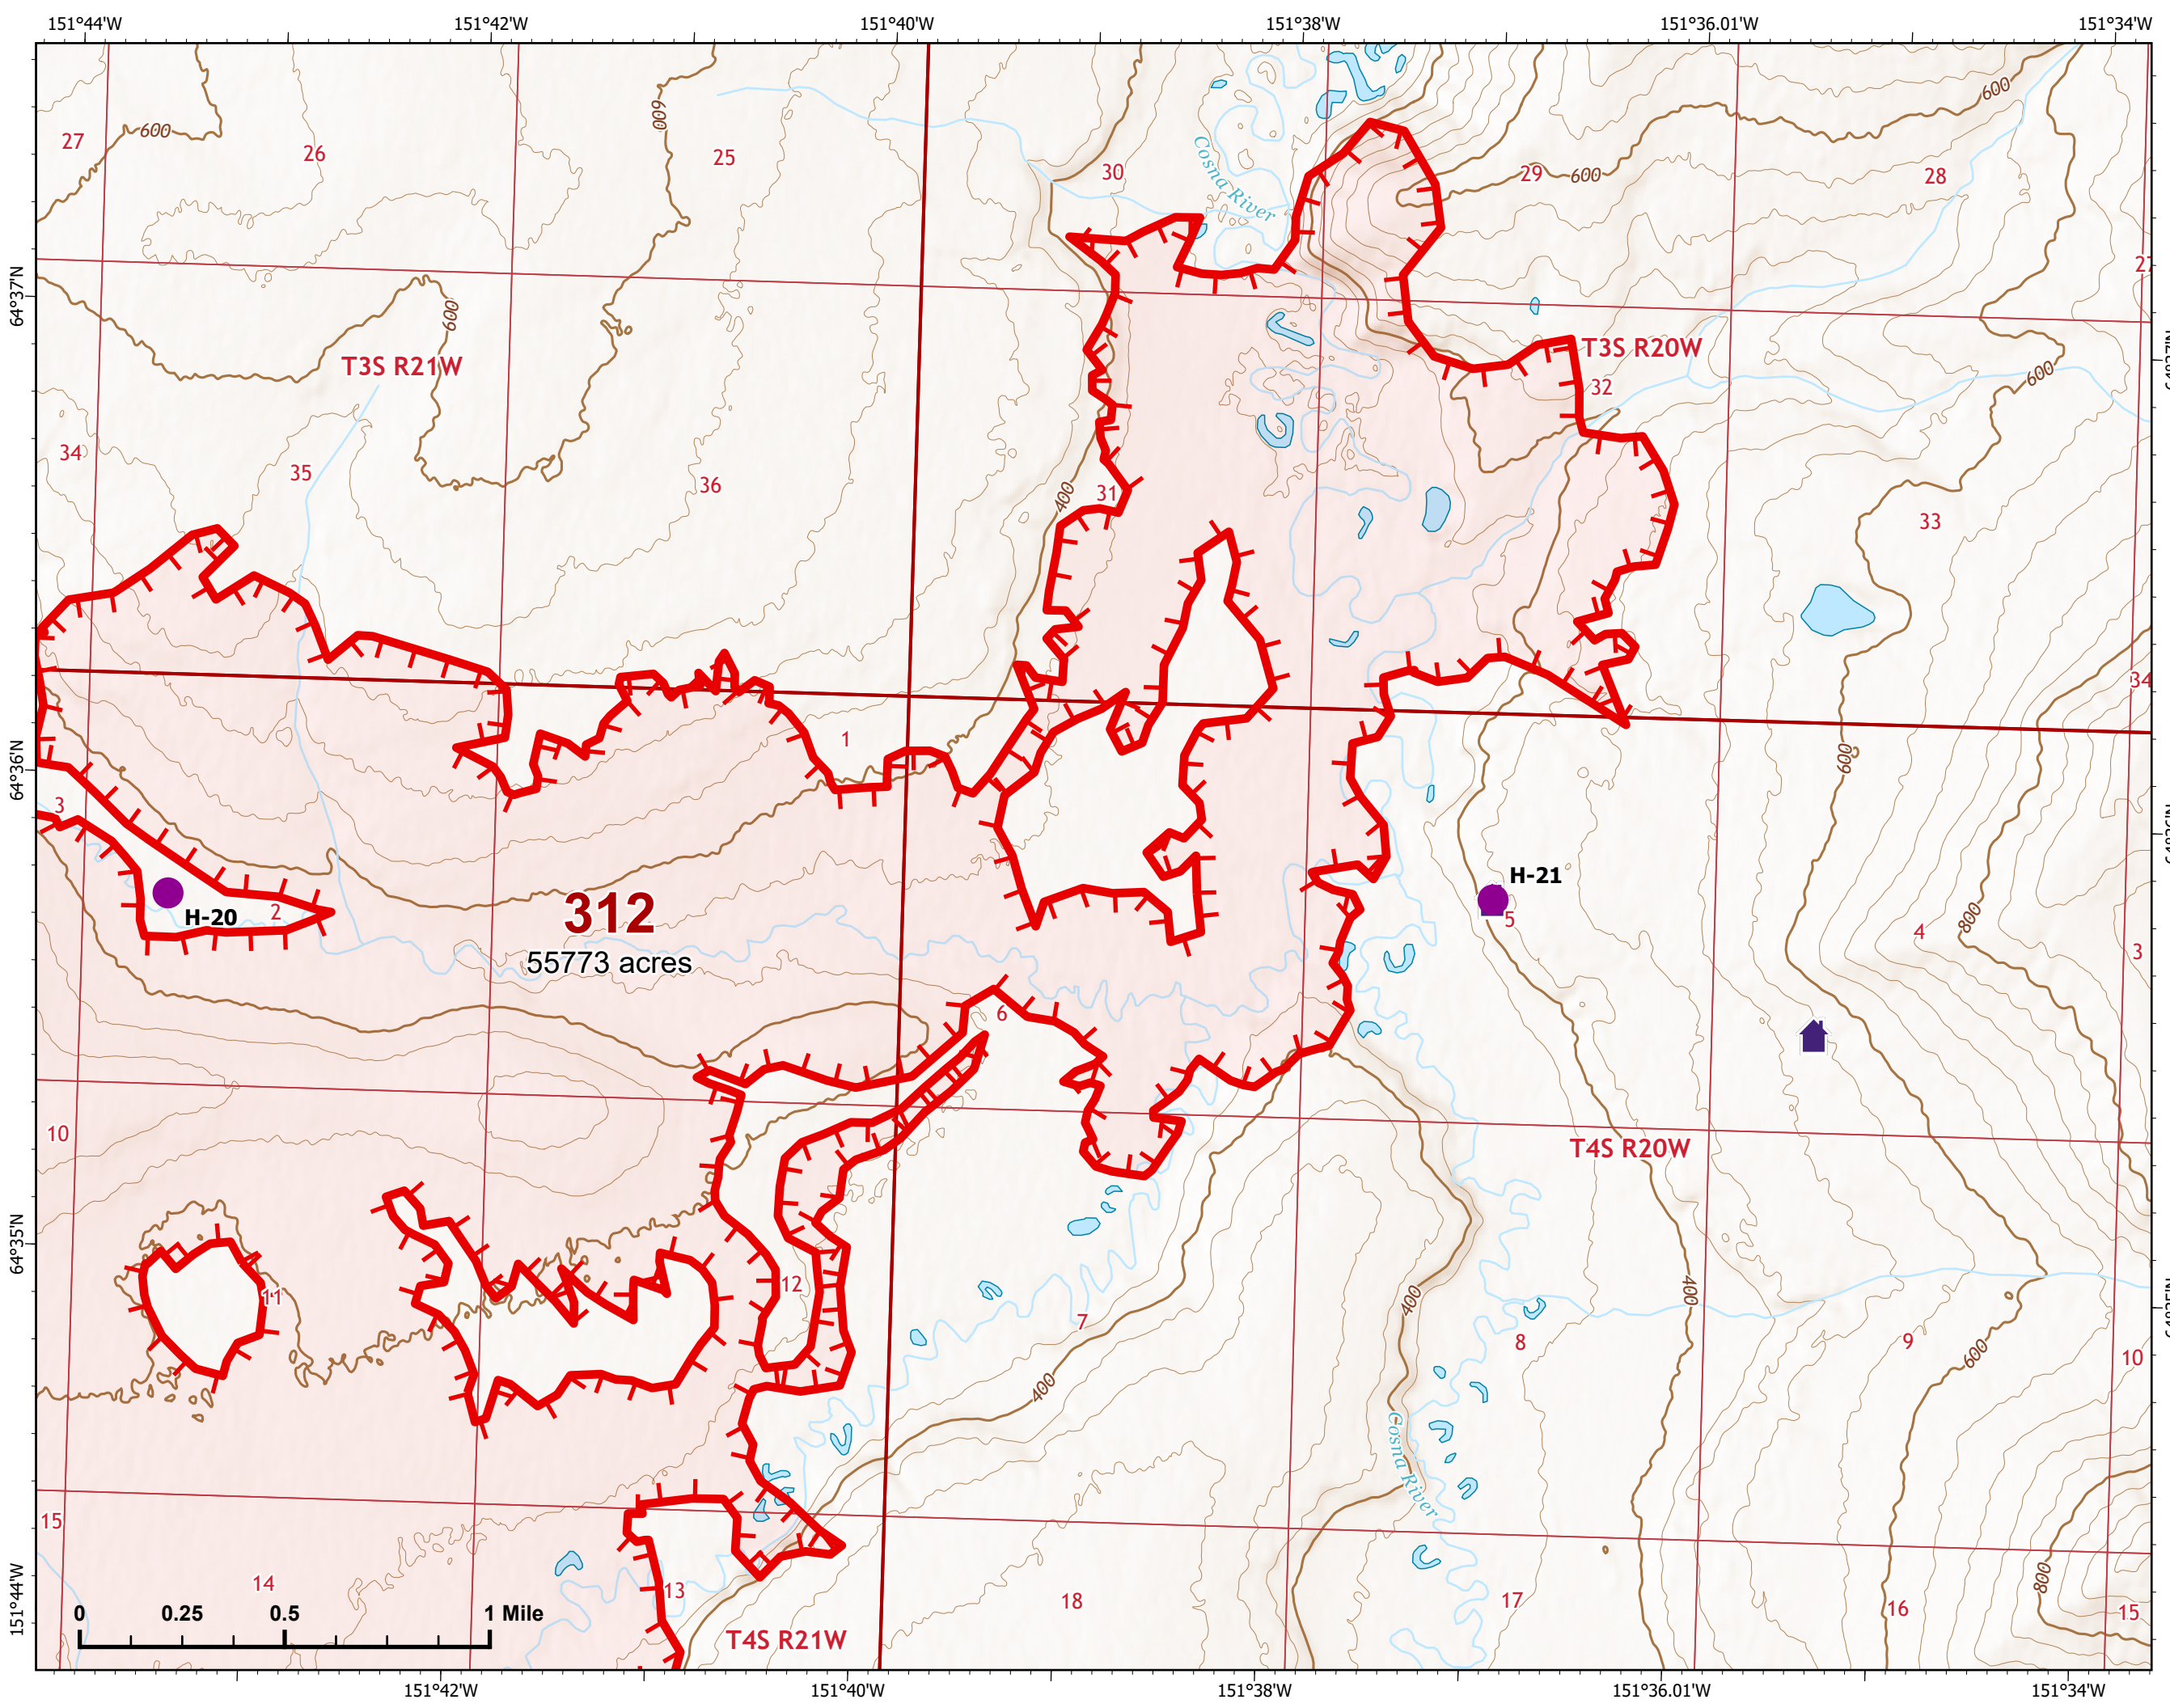

IAP Index Map

Bean Complex
AK-TAD-000898
07/06/2022

 Wildfire Daily Fire Perimeter

Z. Cravens
7/5/2022 2122

IAP Map

Bean Complex
AK-TAD-000898

07/06/2022

Fire: 312 (Bitzshitini)

Page 312 - 1

-  Helispot
-  Wildfire Daily Fire Perimeter
-  Uncontained
-  Structure

Z. Cravens
7/5/2022

IAP Map

Bean Complex
AK-TAD-000898

07/06/2022

Fire: 312 (Bitzshitini)

Page 312 - 2

-  Helispot
-  Wildfire Daily Fire Perimeter
-  Uncontained

312
55773 acres

Z. Cravens
7/5/2022

IAP Map

Bean Complex
AK-TAD-000898

07/06/2022

Fire: 312 (Bitzshitini)

Page 312 - 3

-  Wildfire Daily Fire Perimeter
-  Uncontained

Z. Cravens
7/5/2022

IAP Map

Bean Complex
AK-TAD-000898

07/06/2022

Fire: 312 (Bitzshitini)

Page 312 - 4

-  Wildfire Daily Fire Perimeter
-  Uncontained