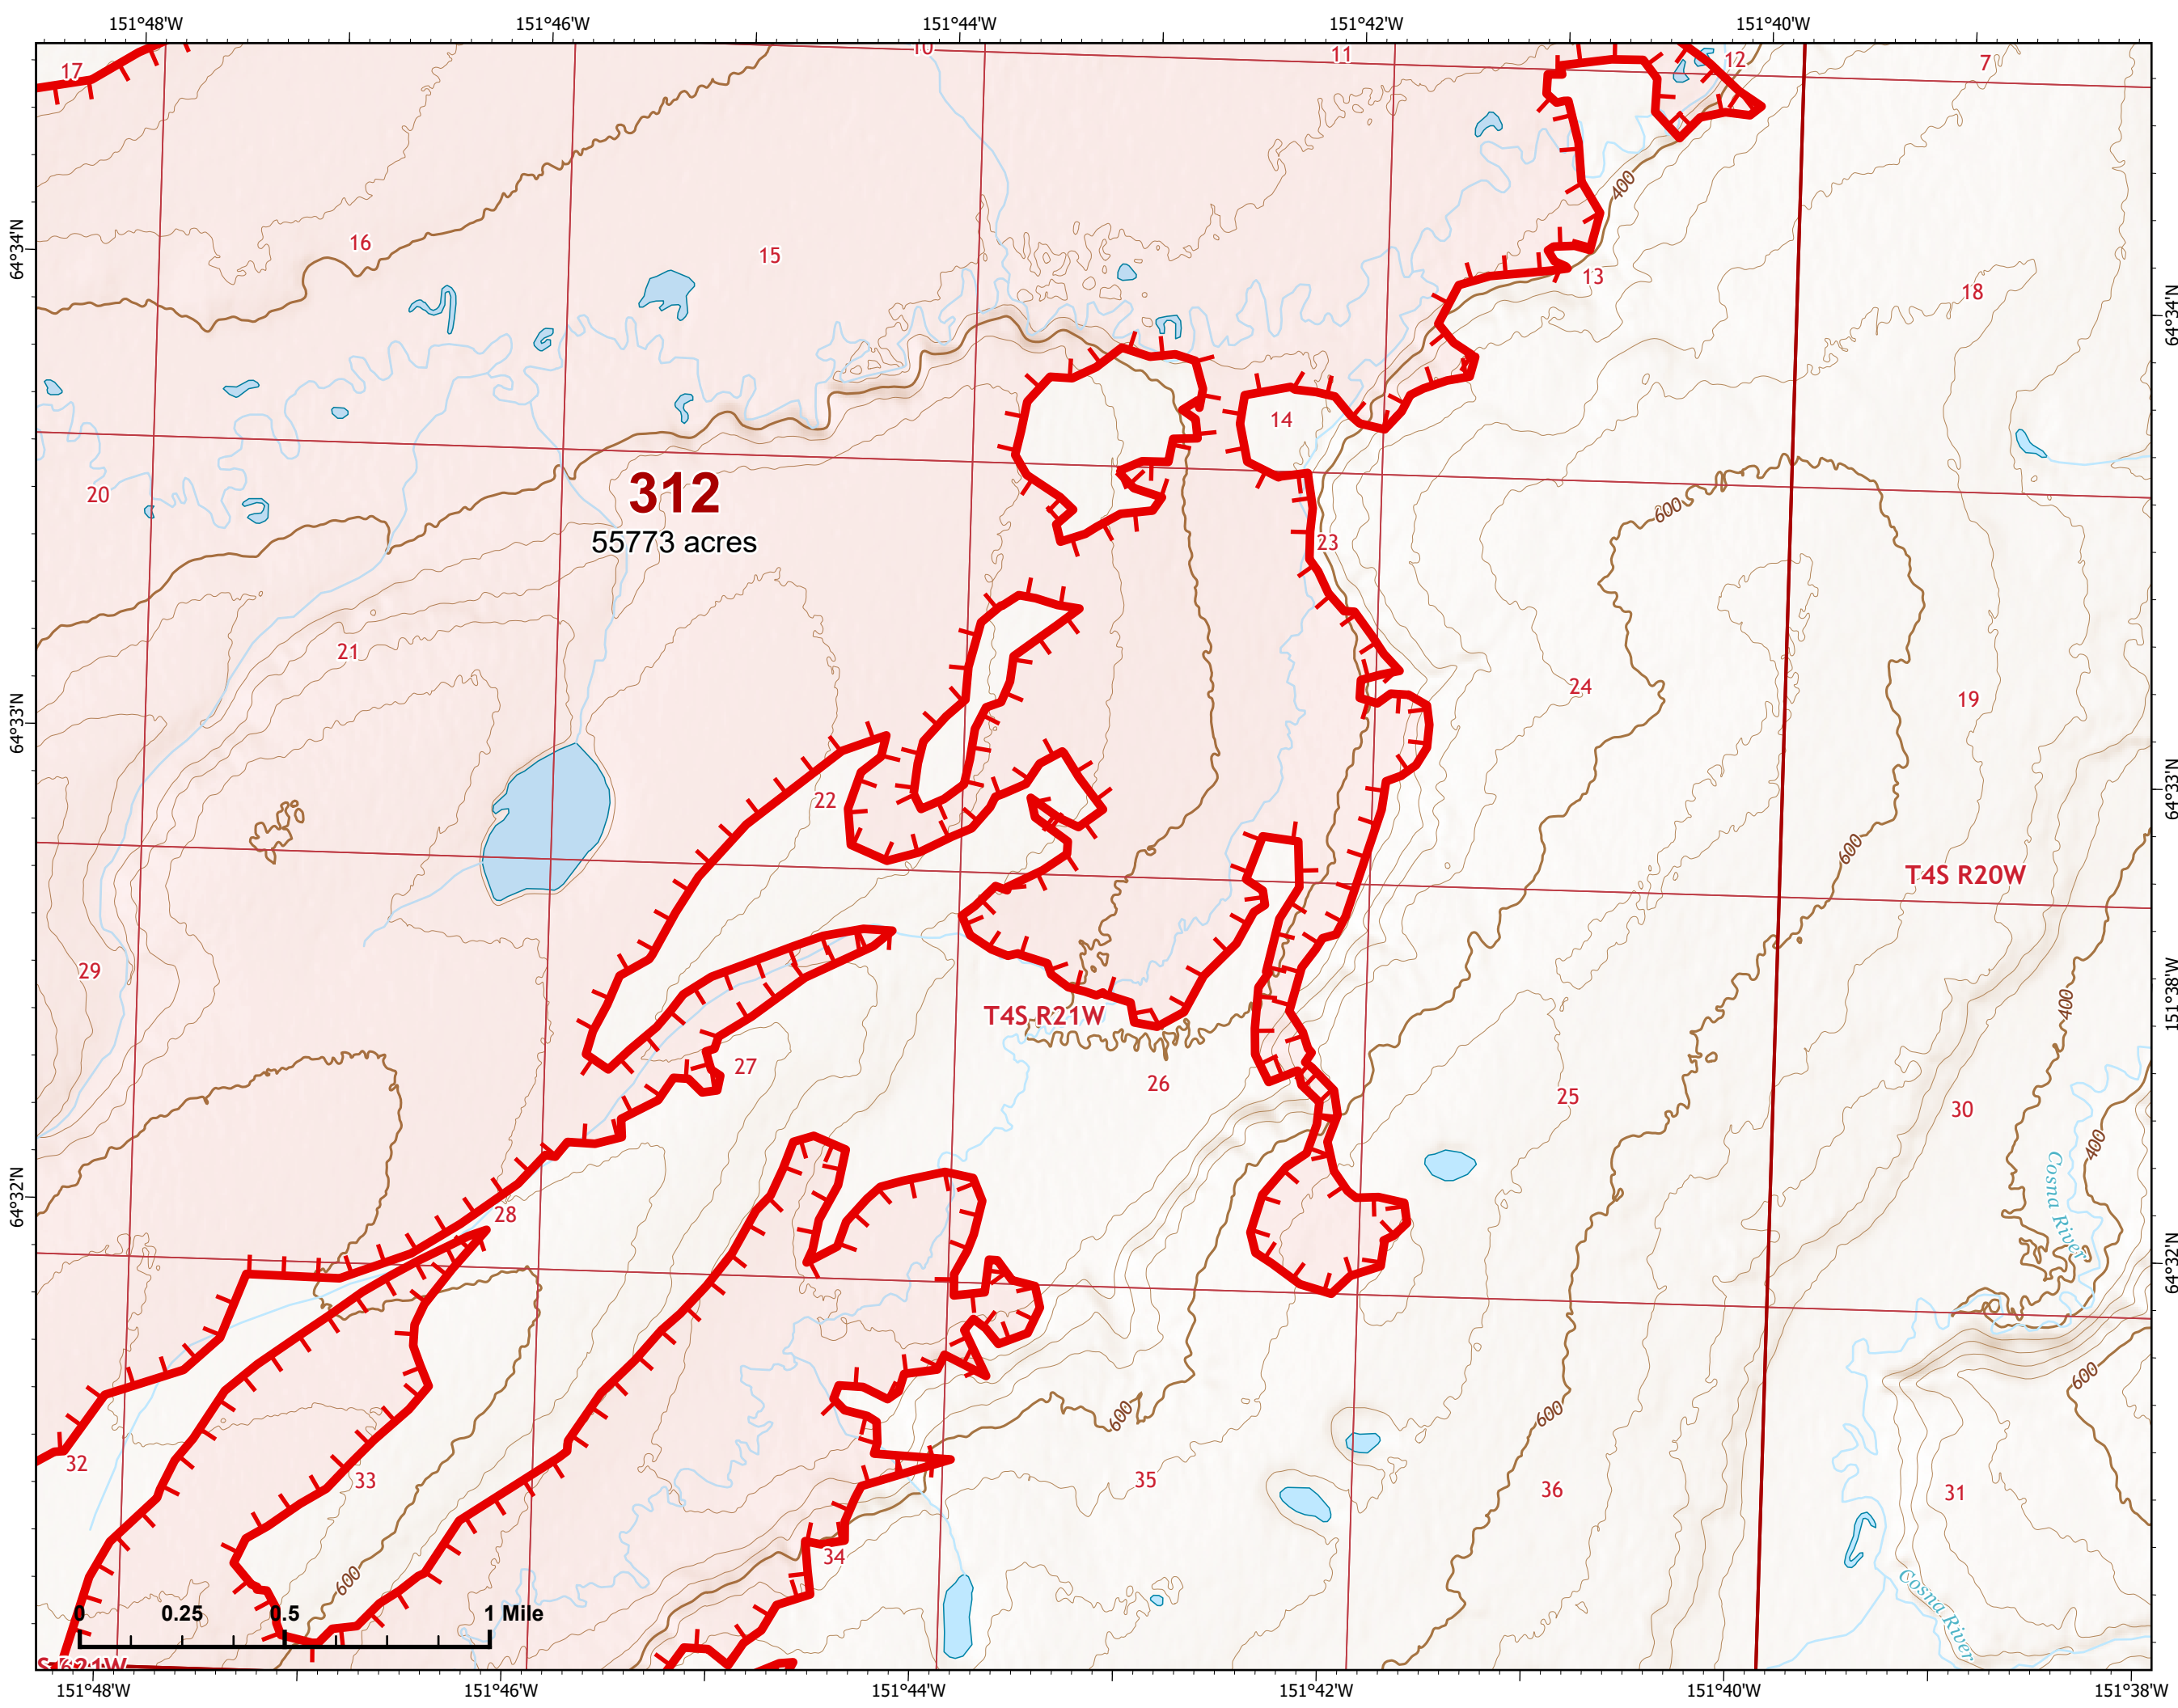

Fire: 312 (Bitzshitini)

Page 312 - 10

-  Helispot
-  Wildfire Daily Fire Perimeter
-  Uncontained
-  Structure

312
55773 acres

T5S R21W

T4S R21W

T4S R20W

Z. Cravens
7/5/2022

IAP Map

Bean Complex
AK-TAD-000898

07/06/2022

Fire: 312 (Bitzshitini)

Page 312 - 11

-  Wildfire Daily Fire Perimeter
-  Uncontained

Z. Cravens
7/5/2022

NORTHWEST INCIDENT MANAGEMENT TEAM

IAP Map

Bean Complex
AK-TAD-000898

07/06/2022

Fire: 315 (Chitanana)

Page 315 - 1

-  Drop Point
-  Wildfire Daily Fire Perimeter
-  Label Point
-  Uncontained
-  Native Allotments
-  Structure

Z. Cravens
7/5/2022