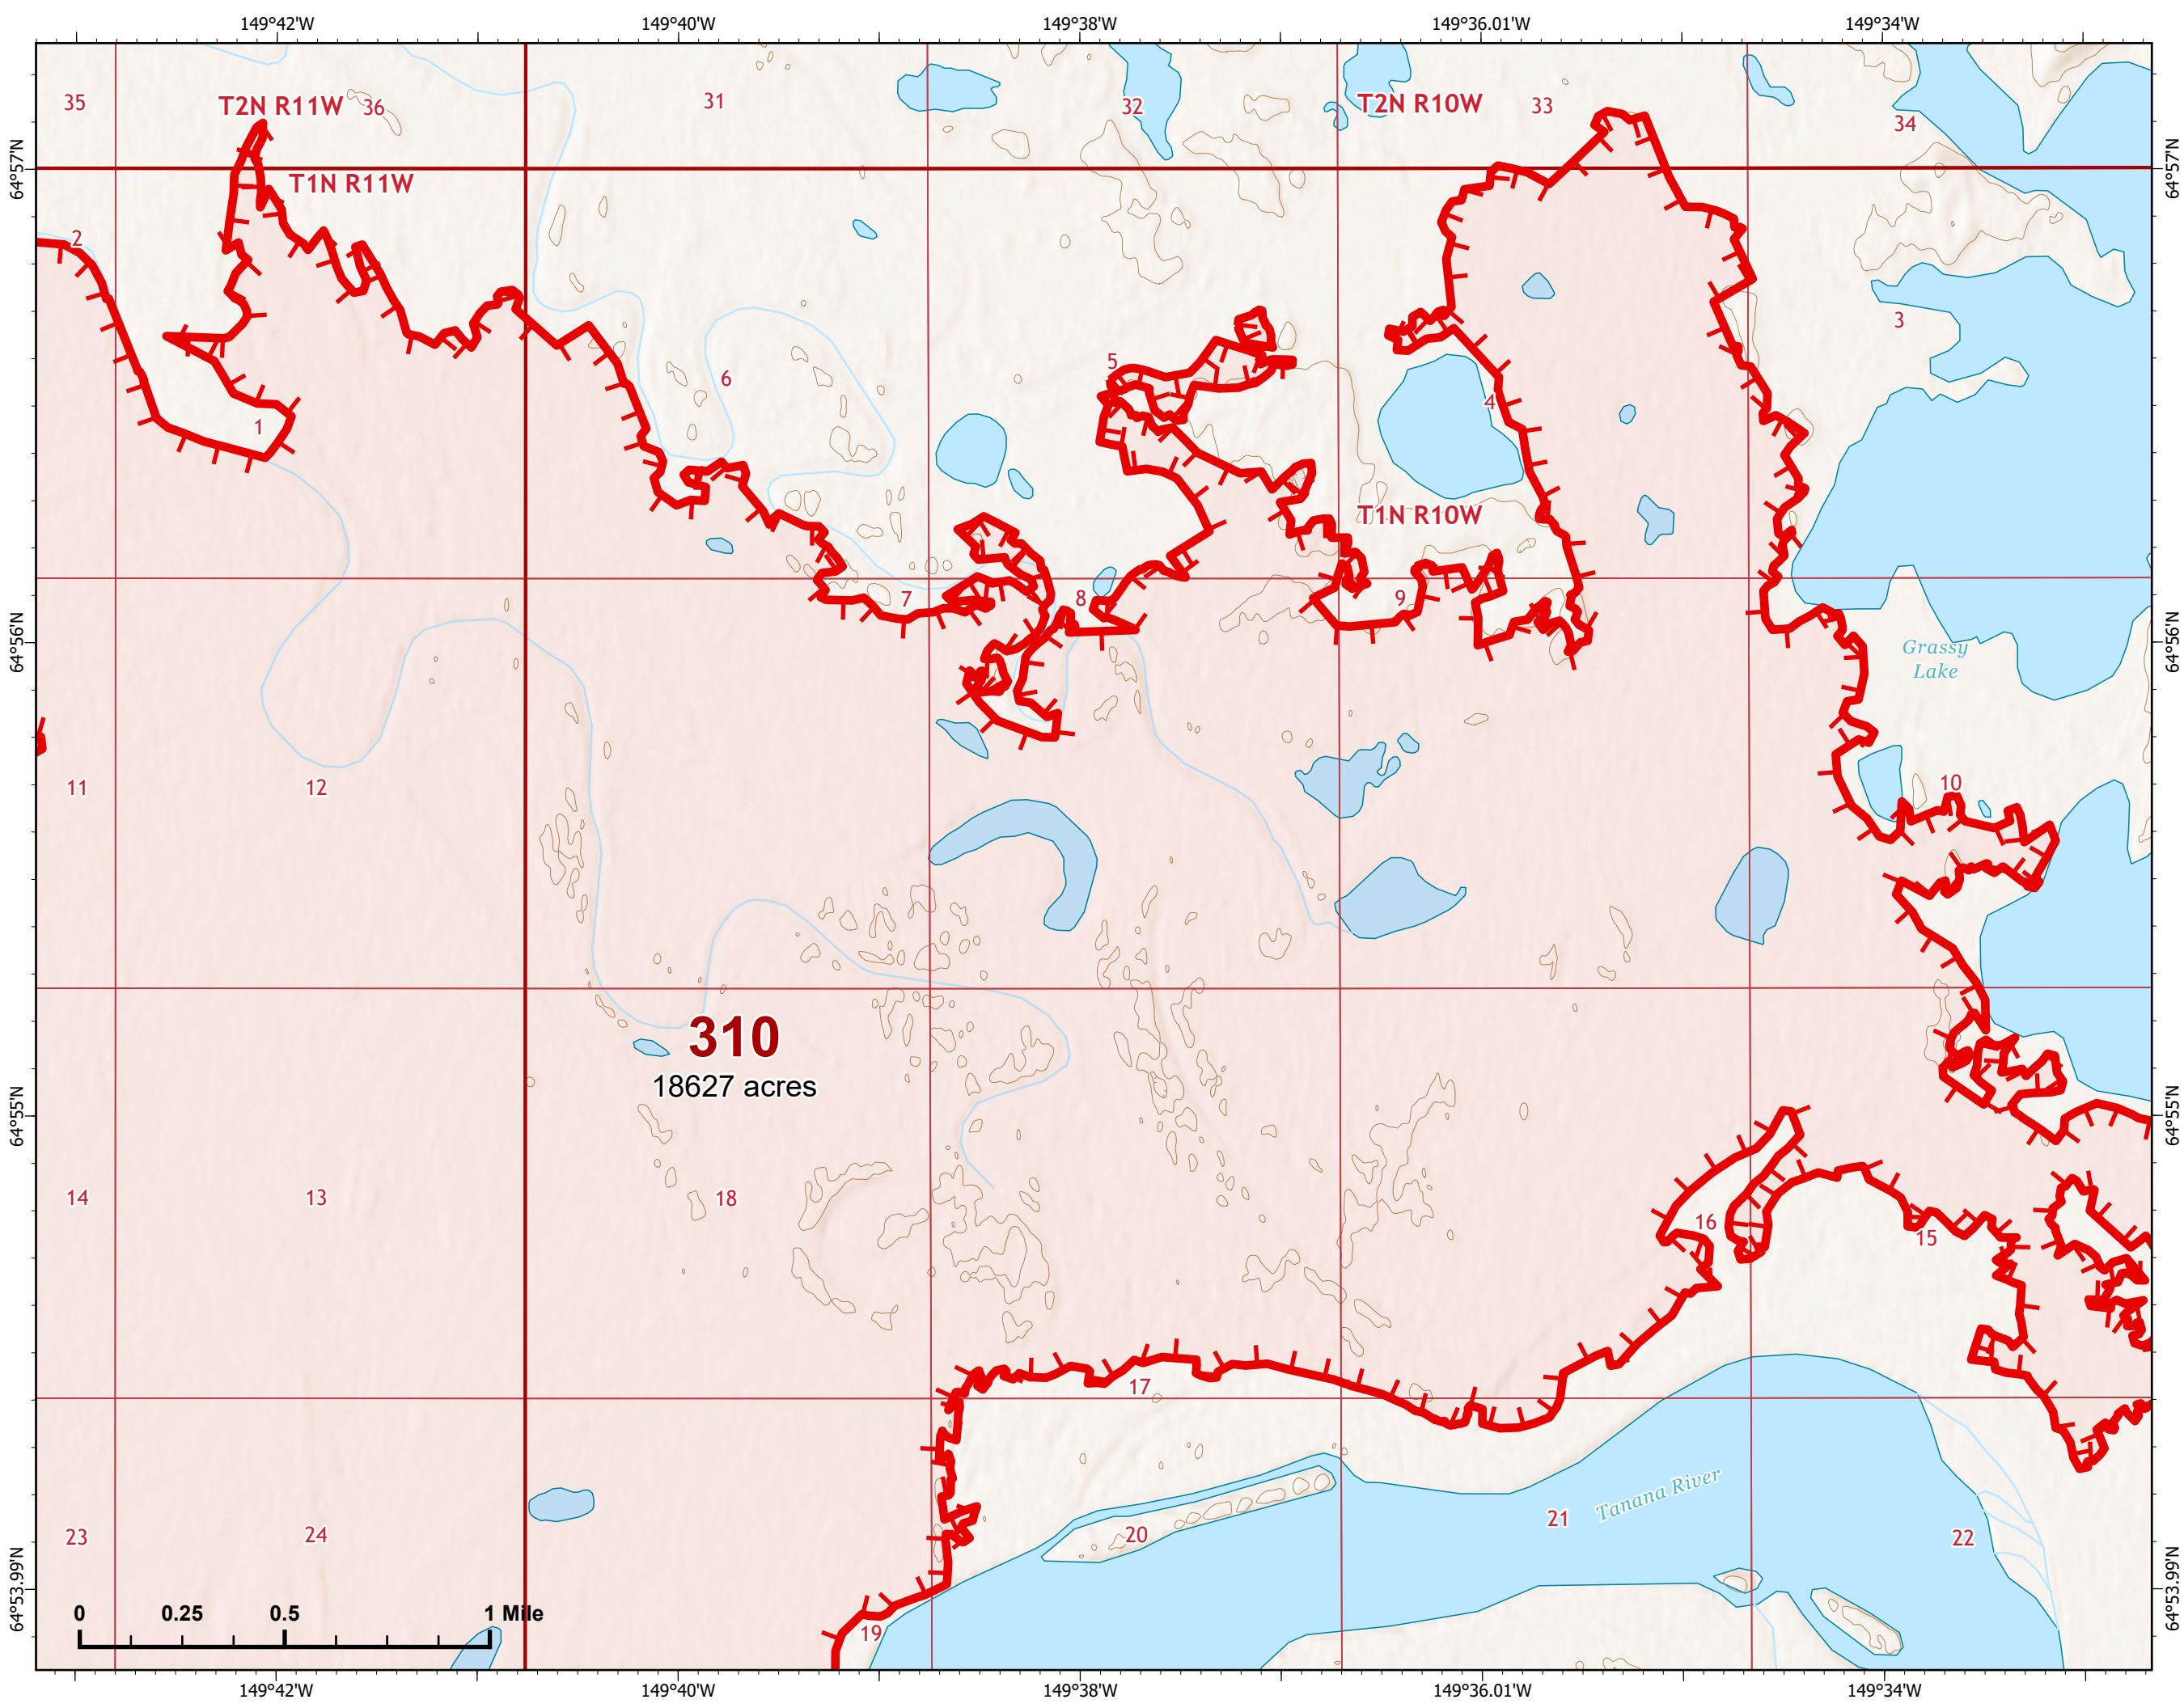

-  Helispot
-  Wildfire Daily Fire Perimeter
-  Uncontained
-  Structure

310
18627 acres

Z. Cravens
7/5/2022

IAP Map

Bean Complex
AK-TAD-000898
07/06/2022

Fire: 310 (Tanana River)

Page 310 - 4

- Helispot
- ⌋ Division Break
- ▭ Wildfire Daily Fire Perimeter
- ▬ Uncontained
- Native Allotments
- 🏠 Structure

Z. Cravens
7/5/2022

IAP Map

Bean Complex
AK-TAD-000898
07/06/2022

Fire: 310 (Tanana River)

Page 310 - 5

-  Wildfire Daily Fire Perimeter
-  Uncontained

Z. Cravens
7/5/2022

IAP Map