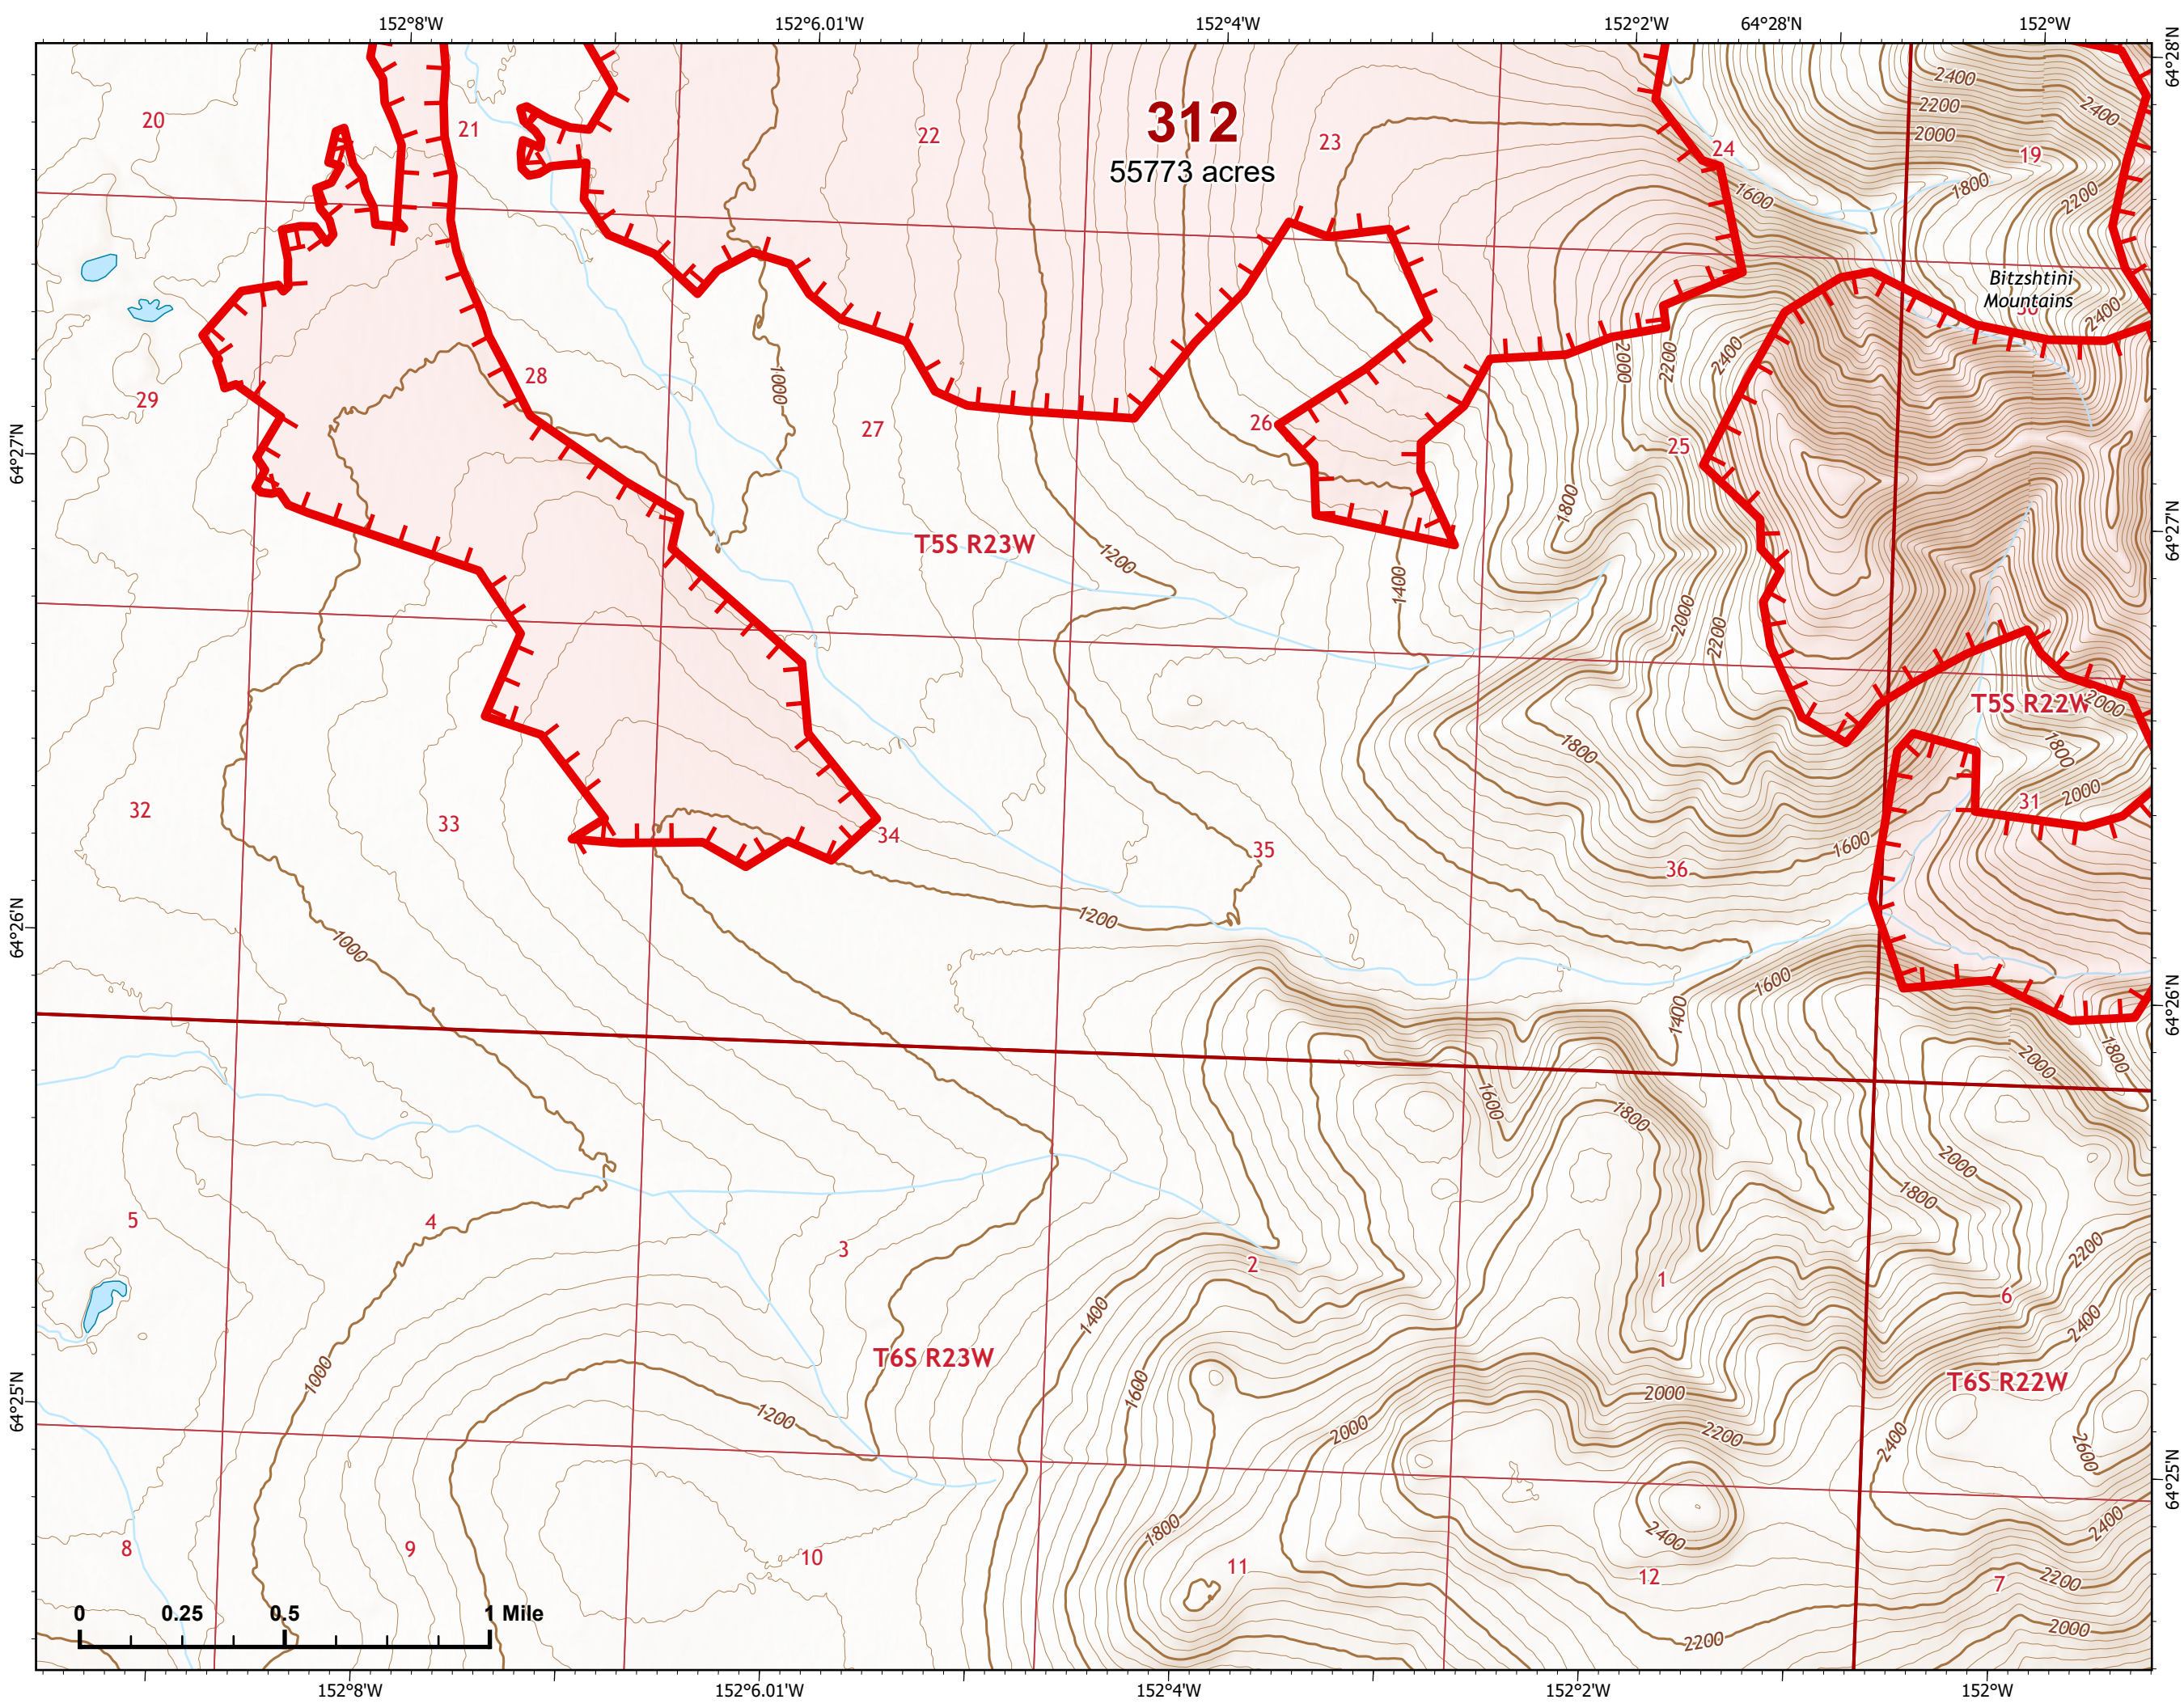

-  Helispot
-  Wildfire Daily Fire Perimeter
-  Uncontained

312
55773 acres

Z. Cravens
7/5/2022

IAP Map

Bean Complex
AK-TAD-000898

07/06/2022

Fire: 312 (Bitzshitini)

Page 312 - 3

IAP Map

Bean Complex
AK-TAD-000898

07/06/2022

Fire: 312 (Bitzshitini)

Page 312 - 6

-  Wildfire Daily Fire Perimeter
-  Uncontained

Z. Cravens
7/5/2022

IAP Map

Bean Complex
AK-TAD-000898

07/06/2022

Fire: 312 (Bitzshitini)

Page 312 - 7

-  Wildfire Daily Fire Perimeter
-  Uncontained

Z. Cravens
7/5/2022

IAP Map

Bean Complex
AK-TAD-000898

07/06/2022

Fire: 312 (Bitzshitini)

Page 312 - 8

-  Wildfire Daily Fire Perimeter
-  Uncontained

312
55773 acres

Z. Cravens
7/5/2022

IAP Map

Bean Complex
AK-TAD-000898