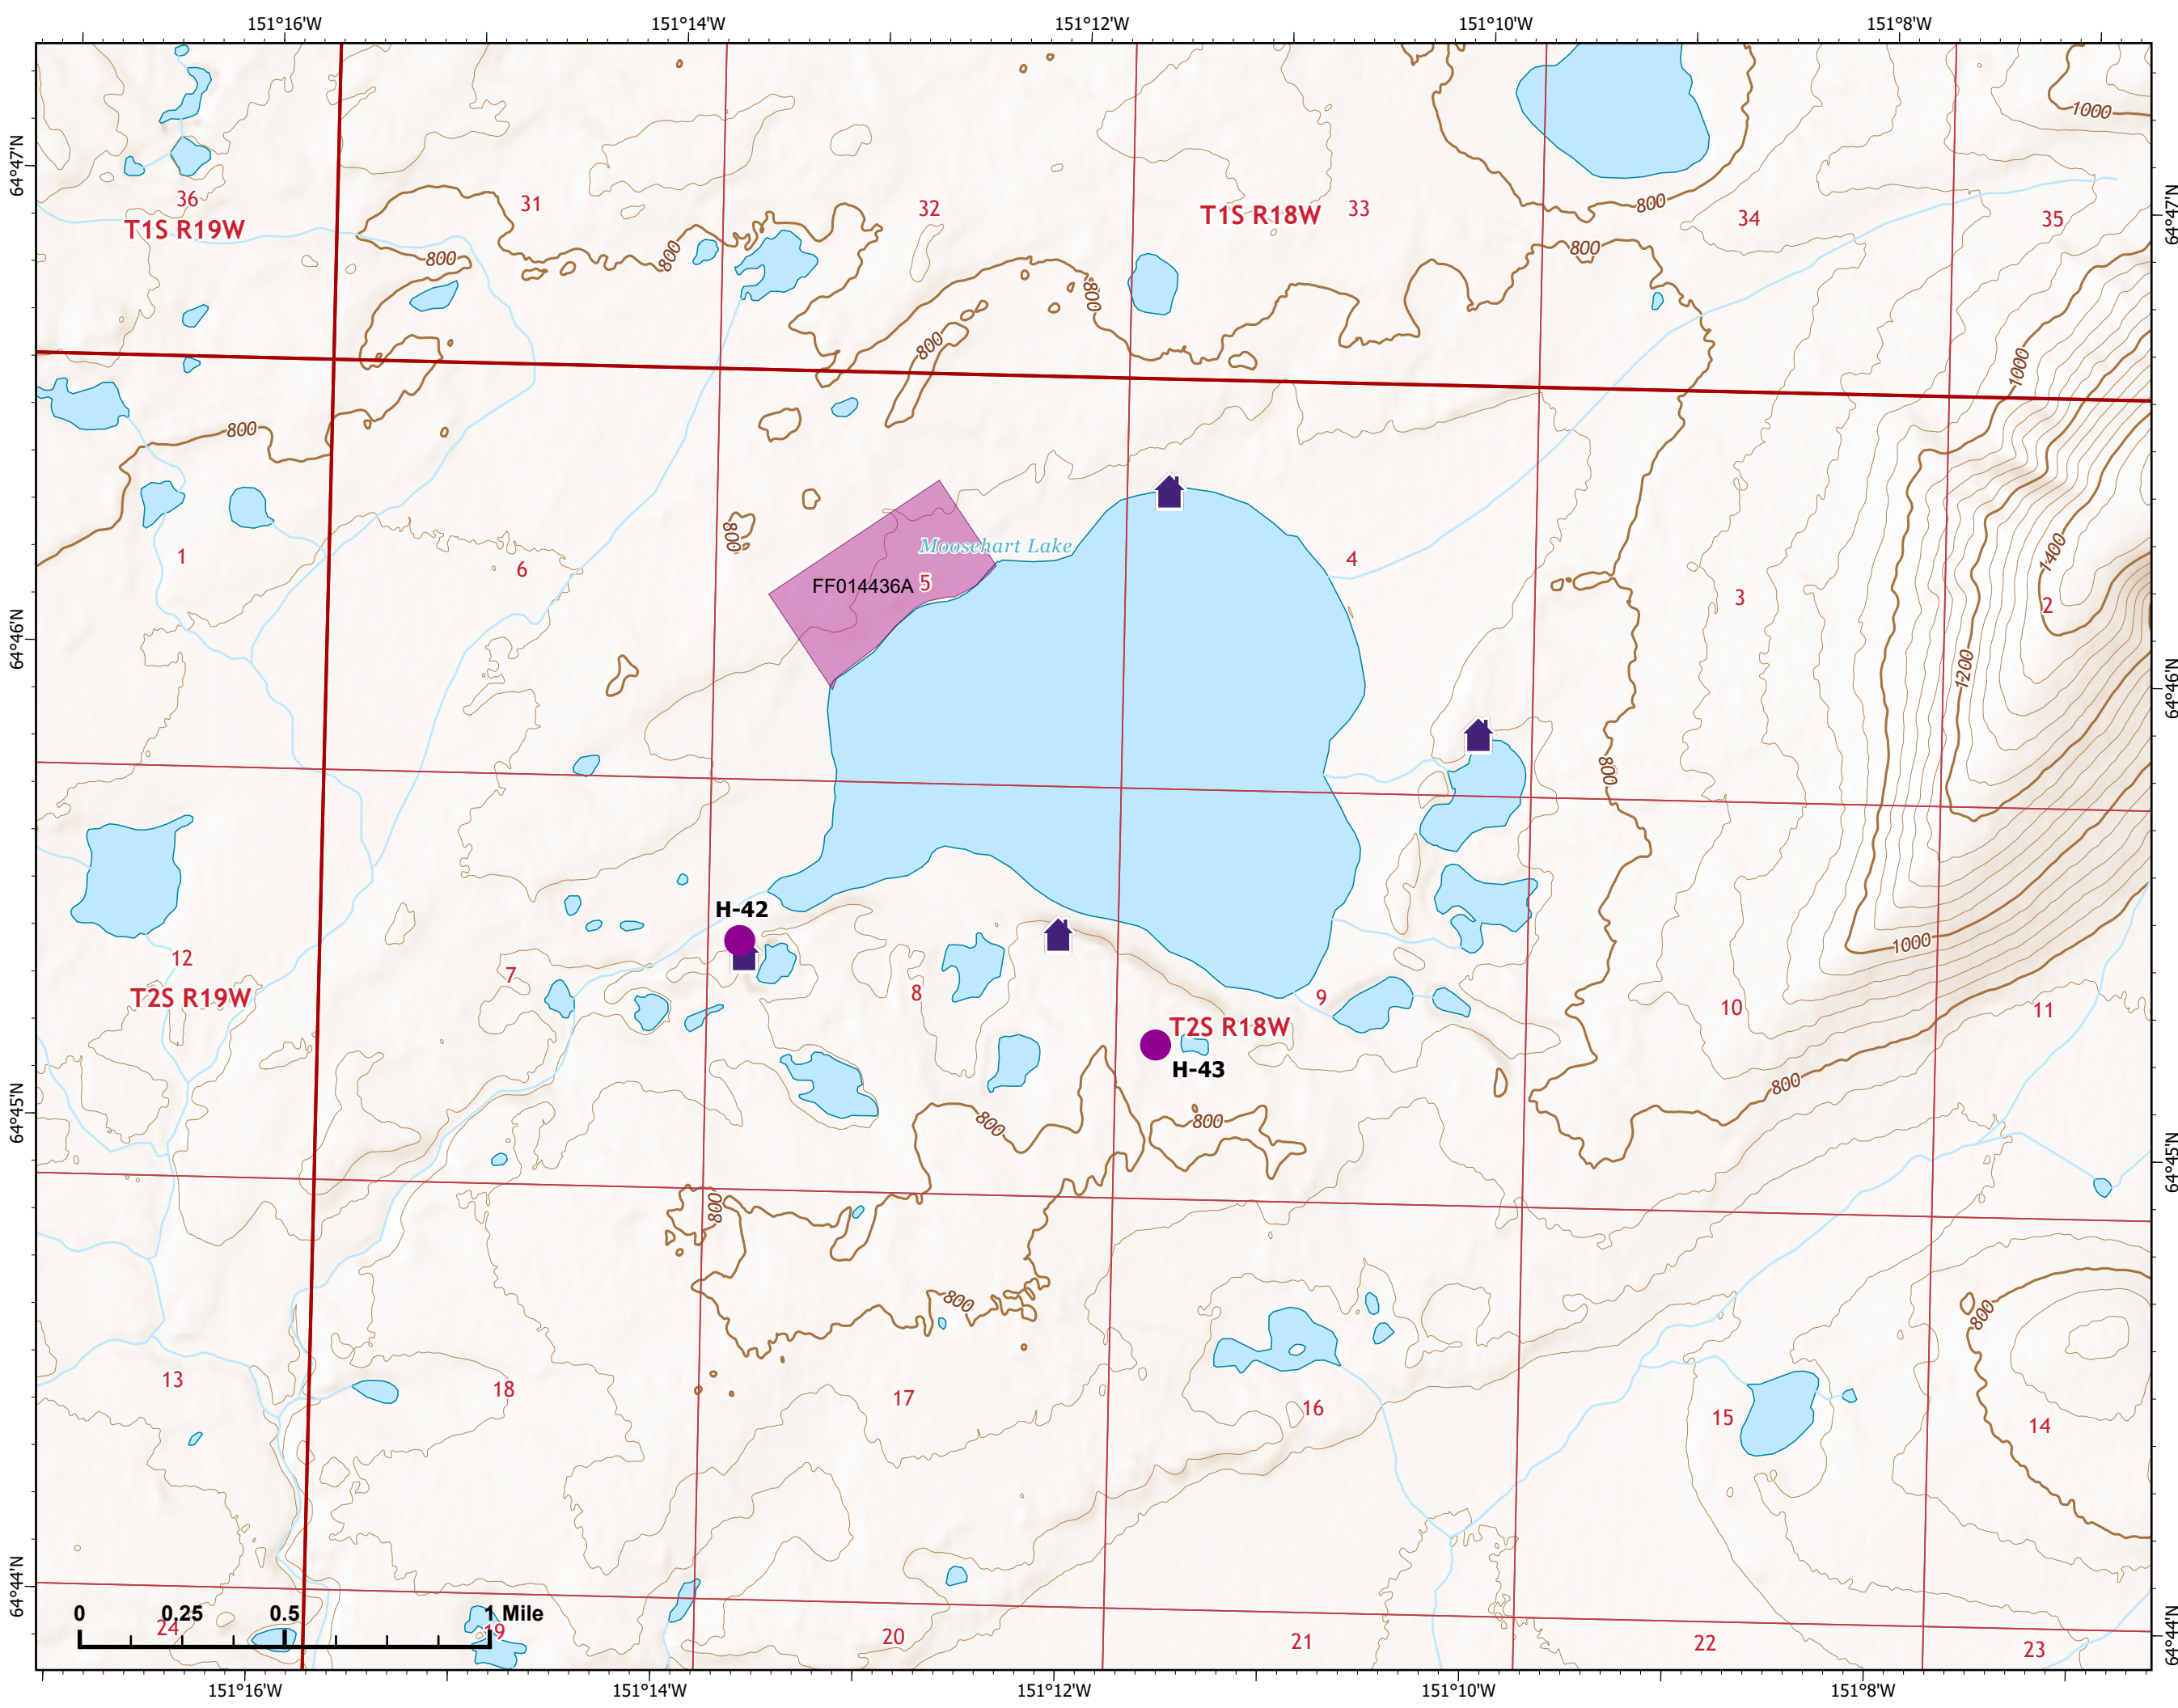

IAP Map

Bean Complex
AK-TAD-000898

07/06/2022

Fire: 343 ()

Page 343 - 3

- Helispot
- Native Allotments
- Structure

Z. Cravens
7/5/2022