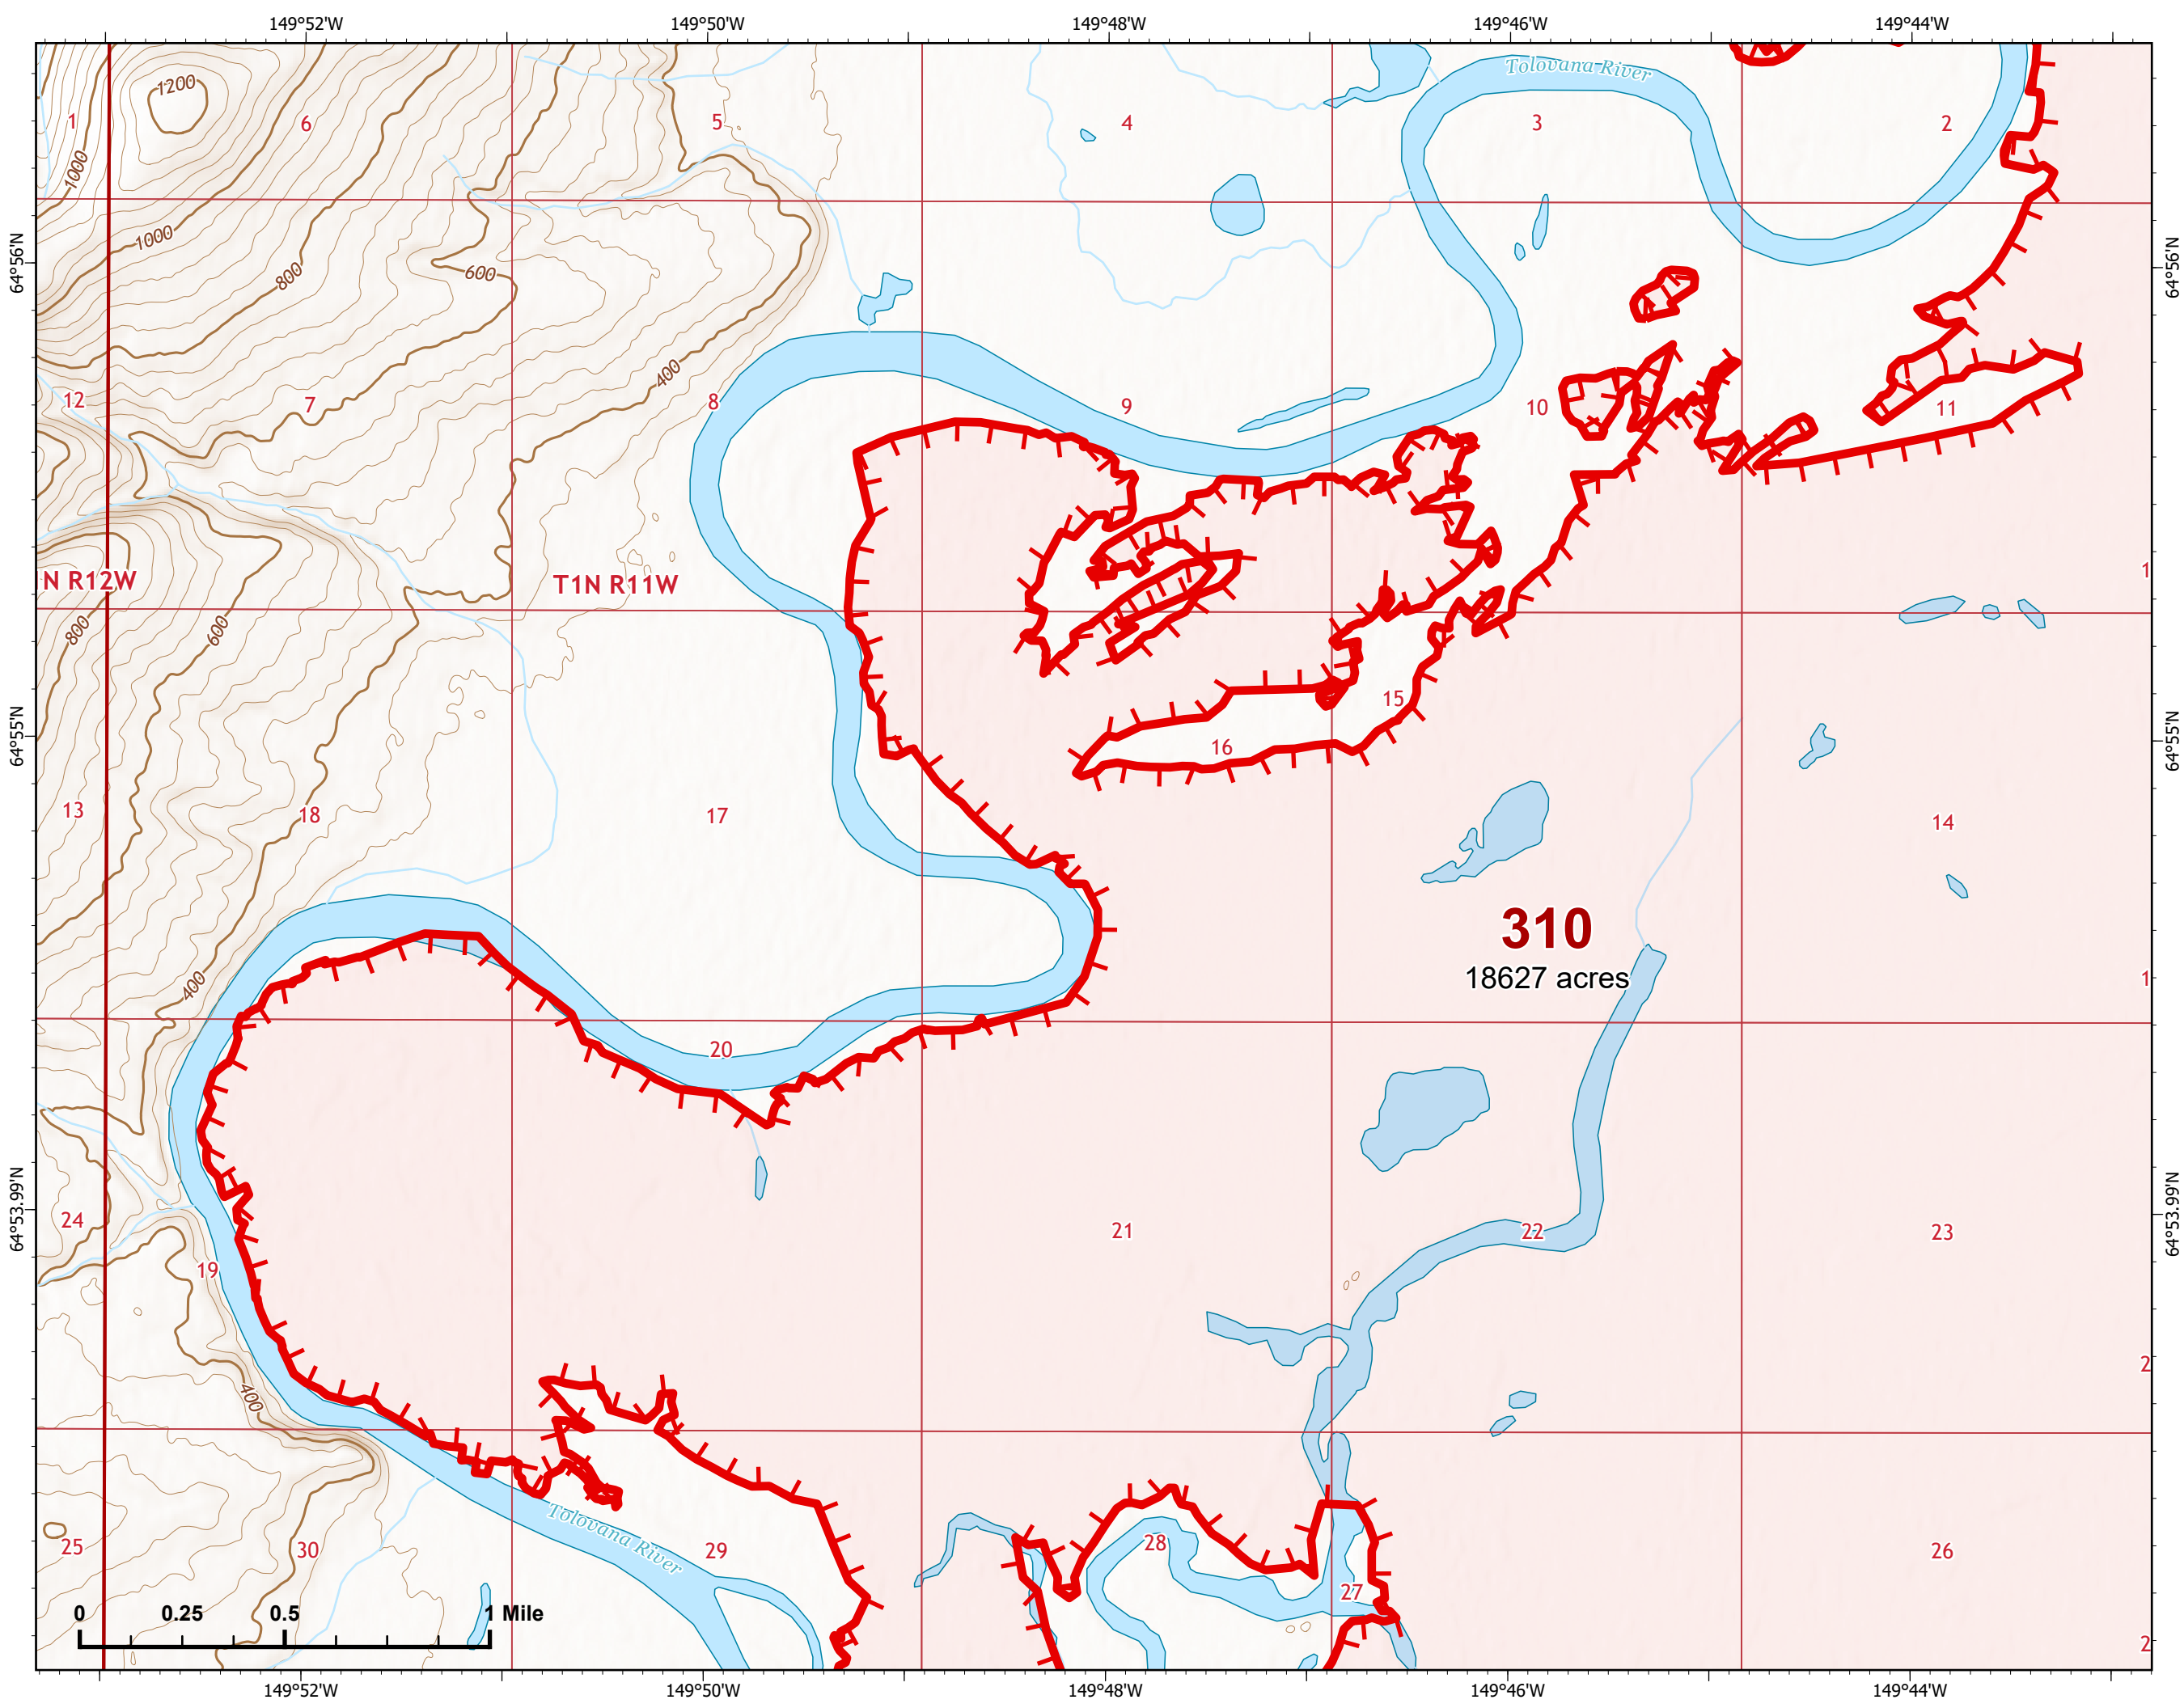

Fire: 327 (Hutlinana)

Page 327 - 1

-  Helispot
-  Wildfire Daily Fire Perimeter
-  Contained
-  Uncontained

Z. Cravens
7/5/2022

IAP Map

Bean Complex
AK-TAD-000898

07/06/2022

Fire: 310 (Tanana River)

Page 310 - 1

-  Wildfire Daily Fire Perimeter
-  Uncontained

Z. Cravens
7/5/2022

IAP Map

Bean Complex
AK-TAD-000898

07/06/2022

Fire: 310 (Tanana River)

Page 310 - 2

 Wildfire Daily Fire Perimeter

 Uncontained

Z. Cravens
7/5/2022

IAP Map

Bean Complex
AK-TAD-000898

07/06/2022

Fire: 310 (Tanana River)

Page 310 - 3

-  Helispot
-  Wildfire Daily Fire Perimeter
-  Uncontained
-  Structure

310
18627 acres

Z. Cravens
7/5/2022

IAP Map

Bean Complex
AK-TAD-000898
07/06/2022

Fire: 310 (Tanana River)

Page 310 - 4

- Helispot
- ⌋ Division Break
- ▭ Wildfire Daily Fire Perimeter
- ▬ Uncontained
- Native Allotments
- 🏠 Structure