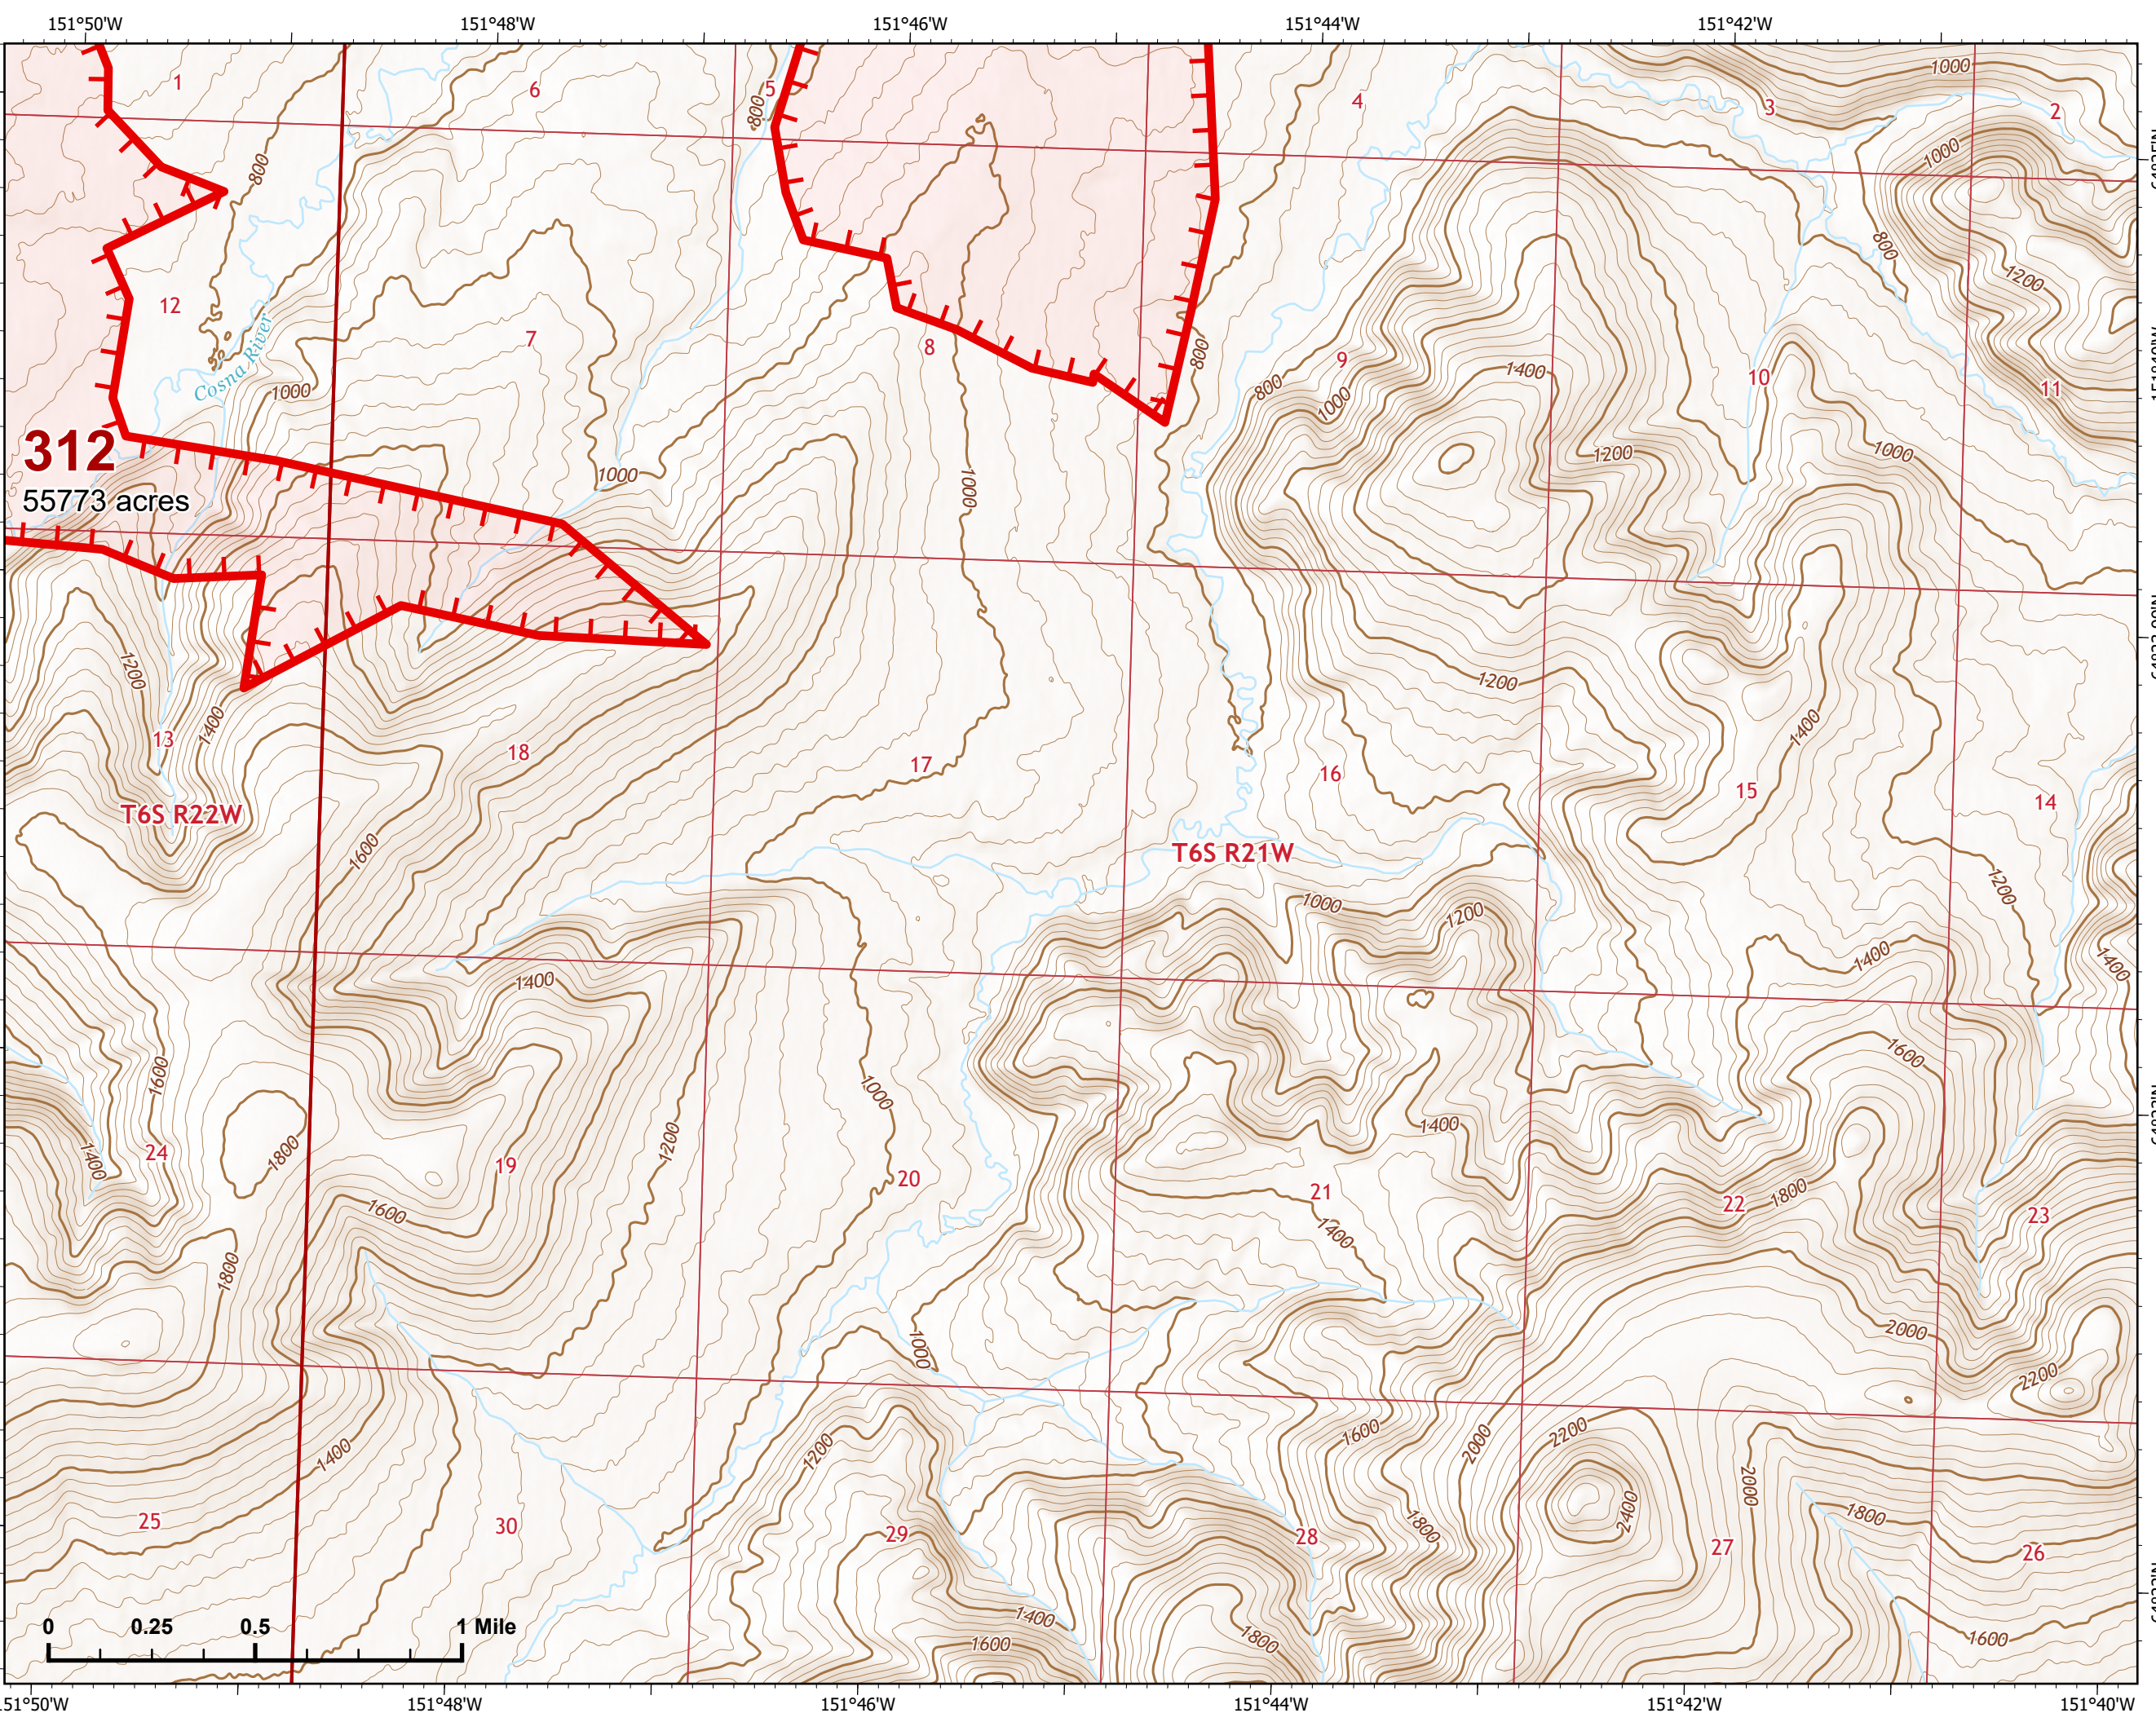

IAP Map

Bean Complex
AK-TAD-000898

07/06/2022

Fire: 312 (Bitzshitini)

Page 312 - 6

-  Wildfire Daily Fire Perimeter
-  Uncontained

Z. Cravens
7/5/2022

IAP Map

Bean Complex
AK-TAD-000898

07/06/2022

Fire: 312 (Bitzshitini)

Page 312 - 7

-  Wildfire Daily Fire Perimeter
-  Uncontained

Z. Cravens
7/5/2022

IAP Map

Bean Complex
AK-TAD-000898

07/06/2022

Fire: 312 (Bitzshitini)

Page 312 - 8

-  Wildfire Daily Fire Perimeter
-  Uncontained

312
55773 acres

Z. Cravens
7/5/2022

IAP Map

Bean Complex
AK-TAD-000898

Fire: 312 (Bitzshitini)

Page 312 - 10

-  Helispot
-  Wildfire Daily Fire Perimeter
-  Uncontained
-  Structure

312
55773 acres

T5S R21W

T4S R21W

T4S R20W

Z. Cravens
7/5/2022