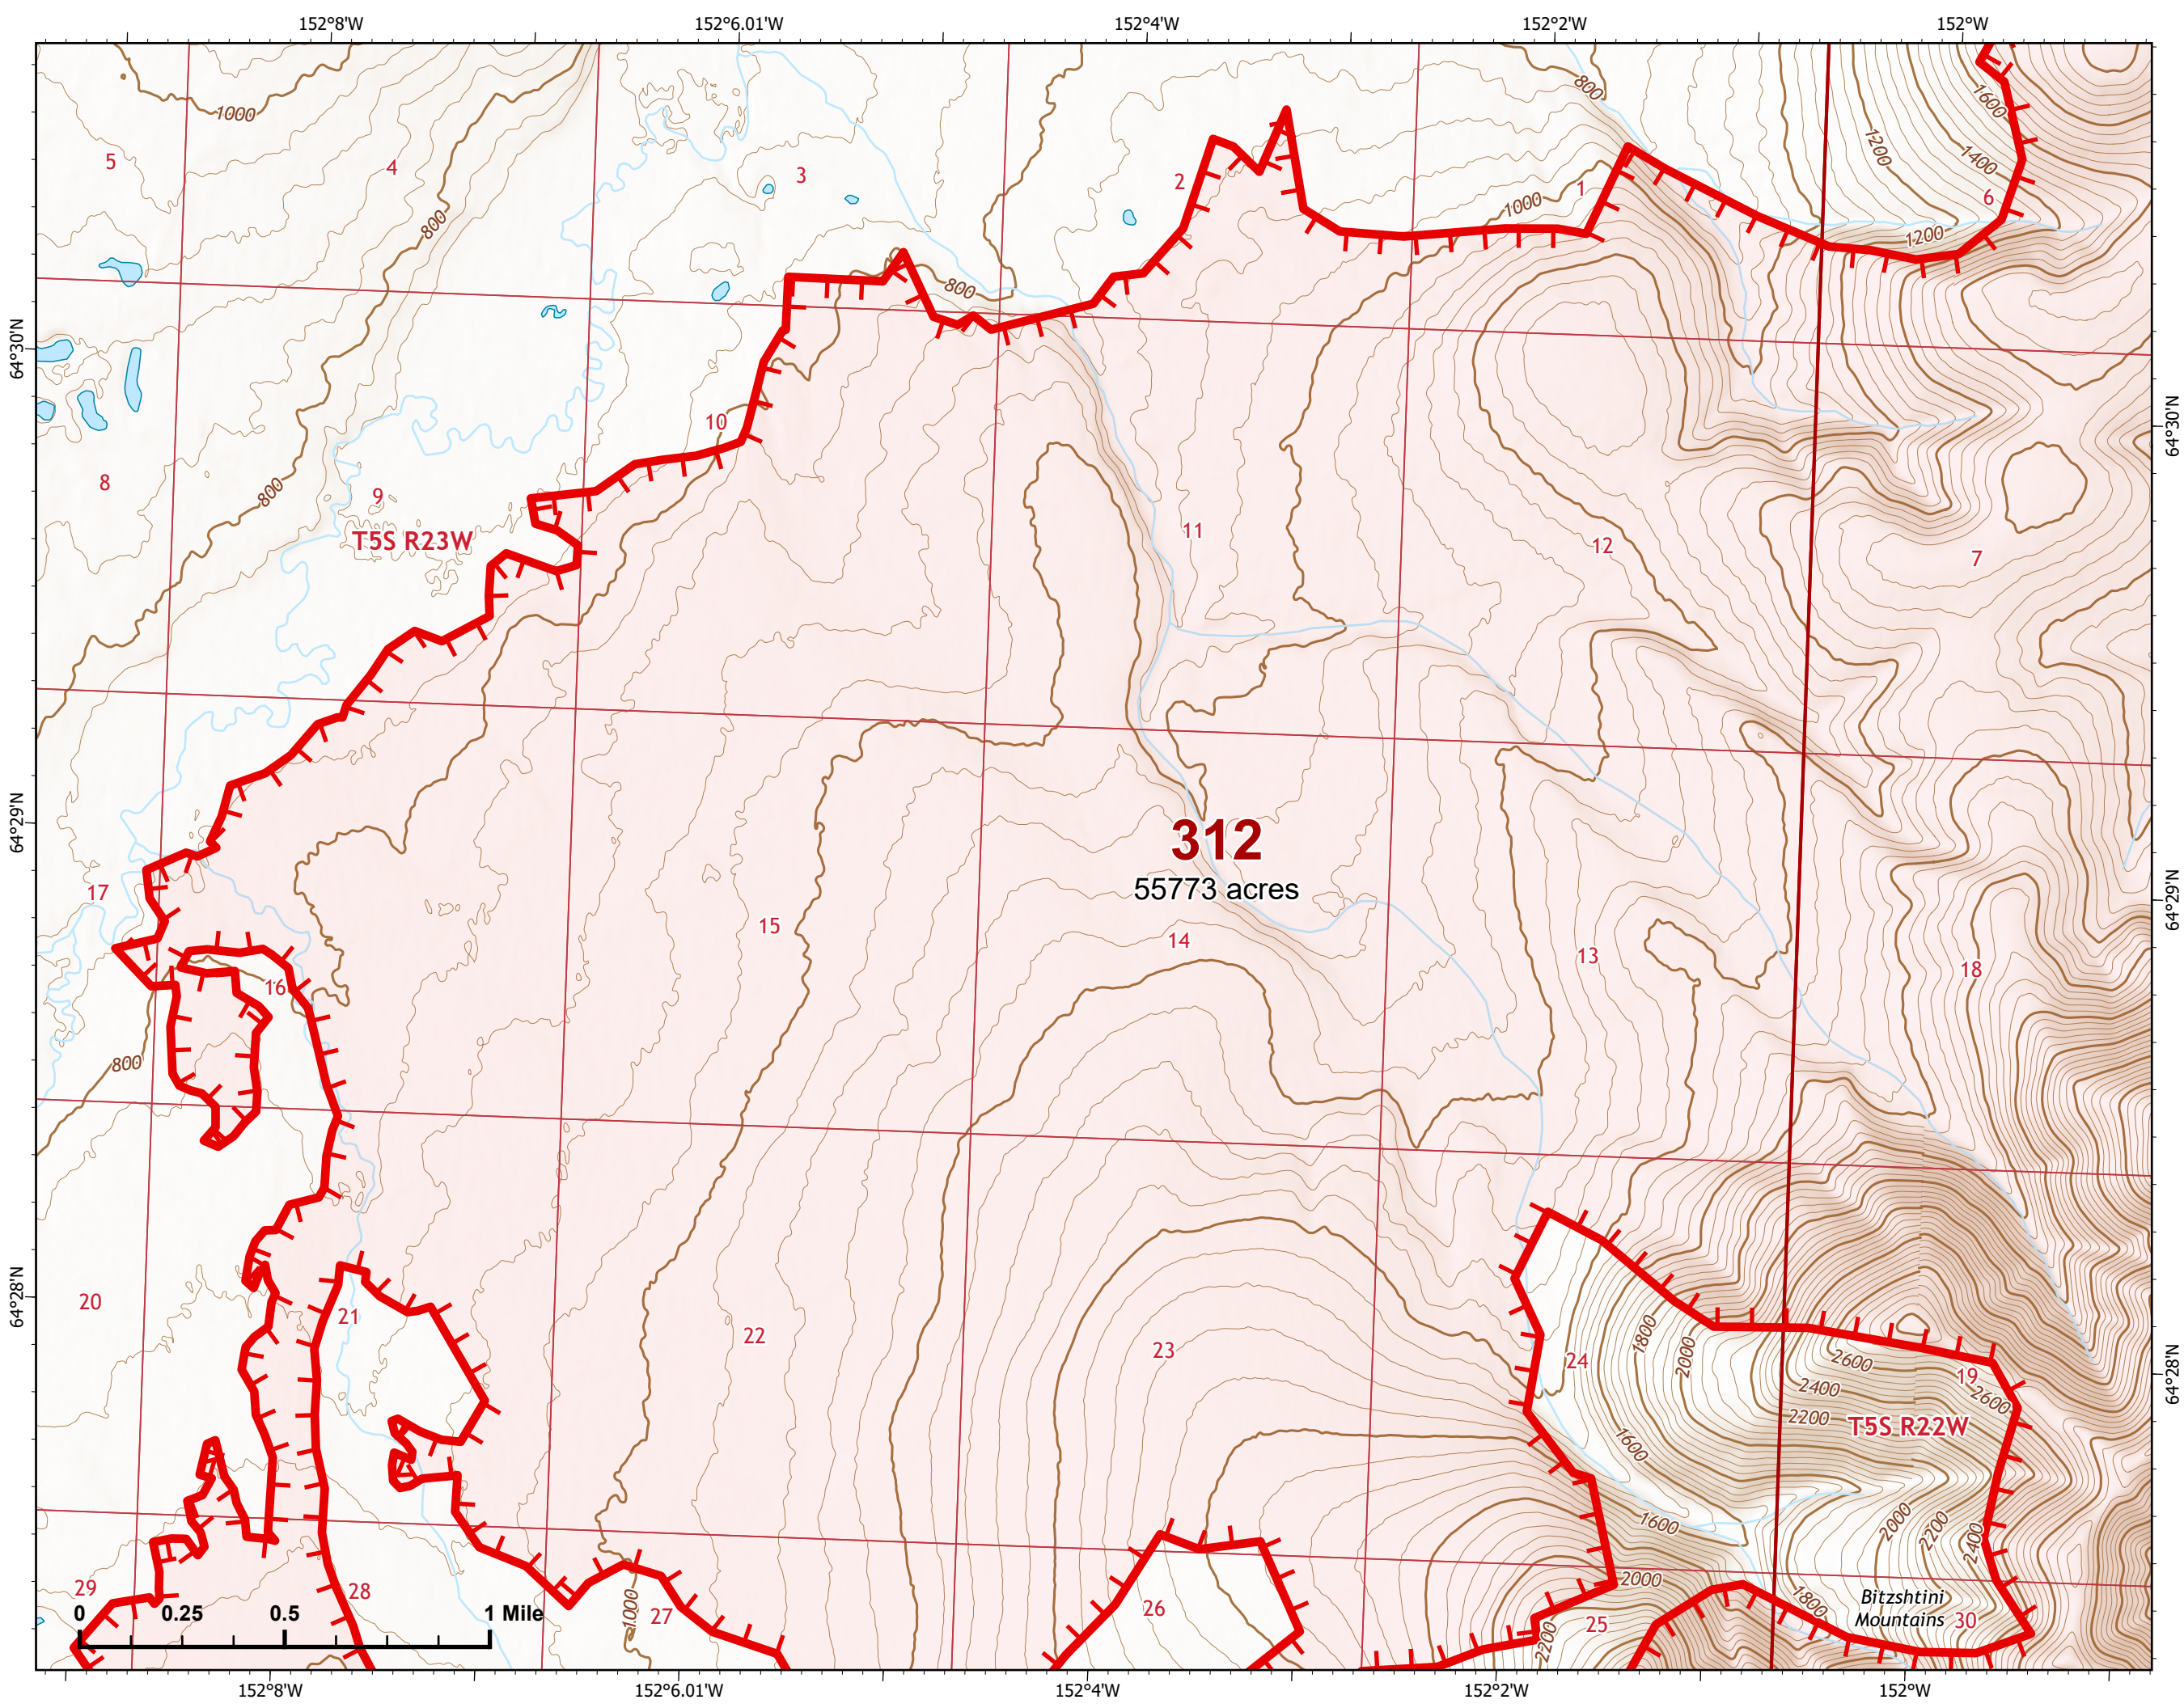

-  Helispot
-  Wildfire Daily Fire Perimeter
-  Uncontained

312
55773 acres

Z. Cravens
7/5/2022

IAP Map

Bean Complex
AK-TAD-000898

07/06/2022

Fire: 312 (Bitzshitini)

Page 312 - 3

-  Wildfire Daily Fire Perimeter
-  Uncontained

Z. Cravens
7/5/2022

IAP Map

Bean Complex
AK-TAD-000898

07/06/2022

Fire: 312 (Bitzshitini)

Page 312 - 4

-  Wildfire Daily Fire Perimeter
-  Uncontained

Z. Cravens
7/5/2022

IAP Map

Bean Complex
AK-TAD-000898

07/06/2022

Fire: 312 (Bitzshitini)

Page 312 - 5

-  Wildfire Daily Fire Perimeter
-  Uncontained
-  Communications

Z. Cravens
7/5/2022

IAP Map

Bean Complex
AK-TAD-000898

07/06/2022

Fire: 312 (Bitzshitini)

Page 312 - 6

-  Wildfire Daily Fire Perimeter
-  Uncontained

Z. Cravens
7/5/2022

IAP Map