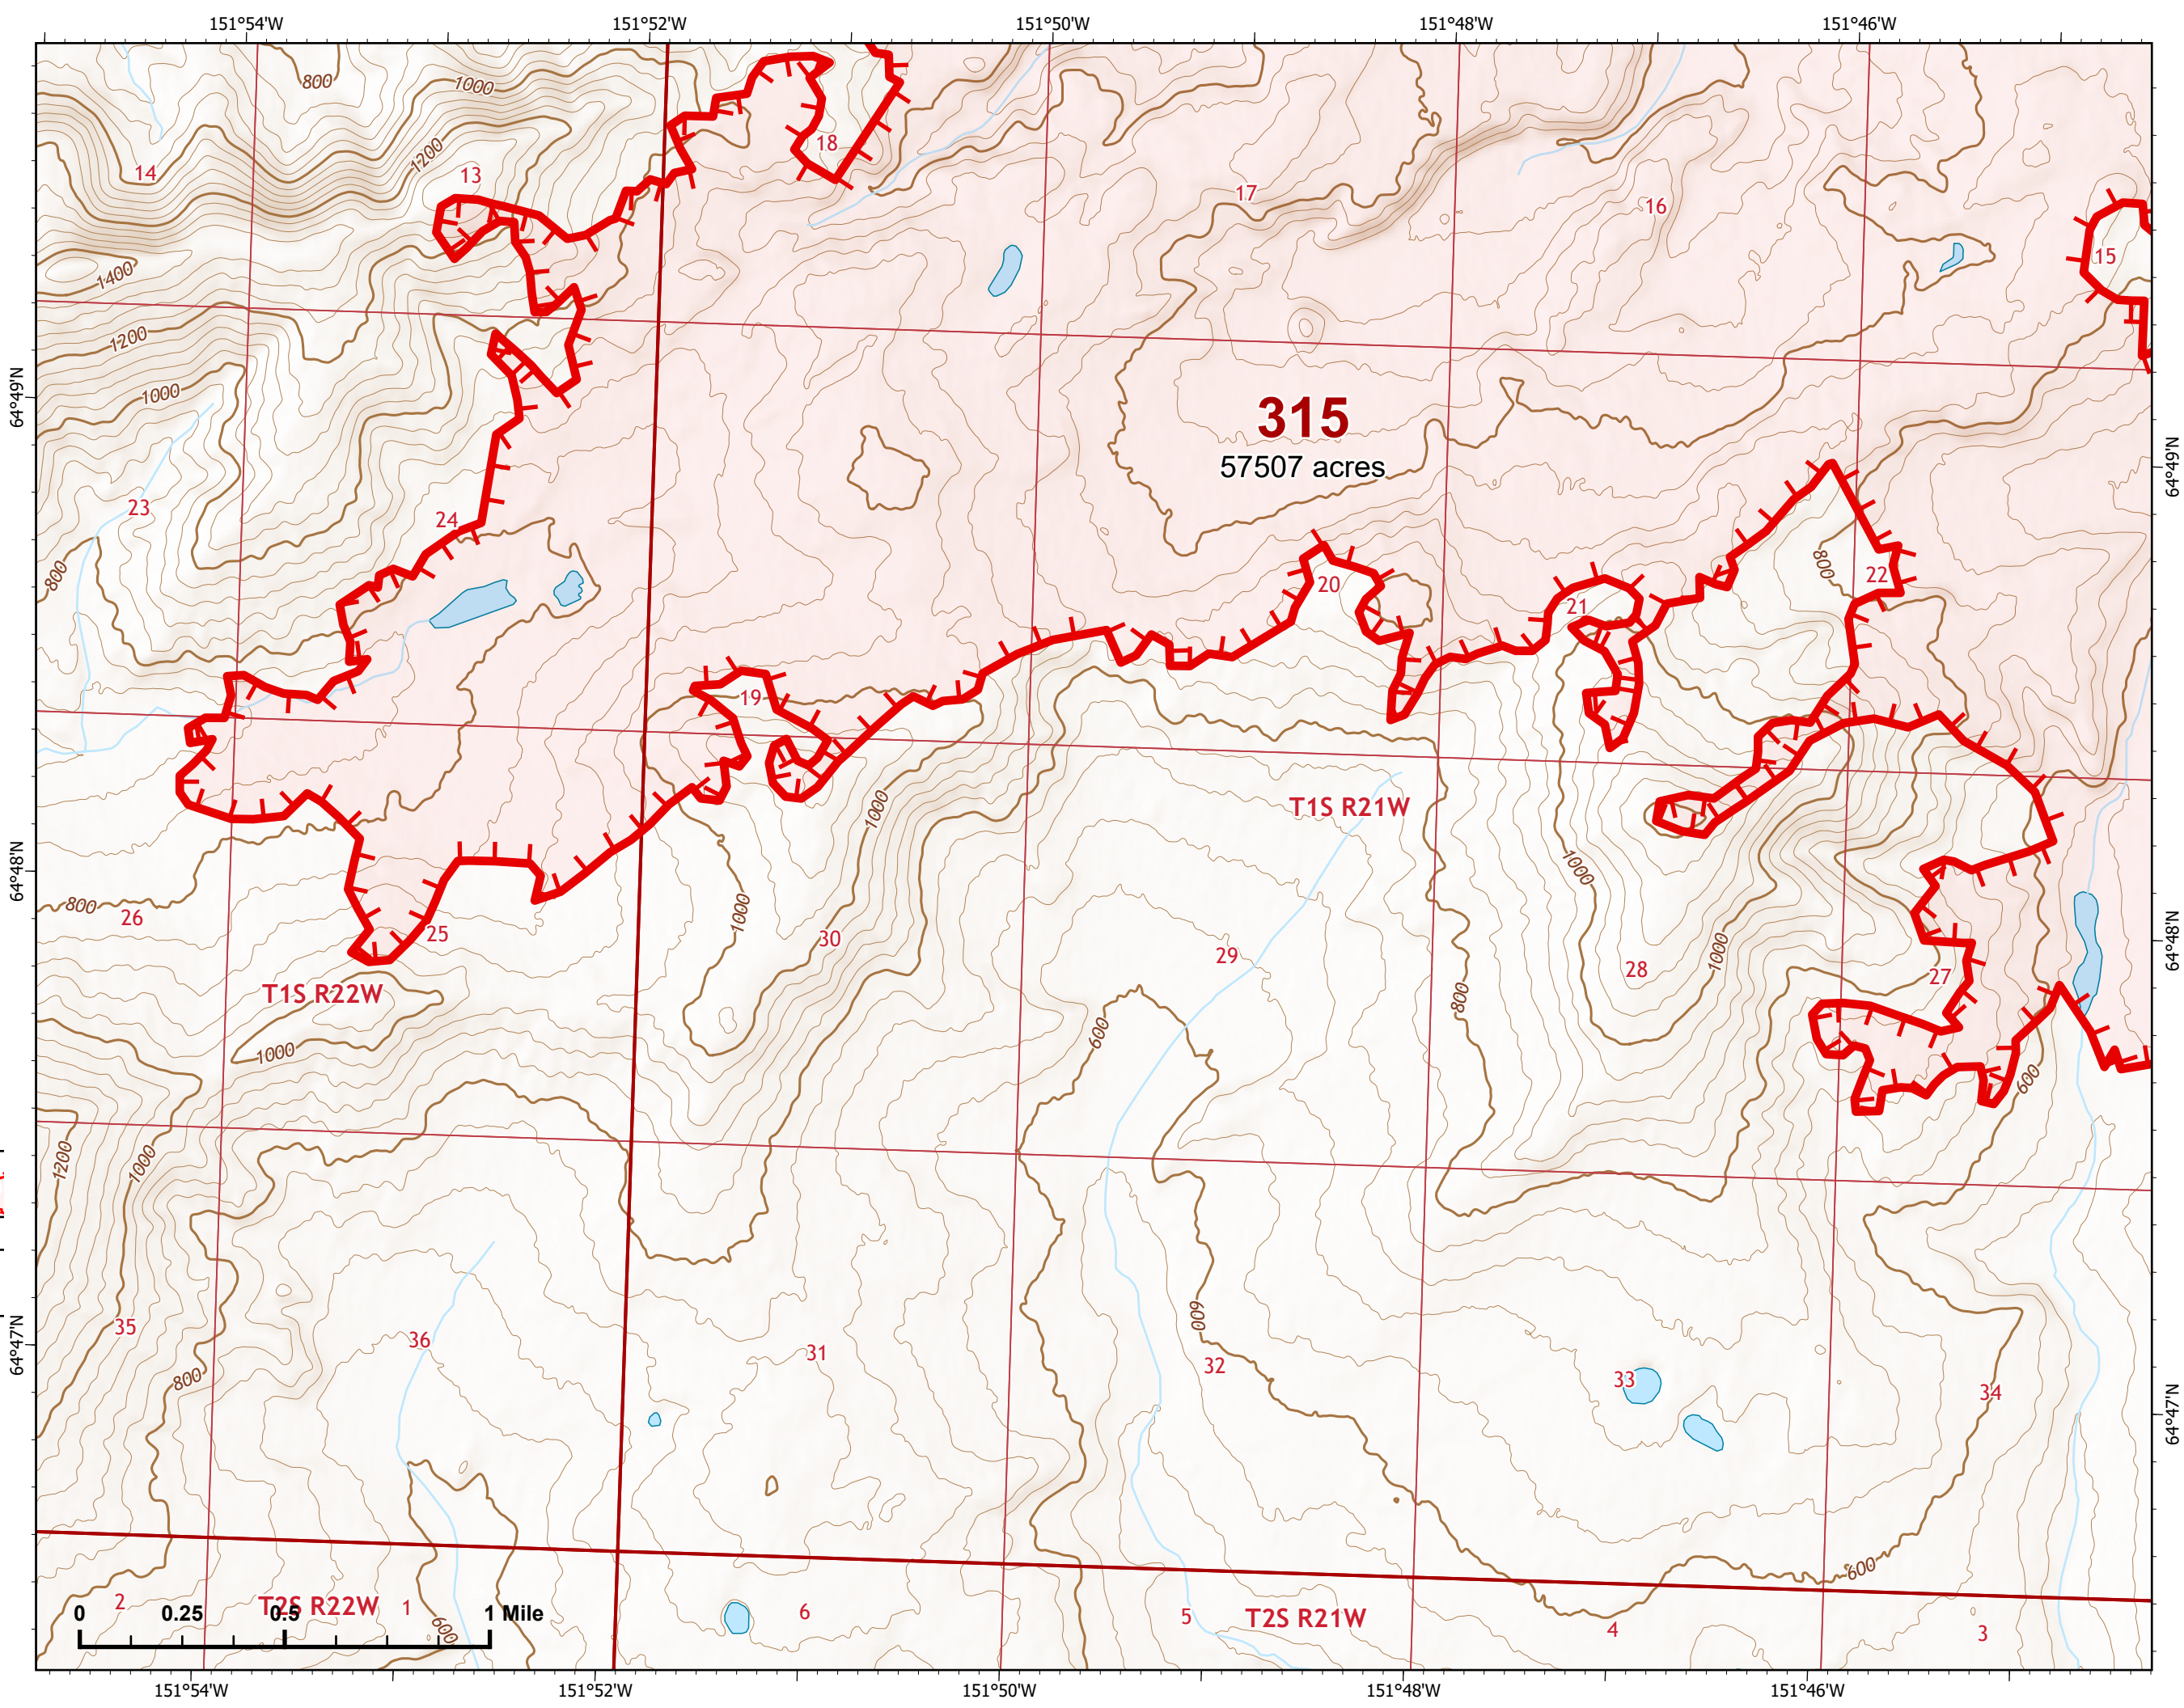

IAP Map

Bean Complex
AK-TAD-000898

07/06/2022

Fire: 315 (Chitanana)

Page 315 - 5

- Wildfire Daily Fire Perimeter
- Uncontained

Z. Cravens
7/5/2022