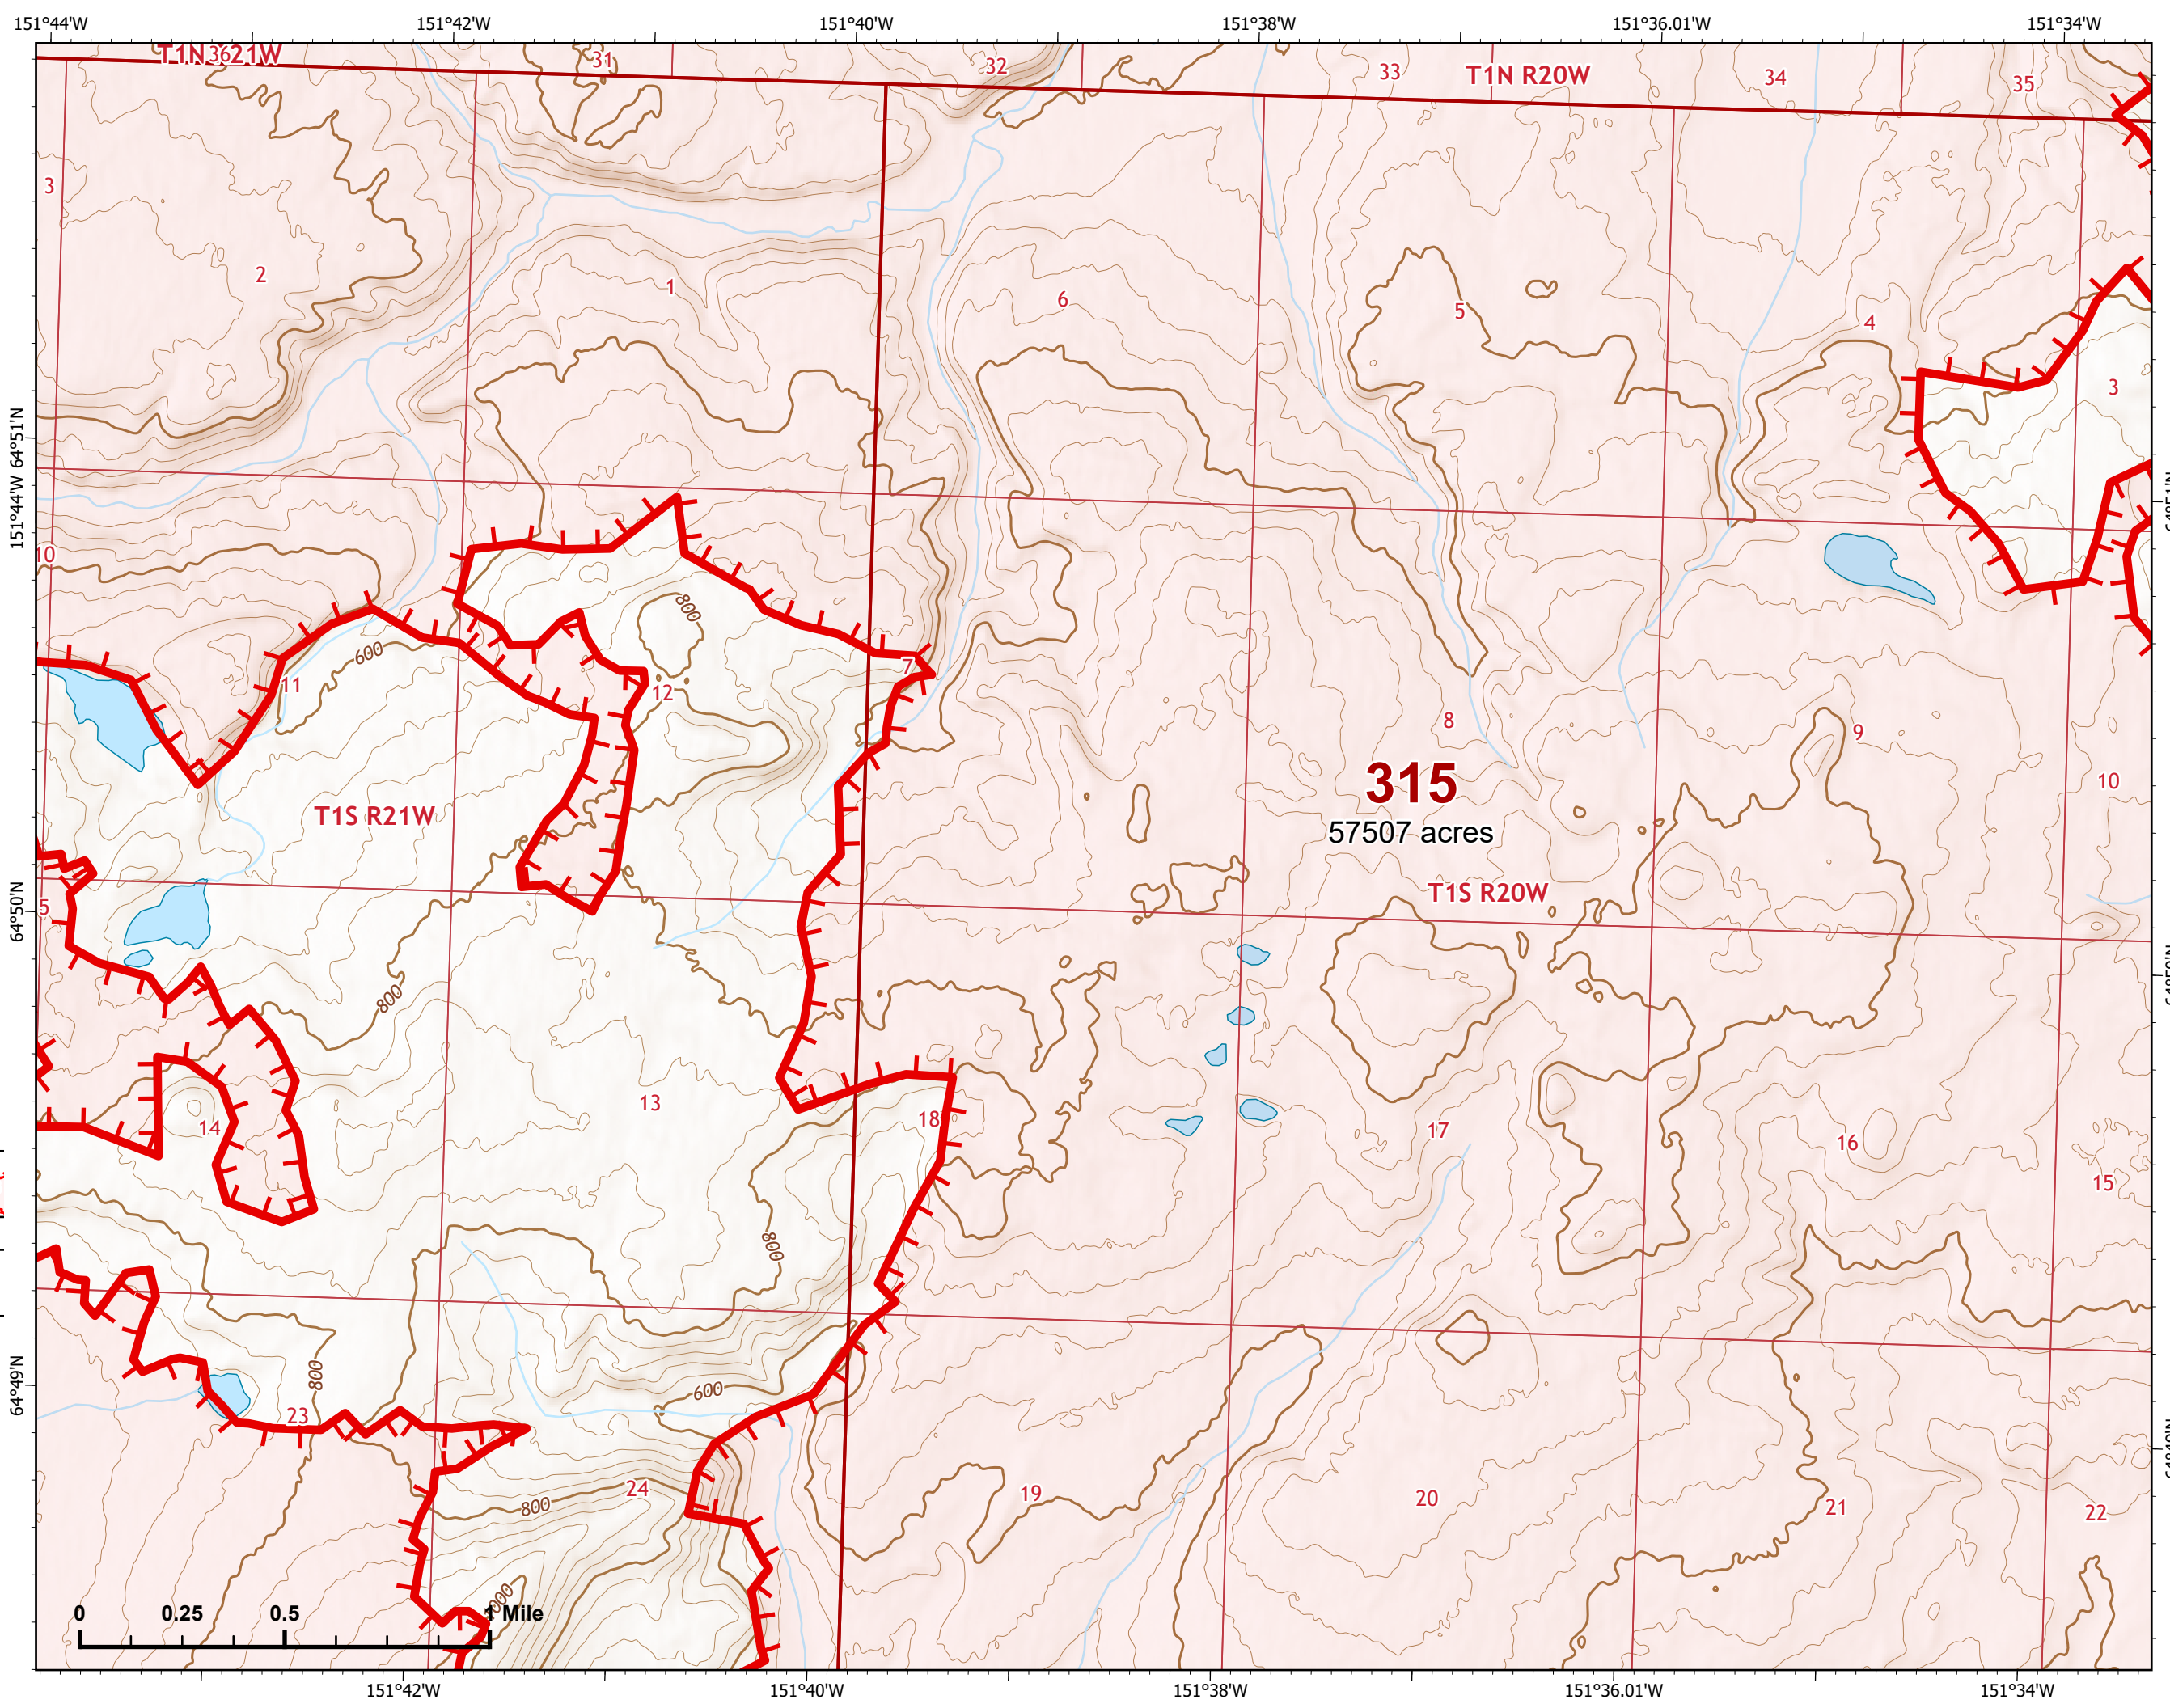

IAP Map

Bean Complex
AK-TAD-000898

07/06/2022

Fire: 315 (Chitanana)

Page 315 - 4

- Wildfire Daily Fire Perimeter
- Uncontained

Z. Cravens
7/5/2022