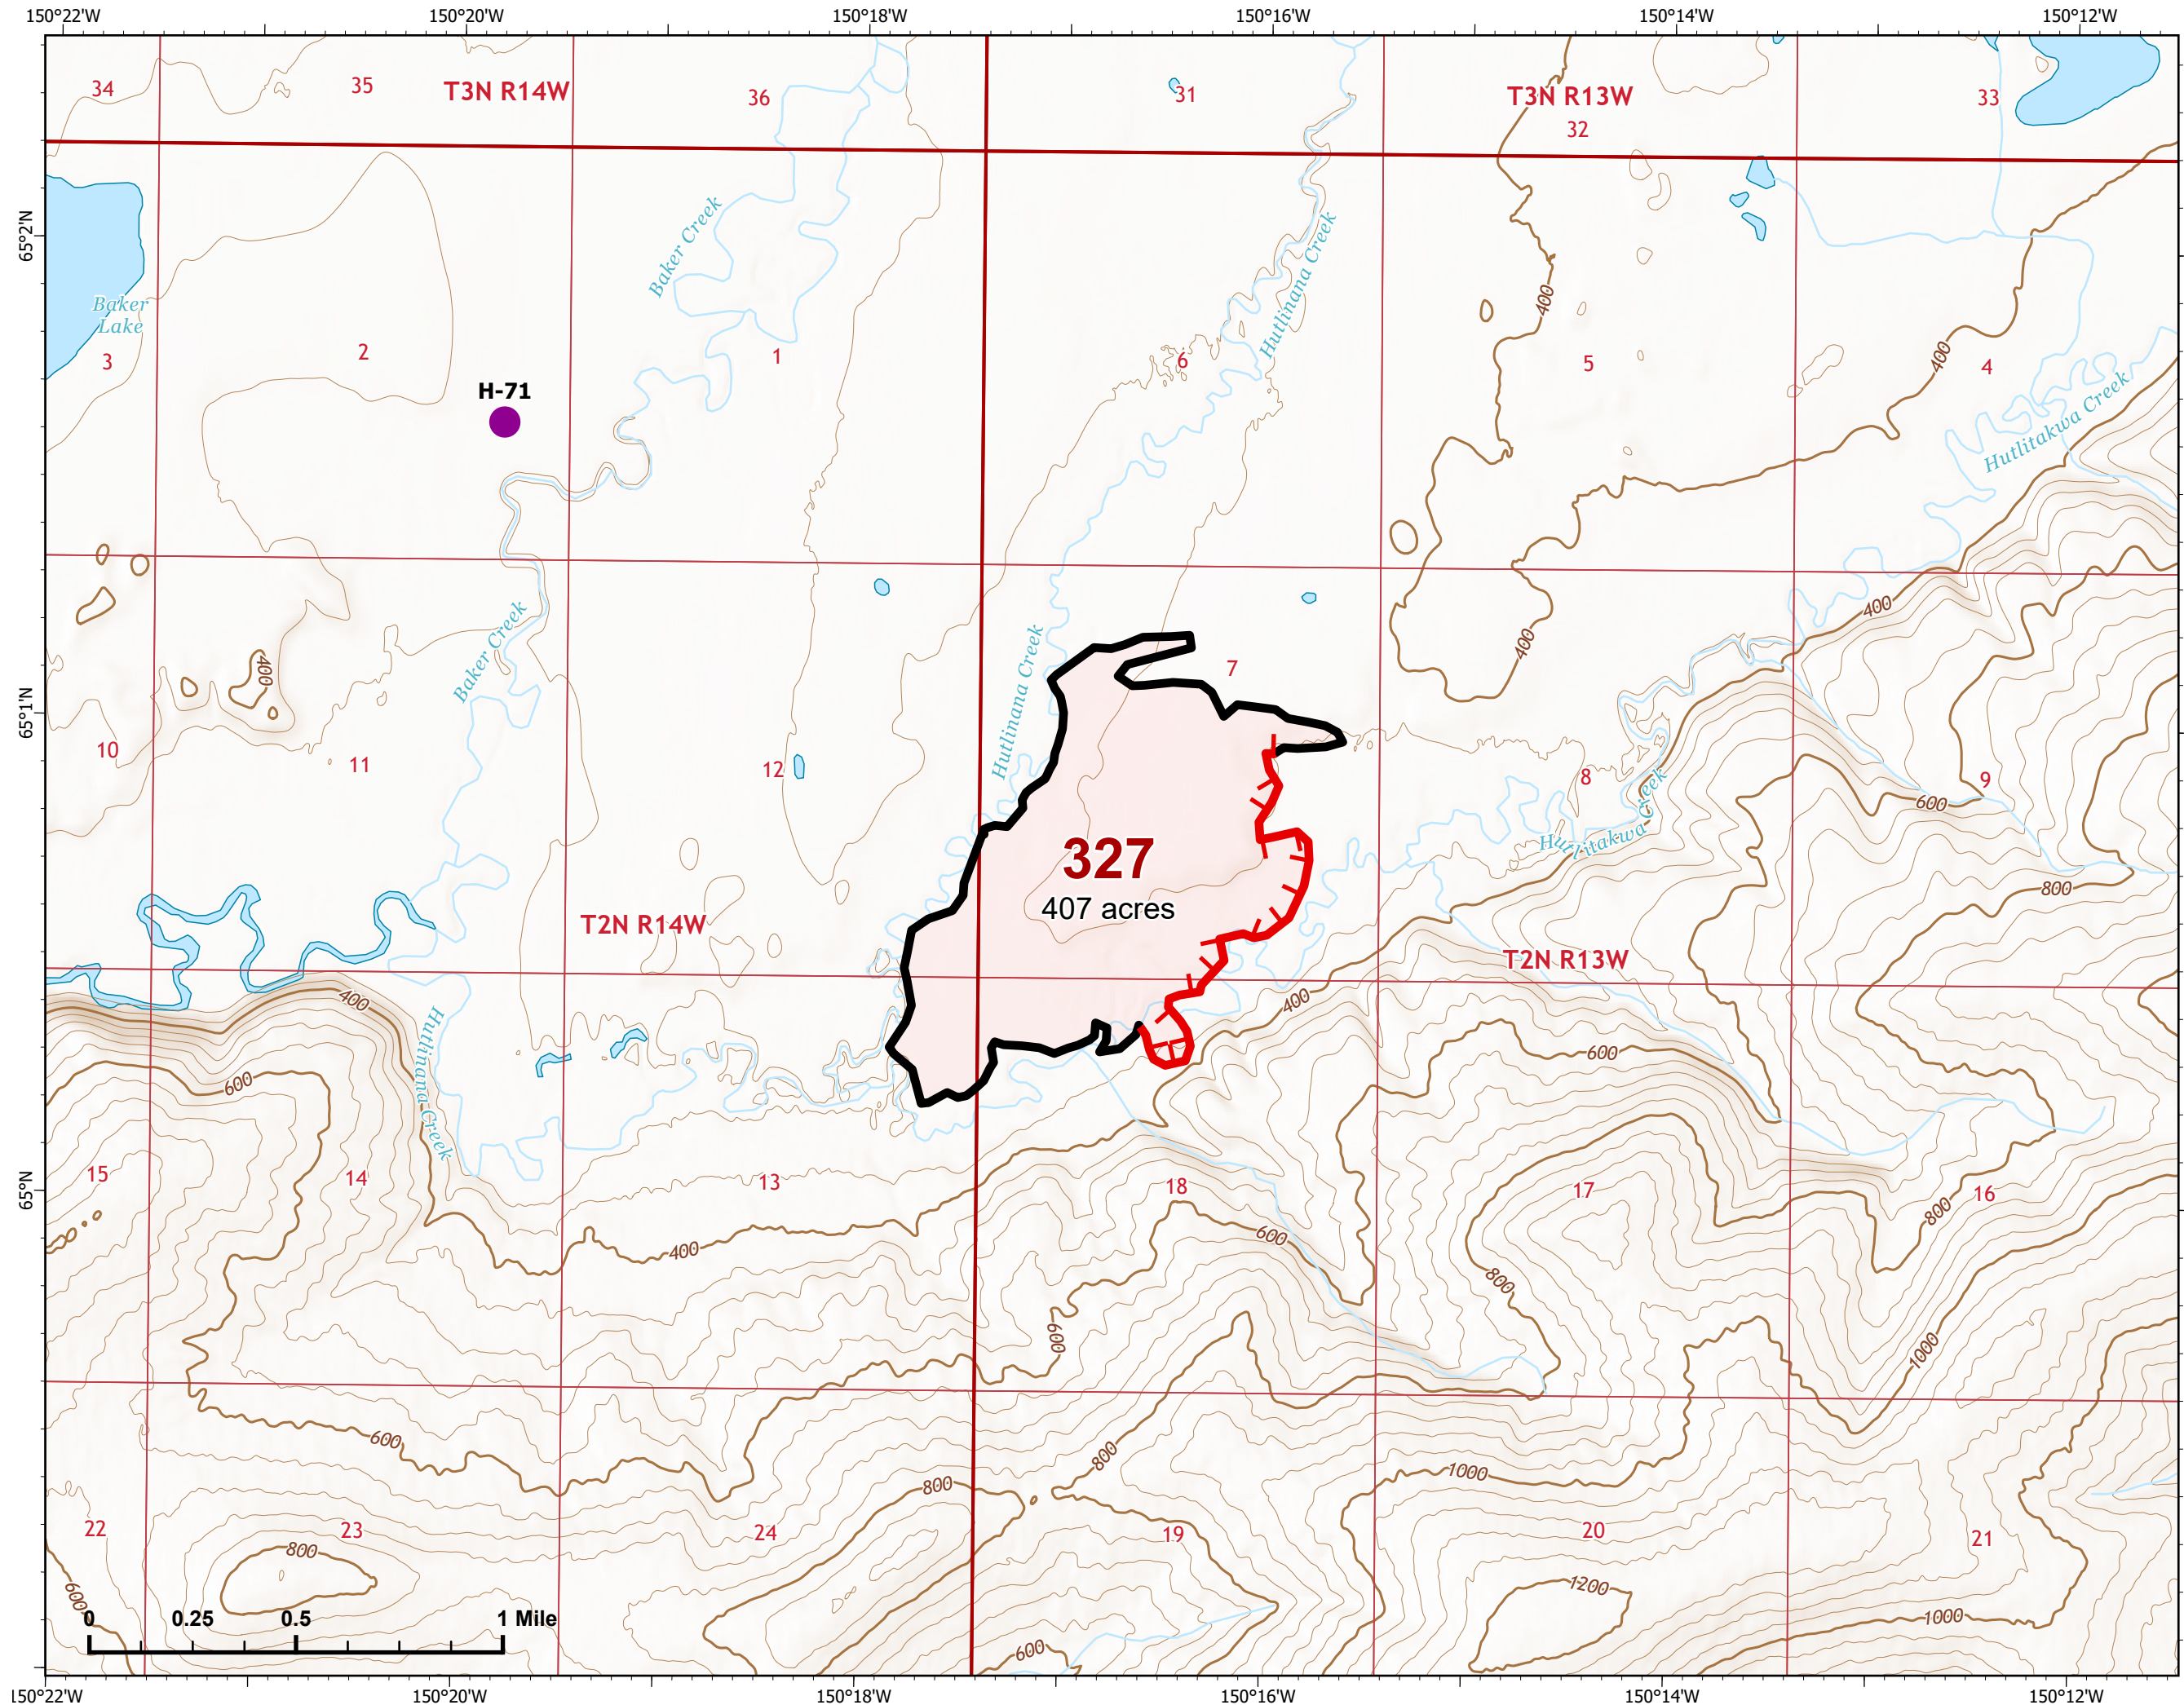

Fire: 327 (Hutlinana)

Page 327 - 1

-  Helispot
-  Wildfire Daily Fire Perimeter
-  Contained
-  Uncontained

Z. Cravens
7/5/2022

IAP Map

Bean Complex
AK-TAD-000898

07/06/2022

Fire: 310 (Tanana River)