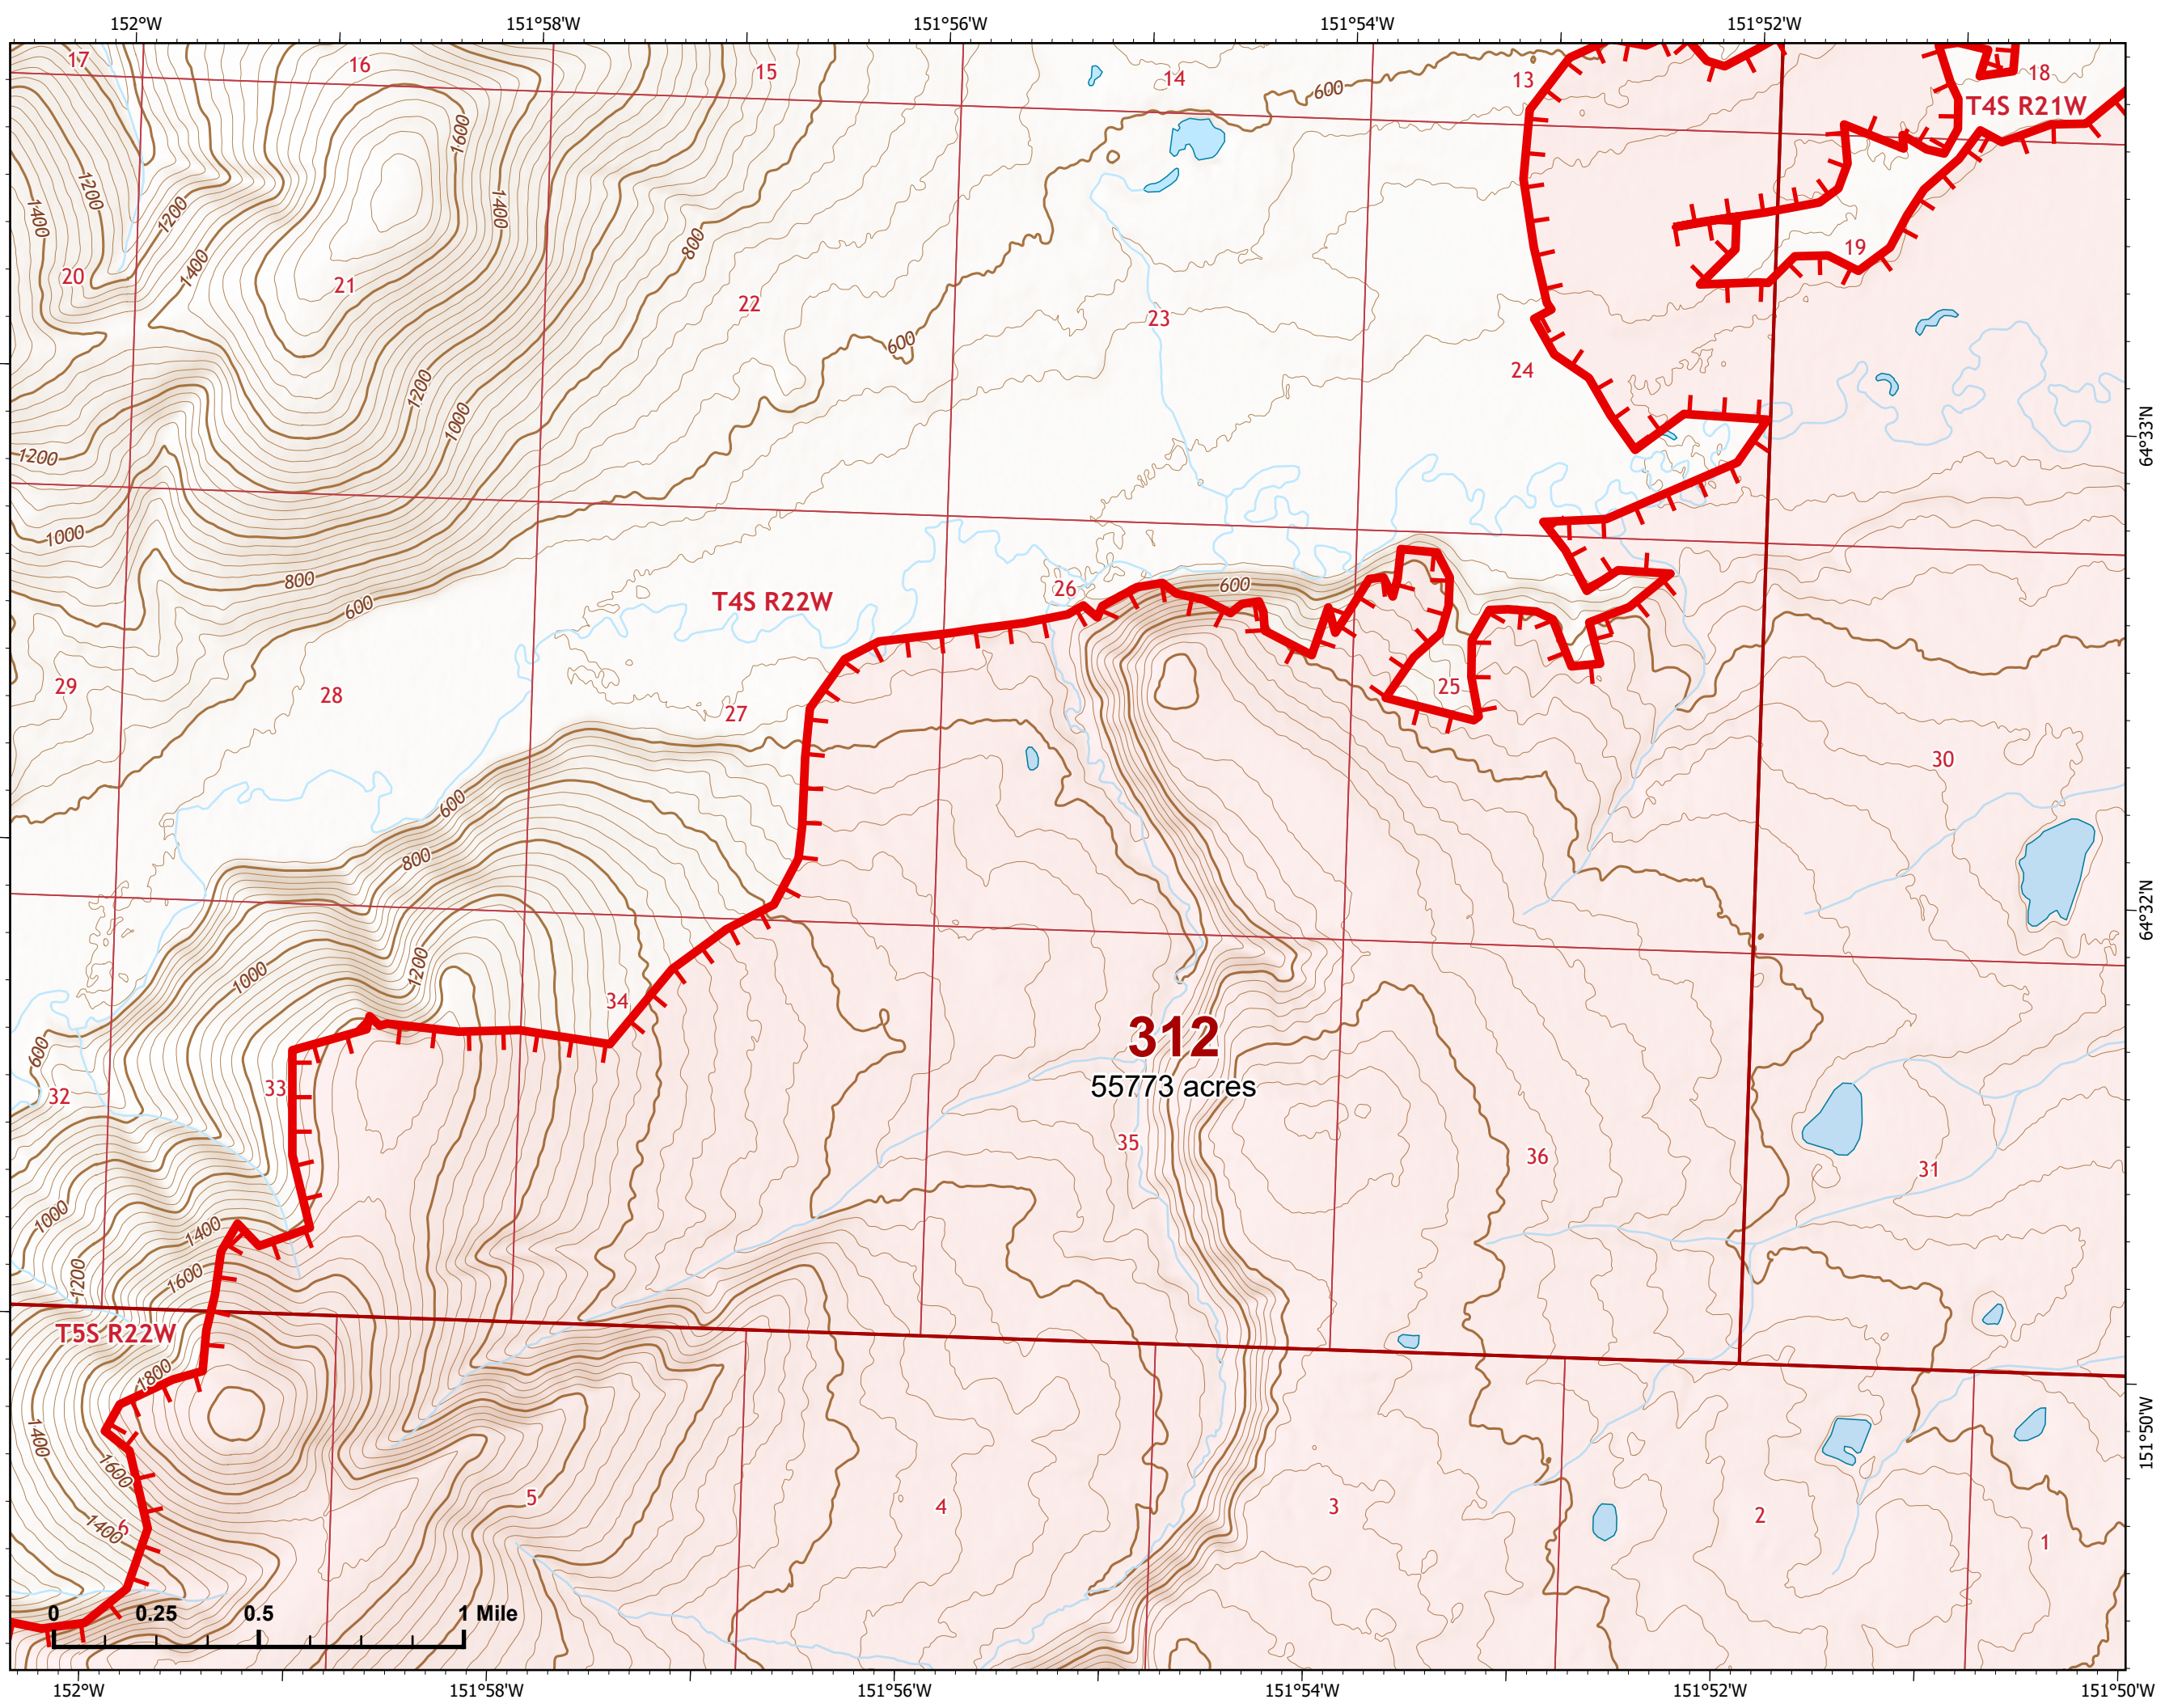

Page 312 - 1

-  Helispot
-  Wildfire Daily Fire Perimeter
-  Uncontained
-  Structure

Z. Cravens
7/5/2022

IAP Map

Bean Complex
AK-TAD-000898

07/06/2022

Fire: 312 (Bitzshitini)

Page 312 - 2

-  Helispot
-  Wildfire Daily Fire Perimeter
-  Uncontained

312
55773 acres

Z. Cravens
7/5/2022

IAP Map

Bean Complex
AK-TAD-000898

07/06/2022

Fire: 312 (Bitzshitini)

Page 312 - 3

-  Wildfire Daily Fire Perimeter
-  Uncontained

Z. Cravens
7/5/2022

IAP Map

Bean Complex
AK-TAD-000898

07/06/2022

Fire: 312 (Bitzshitini)

Page 312 - 4

-  Wildfire Daily Fire Perimeter
-  Uncontained