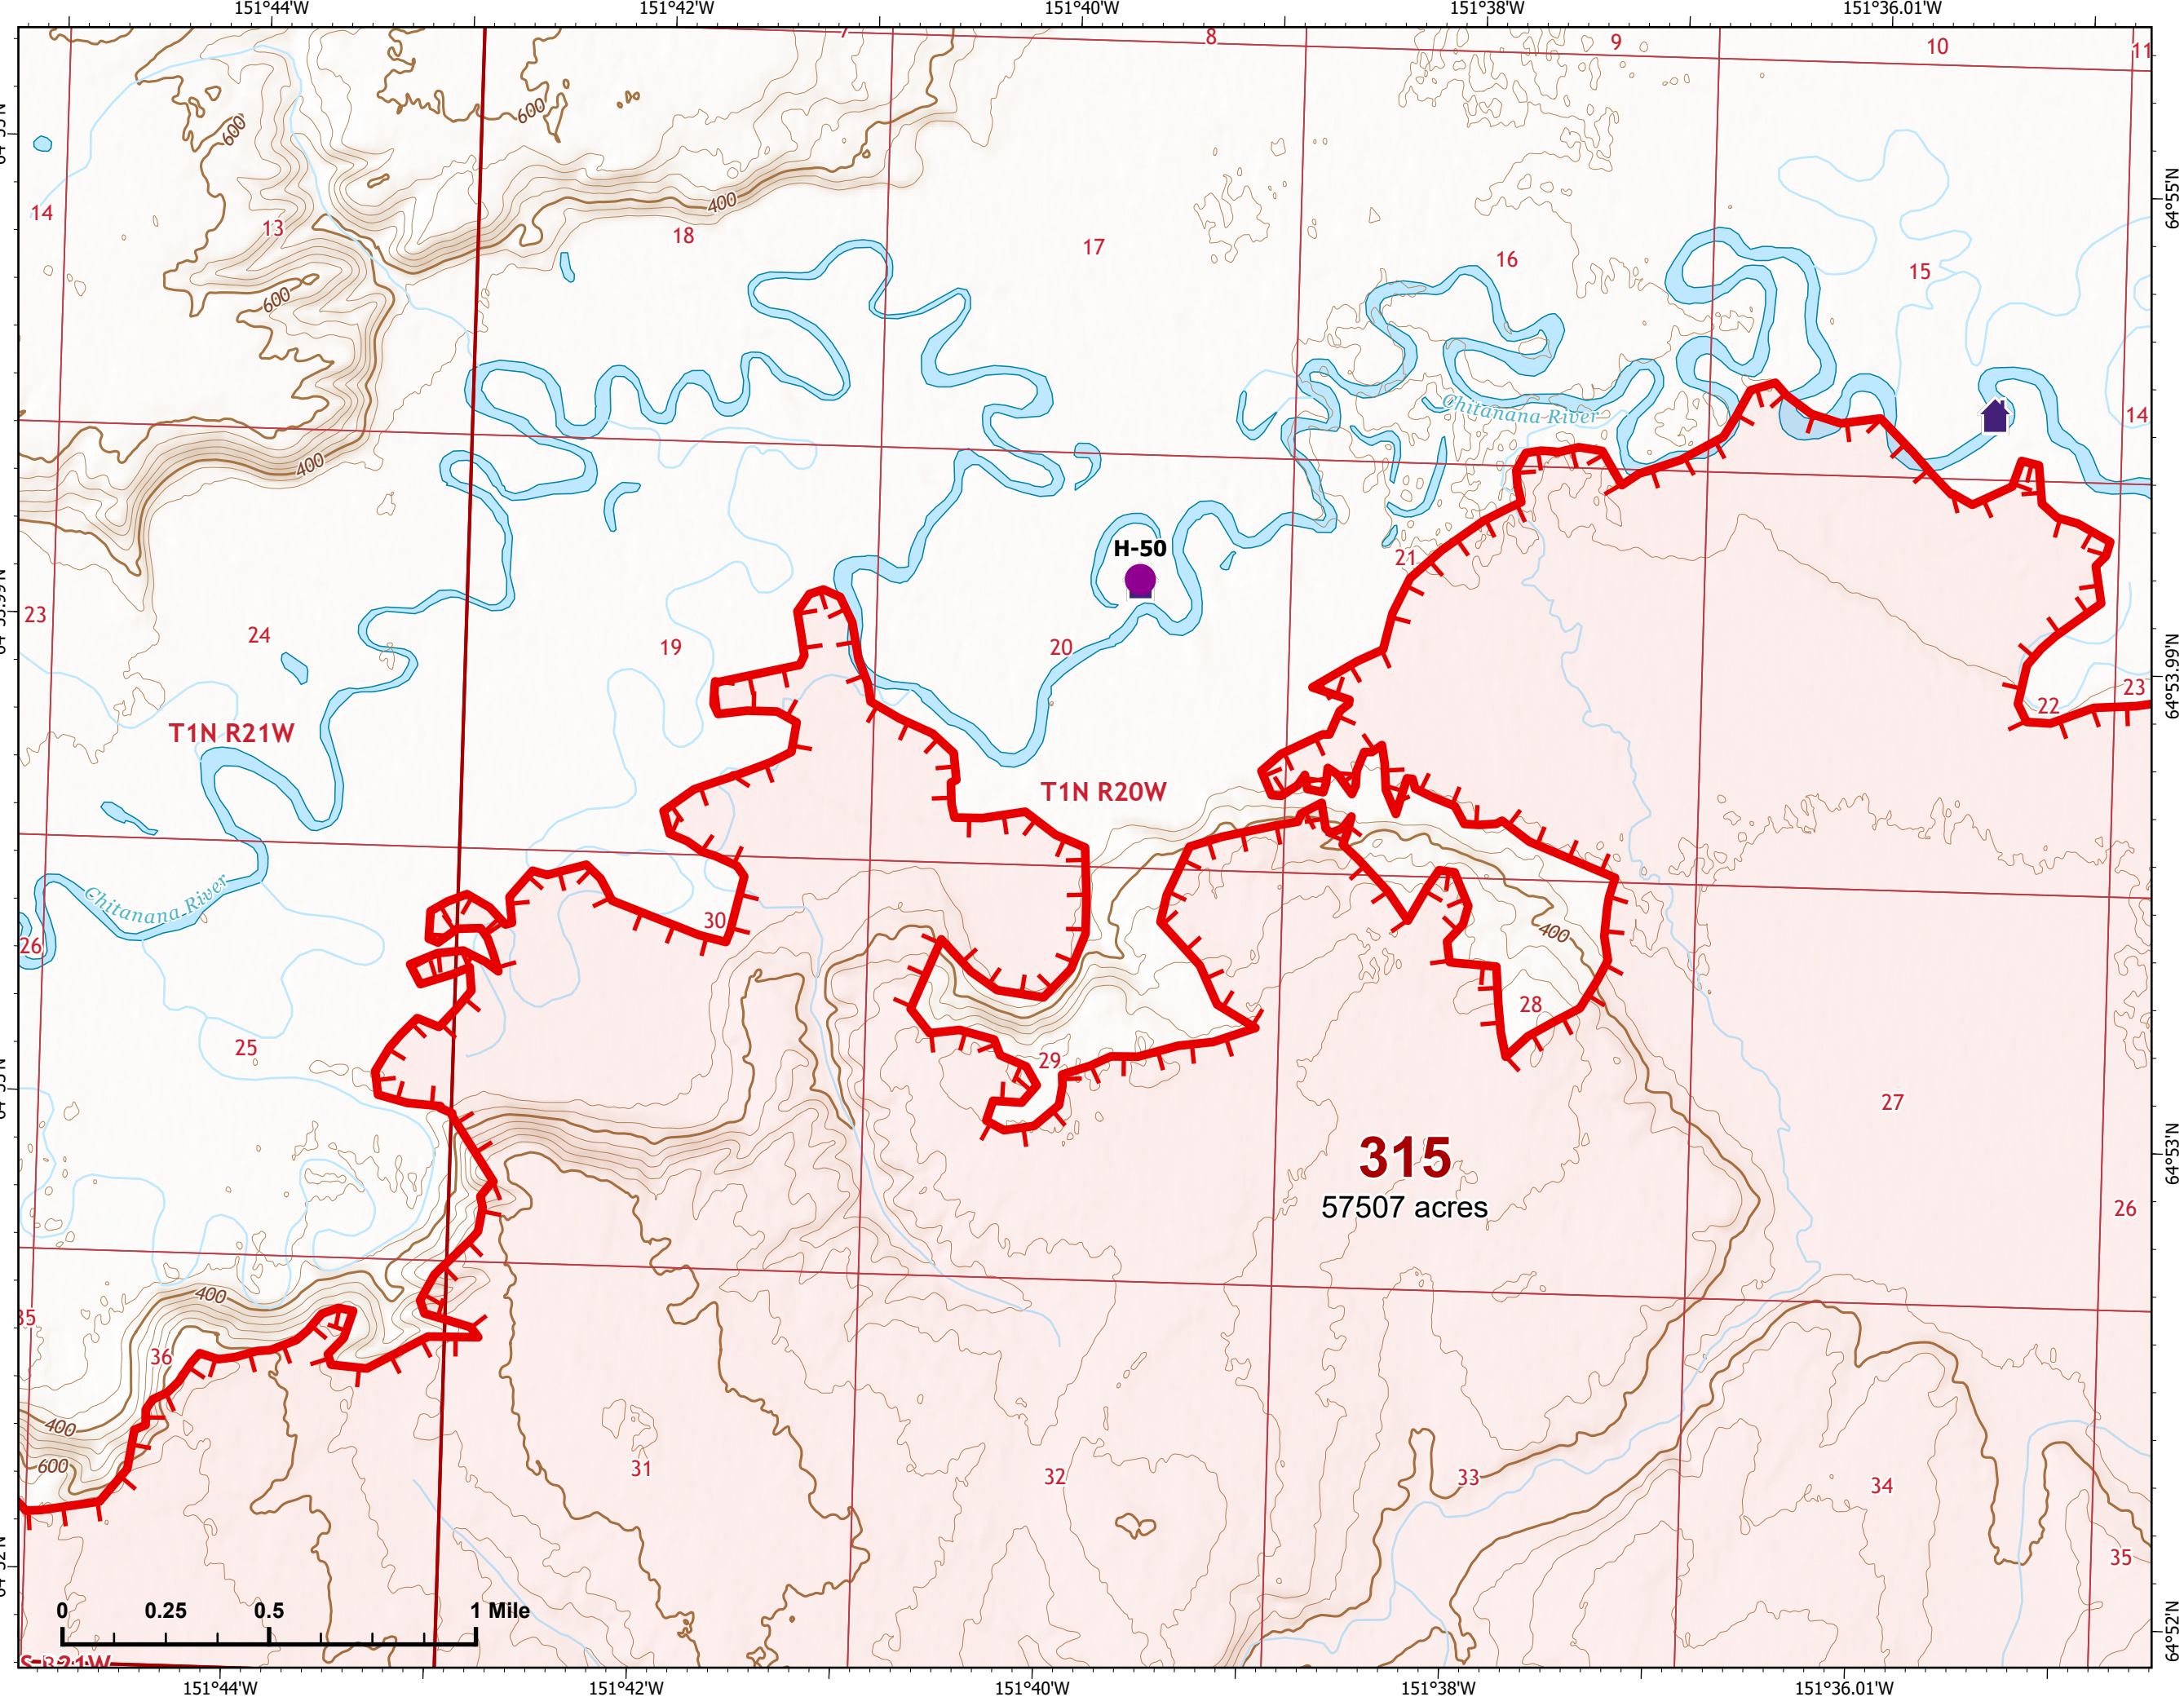

IAP Map

Bean Complex
AK-TAD-000898

07/06/2022

Fire: 315 (Chitanana)

Page 315 - 2

-  Helispot
-  Wildfire Daily Fire Perimeter
-  Uncontained
-  Structure

Z. Cravens
7/5/2022

IAP Map