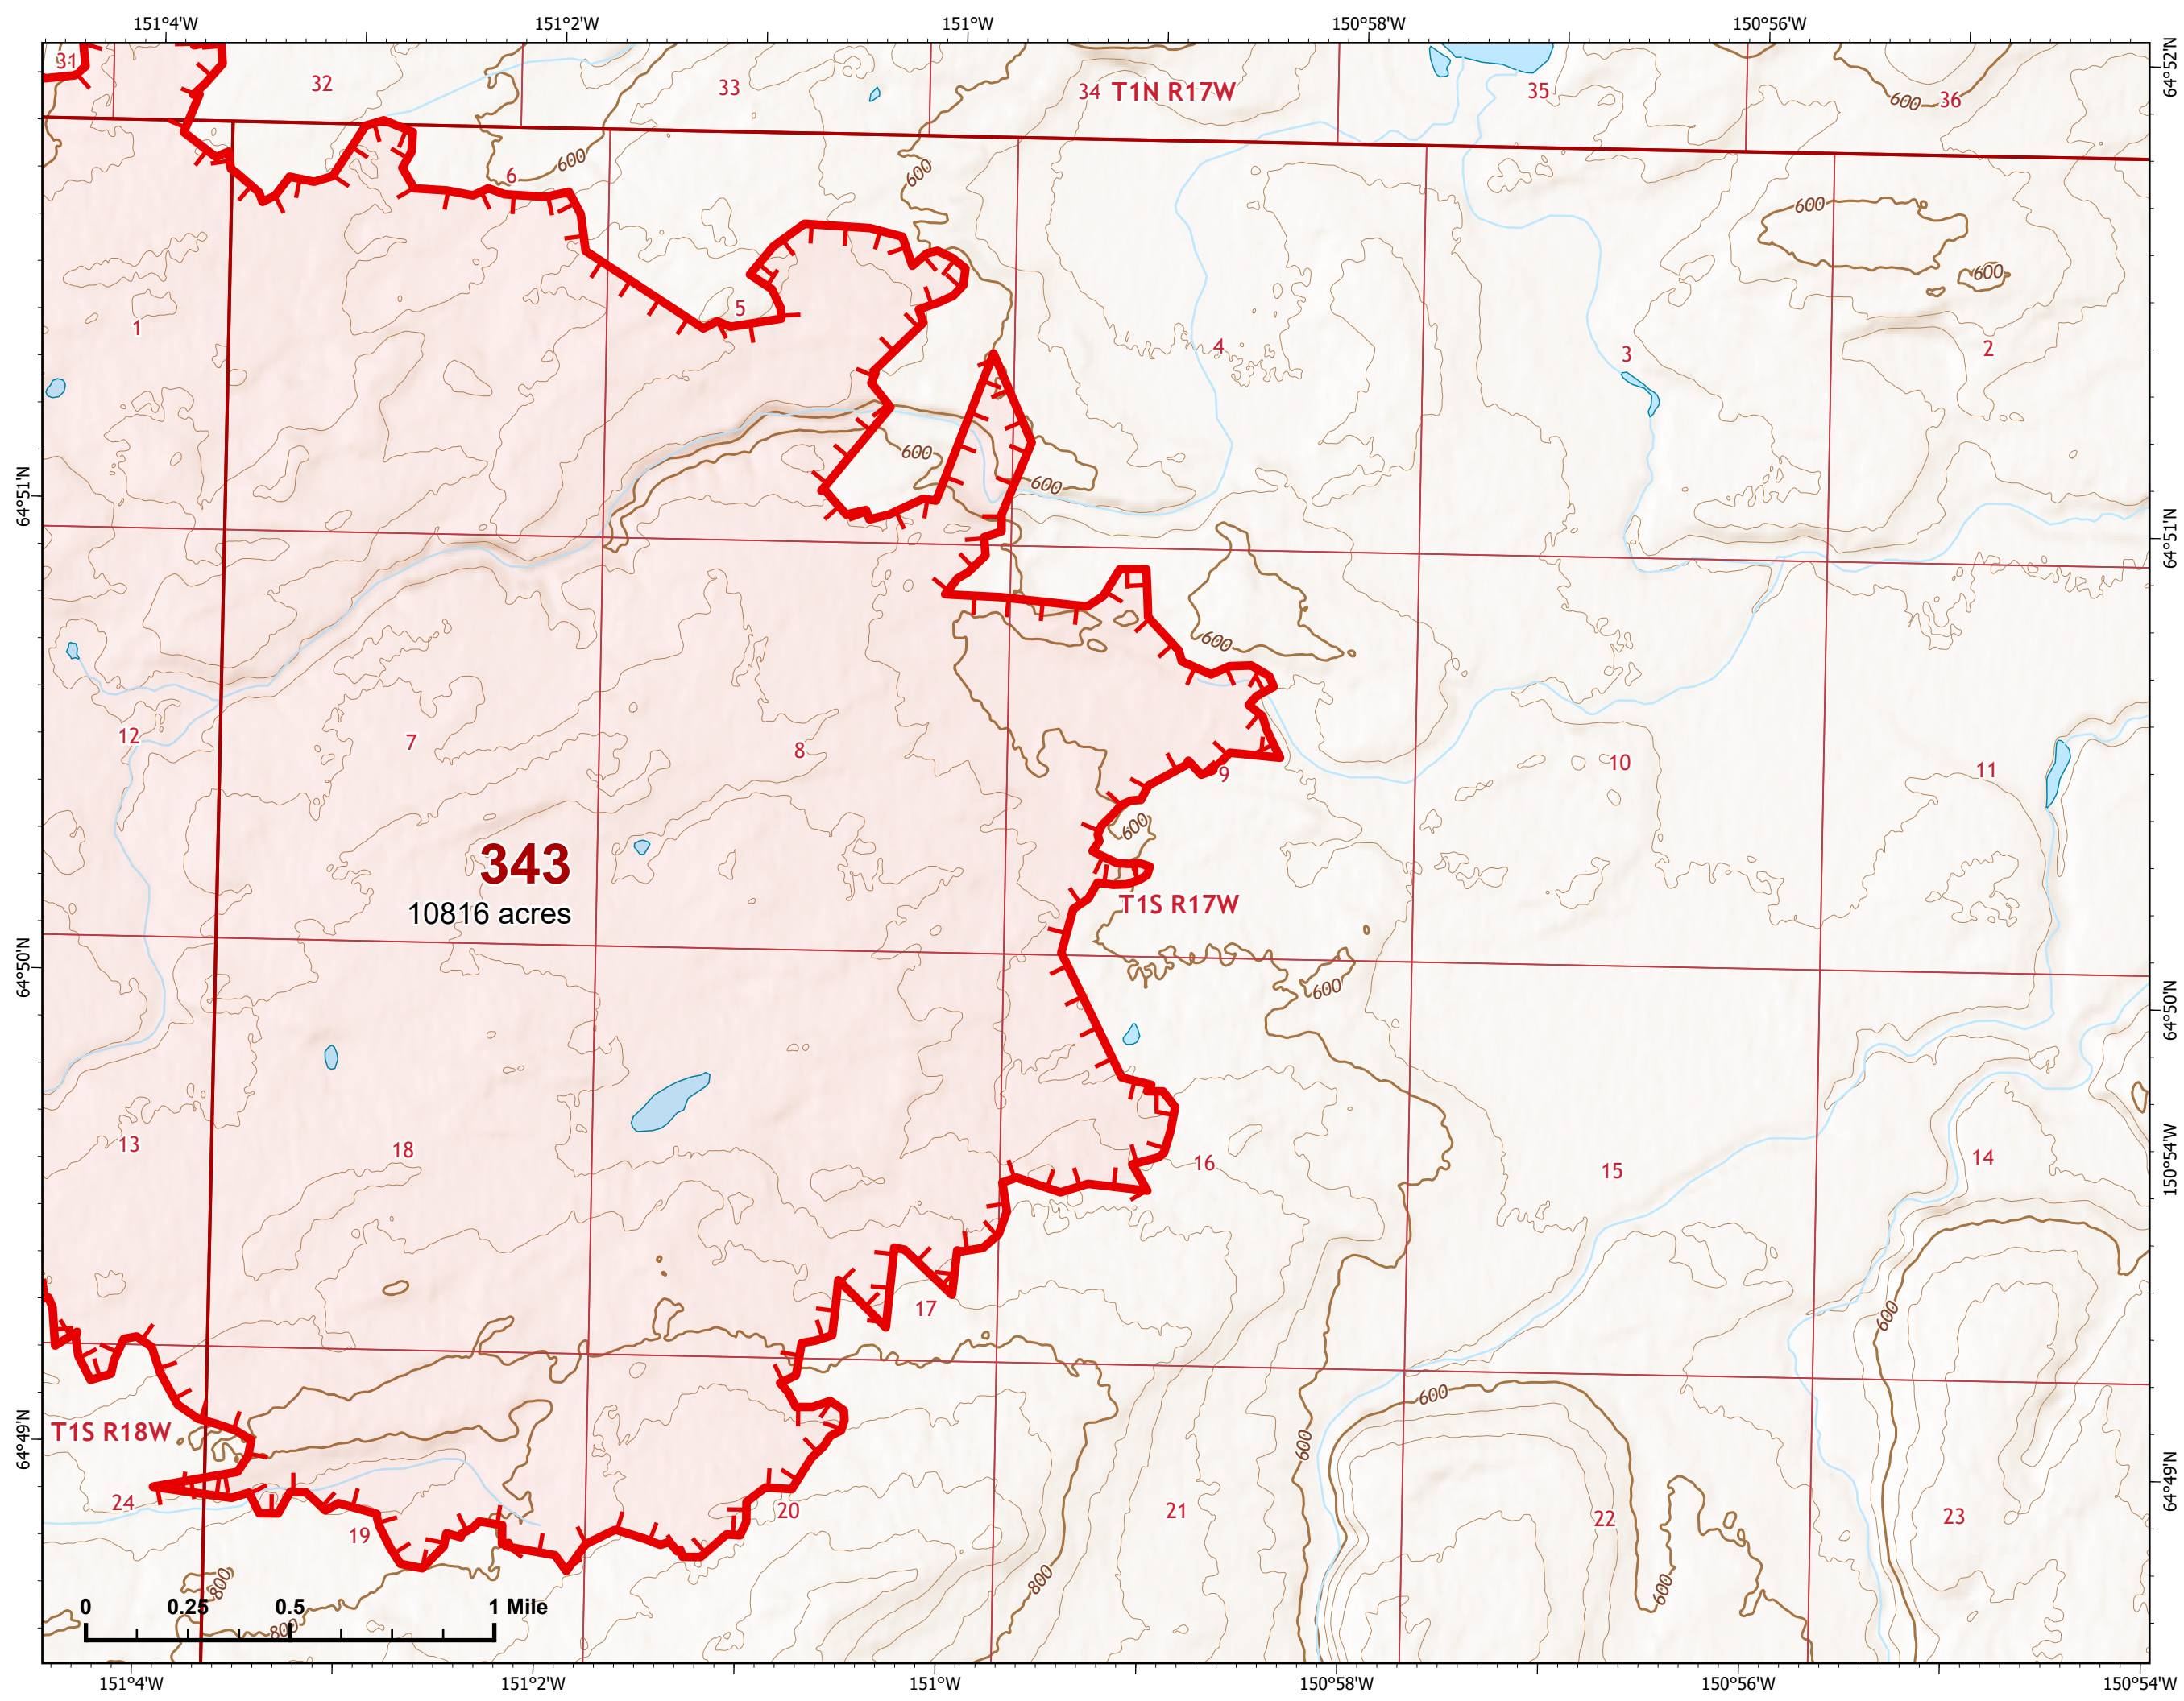

IAP Map

Bean Complex
AK-TAD-000898

07/06/2022

Fire: 343 (Dragon)

Page 343 - 2

- Wildfire Daily Fire Perimeter
- Uncontained

Z. Cravens
7/5/2022