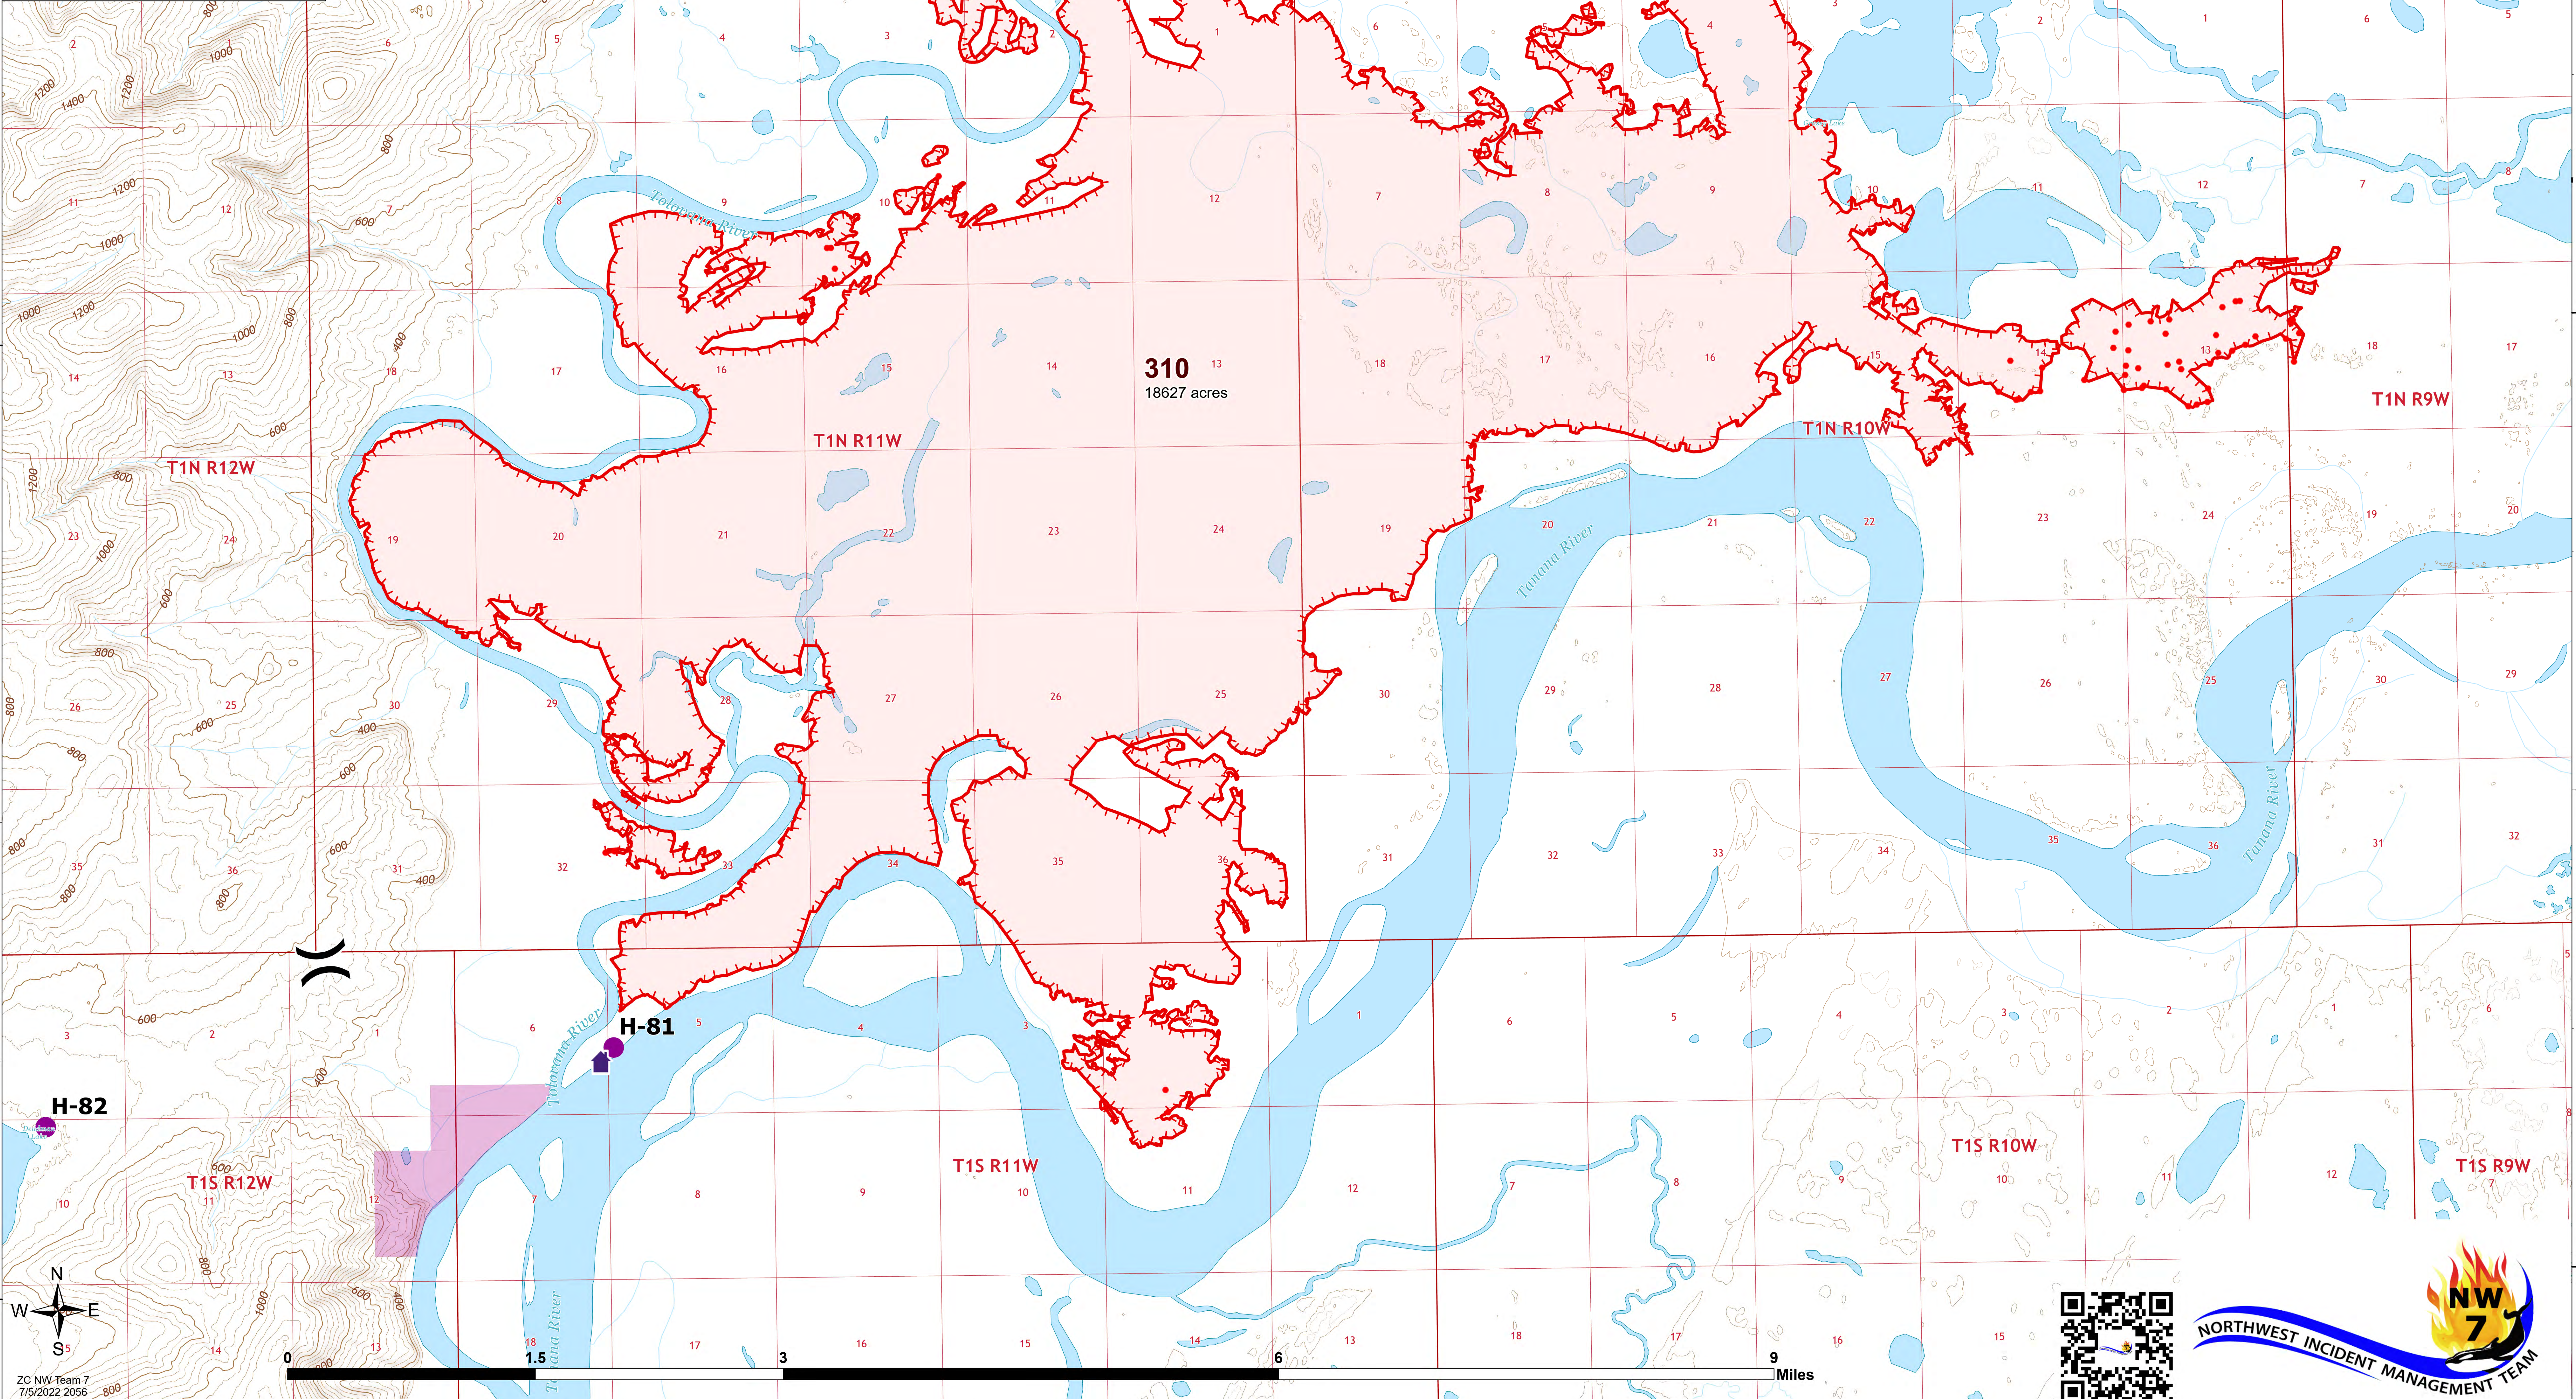

2022 Bean Complex Ops Map

DIV Q

Bean Complex
AK-TAD-000898
07/06/2022

- Helispot
-) Division Break
- ▲ Structure
- Uncontained
- ▭ Wildfire Daily Fire Perimeter
- ▭ Native Allotments
- Fire Heat VIIRS Last 12 hrs
- < 12 hrs

310
18627 acres

ZC NW Team 7
7/5/2022 2056