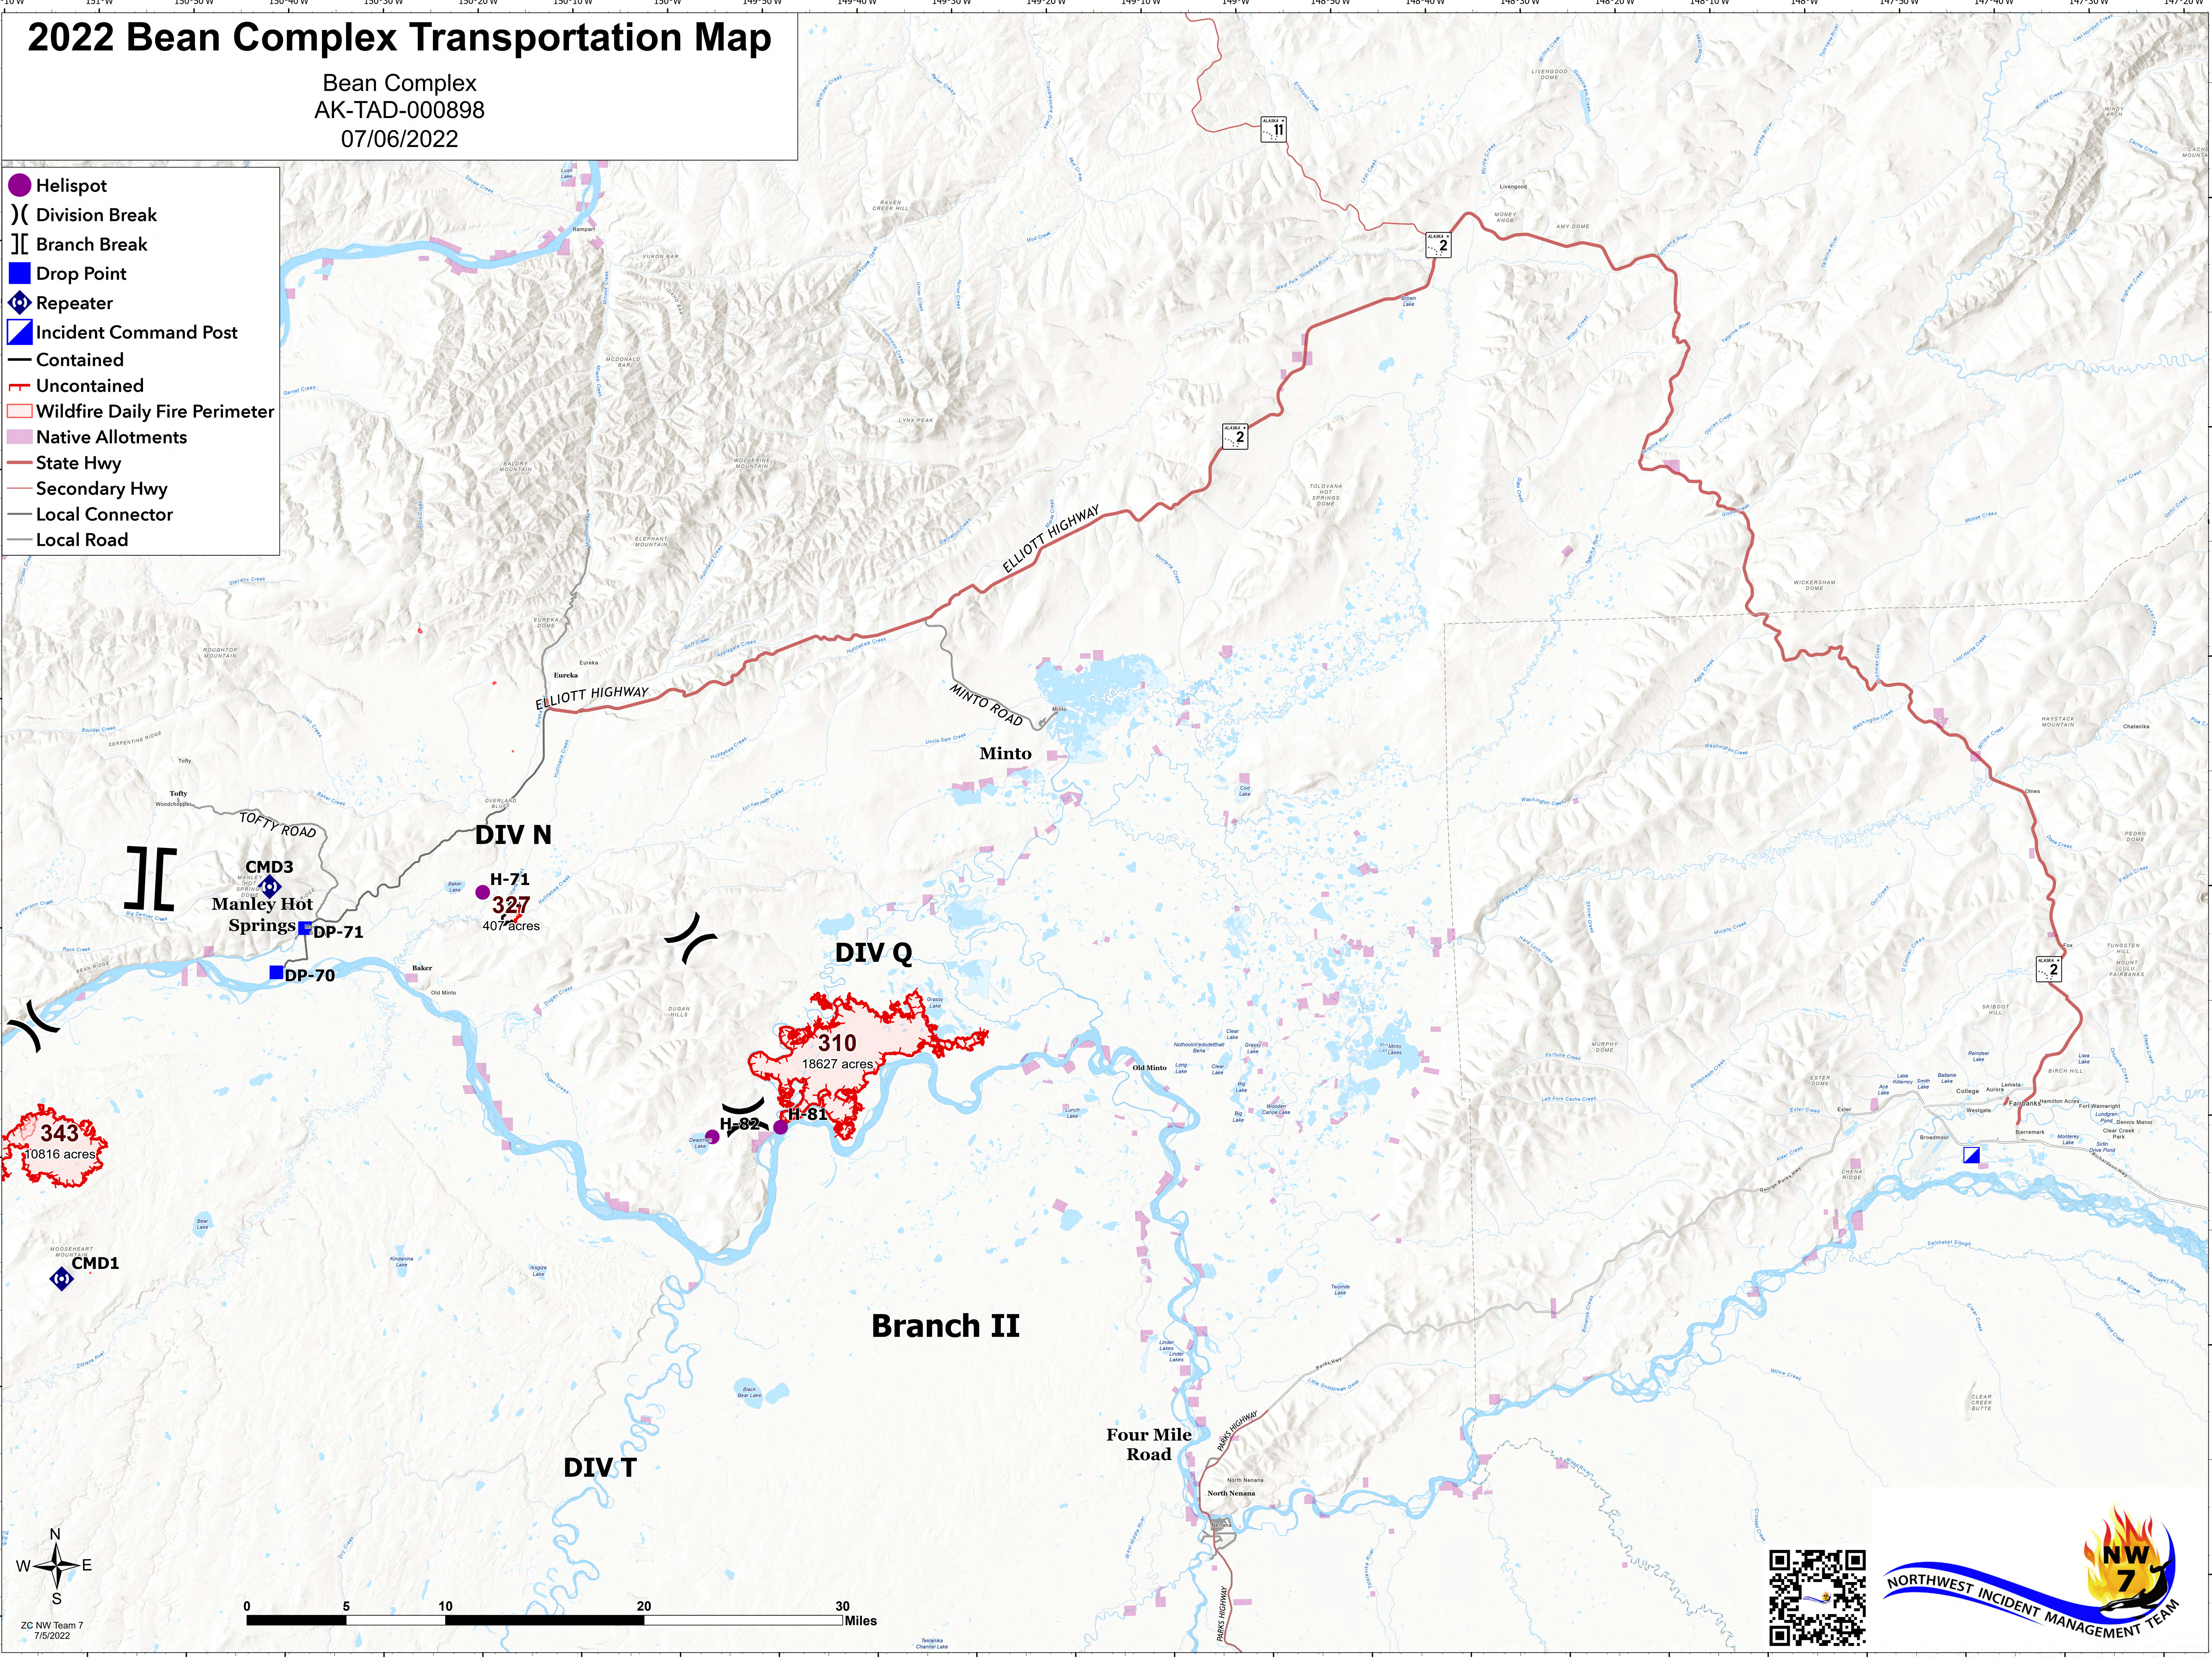

2022 Bean Complex Transportation Map

Bean Complex
AK-TAD-000898
07/06/2022

- Helispot
-) Division Break
-] Branch Break
- Drop Point
- ◆ Repeater
- ▣ Incident Command Post
- Contained
- Uncontained
- ▭ Wildfire Daily Fire Perimeter
- Native Allotments
- State Hwy
- Secondary Hwy
- Local Connector
- Local Road

ZC NW Team 7
7/5/2022