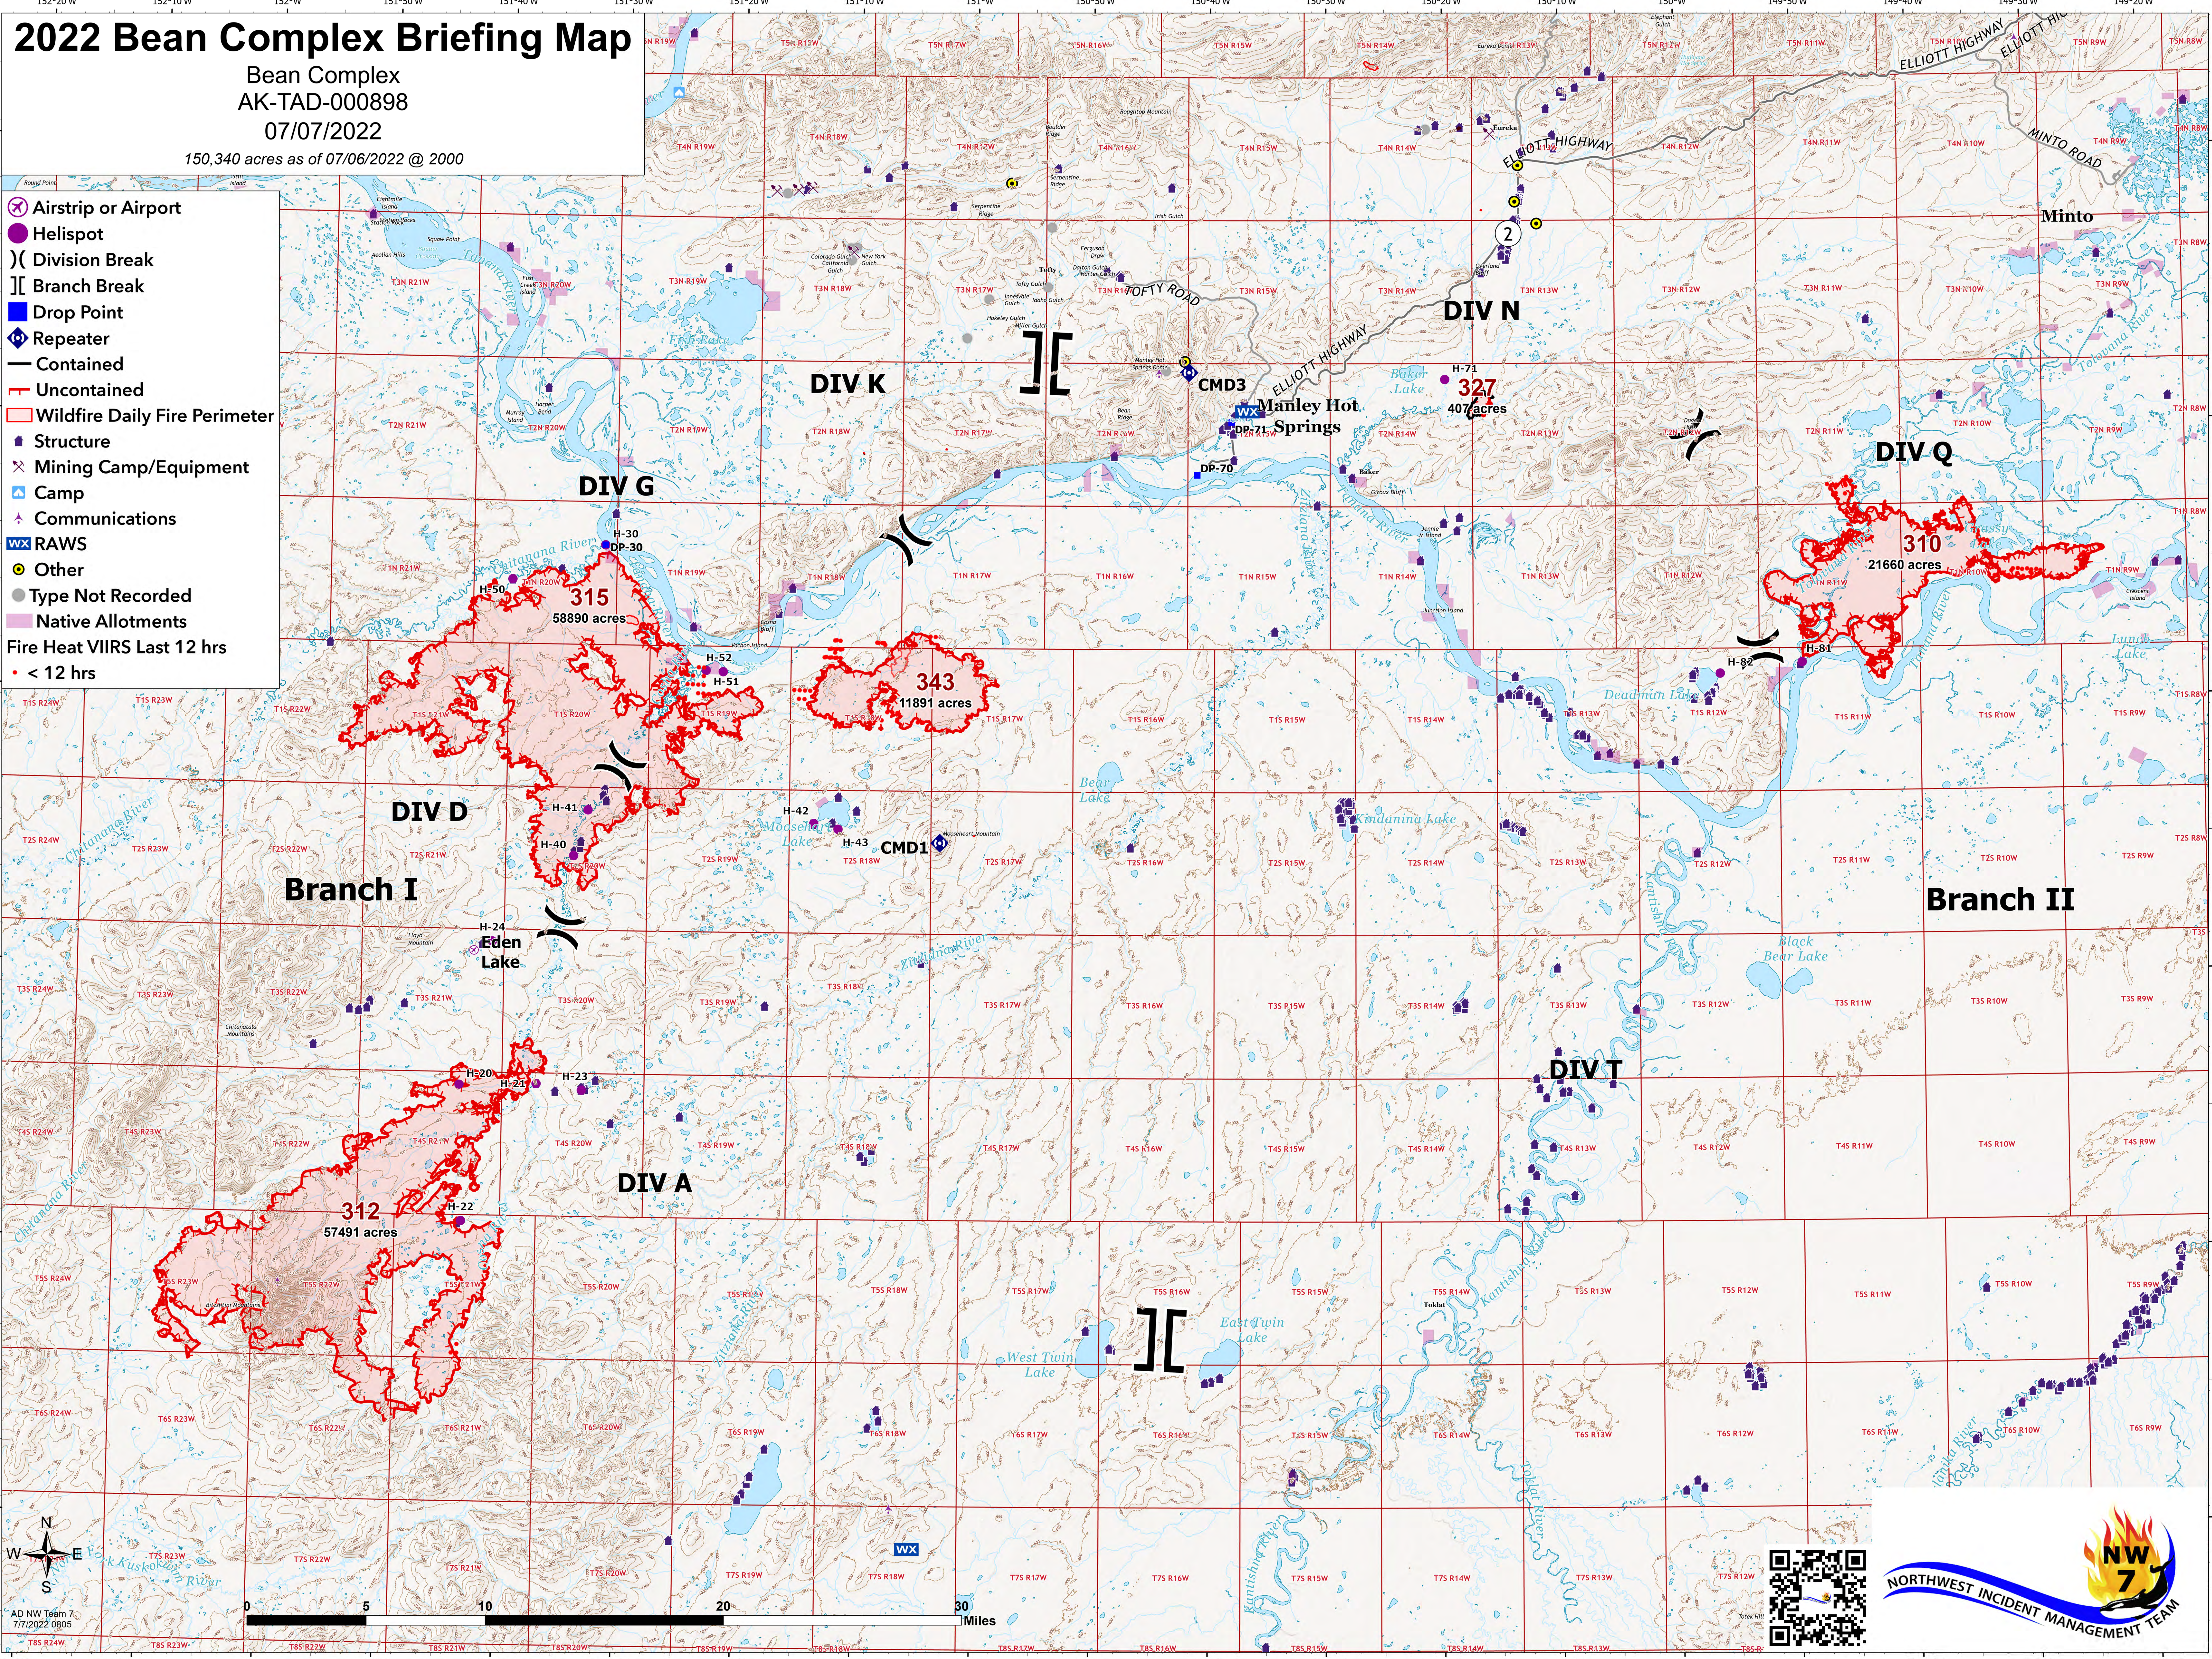

2022 Bean Complex Briefing Map

Bean Complex
AK-TAD-000898
07/07/2022

150,340 acres as of 07/06/2022 @ 2000

- Airstrip or Airport
- Helispot
- Division Break
- Branch Break
- Drop Point
- Repeater
- Contained
- Uncontained
- Wildfire Daily Fire Perimeter
- Structure
- Mining Camp/Equipment
- Camp
- Communications
- RAWS
- Other
- Type Not Recorded
- Native Allotments
- Fire Heat VIIRS Last 12 hrs
- < 12 hrs

AD NW Team 7
7/7/2022 0805