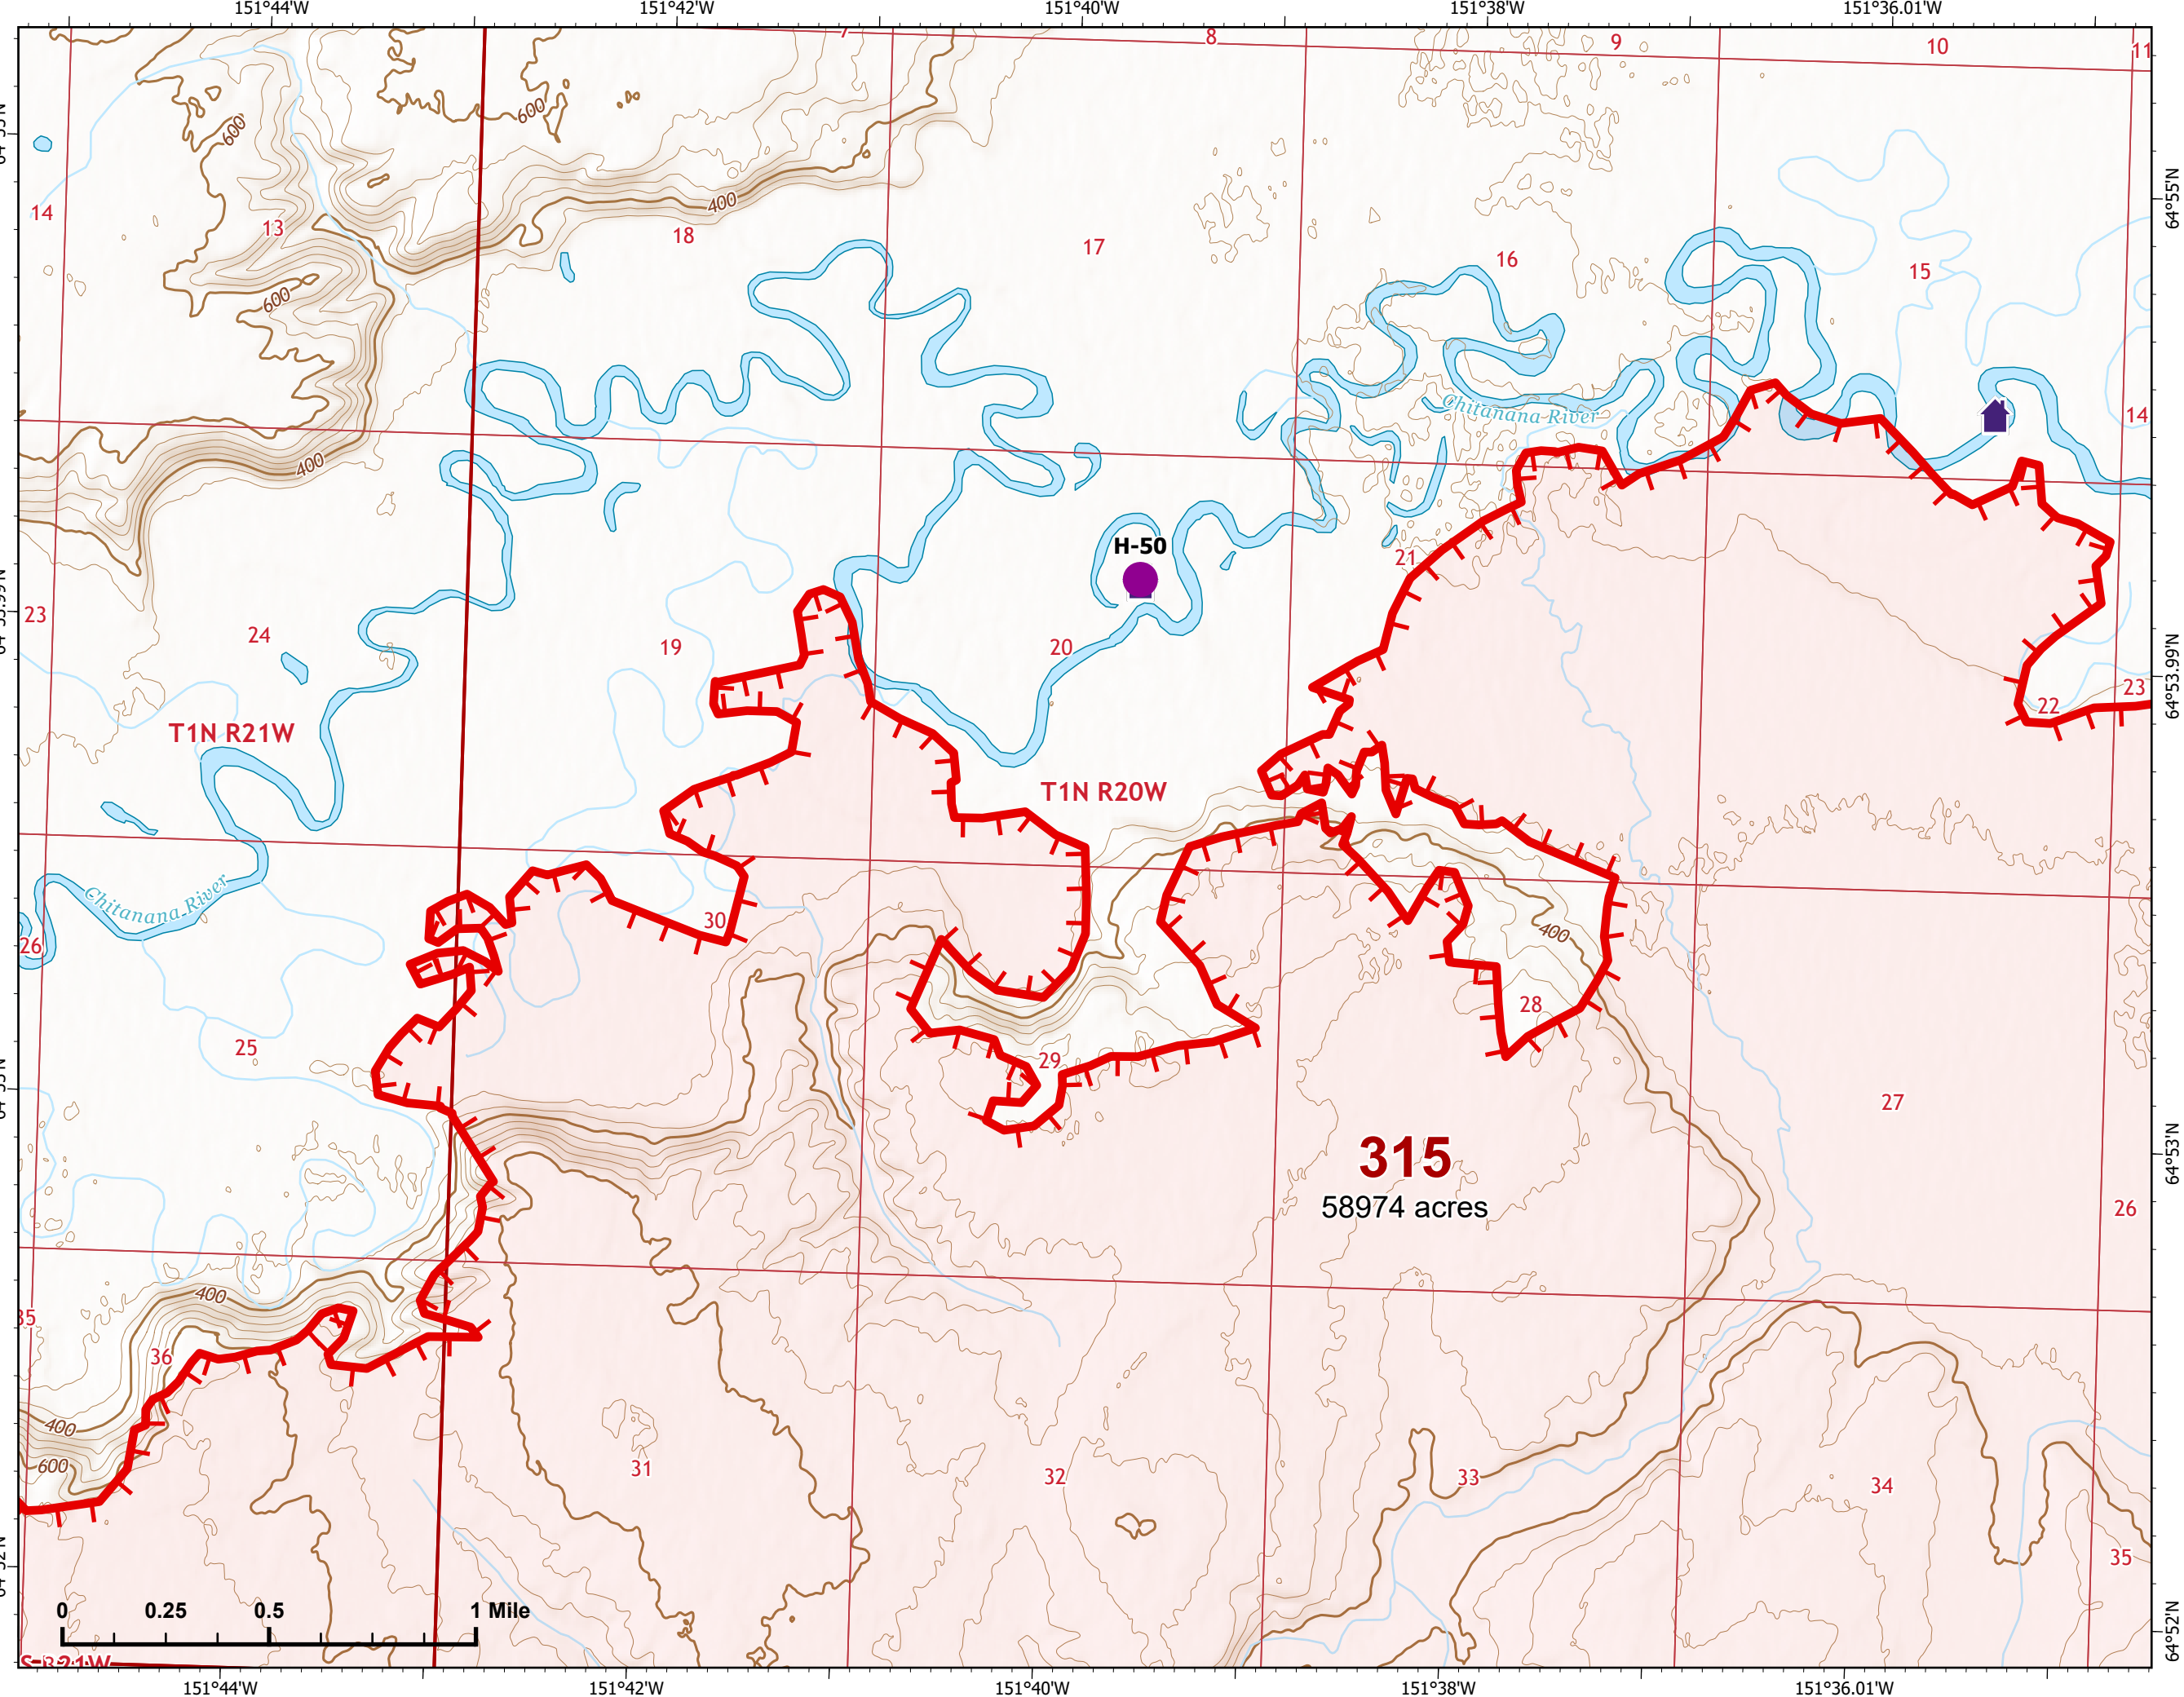

-  Wildfire Daily Fire Perimeter
-  Uncontained

Z. Cravens
7/6/2022 2231

IAP Map

Bean Complex
AK-TAD-000898

07/07/2022

Fire: 315 (Chitanana)

Page 315 - 1

-  Helispot
-  Drop Point
-  Wildfire Daily Fire Perimeter
-  Label Point
-  Uncontained
-  Native Allotments
-  Structure

Z. Cravens
7/6/2022 2232

IAP Map

Bean Complex
AK-TAD-000898

07/07/2022

Fire: 315 (Chitanana)

Page 315 - 2

-  Helispot
-  Wildfire Daily Fire Perimeter
-  Uncontained
-  Structure

315
58974 acres