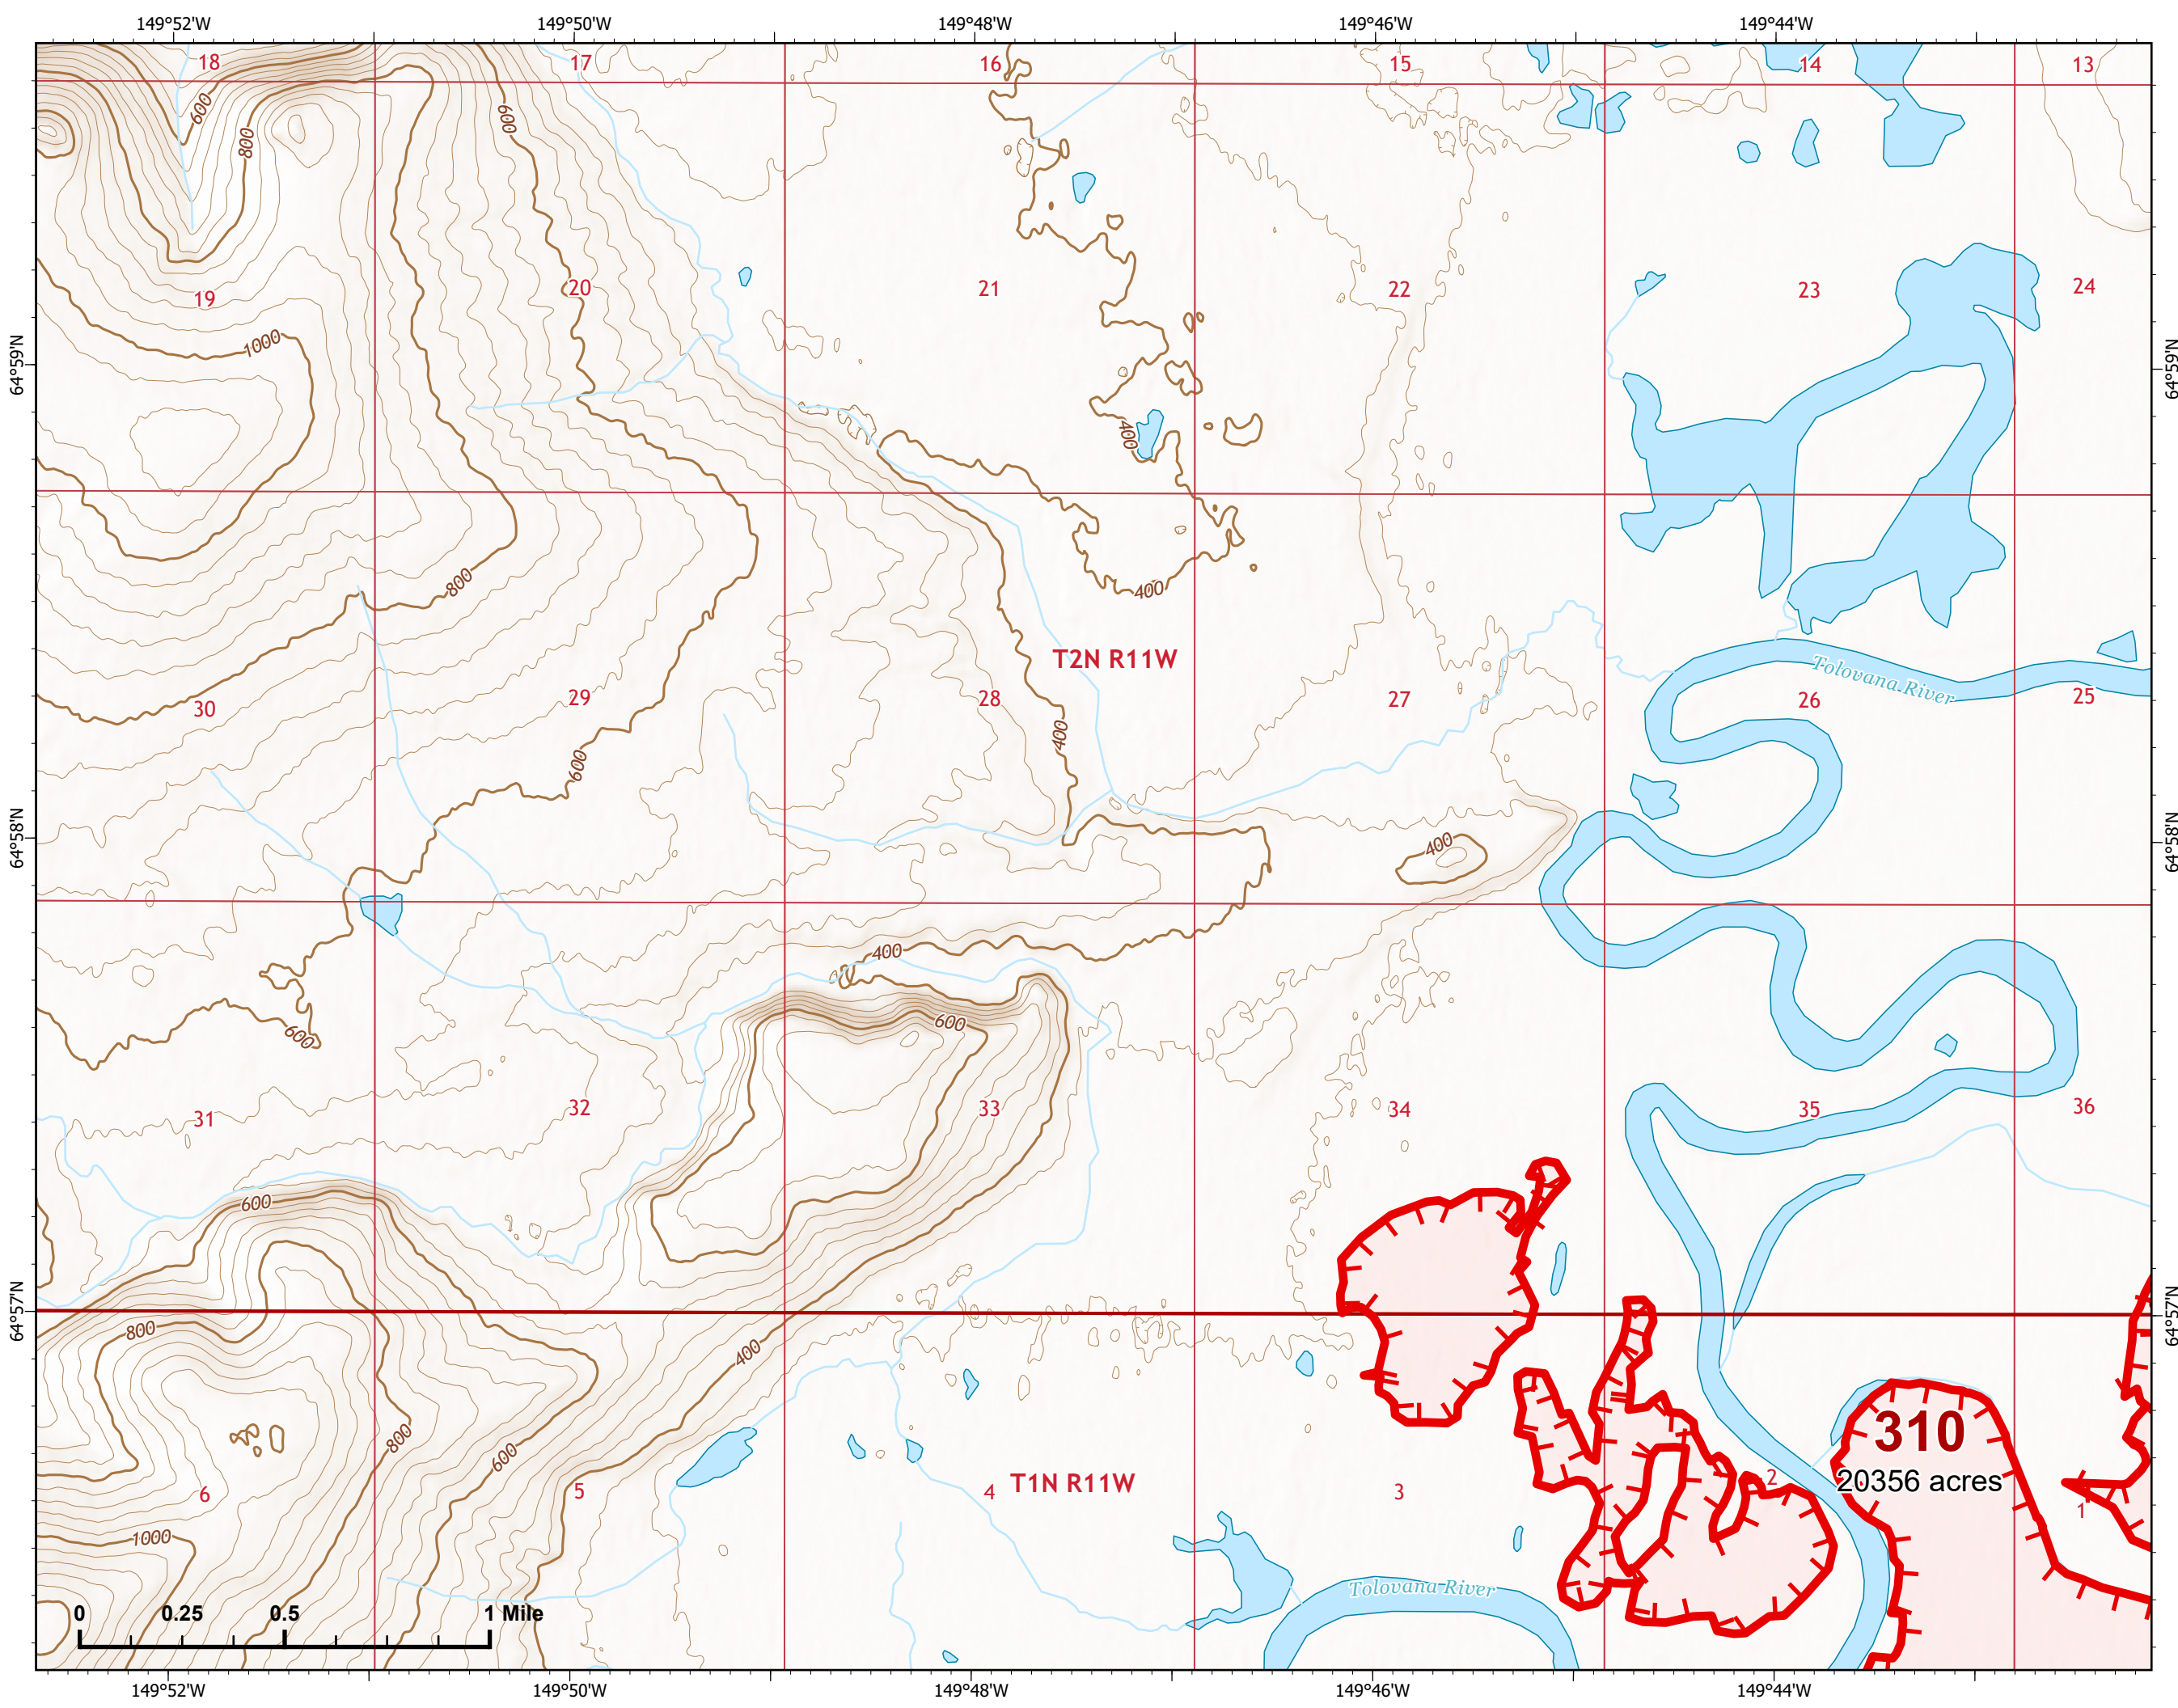

Bean Complex
AK-TAD-000898

07/07/2022

Fire: 310 (Tanana River)

Page 310 - 1

-  Wildfire Daily Fire Perimeter
-  Uncontained

Z. Cravens
7/6/2022 2236

IAP Map

Bean Complex
AK-TAD-000898
07/07/2022

Fire: 310 (Tanana River)

Page 310 - 2

-  Wildfire Daily Fire Perimeter
-  Uncontained

Z. Cravens
7/6/2022 2236

IAP Map

Bean Complex
AK-TAD-000898

07/07/2022

Fire: 310 (Tanana River)

Page 310 - 3

-  Helispot
-  Wildfire Daily Fire Perimeter
-  Uncontained
-  Structure

310
20356 acres

T1N R11W

T1N R10W

T1S R11W

T1S R

Z. Cravens
7/6/2022 2236