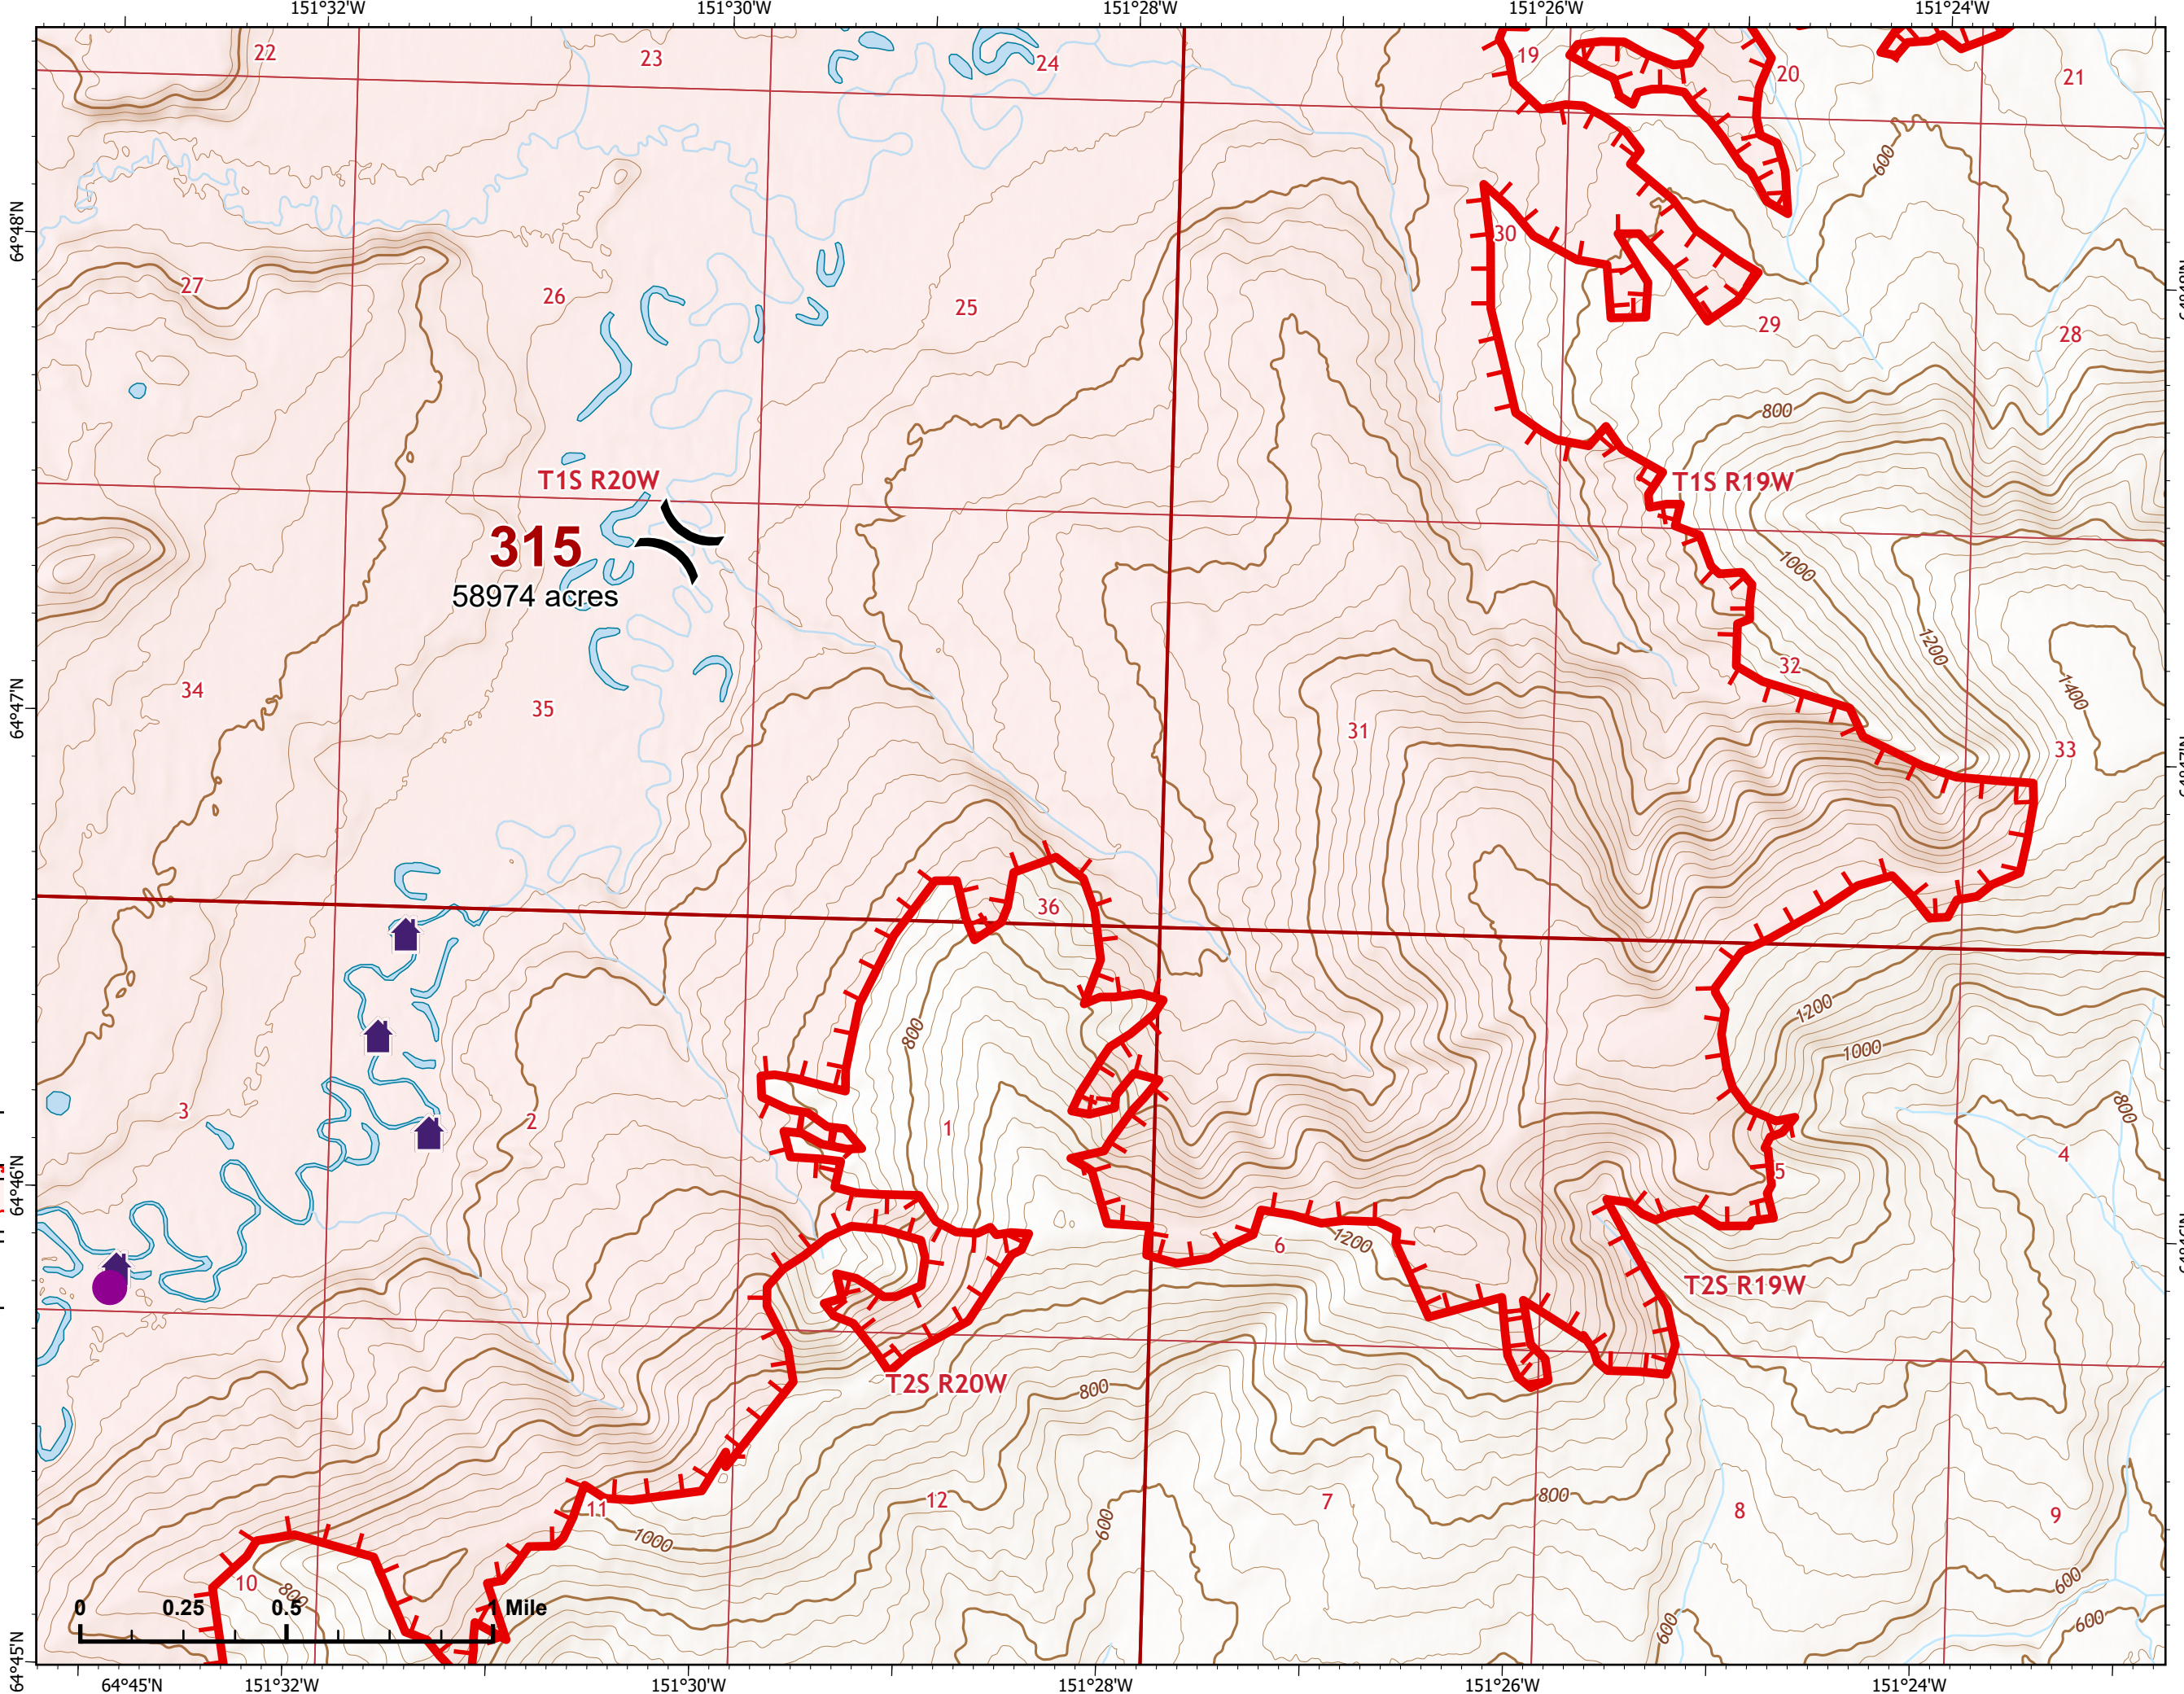

Fire: 315 (Chitanana)

Page 315 - 7

-  Helispot
-  Wildfire Daily Fire Perimeter
-  Uncontained
-  Structure

Z. Cravens
7/6/2022 2233

IAP Map

Bean Complex
AK-TAD-000898

07/07/2022

Fire: 315 (Chitanana)

Page 315 - 8

-  Helispot
-  Division Break
-  Wildfire Daily Fire Perimeter
-  Uncontained
-  Structure

315
58974 acres

Z. Cravens
7/6/2022 2233

IAP Map

Bean Complex
AK-TAD-000898

07/07/2022

Fire: 315 (Chitanana)