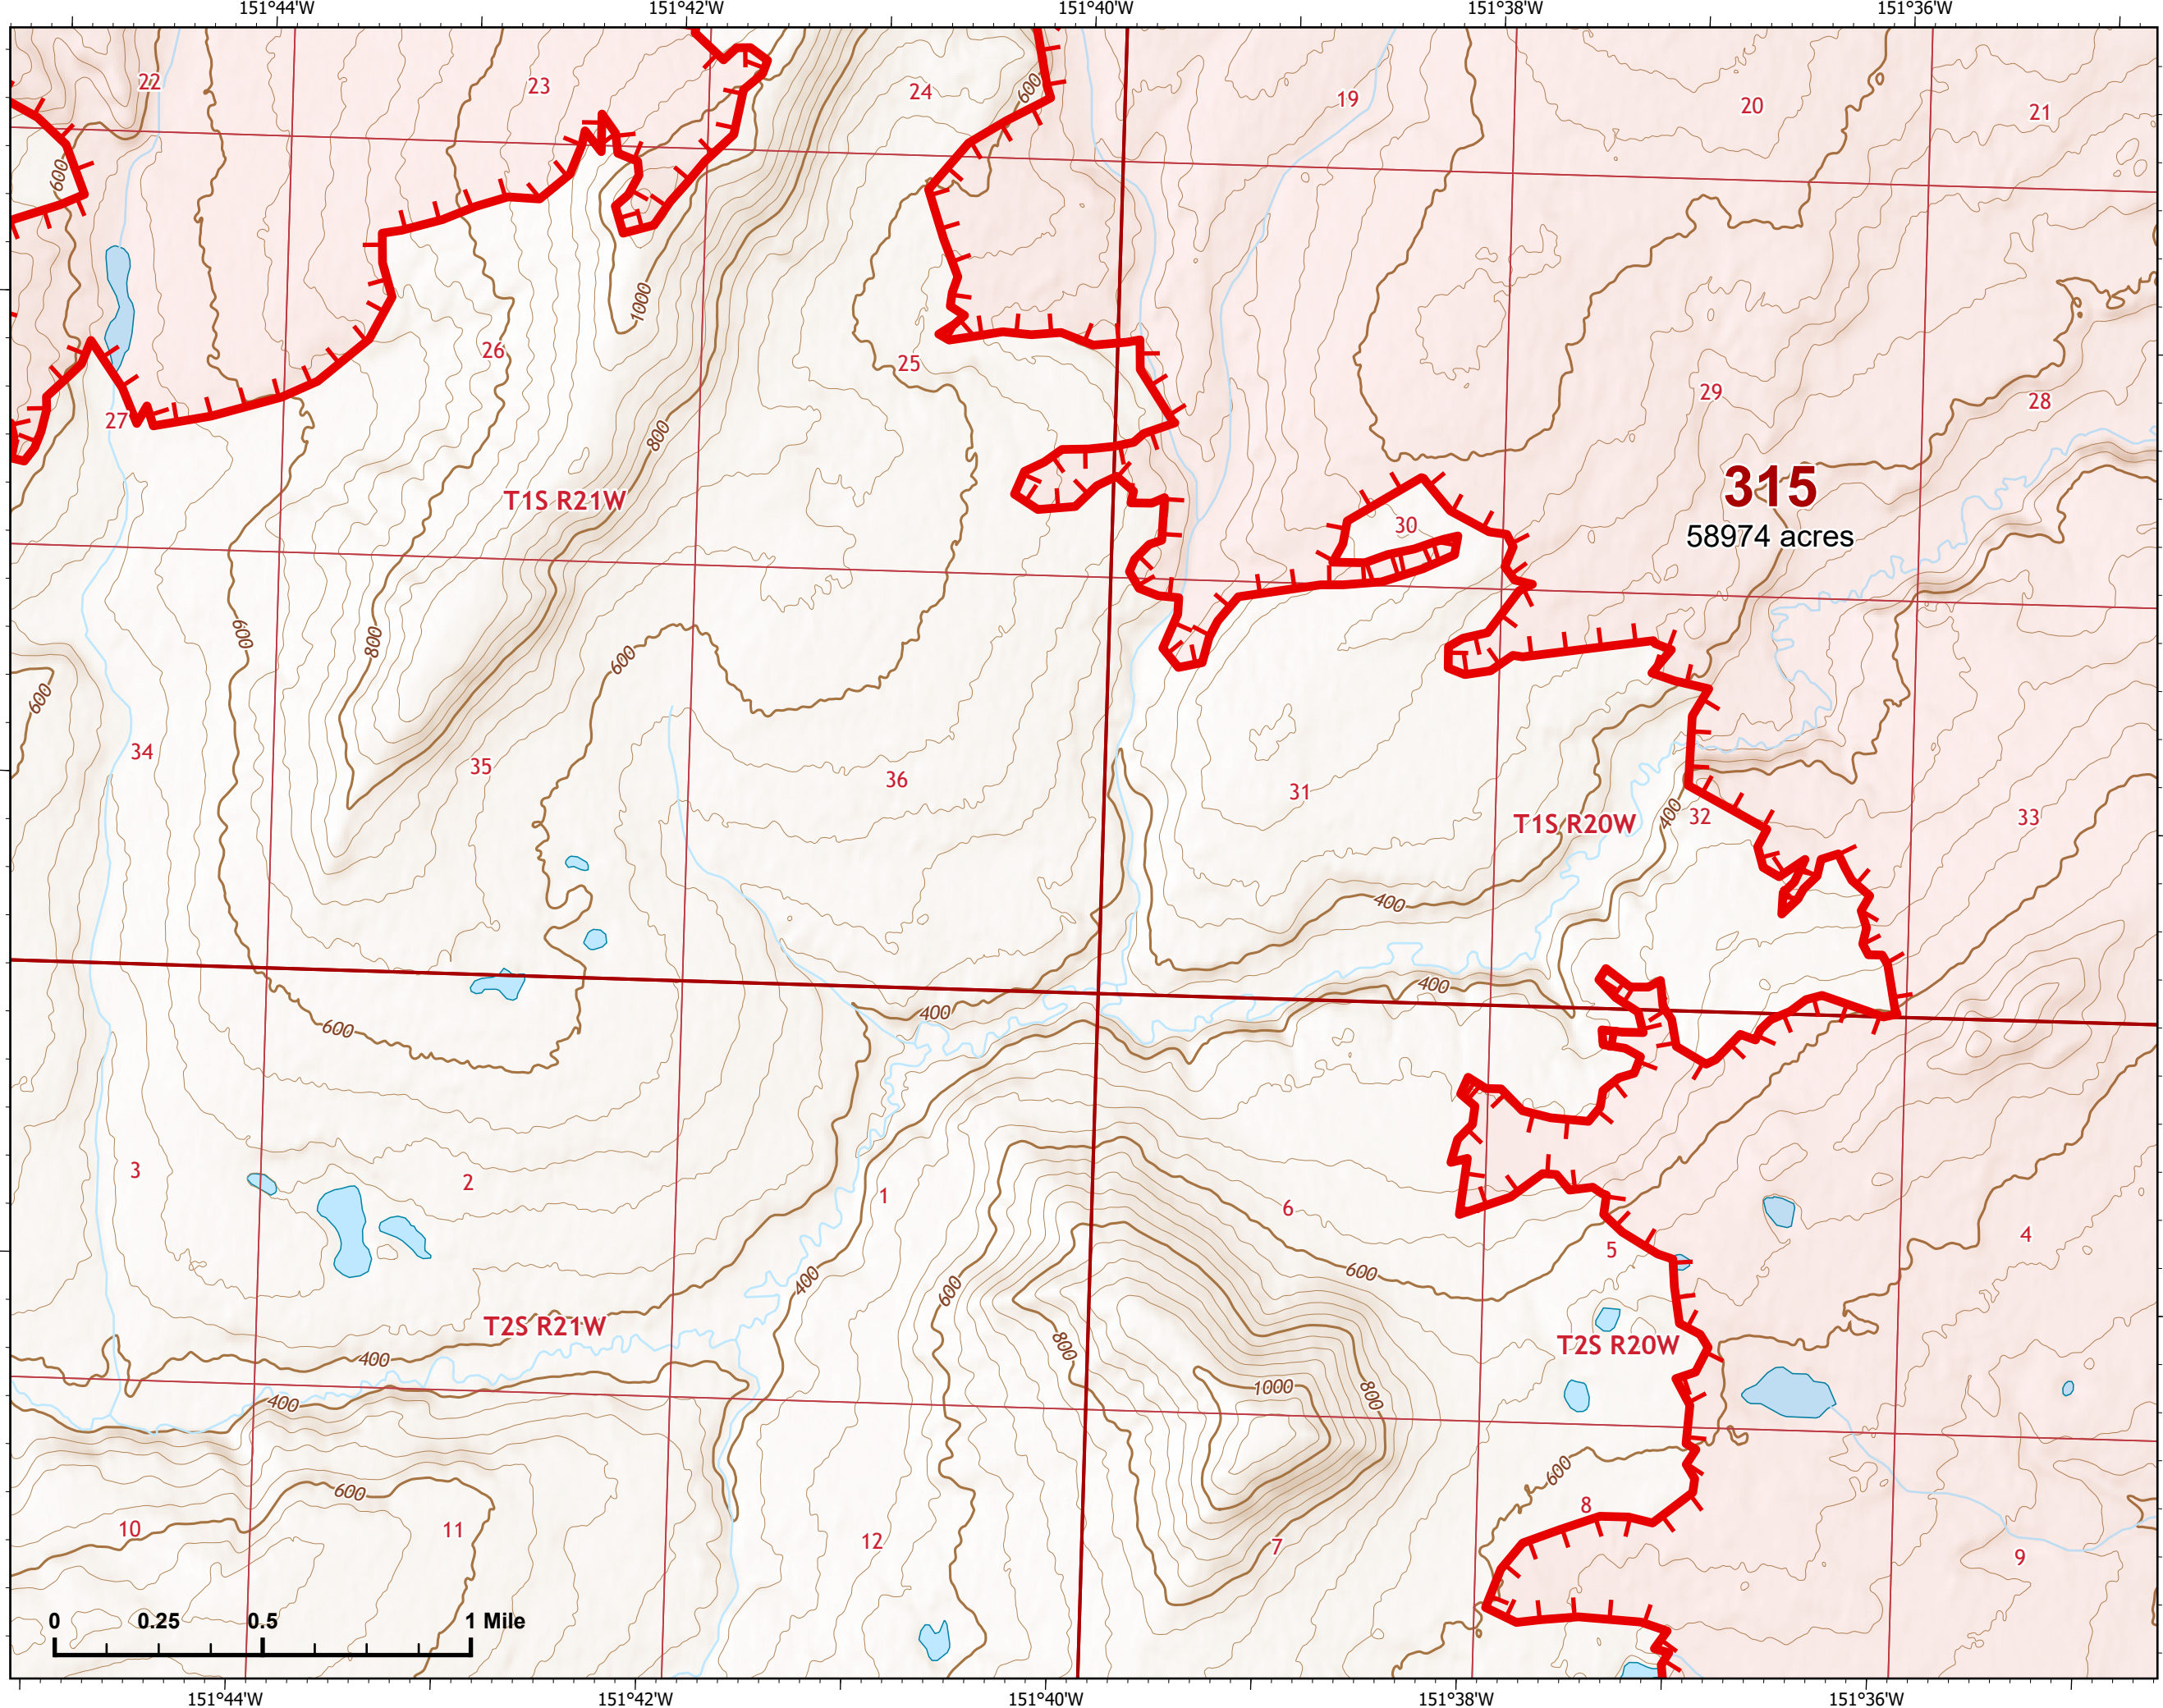

IAP Map

Bean Complex
AK-TAD-000898

07/07/2022

Fire: 315 (Chitanana)

Page 315 - 6

- Wildfire Daily Fire Perimeter
- Uncontained

Z. Cravens
7/6/2022 2233