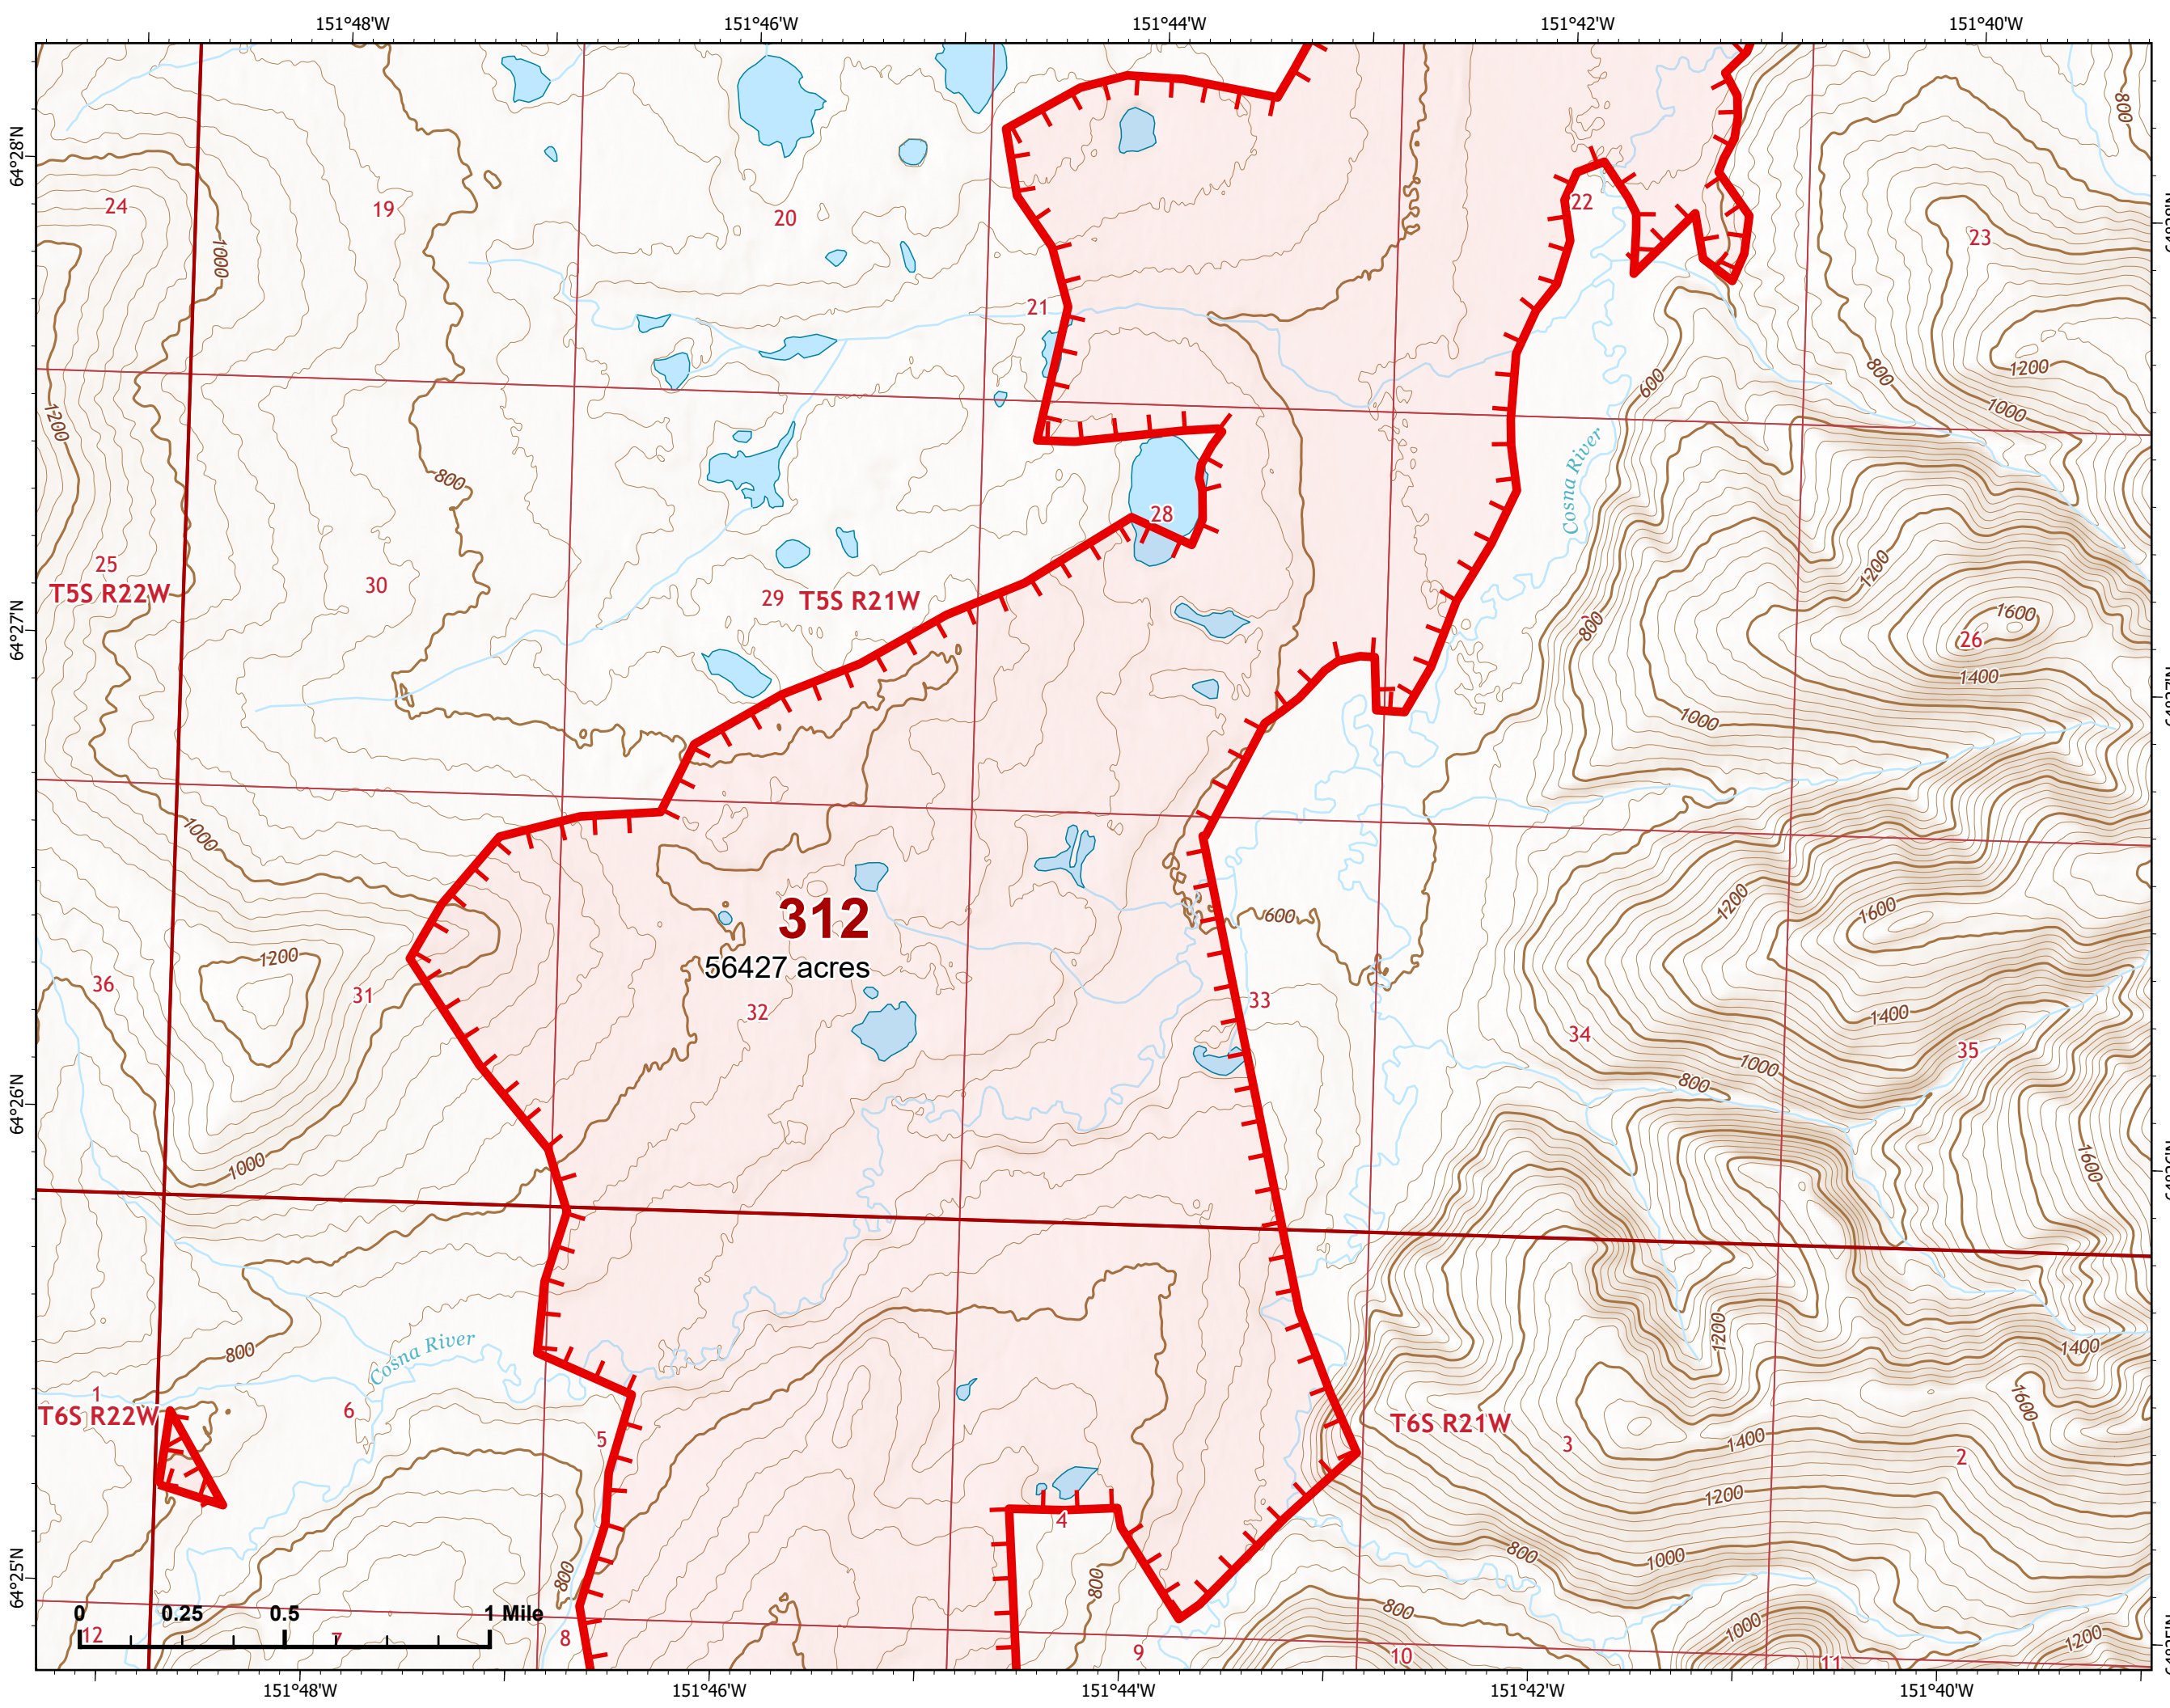

07/07/2022

Fire: 312 (Bitzshitini)

Page 312 - 8

-  Wildfire Daily Fire Perimeter
-  Uncontained

Z. Cravens
7/6/2022 2231

IAP Map

Bean Complex
AK-TAD-000898

07/07/2022

Fire: 312 (Bitzshitini)

Page 312 - 9

-  Wildfire Daily Fire Perimeter
-  Uncontained

Z. Cravens
7/6/2022 2231

IAP Map

Bean Complex
AK-TAD-000898

07/07/2022

Fire: 312 (Bitzshitini)

Page 312 - 10

-  Helispot
-  Wildfire Daily Fire Perimeter
-  Uncontained
-  Structure

Z. Cravens
7/6/2022 2231

IAP Map

Bean Complex
AK-TAD-000898

07/07/2022

Fire: 312 (Bitzshitini)

Page 312 - 11