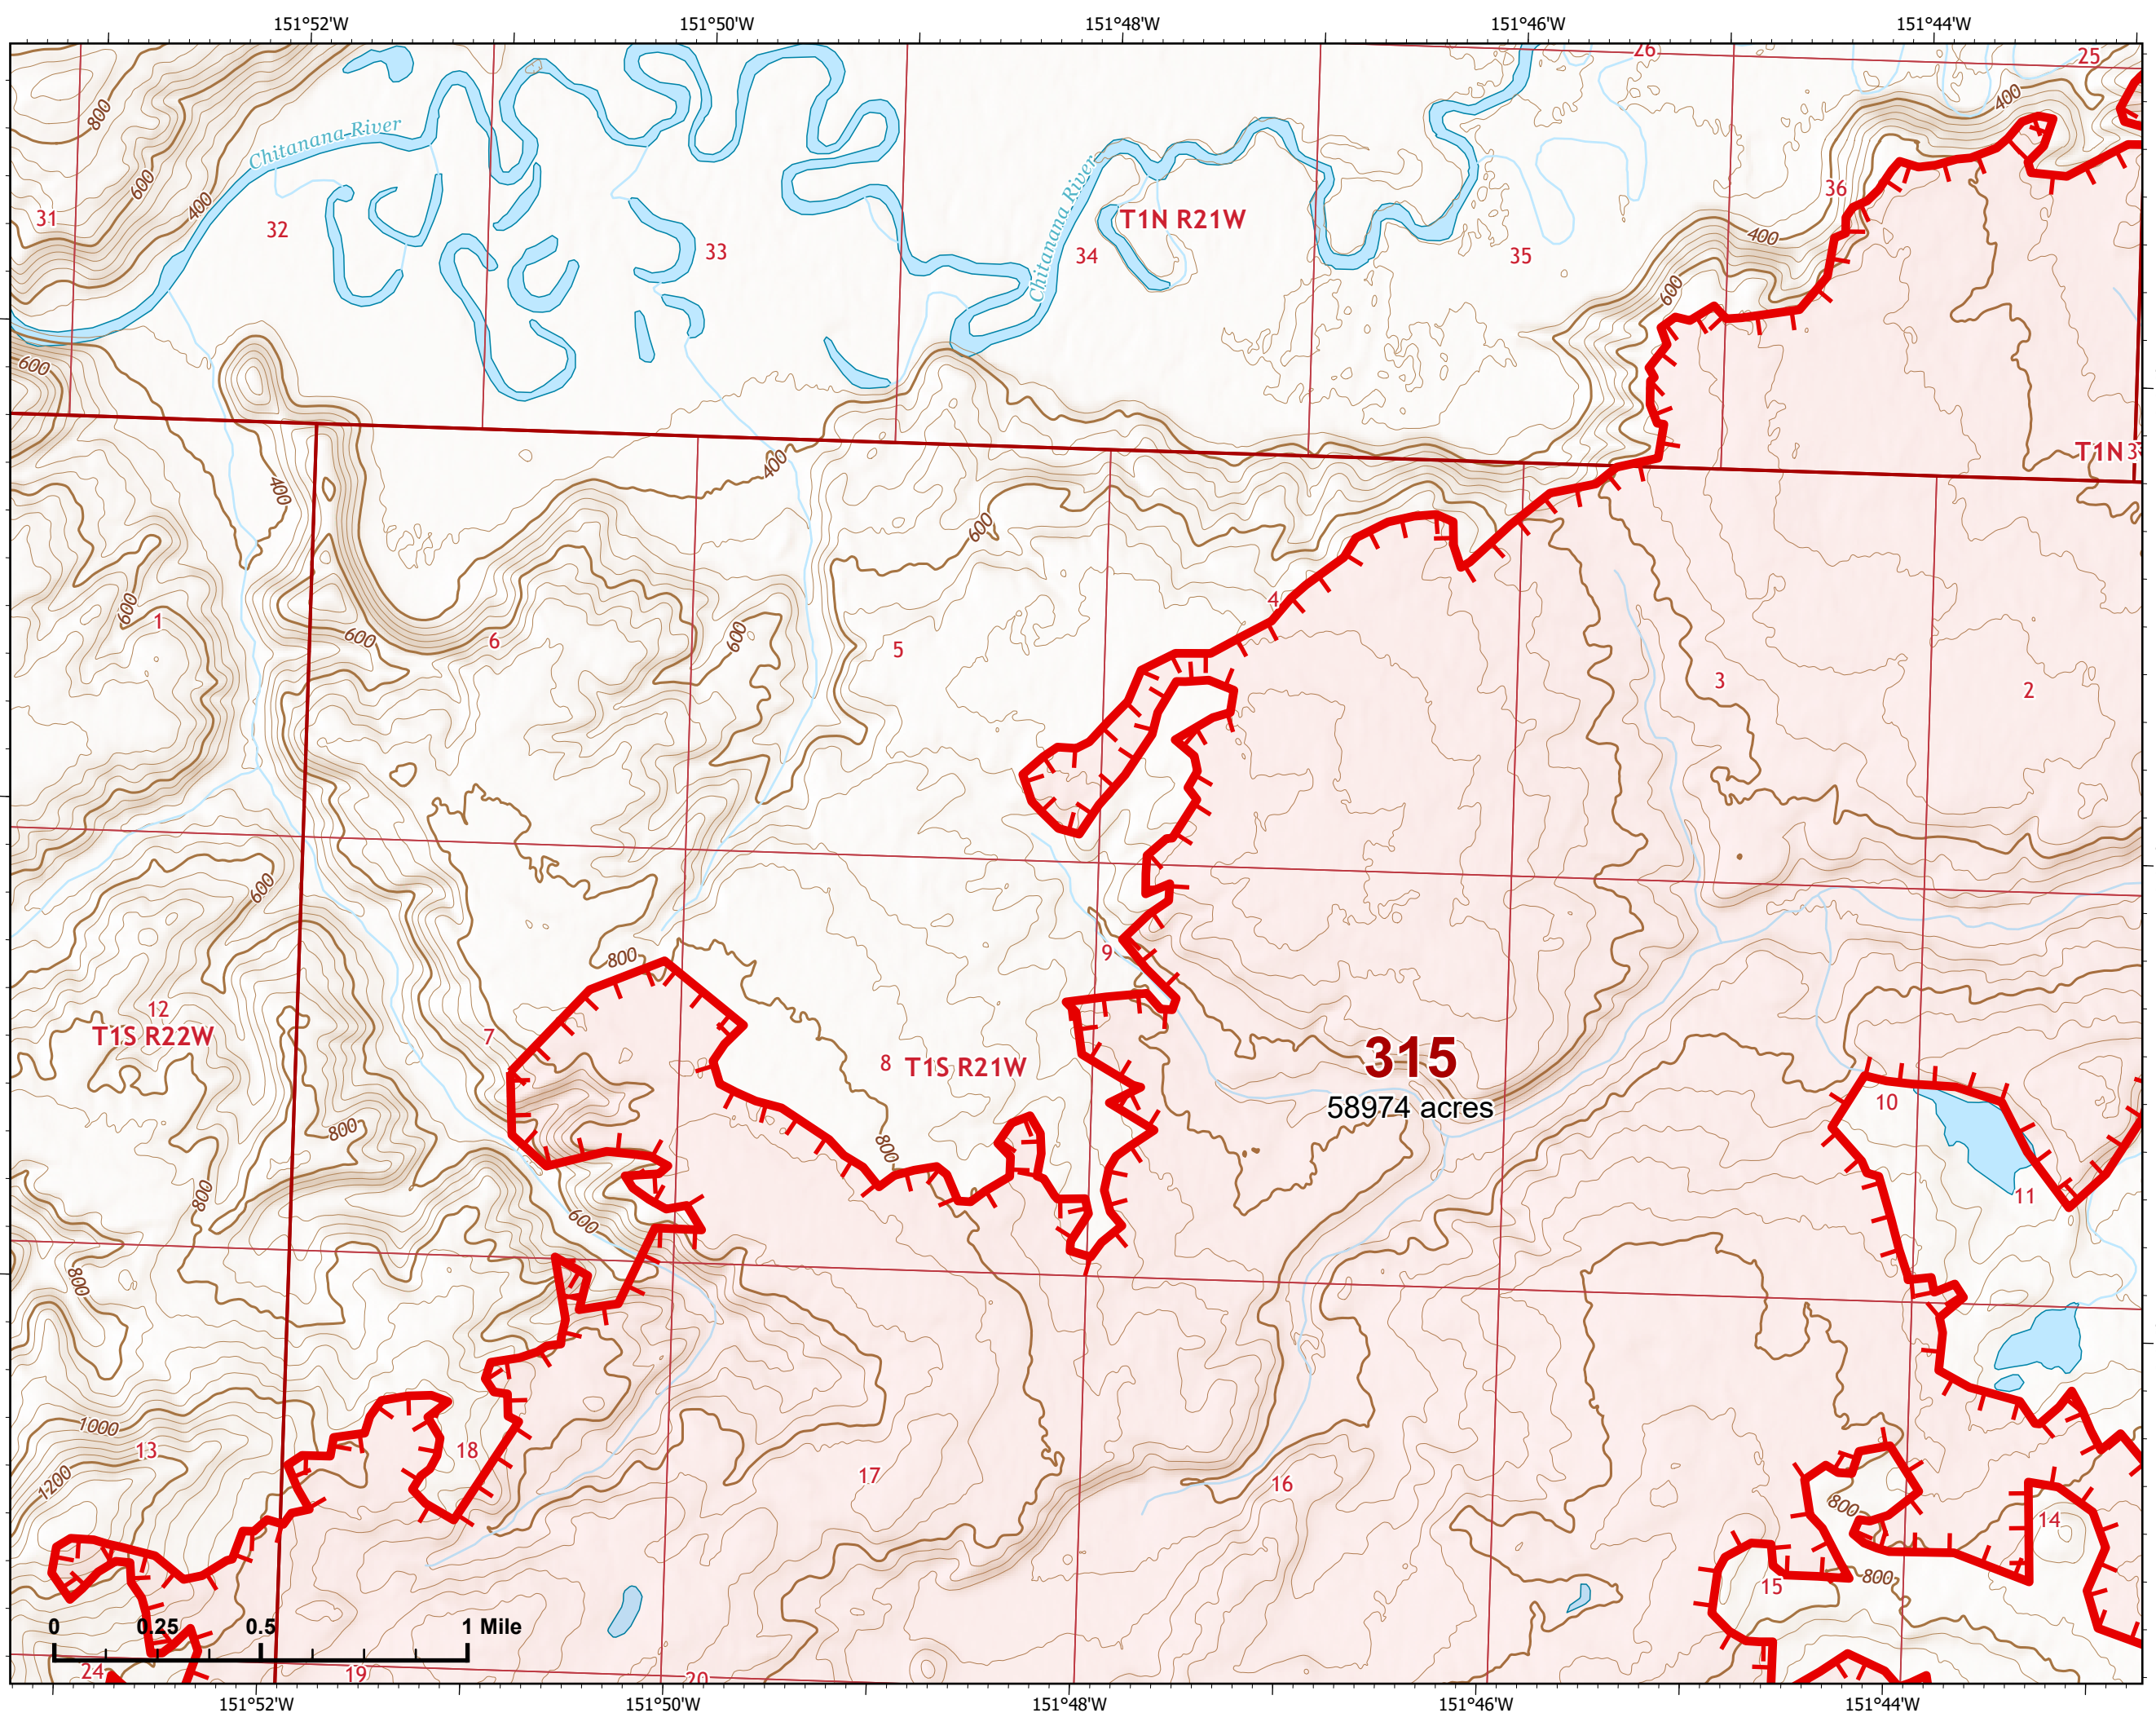

Z. Cravens
7/6/2022 2232

IAP Map

Bean Complex
AK-TAD-000898

07/07/2022

Fire: 315 (Chitanana)

Page 315 - 3

-  Wildfire Daily Fire Perimeter
-  Uncontained

Z. Cravens
7/6/2022 2232