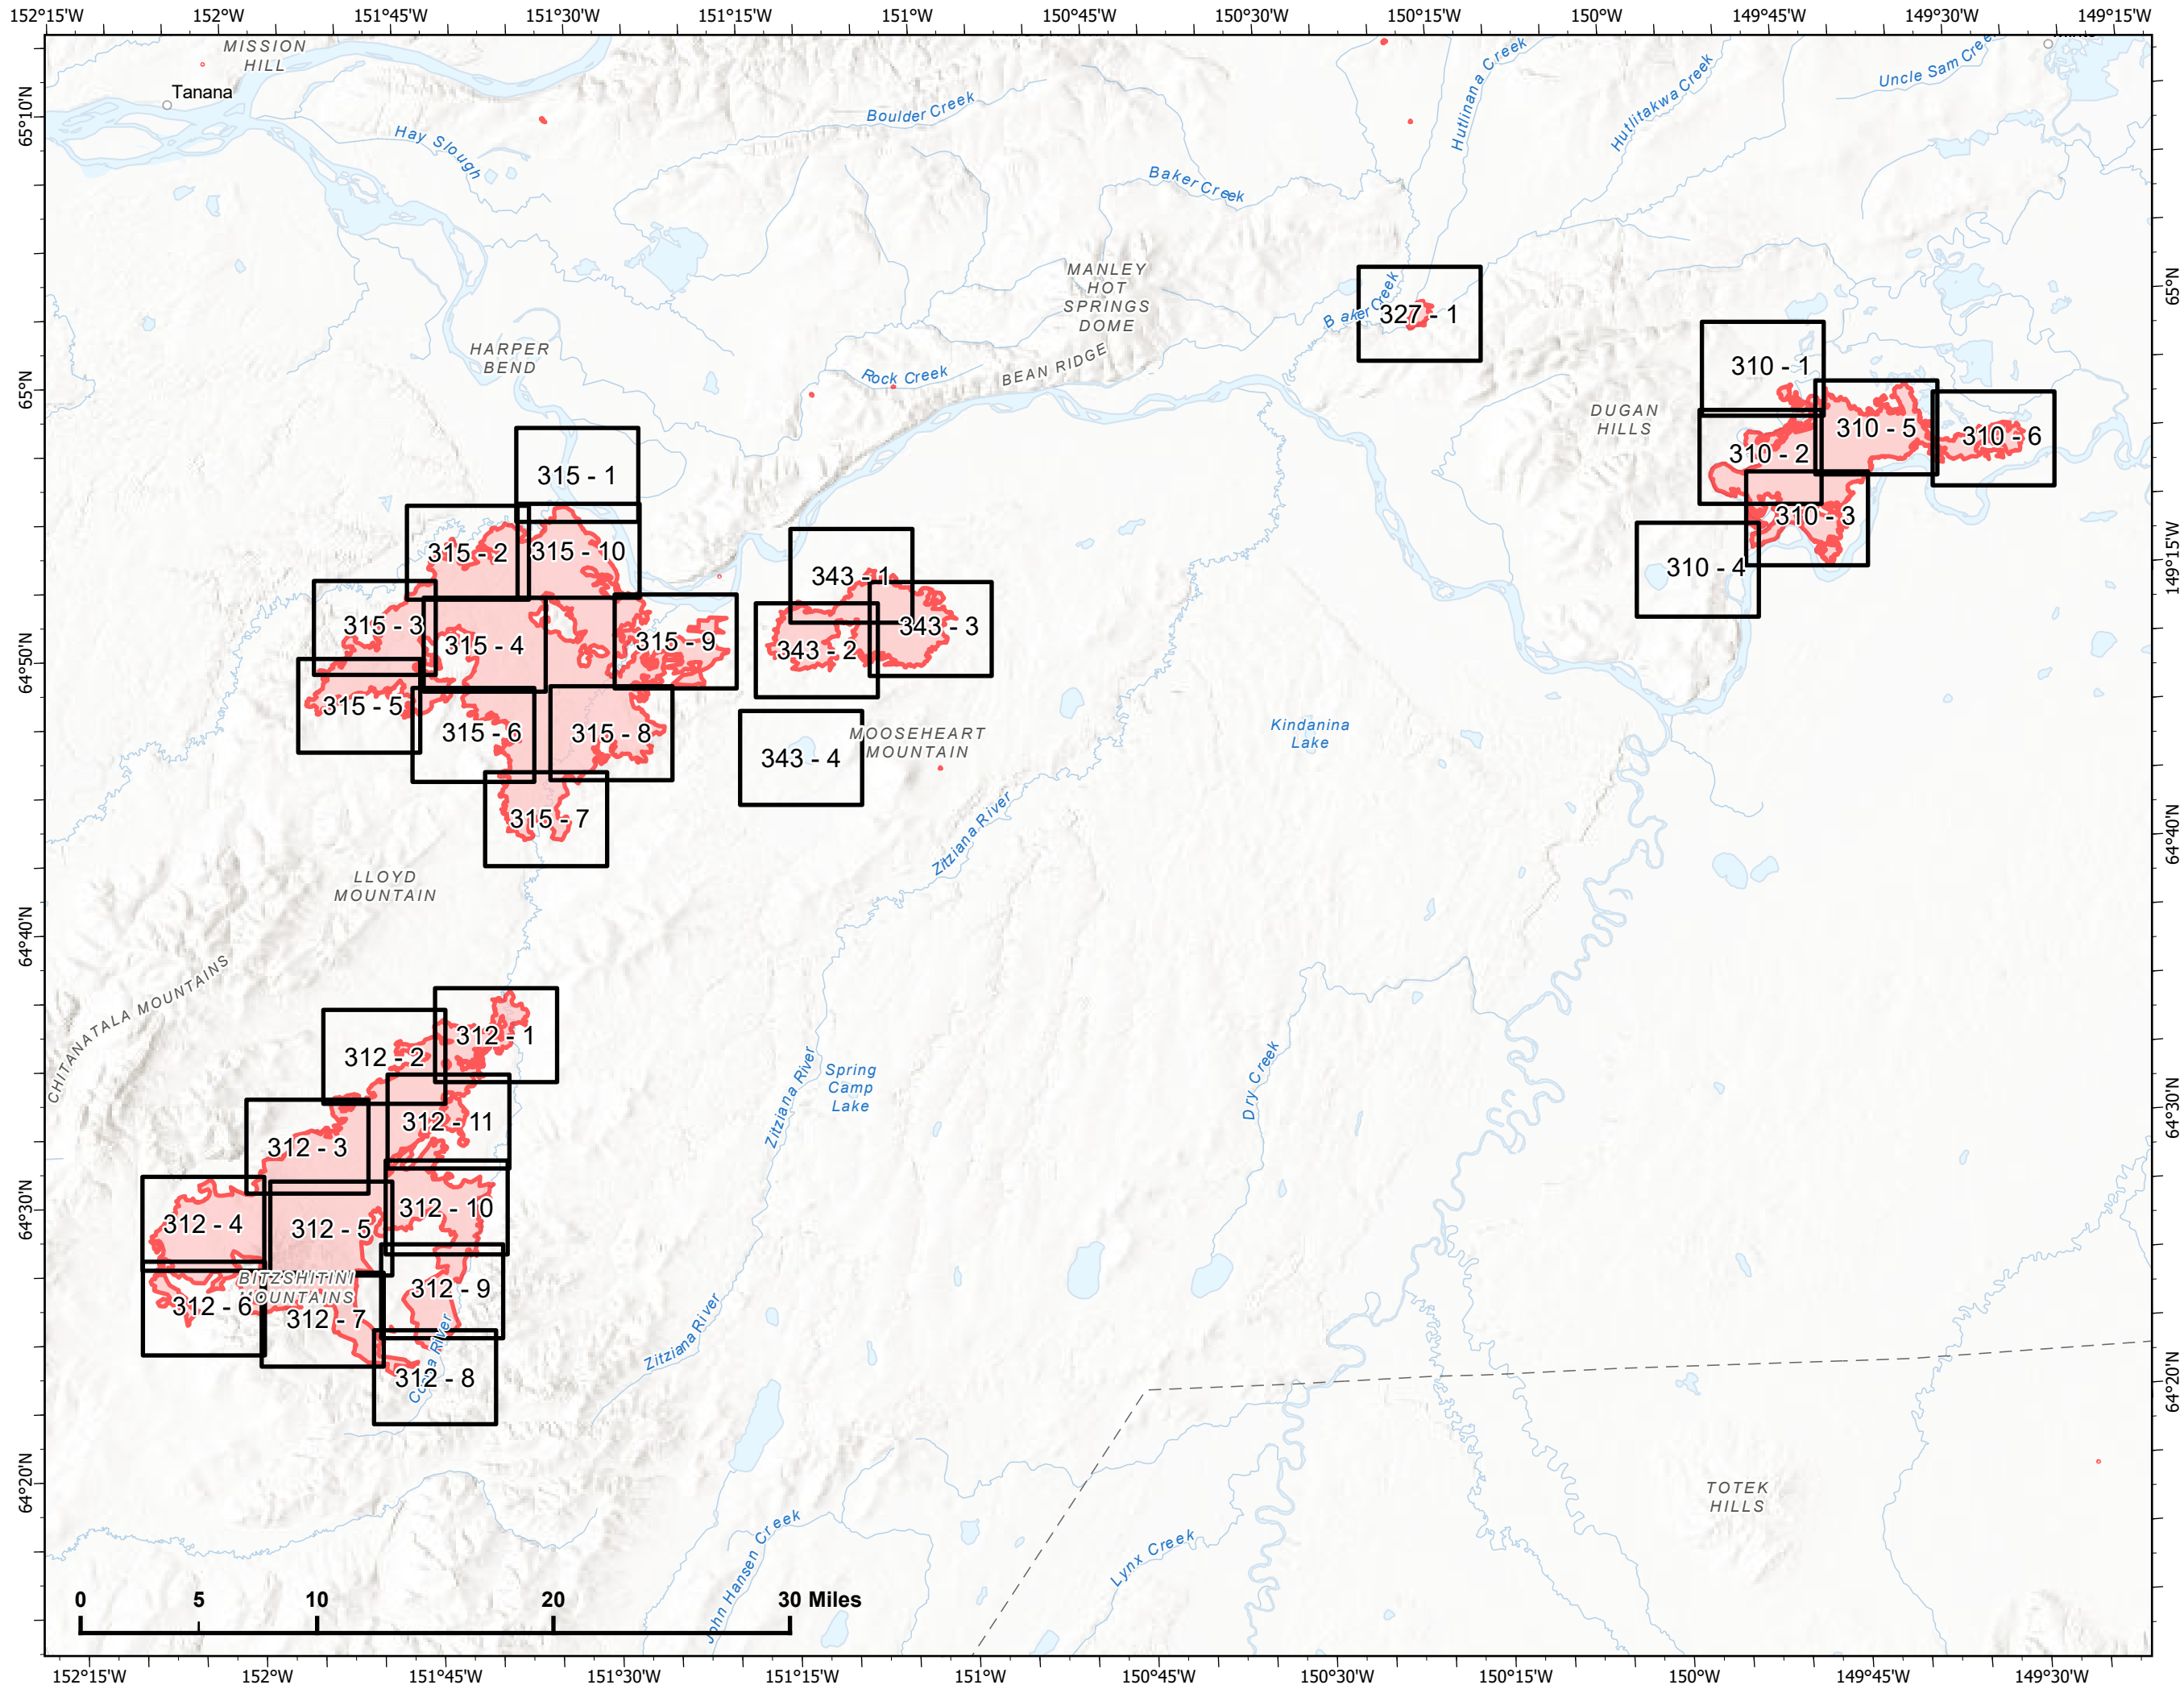

IAP Index Map

Bean Complex
AK-TAD-000898
07/07/2022

 Wildfire Daily Fire Perimeter

Z. Cravens
7/6/2022 2237

IAP Map

Bean Complex
AK-TAD-000898

07/07/2022

Fire: 312 (Bitzshitini)

Page 312 - 1

-  Helispot
-  Wildfire Daily Fire Perimeter
-  Uncontained
-  Structure

Z. Cravens
7/6/2022 2229

IAP Map

Bean Complex
AK-TAD-000898

07/07/2022

Fire: 312 (Bitzshitini)

Page 312 - 2

-  Helispot
-  Wildfire Daily Fire Perimeter
-  Uncontained

Z. Cravens
7/6/2022 2229

IAP Map

Bean Complex
AK-TAD-000898

07/07/2022

Fire: 312 (Bitzshitini)

Page 312 - 3

-  Wildfire Daily Fire Perimeter
-  Uncontained