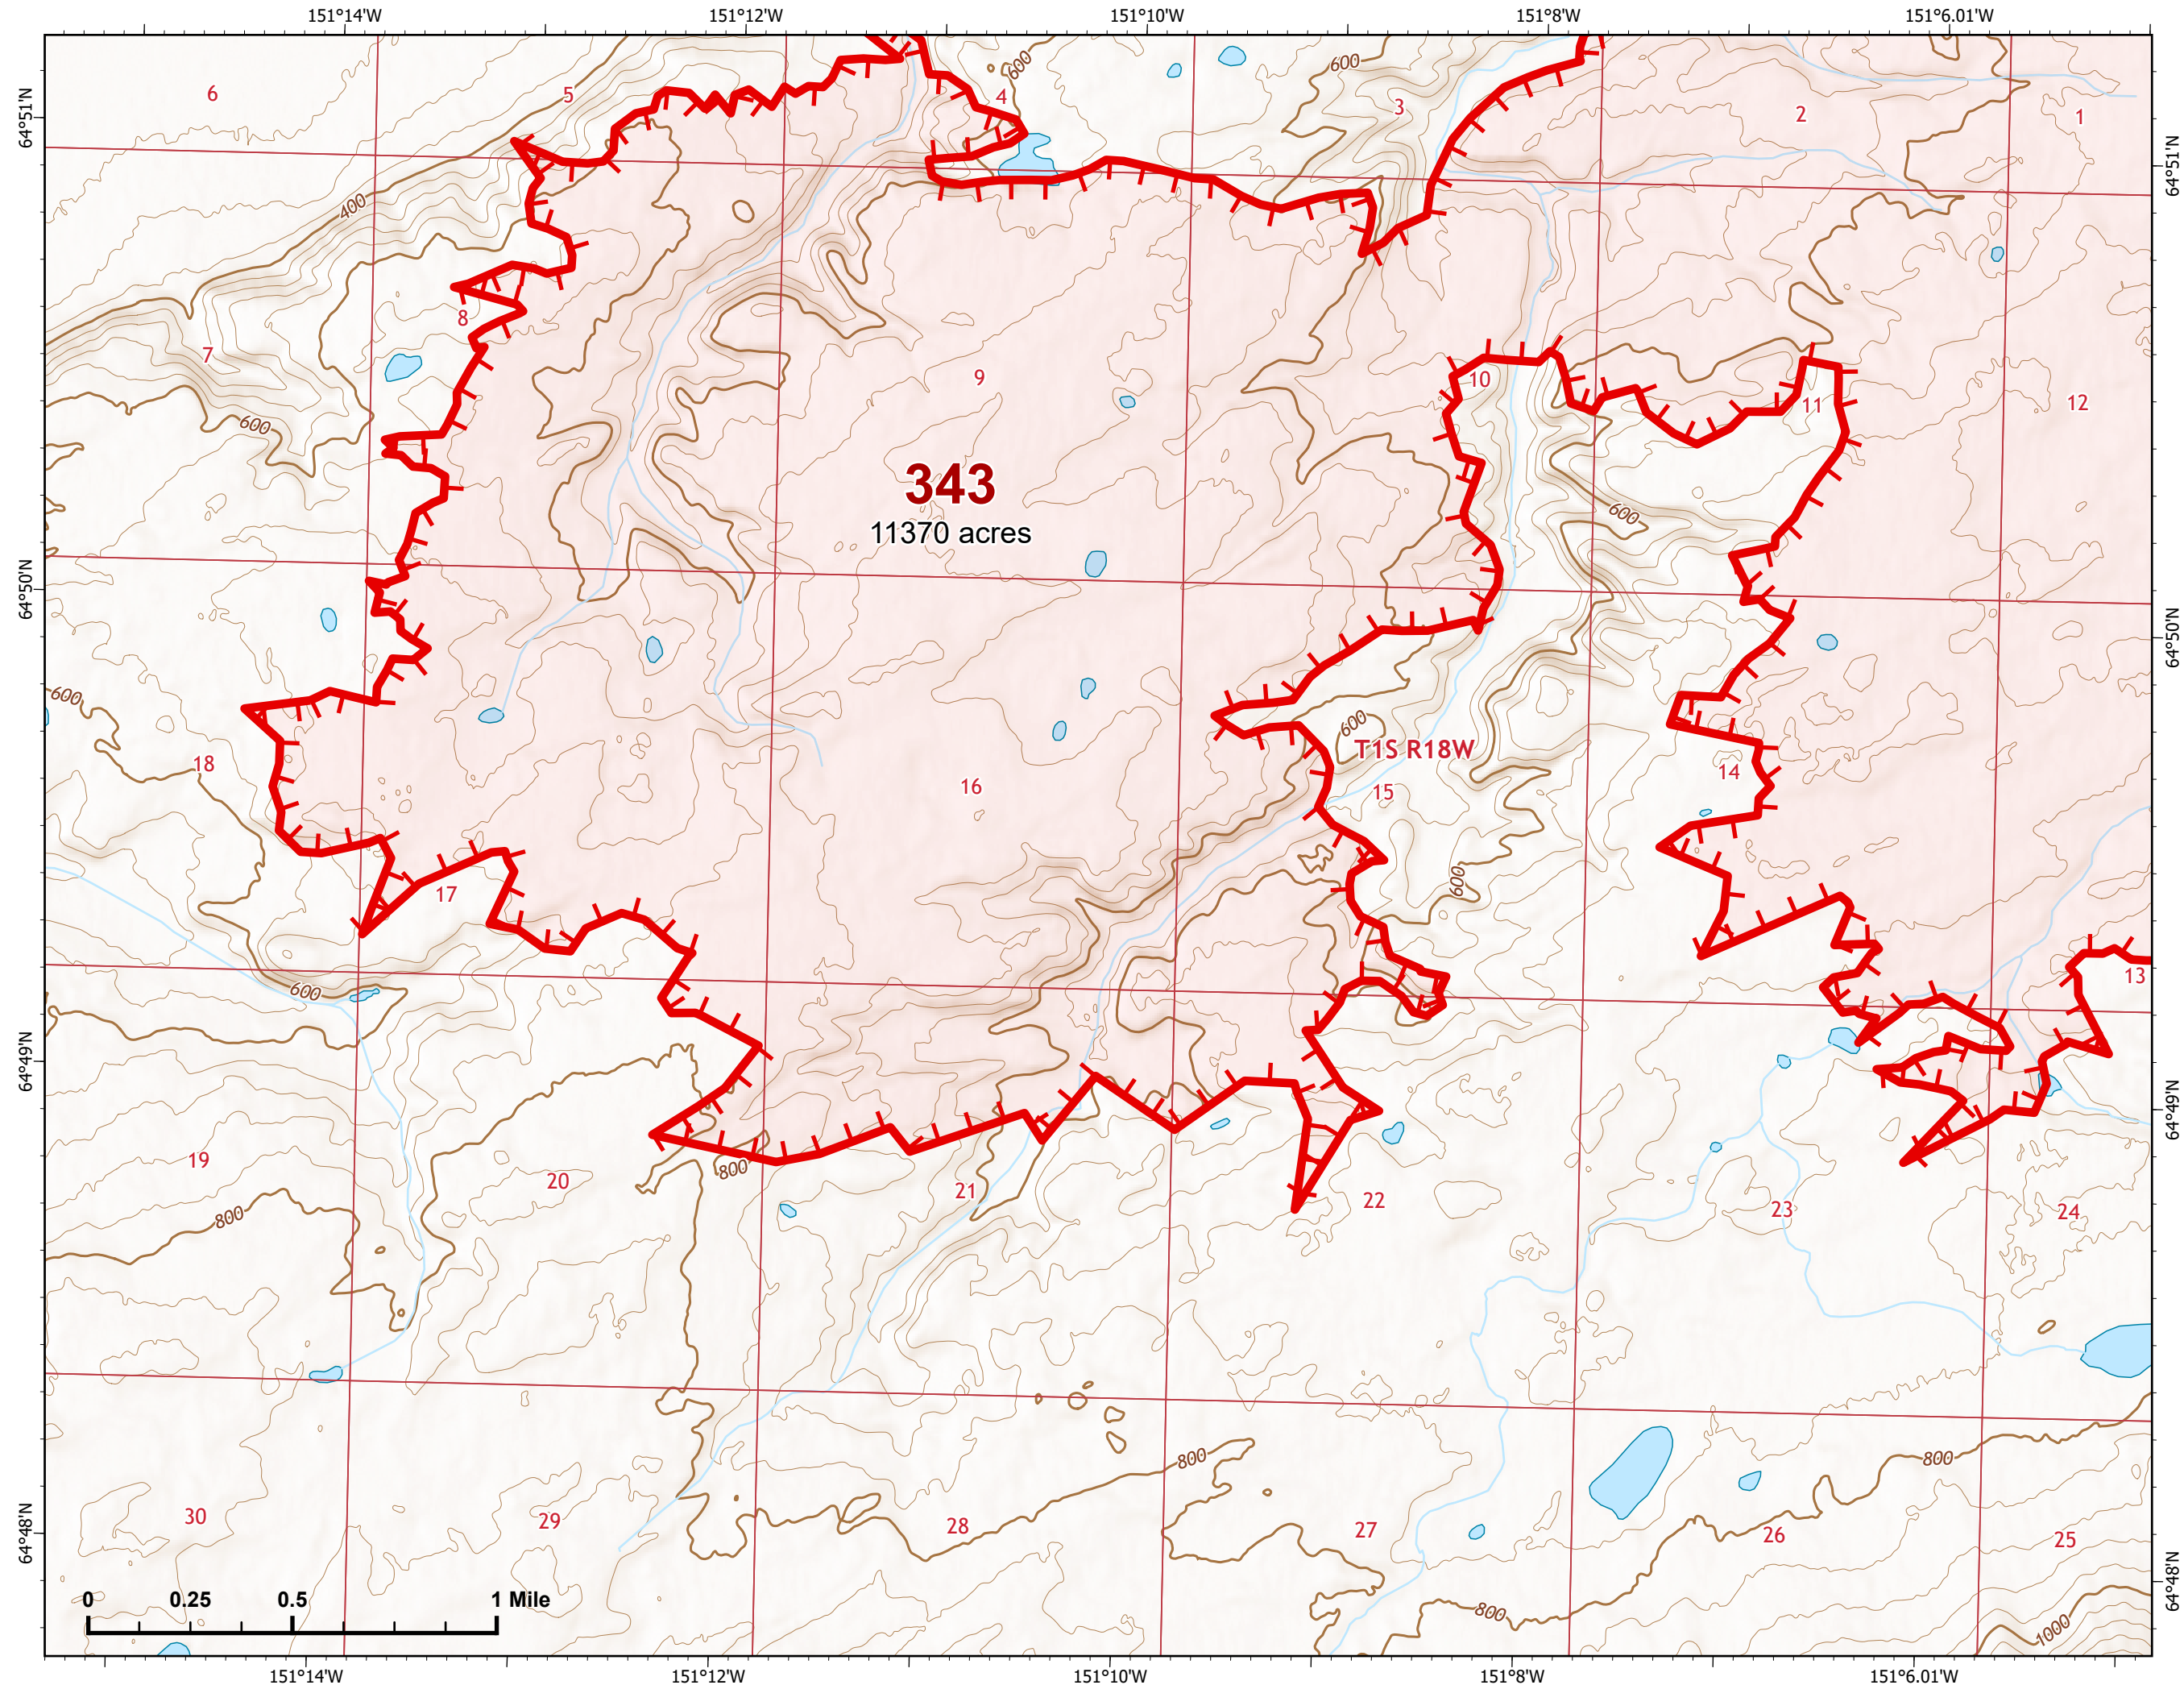

Z. Cravens
7/6/2022 2234

NORTHWEST INCIDENT MANAGEMENT TEAM

343 1
11370 acres

IAP Map

Bean Complex
AK-TAD-000898

07/07/2022

Fire: 343 (Dragon)

Page 343 - 2

-  Wildfire Daily Fire Perimeter
-  Uncontained

Z. Cravens
7/6/2022 2235

IAP Map

Bean Complex
AK-TAD-000898
07/07/2022
Fire: 343 (Dragon)

Page 343 - 3

-  Wildfire Daily Fire Perimeter
-  Uncontained

Z. Cravens
7/6/2022 2235

Page 310 - 3

-  Helispot
-  Wildfire Daily Fire Perimeter
-  Uncontained
-  Structure

310
20356 acres

T1N R11W

T1N R10W

T1S R11W

T1S R

Z. Cravens
7/6/2022 2236