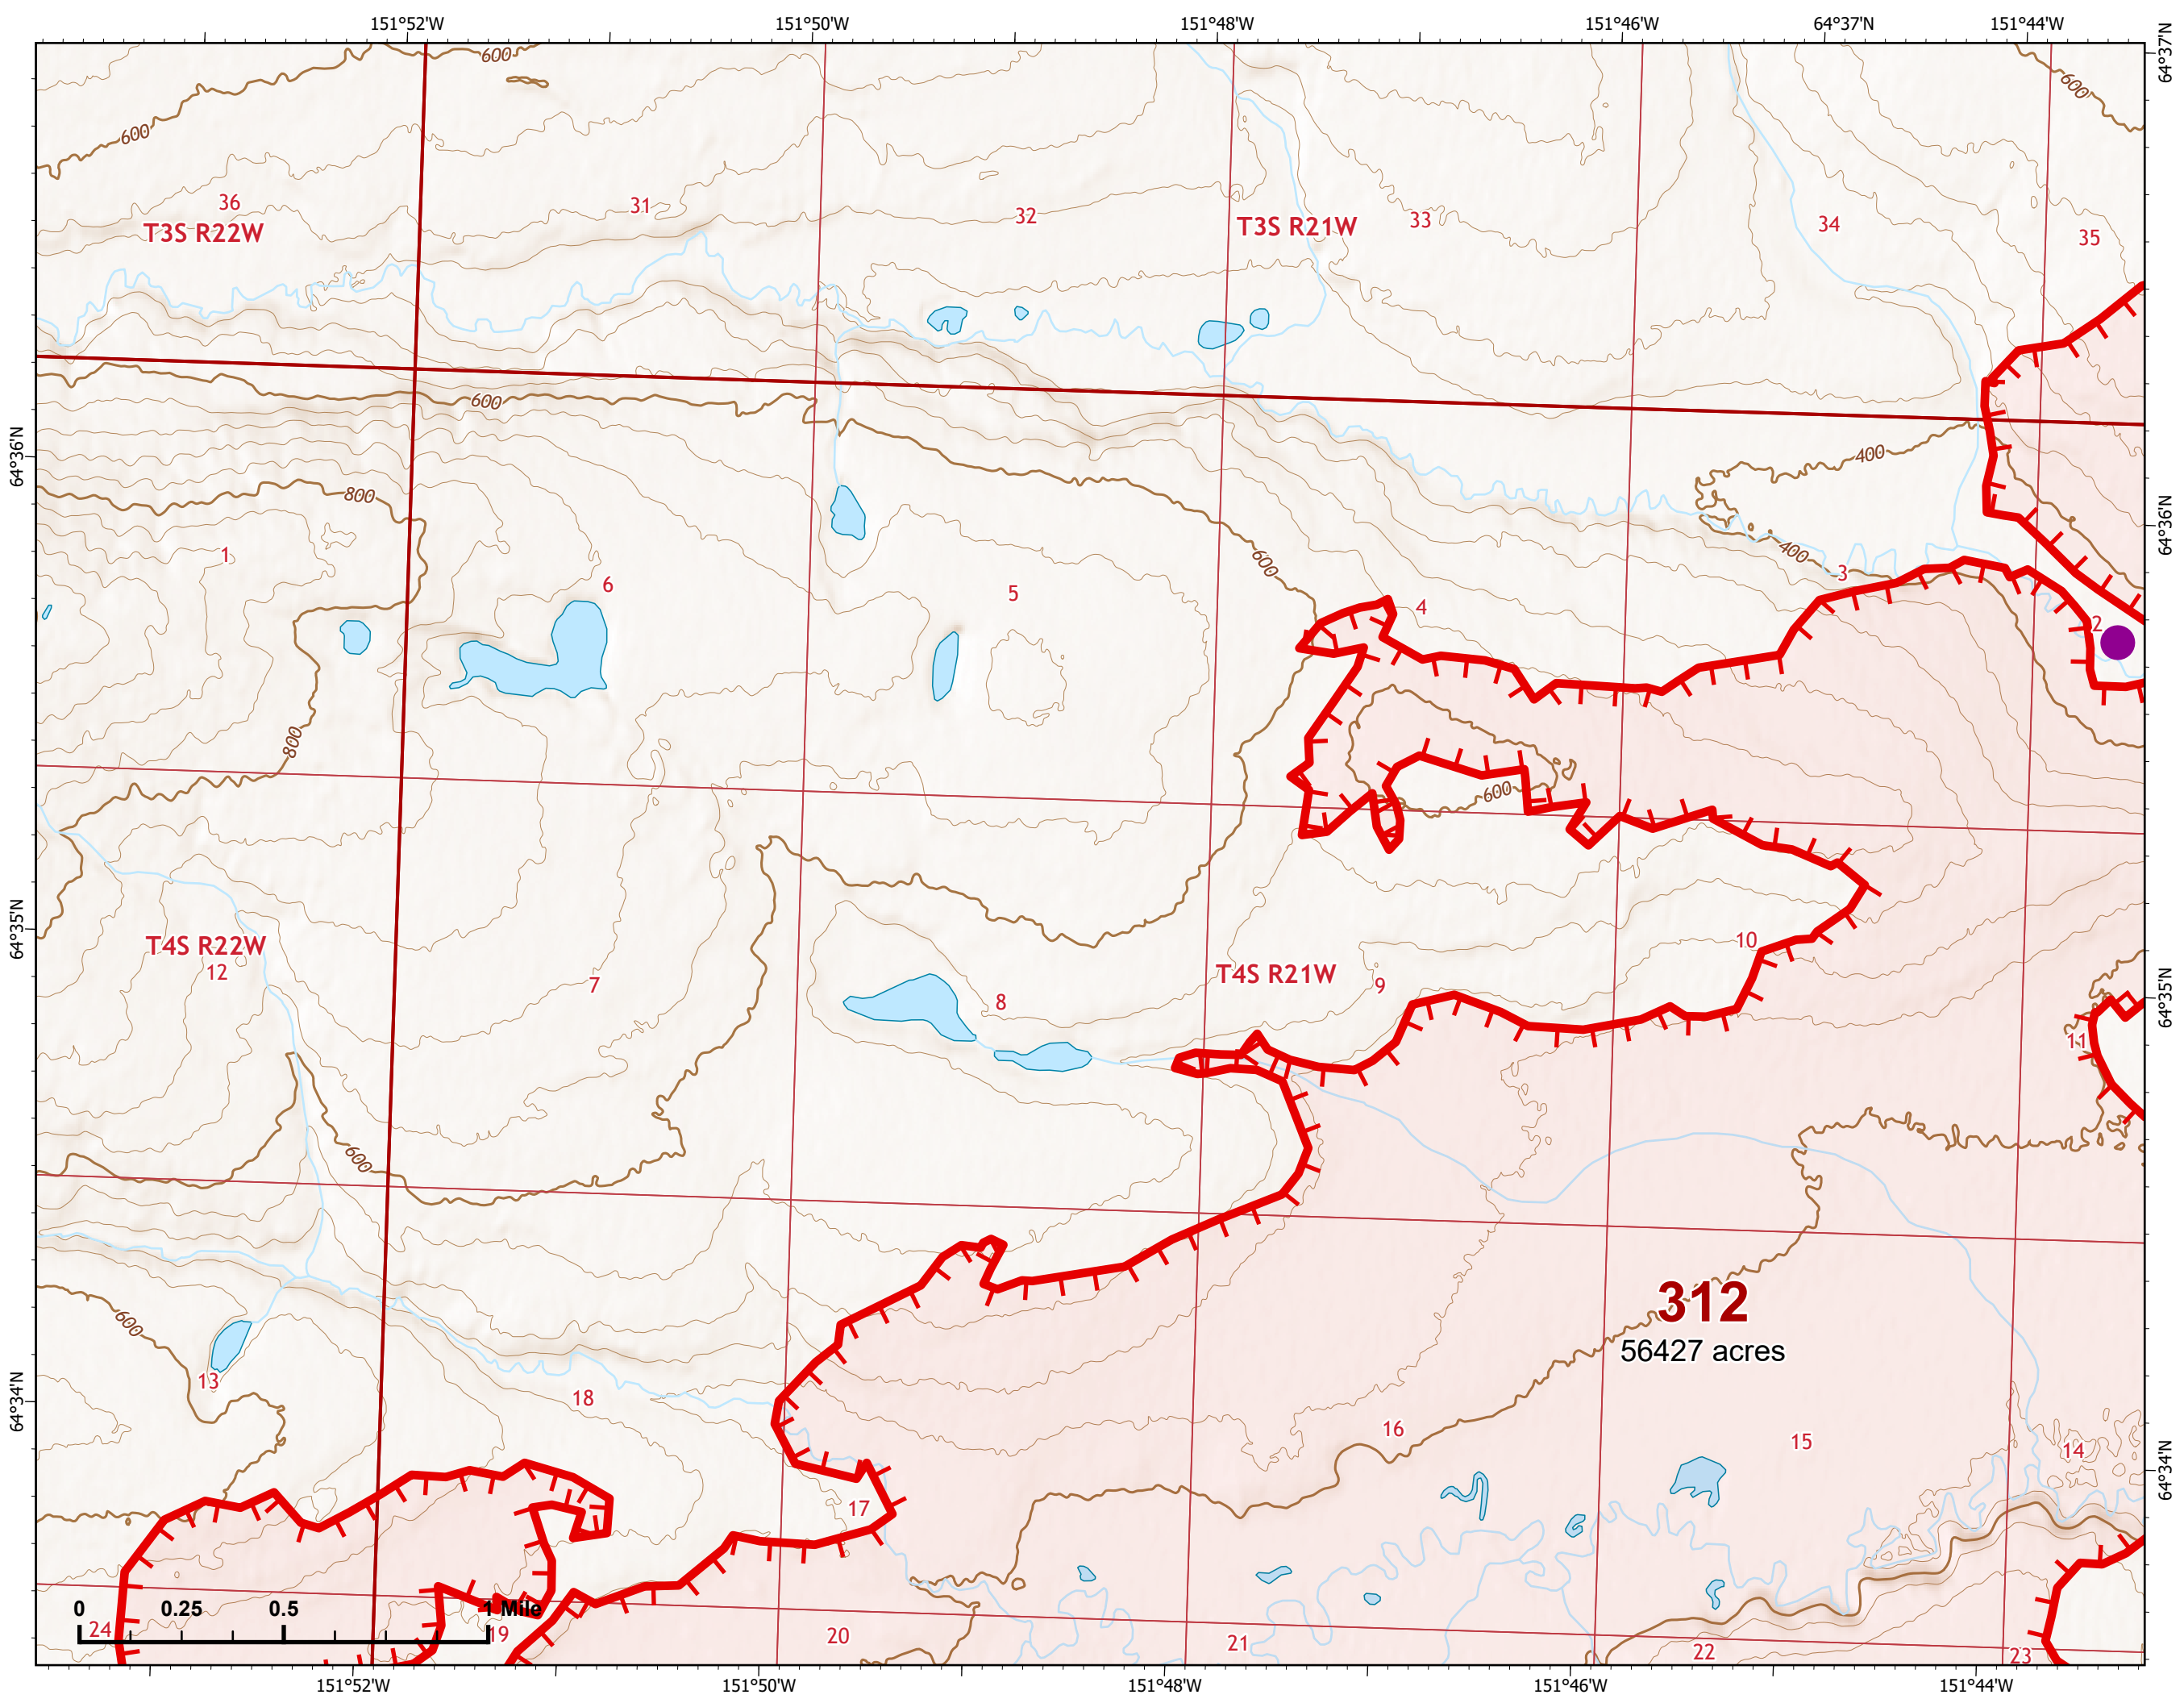

IAP Index Map

Bean Complex
AK-TAD-000898
07/07/2022

 Wildfire Daily Fire Perimeter

Z. Cravens
7/6/2022 2237

IAP Map

Bean Complex
AK-TAD-000898

07/07/2022

Fire: 312 (Bitzshitini)

Page 312 - 1

-  Helispot
-  Wildfire Daily Fire Perimeter
-  Uncontained
-  Structure

Z. Cravens
7/6/2022 2229

IAP Map

Bean Complex
AK-TAD-000898

07/07/2022

Fire: 312 (Bitzshitini)

Page 312 - 2

-  Helispot
-  Wildfire Daily Fire Perimeter
-  Uncontained

Z. Cravens
7/6/2022 2229

IAP Map

Bean Complex
AK-TAD-000898

07/07/2022

Fire: 312 (Bitzshitini)

Page 312 - 3

-  Wildfire Daily Fire Perimeter
-  Uncontained