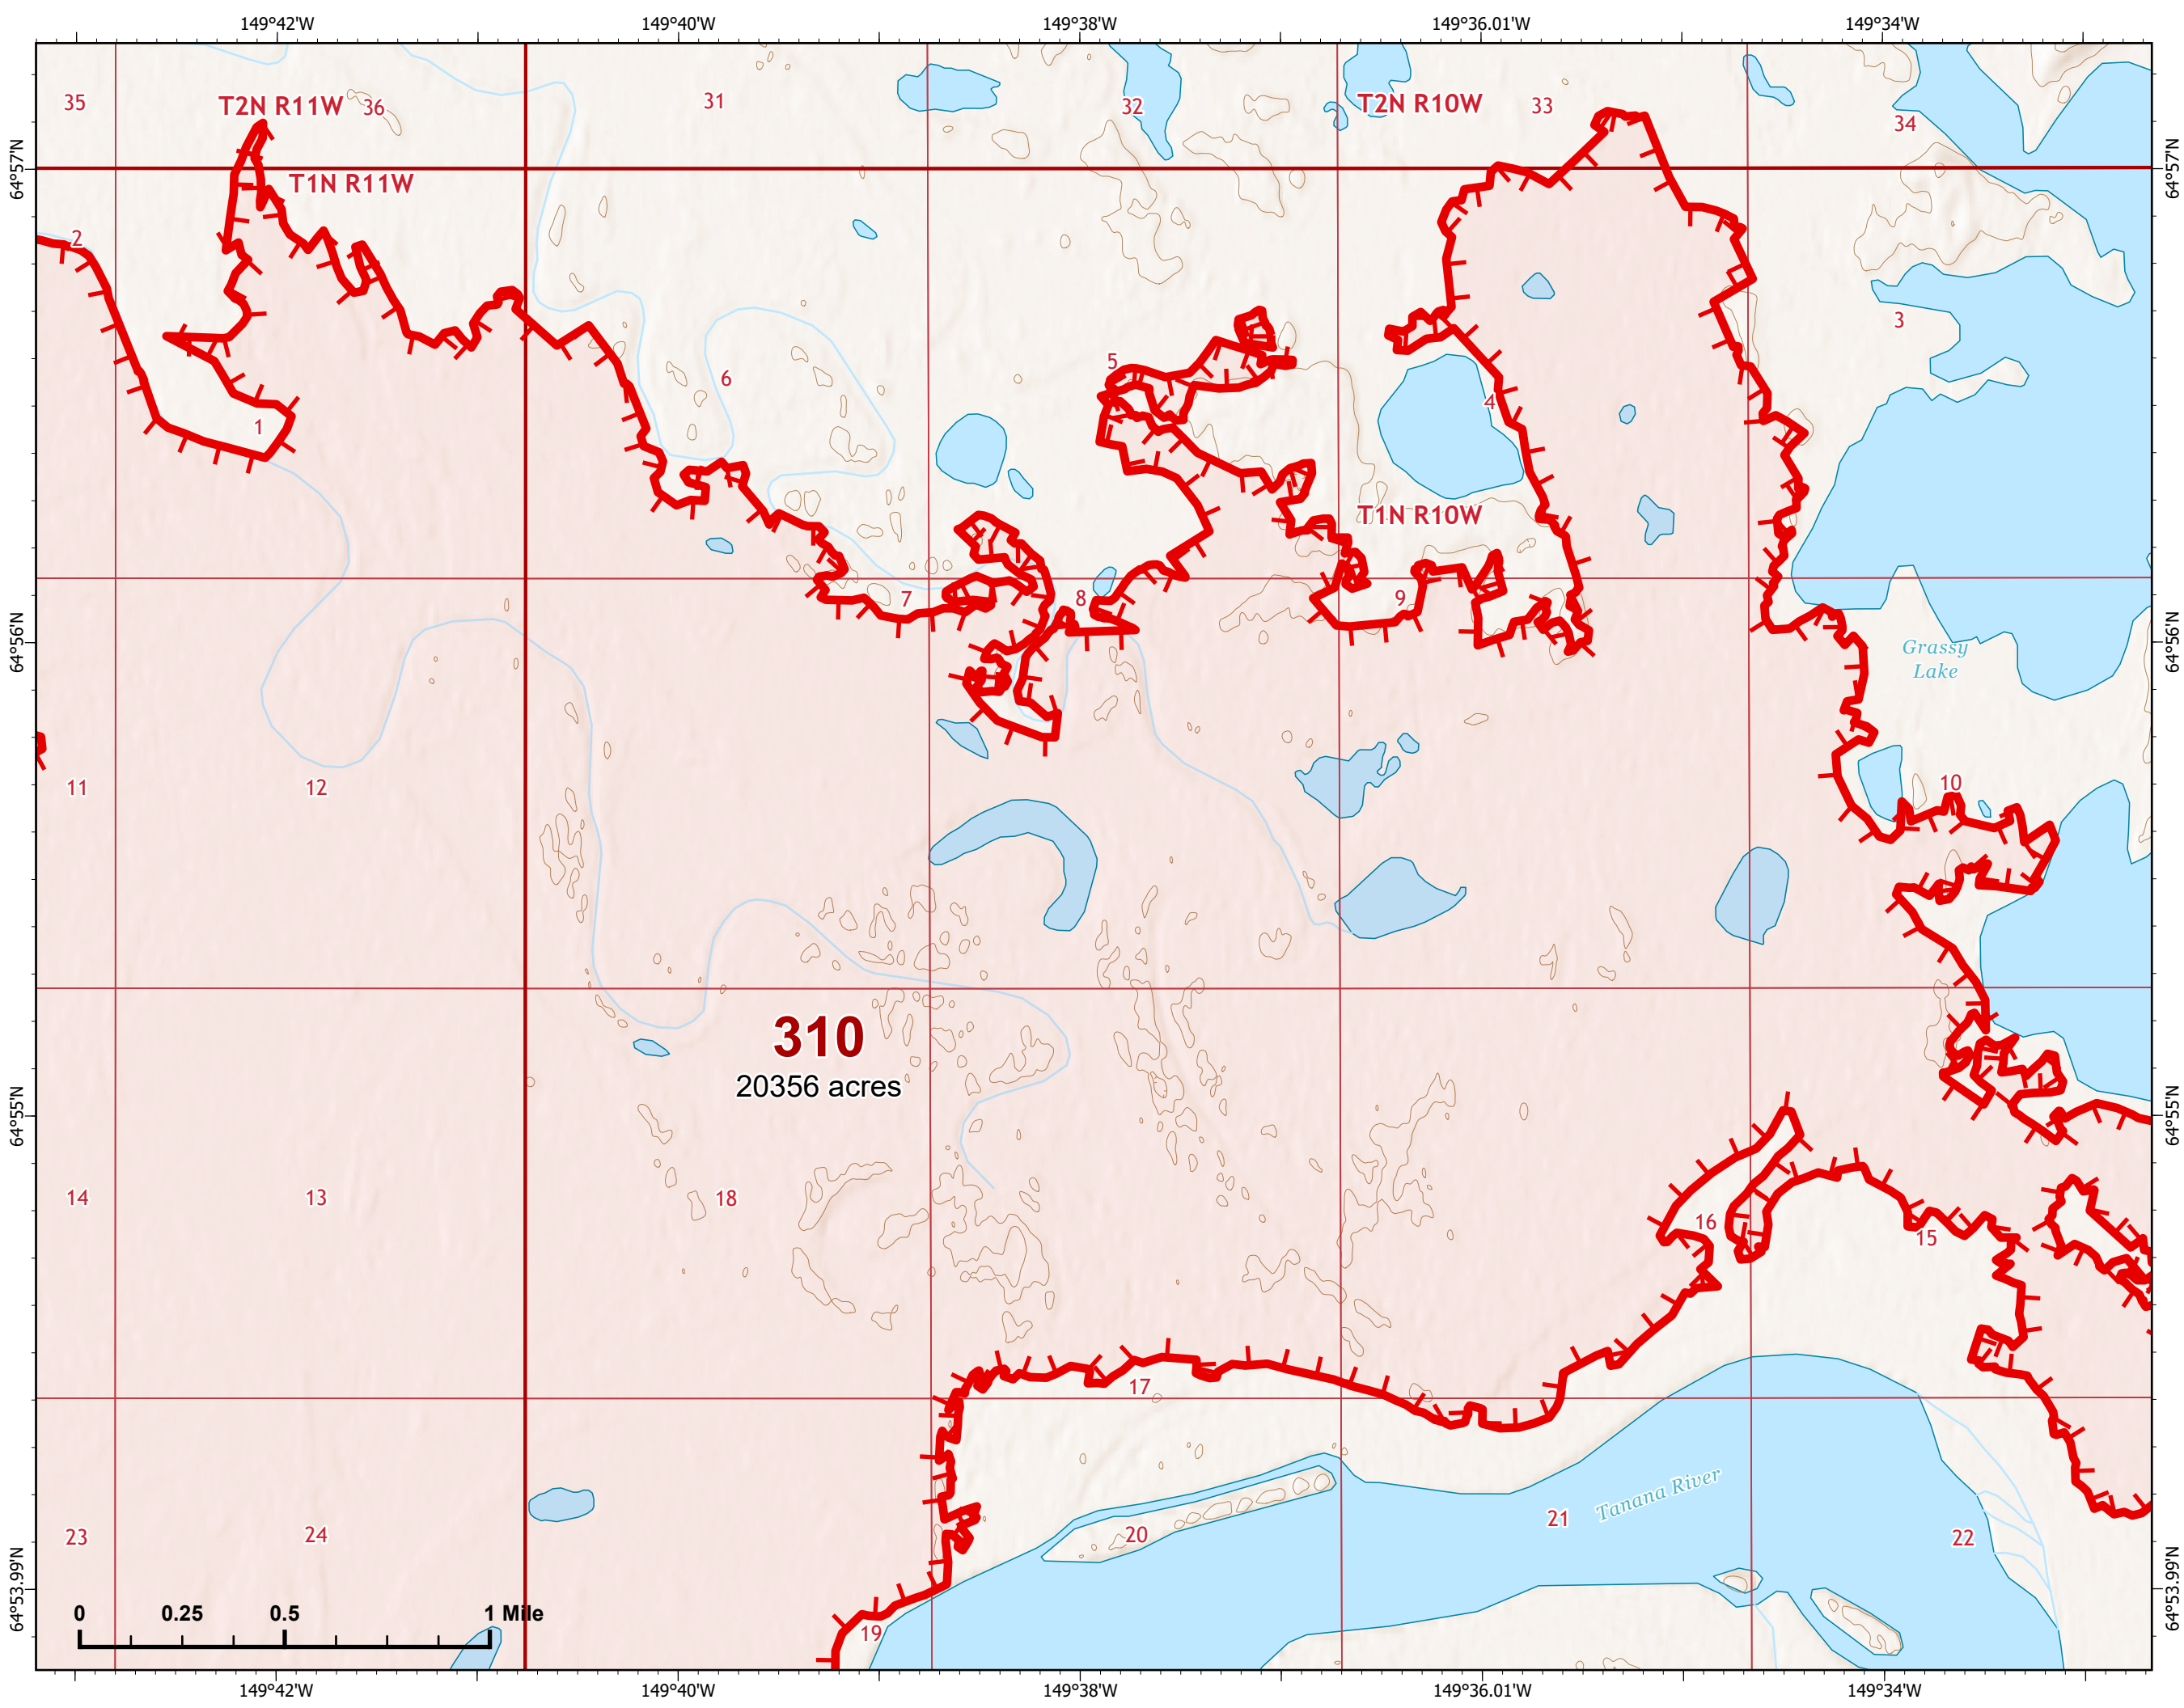

Page 310 - 3

-  Helispot
-  Wildfire Daily Fire Perimeter
-  Uncontained
-  Structure

310
20356 acres

T1N R11W

T1N R10W

T1S R11W

T1S R

Z. Cravens
7/6/2022 2236

IAP Map

Bean Complex
AK-TAD-000898
07/07/2022

Fire: 310 (Tanana River)

Page 310 - 4

-  Helispot
-  Division Break
-  Wildfire Daily Fire Perimeter
-  Uncontained
-  Native Allotments
-  Structure

Z. Cravens
7/6/2022 2236

IAP Map

Bean Complex
AK-TAD-000898
07/07/2022

Fire: 310 (Tanana River)

Page 310 - 5

-  Wildfire Daily Fire Perimeter
-  Uncontained

310
20356 acres

Z. Cravens
7/6/2022 2237

IAP Map