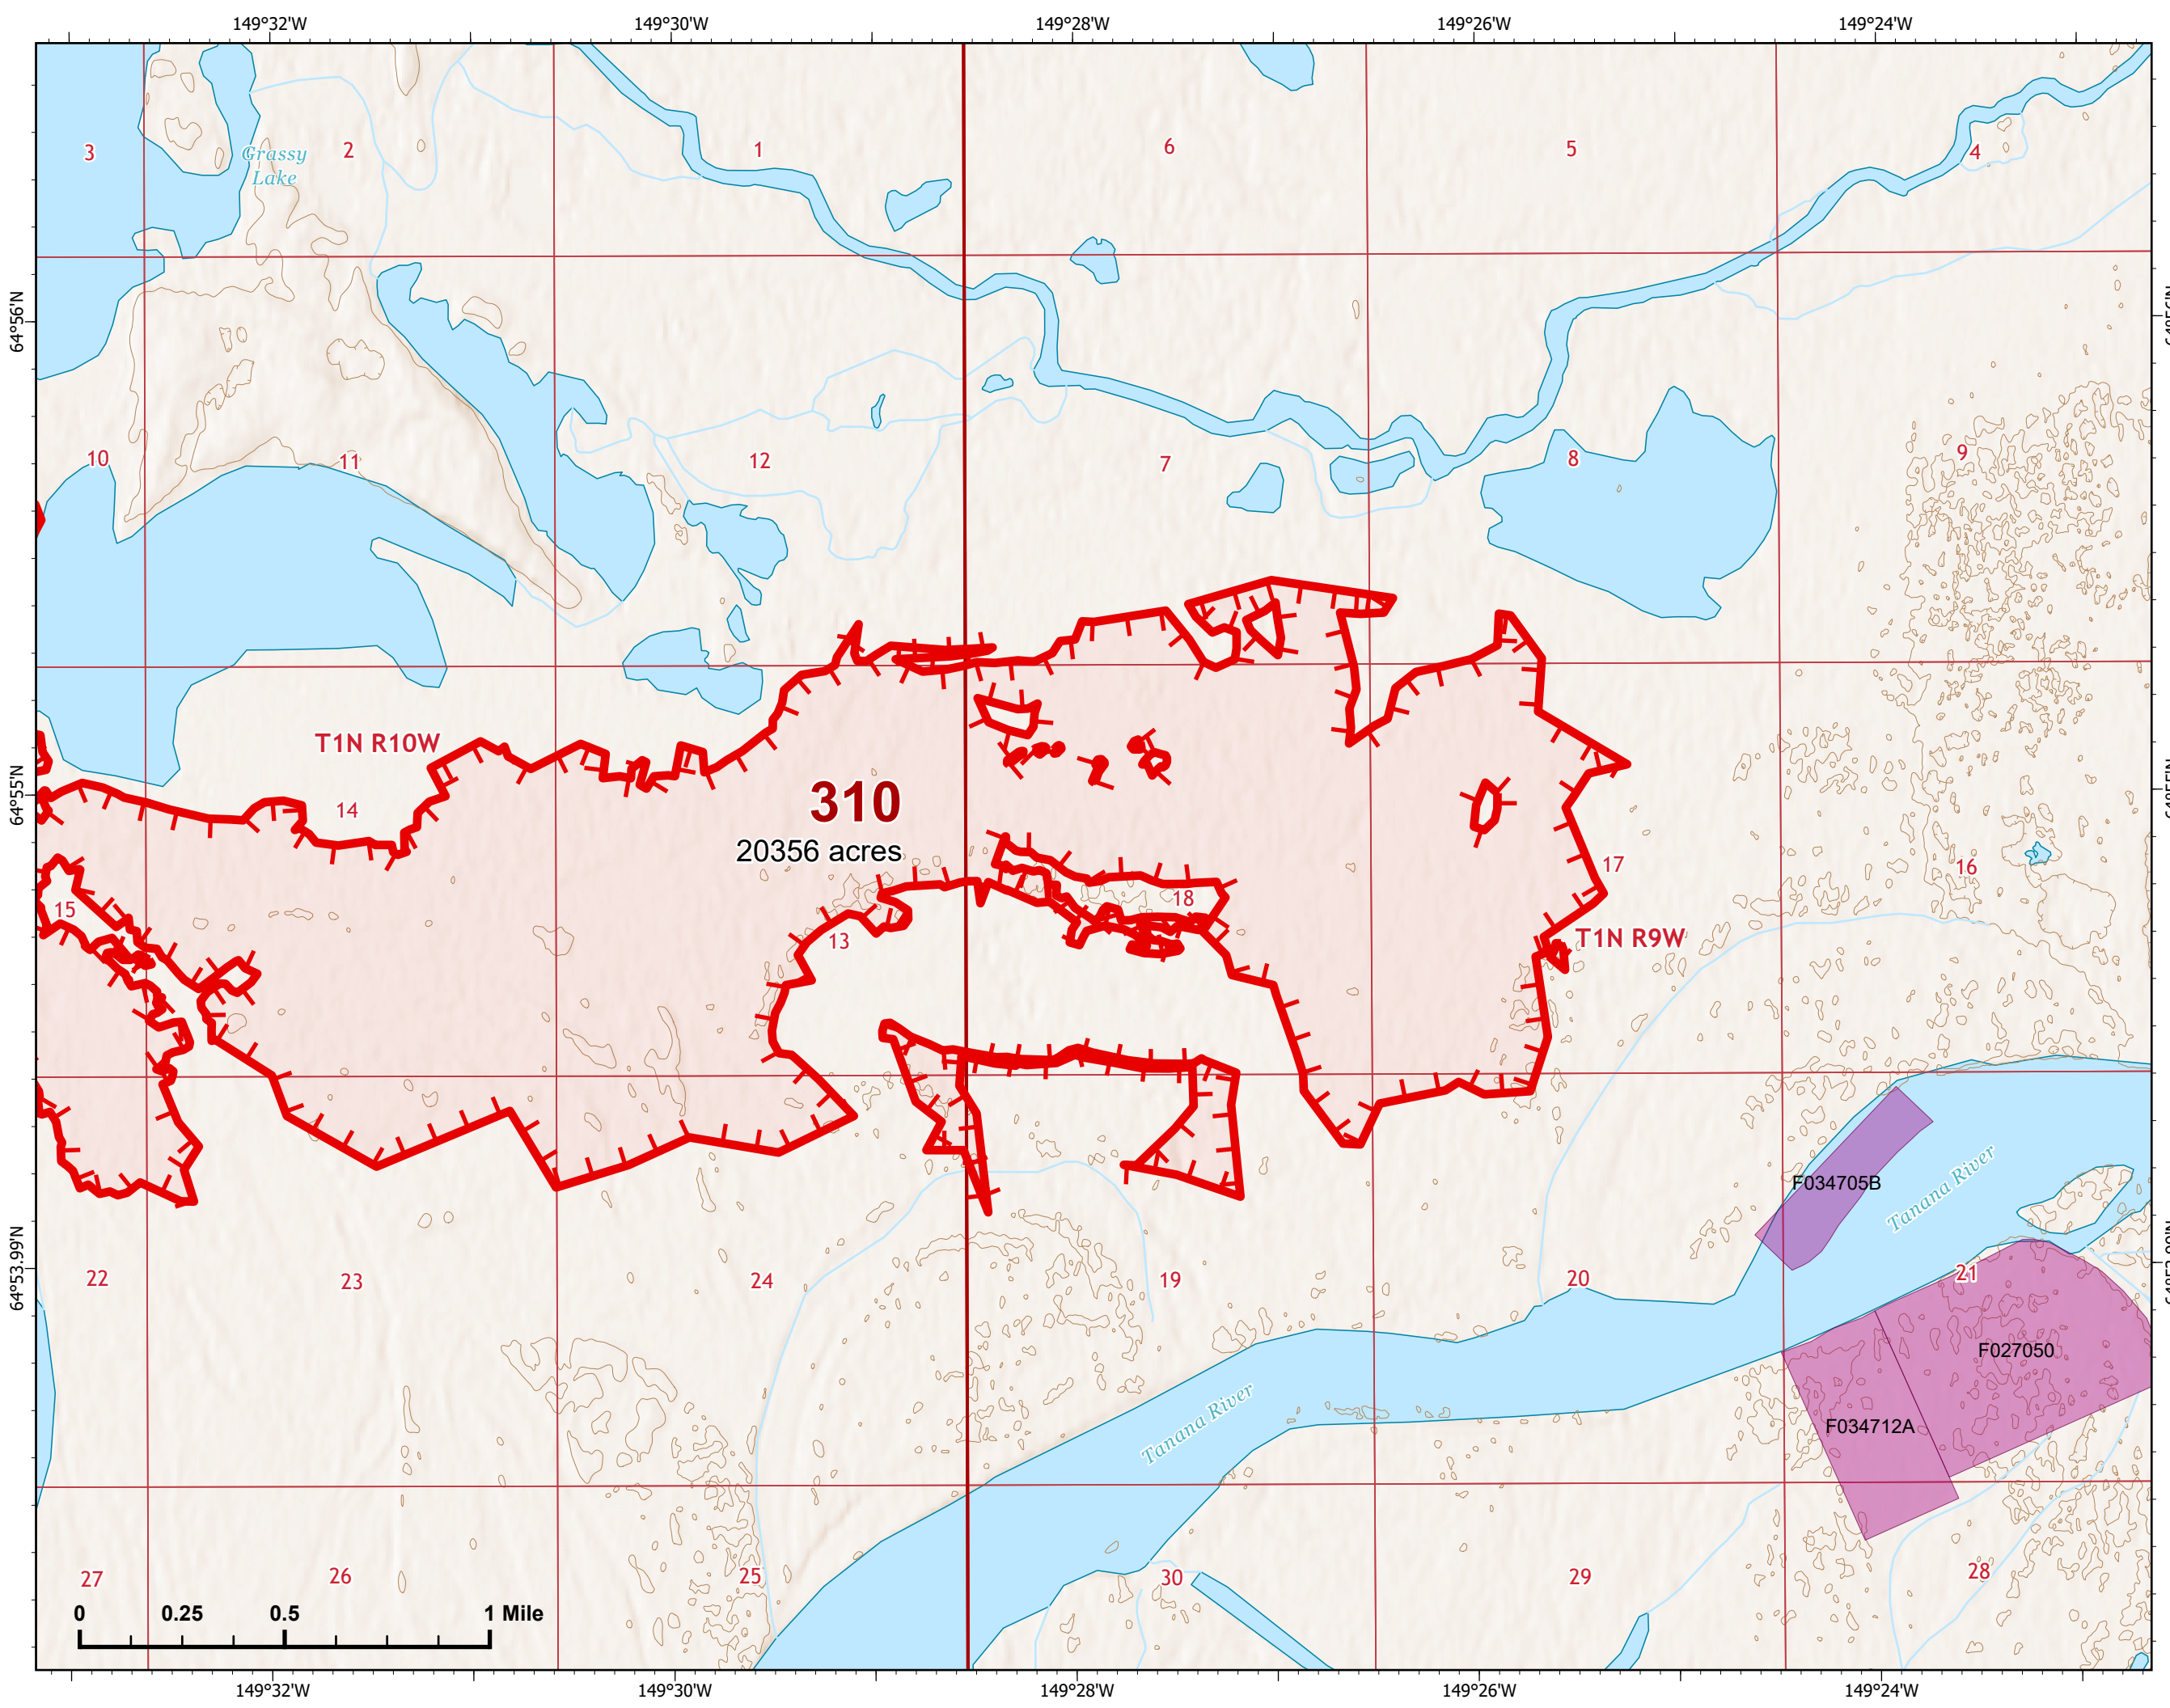

IAP Map

Bean Complex
AK-TAD-000898
07/07/2022

Fire: 310 (Tanana River)

Page 310 - 6

- Wildfire Daily Fire Perimeter
- Uncontained
- Native Allotments

Z. Cravens
7/6/2022 2237