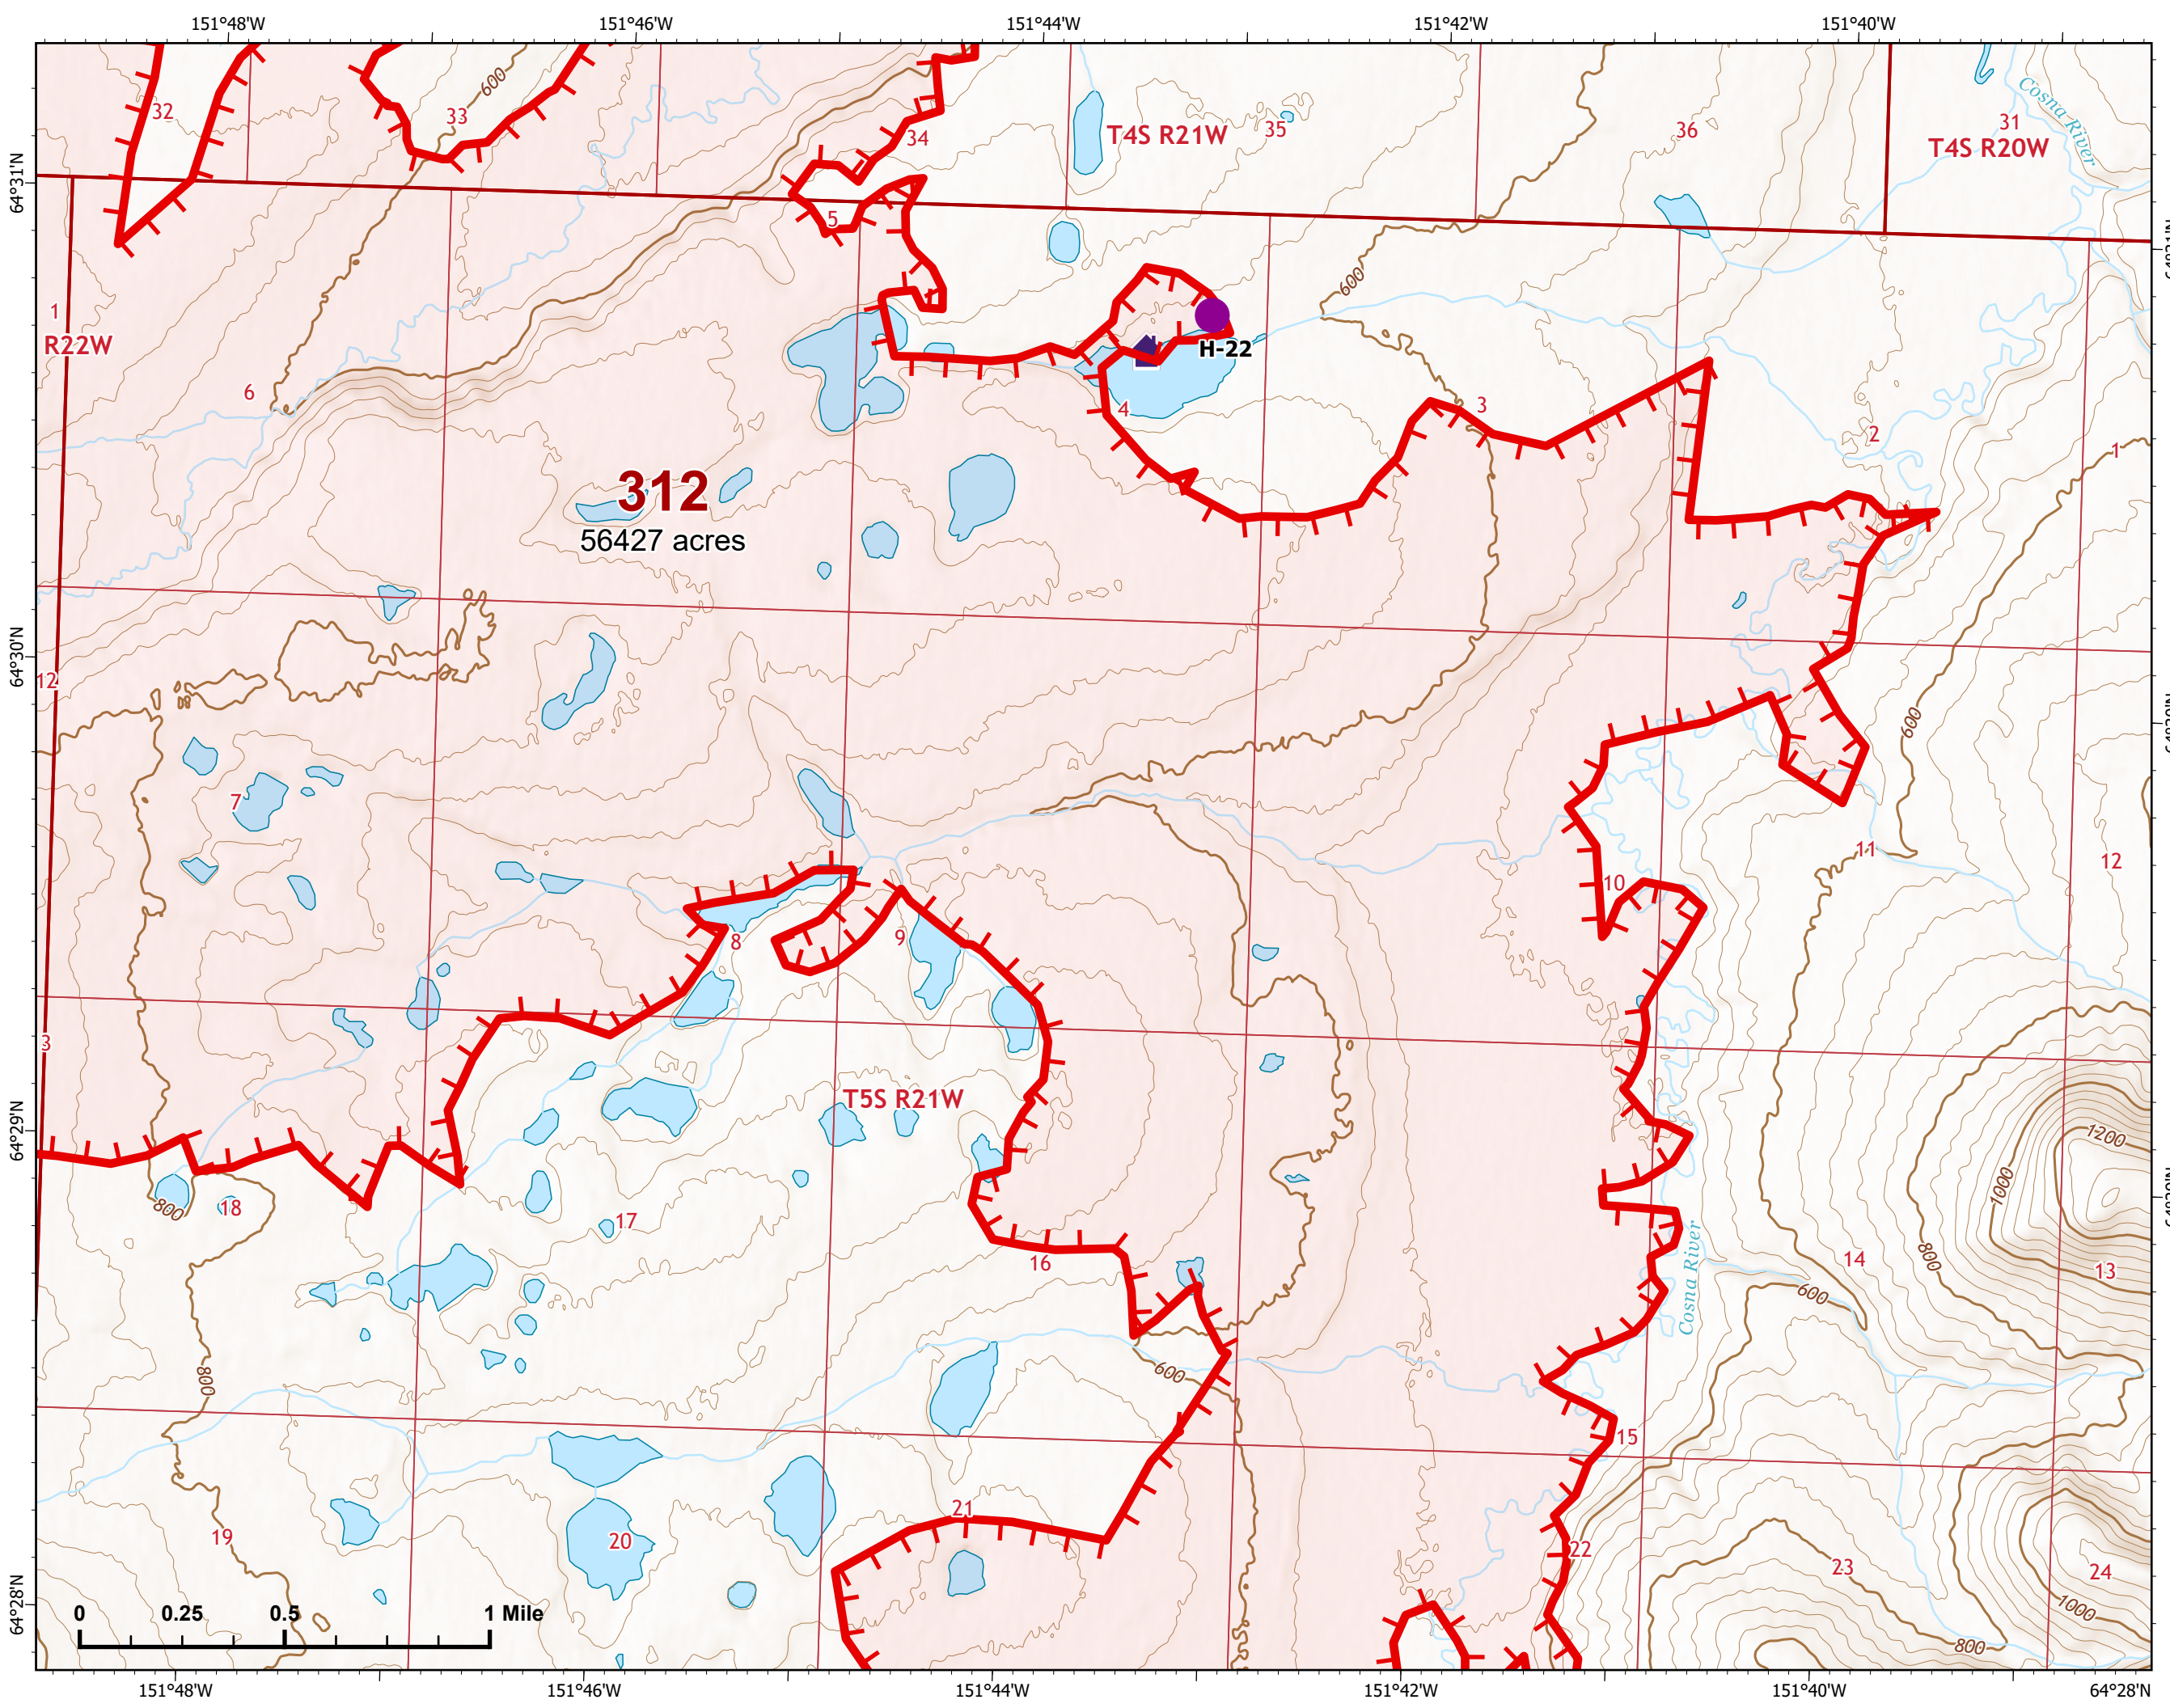

Fire: 312 (Bitzshitini)

Page 312 - 9

-  Wildfire Daily Fire Perimeter
-  Uncontained

Z. Cravens
7/6/2022 2231

IAP Map

Bean Complex
AK-TAD-000898

07/07/2022

Fire: 312 (Bitzshitini)

Page 312 - 10

-  Helispot
-  Wildfire Daily Fire Perimeter
-  Uncontained
-  Structure

Z. Cravens
7/6/2022 2231

IAP Map

Bean Complex
AK-TAD-000898

07/07/2022

Fire: 312 (Bitzshitini)

Page 312 - 11

-  Wildfire Daily Fire Perimeter
-  Uncontained

Z. Cravens
7/6/2022 2231

IAP Map

Bean Complex
AK-TAD-000898

07/07/2022

Fire: 315 (Chitanana)

Page 315 - 1

-  Helispot
-  Drop Point
-  Wildfire Daily Fire Perimeter
-  Label Point
-  Uncontained
-  Native Allotments
-  Structure