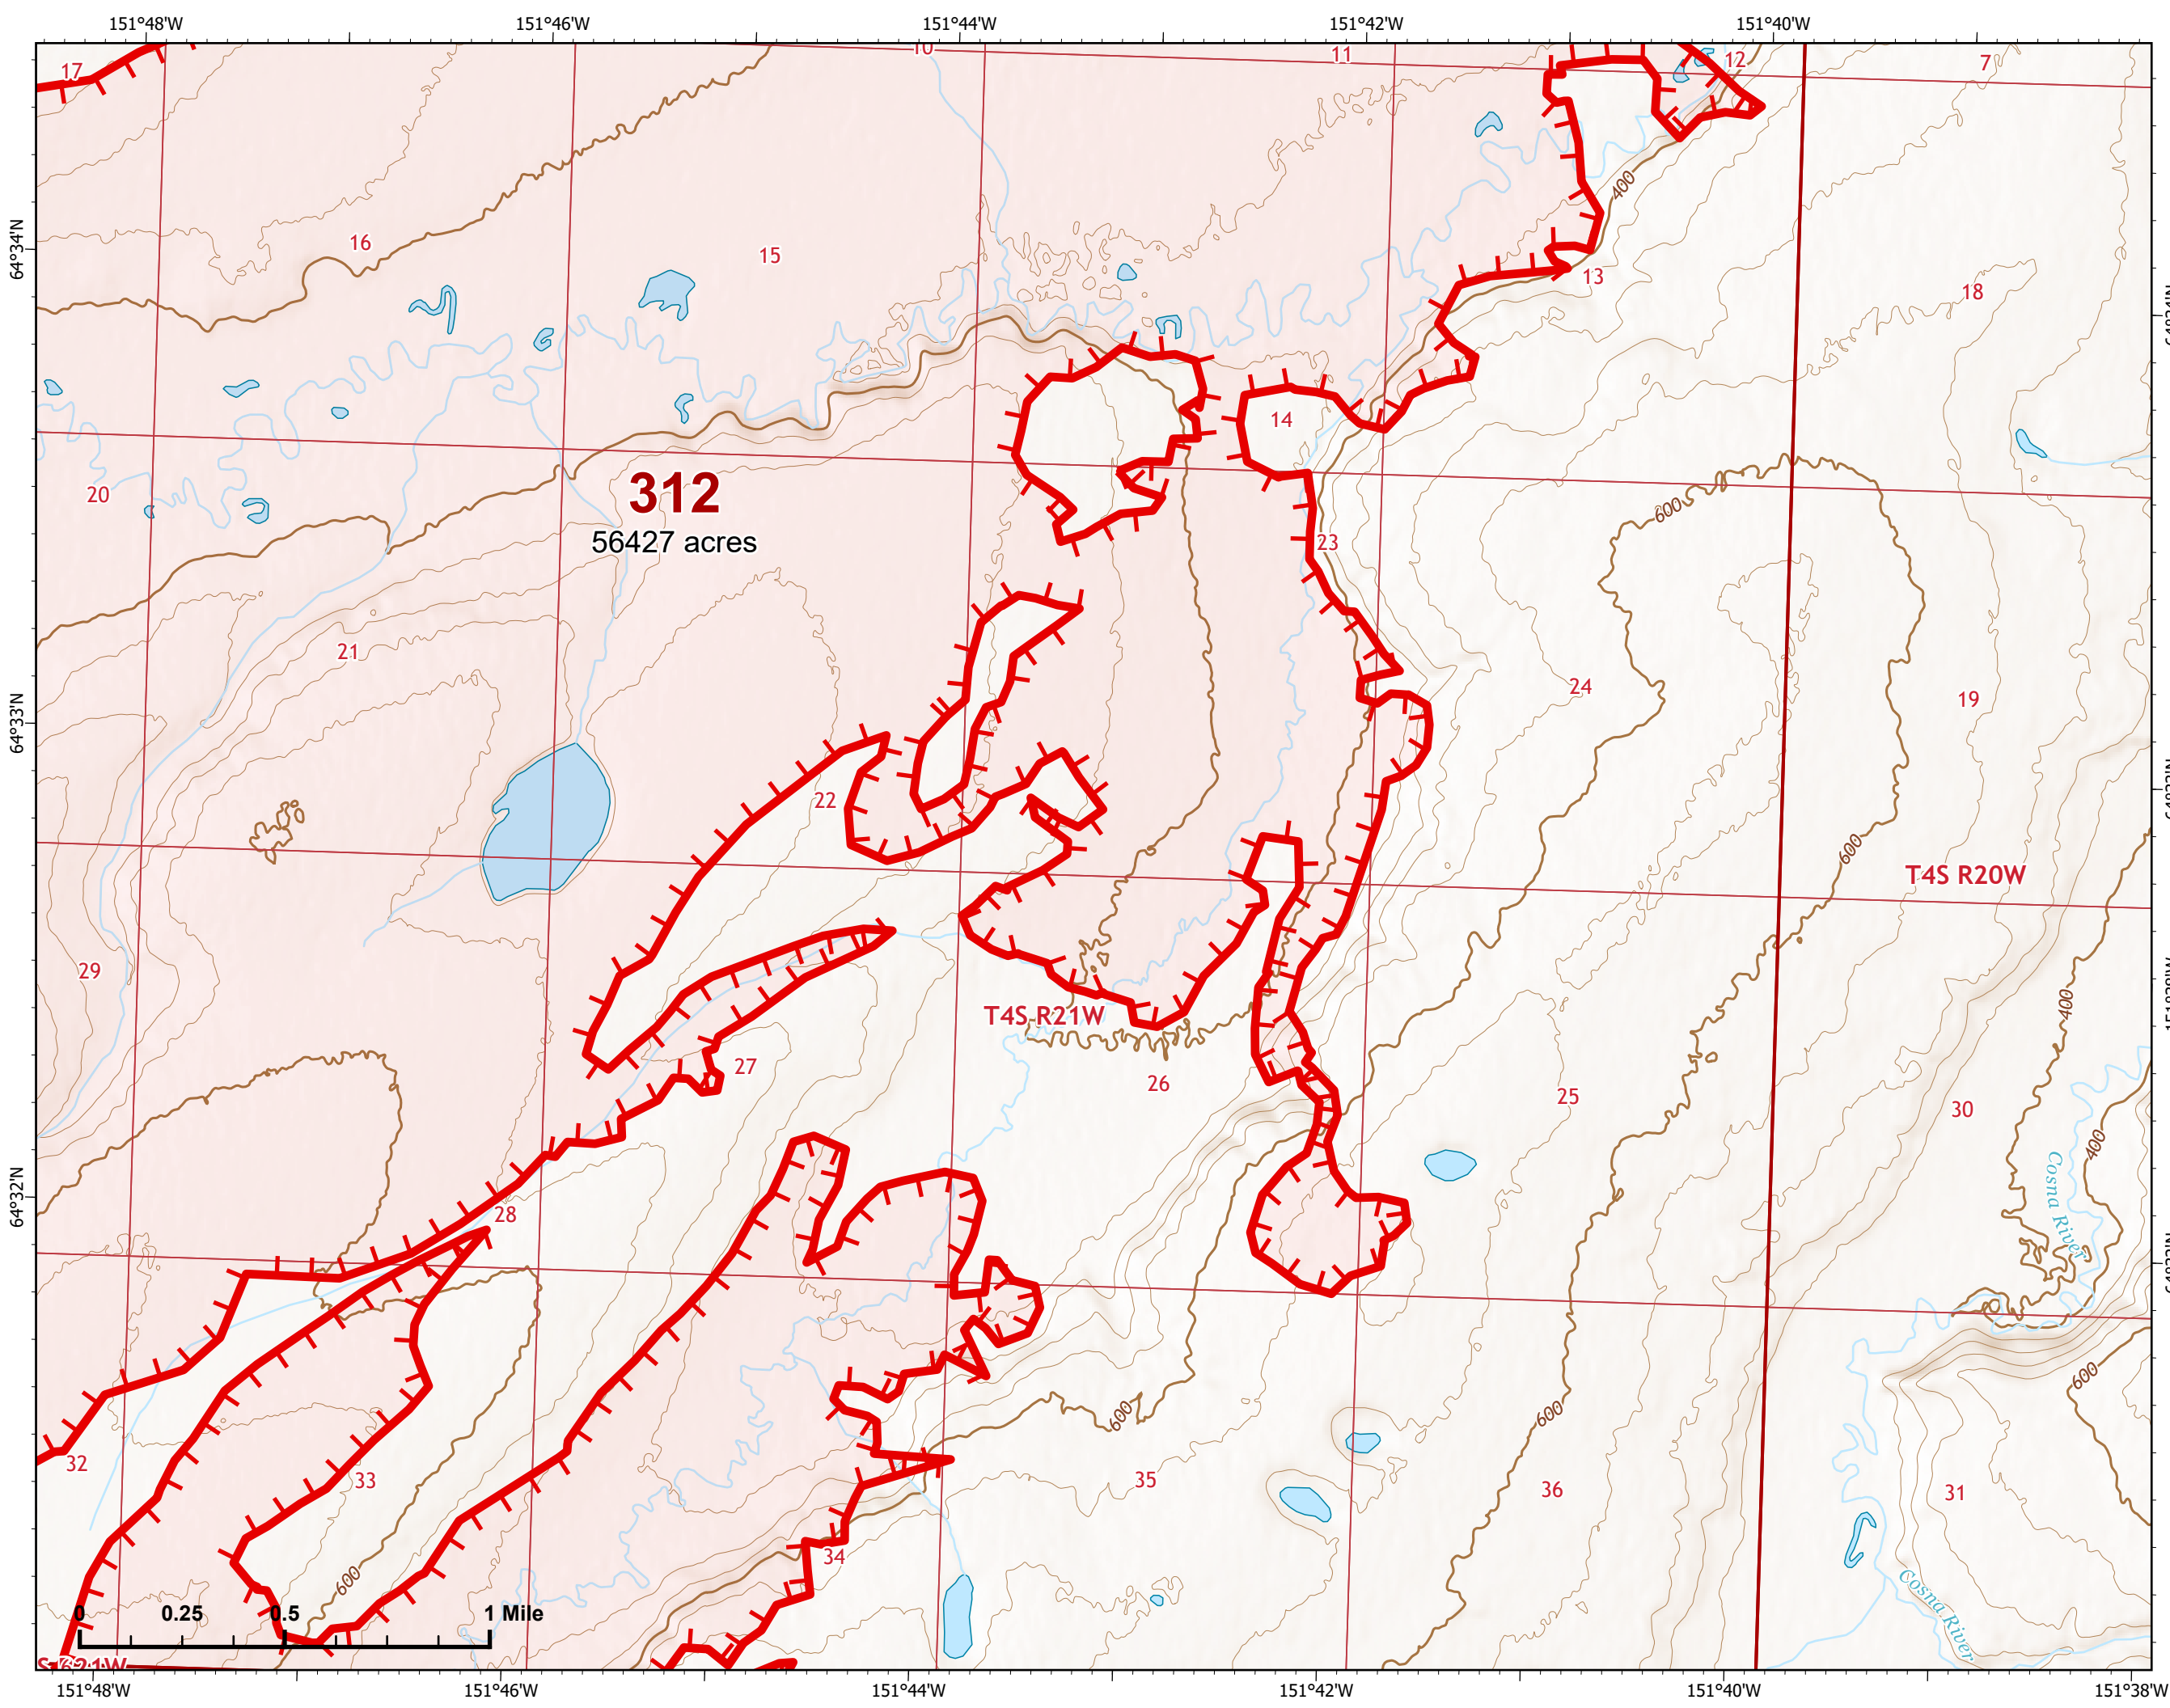

Fire: 312 (Bitzshitini)

Page 312 - 9

-  Wildfire Daily Fire Perimeter
-  Uncontained

Z. Cravens
7/6/2022 2231

IAP Map

Bean Complex
AK-TAD-000898

07/07/2022

Fire: 312 (Bitzshitini)

Page 312 - 10

-  Helispot
-  Wildfire Daily Fire Perimeter
-  Uncontained
-  Structure

Z. Cravens
7/6/2022 2231

IAP Map

Bean Complex
AK-TAD-000898

07/07/2022

Fire: 312 (Bitzshitini)

Page 312 - 11

-  Wildfire Daily Fire Perimeter
-  Uncontained

Z. Cravens
7/6/2022 2231

IAP Map

Bean Complex
AK-TAD-000898

07/07/2022

Fire: 315 (Chitanana)

Page 315 - 1

-  Helispot
-  Drop Point
-  Wildfire Daily Fire Perimeter
-  Label Point
-  Uncontained
-  Native Allotments
-  Structure

Z. Cravens
7/6/2022 2232

IAP Map

Bean Complex
AK-TAD-000898

07/07/2022

Fire: 315 (Chitanana)

Page 315 - 2

-  Helispot
-  Wildfire Daily Fire Perimeter
-  Uncontained
-  Structure

315
58974 acres