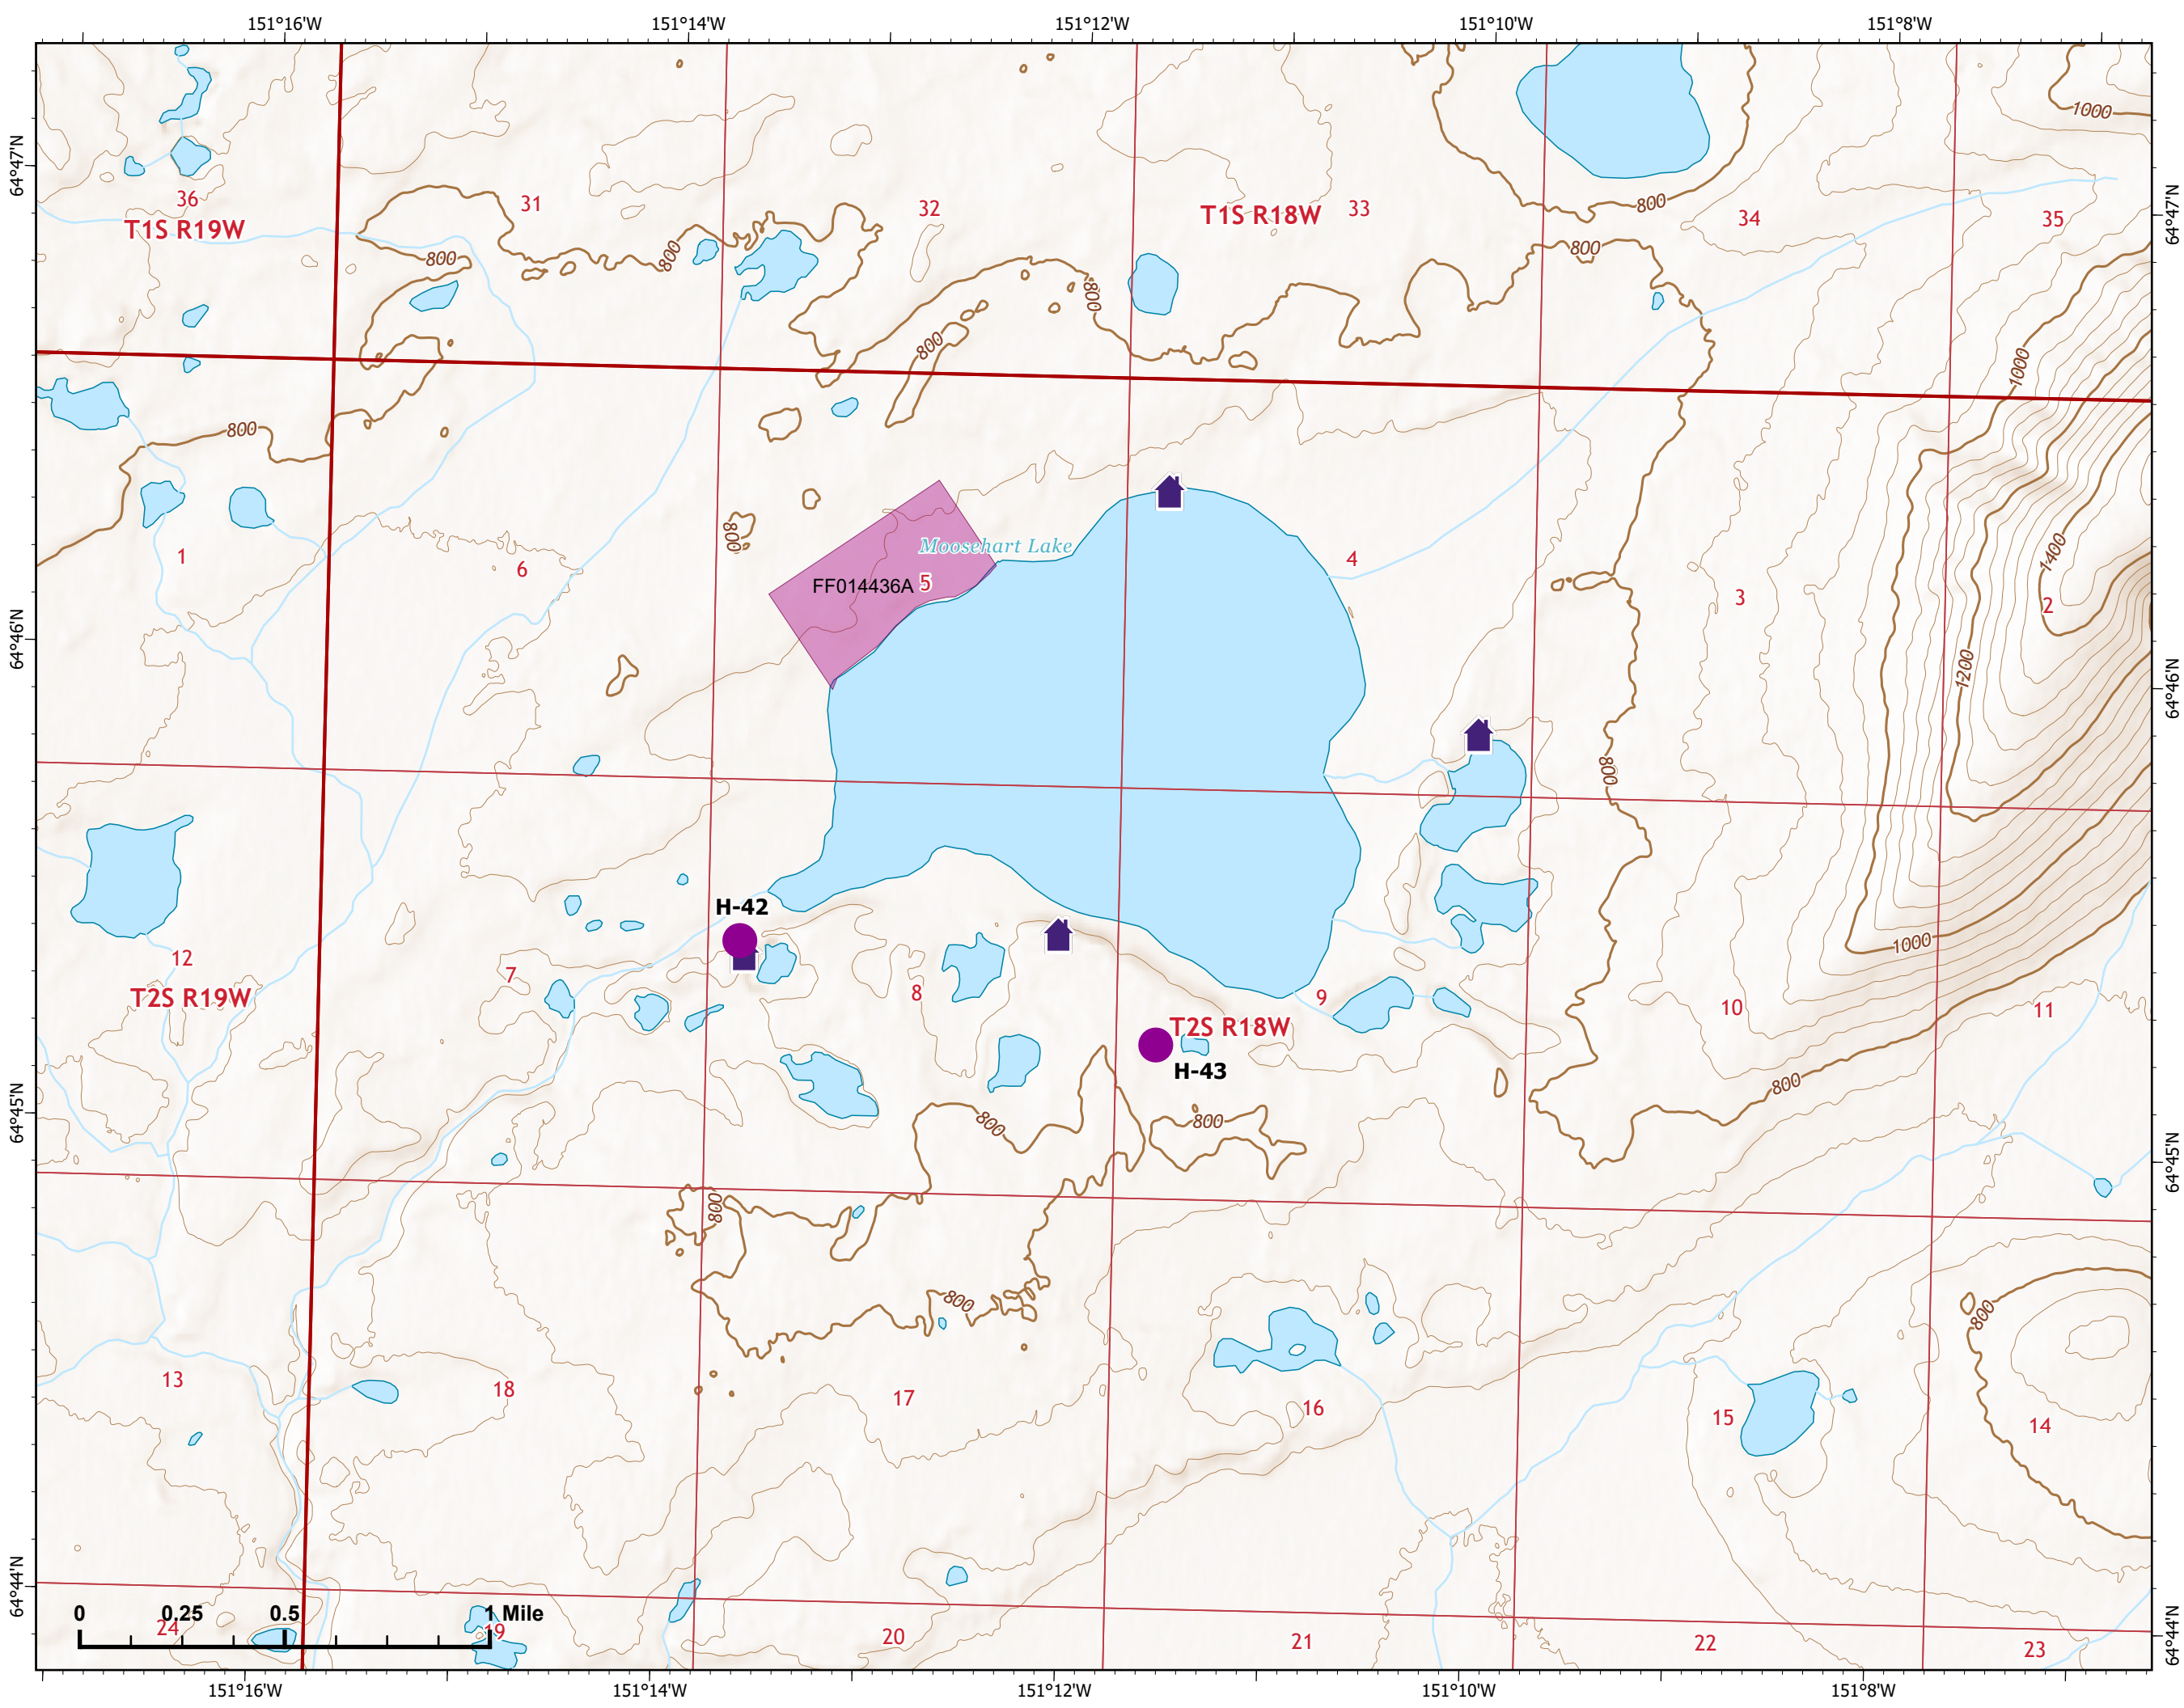

IAP Map

Bean Complex
AK-TAD-000898

07/07/2022

Fire: 343 ()

Page 343 - 4

- Helispot
- Native Allotments
- Structure

343 - 4

Z. Cravens
7/6/2022 2235