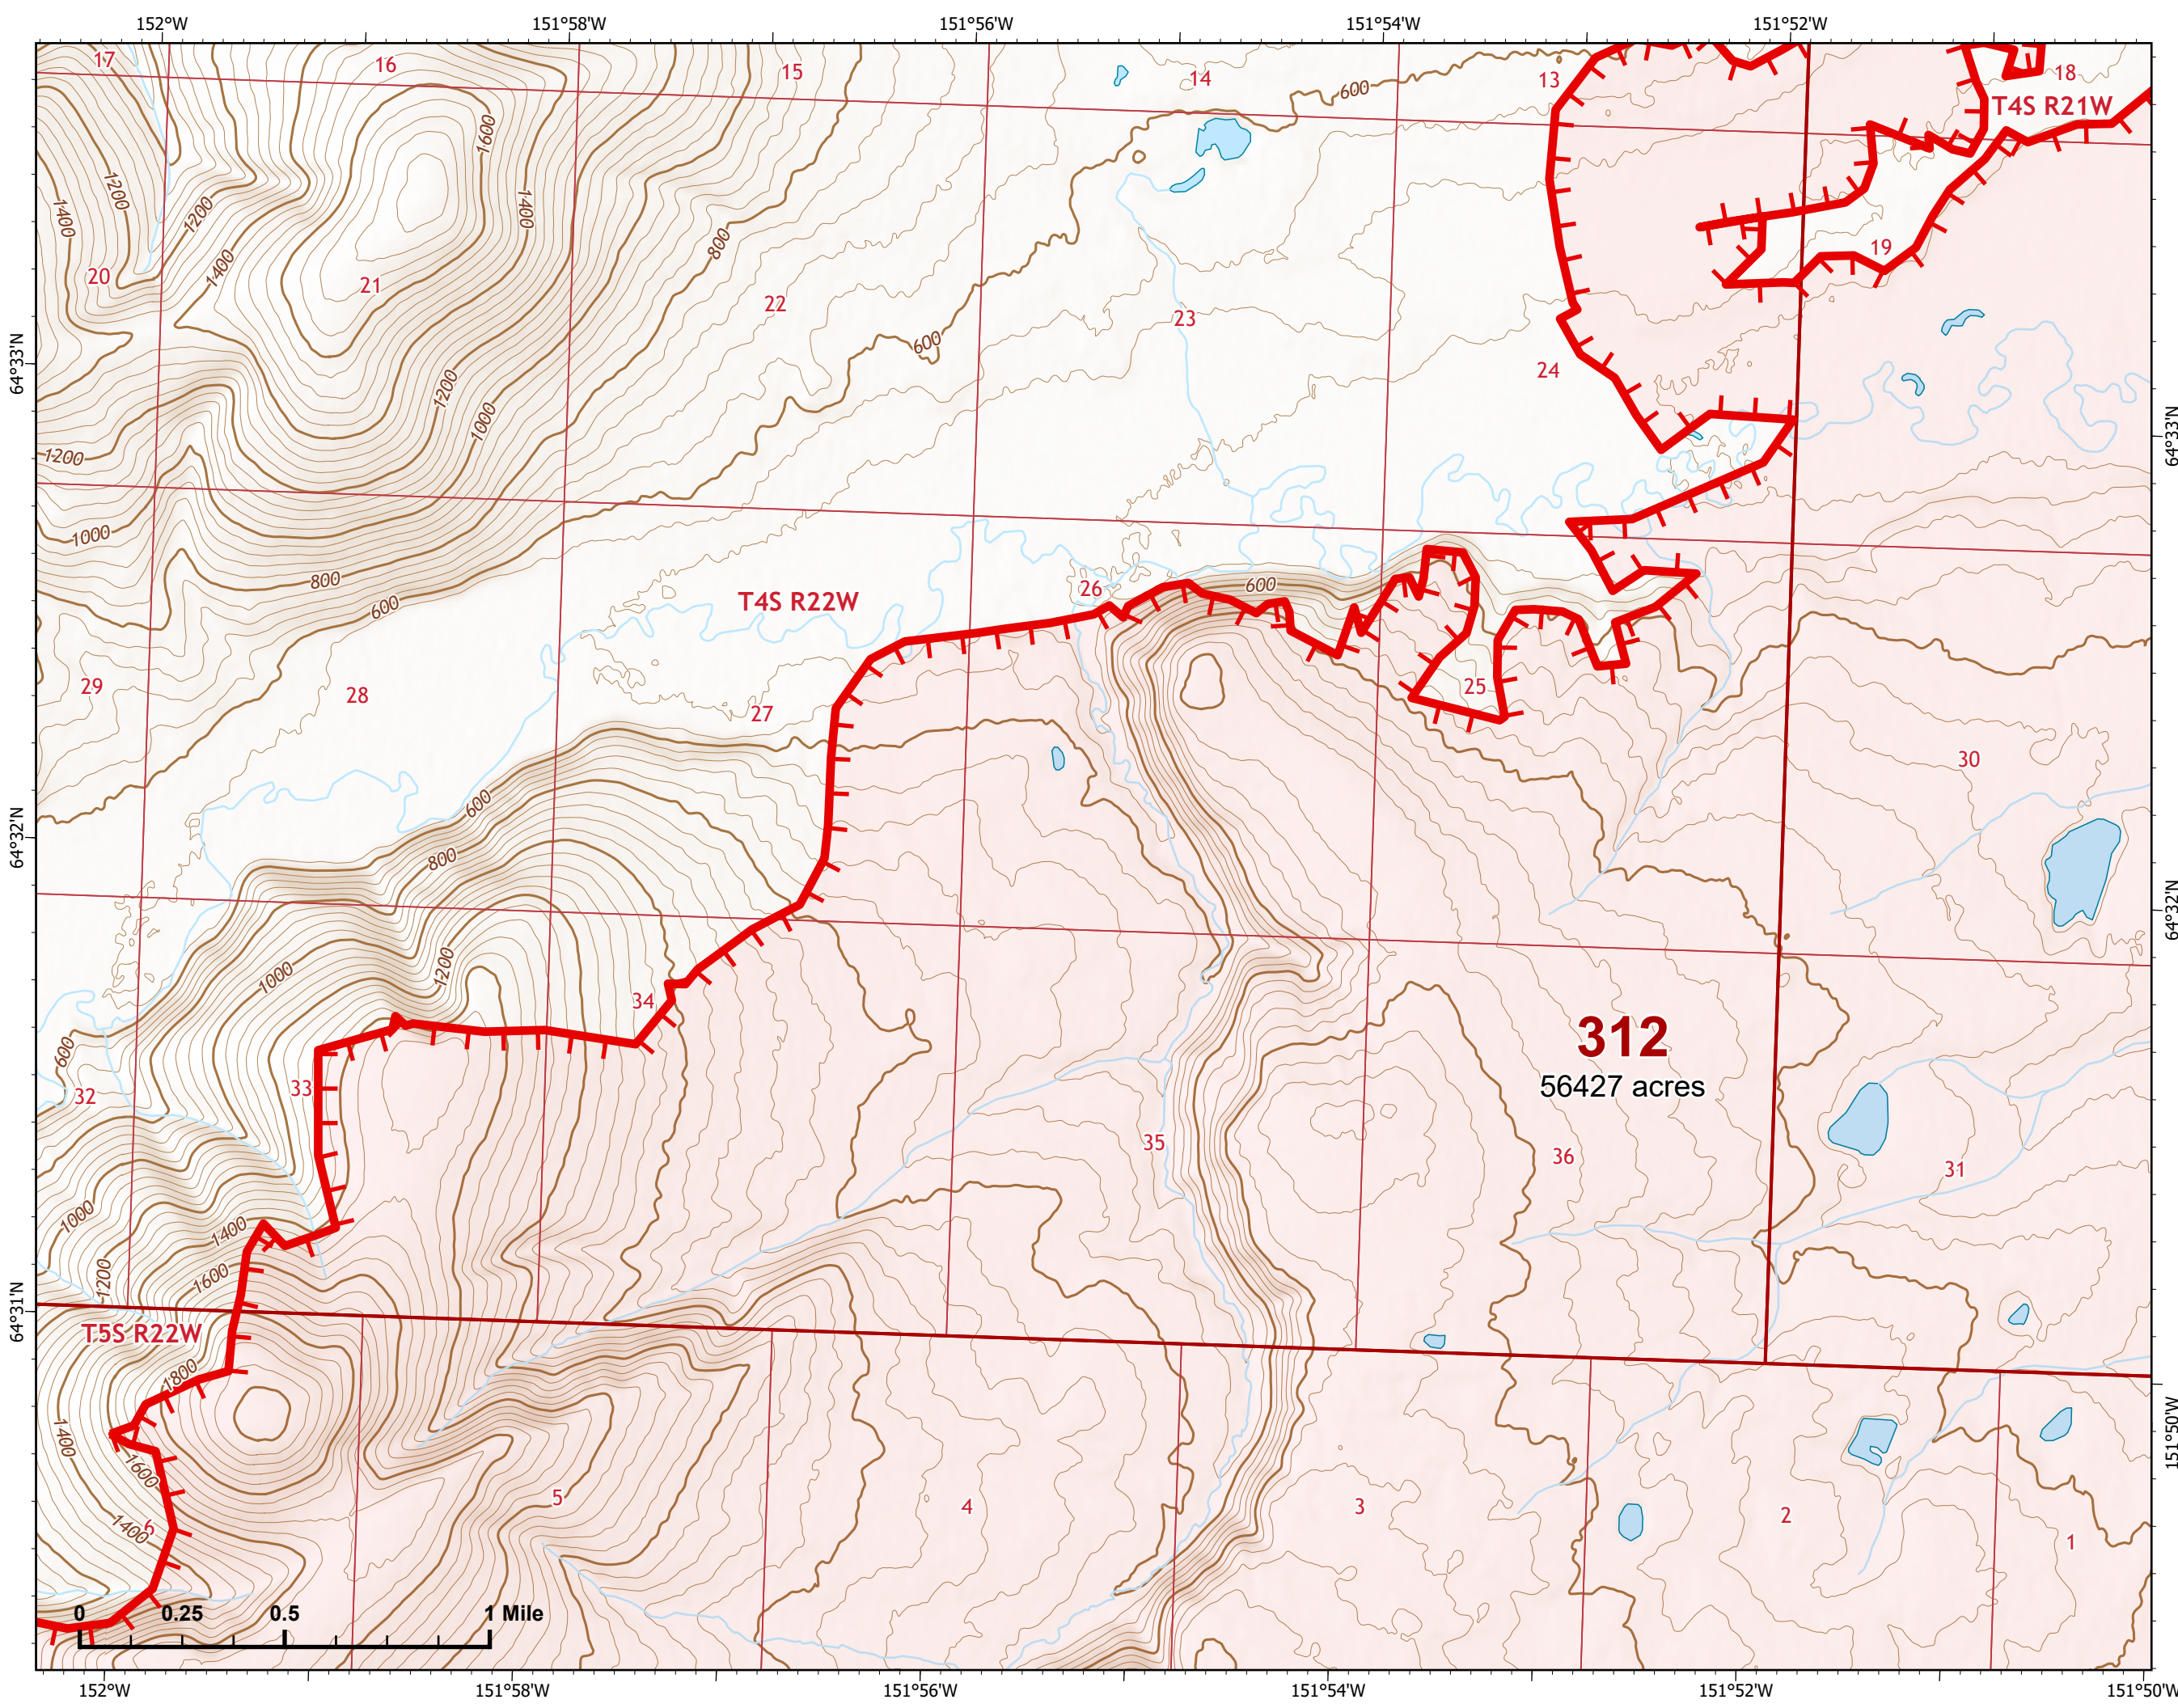

Page 312 - 1

-  Helispot
-  Wildfire Daily Fire Perimeter
-  Uncontained
-  Structure

Z. Cravens
7/6/2022 2229

IAP Map

Bean Complex
AK-TAD-000898

07/07/2022

Fire: 312 (Bitzshitini)

Page 312 - 2

-  Helispot
-  Wildfire Daily Fire Perimeter
-  Uncontained

Z. Cravens
7/6/2022 2229

IAP Map

Bean Complex
AK-TAD-000898

07/07/2022

Fire: 312 (Bitzshitini)

Page 312 - 3

-  Wildfire Daily Fire Perimeter
-  Uncontained

312
56427 acres

Z. Cravens
7/6/2022 2229

IAP Map

Bean Complex
AK-TAD-000898

07/07/2022

Fire: 312 (Bitzshitini)

Page 312 - 4

-  Wildfire Daily Fire Perimeter
-  Uncontained