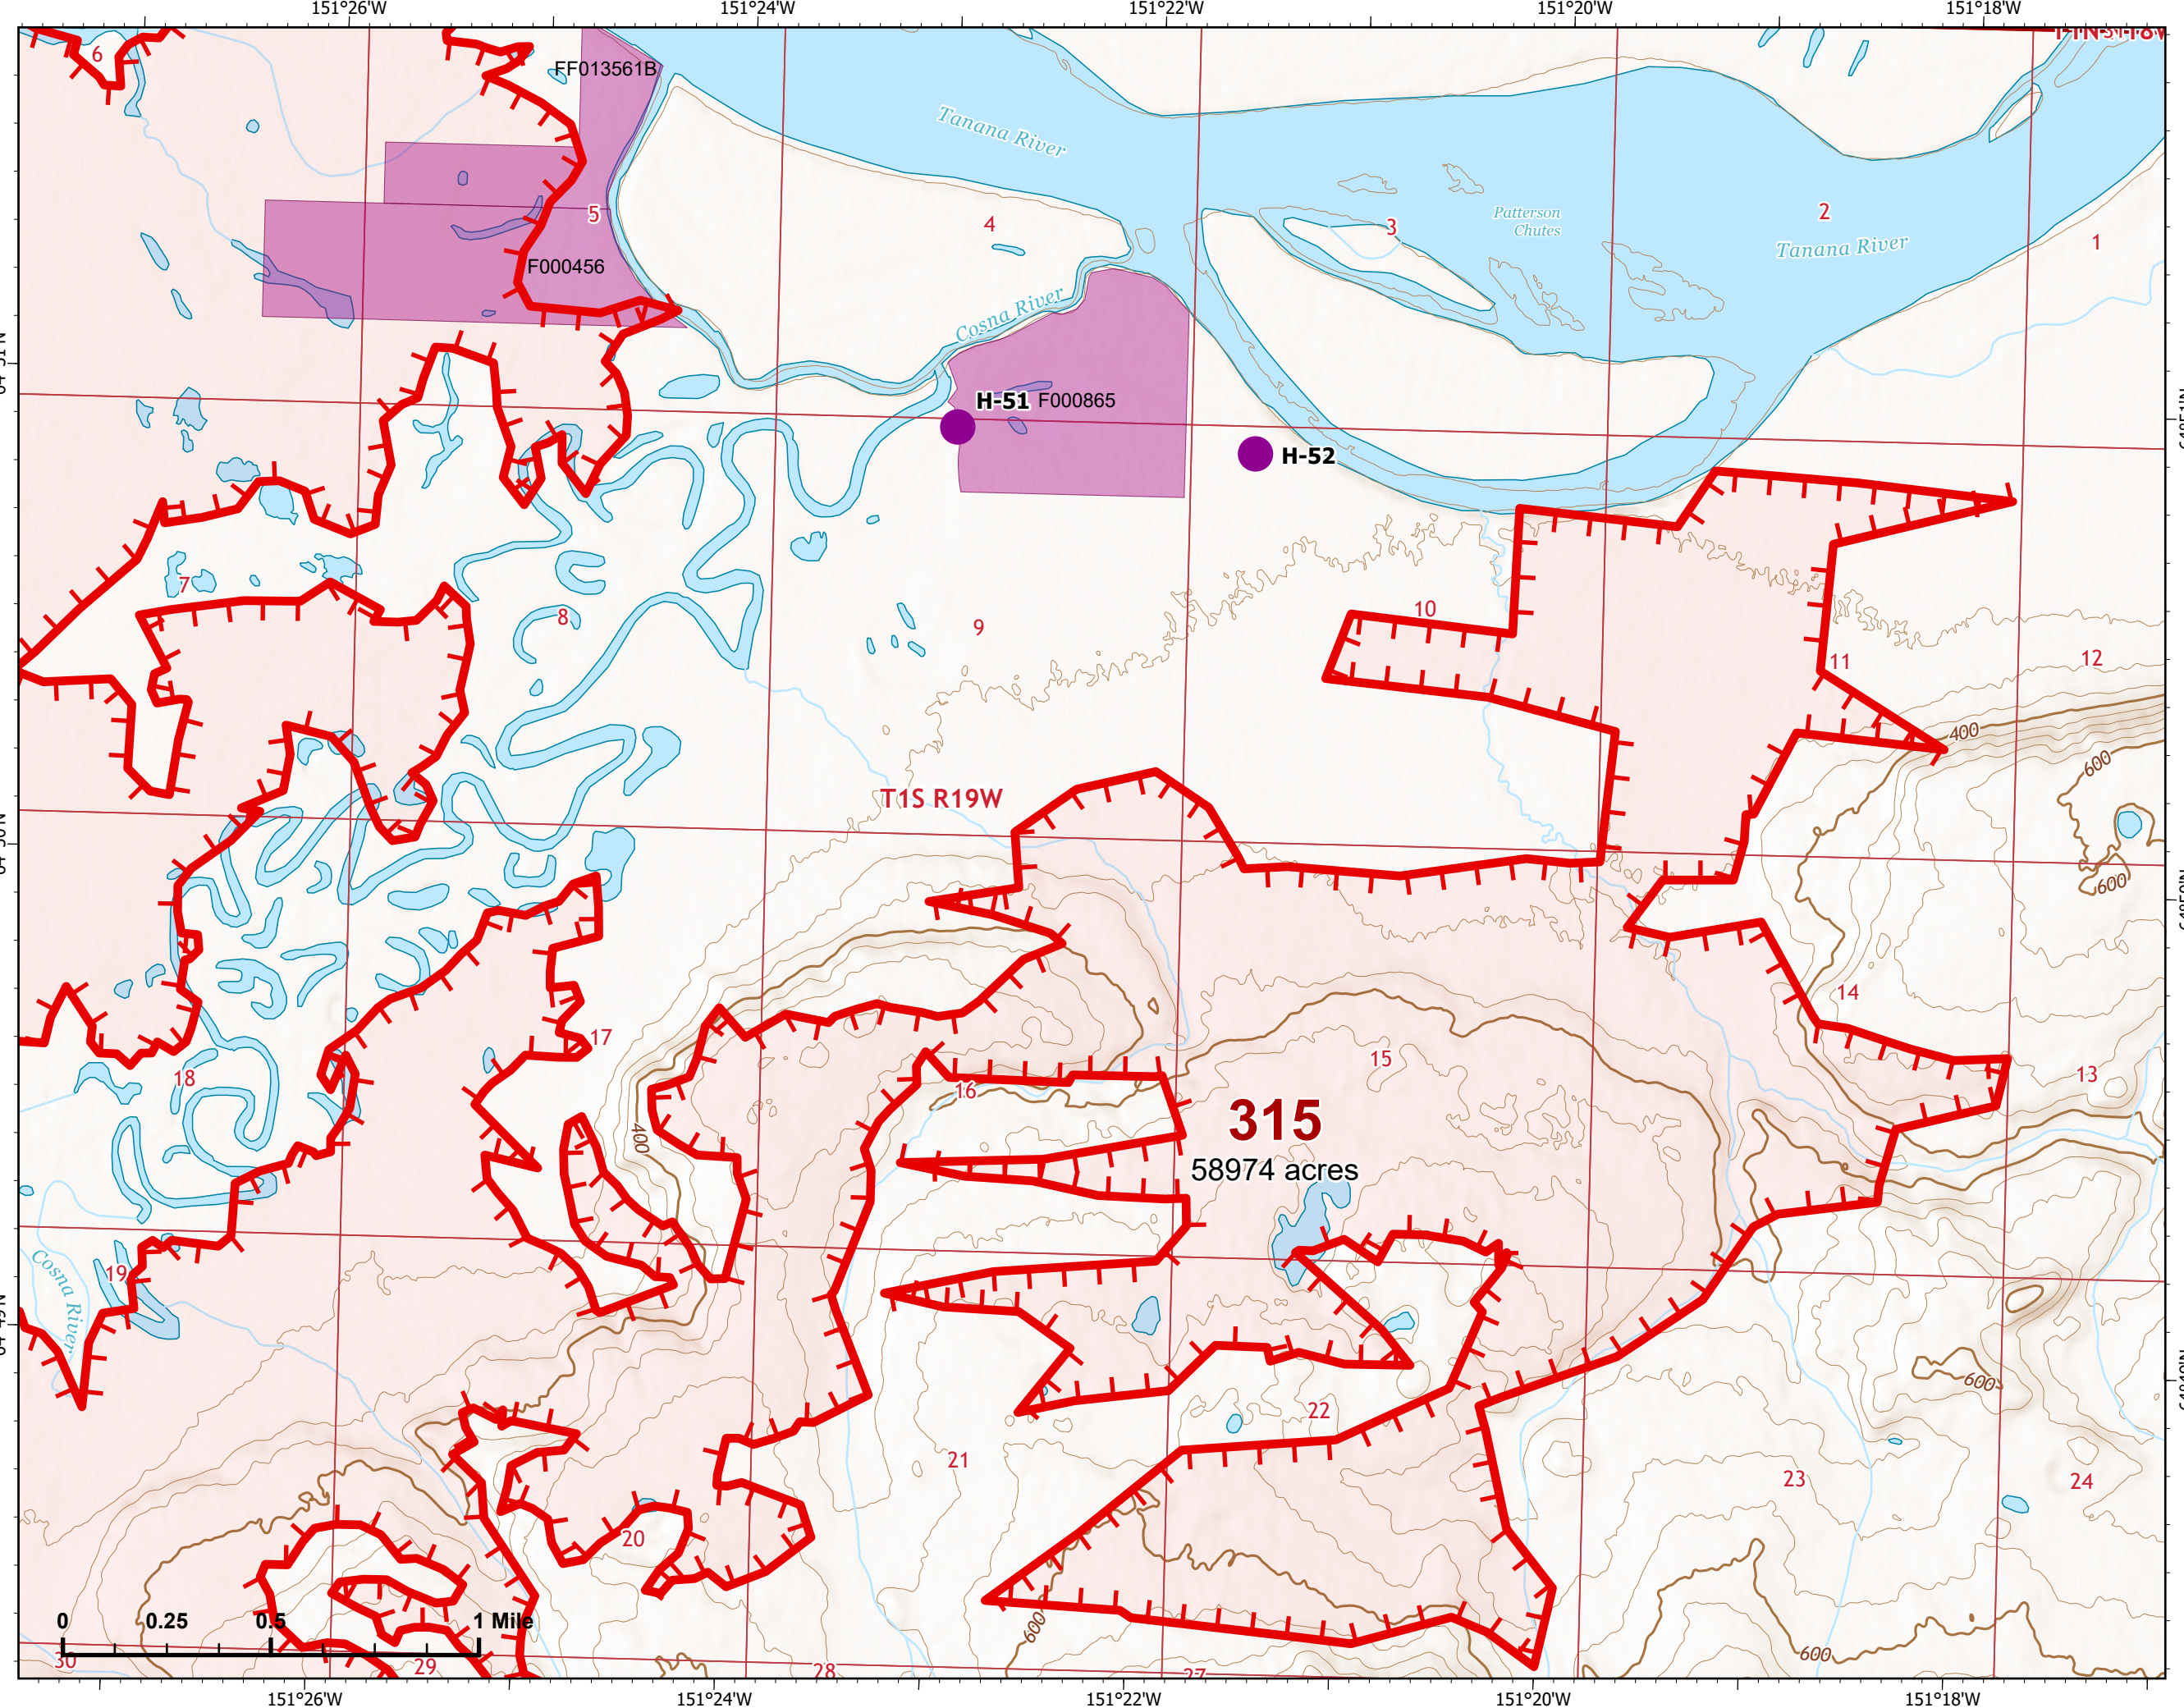

IAP Map

Bean Complex
AK-TAD-000898

07/07/2022

Fire: 315 (Chitanana)

Page 315 - 9

- Helispot
- Wildfire Daily Fire Perimeter
- Uncontained
- Native Allotments

Z. Cravens
7/6/2022 2234