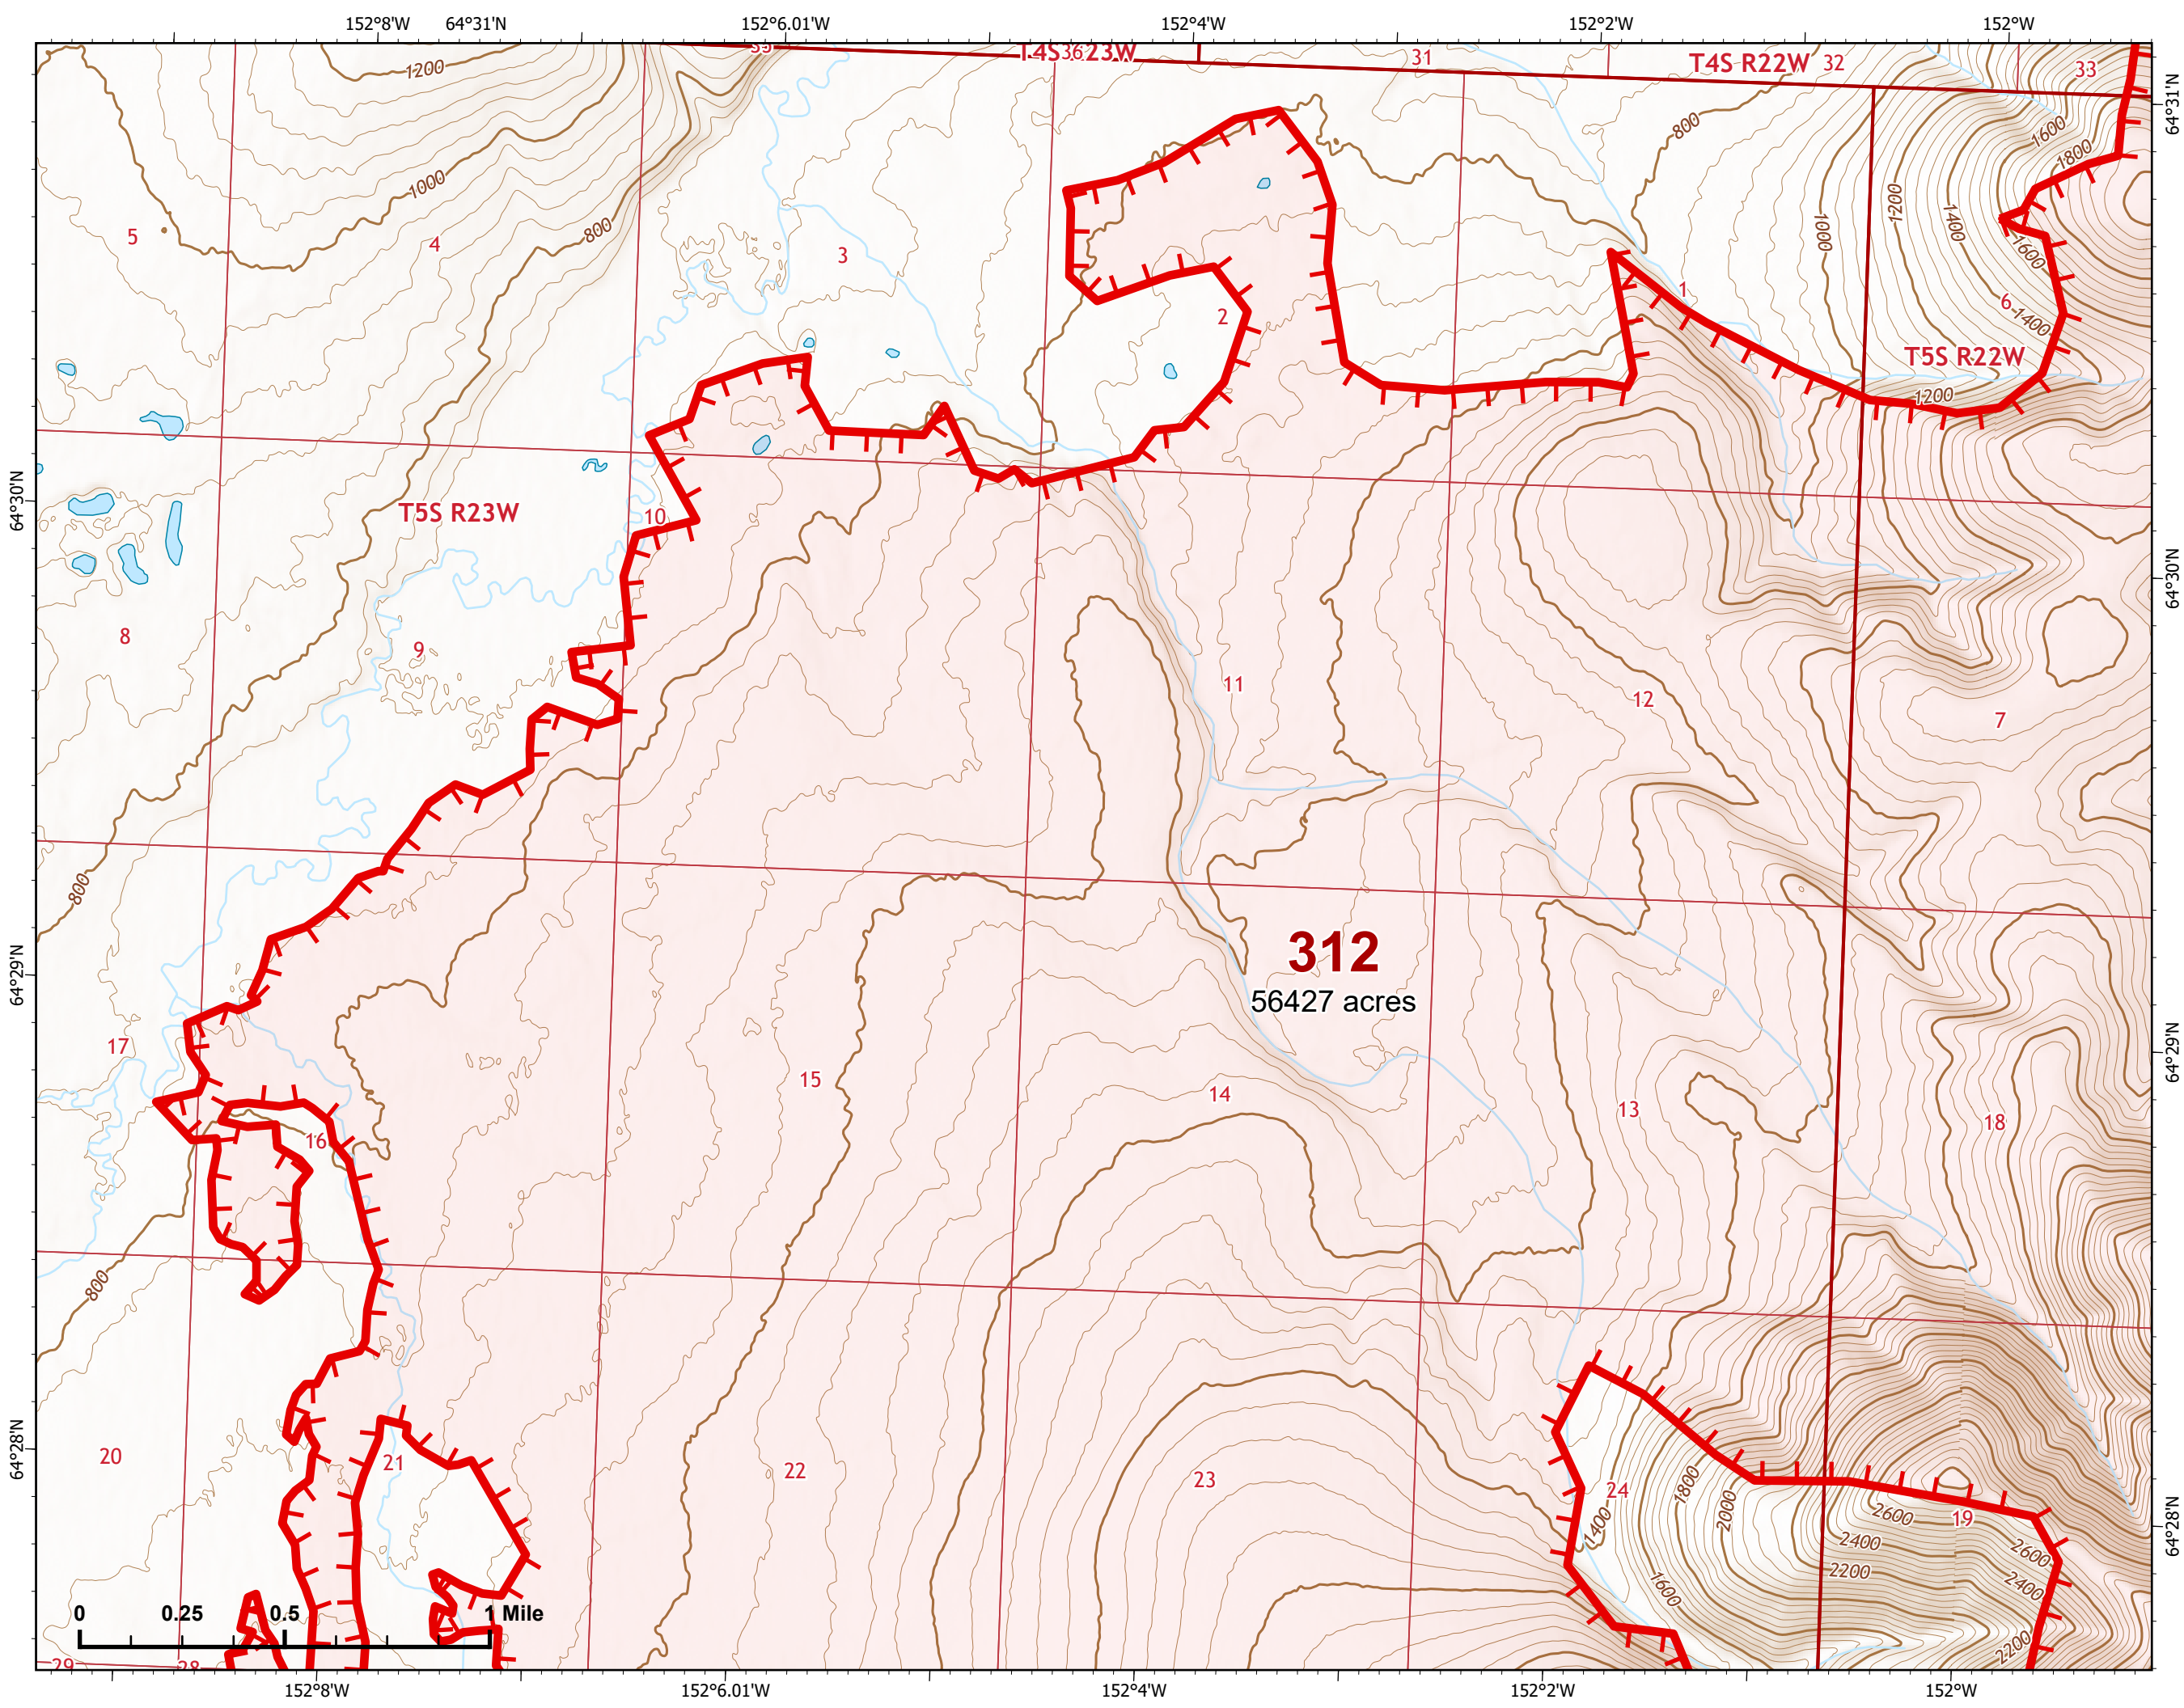

-  Helispot
-  Wildfire Daily Fire Perimeter
-  Uncontained

Z. Cravens
7/6/2022 2229

IAP Map

Bean Complex
AK-TAD-000898

07/07/2022

Fire: 312 (Bitzshitini)

Page 312 - 3

-  Wildfire Daily Fire Perimeter
-  Uncontained

312
56427 acres

Z. Cravens
7/6/2022 2229

IAP Map

Bean Complex
AK-TAD-000898

07/07/2022

Fire: 312 (Bitzshitini)

Page 312 - 4

-  Wildfire Daily Fire Perimeter
-  Uncontained

Z. Cravens
7/6/2022 2230

IAP Map

Bean Complex
AK-TAD-000898

07/07/2022

Fire: 312 (Bitzshitini)

Page 312 - 5

-  Wildfire Daily Fire Perimeter
-  Uncontained
-  Communications

Z. Cravens
7/6/2022 2230

IAP Map

Bean Complex
AK-TAD-000898

07/07/2022

Fire: 312 (Bitzshitini)

Page 312 - 6

-  Wildfire Daily Fire Perimeter
-  Uncontained

Z. Cravens
7/6/2022 2230

IAP Map