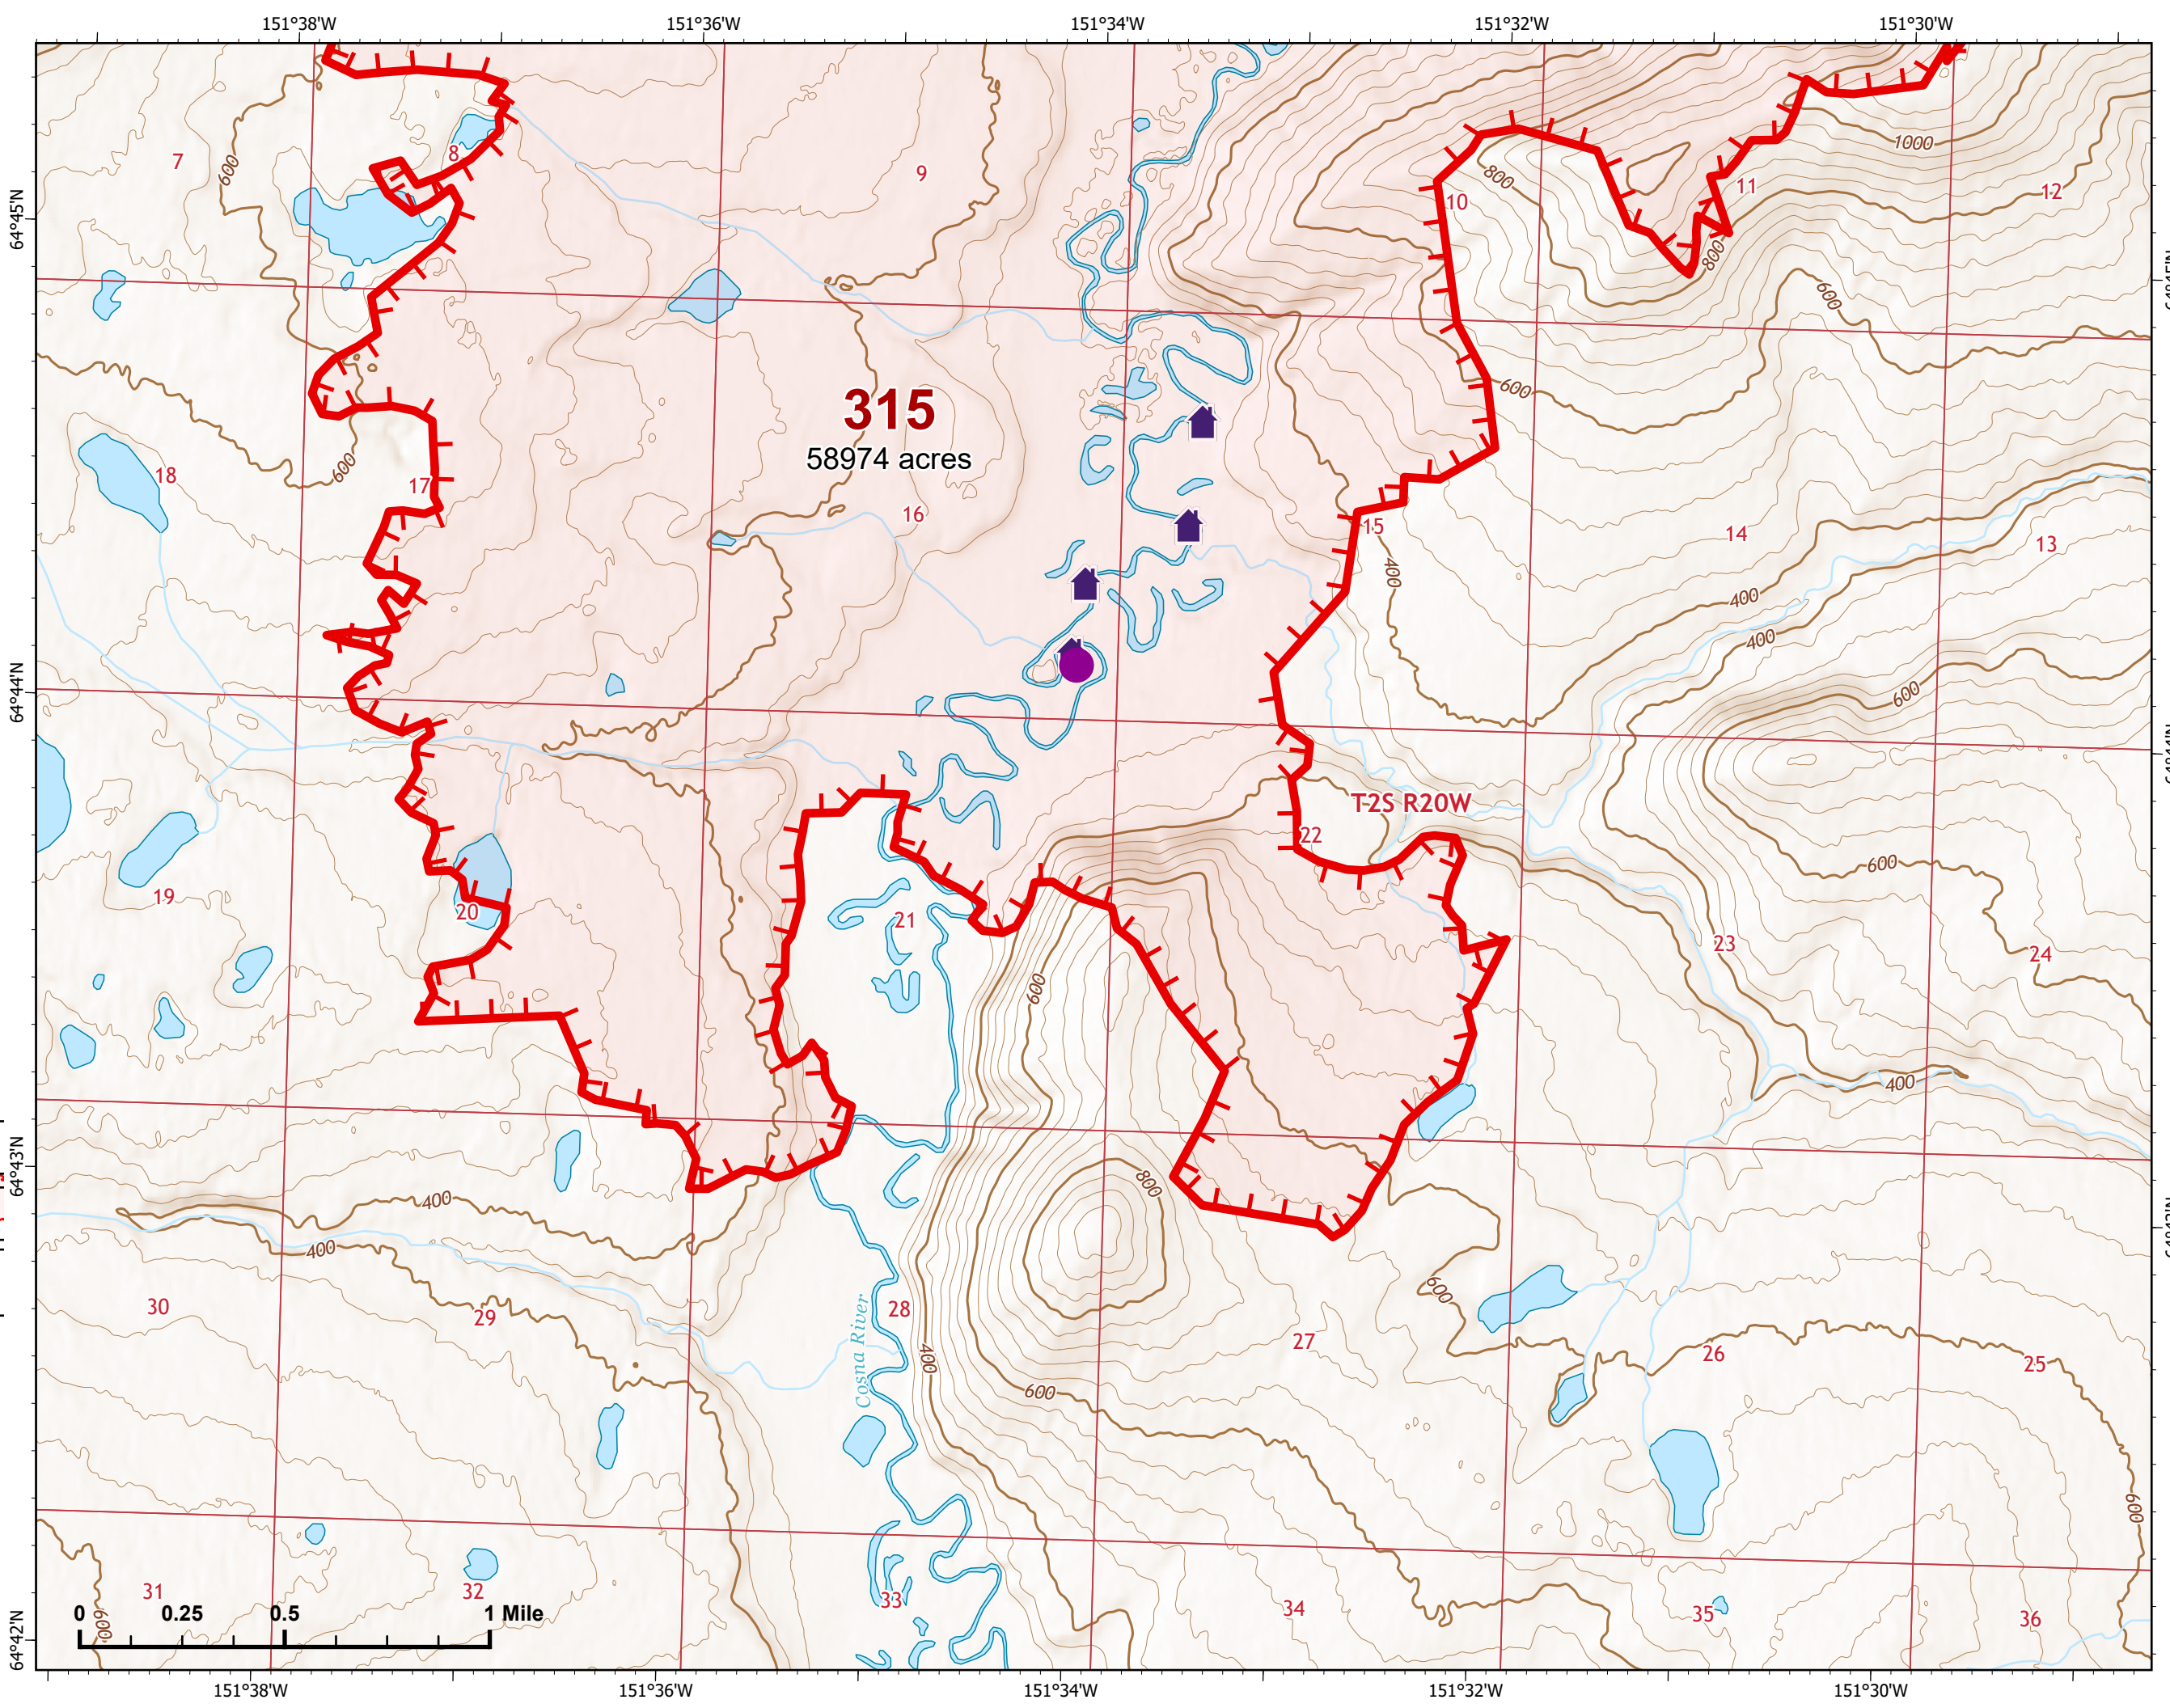

07/07/2022

Fire: 315 (Chitanana)

Page 315 - 6

-  Wildfire Daily Fire Perimeter
-  Uncontained

Z. Cravens
7/6/2022 2233

IAP Map

Bean Complex
AK-TAD-000898

07/07/2022

Fire: 315 (Chitanana)

Page 315 - 7

-  Helispot
-  Wildfire Daily Fire Perimeter
-  Uncontained
-  Structure

Z. Cravens
7/6/2022 2233

IAP Map

Bean Complex
AK-TAD-000898

07/07/2022

Fire: 315 (Chitanana)

Page 315 - 8

-  Helispot
-  Division Break
-  Wildfire Daily Fire Perimeter
-  Uncontained
-  Structure

315
58974 acres

Z. Cravens
7/6/2022 2233

IAP Map

Bean Complex
AK-TAD-000898

07/07/2022

Fire: 315 (Chitanana)