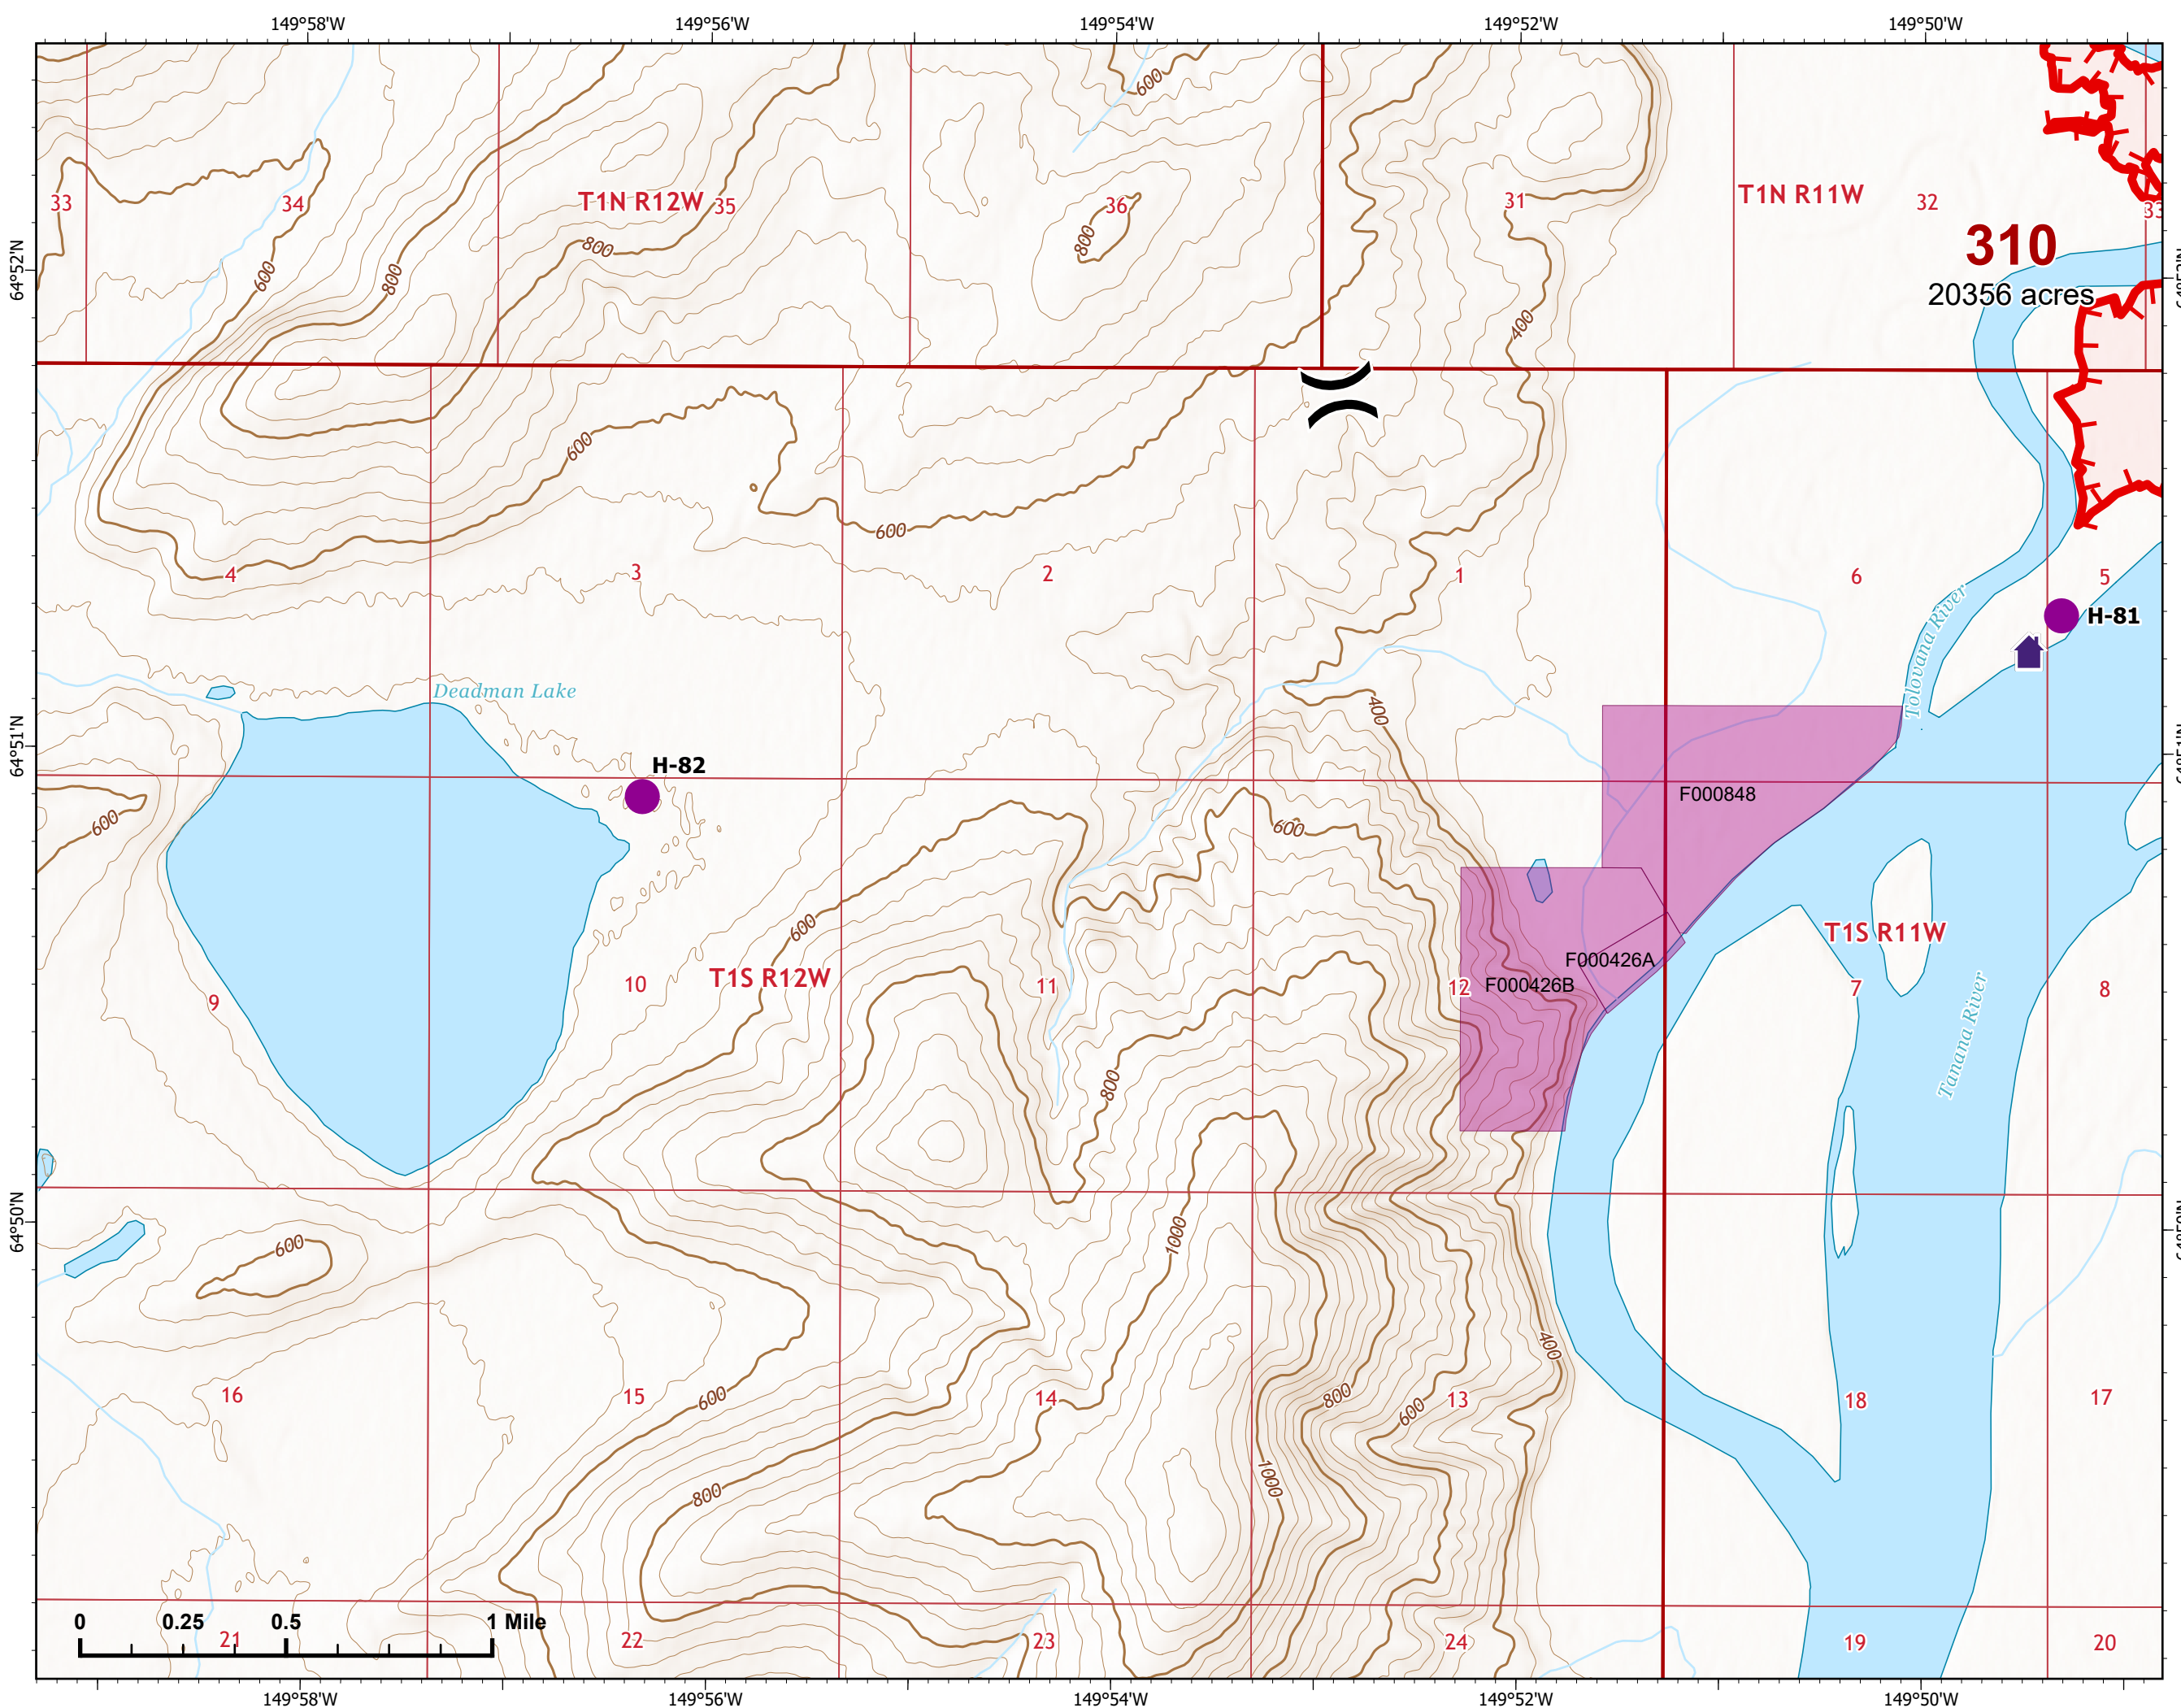

Fire: 310 (Tanana River)

Page 310 - 2

-  Wildfire Daily Fire Perimeter
-  Uncontained

Z. Cravens
7/6/2022 2236

IAP Map

Bean Complex
AK-TAD-000898

07/07/2022

Fire: 310 (Tanana River)

Page 310 - 3

-  Helispot
-  Wildfire Daily Fire Perimeter
-  Uncontained
-  Structure

310
20356 acres

T1N R11W

T1N R10W

T1S R11W

T1S R

Z. Cravens
7/6/2022 2236

IAP Map

Bean Complex
AK-TAD-000898
07/07/2022

Fire: 310 (Tanana River)

Page 310 - 4

-  Helispot
-  Division Break
-  Wildfire Daily Fire Perimeter
-  Uncontained
-  Native Allotments
-  Structure

Z. Cravens
7/6/2022 2236

IAP Map

Bean Complex
AK-TAD-000898
07/07/2022

Fire: 310 (Tanana River)

Page 310 - 5

-  Wildfire Daily Fire Perimeter
-  Uncontained

310
20356 acres

Z. Cravens
7/6/2022 2237

IAP Map