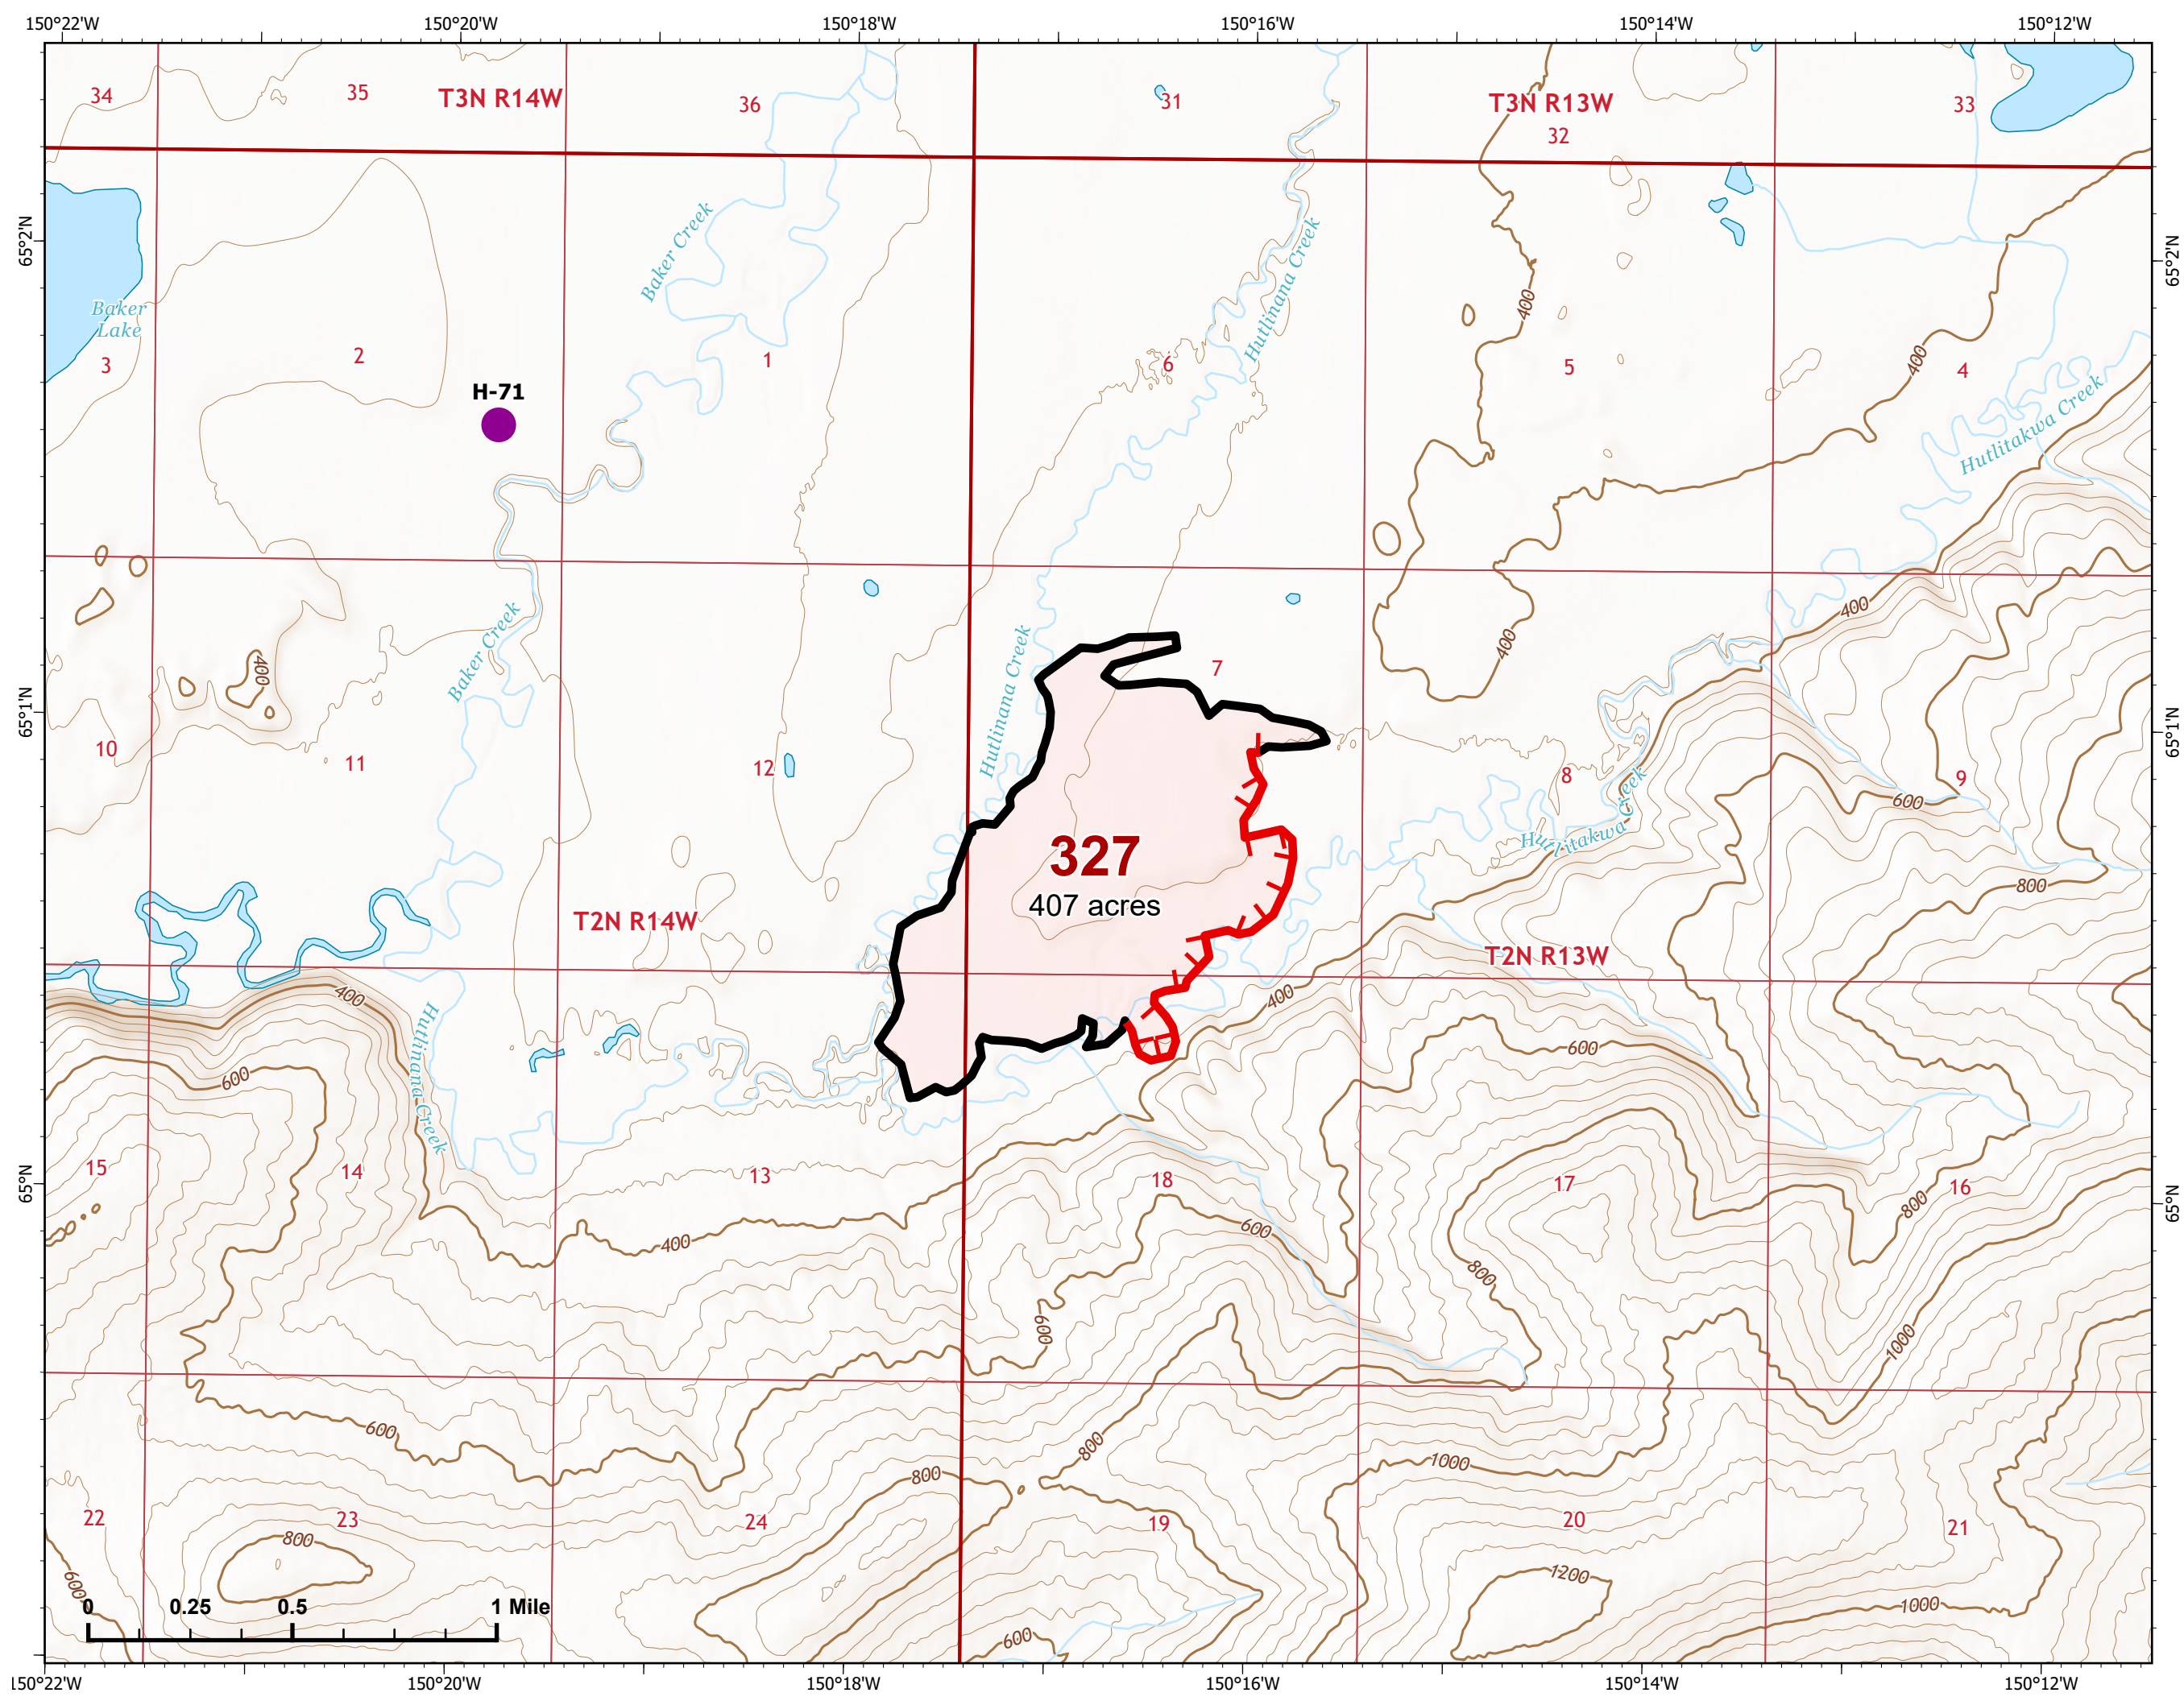

IAP Map

Bean Complex
AK-TAD-000898

07/07/2022

Fire: 327 (Hutlinana)

Page 327 - 1

-  Helispot
-  Wildfire Daily Fire Perimeter
-  Contained
-  Uncontained

Z. Cravens
7/6/2022 2235

IAP Map

Bean Complex
AK-TAD-000898

07/07/2022

Fire: 310 (Tanana River)

Page 310 - 1

-  Wildfire Daily Fire Perimeter
-  Uncontained

Z. Cravens
7/6/2022 2236

IAP Map

Bean Complex
AK-TAD-000898
07/07/2022

Fire: 310 (Tanana River)

Page 310 - 2

-  Wildfire Daily Fire Perimeter
-  Uncontained

Z. Cravens
7/6/2022 2236

IAP Map

Bean Complex
AK-TAD-000898

07/07/2022

Fire: 310 (Tanana River)