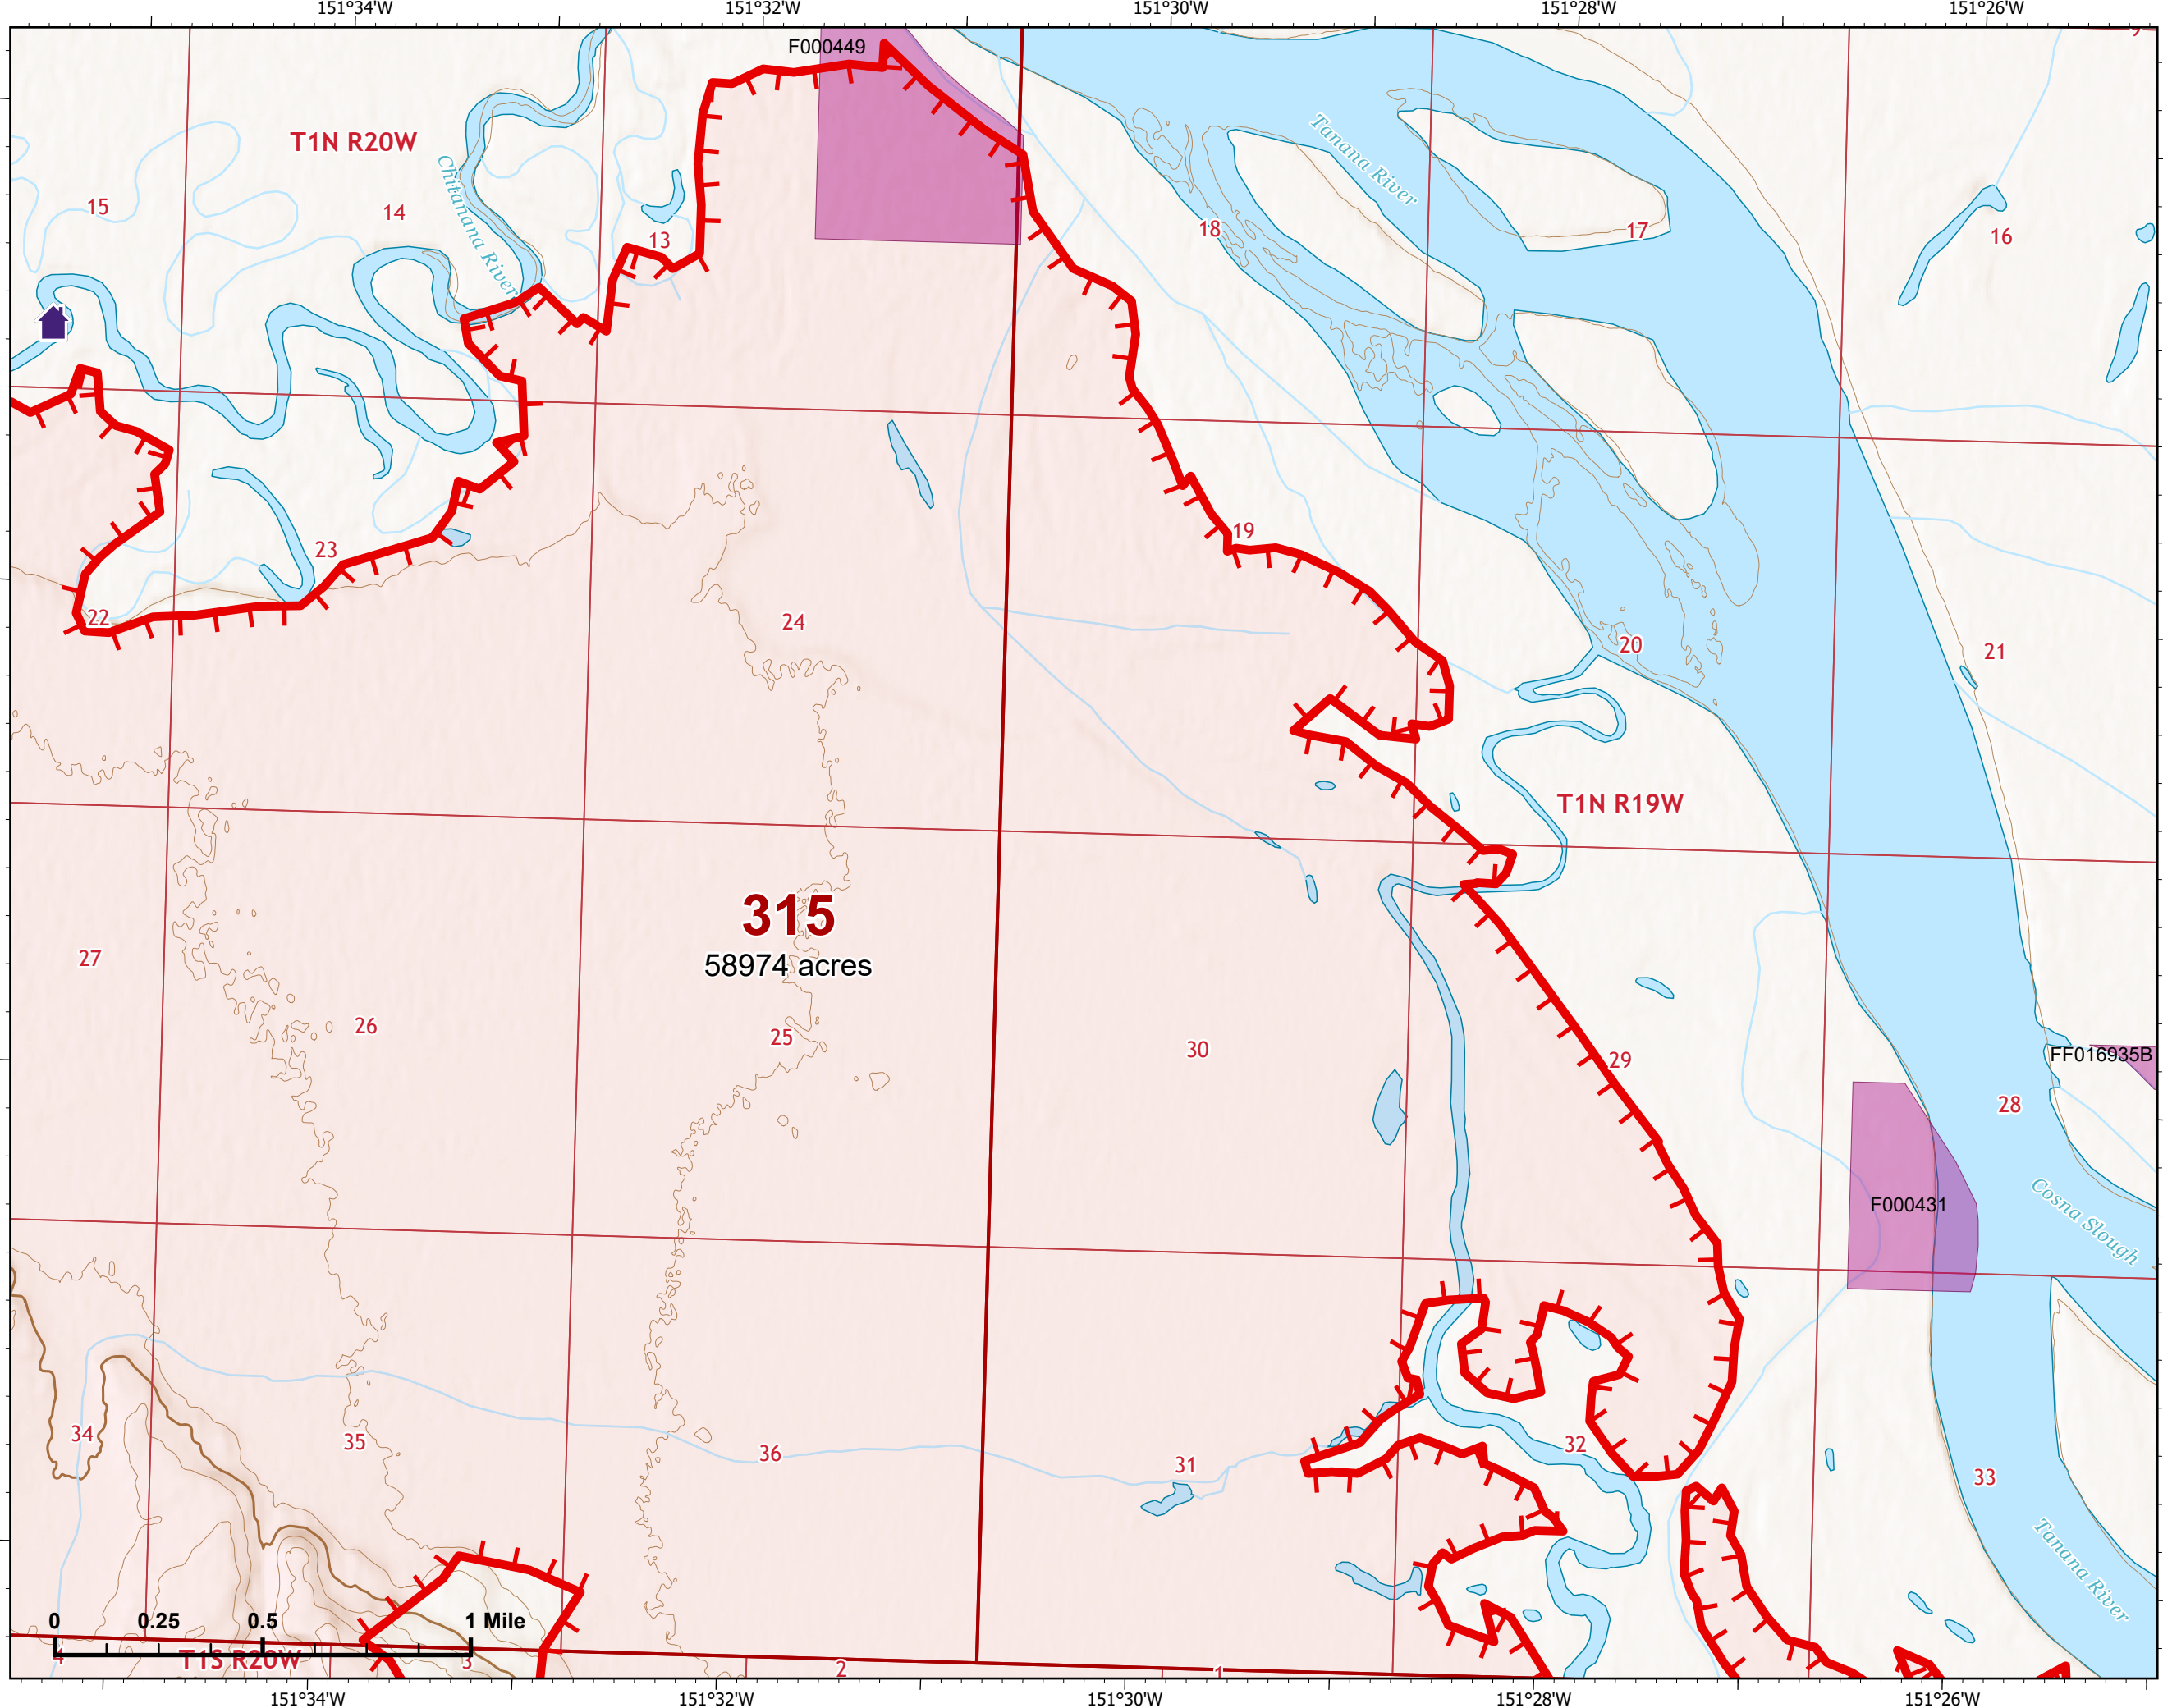

IAP Map

Bean Complex
AK-TAD-000898

07/07/2022

Fire: 315 (Chitanana)

Page 315 - 10

- Wildfire Daily Fire Perimeter
- Uncontained
- Native Allotments
- Structure

Z. Cravens
7/6/2022 2234