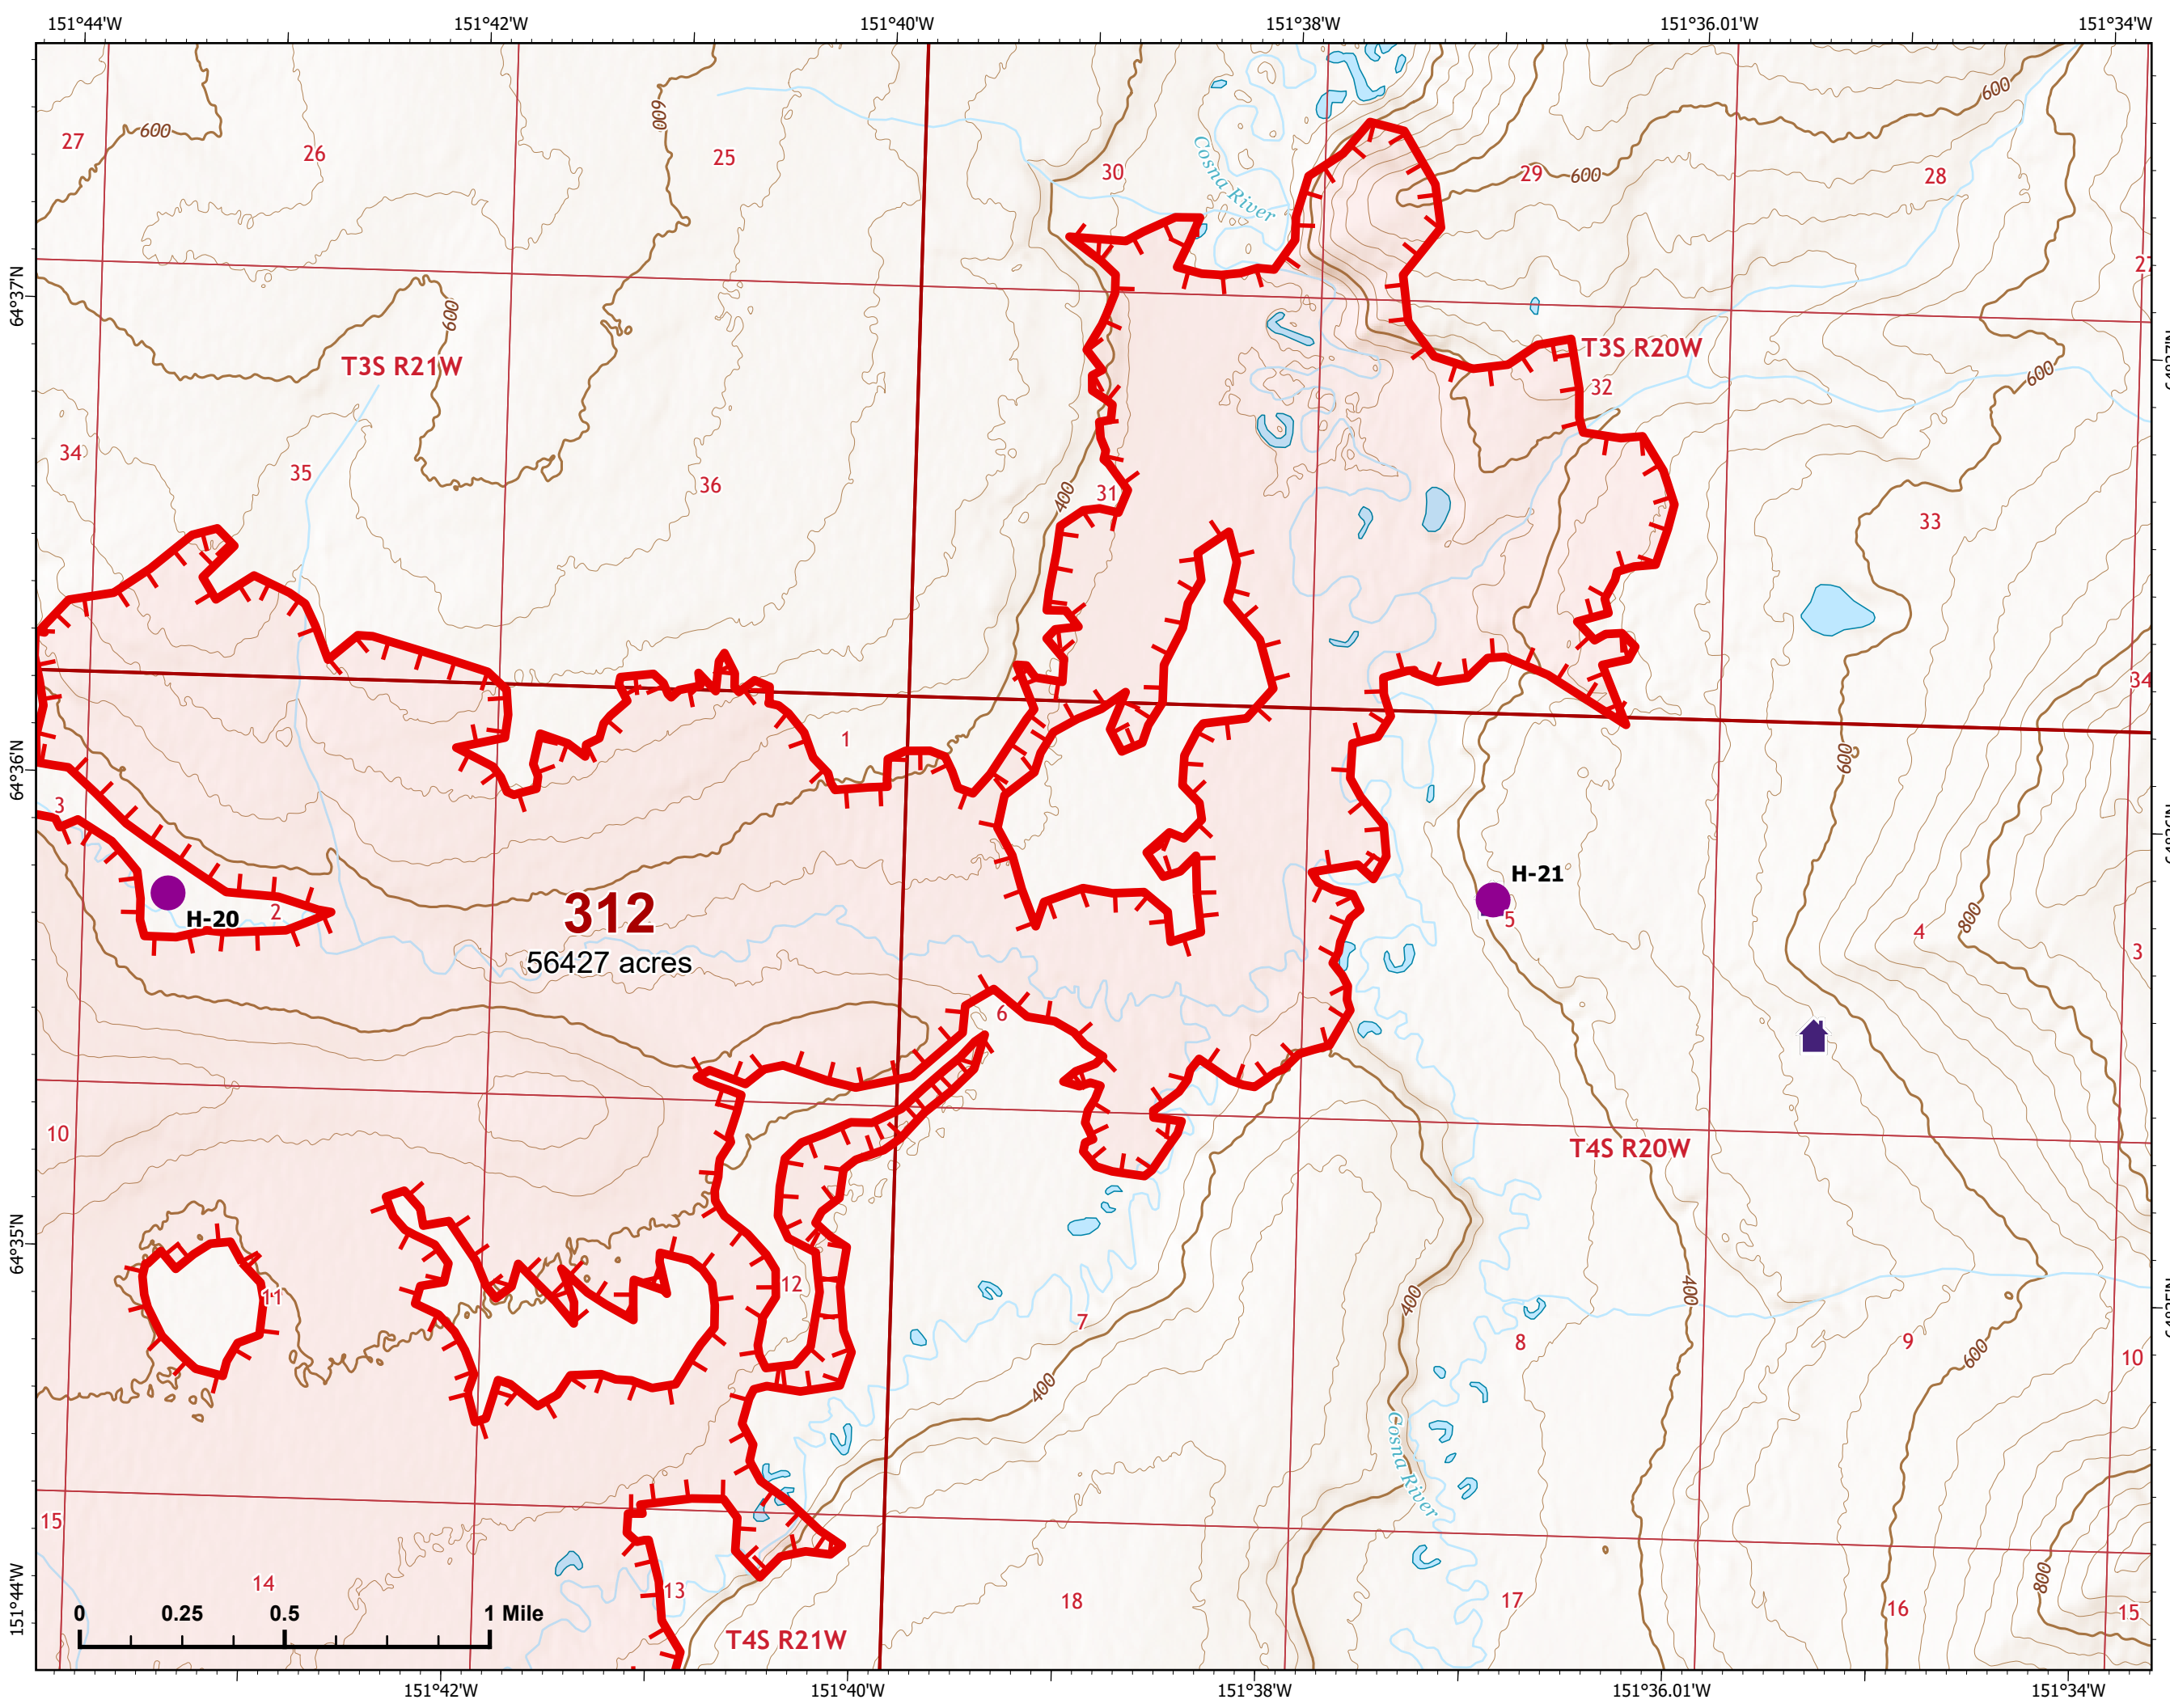

IAP Index Map

Bean Complex
AK-TAD-000898
07/07/2022

 Wildfire Daily Fire Perimeter

Z. Cravens
7/6/2022 2237

IAP Map

Bean Complex
AK-TAD-000898

07/07/2022

Fire: 312 (Bitzshitini)

Page 312 - 1

-  Helispot
-  Wildfire Daily Fire Perimeter
-  Uncontained
-  Structure

Z. Cravens
7/6/2022 2229

IAP Map

Bean Complex
AK-TAD-000898

07/07/2022

Fire: 312 (Bitzshitini)

Page 312 - 2

-  Helispot
-  Wildfire Daily Fire Perimeter
-  Uncontained

Z. Cravens
7/6/2022 2229

IAP Map

Bean Complex
AK-TAD-000898

07/07/2022

Fire: 312 (Bitzshitini)

Page 312 - 3

-  Wildfire Daily Fire Perimeter
-  Uncontained