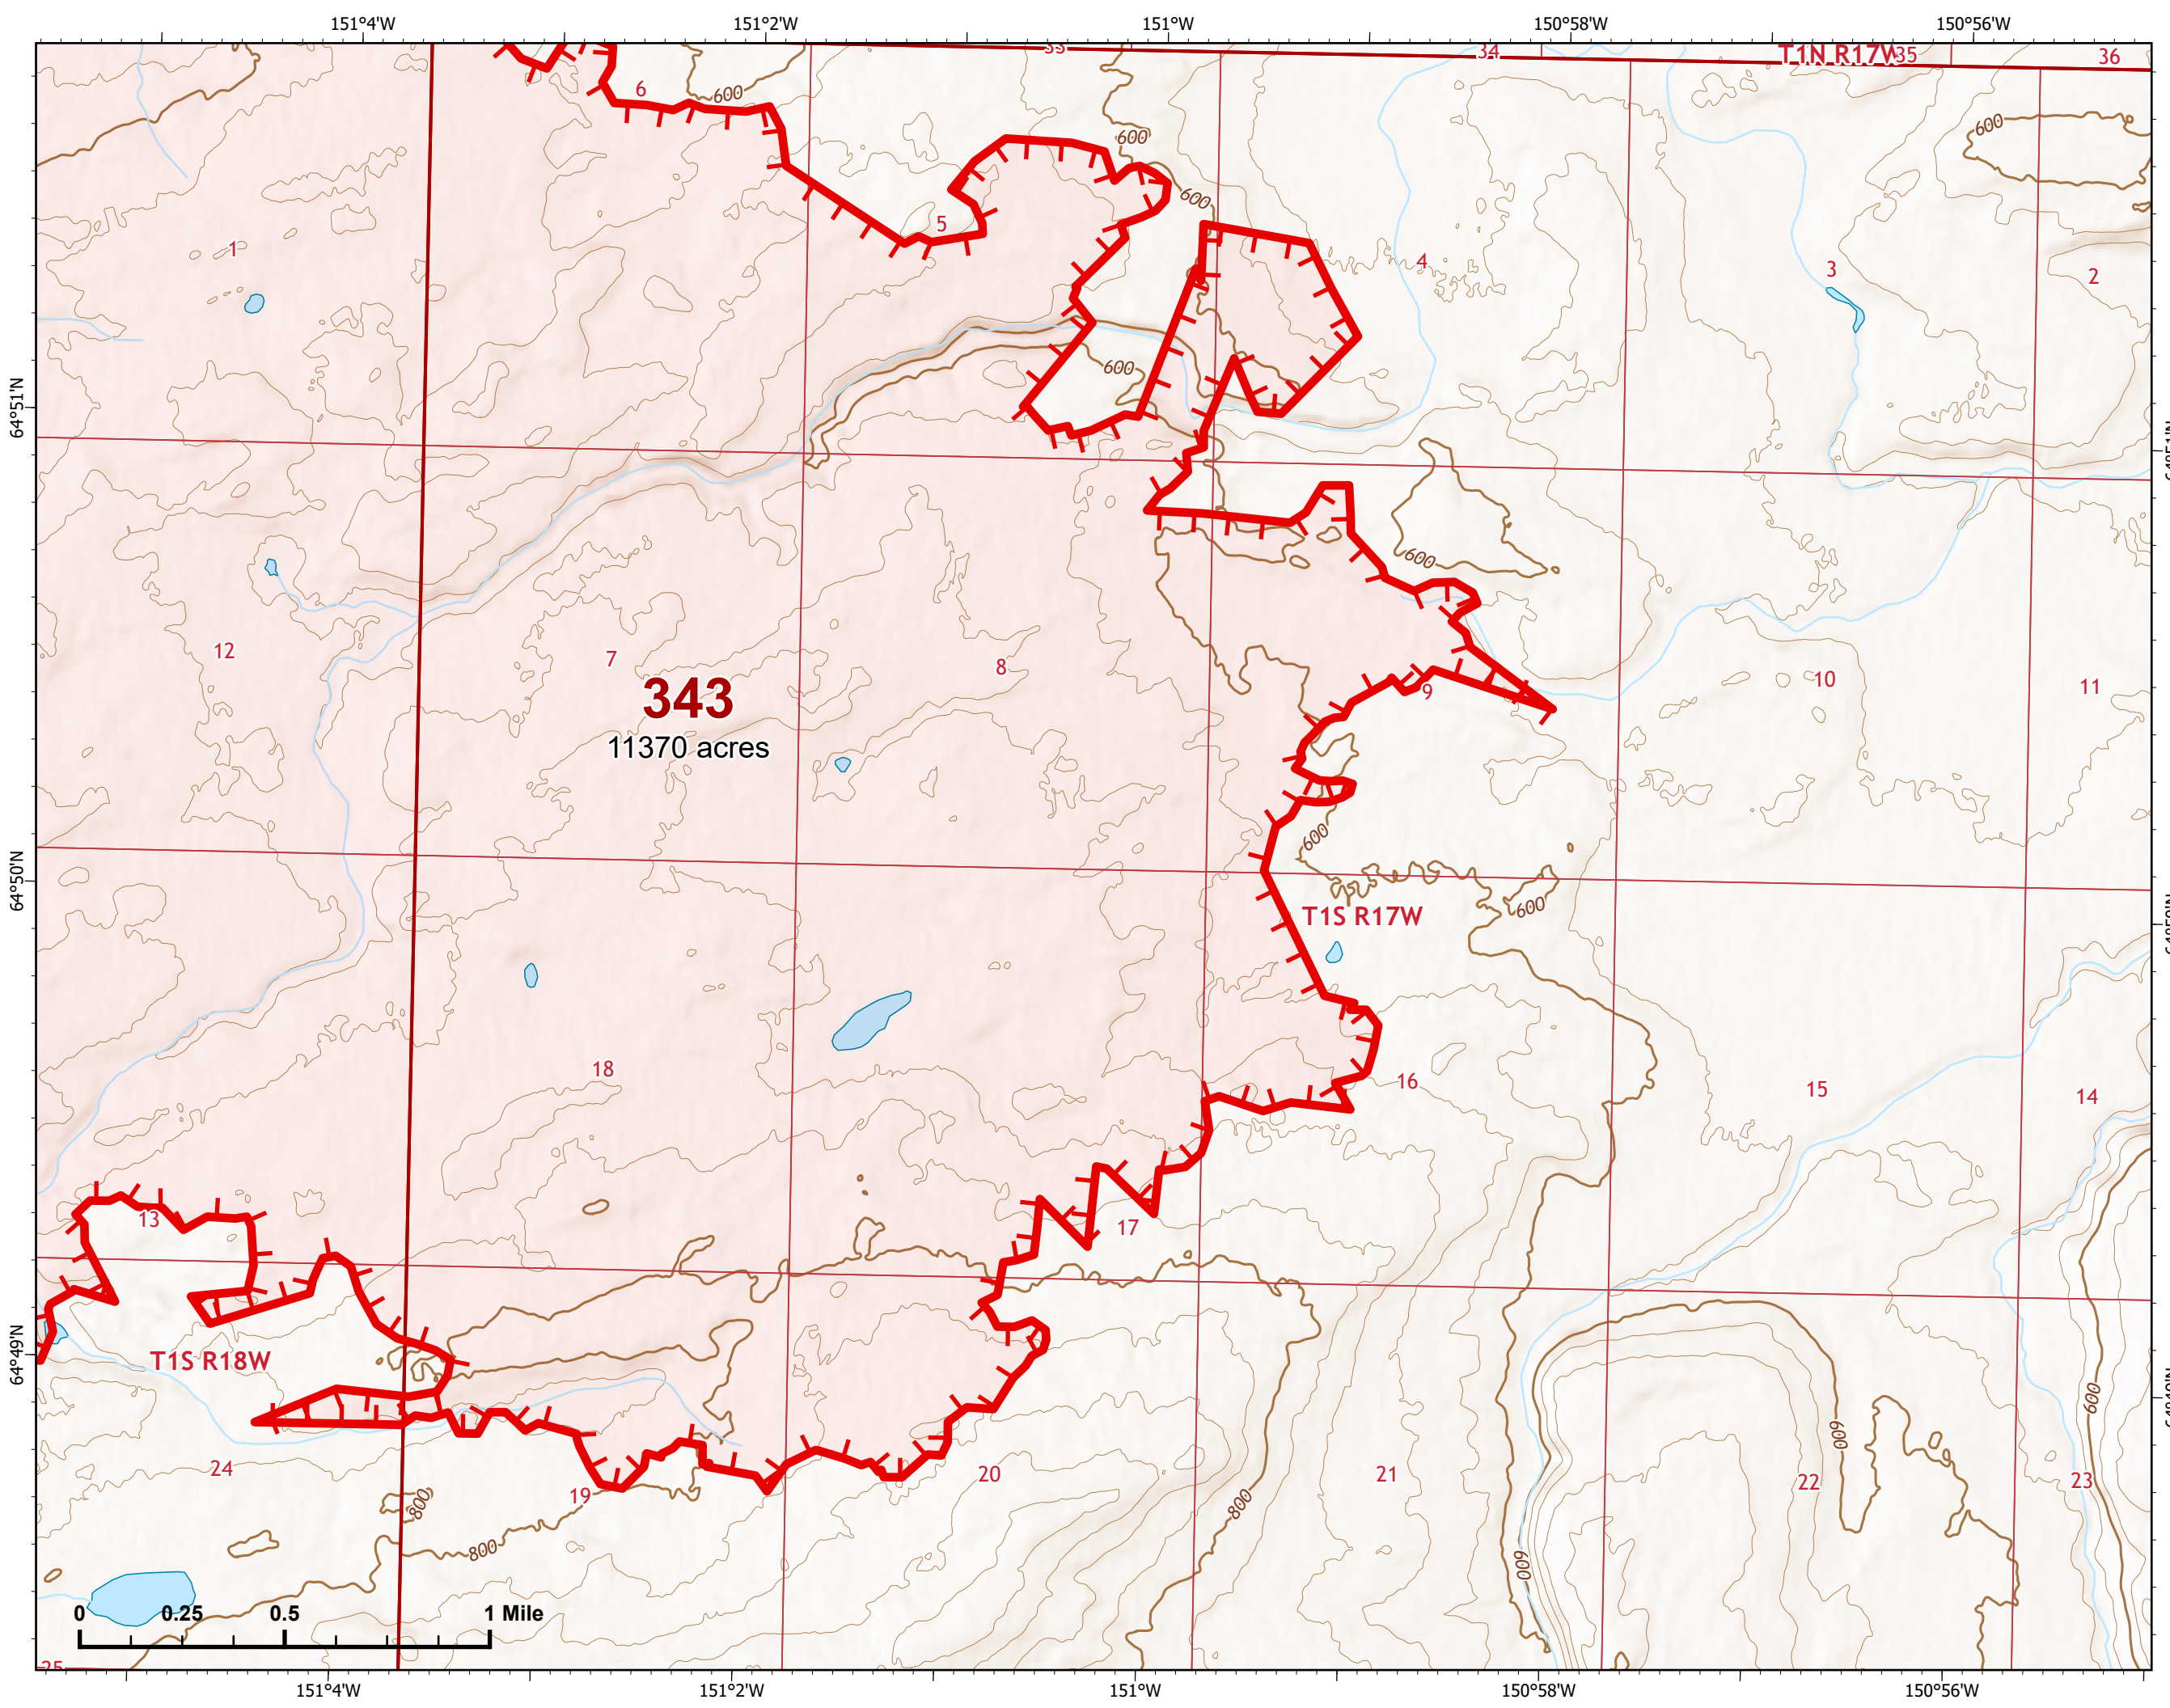

-  Wildfire Daily Fire Perimeter
-  Uncontained

Z. Cravens
7/6/2022 2235

IAP Map

Bean Complex
AK-TAD-000898
07/07/2022
Fire: 343 (Dragon)

Page 343 - 3

-  Wildfire Daily Fire Perimeter
-  Uncontained

Z. Cravens
7/6/2022 2235

Page 310 - 3

-  Helispot
-  Wildfire Daily Fire Perimeter
-  Uncontained
-  Structure

310
20356 acres

T1N R11W

T1N R10W

T1S R11W

T1S R

Z. Cravens
7/6/2022 2236

IAP Map

Bean Complex
AK-TAD-000898
07/07/2022

Fire: 310 (Tanana River)

Page 310 - 5

-  Wildfire Daily Fire Perimeter
-  Uncontained

310
20356 acres

Z. Cravens
7/6/2022 2237

IAP Map