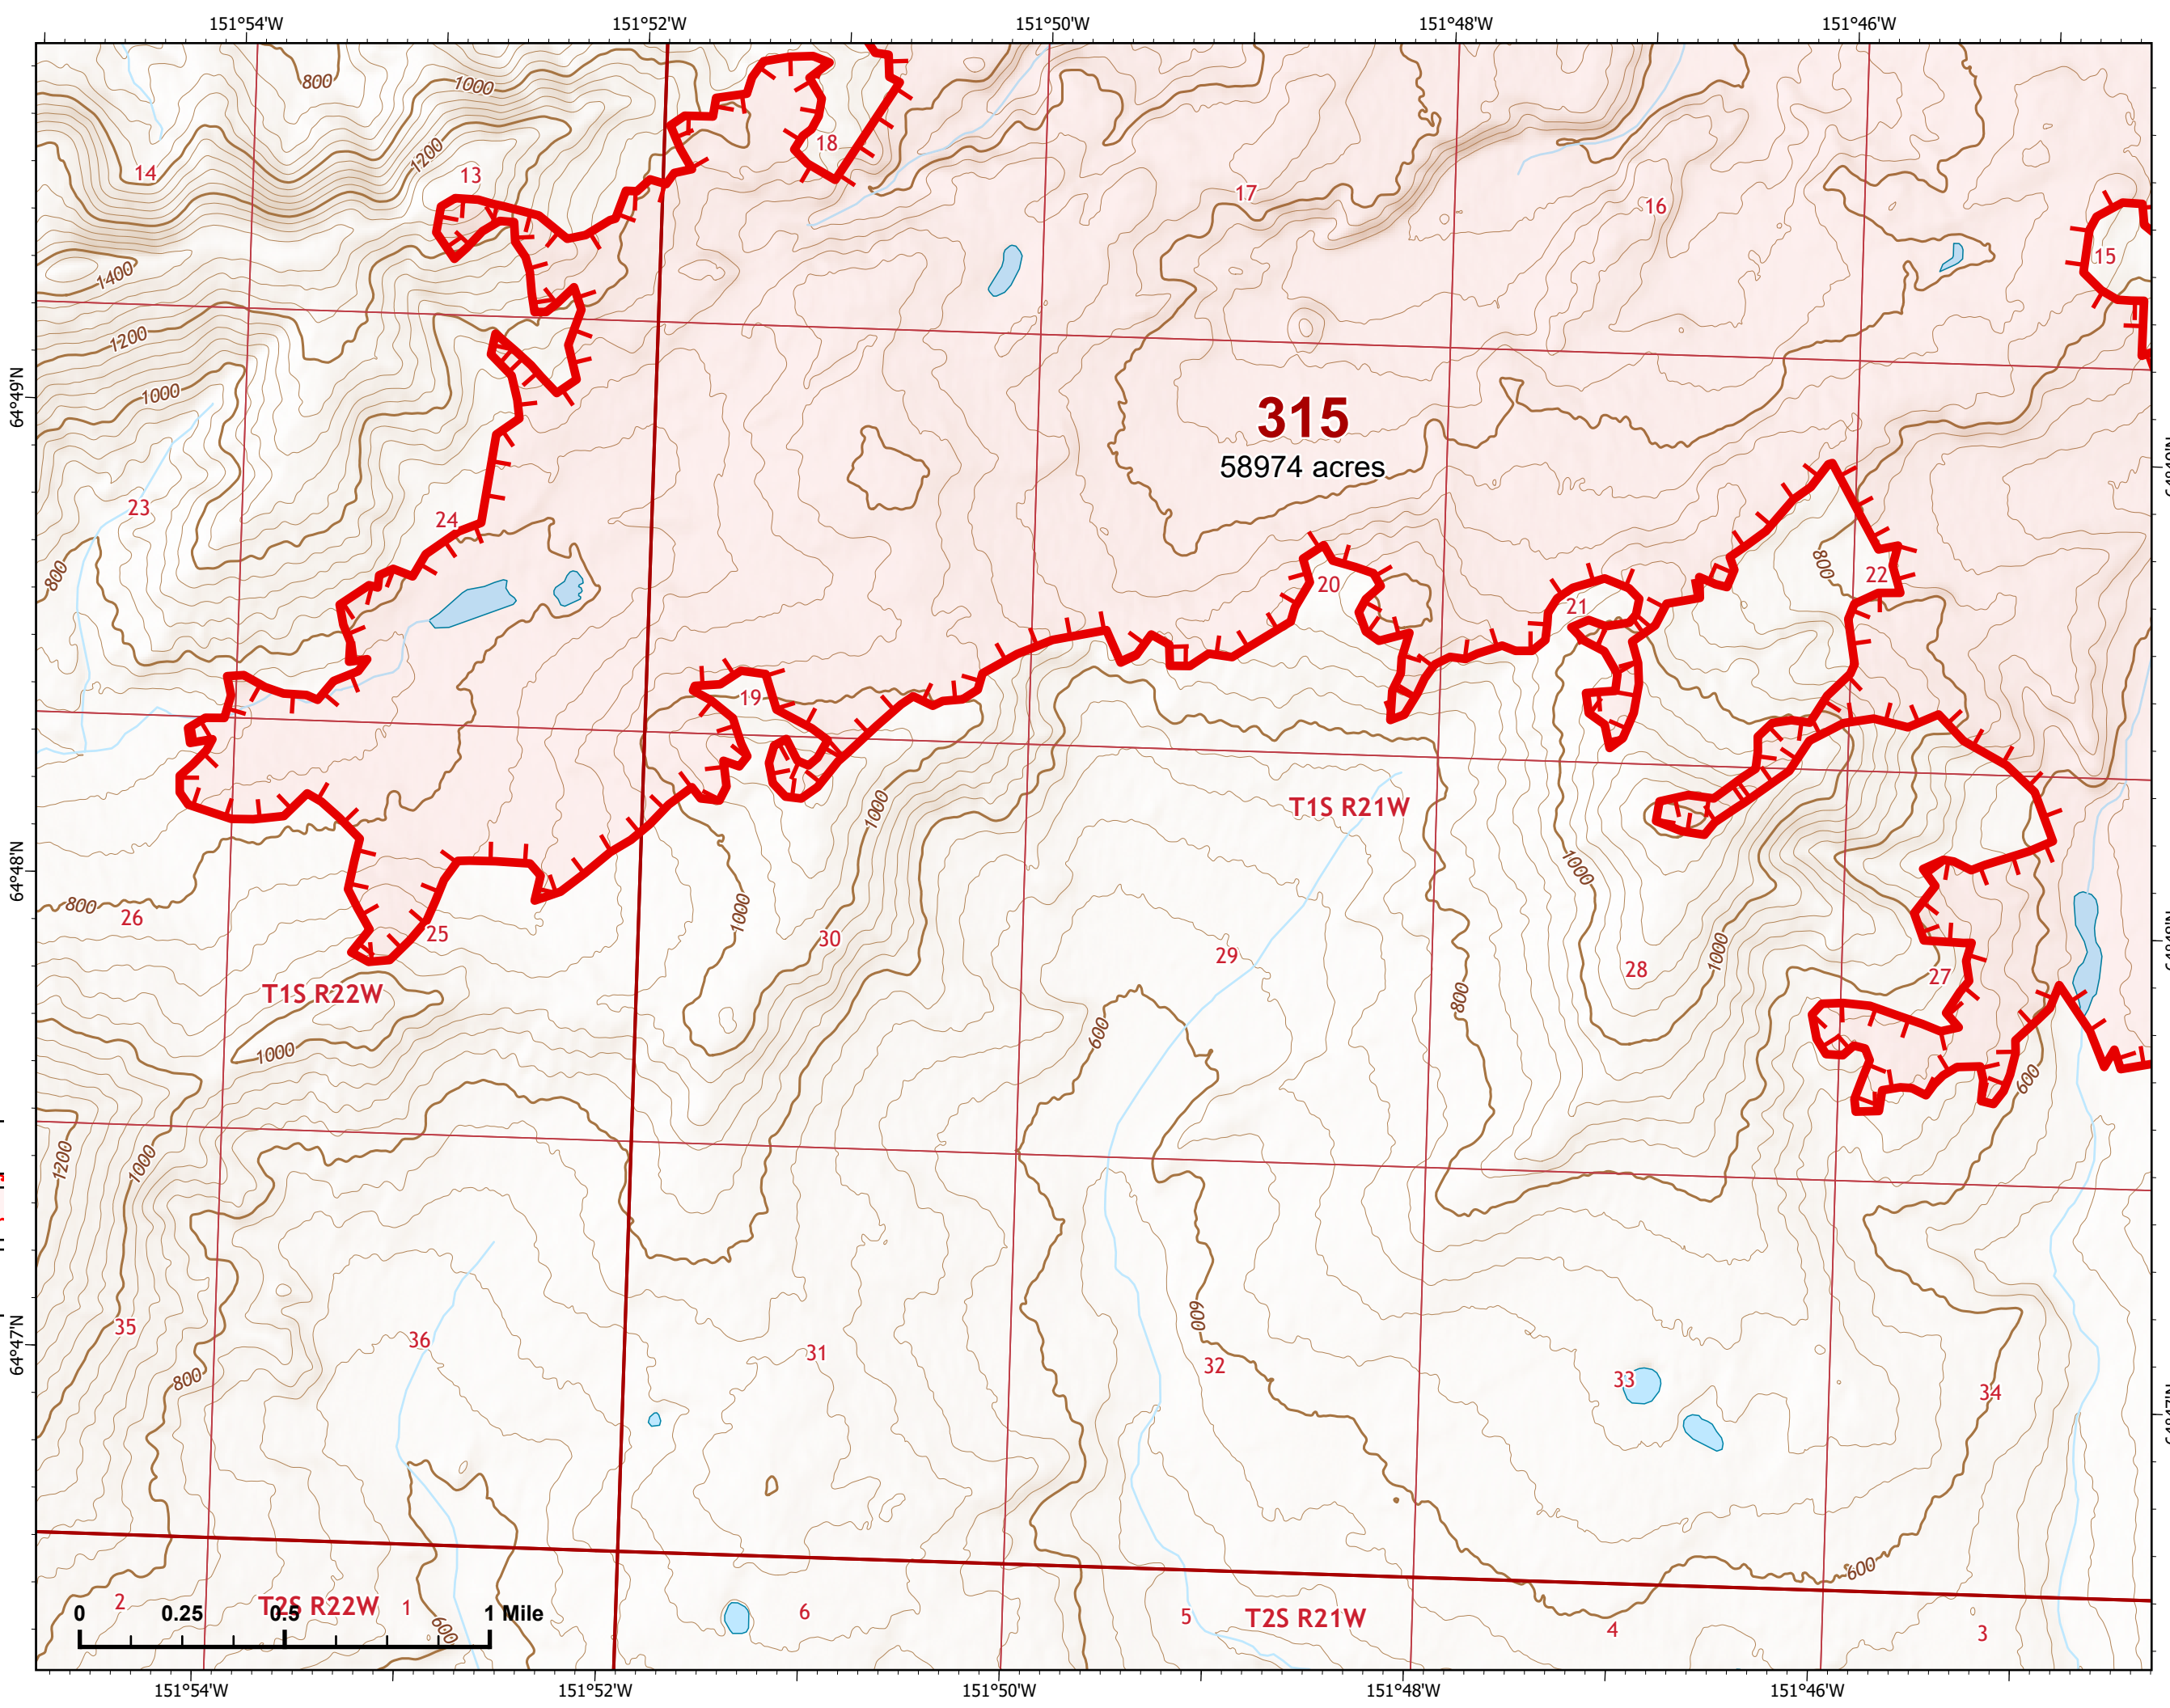

IAP Map

Bean Complex
AK-TAD-000898

07/07/2022

Fire: 315 (Chitanana)

Page 315 - 5

- Wildfire Daily Fire Perimeter
- Uncontained

Z. Cravens
7/6/2022 2233