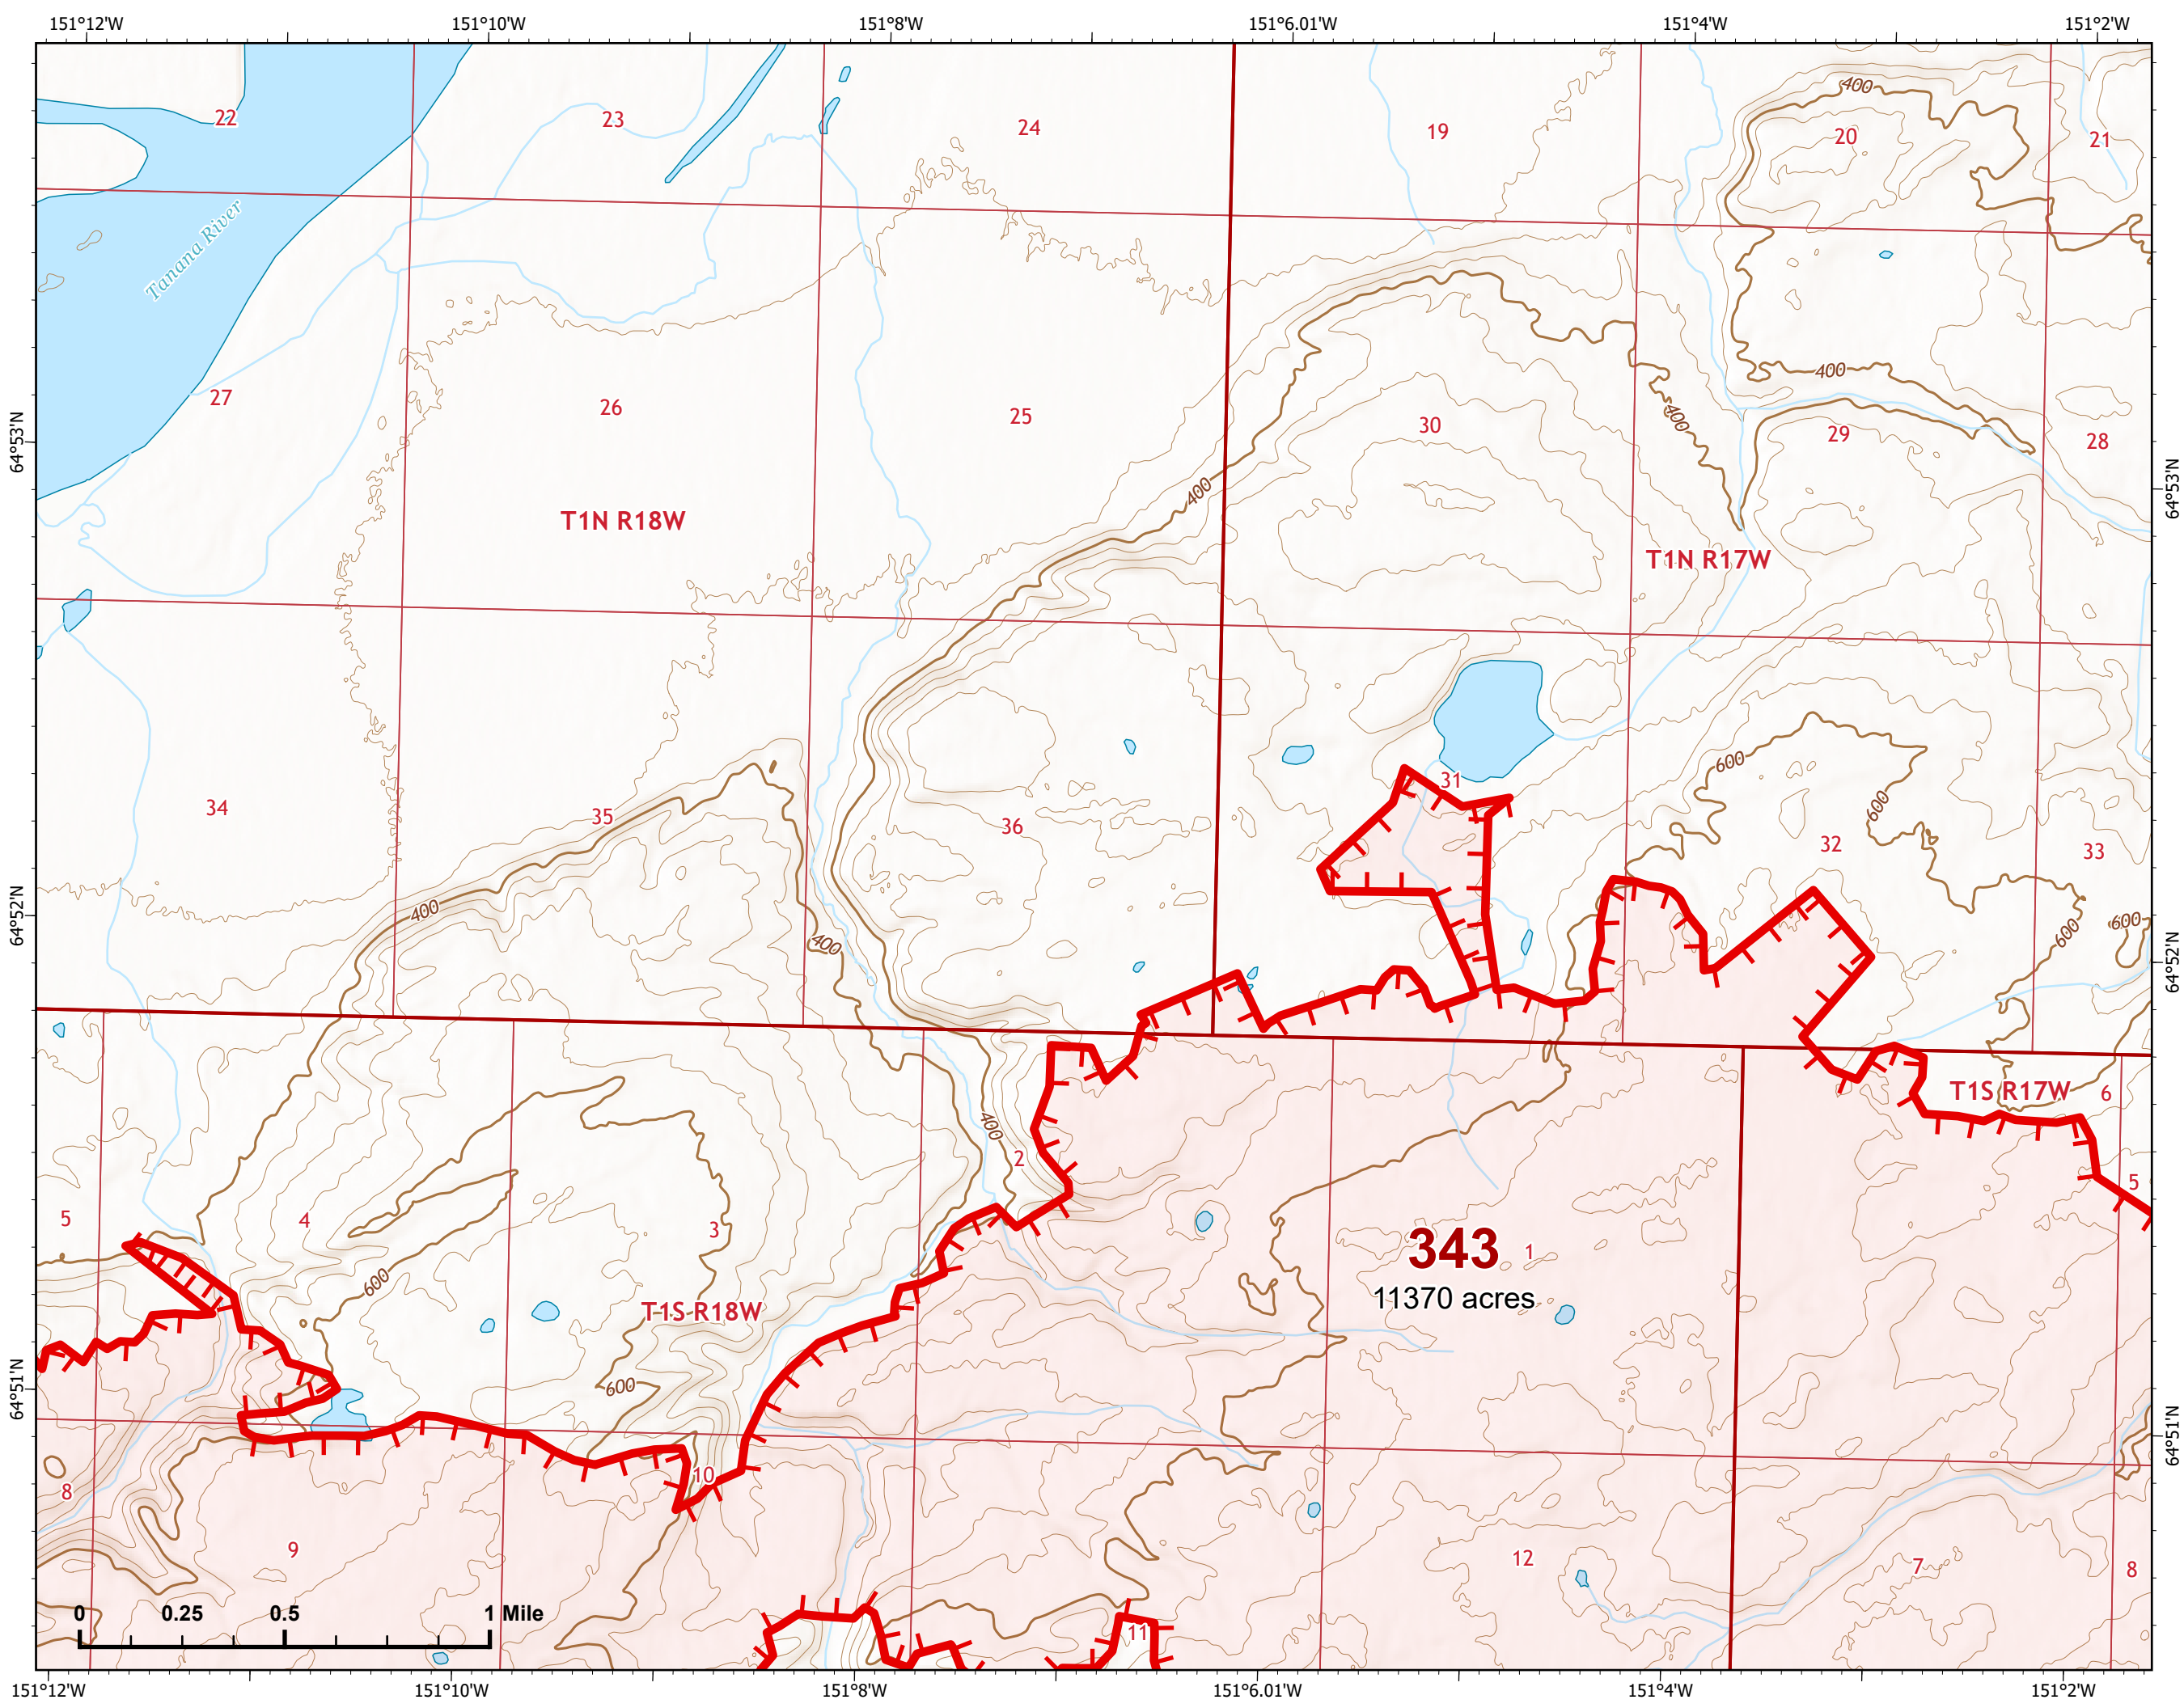

-  Wildfire Daily Fire Perimeter
-  Uncontained
-  Native Allotments
-  Structure

Z. Cravens
7/6/2022 2234

IAP Map

Bean Complex
AK-TAD-000898

07/07/2022

Fire: 343 (Dragon)

Page 343 - 1

-  Wildfire Daily Fire Perimeter
-  Uncontained