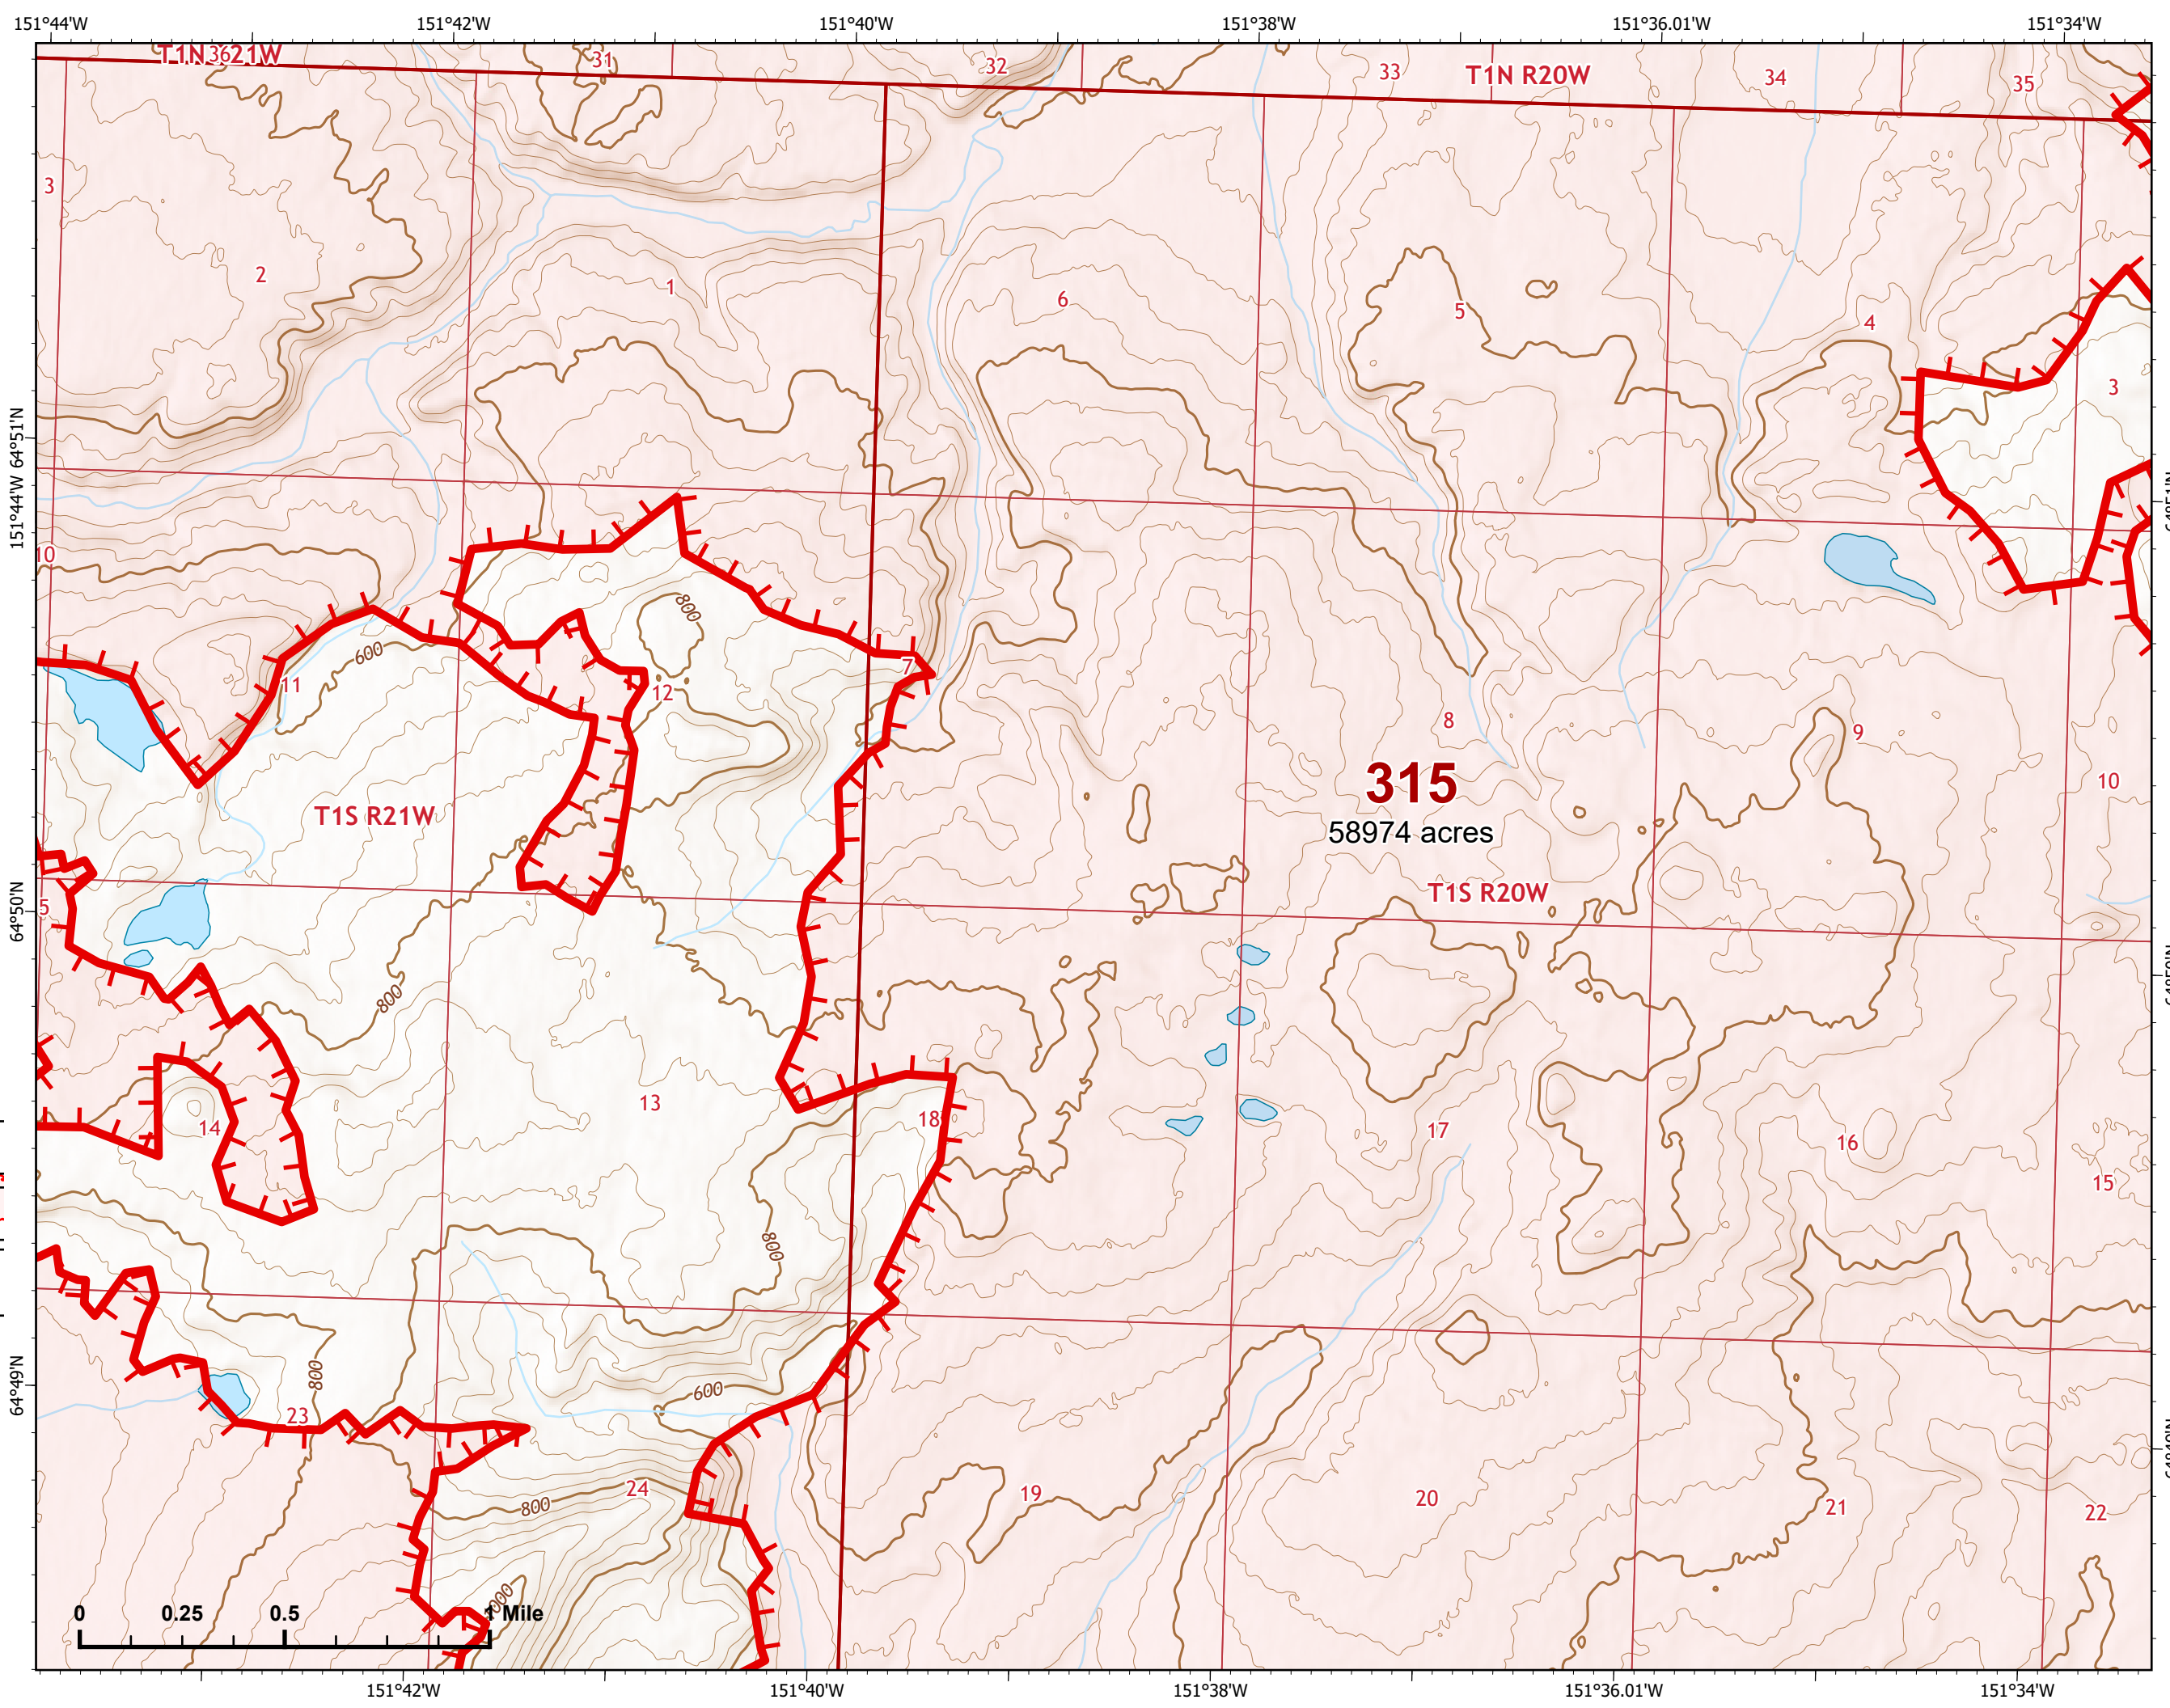

IAP Map

Bean Complex
AK-TAD-000898

07/07/2022

Fire: 315 (Chitanana)

Page 315 - 4

-  Wildfire Daily Fire Perimeter
-  Uncontained

Z. Cravens
7/6/2022 2232

IAP Map