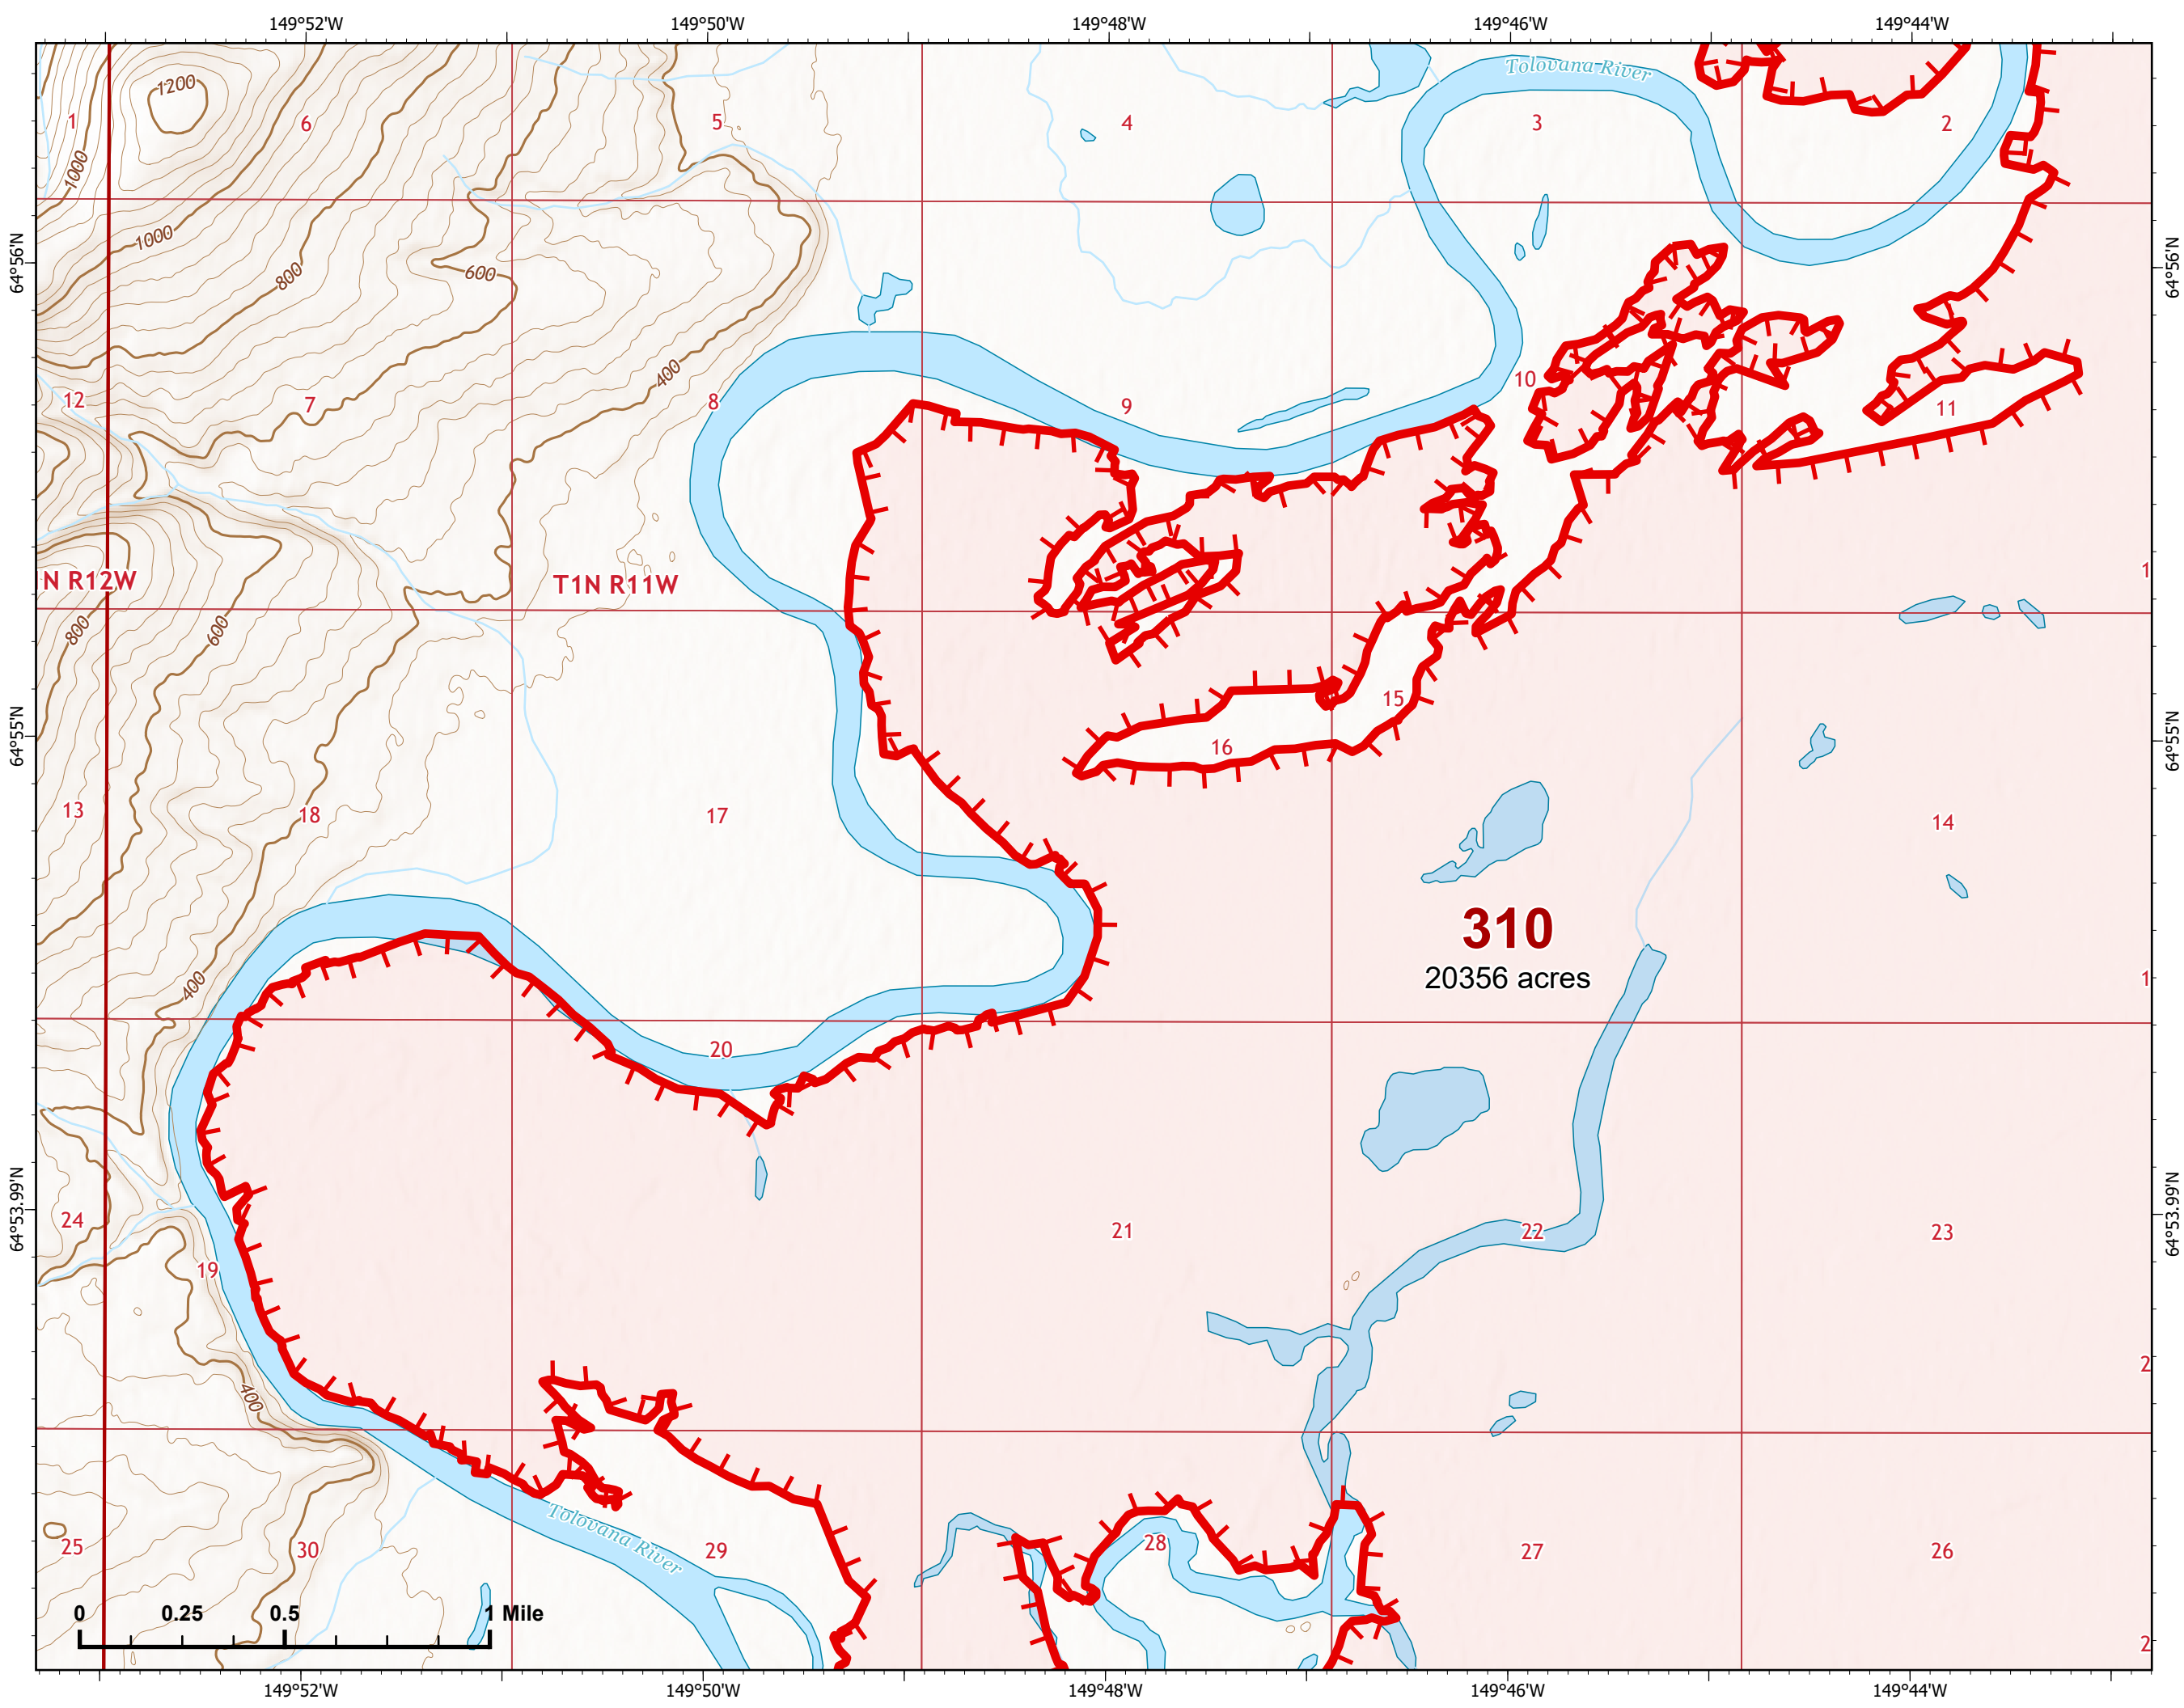

Bean Complex
AK-TAD-000898

07/07/2022

Fire: 310 (Tanana River)

Page 310 - 1

-  Wildfire Daily Fire Perimeter
-  Uncontained

Z. Cravens
7/6/2022 2236

IAP Map

Bean Complex
AK-TAD-000898
07/07/2022

Fire: 310 (Tanana River)

Page 310 - 2

-  Wildfire Daily Fire Perimeter
-  Uncontained

Z. Cravens
7/6/2022 2236

IAP Map

Bean Complex
AK-TAD-000898

07/07/2022

Fire: 310 (Tanana River)

Page 310 - 3

-  Helispot
-  Wildfire Daily Fire Perimeter
-  Uncontained
-  Structure

310
20356 acres

T1N R11W

T1N R10W

T1S R11W

T1S R

Z. Cravens
7/6/2022 2236