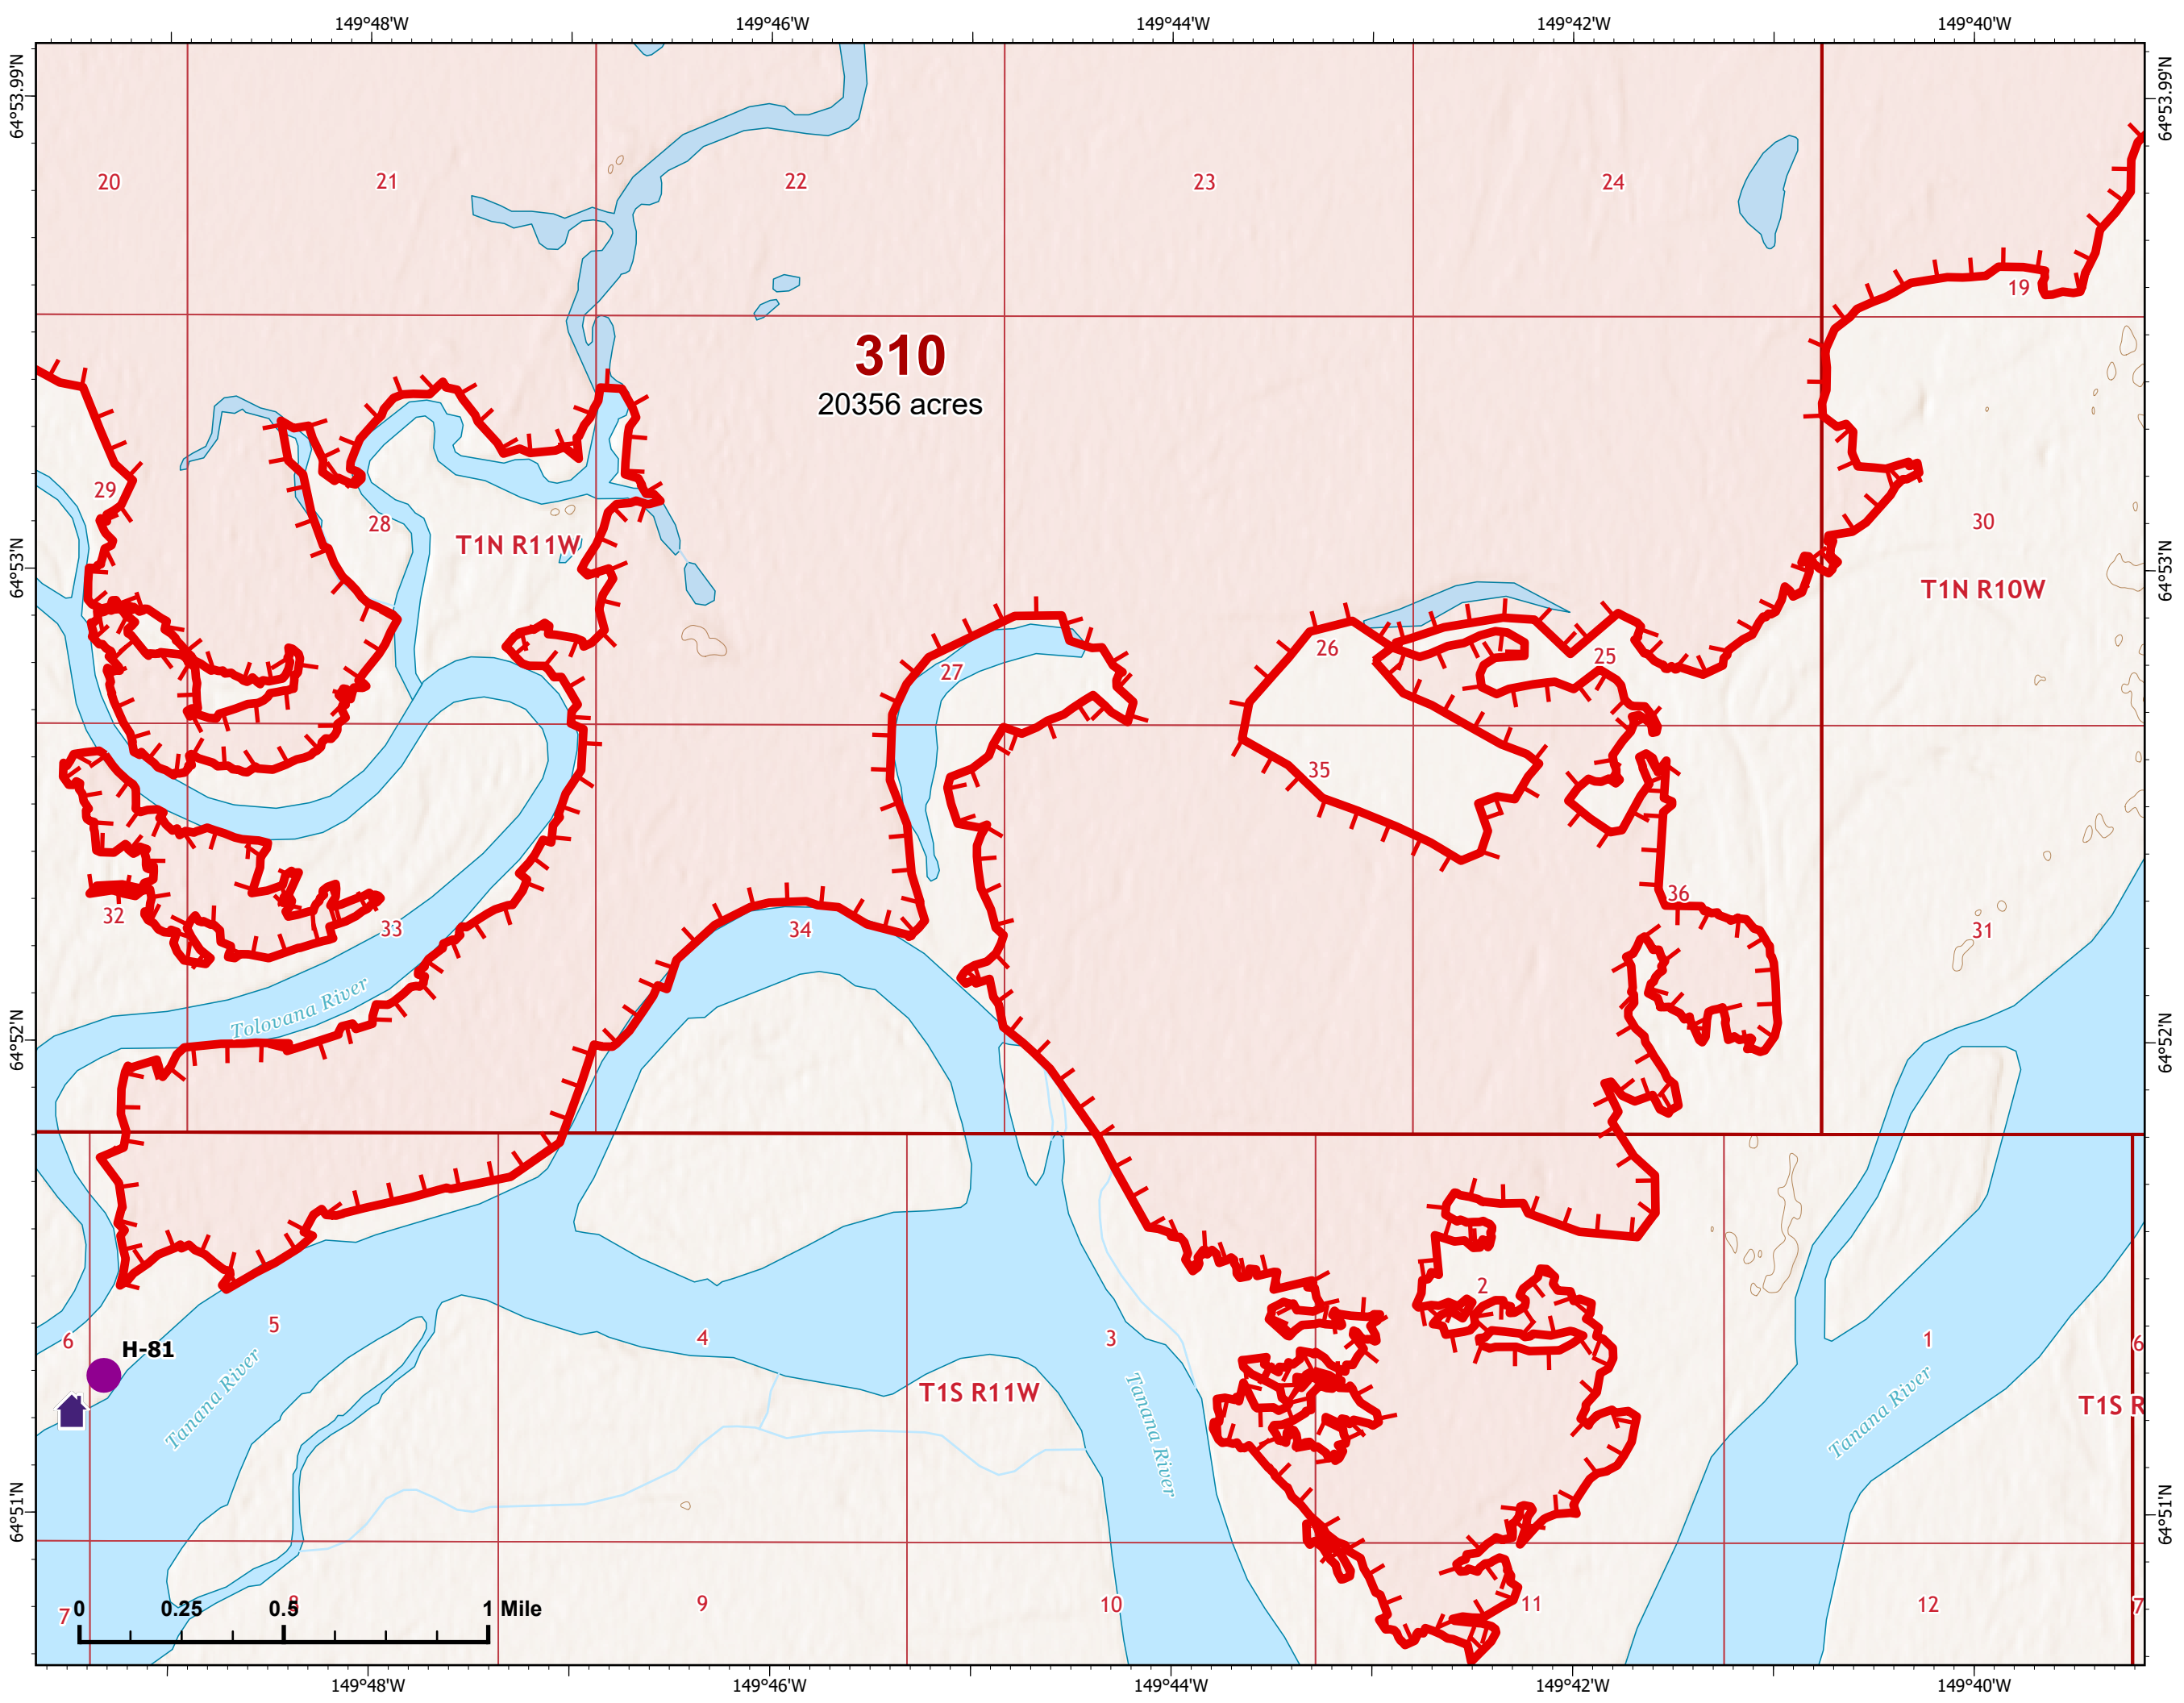

Fire: 310 (Tanana River)

Page 310 - 2

-  Wildfire Daily Fire Perimeter
-  Uncontained

Z. Cravens
7/6/2022 2236

IAP Map

Bean Complex
AK-TAD-000898

07/07/2022

Fire: 310 (Tanana River)

Page 310 - 3

-  Helispot
-  Wildfire Daily Fire Perimeter
-  Uncontained
-  Structure

310
20356 acres

T1N R11W

T1N R10W

T1S R11W

T1S R

Z. Cravens
7/6/2022 2236

IAP Map

Bean Complex
AK-TAD-000898
07/07/2022

Fire: 310 (Tanana River)

Page 310 - 5

-  Wildfire Daily Fire Perimeter
-  Uncontained

310
20356 acres

Z. Cravens
7/6/2022 2237

IAP Map