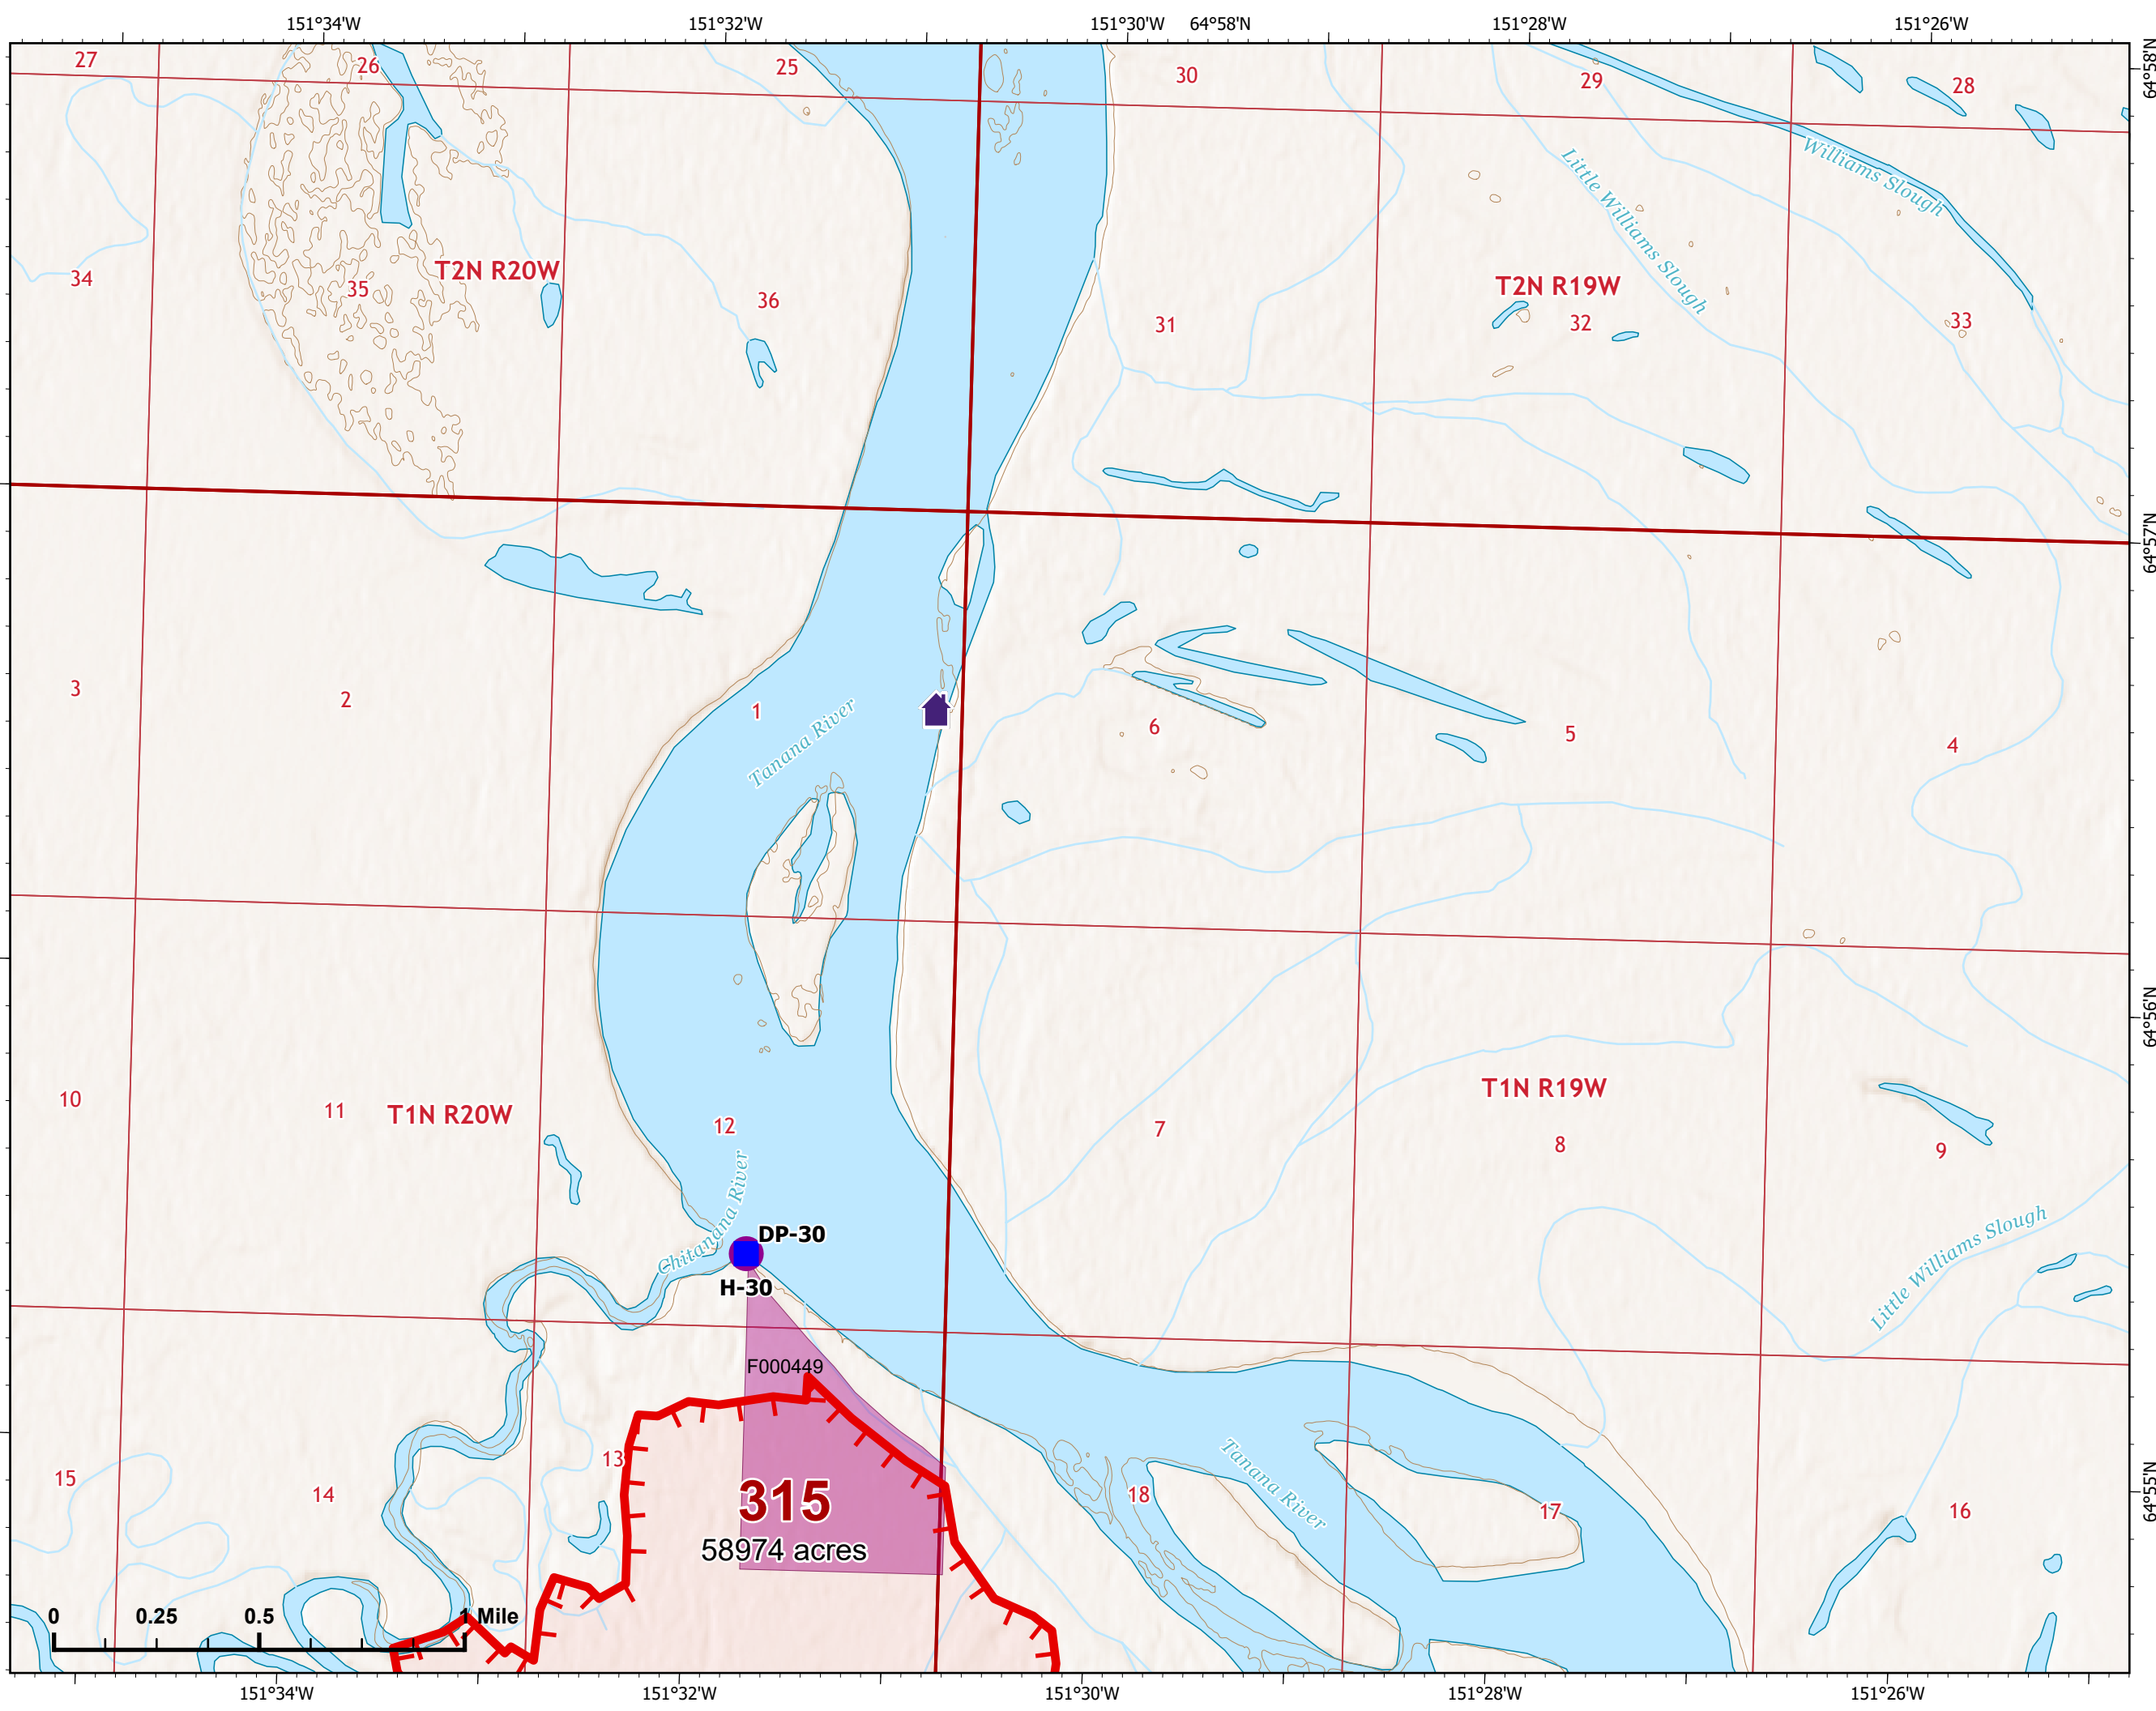

-  Wildfire Daily Fire Perimeter
-  Uncontained

Z. Cravens
7/6/2022 2231

IAP Map

Bean Complex
AK-TAD-000898

07/07/2022

Fire: 315 (Chitanana)

Page 315 - 1

-  Helispot
-  Drop Point
-  Wildfire Daily Fire Perimeter
-  Label Point
-  Uncontained
-  Native Allotments
-  Structure

Z. Cravens
7/6/2022 2232

IAP Map

Bean Complex
AK-TAD-000898

07/07/2022

Fire: 315 (Chitanana)

Page 315 - 2

-  Helispot
-  Wildfire Daily Fire Perimeter
-  Uncontained
-  Structure

315
58974 acres