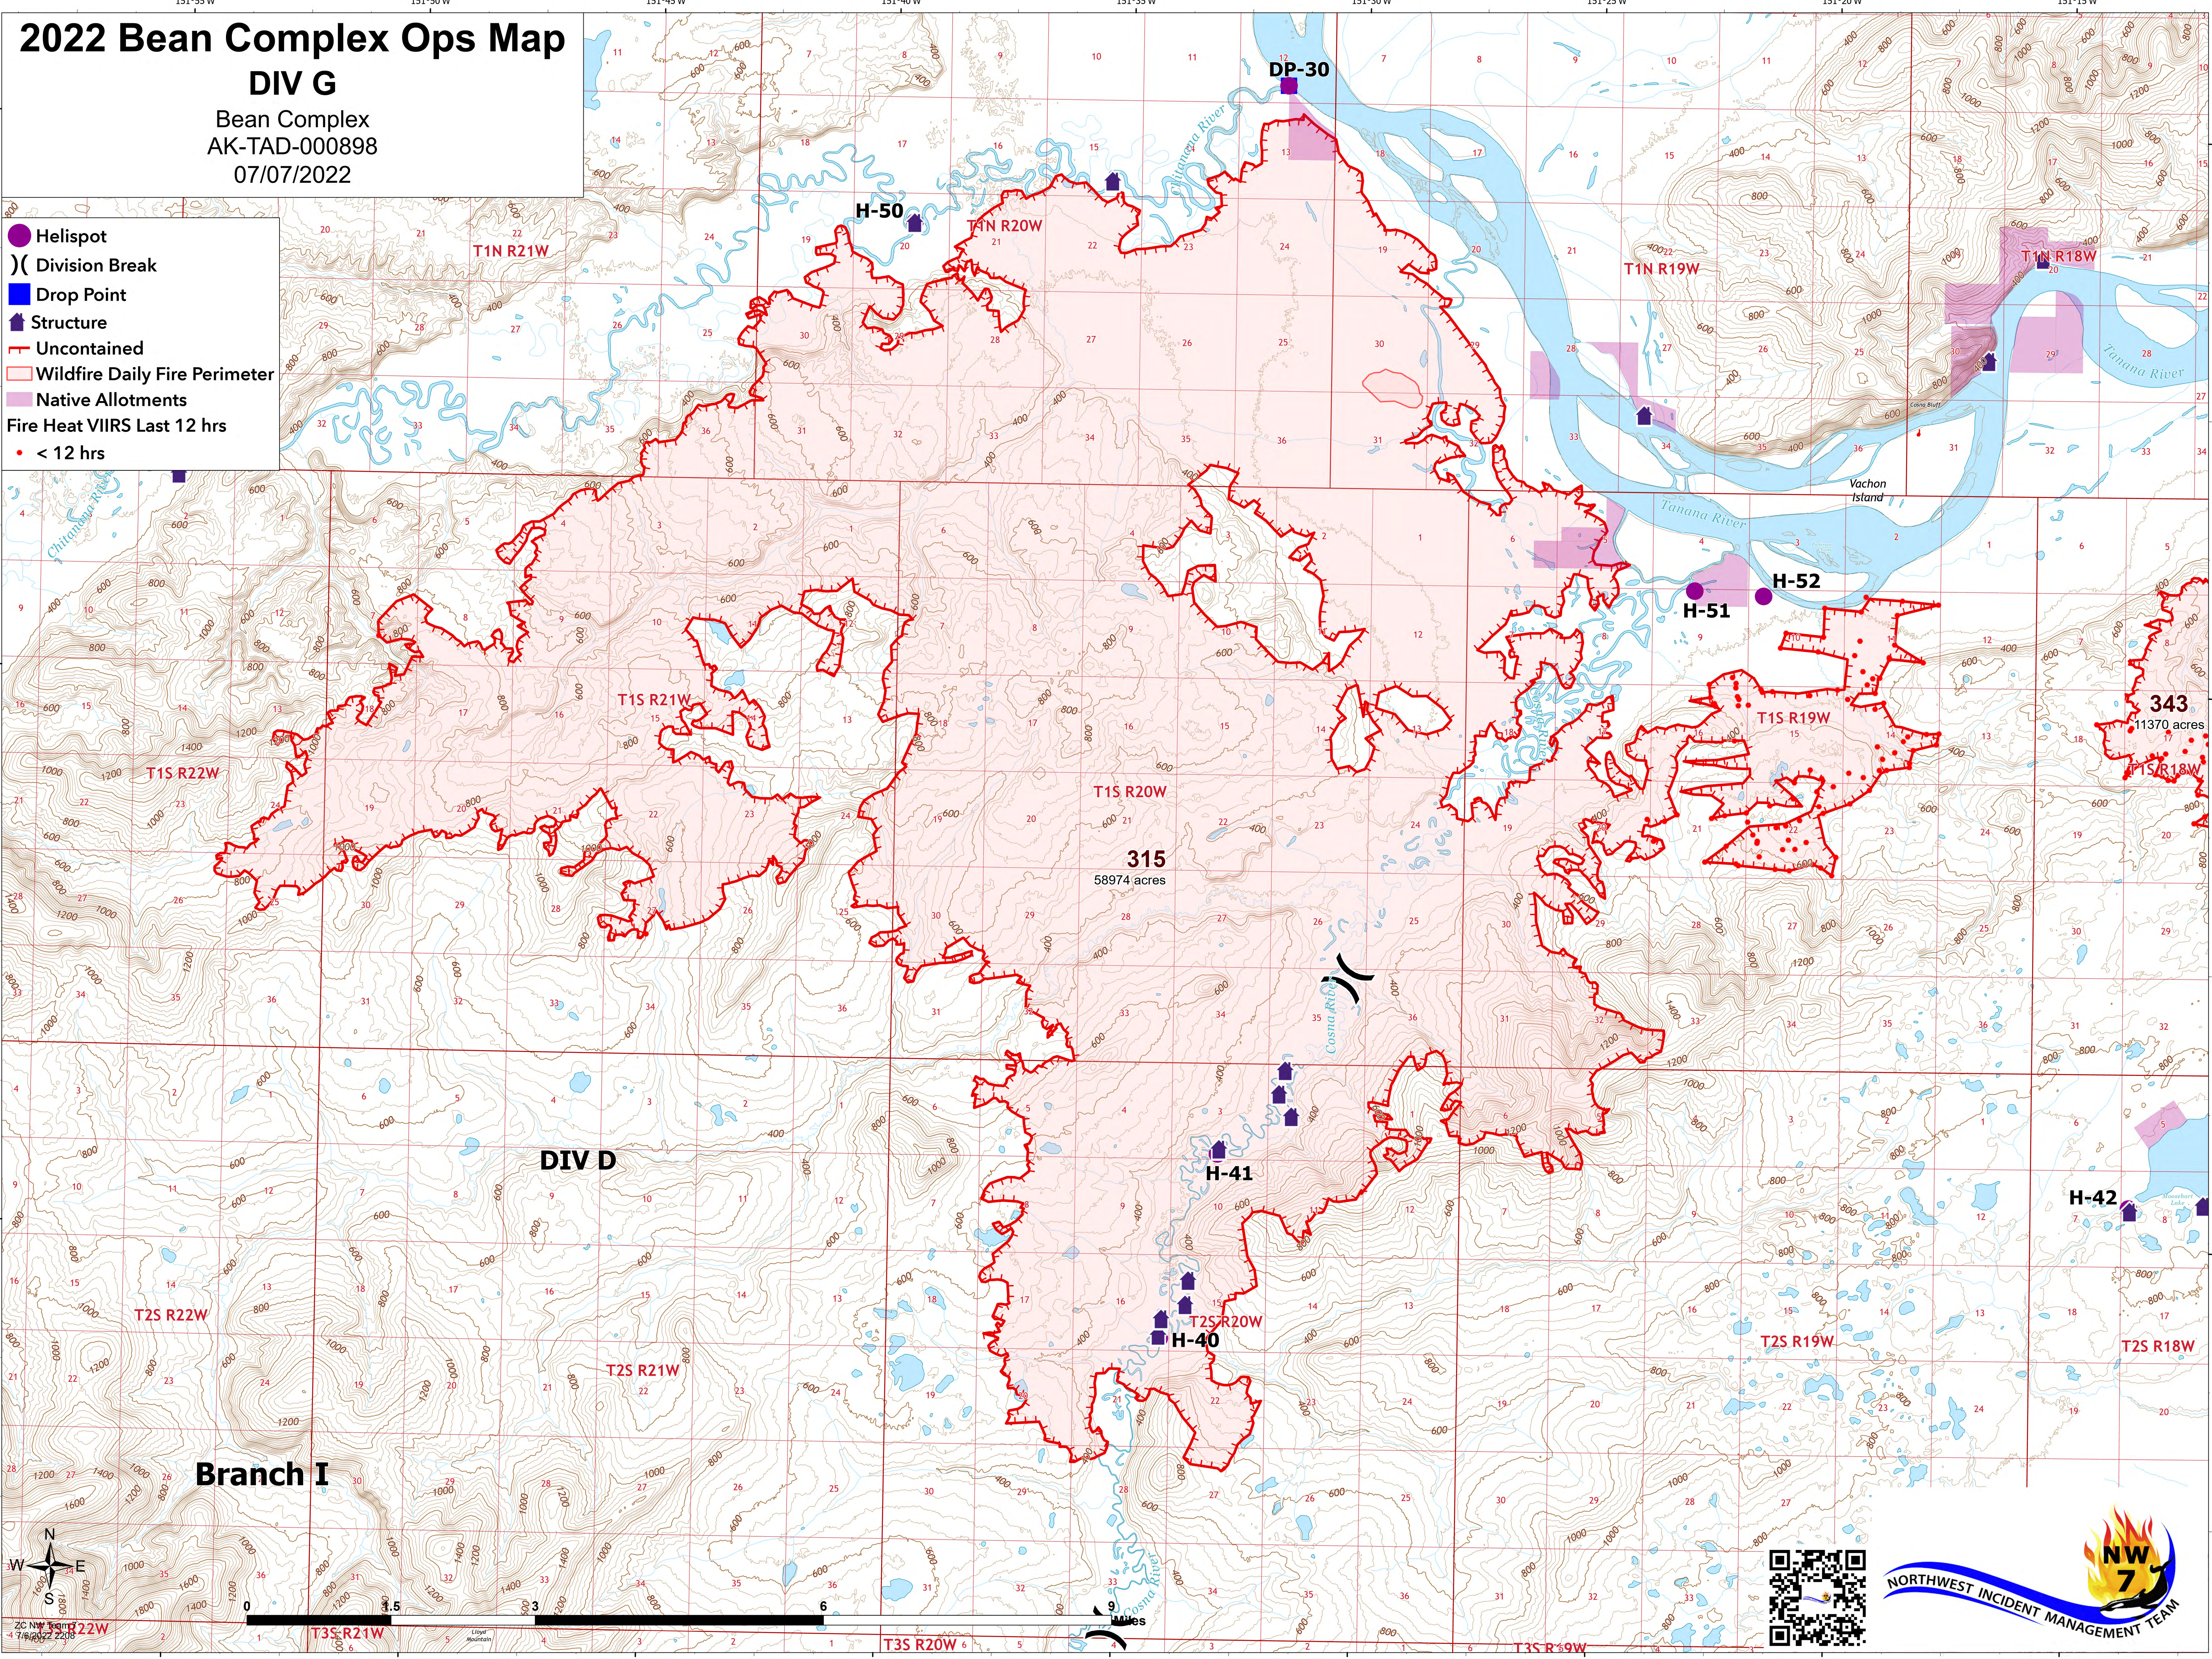

2022 Bean Complex Ops Map

DIV G

Bean Complex
AK-TAD-000898
07/07/2022

- Helispot
-) Division Break
- Drop Point
- ▣ Structure
- Uncontained
- ▭ Wildfire Daily Fire Perimeter
- ▭ Native Allotments
- Fire Heat VIIRS Last 12 hrs
- < 12 hrs

2022 NW 7/7/22
47/6/22 2:18