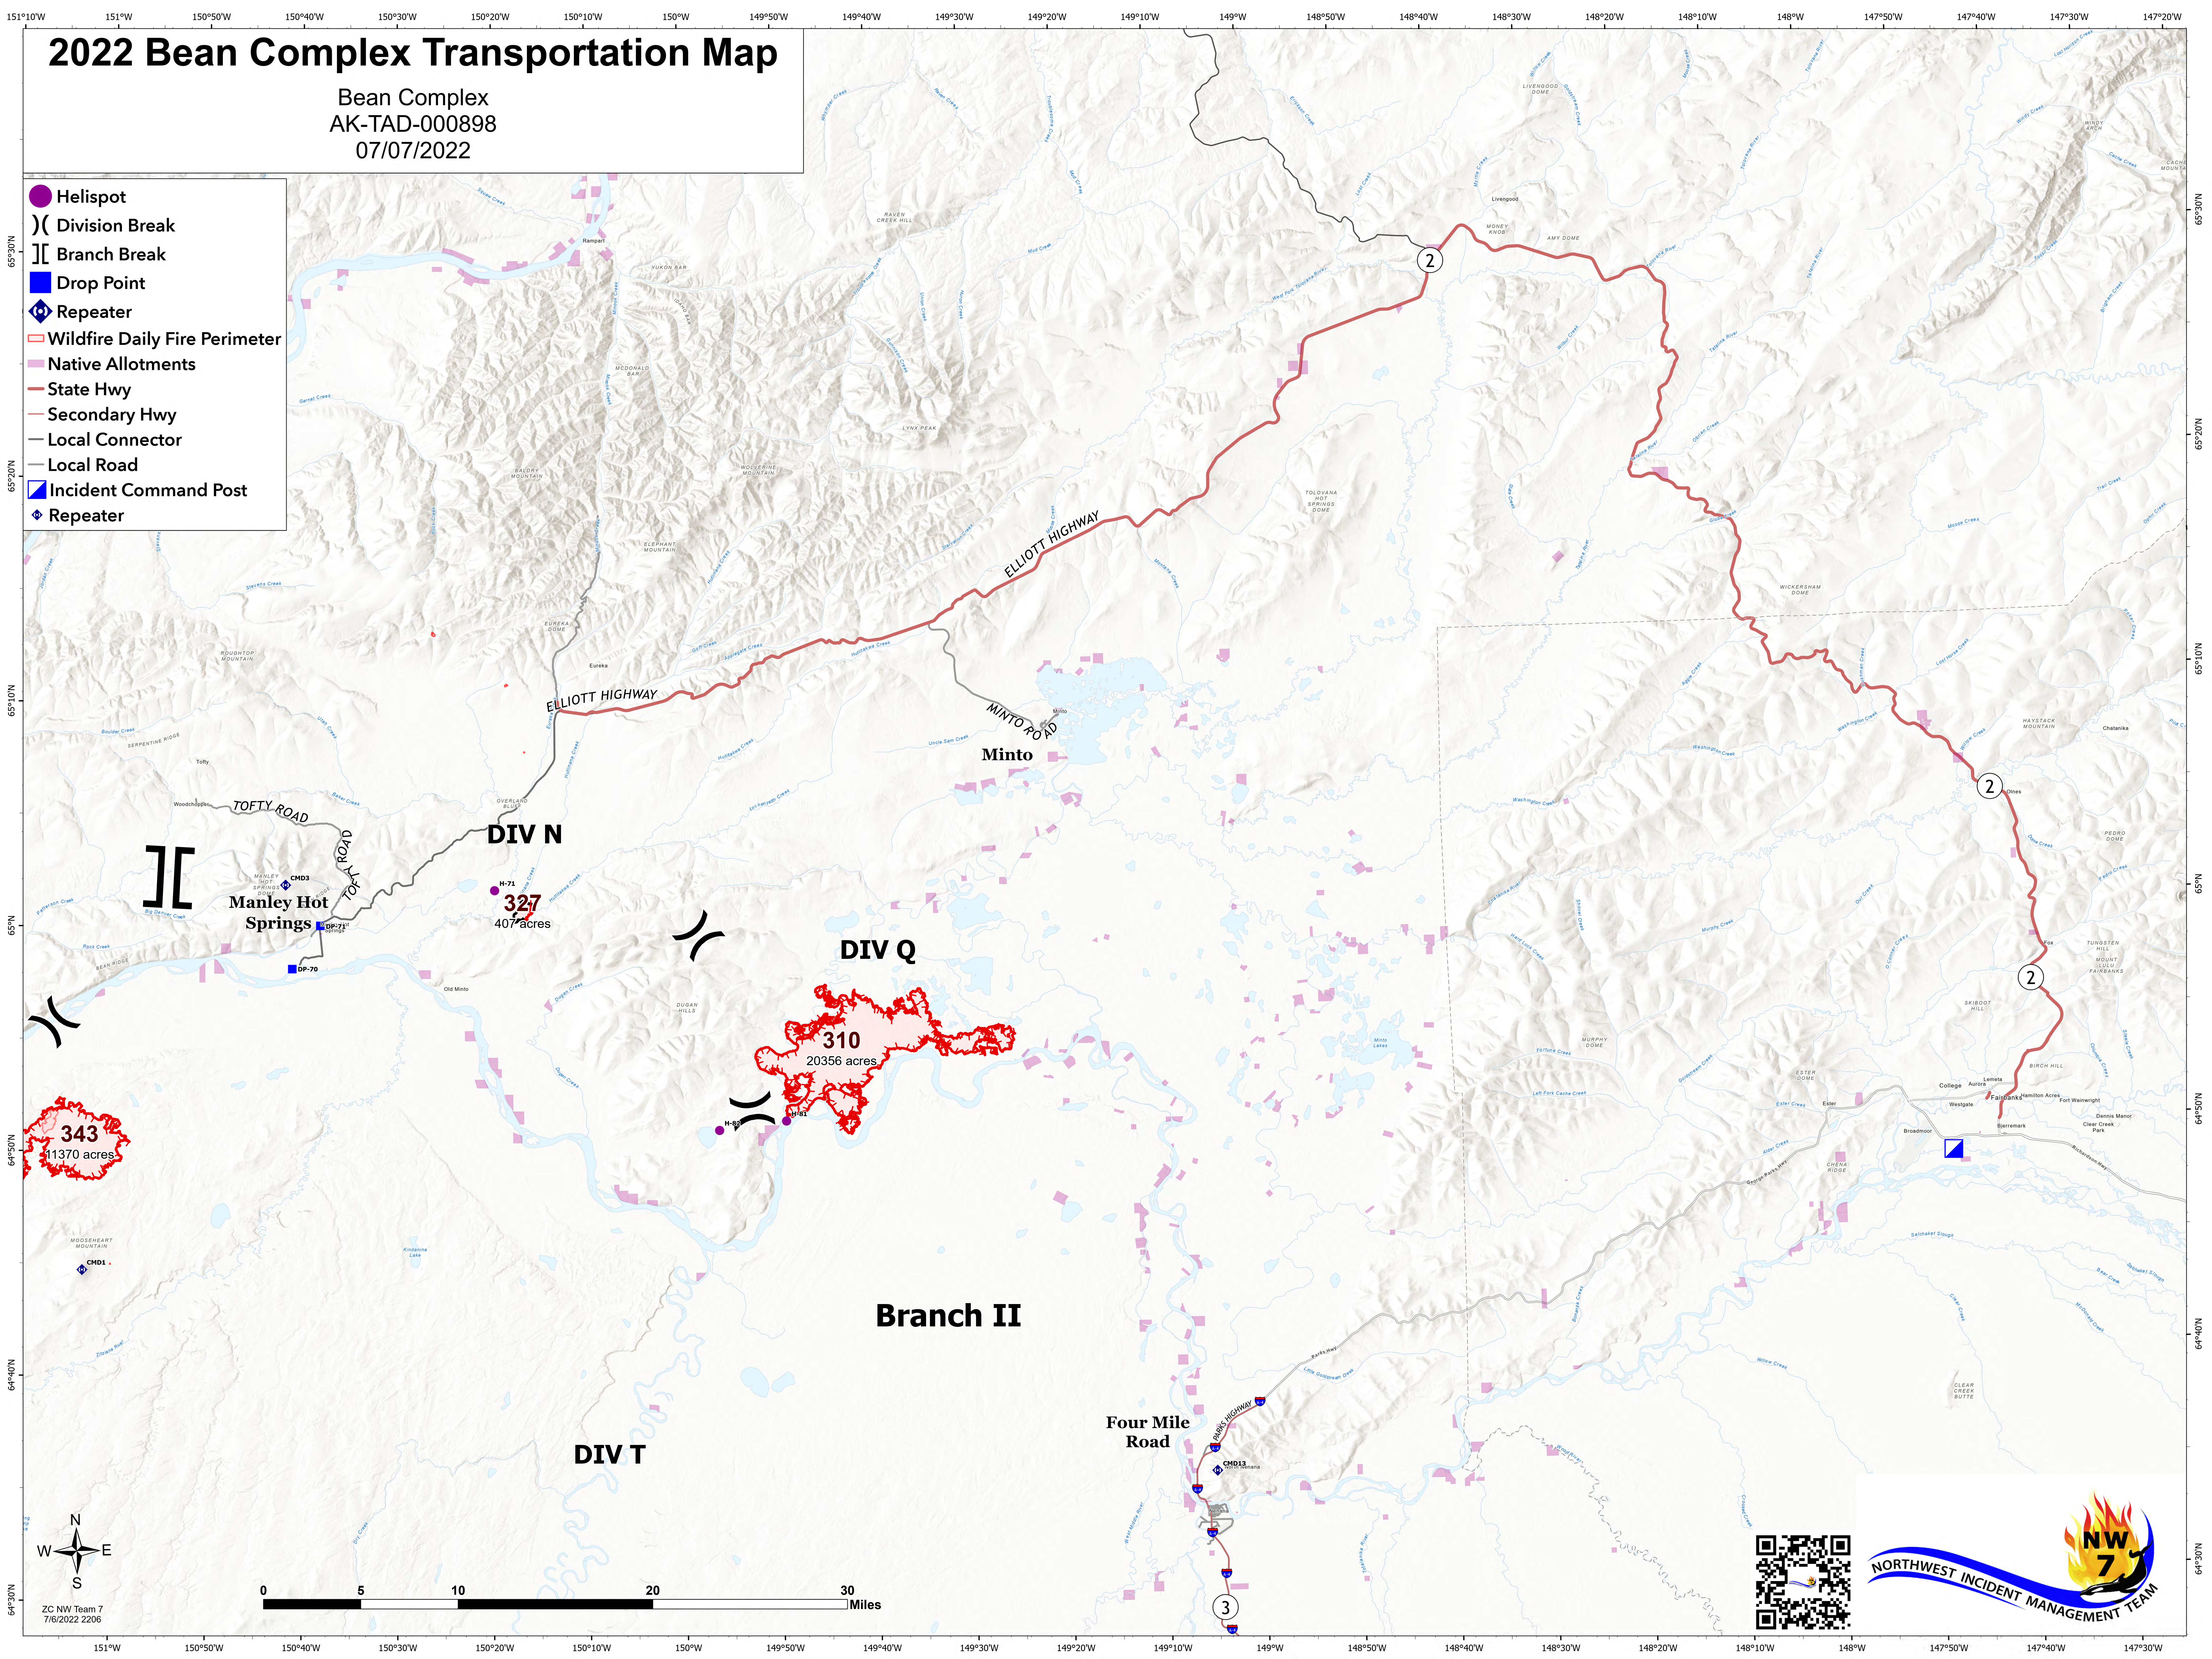

2022 Bean Complex Transportation Map

Bean Complex
AK-TAD-000898
07/07/2022

- Helispot
-) (Division Break
-] [Branch Break
- Drop Point
- ◆ Repeater
- ▭ Wildfire Daily Fire Perimeter
- Native Allotments
- State Hwy
- Secondary Hwy
- Local Connector
- Local Road
- Incident Command Post
- ◆ Repeater

ZC NW Team 7
7/6/2022 2206