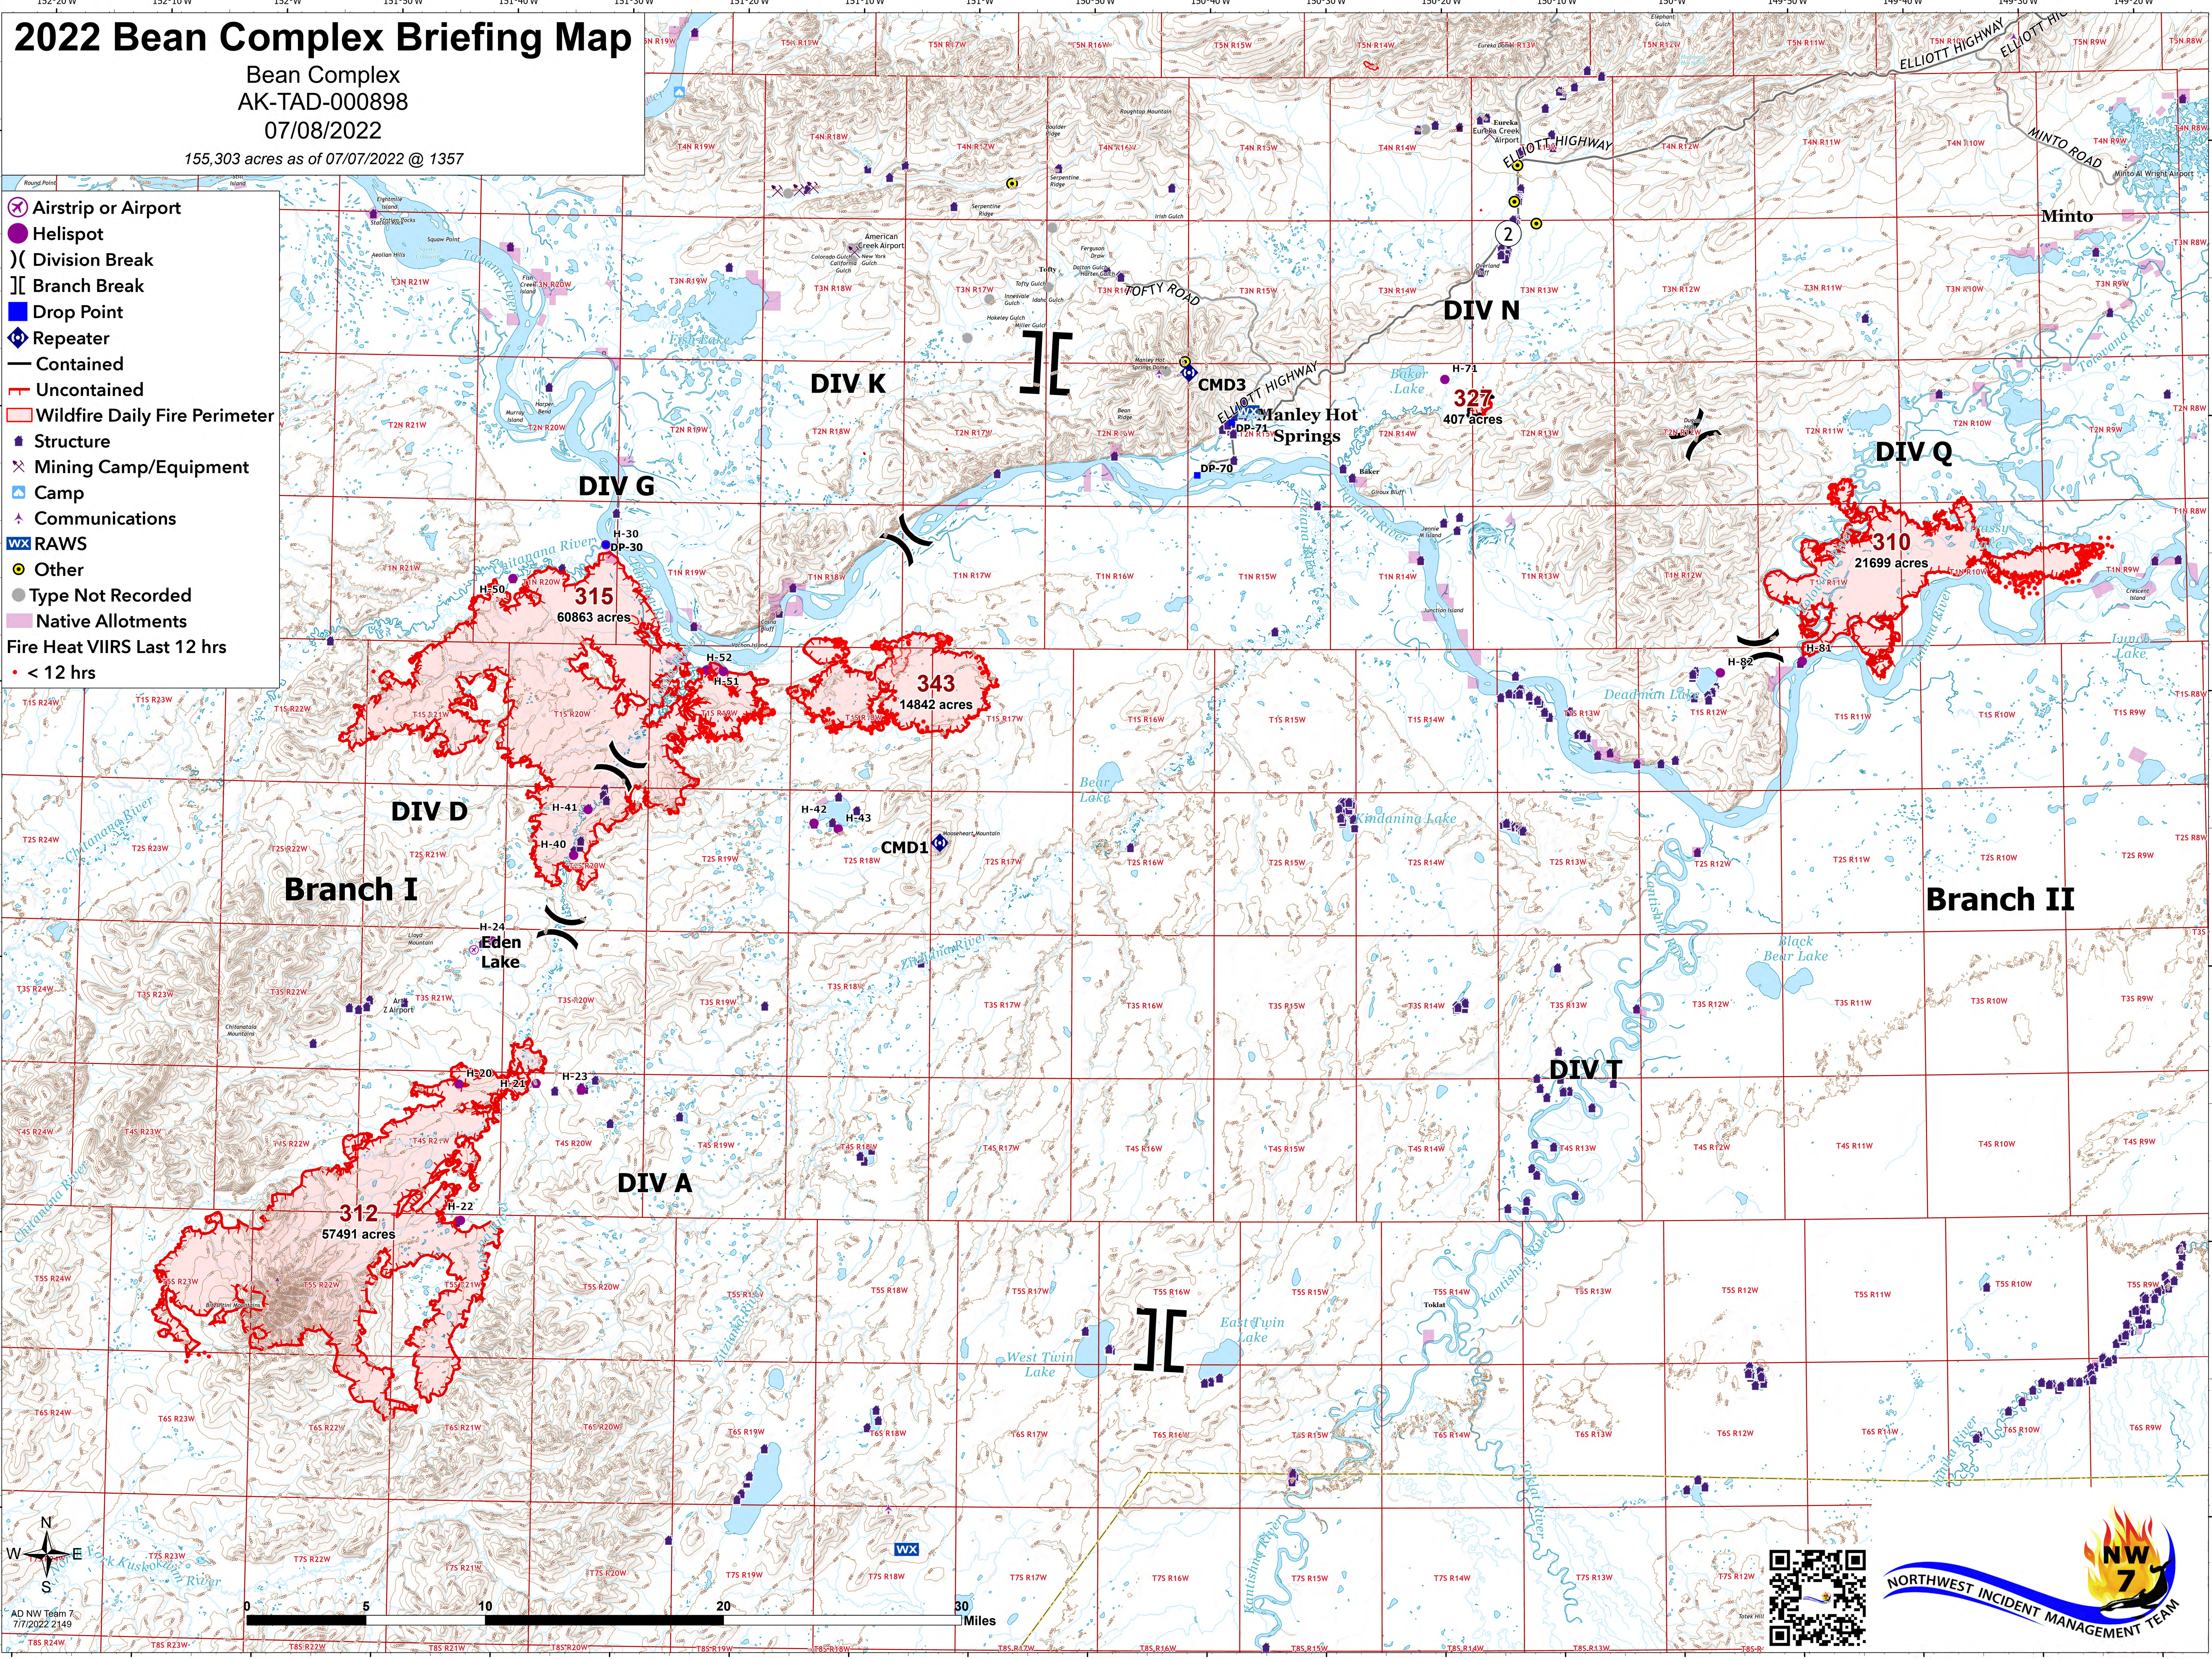

2022 Bean Complex Briefing Map

Bean Complex
AK-TAD-000898
07/08/2022

155,303 acres as of 07/07/2022 @ 1357

- Airstrip or Airport
- Helispot
- Division Break
- Branch Break
- Drop Point
- Repeater
- Contained
- Uncontained
- Wildfire Daily Fire Perimeter
- Structure
- Mining Camp/Equipment
- Camp
- Communications
- RAWS
- Other
- Type Not Recorded
- Native Allotments
- Fire Heat VIIRS Last 12 hrs
- < 12 hrs

AD NW Team 7
7/7/2022 2149