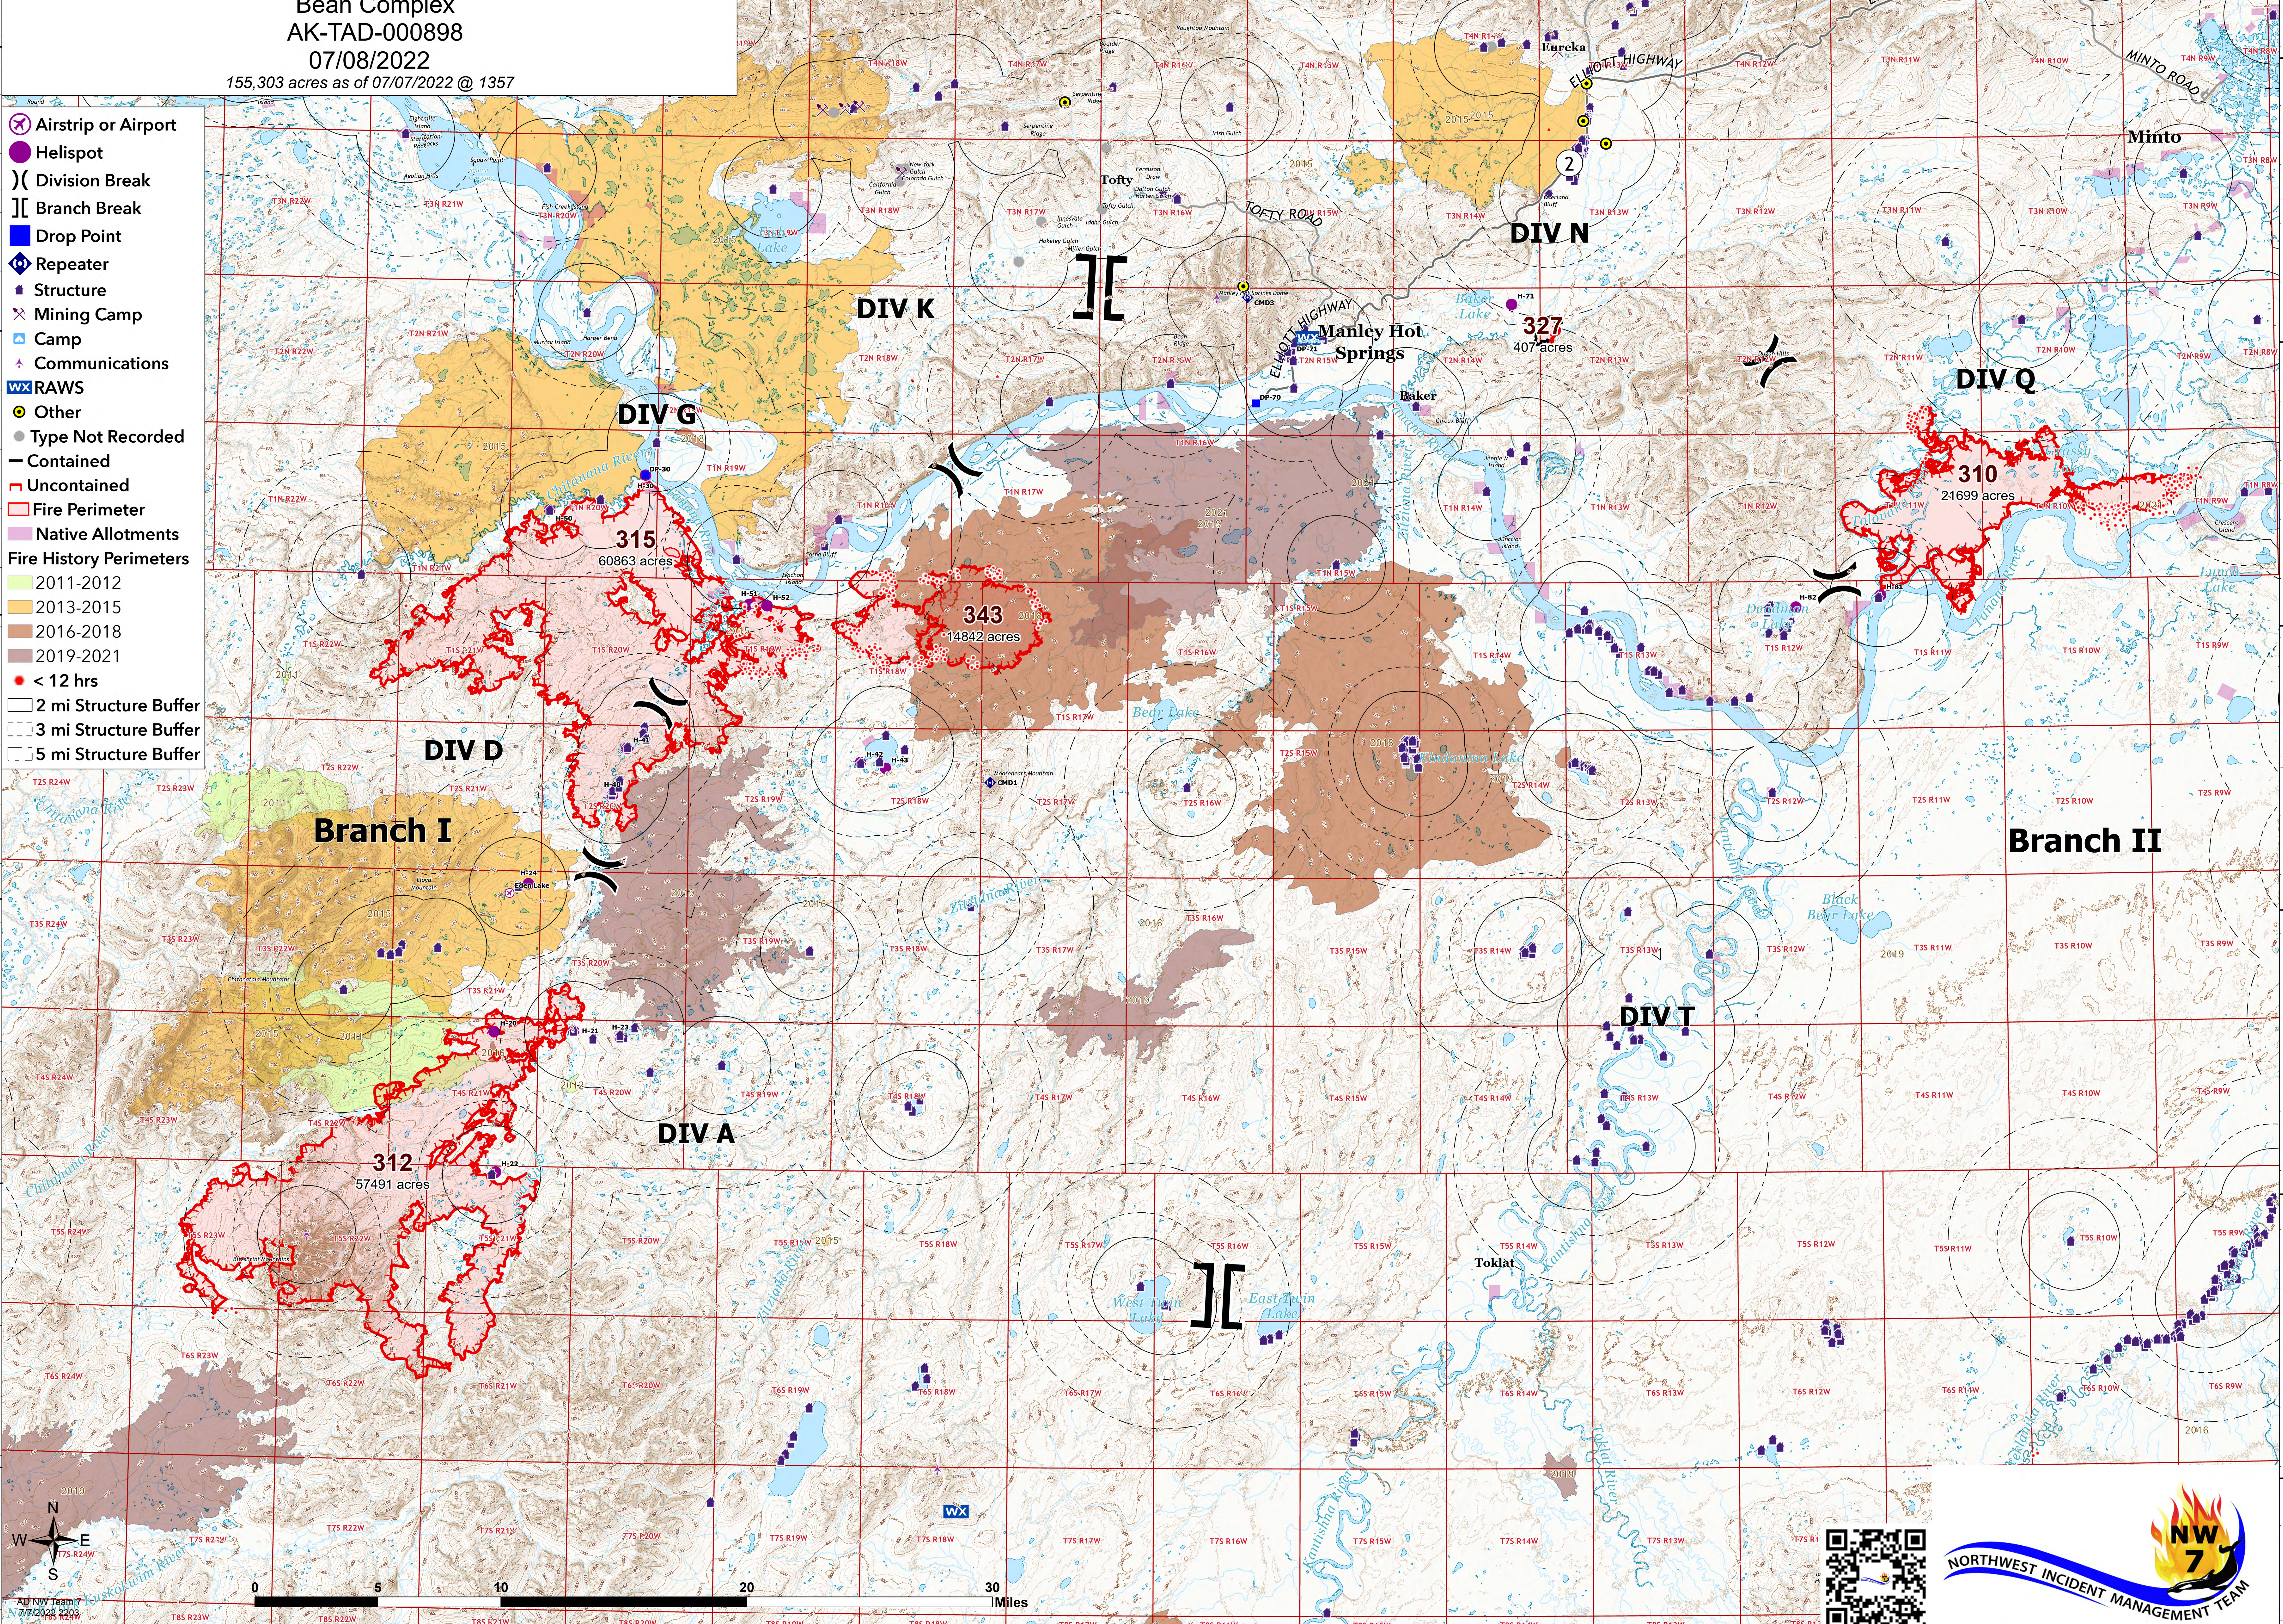

# 2022 Bean Complex Fire History Map

Bean Complex  
AK-TAD-000898  
07/08/2022

155,303 acres as of 07/07/2022 @ 1357

- Airstrip or Airport
- Helispot
- Division Break
- Branch Break
- Drop Point
- Repeater
- Structure
- Mining Camp
- Camp
- Communications
- RAWS
- Other
- Type Not Recorded
- Contained
- Uncontained
- Fire Perimeter
- Native Allotments
- Fire History Perimeters**
  - 2011-2012
  - 2013-2015
  - 2016-2018
  - 2019-2021
  - < 12 hrs
- 2 mi Structure Buffer
- 3 mi Structure Buffer
- 5 mi Structure Buffer

AD NW Team  
7/7/2022 2203