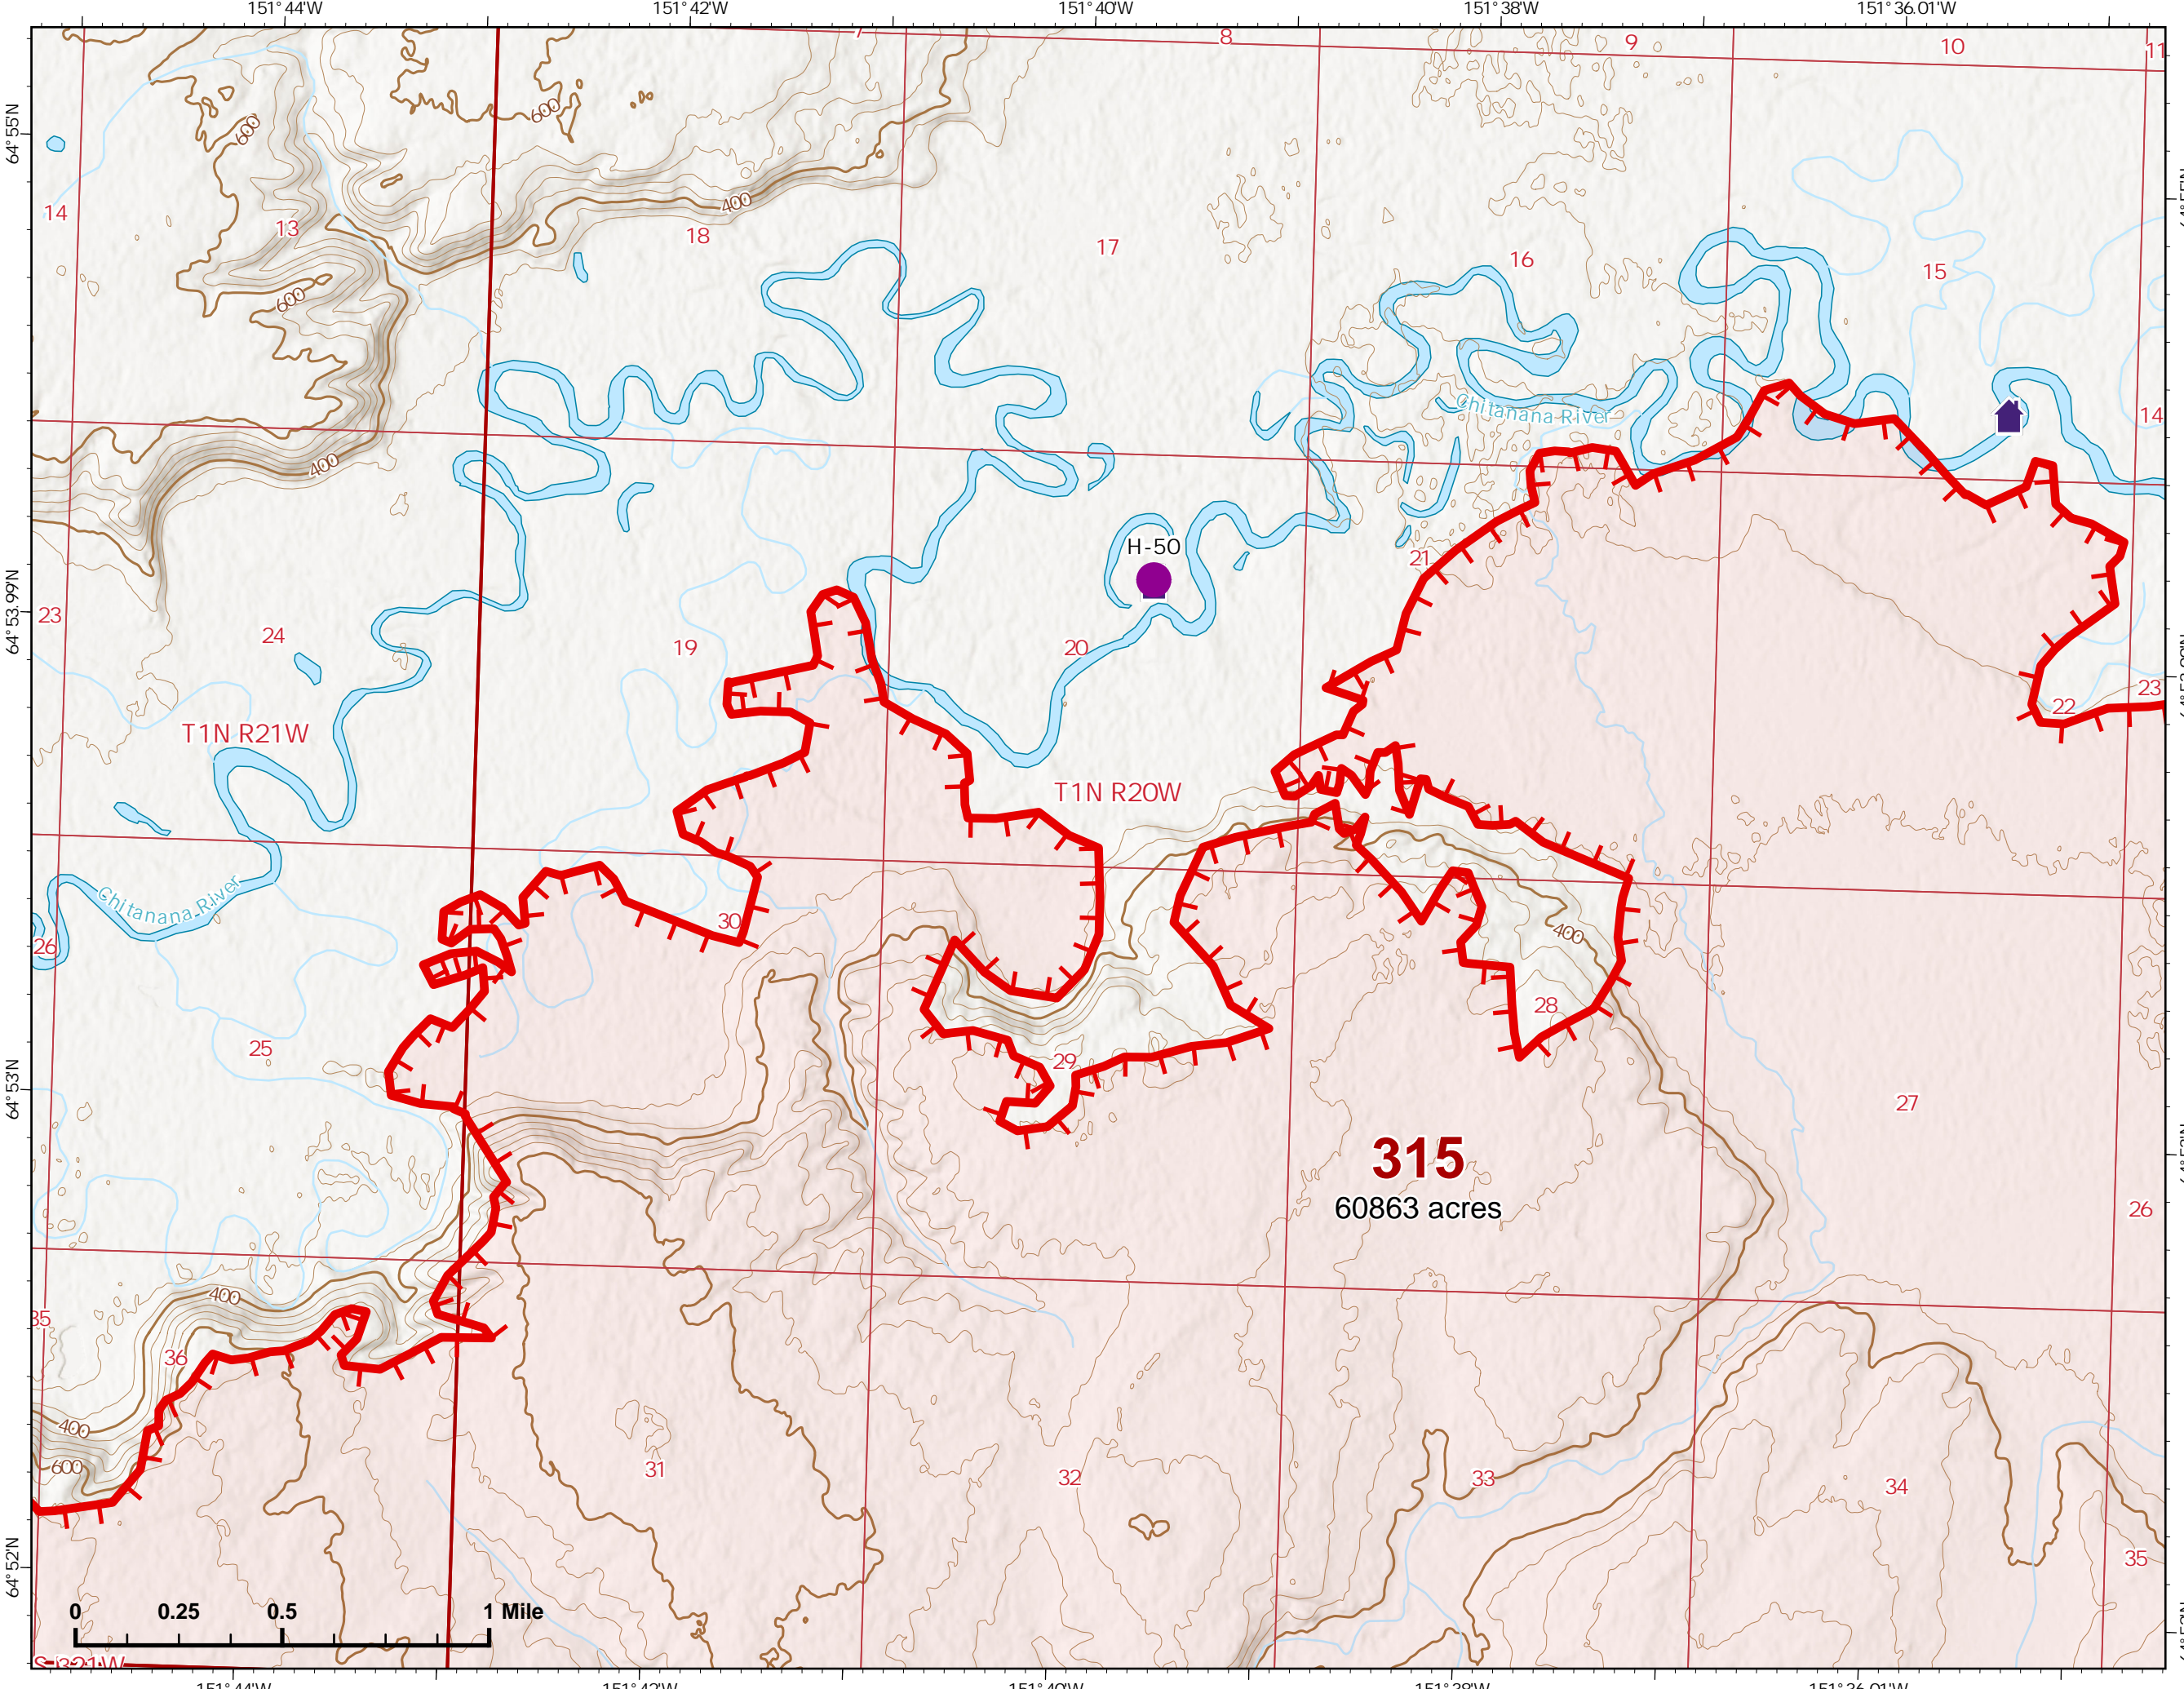

-  Wildfire Daily Fire Perimeter
-  Uncontained

Z. Cravens
7/7/2022 2231

IAP Map

Bean Complex
AK-TAD-000898

07/08/2022

Fire: 315 (Chitanana)

Page 315 - 1

-  Helispot
-  Drop Point
-  Wildfire Daily Fire Perimeter
-  Label Point
-  Uncontained
-  Native Allotments
-  Structure

Z. Cravens
7/7/2022 2231

IAP Map

Bean Complex
AK-TAD-000898

07/08/2022

Fire: 315 (Chitanana)

Page 315 - 2

-  Helispot
-  Wildfire Daily Fire Perimeter
-  Uncontained
-  Structure

315
60863 acres

Z. Cravens
7/7/2022 2232

NORTHWEST INCIDENT MANAGEMENT TEAM

IAP Map

Bean Complex
AK-TAD-000898

07/08/2022

Fire: 315 (Chitanana)

Page 315 - 3

-  Wildfire Daily Fire Perimeter
-  Uncontained