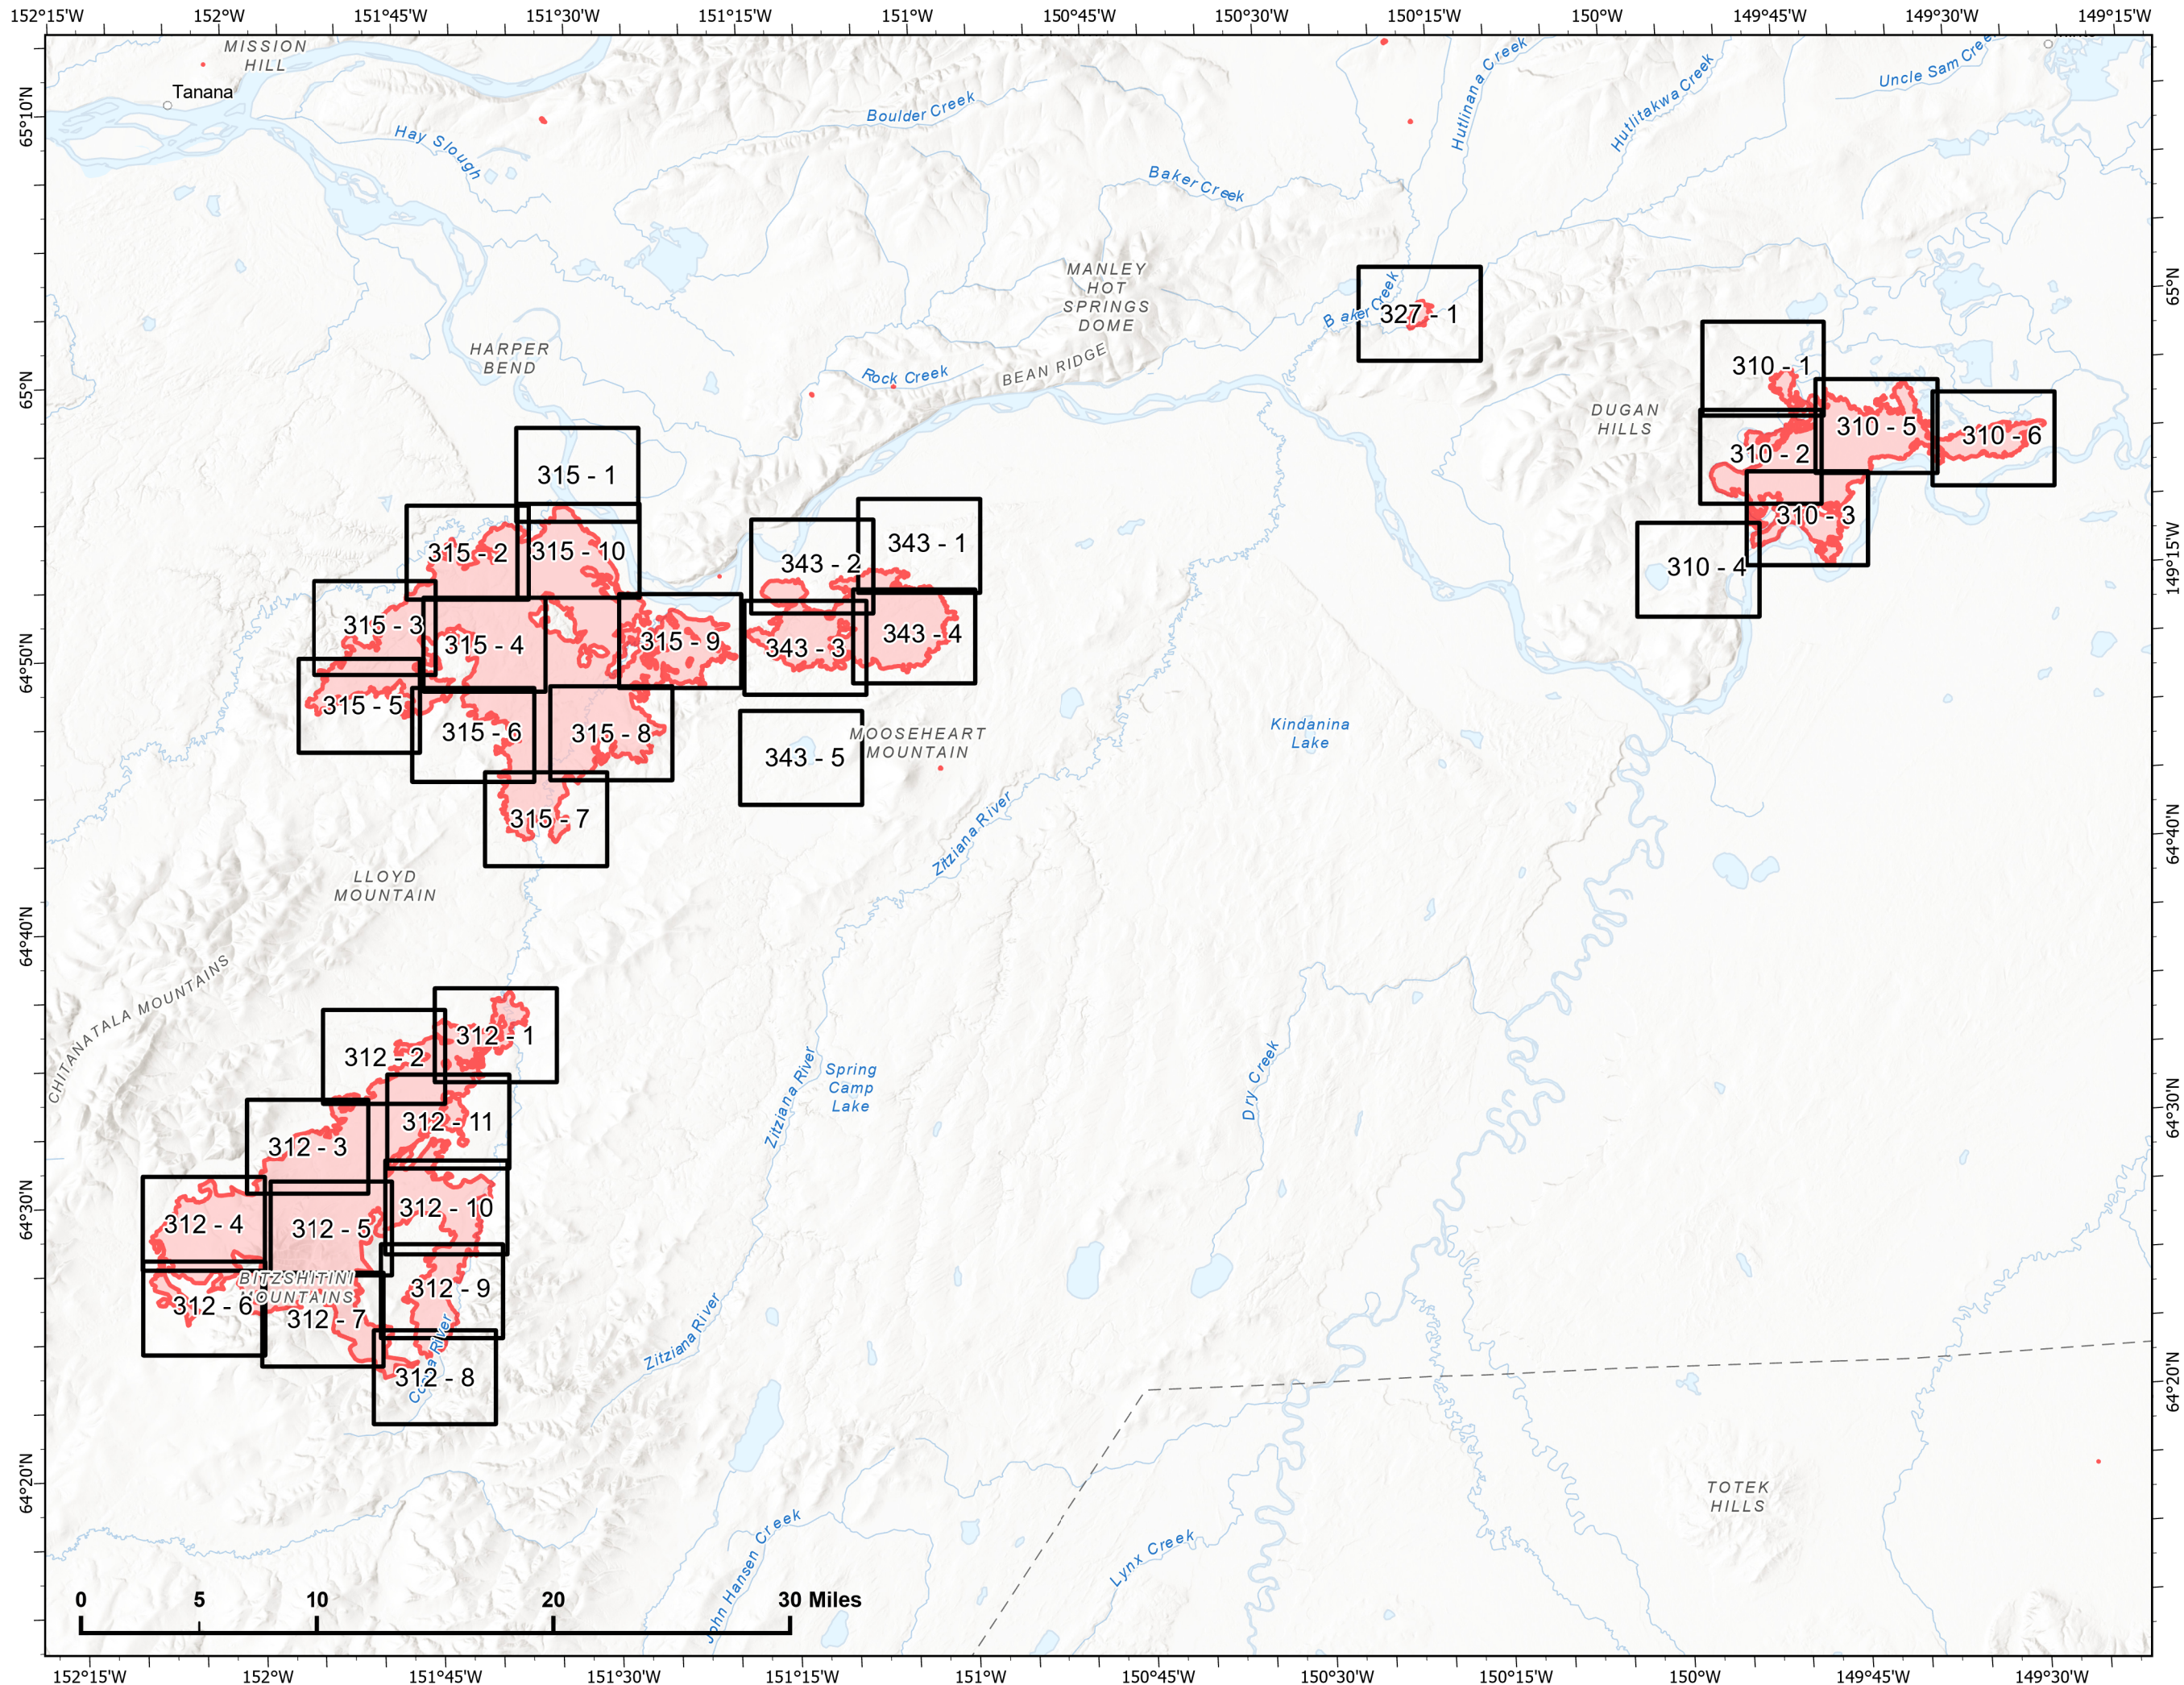

IAP Index Map

Bean Complex
AK-TAD-000898
07/08/2022

 Wildfire Daily Fire Perimeter

Z. Cravens
7/7/2022 2211

IAP Map

Bean Complex
AK-TAD-000898

07/08/2022

Fire: 312 (Bitzshitini)

Page 312 - 1

-  Helispot
-  Wildfire Daily Fire Perimeter
-  Uncontained
-  Structure

Z. Cravens
7/7/2022 2226

IAP Map

Bean Complex
AK-TAD-000898

07/08/2022

Fire: 312 (Bitzshitini)

Page 312 - 2

-  Helispot
-  Wildfire Daily Fire Perimeter
-  Uncontained

Z. Cravens
7/7/2022 2227

IAP Map

Bean Complex
AK-TAD-000898

07/08/2022

Fire: 312 (Bitzshitini)

Page 312 - 3

-  Wildfire Daily Fire Perimeter
-  Uncontained

Z. Cravens
7/7/2022 2227

IAP Map

Bean Complex
AK-TAD-000898

07/08/2022

Fire: 312 (Bitzshitini)

Page 312 - 4

-  Wildfire Daily Fire Perimeter
-  Uncontained

312
57491 acres