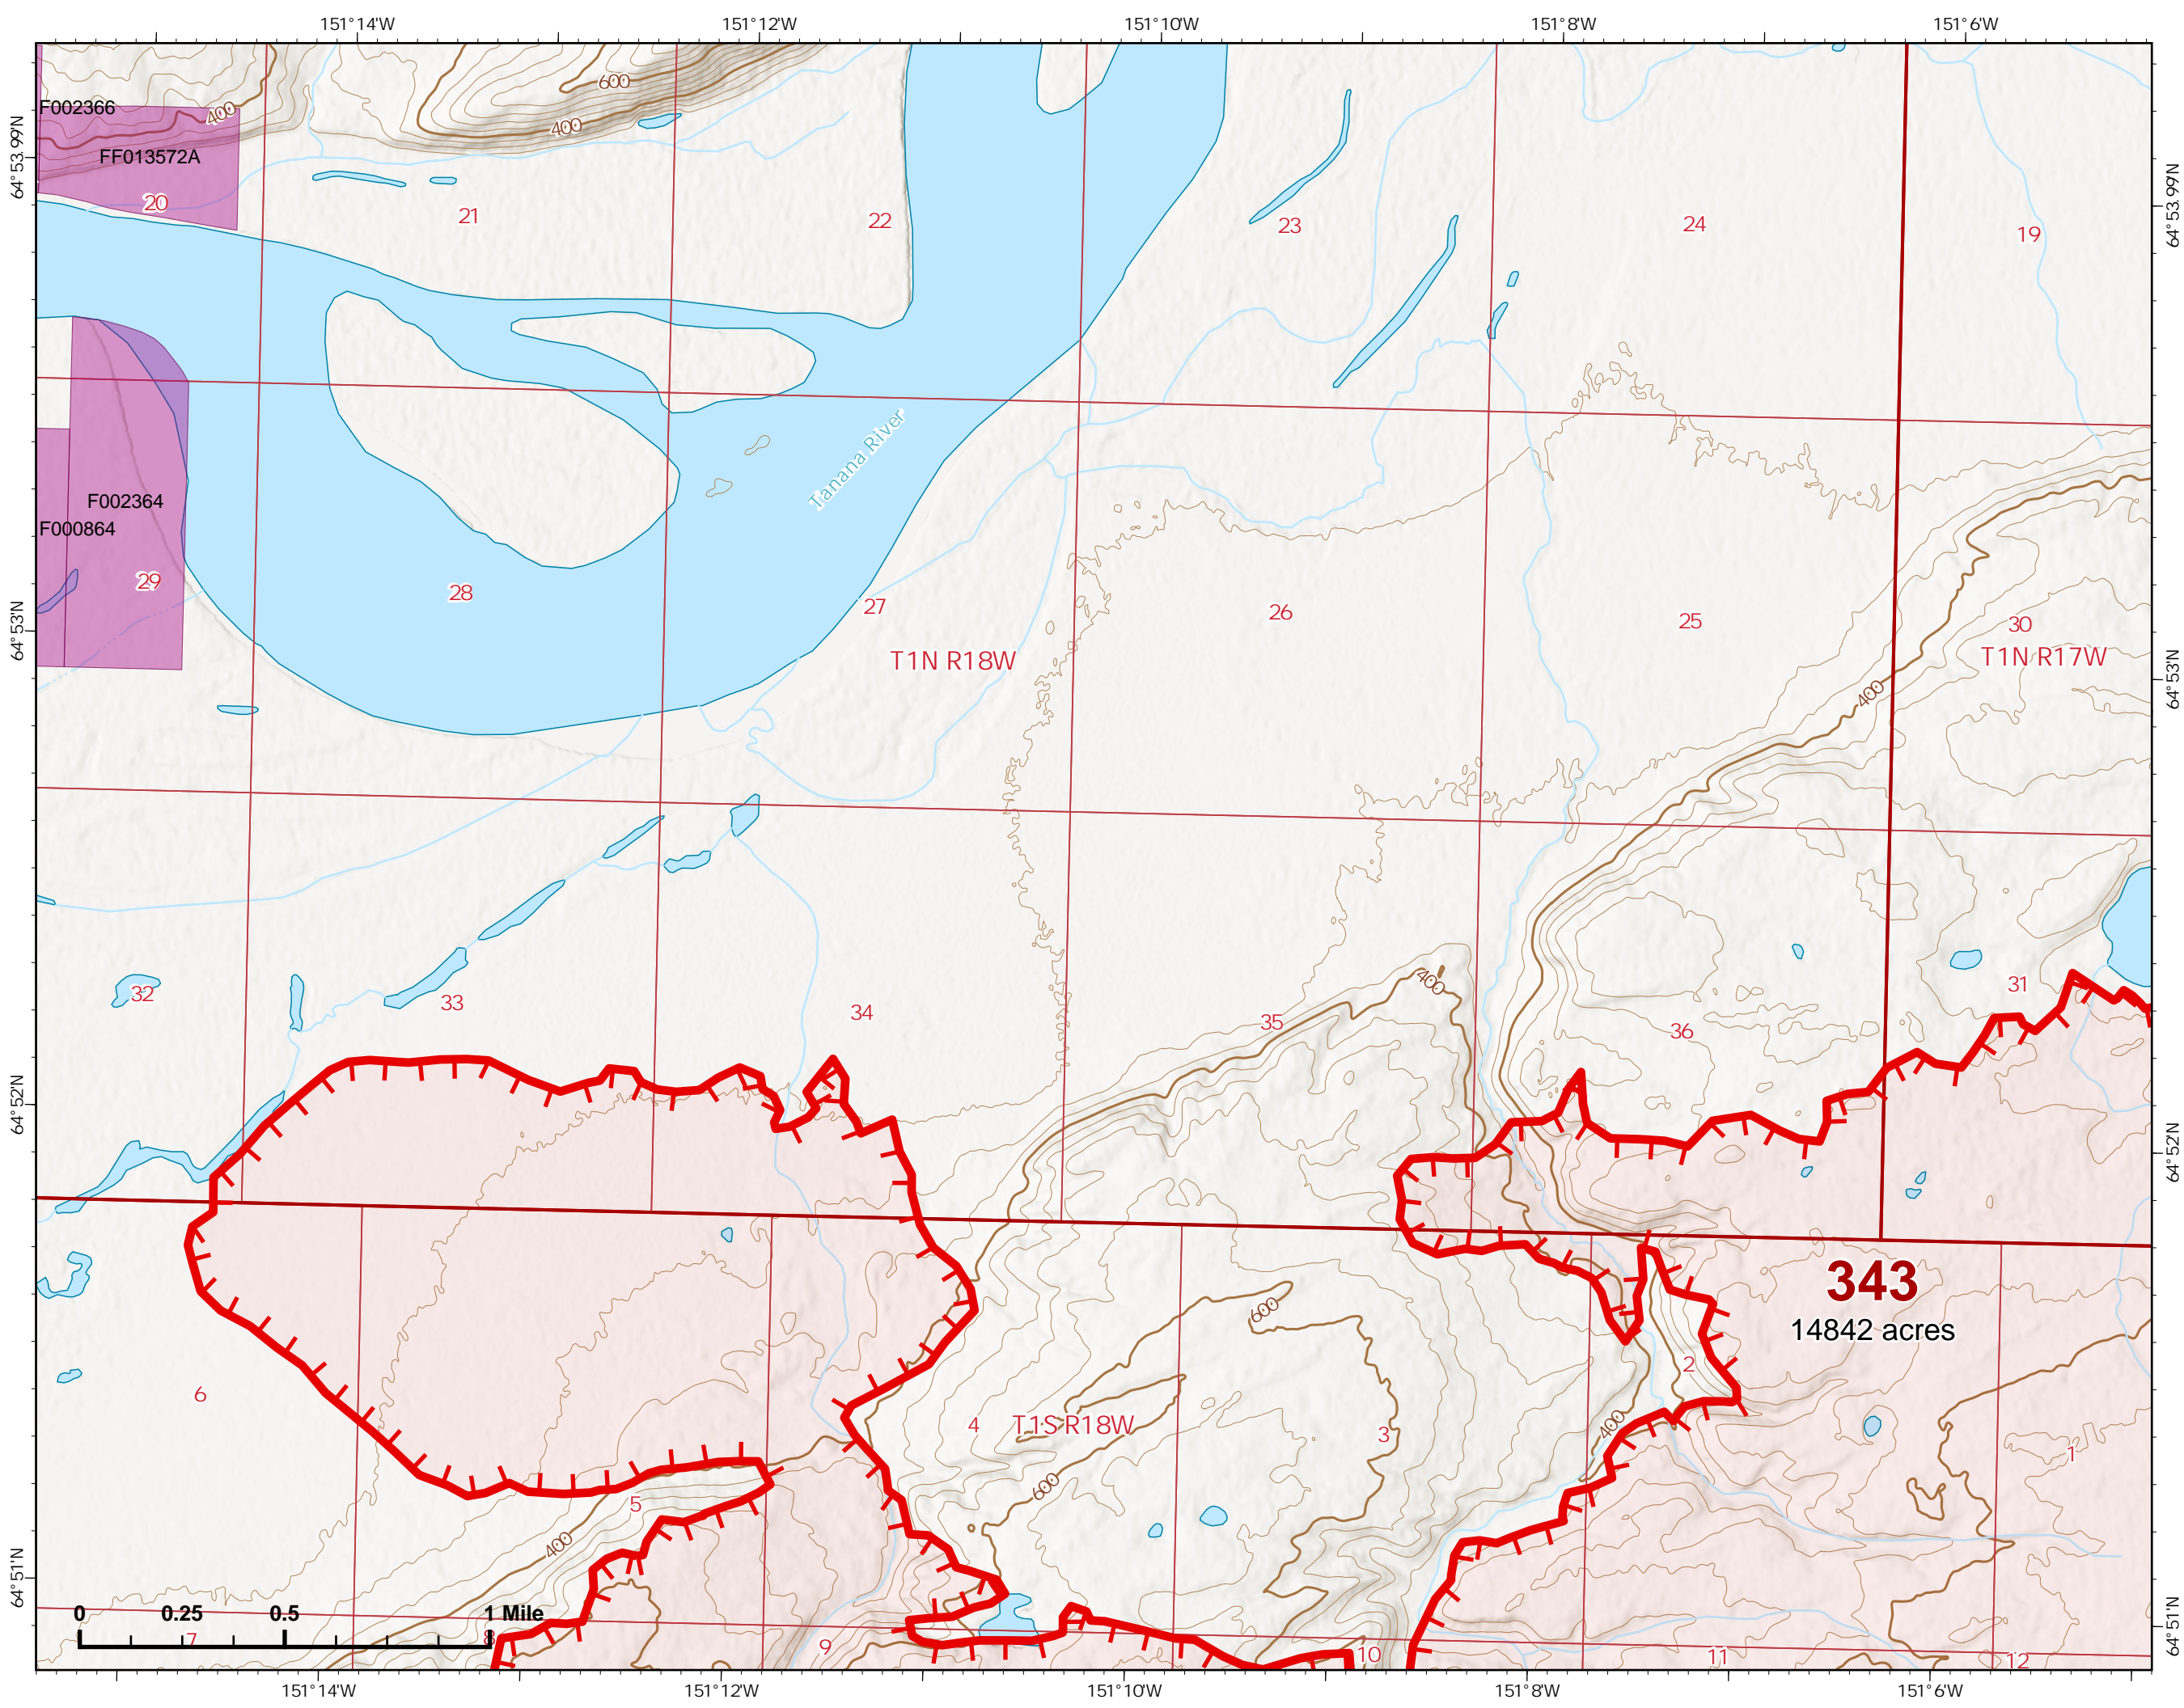

IAP Map

Bean Complex
AK-TAD-000898

07/08/2022

Fire: 343 (Dragon)

Page 343 - 2

- Wildfire Daily Fire Perimeter
- Uncontained
- Native Allotments
- Structure

Z. Cravens
7/7/2022 2236

NORTHWEST INCIDENT MANAGEMENT TEAM

343
14842 acres