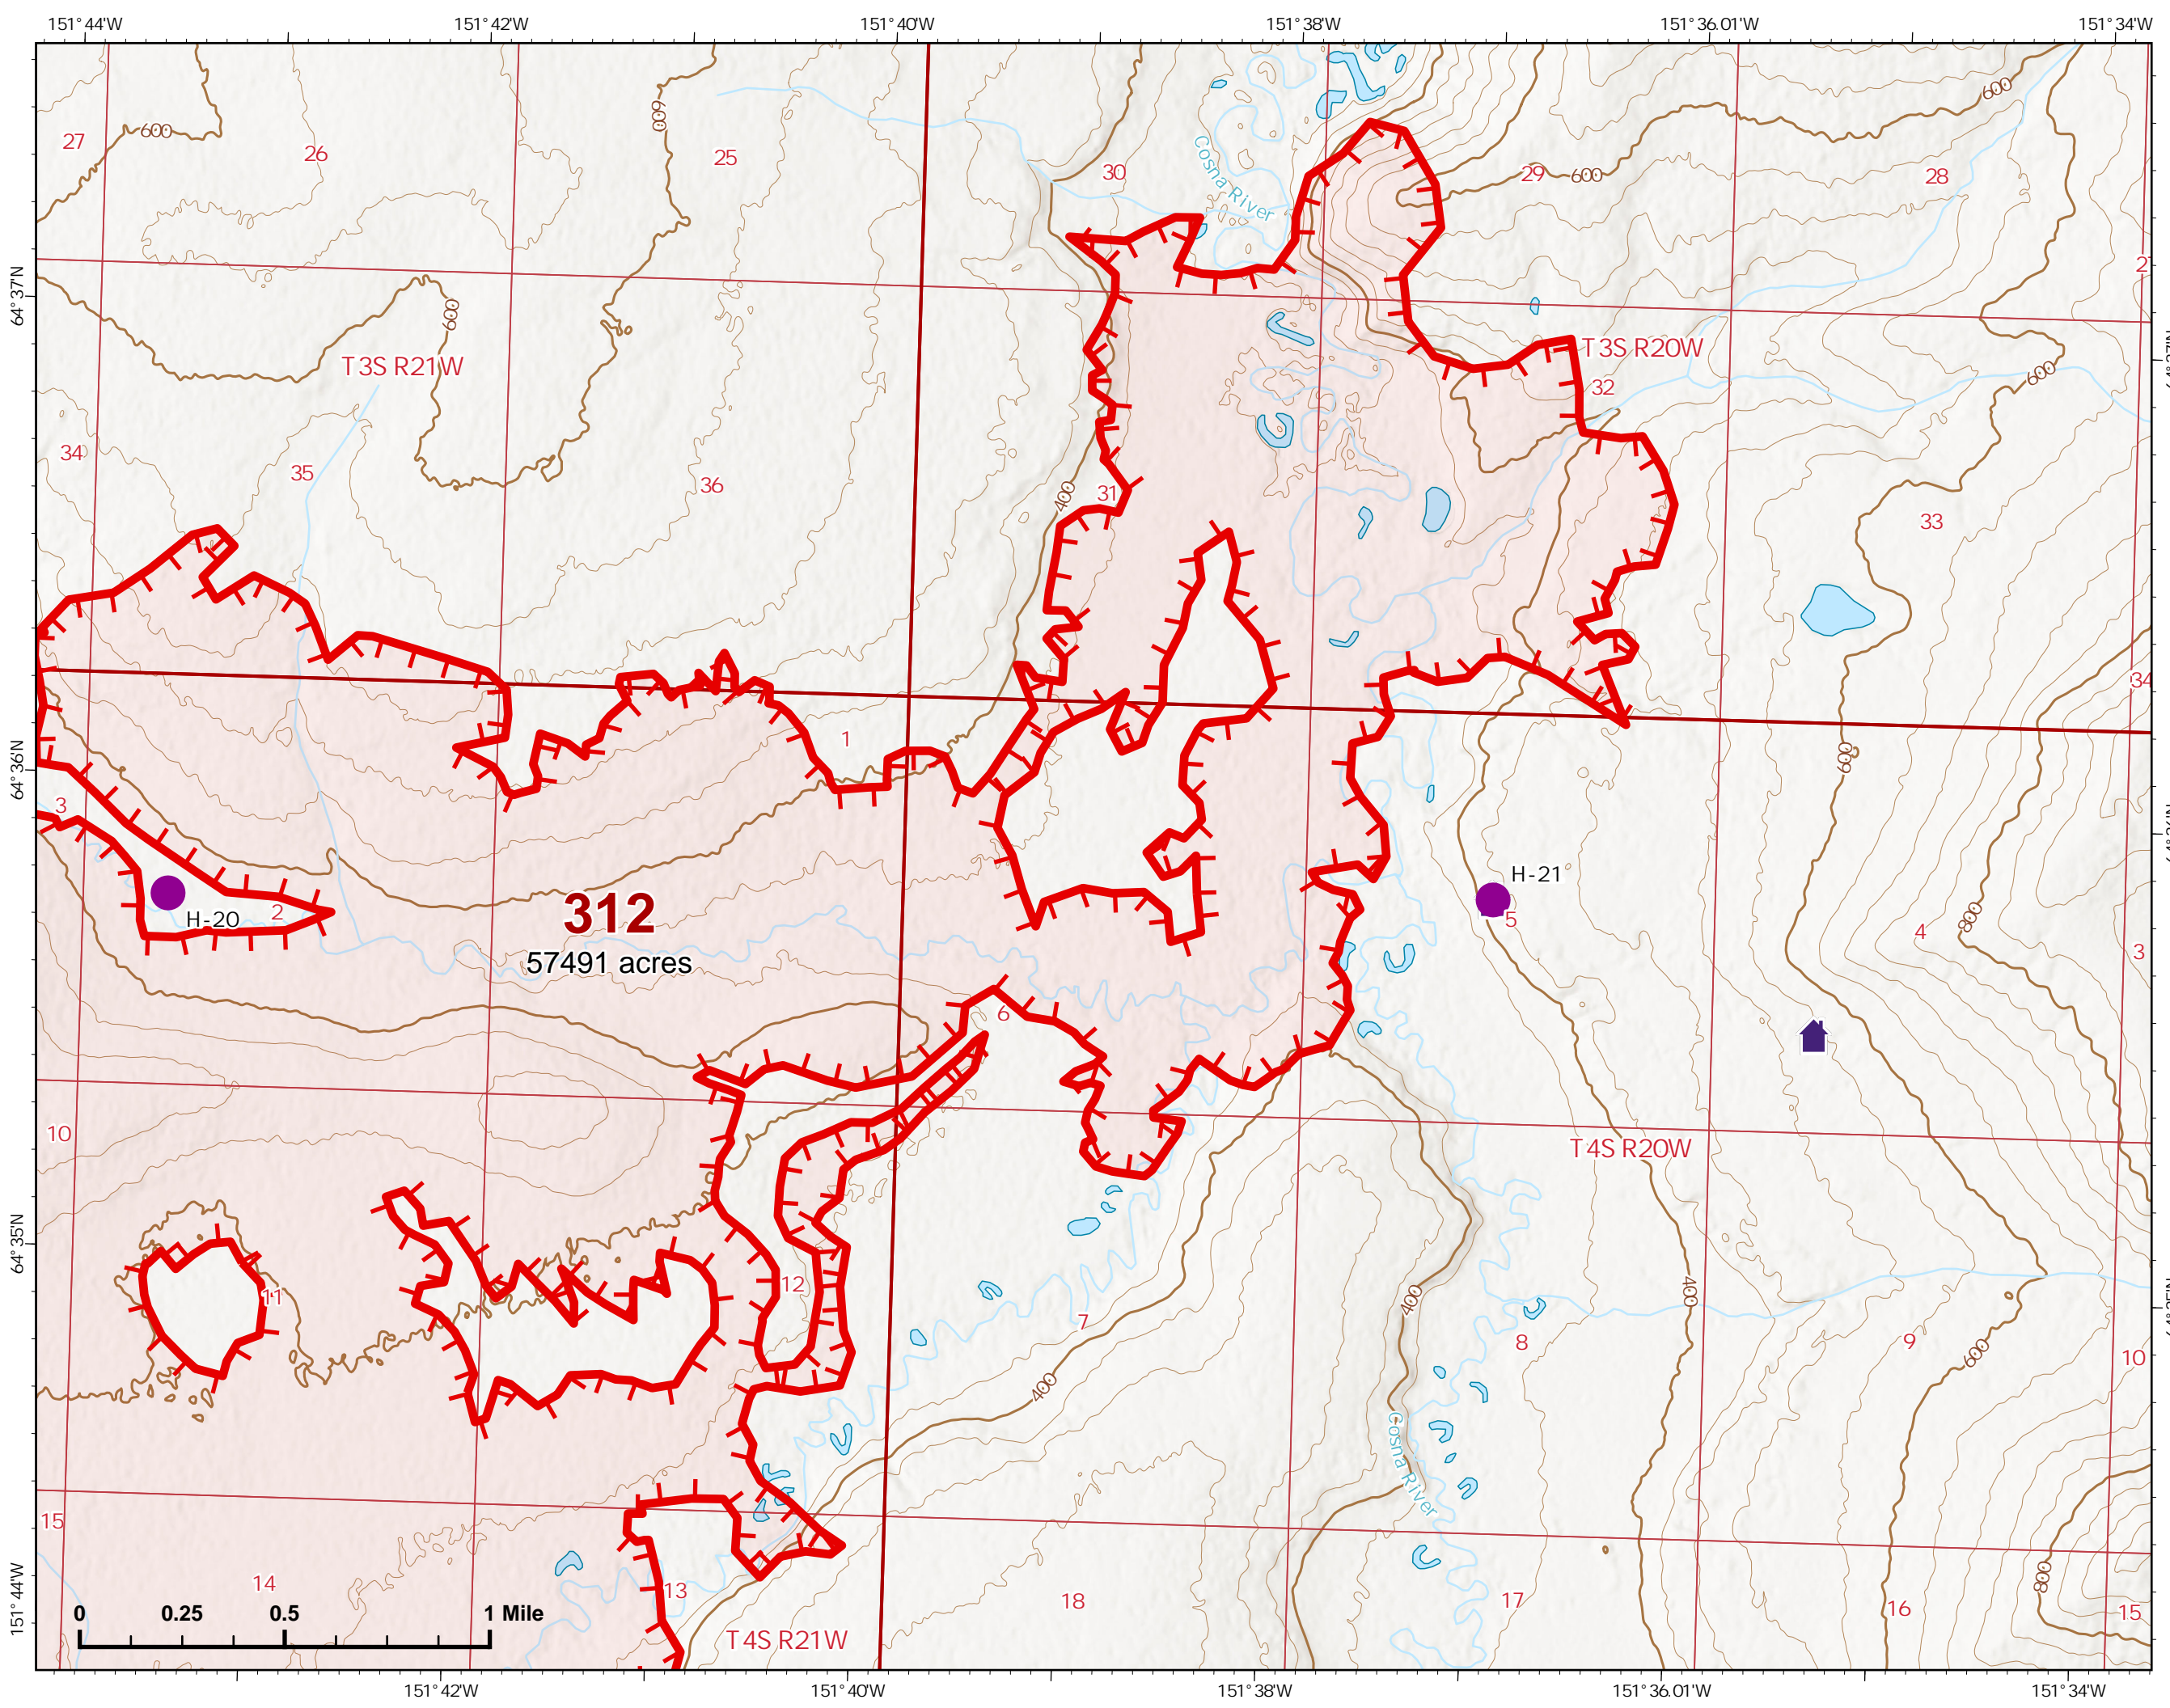

IAP Index Map

Bean Complex
AK-TAD-000898
07/08/2022

 Wildfire Daily Fire Perimeter

Z. Cravens
7/7/2022 2211

IAP Map

Bean Complex
AK-TAD-000898

07/08/2022

Fire: 312 (Bitzshitini)

Page 312 - 1

-  Helispot
-  Wildfire Daily Fire Perimeter
-  Uncontained
-  Structure

Z. Cravens
7/7/2022 2226

IAP Map

Bean Complex
AK-TAD-000898

07/08/2022

Fire: 312 (Bitzshitini)

Page 312 - 2

-  Helispot
-  Wildfire Daily Fire Perimeter
-  Uncontained

Z. Cravens
7/7/2022 2227

IAP Map

Bean Complex
AK-TAD-000898

07/08/2022

Fire: 312 (Bitzshitini)

Page 312 - 3

-  Wildfire Daily Fire Perimeter
-  Uncontained

Z. Cravens
7/7/2022 2227

IAP Map

Bean Complex
AK-TAD-000898

07/08/2022

Fire: 312 (Bitzshitini)

Page 312 - 4

-  Wildfire Daily Fire Perimeter
-  Uncontained

312
57491 acres