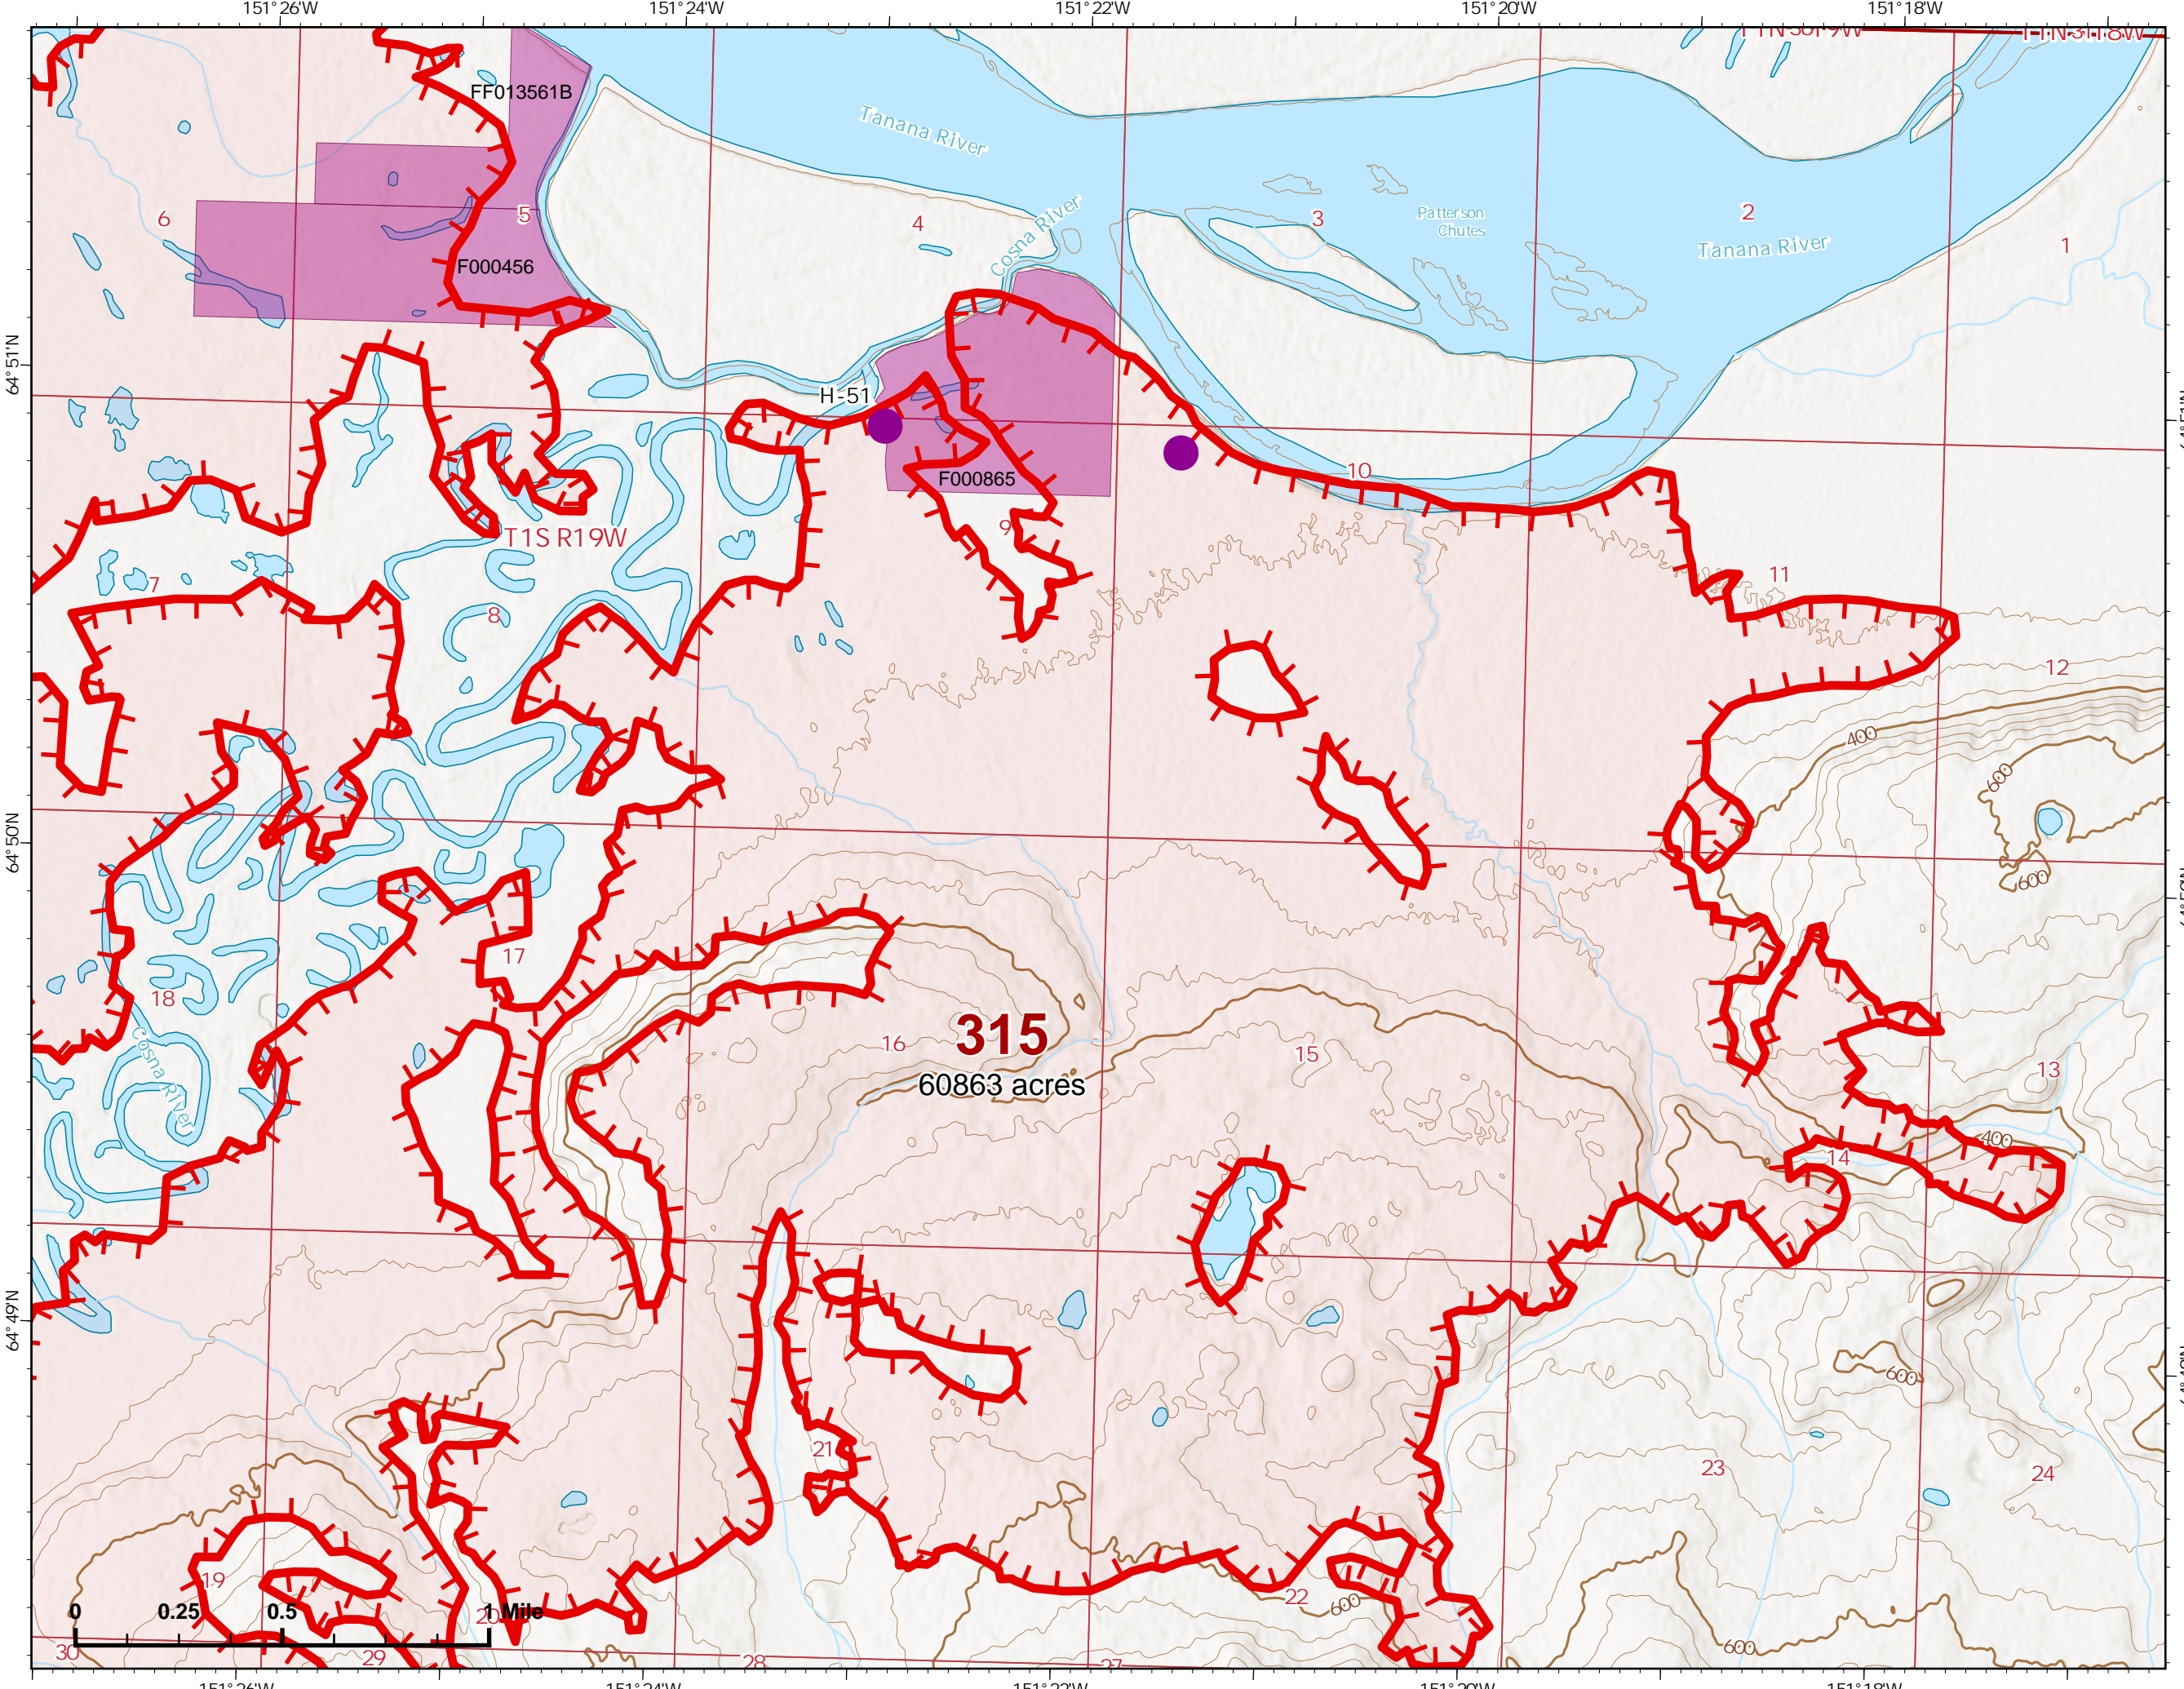

IAP Map

Bean Complex
AK-TAD-000898

07/08/2022

Fire: 315 (Chitanana)

Page 315 - 9

- Helispot
- Wildfire Daily Fire Perimeter
- Uncontained
- Native Allotments