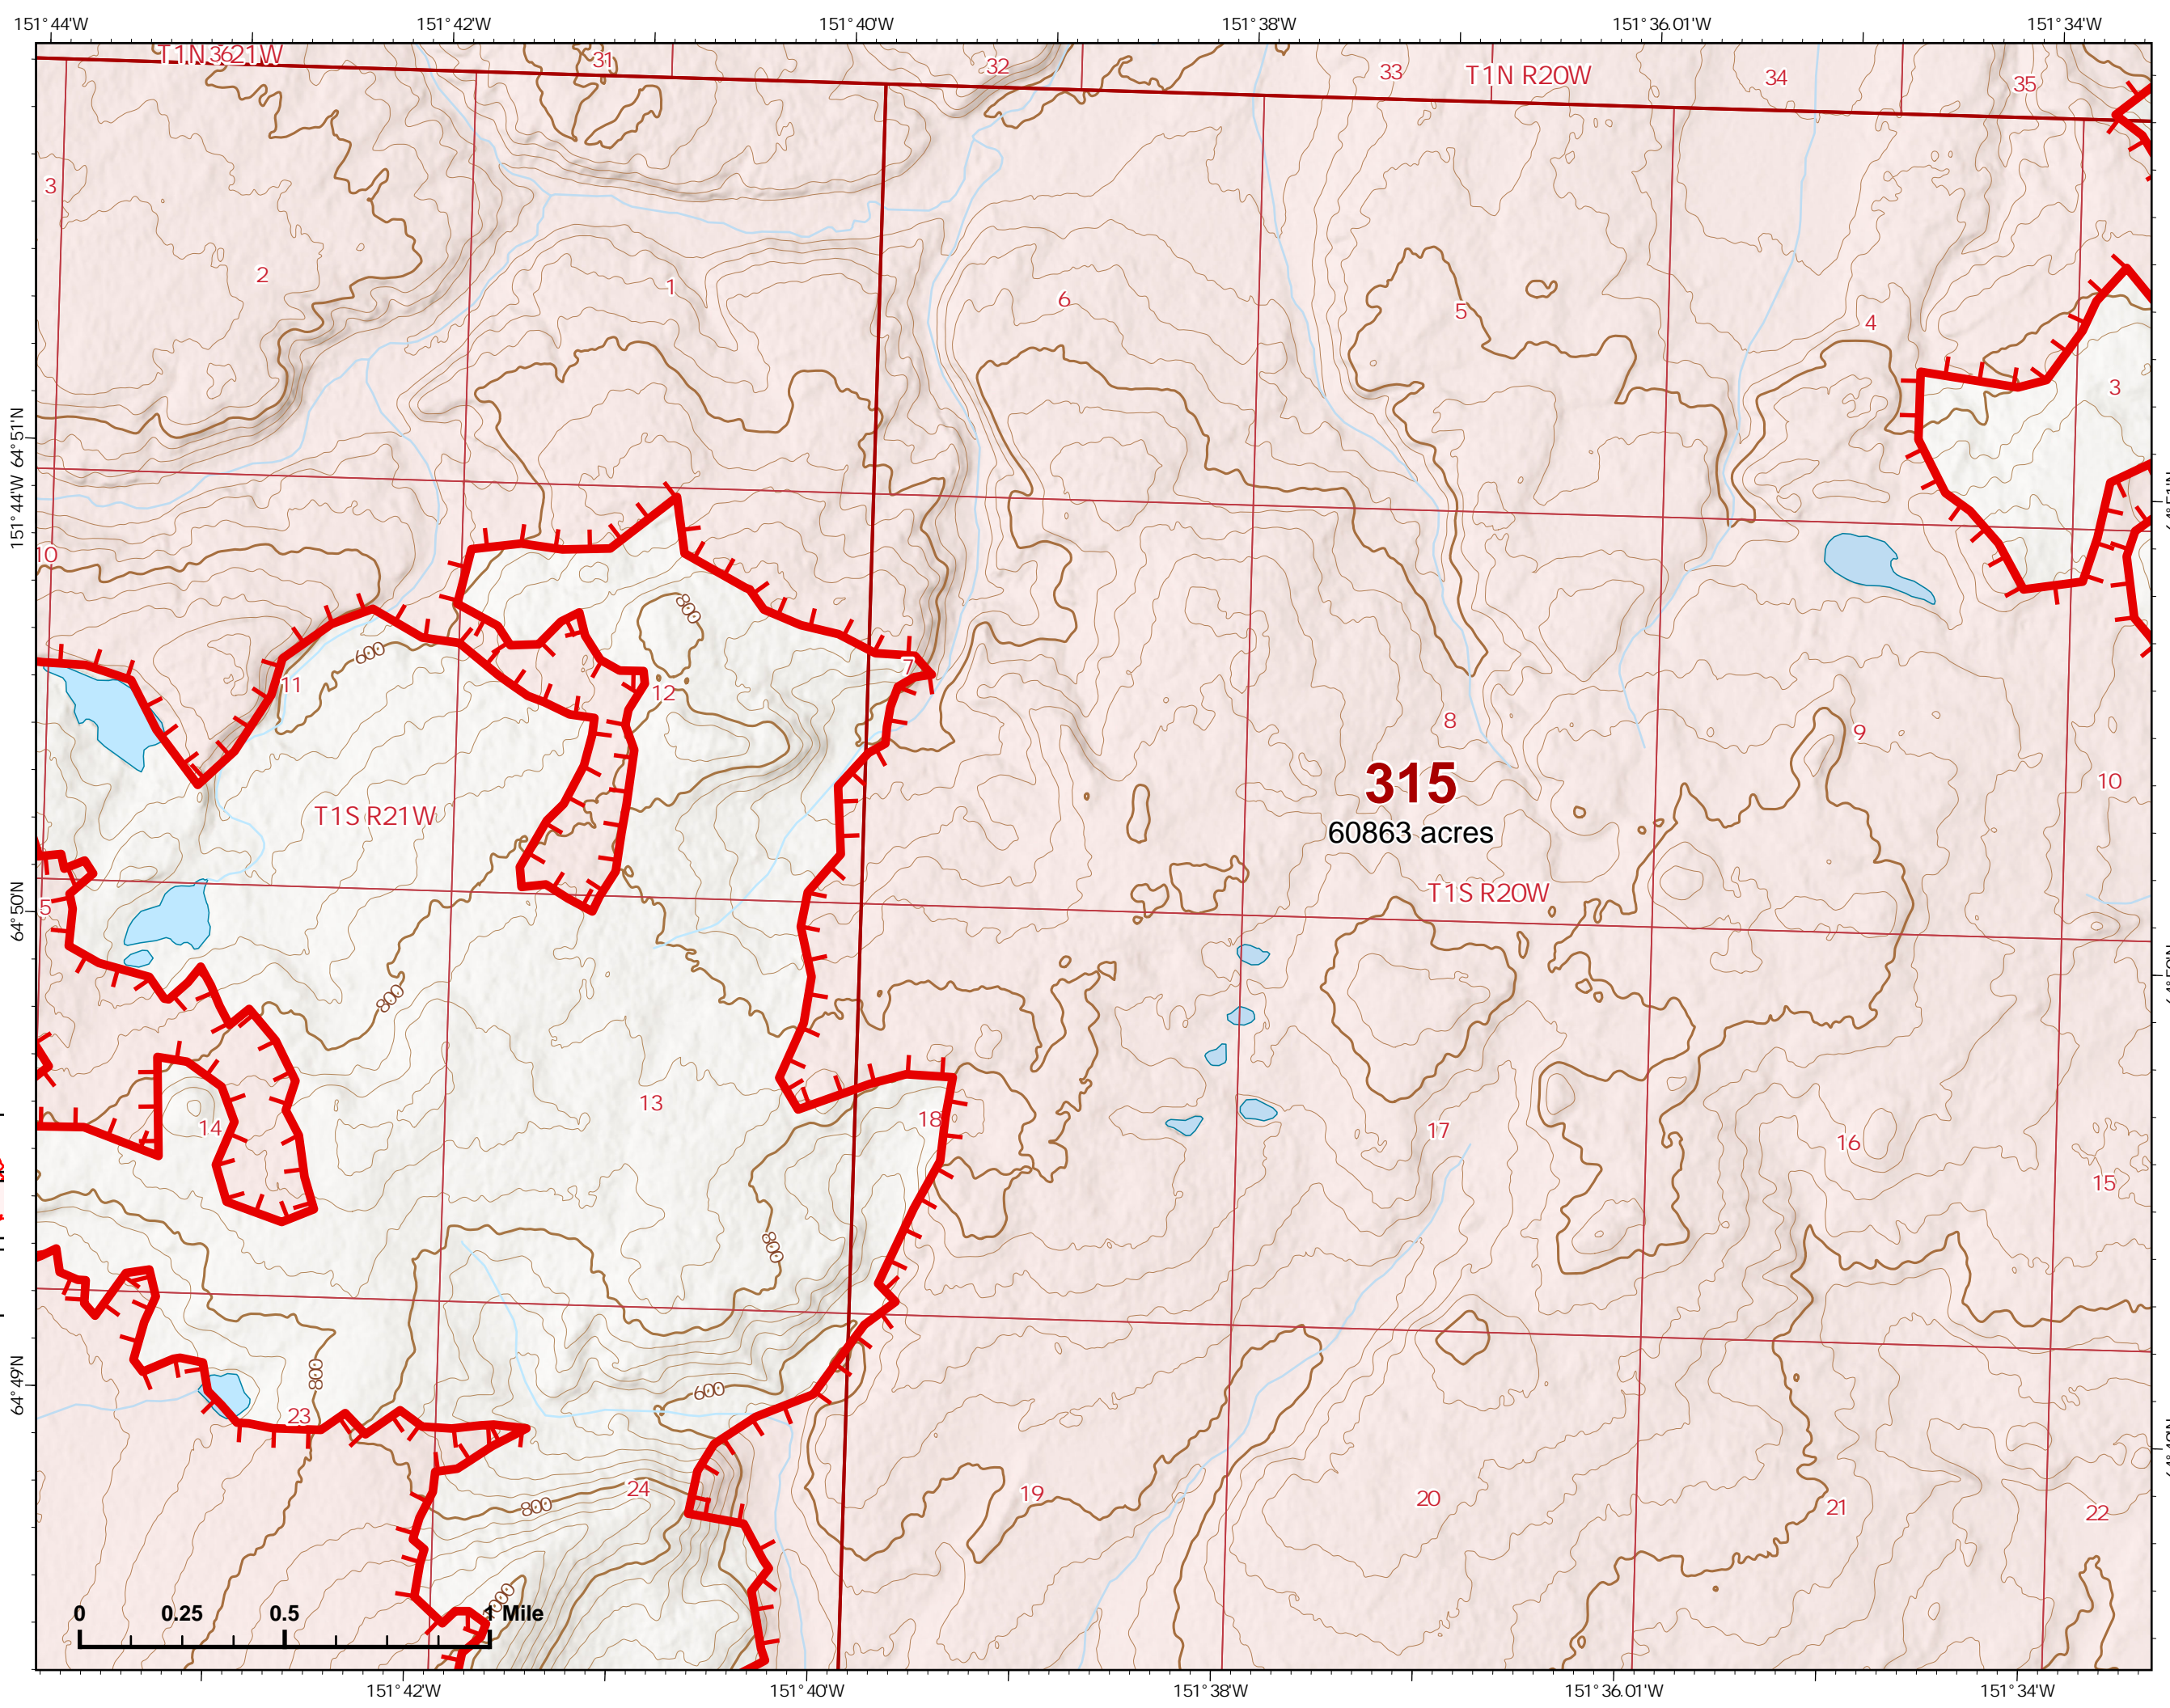

Z. Cravens
7/7/2022 2232

IAP Map

Bean Complex
AK-TAD-000898

07/08/2022

Fire: 315 (Chitanana)

Page 315 - 4

-  Wildfire Daily Fire Perimeter
-  Uncontained

Z. Cravens
7/7/2022 2233

NORTHWEST INCIDENT MANAGEMENT TEAM

IAP Map

Bean Complex
AK-TAD-000898

07/08/2022

Fire: 315 (Chitanana)

Page 315 - 5

-  Wildfire Daily Fire Perimeter
-  Uncontained

Z. Cravens
7/7/2022 2233