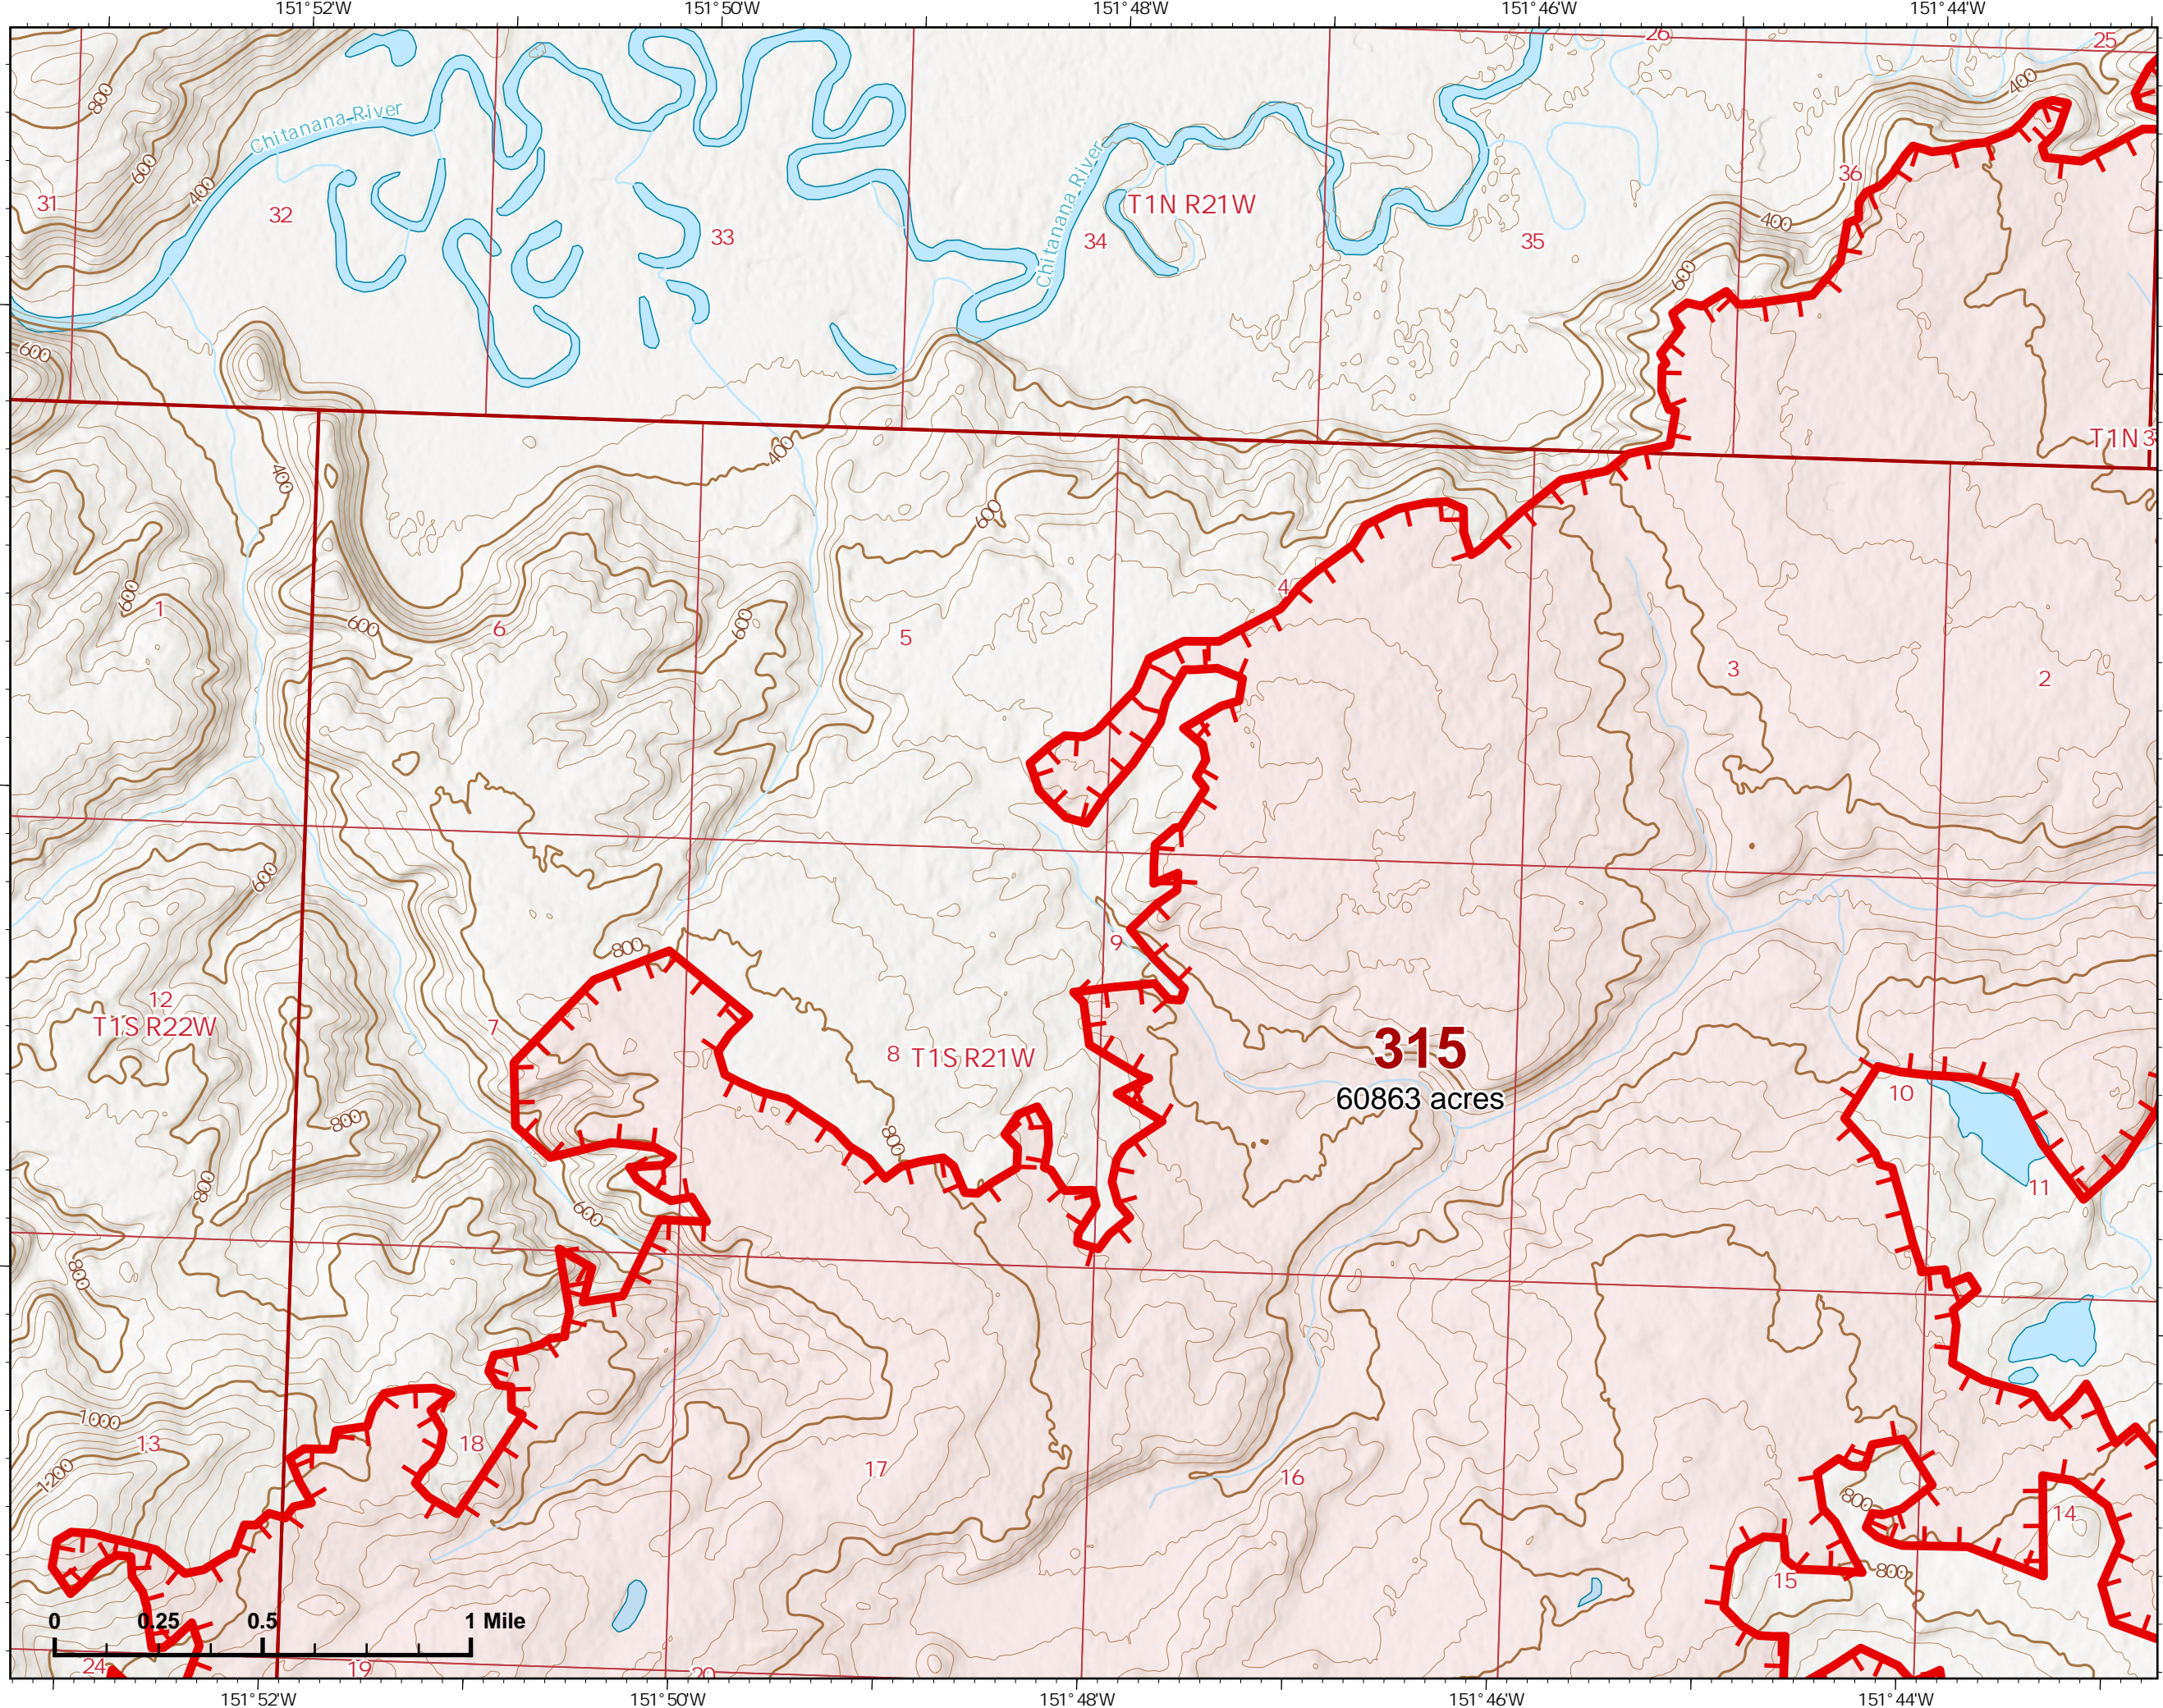

Z. Cravens
7/7/2022 2232

NORTHWEST INCIDENT MANAGEMENT TEAM

IAP Map

Bean Complex
AK-TAD-000898

07/08/2022

Fire: 315 (Chitanana)

Page 315 - 3

-  Wildfire Daily Fire Perimeter
-  Uncontained