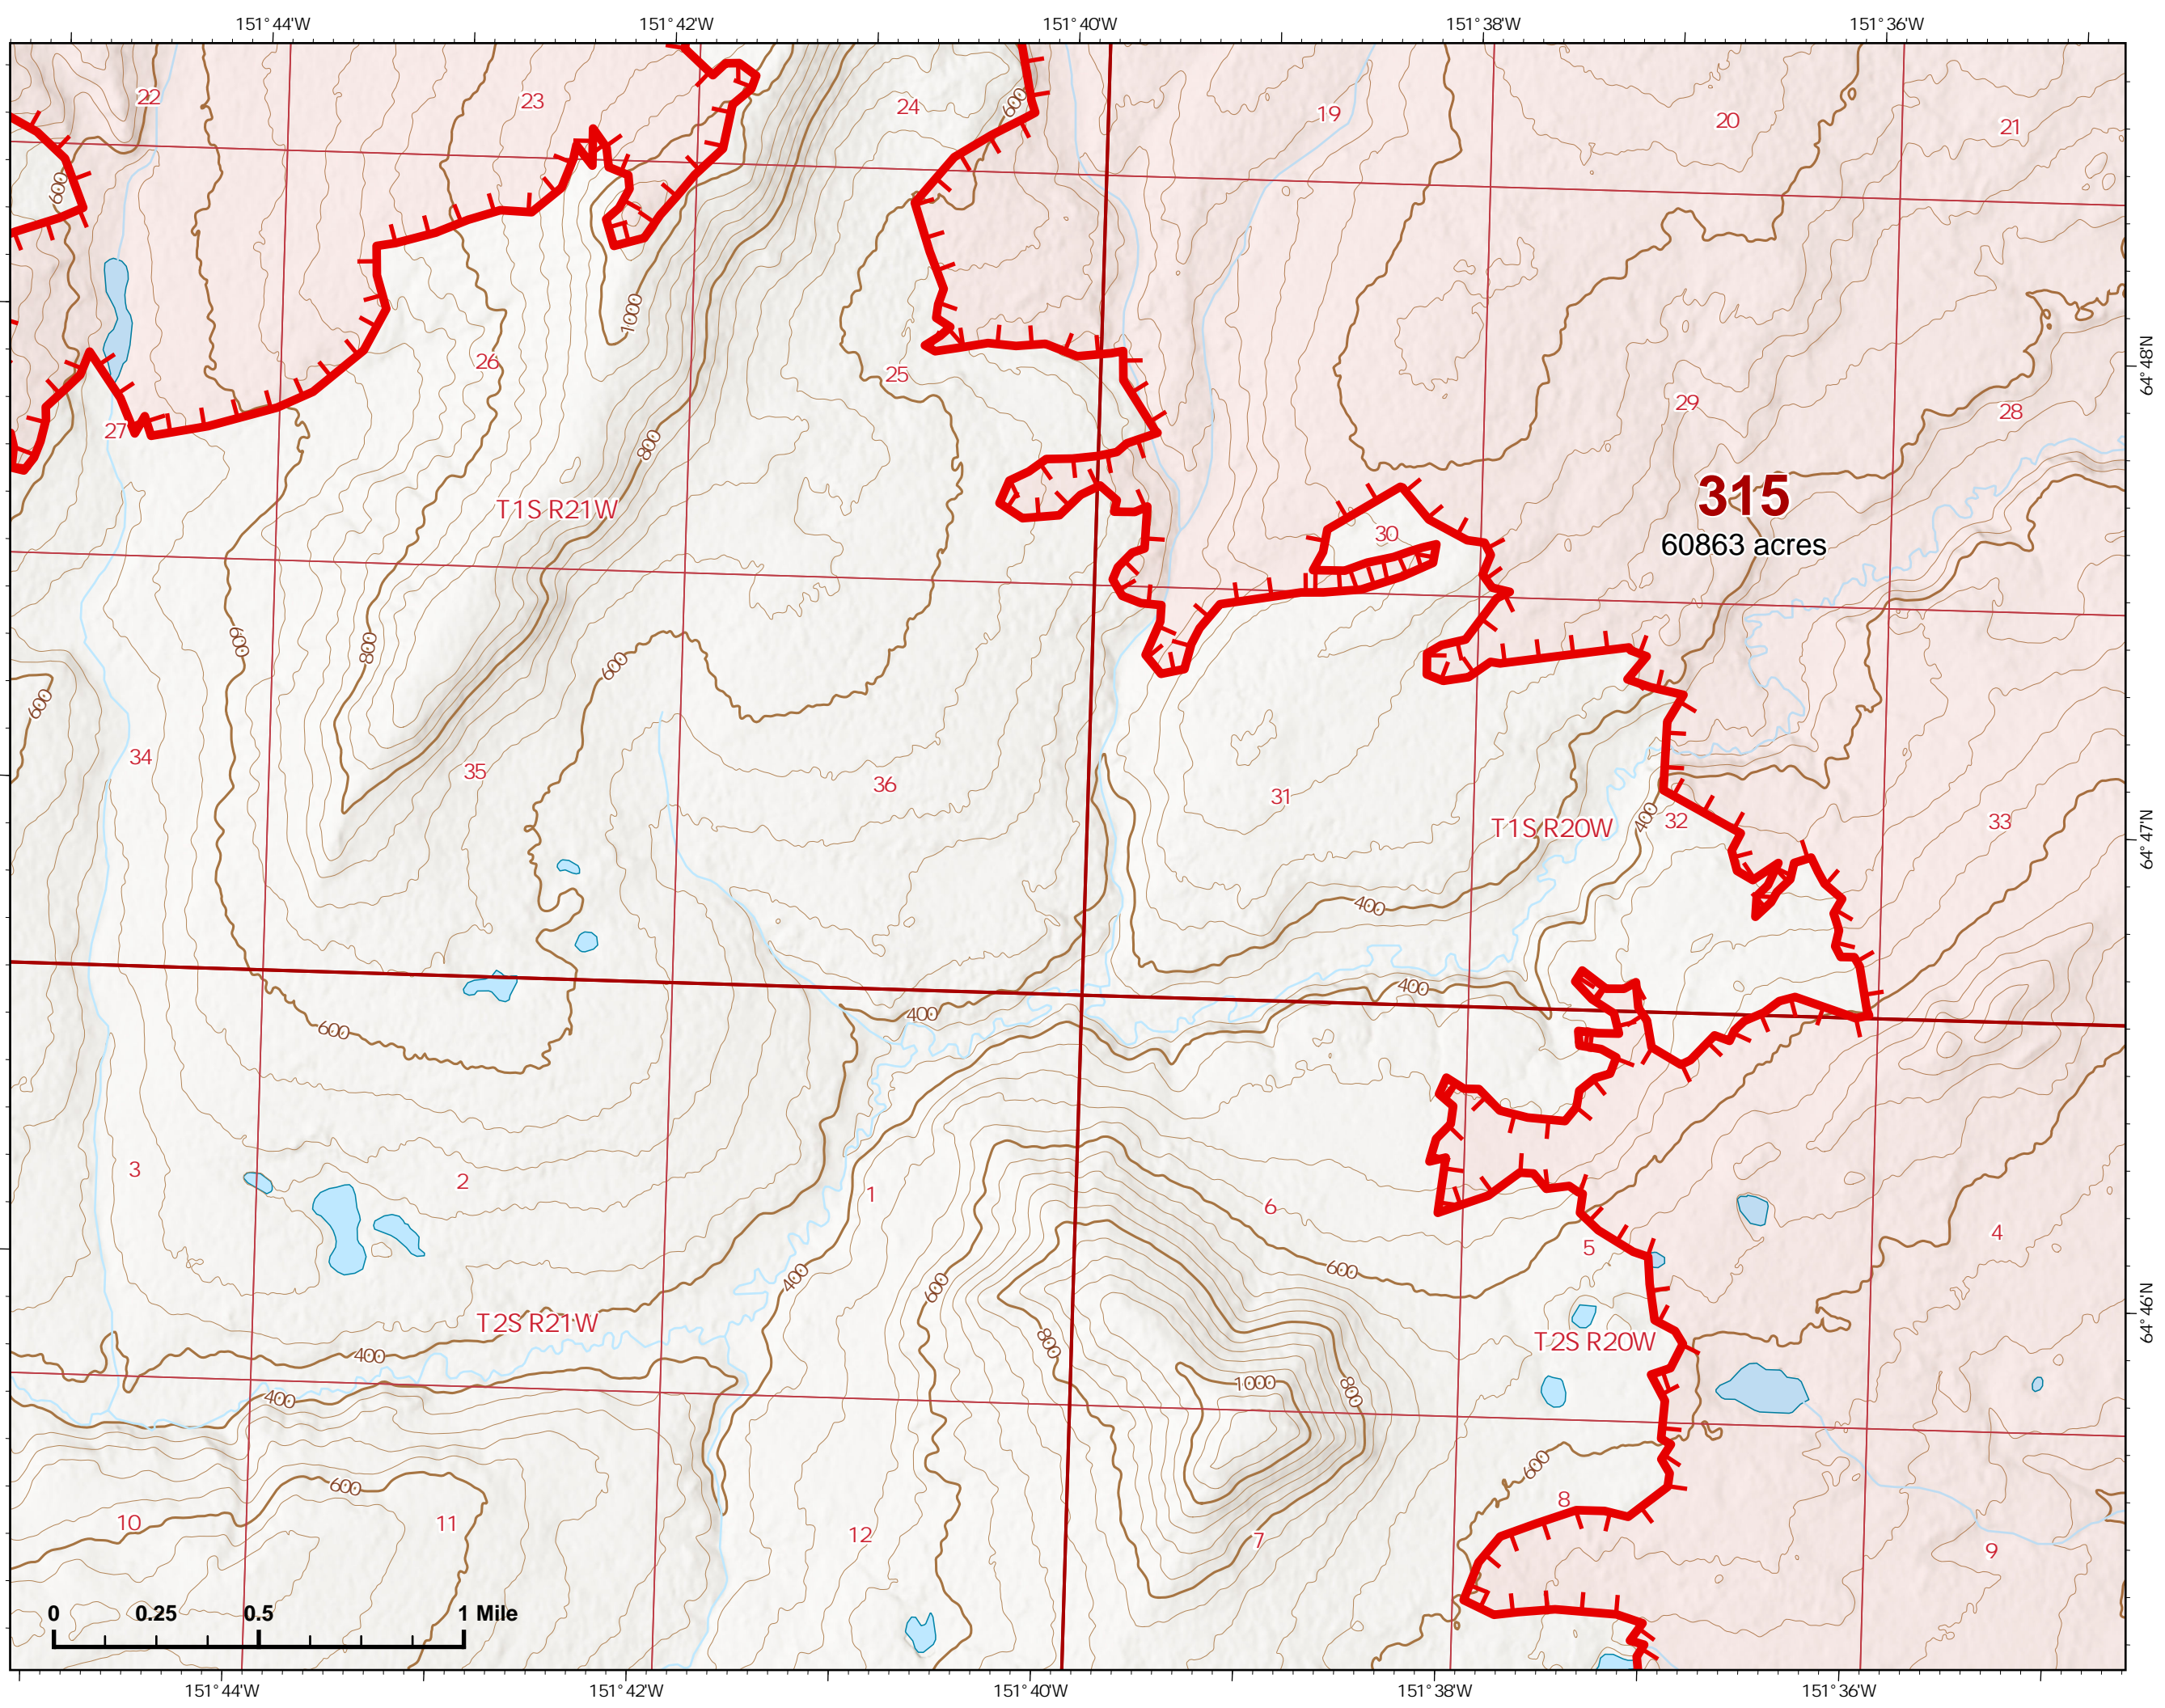

IAP Map

Bean Complex
AK-TAD-000898

07/08/2022

Fire: 315 (Chitanana)

Page 315 - 6

-  Wildfire Daily Fire Perimeter
-  Uncontained

Z. Cravens
7/7/2022 2234

IAP Map