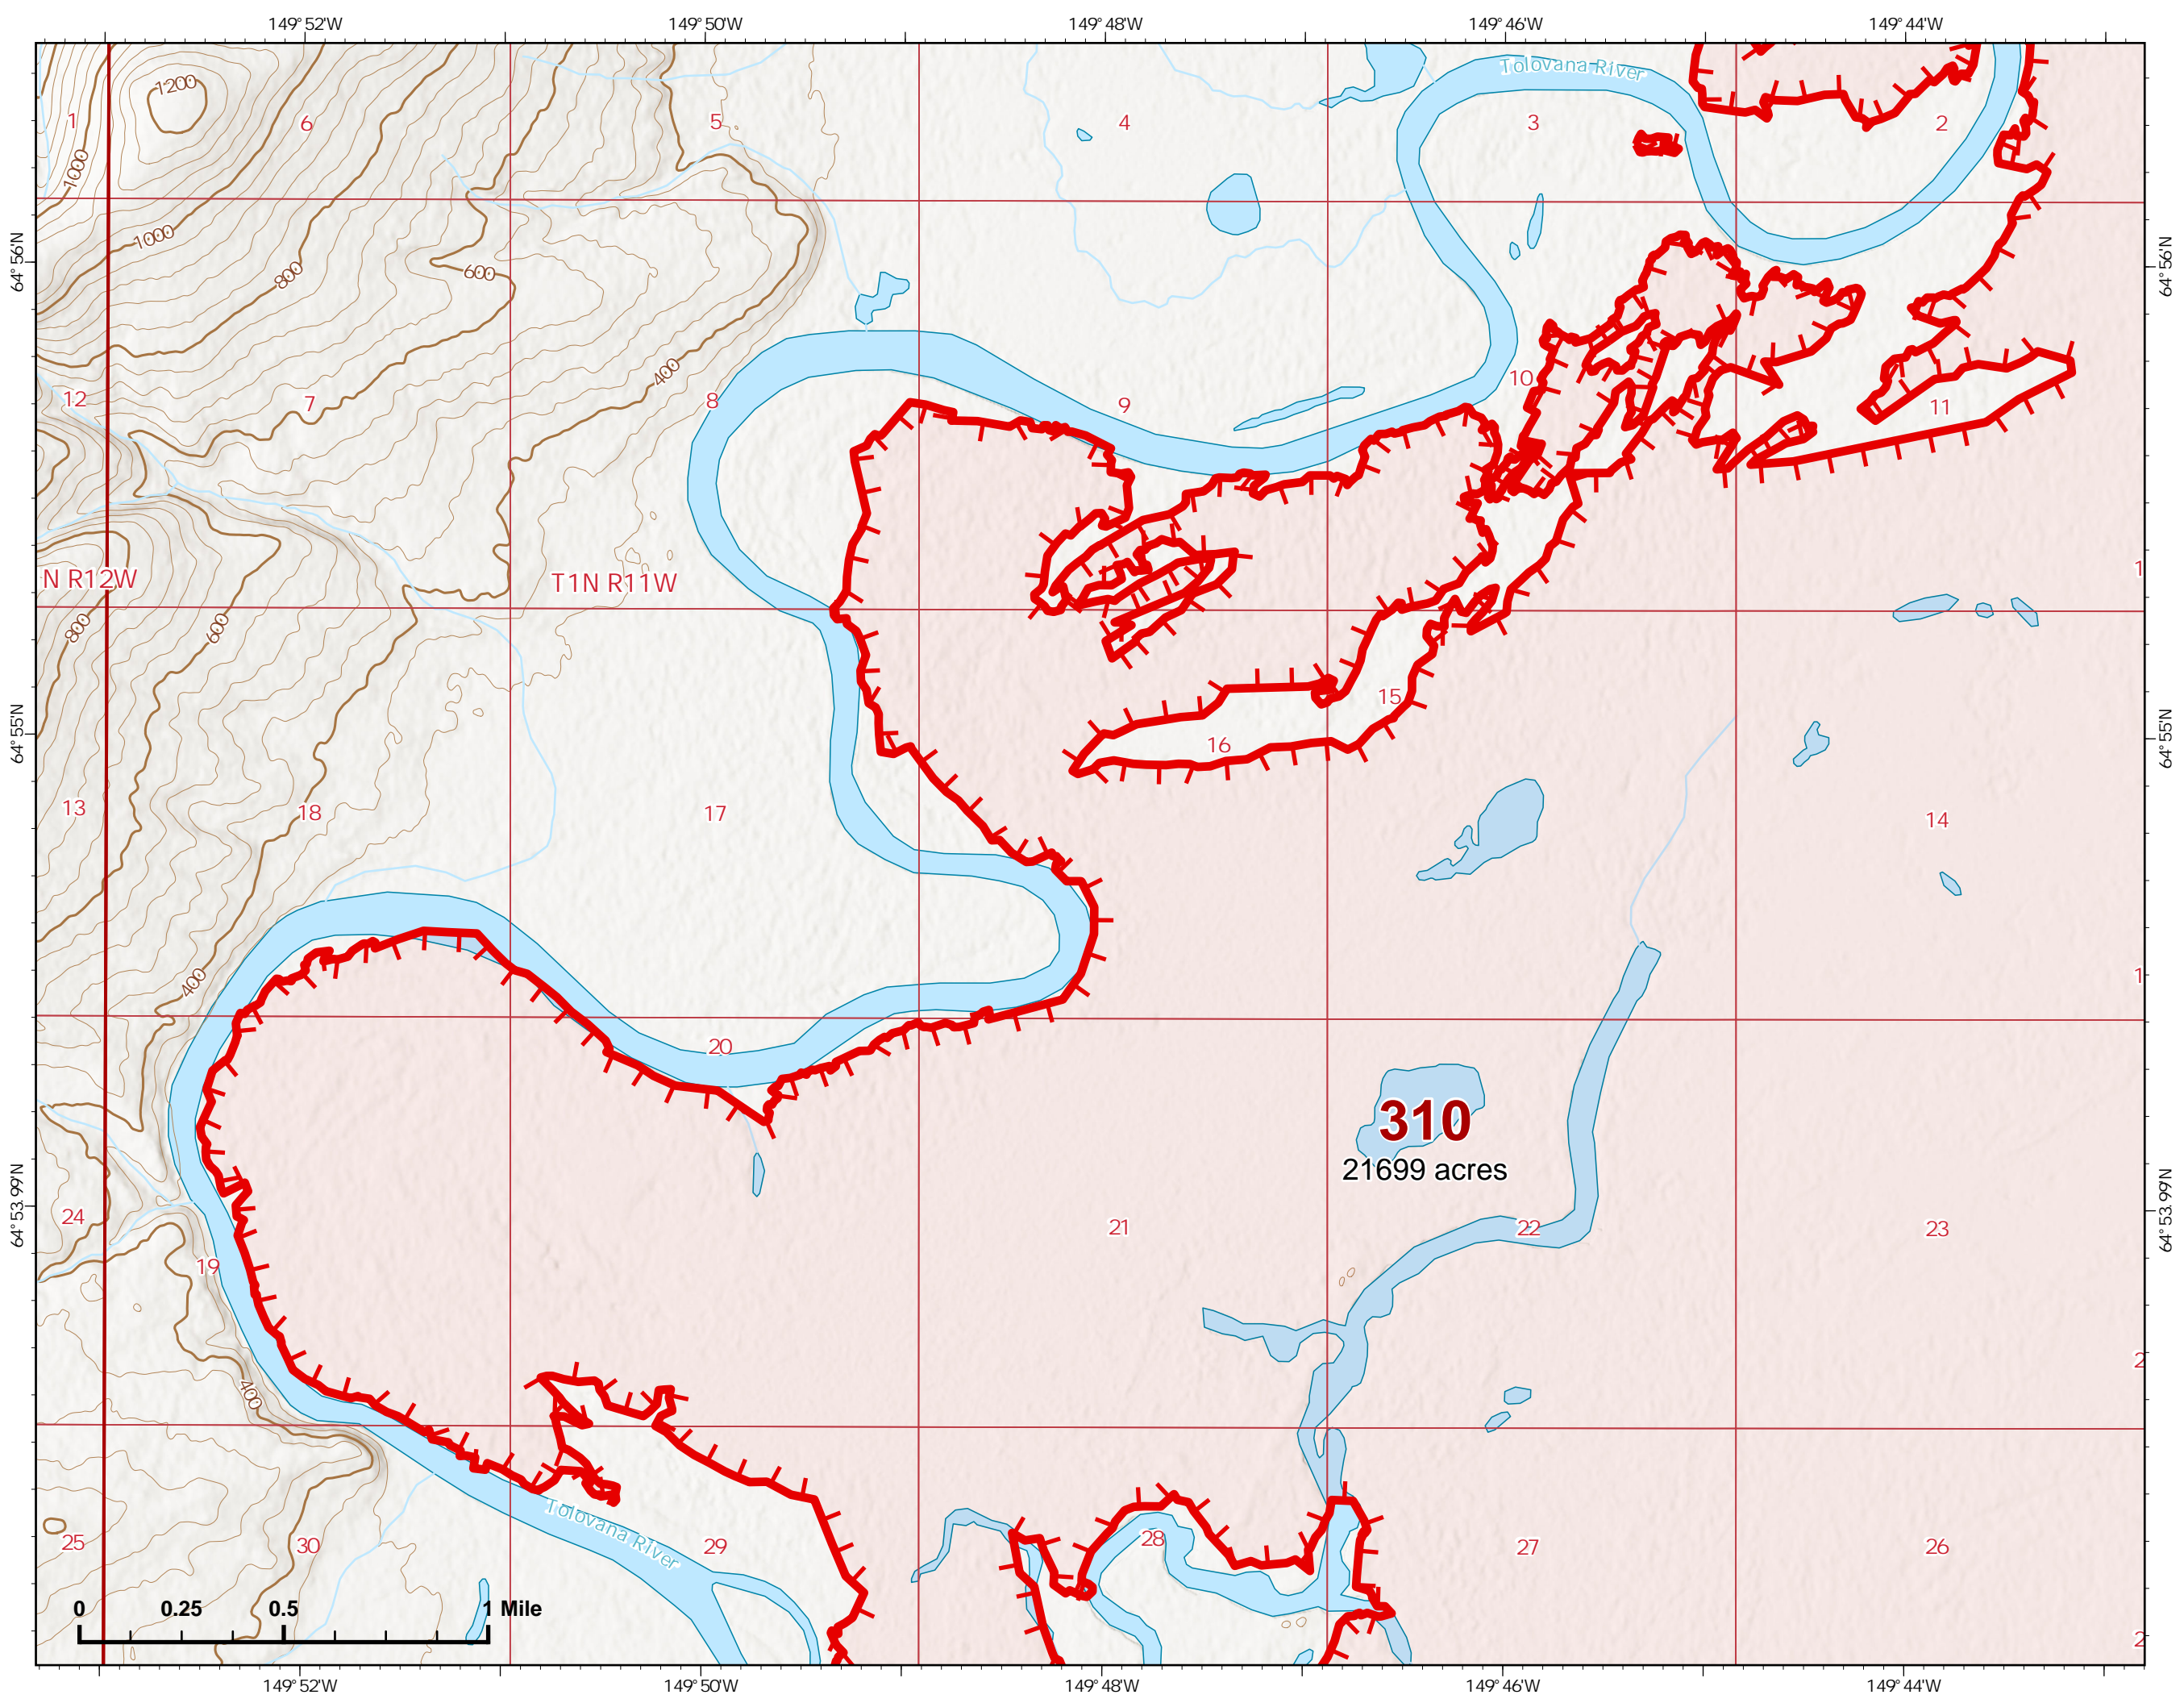

07/08/2022

Fire: 310 (Tanana River)

Page 310 - 1

 Wildfire Daily Fire Perimeter

 Uncontained

Z. Cravens
7/7/2022 2239

IAP Map

Bean Complex
AK-TAD-000898
07/08/2022

Fire: 310 (Tanana River)

Page 310 - 2

-  Wildfire Daily Fire Perimeter
-  Uncontained

Z. Cravens
7/7/2022 2239

IAP Map

Bean Complex
AK-TAD-000898

07/08/2022

Fire: 310 (Tanana River)

Page 310 - 3

-  Helispot
-  Wildfire Daily Fire Perimeter
-  Uncontained
-  Structure

Z. Cravens
7/7/2022 2240

IAP Map

Bean Complex
AK-TAD-000898
07/08/2022

Fire: 310 (Tanana River)

Page 310 - 4

-  Helispot
-  Division Break
-  Wildfire Daily Fire Perimeter
-  Uncontained
-  Native Allotments
-  Structure