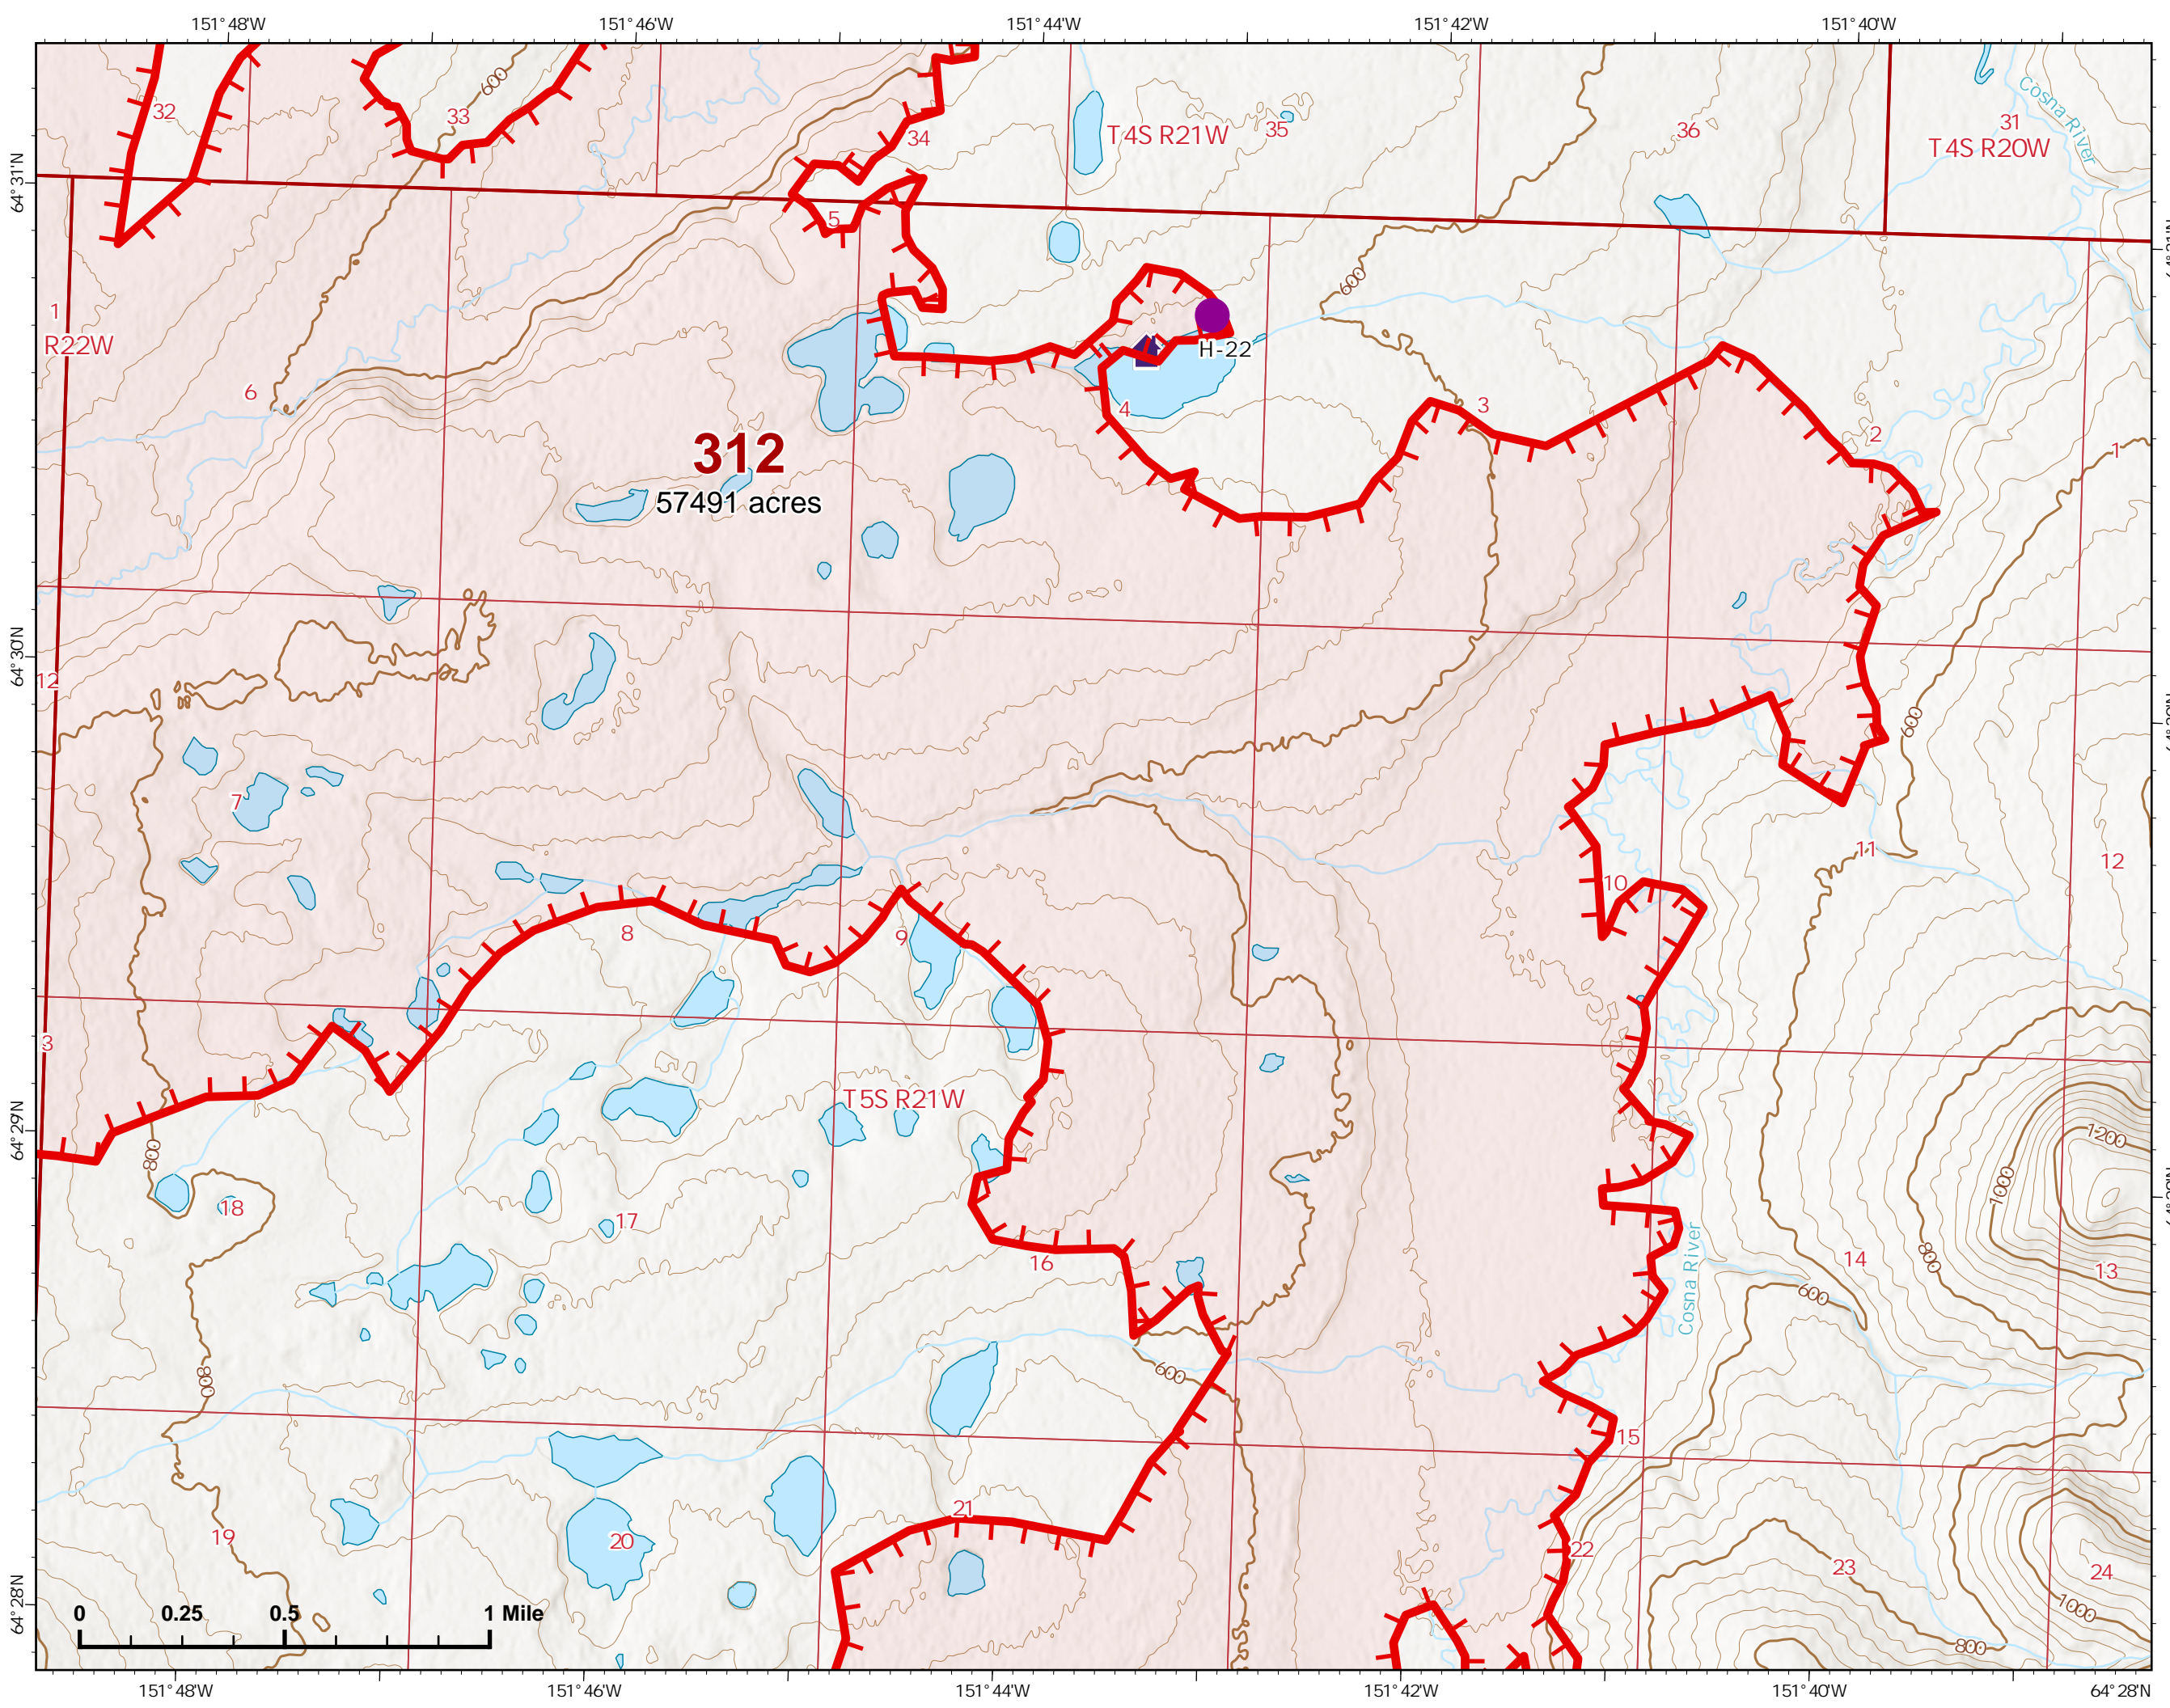

Fire: 312 (Bitzshitini)

Page 312 - 9

-  Wildfire Daily Fire Perimeter
-  Uncontained

Z. Cravens
7/7/2022 2230

IAP Map

Bean Complex
AK-TAD-000898

07/08/2022

Fire: 312 (Bitzshitini)

Page 312 - 10

-  Helispot
-  Wildfire Daily Fire Perimeter
-  Uncontained
-  Structure

Z. Cravens
7/7/2022 2230

IAP Map

Bean Complex
AK-TAD-000898

07/08/2022

Fire: 312 (Bitzshitini)

Page 312 - 11

-  Wildfire Daily Fire Perimeter
-  Uncontained

Z. Cravens
7/7/2022 2231

IAP Map

Bean Complex
AK-TAD-000898

07/08/2022

Fire: 315 (Chitanana)

Page 315 - 1

-  Helispot
-  Drop Point
-  Wildfire Daily Fire Perimeter
-  Label Point
-  Uncontained
-  Native Allotments
-  Structure