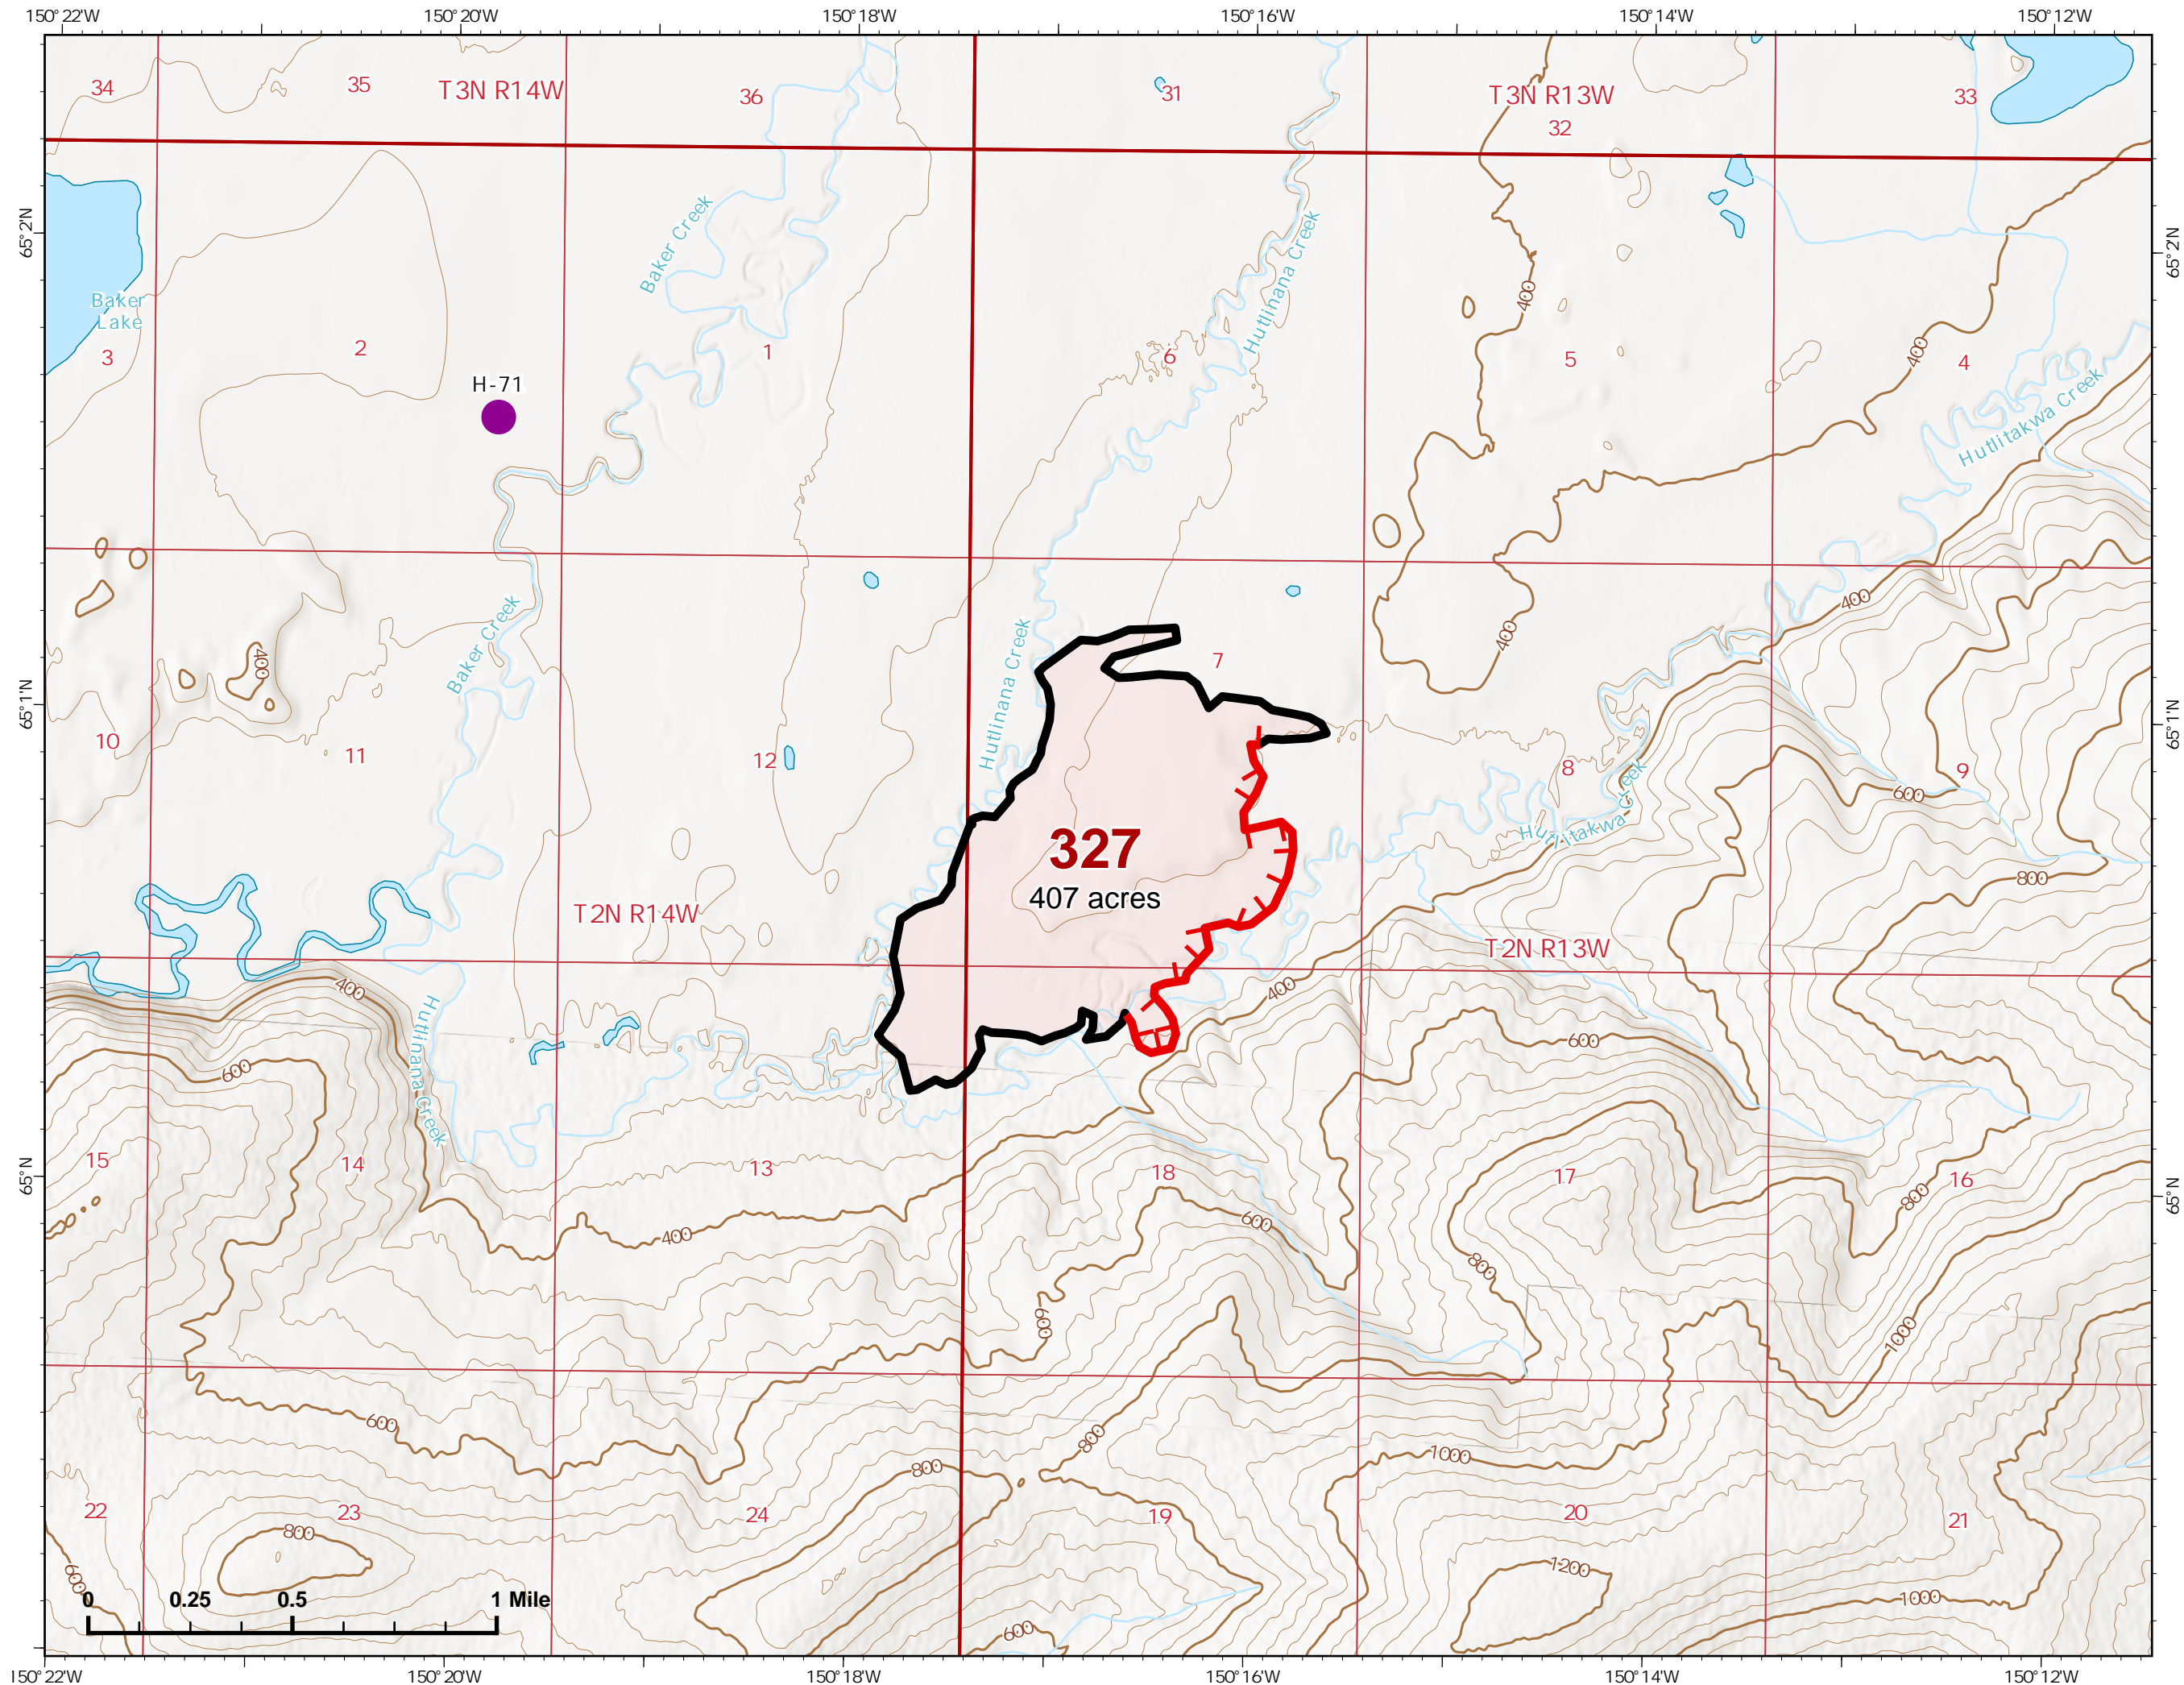

IAP Map

Bean Complex
AK-TAD-000898

07/08/2022

Fire: 327 (Hutlinana)

Page 327 - 1

- Helispot
- Wildfire Daily Fire Perimeter
- Contained
- Uncontained

Z. Cravens
7/7/2022 2238