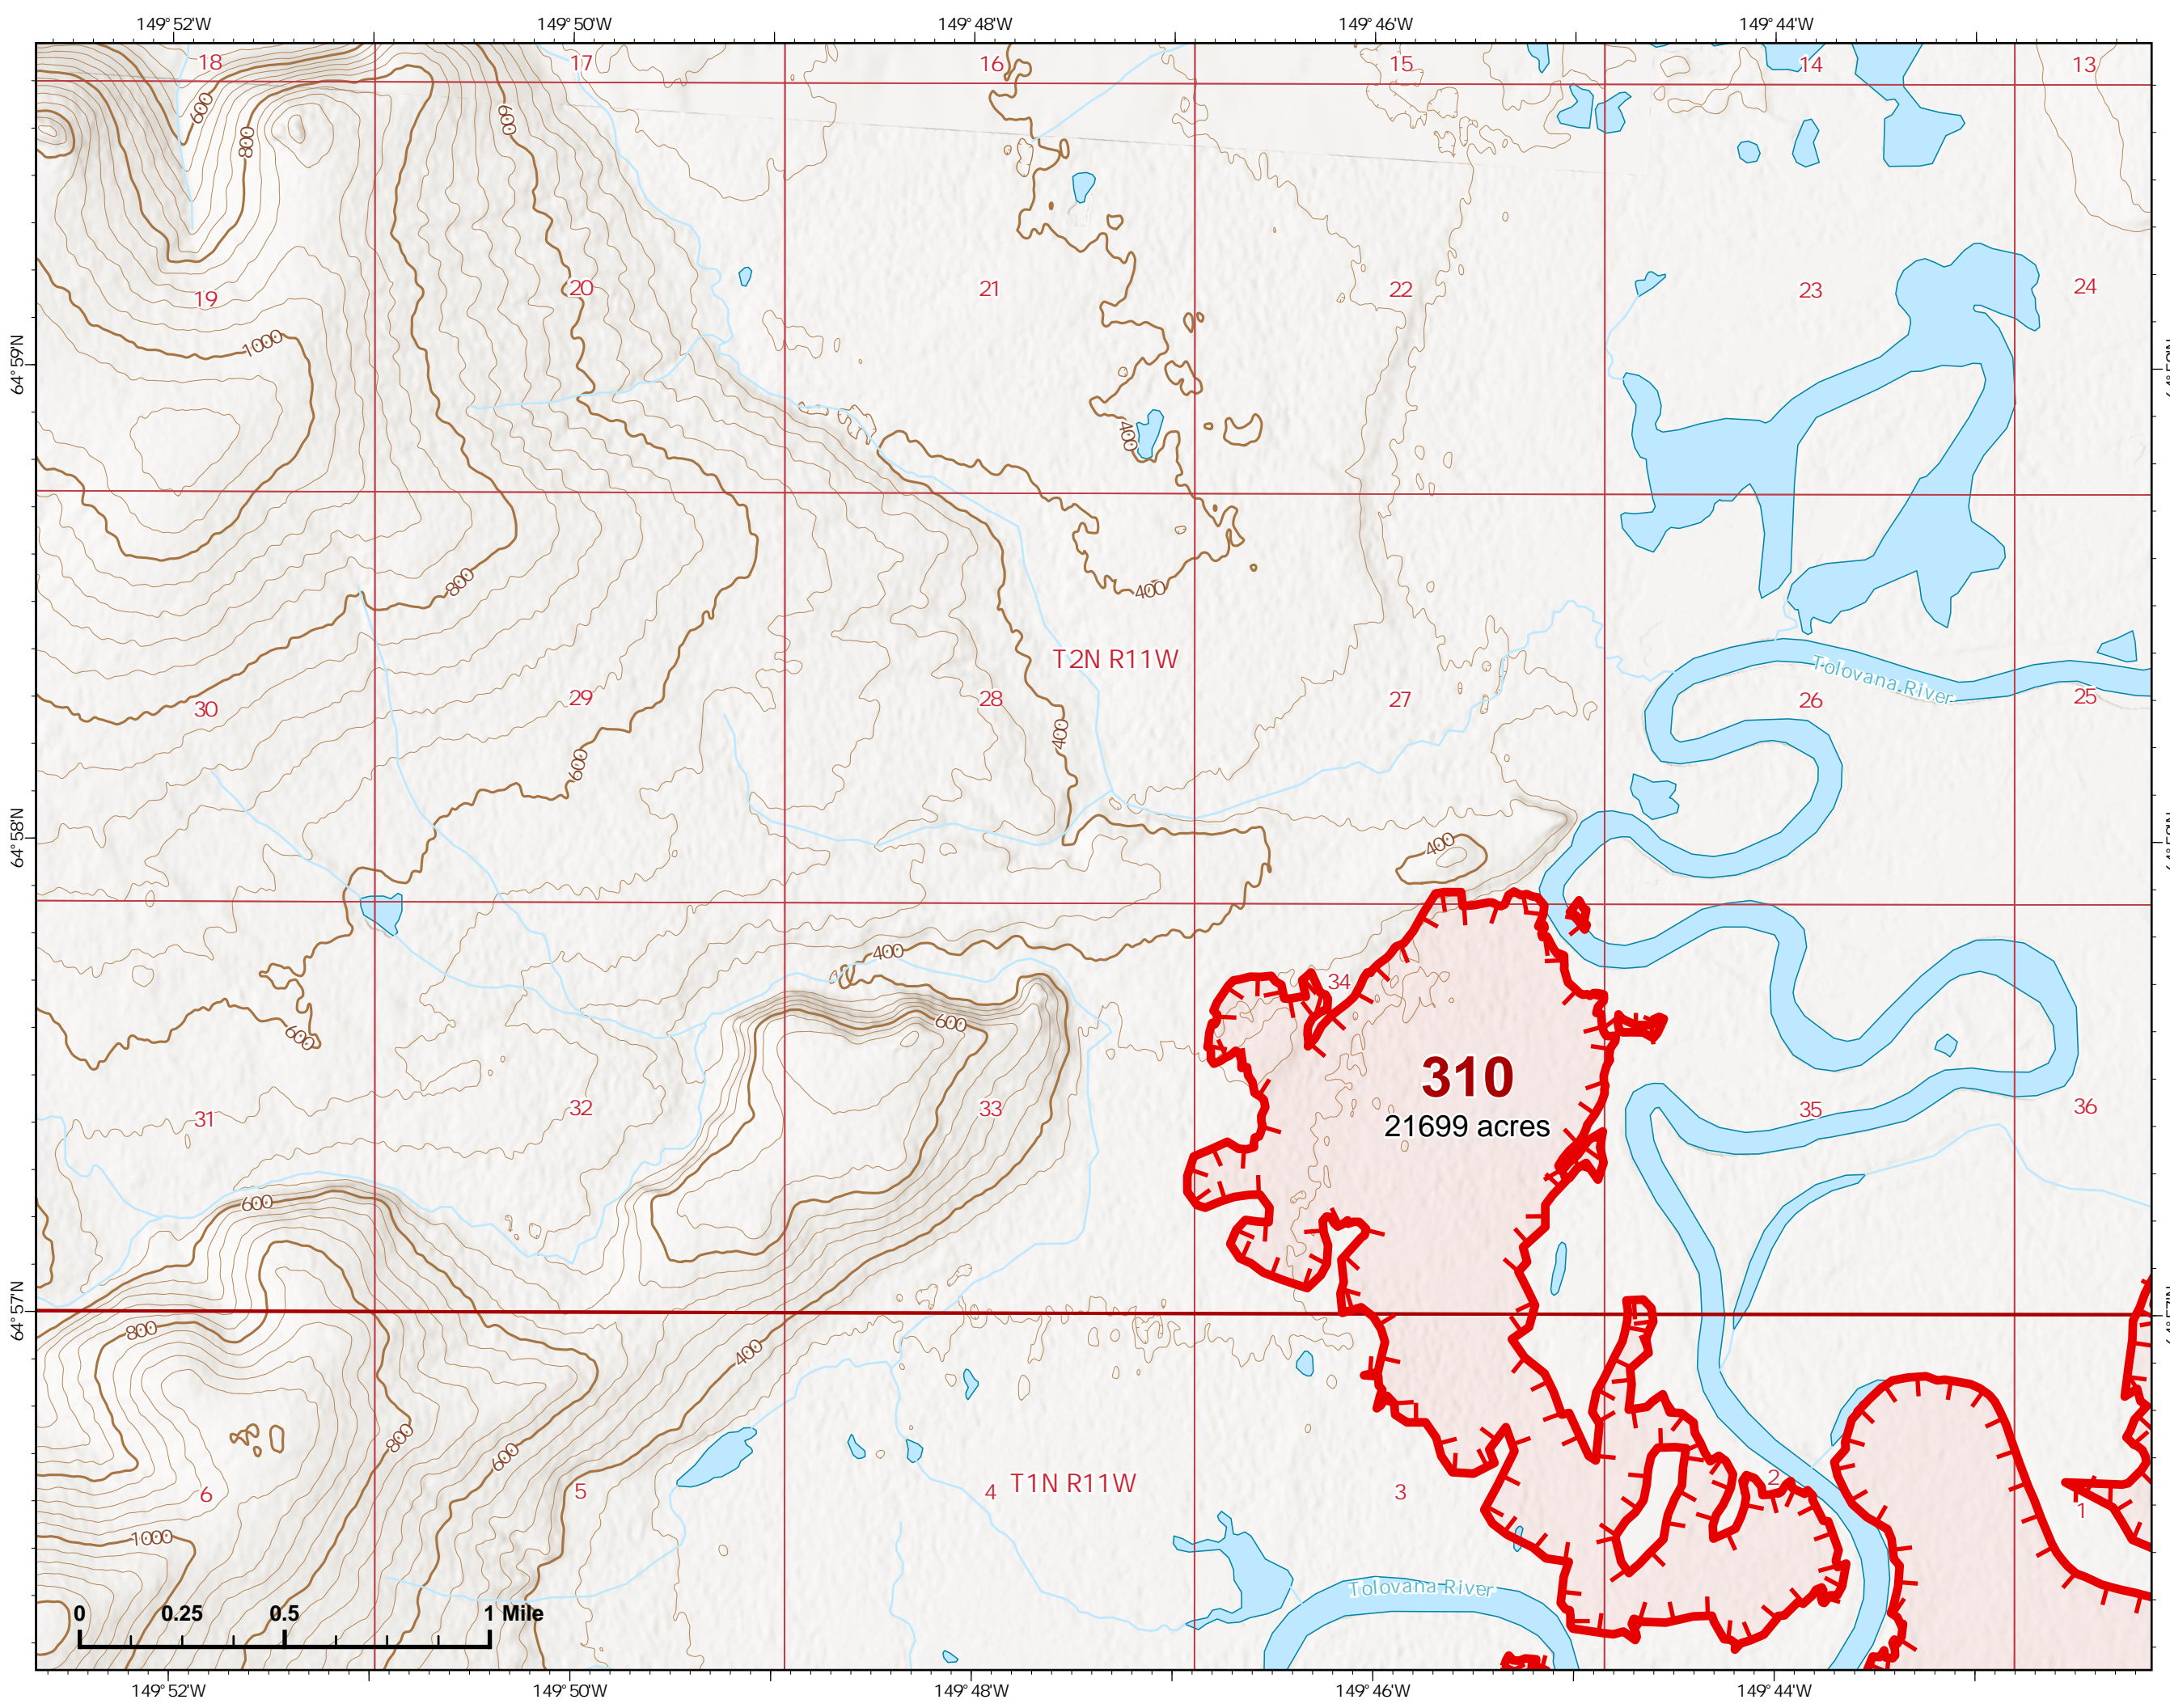

Bean Complex
AK-TAD-000898

07/08/2022

Fire: 327 (Hutlinana)

Page 327 - 1

-  Helispot
-  Wildfire Daily Fire Perimeter
-  Contained
-  Uncontained

Z. Cravens
7/7/2022 2238

IAP Map

Bean Complex
AK-TAD-000898

07/08/2022

Fire: 310 (Tanana River)

Page 310 - 1

 Wildfire Daily Fire Perimeter

 Uncontained

Z. Cravens
7/7/2022 2239

IAP Map

Bean Complex
AK-TAD-000898
07/08/2022

Fire: 310 (Tanana River)

Page 310 - 2

-  Wildfire Daily Fire Perimeter
-  Uncontained

Z. Cravens
7/7/2022 2239

IAP Map

Bean Complex
AK-TAD-000898

07/08/2022

Fire: 310 (Tanana River)