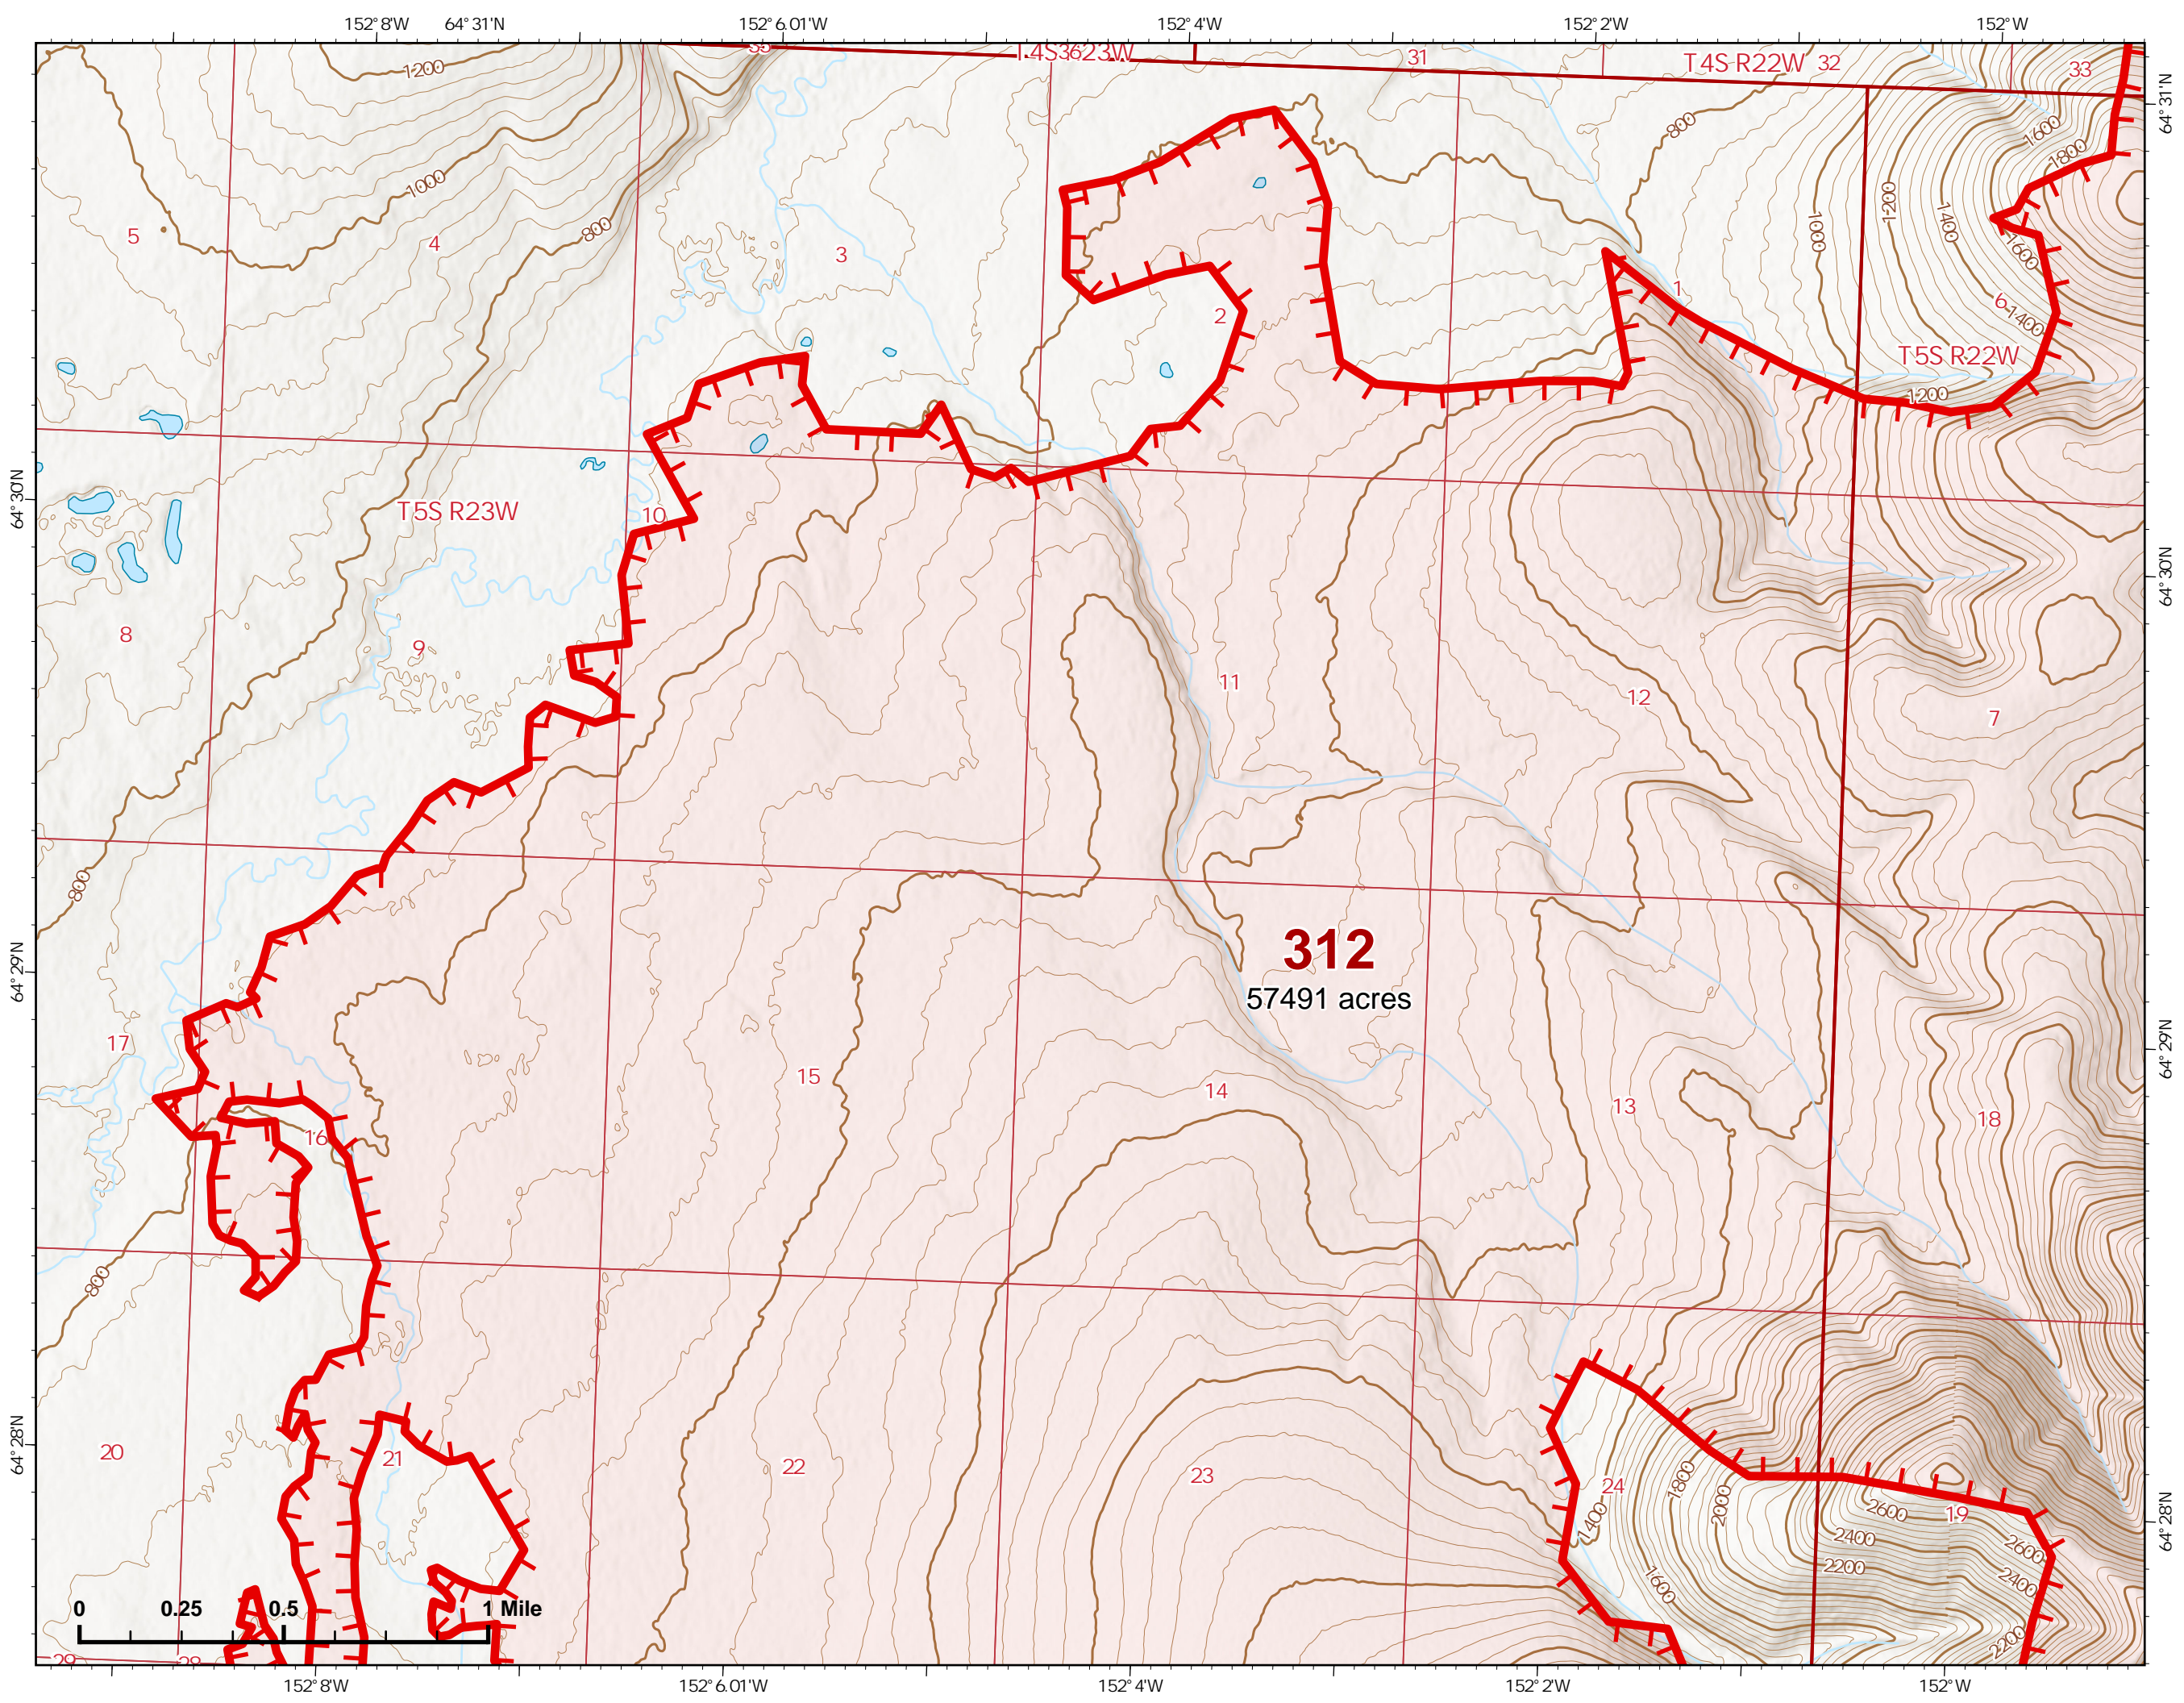

-  Helispot
-  Wildfire Daily Fire Perimeter
-  Uncontained

Z. Cravens
7/7/2022 2227

IAP Map

Bean Complex
AK-TAD-000898

07/08/2022

Fire: 312 (Bitzshitini)

Page 312 - 3

-  Wildfire Daily Fire Perimeter
-  Uncontained

Z. Cravens
7/7/2022 2227

IAP Map

Bean Complex
AK-TAD-000898

07/08/2022

Fire: 312 (Bitzshitini)

Page 312 - 4

-  Wildfire Daily Fire Perimeter
-  Uncontained

312
57491 acres

Z. Cravens
7/7/2022 2228

IAP Map

Bean Complex
AK-TAD-000898

07/08/2022

Fire: 312 (Bitzshitini)

Page 312 - 5

-  Wildfire Daily Fire Perimeter
-  Uncontained
-  Communications

Z. Cravens
7/7/2022 2228

IAP Map

Bean Complex
AK-TAD-000898

07/08/2022

Fire: 312 (Bitzshitini)

Page 312 - 6

-  Wildfire Daily Fire Perimeter
-  Uncontained

Z. Cravens
7/7/2022 2229

IAP Map