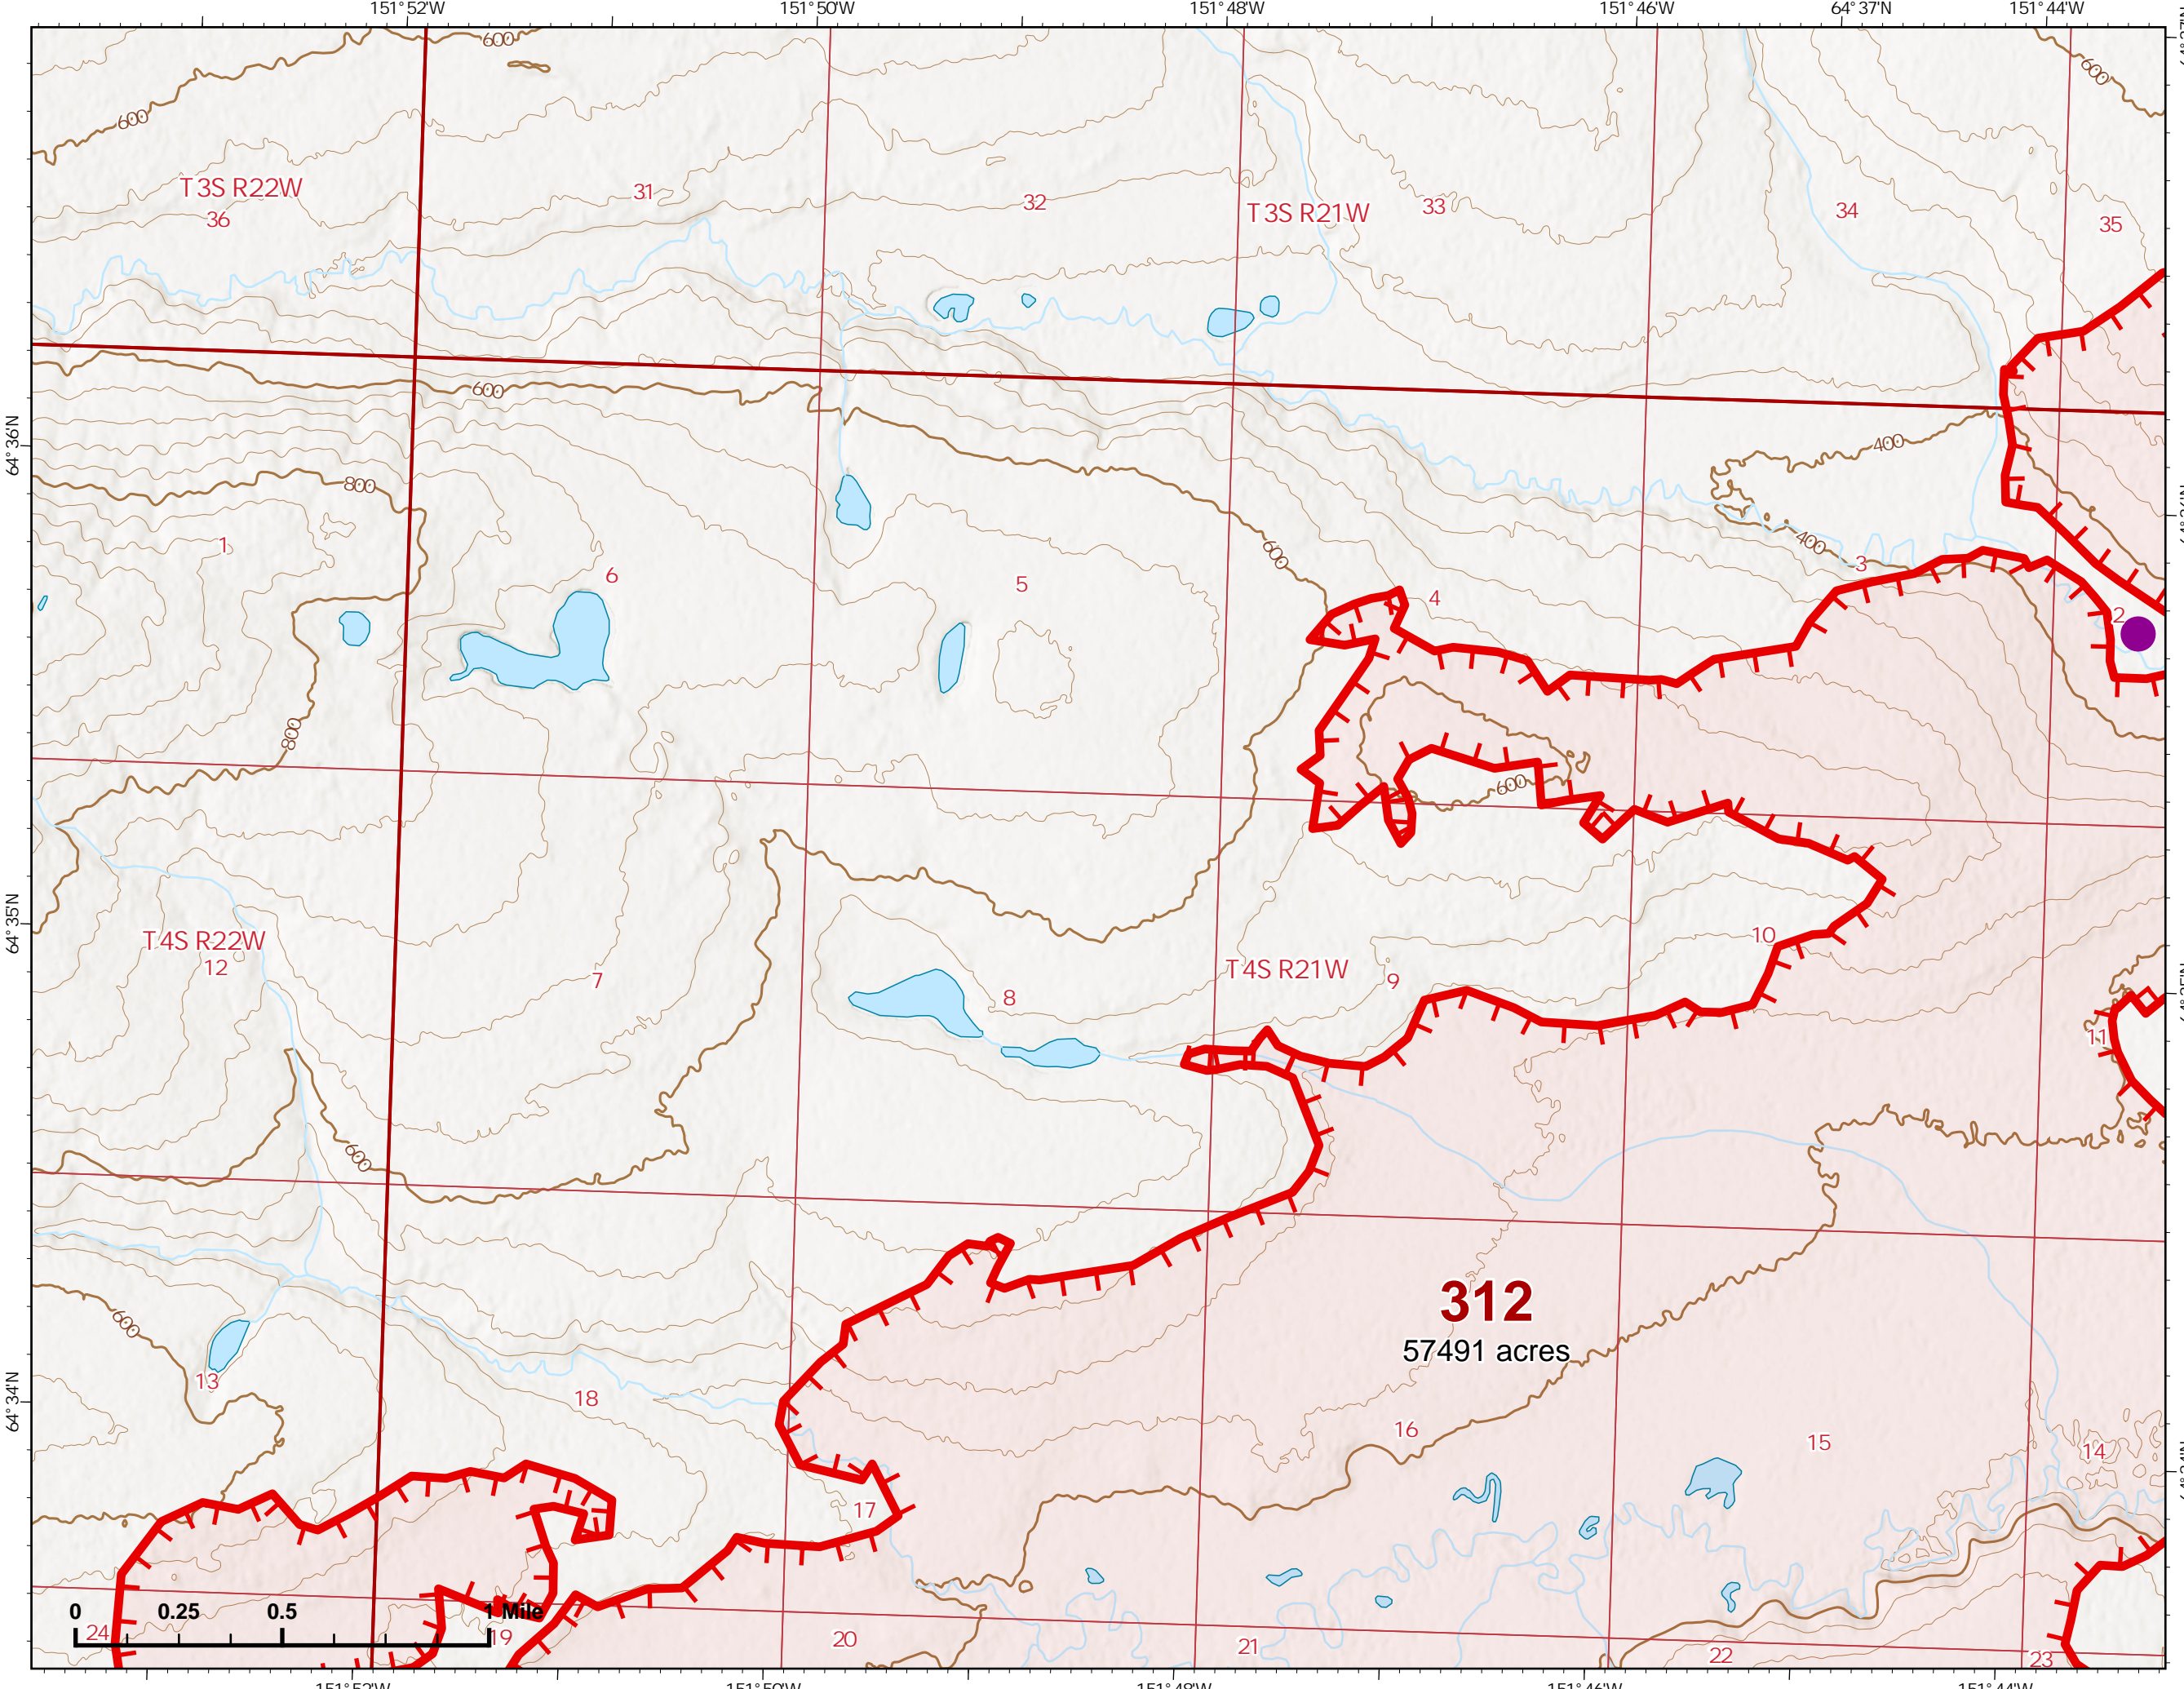

Page 312 - 1

-  Helispot
-  Wildfire Daily Fire Perimeter
-  Uncontained
-  Structure

Z. Cravens
7/7/2022 2226

IAP Map

Bean Complex
AK-TAD-000898

07/08/2022

Fire: 312 (Bitzshitini)

Page 312 - 2

-  Helispot
-  Wildfire Daily Fire Perimeter
-  Uncontained

Z. Cravens
7/7/2022 2227

IAP Map

Bean Complex
AK-TAD-000898

07/08/2022

Fire: 312 (Bitzshitini)

Page 312 - 3

-  Wildfire Daily Fire Perimeter
-  Uncontained