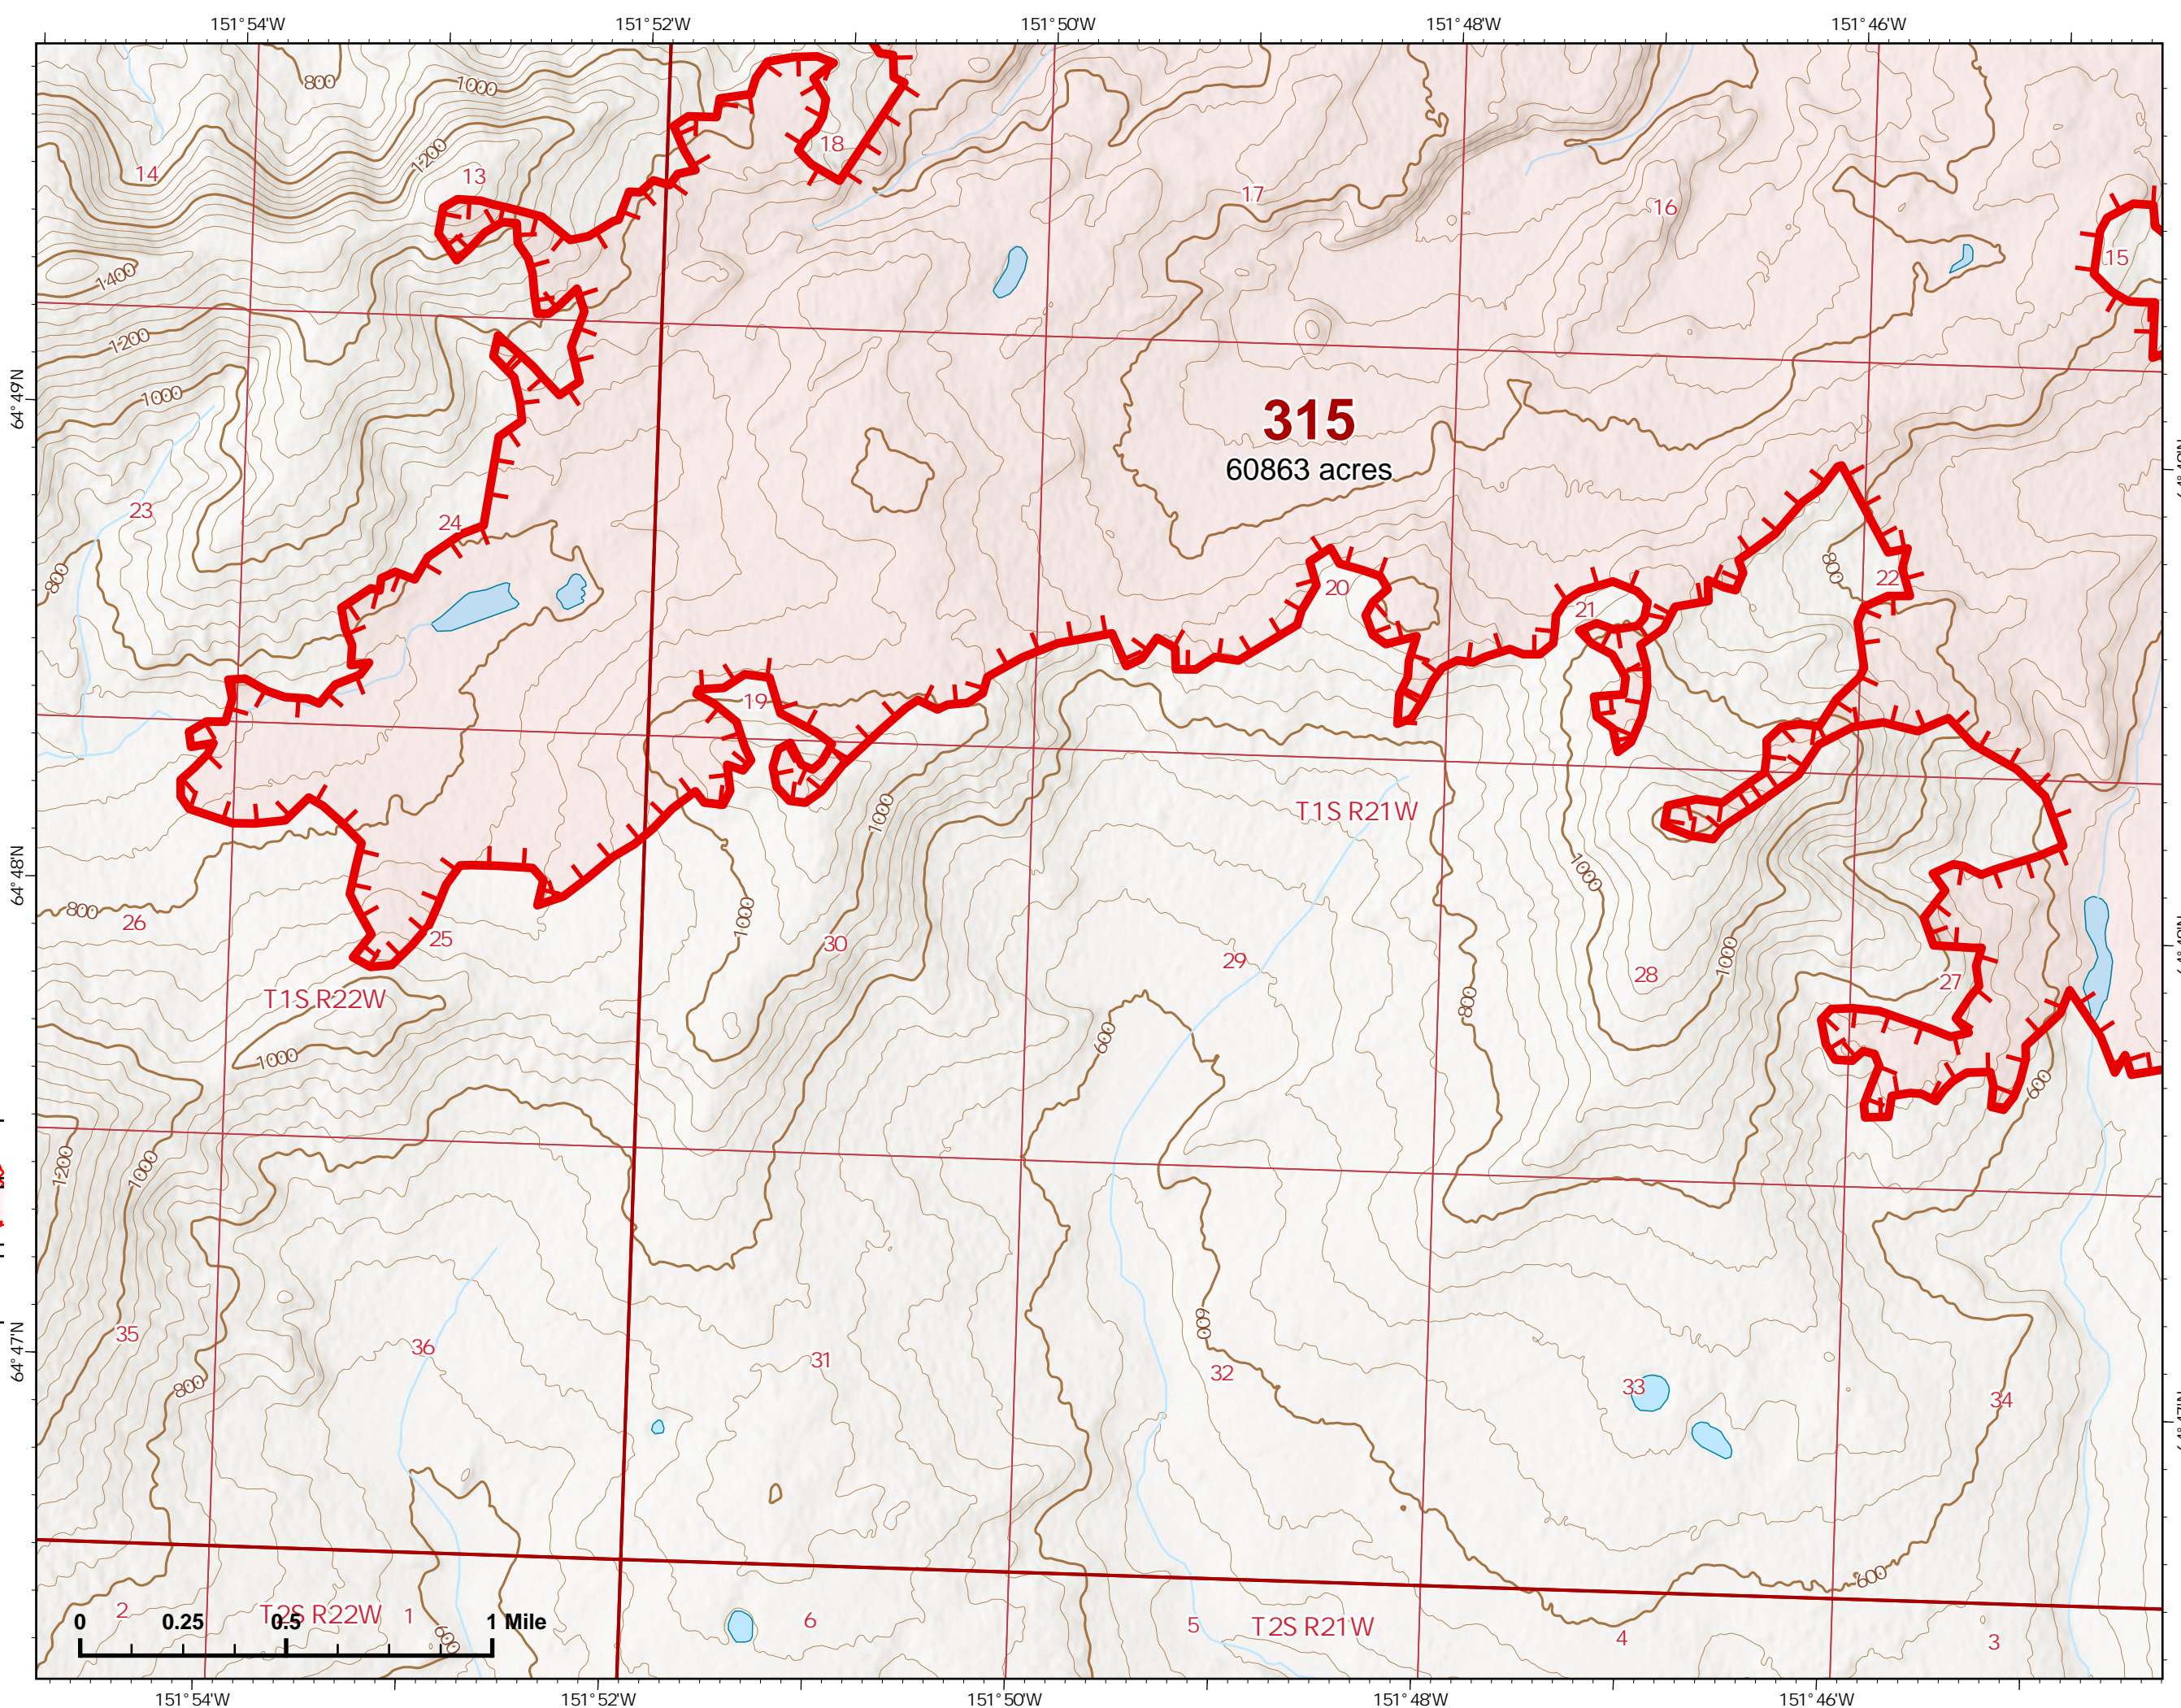

NORTHWEST INCIDENT MANAGEMENT TEAM

IAP Map

Bean Complex
AK-TAD-000898

07/08/2022

Fire: 315 (Chitanana)

Page 315 - 5

-  Wildfire Daily Fire Perimeter
-  Uncontained

Z. Cravens
7/7/2022 2233

IAP Map

Bean Complex
AK-TAD-000898

07/08/2022

Fire: 315 (Chitanana)

Page 315 - 6

-  Wildfire Daily Fire Perimeter
-  Uncontained

Z. Cravens
7/7/2022 2234

IAP Map