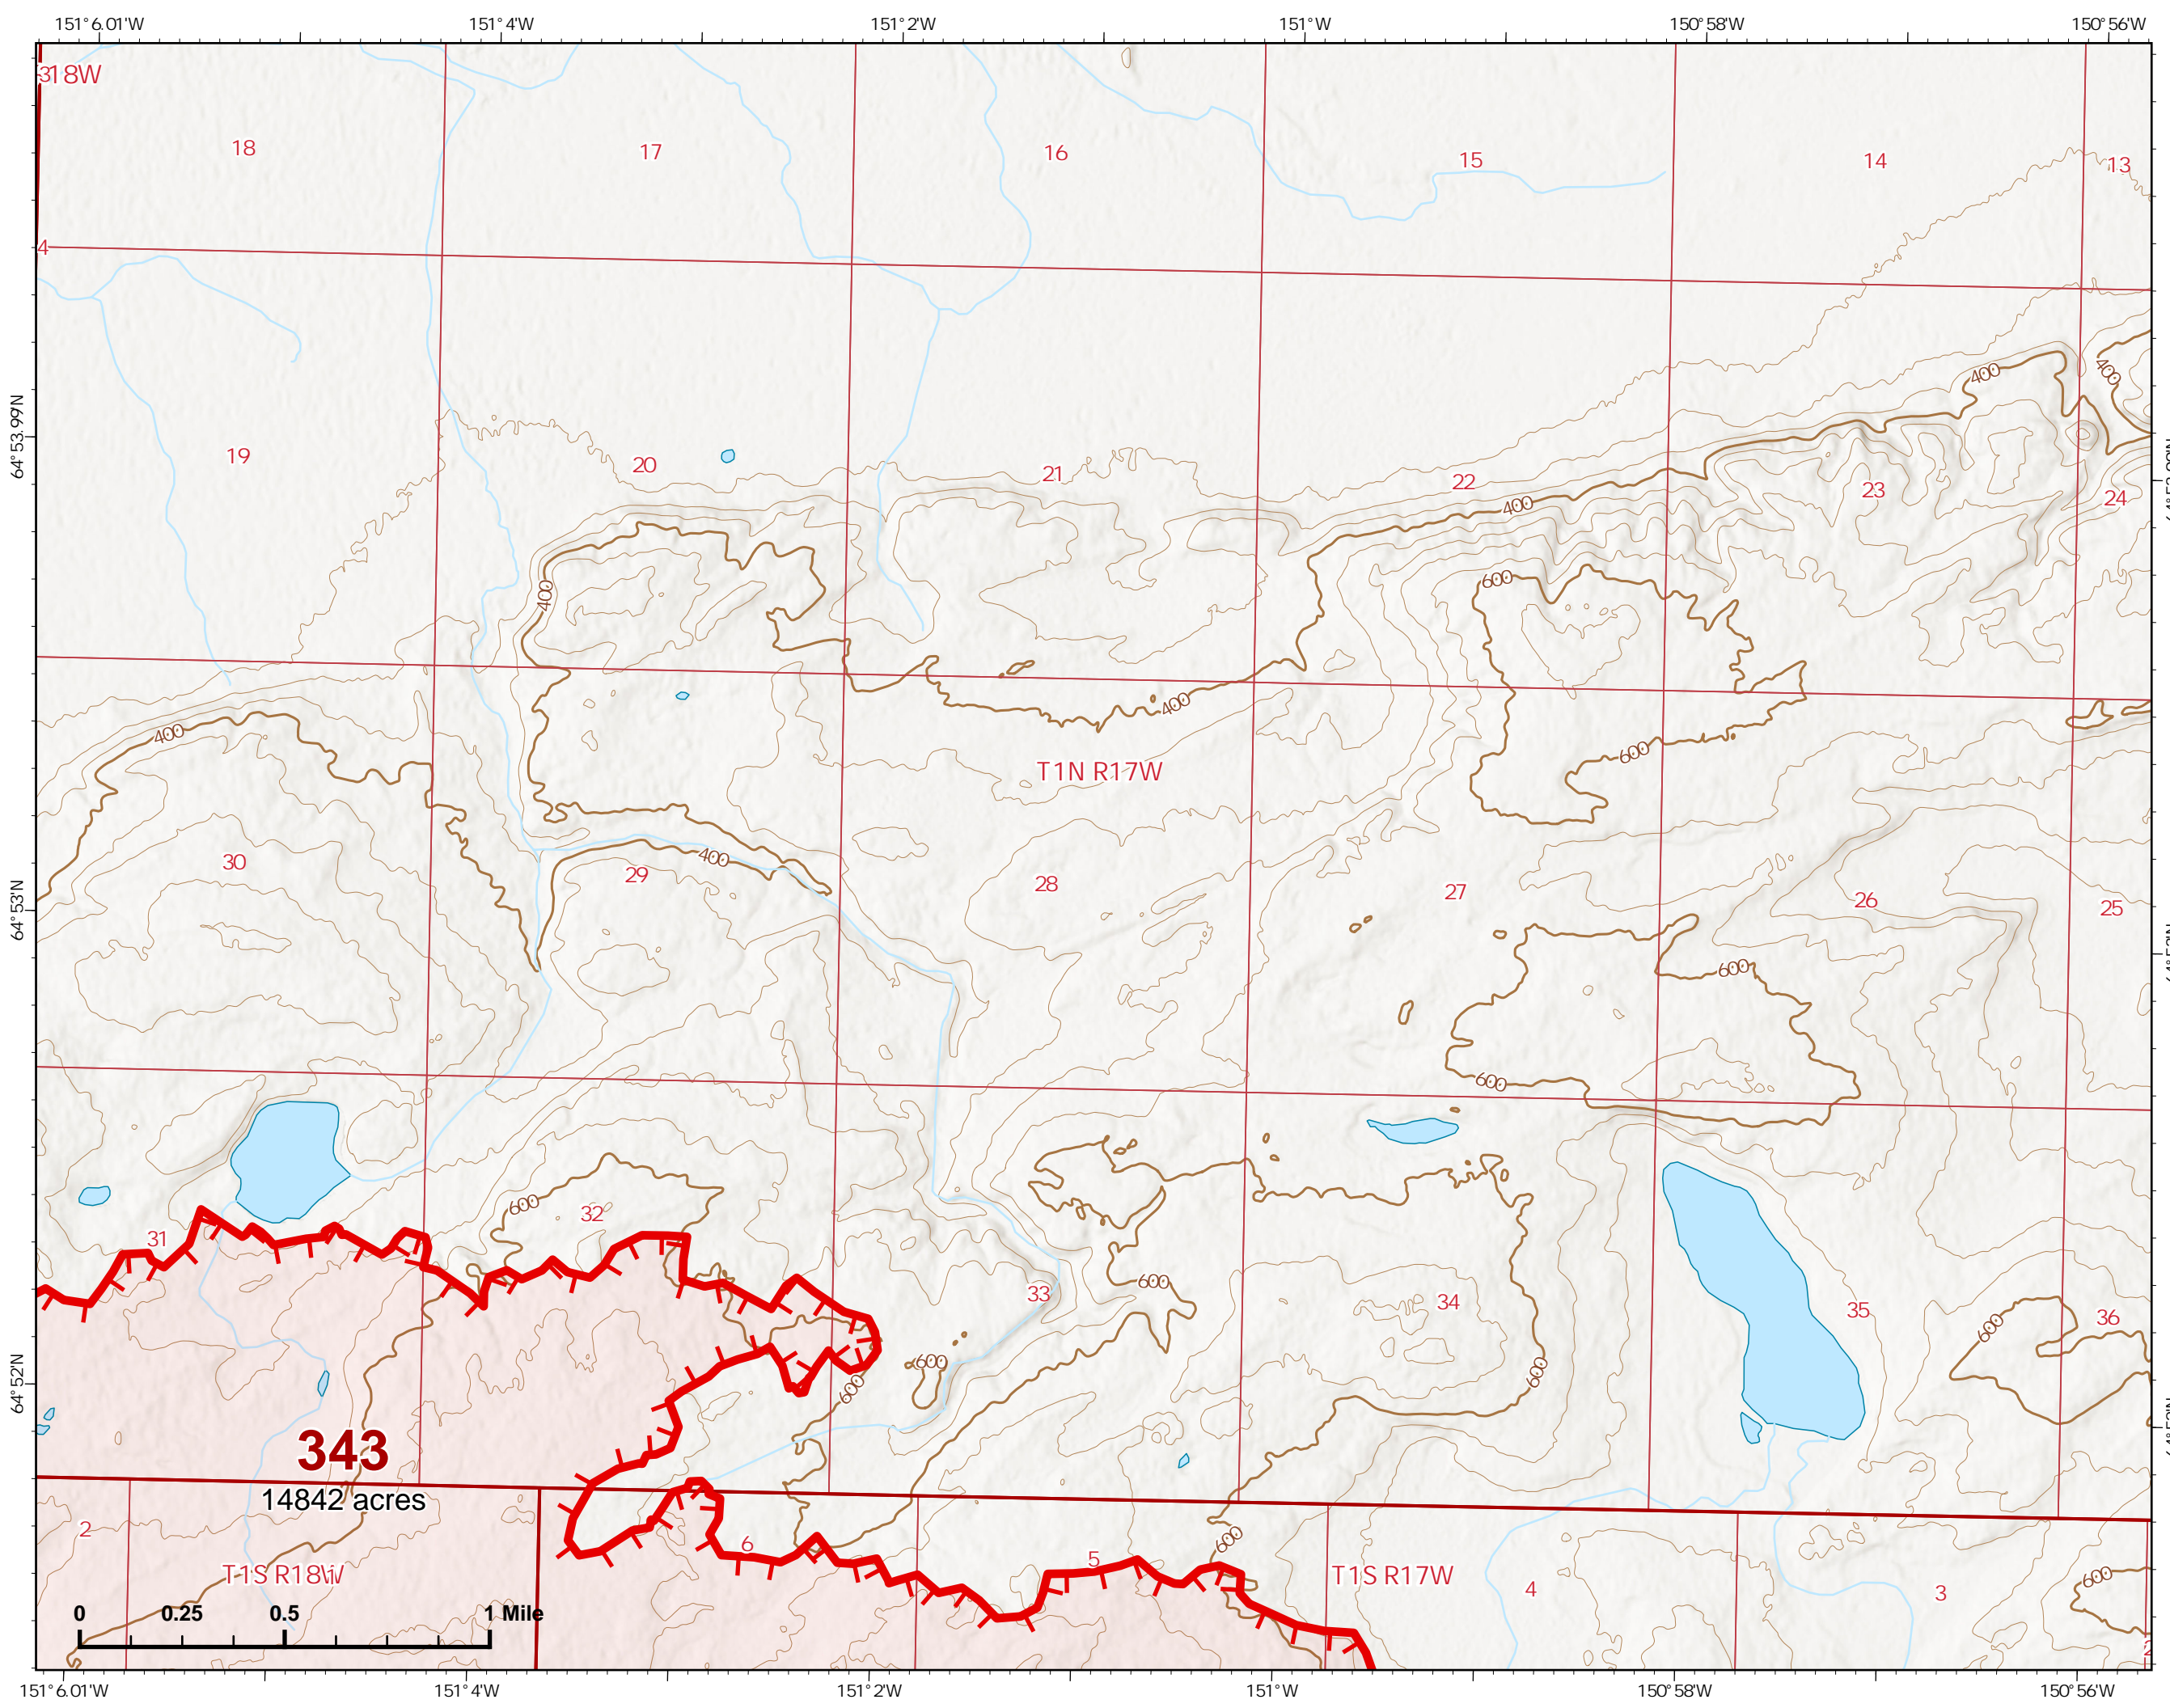

IAP Map

Bean Complex
AK-TAD-000898
07/08/2022
Fire: 343 (Dragon)

Page 343 - 1

- Wildfire Daily Fire Perimeter
- Uncontained

A QR code is located in the bottom-left corner, next to the Northwest Incident Management Team logo. The logo features a stylized flame and the text "NW 7 NORTHWEST INCIDENT MANAGEMENT TEAM".

Z. Cravens
7/7/2022 2236