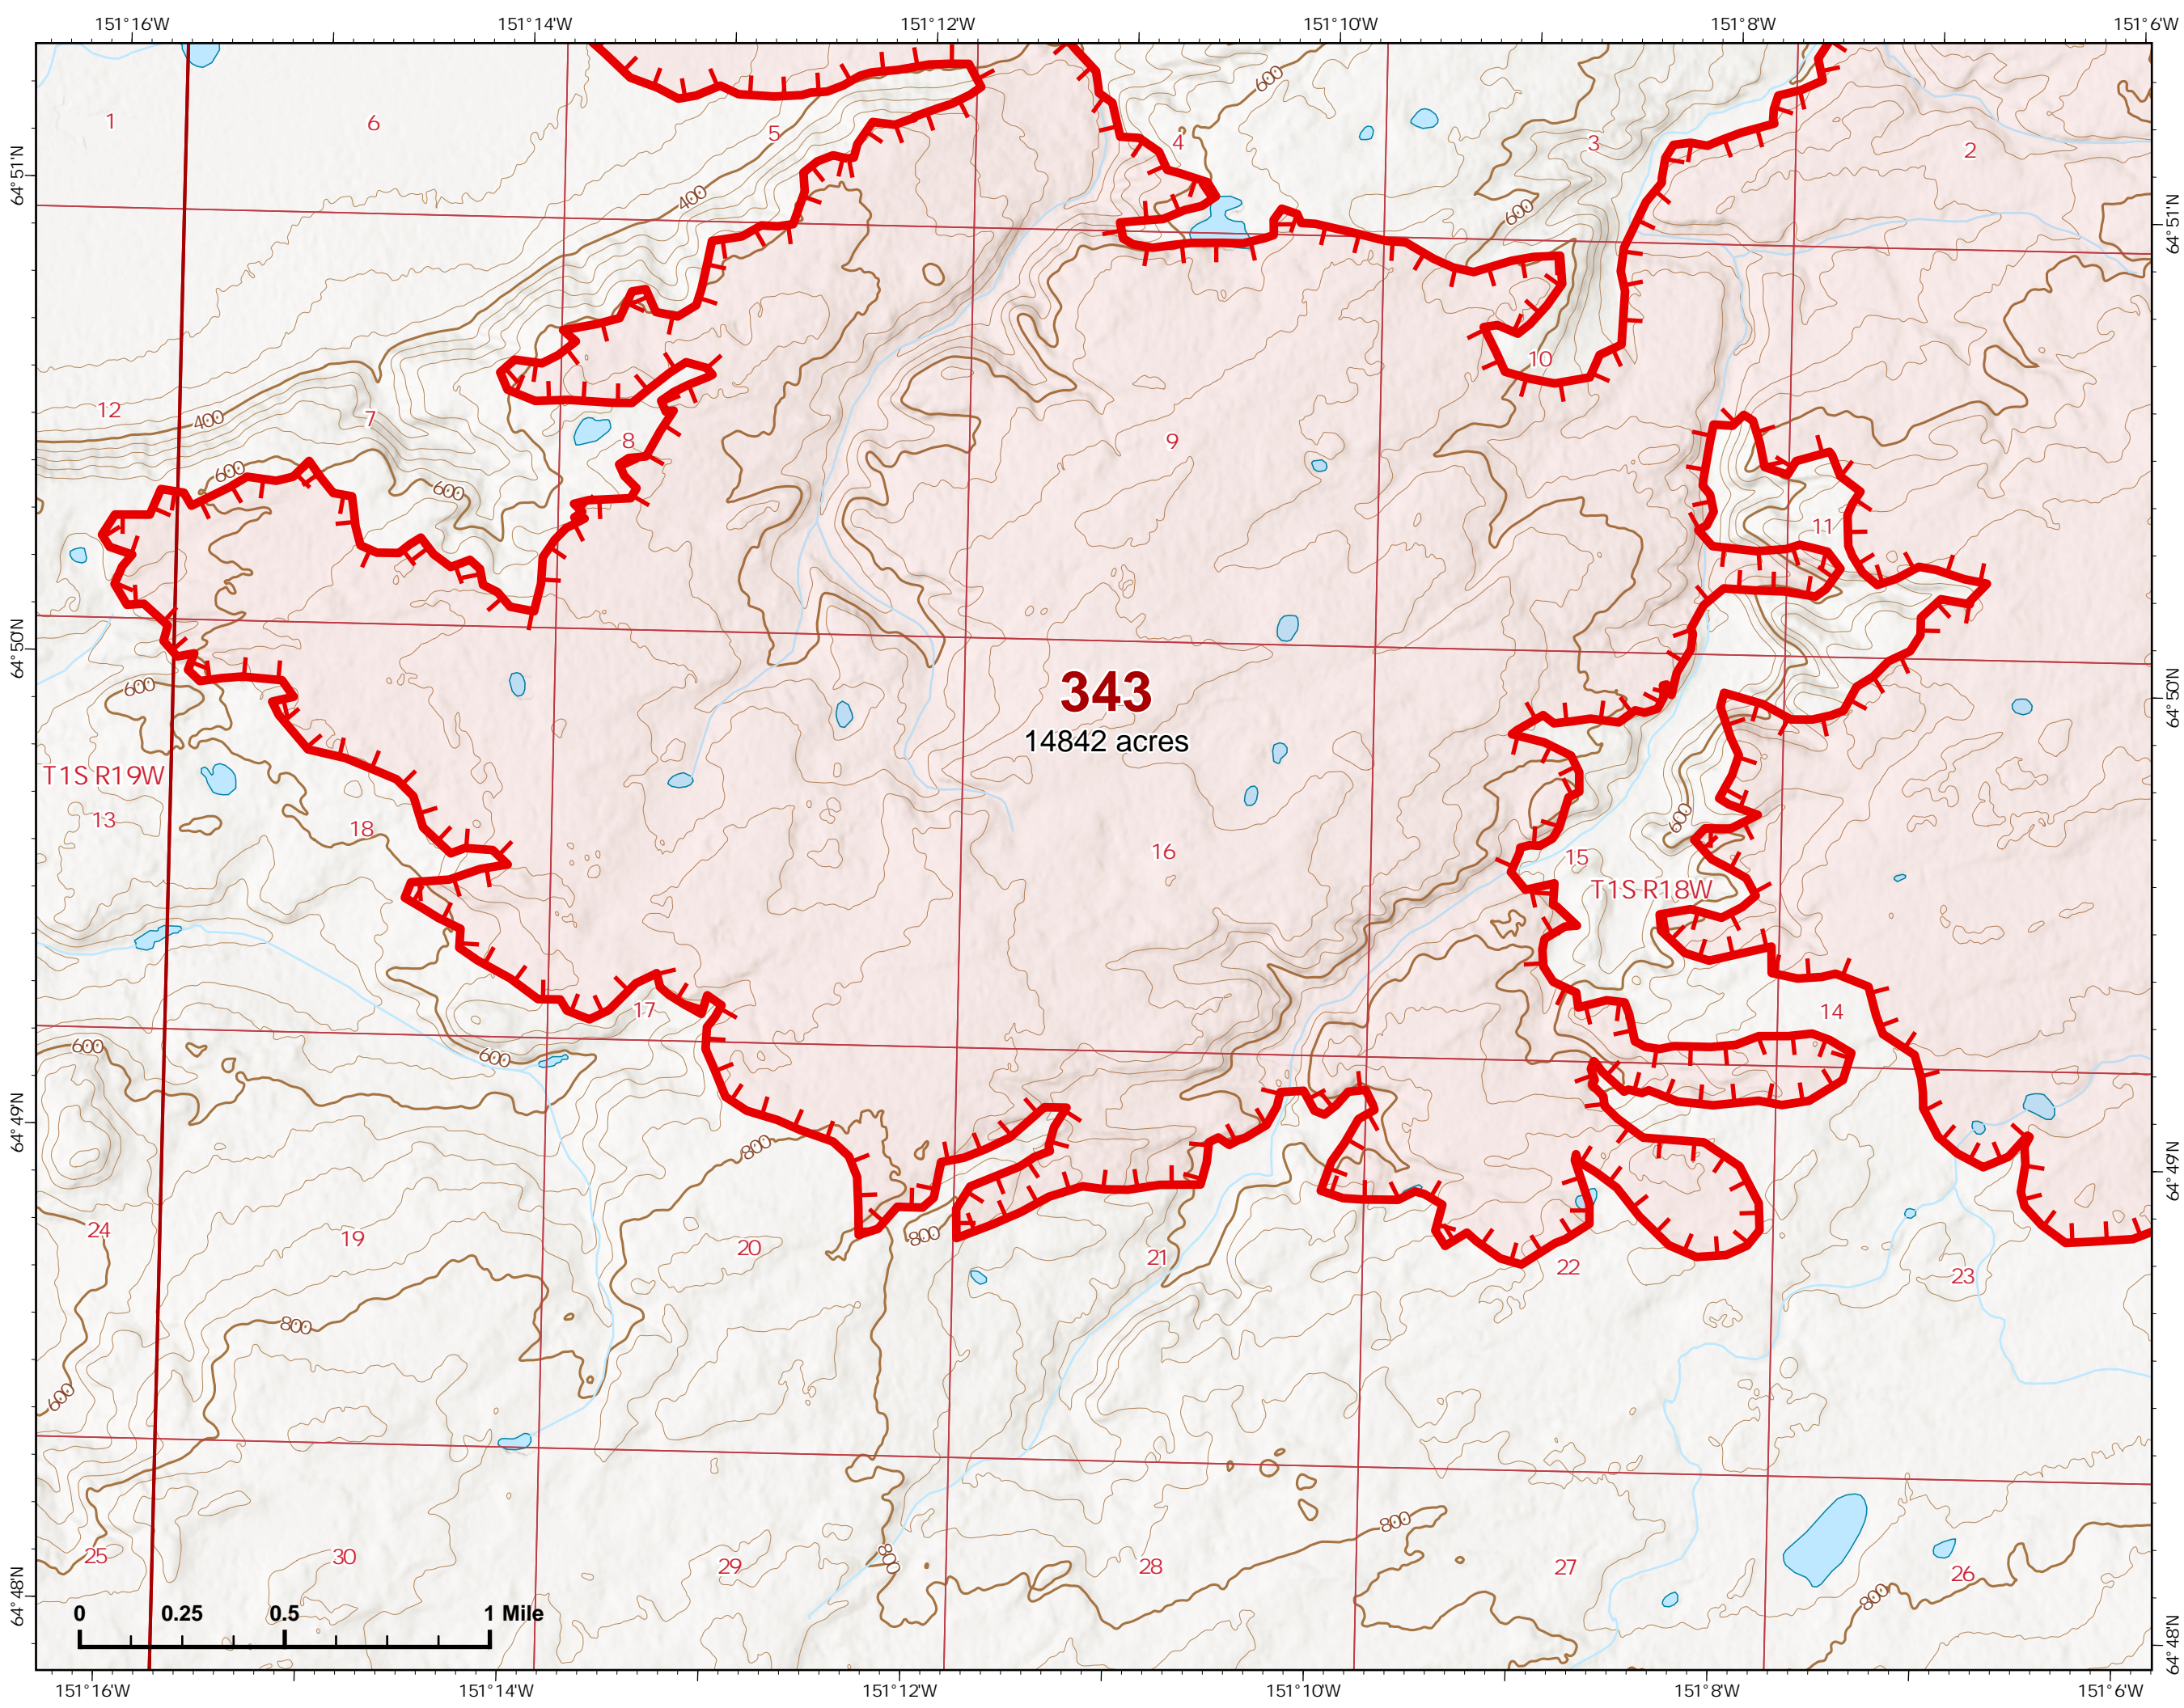

NORTHWEST INCIDENT MANAGEMENT TEAM

343
14842 acres

IAP Map

Bean Complex
AK-TAD-000898

07/08/2022

Fire: 343 (Dragon)

Page 343 - 3

-  Wildfire Daily Fire Perimeter
-  Uncontained

07/08/2022

Fire: 310 (Tanana River)

Page 310 - 1

 Wildfire Daily Fire Perimeter

 Uncontained

Z. Cravens
7/7/2022 2239

IAP Map

Bean Complex
AK-TAD-000898
07/08/2022

Fire: 310 (Tanana River)

Page 310 - 2

-  Wildfire Daily Fire Perimeter
-  Uncontained

Z. Cravens
7/7/2022 2239

IAP Map

Bean Complex
AK-TAD-000898

07/08/2022

Fire: 310 (Tanana River)