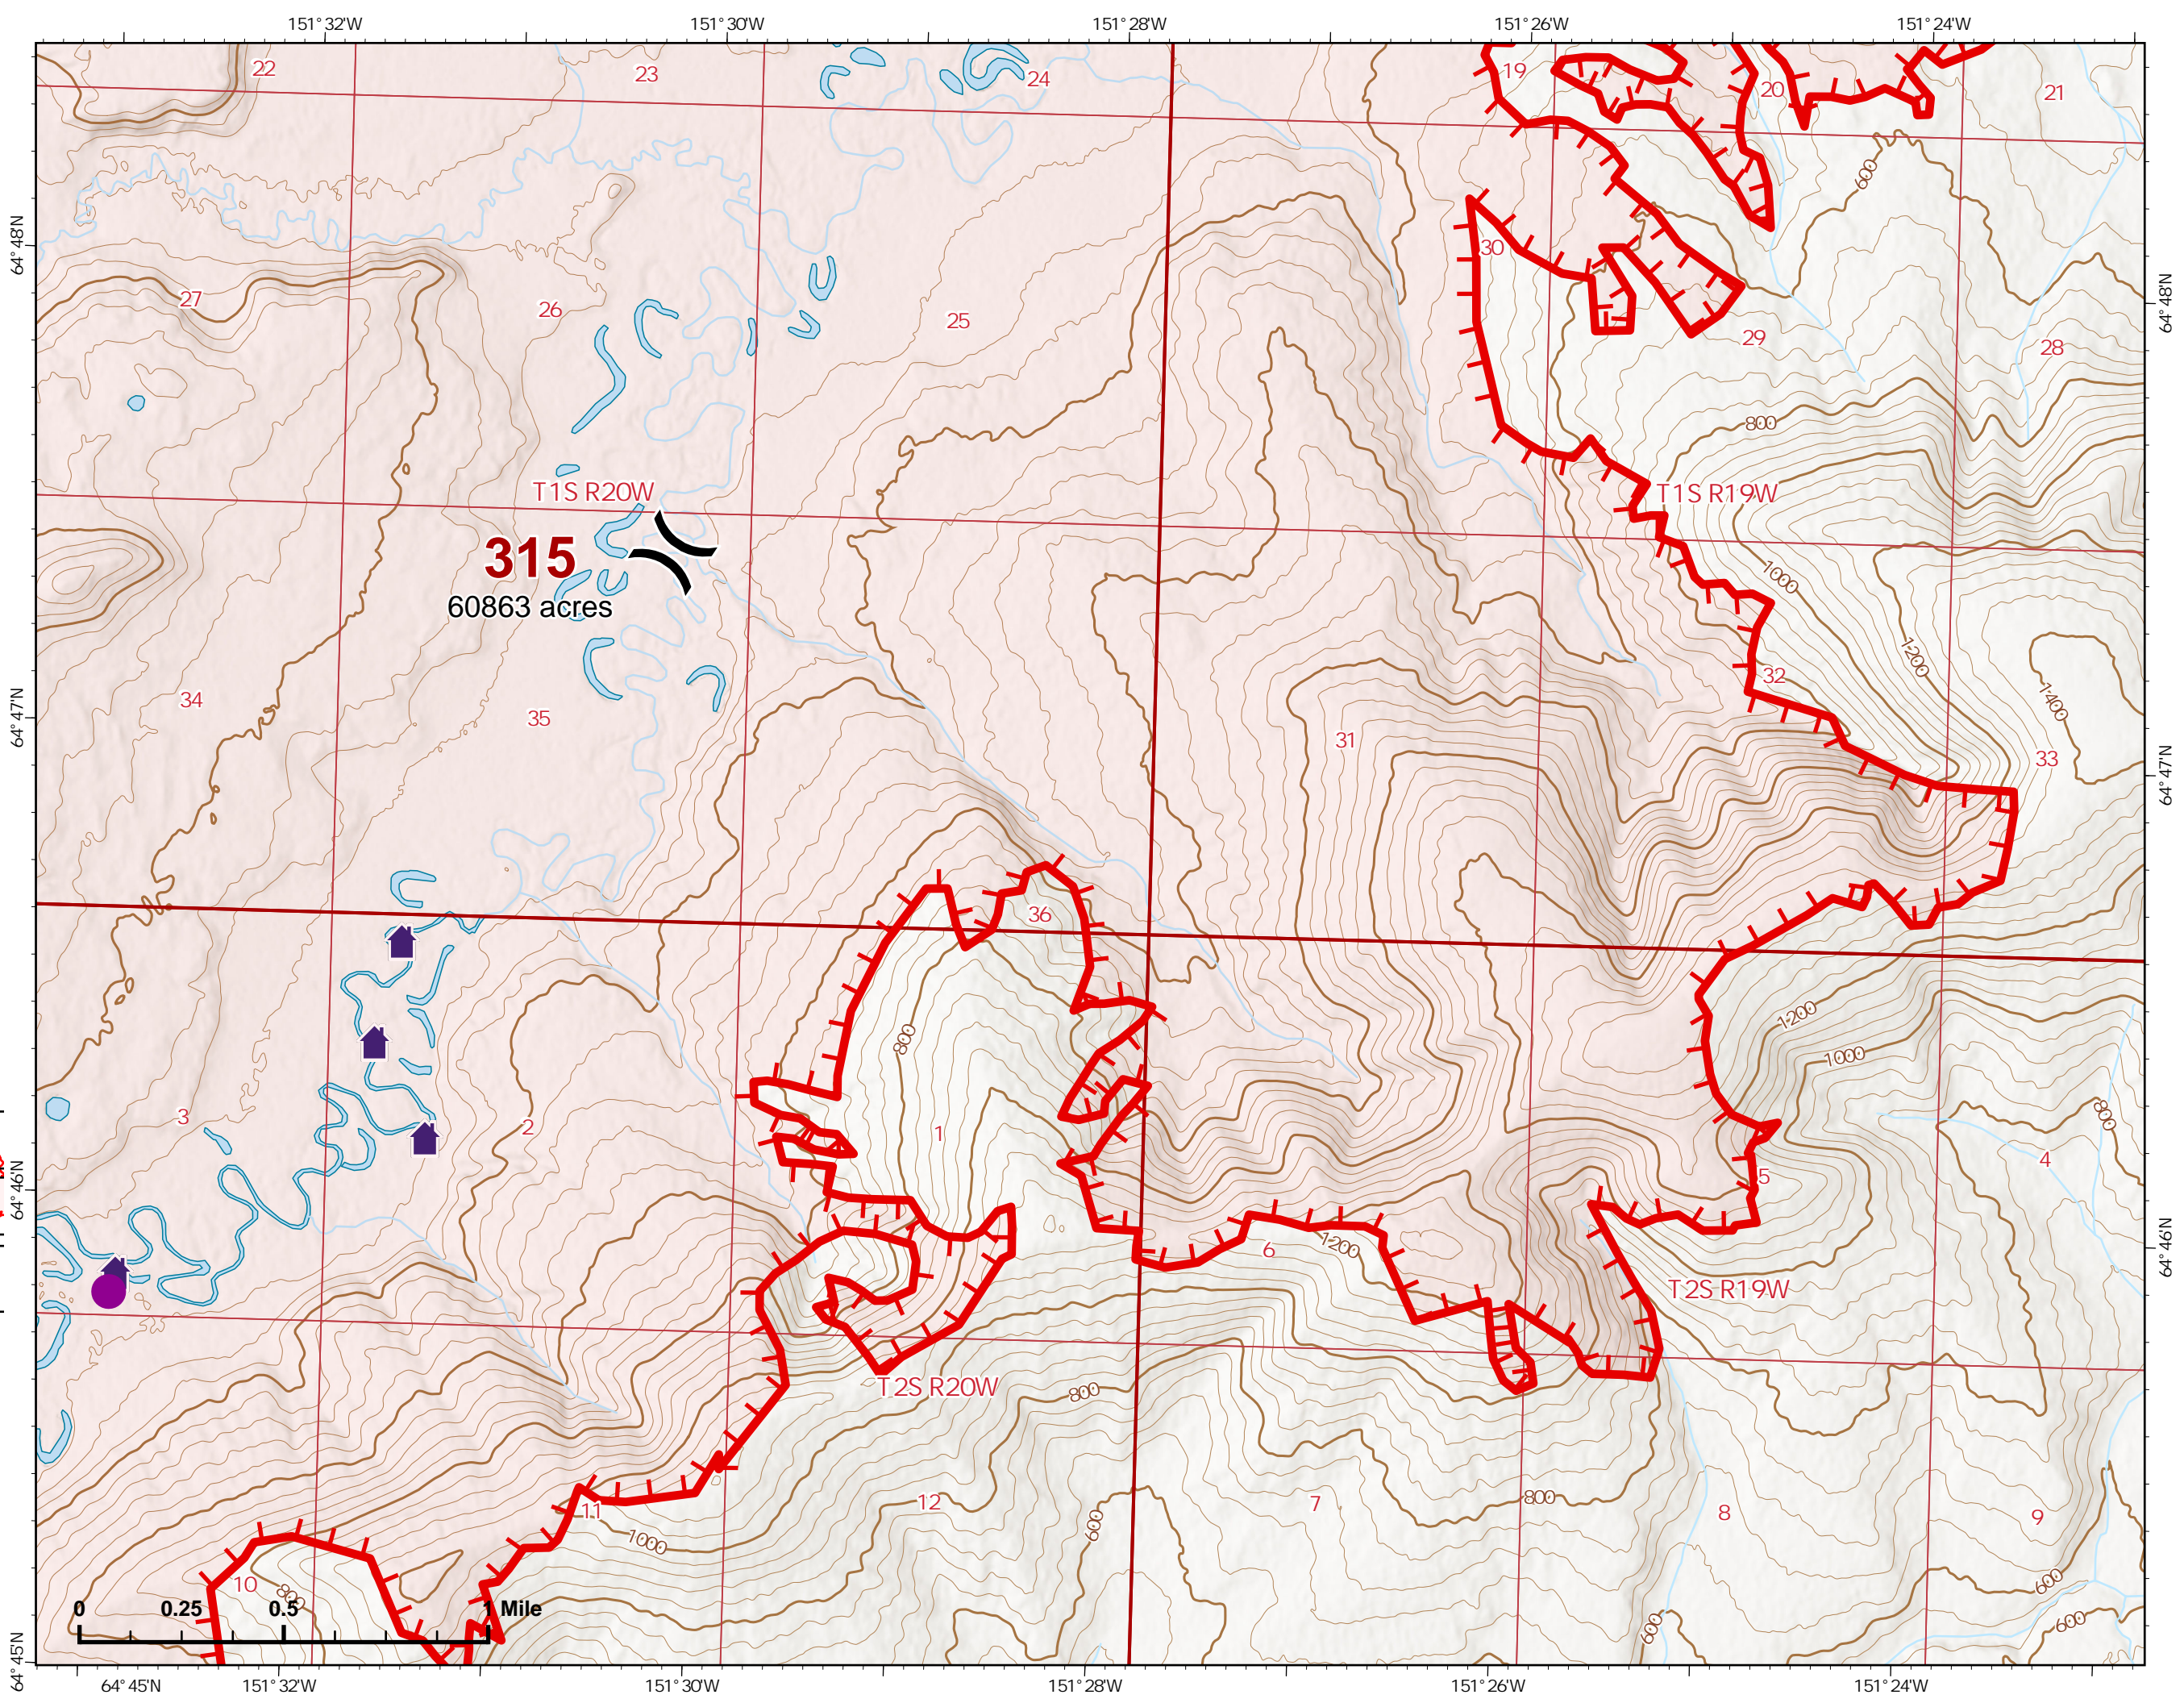

IAP Map

Bean Complex
AK-TAD-000898

07/08/2022

Fire: 315 (Chitanana)

Page 315 - 8

- Helispot
- Division Break
- Wildfire Daily Fire Perimeter
- Uncontained
- Structure

Z. Cravens
7/7/2022 2235