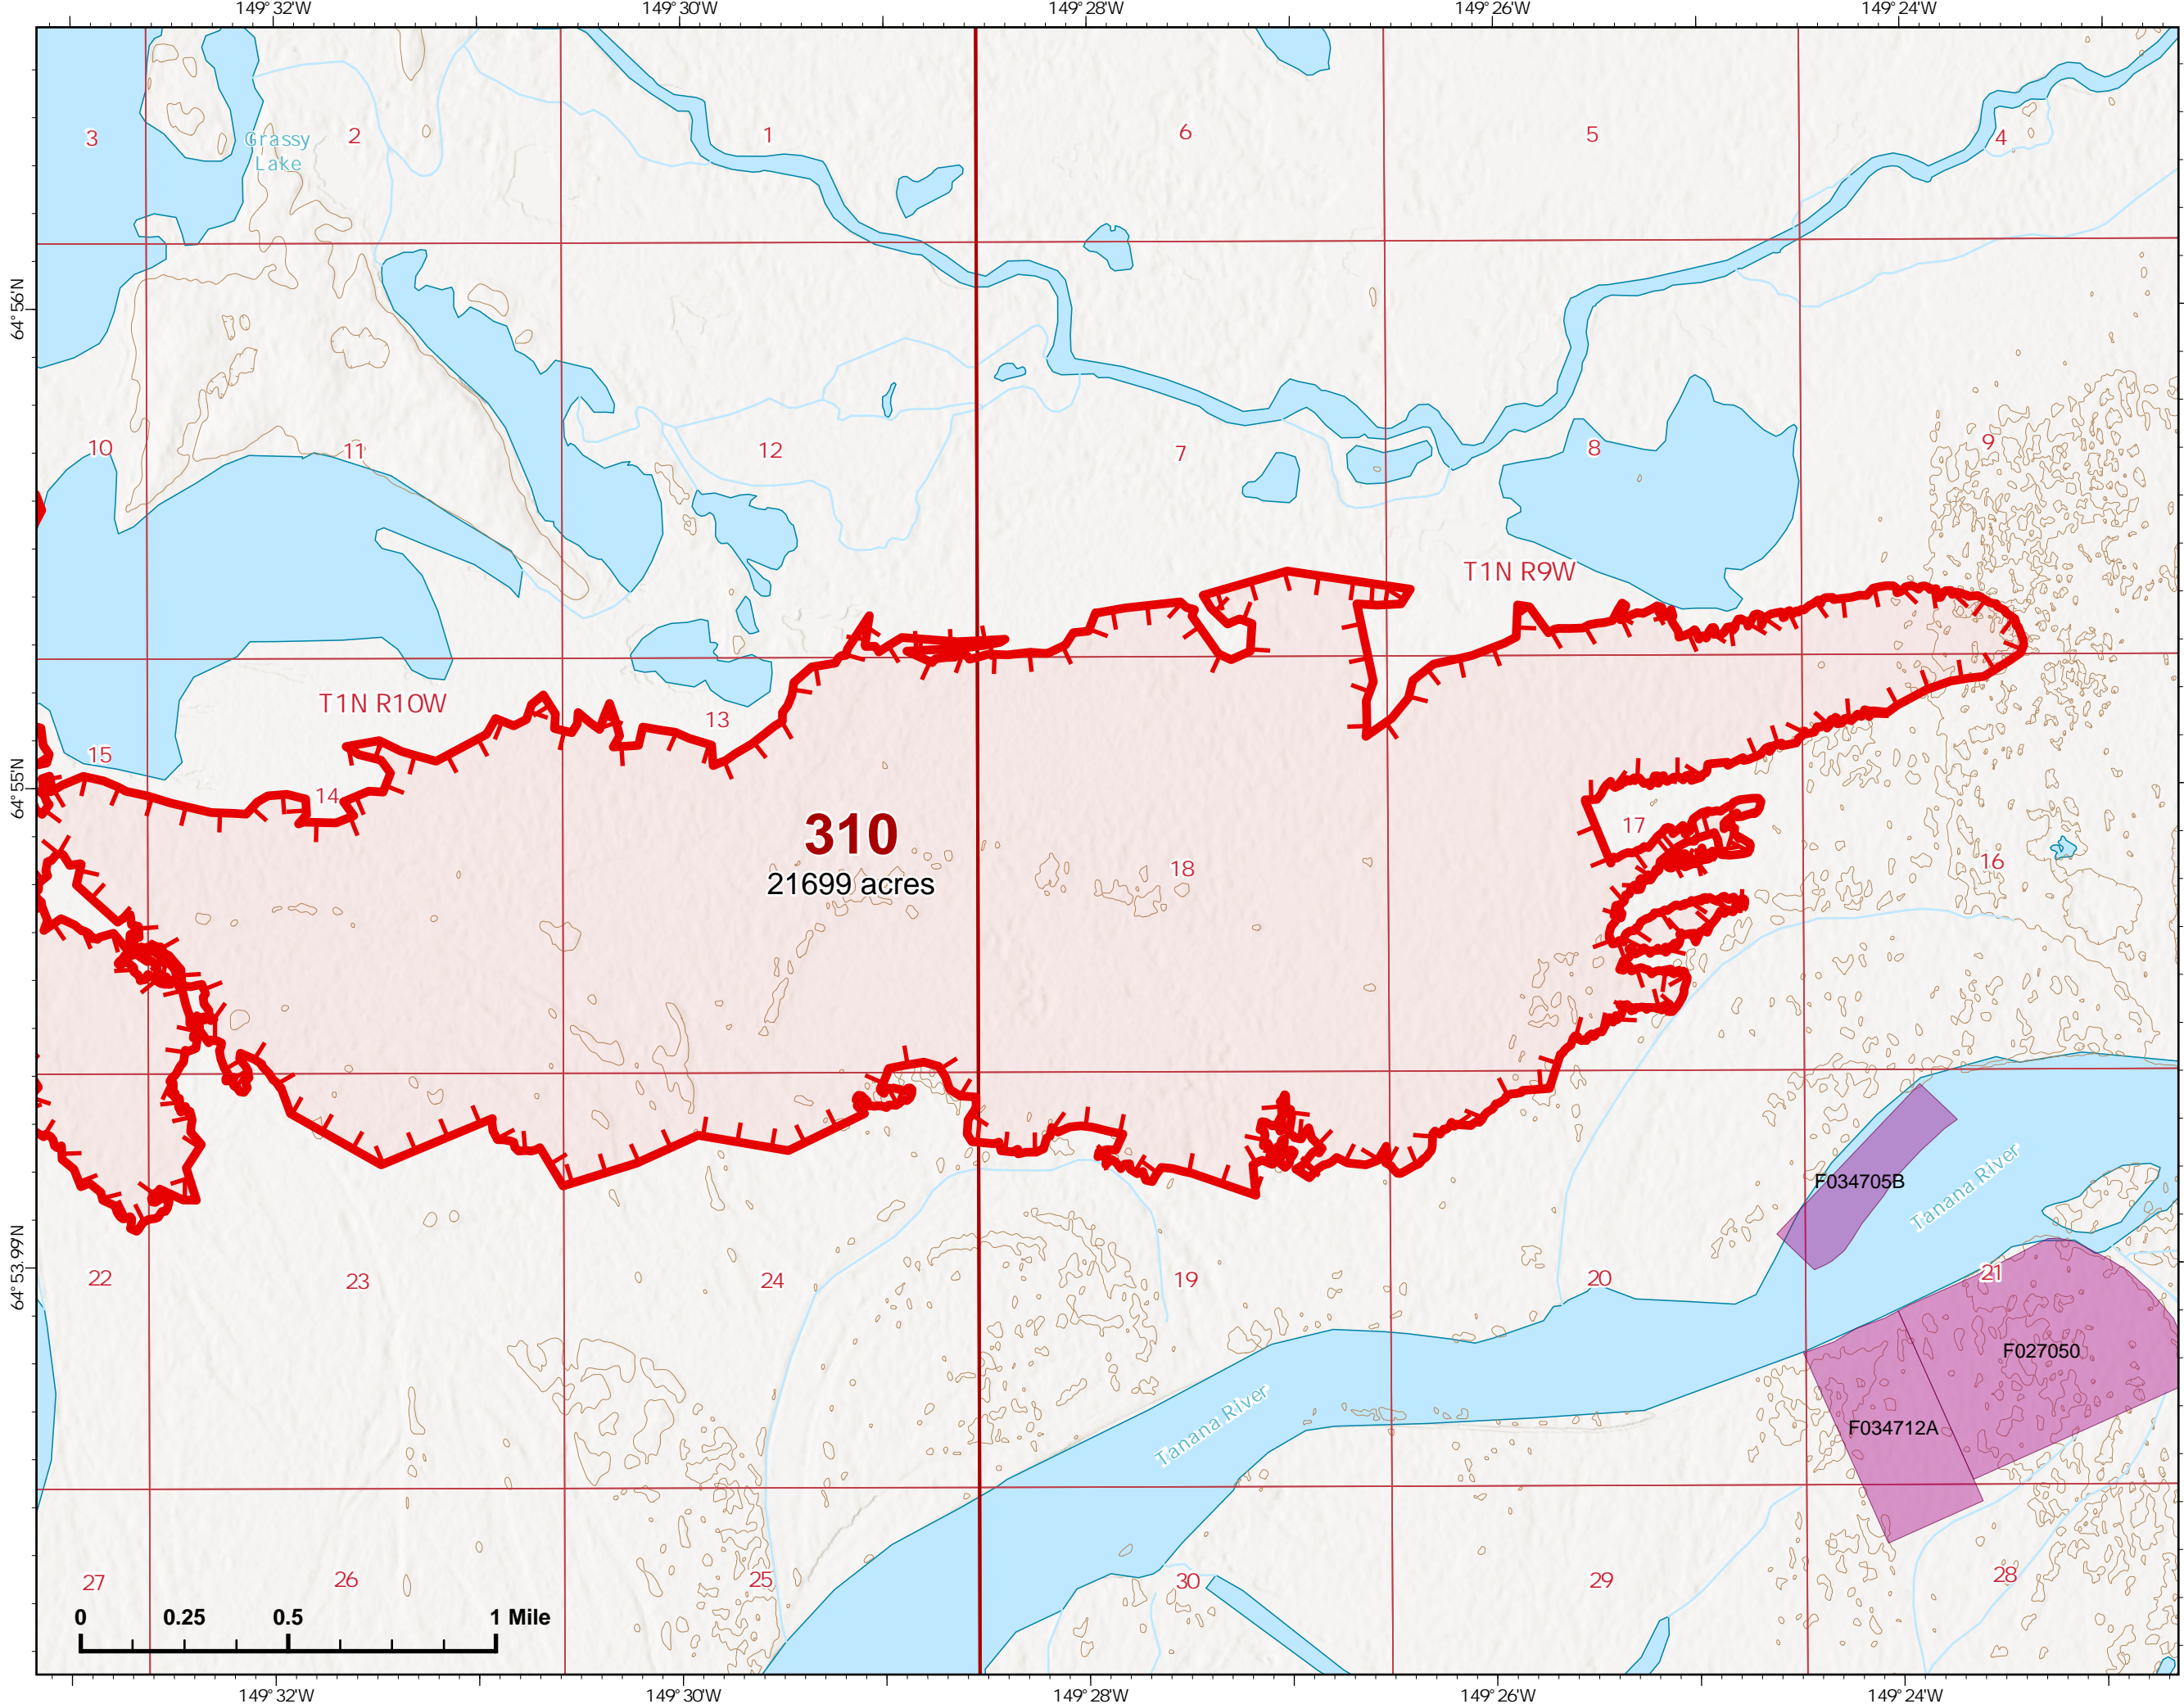

IAP Map

Bean Complex
AK-TAD-000898

07/08/2022

Fire: 310 (Tanana River)

Page 310 - 6

- Wildfire Daily Fire Perimeter
- Uncontained
- Native Allotments