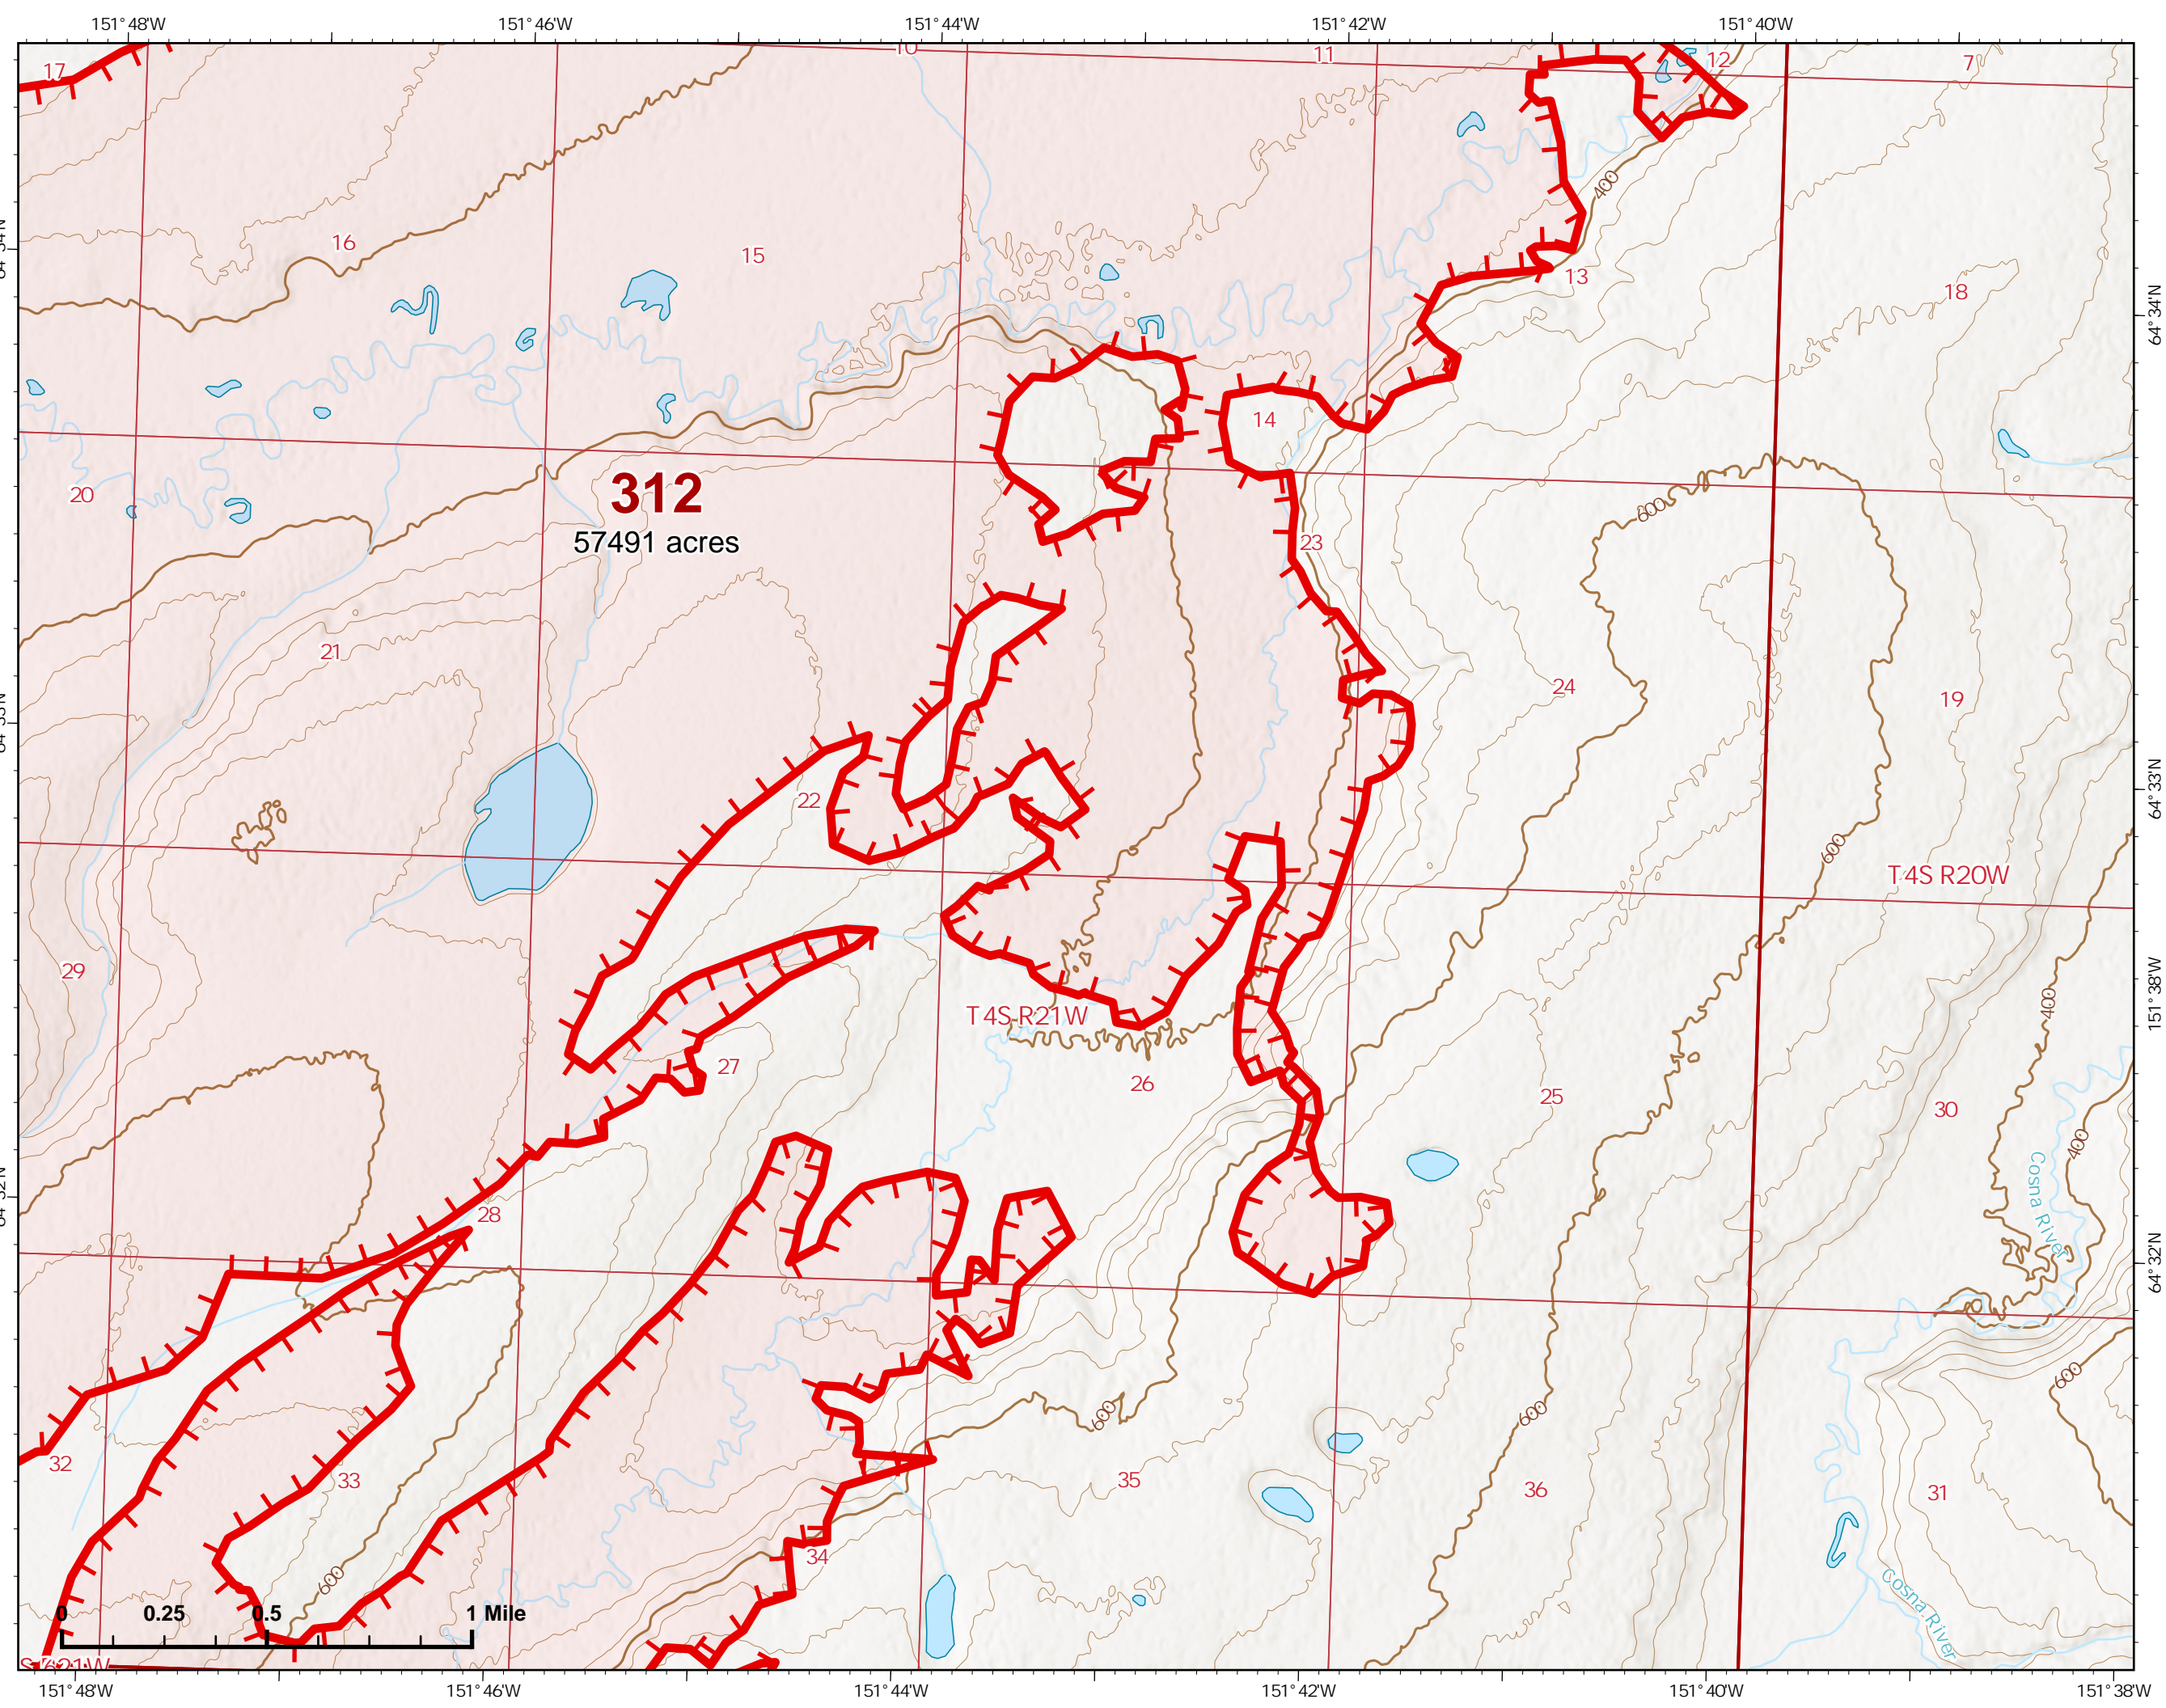

Fire: 312 (Bitzshitini)

Page 312 - 9

-  Wildfire Daily Fire Perimeter
-  Uncontained

Z. Cravens
7/7/2022 2230

IAP Map

Bean Complex
AK-TAD-000898

07/08/2022

Fire: 312 (Bitzshitini)

Page 312 - 10

-  Helispot
-  Wildfire Daily Fire Perimeter
-  Uncontained
-  Structure

Z. Cravens
7/7/2022 2230

IAP Map

Bean Complex
AK-TAD-000898

07/08/2022

Fire: 312 (Bitzshitini)

Page 312 - 11

-  Wildfire Daily Fire Perimeter
-  Uncontained

Z. Cravens
7/7/2022 2231

IAP Map

Bean Complex
AK-TAD-000898

07/08/2022

Fire: 315 (Chitanana)

Page 315 - 1

-  Helispot
-  Drop Point
-  Wildfire Daily Fire Perimeter
-  Label Point
-  Uncontained
-  Native Allotments
-  Structure

Z. Cravens
7/7/2022 2231

IAP Map

Bean Complex
AK-TAD-000898

07/08/2022

Fire: 315 (Chitanana)

Page 315 - 2

-  Helispot
-  Wildfire Daily Fire Perimeter
-  Uncontained
-  Structure

315
60863 acres