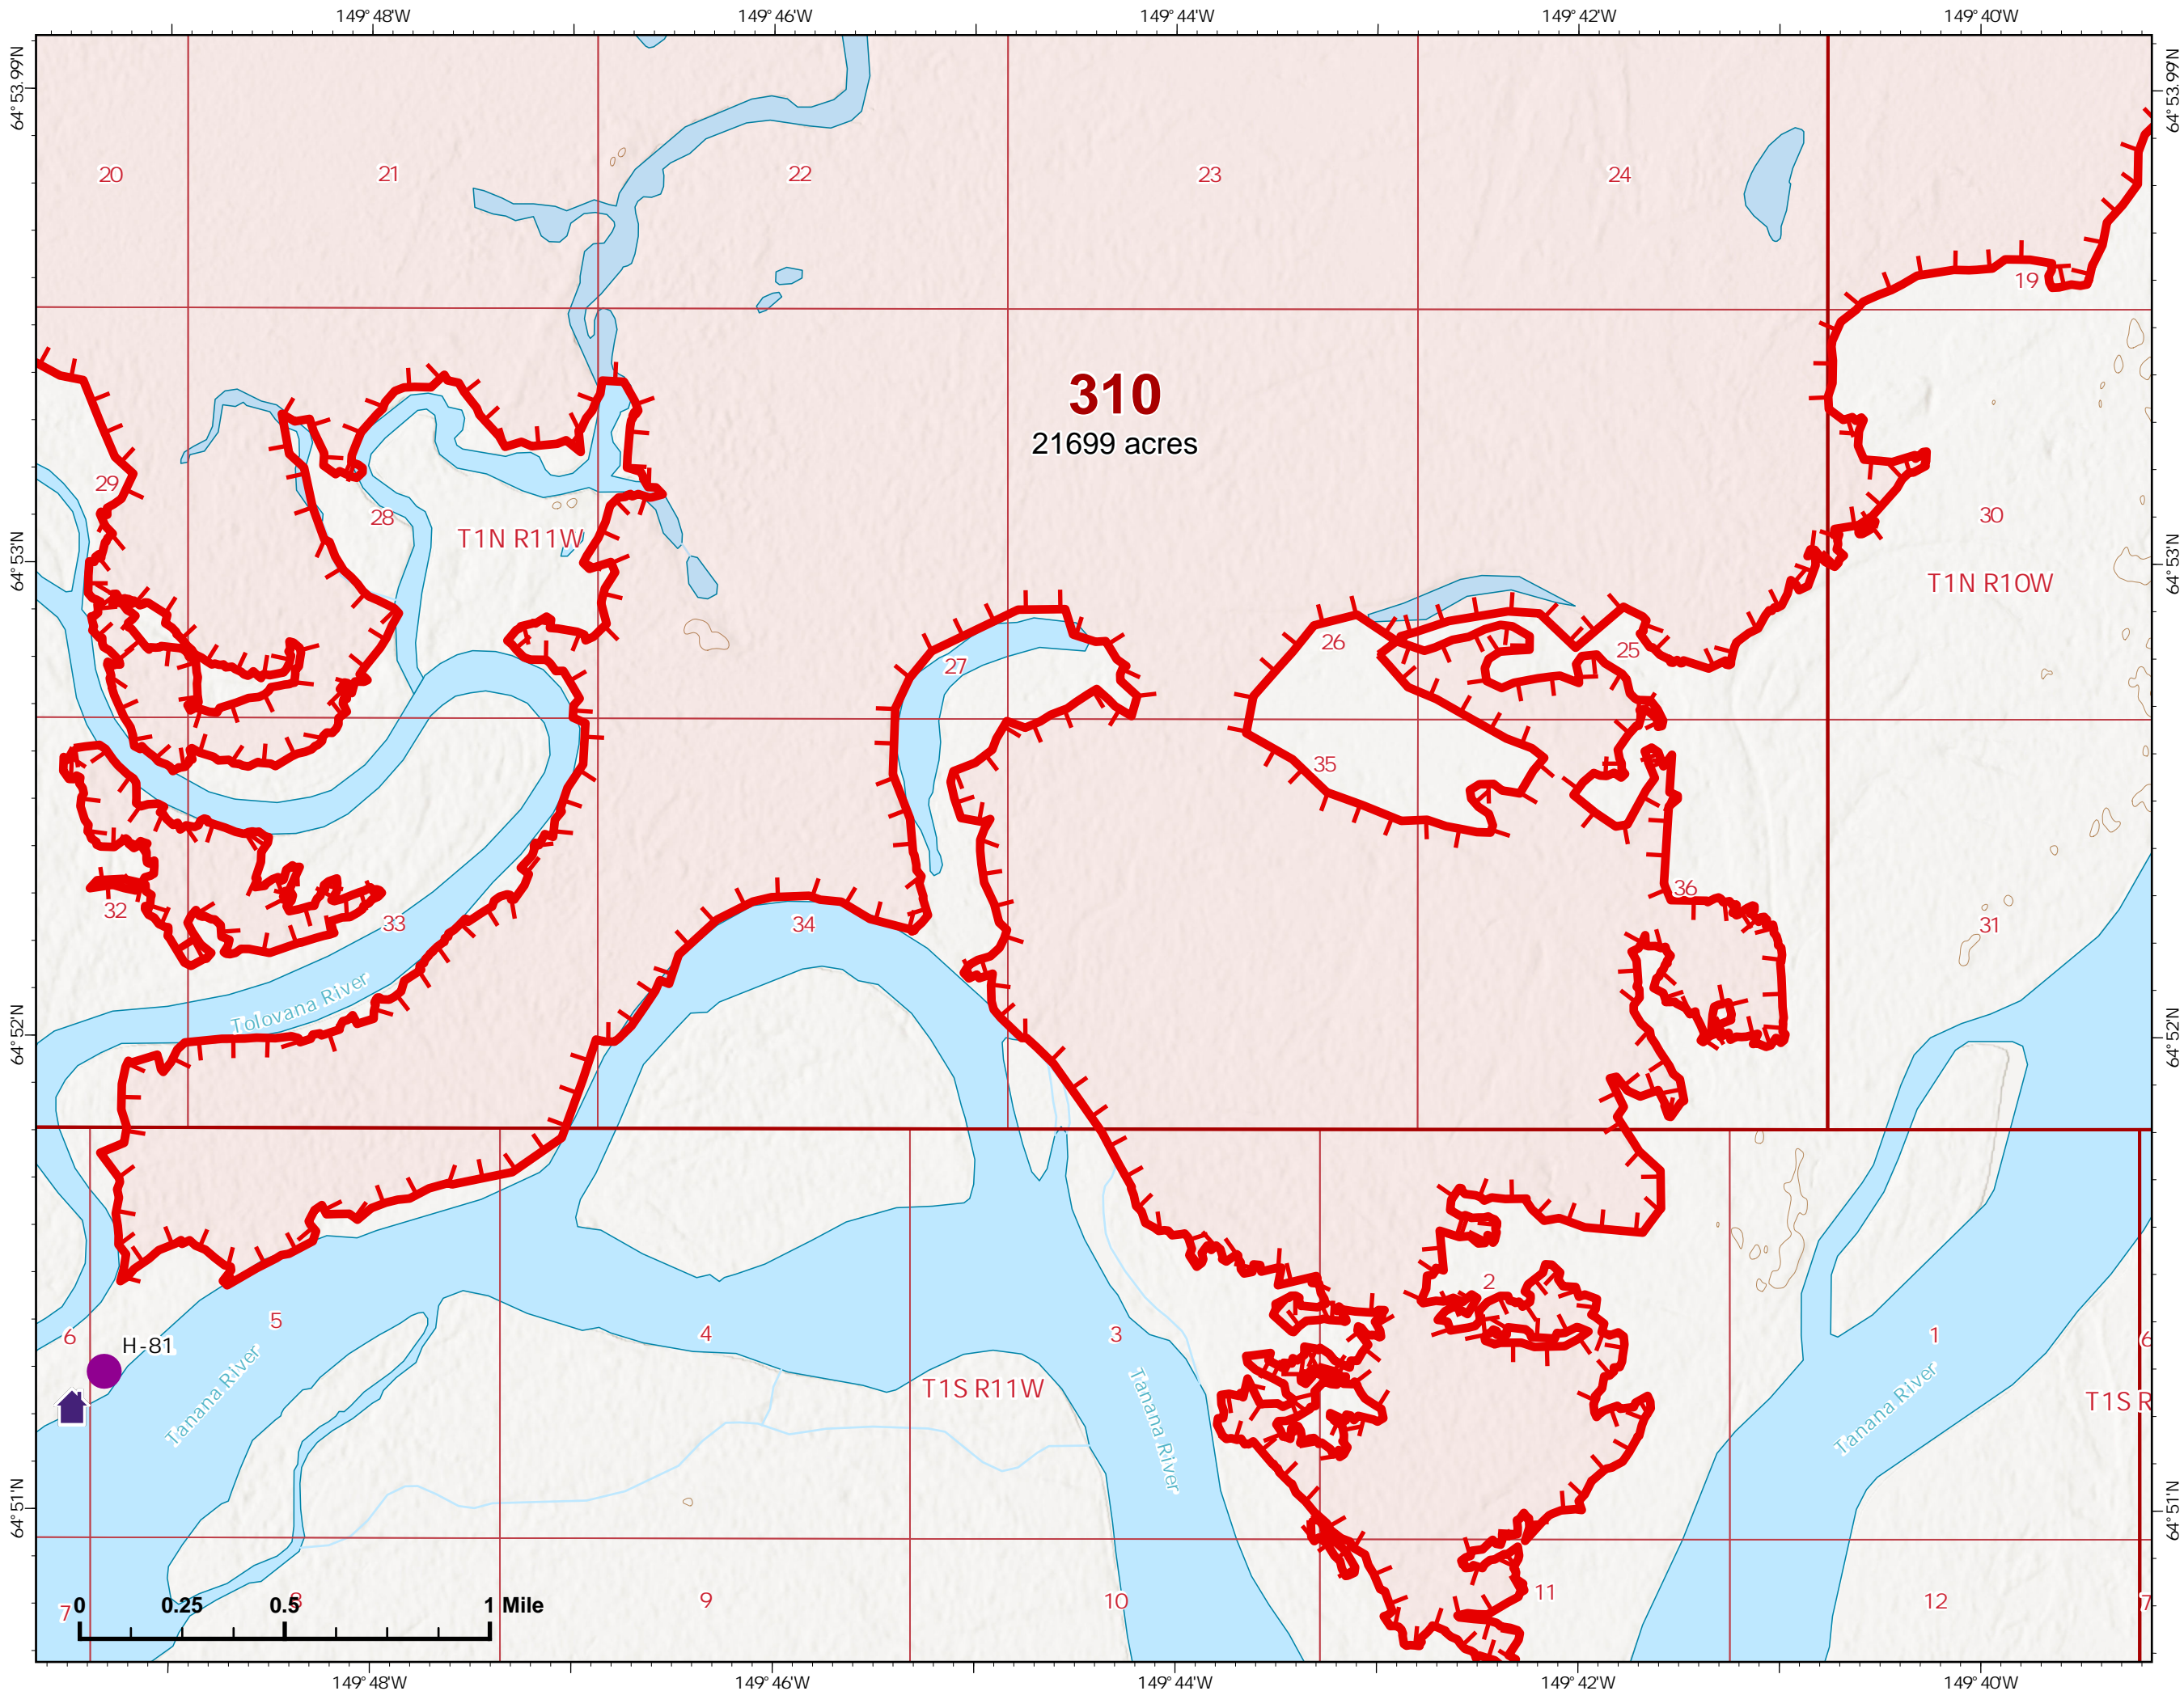

07/08/2022

Fire: 310 (Tanana River)

Page 310 - 1

 Wildfire Daily Fire Perimeter

 Uncontained

Z. Cravens
7/7/2022 2239

IAP Map

Bean Complex
AK-TAD-000898
07/08/2022

Fire: 310 (Tanana River)

Page 310 - 2

-  Wildfire Daily Fire Perimeter
-  Uncontained

Z. Cravens
7/7/2022 2239

IAP Map

Bean Complex
AK-TAD-000898

07/08/2022

Fire: 310 (Tanana River)

Page 310 - 3

-  Helispot
-  Wildfire Daily Fire Perimeter
-  Uncontained
-  Structure

Z. Cravens
7/7/2022 2240

IAP Map

Bean Complex
AK-TAD-000898
07/08/2022

Fire: 310 (Tanana River)

Page 310 - 4

-  Helispot
-  Division Break
-  Wildfire Daily Fire Perimeter
-  Uncontained
-  Native Allotments
-  Structure