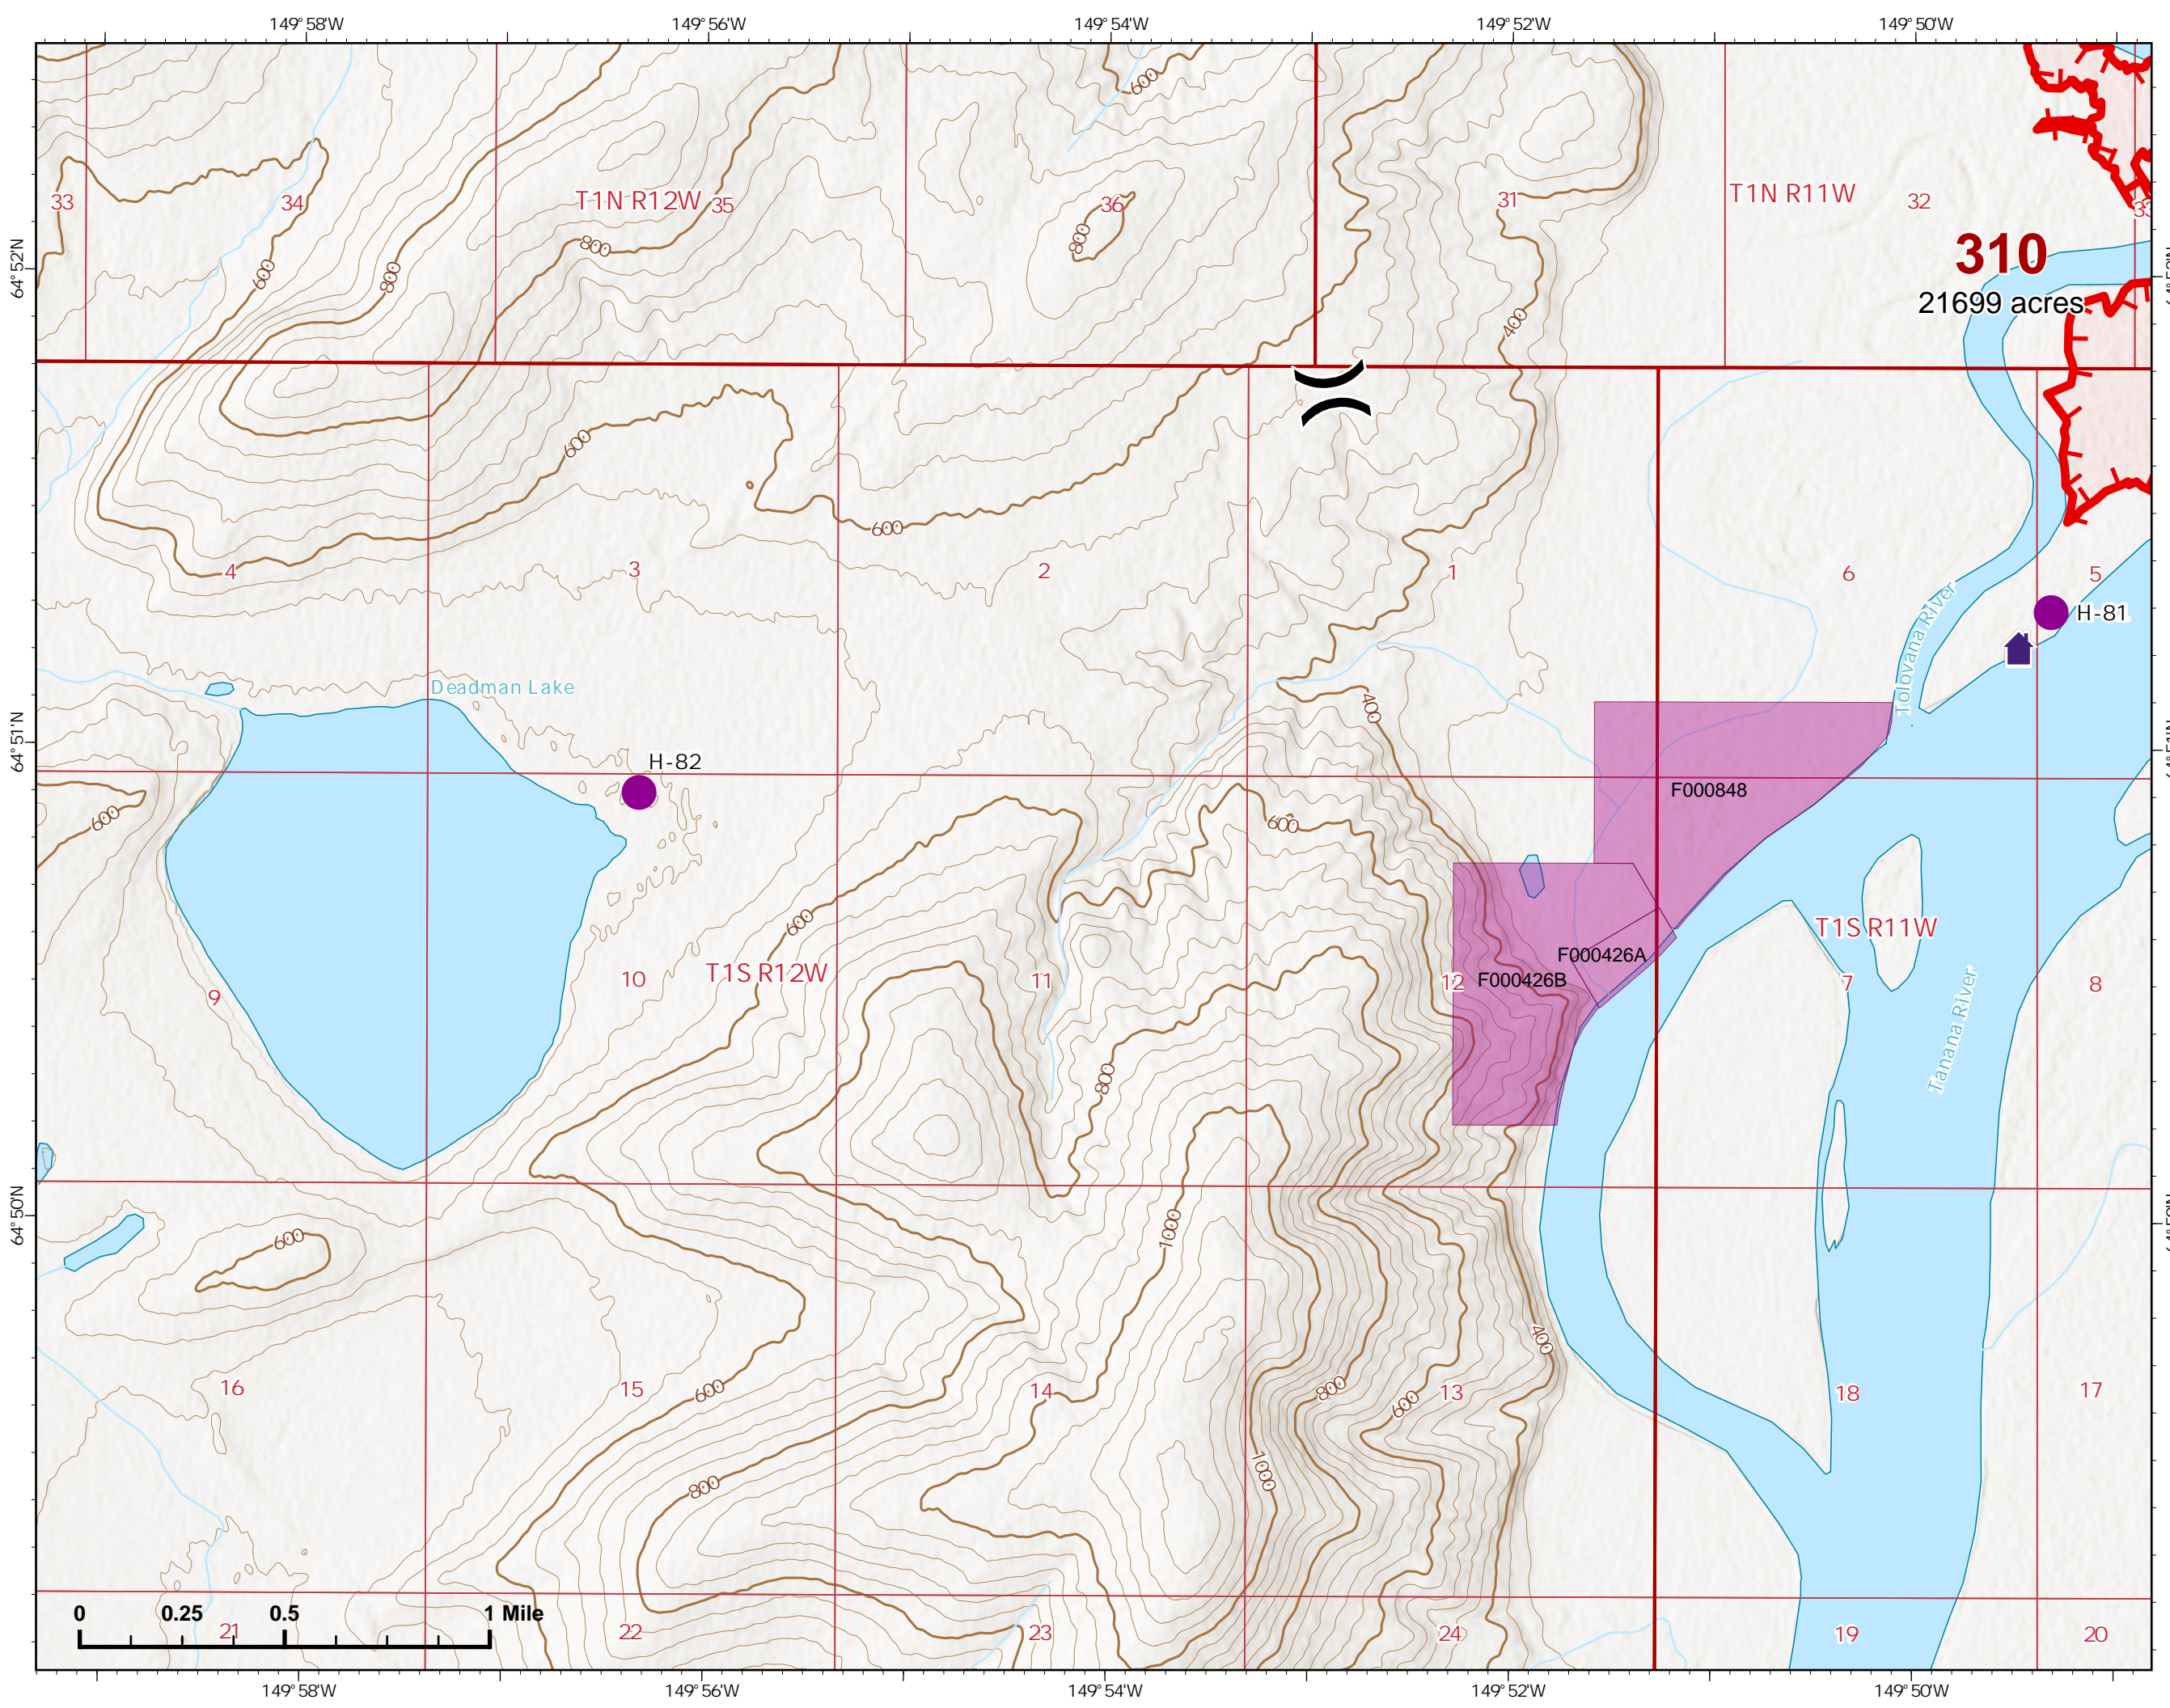

07/08/2022

Fire: 310 (Tanana River)

Page 310 - 1

 Wildfire Daily Fire Perimeter

 Uncontained

Z. Cravens
7/7/2022 2239

IAP Map

Bean Complex
AK-TAD-000898
07/08/2022

Fire: 310 (Tanana River)

Page 310 - 2

-  Wildfire Daily Fire Perimeter
-  Uncontained

Z. Cravens
7/7/2022 2239

IAP Map

Bean Complex
AK-TAD-000898

07/08/2022

Fire: 310 (Tanana River)

Page 310 - 3

-  Helispot
-  Wildfire Daily Fire Perimeter
-  Uncontained
-  Structure

Z. Cravens
7/7/2022 2240

IAP Map

Bean Complex
AK-TAD-000898
07/08/2022

Fire: 310 (Tanana River)

Page 310 - 4

-  Helispot
-  Division Break
-  Wildfire Daily Fire Perimeter
-  Uncontained
-  Native Allotments
-  Structure

Z. Cravens
7/7/2022 2240

IAP Map

Bean Complex
AK-TAD-000898
07/08/2022

Fire: 310 (Tanana River)

Page 310 - 5

-  Wildfire Daily Fire Perimeter
-  Uncontained

Z. Cravens
7/7/2022 2241

IAP Map