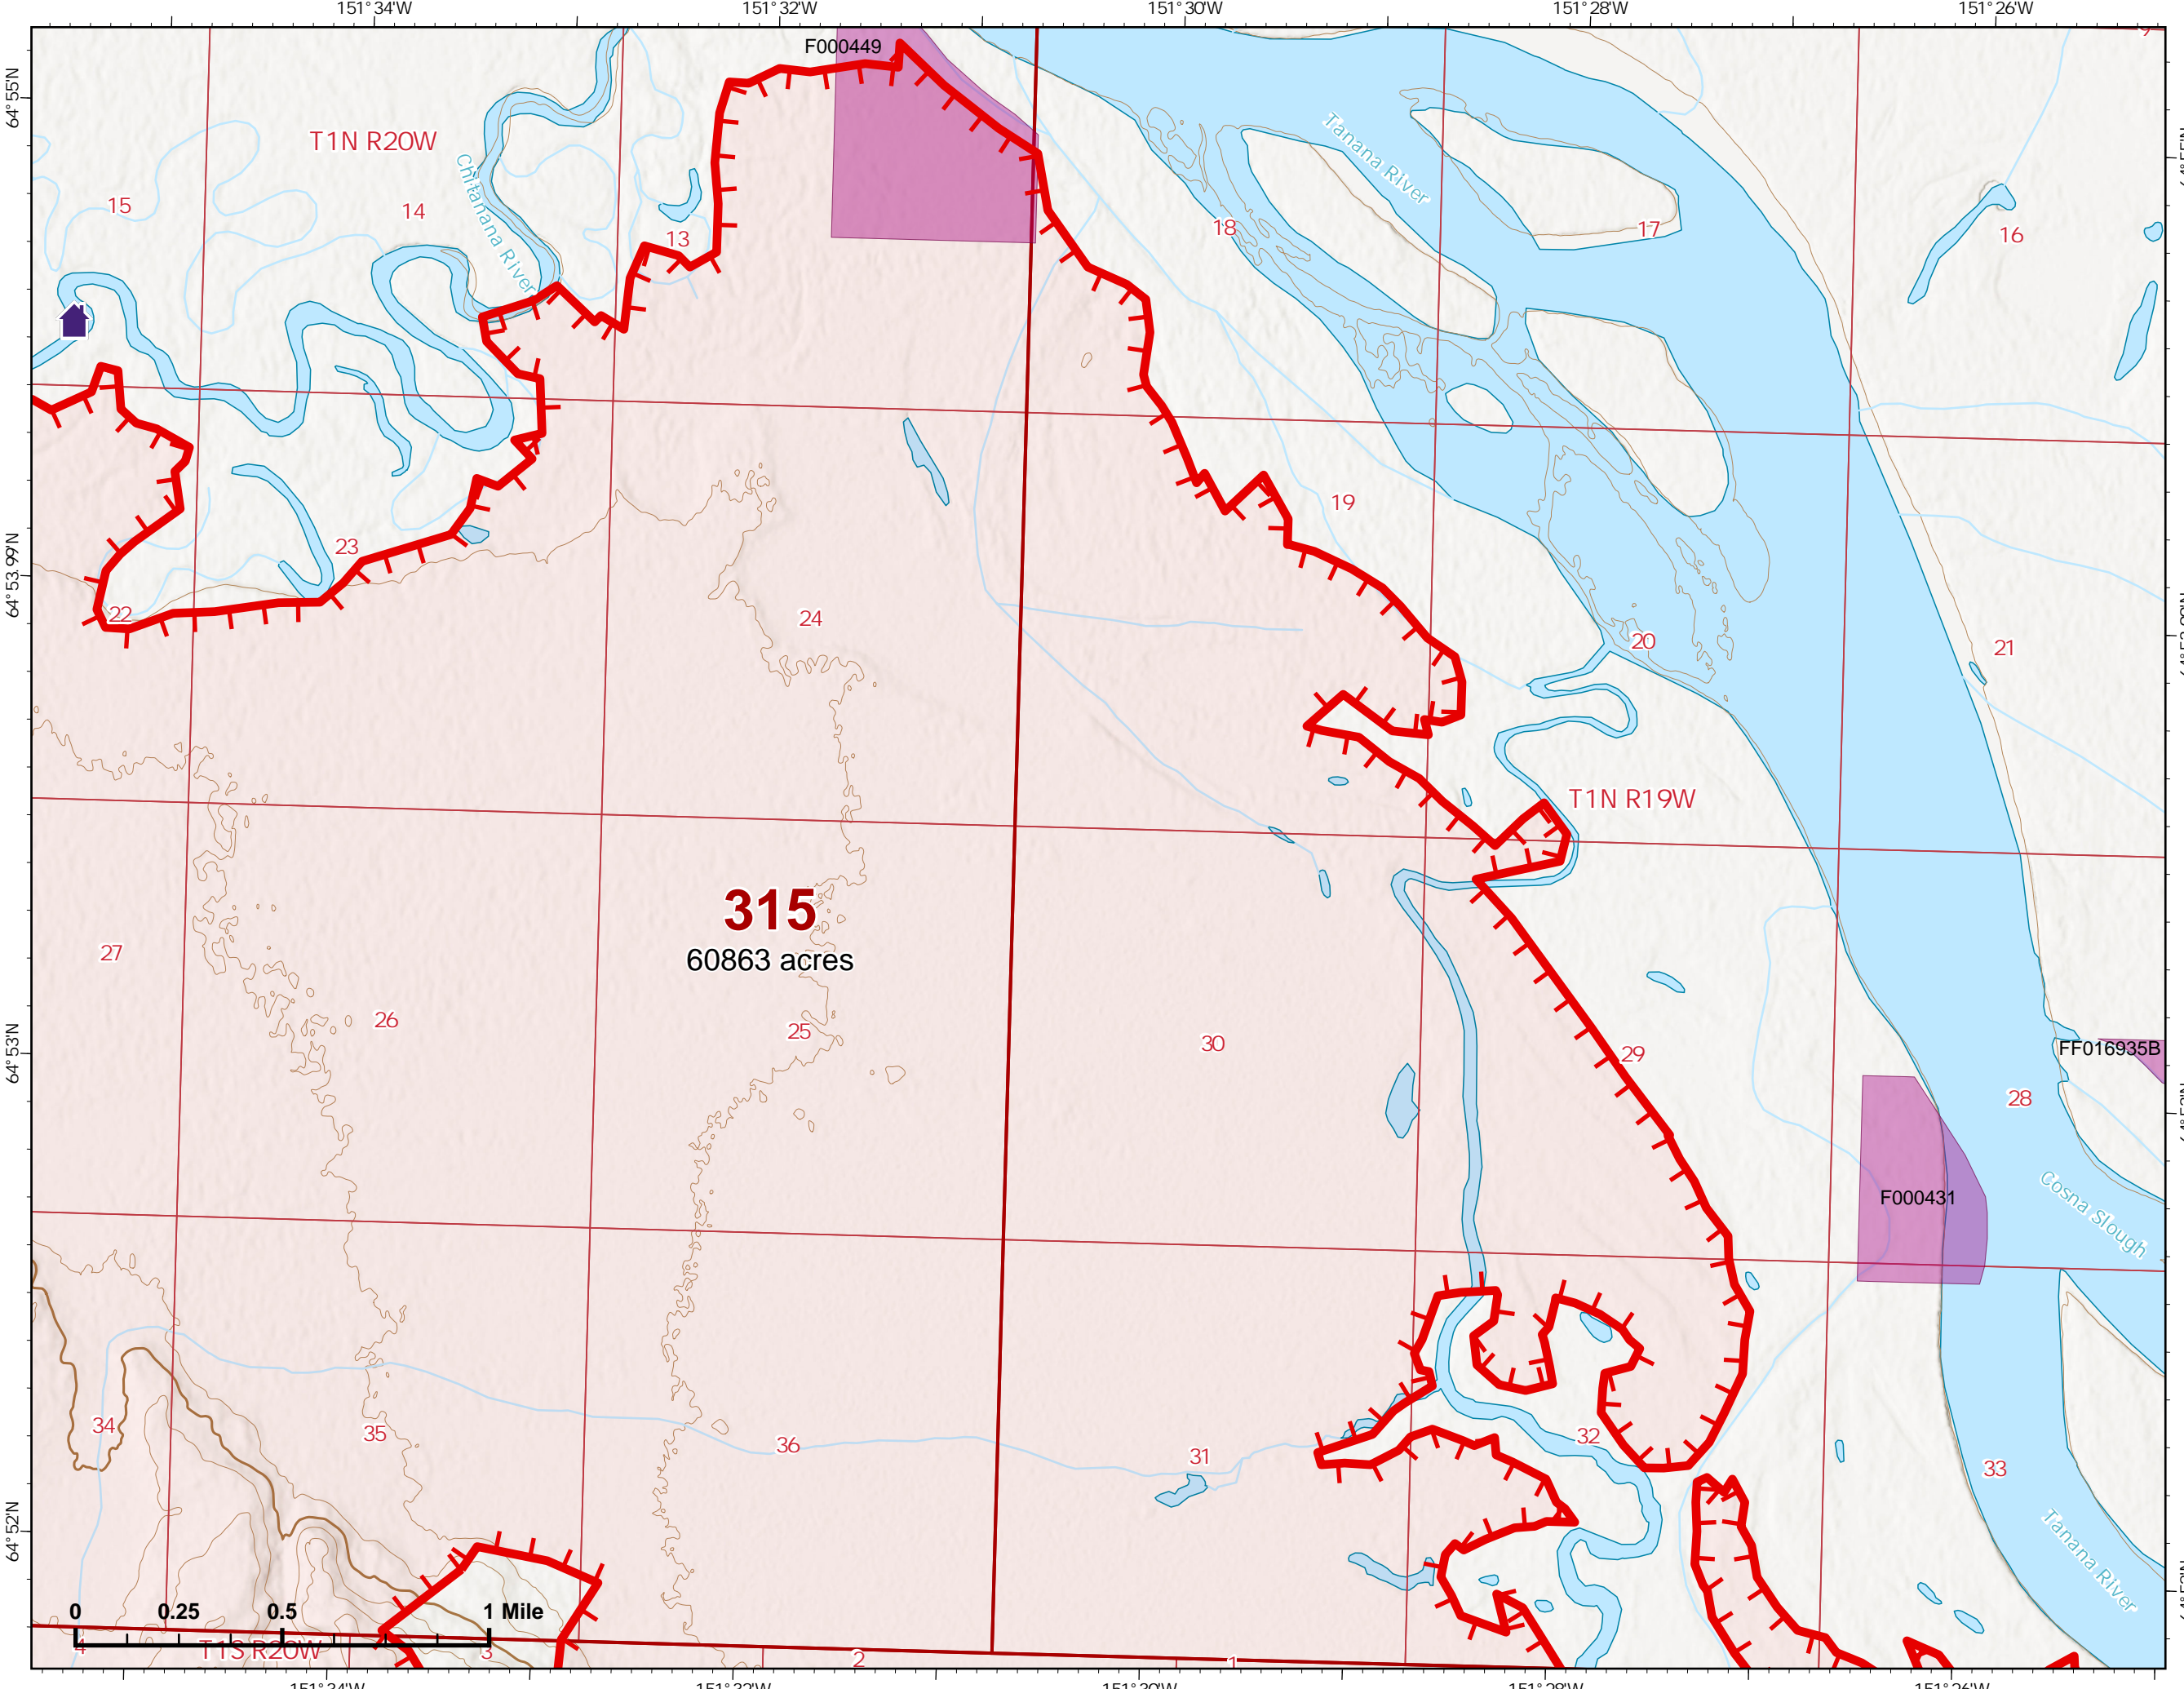

IAP Map

Bean Complex
AK-TAD-000898

07/08/2022

Fire: 315 (Chitanana)

Page 315 - 10

- Wildfire Daily Fire Perimeter
- Uncontained
- Native Allotments
- Structure

315
60863 acres