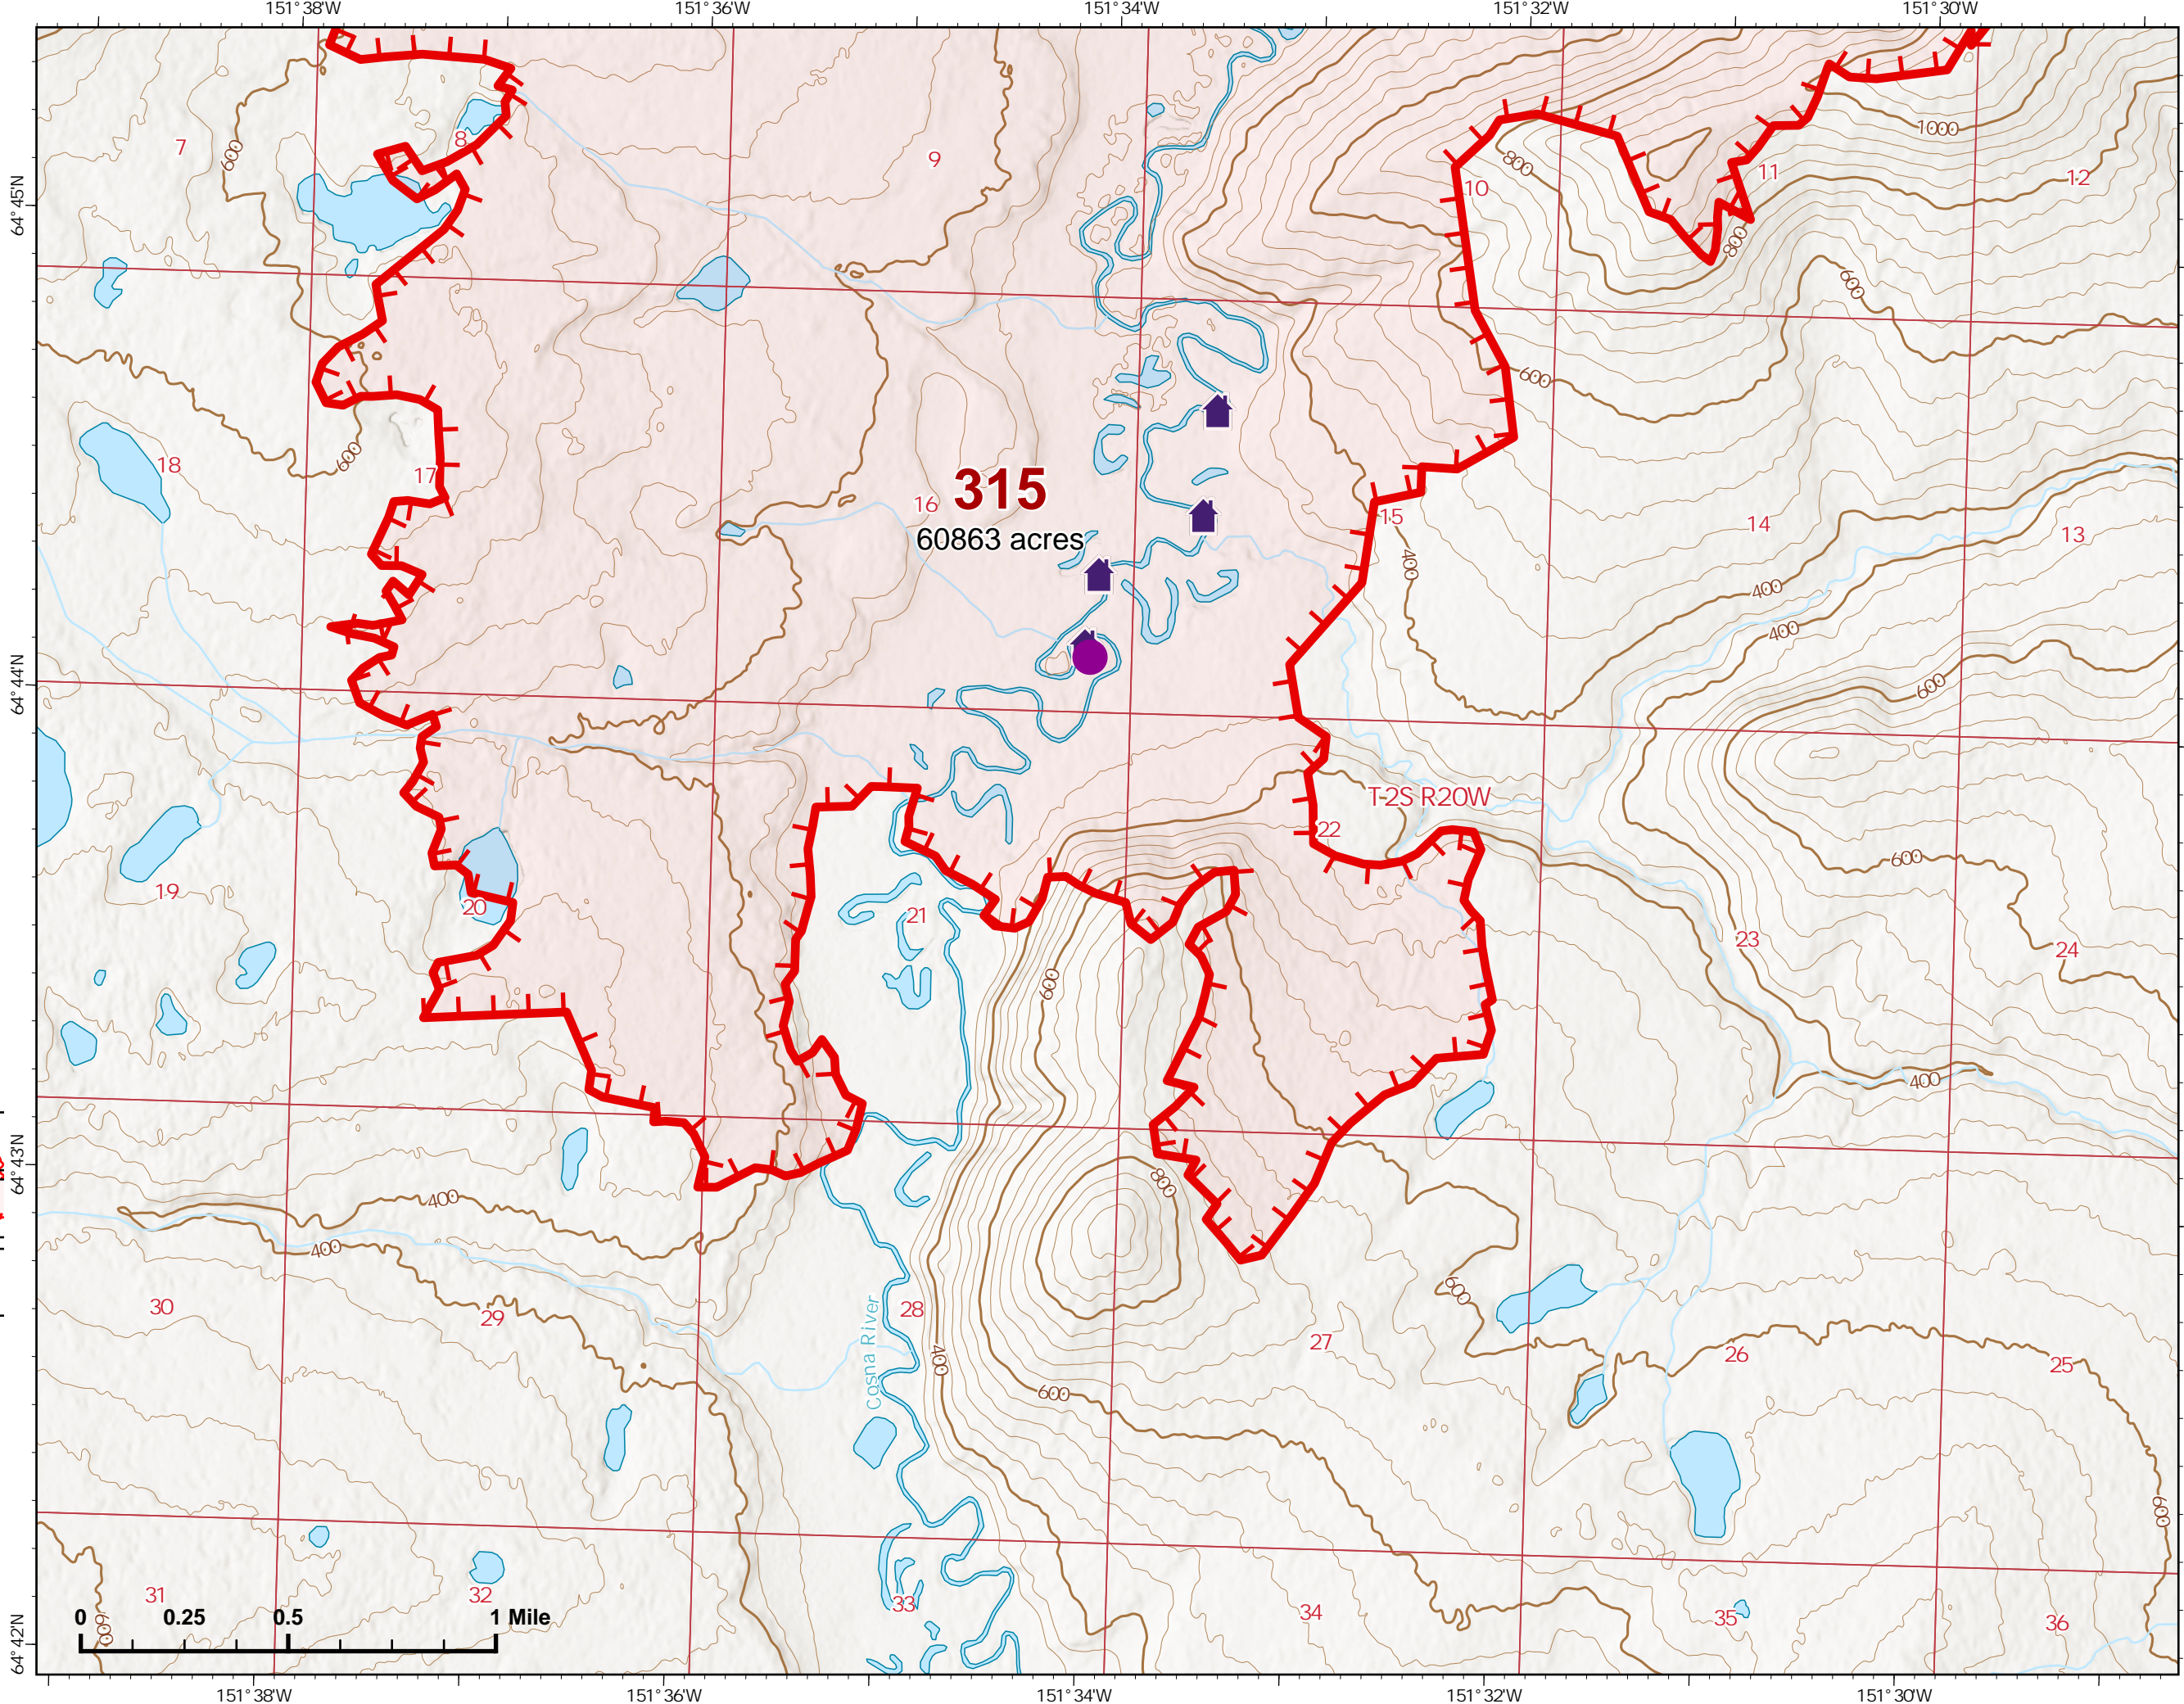

IAP Map

Bean Complex
AK-TAD-000898

07/08/2022

Fire: 315 (Chitanana)

Page 315 - 6

-  Wildfire Daily Fire Perimeter
-  Uncontained

Z. Cravens
7/7/2022 2234

IAP Map

Bean Complex
AK-TAD-000898

07/08/2022

Fire: 315 (Chitanana)

Page 315 - 7

-  Helispot
-  Wildfire Daily Fire Perimeter
-  Uncontained
-  Structure

Z. Cravens
7/7/2022 2234

IAP Map

Bean Complex
AK-TAD-000898