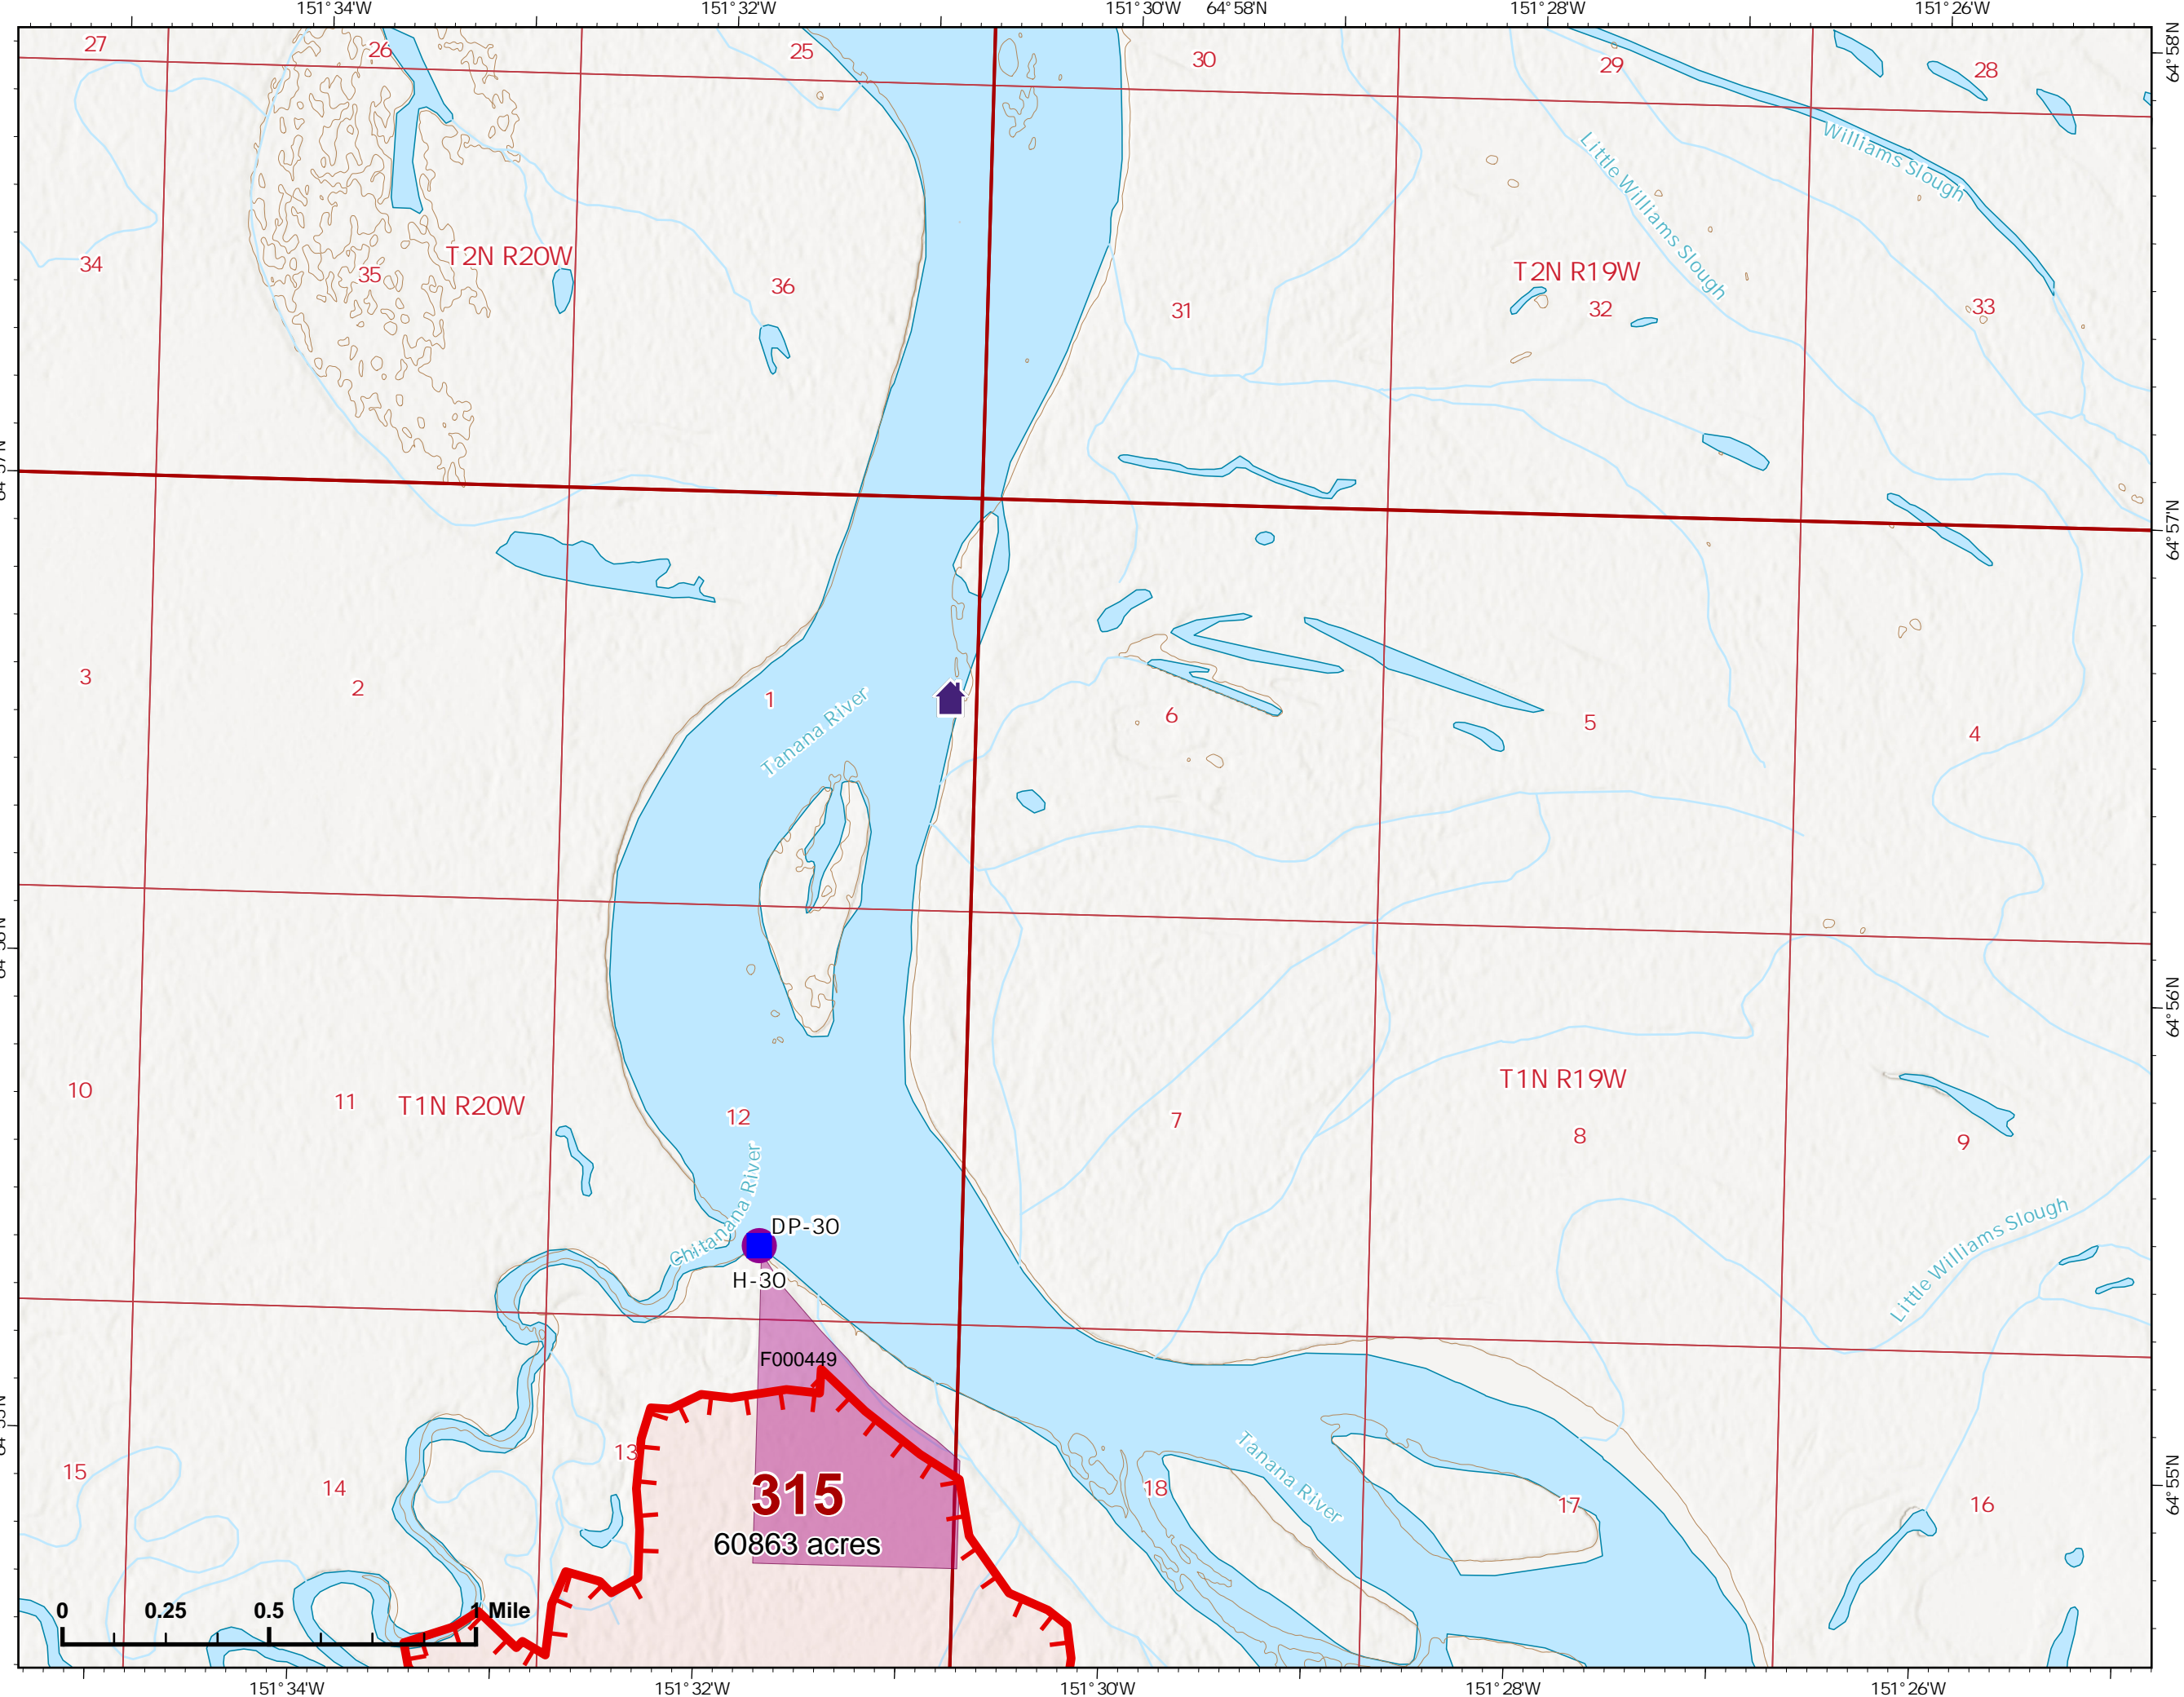

Z. Cravens
7/7/2022 2231