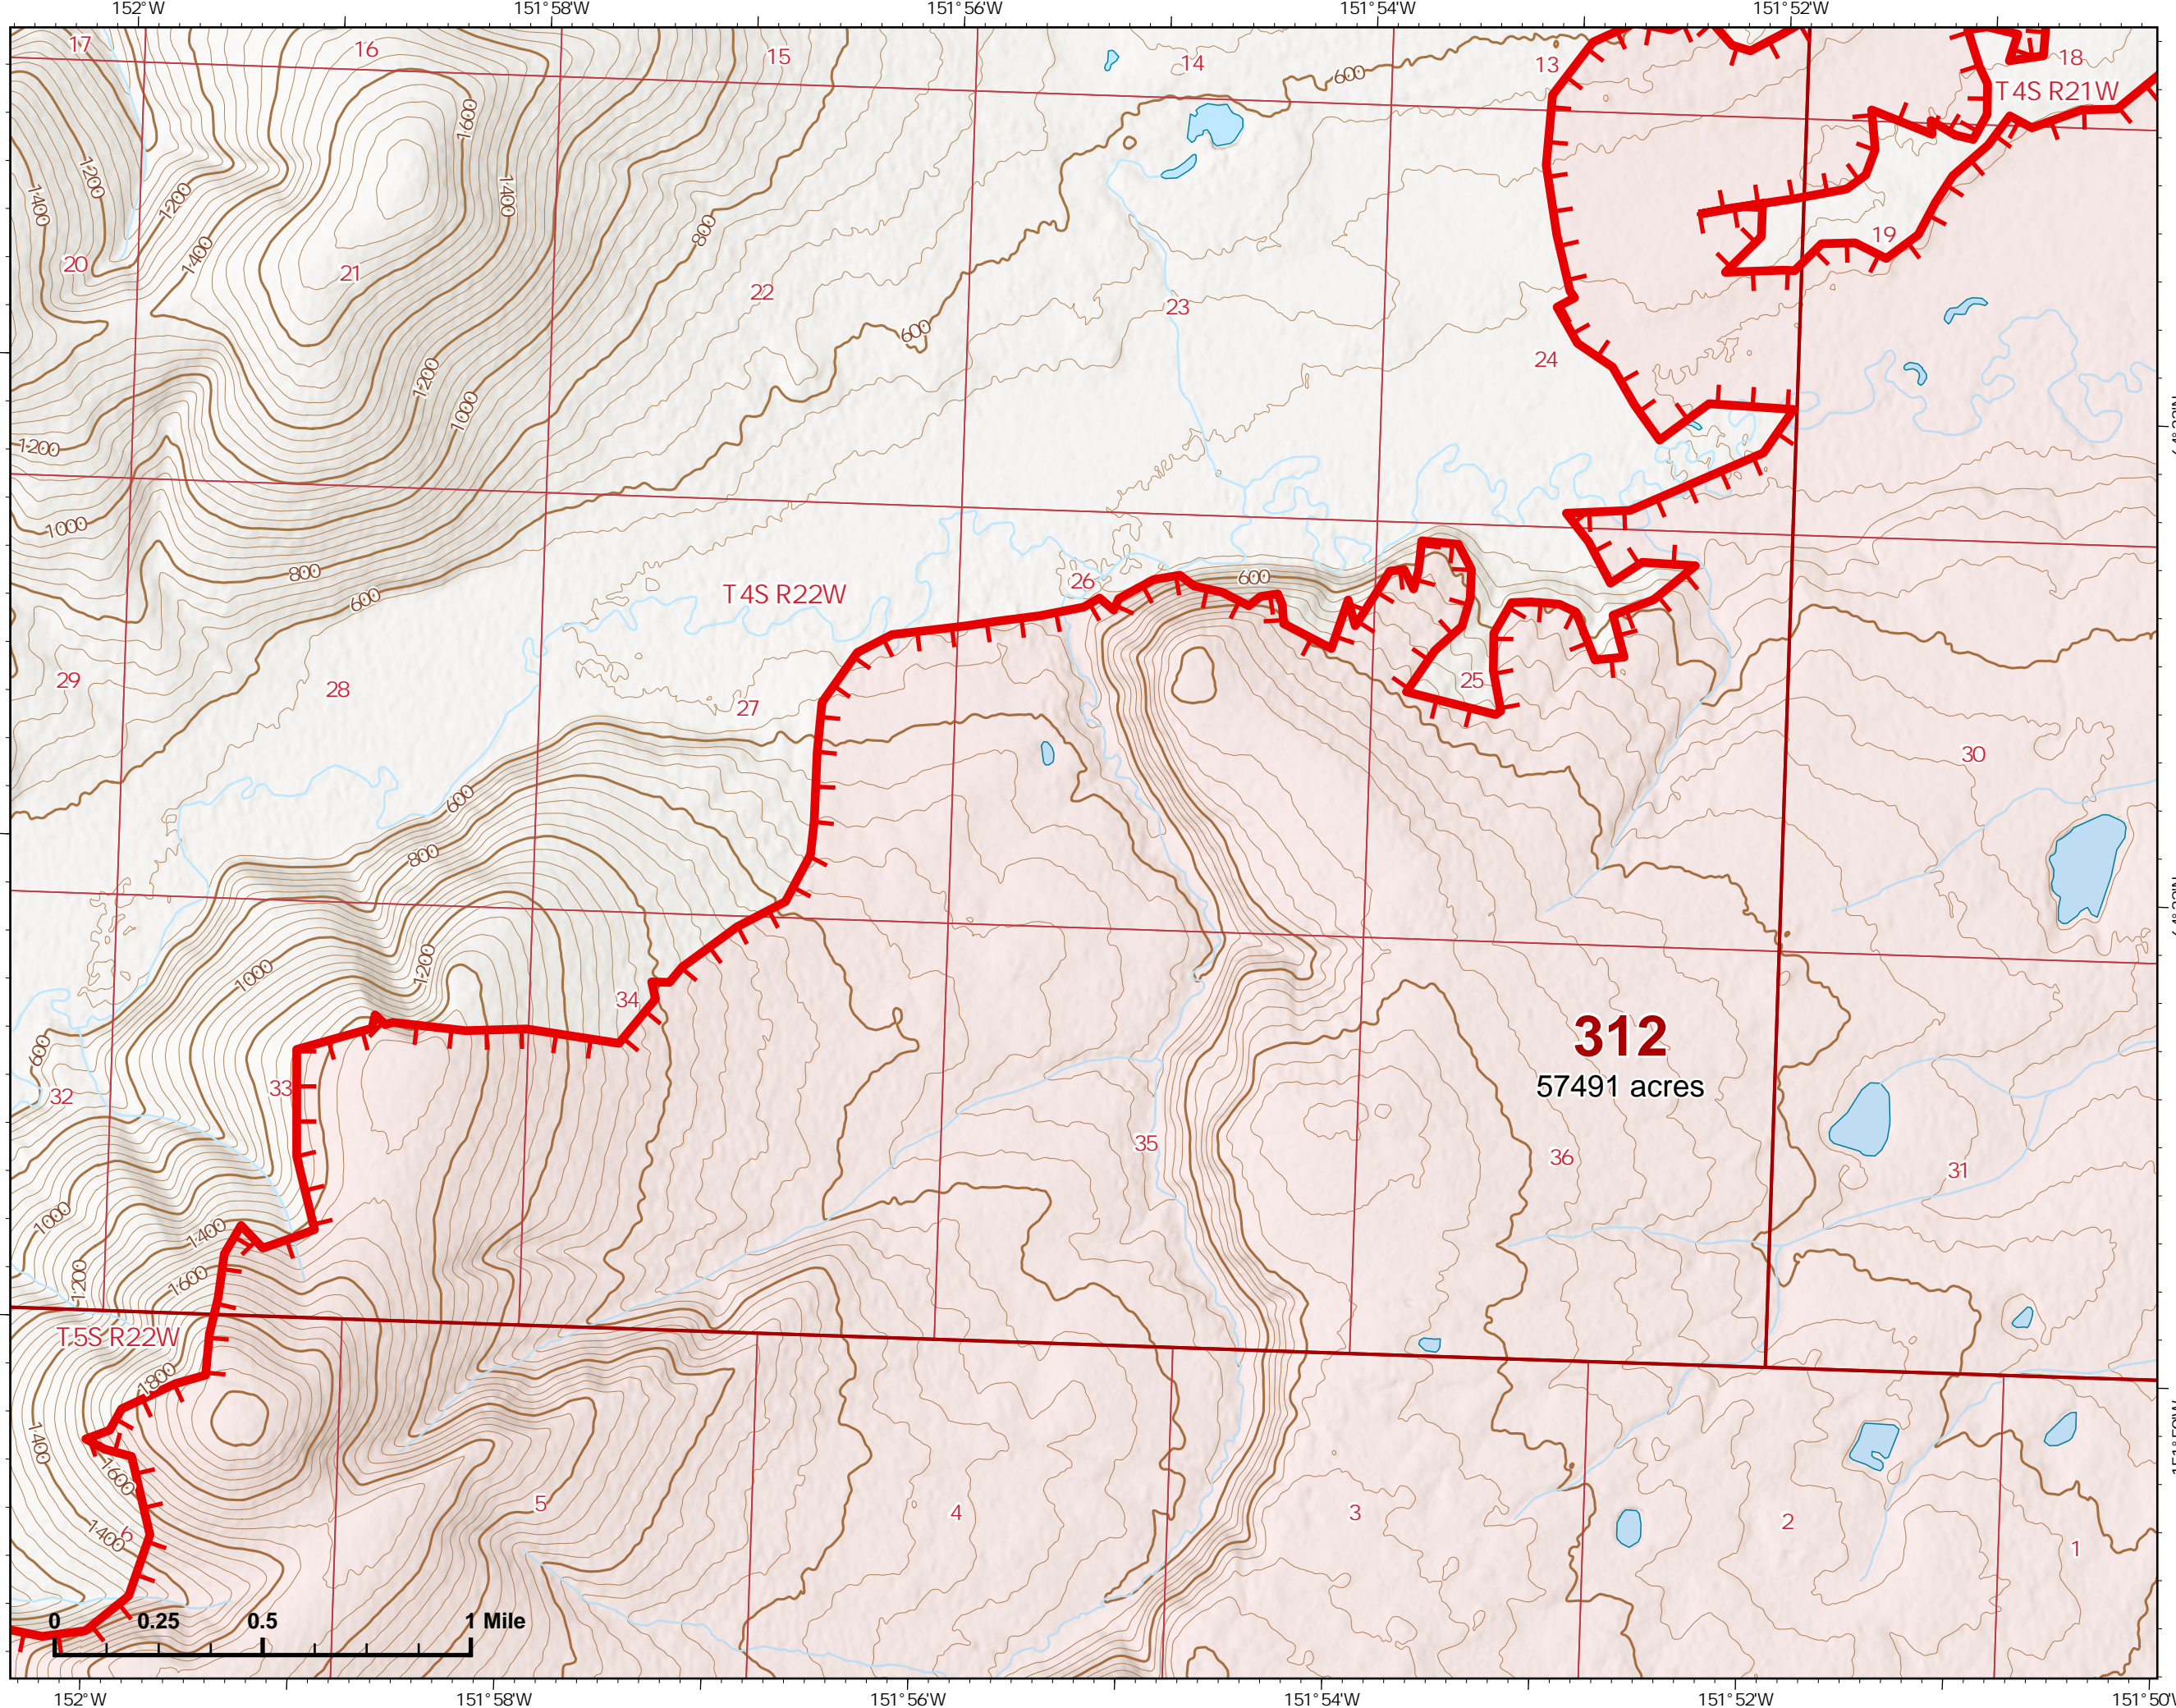

Page 312 - 1

-  Helispot
-  Wildfire Daily Fire Perimeter
-  Uncontained
-  Structure

Z. Cravens
7/7/2022 2226

IAP Map

Bean Complex
AK-TAD-000898

07/08/2022

Fire: 312 (Bitzshitini)

Page 312 - 2

-  Helispot
-  Wildfire Daily Fire Perimeter
-  Uncontained

Z. Cravens
7/7/2022 2227

IAP Map

Bean Complex
AK-TAD-000898

07/08/2022

Fire: 312 (Bitzshitini)

Page 312 - 3

-  Wildfire Daily Fire Perimeter
-  Uncontained

Z. Cravens
7/7/2022 2227

IAP Map

Bean Complex
AK-TAD-000898

07/08/2022

Fire: 312 (Bitzshitini)

Page 312 - 4

-  Wildfire Daily Fire Perimeter
-  Uncontained

312
57491 acres