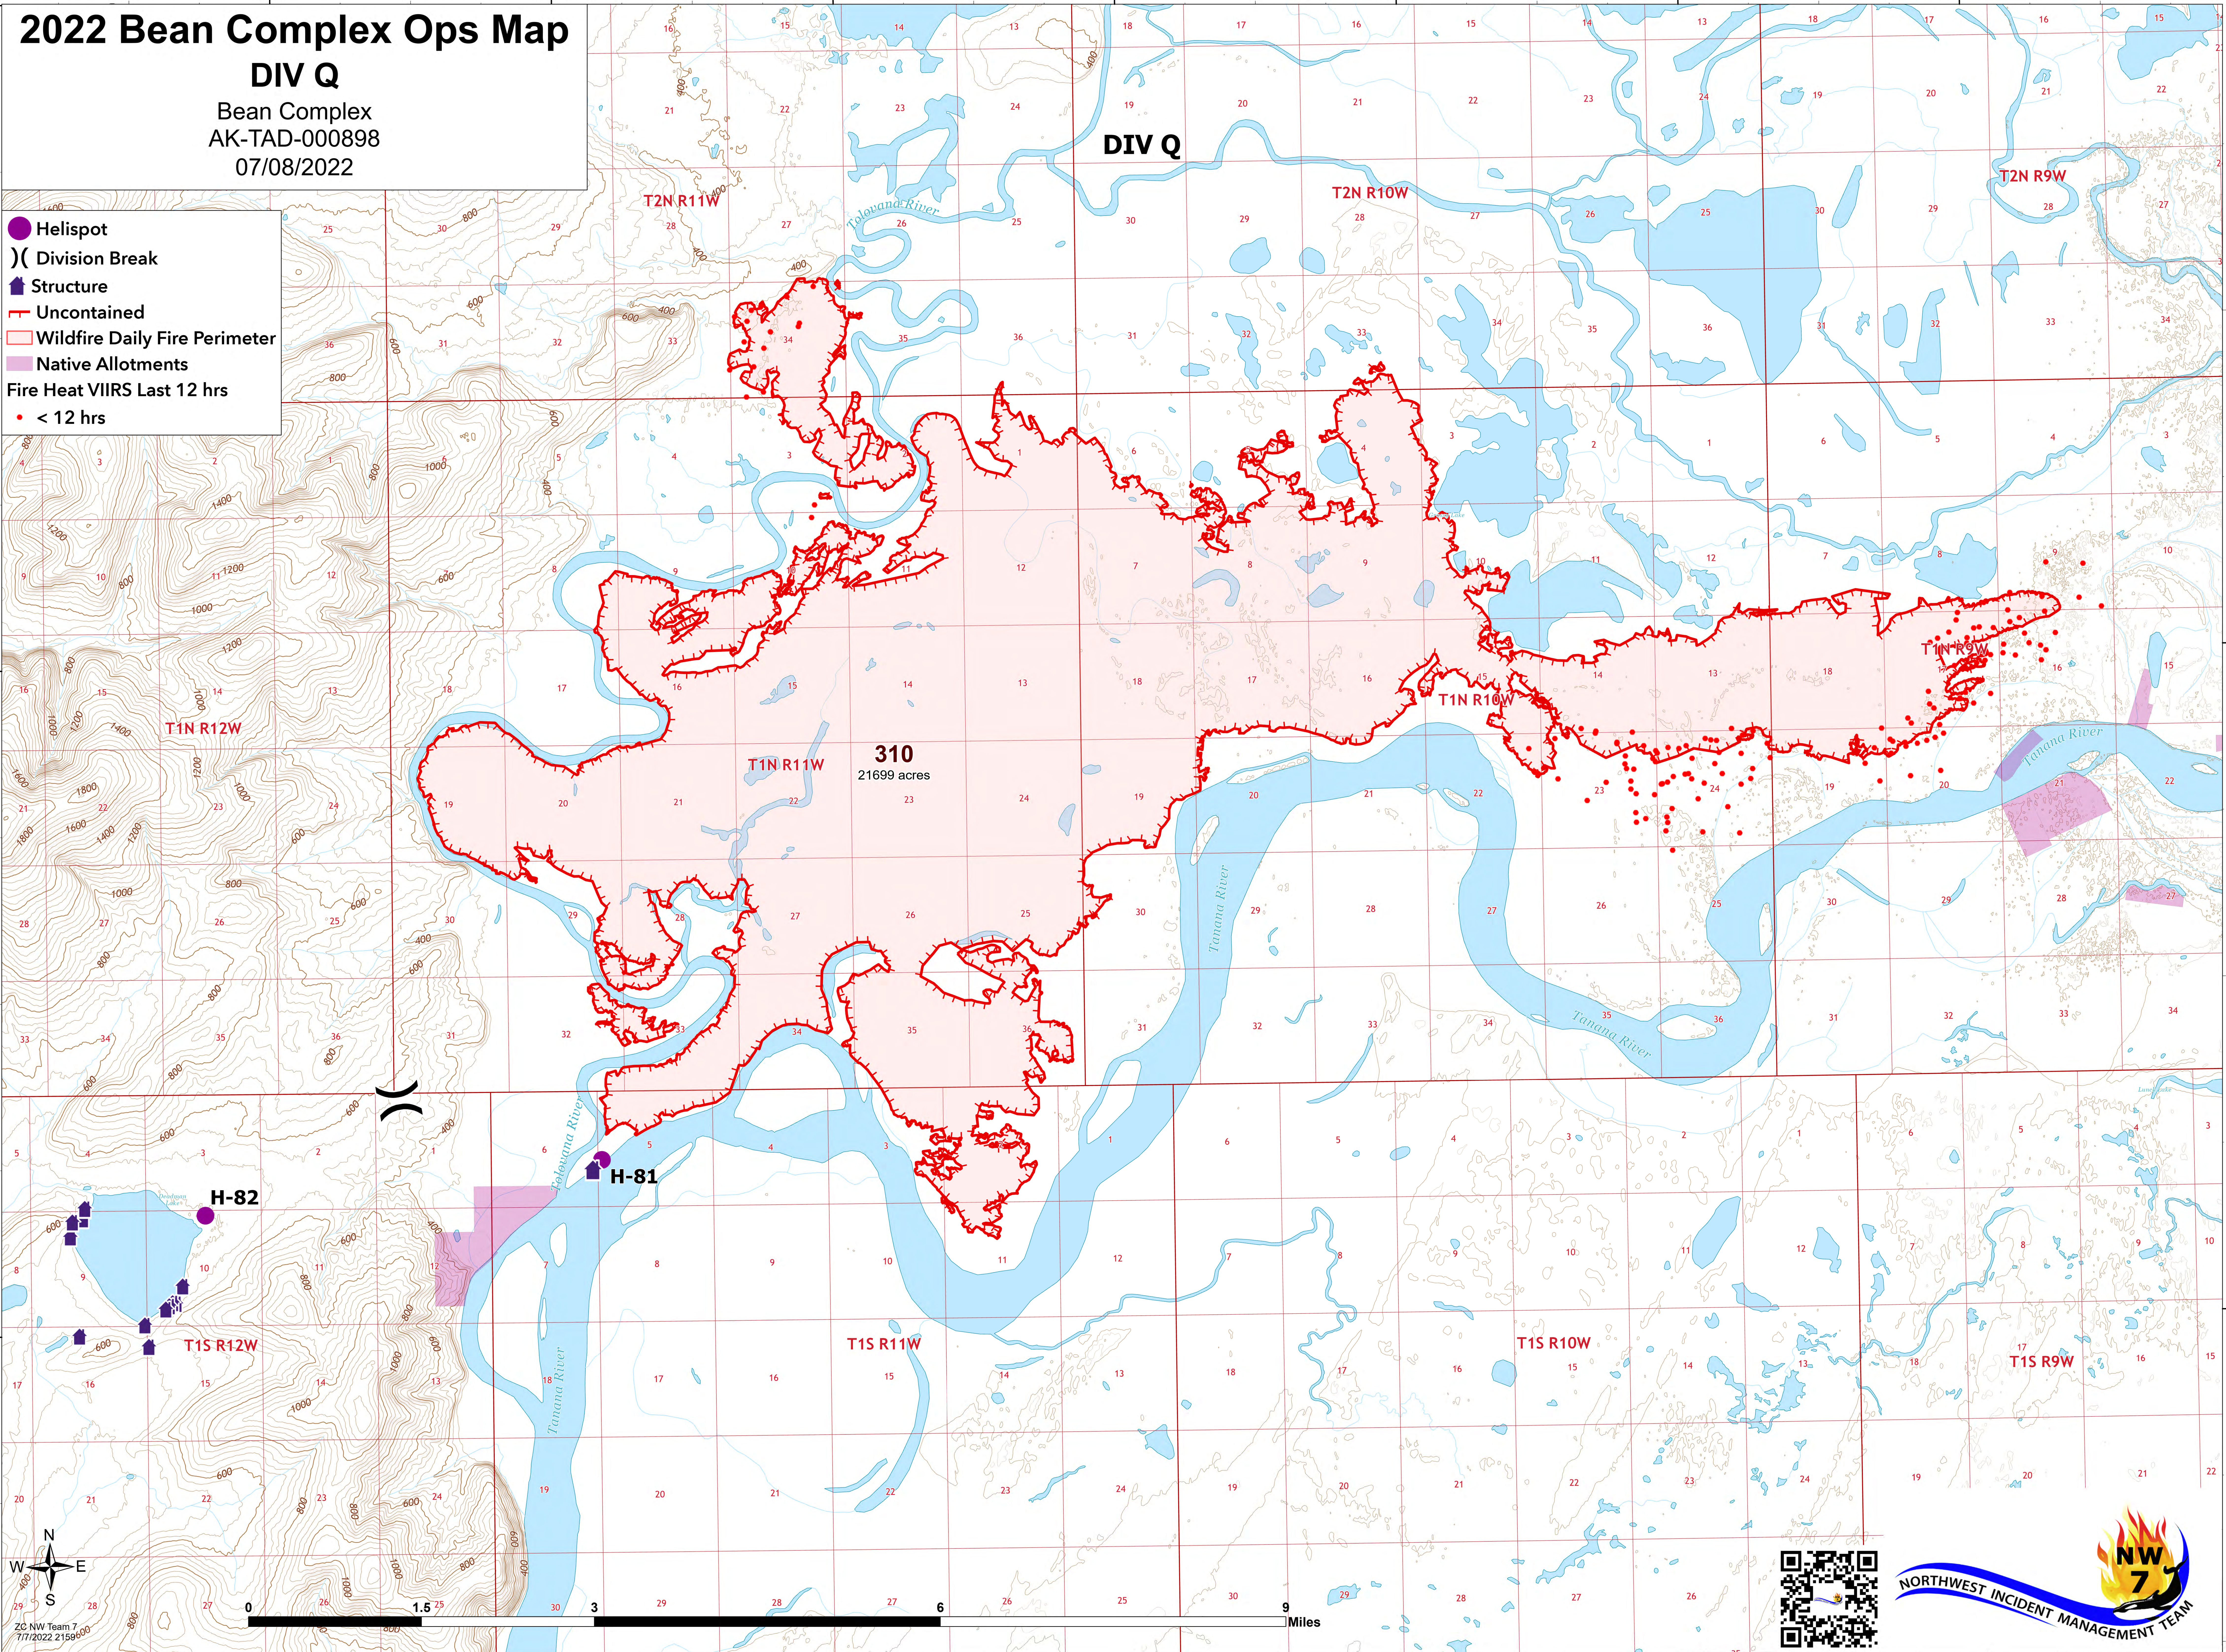

2022 Bean Complex Ops Map

DIV Q

Bean Complex
AK-TAD-000898
07/08/2022

- Helispot
-) Division Break
- ▣ Structure
- Uncontained
- ▭ Wildfire Daily Fire Perimeter
- ▭ Native Allotments
- Fire Heat VIIRS Last 12 hrs
- < 12 hrs

0 1.5 2.5 3 6 9 Miles