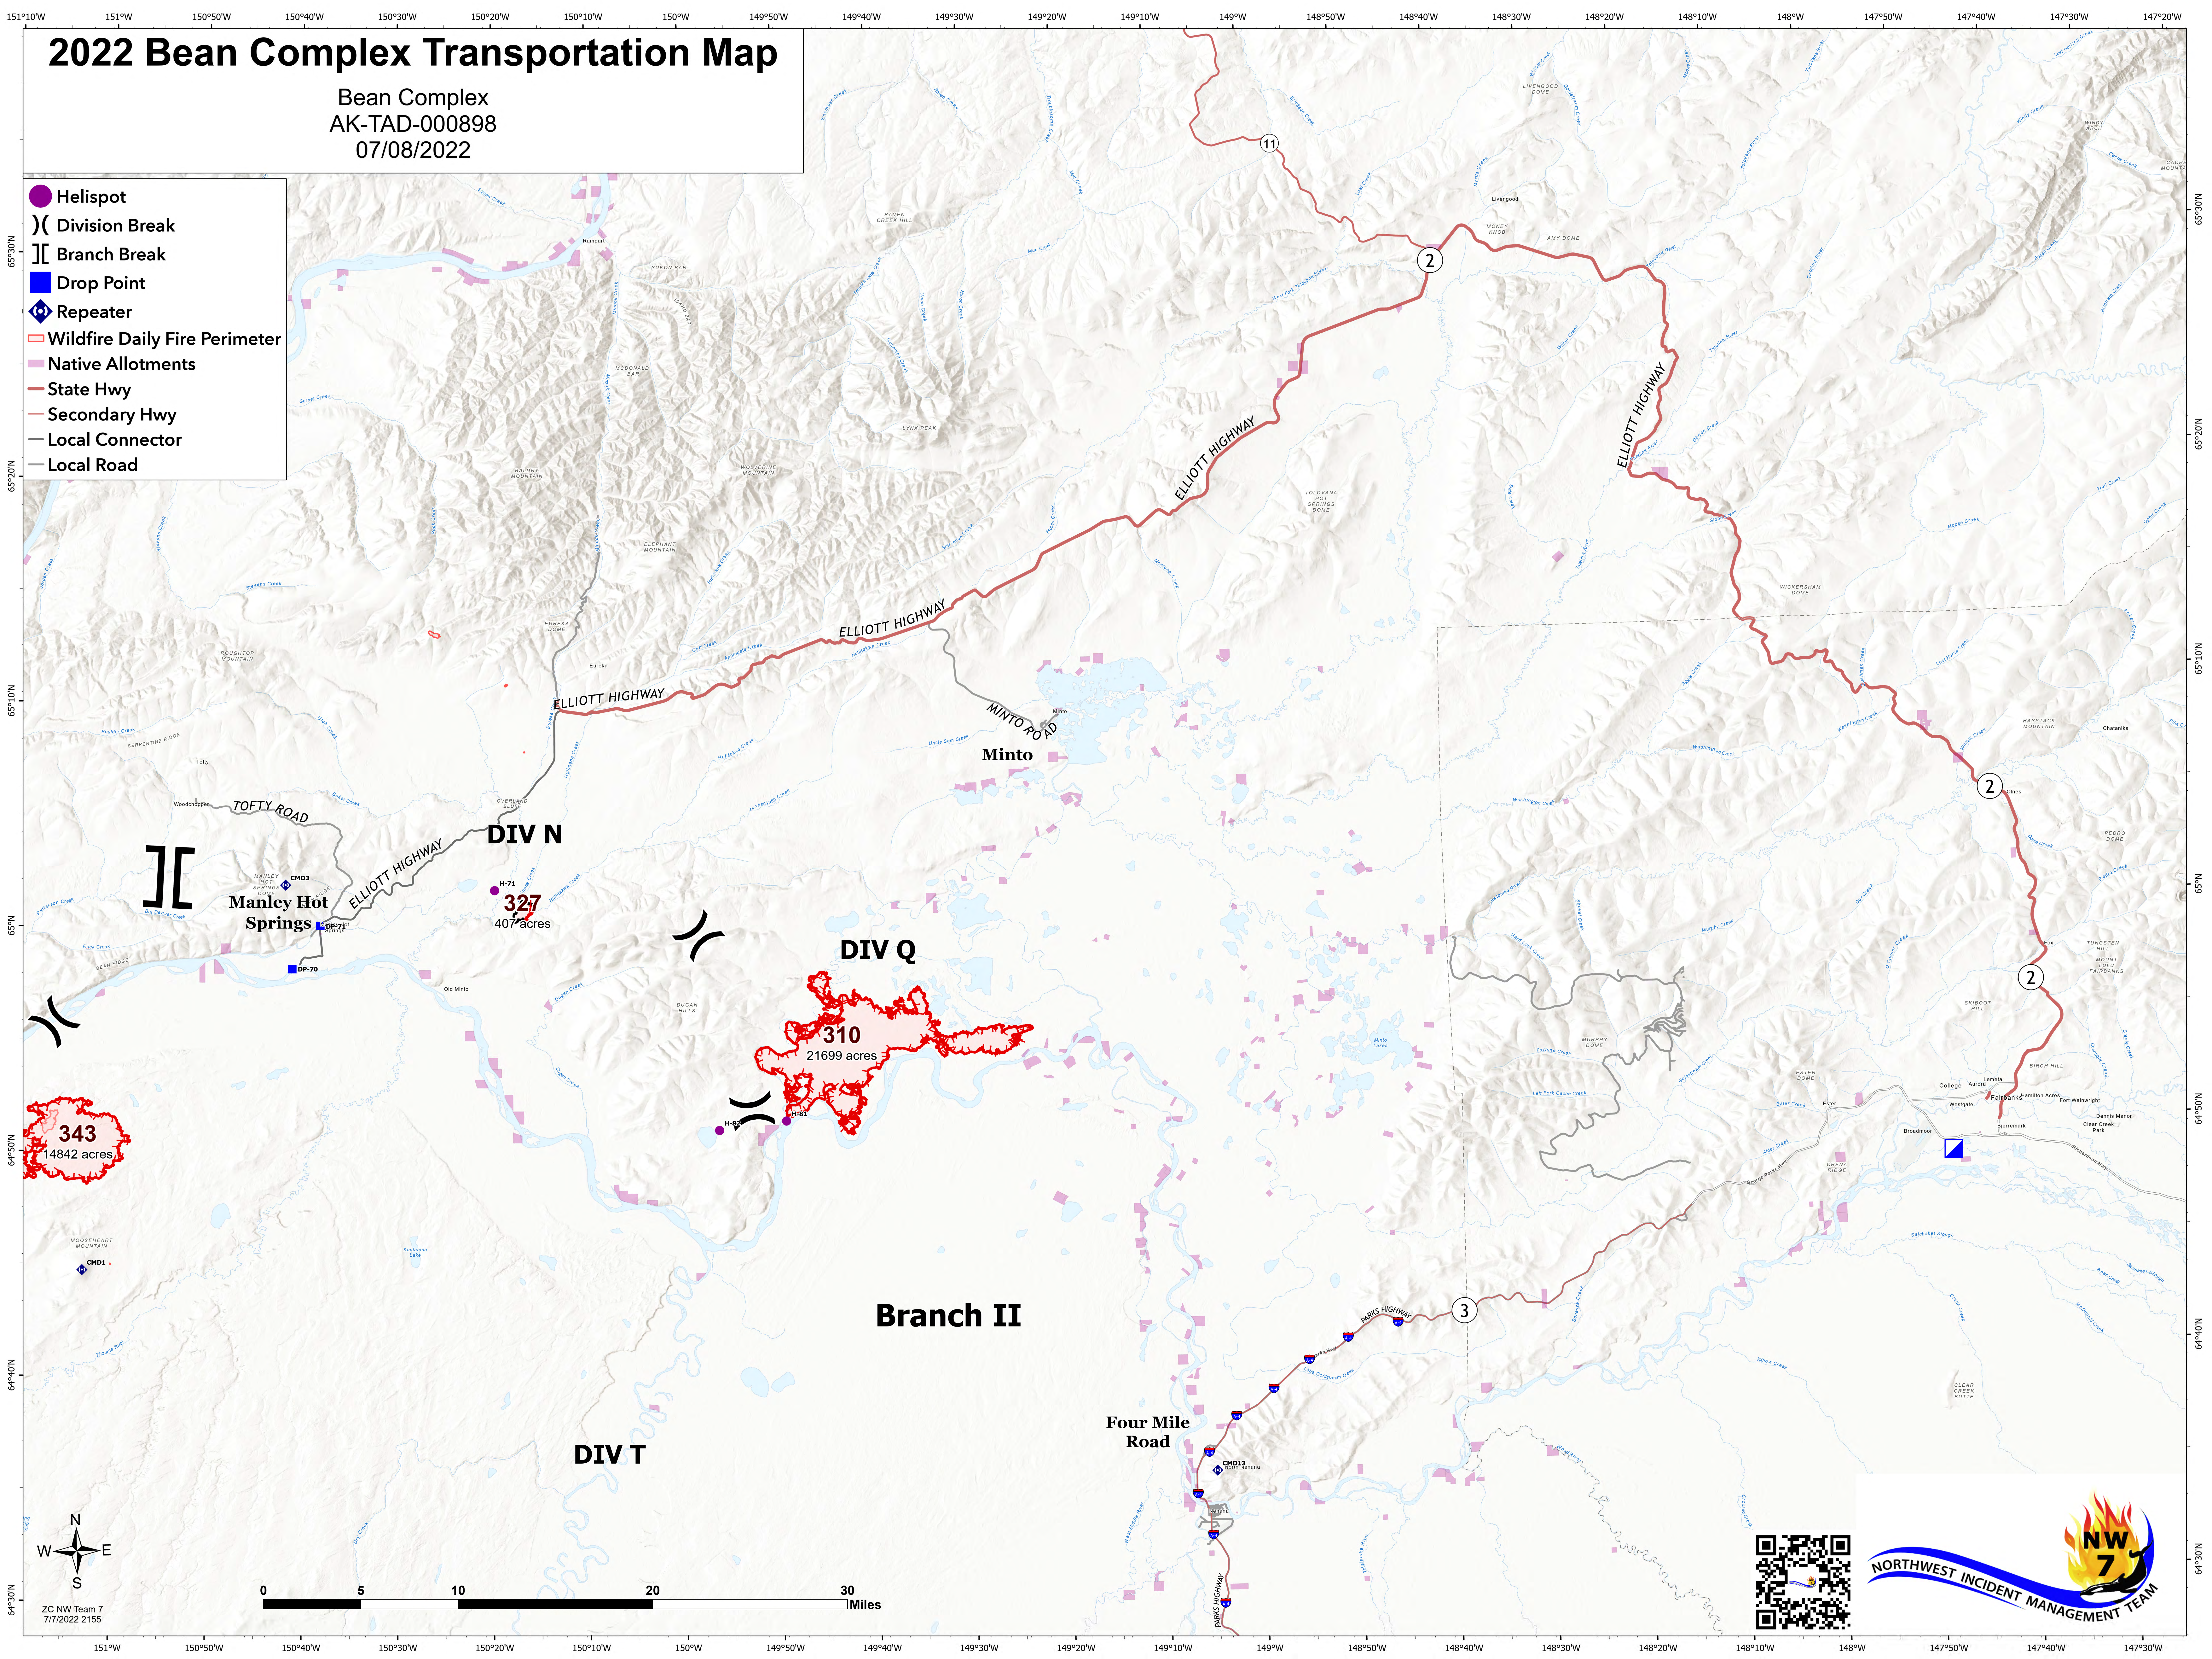

# 2022 Bean Complex Transportation Map

Bean Complex  
AK-TAD-000898  
07/08/2022

- Helispot
- ) Division Break
- ] Branch Break
- Drop Point
- ◆ Repeater
- ▭ Wildfire Daily Fire Perimeter
- Native Allotments
- State Hwy
- Secondary Hwy
- Local Connector
- Local Road

ZC NW Team 7  
7/7/2022 2155