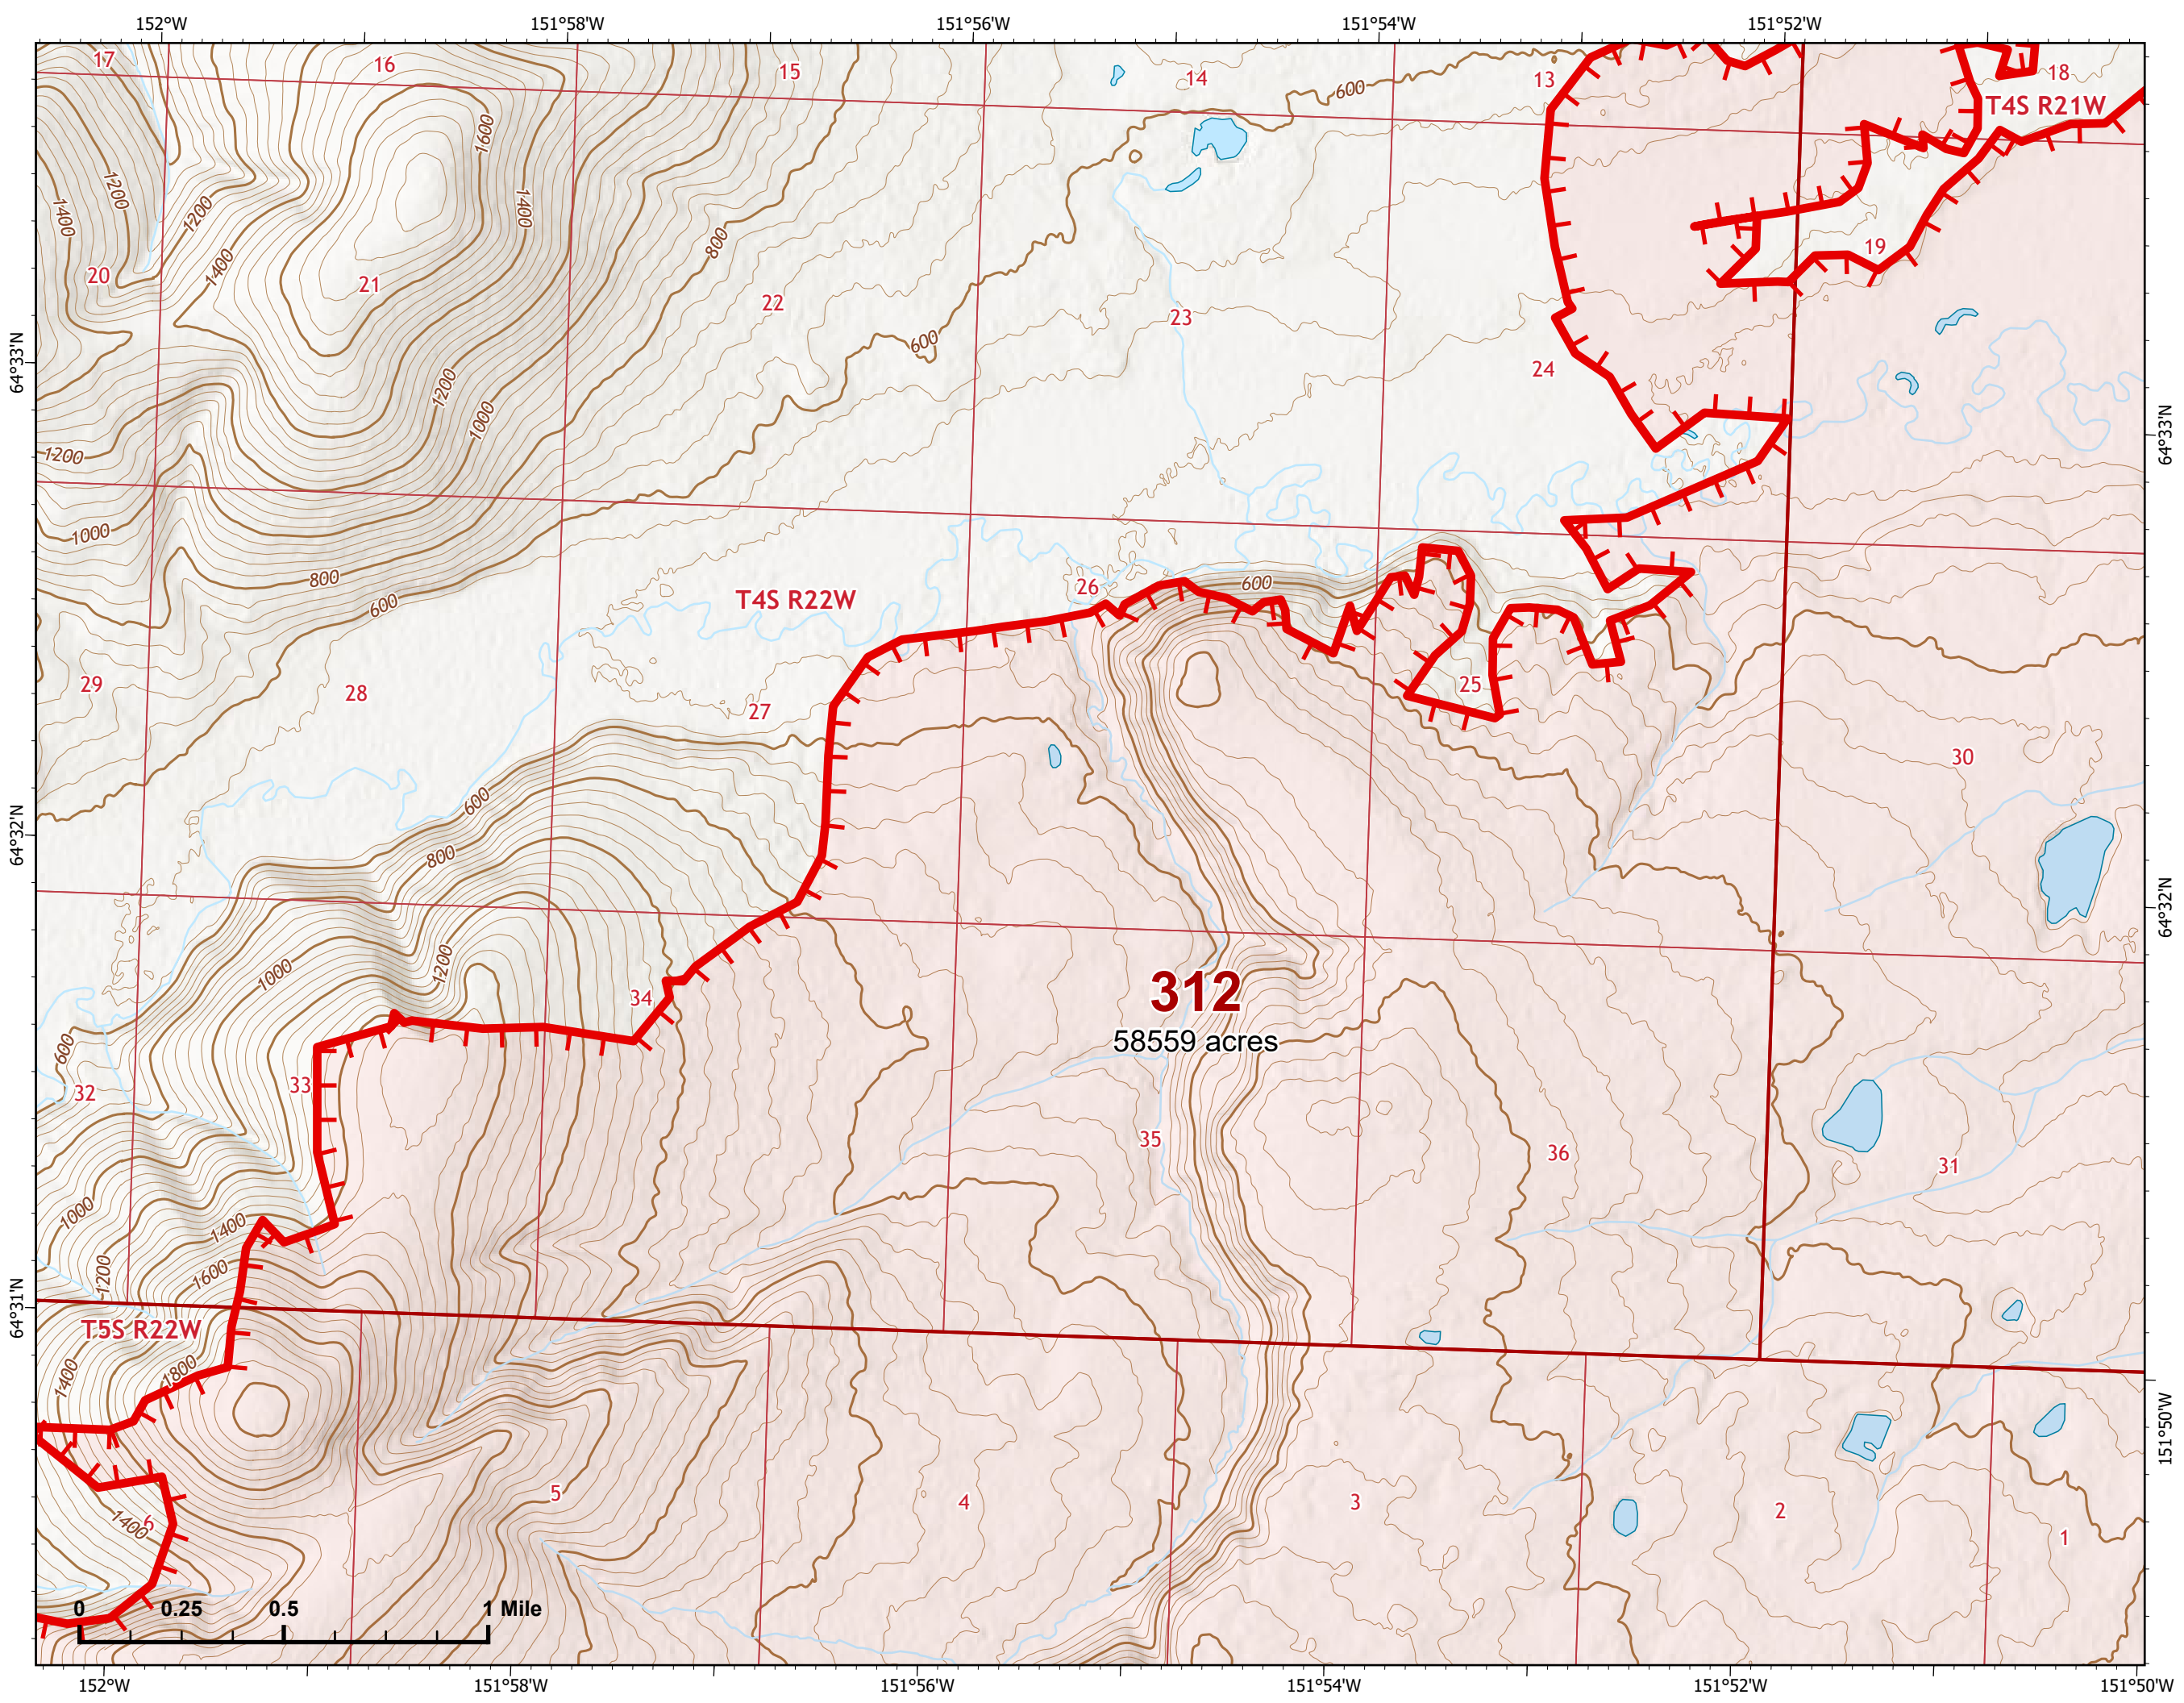

IAP Index Map

Bean Complex
AK-TAD-000898
07/09/2022

 Wildfire Daily Fire Perimeter

Z. Cravens
7/8/2022 2240

IAP Map

Bean Complex
AK-TAD-000898
07/09/2022
Fire: 312 (Bitzshitini)

Page 312 - 1

-  Helispot
-  Structure
-  Other
-  Wildfire Daily Fire Perimeter
-  Uncontained

IAP Map

Bean Complex
AK-TAD-000898
07/09/2022
Fire: 312 (Bitzshitini)

Page 312 - 3

-  Wildfire Daily Fire Perimeter
-  Uncontained

Z. Cravens
7/8/2022 2205

IAP Map

Bean Complex
AK-TAD-000898

07/09/2022

Fire: 312 (Bitzshitini)

Page 312 - 4

-  Wildfire Daily Fire Perimeter
-  Uncontained

Z. Cravens
7/8/2022 2206

IAP Map

Bean Complex
AK-TAD-000898
07/09/2022
Fire: 312 (Bitzshitini)

Page 312 - 5

-  Wildfire Daily Fire Perimeter
-  Uncontained