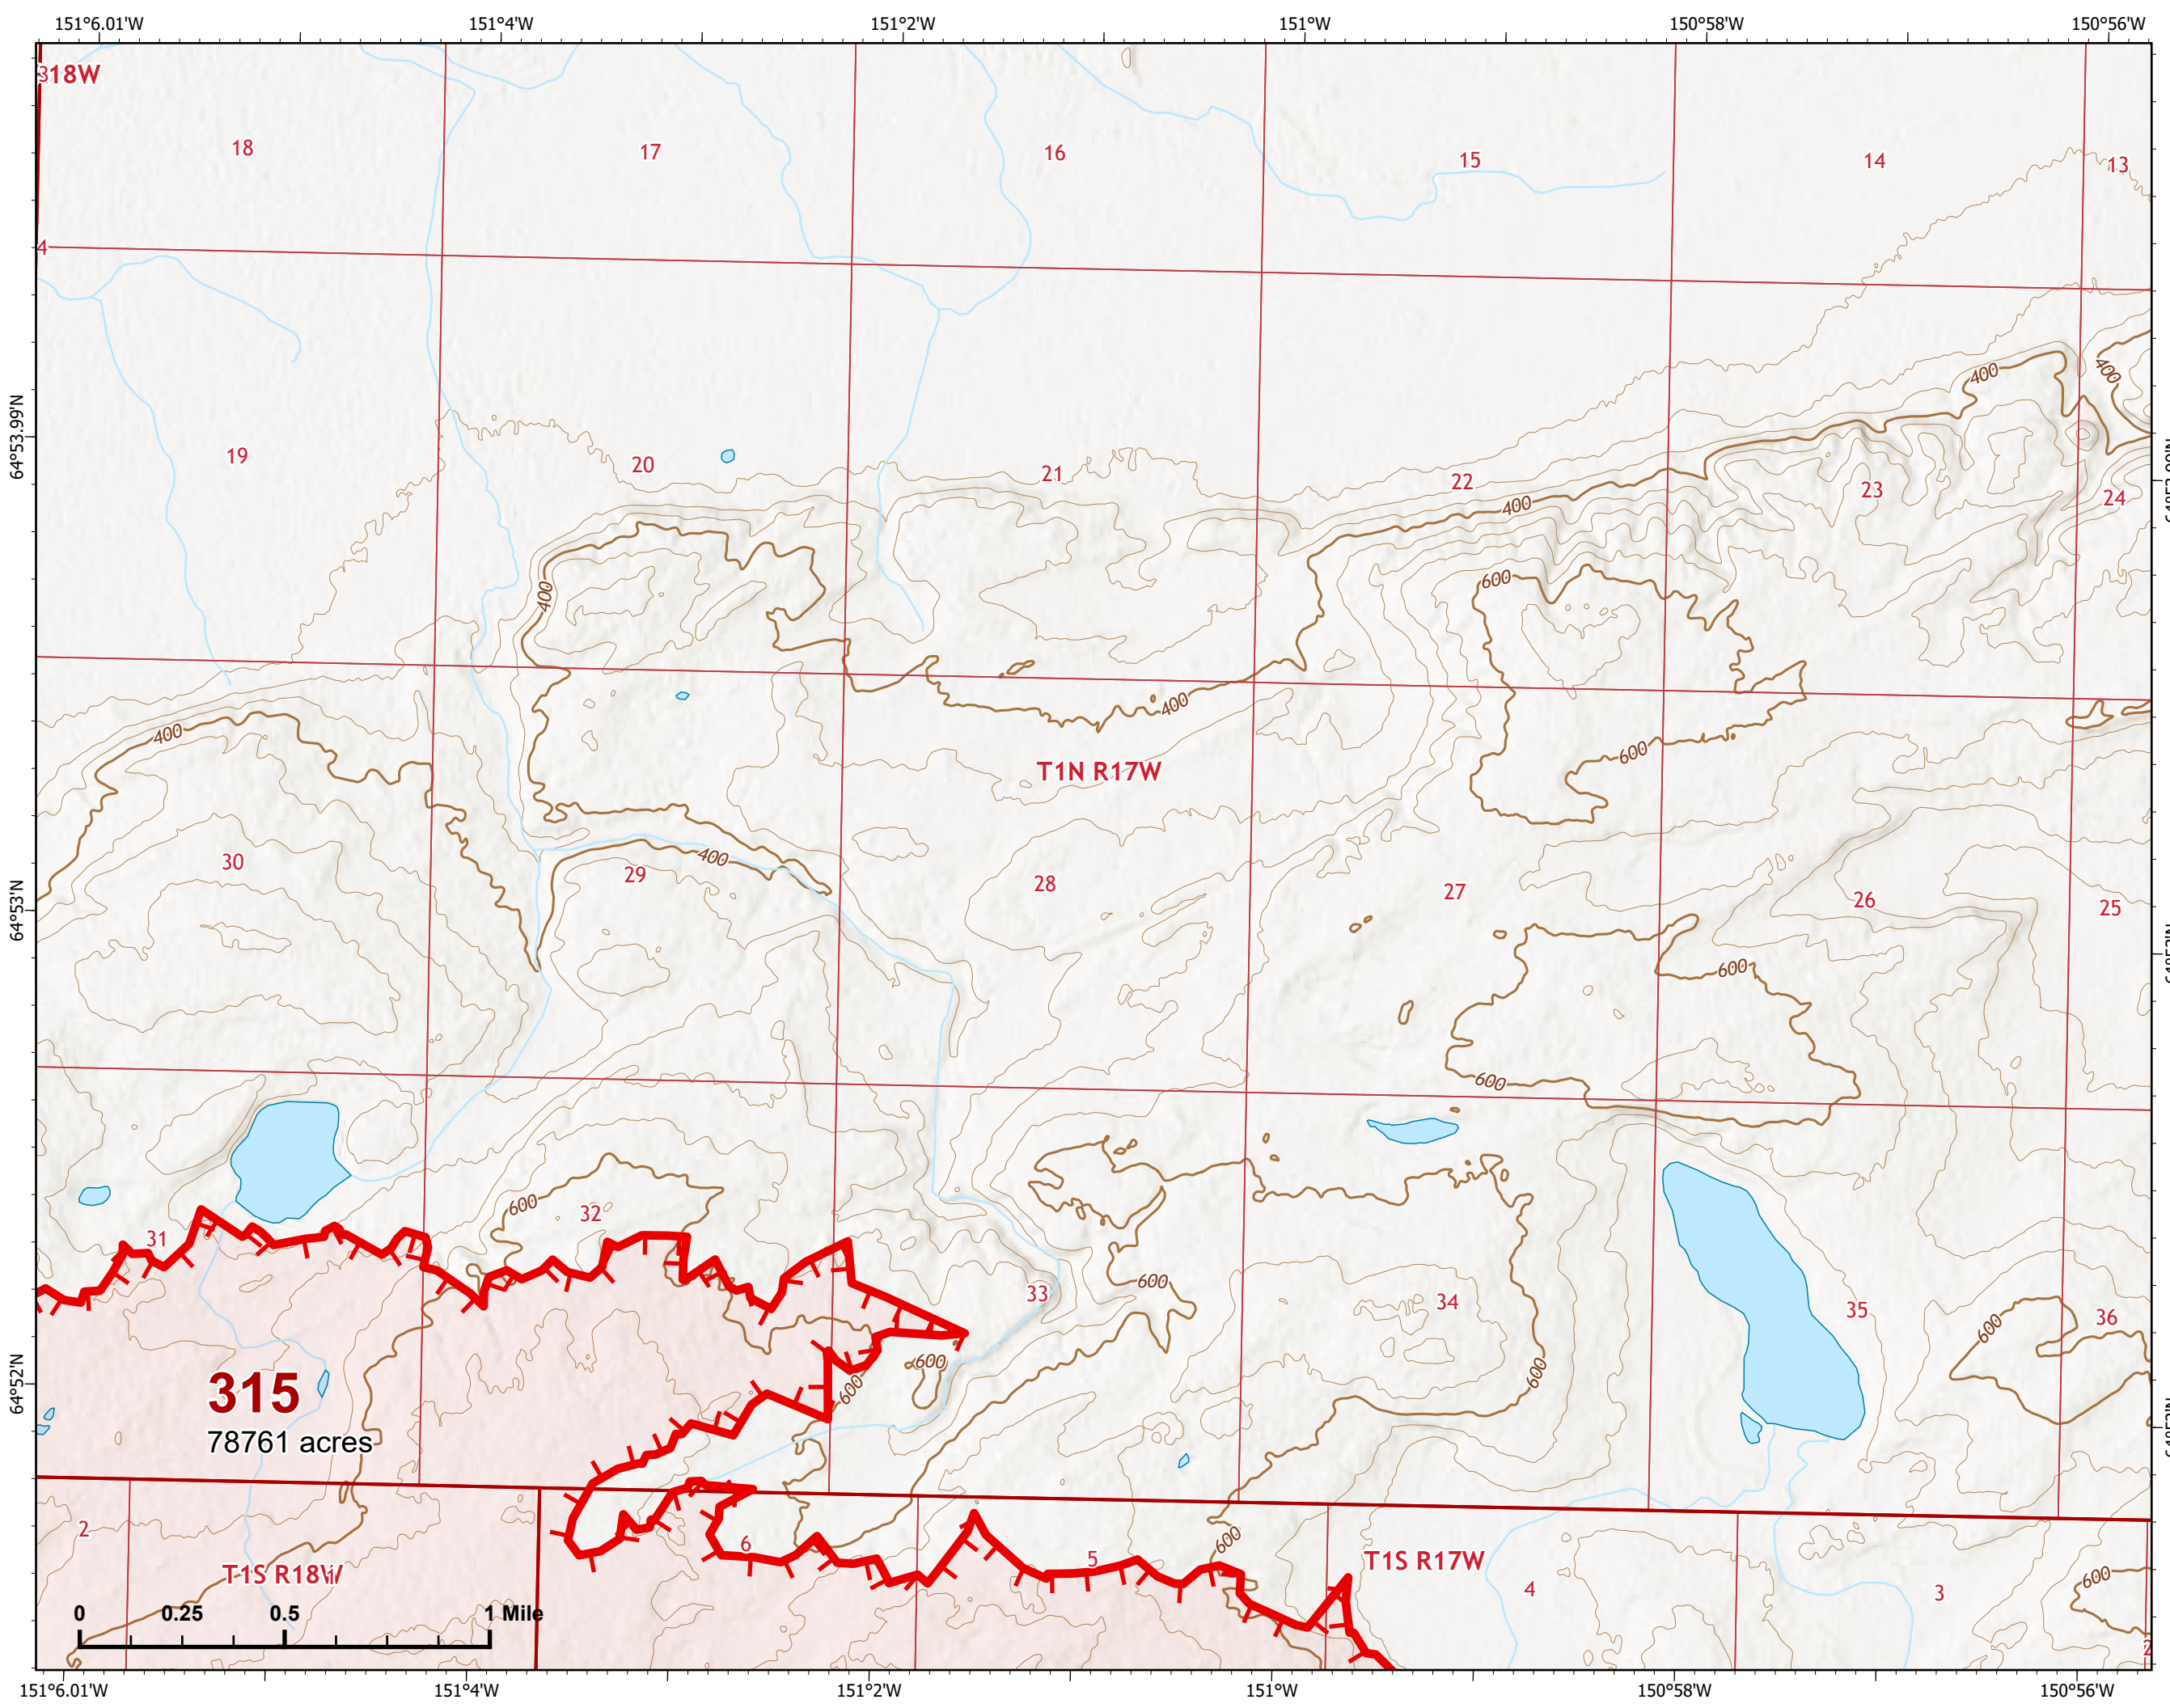

Page 315 - 14

-  Wildfire Daily Fire Perimeter
-  Uncontained

315
78761 acres

T1S R18W

T1S R17W

Z. Cravens
7/8/2022 2228

IAP Map

Bean Complex
AK-TAD-000898