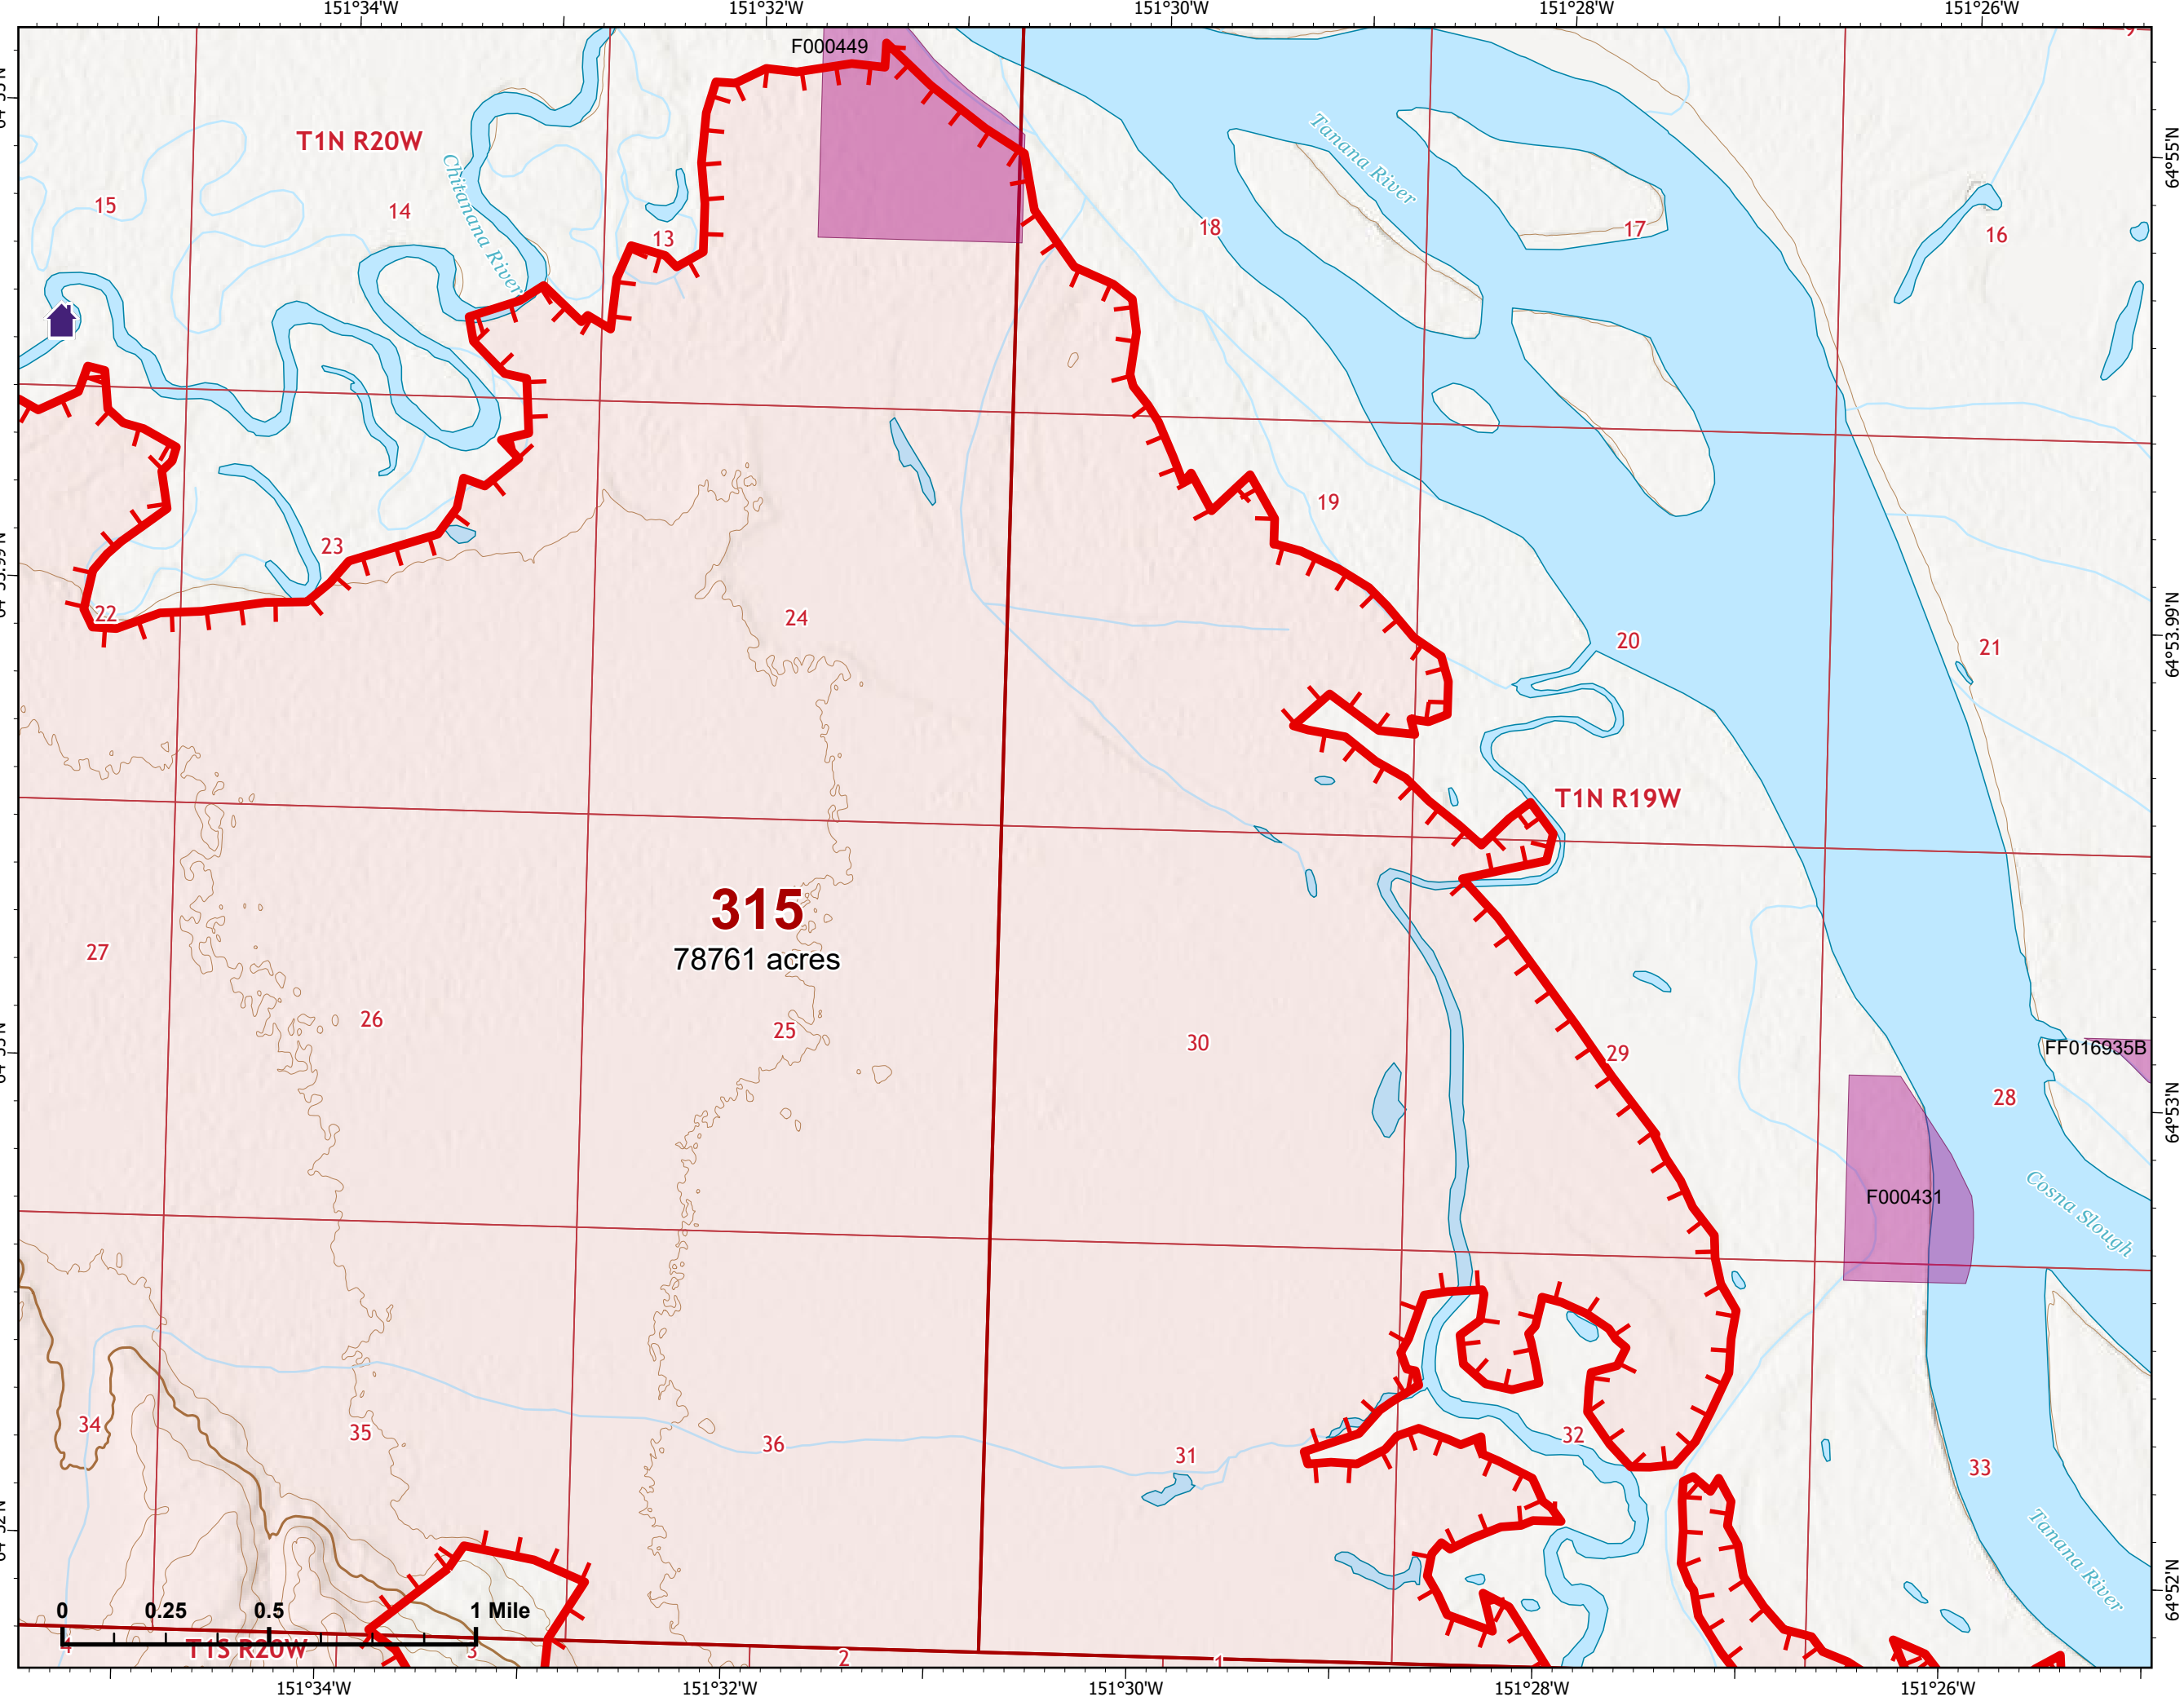

Z. Cravens
7/8/2022 2229