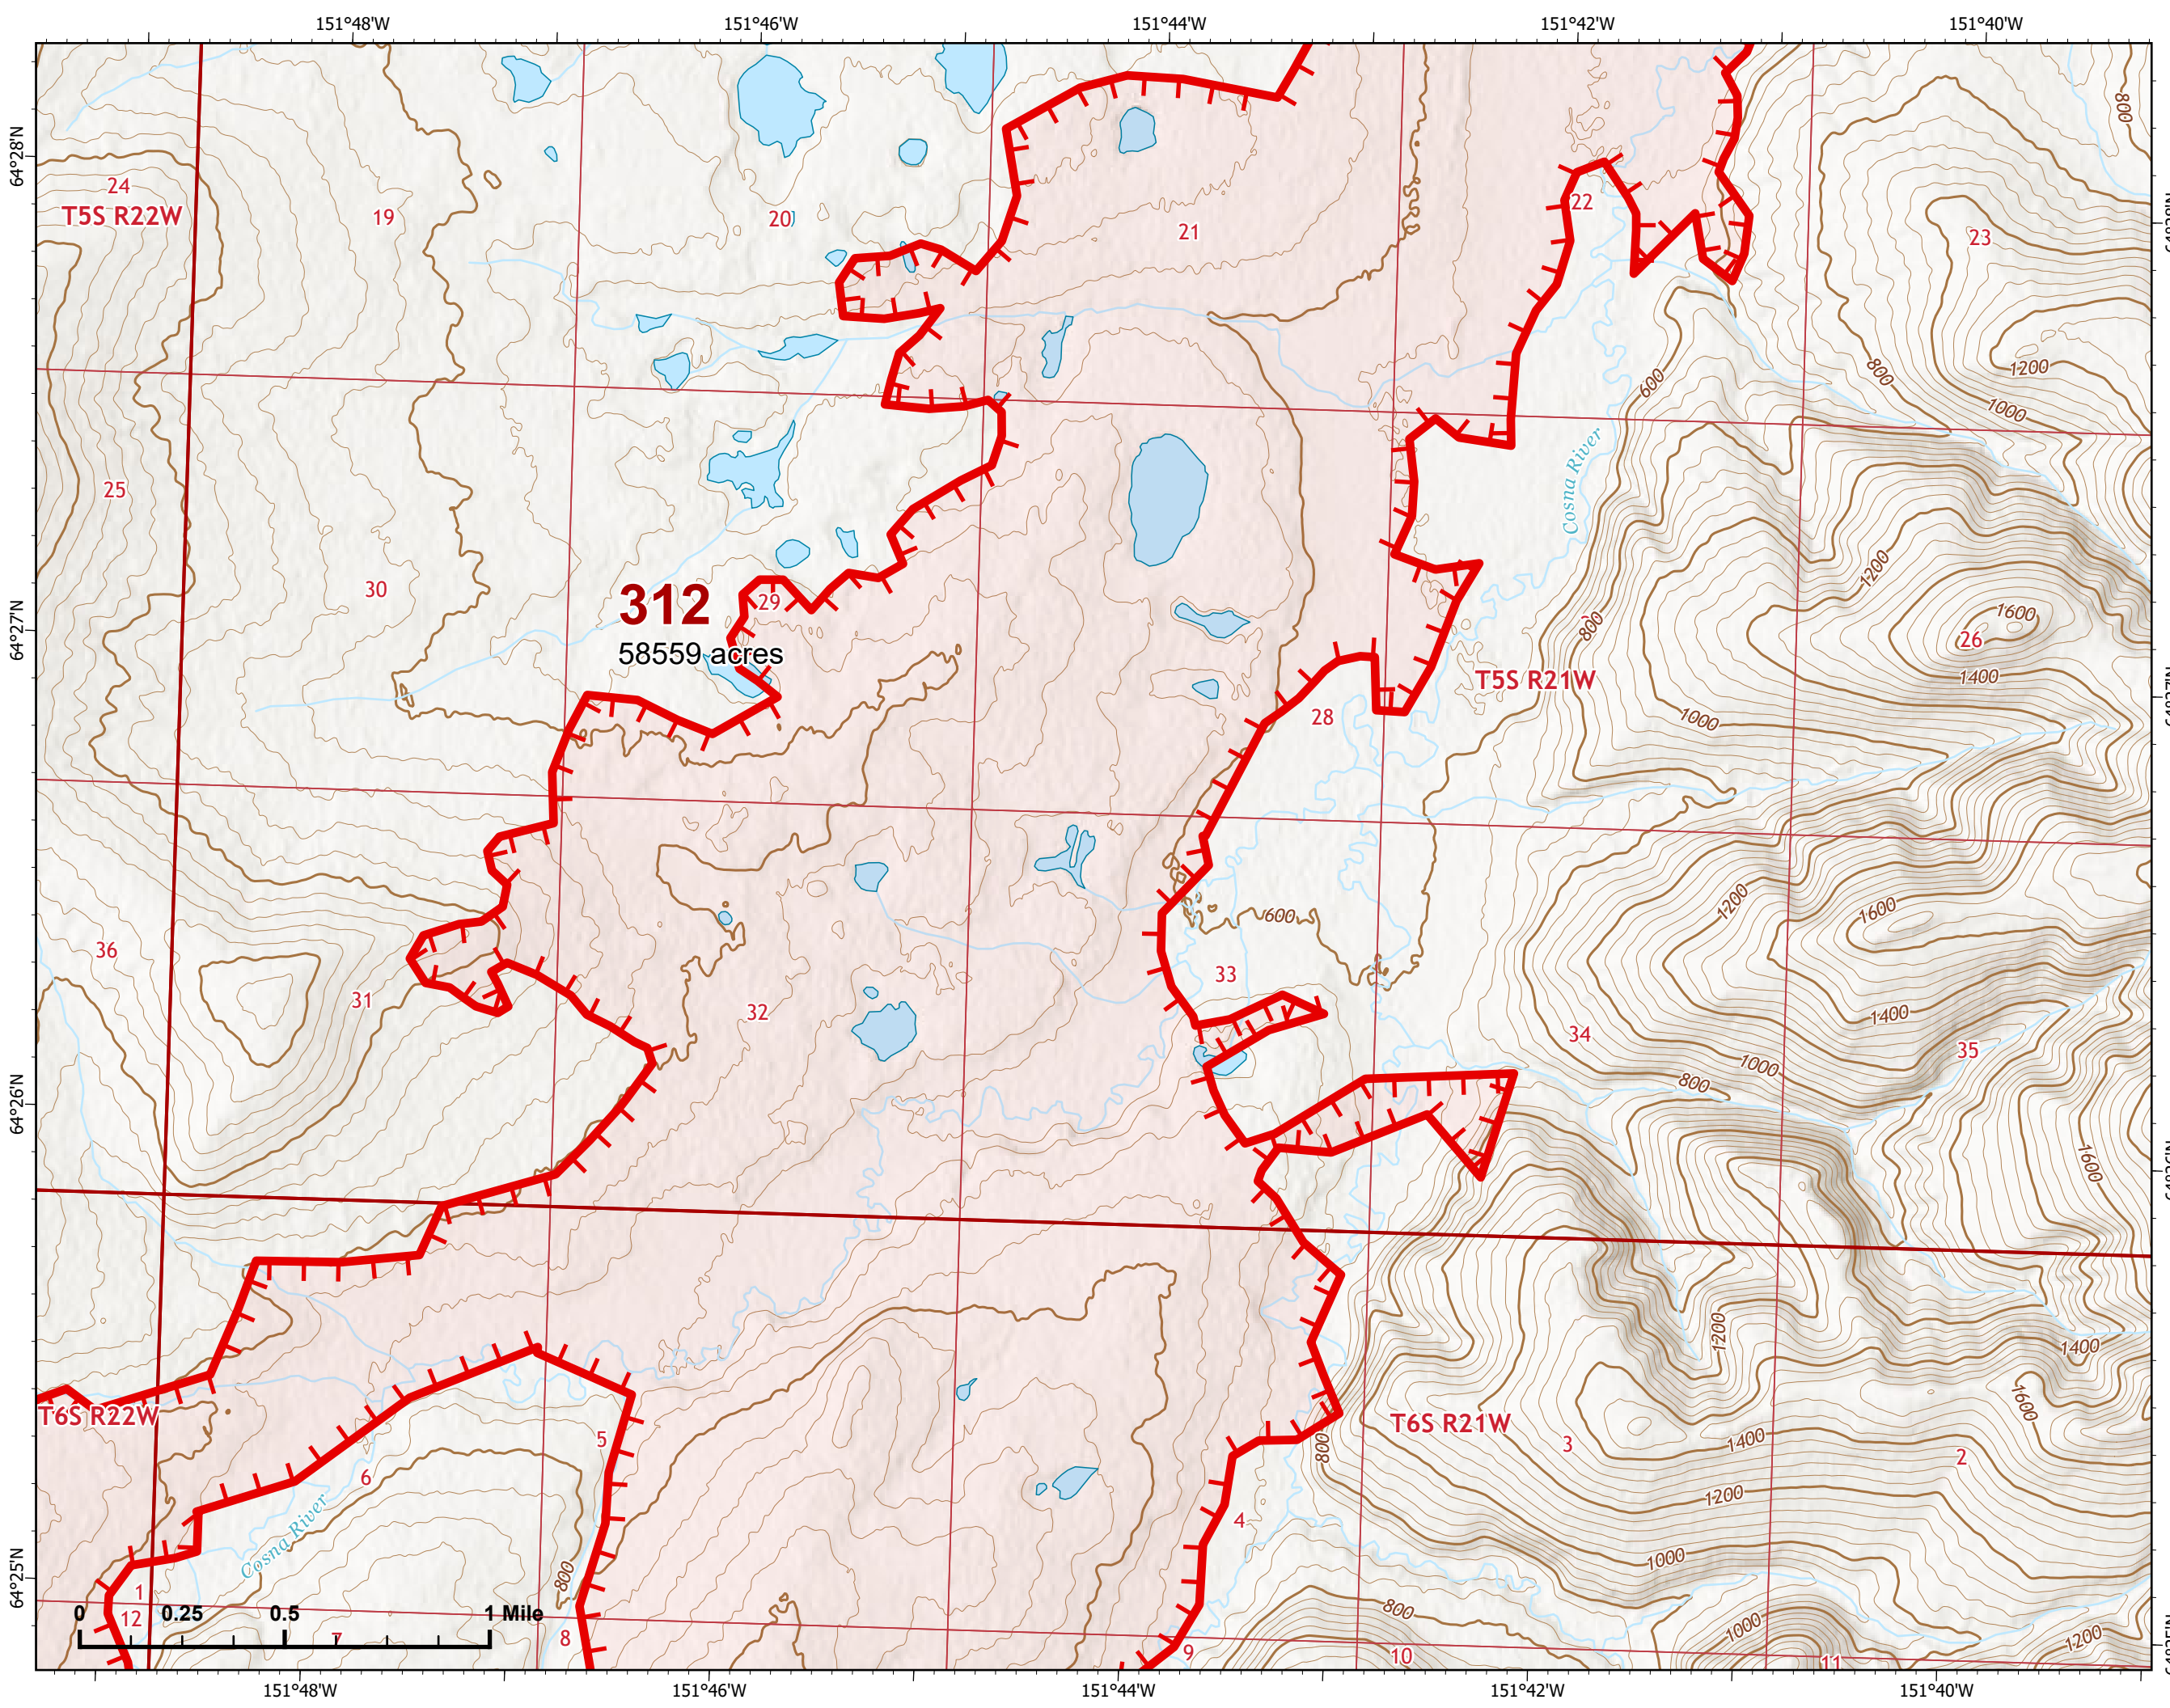

Bean Complex
AK-TAD-000898

07/09/2022

Fire: 312 (Bitzshitini)

Page 312 - 8

-  Wildfire Daily Fire Perimeter
-  Uncontained

Z. Cravens
7/8/2022 2210

IAP Map

Bean Complex
AK-TAD-000898

07/09/2022

Fire: 312 (Bitzshitini)

Page 312 - 9

-  Wildfire Daily Fire Perimeter
-  Uncontained

Z. Cravens
7/8/2022 2211

IAP Map

Bean Complex
AK-TAD-000898
07/09/2022
Fire: 312 (Bitzshitini)

Page 312 - 10

-  Helispot
-  Structure
-  Wildfire Daily Fire Perimeter
-  Uncontained

Z. Cravens
7/8/2022 2212

IAP Map

Bean Complex
AK-TAD-000898

07/09/2022

Fire: 312 (Bitzshitini)

Page 312 - 11

-  Wildfire Daily Fire Perimeter
-  Uncontained