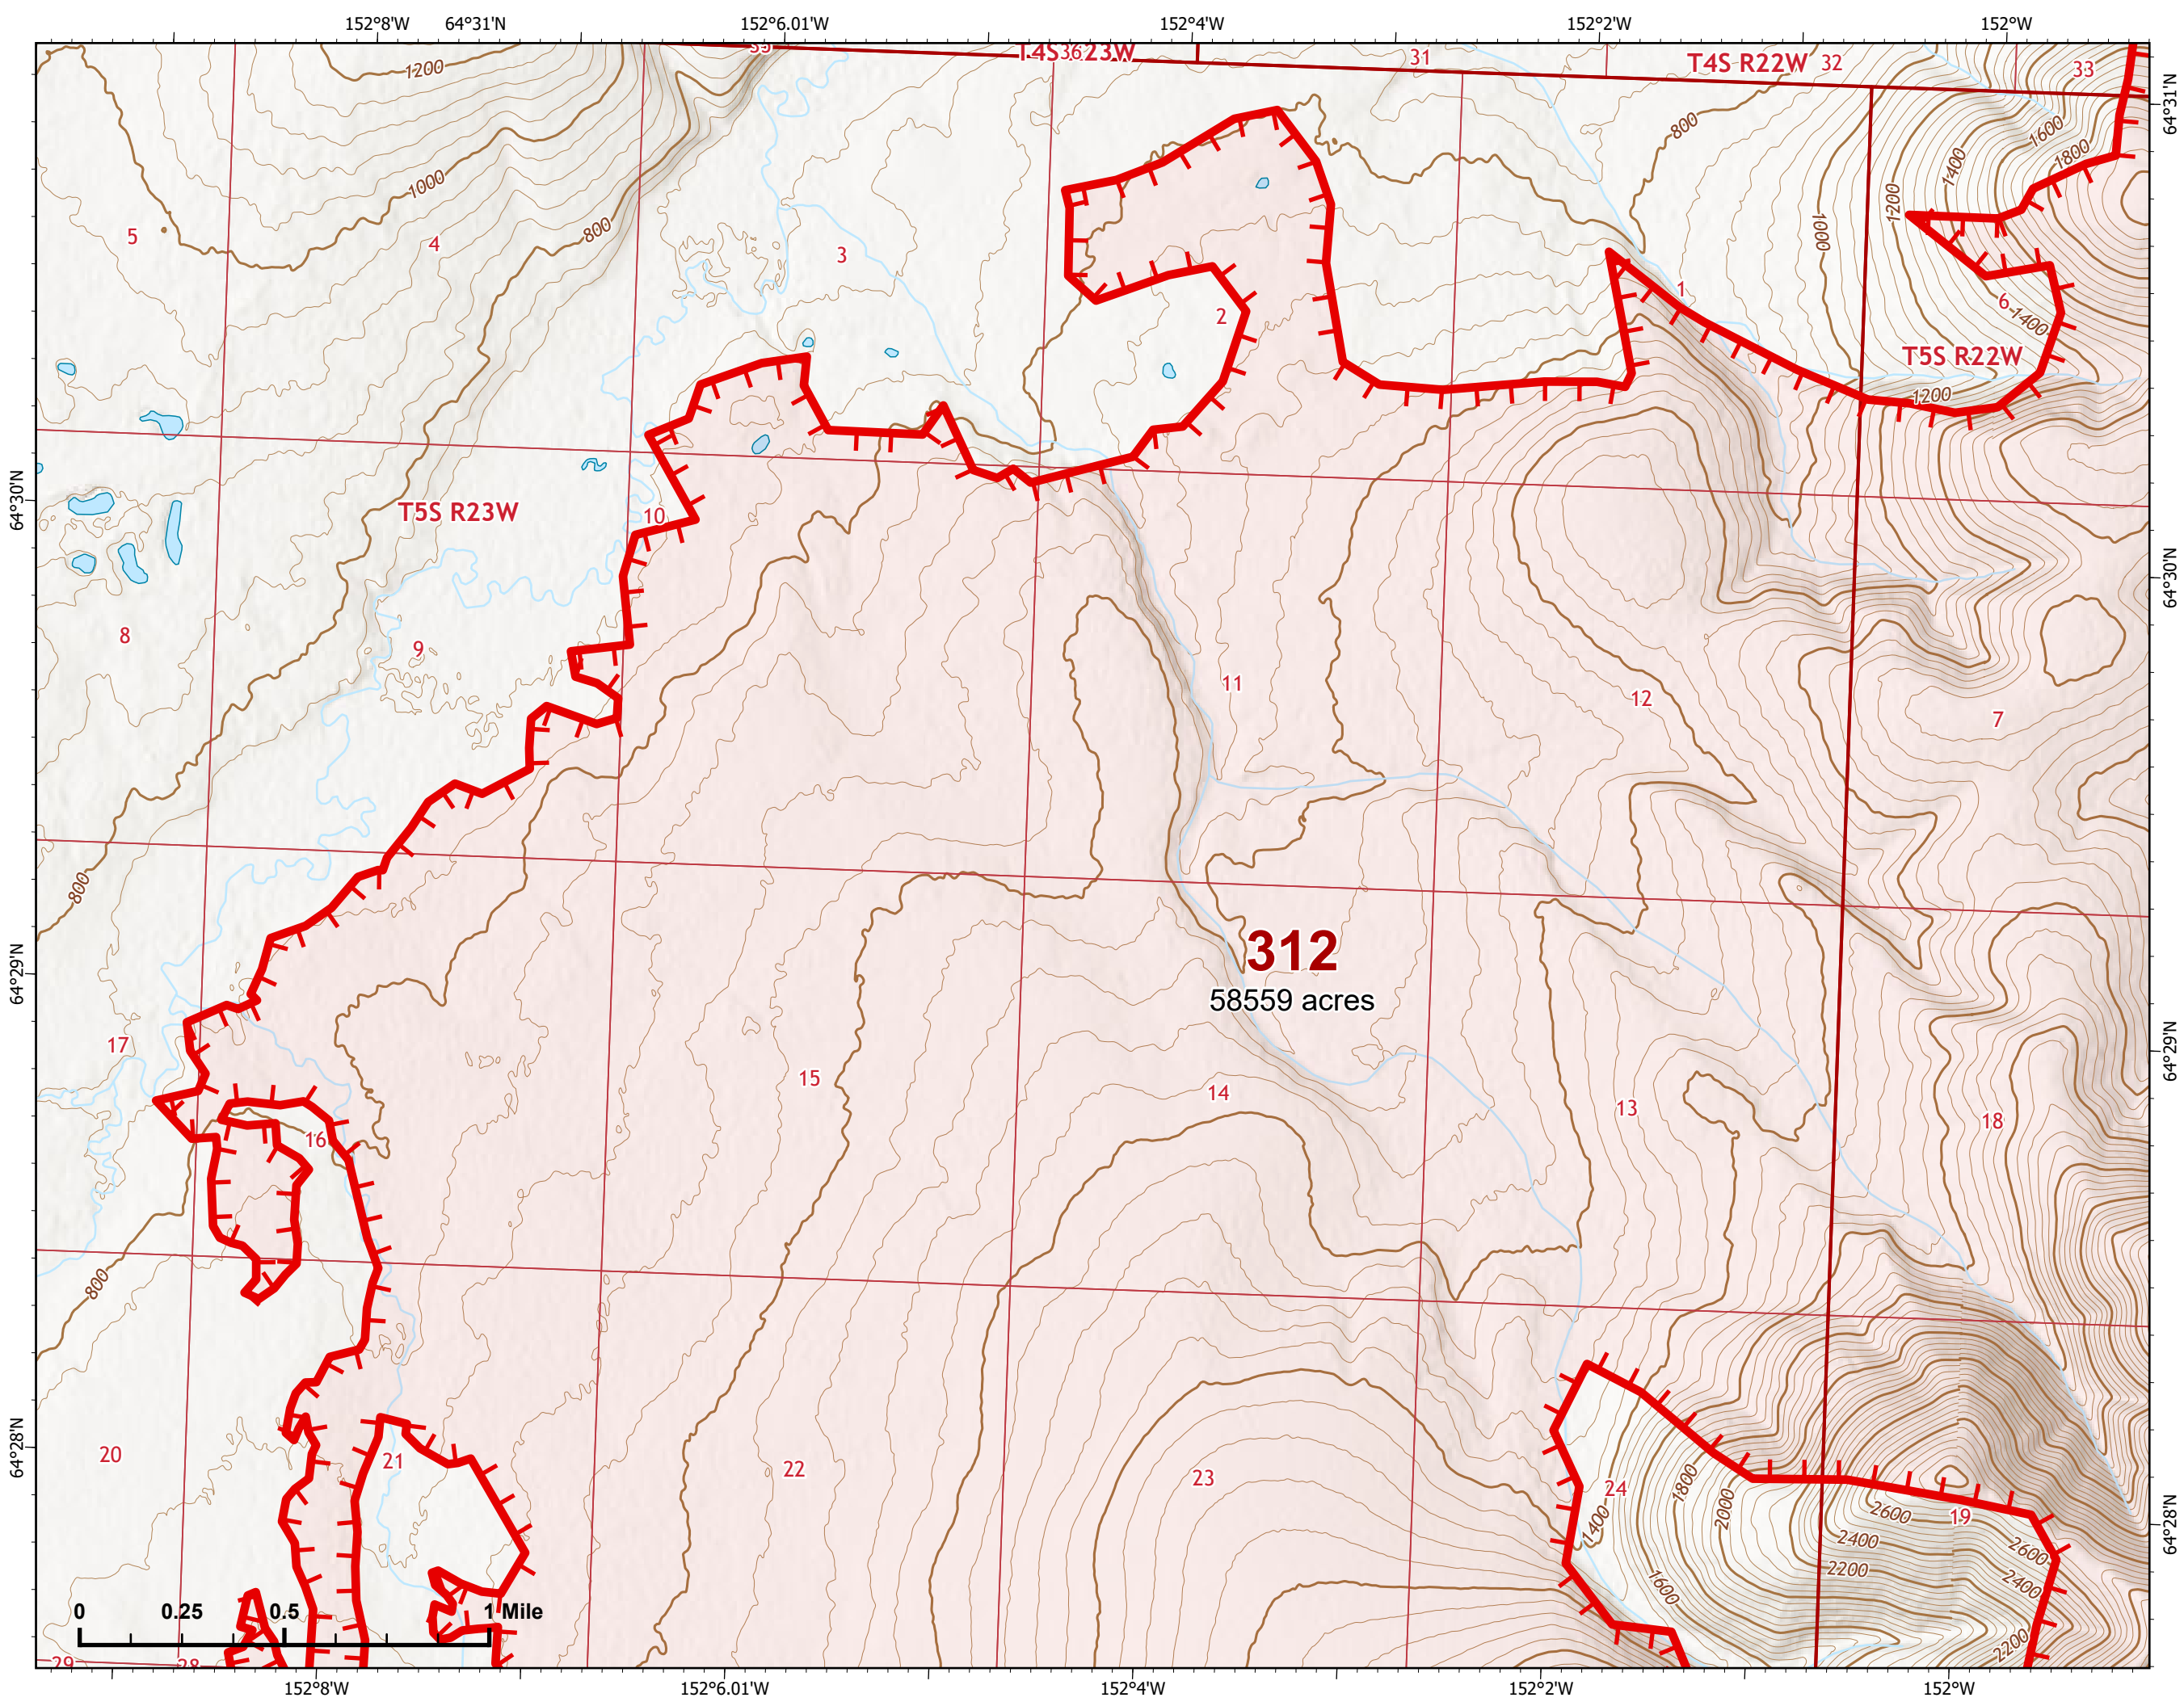

IAP Index Map

Bean Complex
AK-TAD-000898
07/09/2022

 Wildfire Daily Fire Perimeter

Z. Cravens
7/8/2022 2240

IAP Map

Bean Complex
AK-TAD-000898
07/09/2022
Fire: 312 (Bitzshitini)

Page 312 - 1

-  Helispot
-  Structure
-  Other
-  Wildfire Daily Fire Perimeter
-  Uncontained

Z. Cravens
7/8/2022 2203

IAP Map

Bean Complex
AK-TAD-000898

07/09/2022

Fire: 312 (Bitzshitini)

Page 312 - 2

-  Helispot
-  Wildfire Daily Fire Perimeter
-  Uncontained

Z. Cravens
7/8/2022 2204

IAP Map

Bean Complex
AK-TAD-000898
07/09/2022
Fire: 312 (Bitzshitini)

Page 312 - 3

-  Wildfire Daily Fire Perimeter
-  Uncontained

Z. Cravens
7/8/2022 2205

IAP Map

Bean Complex
AK-TAD-000898

07/09/2022

Fire: 312 (Bitzshitini)

Page 312 - 4

-  Wildfire Daily Fire Perimeter
-  Uncontained

Z. Cravens
7/8/2022 2206

IAP Map

Bean Complex
AK-TAD-000898
07/09/2022
Fire: 312 (Bitzshitini)

Page 312 - 5

-  Wildfire Daily Fire Perimeter
-  Uncontained