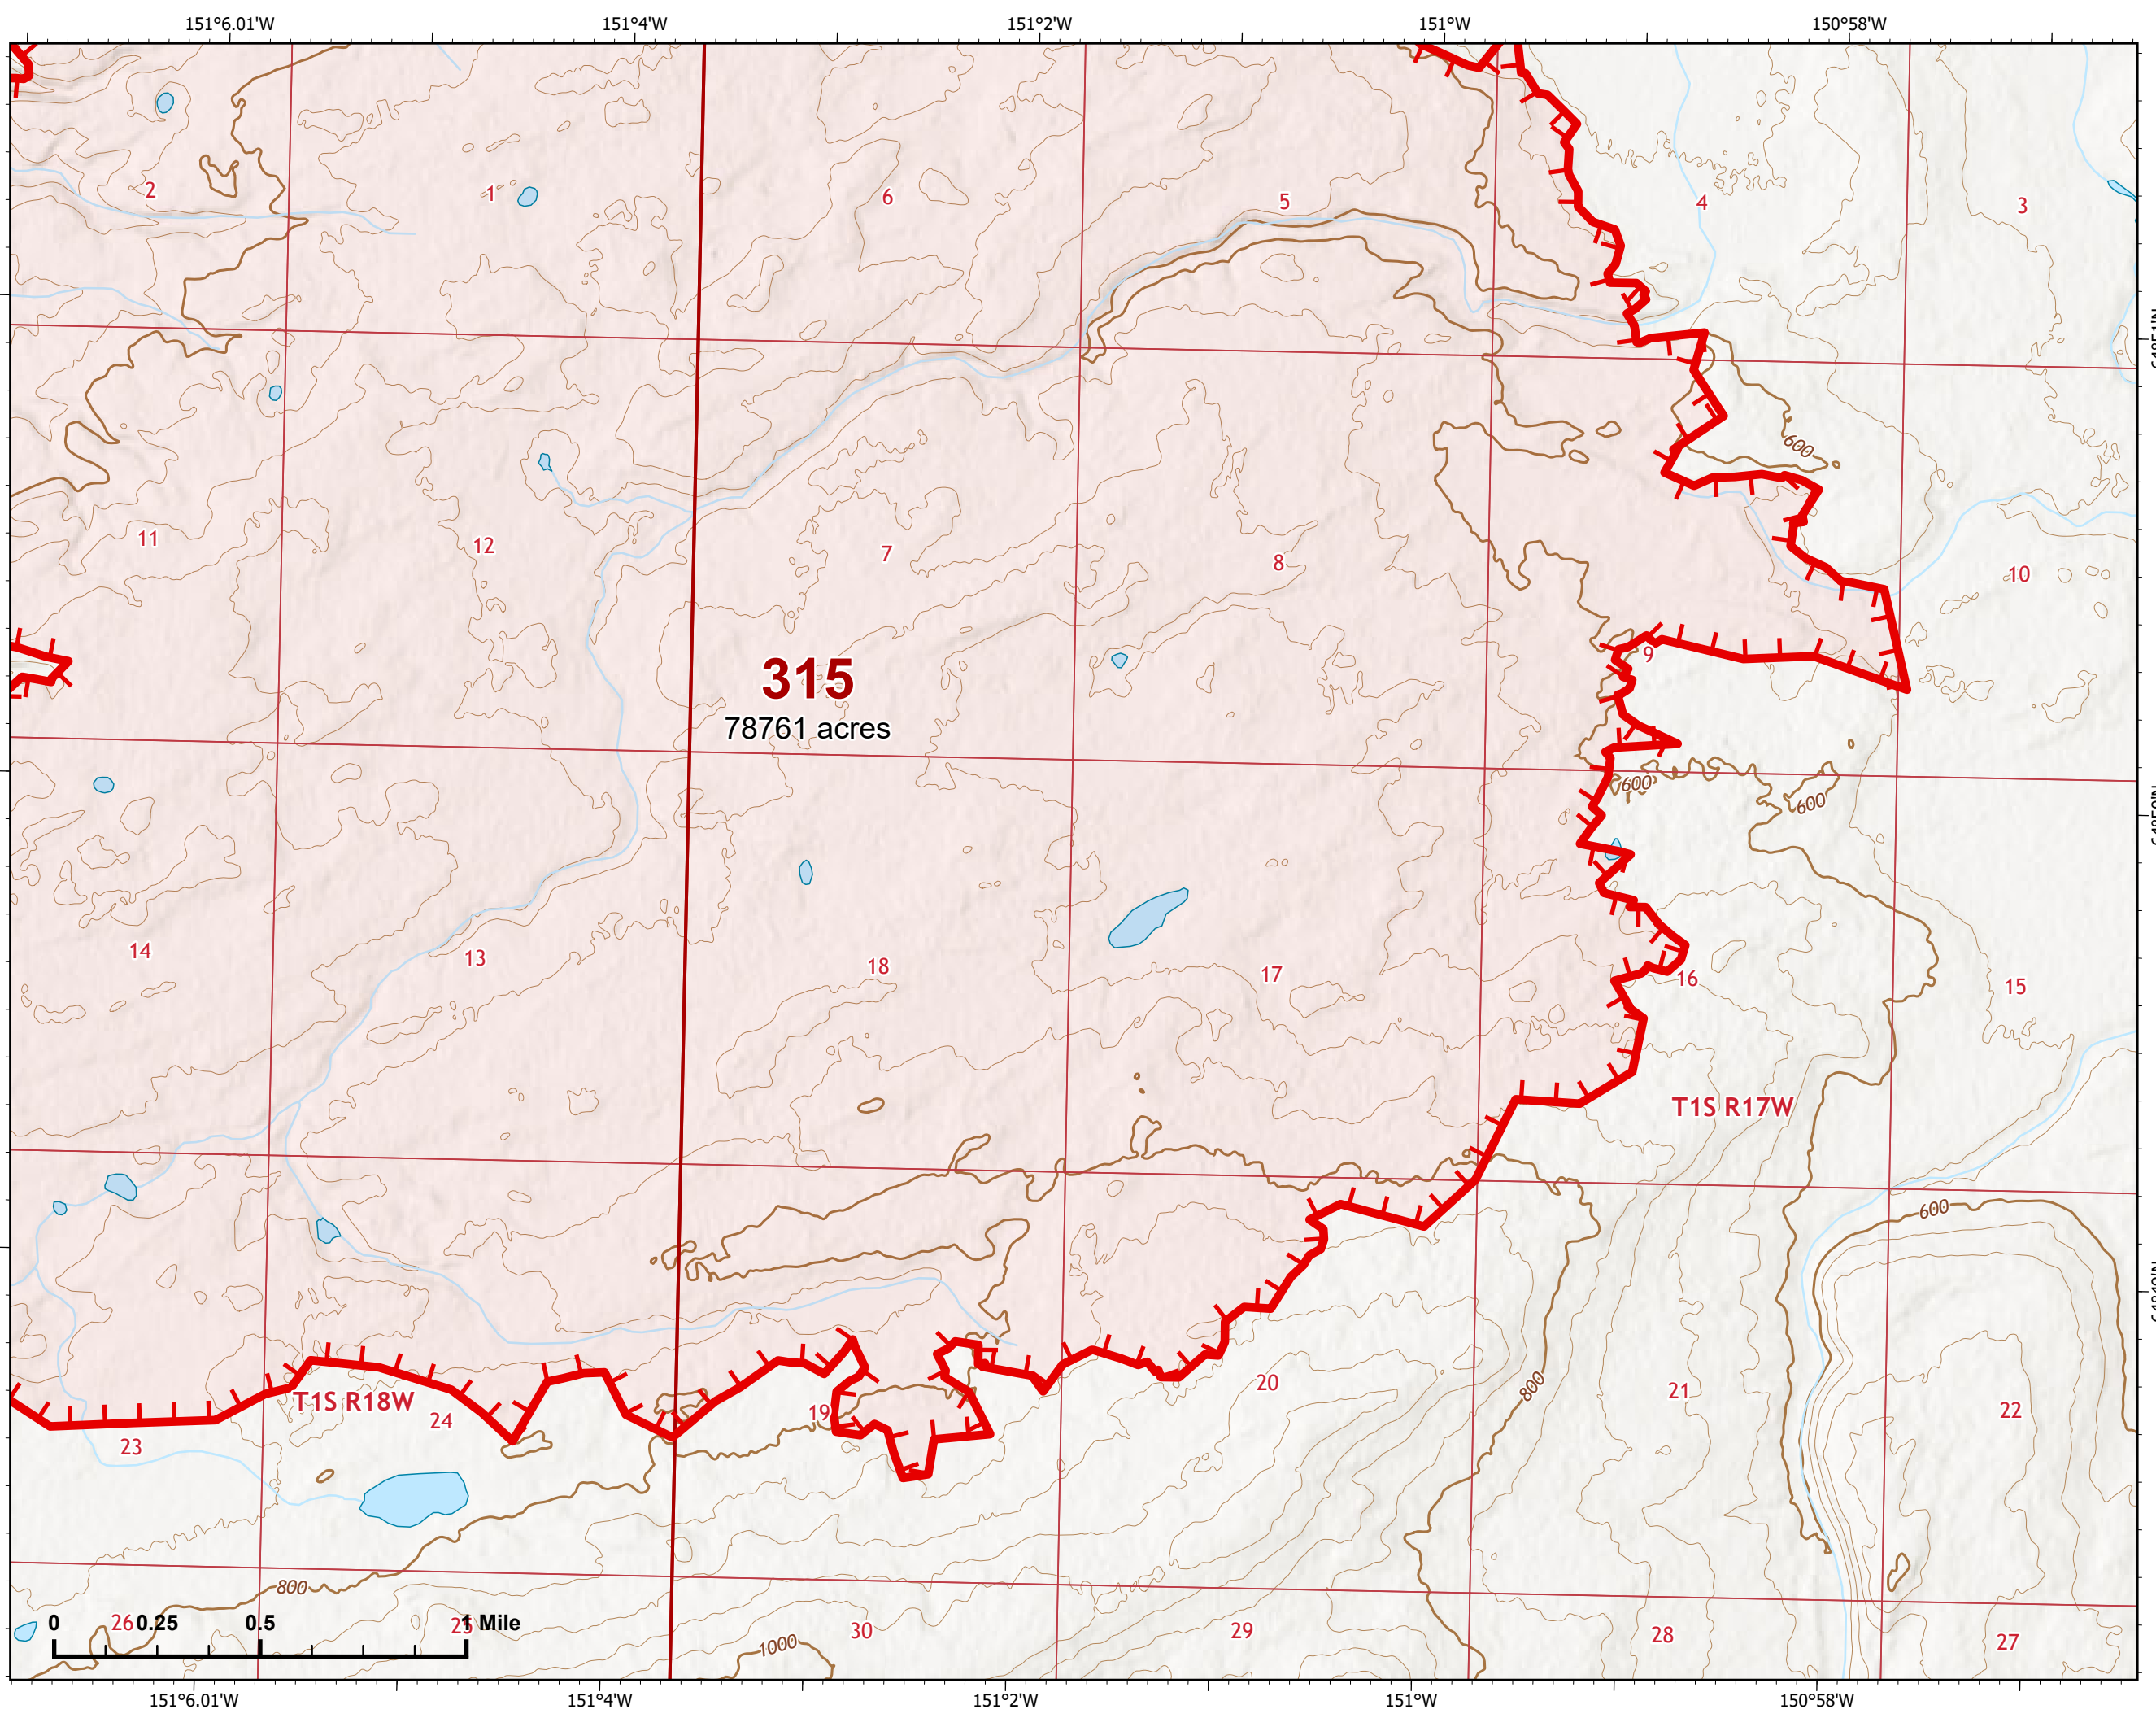

Z. Cravens
7/8/2022 2227