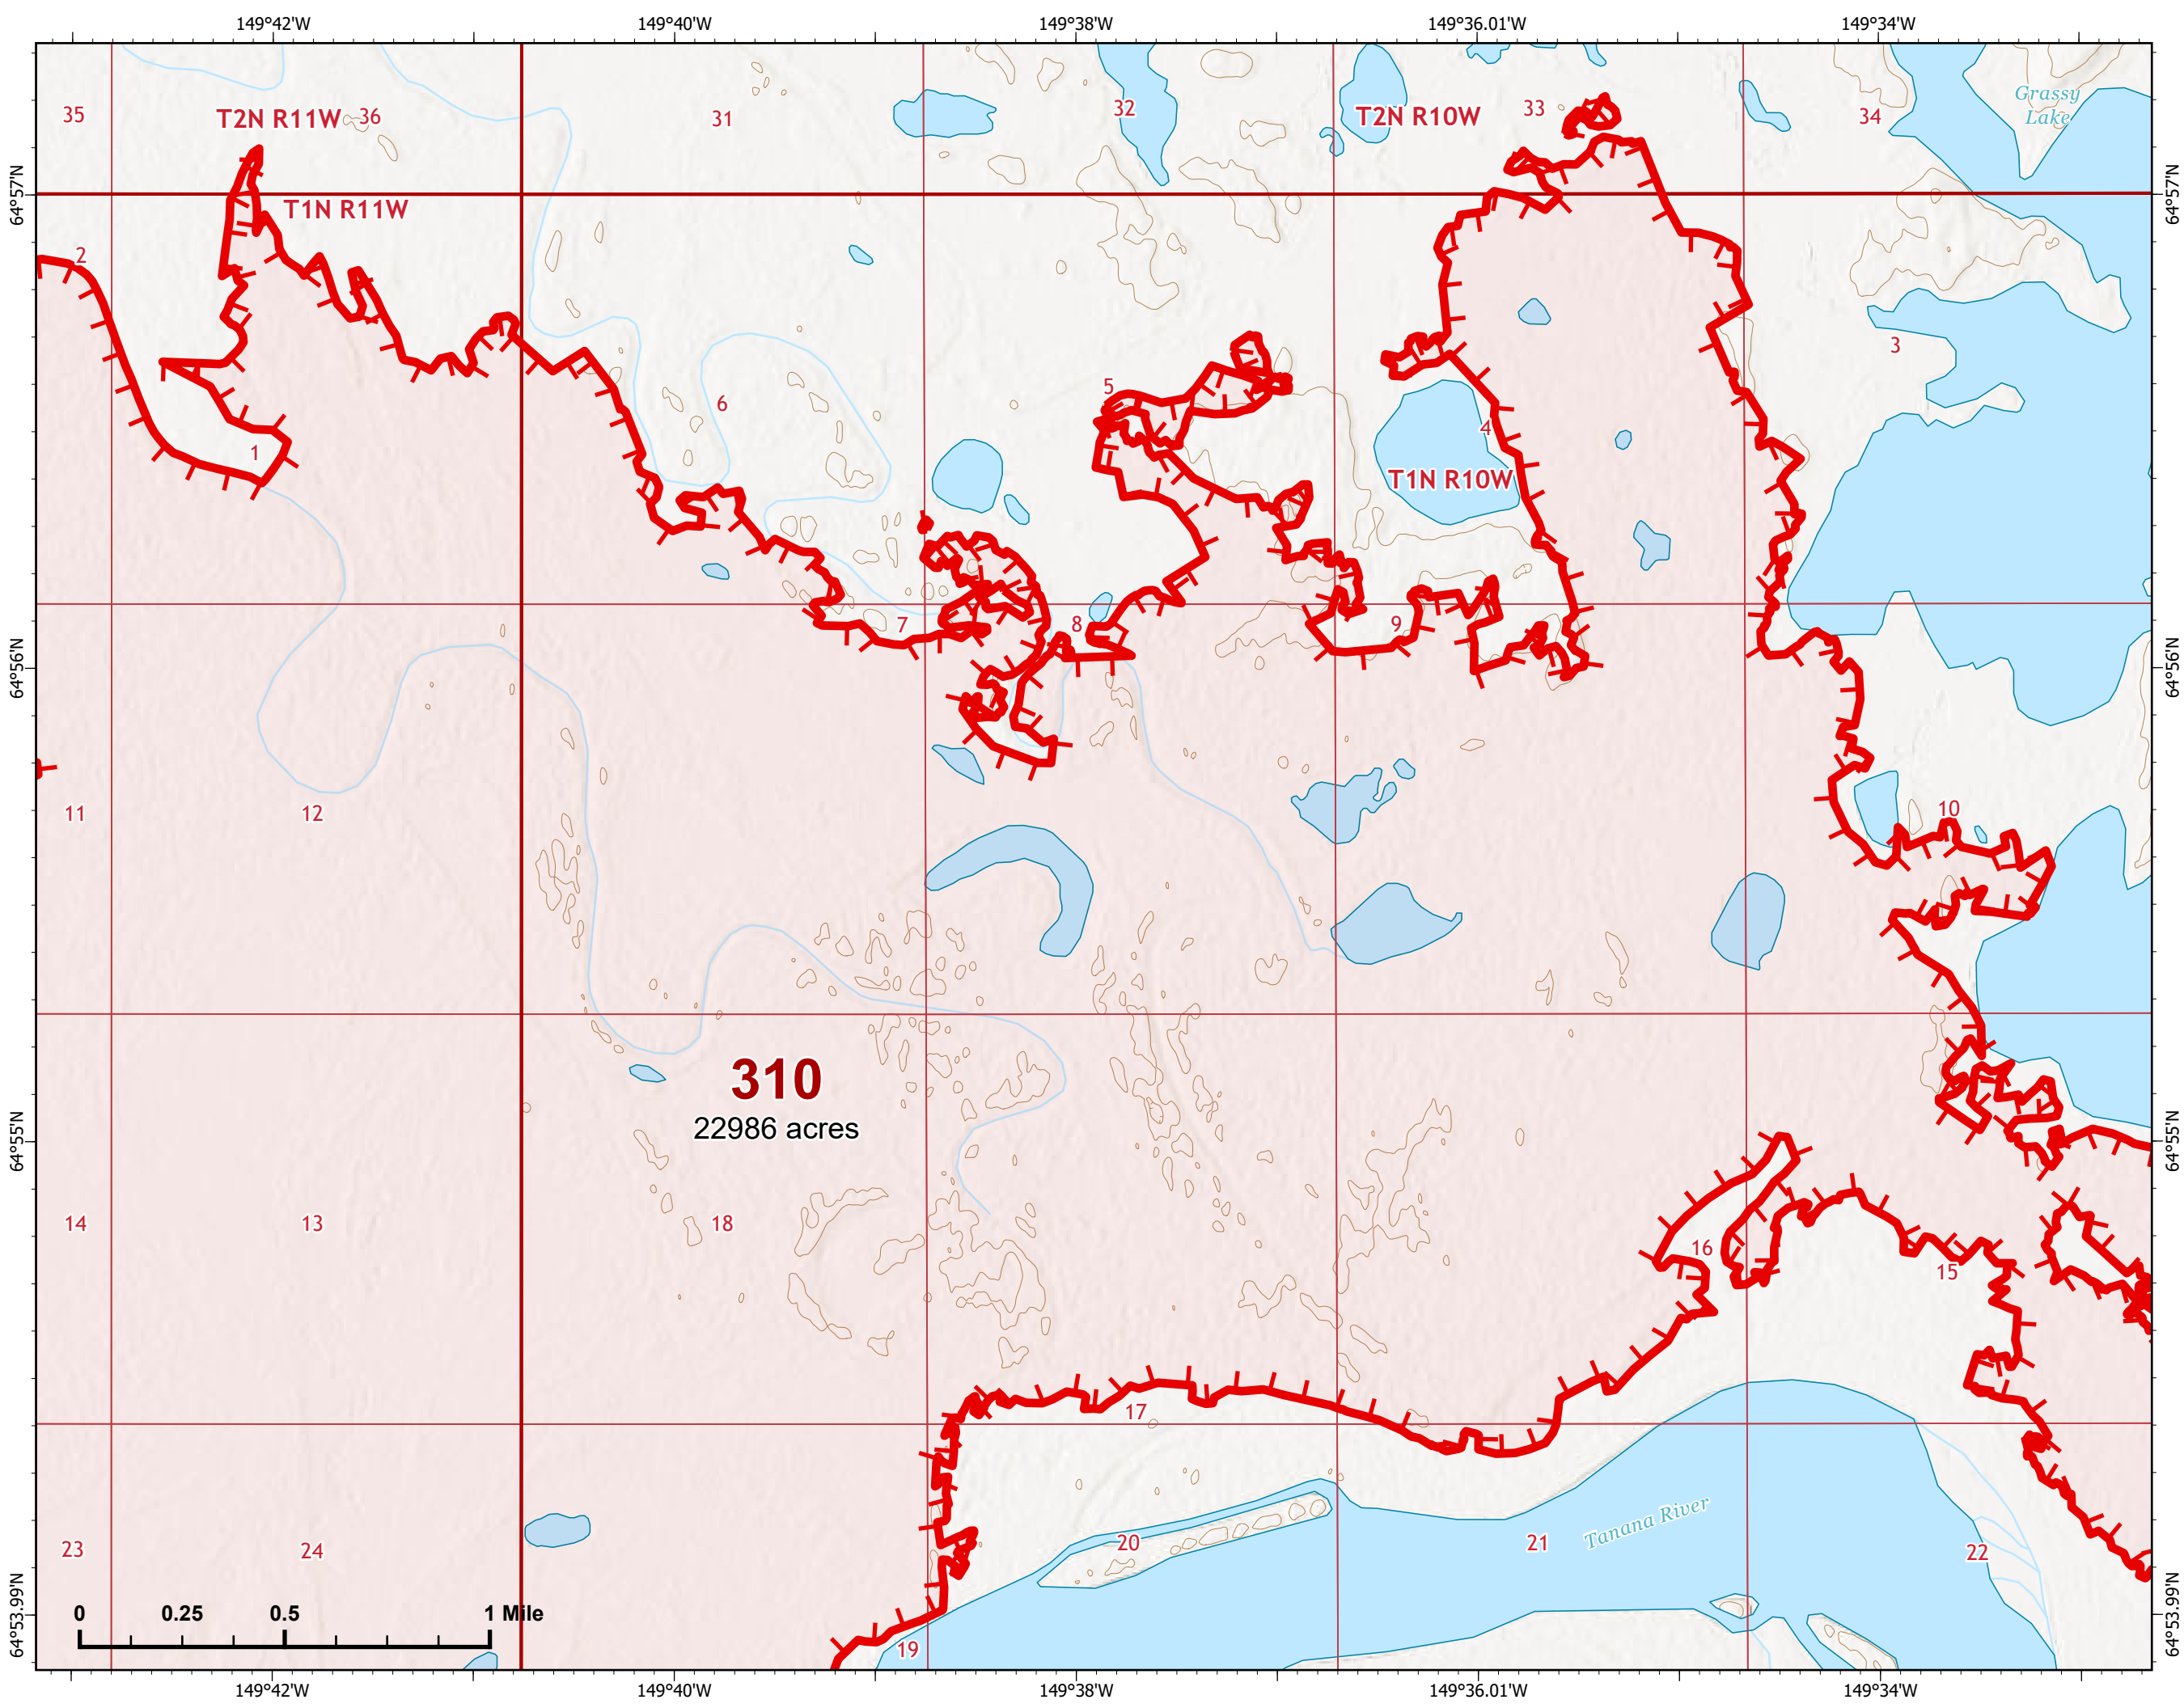

07/09/2022

Fire: 310 (Tanana River)

Page 310 - 4

-  Helispot
-  Structure
-  Wildfire Daily Fire Perimeter
-  Uncontained
-  Native Allotments

Z. Cravens
7/8/2022 2235

IAP Map

Bean Complex
AK-TAD-000898
07/09/2022

Fire: 310 (Tanana River)

Page 310 - 5

-  Wildfire Daily Fire Perimeter
-  Uncontained

310
22986 acres

Z. Cravens
7/8/2022 2235

IAP Map

Bean Complex
AK-TAD-000898
07/09/2022

Fire: 310 (Tanana River)