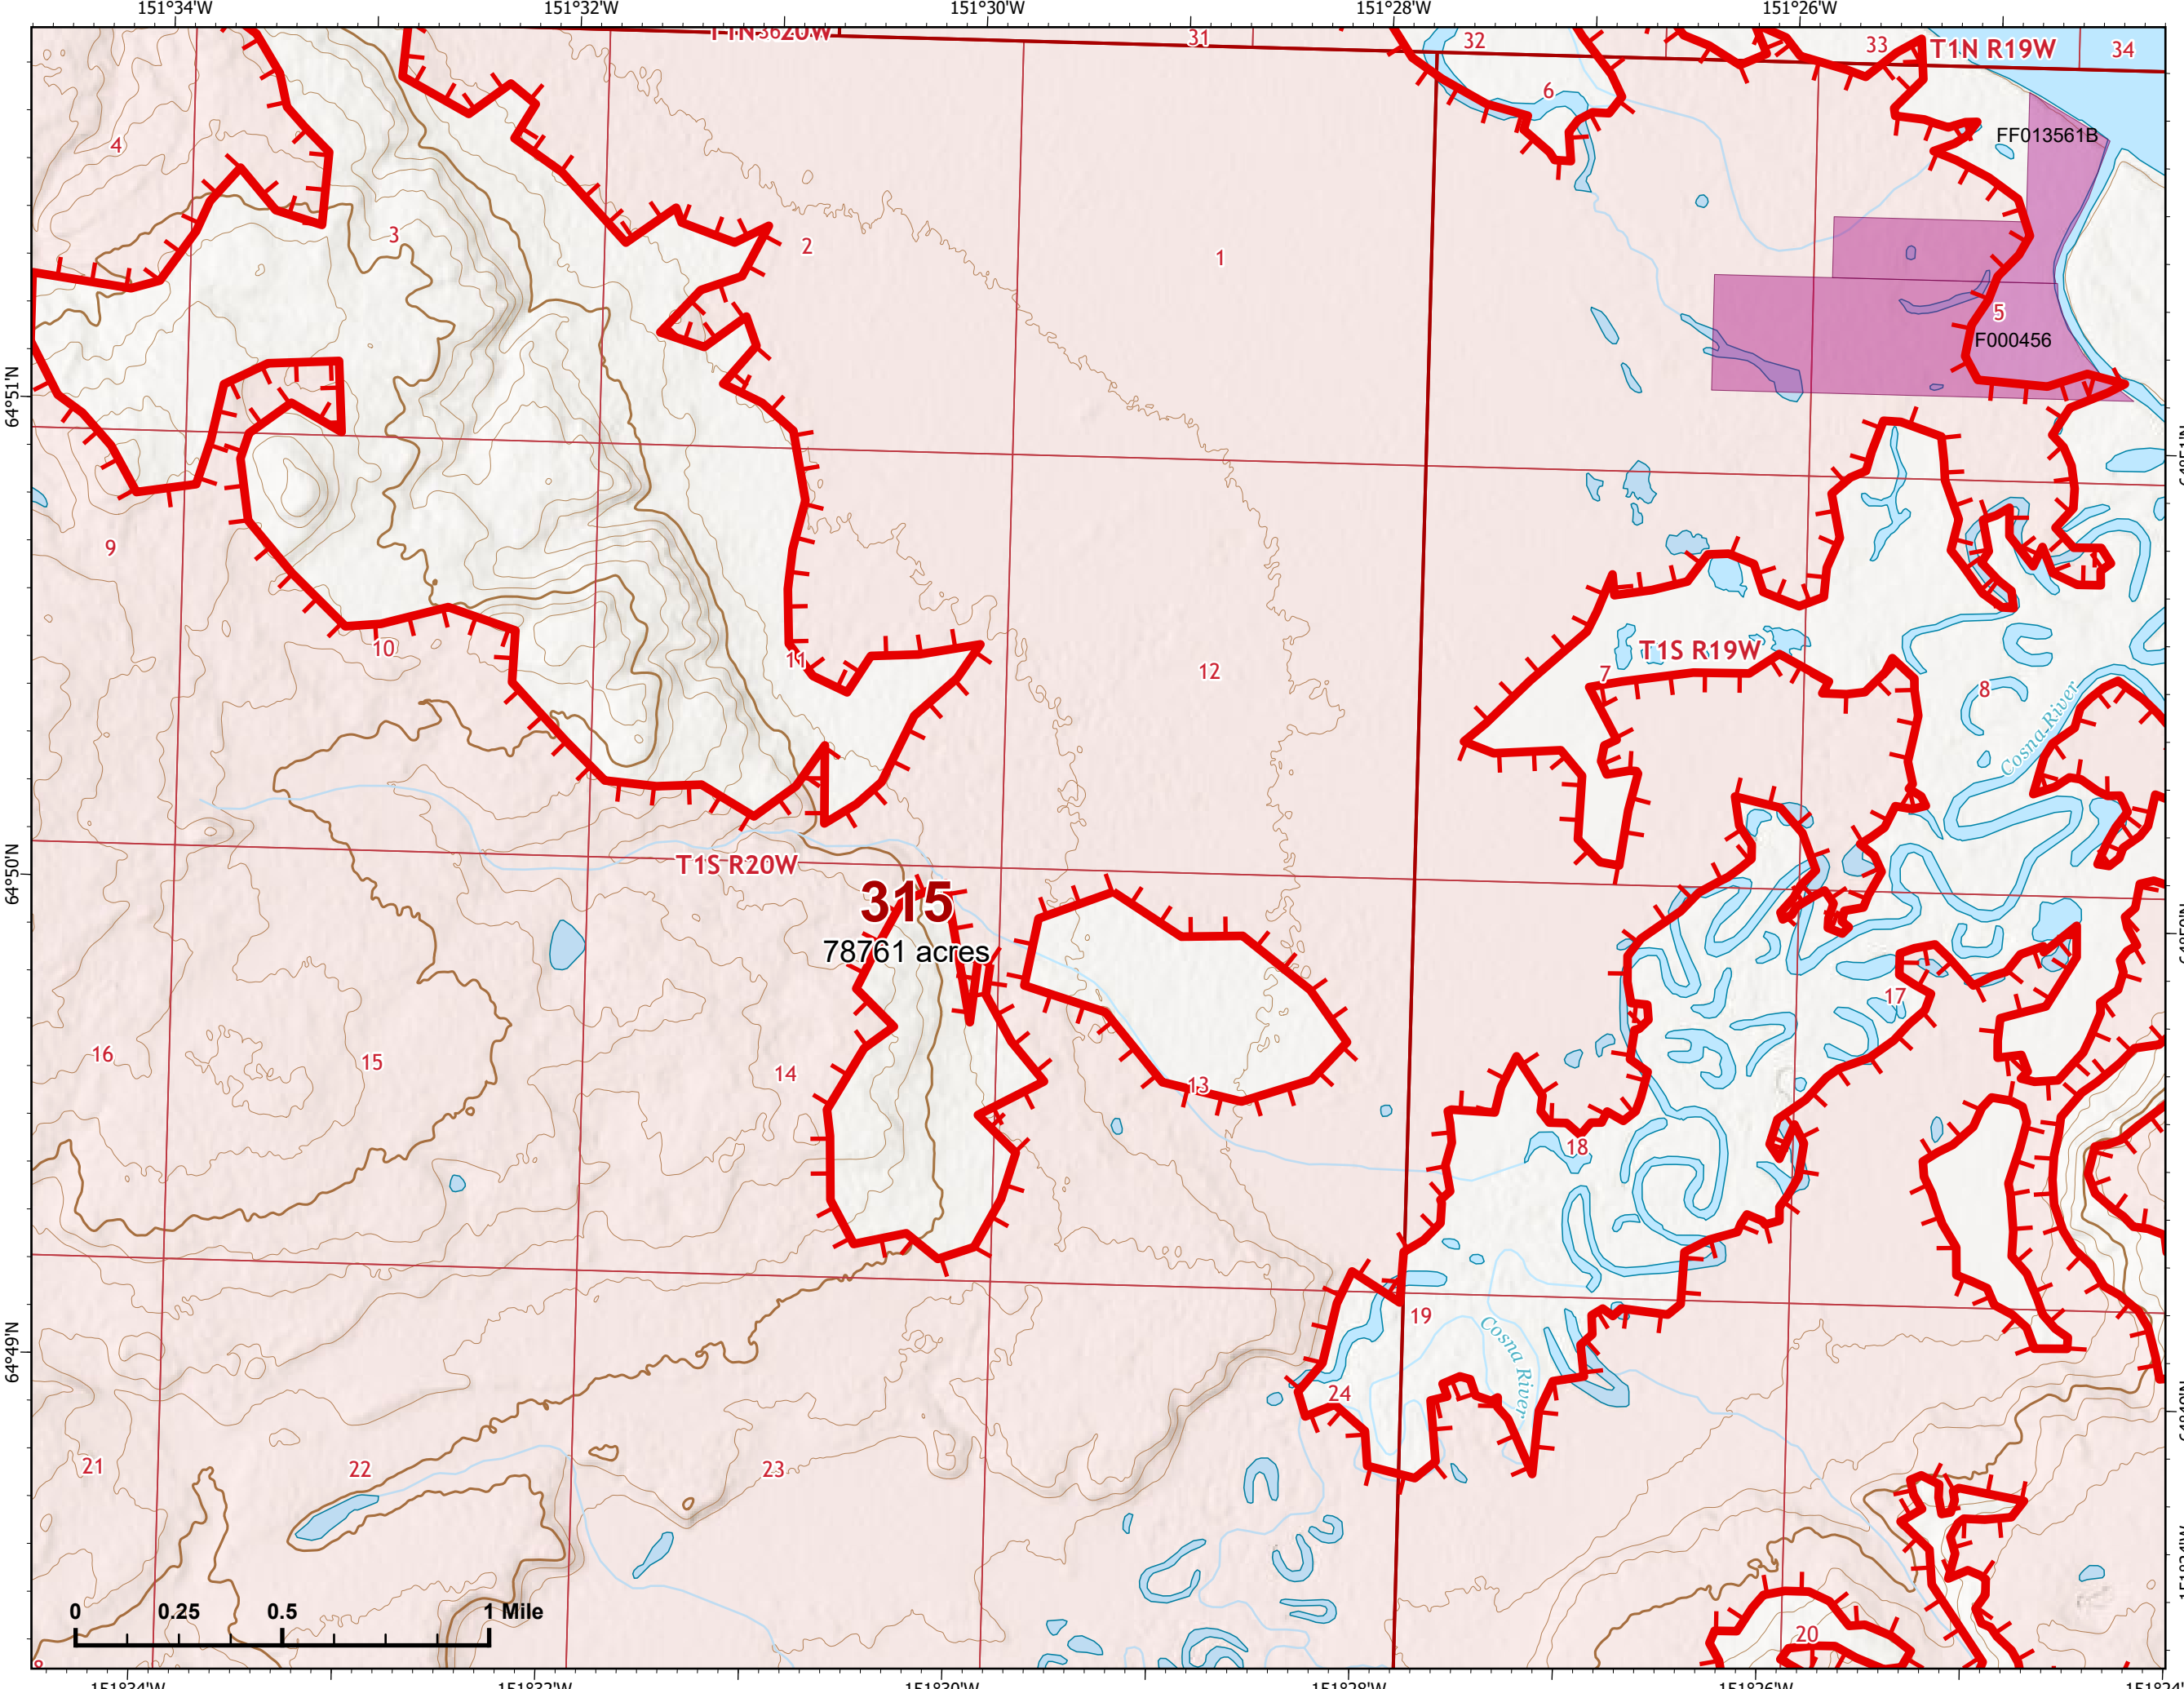

Bean Complex
AK-TAD-000898

07/09/2022

Fire: 315 (Chitanana)

Page 315 - 10

-  Wildfire Daily Fire Perimeter
-  Uncontained
-  Native Allotments

Z. Cravens
7/8/2022 2224

IAP Map

Bean Complex
AK-TAD-000898