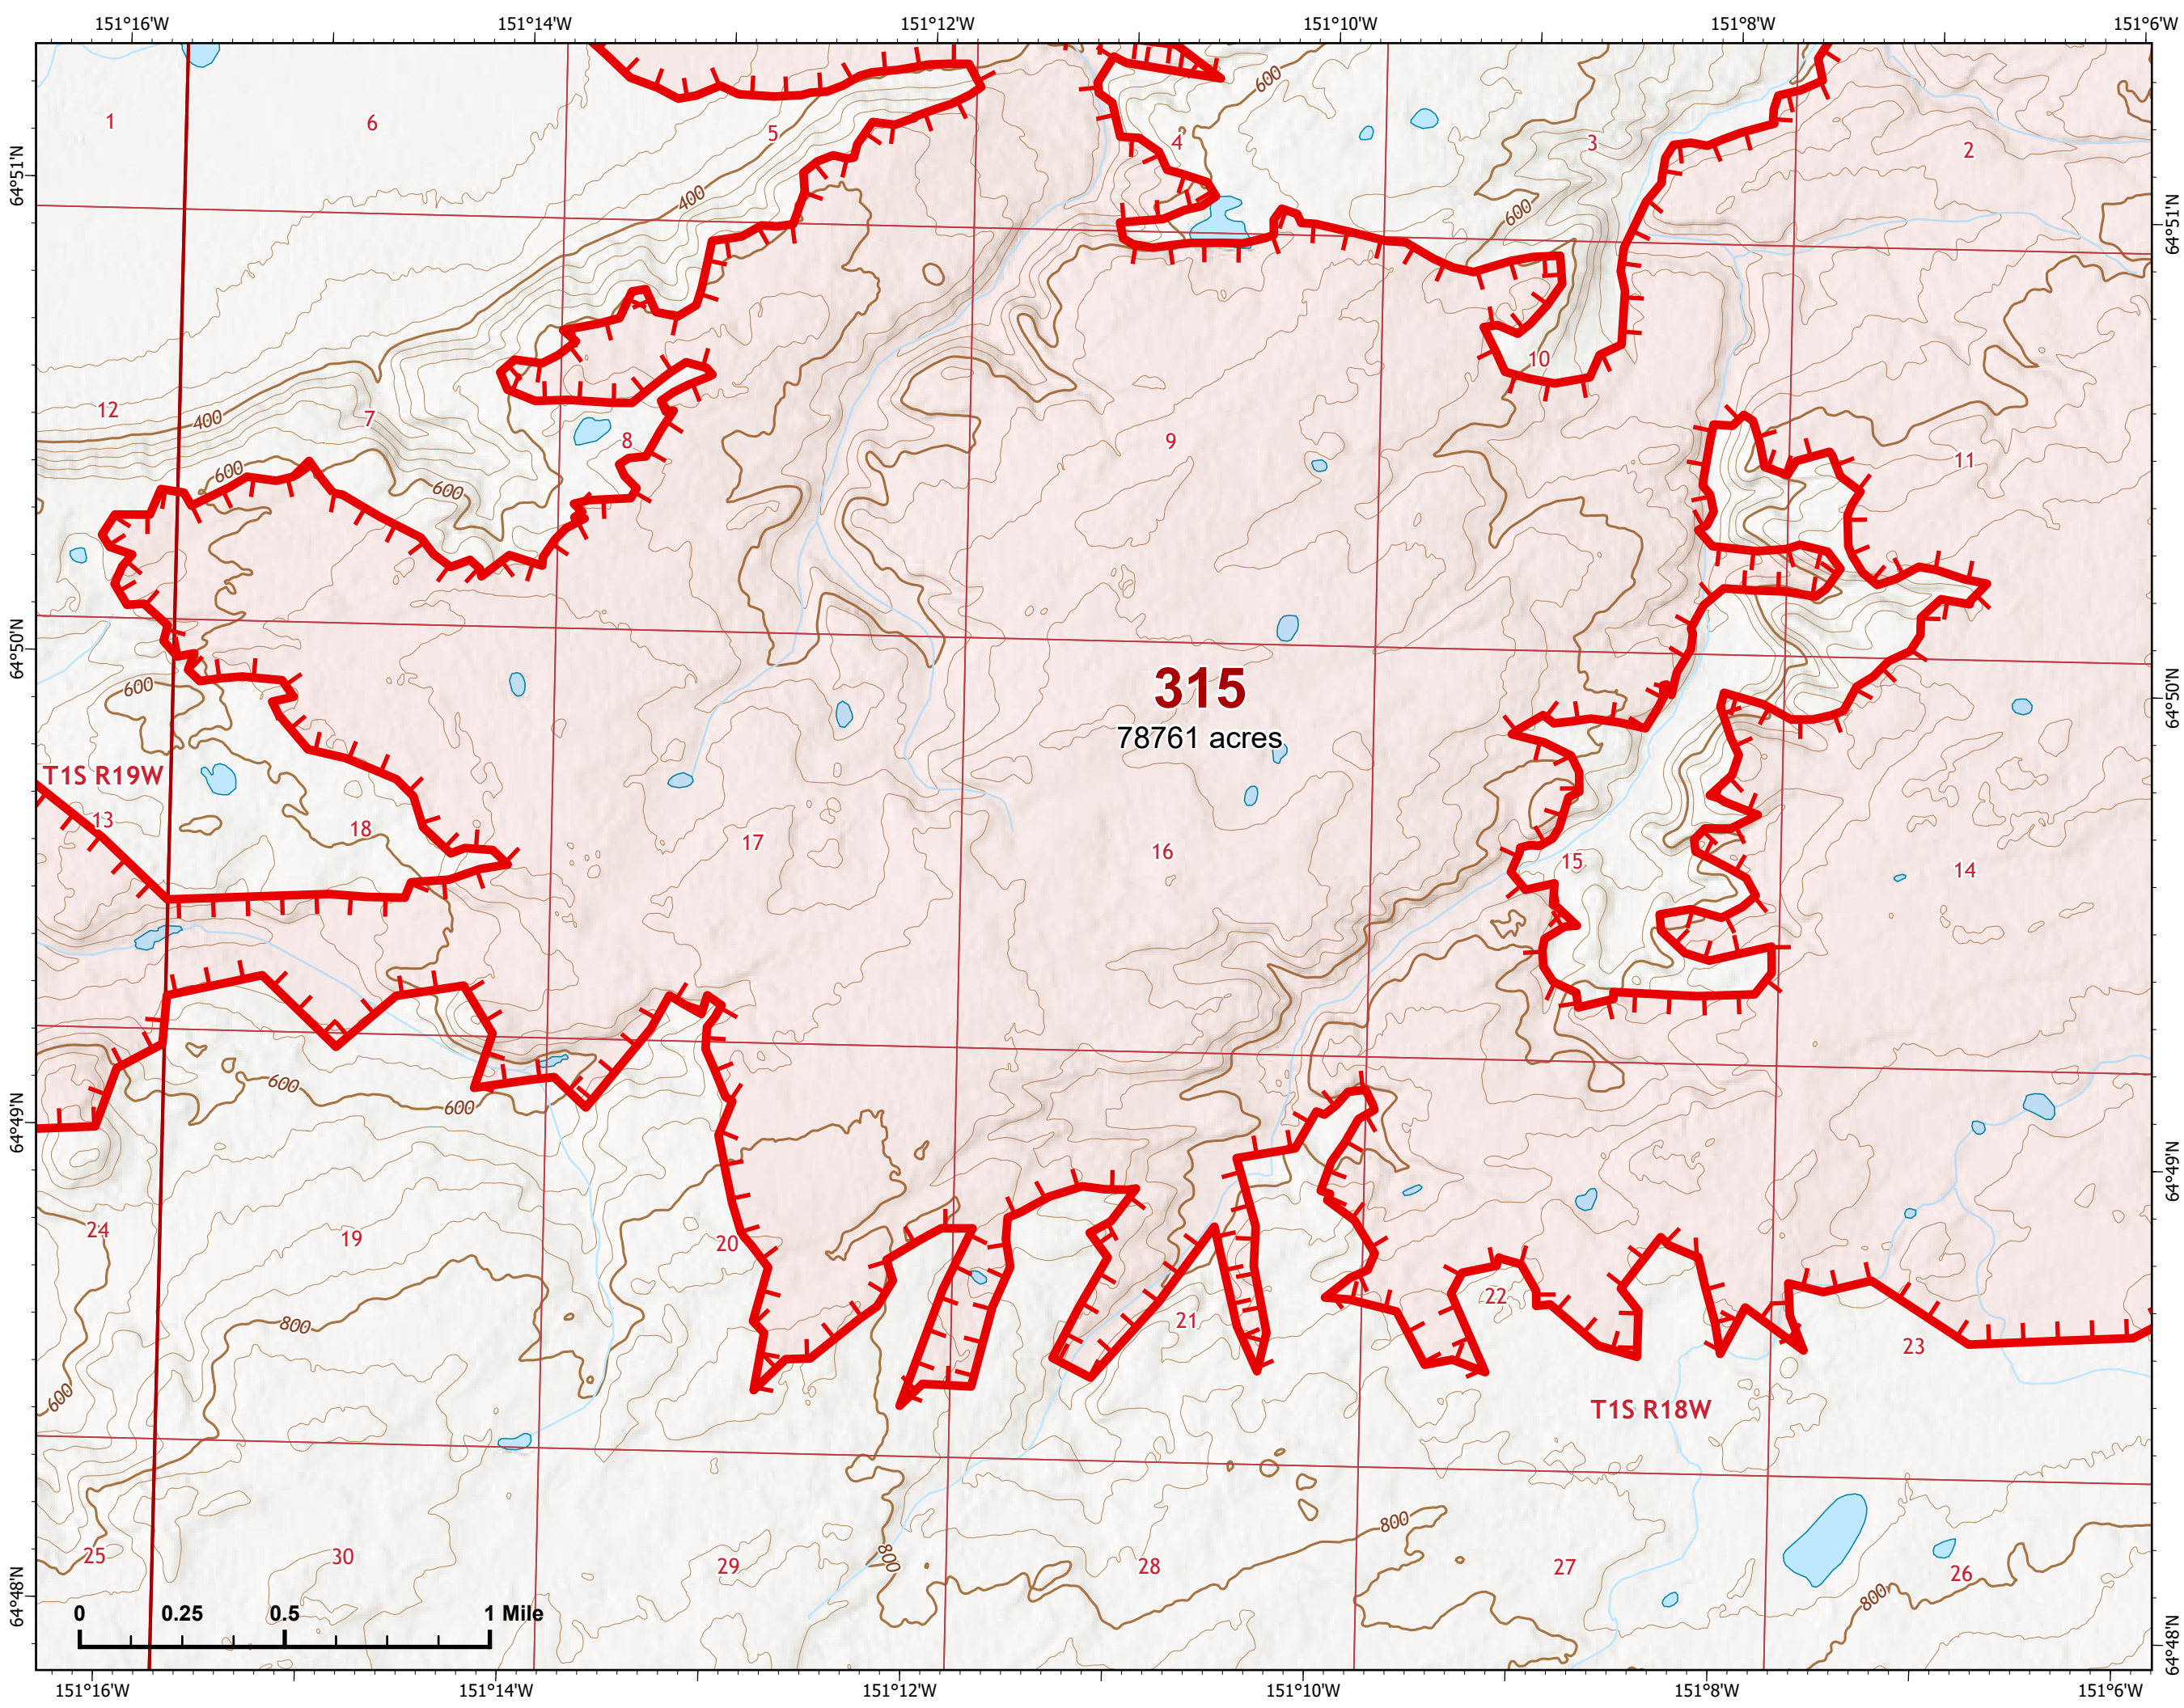

IAP Map

Bean Complex
AK-TAD-000898

07/09/2022

Fire: 315 (Chitanana)

Page 315 - 12

- Wildfire Daily Fire Perimeter
- Uncontained