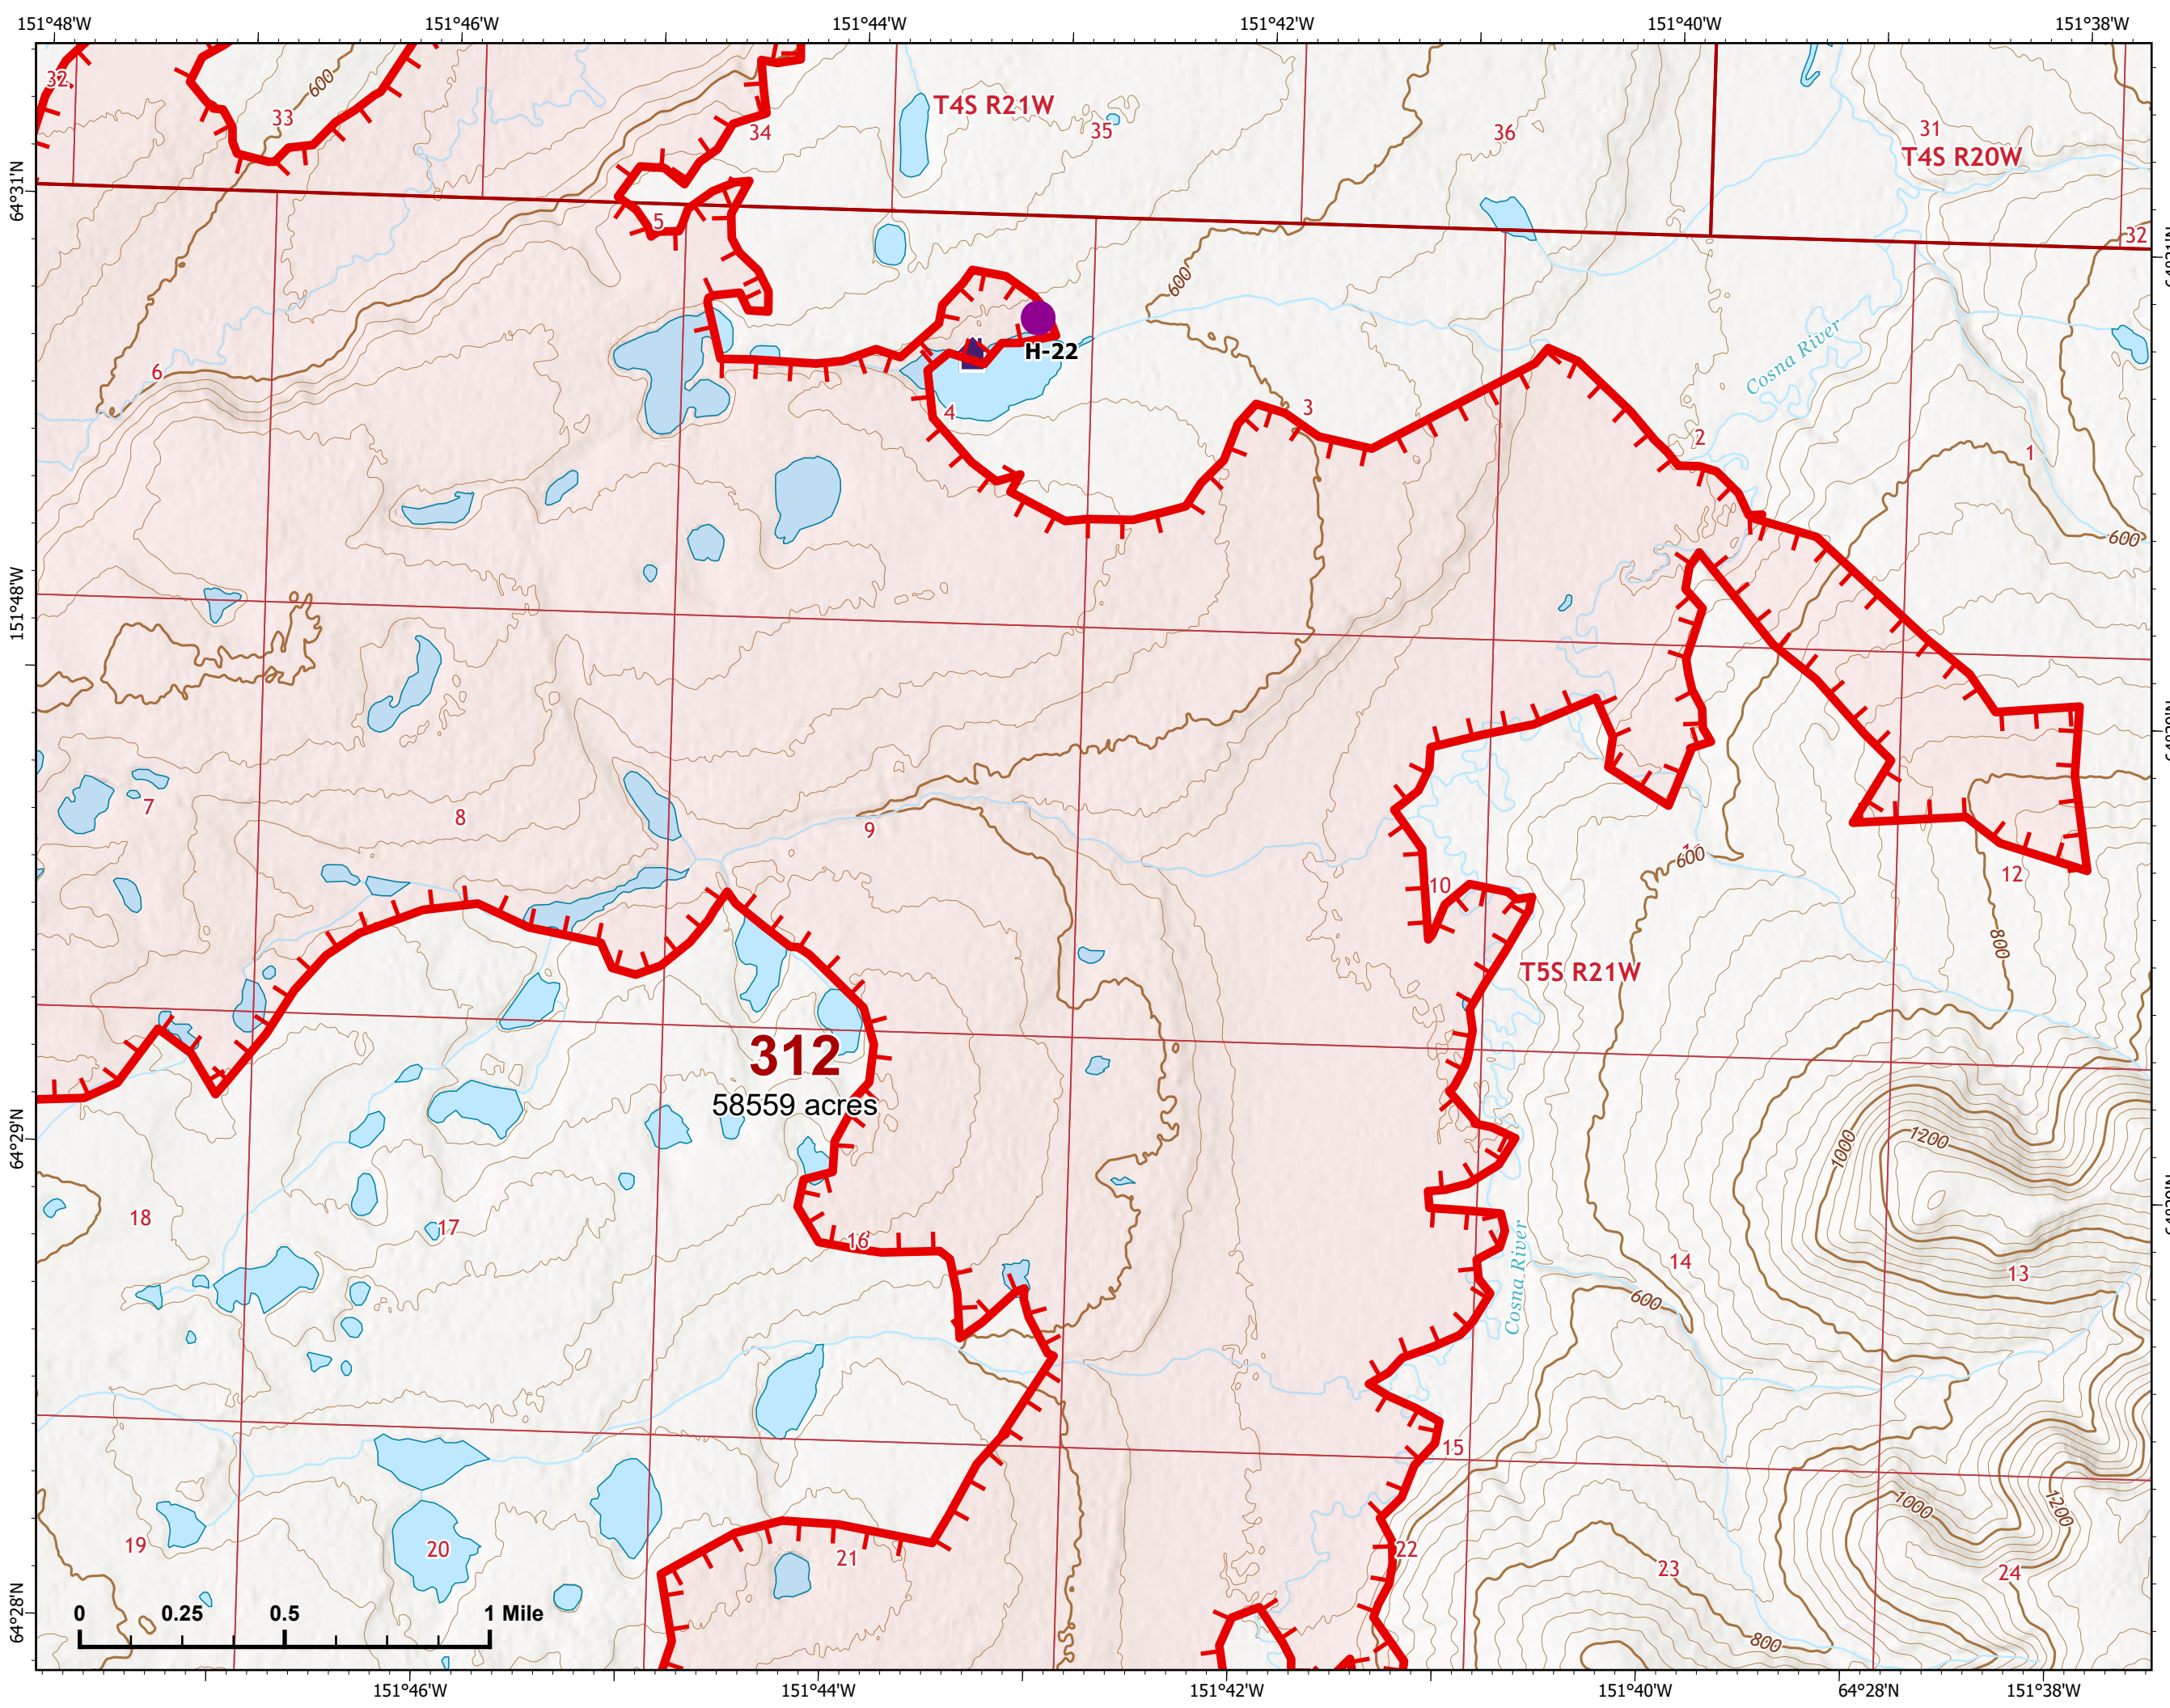

07/09/2022

Fire: 312 (Bitzshitini)

Page 312 - 9

-  Wildfire Daily Fire Perimeter
-  Uncontained

Z. Cravens
7/8/2022 2211

IAP Map

Bean Complex
AK-TAD-000898
07/09/2022
Fire: 312 (Bitzshitini)

Page 312 - 10

-  Helispot
-  Structure
-  Wildfire Daily Fire Perimeter
-  Uncontained

Z. Cravens
7/8/2022 2212

IAP Map

Bean Complex
AK-TAD-000898

07/09/2022

Fire: 312 (Bitzshitini)

Page 312 - 11

-  Wildfire Daily Fire Perimeter
-  Uncontained