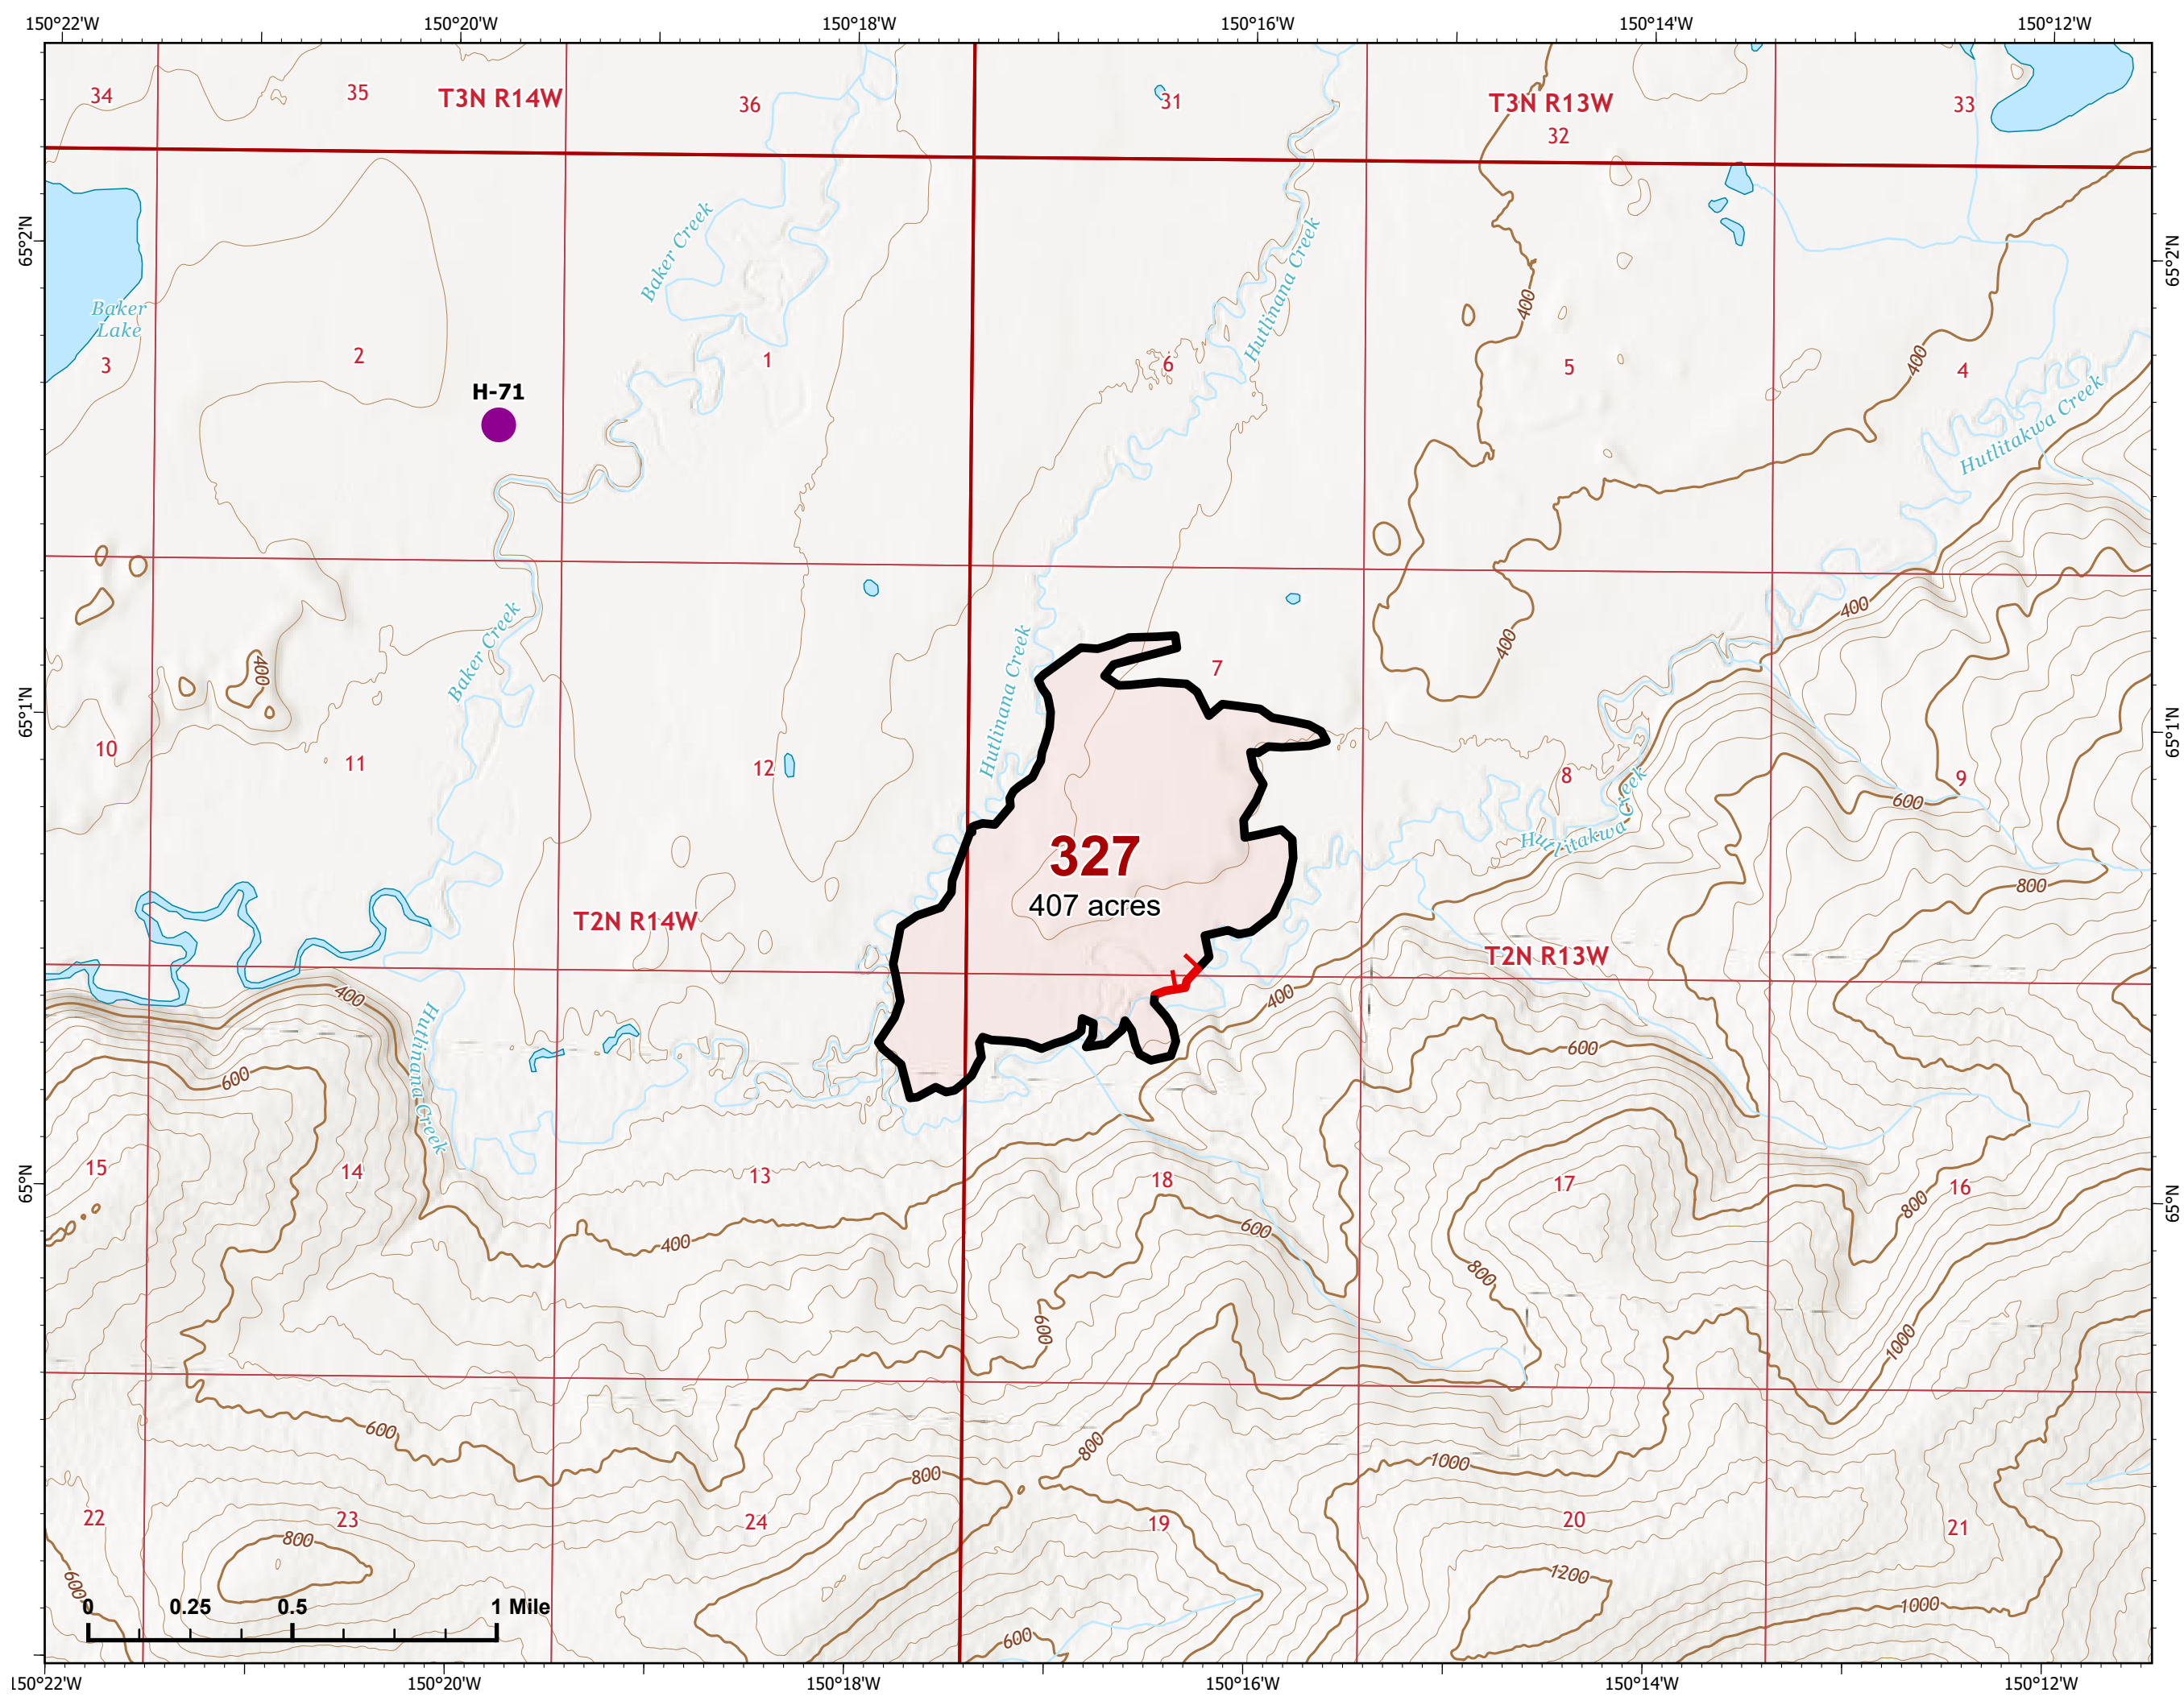

Page 327 - 1

-  Helispot
-  Wildfire Daily Fire Perimeter
-  Contained
-  Uncontained

Z. Cravens
7/8/2022 2231

IAP Map

Bean Complex
AK-TAD-000898

07/09/2022

Fire: 310 (Tanana River)

Page 310 - 1