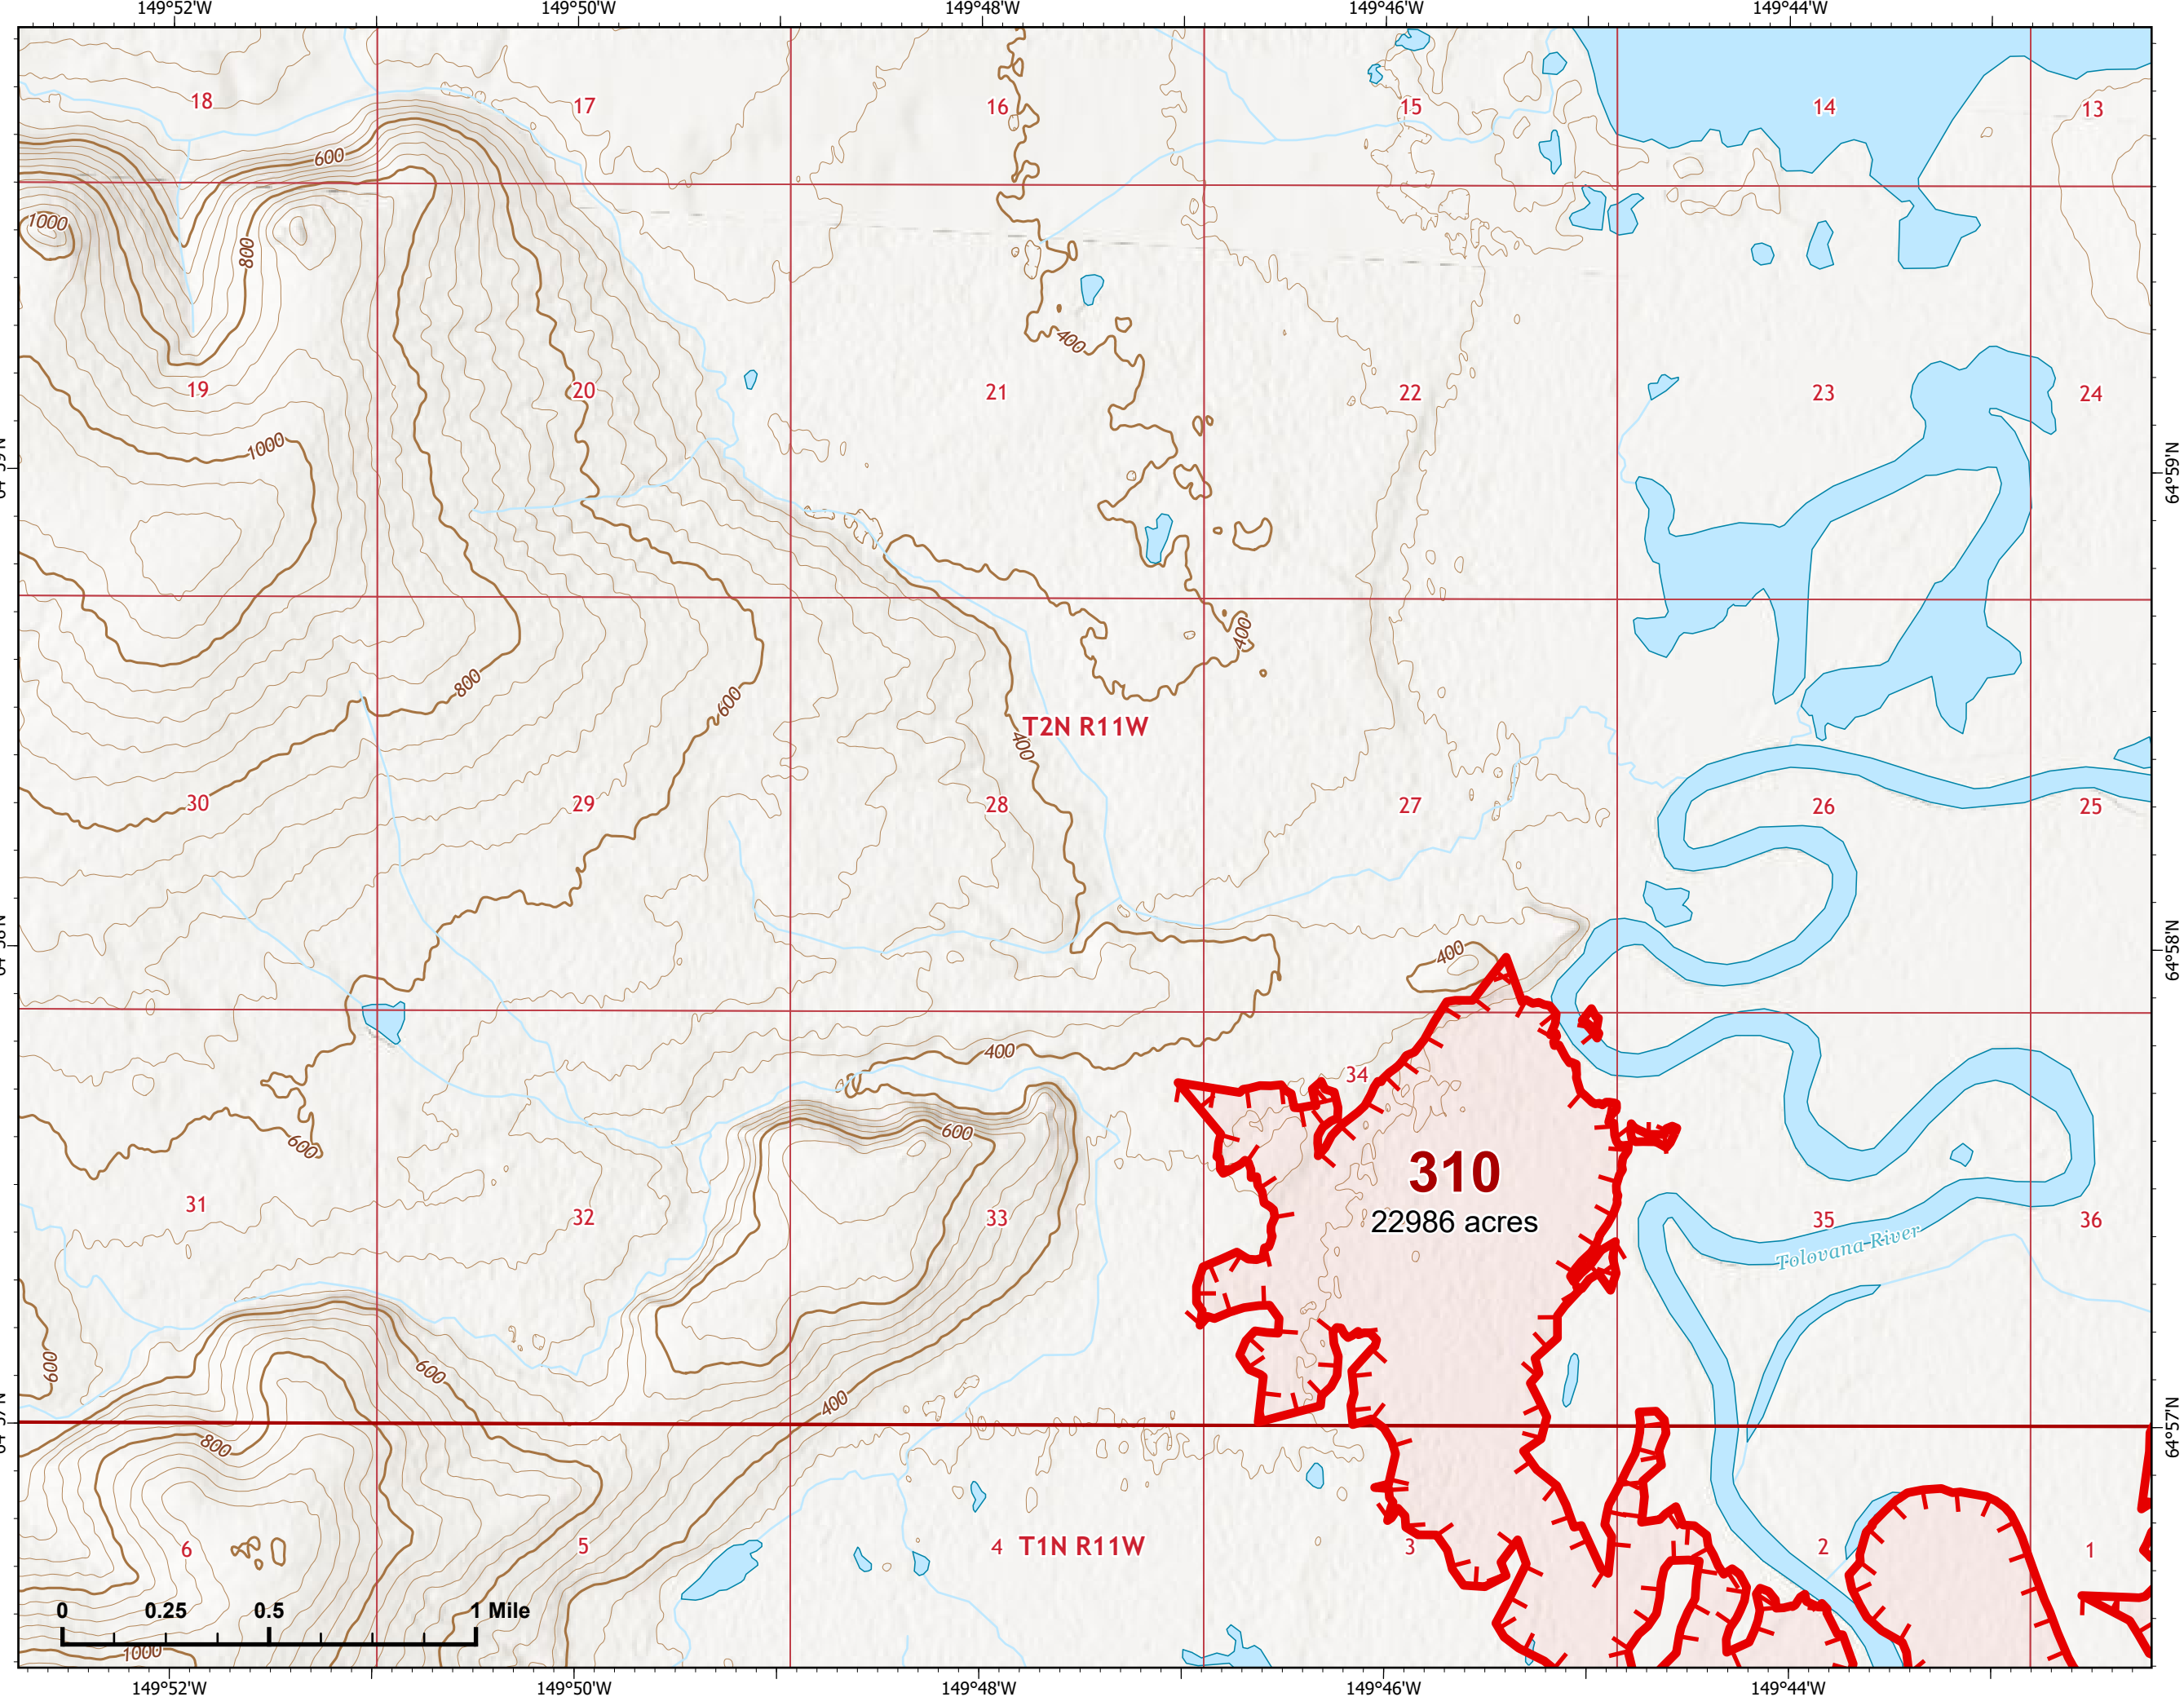

Page 327 - 1

-  Helispot
-  Wildfire Daily Fire Perimeter
-  Contained
-  Uncontained

Z. Cravens
7/8/2022 2231

IAP Map

Bean Complex
AK-TAD-000898

07/09/2022

Fire: 310 (Tanana River)

Page 310 - 1

-  Wildfire Daily Fire Perimeter
-  Uncontained

Z. Cravens
7/8/2022 2232

NORTHWEST INCIDENT MANAGEMENT TEAM

The bottom left corner contains a QR code, the name 'Z. Cravens' and the date '7/8/2022 2232', a north arrow, and the logo for the Northwest Incident Management Team. The logo features a stylized flame and the number '7' inside a circle, with the text 'NORTHWEST INCIDENT MANAGEMENT TEAM' below it.