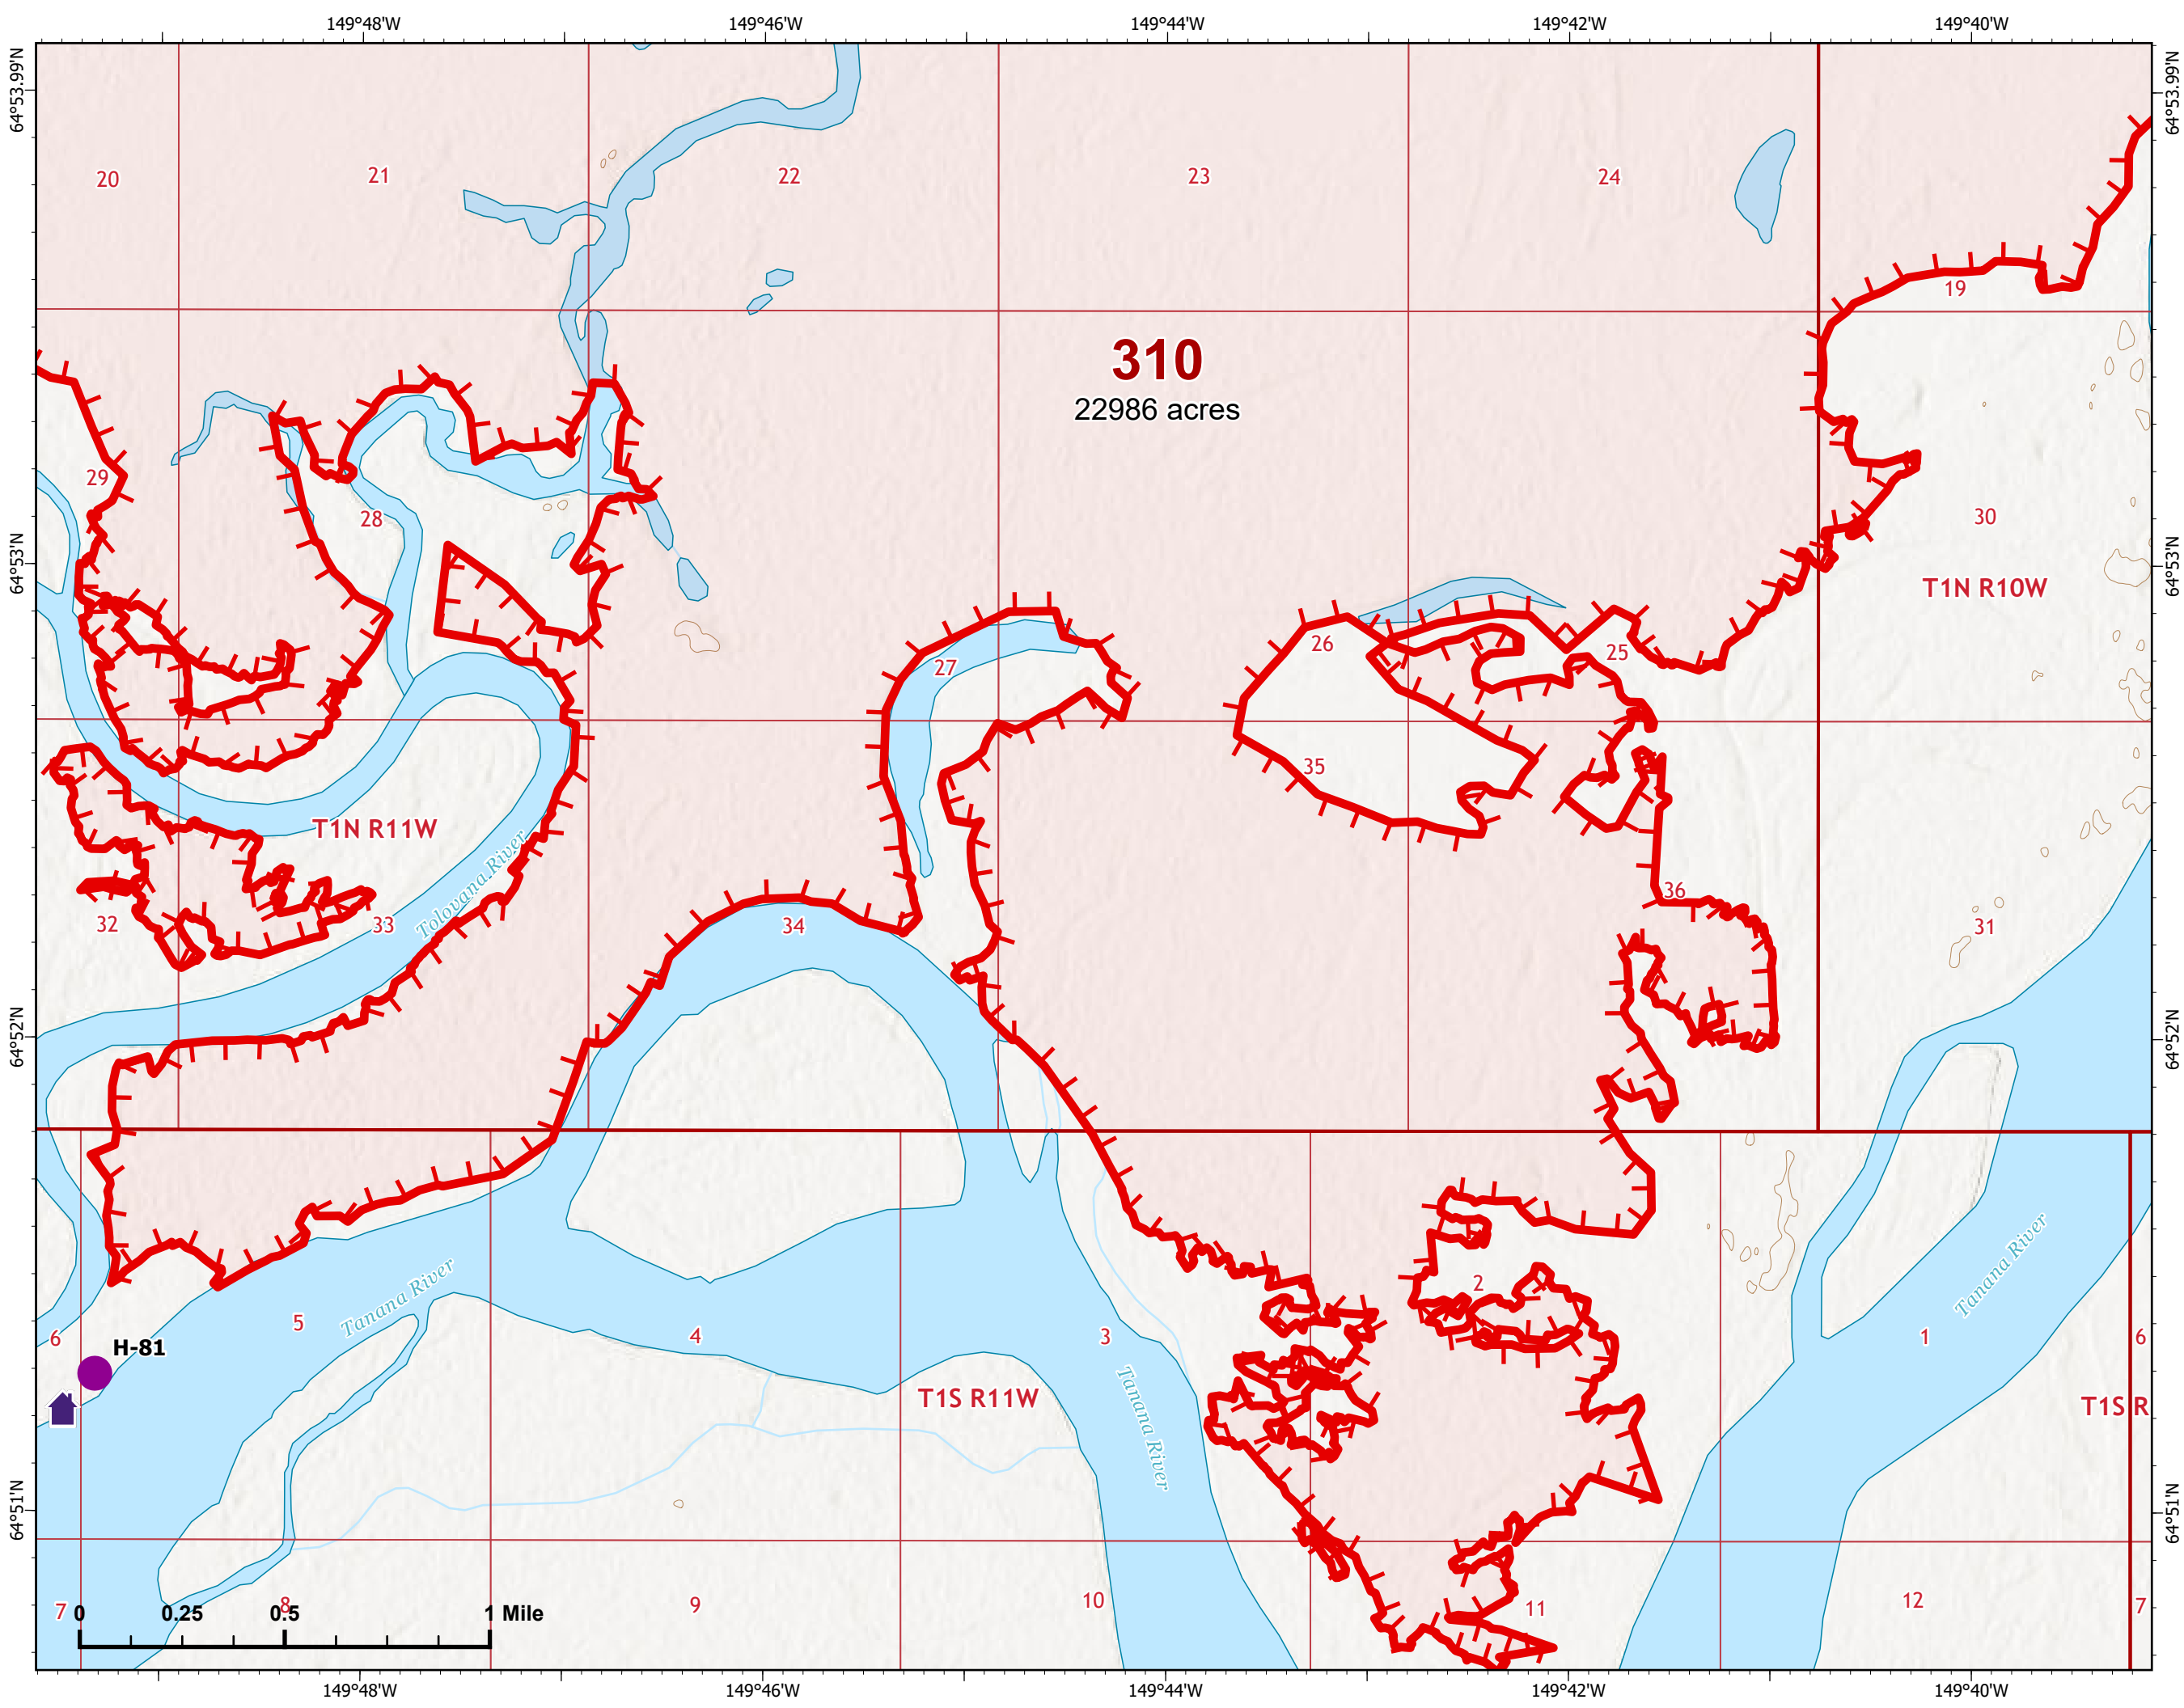

IAP Map

Bean Complex
AK-TAD-000898
07/09/2022

Fire: 310 (Tanana River)

Page 310 - 3

- Helispot
- Structure
- Wildfire Daily Fire Perimeter
- Uncontained

Z. Cravens
7/8/2022 2234