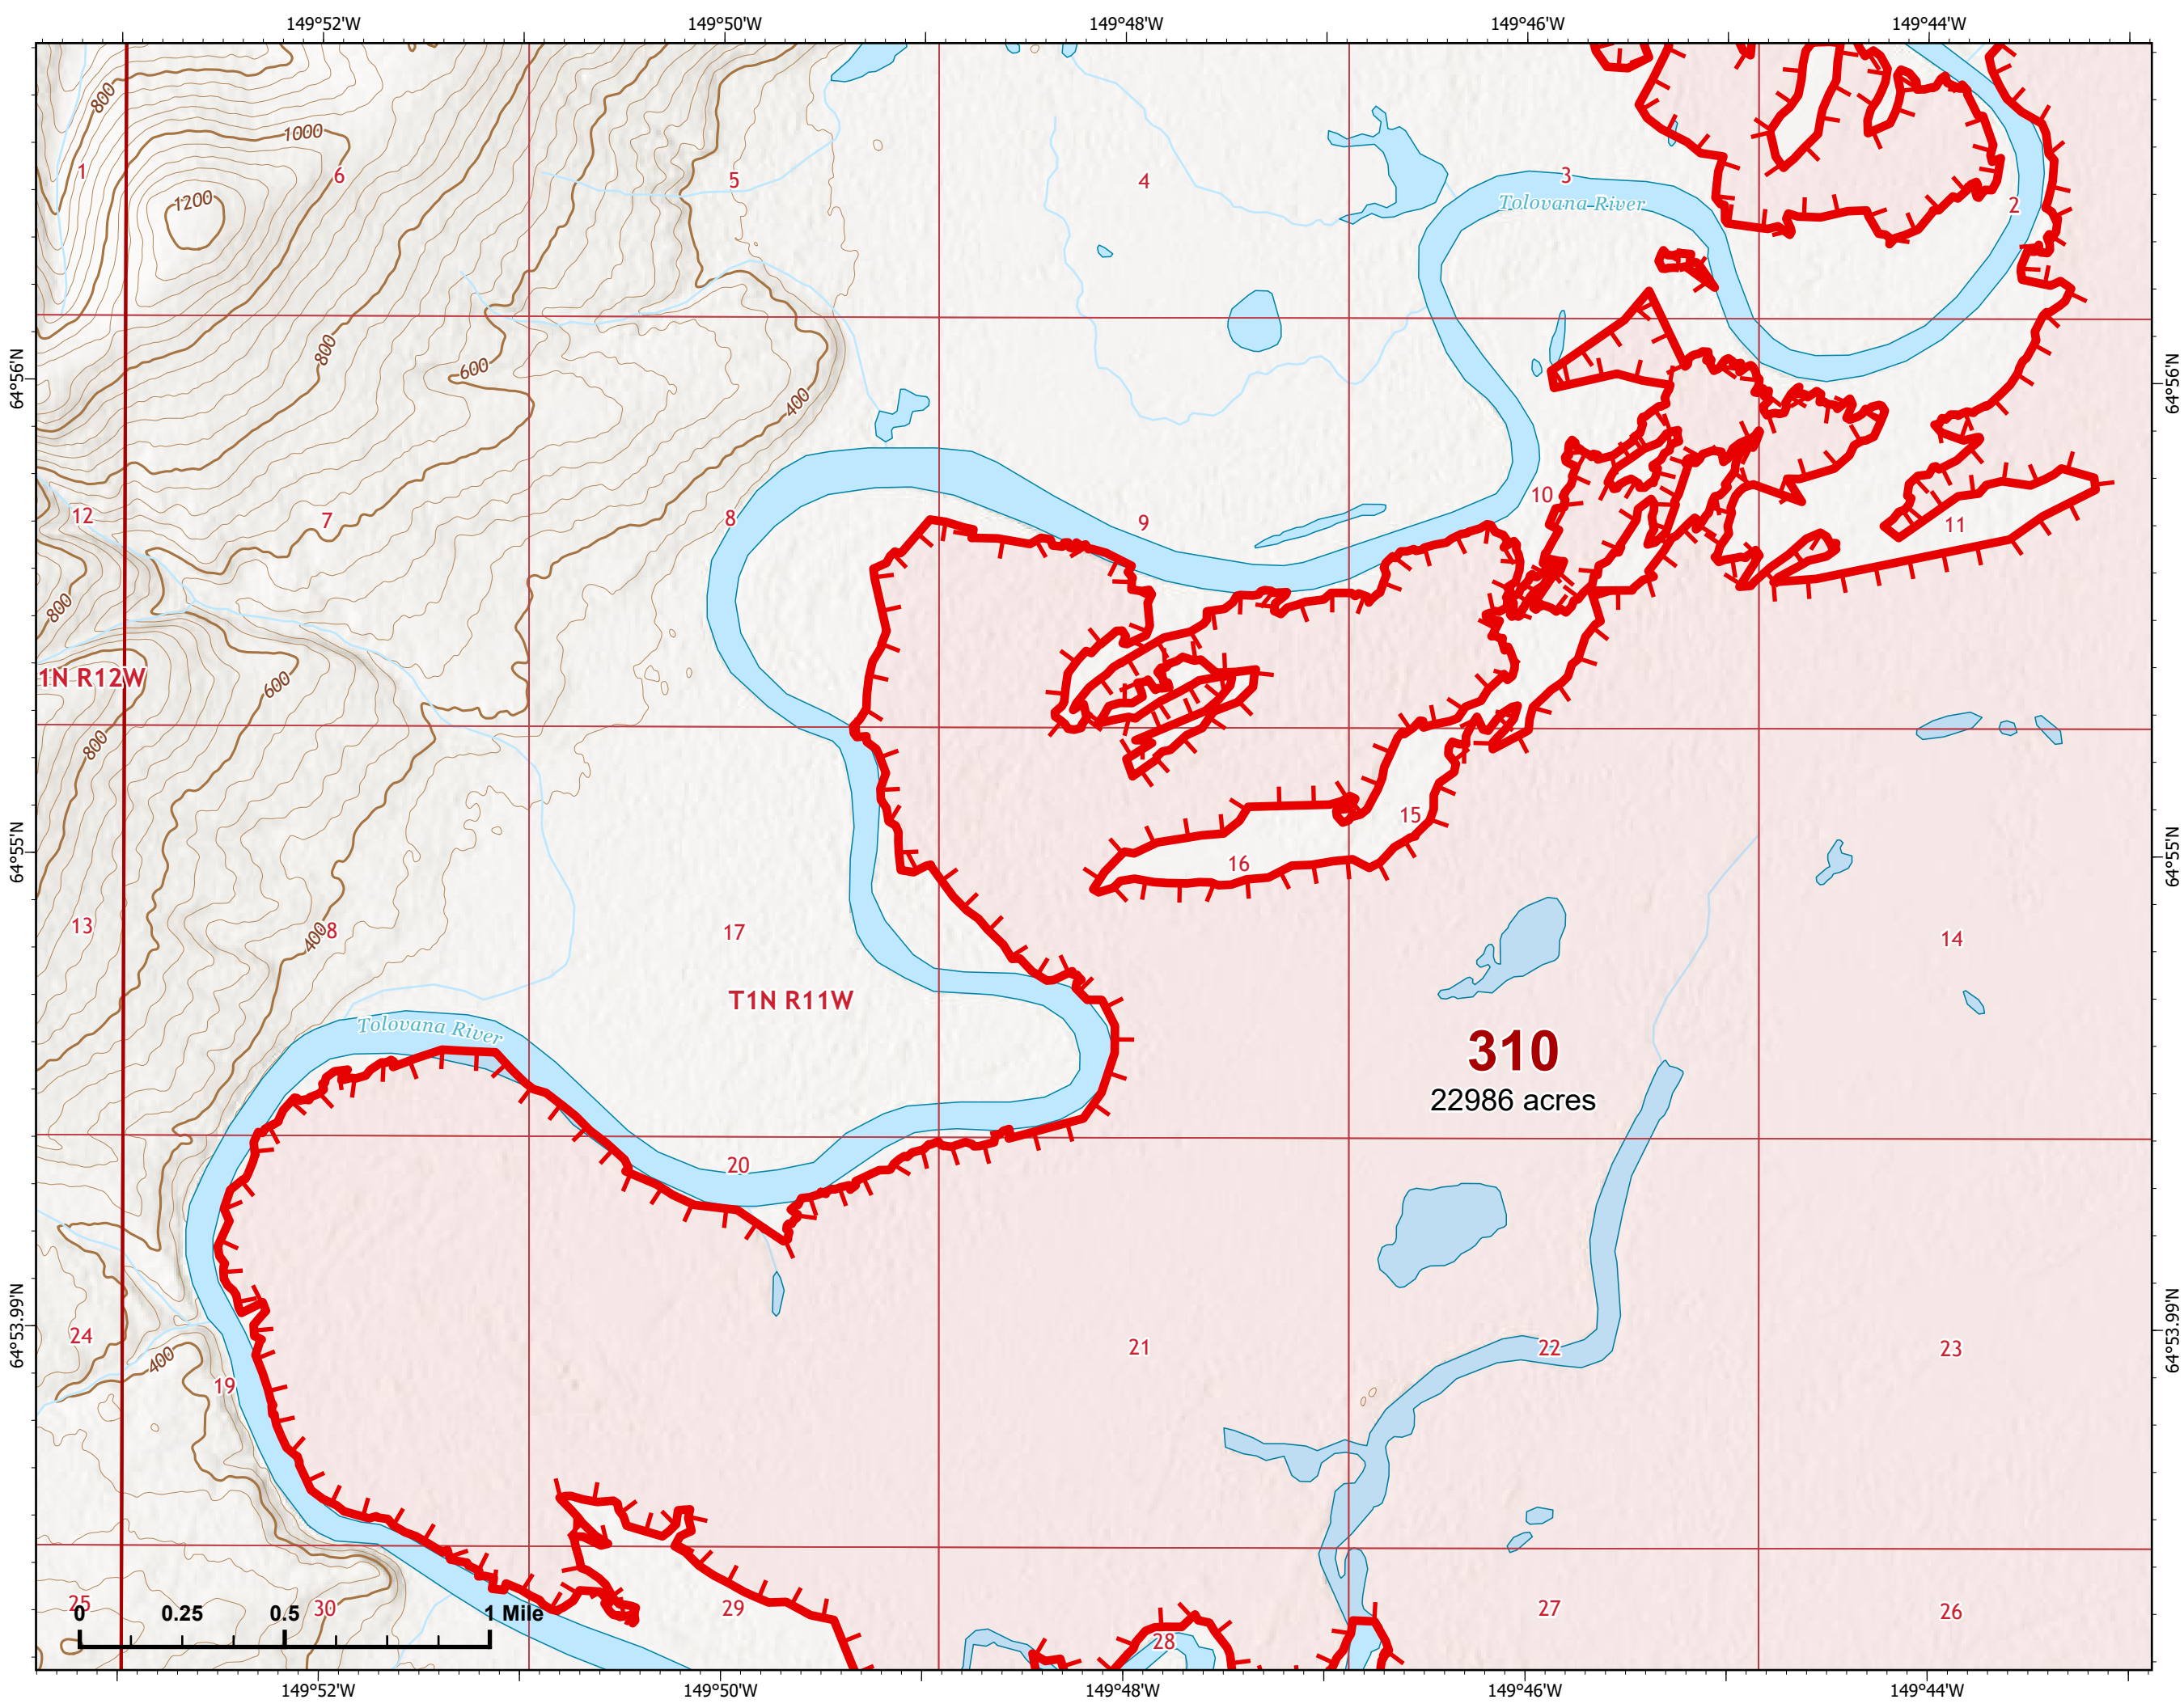

-  Wildfire Daily Fire Perimeter
-  Uncontained

Z. Cravens
7/8/2022 2232

NORTHWEST INCIDENT MANAGEMENT TEAM

The bottom left corner contains a QR code, the name 'Z. Cravens' and the date '7/8/2022 2232', a north arrow, and the logo for the Northwest Incident Management Team. The logo features a stylized flame and the number '7' inside a circle, with the text 'NORTHWEST INCIDENT MANAGEMENT TEAM' below it.

IAP Map

Bean Complex
AK-TAD-000898

07/09/2022

Fire: 310 (Tanana River)

Page 310 - 2

-  Wildfire Daily Fire Perimeter
-  Uncontained

Z. Cravens
7/8/2022 2233

IAP Map

Bean Complex
AK-TAD-000898
07/09/2022

Fire: 310 (Tanana River)

Page 310 - 3

-  Helispot
-  Structure
-  Wildfire Daily Fire Perimeter
-  Uncontained

Z. Cravens
7/8/2022 2234

IAP Map

Bean Complex
AK-TAD-000898

Fire: 310 (Tanana River)

Page 310 - 5

-  Wildfire Daily Fire Perimeter
-  Uncontained

310
22986 acres

Z. Cravens
7/8/2022 2235

IAP Map

Bean Complex
AK-TAD-000898
07/09/2022

Fire: 310 (Tanana River)