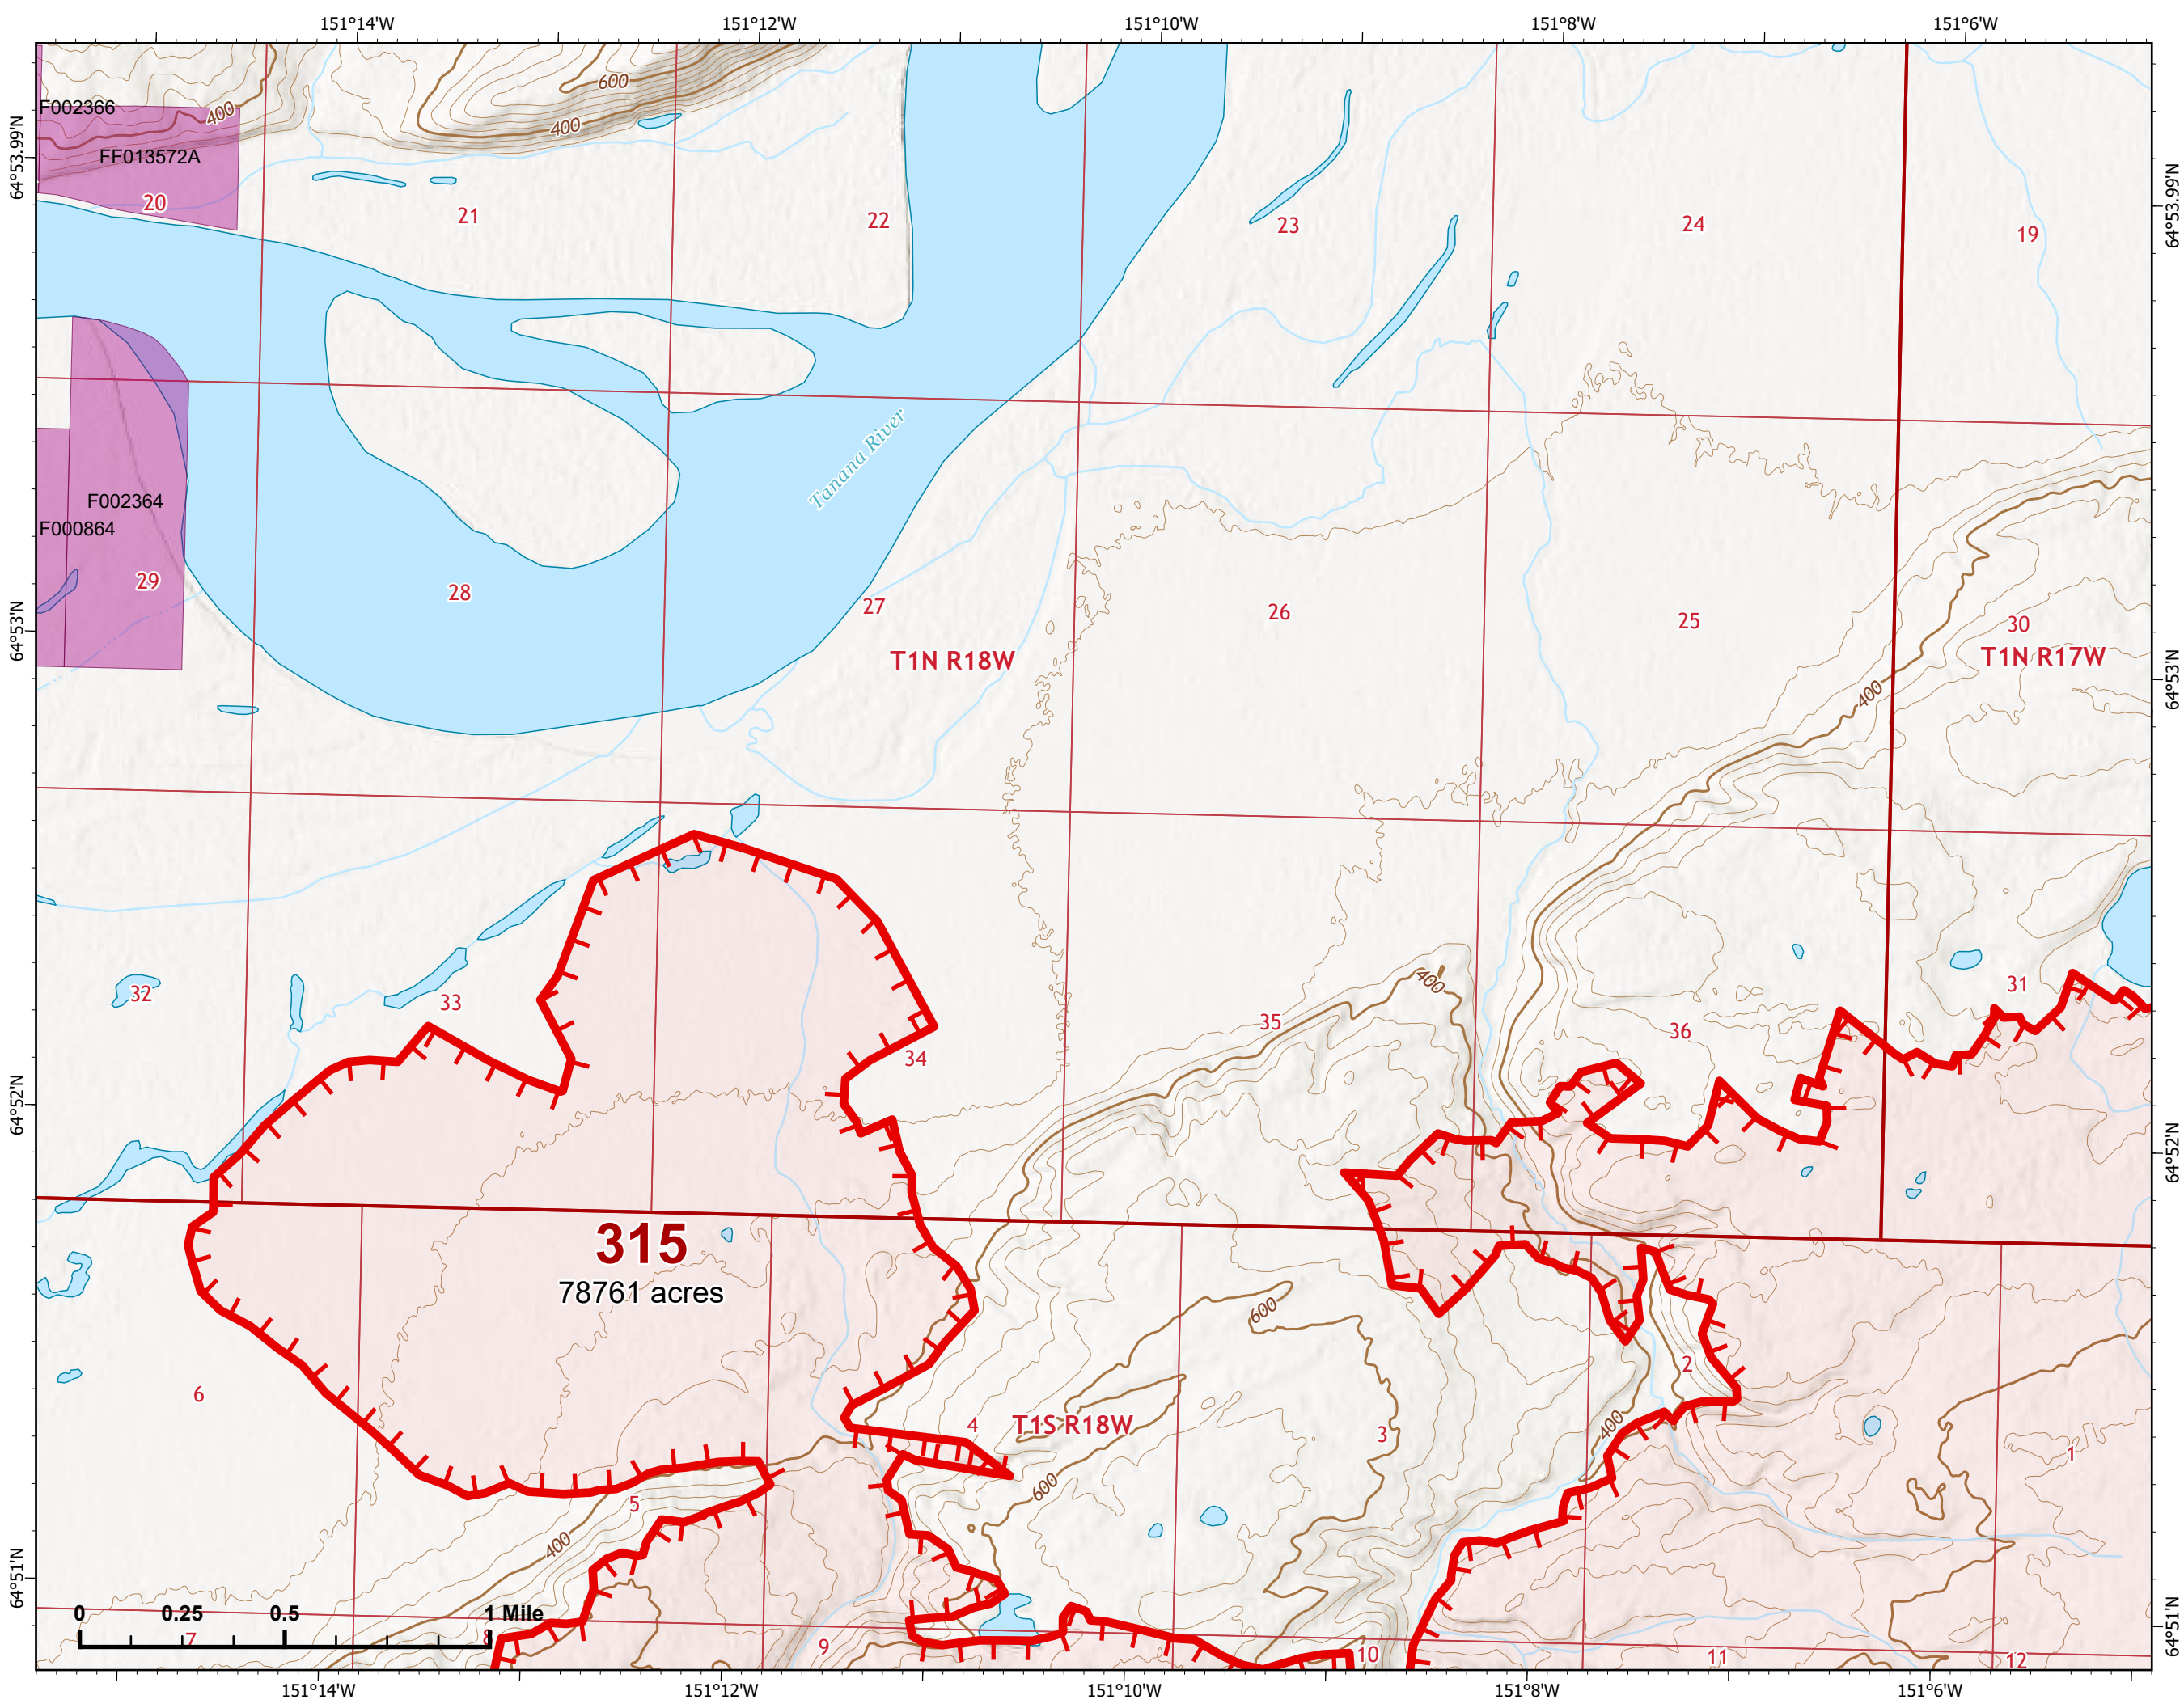

IAP Map

Bean Complex
AK-TAD-000898

07/09/2022

Fire: 315 (Chitanana)

Page 315 - 15

- Structure
- Wildfire Daily Fire Perimeter
- Uncontained
- Native Allotments

Z. Cravens
7/8/2022 2229