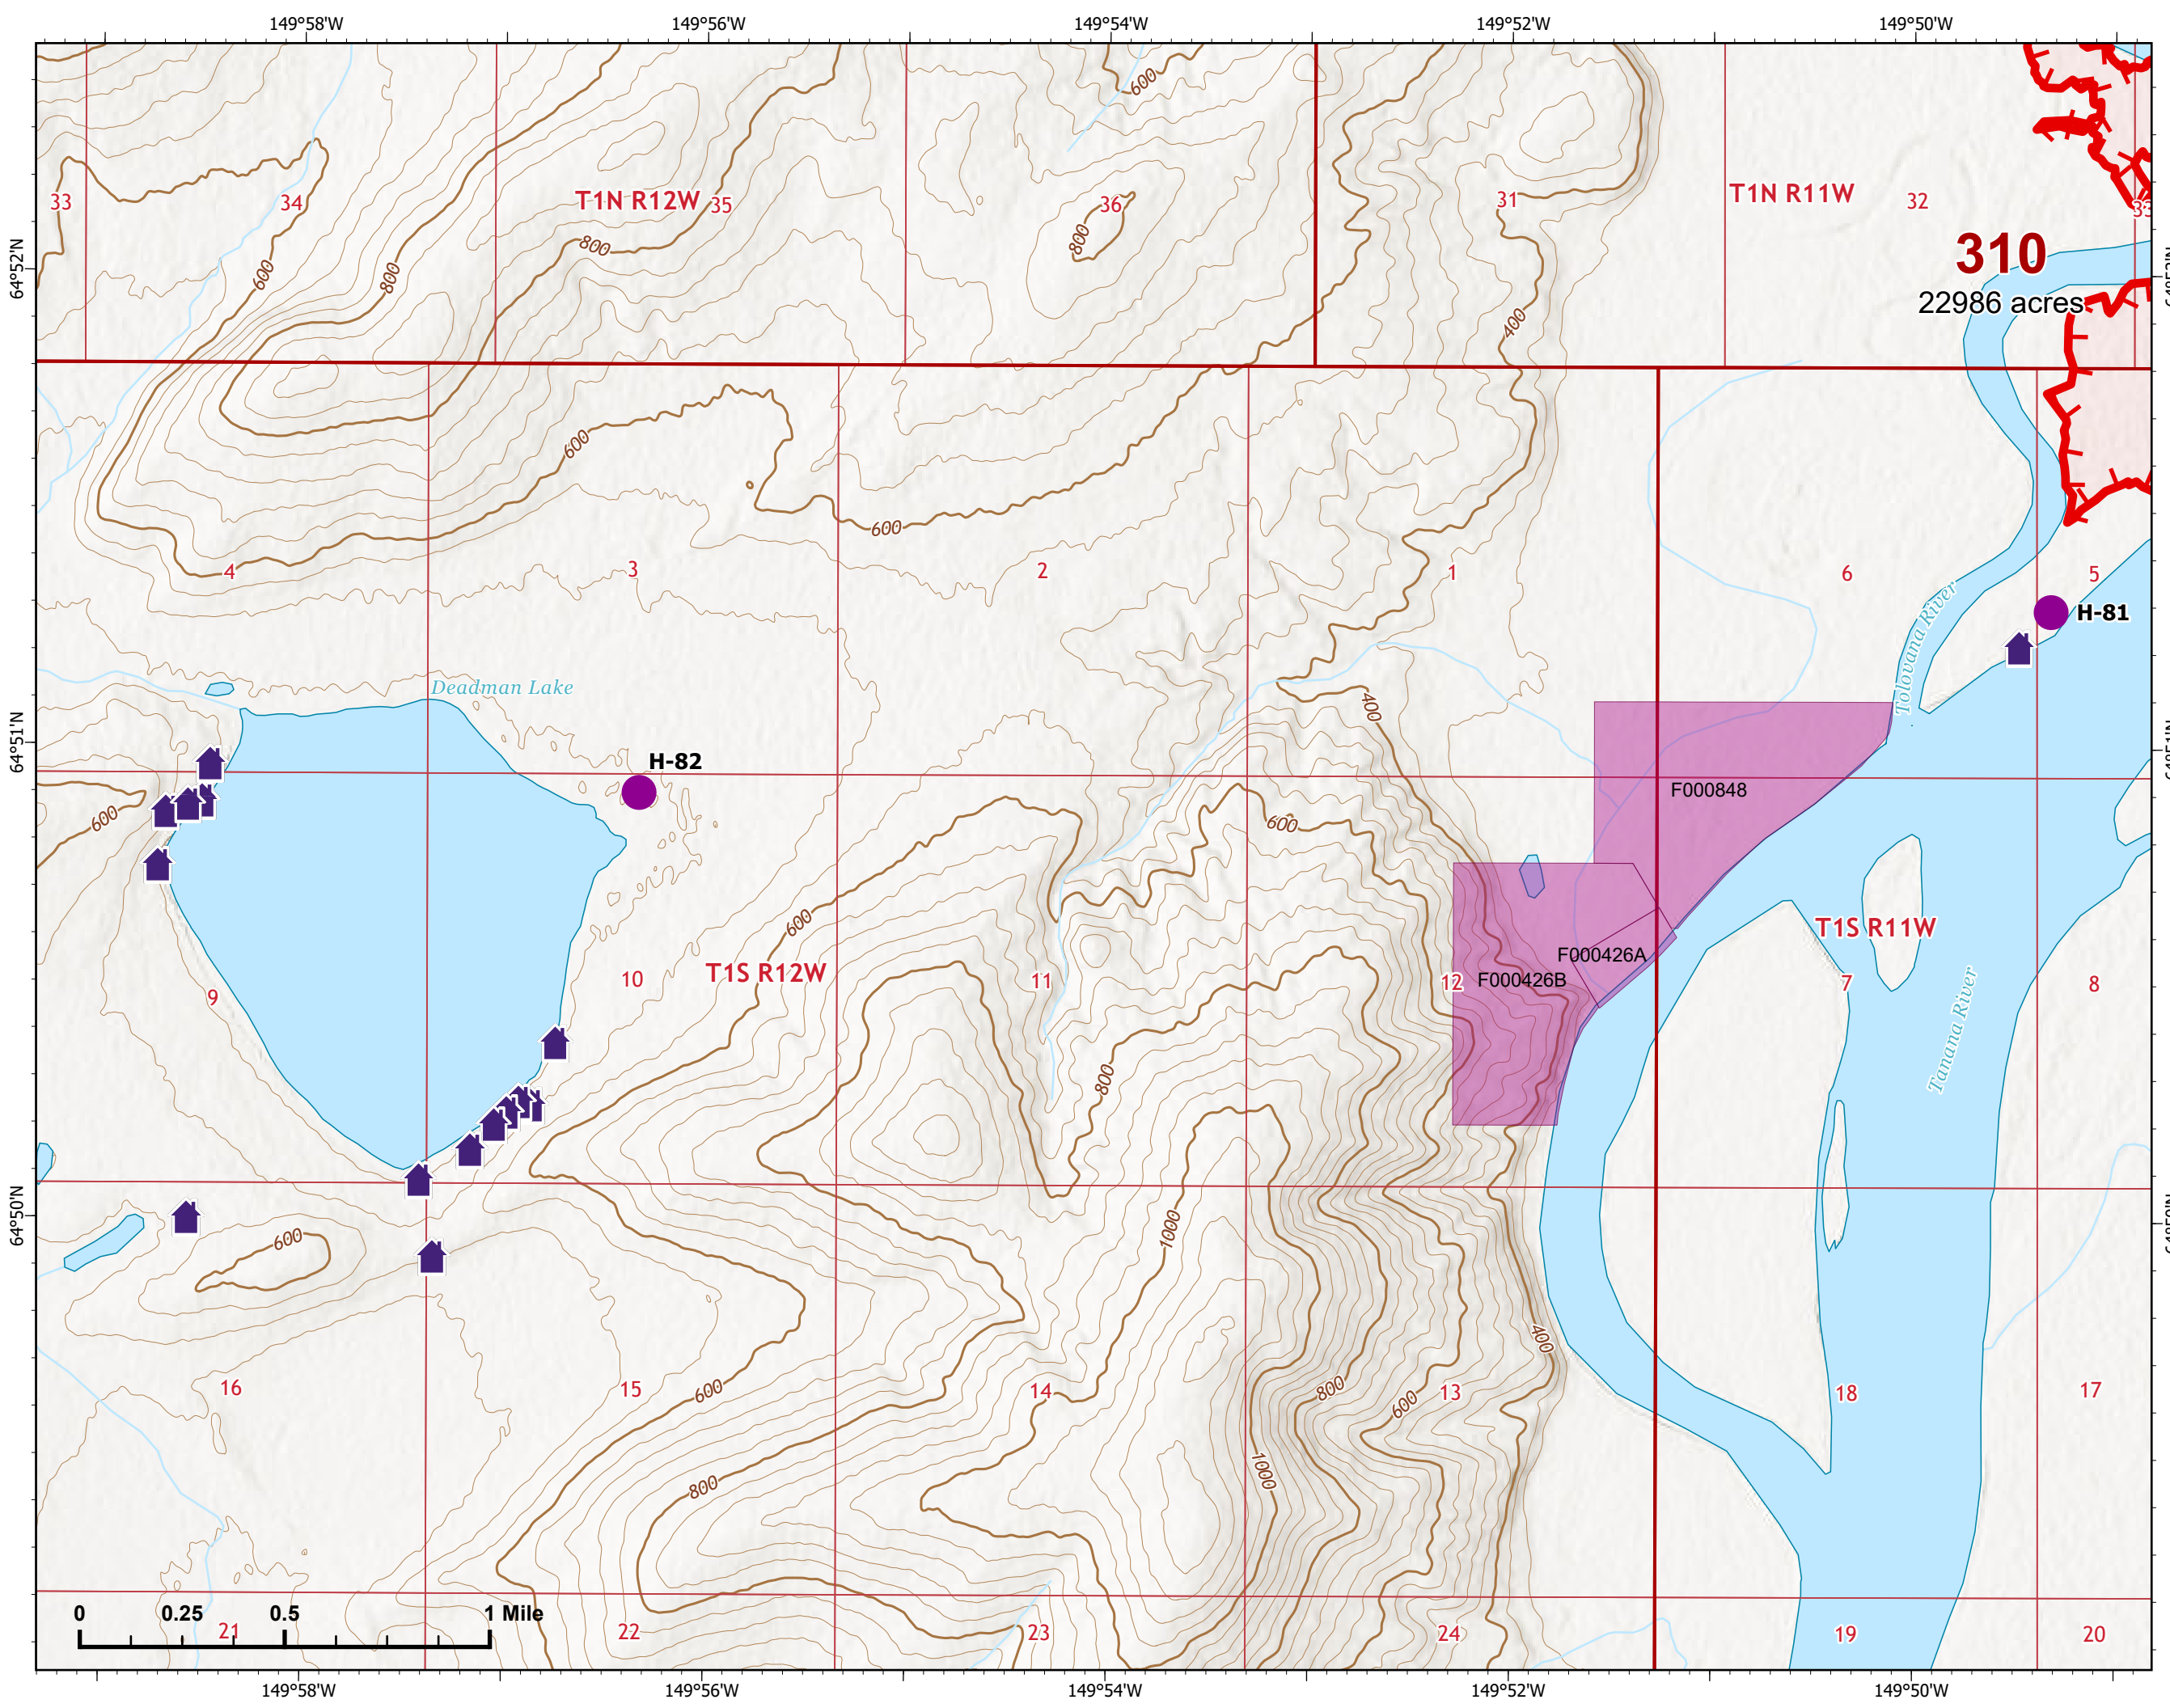

-  Wildfire Daily Fire Perimeter
-  Uncontained

Z. Cravens
7/8/2022 2232

NORTHWEST INCIDENT MANAGEMENT TEAM

The bottom left corner contains a QR code, the name 'Z. Cravens' and the date '7/8/2022 2232', a north arrow, and the logo for the Northwest Incident Management Team. The logo features a stylized flame and the number '7' inside a circle, with the text 'NORTHWEST INCIDENT MANAGEMENT TEAM' below it.

Bean Complex
AK-TAD-000898
07/09/2022

Fire: 310 (Tanana River)

Page 310 - 3

-  Helispot
-  Structure
-  Wildfire Daily Fire Perimeter
-  Uncontained

Z. Cravens
7/8/2022 2234

IAP Map

Bean Complex
AK-TAD-000898

07/09/2022

Fire: 310 (Tanana River)

Page 310 - 4

-  Helispot
-  Structure
-  Wildfire Daily Fire Perimeter
-  Uncontained
-  Native Allotments

Z. Cravens
7/8/2022 2235

IAP Map

Bean Complex
AK-TAD-000898
07/09/2022

Fire: 310 (Tanana River)

Page 310 - 5

-  Wildfire Daily Fire Perimeter
-  Uncontained

310
22986 acres

Z. Cravens
7/8/2022 2235

IAP Map

Bean Complex
AK-TAD-000898
07/09/2022

Fire: 310 (Tanana River)