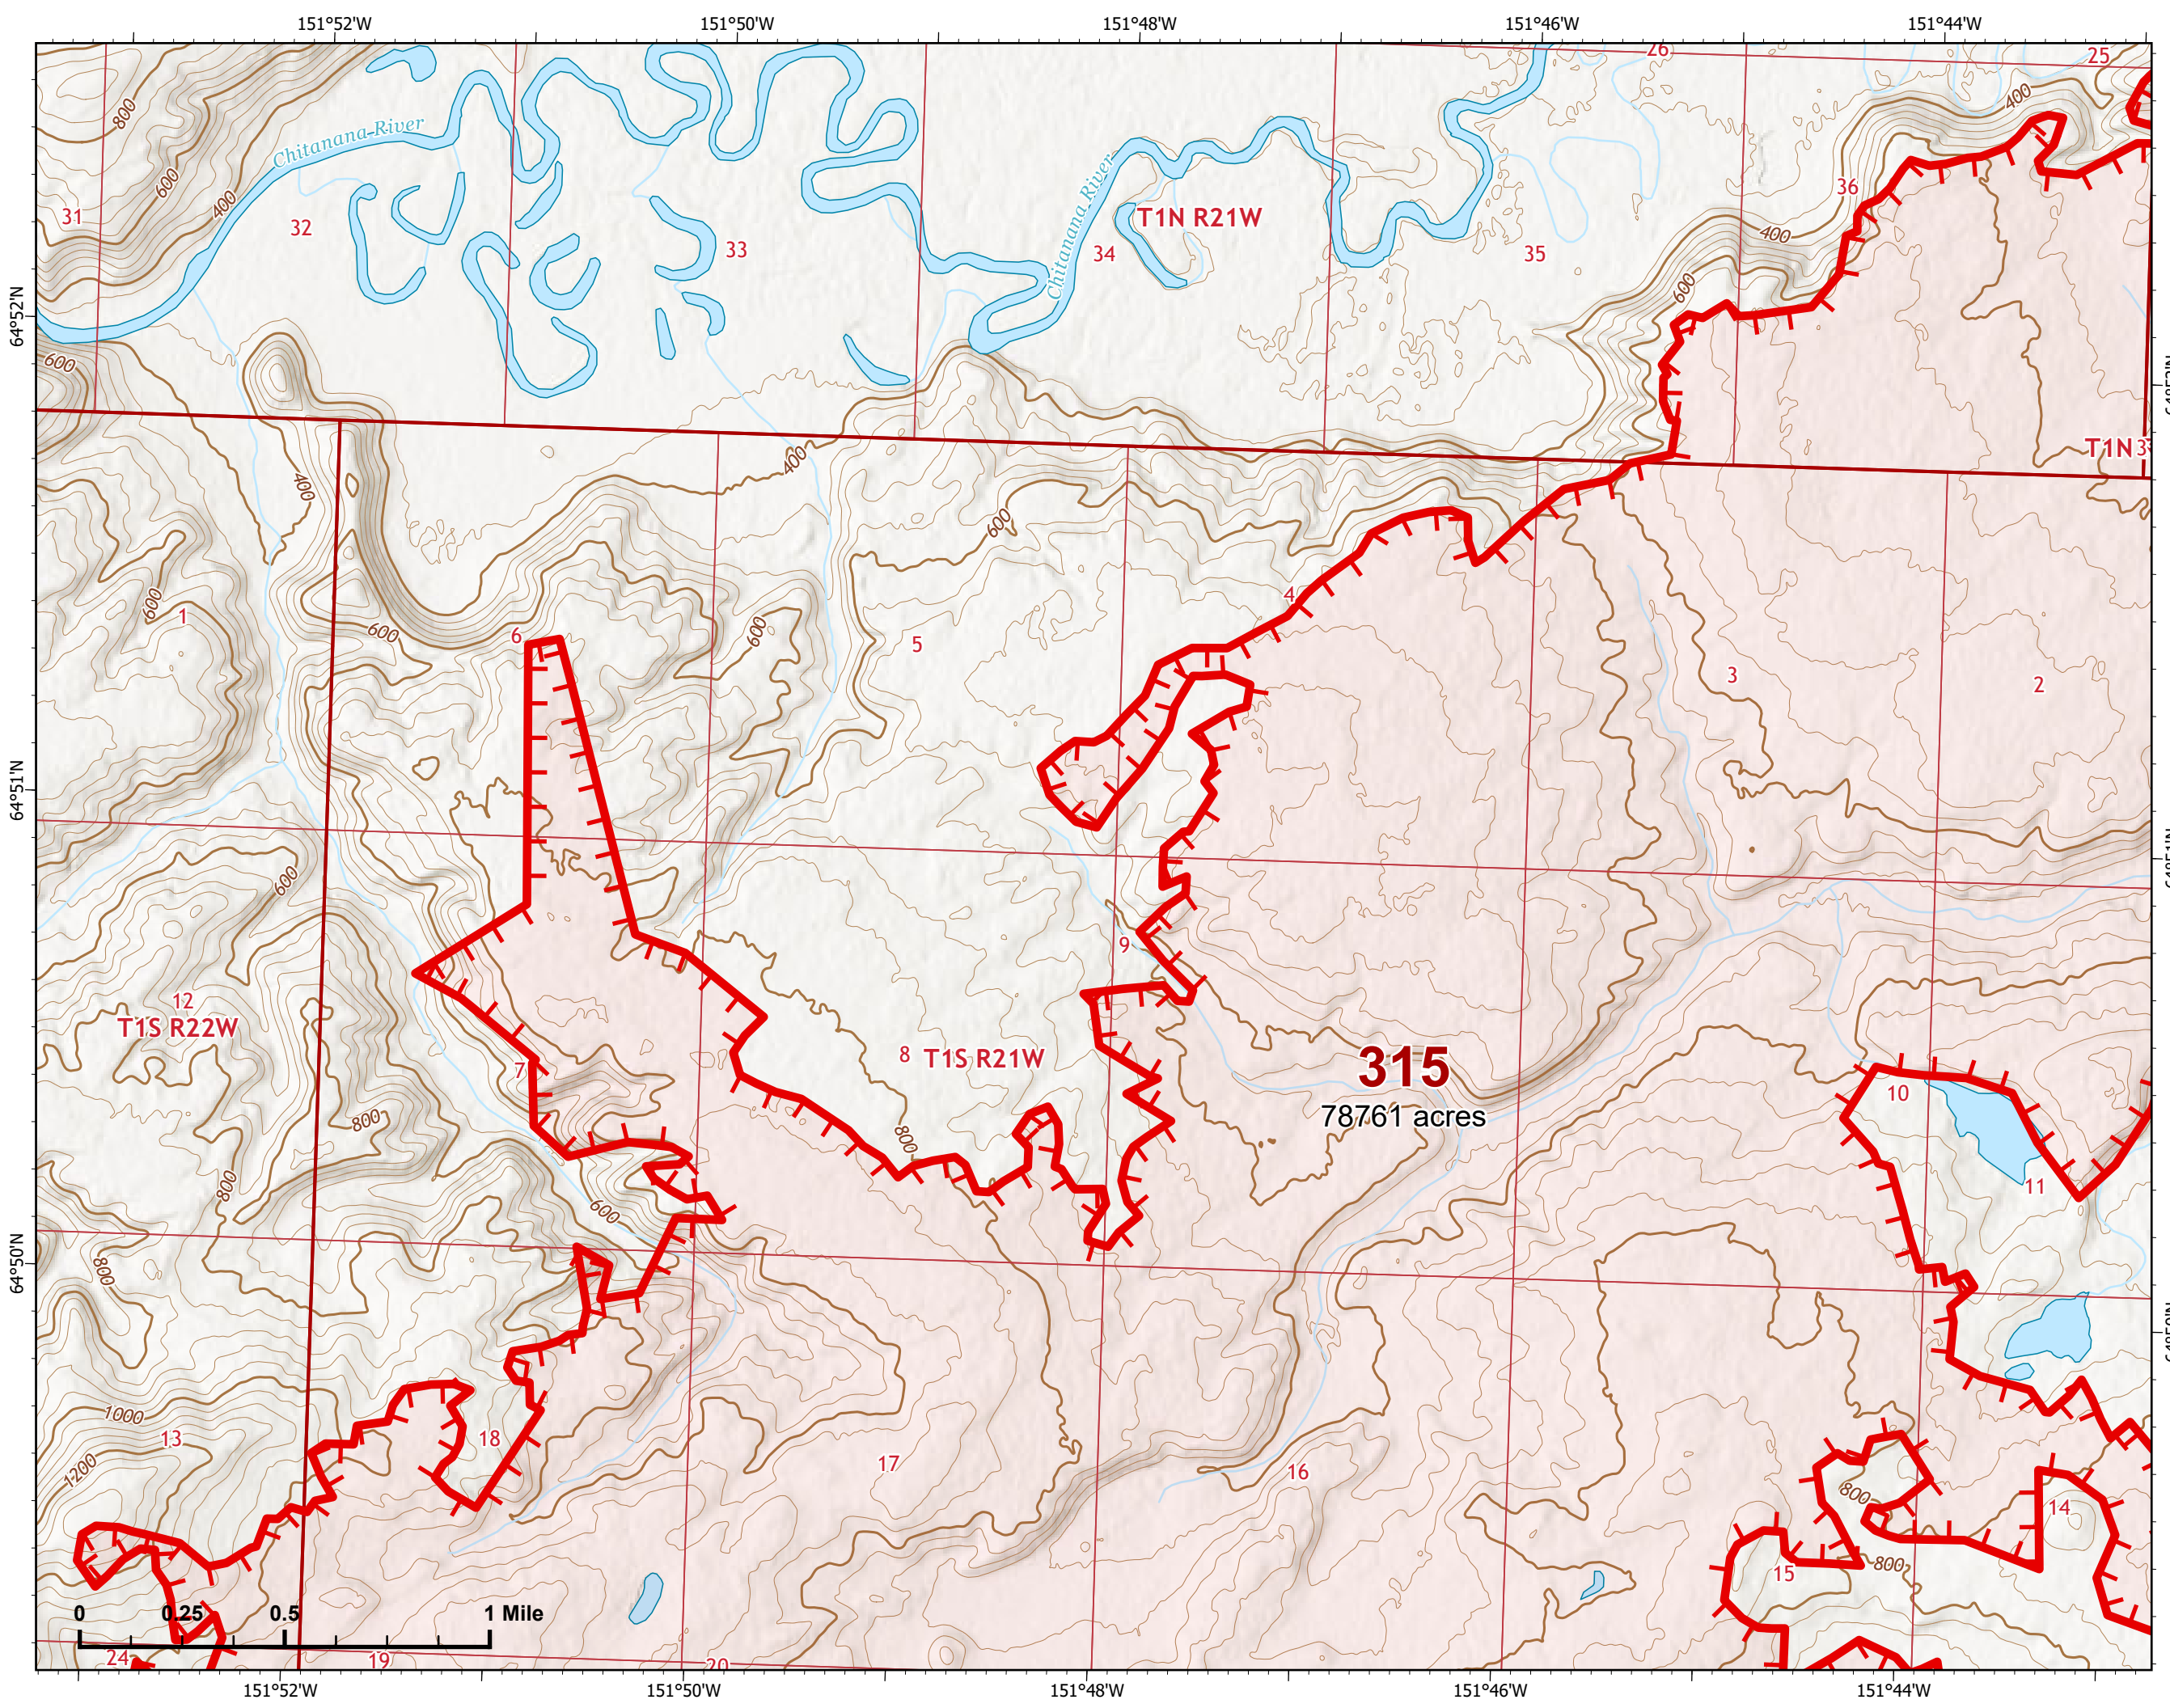

NORTHWEST INCIDENT MANAGEMENT TEAM

IAP Map

Bean Complex
AK-TAD-000898

07/09/2022

Fire: 315 (Chitanana)

Page 315 - 3

-  Wildfire Daily Fire Perimeter
-  Uncontained

Z. Cravens
7/8/2022 2216