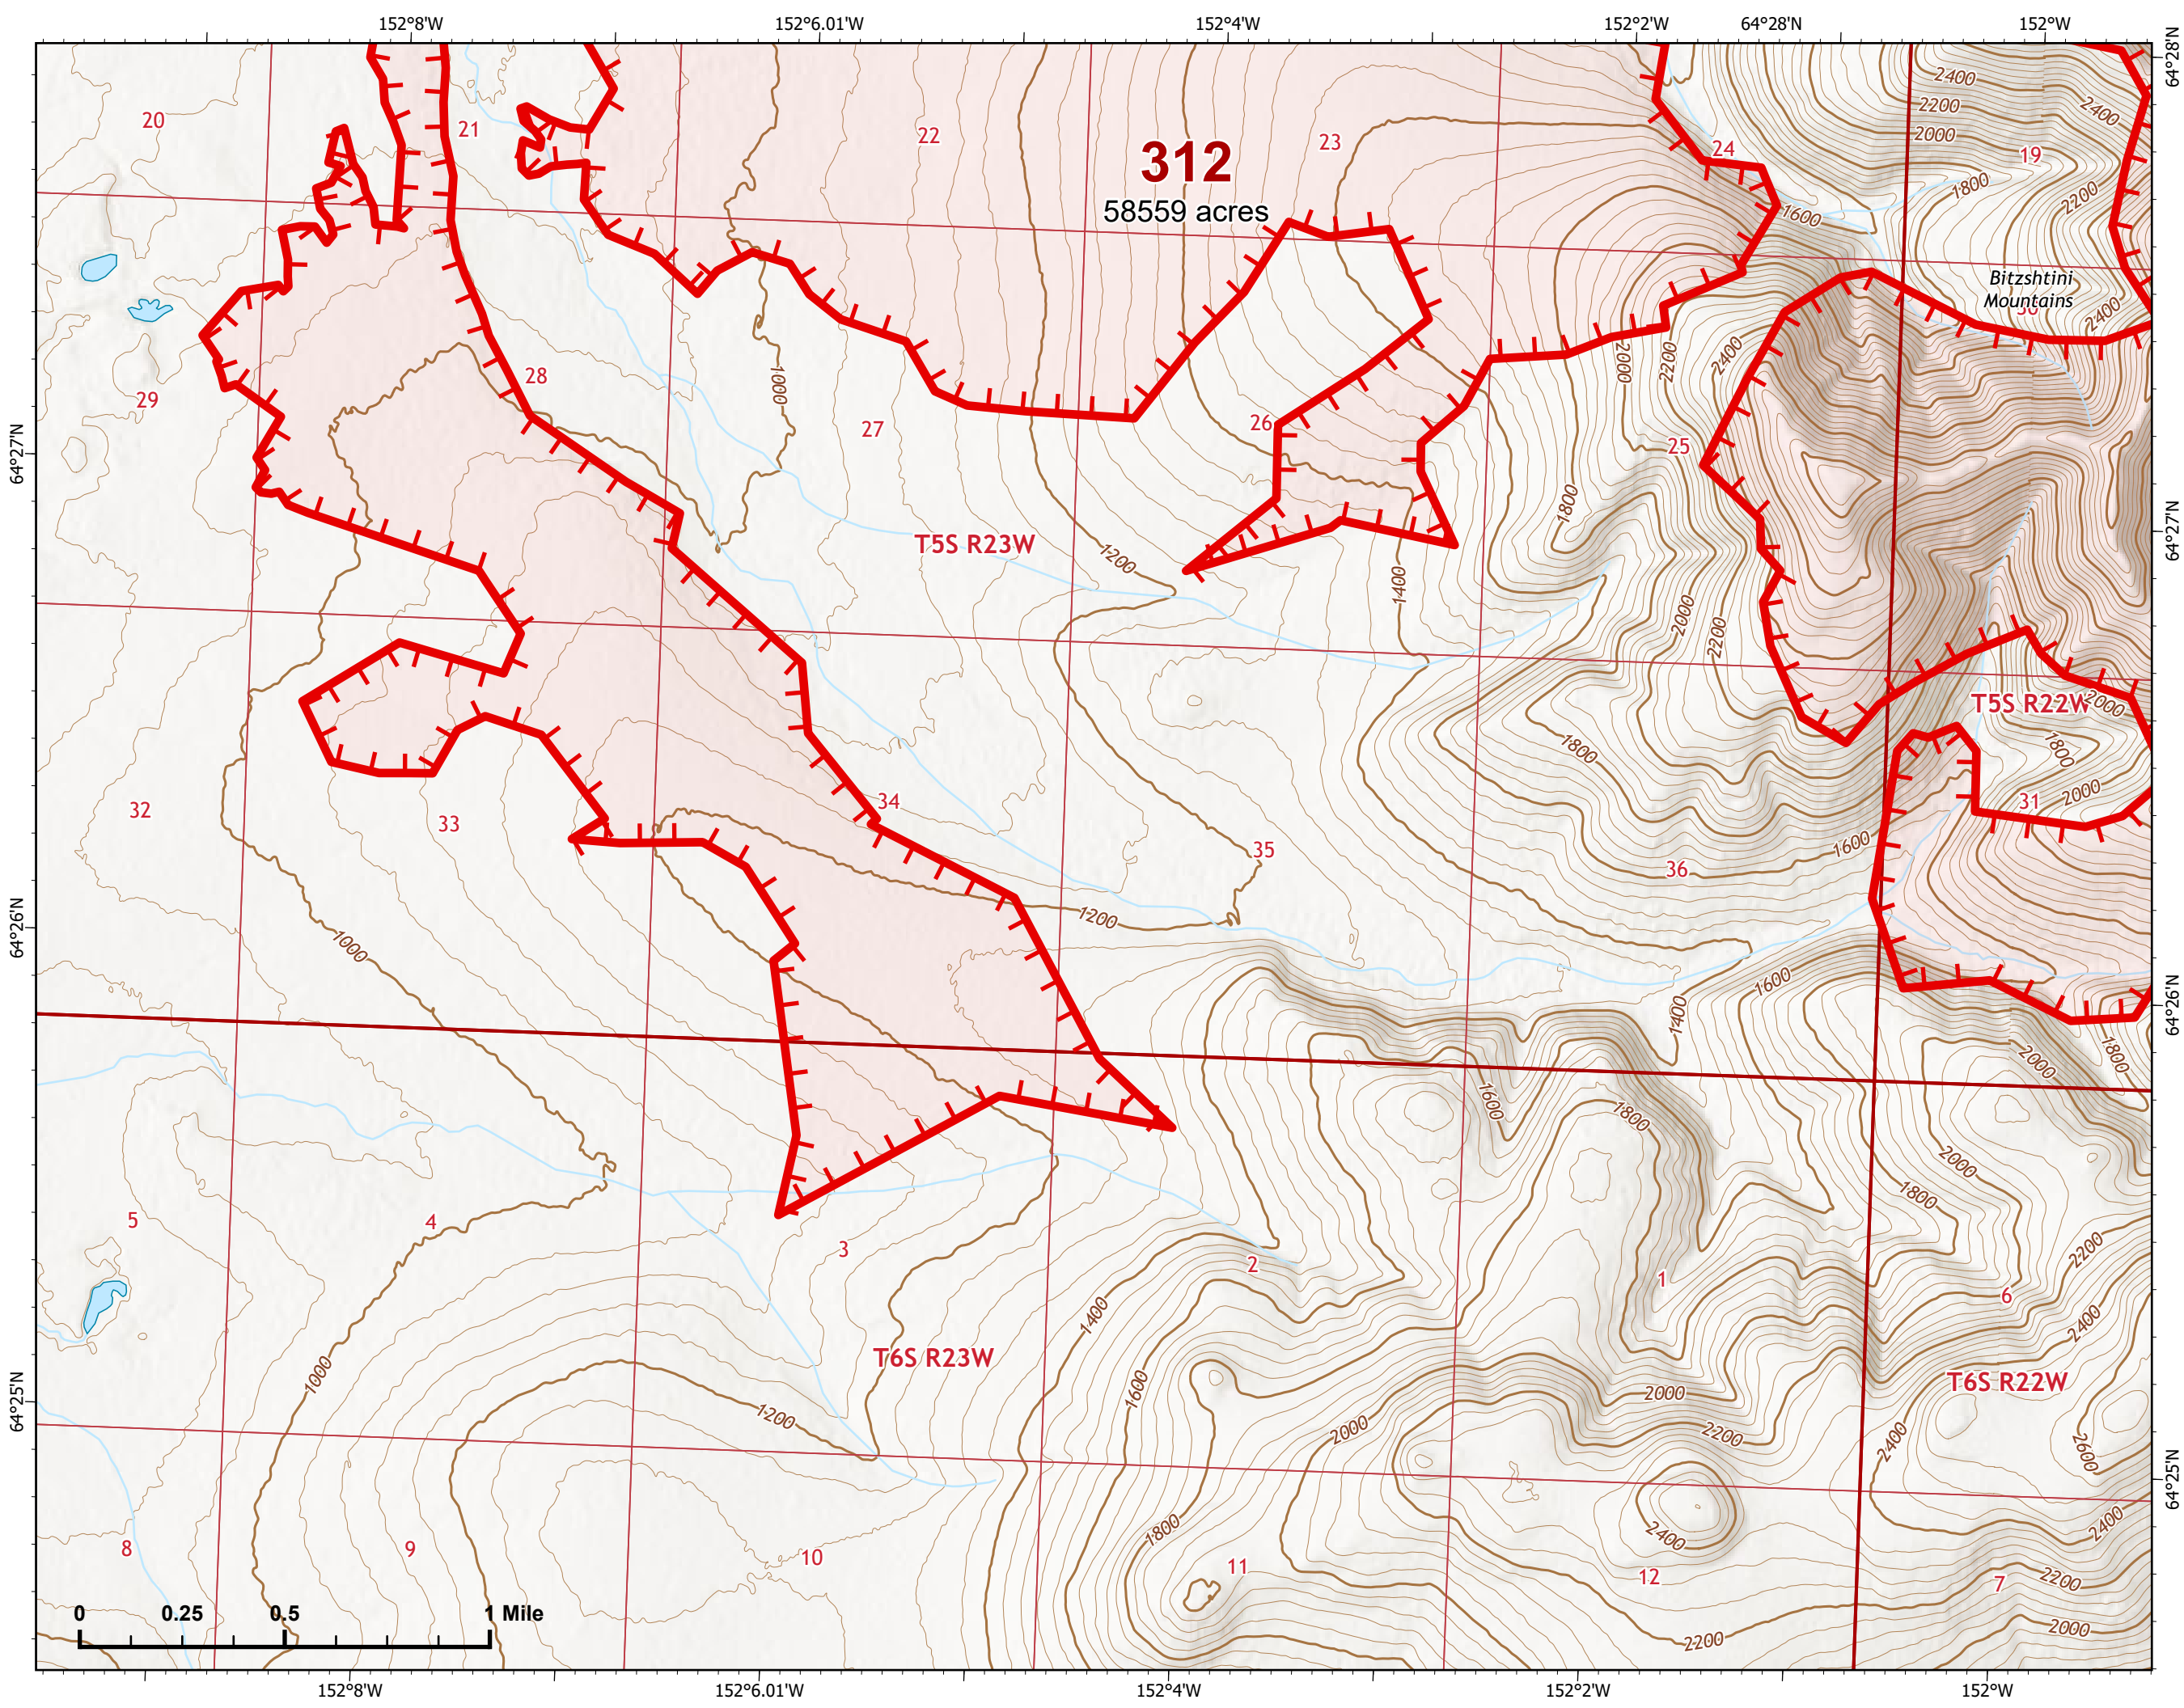

Fire: 312 (Bitzshitini)

Page 312 - 4

-  Wildfire Daily Fire Perimeter
-  Uncontained

Z. Cravens
7/8/2022 2206

IAP Map

Bean Complex
AK-TAD-000898
07/09/2022
Fire: 312 (Bitzshitini)

Page 312 - 5

-  Wildfire Daily Fire Perimeter
-  Uncontained

Z. Cravens
7/8/2022 2207

IAP Map

Bean Complex
AK-TAD-000898

07/09/2022

Fire: 312 (Bitzshitini)

Page 312 - 6

-  Wildfire Daily Fire Perimeter
-  Uncontained

Z. Cravens
7/8/2022 2208

IAP Map

Bean Complex
AK-TAD-000898

07/09/2022

Fire: 312 (Bitzshitini)

Page 312 - 7

-  Wildfire Daily Fire Perimeter
-  Uncontained

Z. Cravens
7/8/2022 2209

IAP Map

Bean Complex
AK-TAD-000898

07/09/2022

Fire: 312 (Bitzshitini)

Page 312 - 8

-  Wildfire Daily Fire Perimeter
-  Uncontained

Z. Cravens
7/8/2022 2210

IAP Map

Bean Complex
AK-TAD-000898