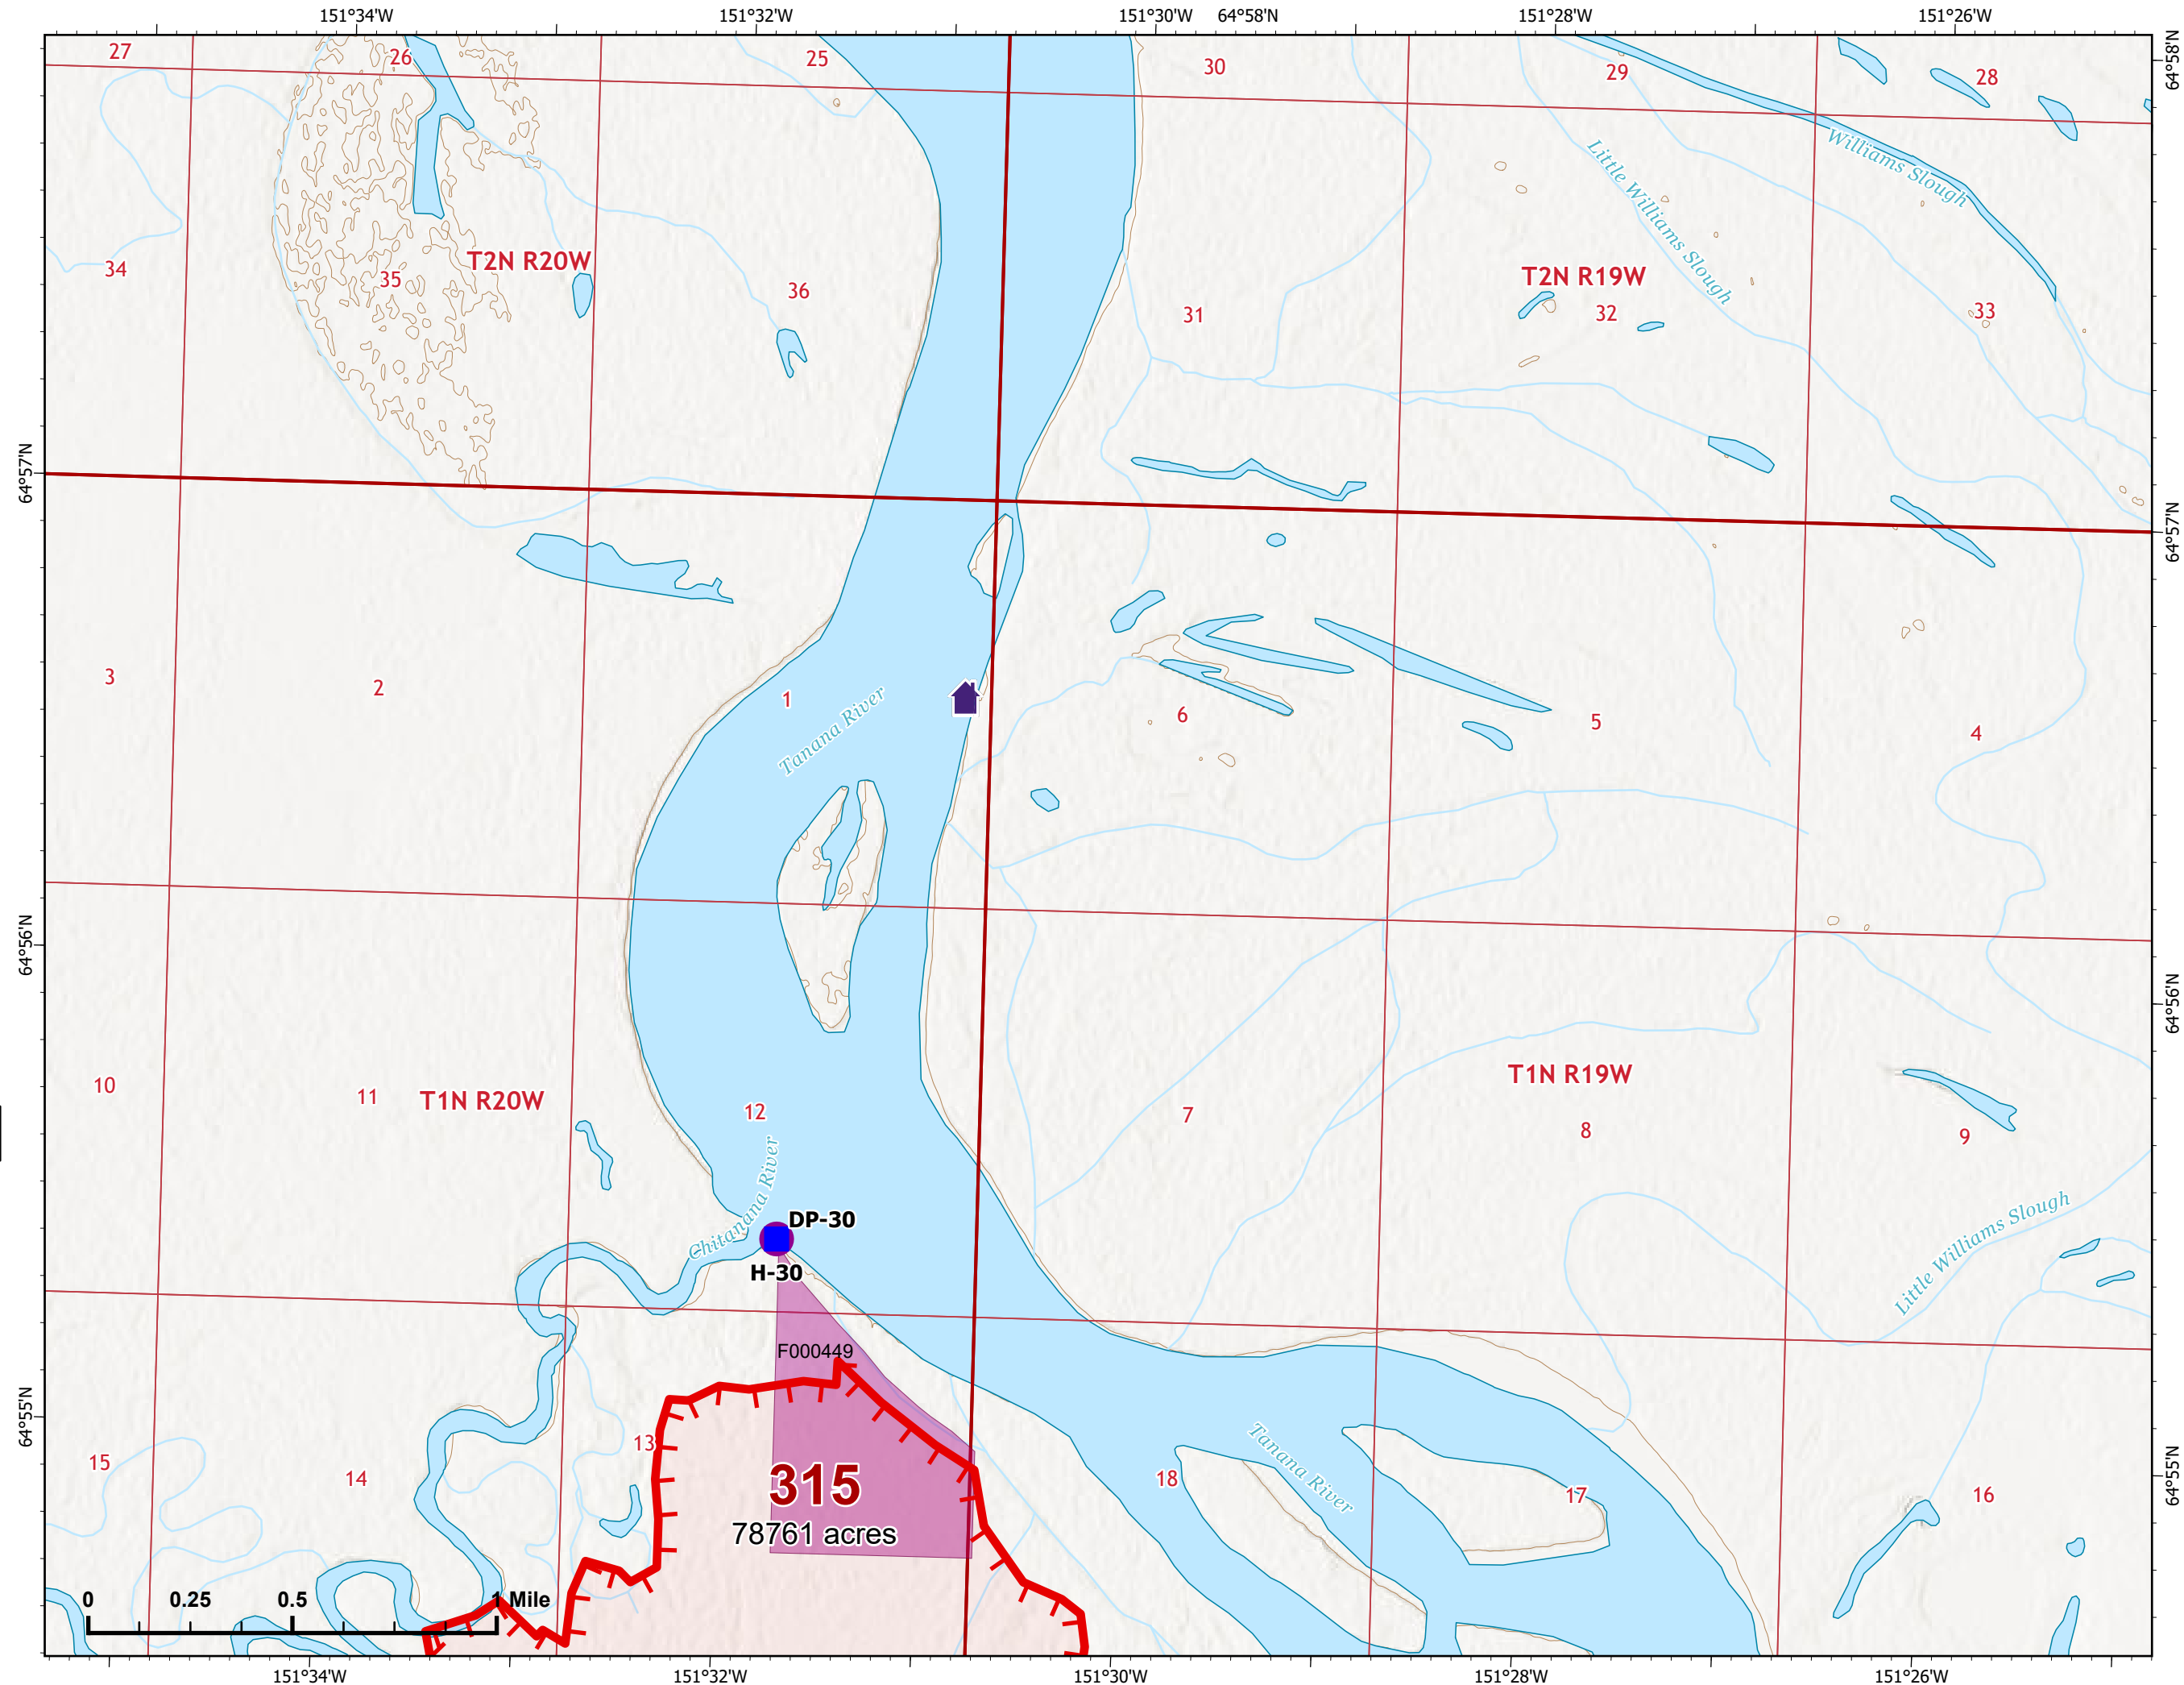

Z. Cravens
7/8/2022 2214