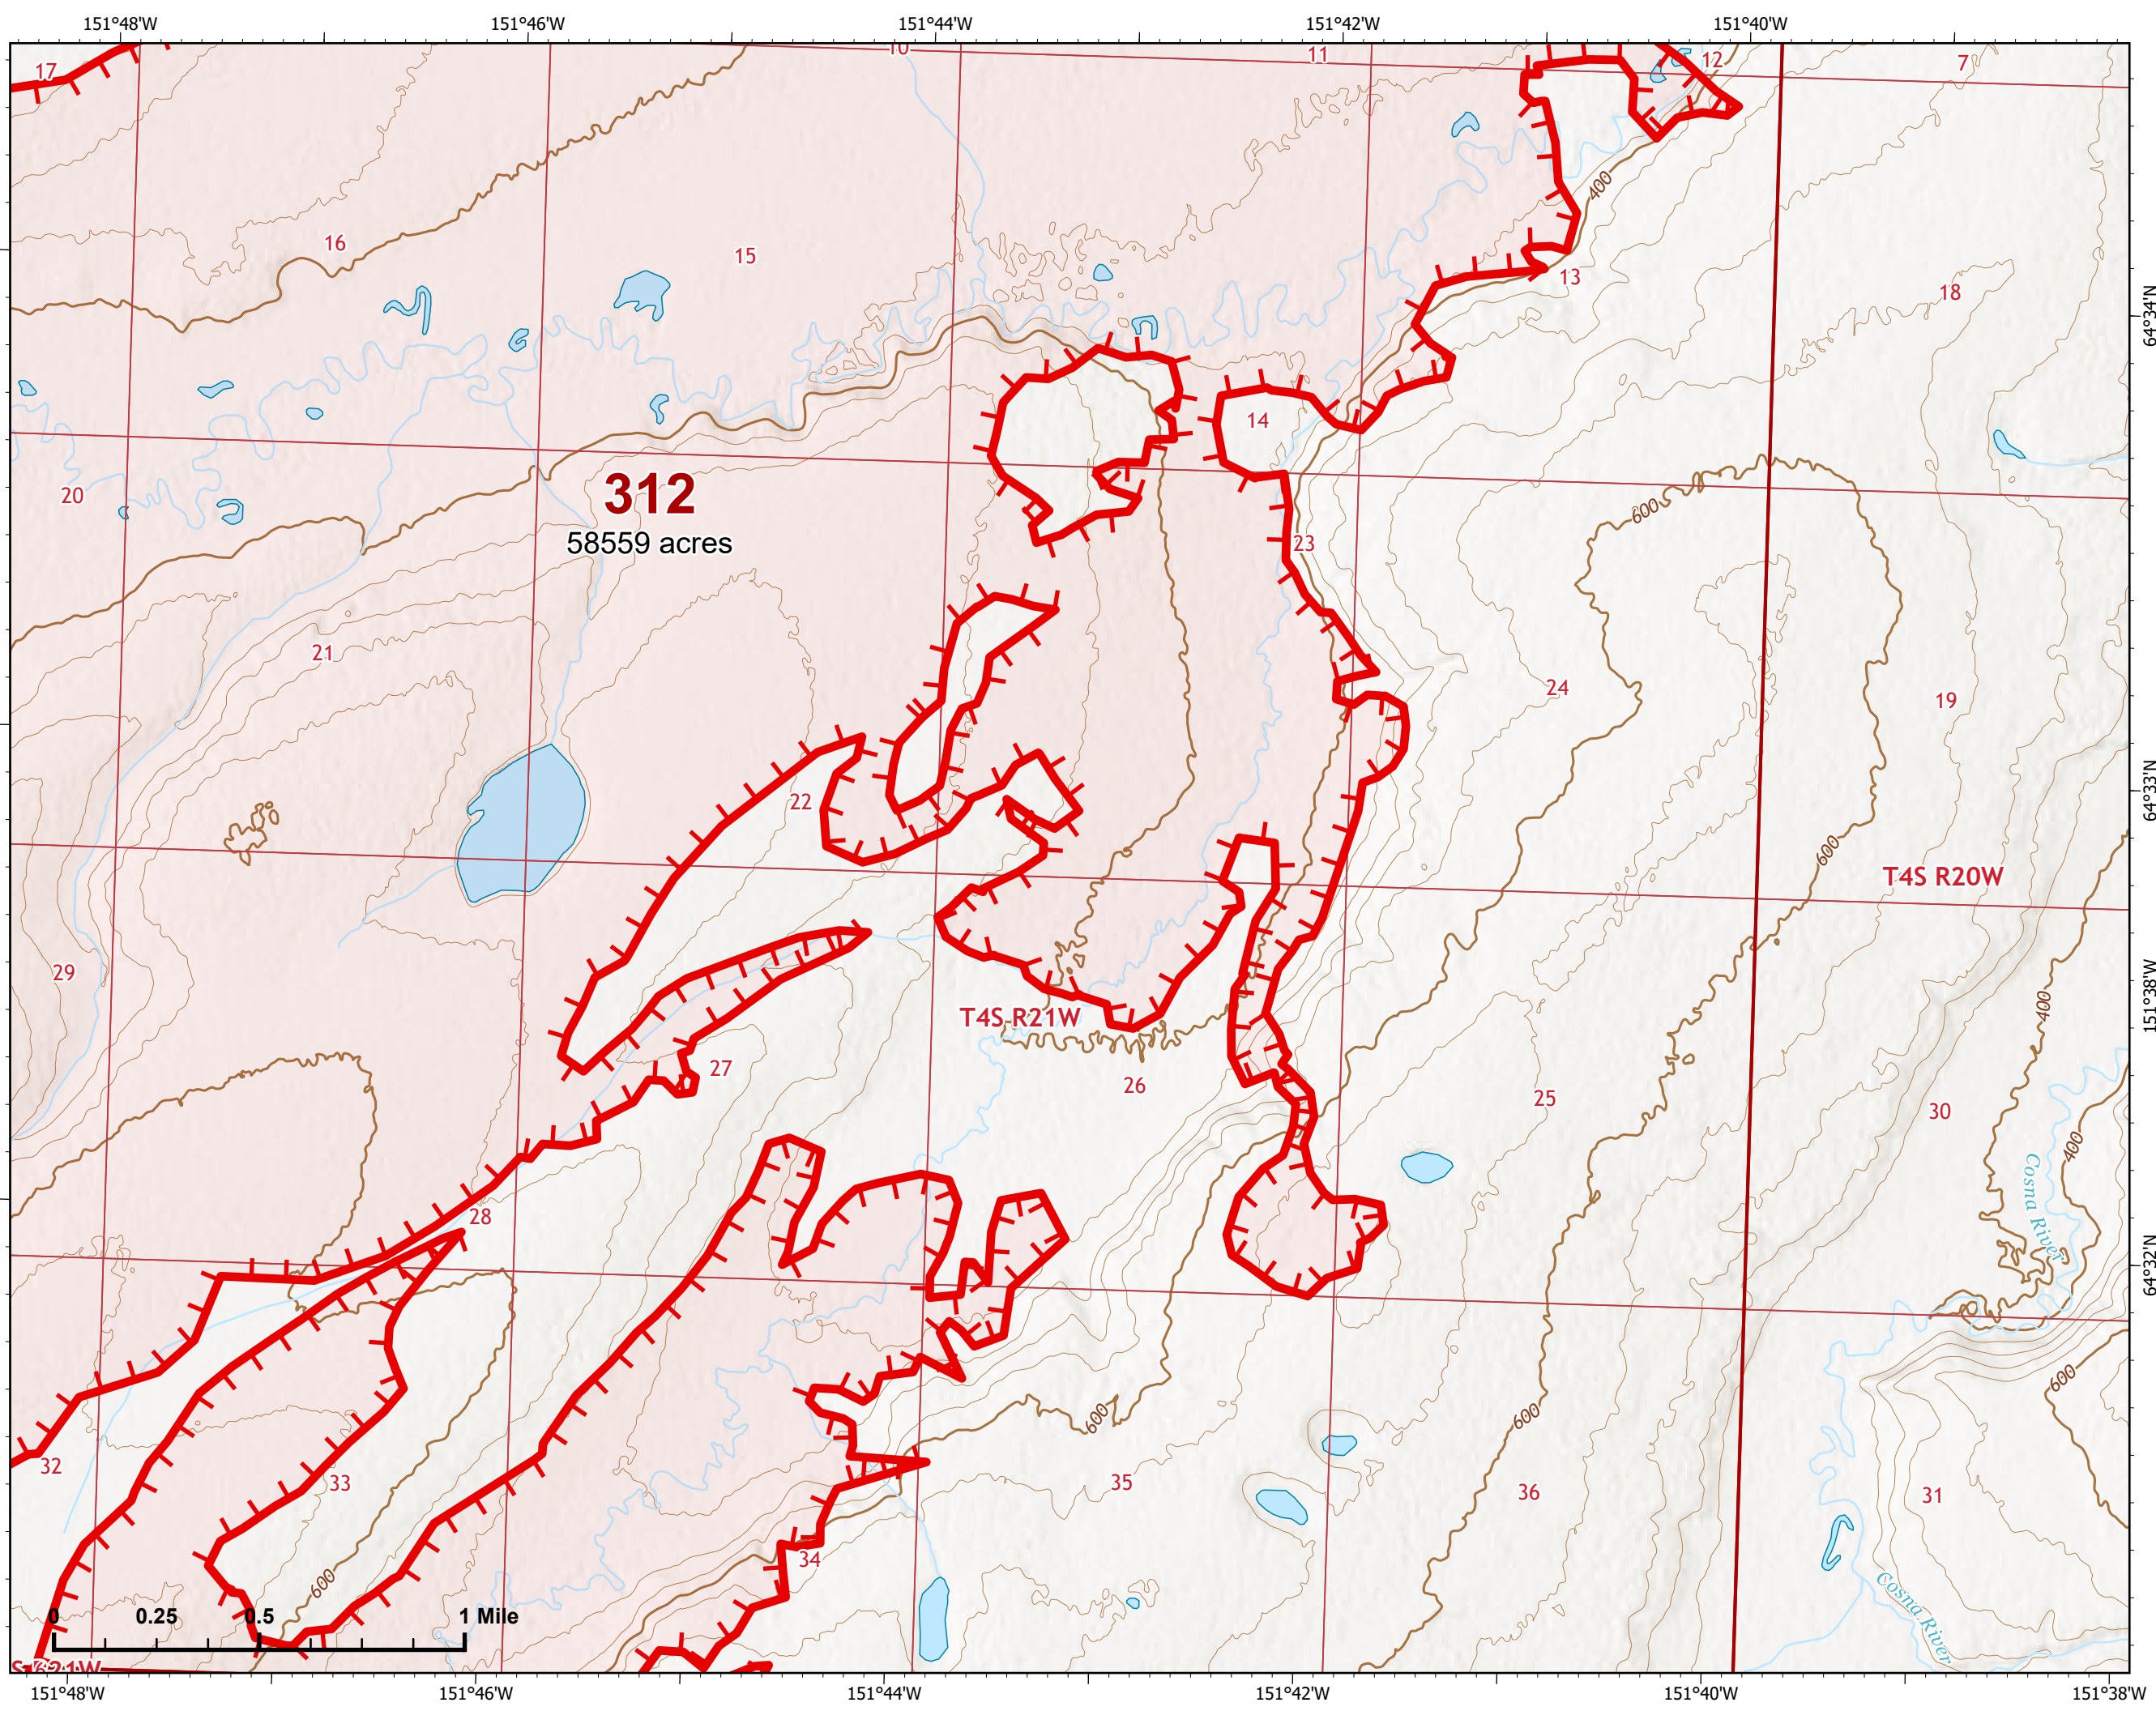

-  Helispot
-  Structure
-  Wildfire Daily Fire Perimeter
-  Uncontained

Z. Cravens
7/8/2022 2212

IAP Map

Bean Complex
AK-TAD-000898

07/09/2022

Fire: 312 (Bitzshitini)

Page 312 - 11

-  Wildfire Daily Fire Perimeter
-  Uncontained

Z. Cravens
7/8/2022 2213

IAP Map

Bean Complex
AK-TAD-000898

07/09/2022

Fire: 315 (Chitanana)

Page 315 - 1

-  Helispot
-  Drop Point
-  Structure
-  Wildfire Daily Fire Perimeter
-  Uncontained
-  Native Allotments