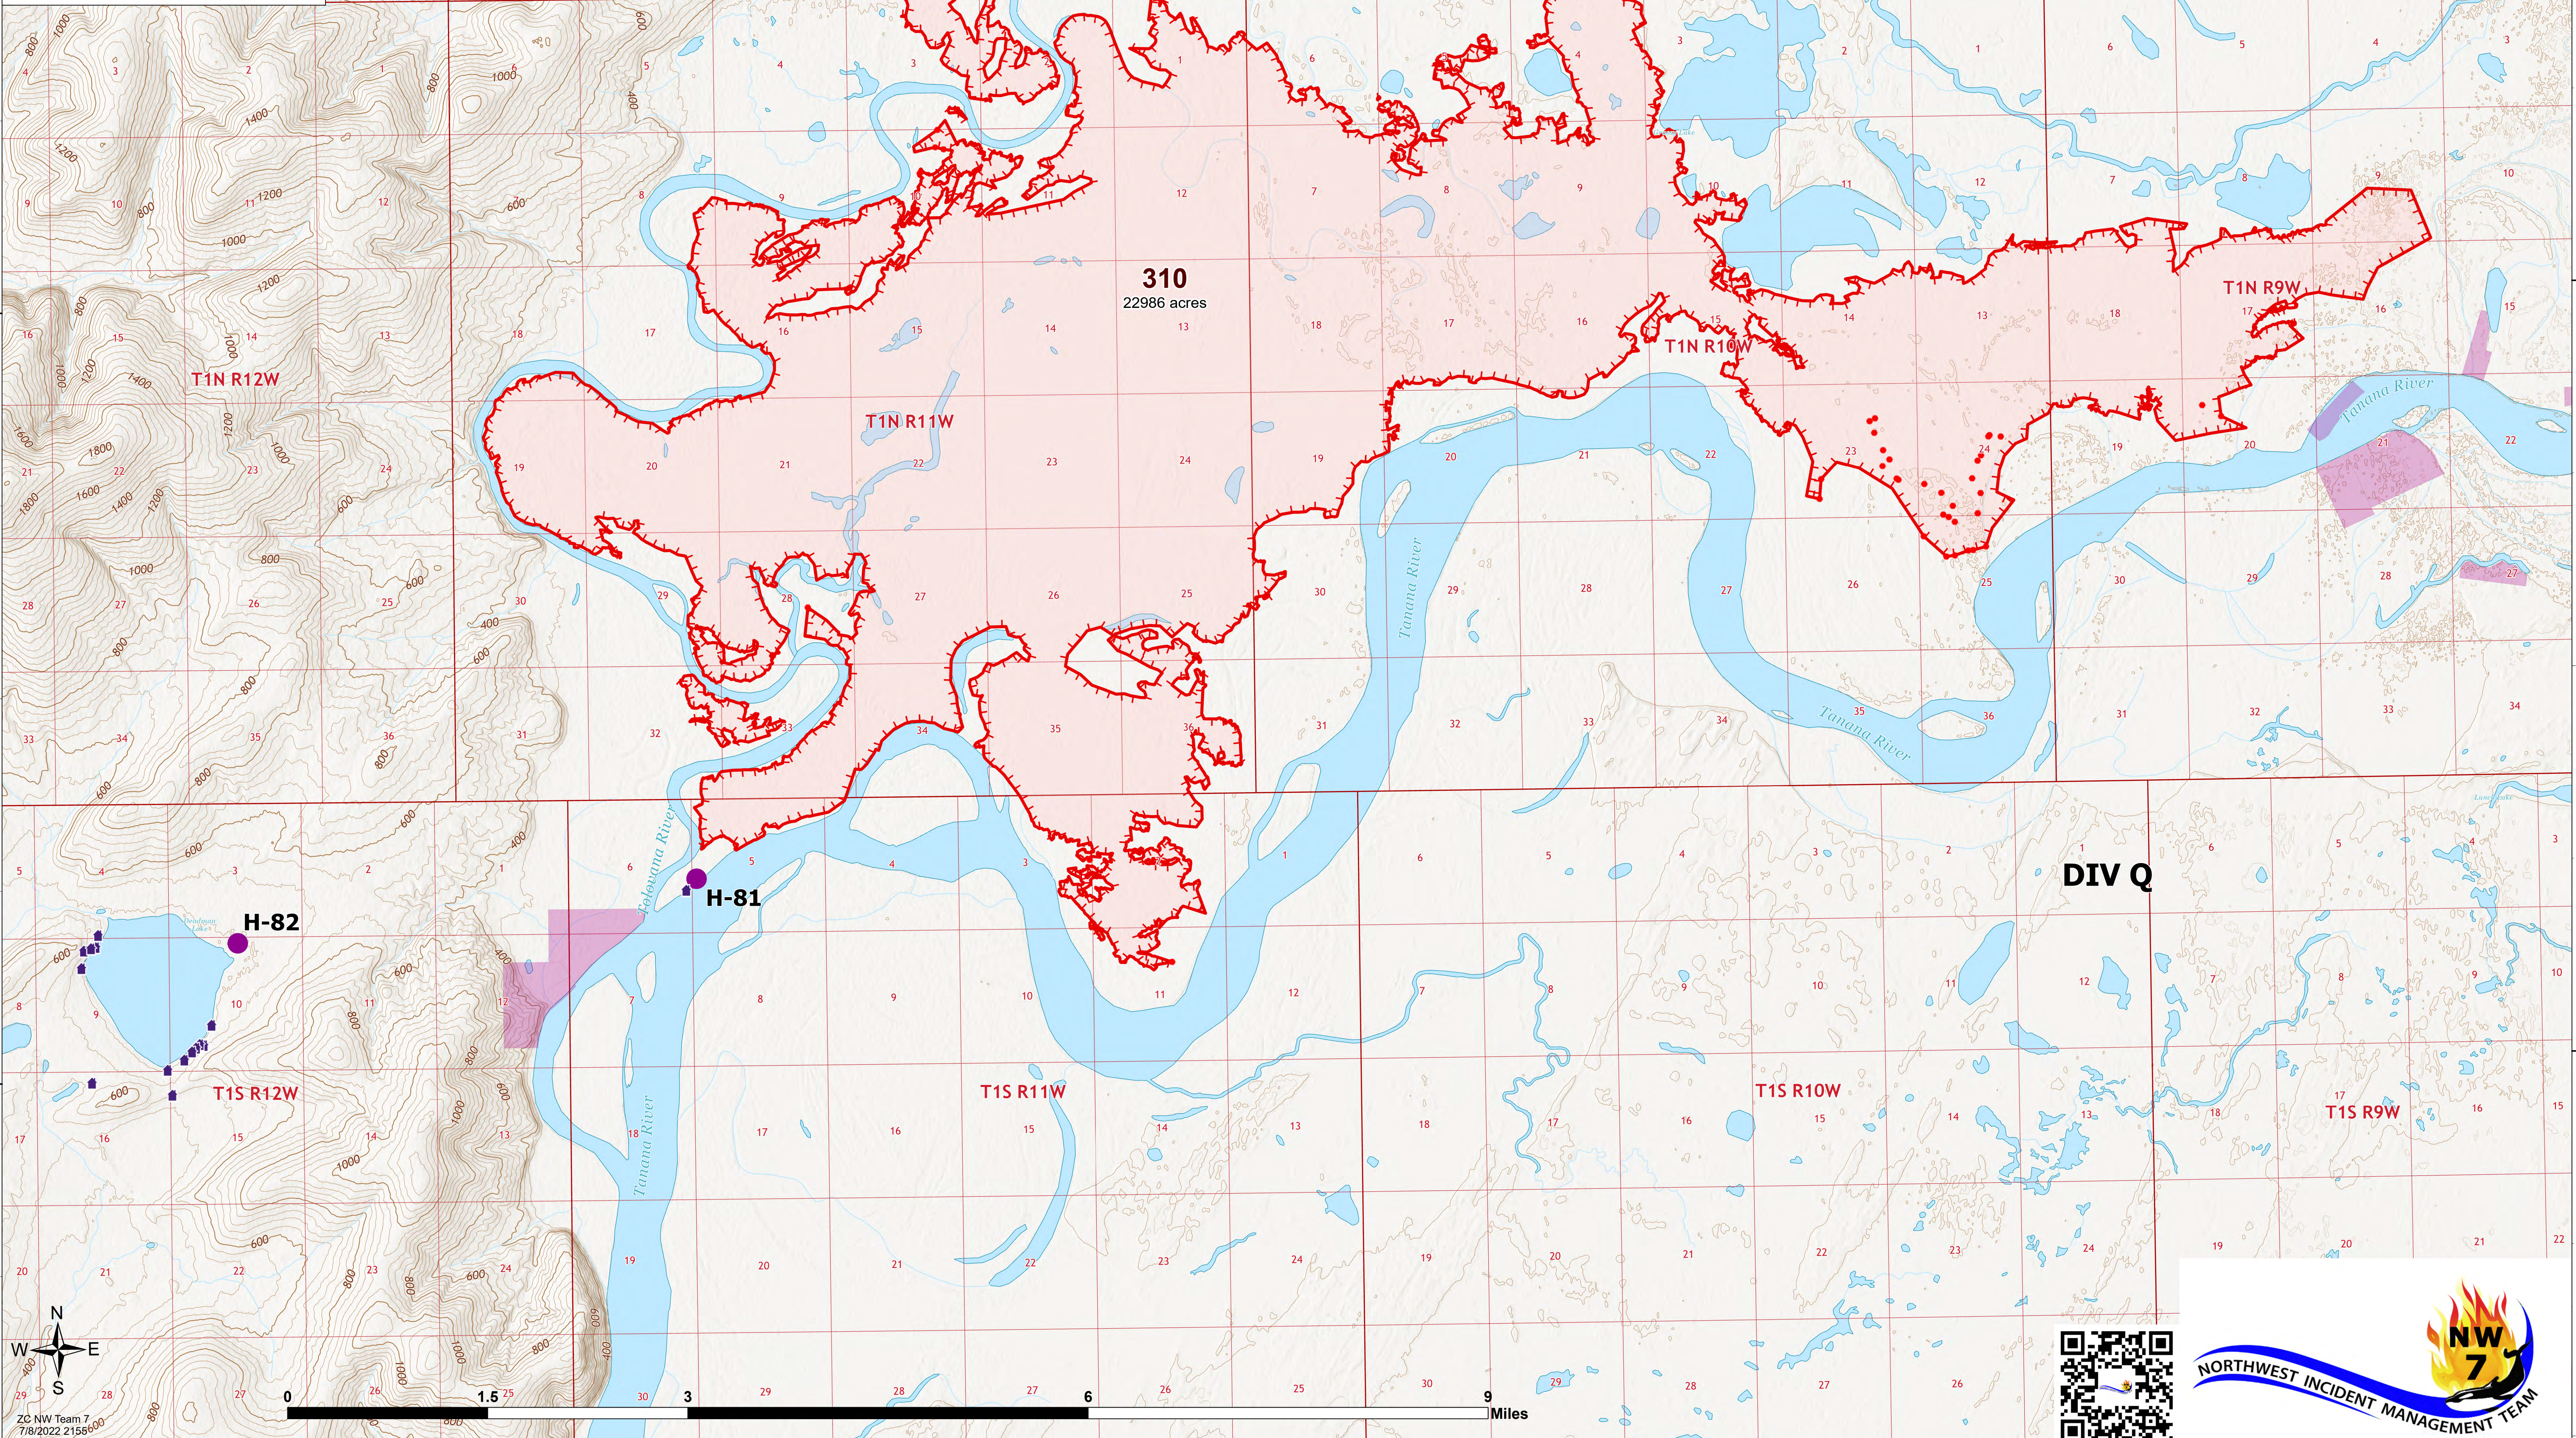

2022 Bean Complex Ops Map

DIV Q

Bean Complex
AK-TAD-000898
07/09/2022

- Helispot
- Structure
- Uncontained
- ▭ Wildfire Daily Fire Perimeter
- ▭ Native Allotments
- Fire Heat VIIRS Last 12 hrs
- < 12 hrs

310
22986 acres

DIV Q

ZC NW Team 7
7/8/2022 215500