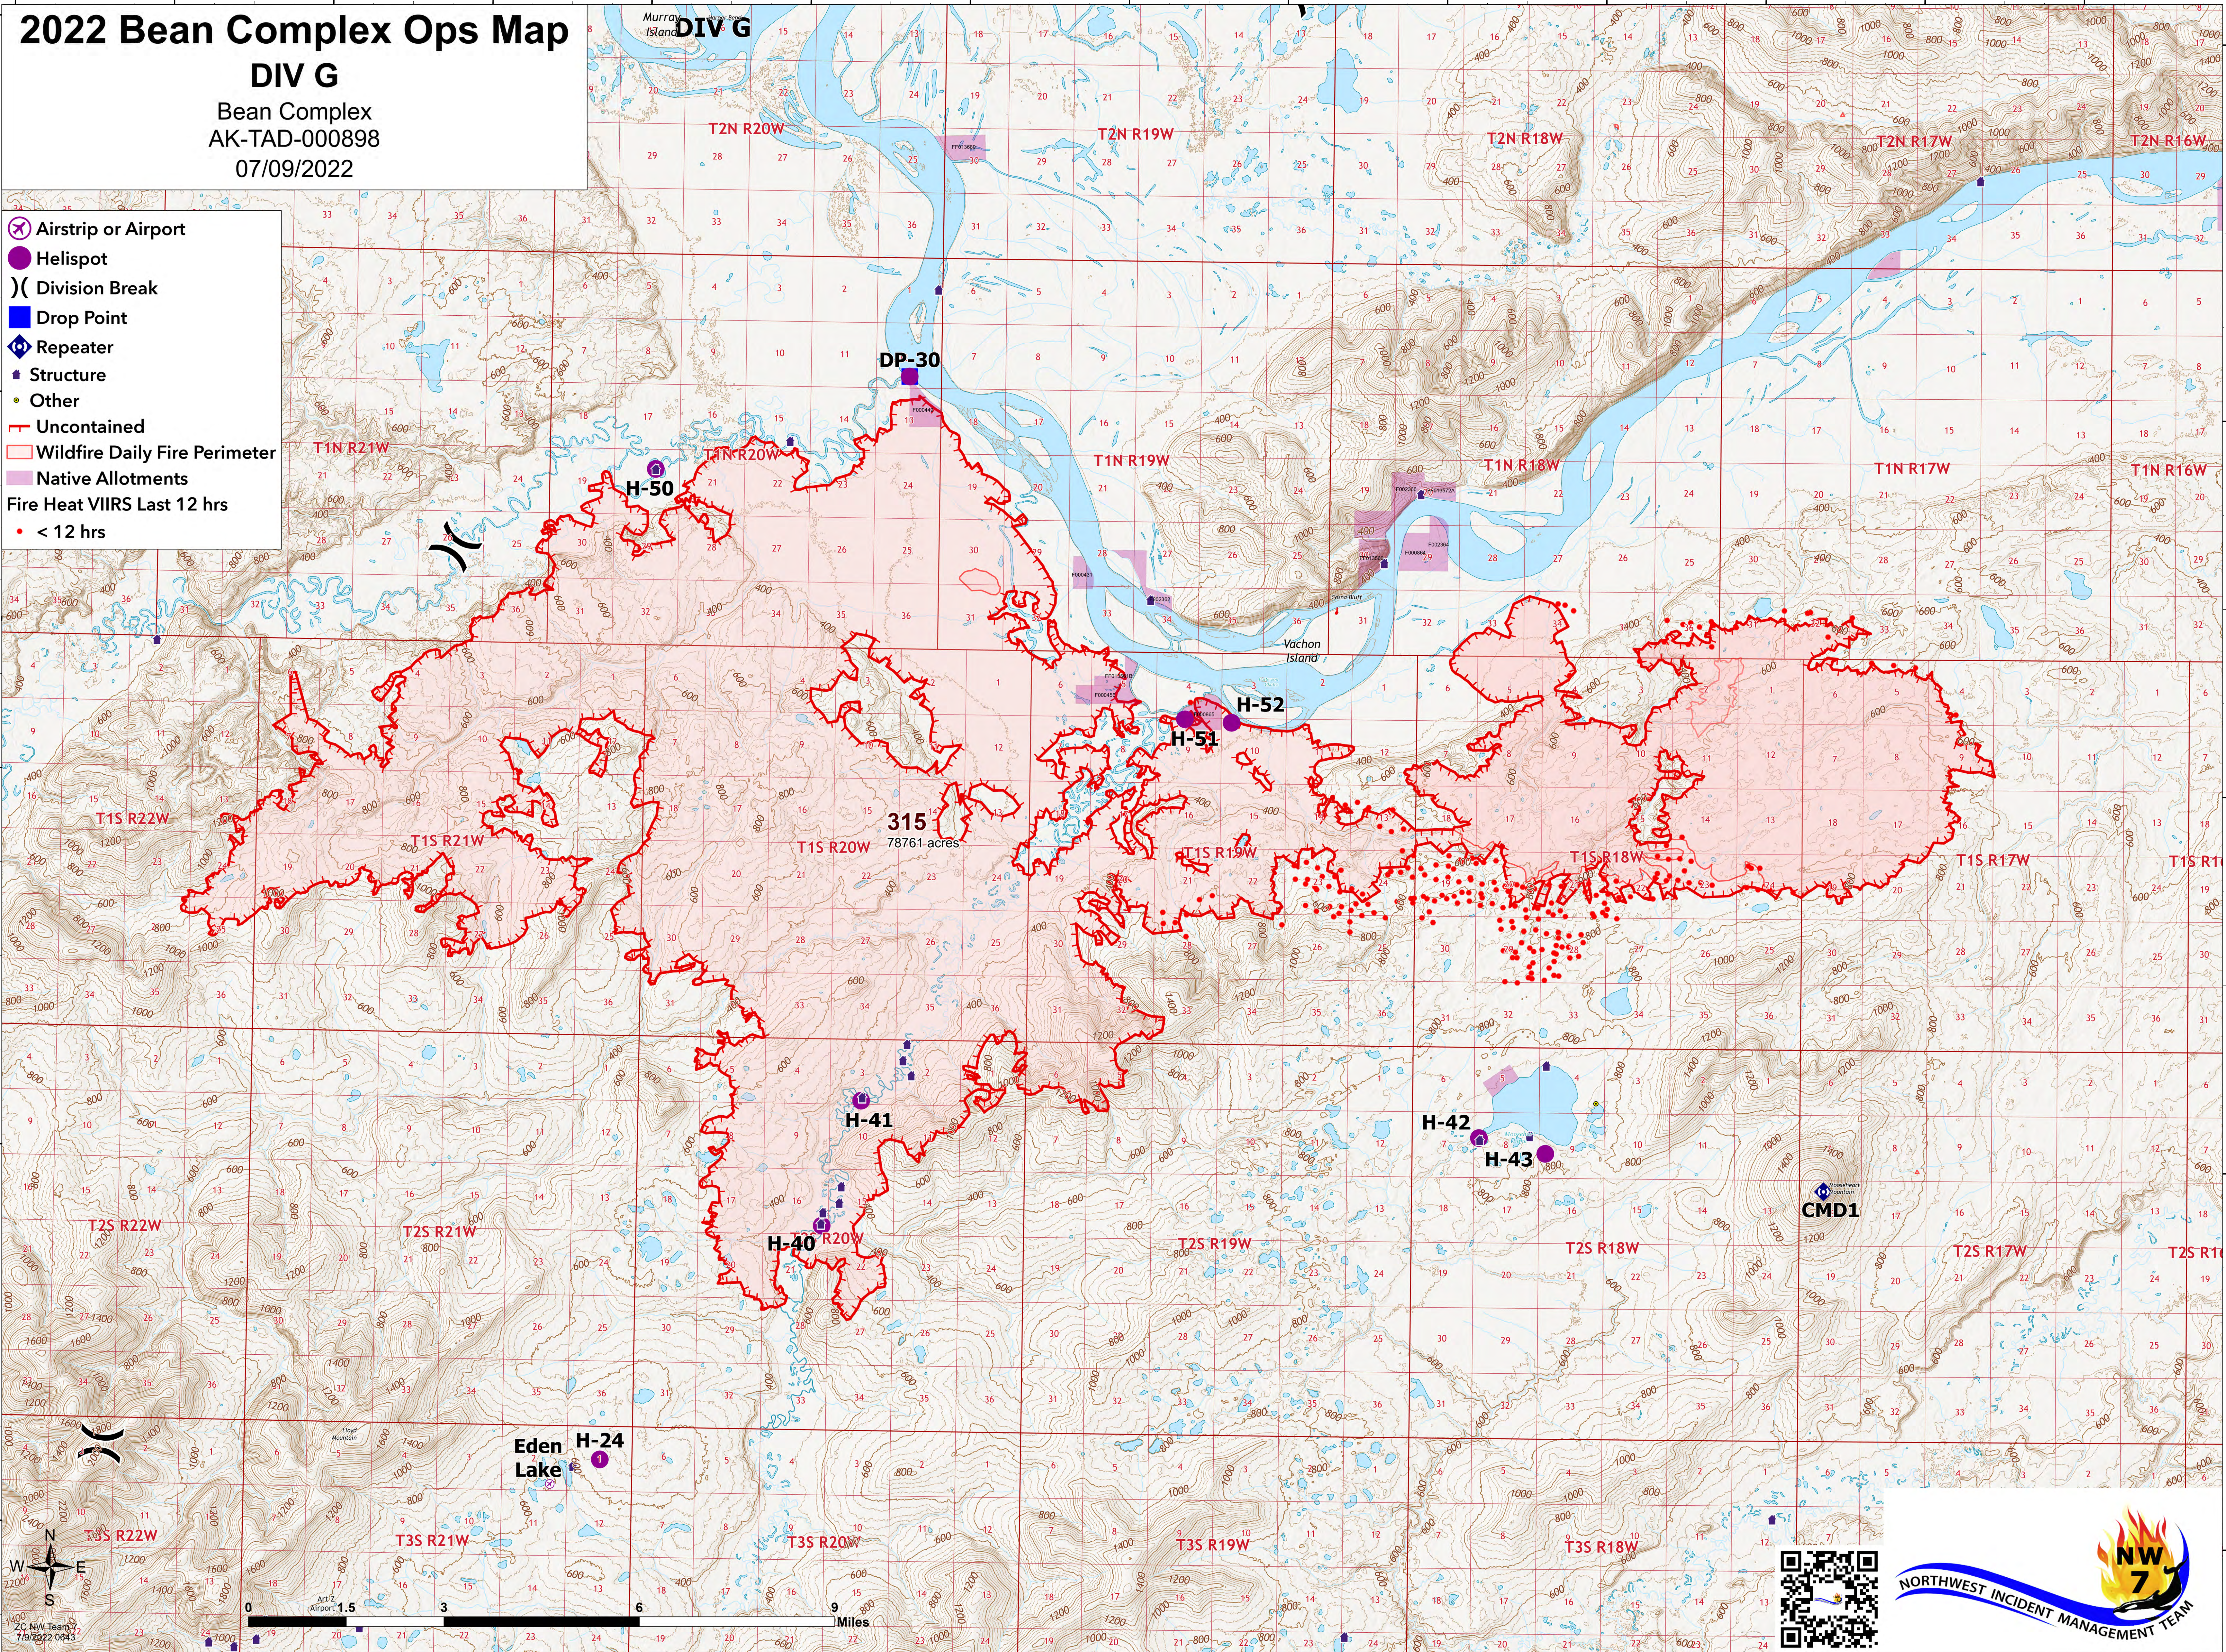

2022 Bean Complex Ops Map

DIV G

Bean Complex
AK-TAD-000898
07/09/2022

- Airstrip or Airport
- Helispot
- Division Break
- Drop Point
- Repeater
- Structure
- Other
- Uncontained
- Wildfire Daily Fire Perimeter
- Native Allotments
- Fire Heat VIIRS Last 12 hrs
- < 12 hrs

DP-30

H-50

H-51

H-52

H-41

H-40

H-42

H-43

H-24

Eden Lake

315
78761 acres

CMD1