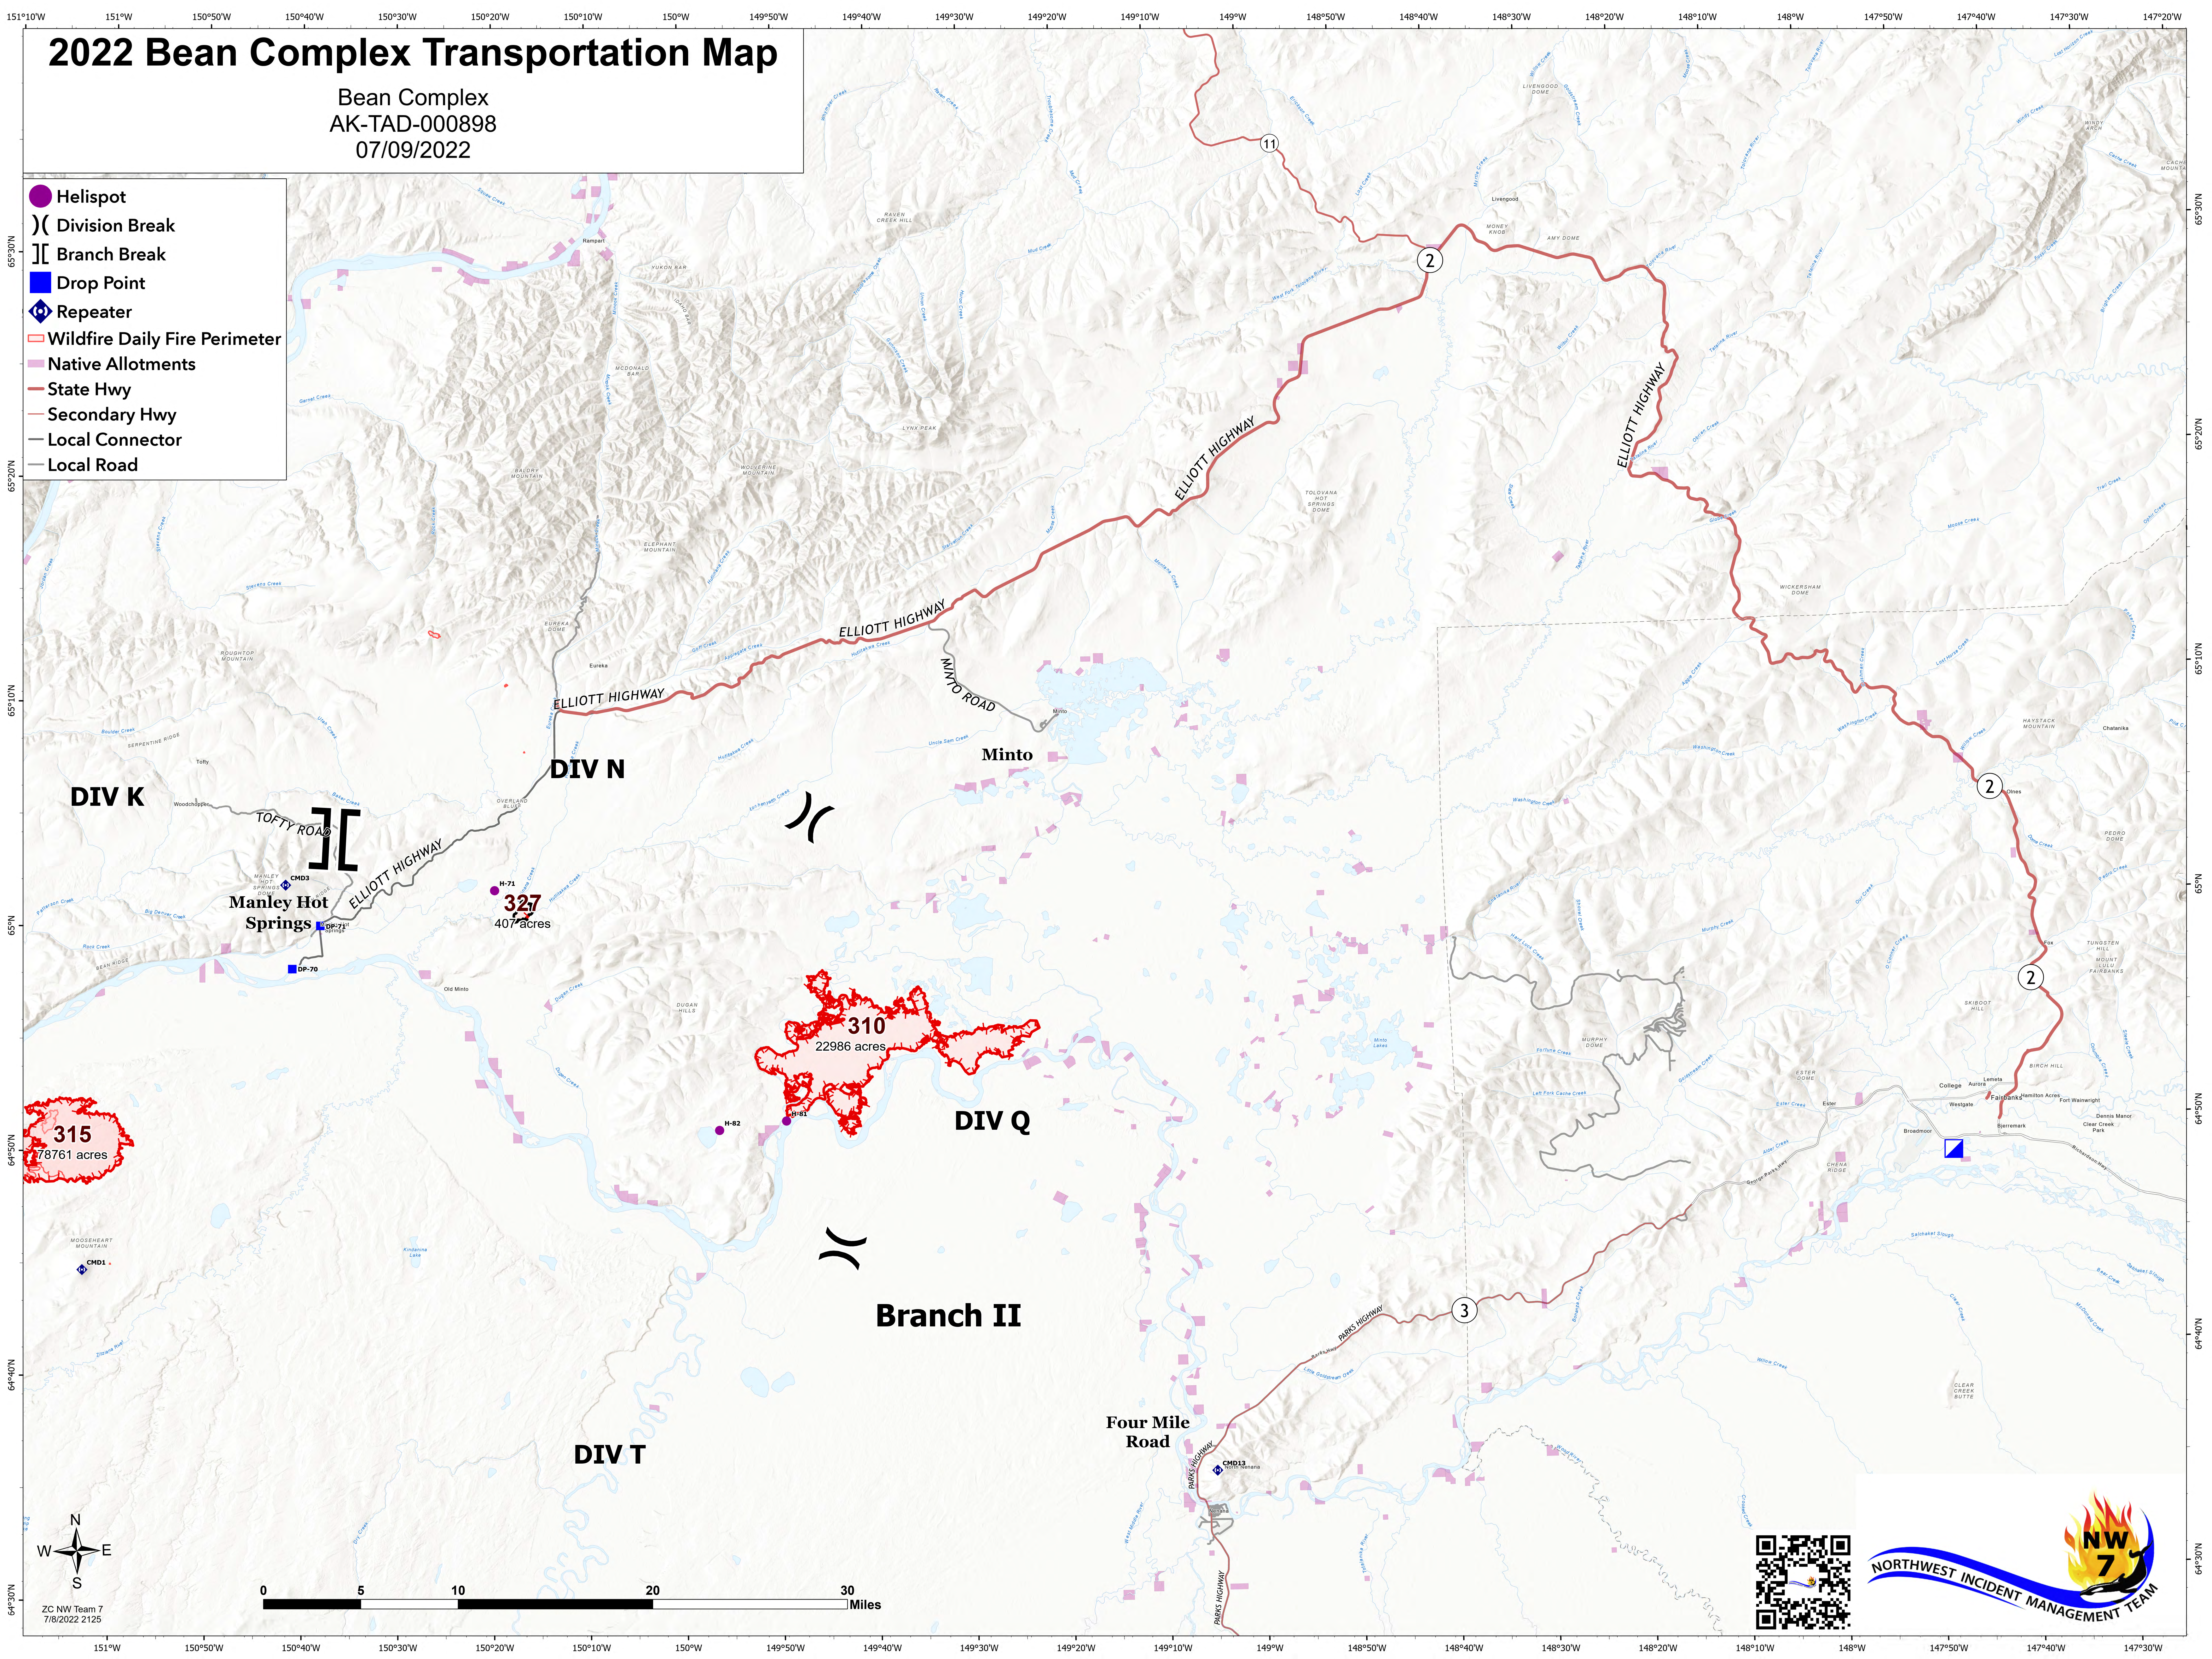

2022 Bean Complex Transportation Map

Bean Complex
AK-TAD-000898
07/09/2022

- Helispot
-) Division Break
-] Branch Break
- Drop Point
- ◆ Repeater
- ▭ Wildfire Daily Fire Perimeter
- Native Allotments
- State Hwy
- Secondary Hwy
- Local Connector
- Local Road

ZC NW Team 7
7/8/2022 2125