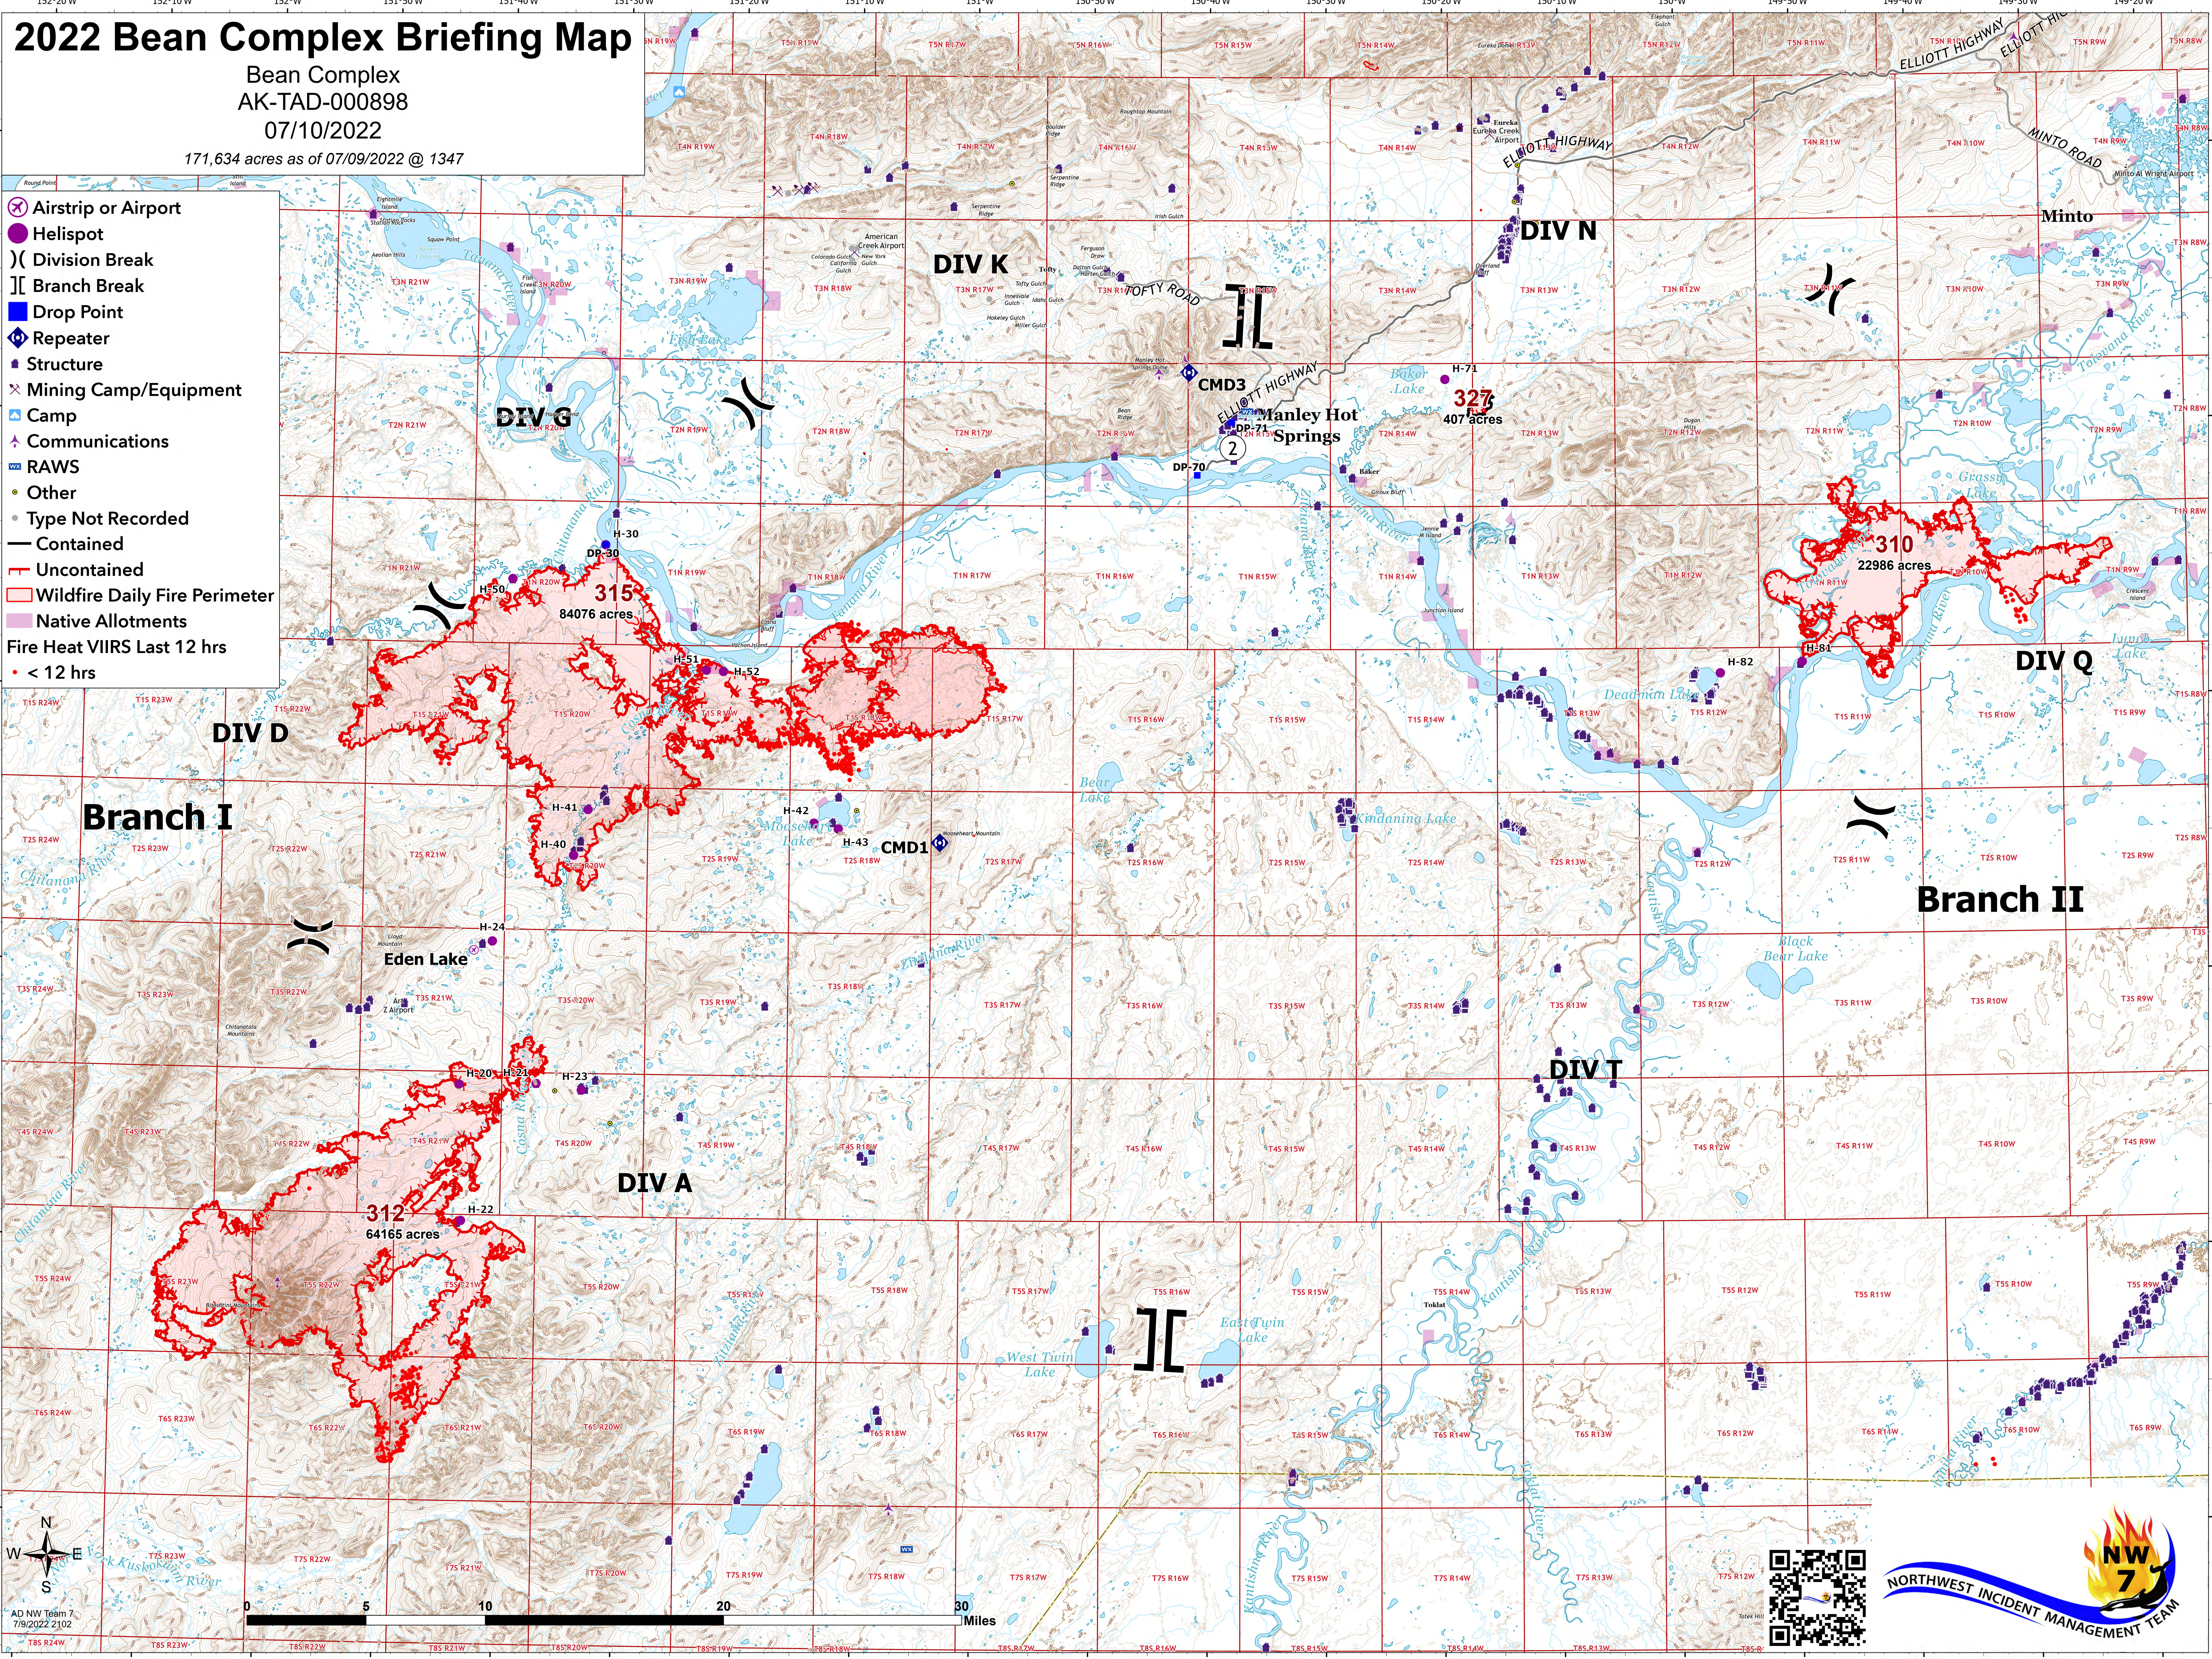

2022 Bean Complex Briefing Map

Bean Complex
AK-TAD-000898
07/10/2022

171,634 acres as of 07/09/2022 @ 1347

- Airstrip or Airport
- Helispot
- Division Break
- Branch Break
- Drop Point
- Repeater
- Structure
- Mining Camp/Equipment
- Camp
- Communications
- RAWS
- Other
- Type Not Recorded
- Contained
- Uncontained
- Wildfire Daily Fire Perimeter
- Native Allotments
- Fire Heat VIIRS Last 12 hrs
- < 12 hrs

AD NW Team 7
7/9/2022 2102