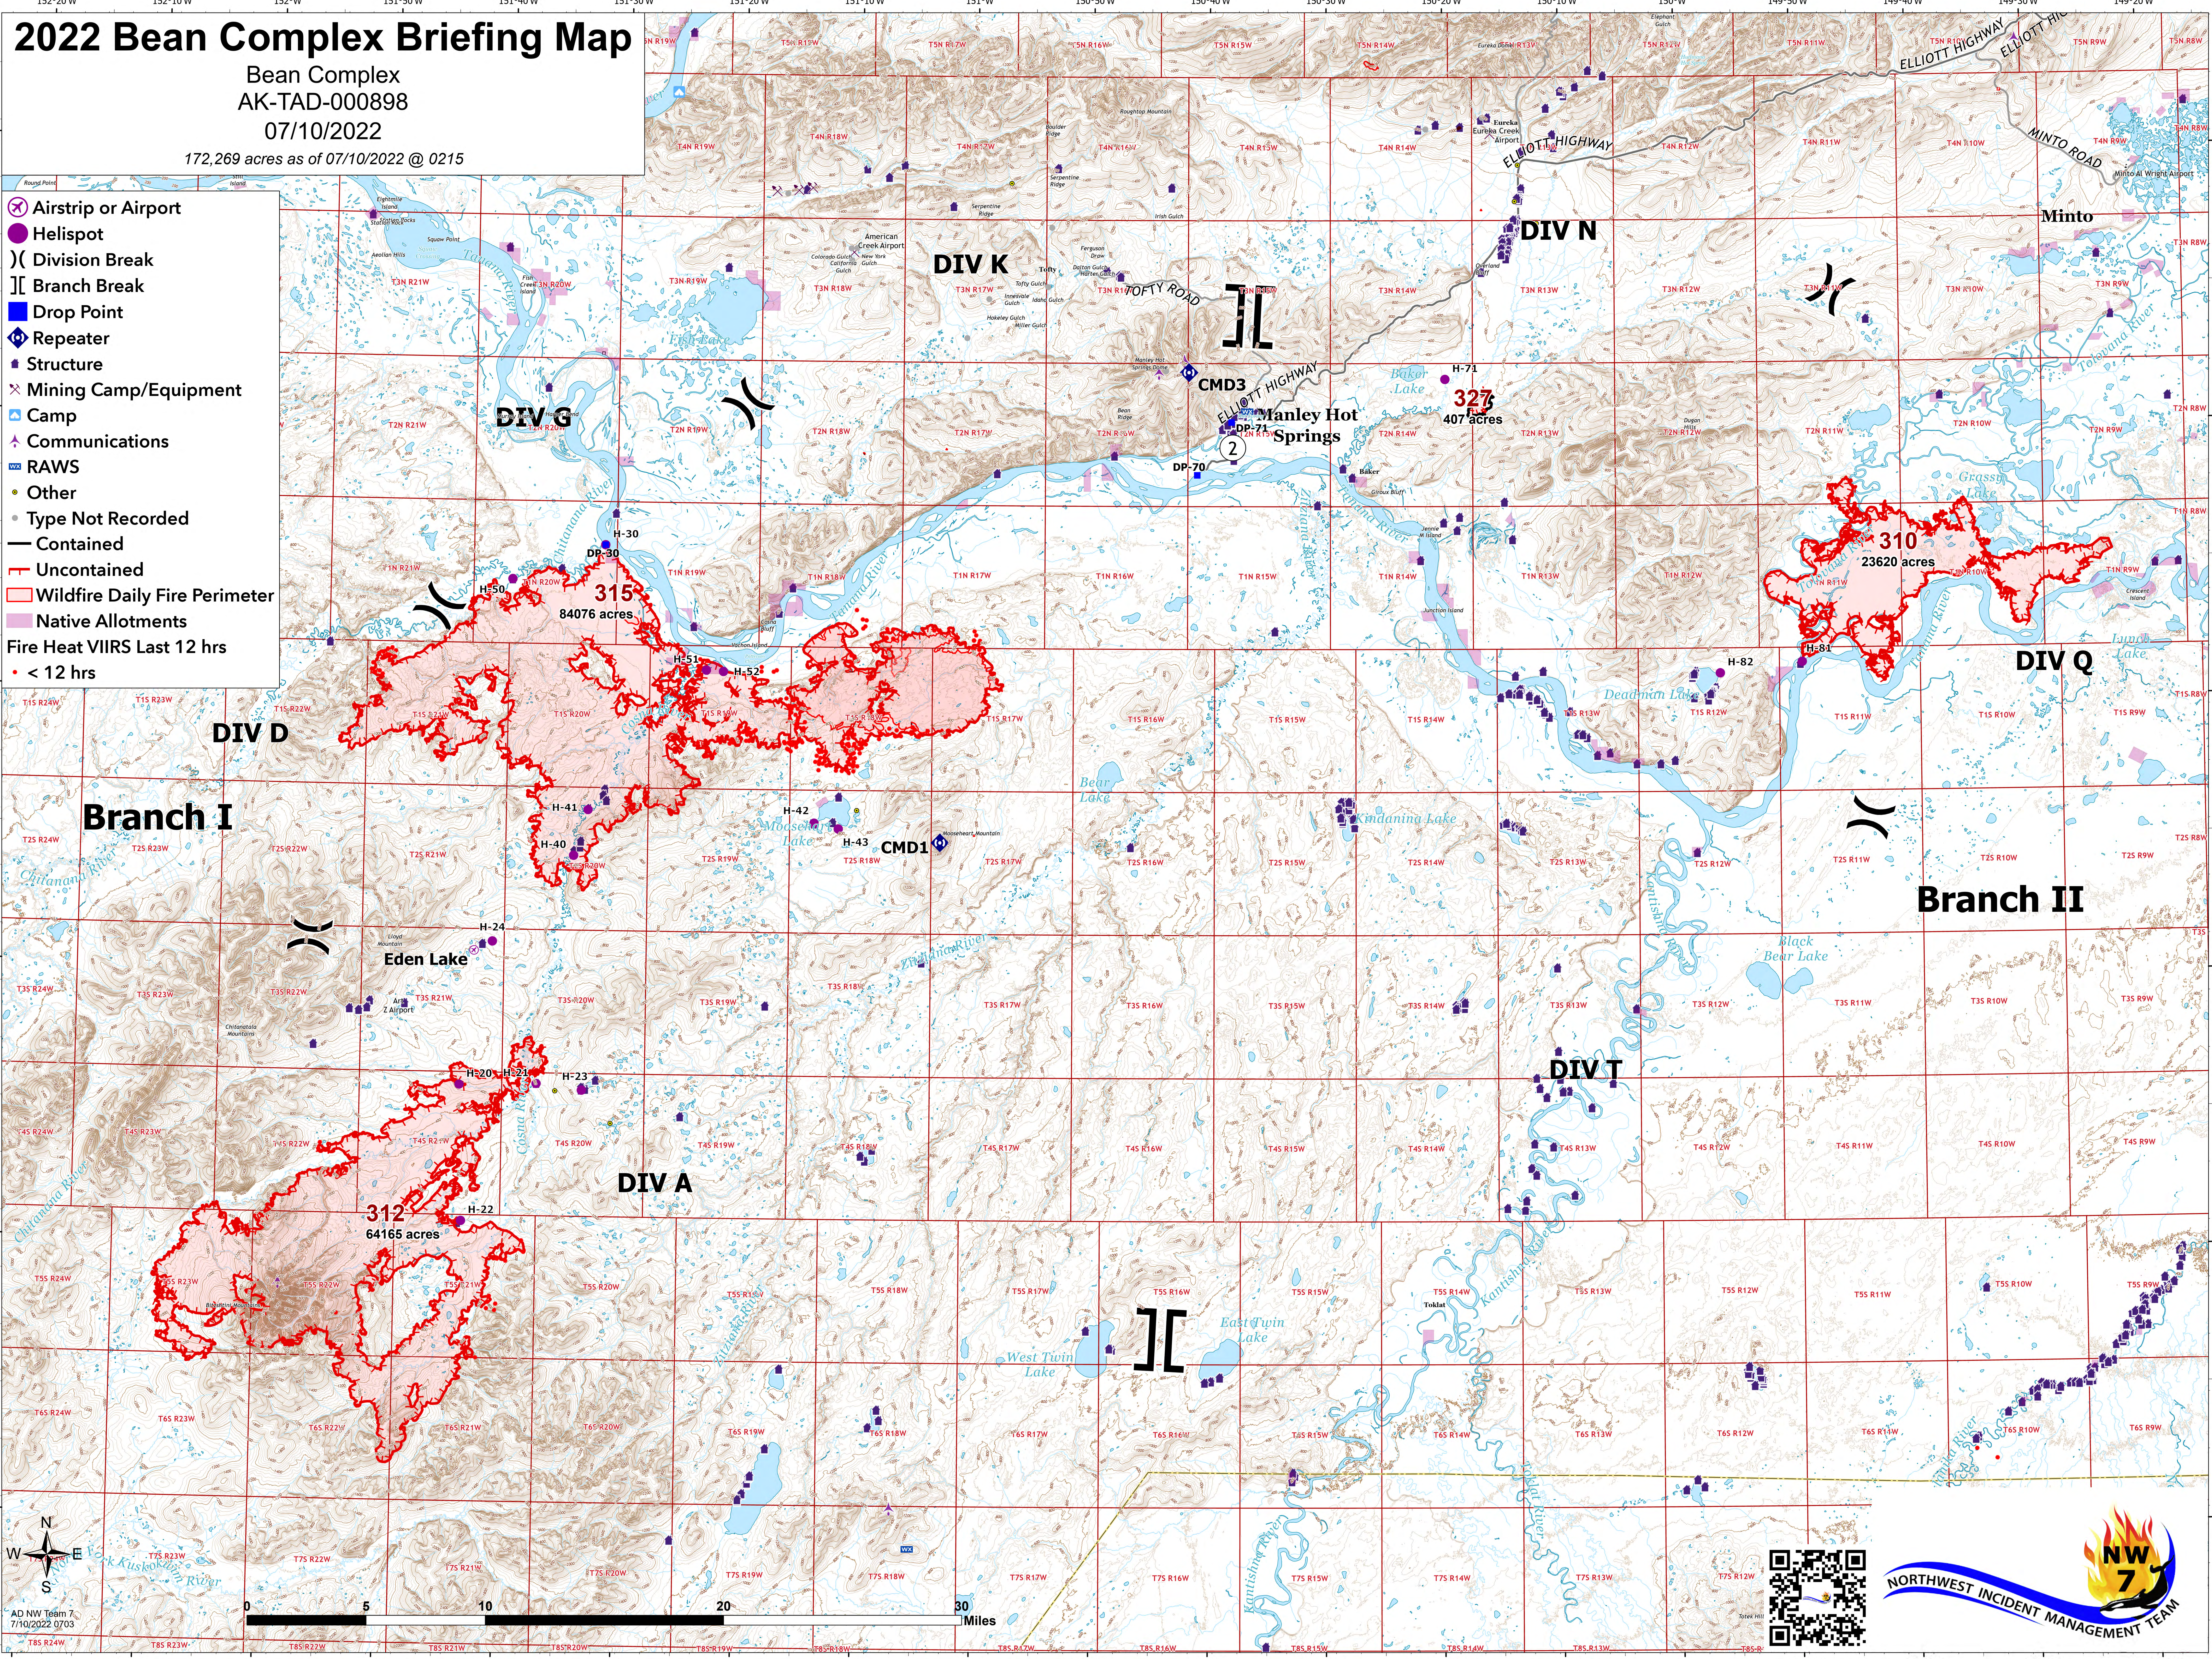

2022 Bean Complex Briefing Map

Bean Complex
AK-TAD-000898
07/10/2022
172,269 acres as of 07/10/2022 @ 0215

- Airstrip or Airport
- Helispot
- Division Break
- Branch Break
- Drop Point
- Repeater
- Structure
- Mining Camp/Equipment
- Camp
- Communications
- RAWS
- Other
- Type Not Recorded
- Contained
- Uncontained
- Wildfire Daily Fire Perimeter
- Native Allotments
- Fire Heat VIIRS Last 12 hrs
- < 12 hrs

AD NW Team 7
7/10/2022 0703