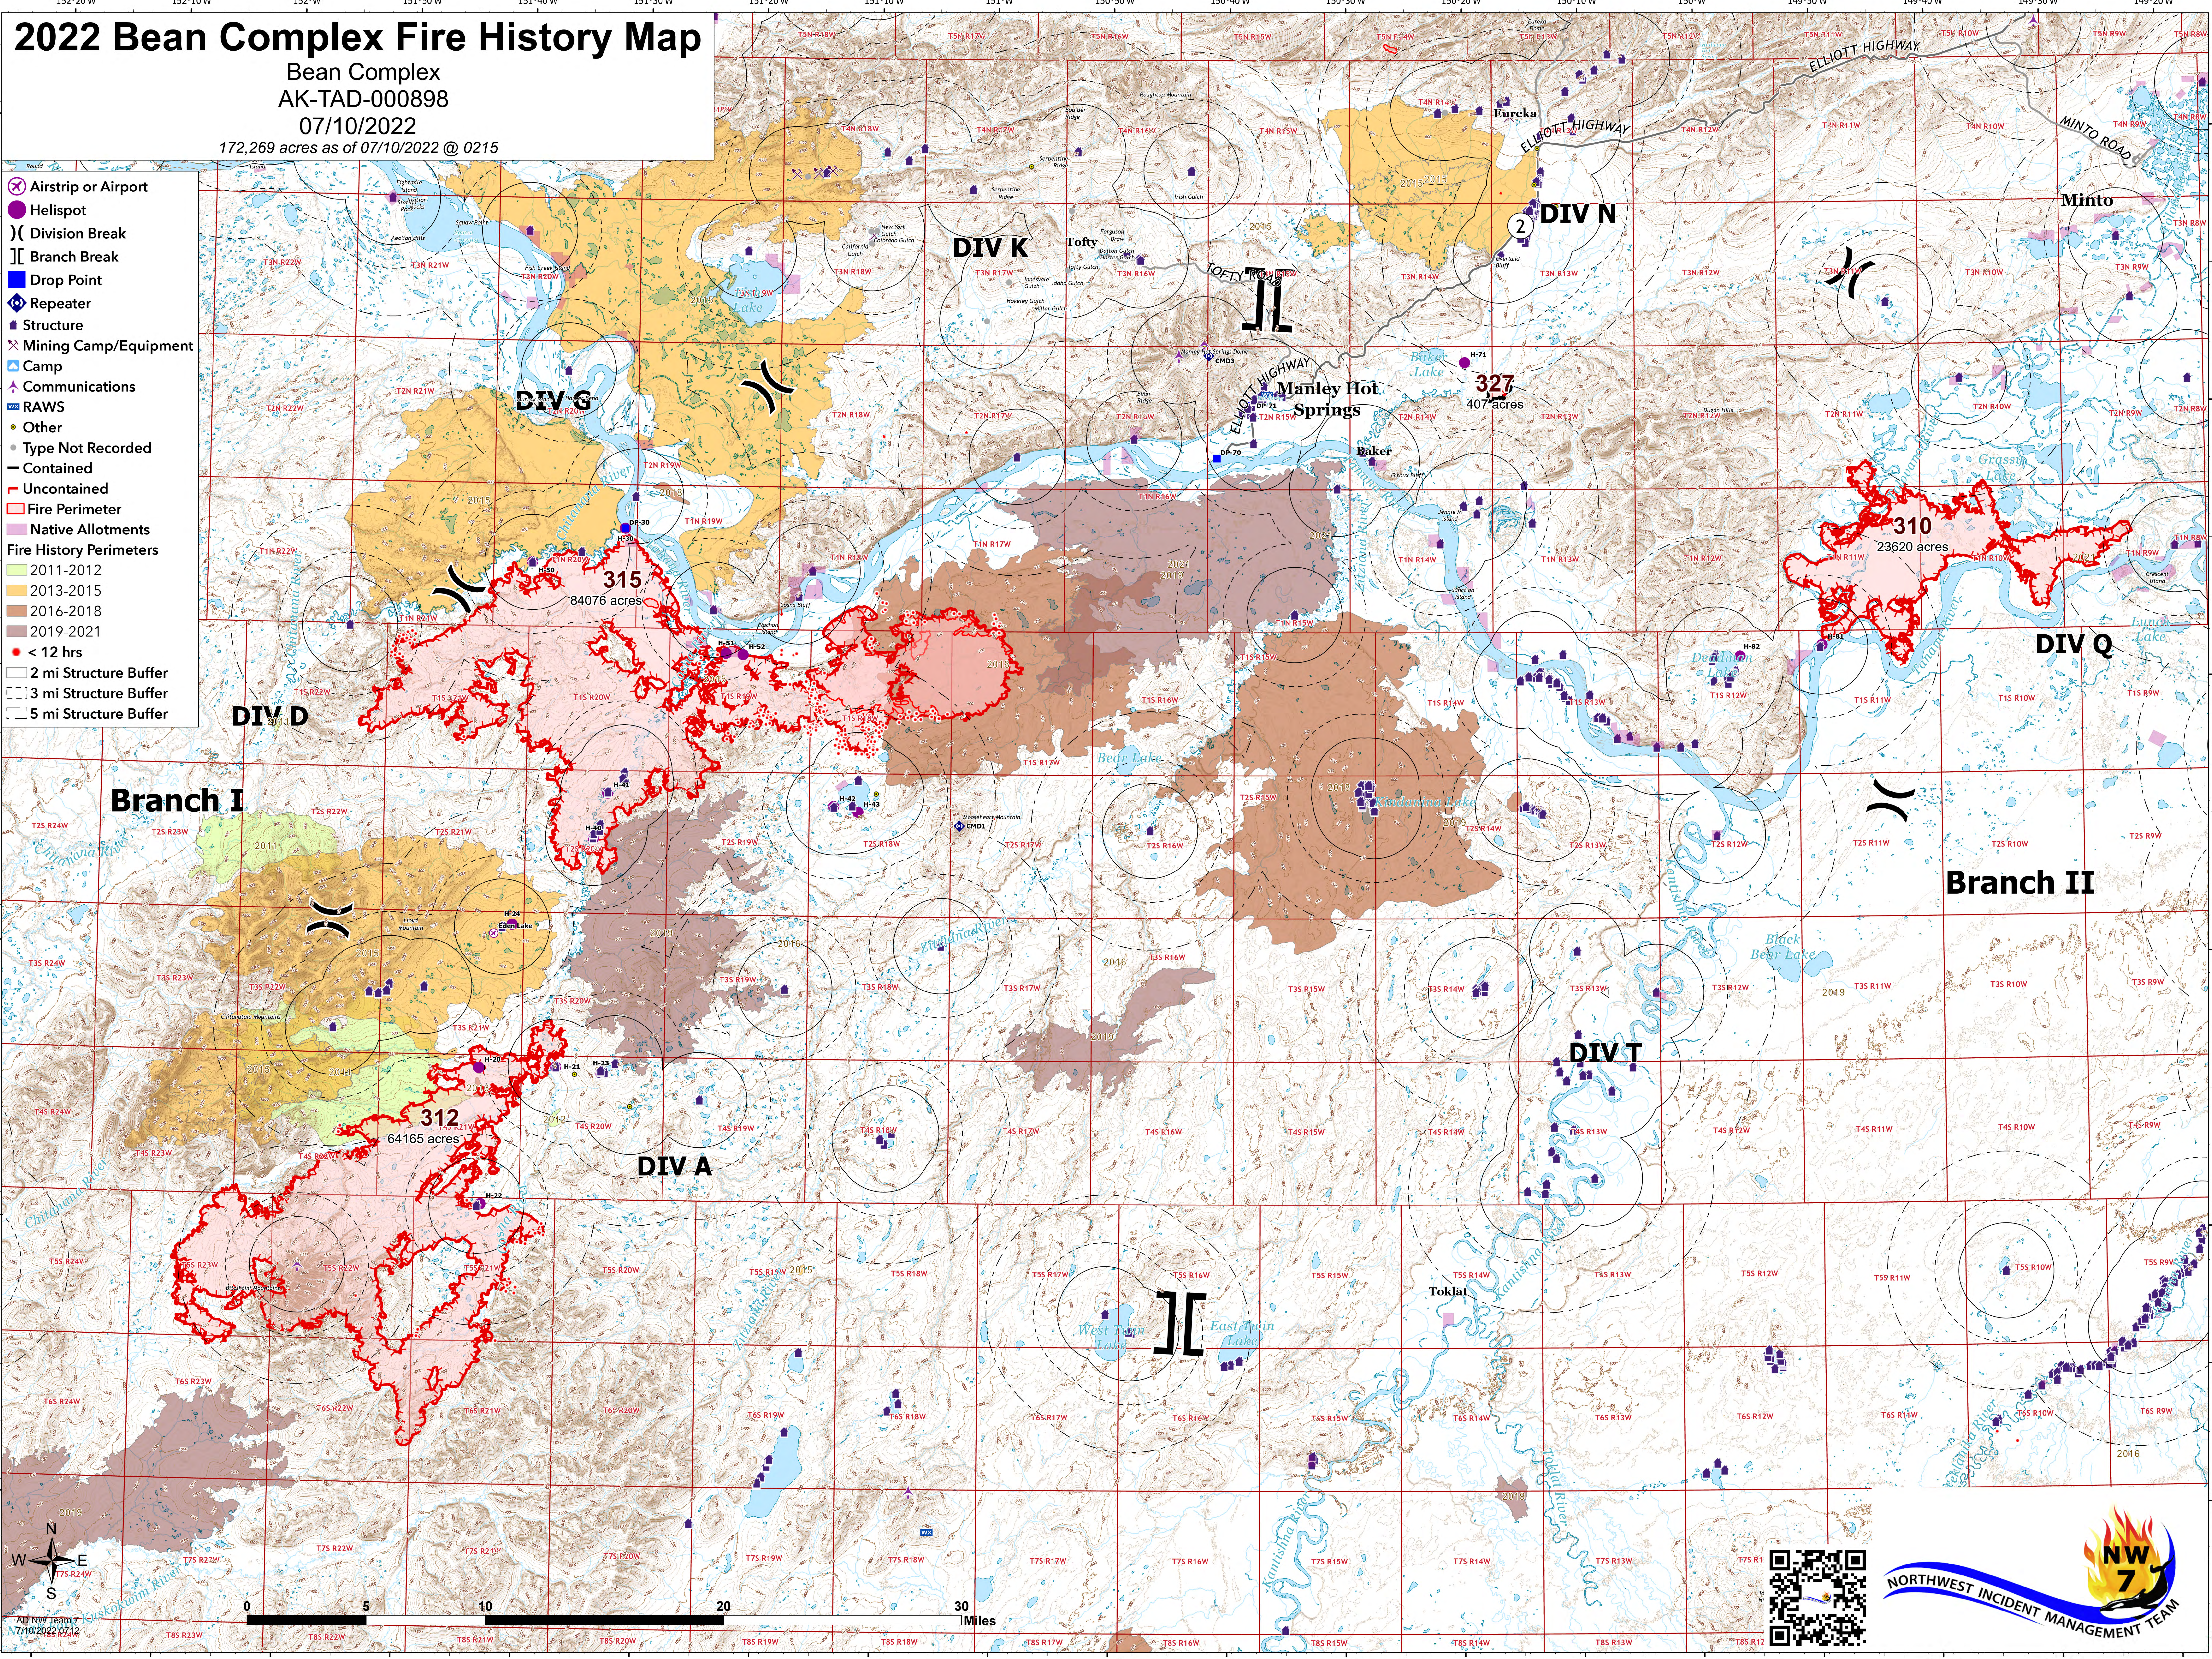

2022 Bean Complex Fire History Map

Bean Complex
AK-TAD-000898
07/10/2022

172,269 acres as of 07/10/2022 @ 0215

- Airstrip or Airport
- Helispot
- Division Break
- Branch Break
- Drop Point
- Repeater
- Structure
- Mining Camp/Equipment
- Camp
- Communications
- RAWS
- Other
- Type Not Recorded
- Contained
- Uncontained
- Fire Perimeter
- Native Allotments
- Fire History Perimeters
 - 2011-2012
 - 2013-2015
 - 2016-2018
 - 2019-2021
 - < 12 hrs
- 2 mi Structure Buffer
- 3 mi Structure Buffer
- 5 mi Structure Buffer

AD NW Team
7/10/2022 07:12