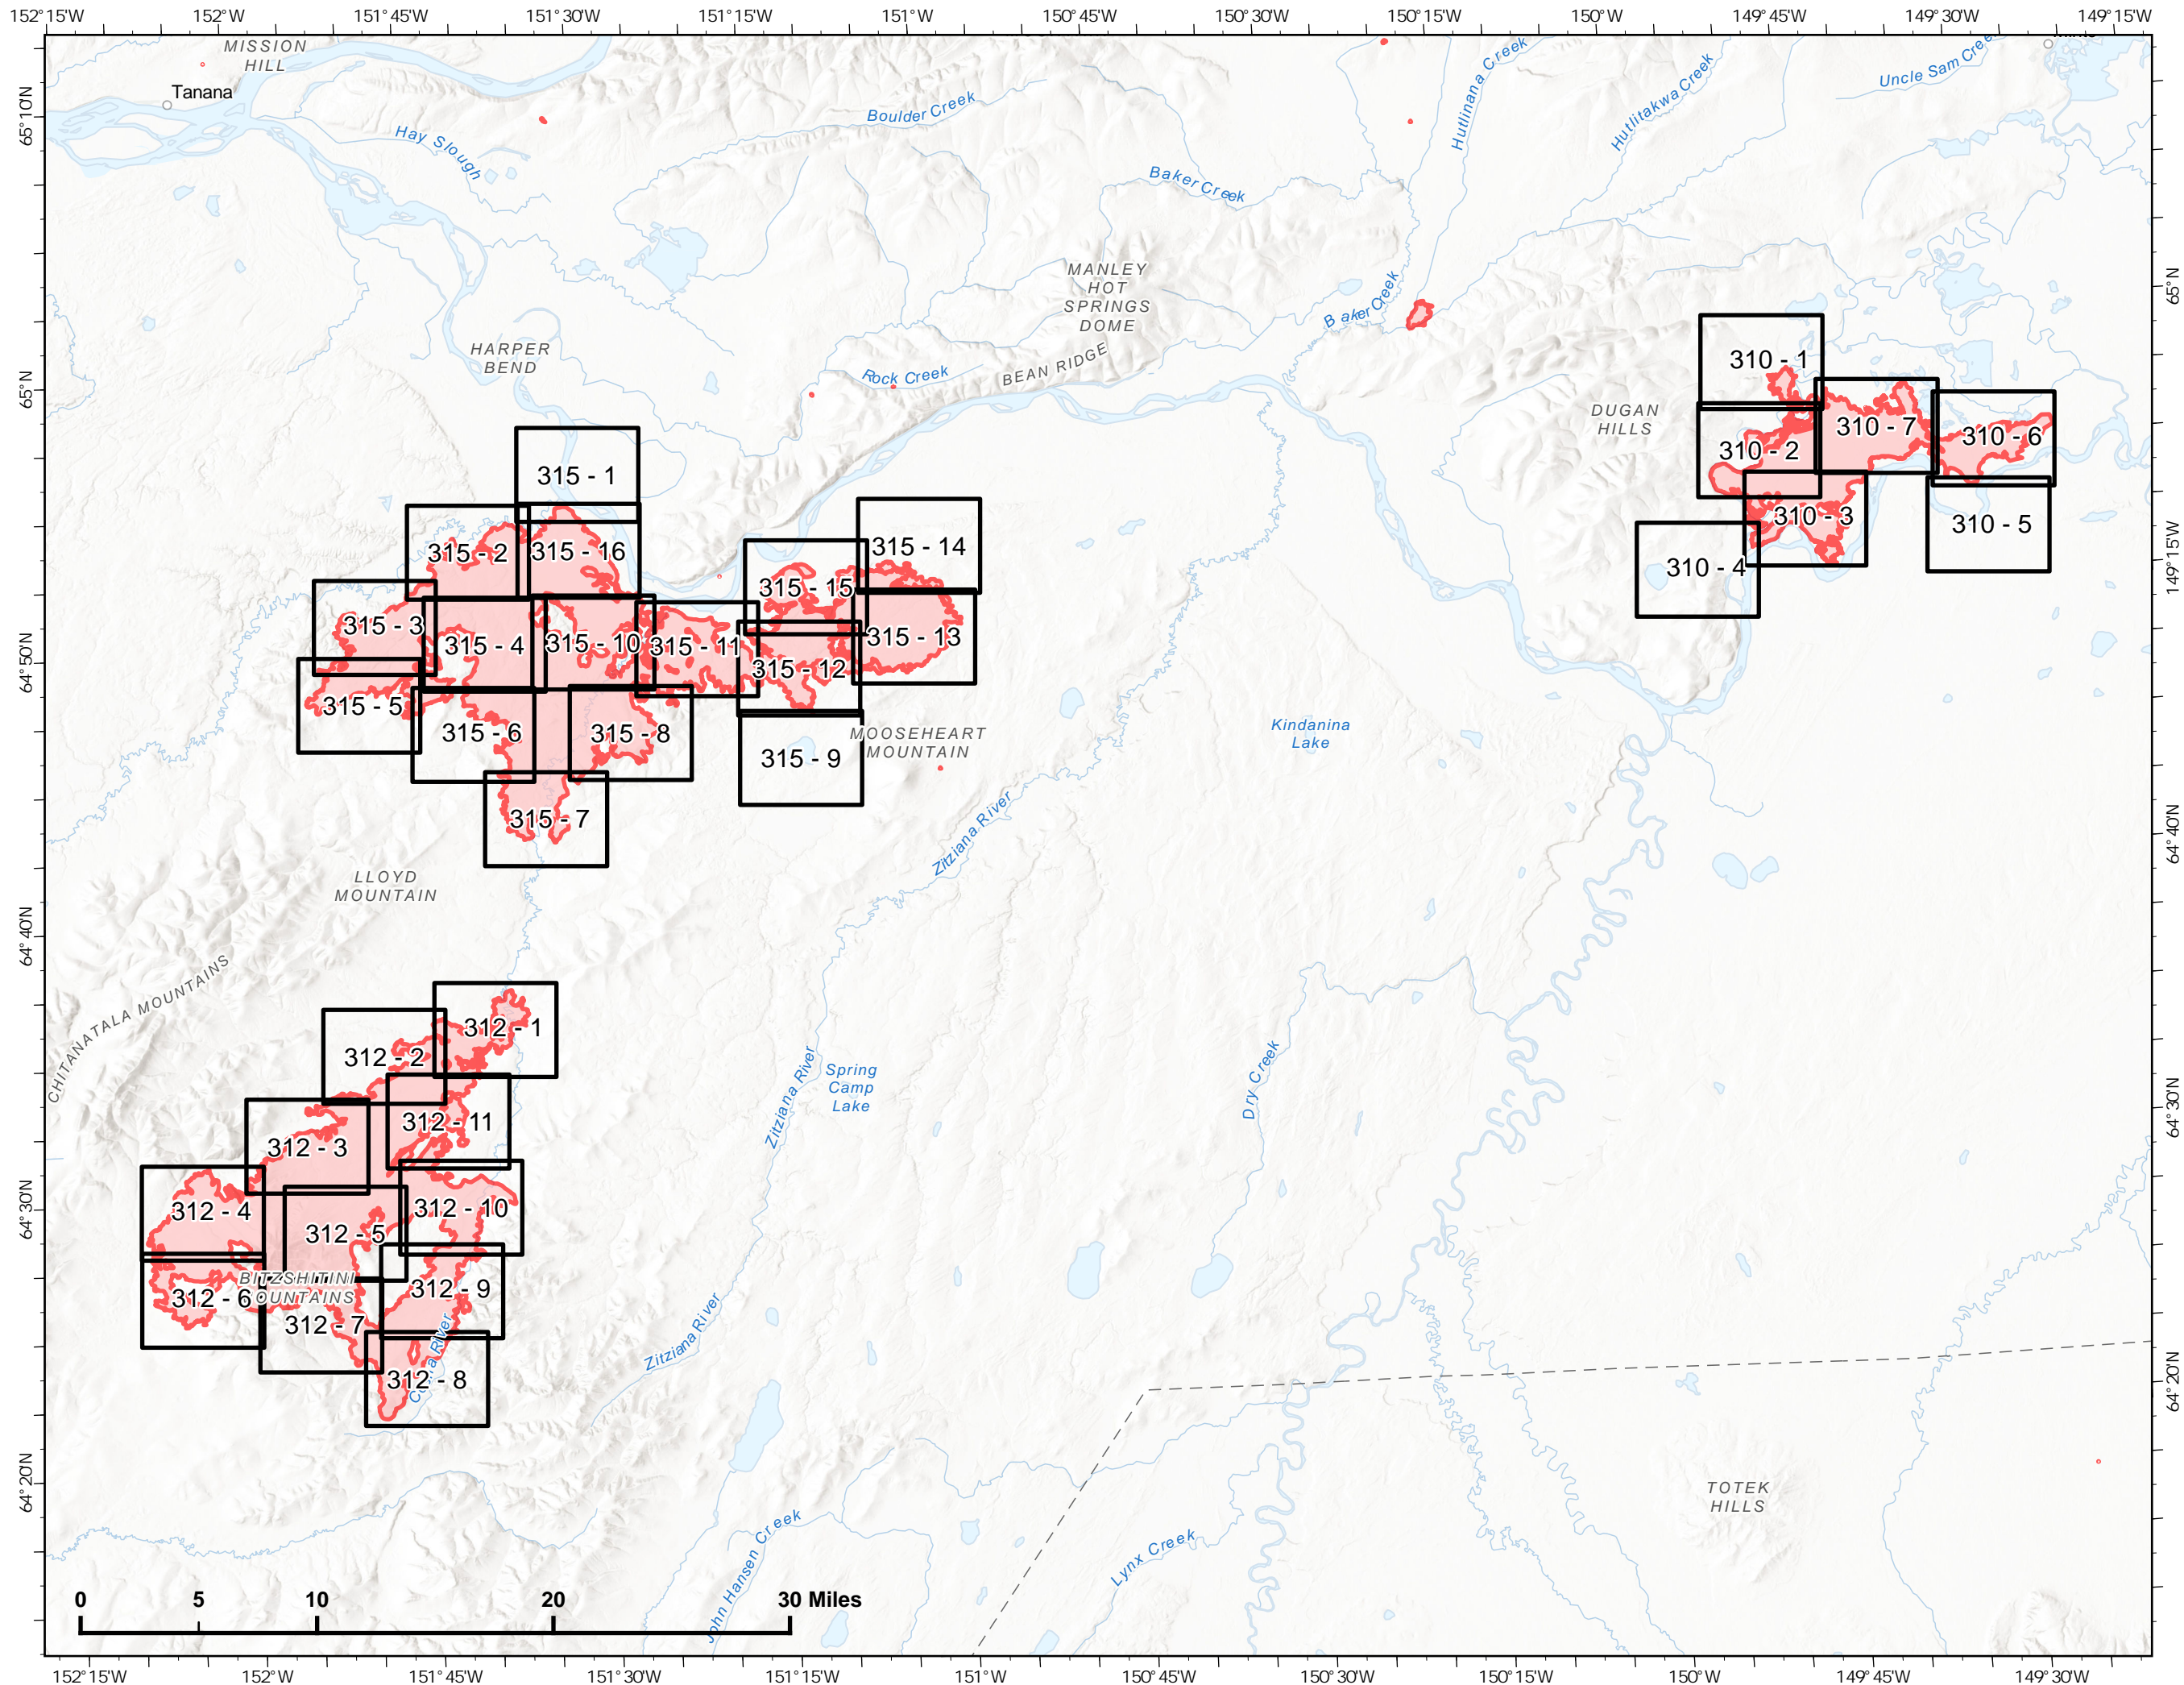

# IAP Index Map

Bean Complex  
AK-TAD-000898  
07/10/2022

 Wildfire Daily Fire Perimeter

Z. Cravens  
7/9/2022 2156

# IAP Map

Bean Complex  
AK-TAD-000898

07/10/2022

Fire: 312 (Bitzshitini)

Page 312 - 1

-  Helispot
-  Structure
-  Other
-  Wildfire Daily Fire Perimeter
-  Uncontained

Z. Cravens  
7/9/2022 2117

# IAP Map

Bean Complex  
AK-TAD-000898

07/10/2022

Fire: 312 (Bitzshitini)

Page 312 - 2

-  Helispot
-  Wildfire Daily Fire Perimeter
-  Uncontained

**312**  
64165 acres

Z. Cravens  
7/9/2022 2118