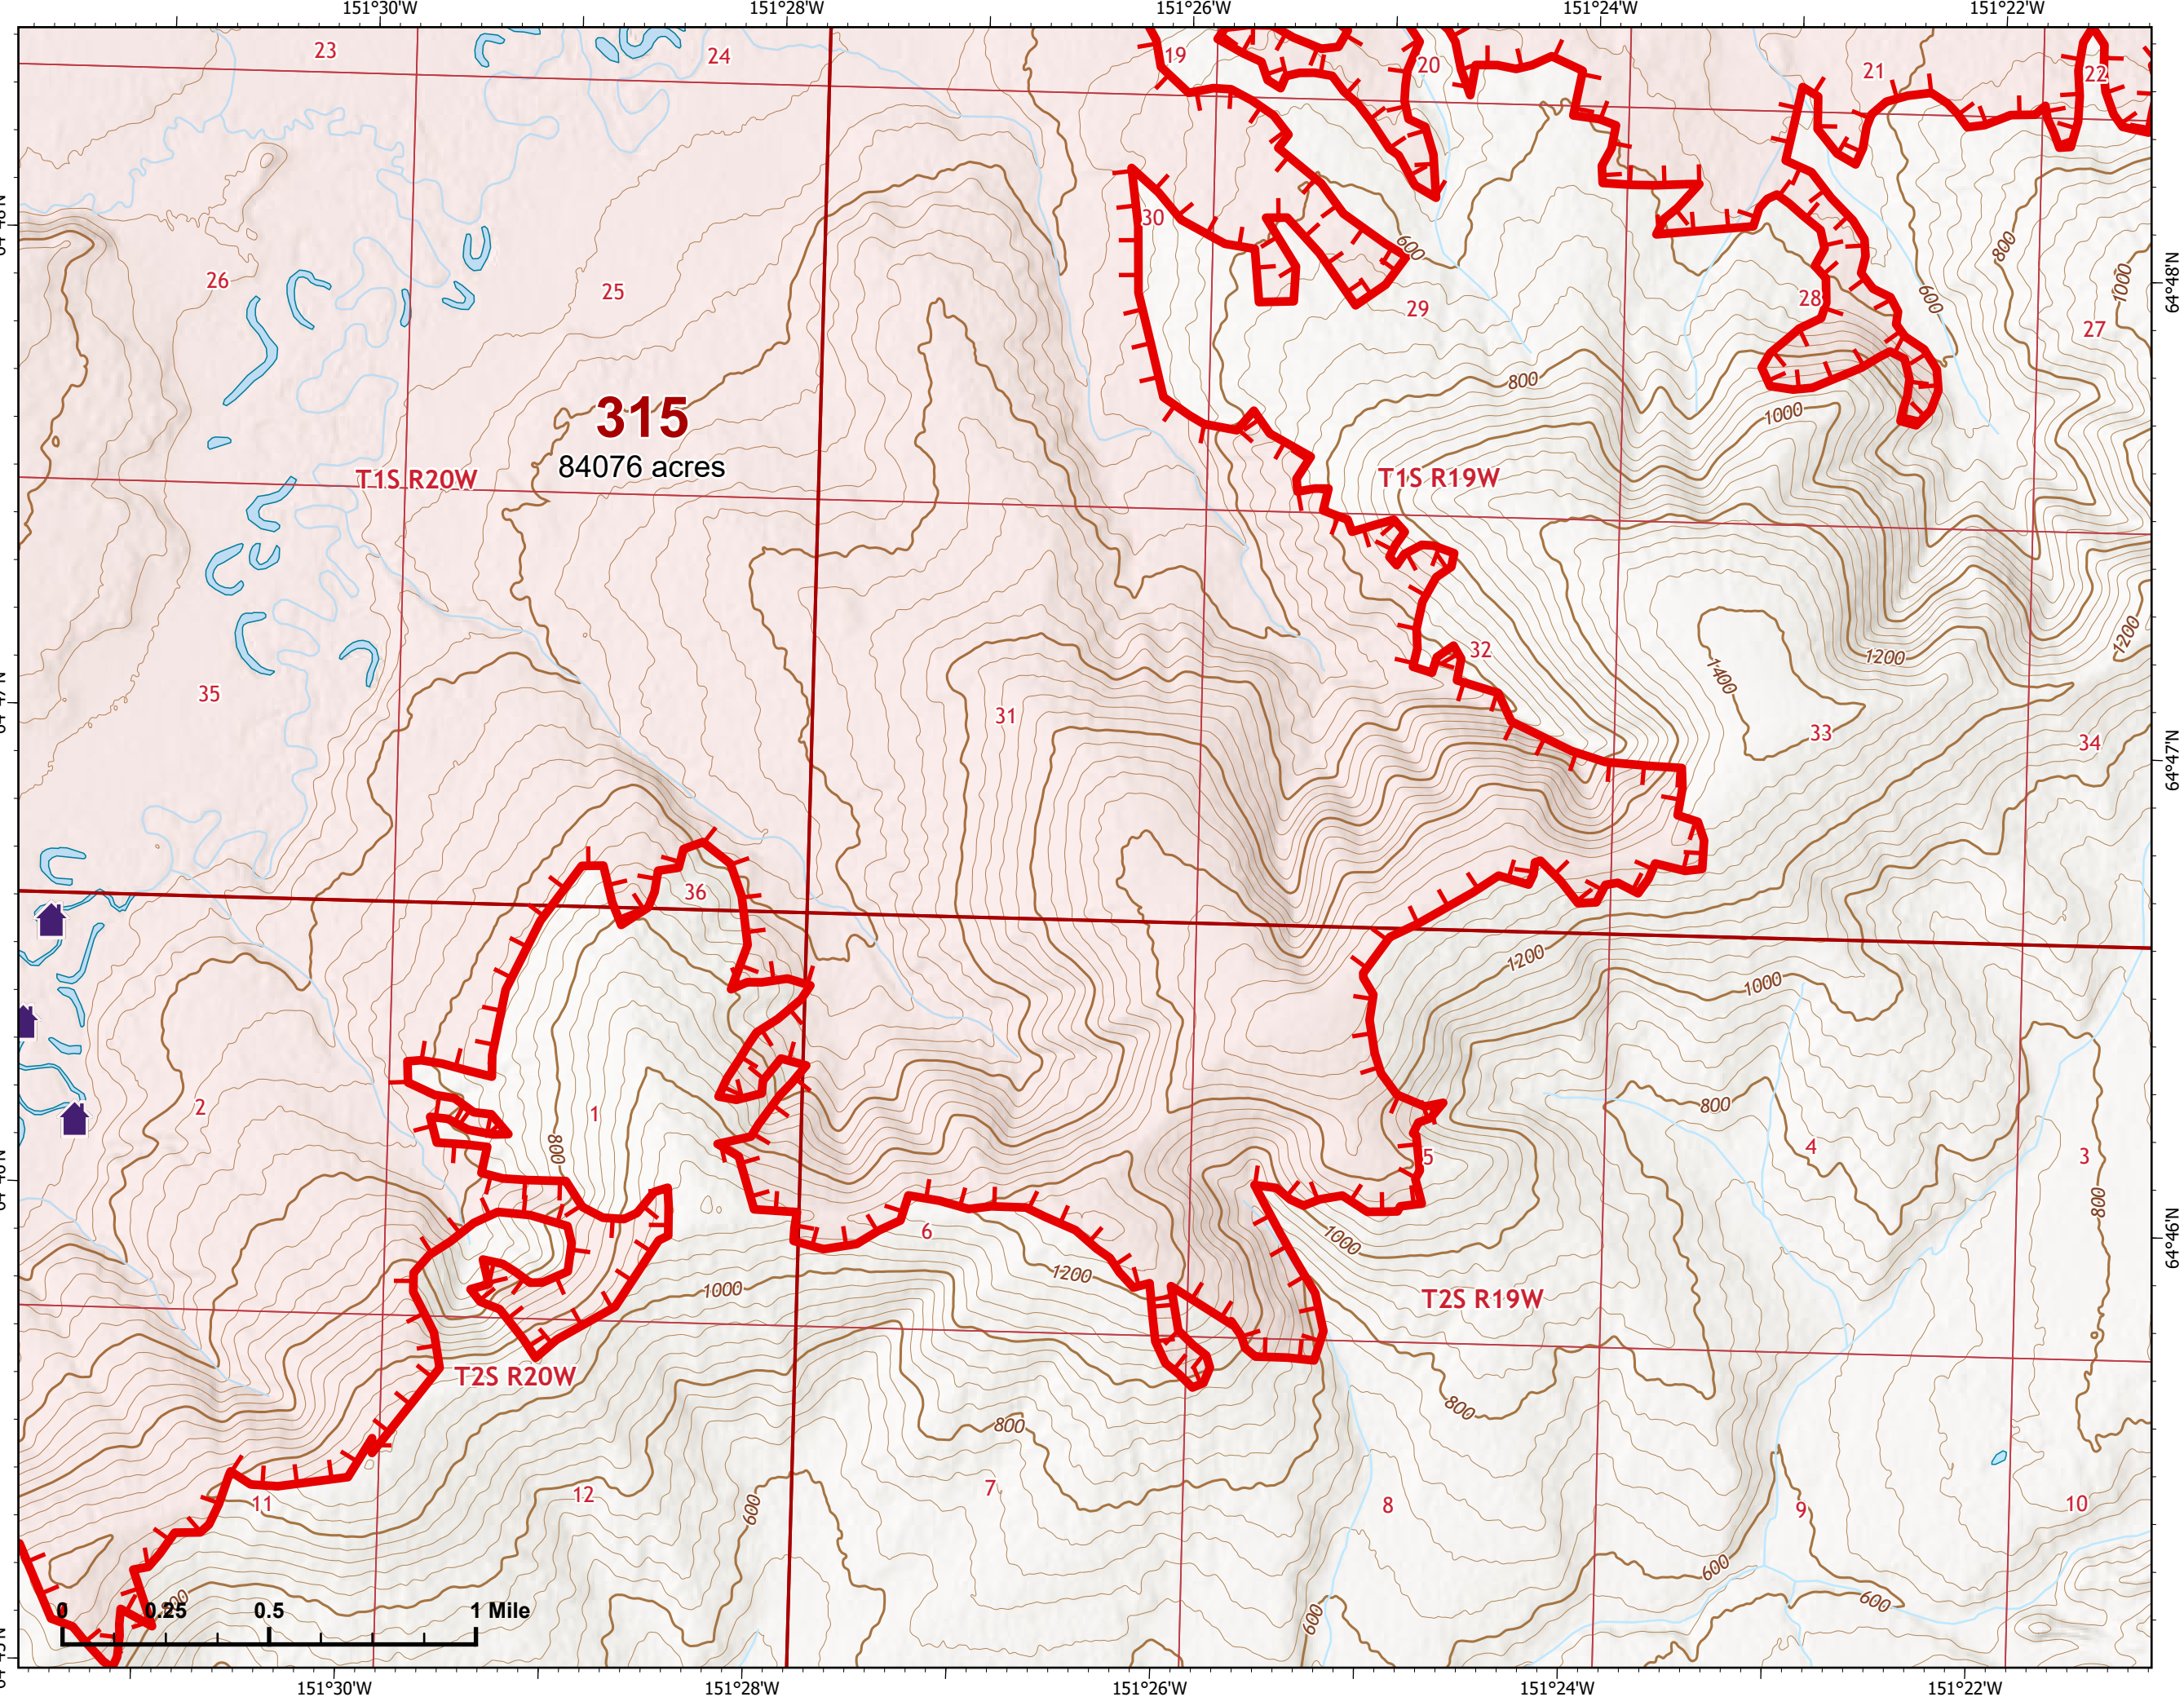

# IAP Map

Bean Complex  
AK-TAD-000898

07/10/2022

Fire: 315 (Chitanana)

Page 315 - 8

-  Structure
-  Wildfire Daily Fire Perimeter
-  Uncontained

Z. Cravens  
7/9/2022 2135