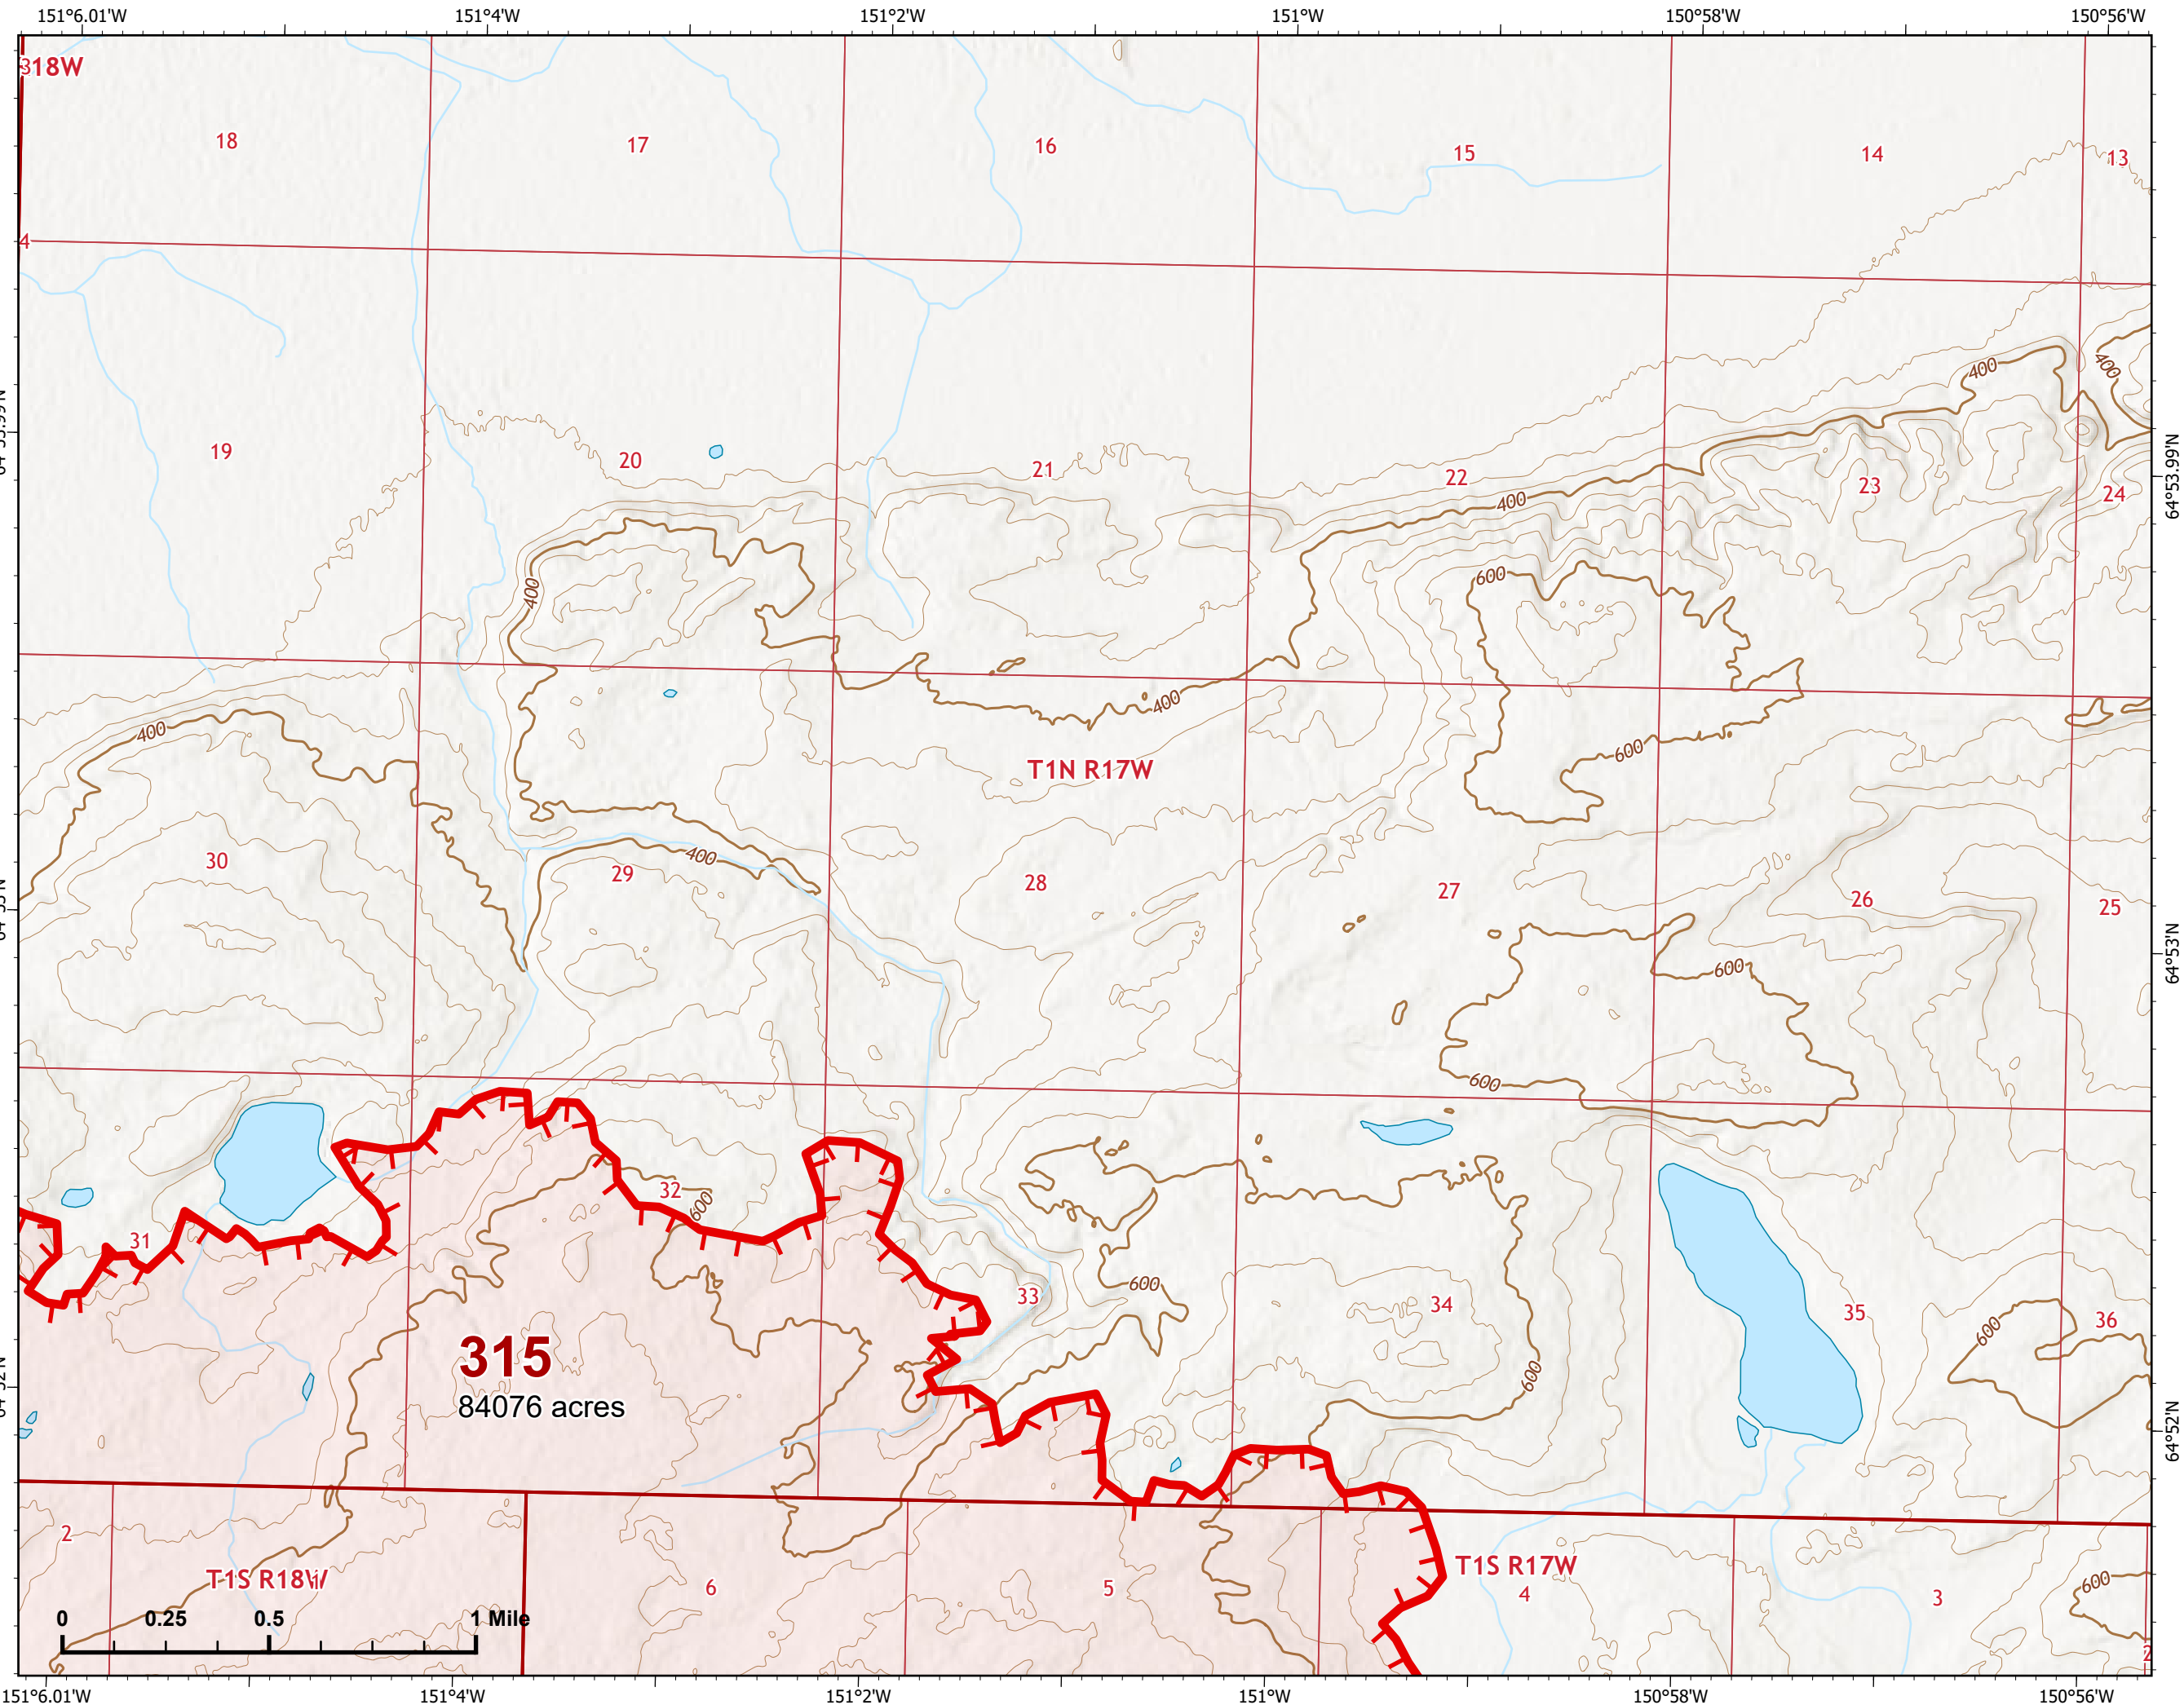

# IAP Map

Bean Complex  
AK-TAD-000898

07/10/2022

Fire: 315 (Chitanana)

Page 315 - 14

-  Wildfire Daily Fire Perimeter
-  Uncontained

Z. Cravens  
7/9/2022 2142