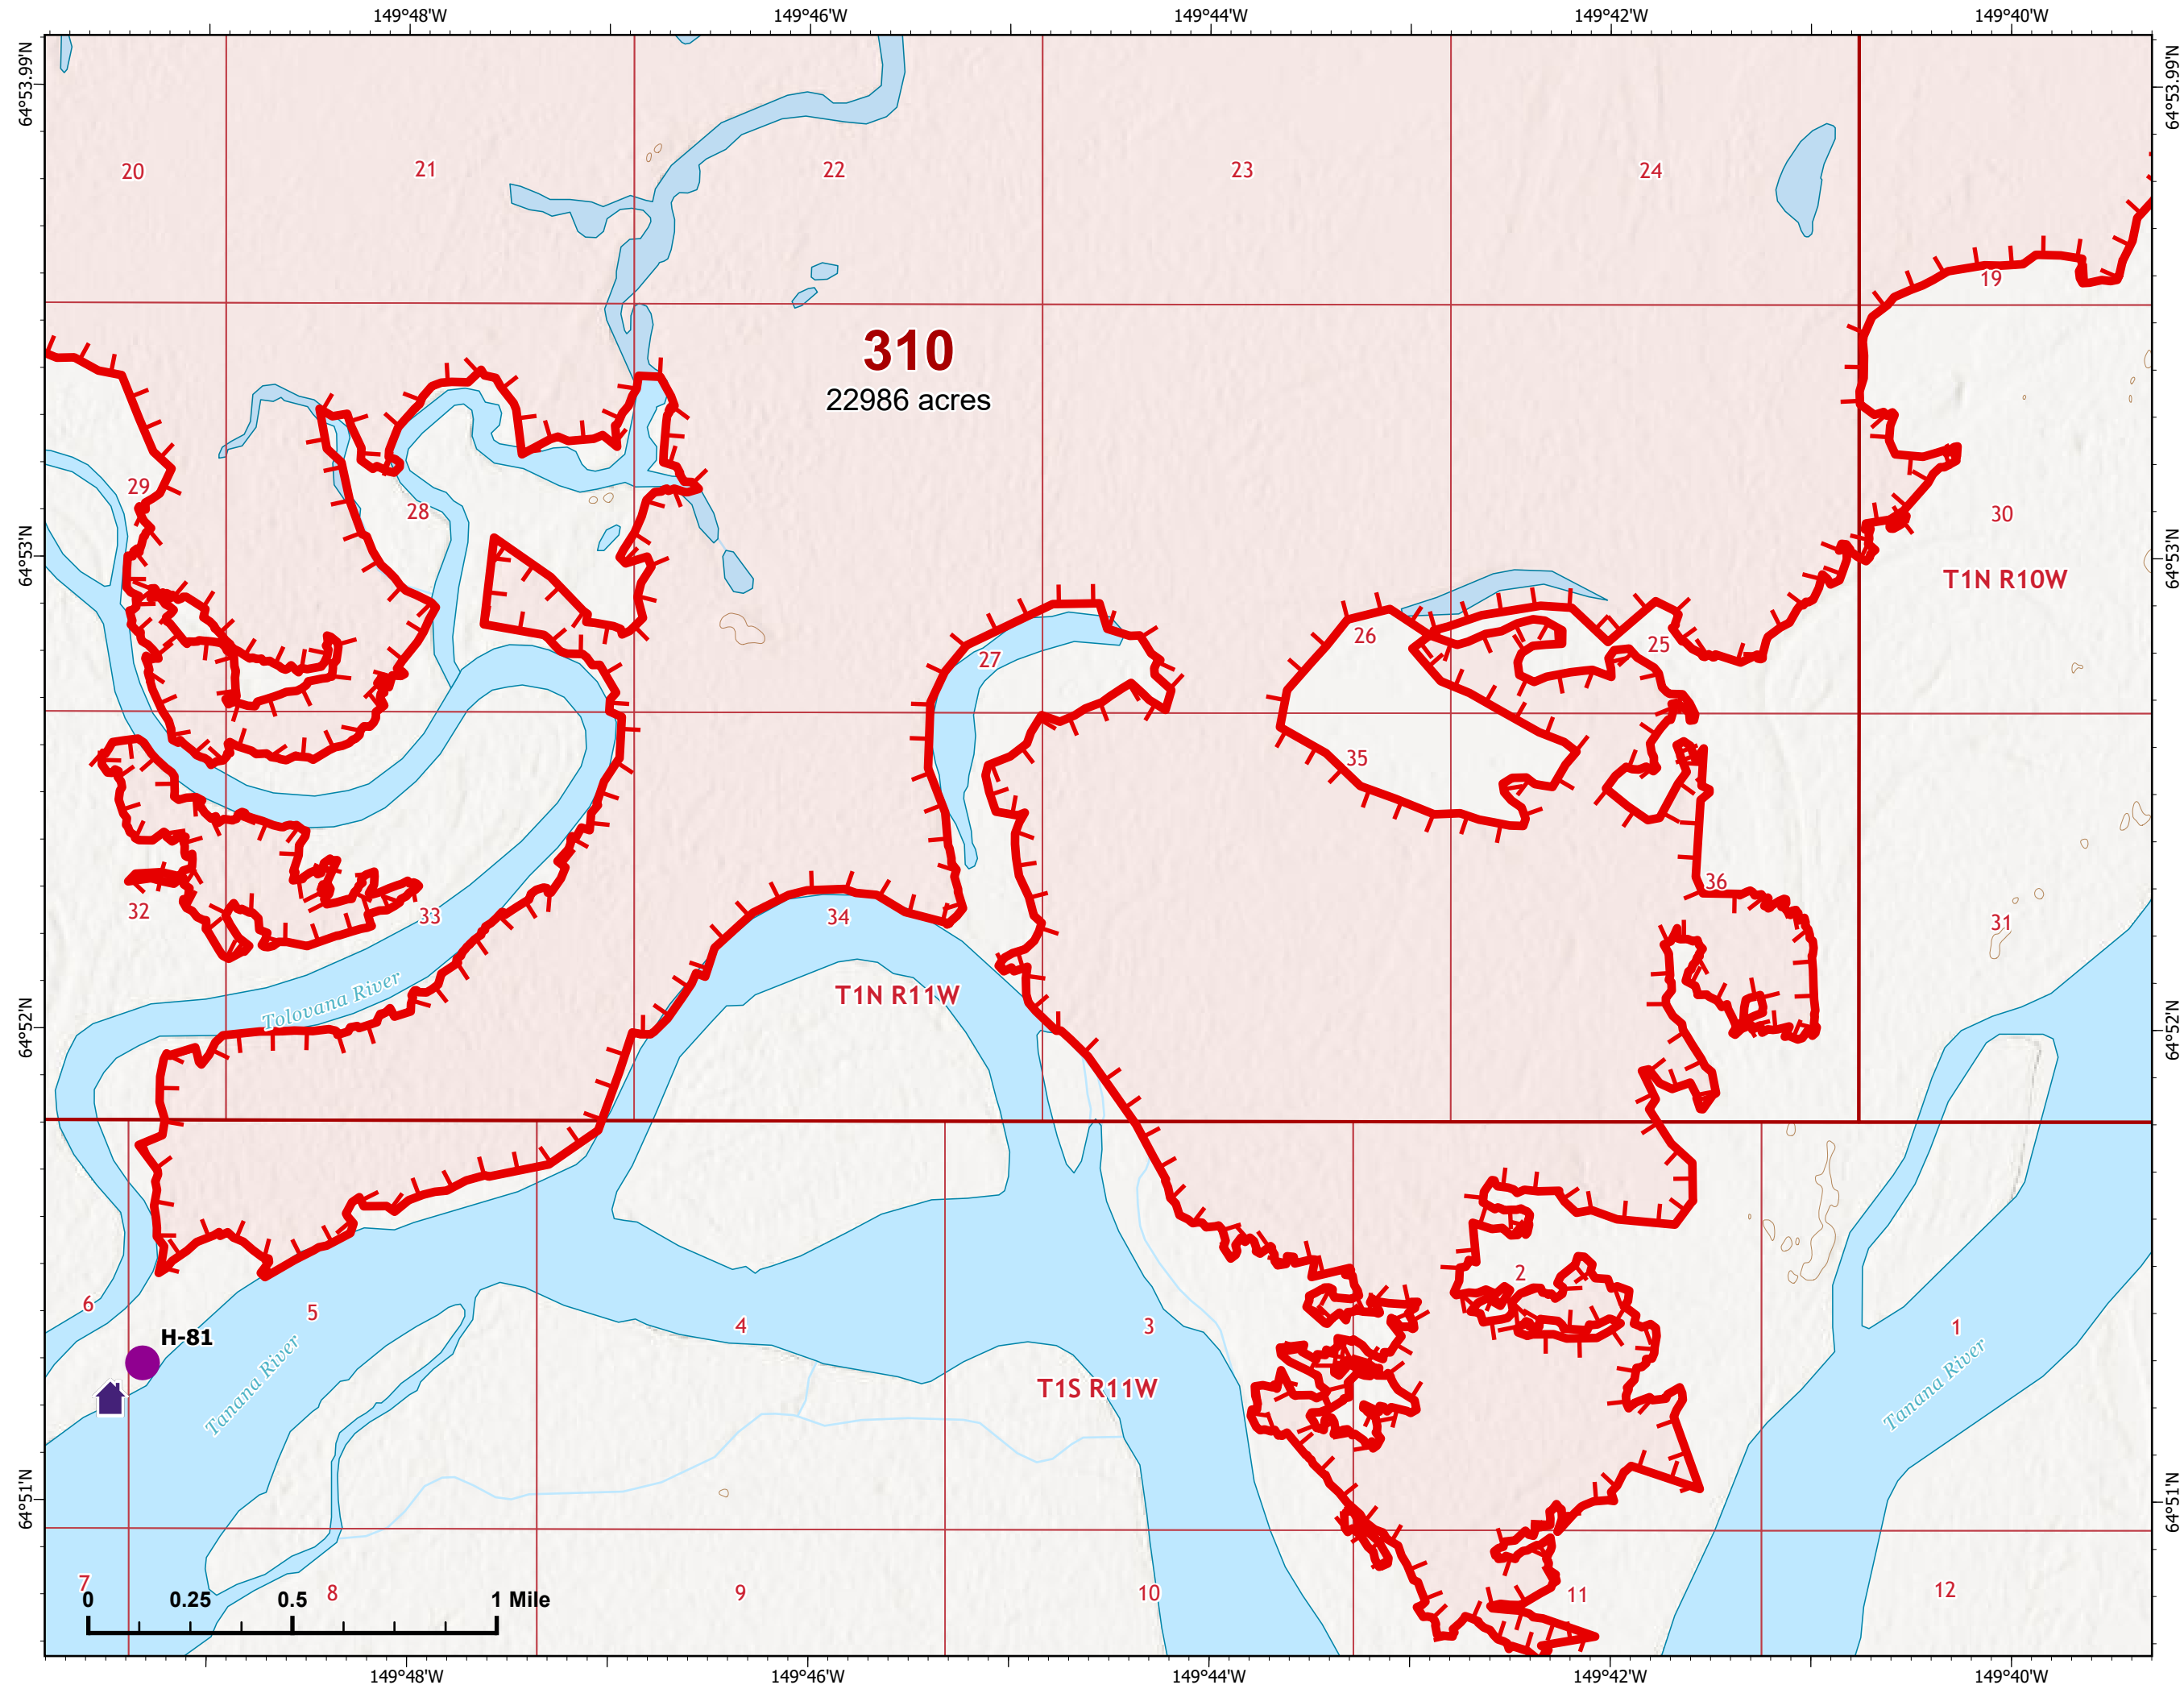

# IAP Map

Bean Complex  
AK-TAD-000898  
07/10/2022

Fire: 310 (Tanana River)

Page 310 - 3

-  Helispot
-  Structure
-  Wildfire Daily Fire Perimeter
-  Uncontained

Z. Cravens  
7/9/2022 2147