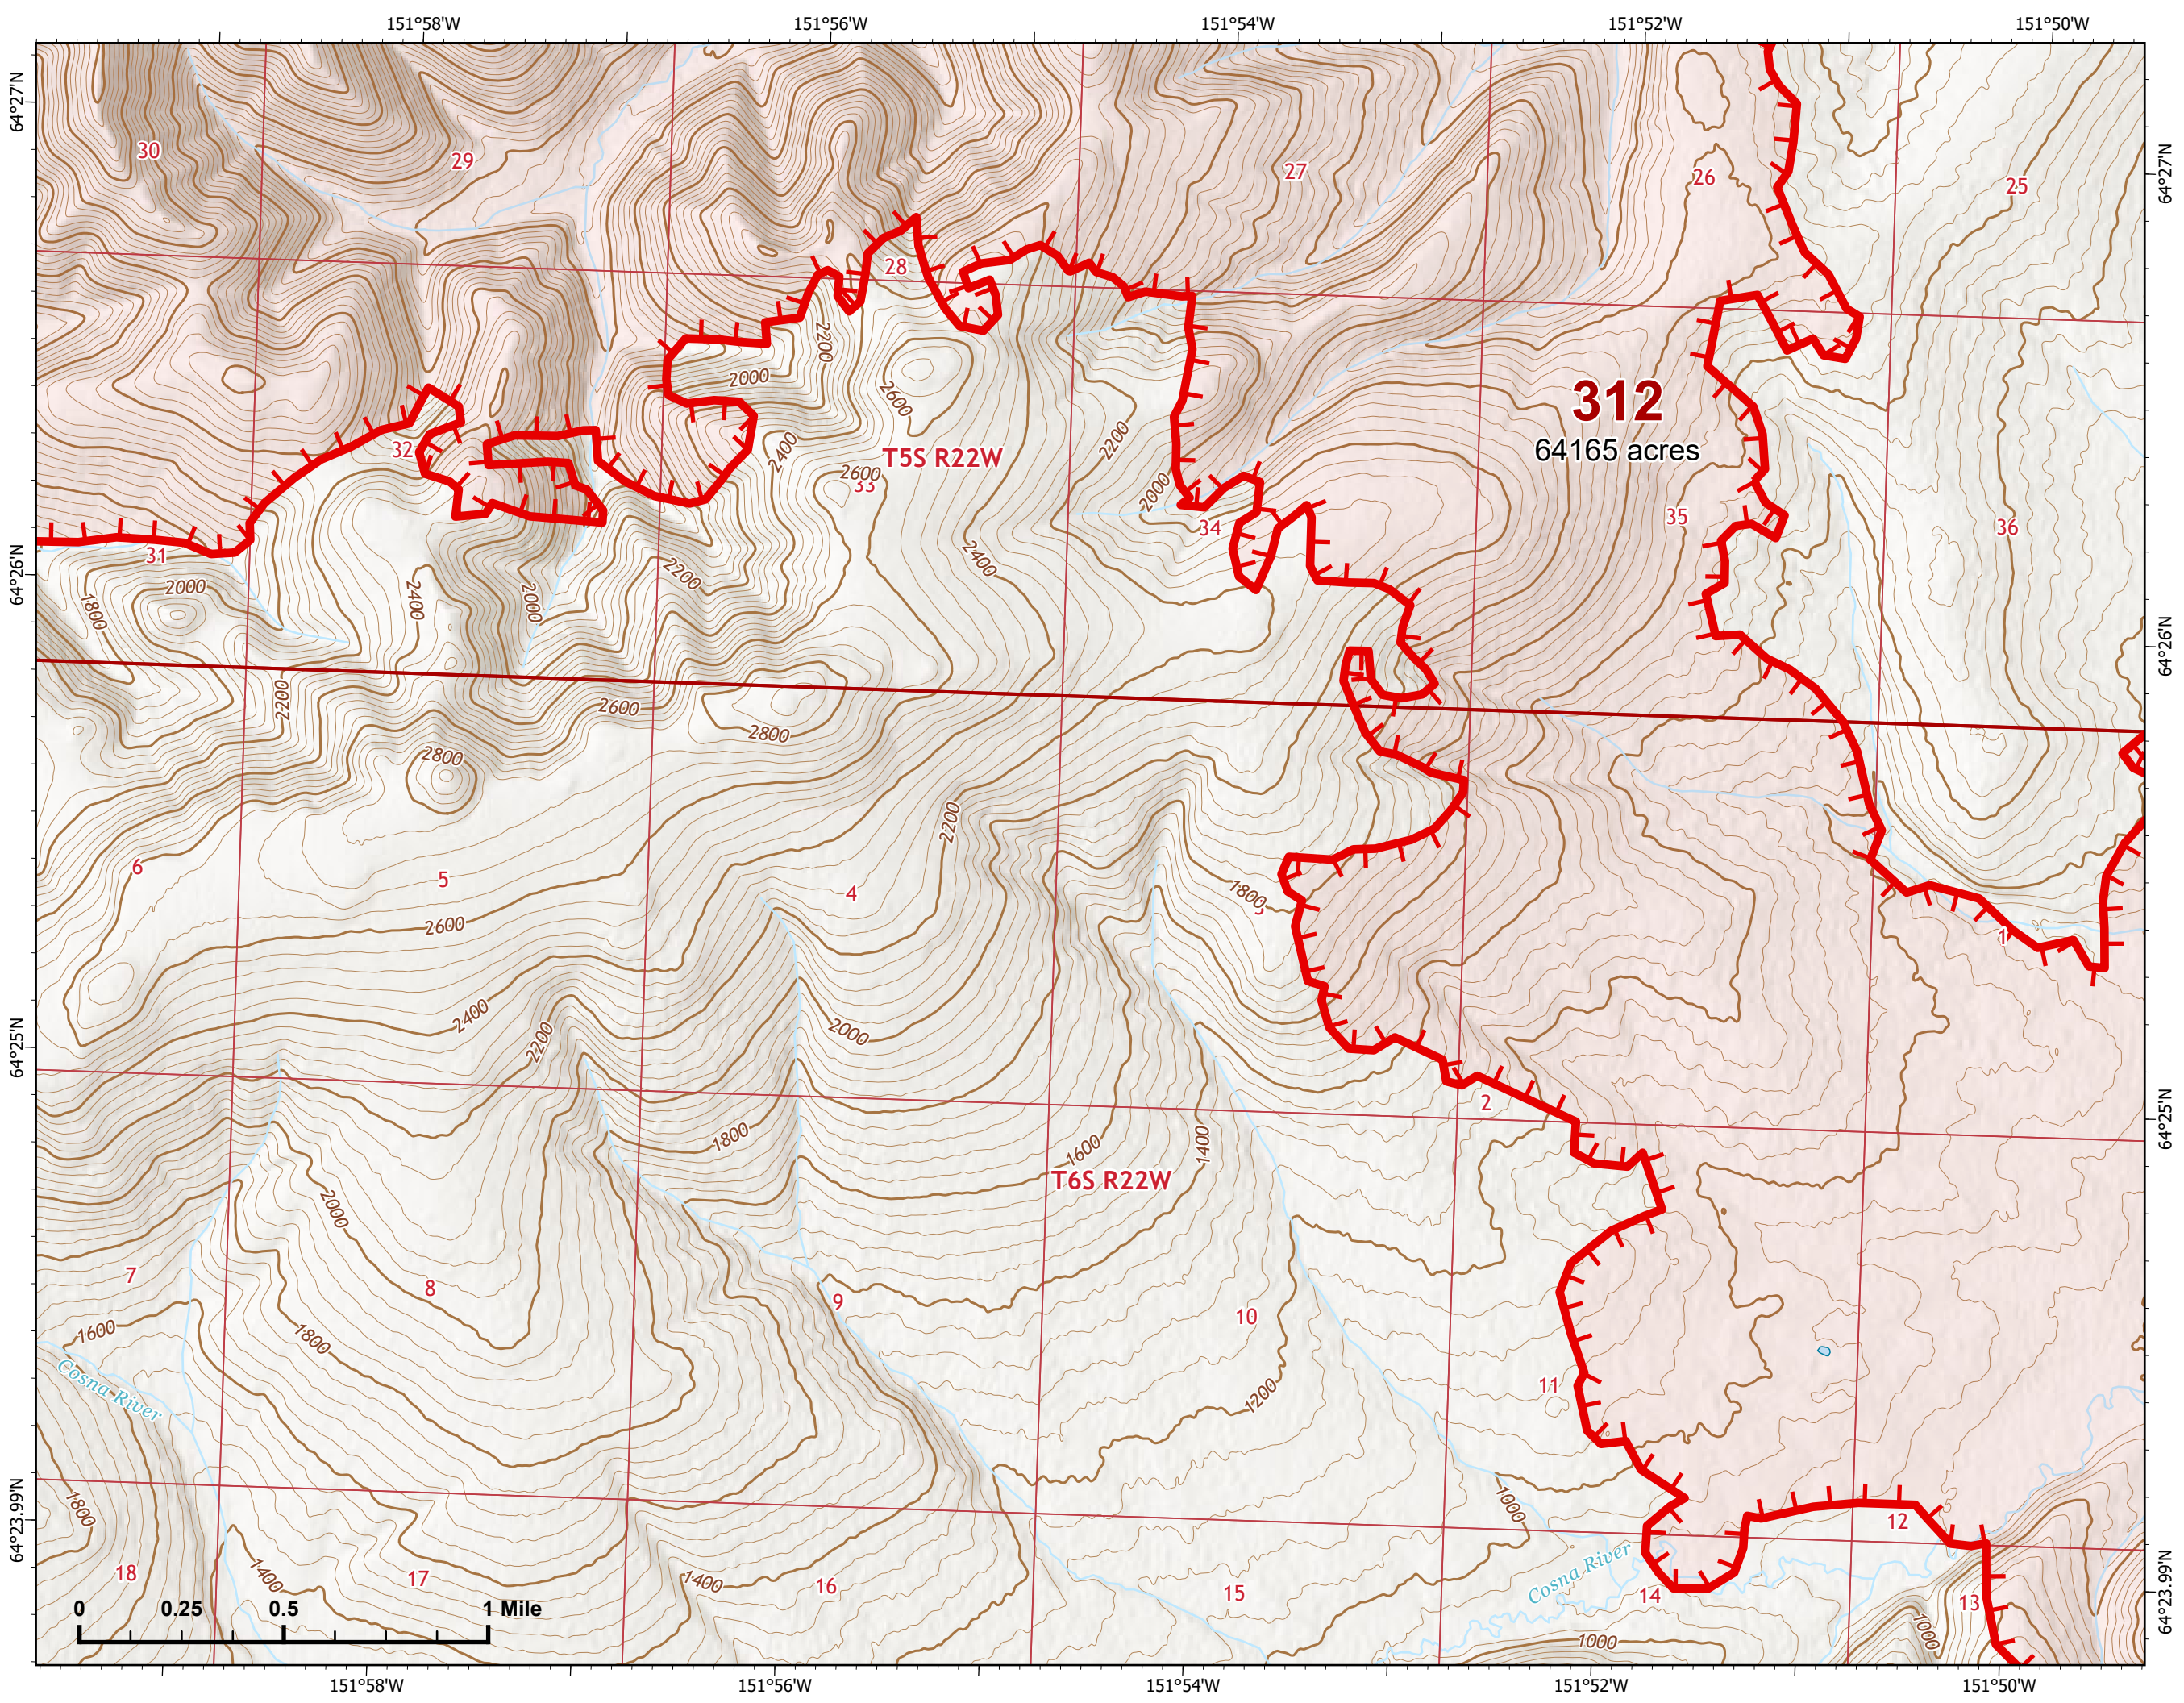

# IAP Map

Bean Complex  
AK-TAD-000898

07/10/2022

Fire: 312 (Bitzshitini)

Page 312 - 7

-  Wildfire Daily Fire Perimeter
-  Uncontained

Z. Cravens  
7/9/2022 2123

# IAP Map

Bean Complex  
AK-TAD-000898

07/10/2022

Fire: 312 (Bitzshitini)

Page 312 - 8

-  Wildfire Daily Fire Perimeter
-  Uncontained

Z. Cravens  
7/9/2022 2124