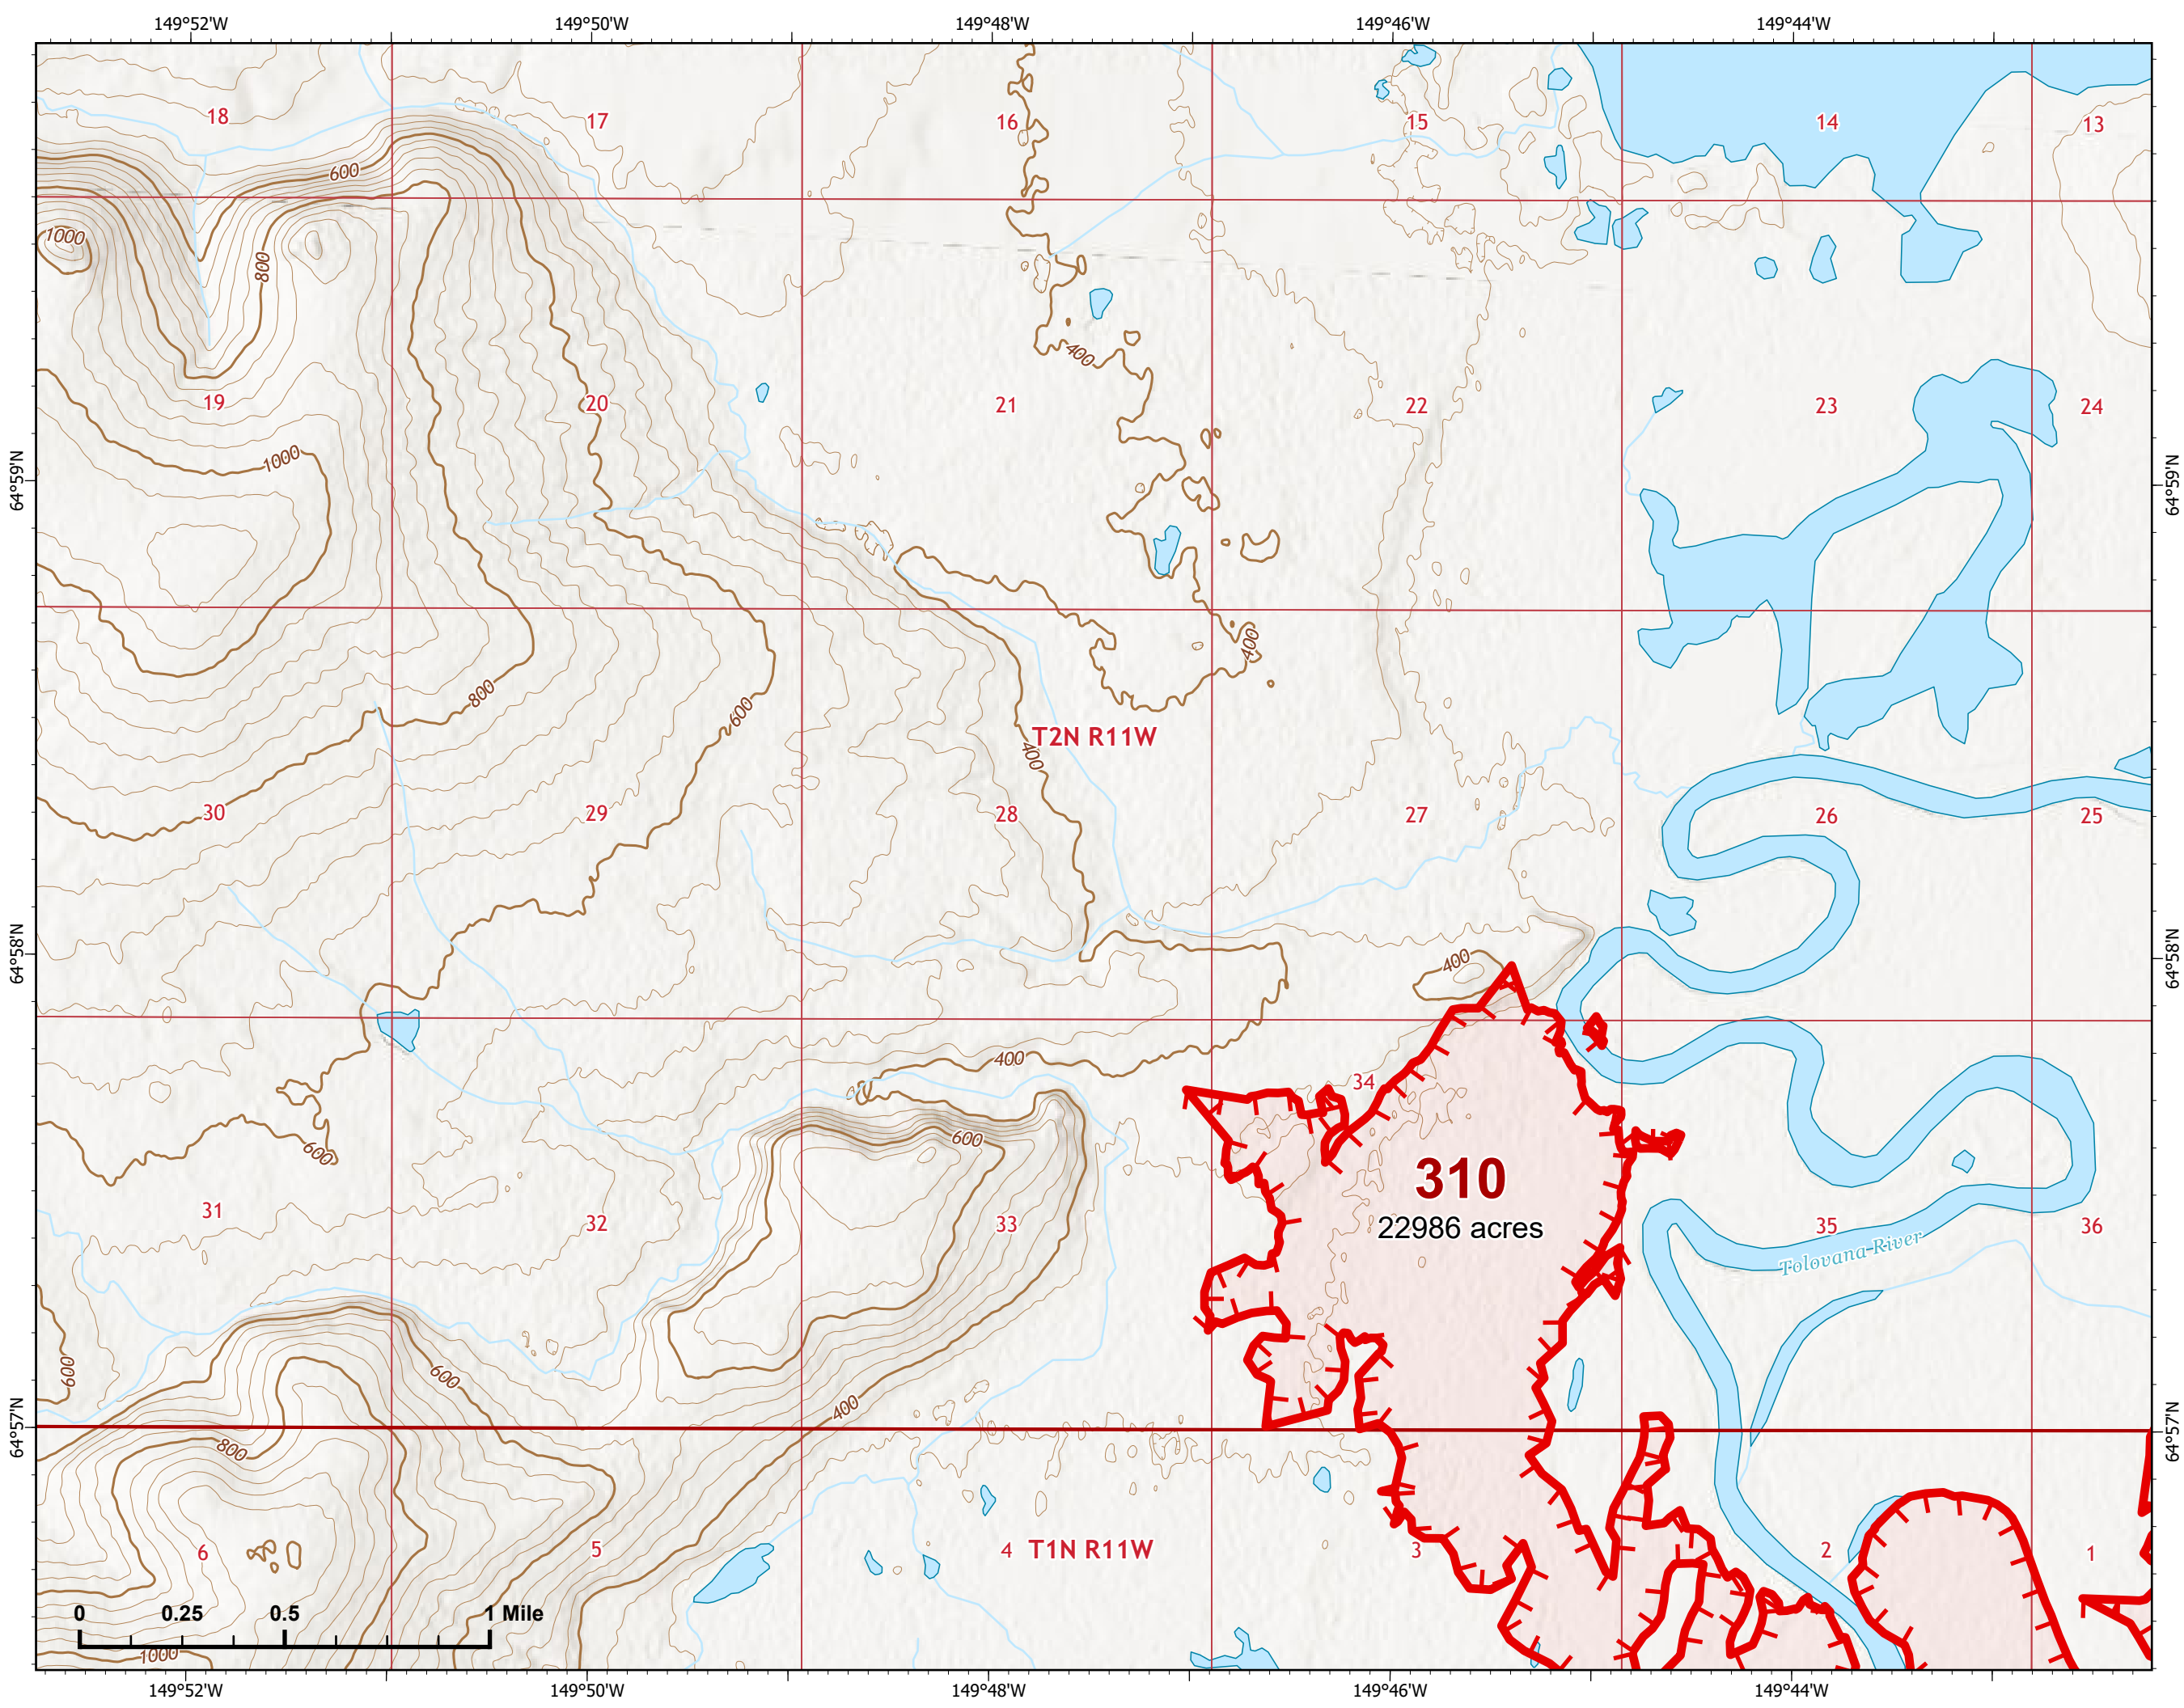

# IAP Map

Bean Complex  
AK-TAD-000898

07/10/2022

Fire: 310 (Tanana River)

Page 310 - 1

-  Wildfire Daily Fire Perimeter
-  Uncontained

Z. Cravens  
7/9/2022 2145