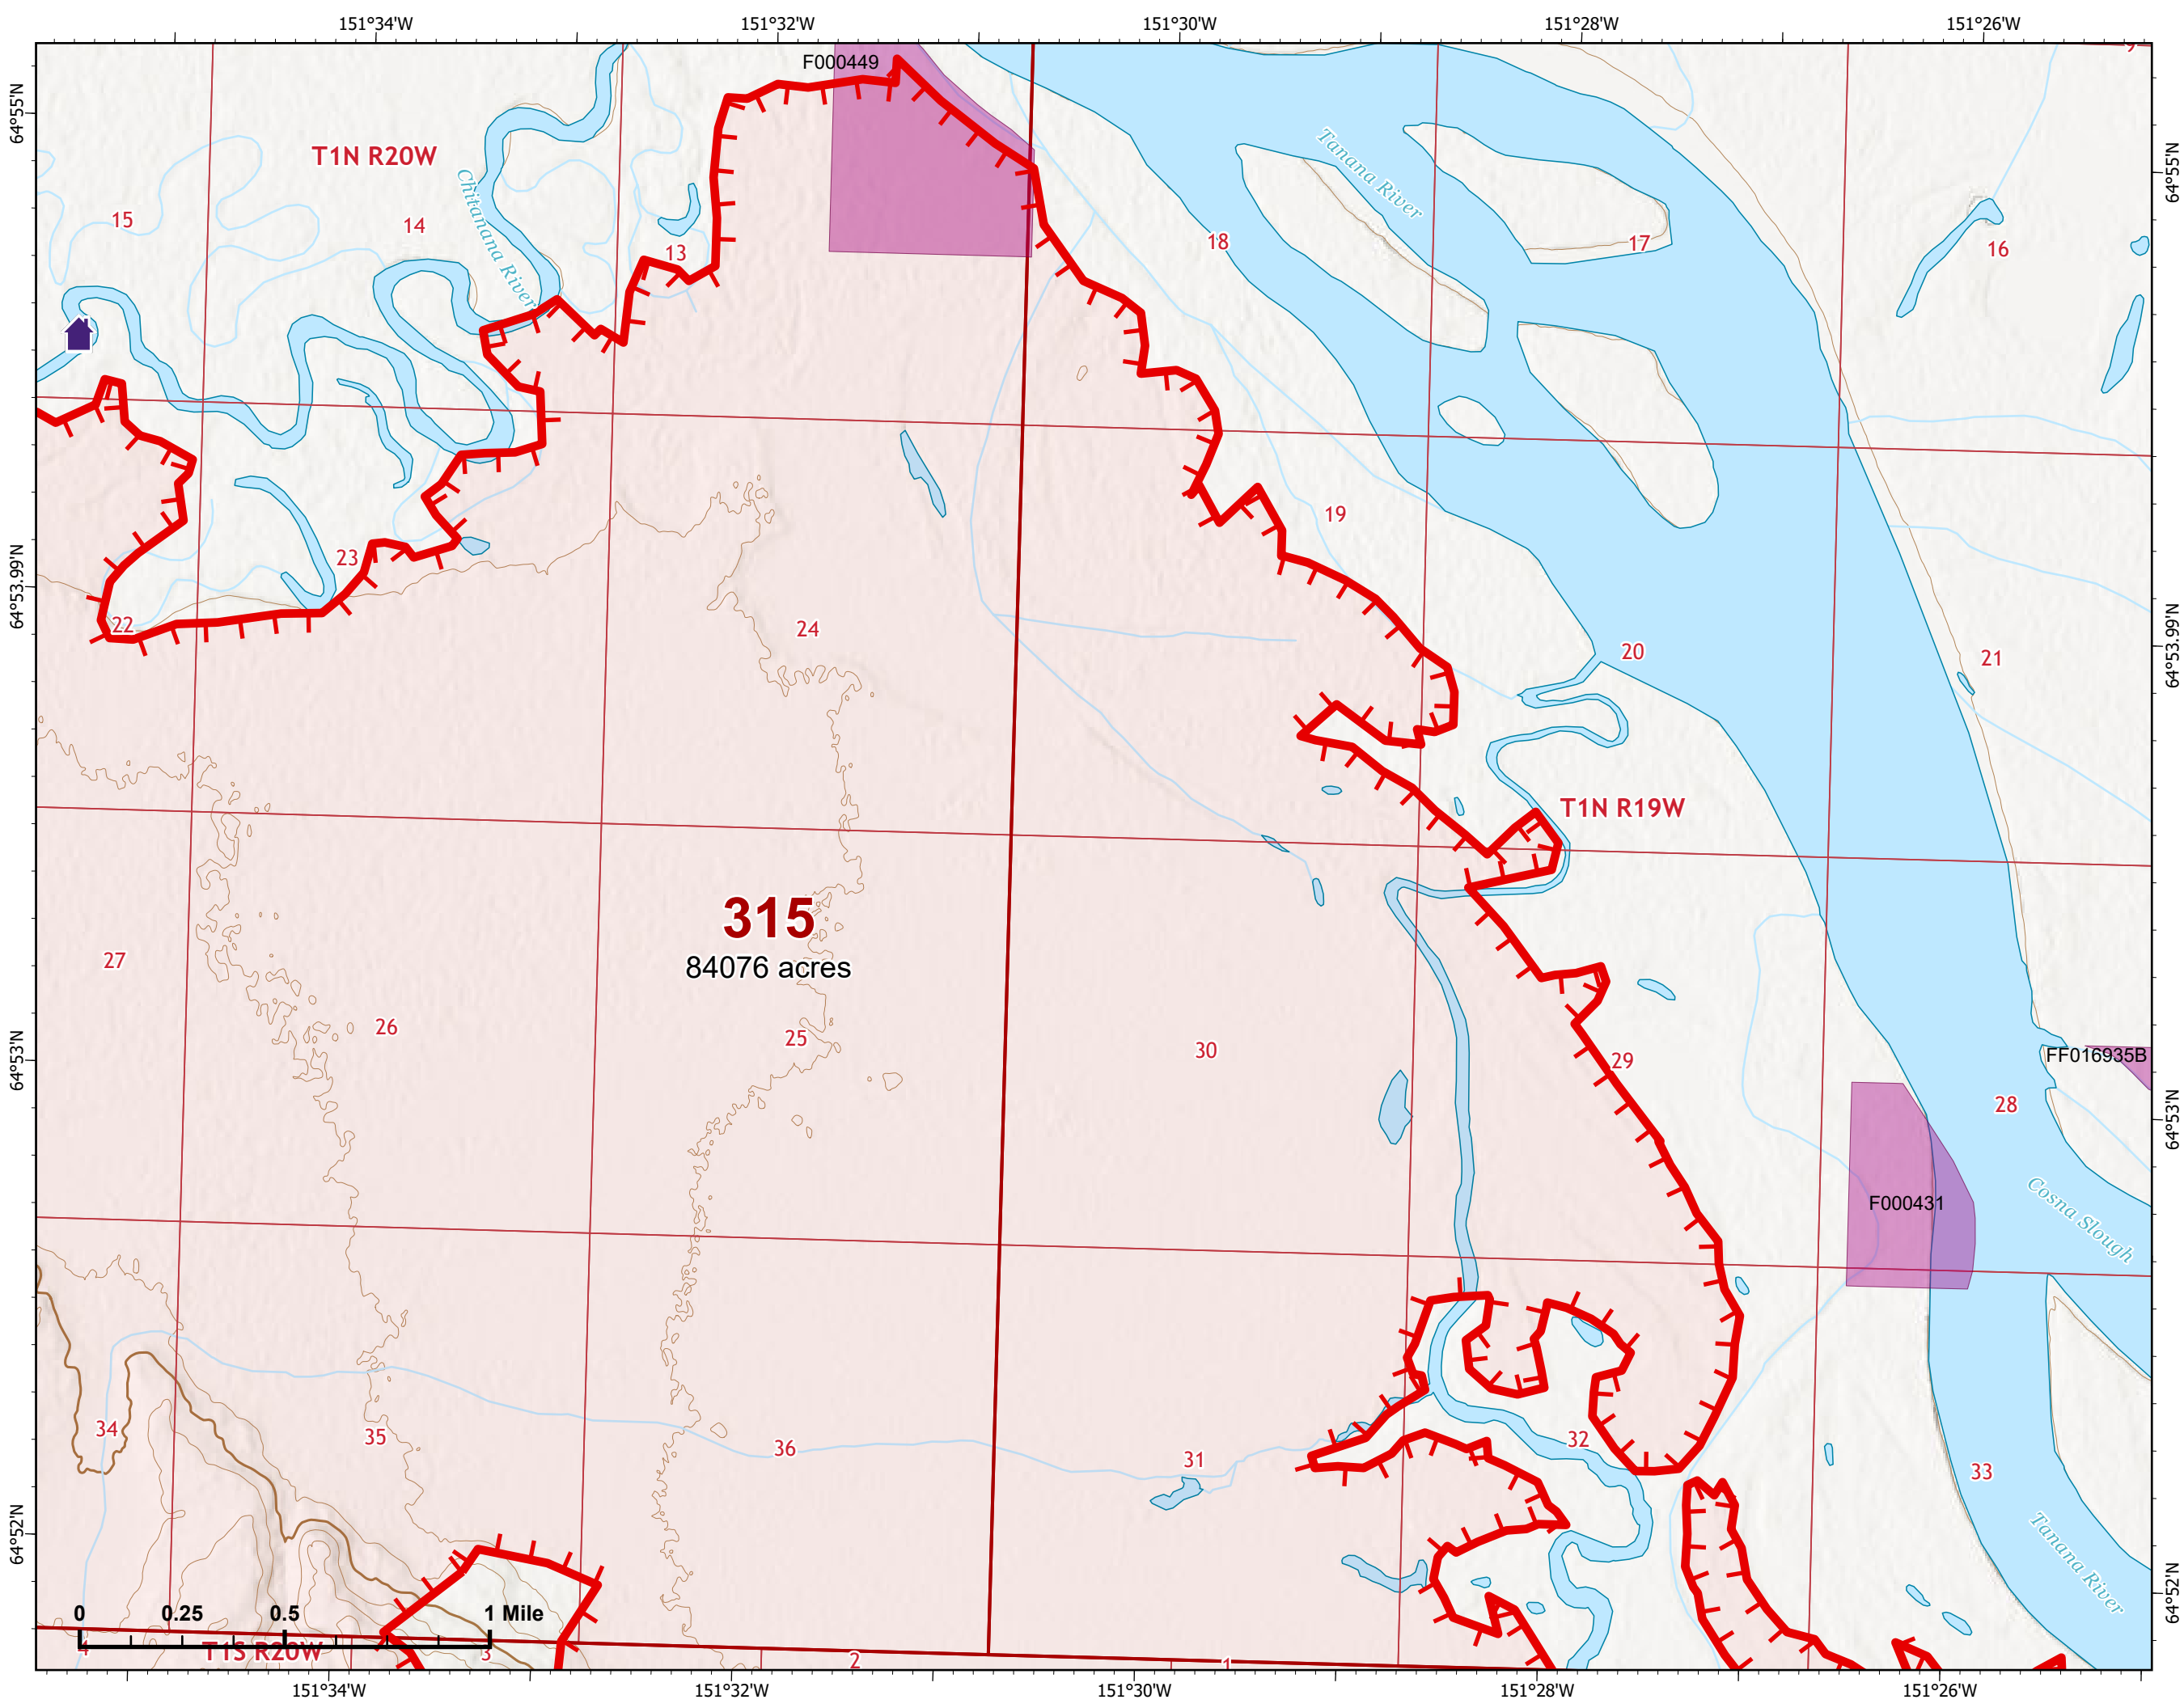

IAP Map

Bean Complex
AK-TAD-000898

07/10/2022

Fire: 315 (Chitanana)

Page 315 - 16

- Structure
- Wildfire Daily Fire Perimeter
- Uncontained
- Native Allotments

Z. Cravens
7/9/2022 2143

NORTHWEST INCIDENT MANAGEMENT TEAM