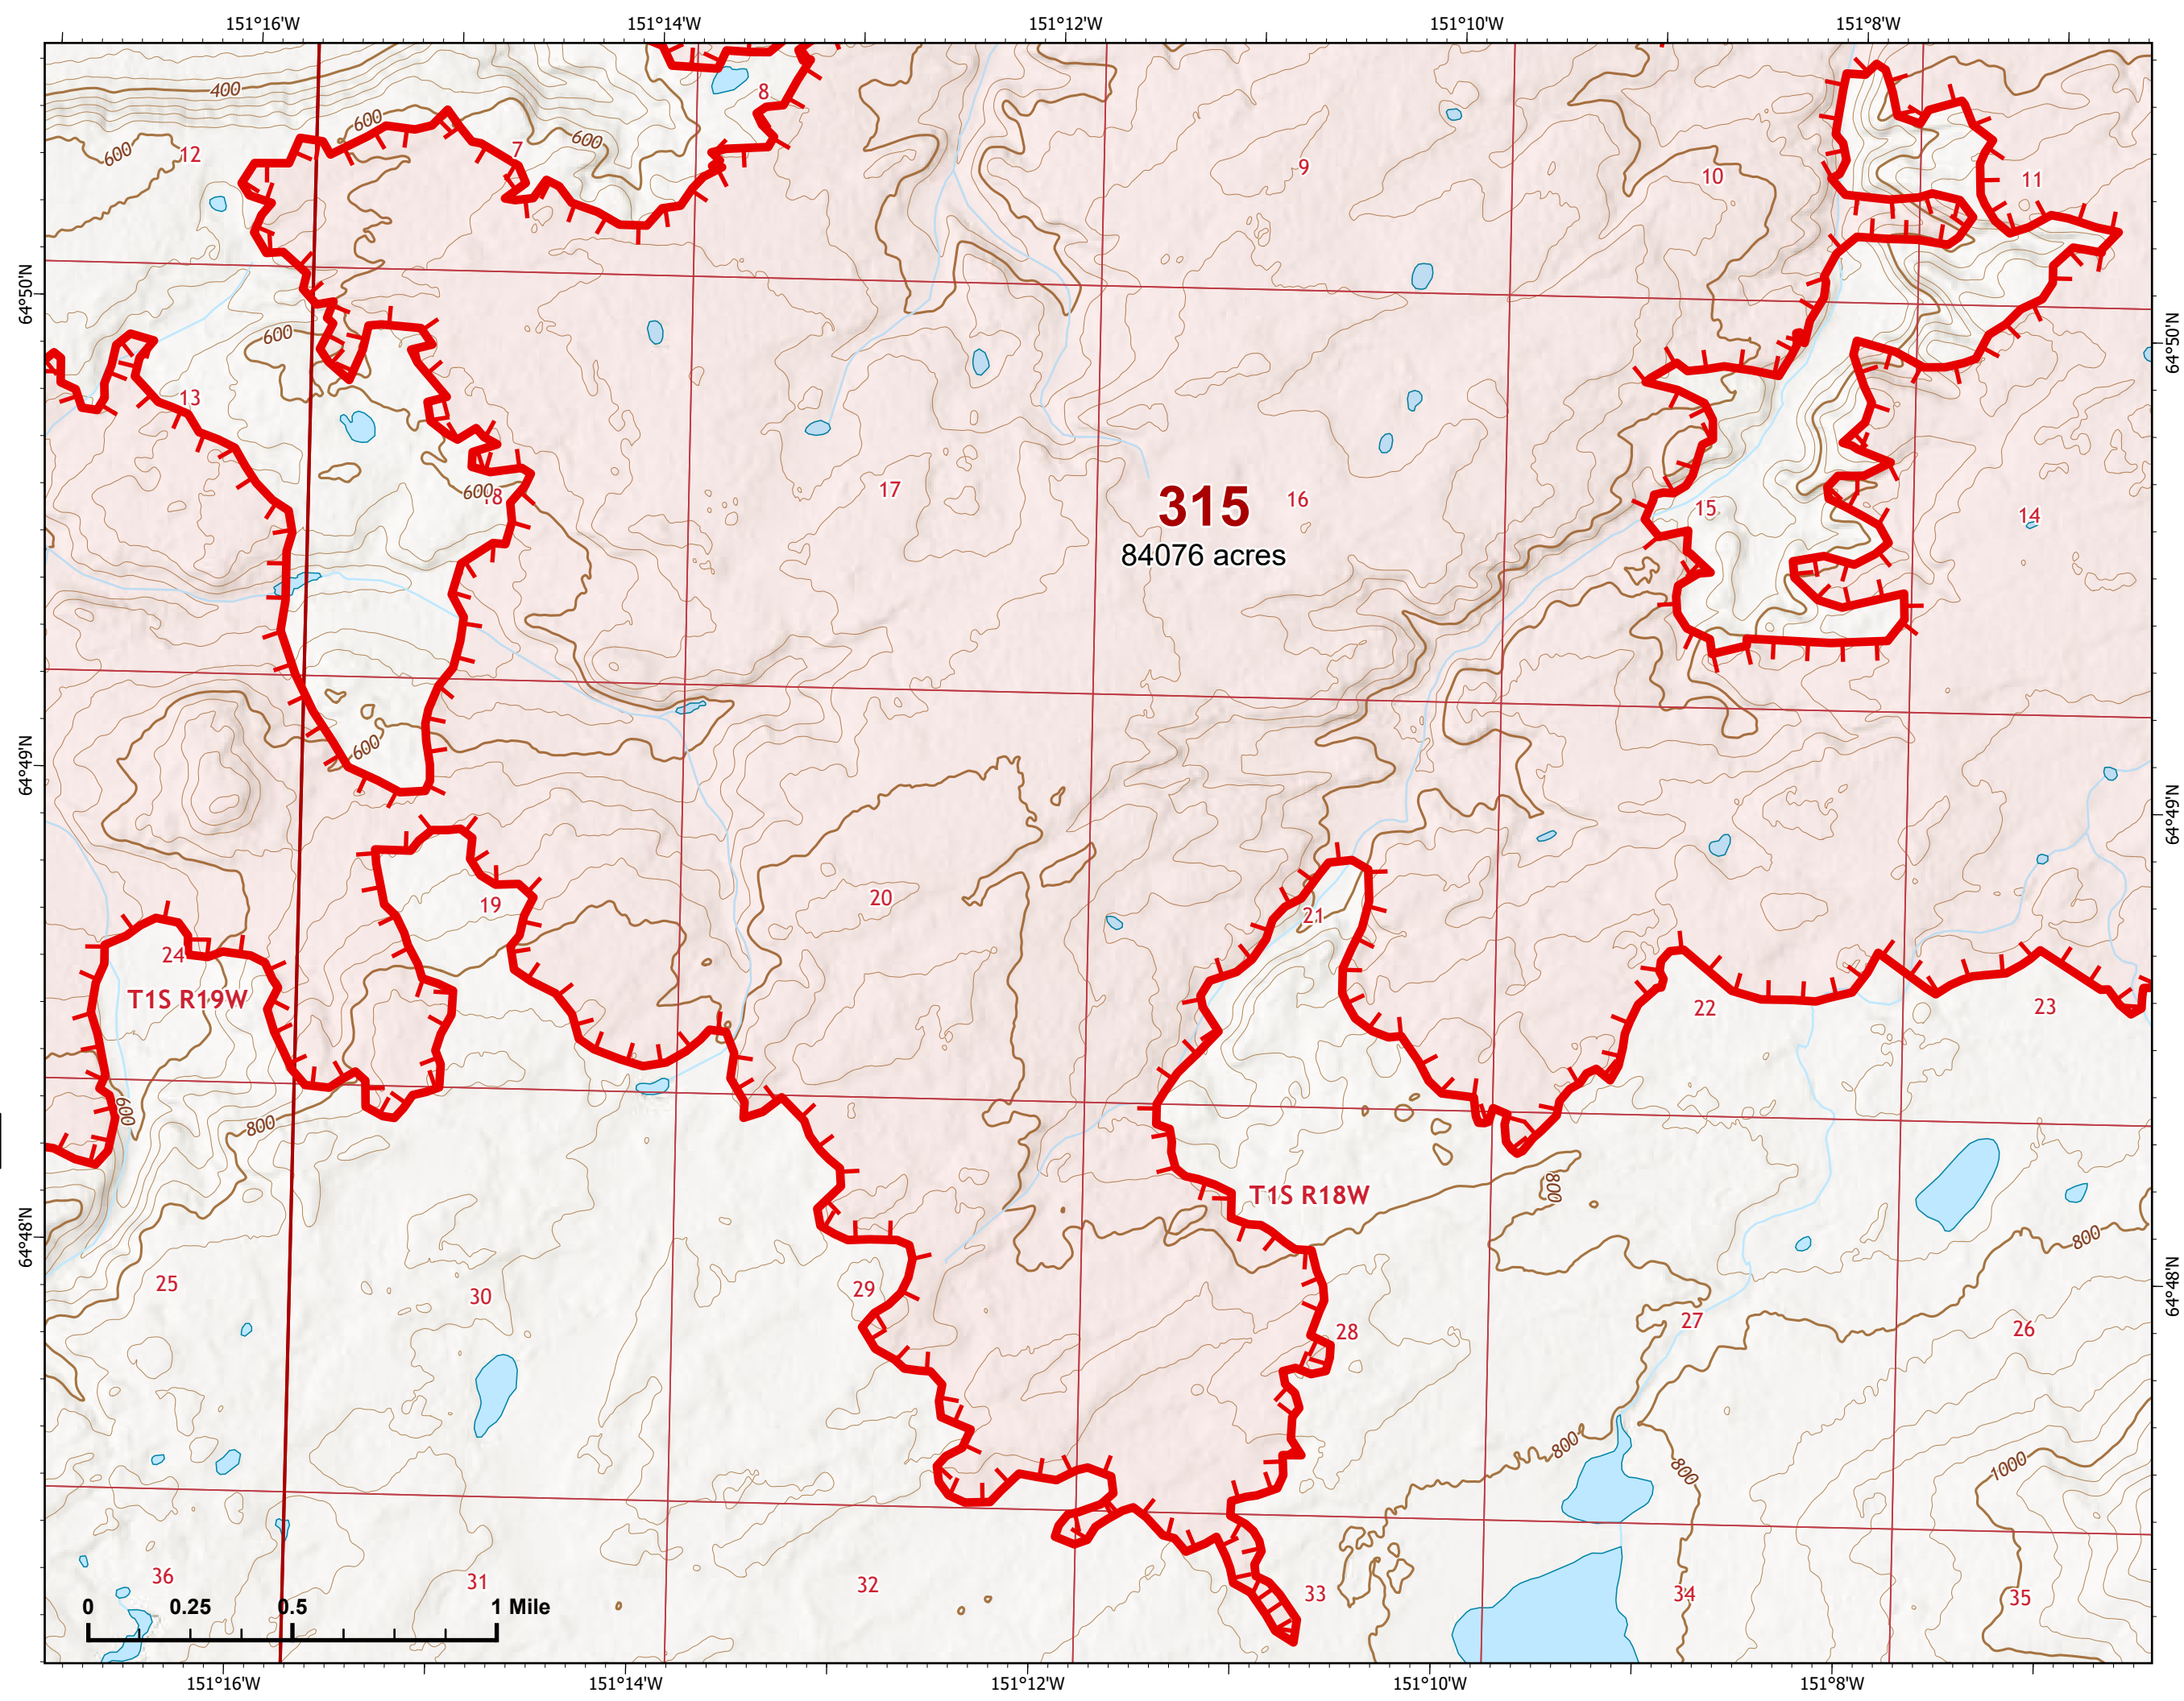

# IAP Map

Bean Complex  
AK-TAD-000898

07/10/2022

Fire: 315 (Chitanana)

Page 315 - 12

-  Wildfire Daily Fire Perimeter
-  Uncontained

Z. Cravens  
7/9/2022 2139