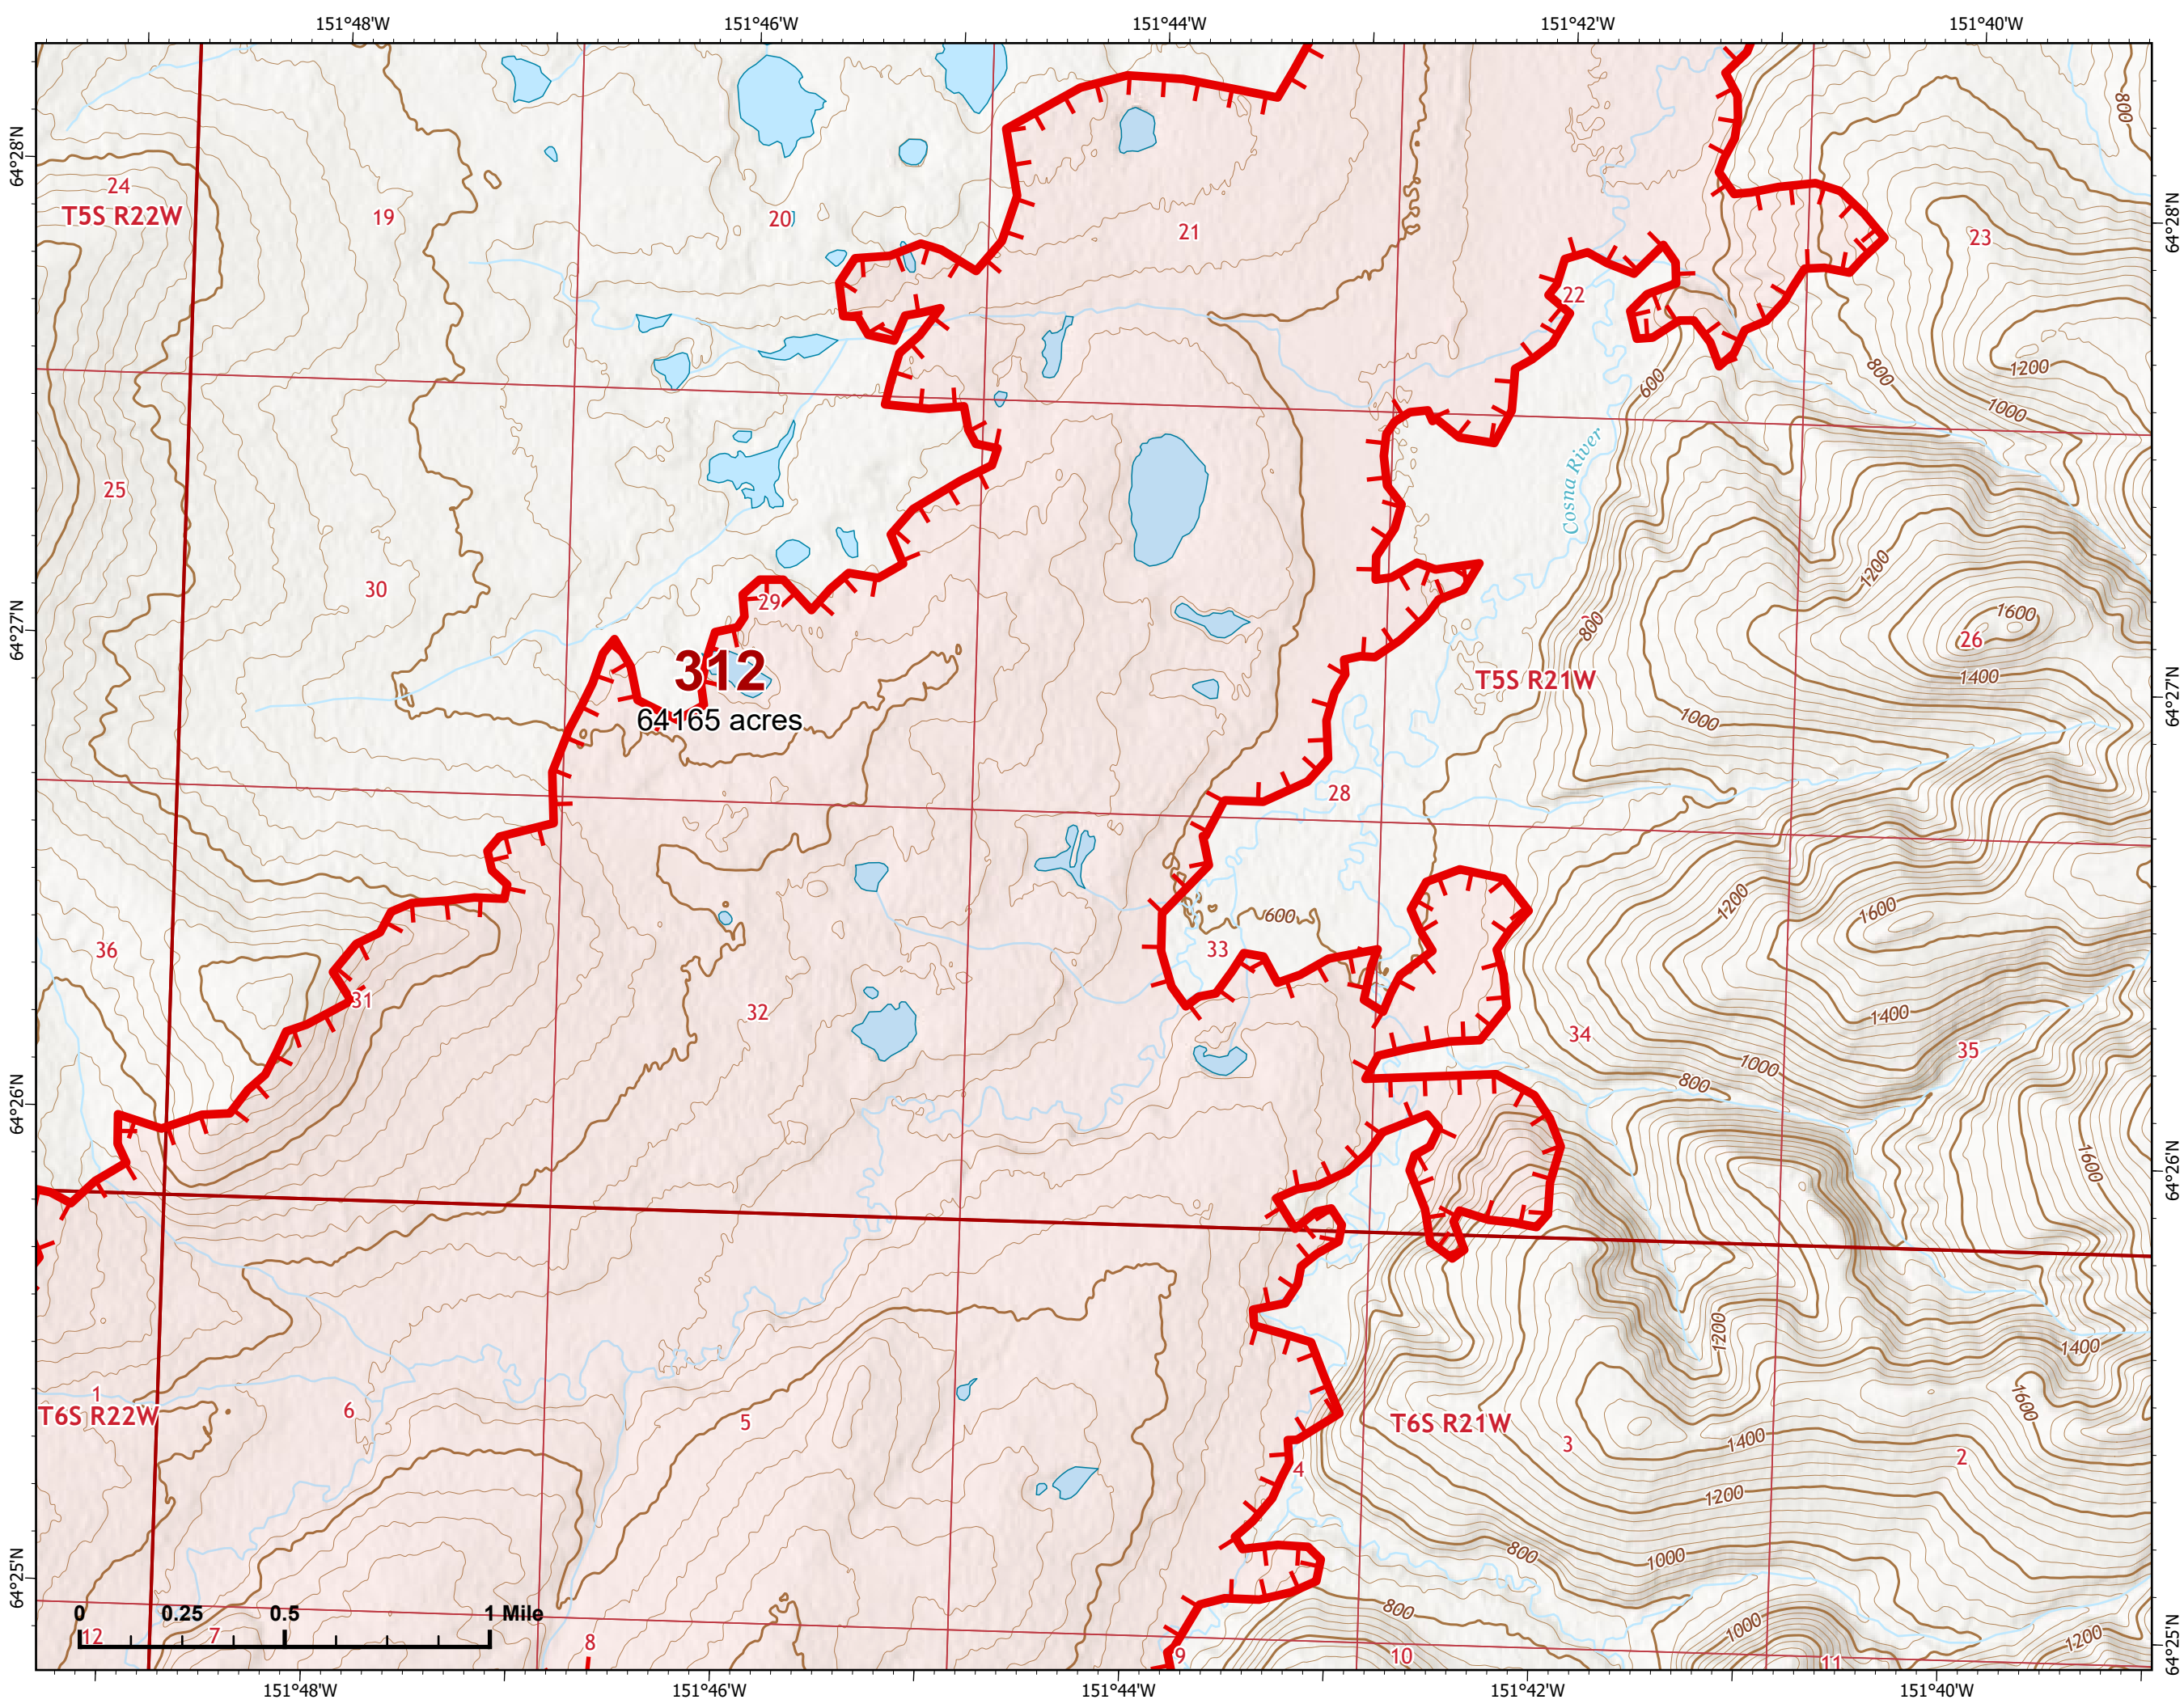

# IAP Map

Bean Complex  
AK-TAD-000898

07/10/2022

Fire: 312 (Bitzshitini)

Page 312 - 9

-  Wildfire Daily Fire Perimeter
-  Uncontained

Z. Cravens  
7/9/2022 2125

# IAP Map

Bean Complex  
AK-TAD-000898  
07/10/2022  
Fire: 312 (Bitzshitini)

Page 312 - 10

-  Helispot
-  Structure
-  Wildfire Daily Fire Perimeter
-  Uncontained

Z. Cravens  
7/9/2022 2126