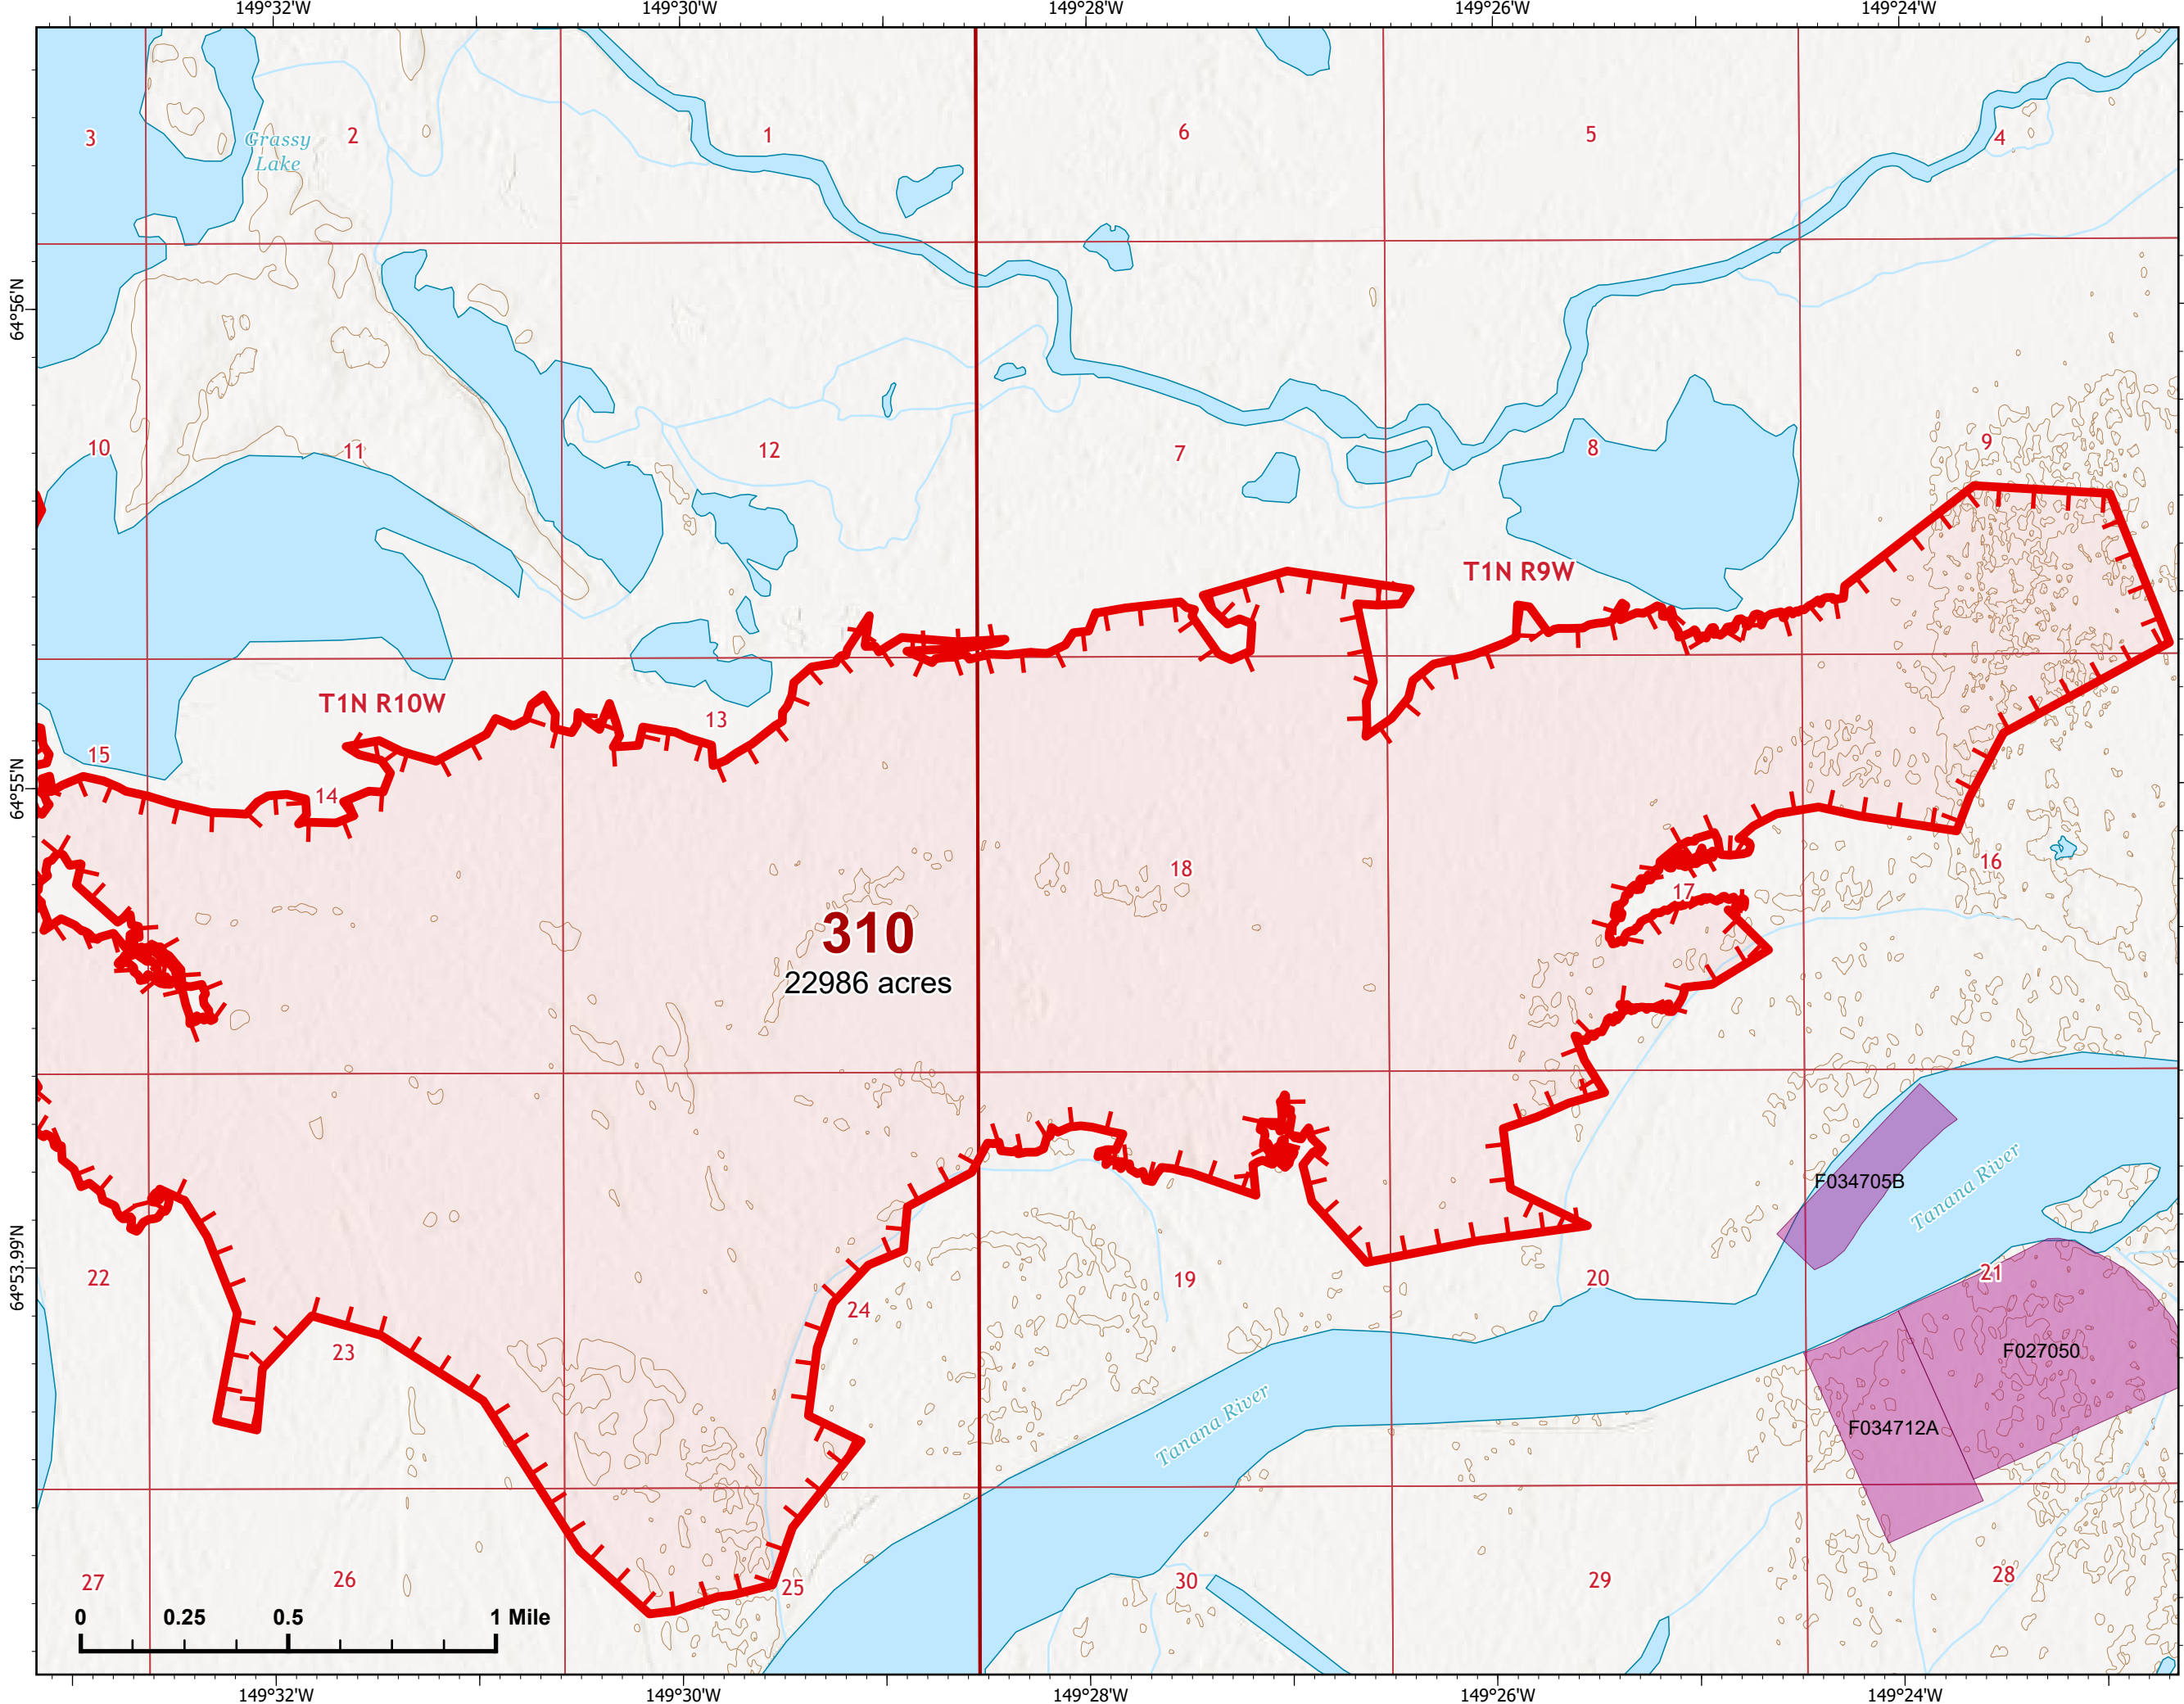

IAP Map

Bean Complex
AK-TAD-000898
07/10/2022

Fire: 310 (Tanana River)

Page 310 - 6

- Wildfire Daily Fire Perimeter
- Uncontained
- Native Allotments

The bottom left corner contains a QR code, a north arrow, a scale bar (0 to 1 mile), and the Northwest Incident Management Team logo. The logo features a stylized flame and the text 'NW 7' and 'NORTHWEST INCIDENT MANAGEMENT TEAM'. The text 'Z. Cravens' and '7/9/2022 2151' is also present.