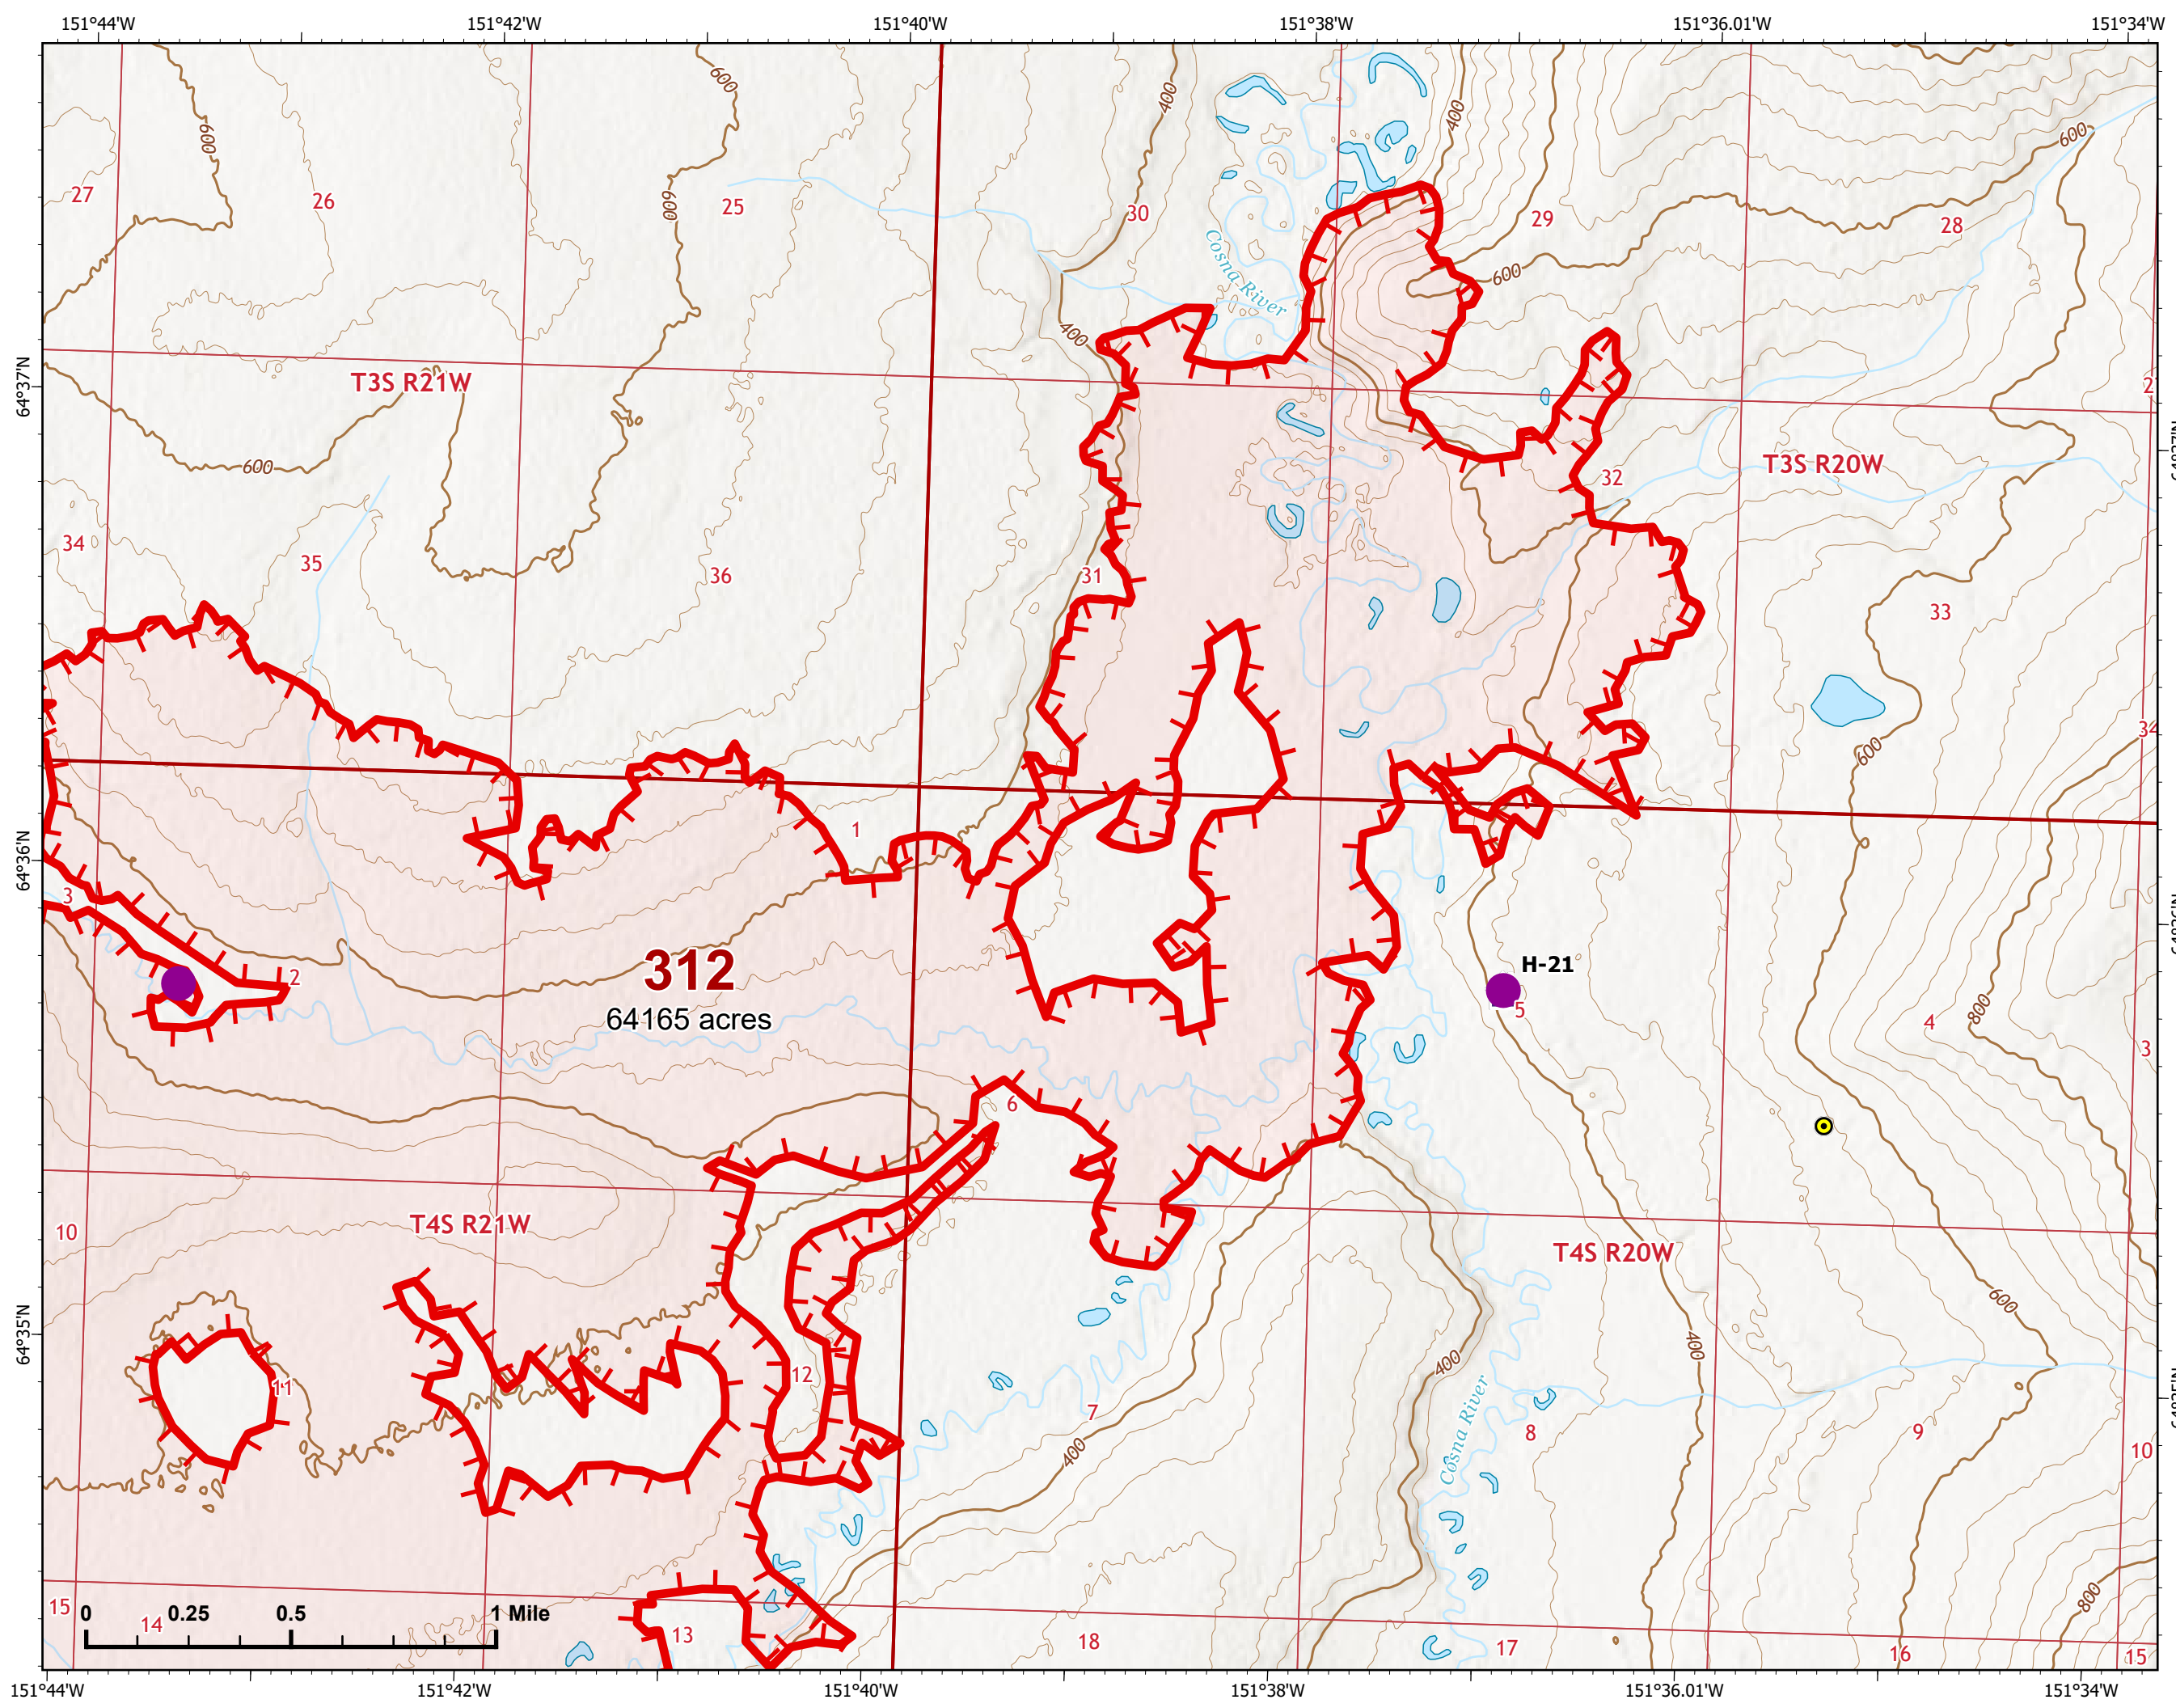

# IAP Index Map

Bean Complex  
AK-TAD-000898  
07/10/2022

 Wildfire Daily Fire Perimeter

Z. Cravens  
7/9/2022 2156

# IAP Map

Bean Complex  
AK-TAD-000898

07/10/2022

Fire: 312 (Bitzshitini)

Page 312 - 1

-  Helispot
-  Structure
-  Other
-  Wildfire Daily Fire Perimeter
-  Uncontained

Z. Cravens  
7/9/2022 2117

# IAP Map

Bean Complex  
AK-TAD-000898

07/10/2022

Fire: 312 (Bitzshitini)

Page 312 - 2

-  Helispot
-  Wildfire Daily Fire Perimeter
-  Uncontained

**312**  
64165 acres

Z. Cravens  
7/9/2022 2118

# IAP Map

Bean Complex  
AK-TAD-000898

07/10/2022

Fire: 312 (Bitzshitini)

Page 312 - 3

-  Wildfire Daily Fire Perimeter
-  Uncontained

Z. Cravens  
7/9/2022 2119