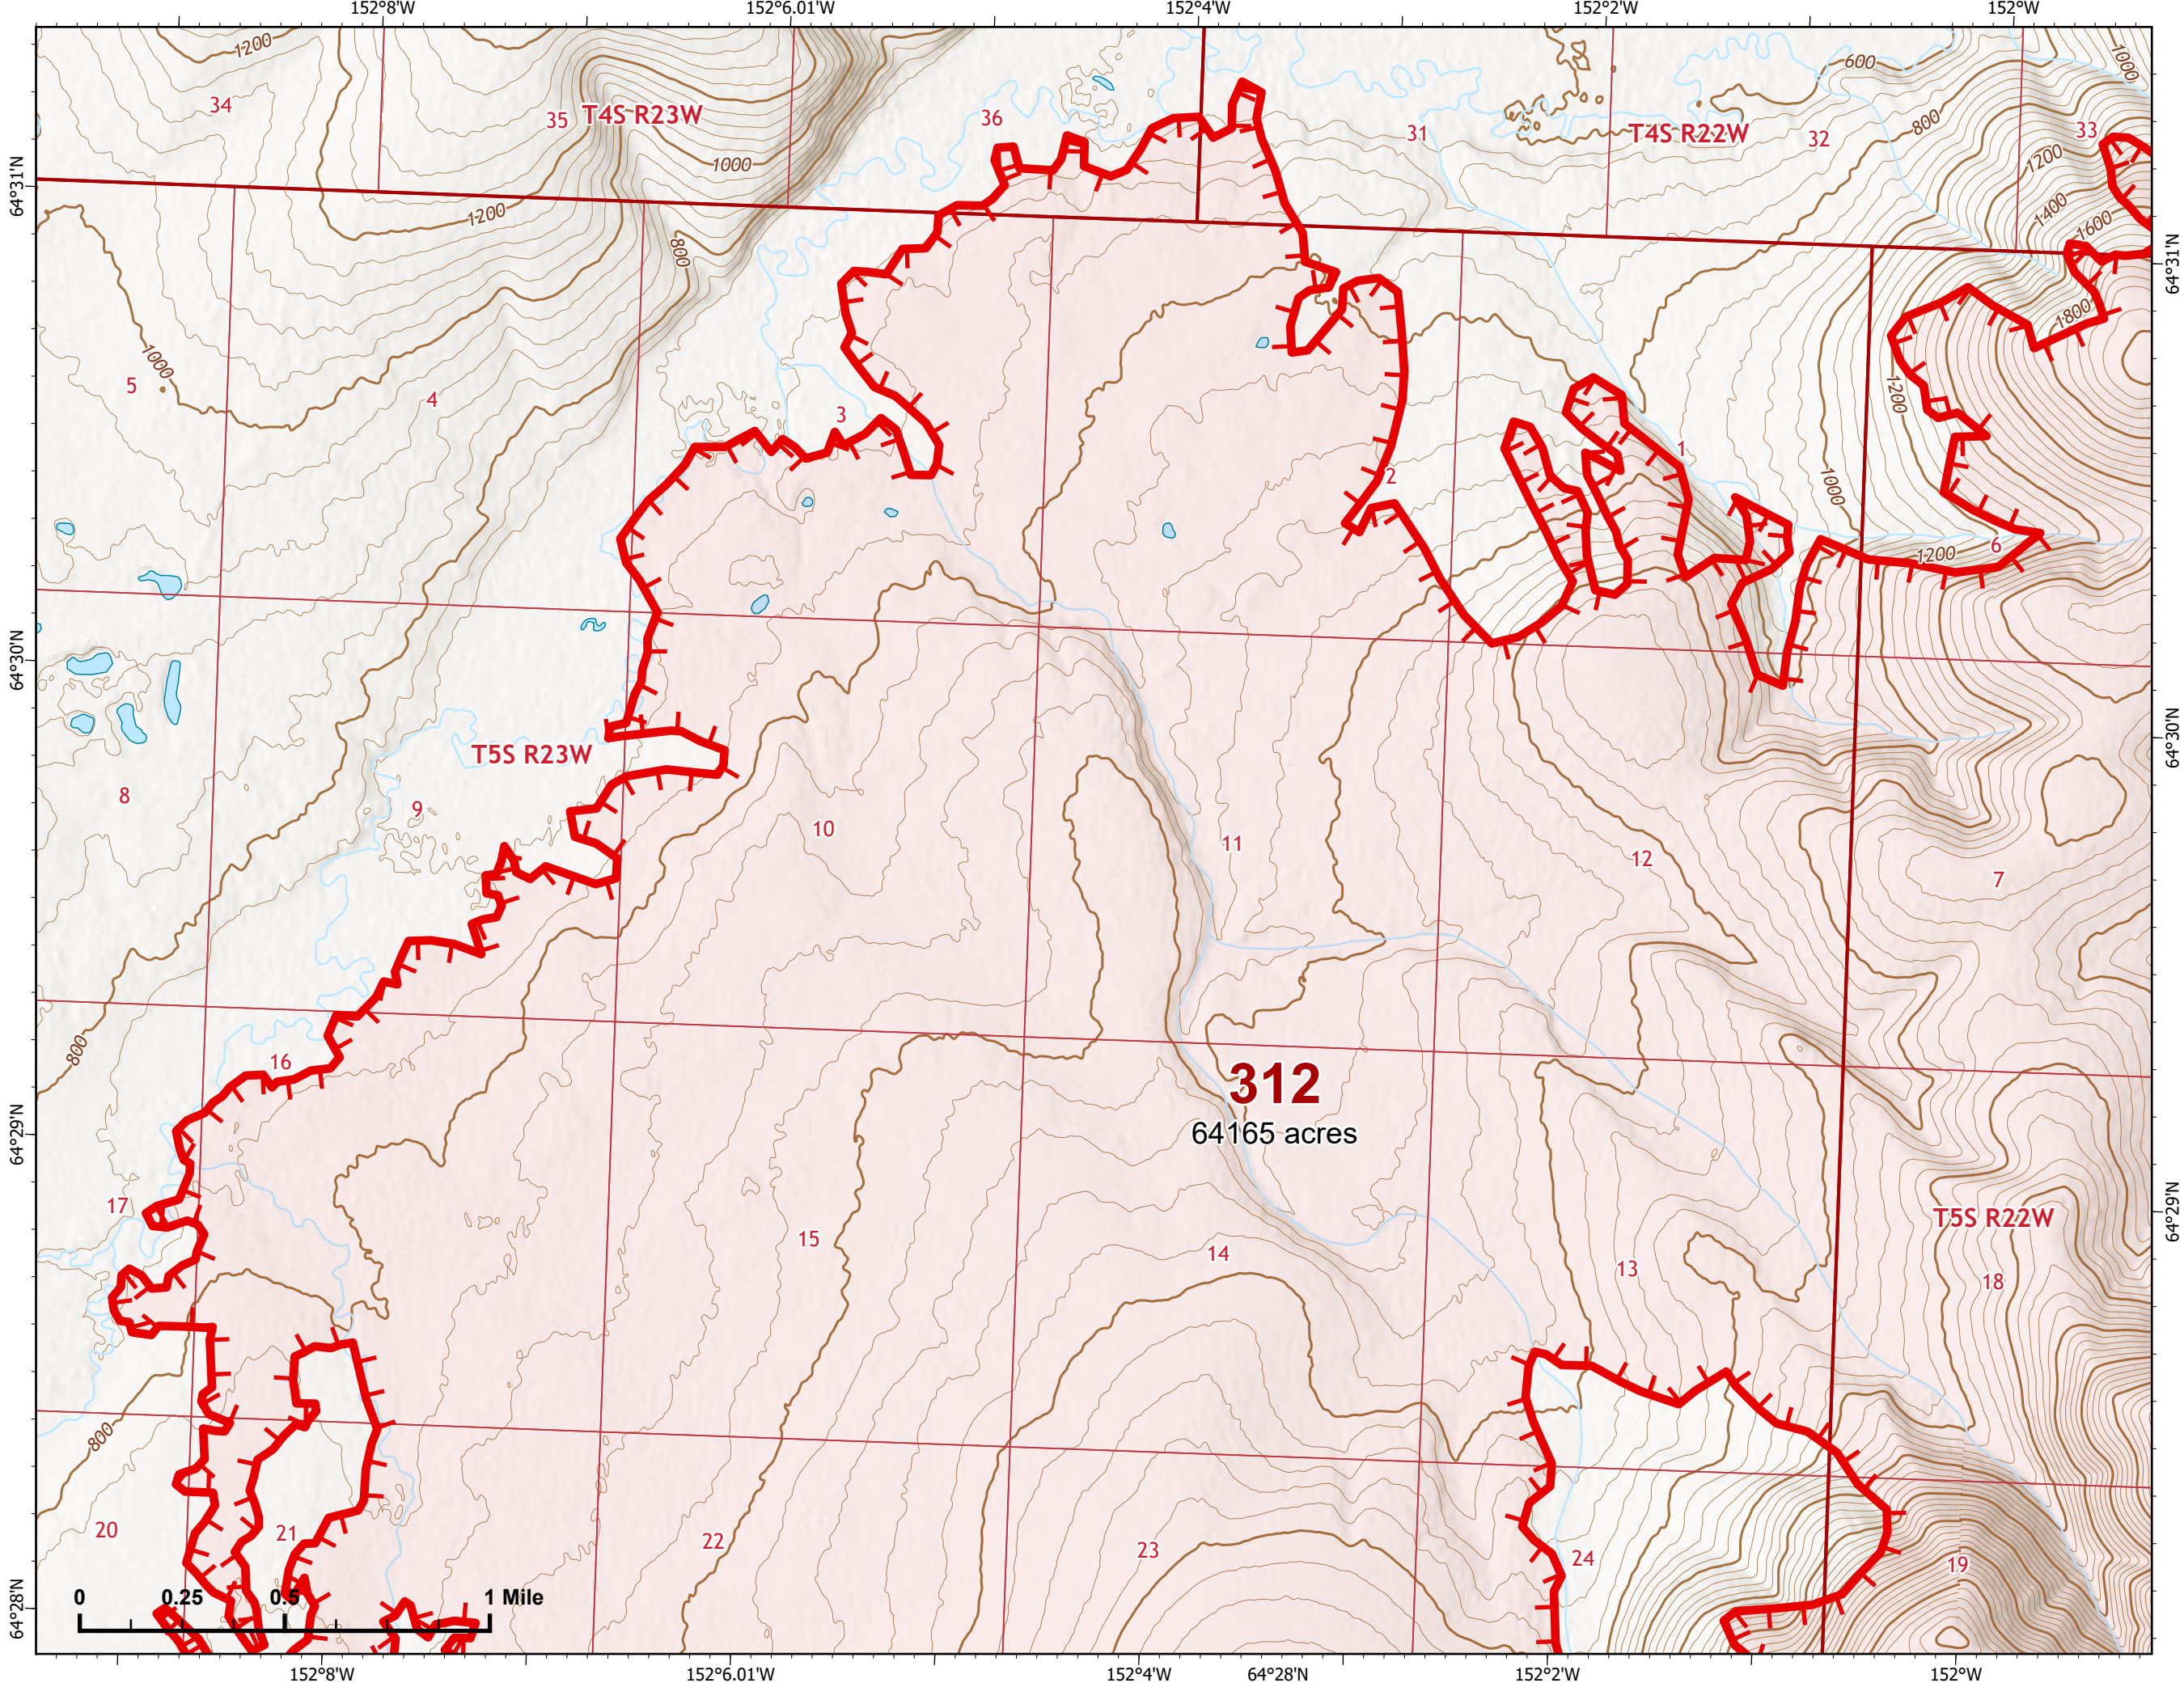

# IAP Map

Bean Complex  
AK-TAD-000898

07/10/2022

Fire: 312 (Bitzshitini)

Page 312 - 2

-  Helispot
-  Wildfire Daily Fire Perimeter
-  Uncontained

**312**  
64165 acres

Z. Cravens  
7/9/2022 2118

# IAP Map

Bean Complex  
AK-TAD-000898

07/10/2022

Fire: 312 (Bitzshitini)

Page 312 - 3

-  Wildfire Daily Fire Perimeter
-  Uncontained

Z. Cravens  
7/9/2022 2119

# IAP Map

Bean Complex  
AK-TAD-000898

07/10/2022

Fire: 312 (Bitzshitini)

Page 312 - 4

-  Wildfire Daily Fire Perimeter
-  Uncontained

Z. Cravens  
7/9/2022 2120

# IAP Map

Bean Complex  
AK-TAD-000898

07/10/2022

Fire: 312 (Bitzshitini)

Page 312 - 5

-  Wildfire Daily Fire Perimeter
-  Uncontained

Z. Cravens  
7/9/2022 2121