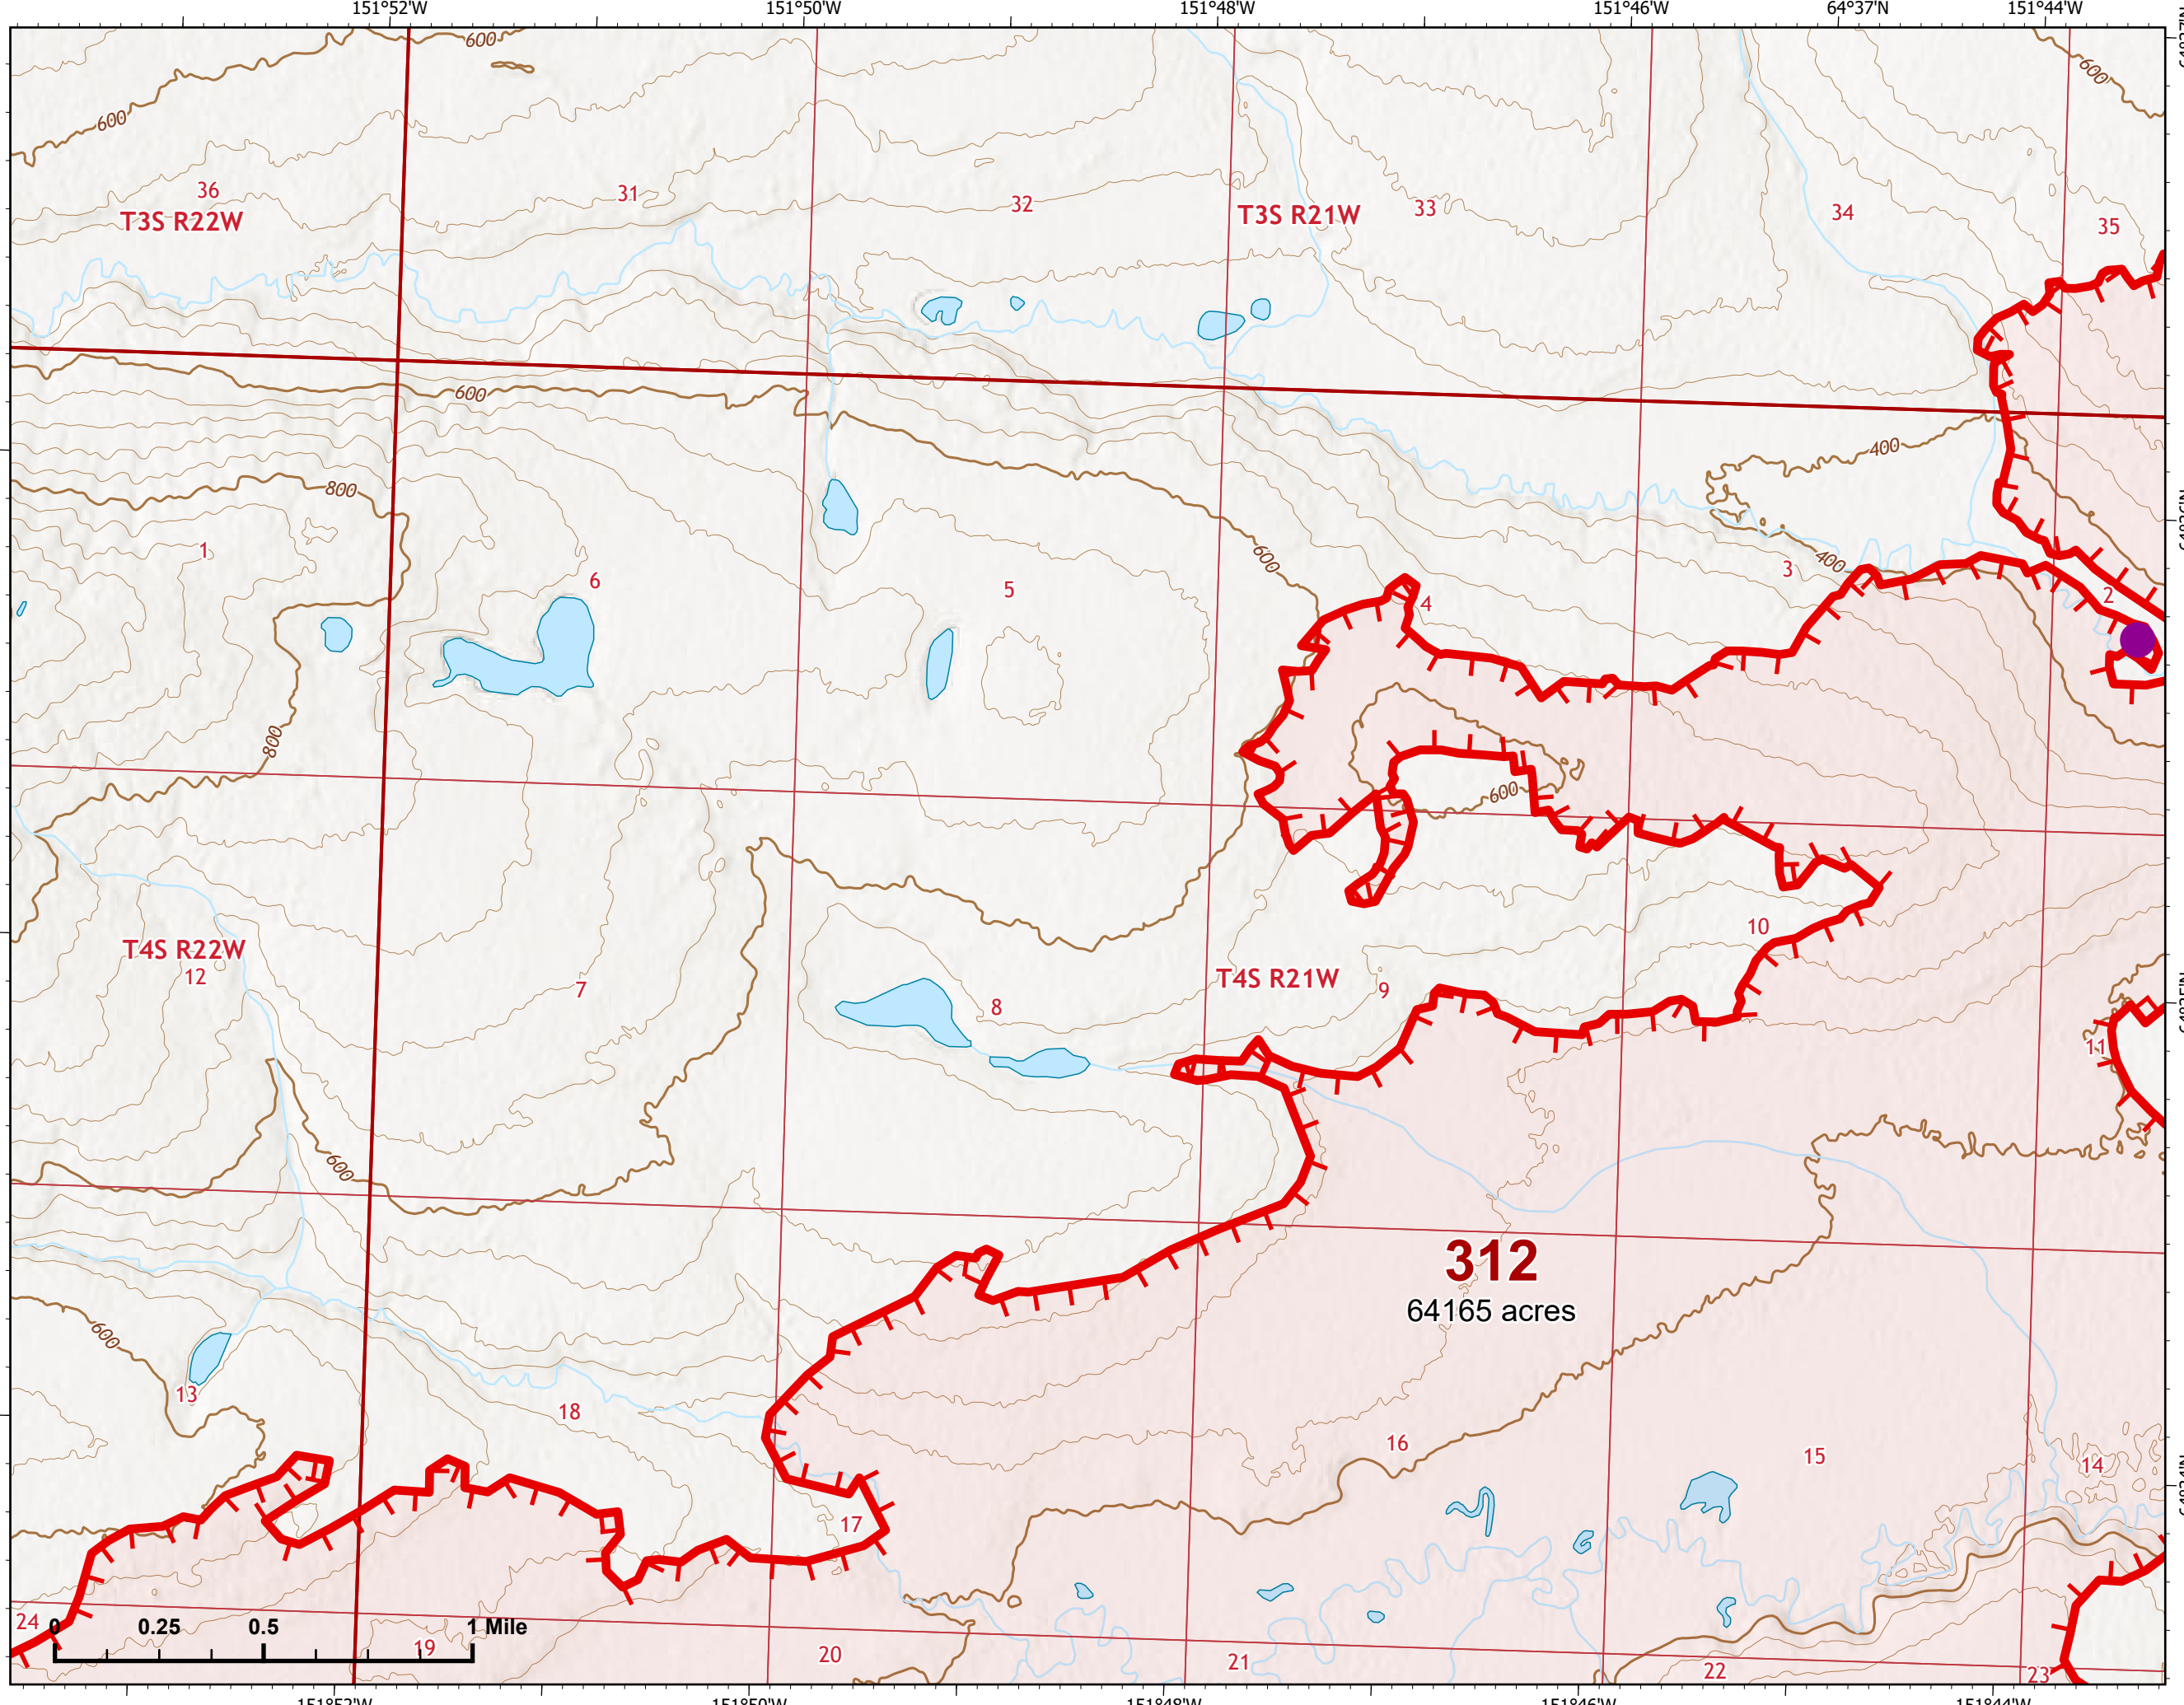

# IAP Map

Bean Complex  
AK-TAD-000898

07/10/2022

Fire: 312 (Bitzshitini)

Page 312 - 2

-  Helispot
-  Wildfire Daily Fire Perimeter
-  Uncontained

**312**  
64165 acres

Z. Cravens  
7/9/2022 2118