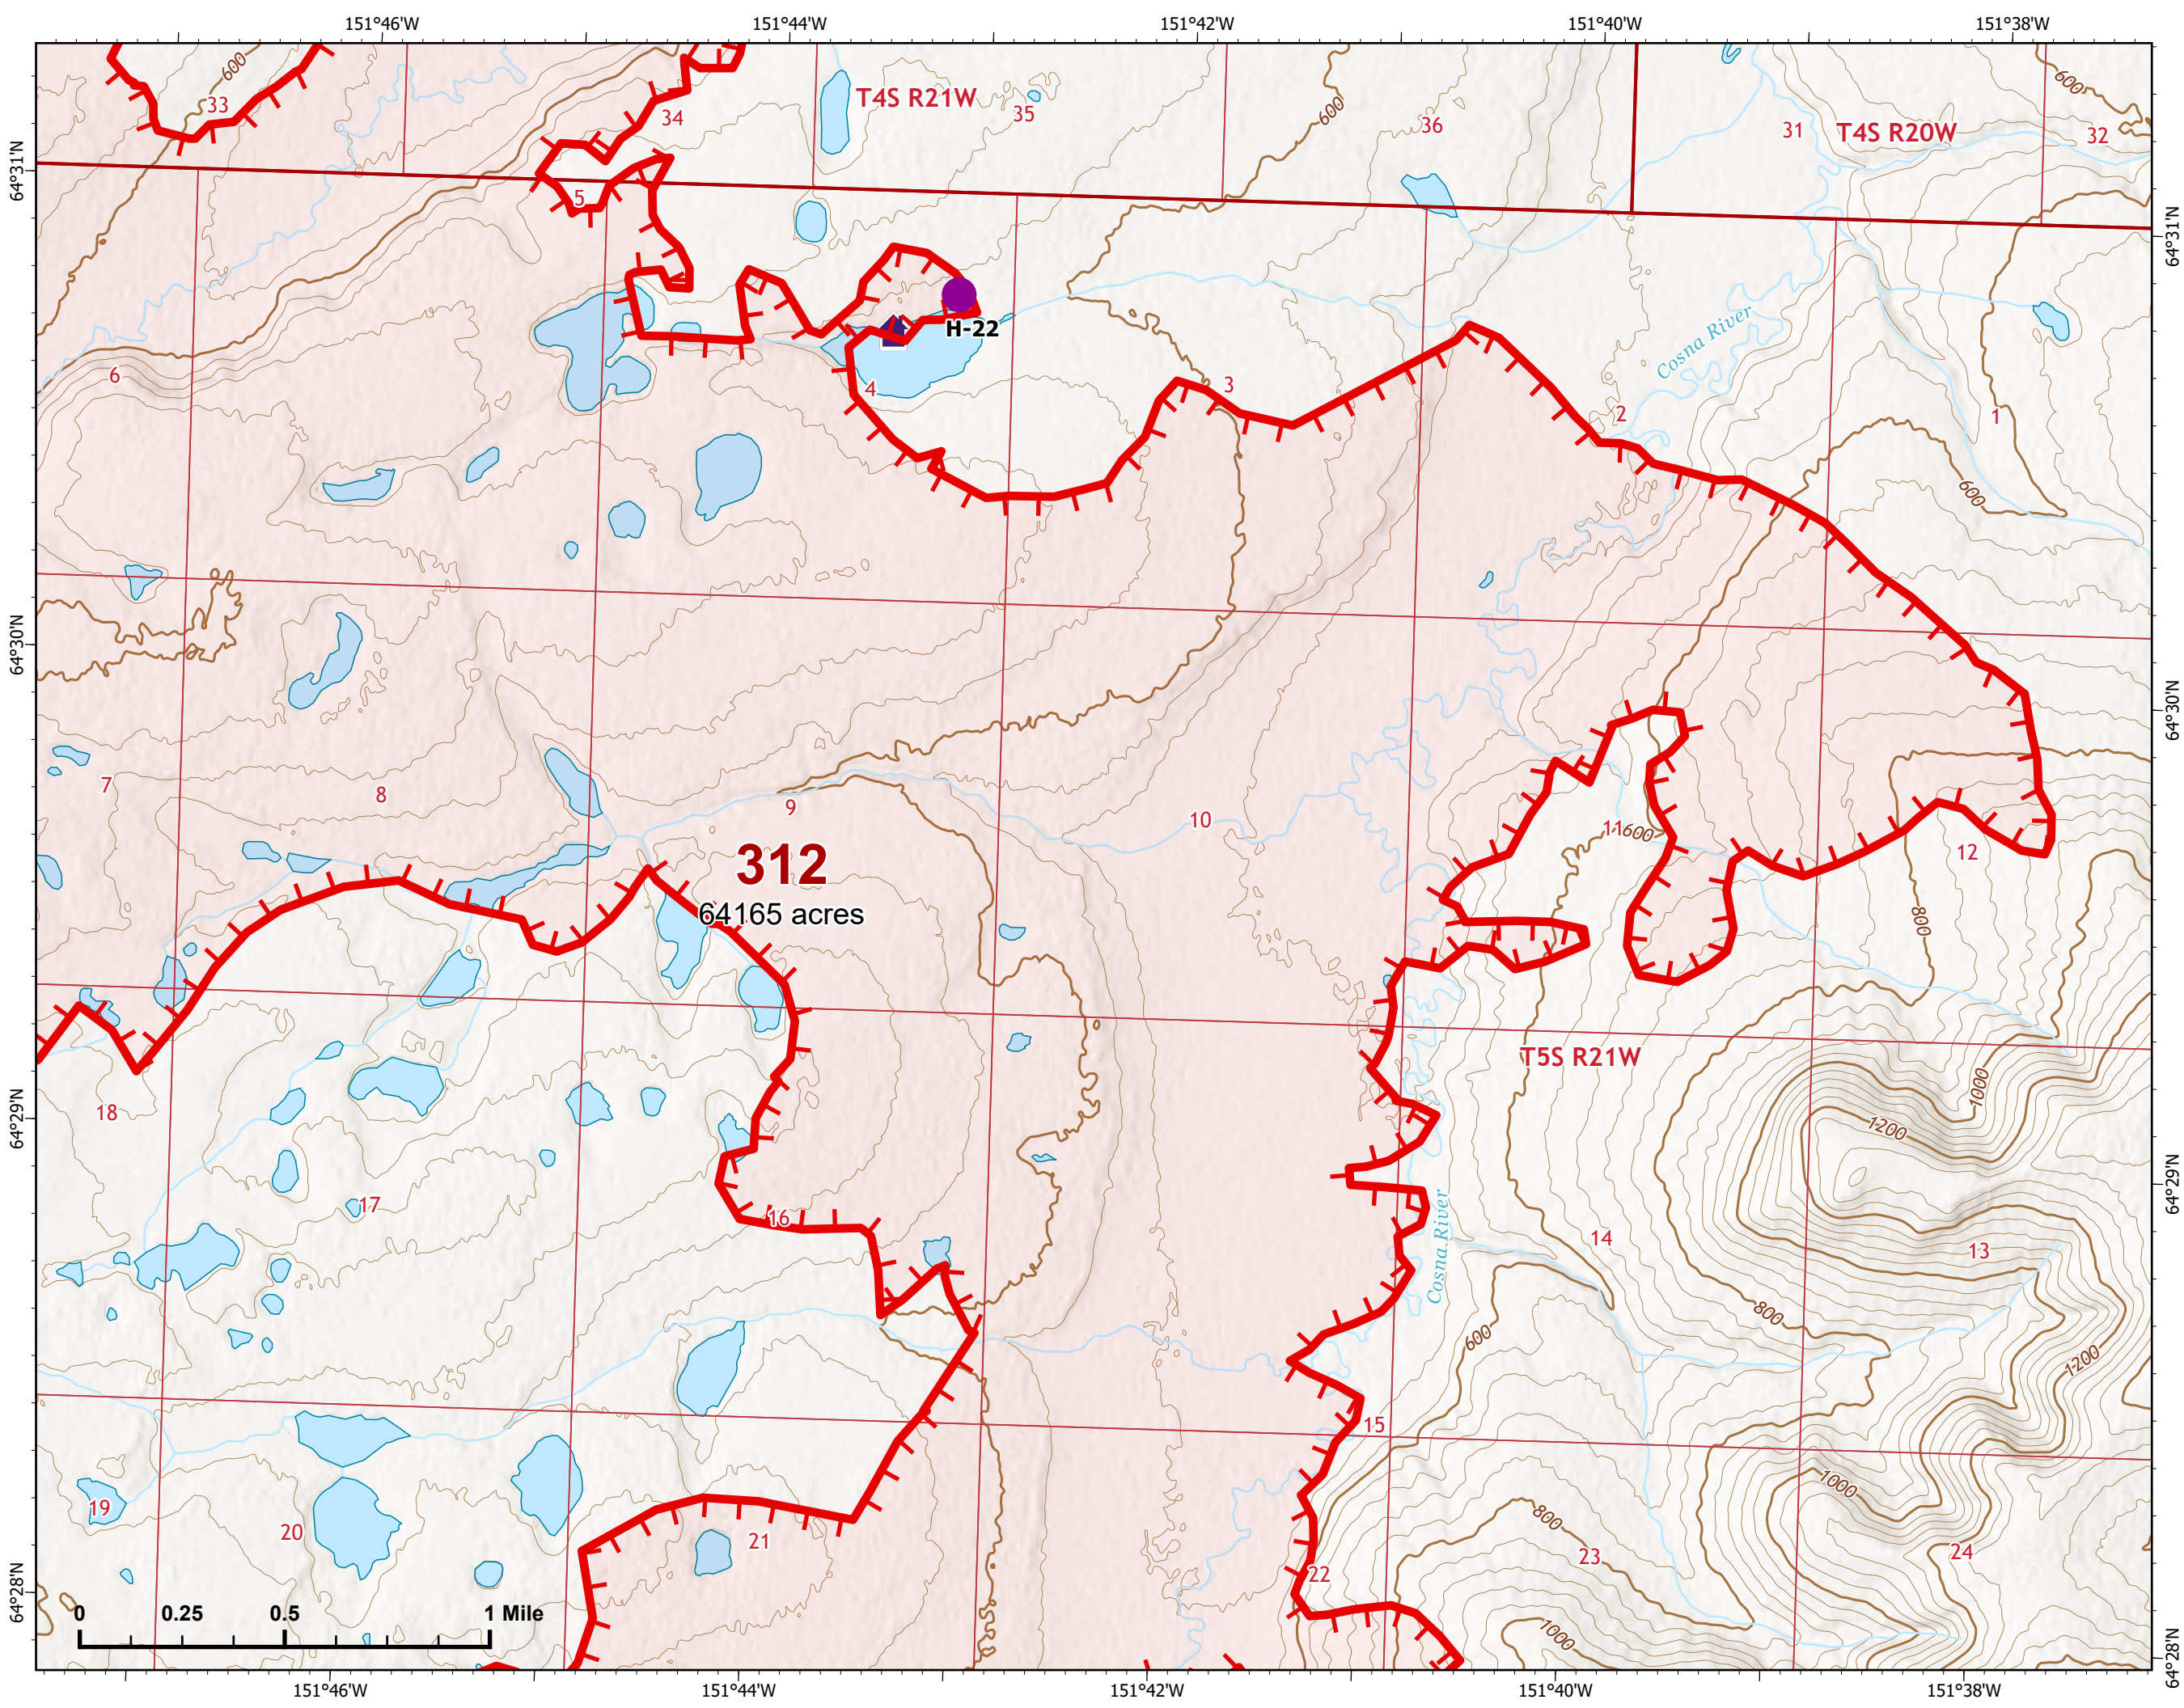

# IAP Map

Bean Complex  
AK-TAD-000898

07/10/2022

Fire: 312 (Bitzshitini)

Page 312 - 9

-  Wildfire Daily Fire Perimeter
-  Uncontained

Z. Cravens  
7/9/2022 2125

# IAP Map

Bean Complex  
AK-TAD-000898  
07/10/2022  
Fire: 312 (Bitzshitini)

Page 312 - 10

-  Helispot
-  Structure
-  Wildfire Daily Fire Perimeter
-  Uncontained

Z. Cravens  
7/9/2022 2126