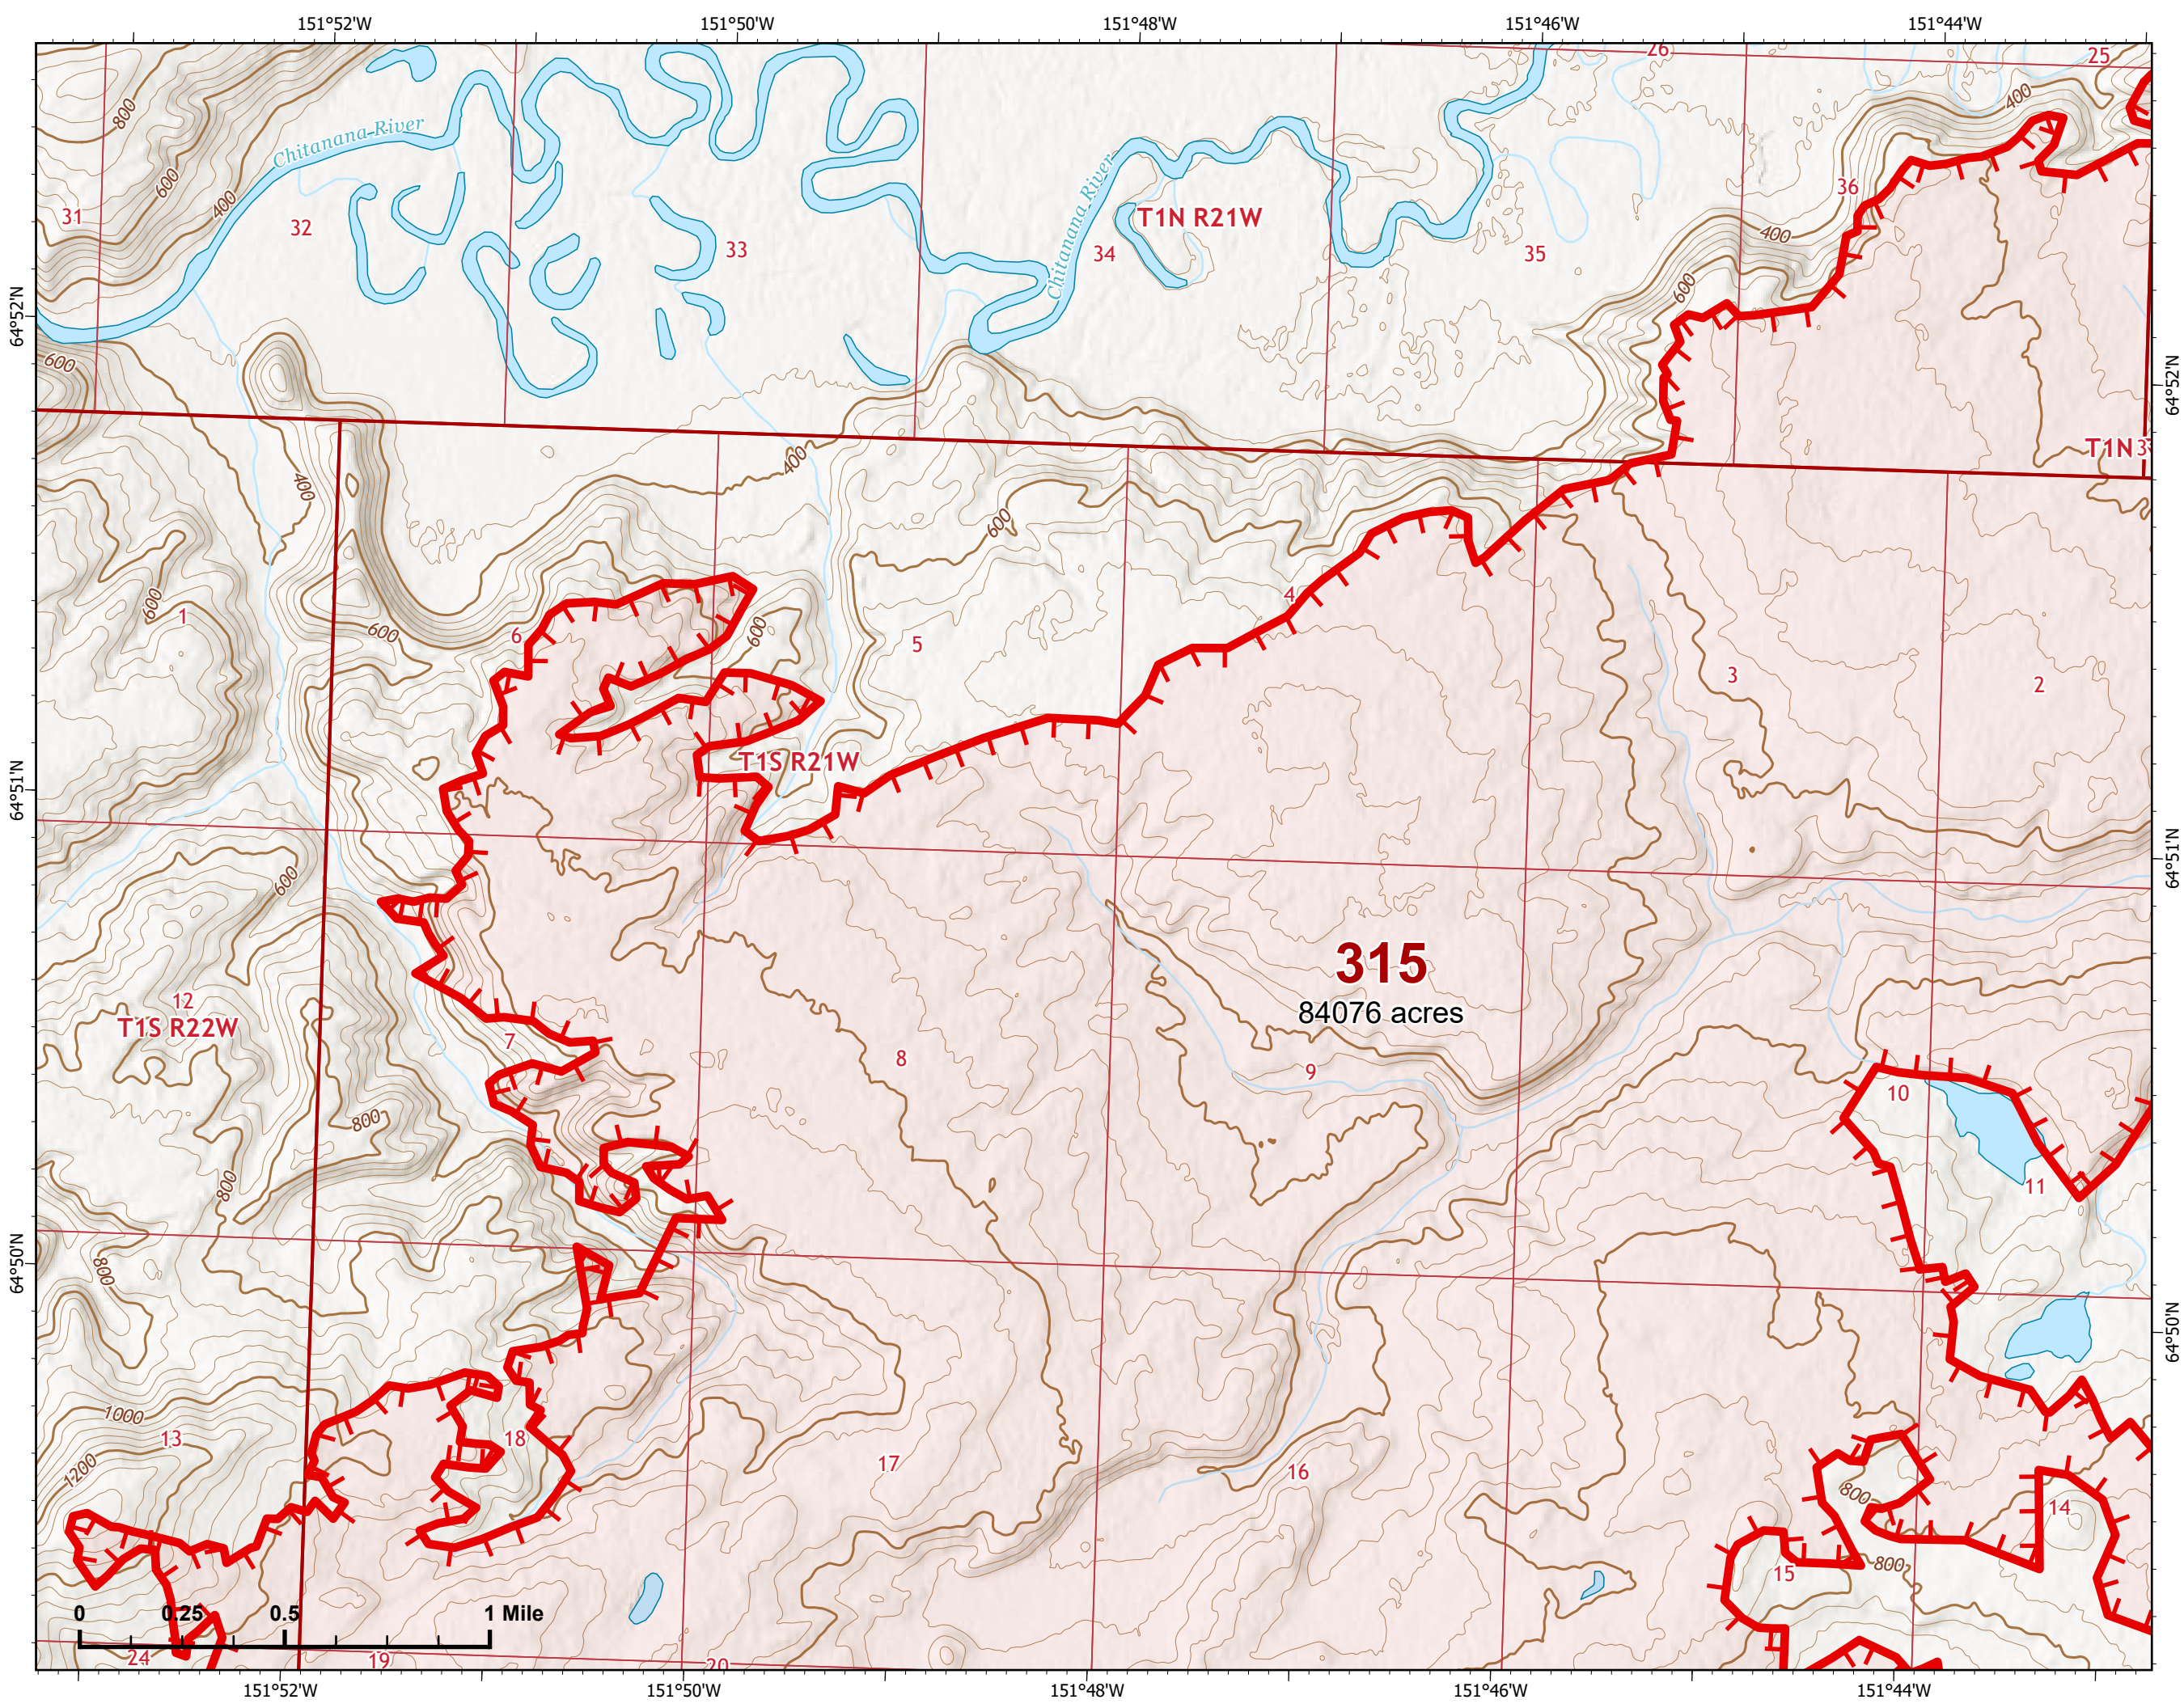

# IAP Map

Bean Complex  
AK-TAD-000898

07/10/2022

Fire: 315 (Chitanana)

Page 315 - 3

-  Wildfire Daily Fire Perimeter
-  Uncontained

Z. Cravens  
7/9/2022 2130