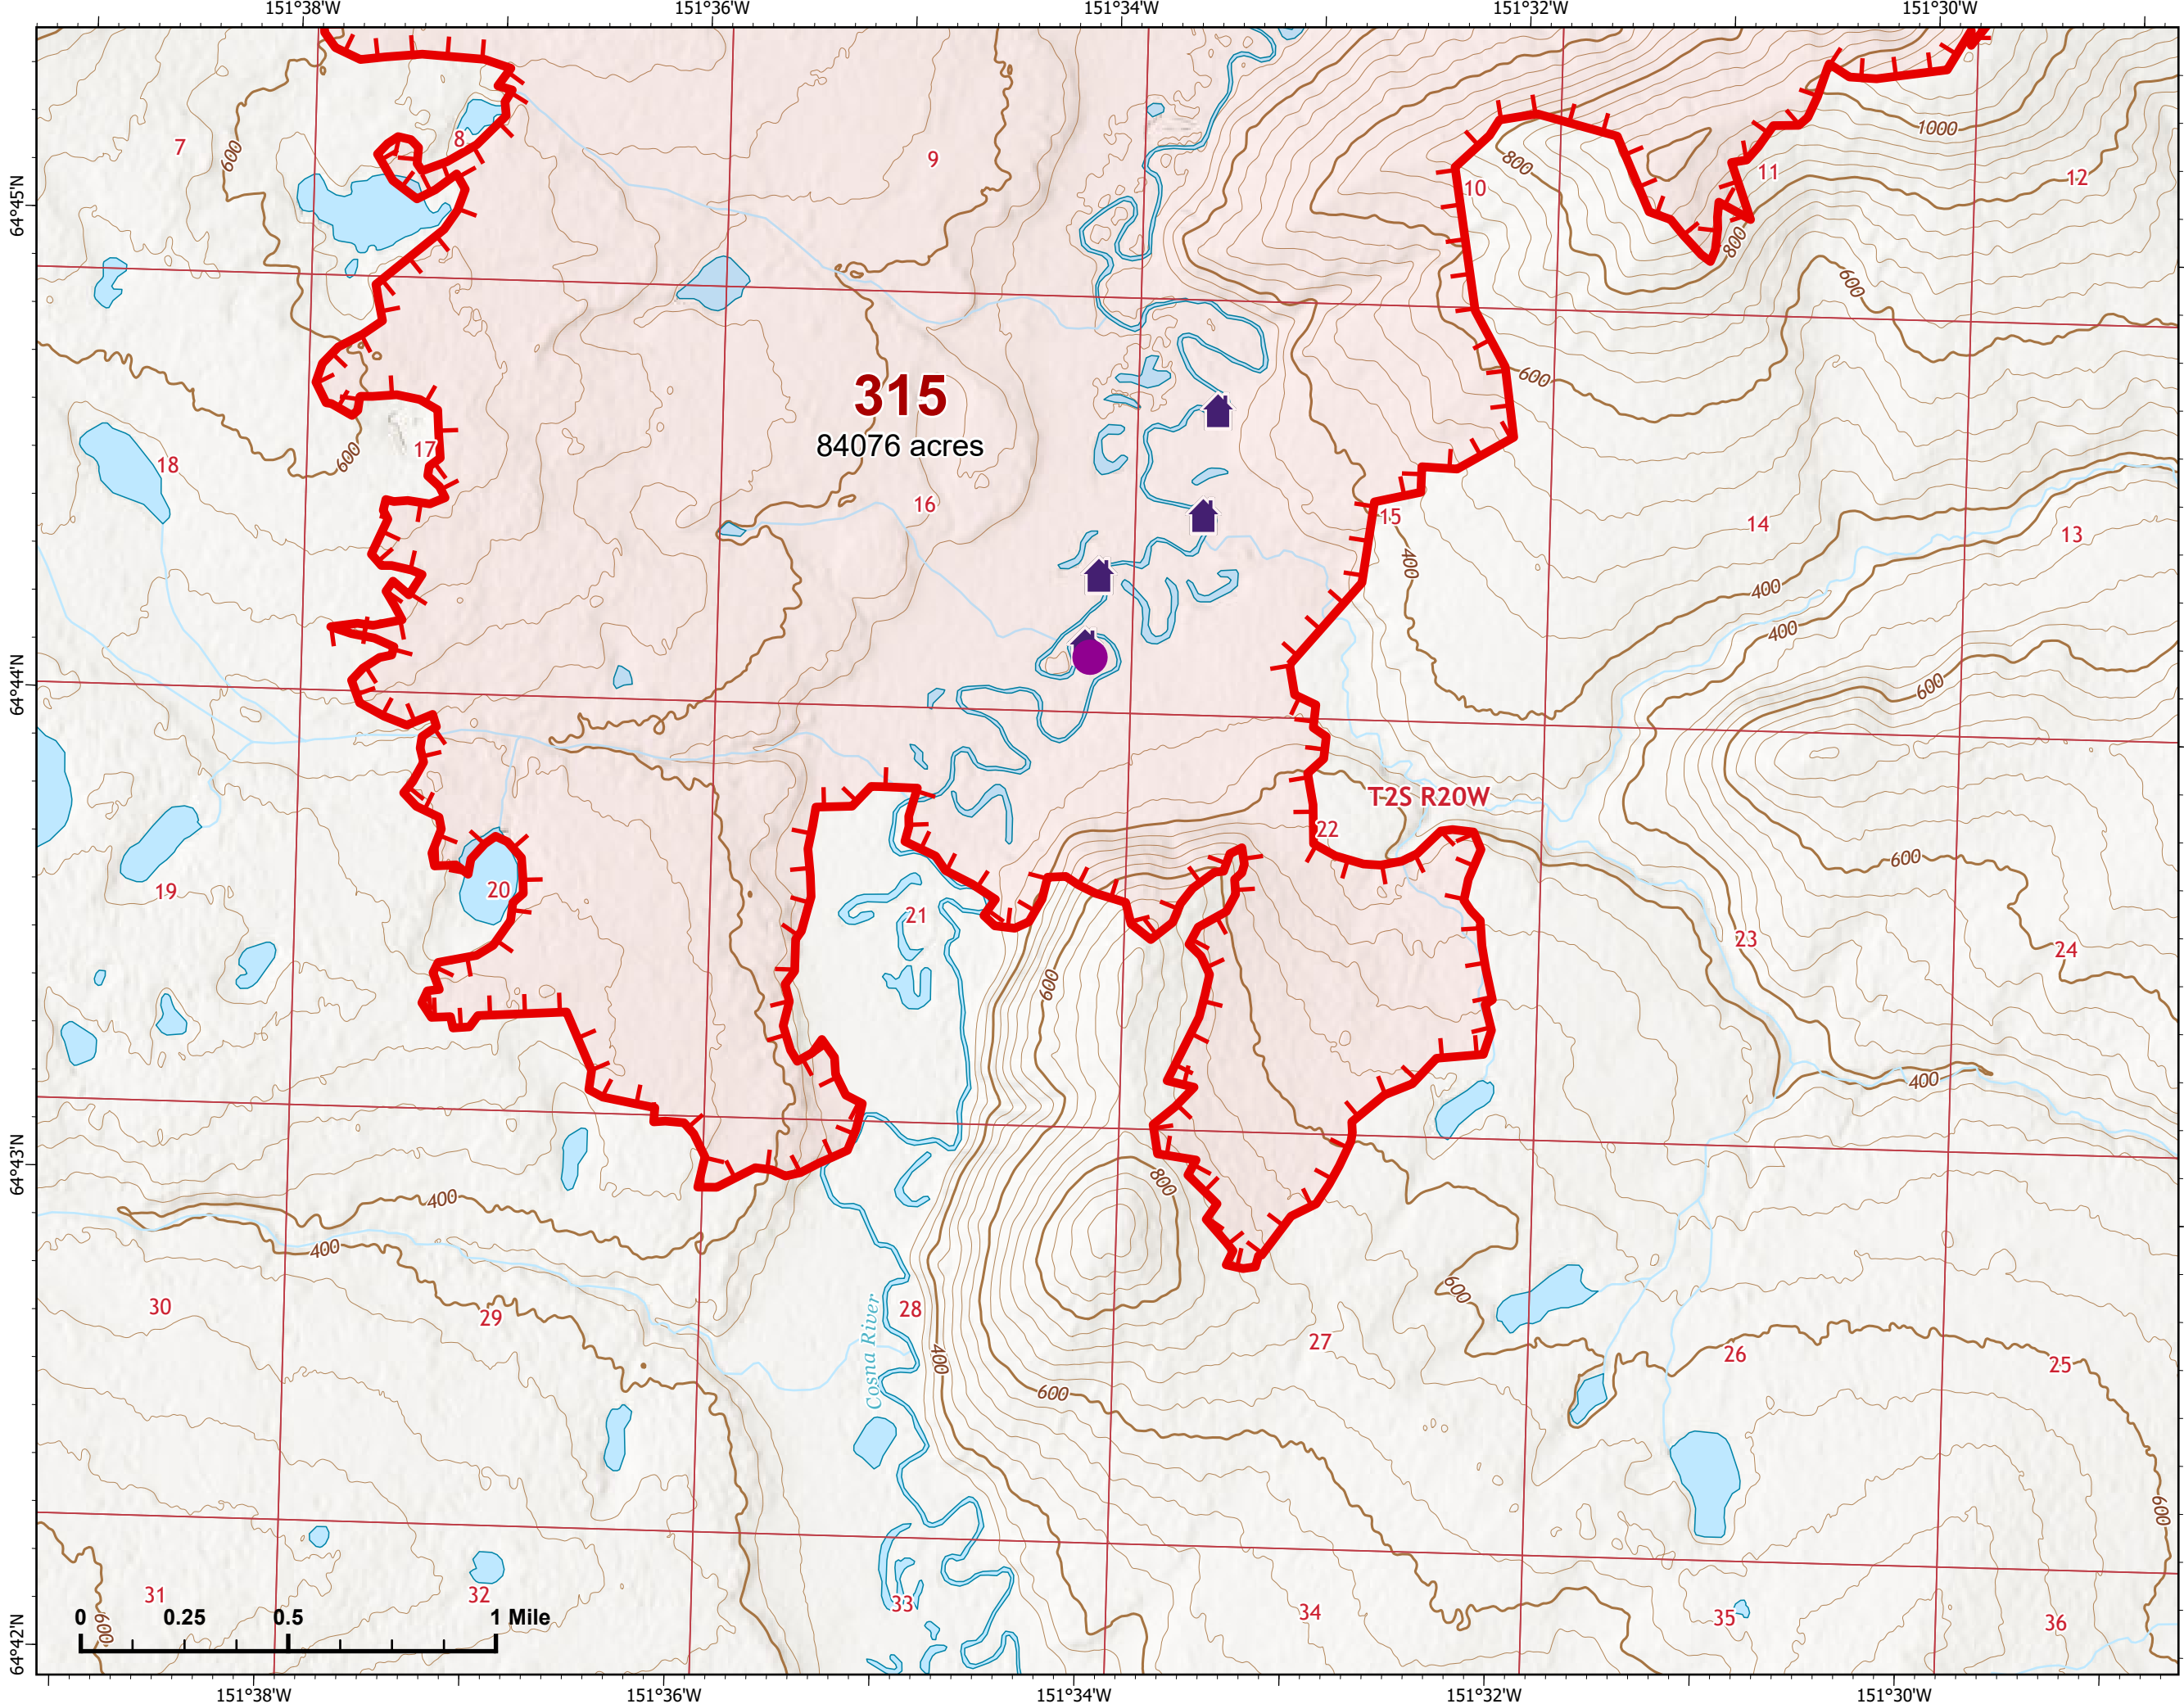

# IAP Map

Bean Complex  
AK-TAD-000898

07/10/2022

Fire: 315 (Chitanana)

Page 315 - 7

-  Helispot
-  Structure
-  Wildfire Daily Fire Perimeter
-  Uncontained

Z. Cravens  
7/9/2022 2134