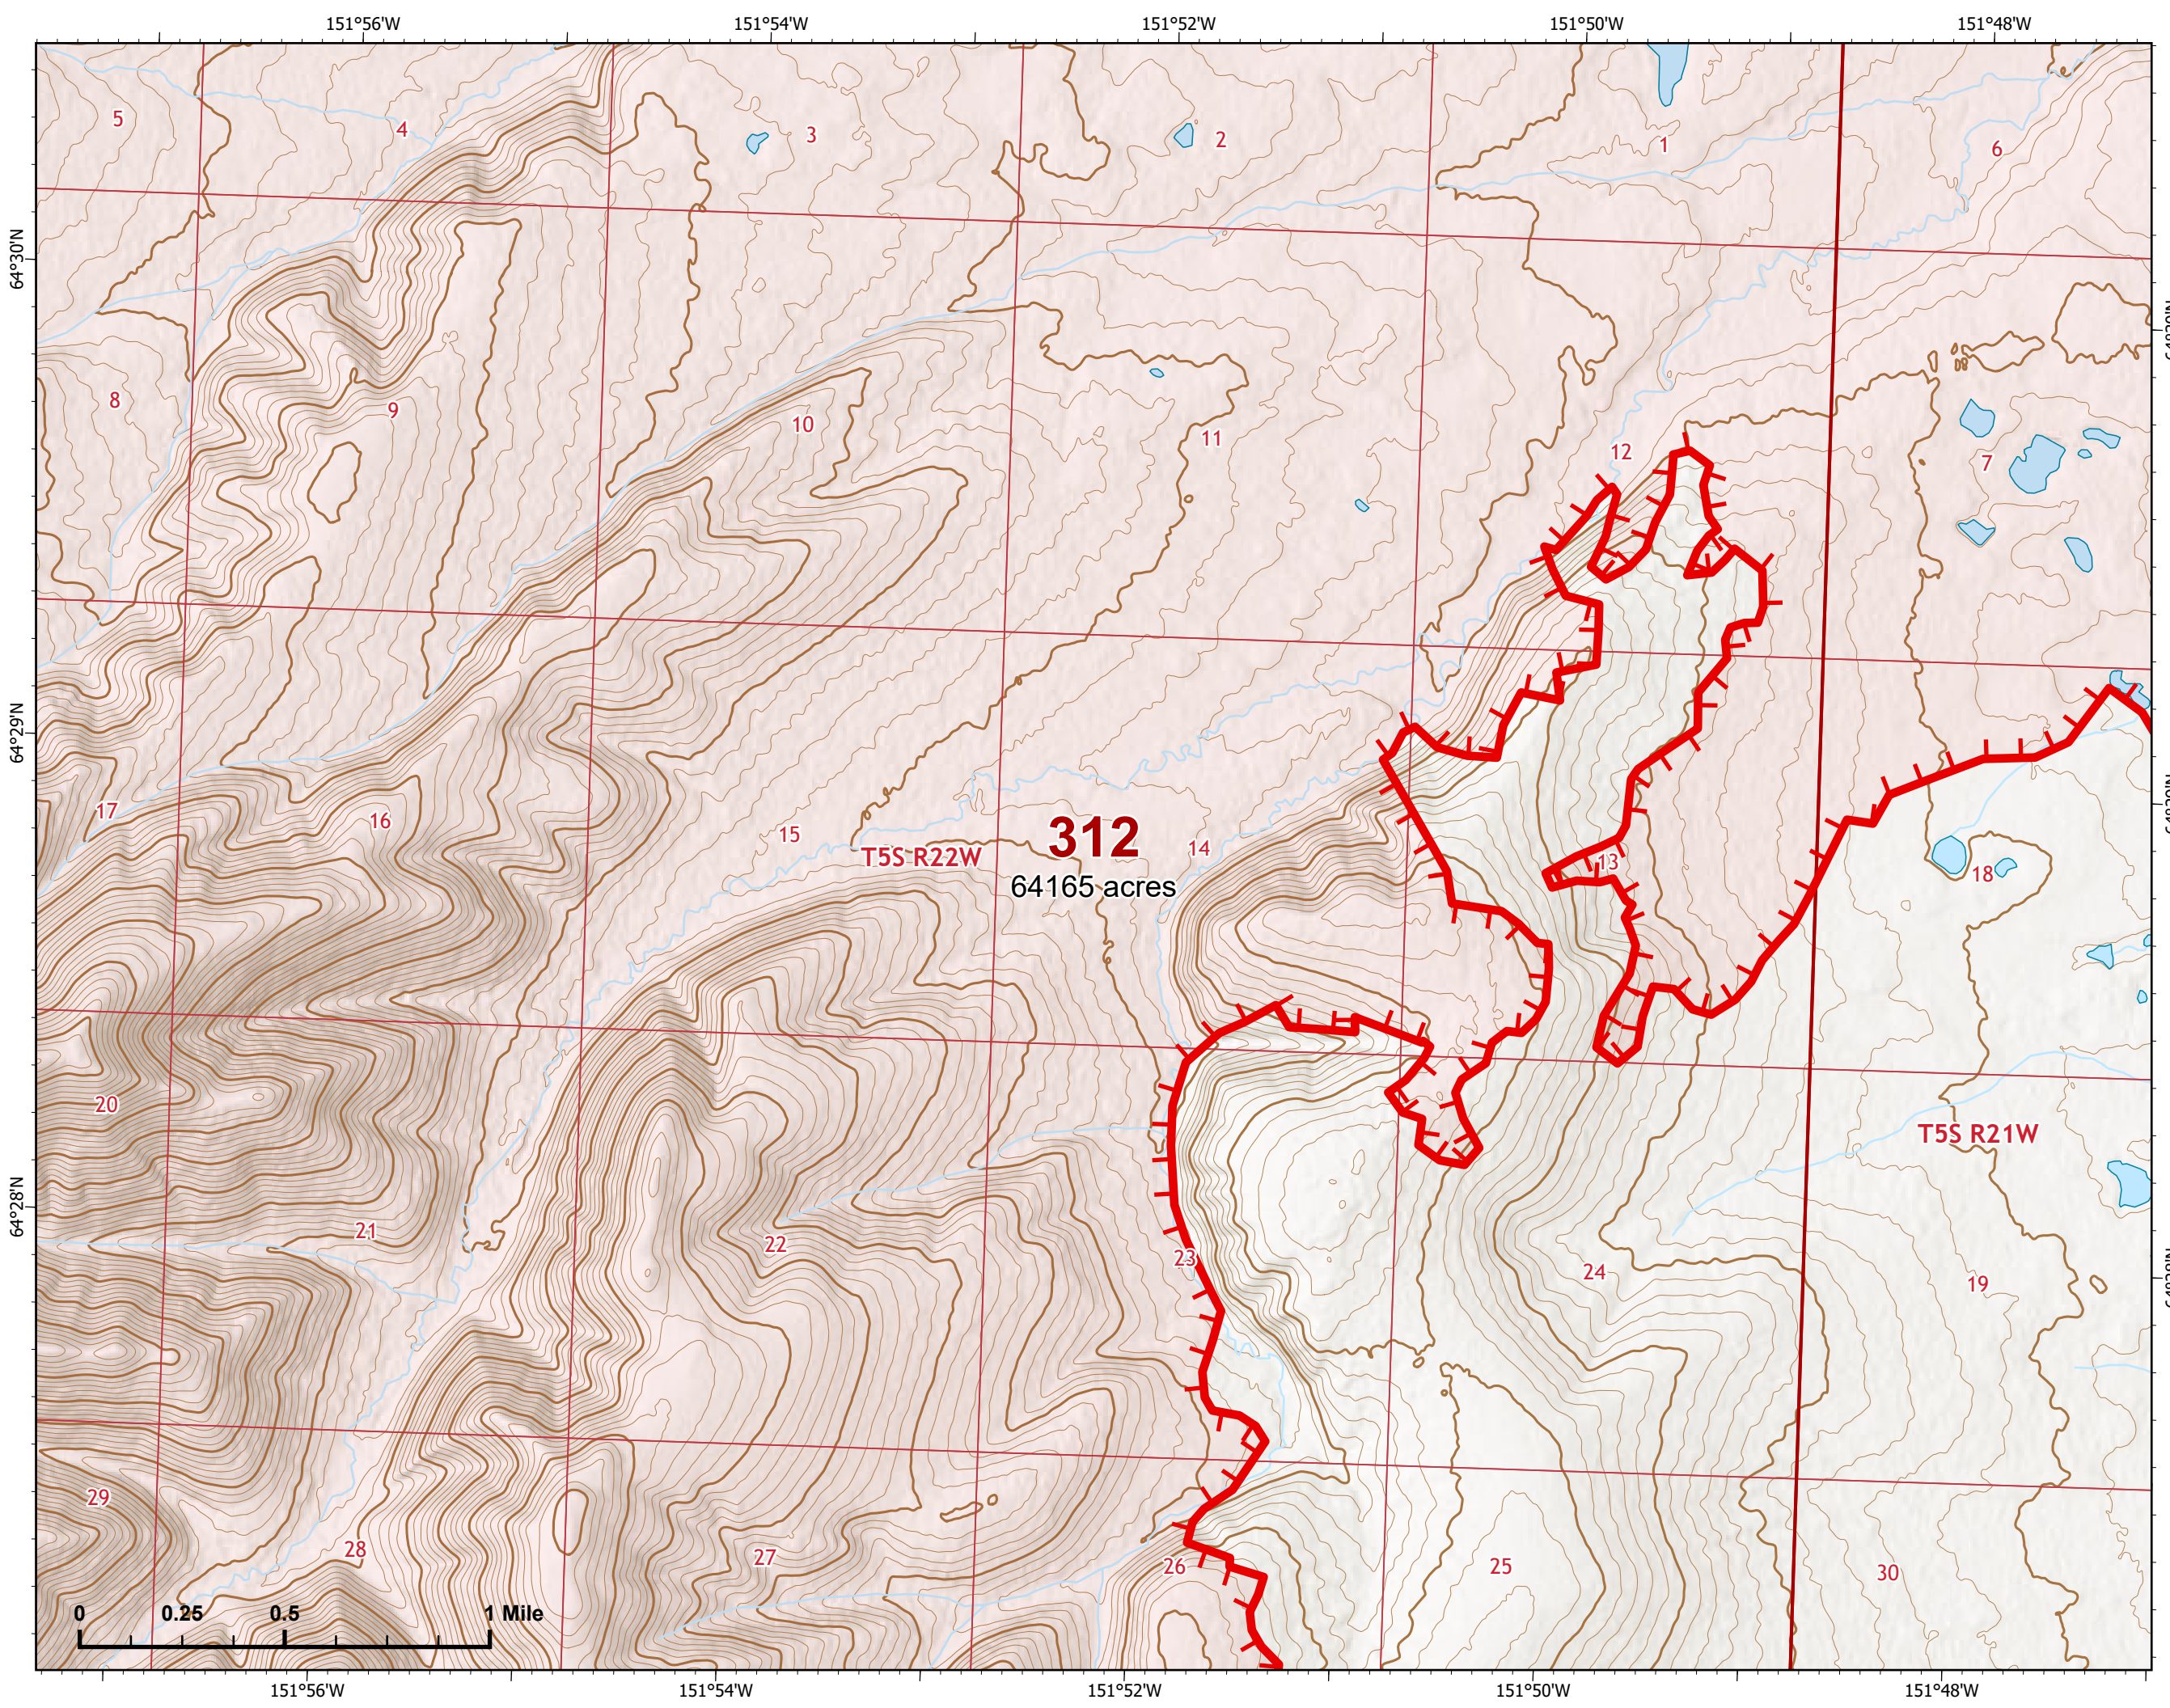

# IAP Map

Bean Complex  
AK-TAD-000898

07/10/2022

Fire: 312 (Bitzshitini)

Page 312 - 4

-  Wildfire Daily Fire Perimeter
-  Uncontained

Z. Cravens  
7/9/2022 2120

# IAP Map

Bean Complex  
AK-TAD-000898

07/10/2022

Fire: 312 (Bitzshitini)

Page 312 - 5

-  Wildfire Daily Fire Perimeter
-  Uncontained

Z. Cravens  
7/9/2022 2121

# IAP Map

Bean Complex  
AK-TAD-000898

07/10/2022

Fire: 312 (Bitzshitini)

Page 312 - 6

-  Wildfire Daily Fire Perimeter
-  Uncontained

Z. Cravens  
7/9/2022 2122

# IAP Map

Bean Complex  
AK-TAD-000898

07/10/2022

Fire: 312 (Bitzshitini)

Page 312 - 7

-  Wildfire Daily Fire Perimeter
-  Uncontained

Z. Cravens  
7/9/2022 2123