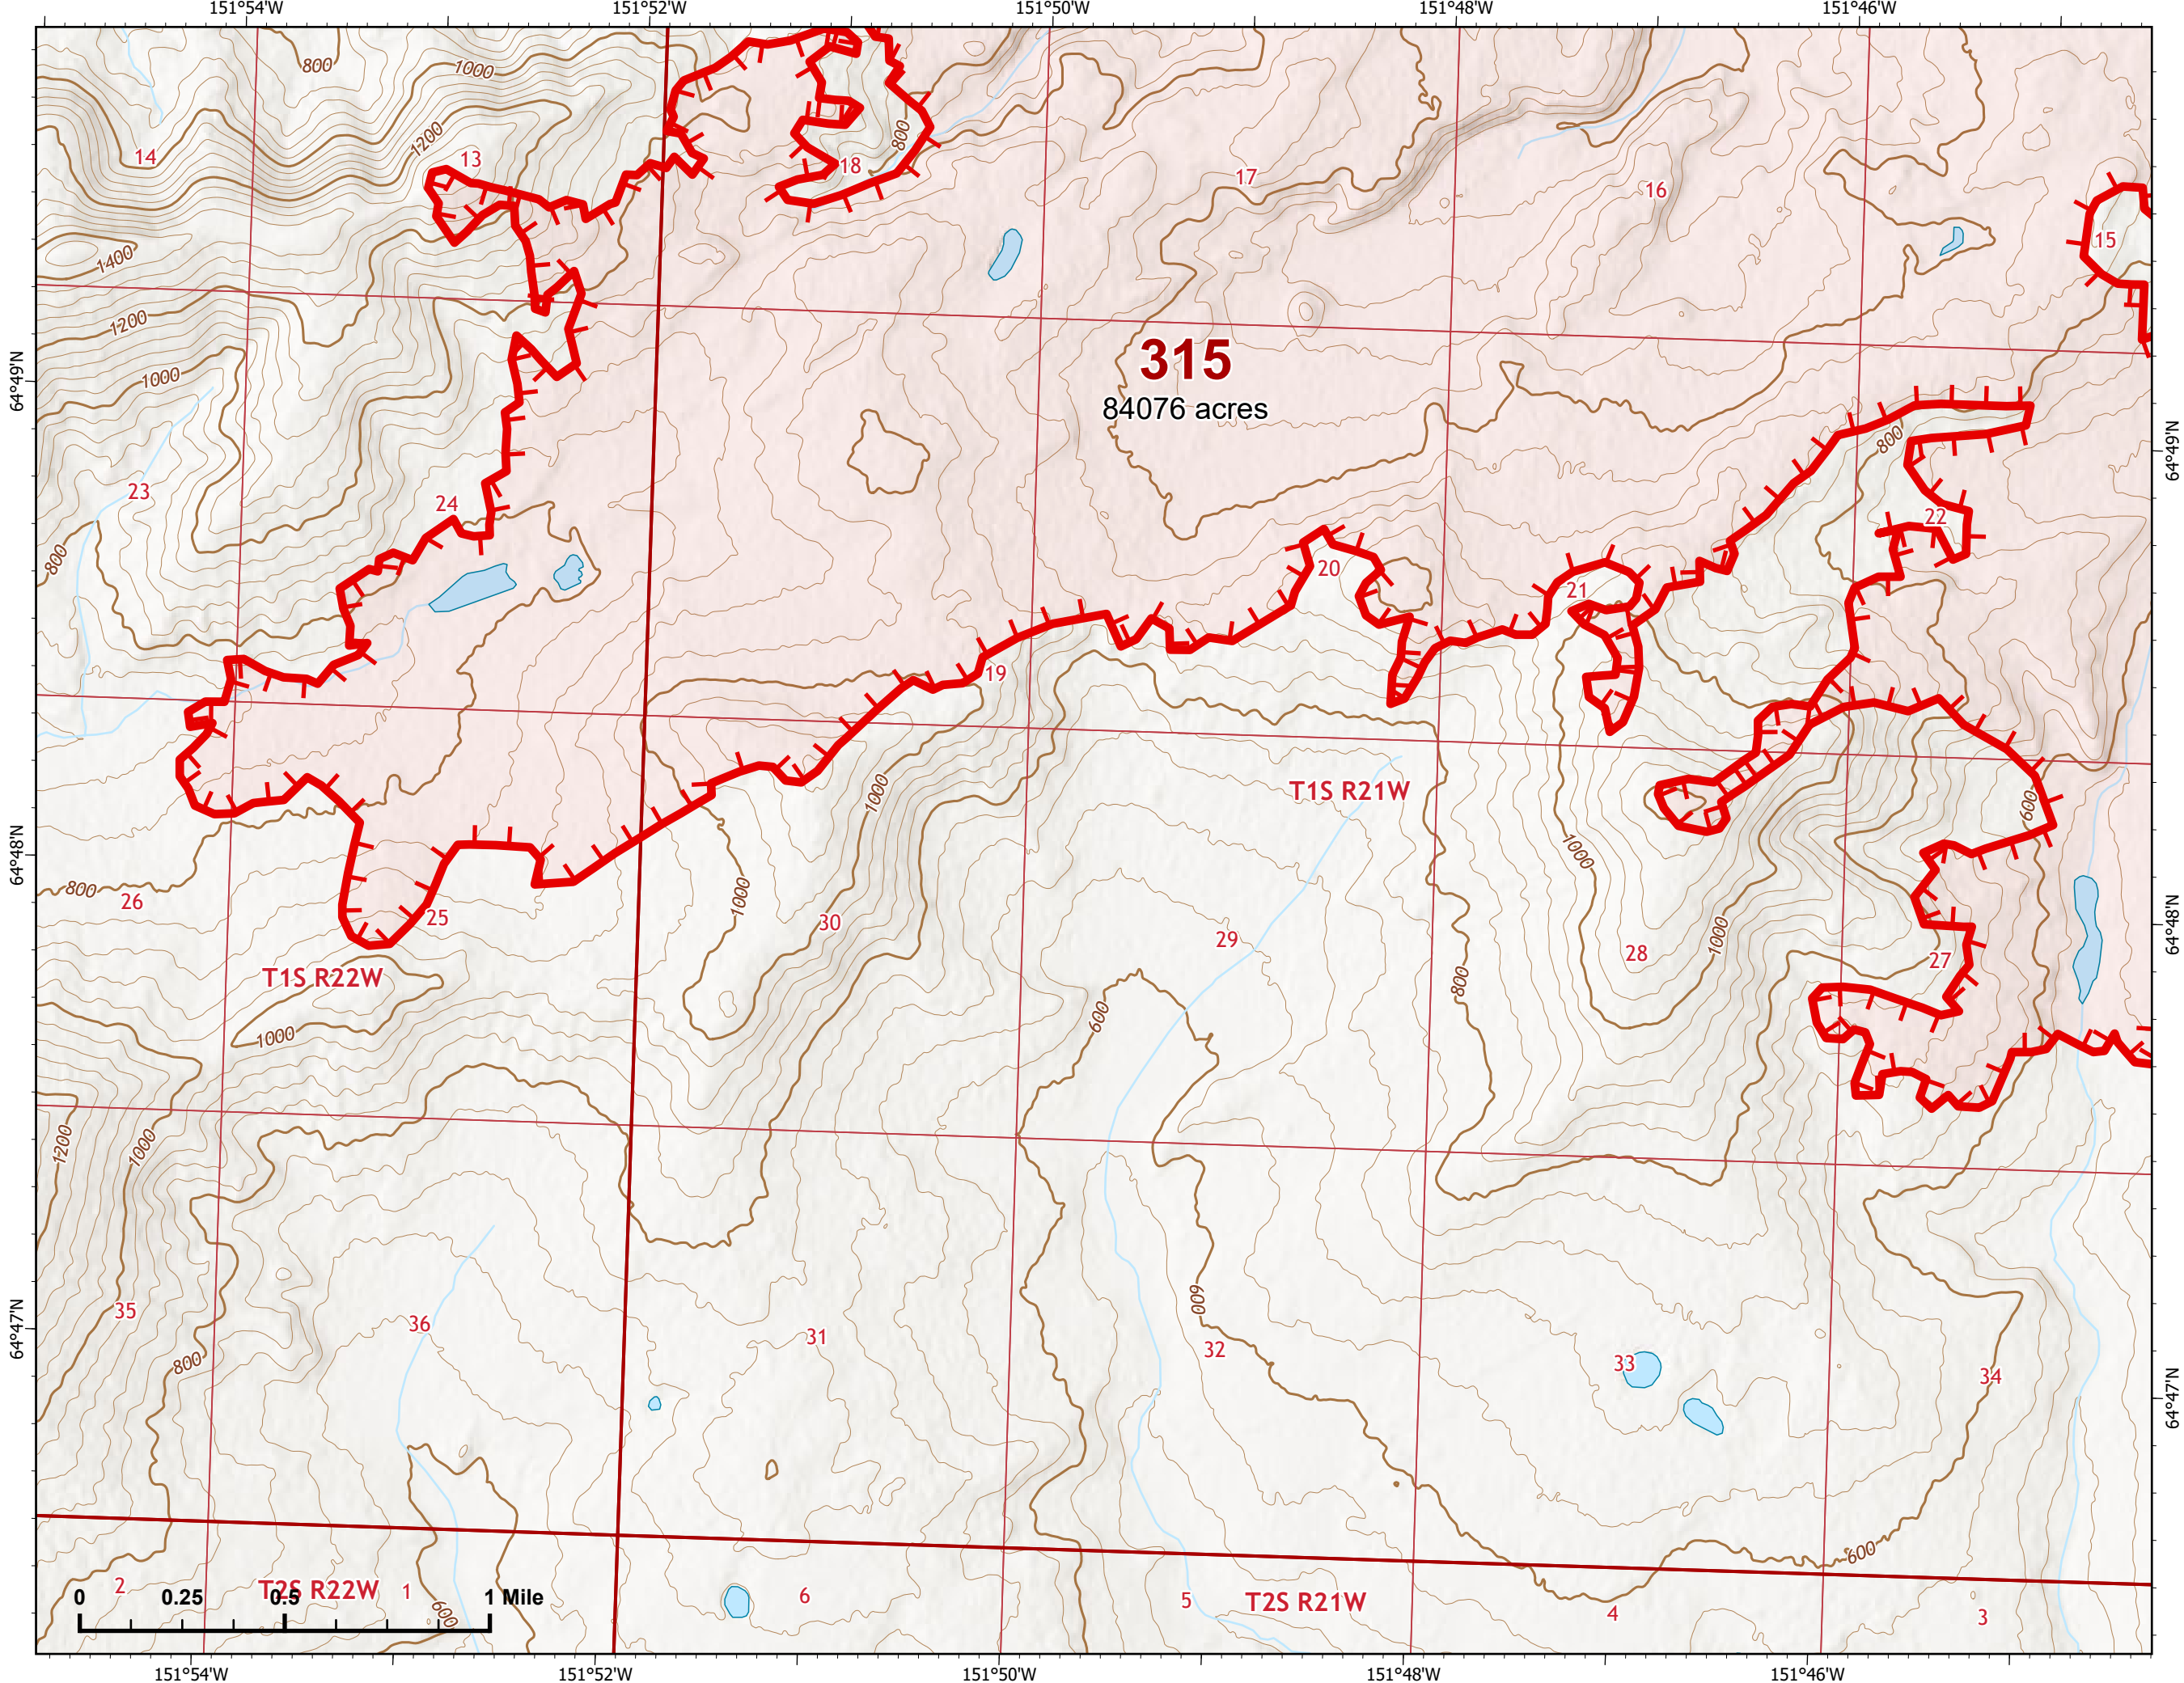

# IAP Map

Bean Complex  
AK-TAD-000898

07/10/2022

Fire: 315 (Chitanana)

Page 315 - 5

-  Wildfire Daily Fire Perimeter
-  Uncontained

Z. Cravens  
7/9/2022 2132