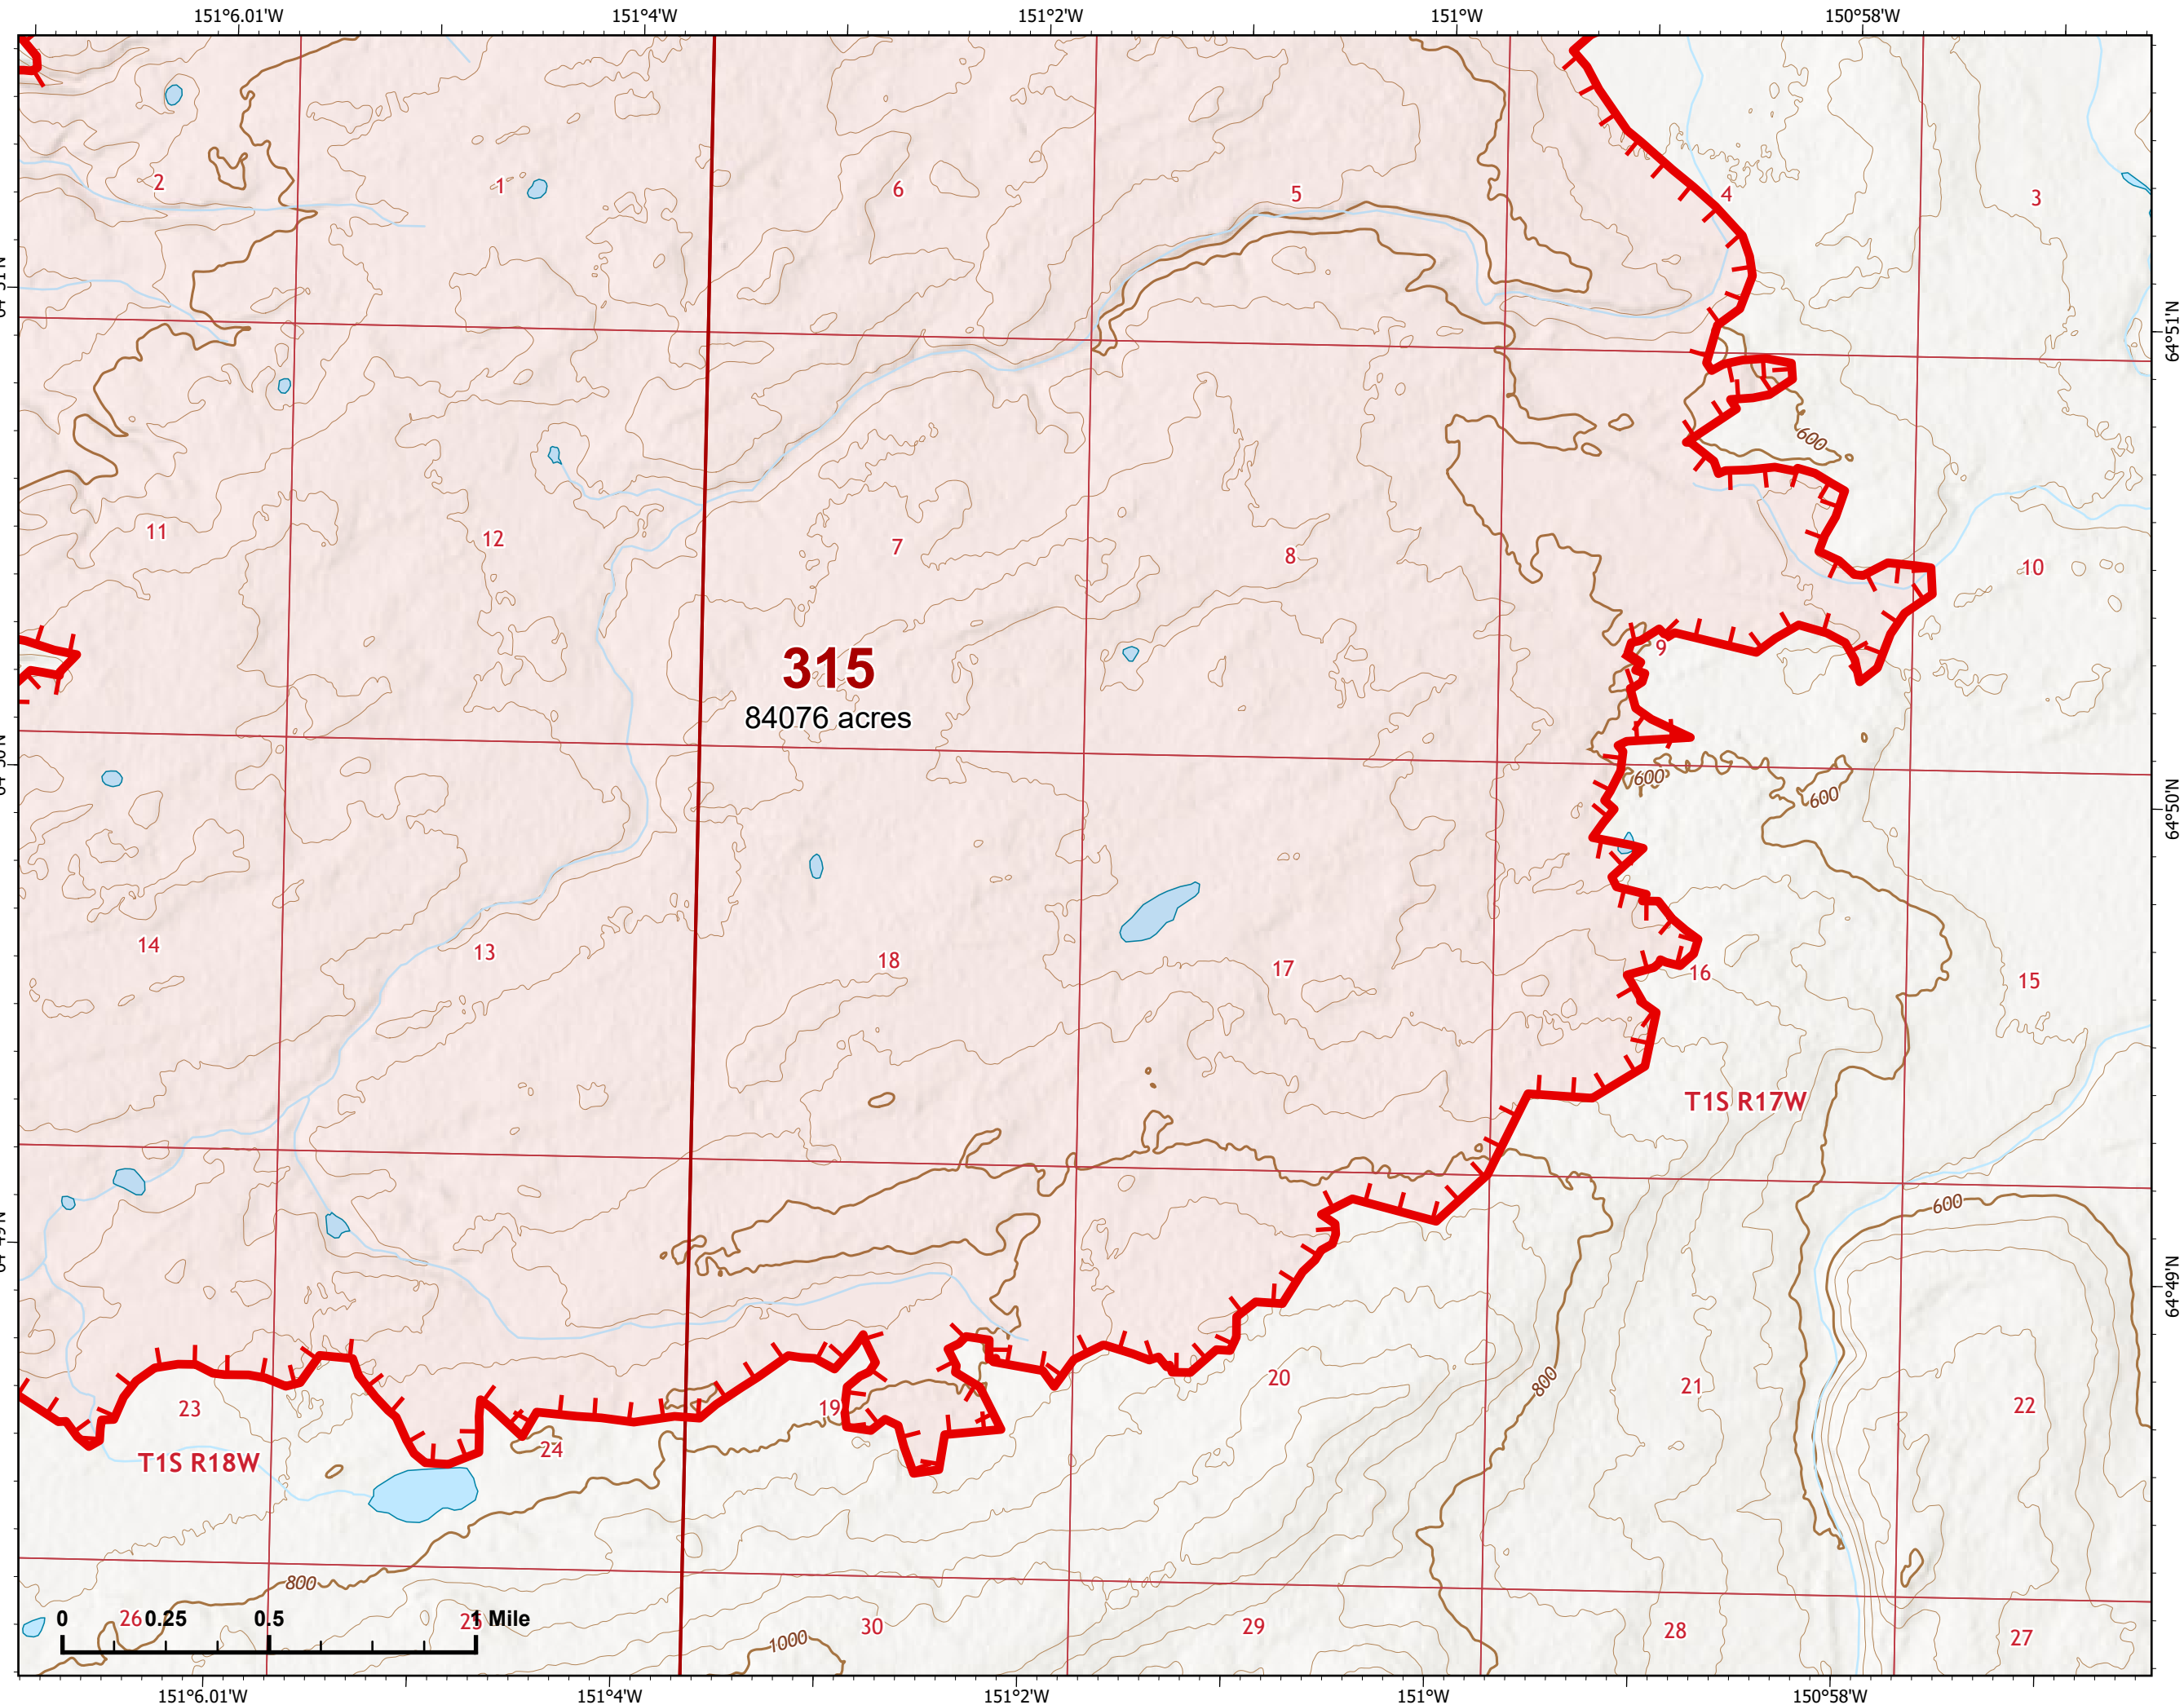

# IAP Map

Bean Complex  
AK-TAD-000898

07/10/2022

Fire: 315 (Chitanana)

Page 315 - 13

-  Wildfire Daily Fire Perimeter
-  Uncontained

Z. Cravens  
7/9/2022 2141