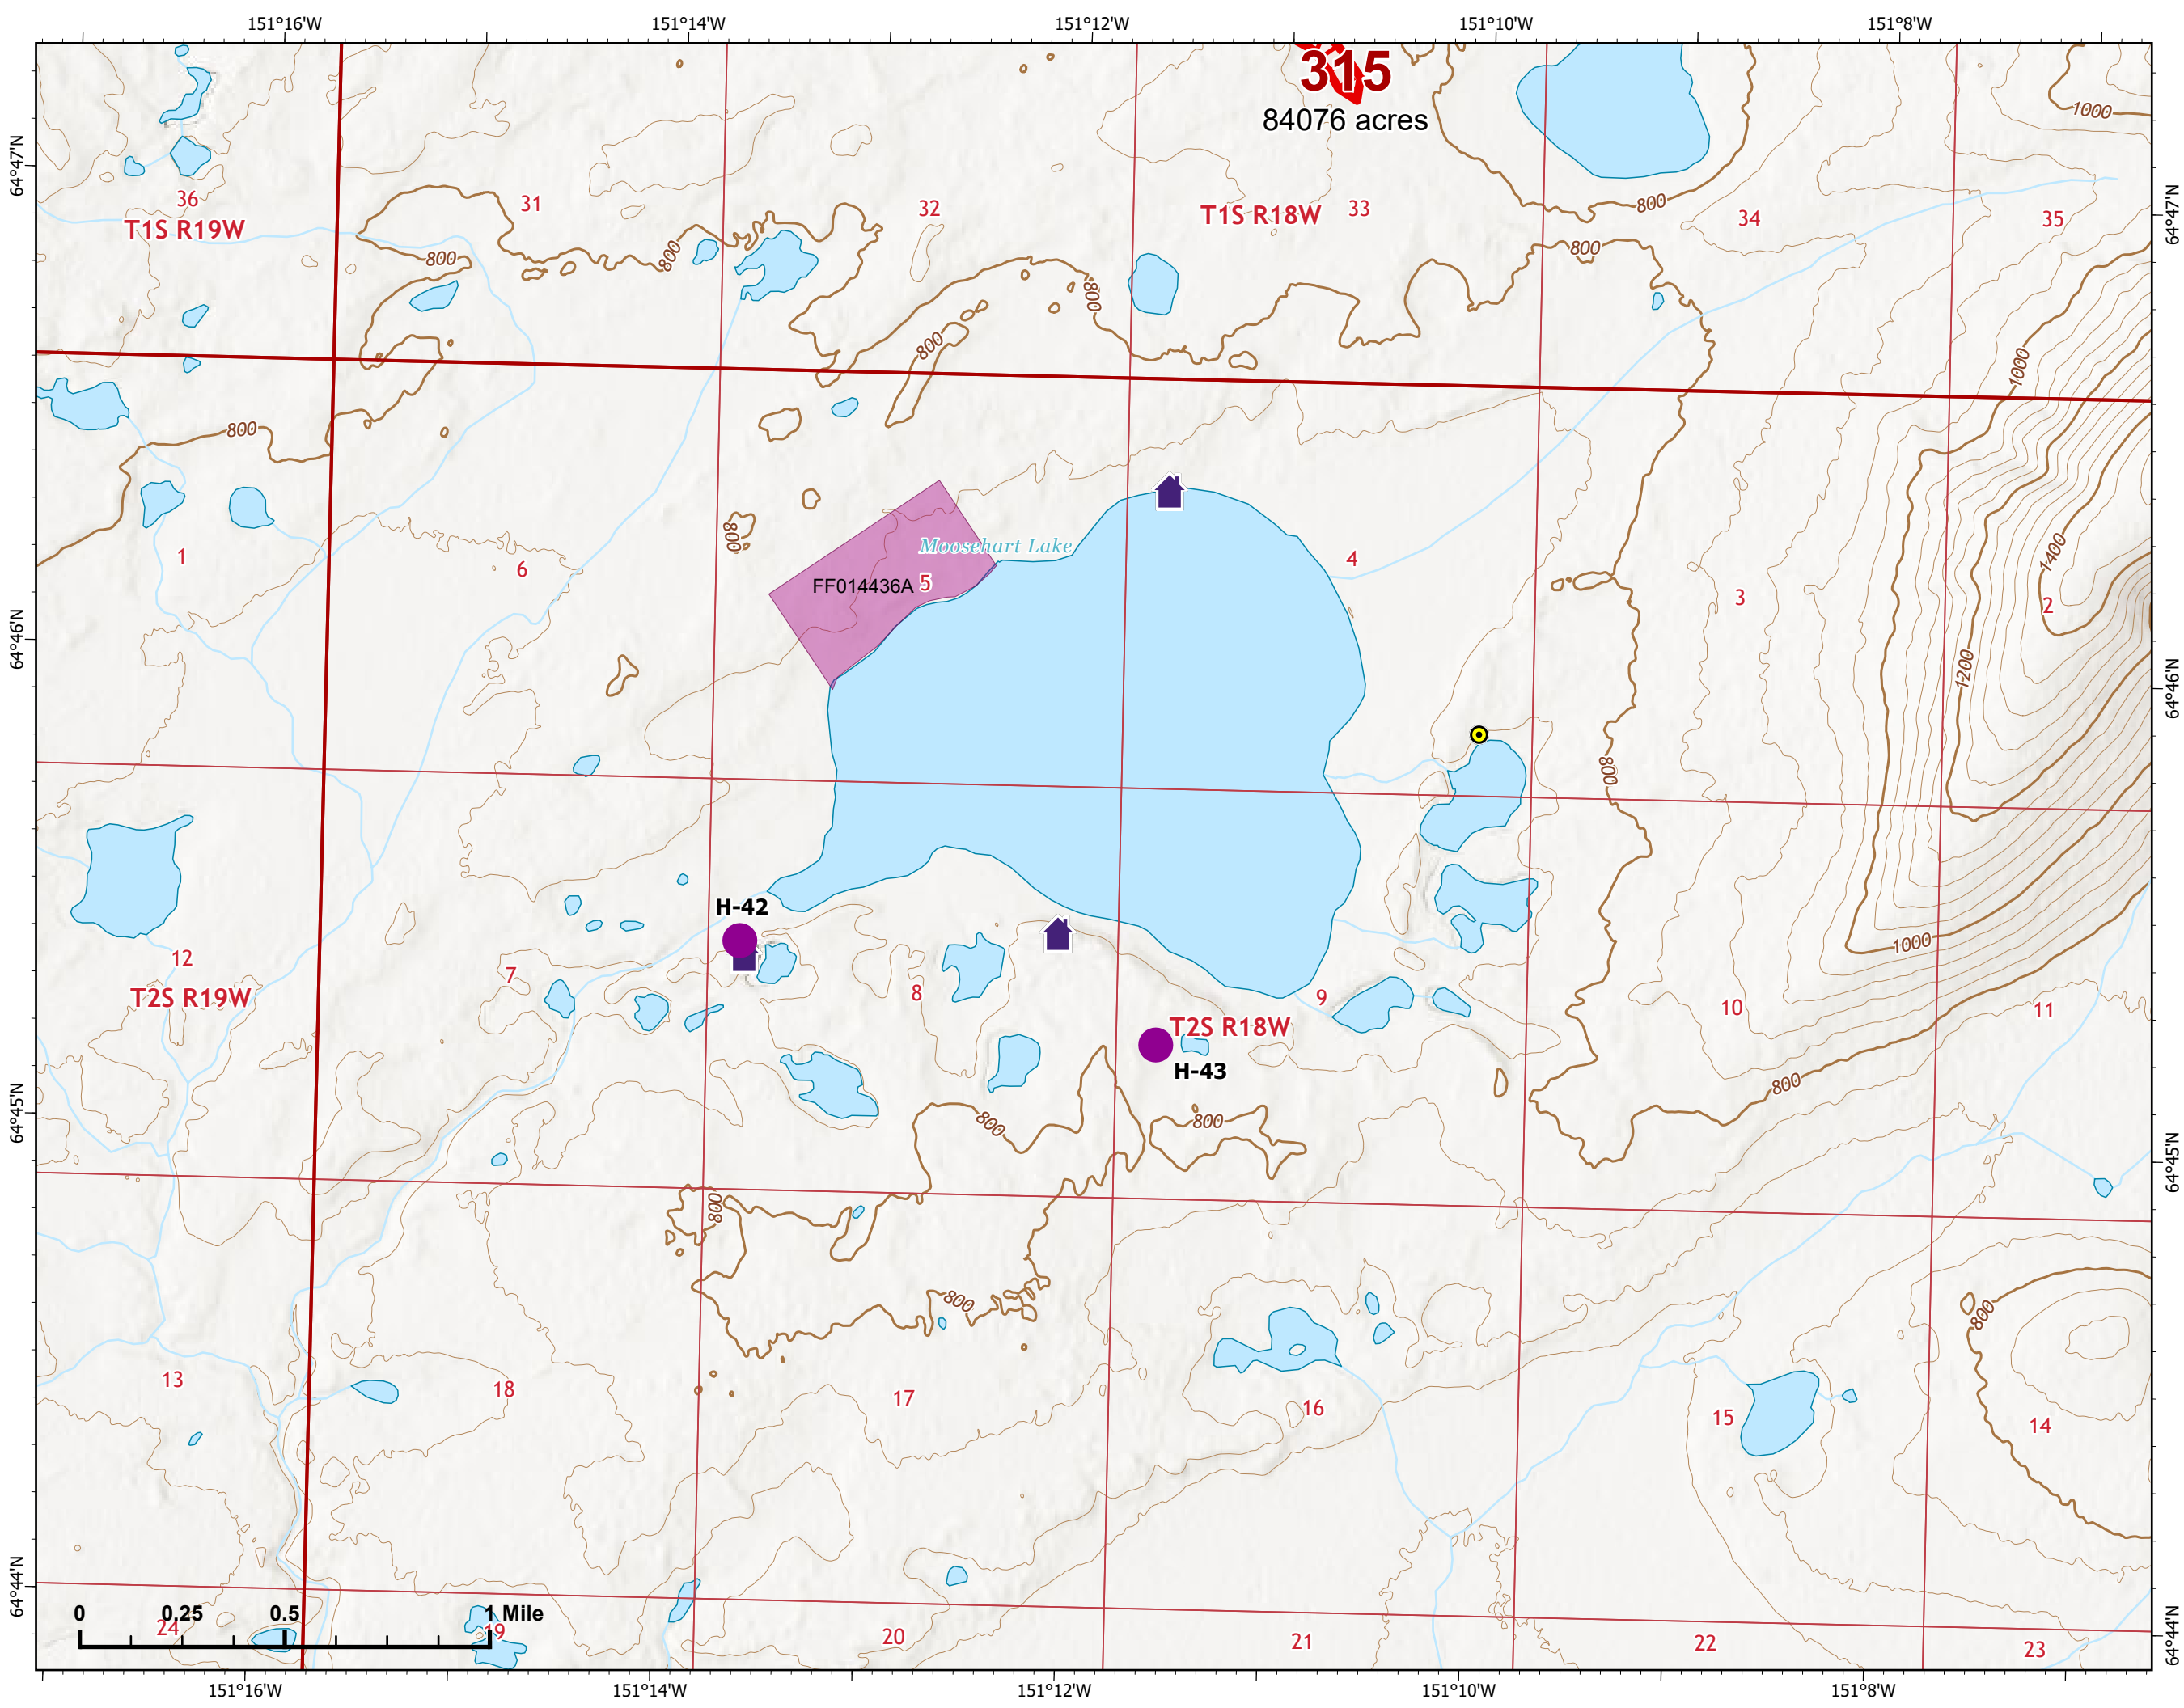

# IAP Map

Bean Complex  
AK-TAD-000898

07/10/2022

Fire: 315 (Chitanana)

Page 315 - 9

-  Helispot
-  Structure
-  Other
-  Wildfire Daily Fire Perimeter
-  Uncontained
-  Native Allotments

Z. Cravens  
7/9/2022 2137