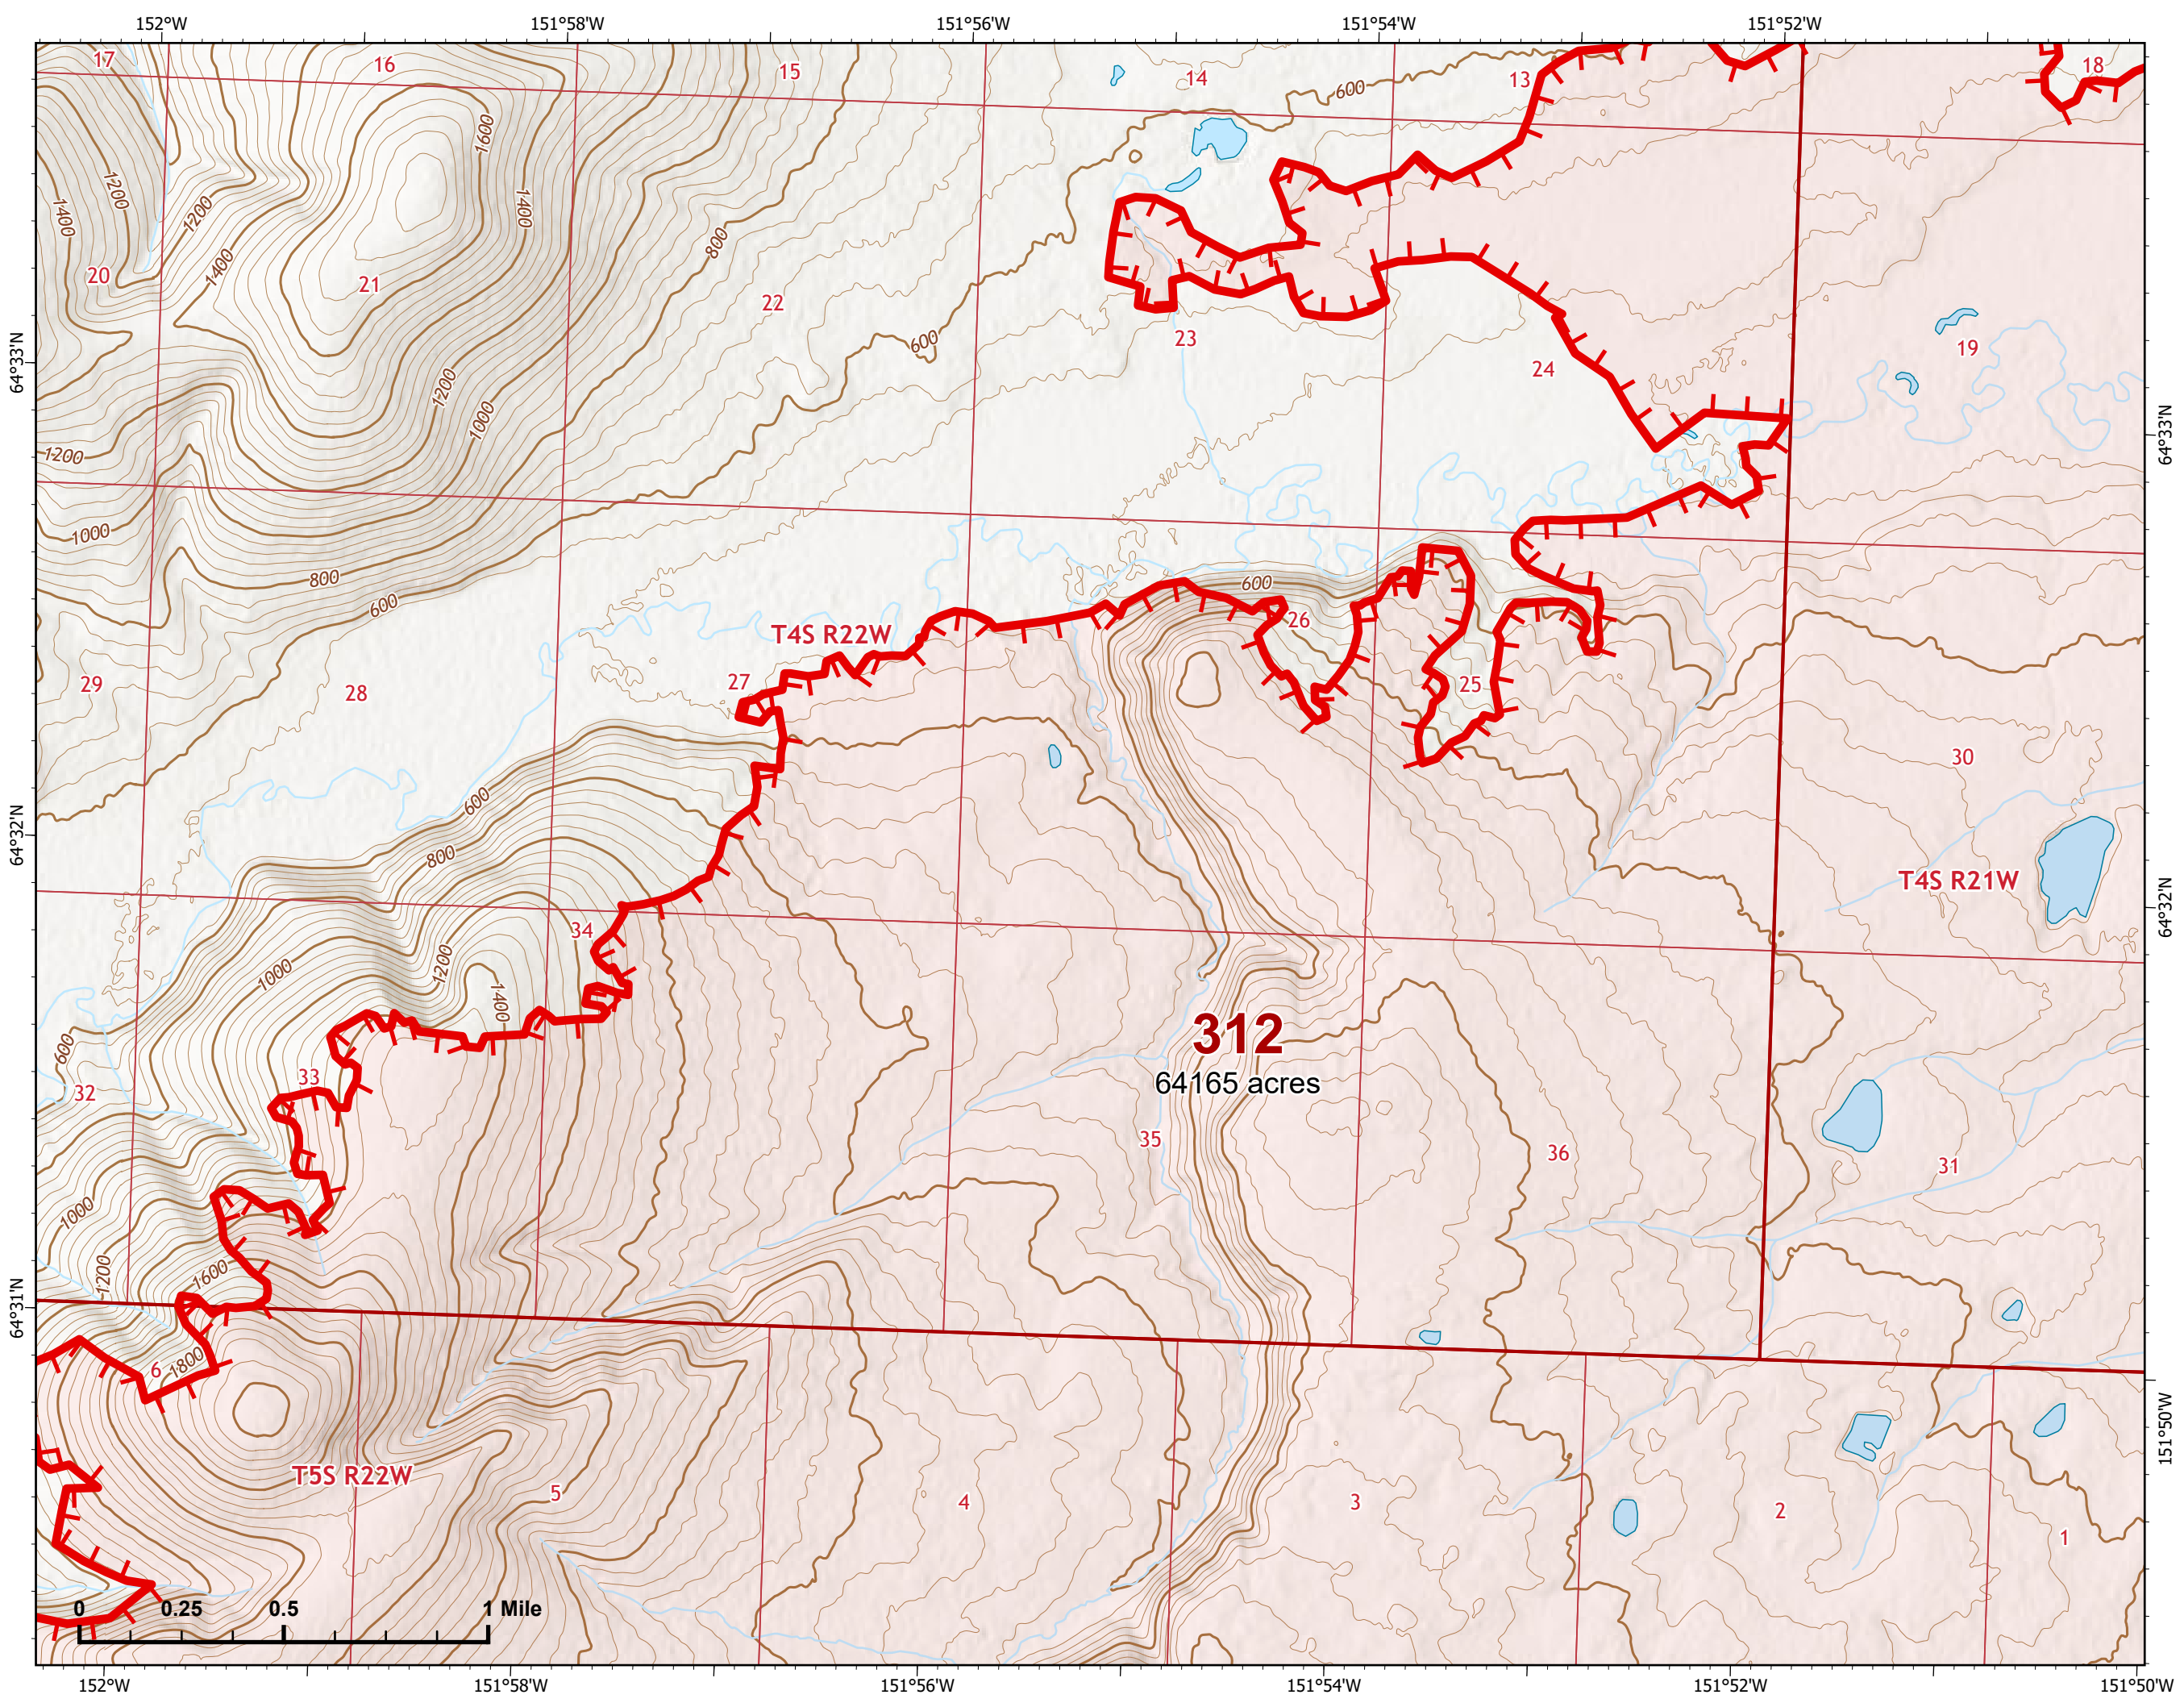

# IAP Map

Bean Complex  
AK-TAD-000898

07/10/2022

Fire: 312 (Bitzshitini)

Page 312 - 2

-  Helispot
-  Wildfire Daily Fire Perimeter
-  Uncontained

**312**  
64165 acres

Z. Cravens  
7/9/2022 2118

# IAP Map

Bean Complex  
AK-TAD-000898

07/10/2022

Fire: 312 (Bitzshitini)

Page 312 - 3

-  Wildfire Daily Fire Perimeter
-  Uncontained

Z. Cravens  
7/9/2022 2119

# IAP Map

Bean Complex  
AK-TAD-000898

07/10/2022

Fire: 312 (Bitzshitini)

Page 312 - 4

-  Wildfire Daily Fire Perimeter
-  Uncontained

Z. Cravens  
7/9/2022 2120