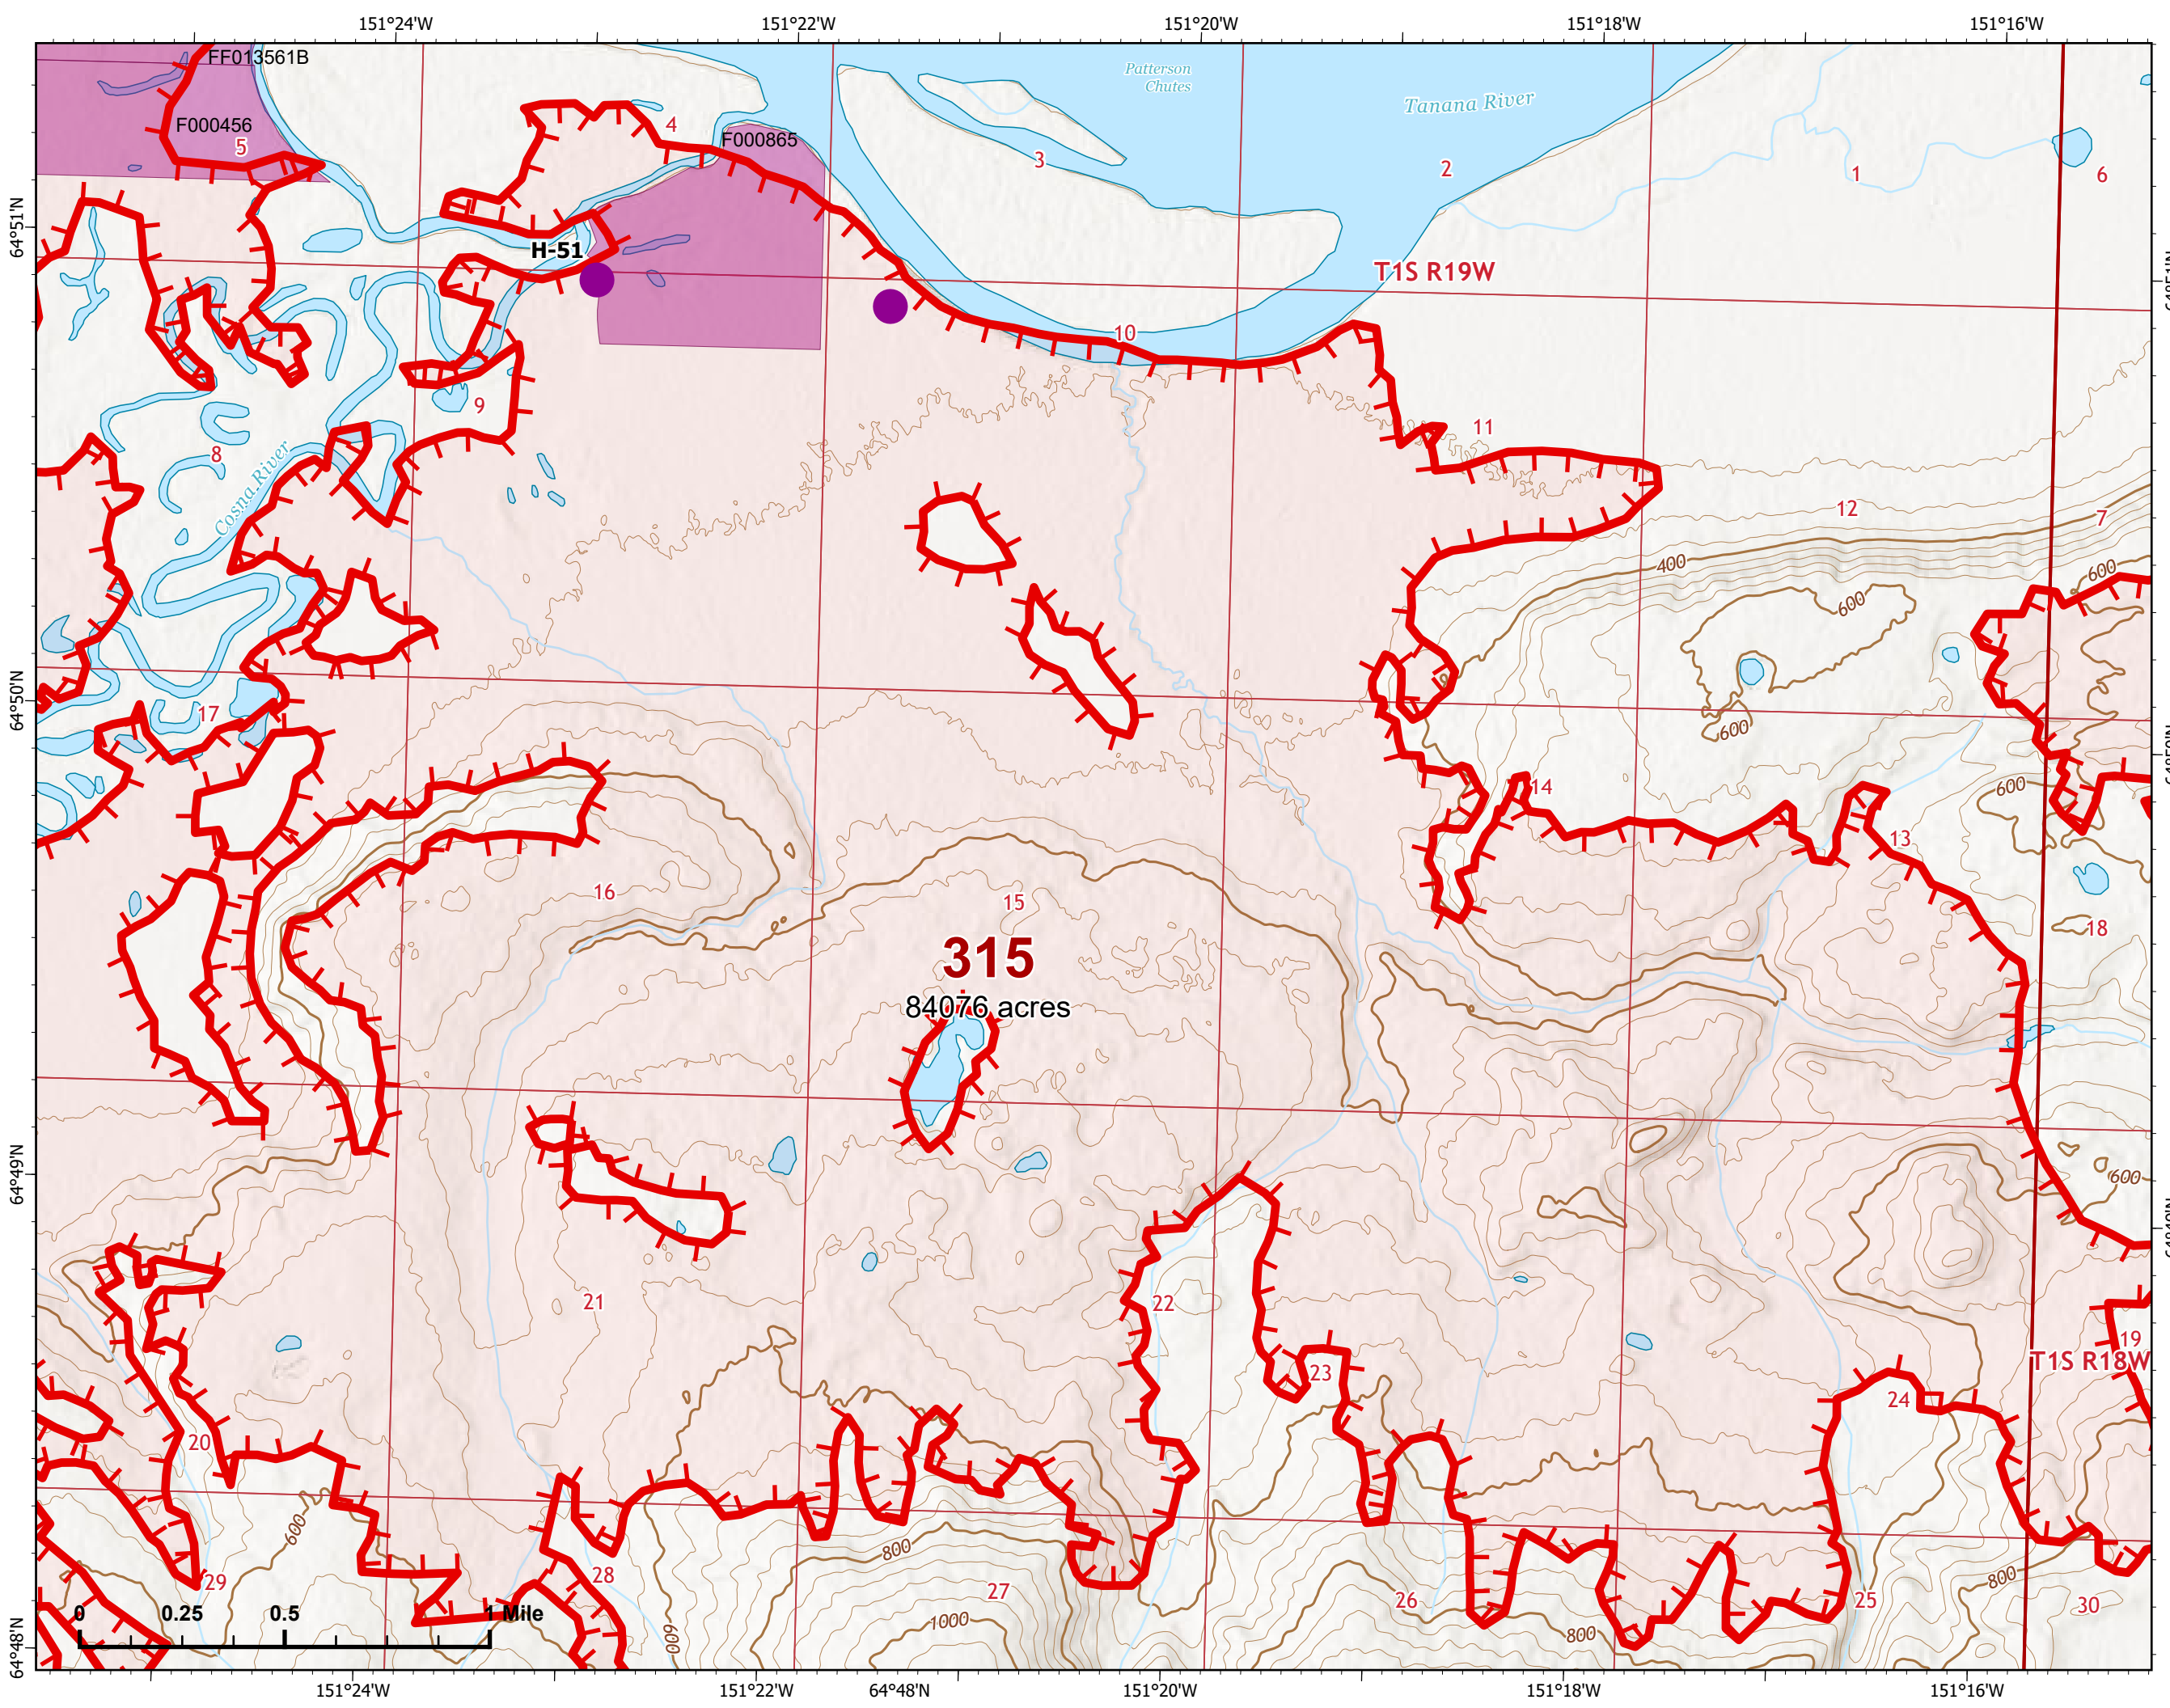

# IAP Map

Bean Complex  
AK-TAD-000898

07/10/2022

Fire: 315 (Chitanana)

Page 315 - 11

-  Helispot
-  Wildfire Daily Fire Perimeter
-  Uncontained
-  Native Allotments

Z. Cravens  
7/9/2022 2138