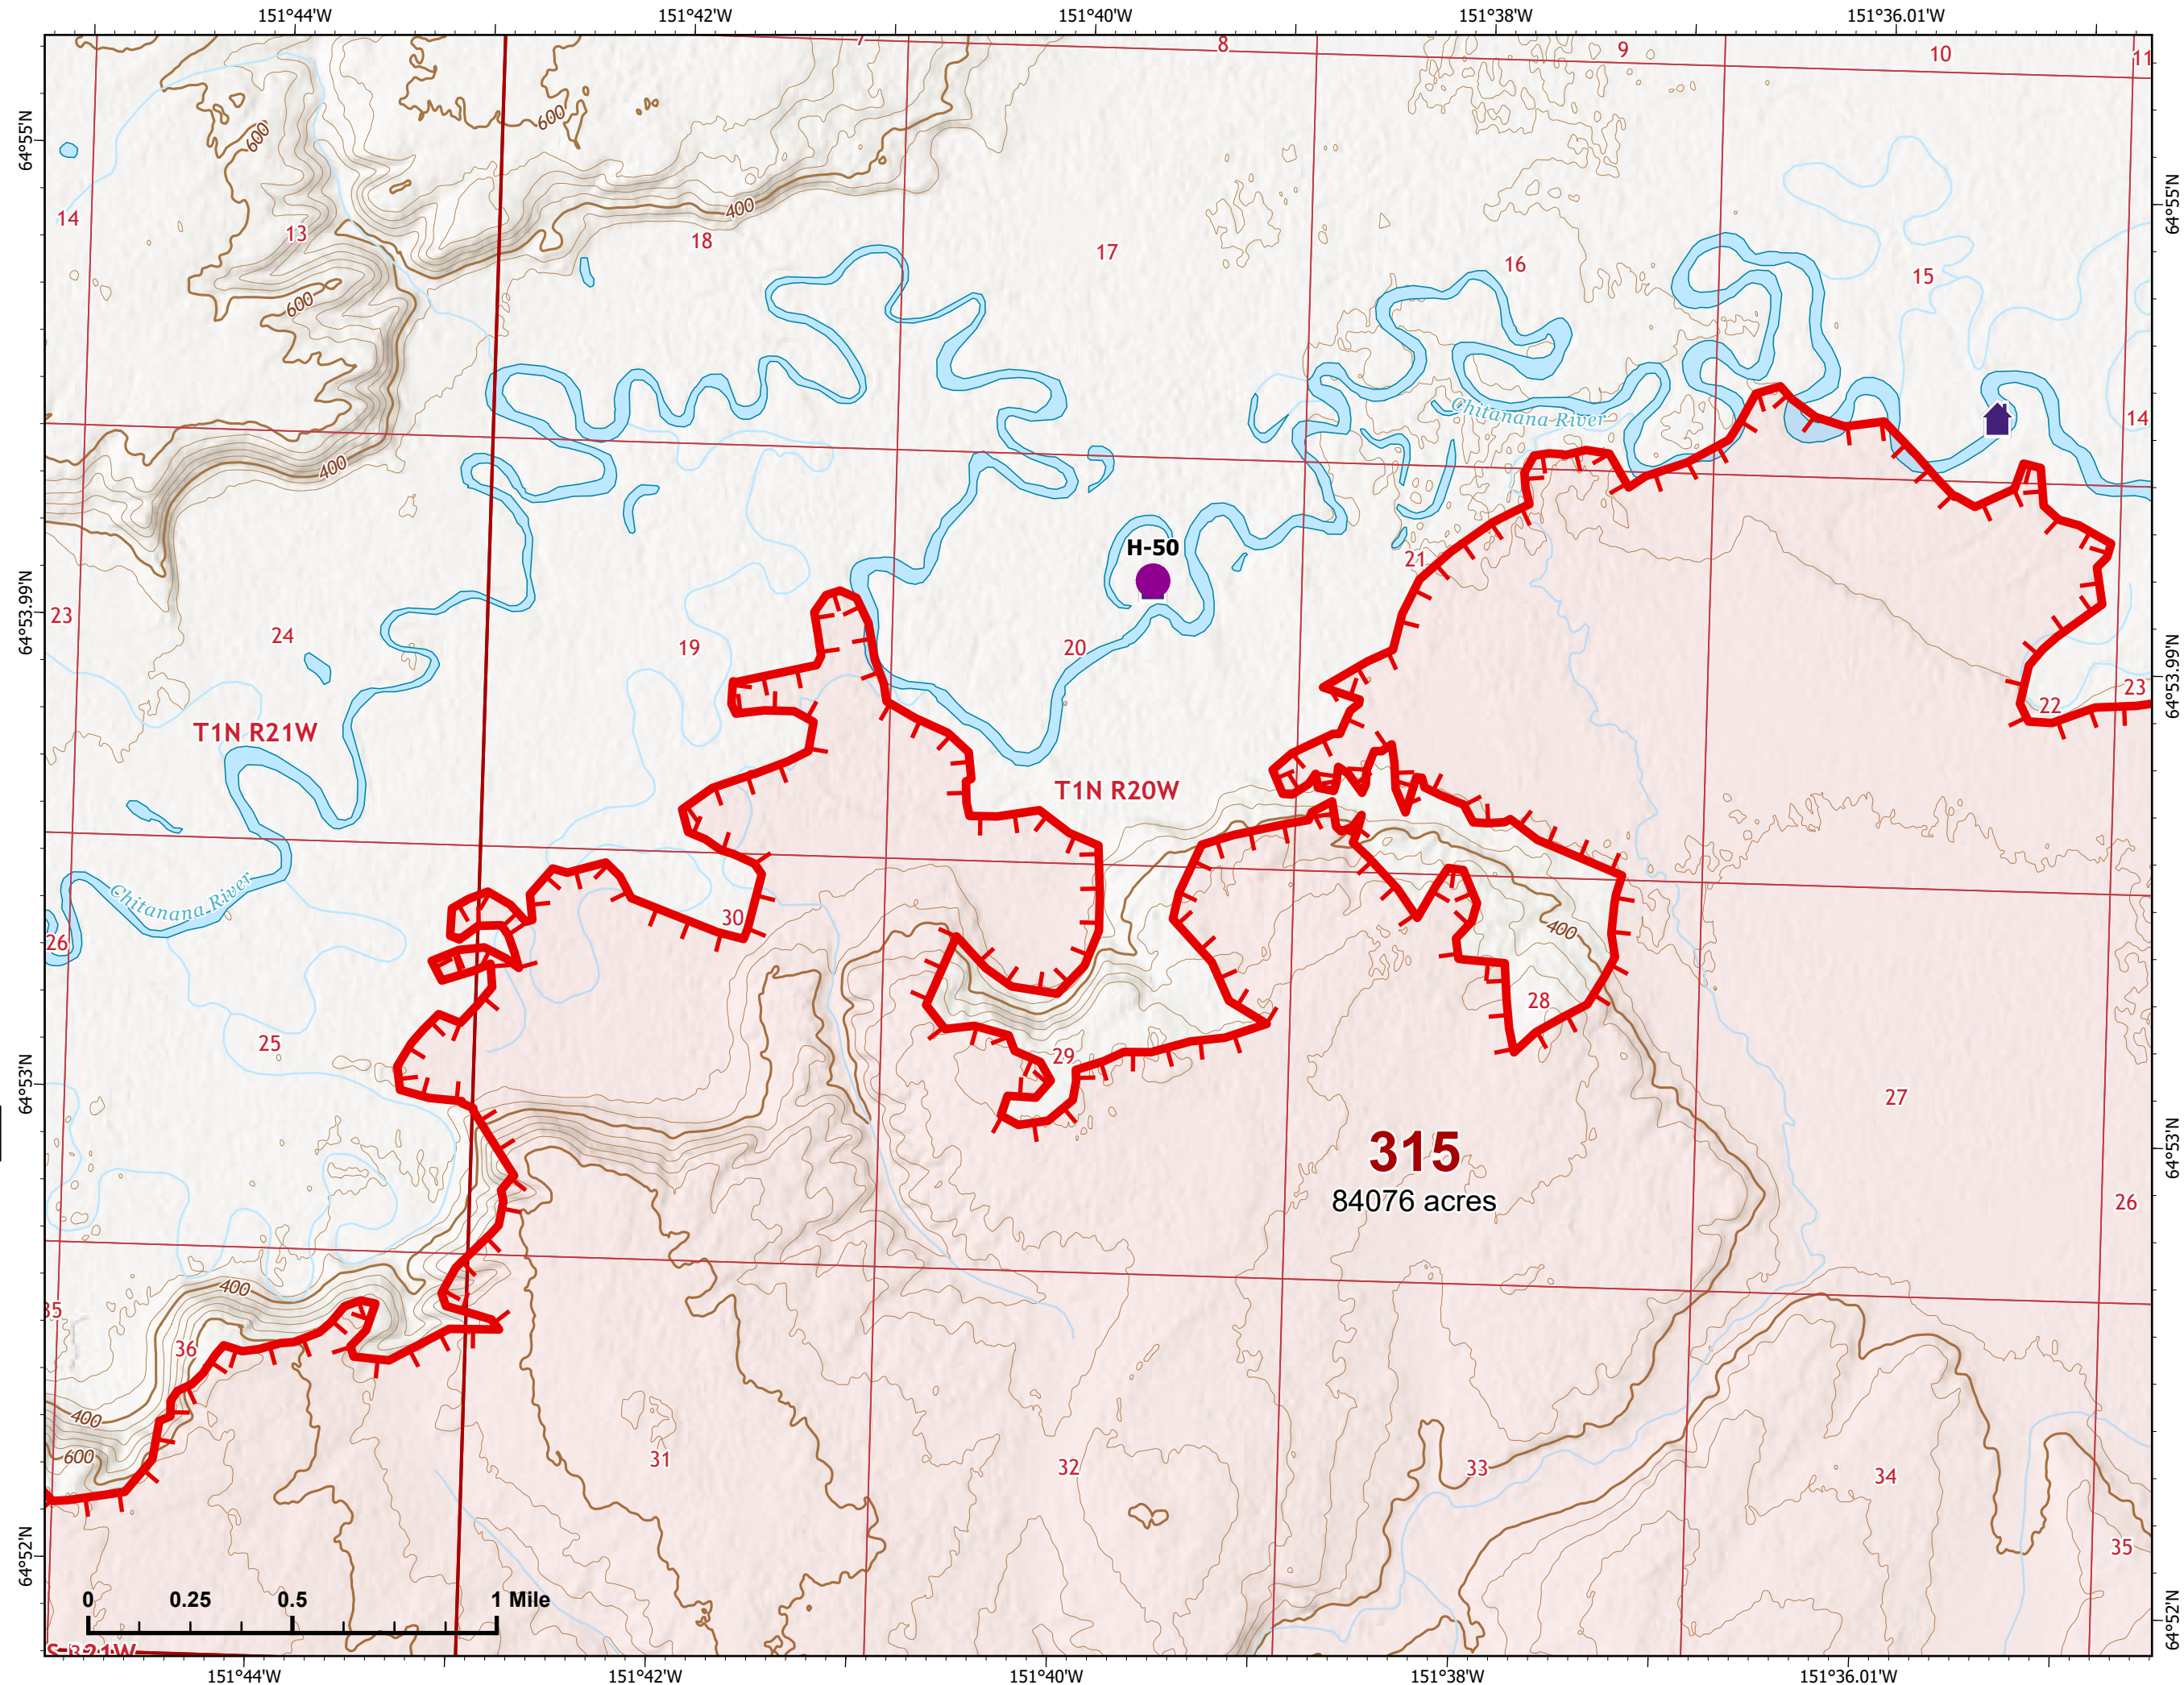

# IAP Map

Bean Complex  
AK-TAD-000898

07/10/2022

Fire: 315 (Chitanana)

Page 315 - 2

-  Helispot
-  Structure
-  Wildfire Daily Fire Perimeter
-  Uncontained

A QR code is located in the bottom left corner. Below it is a north arrow pointing upwards. At the bottom left is the Northwest Incident Management Team logo, which features a stylized flame and the text "NW 7 NORTHWEST INCIDENT MANAGEMENT TEAM".