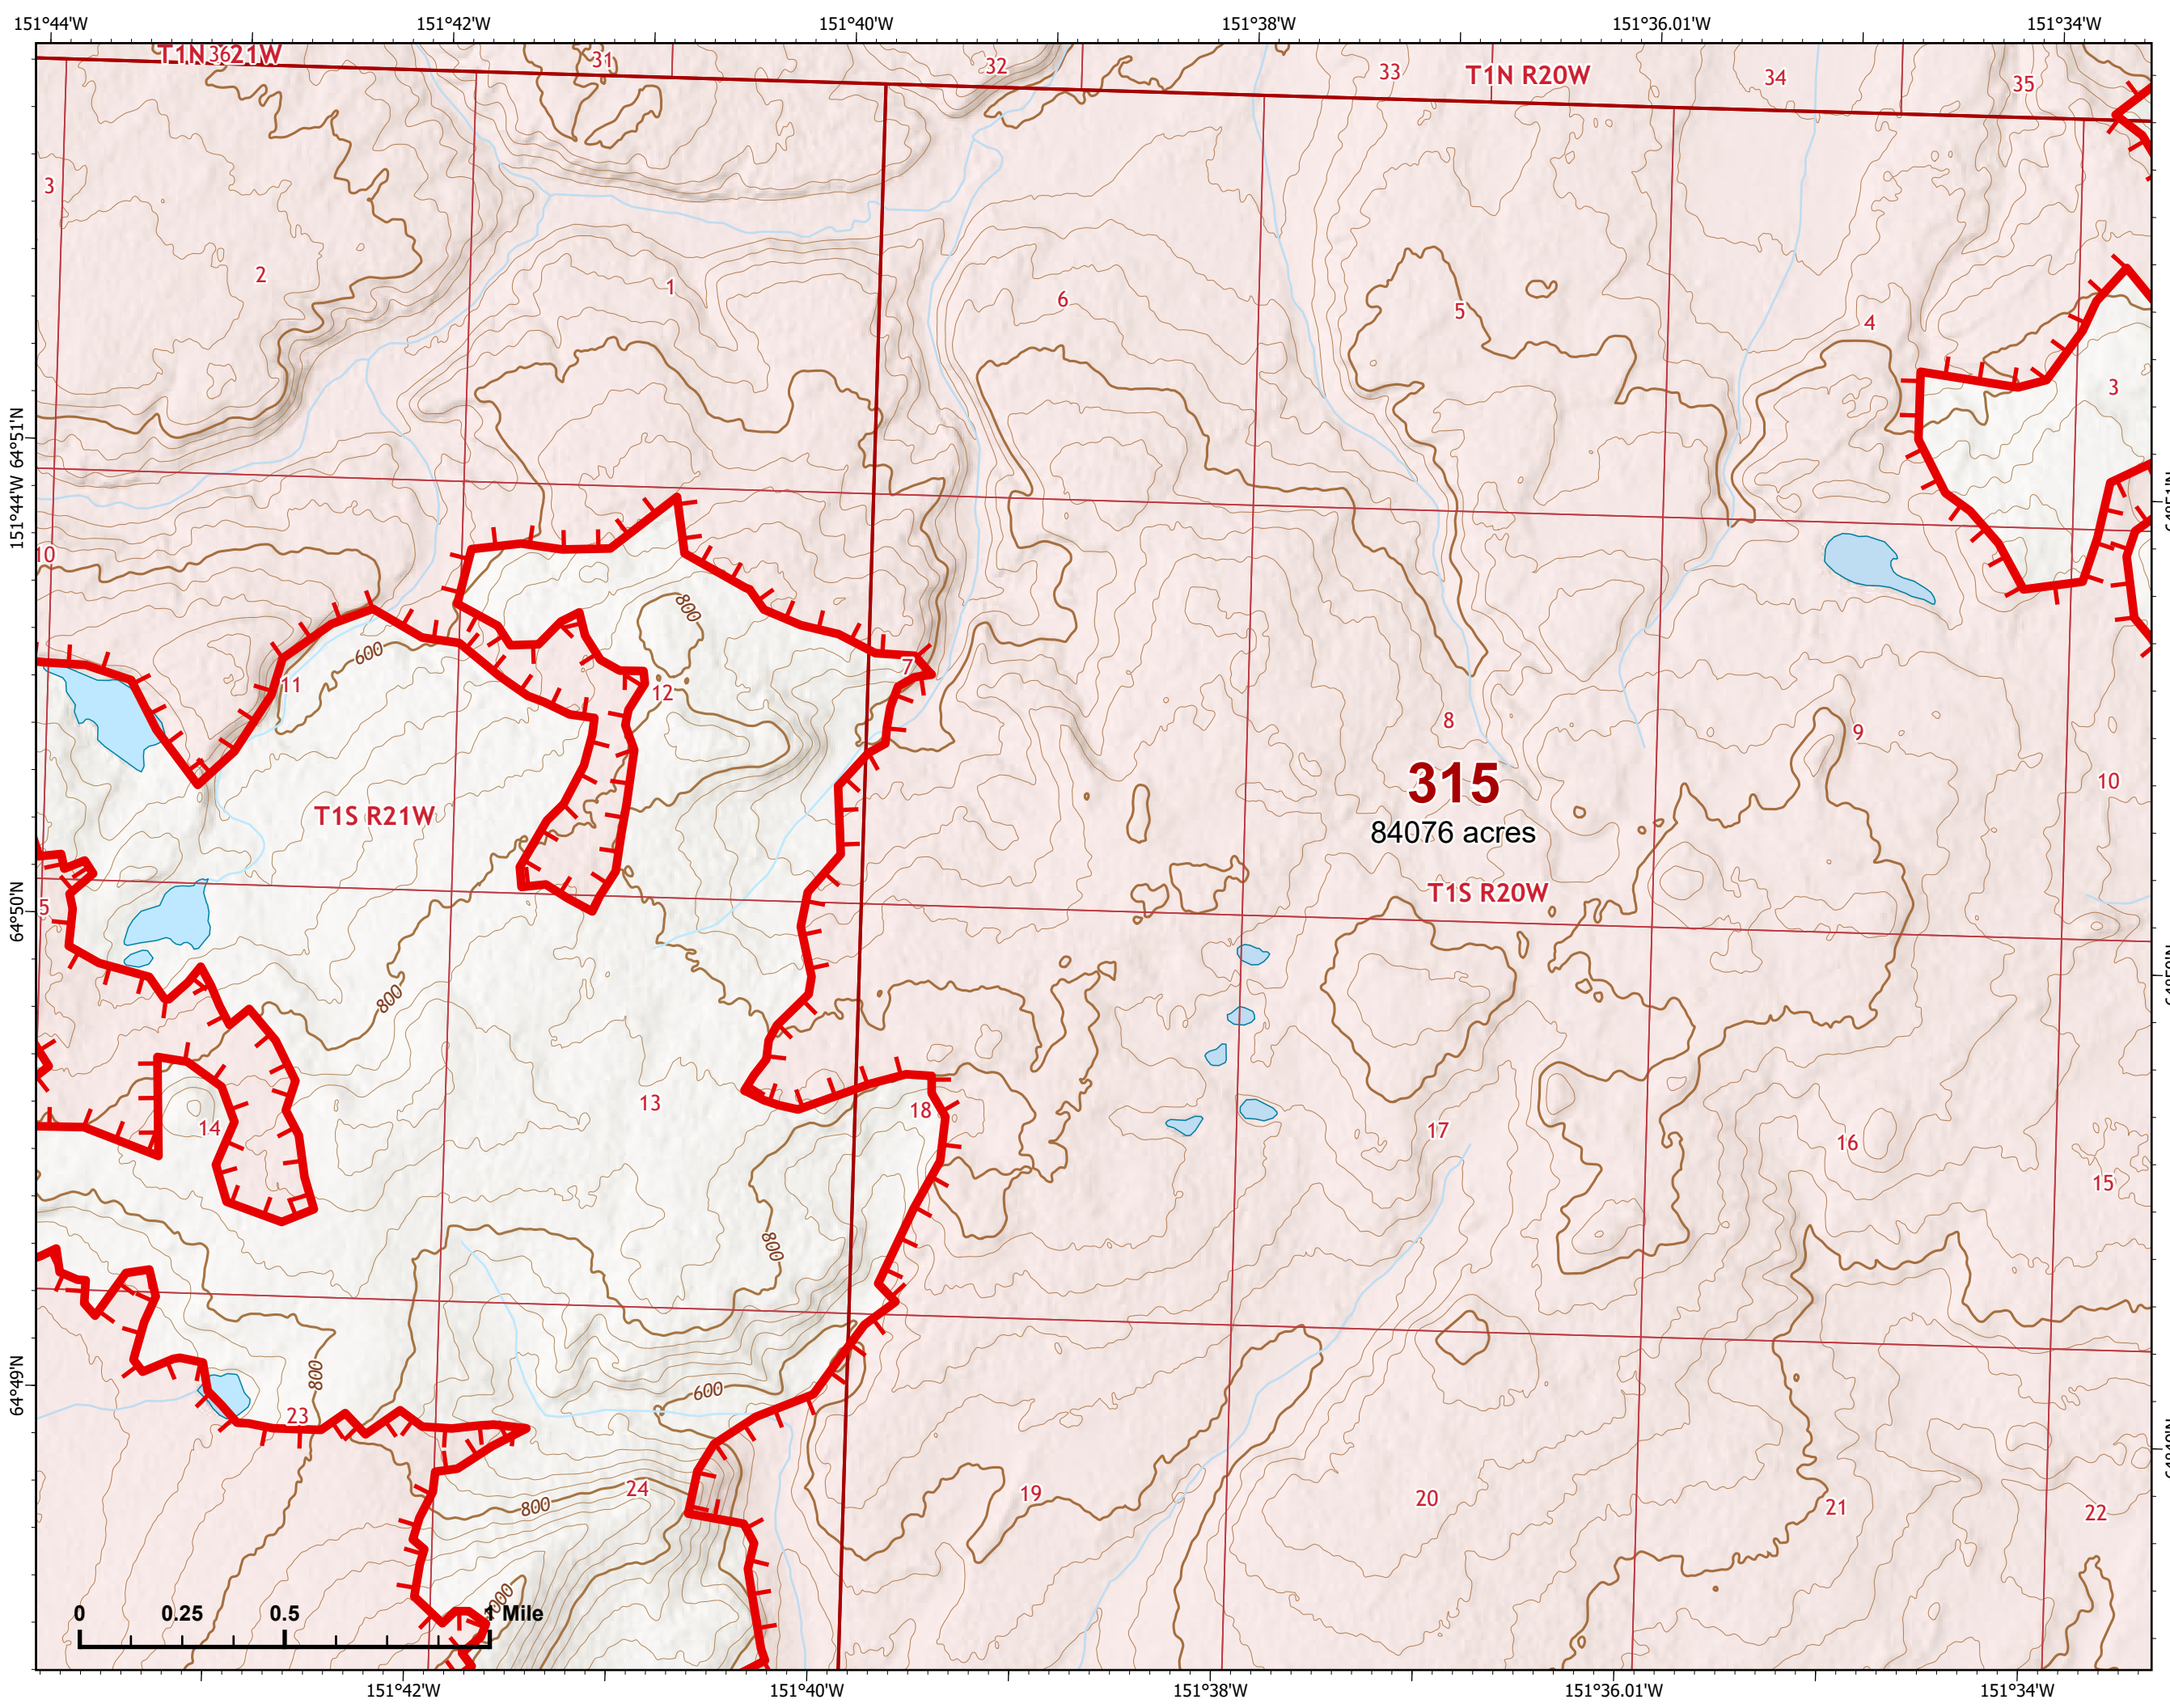

# IAP Map

Bean Complex  
AK-TAD-000898

07/10/2022

Fire: 315 (Chitanana)

Page 315 - 4

-  Wildfire Daily Fire Perimeter
-  Uncontained

Z. Cravens  
7/9/2022 2131