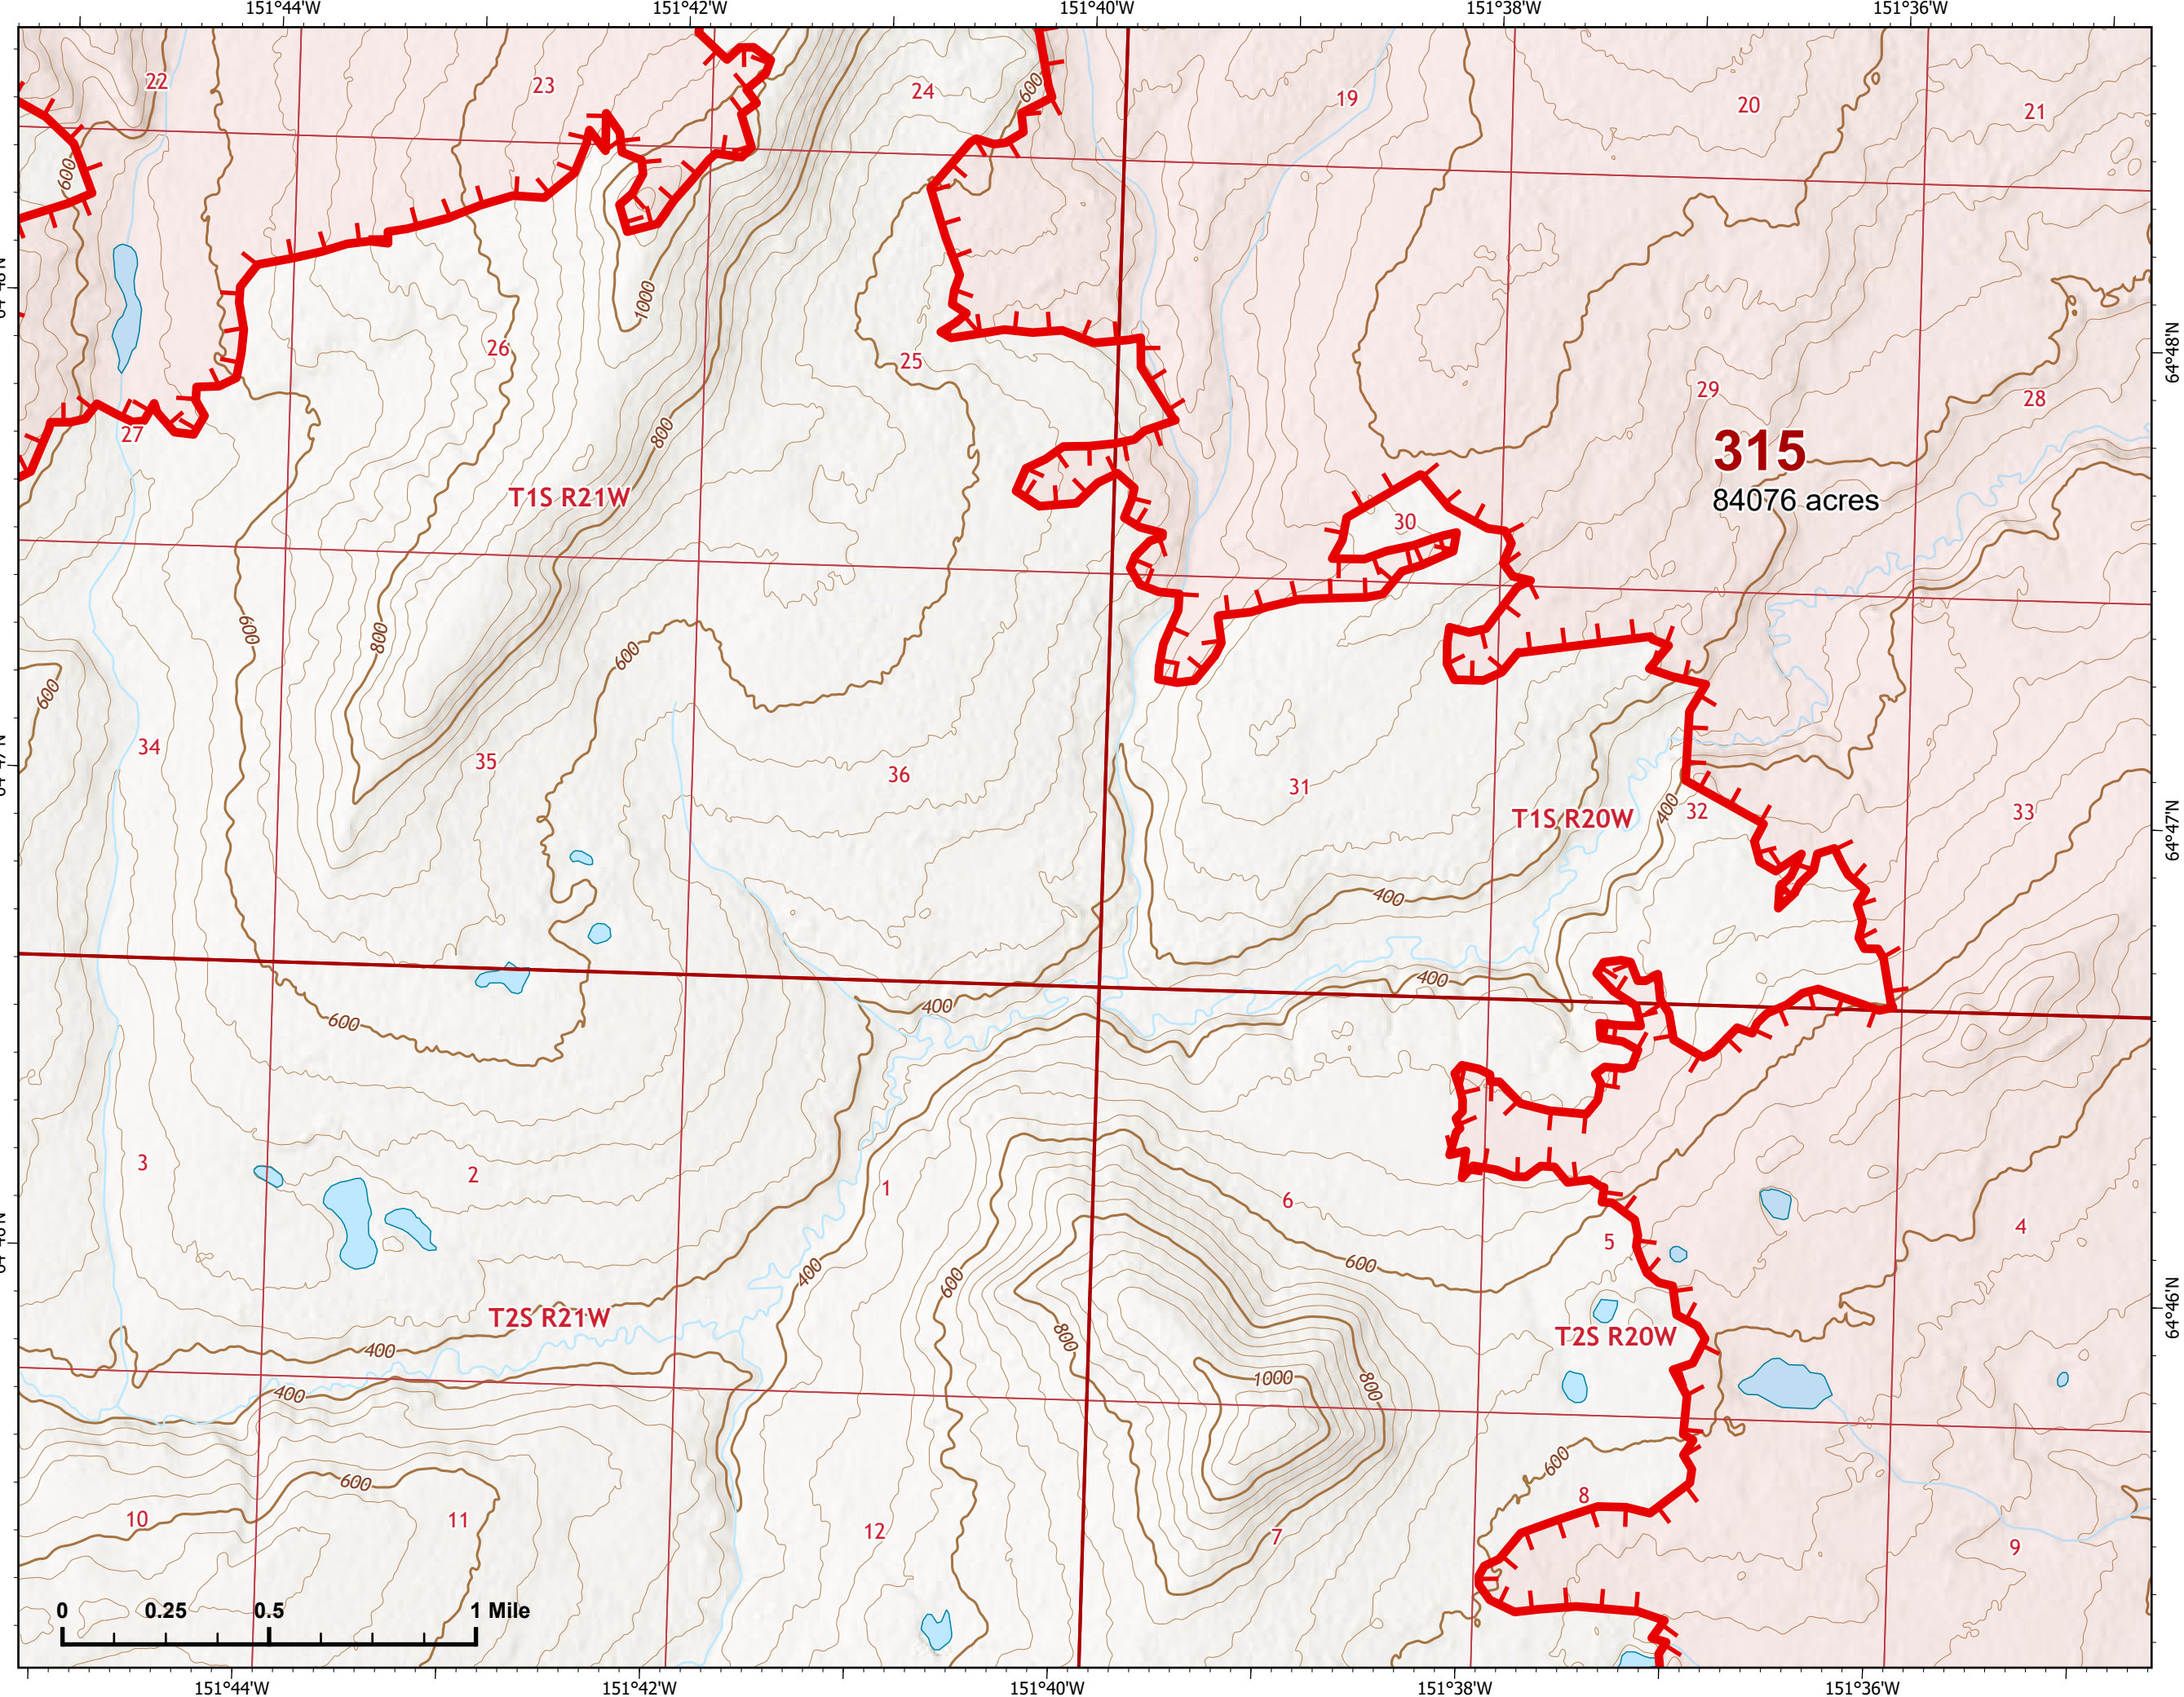

# IAP Map

Bean Complex  
AK-TAD-000898

07/10/2022

Fire: 315 (Chitanana)

Page 315 - 6

-  Wildfire Daily Fire Perimeter
-  Uncontained

Z. Cravens  
7/9/2022 2133