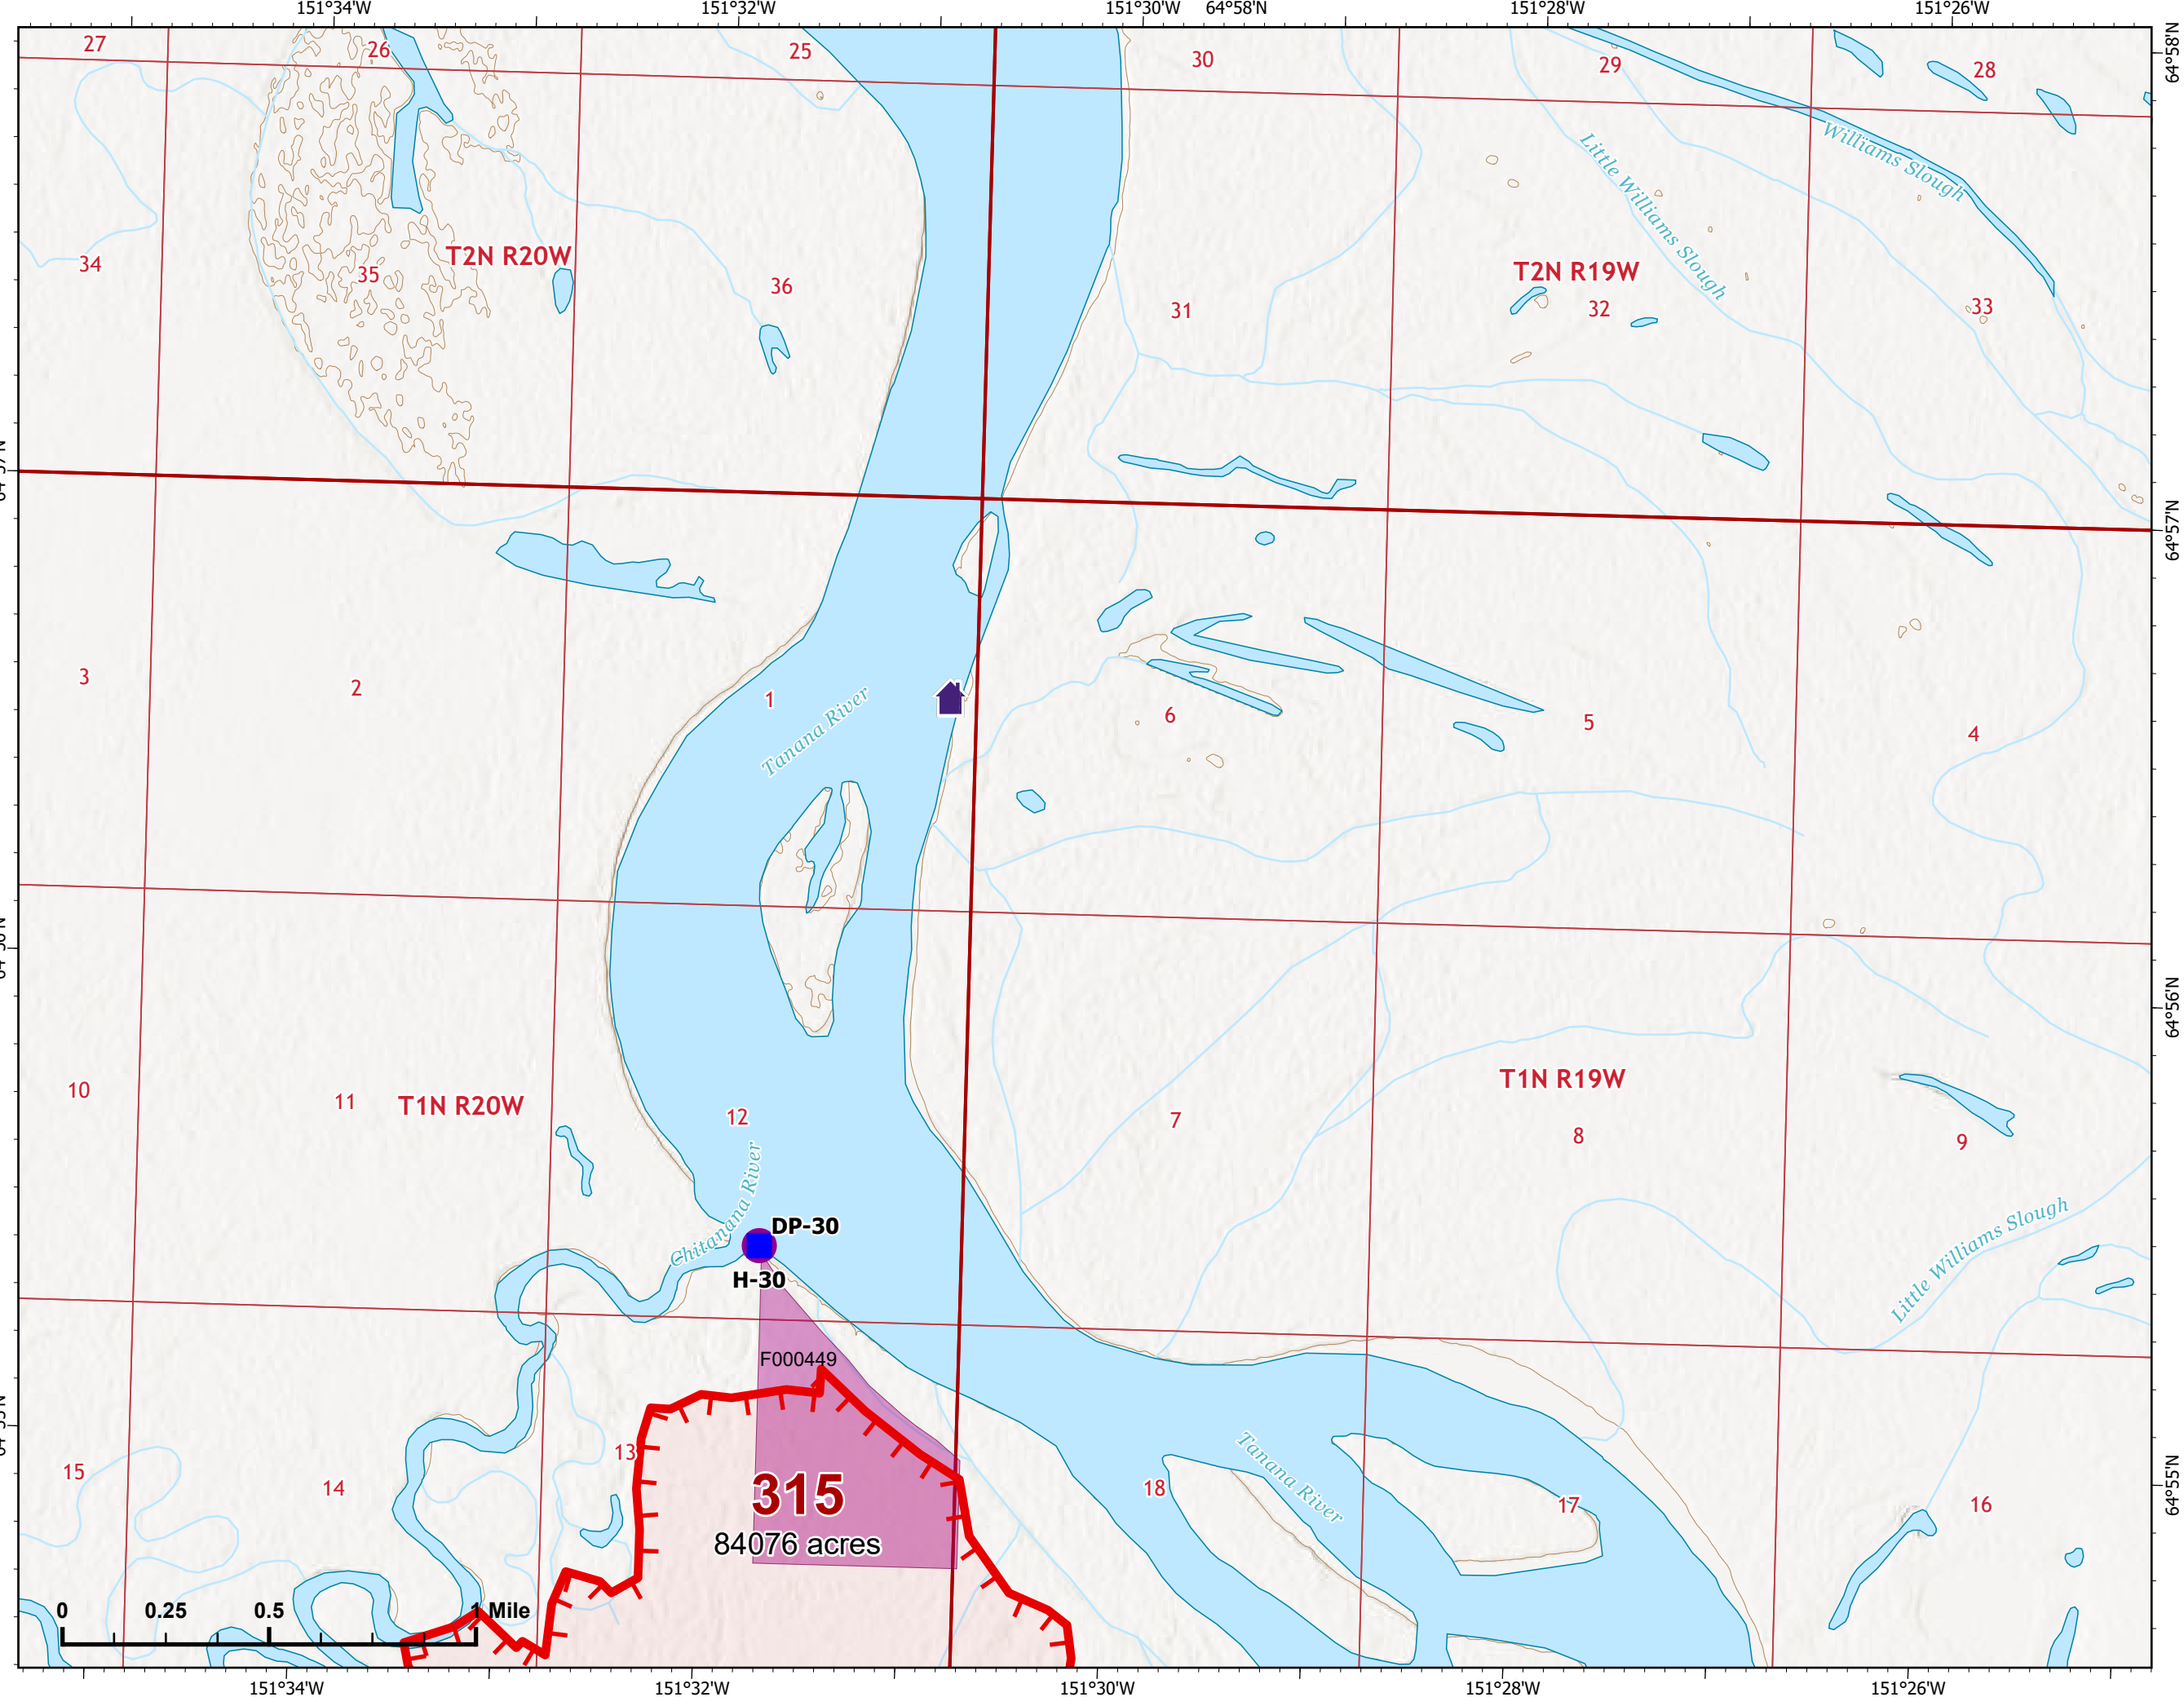

# IAP Map

Bean Complex  
AK-TAD-000898

07/10/2022

Fire: 315 (Chitanana)

Page 315 - 1

-  Helispot
-  Drop Point
-  Structure
-  Wildfire Daily Fire Perimeter
-  Uncontained
-  Native Allotments

Z. Cravens  
7/9/2022 2128

# IAP Map

Bean Complex  
AK-TAD-000898

07/10/2022

Fire: 315 (Chitanana)

Page 315 - 2

-  Helispot
-  Structure
-  Wildfire Daily Fire Perimeter
-  Uncontained

A QR code is located in the bottom left corner. Below it is a north arrow pointing upwards. At the bottom left is the Northwest Incident Management Team logo, which features a stylized flame and the text "NW 7 NORTHWEST INCIDENT MANAGEMENT TEAM".