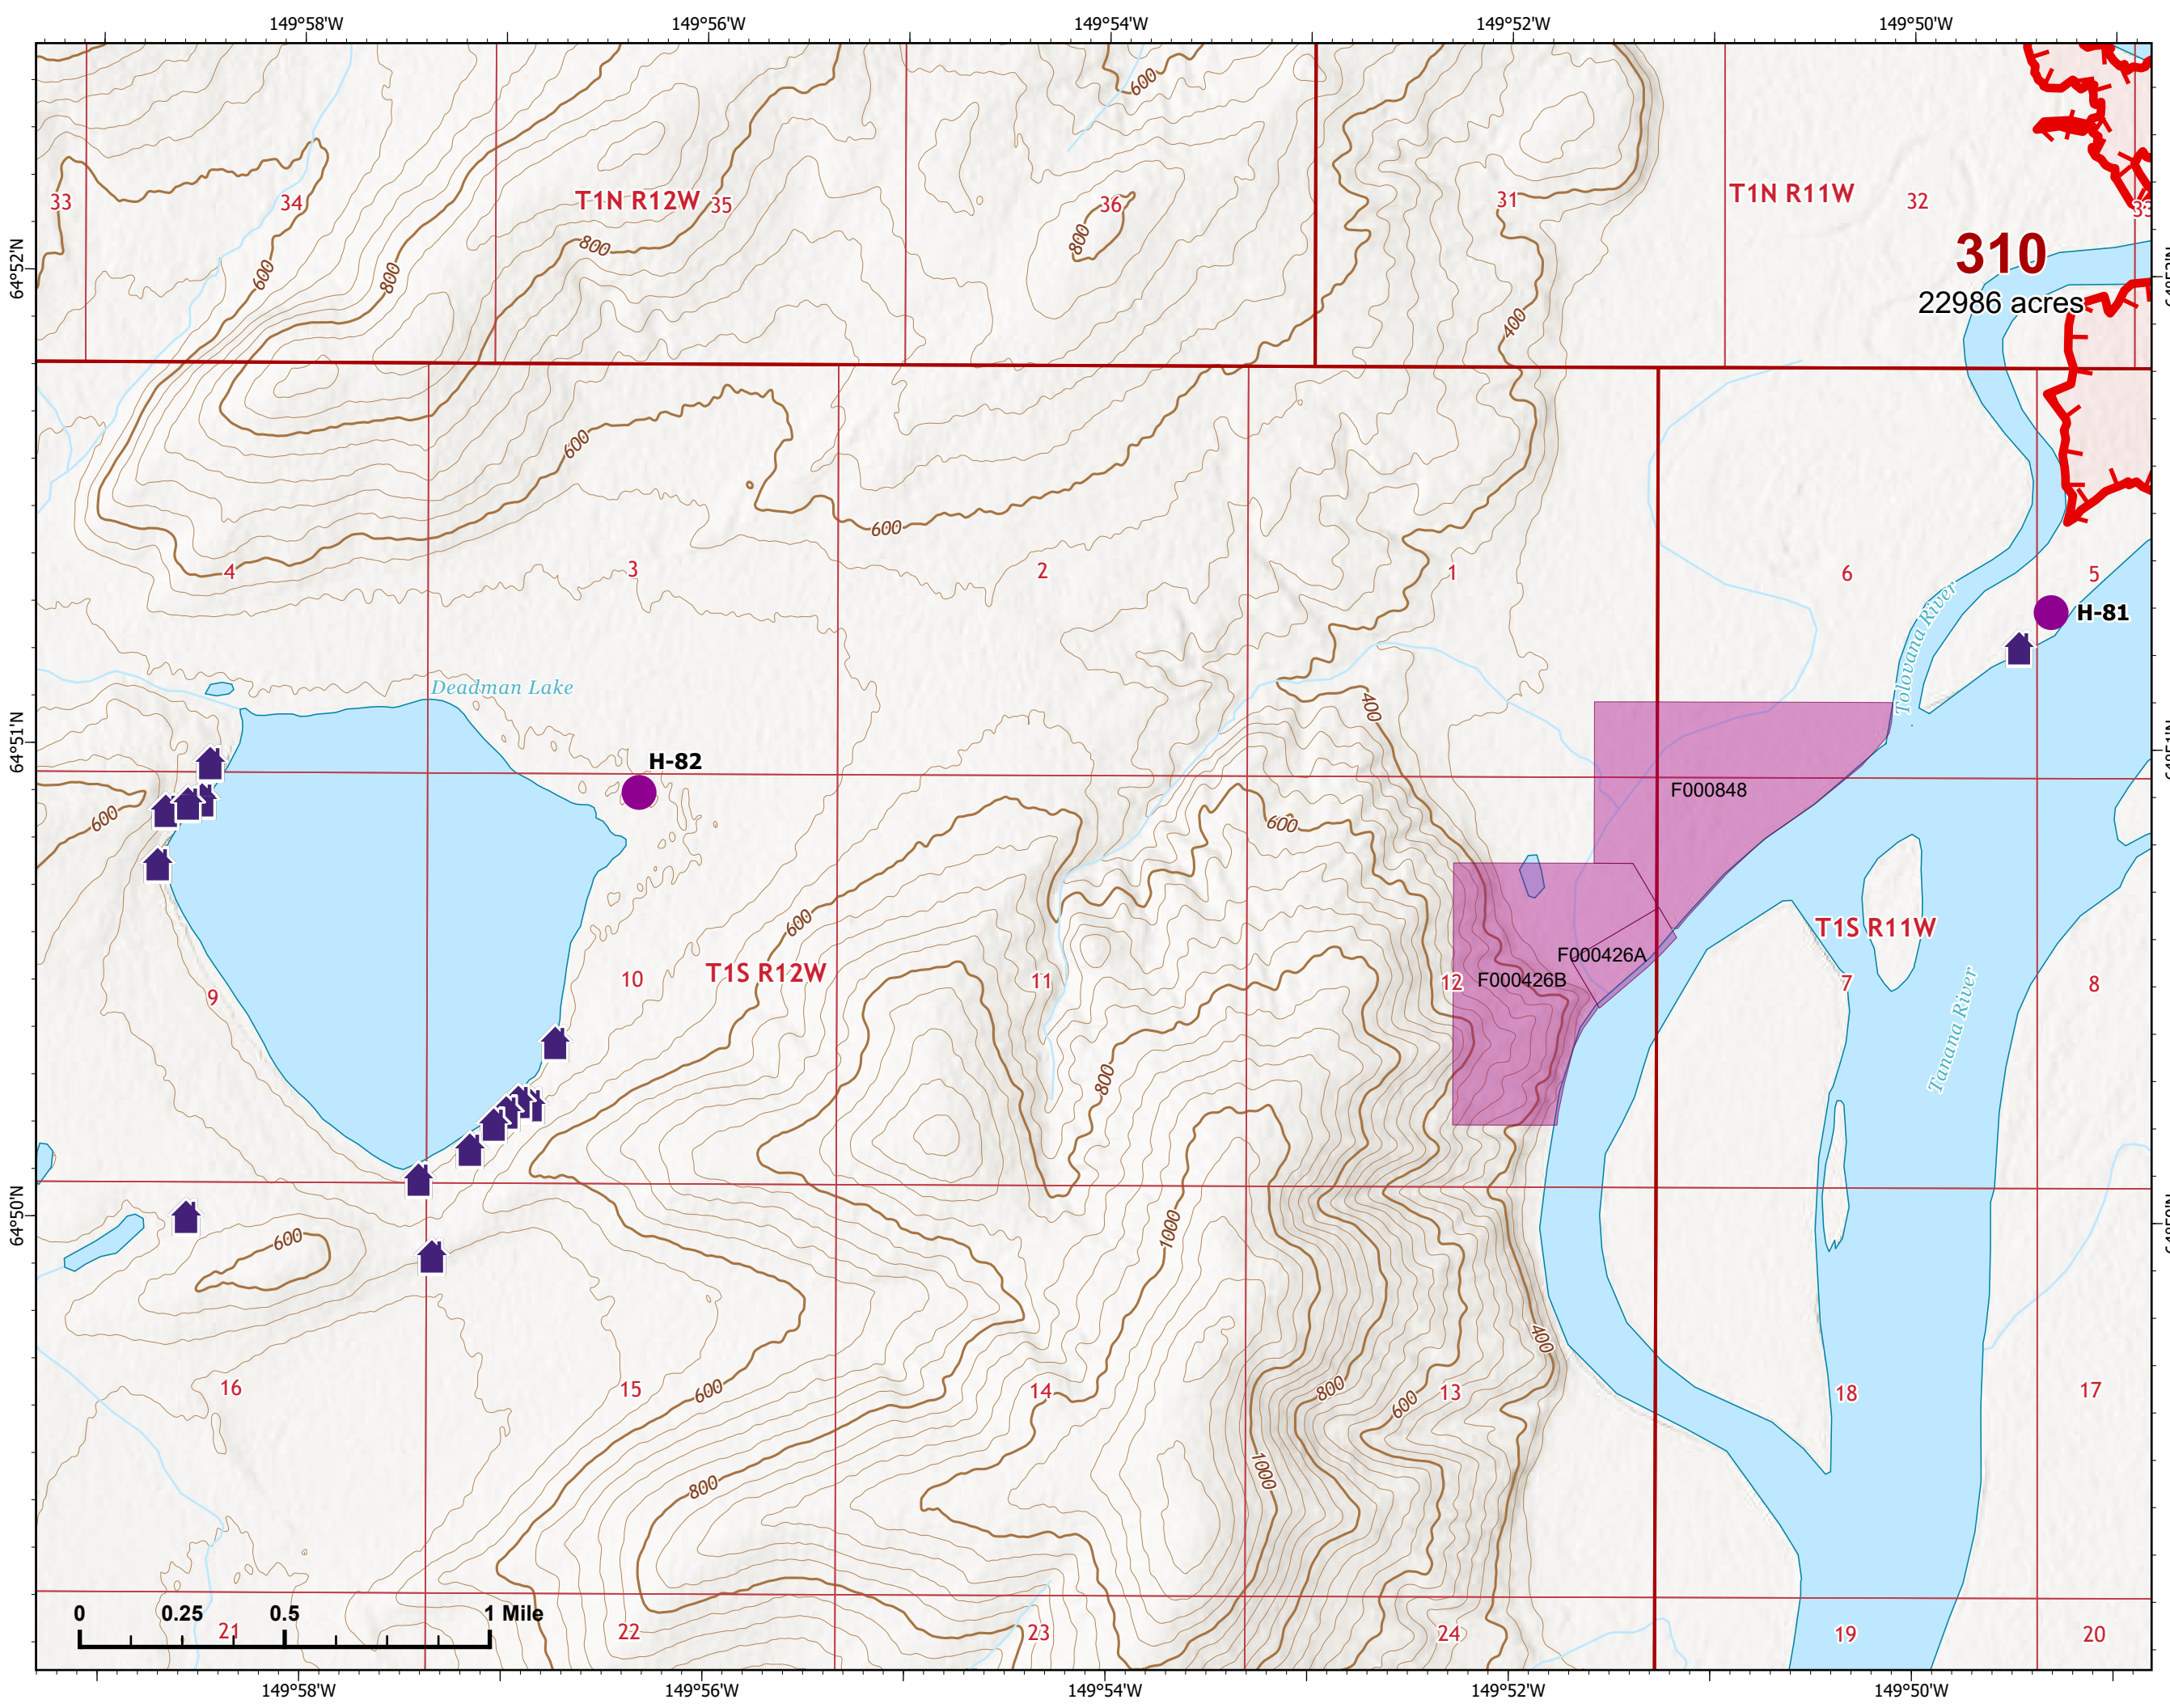

# IAP Map

Bean Complex  
AK-TAD-000898

07/10/2022

Fire: 310 (Tanana River)

Page 310 - 2

-  Wildfire Daily Fire Perimeter
-  Uncontained

Z. Cravens  
7/9/2022 2146

# IAP Map

Bean Complex  
AK-TAD-000898  
07/10/2022

Fire: 310 (Tanana River)

Page 310 - 3

-  Helispot
-  Structure
-  Wildfire Daily Fire Perimeter
-  Uncontained

Z. Cravens  
7/9/2022 2147

# IAP Map

Bean Complex  
AK-TAD-000898  
07/10/2022

Fire: 310 (Tanana River)

Page 310 - 4

-  Helispot
-  Structure
-  Wildfire Daily Fire Perimeter
-  Uncontained
-  Native Allotments

Z. Cravens  
7/9/2022 2148