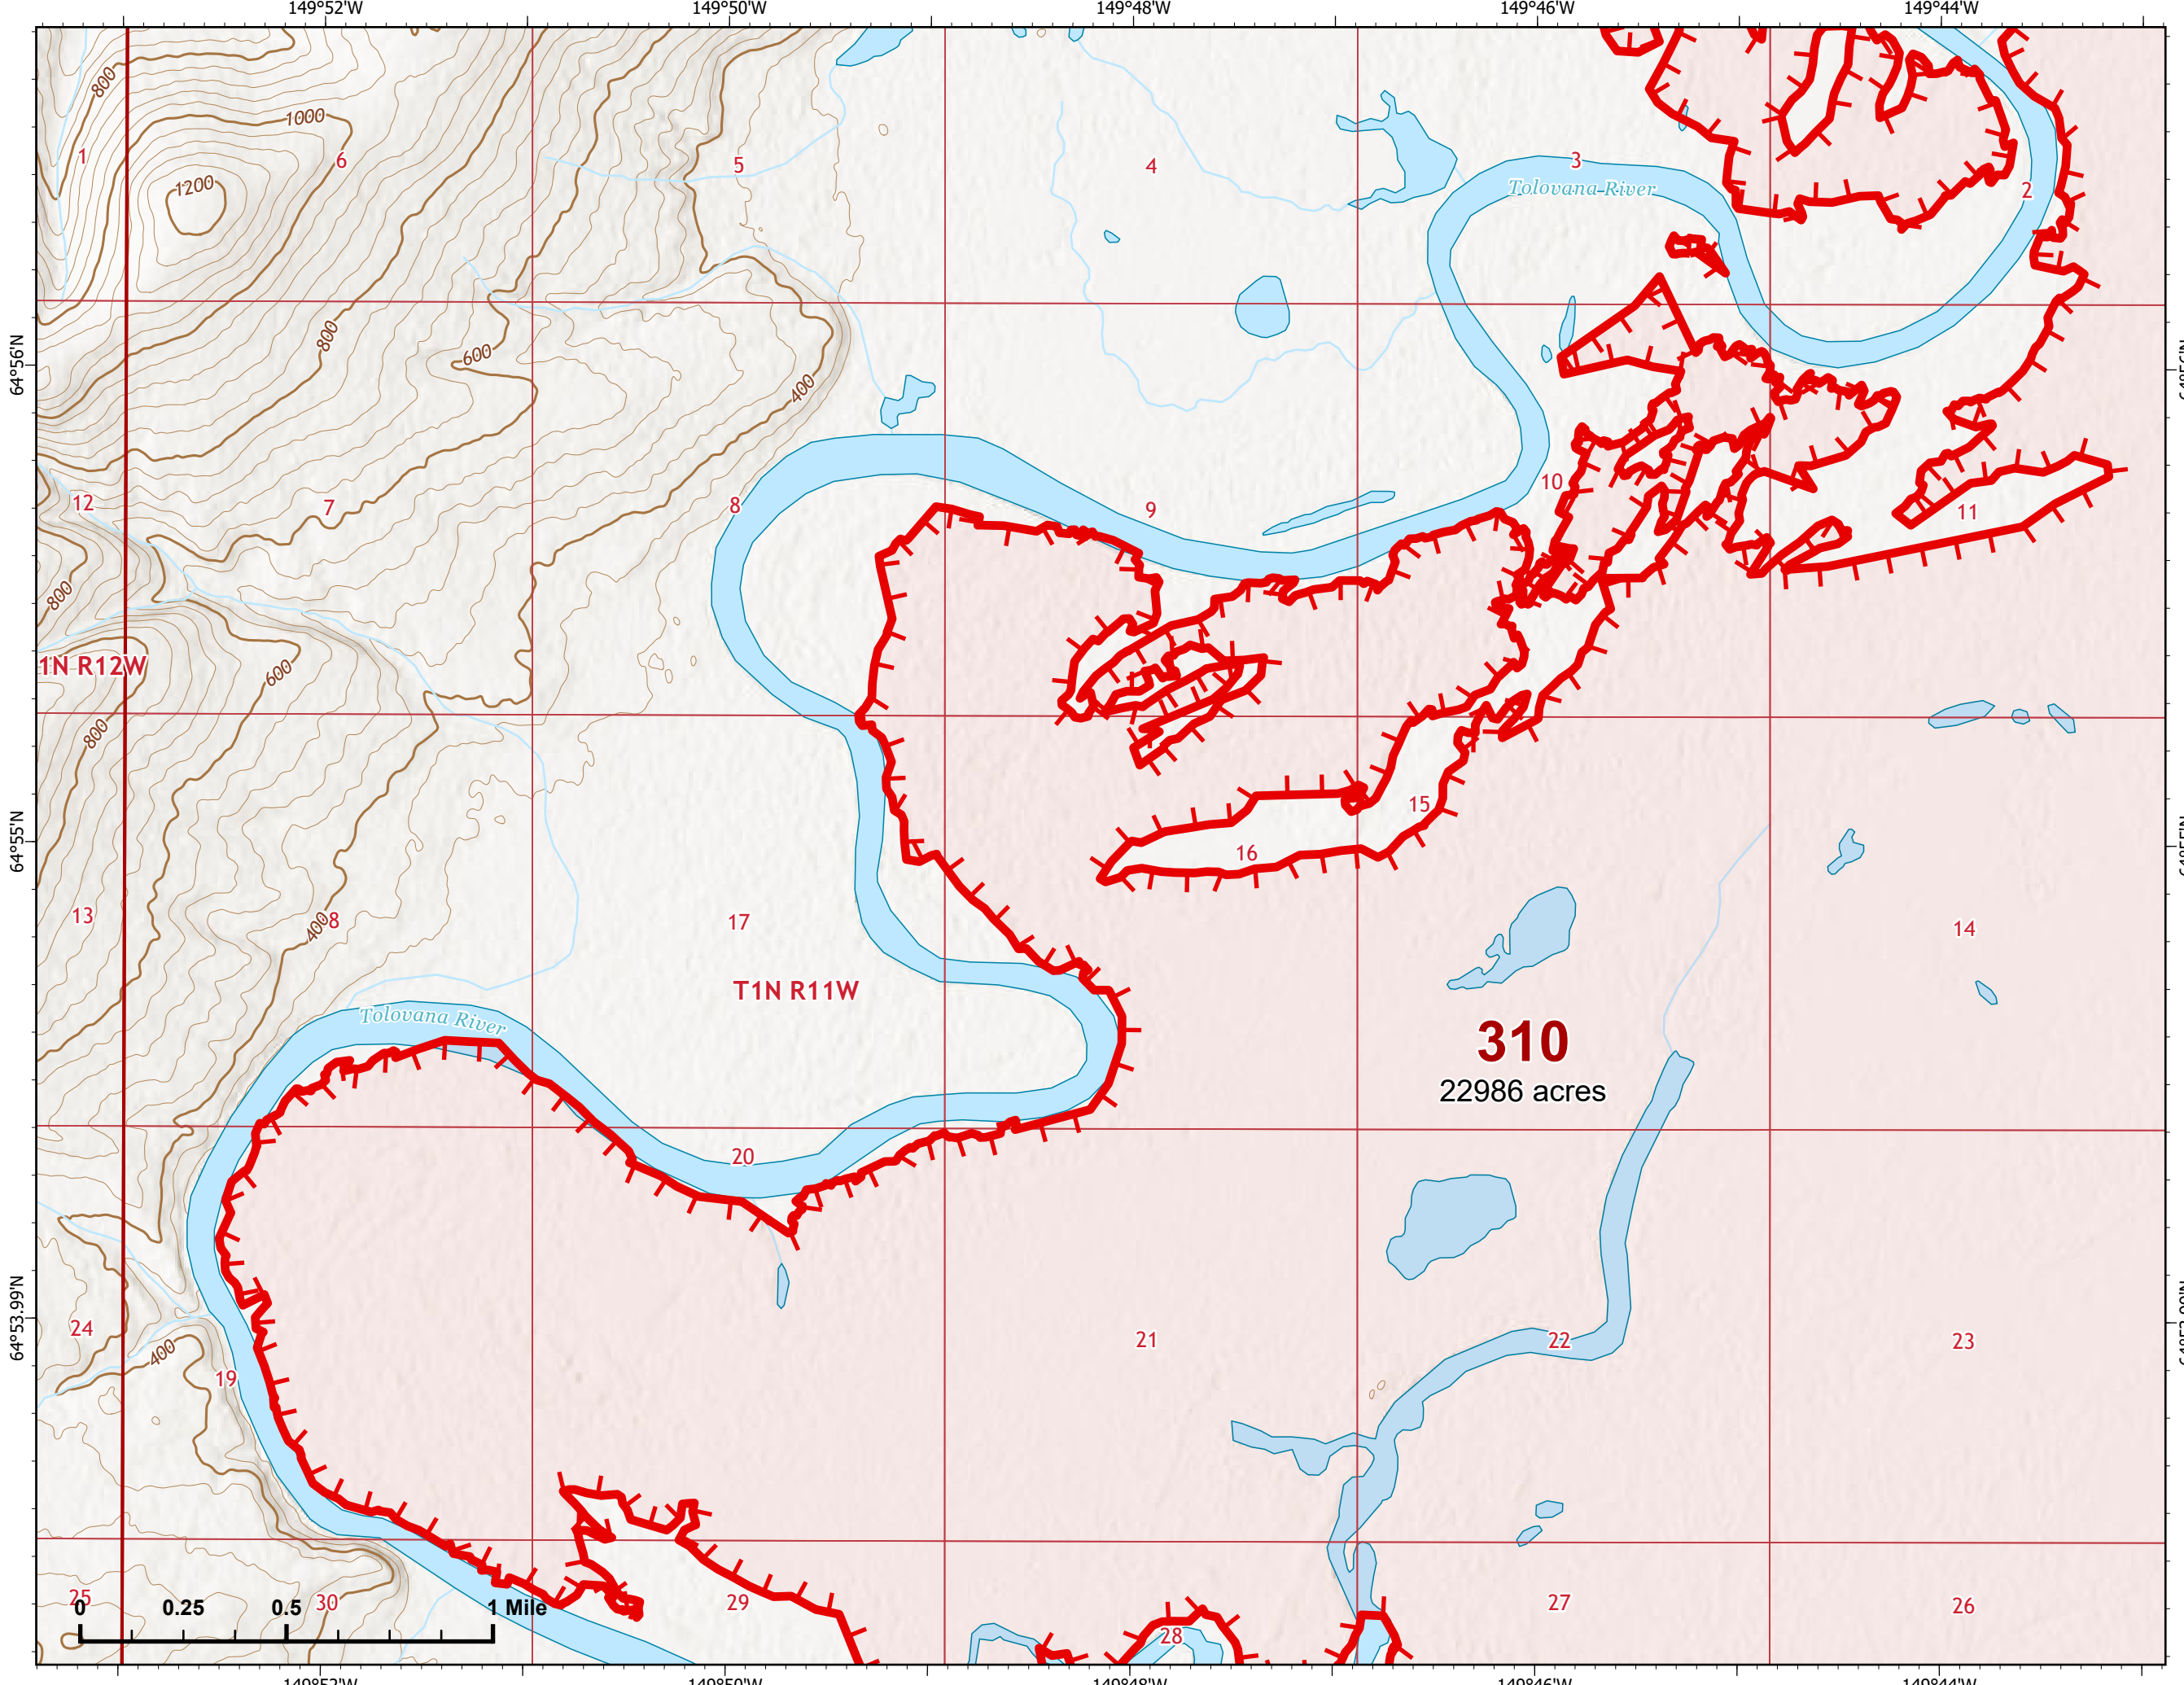

# IAP Map

Bean Complex  
AK-TAD-000898

07/10/2022

Fire: 310 (Tanana River)

Page 310 - 2

-  Wildfire Daily Fire Perimeter
-  Uncontained

Z. Cravens  
7/9/2022 2146

# IAP Map

Bean Complex  
AK-TAD-000898  
07/10/2022

Fire: 310 (Tanana River)

Page 310 - 3

-  Helispot
-  Structure
-  Wildfire Daily Fire Perimeter
-  Uncontained

Z. Cravens  
7/9/2022 2147