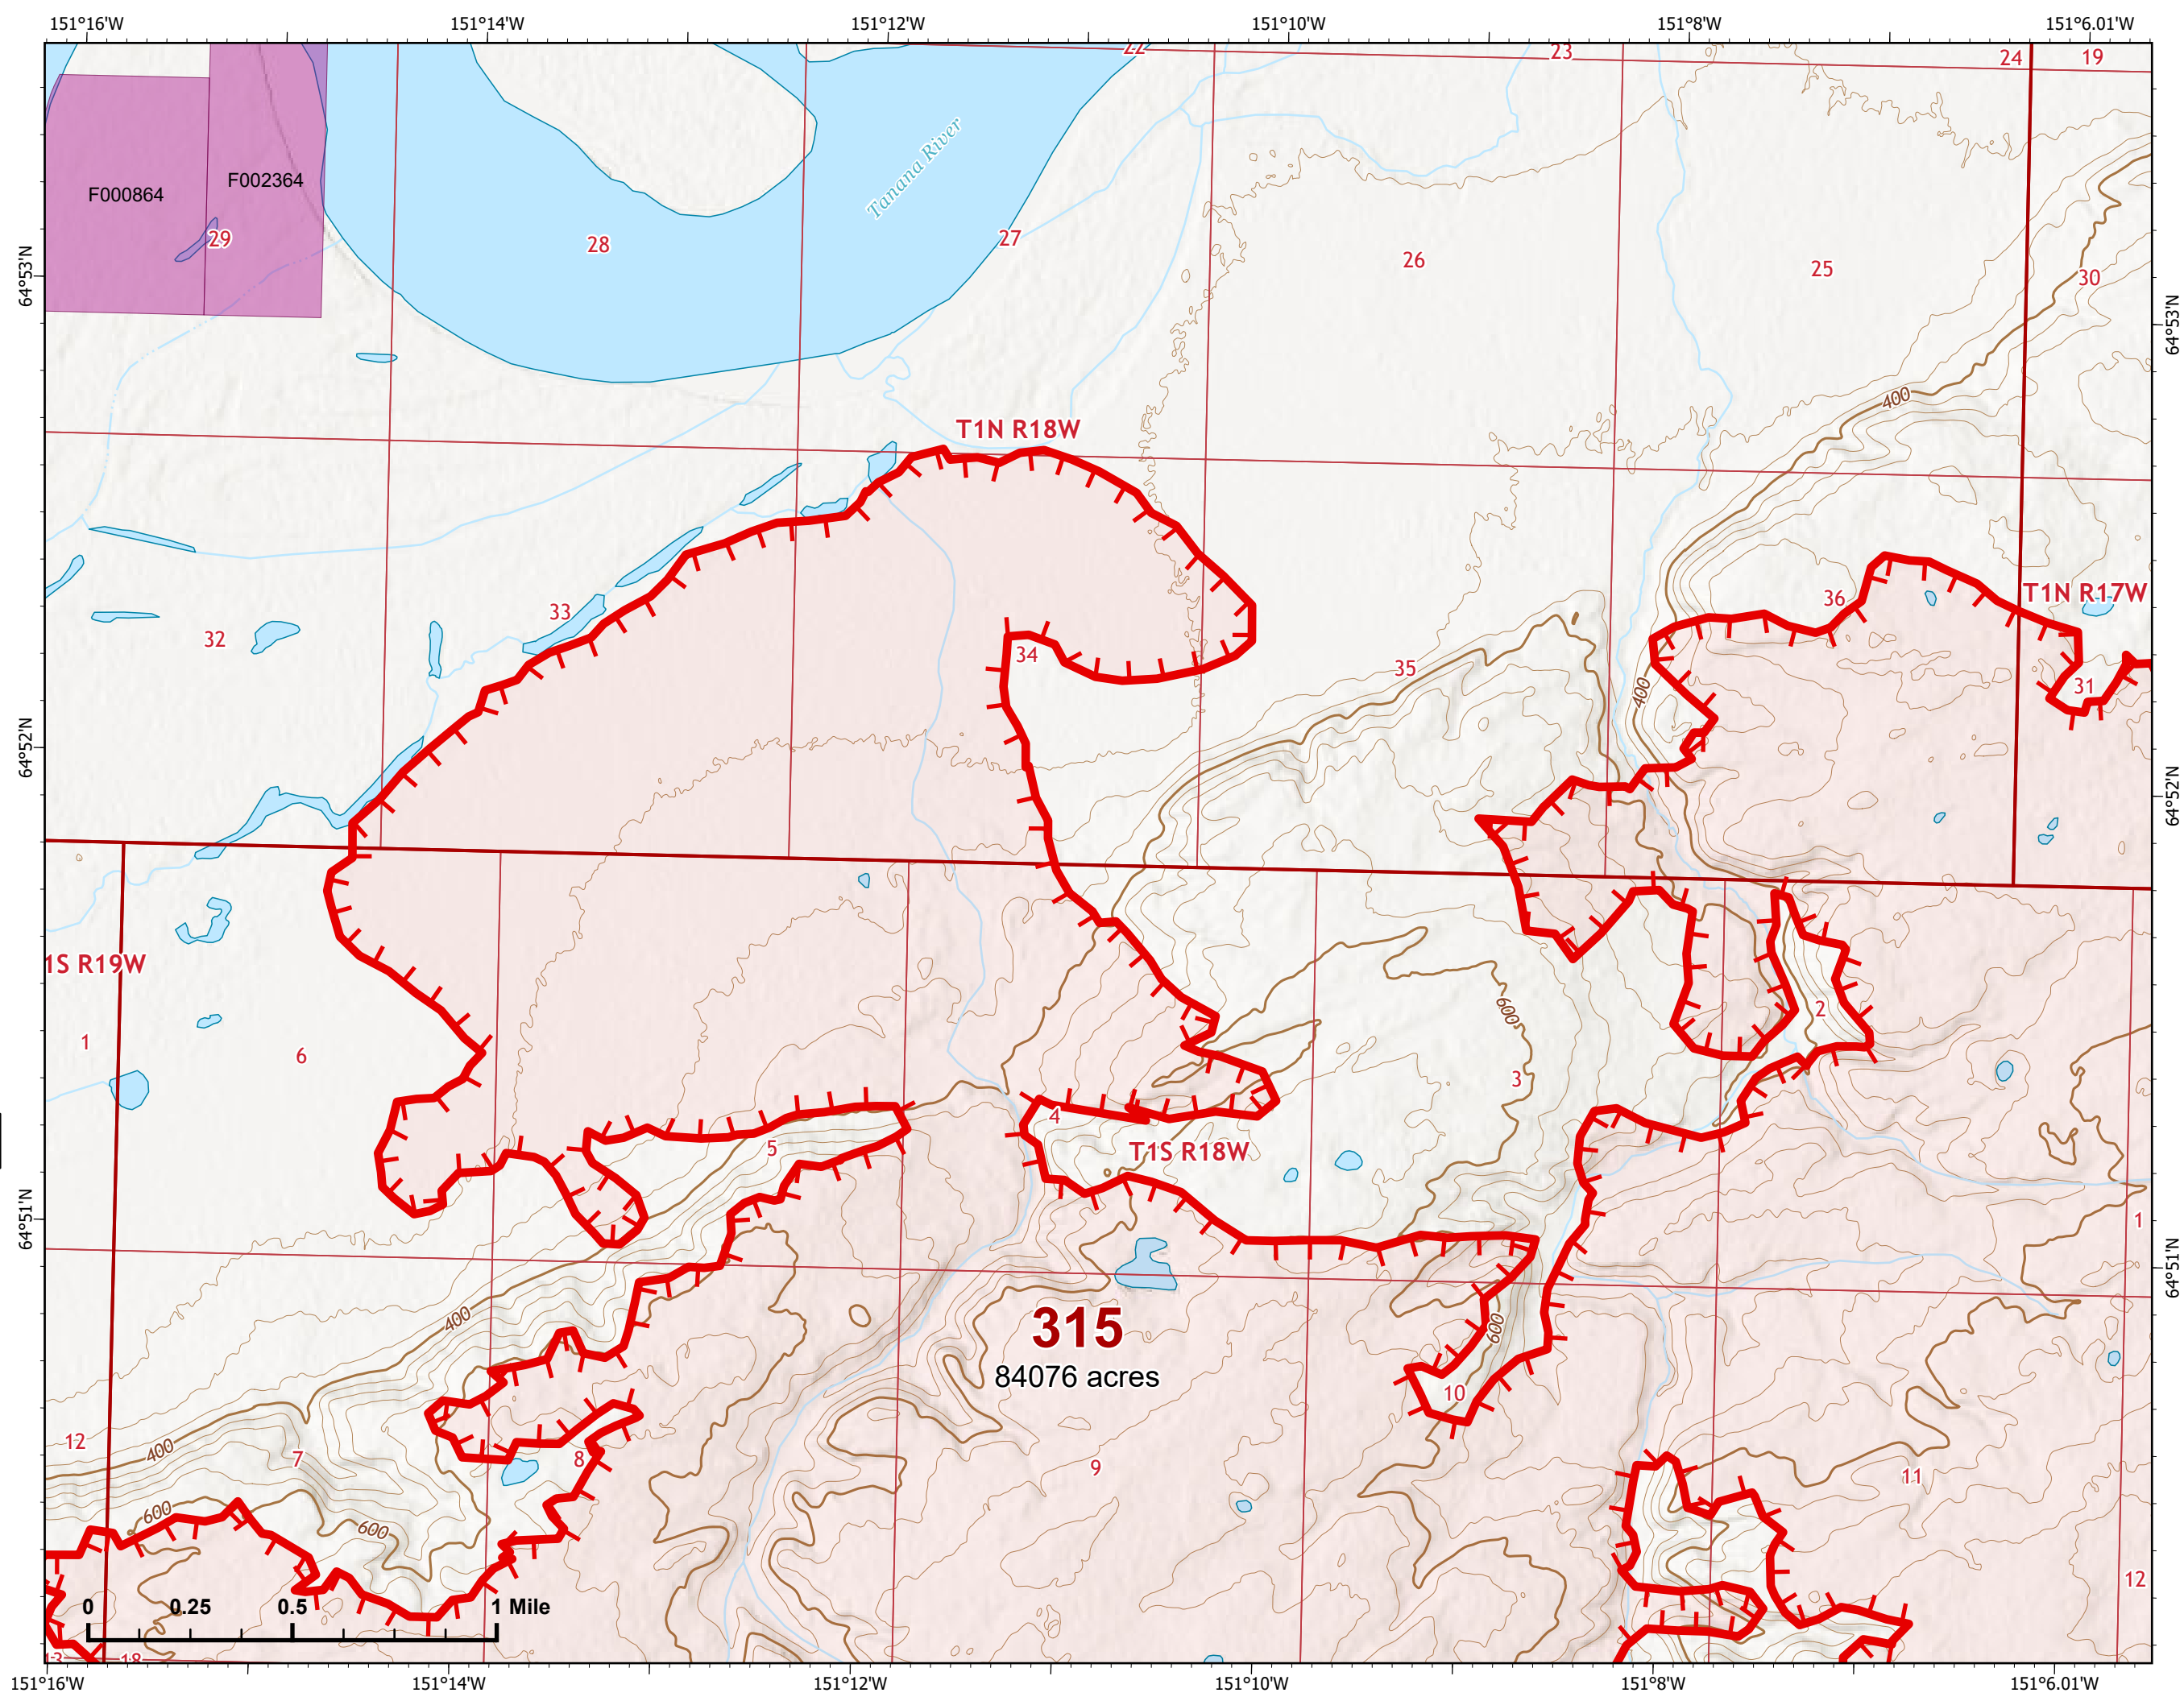

# IAP Map

Bean Complex  
AK-TAD-000898

07/10/2022

Fire: 315 (Chitanana)

Page 315 - 15

-  Wildfire Daily Fire Perimeter
-  Uncontained
-  Native Allotments

Z. Cravens  
7/9/2022 2143