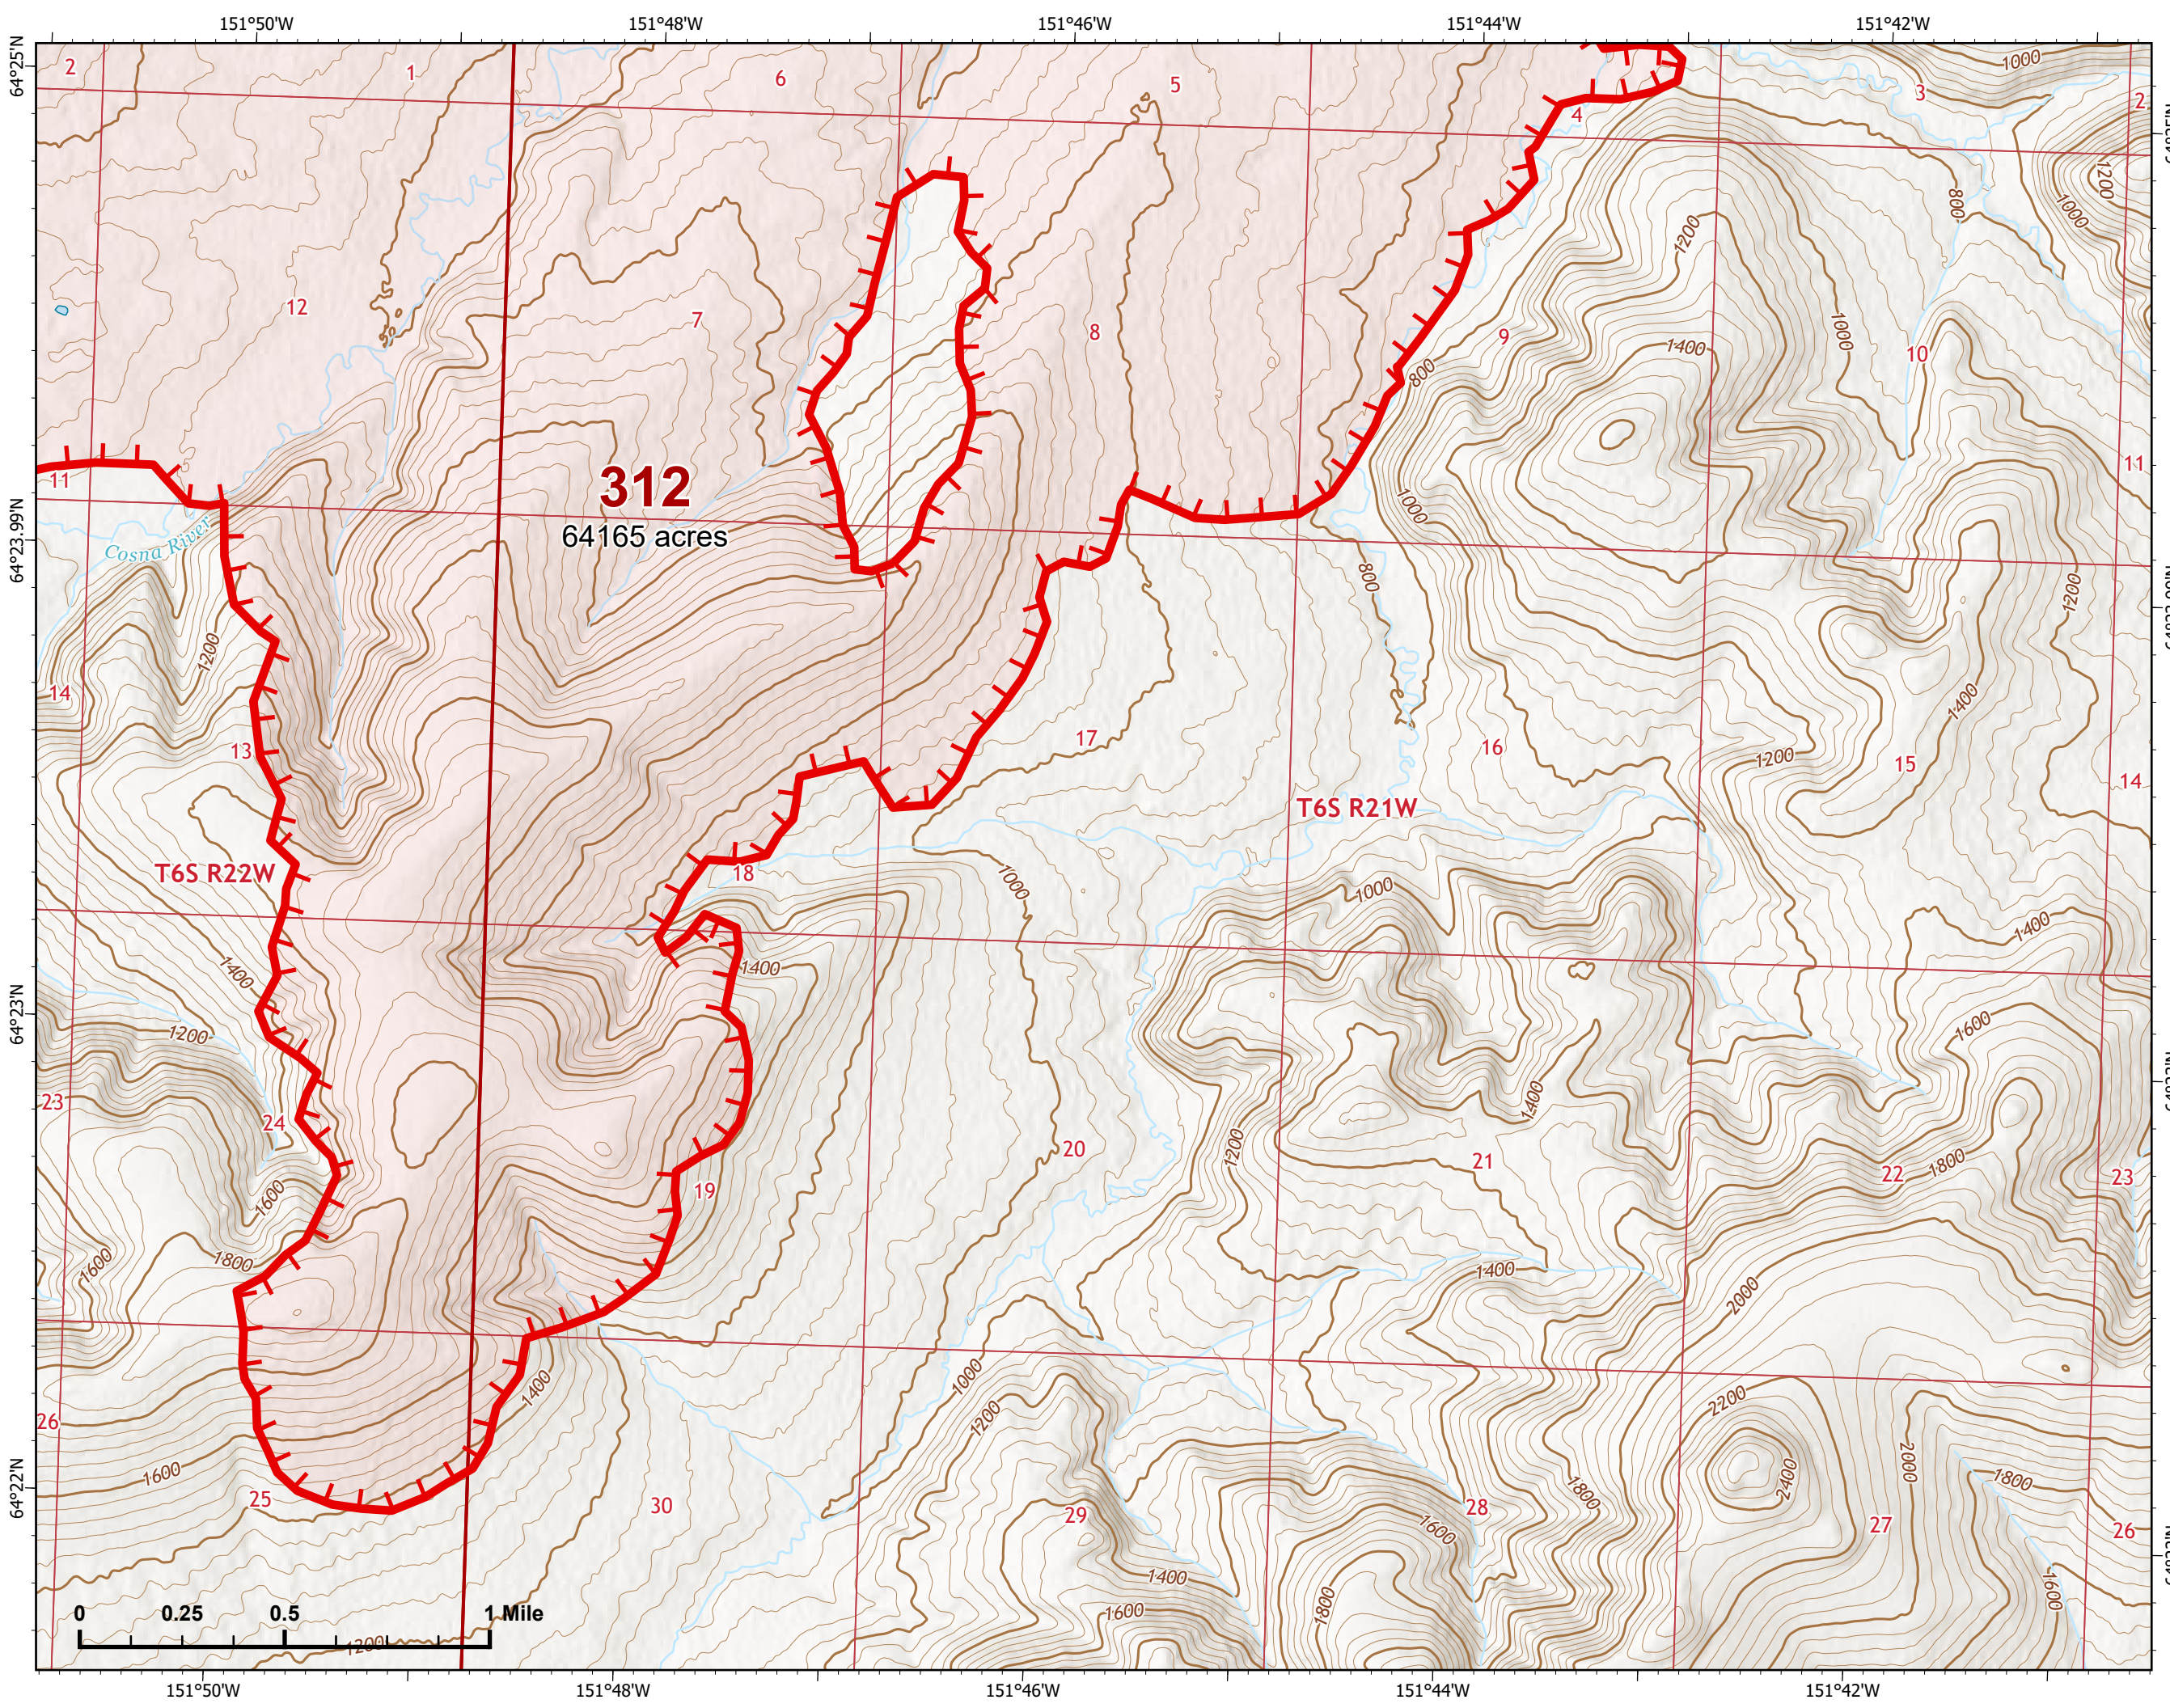

# IAP Map

Bean Complex  
AK-TAD-000898

07/10/2022

Fire: 312 (Bitzshitini)

Page 312 - 7

-  Wildfire Daily Fire Perimeter
-  Uncontained

Z. Cravens  
7/9/2022 2123

# IAP Map

Bean Complex  
AK-TAD-000898

07/10/2022

Fire: 312 (Bitzshitini)

Page 312 - 8

-  Wildfire Daily Fire Perimeter
-  Uncontained

Z. Cravens  
7/9/2022 2124

# IAP Map

Bean Complex  
AK-TAD-000898

07/10/2022

Fire: 312 (Bitzshitini)

Page 312 - 9

-  Wildfire Daily Fire Perimeter
-  Uncontained

Z. Cravens  
7/9/2022 2125

# IAP Map

Bean Complex  
AK-TAD-000898  
07/10/2022  
Fire: 312 (Bitzshitini)

Page 312 - 10

-  Helispot
-  Structure
-  Wildfire Daily Fire Perimeter
-  Uncontained

Z. Cravens  
7/9/2022 2126