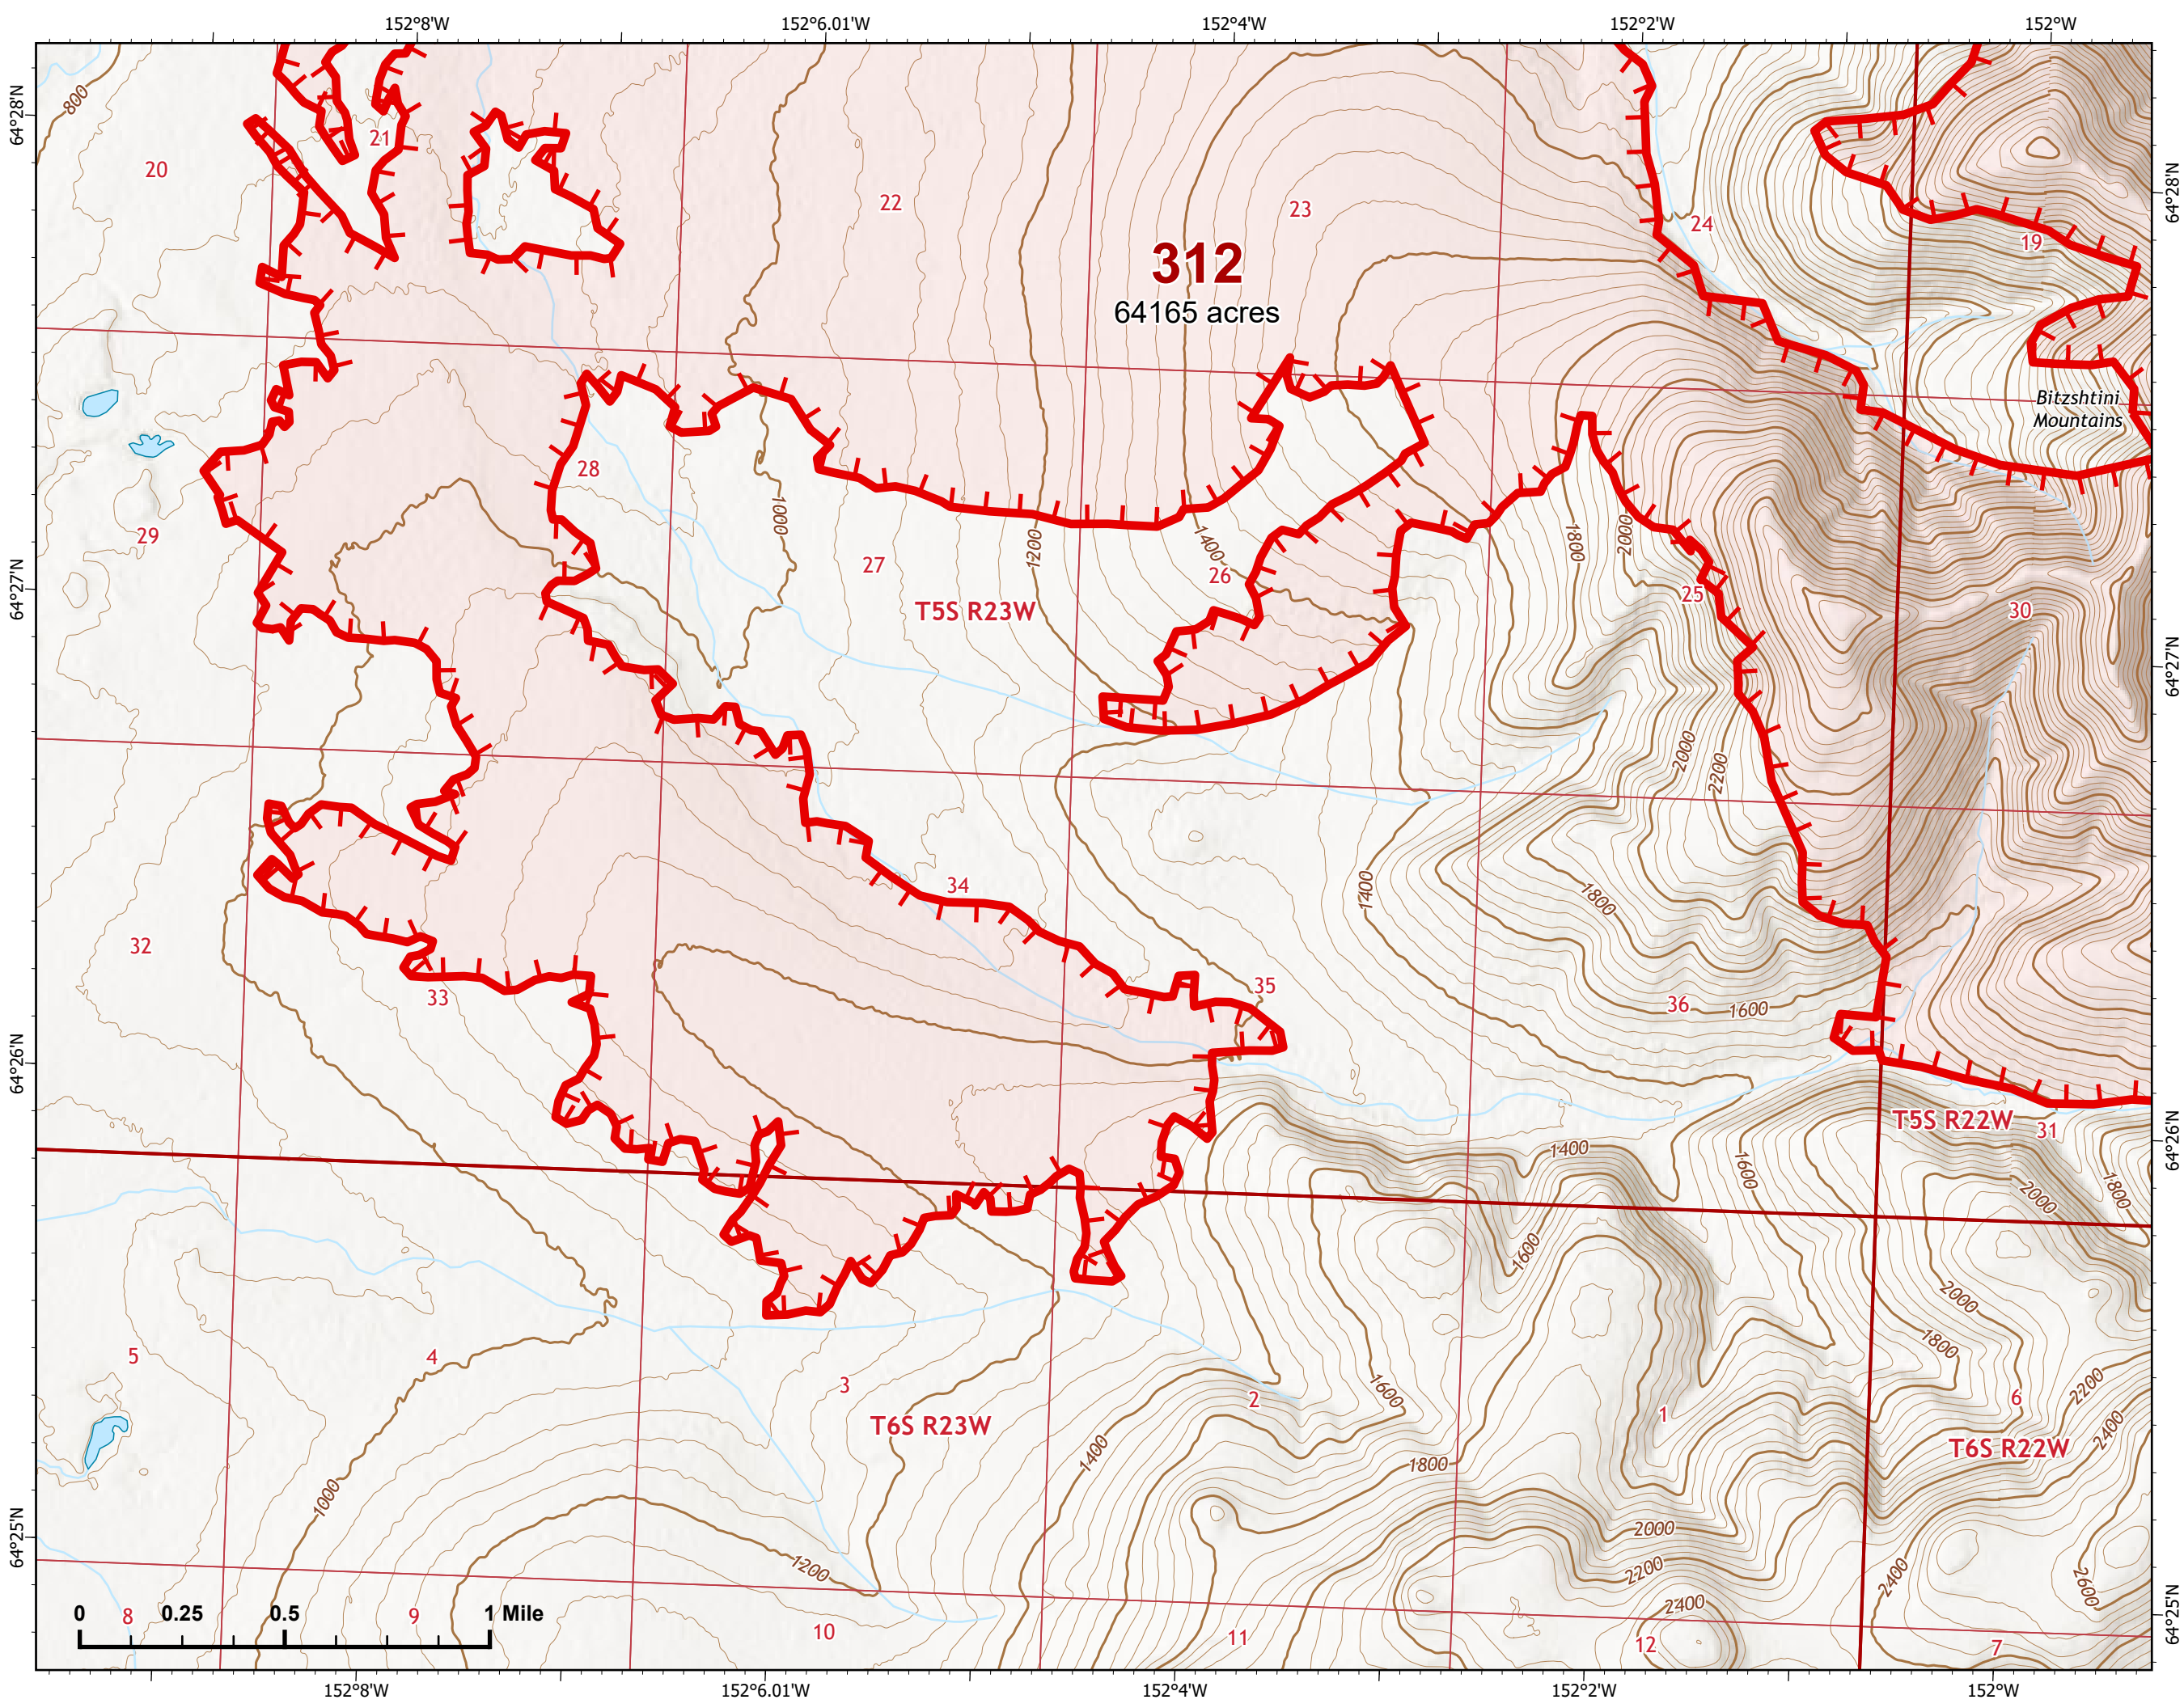

# IAP Map

Bean Complex  
AK-TAD-000898

07/10/2022

Fire: 312 (Bitzshitini)

Page 312 - 6

-  Wildfire Daily Fire Perimeter
-  Uncontained

Z. Cravens  
7/9/2022 2122

# IAP Map

Bean Complex  
AK-TAD-000898

07/10/2022

Fire: 312 (Bitzshitini)

Page 312 - 7

-  Wildfire Daily Fire Perimeter
-  Uncontained

Z. Cravens  
7/9/2022 2123