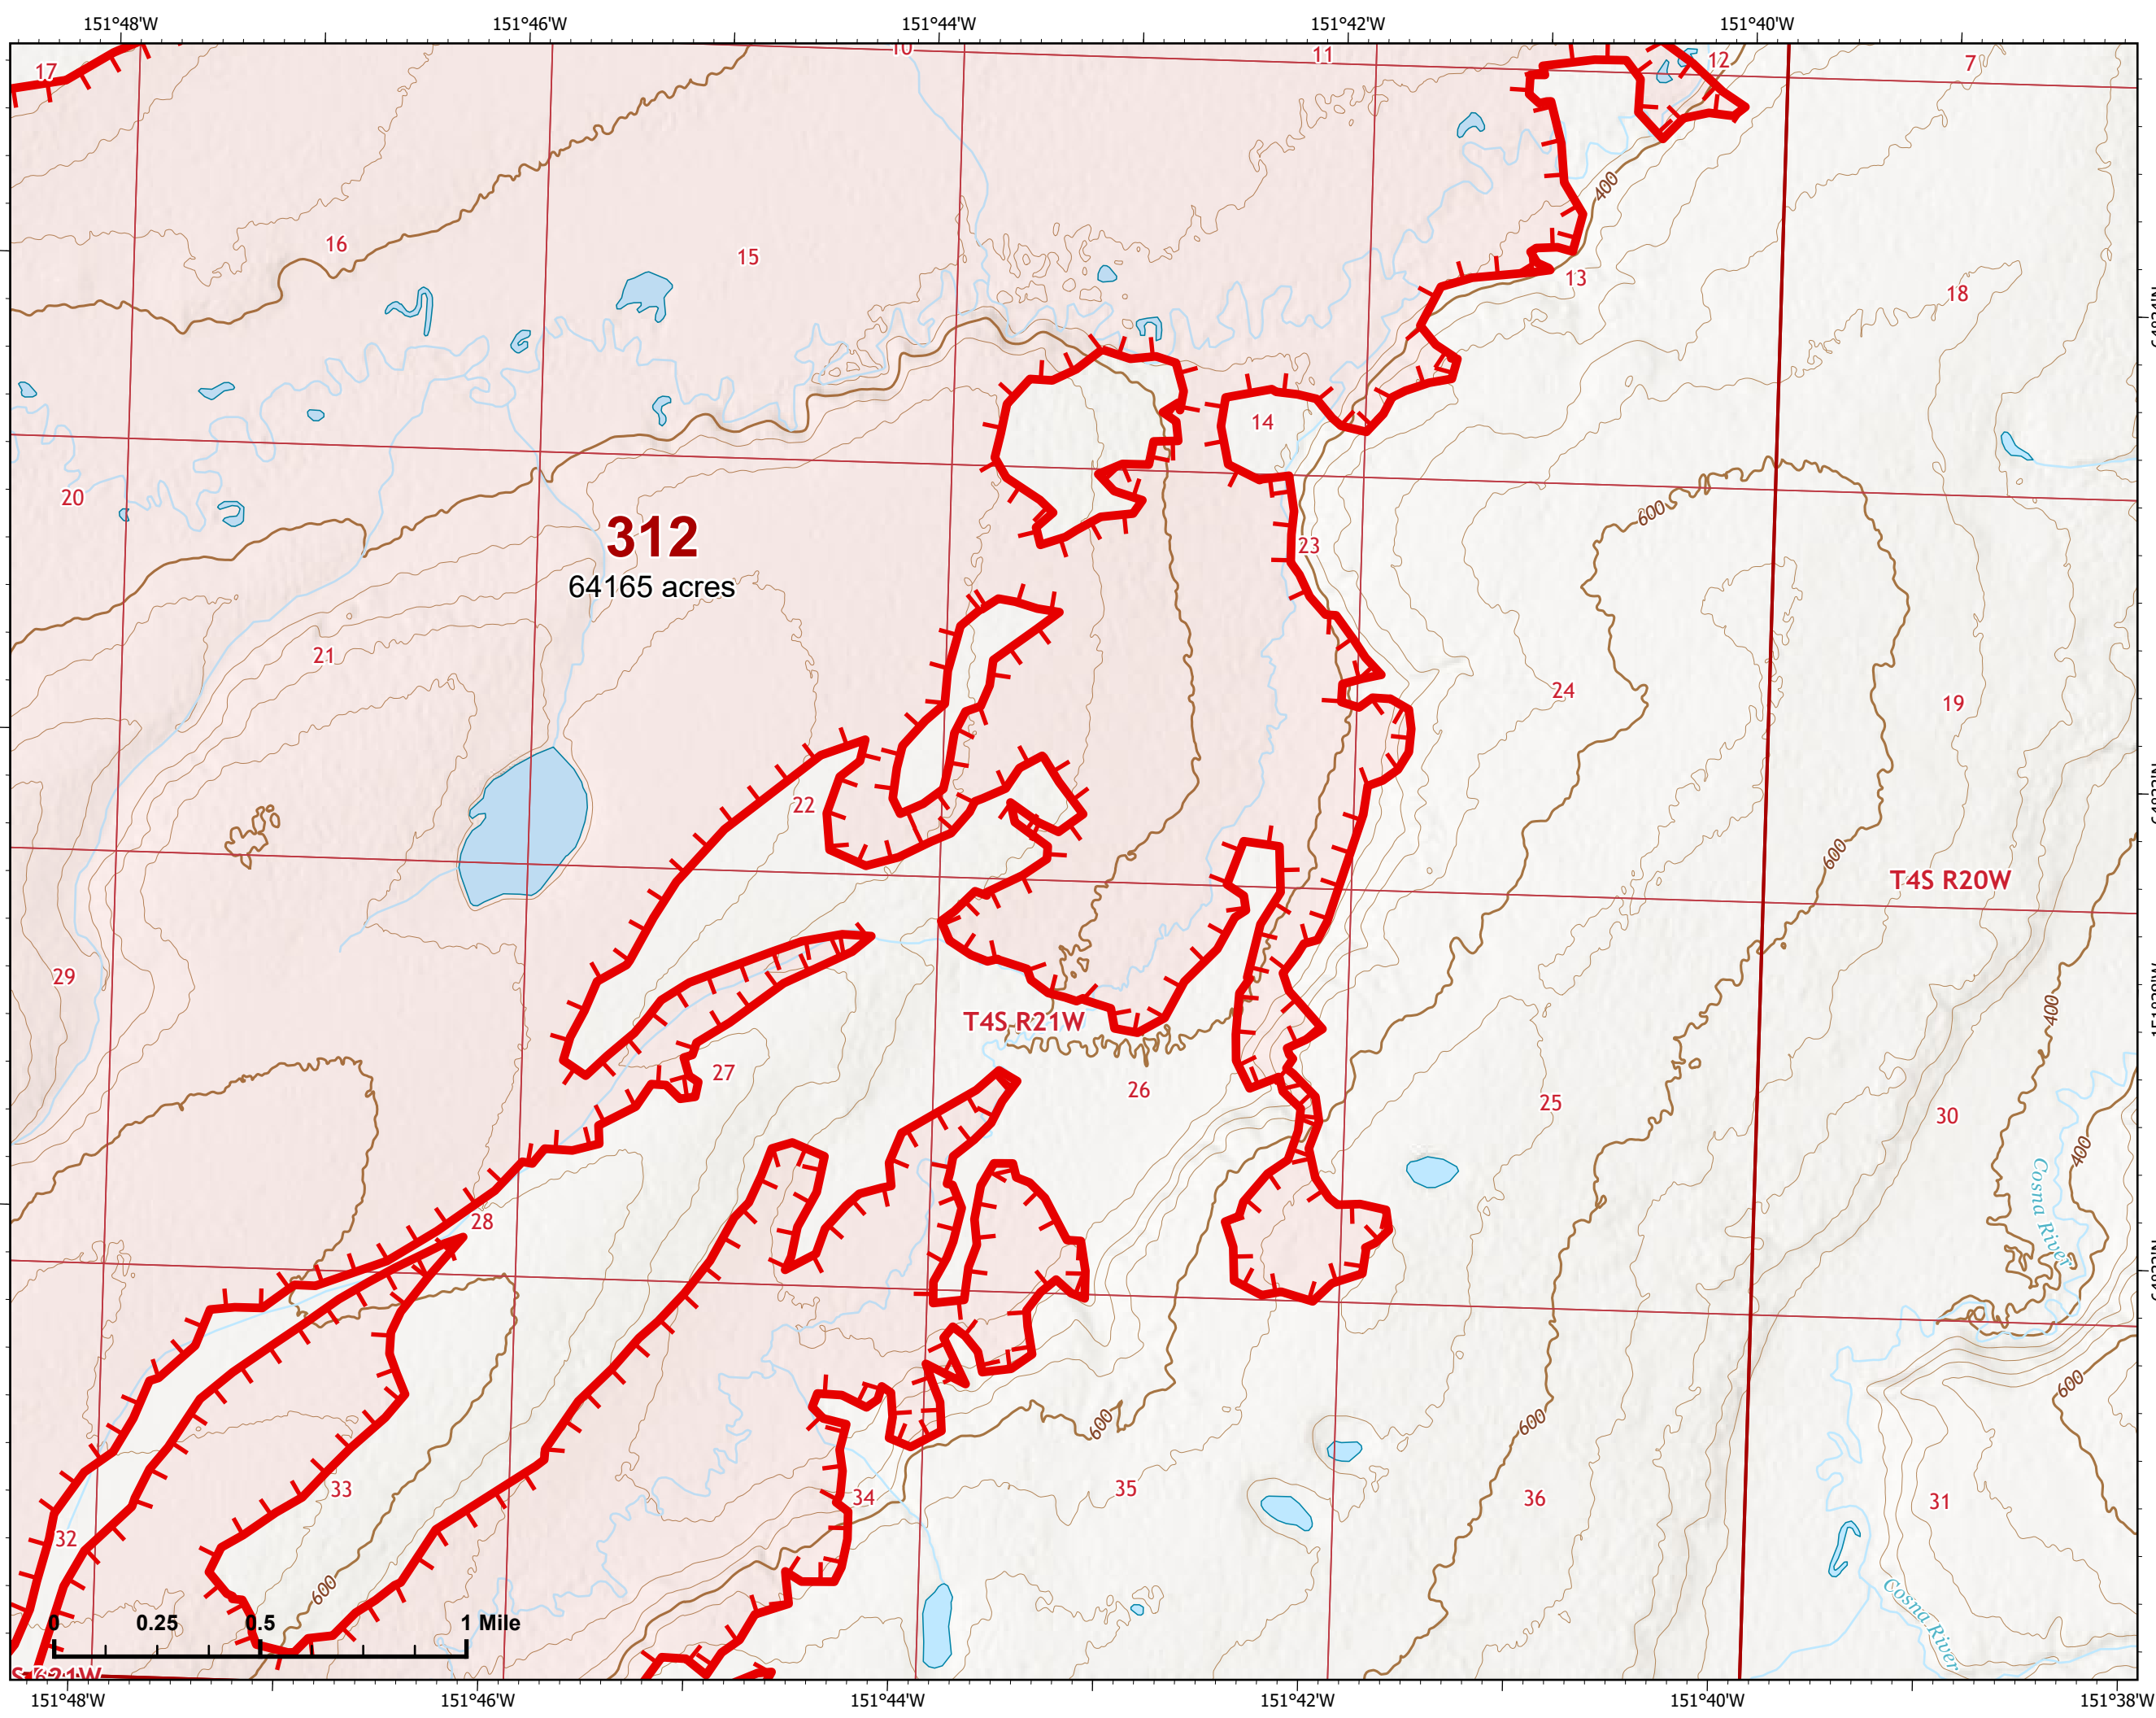

# IAP Map

Bean Complex  
AK-TAD-000898  
07/10/2022  
Fire: 312 (Bitzshitini)

Page 312 - 10

-  Helispot
-  Structure
-  Wildfire Daily Fire Perimeter
-  Uncontained

Z. Cravens  
7/9/2022 2126

# IAP Map

Bean Complex  
AK-TAD-000898

07/10/2022

Fire: 312 (Bitzshitini)

Page 312 - 11

-  Wildfire Daily Fire Perimeter
-  Uncontained

Z. Cravens  
7/9/2022 2127

# IAP Map

Bean Complex  
AK-TAD-000898

07/10/2022

Fire: 315 (Chitanana)

Page 315 - 1

-  Helispot
-  Drop Point
-  Structure
-  Wildfire Daily Fire Perimeter
-  Uncontained
-  Native Allotments

Z. Cravens  
7/9/2022 2128