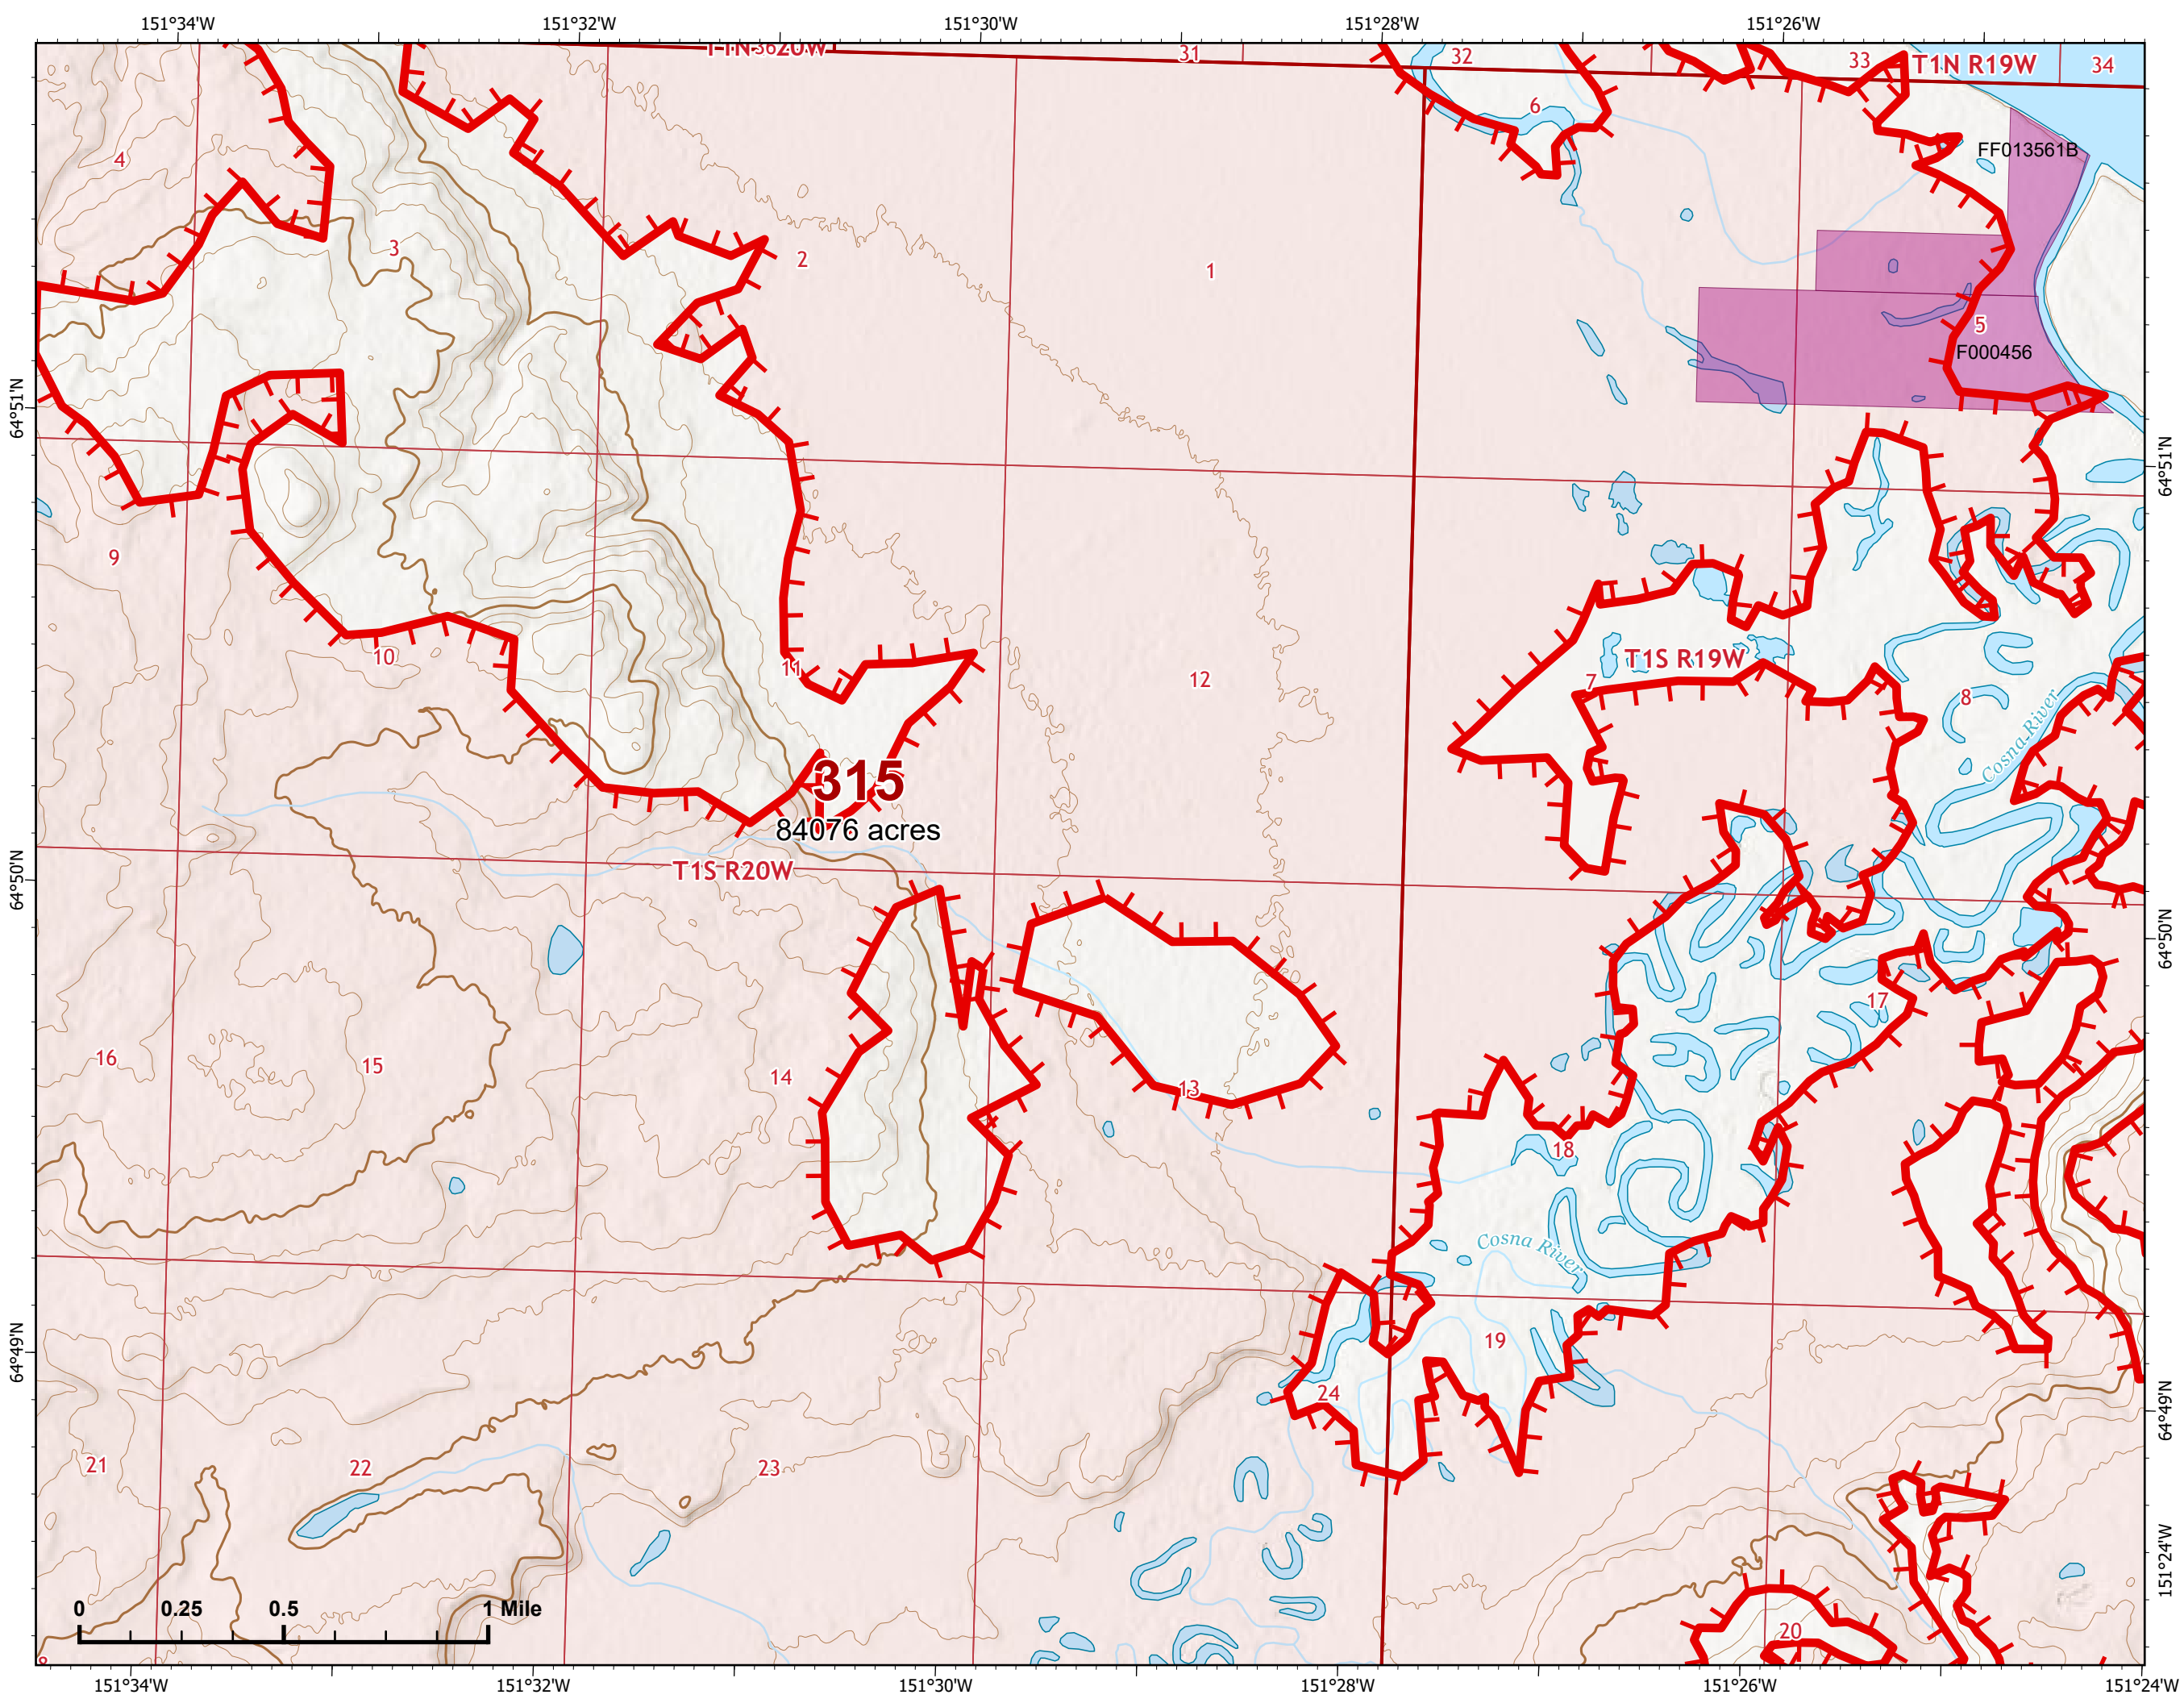

# IAP Map

Bean Complex  
AK-TAD-000898

07/10/2022

Fire: 315 (Chitanana)

Page 315 - 10

-  Wildfire Daily Fire Perimeter
-  Uncontained
-  Native Allotments

Z. Cravens  
7/9/2022 2137