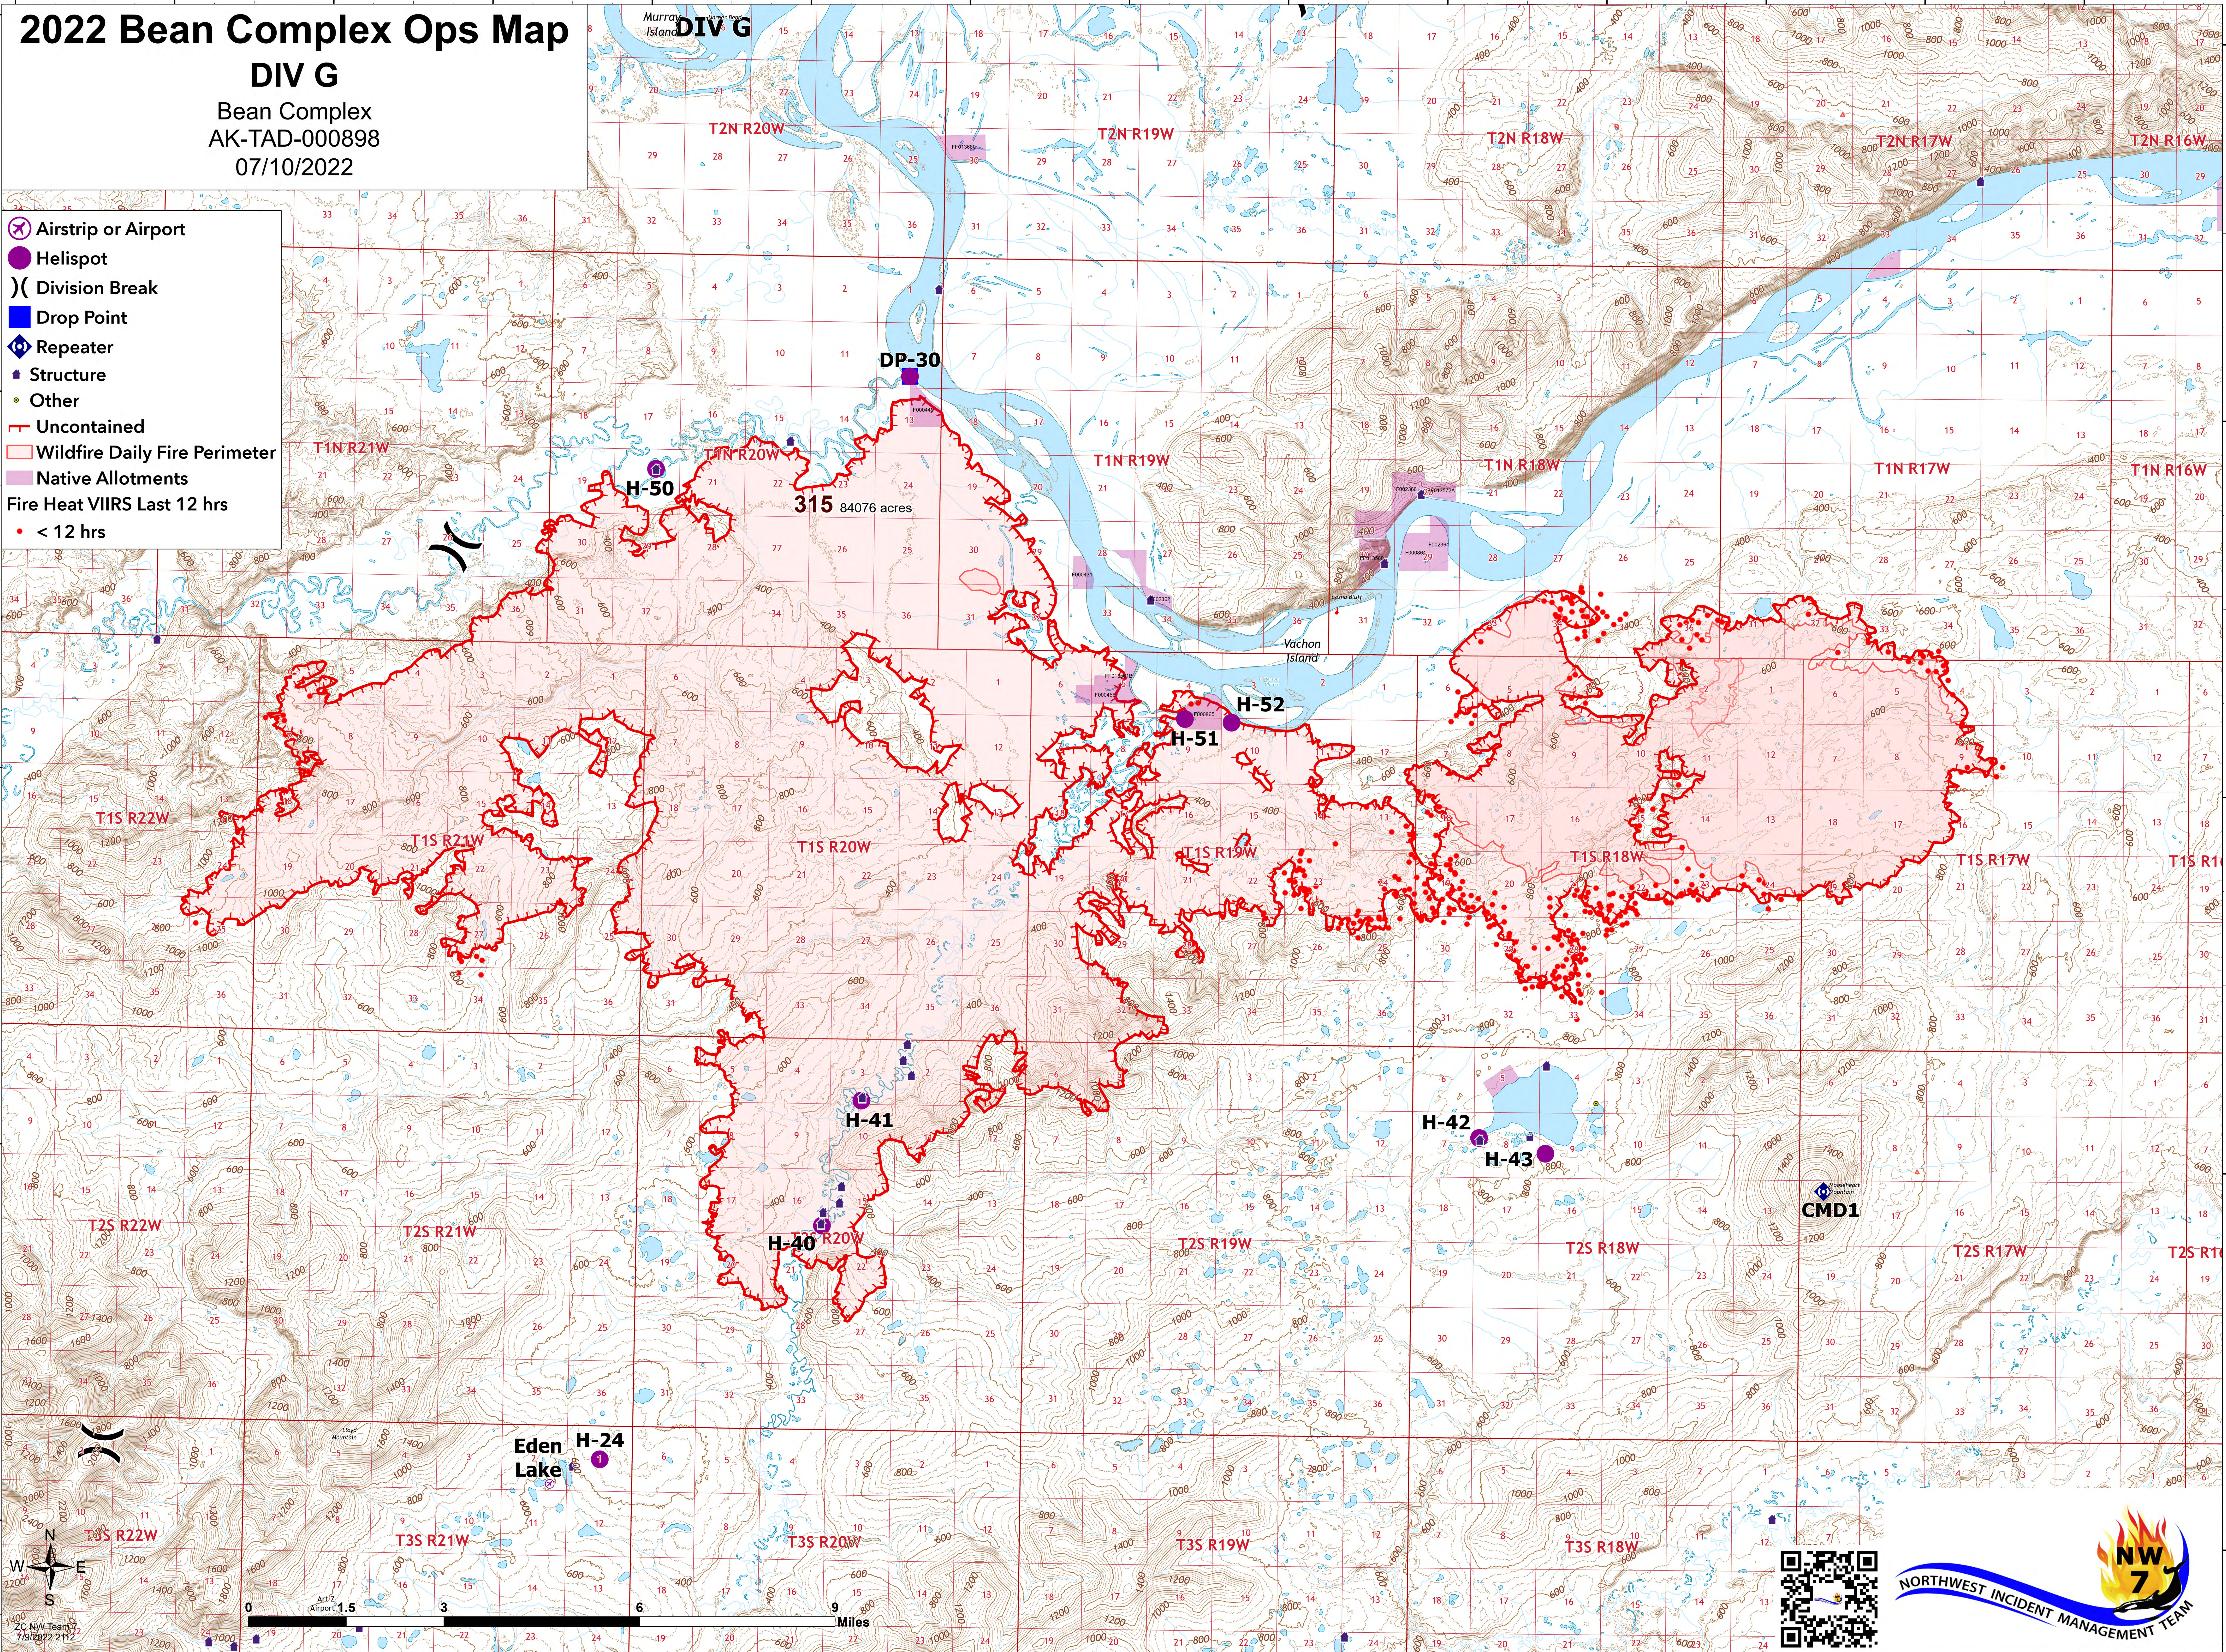

2022 Bean Complex Ops Map

DIV G

Bean Complex
AK-TAD-000898
07/10/2022

- Airstrip or Airport
- Helispot
- Division Break
- Drop Point
- Repeater
- Structure
- Other
- Uncontained
- Wildfire Daily Fire Perimeter
- Native Allotments
- Fire Heat VIIRS Last 12 hrs**
 - < 12 hrs

315 84076 acres