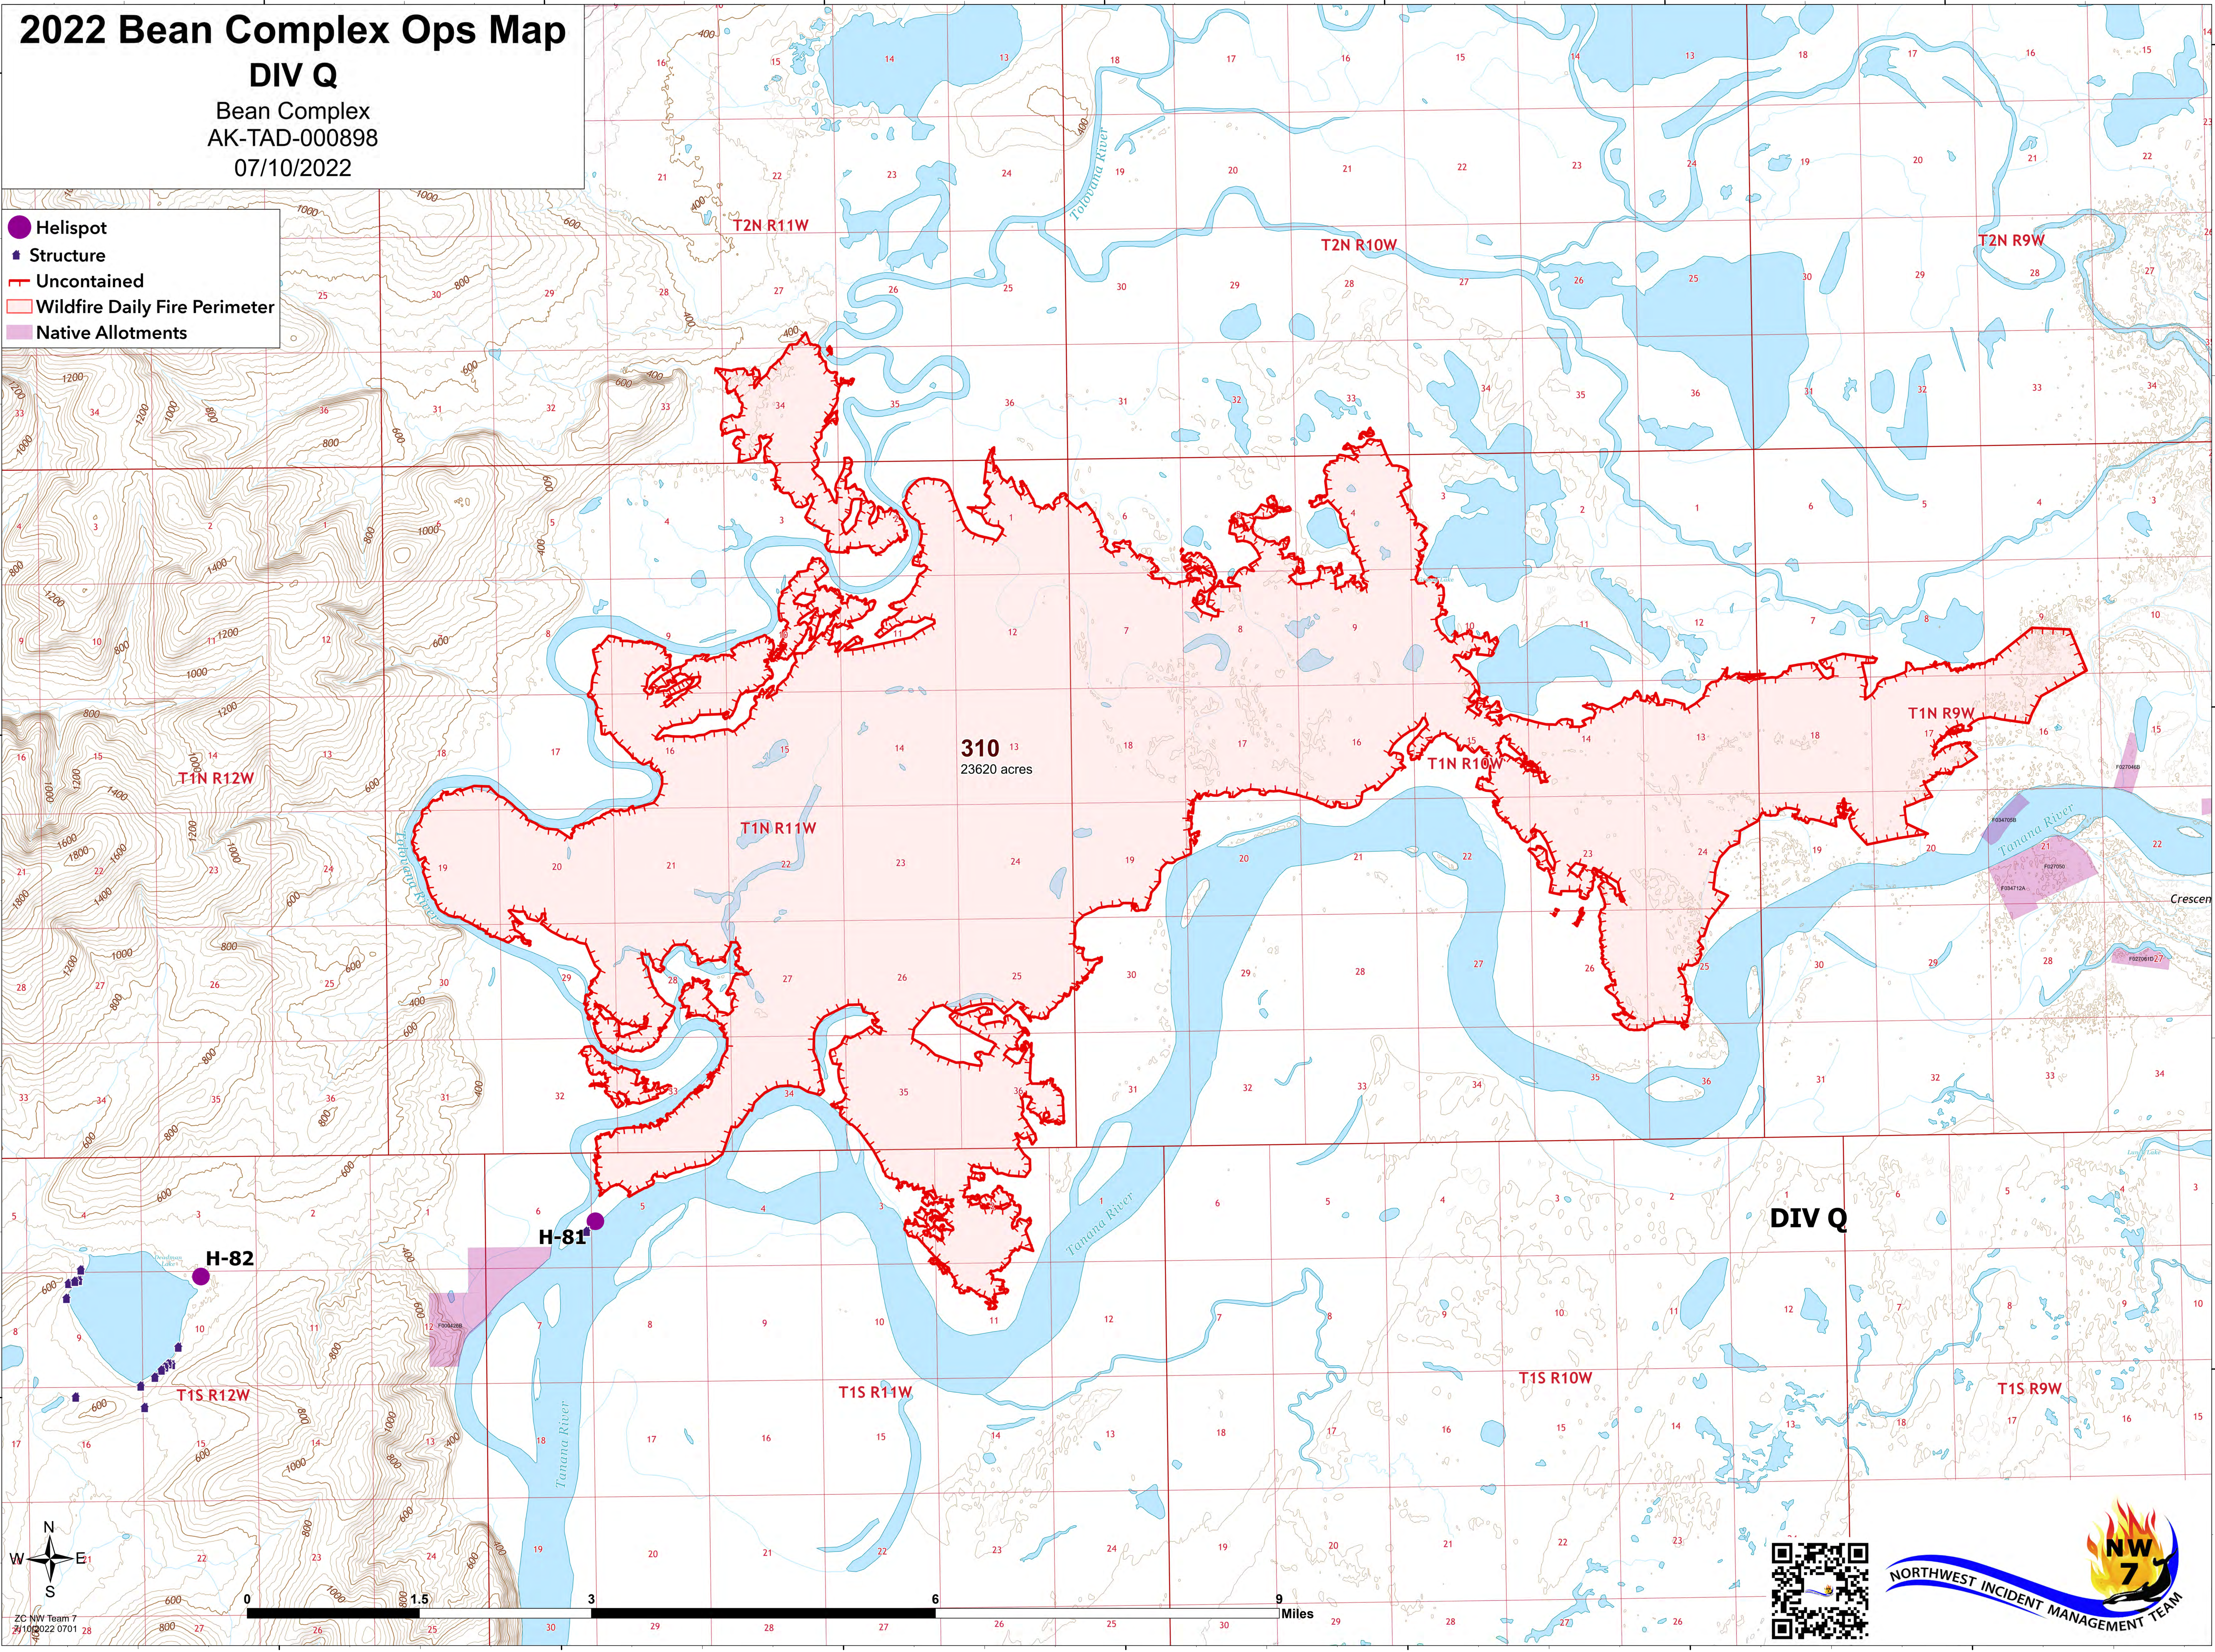

# 2022 Bean Complex Ops Map

## DIV Q

Bean Complex  
AK-TAD-000898  
07/10/2022

-  Helispot
-  Structure
-  Uncontained
-  Wildfire Daily Fire Perimeter
-  Native Allotments

**310**  
23620 acres

**DIV Q**

2C NW Team 7  
27/10/2022 0701 28