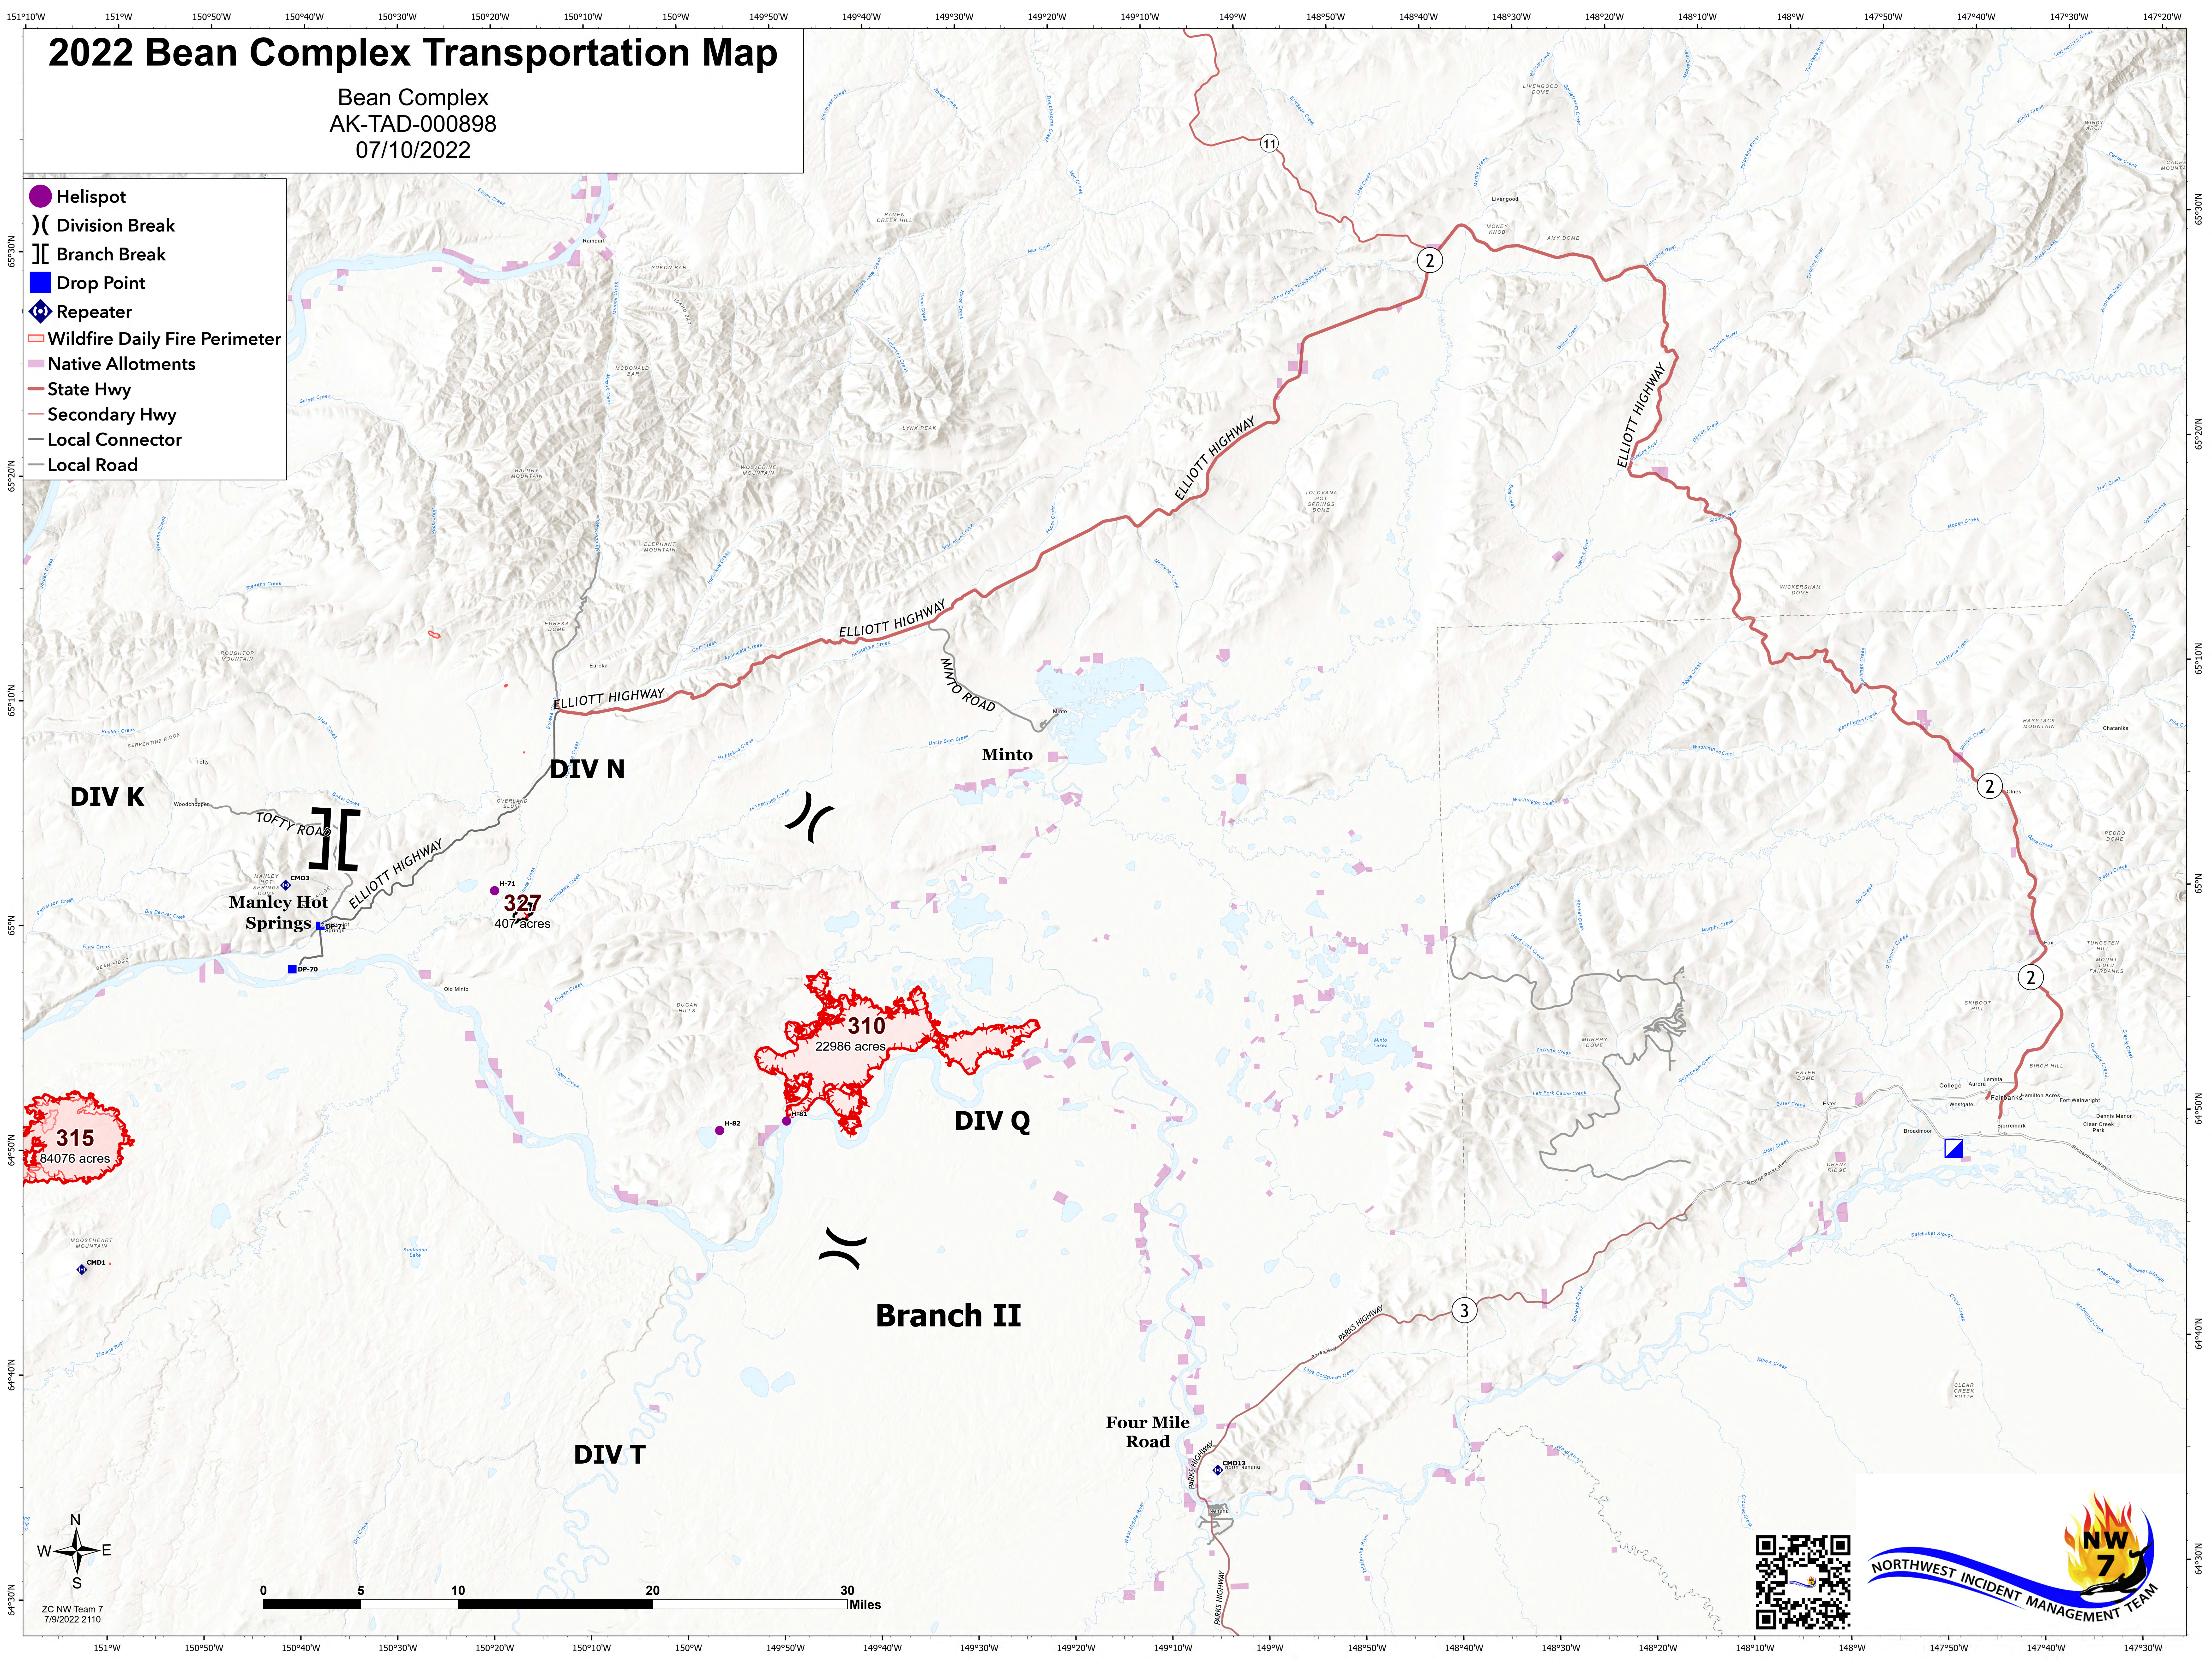

2022 Bean Complex Transportation Map

Bean Complex
AK-TAD-000898
07/10/2022

- Helispot
-) Division Break
-] Branch Break
- Drop Point
- ◆ Repeater
- ▭ Wildfire Daily Fire Perimeter
- Native Allotments
- State Hwy
- Secondary Hwy
- Local Connector
- Local Road

ZC NW Team 7
7/9/2022 2110