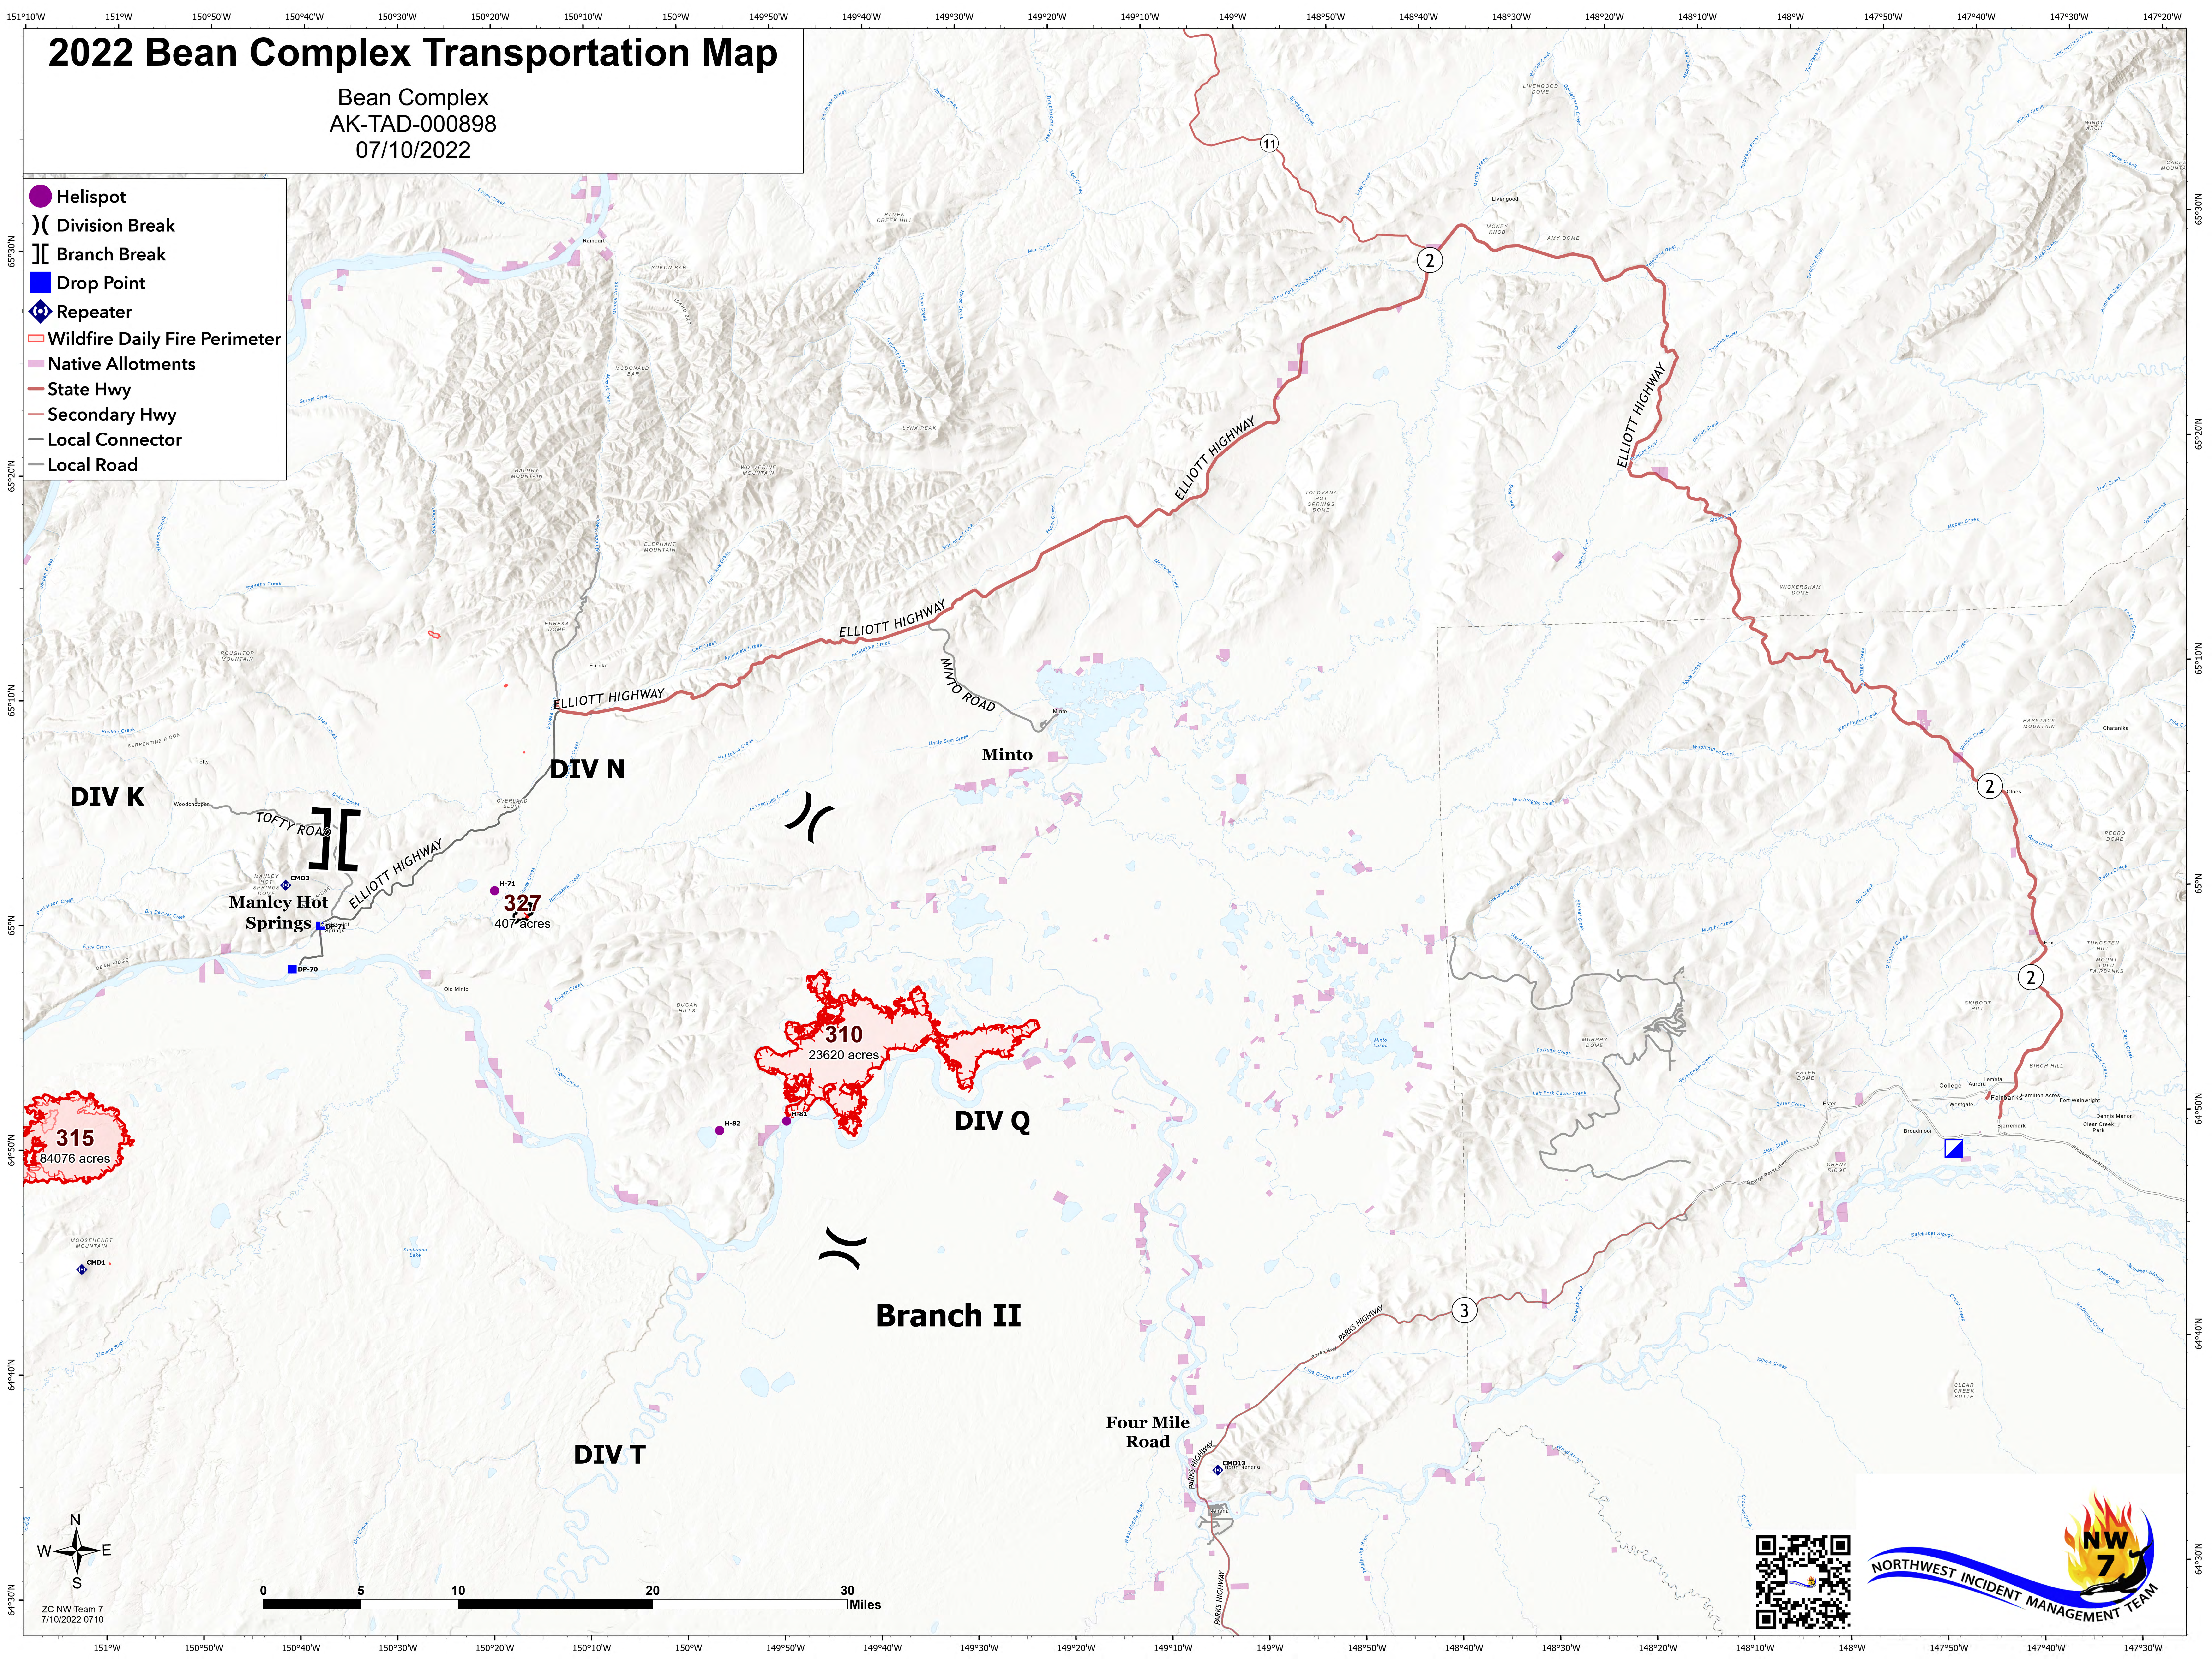

# 2022 Bean Complex Transportation Map

Bean Complex  
AK-TAD-000898  
07/10/2022

- Helispot
- ) Division Break
- ] Branch Break
- Drop Point
- ◆ Repeater
- ▭ Wildfire Daily Fire Perimeter
- Native Allotments
- State Hwy
- Secondary Hwy
- Local Connector
- Local Road

ZC NW Team 7  
7/10/2022 0710