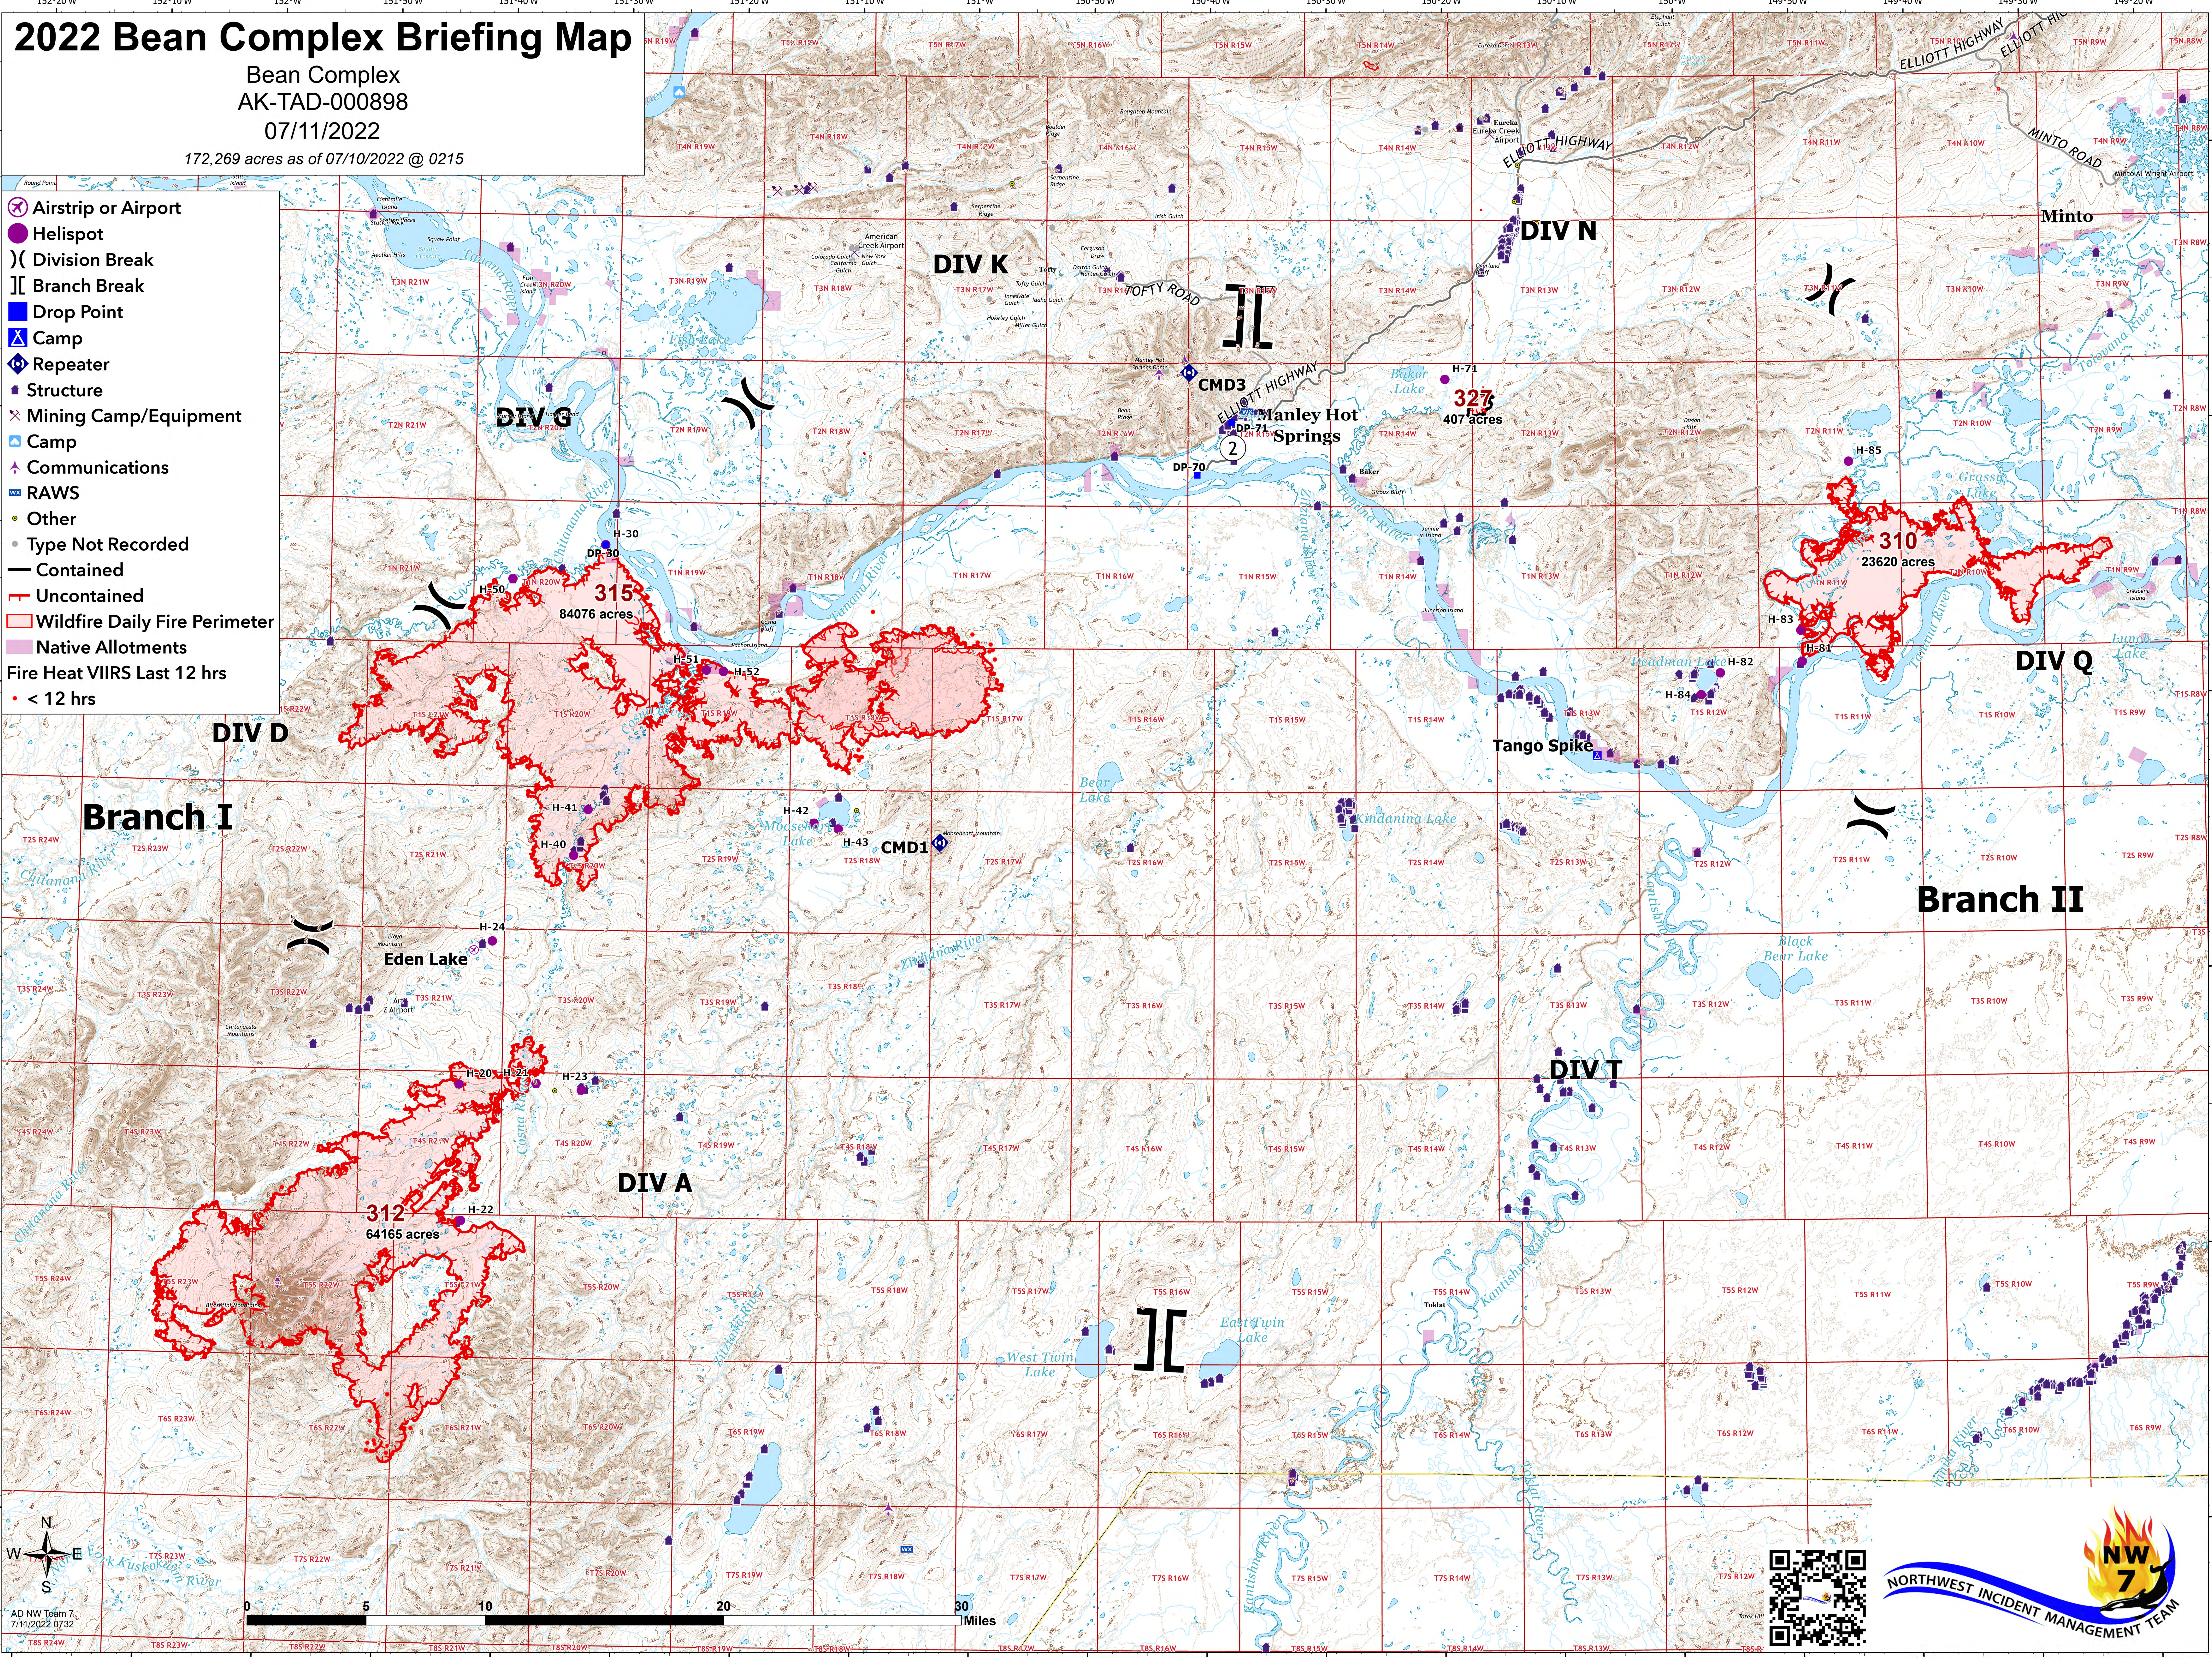

2022 Bean Complex Briefing Map

Bean Complex
AK-TAD-000898
07/11/2022
172,269 acres as of 07/10/2022 @ 0215

- Airstrip or Airport
- Helispot
- Division Break
- Branch Break
- Drop Point
- Camp
- Repeater
- Structure
- Mining Camp/Equipment
- Camp
- Communications
- RAWS
- Other
- Type Not Recorded
- Contained
- Uncontained
- Wildfire Daily Fire Perimeter
- Native Allotments
- Fire Heat VIIRS Last 12 hrs
- < 12 hrs

AD NW Team 7
7/11/2022 0732