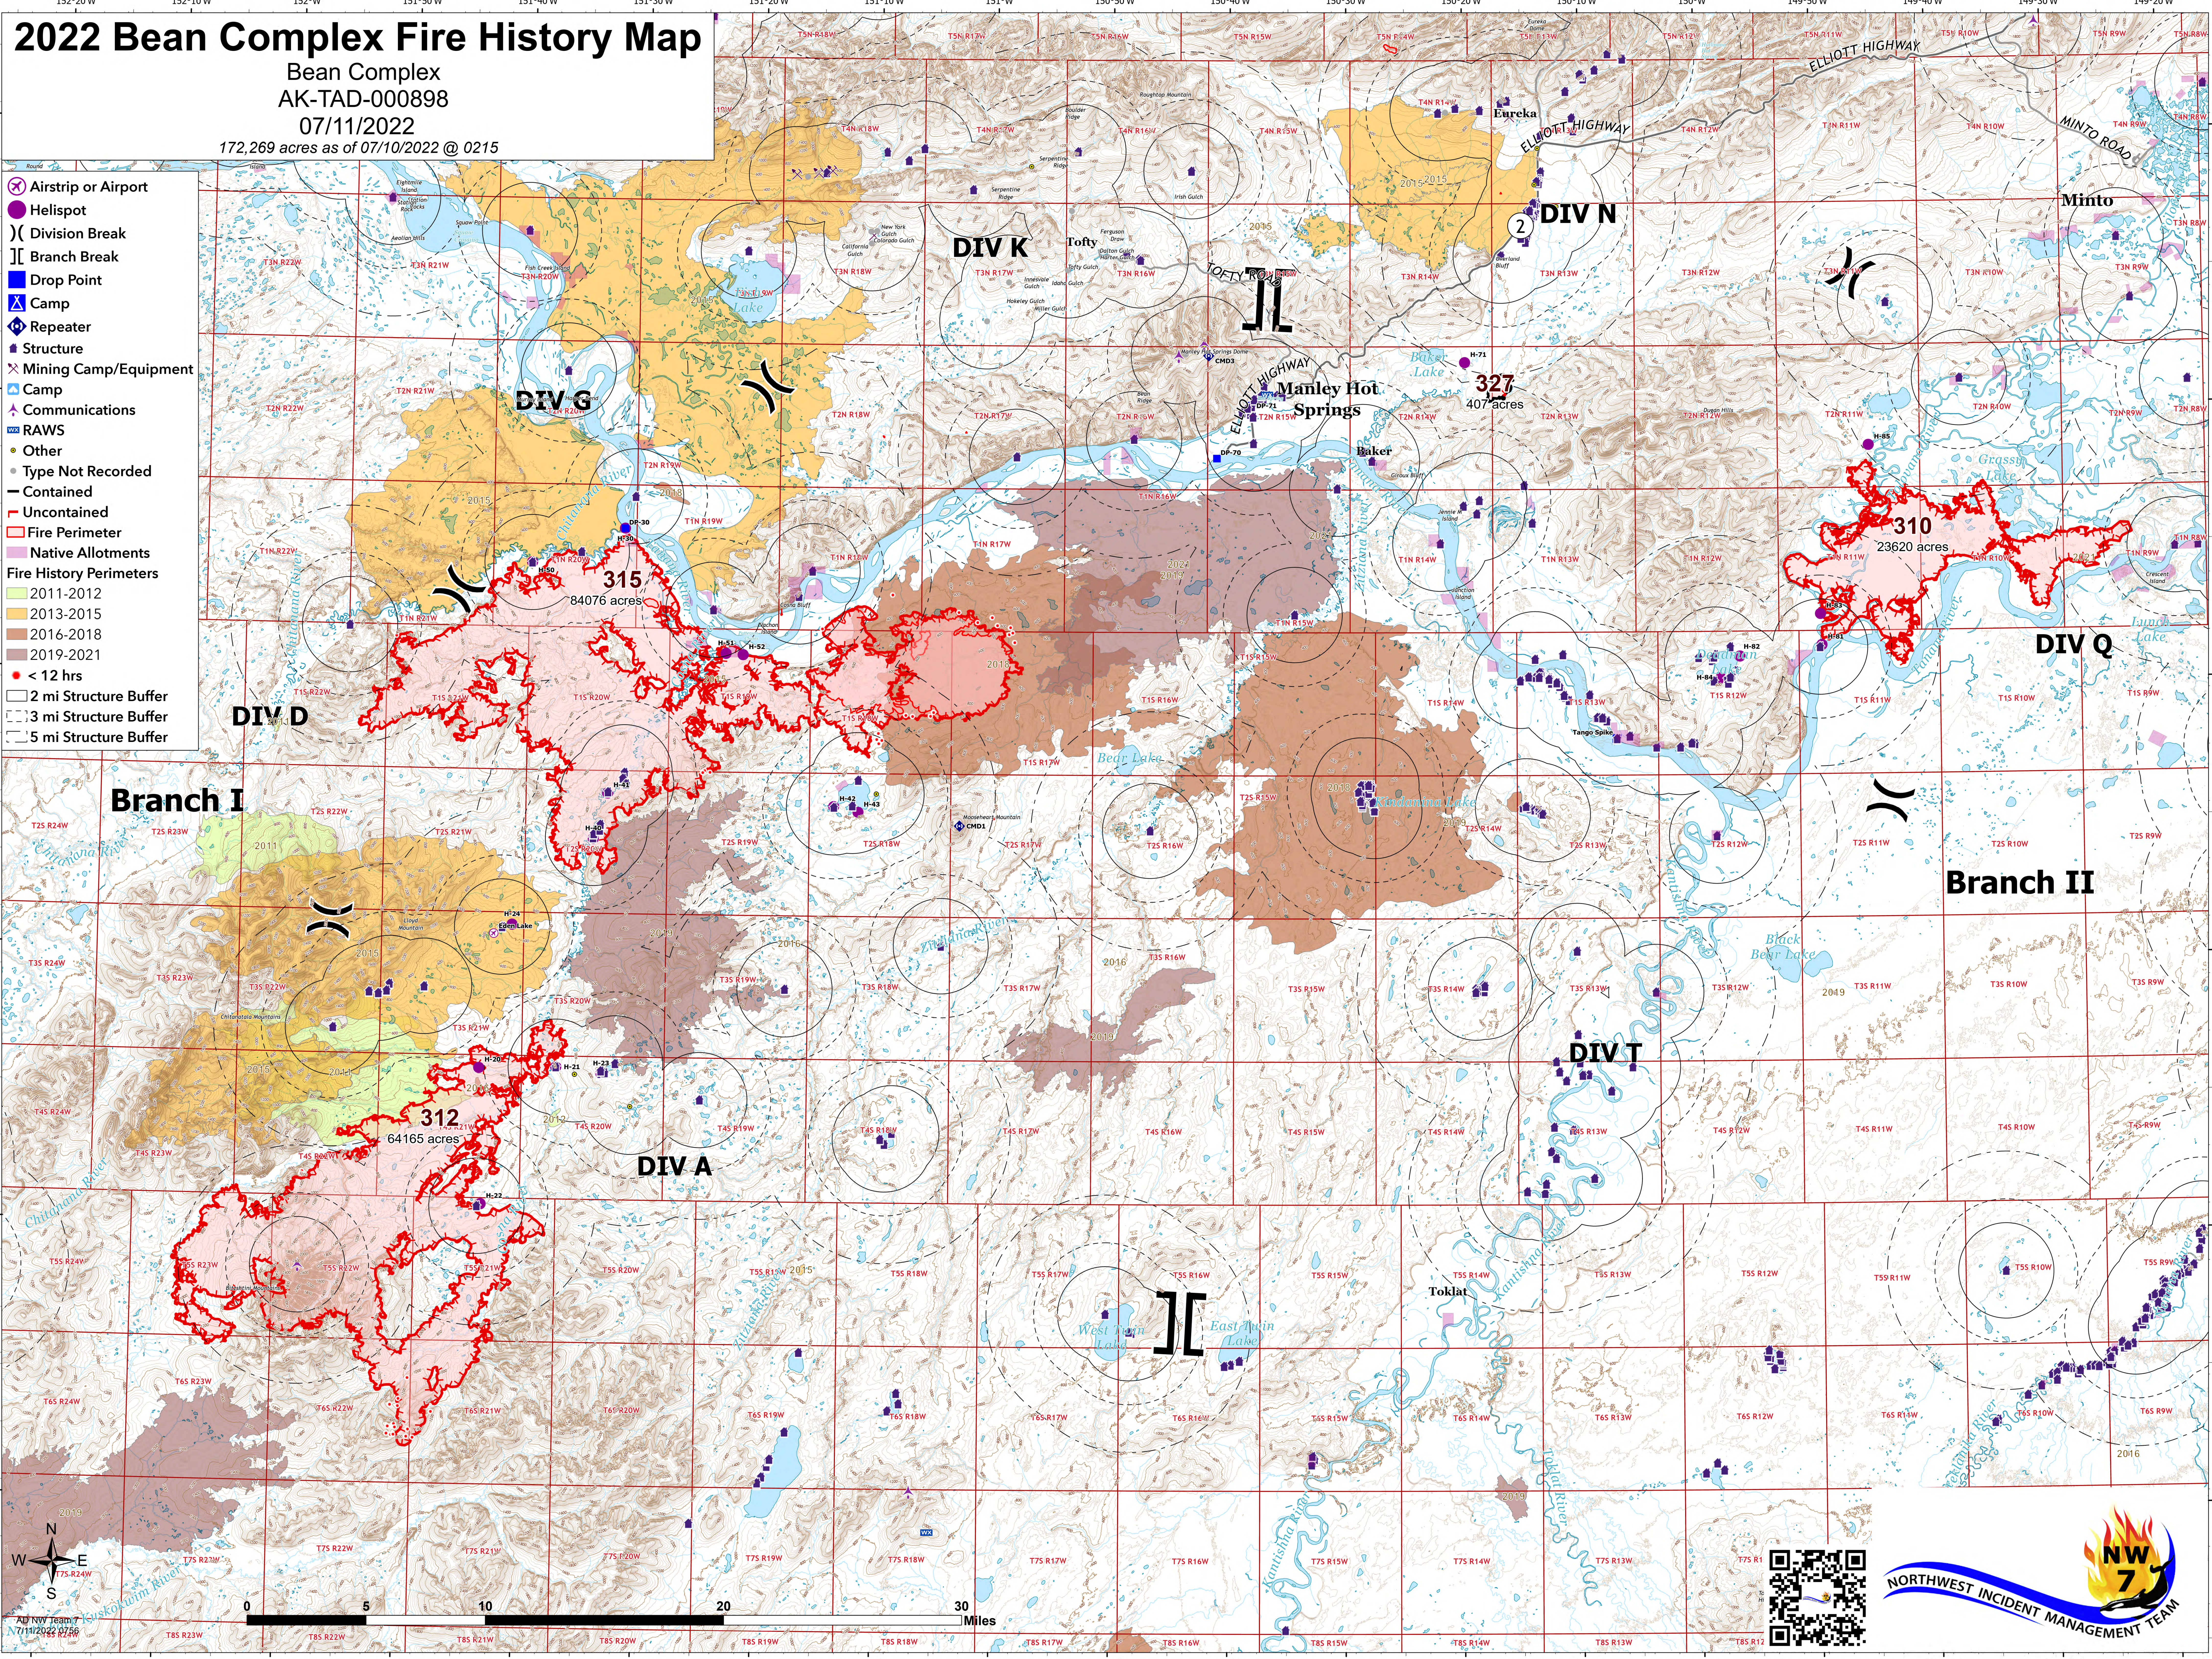

2022 Bean Complex Fire History Map

Bean Complex
AK-TAD-000898
07/11/2022

172,269 acres as of 07/10/2022 @ 0215

- Airstrip or Airport
- Helispot
- Division Break
- Branch Break
- Drop Point
- Camp
- Repeater
- Structure
- Mining Camp/Equipment
- Camp
- Communications
- RAWS
- Other
- Type Not Recorded
- Contained
- Uncontained
- Fire Perimeter
- Native Allotments
- Fire History Perimeters**
- 2011-2012
- 2013-2015
- 2016-2018
- 2019-2021
- < 12 hrs
- 2 mi Structure Buffer
- 3 mi Structure Buffer
- 5 mi Structure Buffer

AD NW Team
7/11/2022 07:56