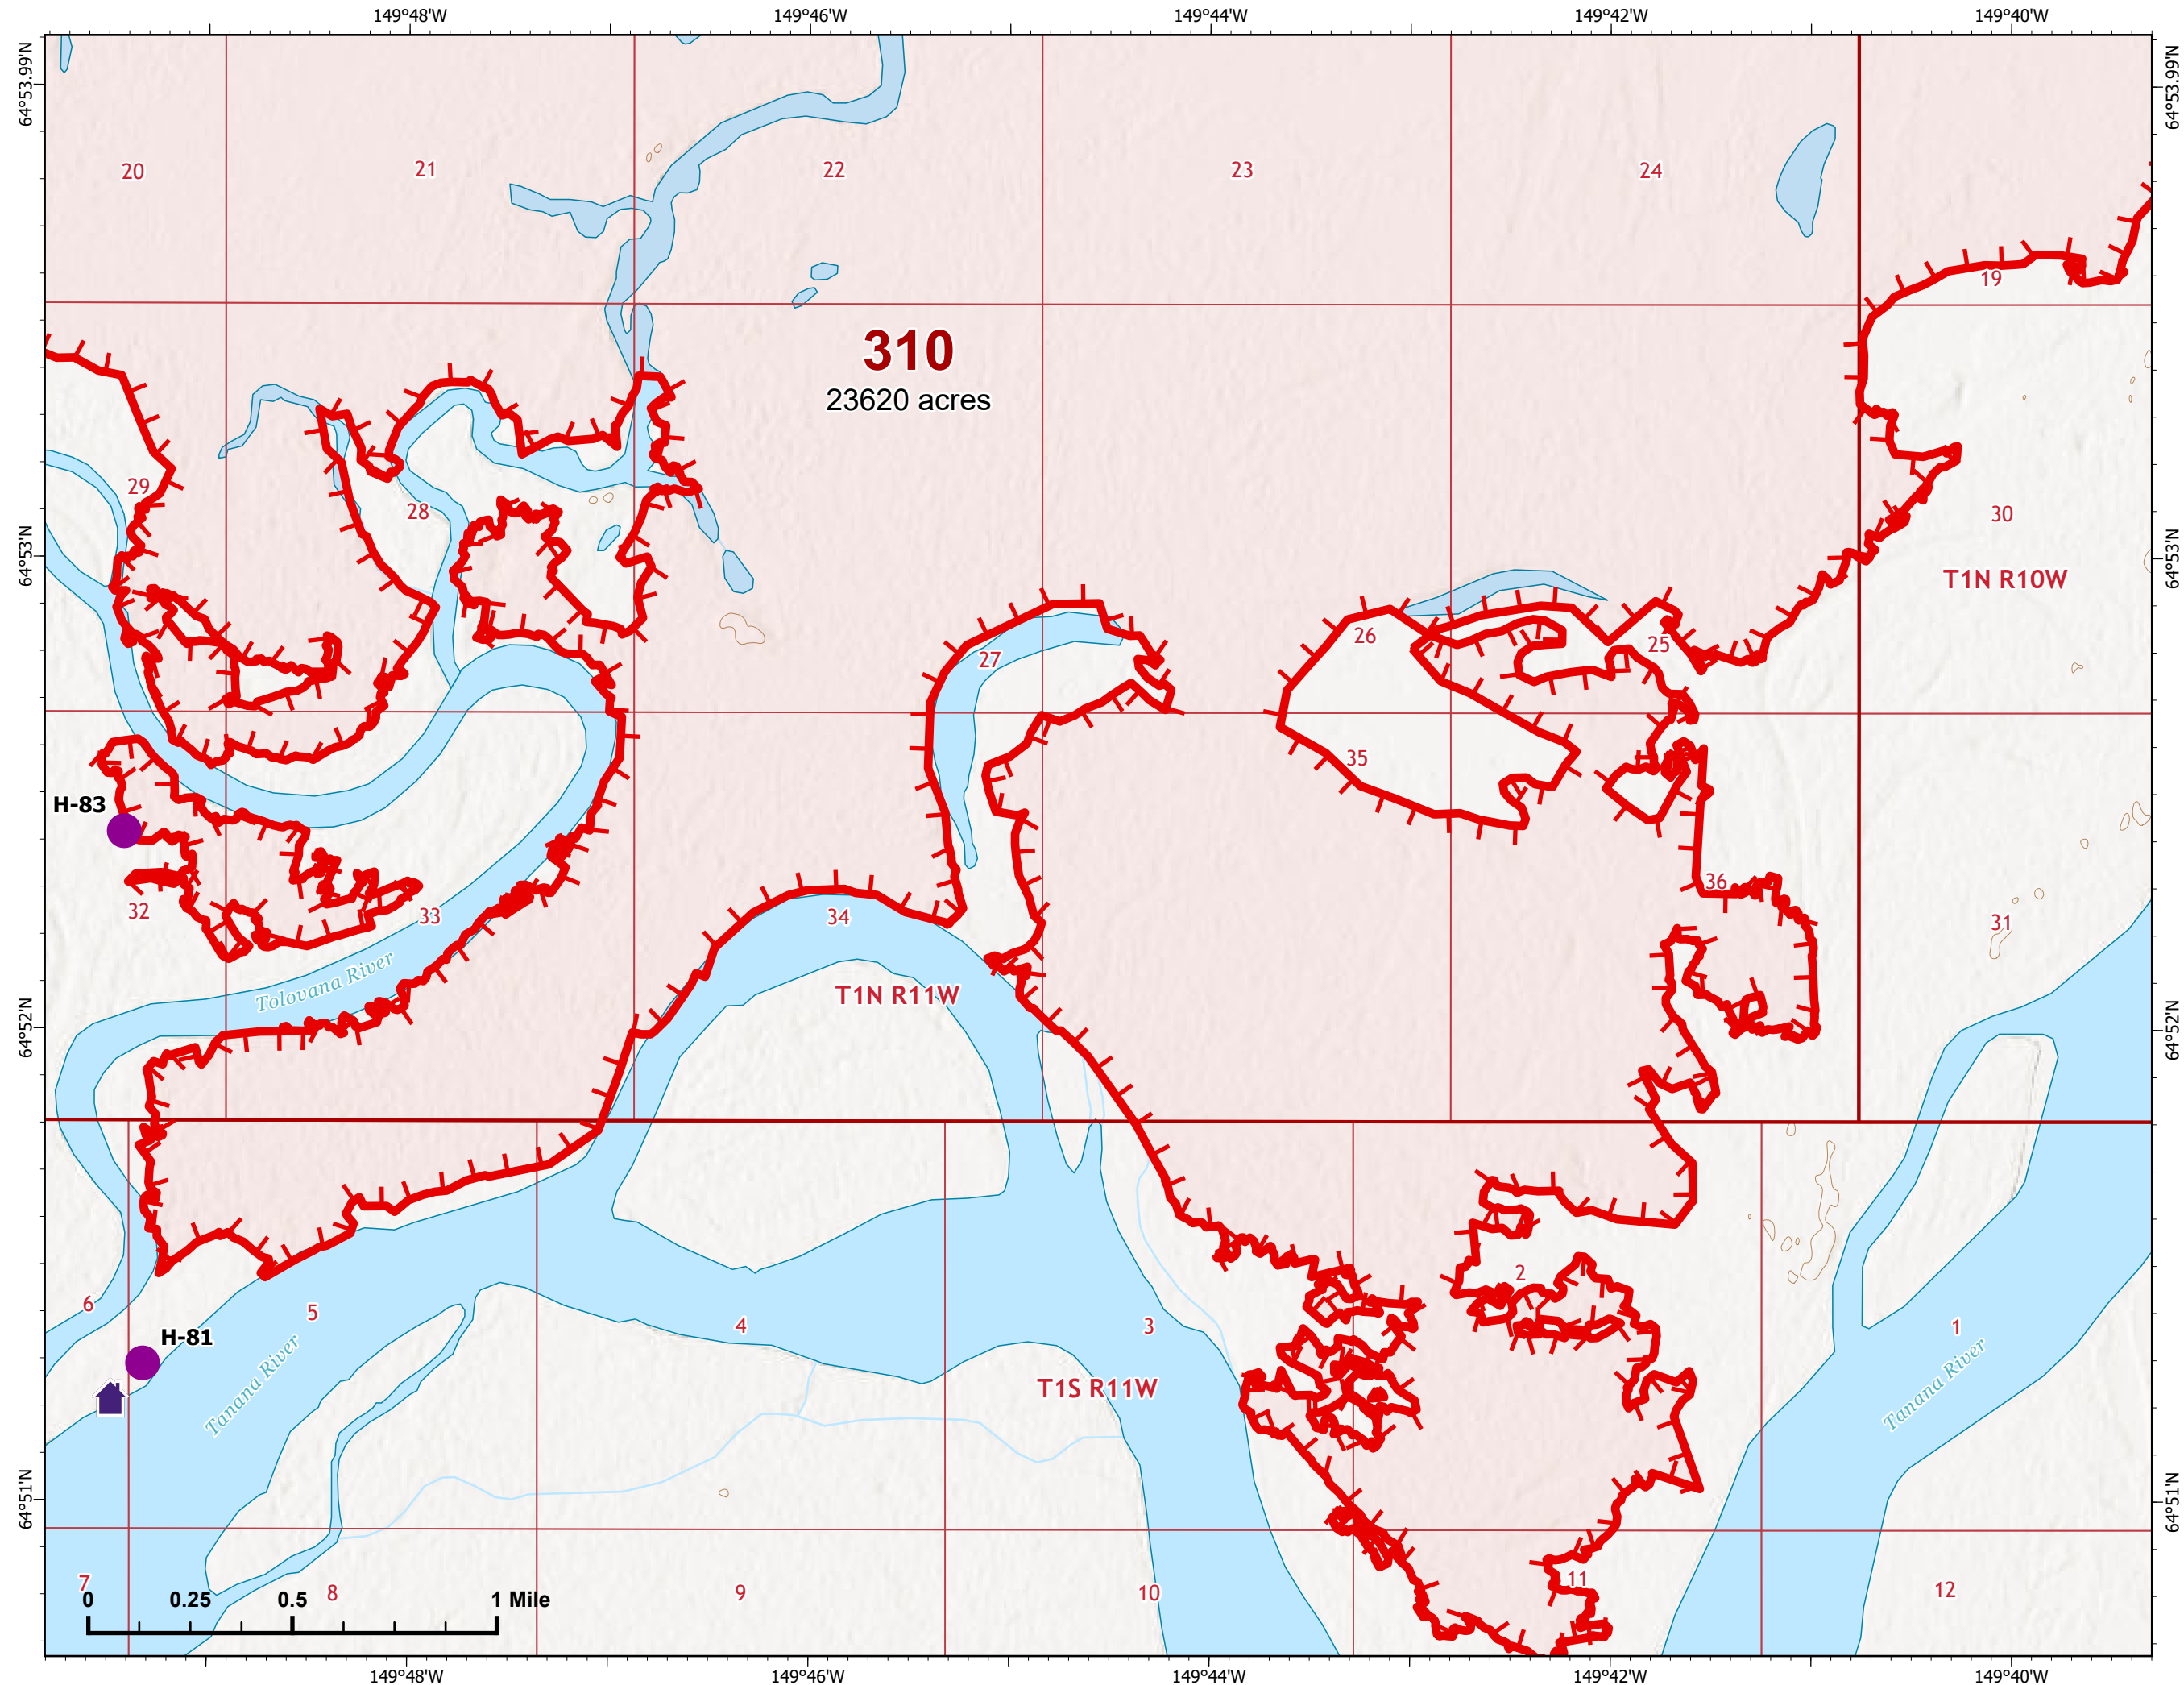

IAP Map

Bean Complex
AK-TAD-000898

07/11/2022

Fire: 310 (Tanana River)

Page 310 - 2

-  Wildfire Daily Fire Perimeter
-  Uncontained

Z. Cravens
7/10/2022 2027

IAP Map

Bean Complex
AK-TAD-000898
07/11/2022

Fire: 310 (Tanana River)

Page 310 - 3

-  Helispot
-  Structure
-  Wildfire Daily Fire Perimeter
-  Uncontained

Z. Cravens
7/10/2022 2027

NORTHWEST INCIDENT MANAGEMENT TEAM