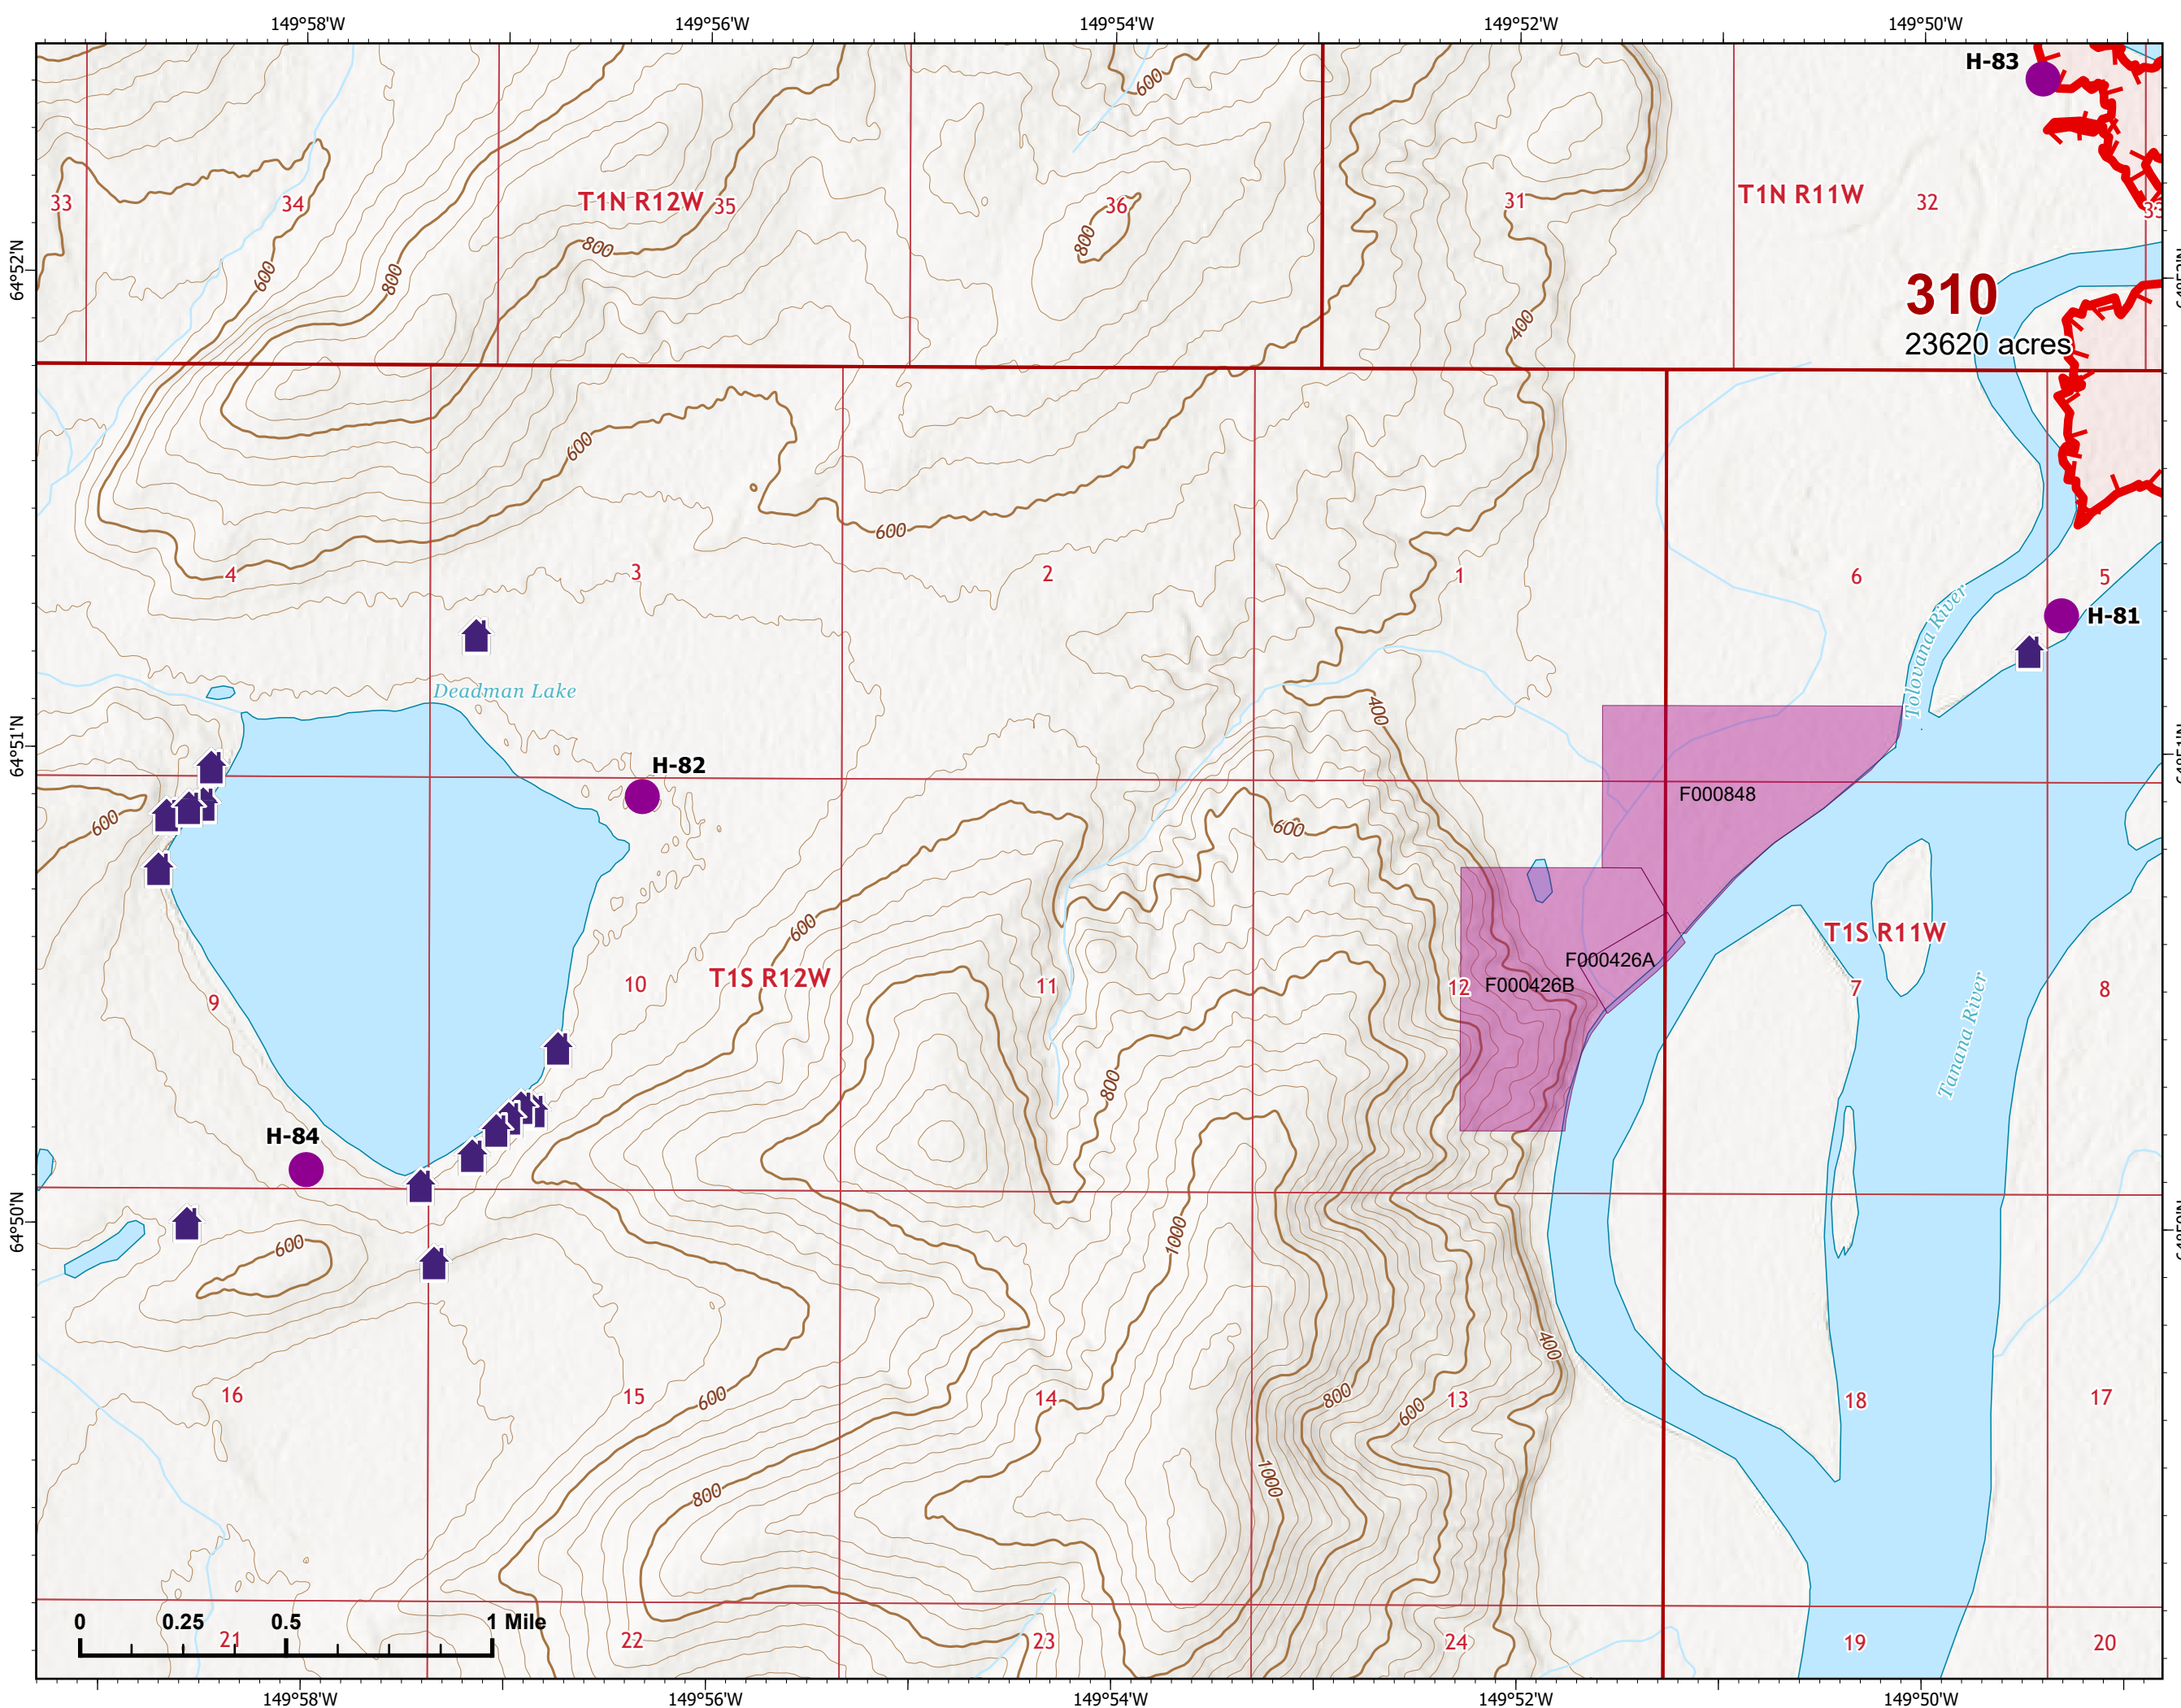

IAP Map

Bean Complex
AK-TAD-000898

07/11/2022

Fire: 310 (Tanana River)

Page 310 - 2

-  Wildfire Daily Fire Perimeter
-  Uncontained

Z. Cravens
7/10/2022 2027

IAP Map

Bean Complex
AK-TAD-000898
07/11/2022

Fire: 310 (Tanana River)

Page 310 - 3

-  Helispot
-  Structure
-  Wildfire Daily Fire Perimeter
-  Uncontained

Z. Cravens
7/10/2022 2027

NORTHWEST INCIDENT MANAGEMENT TEAM

IAP Map

Bean Complex
AK-TAD-000898
07/11/2022

Fire: 310 (Tanana River)

Page 310 - 4

-  Helispot
-  Structure
-  Wildfire Daily Fire Perimeter
-  Uncontained
-  Native Allotments

Z. Cravens
7/10/2022 2028

IAP Map