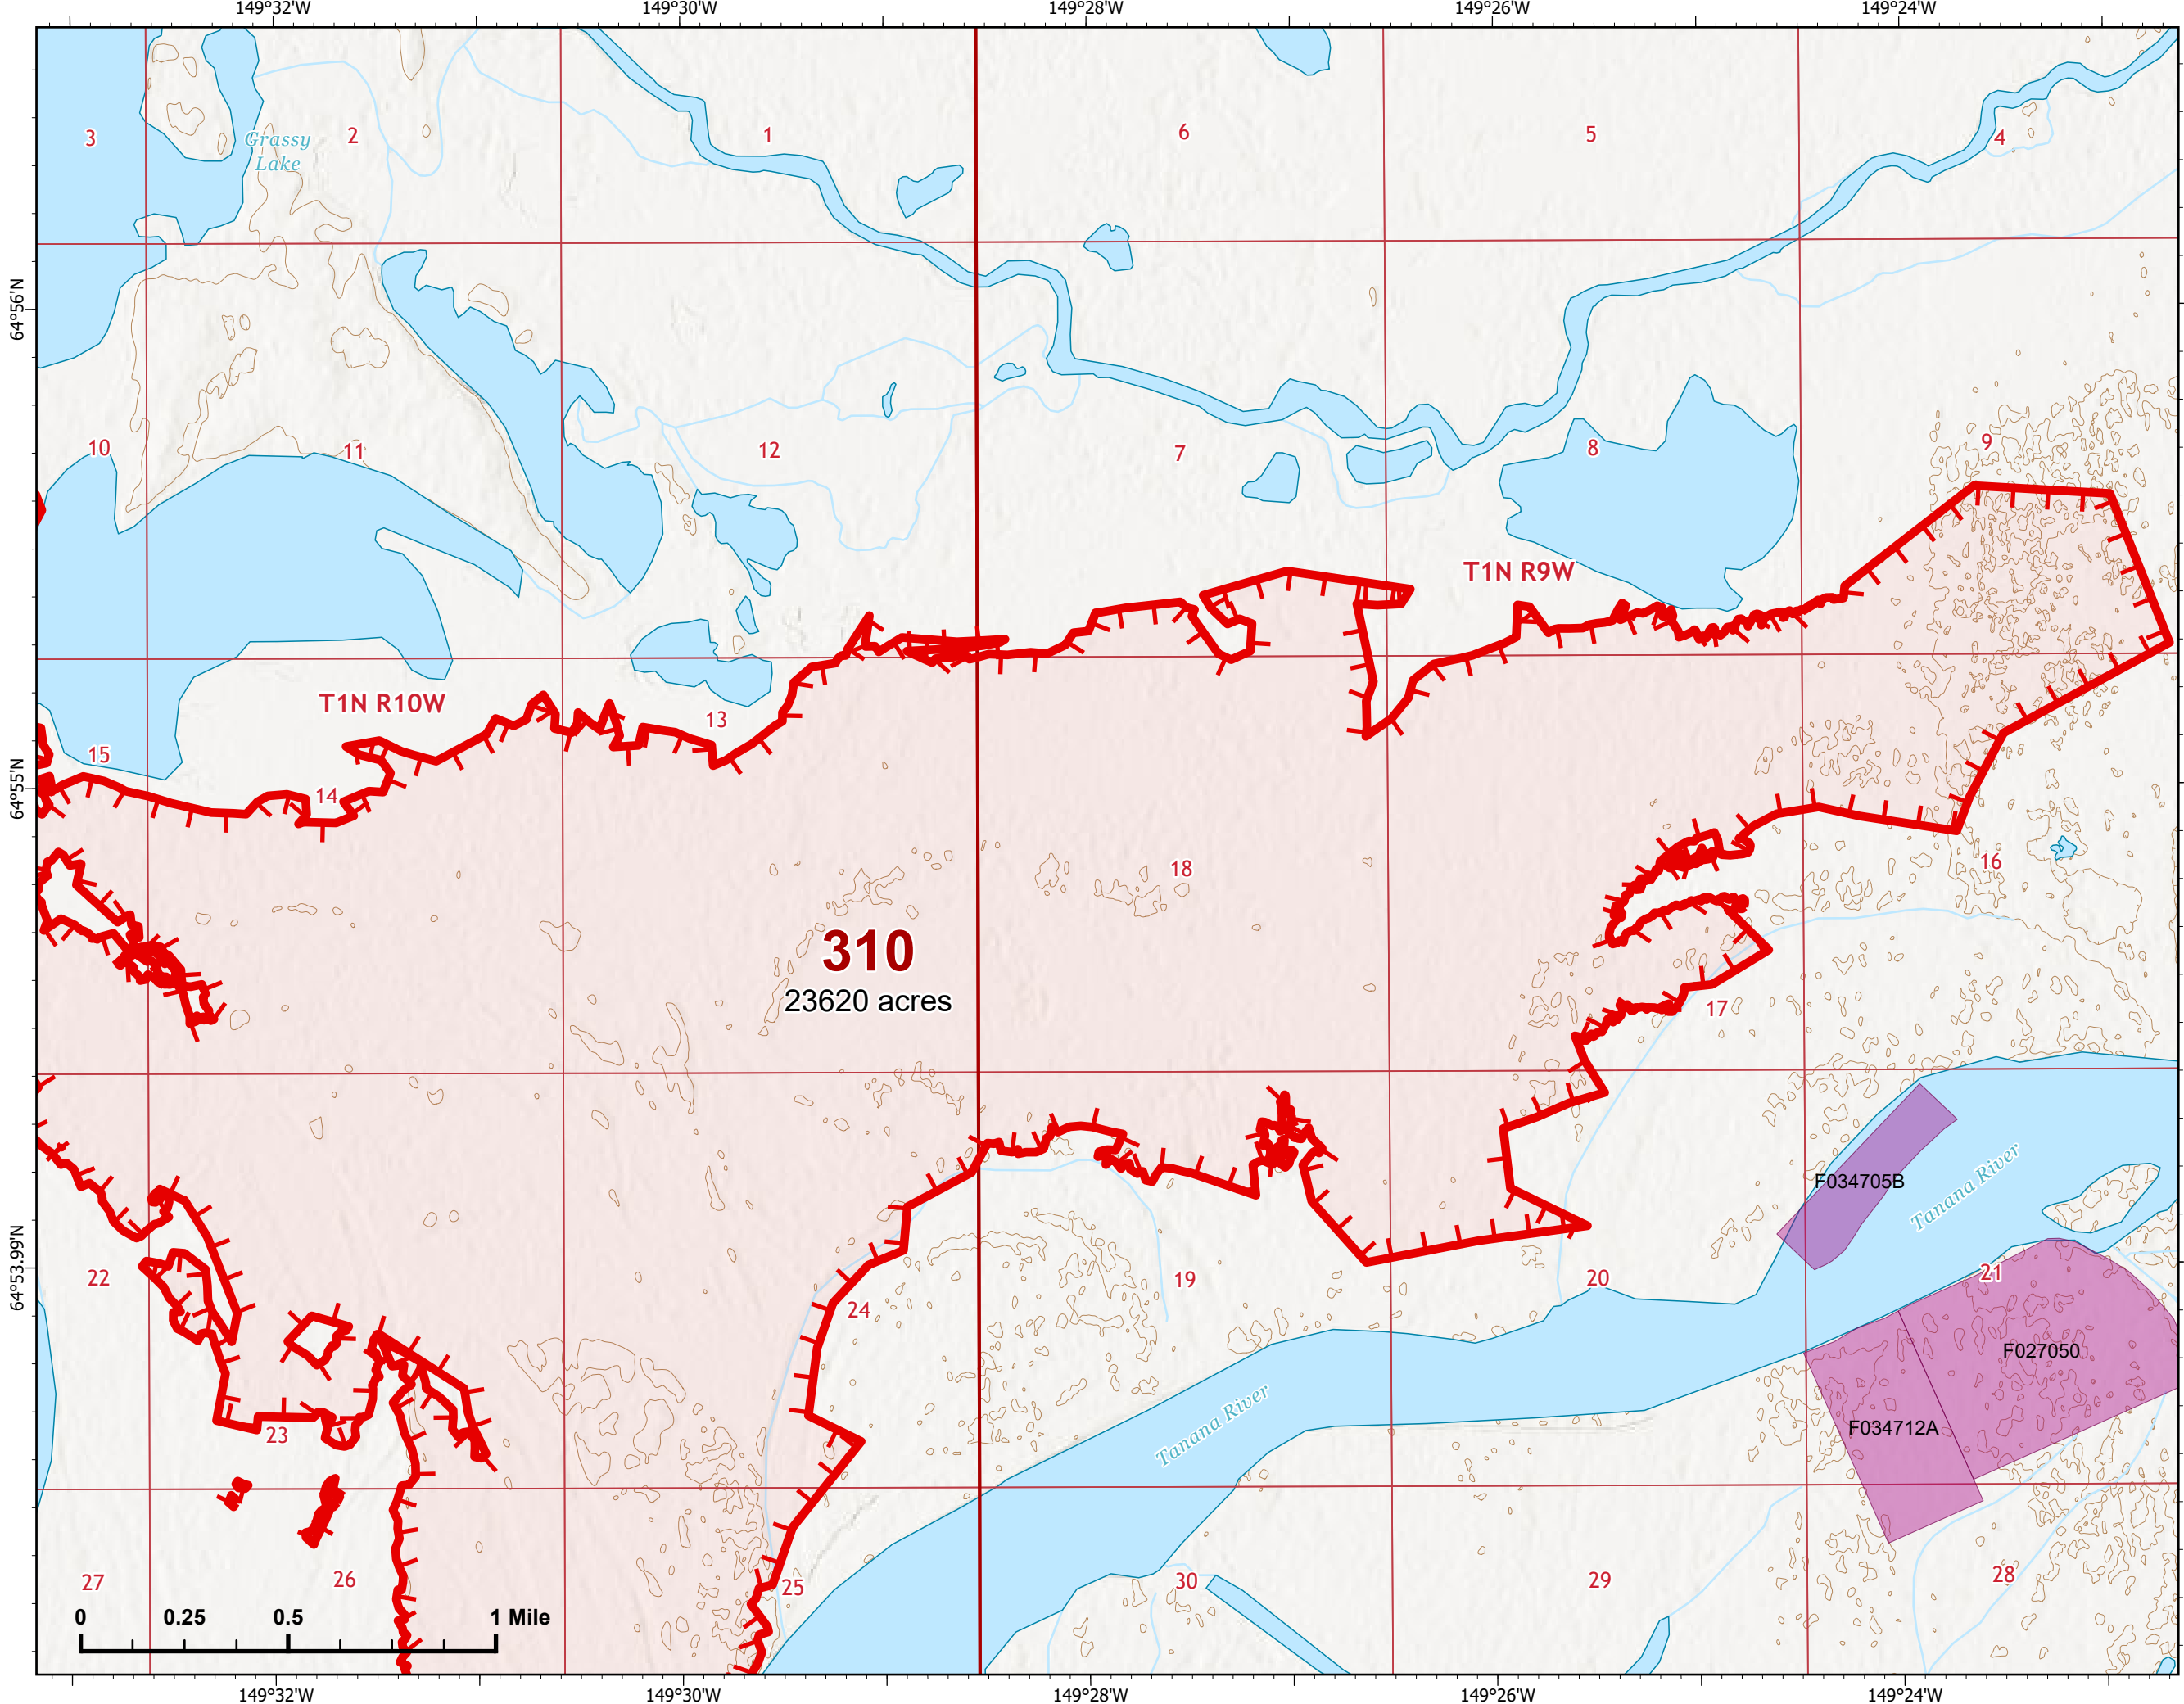

IAP Map

Bean Complex
AK-TAD-000898

07/11/2022

Fire: 310 (Tanana River)

Page 310 - 6

- Wildfire Daily Fire Perimeter
- Uncontained
- Native Allotments

Z. Cravens
7/10/2022 2029