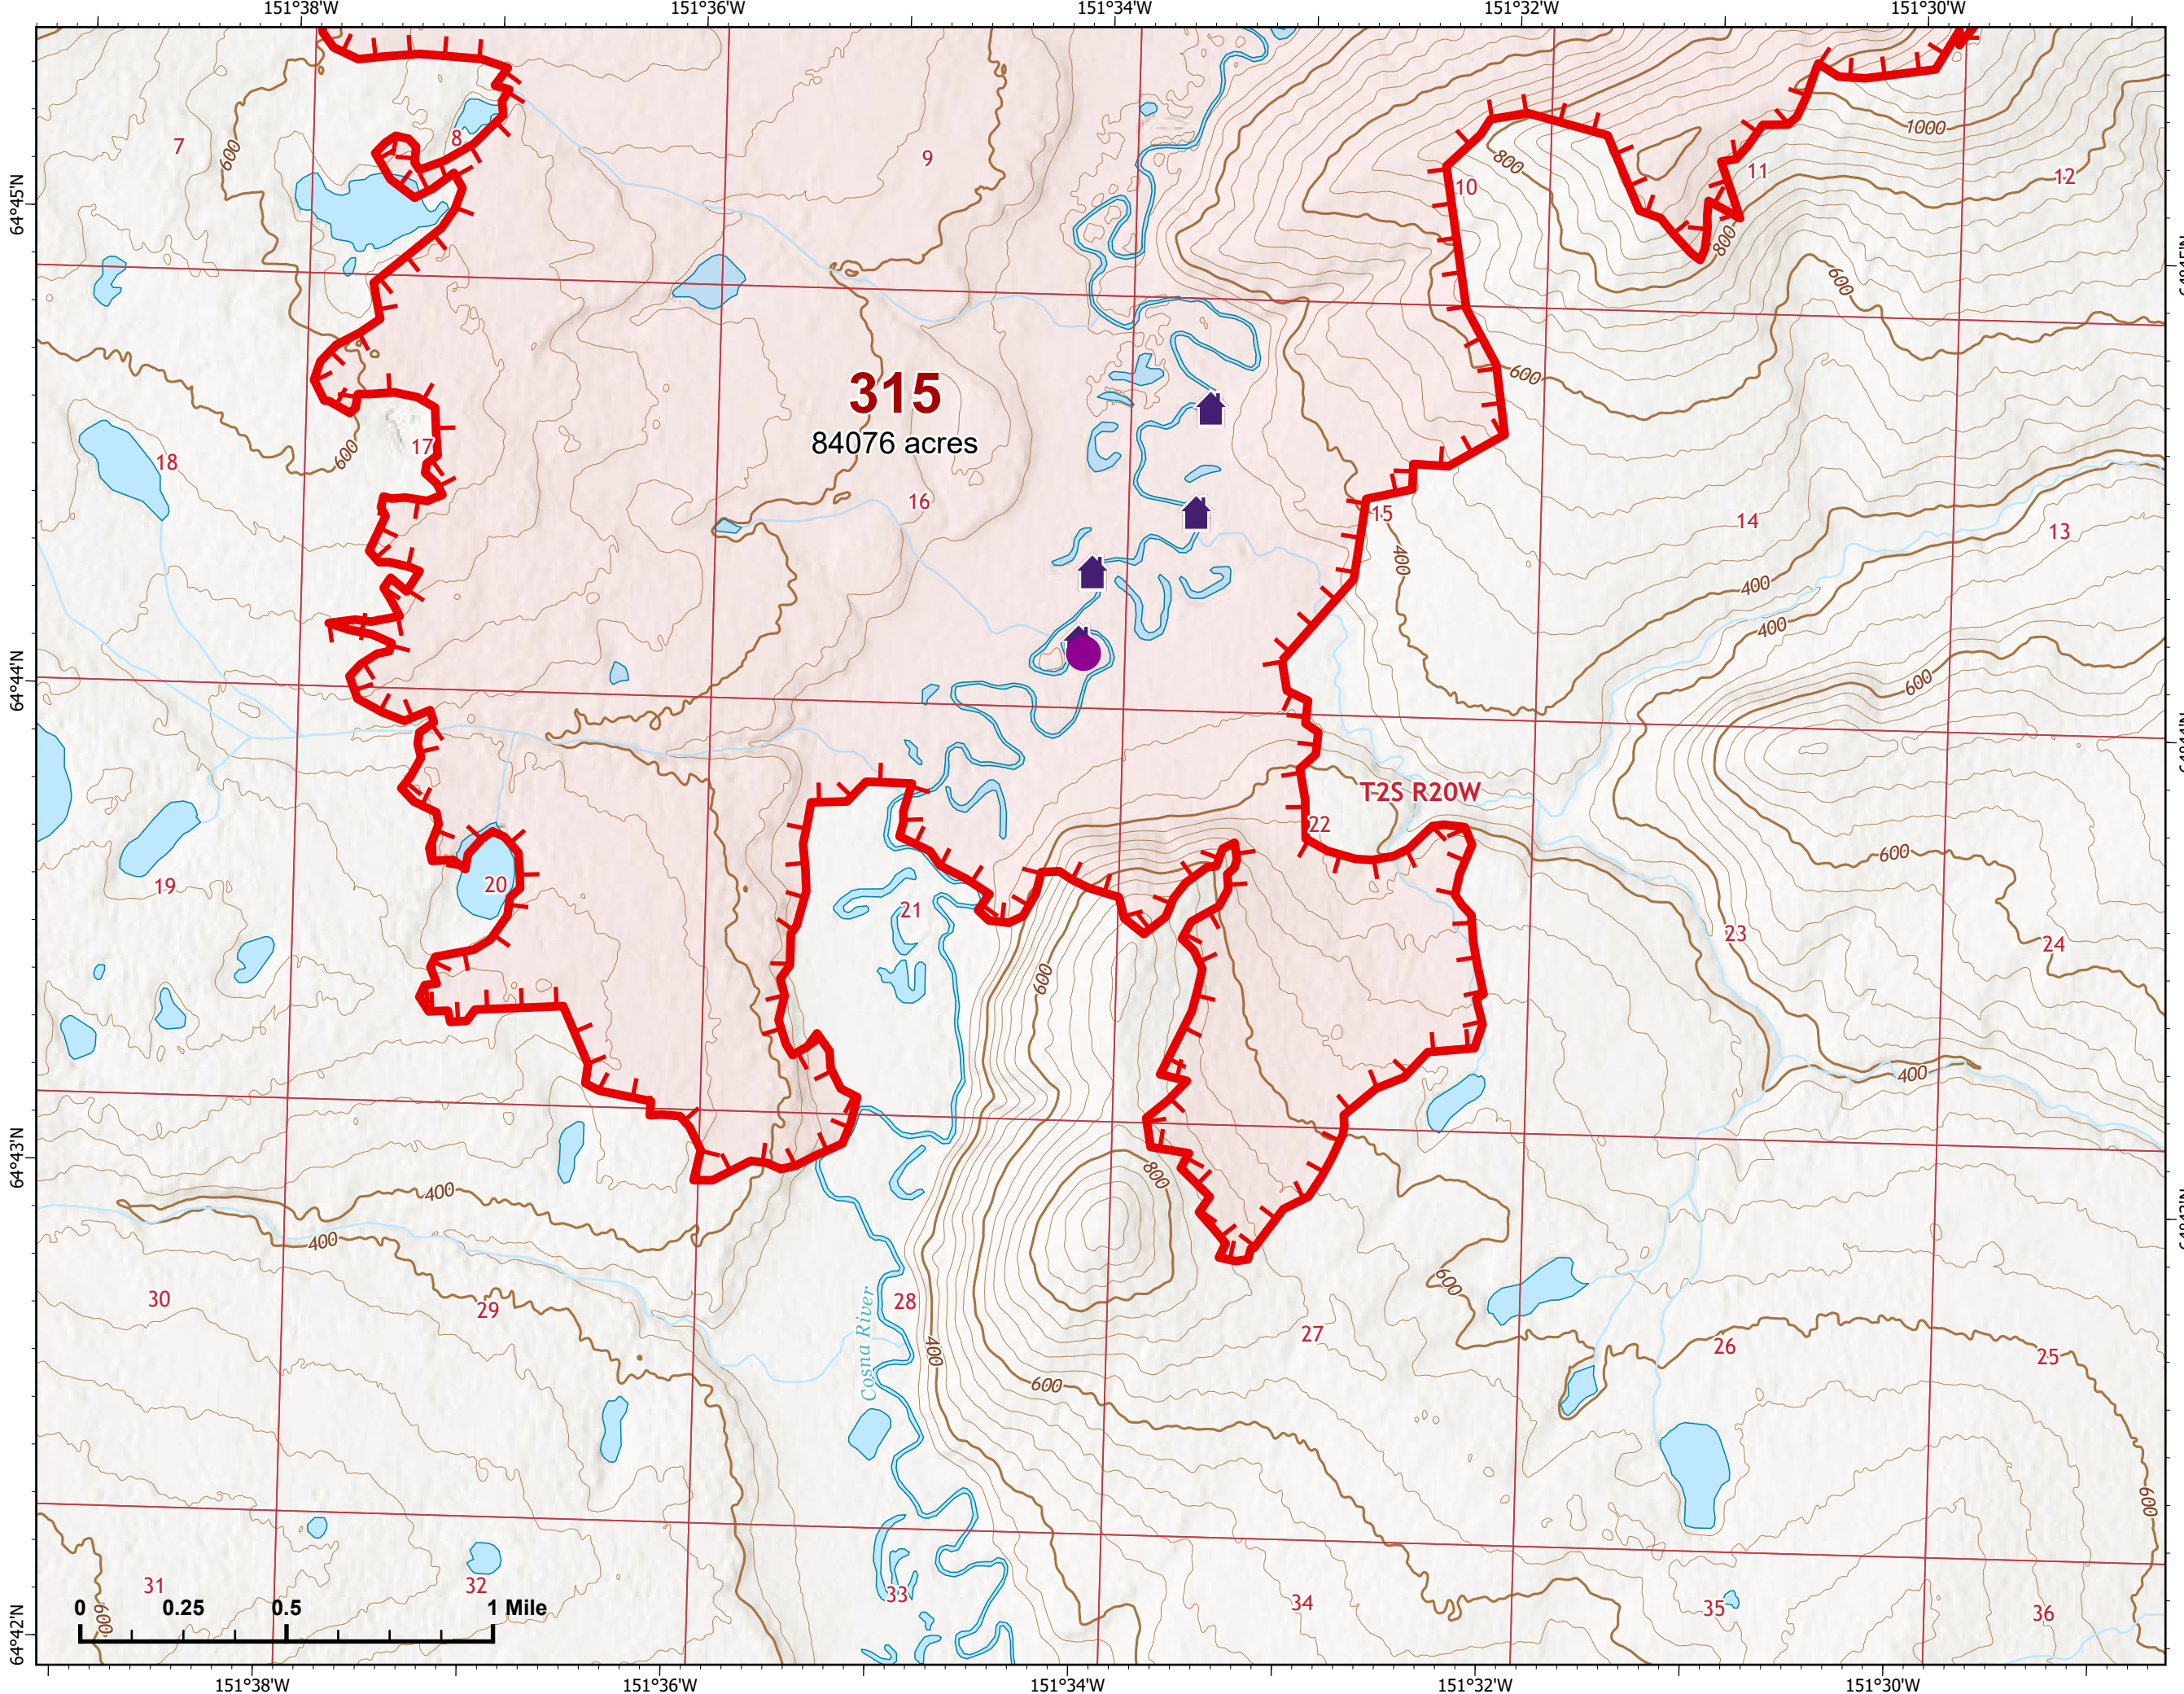

Fire: 315 (Chitanana)

Page 315 - 6

-  Wildfire Daily Fire Perimeter
-  Uncontained

Z. Cravens
7/10/2022 2022

IAP Map

Bean Complex
AK-TAD-000898

07/11/2022

Fire: 315 (Chitanana)

Page 315 - 7

-  Helispot
-  Structure
-  Wildfire Daily Fire Perimeter
-  Uncontained

Z. Cravens
7/10/2022 2022

IAP Map

Bean Complex
AK-TAD-000898

07/11/2022

Fire: 315 (Chitanana)

Page 315 - 8