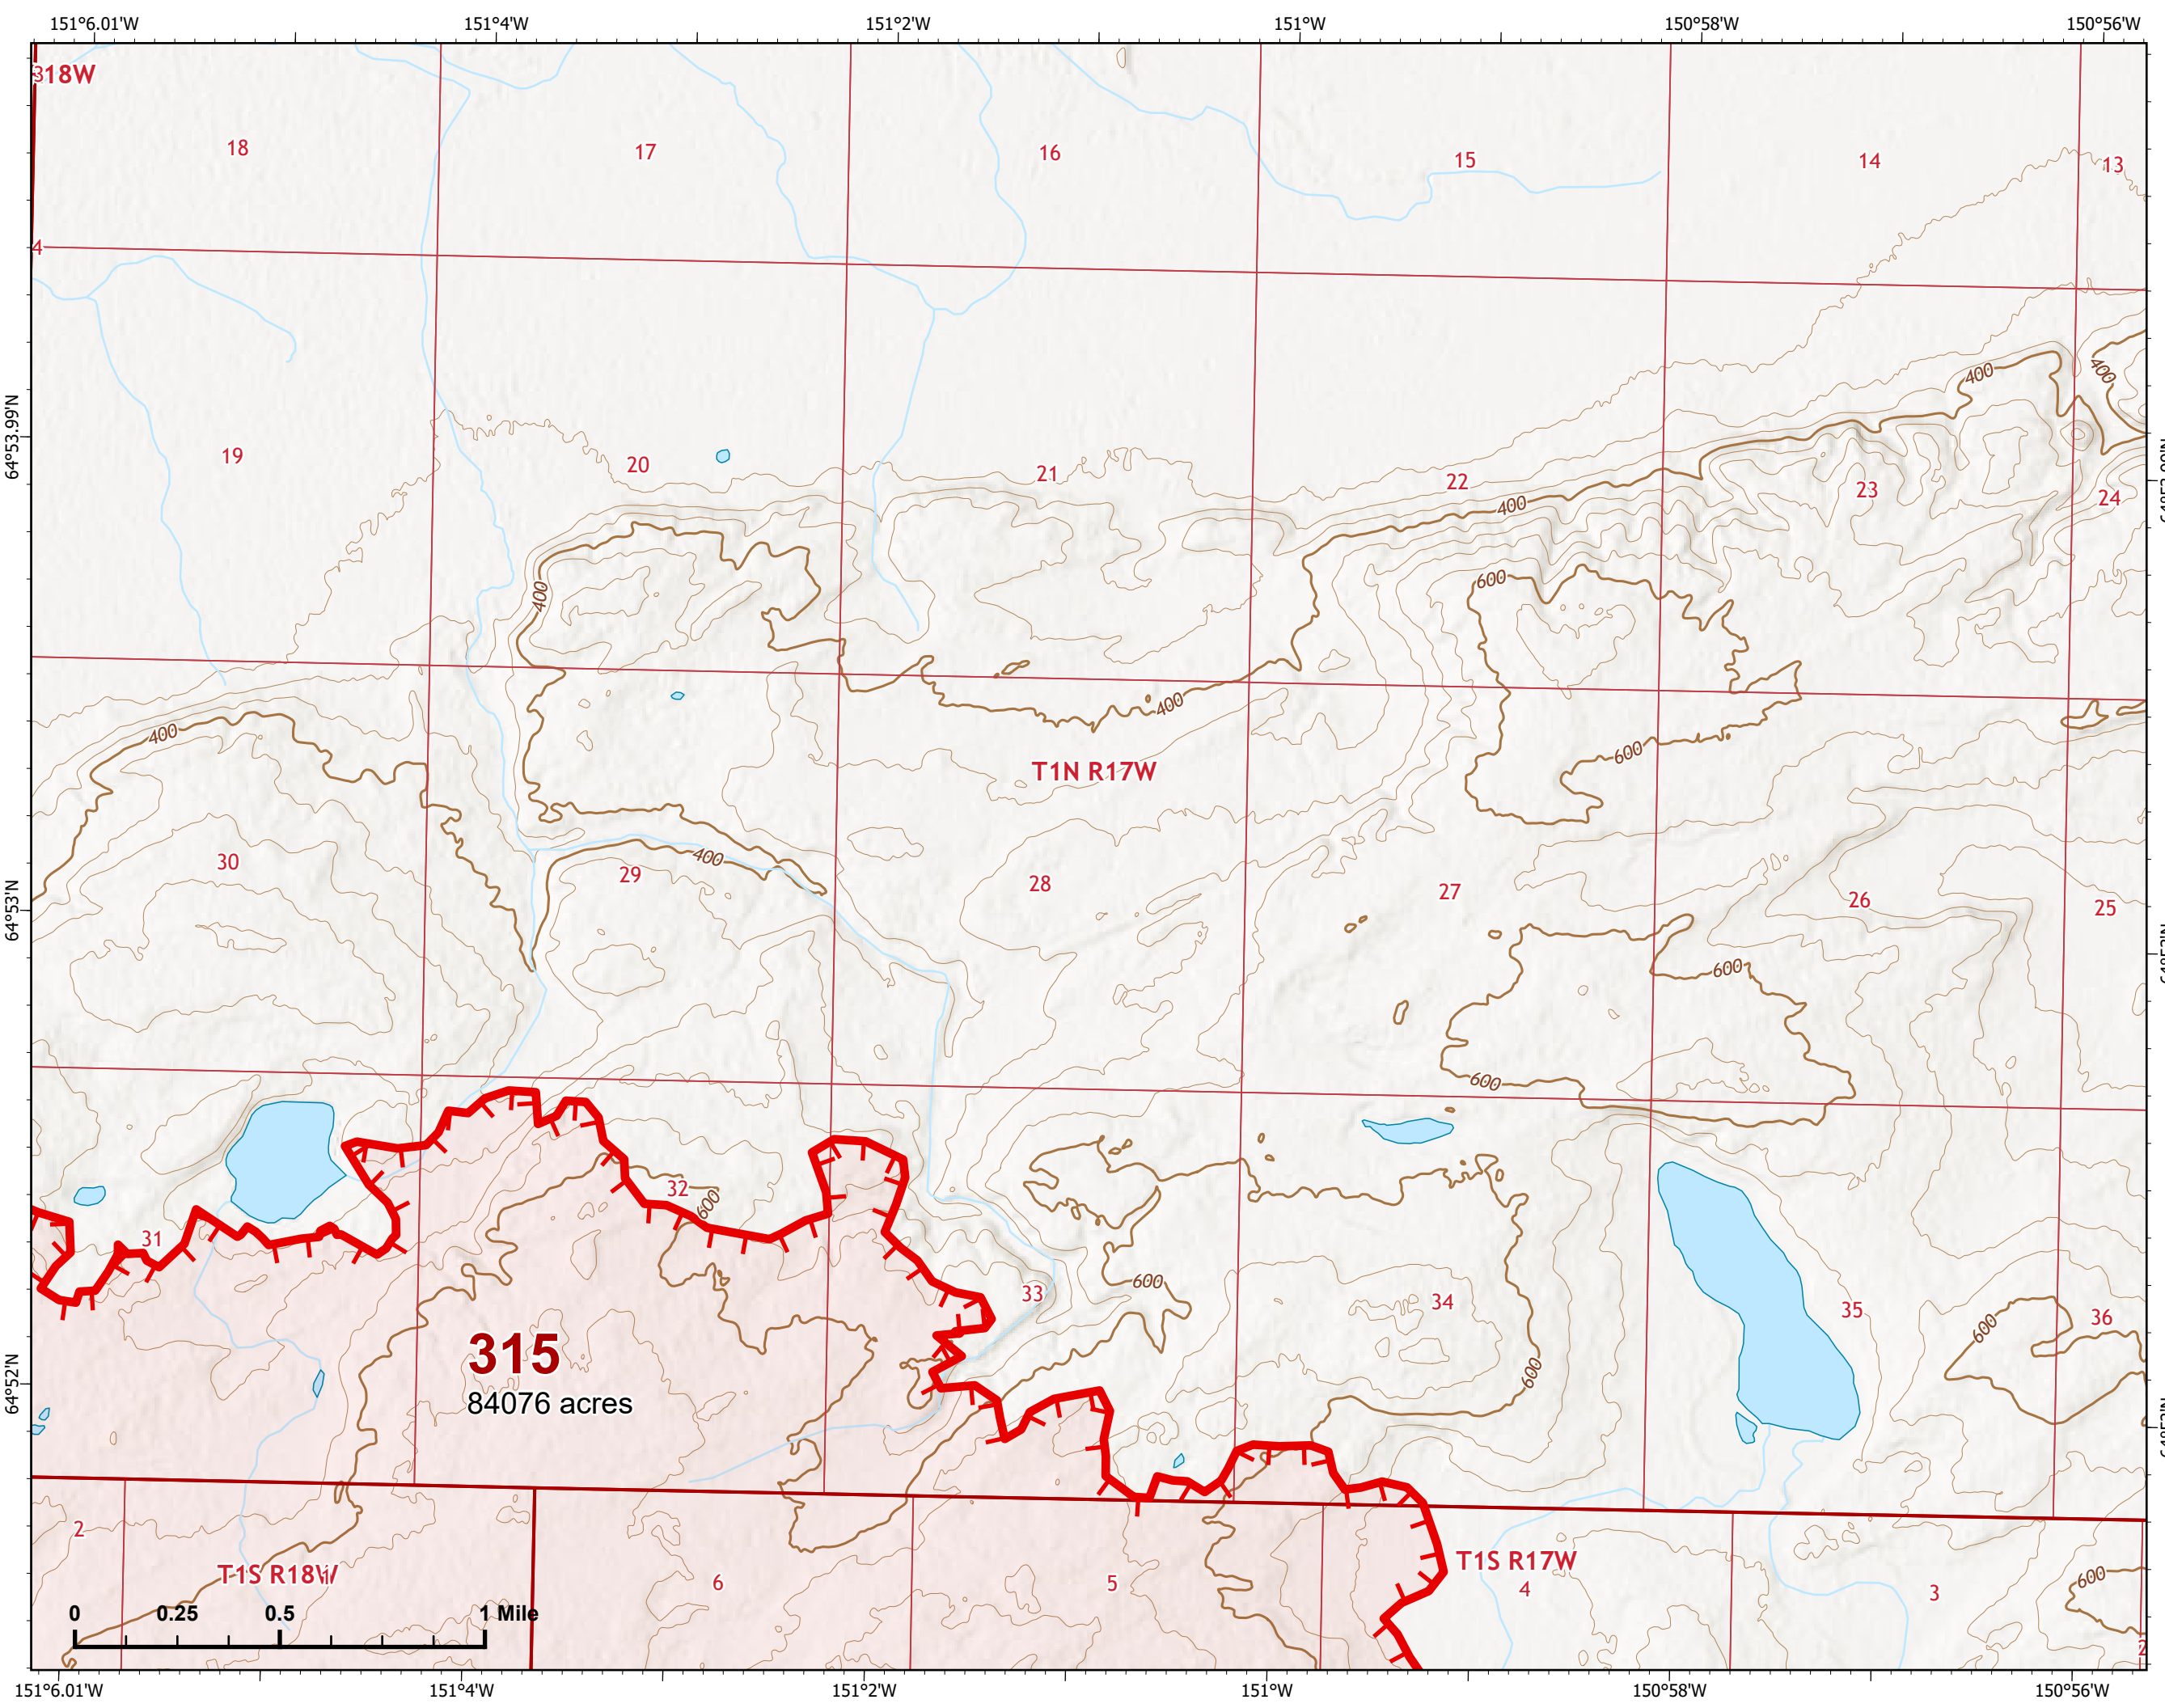

Z. Cravens
7/10/2022 2025