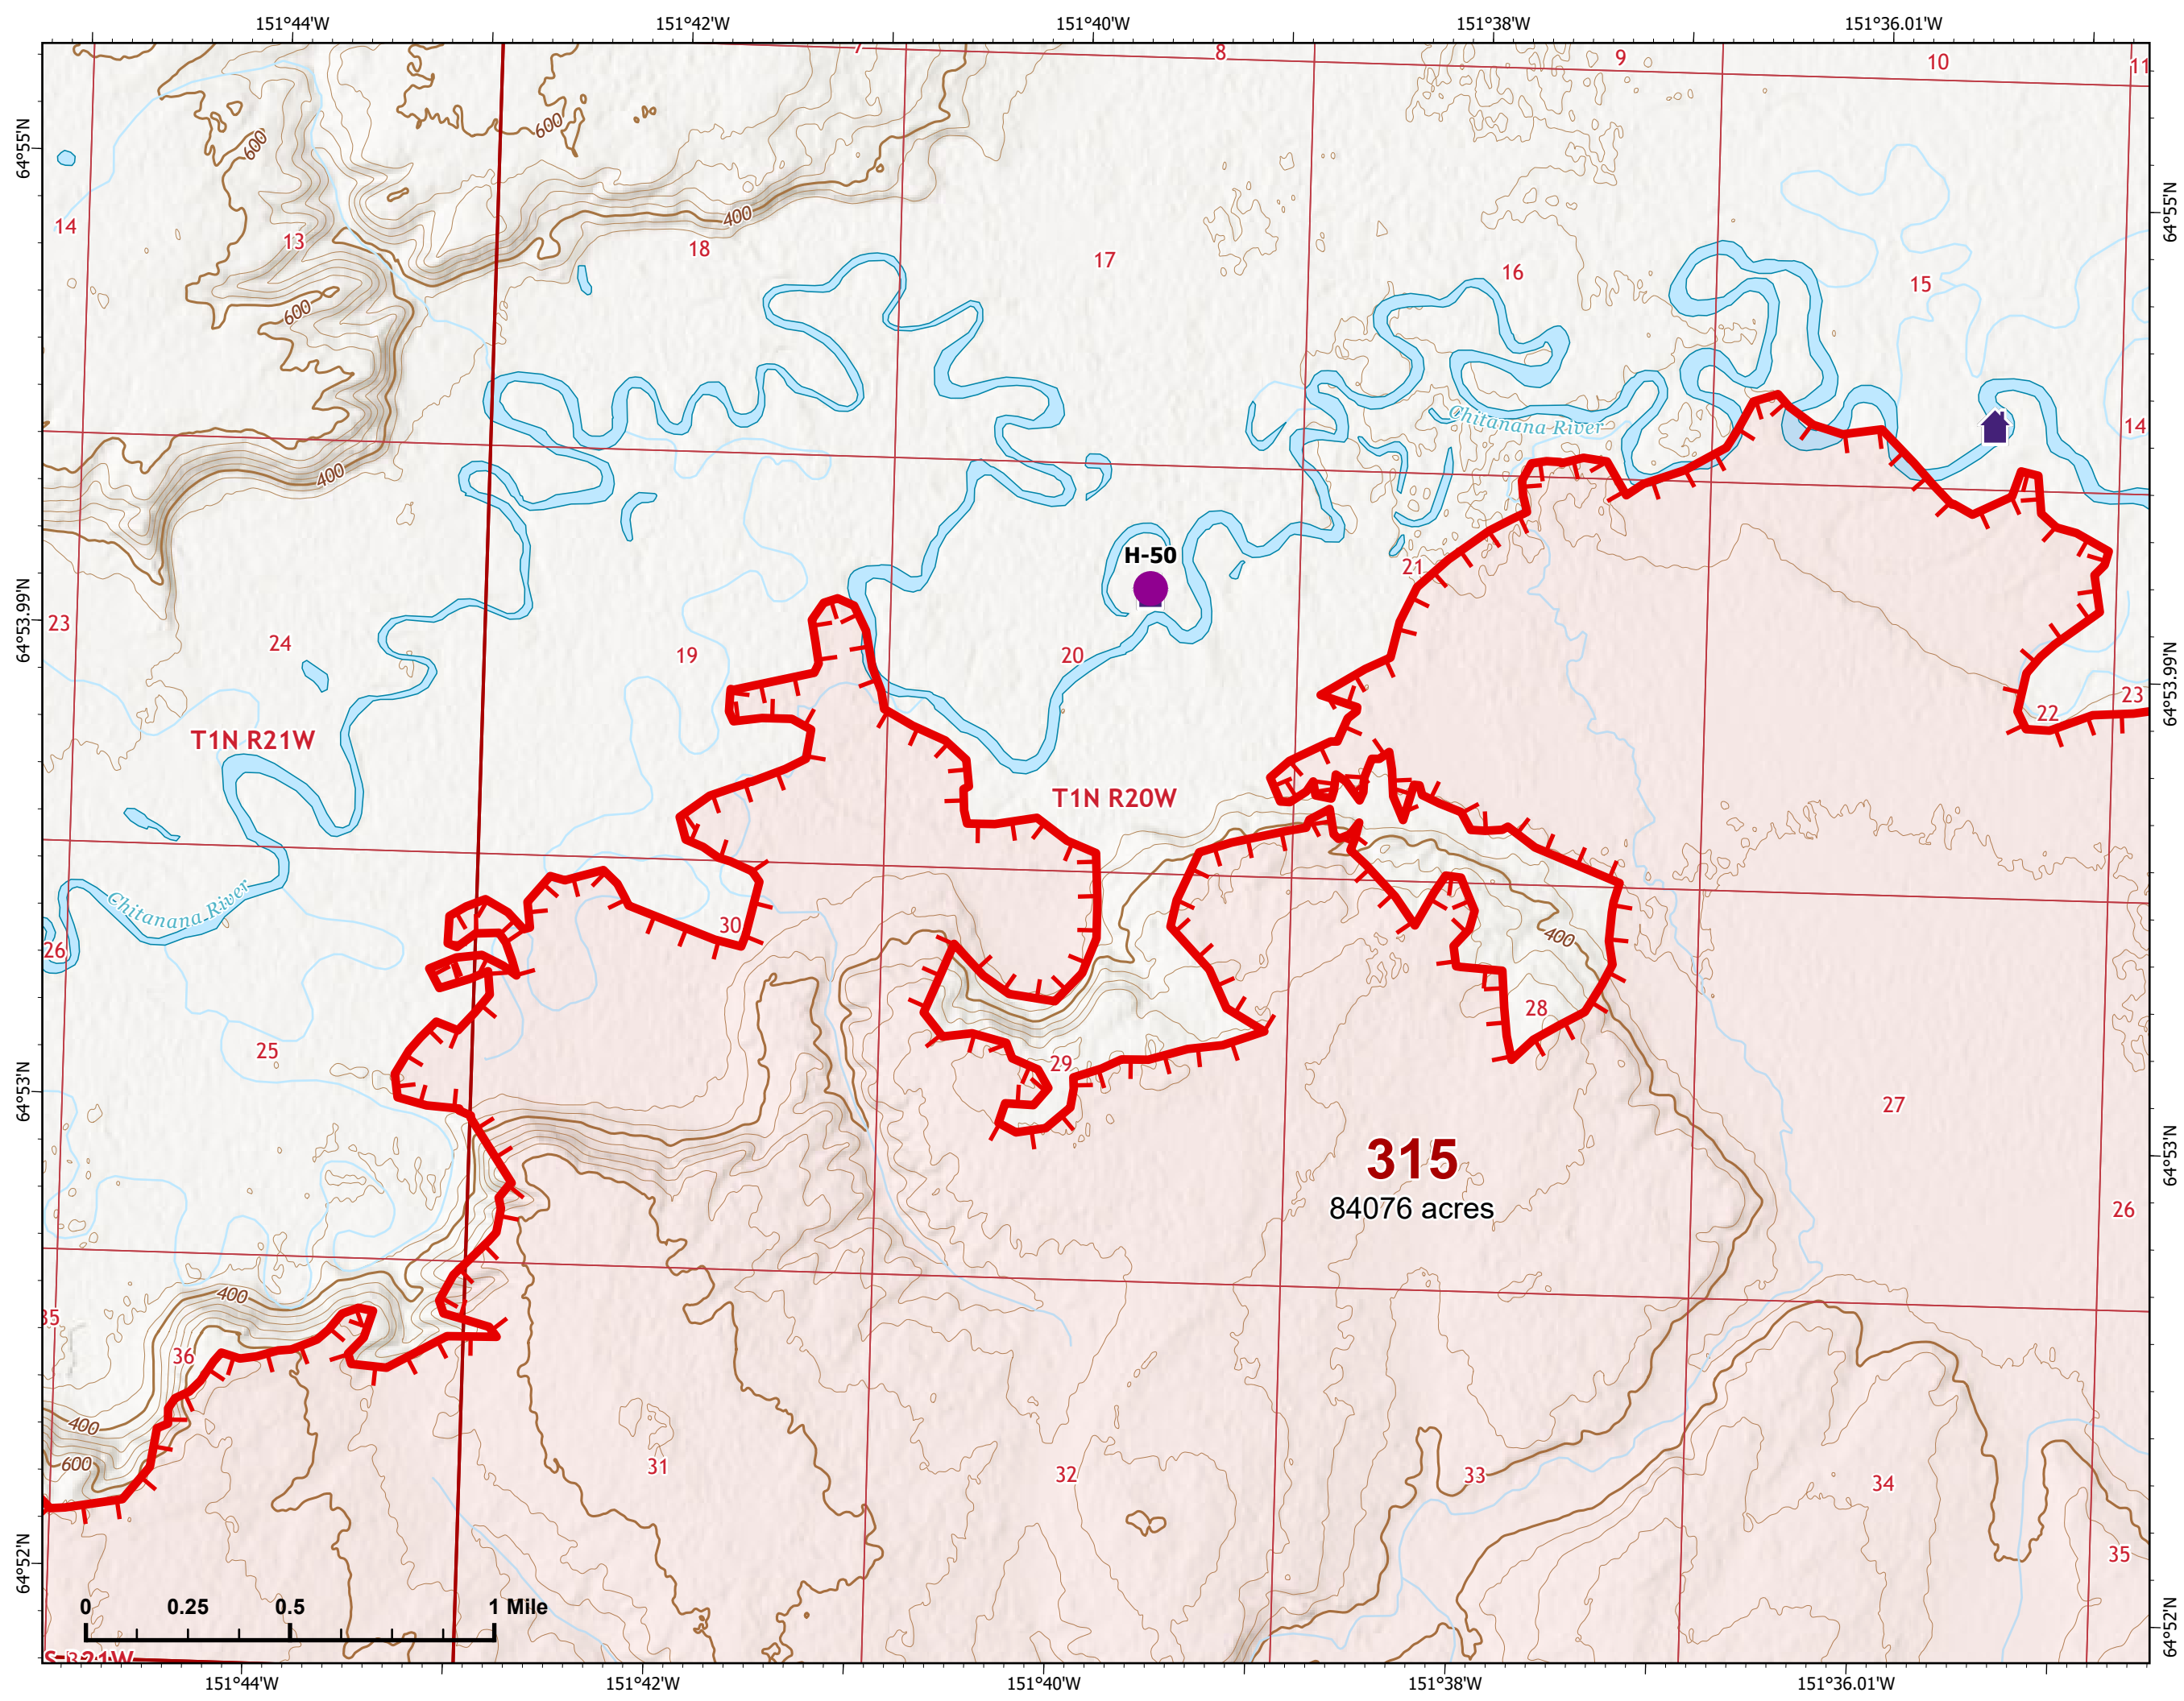

IAP Map

Bean Complex
AK-TAD-000898

07/11/2022

Fire: 315 (Chitanana)

Page 315 - 2

-  Helispot
-  Structure
-  Wildfire Daily Fire Perimeter
-  Uncontained

Z. Cravens
7/10/2022 2020

0 0.25 0.5 1 Mile

IAP Map

Bean Complex
AK-TAD-000898

07/11/2022

Fire: 315 (Chitanana)

Page 315 - 3

-  Wildfire Daily Fire Perimeter
-  Uncontained

Z. Cravens
7/10/2022 2021

IAP Map