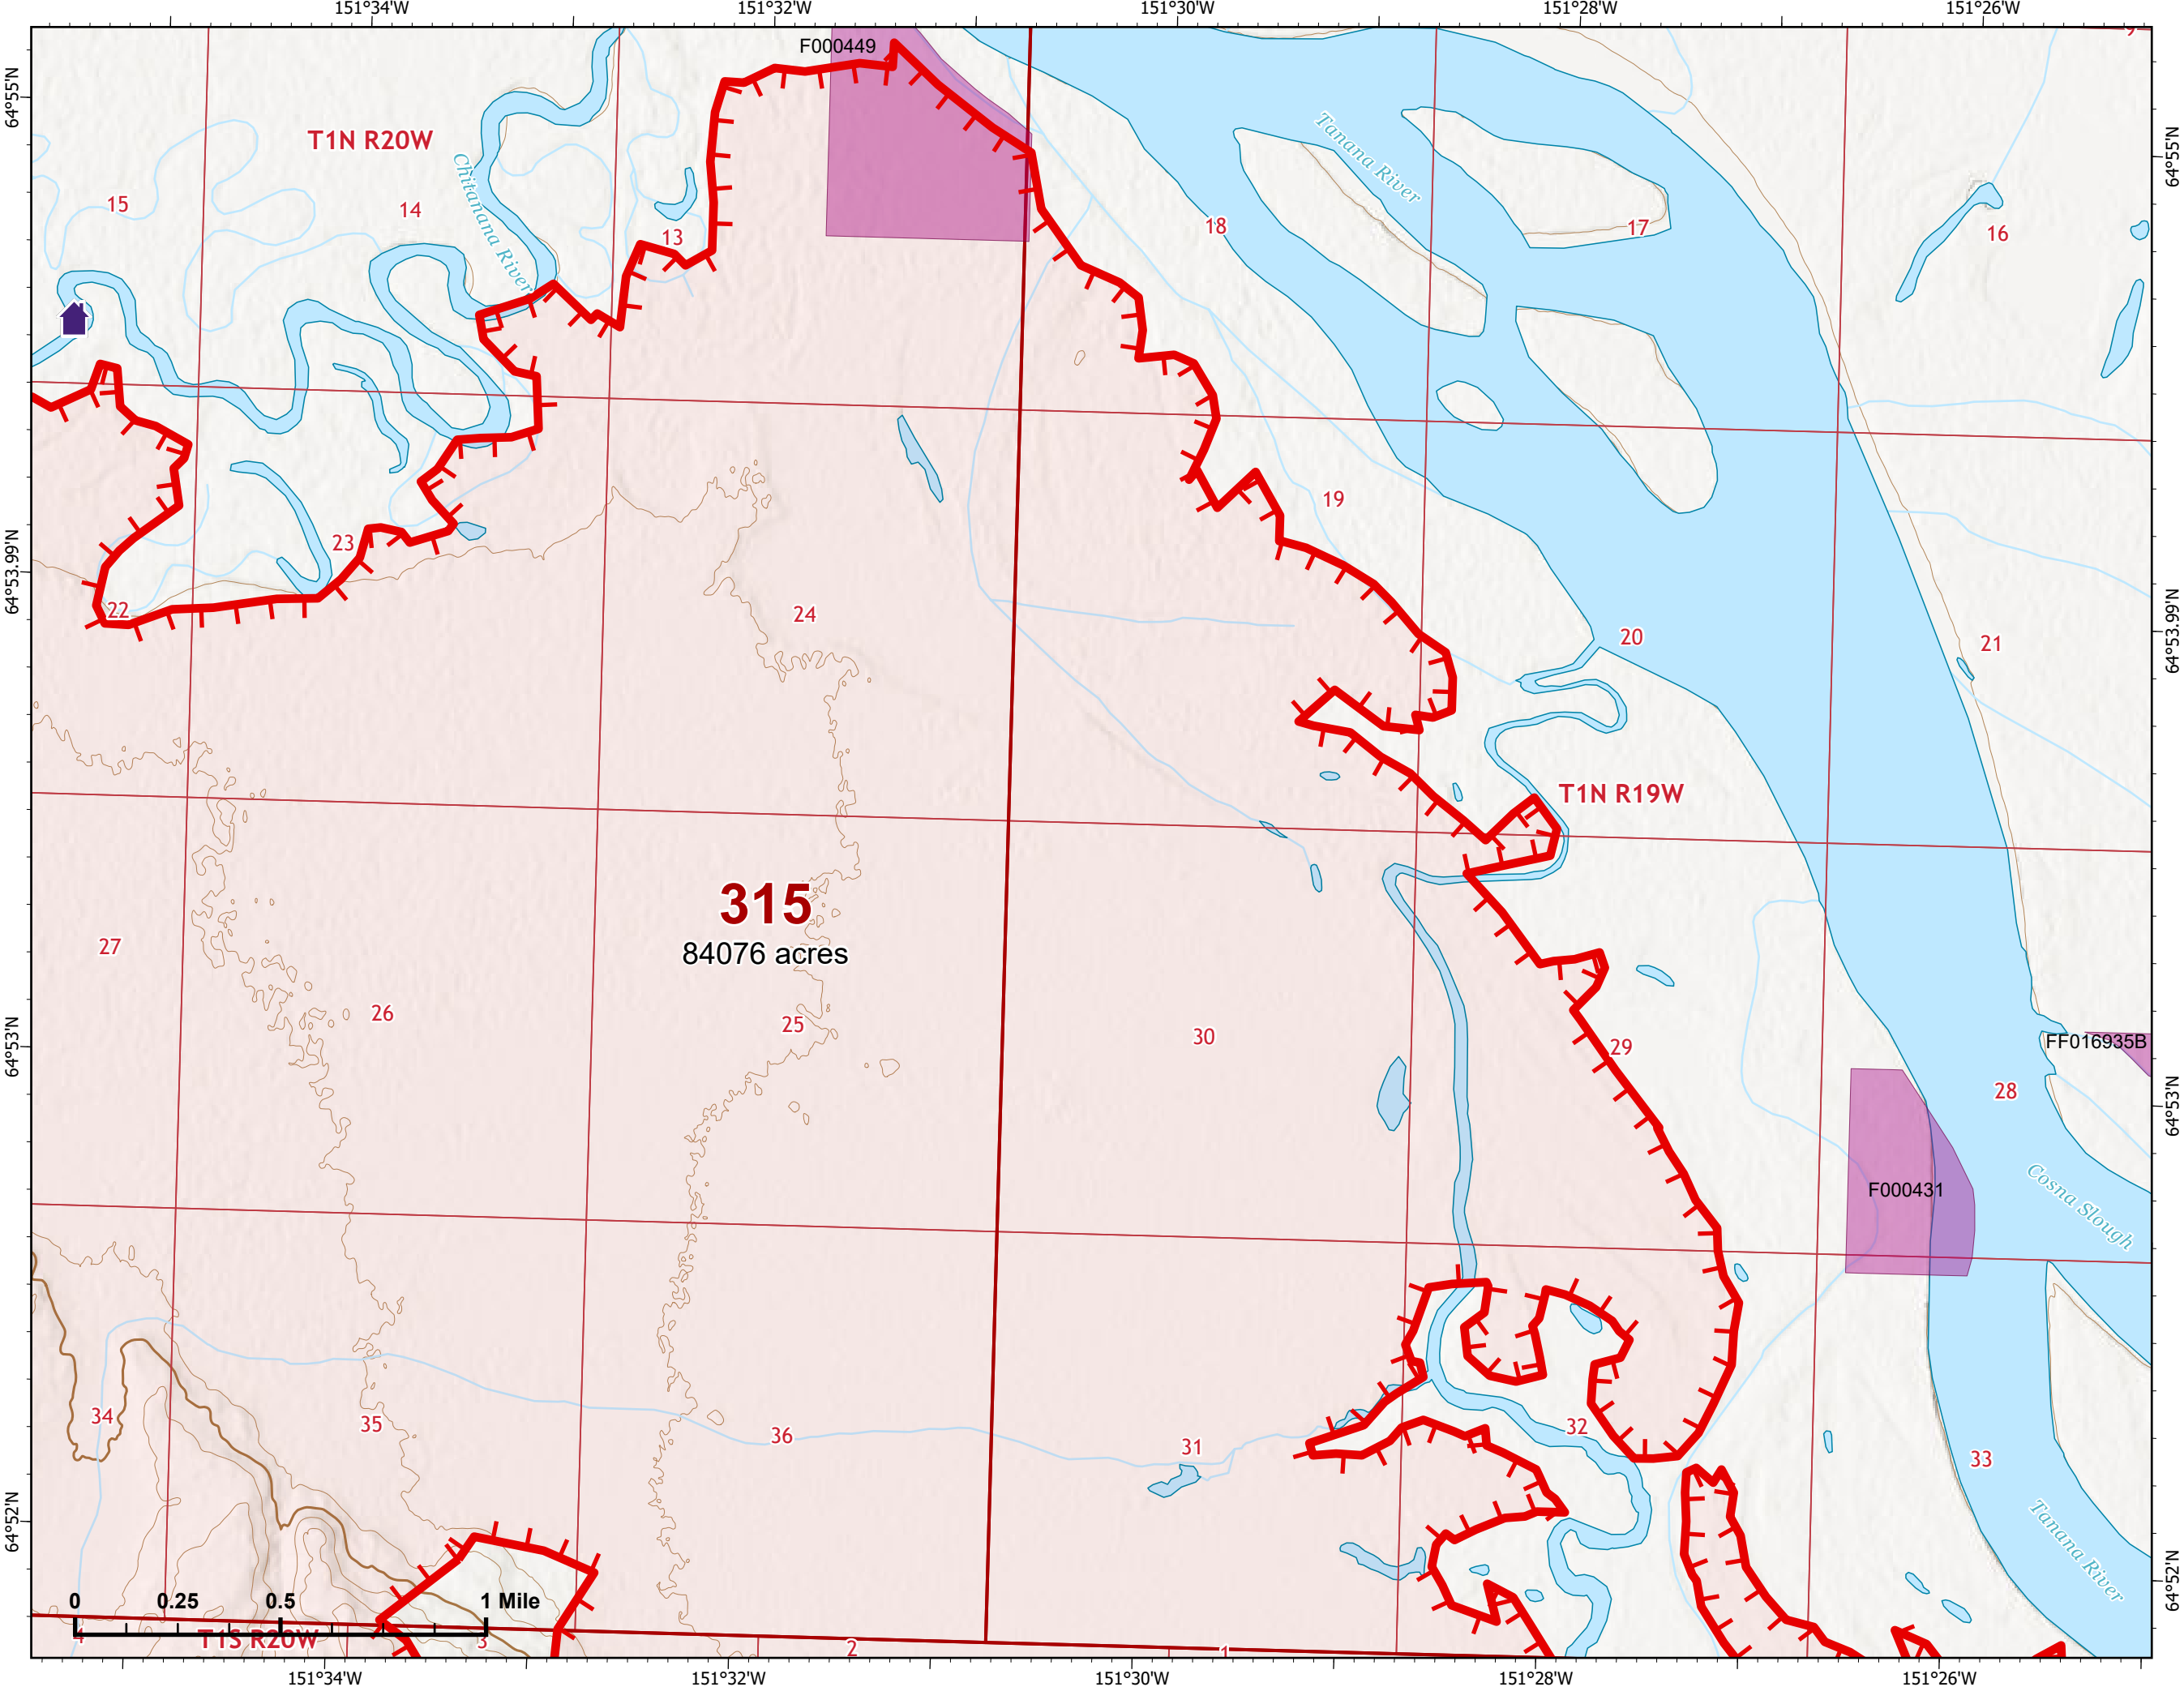

Z. Cravens
7/10/2022 2026

IAP Map

Bean Complex
AK-TAD-000898

07/11/2022

Fire: 310 (Tanana River)

Page 310 - 1

-  Wildfire Daily Fire Perimeter
-  Uncontained

Z. Cravens
7/10/2022 2026