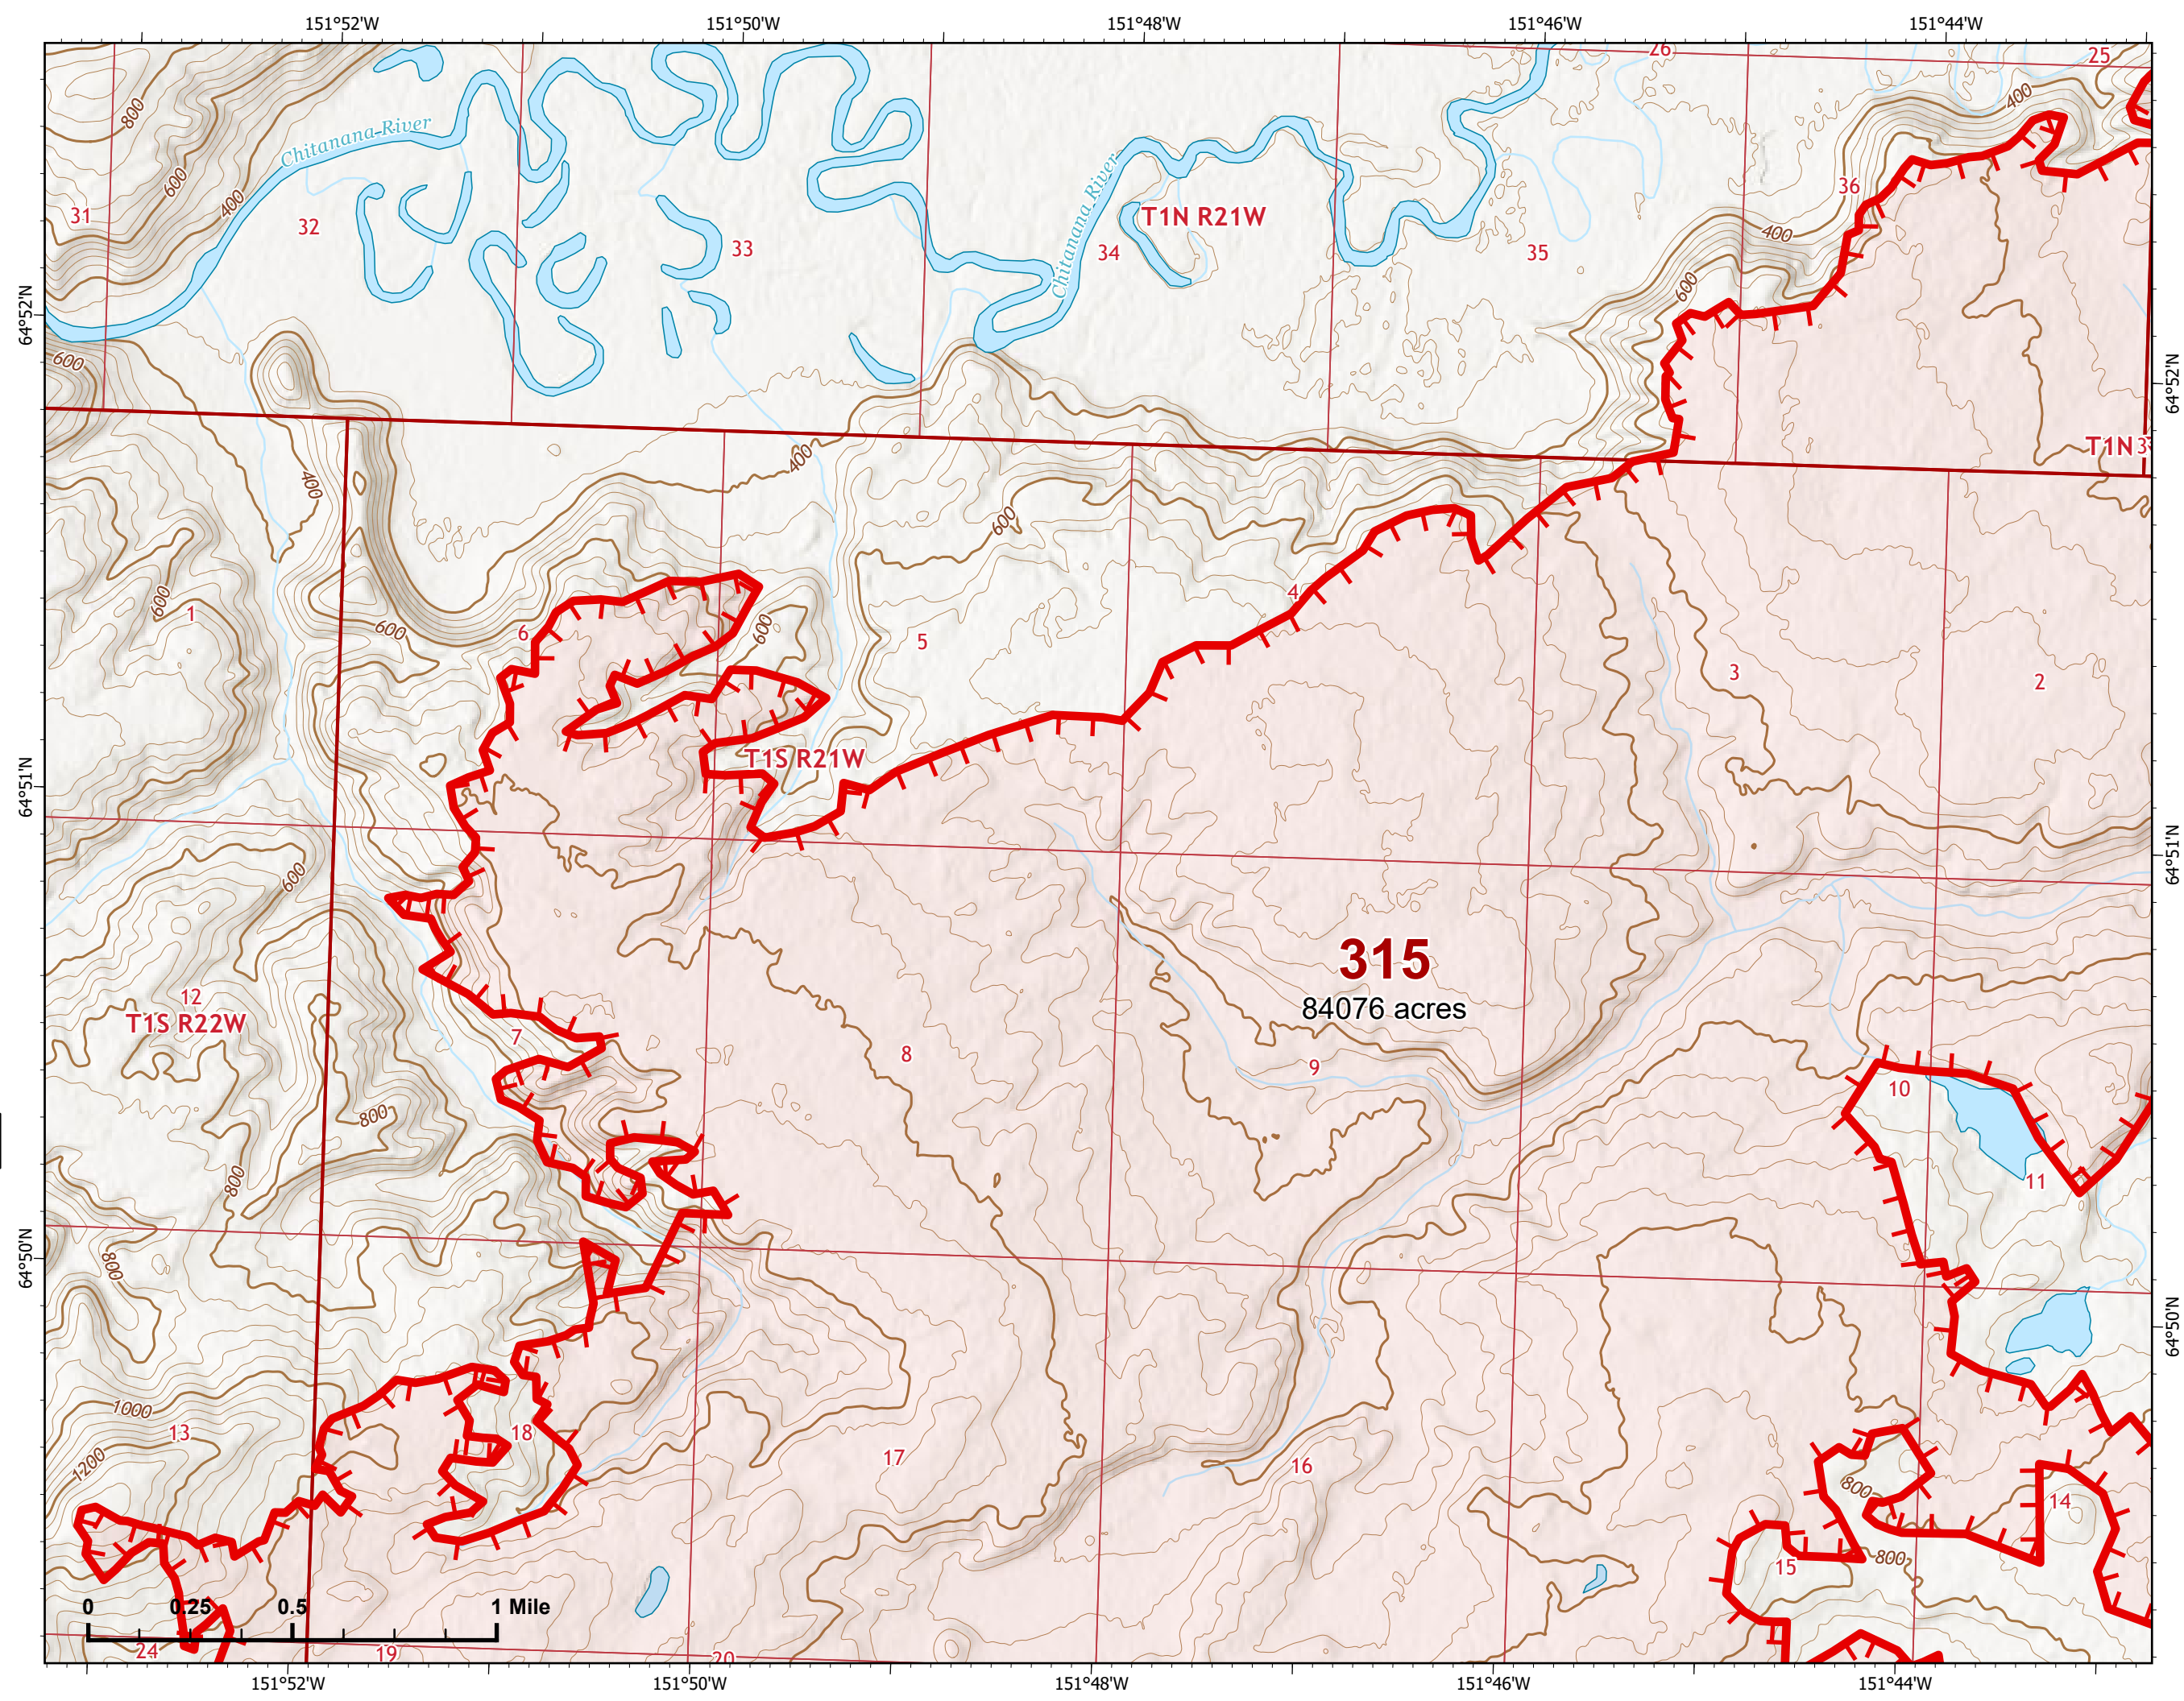

IAP Map

Bean Complex
AK-TAD-000898

07/11/2022

Fire: 315 (Chitanana)

Page 315 - 3

-  Wildfire Daily Fire Perimeter
-  Uncontained

Z. Cravens
7/10/2022 2021

IAP Map