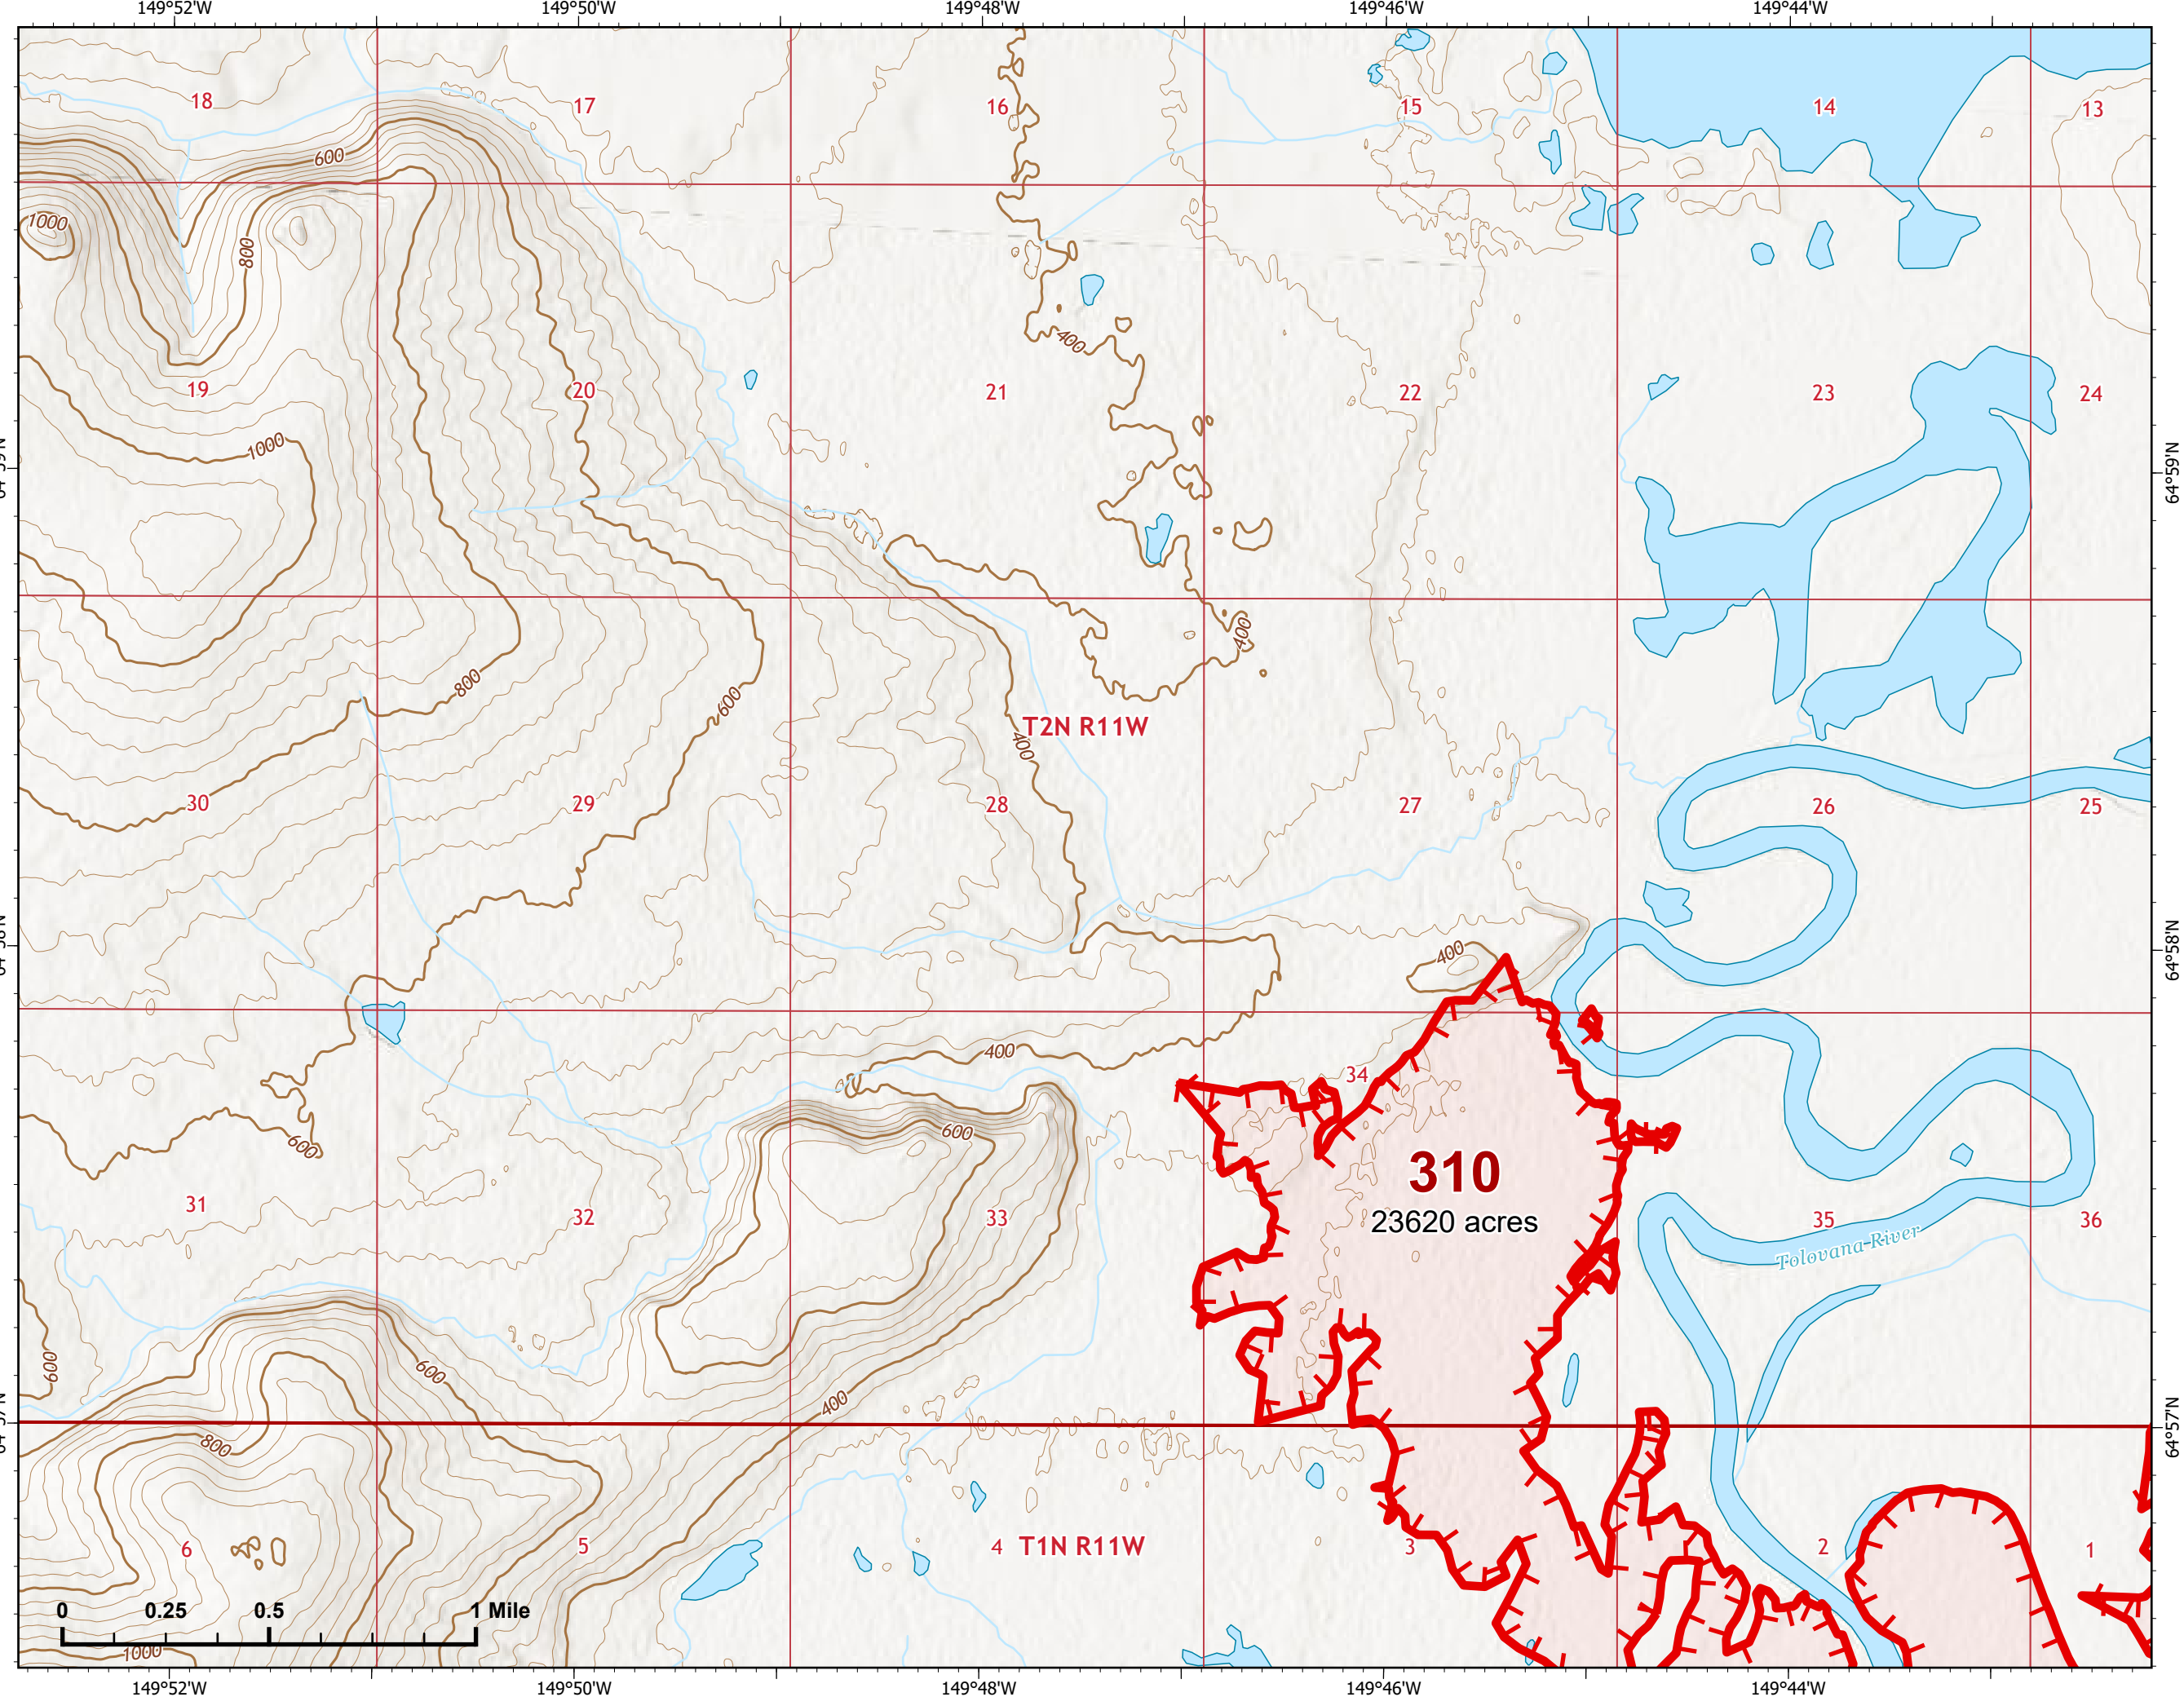

Z. Cravens
7/10/2022 2026

IAP Map

Bean Complex
AK-TAD-000898

07/11/2022

Fire: 310 (Tanana River)

Page 310 - 1

-  Wildfire Daily Fire Perimeter
-  Uncontained

Z. Cravens
7/10/2022 2026

IAP Map

Bean Complex
AK-TAD-000898

07/11/2022

Fire: 310 (Tanana River)

Page 310 - 2

-  Wildfire Daily Fire Perimeter
-  Uncontained

Z. Cravens
7/10/2022 2027

IAP Map