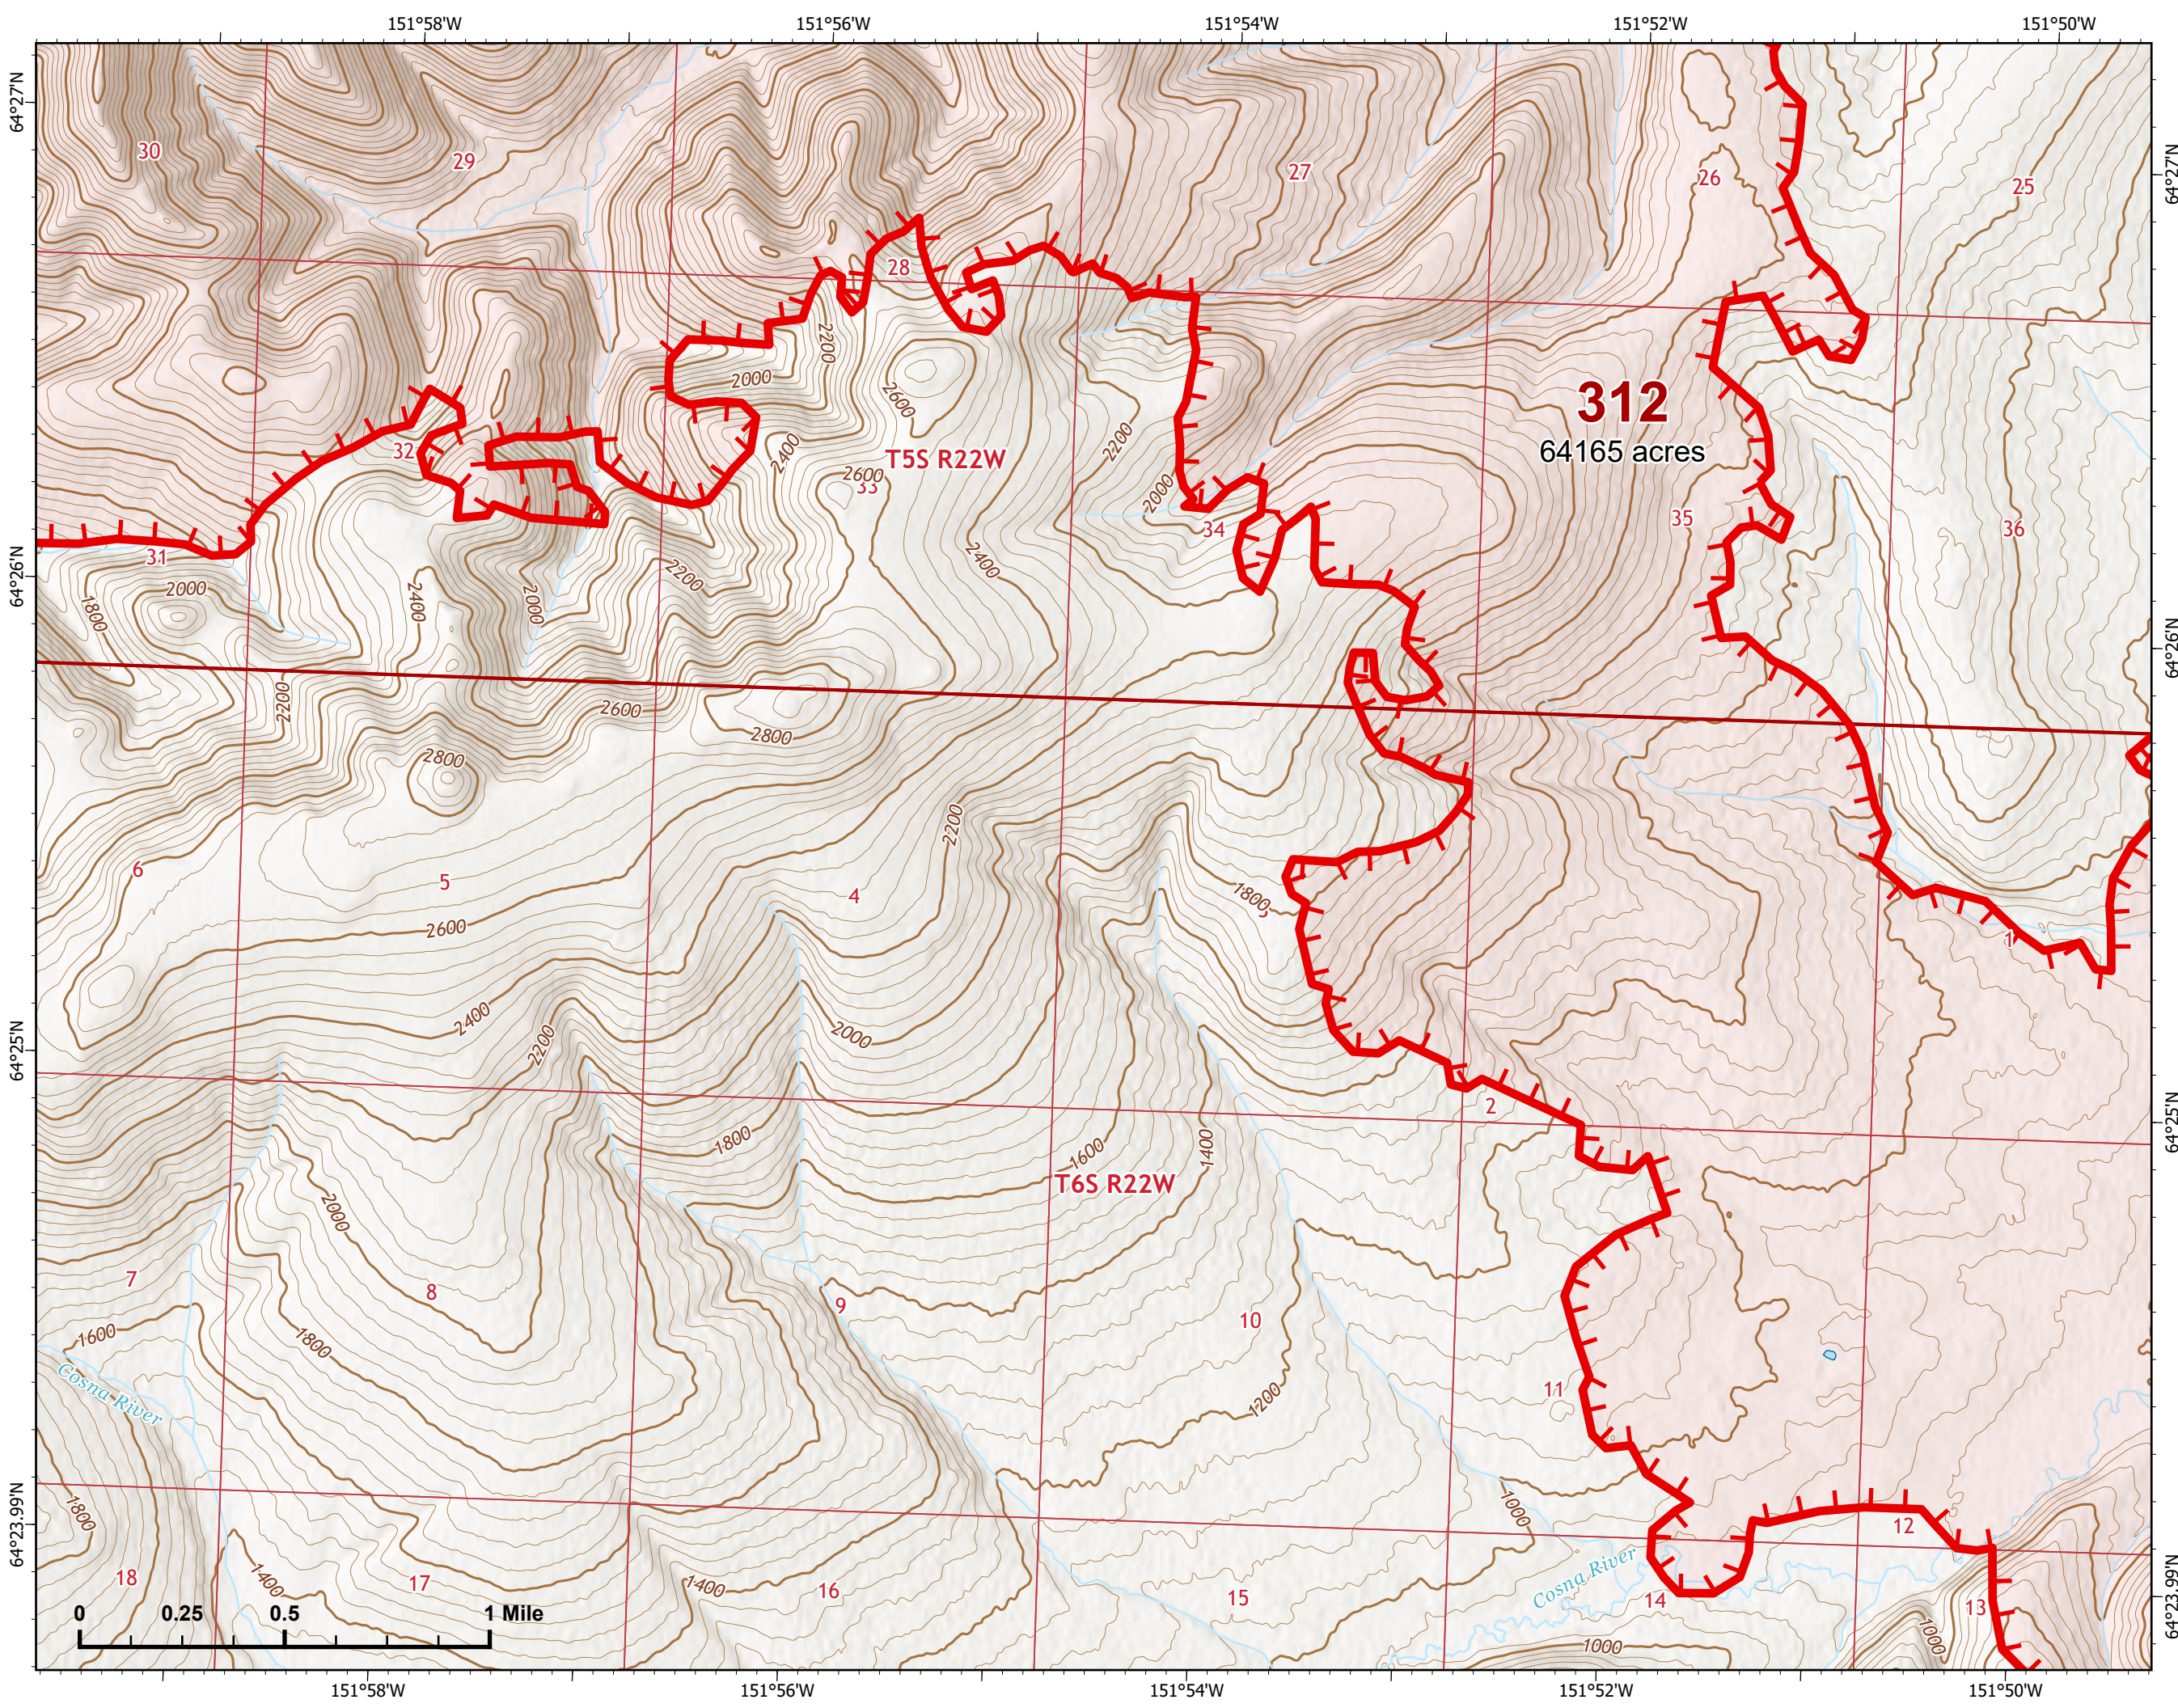

Fire: 312 (Bitzshitini)

Page 312 - 6

-  Wildfire Daily Fire Perimeter
-  Uncontained

Z. Cravens
7/10/2022 2018

IAP Map

Bean Complex
AK-TAD-000898

07/11/2022

Fire: 312 (Bitzshitini)

Page 312 - 7

-  Wildfire Daily Fire Perimeter
-  Uncontained

Z. Cravens
7/10/2022 2018

IAP Map

Bean Complex
AK-TAD-000898

07/11/2022

Fire: 312 (Bitzshitini)

Page 312 - 8

-  Wildfire Daily Fire Perimeter
-  Uncontained

Z. Cravens
7/10/2022 2018

IAP Map

Bean Complex
AK-TAD-000898

07/11/2022

Fire: 312 (Bitzshitini)

Page 312 - 9

-  Wildfire Daily Fire Perimeter
-  Uncontained