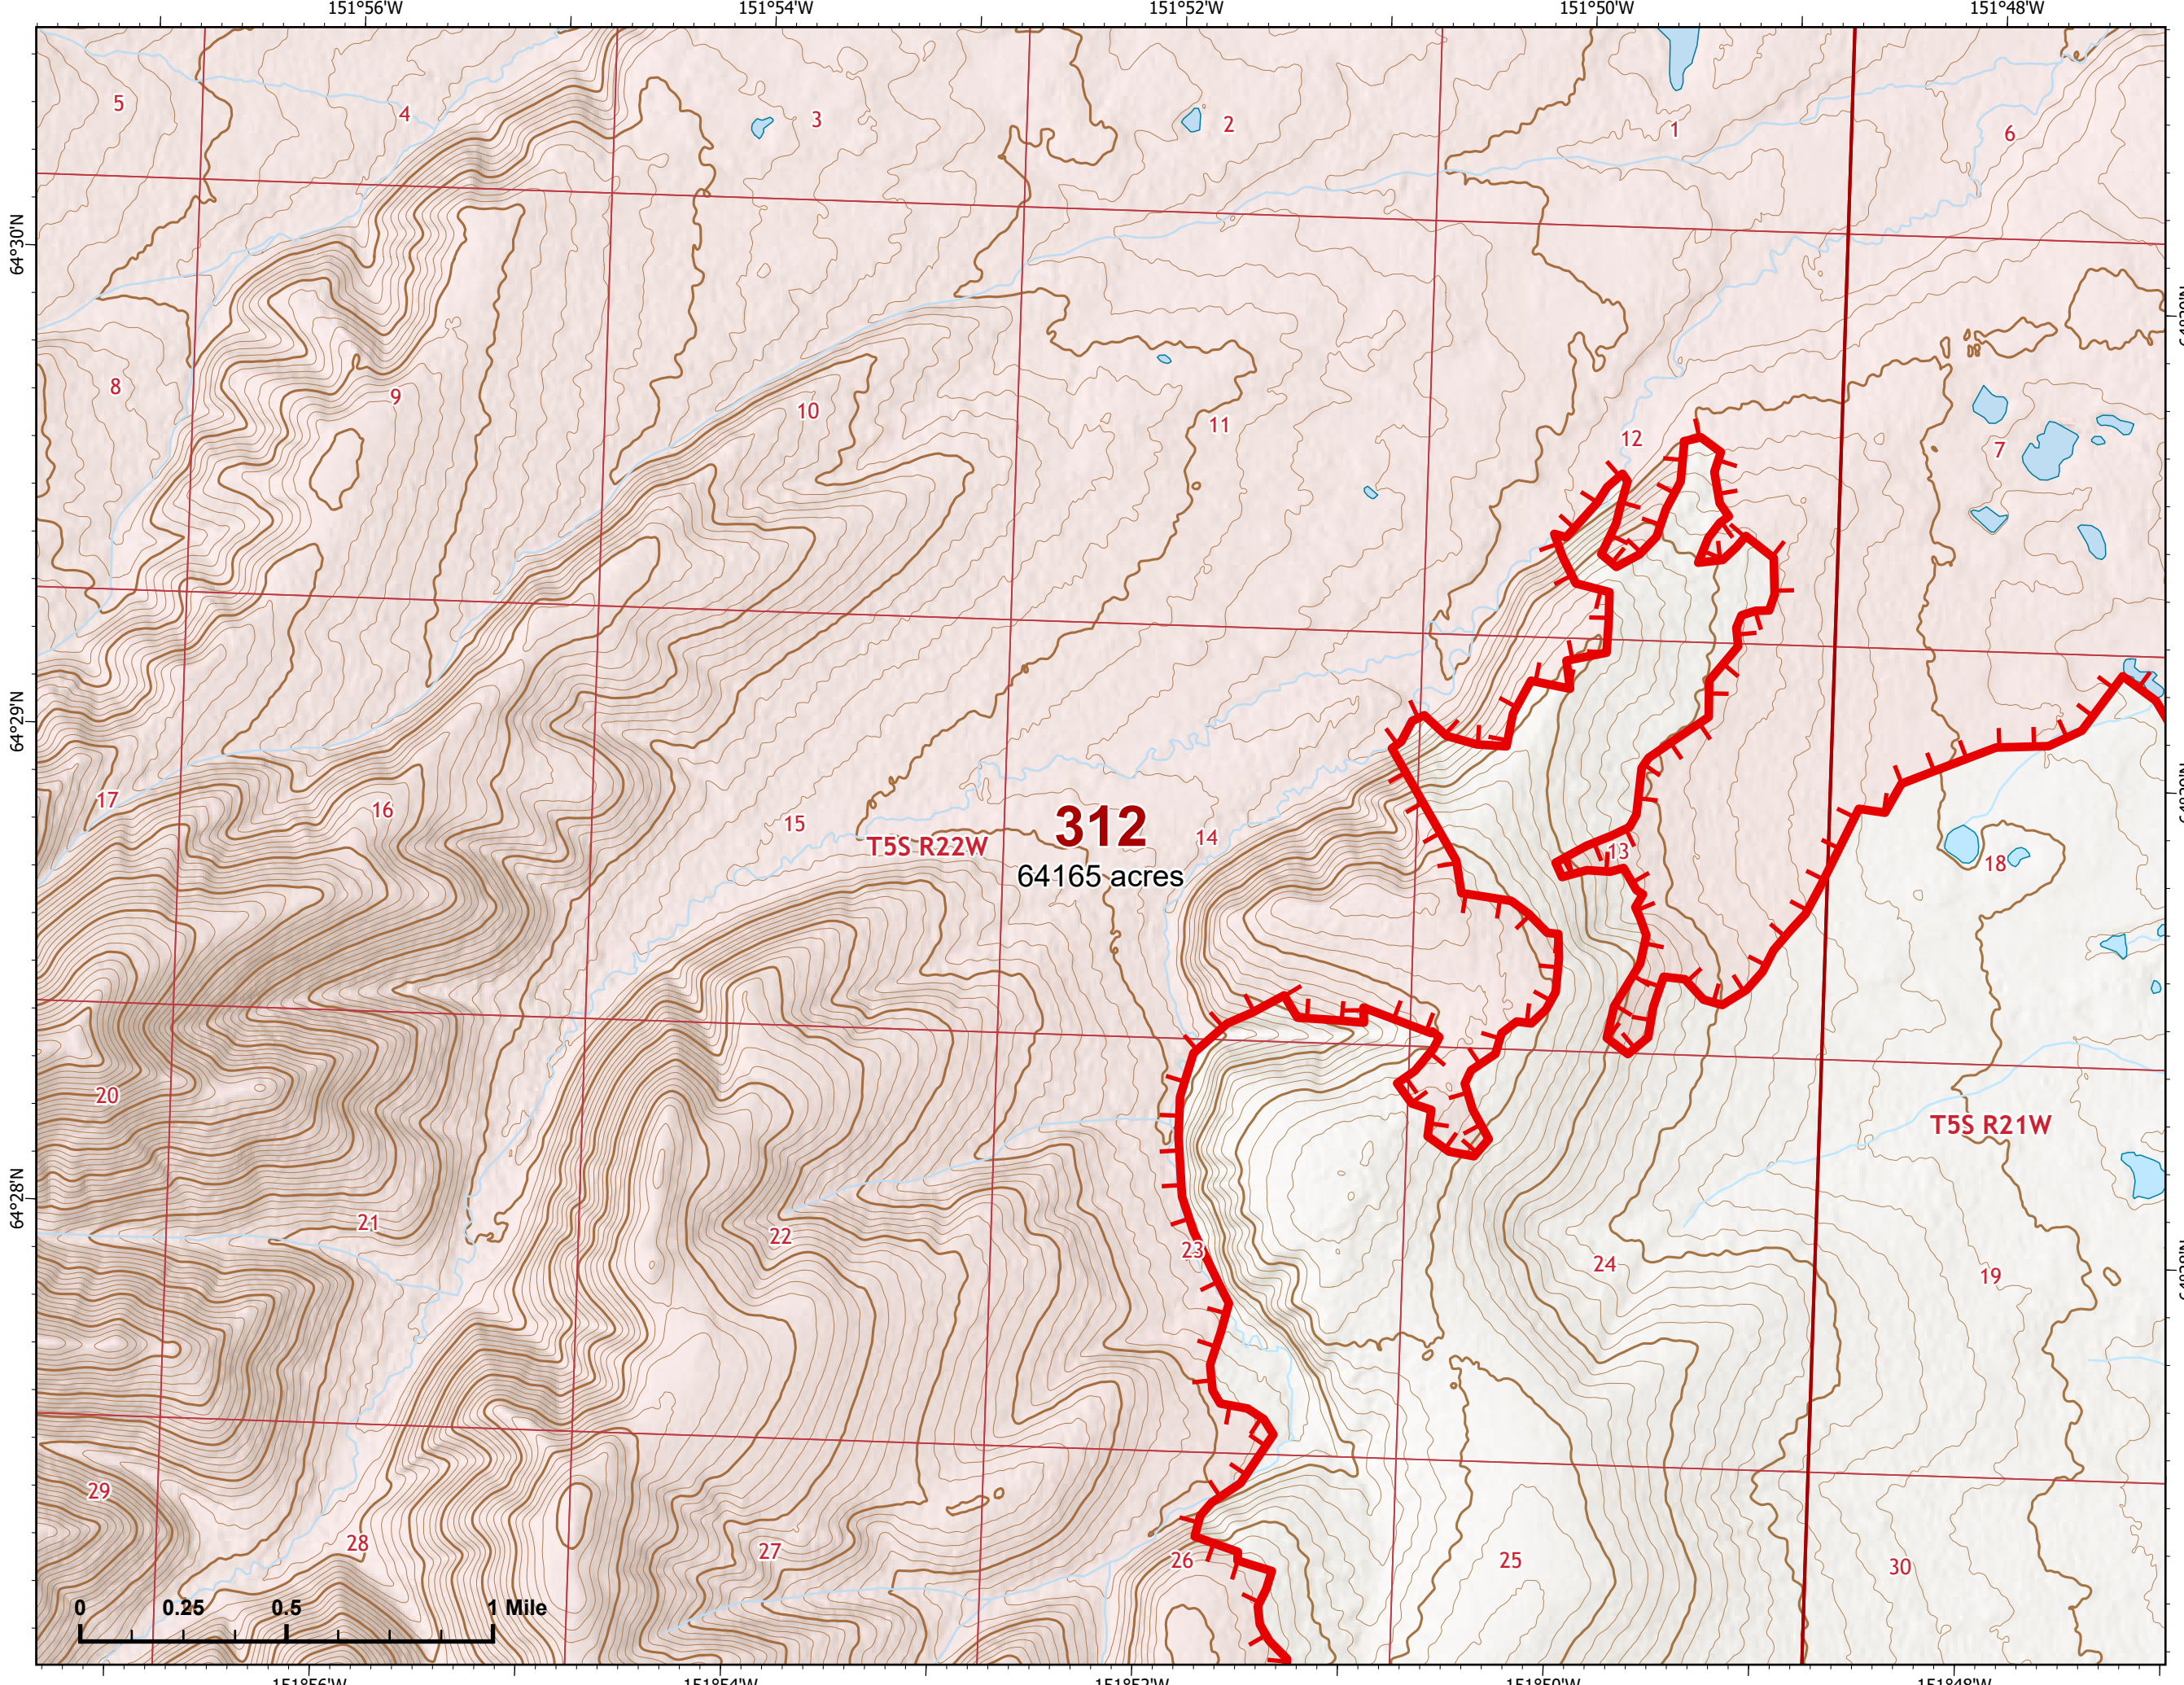

-  Helispot
-  Wildfire Daily Fire Perimeter
-  Uncontained

Z. Cravens
7/10/2022 2016

IAP Map

Bean Complex
AK-TAD-000898

07/11/2022

Fire: 312 (Bitzshitini)

Page 312 - 3

-  Wildfire Daily Fire Perimeter
-  Uncontained

Z. Cravens
7/10/2022 2017

IAP Map

Bean Complex
AK-TAD-000898
07/11/2022
Fire: 312 (Bitzshitini)

Page 312 - 4

-  Wildfire Daily Fire Perimeter
-  Uncontained

Z. Cravens
7/10/2022 2017

IAP Map

Bean Complex
AK-TAD-000898

07/11/2022

Fire: 312 (Bitzshitini)

Page 312 - 5

-  Wildfire Daily Fire Perimeter
-  Uncontained

Z. Cravens
7/10/2022 2017

IAP Map

Bean Complex
AK-TAD-000898

07/11/2022

Fire: 312 (Bitzshitini)

Page 312 - 6

-  Wildfire Daily Fire Perimeter
-  Uncontained

Z. Cravens
7/10/2022 2018

IAP Map

Bean Complex
AK-TAD-000898

07/11/2022

Fire: 312 (Bitzshitini)