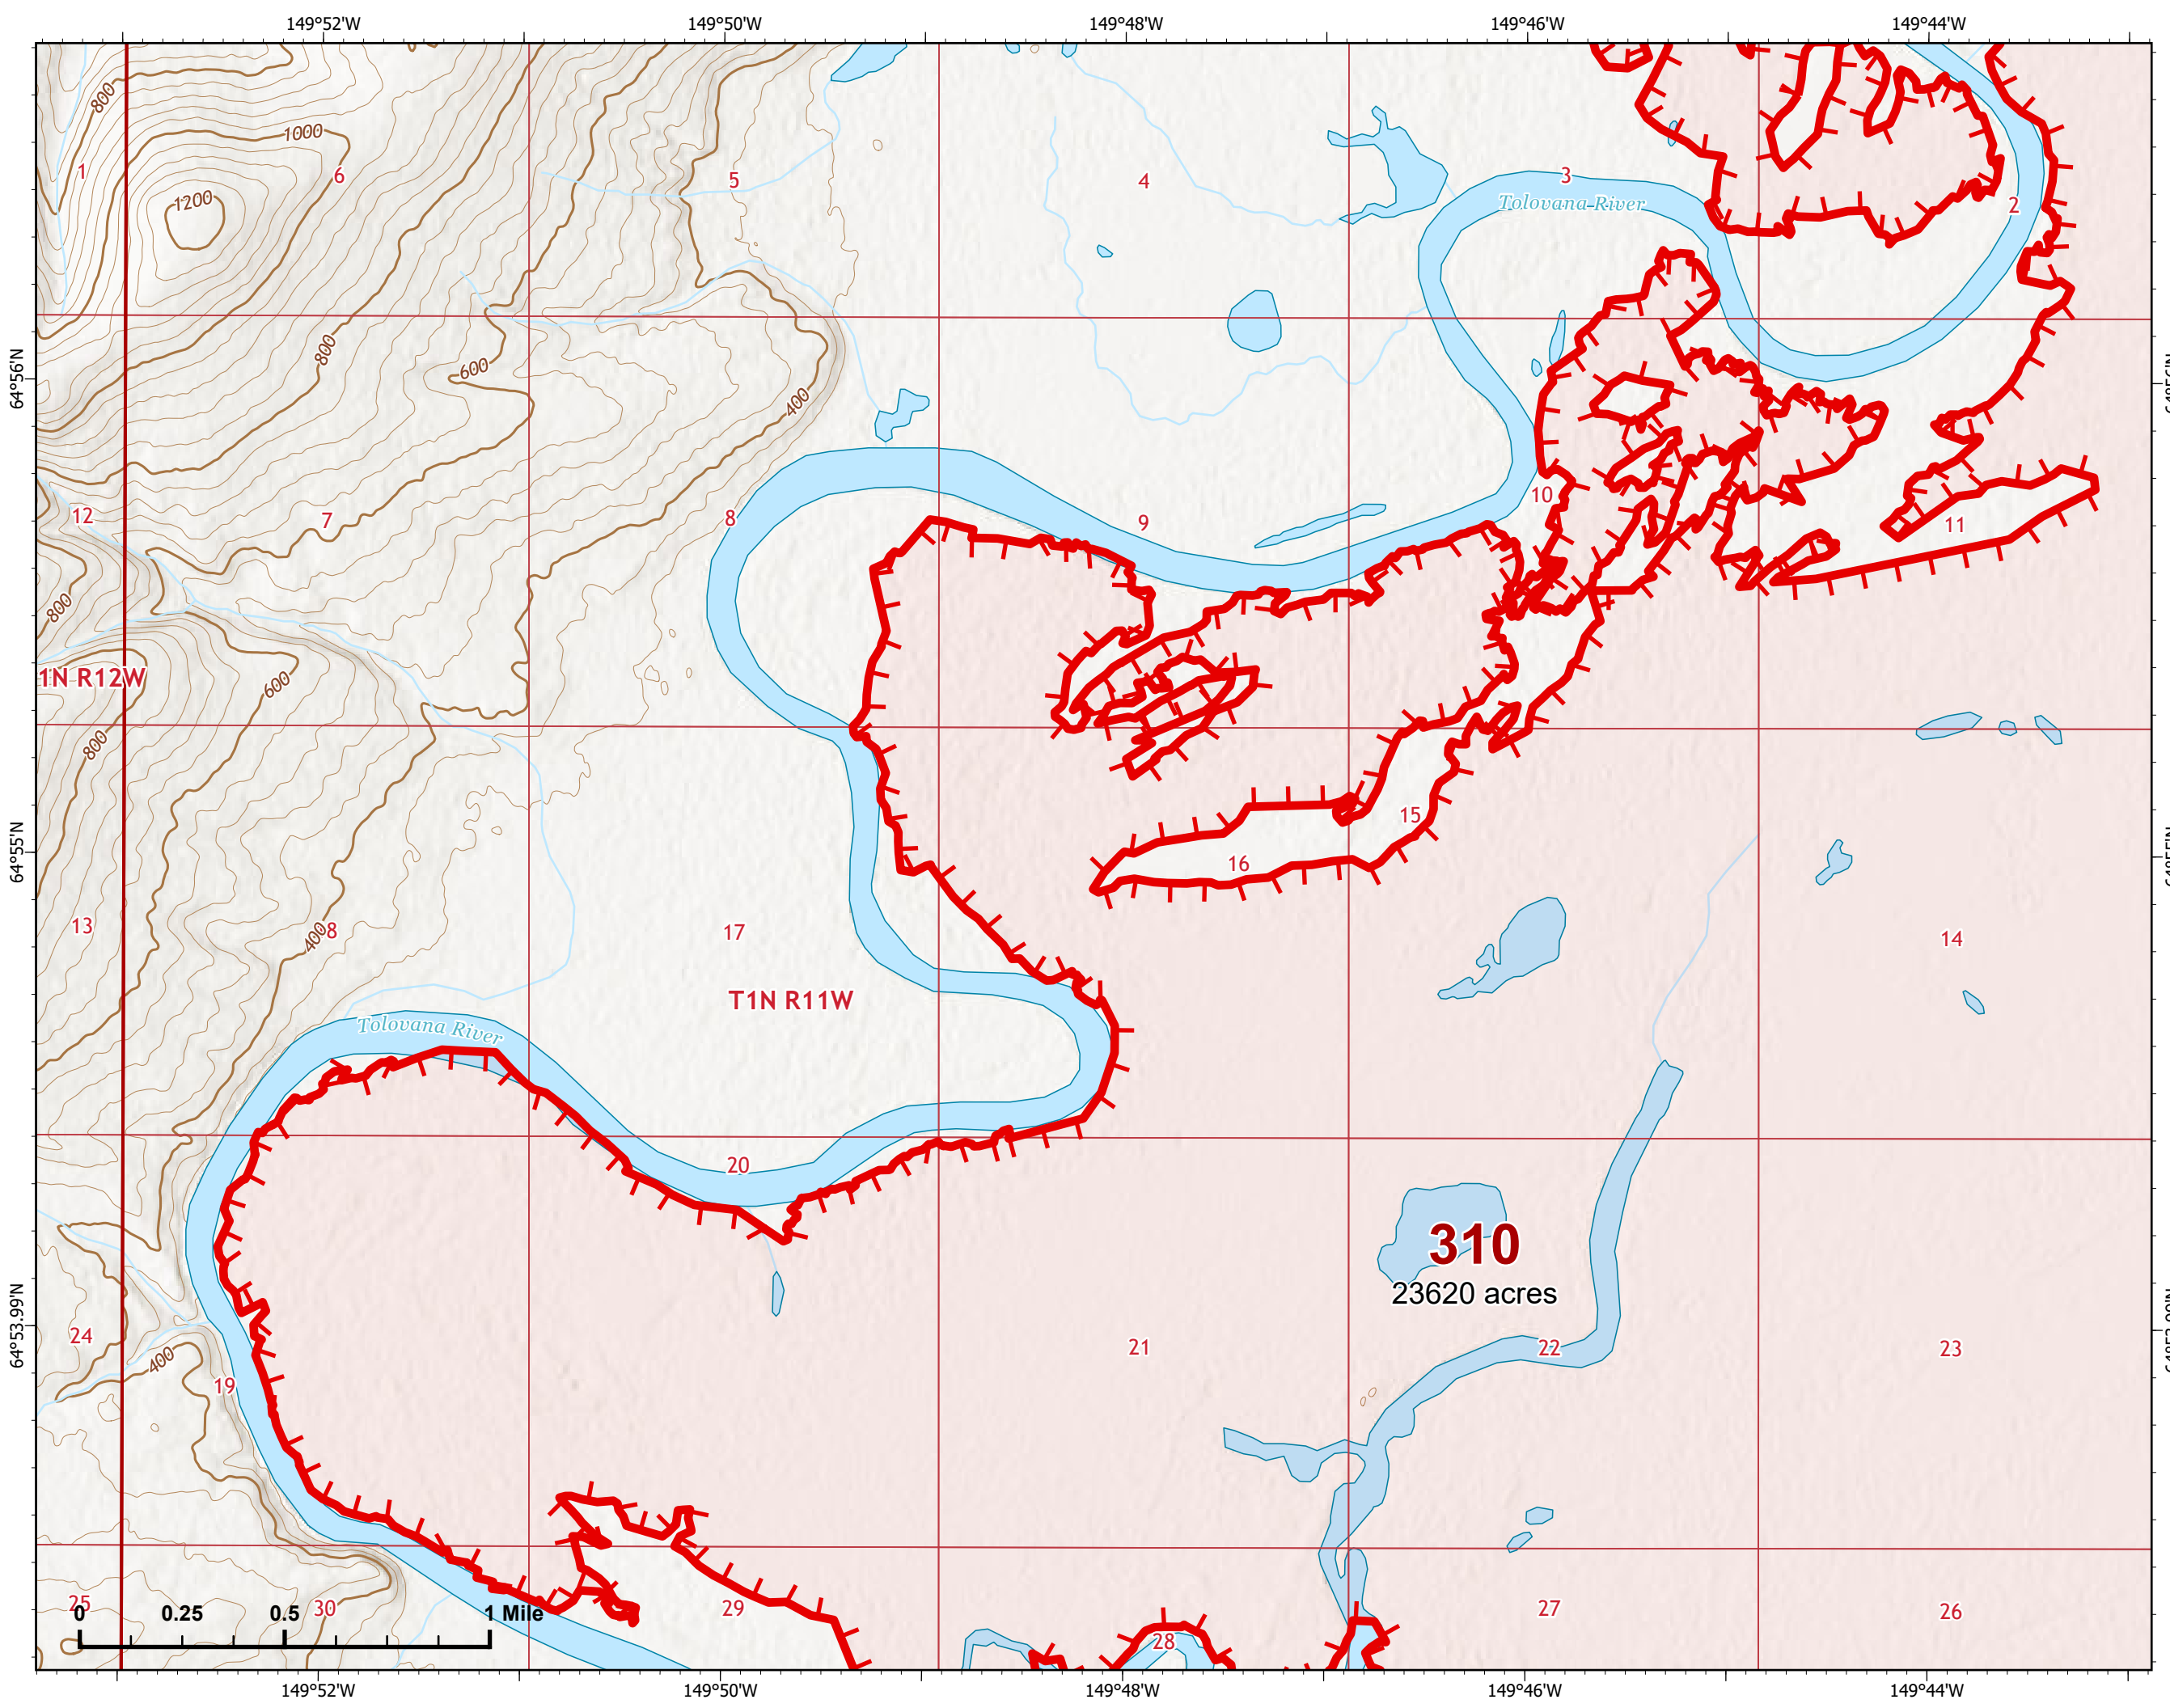

IAP Map

Bean Complex
AK-TAD-000898

07/11/2022

Fire: 310 (Tanana River)

Page 310 - 2

-  Wildfire Daily Fire Perimeter
-  Uncontained

Z. Cravens
7/10/2022 2027

IAP Map

Bean Complex
AK-TAD-000898
07/11/2022

Fire: 310 (Tanana River)

Page 310 - 3

-  Helispot
-  Structure
-  Wildfire Daily Fire Perimeter
-  Uncontained

Z. Cravens
7/10/2022 2027

NORTHWEST INCIDENT MANAGEMENT TEAM