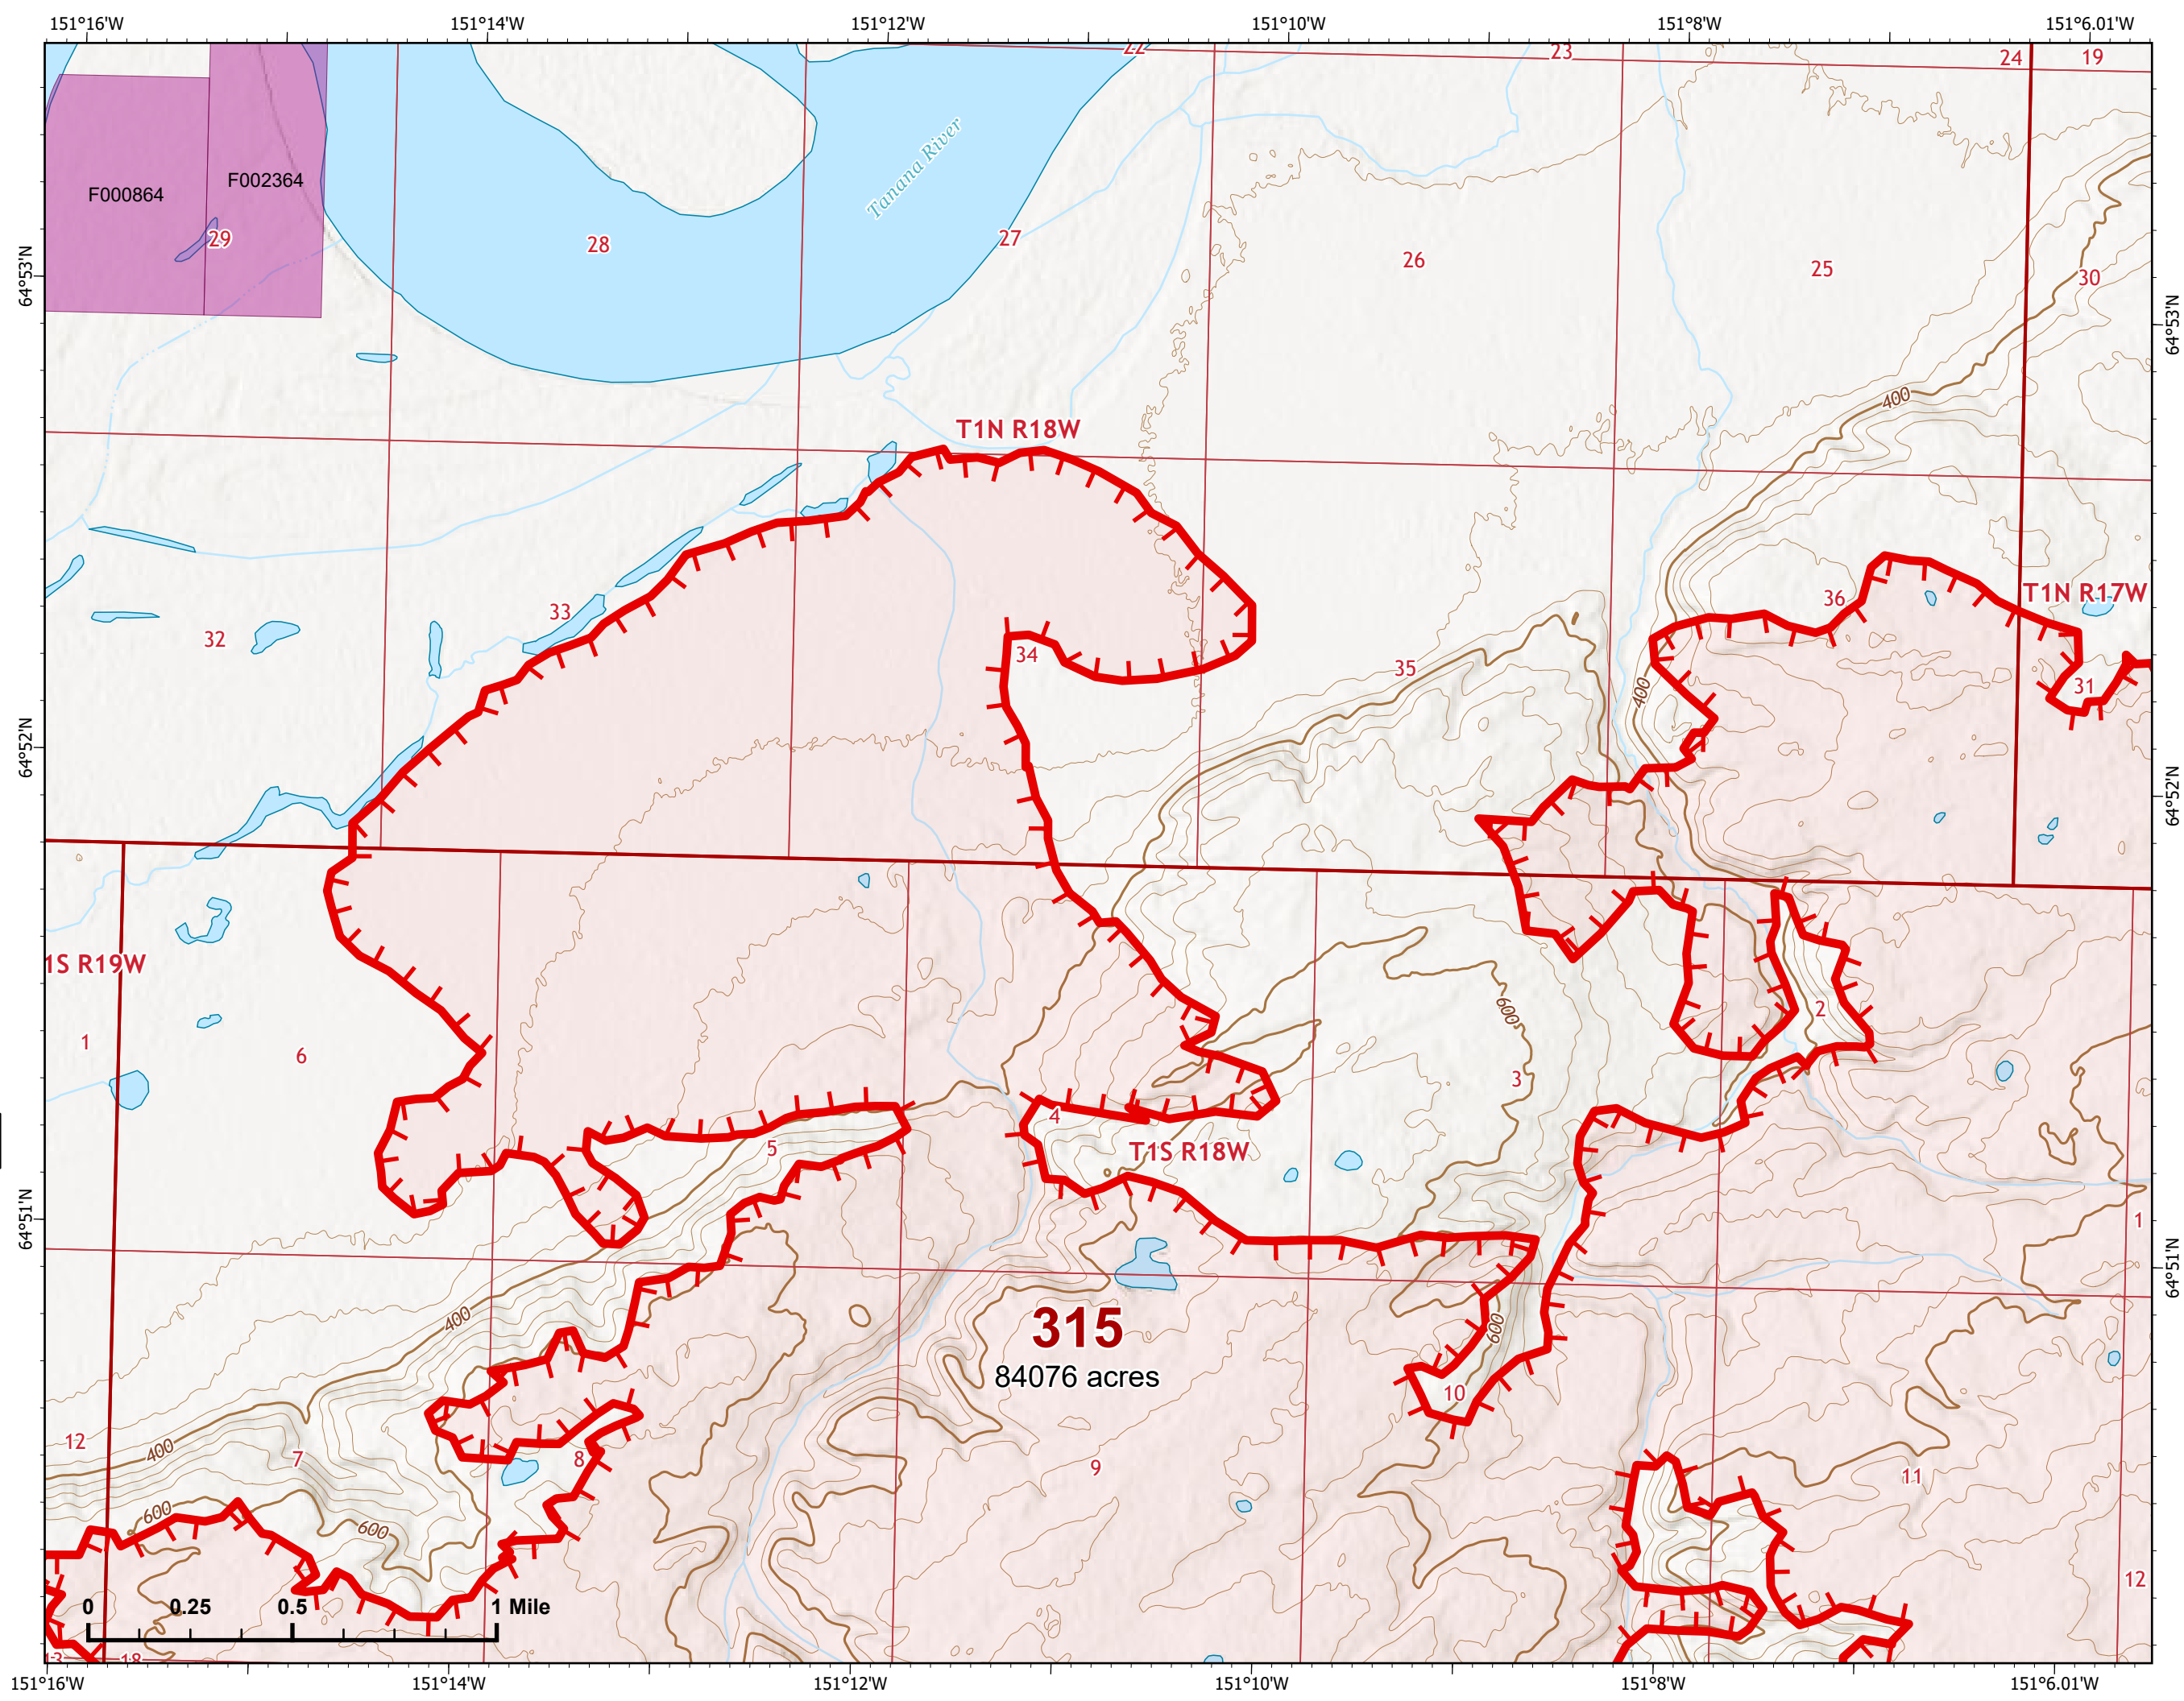

IAP Map

Bean Complex
AK-TAD-000898

07/11/2022

Fire: 315 (Chitanana)

Page 315 - 15

- Wildfire Daily Fire Perimeter
- Uncontained
- Native Allotments

Z. Cravens
7/10/2022 2025