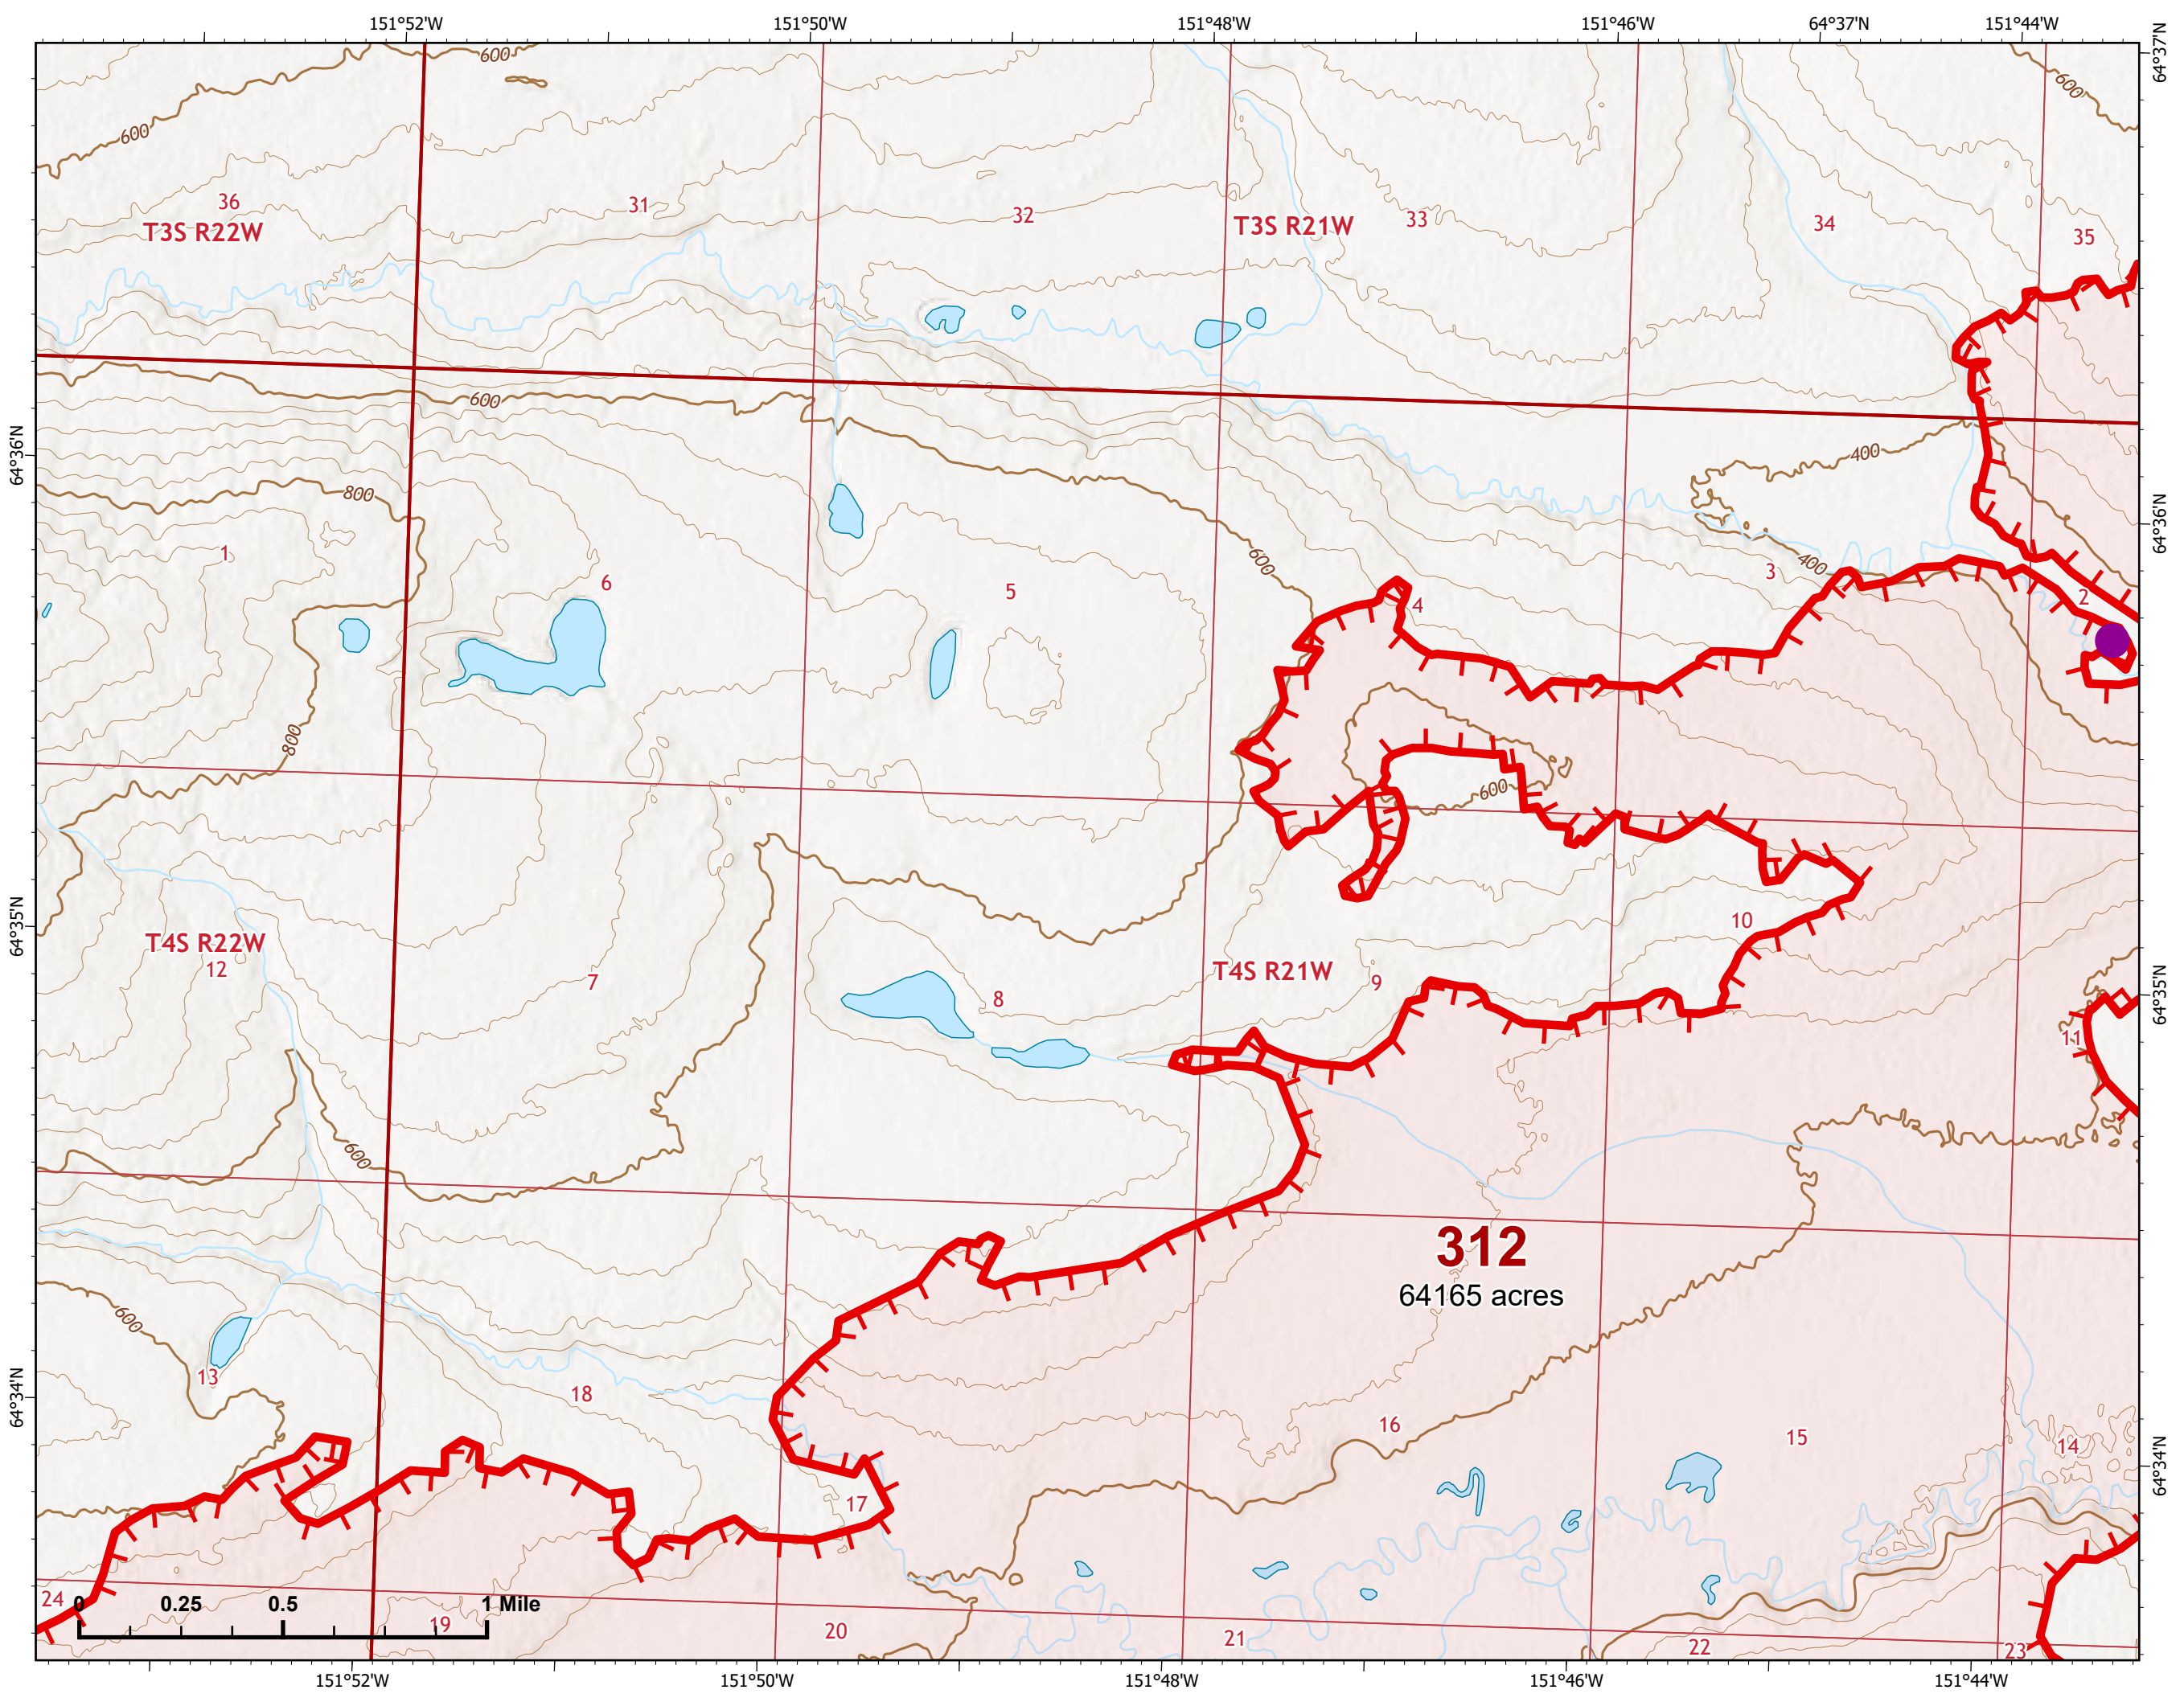

Page 312 - 1

-  Helispot
-  Structure
-  Other
-  Wildfire Daily Fire Perimeter
-  Uncontained

Z. Cravens
7/10/2022 2016

IAP Map

Bean Complex
AK-TAD-000898

07/11/2022

Fire: 312 (Bitzshitini)

Page 312 - 2

-  Helispot
-  Wildfire Daily Fire Perimeter
-  Uncontained

Z. Cravens
7/10/2022 2016

IAP Map

Bean Complex
AK-TAD-000898

07/11/2022

Fire: 312 (Bitzshitini)

Page 312 - 3

-  Wildfire Daily Fire Perimeter
-  Uncontained