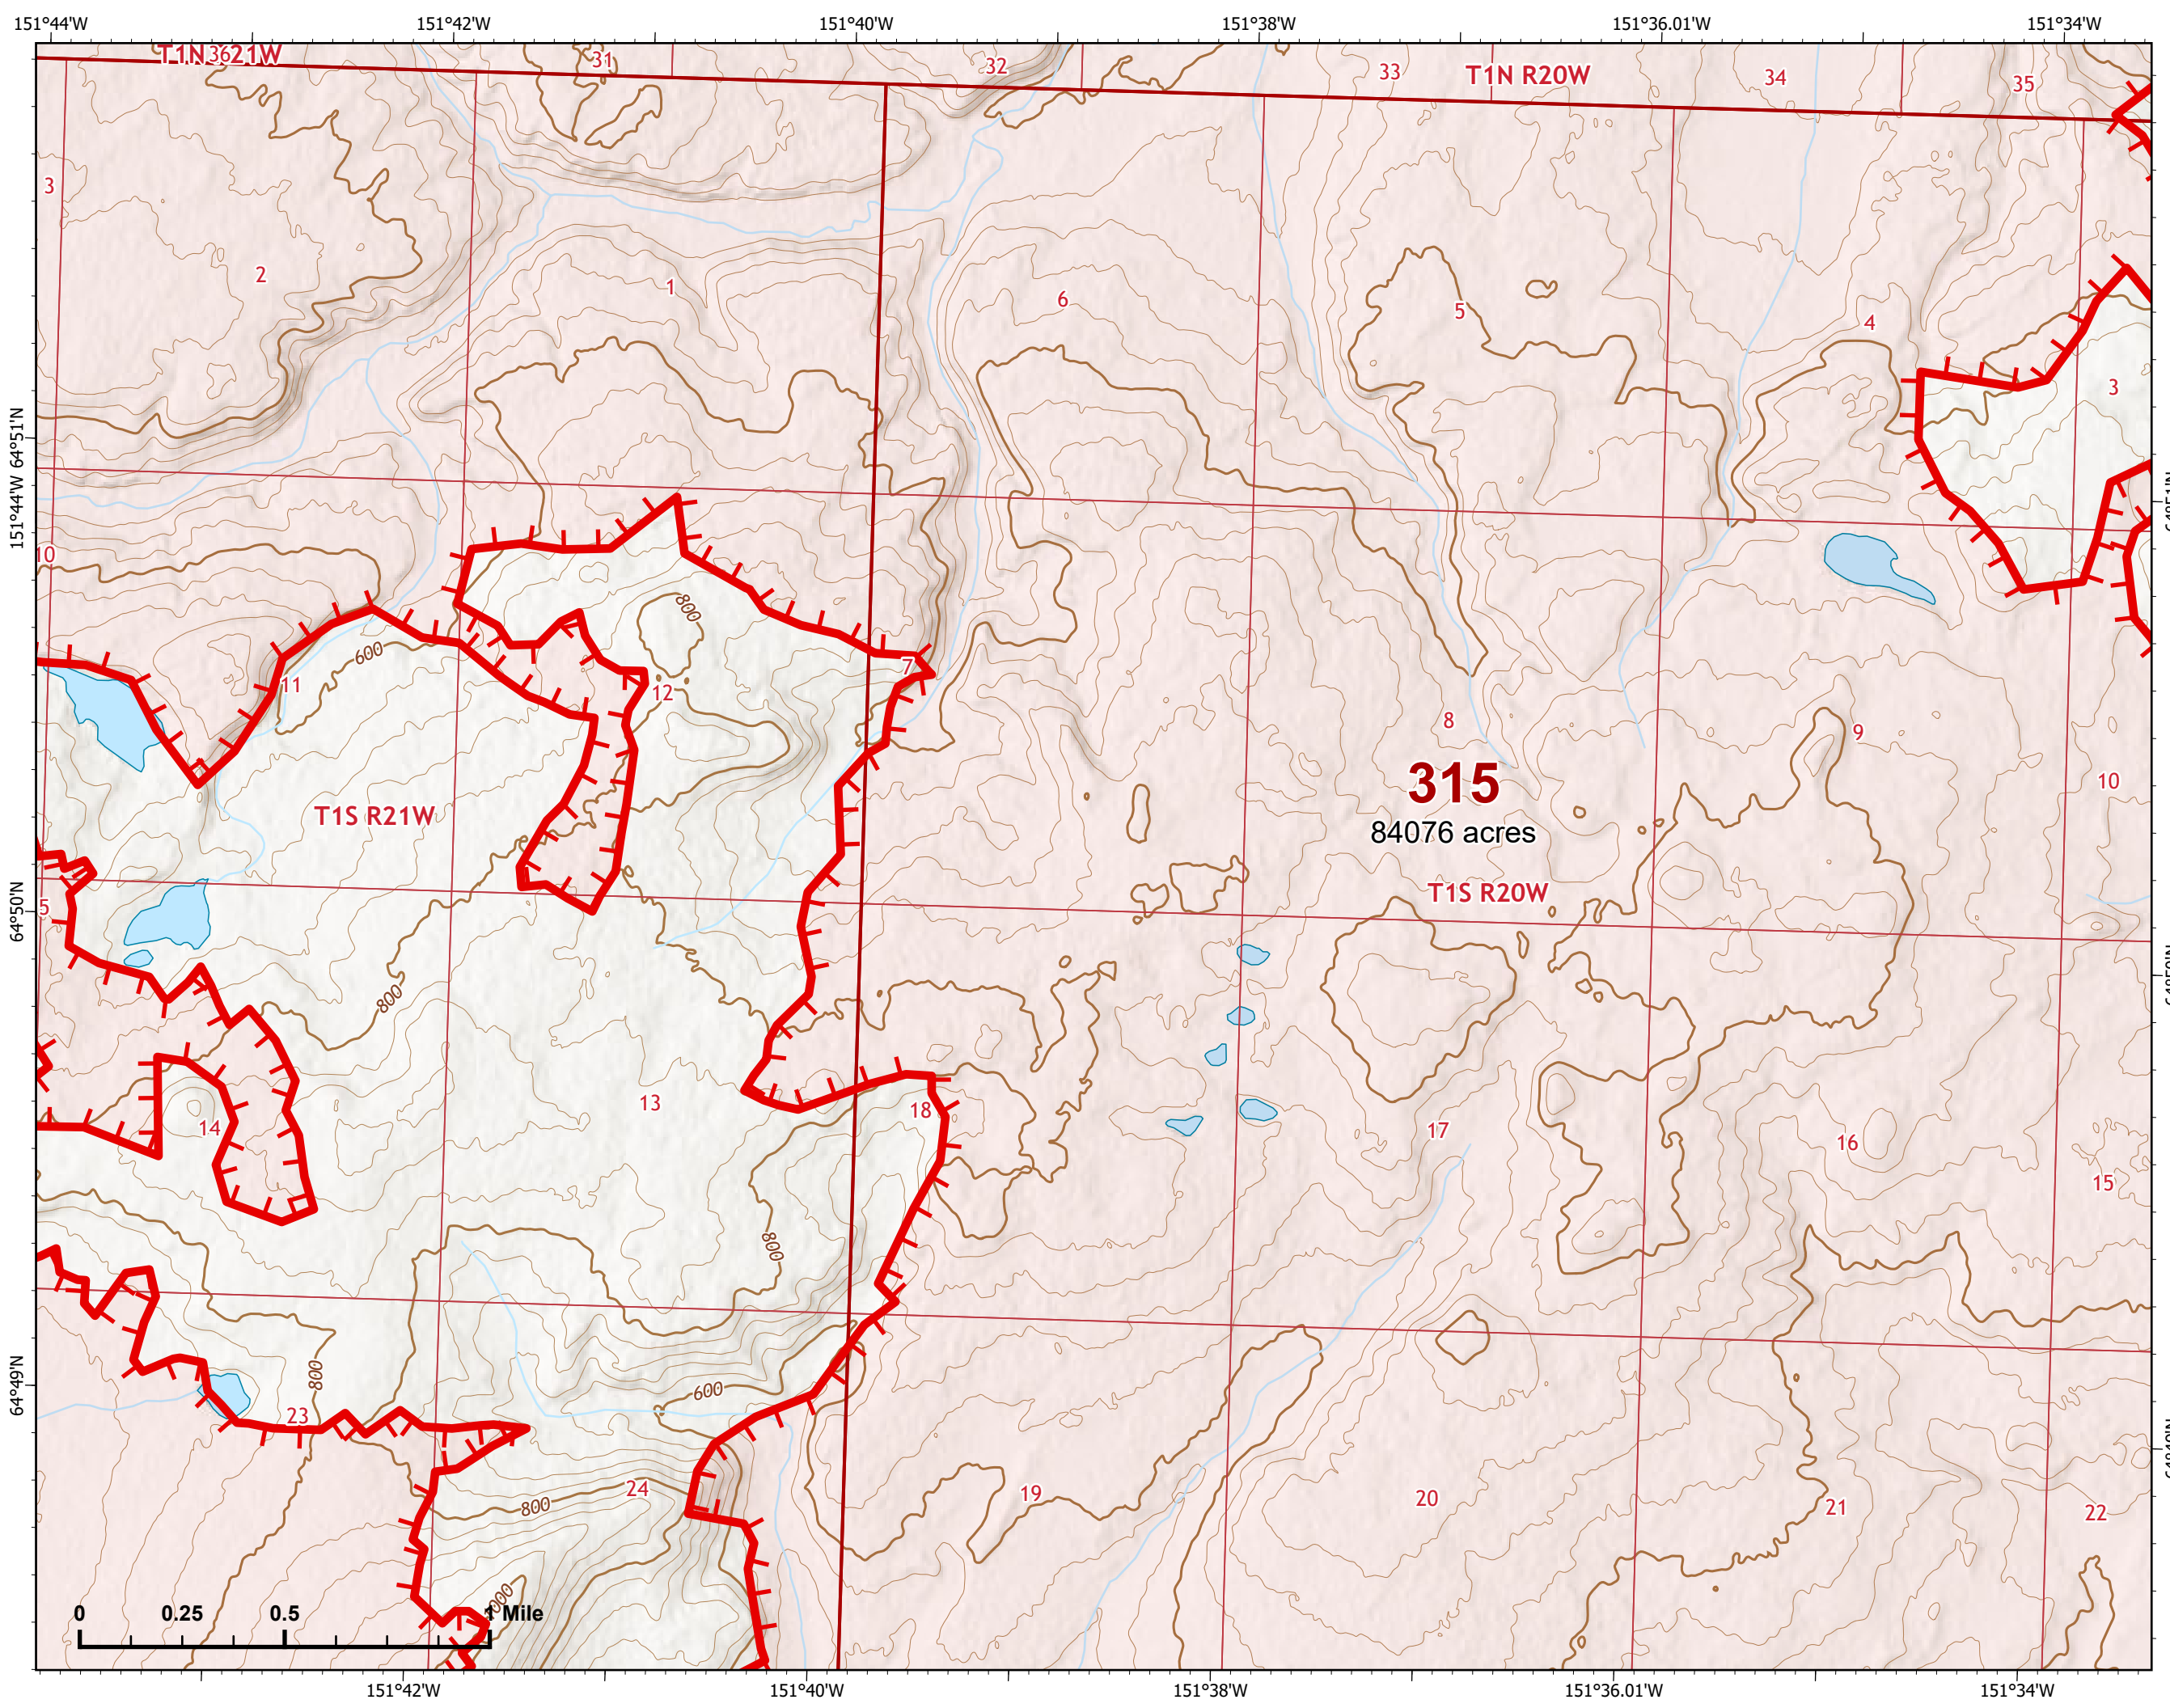

IAP Map

Bean Complex
AK-TAD-000898

07/11/2022

Fire: 315 (Chitanana)

Page 315 - 2

-  Helispot
-  Structure
-  Wildfire Daily Fire Perimeter
-  Uncontained

Z. Cravens
7/10/2022 2020

0 0.25 0.5 1 Mile

IAP Map

Bean Complex
AK-TAD-000898

07/11/2022

Fire: 315 (Chitanana)

Page 315 - 3

-  Wildfire Daily Fire Perimeter
-  Uncontained

Z. Cravens
7/10/2022 2021

IAP Map

Bean Complex
AK-TAD-000898

07/11/2022

Fire: 315 (Chitanana)

Page 315 - 4

-  Wildfire Daily Fire Perimeter
-  Uncontained

Z. Cravens
7/10/2022 2021

IAP Map

Bean Complex
AK-TAD-000898