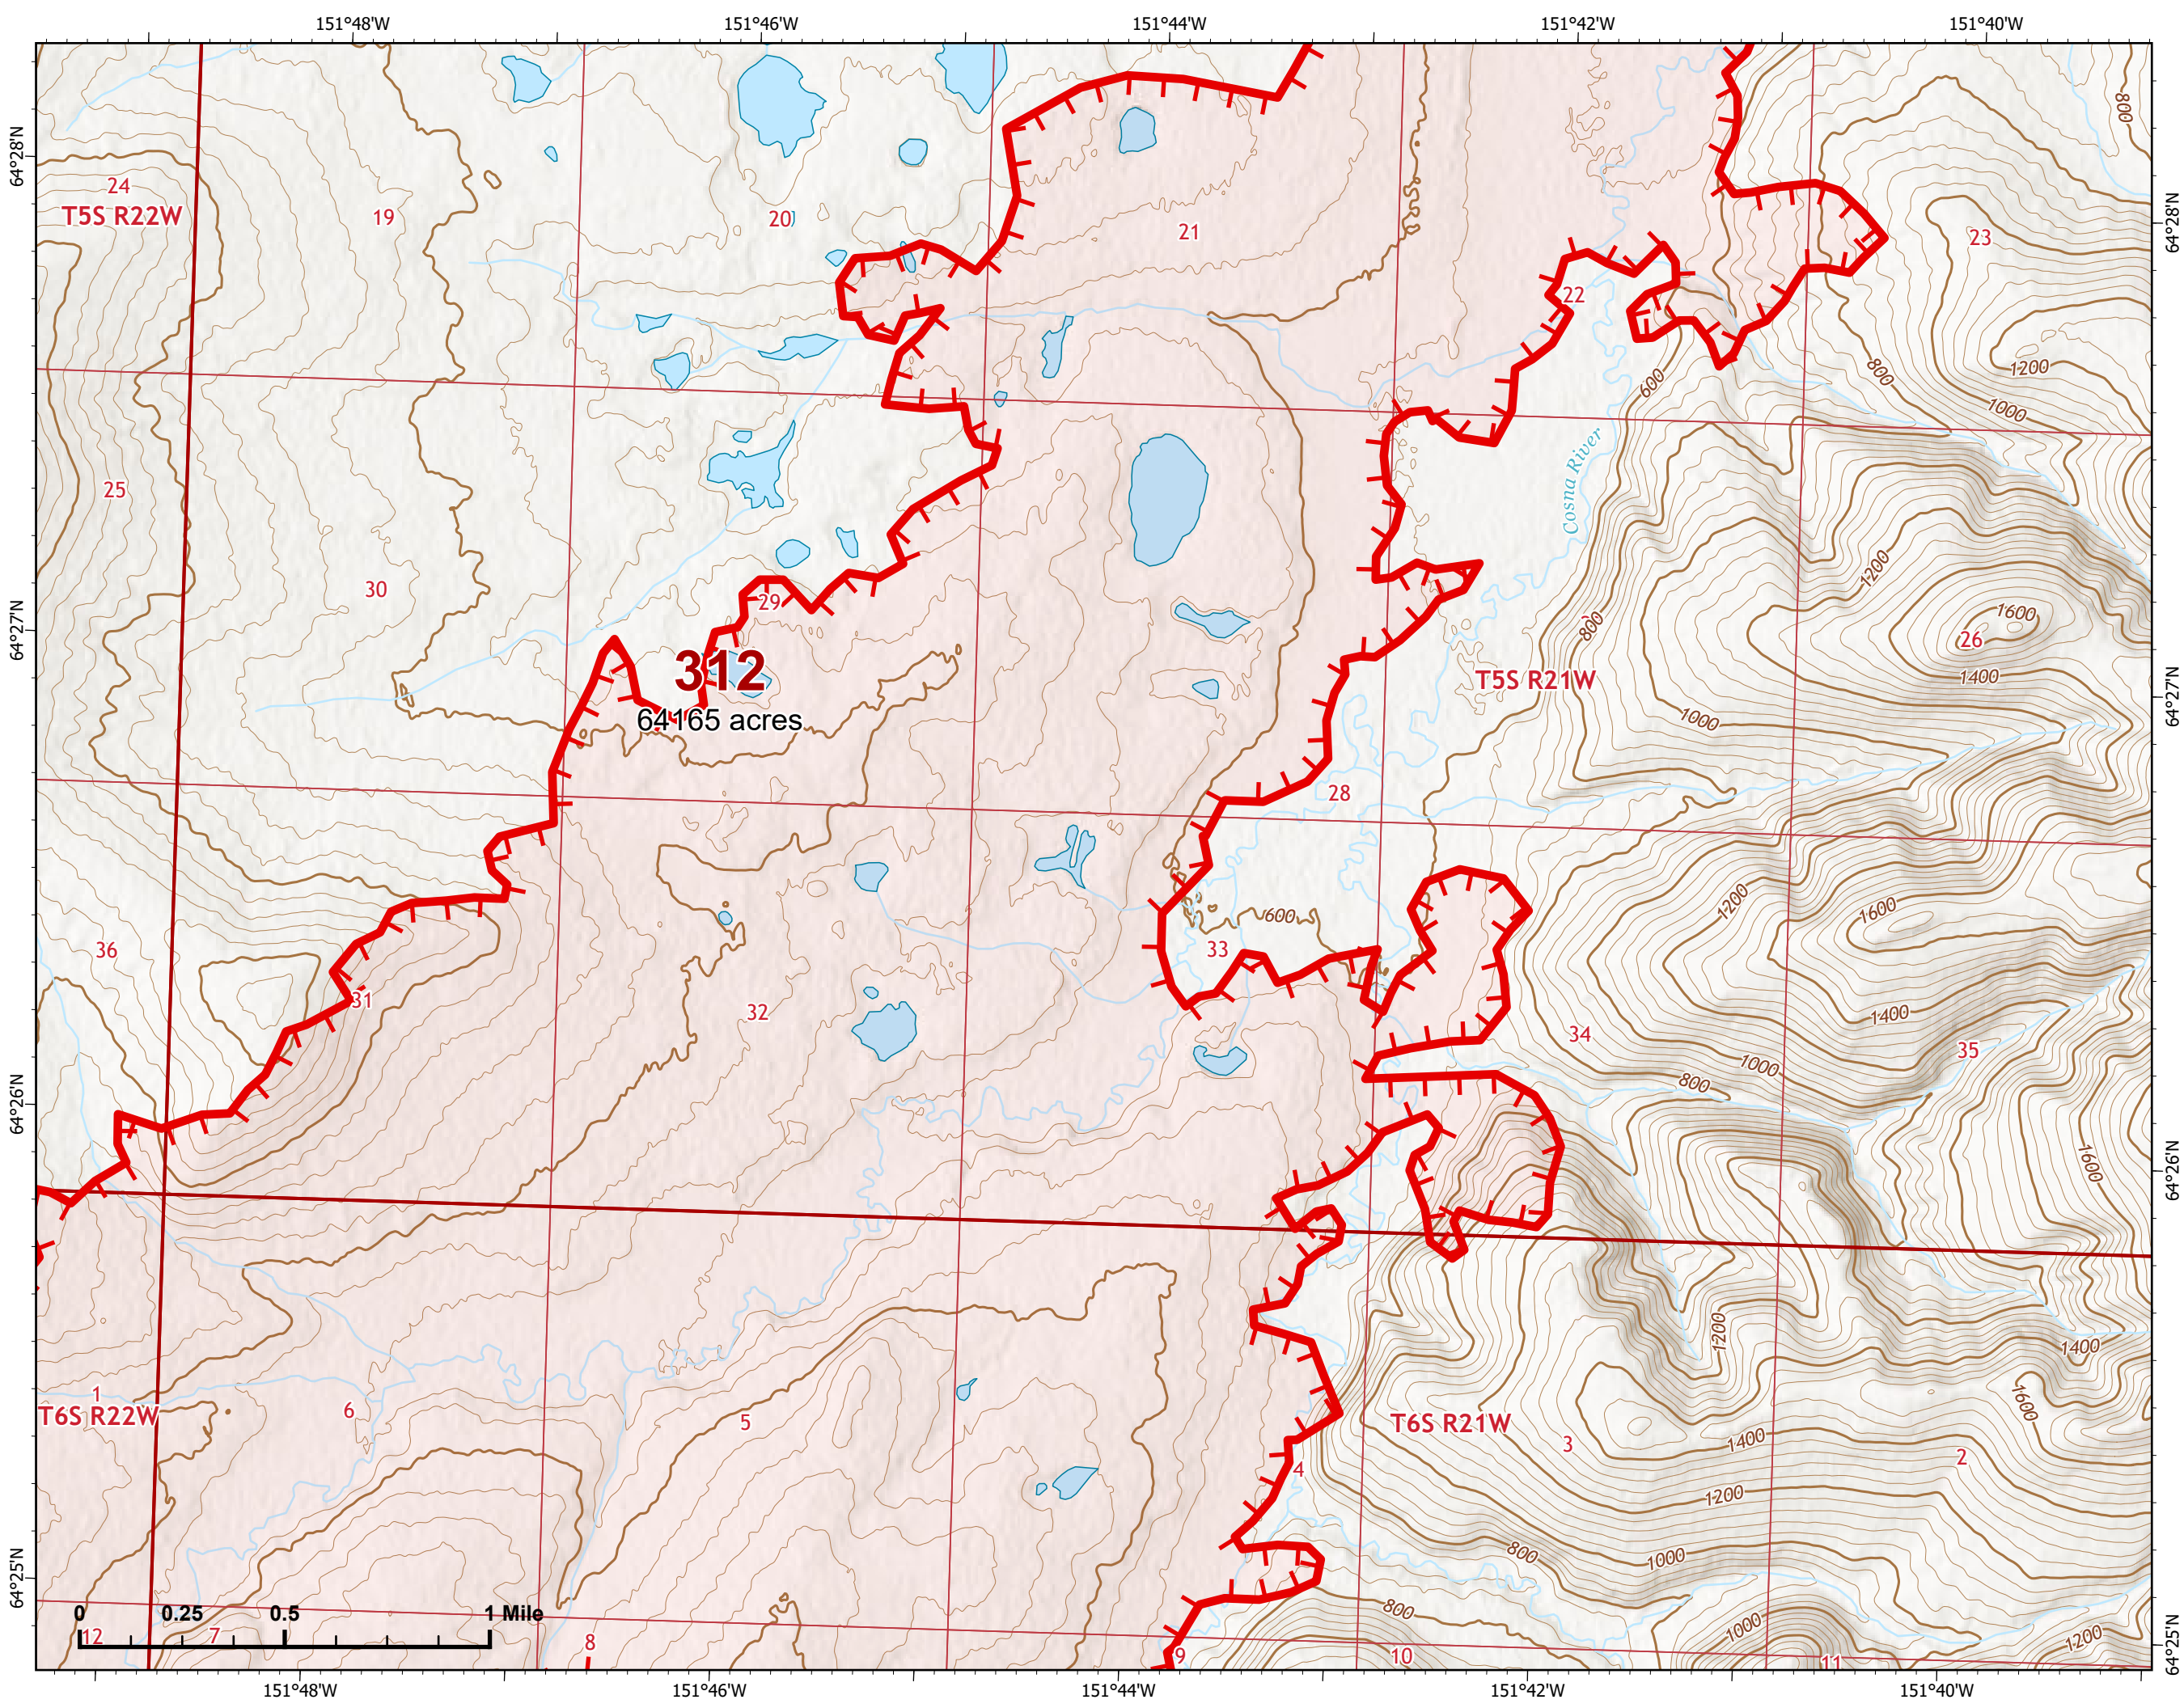

-  Wildfire Daily Fire Perimeter
-  Uncontained

Z. Cravens
7/10/2022 2018

IAP Map

Bean Complex
AK-TAD-000898

07/11/2022

Fire: 312 (Bitzshitini)

Page 312 - 9

-  Wildfire Daily Fire Perimeter
-  Uncontained

Z. Cravens
7/10/2022 2019

IAP Map

Bean Complex
AK-TAD-000898
07/11/2022
Fire: 312 (Bitzshitini)

Page 312 - 10

-  Helispot
-  Structure
-  Wildfire Daily Fire Perimeter
-  Uncontained

Z. Cravens
7/10/2022 2019