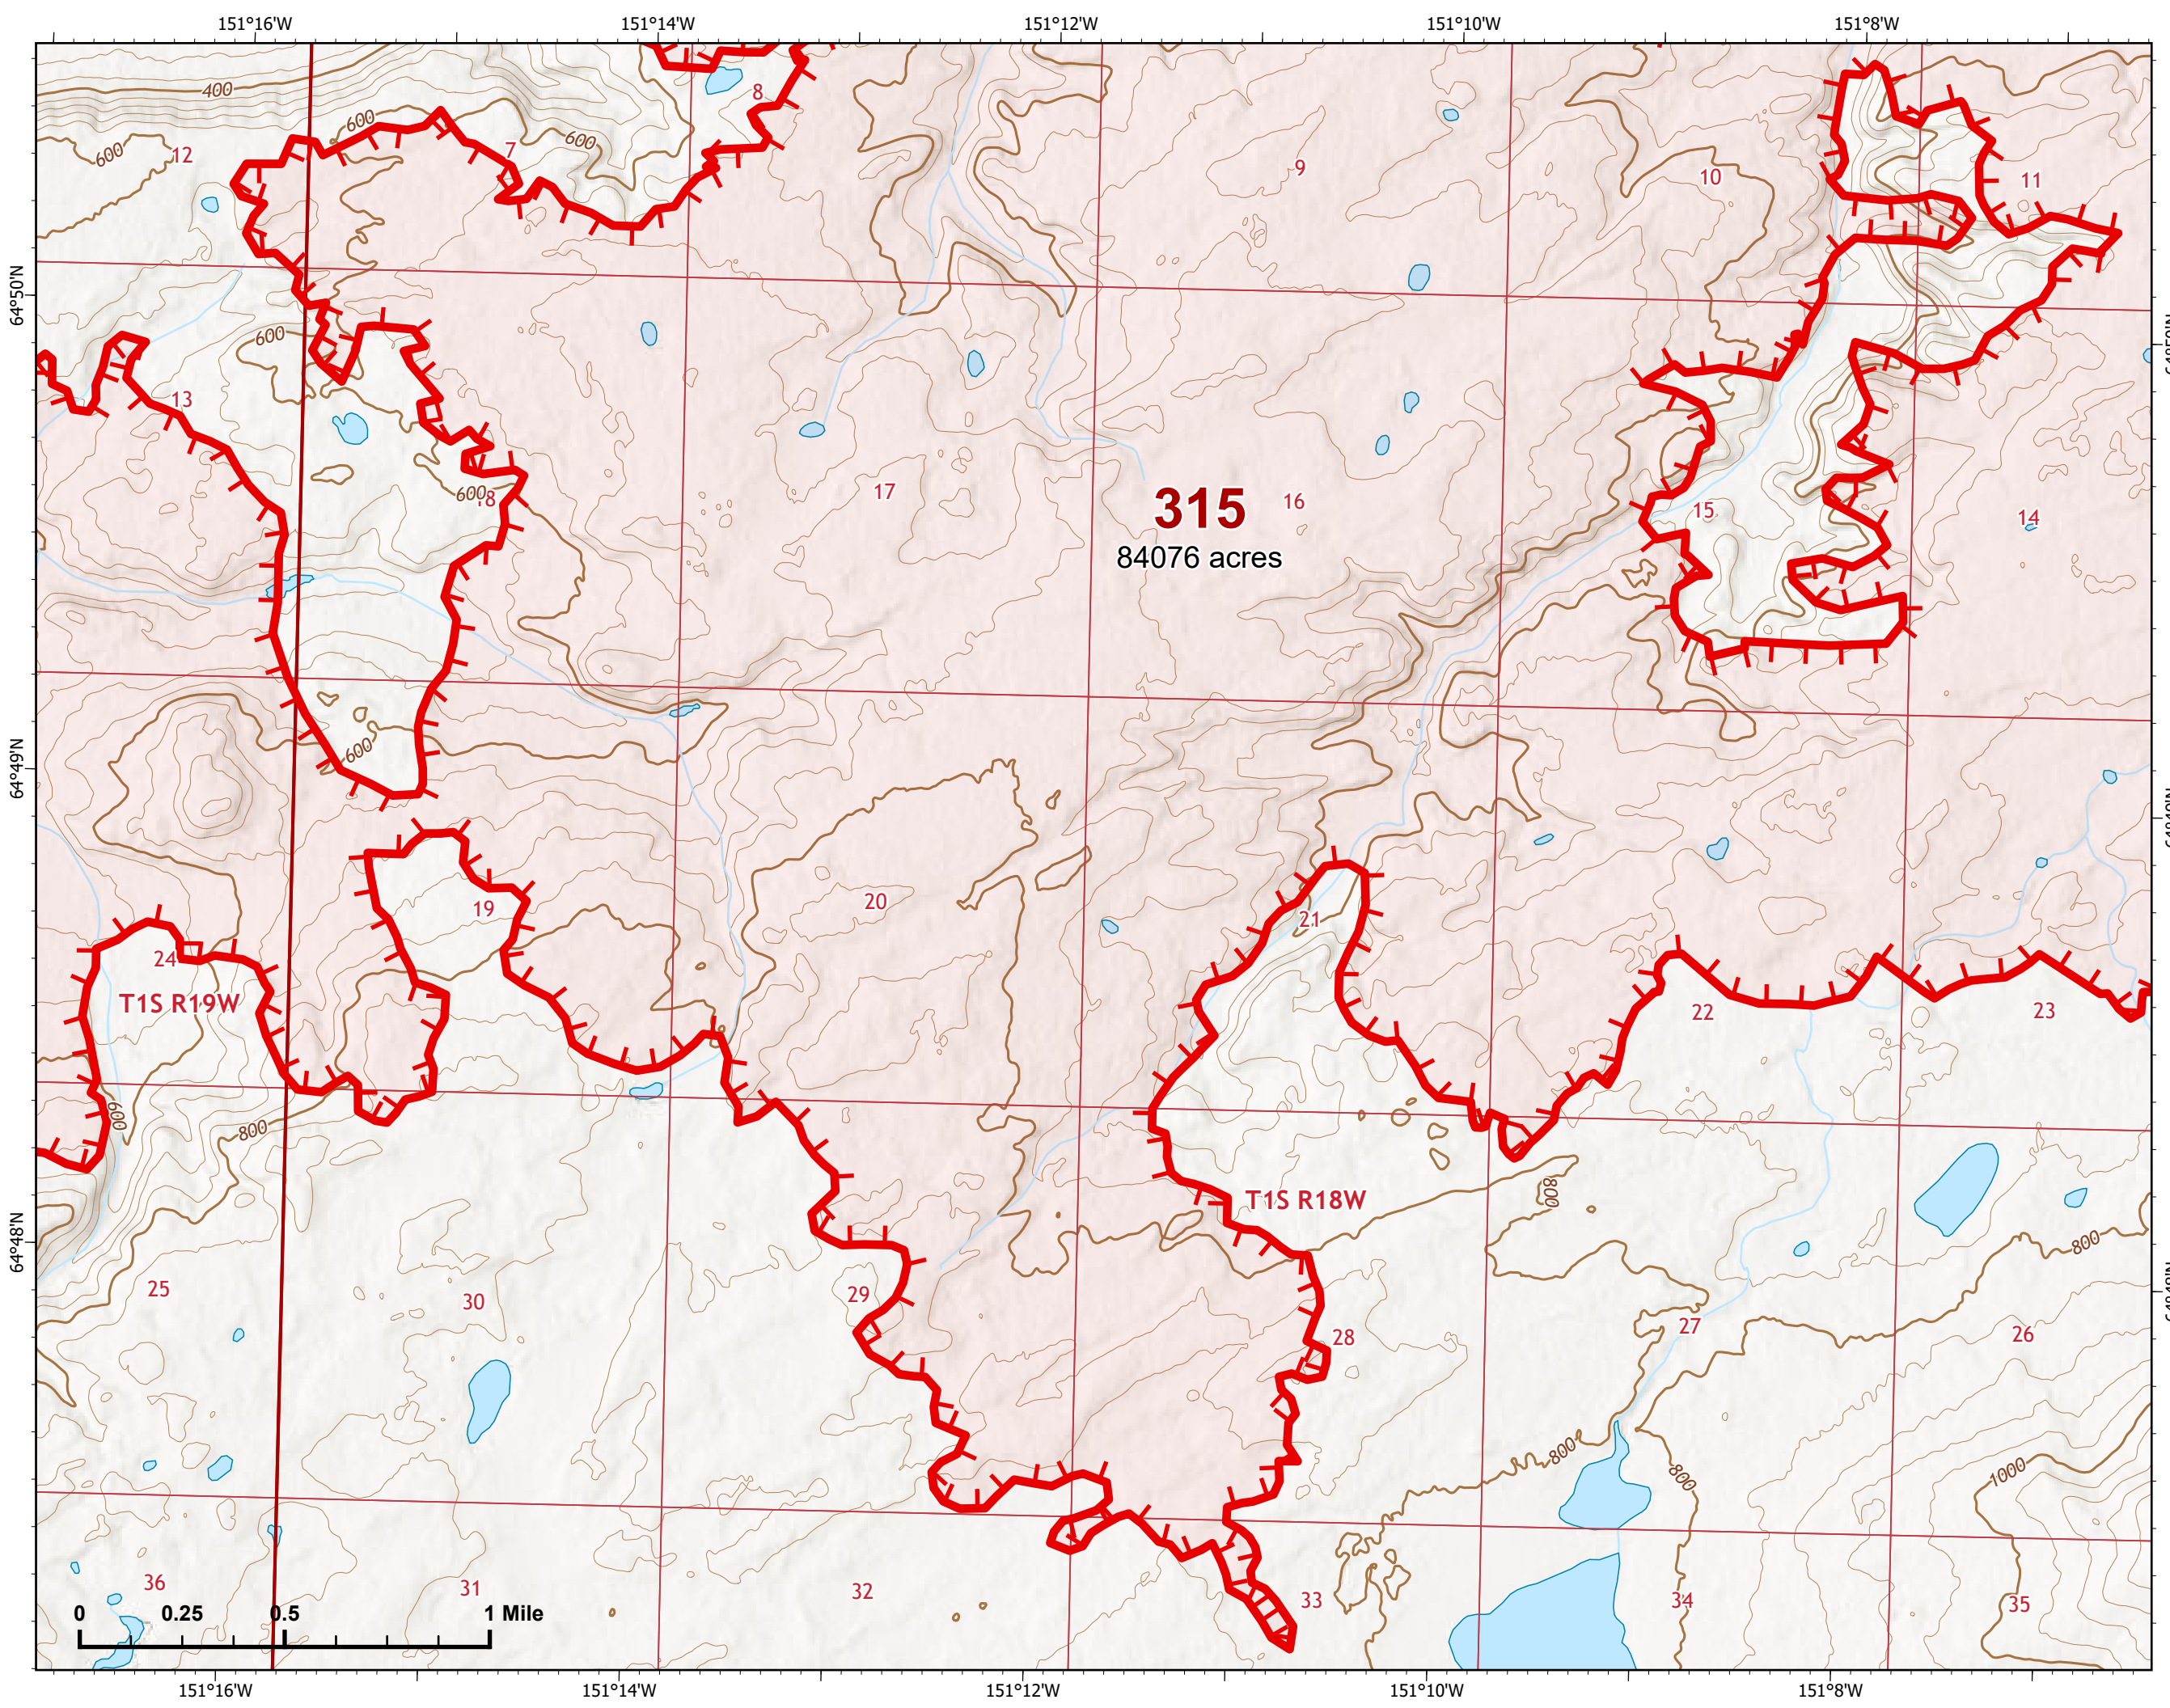

Bean Complex
AK-TAD-000898

07/11/2022

Fire: 315 (Chitanana)

Page 315 - 12

-  Wildfire Daily Fire Perimeter
-  Uncontained

Z. Cravens
7/10/2022 2024

IAP Map

Bean Complex
AK-TAD-000898