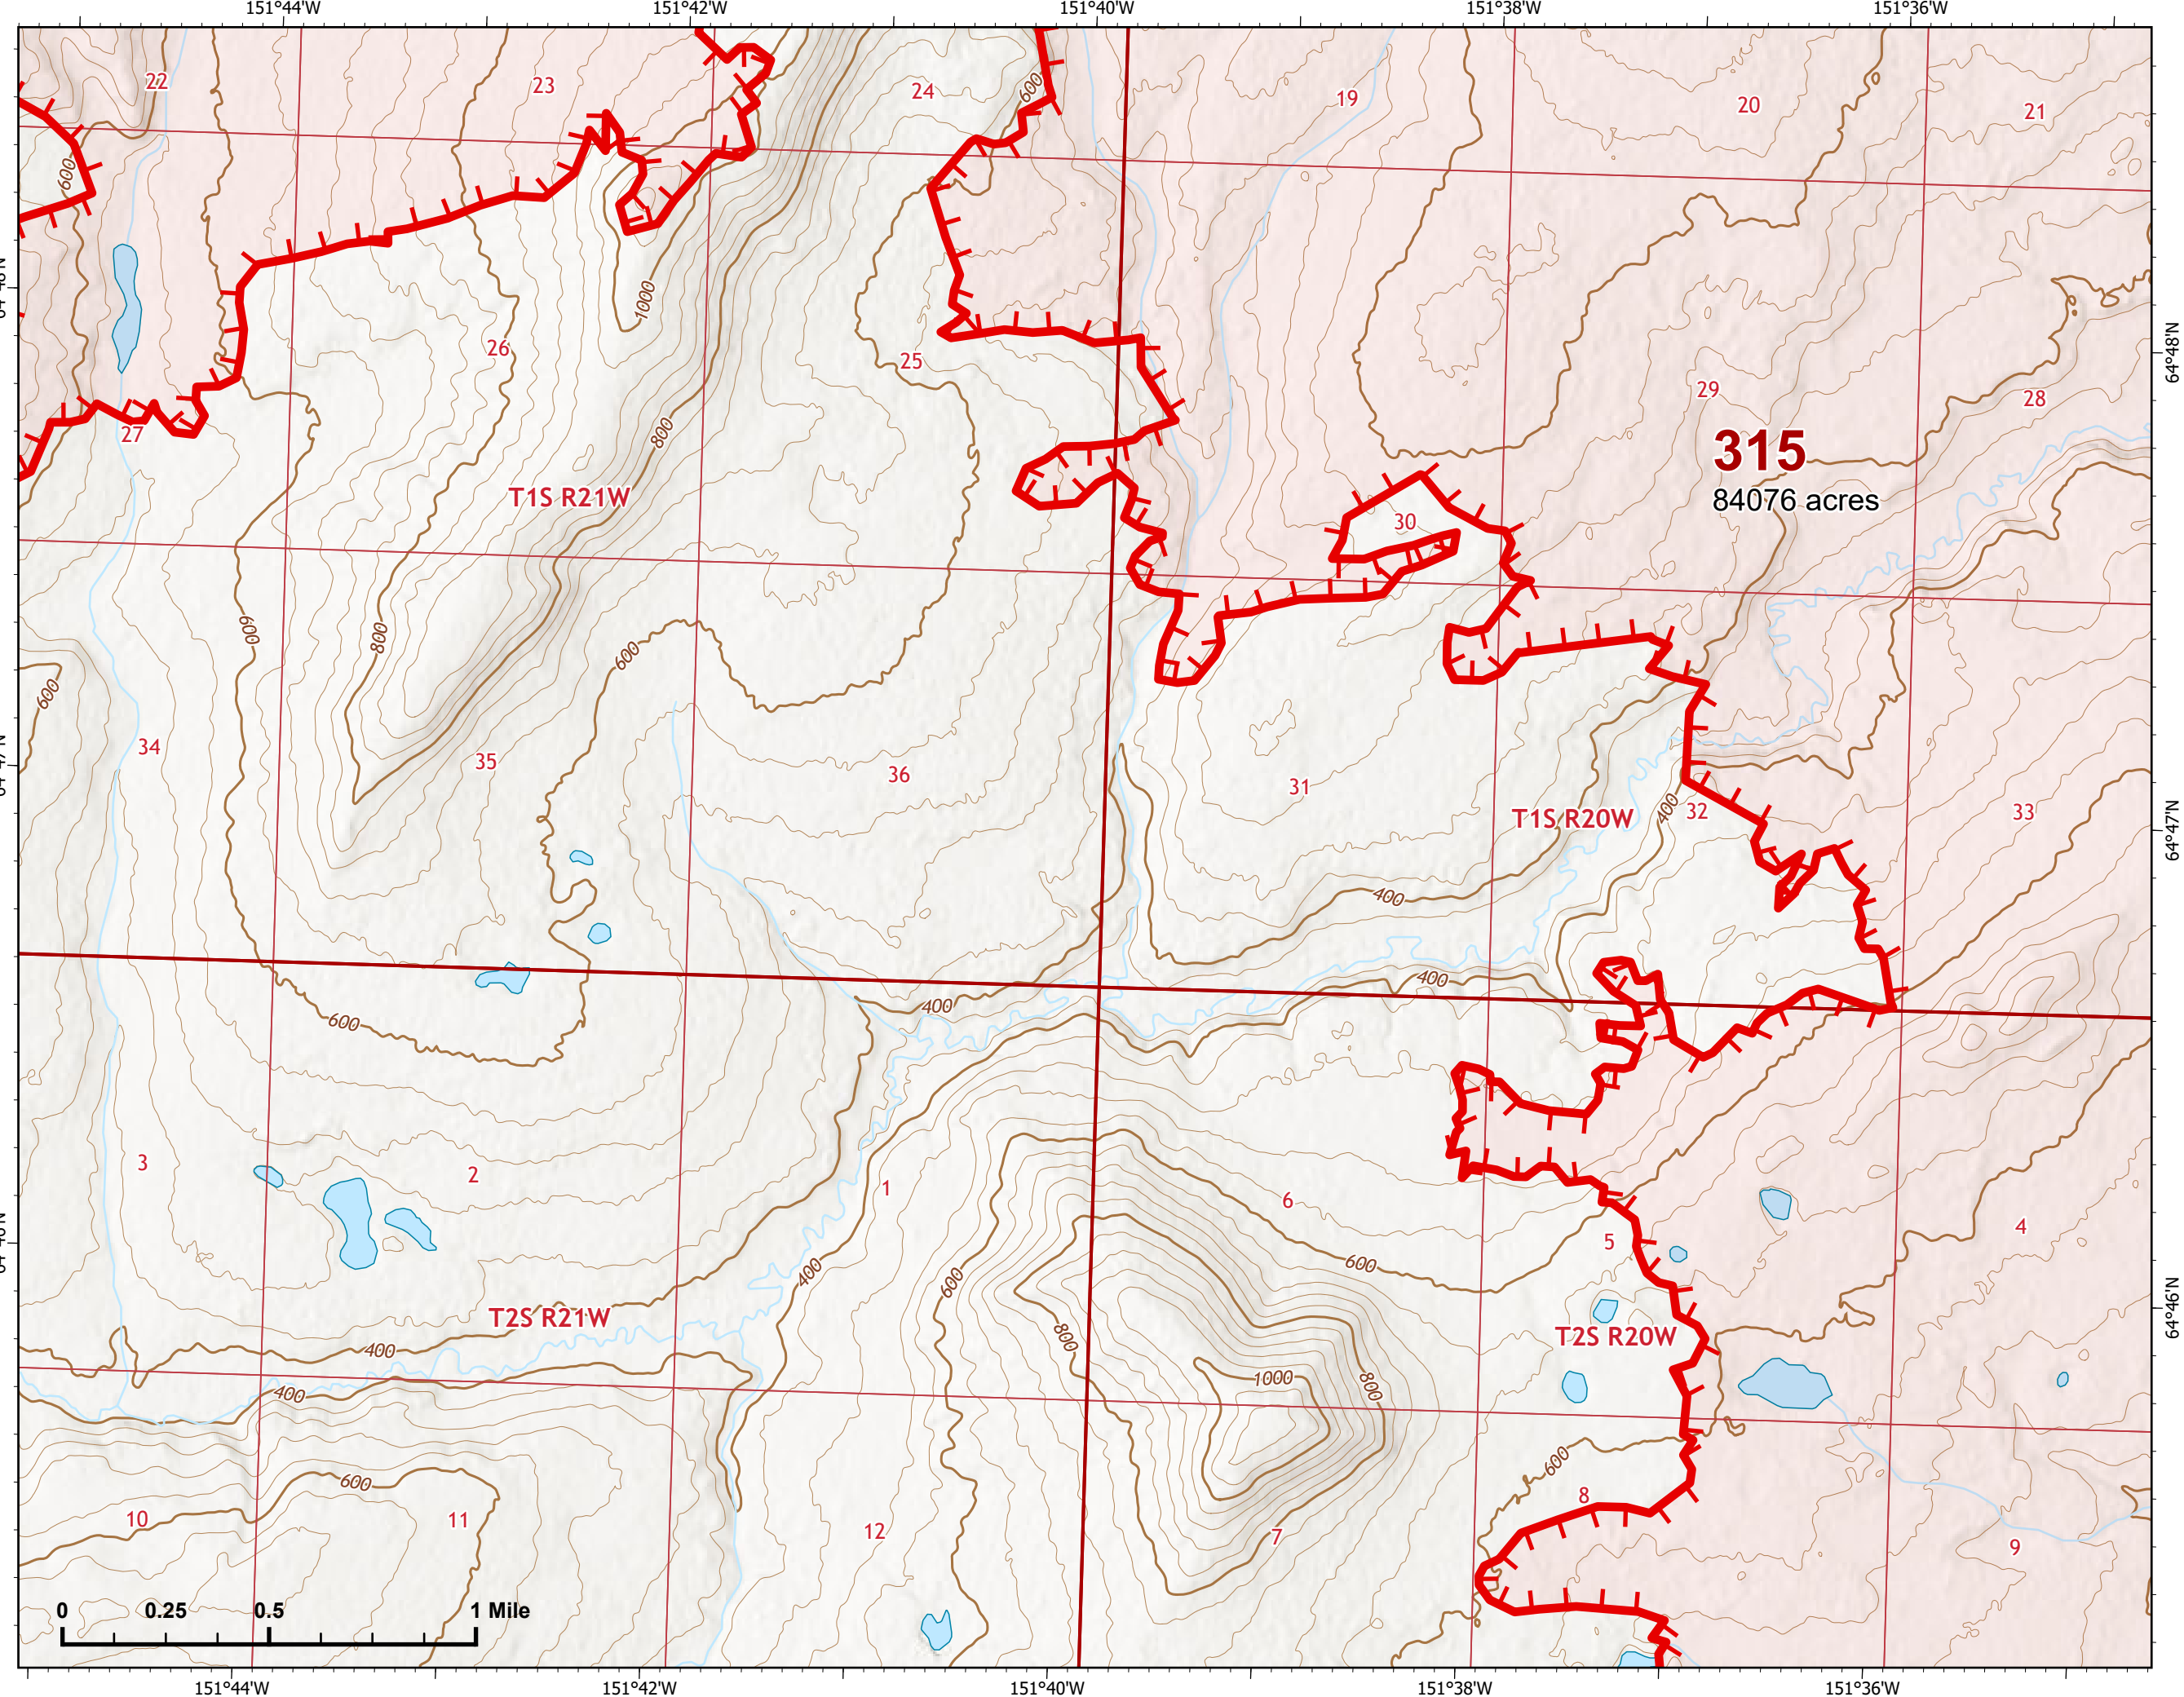

Z. Cravens
7/10/2022 2022