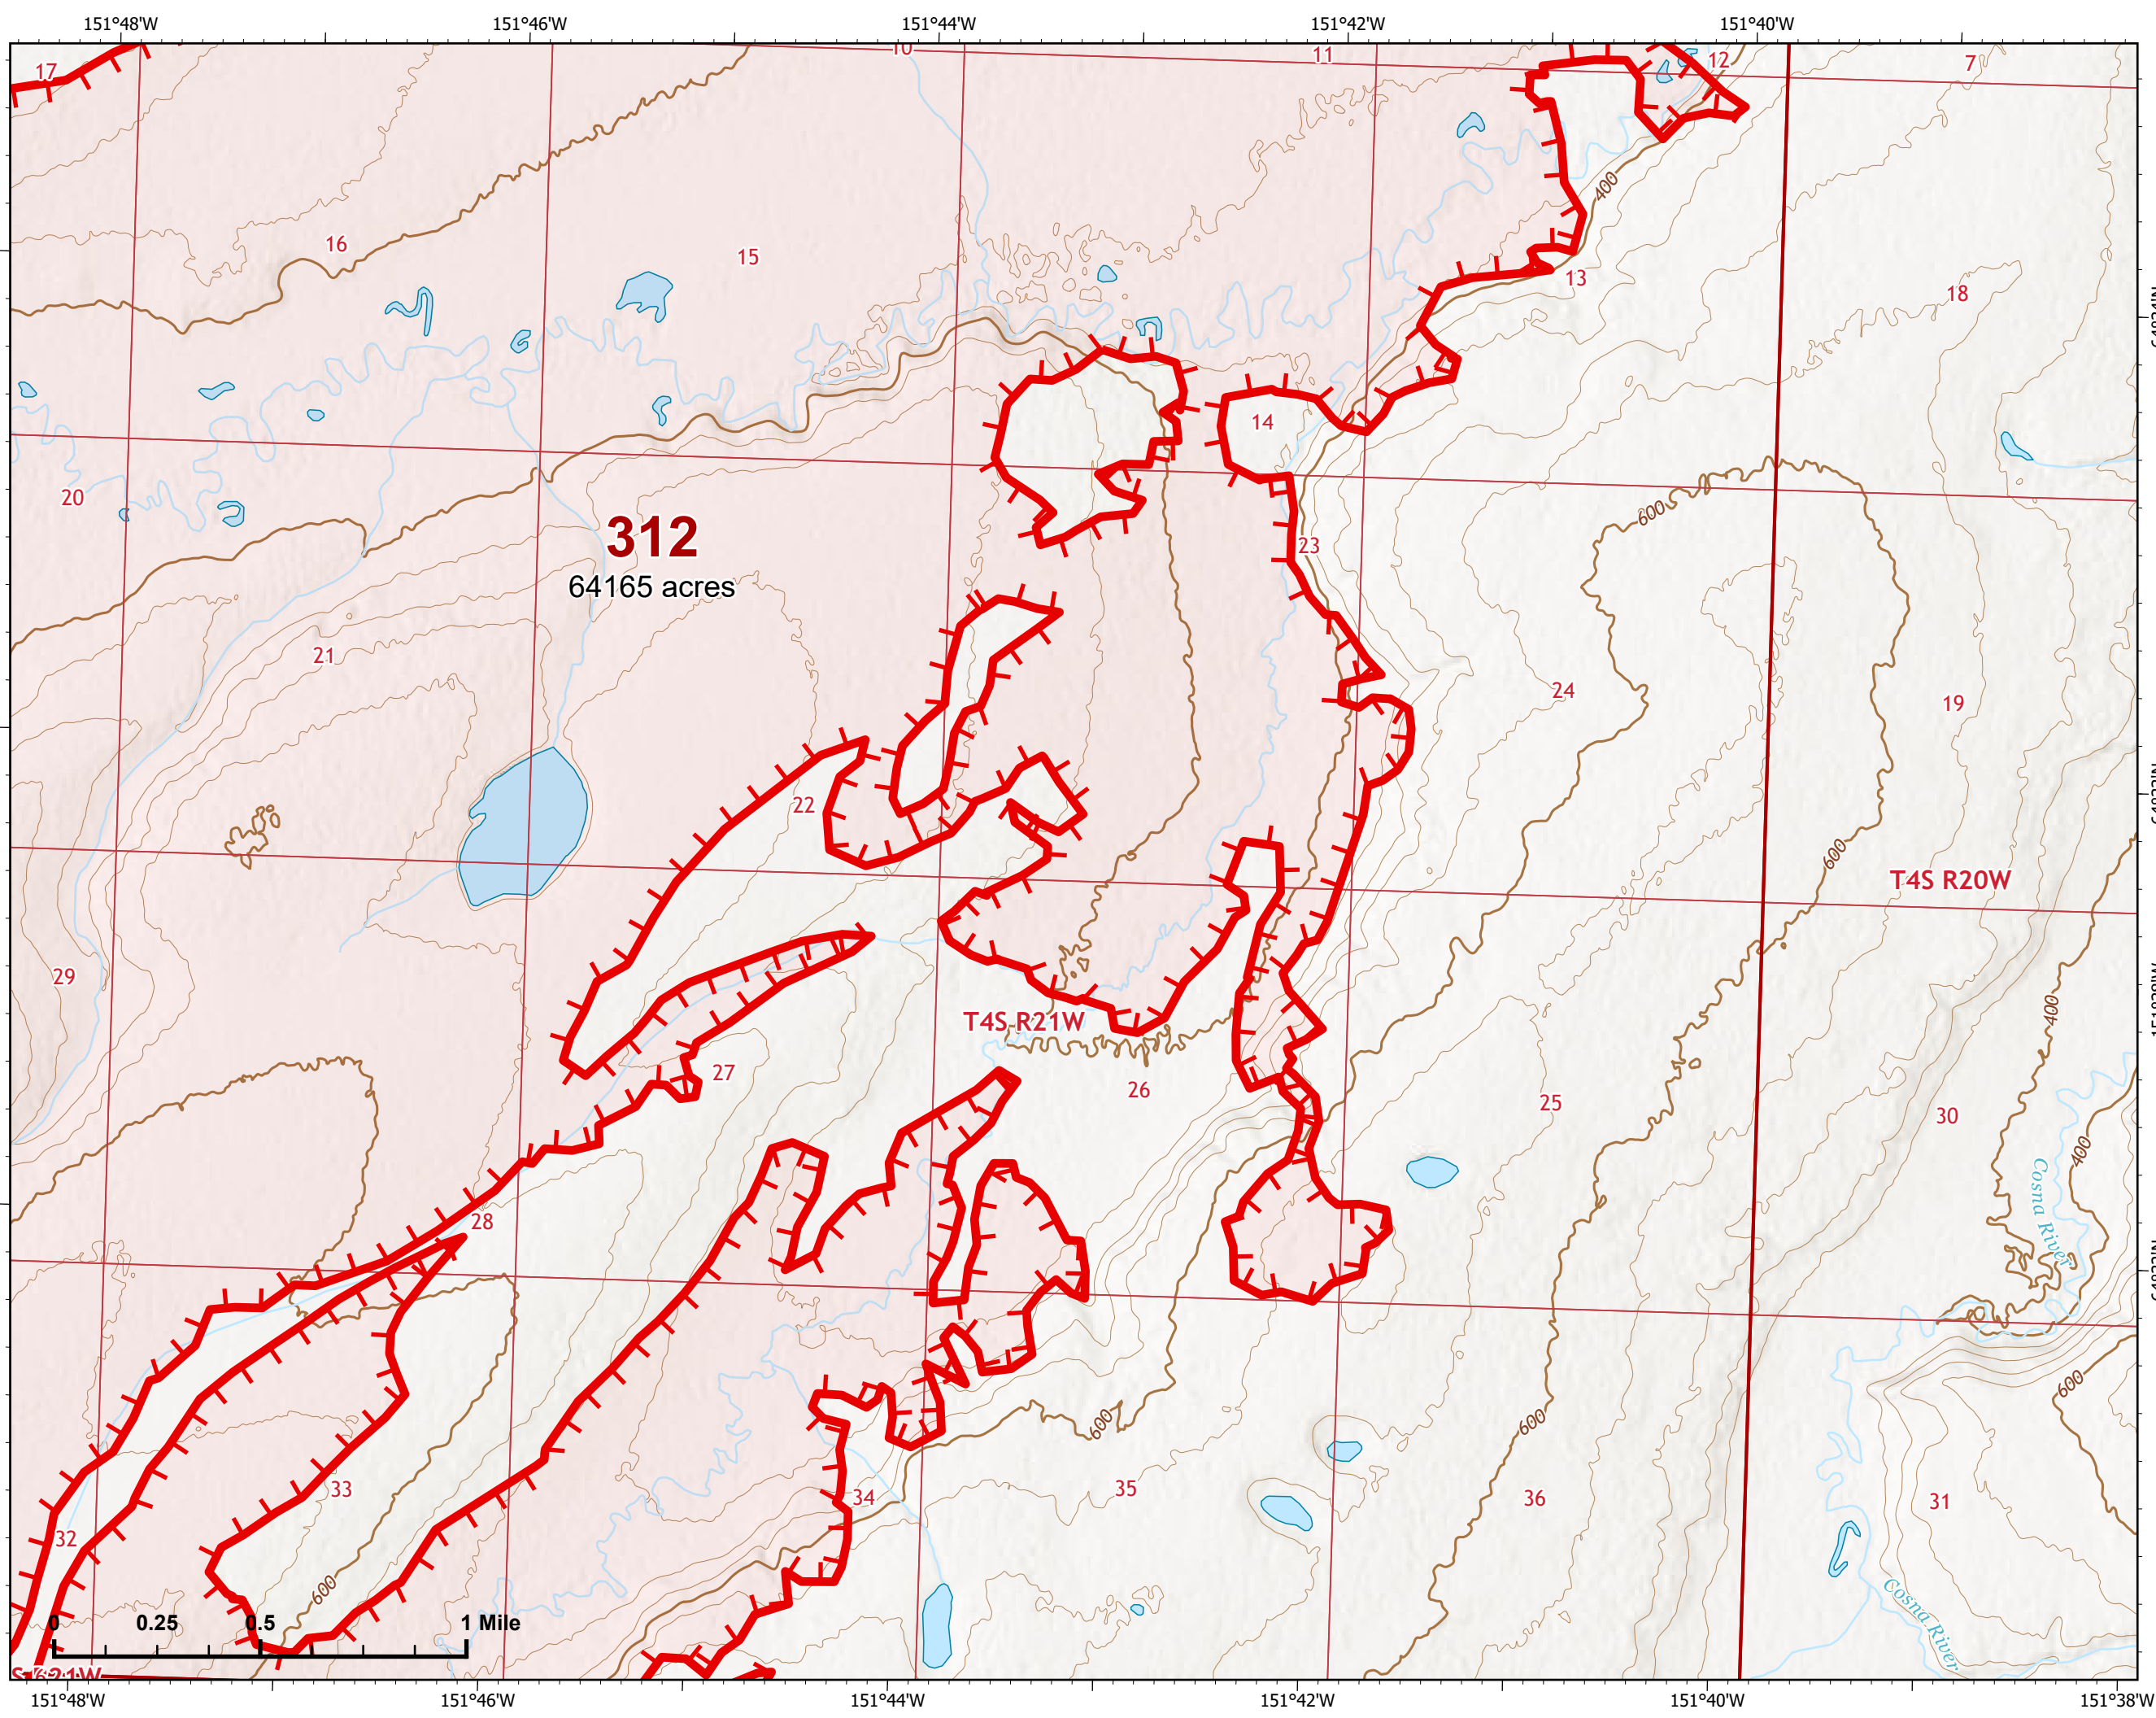

Z. Cravens
7/10/2022 2019

IAP Map

Bean Complex
AK-TAD-000898
07/11/2022
Fire: 312 (Bitzshitini)

Page 312 - 10

-  Helispot
-  Structure
-  Wildfire Daily Fire Perimeter
-  Uncontained

Z. Cravens
7/10/2022 2019

IAP Map

Bean Complex
AK-TAD-000898

07/11/2022

Fire: 312 (Bitzshitini)

Page 312 - 11

-  Wildfire Daily Fire Perimeter
-  Uncontained

Z. Cravens
7/10/2022 2020

IAP Map

Bean Complex
AK-TAD-000898

07/11/2022

Fire: 315 (Chitanana)

Page 315 - 1

-  Helispot
-  Drop Point
-  Structure
-  Wildfire Daily Fire Perimeter
-  Uncontained
-  Native Allotments

Z. Cravens
7/10/2022 2020