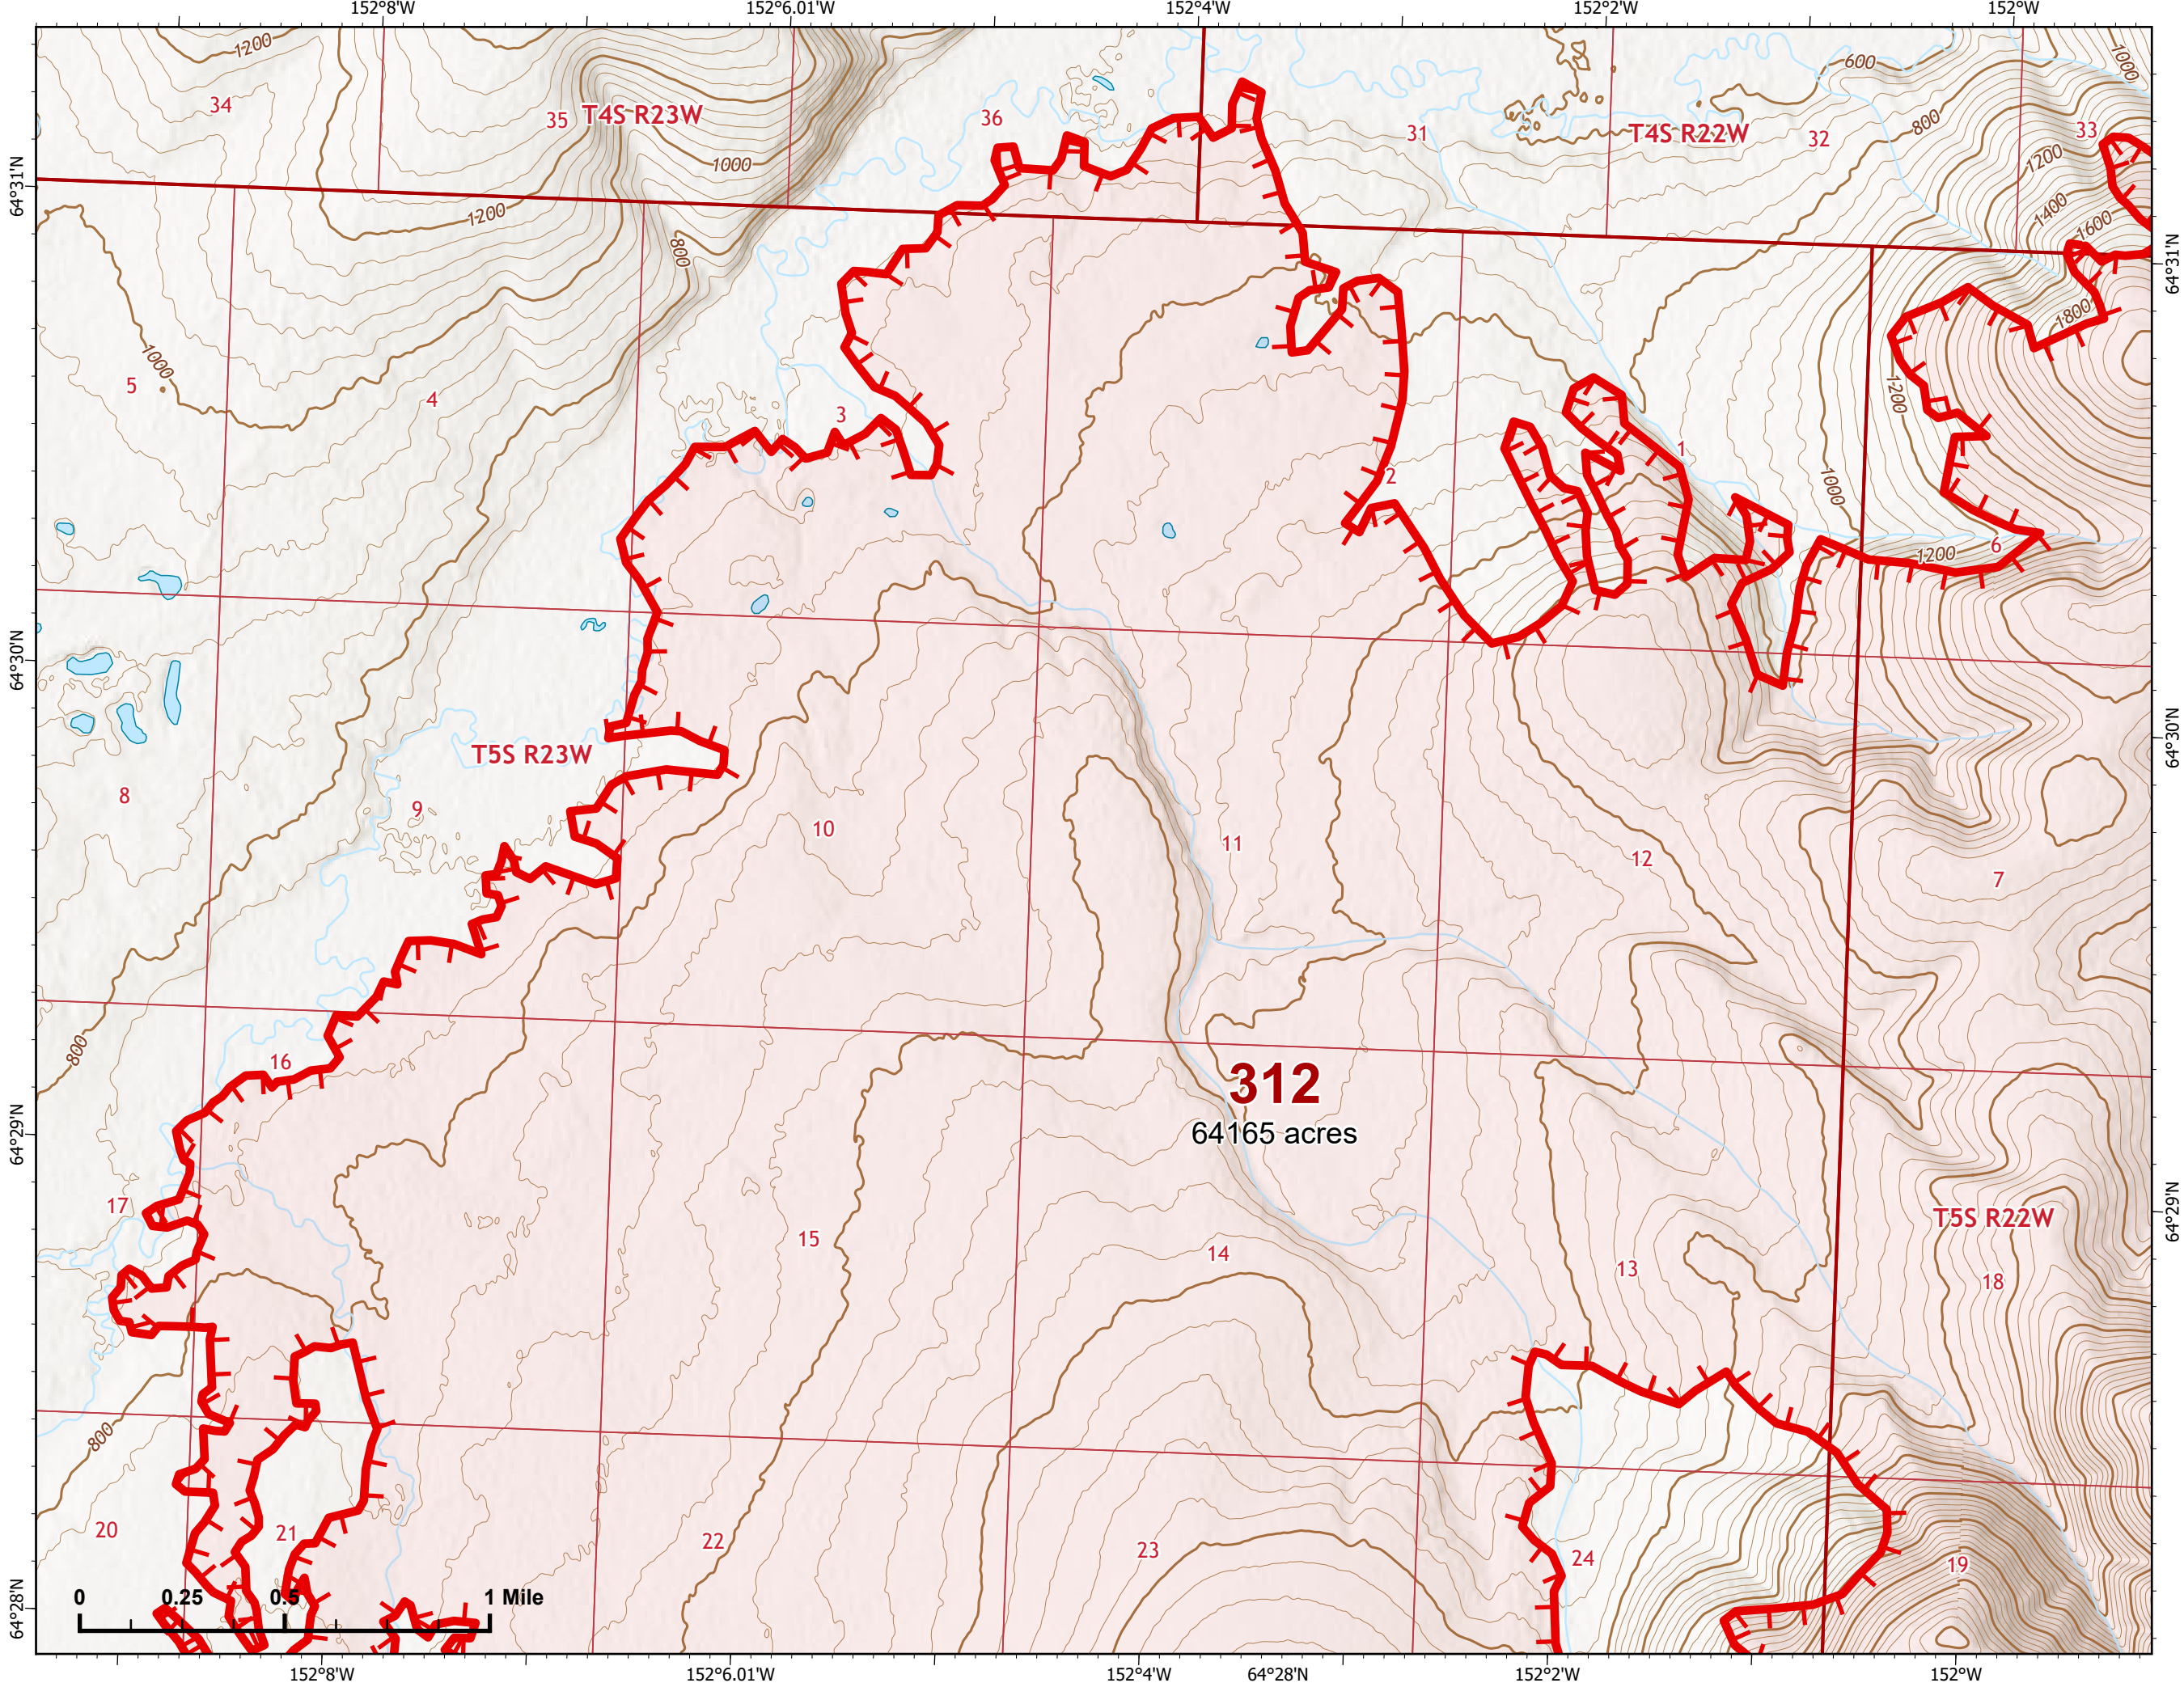

-  Helispot
-  Wildfire Daily Fire Perimeter
-  Uncontained

Z. Cravens
7/10/2022 2016

IAP Map

Bean Complex
AK-TAD-000898

07/11/2022

Fire: 312 (Bitzshitini)

Page 312 - 3

-  Wildfire Daily Fire Perimeter
-  Uncontained

Z. Cravens
7/10/2022 2017

IAP Map

Bean Complex
AK-TAD-000898
07/11/2022
Fire: 312 (Bitzshitini)

Page 312 - 4

-  Wildfire Daily Fire Perimeter
-  Uncontained

Z. Cravens
7/10/2022 2017

IAP Map

Bean Complex
AK-TAD-000898

07/11/2022

Fire: 312 (Bitzshitini)

Page 312 - 5

-  Wildfire Daily Fire Perimeter
-  Uncontained

Z. Cravens
7/10/2022 2017

IAP Map

Bean Complex
AK-TAD-000898

07/11/2022

Fire: 312 (Bitzshitini)

Page 312 - 6

-  Wildfire Daily Fire Perimeter
-  Uncontained

Z. Cravens
7/10/2022 2018

IAP Map

Bean Complex
AK-TAD-000898

07/11/2022

Fire: 312 (Bitzshitini)