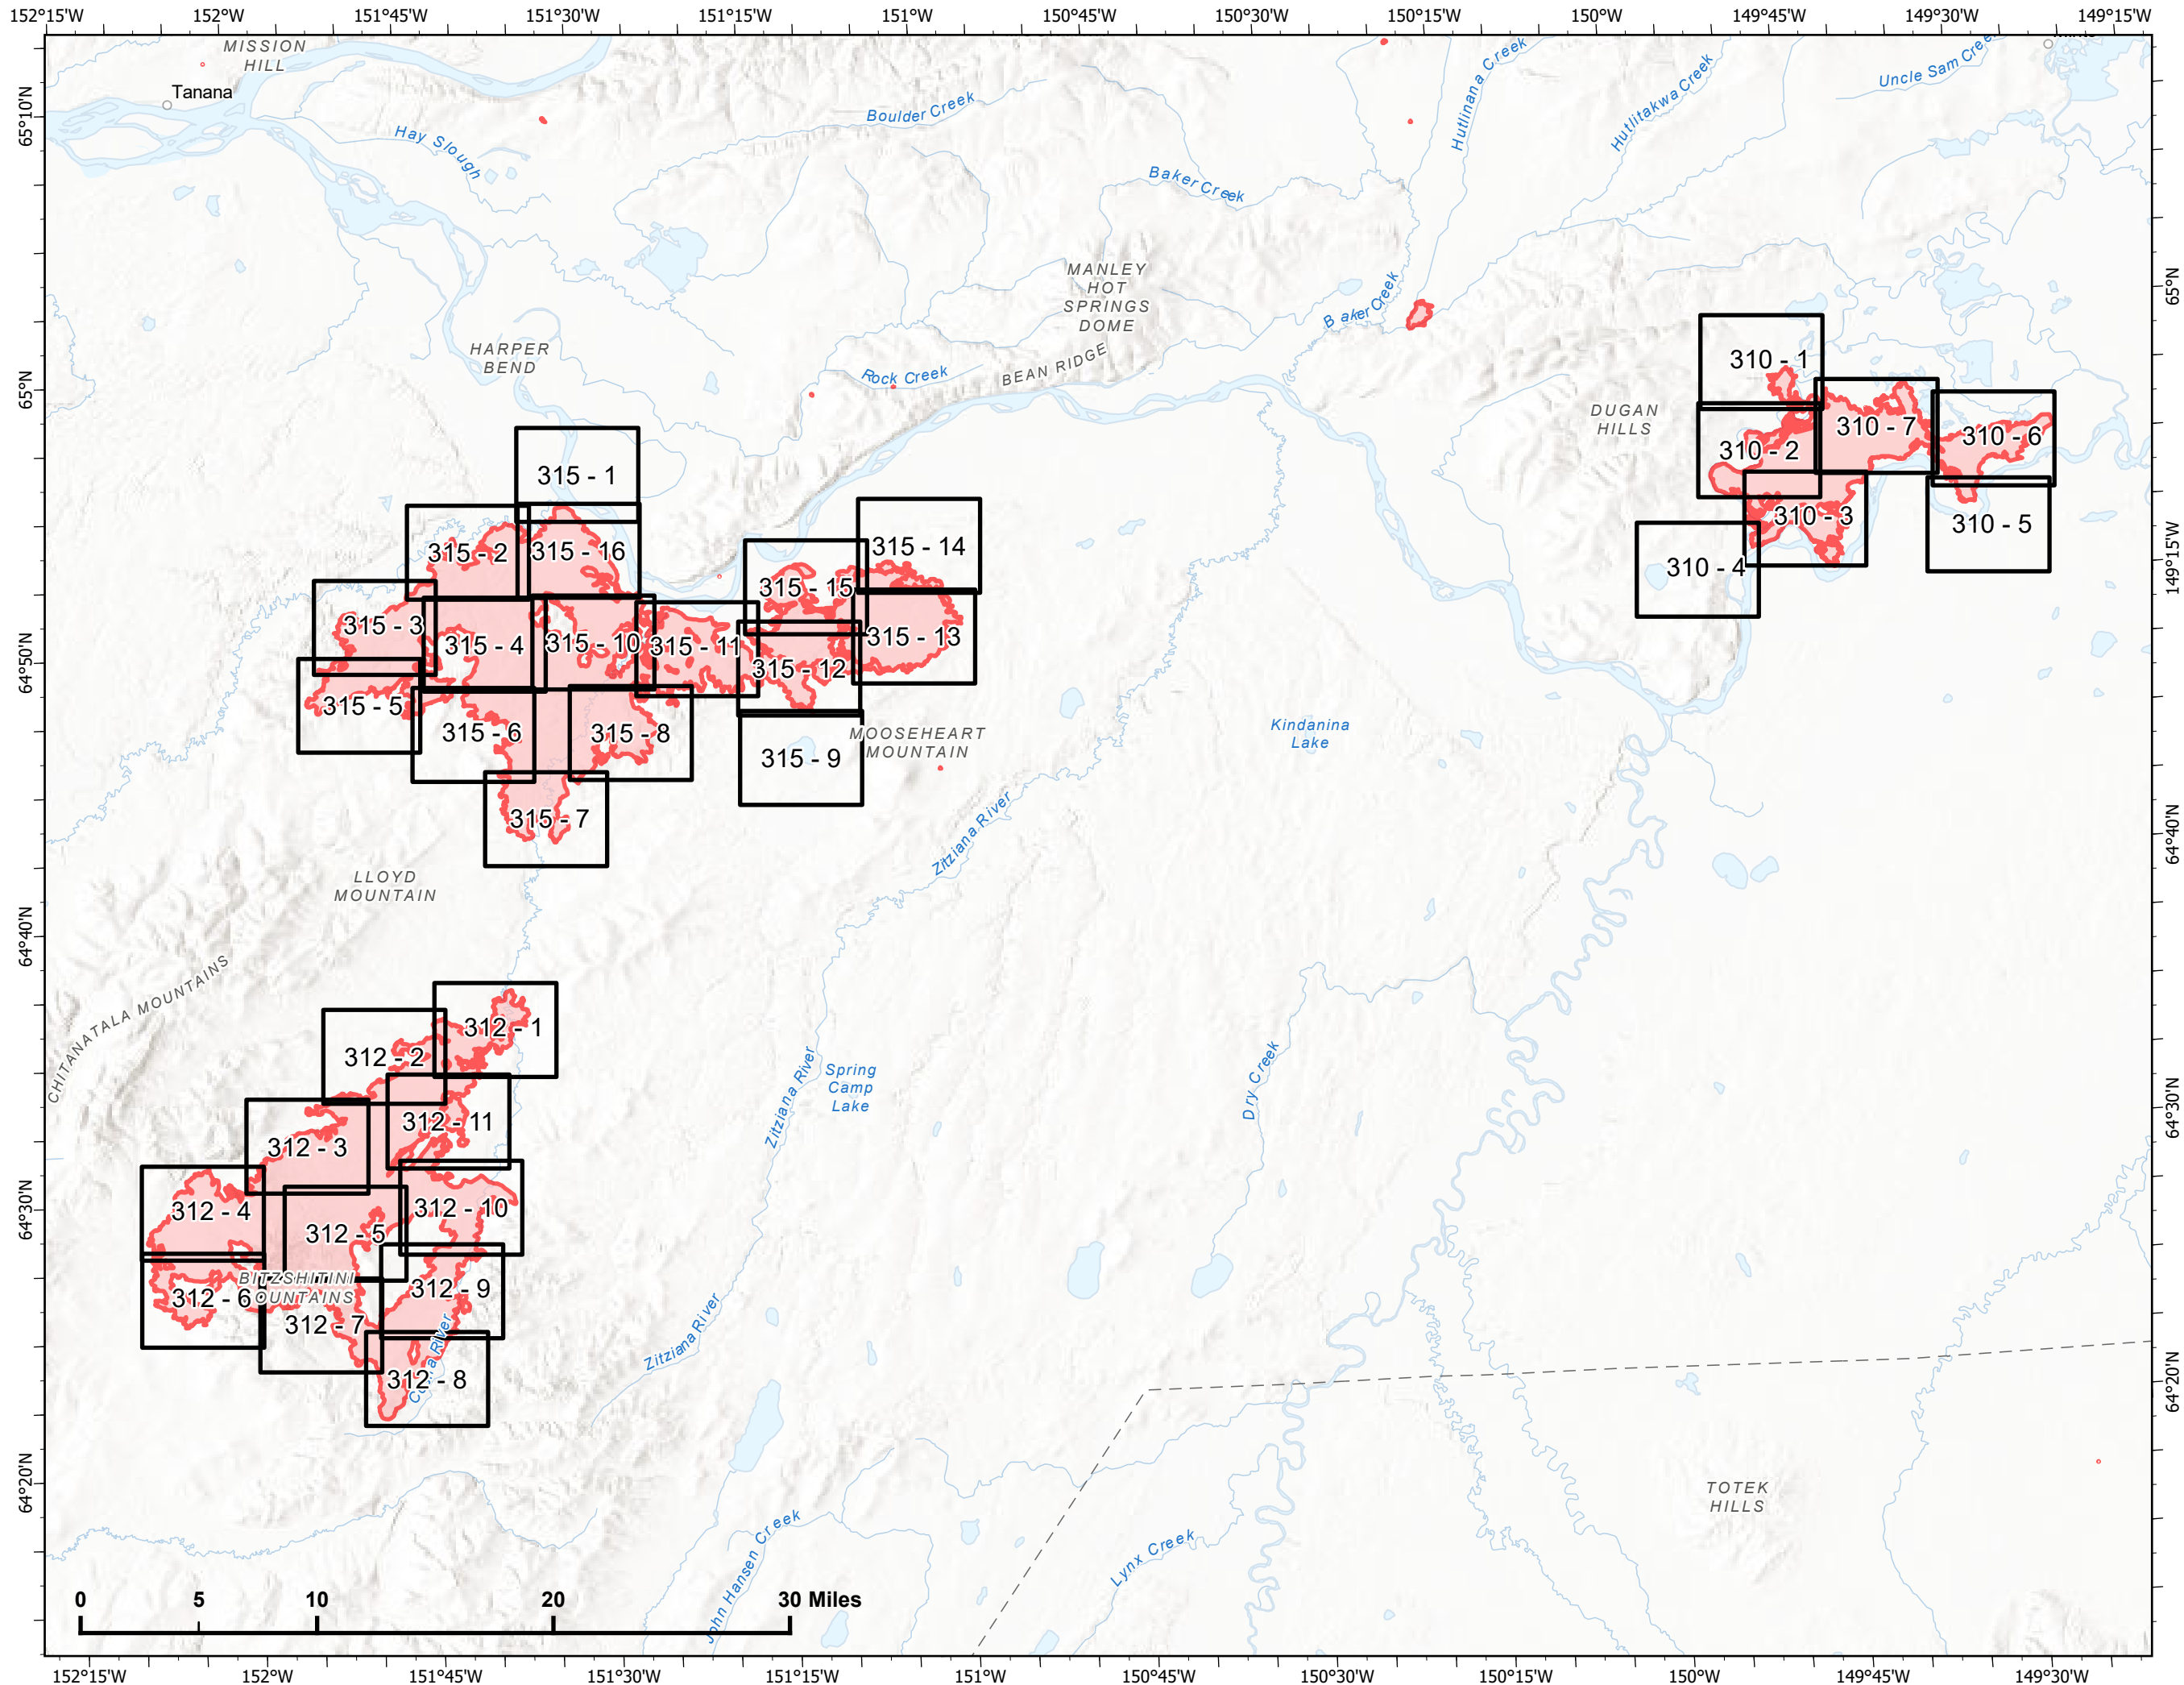

IAP Index Map

Bean Complex
AK-TAD-000898
07/11/2022

 Wildfire Daily Fire Perimeter

Z. Cravens
7/10/2022 2029

IAP Map

Bean Complex
AK-TAD-000898

07/11/2022

Fire: 312 (Bitzshitini)

Page 312 - 1

-  Helispot
-  Structure
-  Other
-  Wildfire Daily Fire Perimeter
-  Uncontained

Z. Cravens
7/10/2022 2016

IAP Map

Bean Complex
AK-TAD-000898

07/11/2022

Fire: 312 (Bitzshitini)

Page 312 - 2

-  Helispot
-  Wildfire Daily Fire Perimeter
-  Uncontained

Z. Cravens
7/10/2022 2016

IAP Map

Bean Complex
AK-TAD-000898

07/11/2022

Fire: 312 (Bitzshitini)

Page 312 - 3

-  Wildfire Daily Fire Perimeter
-  Uncontained