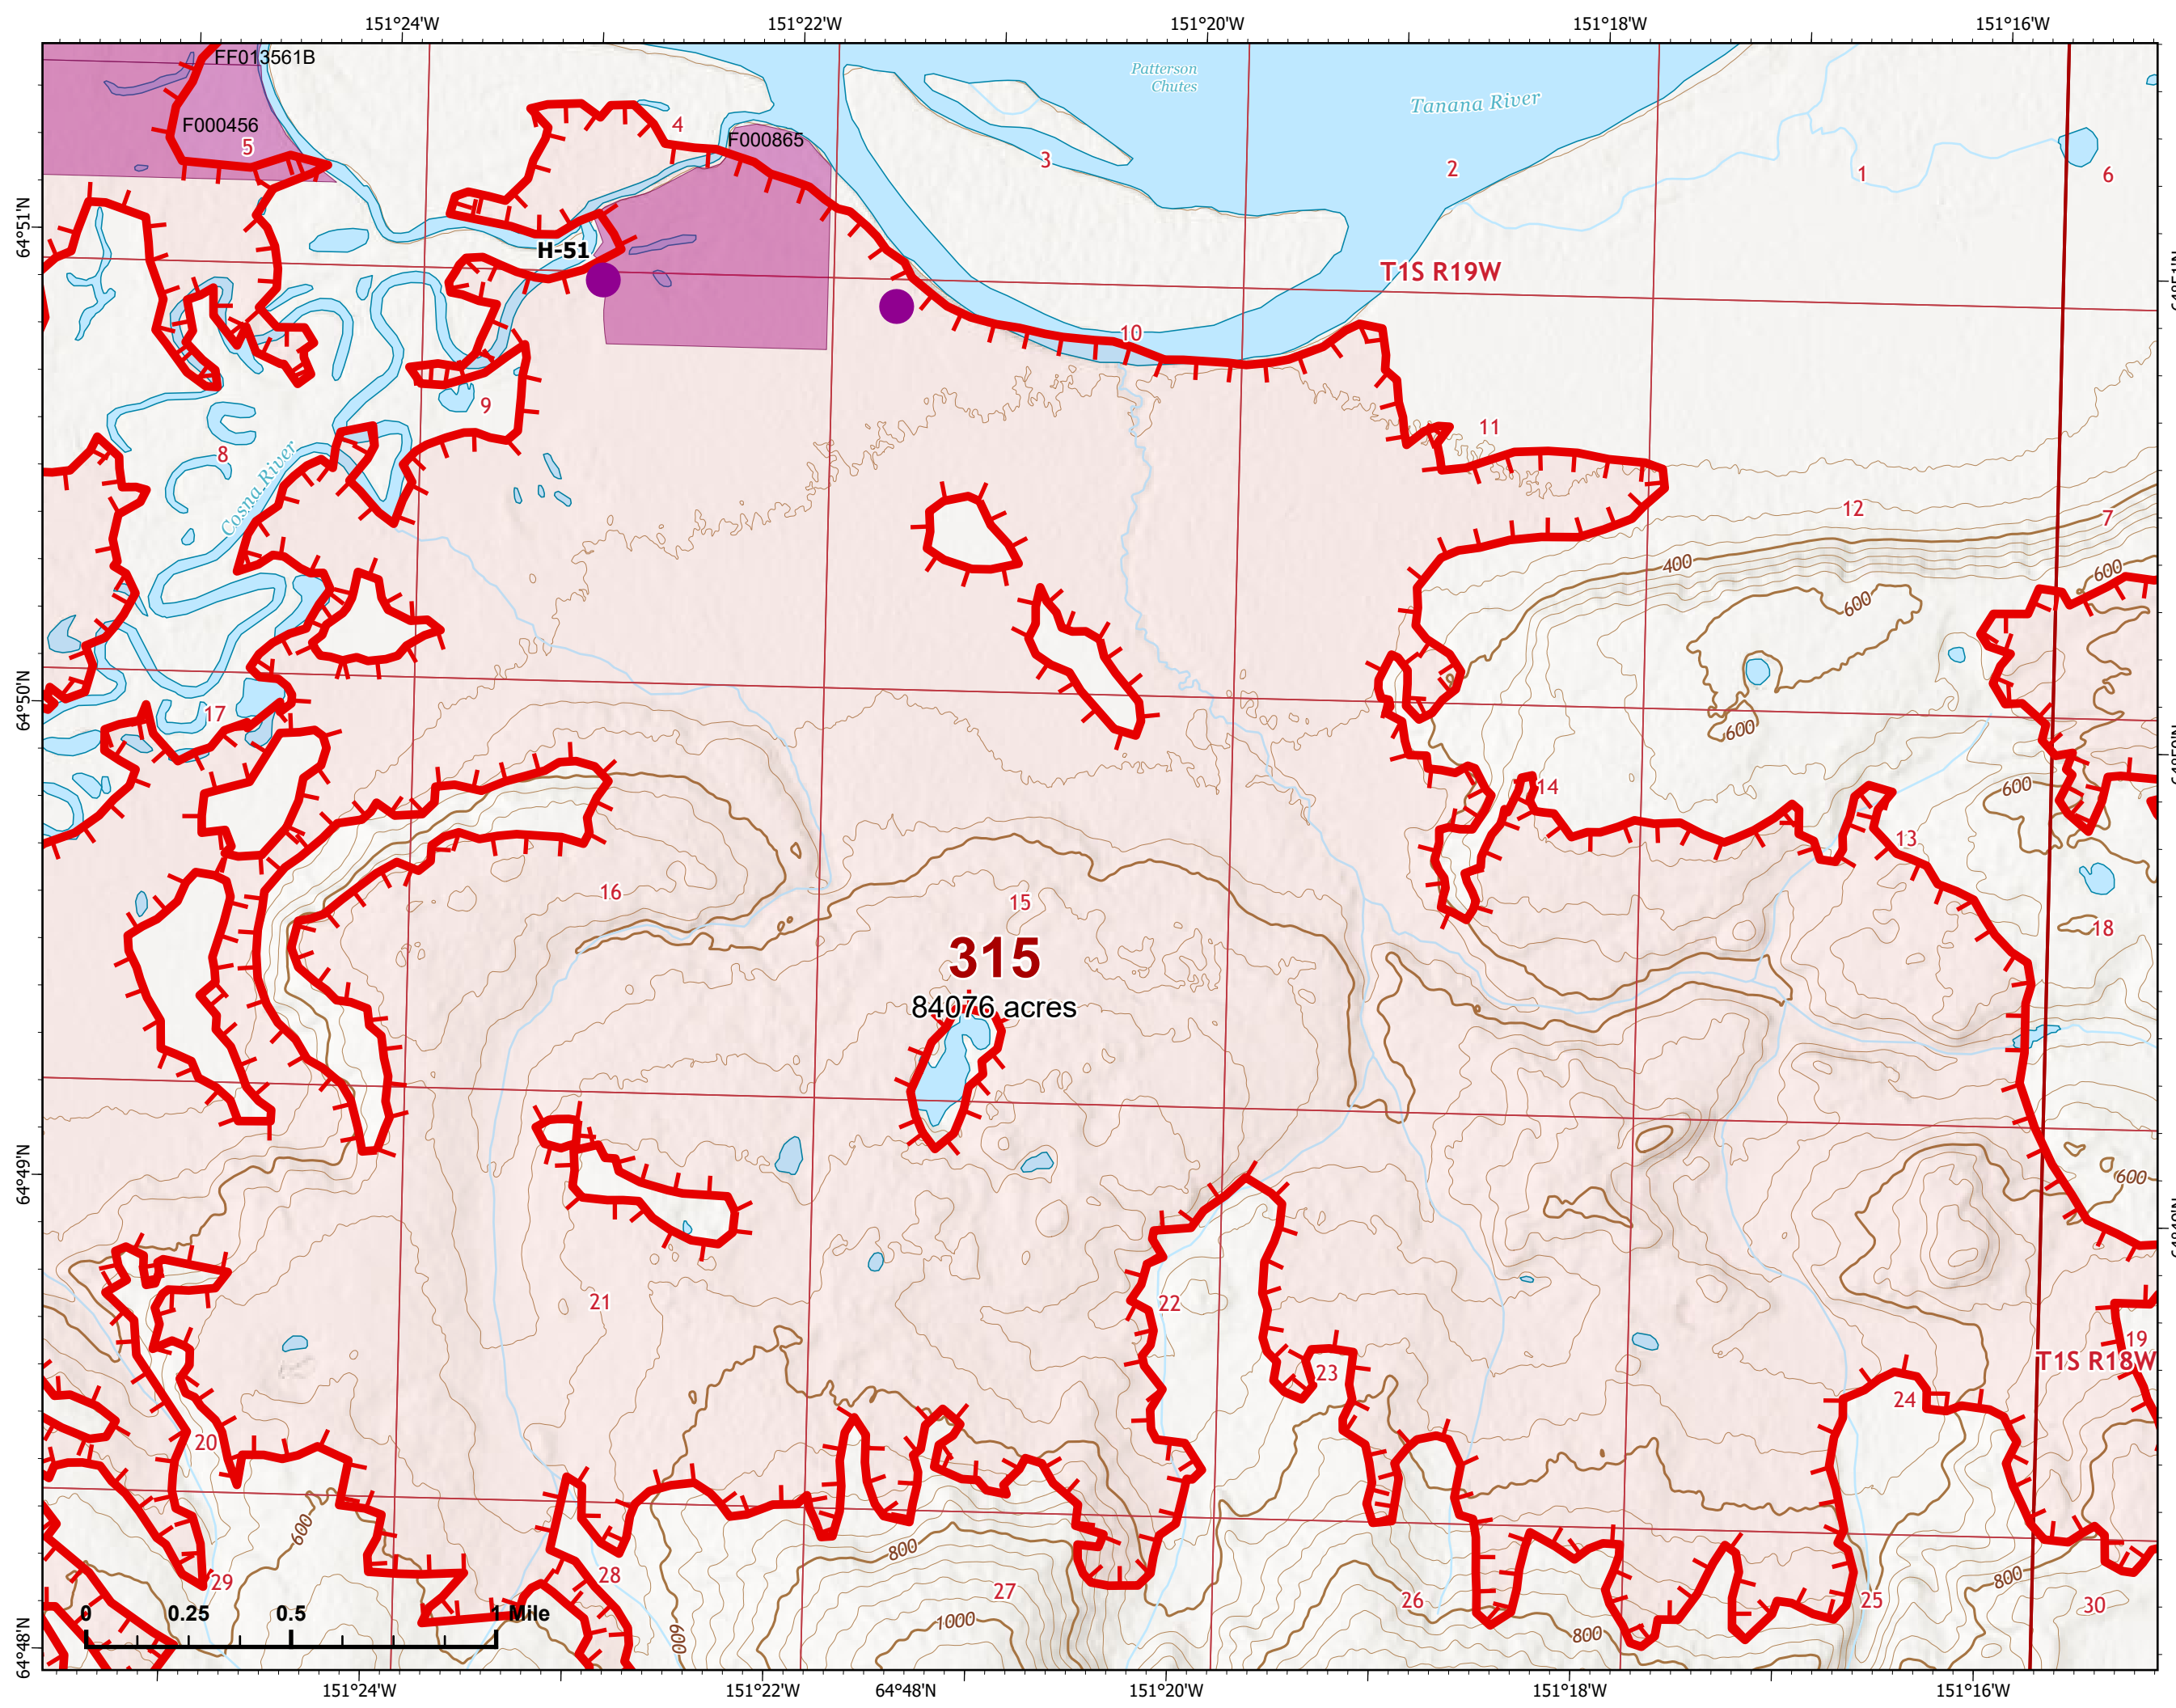

IAP Map

Bean Complex
AK-TAD-000898

07/11/2022

Fire: 315 (Chitanana)

Page 315 - 11

-  Helispot
-  Wildfire Daily Fire Perimeter
-  Uncontained
-  Native Allotments

Z. Cravens
7/10/2022 2024

IAP Map