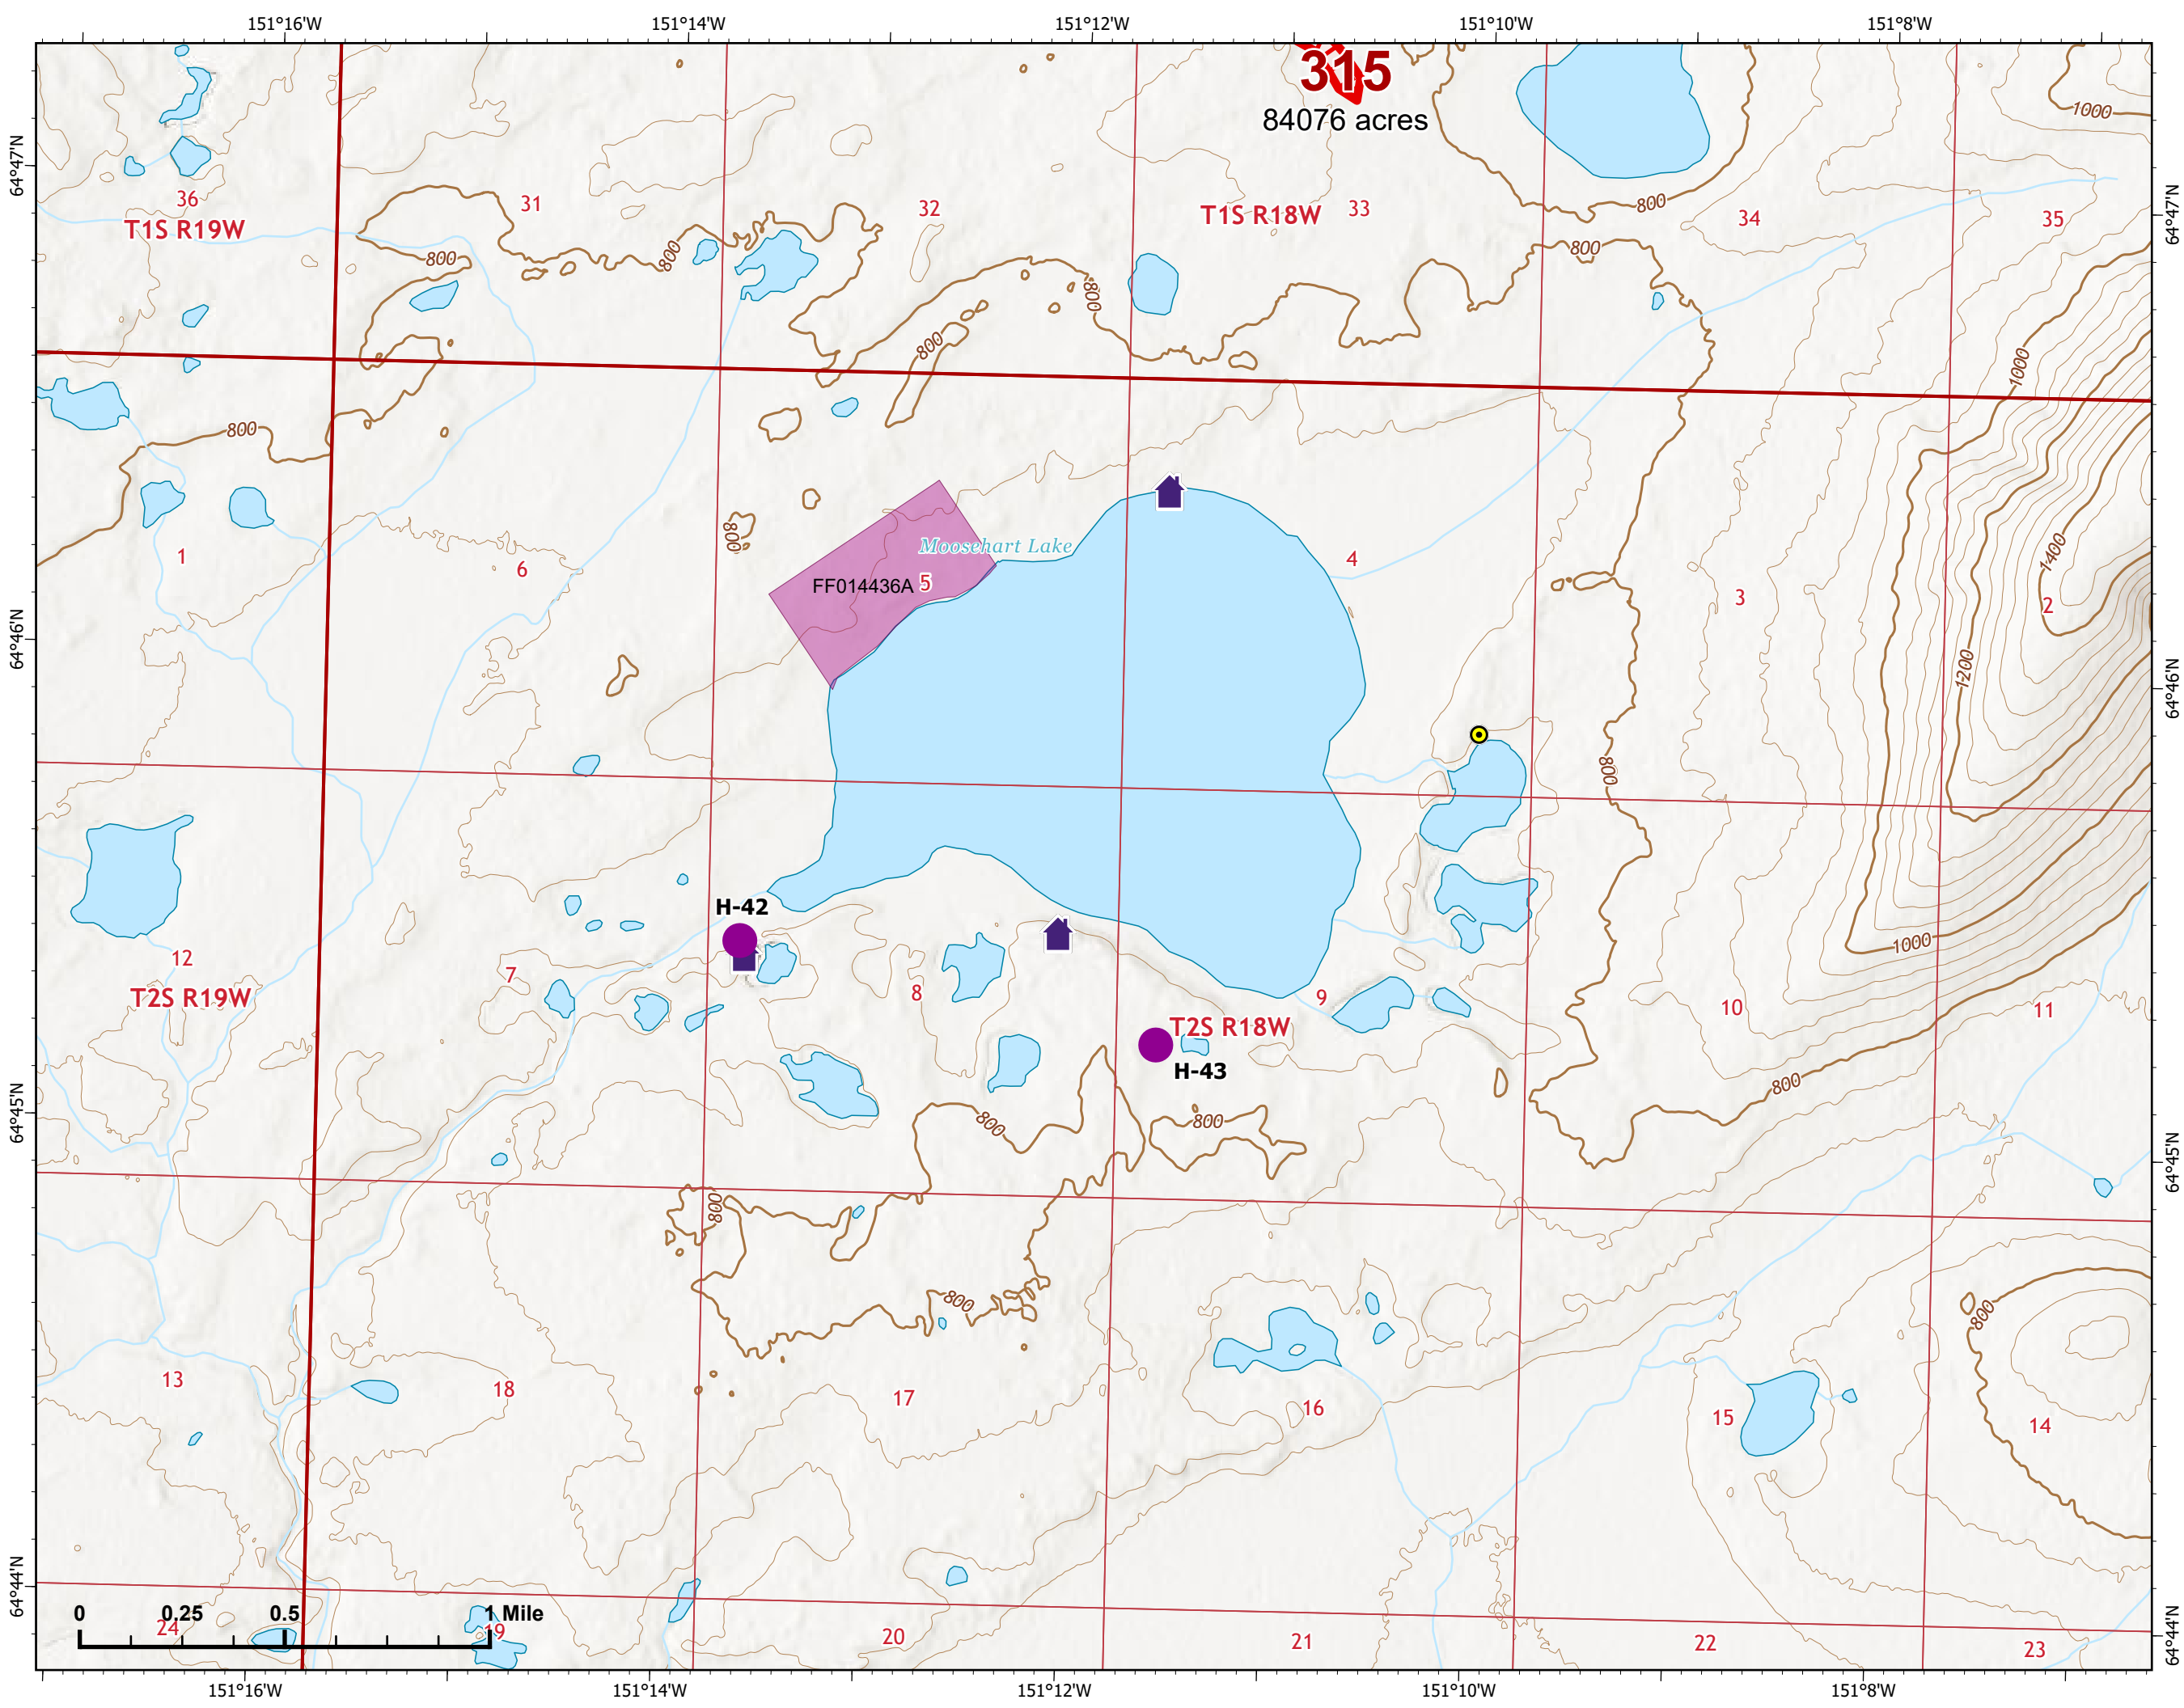

-  Structure
-  Wildfire Daily Fire Perimeter
-  Uncontained

Z. Cravens
7/10/2022 2023

IAP Map

Bean Complex
AK-TAD-000898

07/11/2022

Fire: 315 (Chitanana)

Page 315 - 9

-  Helispot
-  Structure
-  Other
-  Wildfire Daily Fire Perimeter
-  Uncontained
-  Native Allotments