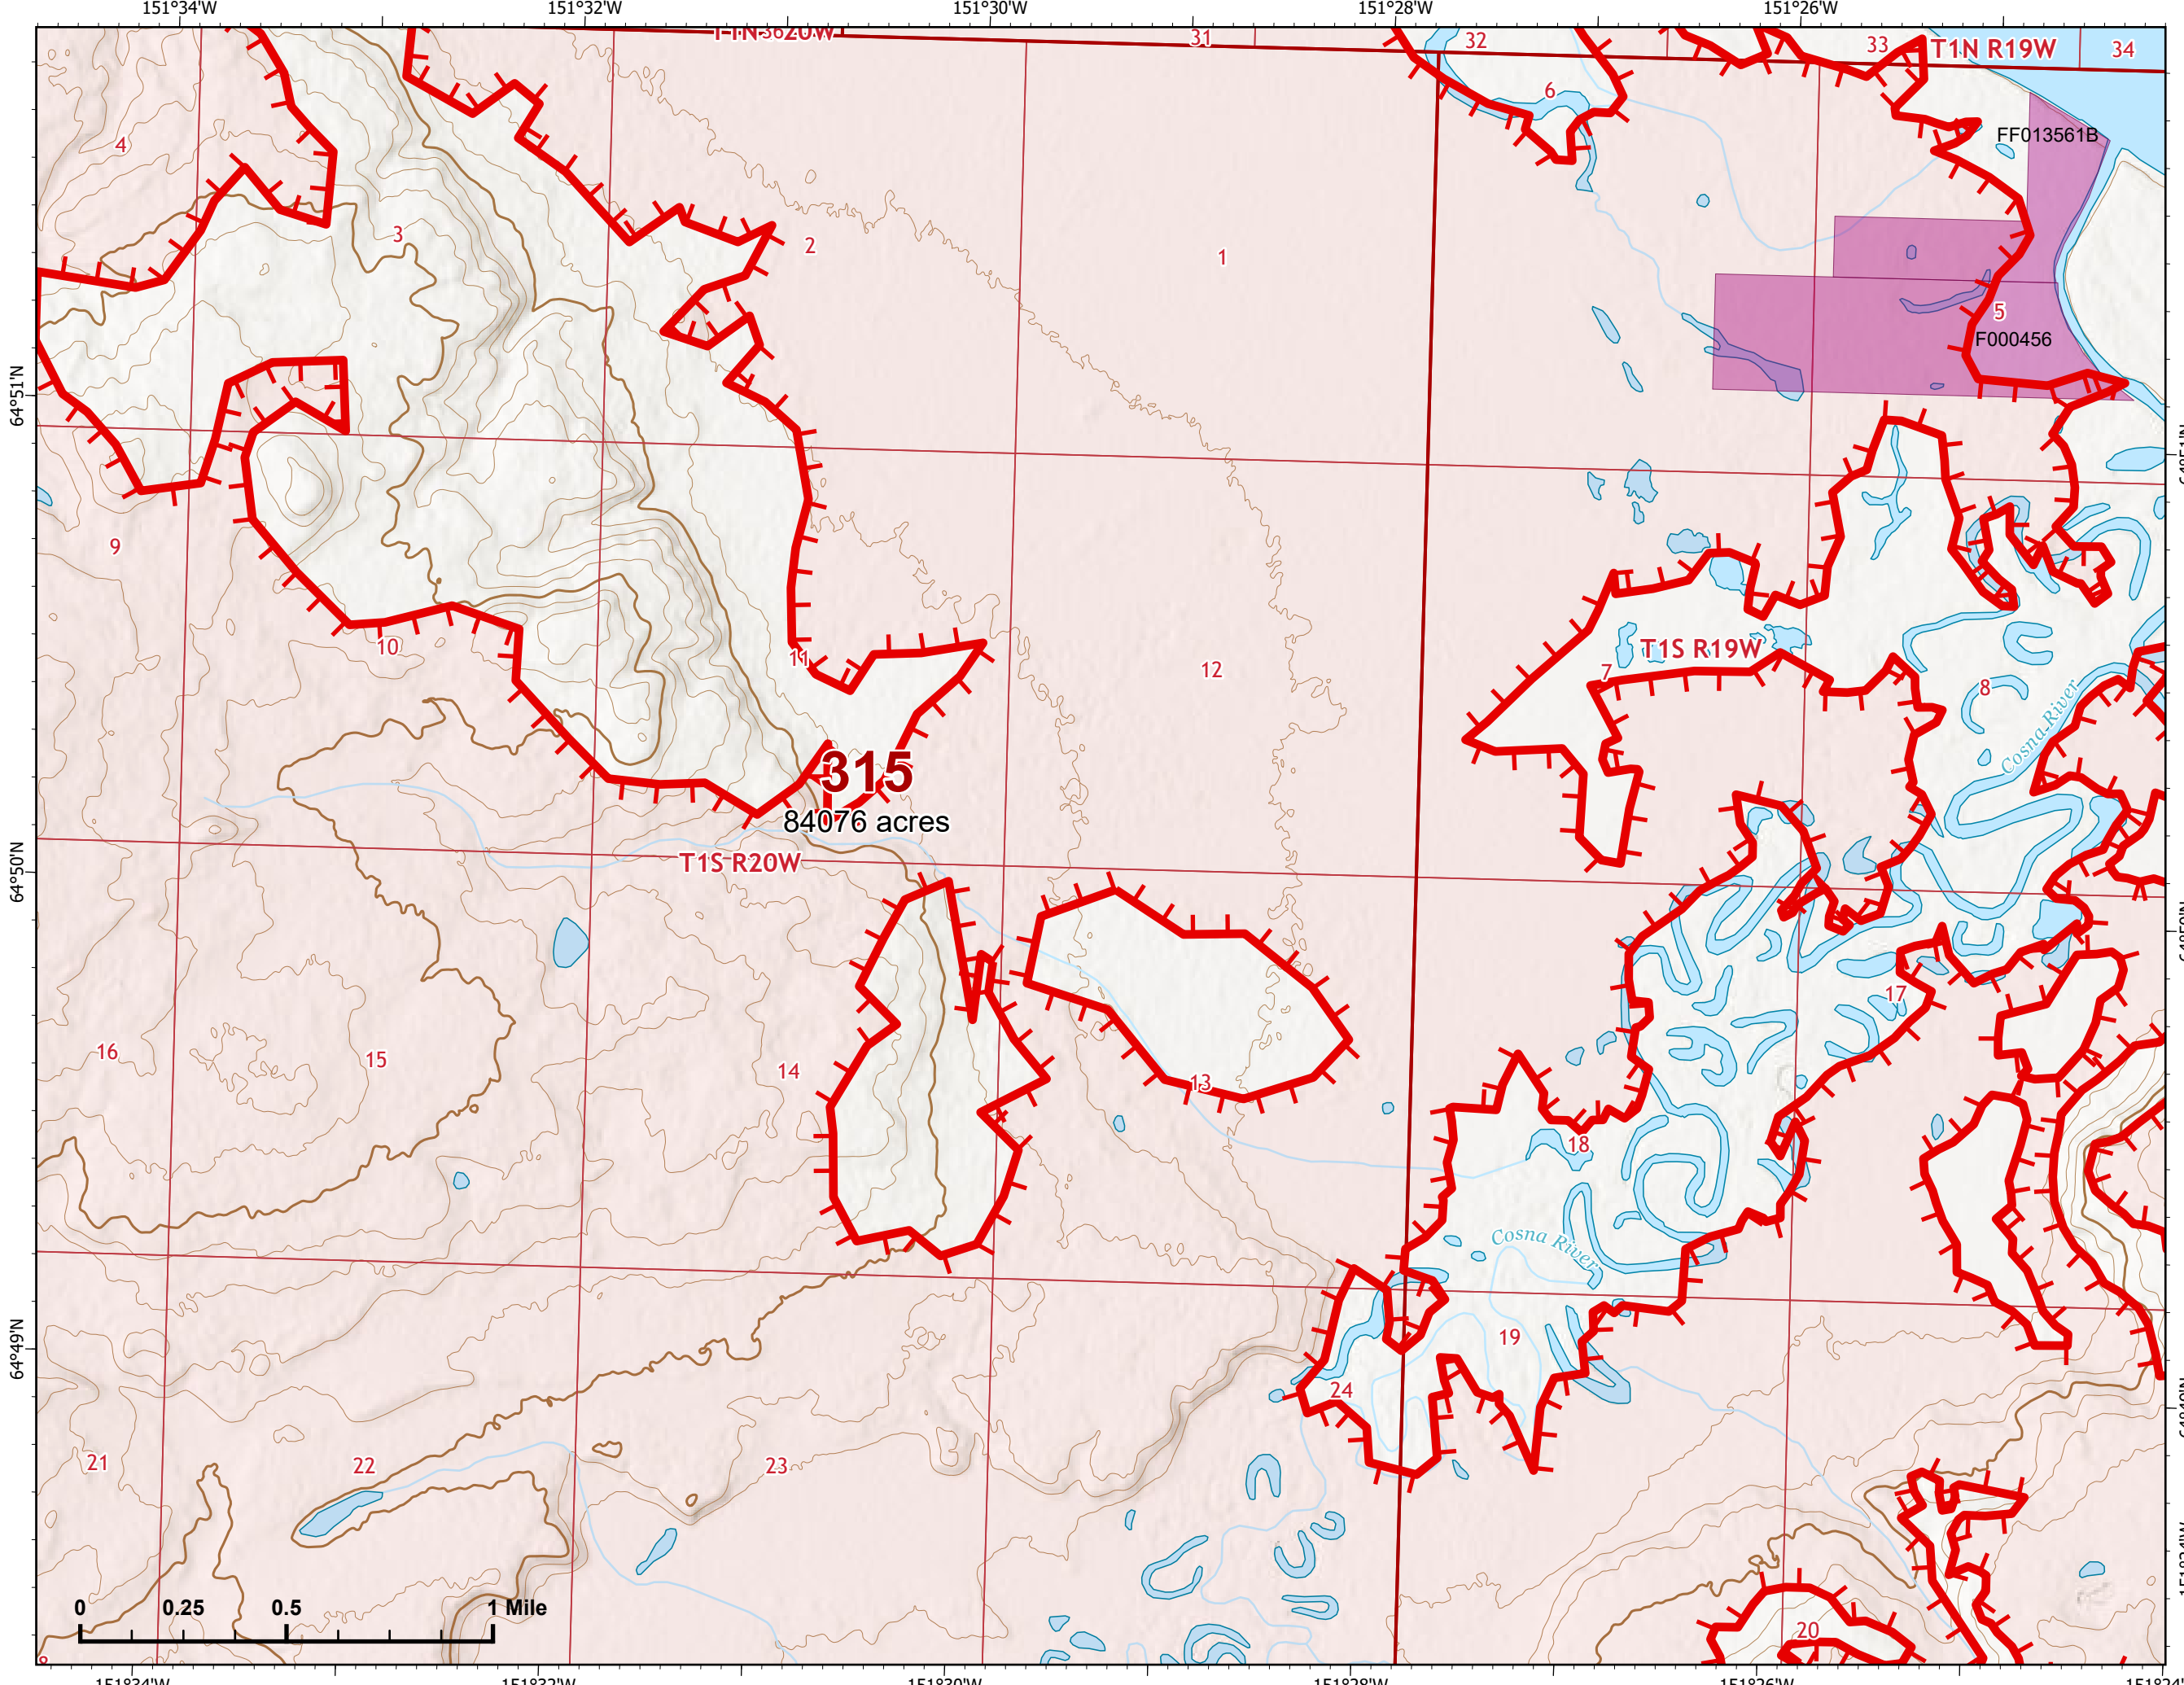

IAP Map

Bean Complex
AK-TAD-000898

07/11/2022

Fire: 315 (Chitanana)

Page 315 - 10

- Wildfire Daily Fire Perimeter
- Uncontained
- Native Allotments

Z. Cravens
7/10/2022 2023