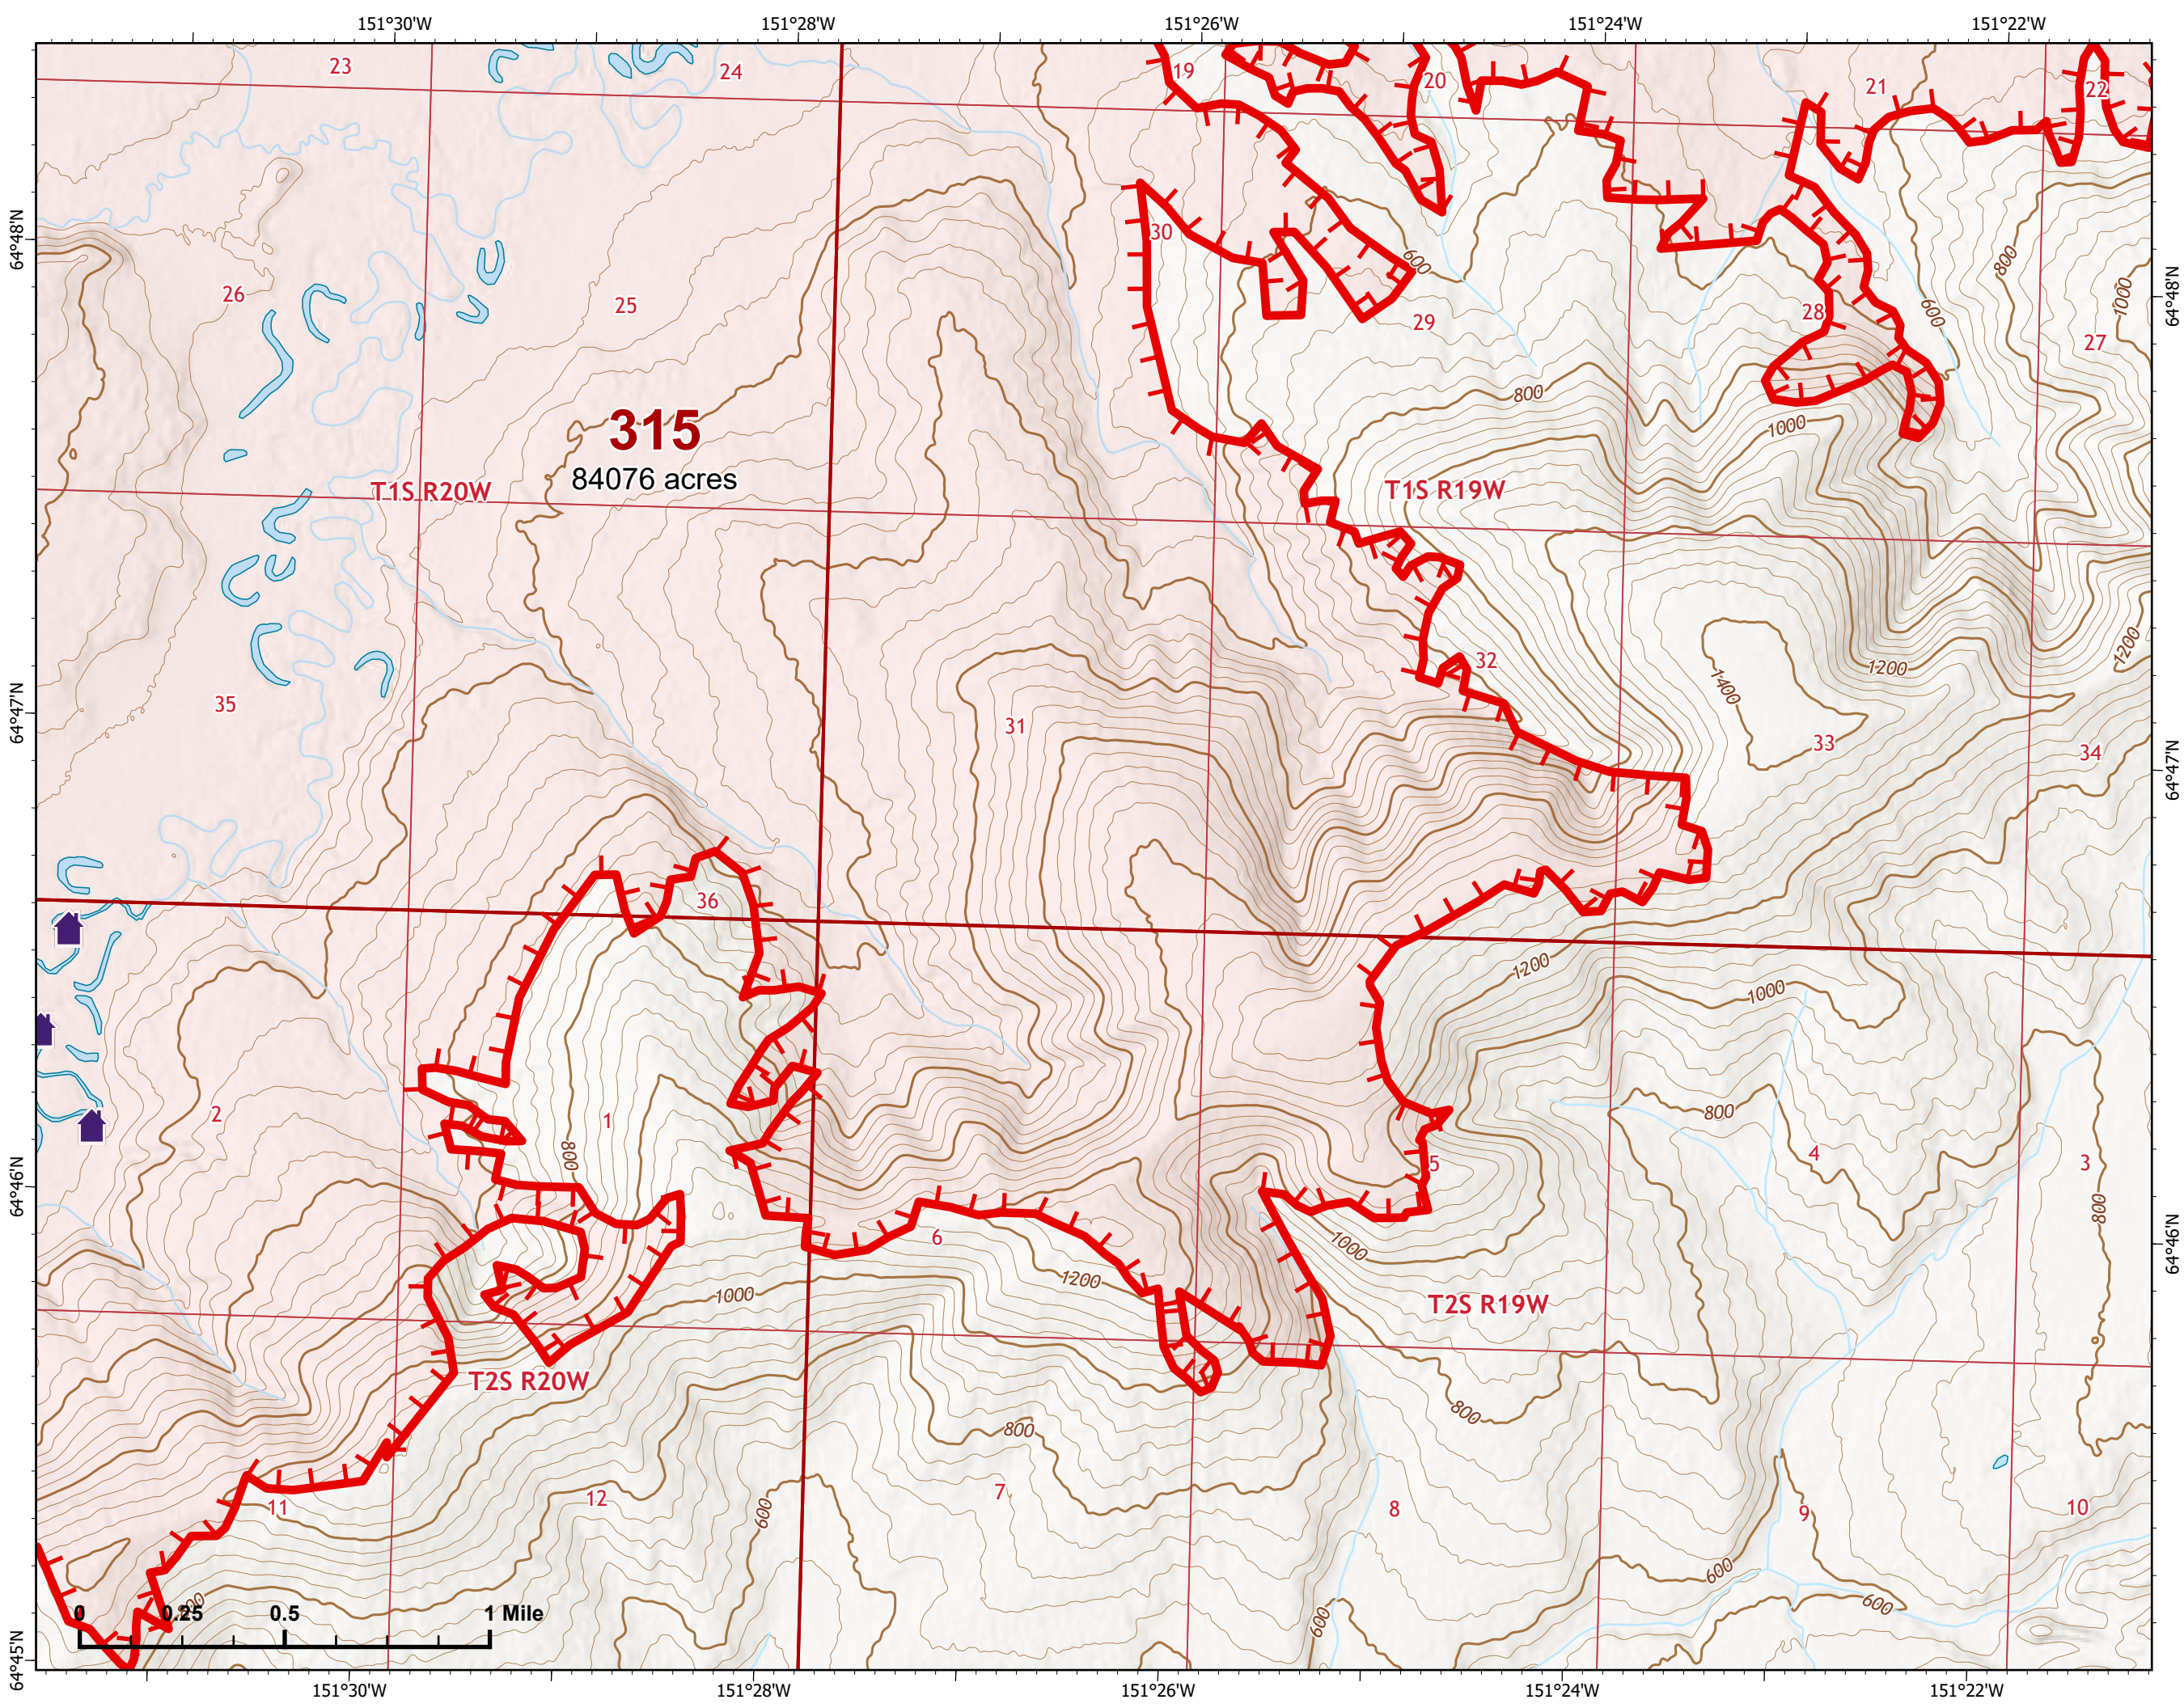

Z. Cravens
7/10/2022 2023