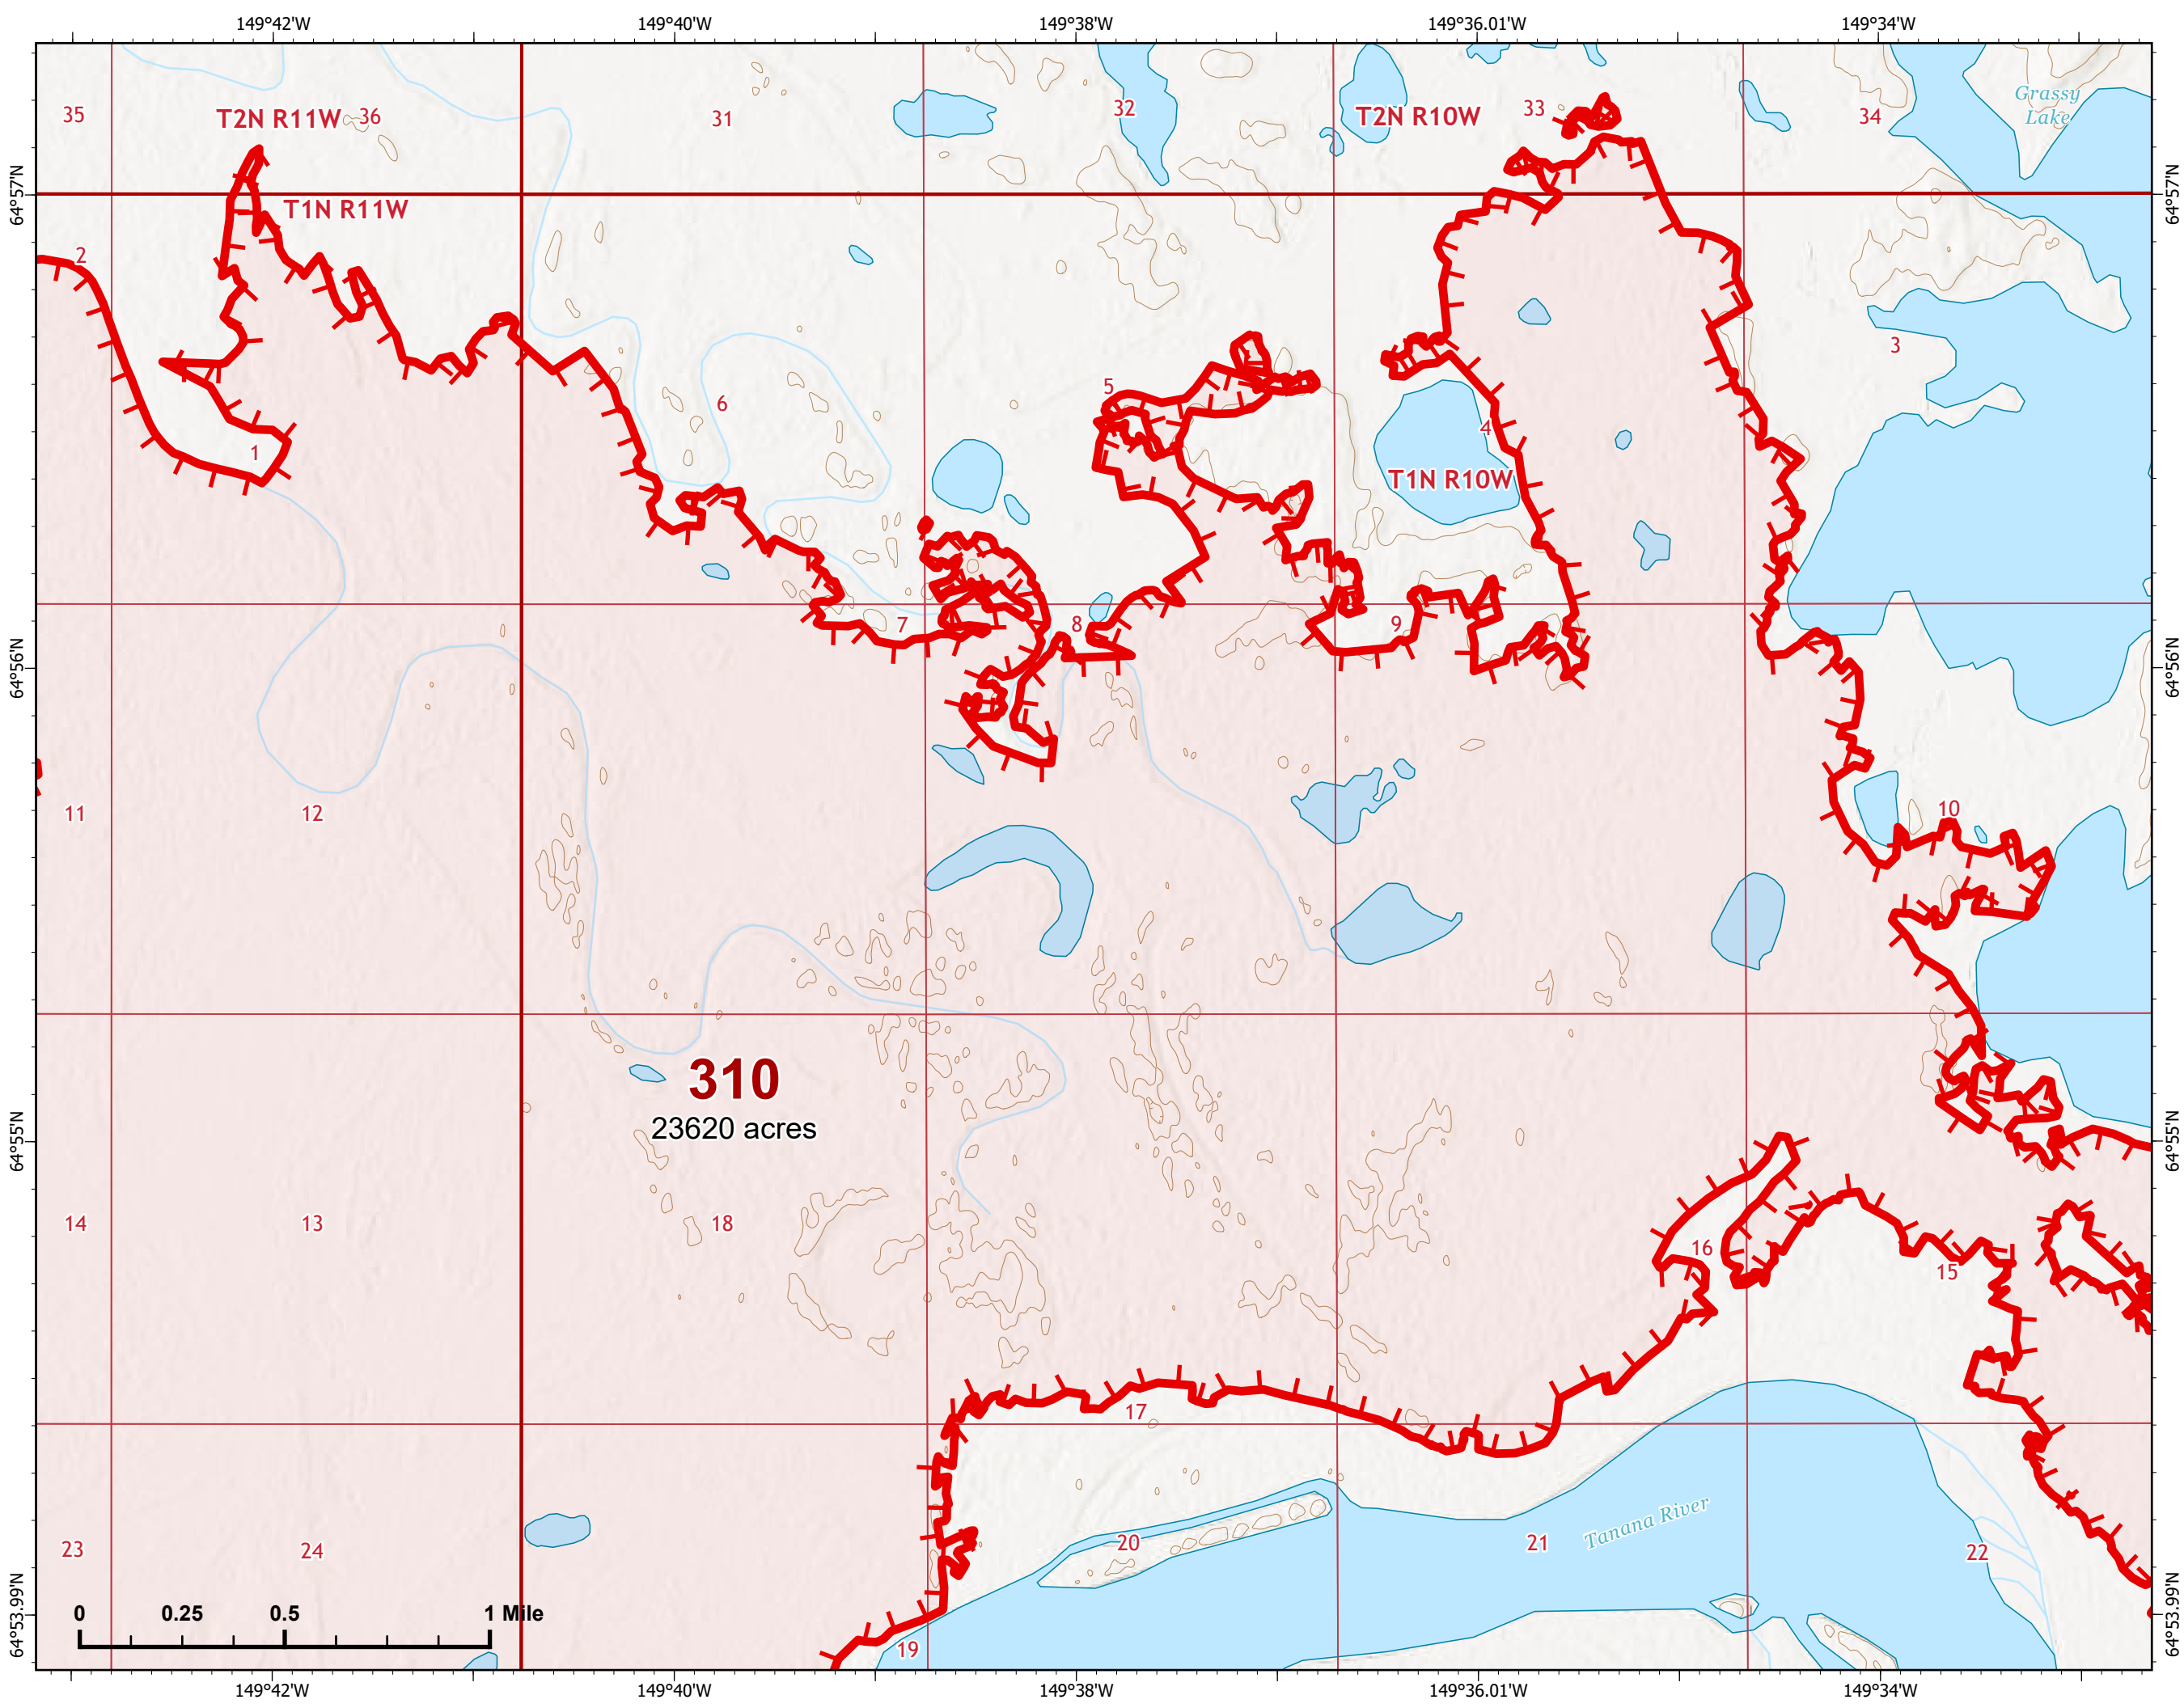

07/11/2022

Fire: 310 (Tanana River)

Page 310 - 6

-  Wildfire Daily Fire Perimeter
-  Uncontained
-  Native Allotments

Z. Cravens
7/10/2022 2029

IAP Map

Bean Complex
AK-TAD-000898
07/11/2022

Fire: 310 (Tanana River)

Page 310 - 7

-  Wildfire Daily Fire Perimeter
-  Uncontained

310
23620 acres

Z. Cravens
7/10/2022 2028