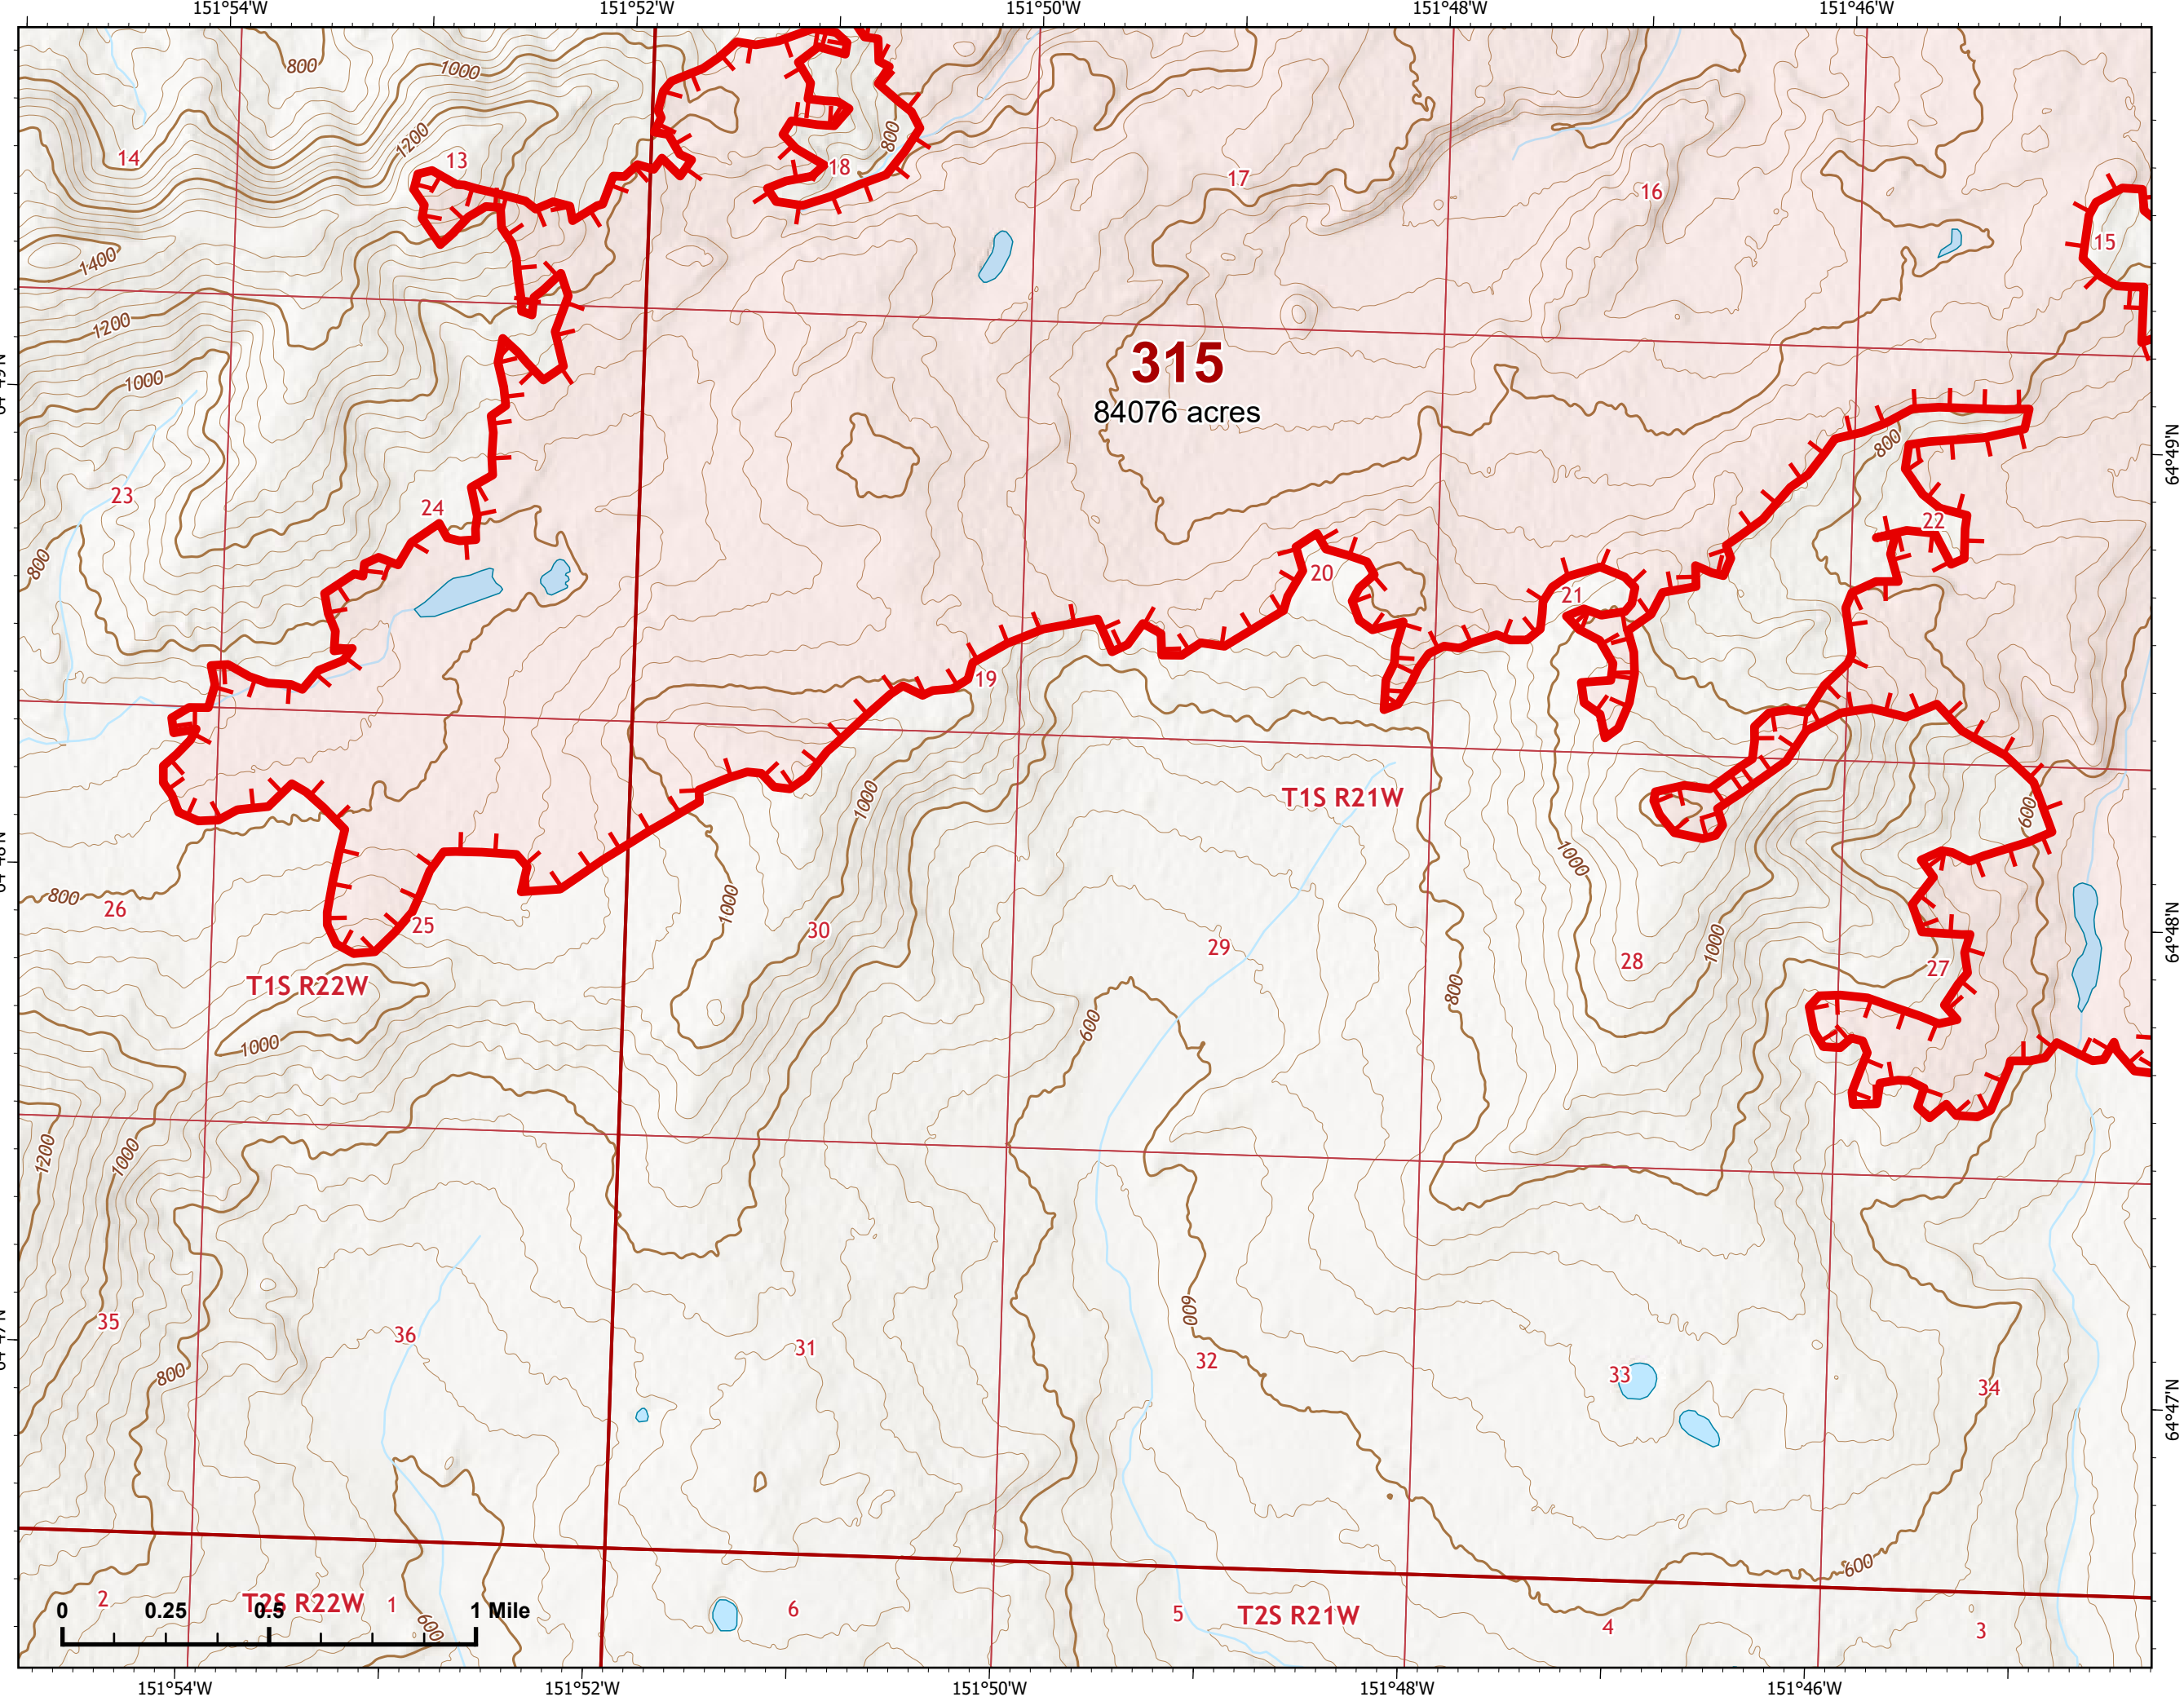

07/11/2022

Fire: 315 (Chitanana)

Page 315 - 5

-  Wildfire Daily Fire Perimeter
-  Uncontained

Z. Cravens
7/10/2022 2021

IAP Map

Bean Complex
AK-TAD-000898

07/11/2022