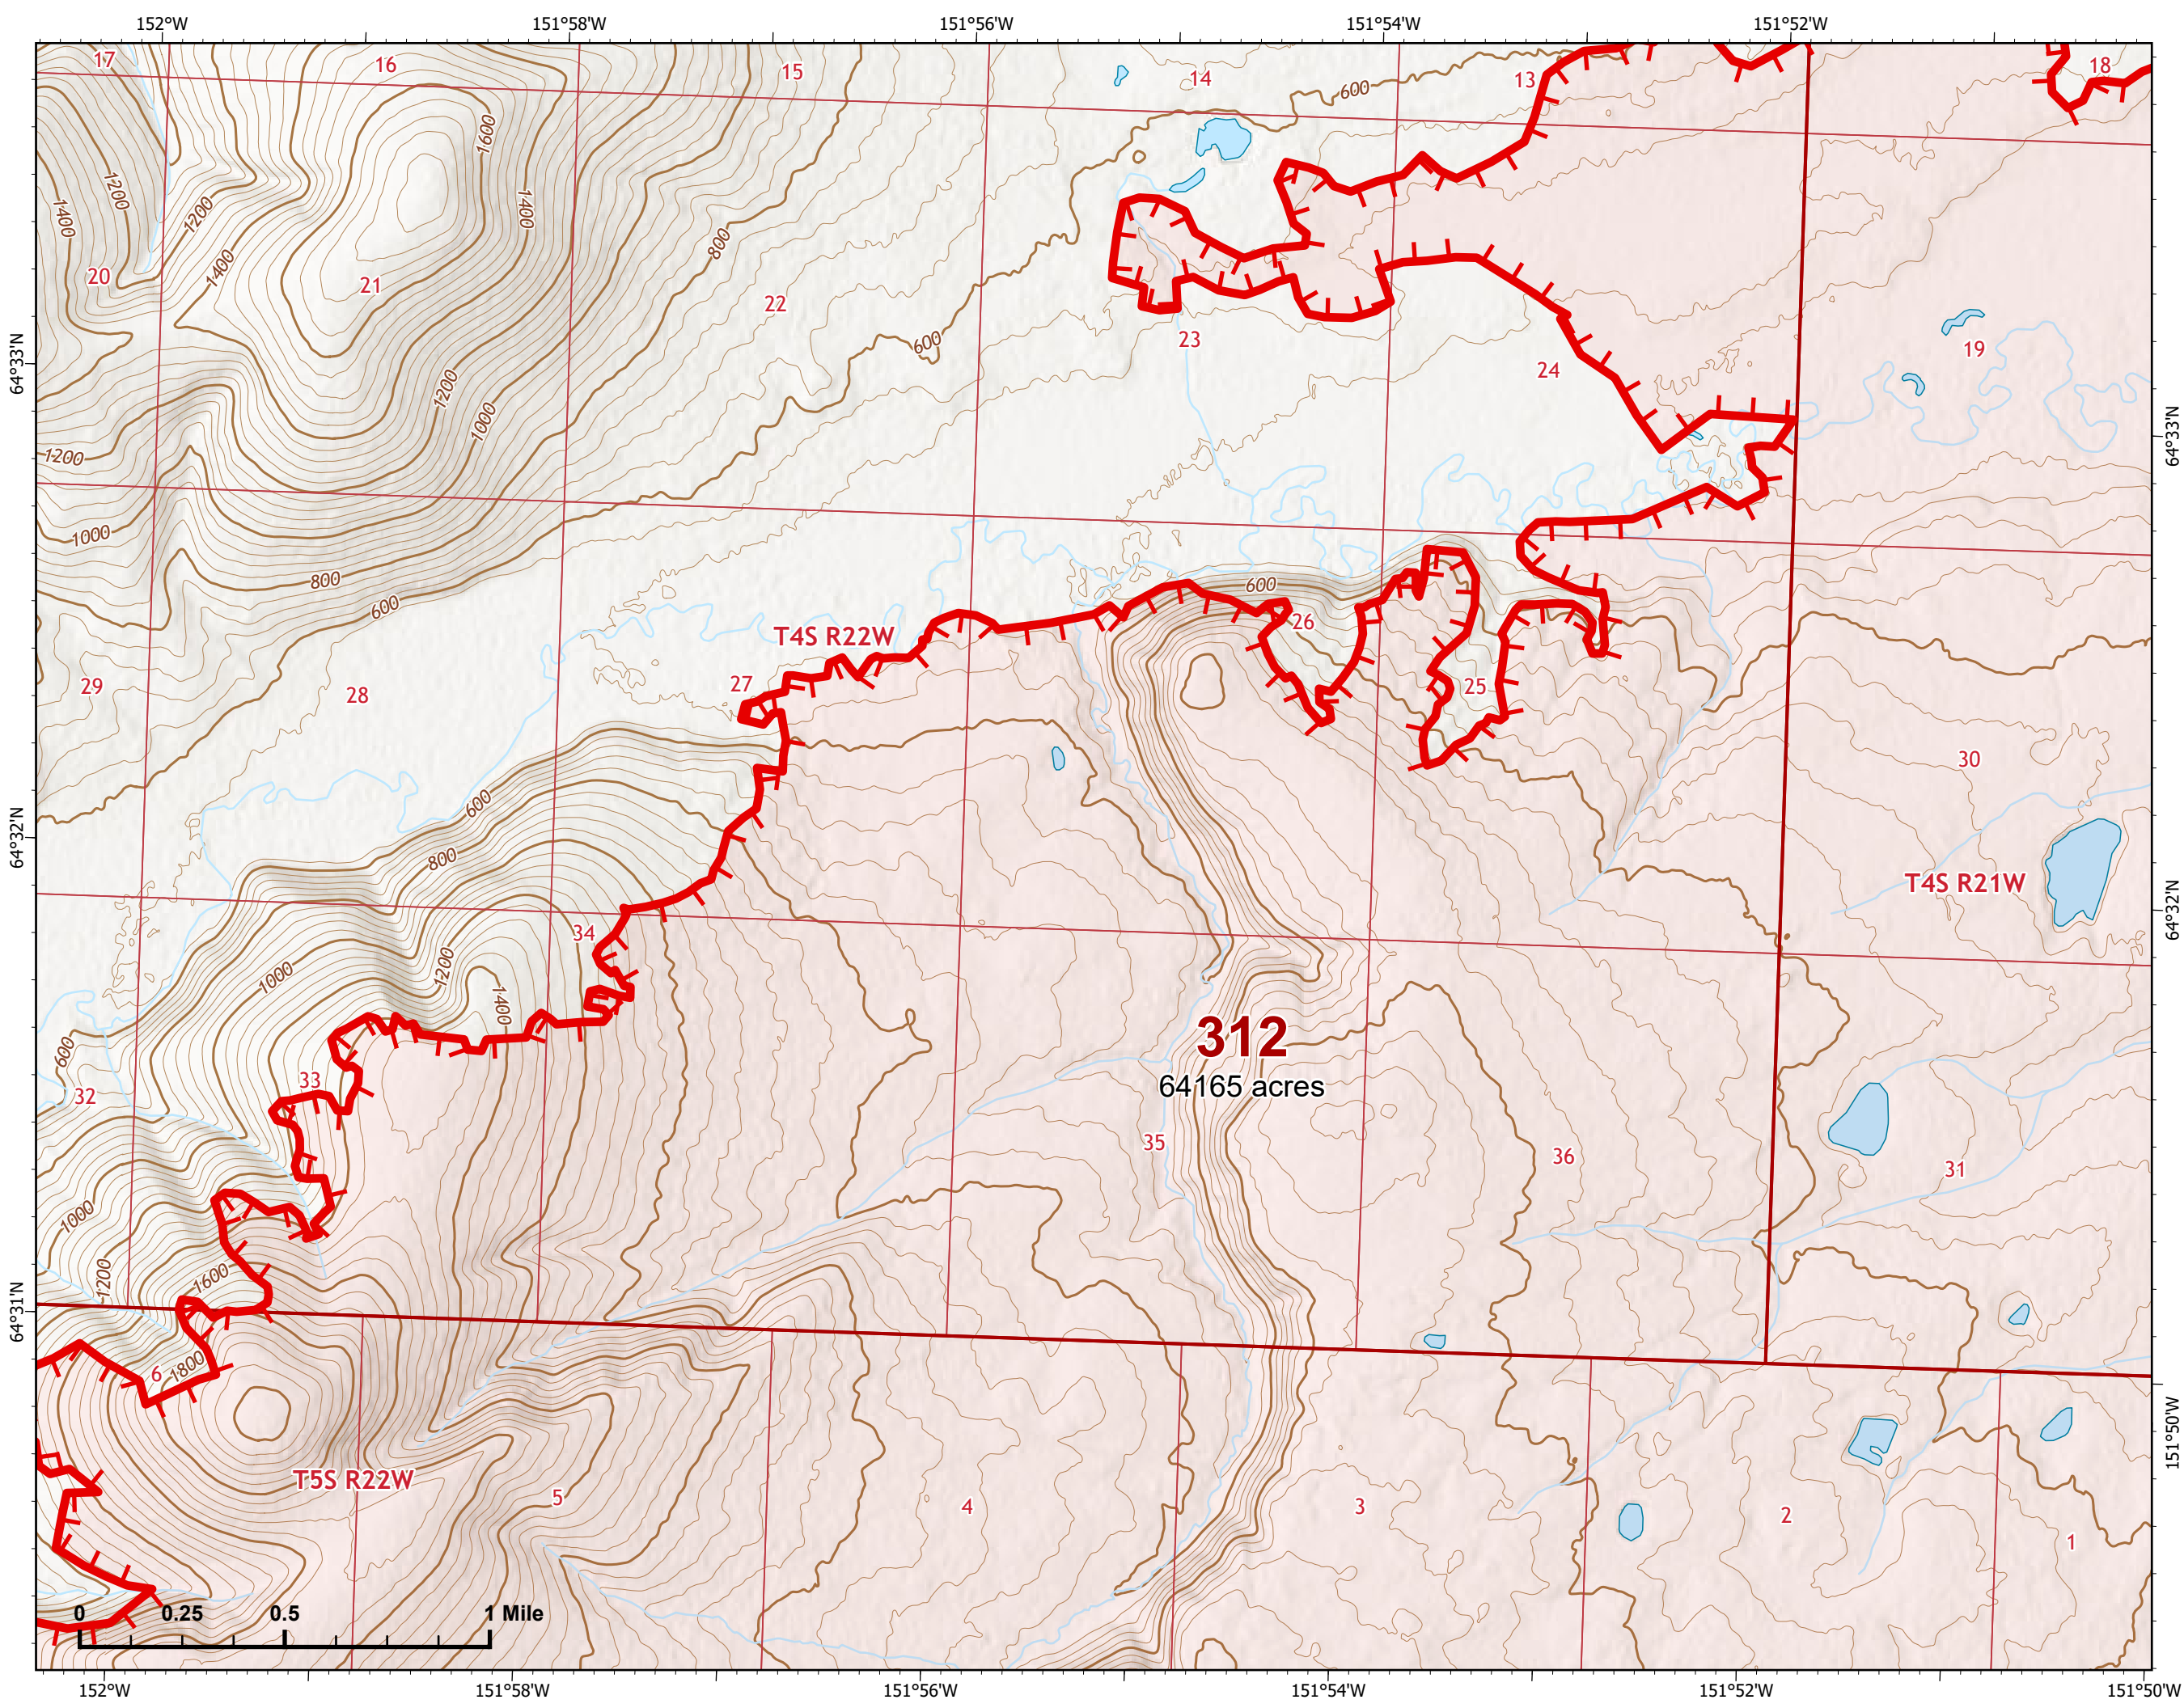

Page 312 - 1

-  Helispot
-  Structure
-  Other
-  Wildfire Daily Fire Perimeter
-  Uncontained

Z. Cravens
7/10/2022 2016

IAP Map

Bean Complex
AK-TAD-000898

07/11/2022

Fire: 312 (Bitzshitini)

Page 312 - 2

-  Helispot
-  Wildfire Daily Fire Perimeter
-  Uncontained

Z. Cravens
7/10/2022 2016

IAP Map

Bean Complex
AK-TAD-000898

07/11/2022

Fire: 312 (Bitzshitini)

Page 312 - 3

-  Wildfire Daily Fire Perimeter
-  Uncontained

Z. Cravens
7/10/2022 2017

IAP Map

Bean Complex
AK-TAD-000898
07/11/2022
Fire: 312 (Bitzshitini)

Page 312 - 4

-  Wildfire Daily Fire Perimeter
-  Uncontained

Z. Cravens
7/10/2022 2017

IAP Map

Bean Complex
AK-TAD-000898