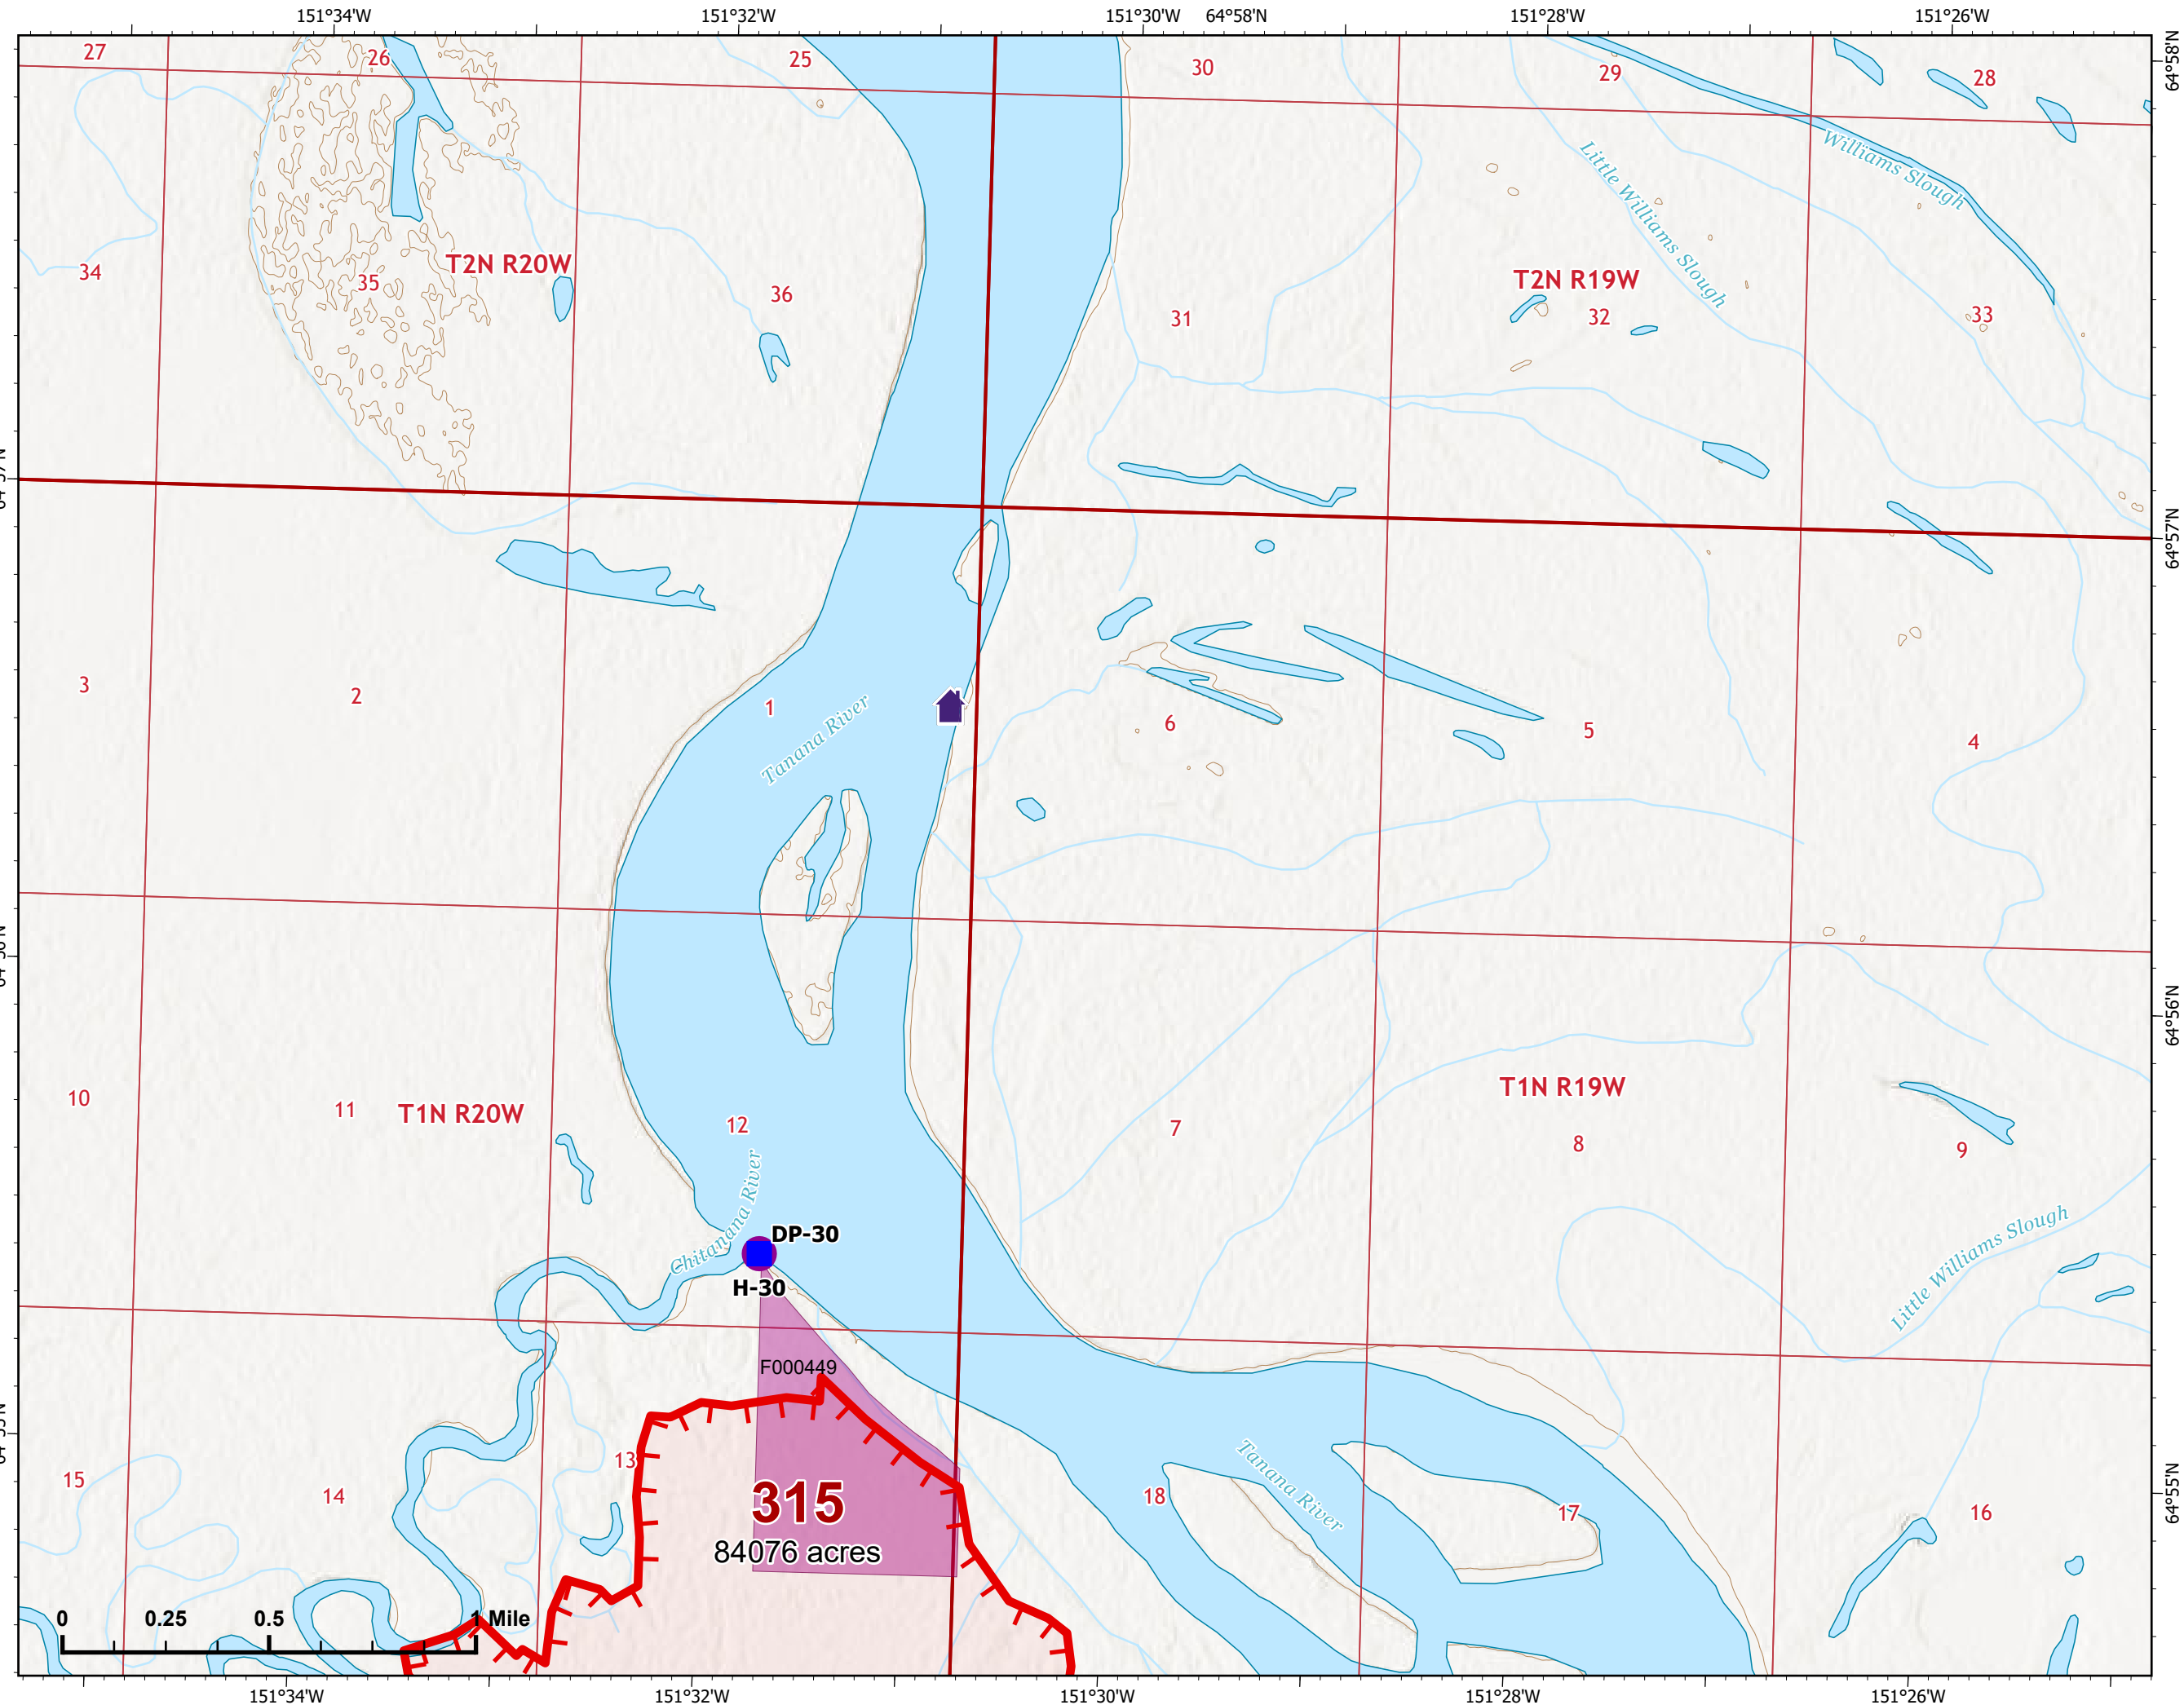

Bean Complex
AK-TAD-000898

07/11/2022

Fire: 315 (Chitanana)

Page 315 - 1

-  Helispot
-  Drop Point
-  Structure
-  Wildfire Daily Fire Perimeter
-  Uncontained
-  Native Allotments

Z. Cravens
7/10/2022 2020

IAP Map

Bean Complex
AK-TAD-000898

07/11/2022

Fire: 315 (Chitanana)

Page 315 - 2

-  Helispot
-  Structure
-  Wildfire Daily Fire Perimeter
-  Uncontained

Z. Cravens
7/10/2022 2020

0 0.25 0.5 1 Mile