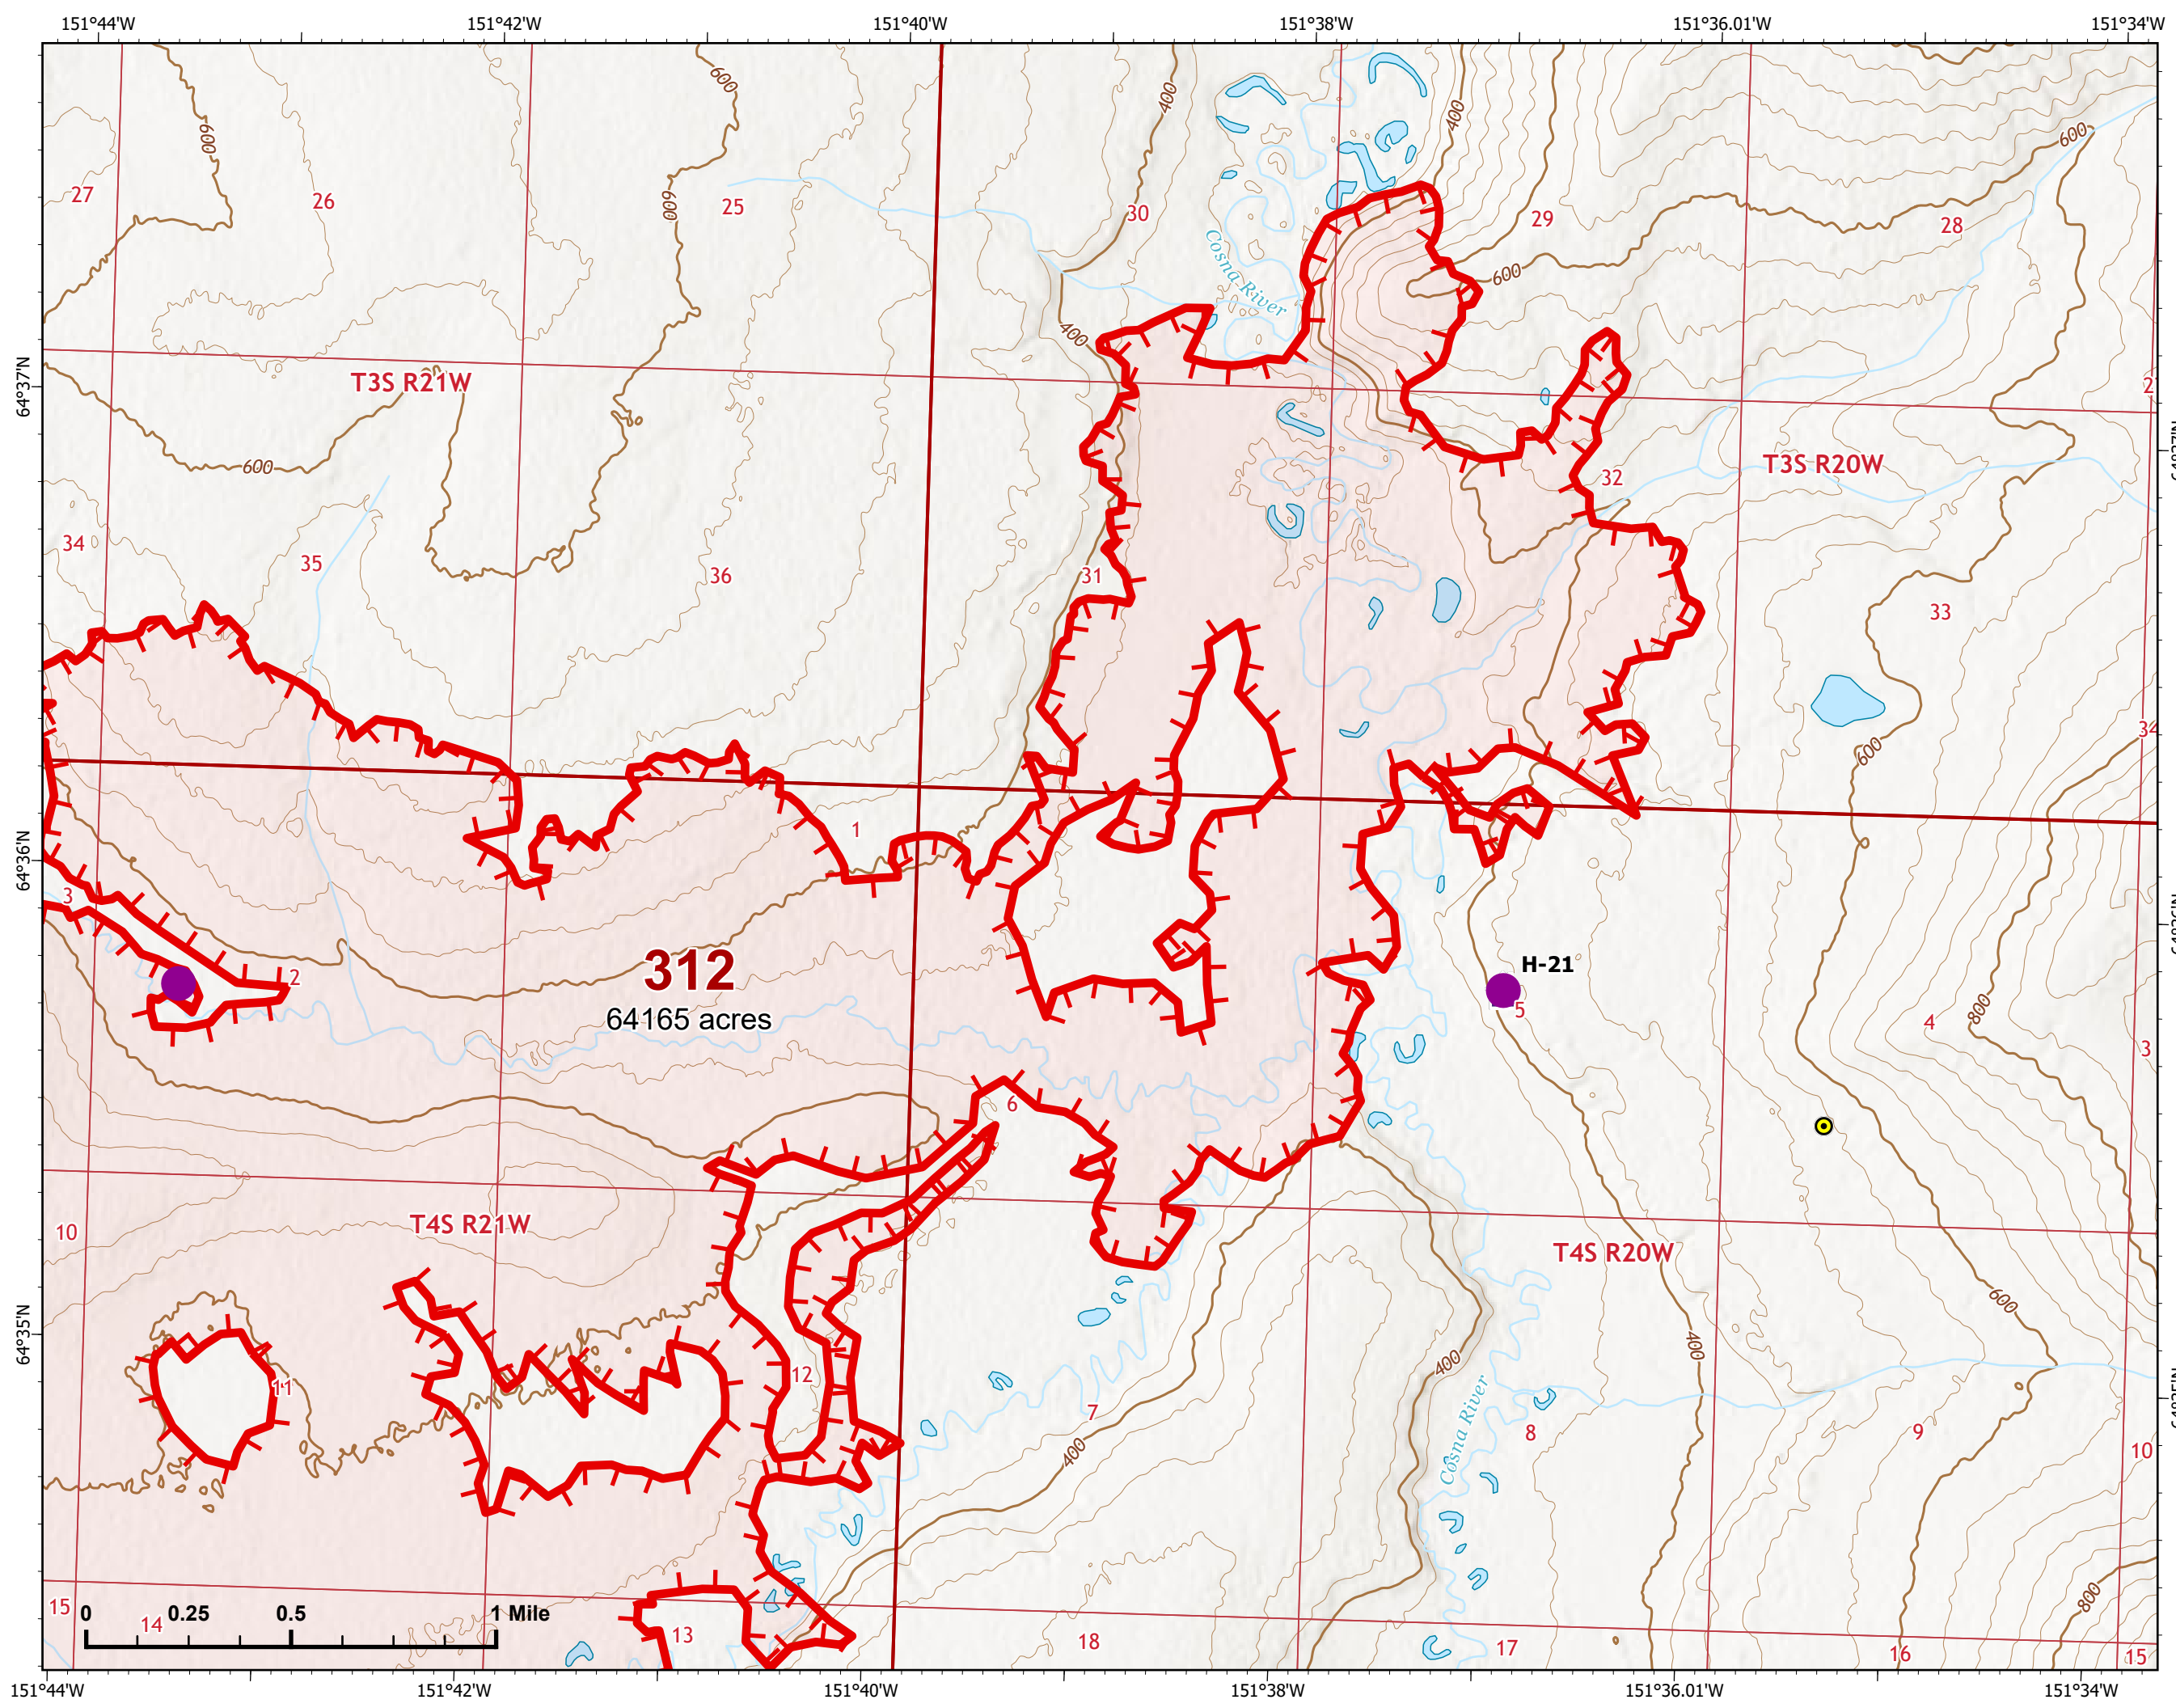

IAP Index Map

Bean Complex
AK-TAD-000898
07/11/2022

 Wildfire Daily Fire Perimeter

Z. Cravens
7/10/2022 2029

IAP Map

Bean Complex
AK-TAD-000898

07/11/2022

Fire: 312 (Bitzshitini)

Page 312 - 1

-  Helispot
-  Structure
-  Other
-  Wildfire Daily Fire Perimeter
-  Uncontained

Z. Cravens
7/10/2022 2016

IAP Map

Bean Complex
AK-TAD-000898

07/11/2022

Fire: 312 (Bitzshitini)

Page 312 - 2

-  Helispot
-  Wildfire Daily Fire Perimeter
-  Uncontained

Z. Cravens
7/10/2022 2016

IAP Map

Bean Complex
AK-TAD-000898

07/11/2022

Fire: 312 (Bitzshitini)

Page 312 - 3

-  Wildfire Daily Fire Perimeter
-  Uncontained