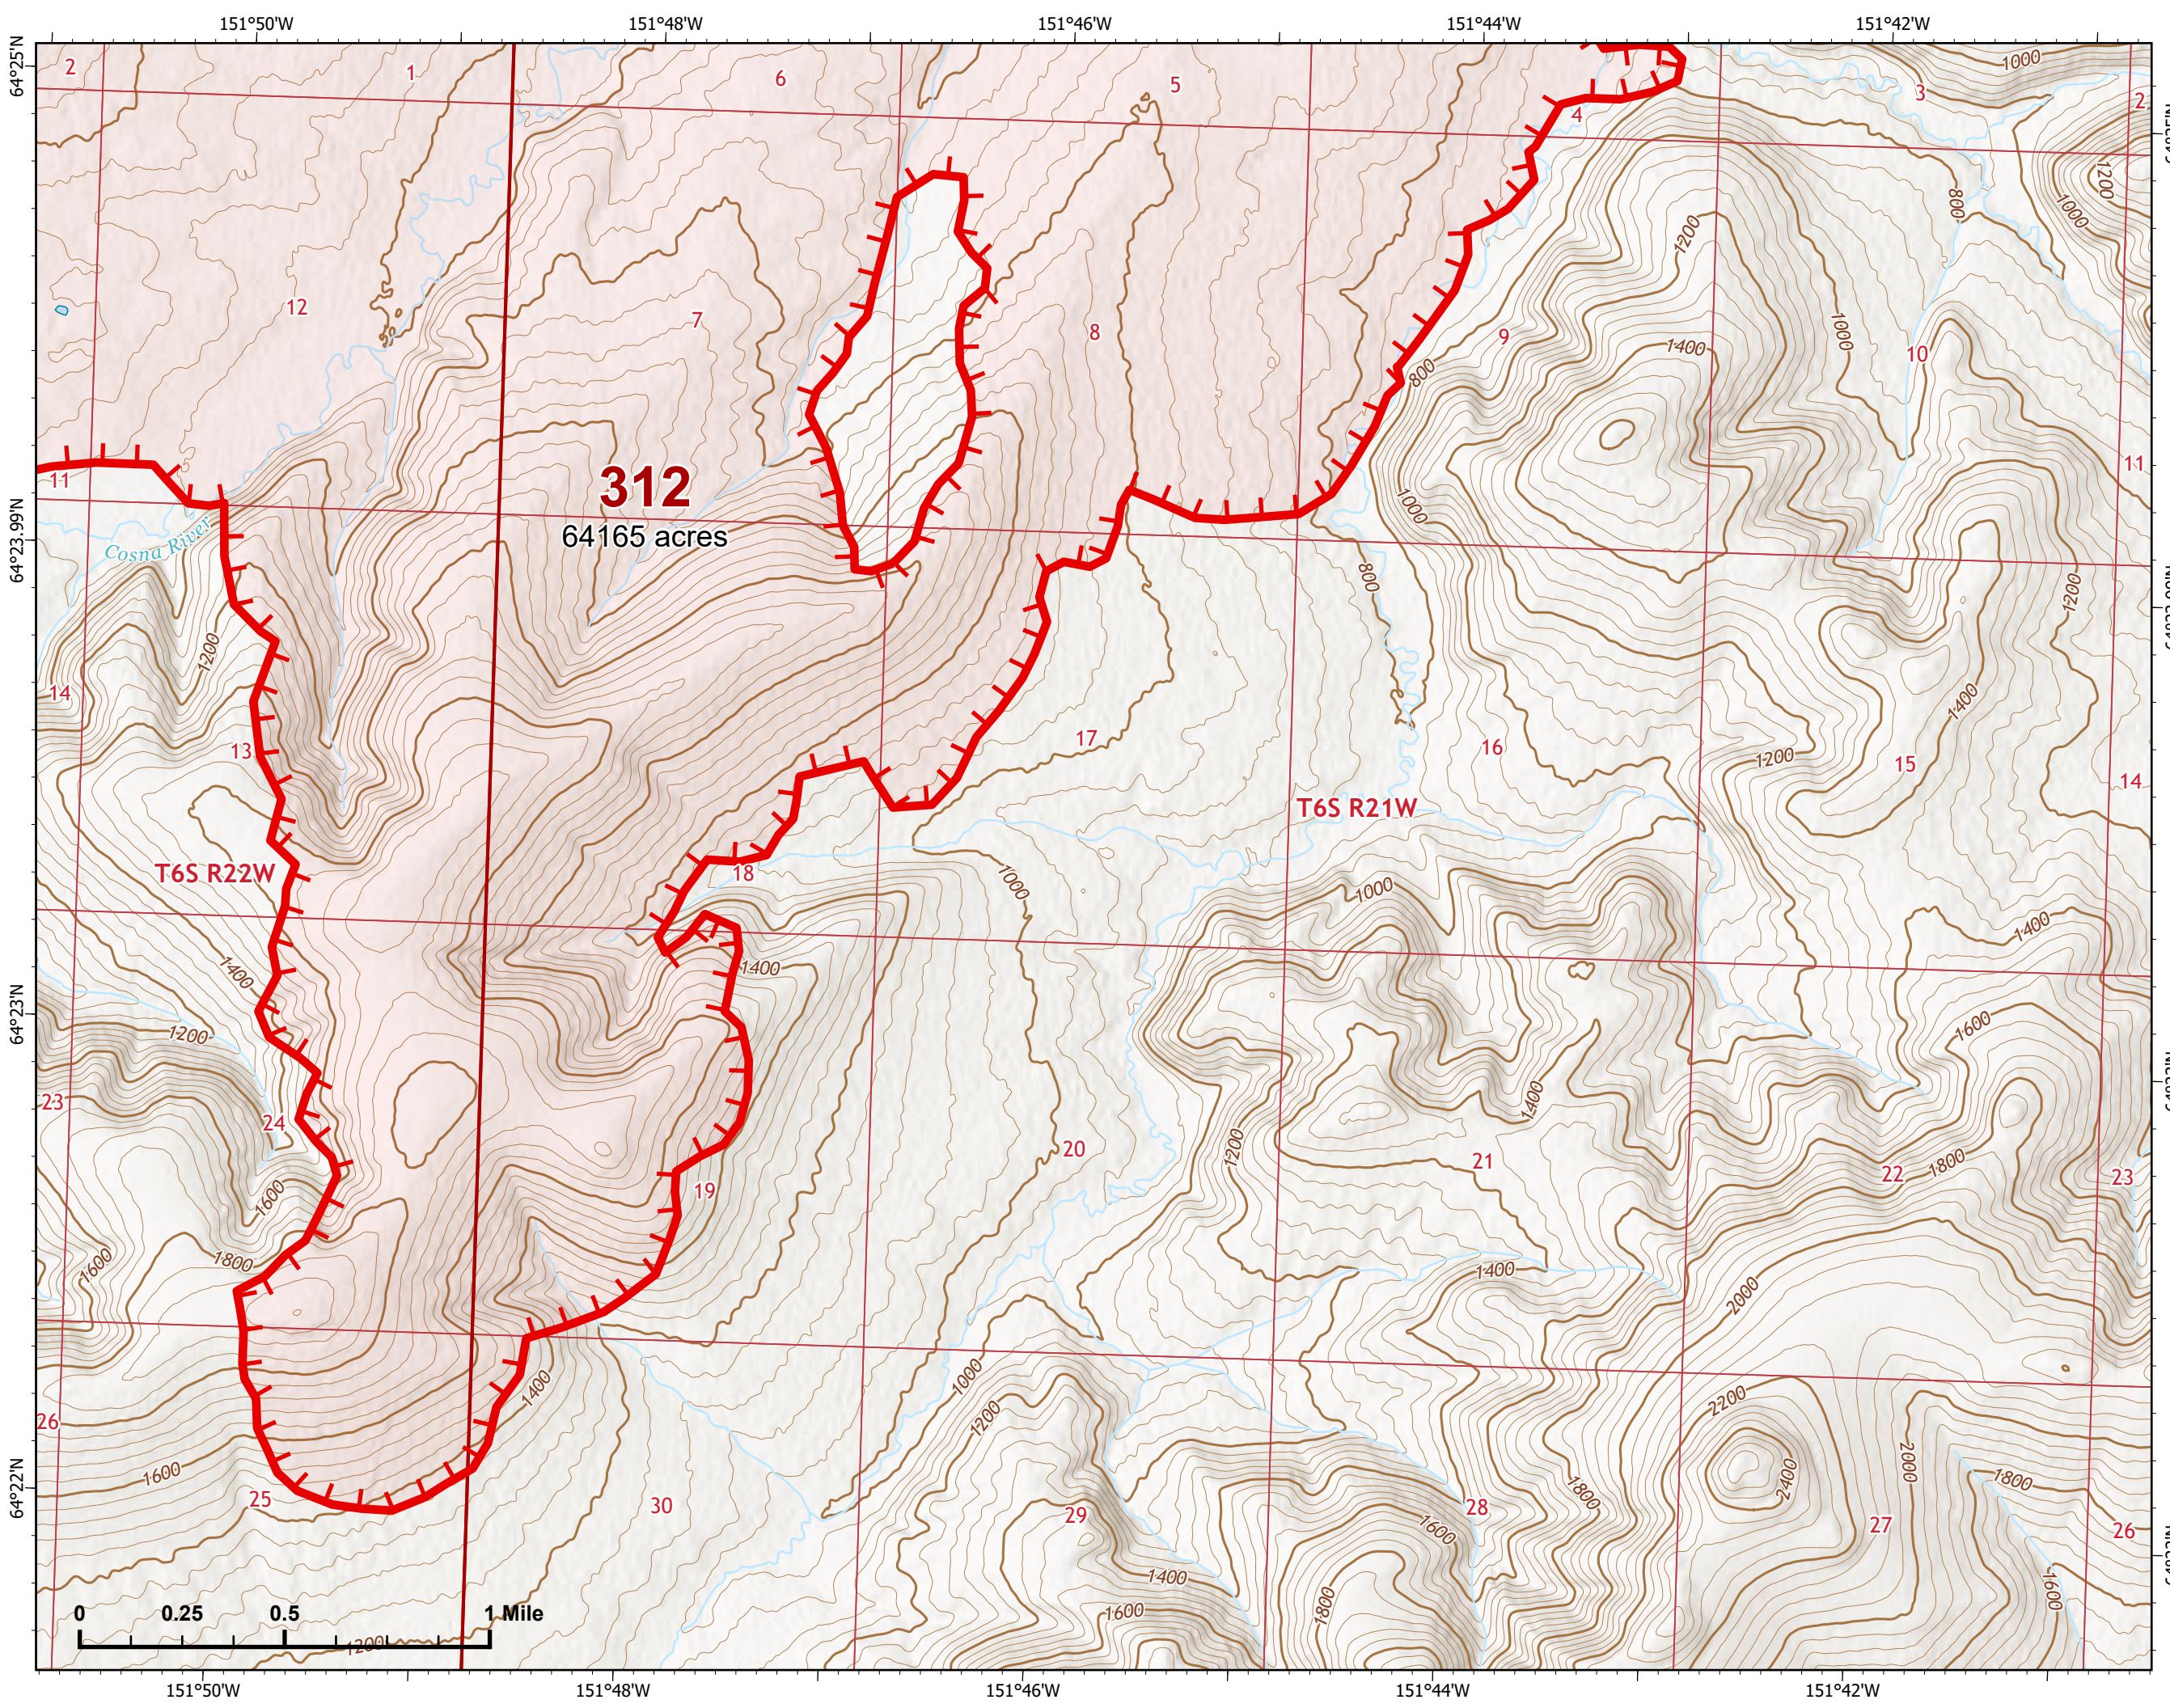

Fire: 312 (Bitzshitini)

Page 312 - 6

-  Wildfire Daily Fire Perimeter
-  Uncontained

Z. Cravens
7/10/2022 2018

IAP Map

Bean Complex
AK-TAD-000898

07/11/2022

Fire: 312 (Bitzshitini)

Page 312 - 7

-  Wildfire Daily Fire Perimeter
-  Uncontained

Z. Cravens
7/10/2022 2018

IAP Map

Bean Complex
AK-TAD-000898

07/11/2022

Fire: 312 (Bitzshitini)

Page 312 - 8

-  Wildfire Daily Fire Perimeter
-  Uncontained

Z. Cravens
7/10/2022 2018

IAP Map

Bean Complex
AK-TAD-000898

07/11/2022

Fire: 312 (Bitzshitini)

Page 312 - 9

-  Wildfire Daily Fire Perimeter
-  Uncontained

Z. Cravens
7/10/2022 2019

IAP Map

Bean Complex
AK-TAD-000898
07/11/2022
Fire: 312 (Bitzshitini)

Page 312 - 10

-  Helispot
-  Structure
-  Wildfire Daily Fire Perimeter
-  Uncontained

Z. Cravens
7/10/2022 2019