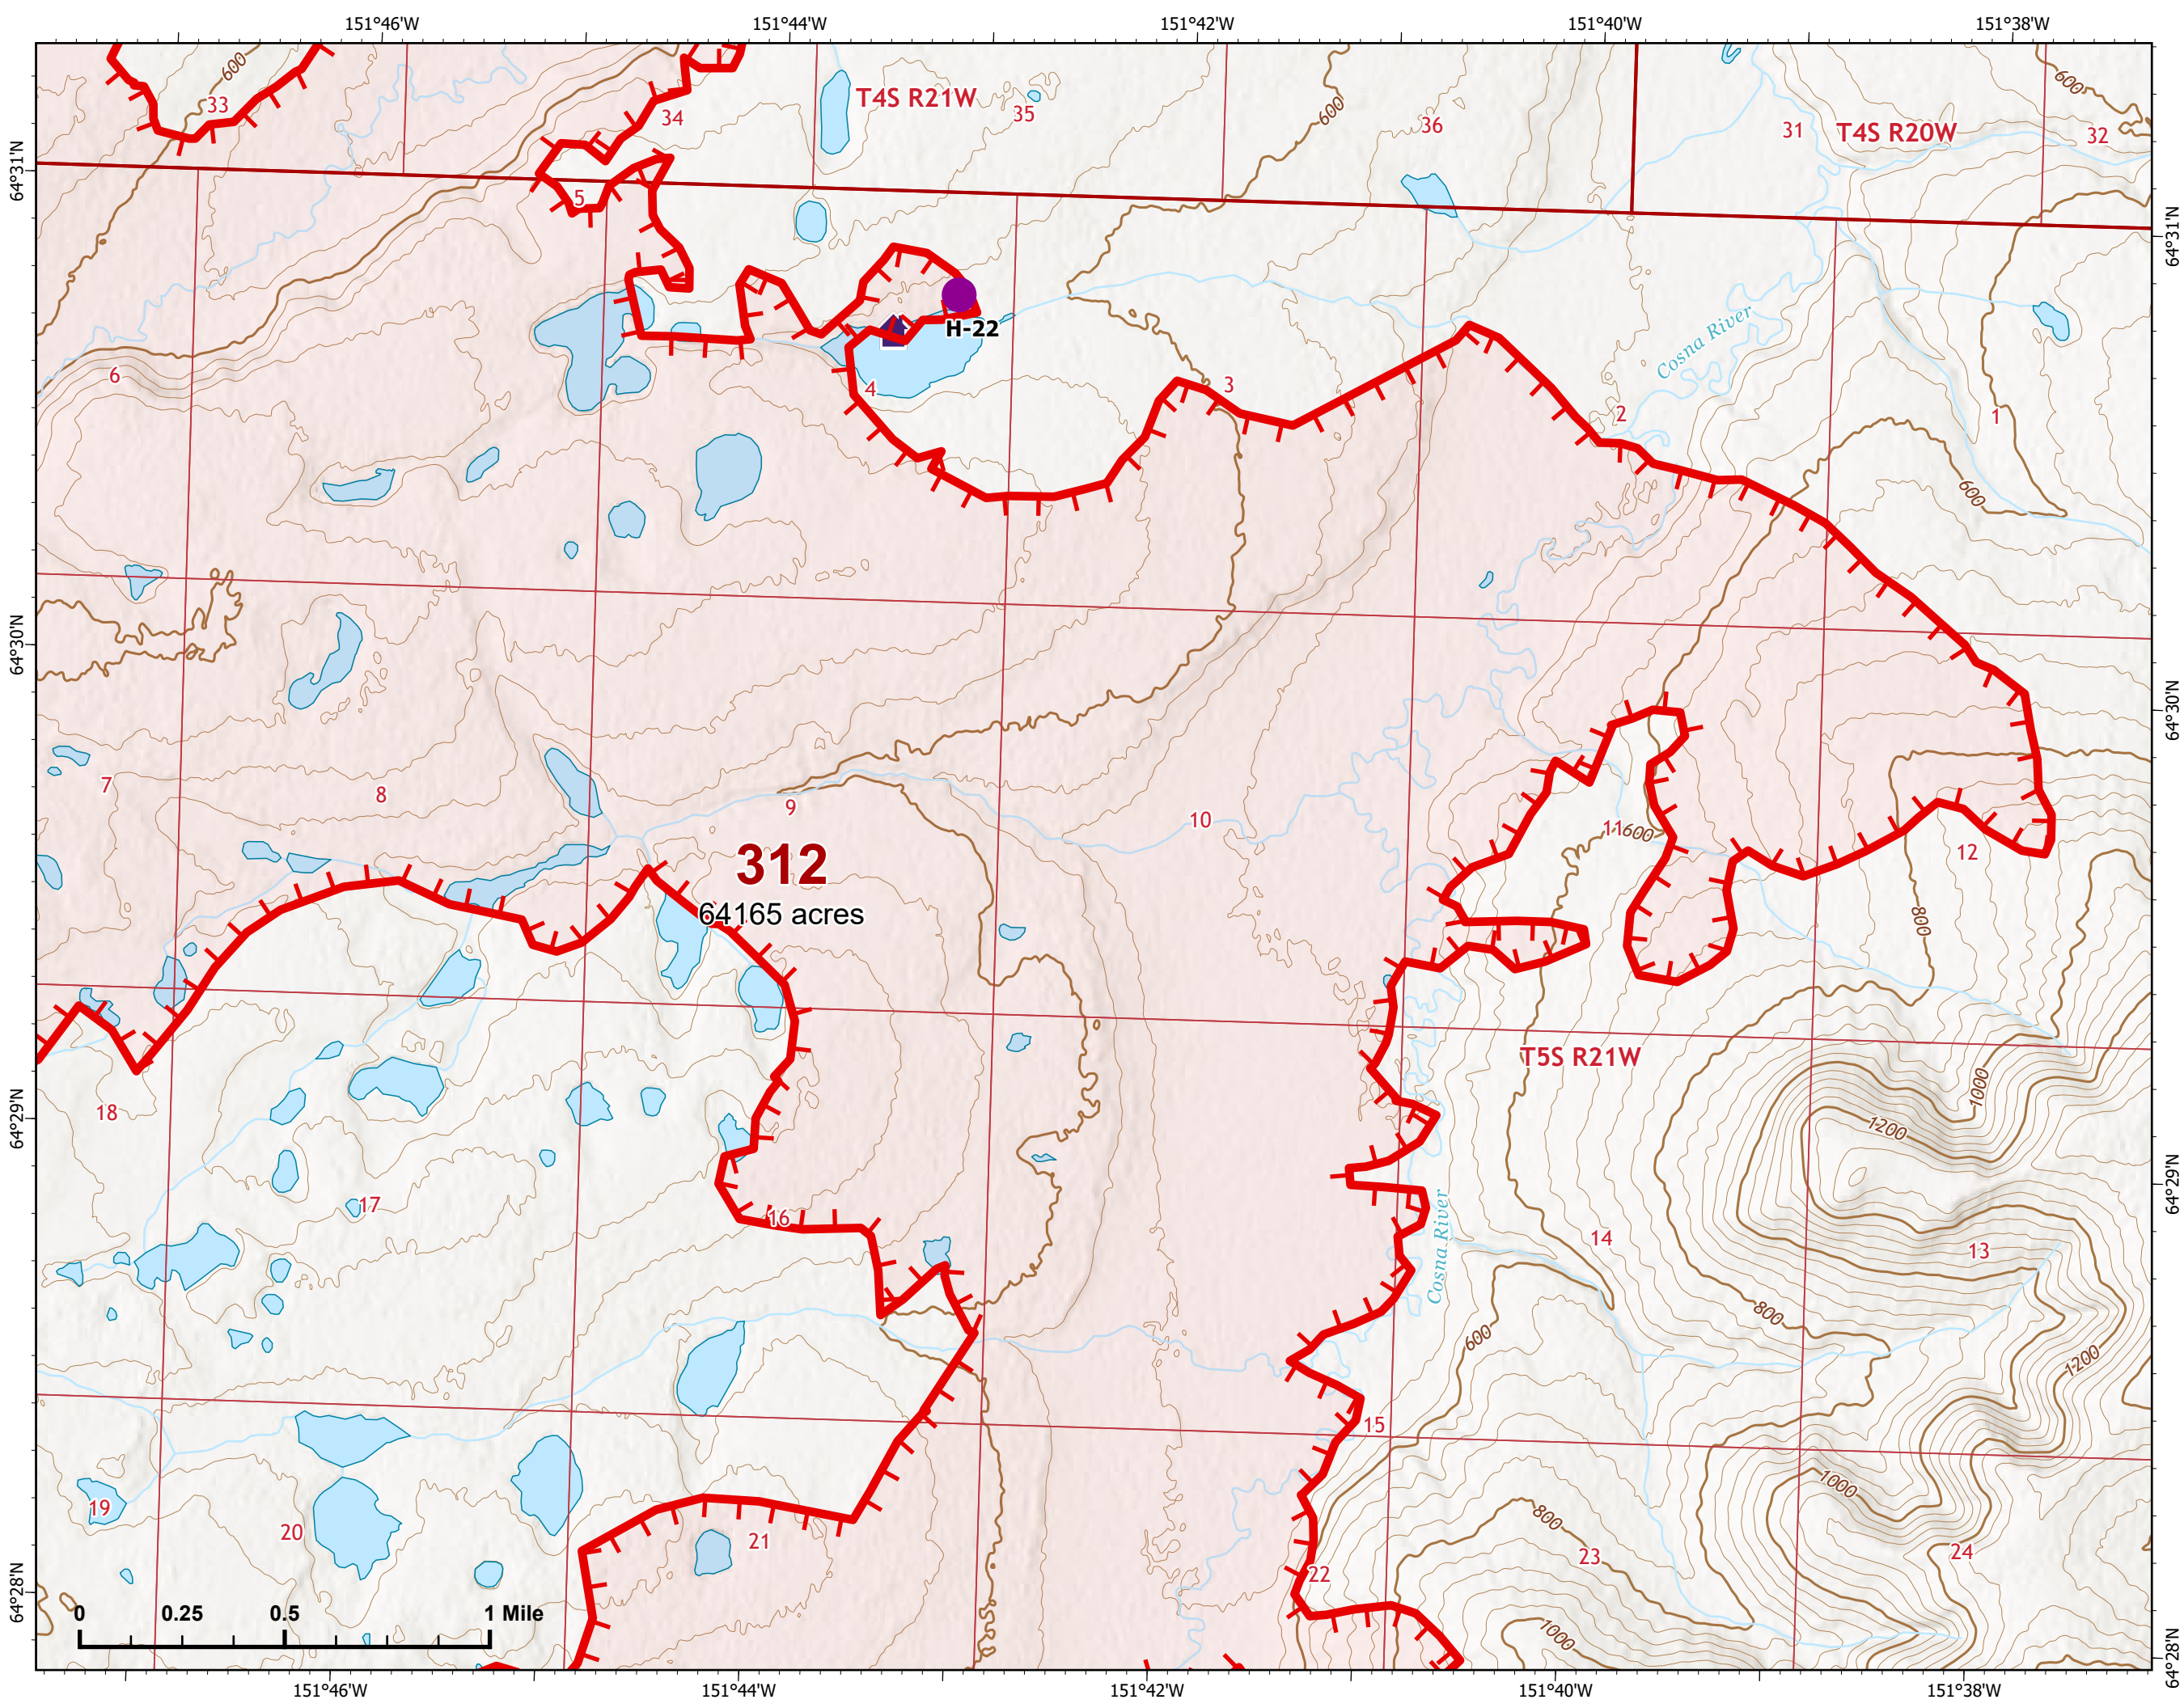

Z. Cravens
7/10/2022 2019

IAP Map

Bean Complex
AK-TAD-000898
07/11/2022
Fire: 312 (Bitzshitini)

Page 312 - 10

-  Helispot
-  Structure
-  Wildfire Daily Fire Perimeter
-  Uncontained

Z. Cravens
7/10/2022 2019

IAP Map

Bean Complex
AK-TAD-000898

07/11/2022

Fire: 312 (Bitzshitini)

Page 312 - 11

-  Wildfire Daily Fire Perimeter
-  Uncontained

Z. Cravens
7/10/2022 2020

IAP Map