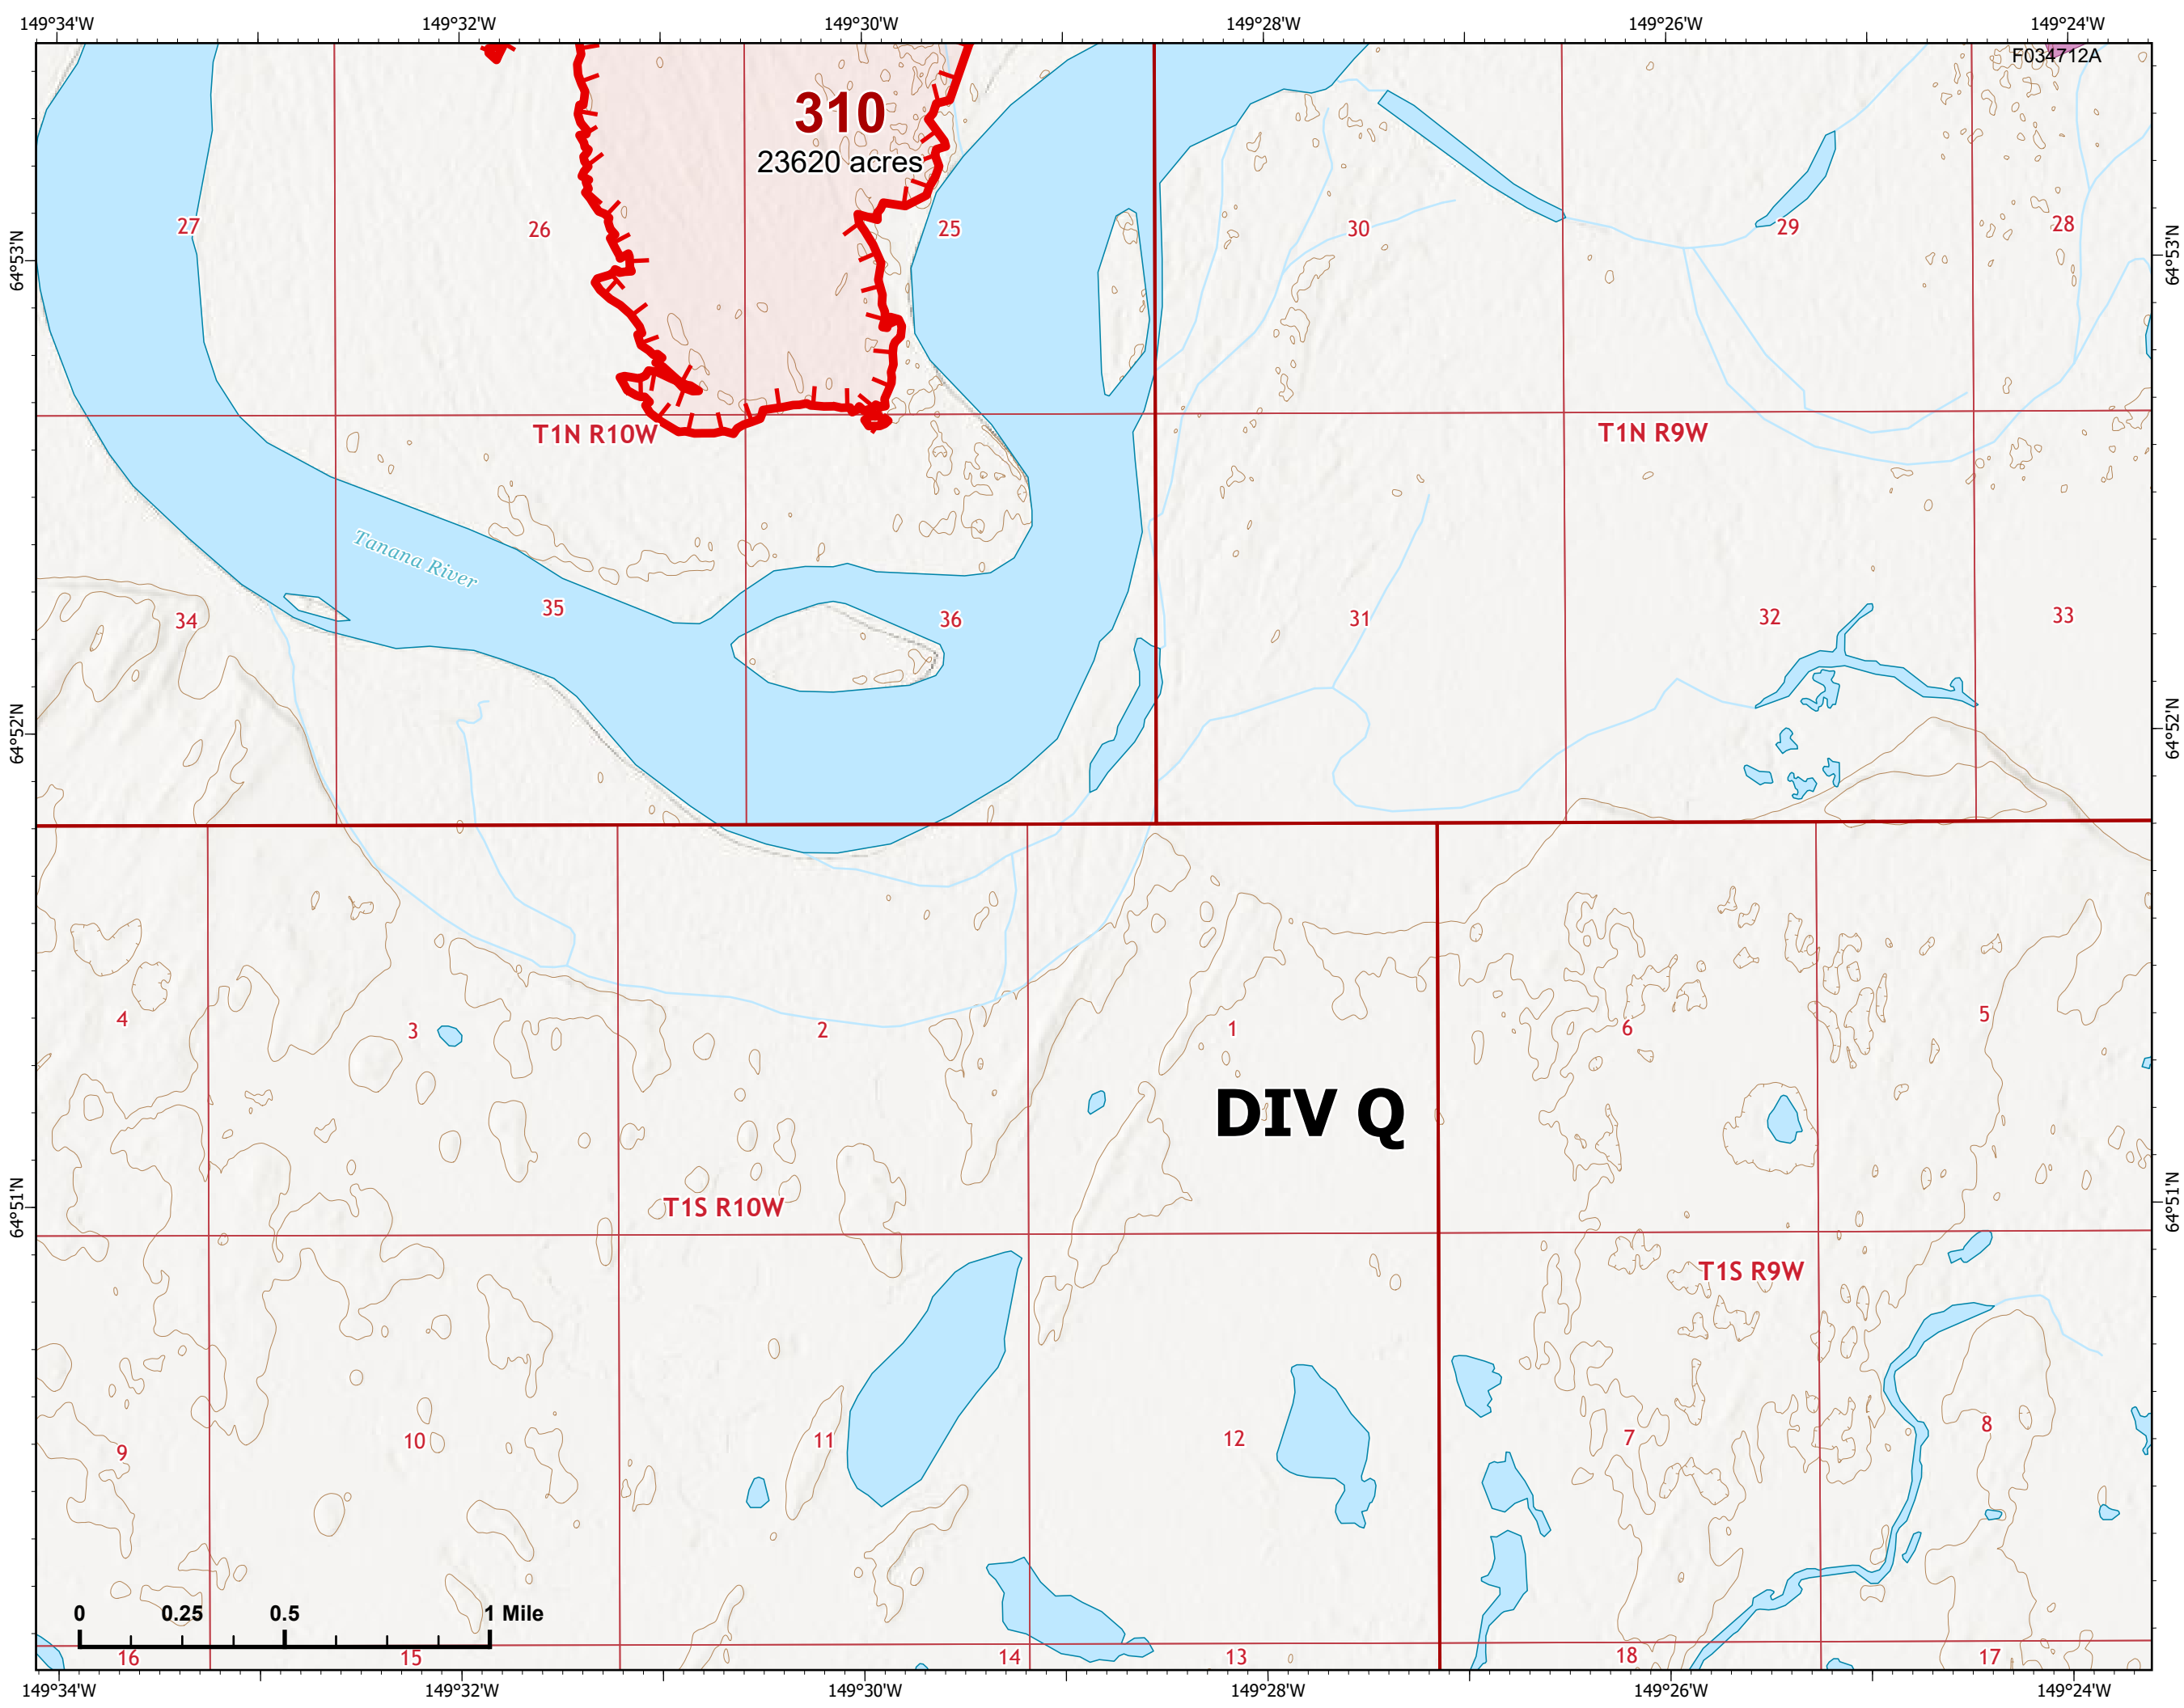

IAP Map

Bean Complex
AK-TAD-000898

07/11/2022

Fire: 310 (Tanana River)

Page 310 - 5

- Wildfire Daily Fire Perimeter
- Label Point
- Uncontained
- Native Allotments