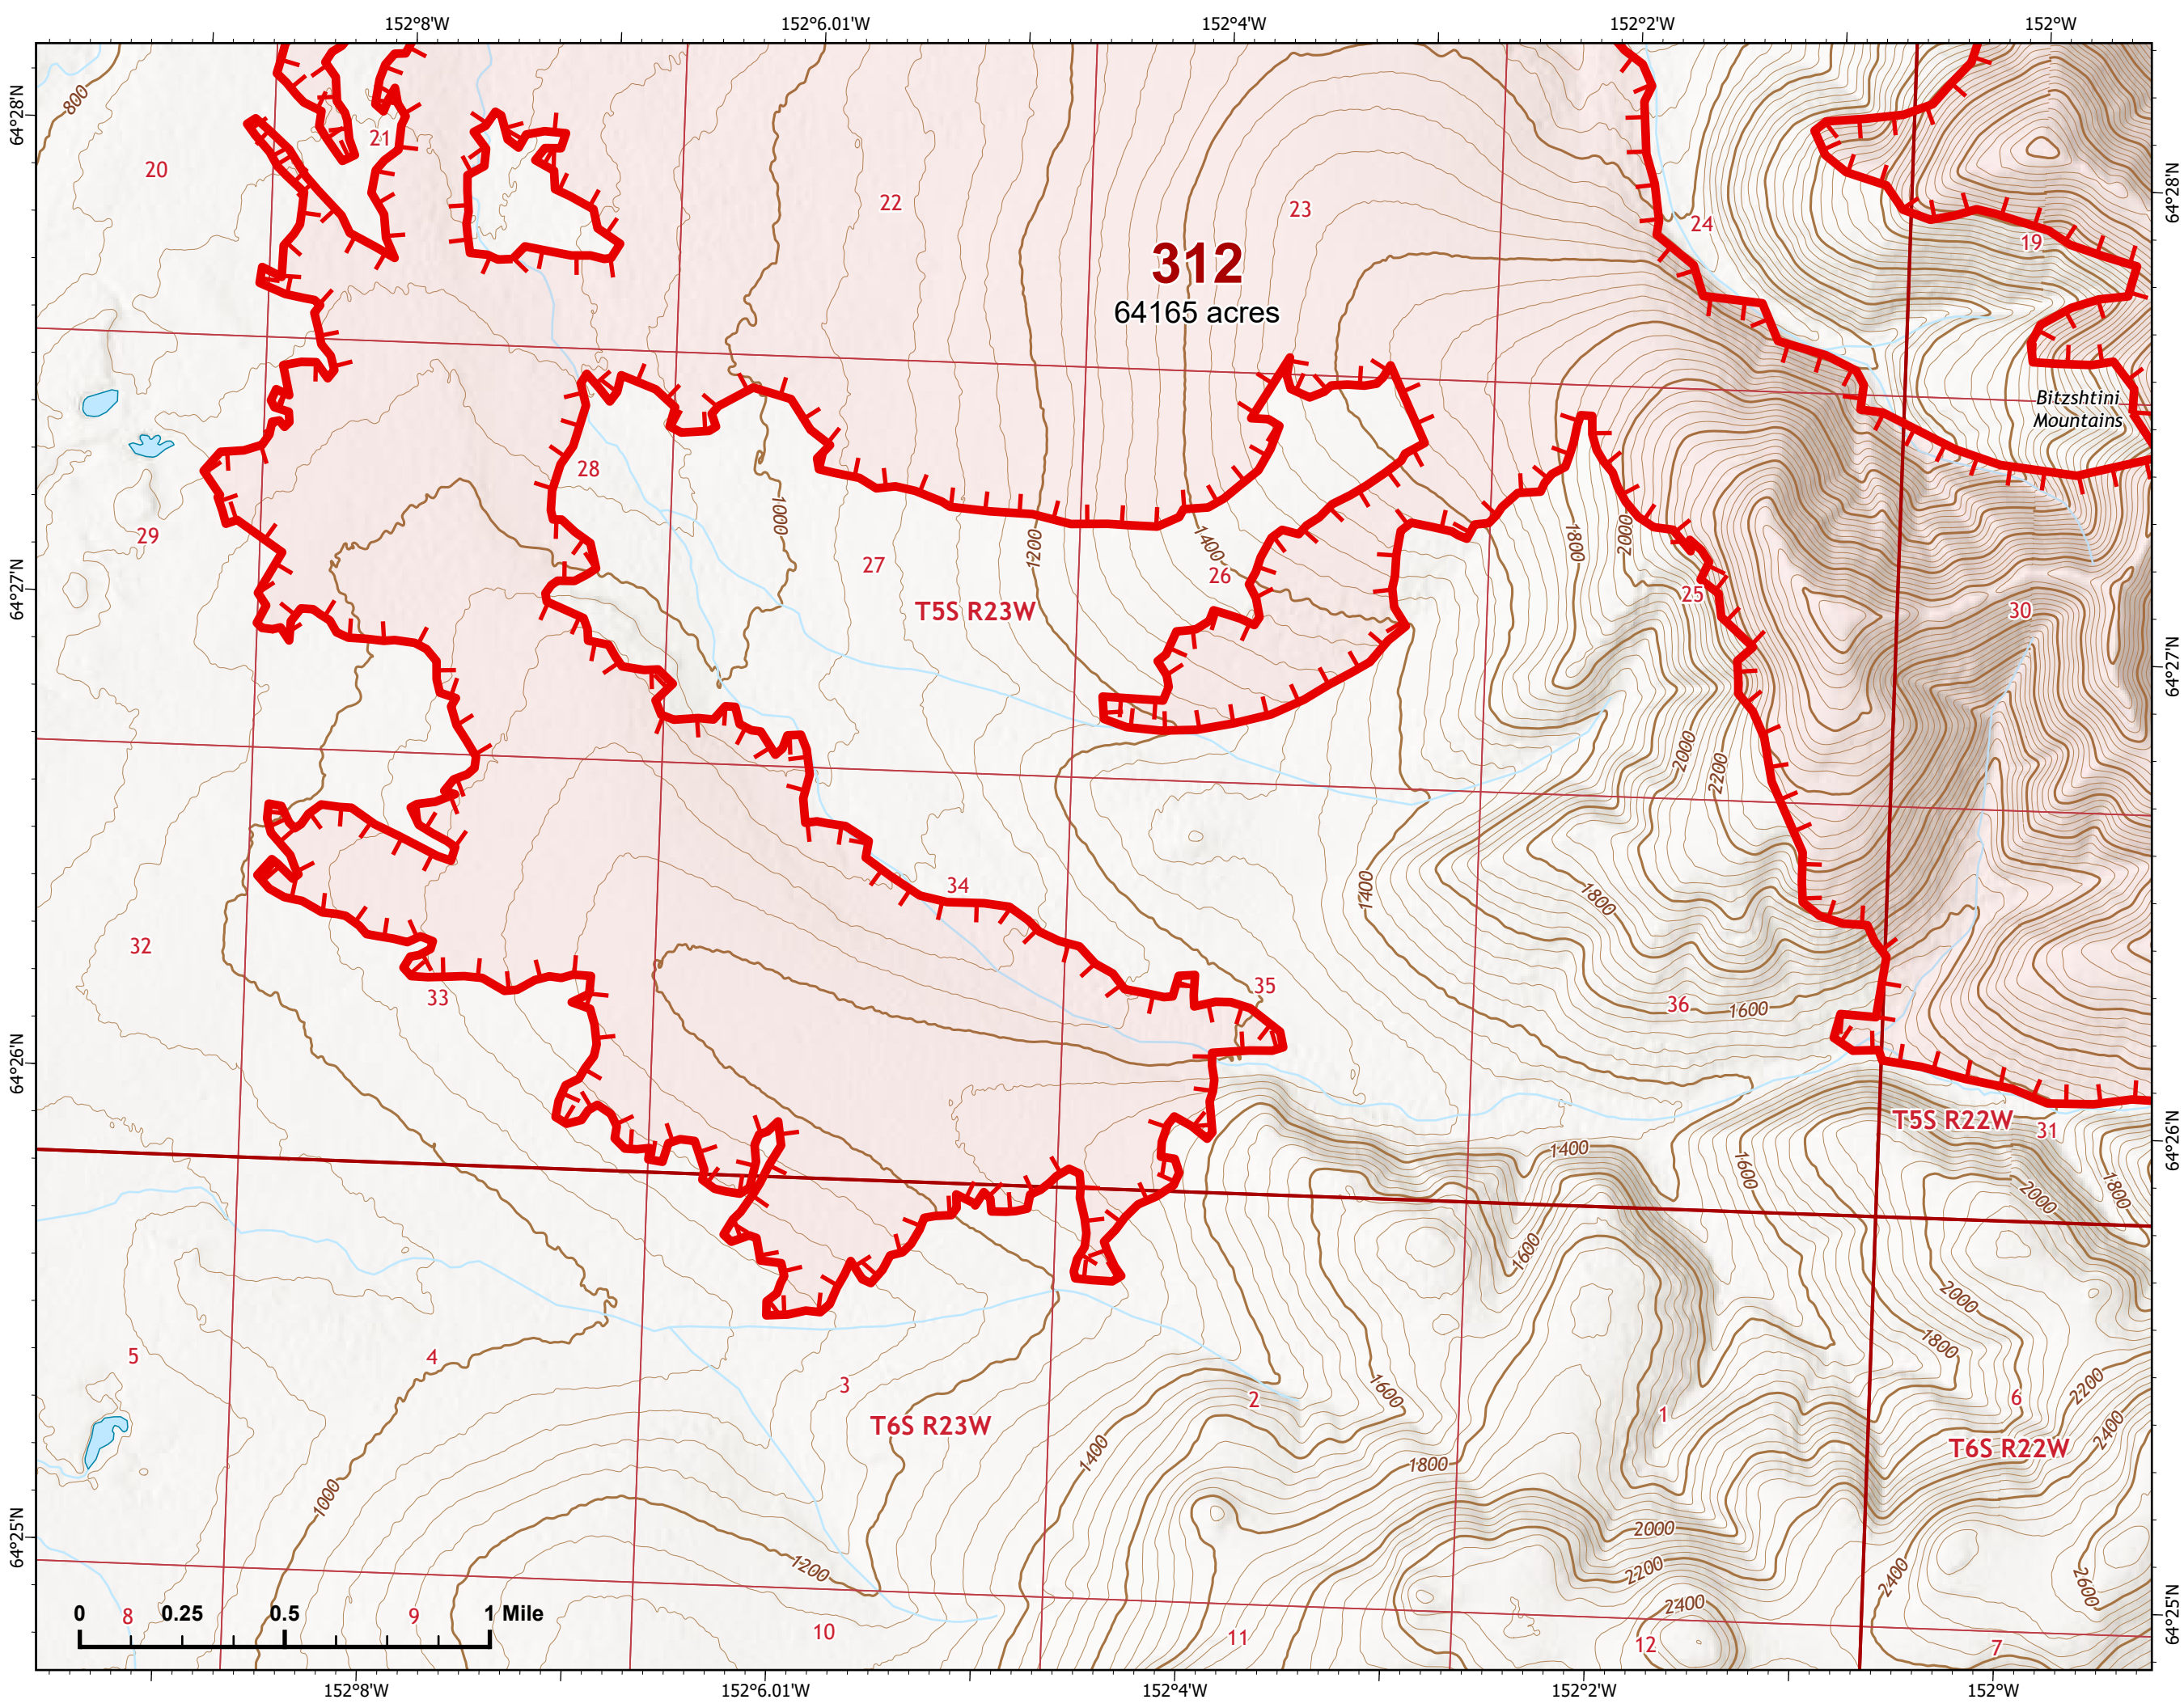

07/11/2022

Fire: 312 (Bitzshitini)

Page 312 - 5

-  Wildfire Daily Fire Perimeter
-  Uncontained

Z. Cravens
7/10/2022 2017

IAP Map

Bean Complex
AK-TAD-000898

07/11/2022

Fire: 312 (Bitzshitini)

Page 312 - 6

-  Wildfire Daily Fire Perimeter
-  Uncontained

Z. Cravens
7/10/2022 2018

IAP Map

Bean Complex
AK-TAD-000898

07/11/2022

Fire: 312 (Bitzshitini)

Page 312 - 7

-  Wildfire Daily Fire Perimeter
-  Uncontained

Z. Cravens
7/10/2022 2018

IAP Map

Bean Complex
AK-TAD-000898

07/11/2022

Fire: 312 (Bitzshitini)

Page 312 - 8