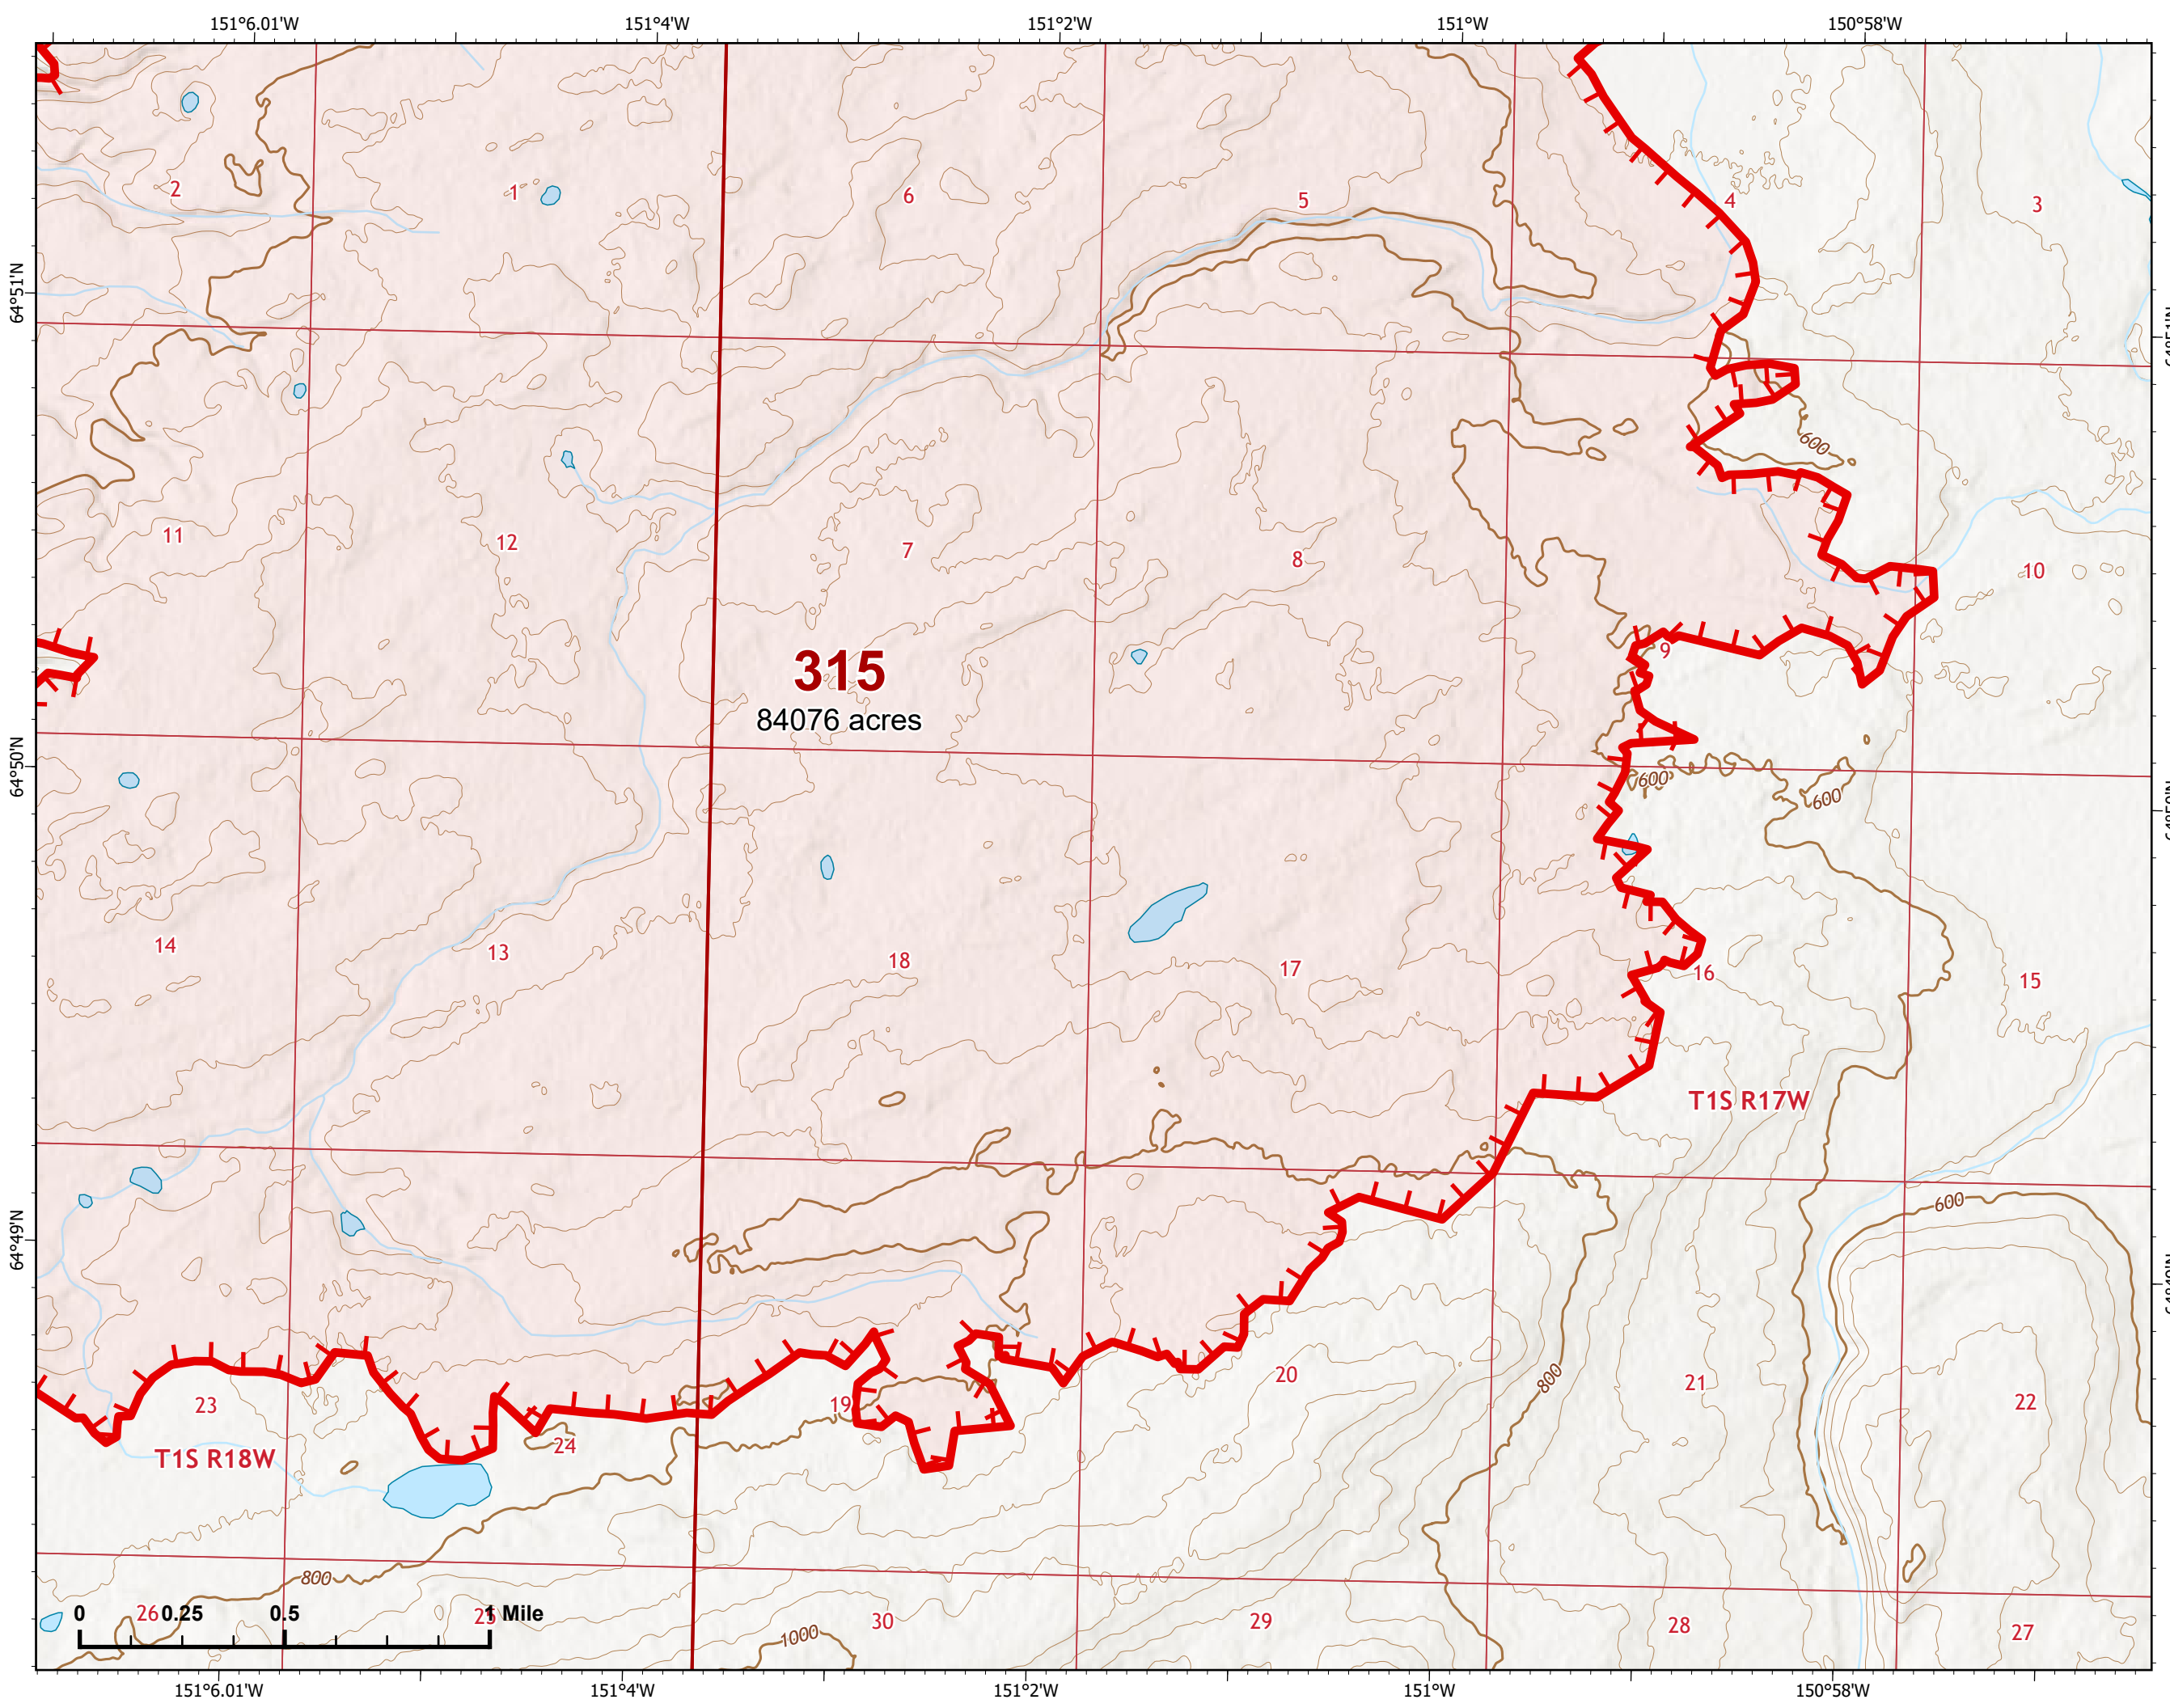

07/11/2022

Fire: 315 (Chitanana)

Page 315 - 13

-  Wildfire Daily Fire Perimeter
-  Uncontained

Z. Cravens
7/10/2022 2025

IAP Map

Bean Complex
AK-TAD-000898

07/11/2022