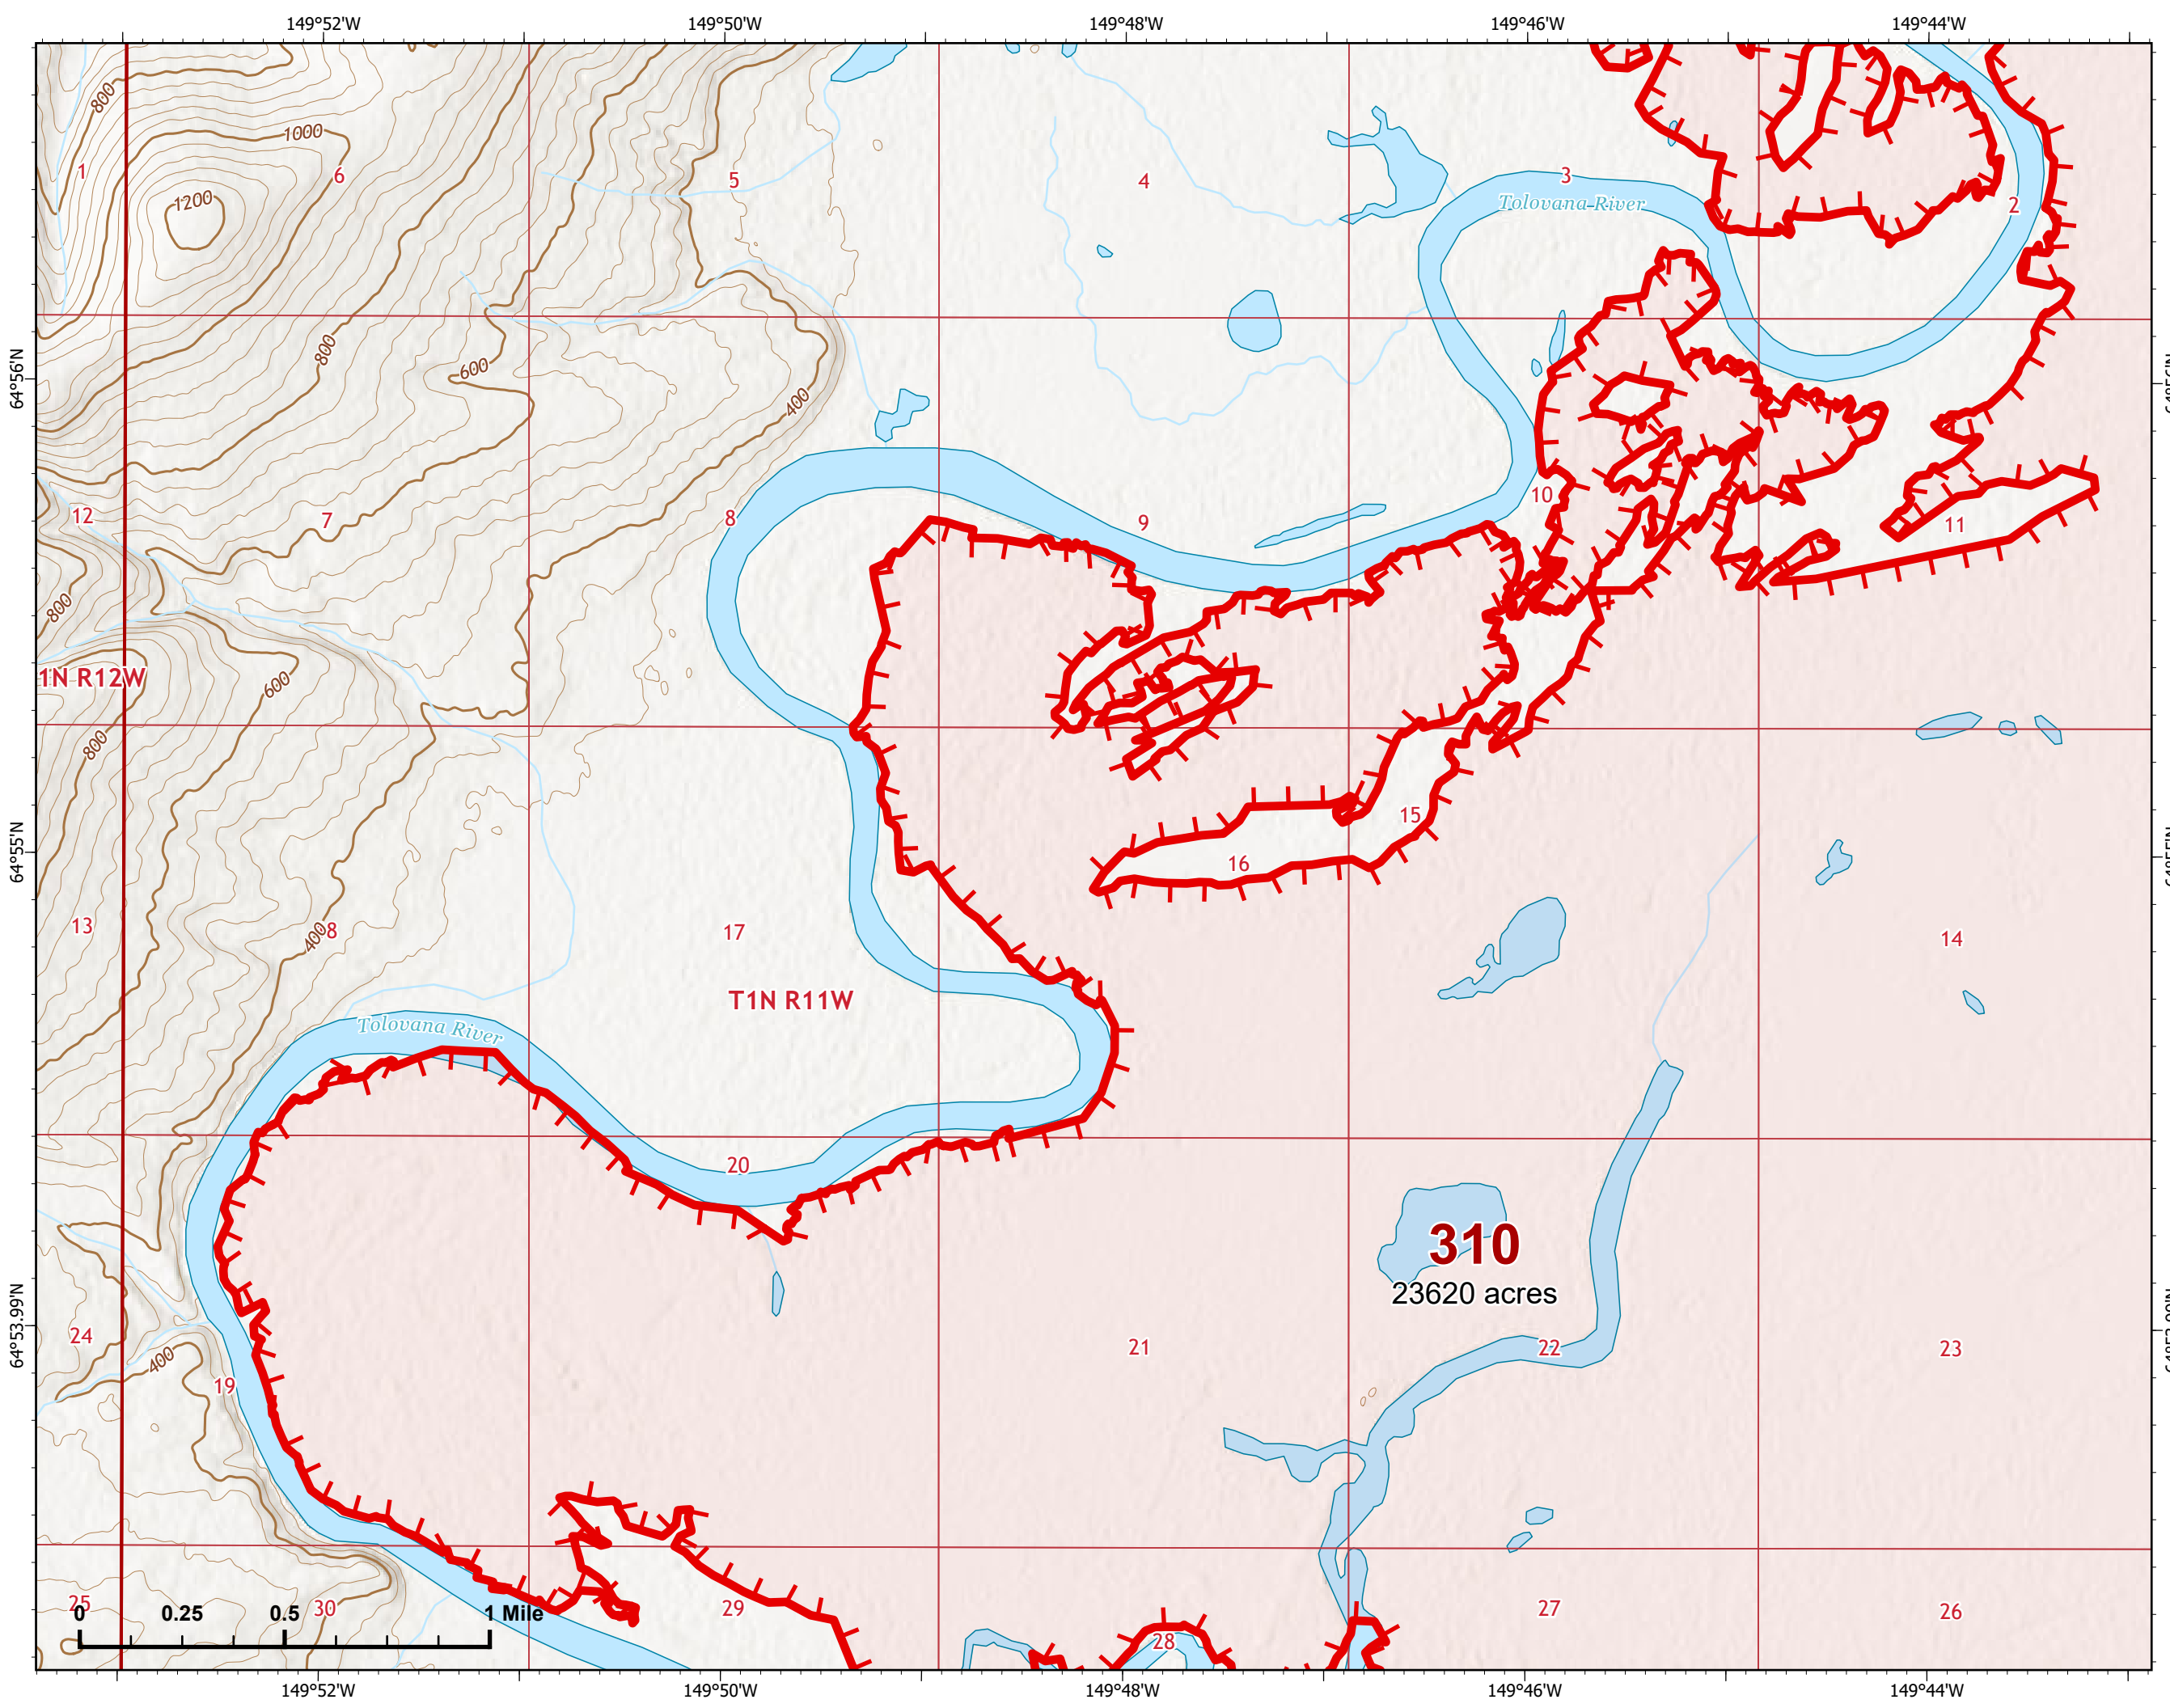

Z. Cravens
7/11/2022 0824

IAP Map

Bean Complex
AK-TAD-000898

07/12/2022

Fire: 310 (Tanana River)

Page 310 - 2

-  Wildfire Daily Fire Perimeter
-  Uncontained

IAP Map

Bean Complex
AK-TAD-000898
07/12/2022

Fire: 310 (Tanana River)

Page 310 - 3

-  Helispot
-  Structure
-  Wildfire Daily Fire Perimeter
-  Uncontained

310
23620 acres

Z. Cravens
7/11/2022 0825

NW 7
NORTHWEST INCIDENT MANAGEMENT TEAM