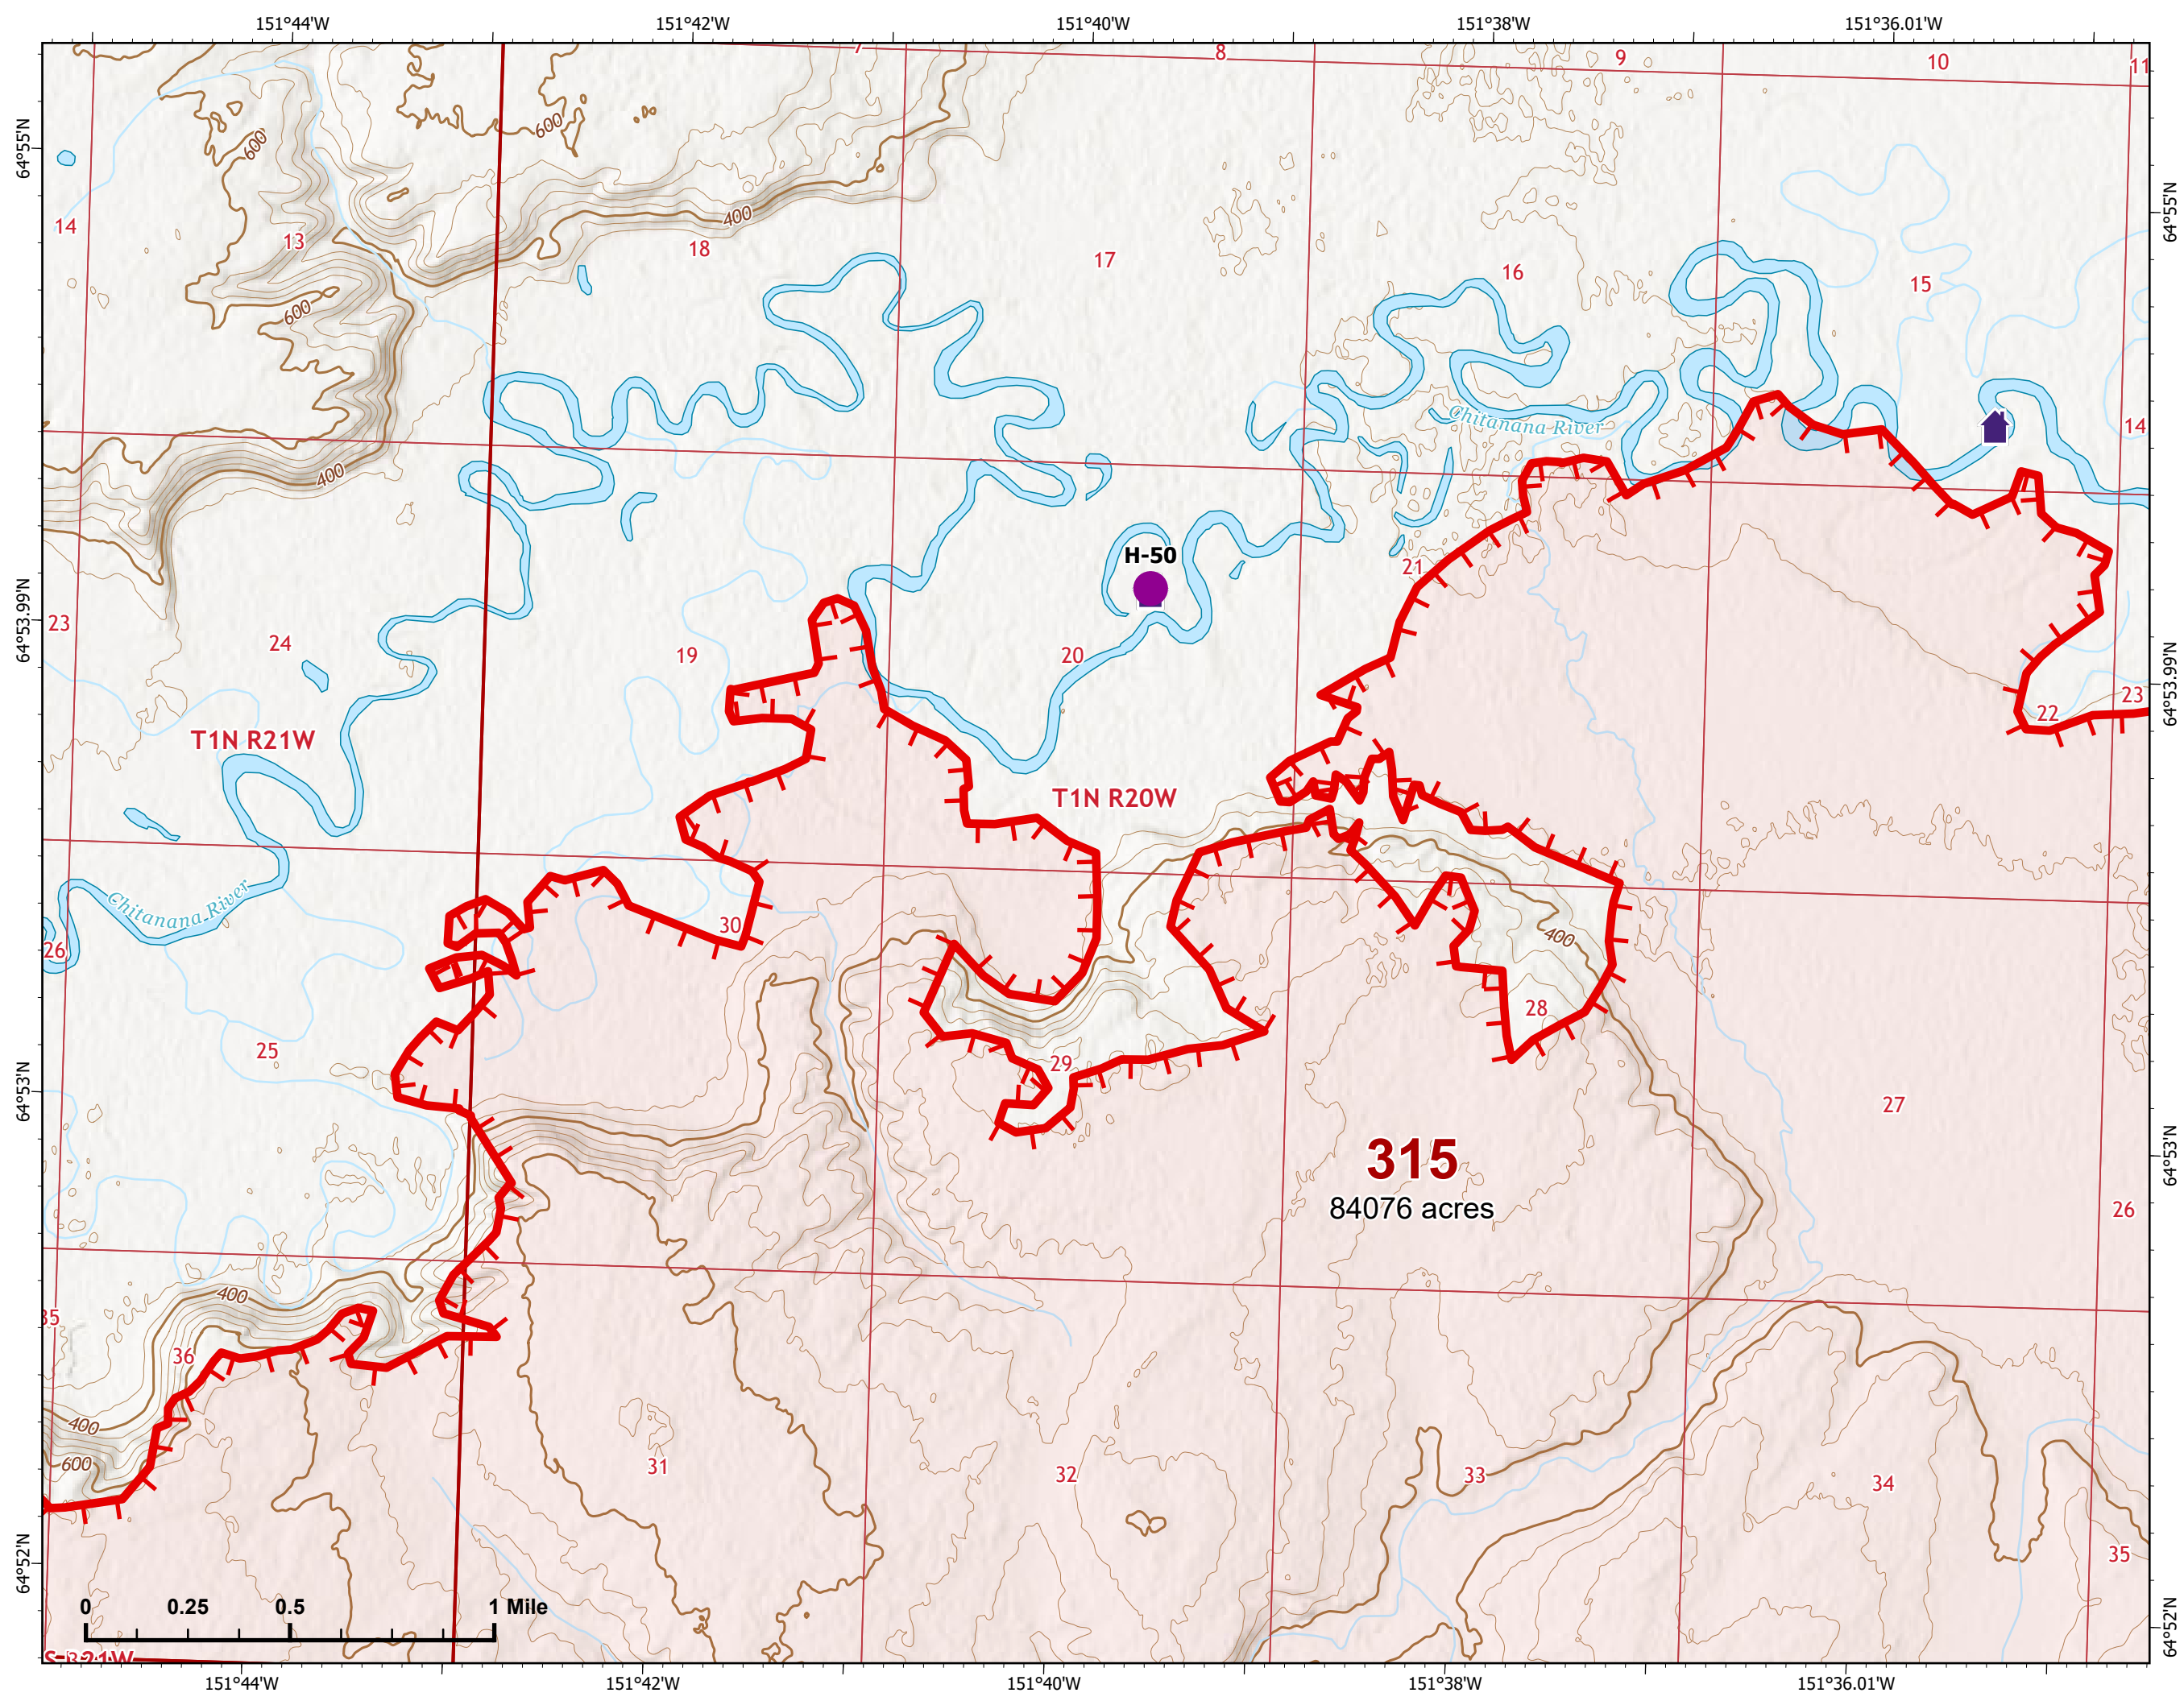

IAP Map

Bean Complex
AK-TAD-000898

07/12/2022

Fire: 315 (Chitanana)

Page 315 - 2

-  Helispot
-  Structure
-  Wildfire Daily Fire Perimeter
-  Uncontained

Z. Cravens
7/11/2022 0810

NORTHWEST INCIDENT MANAGEMENT TEAM

IAP Map

Bean Complex
AK-TAD-000898

07/12/2022

Fire: 315 (Chitanana)

Page 315 - 3

-  Wildfire Daily Fire Perimeter
-  Uncontained

Z. Cravens
7/11/2022 0811

IAP Map