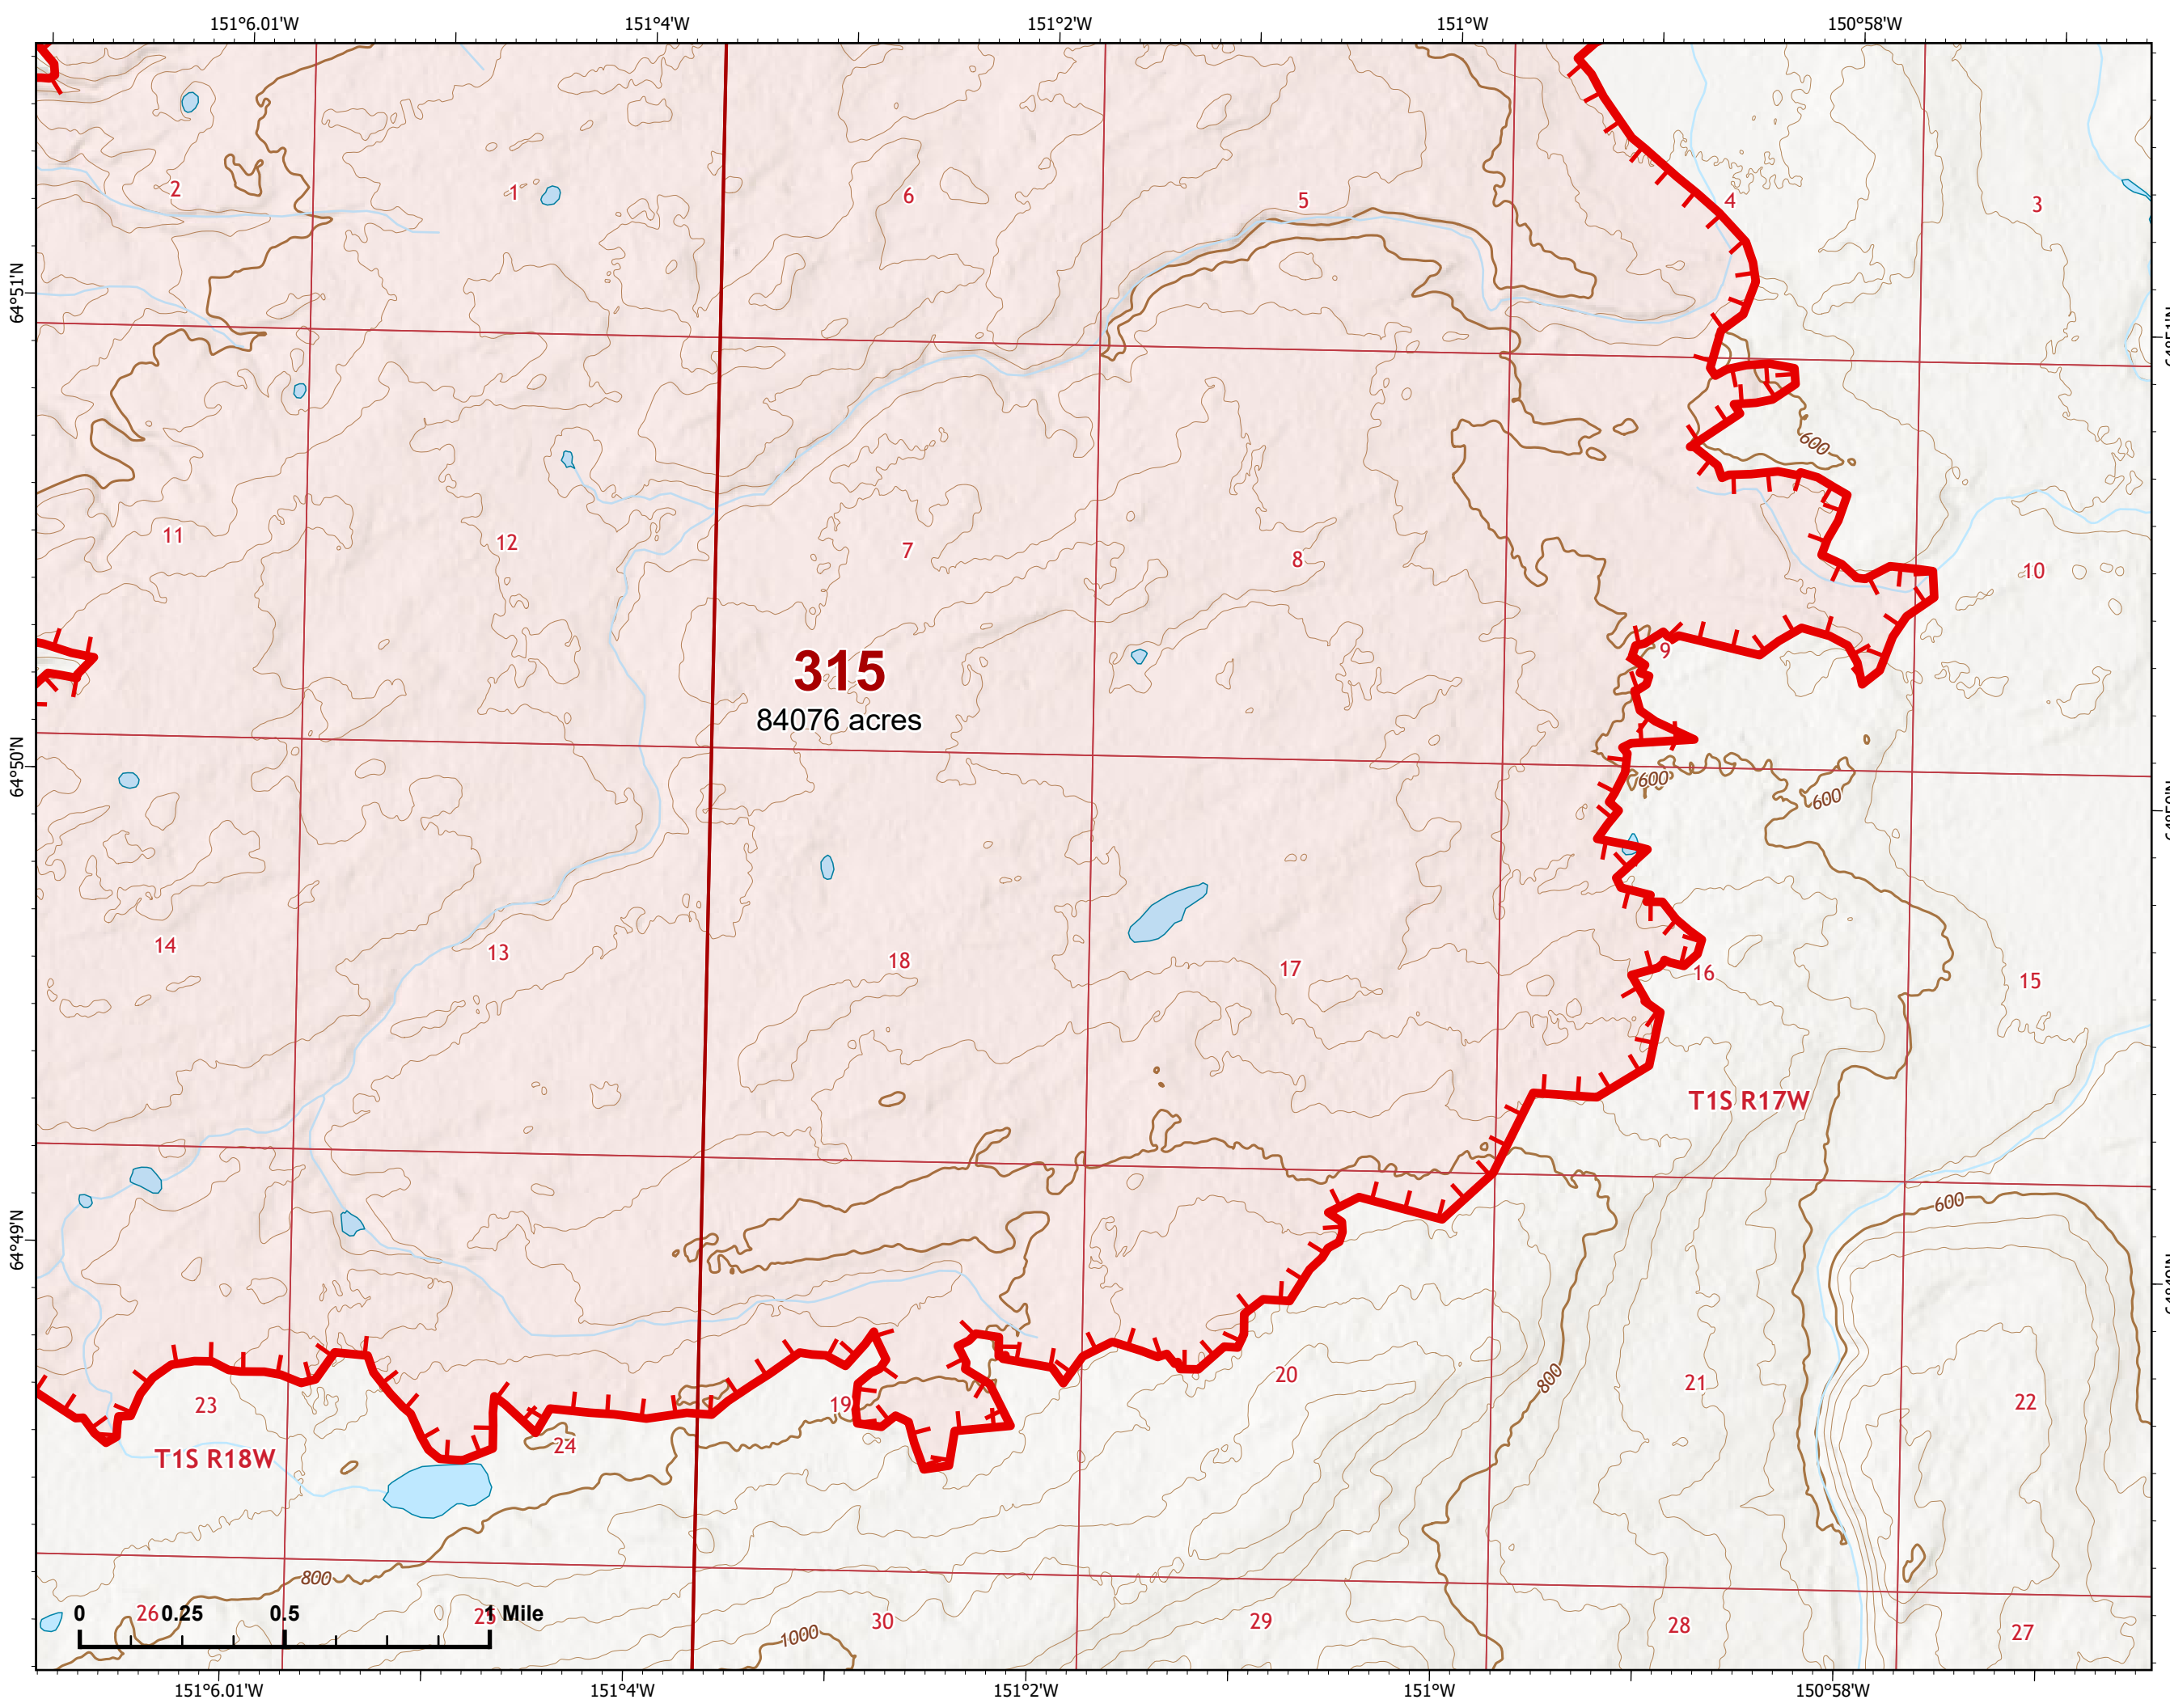

07/12/2022

Fire: 315 (Chitanana)

Page 315 - 13

-  Wildfire Daily Fire Perimeter
-  Uncontained

Z. Cravens
7/11/2022 0820

IAP Map

Bean Complex
AK-TAD-000898

07/12/2022

Bean Complex
AK-TAD-000898
07/12/2022

Fire: 310 (Tanana River)

Page 310 - 3

-  Helispot
-  Structure
-  Wildfire Daily Fire Perimeter
-  Uncontained

310
23620 acres

Z. Cravens
7/11/2022 0825

NW 7
NORTHWEST INCIDENT MANAGEMENT TEAM