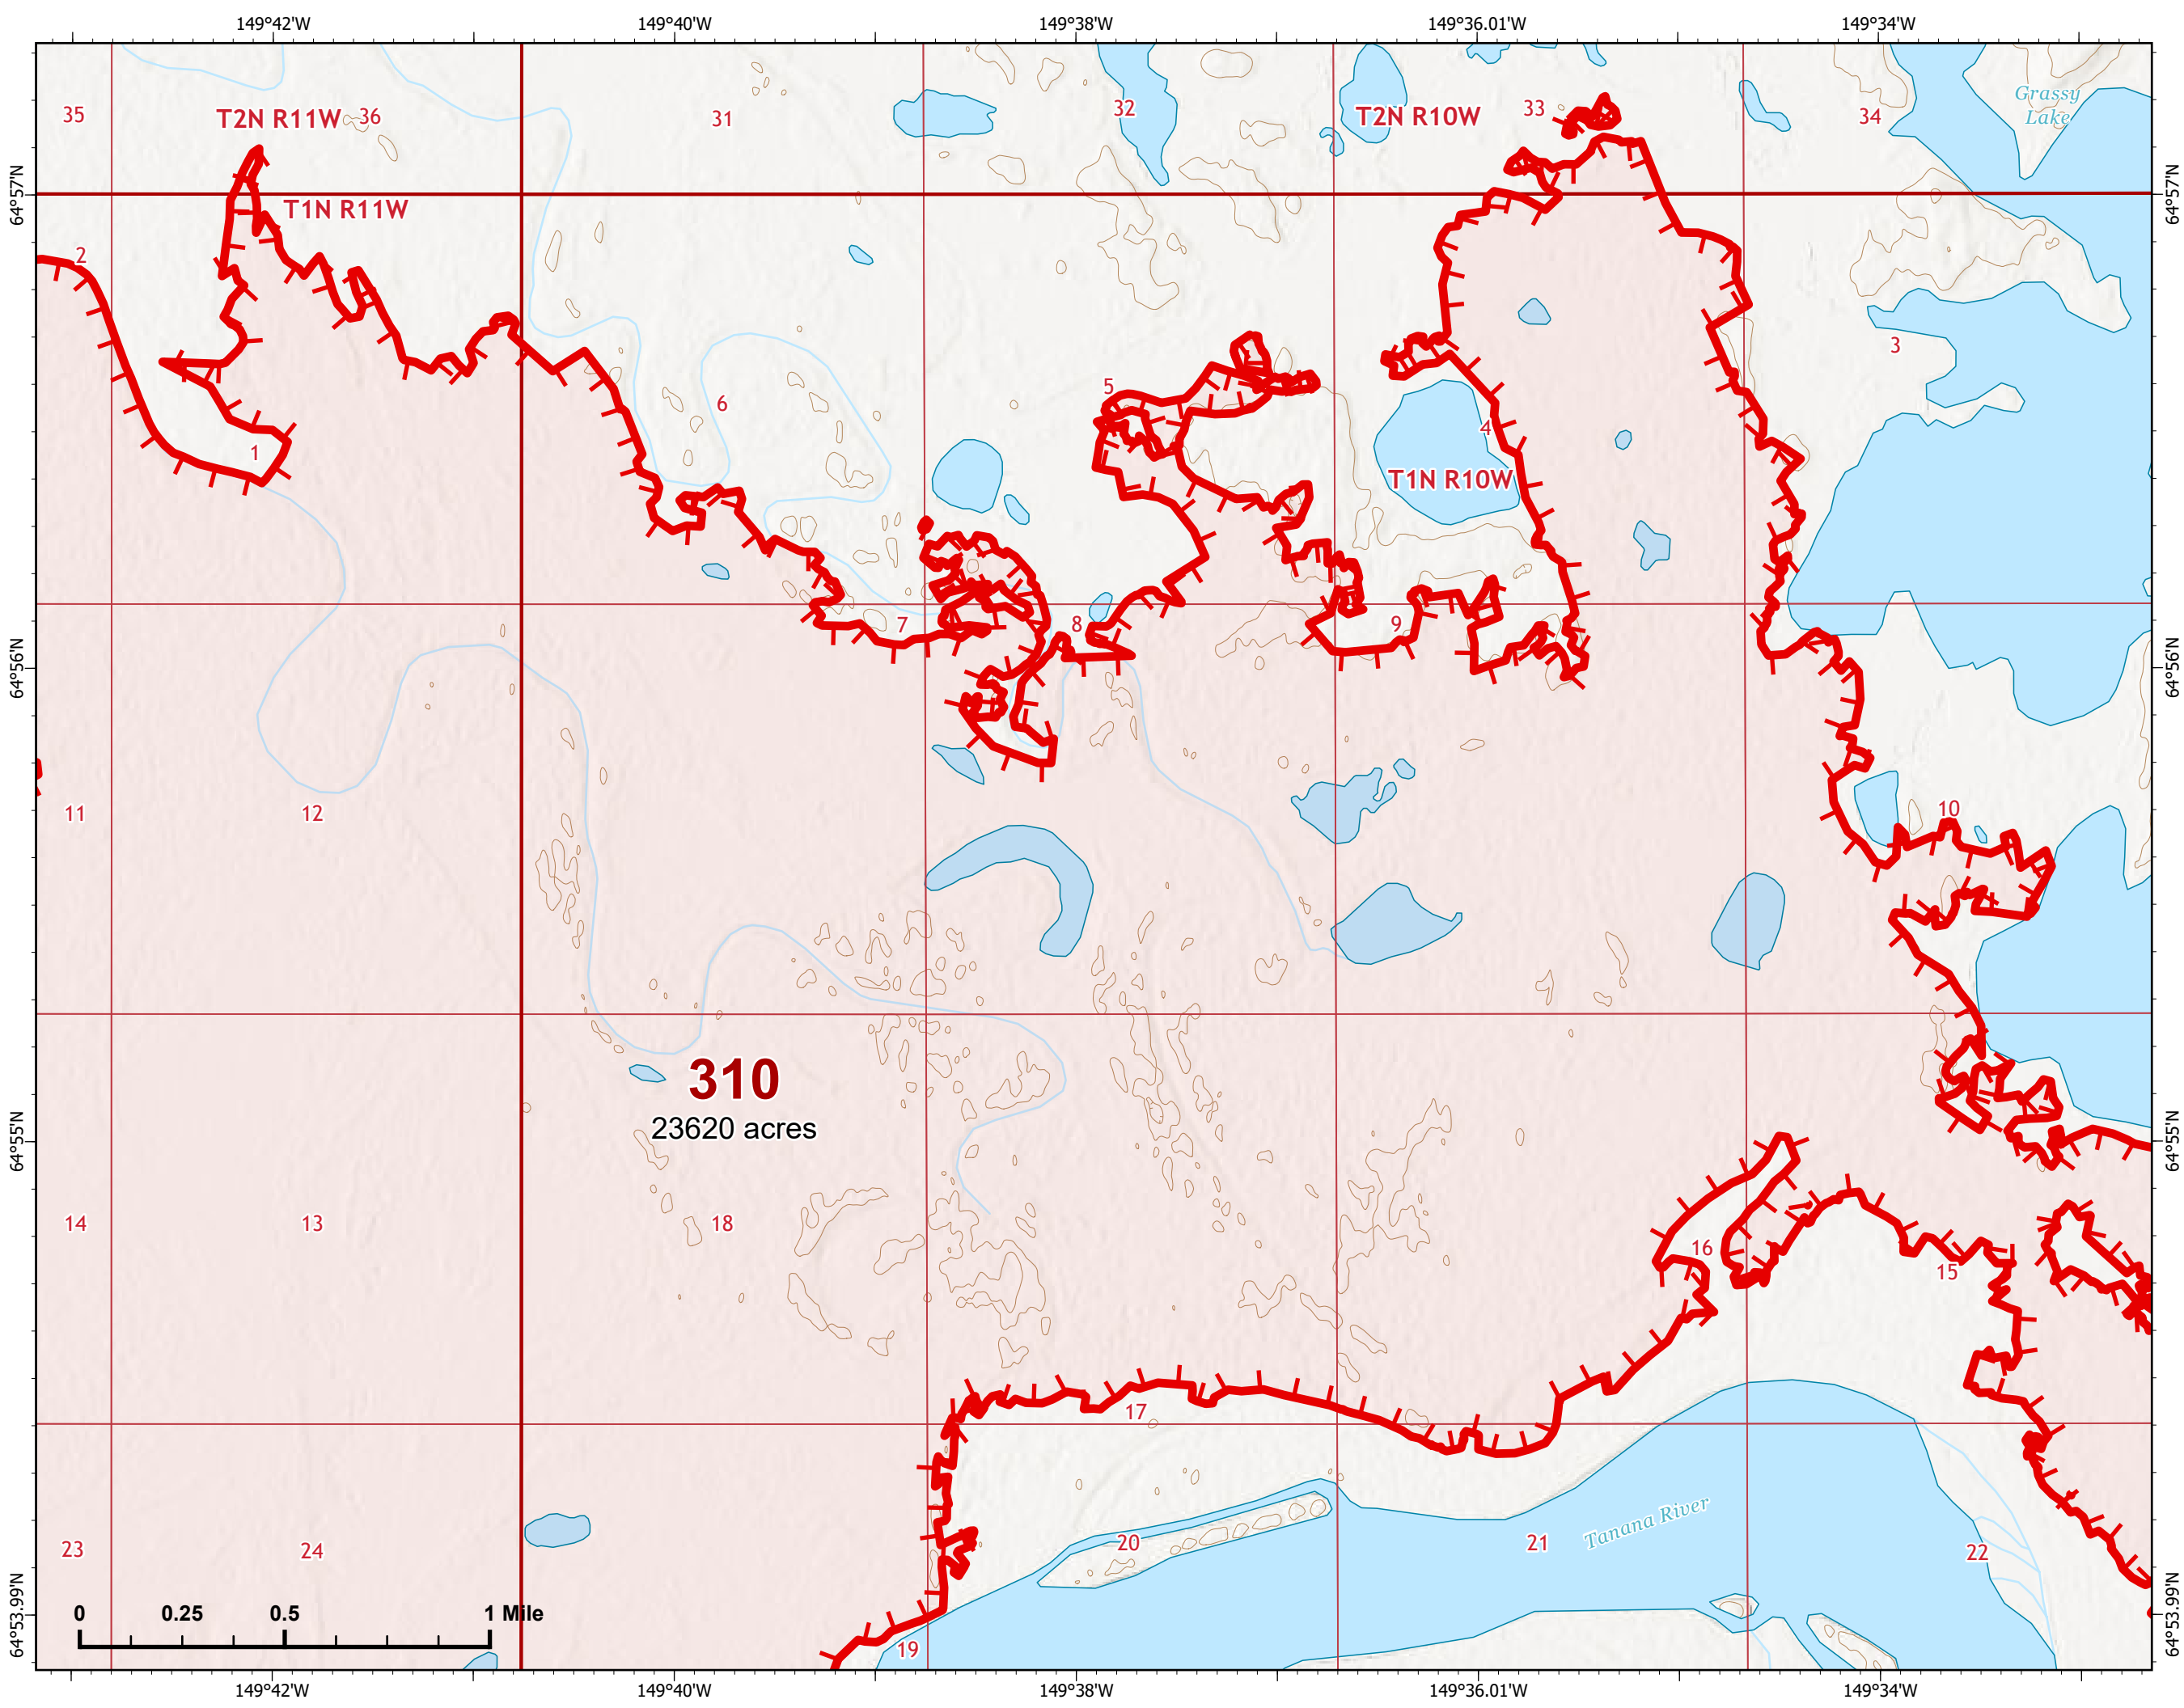

-  Wildfire Daily Fire Perimeter
-  Uncontained

310
23620 acres