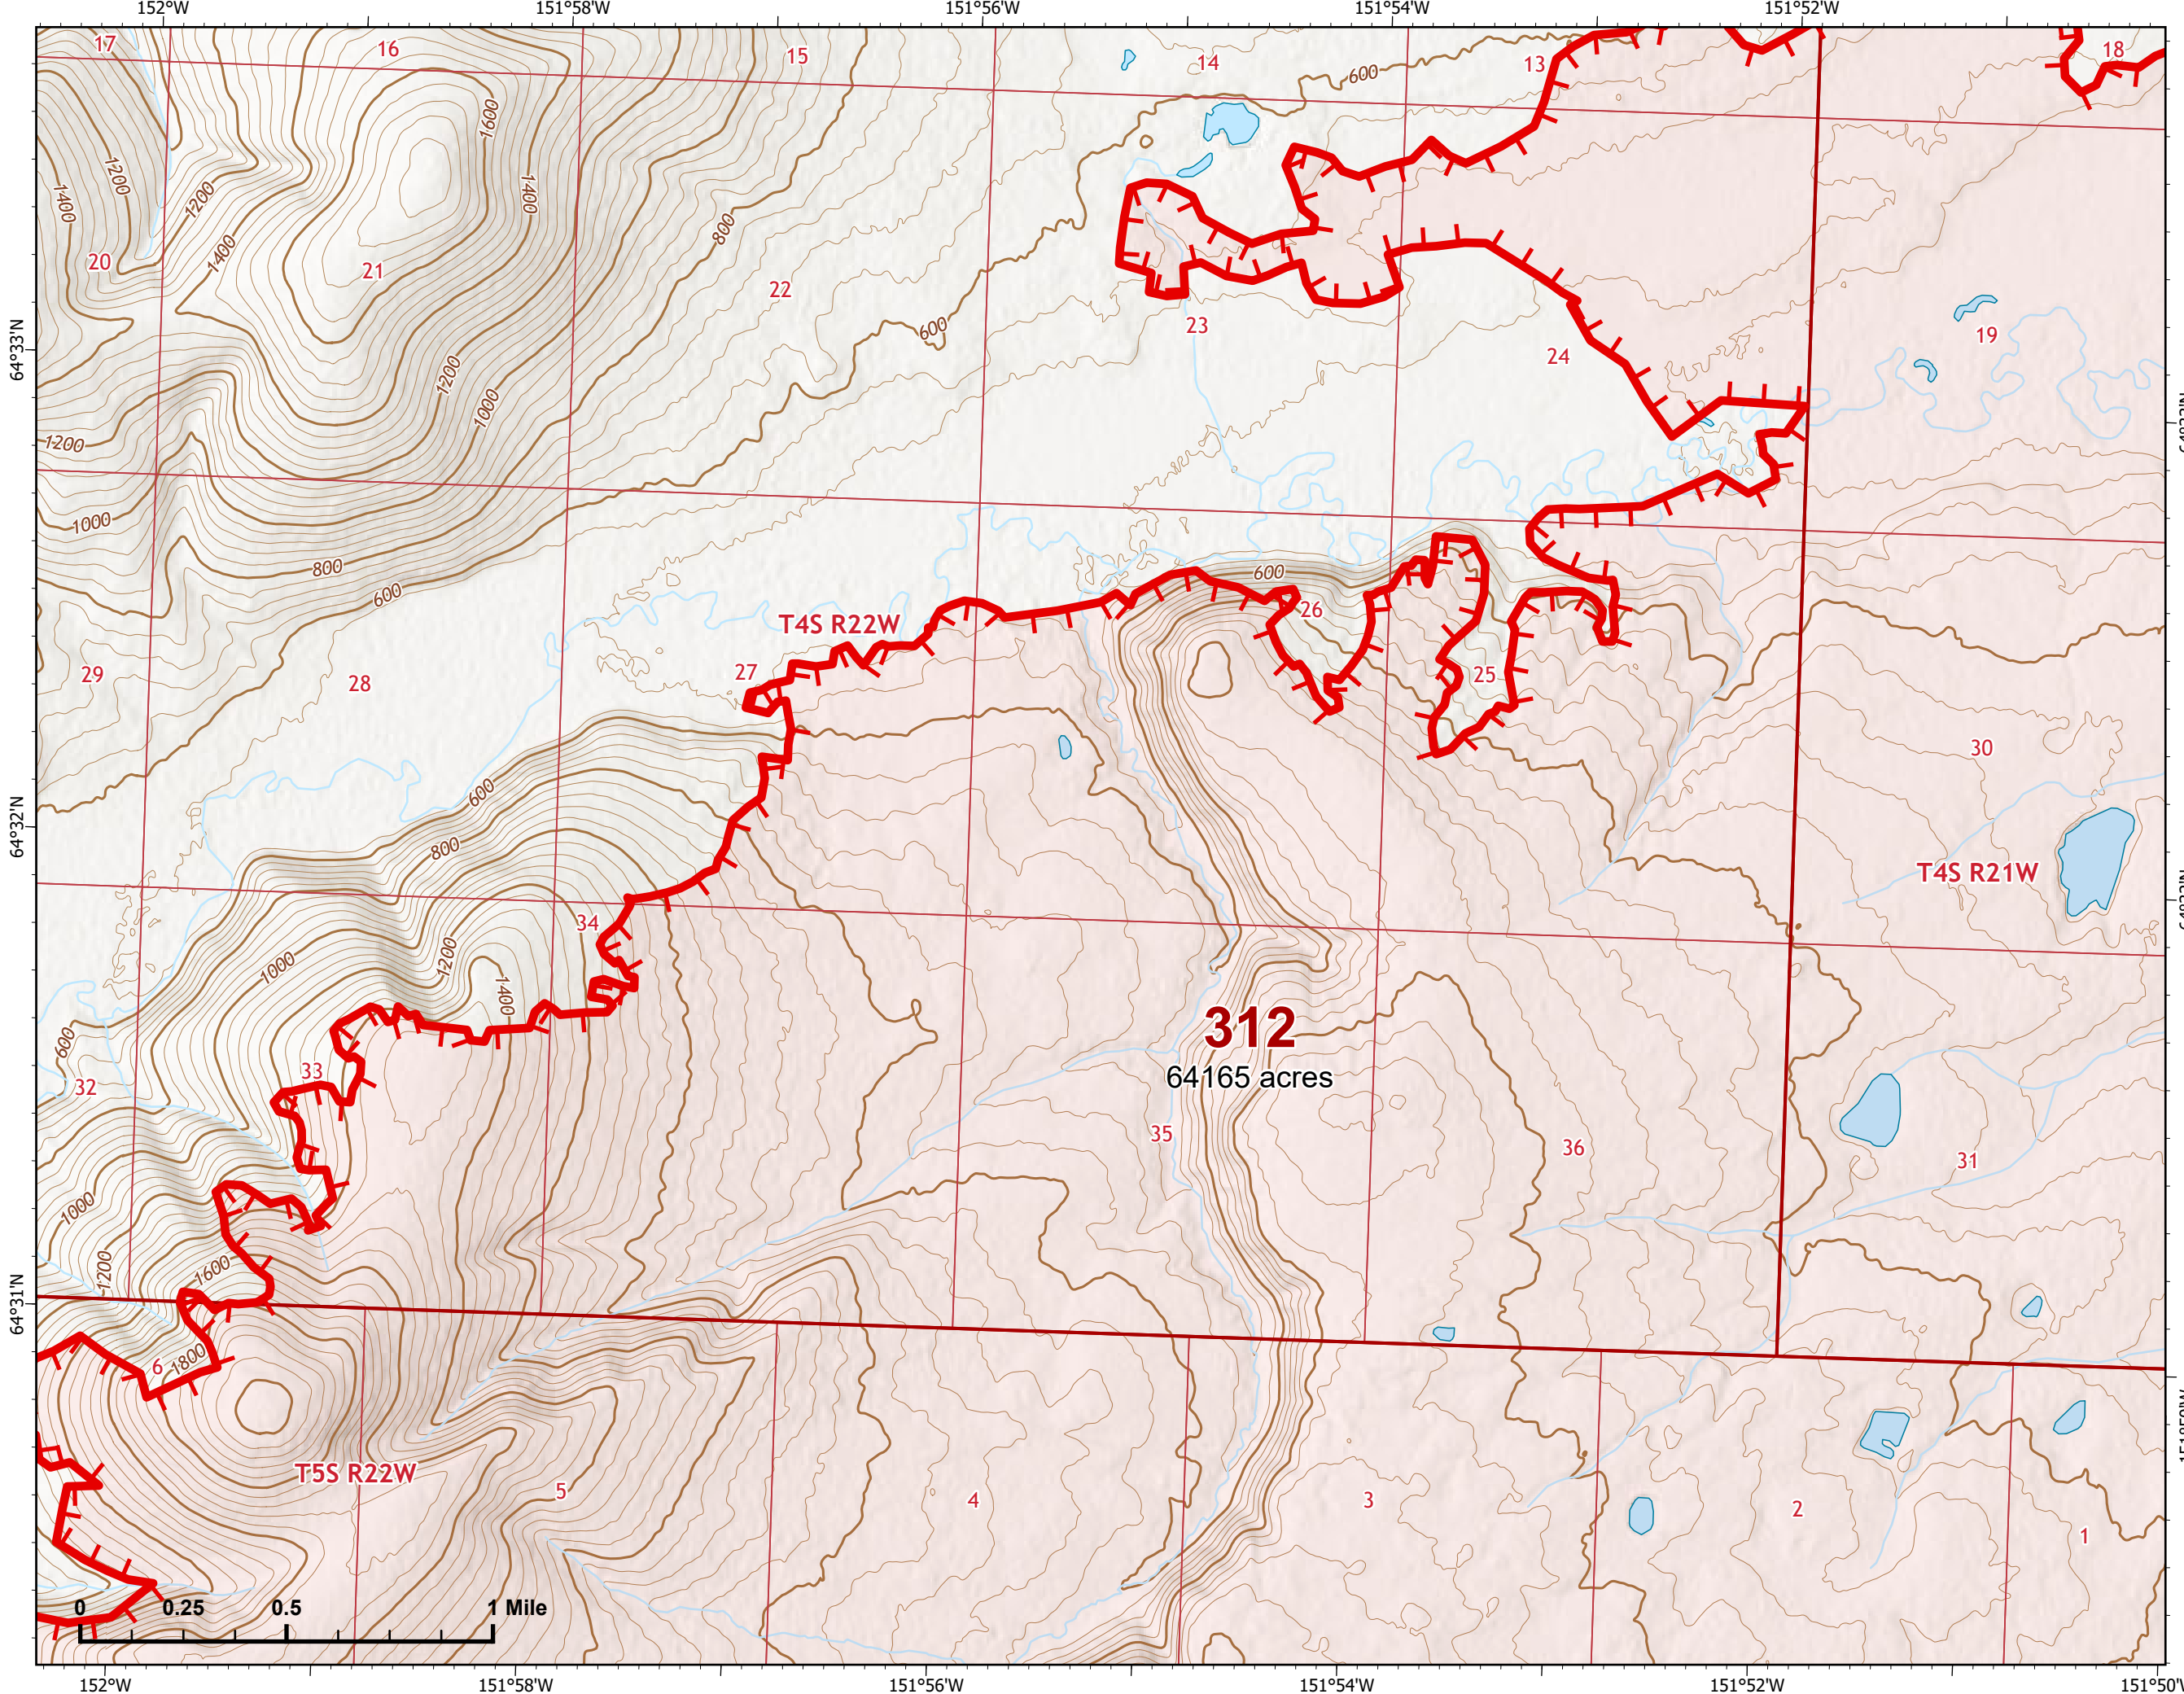

Page 312 - 1

-  Helispot
-  Structure
-  Other
-  Wildfire Daily Fire Perimeter
-  Uncontained

Z. Cravens
7/11/2022 0758

IAP Map

Bean Complex
AK-TAD-000898

07/12/2022

Fire: 312 (Bitzshitini)

Page 312 - 2

-  Helispot
-  Wildfire Daily Fire Perimeter
-  Uncontained

Z. Cravens
7/11/2022 0759

IAP Map

Bean Complex
AK-TAD-000898

07/12/2022

Fire: 312 (Bitzshitini)

Page 312 - 3

-  Wildfire Daily Fire Perimeter
-  Uncontained

Z. Cravens
7/11/2022 0800

IAP Map

Bean Complex
AK-TAD-000898

07/12/2022

Fire: 312 (Bitzshitini)

Page 312 - 4

-  Wildfire Daily Fire Perimeter
-  Uncontained

Z. Cravens
7/11/2022 0801