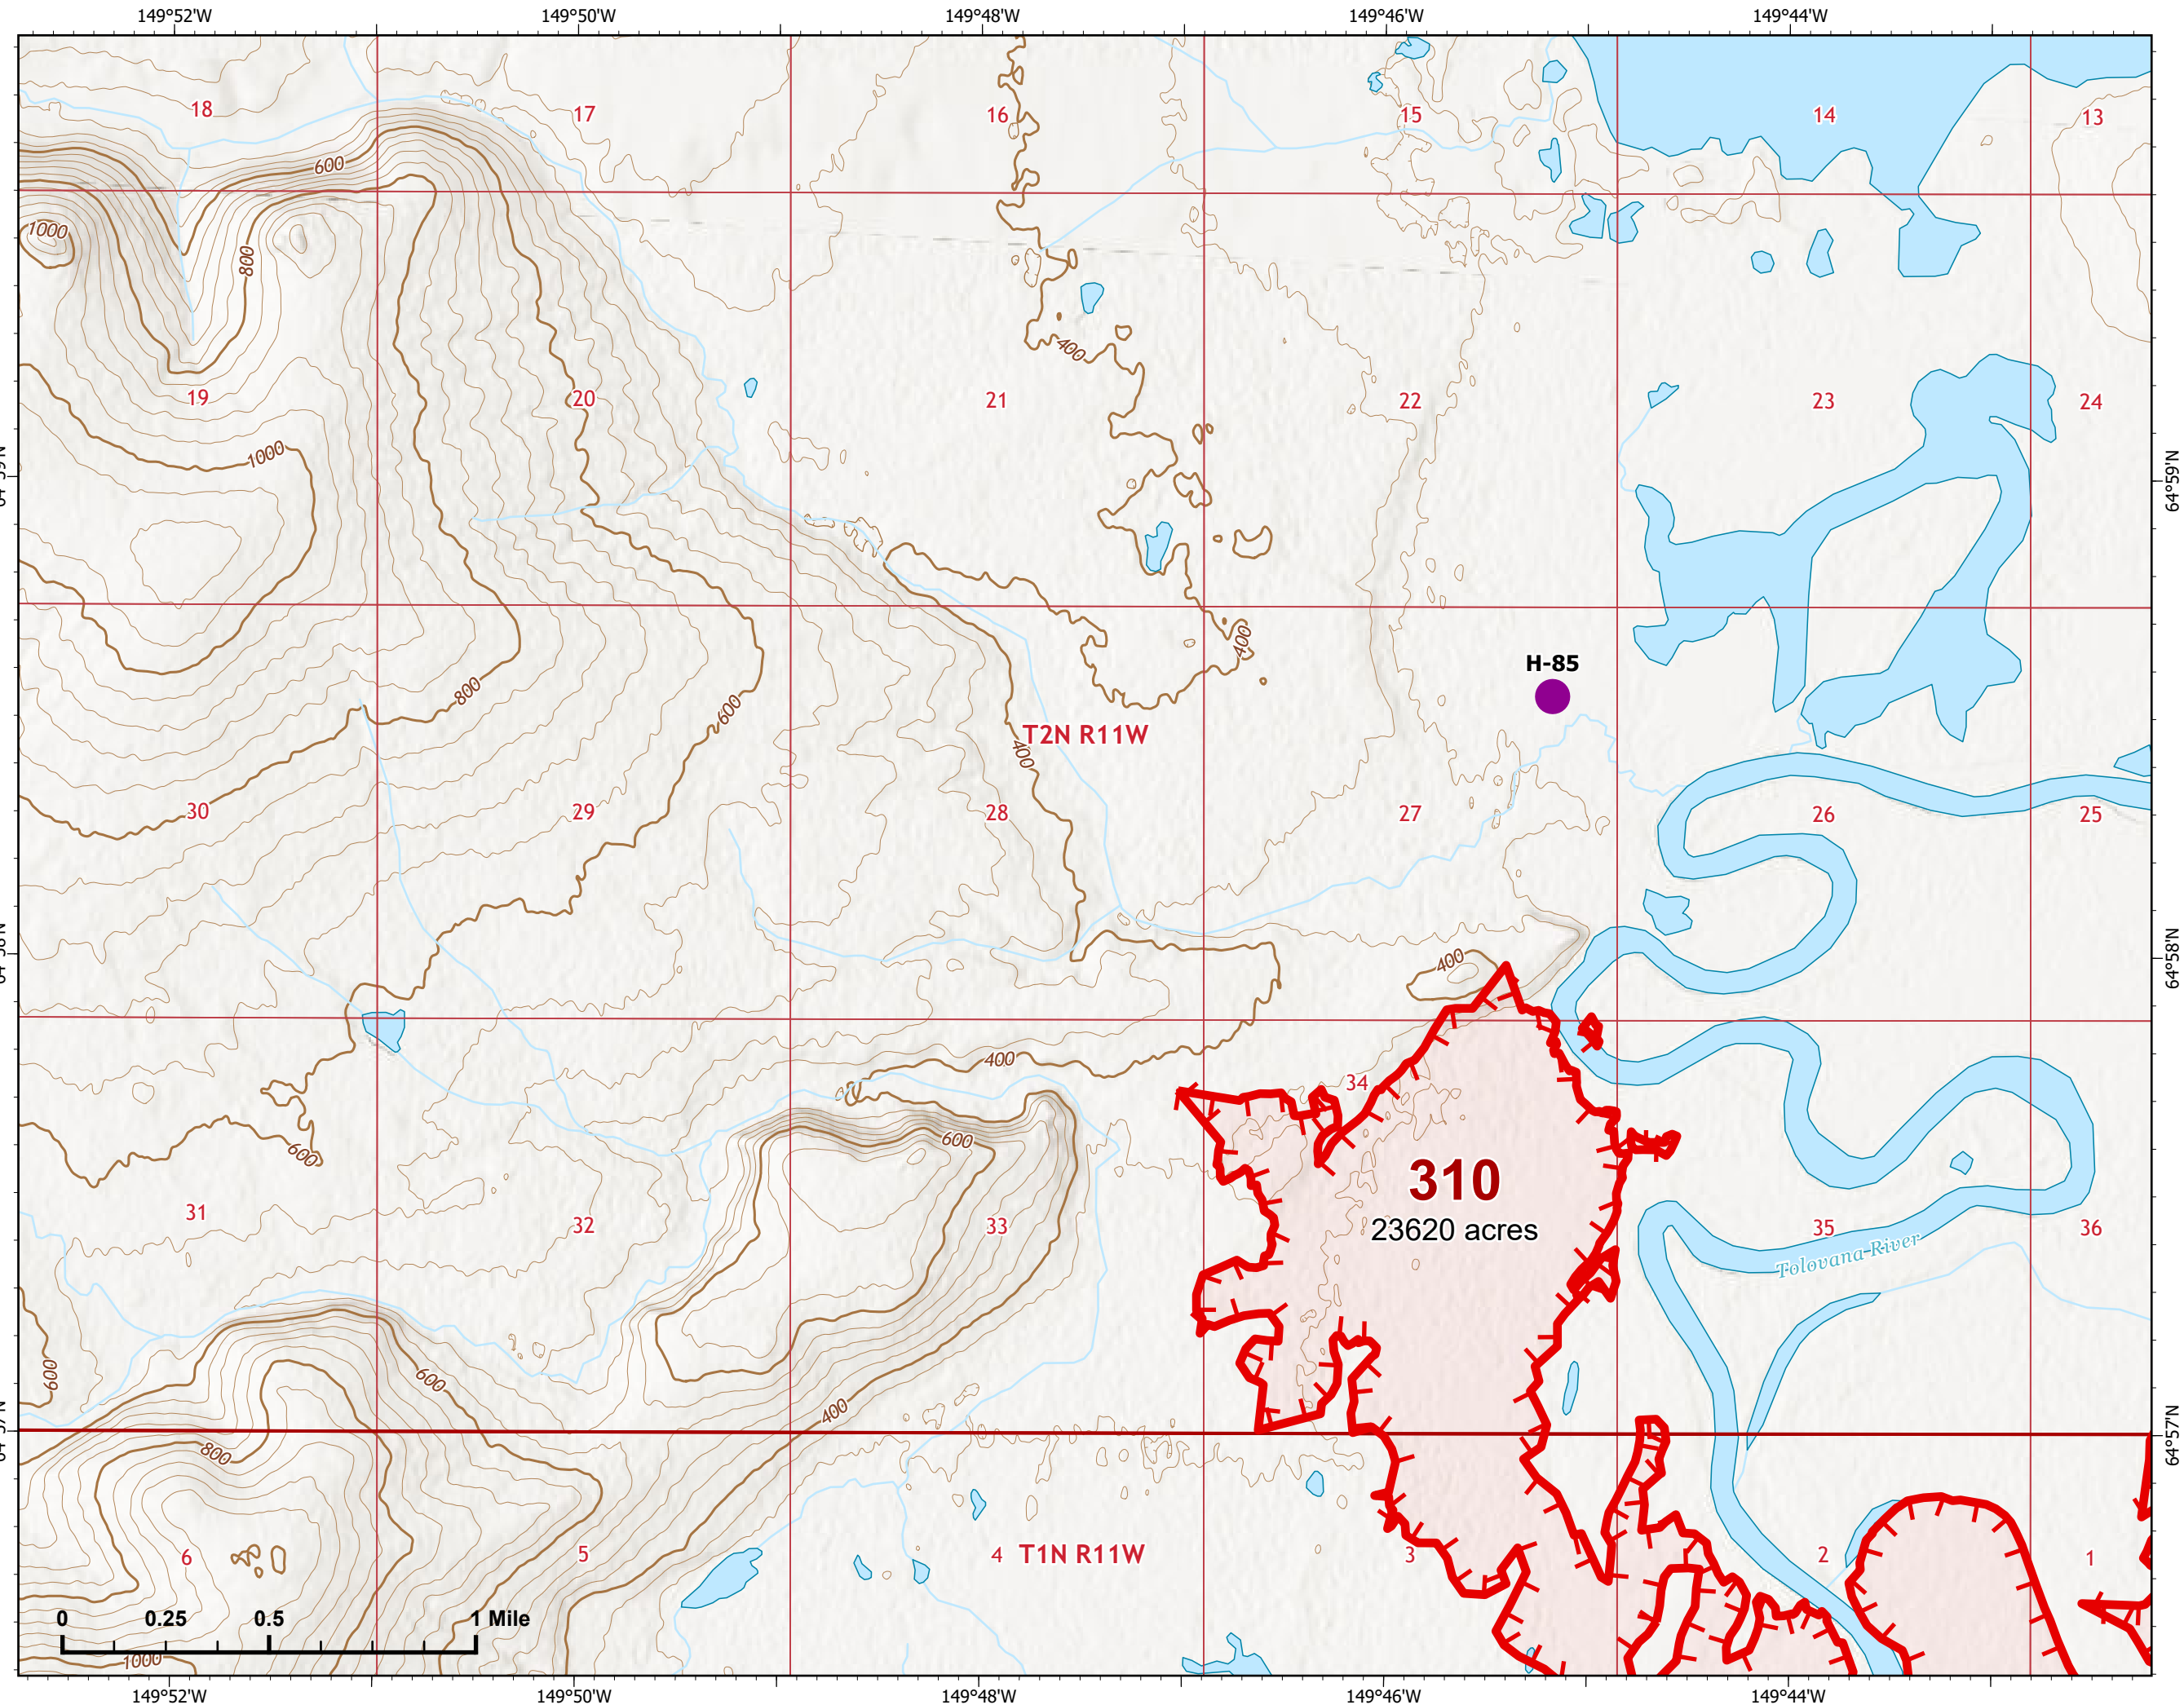

-  Structure
-  Wildfire Daily Fire Perimeter
-  Uncontained
-  Native Allotments

Z. Cravens
7/11/2022 0823

IAP Map

Bean Complex
AK-TAD-000898

07/12/2022

Fire: 310 (Tanana River)

Page 310 - 1

-  Helispot
-  Wildfire Daily Fire Perimeter
-  Uncontained

Z. Cravens
7/11/2022 0824

IAP Map

Bean Complex
AK-TAD-000898

07/12/2022

Fire: 310 (Tanana River)

Page 310 - 2

-  Wildfire Daily Fire Perimeter
-  Uncontained

IAP Map

Bean Complex
AK-TAD-000898
07/12/2022

Fire: 310 (Tanana River)

Page 310 - 3

-  Helispot
-  Structure
-  Wildfire Daily Fire Perimeter
-  Uncontained

310
23620 acres

Z. Cravens
7/11/2022 0825

NW 7
NORTHWEST INCIDENT MANAGEMENT TEAM