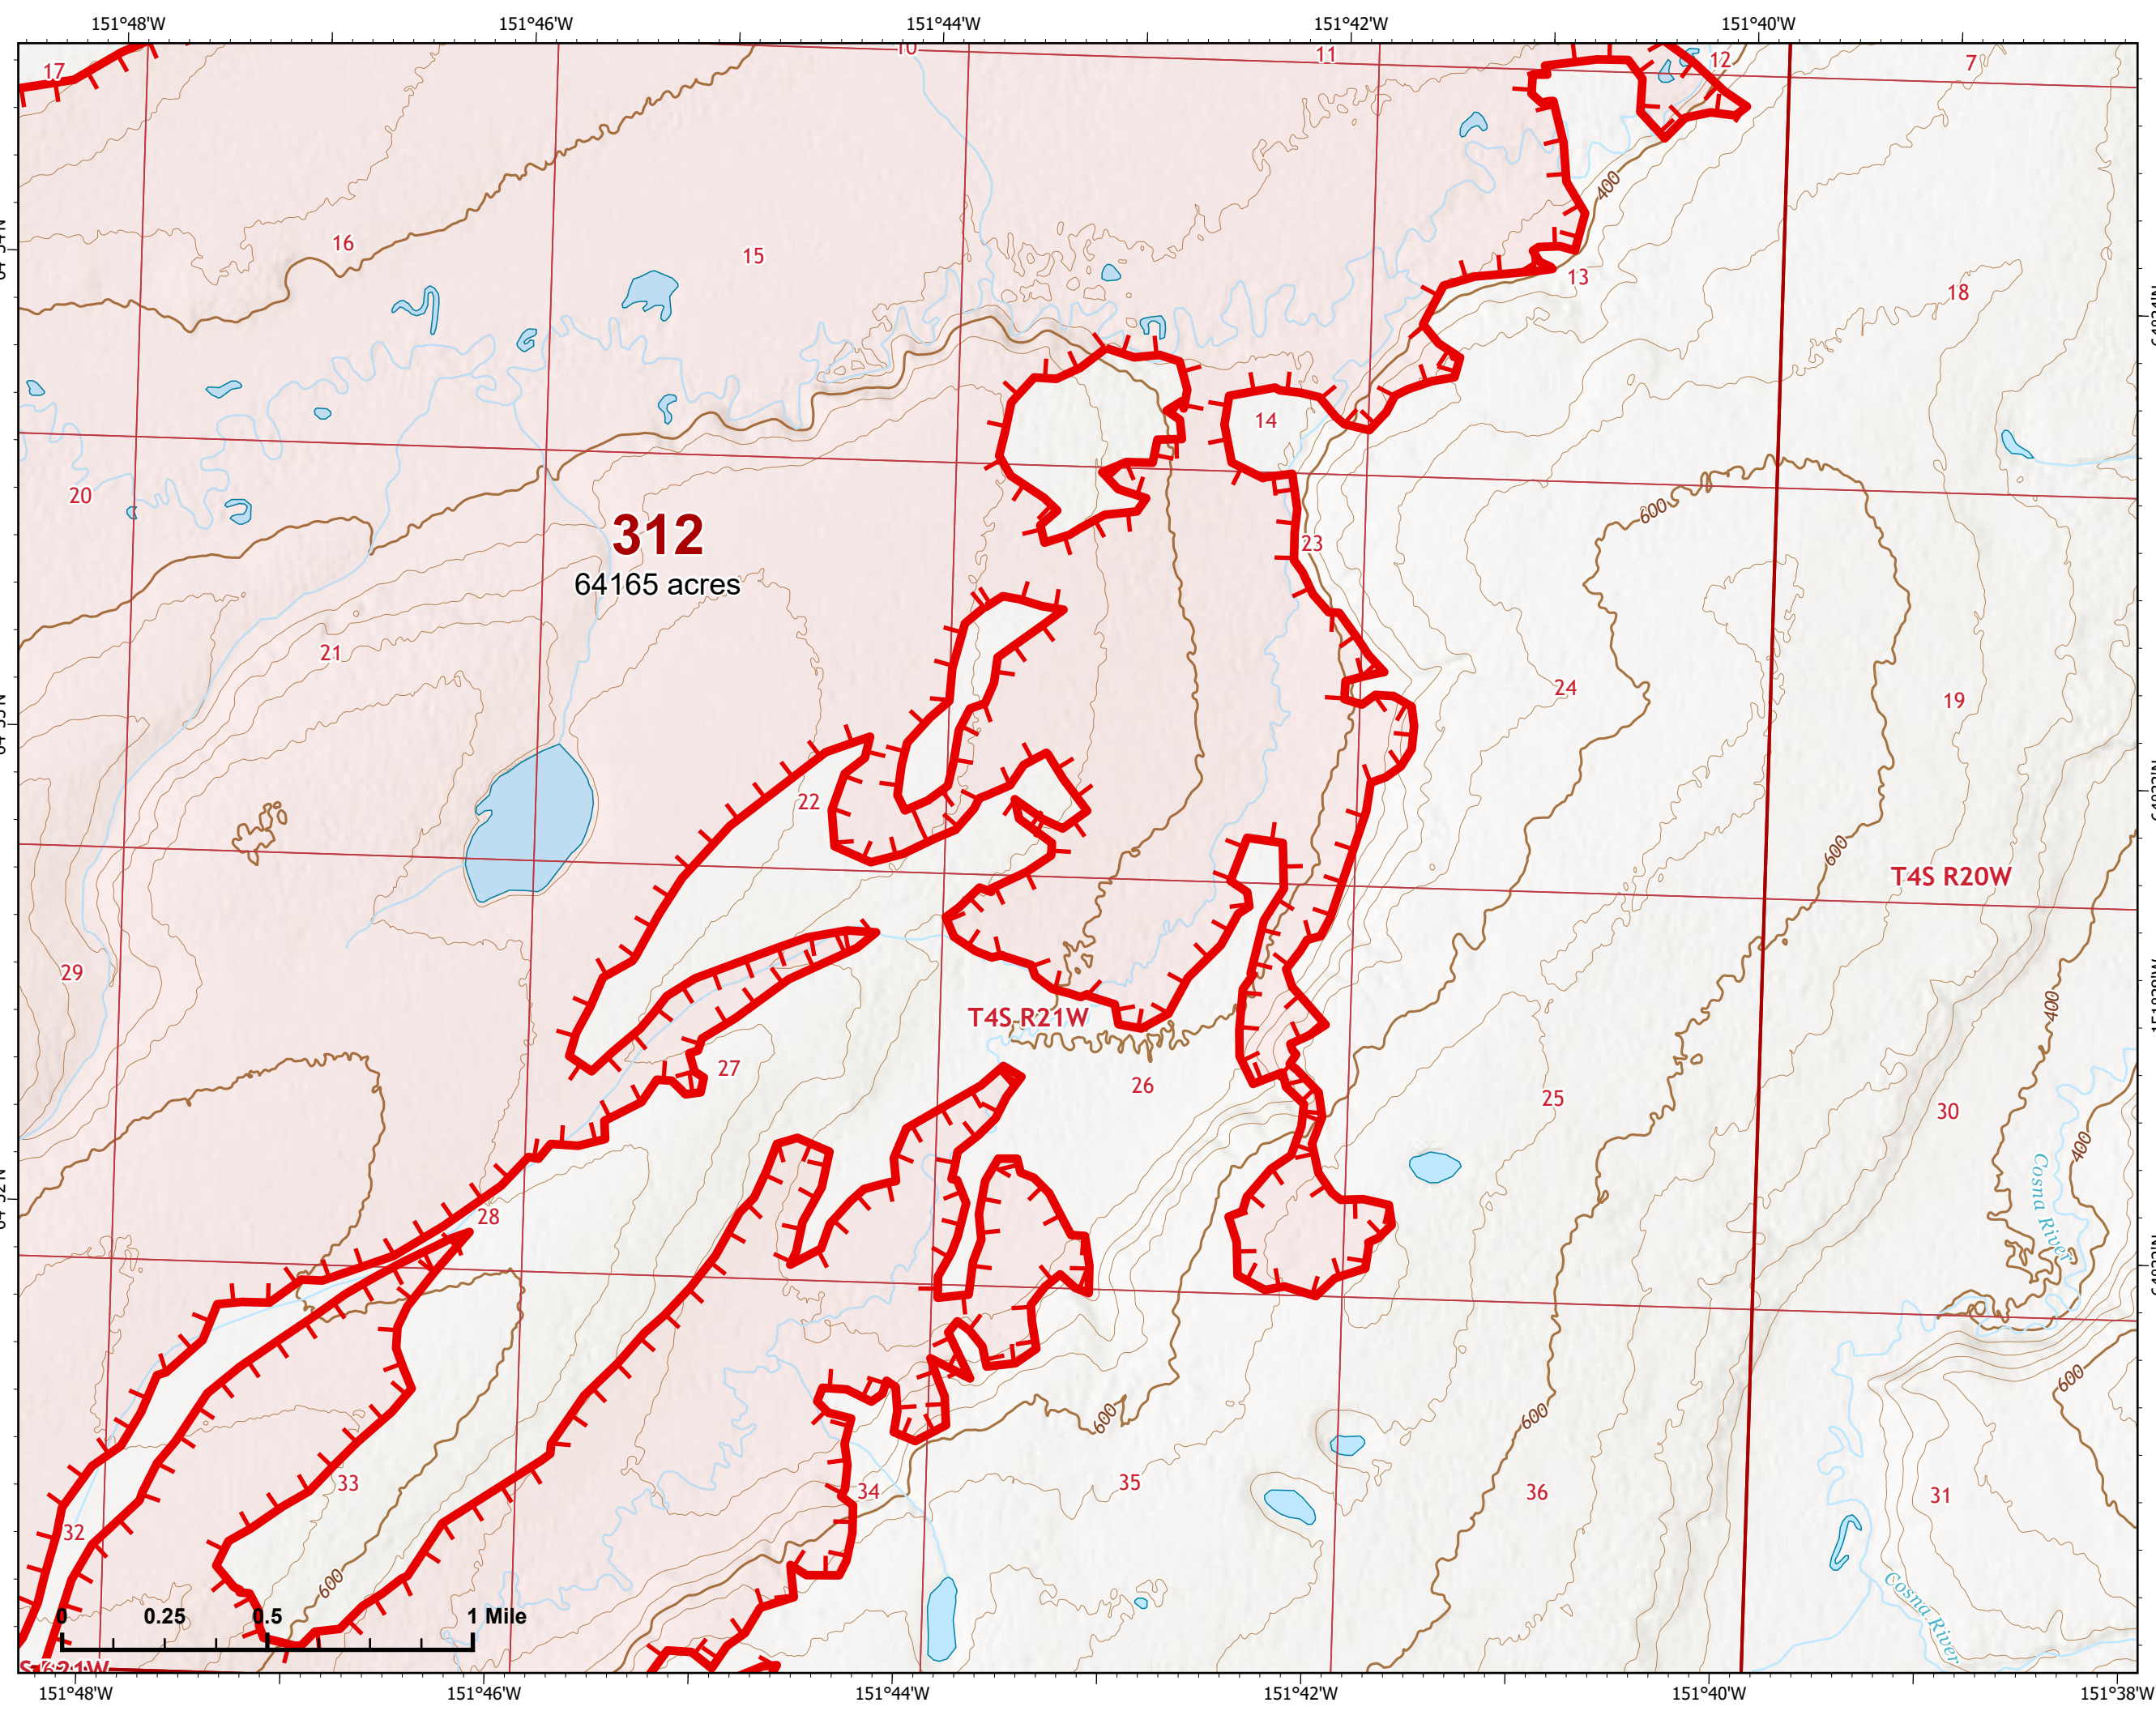

Page 312 - 9

-  Wildfire Daily Fire Perimeter
-  Uncontained

Z. Cravens
7/11/2022 0806

IAP Map

Bean Complex
AK-TAD-000898
07/12/2022
Fire: 312 (Bitzshitini)

Page 312 - 10

-  Helispot
-  Structure
-  Wildfire Daily Fire Perimeter
-  Uncontained

Z. Cravens
7/11/2022 0807

IAP Map

Bean Complex
AK-TAD-000898

07/12/2022

Fire: 312 (Bitzshitini)

Page 312 - 11

-  Wildfire Daily Fire Perimeter
-  Uncontained

Z. Cravens
7/11/2022 0807

IAP Map

Bean Complex
AK-TAD-000898
07/12/2022
Fire: 315 (Chitanana)

Page 315 - 1

-  Helispot
-  Drop Point
-  Structure
-  Wildfire Daily Fire Perimeter
-  Uncontained
-  Native Allotments

Z. Cravens
7/11/2022 0809