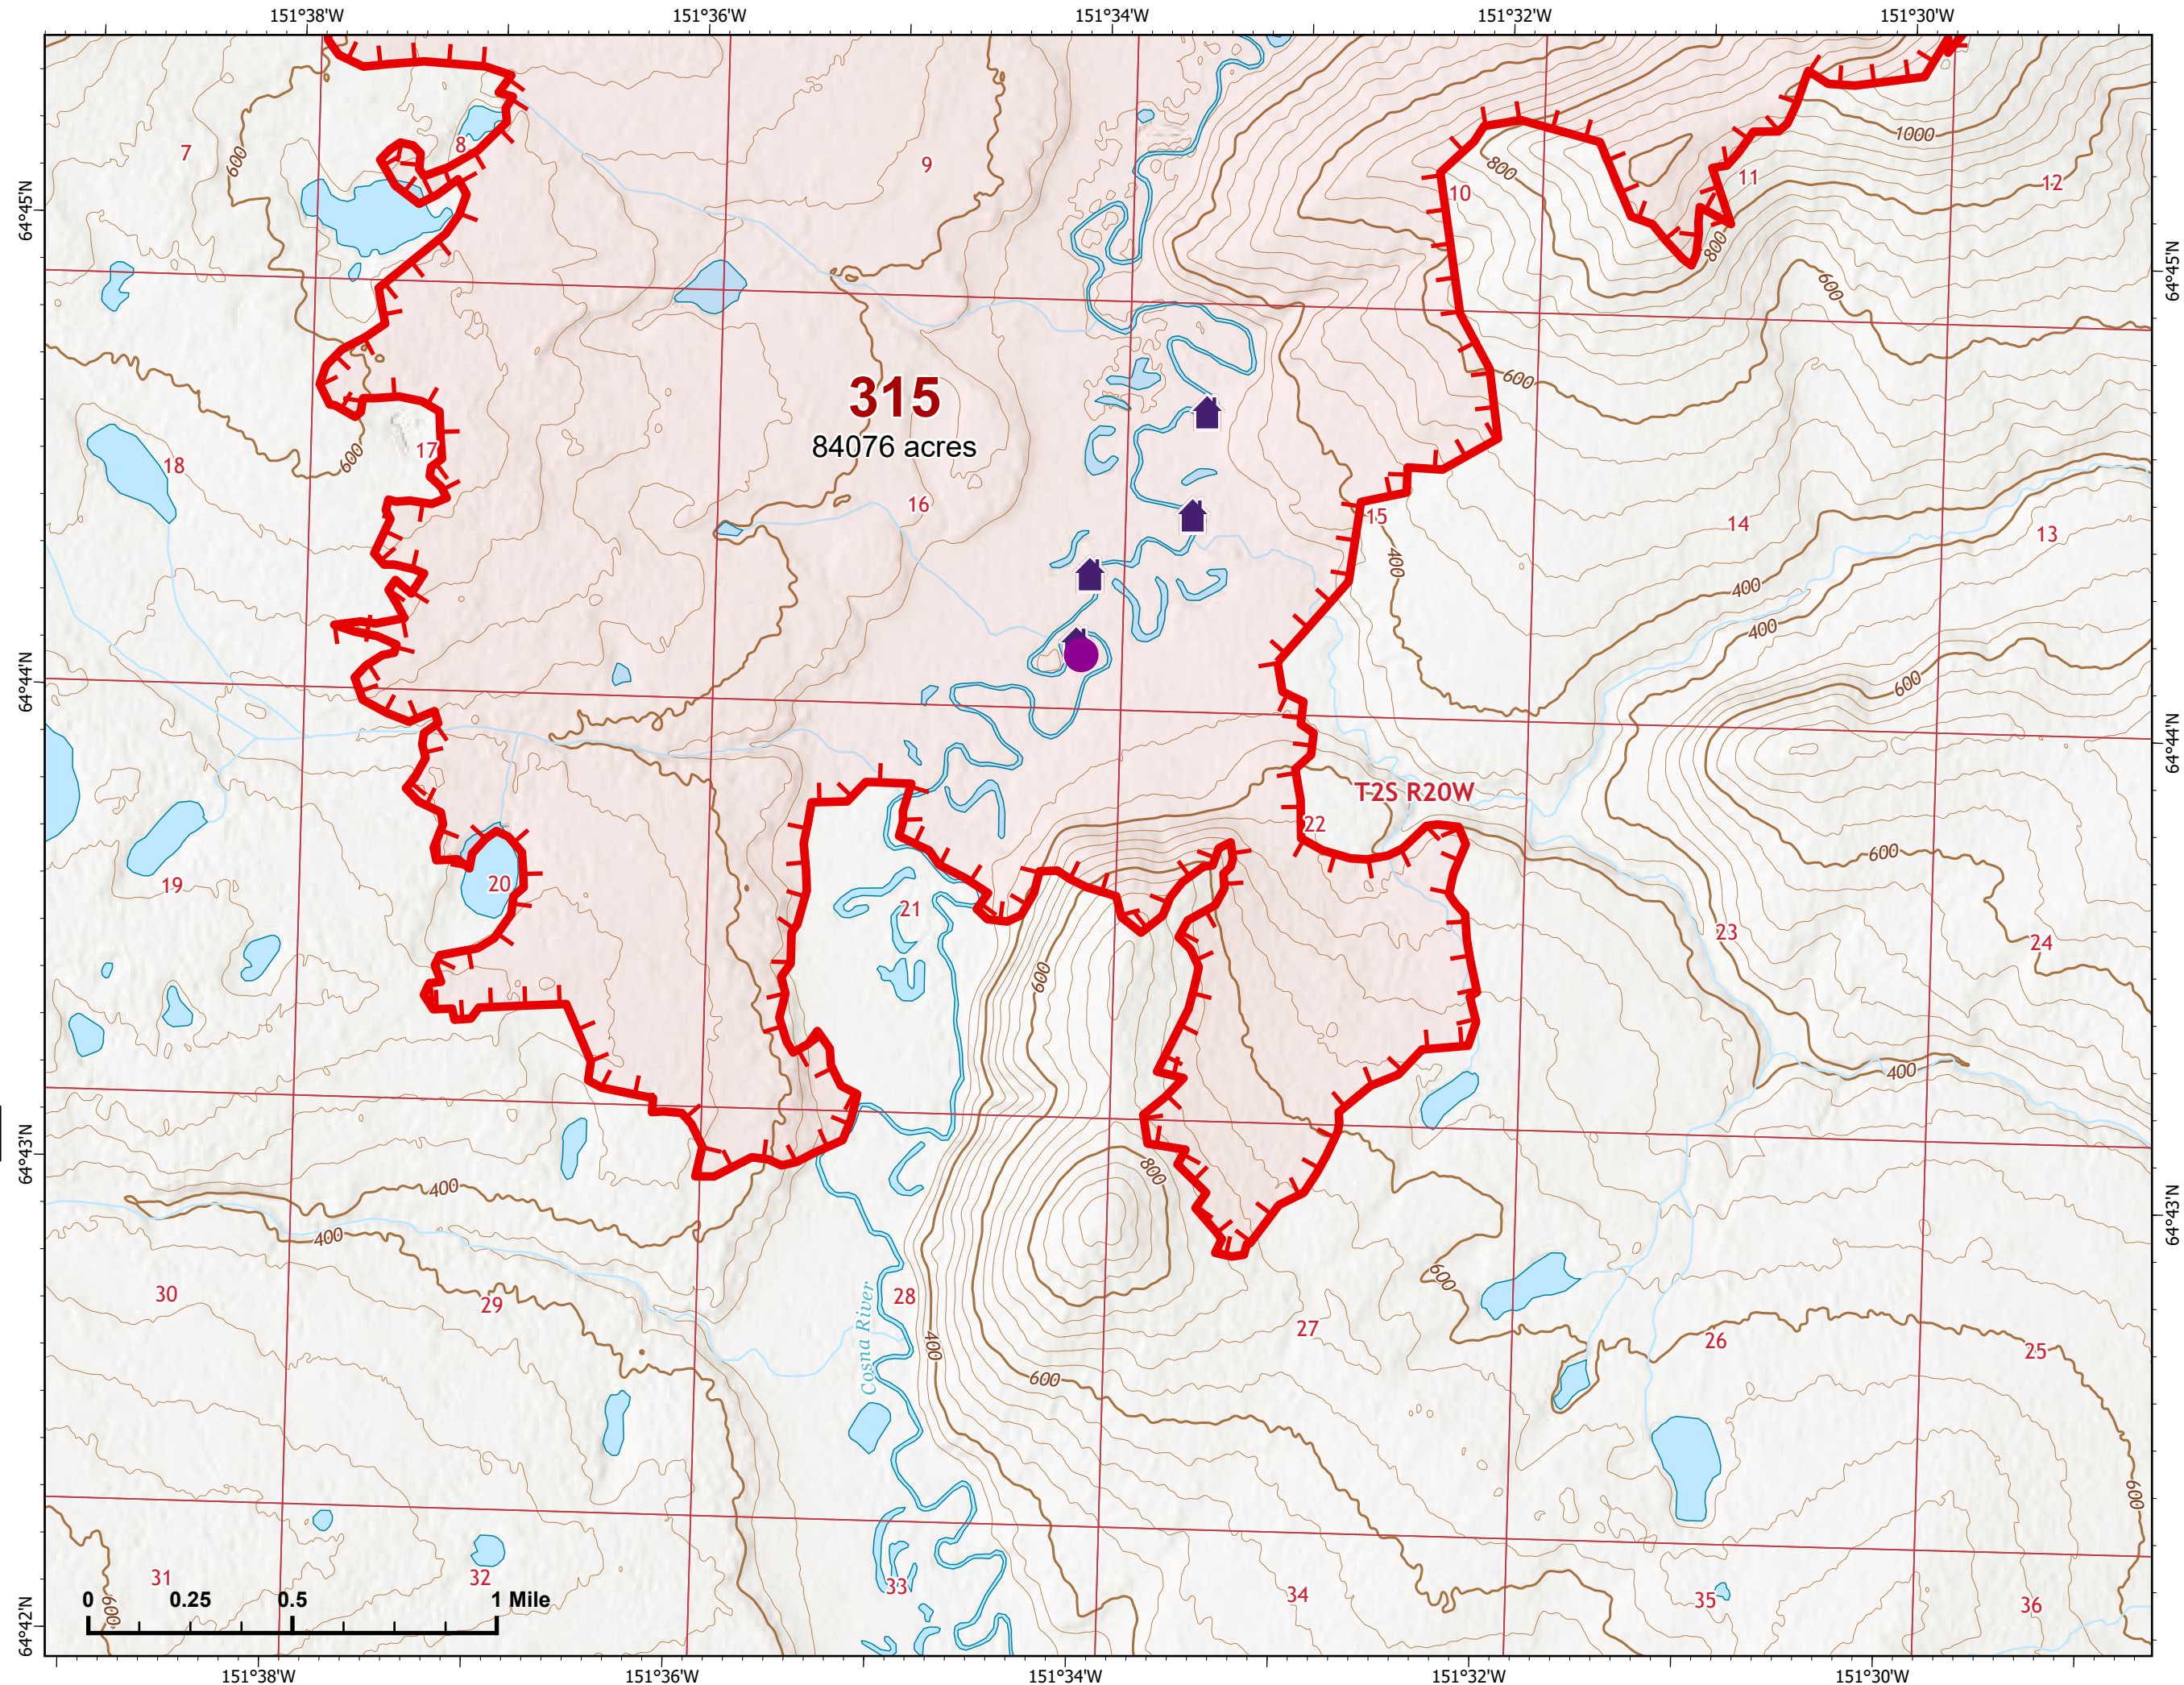

Fire: 315 (Chitanana)

Page 315 - 6

-  Wildfire Daily Fire Perimeter
-  Uncontained

Z. Cravens
7/11/2022 0813

IAP Map

Bean Complex
AK-TAD-000898

07/12/2022

Fire: 315 (Chitanana)

Page 315 - 7

-  Helispot
-  Structure
-  Wildfire Daily Fire Perimeter
-  Uncontained

Z. Cravens
7/11/2022 0814

IAP Map

Bean Complex
AK-TAD-000898

07/12/2022

Fire: 315 (Chitanana)

Page 315 - 8