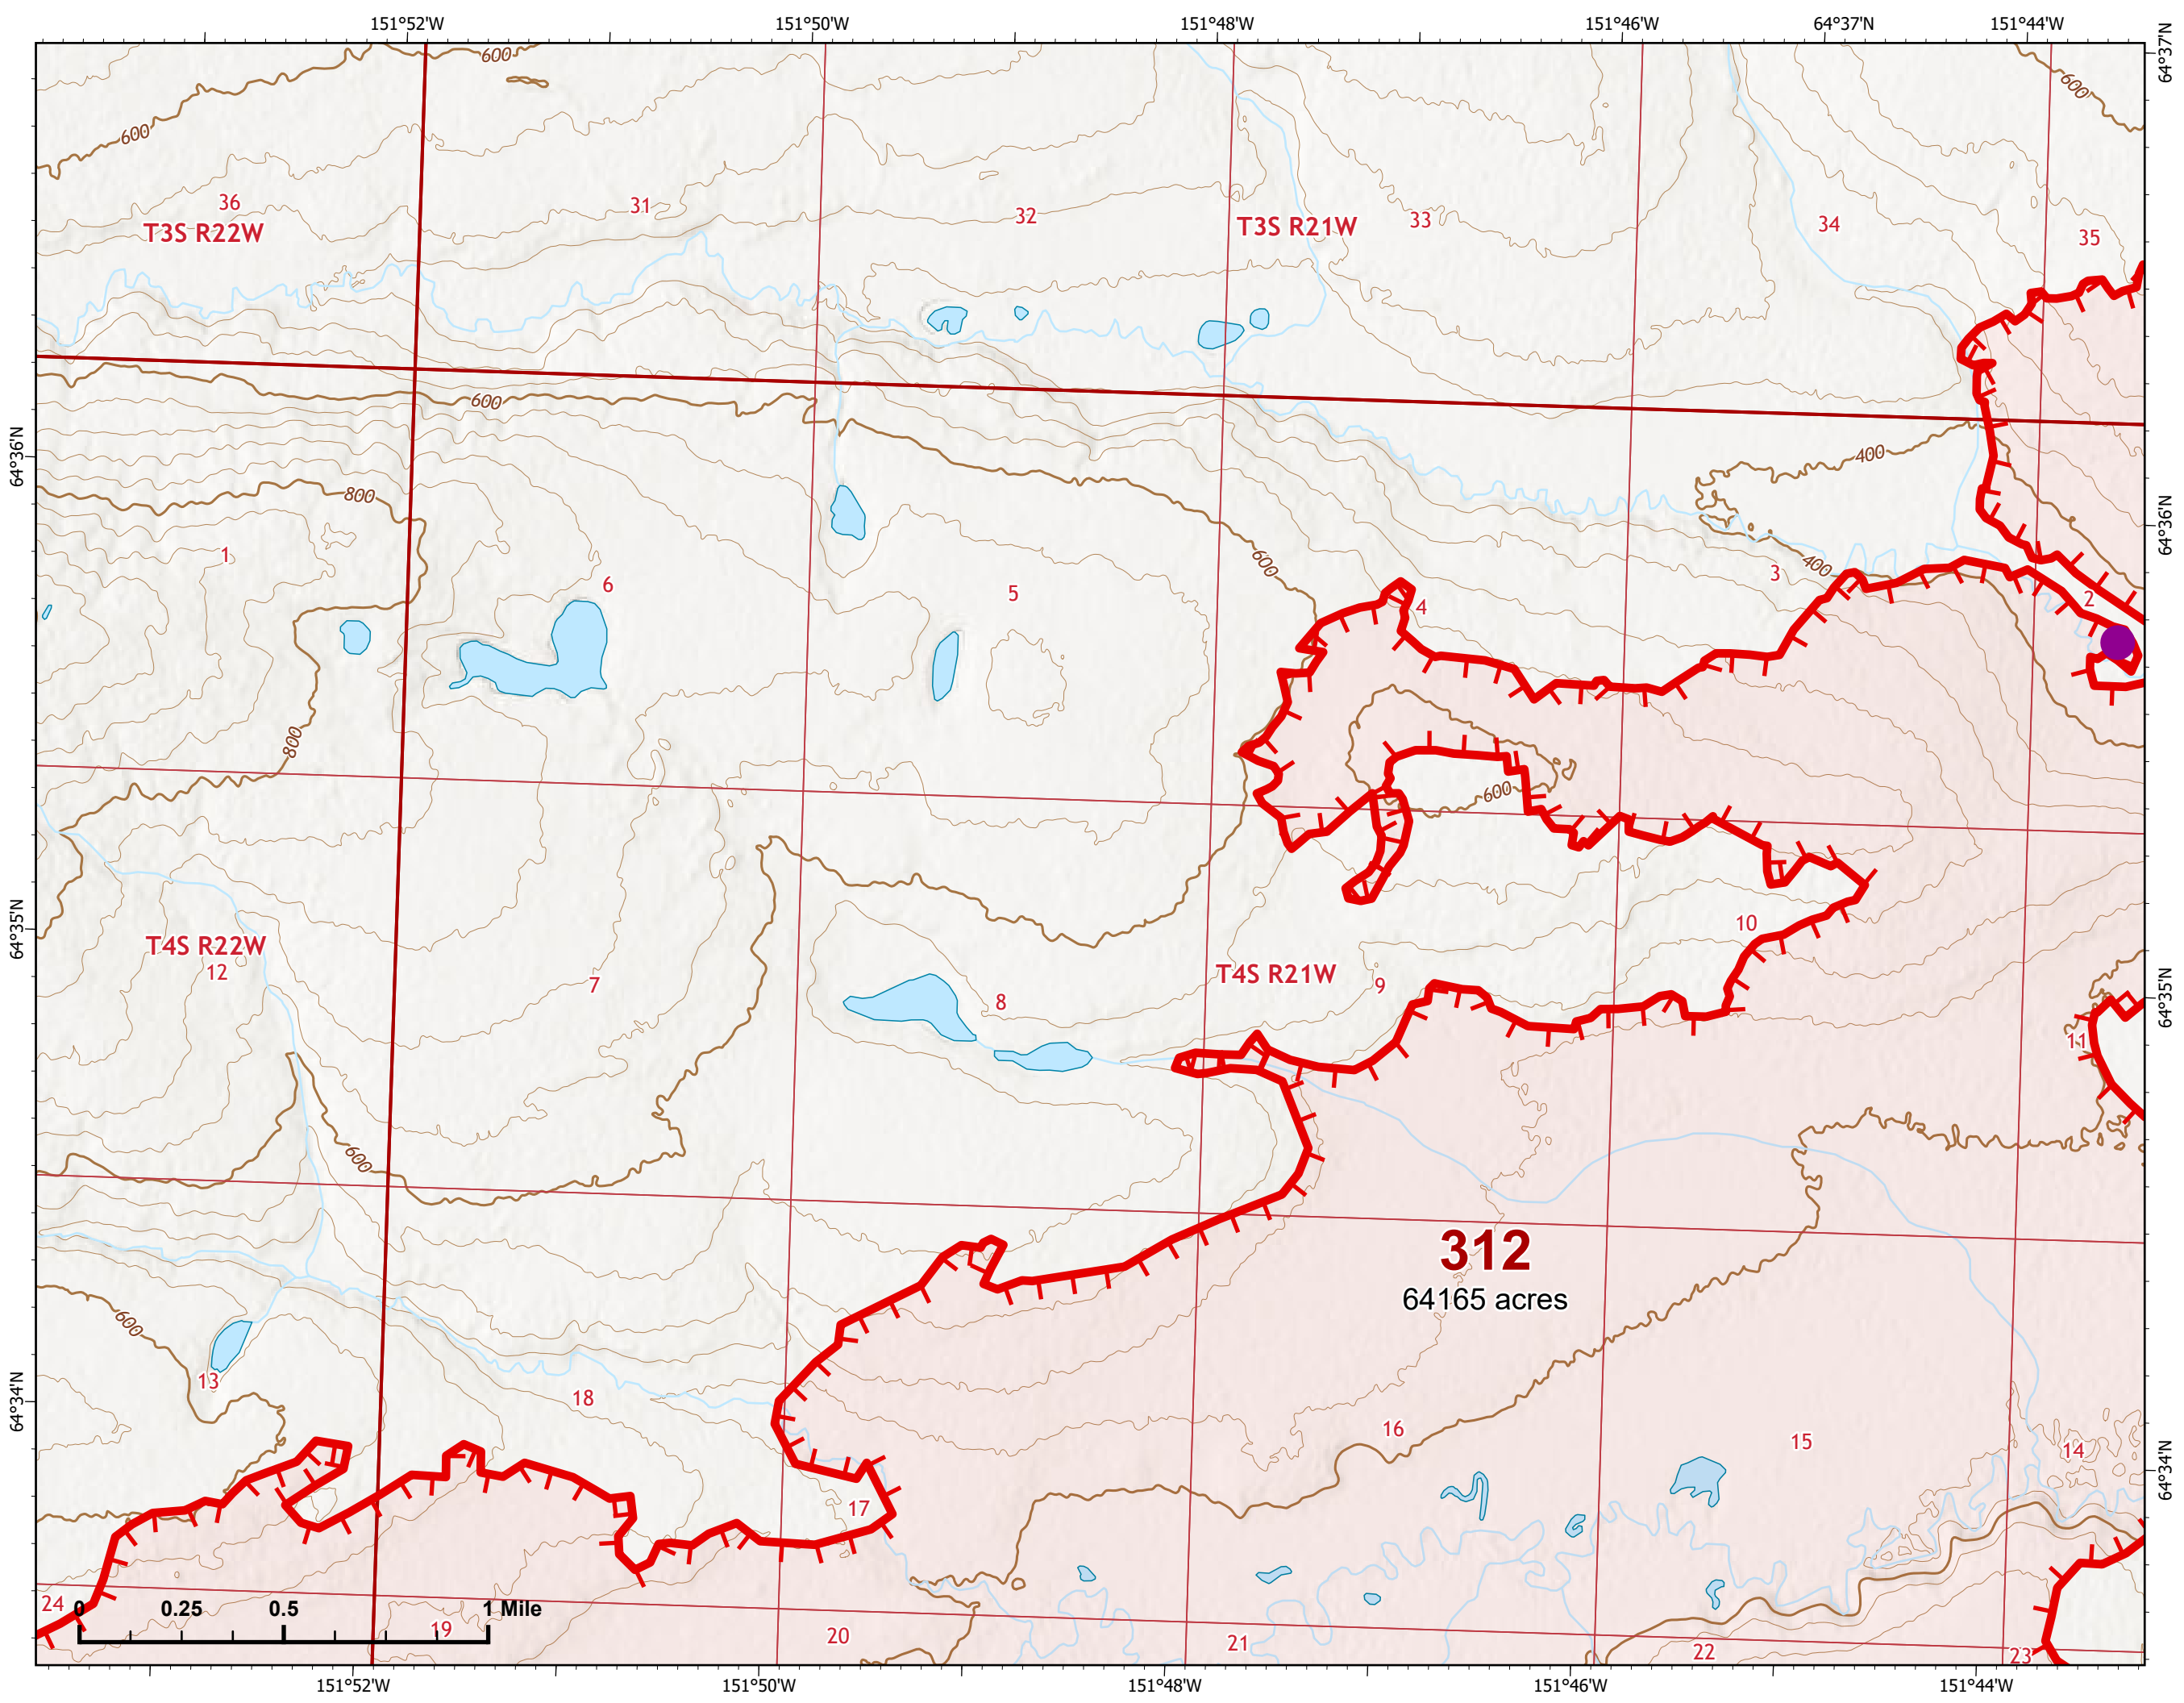

Page 312 - 1

-  Helispot
-  Structure
-  Other
-  Wildfire Daily Fire Perimeter
-  Uncontained

Z. Cravens
7/11/2022 0758

IAP Map

Bean Complex
AK-TAD-000898

07/12/2022

Fire: 312 (Bitzshitini)

Page 312 - 2

-  Helispot
-  Wildfire Daily Fire Perimeter
-  Uncontained

Z. Cravens
7/11/2022 0759

IAP Map

Bean Complex
AK-TAD-000898

07/12/2022

Fire: 312 (Bitzshitini)

Page 312 - 3

-  Wildfire Daily Fire Perimeter
-  Uncontained