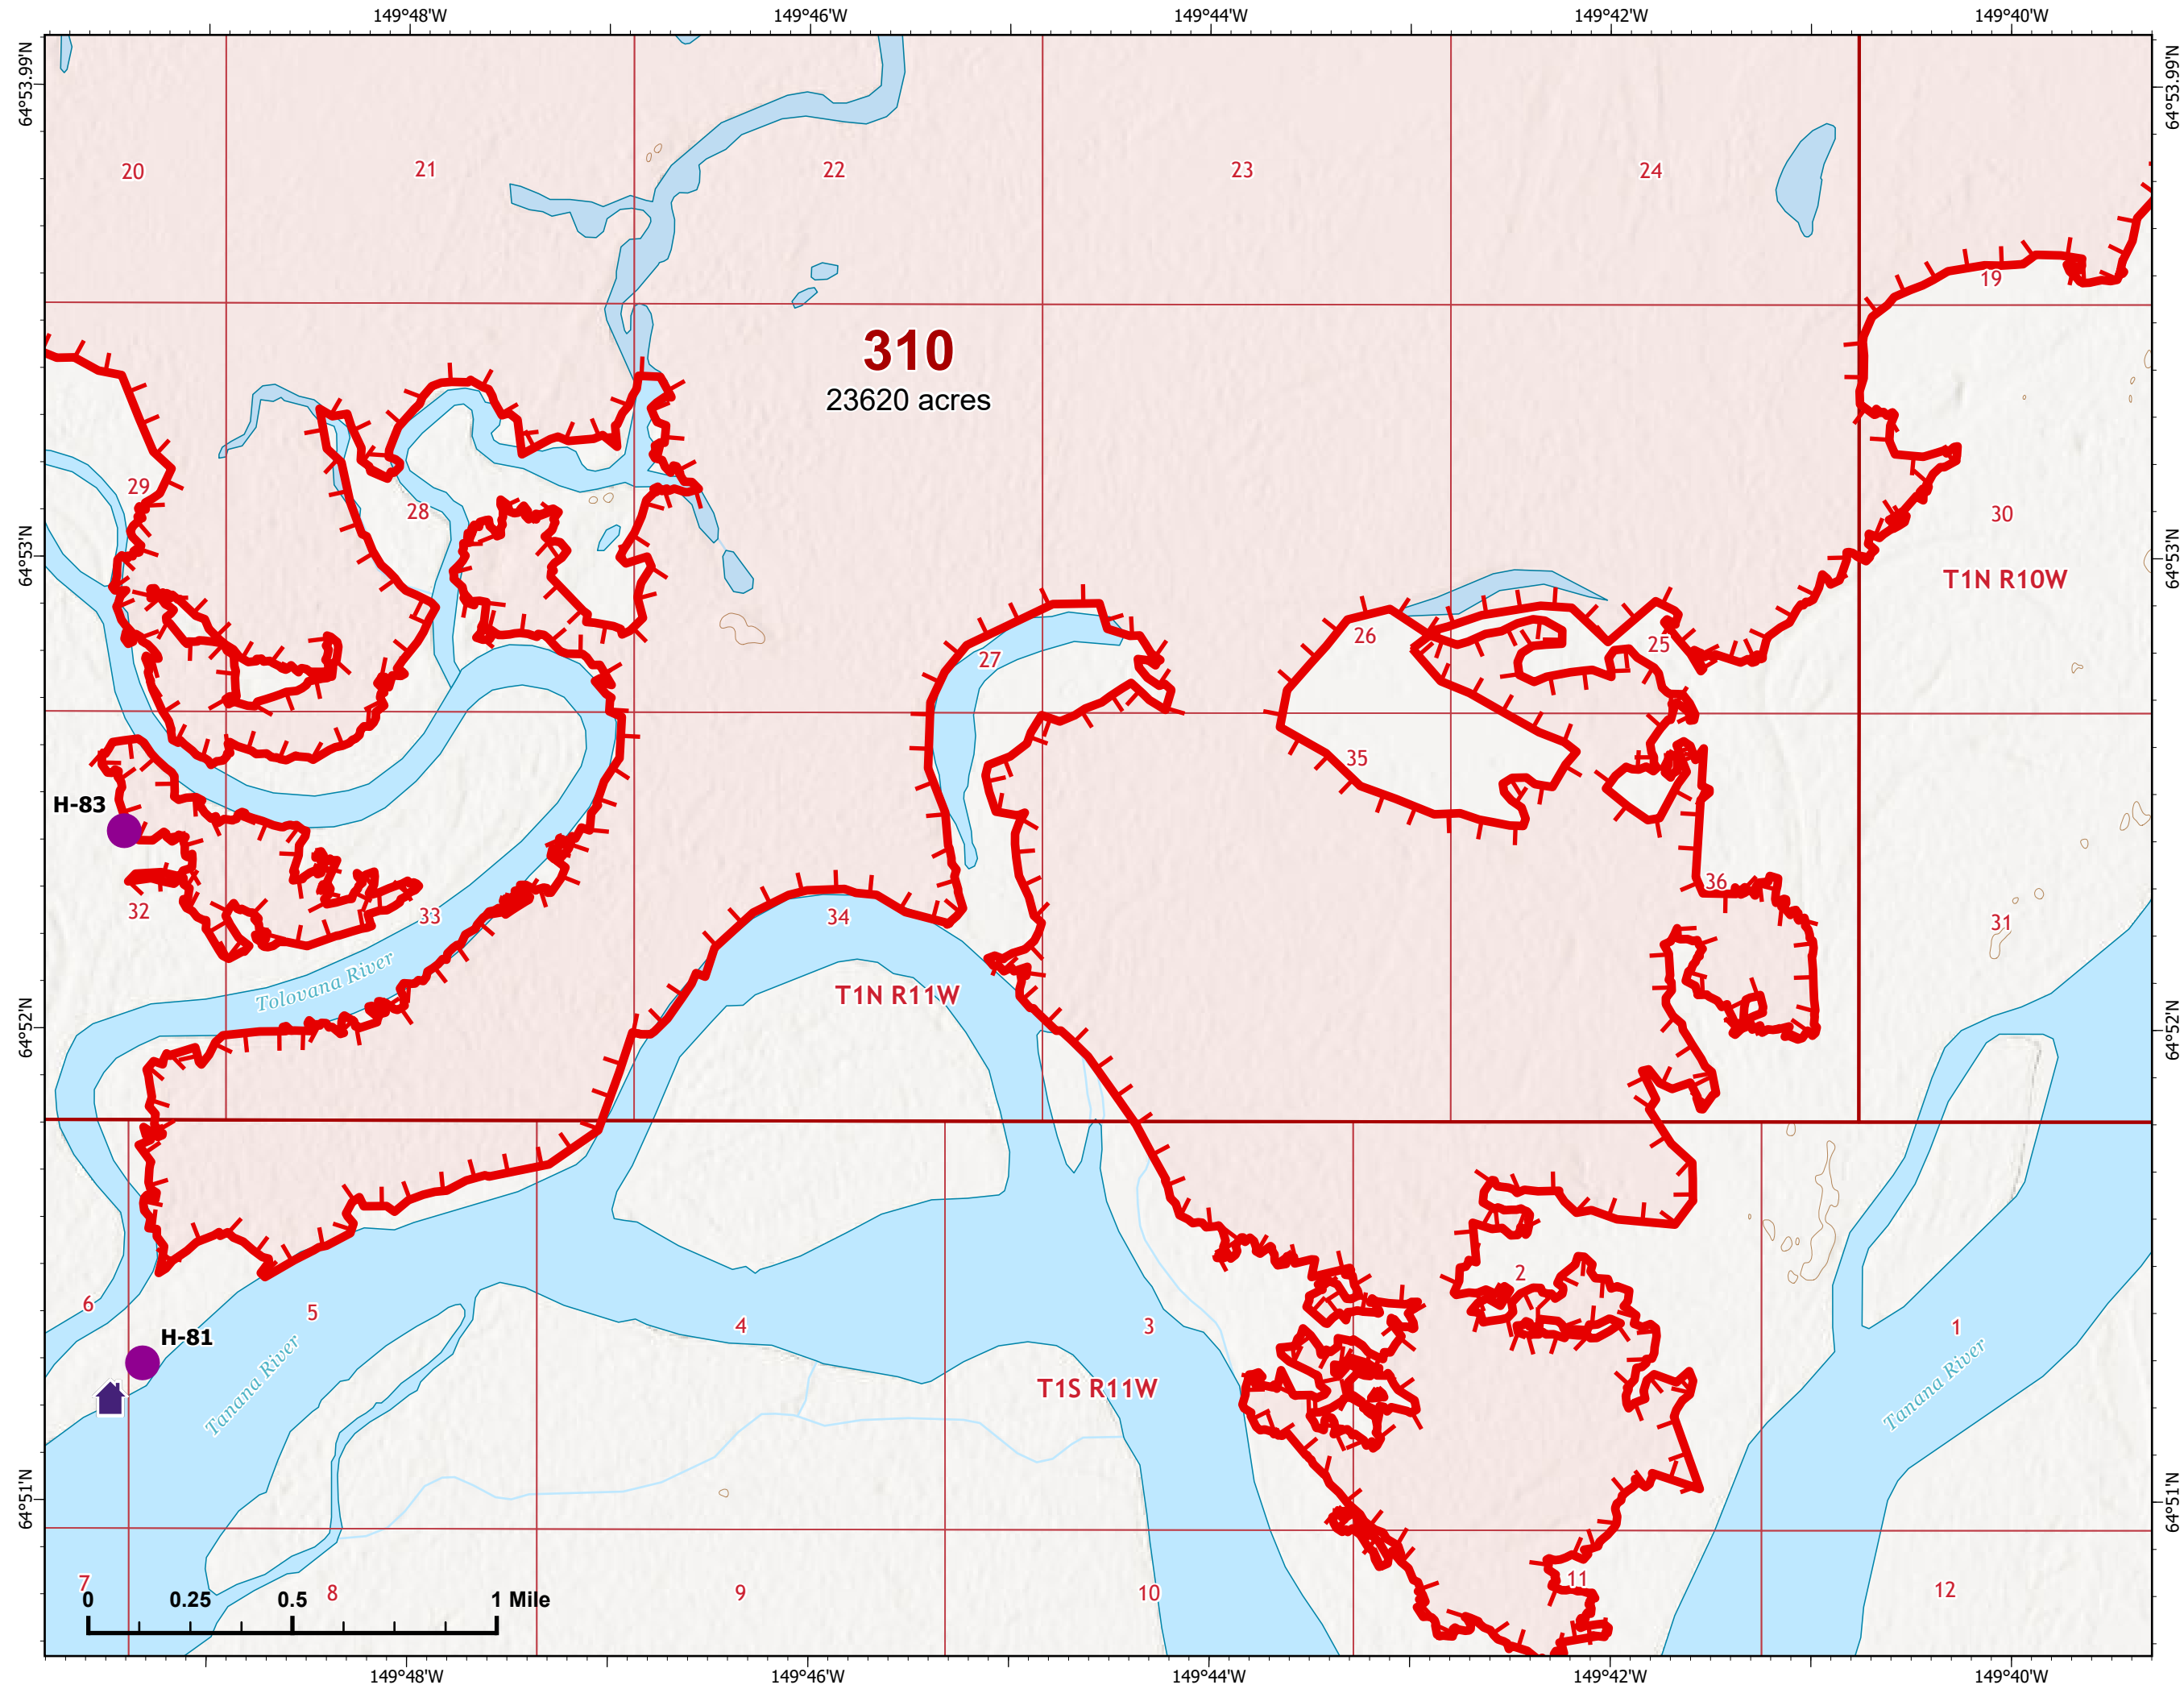

Z. Cravens
7/11/2022 0824

IAP Map

Bean Complex
AK-TAD-000898

07/12/2022

Fire: 310 (Tanana River)

Page 310 - 2

-  Wildfire Daily Fire Perimeter
-  Uncontained

IAP Map

Bean Complex
AK-TAD-000898
07/12/2022

Fire: 310 (Tanana River)

Page 310 - 3

-  Helispot
-  Structure
-  Wildfire Daily Fire Perimeter
-  Uncontained

310
23620 acres

Z. Cravens
7/11/2022 0825

NW 7
NORTHWEST INCIDENT MANAGEMENT TEAM

07/12/2022

Fire: 310 (Tanana River)

Page 310 - 5

-  Wildfire Daily Fire Perimeter
-  Label Point
-  Uncontained
-  Native Allotments

Z. Cravens
7/11/2022 0827

NORTHWEST INCIDENT MANAGEMENT TEAM

IAP Map

Bean Complex
AK-TAD-000898
07/12/2022