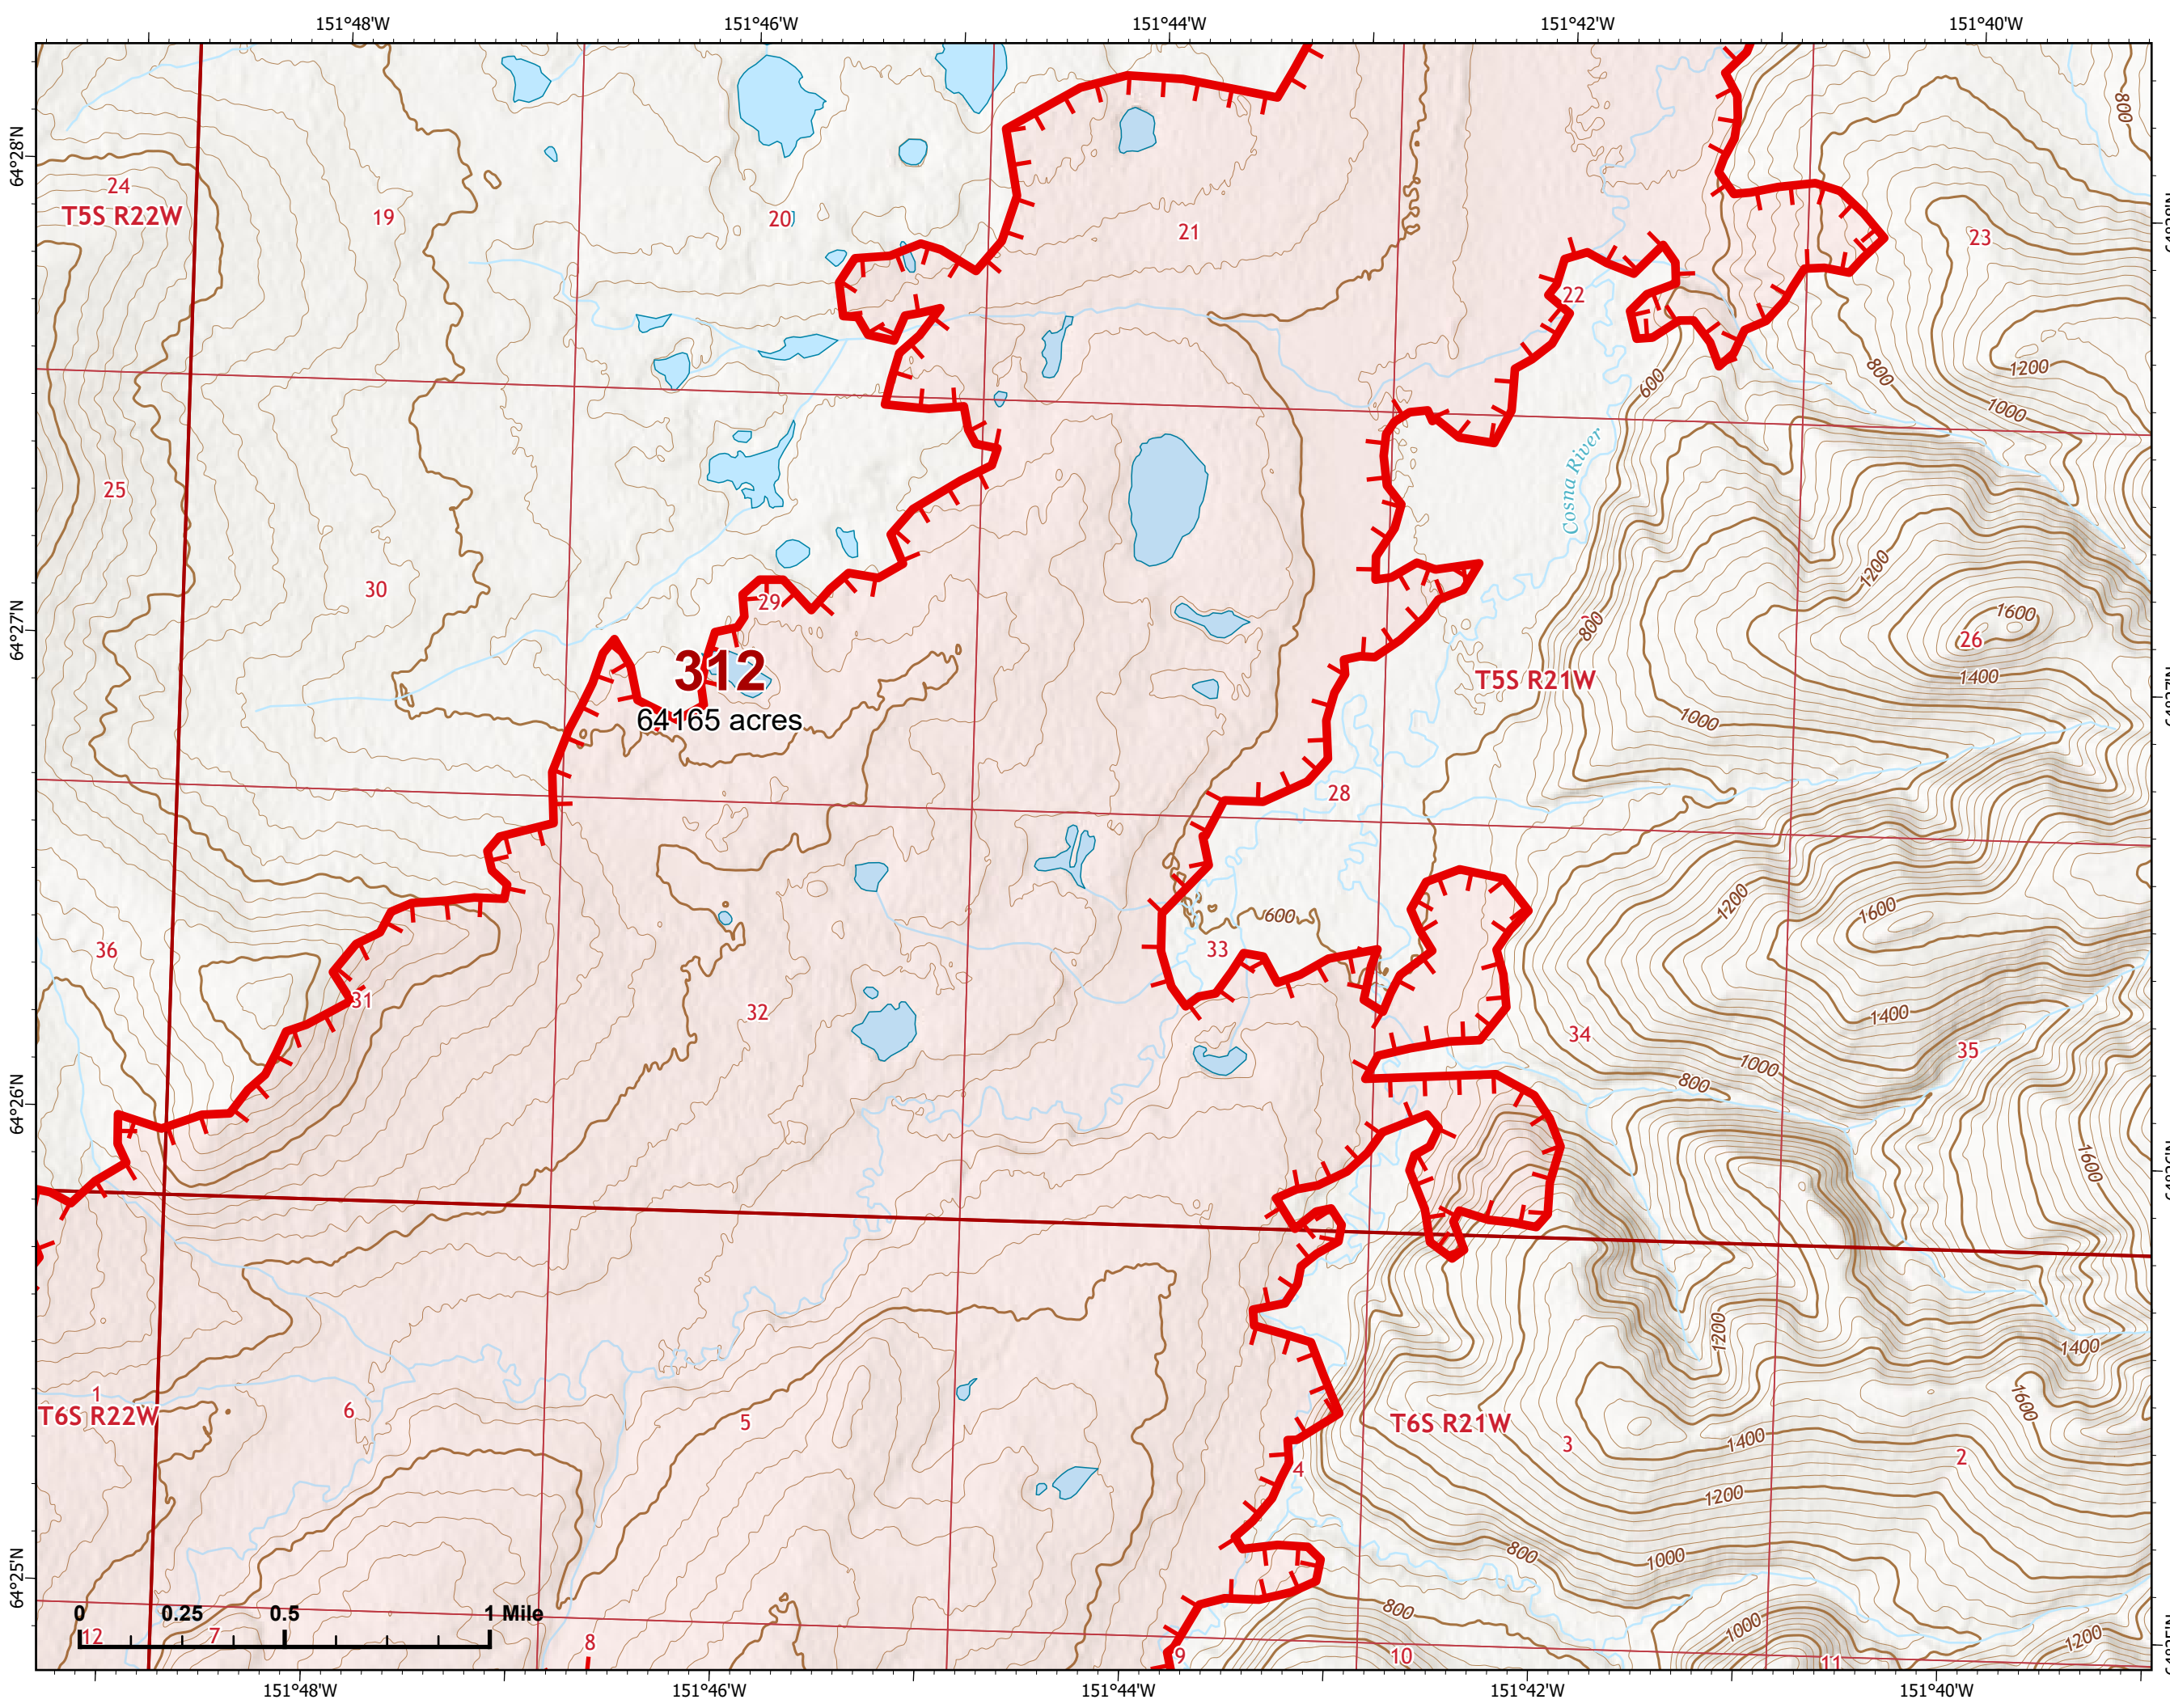

Fire: 312 (Bitzshitini)

Page 312 - 8

-  Wildfire Daily Fire Perimeter
-  Uncontained

Z. Cravens
7/11/2022 0805

IAP Map

Bean Complex
AK-TAD-000898

07/12/2022

Fire: 312 (Bitzshitini)

Page 312 - 9

-  Wildfire Daily Fire Perimeter
-  Uncontained

Z. Cravens
7/11/2022 0806

IAP Map

Bean Complex
AK-TAD-000898
07/12/2022
Fire: 312 (Bitzshitini)

Page 312 - 10

-  Helispot
-  Structure
-  Wildfire Daily Fire Perimeter
-  Uncontained