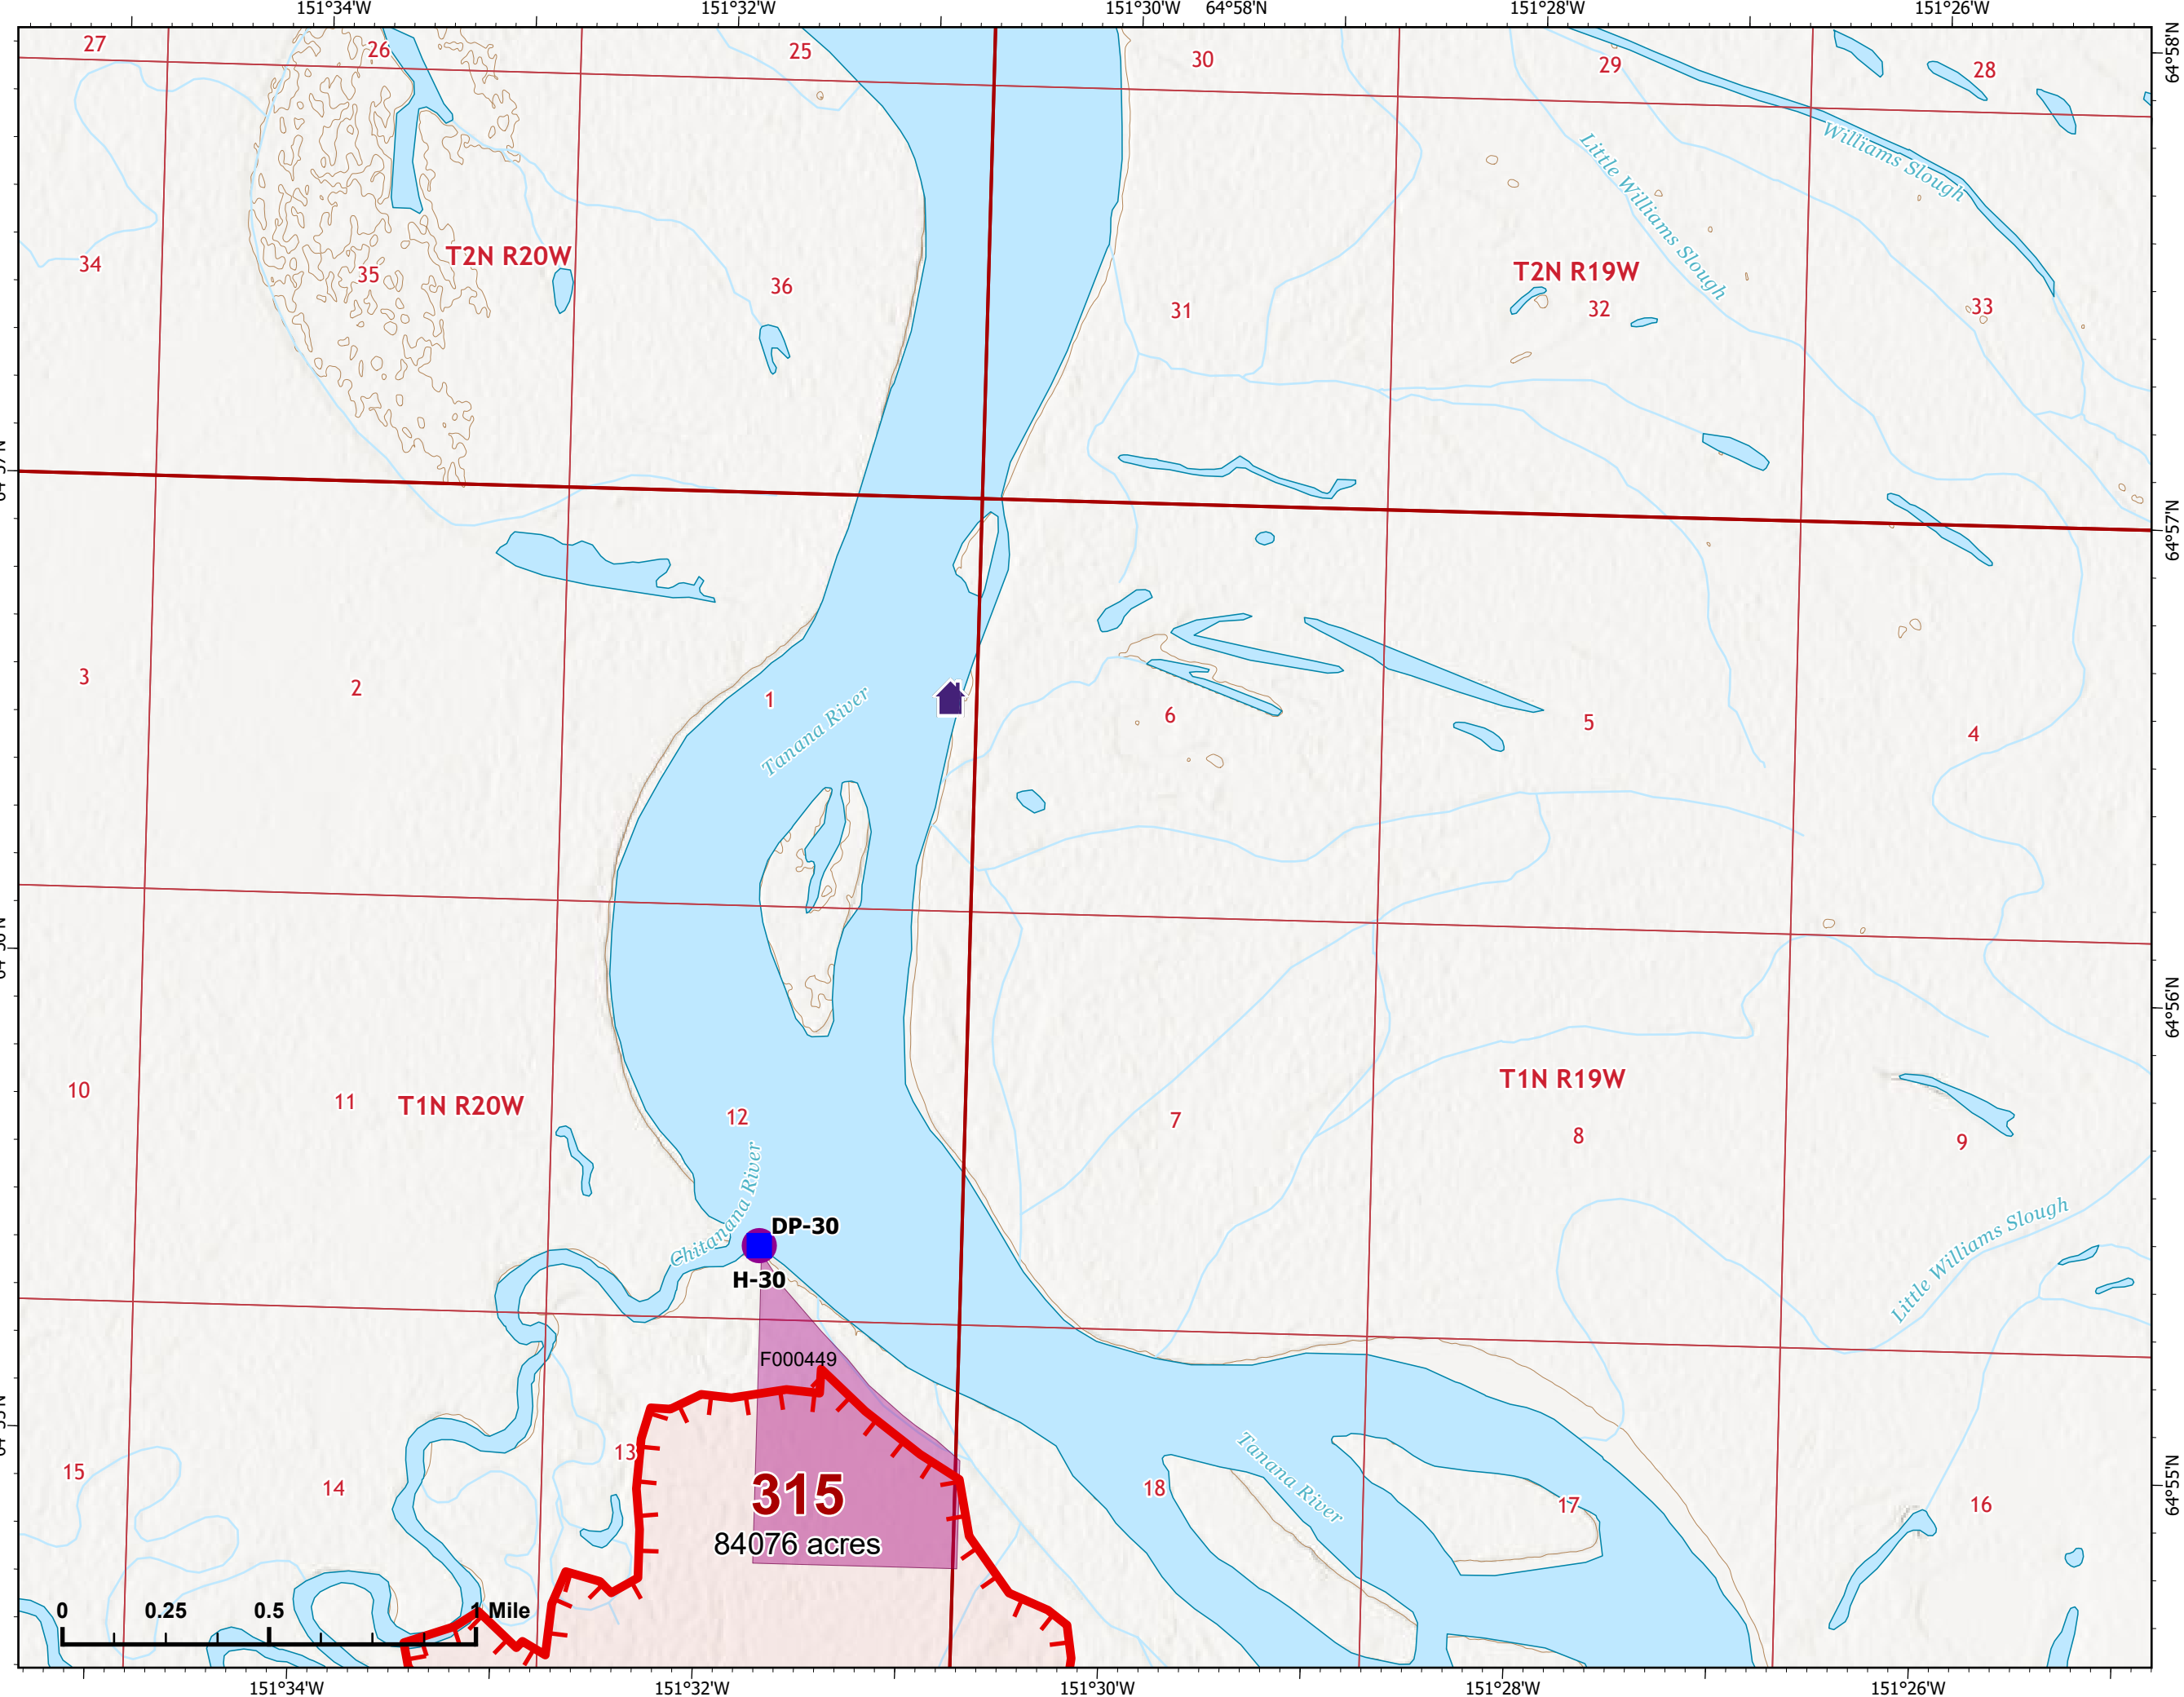

IAP Map

Bean Complex
AK-TAD-000898
07/12/2022
Fire: 315 (Chitanana)

Page 315 - 1

-  Helispot
-  Drop Point
-  Structure
-  Wildfire Daily Fire Perimeter
-  Uncontained
-  Native Allotments

Z. Cravens
7/11/2022 0809