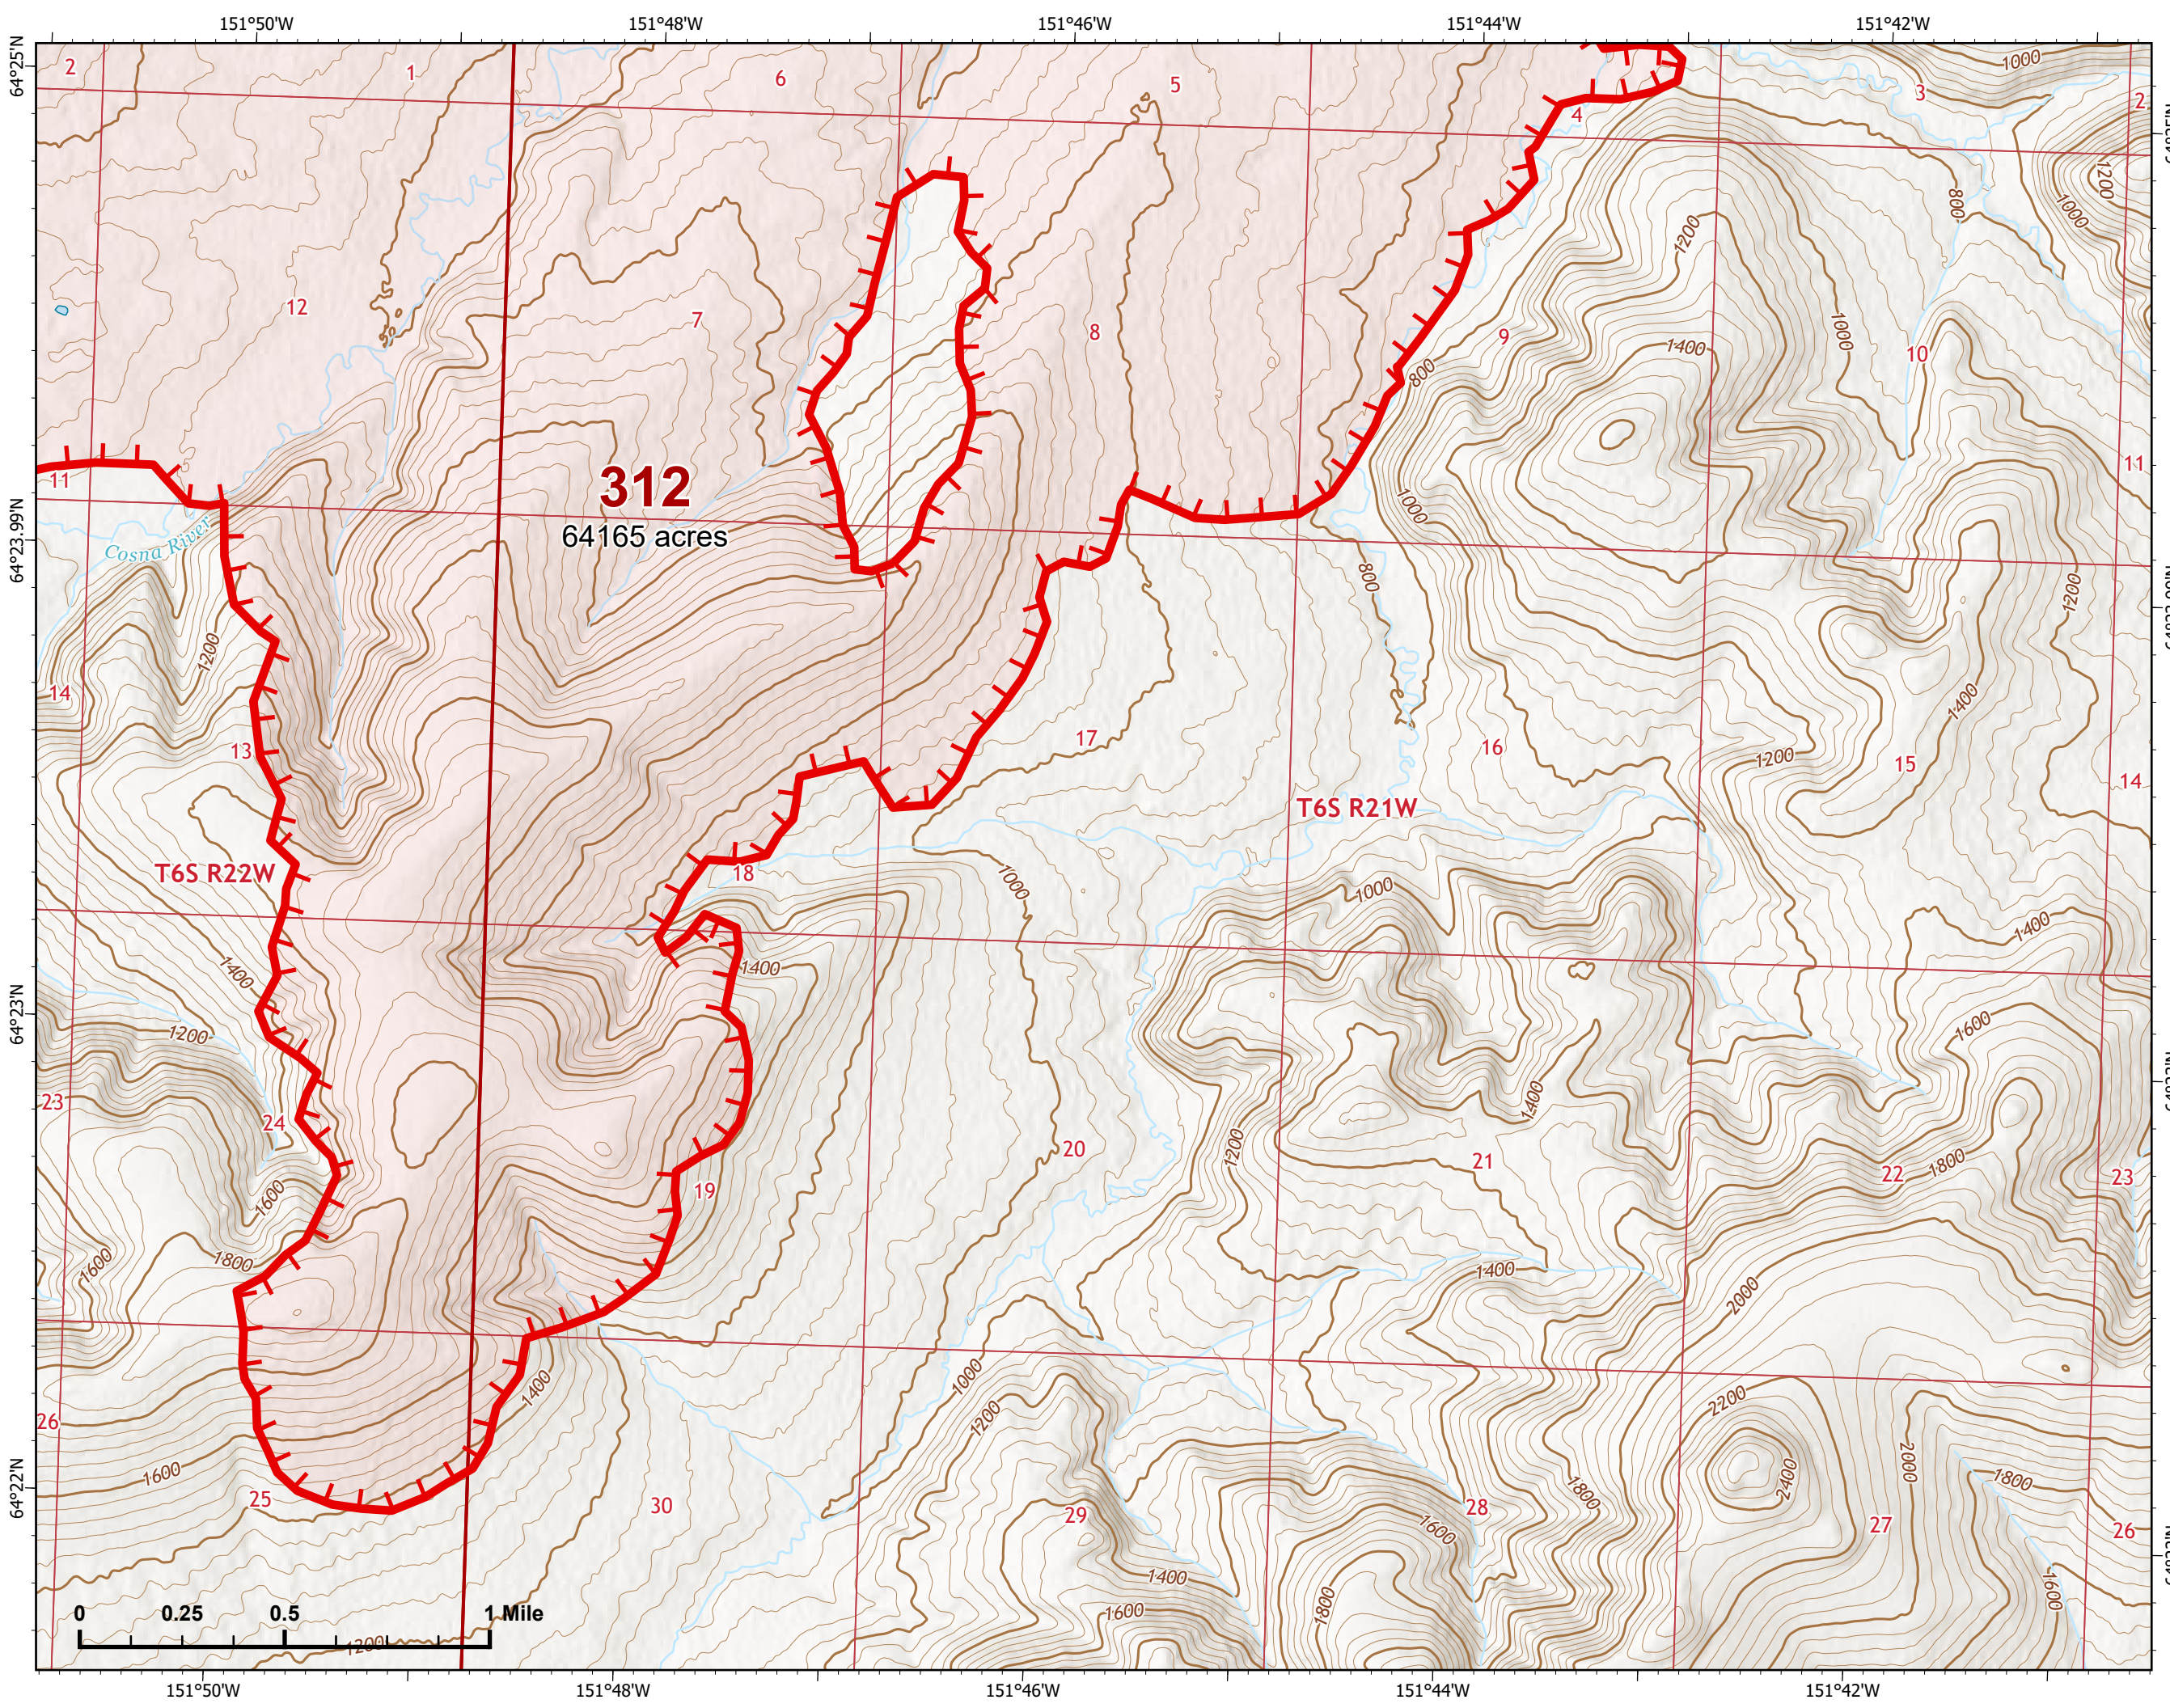

Bean Complex
AK-TAD-000898

07/12/2022

Fire: 312 (Bitzshitini)

Page 312 - 6

-  Wildfire Daily Fire Perimeter
-  Uncontained

Z. Cravens
7/11/2022 0803

IAP Map

Bean Complex
AK-TAD-000898

07/12/2022

Fire: 312 (Bitzshitini)

Page 312 - 7

-  Wildfire Daily Fire Perimeter
-  Uncontained

Z. Cravens
7/11/2022 0804

IAP Map

Bean Complex
AK-TAD-000898

07/12/2022

Fire: 312 (Bitzshitini)

Page 312 - 8

-  Wildfire Daily Fire Perimeter
-  Uncontained

Z. Cravens
7/11/2022 0805

IAP Map

Bean Complex
AK-TAD-000898

07/12/2022

Fire: 312 (Bitzshitini)

Page 312 - 9

-  Wildfire Daily Fire Perimeter
-  Uncontained

Z. Cravens
7/11/2022 0806

IAP Map

Bean Complex
AK-TAD-000898
07/12/2022
Fire: 312 (Bitzshitini)

Page 312 - 10

-  Helispot
-  Structure
-  Wildfire Daily Fire Perimeter
-  Uncontained