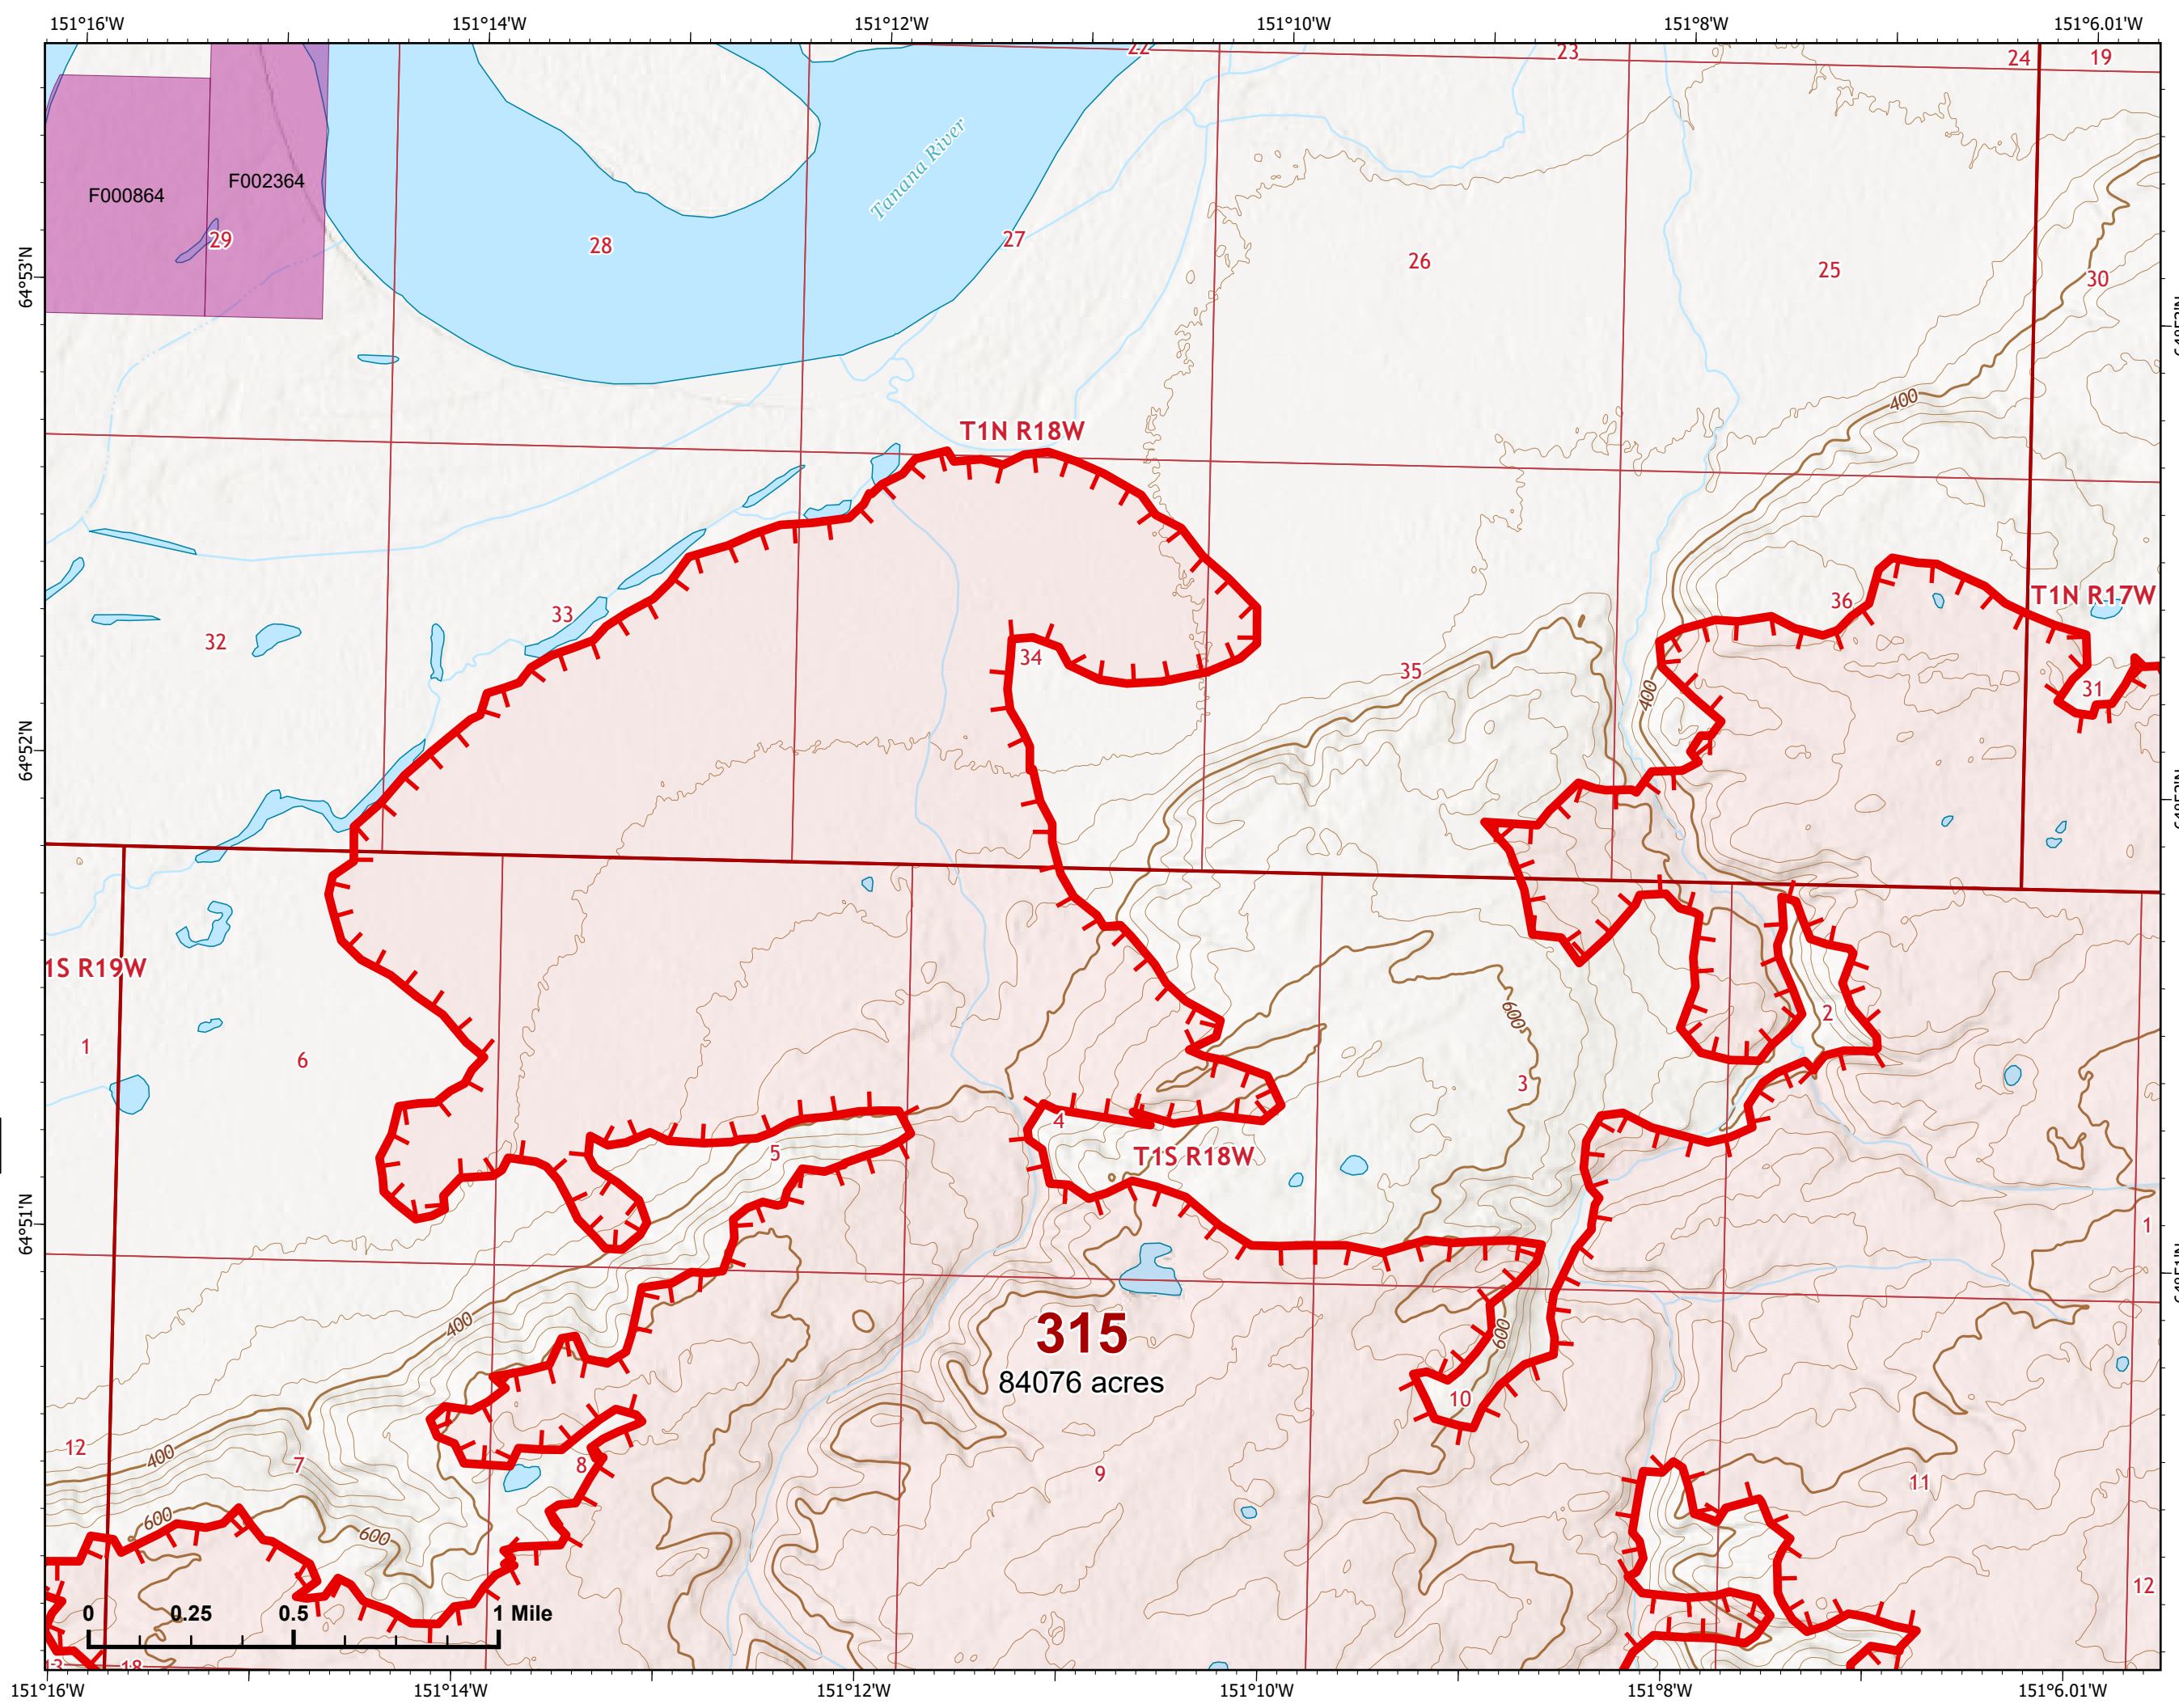

IAP Map

Bean Complex
AK-TAD-000898

07/12/2022

Fire: 315 (Chitanana)

Page 315 - 15

- Wildfire Daily Fire Perimeter
- Uncontained
- Native Allotments

Z. Cravens
7/11/2022 0822