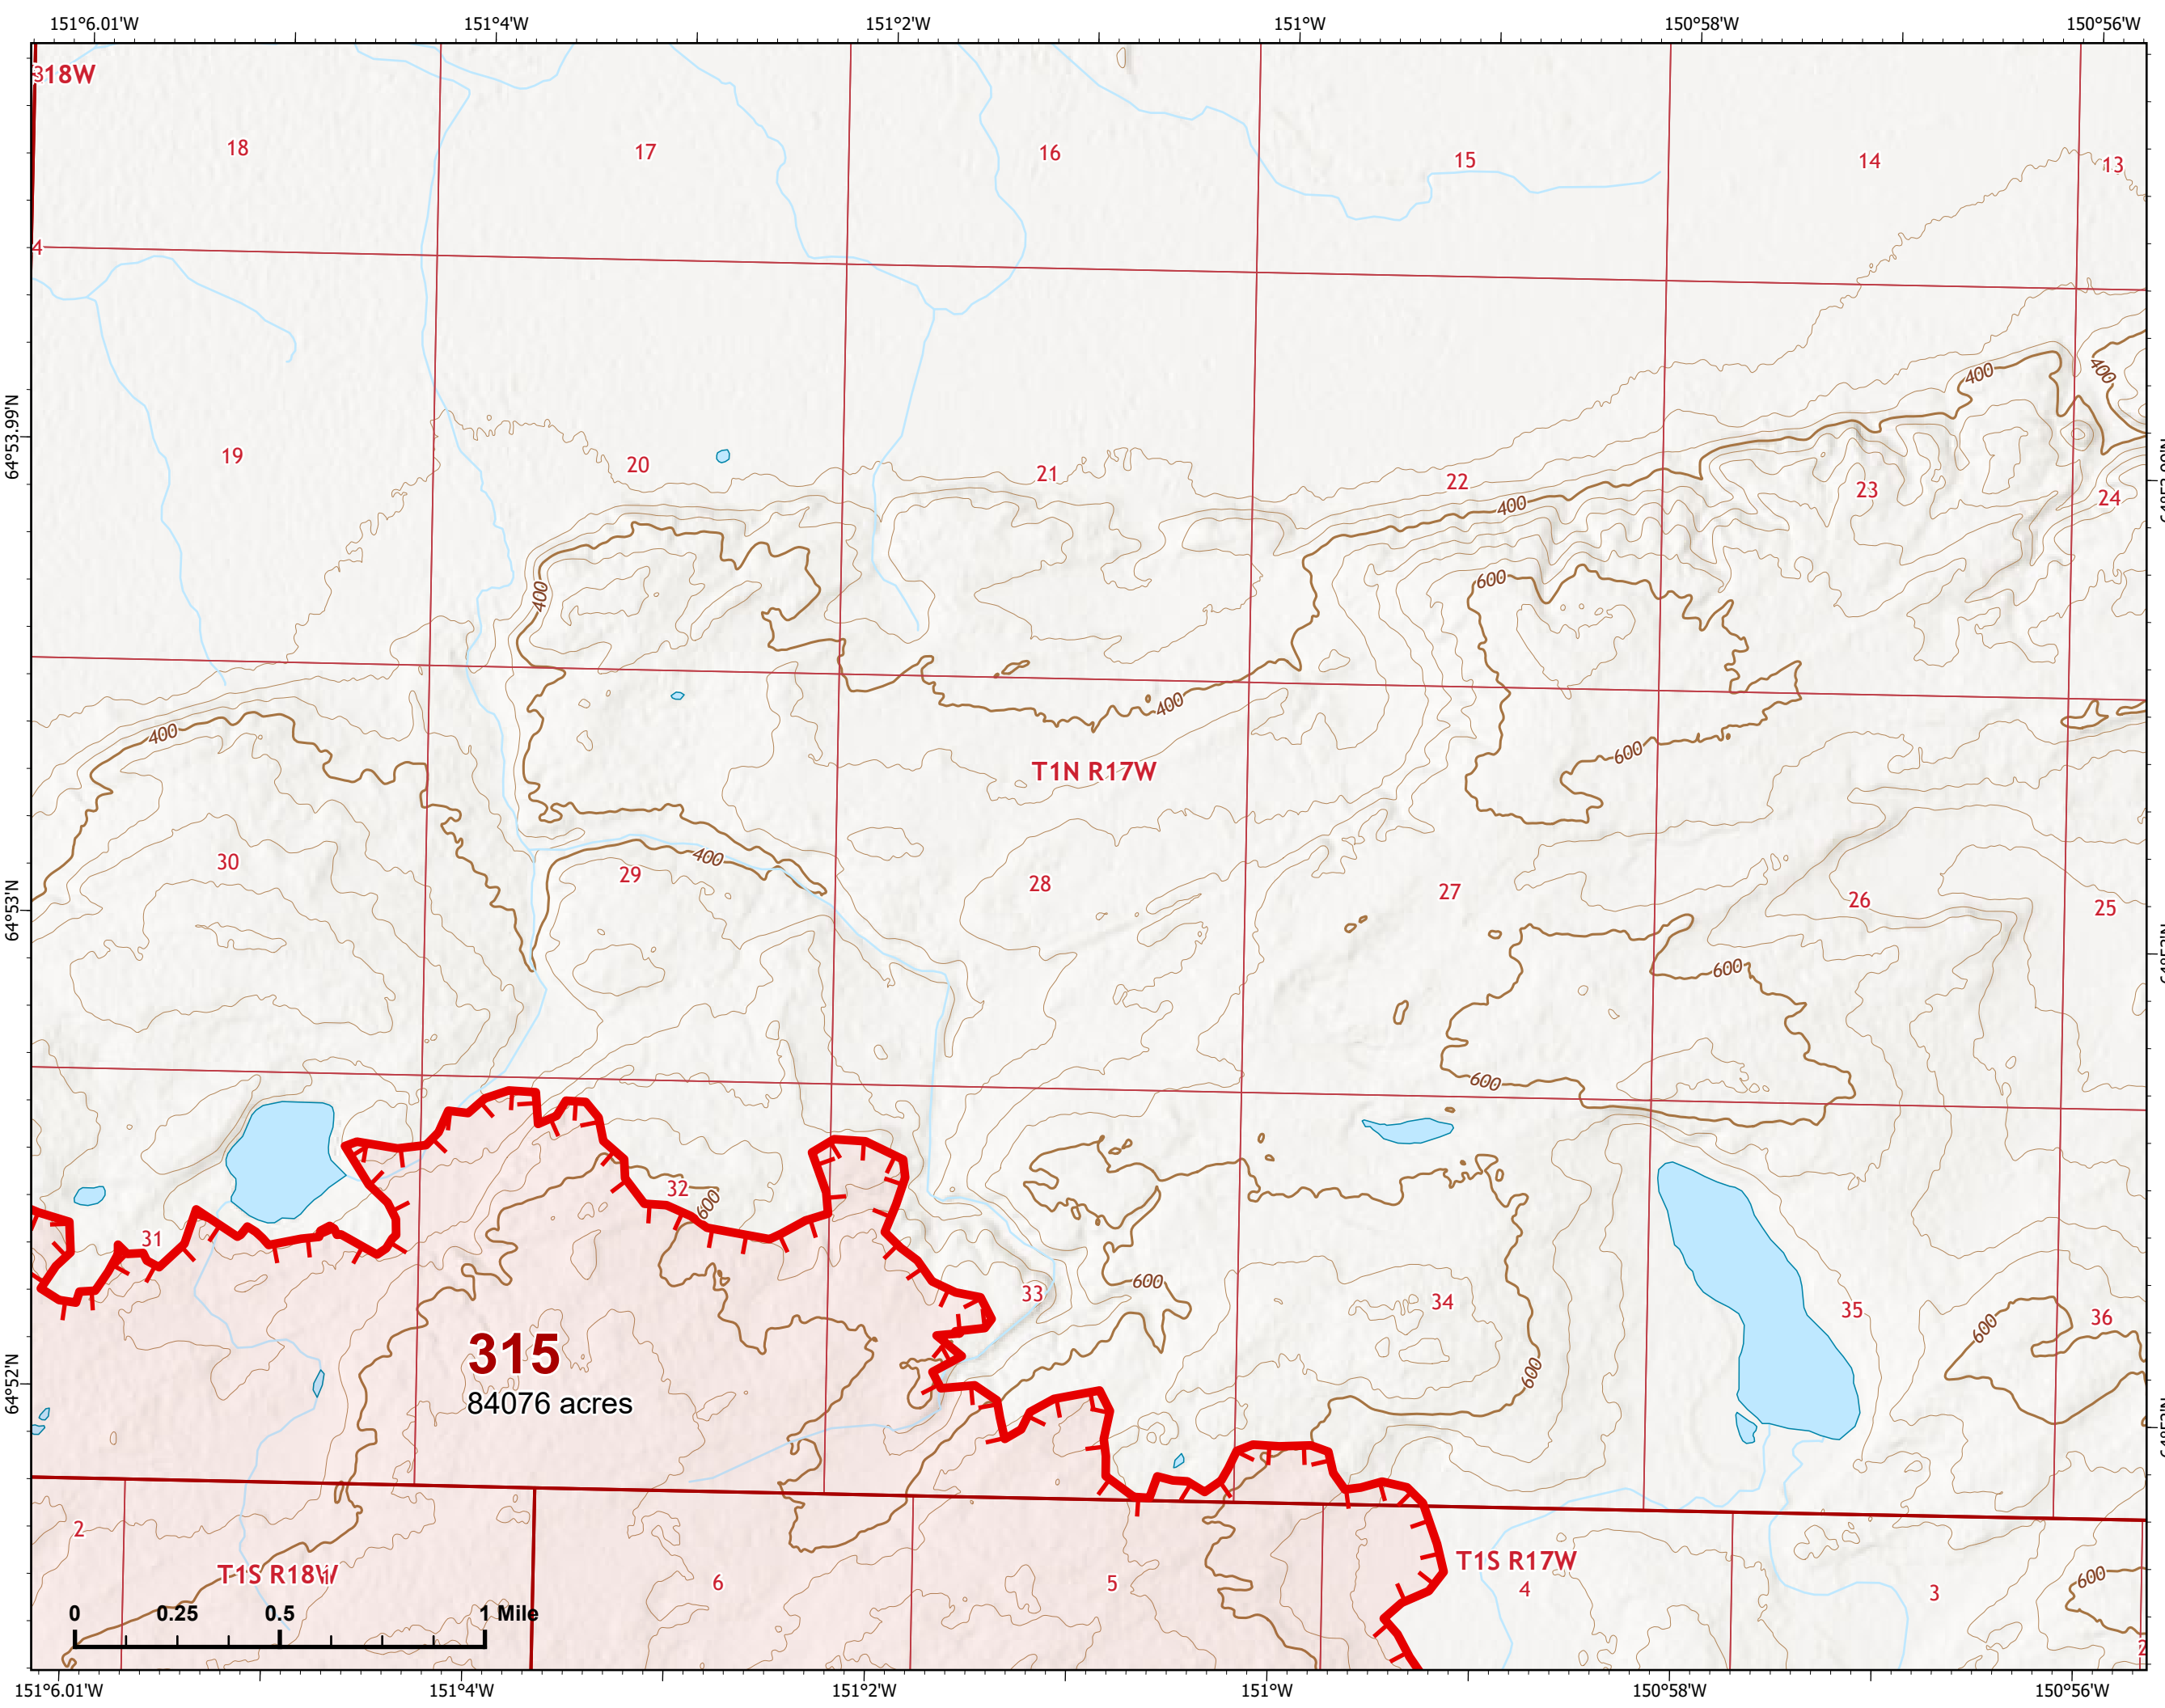

Z. Cravens
7/11/2022 0821