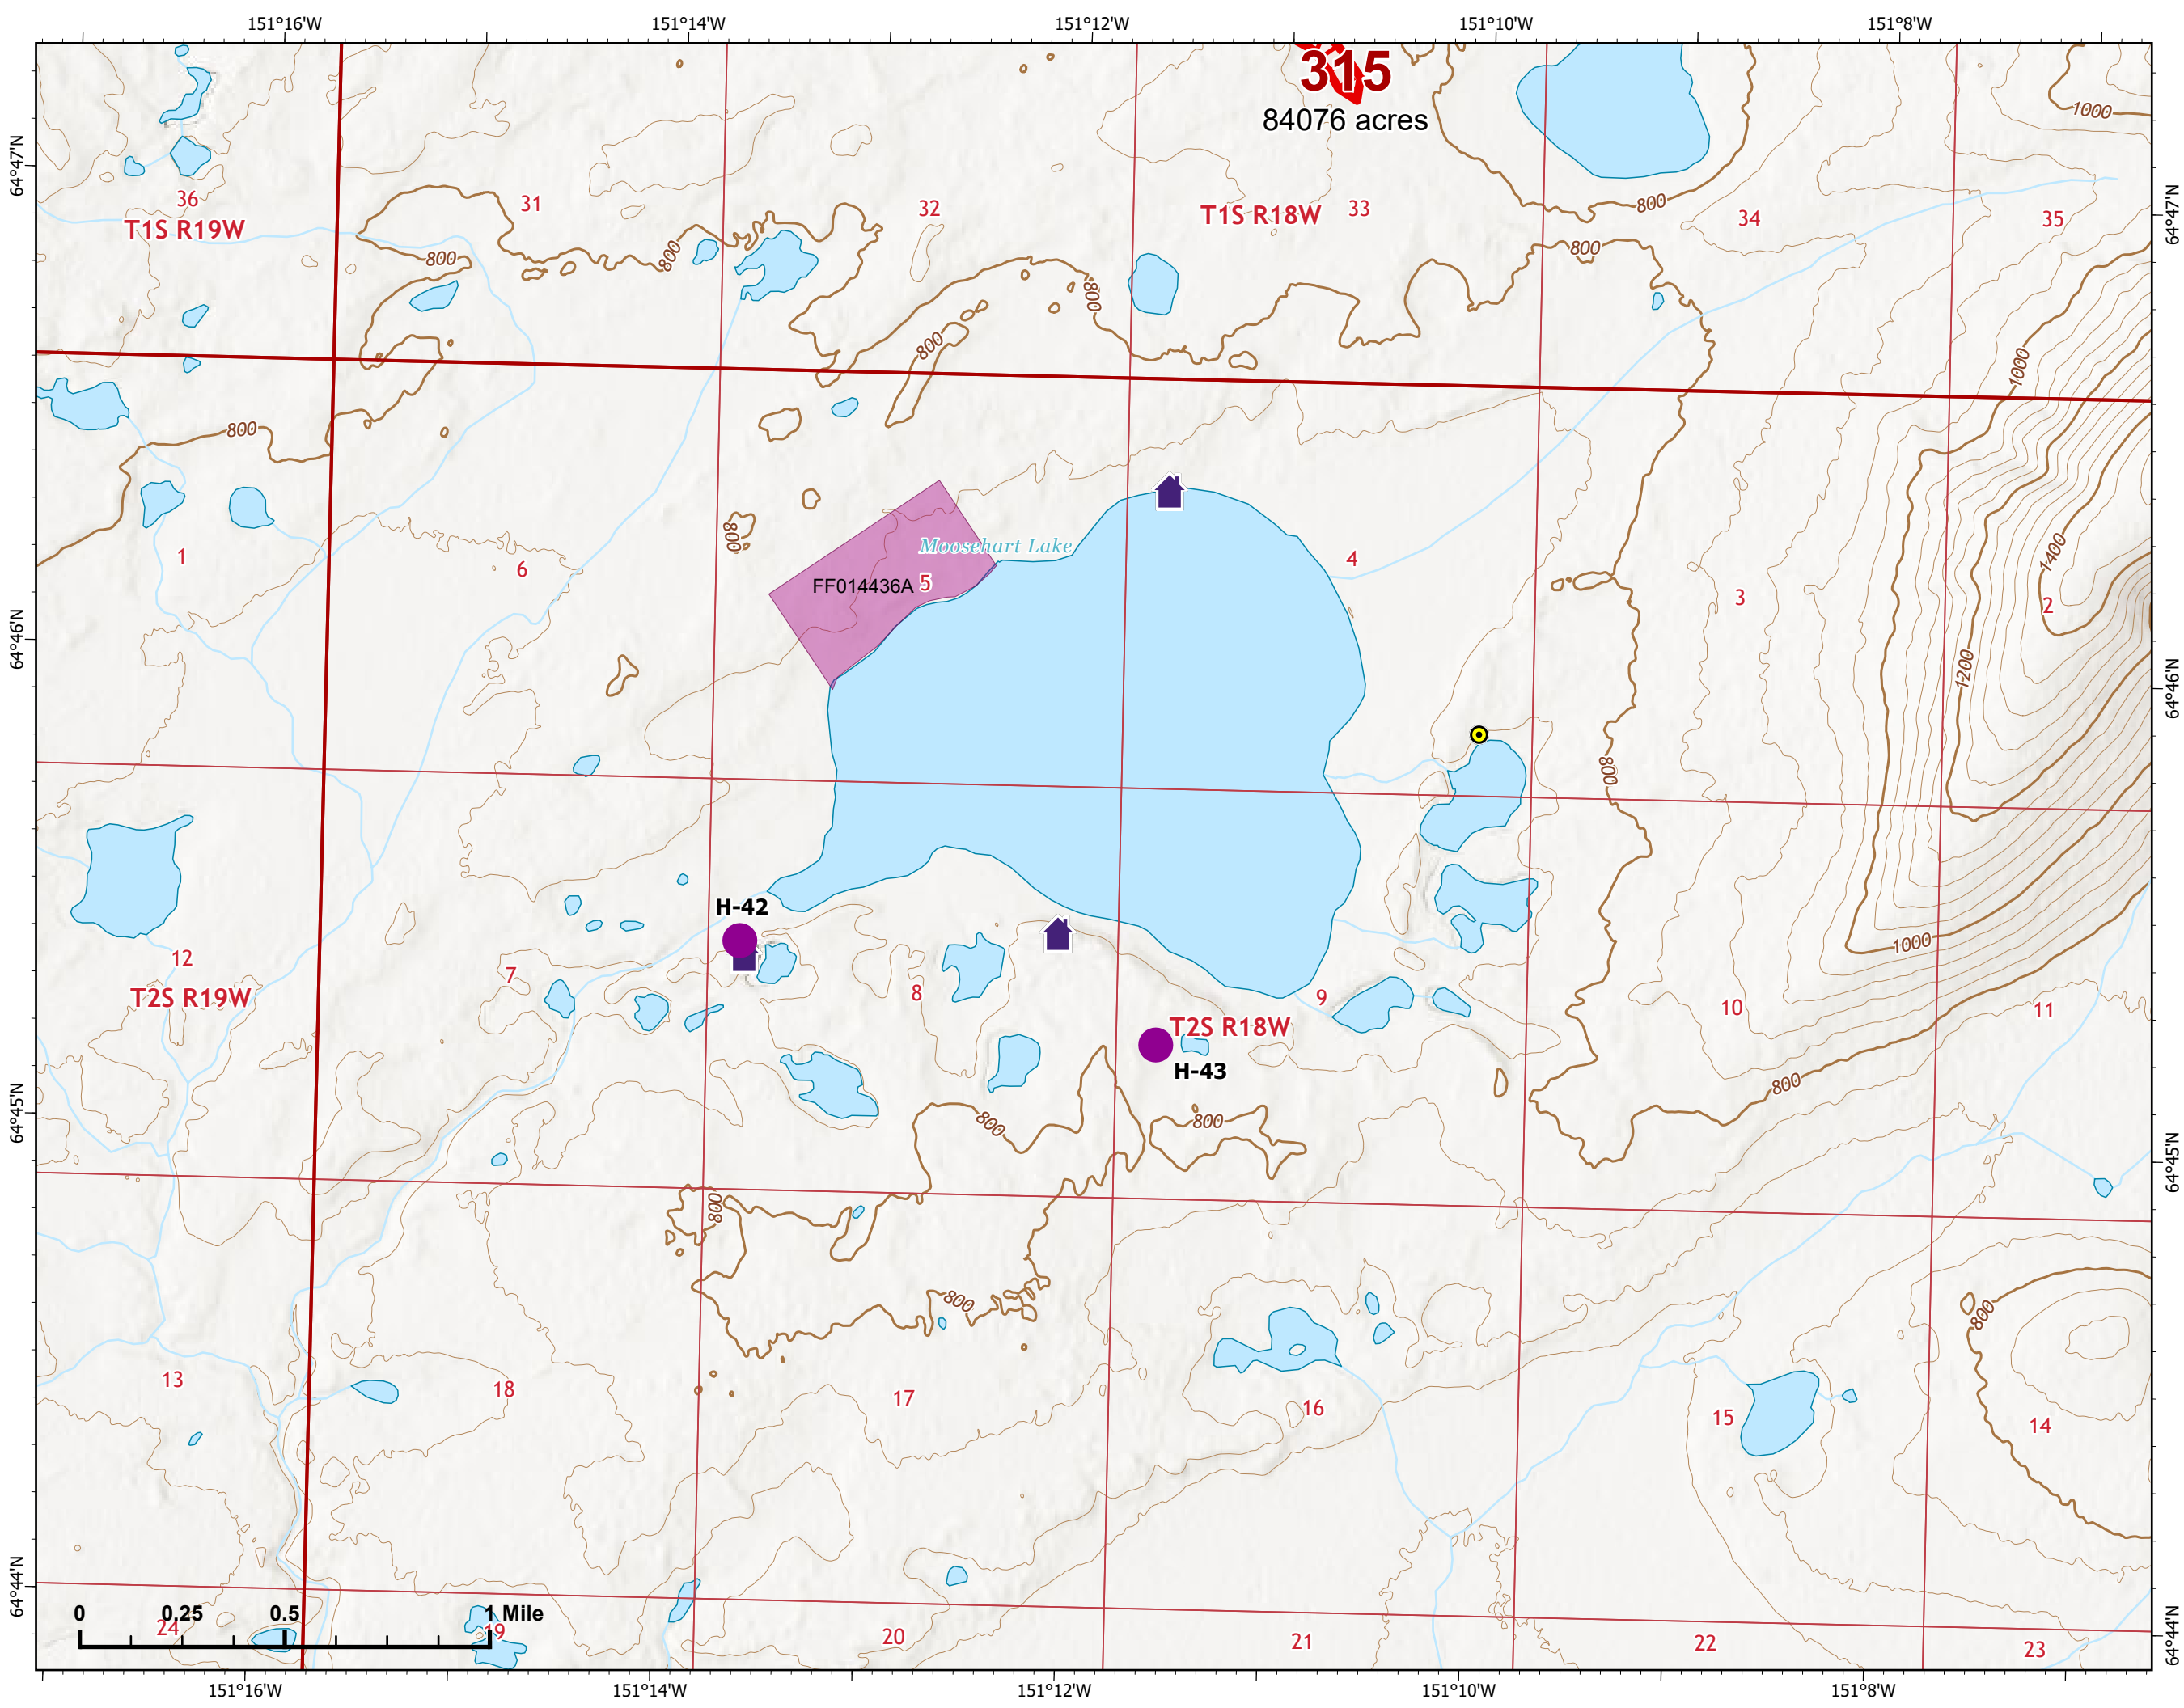

-  Structure
-  Wildfire Daily Fire Perimeter
-  Uncontained

Z. Cravens
7/11/2022 0815

IAP Map

Bean Complex
AK-TAD-000898

07/12/2022

Fire: 315 (Chitanana)

Page 315 - 9

-  Helispot
-  Structure
-  Other
-  Wildfire Daily Fire Perimeter
-  Uncontained
-  Native Allotments