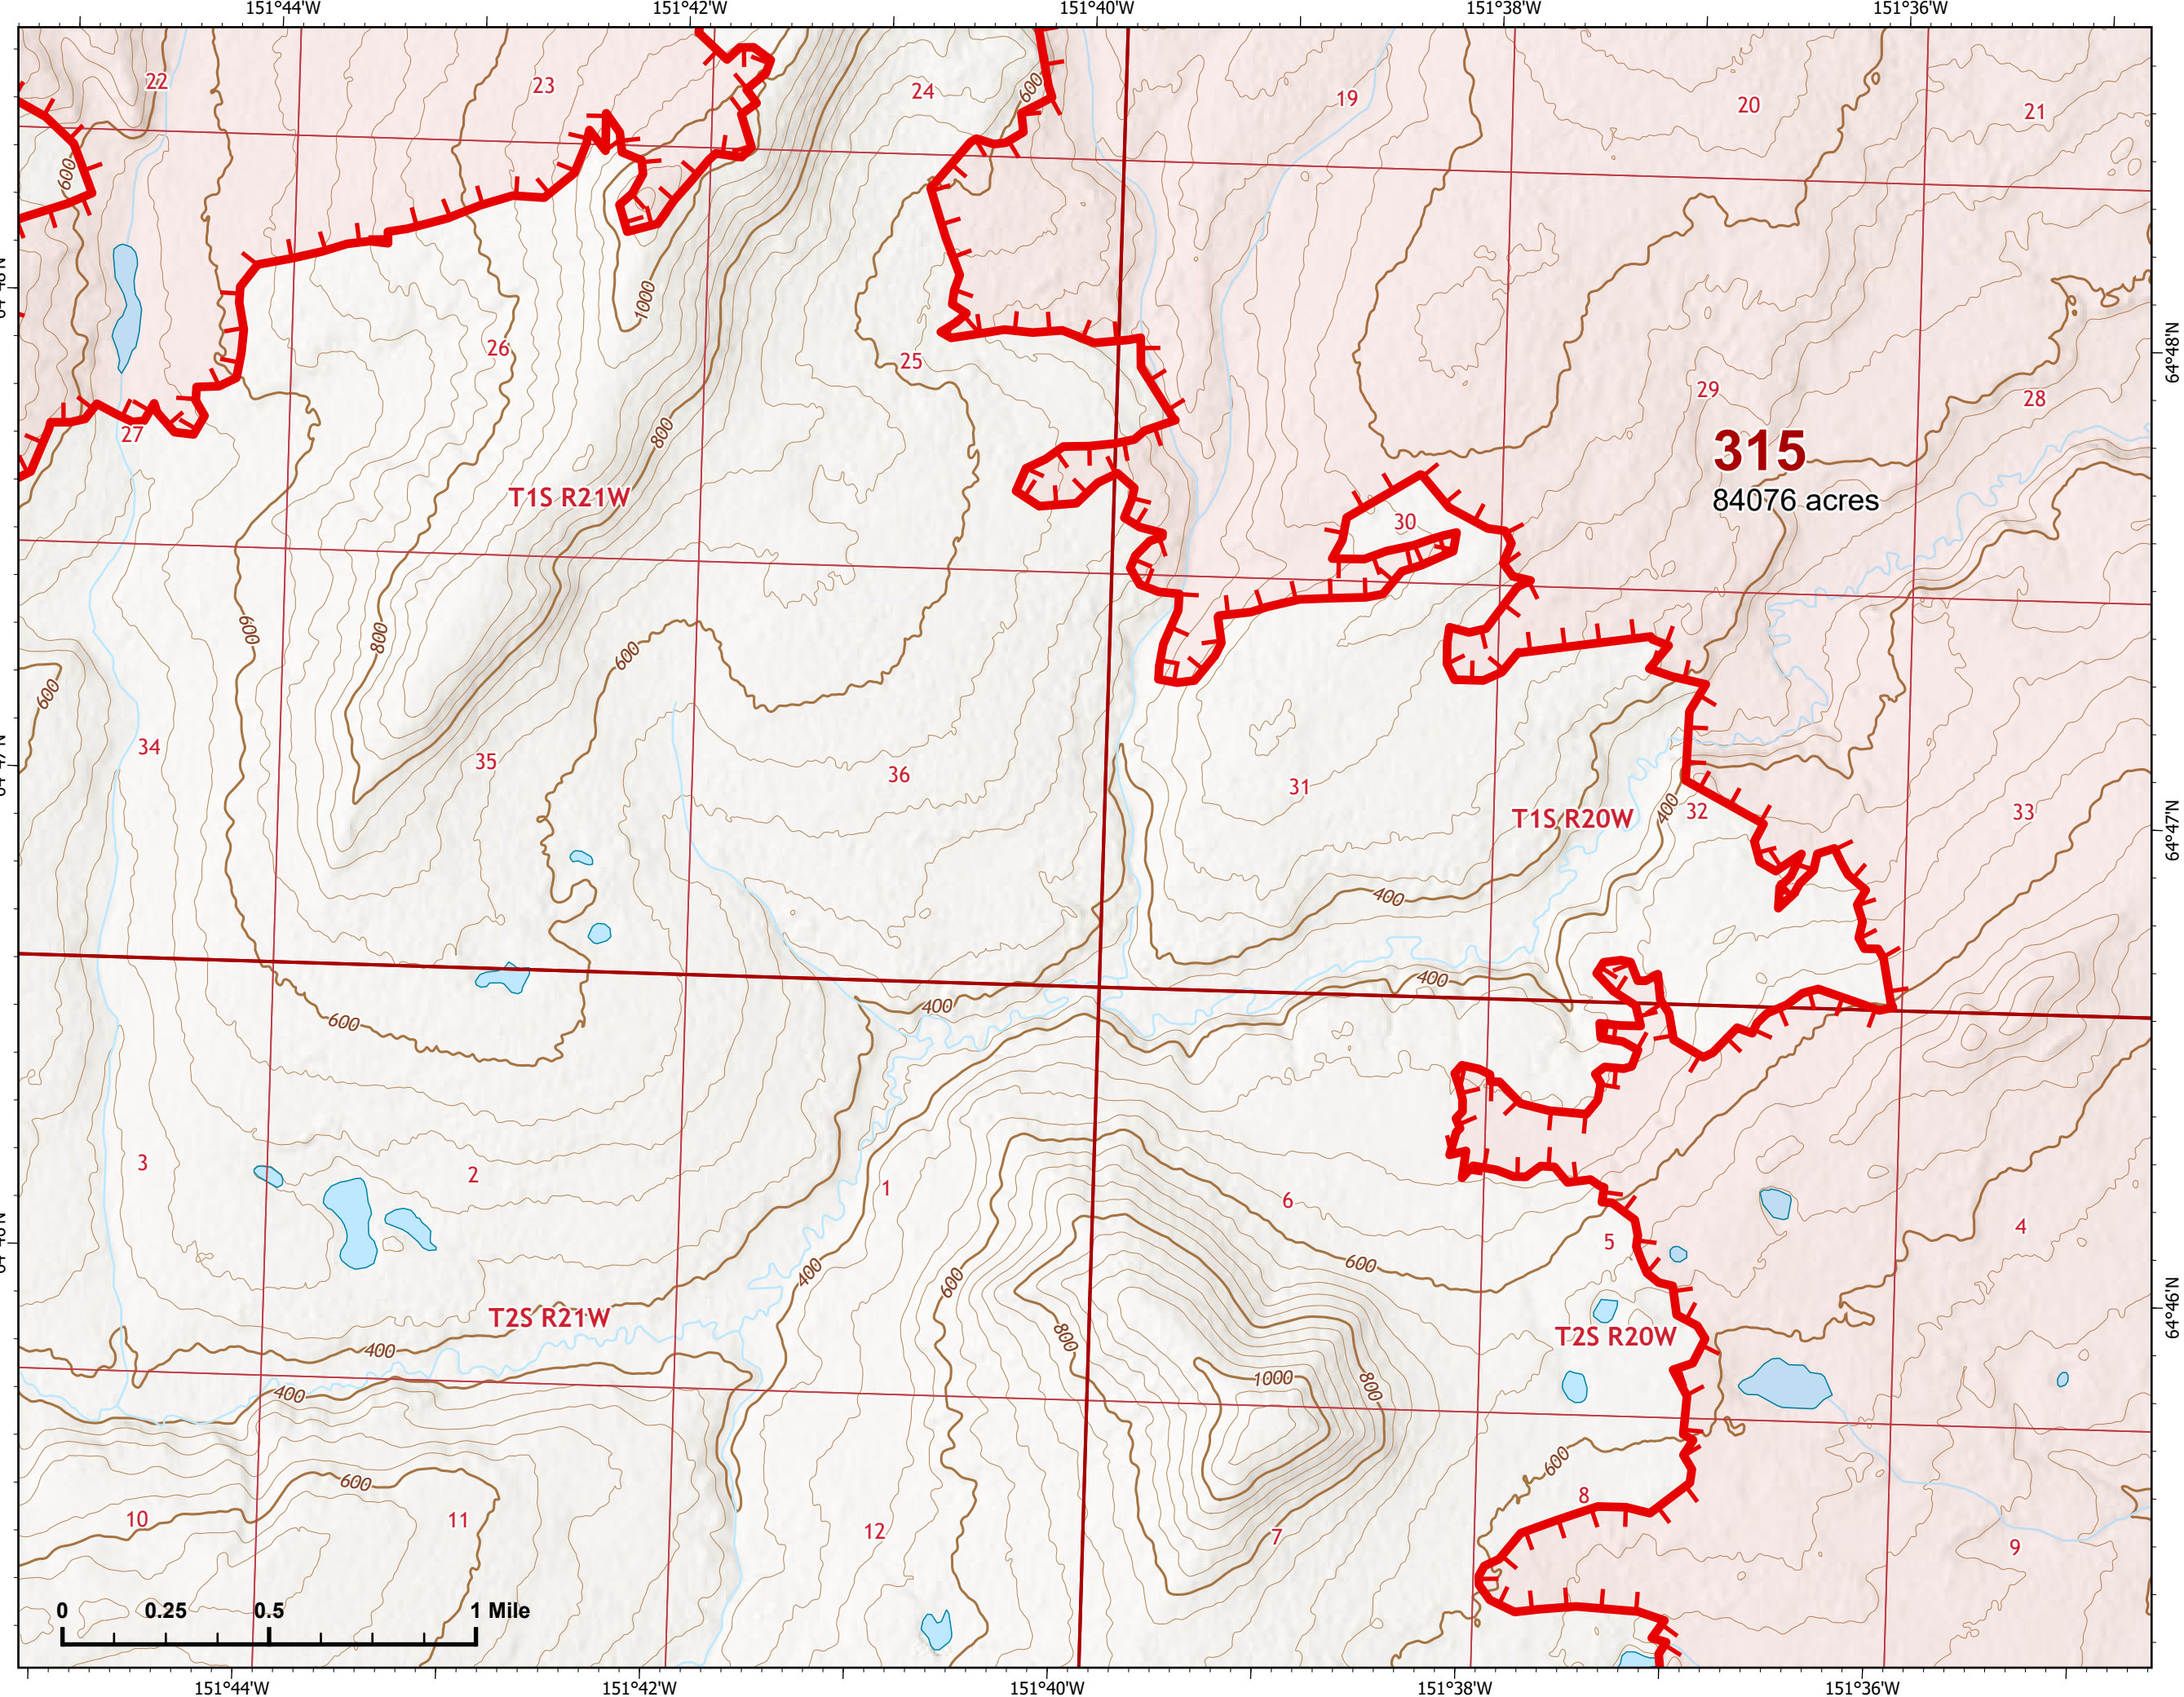

Z. Cravens
7/11/2022 0813