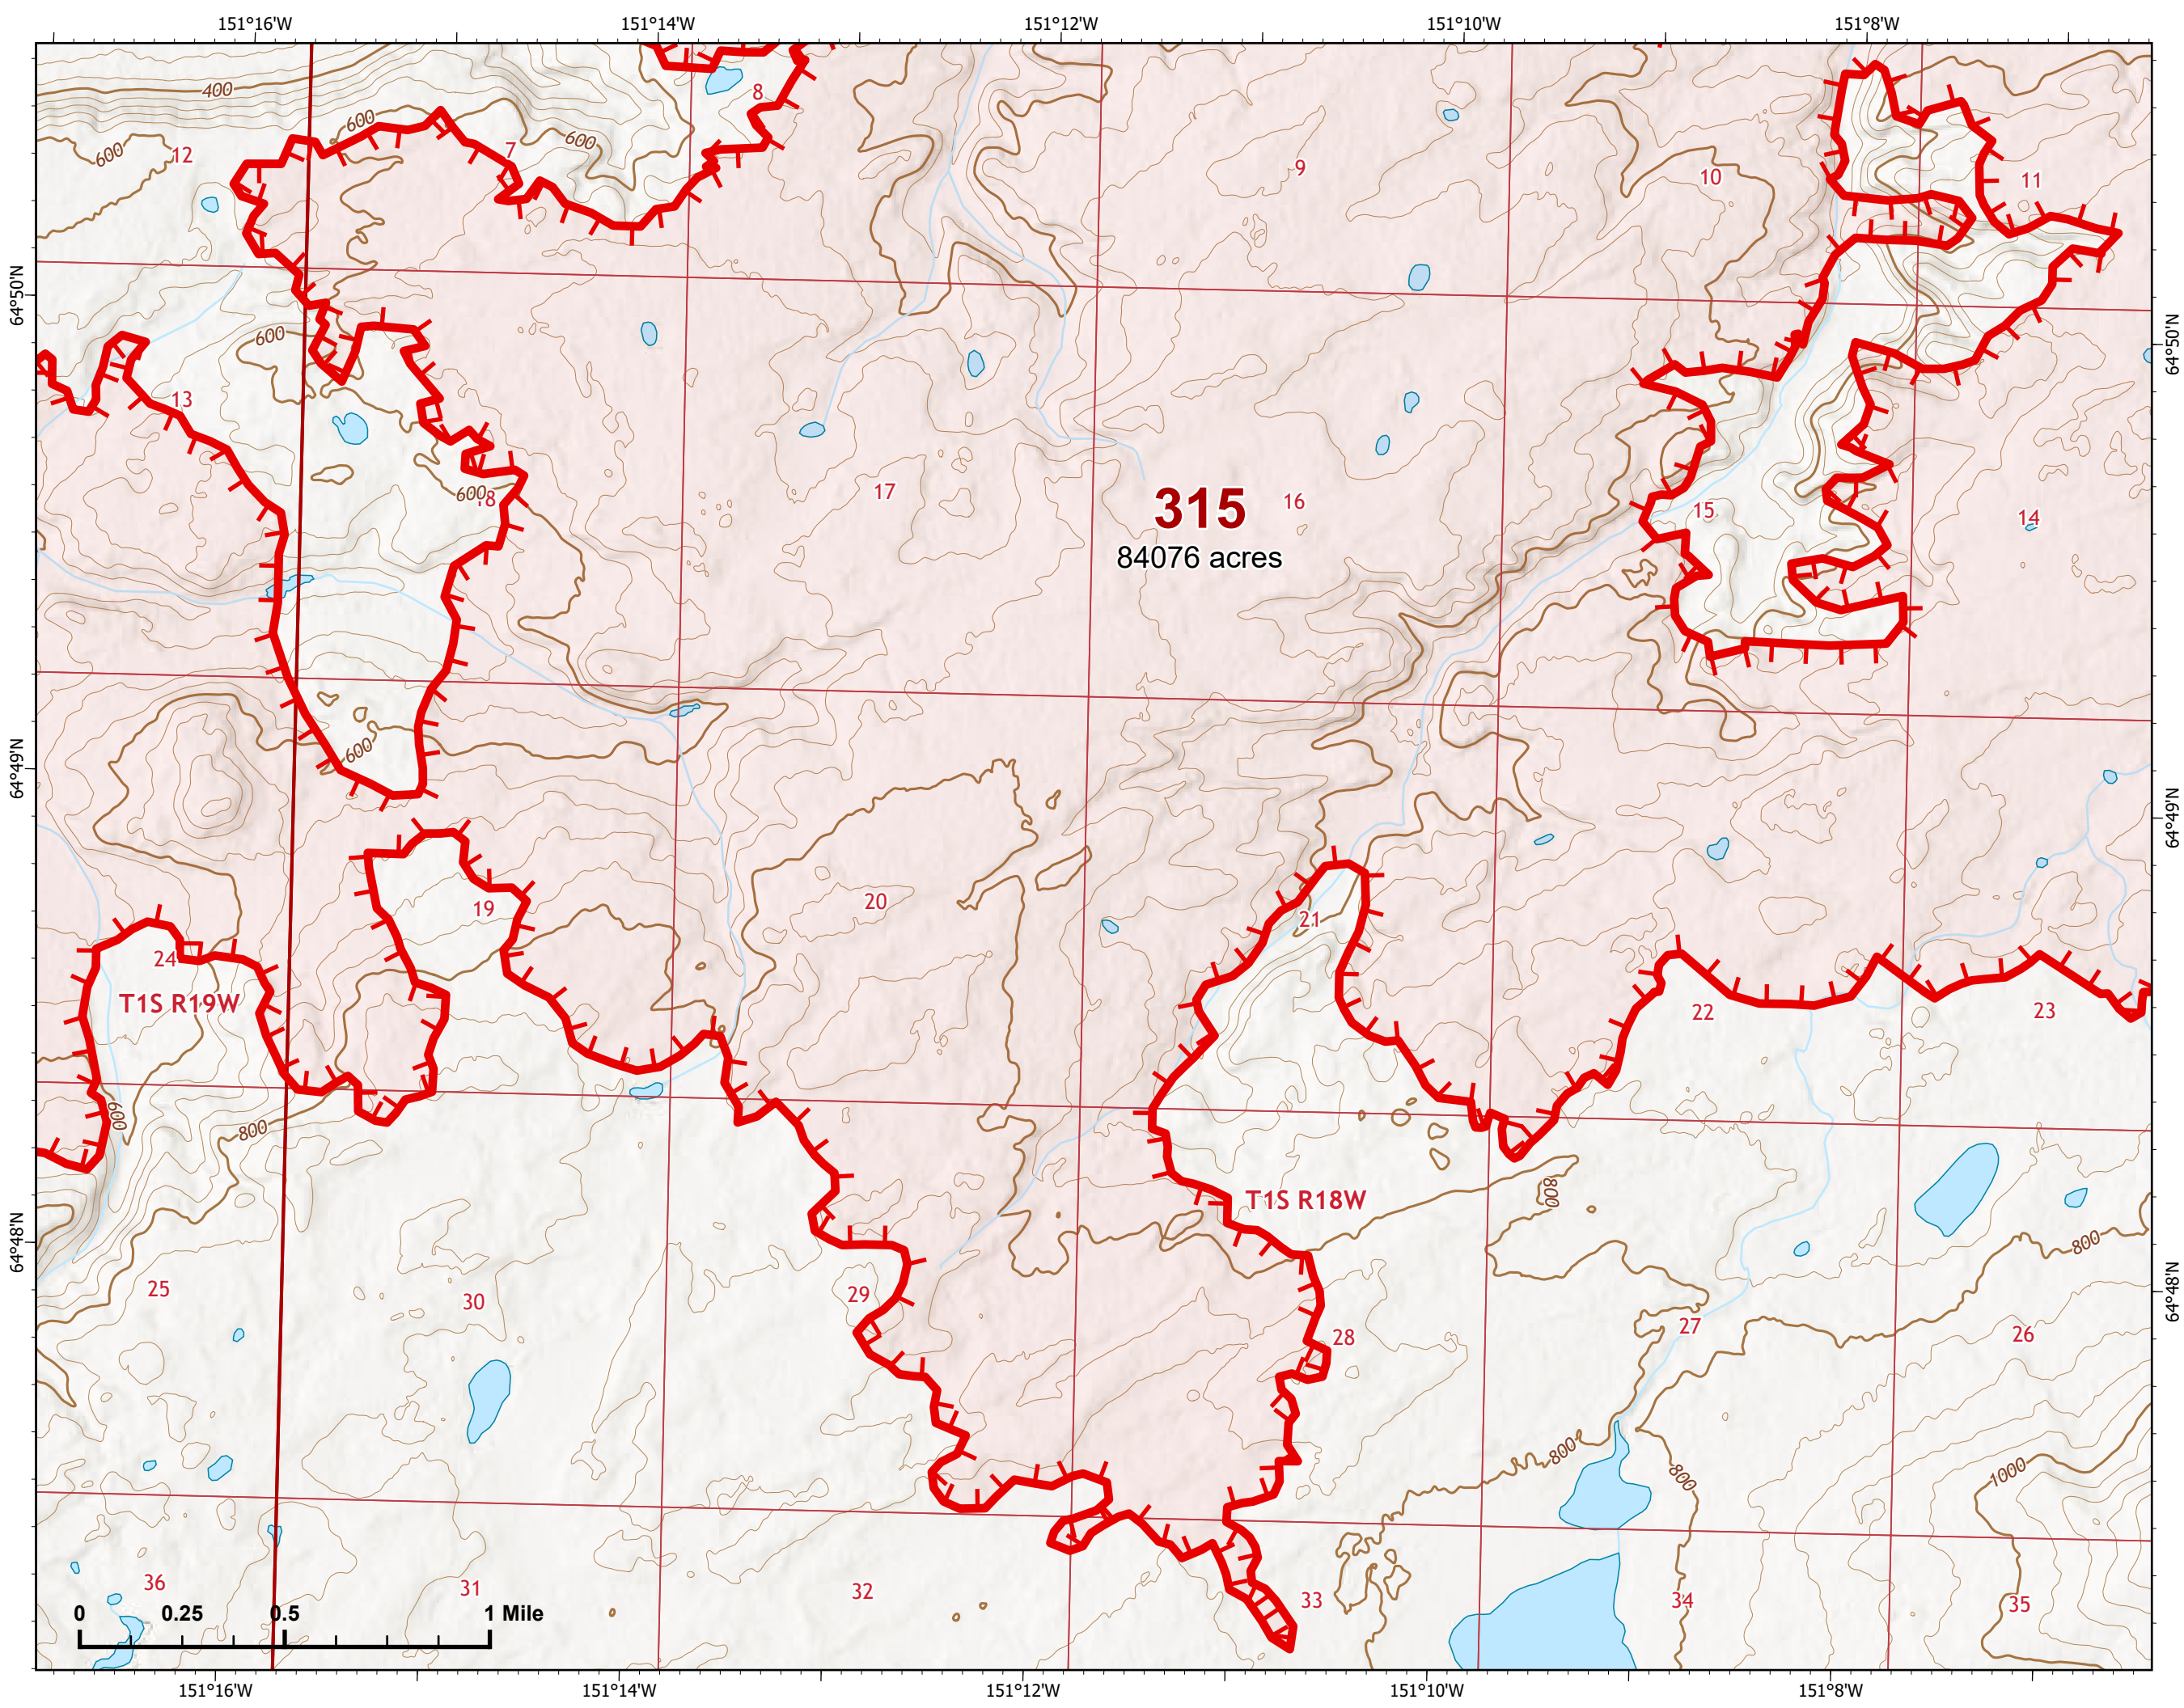

Bean Complex
AK-TAD-000898

07/12/2022

Fire: 315 (Chitanana)

Page 315 - 12

-  Wildfire Daily Fire Perimeter
-  Uncontained

Z. Cravens
7/11/2022 0819

IAP Map

Bean Complex
AK-TAD-000898

Bean Complex
AK-TAD-000898
07/12/2022

Fire: 310 (Tanana River)

Page 310 - 3

-  Helispot
-  Structure
-  Wildfire Daily Fire Perimeter
-  Uncontained

310
23620 acres

Z. Cravens
7/11/2022 0825

NW 7
NORTHWEST INCIDENT MANAGEMENT TEAM