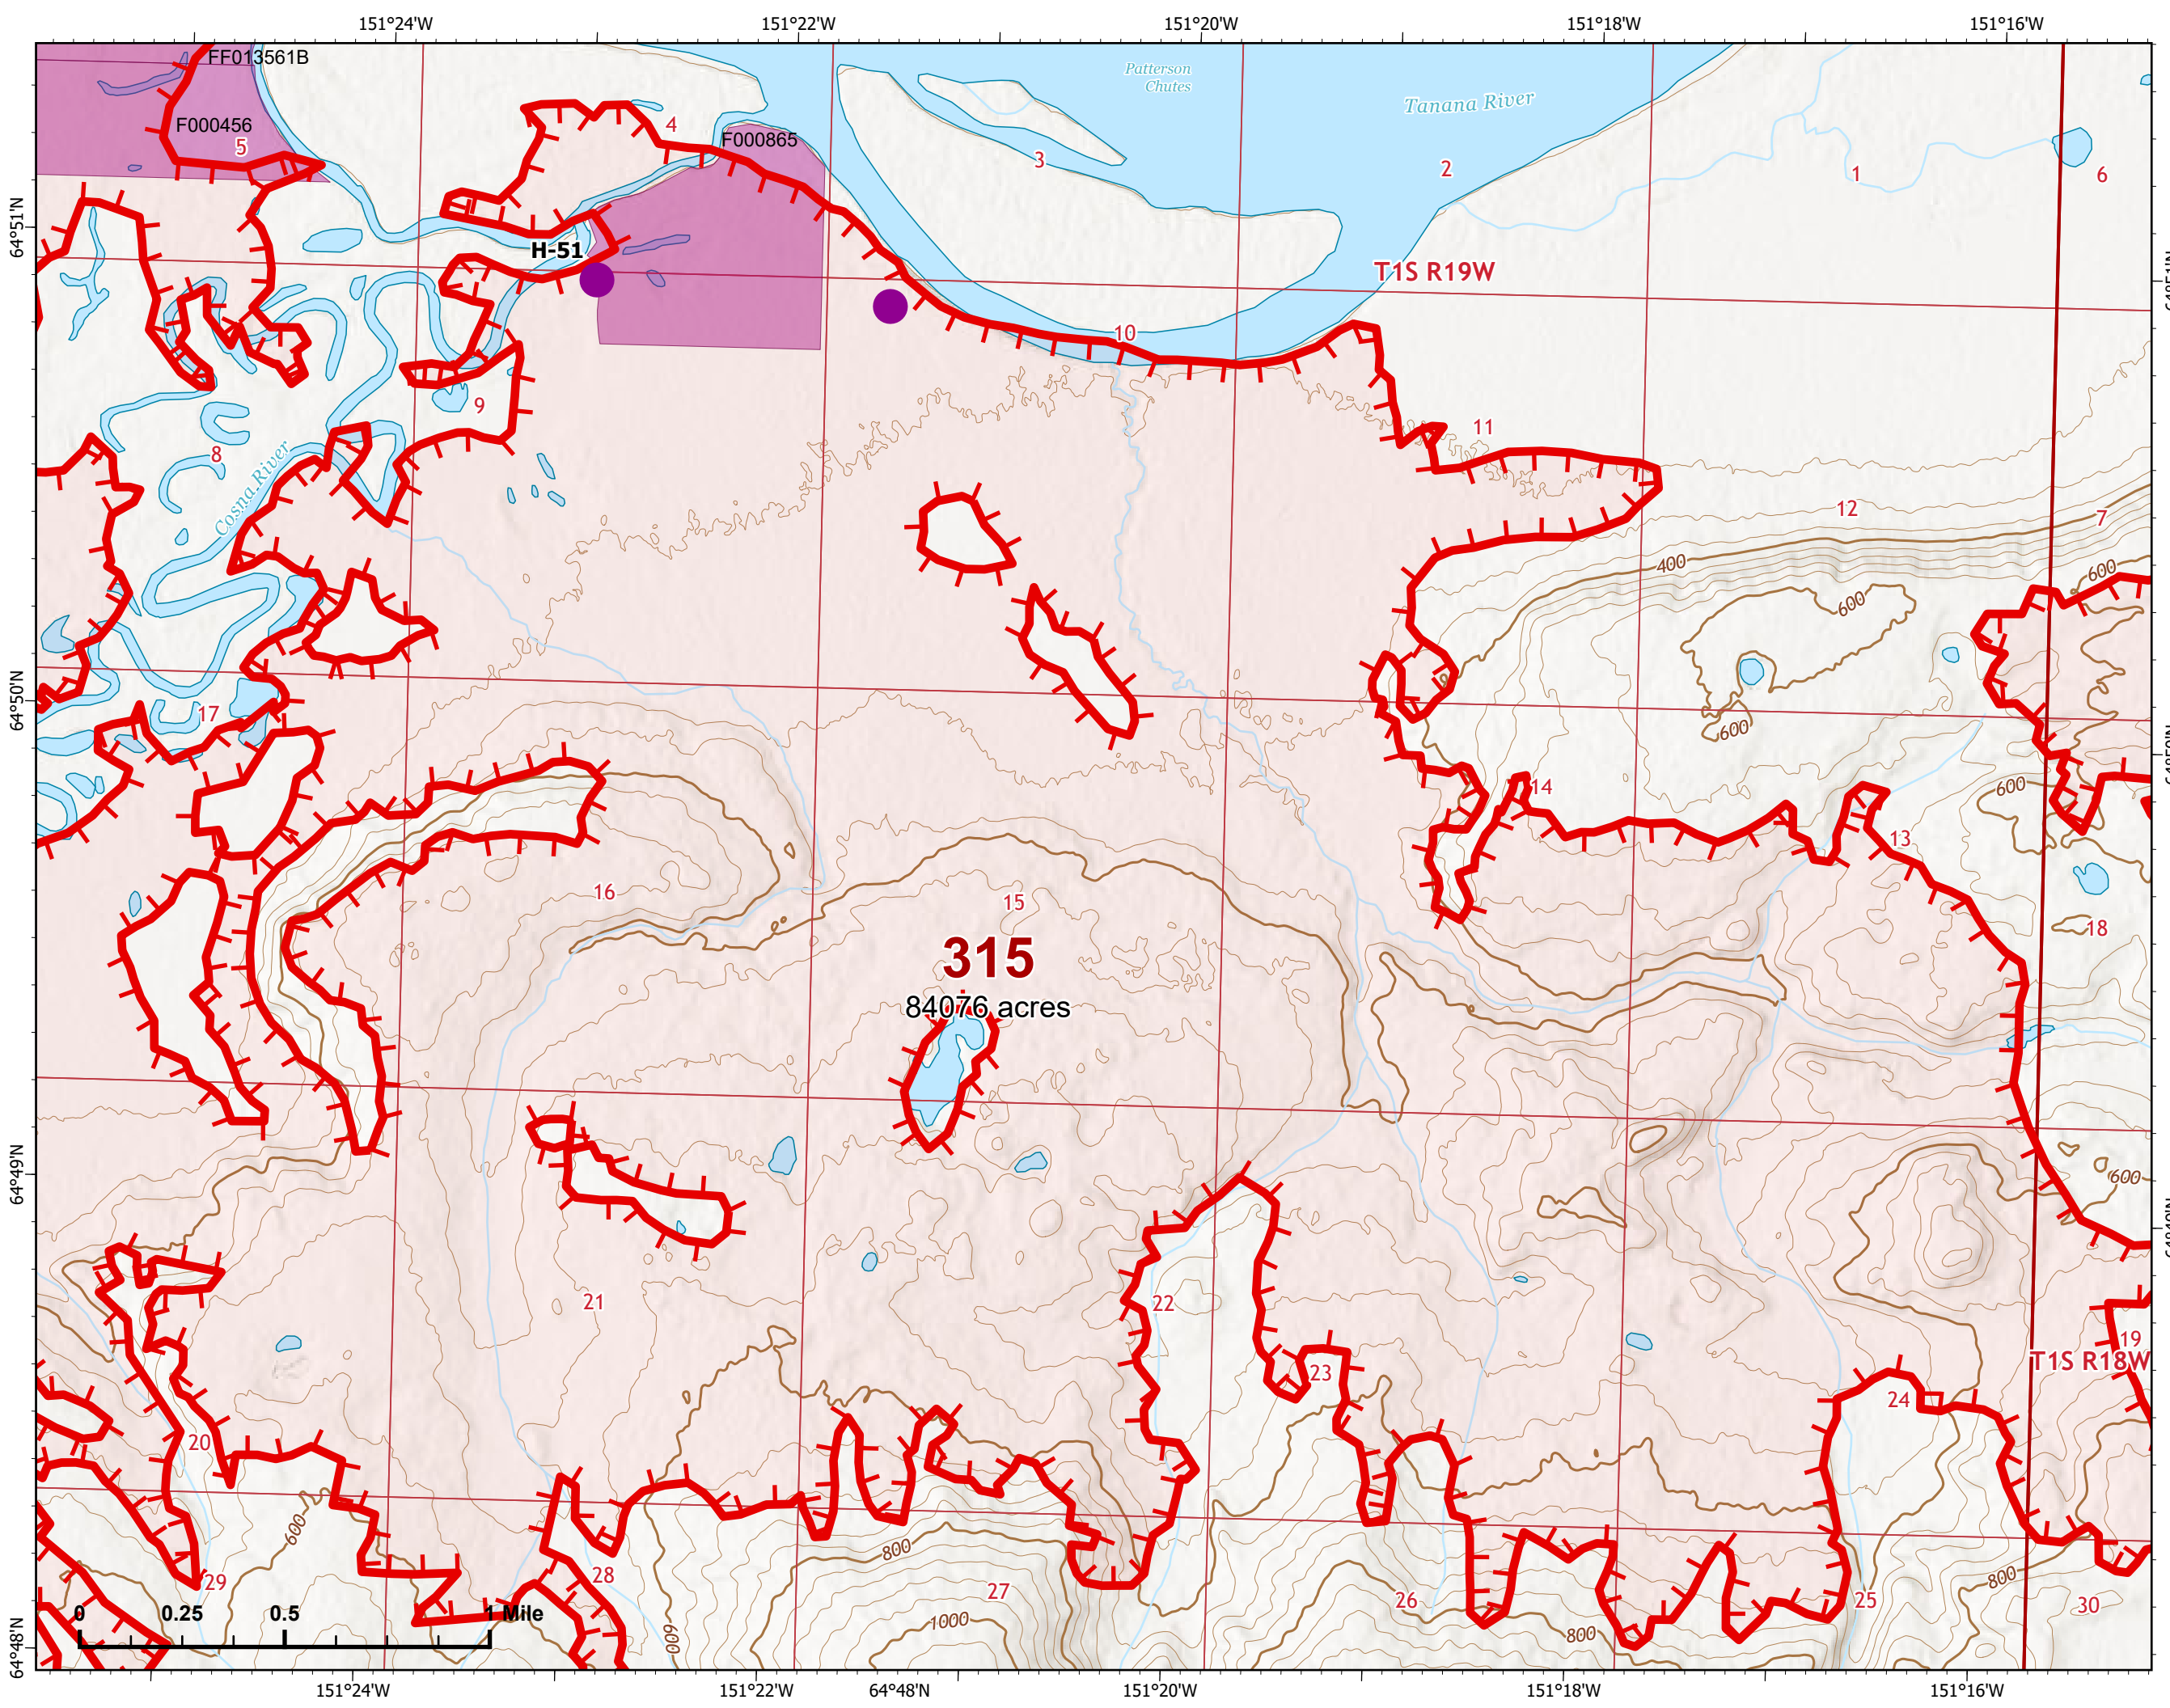

IAP Map

Bean Complex
AK-TAD-000898

07/12/2022

Fire: 315 (Chitanana)

Page 315 - 11

-  Helispot
-  Wildfire Daily Fire Perimeter
-  Uncontained
-  Native Allotments

Z. Cravens
7/11/2022 0818

IAP Map