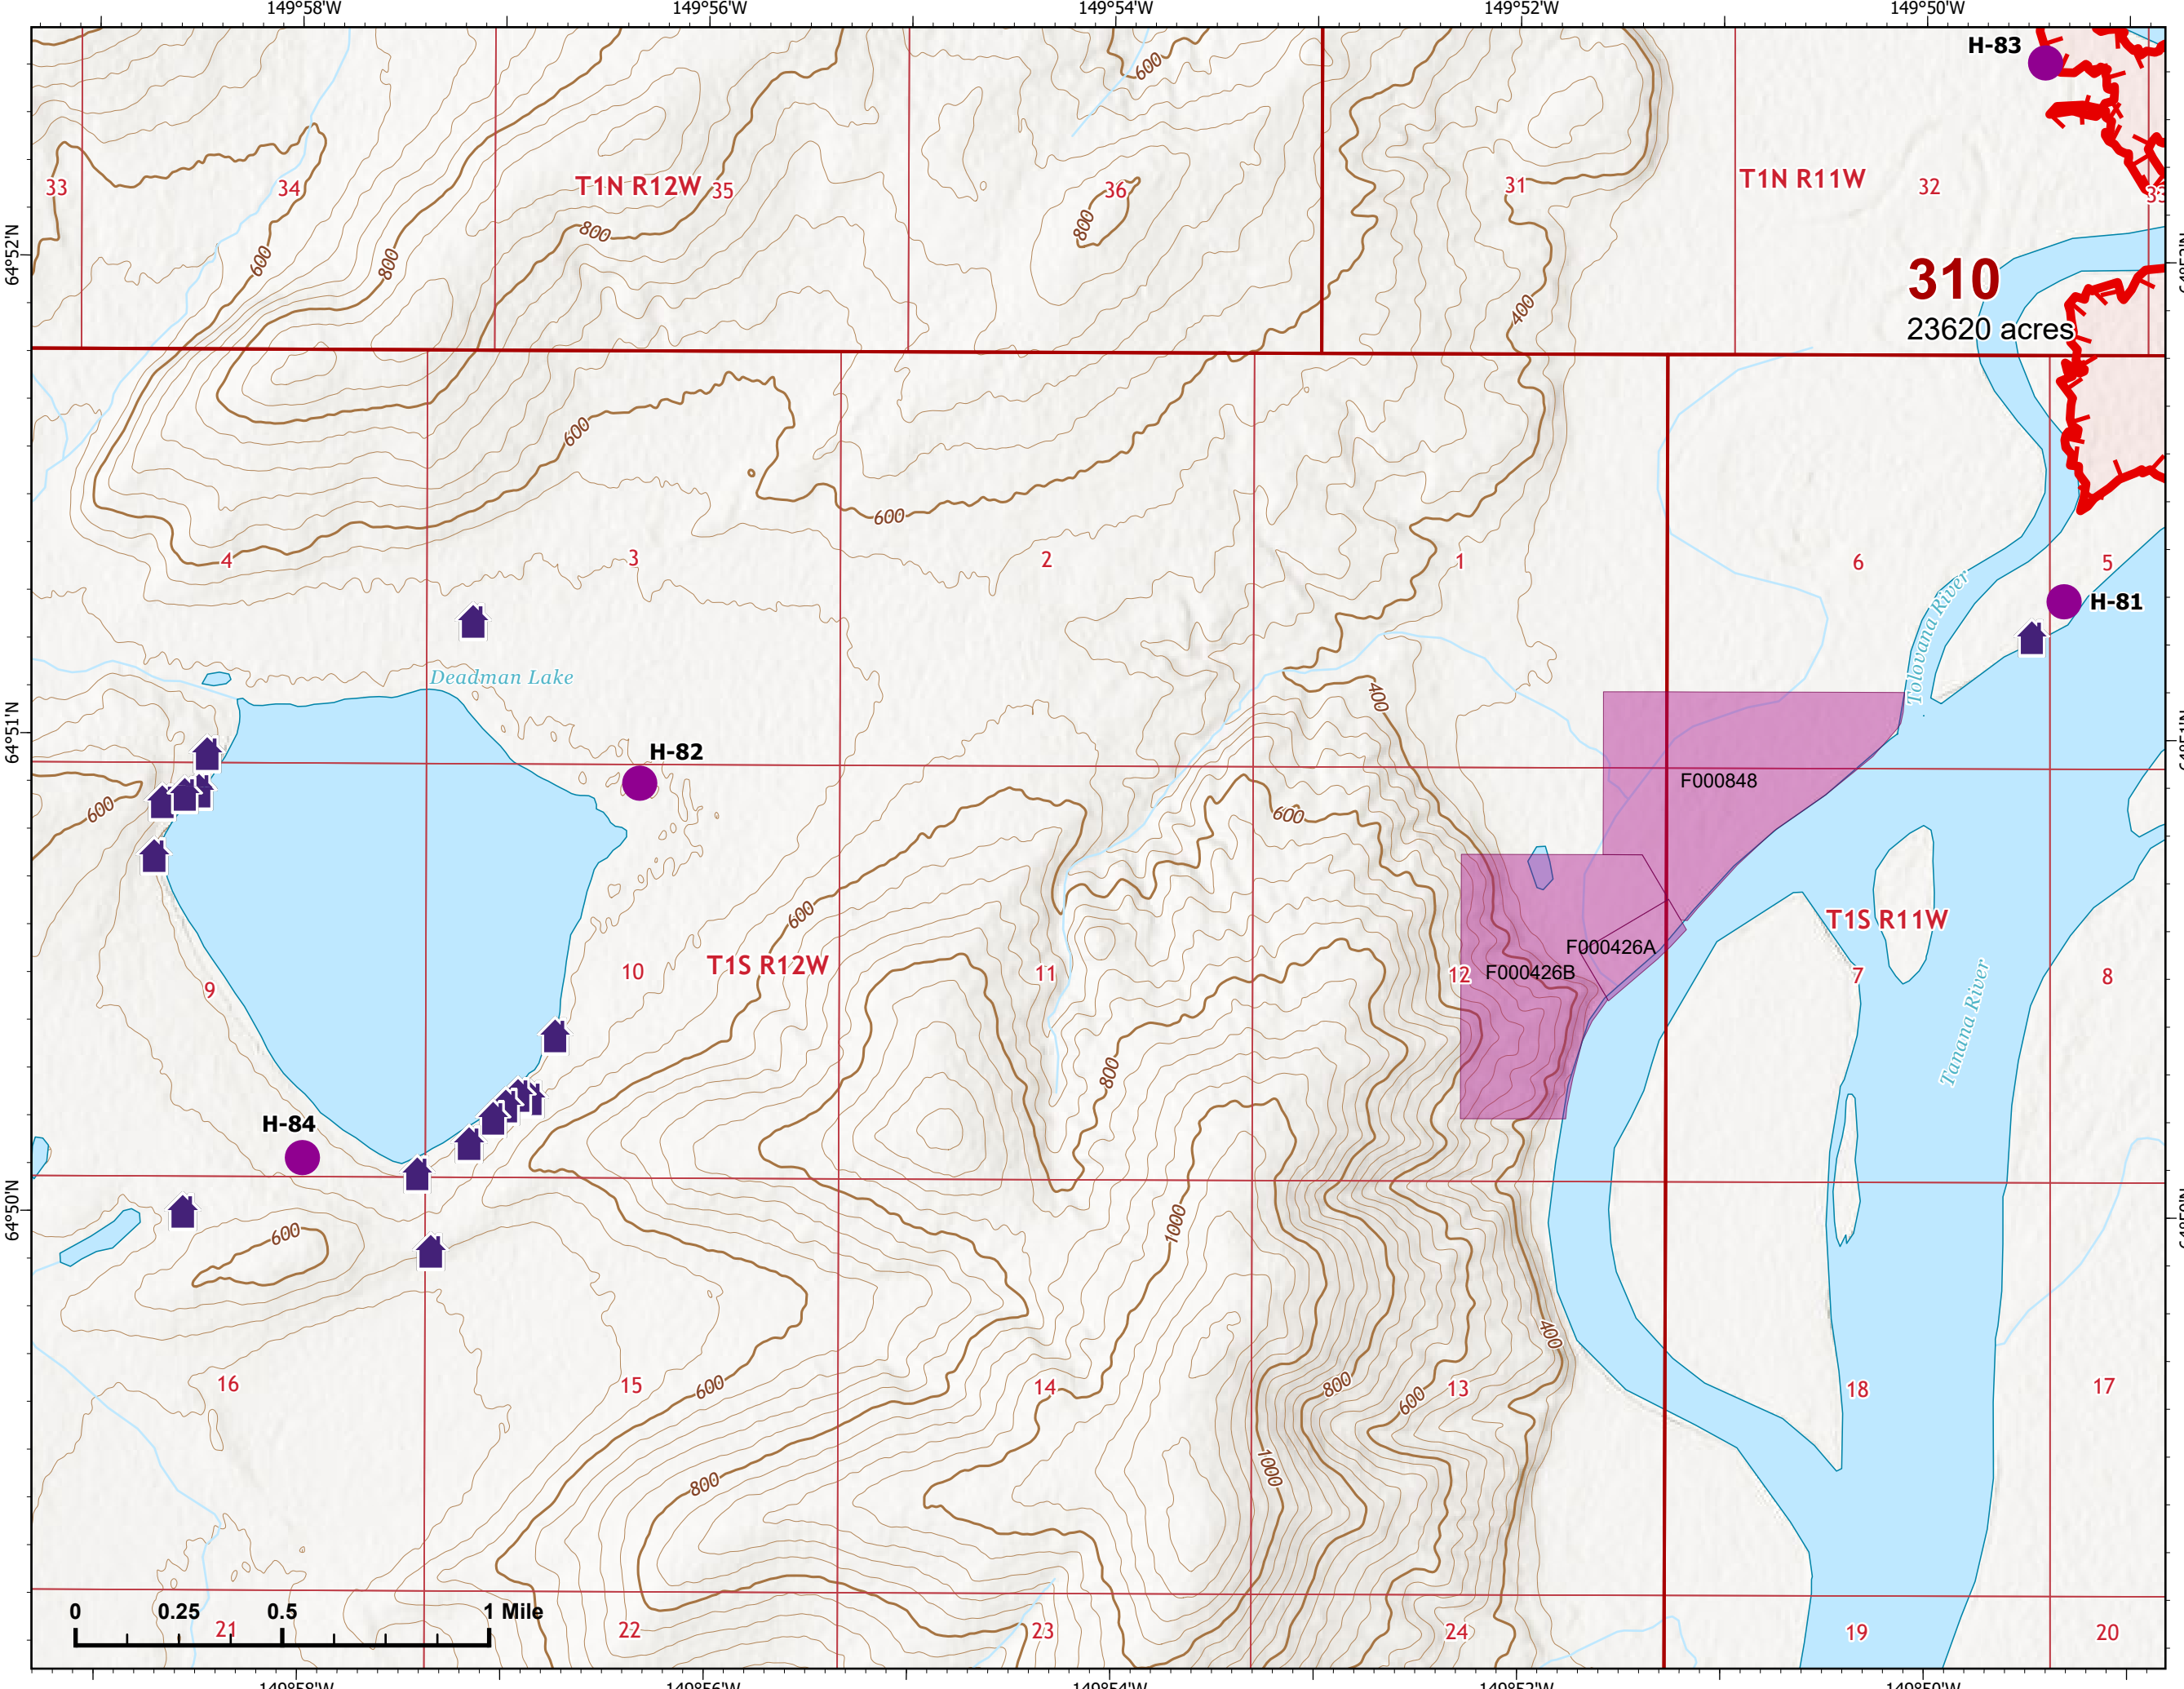

Bean Complex
AK-TAD-000898
07/12/2022

Fire: 310 (Tanana River)

Page 310 - 3

-  Helispot
-  Structure
-  Wildfire Daily Fire Perimeter
-  Uncontained

310
23620 acres

Z. Cravens
7/11/2022 0825

NW 7
NORTHWEST INCIDENT MANAGEMENT TEAM

IAP Map

Bean Complex
AK-TAD-000898
07/12/2022

Fire: 310 (Tanana River)

Page 310 - 4

-  Helispot
-  Structure
-  Wildfire Daily Fire Perimeter
-  Uncontained
-  Native Allotments

IAP Map

Bean Complex
AK-TAD-000898

07/12/2022

Fire: 310 (Tanana River)

Page 310 - 5

-  Wildfire Daily Fire Perimeter
-  Label Point
-  Uncontained
-  Native Allotments

Z. Cravens
7/11/2022 0827

NORTHWEST INCIDENT MANAGEMENT TEAM

IAP Map

Bean Complex
AK-TAD-000898
07/12/2022