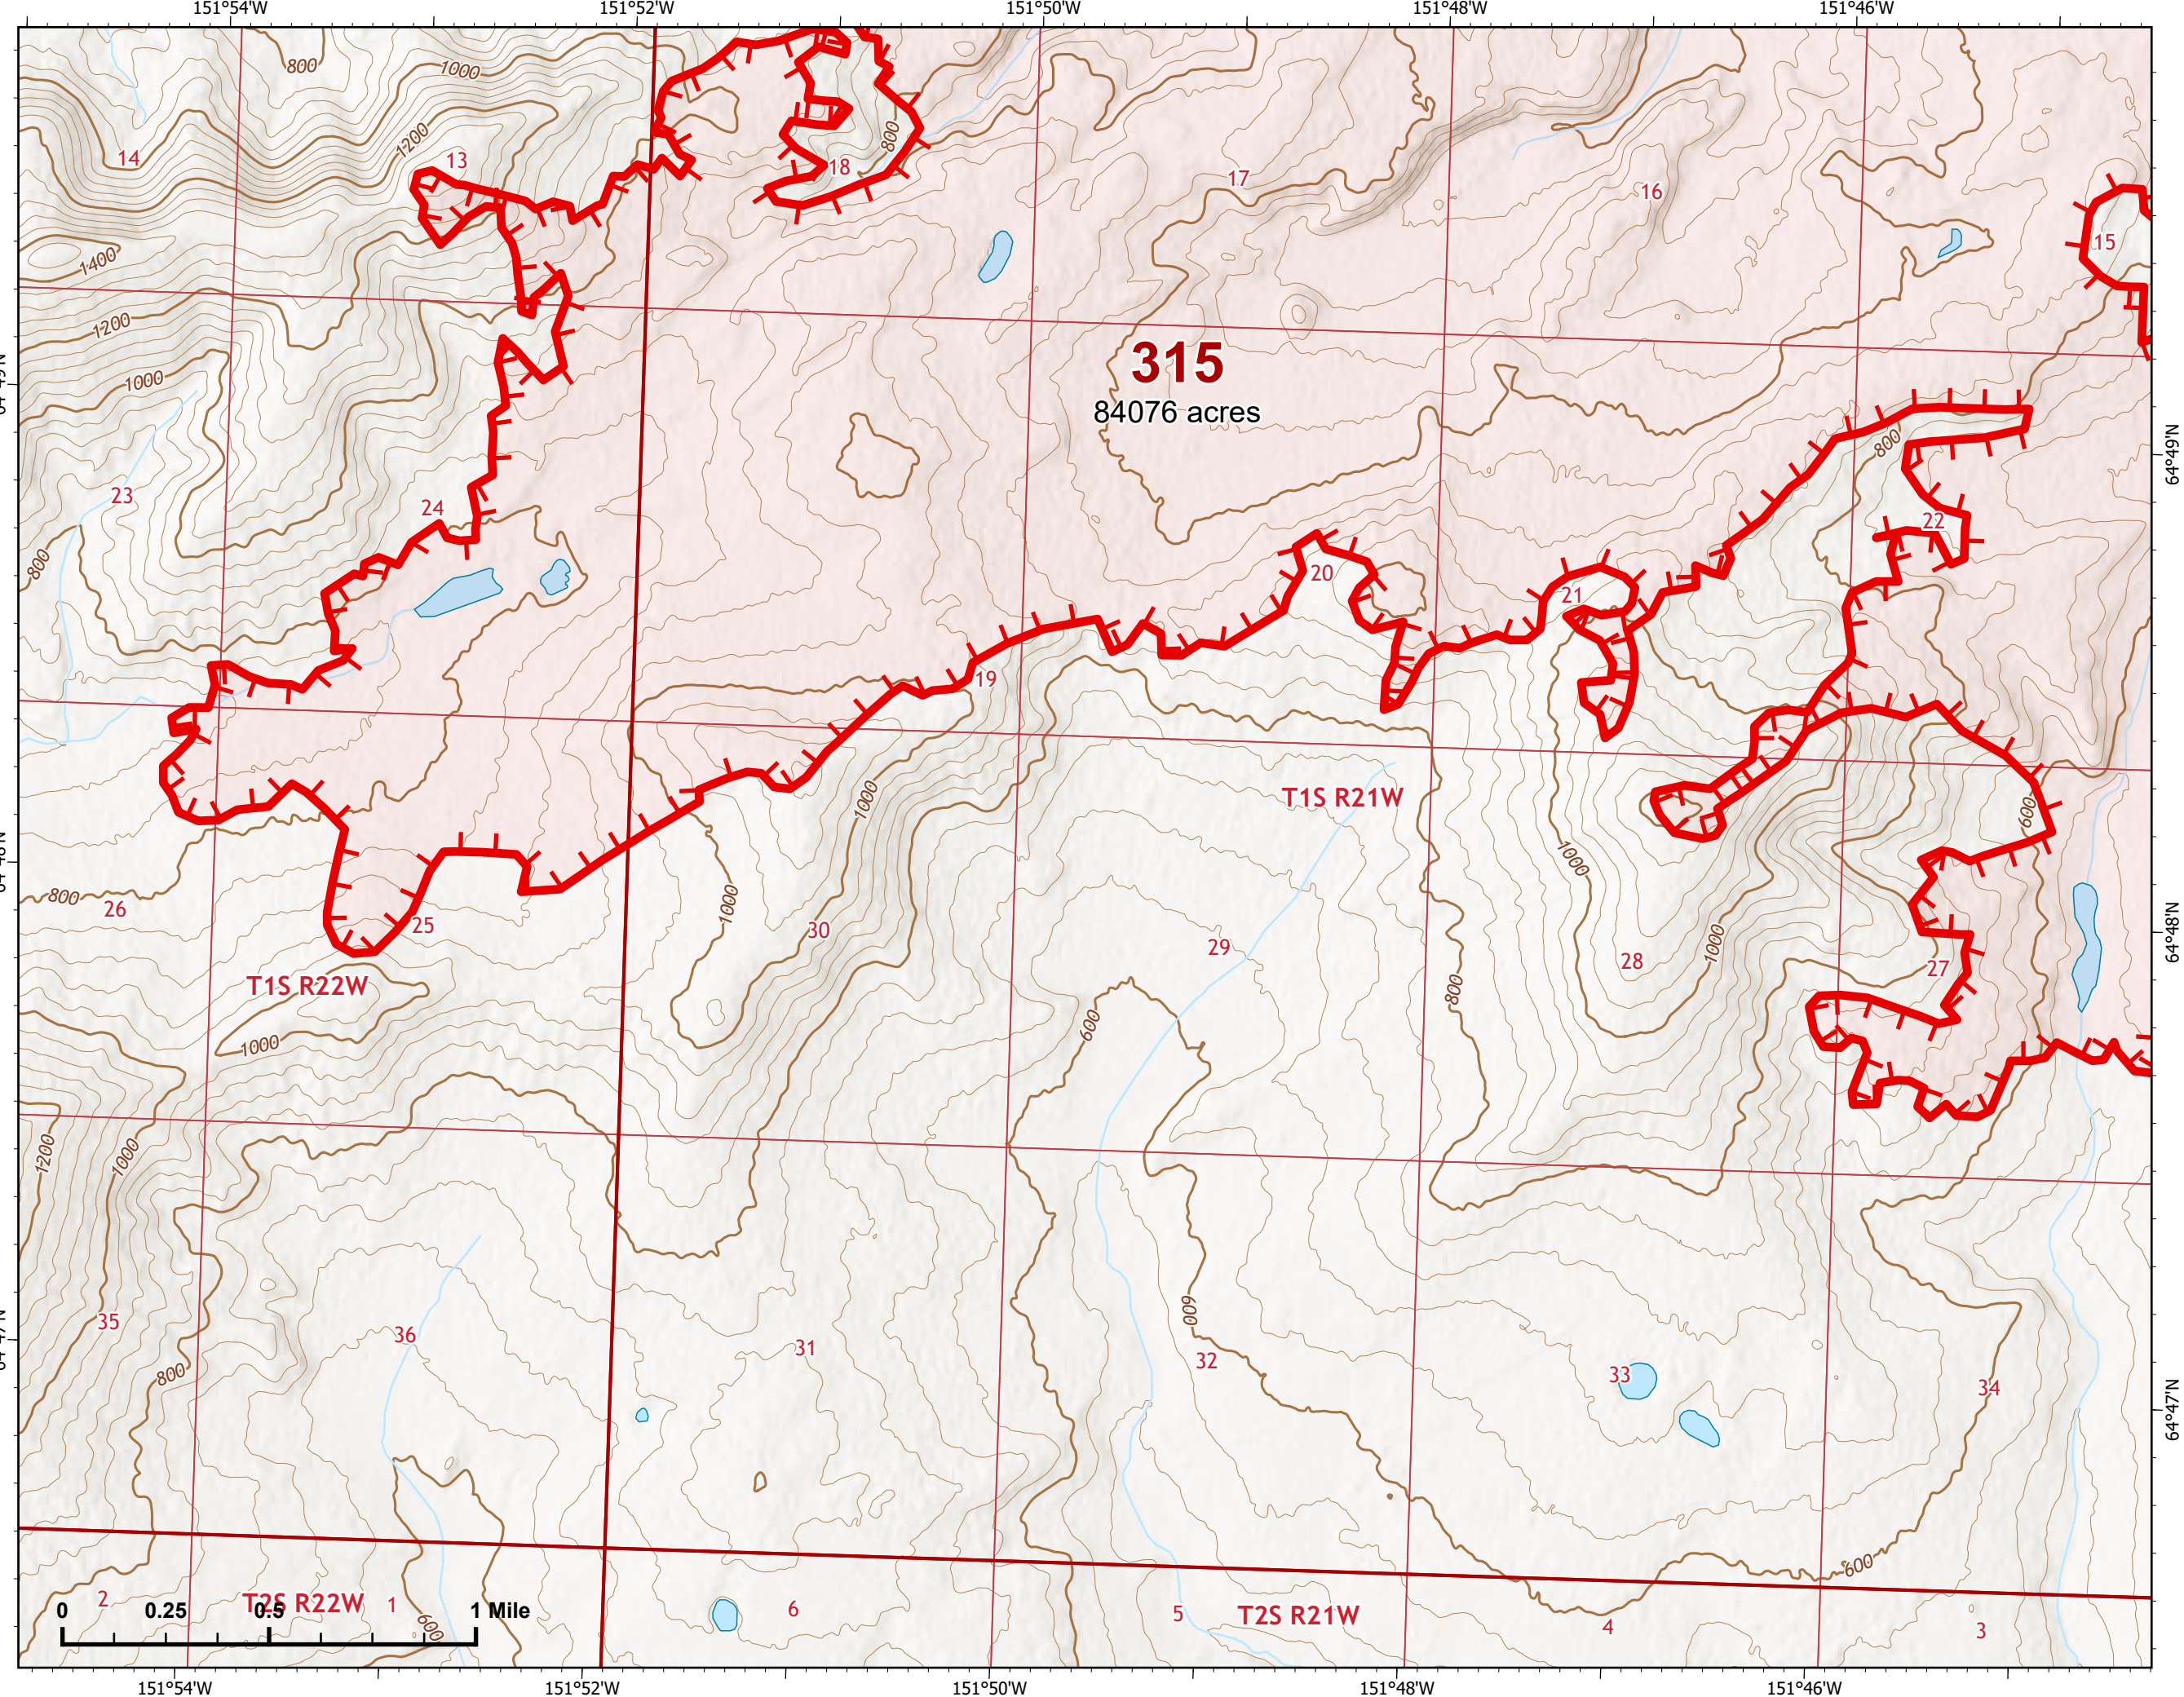

07/12/2022

Fire: 315 (Chitanana)

Page 315 - 5

-  Wildfire Daily Fire Perimeter
-  Uncontained

Z. Cravens
7/11/2022 0812

IAP Map

Bean Complex
AK-TAD-000898

07/12/2022