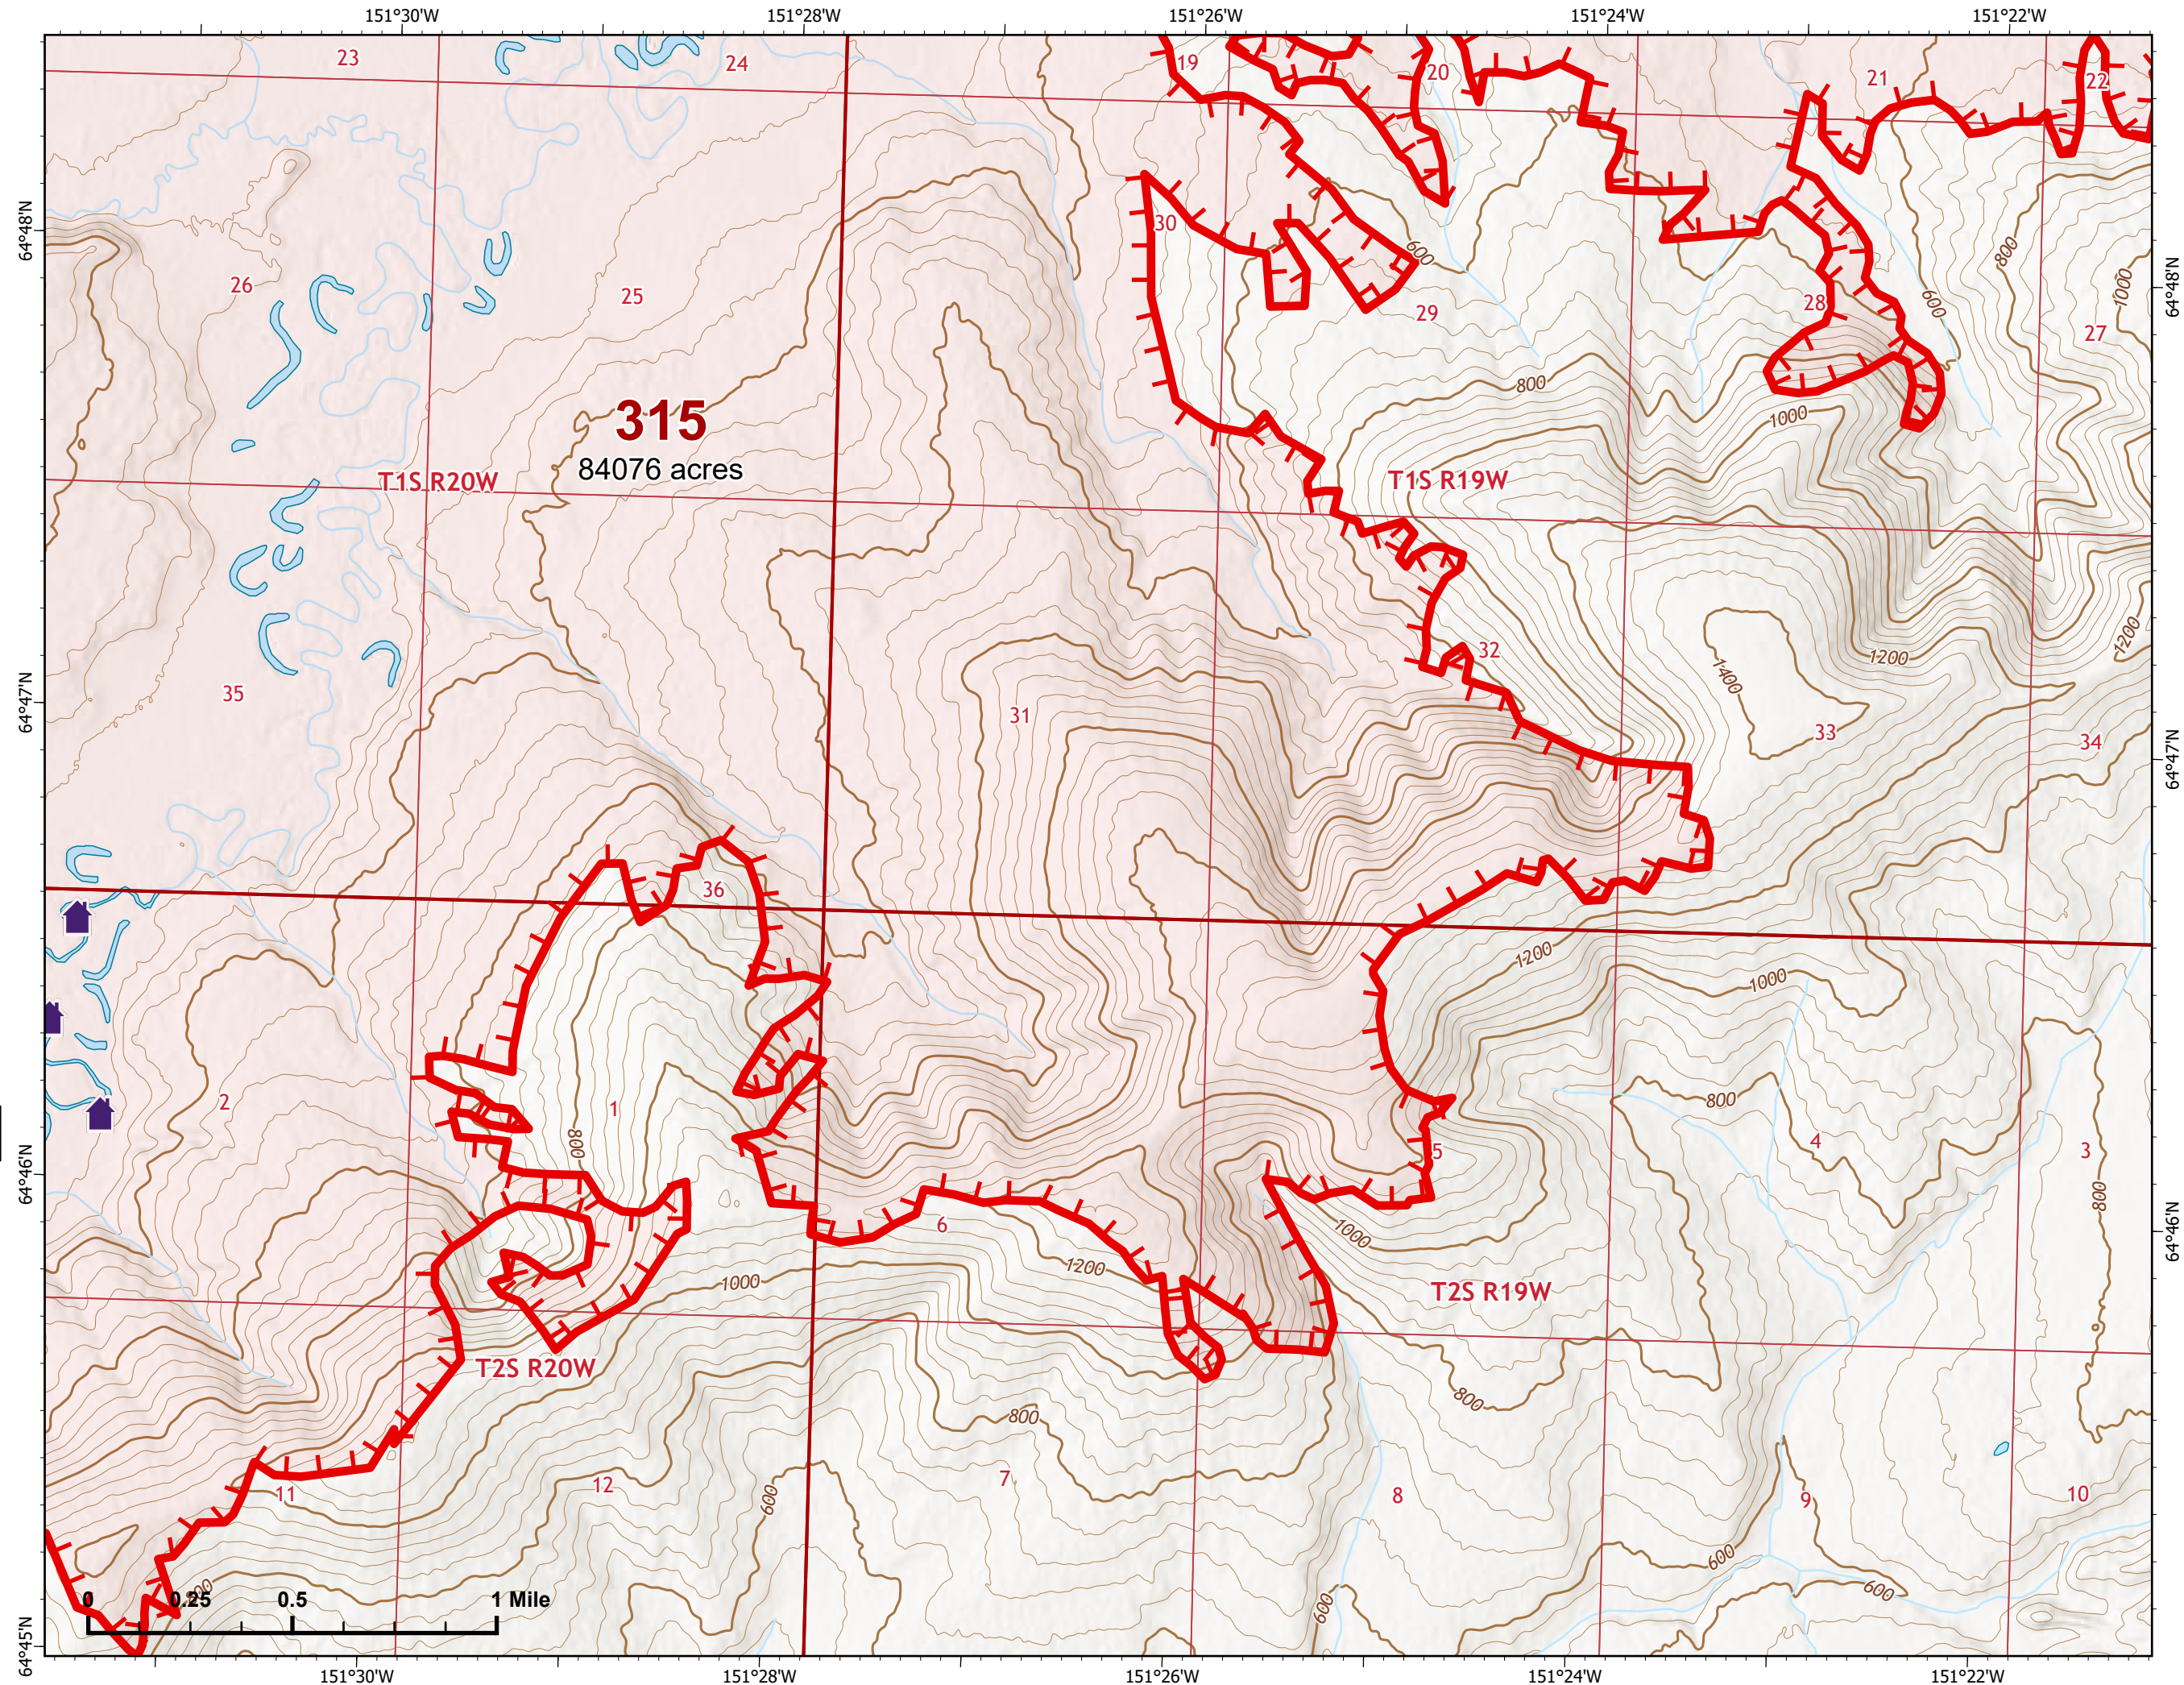

Z. Cravens
7/11/2022 0815