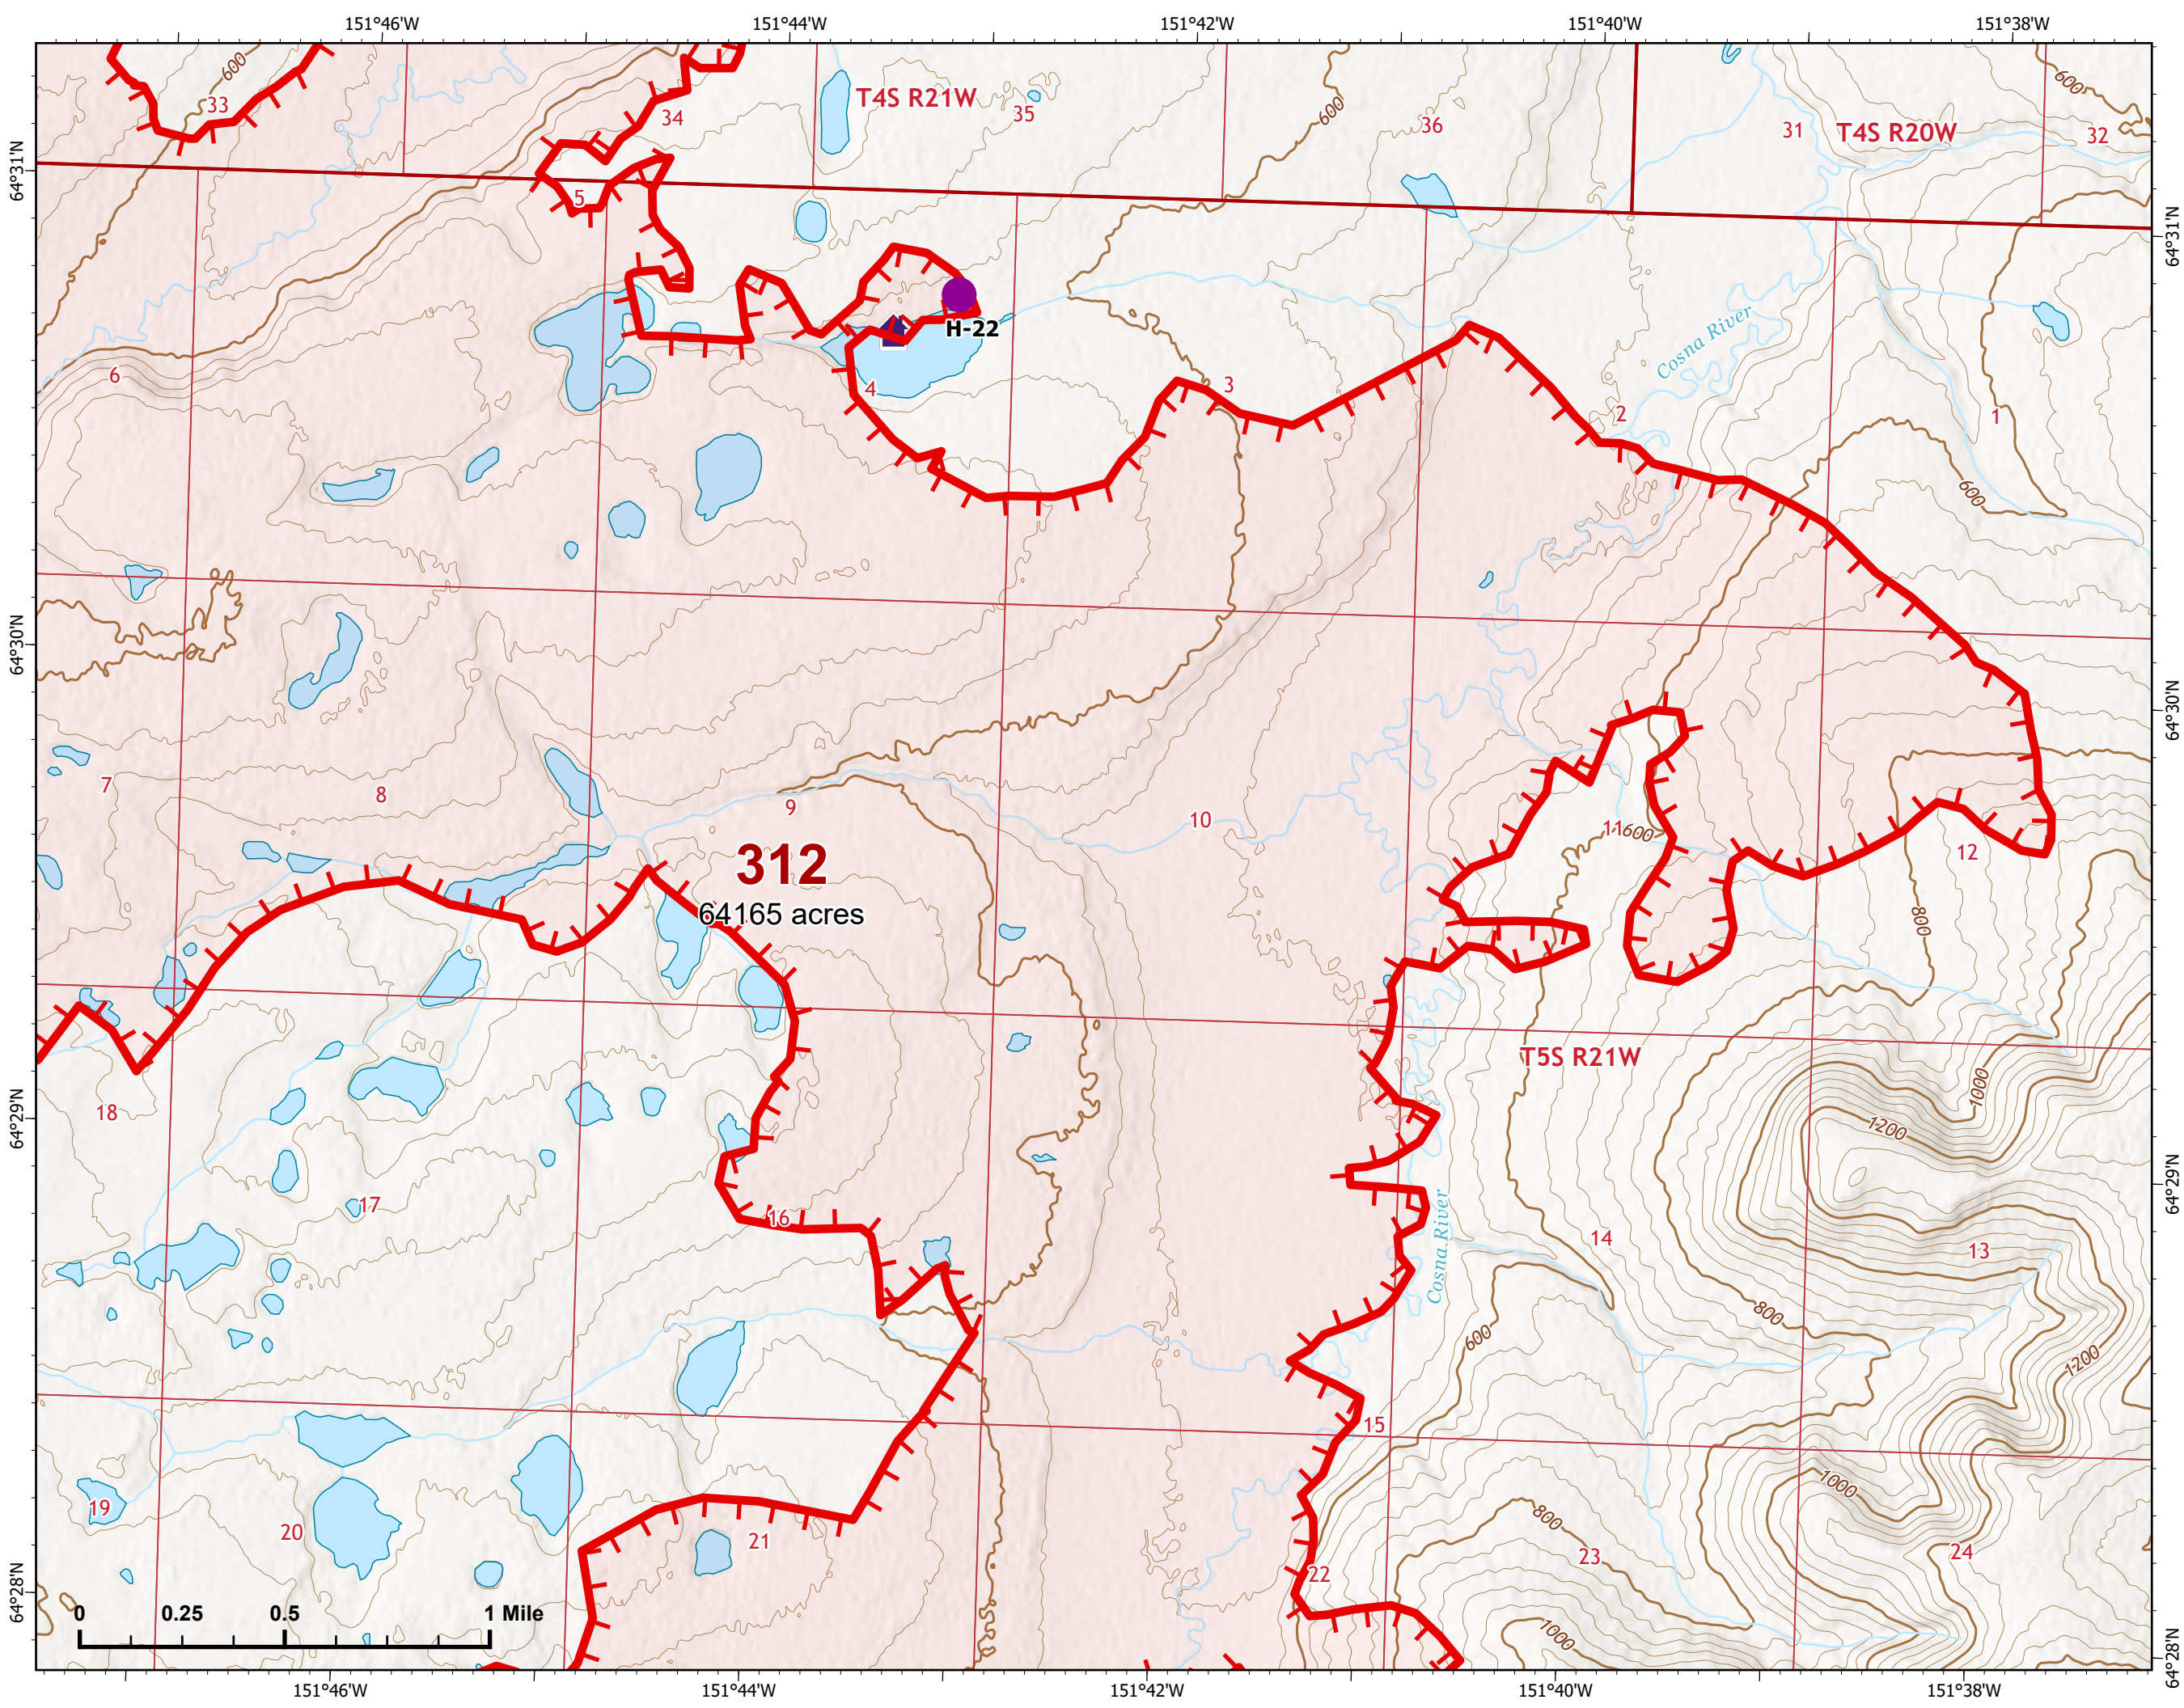

Page 312 - 9

-  Wildfire Daily Fire Perimeter
-  Uncontained

Z. Cravens
7/11/2022 0806

IAP Map

Bean Complex
AK-TAD-000898
07/12/2022
Fire: 312 (Bitzshitini)

Page 312 - 10

-  Helispot
-  Structure
-  Wildfire Daily Fire Perimeter
-  Uncontained