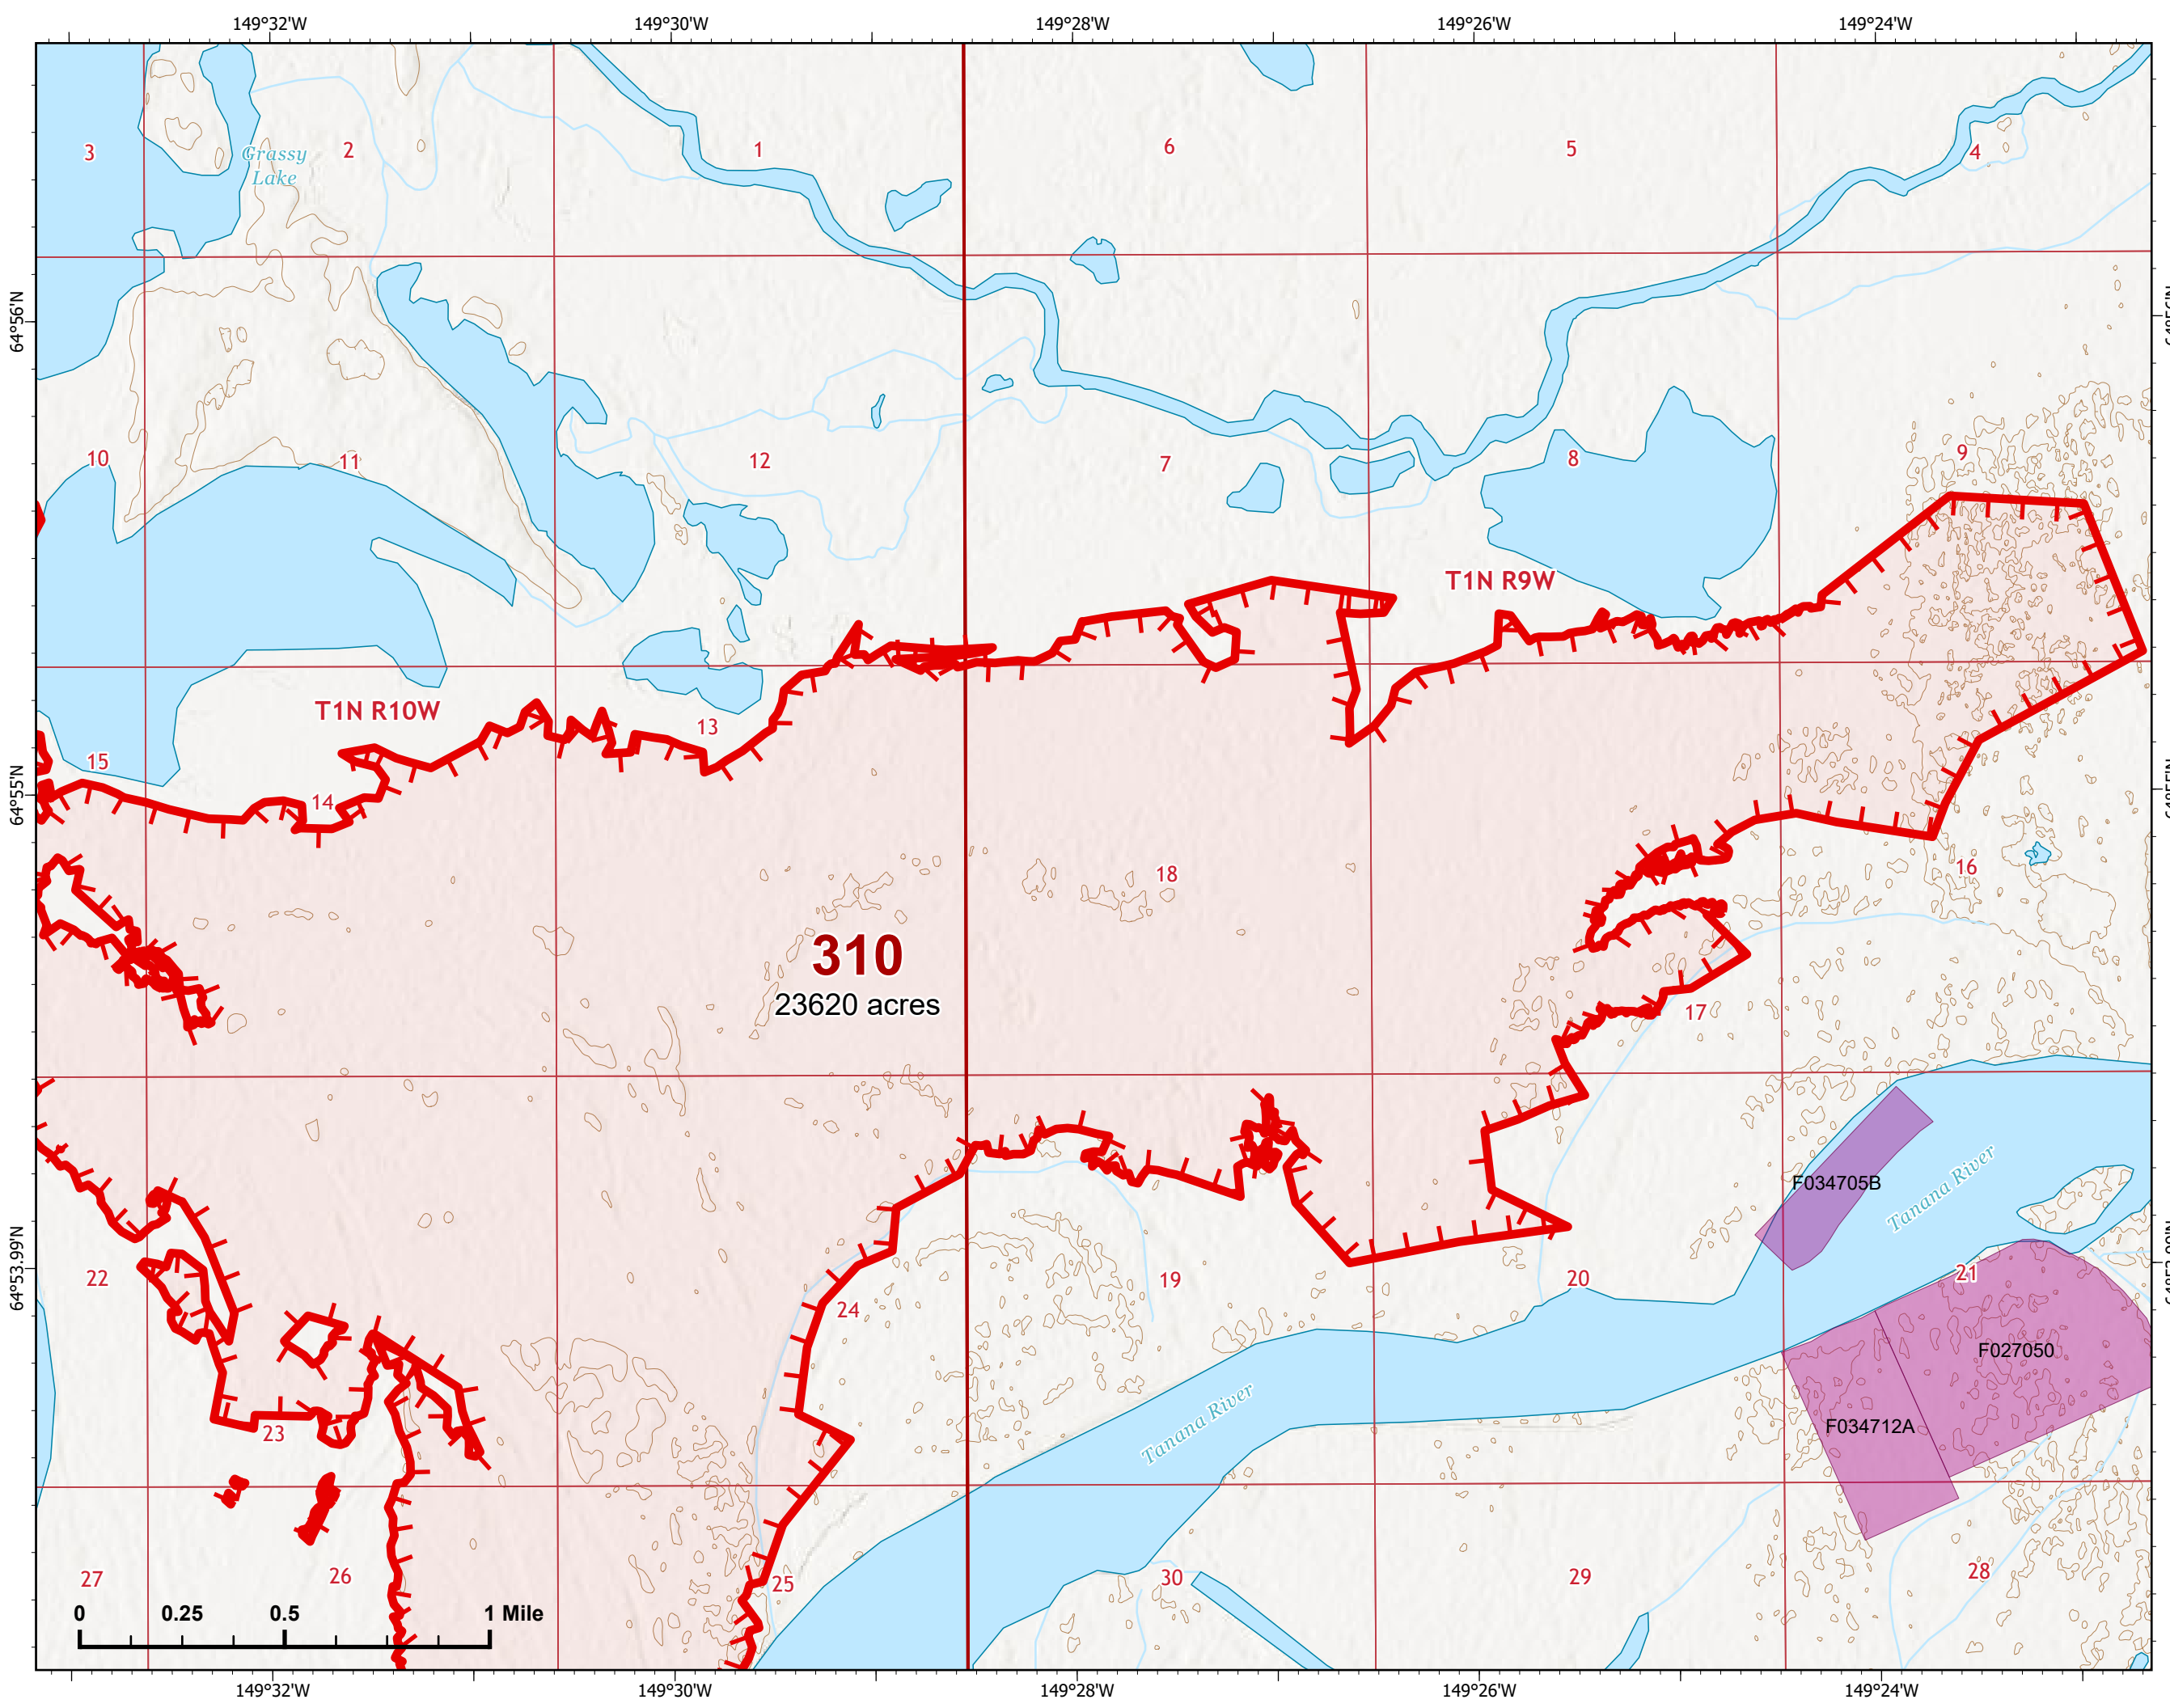

IAP Map

Bean Complex
AK-TAD-000898
07/12/2022

Fire: 310 (Tanana River)

Page 310 - 6

- Wildfire Daily Fire Perimeter
- Uncontained
- Native Allotments

Z. Cravens
7/11/2022 0829