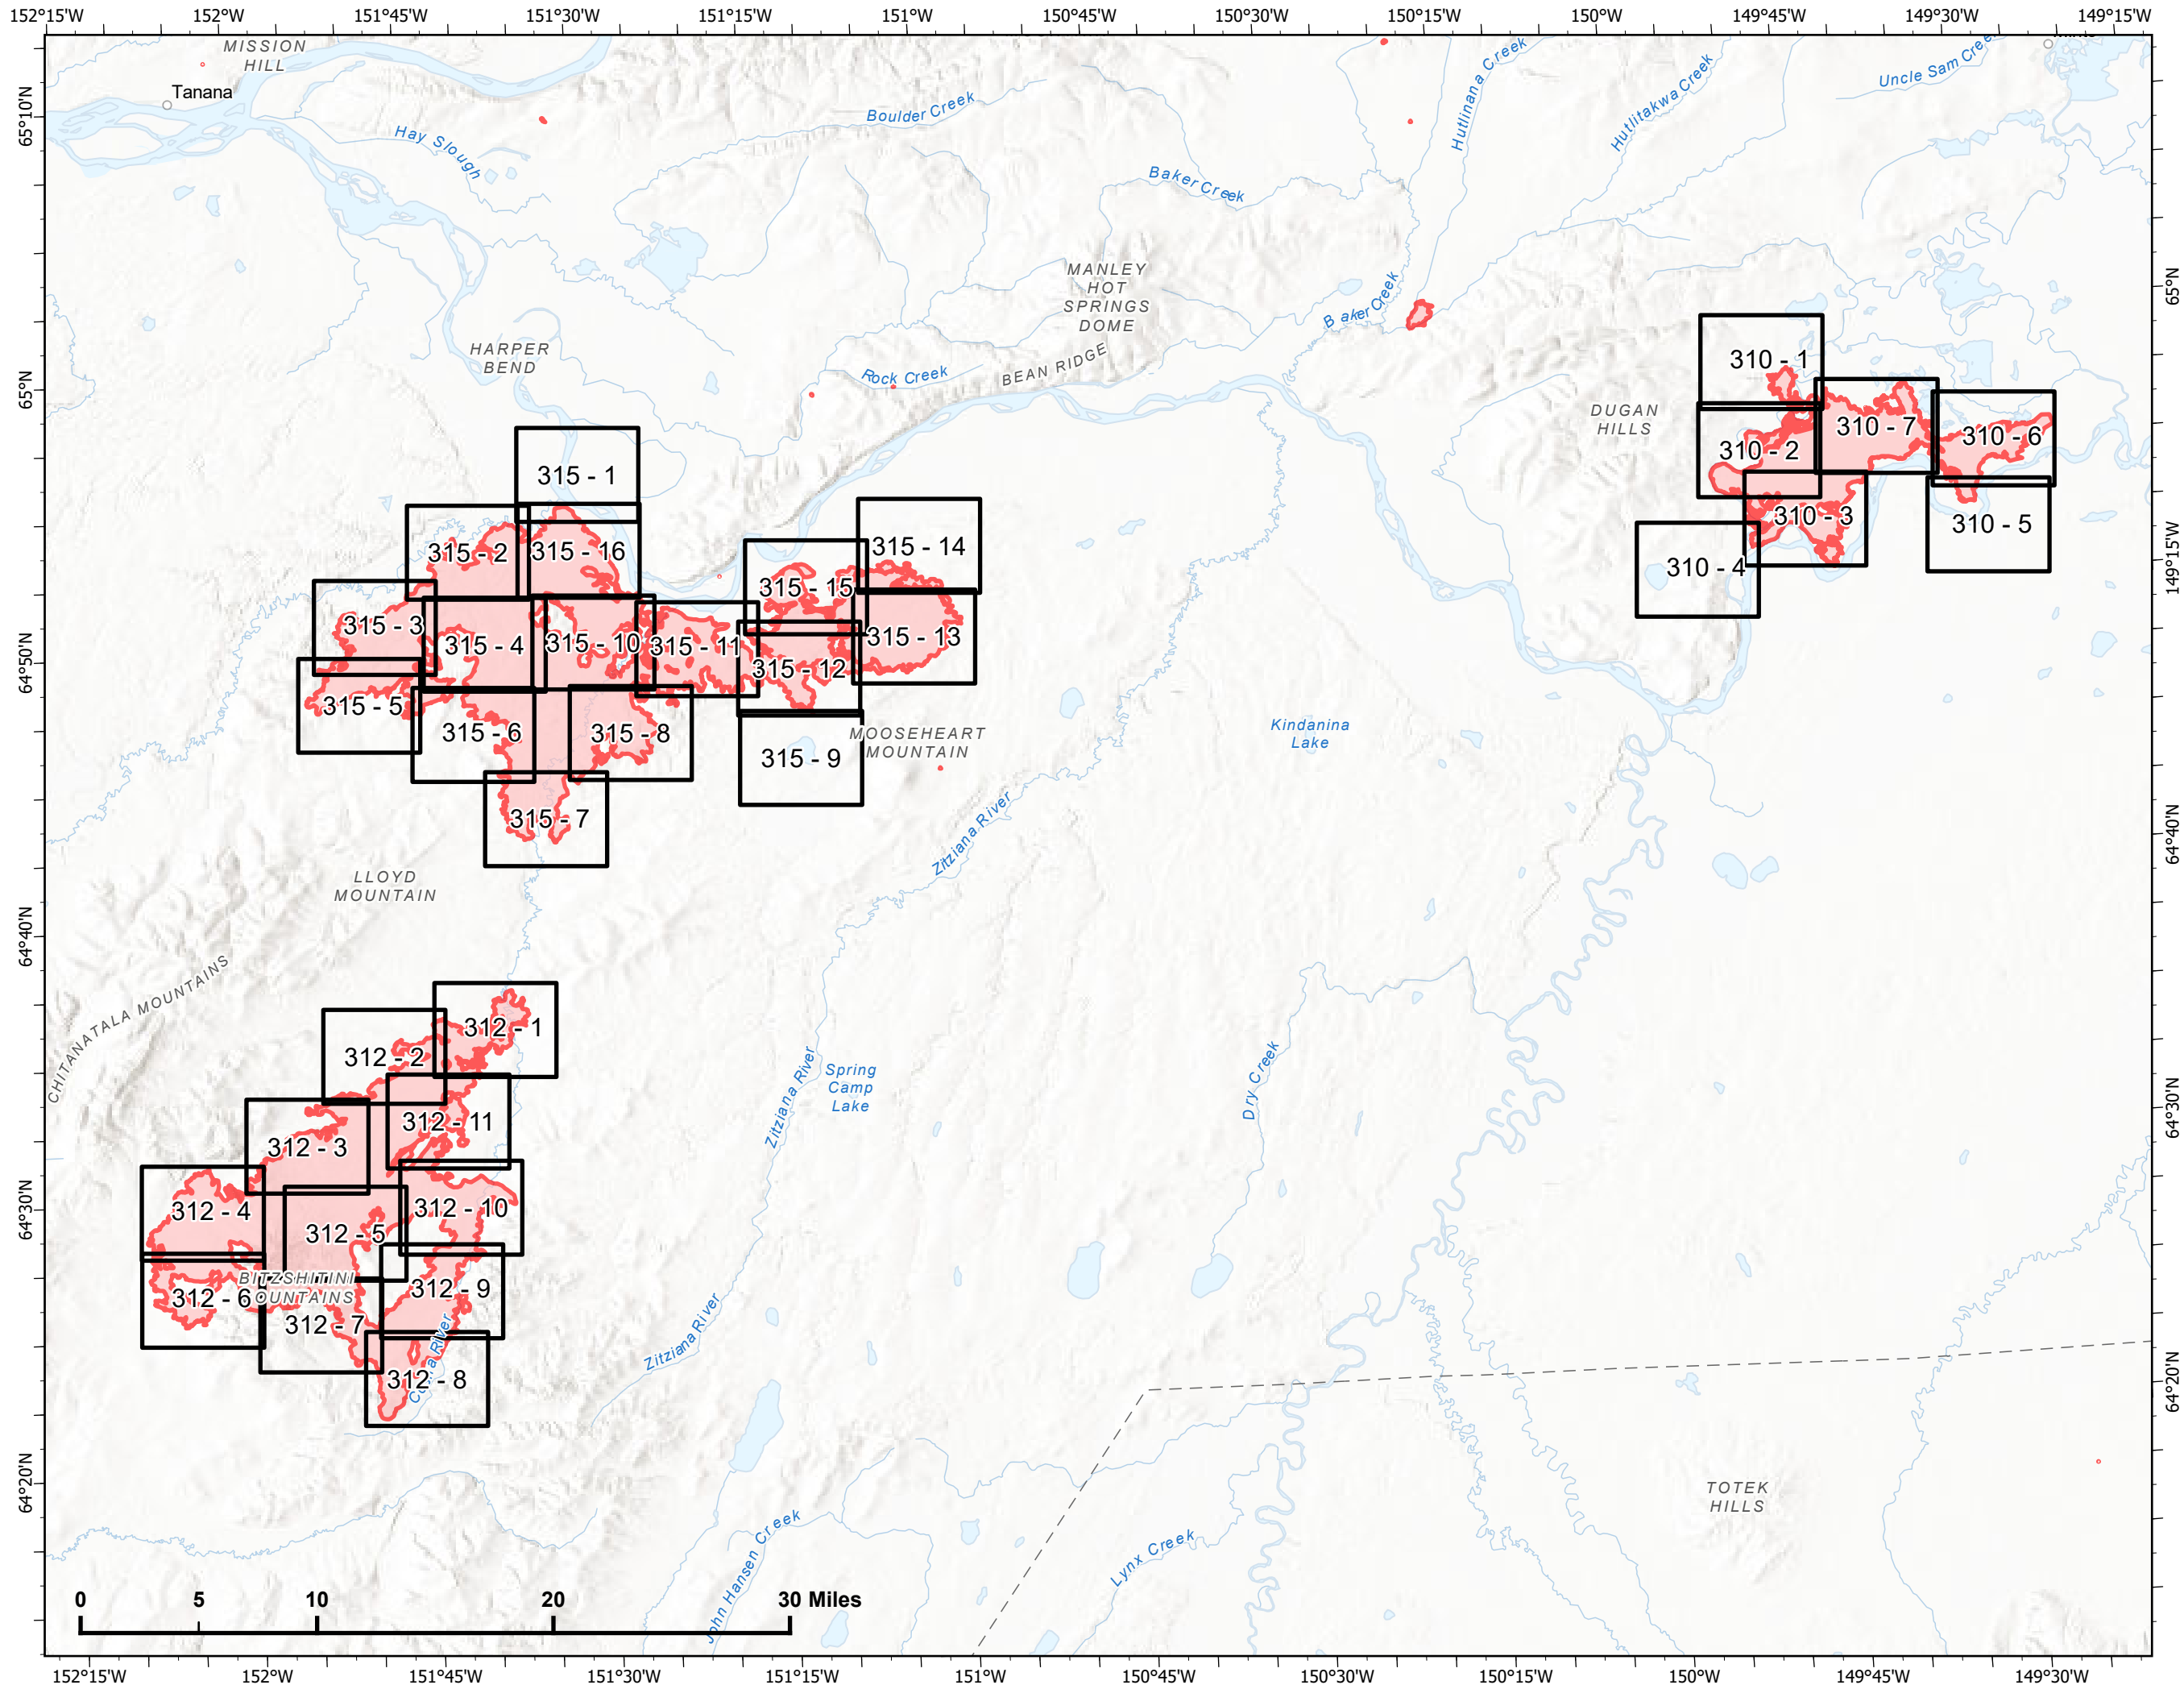

IAP Index Map

Bean Complex
AK-TAD-000898
07/12/2022

 Wildfire Daily Fire Perimeter

Z. Cravens
7/11/2022 0831

IAP Map

Bean Complex
AK-TAD-000898

07/12/2022

Fire: 312 (Bitzshitini)

Page 312 - 1

-  Helispot
-  Structure
-  Other
-  Wildfire Daily Fire Perimeter
-  Uncontained

Z. Cravens
7/11/2022 0758

IAP Map

Bean Complex
AK-TAD-000898

07/12/2022

Fire: 312 (Bitzshitini)

Page 312 - 2

-  Helispot
-  Wildfire Daily Fire Perimeter
-  Uncontained

Z. Cravens
7/11/2022 0759

IAP Map

Bean Complex
AK-TAD-000898

07/12/2022

Fire: 312 (Bitzshitini)

Page 312 - 3

-  Wildfire Daily Fire Perimeter
-  Uncontained