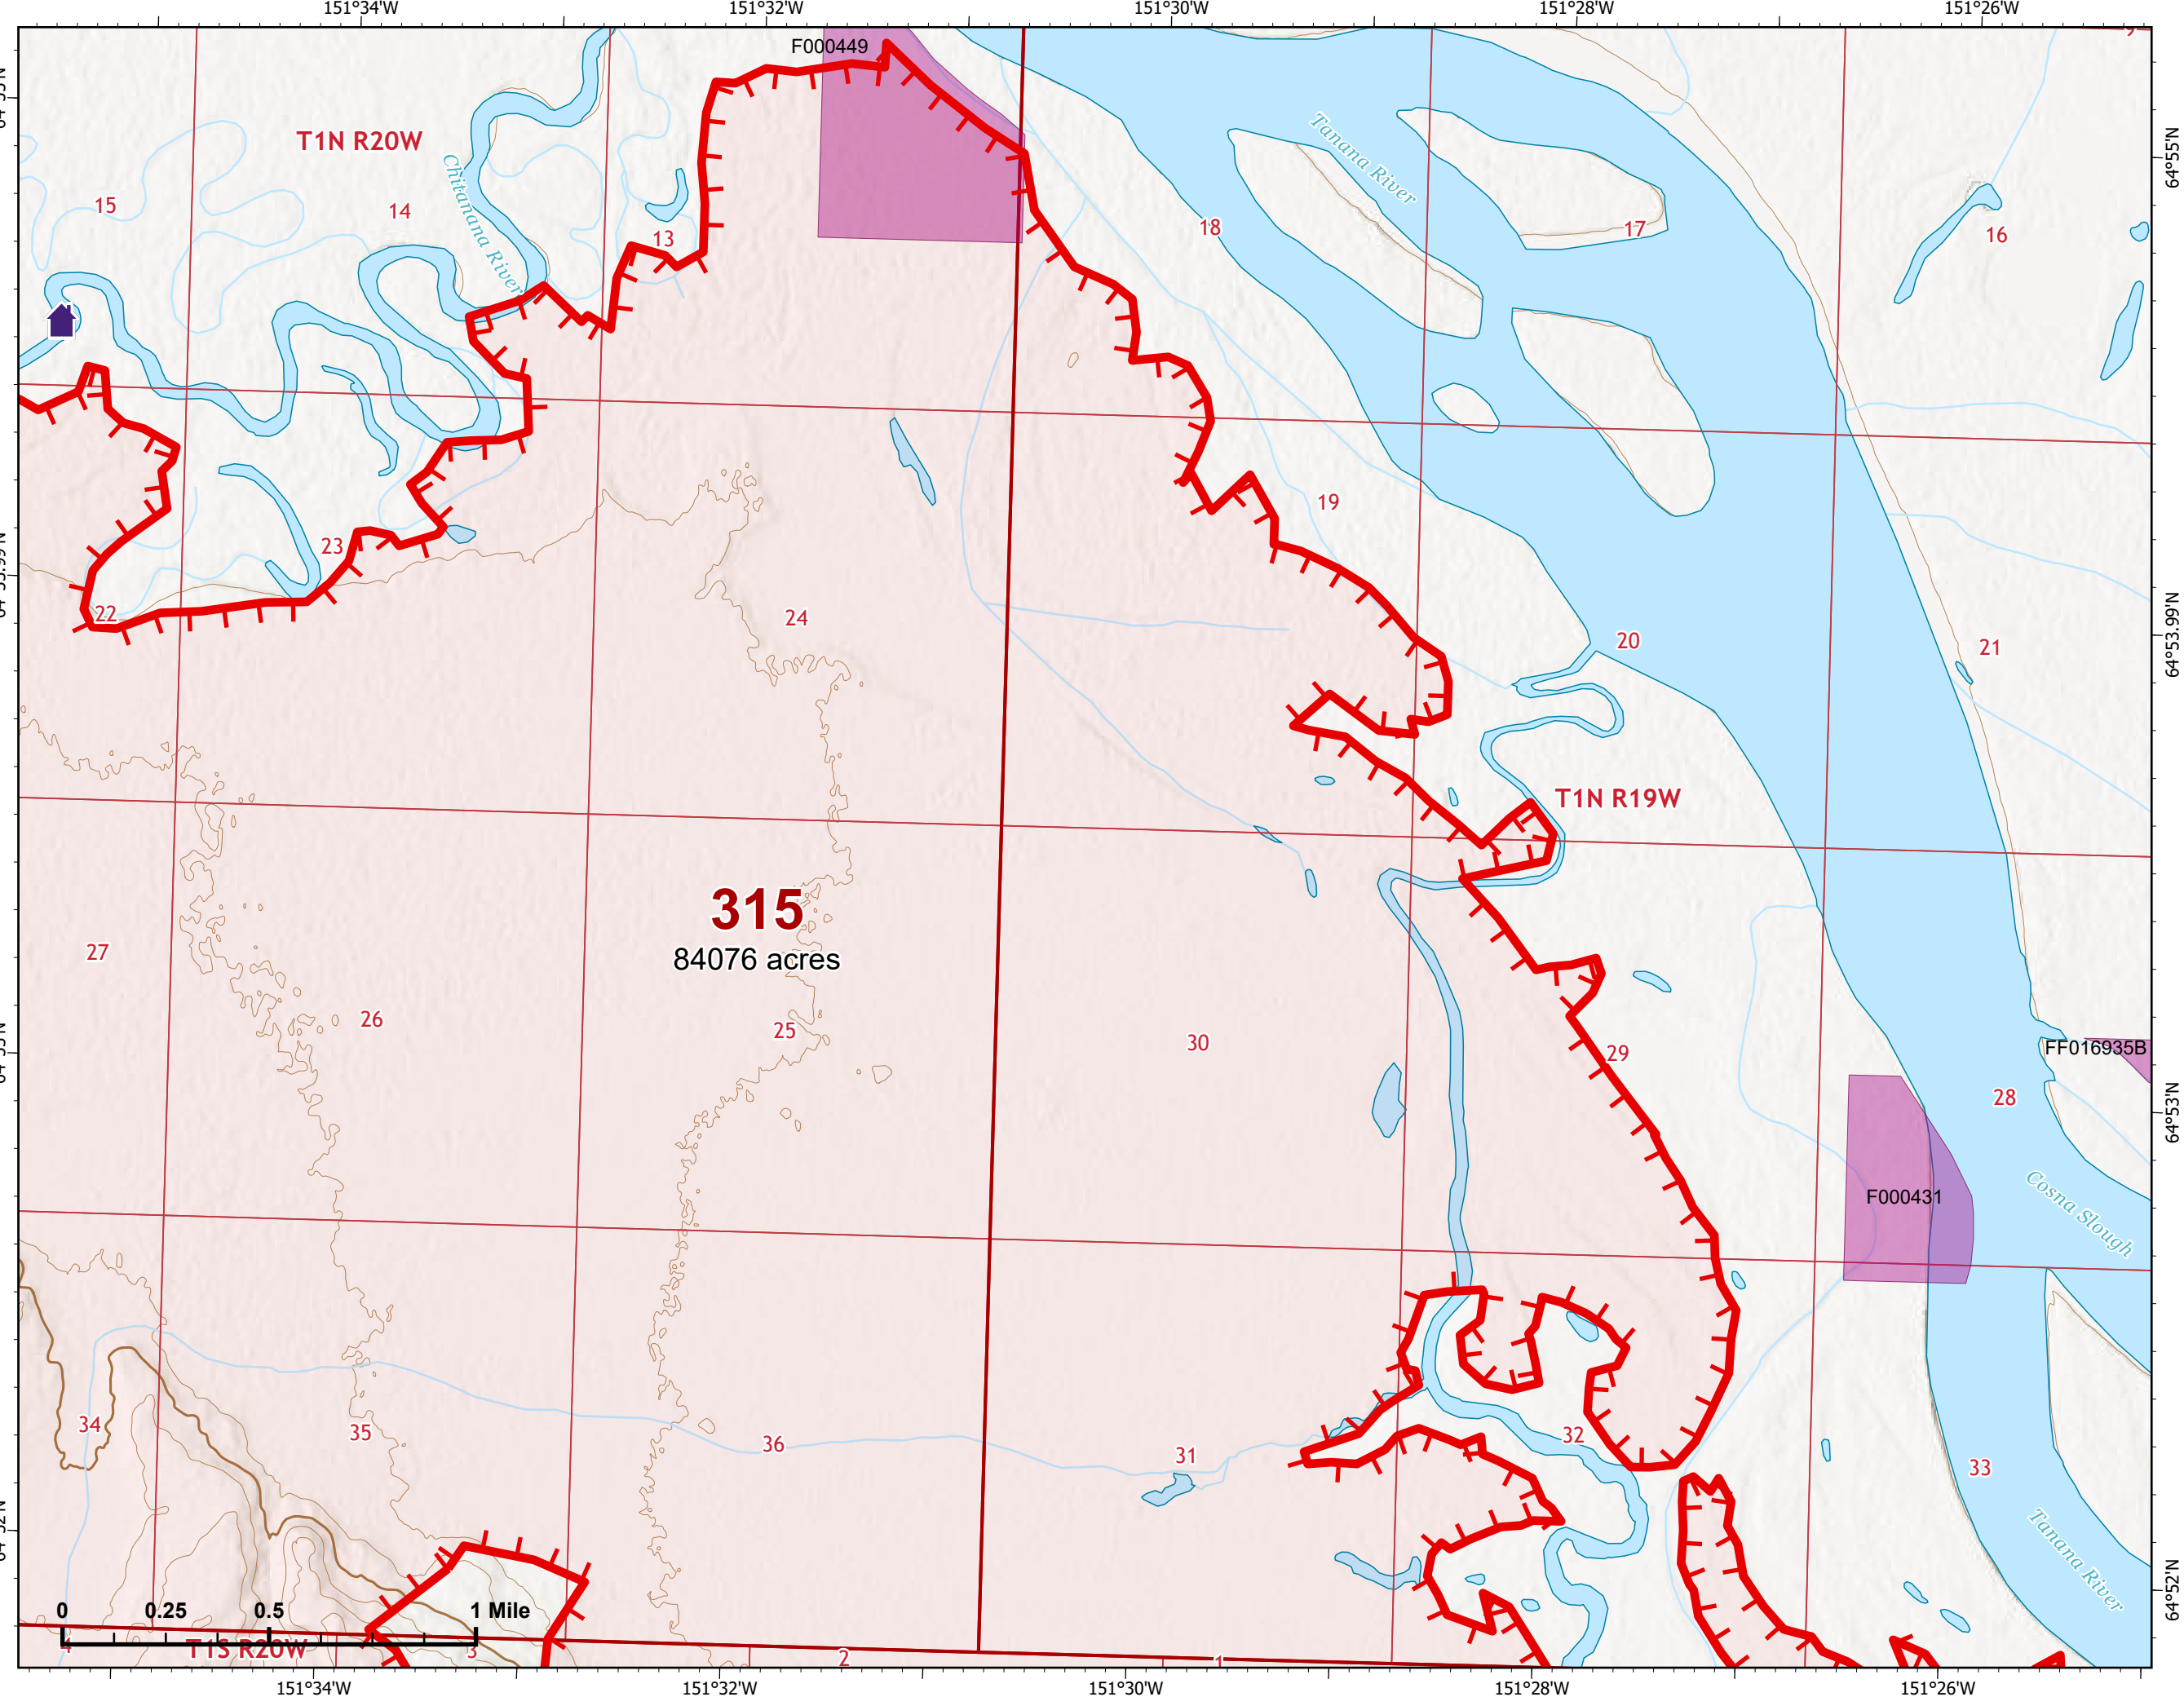

Z. Cravens
7/11/2022 0823