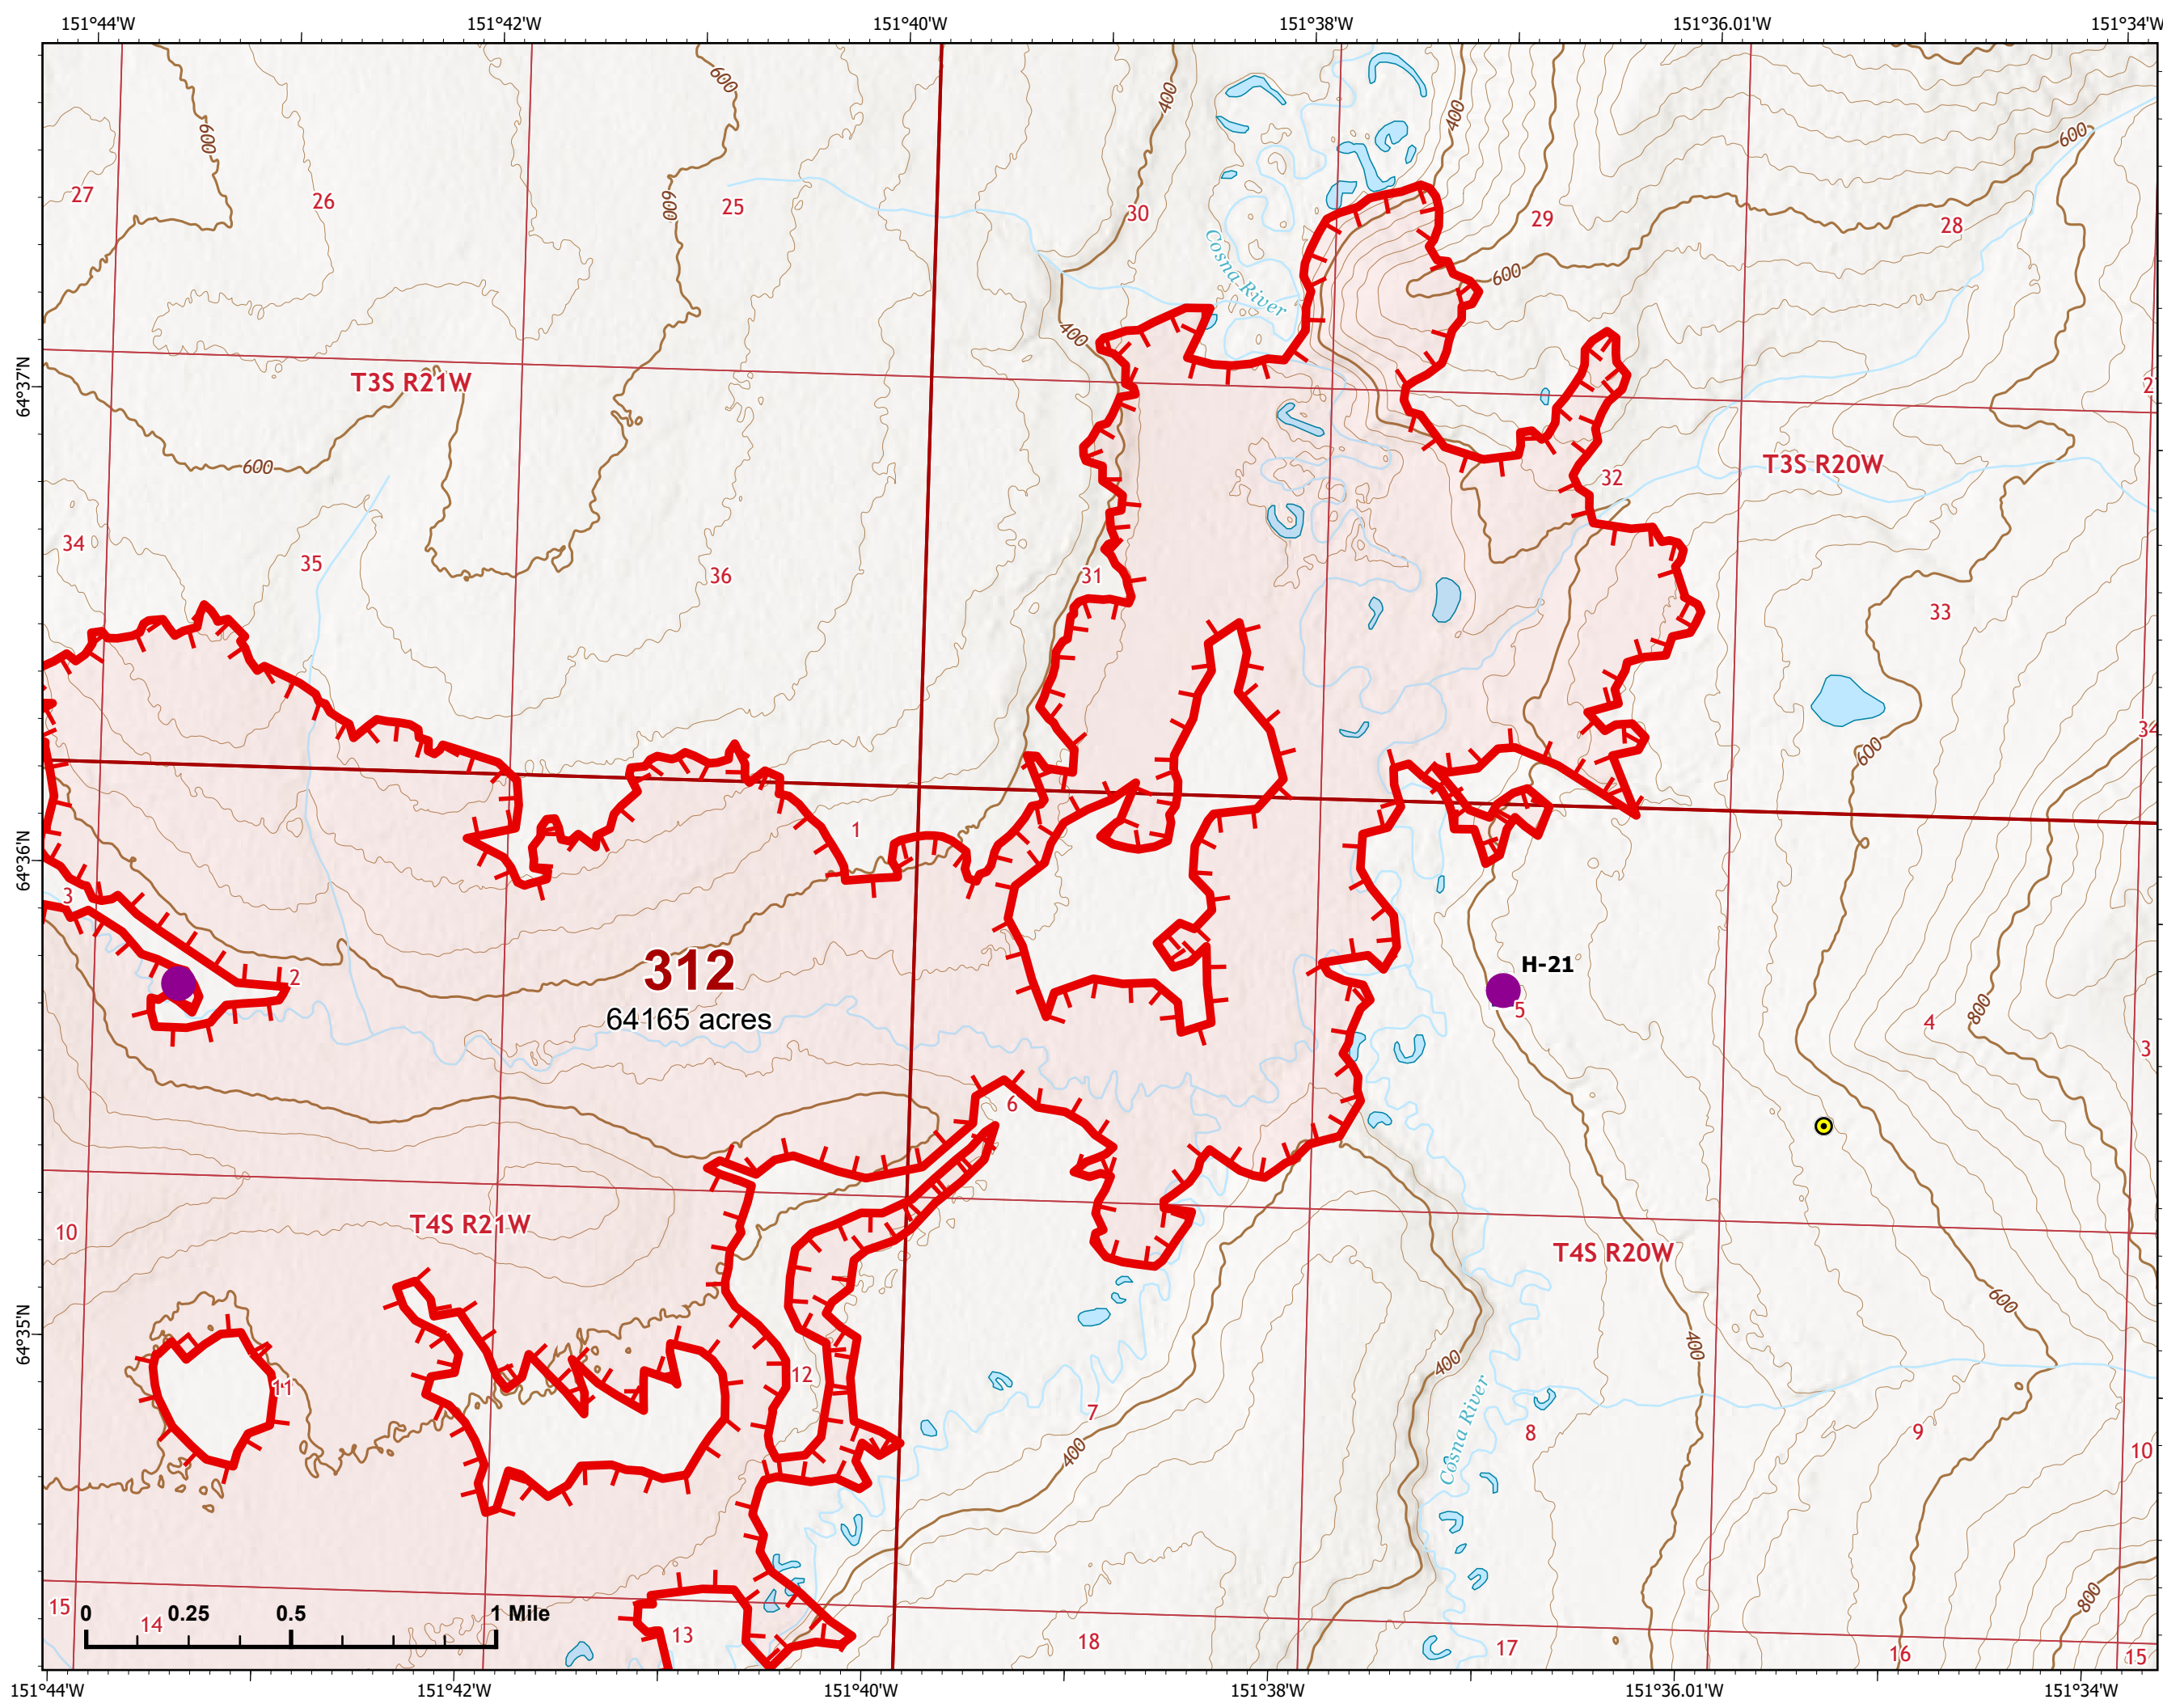

IAP Index Map

Bean Complex
AK-TAD-000898
07/12/2022

 Wildfire Daily Fire Perimeter

Z. Cravens
7/11/2022 0831

IAP Map

Bean Complex
AK-TAD-000898

07/12/2022

Fire: 312 (Bitzshitini)

Page 312 - 1

-  Helispot
-  Structure
-  Other
-  Wildfire Daily Fire Perimeter
-  Uncontained

Z. Cravens
7/11/2022 0758

IAP Map

Bean Complex
AK-TAD-000898

07/12/2022

Fire: 312 (Bitzshitini)

Page 312 - 2

-  Helispot
-  Wildfire Daily Fire Perimeter
-  Uncontained

Z. Cravens
7/11/2022 0759

IAP Map

Bean Complex
AK-TAD-000898

07/12/2022

Fire: 312 (Bitzshitini)

Page 312 - 3

-  Wildfire Daily Fire Perimeter
-  Uncontained