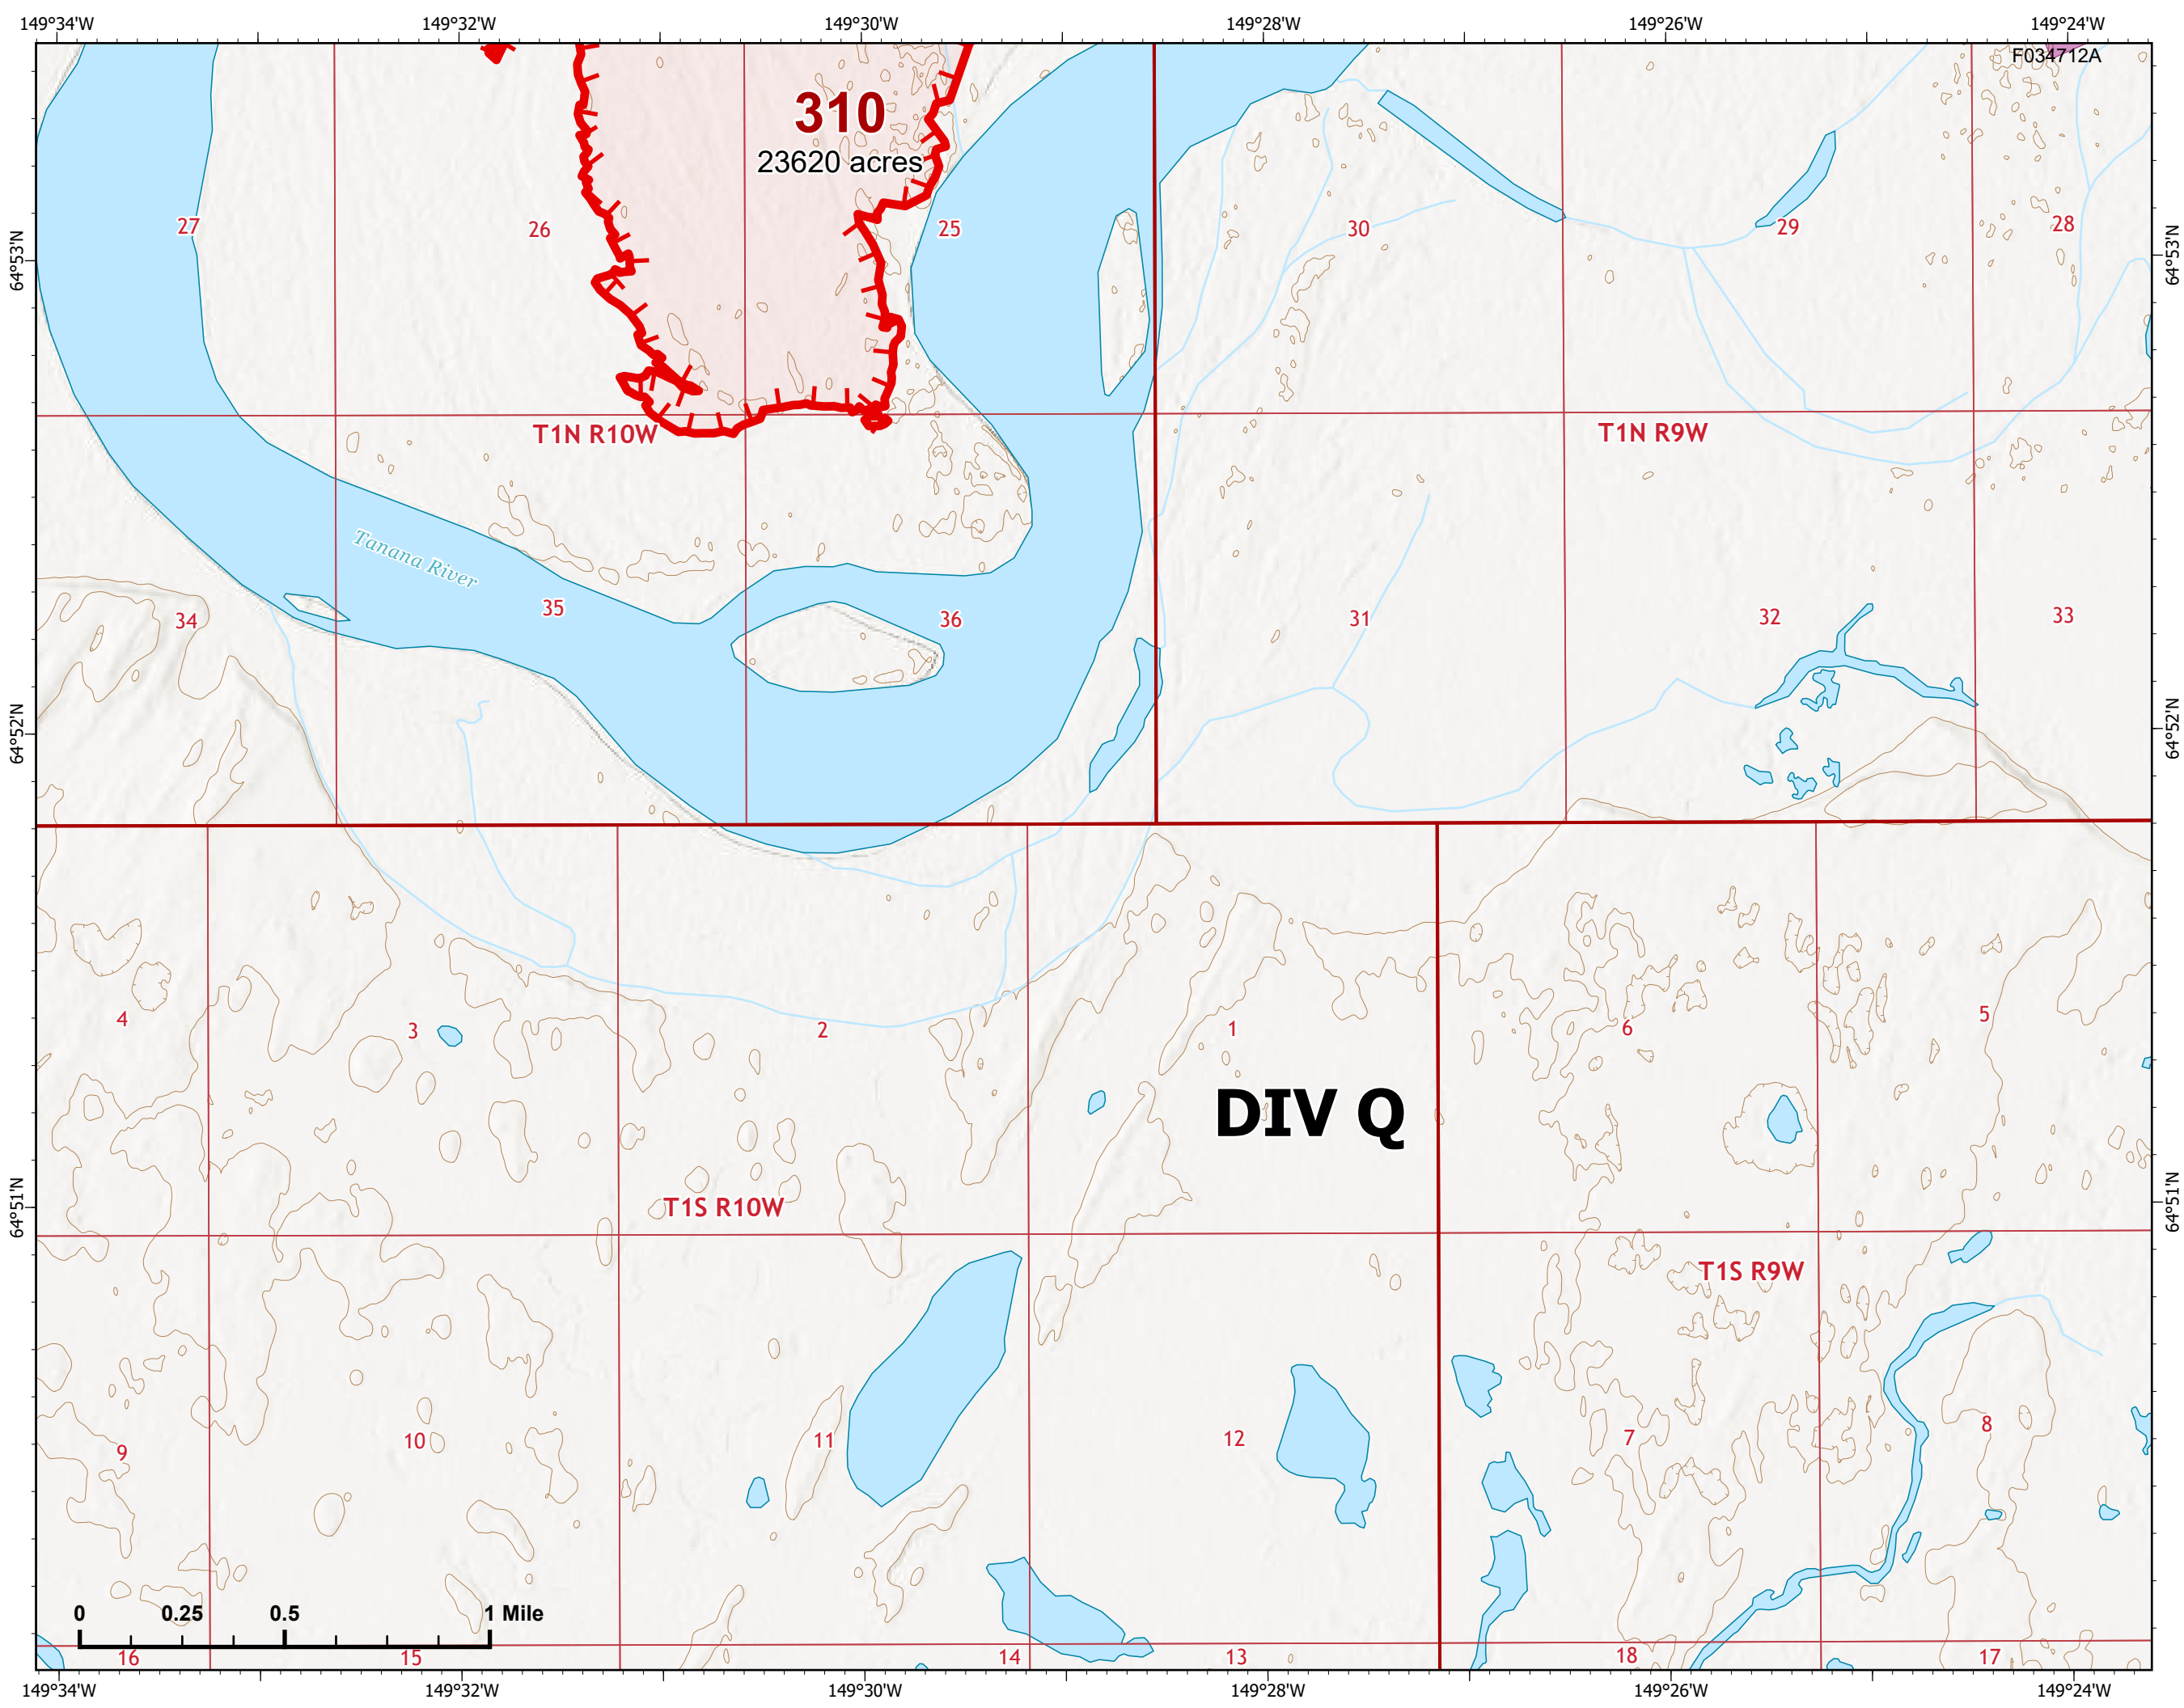

IAP Map

Bean Complex
AK-TAD-000898

07/12/2022

Fire: 310 (Tanana River)

Page 310 - 5

- Wildfire Daily Fire Perimeter
- Label Point
- Uncontained
- Native Allotments

Z. Cravens
7/11/2022 0827

NORTHWEST INCIDENT MANAGEMENT TEAM