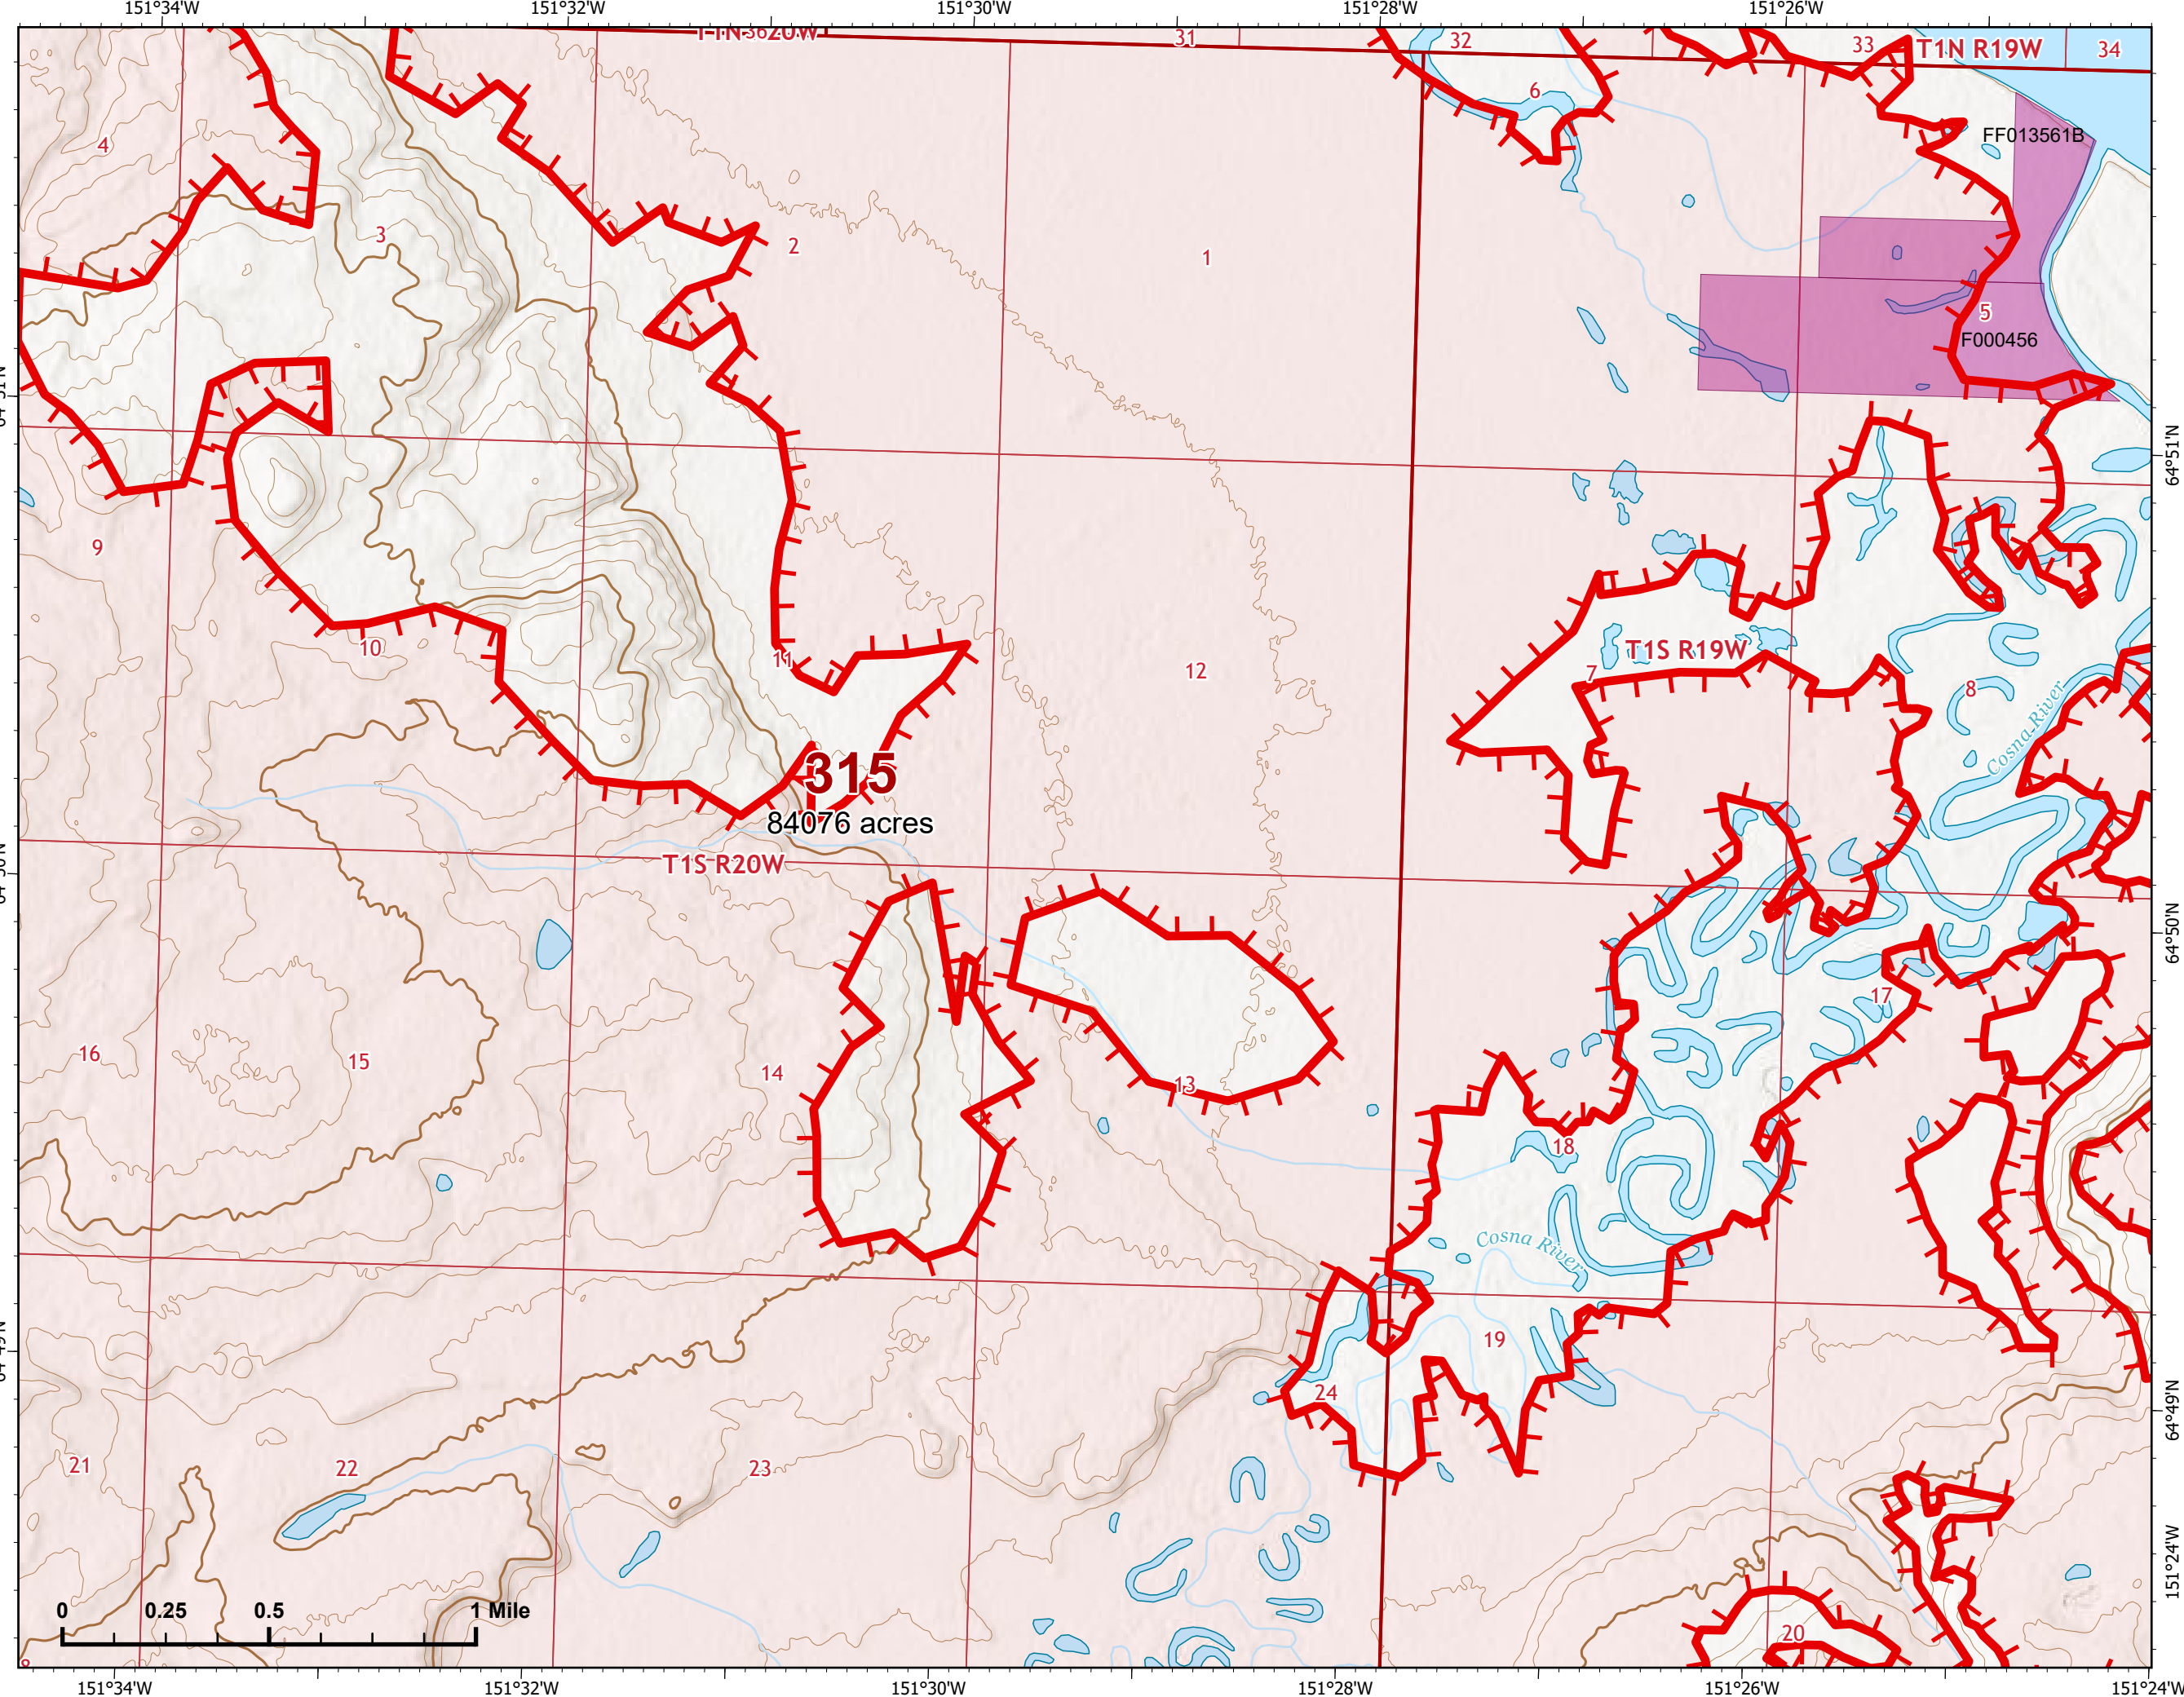

IAP Map

Bean Complex
AK-TAD-000898

07/12/2022

Fire: 315 (Chitanana)

Page 315 - 11

-  Helispot
-  Wildfire Daily Fire Perimeter
-  Uncontained
-  Native Allotments

Z. Cravens
7/11/2022 0818

IAP Map