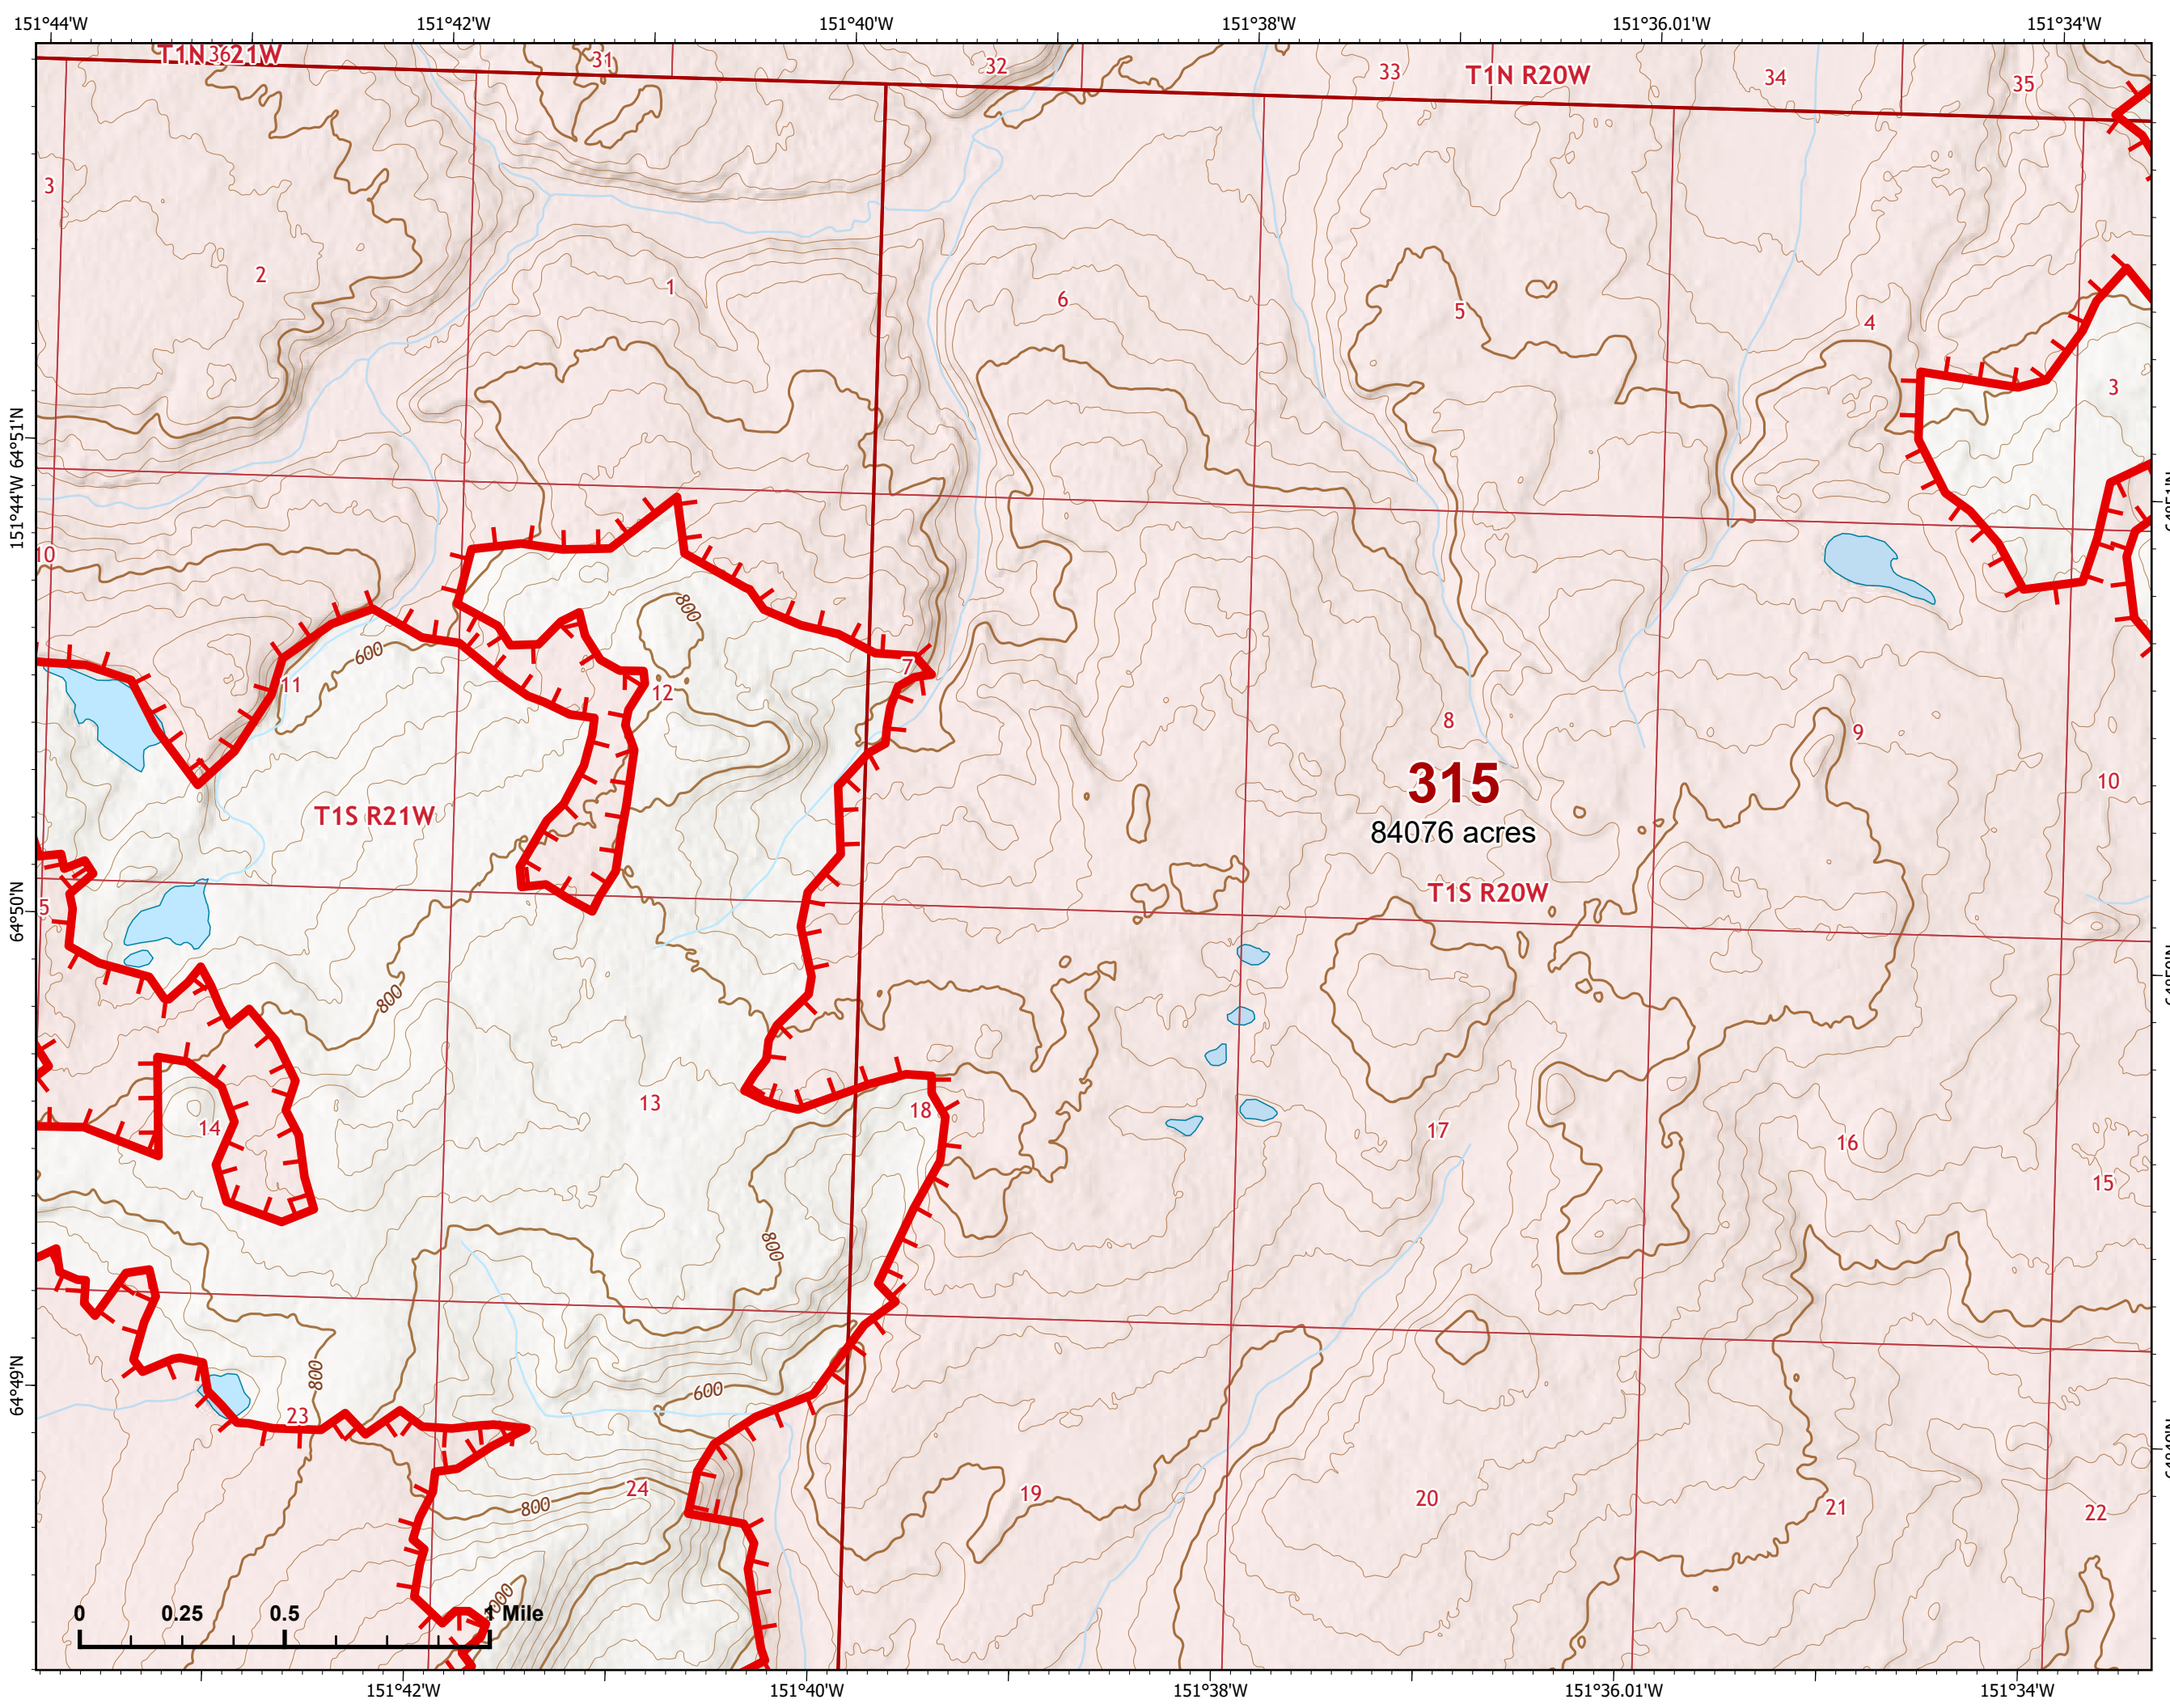

IAP Map

Bean Complex
AK-TAD-000898

07/12/2022

Fire: 315 (Chitanana)

Page 315 - 3

-  Wildfire Daily Fire Perimeter
-  Uncontained

Z. Cravens
7/11/2022 0811

IAP Map

Bean Complex
AK-TAD-000898

07/12/2022

Fire: 315 (Chitanana)

Page 315 - 4

-  Wildfire Daily Fire Perimeter
-  Uncontained

Z. Cravens
7/11/2022 0812

IAP Map

Bean Complex
AK-TAD-000898