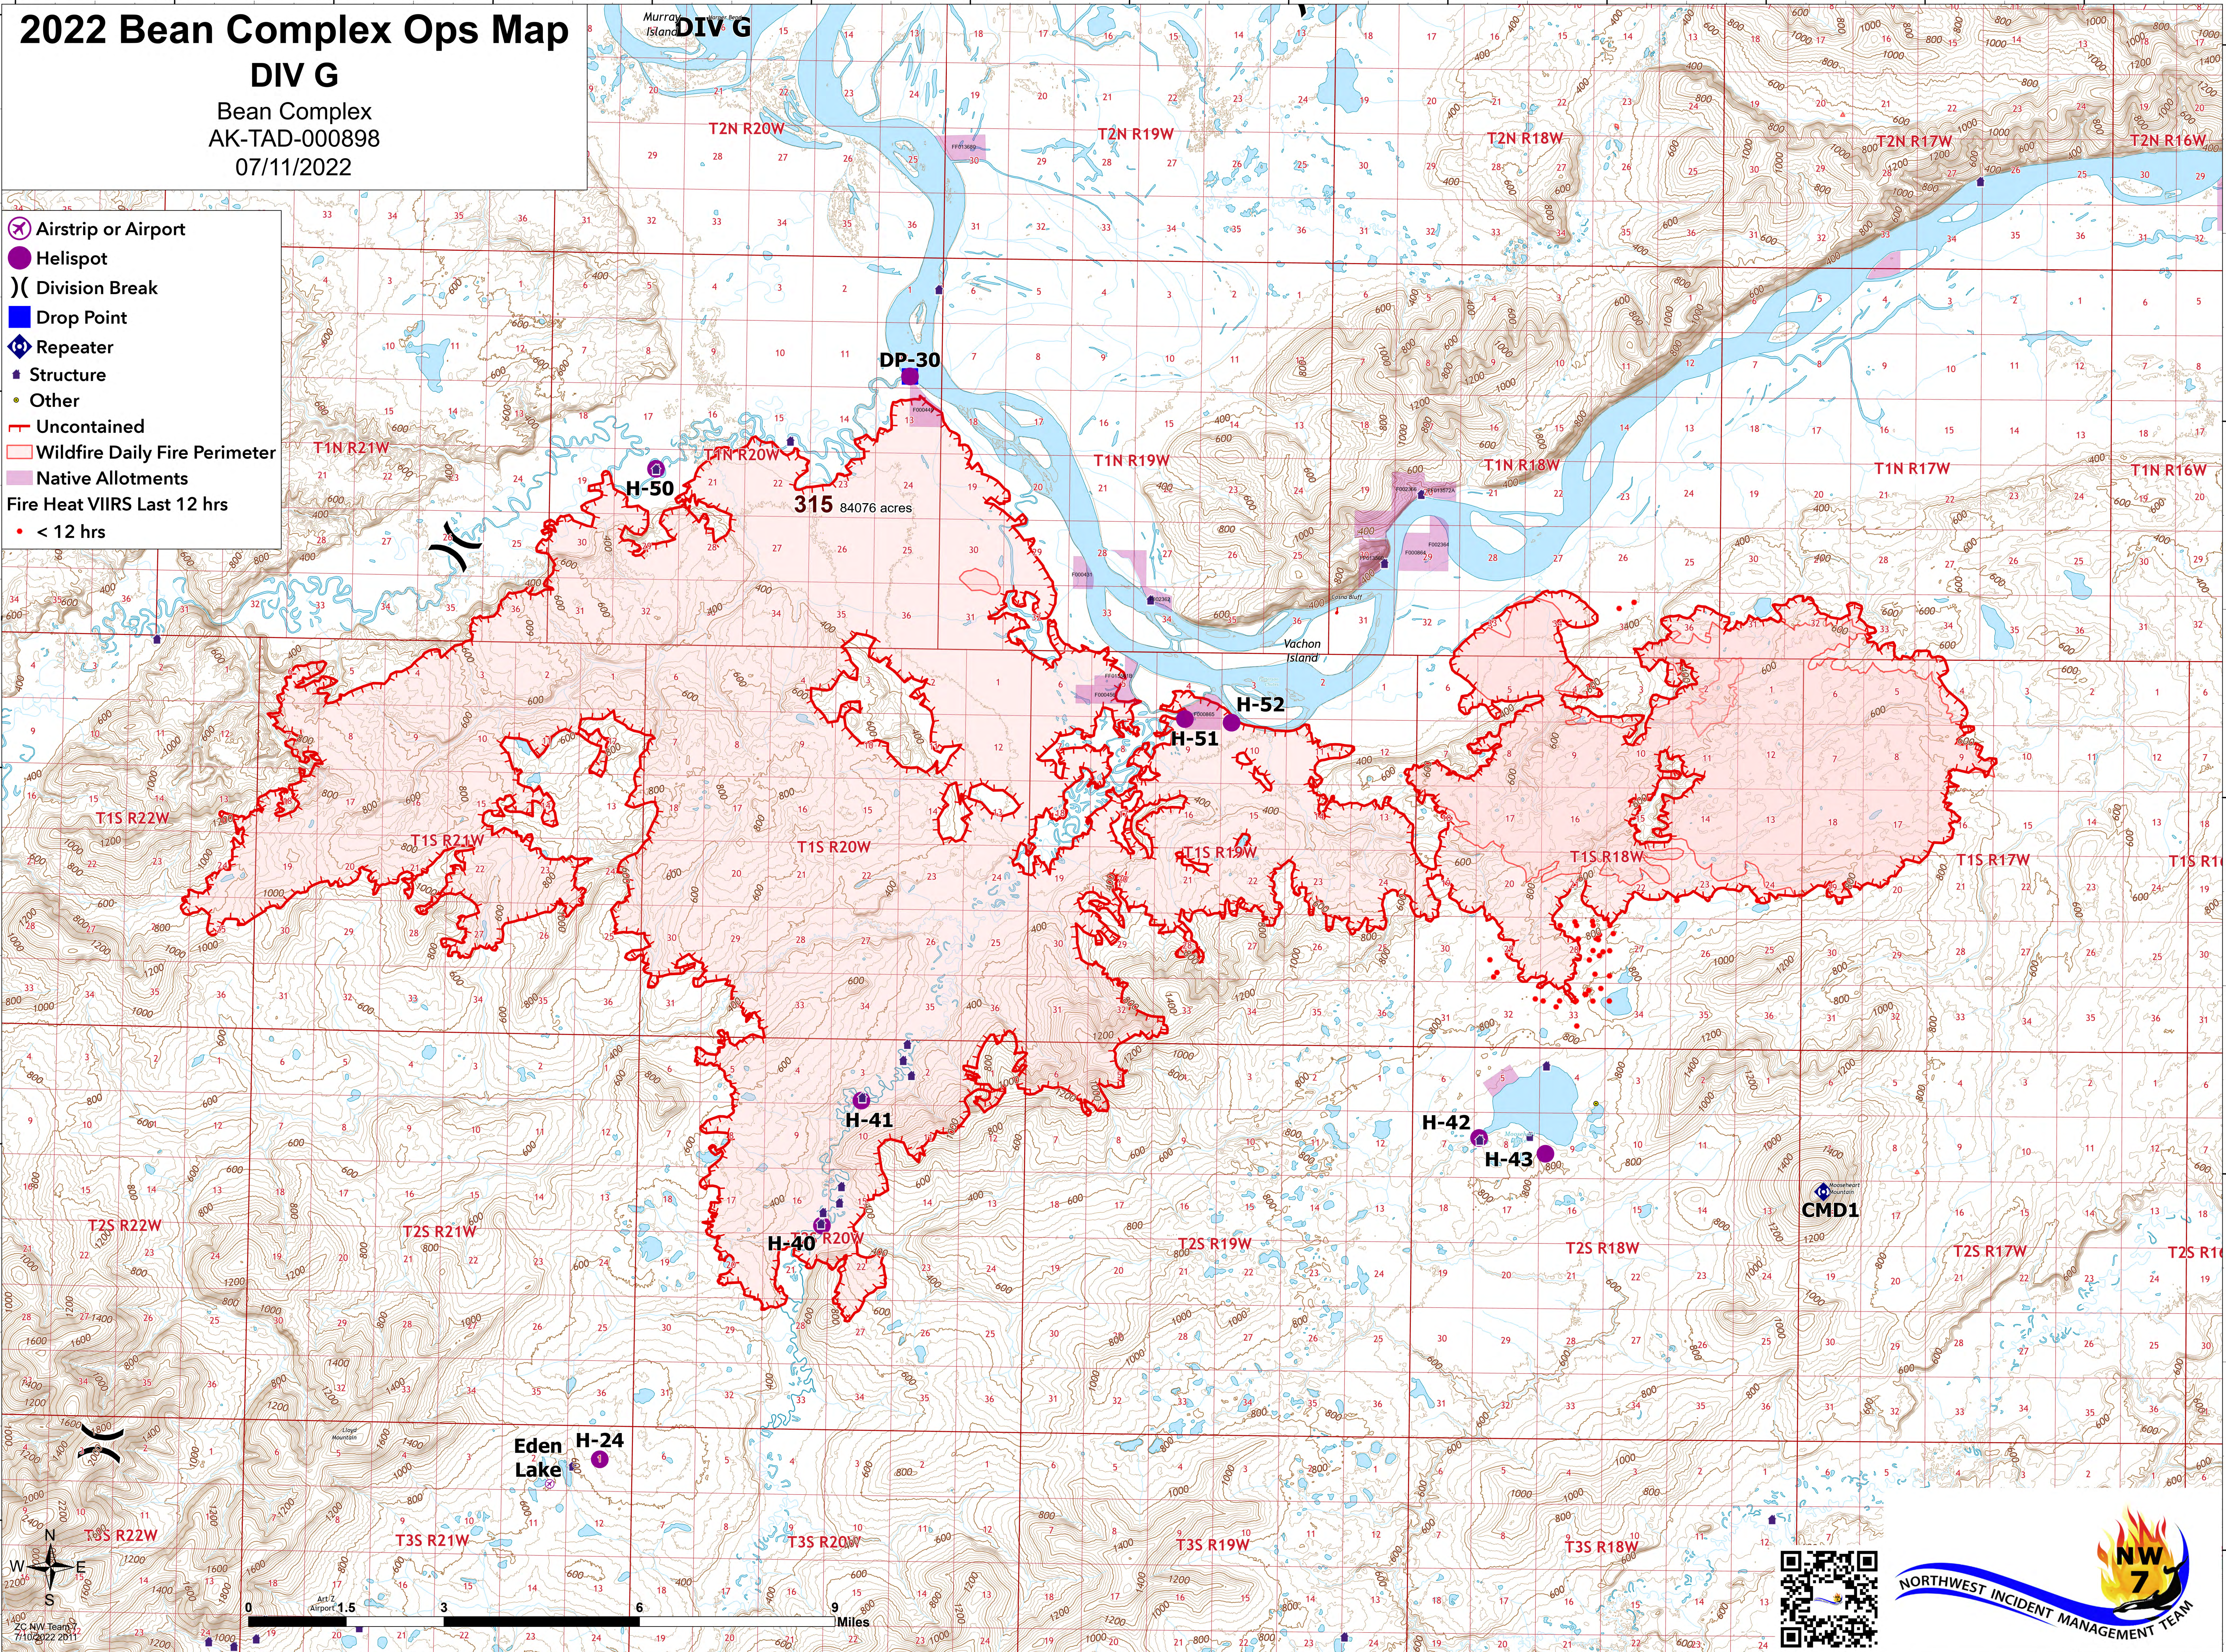

# 2022 Bean Complex Ops Map

## DIV G

Bean Complex  
AK-TAD-000898  
07/11/2022

- Airstrip or Airport
- Helispot
- Division Break
- Drop Point
- Repeater
- Structure
- Other
- Uncontained
- Wildfire Daily Fire Perimeter
- Native Allotments
- Fire Heat VIIRS Last 12 hrs
- < 12 hrs

315 84076 acres

Eden Lake