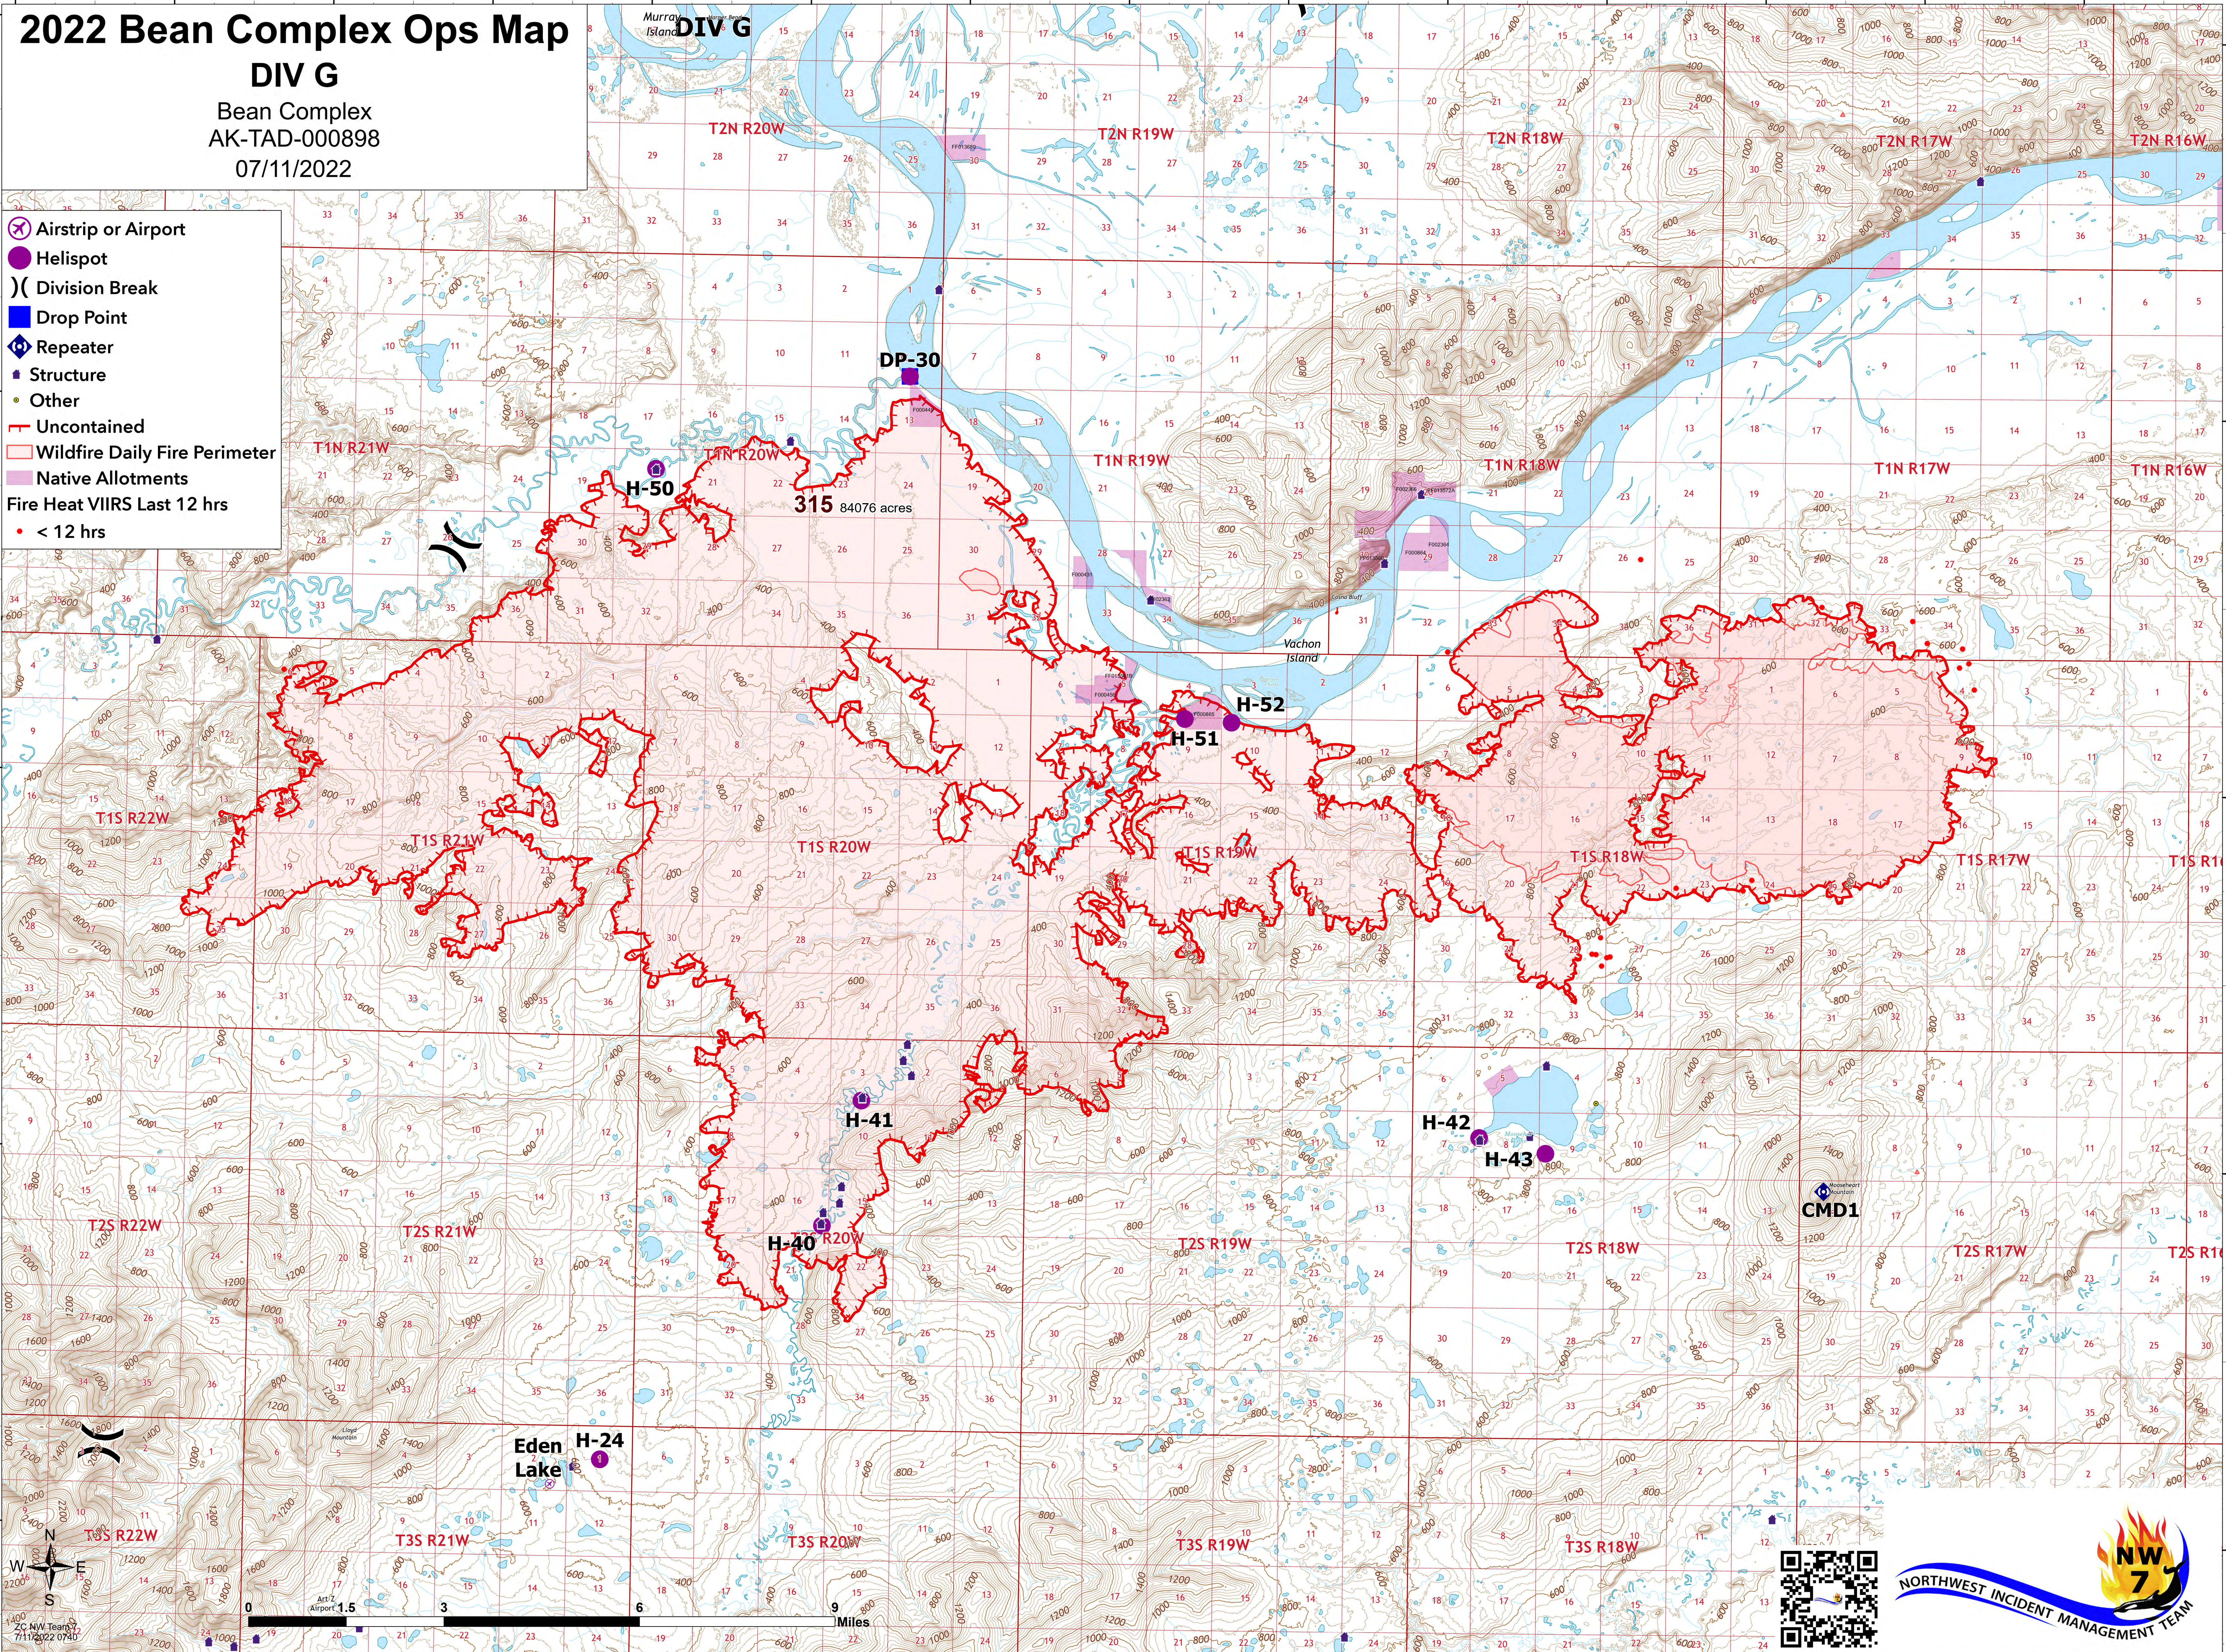

# 2022 Bean Complex Ops Map

## DIV G

Bean Complex  
AK-TAD-000898  
07/11/2022

- Airstrip or Airport
- Helispot
- Division Break
- Drop Point
- Repeater
- Structure
- Other
- Uncontained
- Wildfire Daily Fire Perimeter
- Native Allotments
- Fire Heat VIIRS Last 12 hrs
- < 12 hrs

315 84076 acres

DP-30

Eden Lake

H-24

H-52

H-51

H-41

H-40