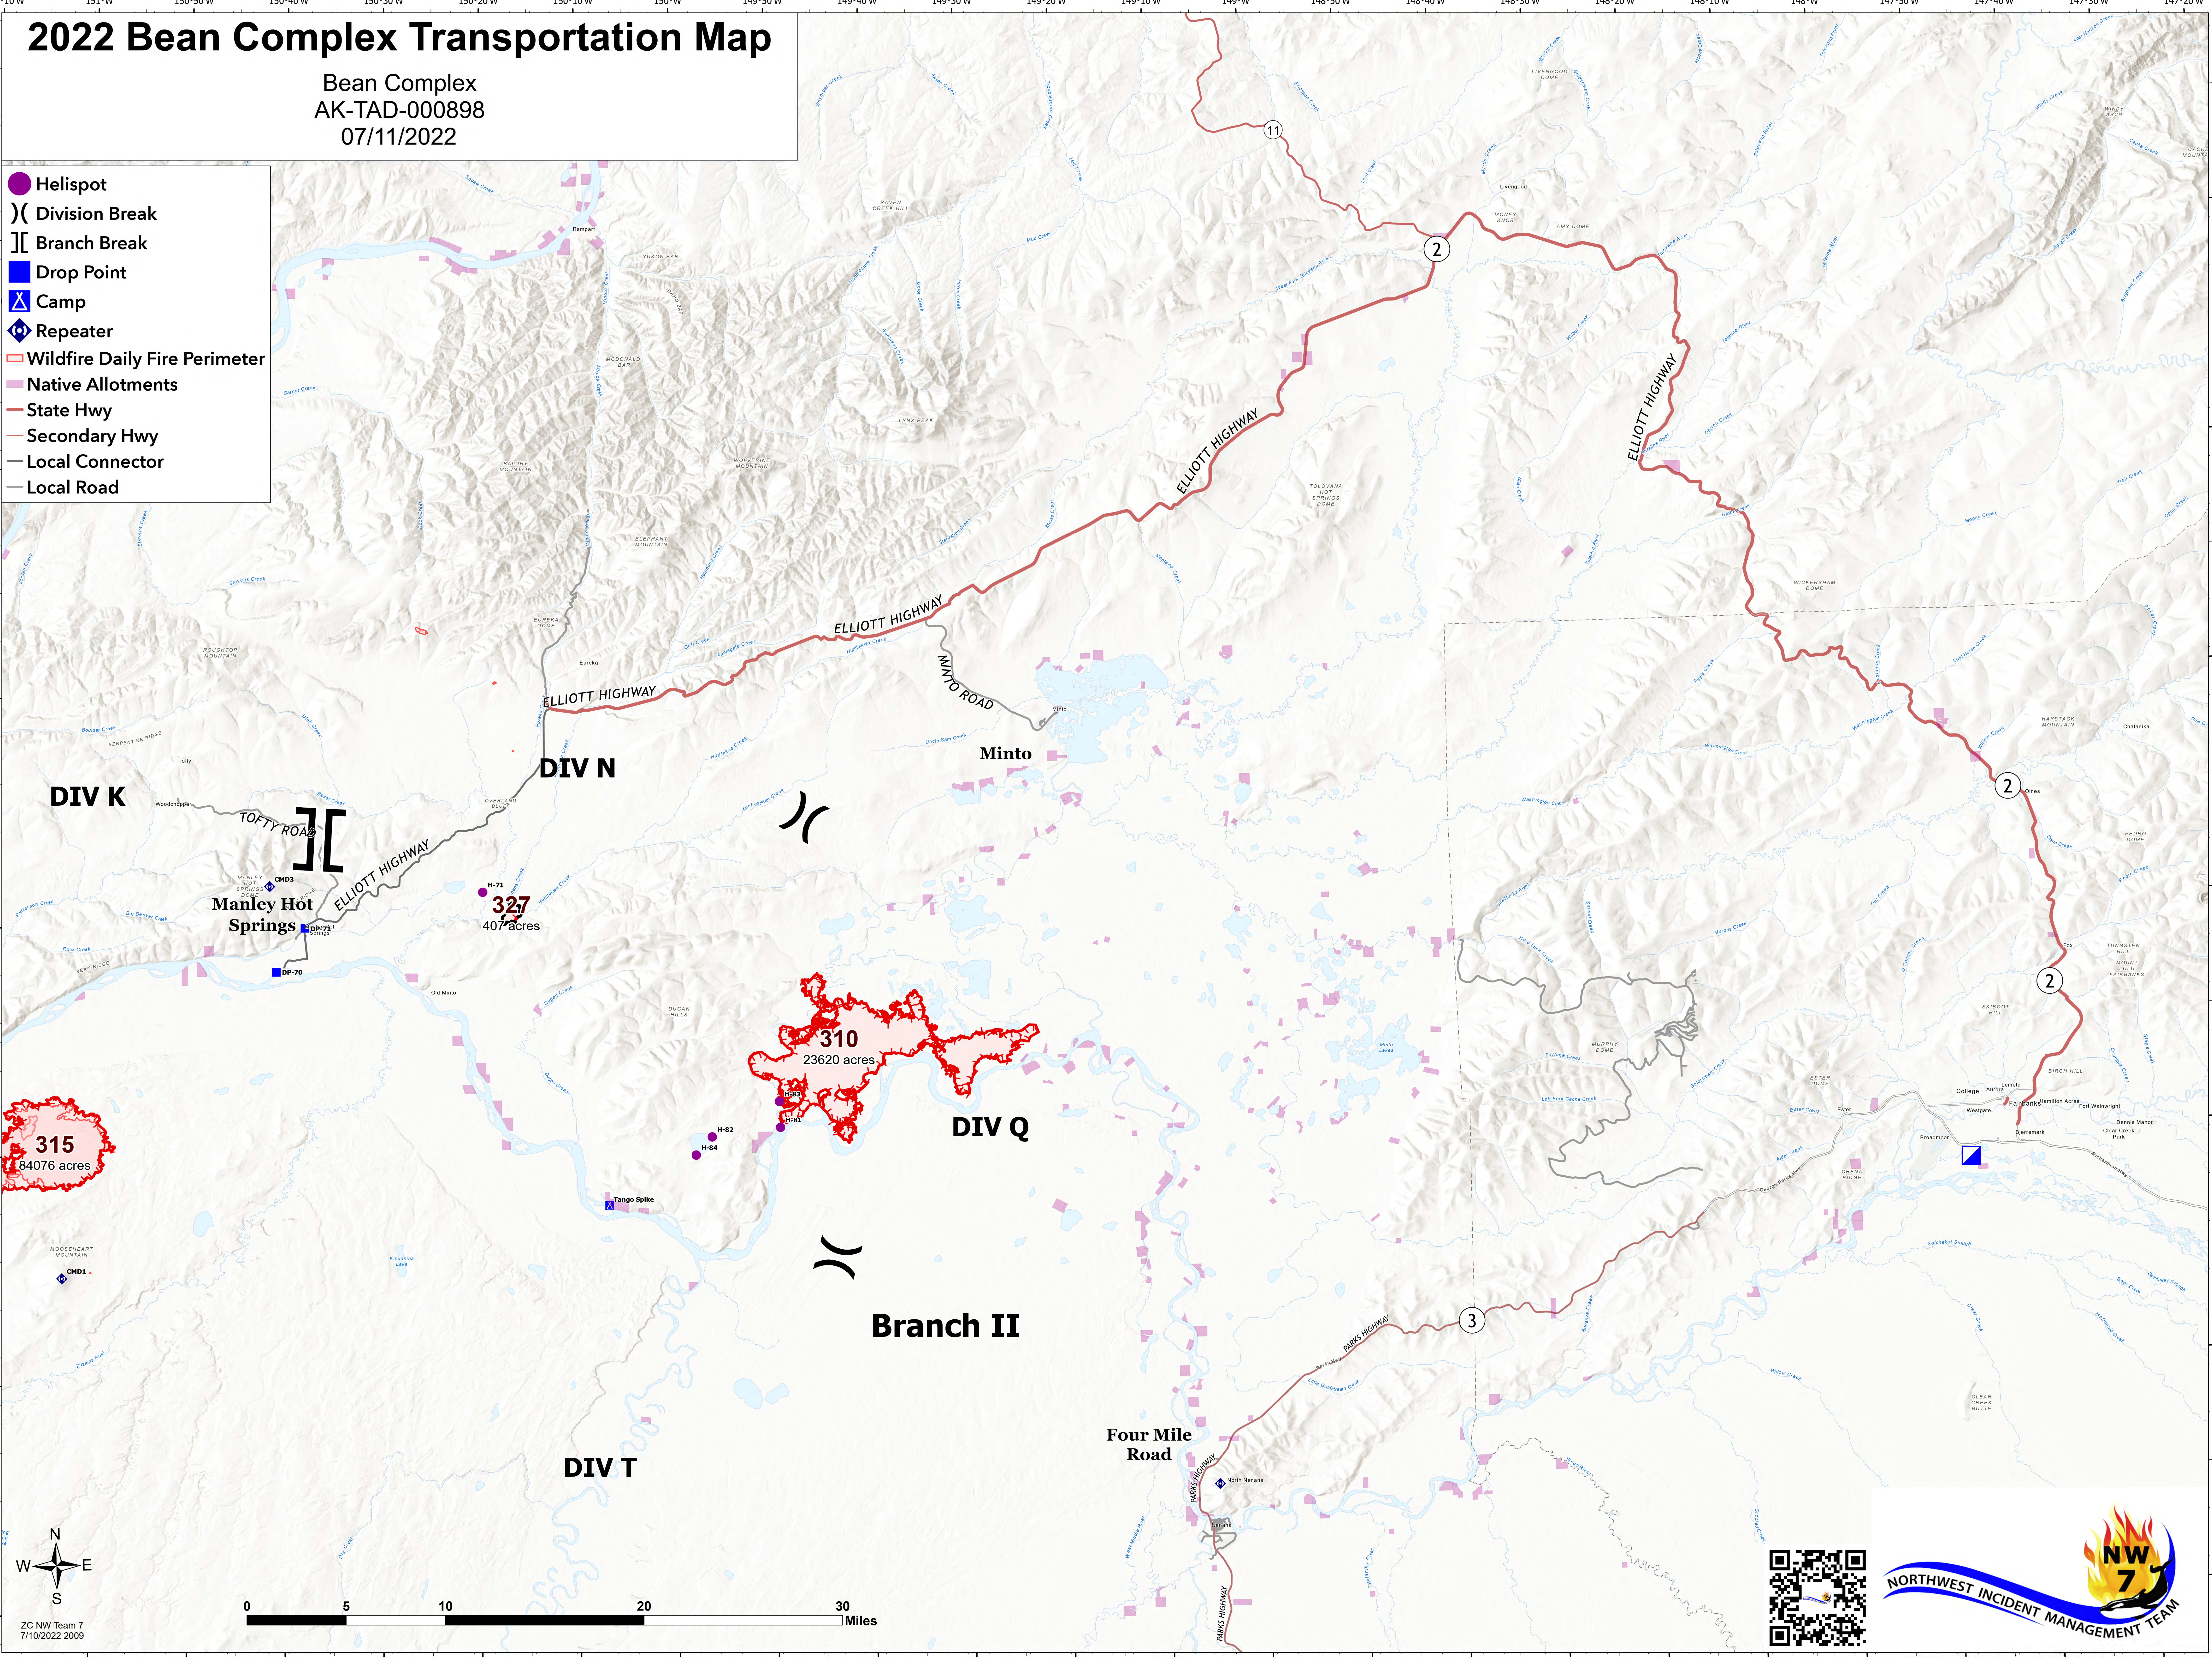

# 2022 Bean Complex Transportation Map

Bean Complex  
AK-TAD-000898  
07/11/2022

- Helispot
- ) Division Break
- ] Branch Break
- Drop Point
- ⚡ Camp
- ⬢ Repeater
- ▭ Wildfire Daily Fire Perimeter
- Native Allotments
- State Hwy
- Secondary Hwy
- Local Connector
- Local Road

ZC NW Team 7  
7/10/2022 2009