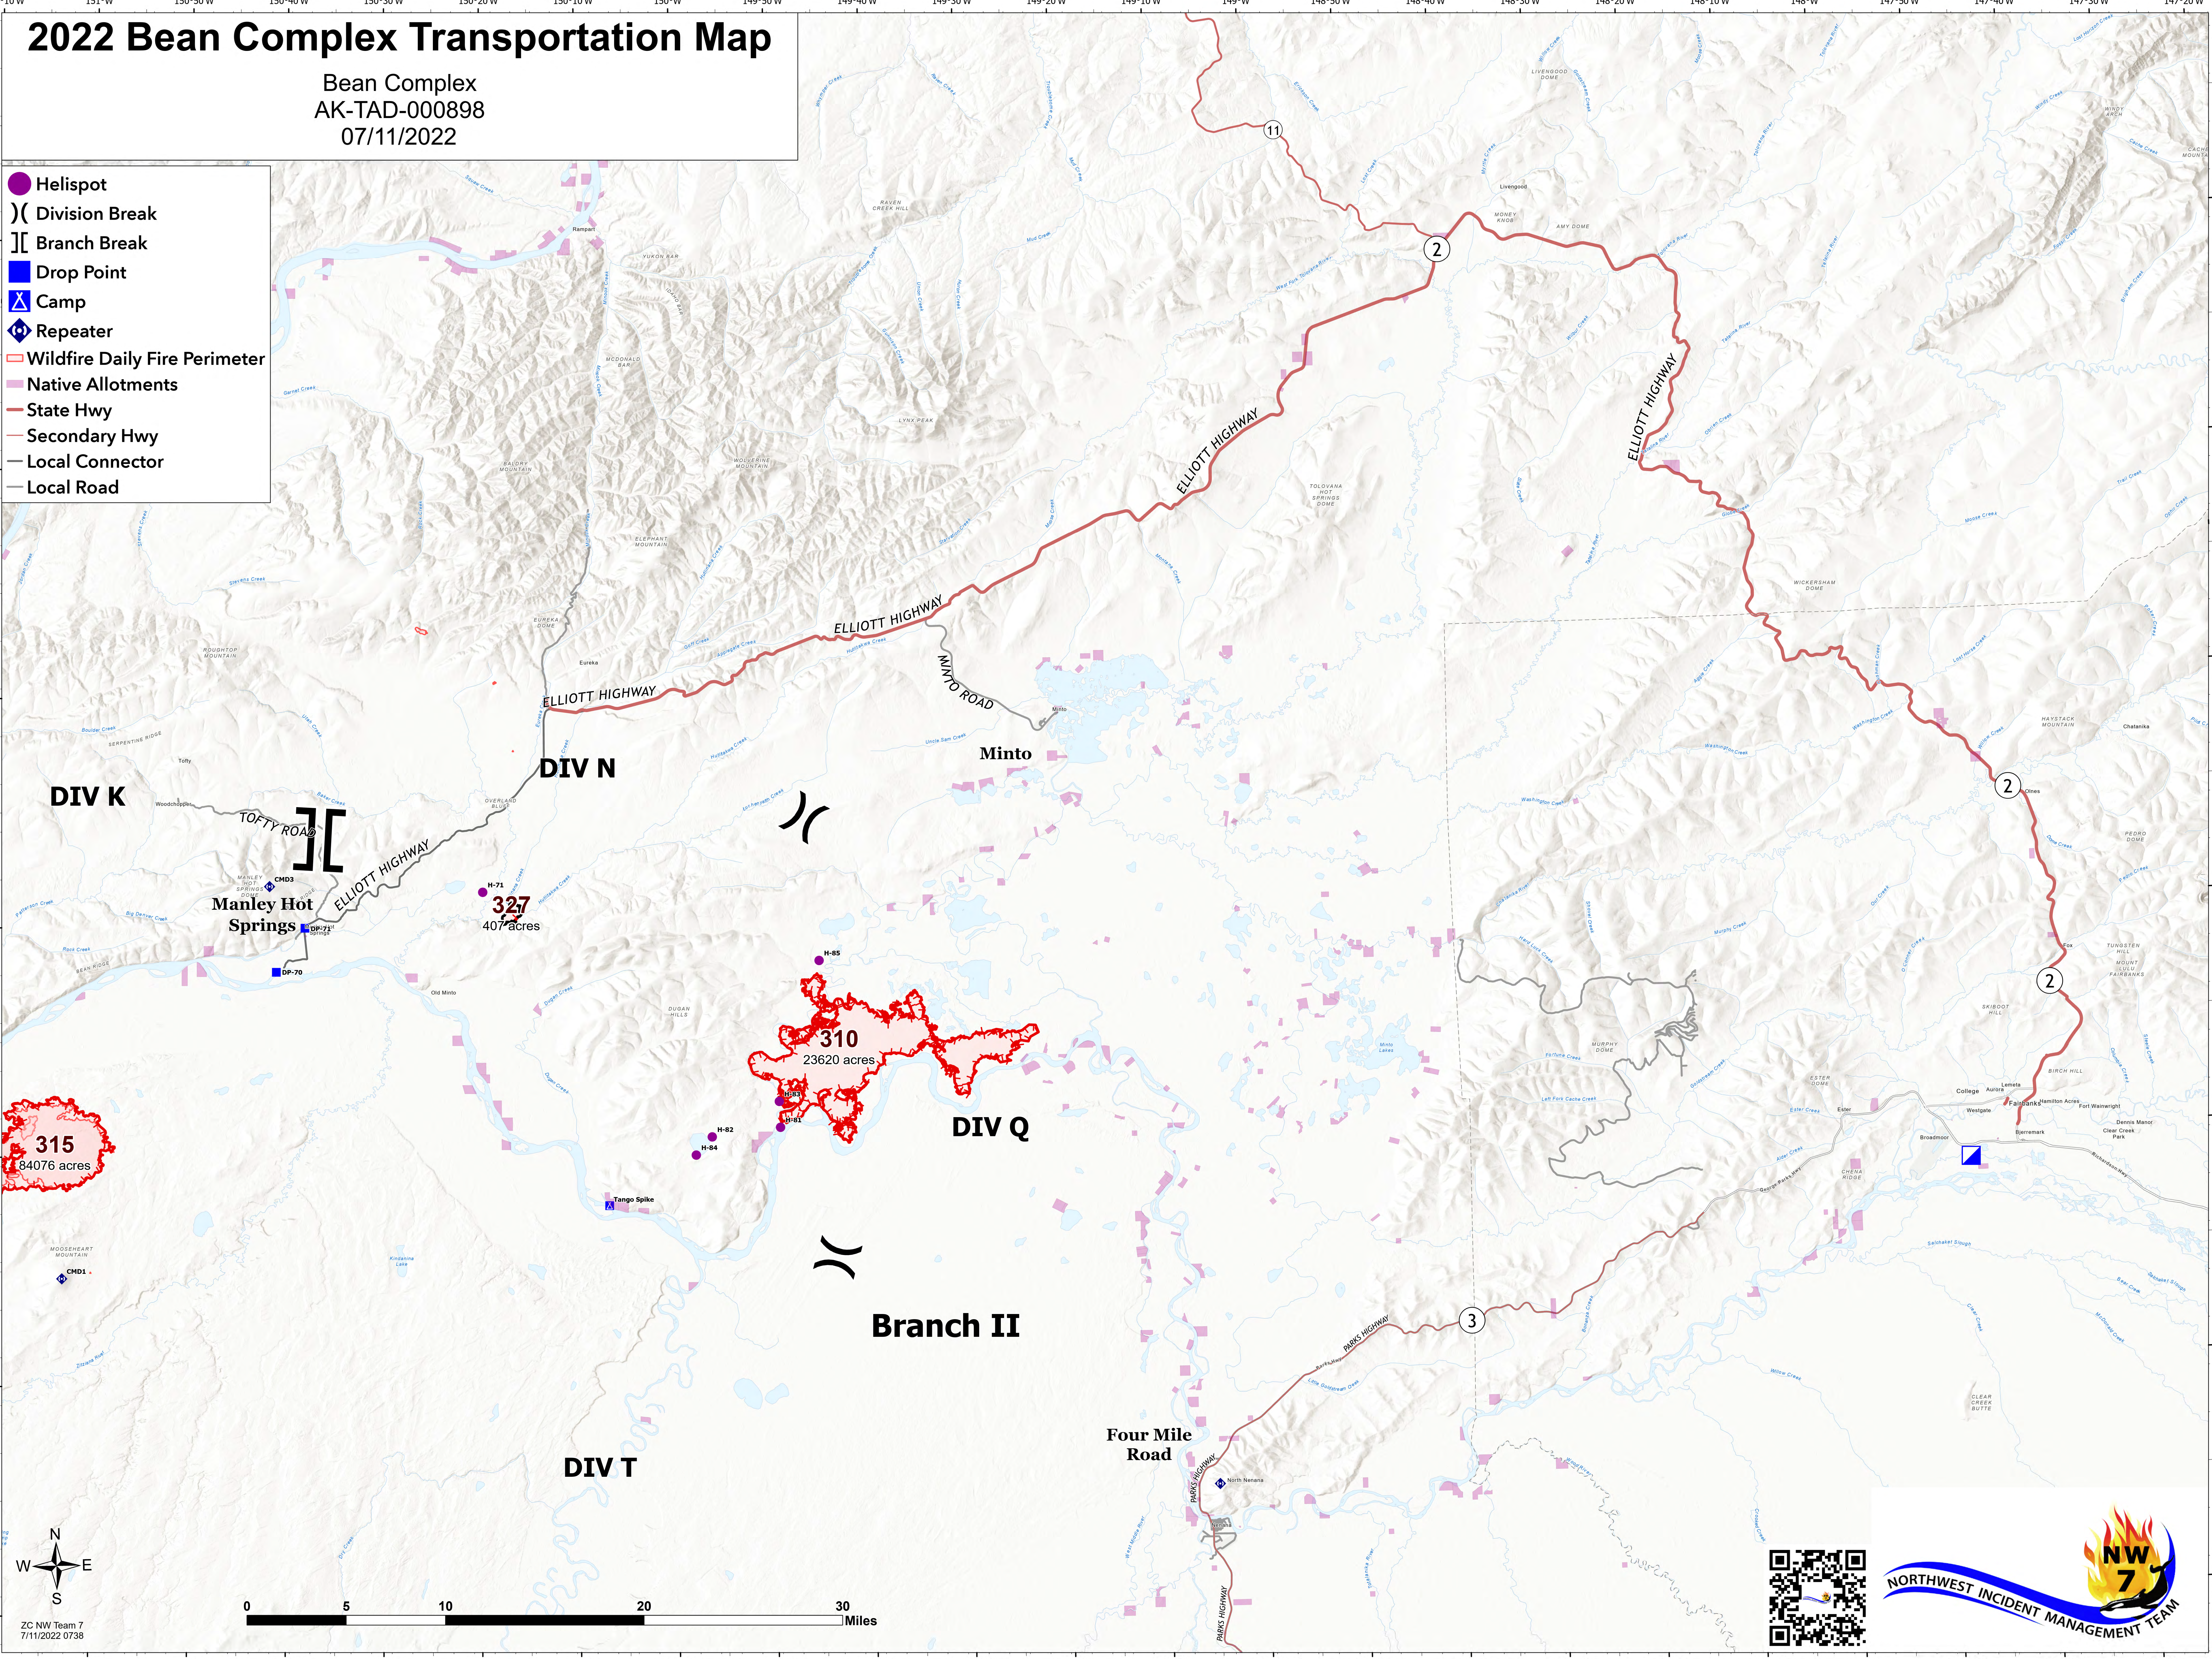

2022 Bean Complex Transportation Map

Bean Complex
AK-TAD-000898
07/11/2022

- Helispot
-) Division Break
-] Branch Break
- Drop Point
- ⚡ Camp
- ⬢ Repeater
- ▭ Wildfire Daily Fire Perimeter
- Native Allotments
- State Hwy
- Secondary Hwy
- Local Connector
- Local Road

ZC NW Team 7
7/11/2022 0738