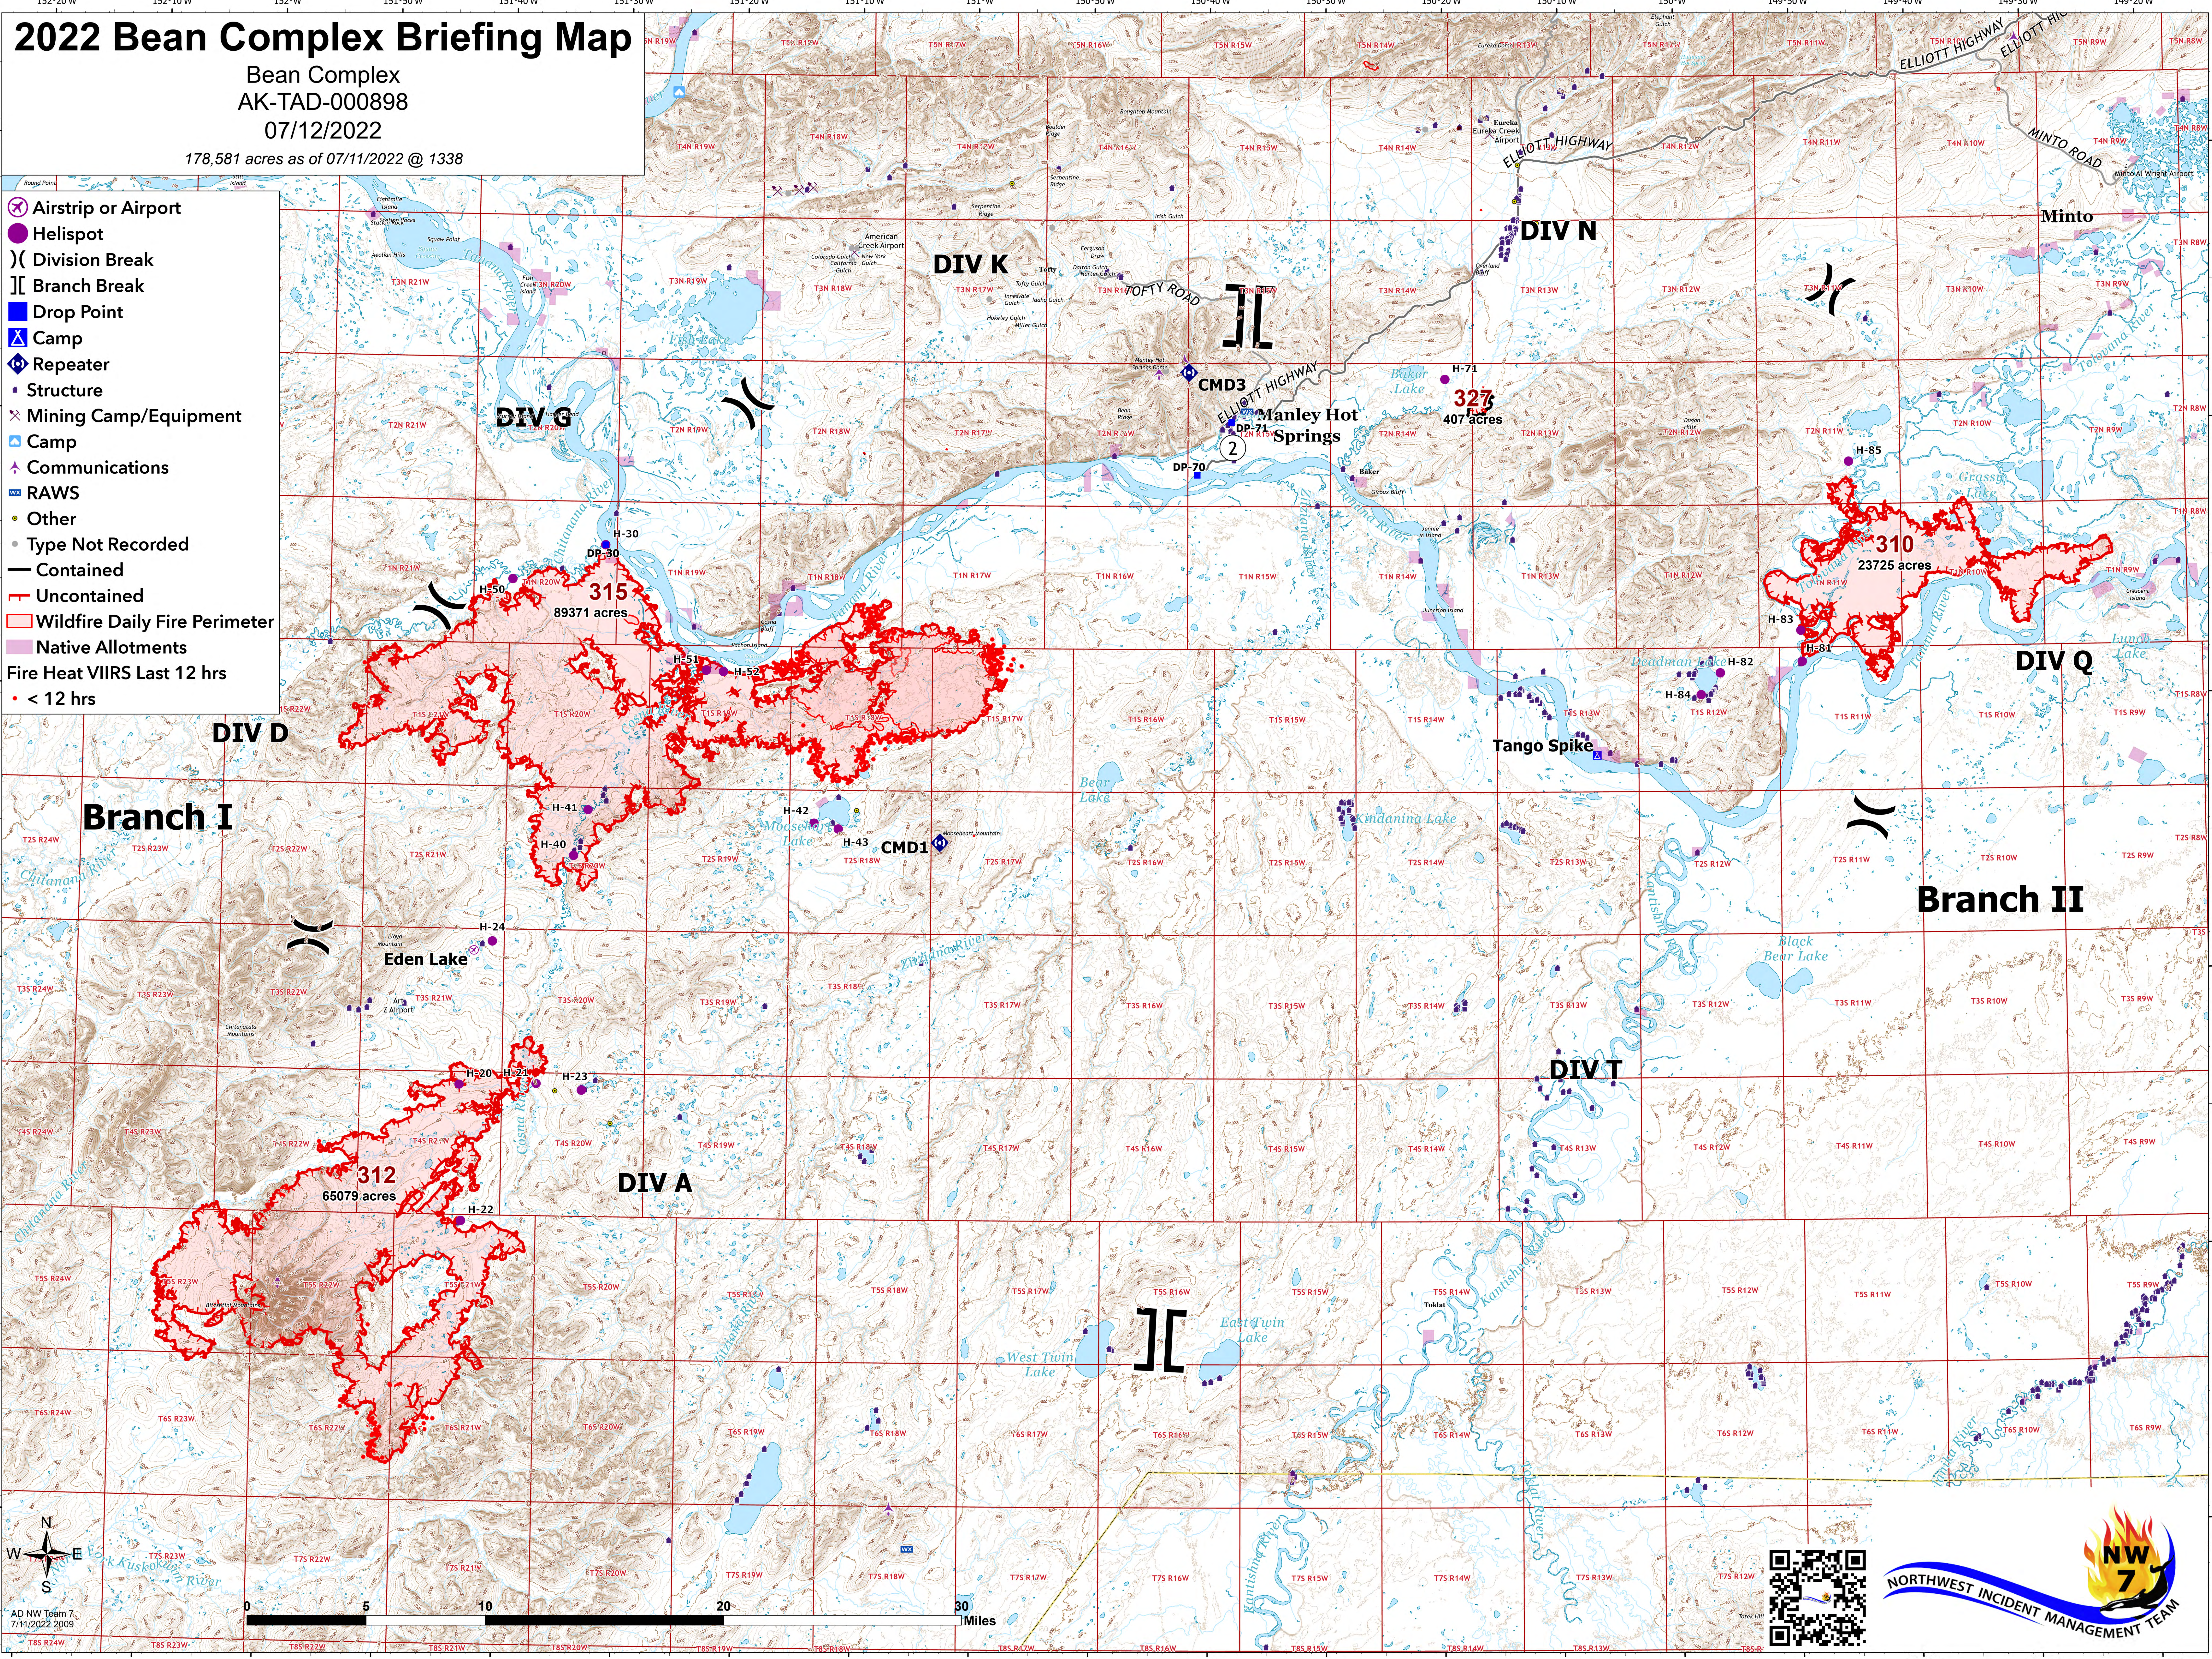

2022 Bean Complex Briefing Map

Bean Complex
AK-TAD-000898
07/12/2022
178,581 acres as of 07/11/2022 @ 1338

- Airstrip or Airport
- Helispot
- Division Break
- Branch Break
- Drop Point
- Camp
- Repeater
- Structure
- Mining Camp/Equipment
- Camp
- Communications
- RAWS
- Other
- Type Not Recorded
- Contained
- Uncontained
- Wildfire Daily Fire Perimeter
- Native Allotments
- Fire Heat VIIRS Last 12 hrs
- < 12 hrs

AD NW Team 7
7/11/2022 2009