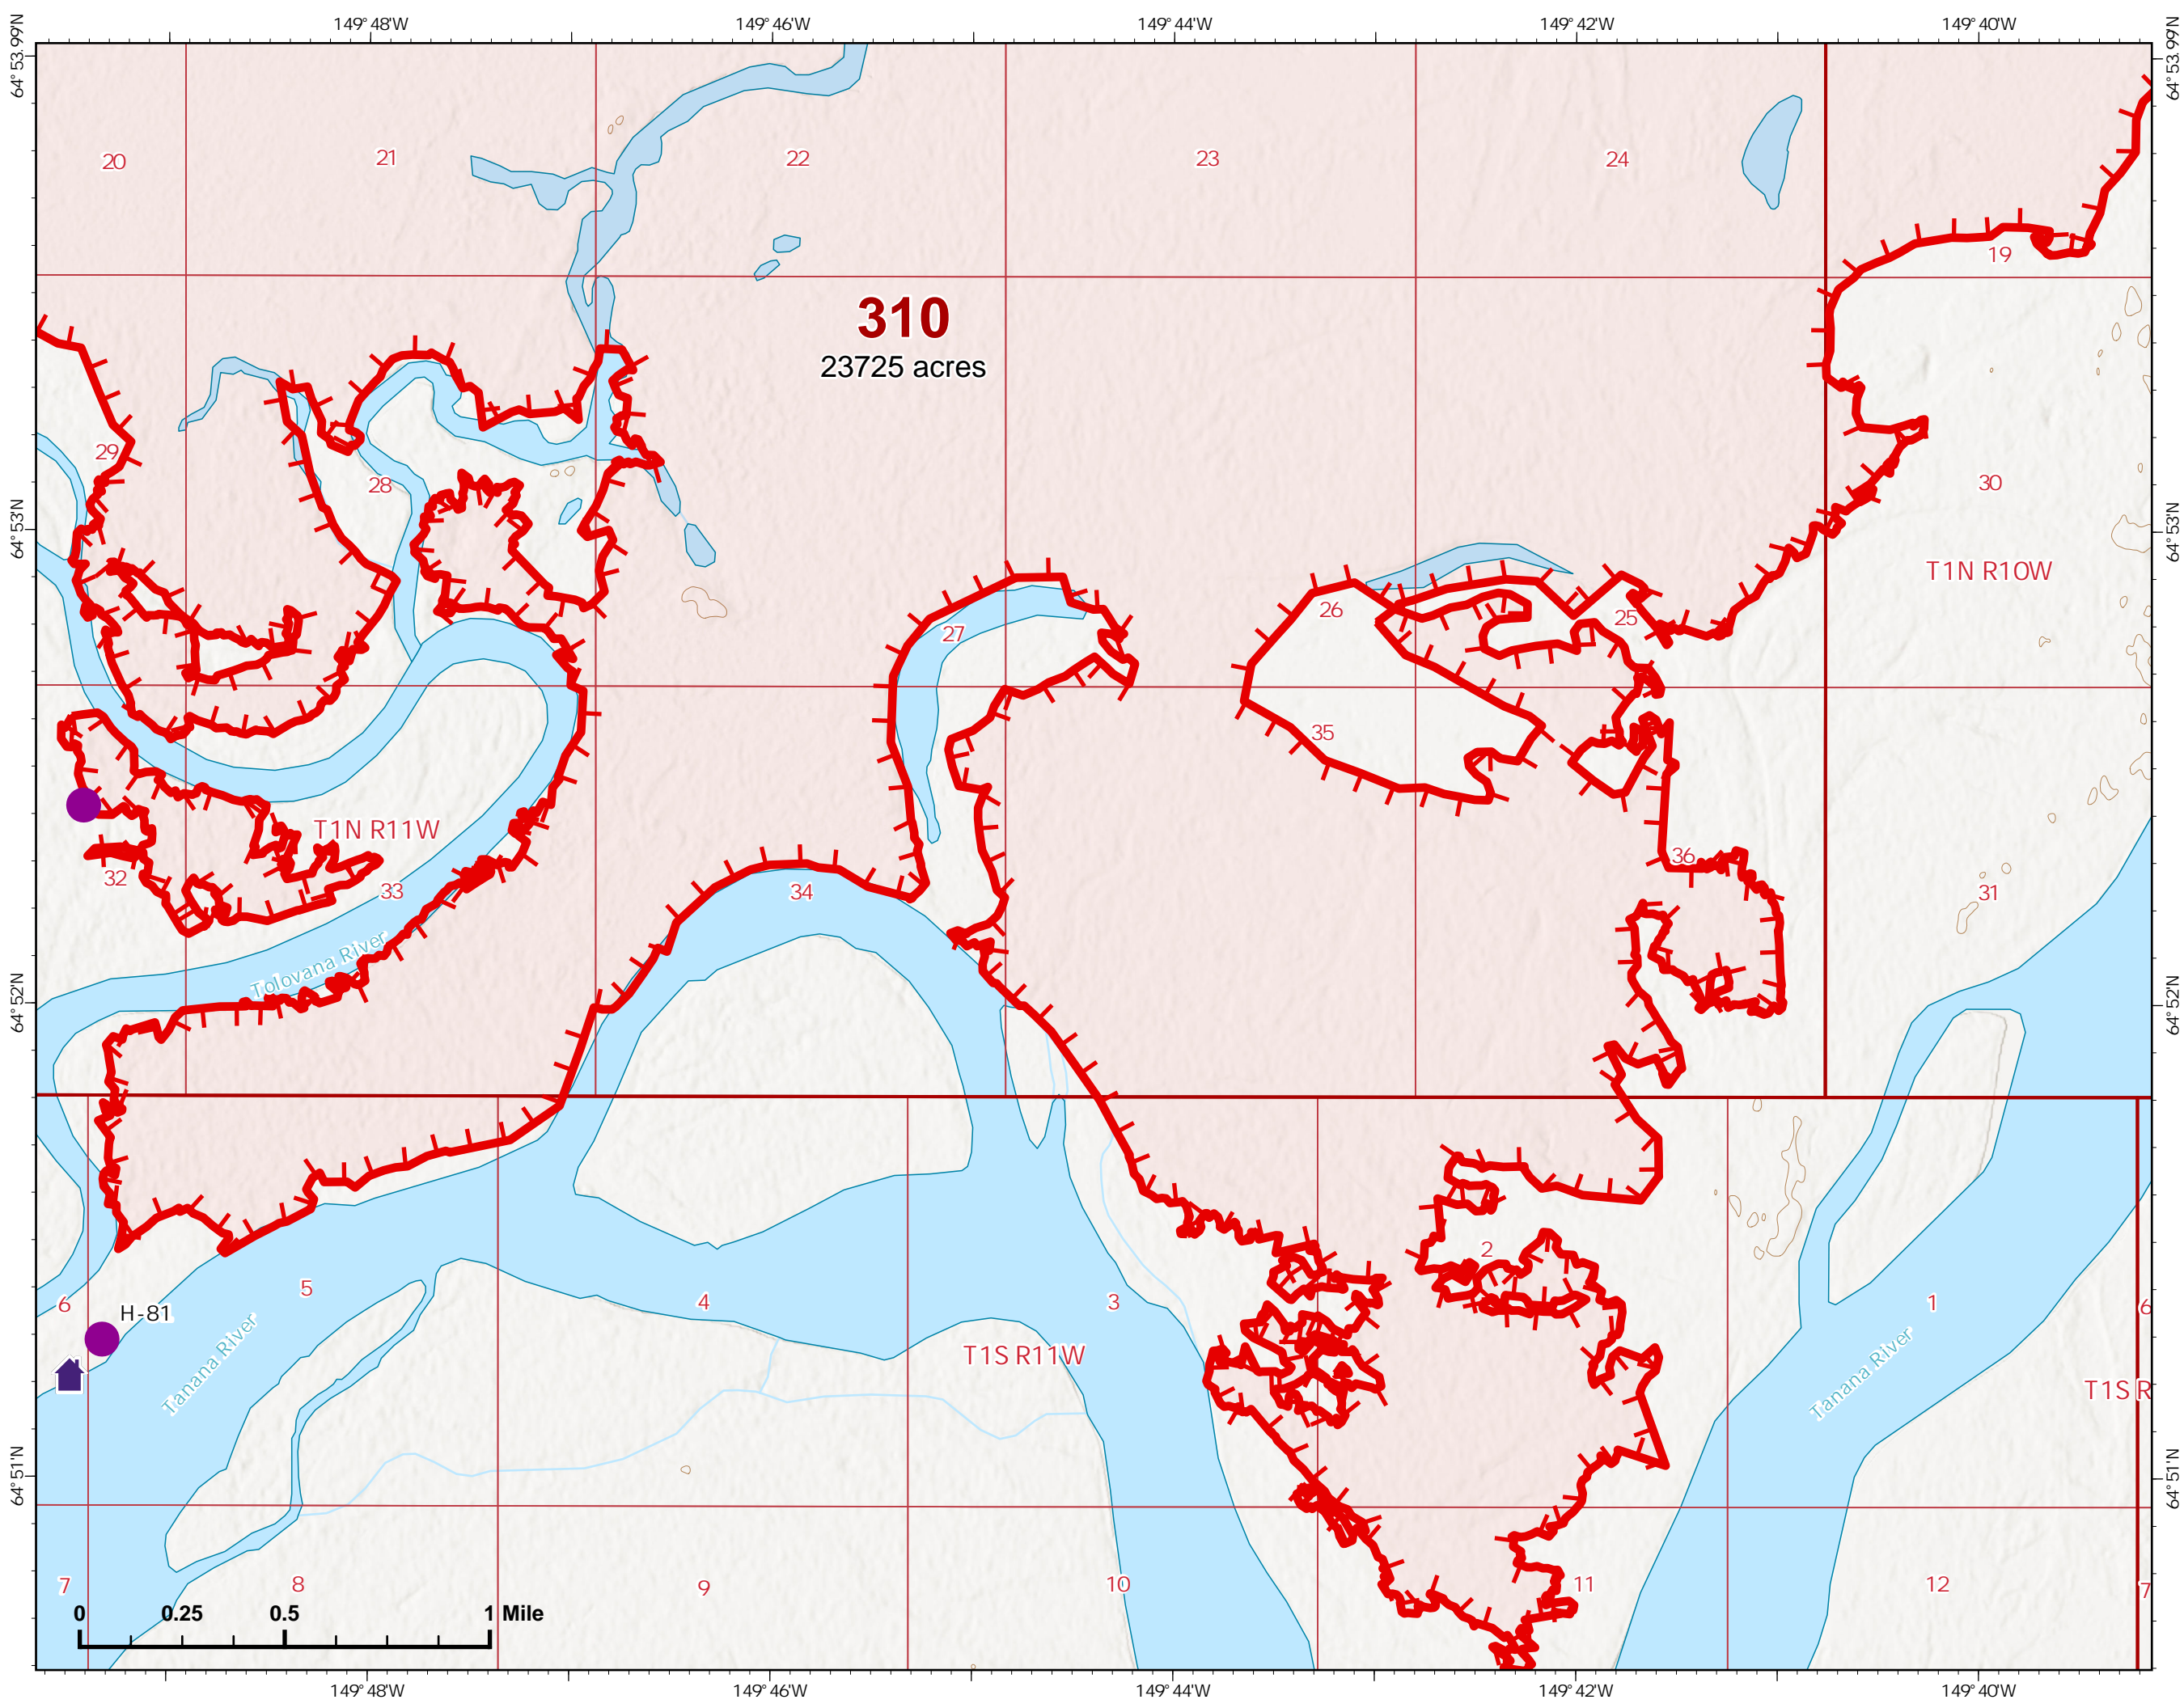

IAP Map

Bean Complex
AK-TAD-000898

07/13/2022

Fire: 310 (Tanana River)

Page 310 - 3

- Helispot
- Structure
- Wildfire Daily Fire Perimeter
- Uncontained