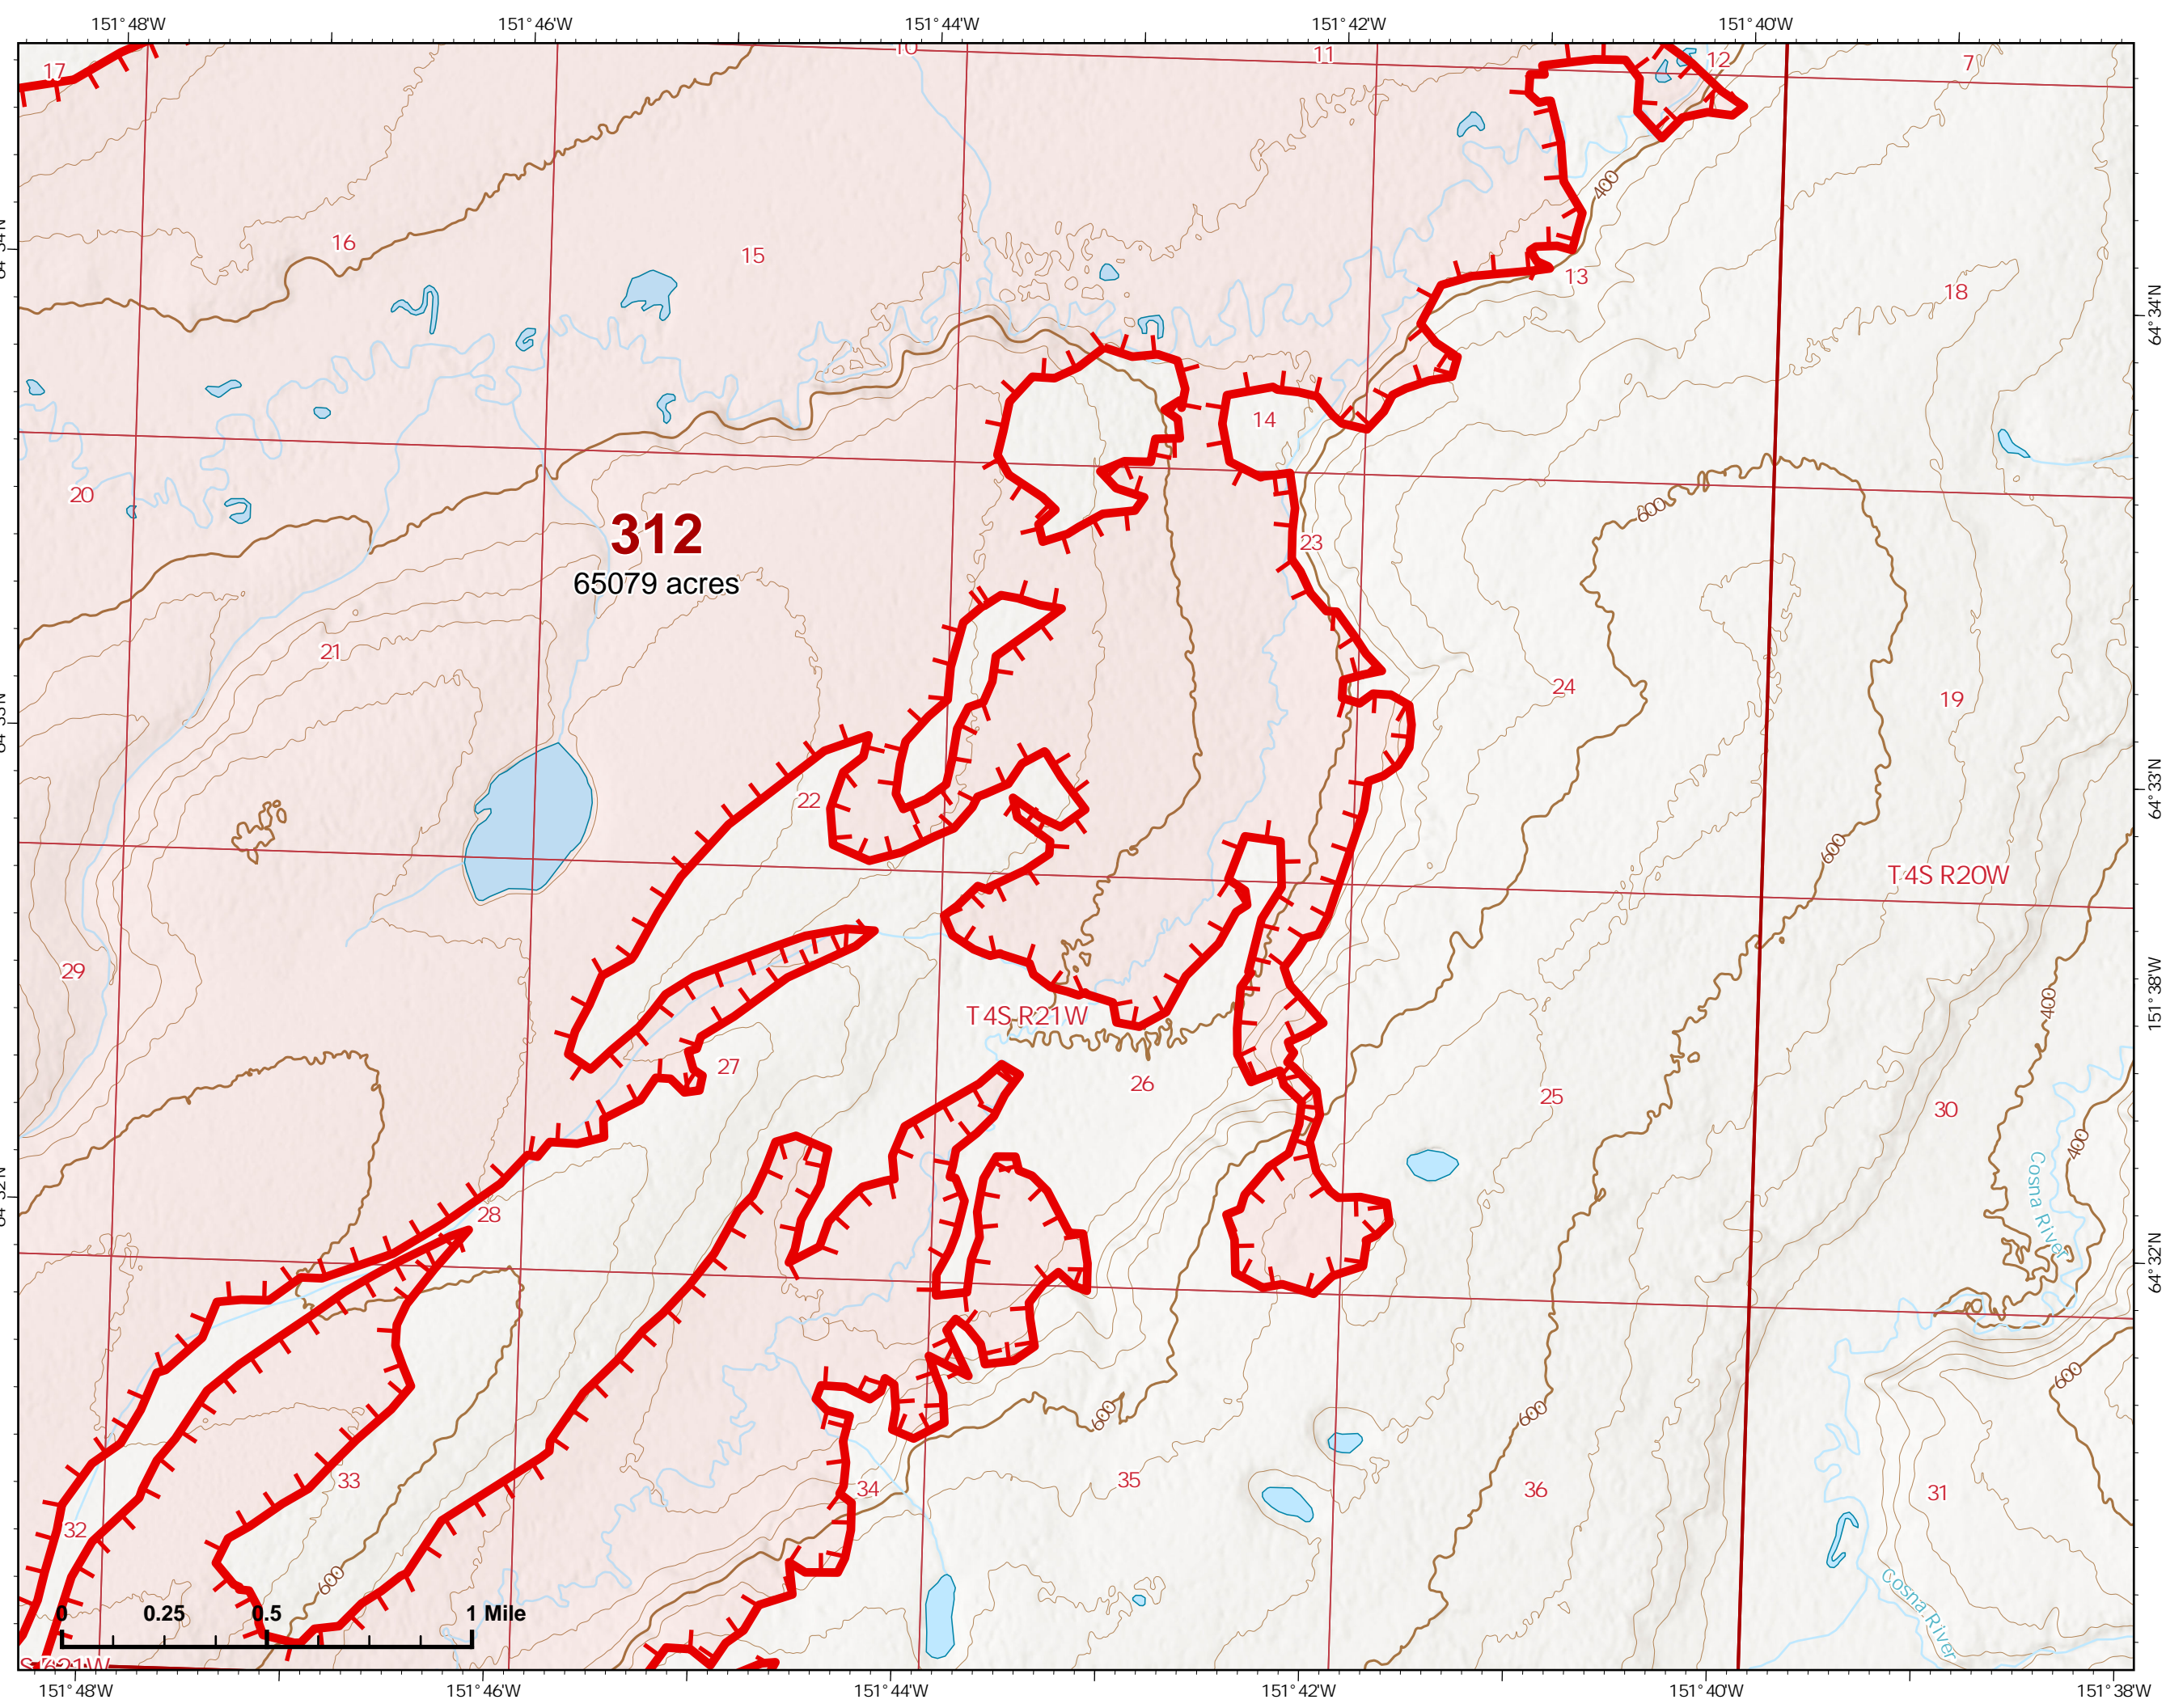

-  Wildfire Daily Fire Perimeter
-  Uncontained

Z. Cravens
7/12/2022 1021

IAP Map

Bean Complex
AK-TAD-000898
07/13/2022
Fire: 312 (Bitzshitini)

Page 312 - 10

-  Helispot
-  Structure
-  Wildfire Daily Fire Perimeter
-  Uncontained

Z. Cravens
7/12/2022 1021

IAP Map

Bean Complex
AK-TAD-000898

07/13/2022

Fire: 312 (Bitzshitini)

Page 312 - 11

-  Wildfire Daily Fire Perimeter
-  Uncontained

Z. Cravens
7/12/2022 1022

IAP Map

Bean Complex
AK-TAD-000898

07/13/2022

Fire: 315 (Chitanana)

Page 315 - 1

-  Helispot
-  Drop Point
-  Structure
-  Wildfire Daily Fire Perimeter
-  Uncontained
-  Native Allotments

Z. Cravens
7/12/2022 1022

IAP Map

Bean Complex
AK-TAD-000898

07/13/2022

Fire: 315 (Chitanana)

Page 315 - 2

-  Helispot
-  Structure
-  Wildfire Daily Fire Perimeter
-  Uncontained

315
89371 acres

Z. Cravens
7/12/2022 1022