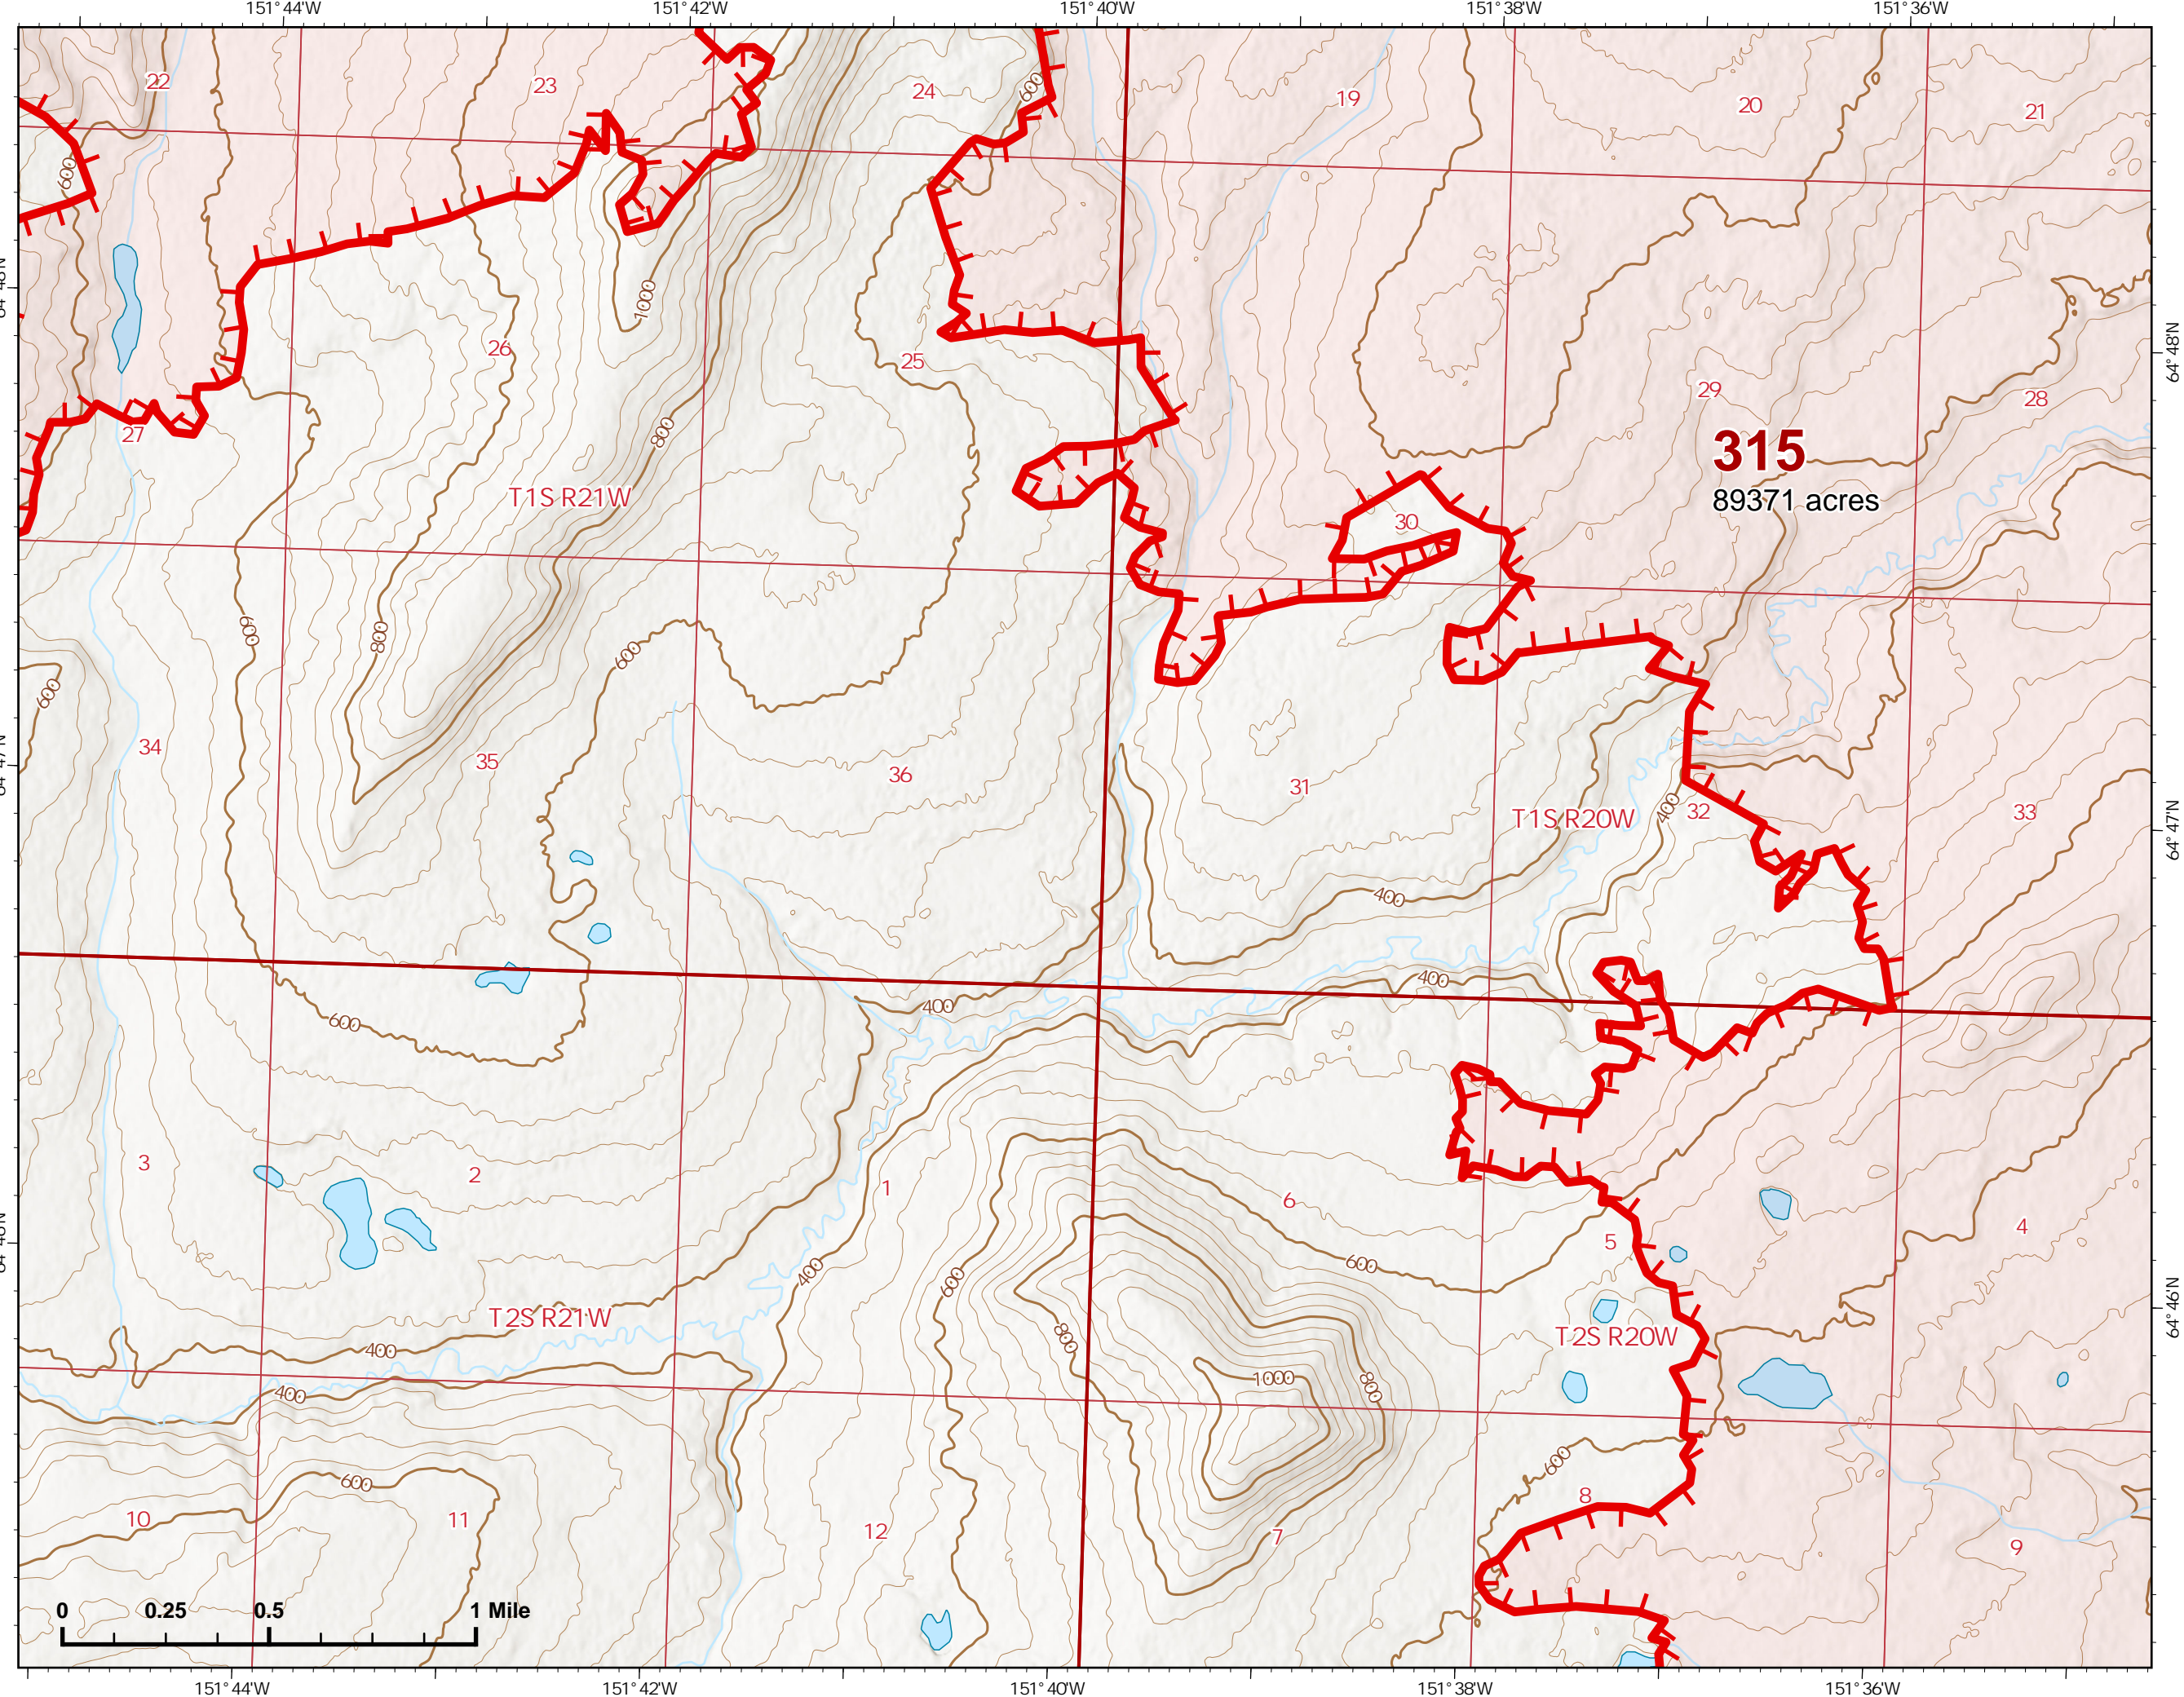

07/13/2022

Fire: 315 (Chitanana)

Page 315 - 6

-  Wildfire Daily Fire Perimeter
-  Uncontained

Z. Cravens
7/12/2022 1024

IAP Map

Bean Complex
AK-TAD-000898

07/13/2022