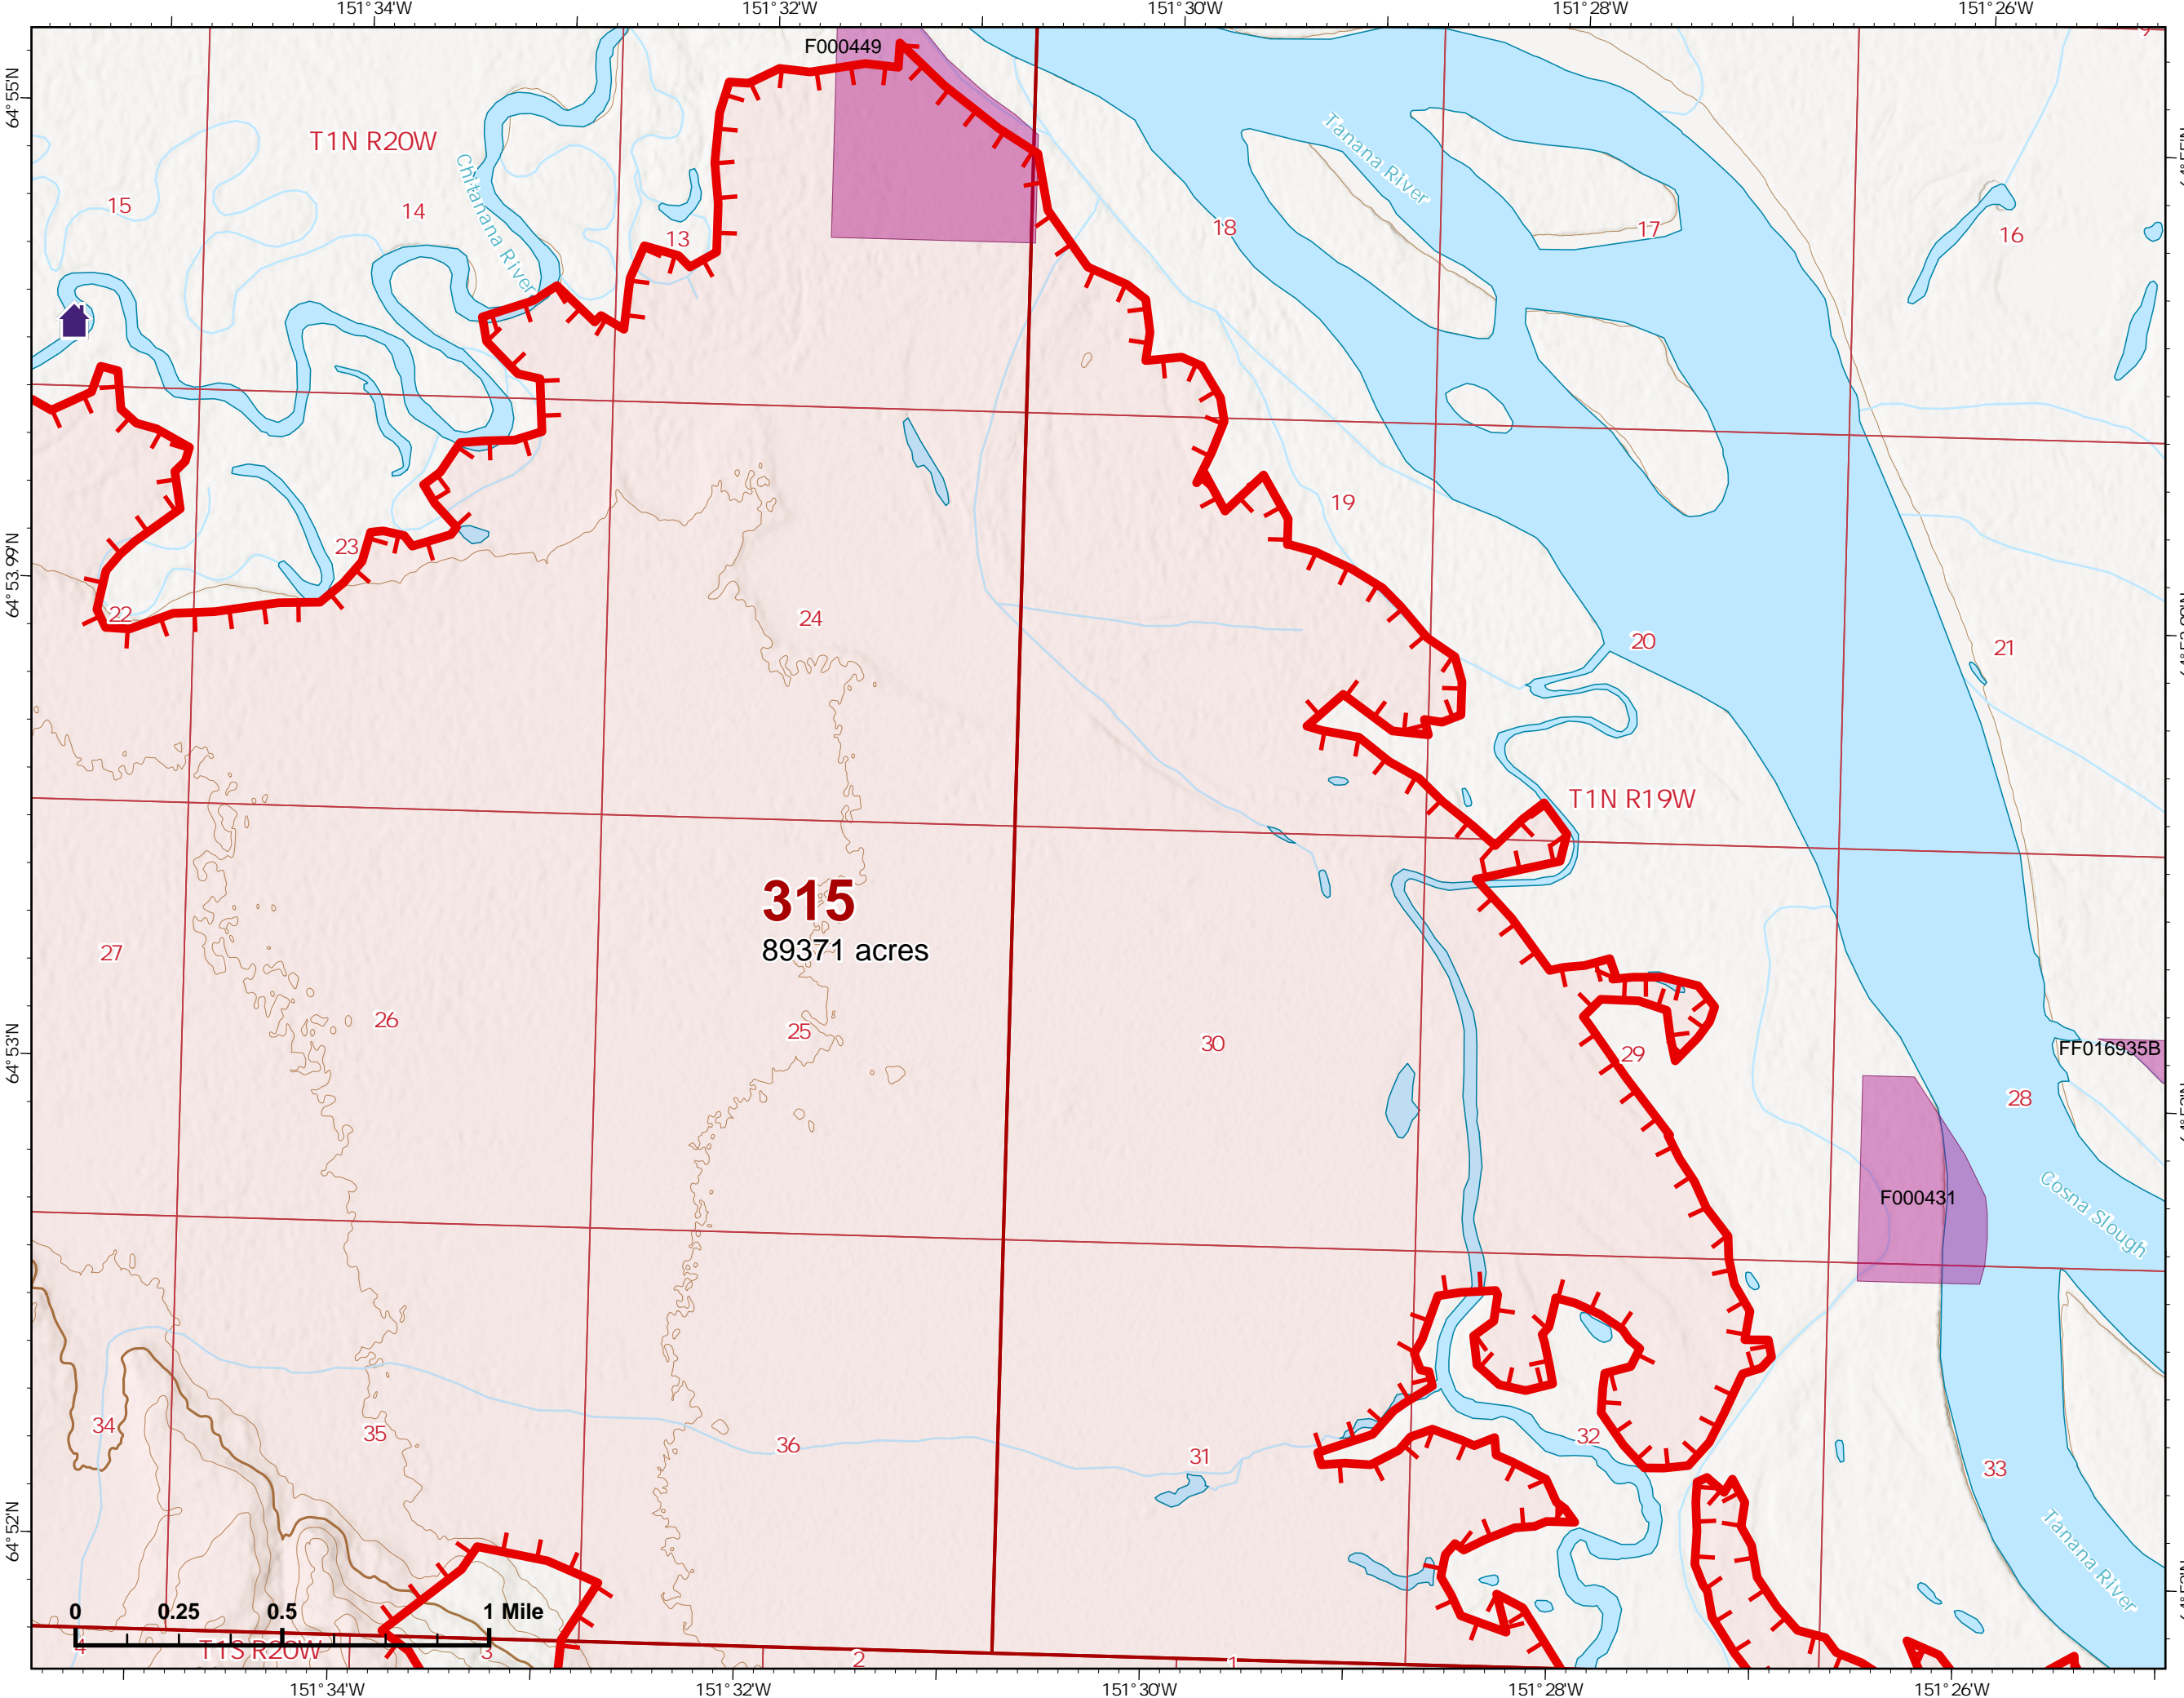

Z. Cravens
7/12/2022 1030