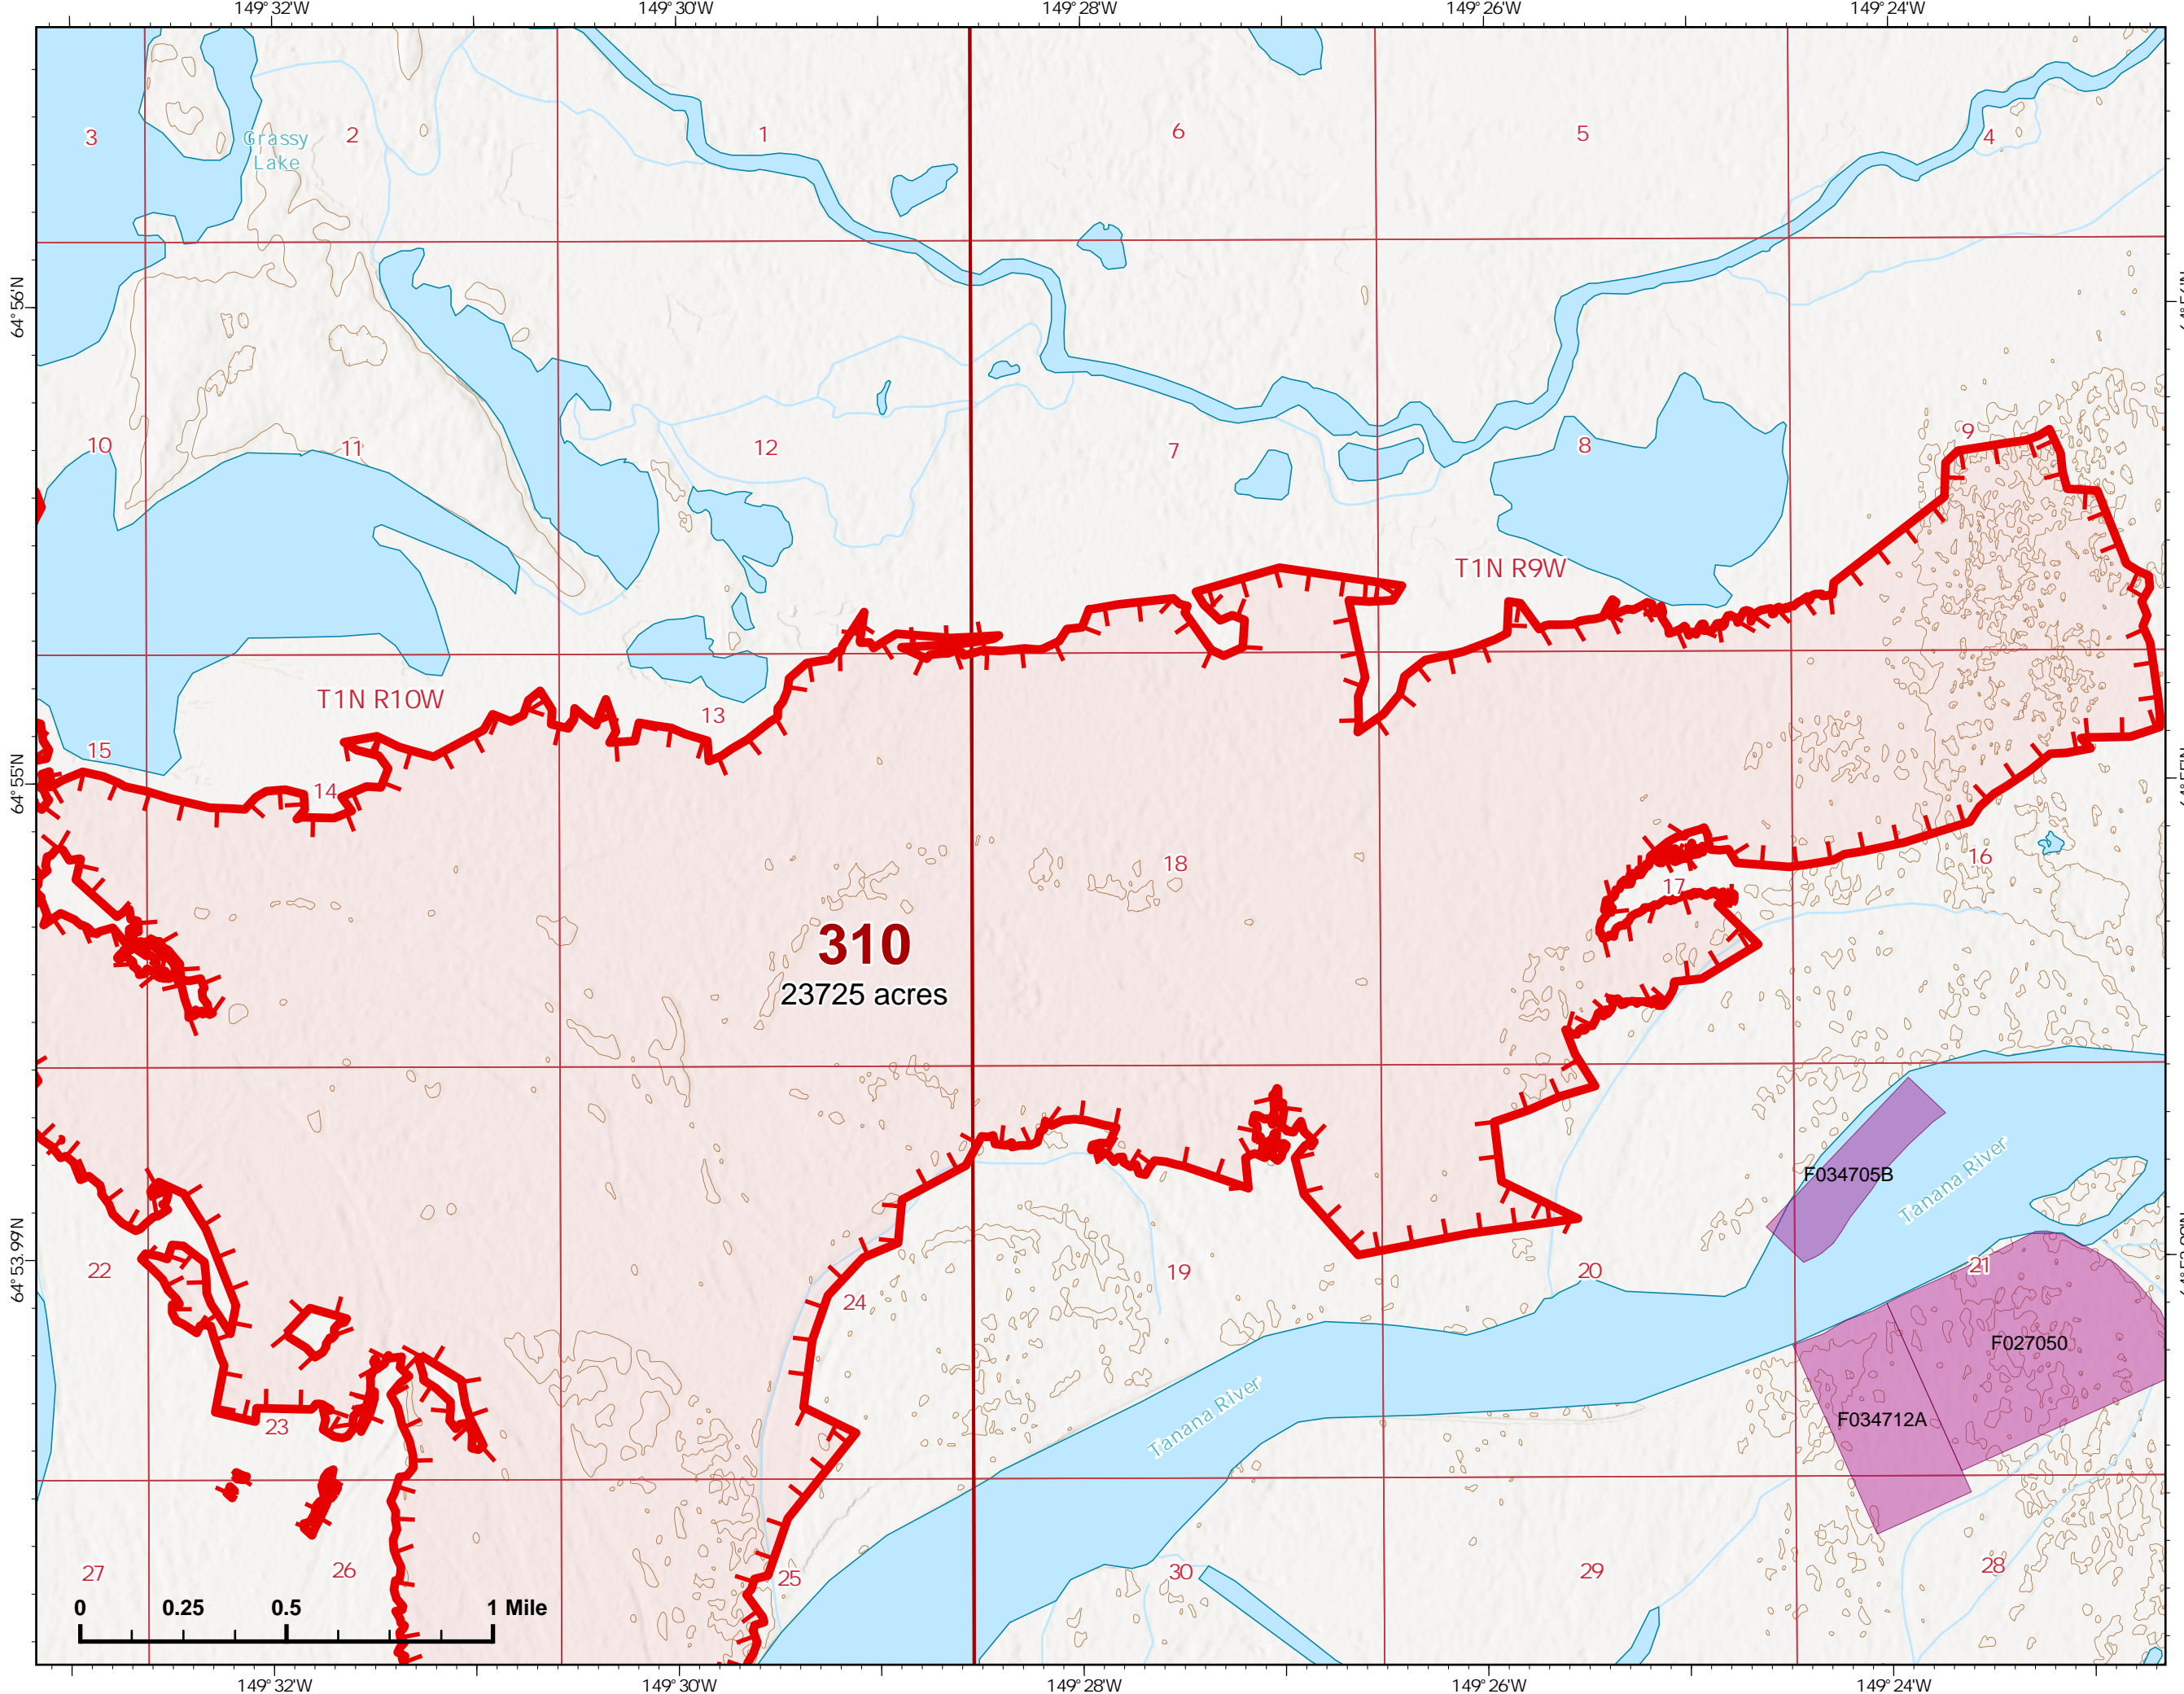

Z. Cravens
7/12/2022 1032

IAP Map

Bean Complex
AK-TAD-000898

07/13/2022

Fire: 310 (Tanana River)

Page 310 - 5

-  Wildfire Daily Fire Perimeter
-  Label Point
-  Uncontained
-  Native Allotments

This block contains several utility elements: a QR code, a north arrow, a scale bar (0 to 1 mile), and the Northwest Incident Management Team logo. The logo features a stylized flame and the text 'NW 7 NORTHWEST INCIDENT MANAGEMENT TEAM'. A credit line reads 'Z. Cravens 7/12/2022 1033'.

IAP Map

Bean Complex
AK-TAD-000898

07/13/2022

Fire: 310 (Tanana River)

Page 310 - 6

-  Wildfire Daily Fire Perimeter
-  Uncontained
-  Native Allotments

Z. Cravens
7/12/2022 1033

IAP Map