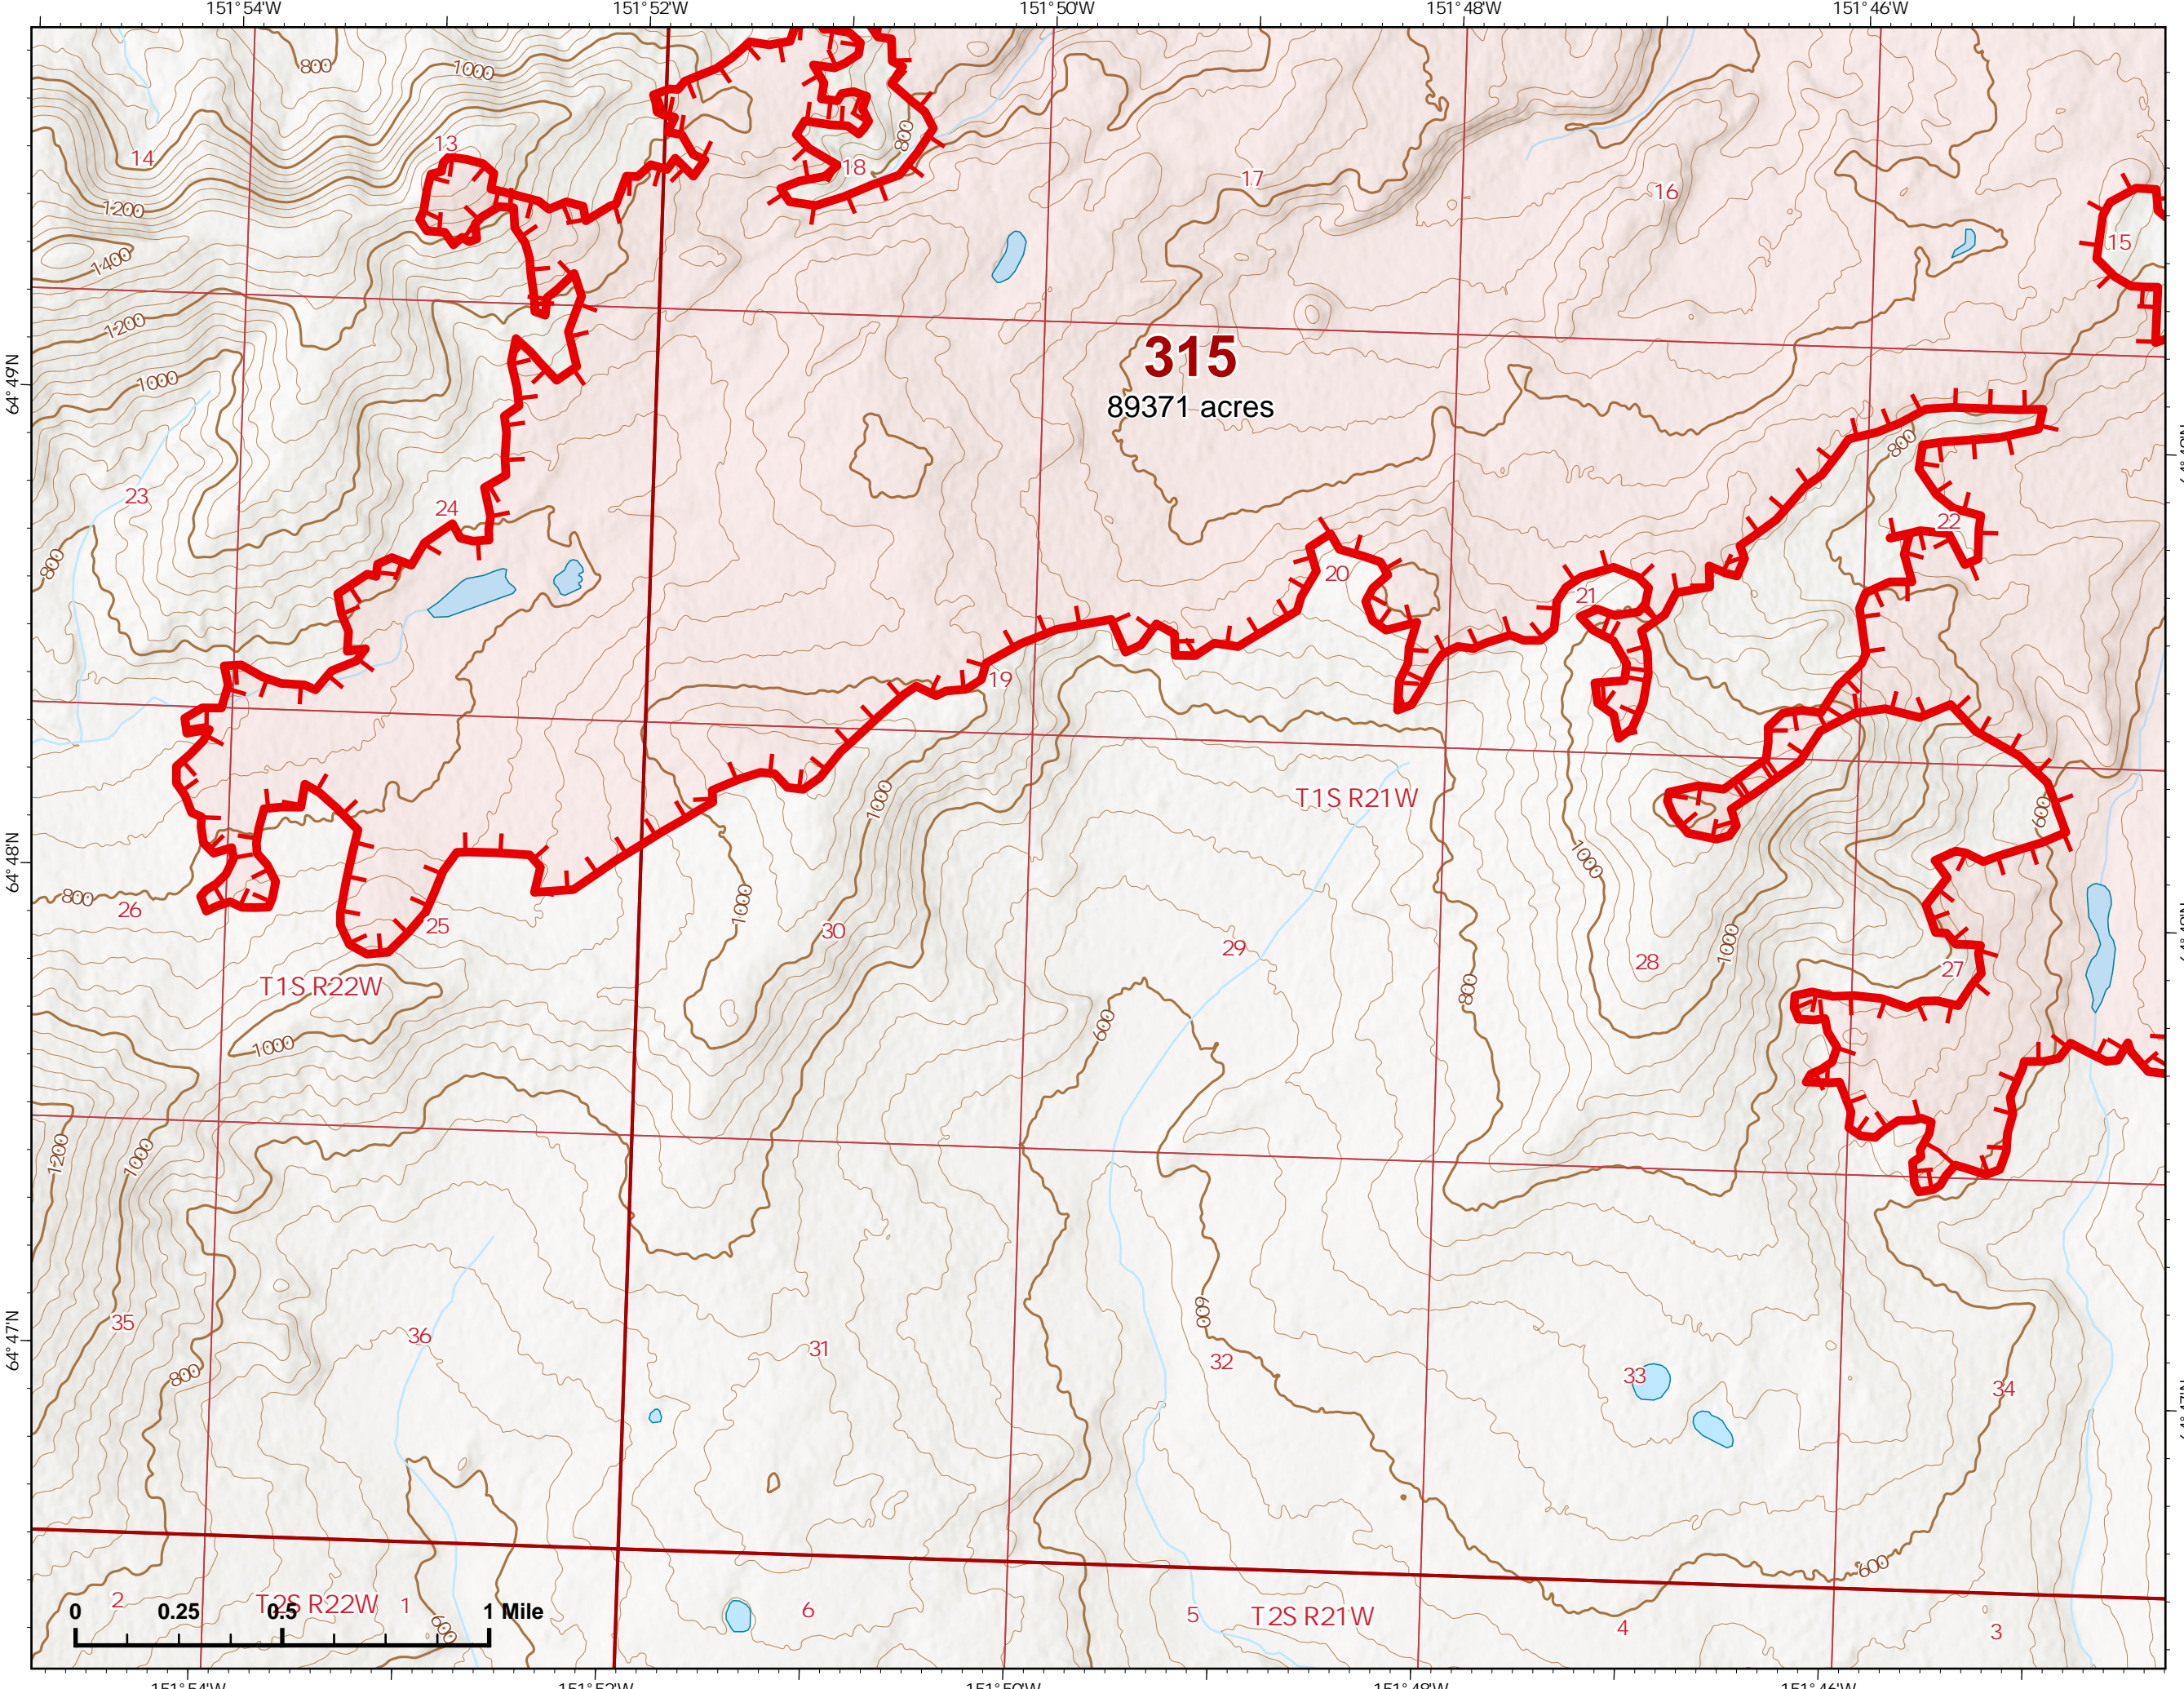

Bean Complex
AK-TAD-000898

07/13/2022

Fire: 315 (Chitanana)

Page 315 - 5

-  Wildfire Daily Fire Perimeter
-  Uncontained

Z. Cravens
7/12/2022 1024

IAP Map

Bean Complex
AK-TAD-000898