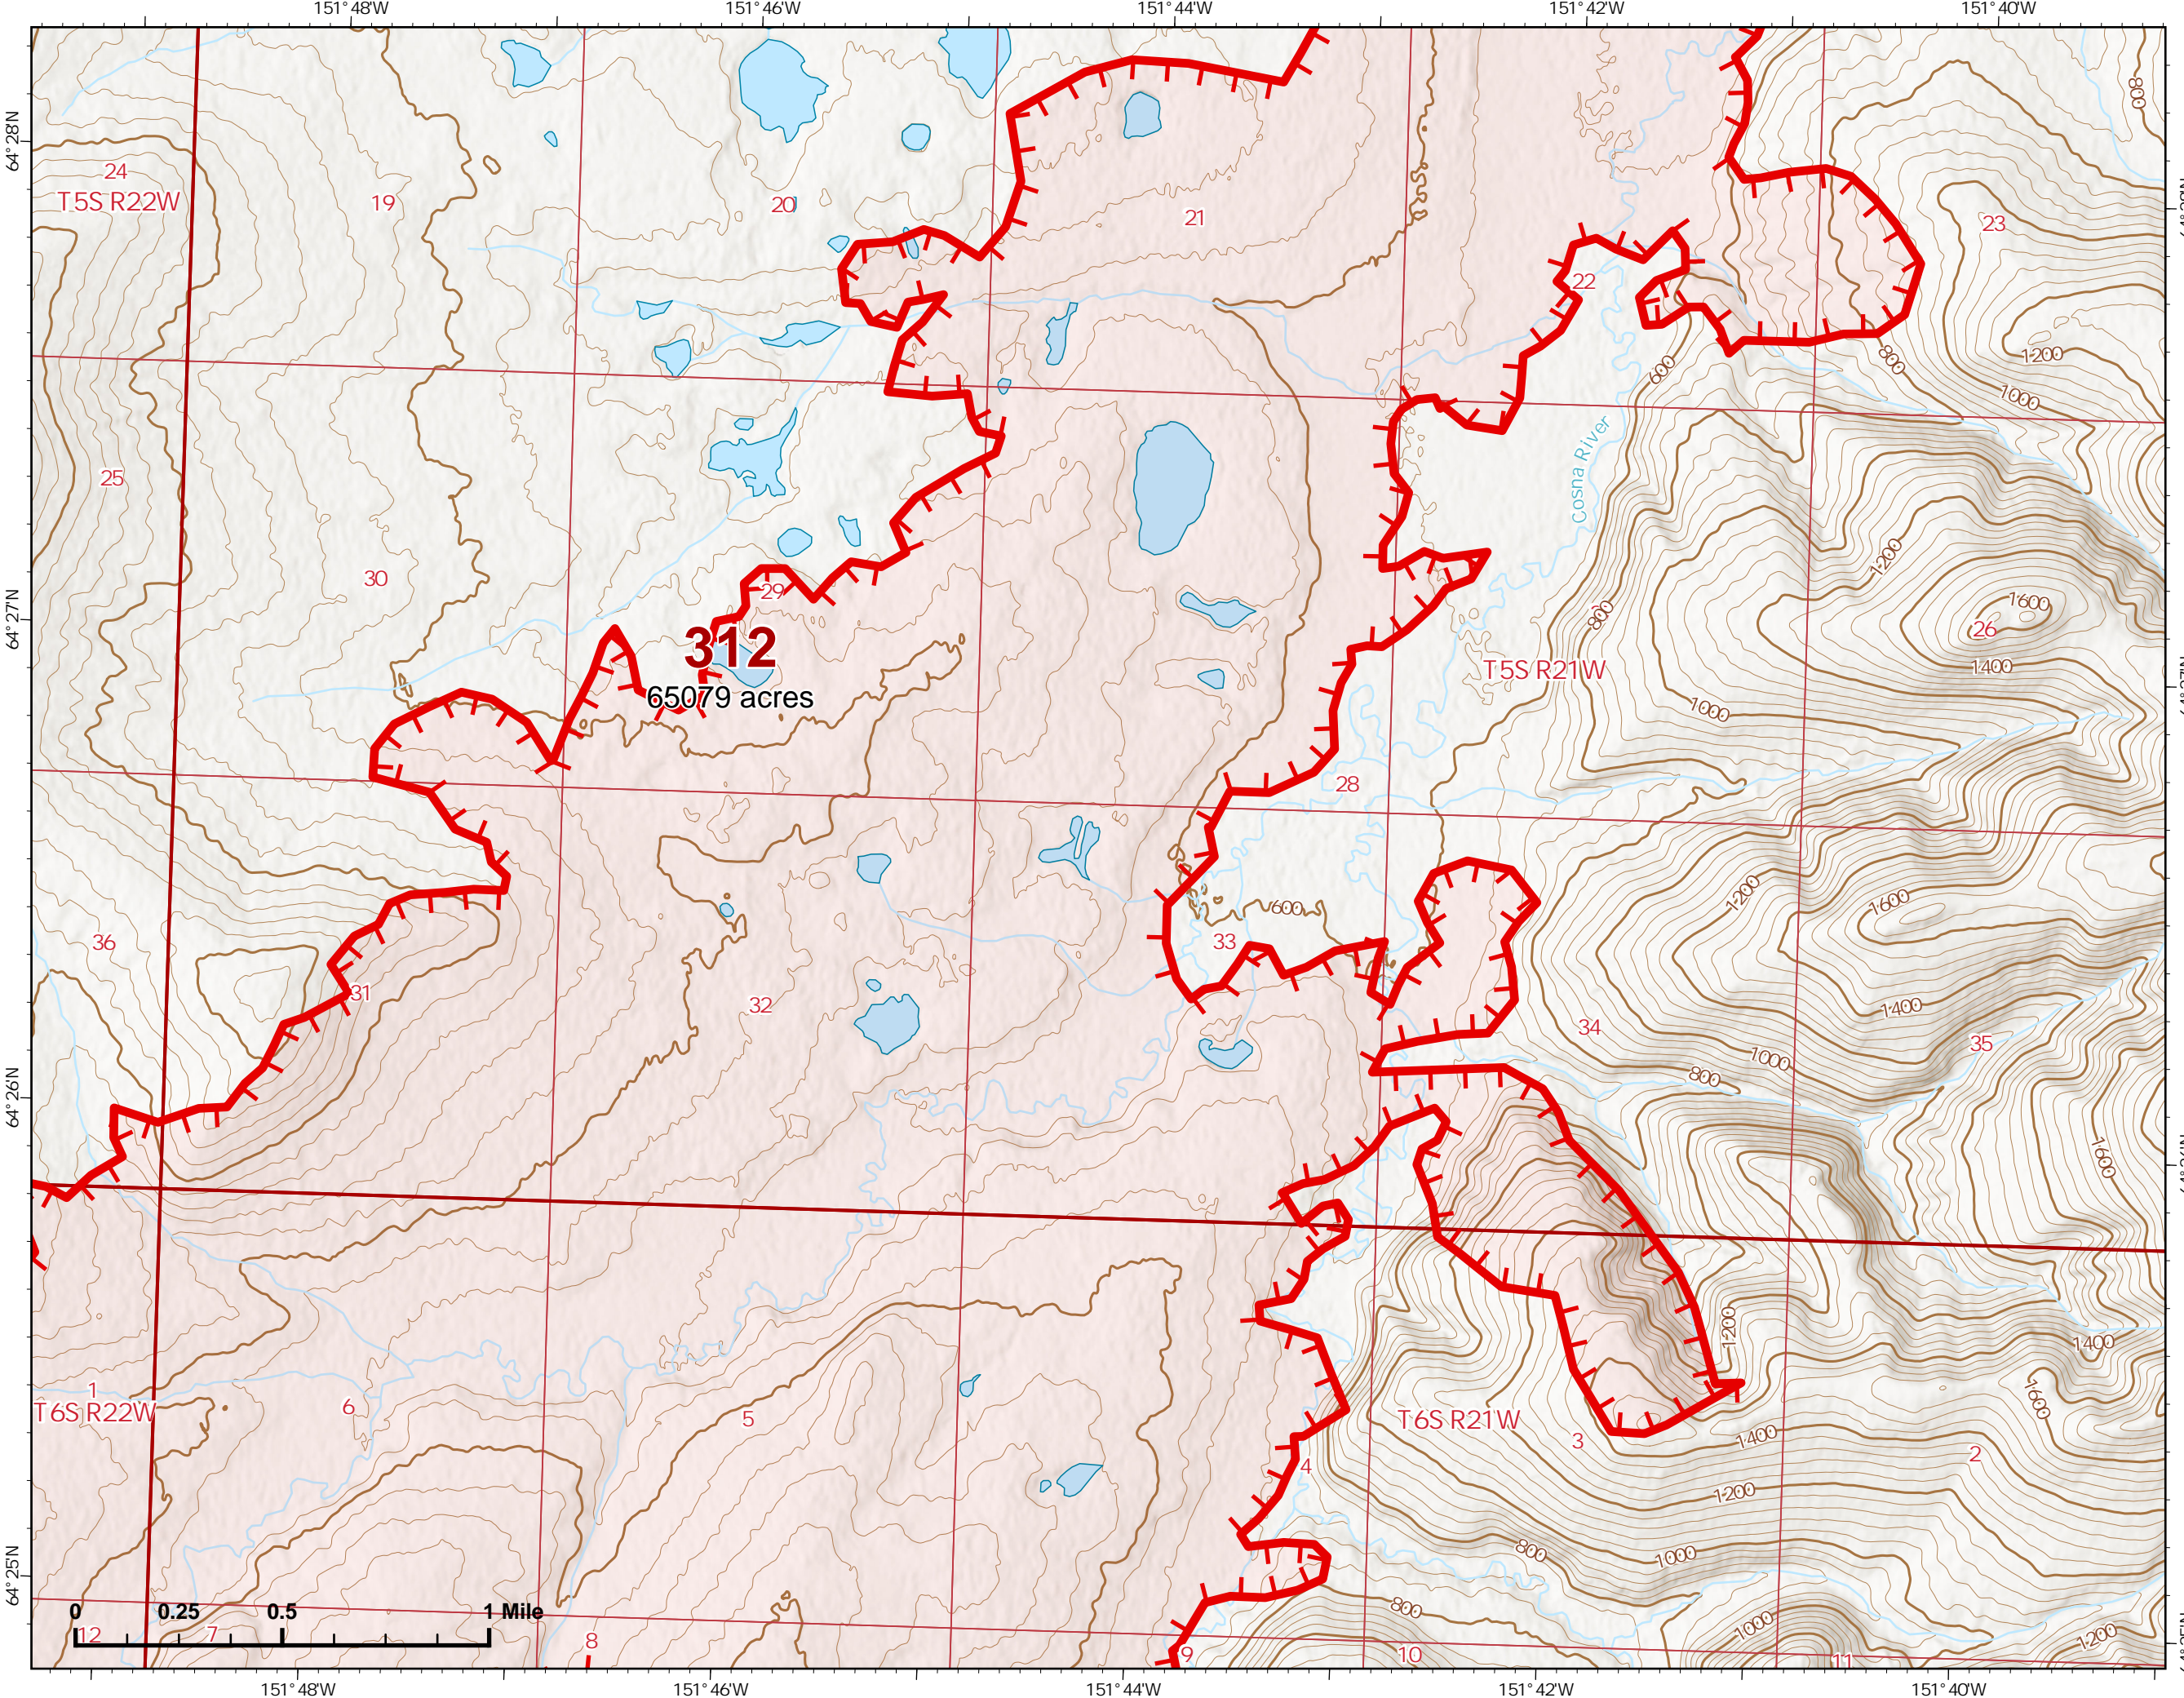

Page 312 - 8

-  Wildfire Daily Fire Perimeter
-  Uncontained

Z. Cravens
7/12/2022 1020

IAP Map

Bean Complex
AK-TAD-000898

07/13/2022

Fire: 312 (Bitzshitini)

Page 312 - 9

-  Wildfire Daily Fire Perimeter
-  Uncontained

Z. Cravens
7/12/2022 1021

IAP Map

Bean Complex
AK-TAD-000898
07/13/2022
Fire: 312 (Bitzshitini)

Page 312 - 10

-  Helispot
-  Structure
-  Wildfire Daily Fire Perimeter
-  Uncontained