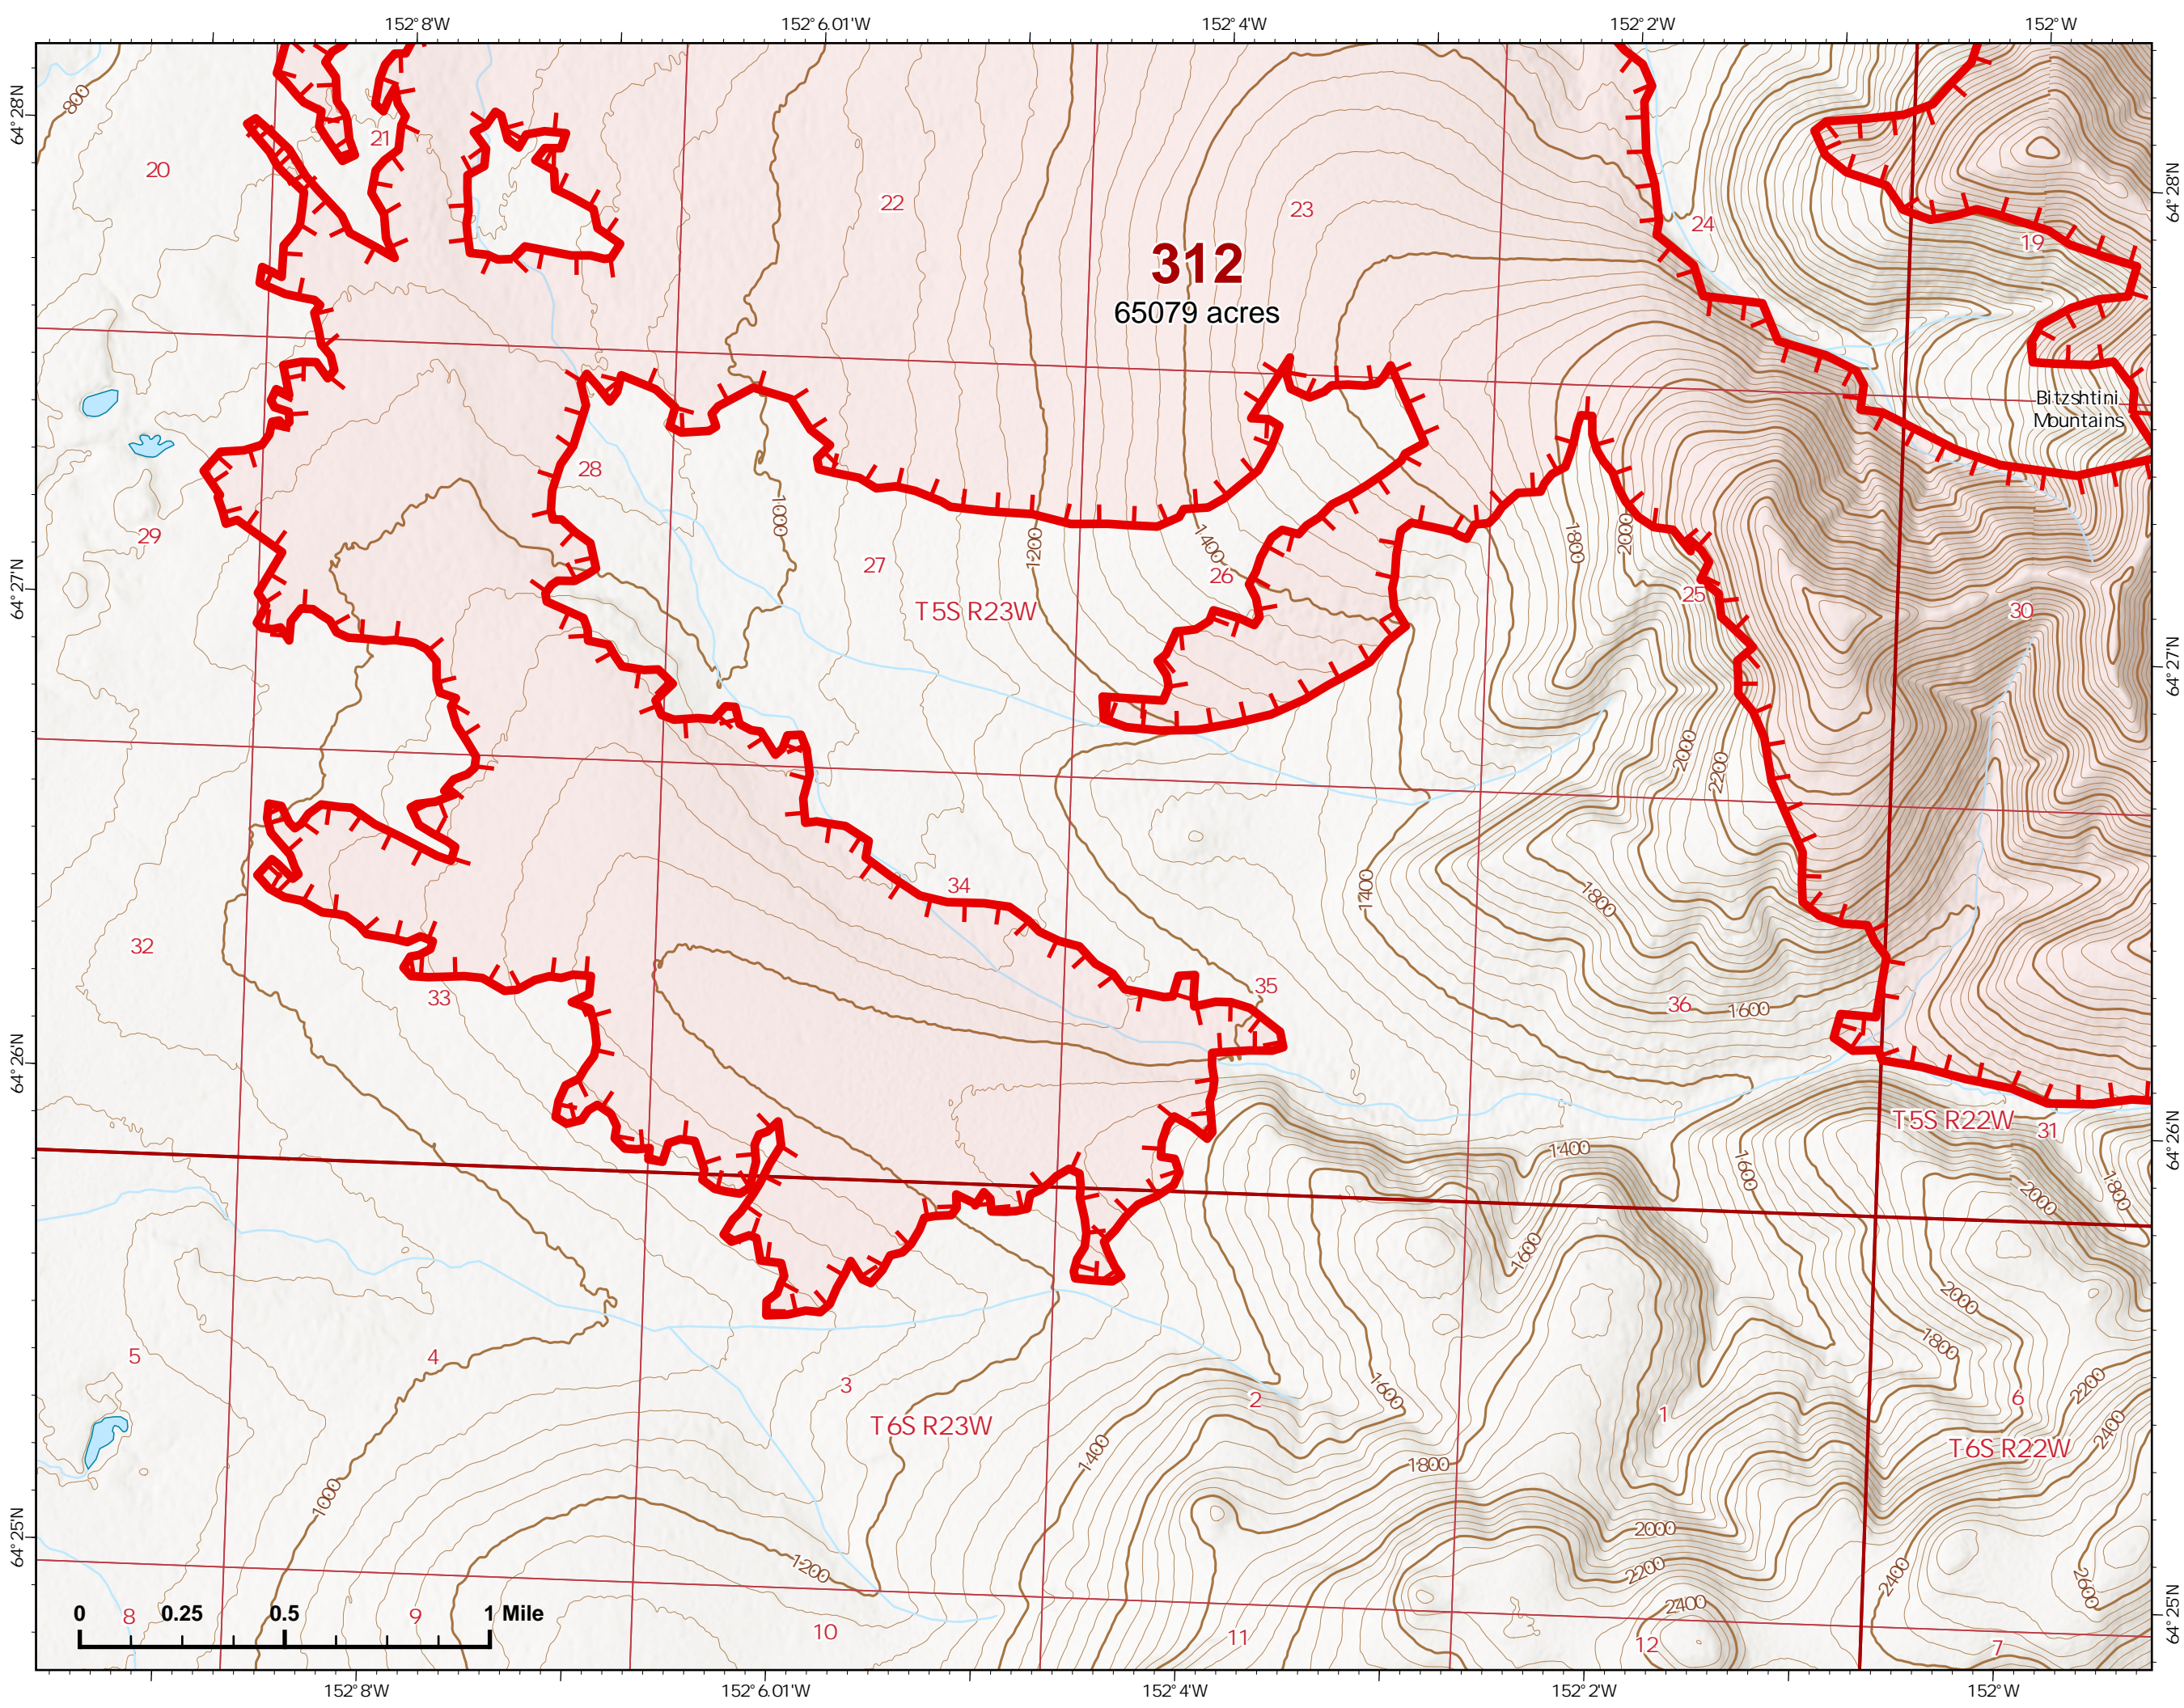

Page 312 - 4

-  Wildfire Daily Fire Perimeter
-  Uncontained

Z. Cravens
7/12/2022 1019

IAP Map

Bean Complex
AK-TAD-000898

07/13/2022

Fire: 312 (Bitzshitini)

Page 312 - 5

-  Wildfire Daily Fire Perimeter
-  Uncontained

Z. Cravens
7/12/2022 1019

IAP Map

Bean Complex
AK-TAD-000898

07/13/2022

Fire: 312 (Bitzshitini)

Page 312 - 6

-  Wildfire Daily Fire Perimeter
-  Uncontained

Z. Cravens
7/12/2022 1020

IAP Map

Bean Complex
AK-TAD-000898
07/13/2022
Fire: 312 (Bitzshitini)

Page 312 - 7

-  Wildfire Daily Fire Perimeter
-  Uncontained

Z. Cravens
7/12/2022 1020

IAP Map

Bean Complex
AK-TAD-000898
07/13/2022
Fire: 312 (Bitzshitini)

Page 312 - 8

-  Wildfire Daily Fire Perimeter
-  Uncontained

Z. Cravens
7/12/2022 1020

IAP Map

Bean Complex
AK-TAD-000898

07/13/2022

Fire: 312 (Bitzshitini)

Page 312 - 9