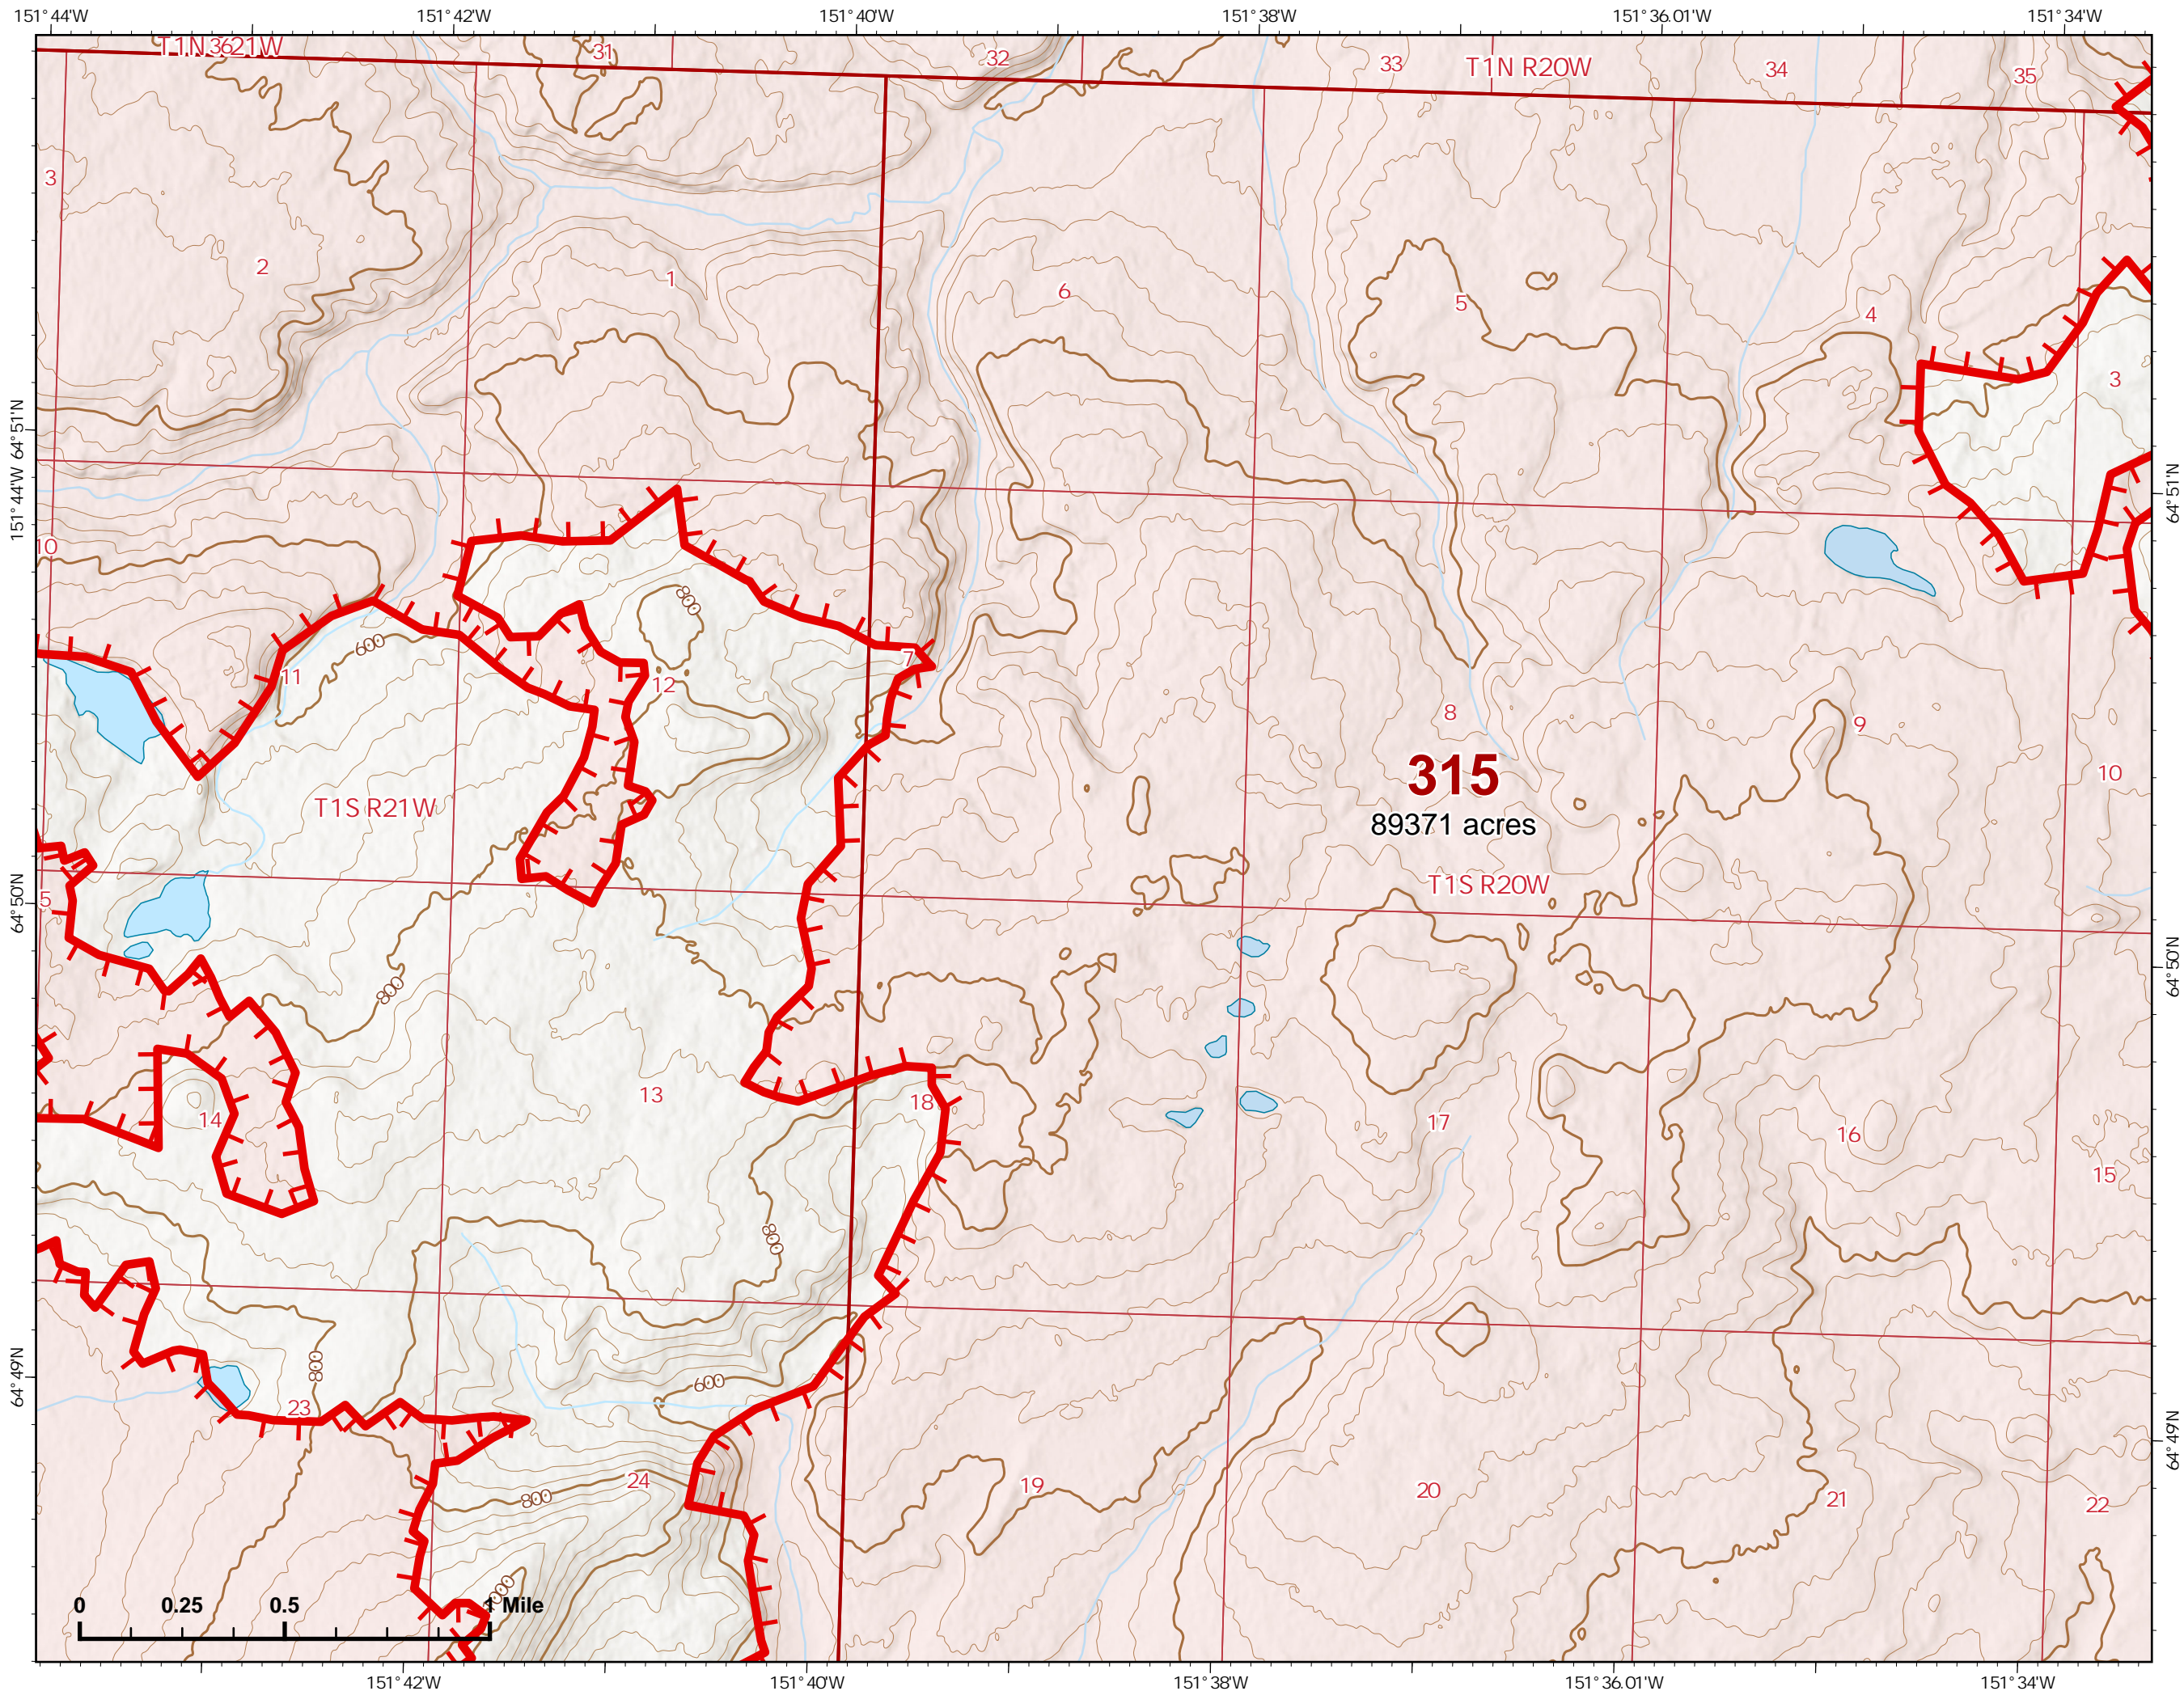

IAP Map

Bean Complex
AK-TAD-000898

07/13/2022

Fire: 315 (Chitanana)

Page 315 - 4

-  Wildfire Daily Fire Perimeter
-  Uncontained

Z. Cravens
7/12/2022 1023

IAP Map

Bean Complex
AK-TAD-000898

07/13/2022

Fire: 315 (Chitanana)

Page 315 - 5

-  Wildfire Daily Fire Perimeter
-  Uncontained

Z. Cravens
7/12/2022 1024

IAP Map

Bean Complex
AK-TAD-000898