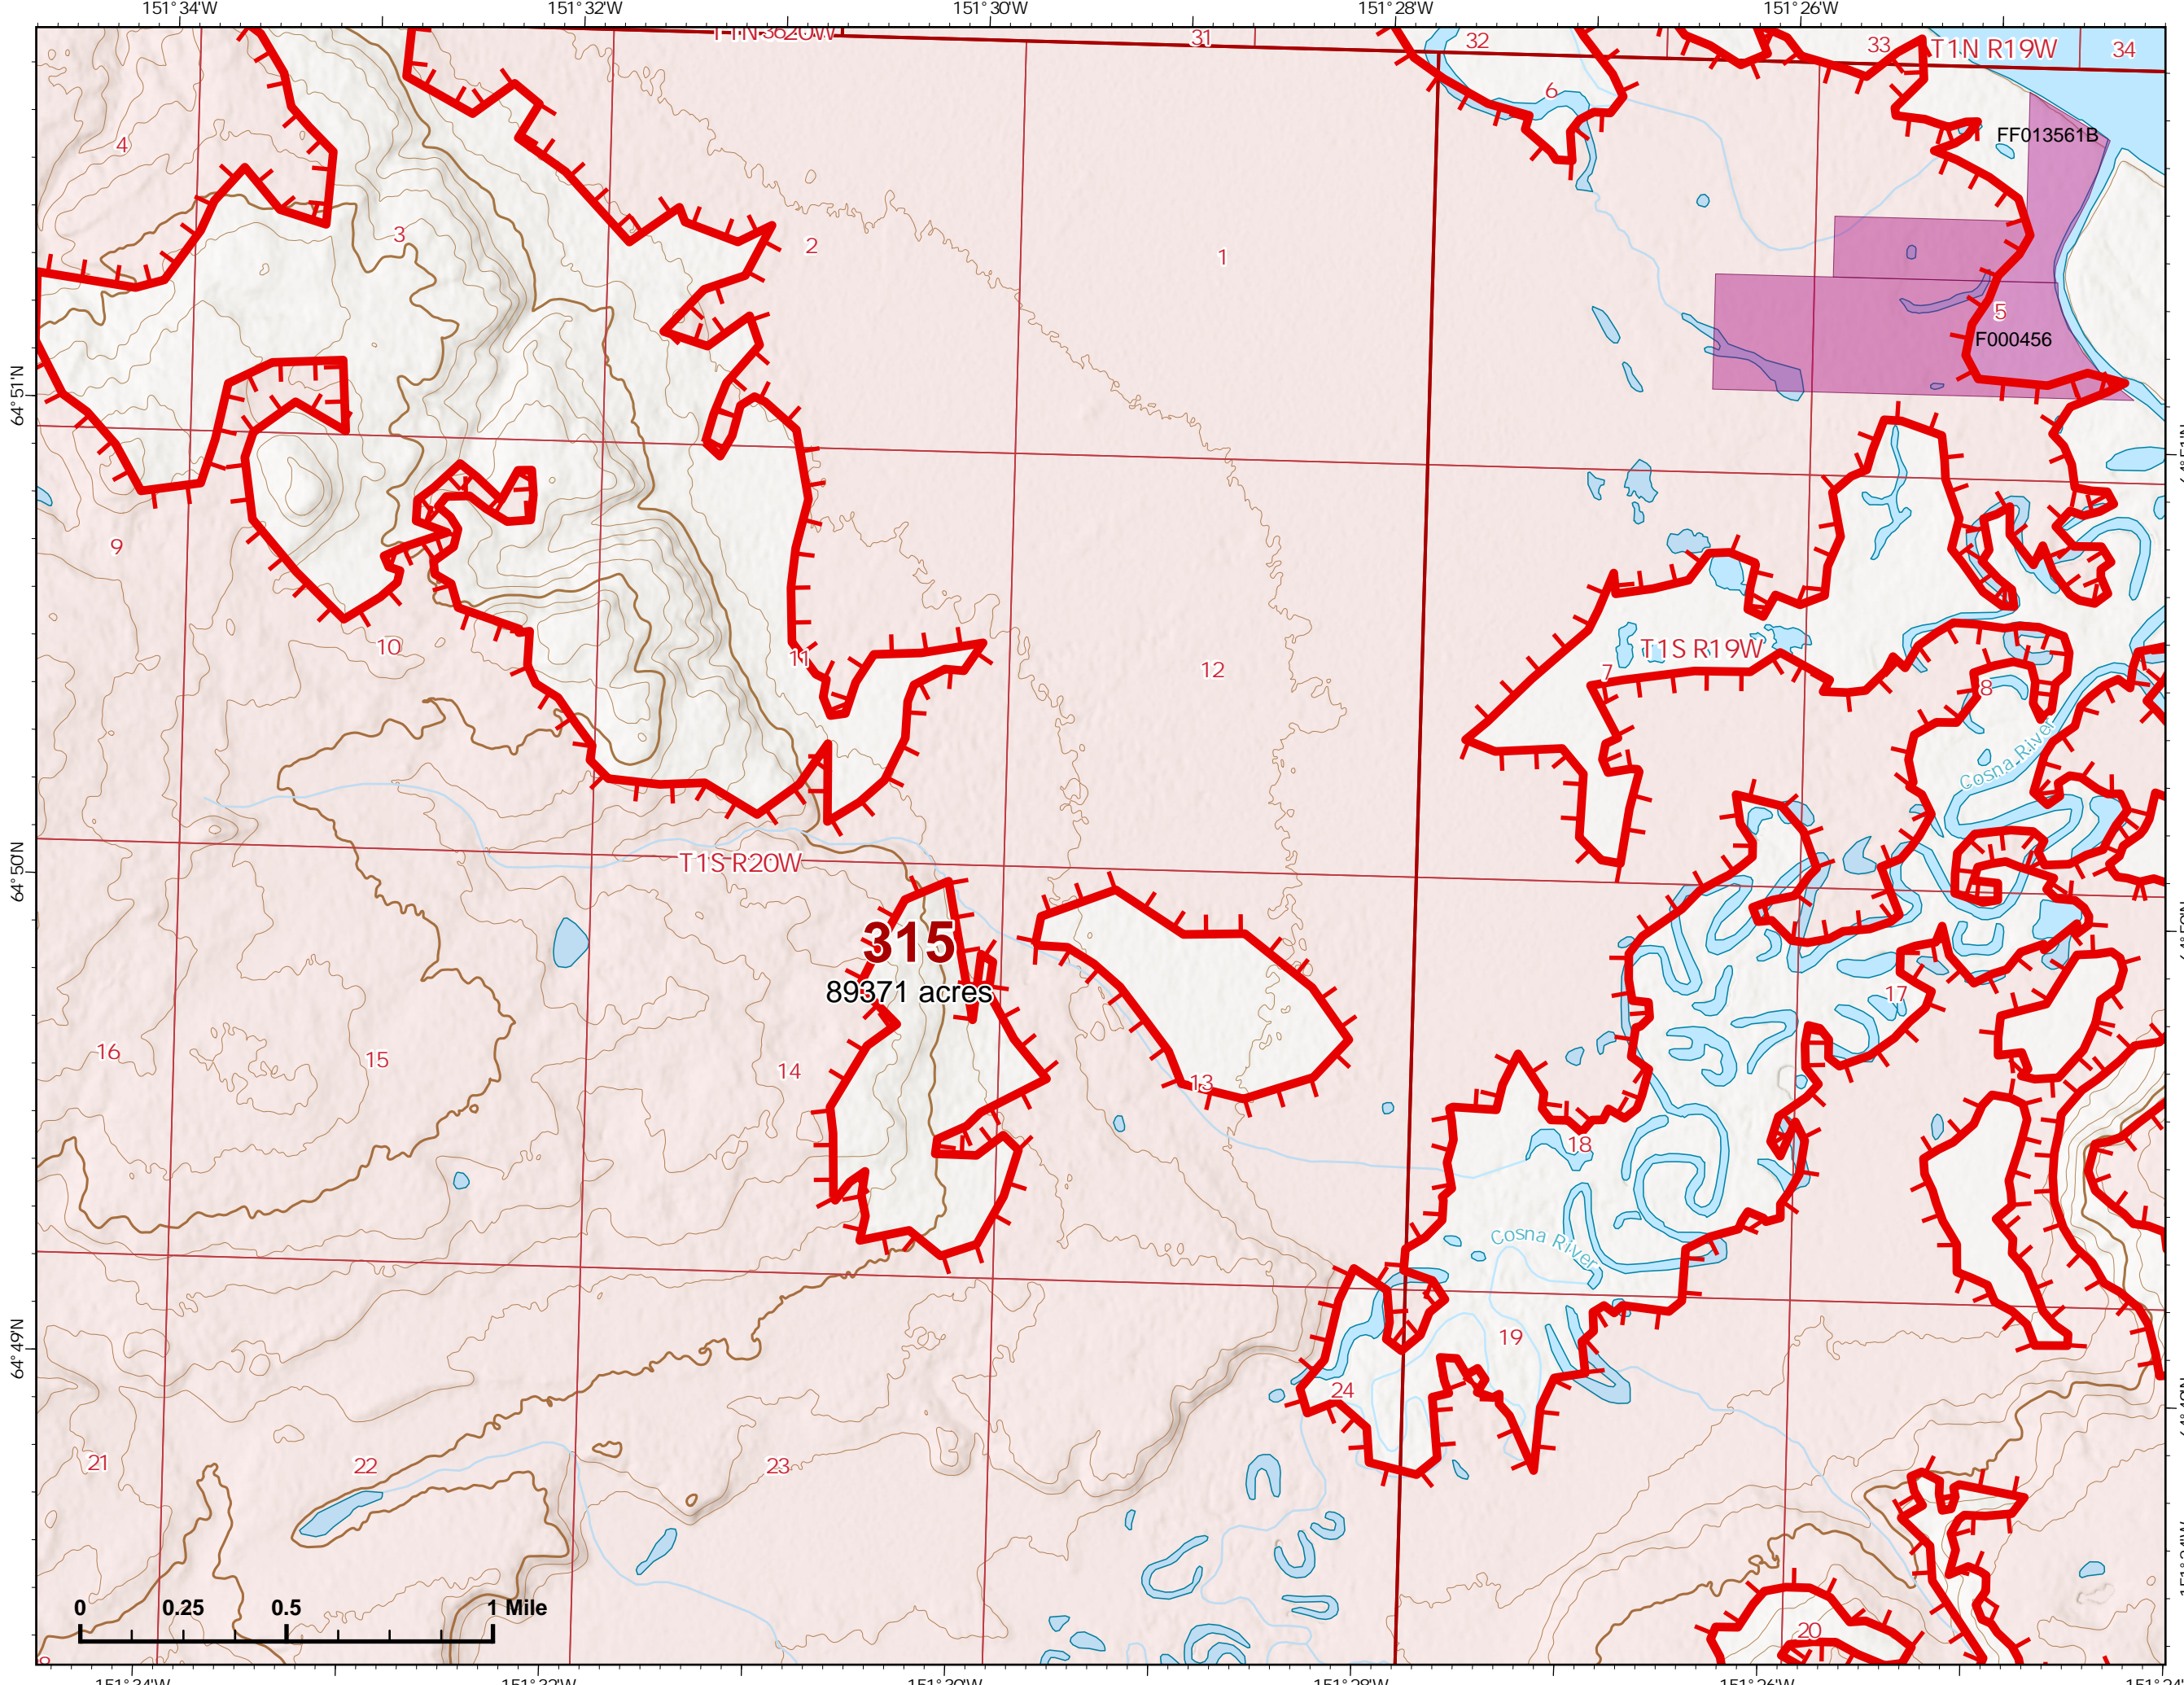

IAP Map

Bean Complex
AK-TAD-000898

07/13/2022

Fire: 315 (Chitanana)

Page 315 - 10

- Wildfire Daily Fire Perimeter
- Uncontained
- Native Allotments