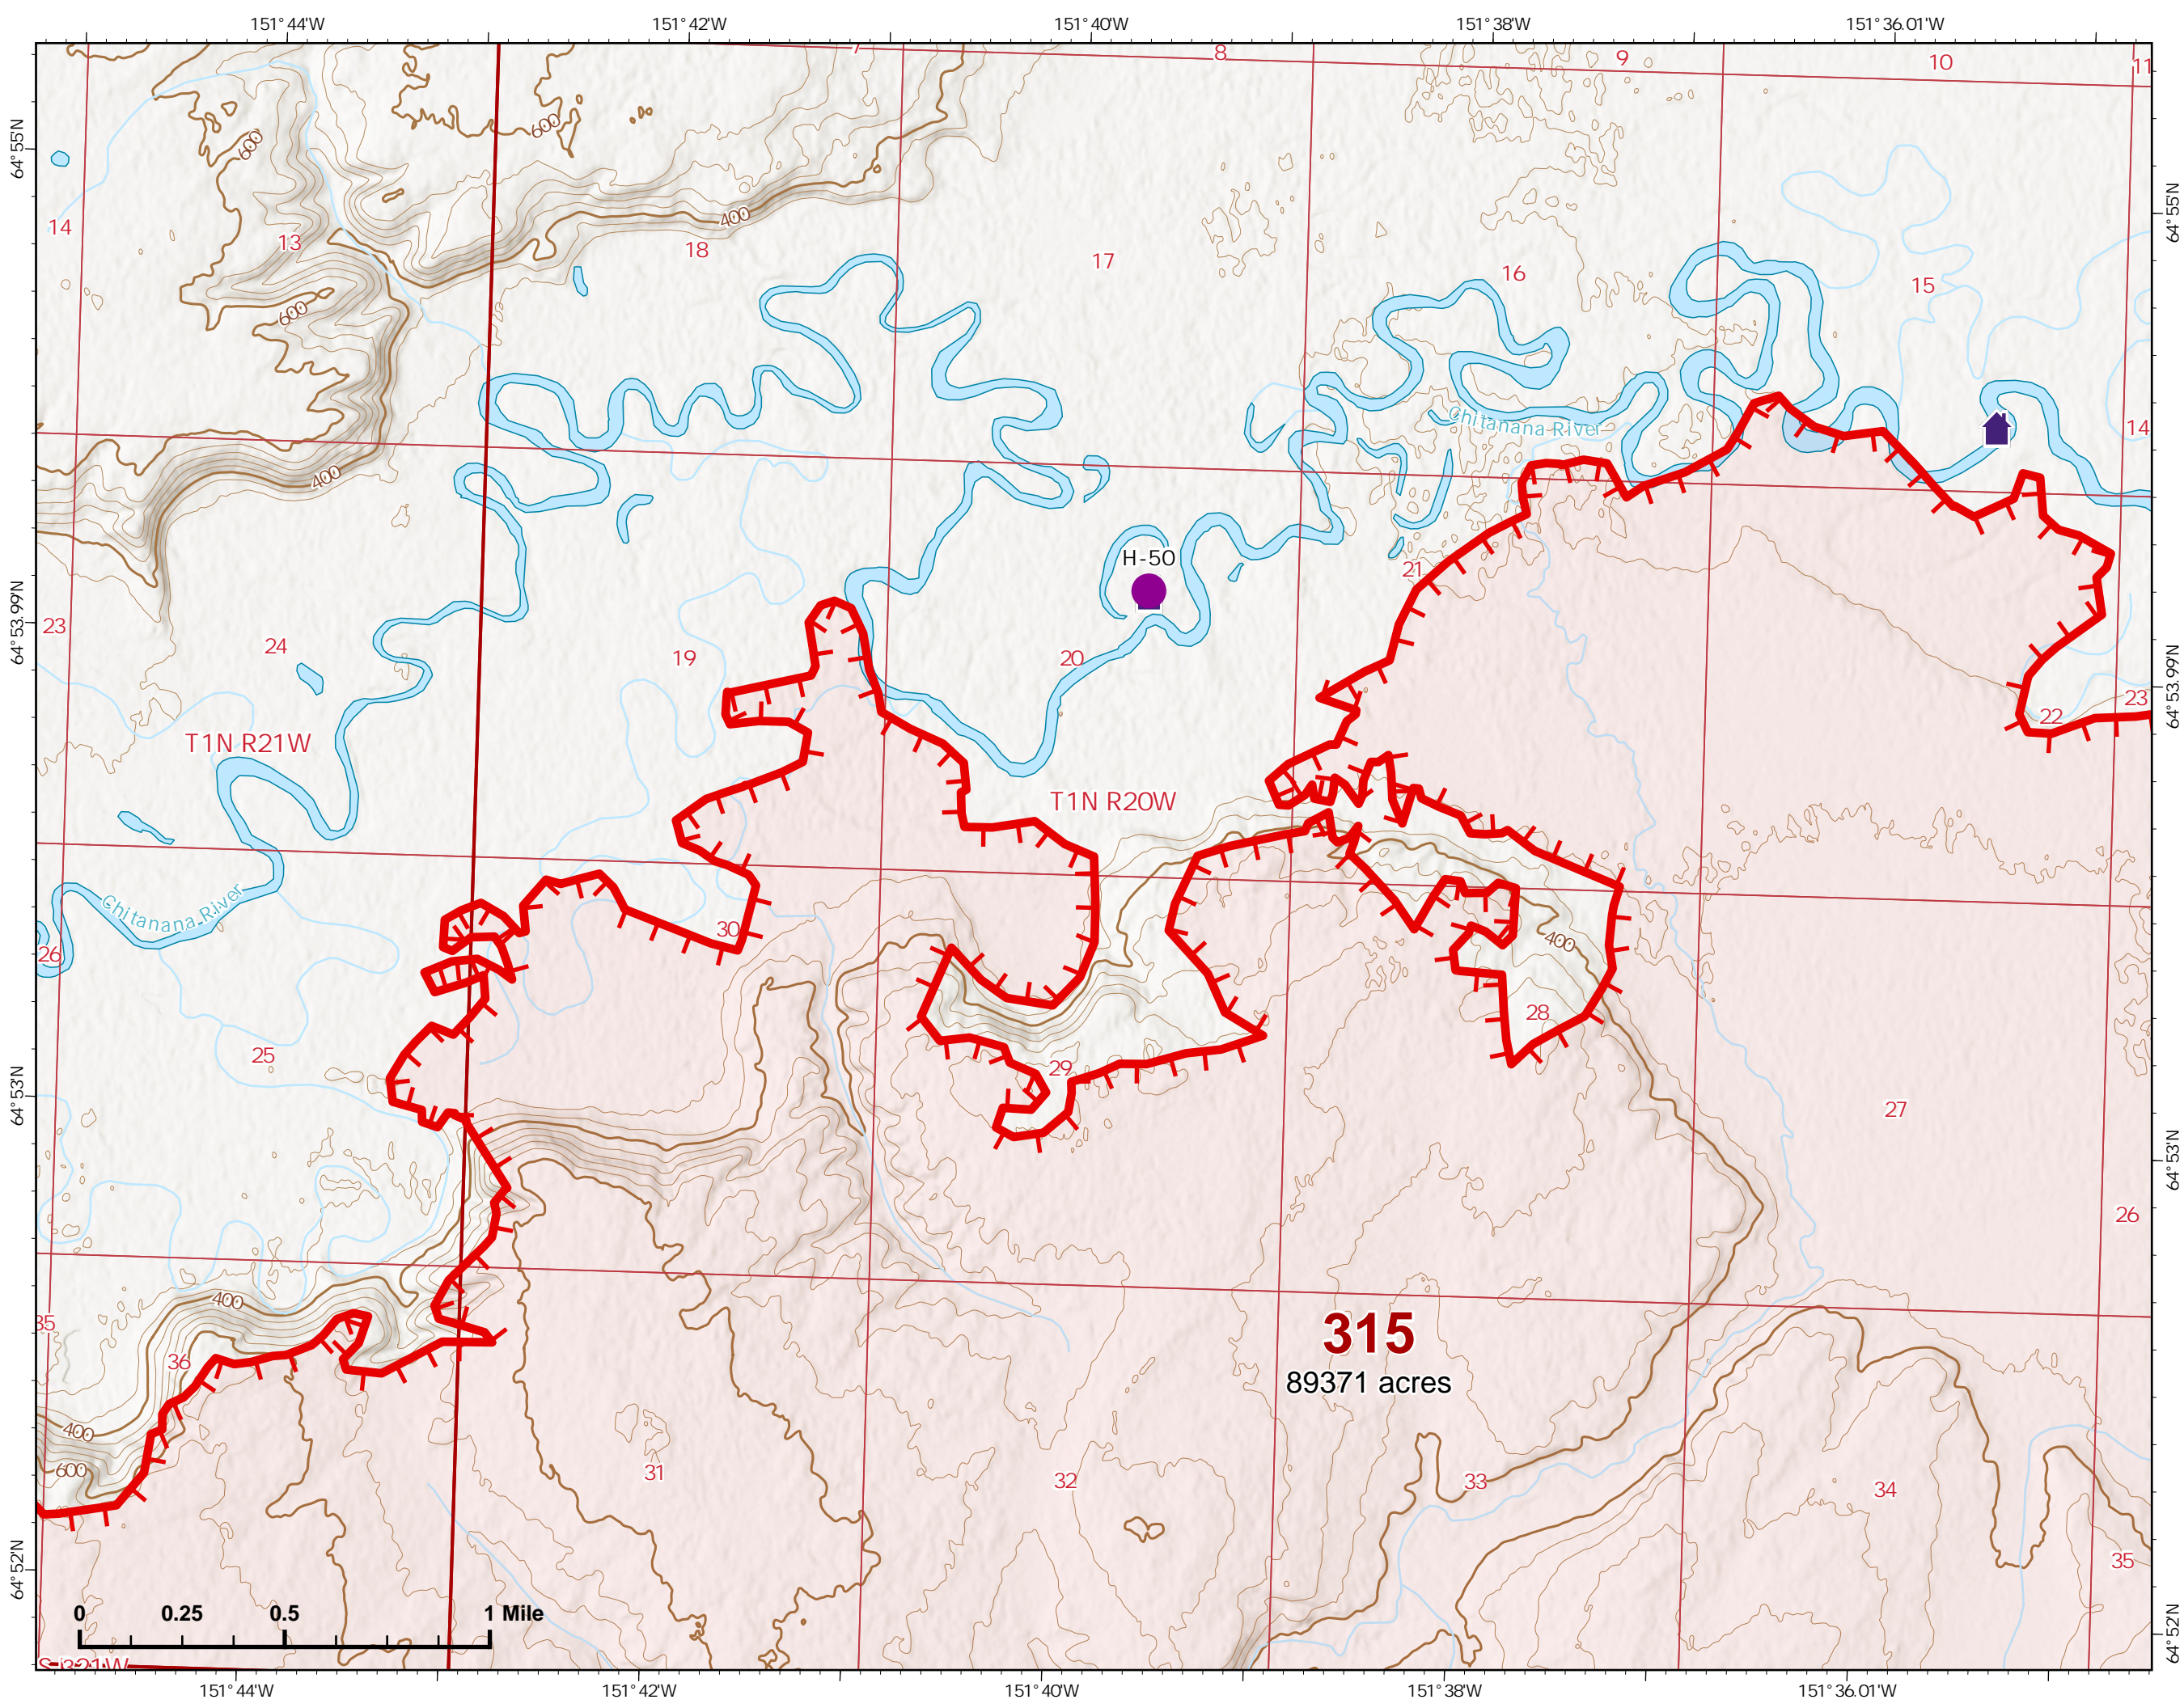

IAP Map

Bean Complex
AK-TAD-000898

07/13/2022

Fire: 315 (Chitanana)

Page 315 - 1

-  Helispot
-  Drop Point
-  Structure
-  Wildfire Daily Fire Perimeter
-  Uncontained
-  Native Allotments

Z. Cravens
7/12/2022 1022

IAP Map

Bean Complex
AK-TAD-000898

07/13/2022

Fire: 315 (Chitanana)

Page 315 - 2

-  Helispot
-  Structure
-  Wildfire Daily Fire Perimeter
-  Uncontained

315
89371 acres

Z. Cravens
7/12/2022 1022

NORTHWEST INCIDENT MANAGEMENT TEAM

IAP Map

Bean Complex
AK-TAD-000898

07/13/2022

Fire: 315 (Chitanana)

Page 315 - 3

-  Wildfire Daily Fire Perimeter
-  Uncontained

Z. Cravens
7/12/2022 1023