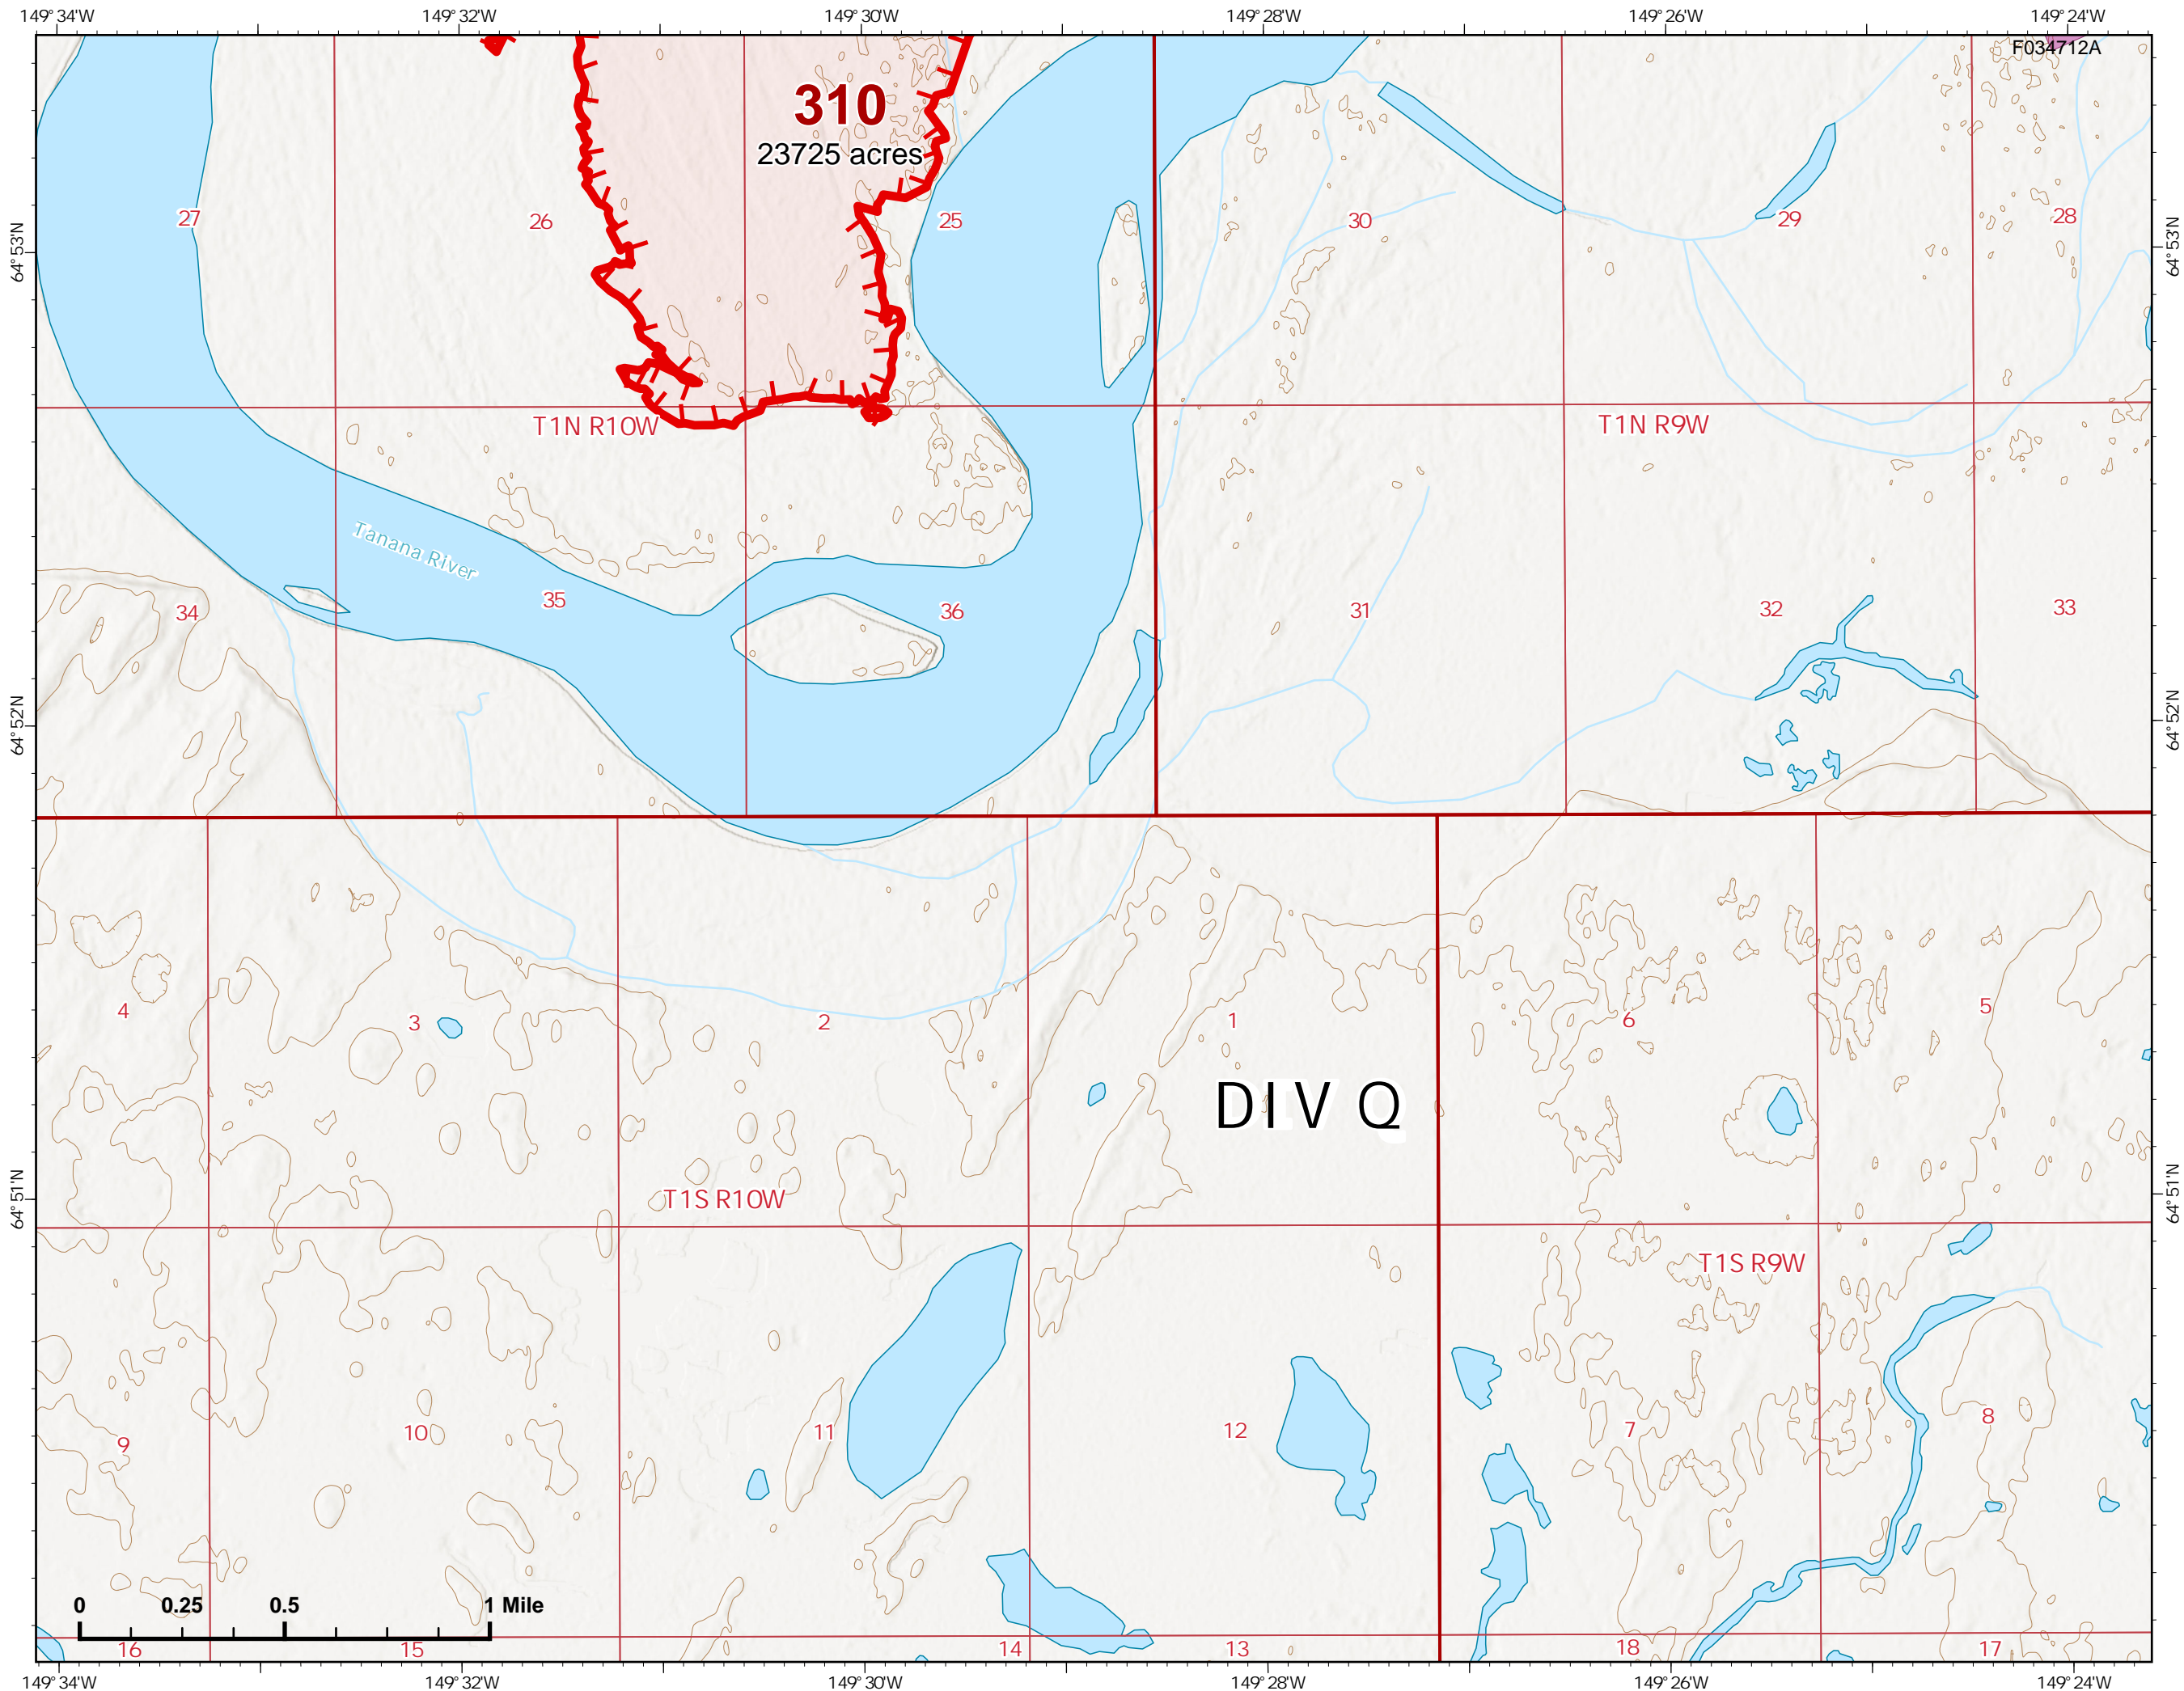

-  Wildfire Daily Fire Perimeter
-  Uncontained

Z. Cravens
7/12/2022 1031

310
23725 acres

IAP Map

Bean Complex
AK-TAD-000898

07/13/2022

Fire: 310 (Tanana River)

Page 310 - 3

Z. Cravens
7/12/2022 1032

IAP Map

Bean Complex
AK-TAD-000898

07/13/2022

Fire: 310 (Tanana River)

Page 310 - 5

-  Wildfire Daily Fire Perimeter
-  Label Point
-  Uncontained
-  Native Allotments

This block contains several utility elements: a QR code, a north arrow, a scale bar (0 to 1 mile), and the Northwest Incident Management Team logo. The logo features a stylized flame and the text 'NW 7 NORTHWEST INCIDENT MANAGEMENT TEAM'. A credit line reads 'Z. Cravens 7/12/2022 1033'.