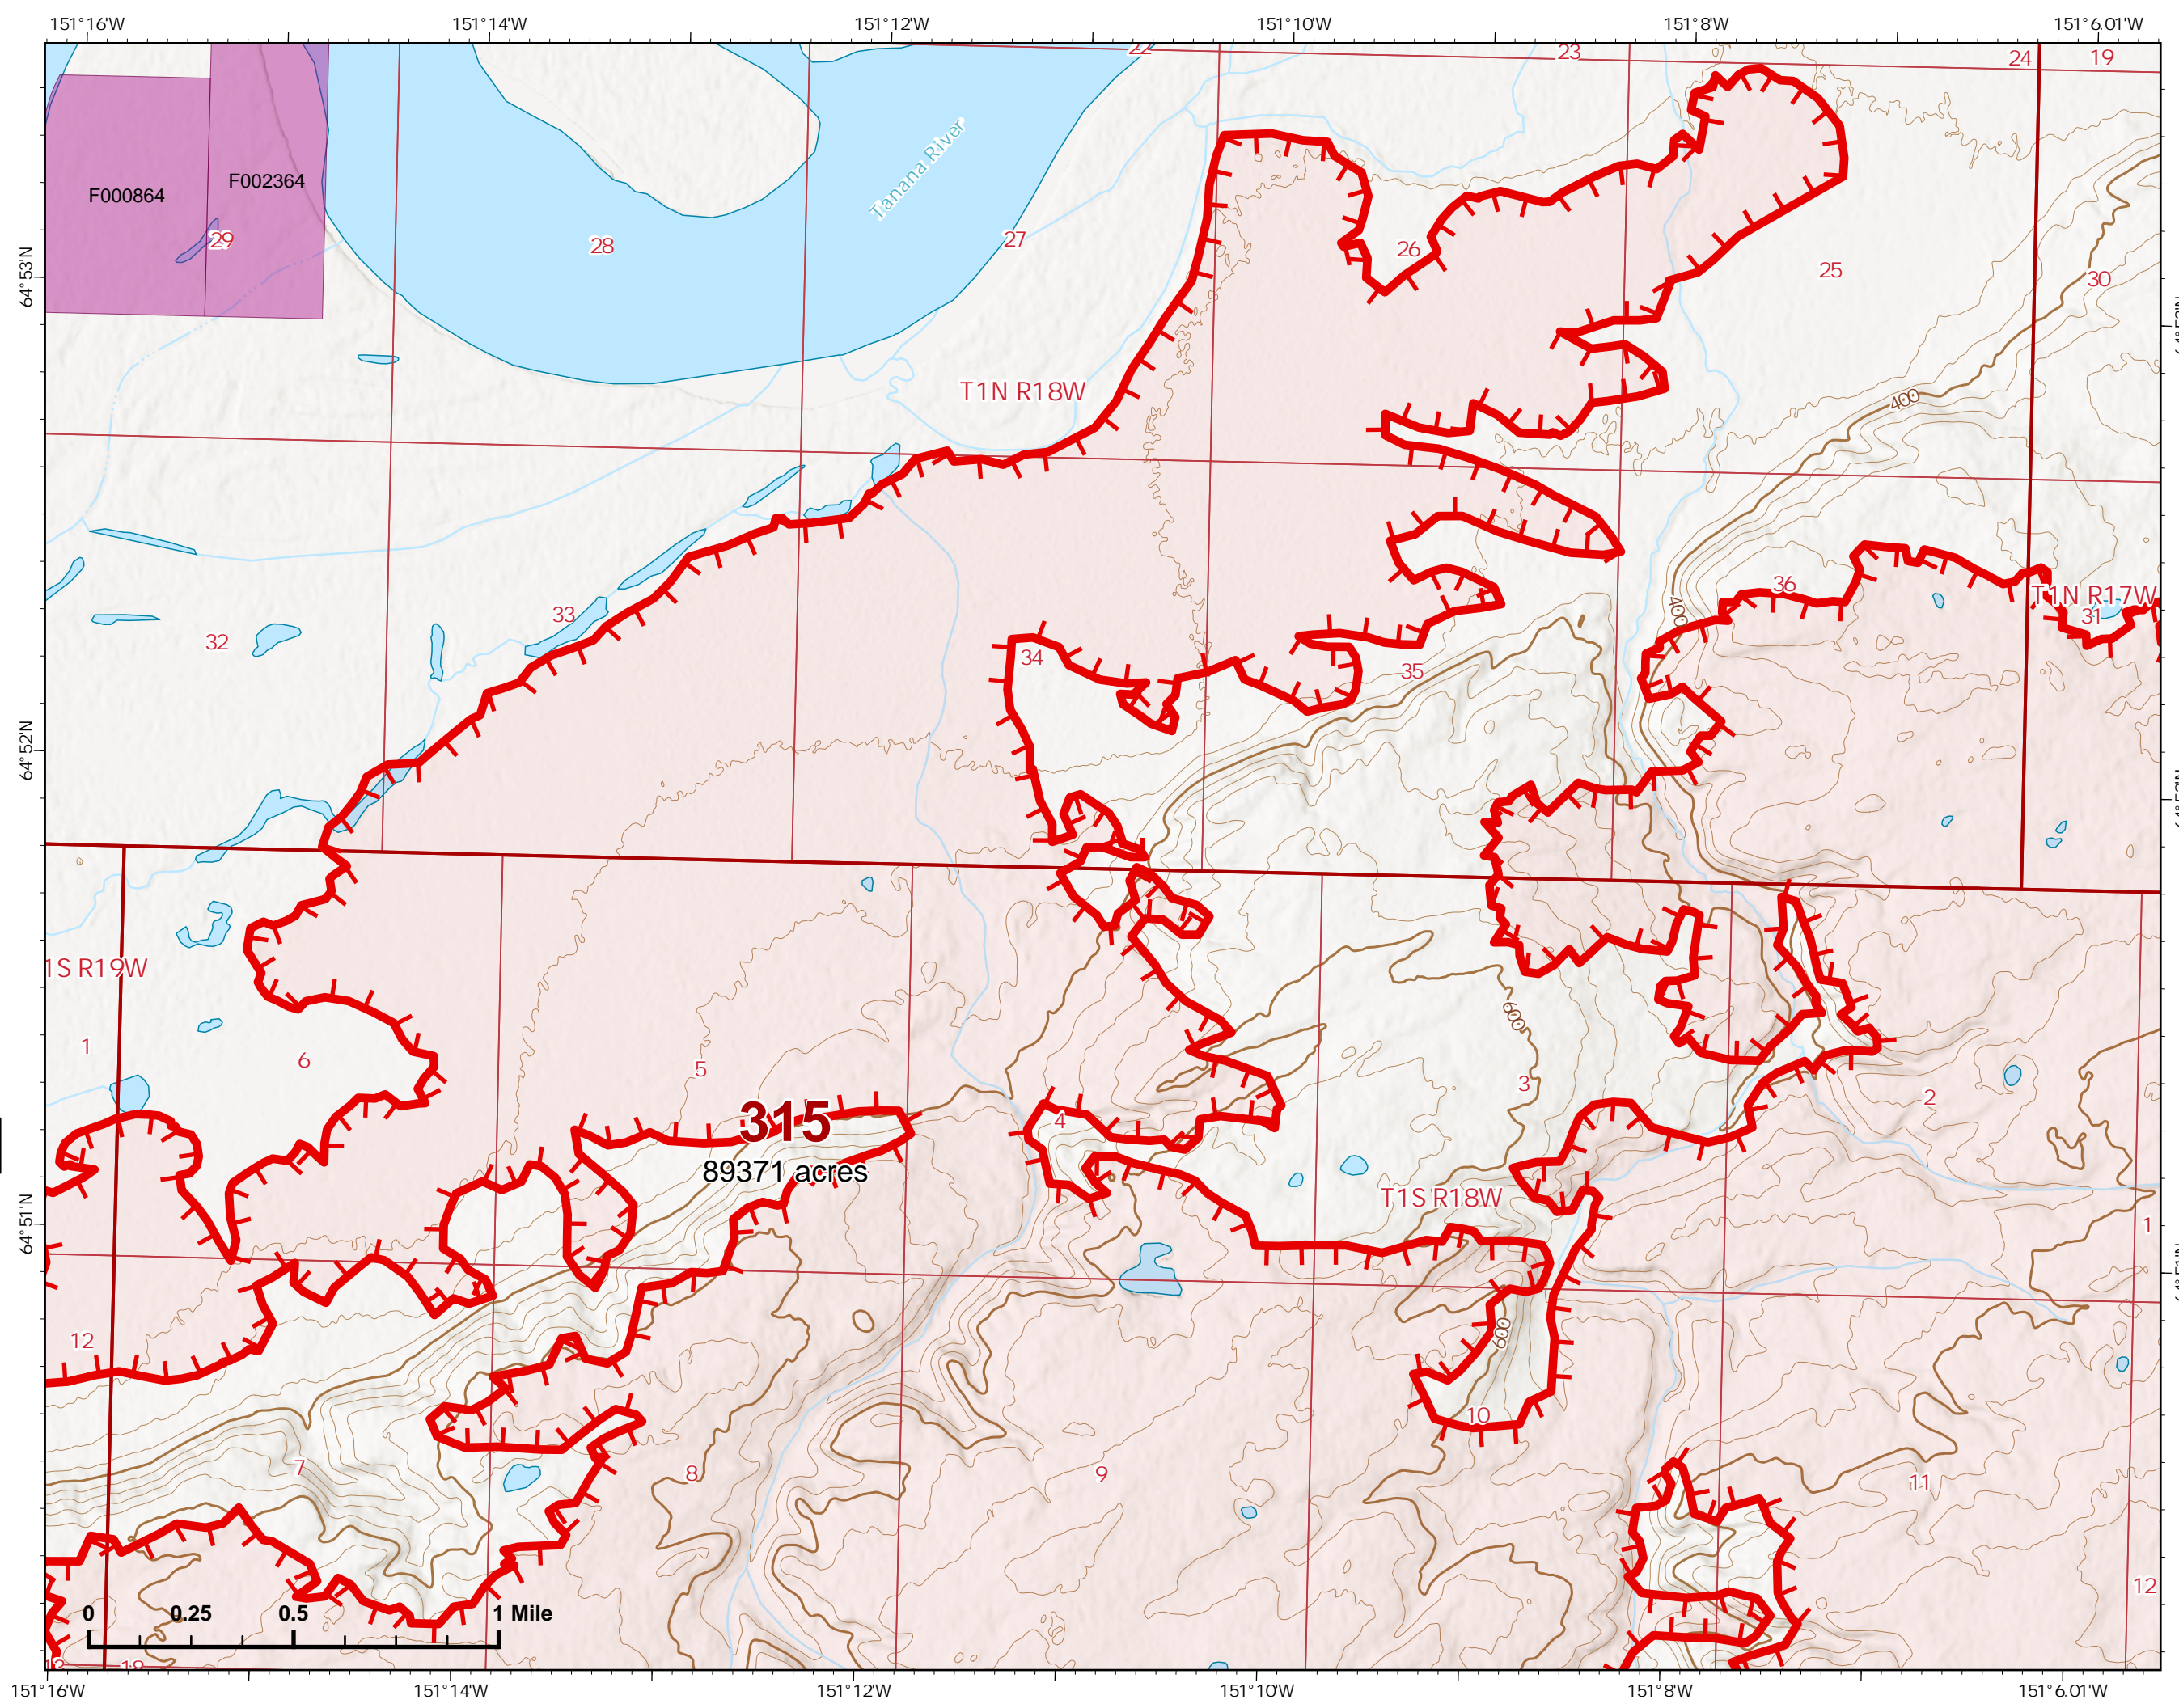

Z. Cravens
7/12/2022 1029