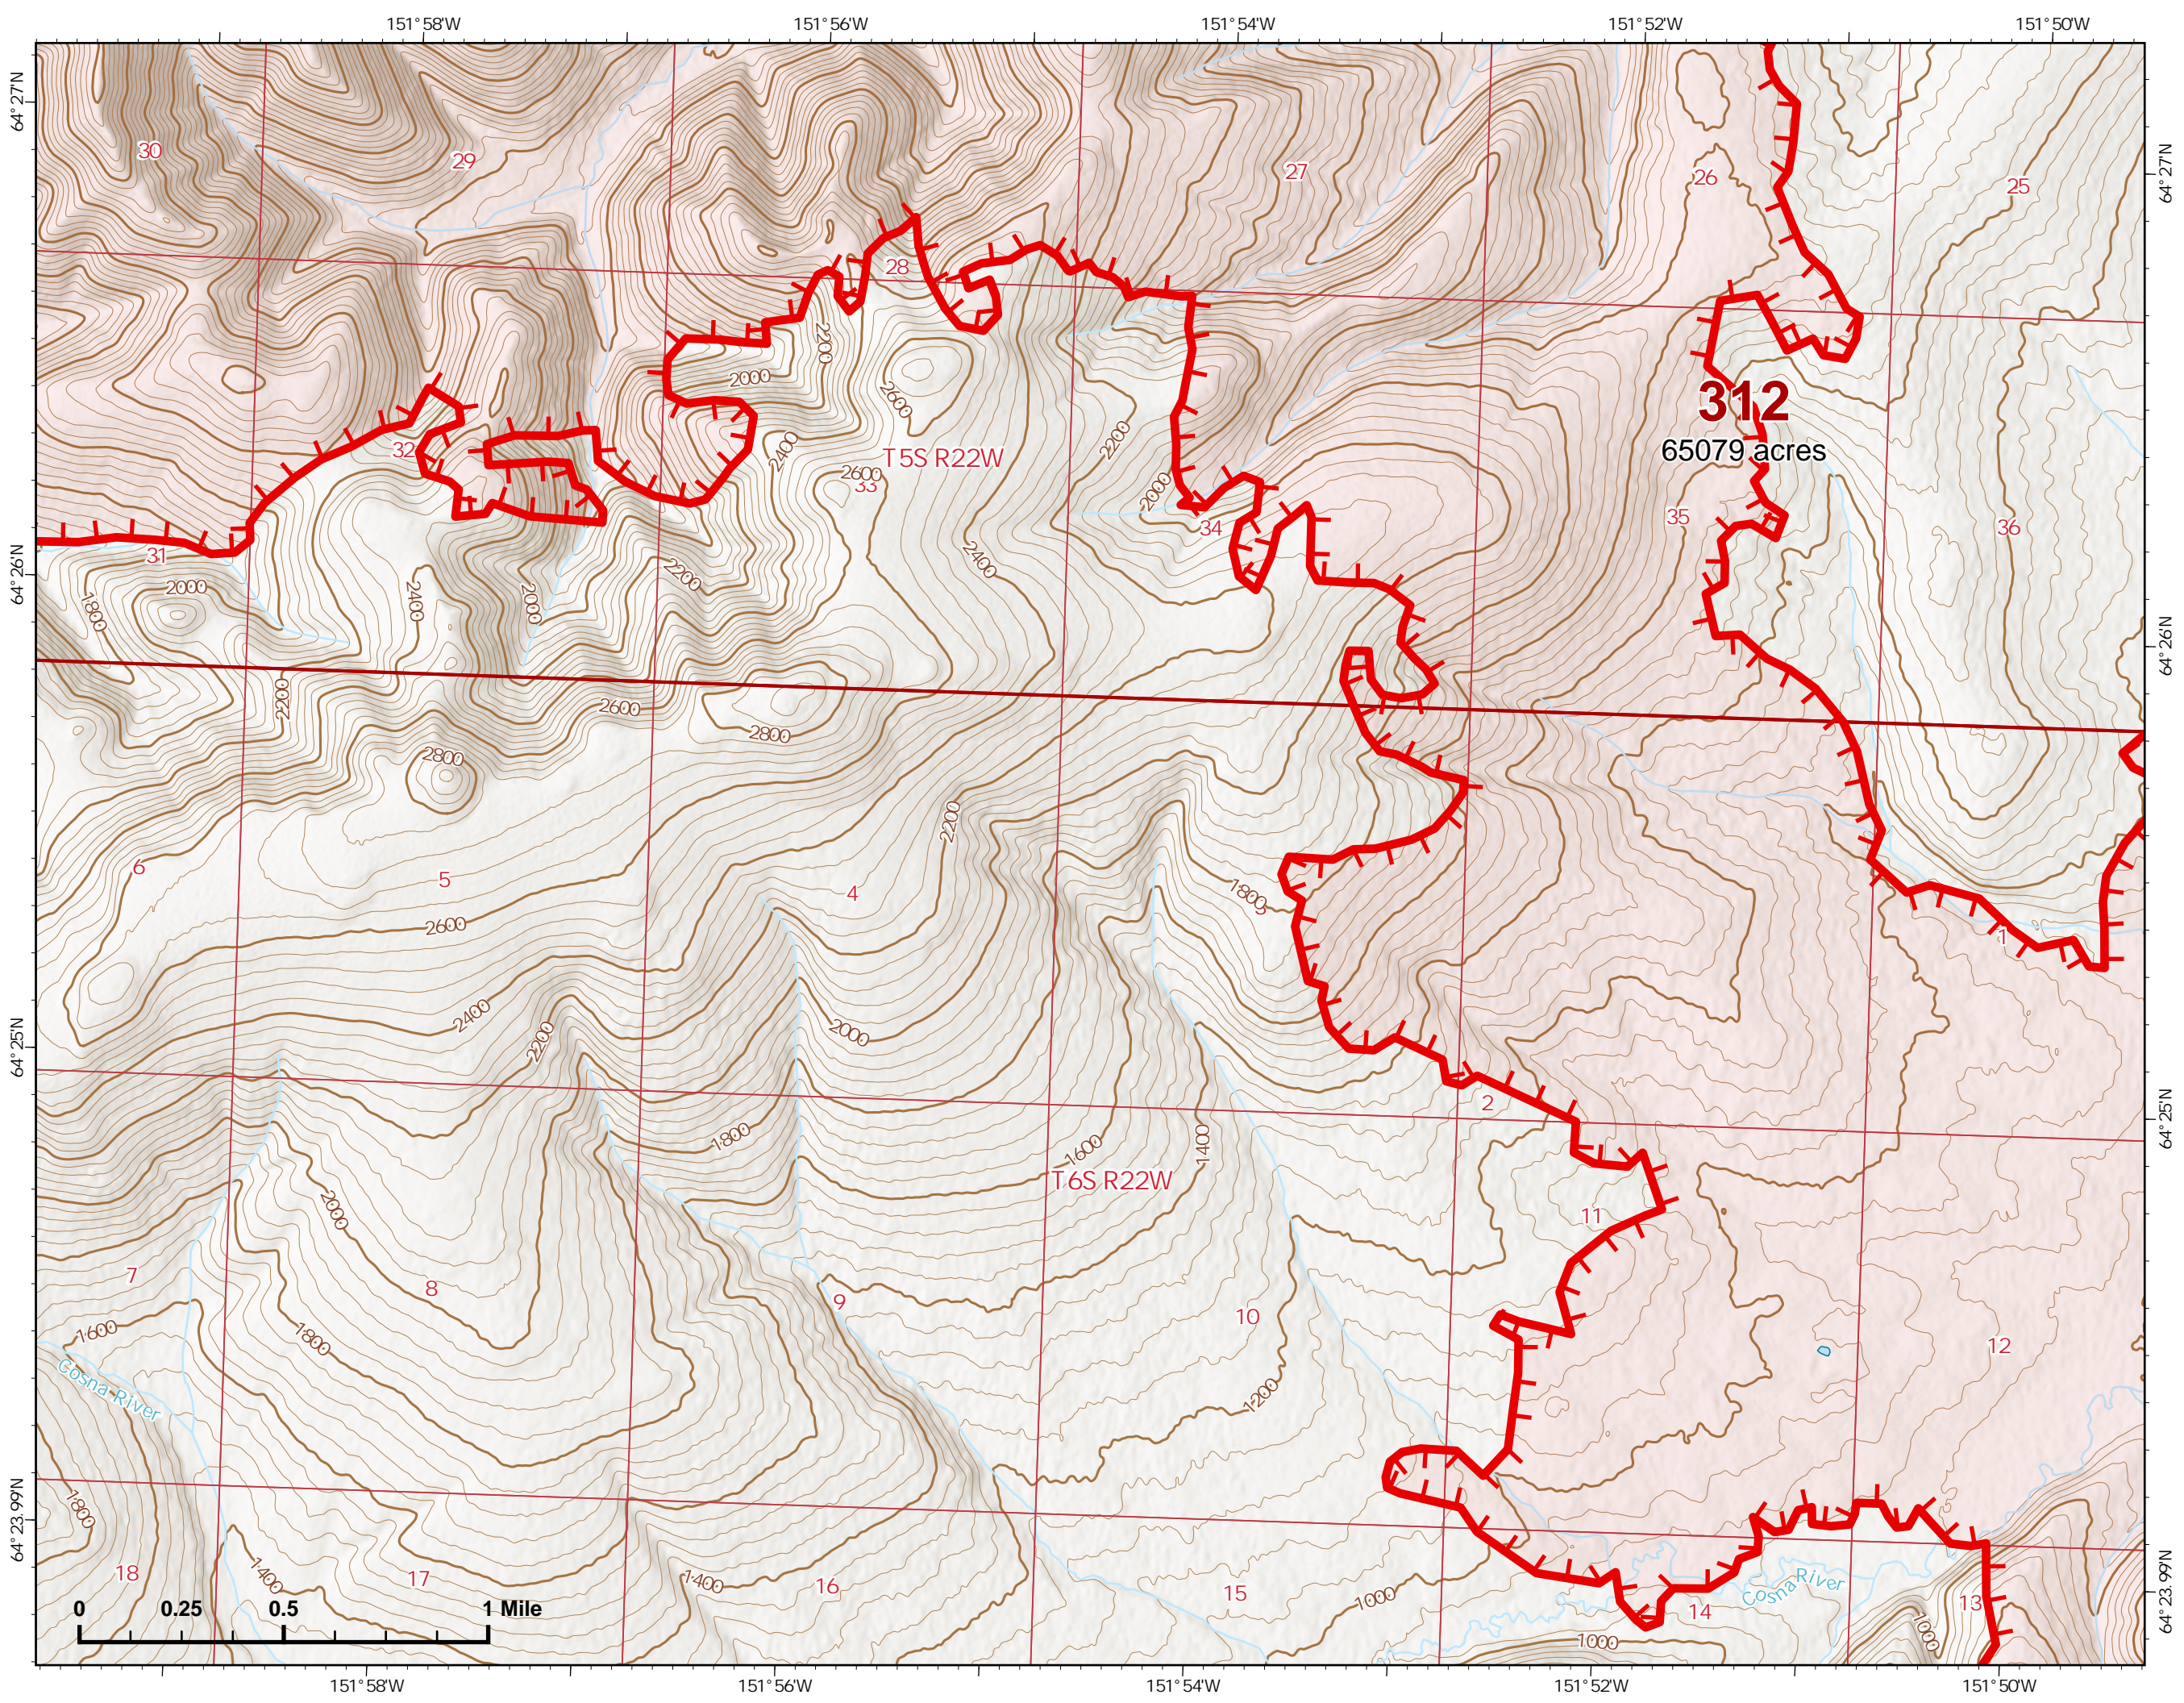

Z. Cravens
7/12/2022 1020

IAP Map

Bean Complex
AK-TAD-000898
07/13/2022
Fire: 312 (Bitzshitini)

Page 312 - 7

-  Wildfire Daily Fire Perimeter
-  Uncontained

Z. Cravens
7/12/2022 1020

IAP Map

Bean Complex
AK-TAD-000898
07/13/2022
Fire: 312 (Bitzshitini)

Page 312 - 8

-  Wildfire Daily Fire Perimeter
-  Uncontained

Z. Cravens
7/12/2022 1020

IAP Map

Bean Complex
AK-TAD-000898

07/13/2022

Fire: 312 (Bitzshitini)

Page 312 - 9

-  Wildfire Daily Fire Perimeter
-  Uncontained

Z. Cravens
7/12/2022 1021

IAP Map

Bean Complex
AK-TAD-000898
07/13/2022
Fire: 312 (Bitzshitini)

Page 312 - 10

-  Helispot
-  Structure
-  Wildfire Daily Fire Perimeter
-  Uncontained