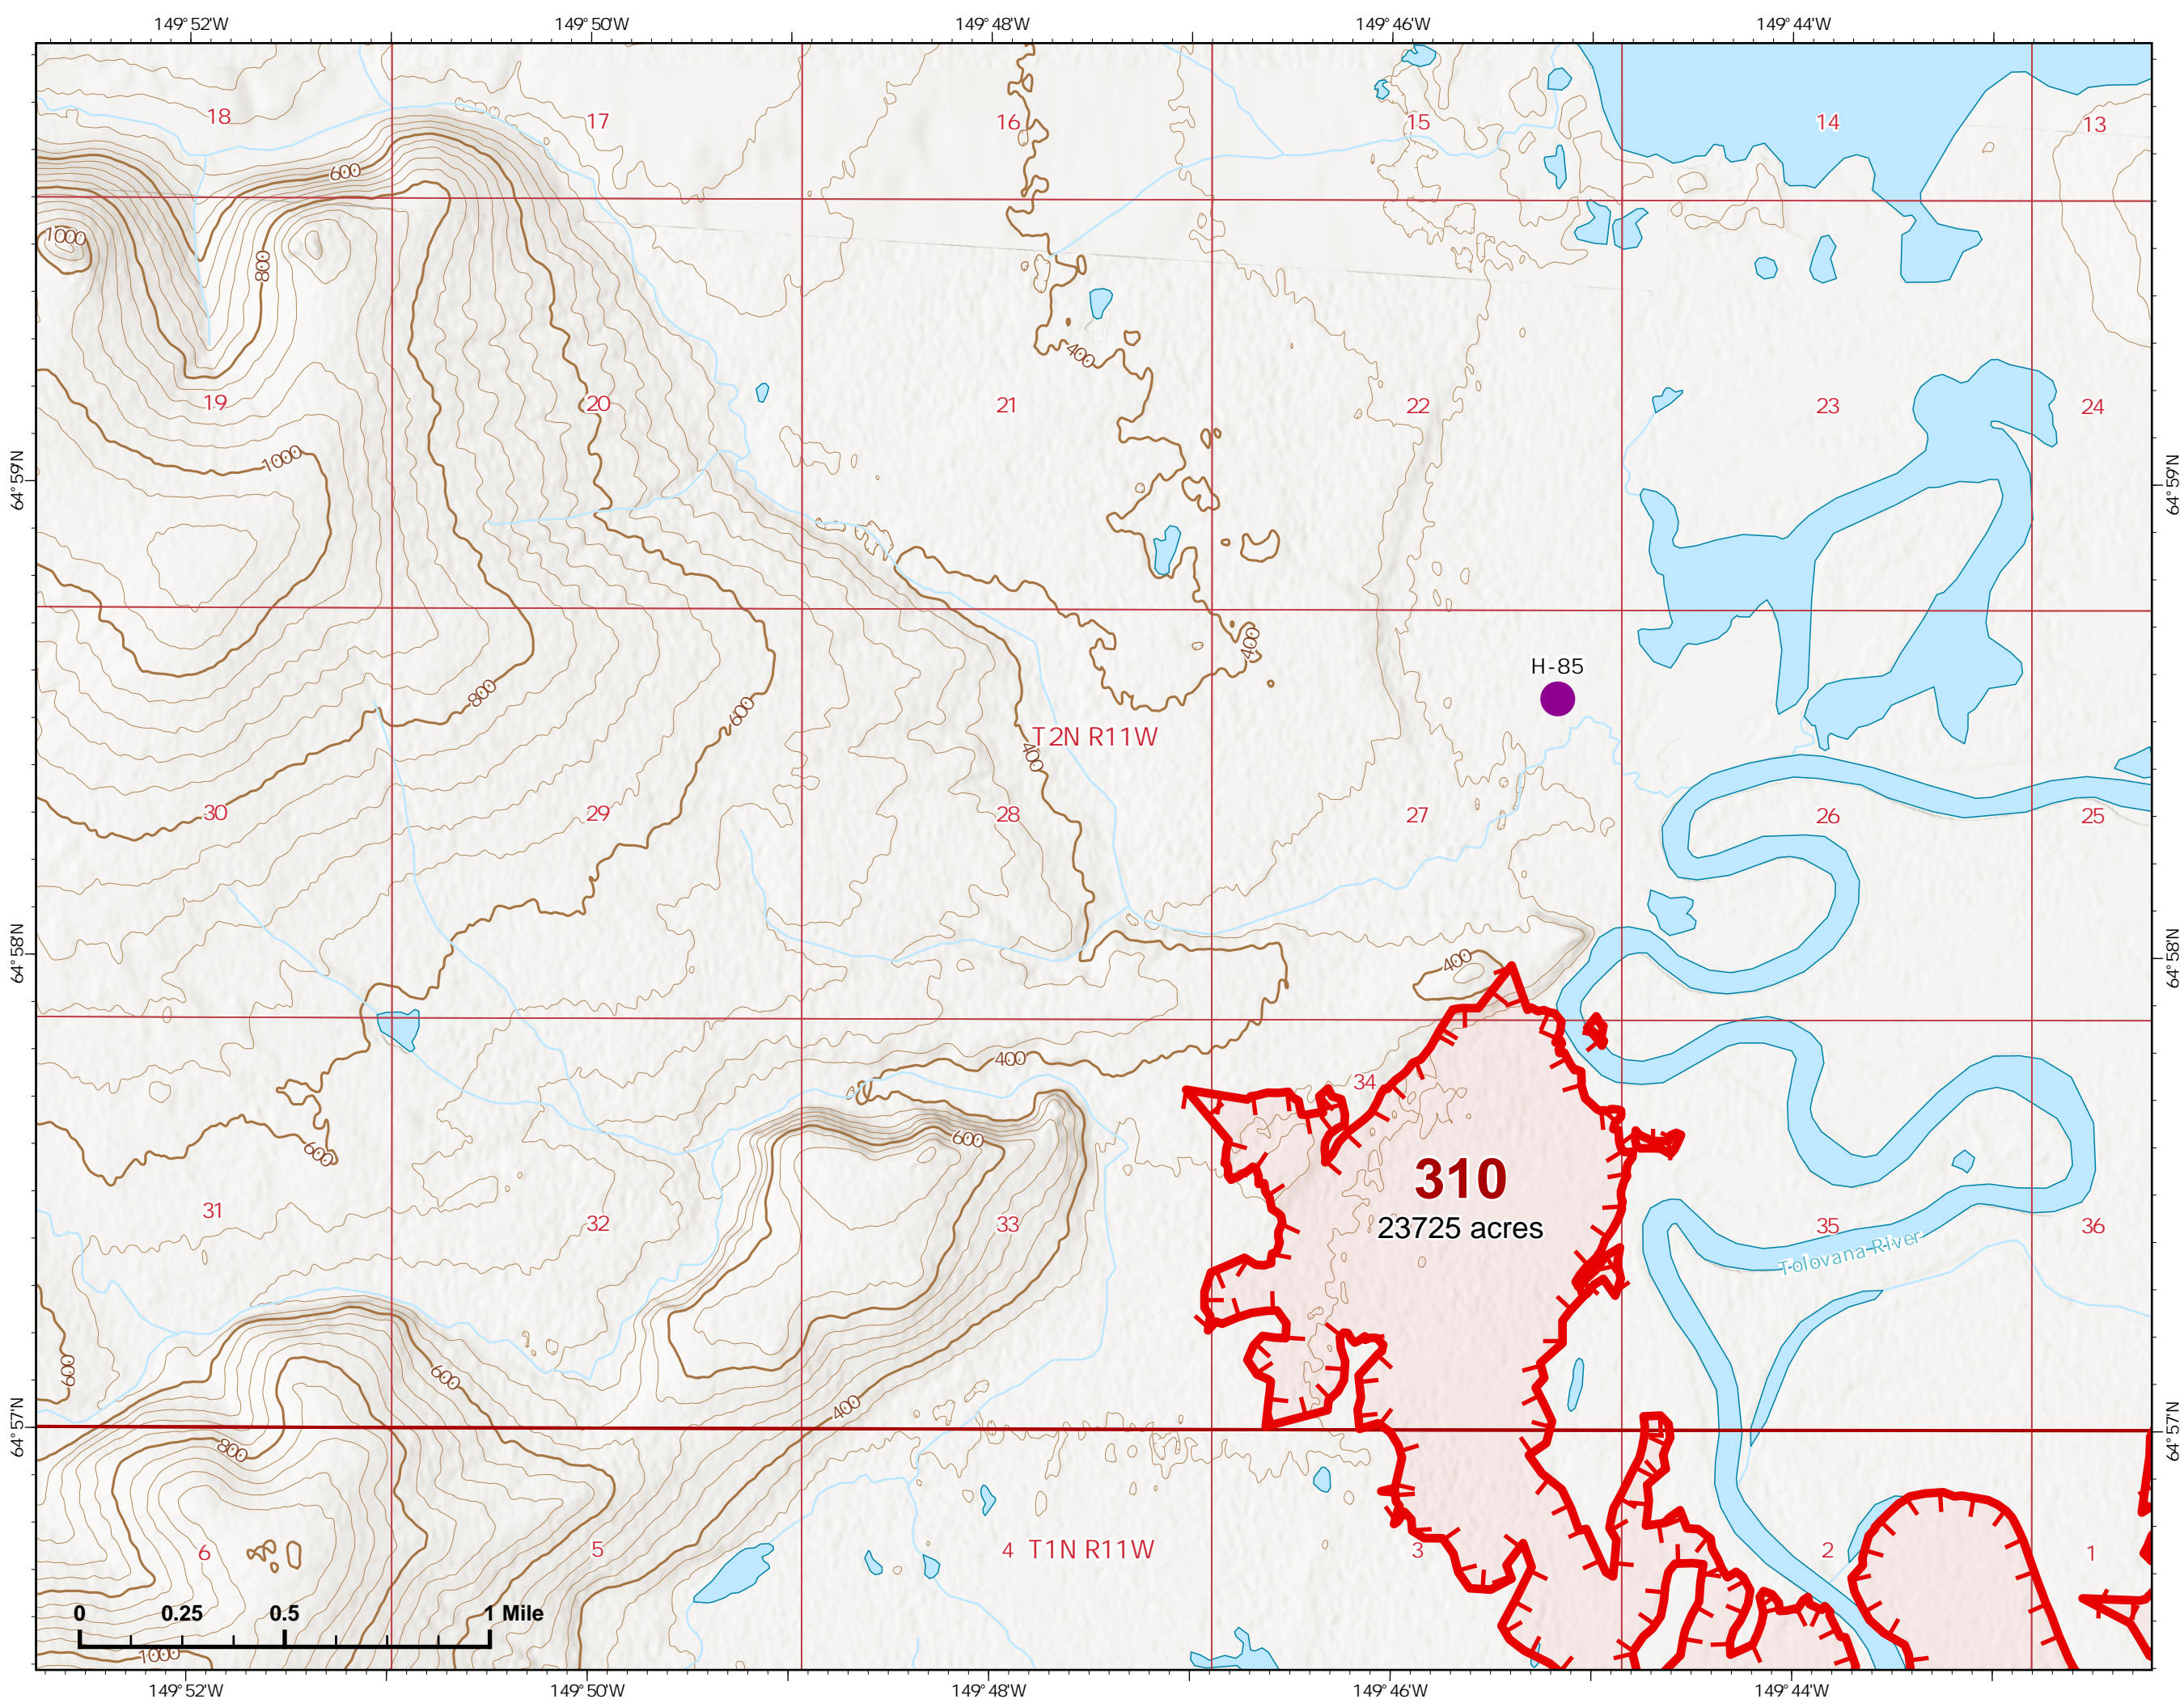

Fire: 315 (Chitanana)

Page 315 - 16

-  Structure
-  Wildfire Daily Fire Perimeter
-  Uncontained
-  Native Allotments

Z. Cravens
7/12/2022 1030

IAP Map

Bean Complex
AK-TAD-000898

07/13/2022

Fire: 310 (Tanana River)

Page 310 - 1

-  Helispot
-  Wildfire Daily Fire Perimeter
-  Uncontained

Z. Cravens
7/12/2022 1030

IAP Map

Bean Complex
AK-TAD-000898

07/13/2022

Fire: 310 (Tanana River)

Page 310 - 2

-  Wildfire Daily Fire Perimeter
-  Uncontained

Z. Cravens
7/12/2022 1031

310
23725 acres

IAP Map

Bean Complex
AK-TAD-000898

07/13/2022

Fire: 310 (Tanana River)

Page 310 - 3