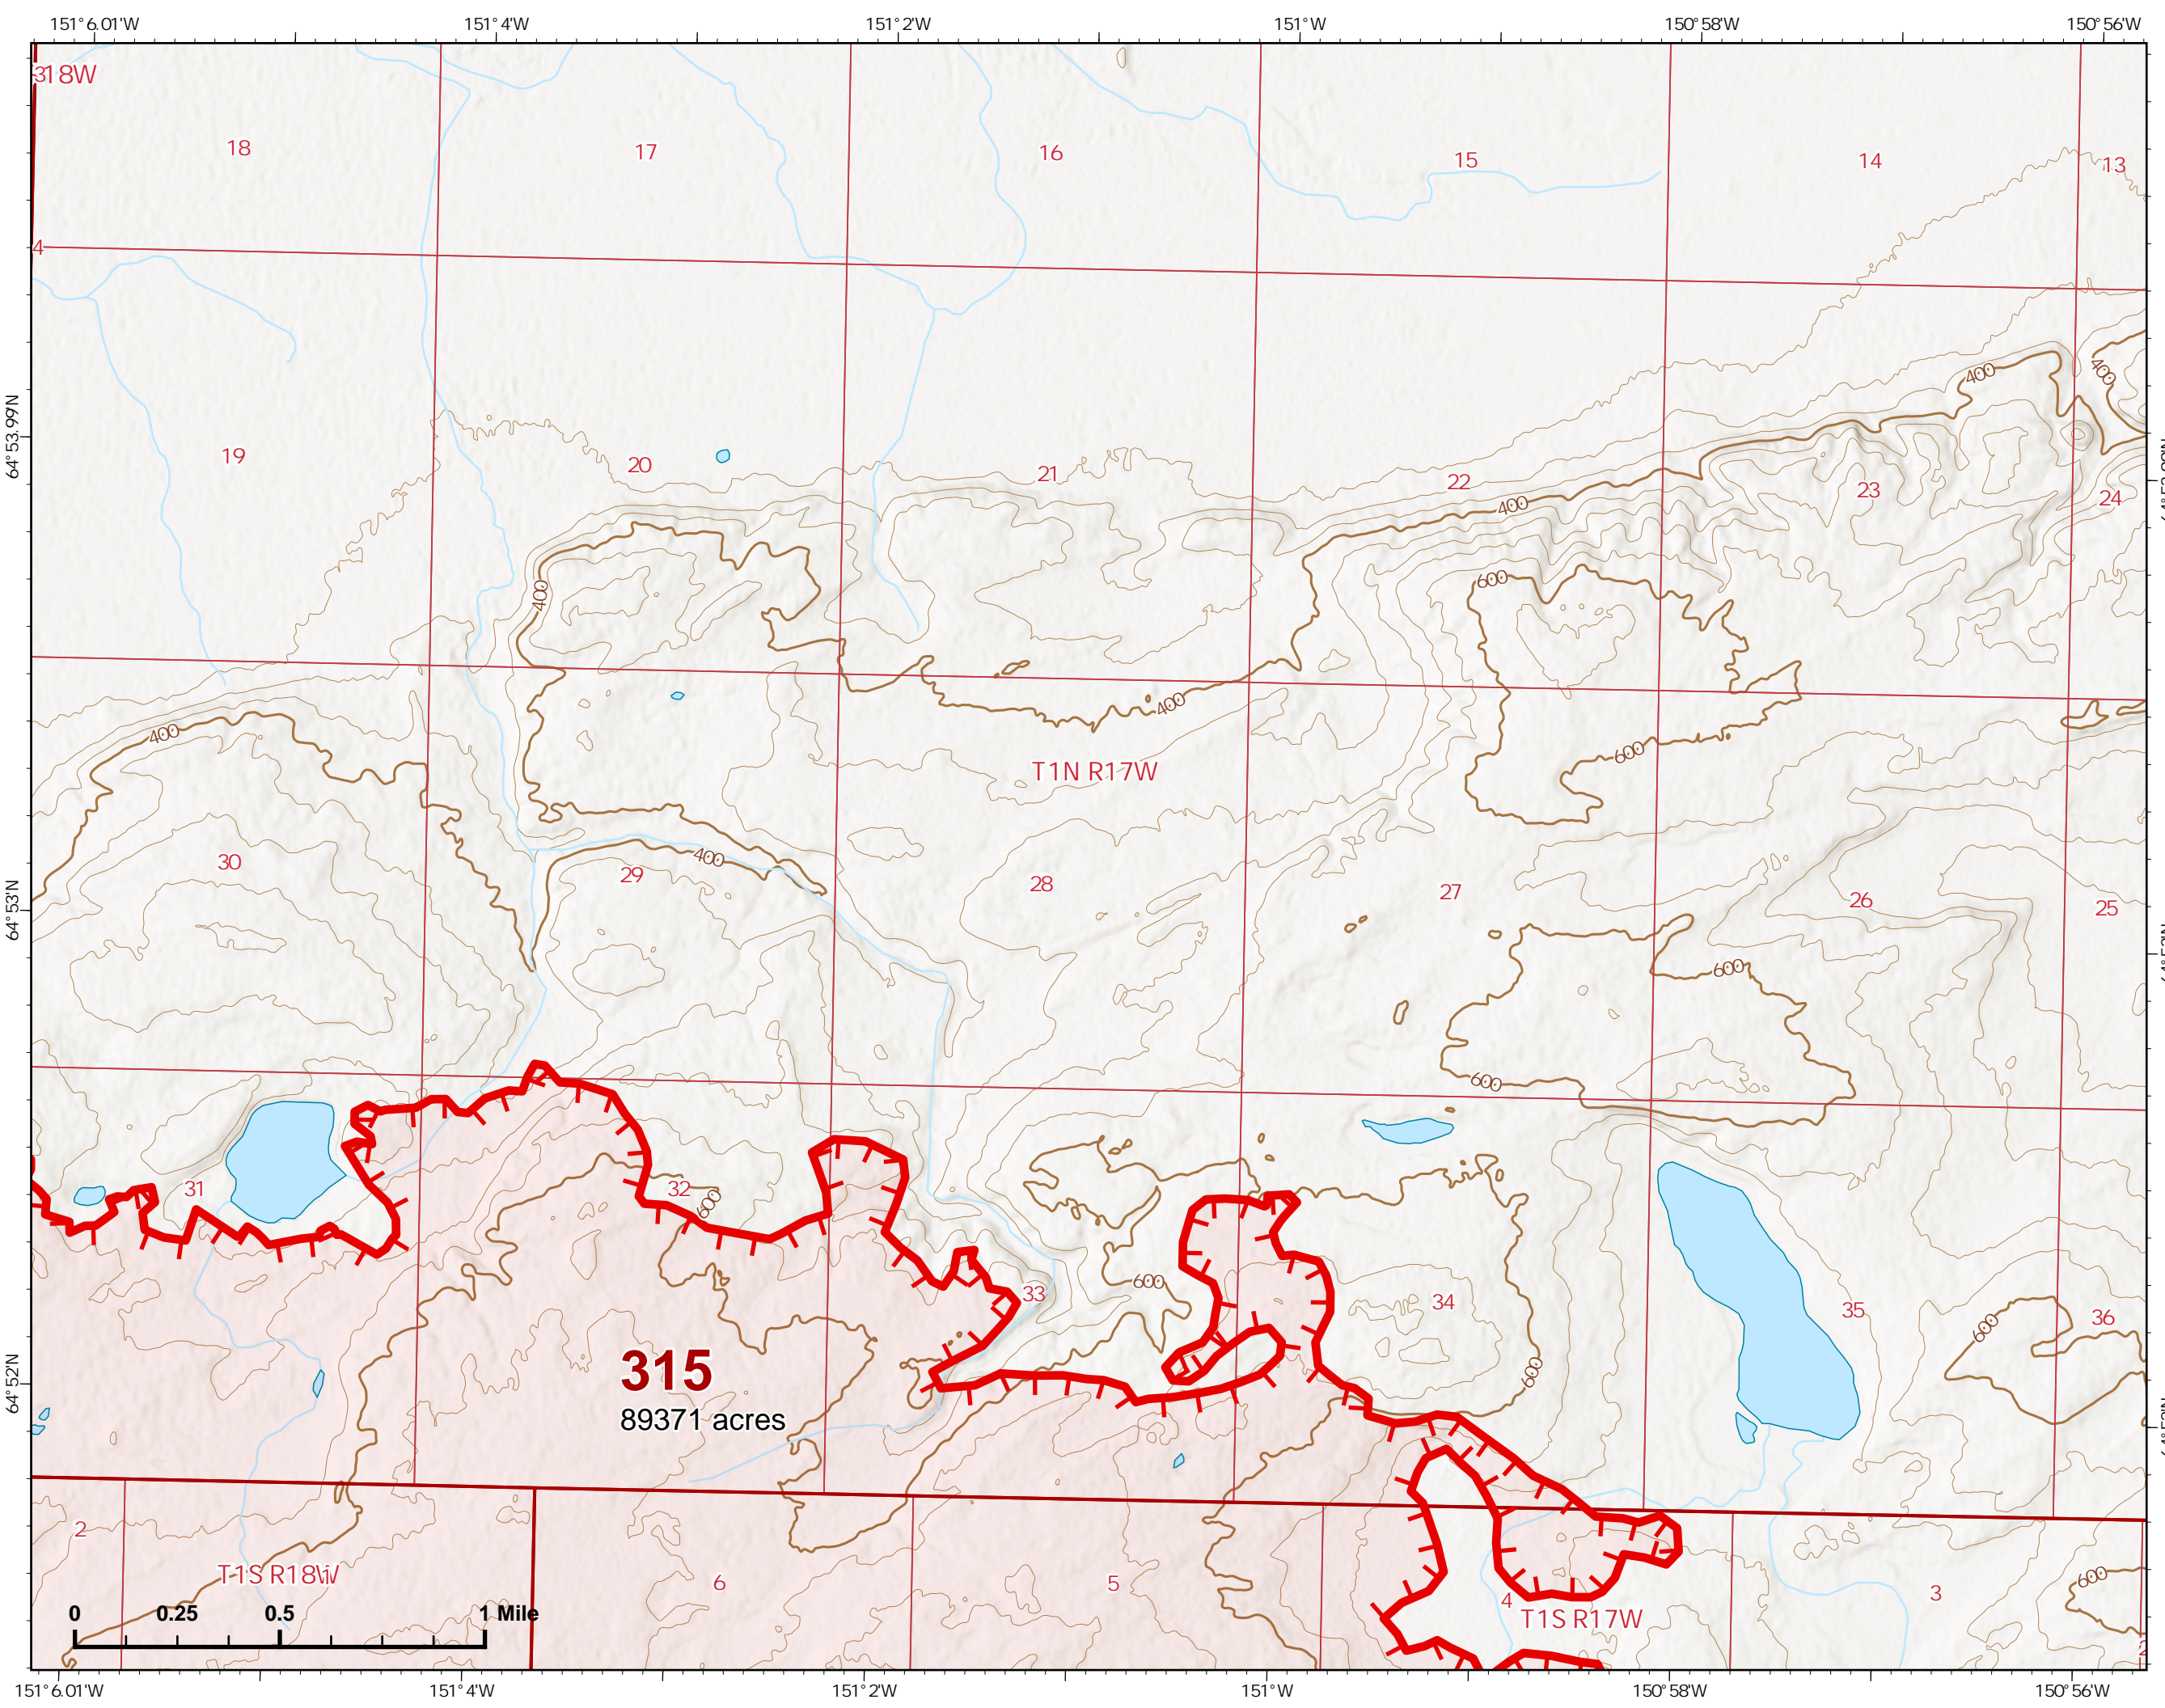

Bean Complex
AK-TAD-000898

07/13/2022

Fire: 315 (Chitanana)

Page 315 - 14

-  Wildfire Daily Fire Perimeter
-  Uncontained

Z. Cravens
7/12/2022 1029

IAP Map

Bean Complex
AK-TAD-000898