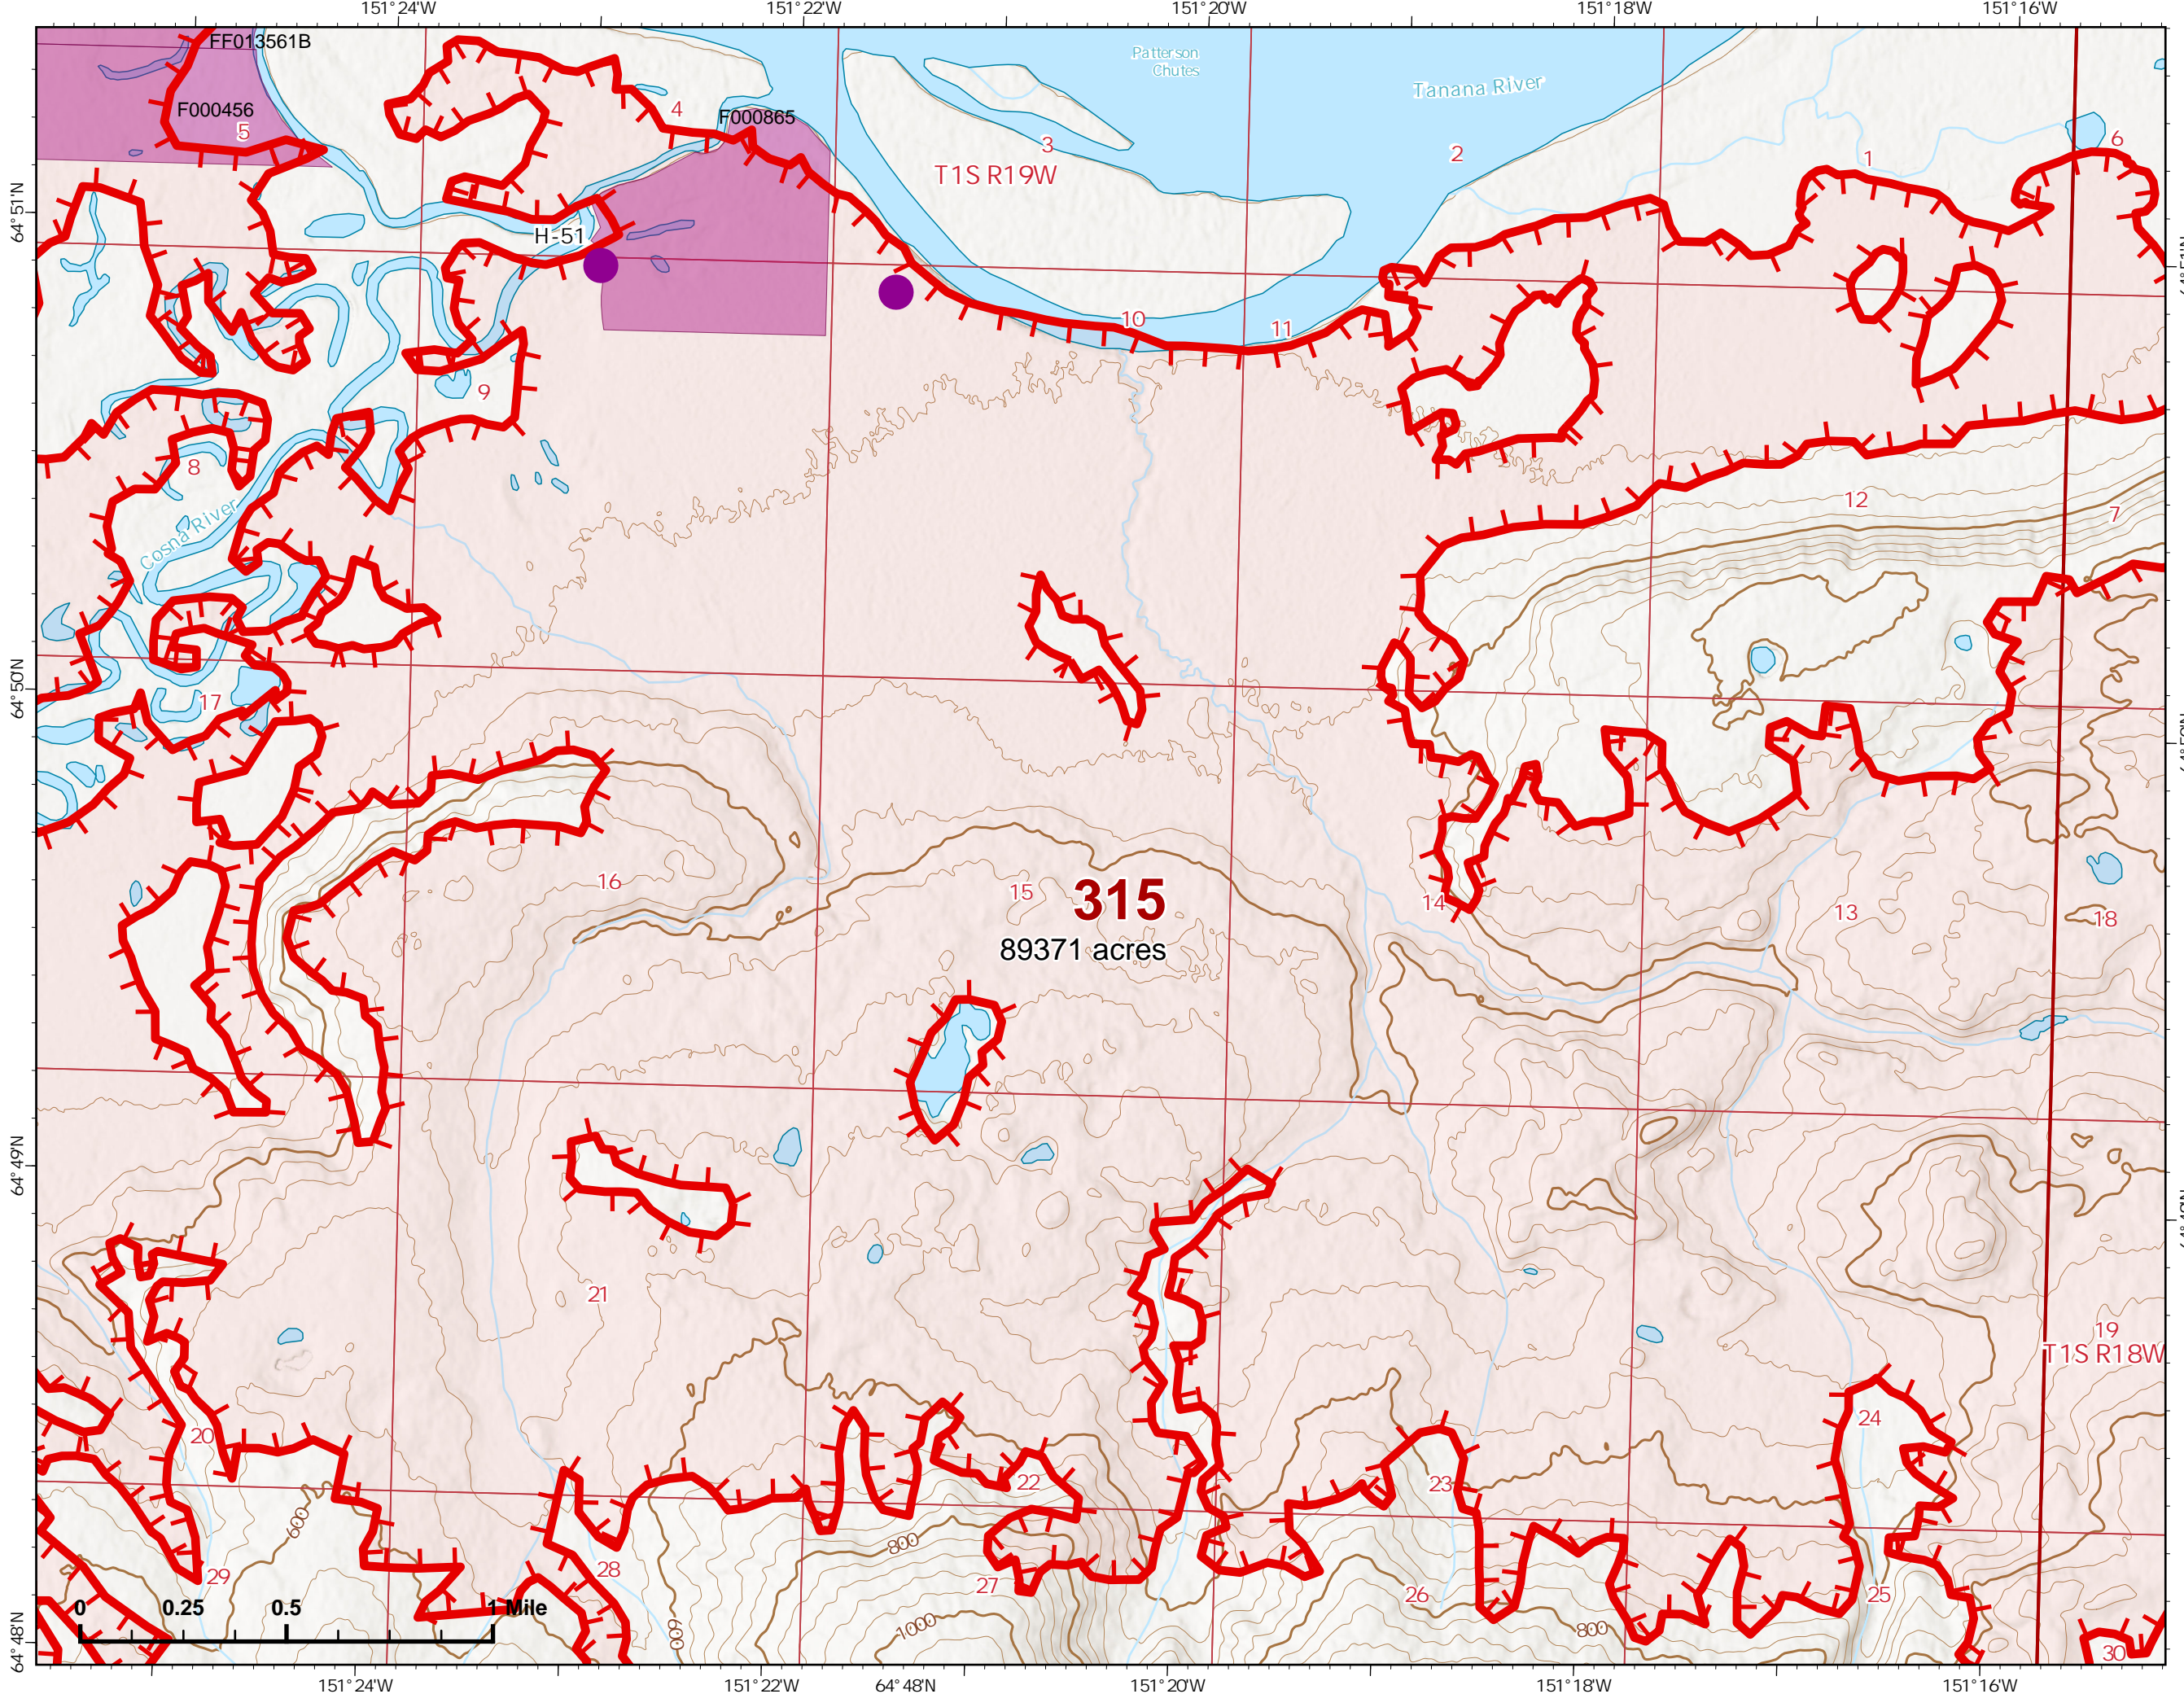

-  Wildfire Daily Fire Perimeter
-  Uncontained
-  Native Allotments

Z. Cravens
7/12/2022 1027

IAP Map

Bean Complex
AK-TAD-000898
07/13/2022
Fire: 315 (Chitanana)

Page 315 - 11

-  Helispot
-  Wildfire Daily Fire Perimeter
-  Uncontained
-  Native Allotments