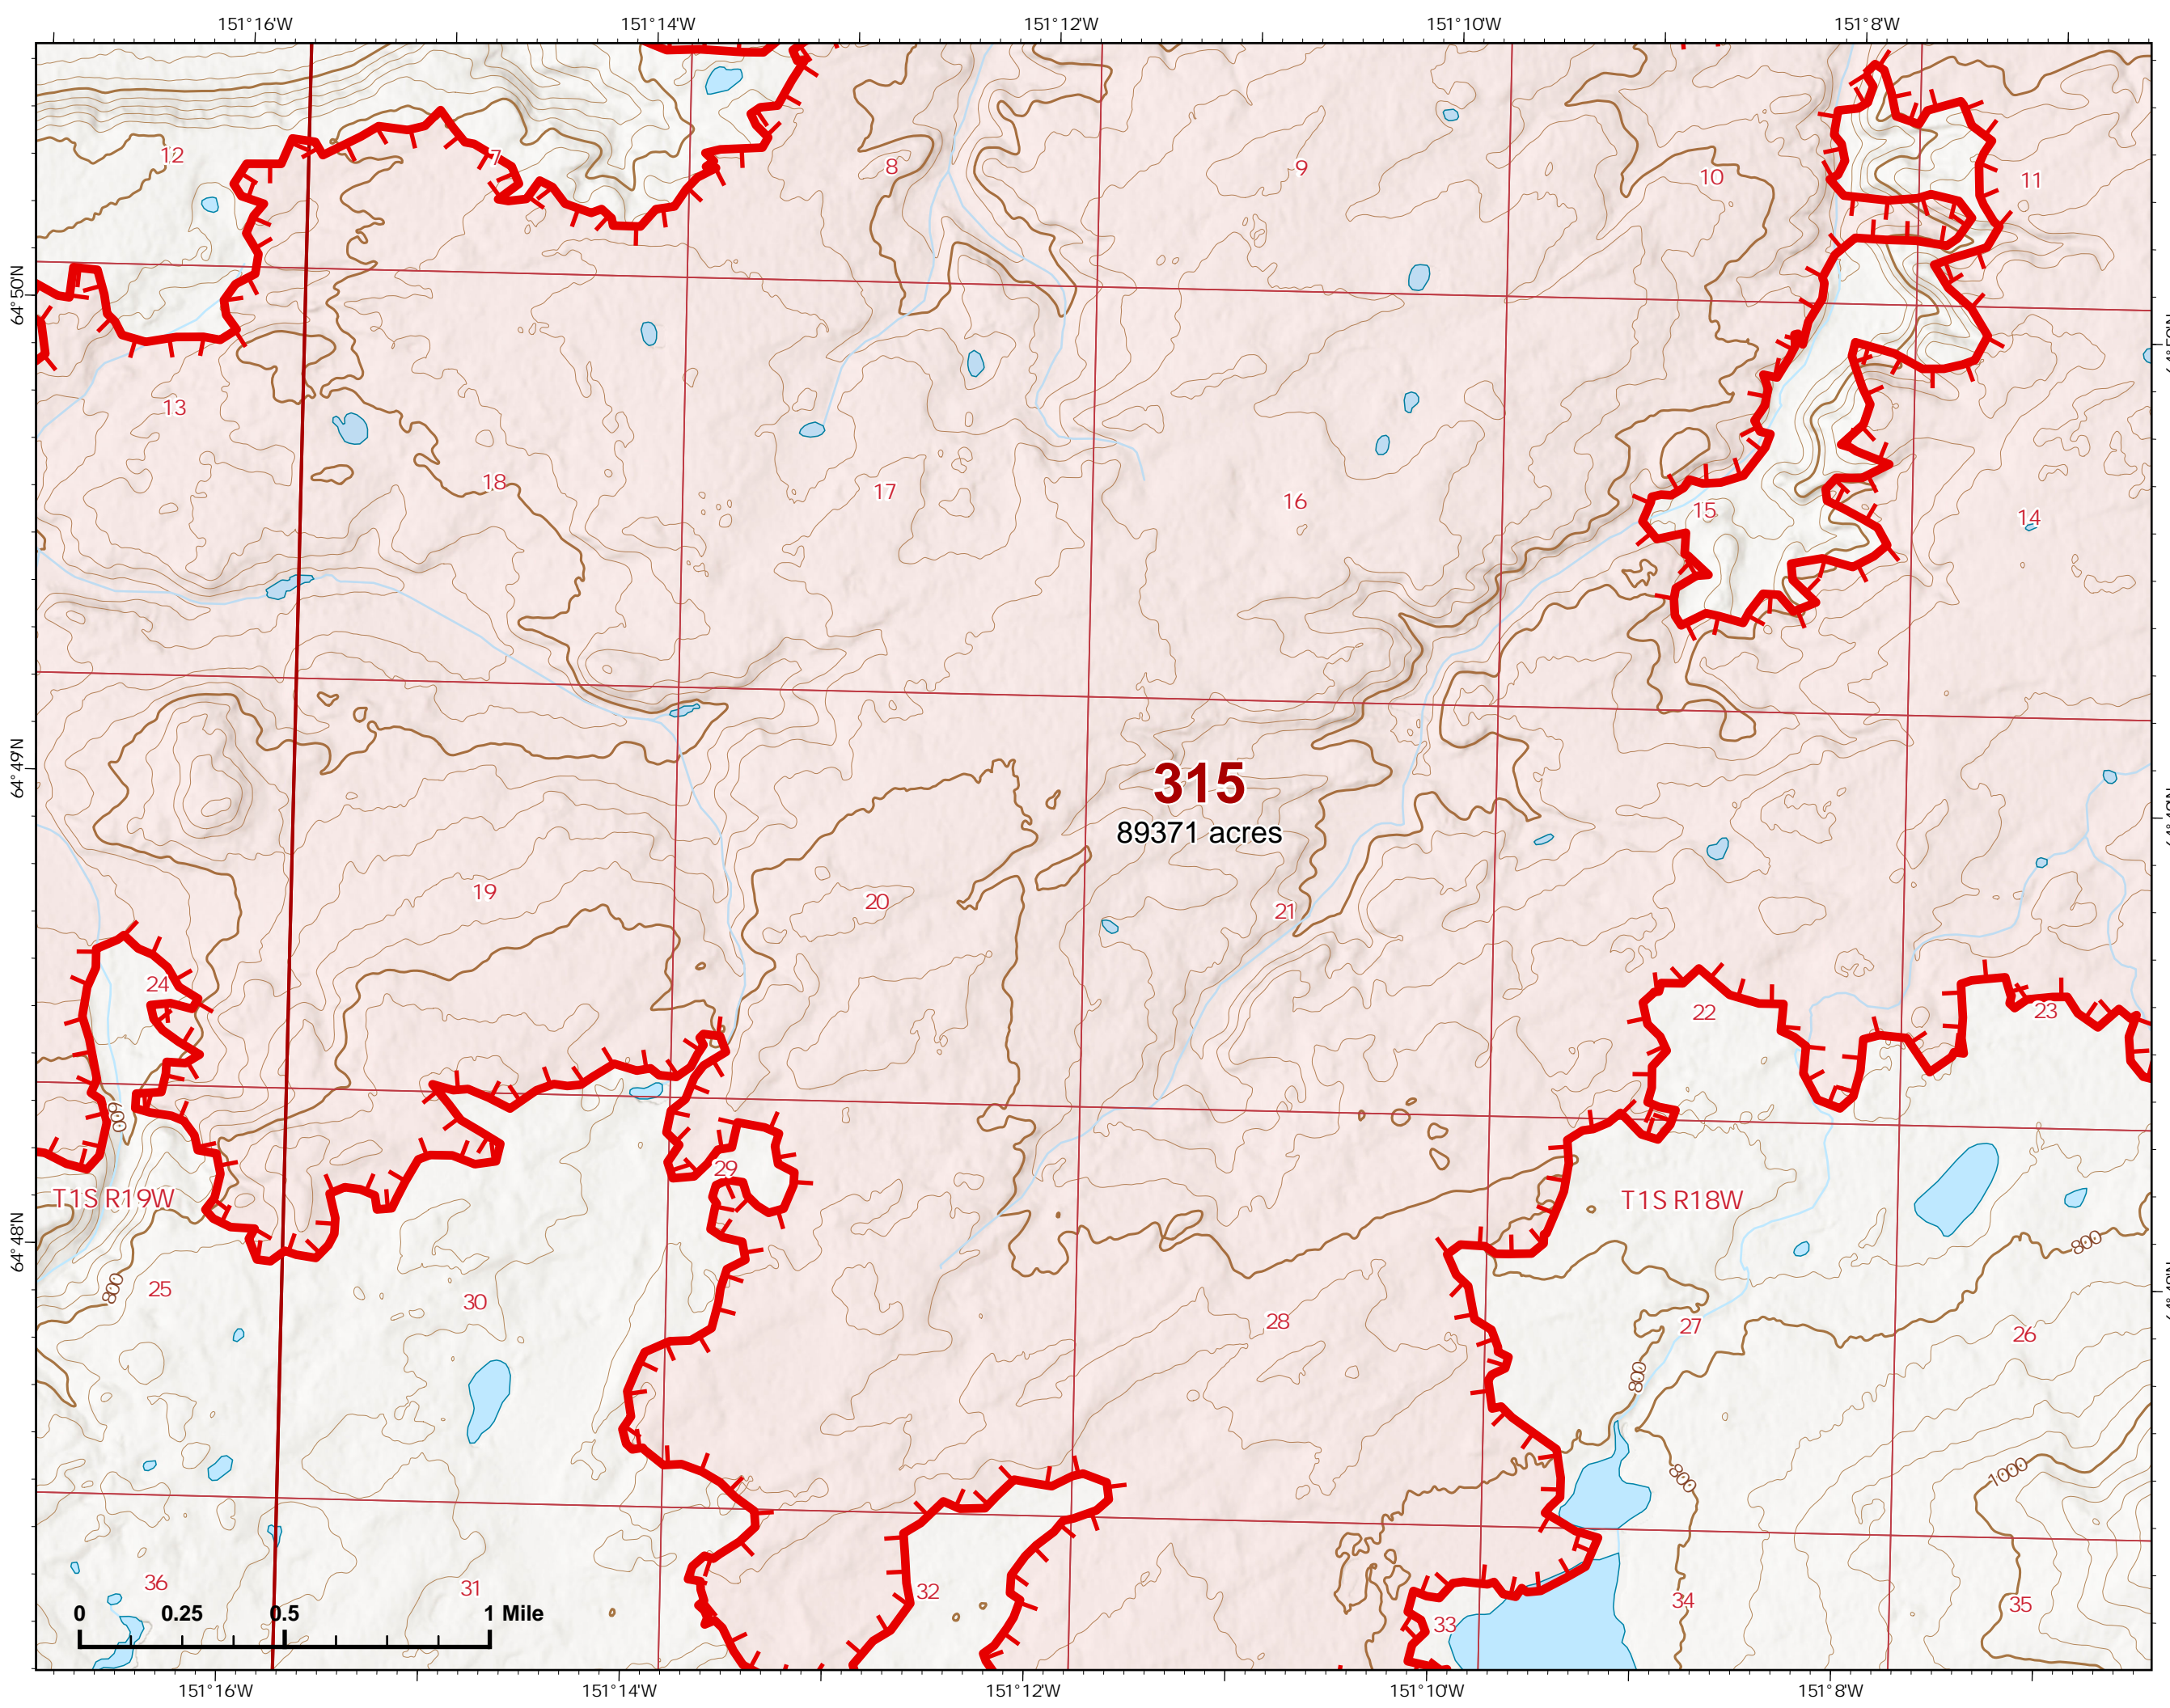

Z. Cravens
7/12/2022 1028