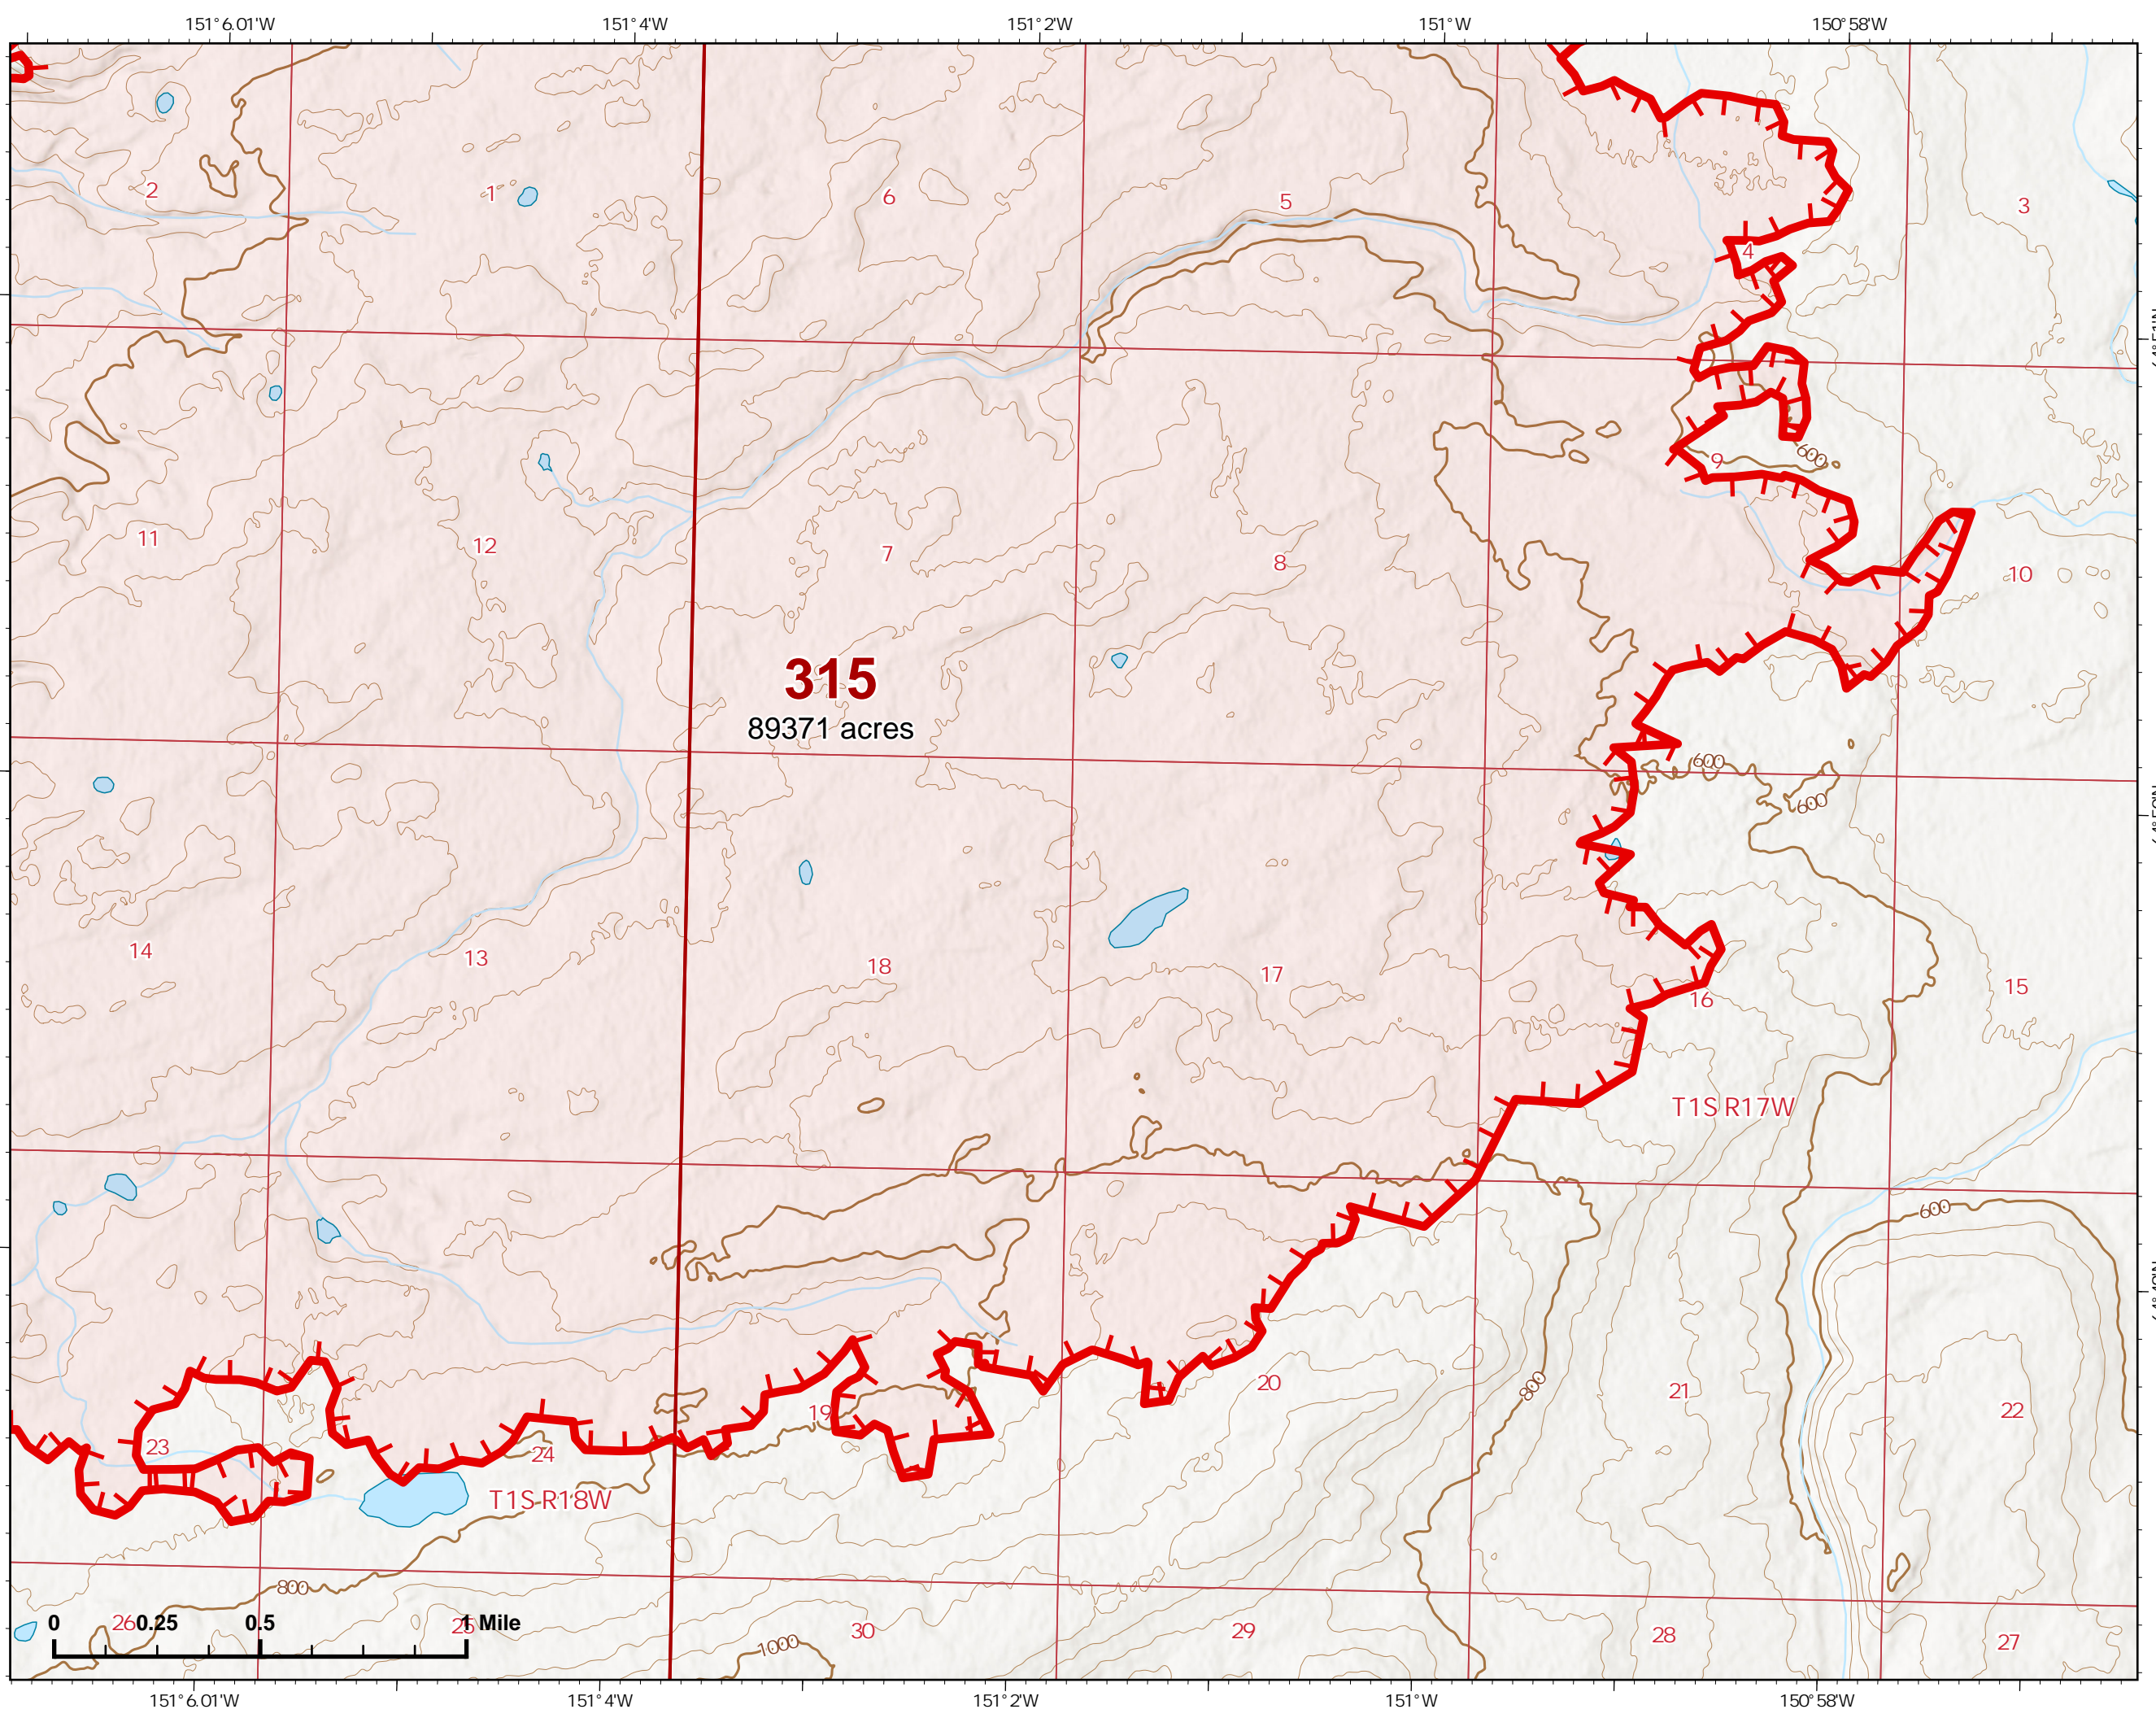

IAP Map

Bean Complex
AK-TAD-000898

07/13/2022

Fire: 315 (Chitanana)

Page 315 - 13

-  Wildfire Daily Fire Perimeter
-  Uncontained

Z. Cravens
7/12/2022 1028

IAP Map

Page 310 - 1

-  Helispot
-  Wildfire Daily Fire Perimeter
-  Uncontained

Z. Cravens
7/12/2022 1030

IAP Map

Bean Complex
AK-TAD-000898

07/13/2022

Fire: 310 (Tanana River)

Page 310 - 2