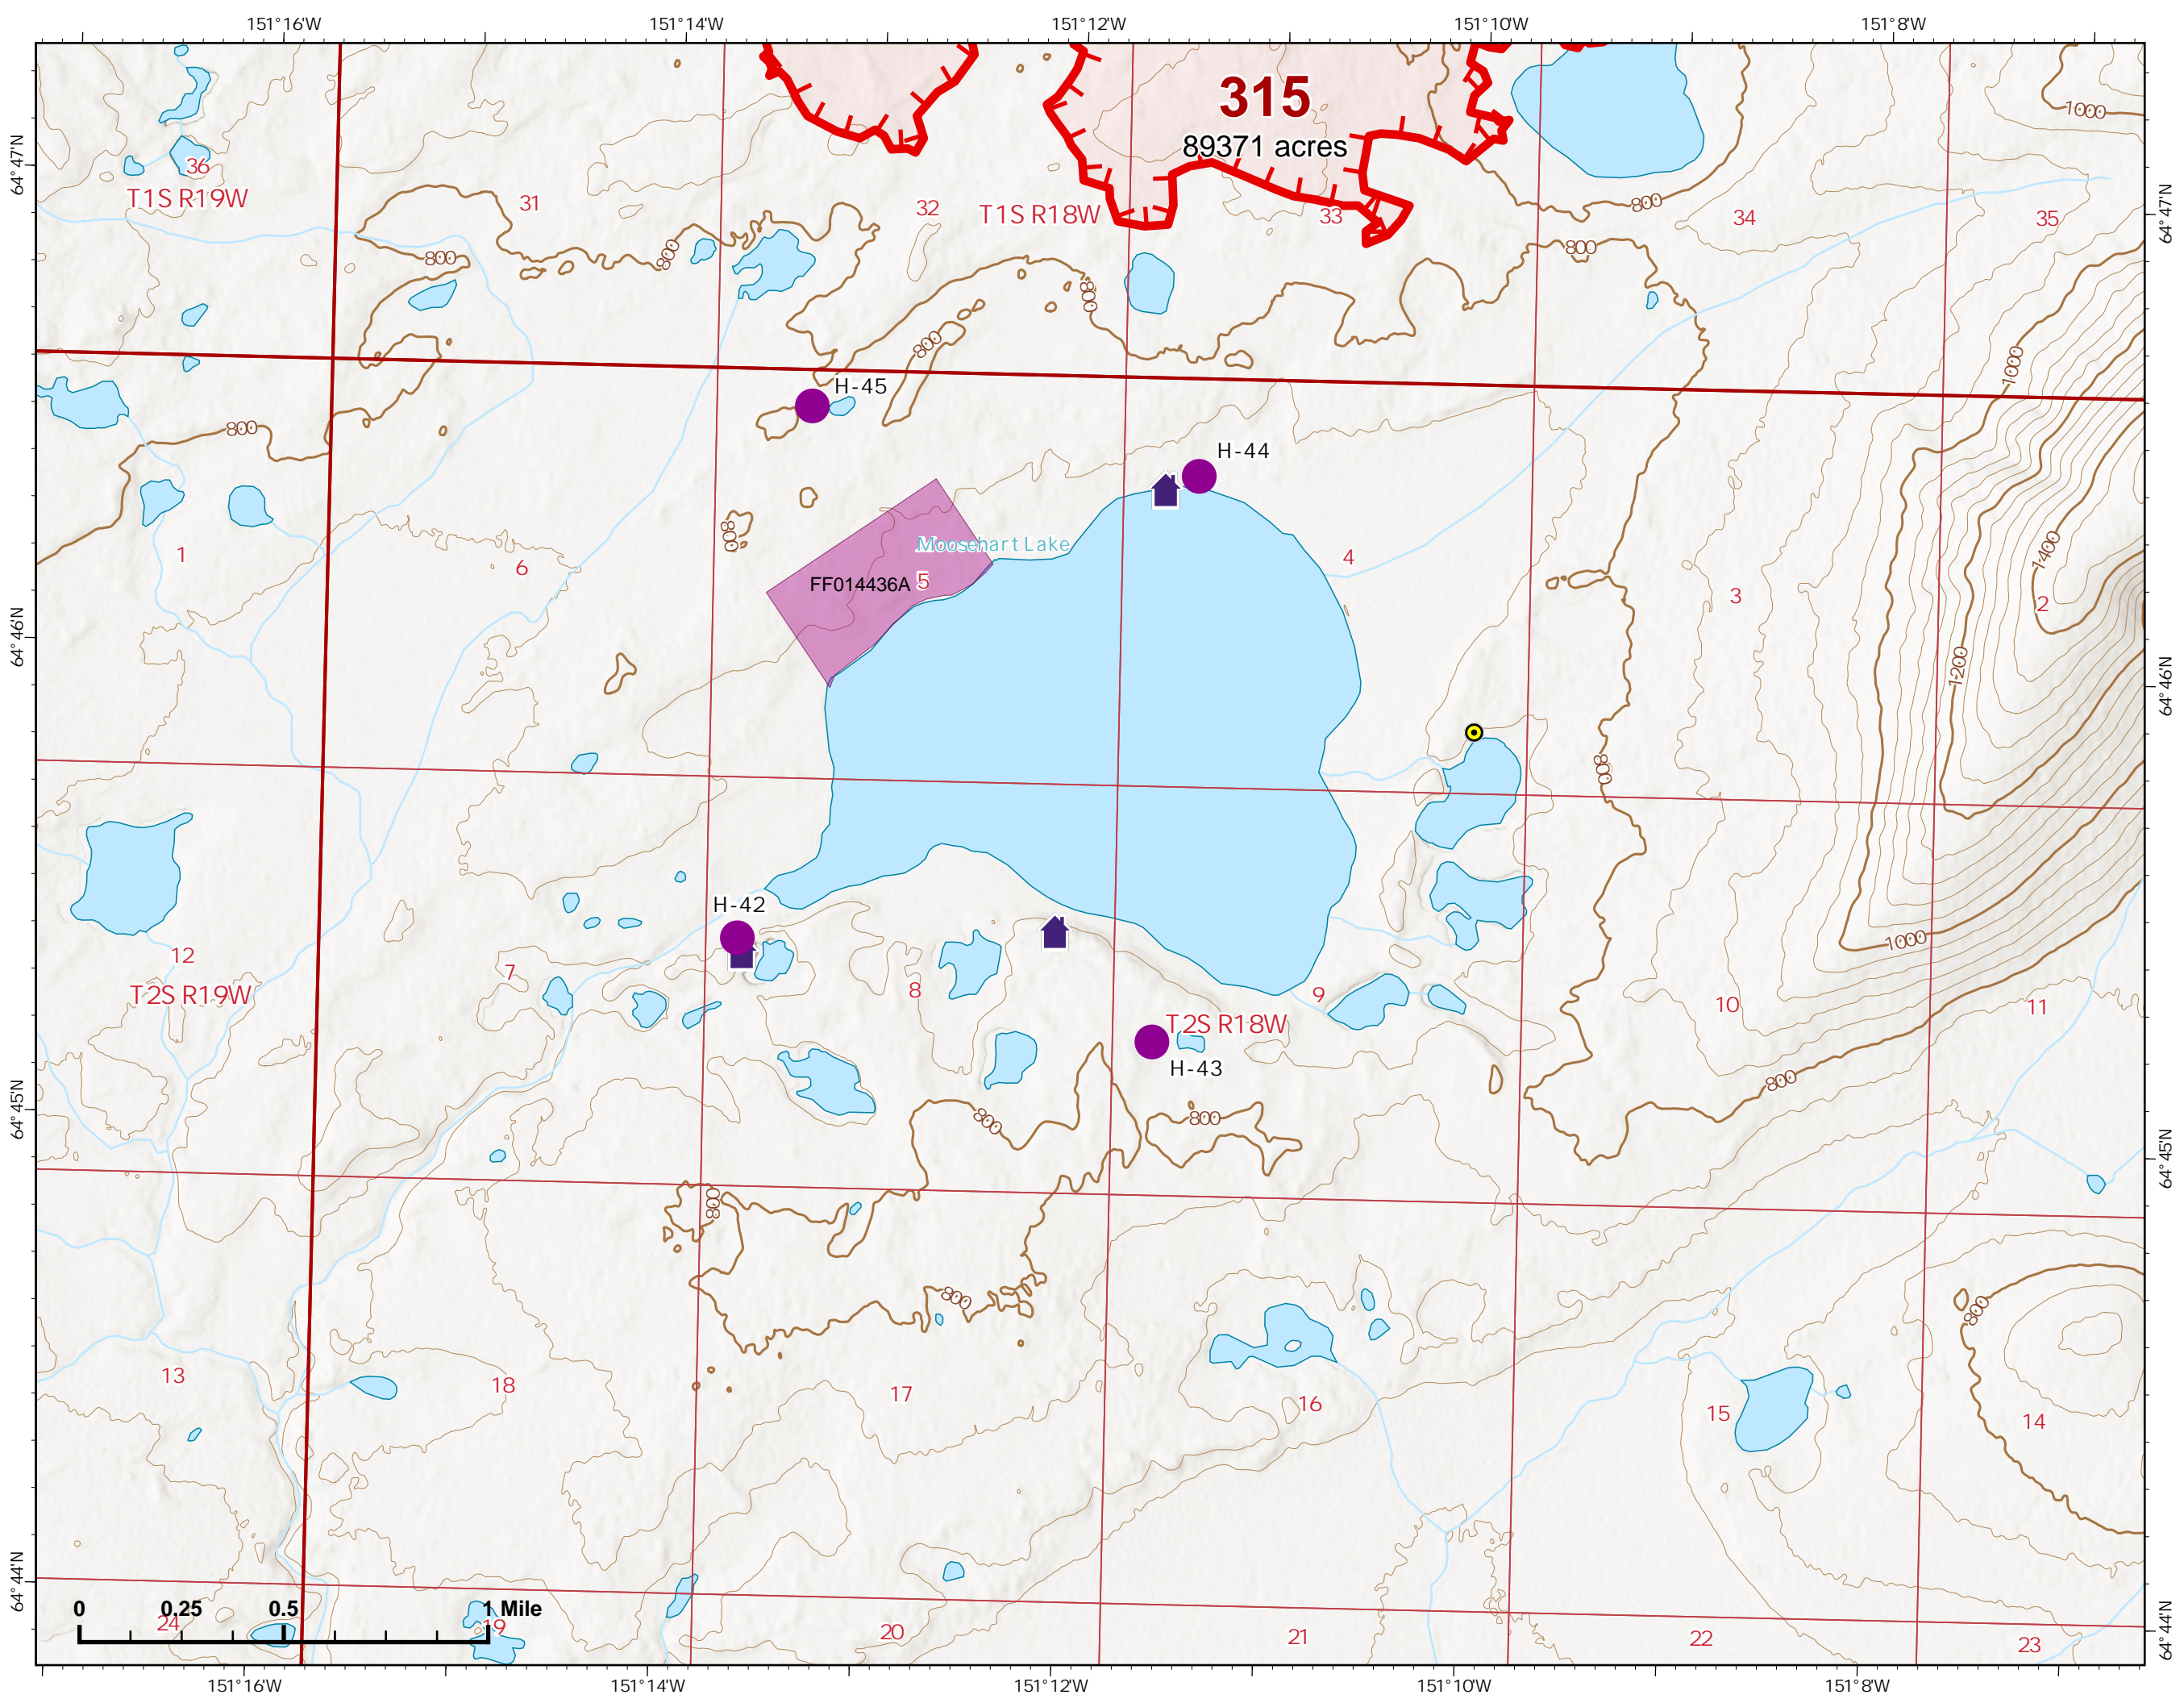

Z. Cravens
7/12/2022 1026