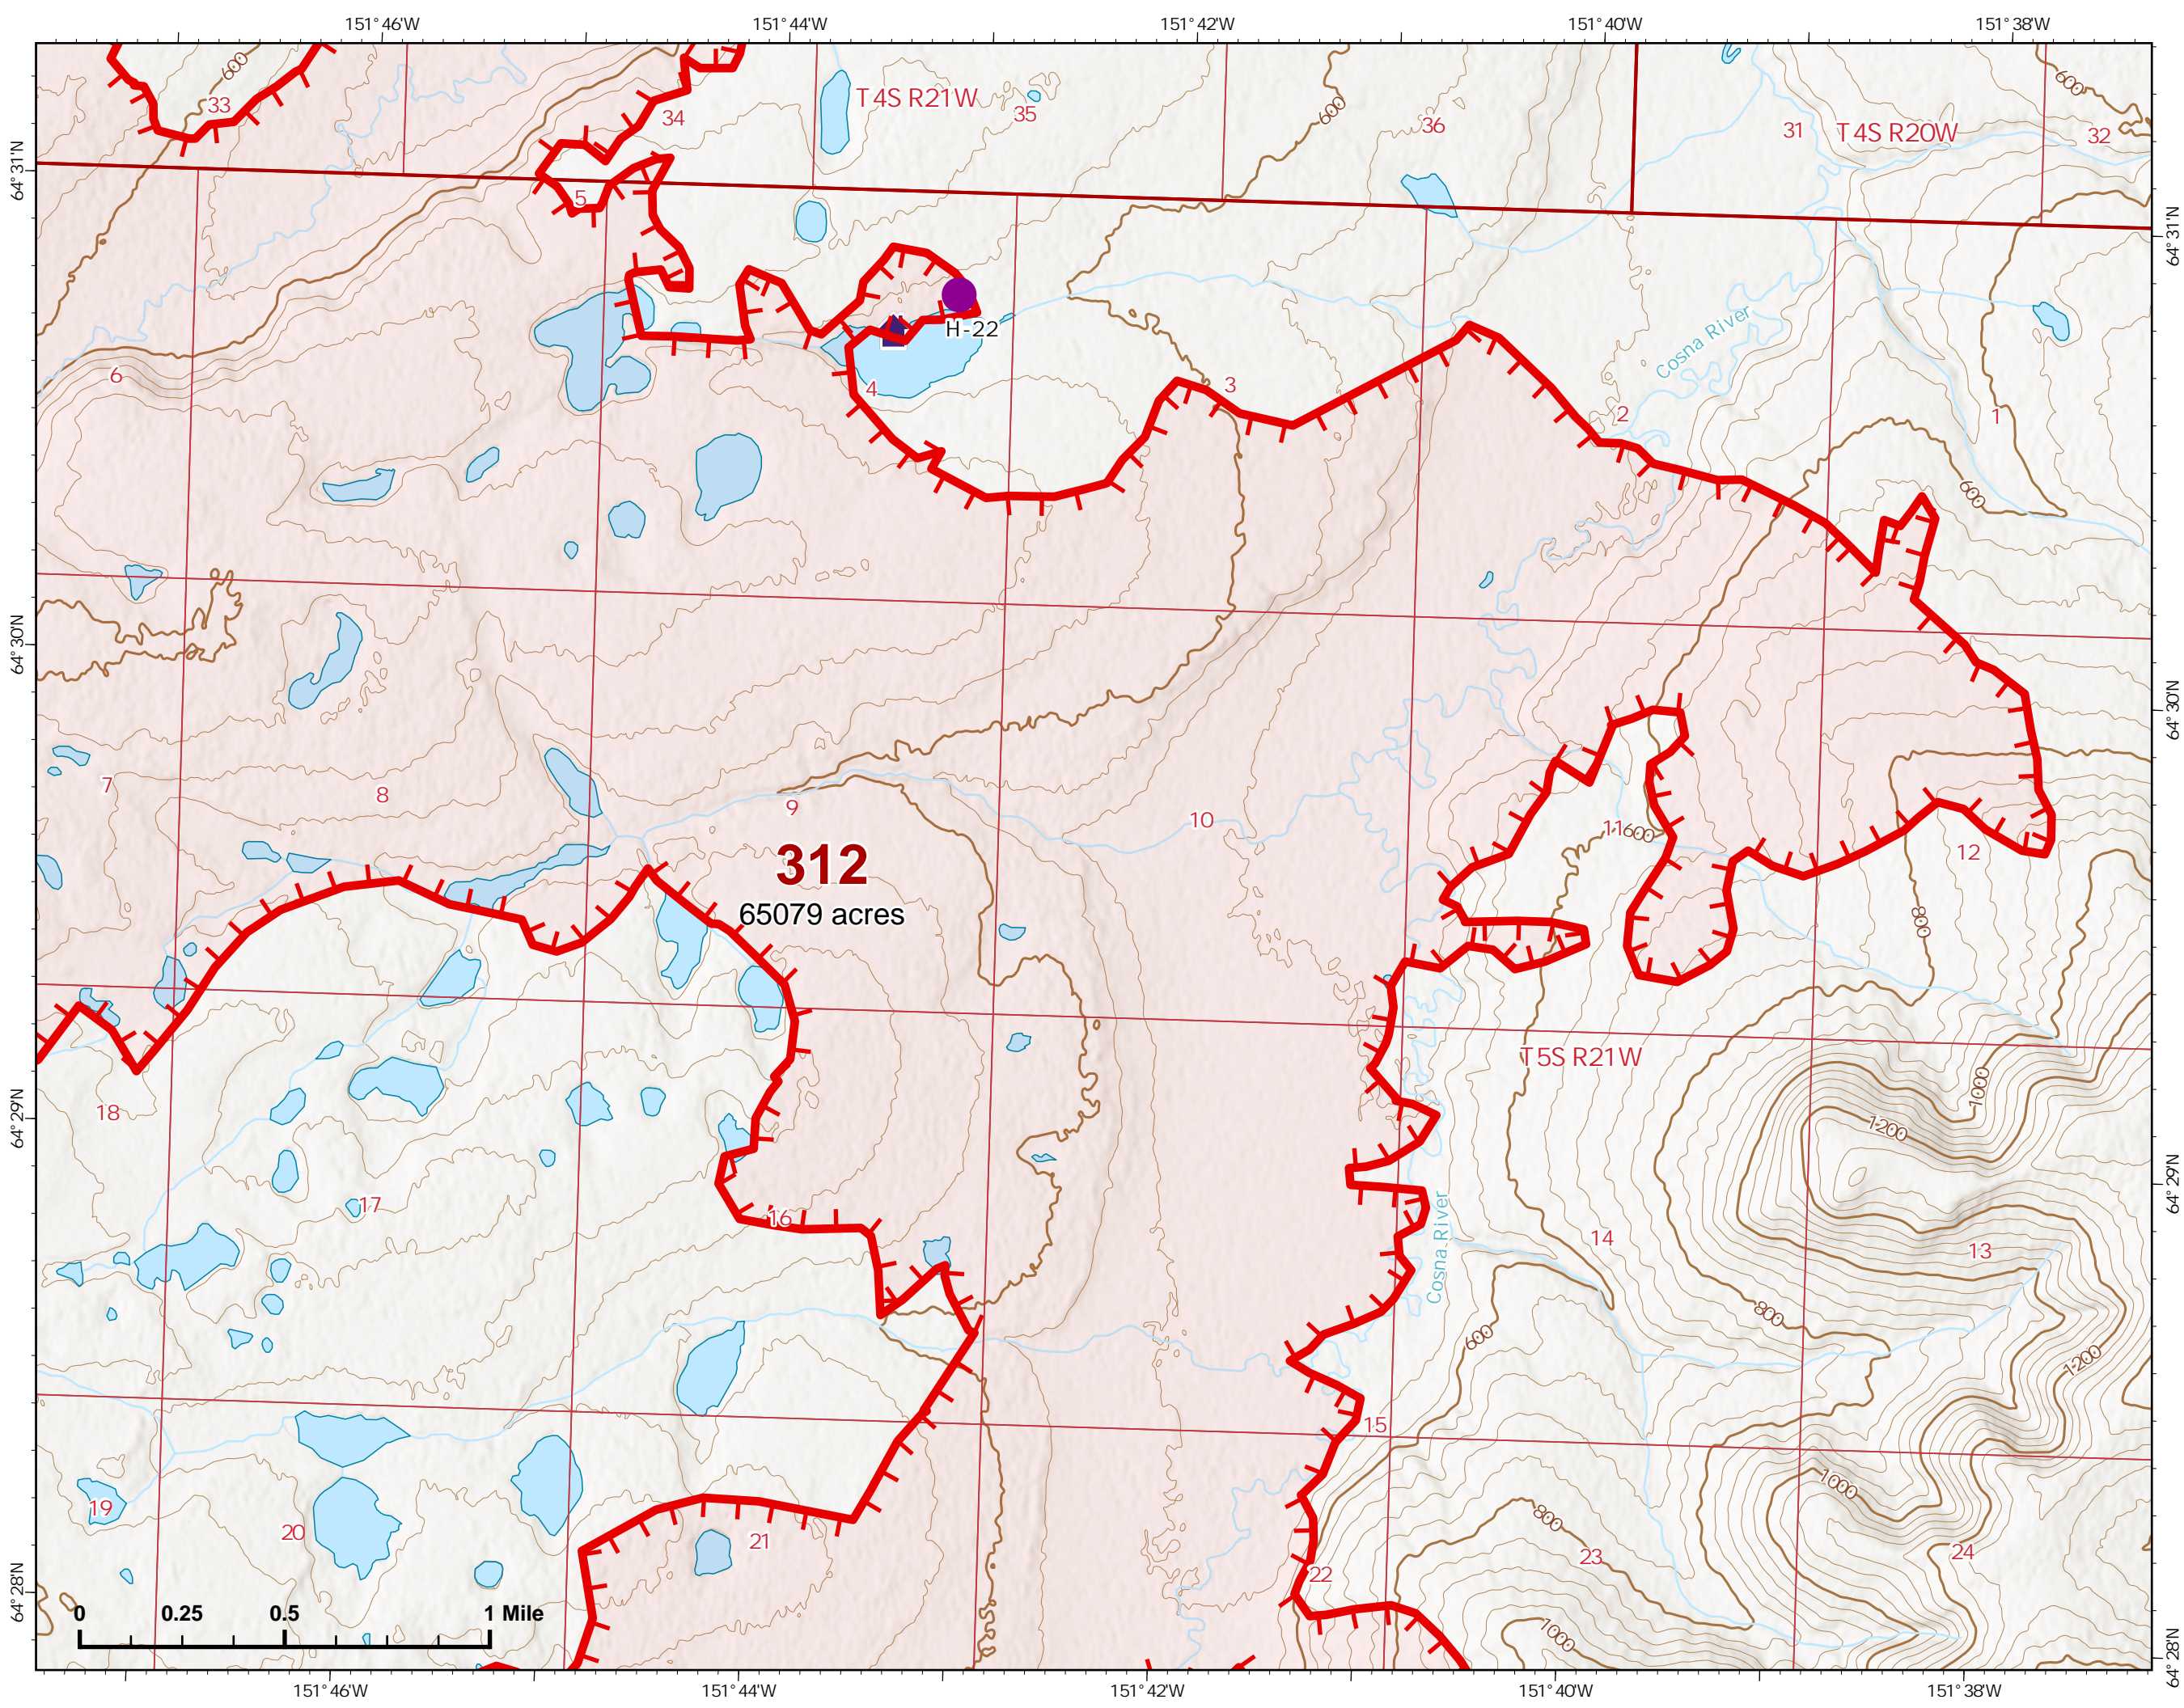

-  Wildfire Daily Fire Perimeter
-  Uncontained

Z. Cravens
7/12/2022 1021

IAP Map

Bean Complex
AK-TAD-000898
07/13/2022
Fire: 312 (Bitzshitini)

Page 312 - 10

-  Helispot
-  Structure
-  Wildfire Daily Fire Perimeter
-  Uncontained