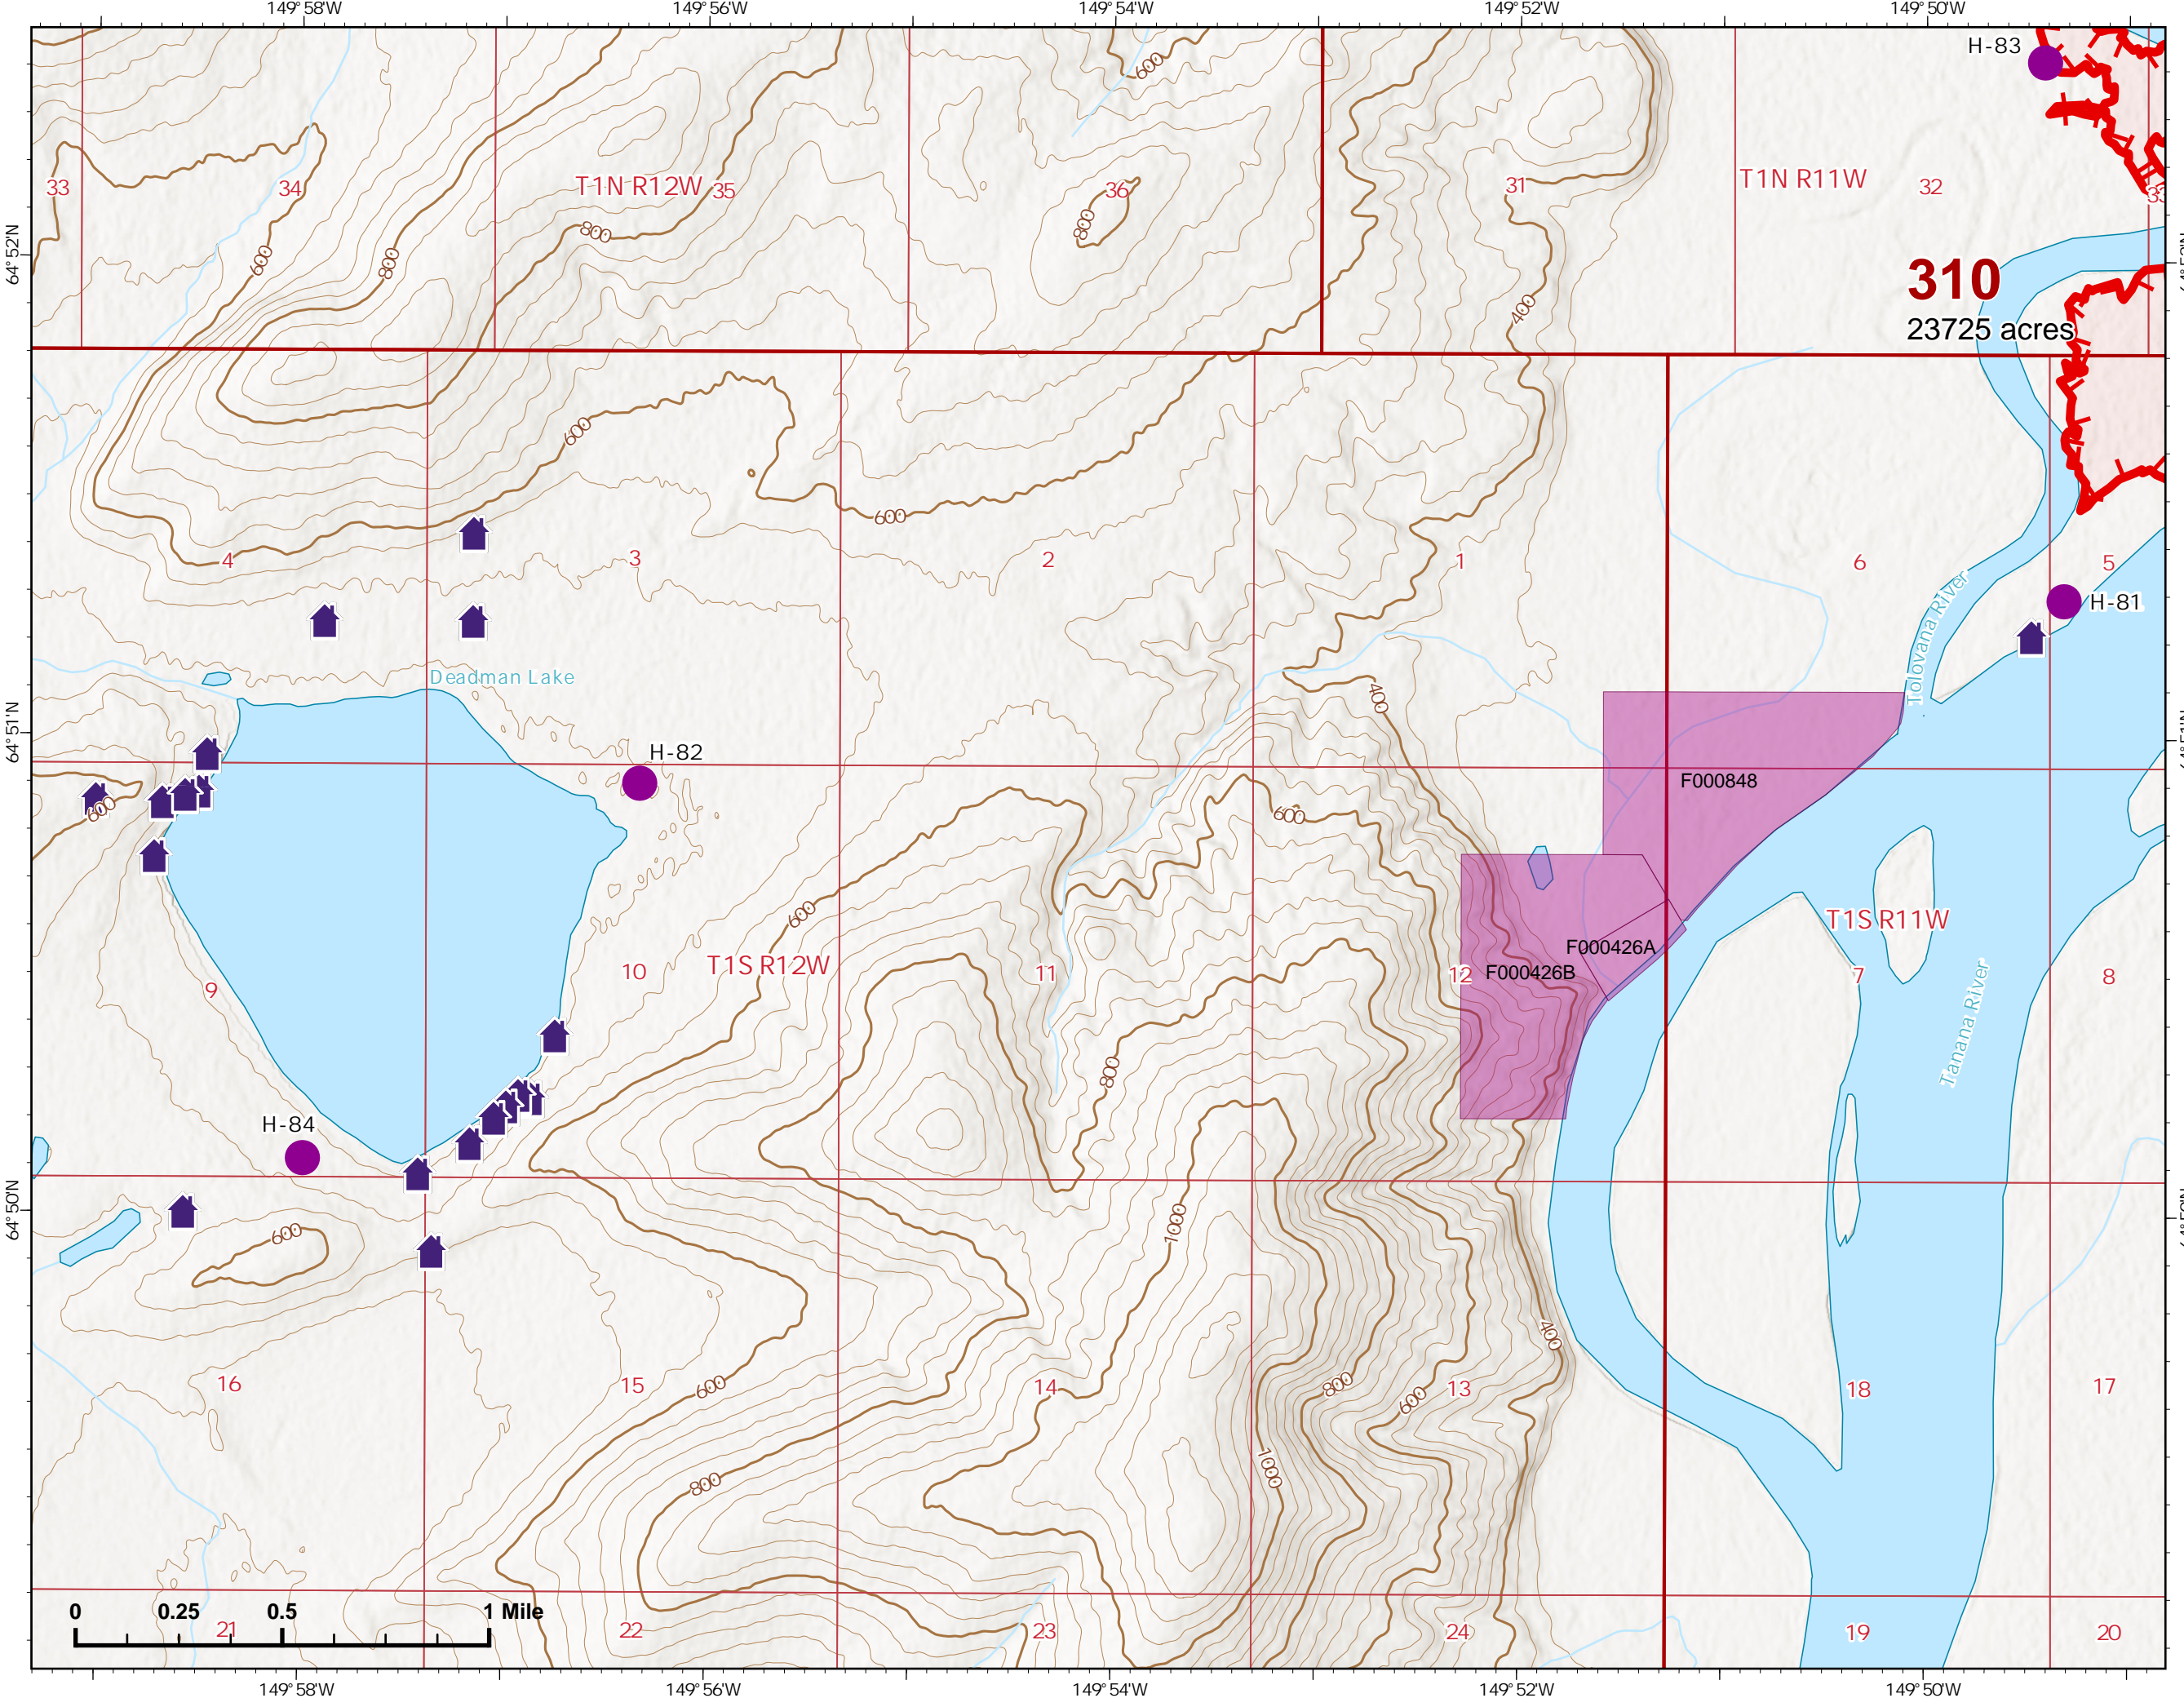

Page 310 - 1

-  Helispot
-  Wildfire Daily Fire Perimeter
-  Uncontained

Z. Cravens
7/12/2022 1030

IAP Map

Bean Complex
AK-TAD-000898

07/13/2022

Fire: 310 (Tanana River)

Page 310 - 2

-  Wildfire Daily Fire Perimeter
-  Uncontained

Z. Cravens
7/12/2022 1031

310
23725 acres

IAP Map

Bean Complex
AK-TAD-000898

07/13/2022

Fire: 310 (Tanana River)

Page 310 - 3

-  Helispot
-  Structure
-  Wildfire Daily Fire Perimeter
-  Uncontained

Z. Cravens
7/12/2022 1031

IAP Map

Bean Complex
AK-TAD-000898
07/13/2022

Fire: 310 (Tanana River)

Page 310 - 4

-  Helispot
-  Structure
-  Wildfire Daily Fire Perimeter
-  Uncontained
-  Native Allotments

Z. Cravens
7/12/2022 1032

IAP Map

Bean Complex
AK-TAD-000898

07/13/2022

Fire: 310 (Tanana River)

Page 310 - 5

-  Wildfire Daily Fire Perimeter
-  Label Point
-  Uncontained
-  Native Allotments

This block contains several utility elements: a QR code, a north arrow, a scale bar (0 to 1 mile), and the Northwest Incident Management Team logo. The logo features a stylized flame and the text 'NW 7 NORTHWEST INCIDENT MANAGEMENT TEAM'. A credit line reads 'Z. Cravens 7/12/2022 1033'.