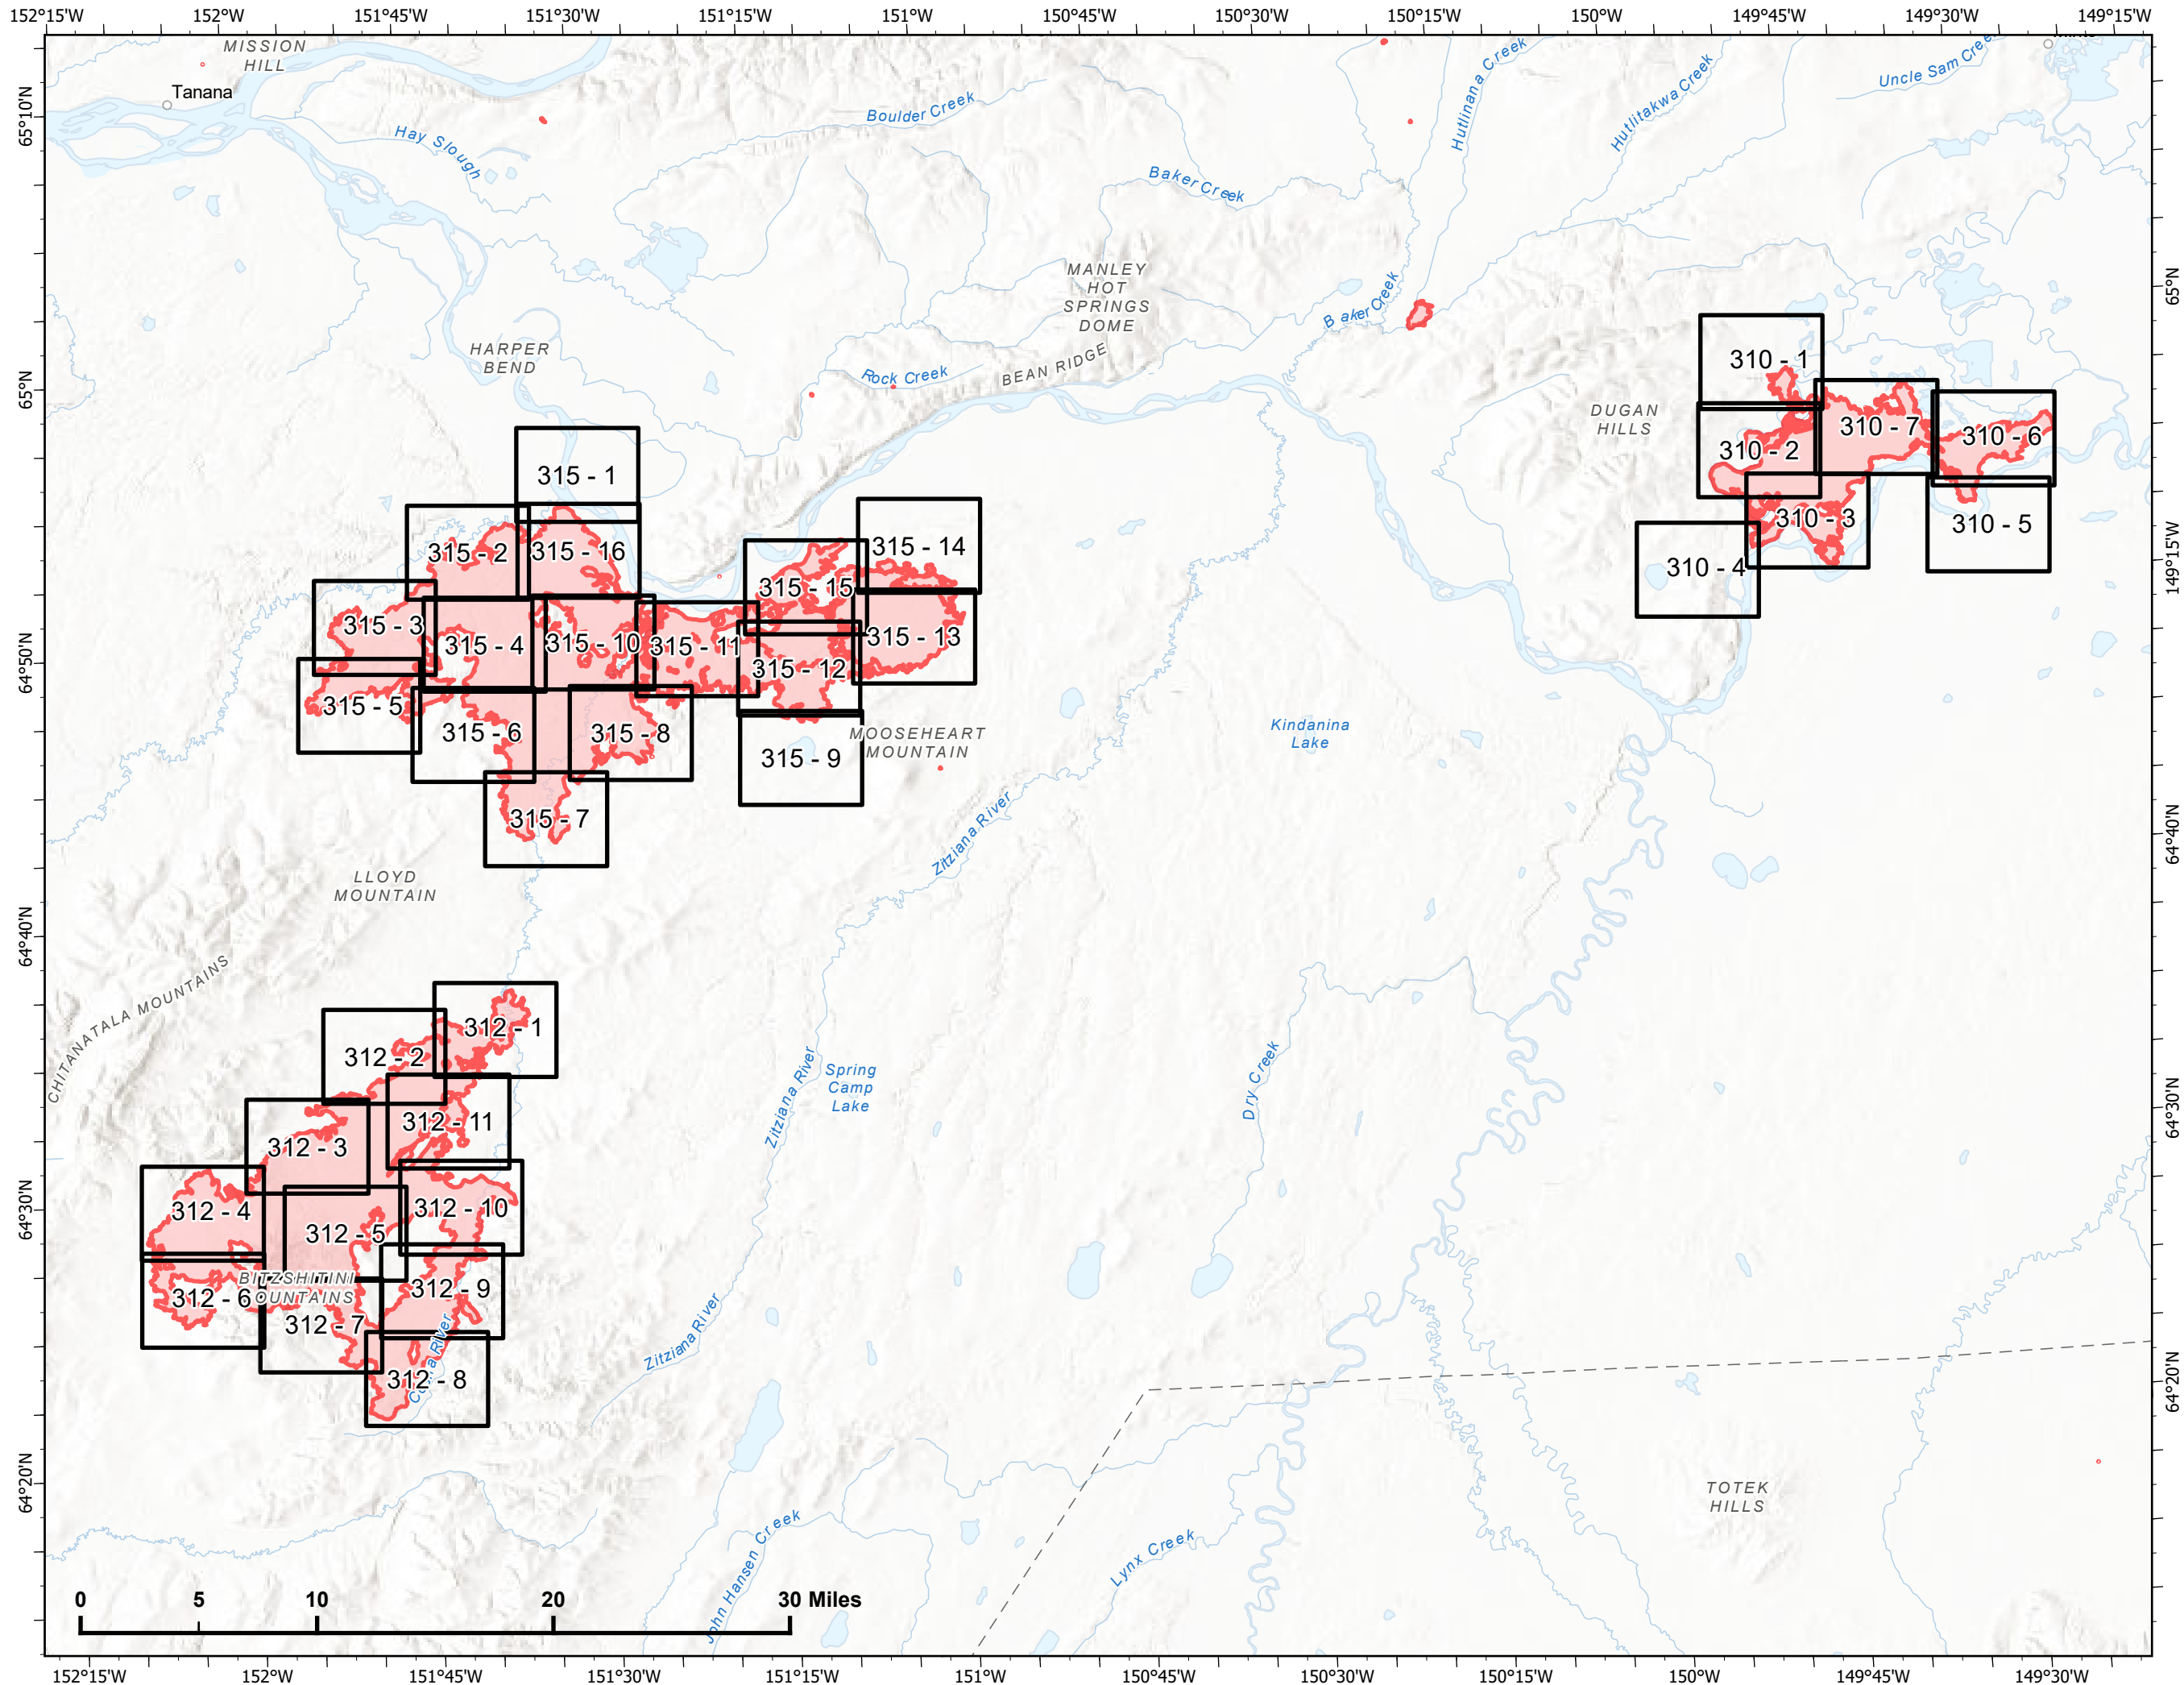

IAP Index Map

Bean Complex
AK-TAD-000898
07/12/2022

 Wildfire Daily Fire Perimeter

Z. Cravens
7/11/2022 2039

IAP Map

Bean Complex
AK-TAD-000898
07/13/2022
Fire: 312 (Bitzshitini)

Page 312 - 1

-  Helispot
-  Structure
-  Other
-  Wildfire Daily Fire Perimeter
-  Uncontained

Z. Cravens
7/12/2022 1018

IAP Map

Bean Complex
AK-TAD-000898

07/13/2022

Fire: 312 (Bitzshitini)

Page 312 - 2

-  Helispot
-  Wildfire Daily Fire Perimeter
-  Uncontained

Z. Cravens
7/12/2022 1018

IAP Map

Bean Complex
AK-TAD-000898
07/13/2022
Fire: 312 (Bitzshitini)

Page 312 - 3

-  Wildfire Daily Fire Perimeter
-  Uncontained

Z. Cravens
7/12/2022 1018

IAP Map

Bean Complex
AK-TAD-000898
07/13/2022
Fire: 312 (Bitzshitini)

Page 312 - 4

-  Wildfire Daily Fire Perimeter
-  Uncontained

Z. Cravens
7/12/2022 1019

IAP Map

Bean Complex
AK-TAD-000898

07/13/2022

Fire: 312 (Bitzshitini)

Page 312 - 5