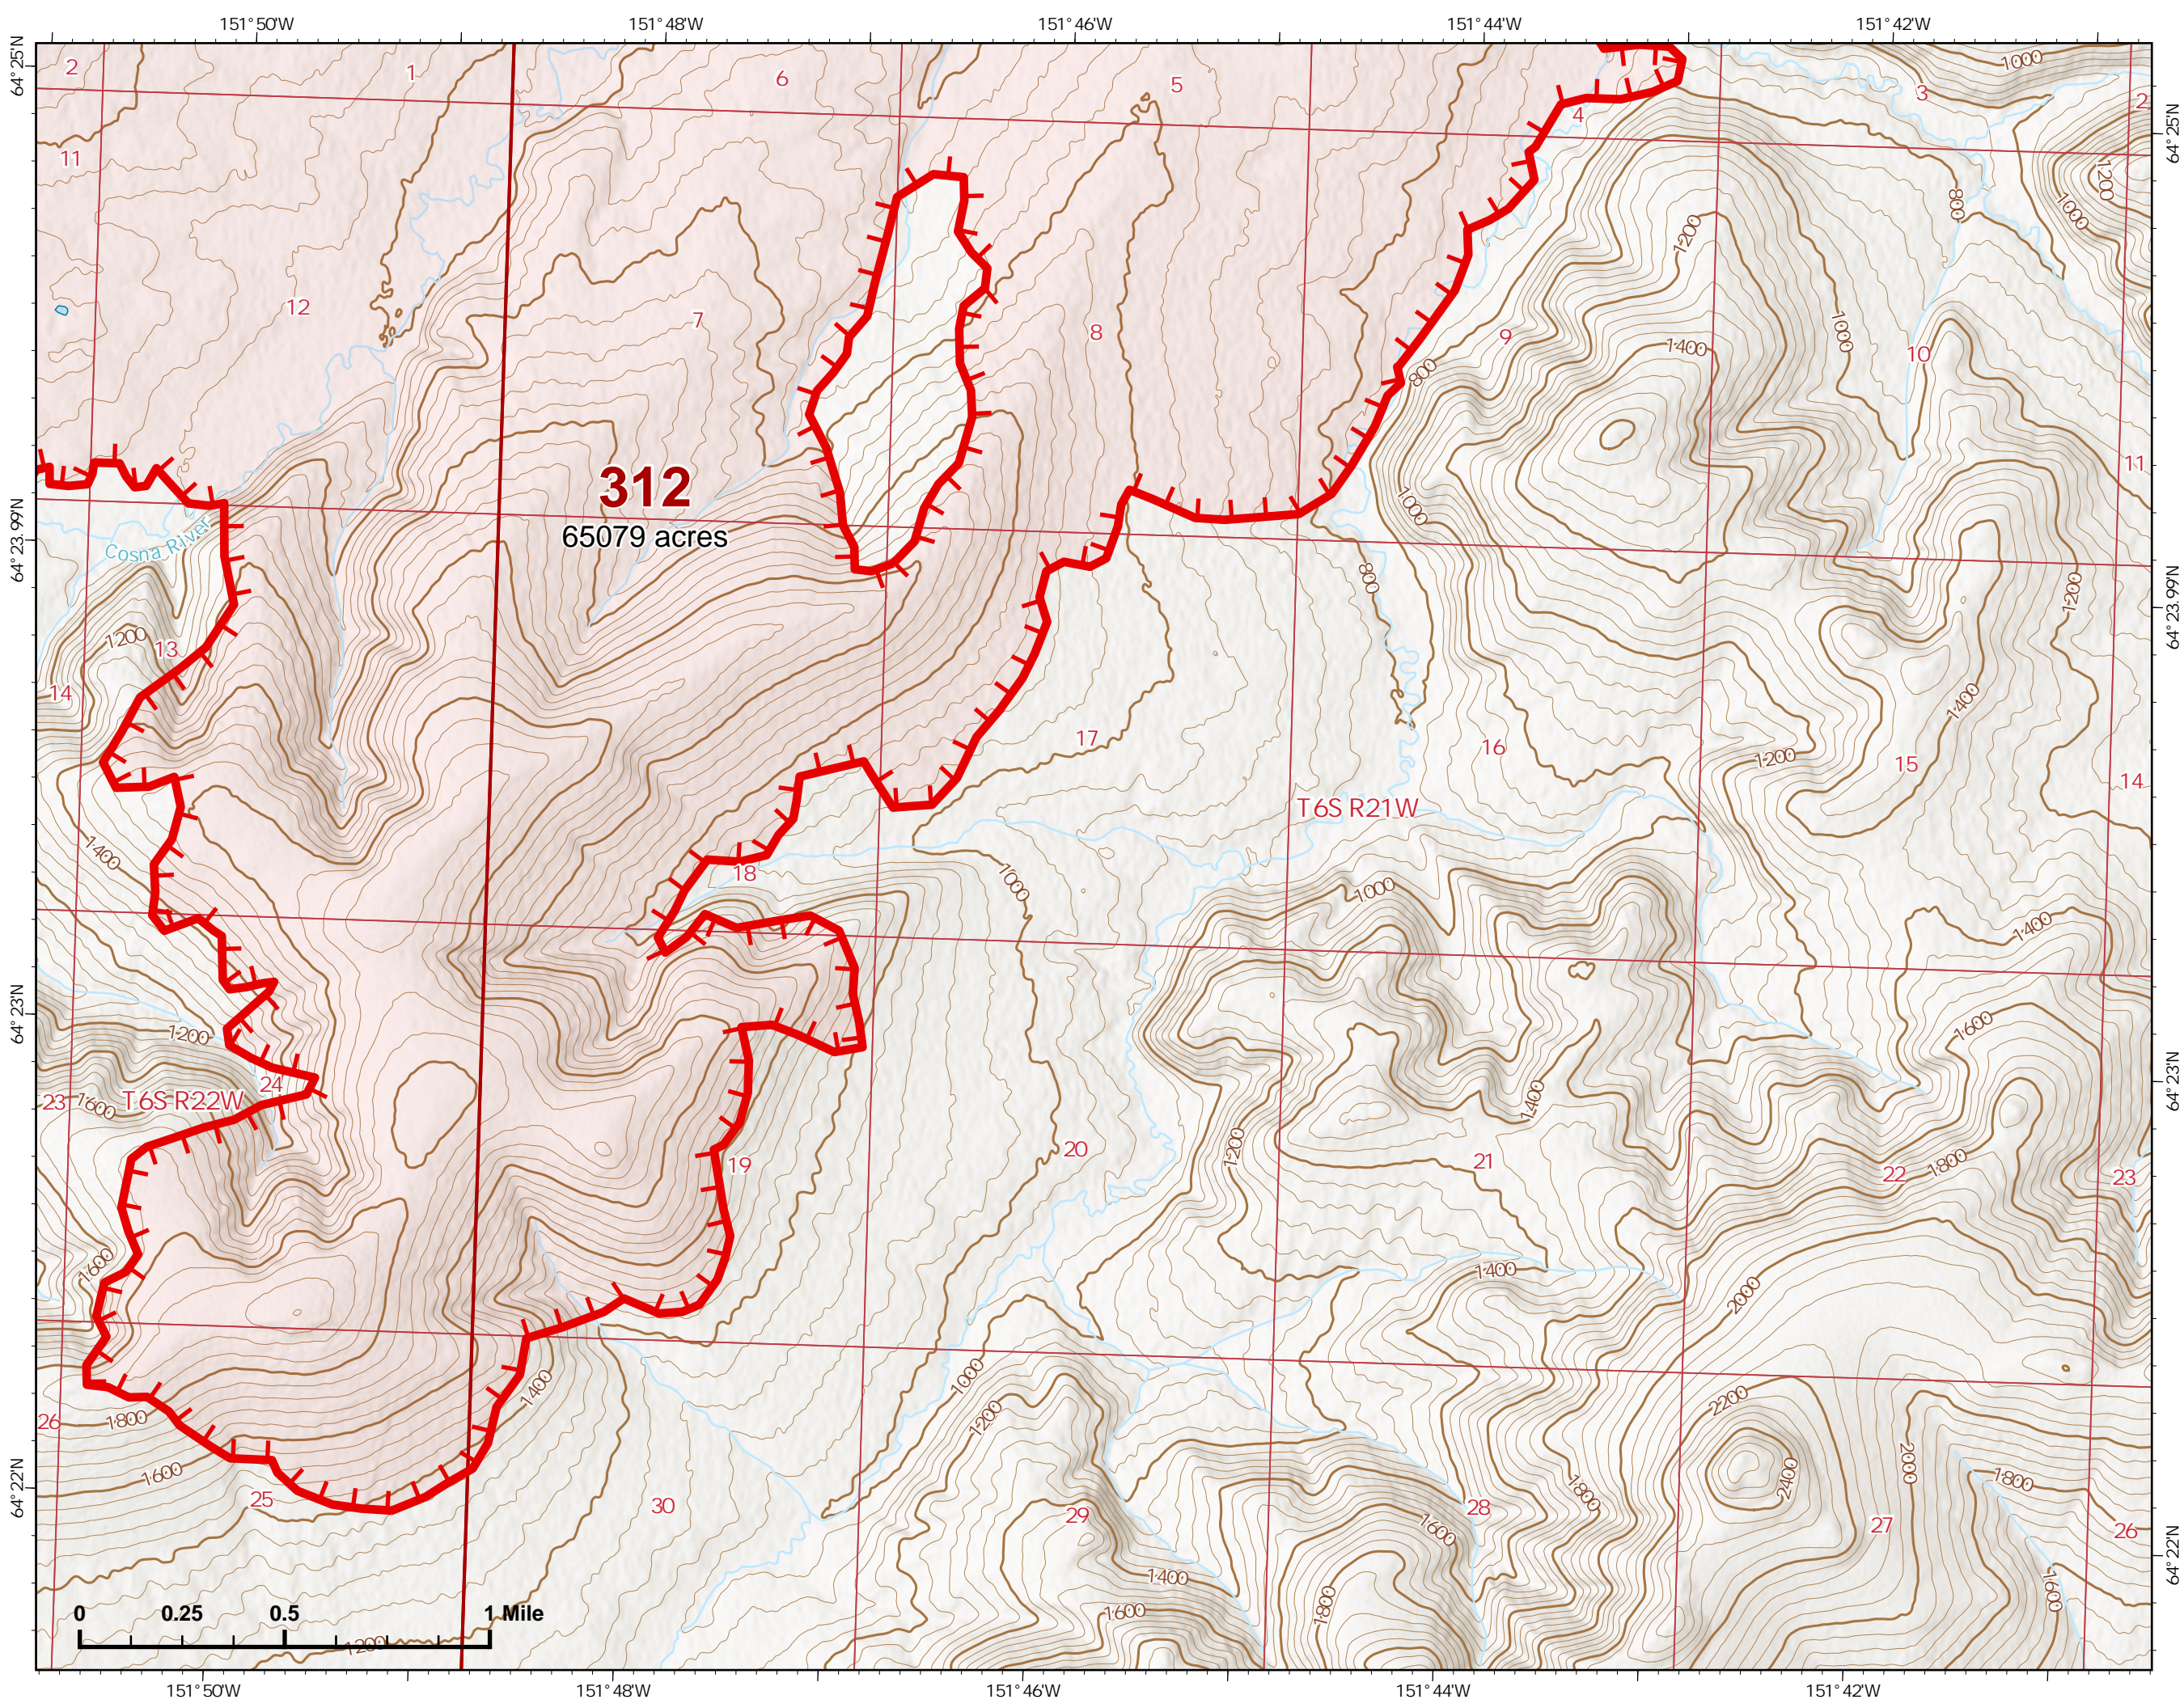

-  Wildfire Daily Fire Perimeter
-  Uncontained

Z. Cravens
7/12/2022 1019

IAP Map

Bean Complex
AK-TAD-000898

07/13/2022

Fire: 312 (Bitzshitini)

Page 312 - 6

-  Wildfire Daily Fire Perimeter
-  Uncontained

Z. Cravens
7/12/2022 1020

IAP Map

Bean Complex
AK-TAD-000898
07/13/2022
Fire: 312 (Bitzshitini)

Page 312 - 7

-  Wildfire Daily Fire Perimeter
-  Uncontained

Z. Cravens
7/12/2022 1020

IAP Map

Bean Complex
AK-TAD-000898
07/13/2022
Fire: 312 (Bitzshitini)

Page 312 - 8

-  Wildfire Daily Fire Perimeter
-  Uncontained

Z. Cravens
7/12/2022 1020

IAP Map

Bean Complex
AK-TAD-000898

07/13/2022

Fire: 312 (Bitzshitini)

Page 312 - 9

-  Wildfire Daily Fire Perimeter
-  Uncontained

Z. Cravens
7/12/2022 1021

IAP Map

Bean Complex
AK-TAD-000898
07/13/2022
Fire: 312 (Bitzshitini)

Page 312 - 10

-  Helispot
-  Structure
-  Wildfire Daily Fire Perimeter
-  Uncontained