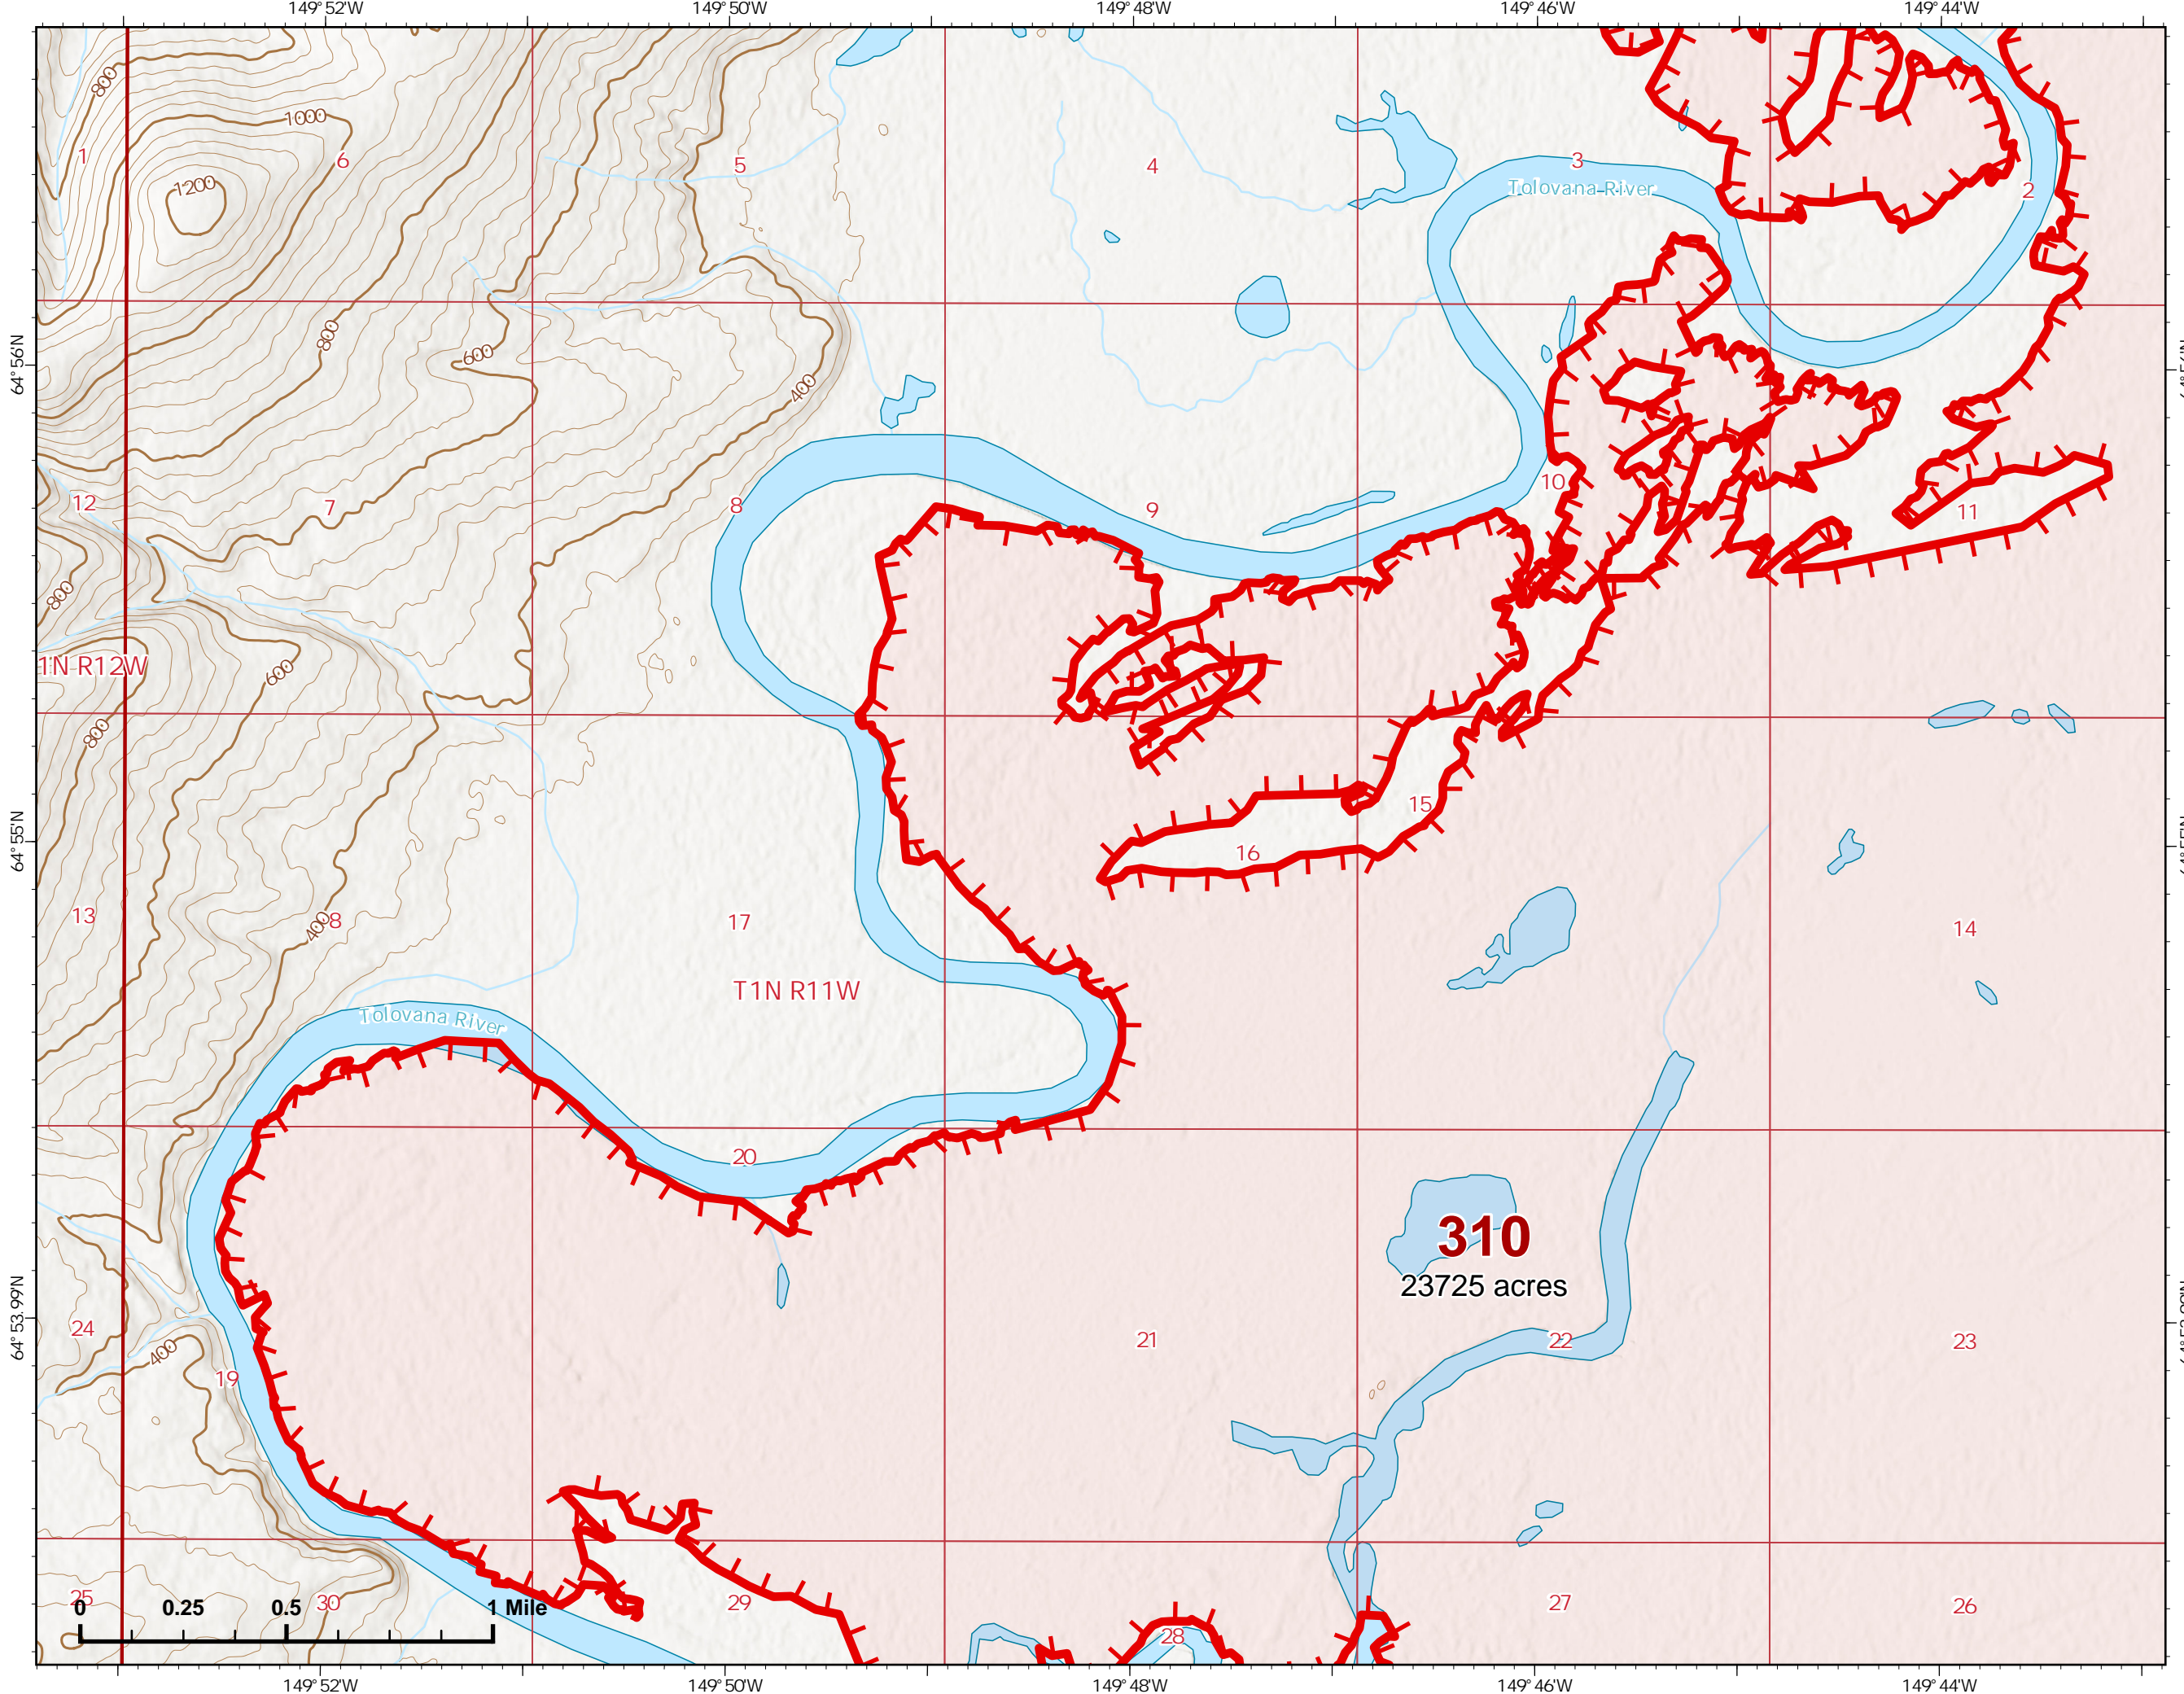

Page 310 - 1

-  Helispot
-  Wildfire Daily Fire Perimeter
-  Uncontained

Z. Cravens
7/12/2022 1030

IAP Map

Bean Complex
AK-TAD-000898

07/13/2022

Fire: 310 (Tanana River)

Page 310 - 2

-  Wildfire Daily Fire Perimeter
-  Uncontained

Z. Cravens
7/12/2022 1031

310
23725 acres

IAP Map

Bean Complex
AK-TAD-000898

07/13/2022

Fire: 310 (Tanana River)

Page 310 - 3