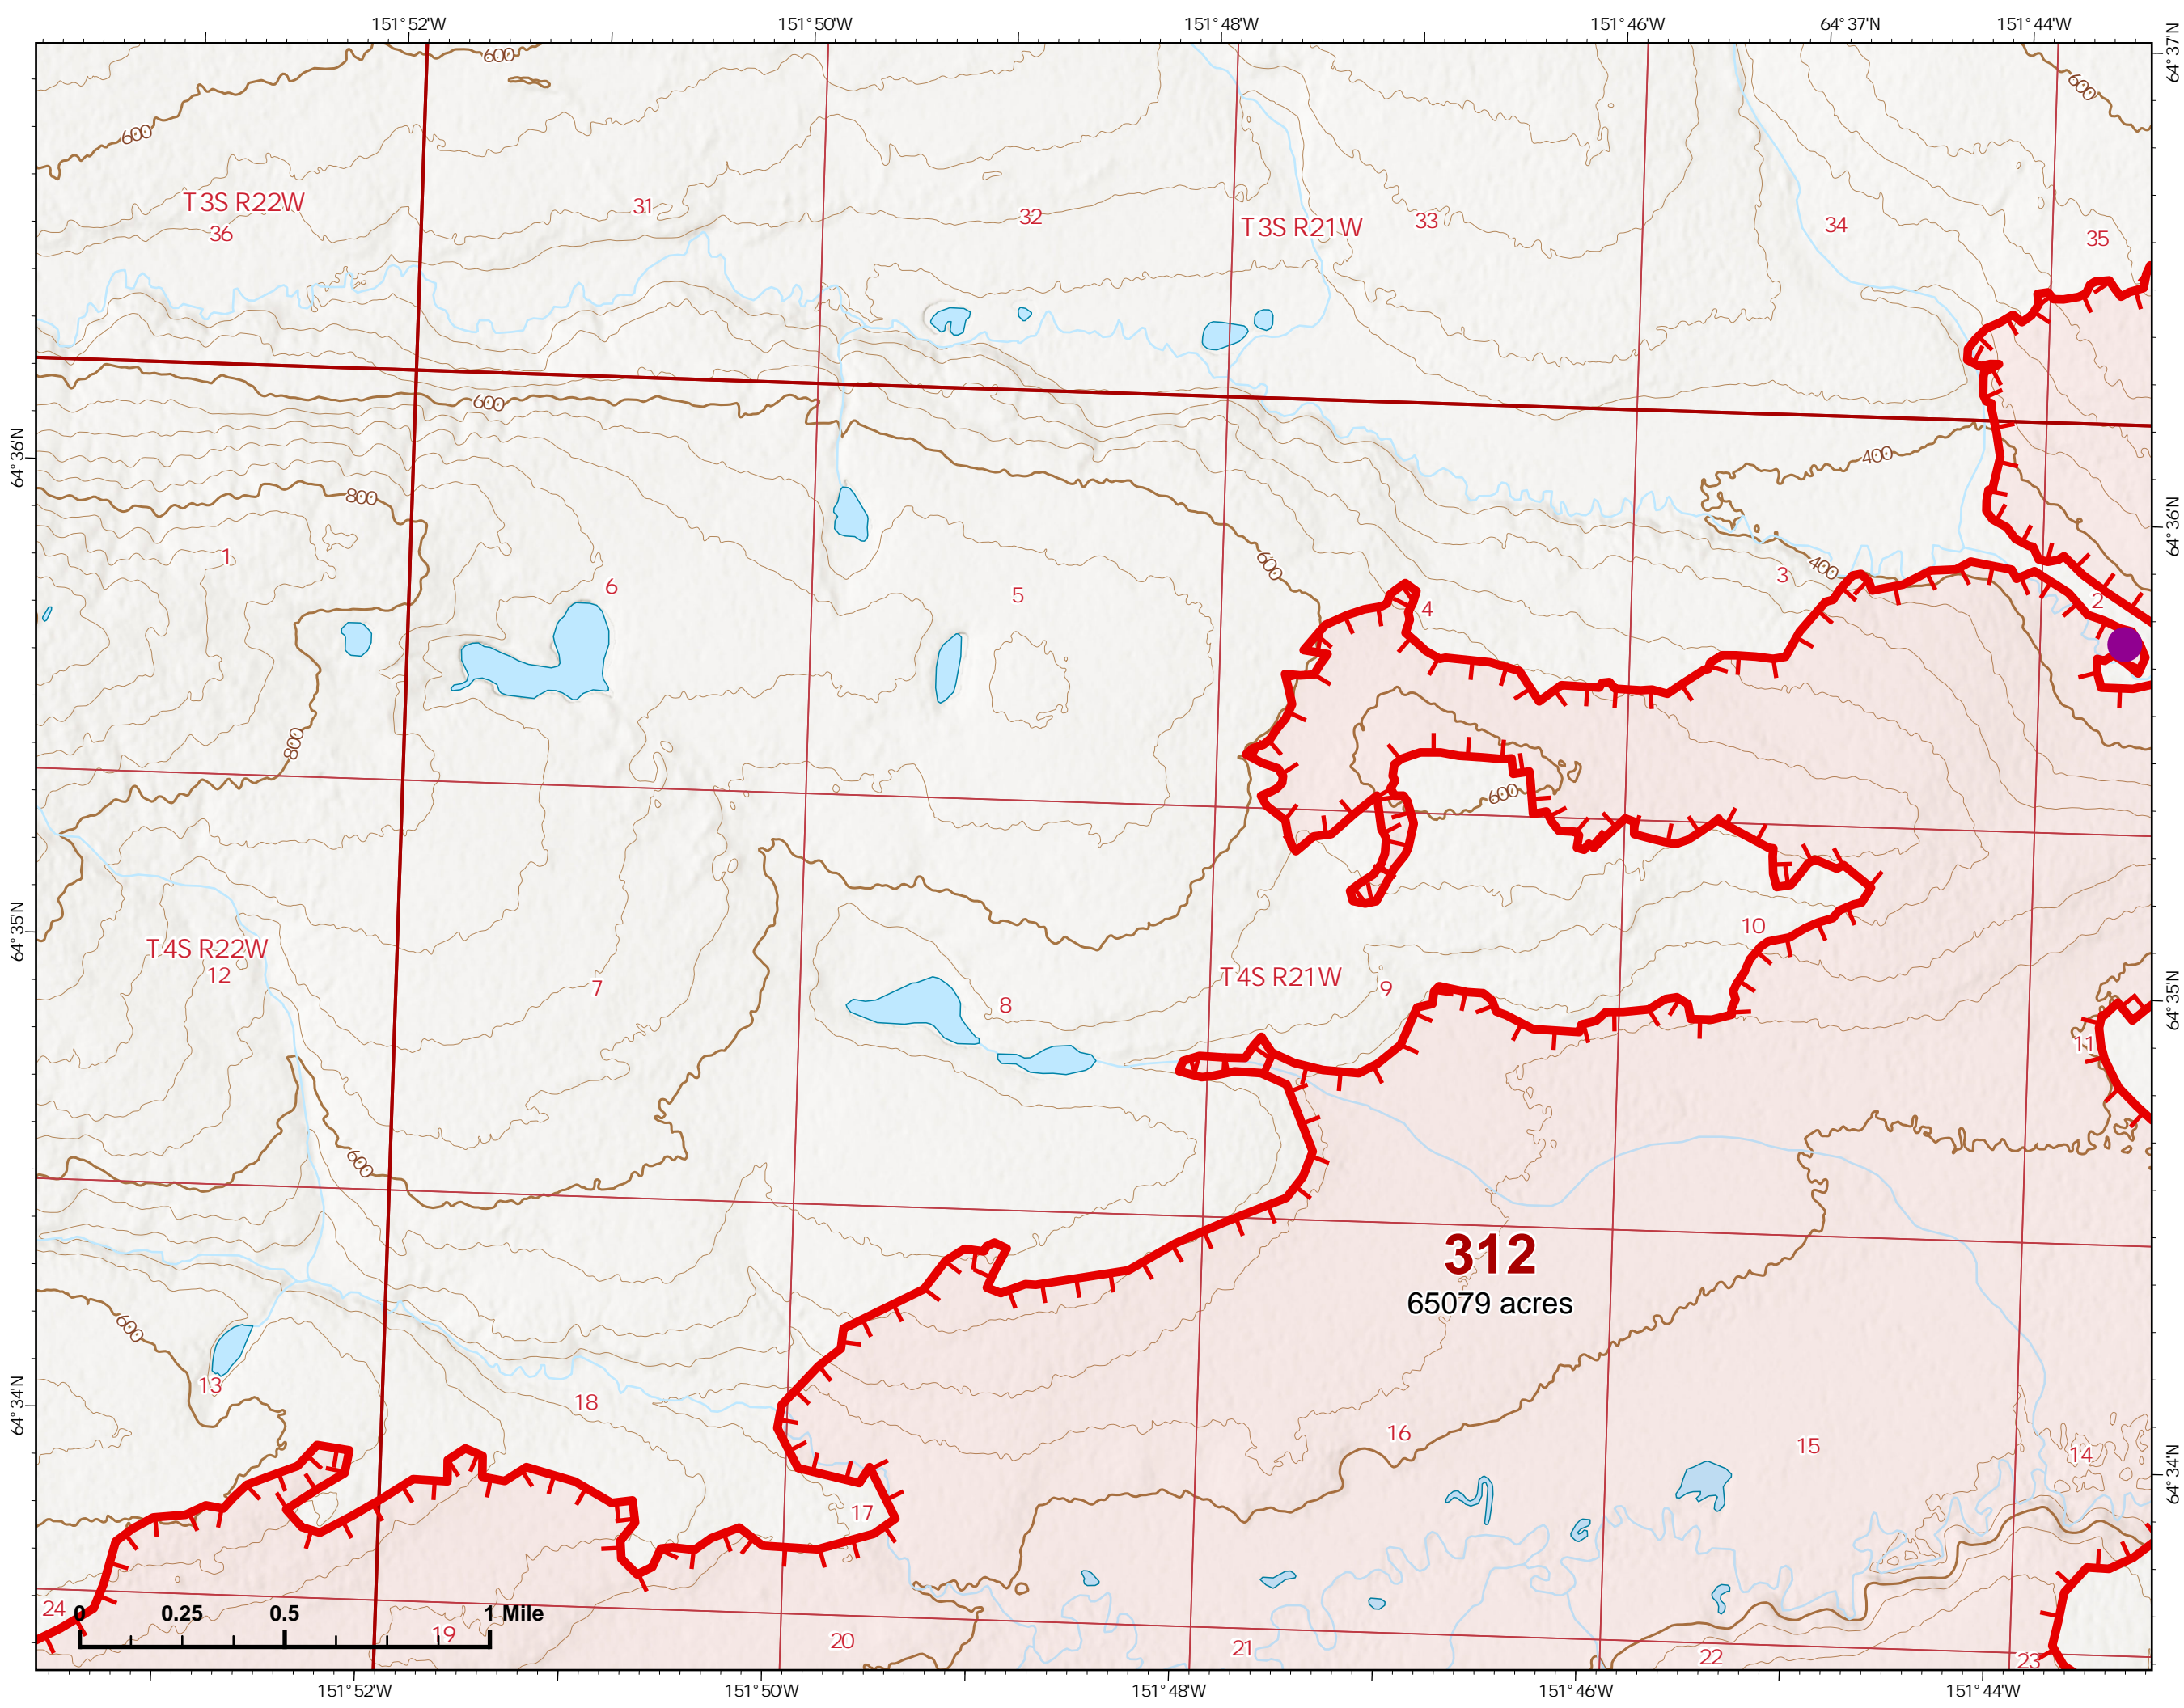

IAP Index Map

Bean Complex
AK-TAD-000898
07/12/2022

 Wildfire Daily Fire Perimeter

Z. Cravens
7/11/2022 2039

IAP Map

Bean Complex
AK-TAD-000898
07/13/2022
Fire: 312 (Bitzshitini)

Page 312 - 1

-  Helispot
-  Structure
-  Other
-  Wildfire Daily Fire Perimeter
-  Uncontained

Z. Cravens
7/12/2022 1018

IAP Map

Bean Complex
AK-TAD-000898

07/13/2022

Fire: 312 (Bitzshitini)

Page 312 - 2

-  Helispot
-  Wildfire Daily Fire Perimeter
-  Uncontained

Z. Cravens
7/12/2022 1018

IAP Map

Bean Complex
AK-TAD-000898
07/13/2022
Fire: 312 (Bitzshitini)

Page 312 - 3

-  Wildfire Daily Fire Perimeter
-  Uncontained

Z. Cravens
7/12/2022 1018

IAP Map

Bean Complex
AK-TAD-000898
07/13/2022
Fire: 312 (Bitzshitini)