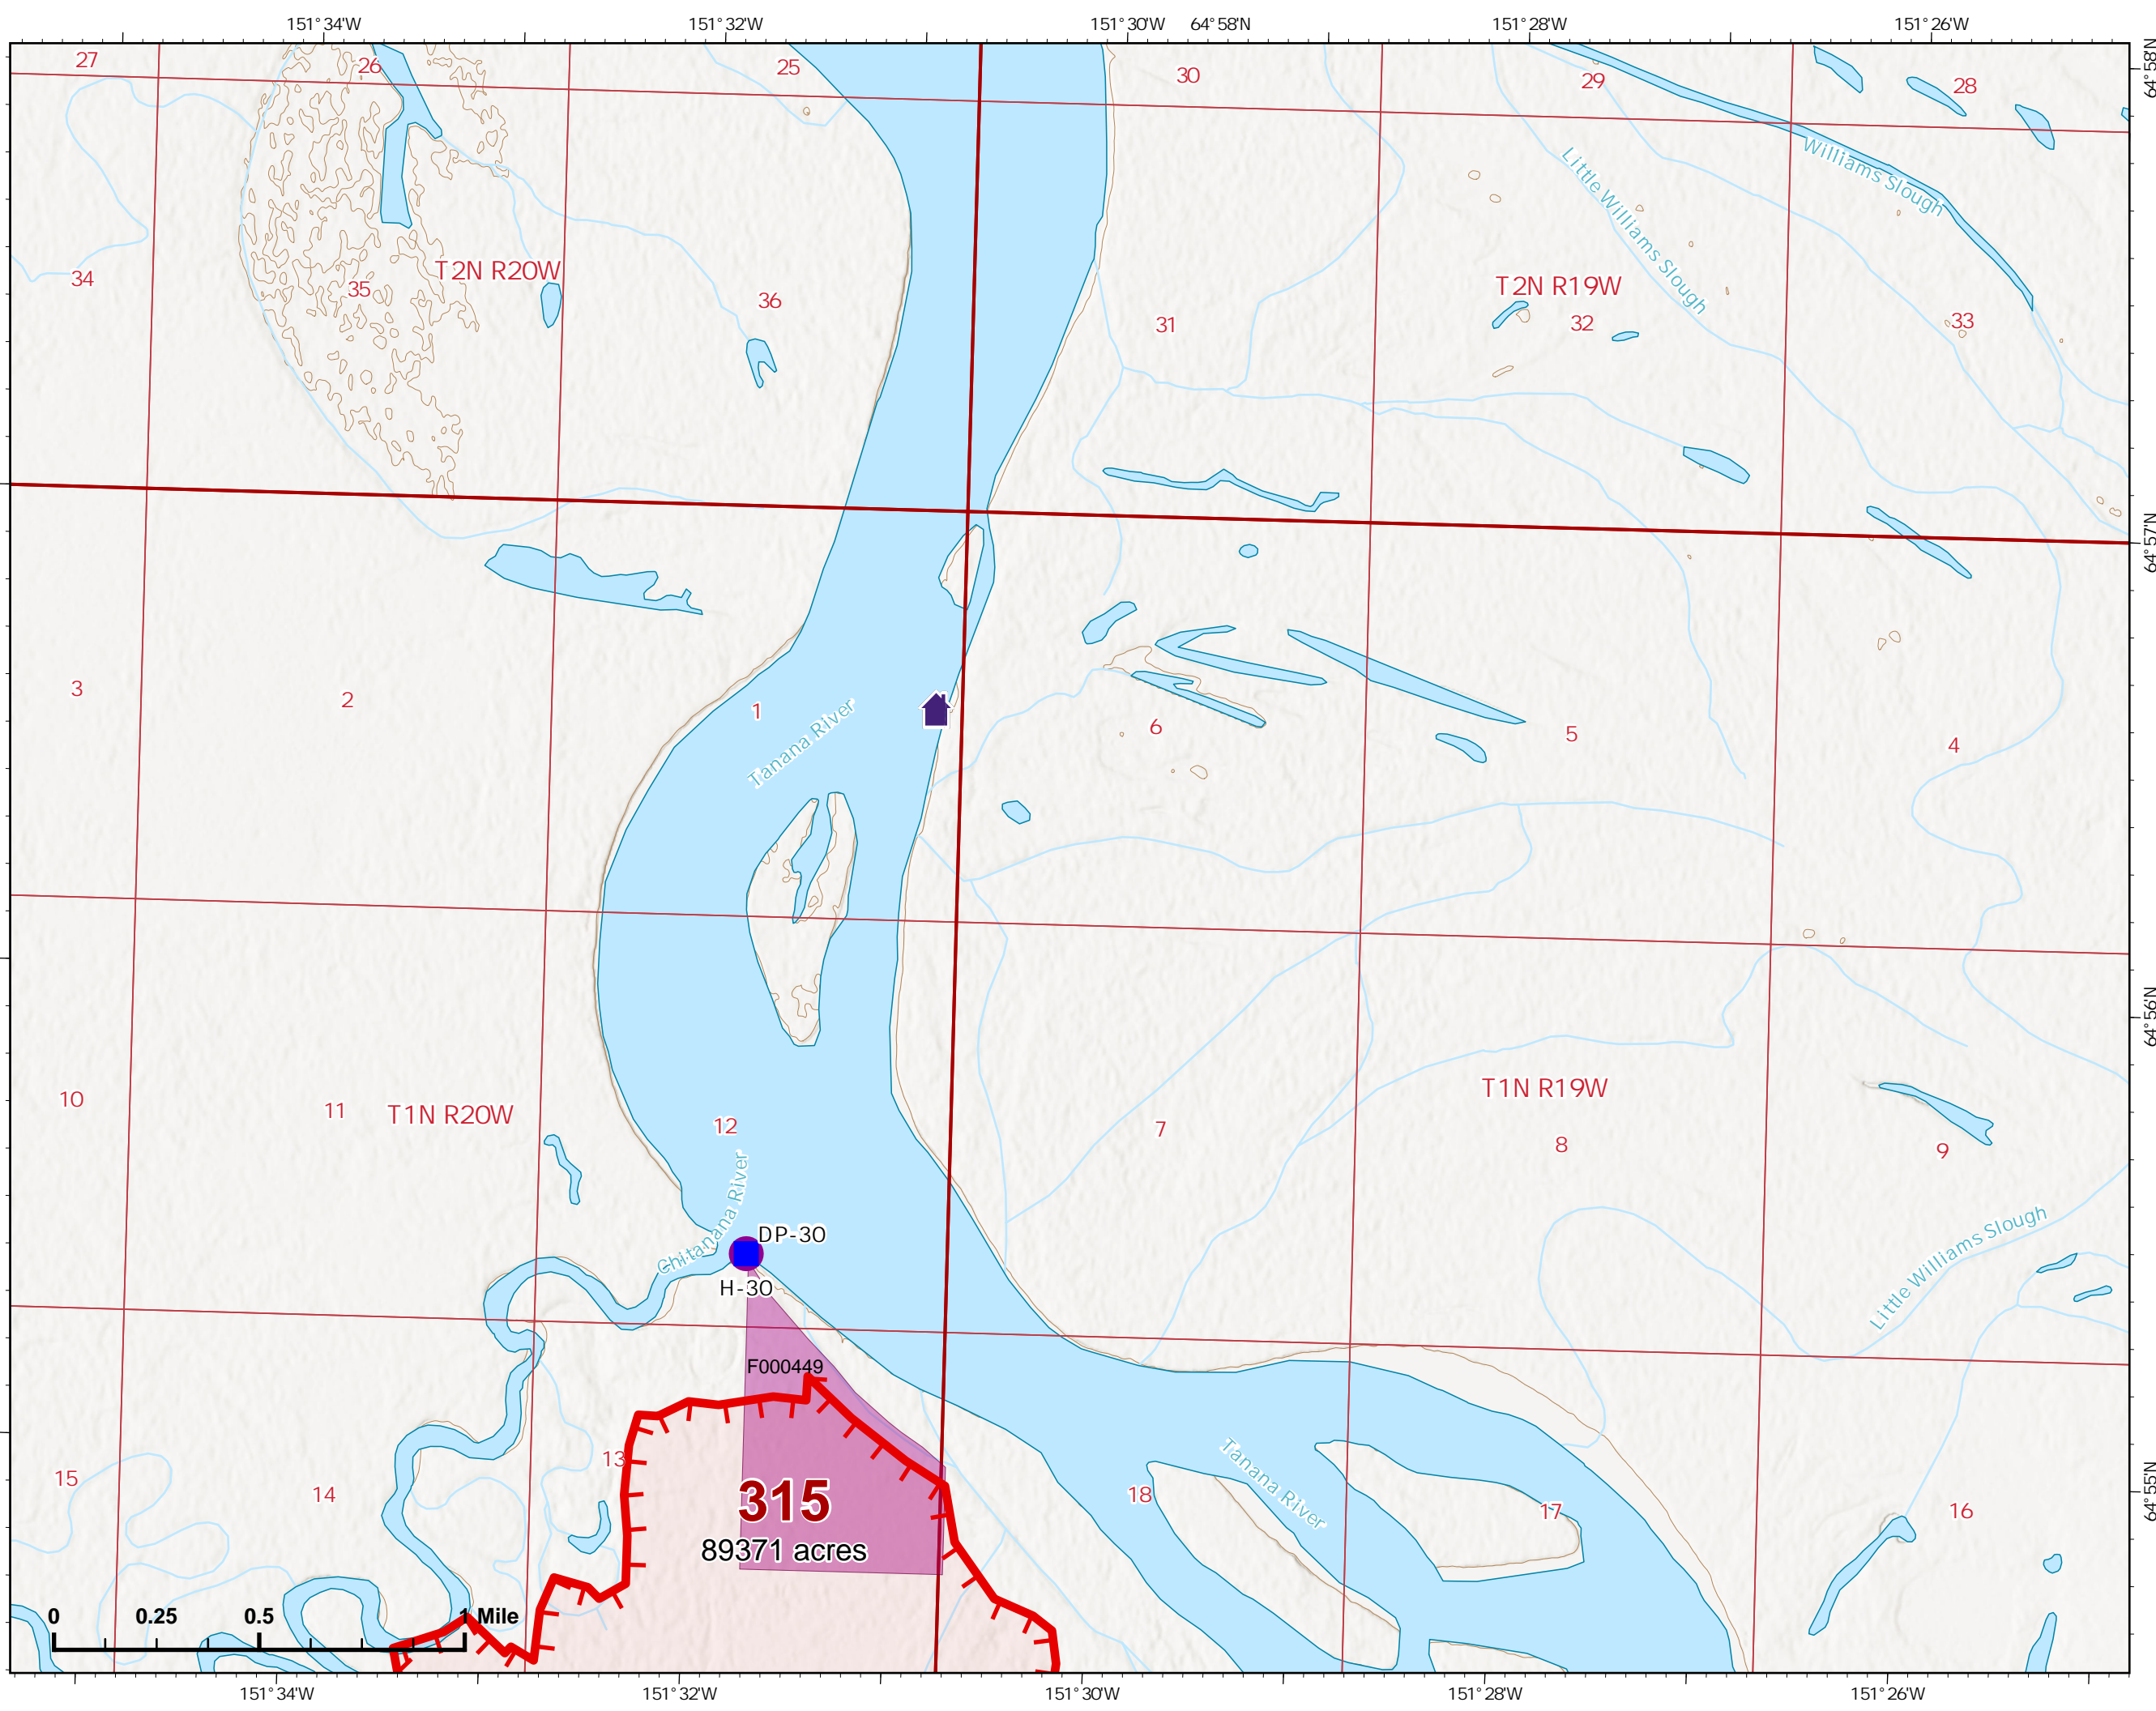

IAP Map

Bean Complex
AK-TAD-000898

07/13/2022

Fire: 315 (Chitanana)

Page 315 - 1

-  Helispot
-  Drop Point
-  Structure
-  Wildfire Daily Fire Perimeter
-  Uncontained
-  Native Allotments

Z. Cravens
7/12/2022 1022

IAP Map

Bean Complex
AK-TAD-000898

07/13/2022

Fire: 315 (Chitanana)

Page 315 - 2

-  Helispot
-  Structure
-  Wildfire Daily Fire Perimeter
-  Uncontained

315
89371 acres

Z. Cravens
7/12/2022 1022