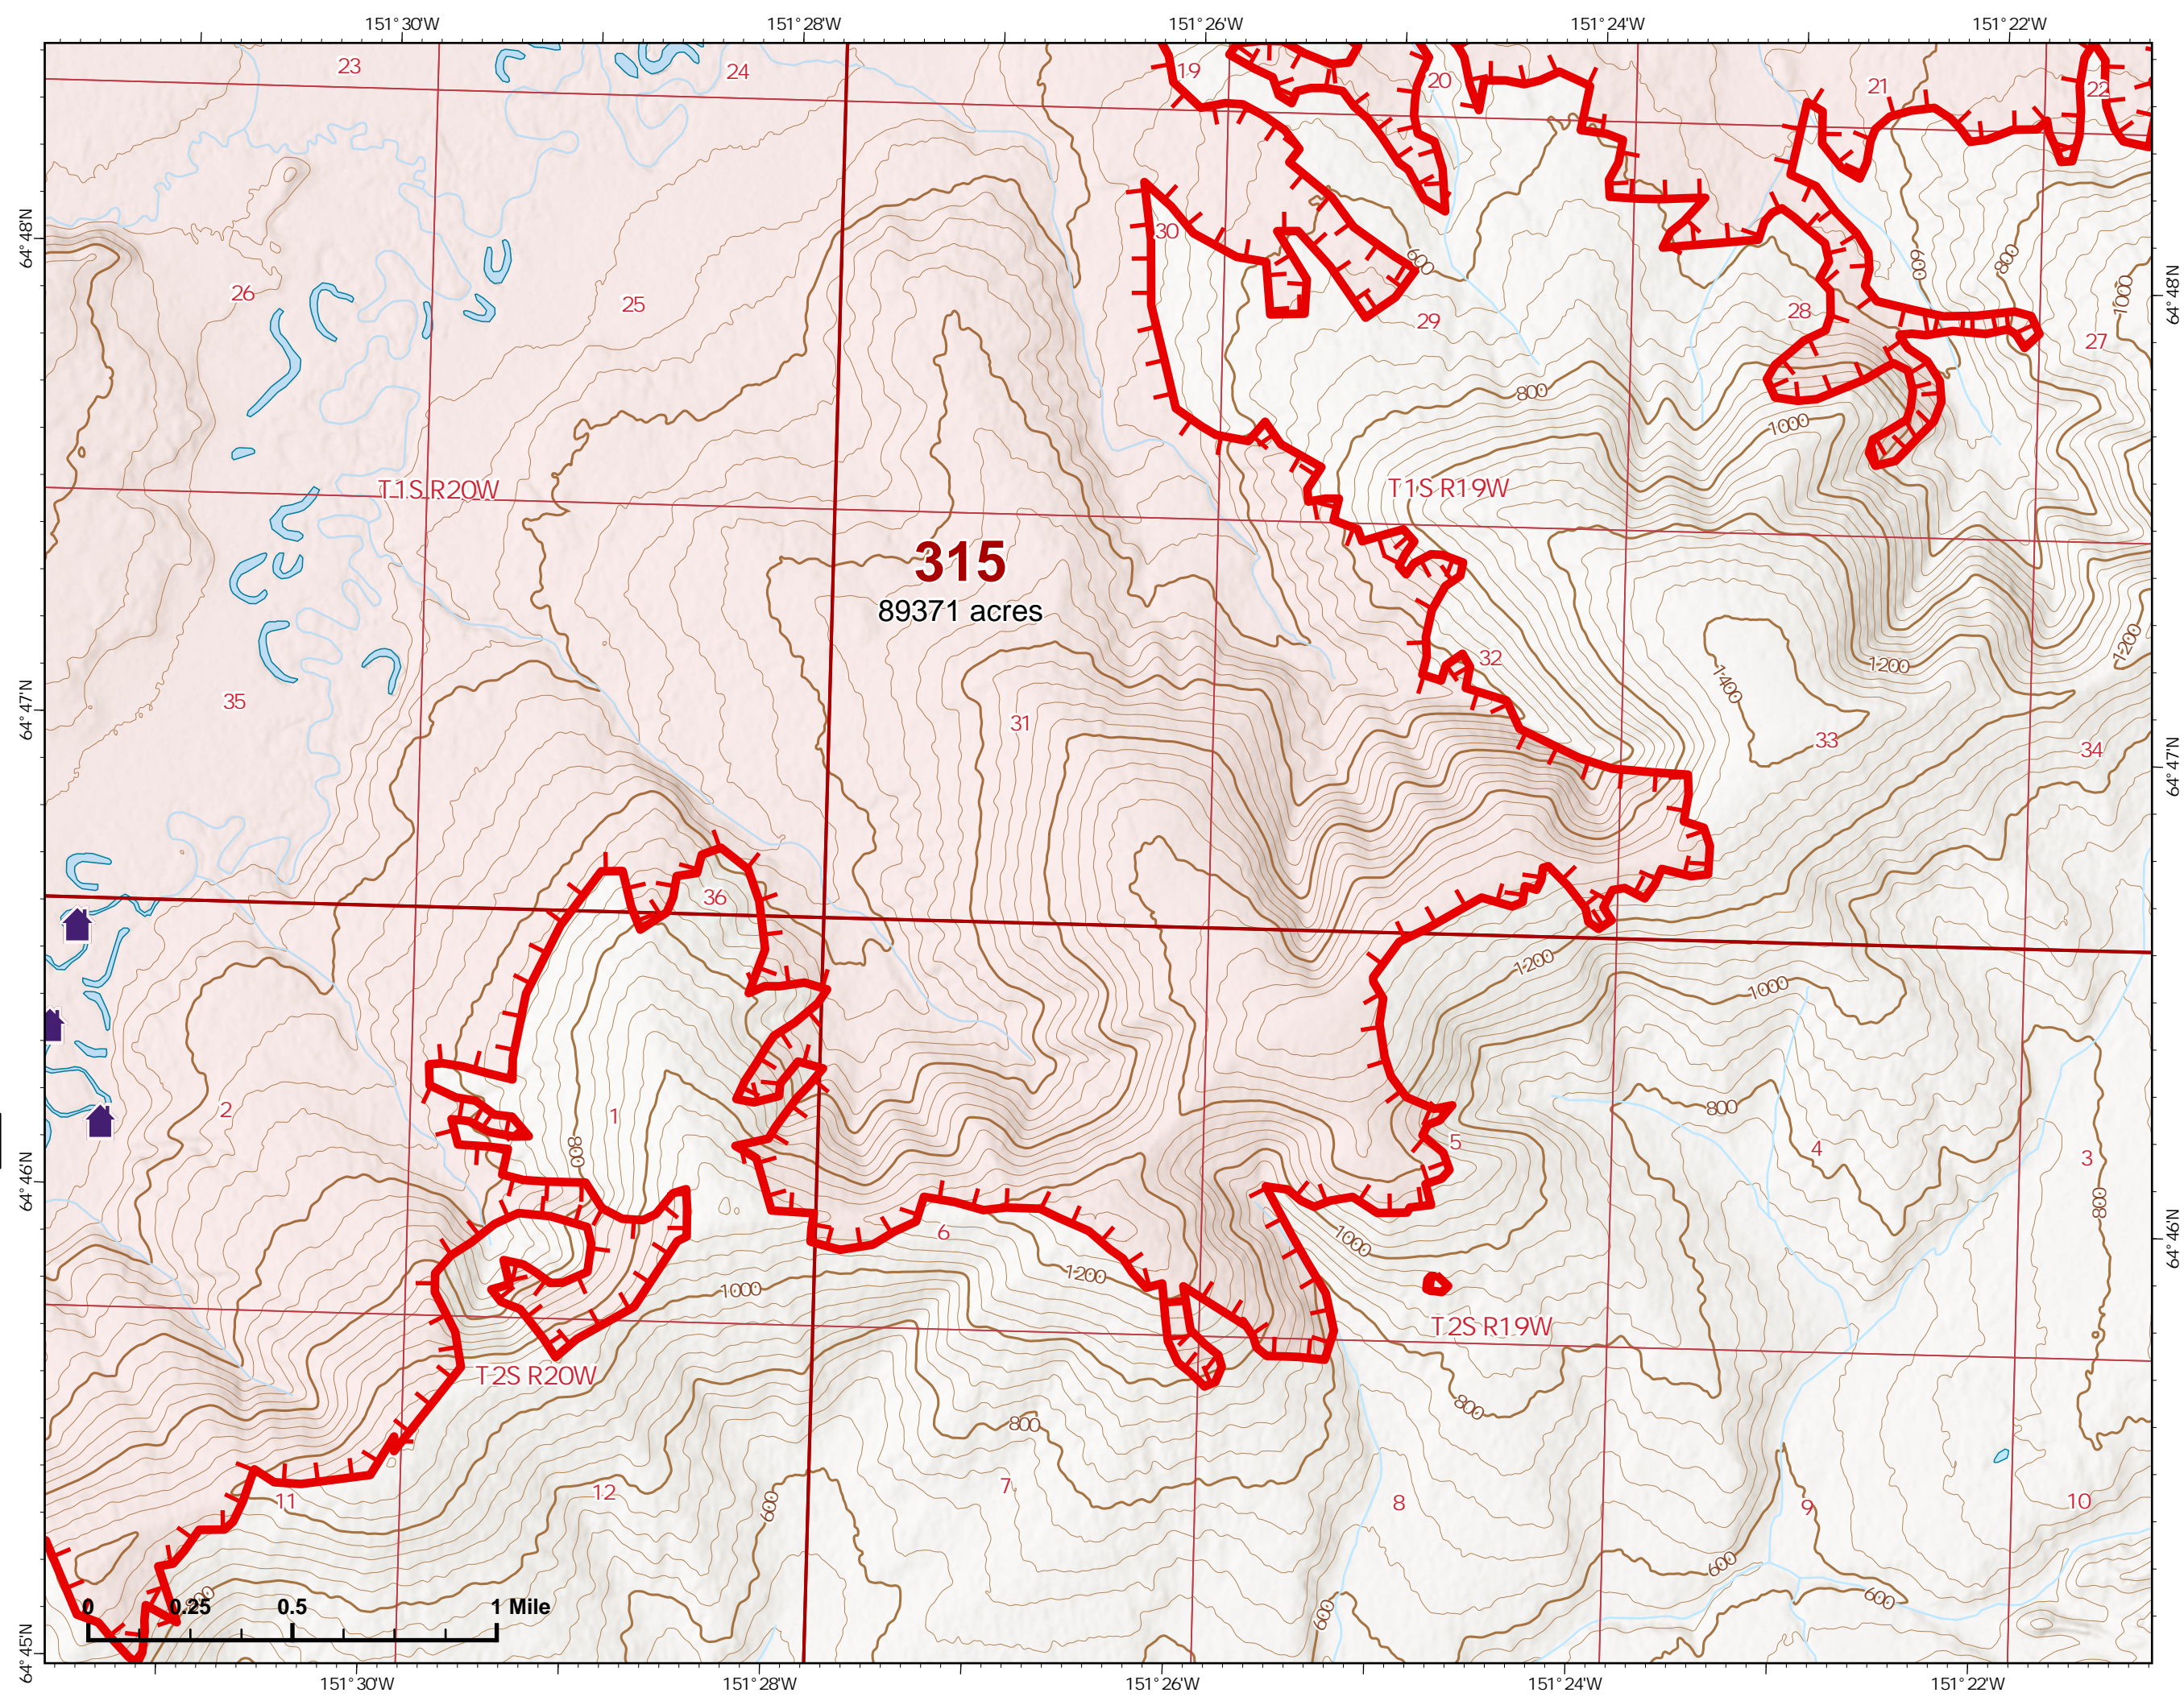

Z. Cravens
7/12/2022 1025