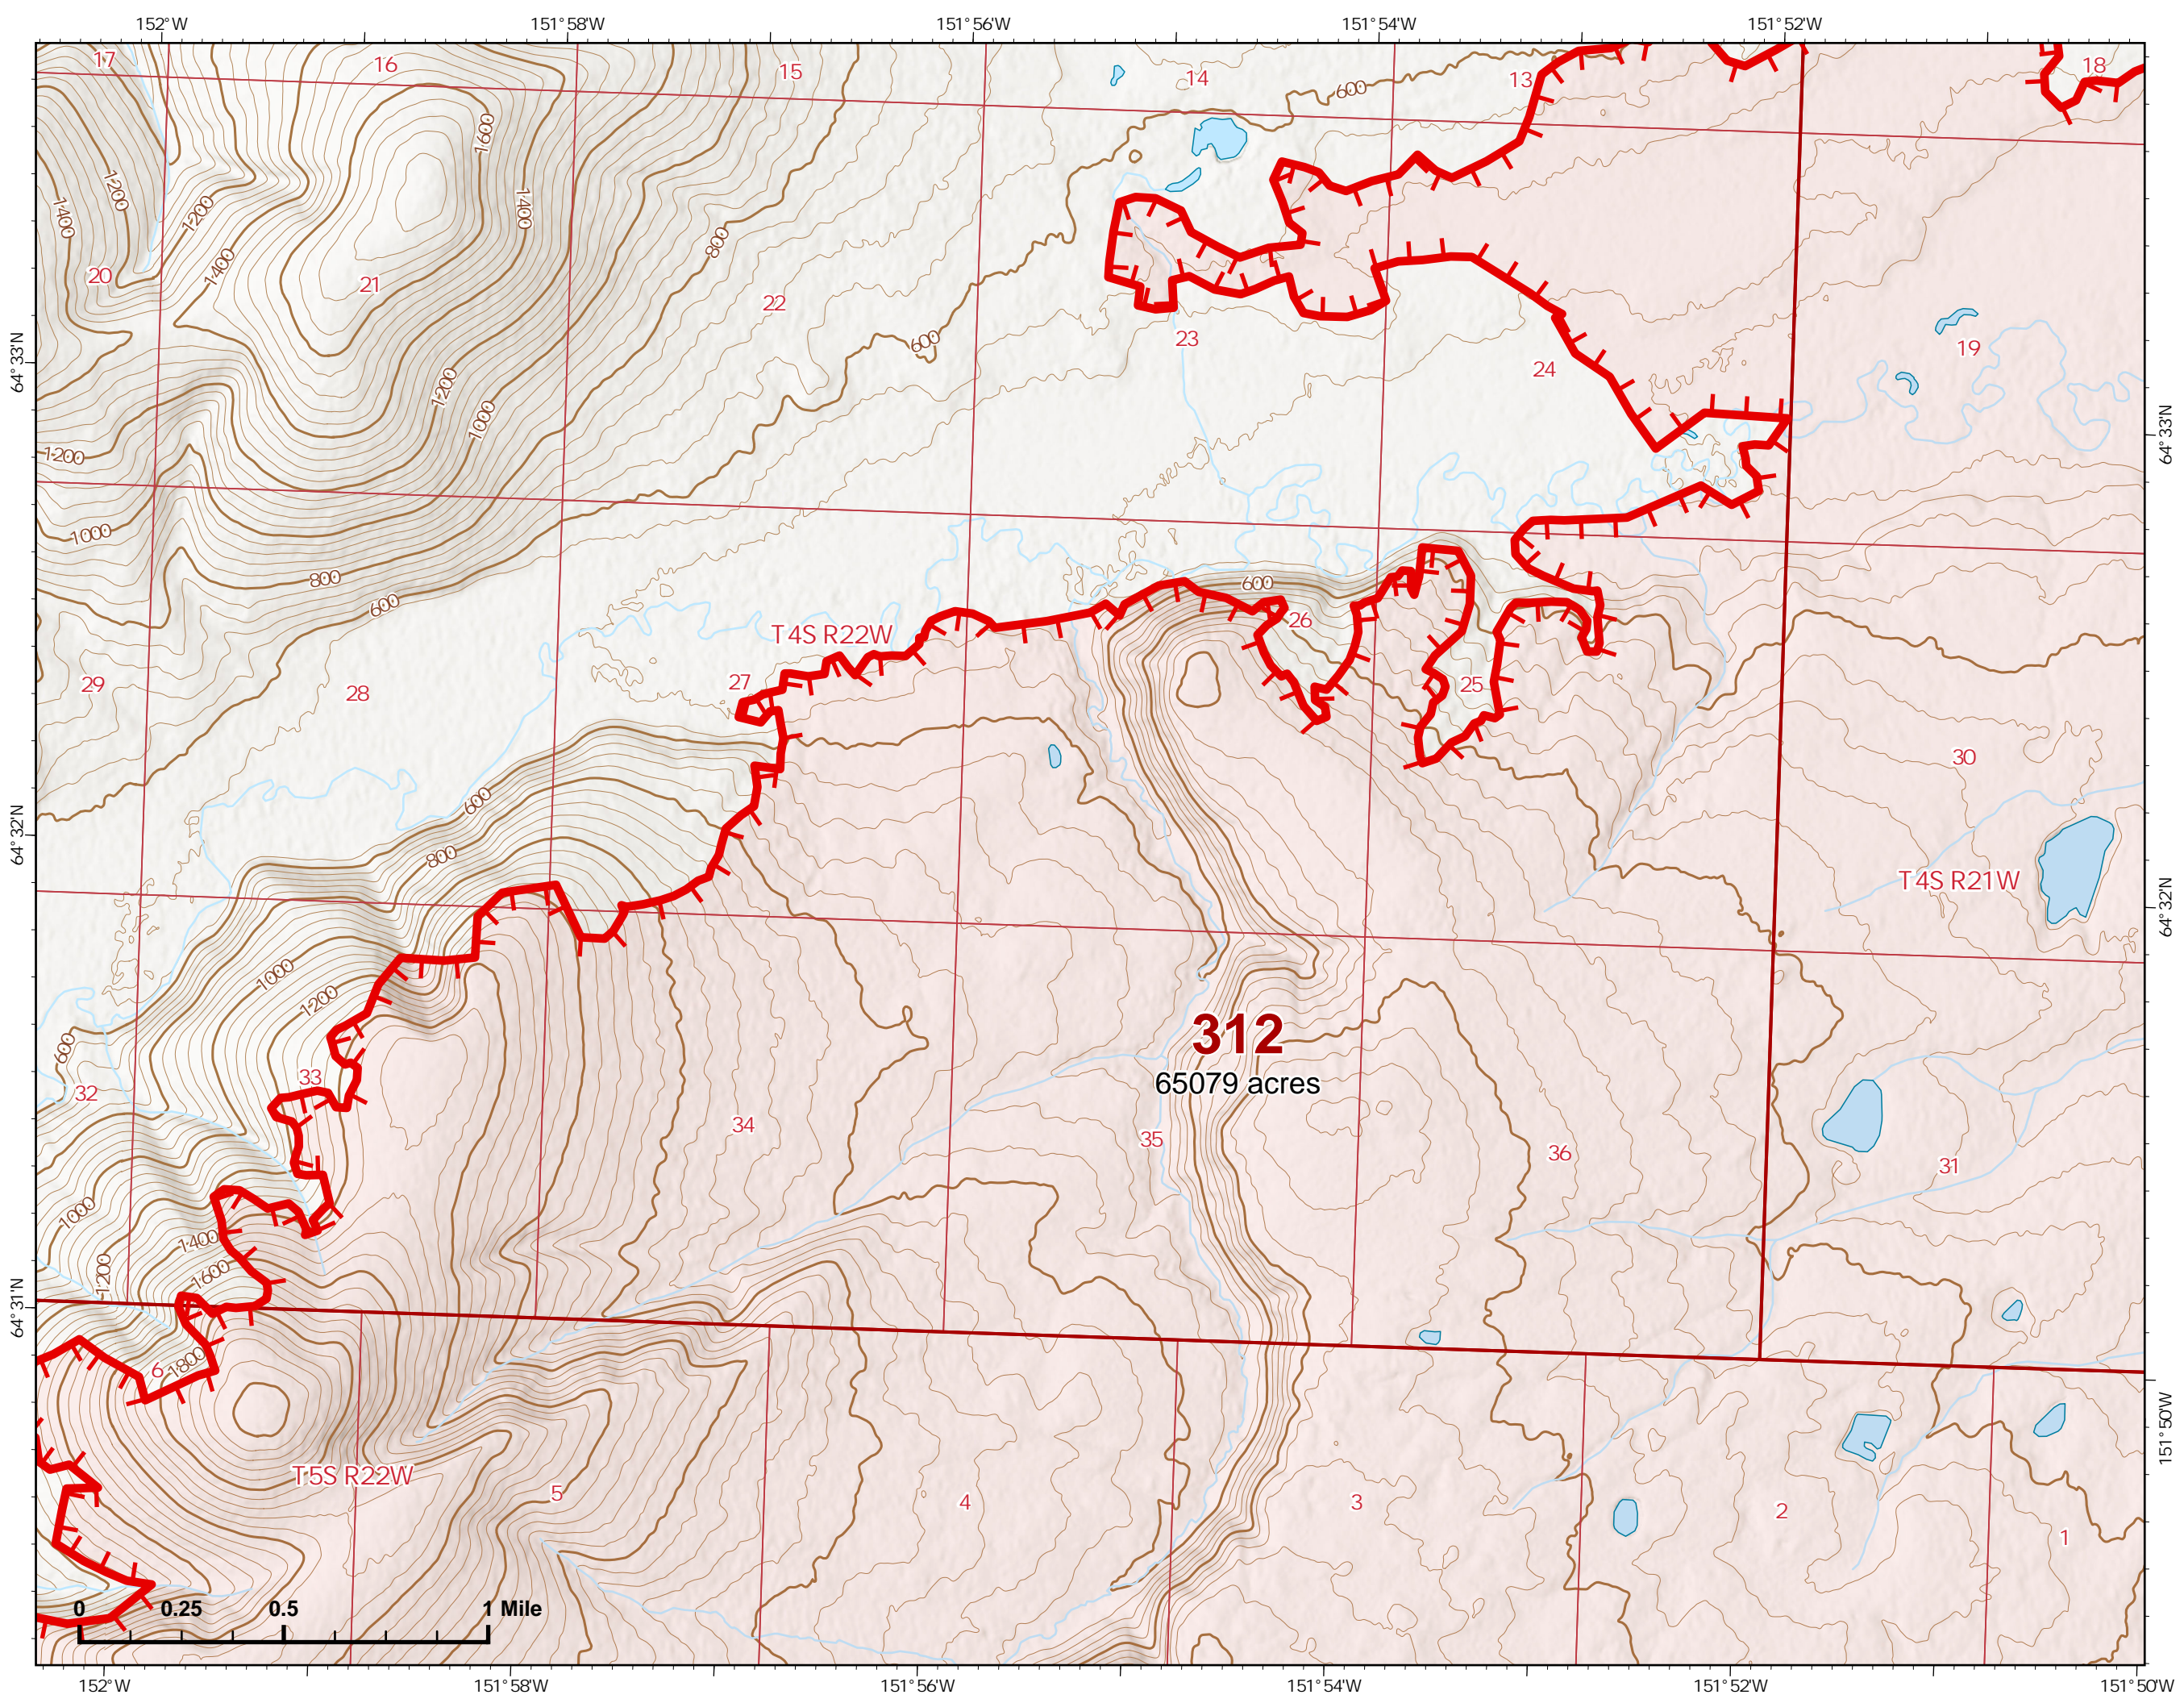

IAP Index Map

Bean Complex
AK-TAD-000898
07/12/2022

 Wildfire Daily Fire Perimeter

Z. Cravens
7/11/2022 2039

IAP Map

Bean Complex
AK-TAD-000898
07/13/2022
Fire: 312 (Bitzshitini)

Page 312 - 1

-  Helispot
-  Structure
-  Other
-  Wildfire Daily Fire Perimeter
-  Uncontained

Z. Cravens
7/12/2022 1018

IAP Map

Bean Complex
AK-TAD-000898

07/13/2022

Fire: 312 (Bitzshitini)

Page 312 - 2

-  Helispot
-  Wildfire Daily Fire Perimeter
-  Uncontained

Z. Cravens
7/12/2022 1018

IAP Map

Bean Complex
AK-TAD-000898
07/13/2022
Fire: 312 (Bitzshitini)

Page 312 - 3

-  Wildfire Daily Fire Perimeter
-  Uncontained

Z. Cravens
7/12/2022 1018

IAP Map

Bean Complex
AK-TAD-000898
07/13/2022
Fire: 312 (Bitzshitini)

Page 312 - 4

-  Wildfire Daily Fire Perimeter
-  Uncontained

Z. Cravens
7/12/2022 1019

IAP Map

Bean Complex
AK-TAD-000898

07/13/2022

Fire: 312 (Bitzshitini)

Page 312 - 5