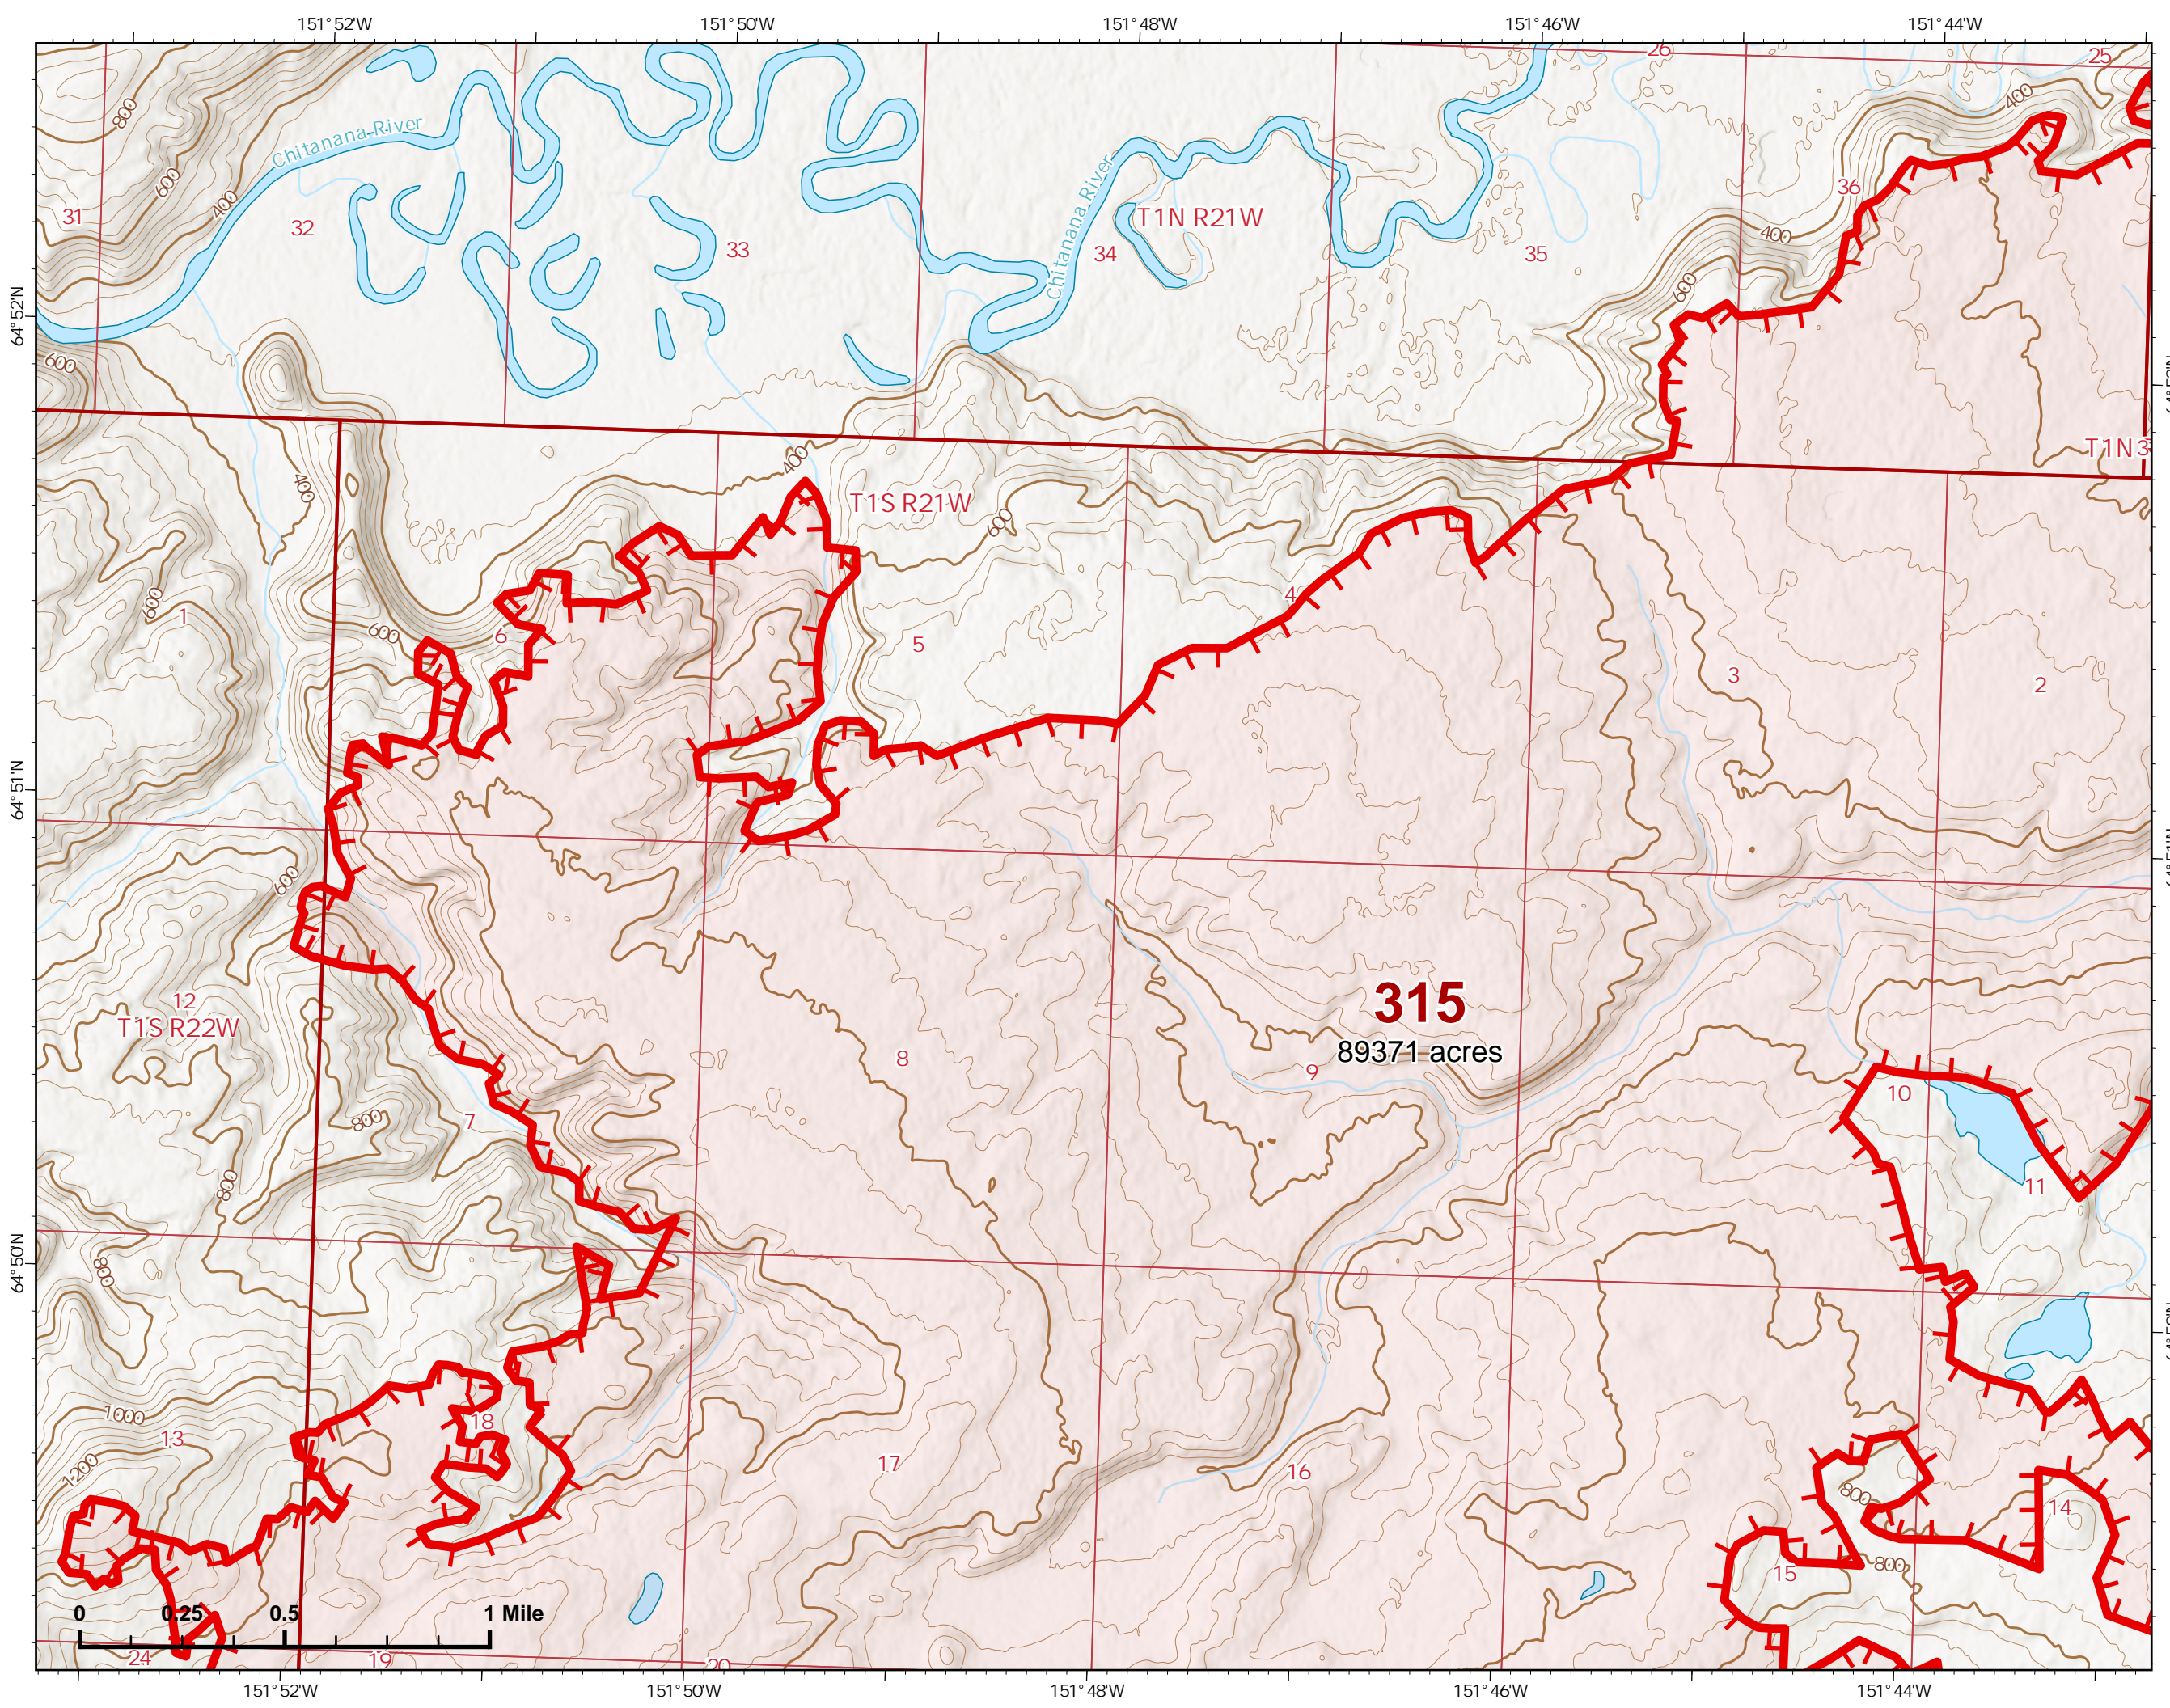

IAP Map

Bean Complex
AK-TAD-000898

07/13/2022

Fire: 315 (Chitanana)

Page 315 - 2

-  Helispot
-  Structure
-  Wildfire Daily Fire Perimeter
-  Uncontained

315
89371 acres

Z. Cravens
7/12/2022 1022

NORTHWEST INCIDENT MANAGEMENT TEAM

IAP Map

Bean Complex
AK-TAD-000898

07/13/2022

Fire: 315 (Chitanana)

Page 315 - 3

-  Wildfire Daily Fire Perimeter
-  Uncontained

Z. Cravens
7/12/2022 1023