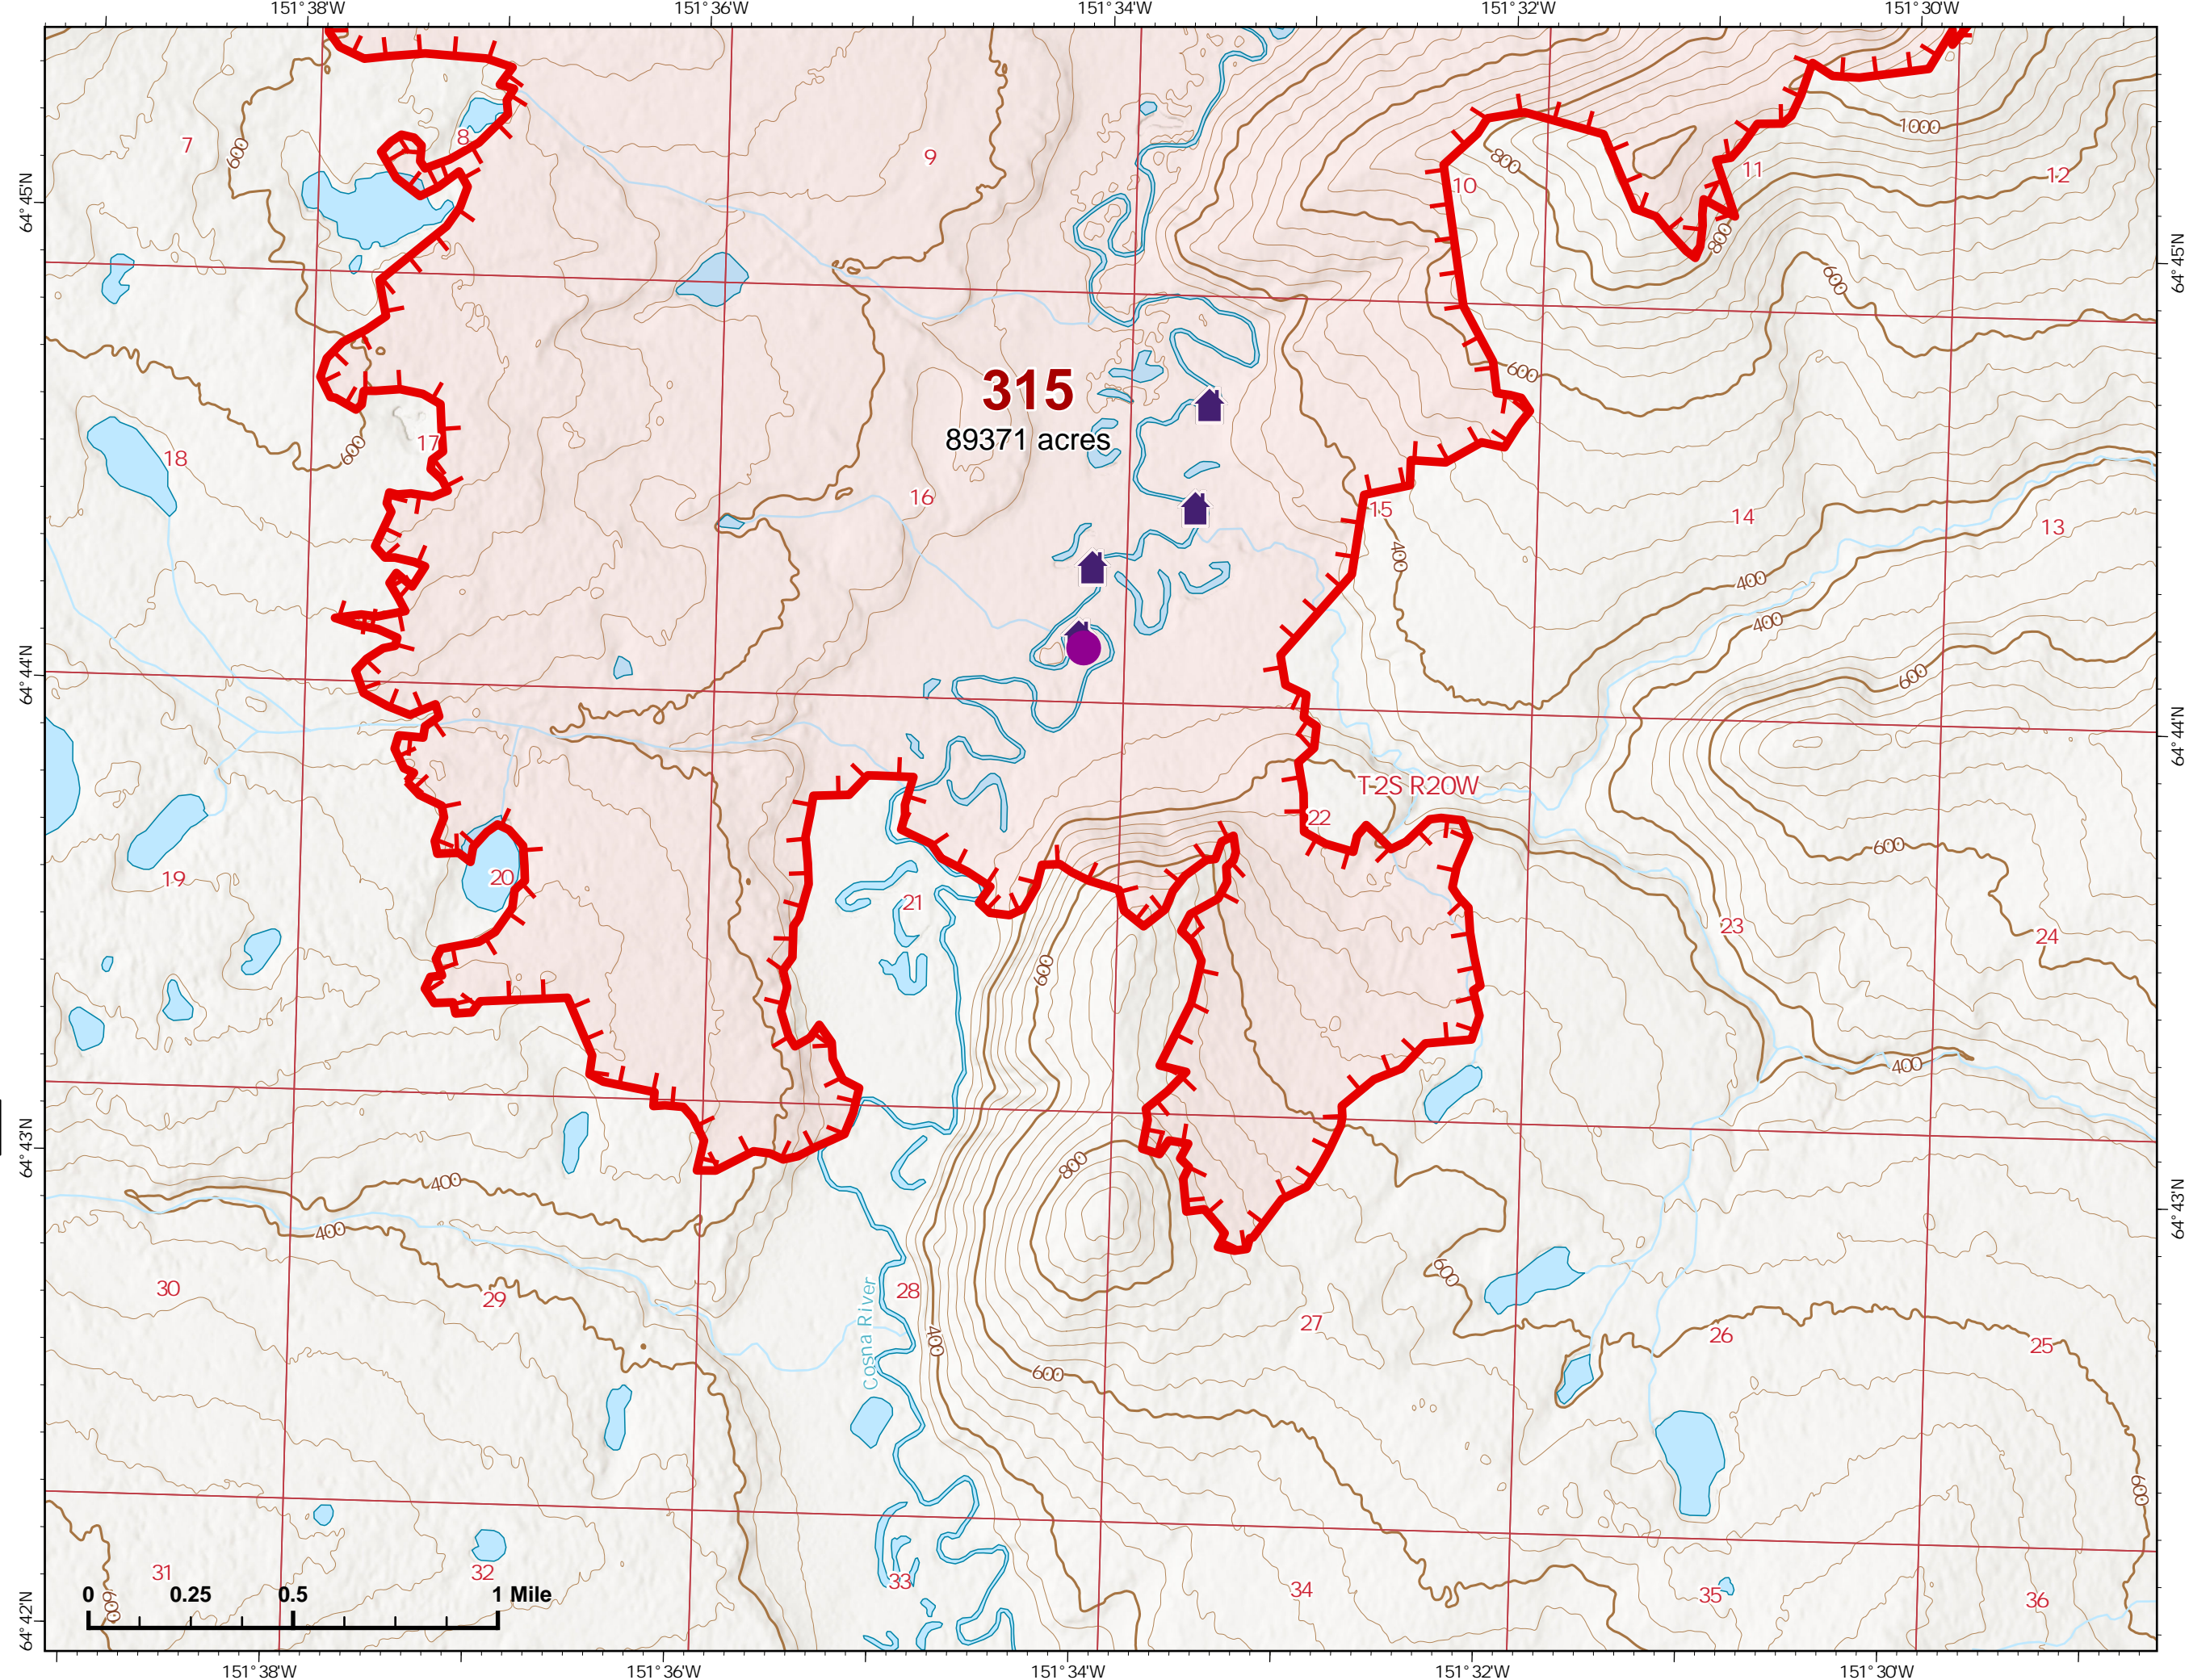

07/13/2022

Fire: 315 (Chitanana)

Page 315 - 6

-  Wildfire Daily Fire Perimeter
-  Uncontained

Z. Cravens
7/12/2022 1024

IAP Map

Bean Complex
AK-TAD-000898

07/13/2022

Fire: 315 (Chitanana)

Page 315 - 7

-  Helispot
-  Structure
-  Wildfire Daily Fire Perimeter
-  Uncontained

Z. Cravens
7/12/2022 1024

IAP Map

Bean Complex
AK-TAD-000898

07/13/2022

Fire: 315 (Chitanana)