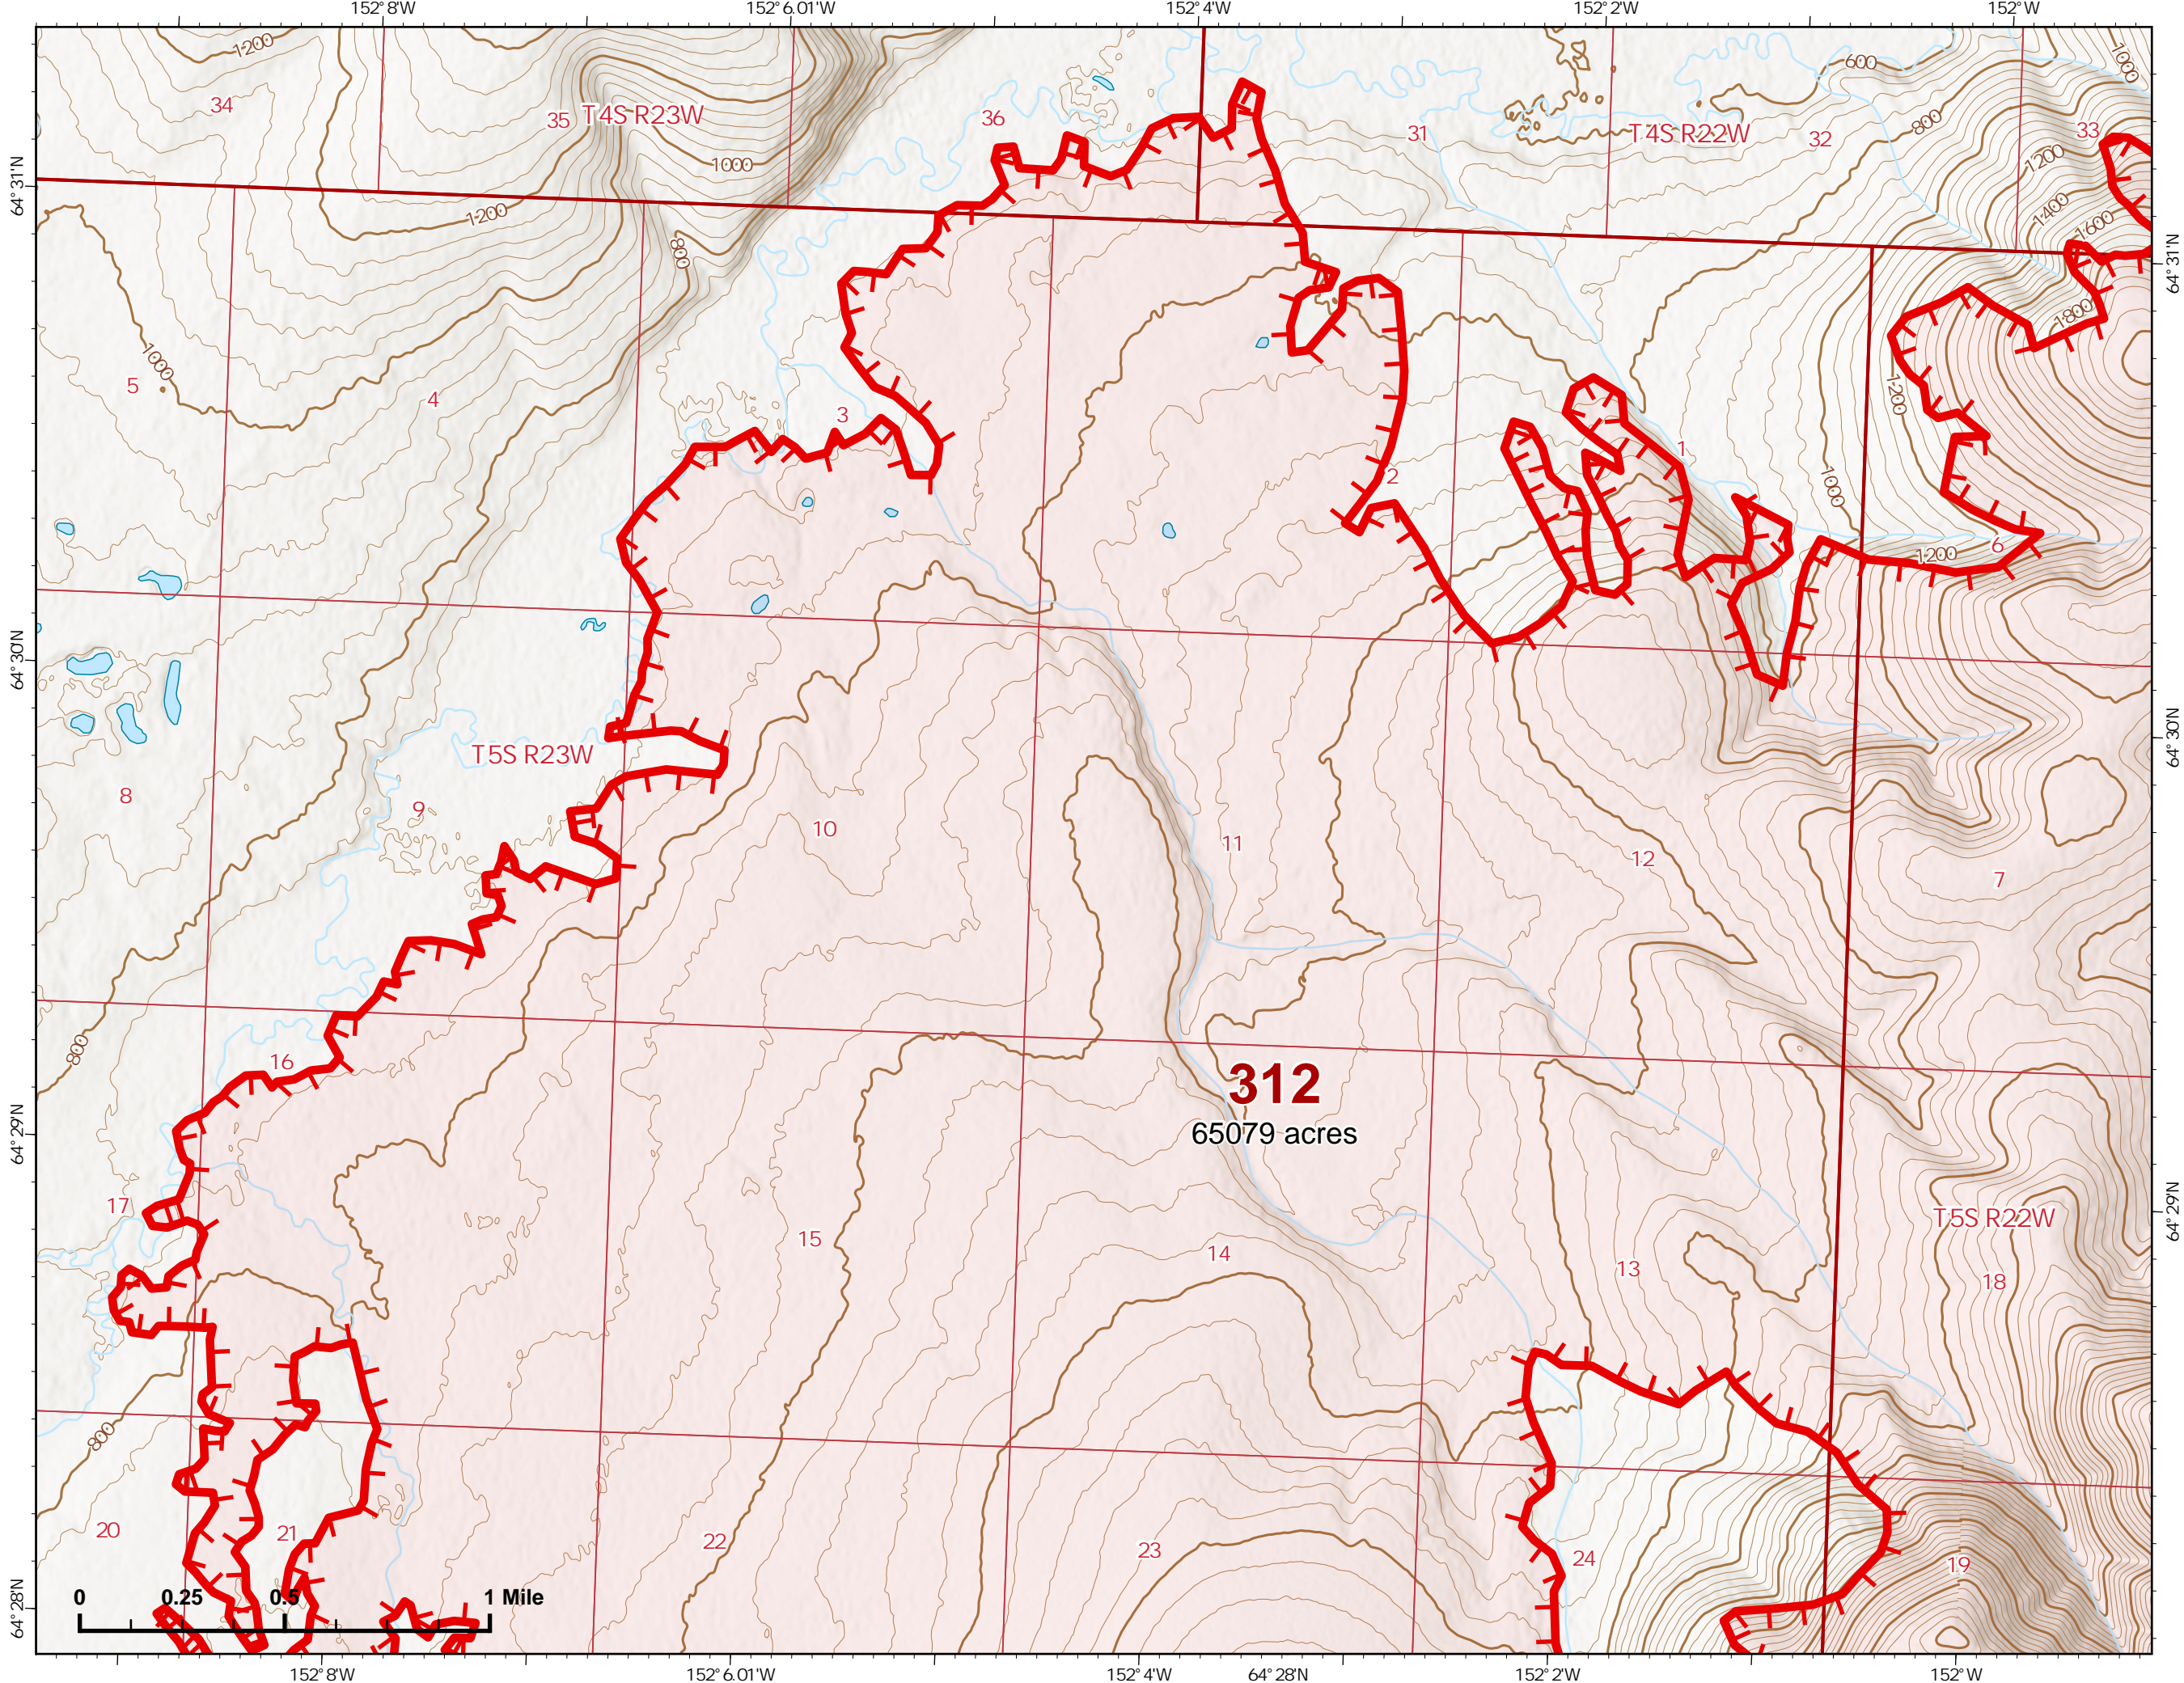

IAP Index Map

Bean Complex
AK-TAD-000898
07/12/2022

 Wildfire Daily Fire Perimeter

Z. Cravens
7/11/2022 2039

IAP Map

Bean Complex
AK-TAD-000898
07/13/2022
Fire: 312 (Bitzshitini)

Page 312 - 1

-  Helispot
-  Structure
-  Other
-  Wildfire Daily Fire Perimeter
-  Uncontained

IAP Map

Bean Complex
AK-TAD-000898
07/13/2022
Fire: 312 (Bitzshitini)

Page 312 - 3

-  Wildfire Daily Fire Perimeter
-  Uncontained

Z. Cravens
7/12/2022 1018

IAP Map

Bean Complex
AK-TAD-000898
07/13/2022
Fire: 312 (Bitzshitini)

Page 312 - 4

-  Wildfire Daily Fire Perimeter
-  Uncontained

Z. Cravens
7/12/2022 1019

IAP Map

Bean Complex
AK-TAD-000898

07/13/2022

Fire: 312 (Bitzshitini)

Page 312 - 5

-  Wildfire Daily Fire Perimeter
-  Uncontained

Z. Cravens
7/12/2022 1019

IAP Map

Bean Complex
AK-TAD-000898

07/13/2022

Fire: 312 (Bitzshitini)

Page 312 - 6

-  Wildfire Daily Fire Perimeter
-  Uncontained