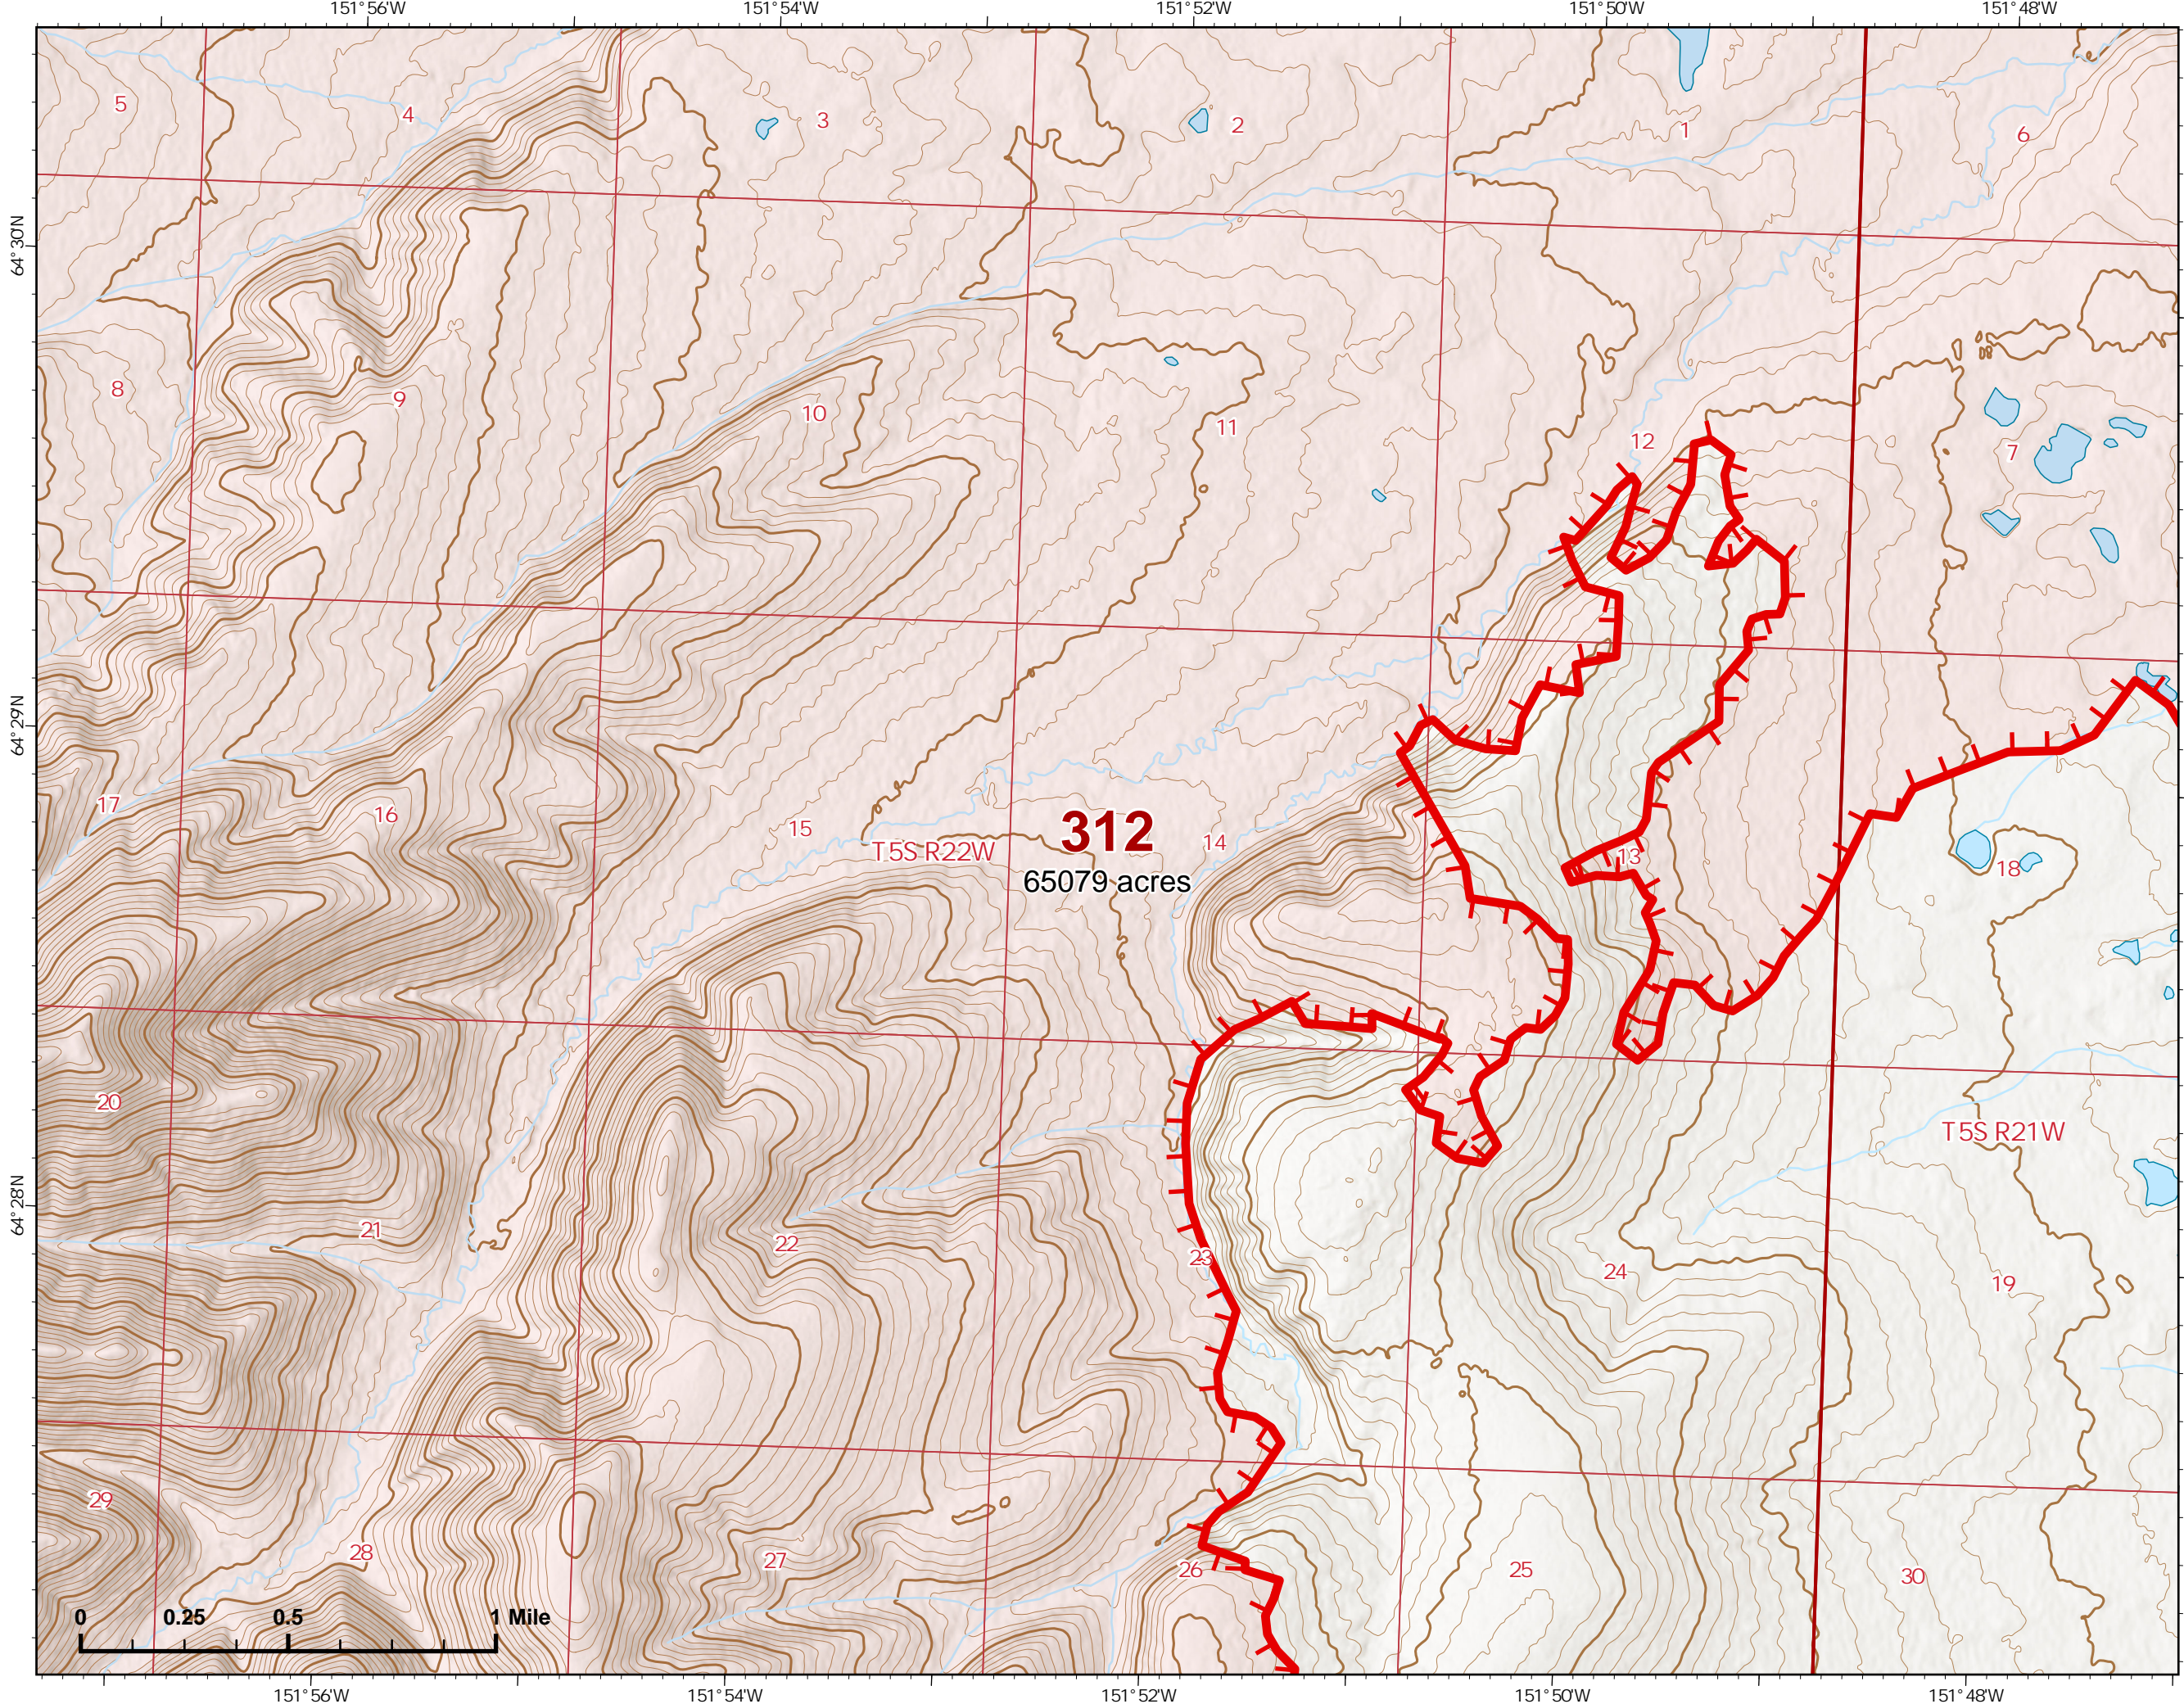

IAP Map

Bean Complex
AK-TAD-000898
07/13/2022
Fire: 312 (Bitzshitini)

Page 312 - 3

-  Wildfire Daily Fire Perimeter
-  Uncontained

Z. Cravens
7/12/2022 1018

IAP Map

Bean Complex
AK-TAD-000898
07/13/2022
Fire: 312 (Bitzshitini)

Page 312 - 4

-  Wildfire Daily Fire Perimeter
-  Uncontained

Z. Cravens
7/12/2022 1019

IAP Map

Bean Complex
AK-TAD-000898

07/13/2022

Fire: 312 (Bitzshitini)

Page 312 - 5

-  Wildfire Daily Fire Perimeter
-  Uncontained

Z. Cravens
7/12/2022 1019

IAP Map

Bean Complex
AK-TAD-000898

07/13/2022

Fire: 312 (Bitzshitini)

Page 312 - 6

-  Wildfire Daily Fire Perimeter
-  Uncontained