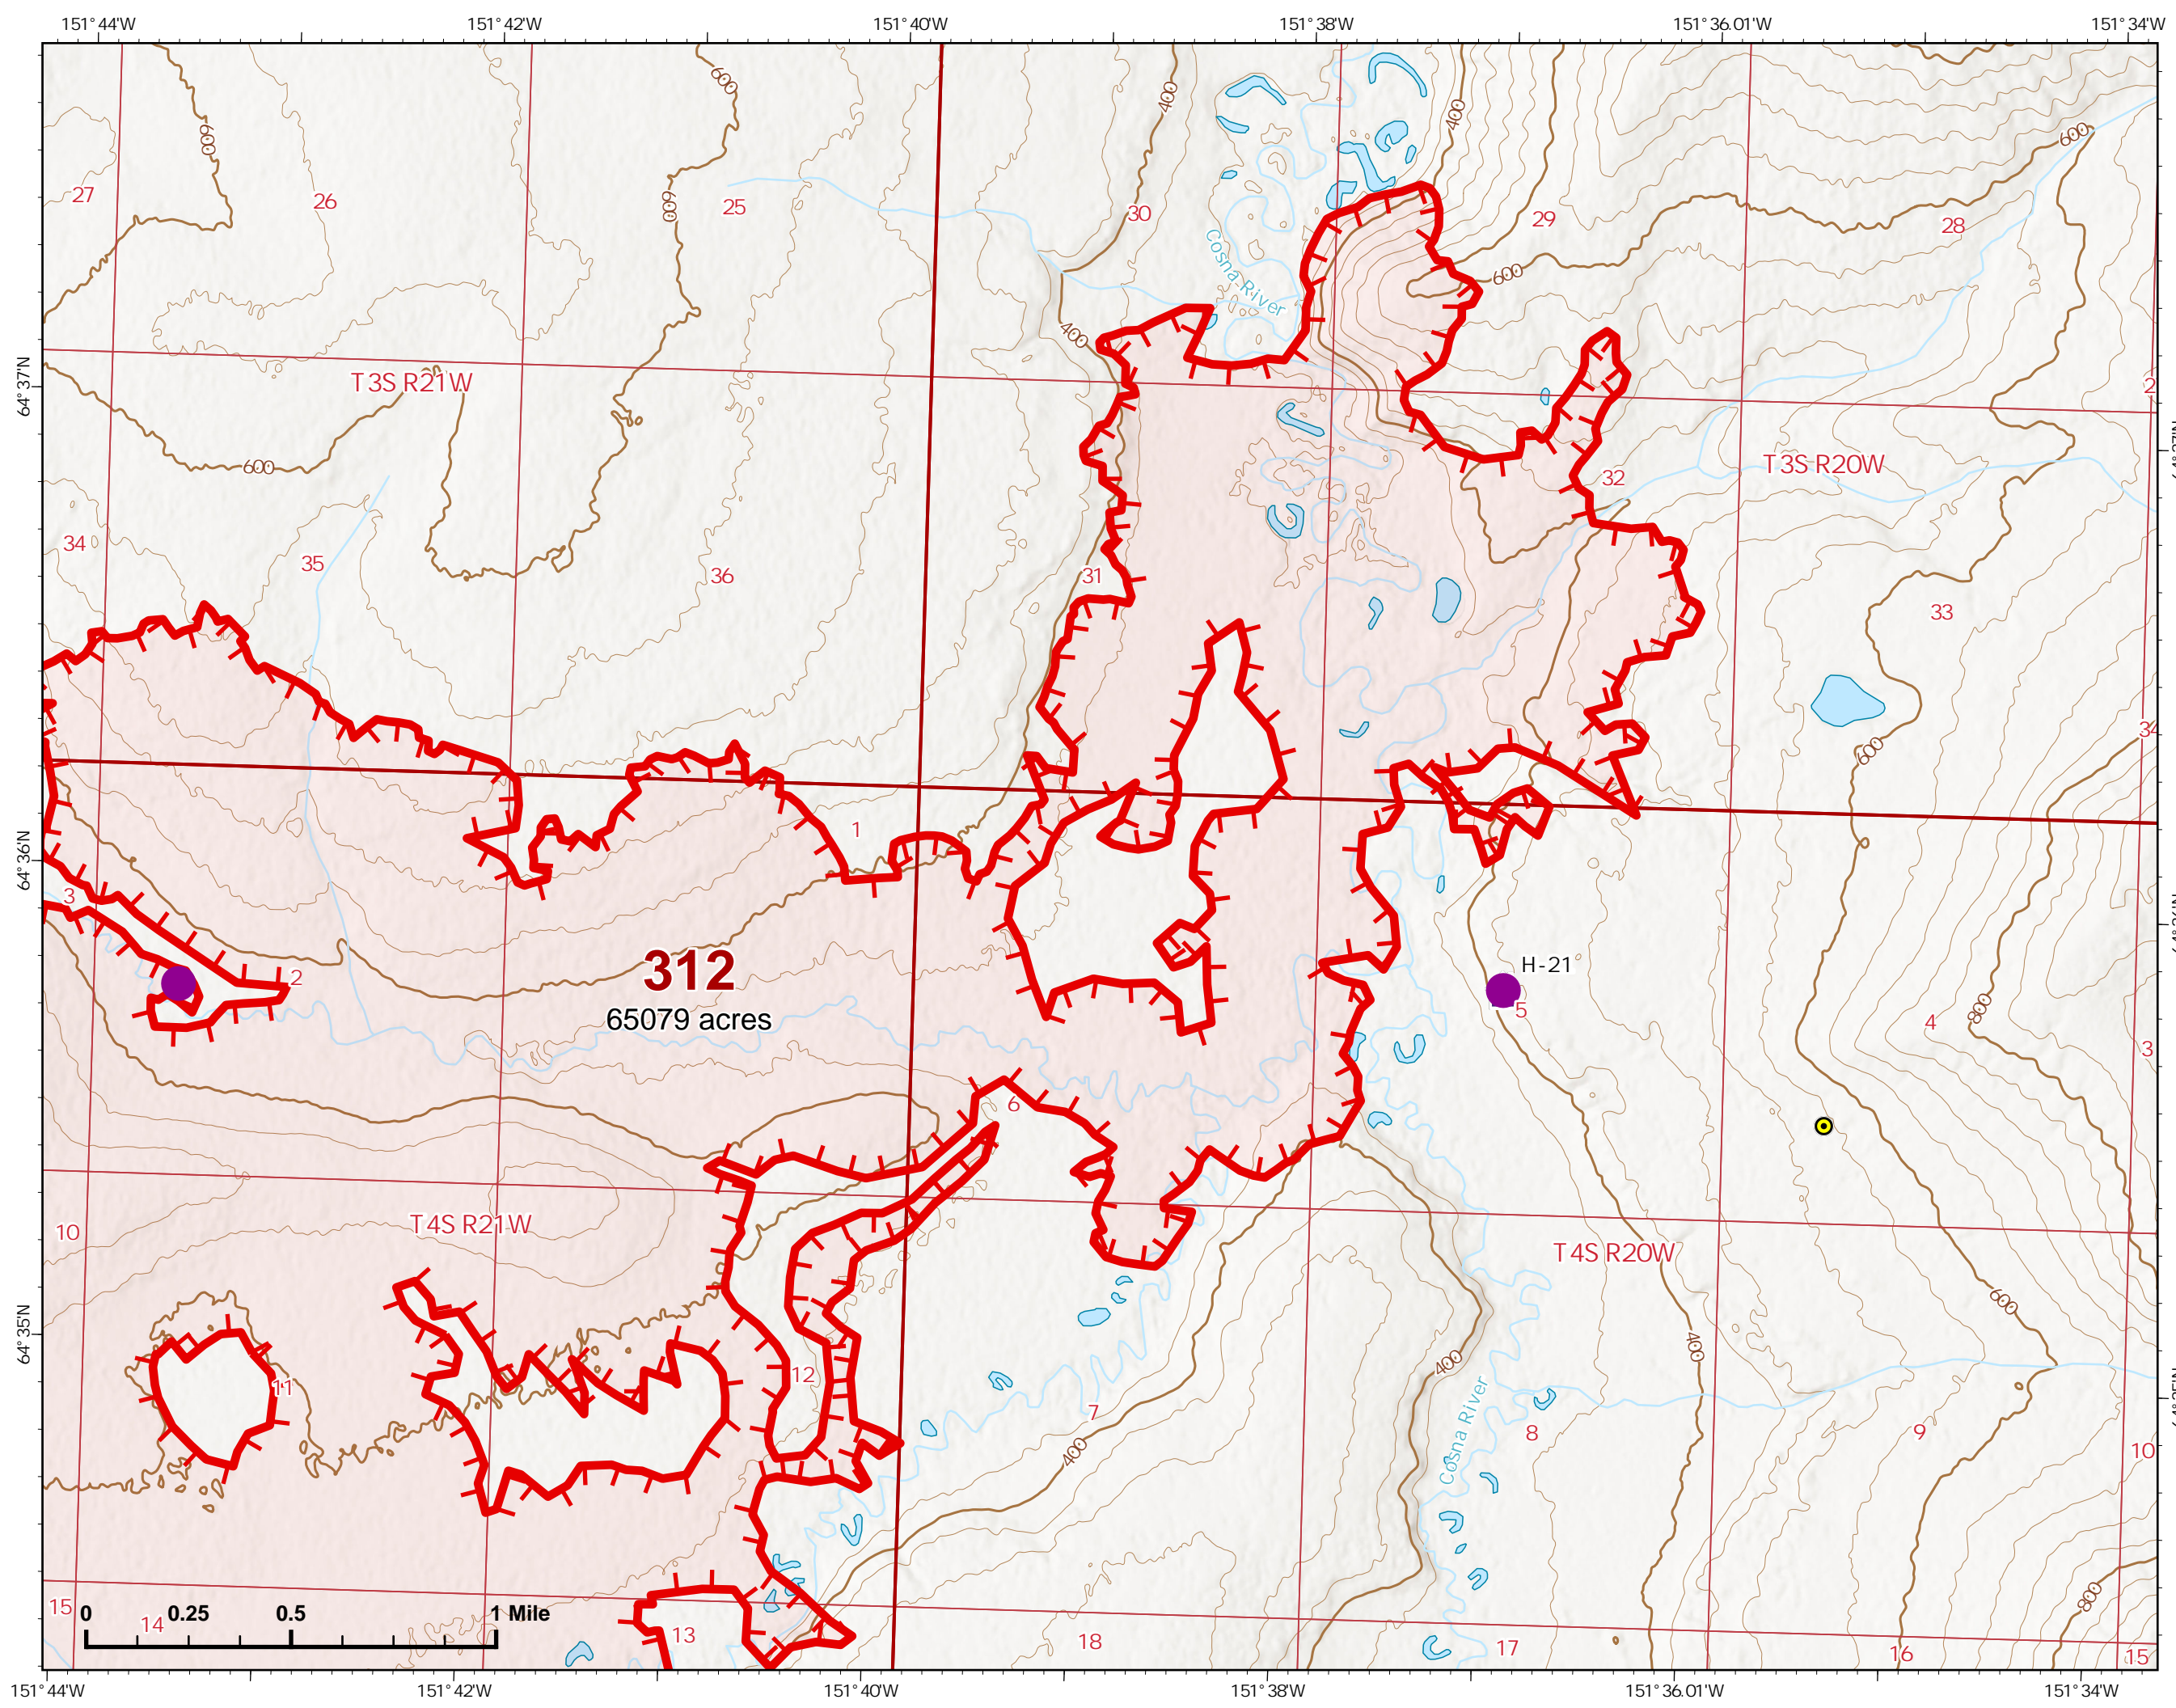

IAP Index Map

Bean Complex
AK-TAD-000898
07/12/2022

 Wildfire Daily Fire Perimeter

Z. Cravens
7/11/2022 2039

IAP Map

Bean Complex
AK-TAD-000898
07/13/2022
Fire: 312 (Bitzshitini)

Page 312 - 1

-  Helispot
-  Structure
-  Other
-  Wildfire Daily Fire Perimeter
-  Uncontained

Z. Cravens
7/12/2022 1018

IAP Map

Bean Complex
AK-TAD-000898

07/13/2022

Fire: 312 (Bitzshitini)

Page 312 - 2

-  Helispot
-  Wildfire Daily Fire Perimeter
-  Uncontained

Z. Cravens
7/12/2022 1018

IAP Map

Bean Complex
AK-TAD-000898
07/13/2022
Fire: 312 (Bitzshitini)

Page 312 - 3

-  Wildfire Daily Fire Perimeter
-  Uncontained

Z. Cravens
7/12/2022 1018

IAP Map

Bean Complex
AK-TAD-000898
07/13/2022
Fire: 312 (Bitzshitini)