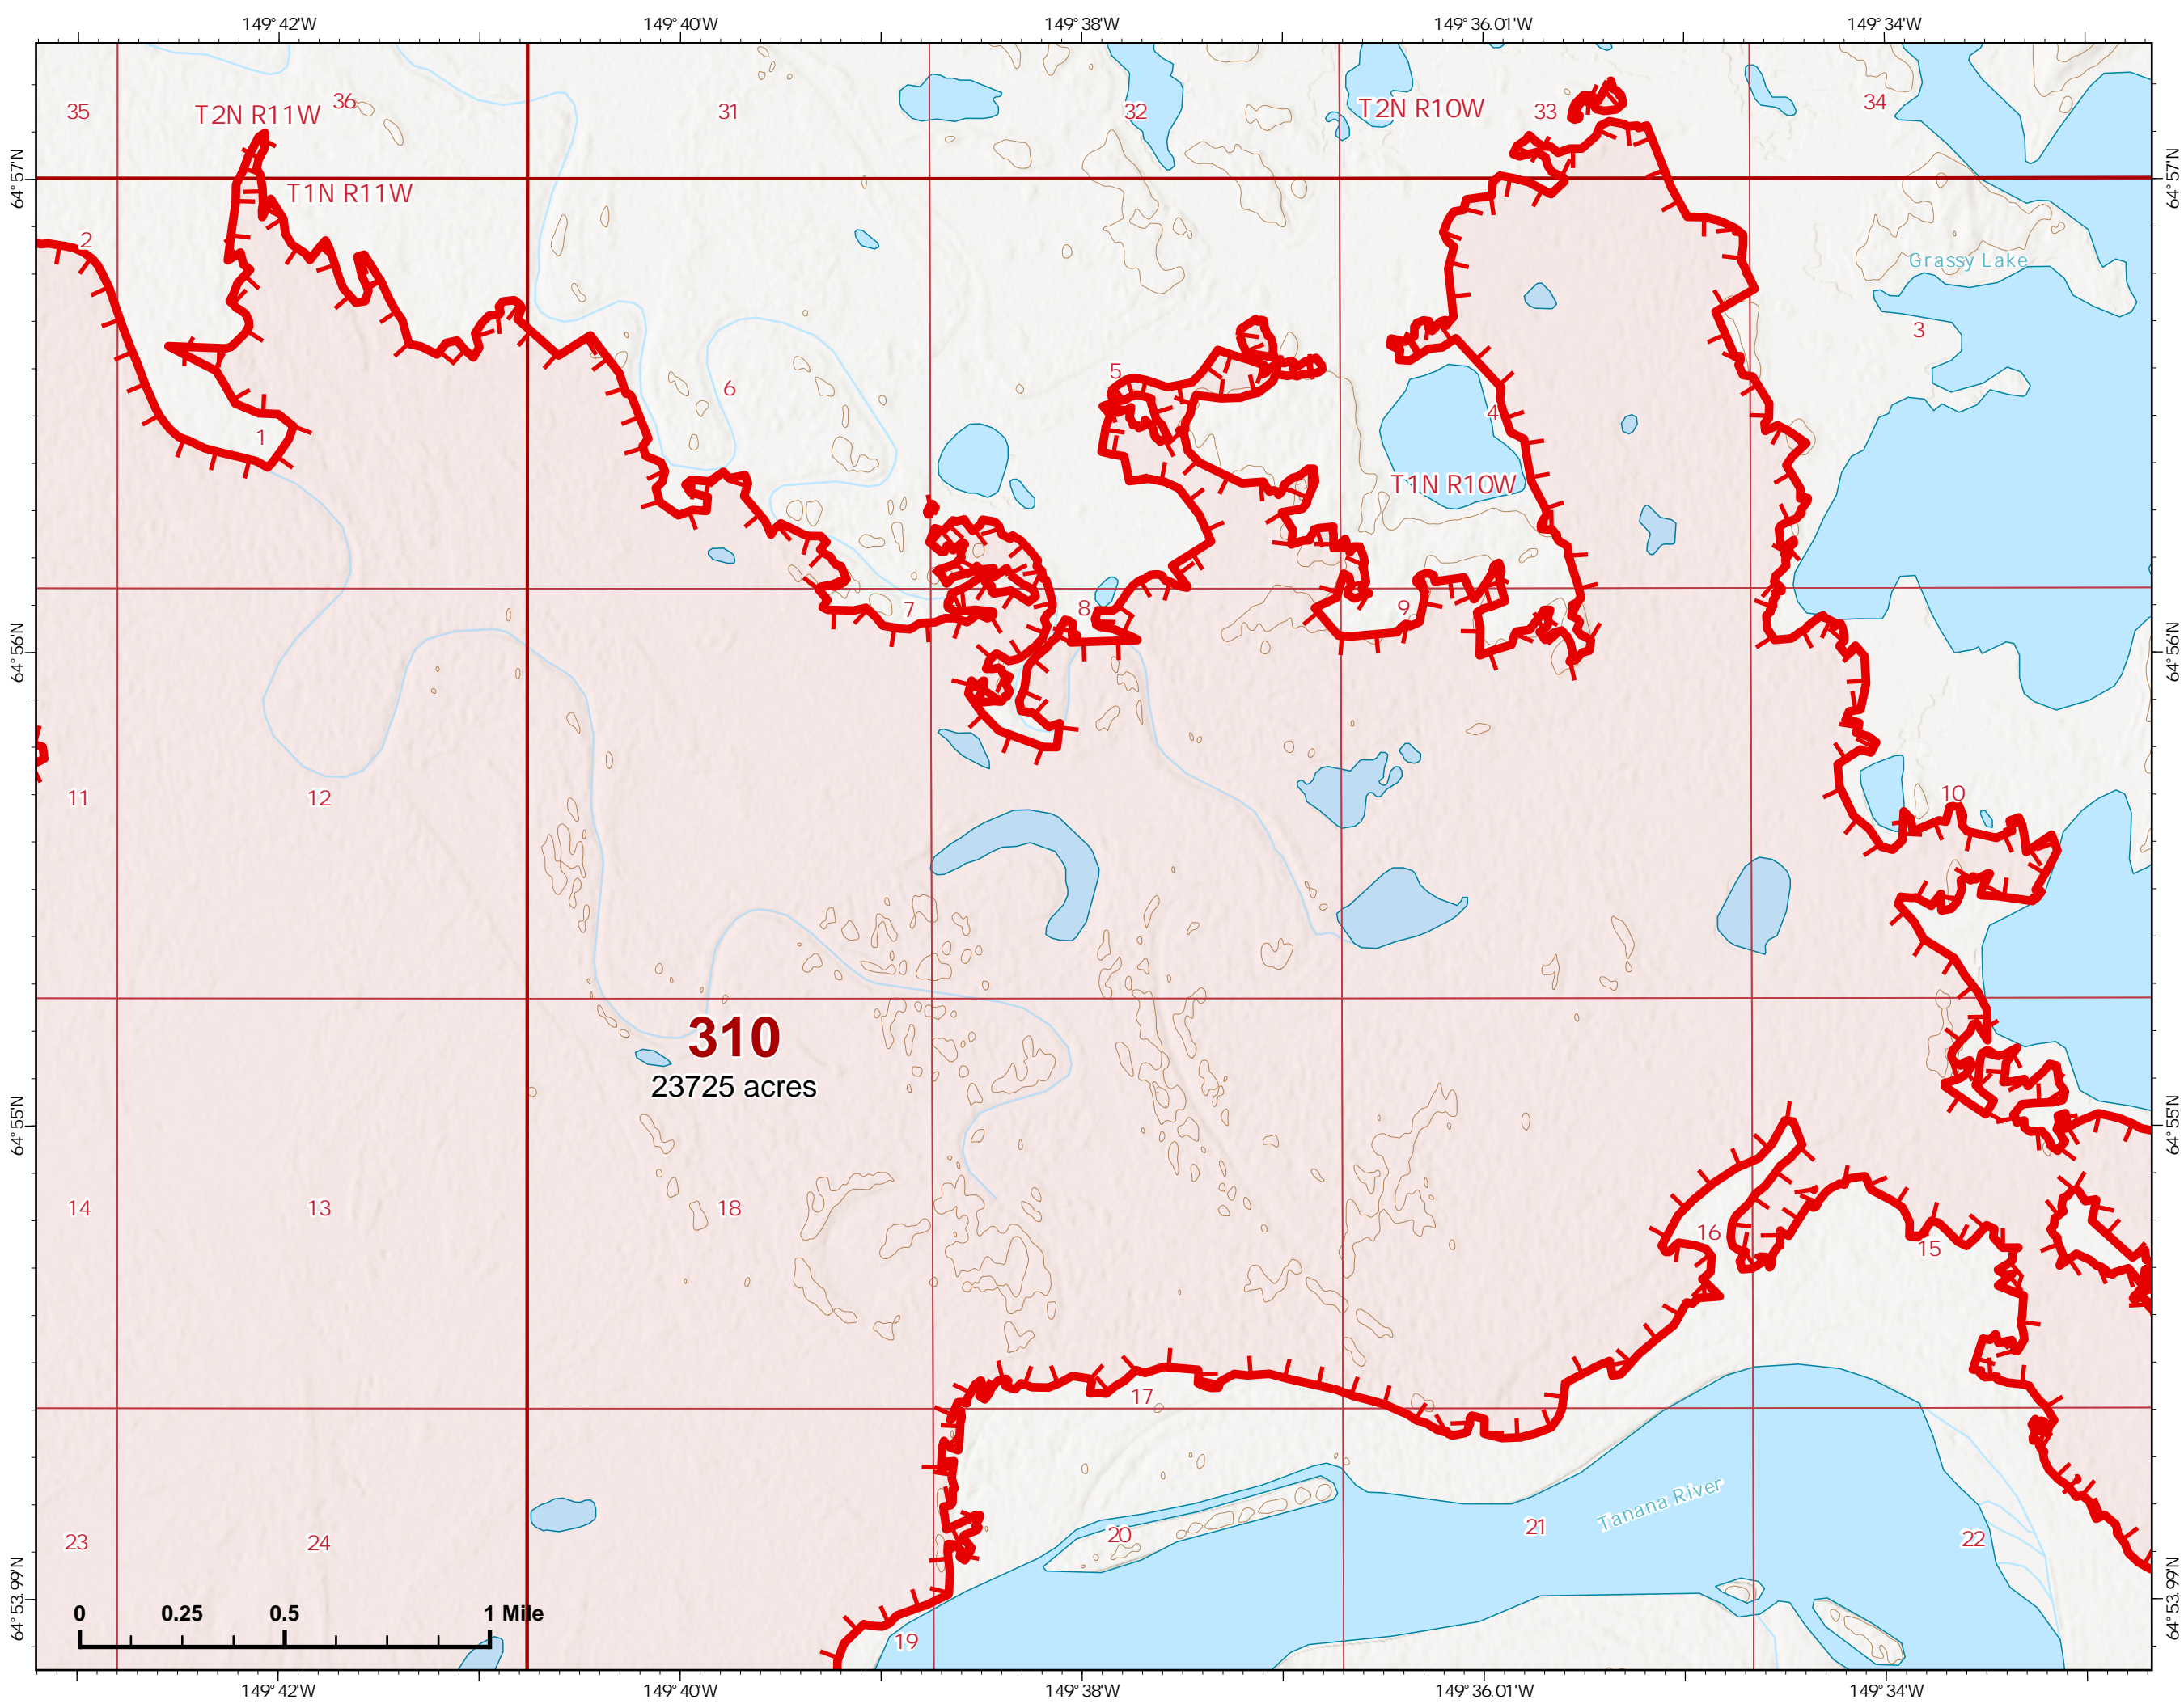

IAP Map

Bean Complex
AK-TAD-000898
07/13/2022

Fire: 310 (Tanana River)

Page 310 - 7

- Wildfire Daily Fire Perimeter
- Uncontained

Z. Cravens
7/12/2022 1033