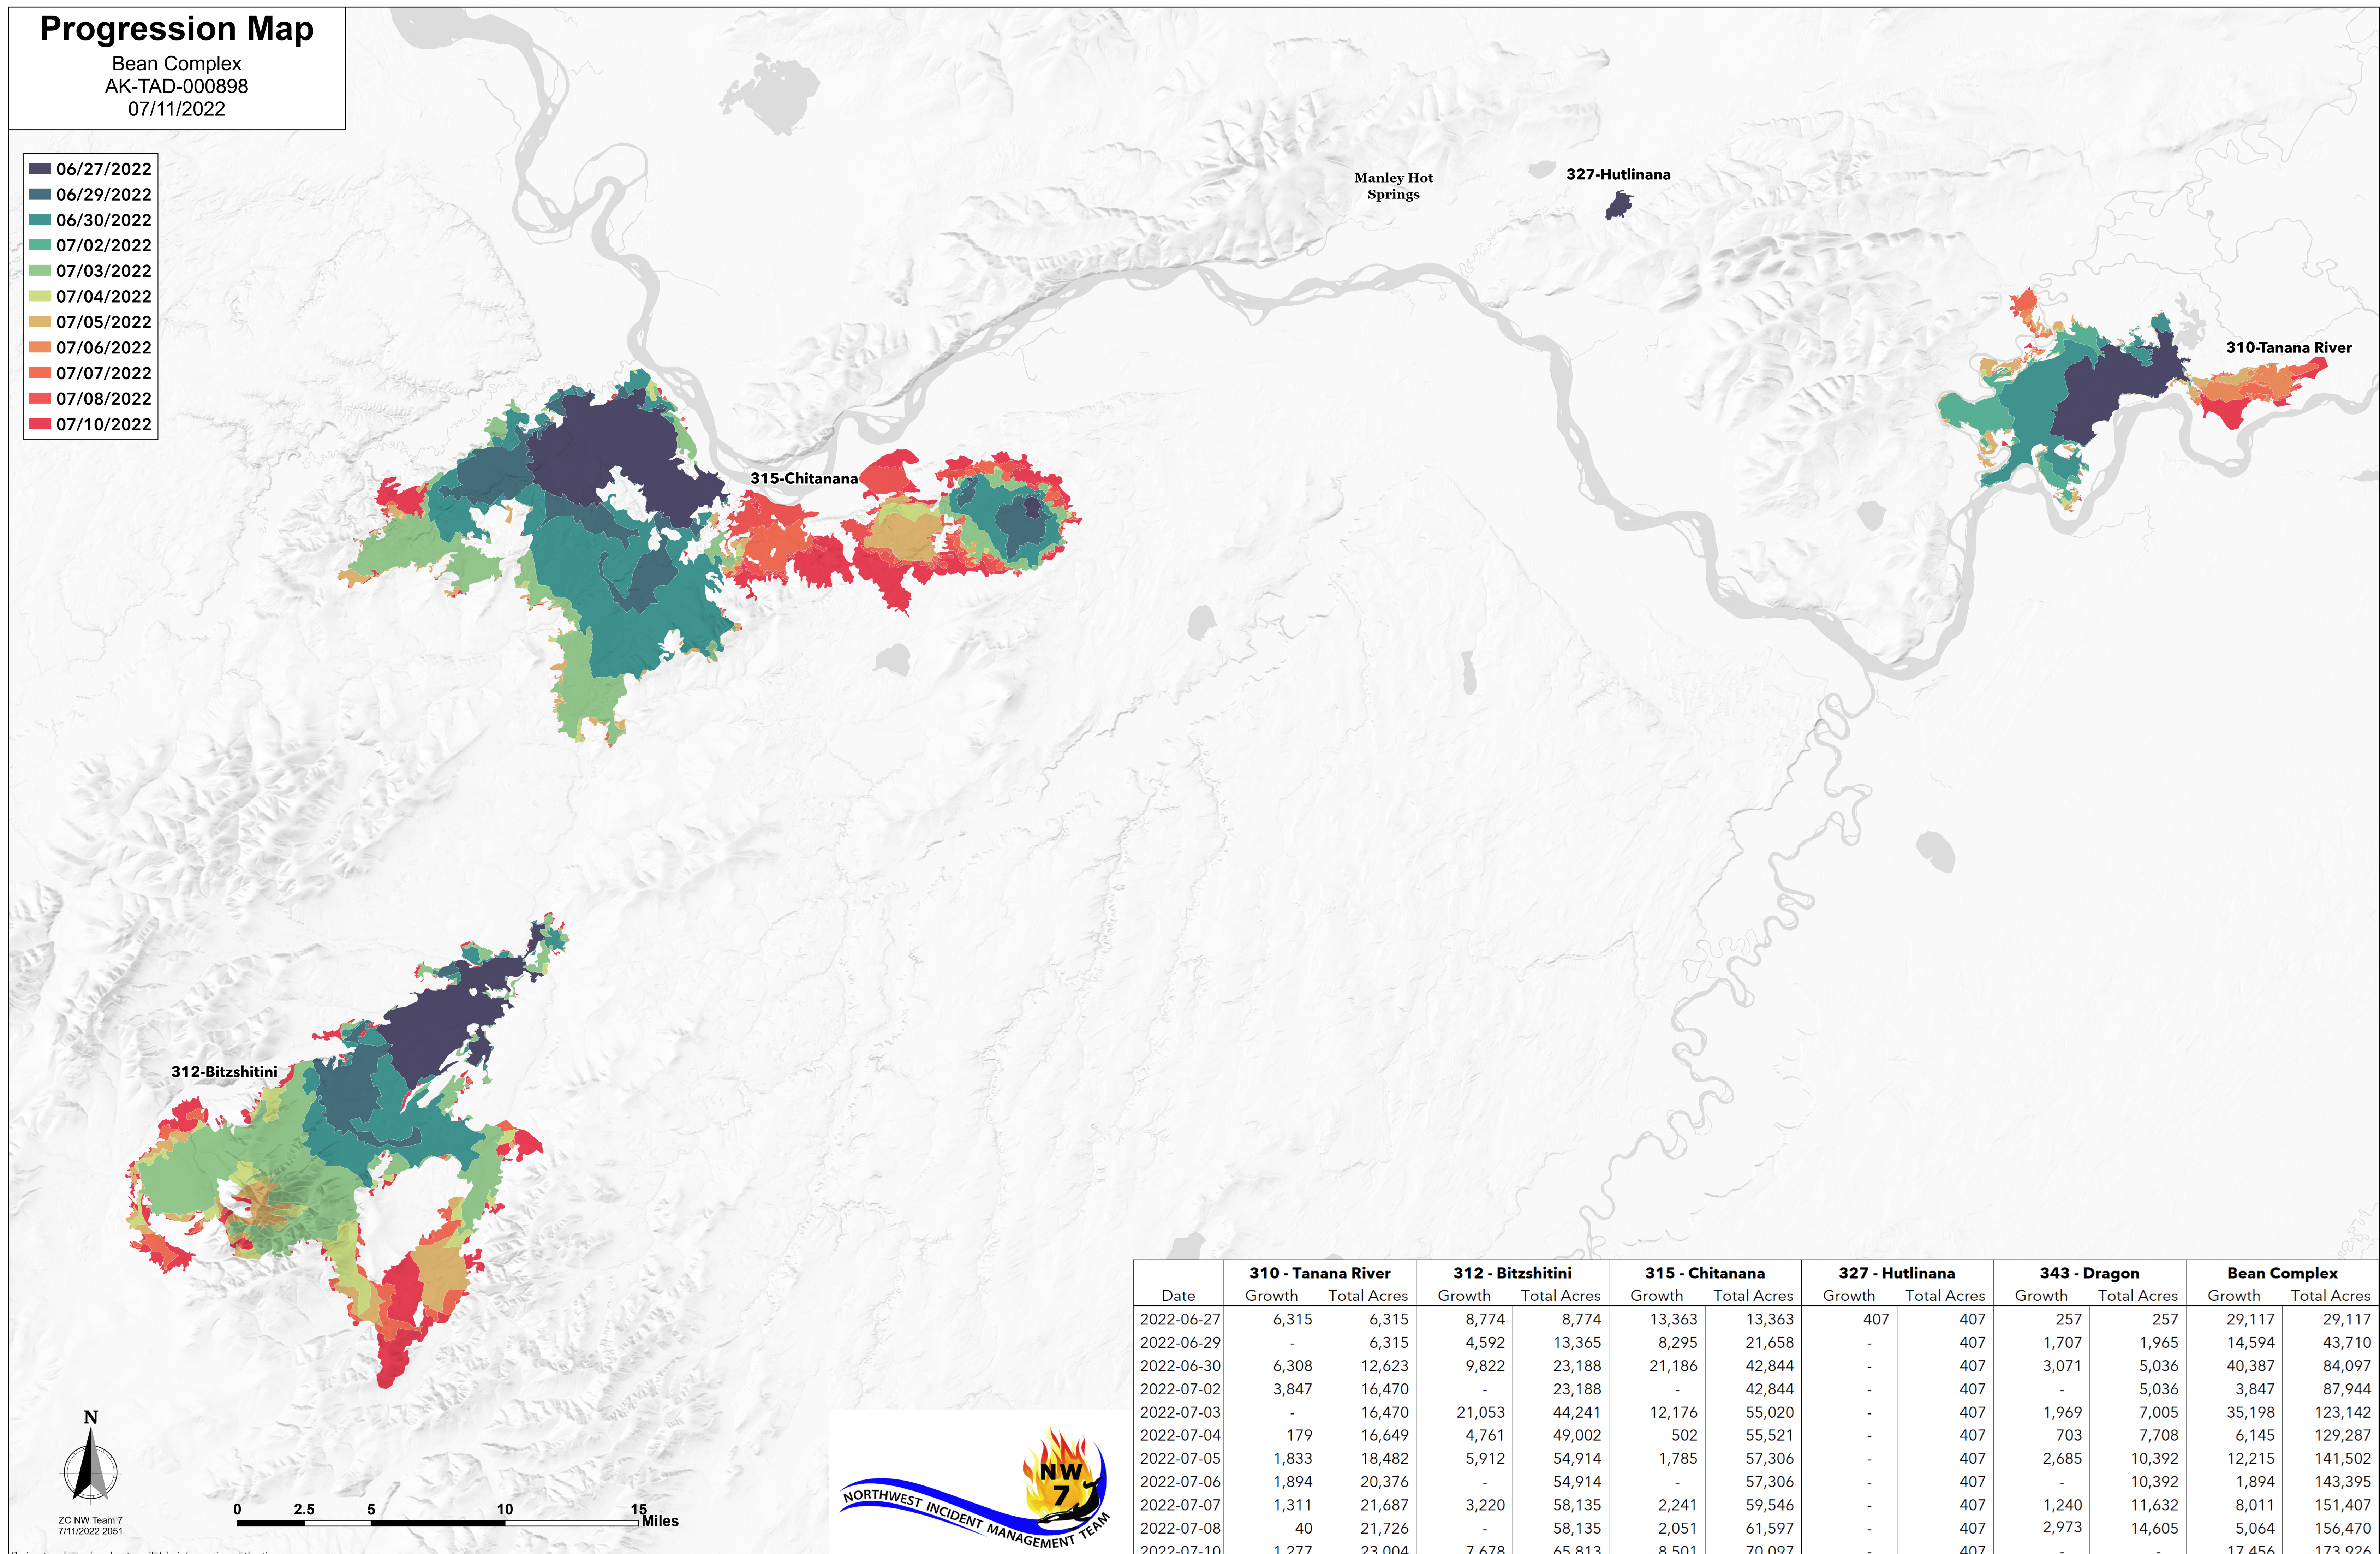

Progression Map

Bean Complex
AK-TAD-000898
07/11/2022

- 06/27/2022
- 06/29/2022
- 06/30/2022
- 07/02/2022
- 07/03/2022
- 07/04/2022
- 07/05/2022
- 07/06/2022
- 07/07/2022
- 07/08/2022
- 07/10/2022

Date	310 - Tanana River		312 - Bitzshitini		315 - Chitanana		327 - Hutlinana		343 - Dragon		Bean Complex	
	Growth	Total Acres	Growth	Total Acres	Growth	Total Acres	Growth	Total Acres	Growth	Total Acres	Growth	Total Acres
2022-06-27	6,315	6,315	8,774	8,774	13,363	13,363	407	407	257	257	29,117	29,117
2022-06-29	-	6,315	4,592	13,365	8,295	21,658	-	407	1,707	1,965	14,594	43,710
2022-06-30	6,308	12,623	9,822	23,188	21,186	42,844	-	407	3,071	5,036	40,387	84,097
2022-07-02	3,847	16,470	-	23,188	-	42,844	-	407	-	5,036	3,847	87,944
2022-07-03	-	16,470	21,053	44,241	12,176	55,020	-	407	1,969	7,005	35,198	123,142
2022-07-04	179	16,649	4,761	49,002	502	55,521	-	407	703	7,708	6,145	129,287
2022-07-05	1,833	18,482	5,912	54,914	1,785	57,306	-	407	2,685	10,392	12,215	141,502
2022-07-06	1,894	20,376	-	54,914	-	57,306	-	407	-	10,392	1,894	143,395
2022-07-07	1,311	21,687	3,220	58,135	2,241	59,546	-	407	1,240	11,632	8,011	151,407
2022-07-08	40	21,726	-	58,135	2,051	61,597	-	407	2,973	14,605	5,064	156,470
2022-07-10	1,277	23,004	7,678	65,813	8,501	70,097	-	407	-	-	17,456	173,926

ZC NW Team 7
7/11/2022 2051

0 2.5 5 10 15 Miles

Perimeters based on best available information at the time.