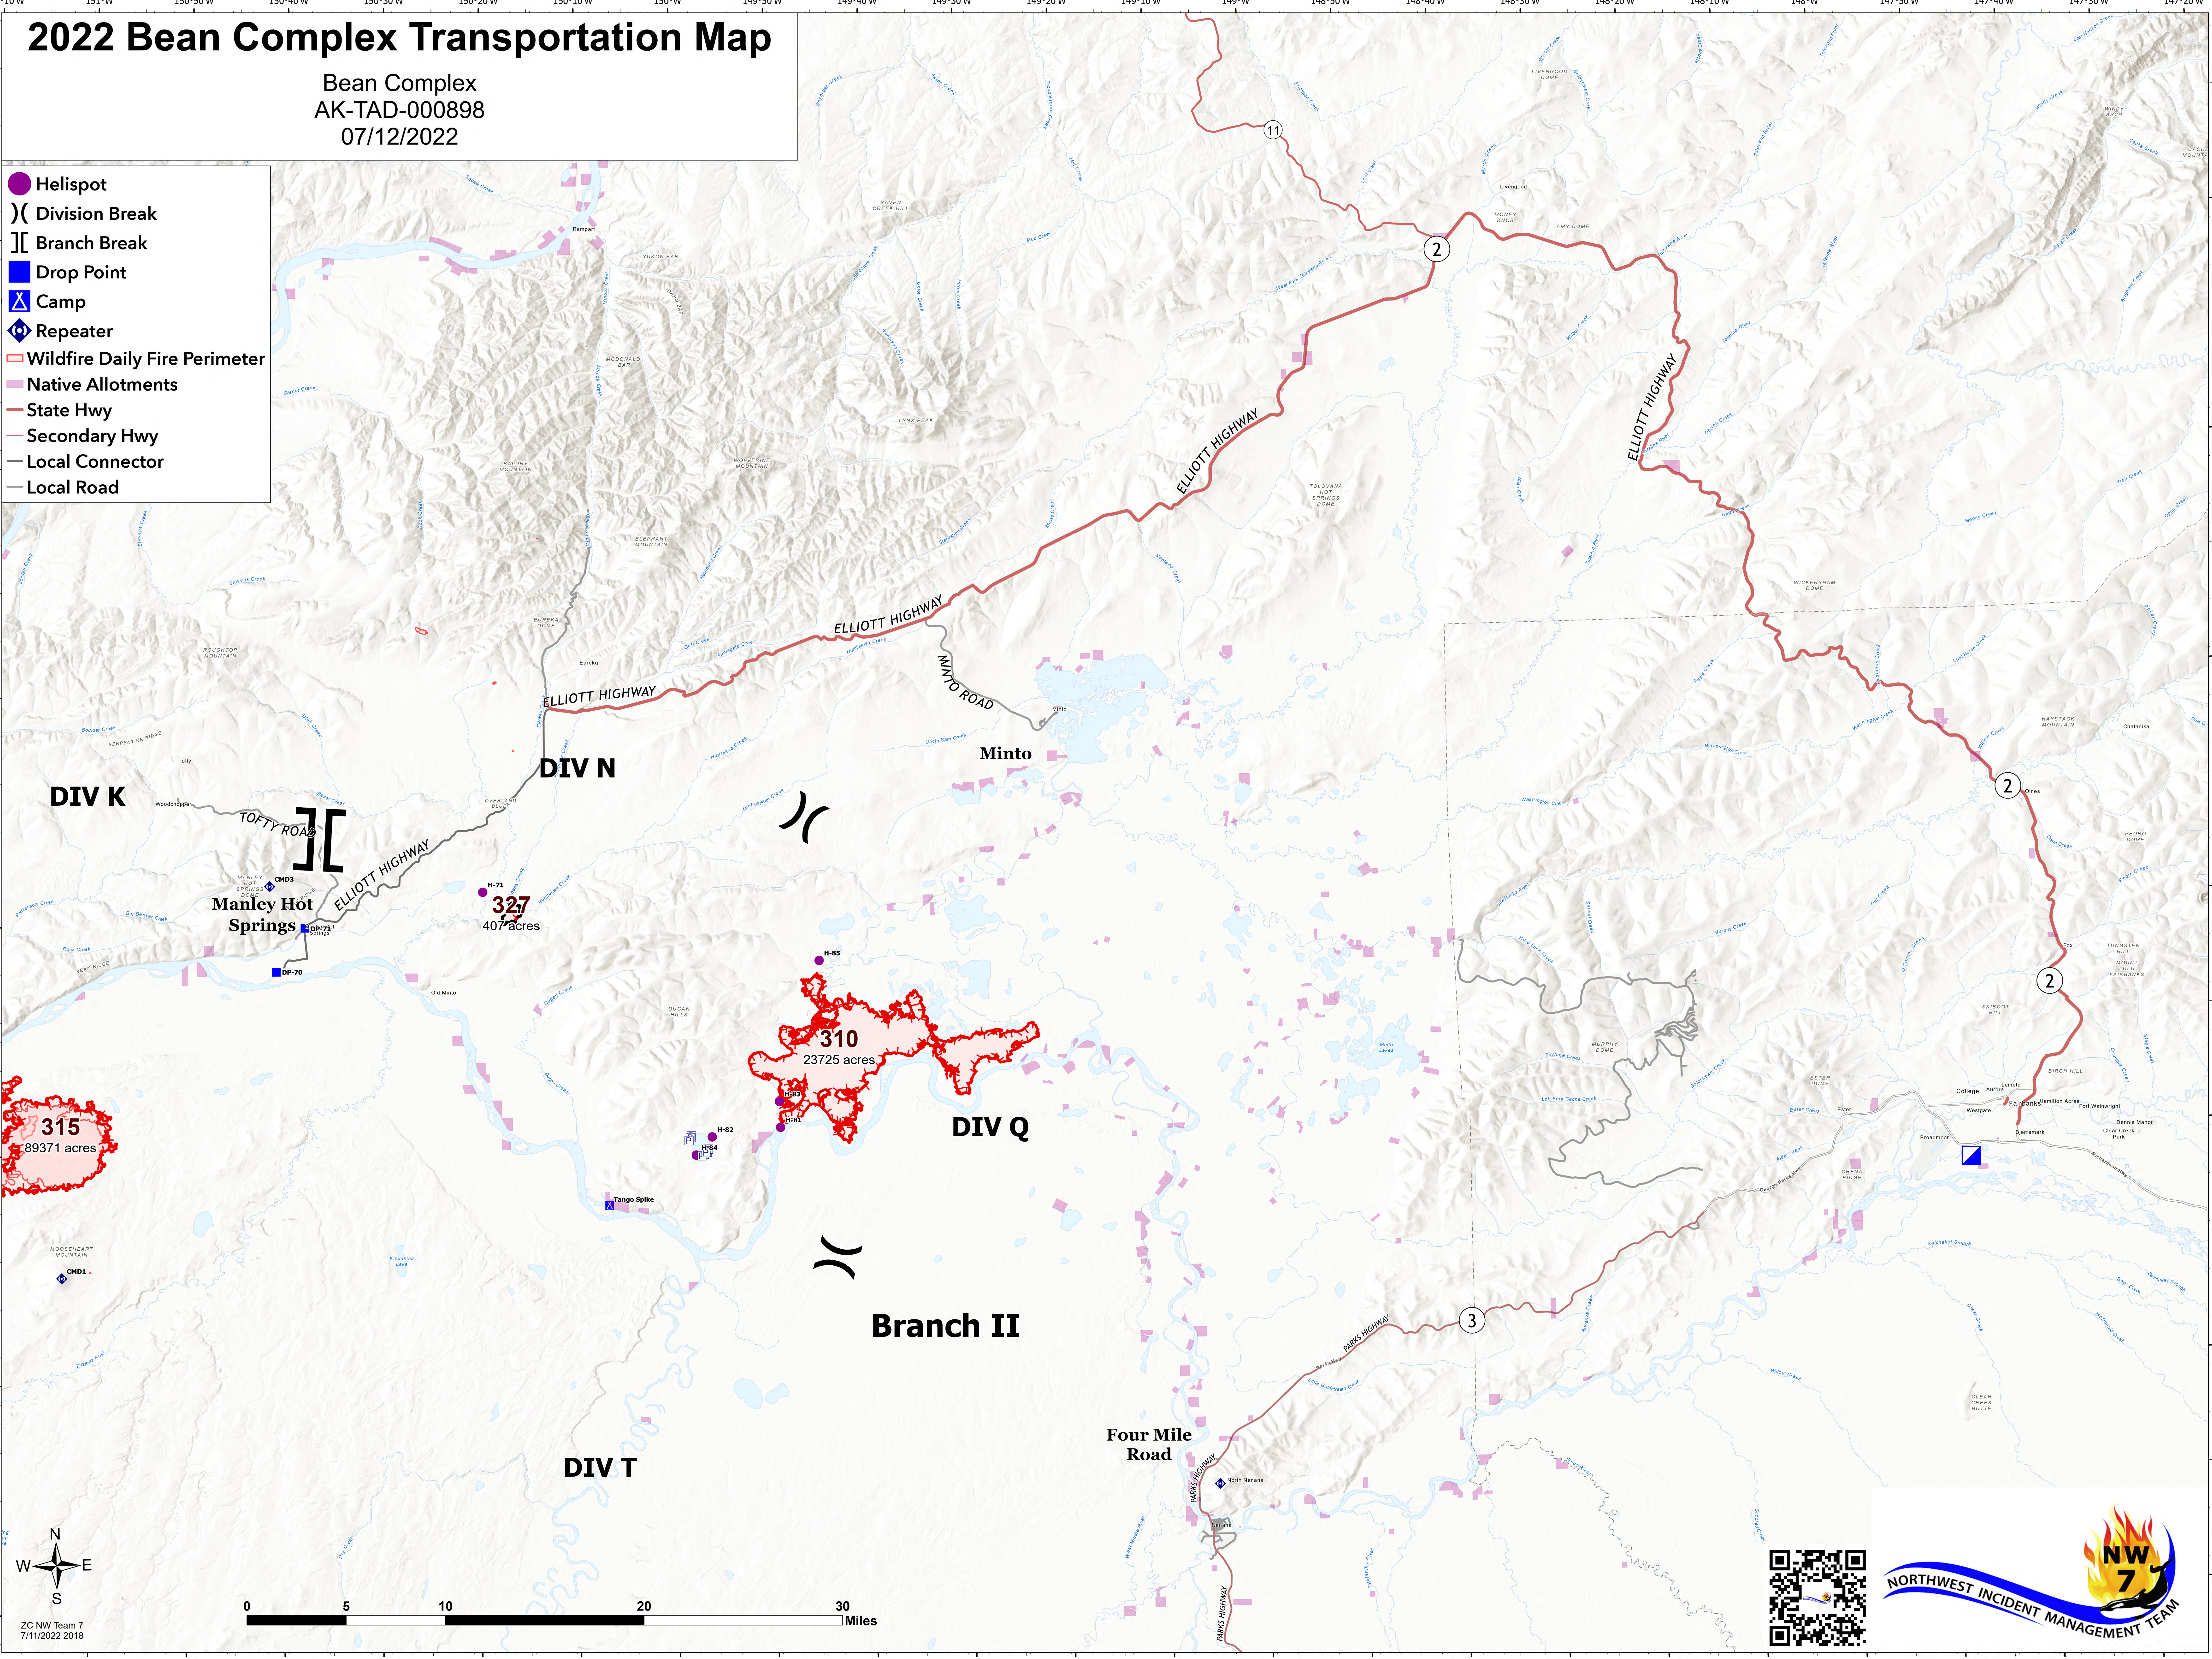

2022 Bean Complex Transportation Map

Bean Complex
AK-TAD-000898
07/12/2022

- Helispot
-) Division Break
-] Branch Break
- Drop Point
- ⚡ Camp
- ⬢ Repeater
- ▭ Wildfire Daily Fire Perimeter
- Native Allotments
- State Hwy
- Secondary Hwy
- Local Connector
- Local Road

ZC NW Team 7
7/11/2022 2018