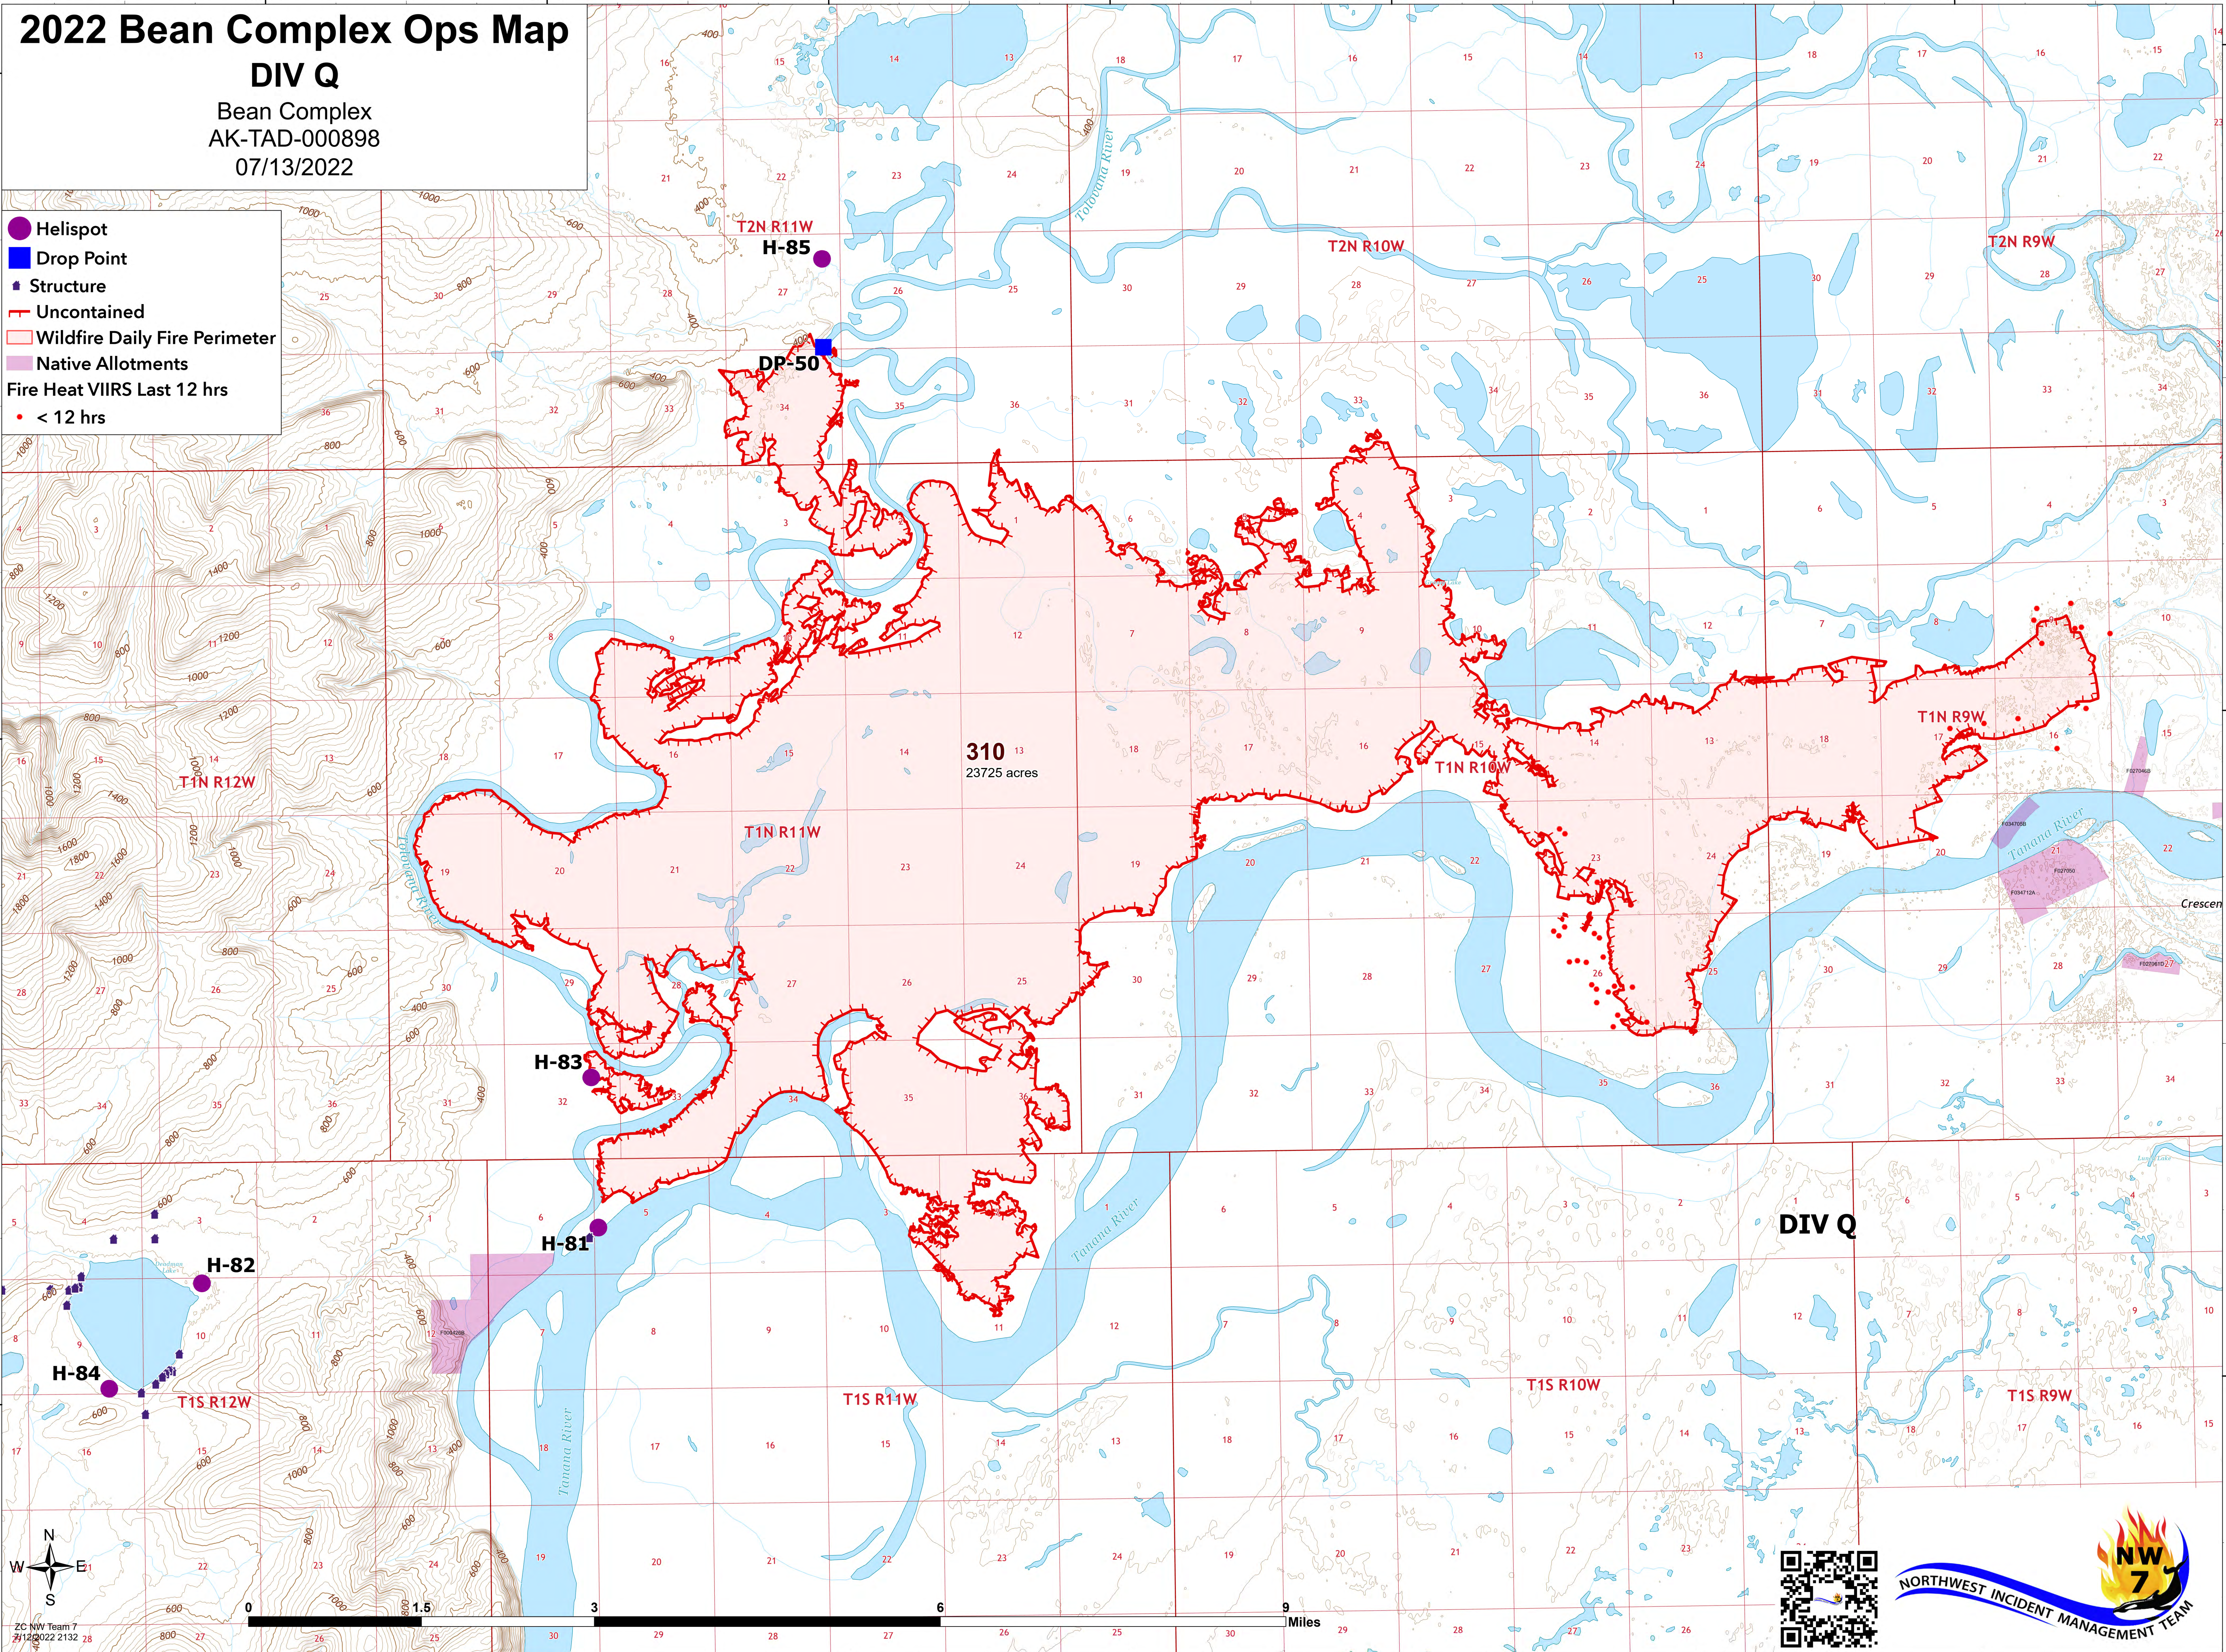

2022 Bean Complex Ops Map

DIV Q

Bean Complex
AK-TAD-000898
07/13/2022

- Helispot
- Drop Point
- ▲ Structure
- Uncontained
- ▭ Wildfire Daily Fire Perimeter
- ▭ Native Allotments
- Fire Heat VIIRS Last 12 hrs
- < 12 hrs

310
23725 acres

DIV Q