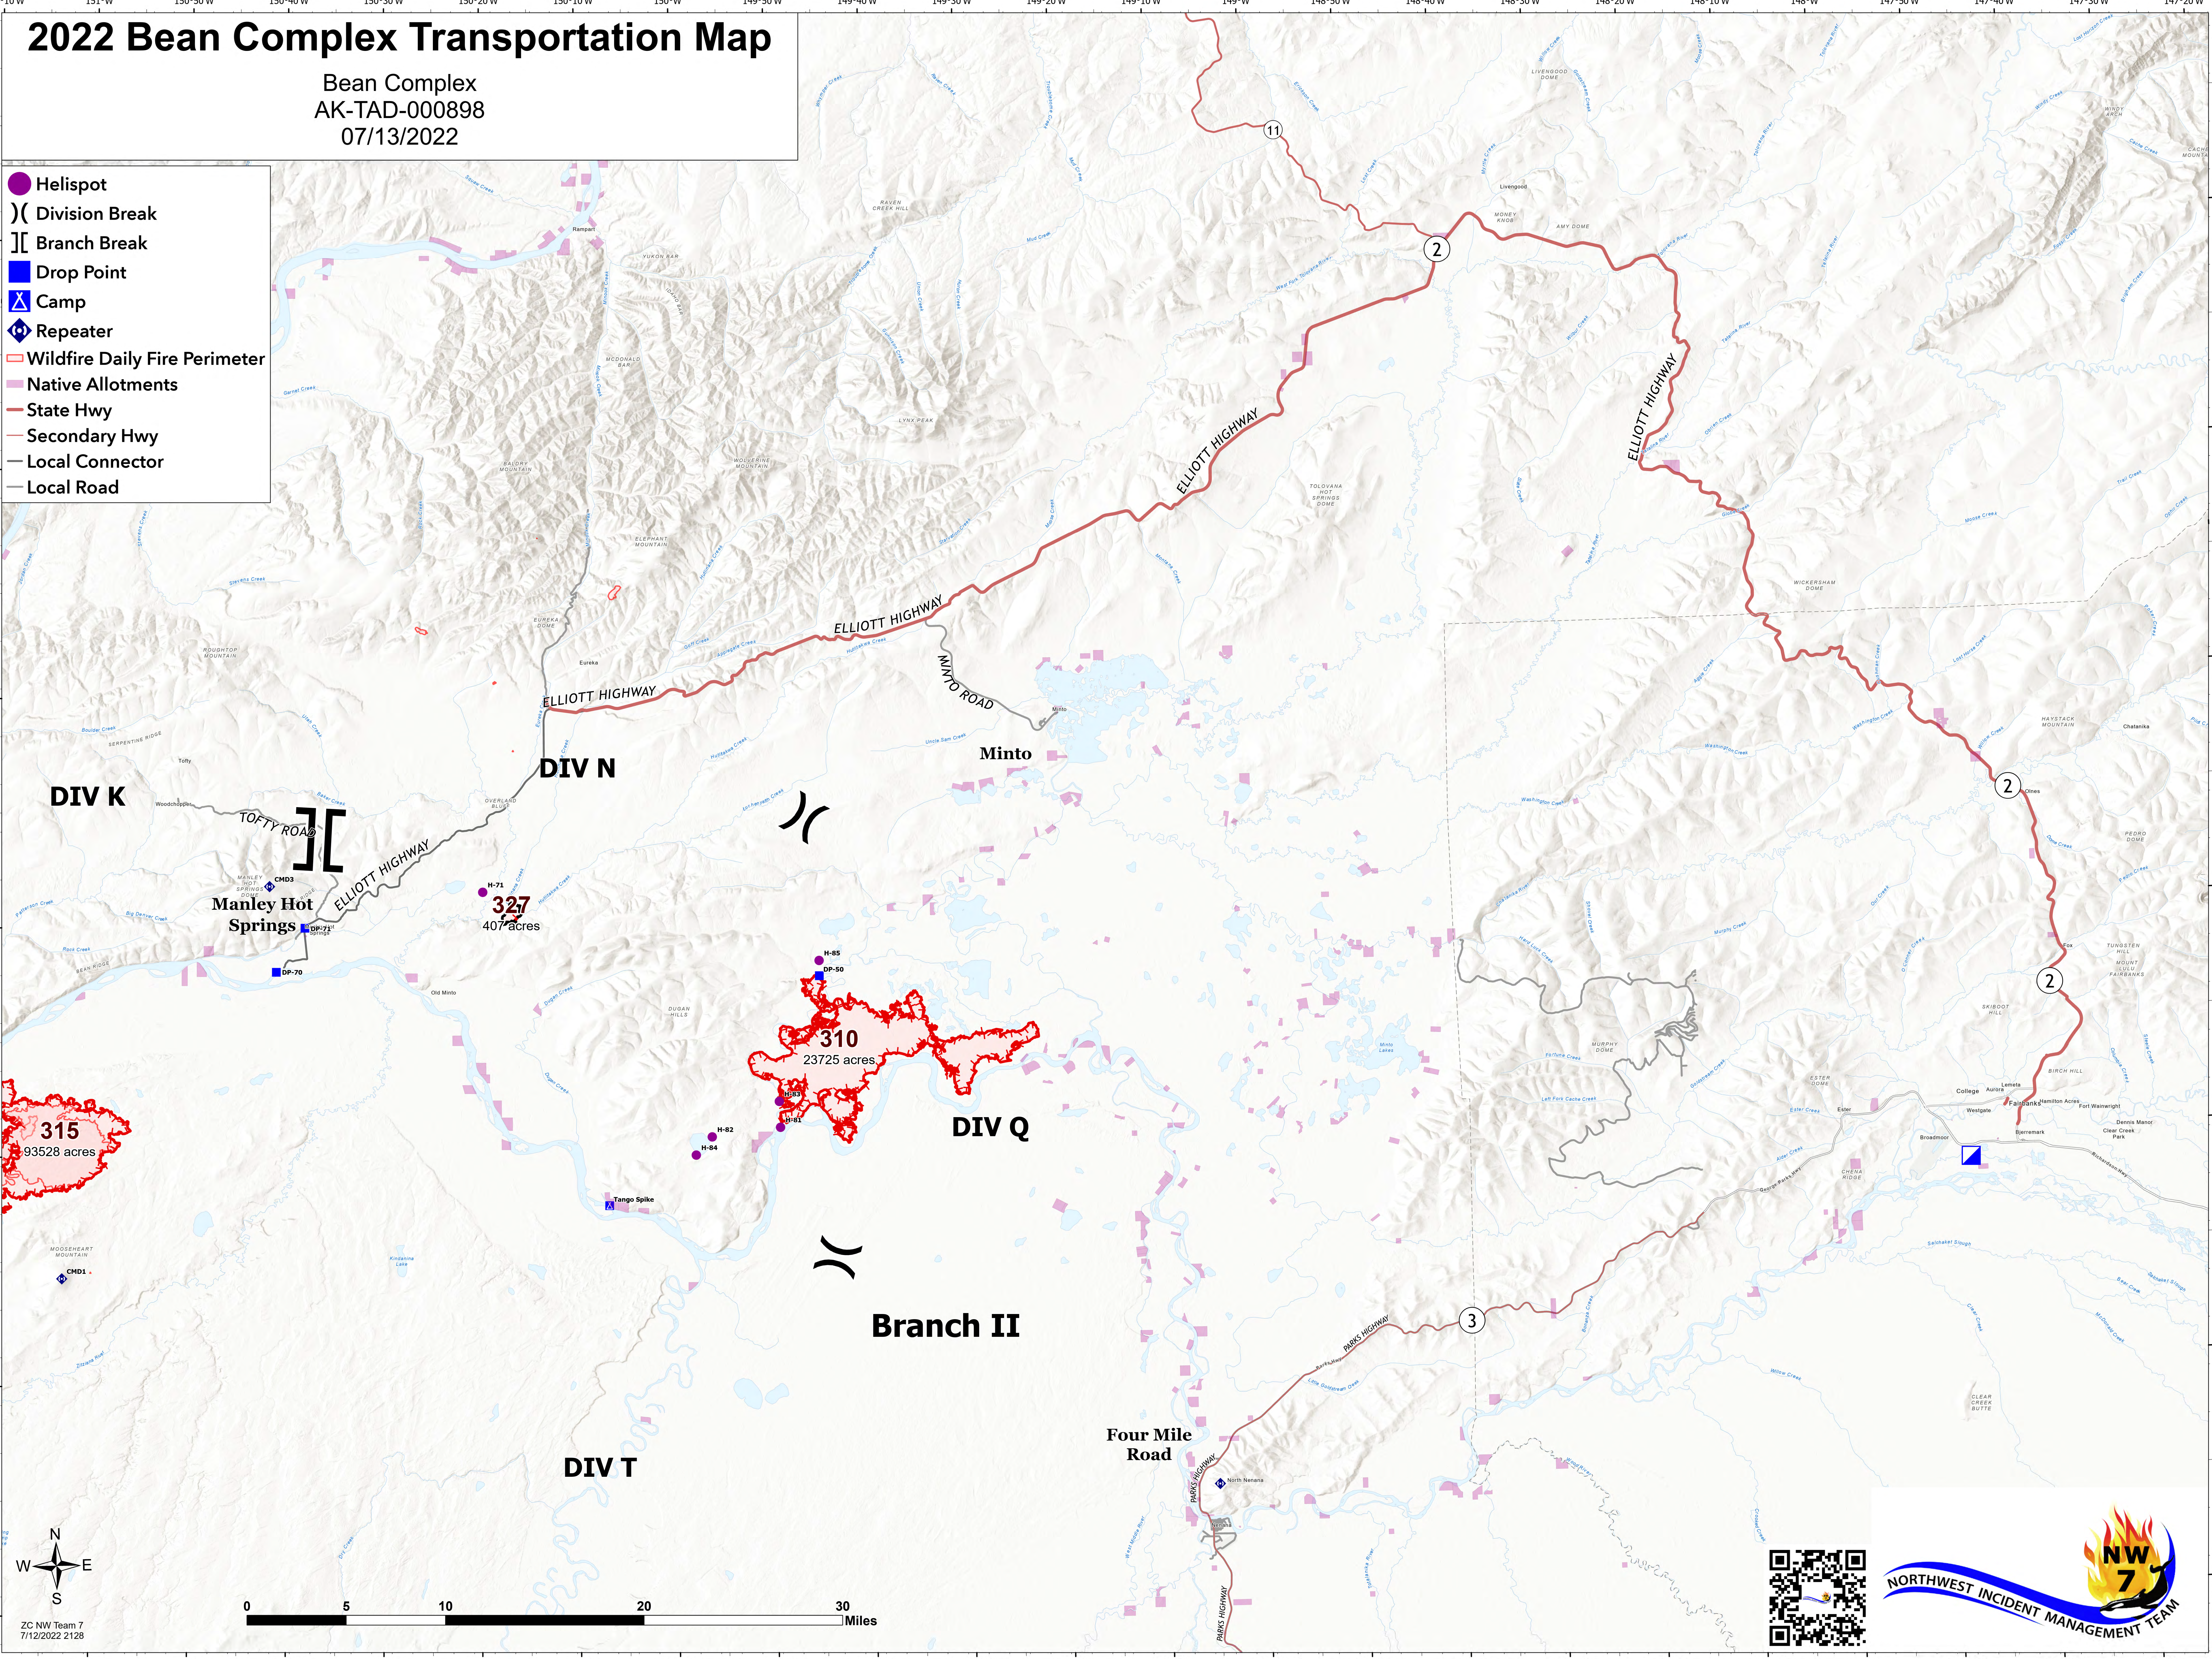

2022 Bean Complex Transportation Map

Bean Complex
AK-TAD-000898
07/13/2022

- Helispot
-) Division Break
-] Branch Break
- Drop Point
- ⚡ Camp
- ⬢ Repeater
- ▭ Wildfire Daily Fire Perimeter
- Native Allotments
- State Hwy
- Secondary Hwy
- Local Connector
- Local Road

ZC NW Team 7
7/12/2022 2128