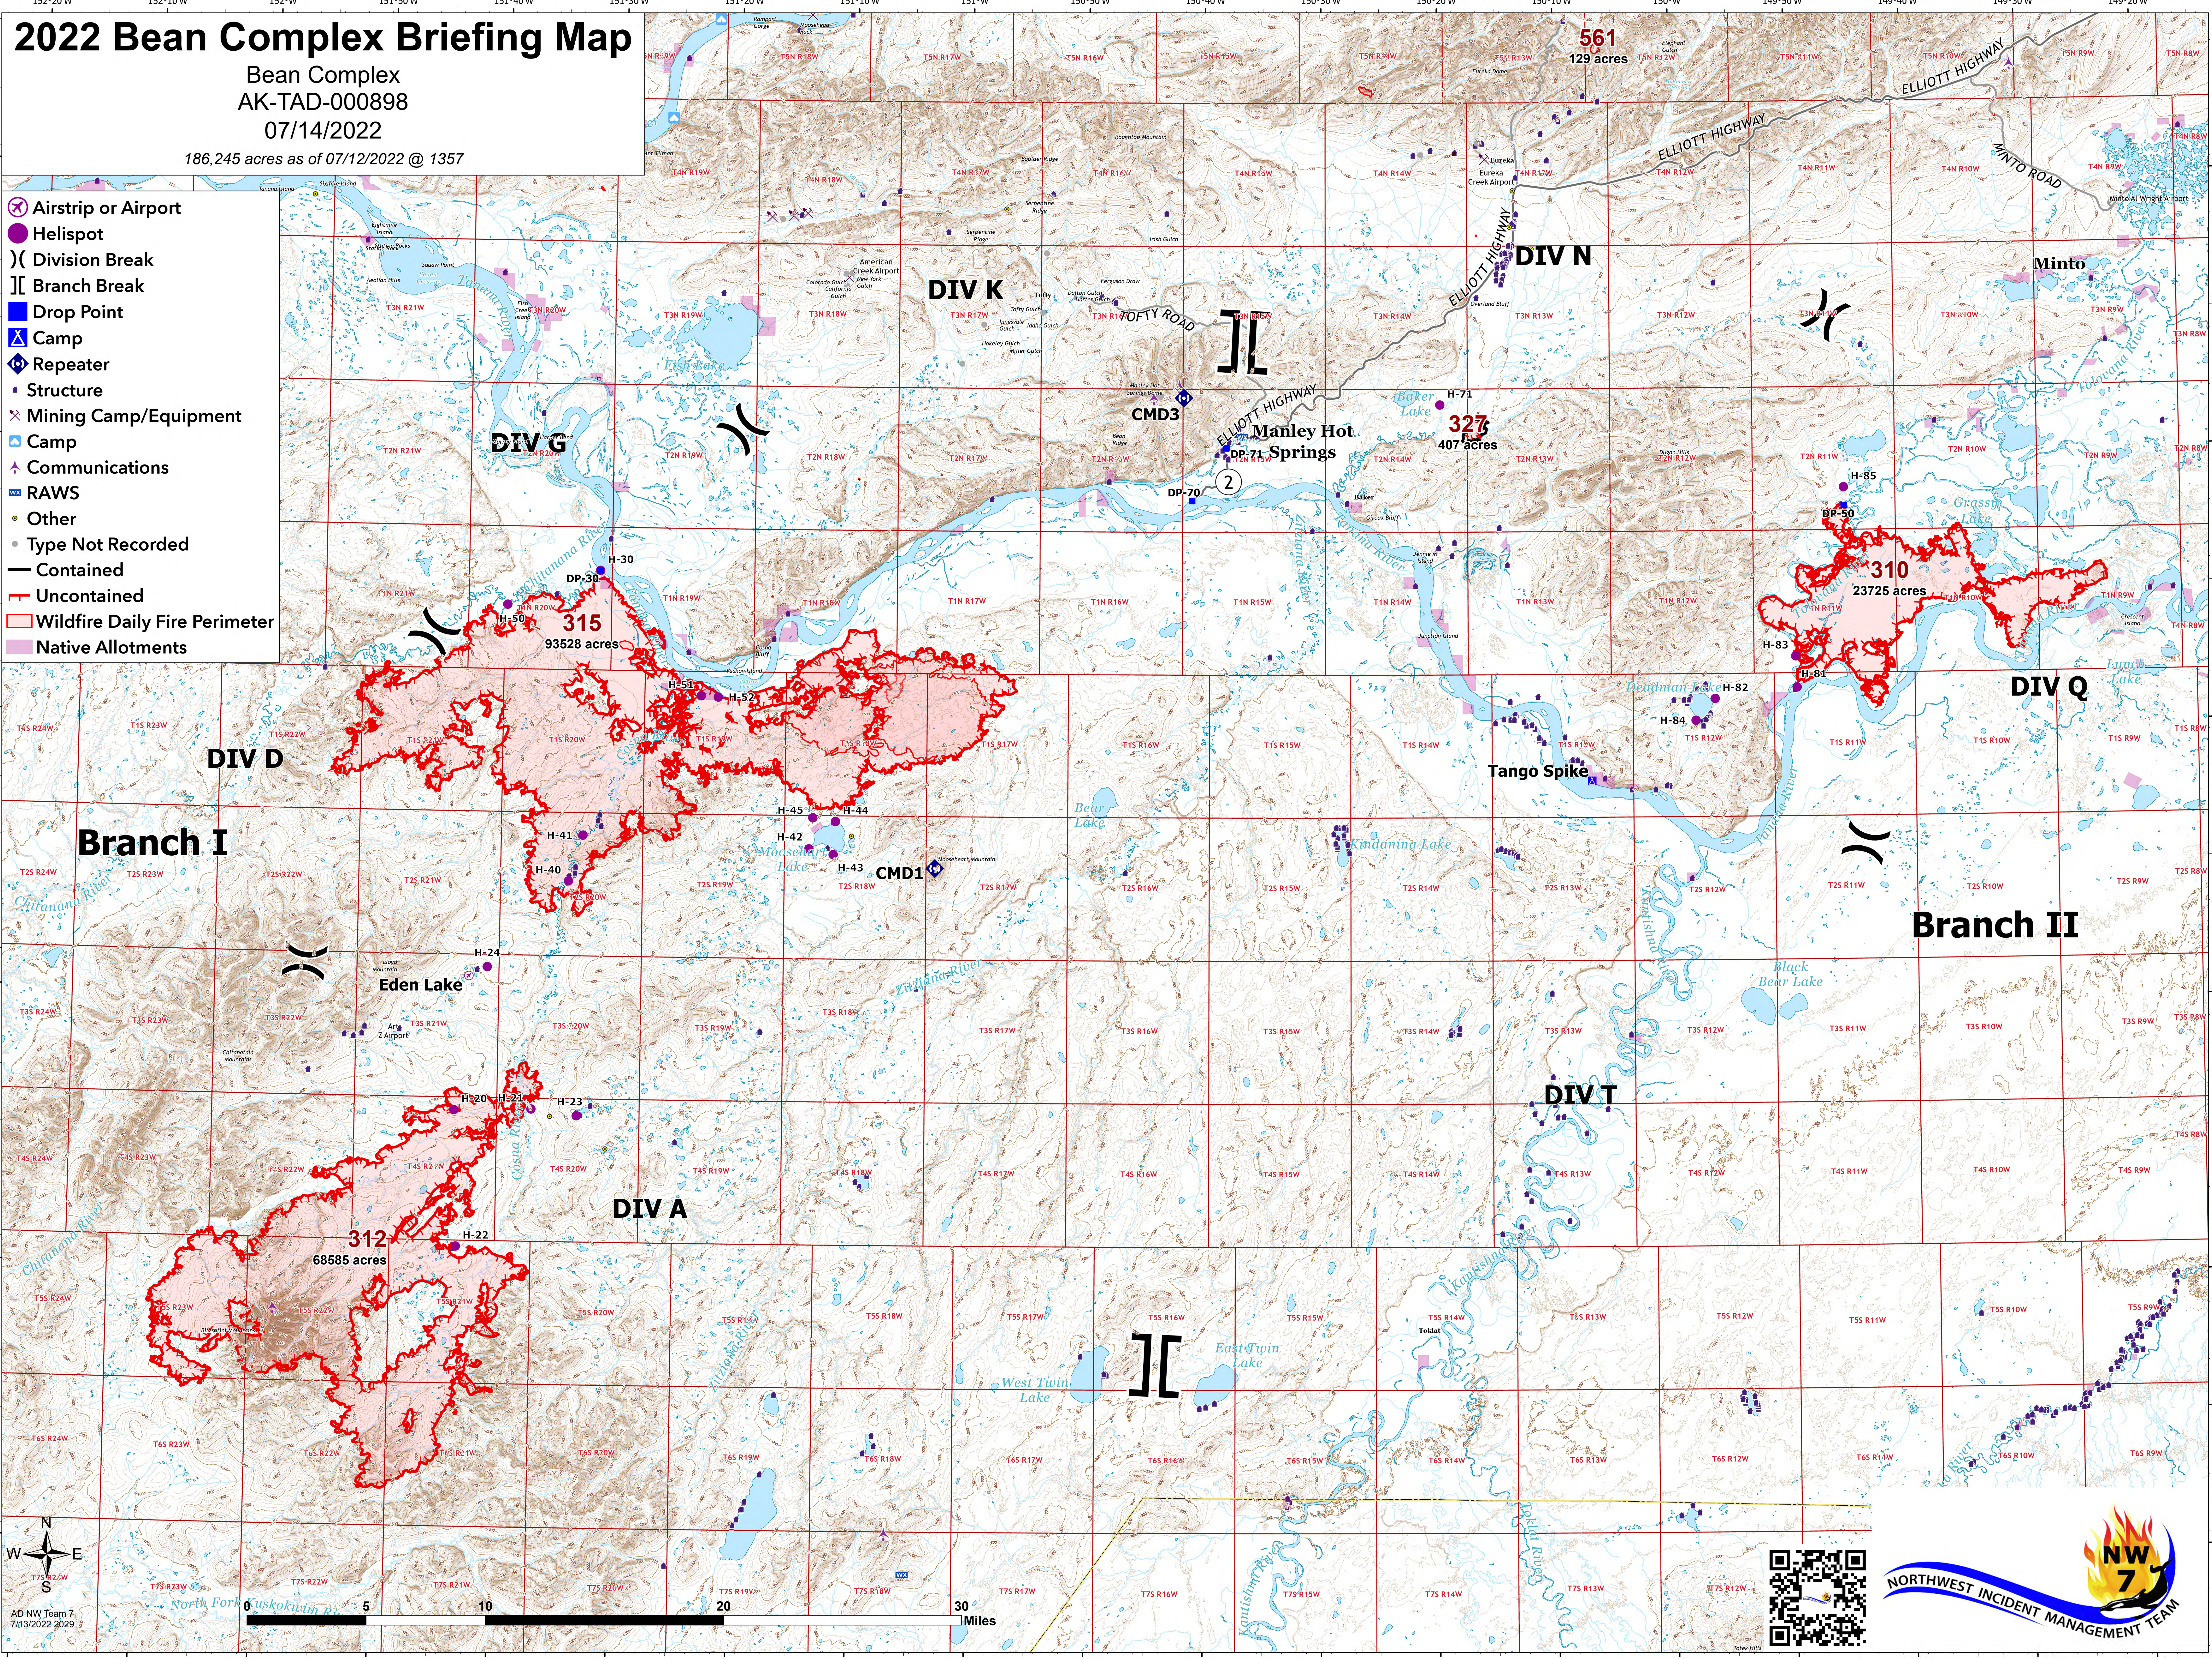

2022 Bean Complex Briefing Map

Bean Complex
AK-TAD-000898
07/14/2022
186,245 acres as of 07/12/2022 @ 1357

- Airstrip or Airport
- Helispot
- Division Break
- Branch Break
- Drop Point
- Camp
- Repeater
- Structure
- Mining Camp/Equipment
- Camp
- Communications
- RAWS
- Other
- Type Not Recorded
- Contained
- Uncontained
- Wildfire Daily Fire Perimeter
- Native Allotments

AD NW Team 7
7/13/2022 2029