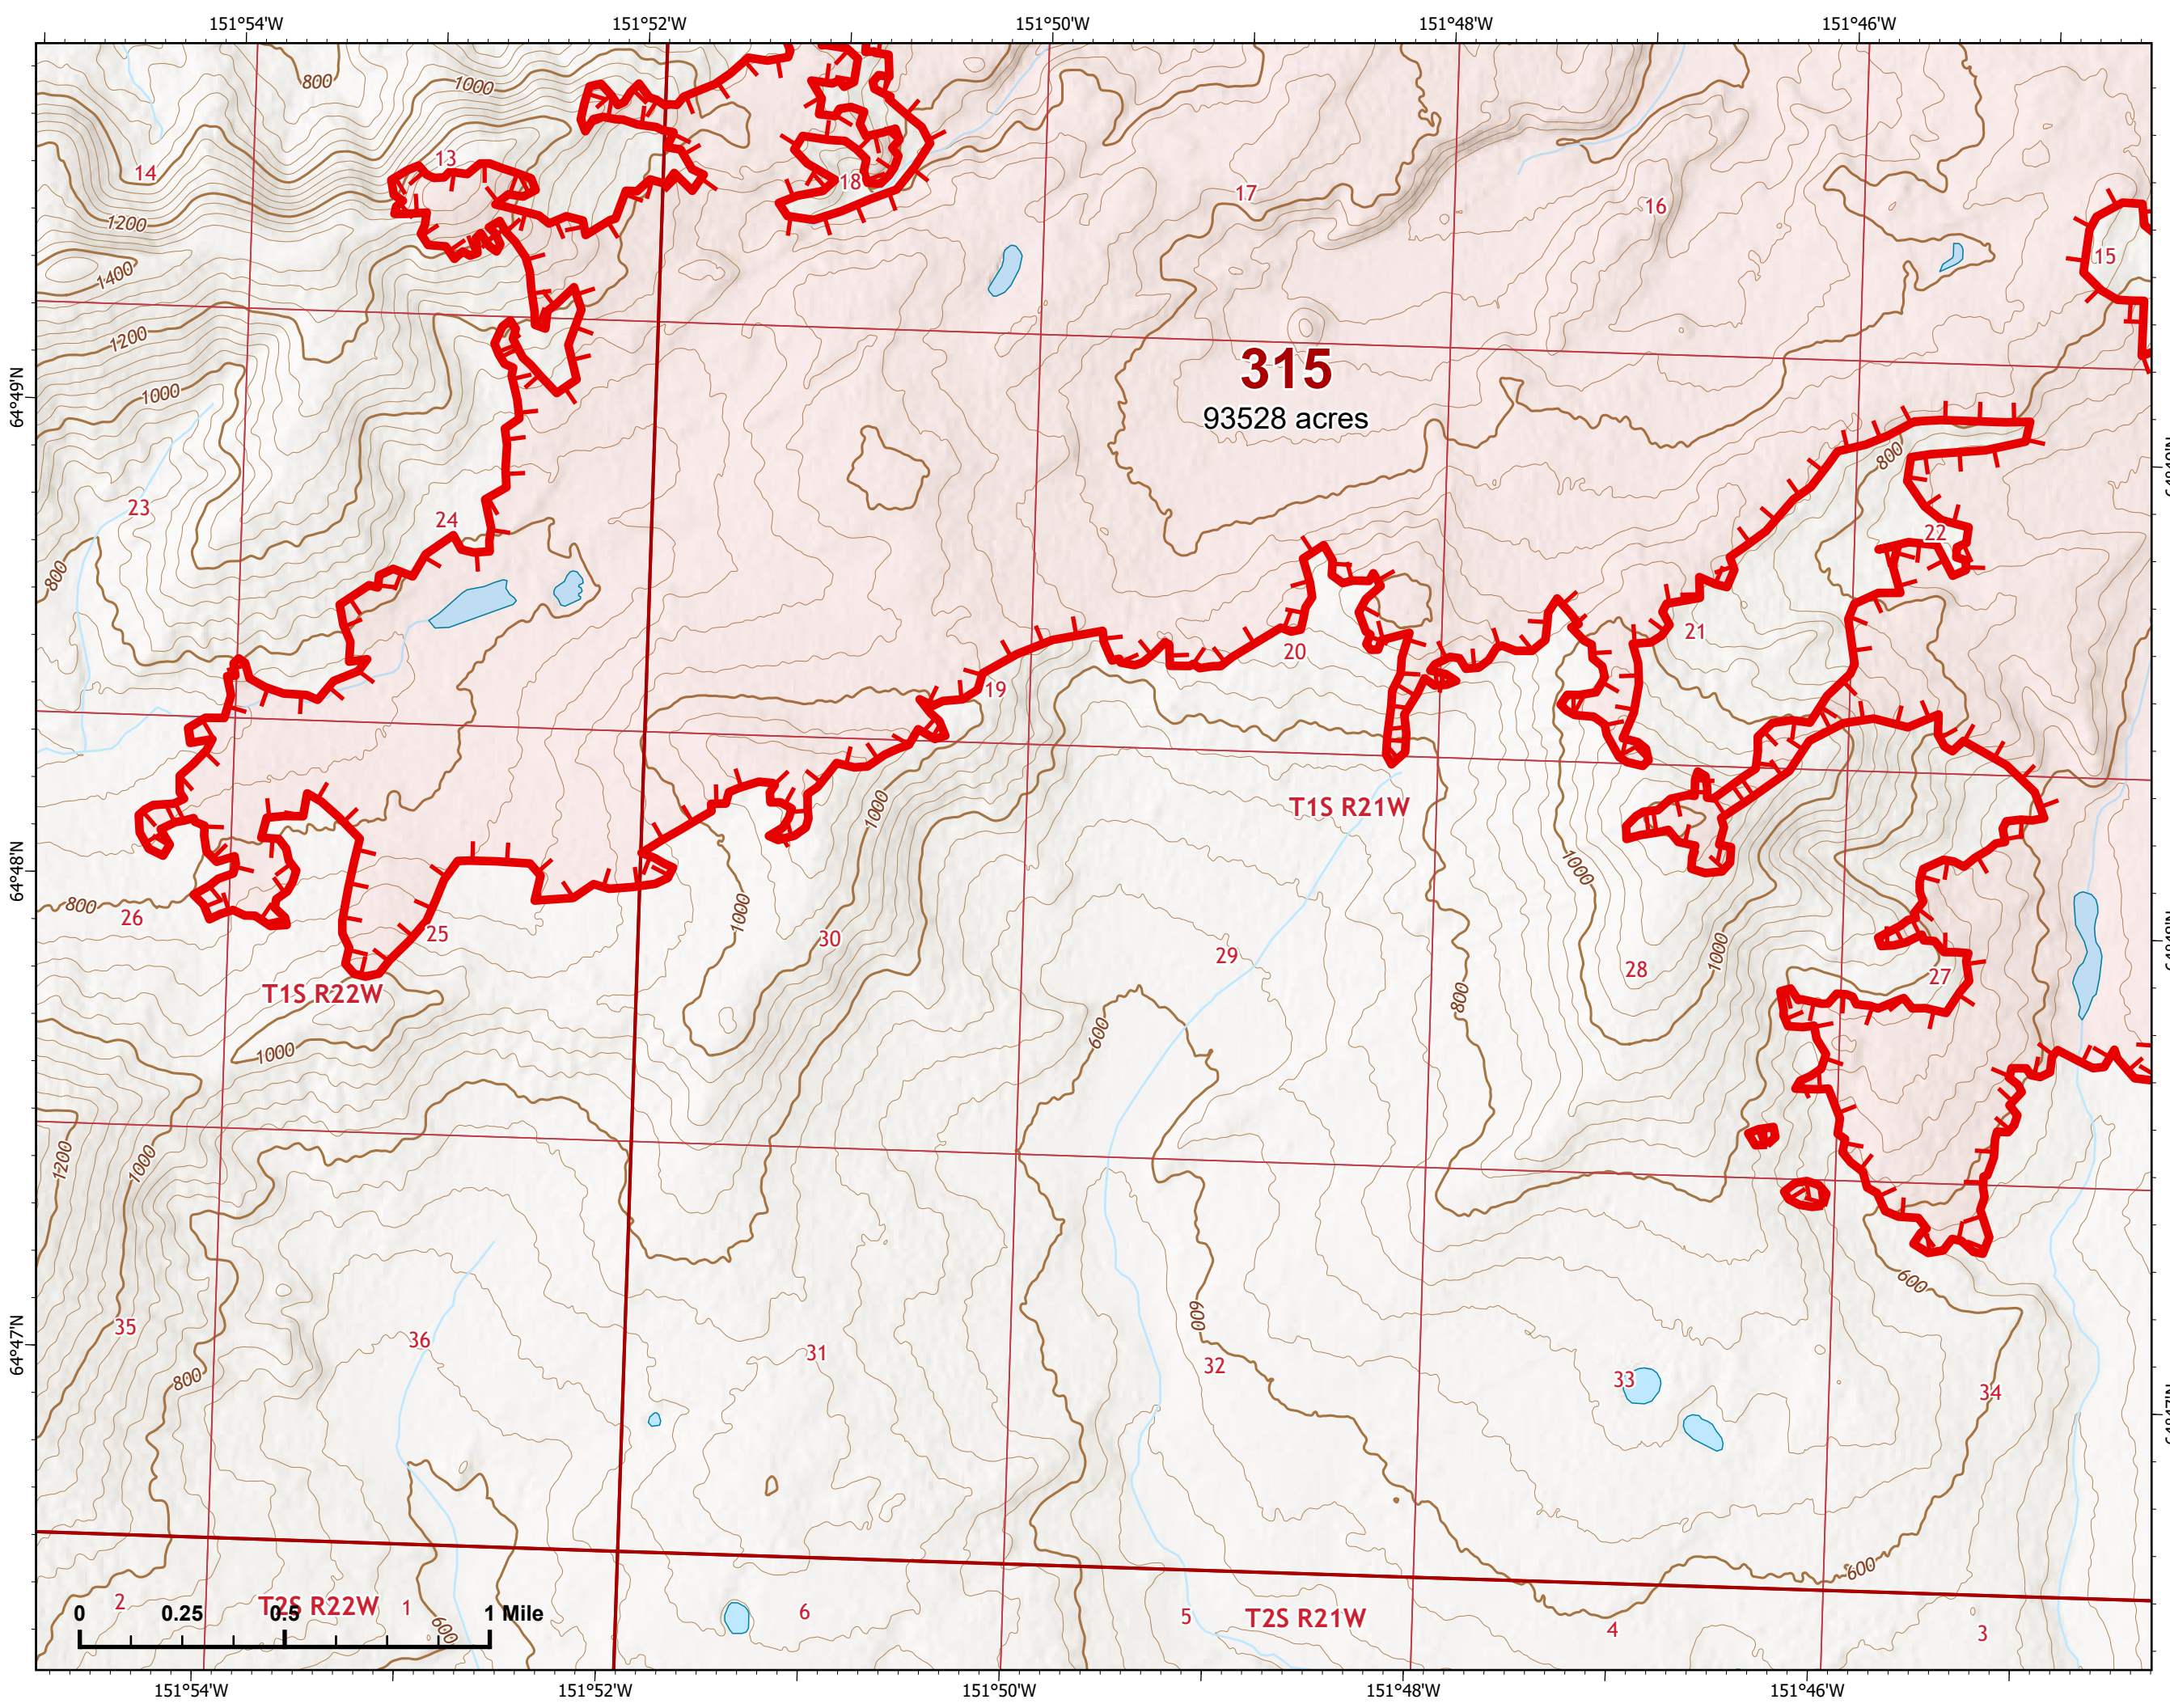

# IAP Map

Bean Complex  
AK-TAD-000898

07/14/2022

Fire: 315 (Chitanana)

Page 315 - 5

-  Wildfire Daily Fire Perimeter
-  Uncontained

Z. Cravens  
7/13/2022 2044