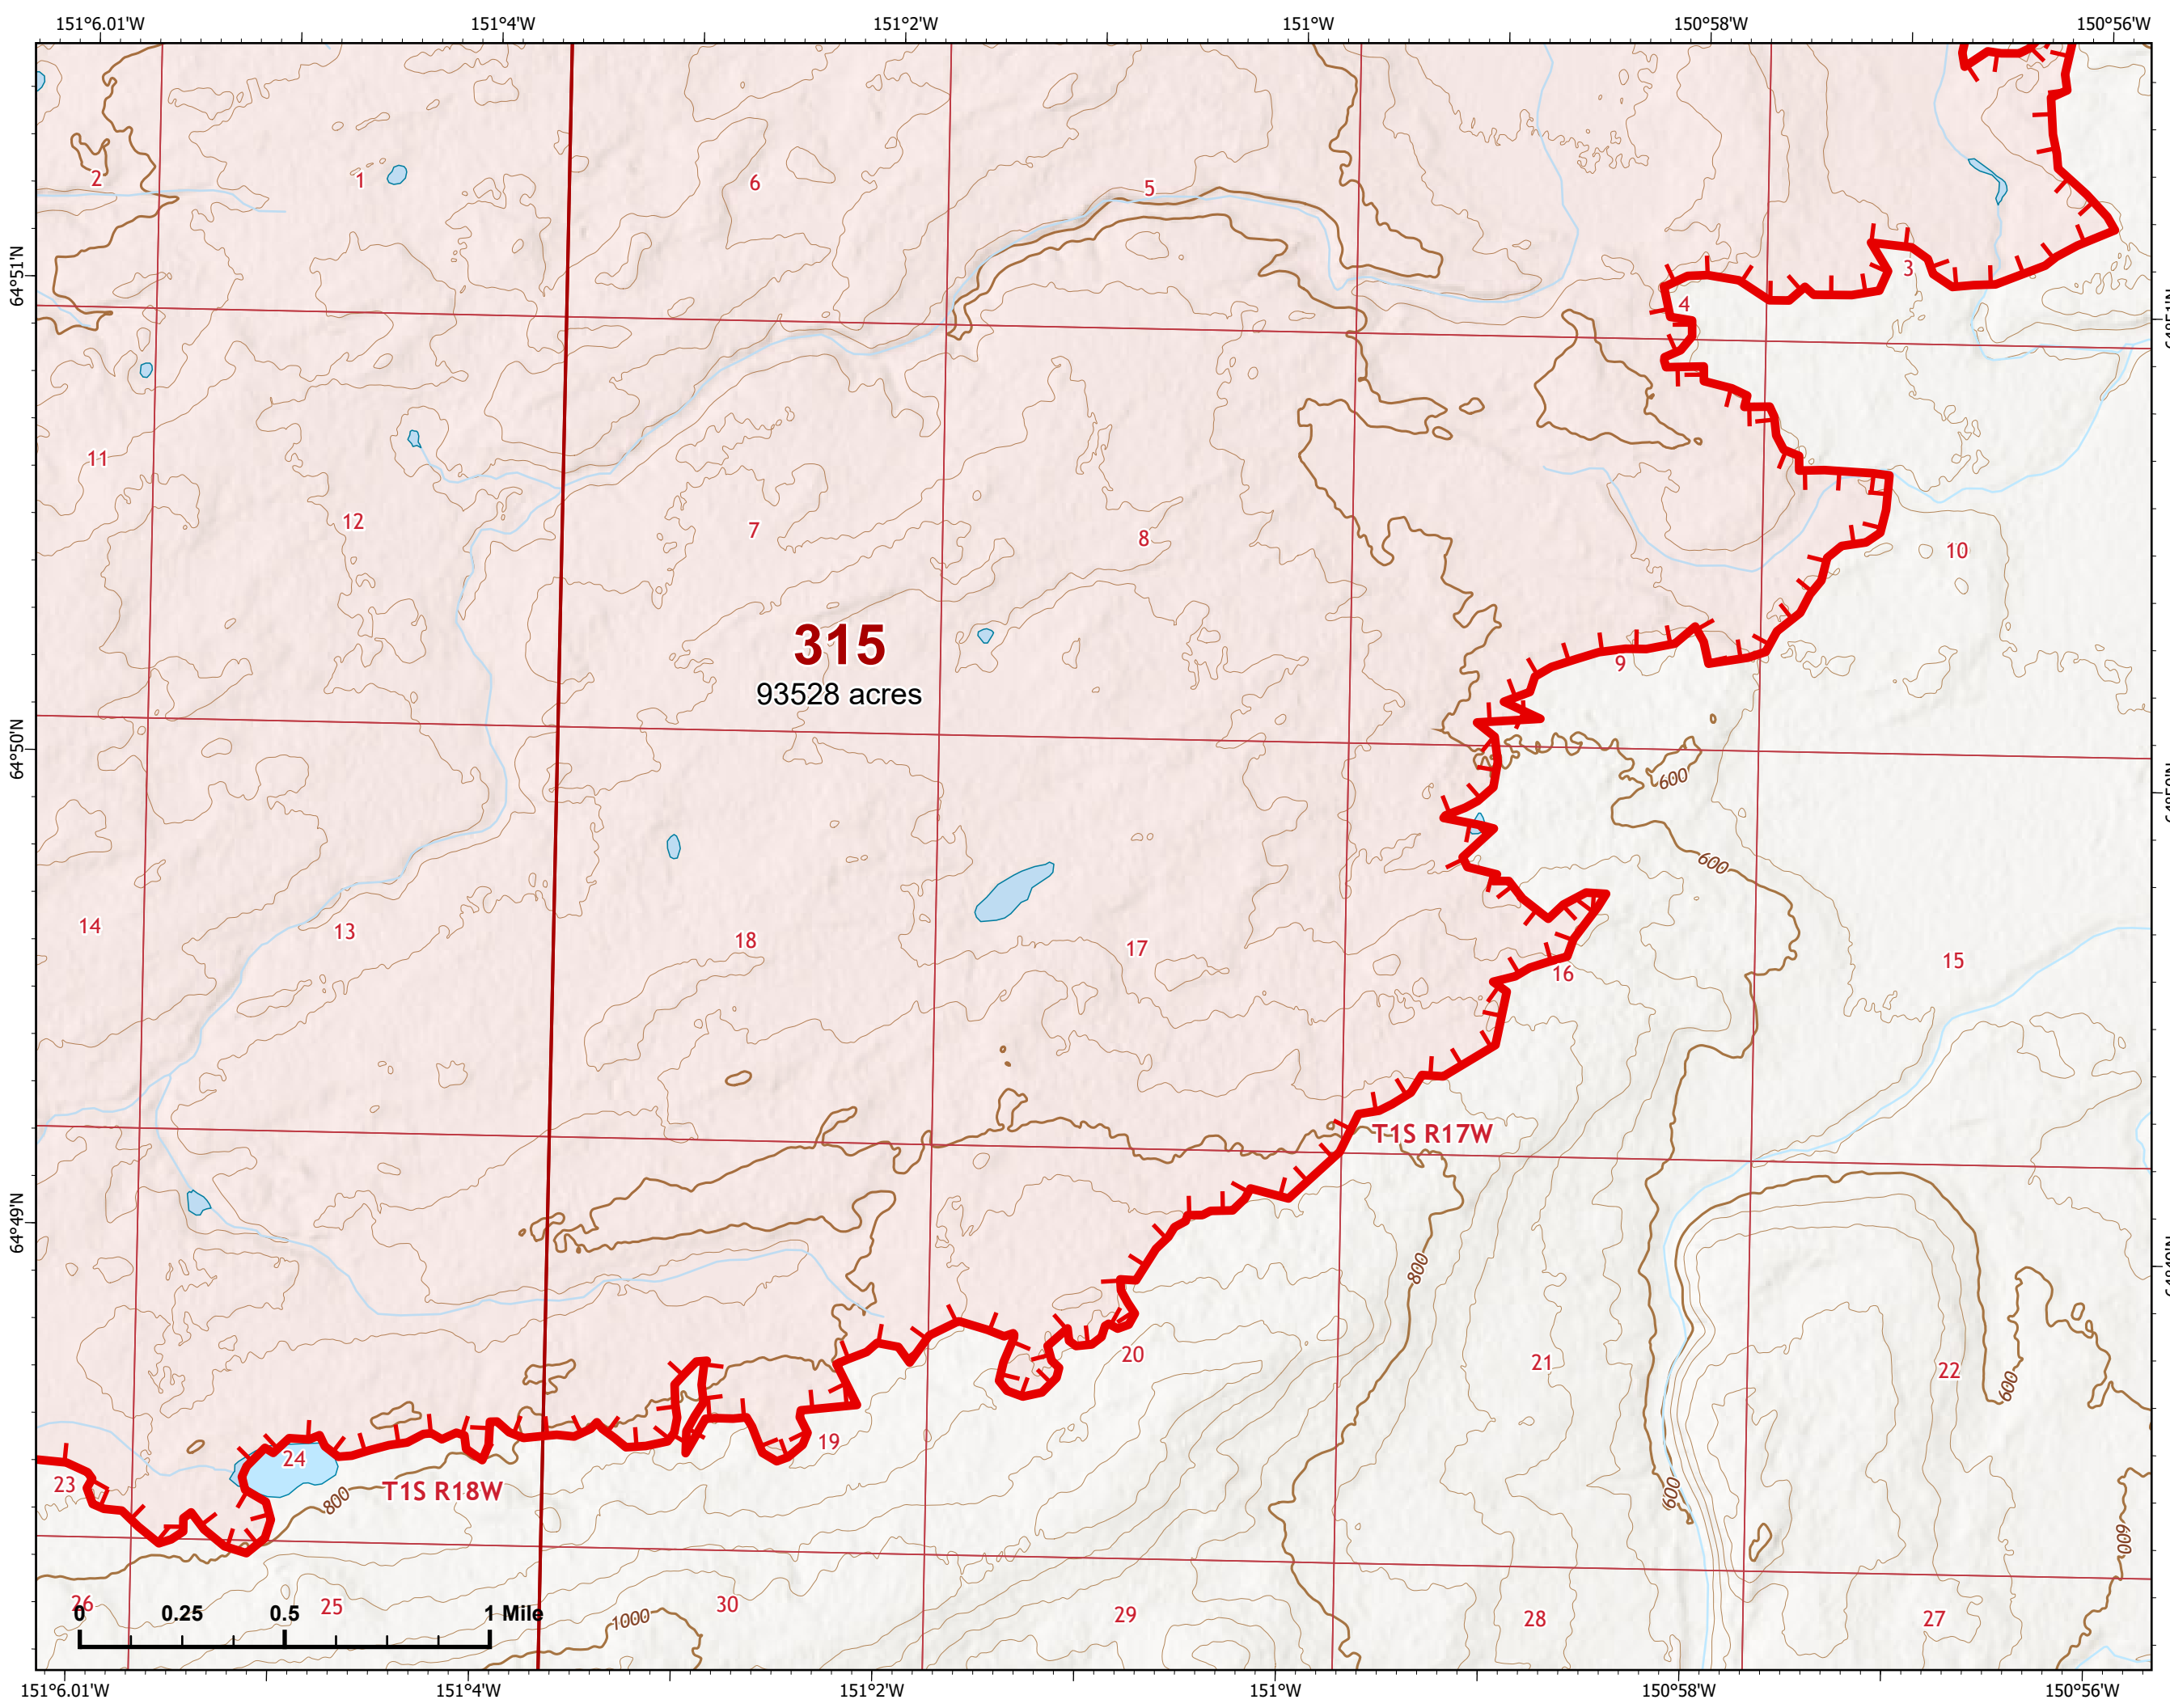

# IAP Map

Bean Complex  
AK-TAD-000898

07/14/2022

Fire: 315 (Chitanana)

Page 315 - 11

-  Wildfire Daily Fire Perimeter
-  Uncontained

Z. Cravens  
7/13/2022 2046