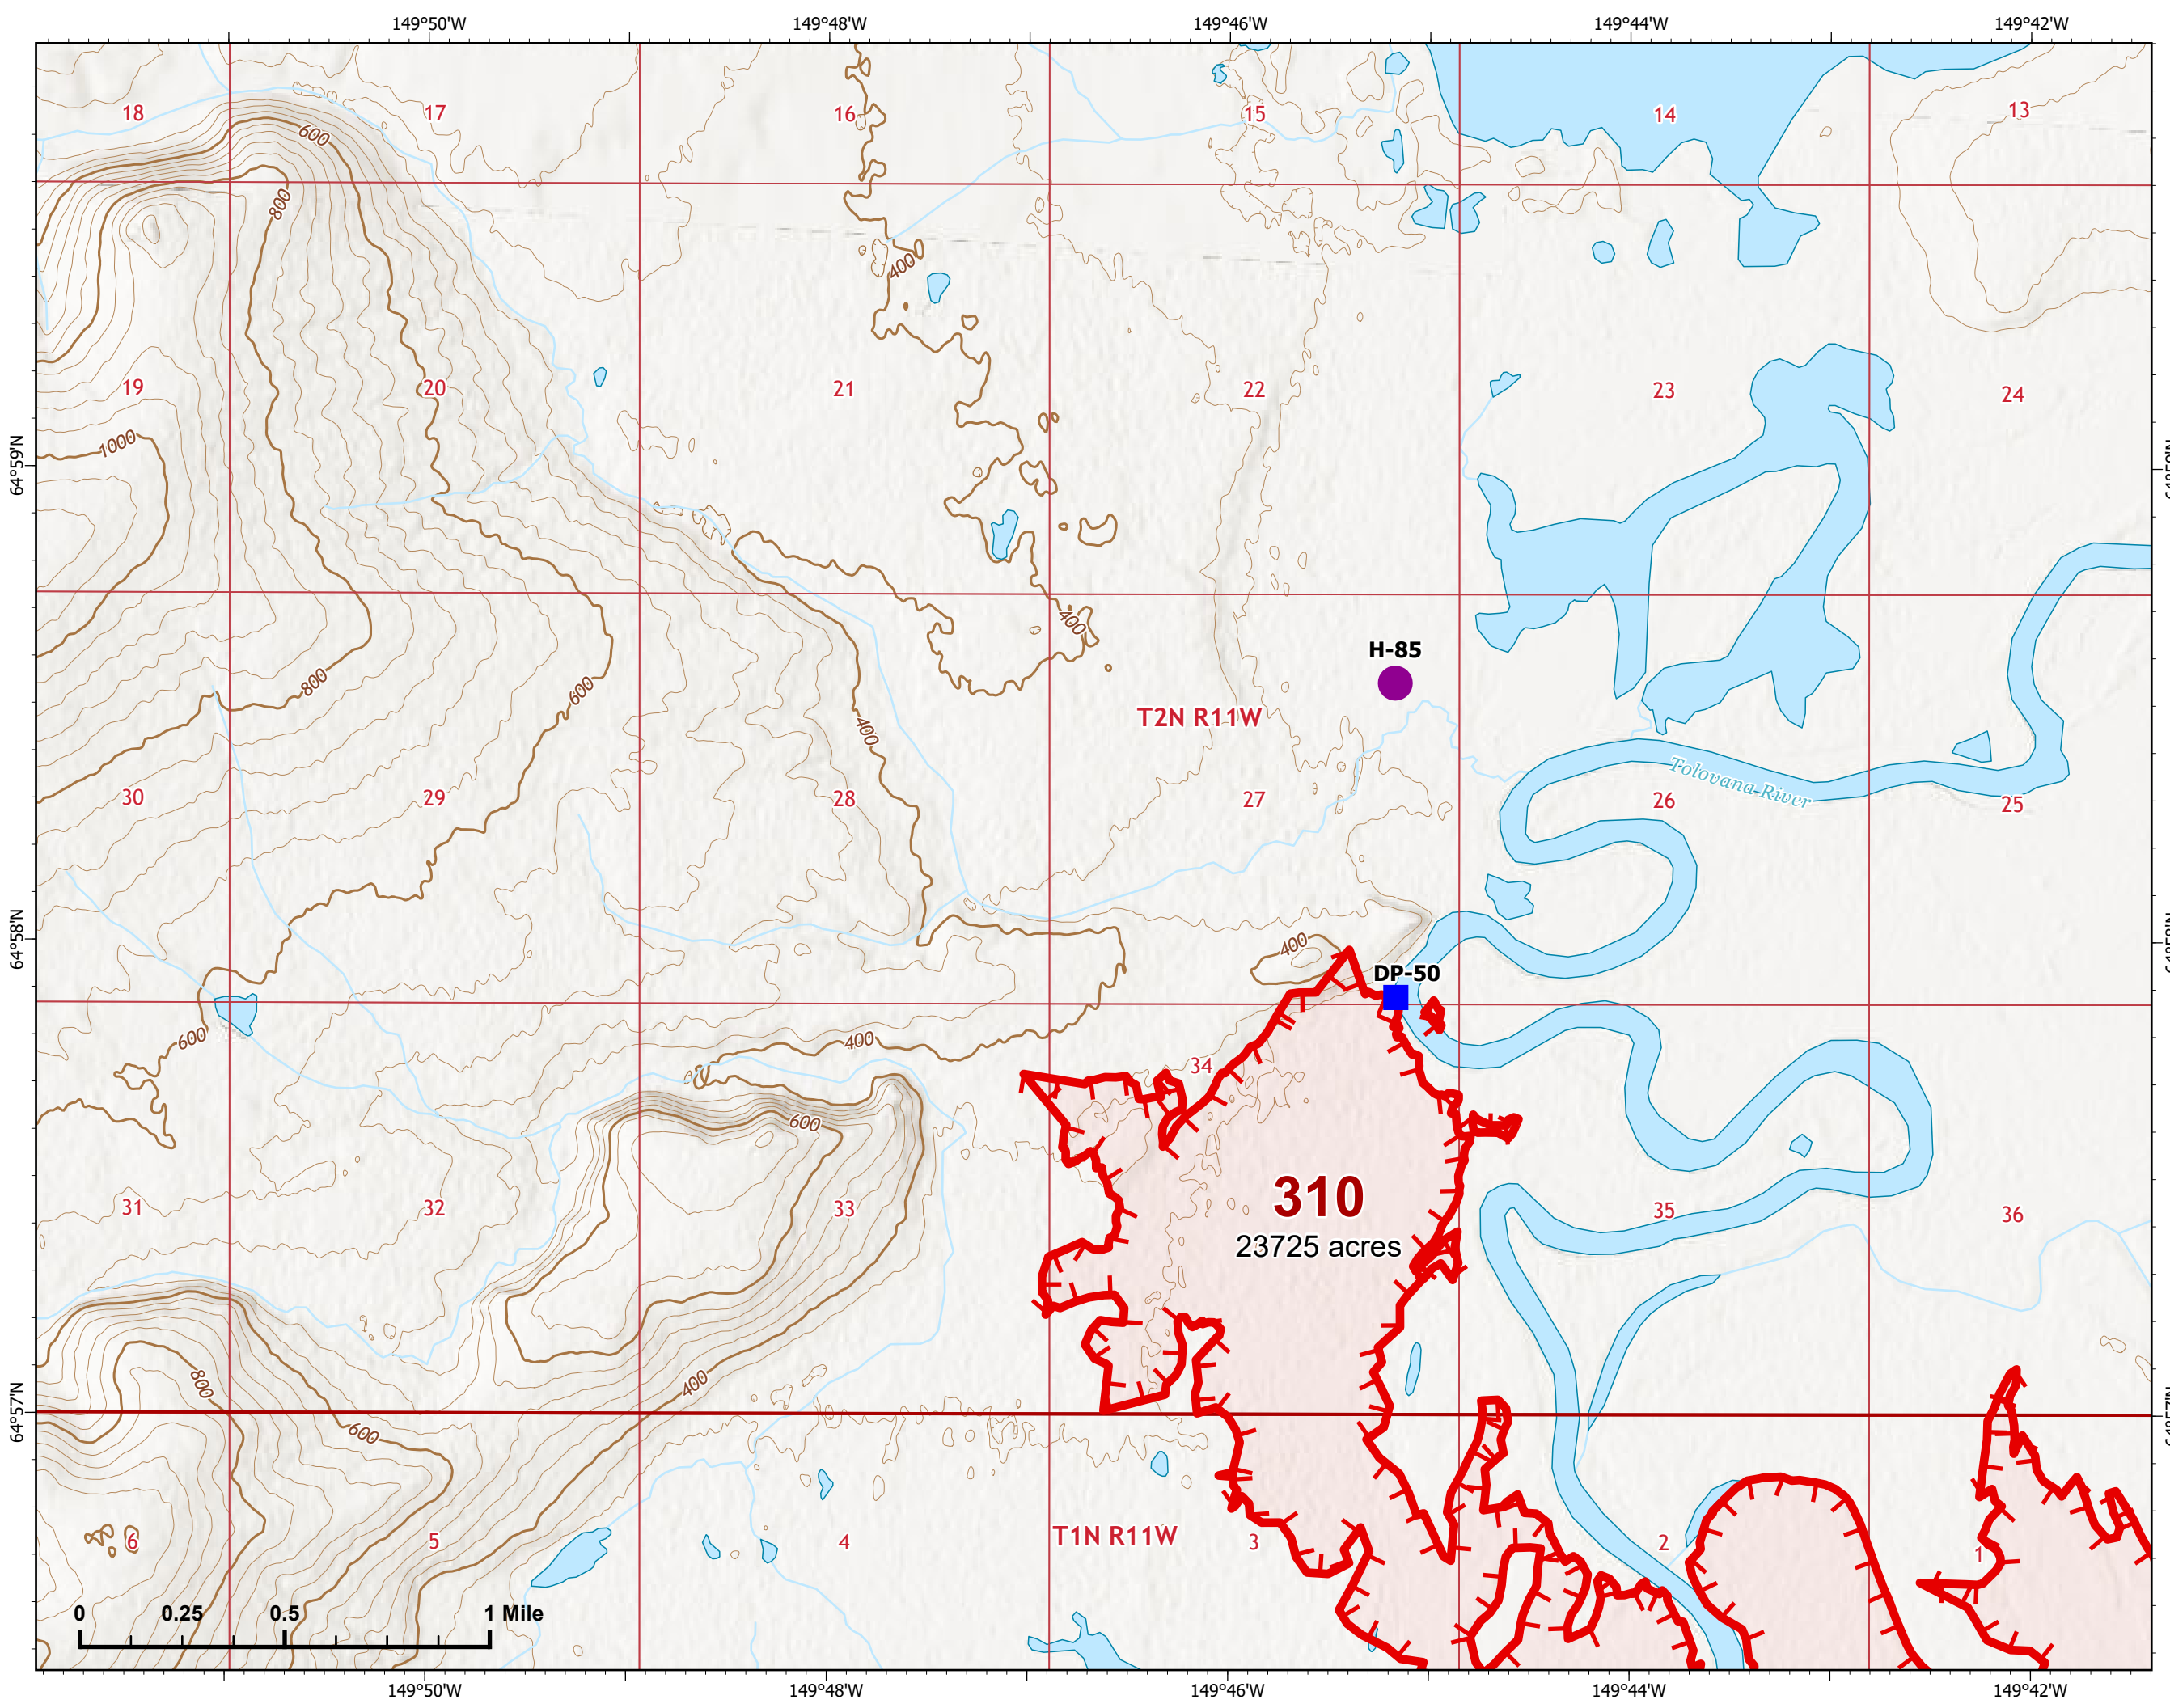

# IAP Map

Bean Complex  
AK-TAD-000898  
07/14/2022

Fire: 310 (Tanana River)

Page 310 - 1

-  Helispot
-  Drop Point
-  Wildfire Daily Fire Perimeter
-  Uncontained

Z. Cravens  
7/13/2022 2049