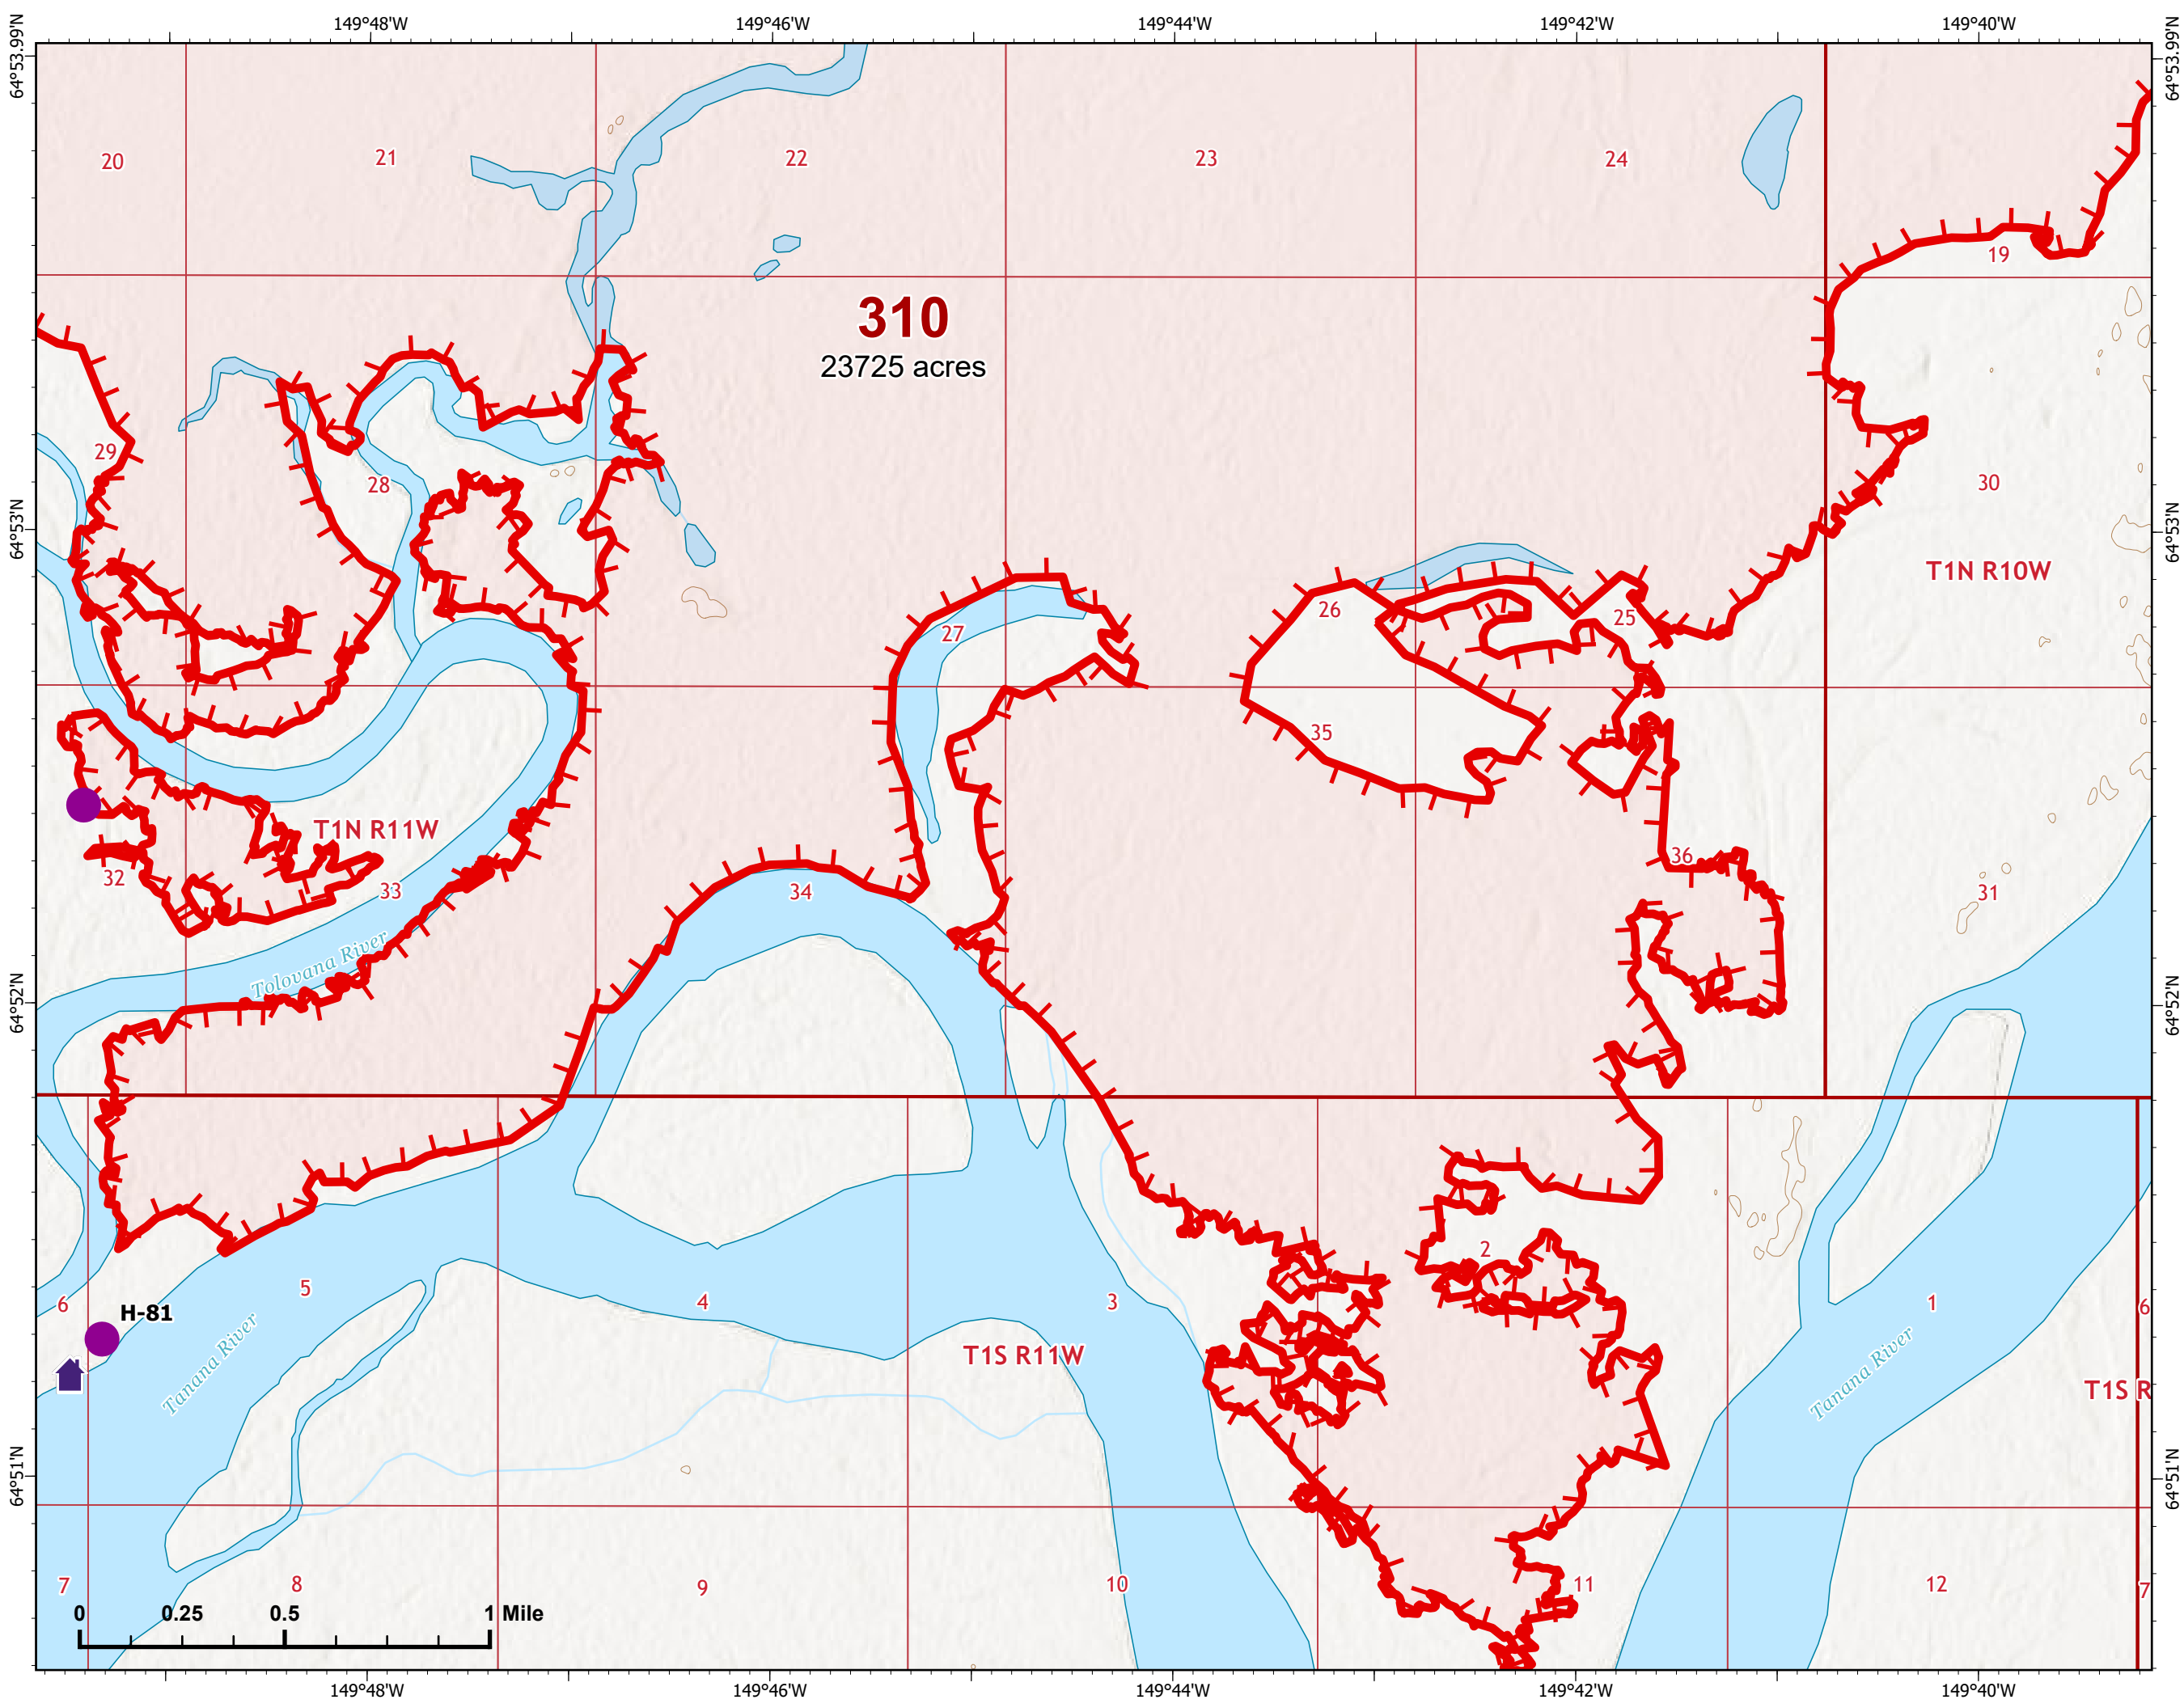

# IAP Map

Bean Complex  
AK-TAD-000898

07/14/2022

Fire: 310 (Tanana River)

Page 310 - 3

-  Helispot
-  Structure
-  Wildfire Daily Fire Perimeter
-  Uncontained

Z. Cravens  
7/13/2022 2049