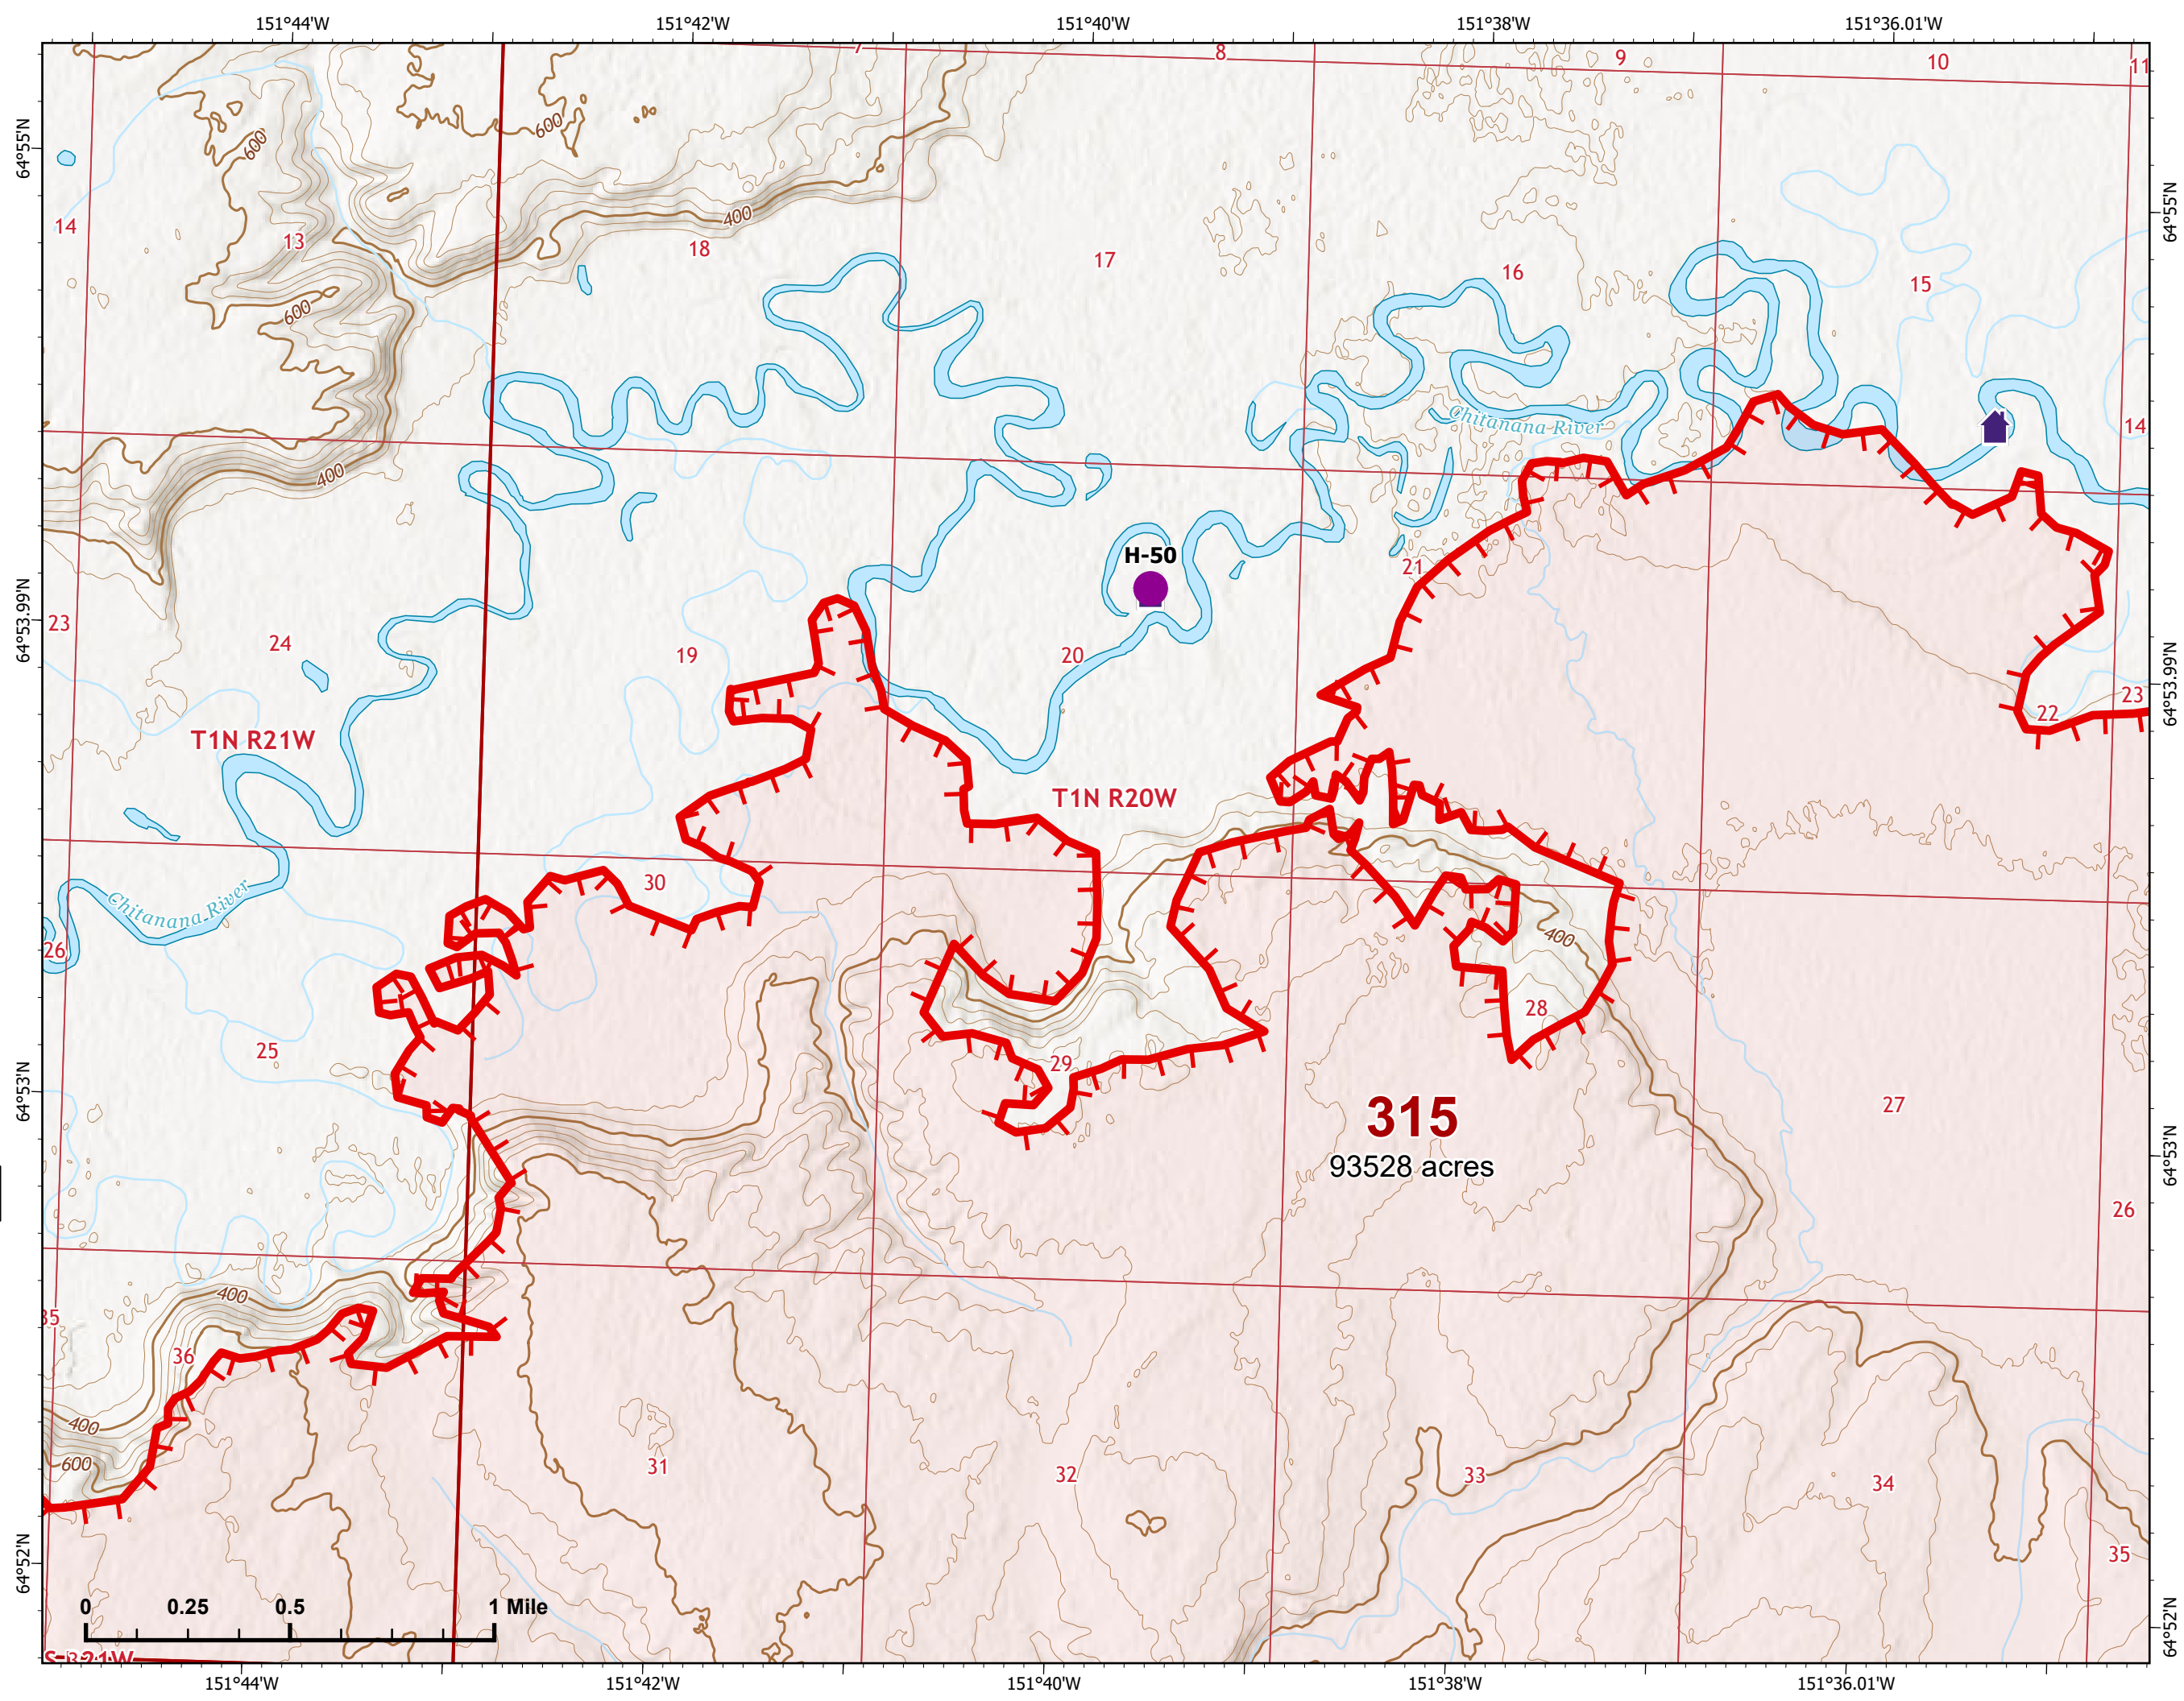

# IAP Map

Bean Complex  
AK-TAD-000898

07/14/2022

Fire: 315 (Chitanana)

Page 315 - 2

-  Helispot
-  Structure
-  Wildfire Daily Fire Perimeter
-  Uncontained

Z. Cravens  
7/13/2022 2043

# IAP Map

Bean Complex  
AK-TAD-000898

07/14/2022

Fire: 315 (Chitanana)

Page 315 - 3

-  Wildfire Daily Fire Perimeter
-  Uncontained

Z. Cravens  
7/13/2022 2043

**315**  
93528 acres