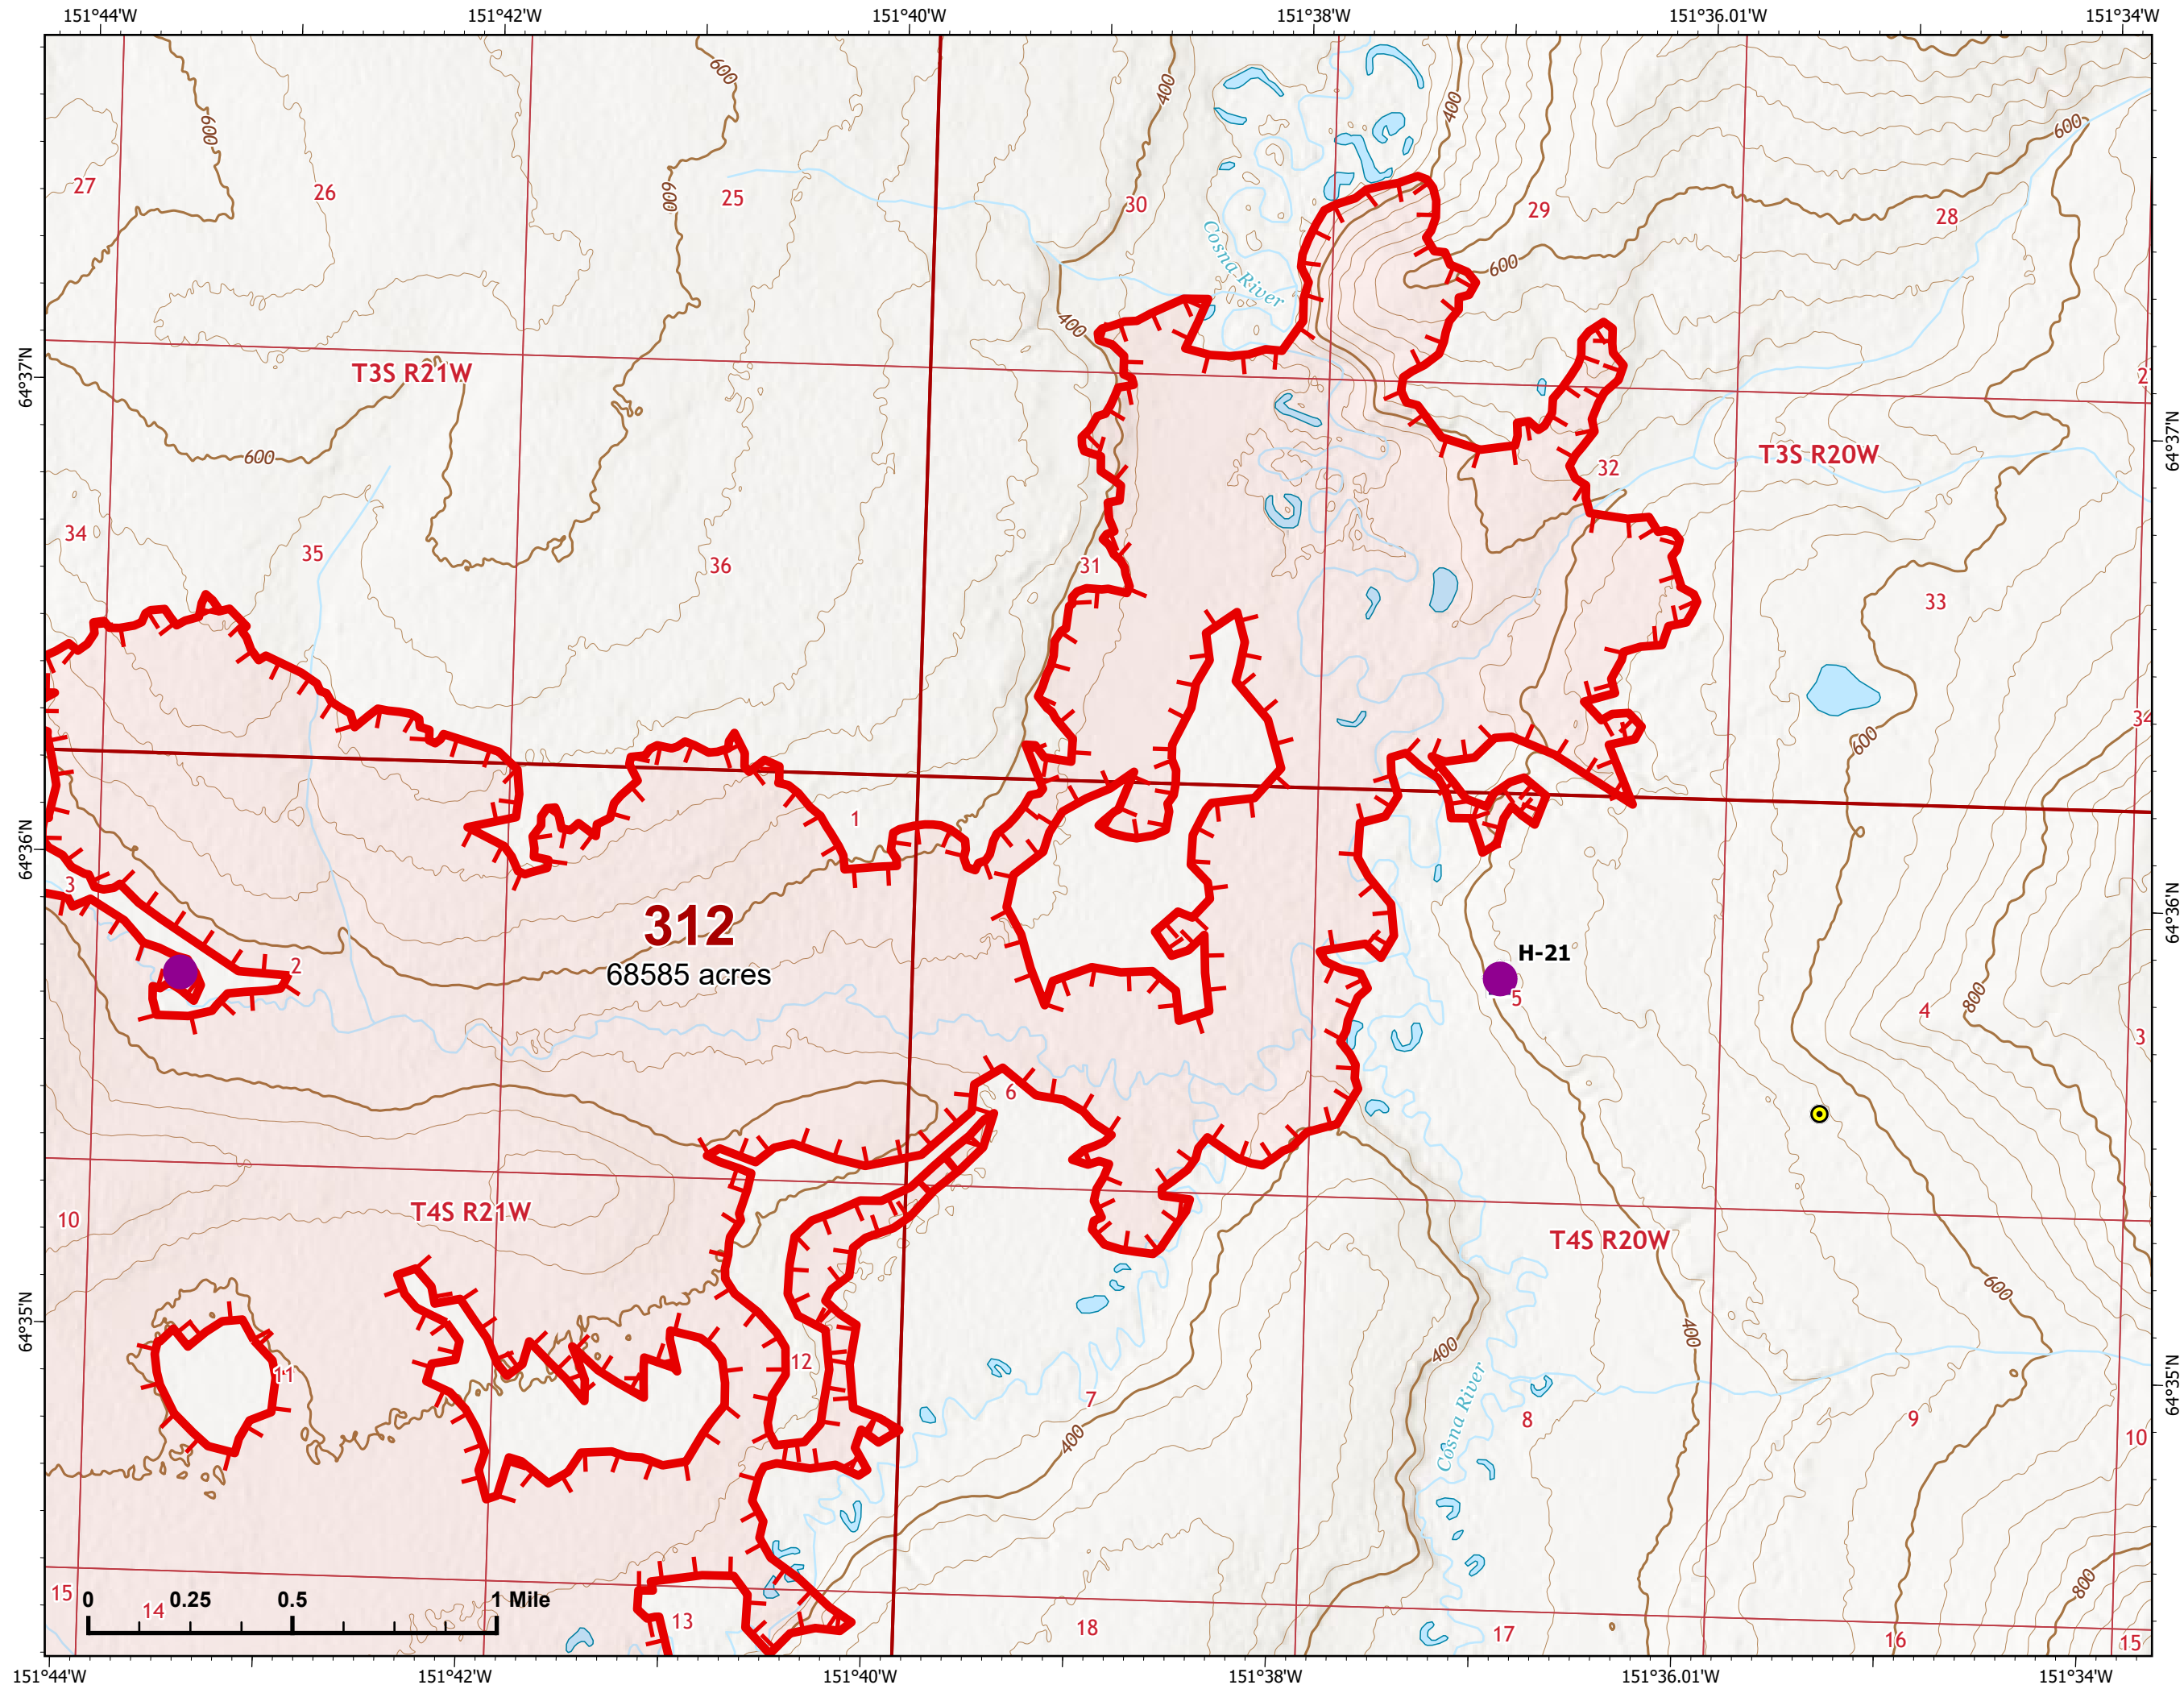

# IAP Index Map

Bean Complex  
AK-TAD-000898  
07/14/2022

 Wildfire Daily Fire Perimeter

Z. Cravens  
7/13/2022 2051

# IAP Map

Bean Complex  
AK-TAD-000898

07/14/2022

Fire: 312 (Bitzshitini)

Page 312 - 1

-  Helispot
-  Structure
-  Other
-  Wildfire Daily Fire Perimeter
-  Uncontained

Z. Cravens  
7/13/2022 2038

# IAP Map

Bean Complex  
AK-TAD-000898

07/14/2022

Fire: 312 (Bitzshitini)

Page 312 - 2

-  Helispot
-  Wildfire Daily Fire Perimeter
-  Uncontained

Z. Cravens  
7/13/2022 2039

# IAP Map

Bean Complex  
AK-TAD-000898

07/14/2022

Fire: 312 (Bitzshitini)

Page 312 - 3

-  Wildfire Daily Fire Perimeter
-  Uncontained

**312**  
68585 acres

Z. Cravens  
7/13/2022 2039