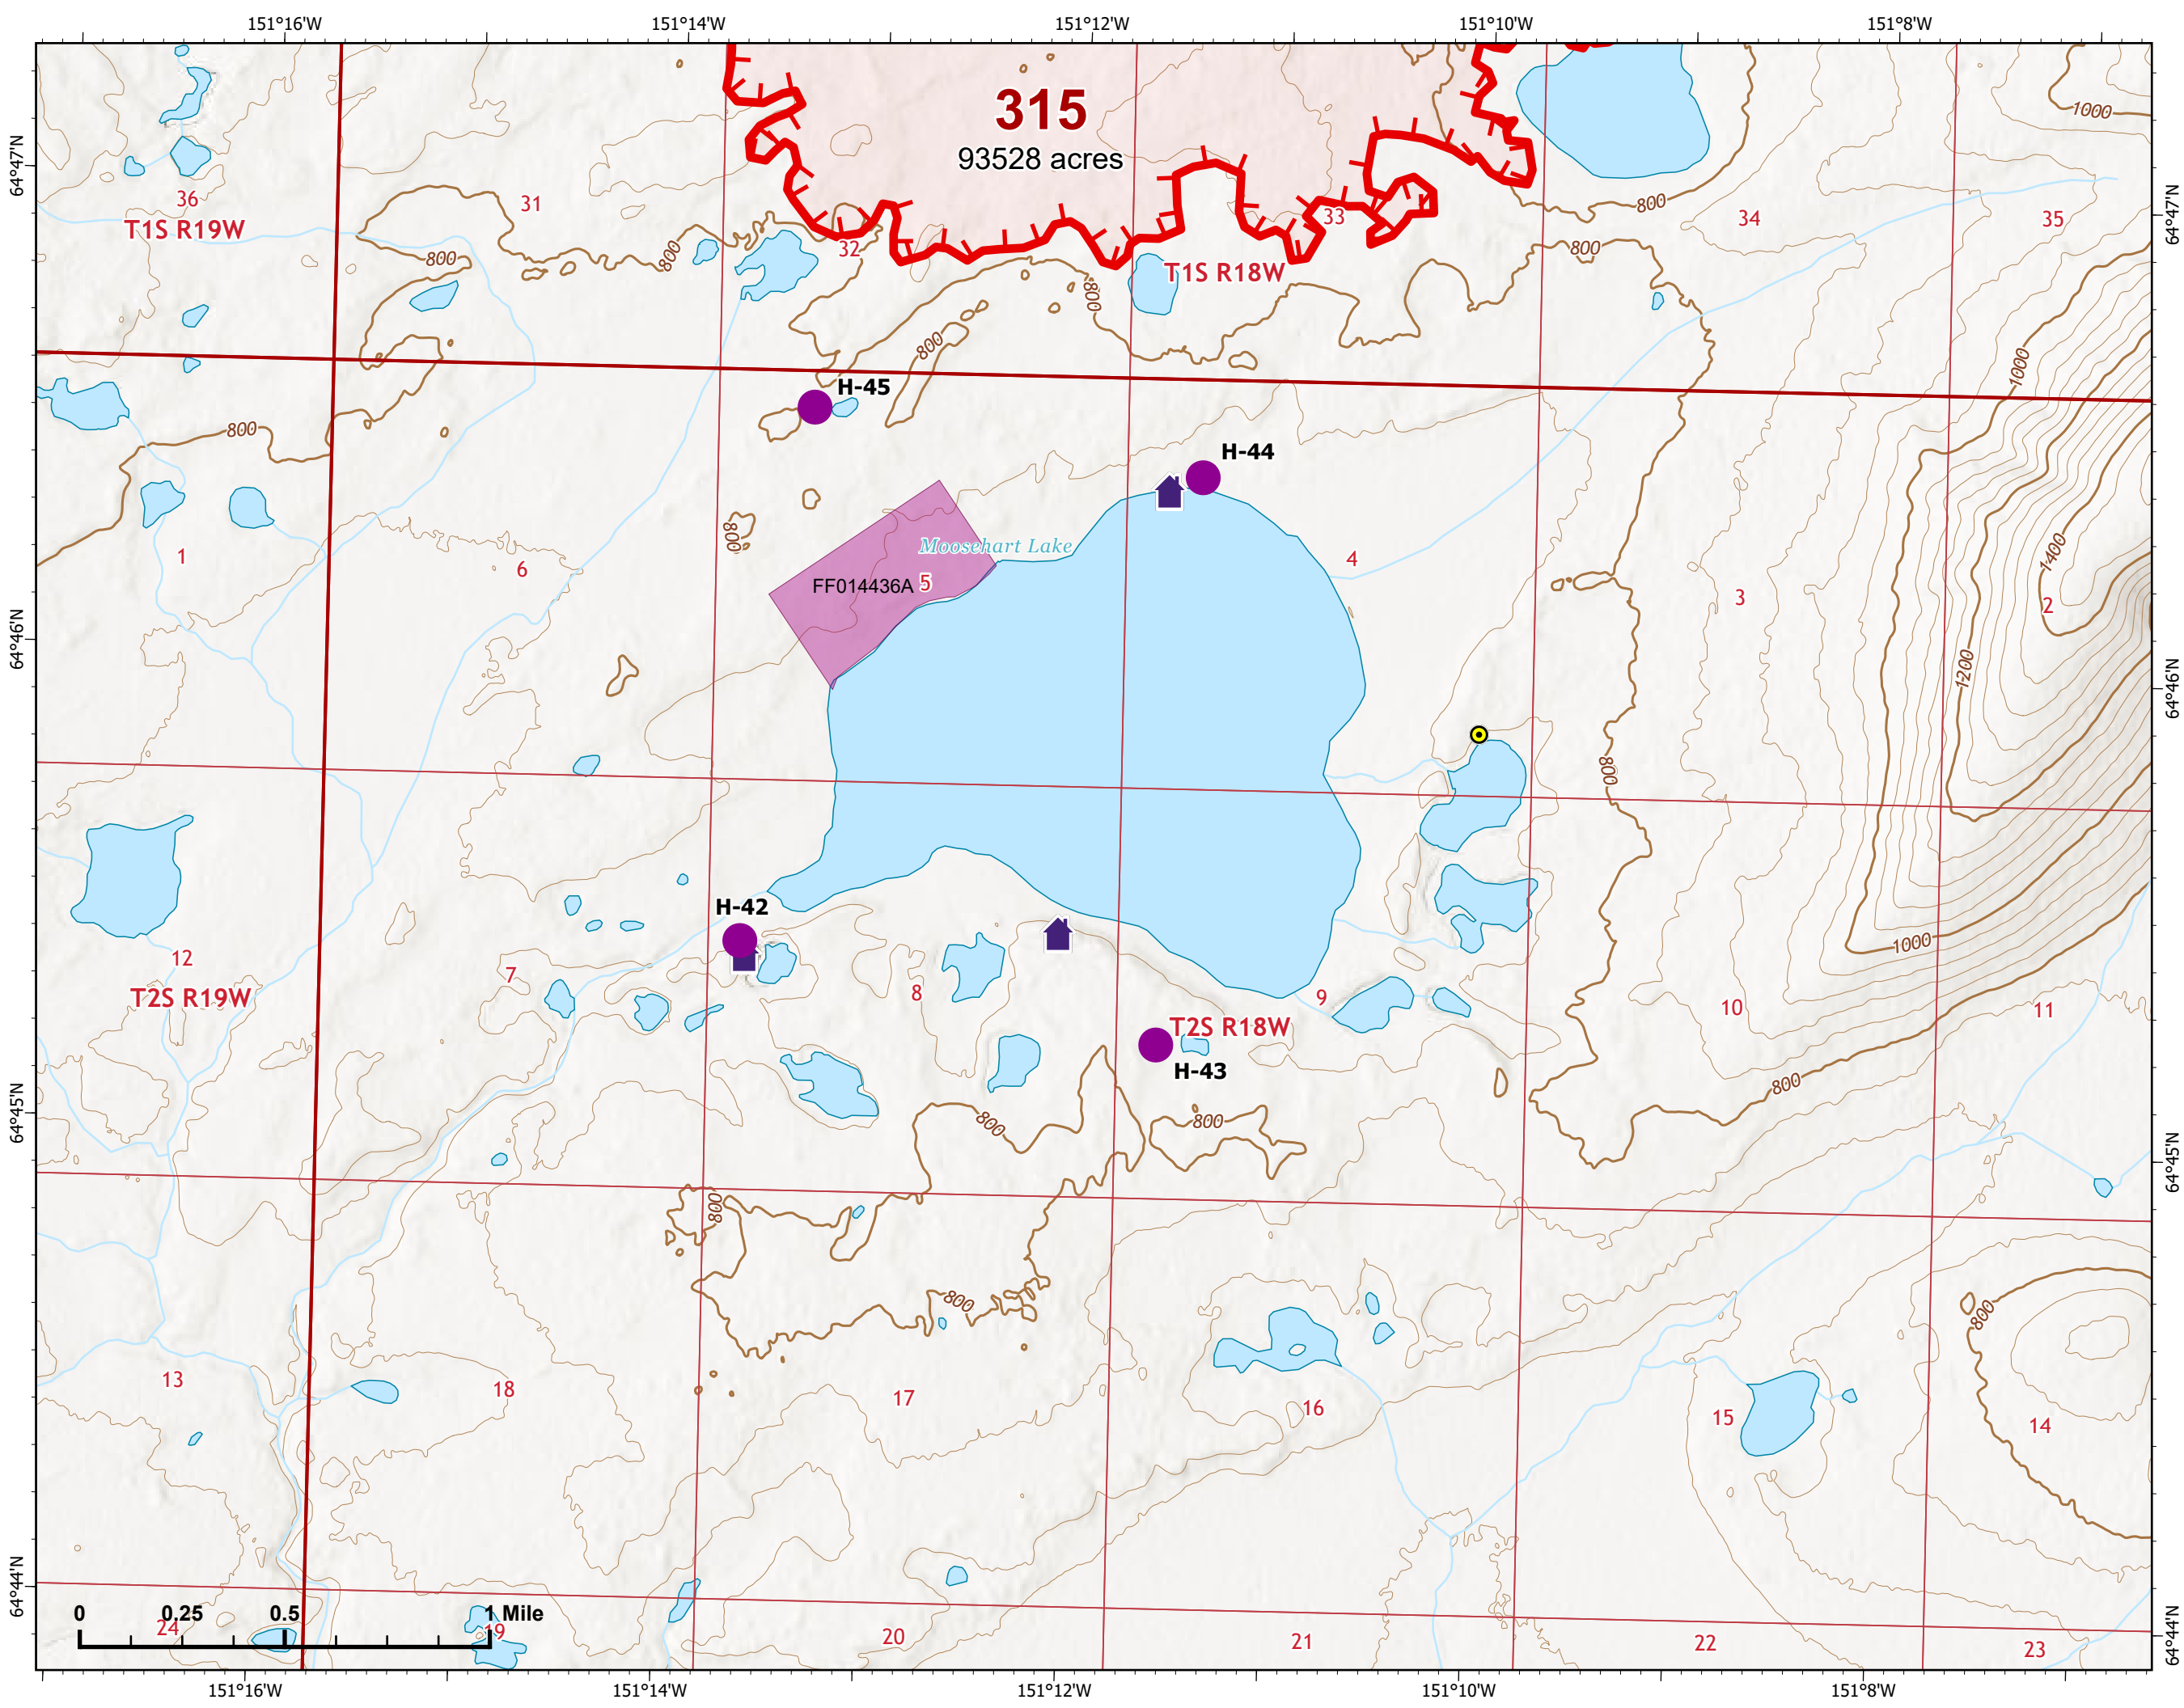

# IAP Map

Bean Complex  
AK-TAD-000898

07/14/2022

Fire: 315 (Chitanana)

Page 315 - 9

- Helispot
- 🏠 Structure
- Other
- 🔴 Wildfire Daily Fire Perimeter
- 🔴 Uncontained
- 🟪 Native Allotments

Z. Cravens  
7/13/2022 2046