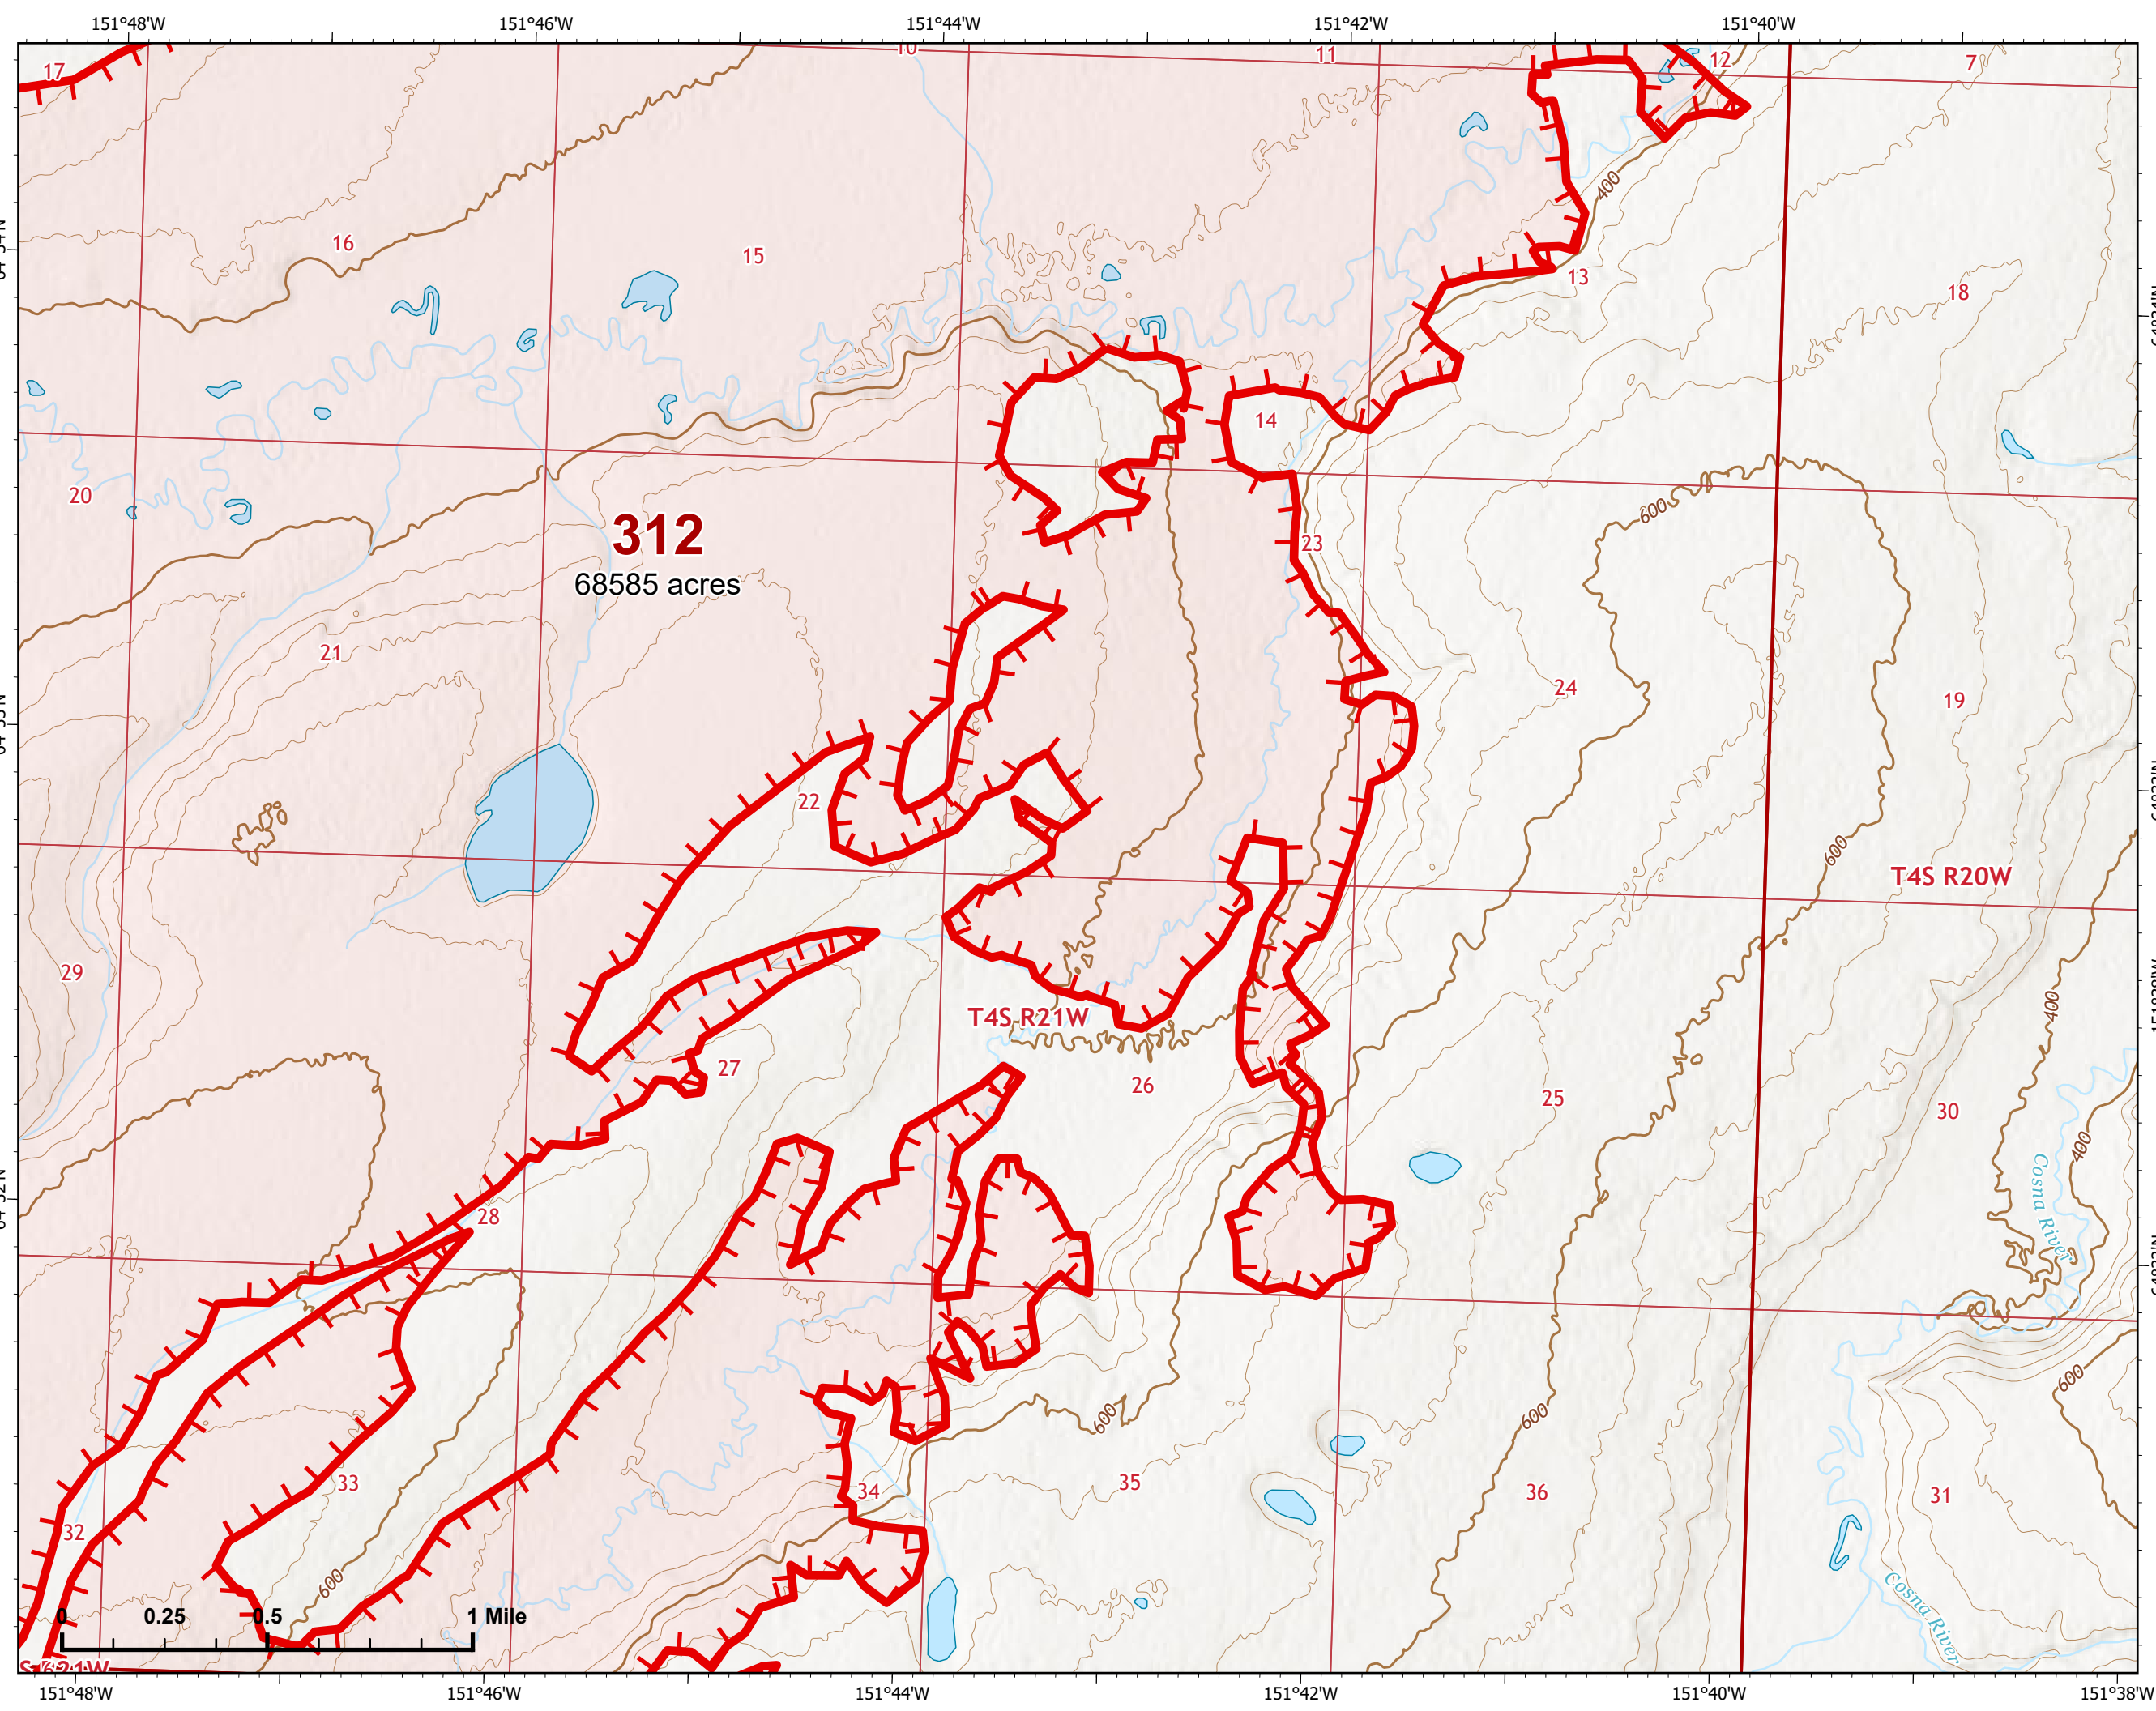

# IAP Map

Bean Complex  
AK-TAD-000898

07/14/2022

Fire: 312 (Bitzshitini)

Page 312 - 10

-  Helispot
-  Structure
-  Wildfire Daily Fire Perimeter
-  Uncontained

Z. Cravens  
7/13/2022 2042

# IAP Map

Bean Complex  
AK-TAD-000898

07/14/2022

Fire: 312 (Bitzshitini)

Page 312 - 11

-  Wildfire Daily Fire Perimeter
-  Uncontained

Z. Cravens  
7/13/2022 2042

# IAP Map

Bean Complex  
AK-TAD-000898

07/14/2022

Fire: 315 (Chitanana)

Page 315 - 1

-  Helispot
-  Drop Point
-  Structure
-  Wildfire Daily Fire Perimeter
-  Uncontained
-  Native Allotments

Z. Cravens  
7/13/2022 2043