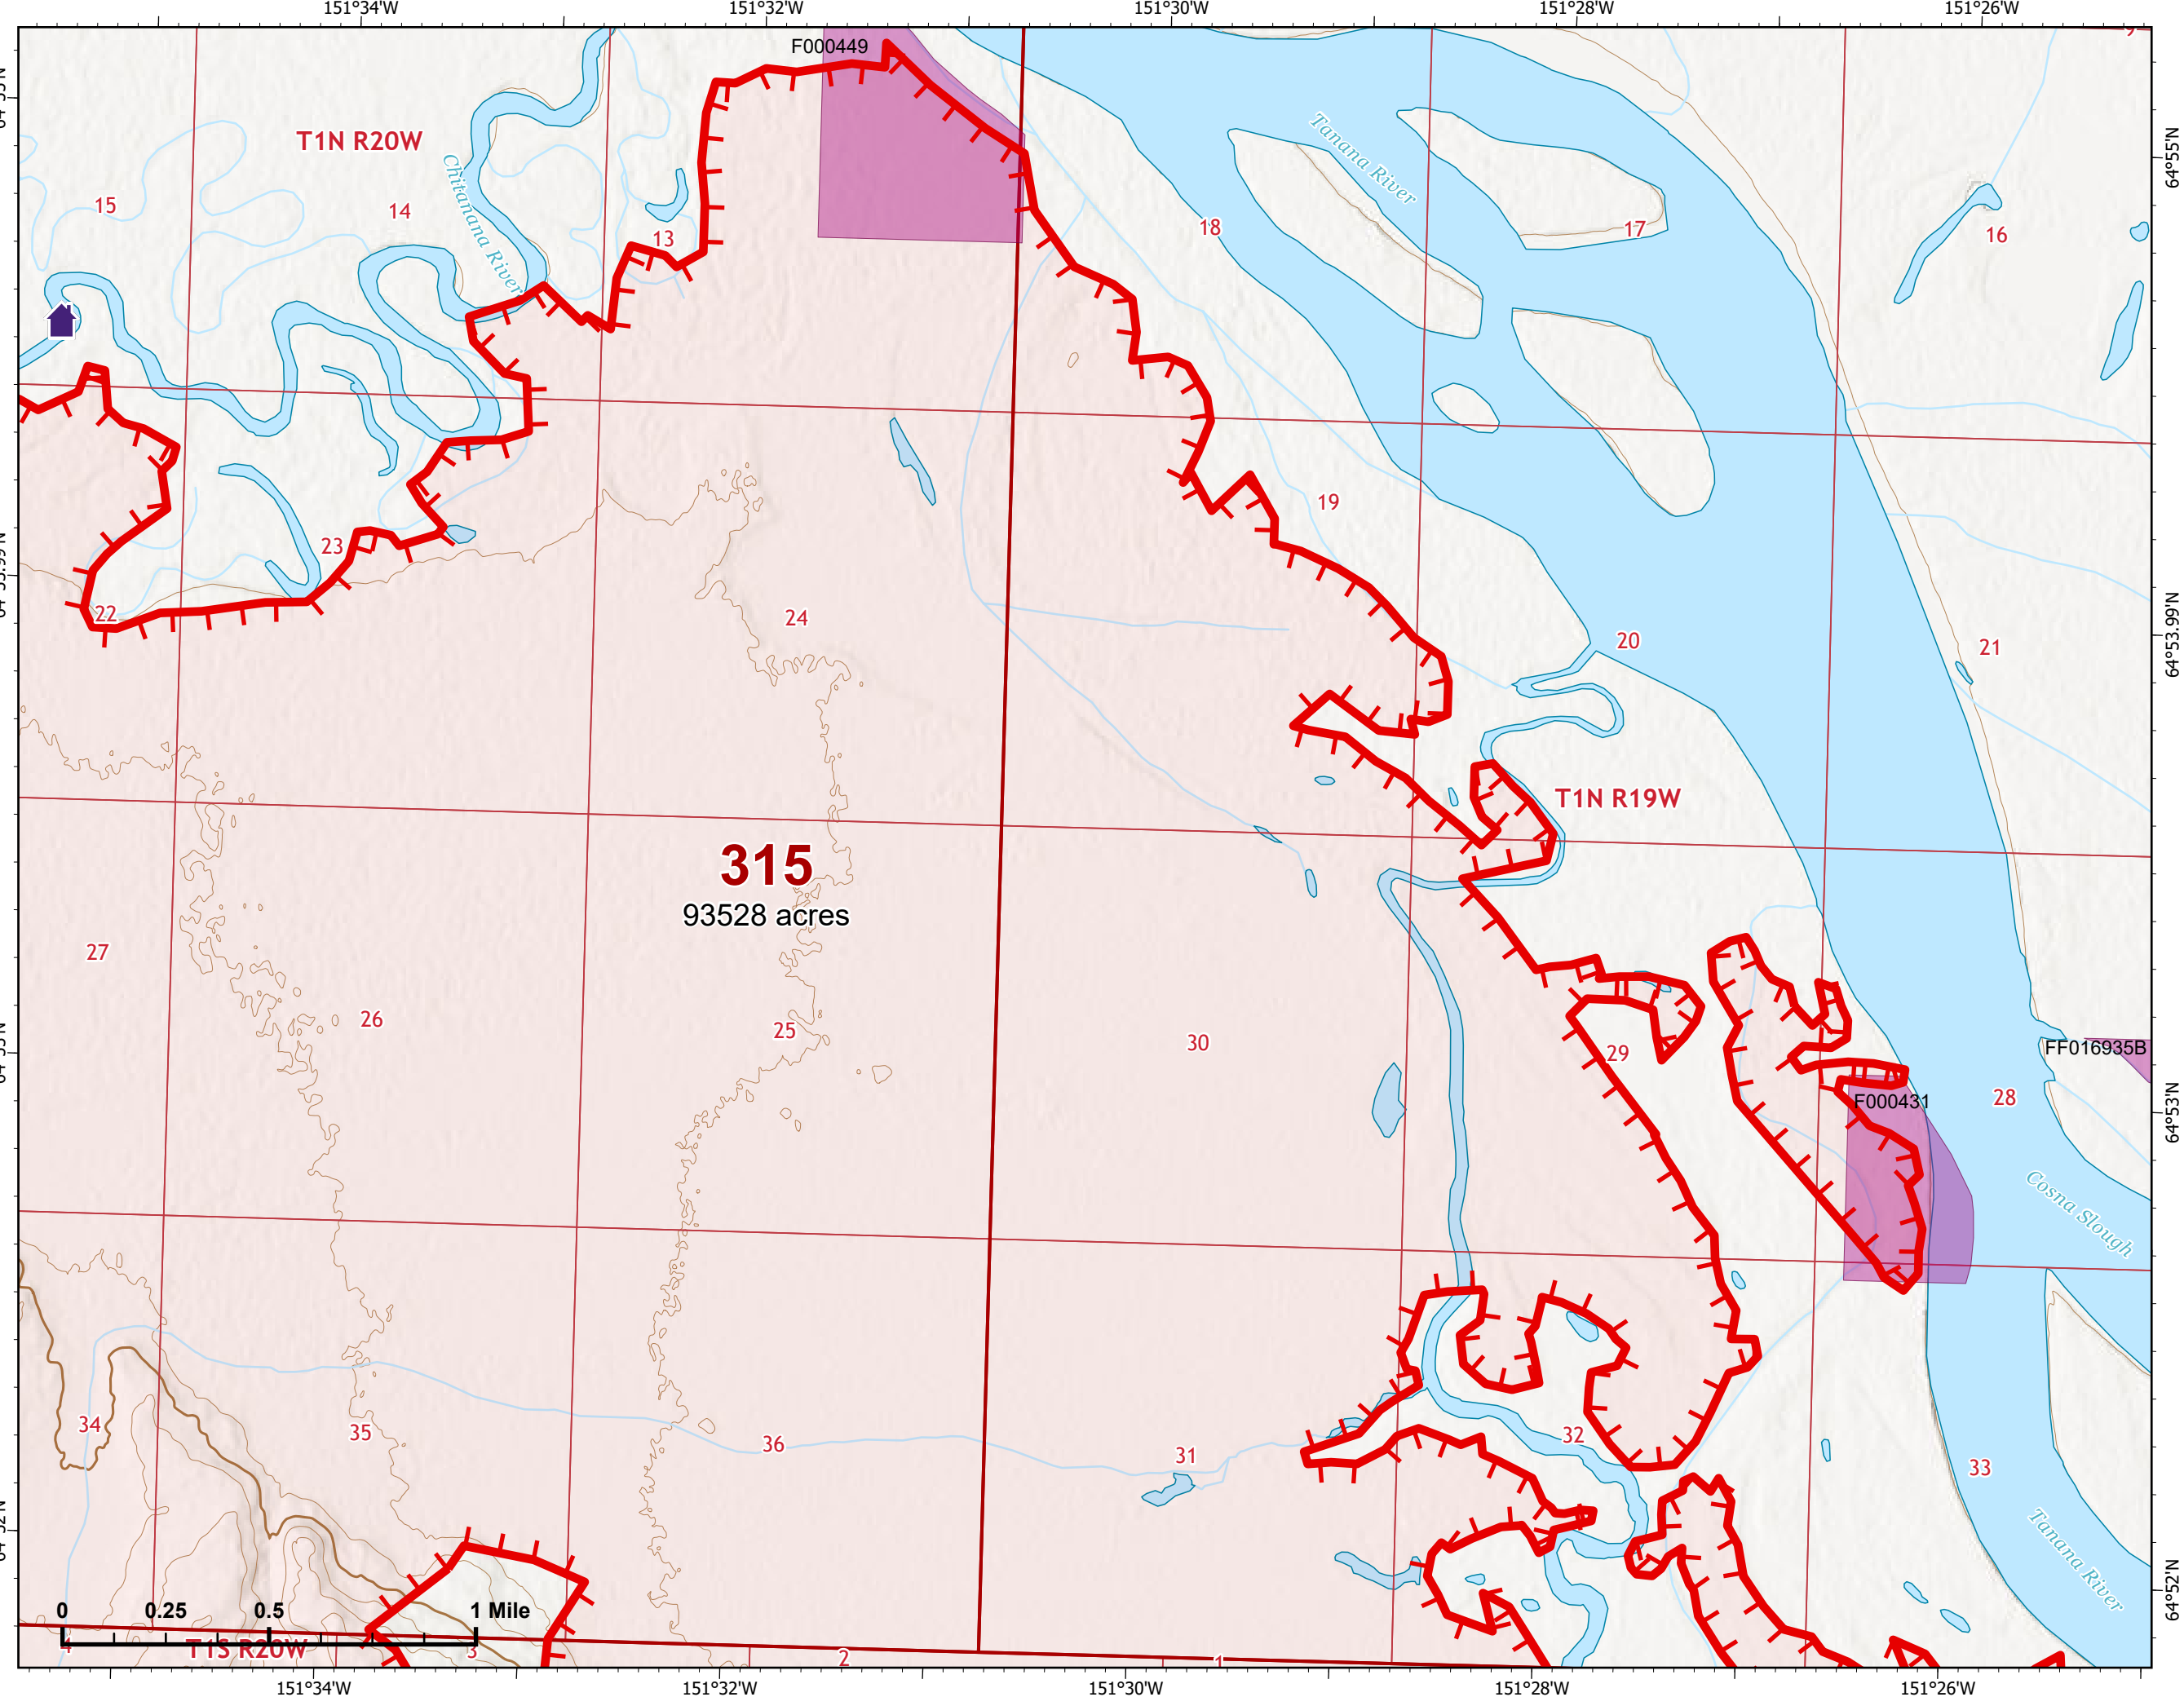

# IAP Map

Bean Complex  
AK-TAD-000898  
07/14/2022

Fire: 310 (Tanana River)

Page 310 - 1

-  Helispot
-  Drop Point
-  Wildfire Daily Fire Perimeter
-  Uncontained

Z. Cravens  
7/13/2022 2049