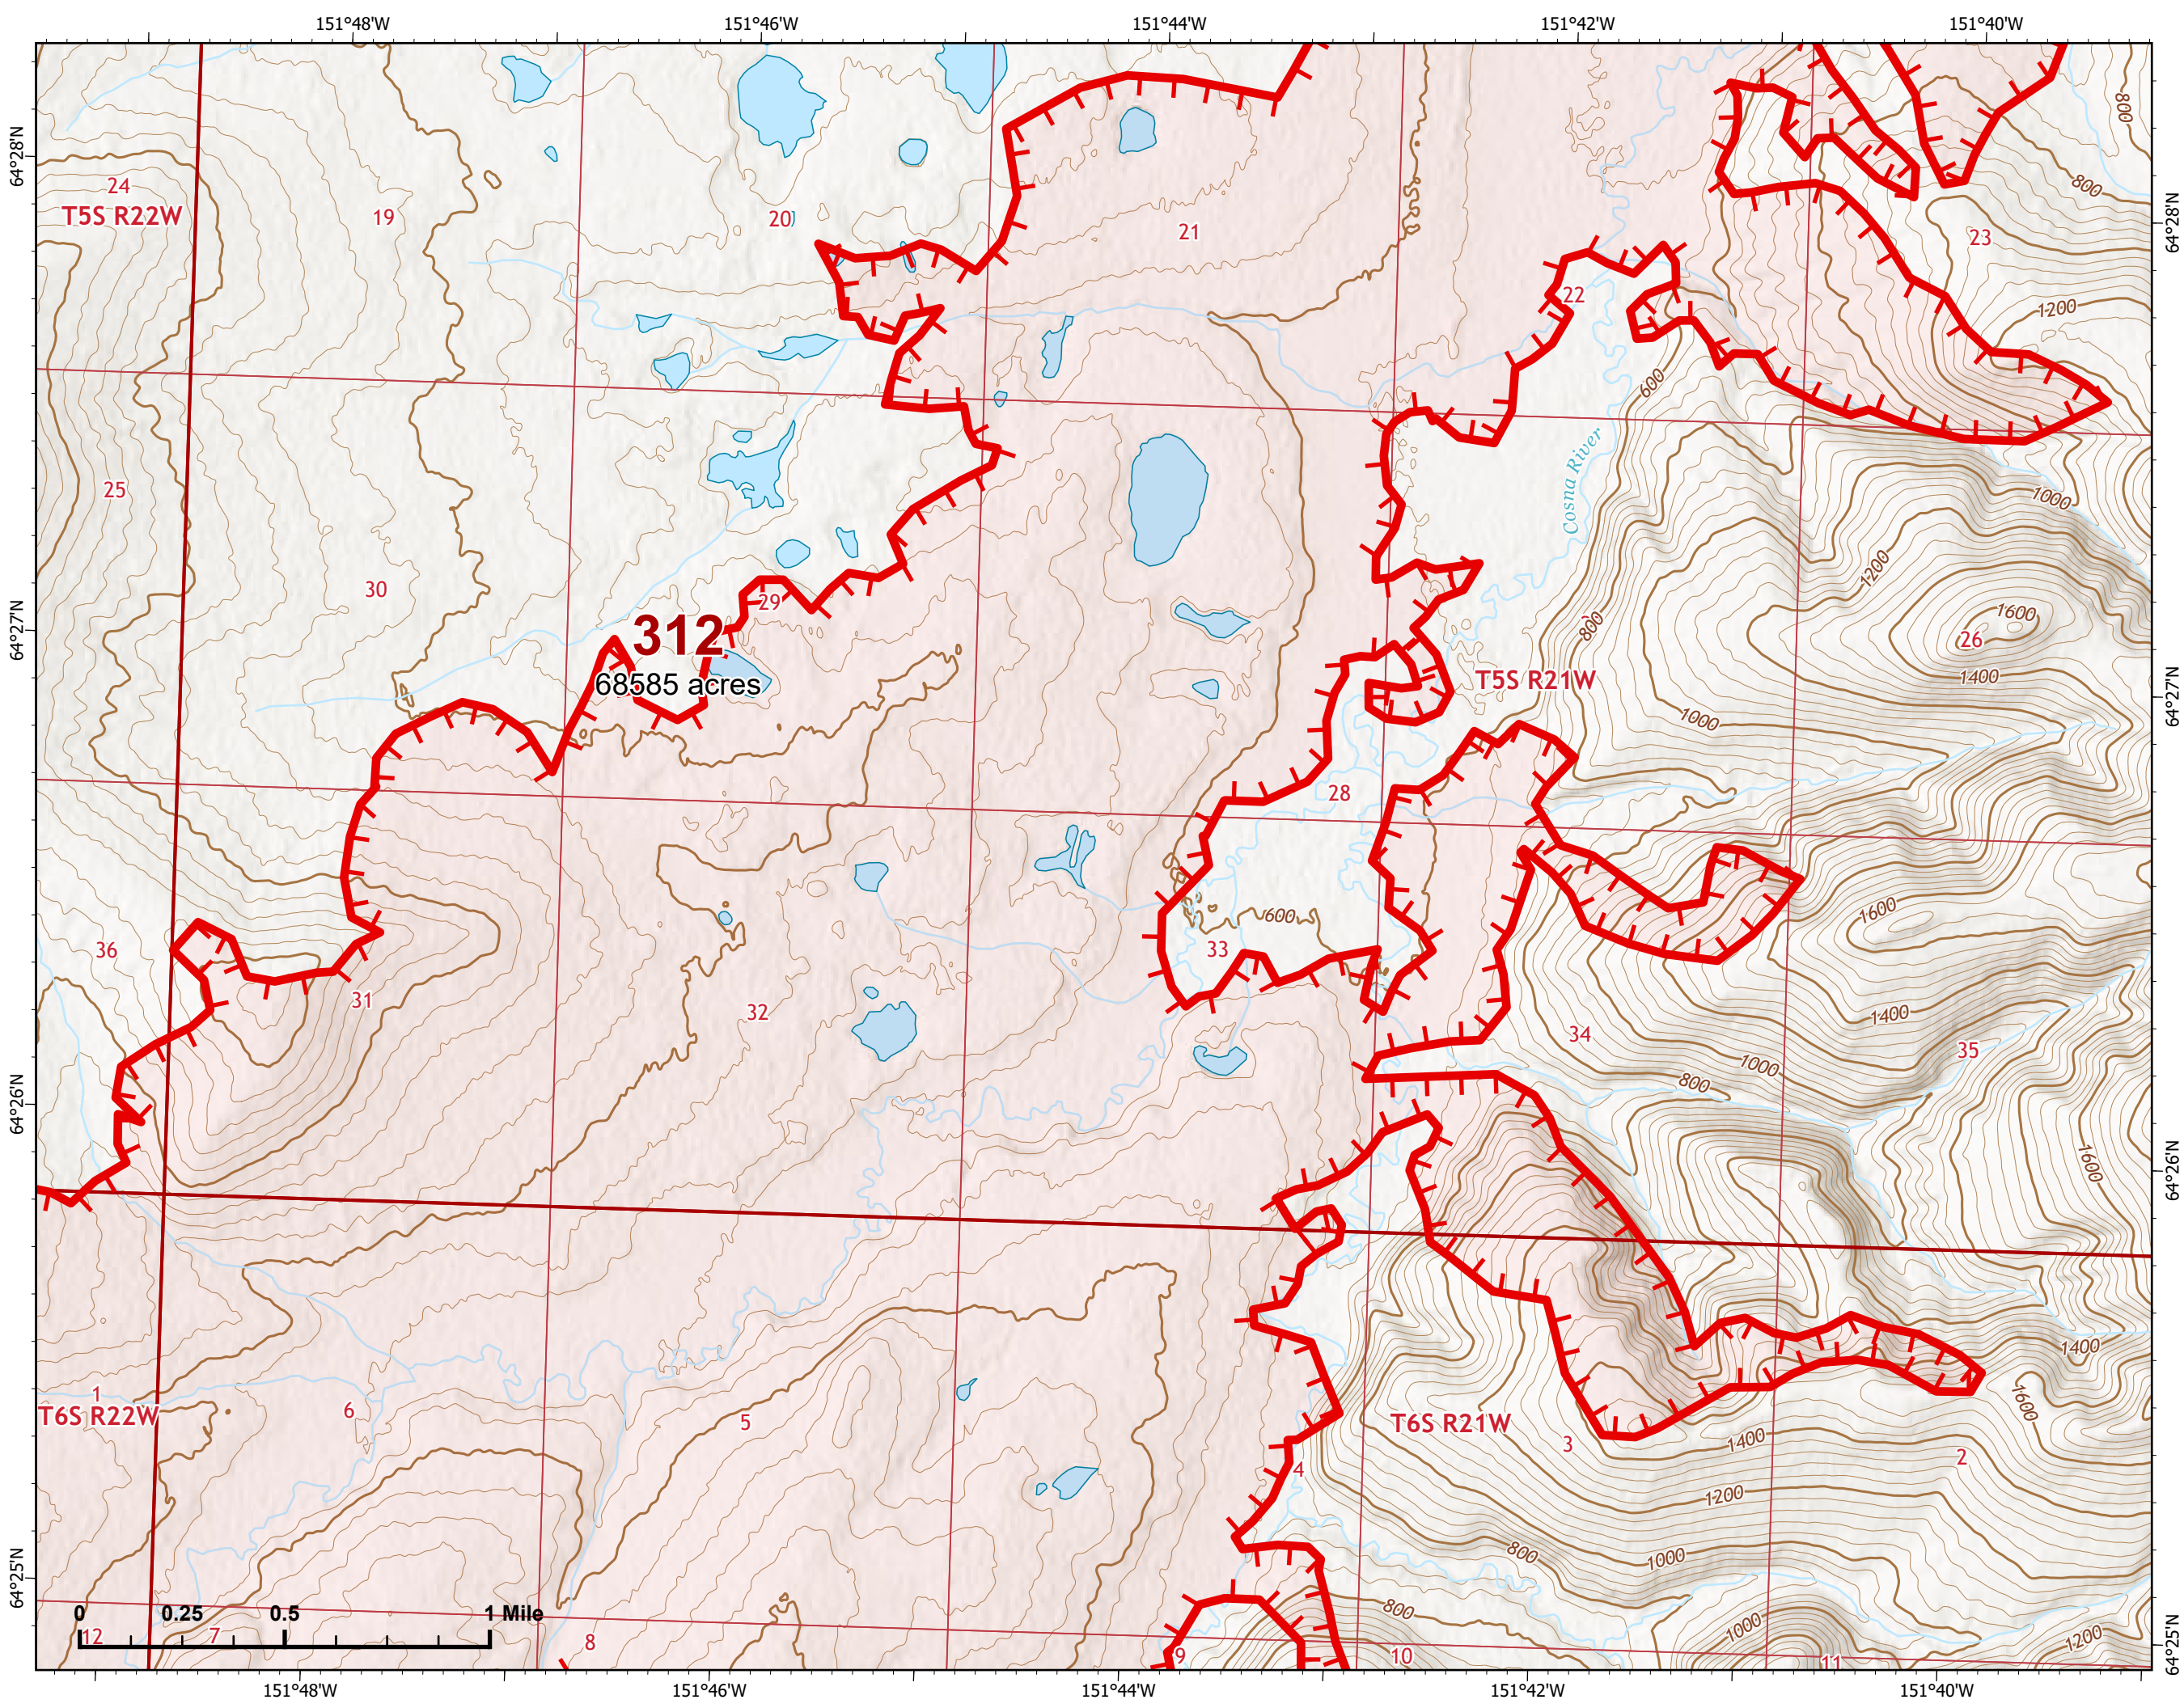

# IAP Map

Bean Complex  
AK-TAD-000898

07/14/2022

Fire: 312 (Bitzshitini)

Page 312 - 9

-  Wildfire Daily Fire Perimeter
-  Uncontained

Z. Cravens  
7/13/2022 2041

# IAP Map

Bean Complex  
AK-TAD-000898

07/14/2022

Fire: 312 (Bitzshitini)

Page 312 - 10

-  Helispot
-  Structure
-  Wildfire Daily Fire Perimeter
-  Uncontained

Z. Cravens  
7/13/2022 2042