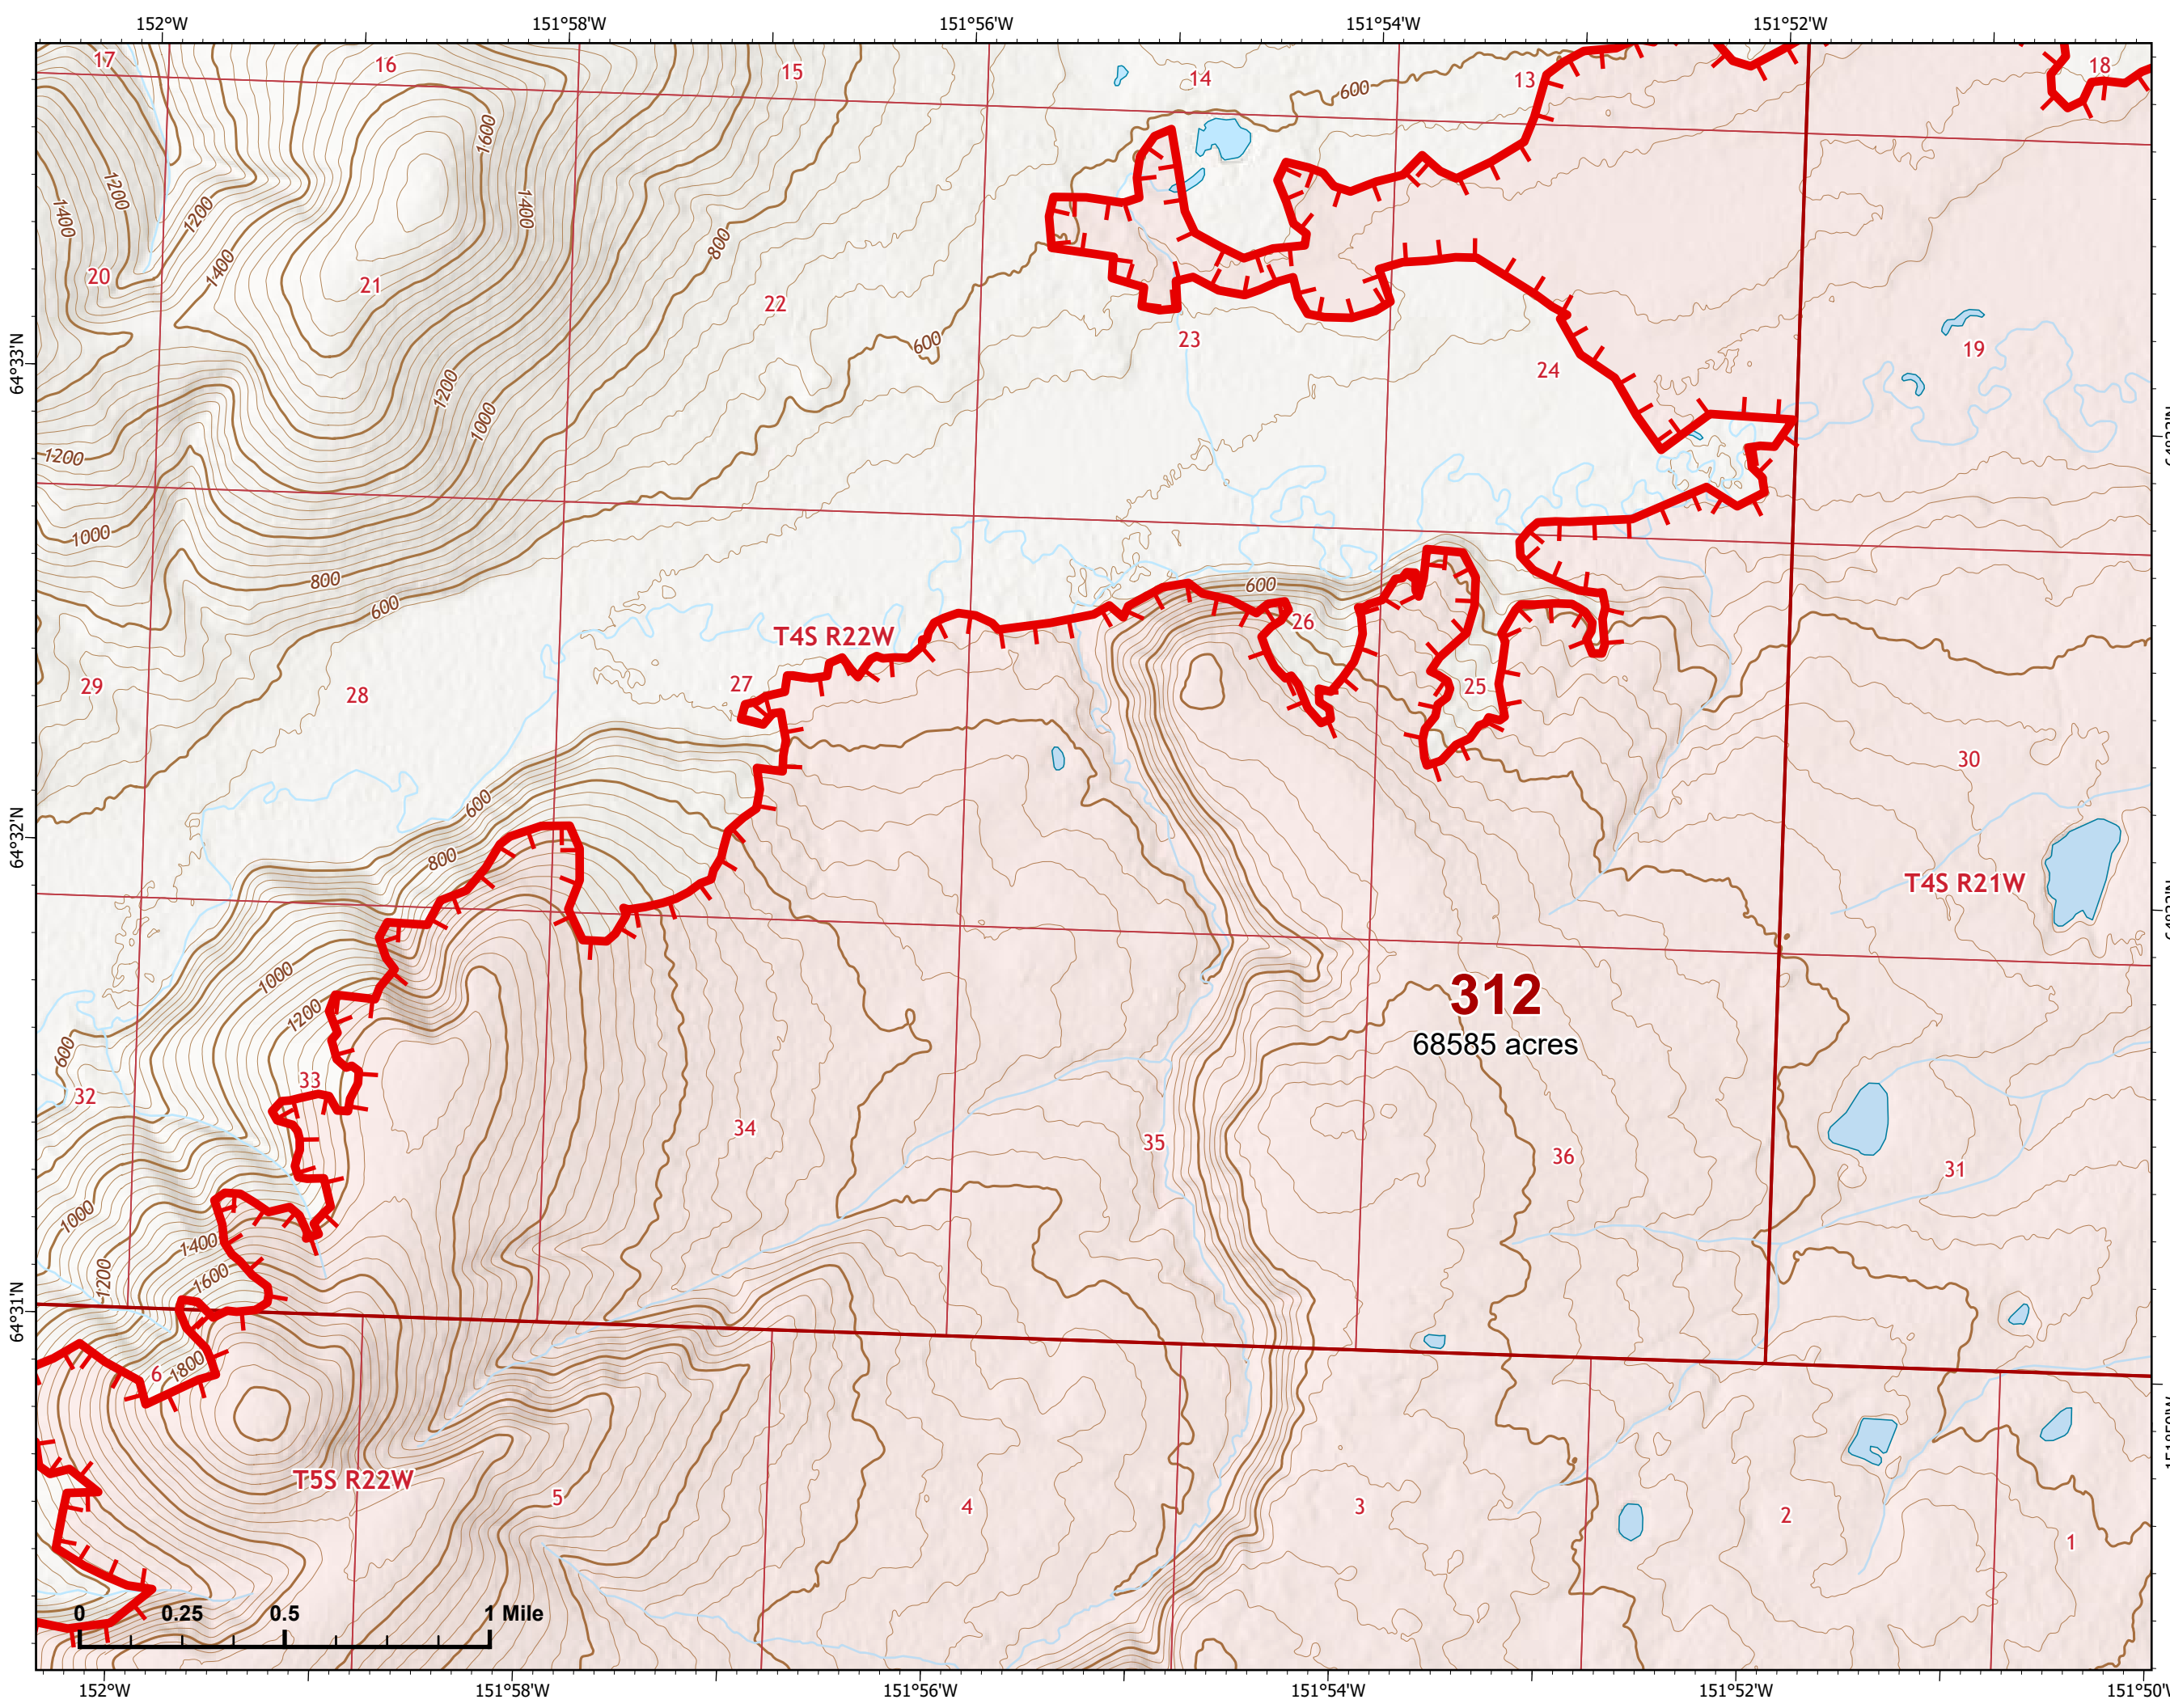

# IAP Map

Bean Complex  
AK-TAD-000898

07/14/2022

Fire: 312 (Bitzshitini)

Page 312 - 2

-  Helispot
-  Wildfire Daily Fire Perimeter
-  Uncontained

Z. Cravens  
7/13/2022 2039

# IAP Map

Bean Complex  
AK-TAD-000898

07/14/2022

Fire: 312 (Bitzshitini)

Page 312 - 3

-  Wildfire Daily Fire Perimeter
-  Uncontained

**312**  
68585 acres

Z. Cravens  
7/13/2022 2039

# IAP Map

Bean Complex  
AK-TAD-000898  
07/14/2022  
Fire: 312 (Bitzshitini)

Page 312 - 4

-  Wildfire Daily Fire Perimeter
-  Uncontained

Z. Cravens  
7/13/2022 2040