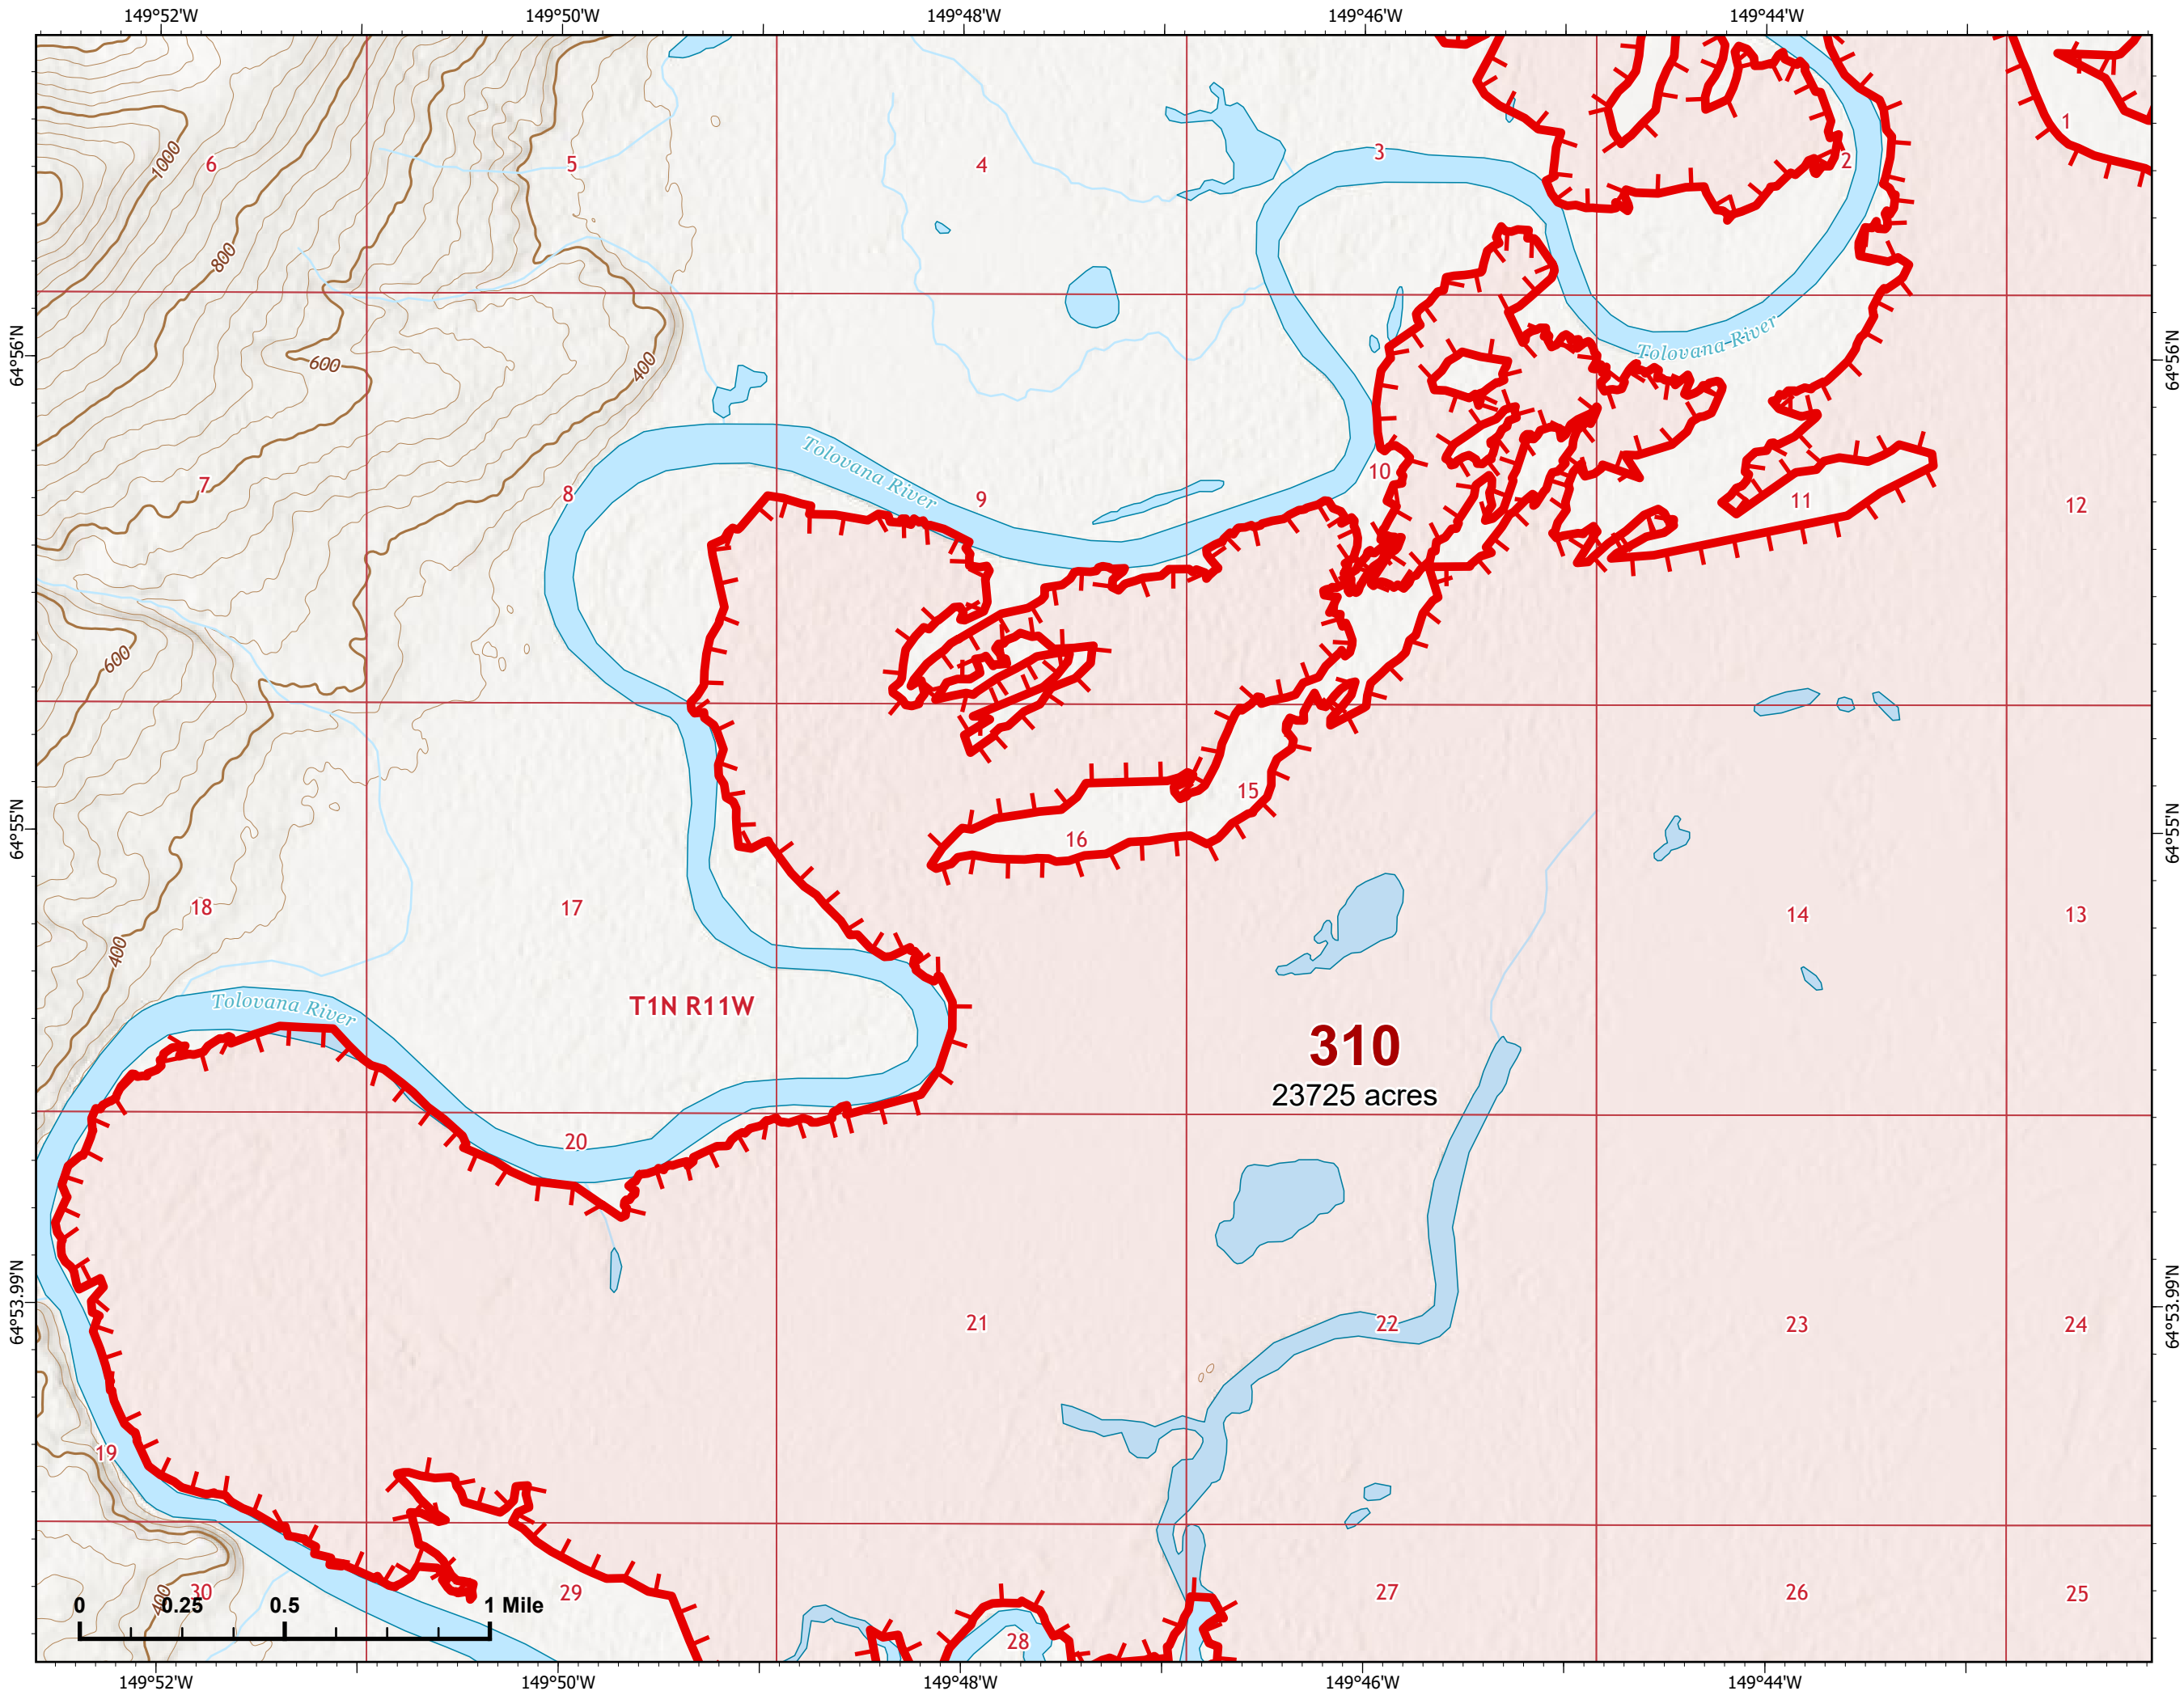

IAP Map

Bean Complex
AK-TAD-000898
07/14/2022

Fire: 310 (Tanana River)

Page 310 - 2

- Wildfire Daily Fire Perimeter
- Uncontained