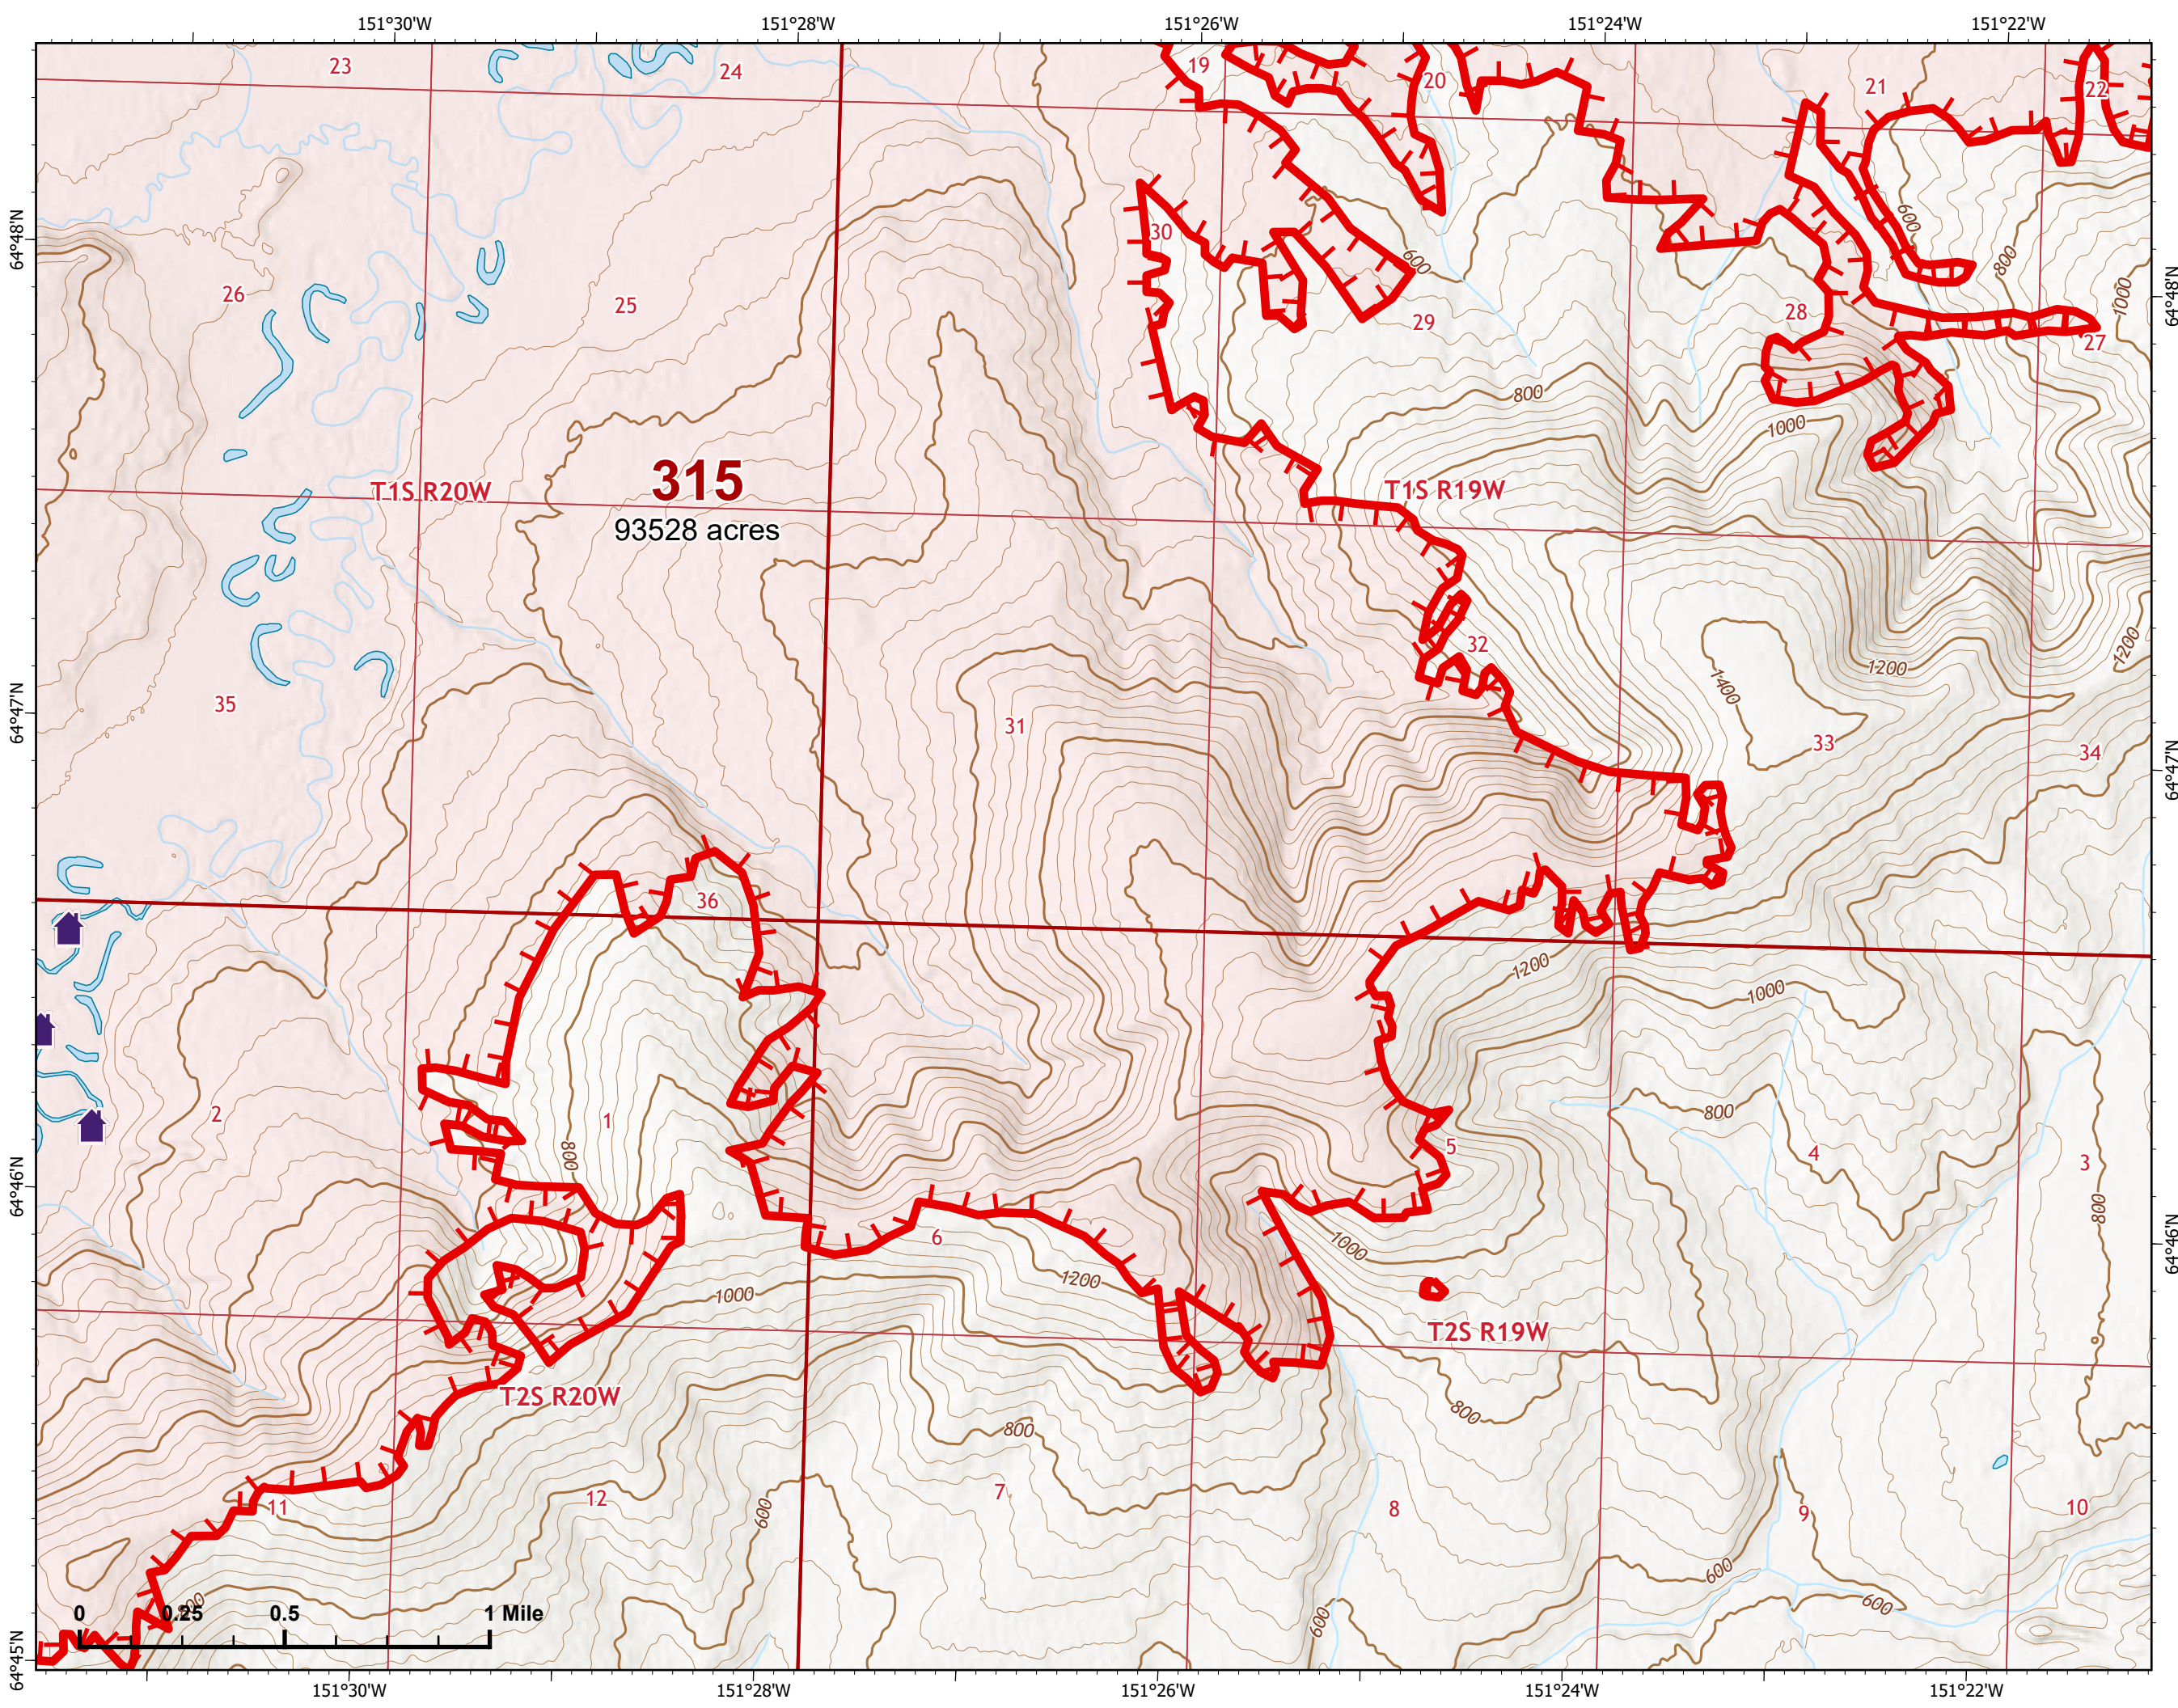

# IAP Map

Bean Complex  
AK-TAD-000898

07/14/2022

Fire: 315 (Chitanana)

Page 315 - 8

-  Structure
-  Wildfire Daily Fire Perimeter
-  Uncontained

Z. Cravens  
7/13/2022 2045