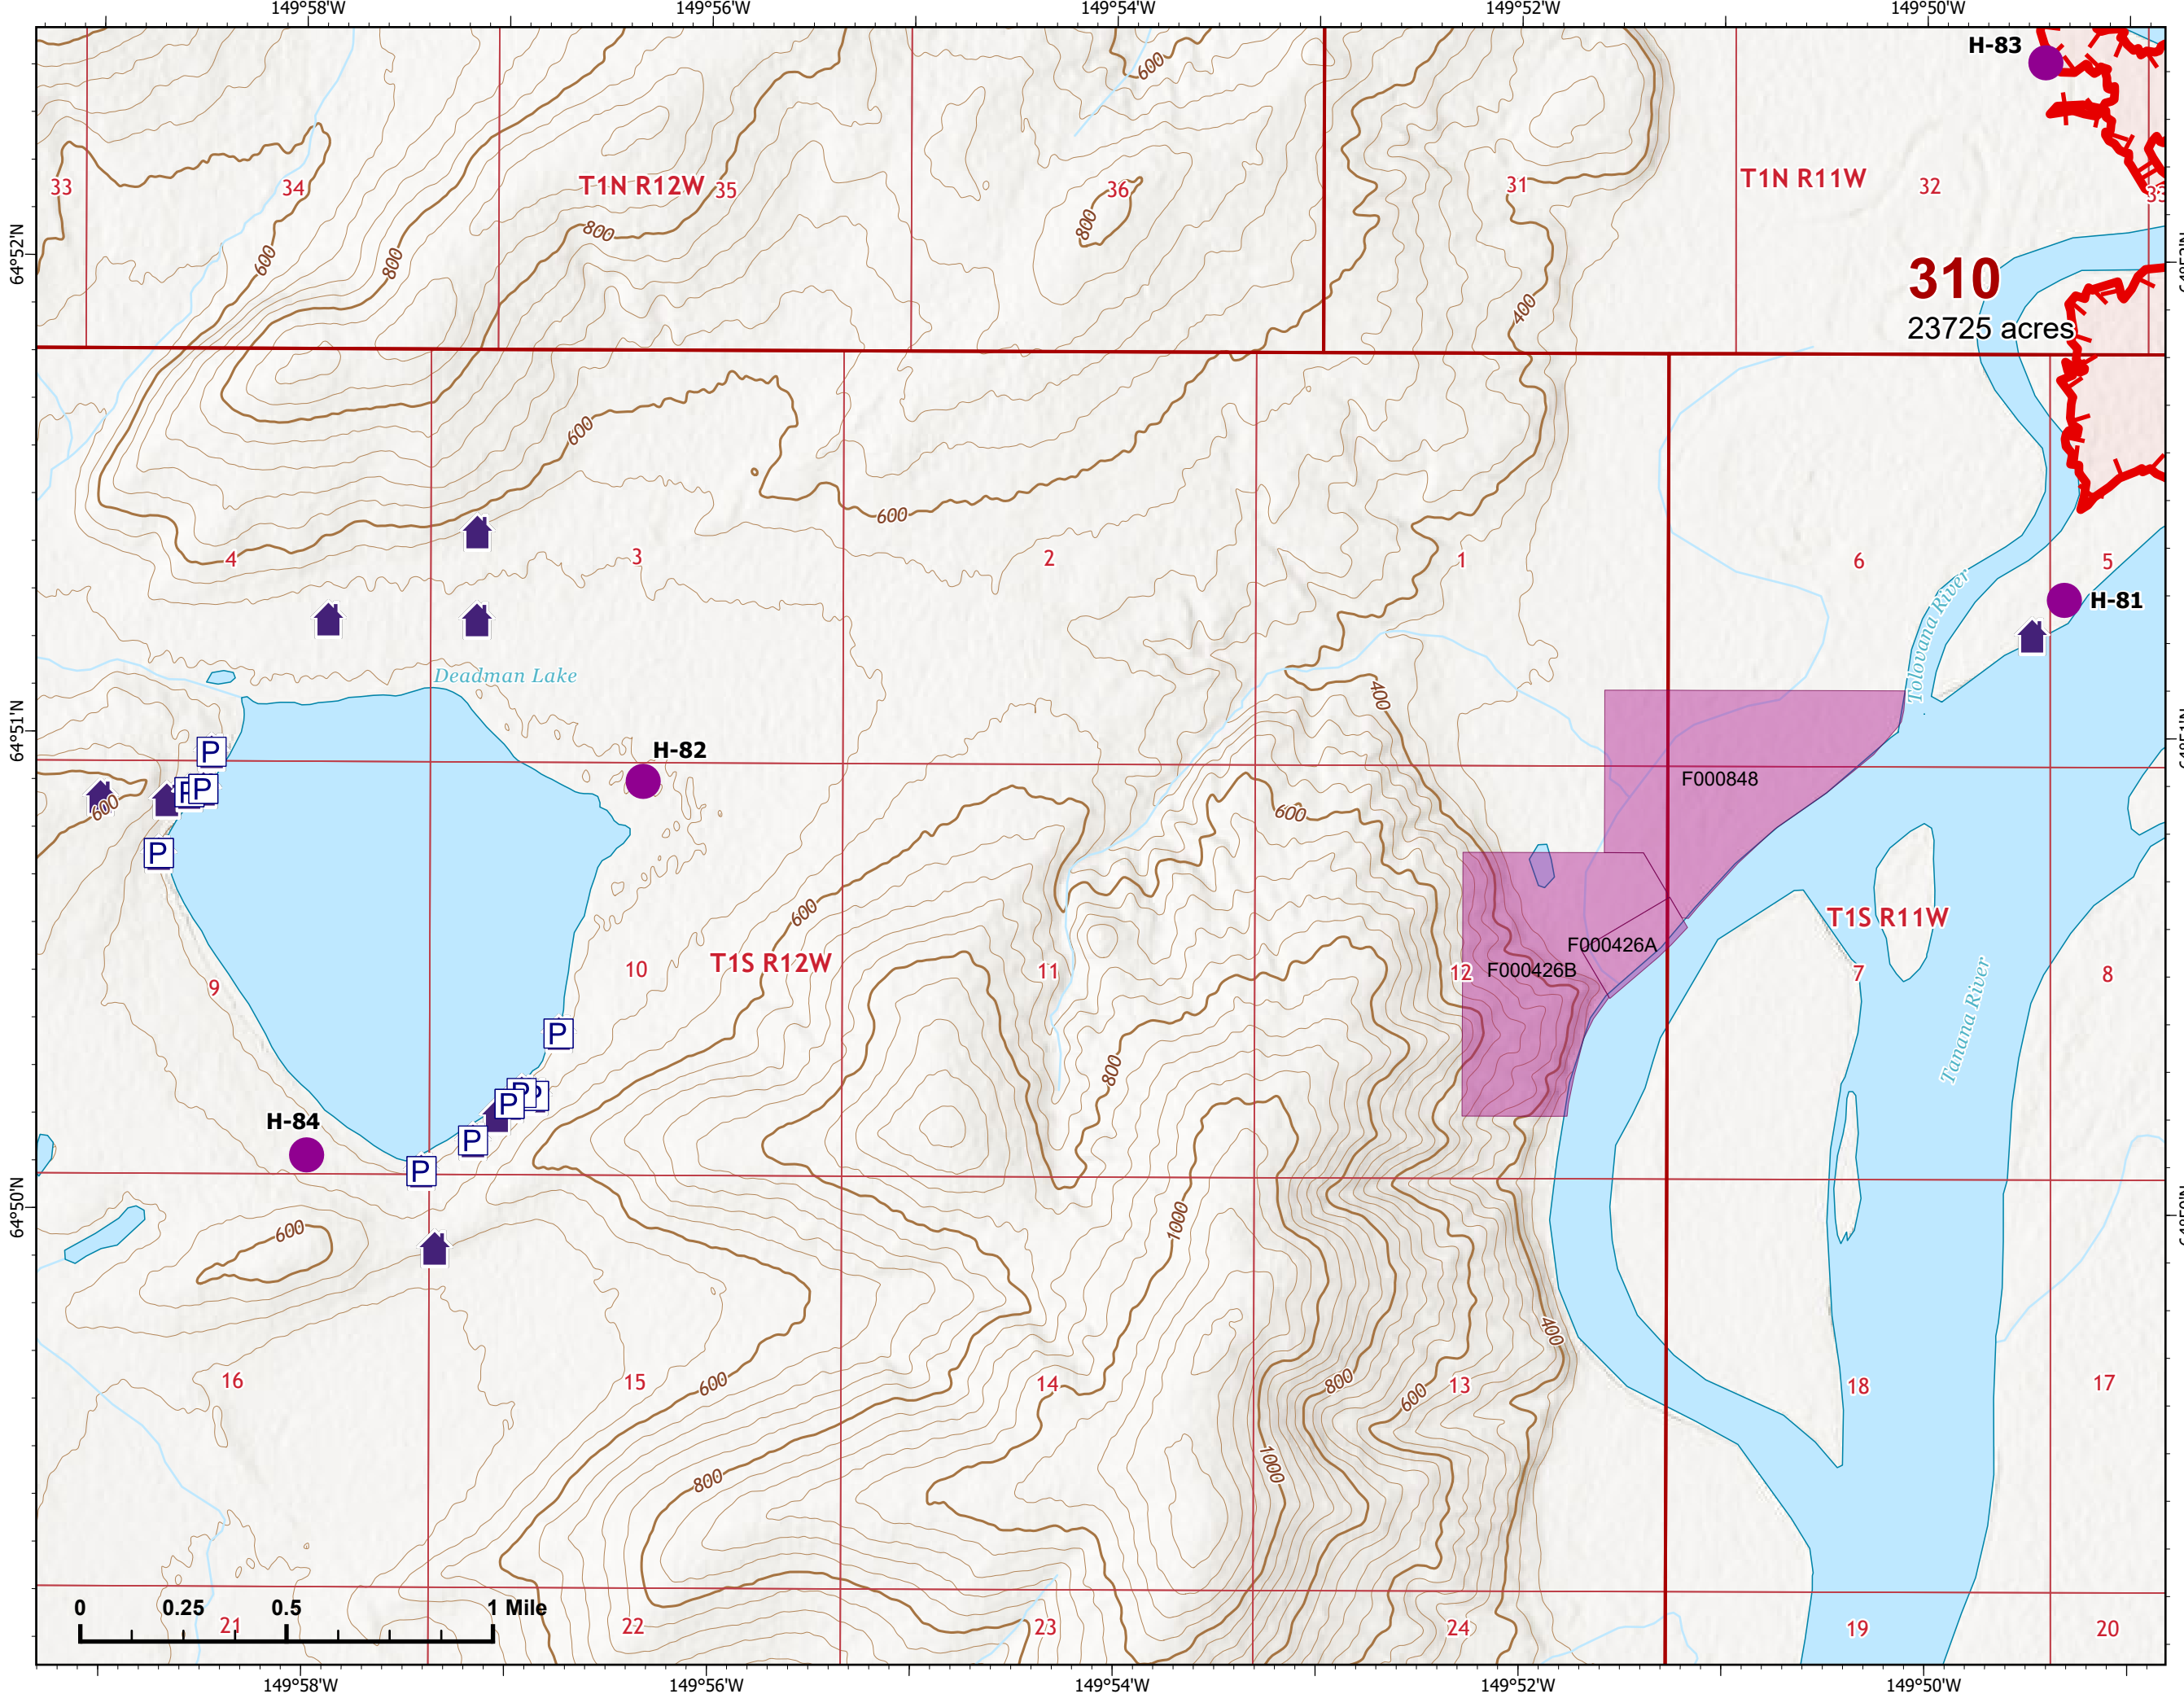

# IAP Map

Bean Complex  
AK-TAD-000898

07/14/2022

Fire: 310 (Tanana River)

Page 310 - 4

-  Helispot
-  Structure
-  Wildfire Daily Fire Perimeter
-  Pump
-  Uncontained
-  Native Allotments

Z. Cravens  
7/13/2022 2050