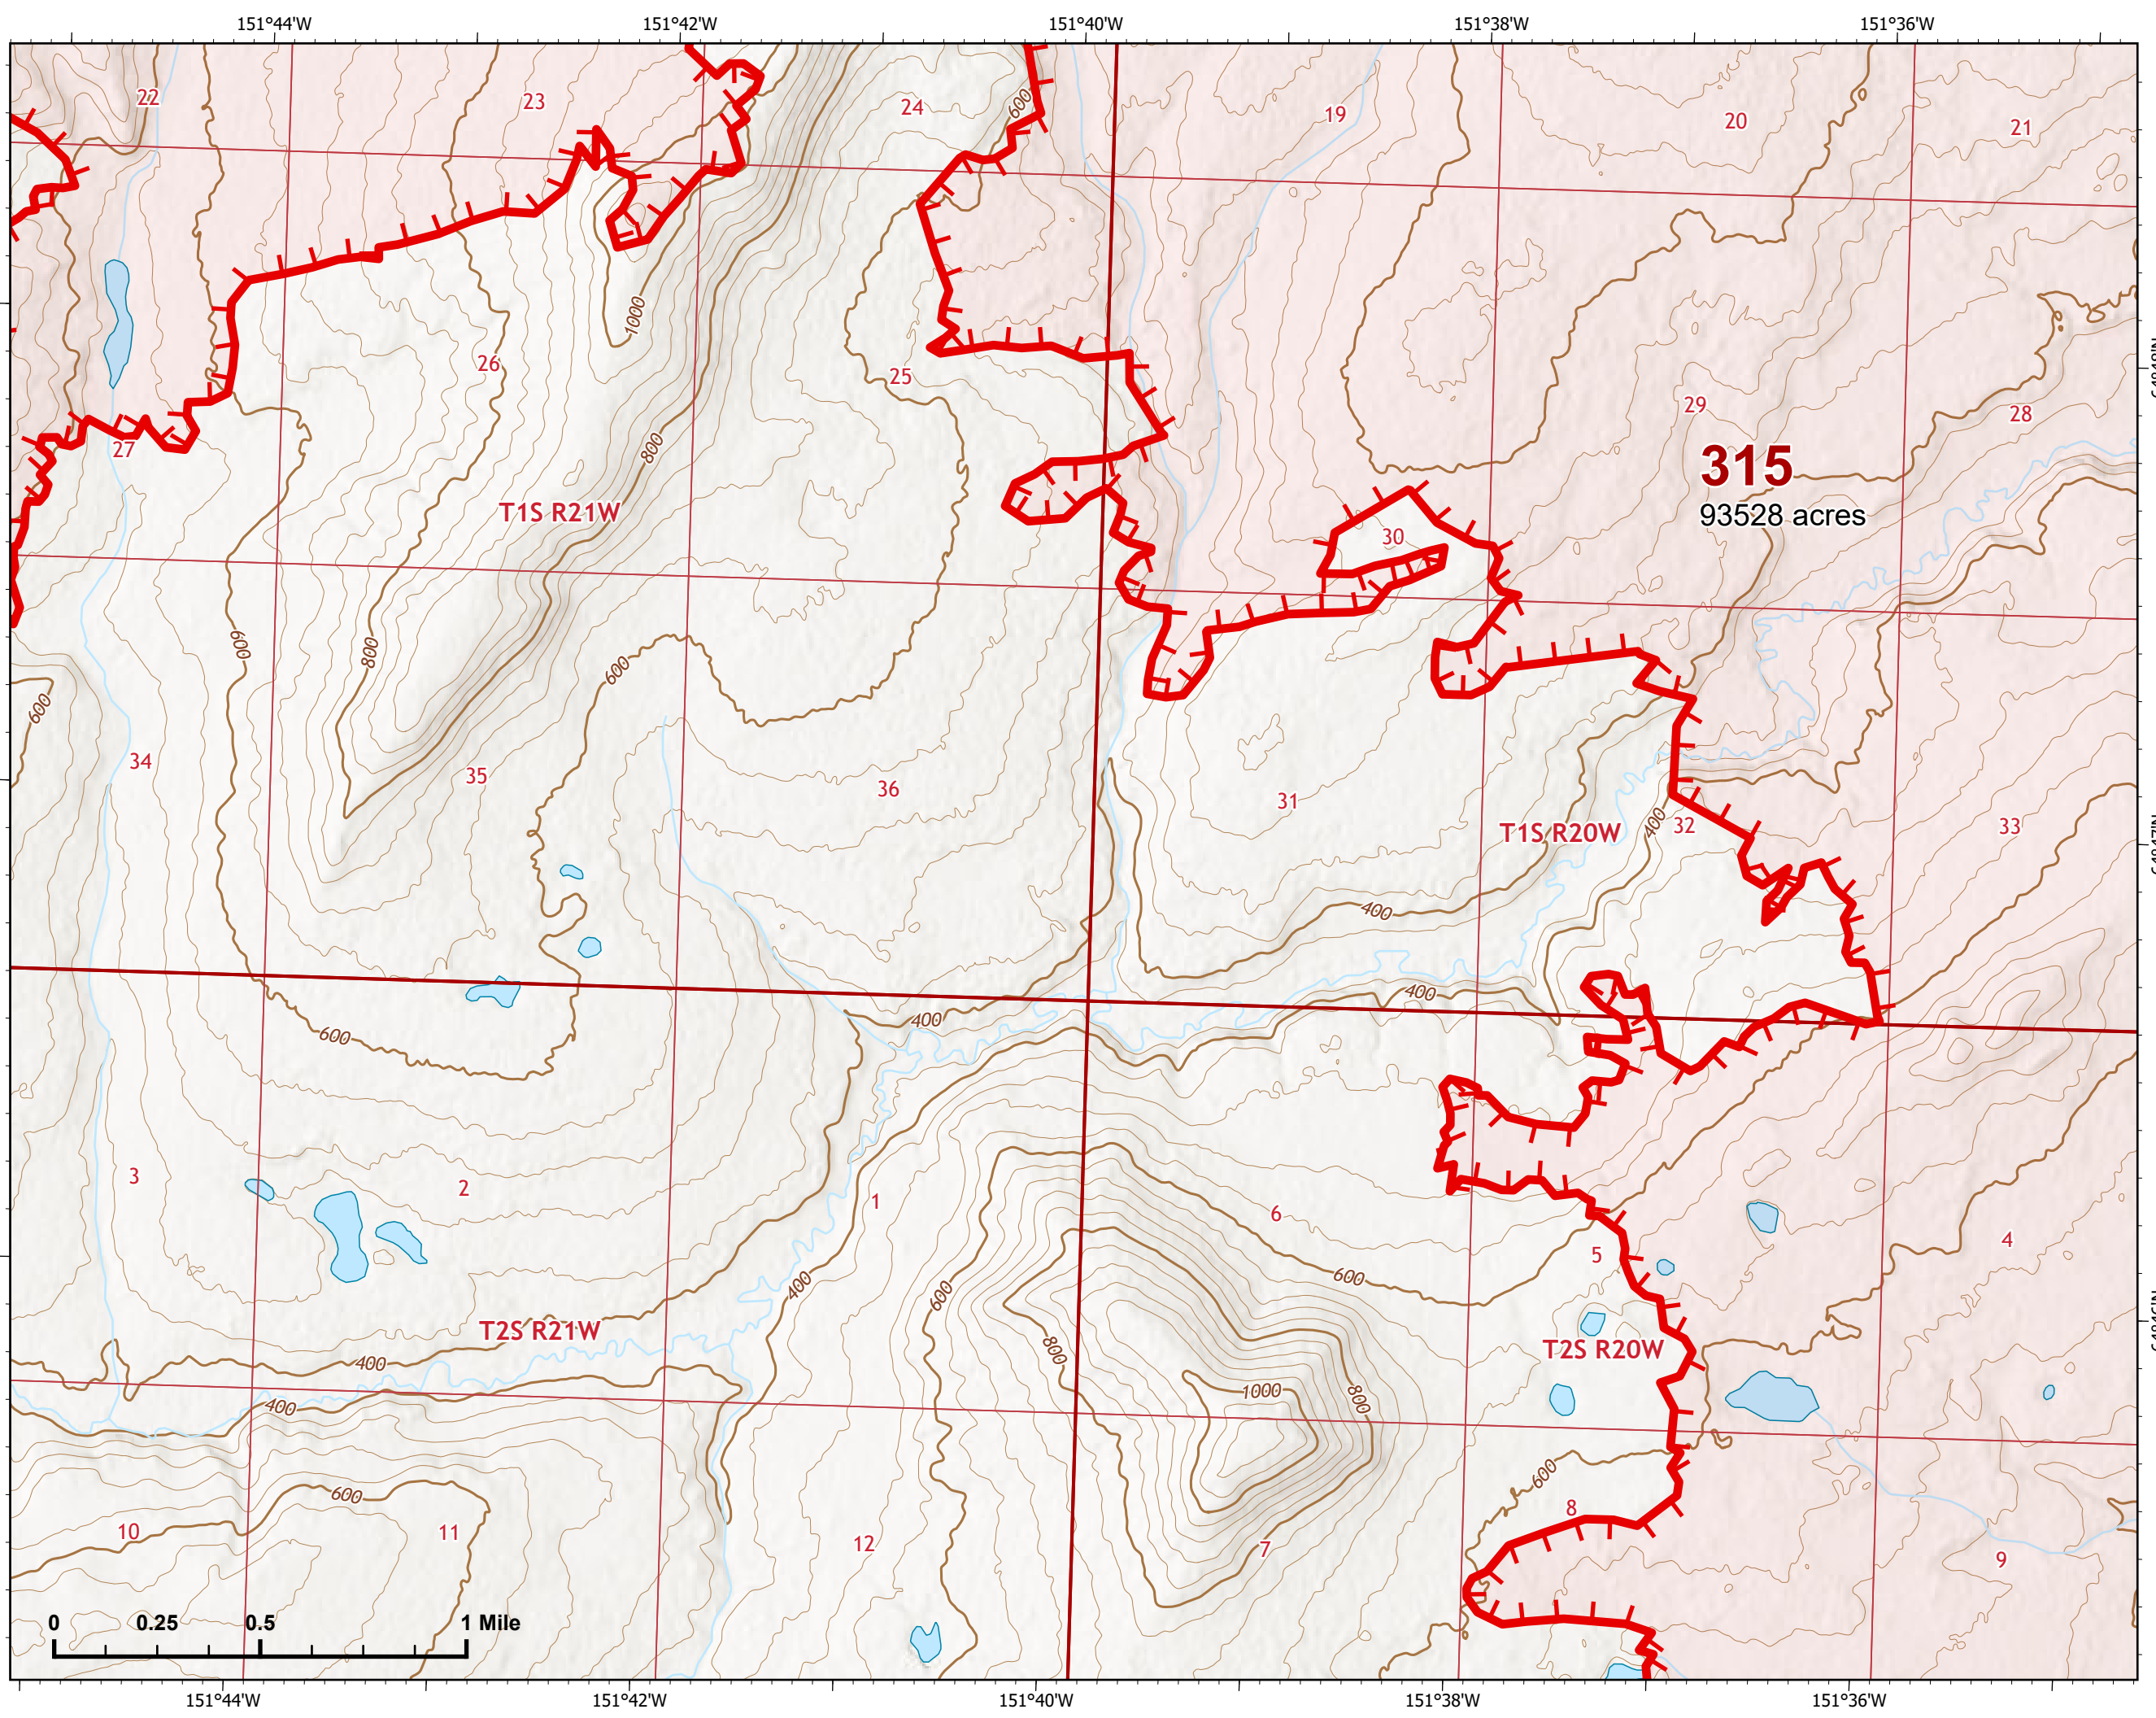

# IAP Map

Bean Complex  
AK-TAD-000898

07/14/2022

Fire: 315 (Chitanana)

Page 315 - 6

-  Wildfire Daily Fire Perimeter
-  Uncontained

Z. Cravens  
7/13/2022 2044