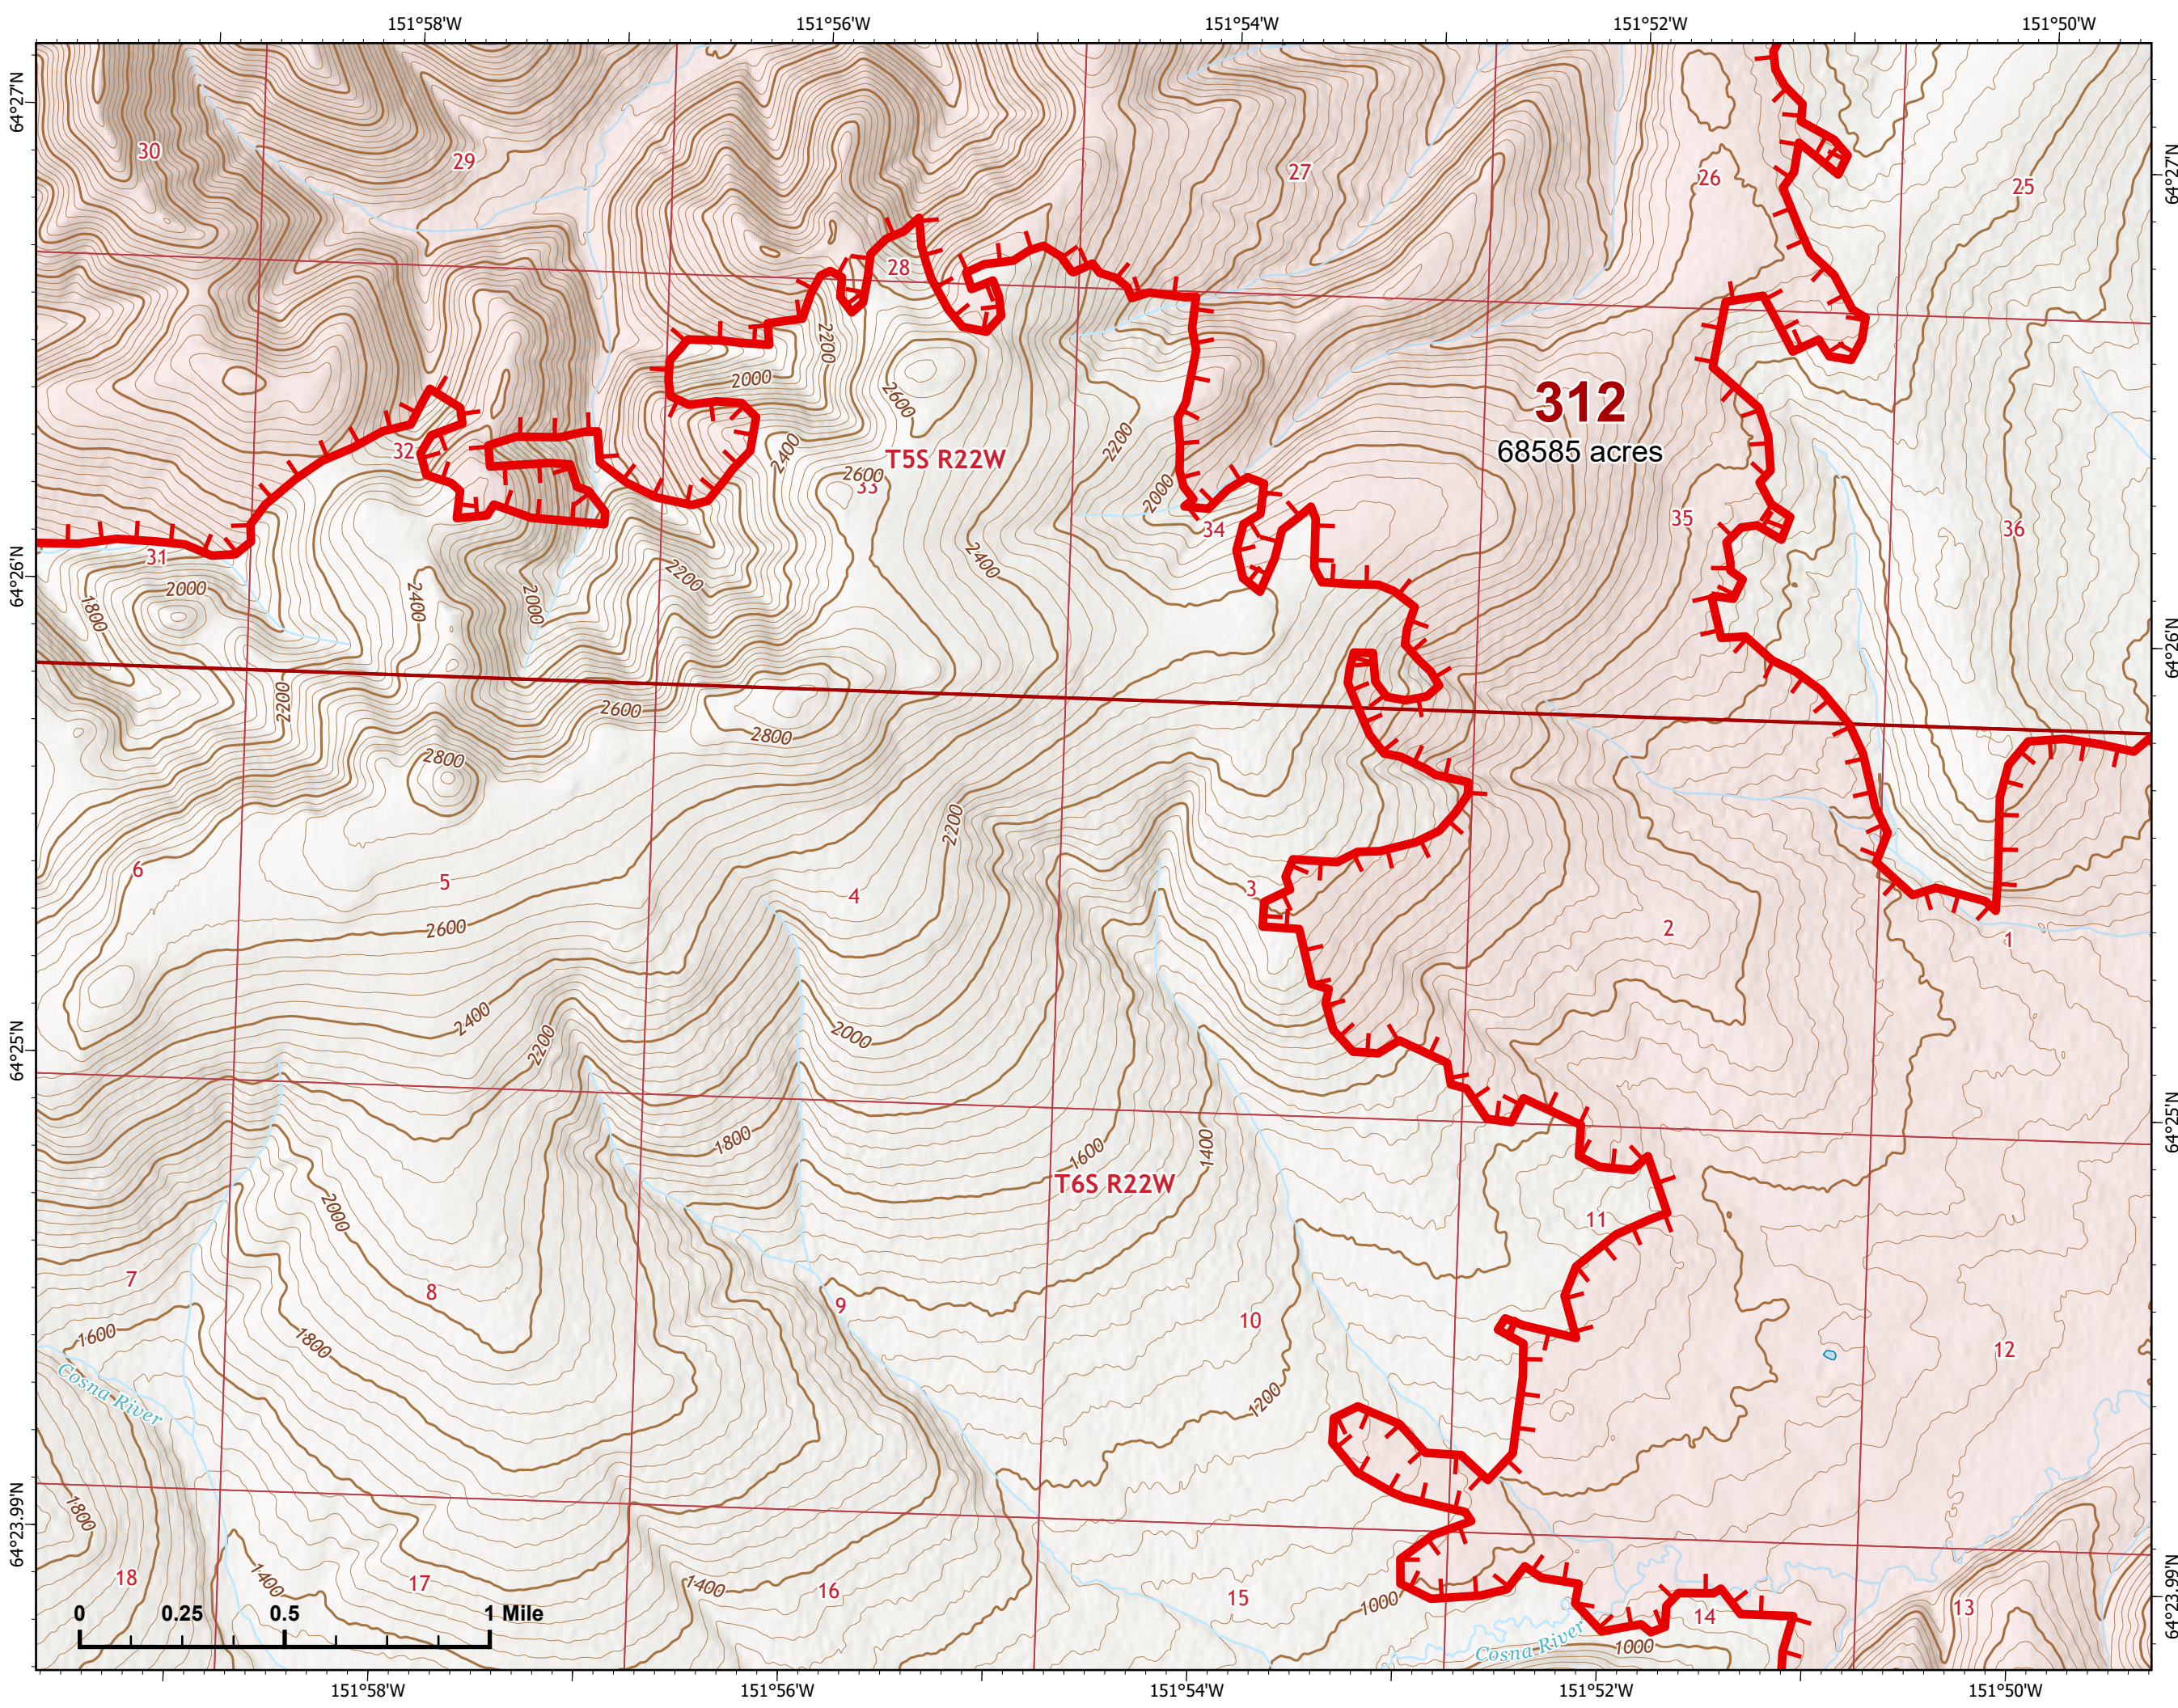

# IAP Map

Bean Complex  
AK-TAD-000898

07/14/2022

Fire: 312 (Bitzshitini)

Page 312 - 7

-  Wildfire Daily Fire Perimeter
-  Uncontained

Z. Cravens  
7/13/2022 2041

# IAP Map

Bean Complex  
AK-TAD-000898  
07/14/2022  
Fire: 312 (Bitzshitini)

Page 312 - 8

-  Wildfire Daily Fire Perimeter
-  Uncontained

Z. Cravens  
7/13/2022 2041