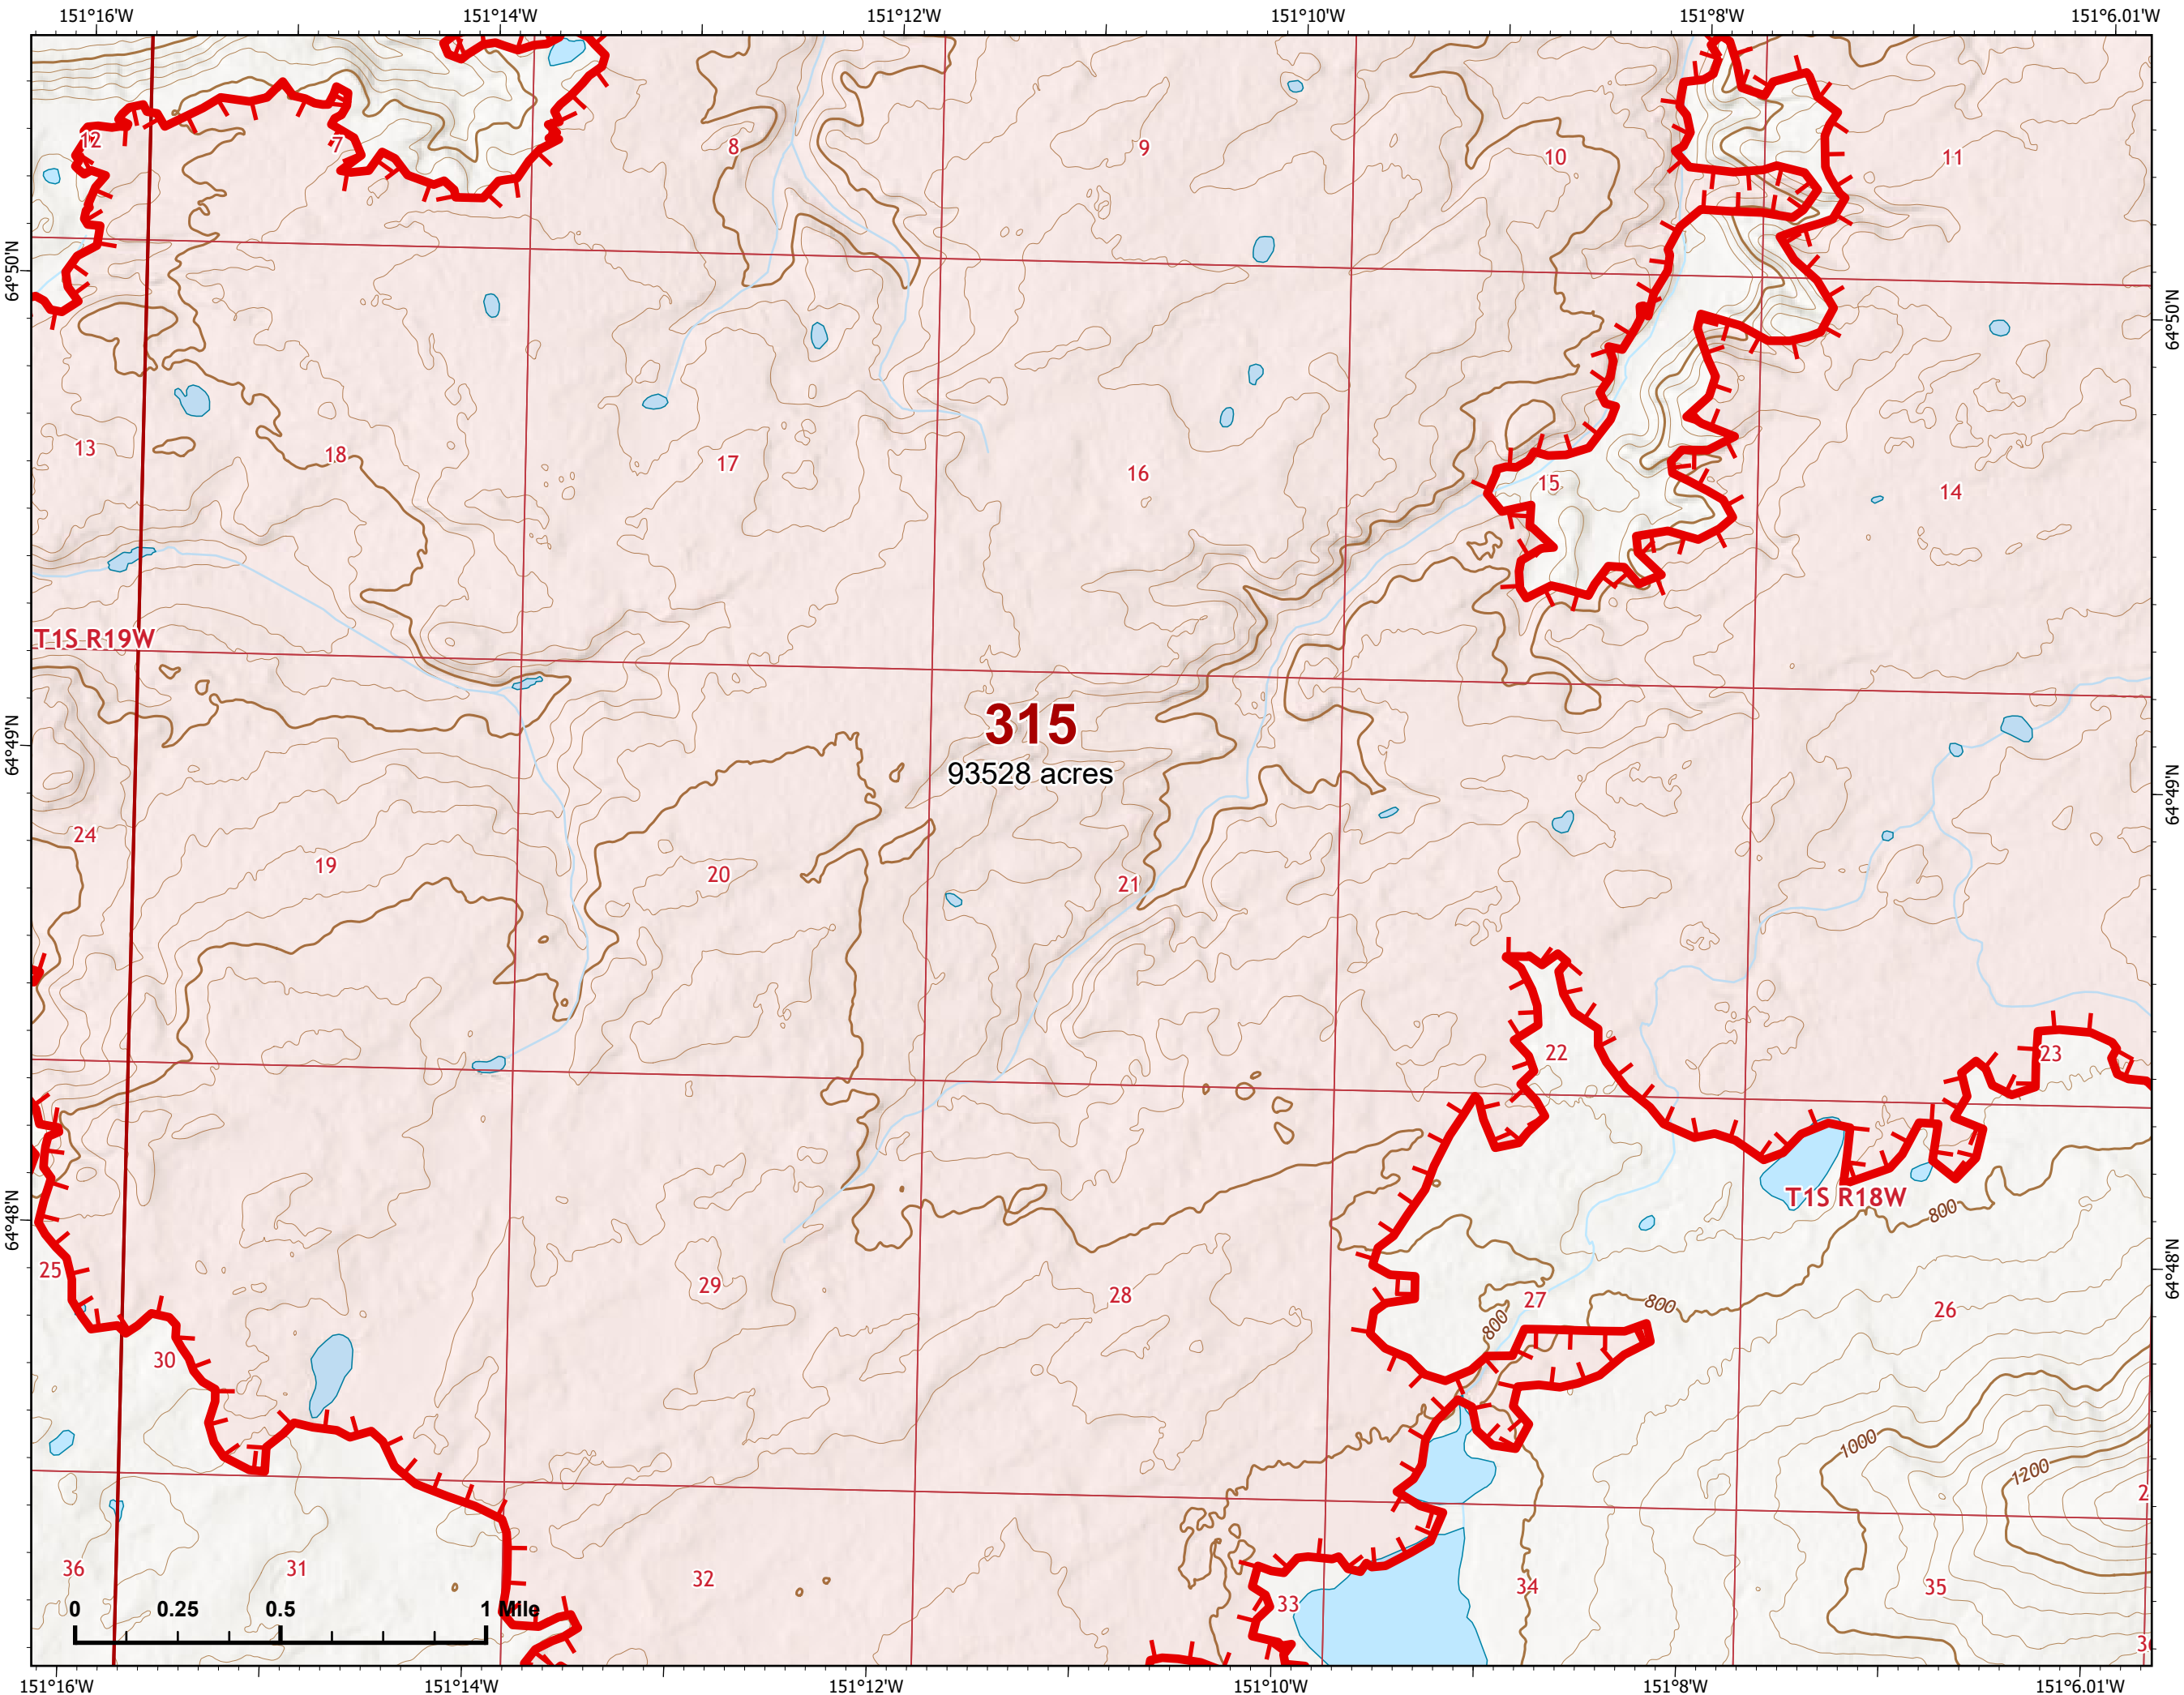

# IAP Map

Bean Complex  
AK-TAD-000898

07/14/2022

Fire: 315 (Chitanana)

Page 315 - 10

-  Wildfire Daily Fire Perimeter
-  Uncontained

Z. Cravens  
7/13/2022 2046