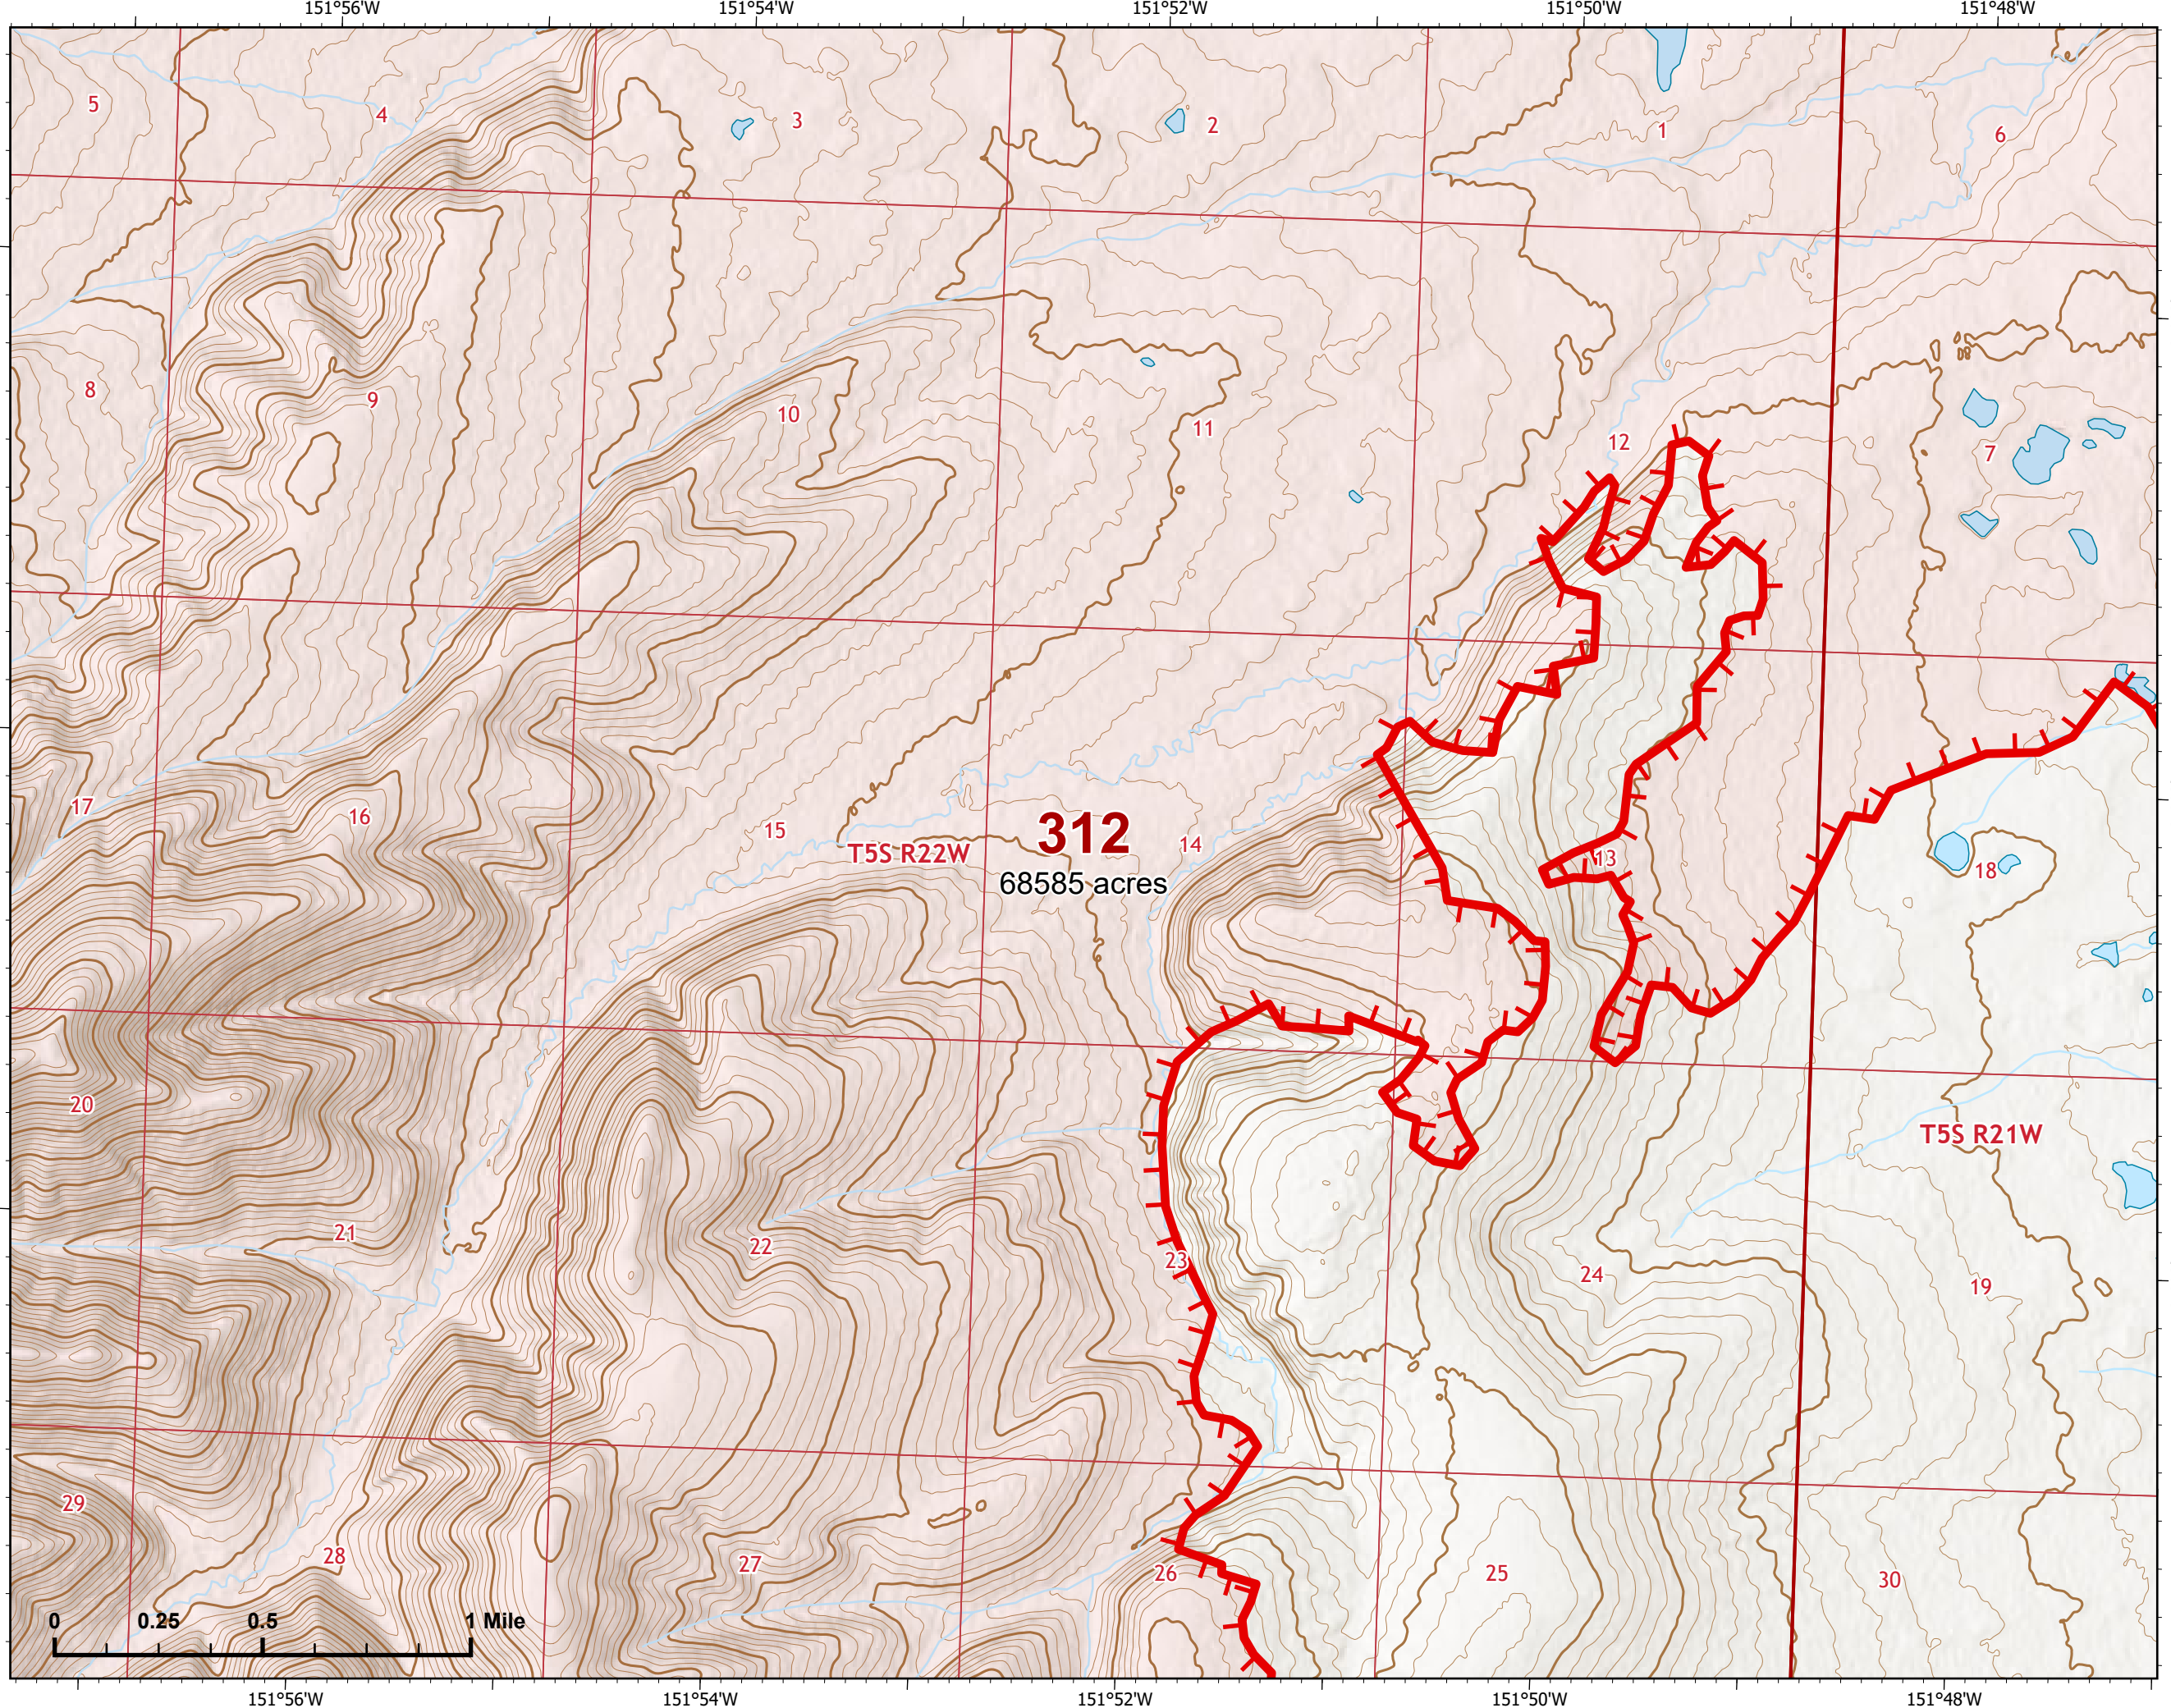

# IAP Map

Bean Complex  
AK-TAD-000898  
07/14/2022  
Fire: 312 (Bitzshitini)

Page 312 - 4

-  Wildfire Daily Fire Perimeter
-  Uncontained

Z. Cravens  
7/13/2022 2040

# IAP Map

Bean Complex  
AK-TAD-000898

07/14/2022

Fire: 312 (Bitzshitini)

Page 312 - 5

-  Wildfire Daily Fire Perimeter
-  Uncontained

Z. Cravens  
7/13/2022 2040

# IAP Map

Bean Complex  
AK-TAD-000898

07/14/2022

Fire: 312 (Bitzshitini)

Page 312 - 6

-  Wildfire Daily Fire Perimeter
-  Uncontained

Z. Cravens  
7/13/2022 2040