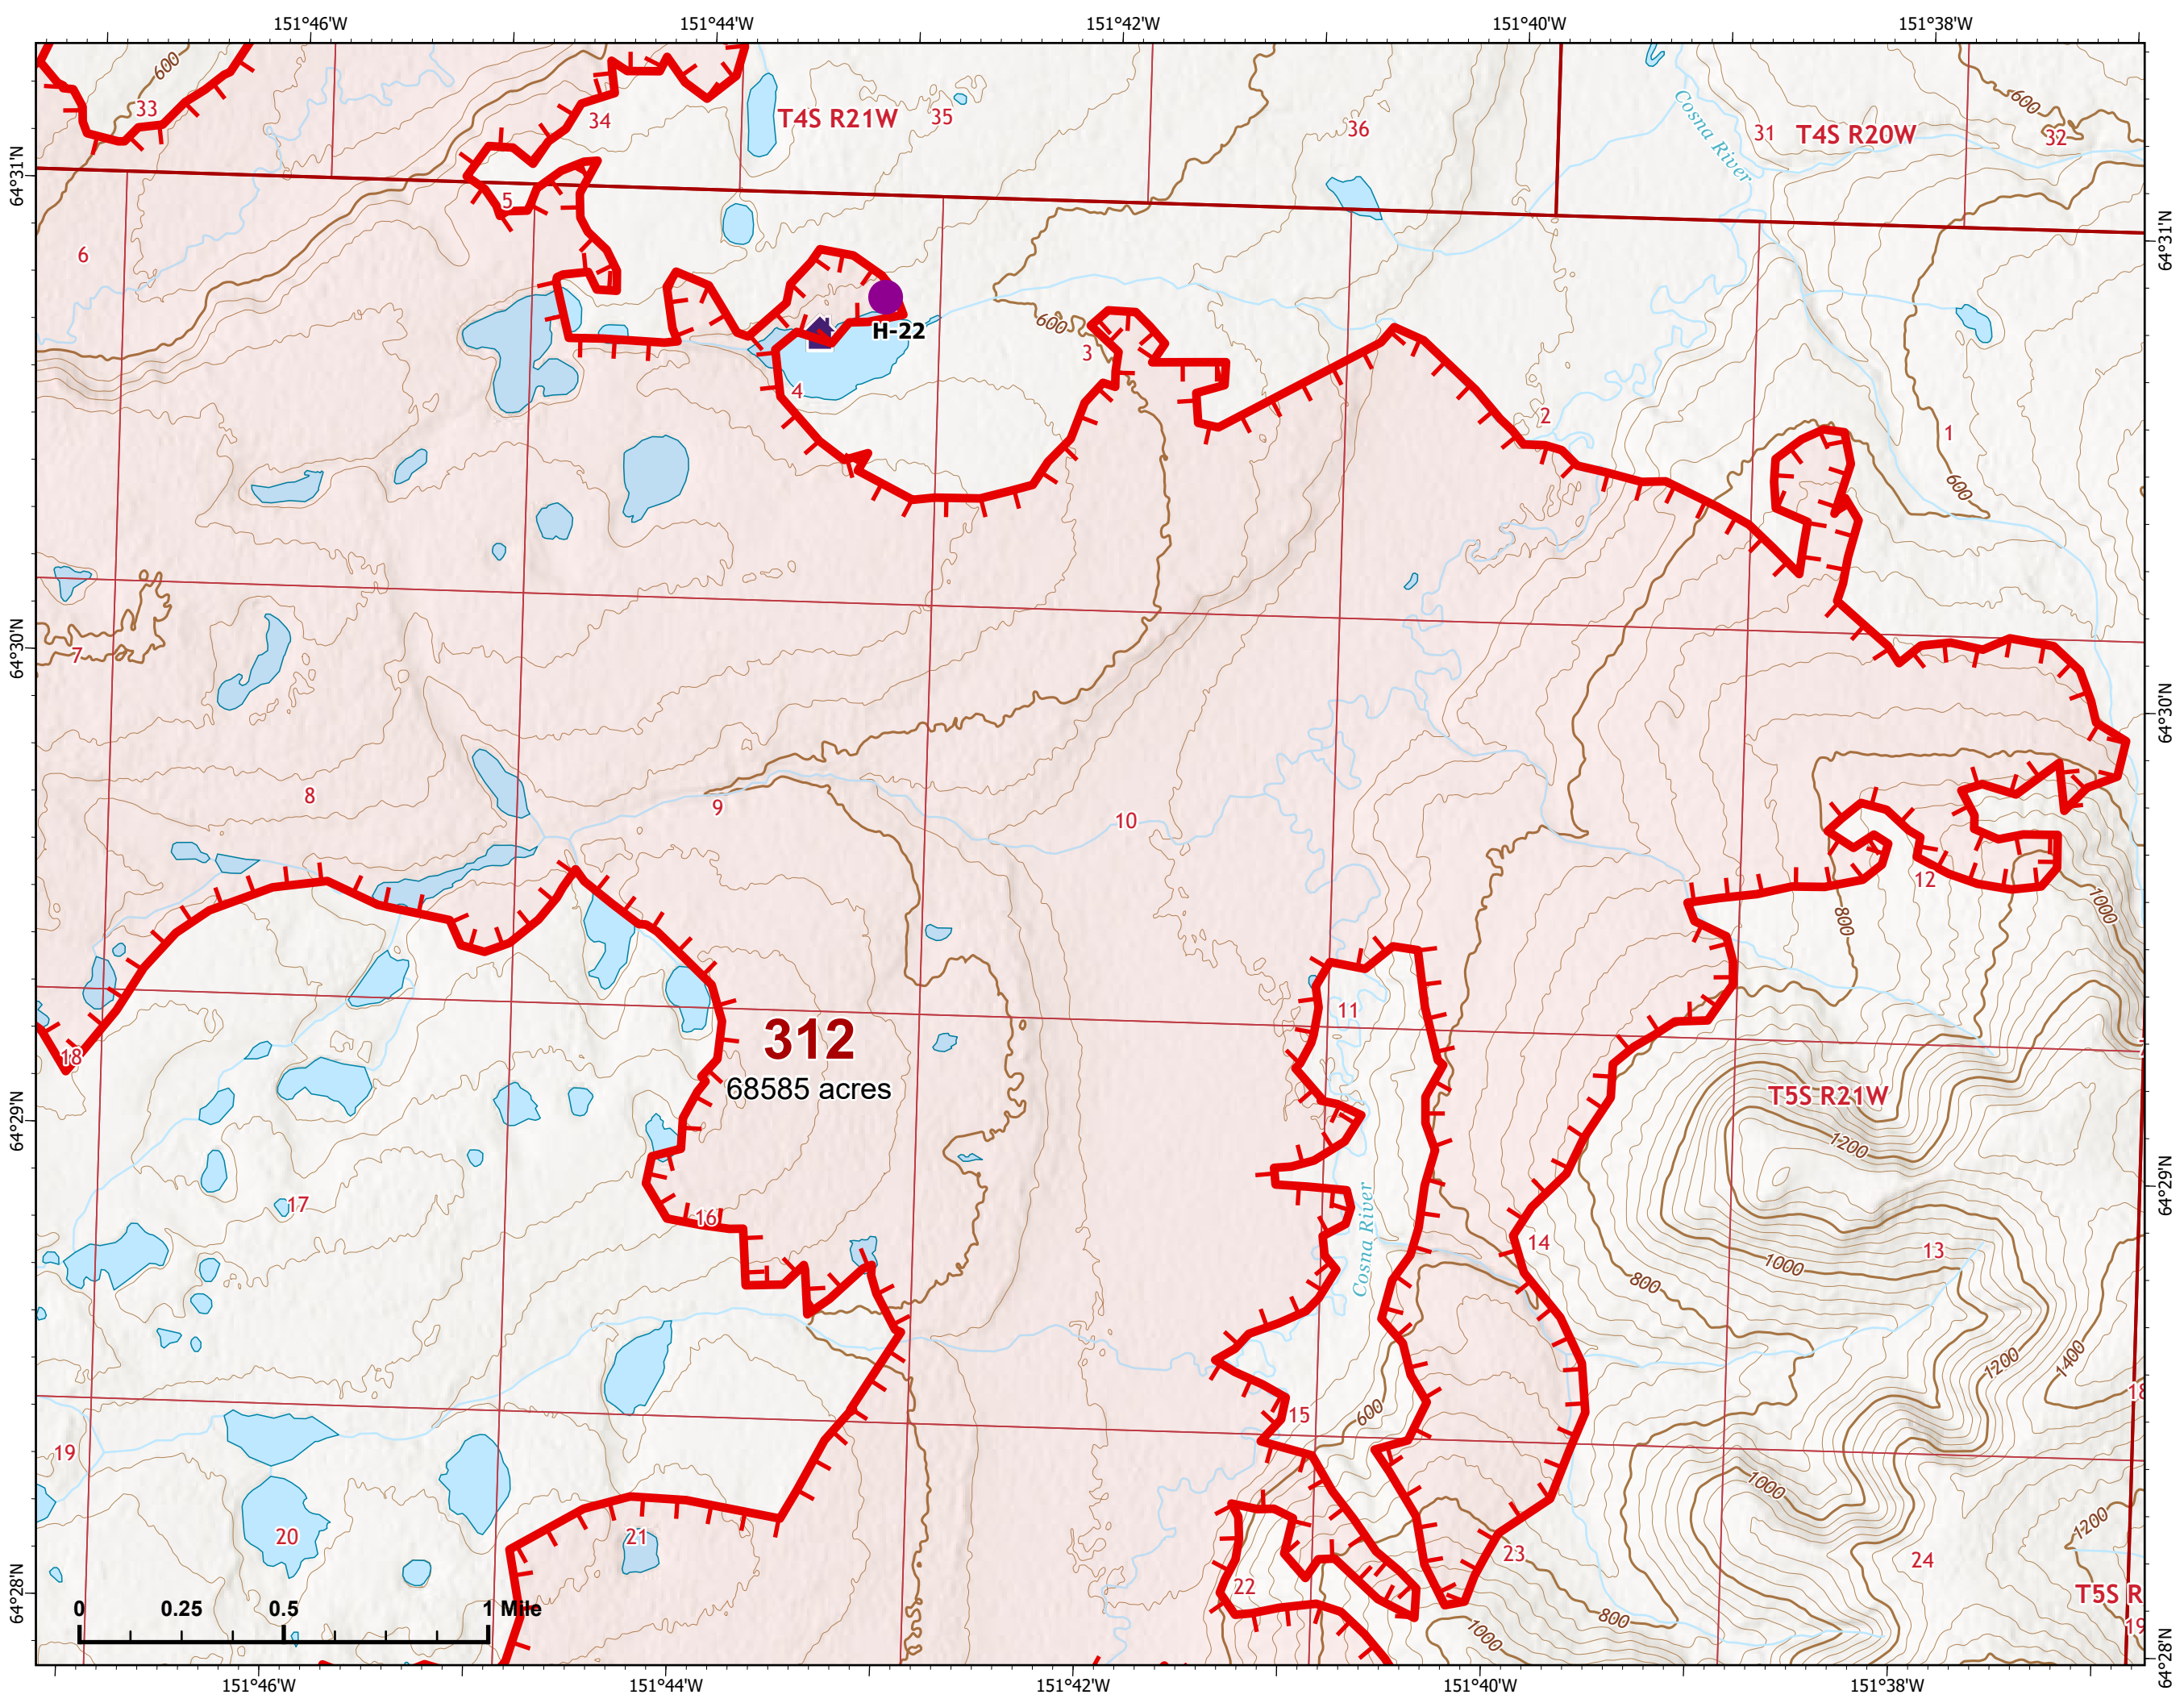

# IAP Map

Bean Complex  
AK-TAD-000898

07/14/2022

Fire: 312 (Bitzshitini)

Page 312 - 10

-  Helispot
-  Structure
-  Wildfire Daily Fire Perimeter
-  Uncontained

Z. Cravens  
7/13/2022 2042

# IAP Map

Bean Complex  
AK-TAD-000898

07/14/2022

Fire: 312 (Bitzshitini)

Page 312 - 11

-  Wildfire Daily Fire Perimeter
-  Uncontained

Z. Cravens  
7/13/2022 2042