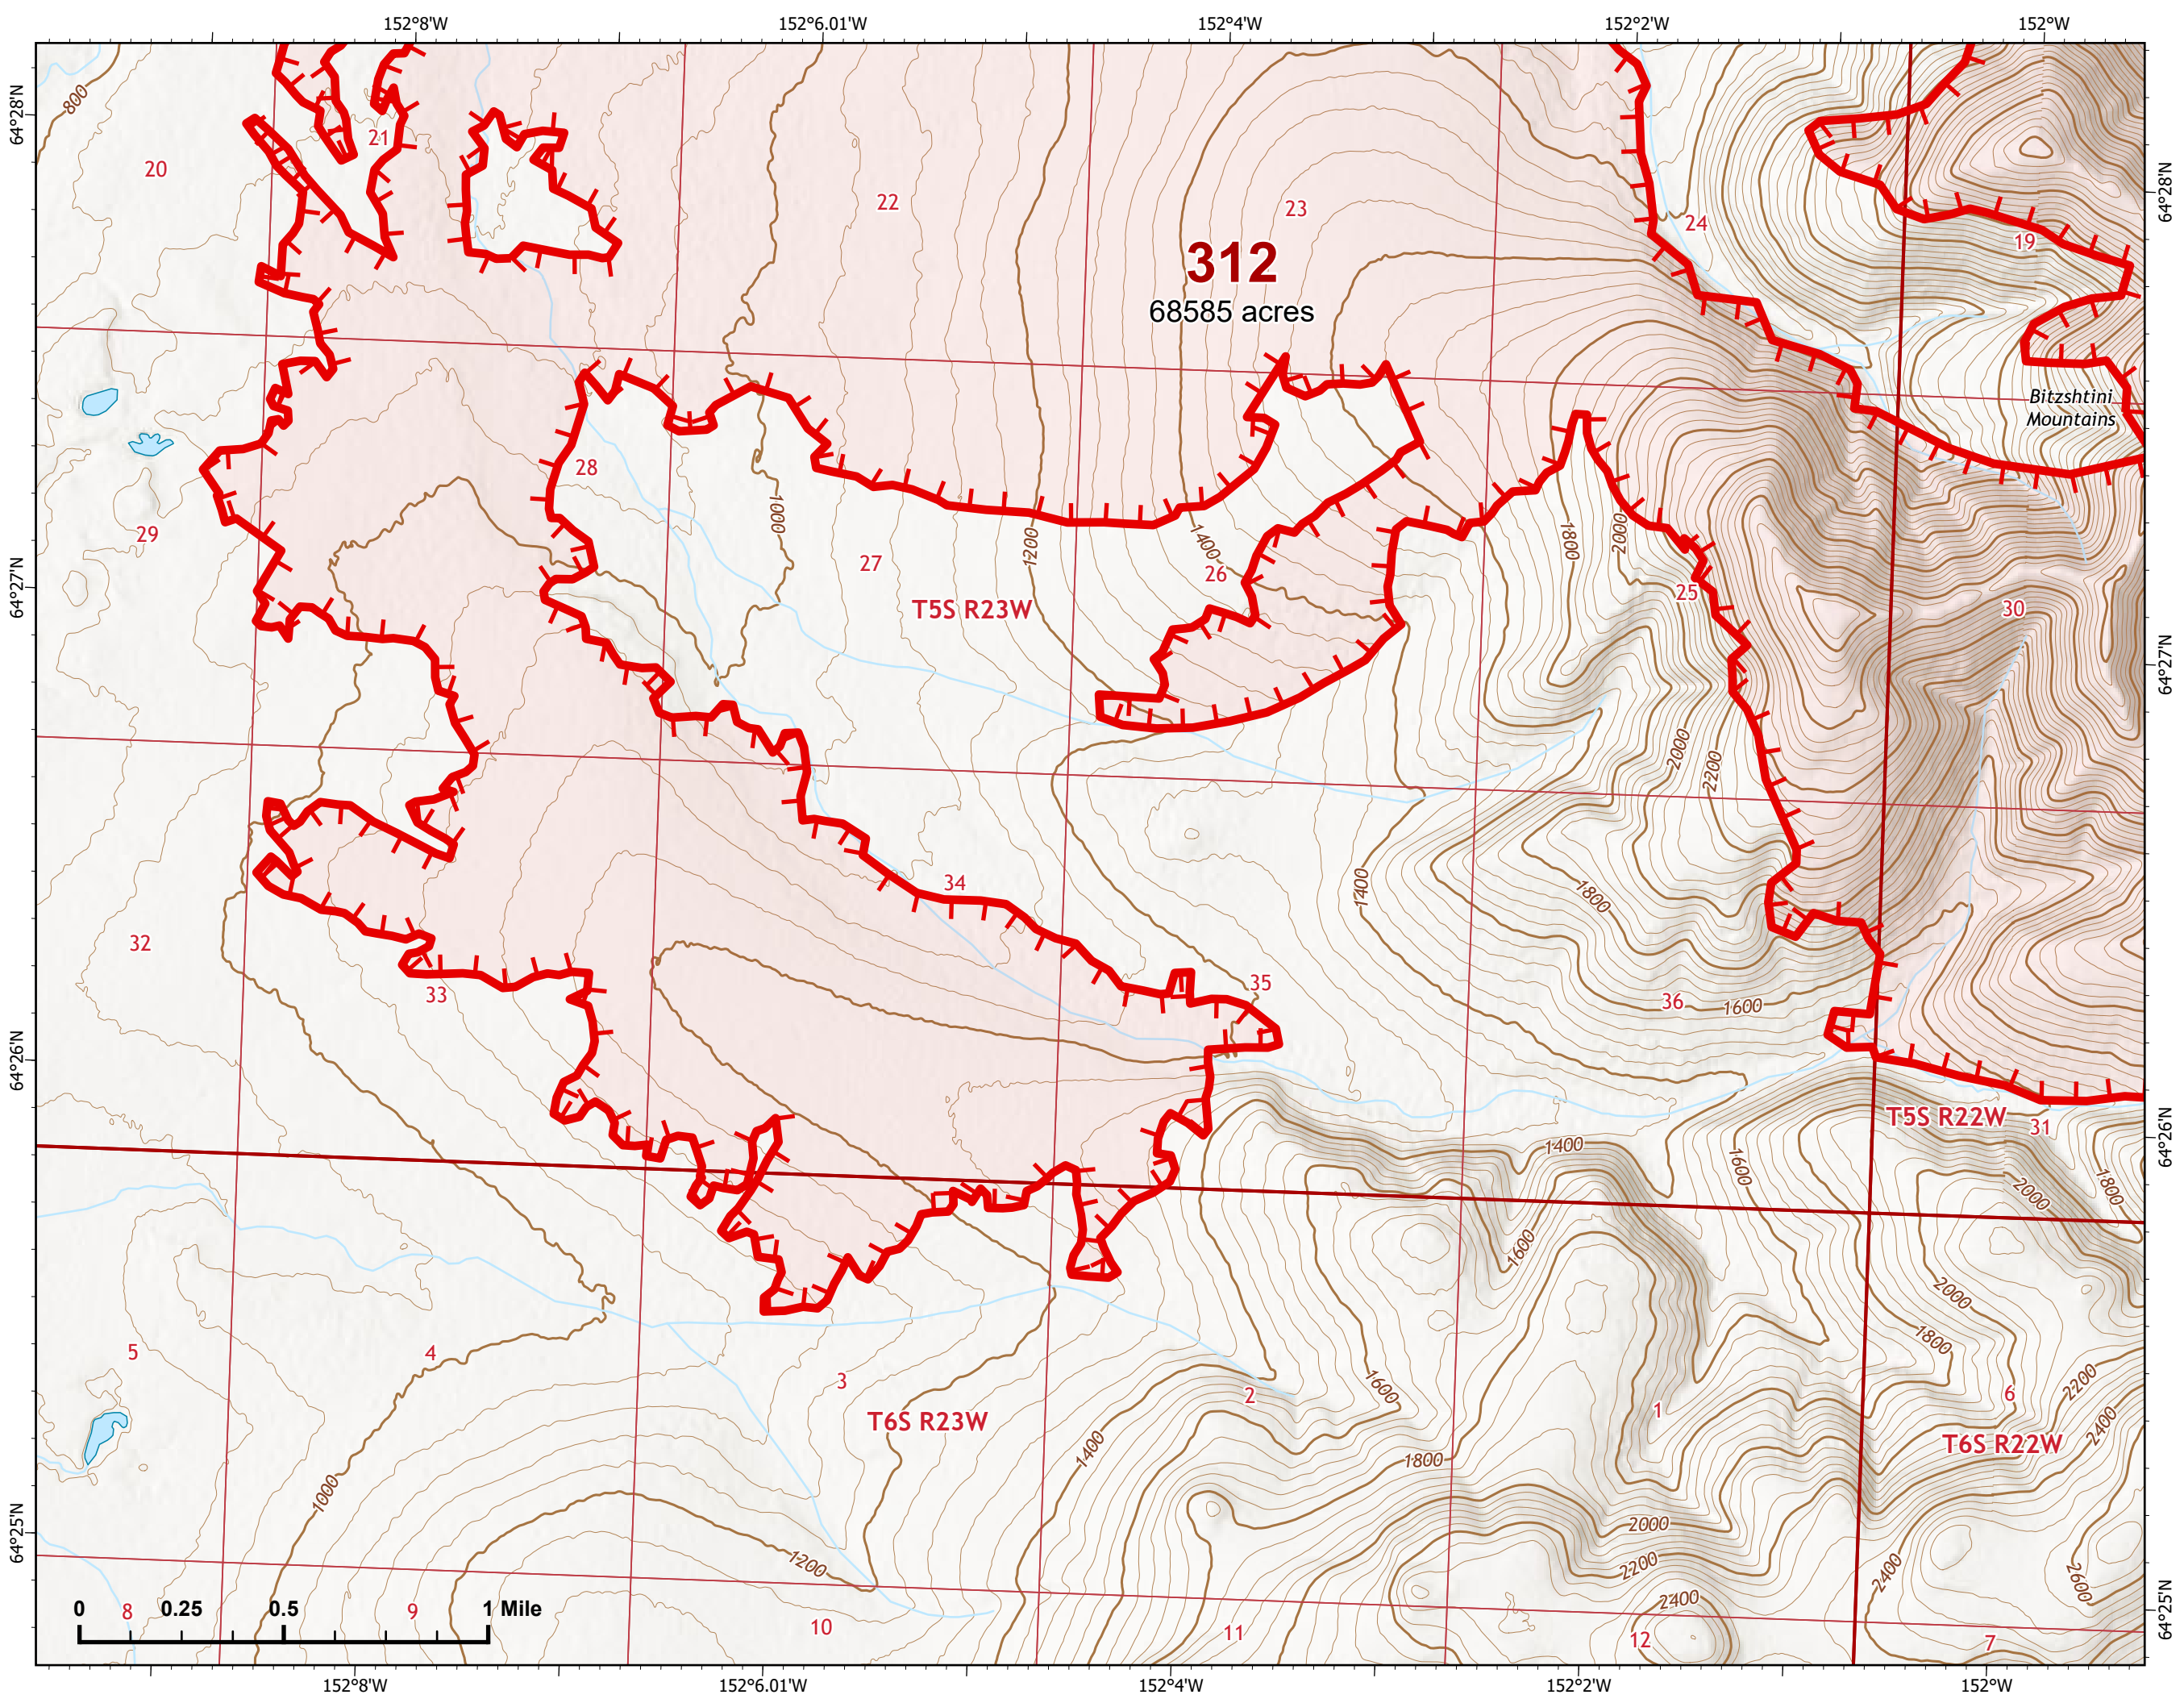

# IAP Map

Bean Complex  
AK-TAD-000898

07/14/2022

Fire: 312 (Bitzshitini)

Page 312 - 5

-  Wildfire Daily Fire Perimeter
-  Uncontained

Z. Cravens  
7/13/2022 2040

# IAP Map

Bean Complex  
AK-TAD-000898

07/14/2022

Fire: 312 (Bitzshitini)

Page 312 - 6

-  Wildfire Daily Fire Perimeter
-  Uncontained

Z. Cravens  
7/13/2022 2040

# IAP Map

Bean Complex  
AK-TAD-000898

07/14/2022

Fire: 312 (Bitzshitini)

Page 312 - 7

-  Wildfire Daily Fire Perimeter
-  Uncontained

Z. Cravens  
7/13/2022 2041