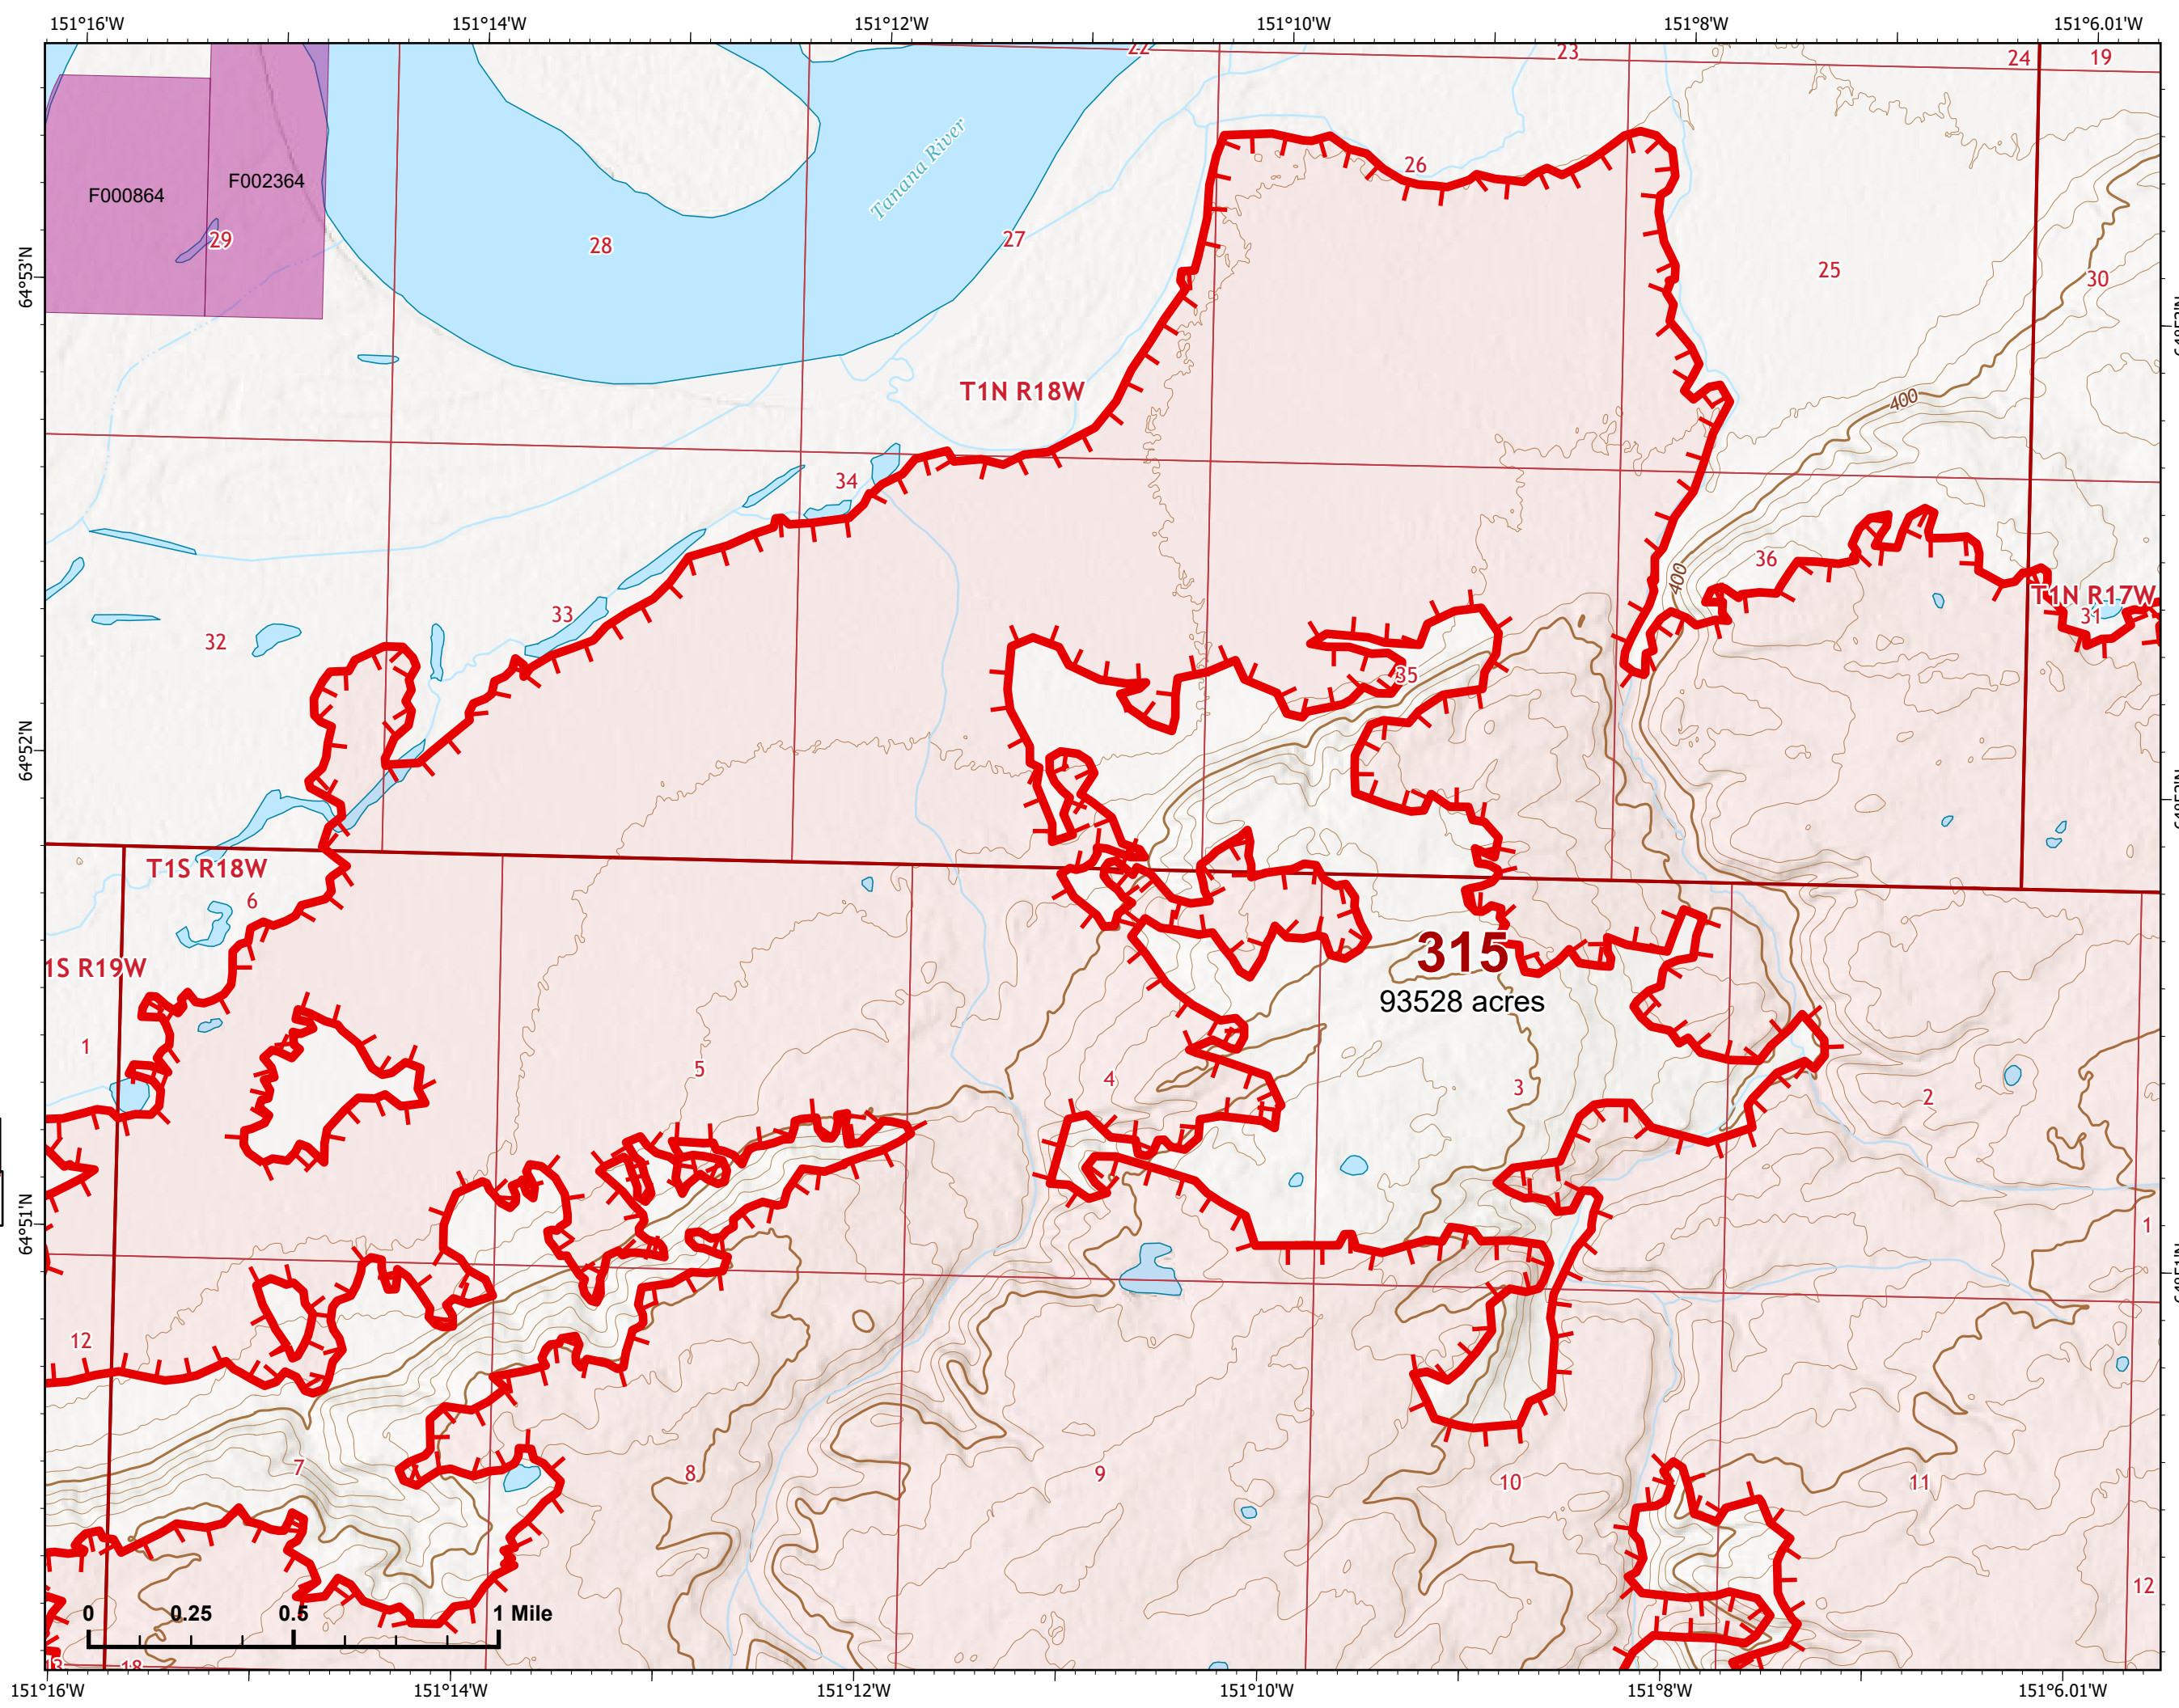

# IAP Map

Bean Complex  
AK-TAD-000898

07/14/2022

Fire: 315 (Chitanana)

Page 315 - 13

-  Wildfire Daily Fire Perimeter
-  Uncontained
-  Native Allotments

Z. Cravens  
7/13/2022 2047