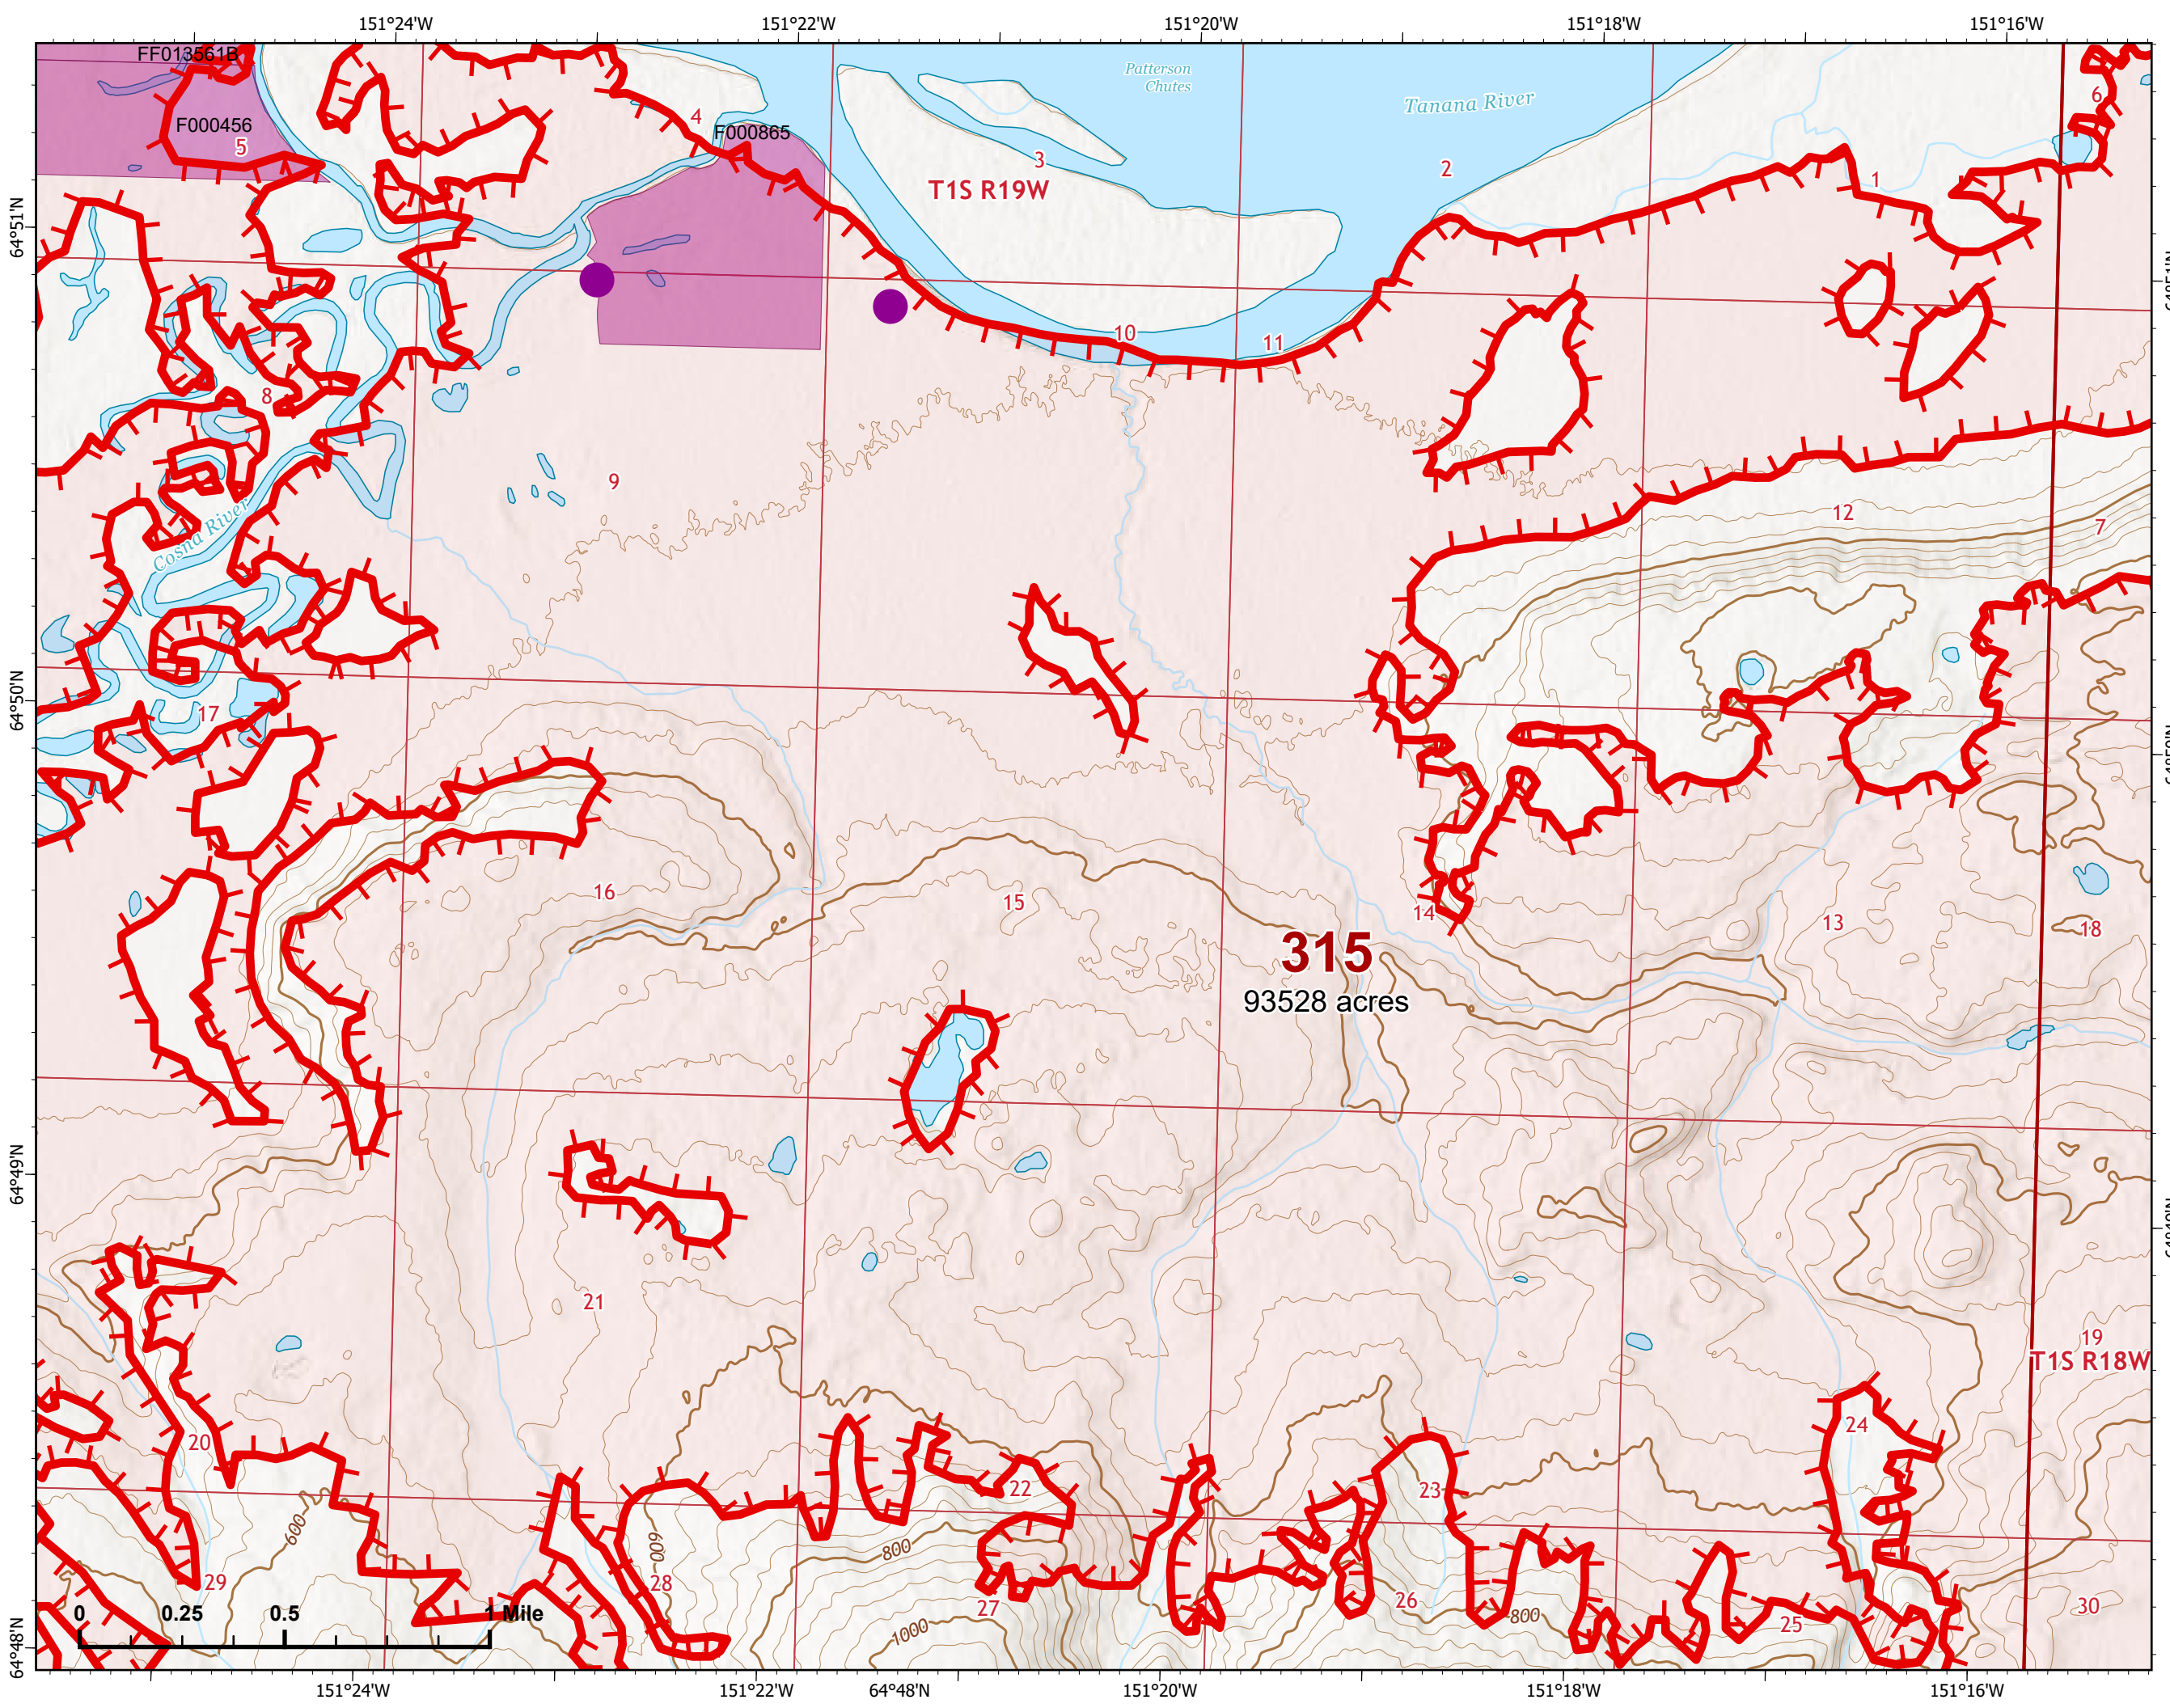

IAP Map

Bean Complex
AK-TAD-000898
07/14/2022
Fire: 315 (Chitanana)

Page 315 - 14

- Helispot
- Wildfire Daily Fire Perimeter
- Uncontained
- Native Allotments

Z. Cravens
7/13/2022 2047