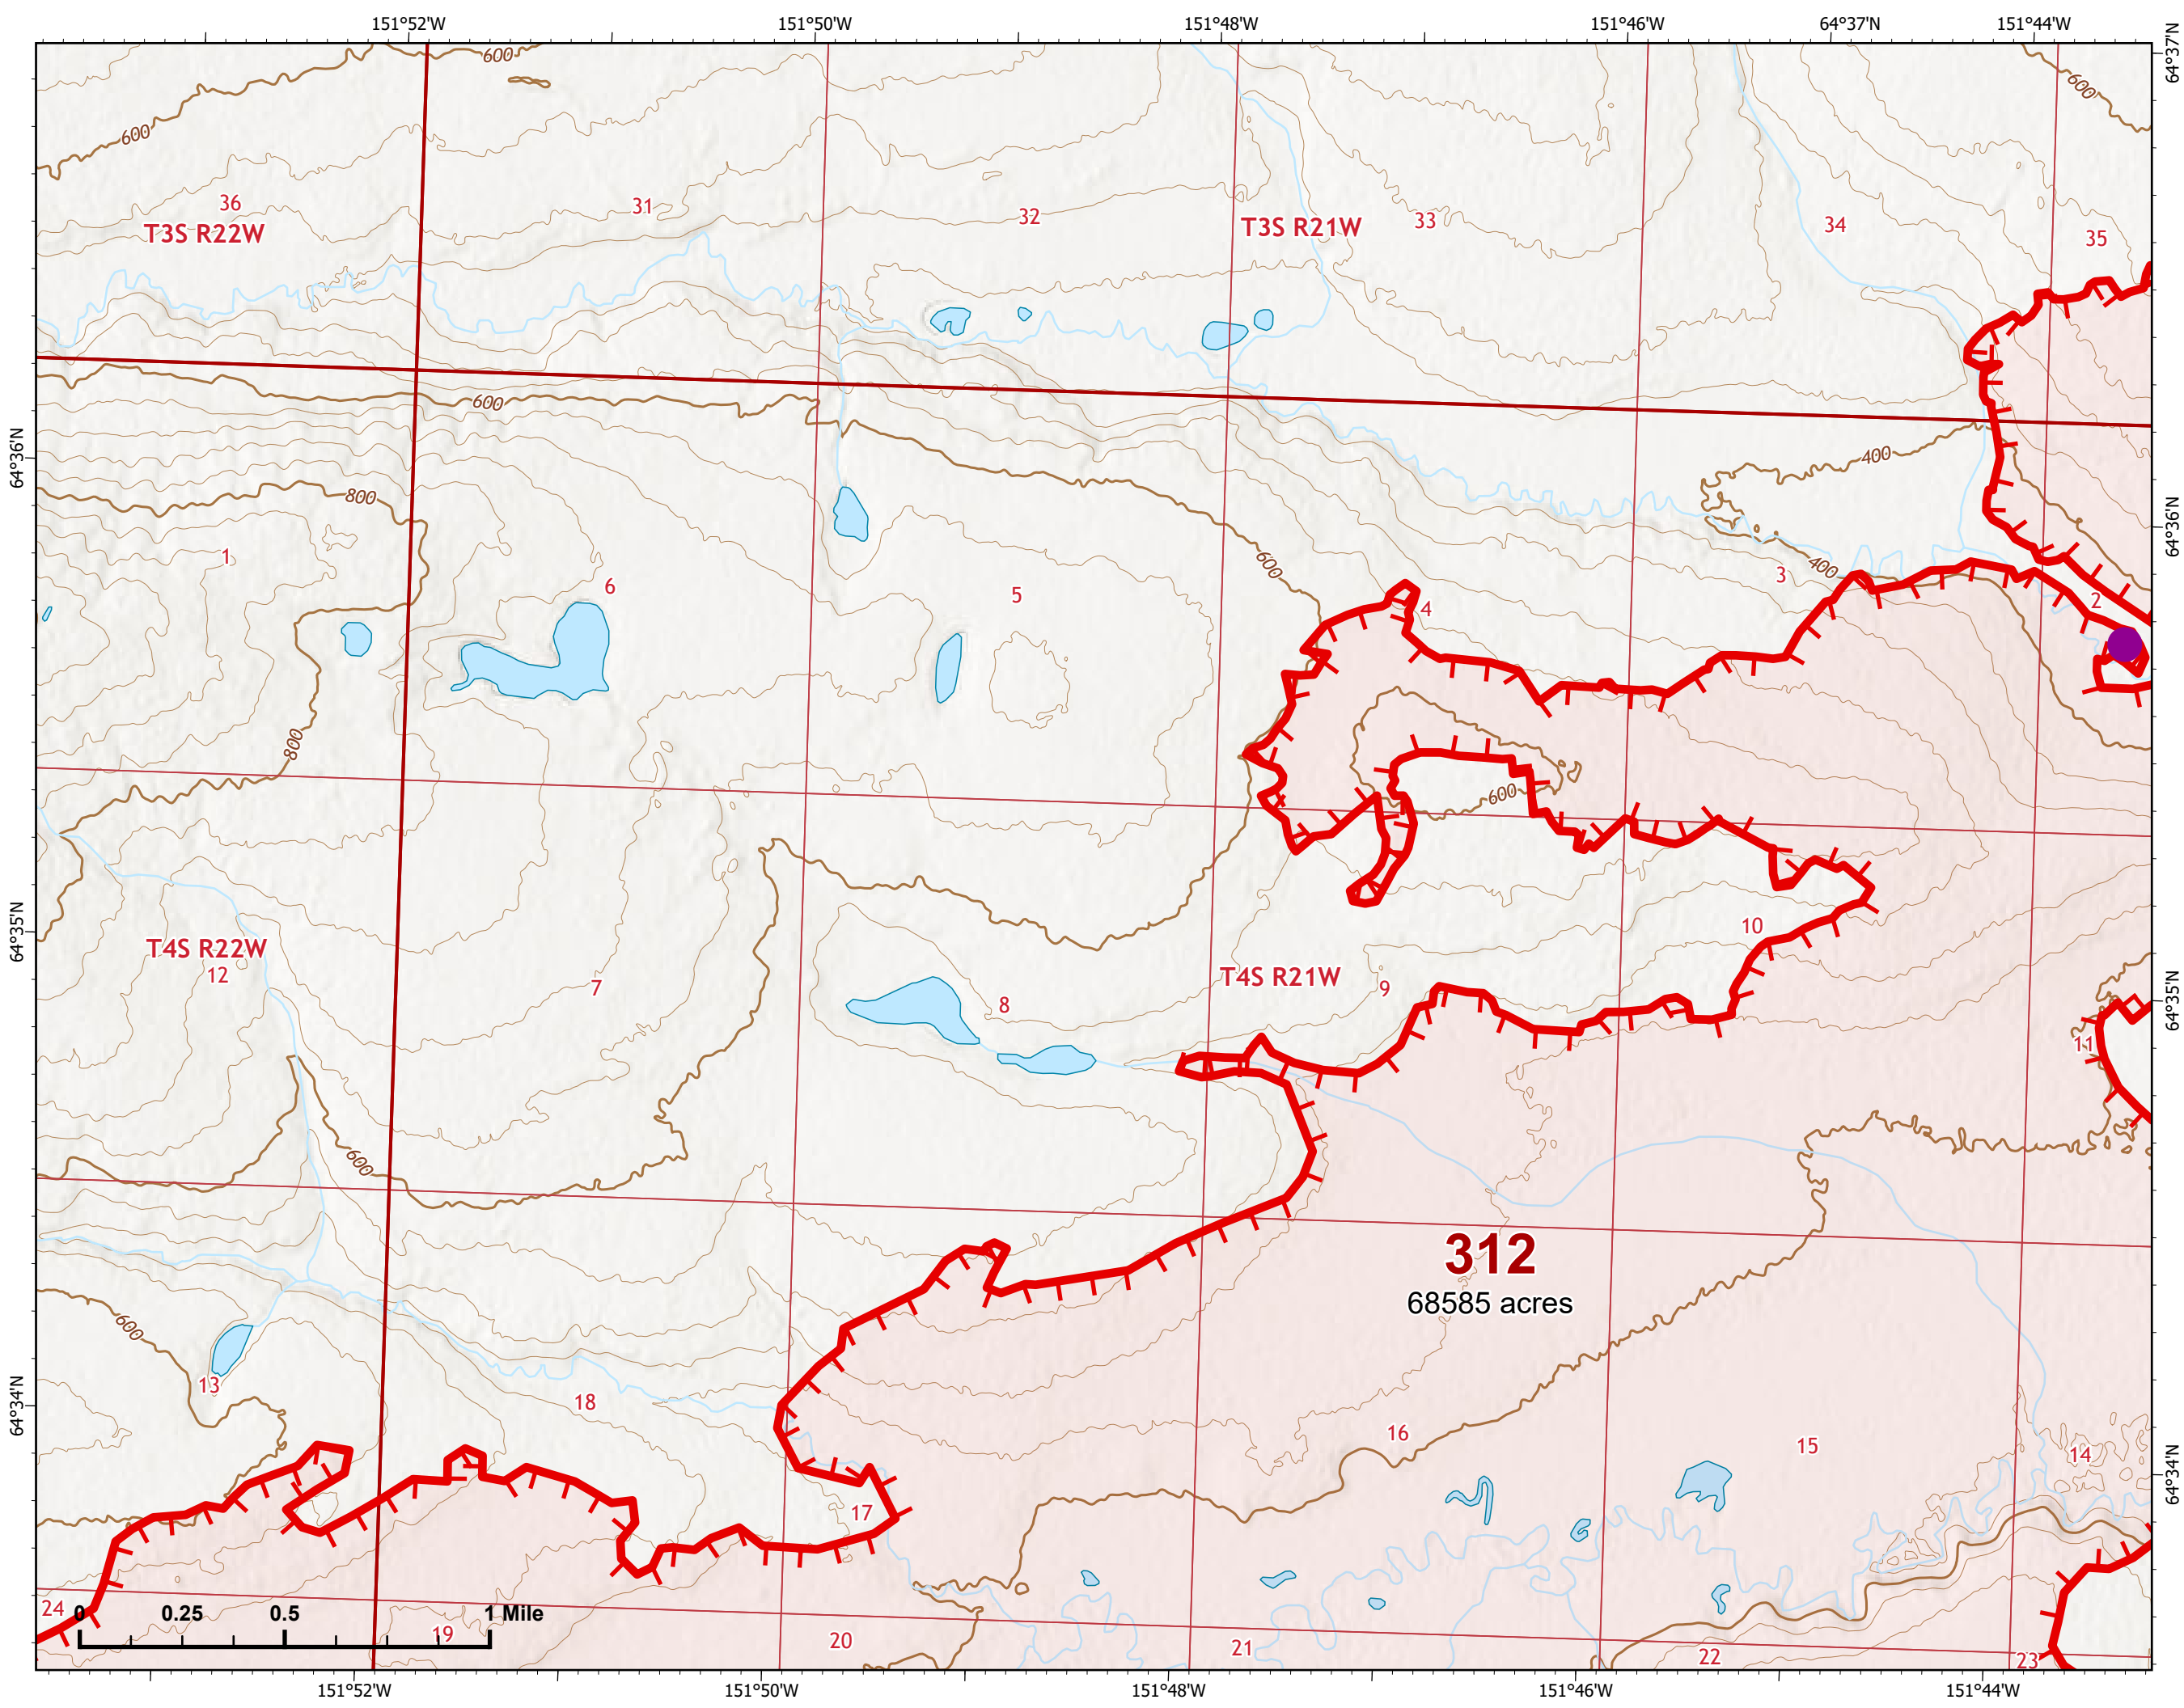

# IAP Map

Bean Complex  
AK-TAD-000898

07/14/2022

Fire: 312 (Bitzshitini)

Page 312 - 1

-  Helispot
-  Structure
-  Other
-  Wildfire Daily Fire Perimeter
-  Uncontained

Z. Cravens  
7/13/2022 2038

# IAP Map

Bean Complex  
AK-TAD-000898

07/14/2022

Fire: 312 (Bitzshitini)

Page 312 - 2

-  Helispot
-  Wildfire Daily Fire Perimeter
-  Uncontained

Z. Cravens  
7/13/2022 2039

# IAP Map

Bean Complex  
AK-TAD-000898

07/14/2022

Fire: 312 (Bitzshitini)

Page 312 - 3

-  Wildfire Daily Fire Perimeter
-  Uncontained

**312**  
68585 acres

Z. Cravens  
7/13/2022 2039