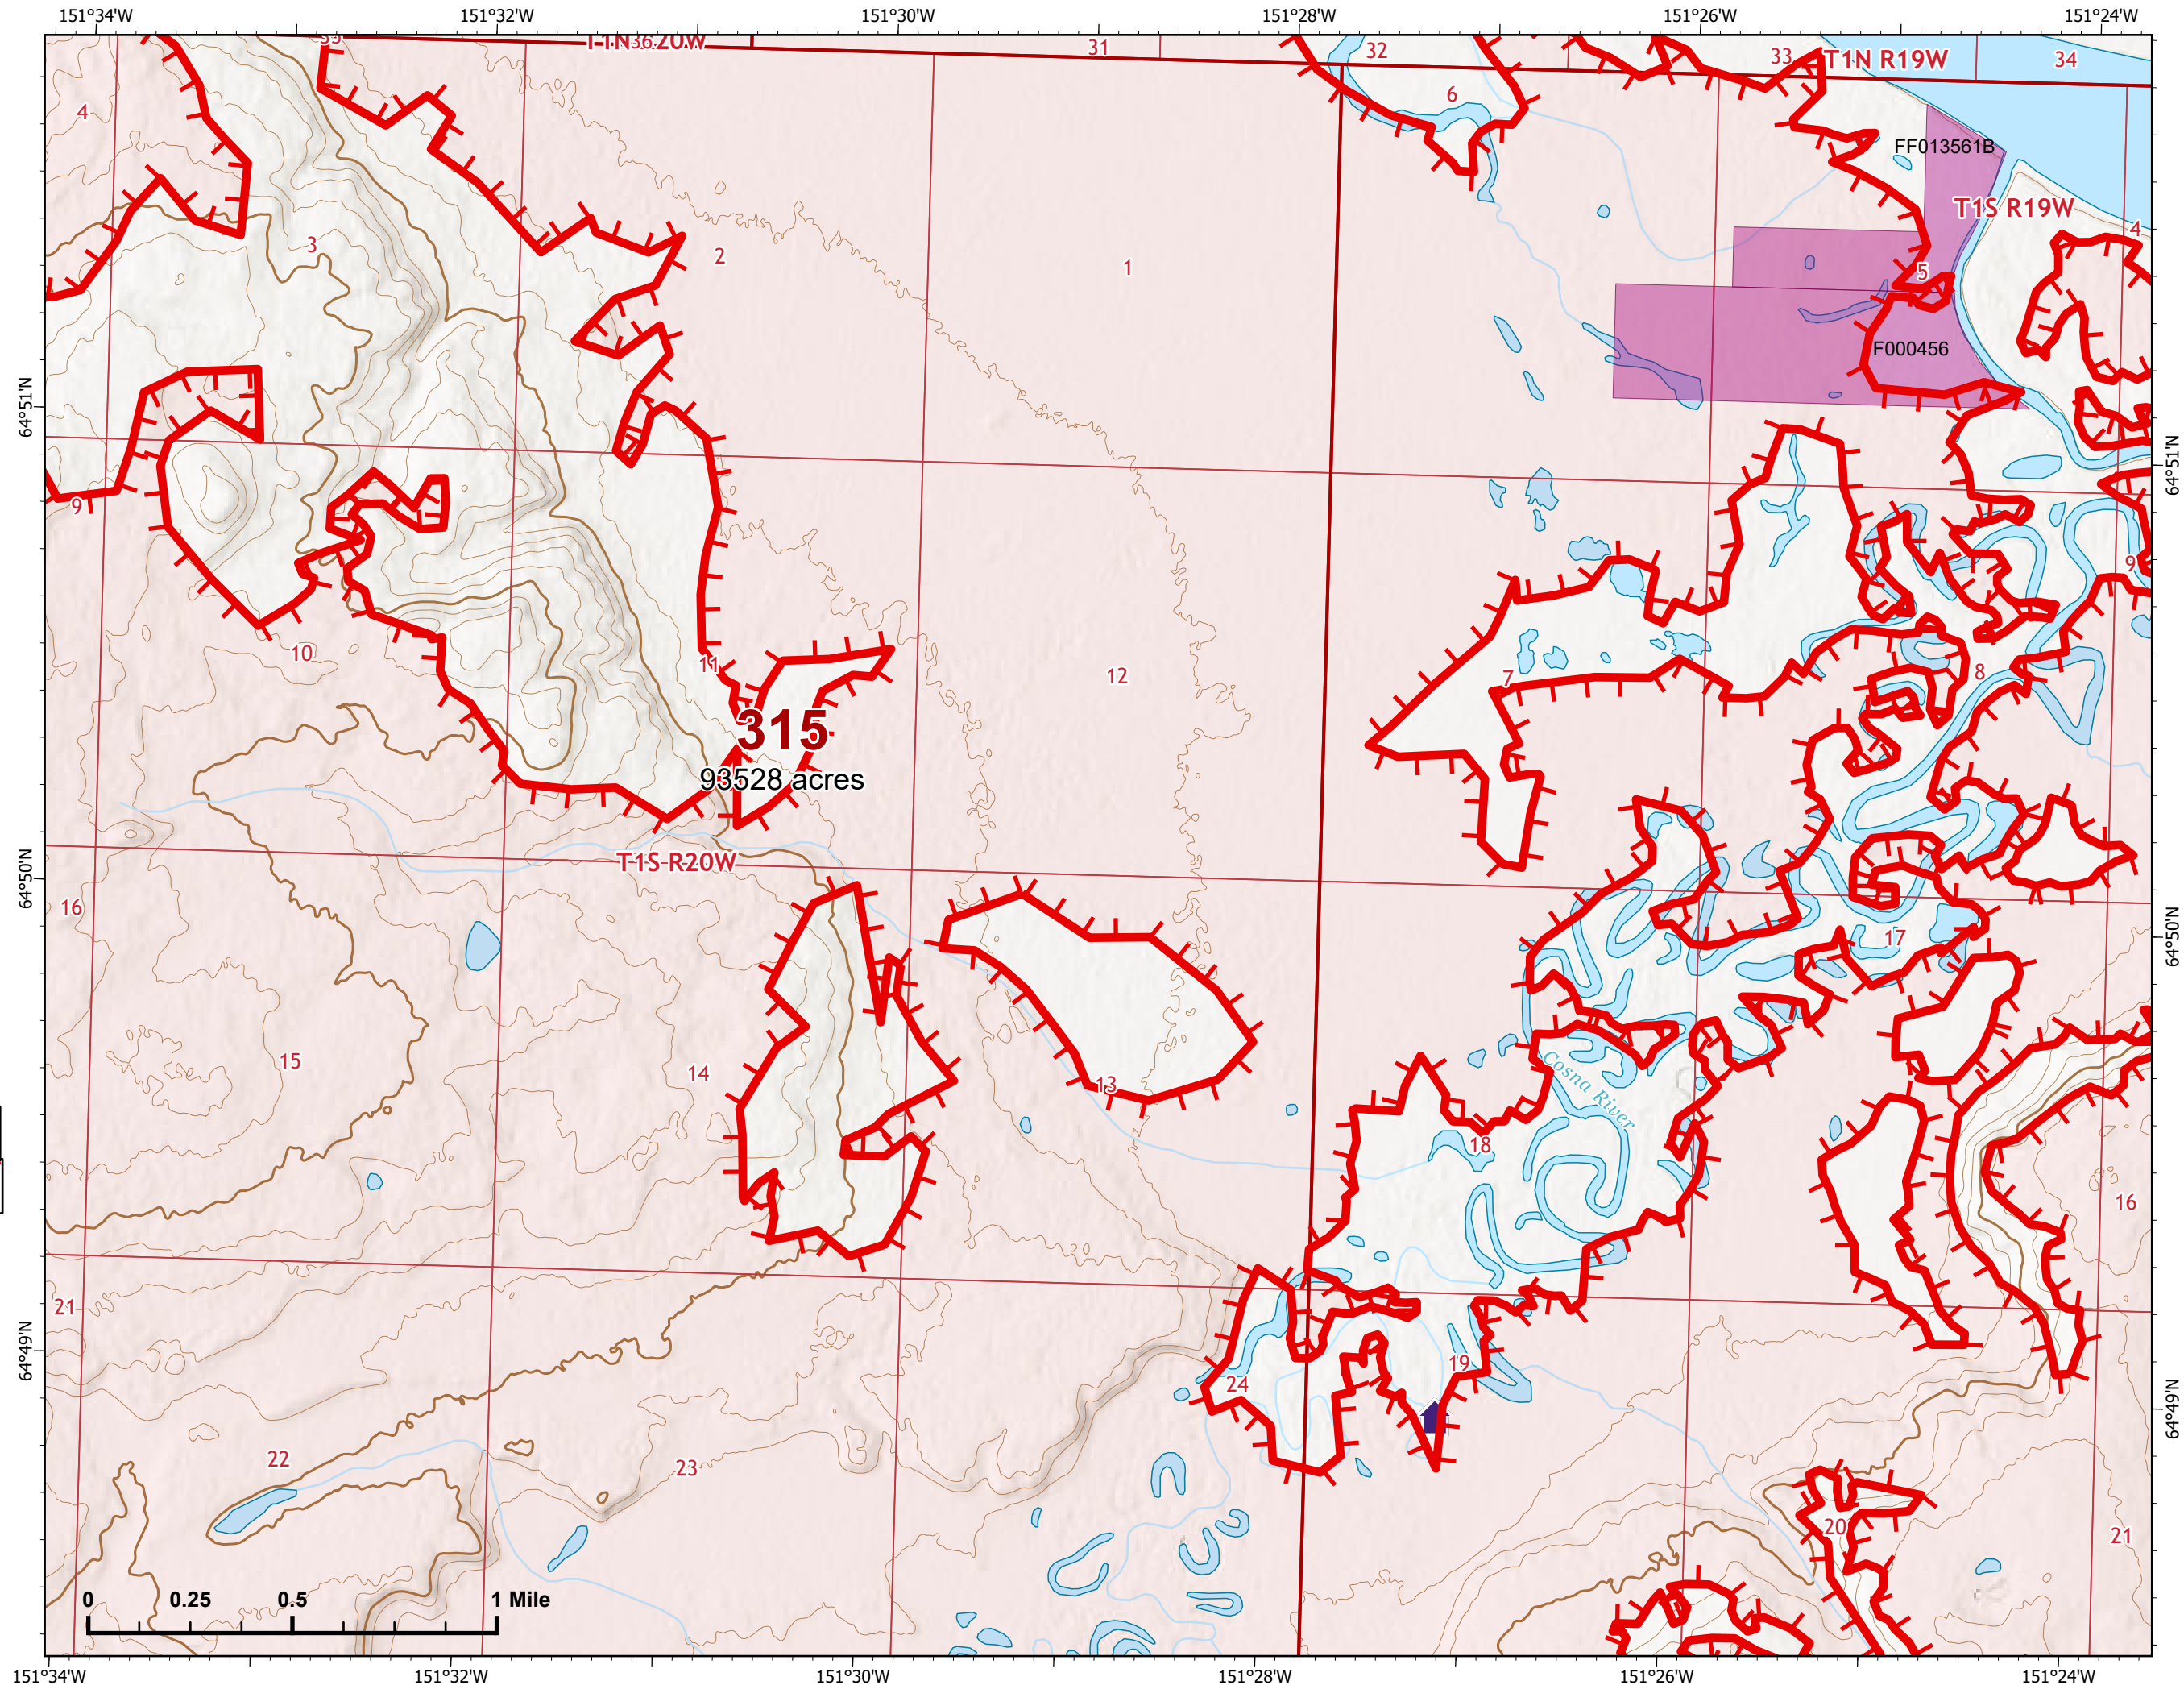

Z. Cravens
7/13/2022 2048