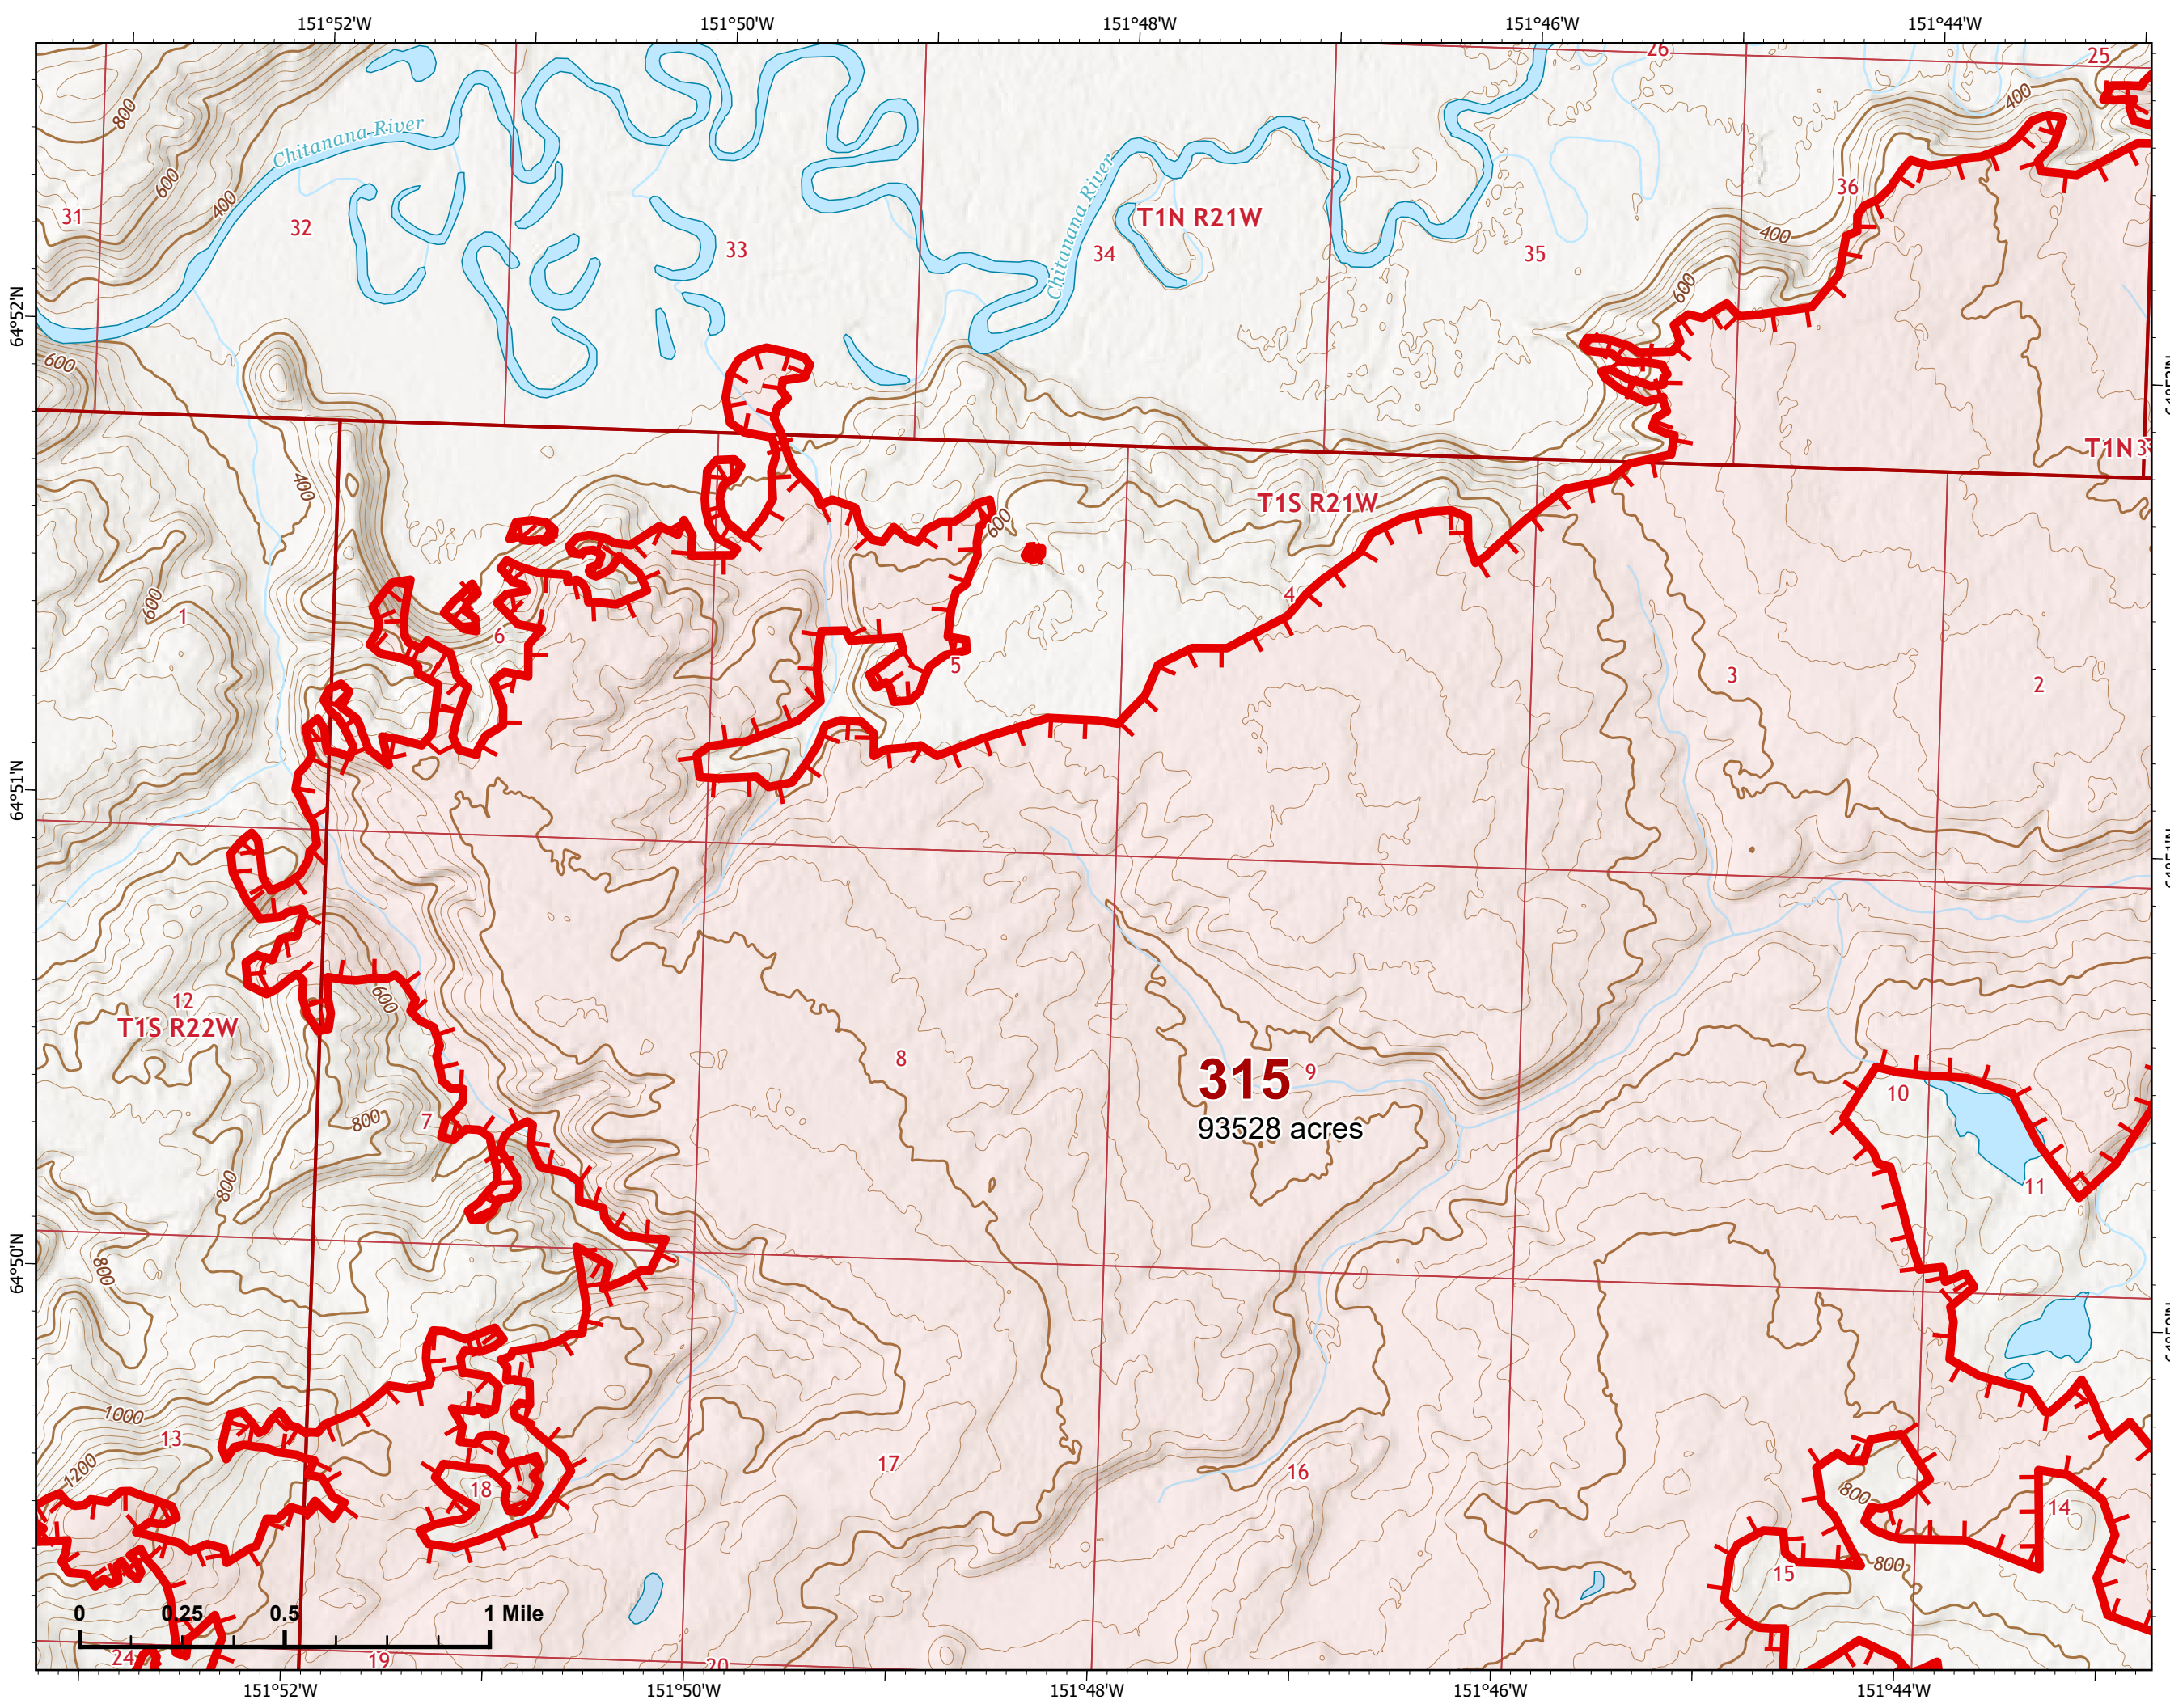

# IAP Map

Bean Complex  
AK-TAD-000898

07/14/2022

Fire: 315 (Chitanana)

Page 315 - 3

-  Wildfire Daily Fire Perimeter
-  Uncontained

Z. Cravens  
7/13/2022 2043

**315**  
93528 acres