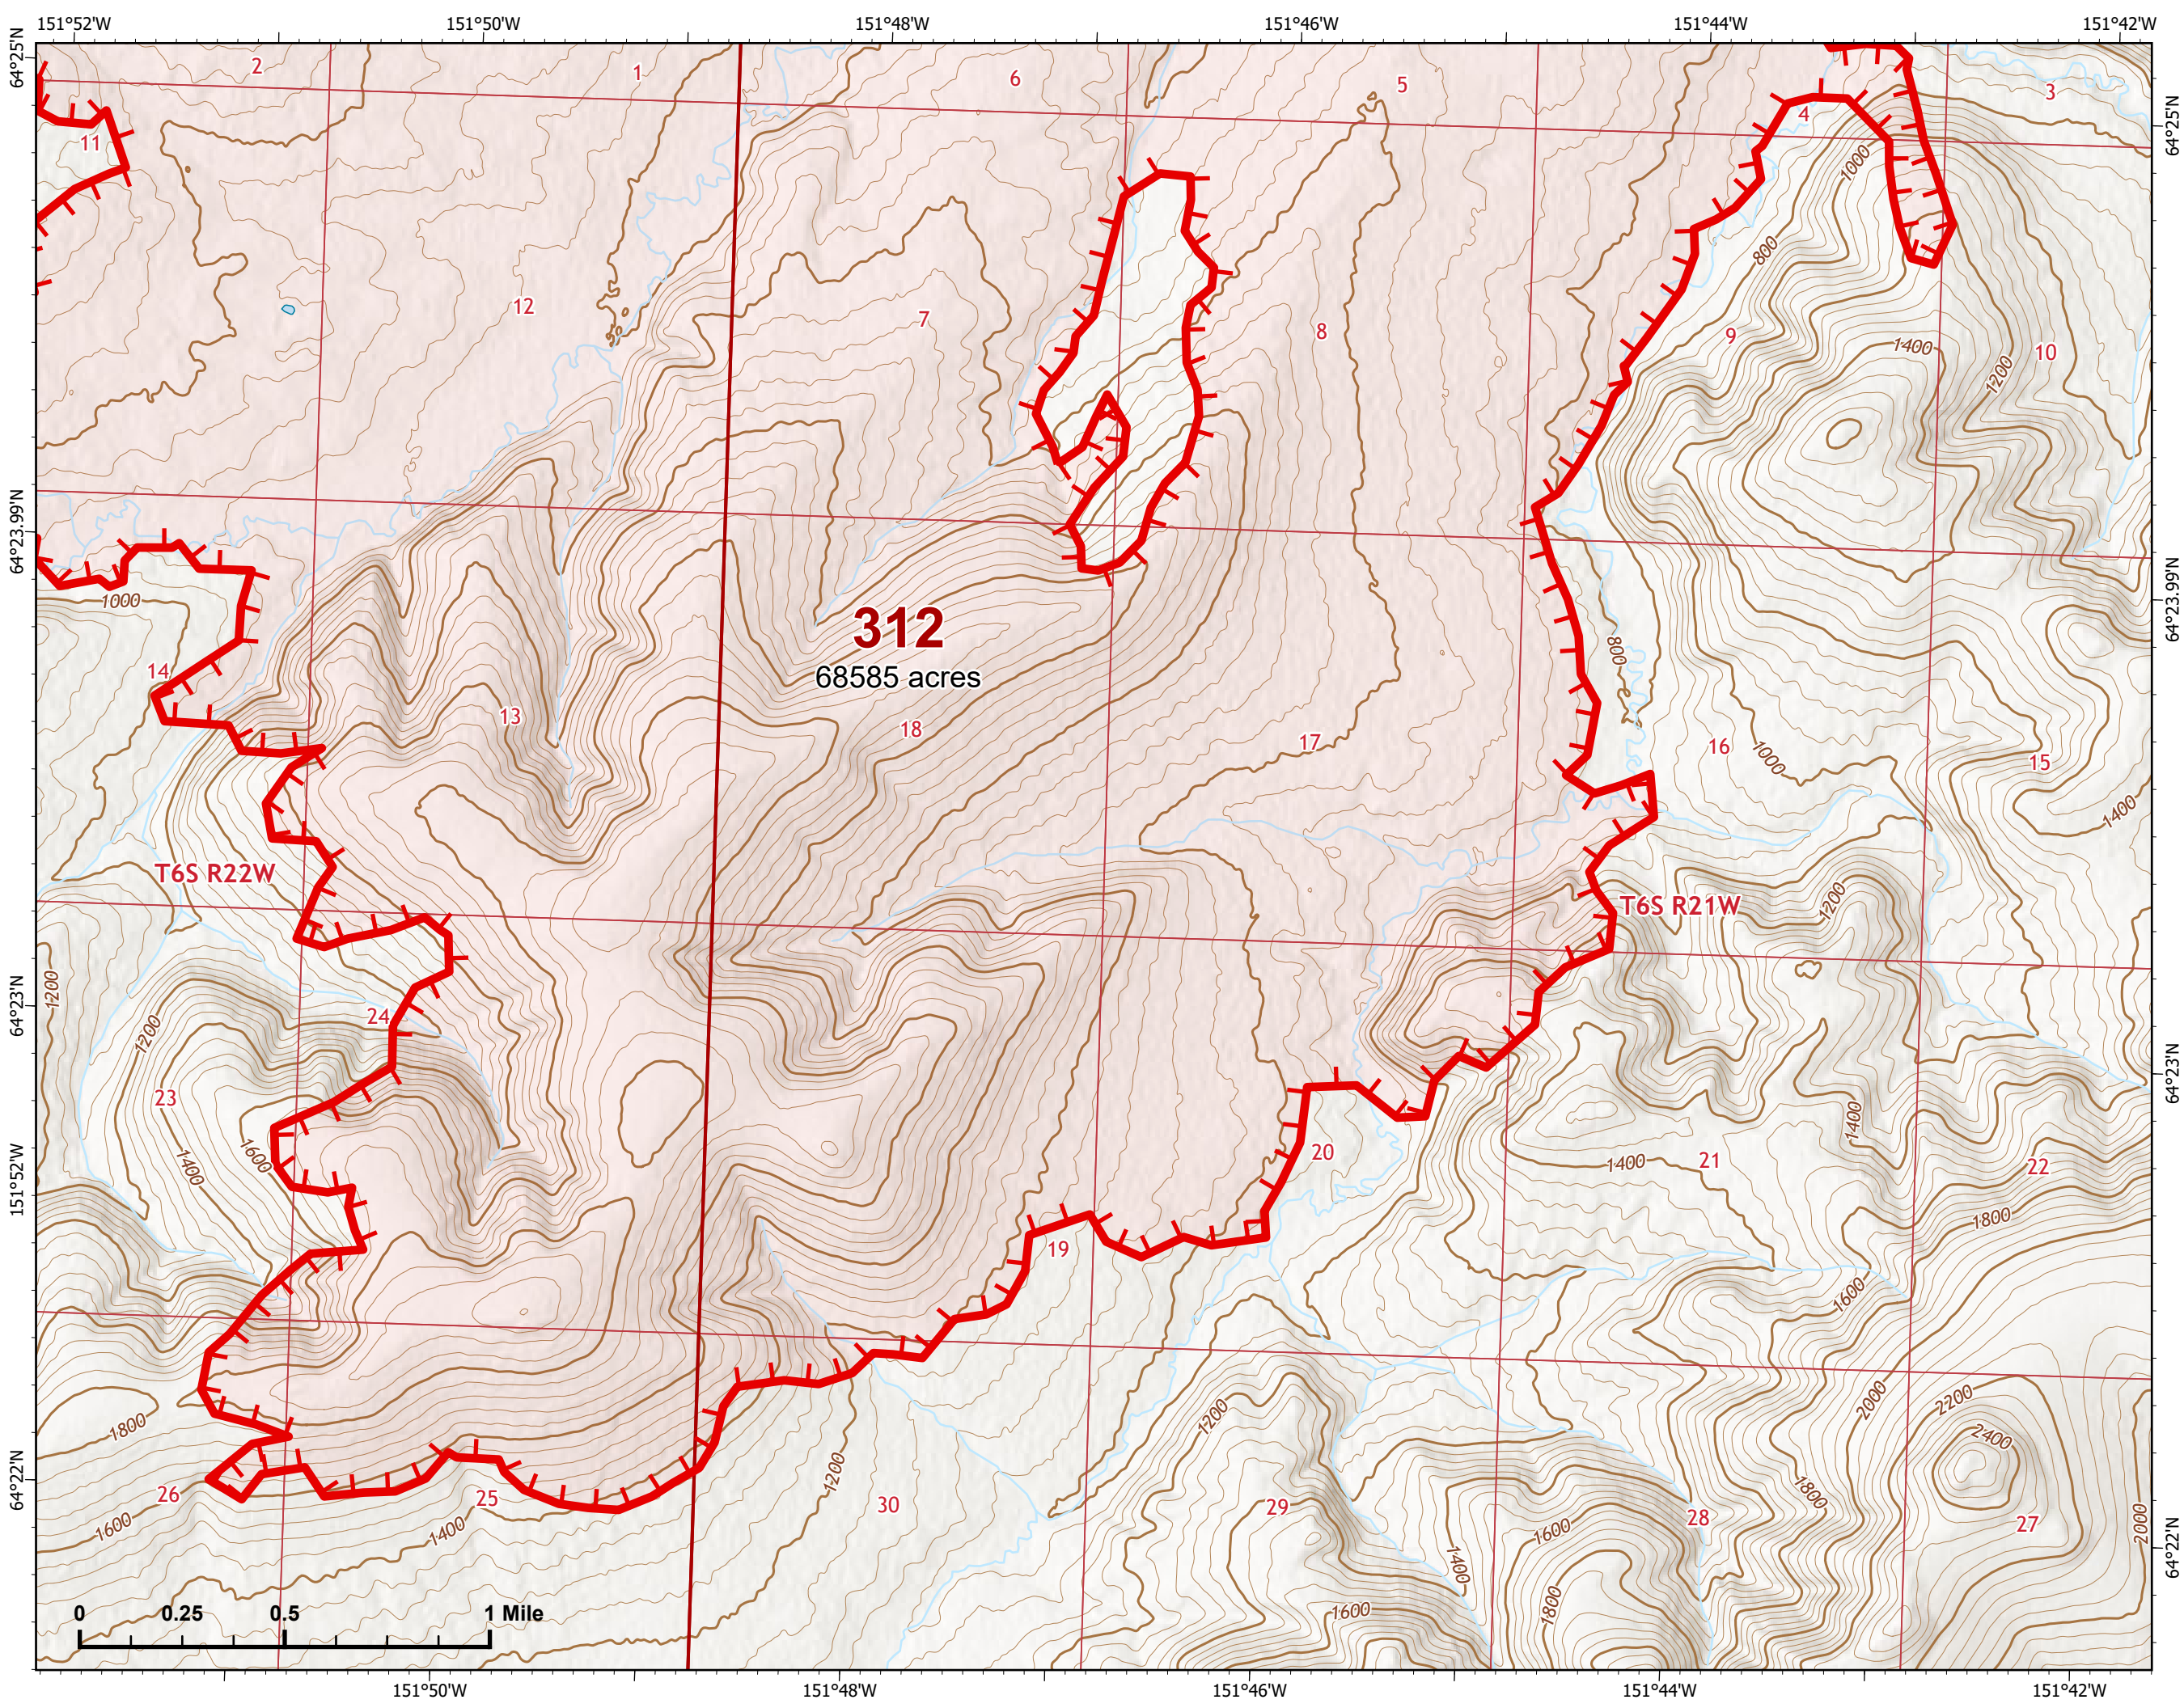

# IAP Map

Bean Complex  
AK-TAD-000898

07/14/2022

Fire: 312 (Bitzshitini)

Page 312 - 6

-  Wildfire Daily Fire Perimeter
-  Uncontained

Z. Cravens  
7/13/2022 2040

# IAP Map

Bean Complex  
AK-TAD-000898

07/14/2022

Fire: 312 (Bitzshitini)

Page 312 - 7

-  Wildfire Daily Fire Perimeter
-  Uncontained

Z. Cravens  
7/13/2022 2041

# IAP Map

Bean Complex  
AK-TAD-000898  
07/14/2022  
Fire: 312 (Bitzshitini)

Page 312 - 8

-  Wildfire Daily Fire Perimeter
-  Uncontained

Z. Cravens  
7/13/2022 2041

# IAP Map

Bean Complex  
AK-TAD-000898

07/14/2022

Fire: 312 (Bitzshitini)

Page 312 - 9

-  Wildfire Daily Fire Perimeter
-  Uncontained

Z. Cravens  
7/13/2022 2041