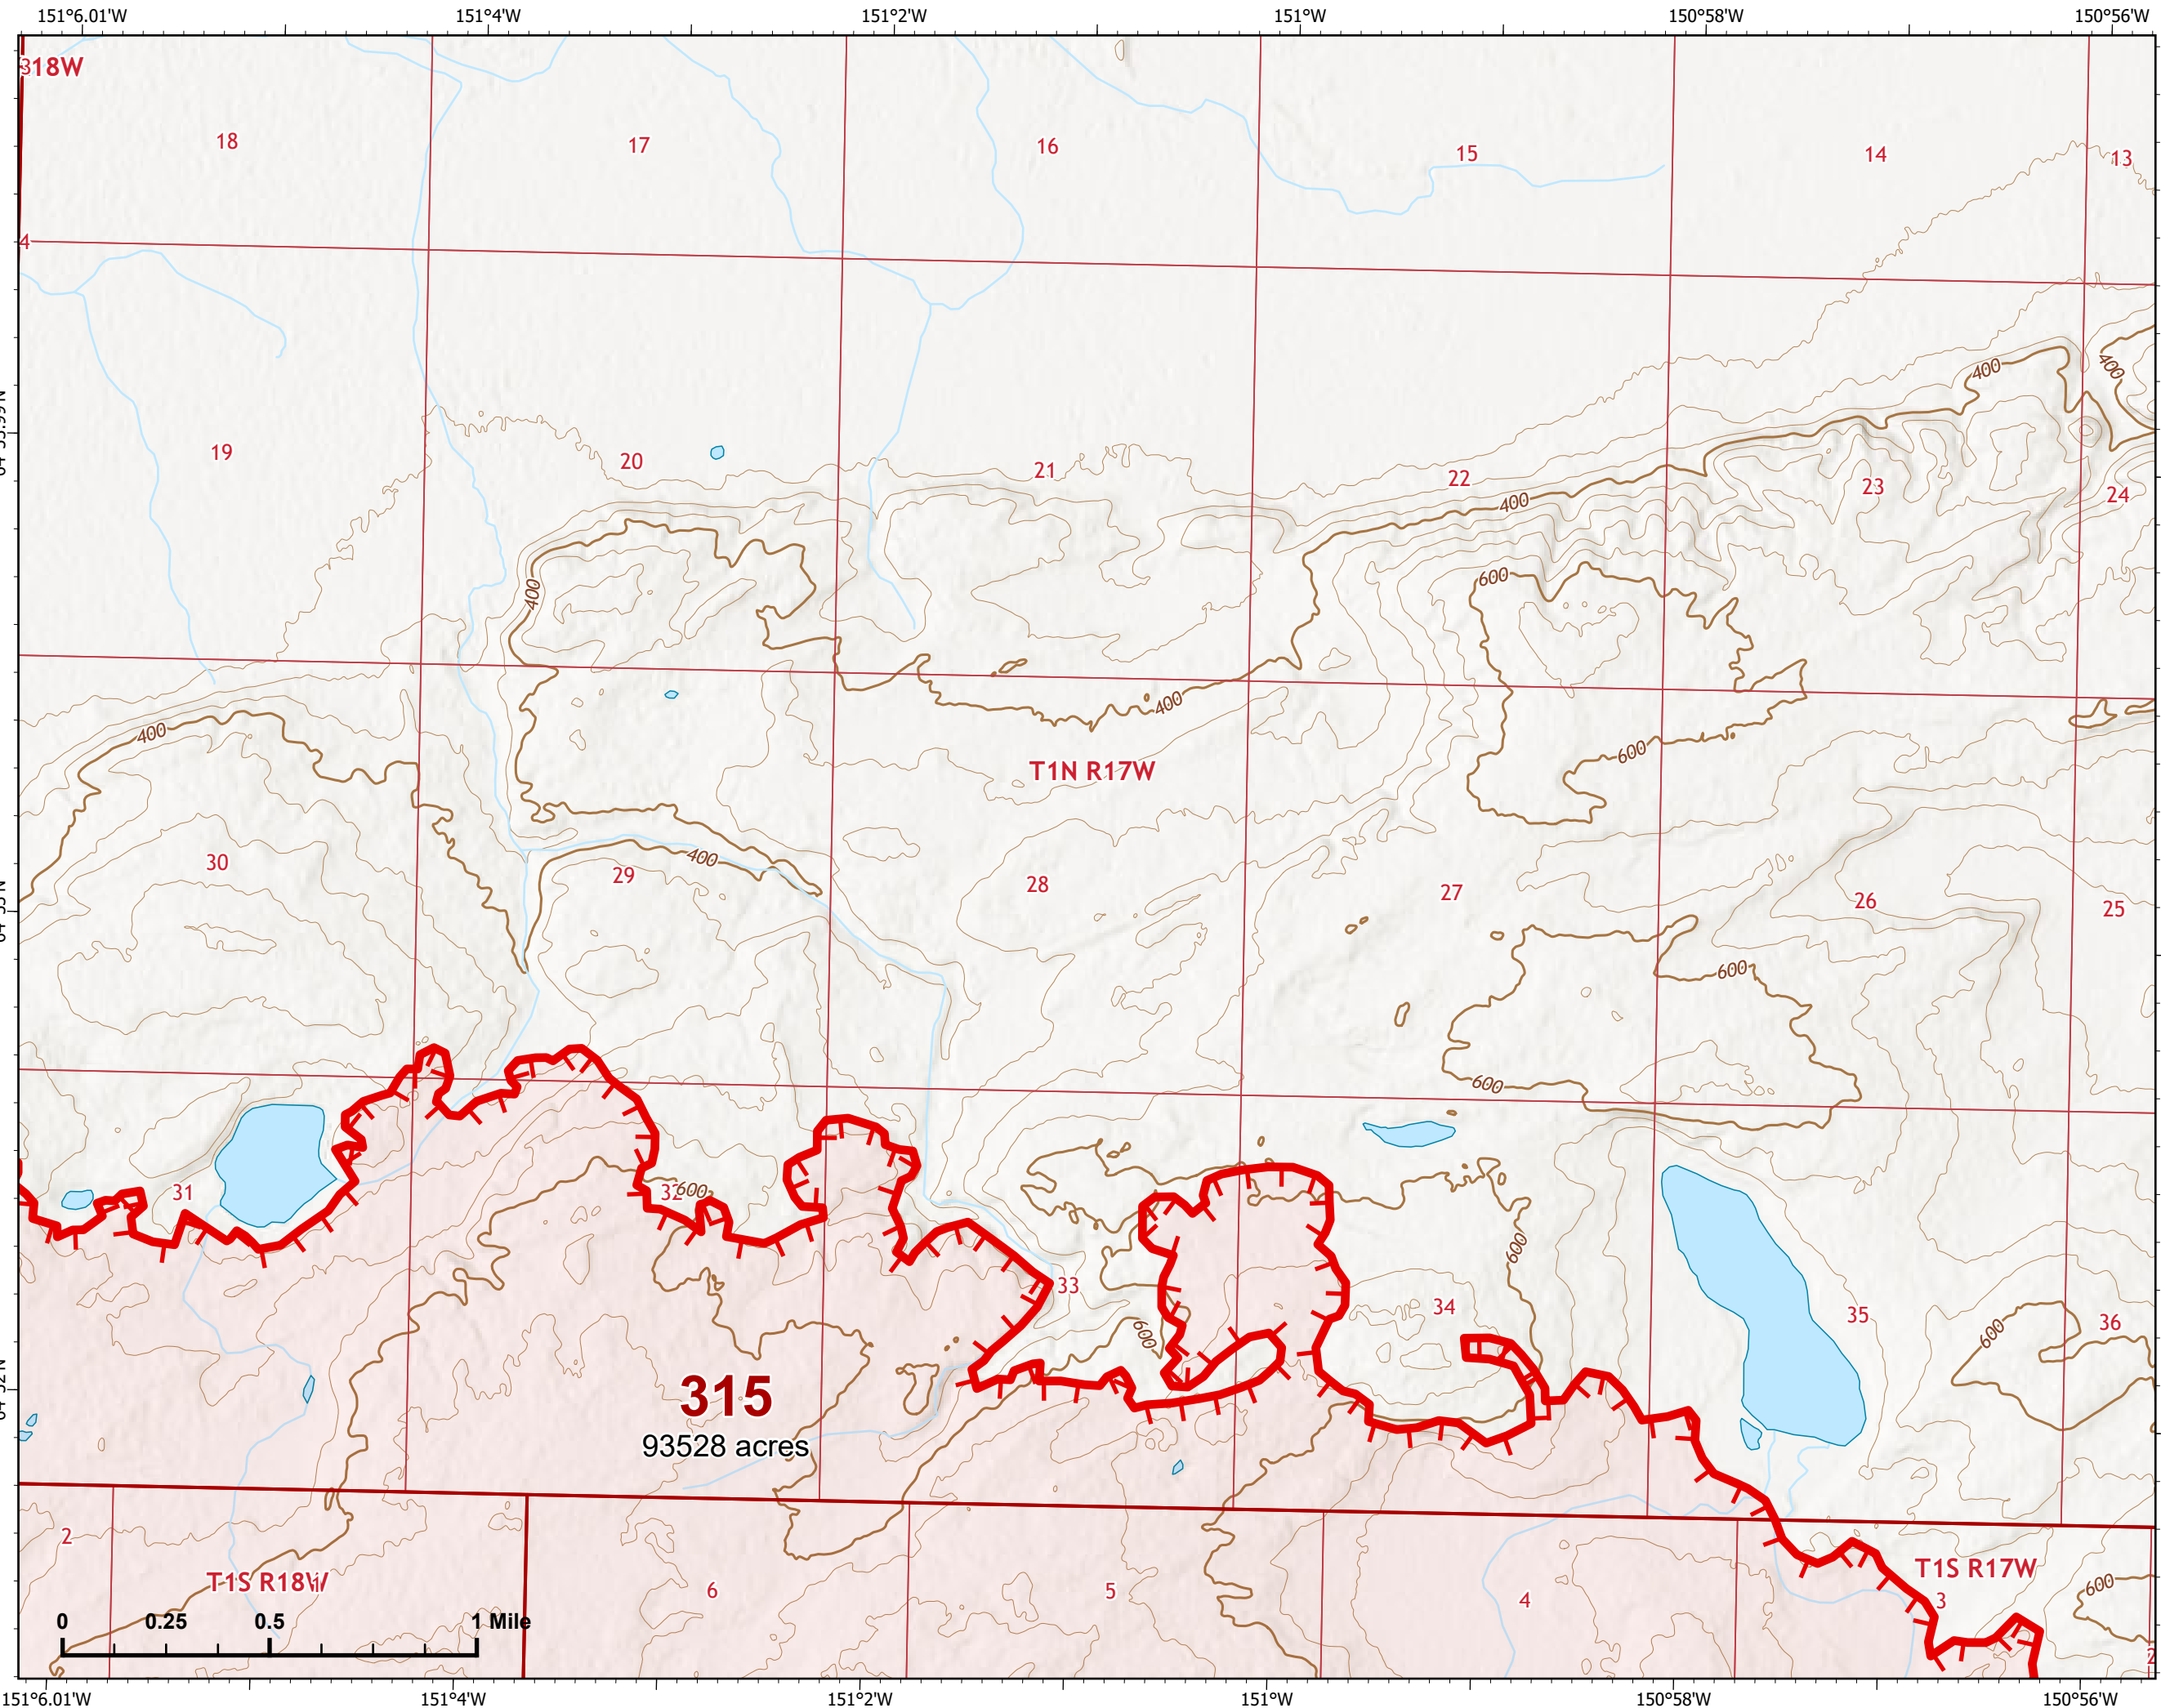

# IAP Map

Bean Complex  
AK-TAD-000898

07/14/2022

Fire: 315 (Chitanana)

Page 315 - 12

-  Wildfire Daily Fire Perimeter
-  Uncontained

Z. Cravens  
7/13/2022 2047