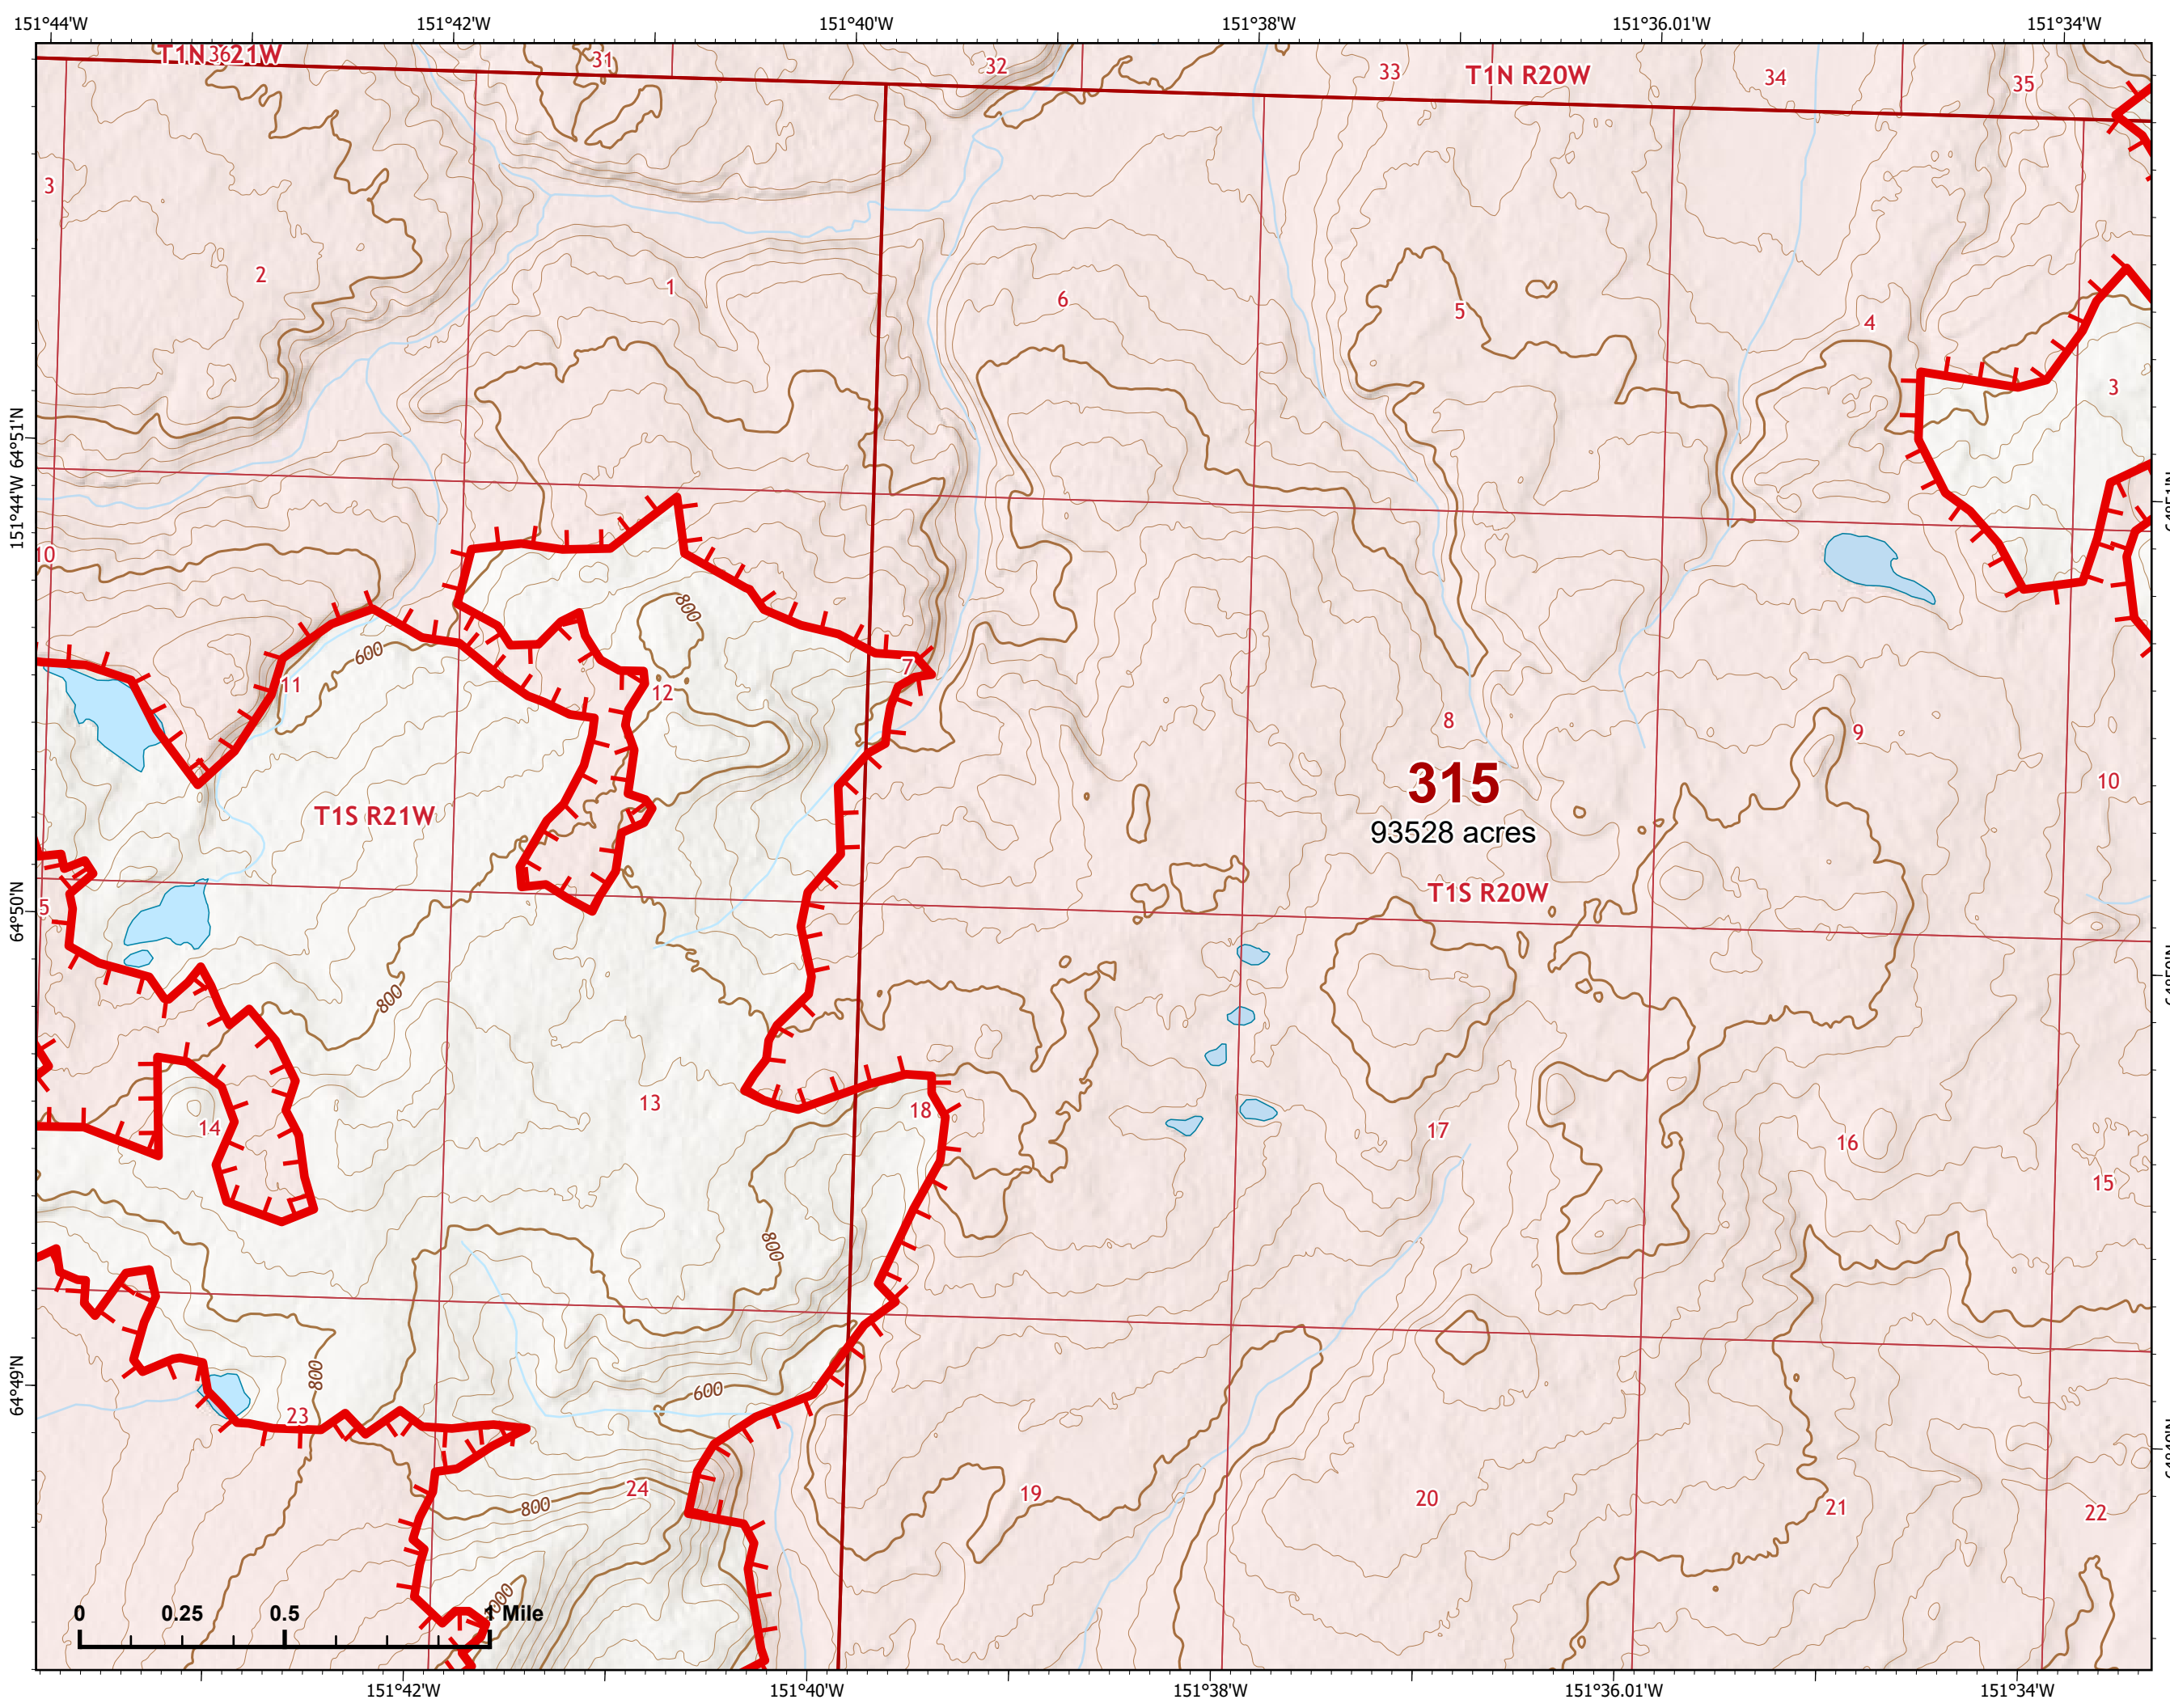

# IAP Map

Bean Complex  
AK-TAD-000898

07/14/2022

Fire: 315 (Chitanana)

Page 315 - 4

-  Wildfire Daily Fire Perimeter
-  Uncontained

Z. Cravens  
7/13/2022 2044