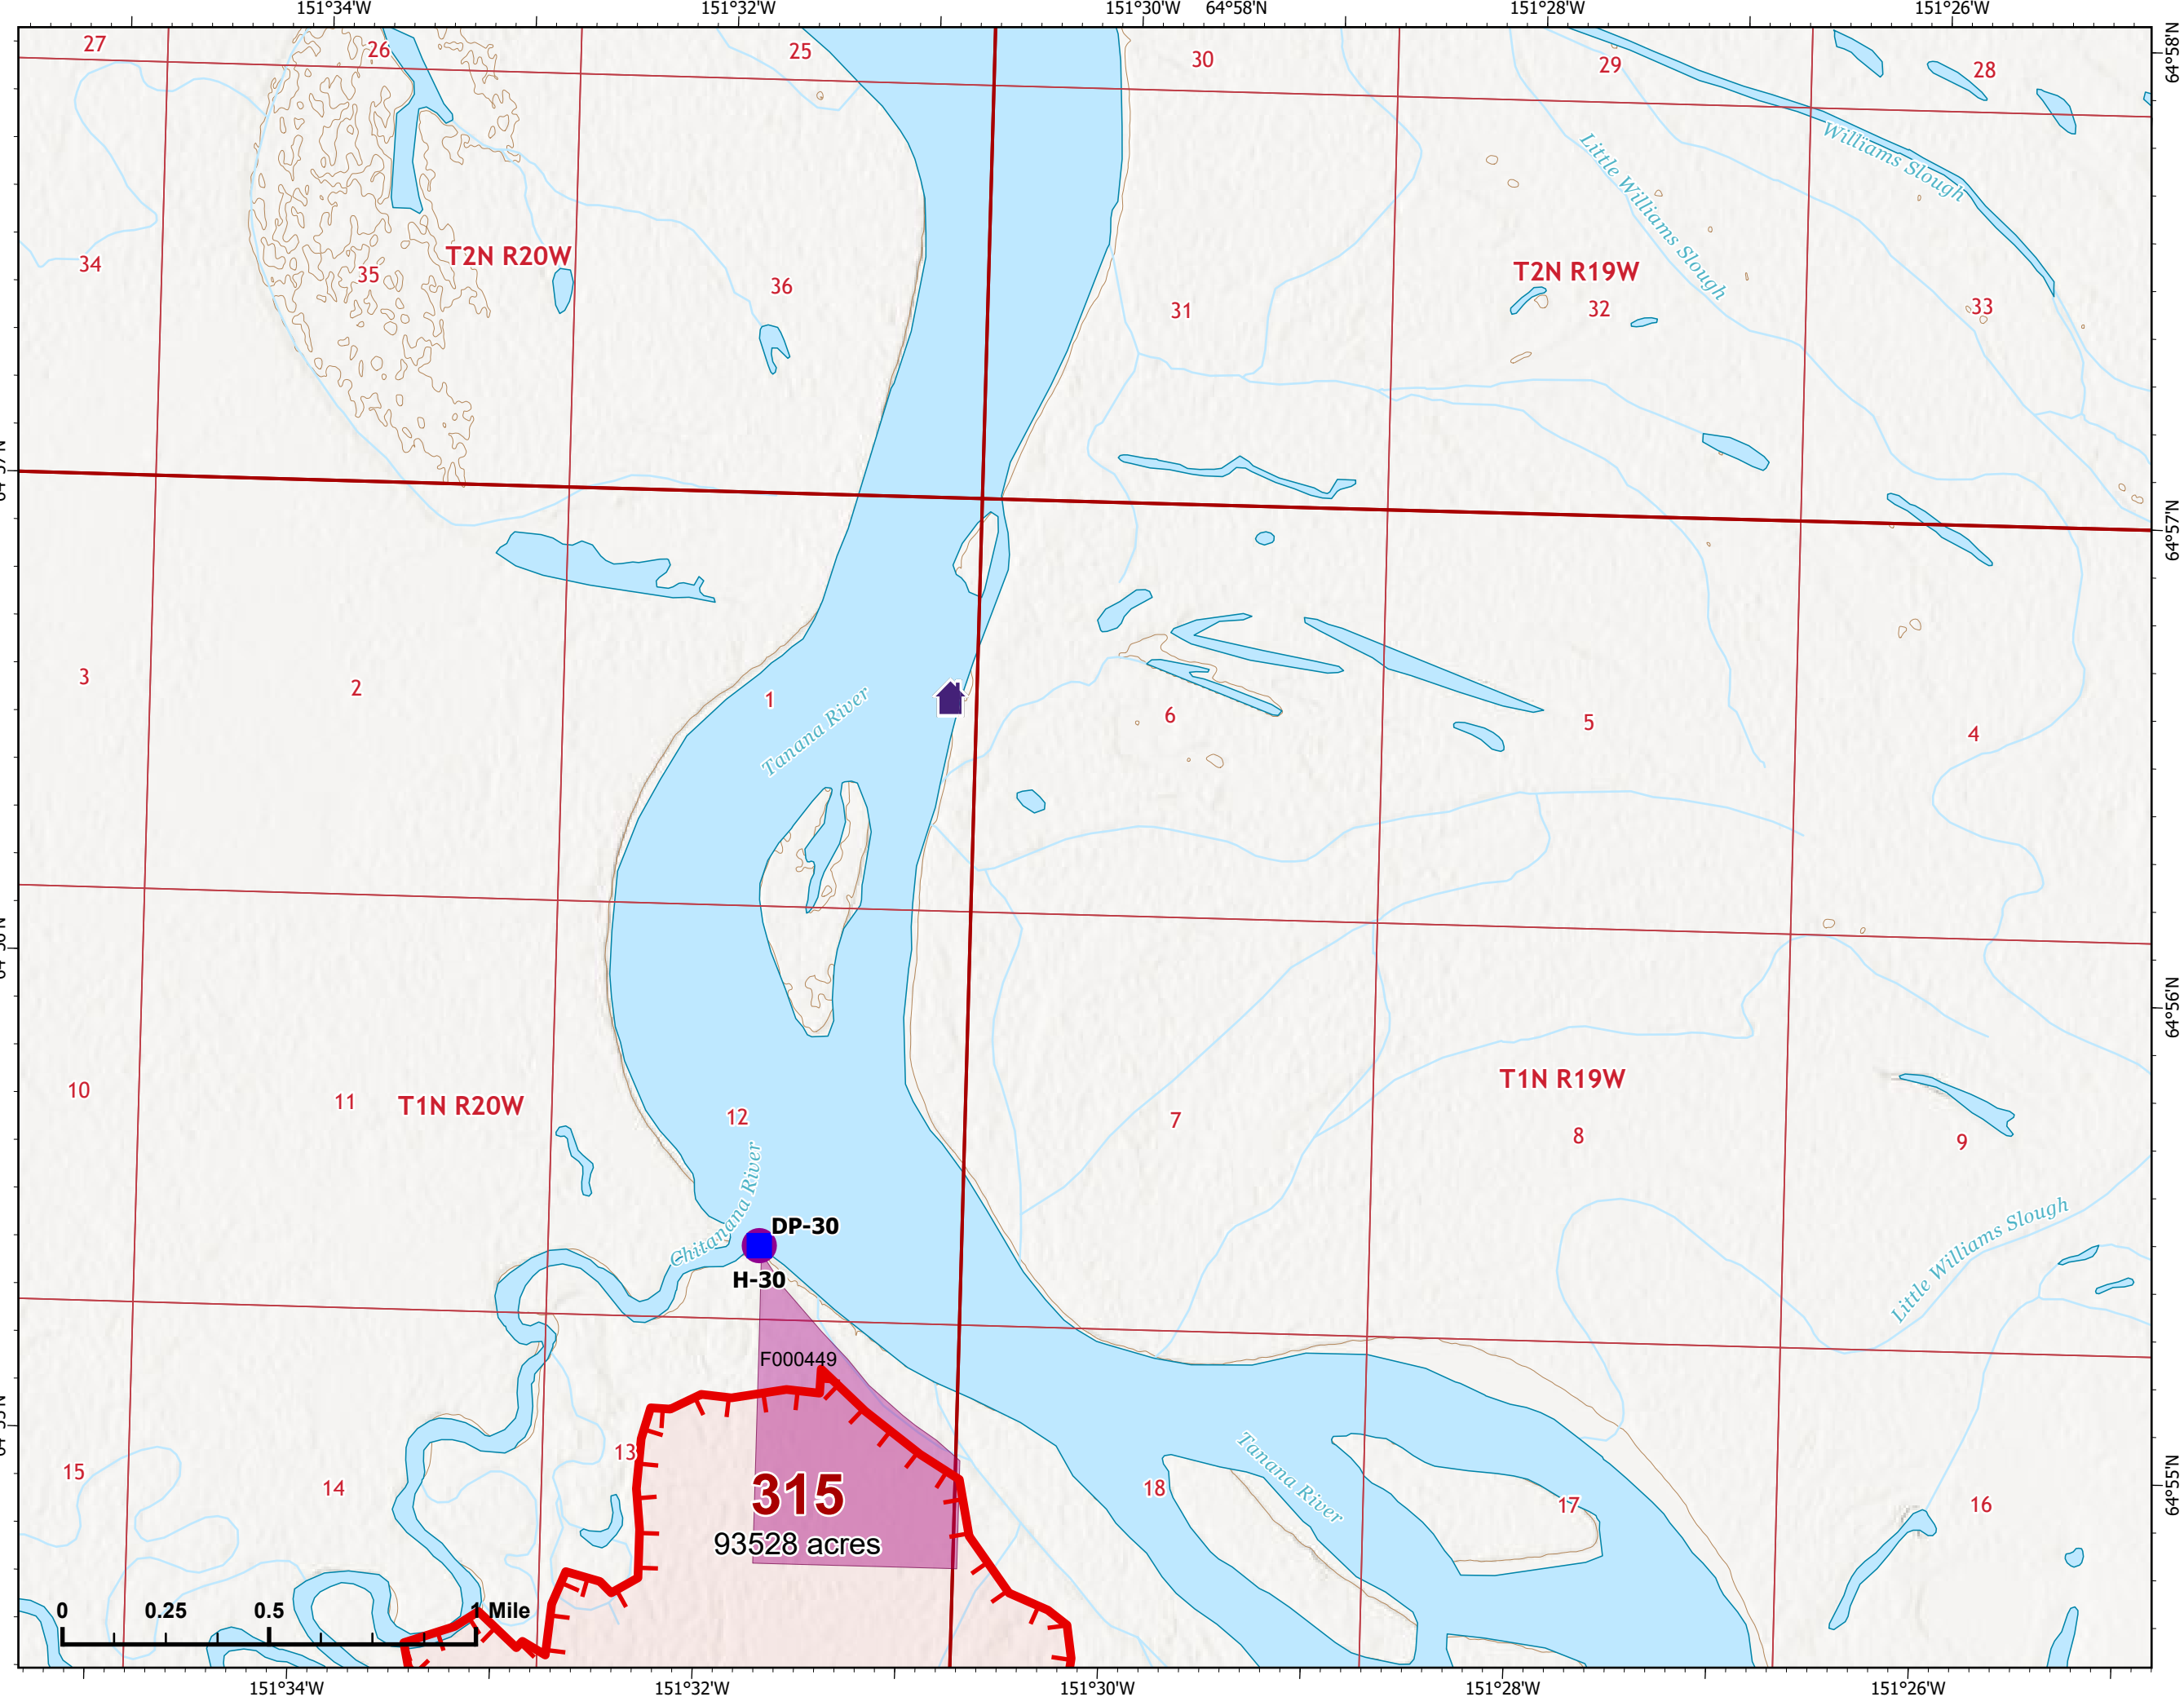

# IAP Map

Bean Complex  
AK-TAD-000898

07/14/2022

Fire: 315 (Chitanana)

Page 315 - 1

-  Helispot
-  Drop Point
-  Structure
-  Wildfire Daily Fire Perimeter
-  Uncontained
-  Native Allotments

Z. Cravens  
7/13/2022 2043