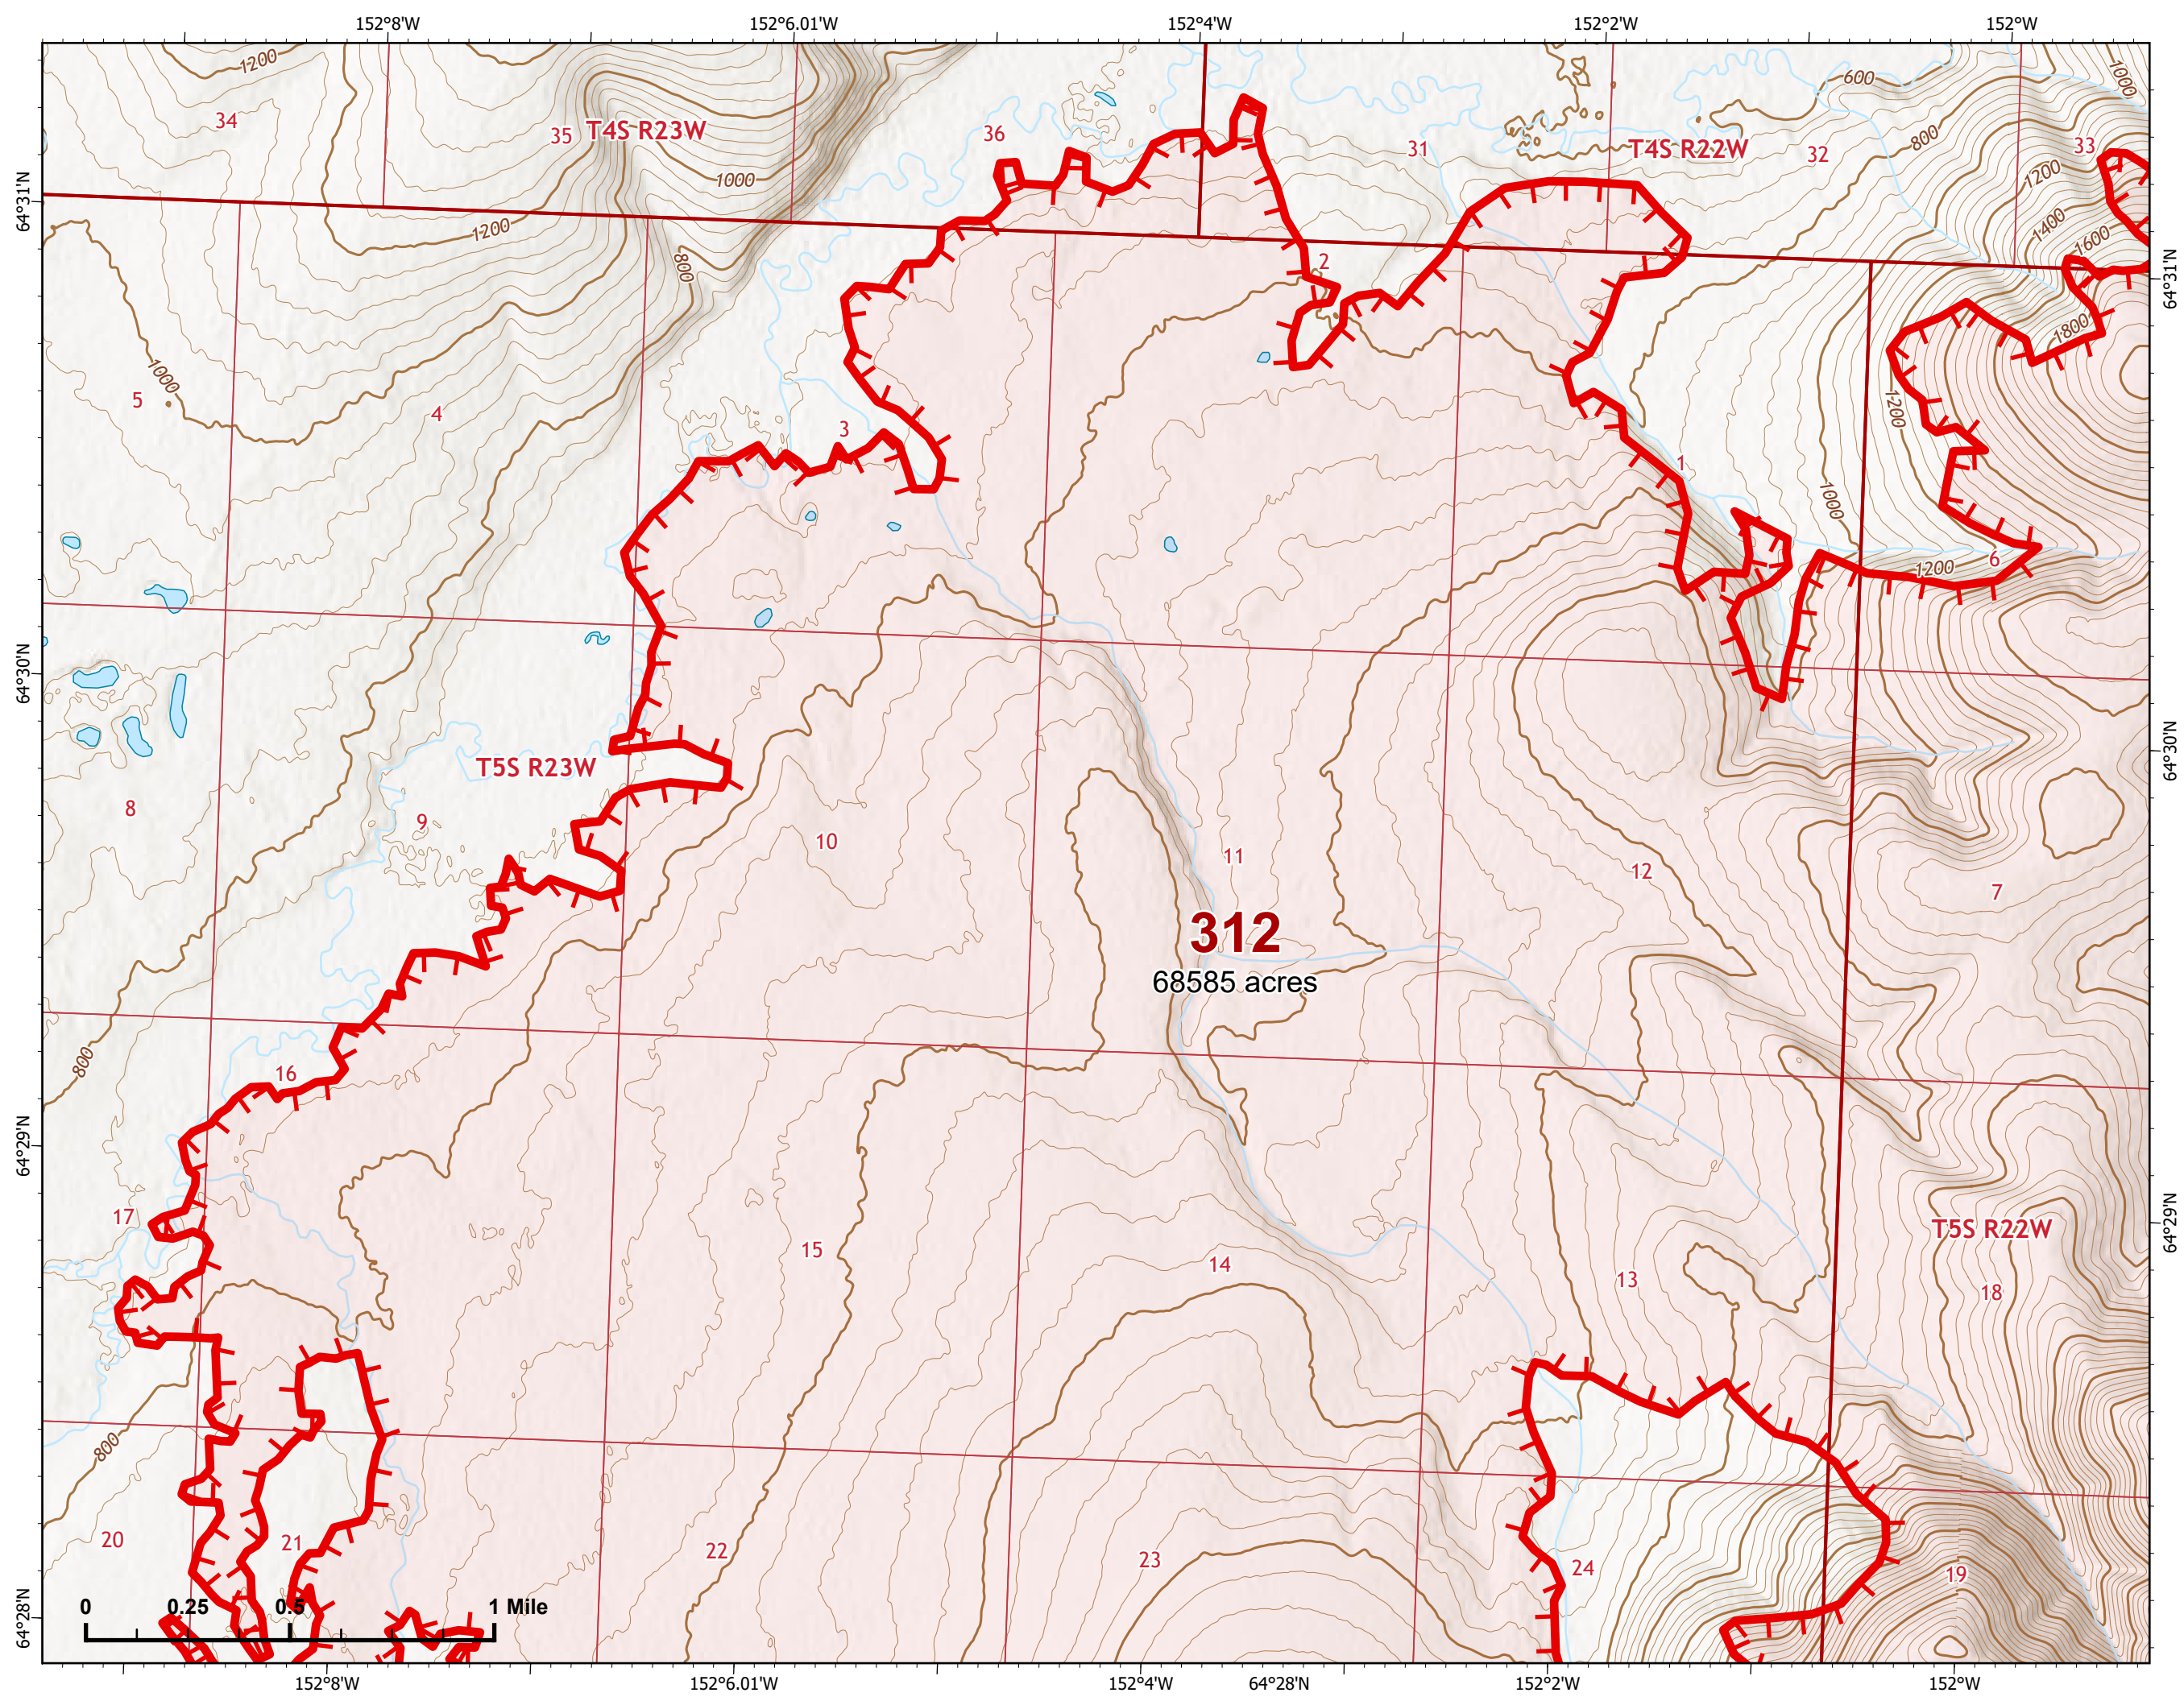

# IAP Map

Bean Complex  
AK-TAD-000898

07/14/2022

Fire: 312 (Bitzshitini)

Page 312 - 2

-  Helispot
-  Wildfire Daily Fire Perimeter
-  Uncontained

Z. Cravens  
7/13/2022 2039

# IAP Map

Bean Complex  
AK-TAD-000898

07/14/2022

Fire: 312 (Bitzshitini)

Page 312 - 3

-  Wildfire Daily Fire Perimeter
-  Uncontained

**312**  
68585 acres

Z. Cravens  
7/13/2022 2039

# IAP Map

Bean Complex  
AK-TAD-000898  
07/14/2022  
Fire: 312 (Bitzshitini)

Page 312 - 4

-  Wildfire Daily Fire Perimeter
-  Uncontained

Z. Cravens  
7/13/2022 2040

# IAP Map

Bean Complex  
AK-TAD-000898

07/14/2022

Fire: 312 (Bitzshitini)

Page 312 - 5

-  Wildfire Daily Fire Perimeter
-  Uncontained

Z. Cravens  
7/13/2022 2040