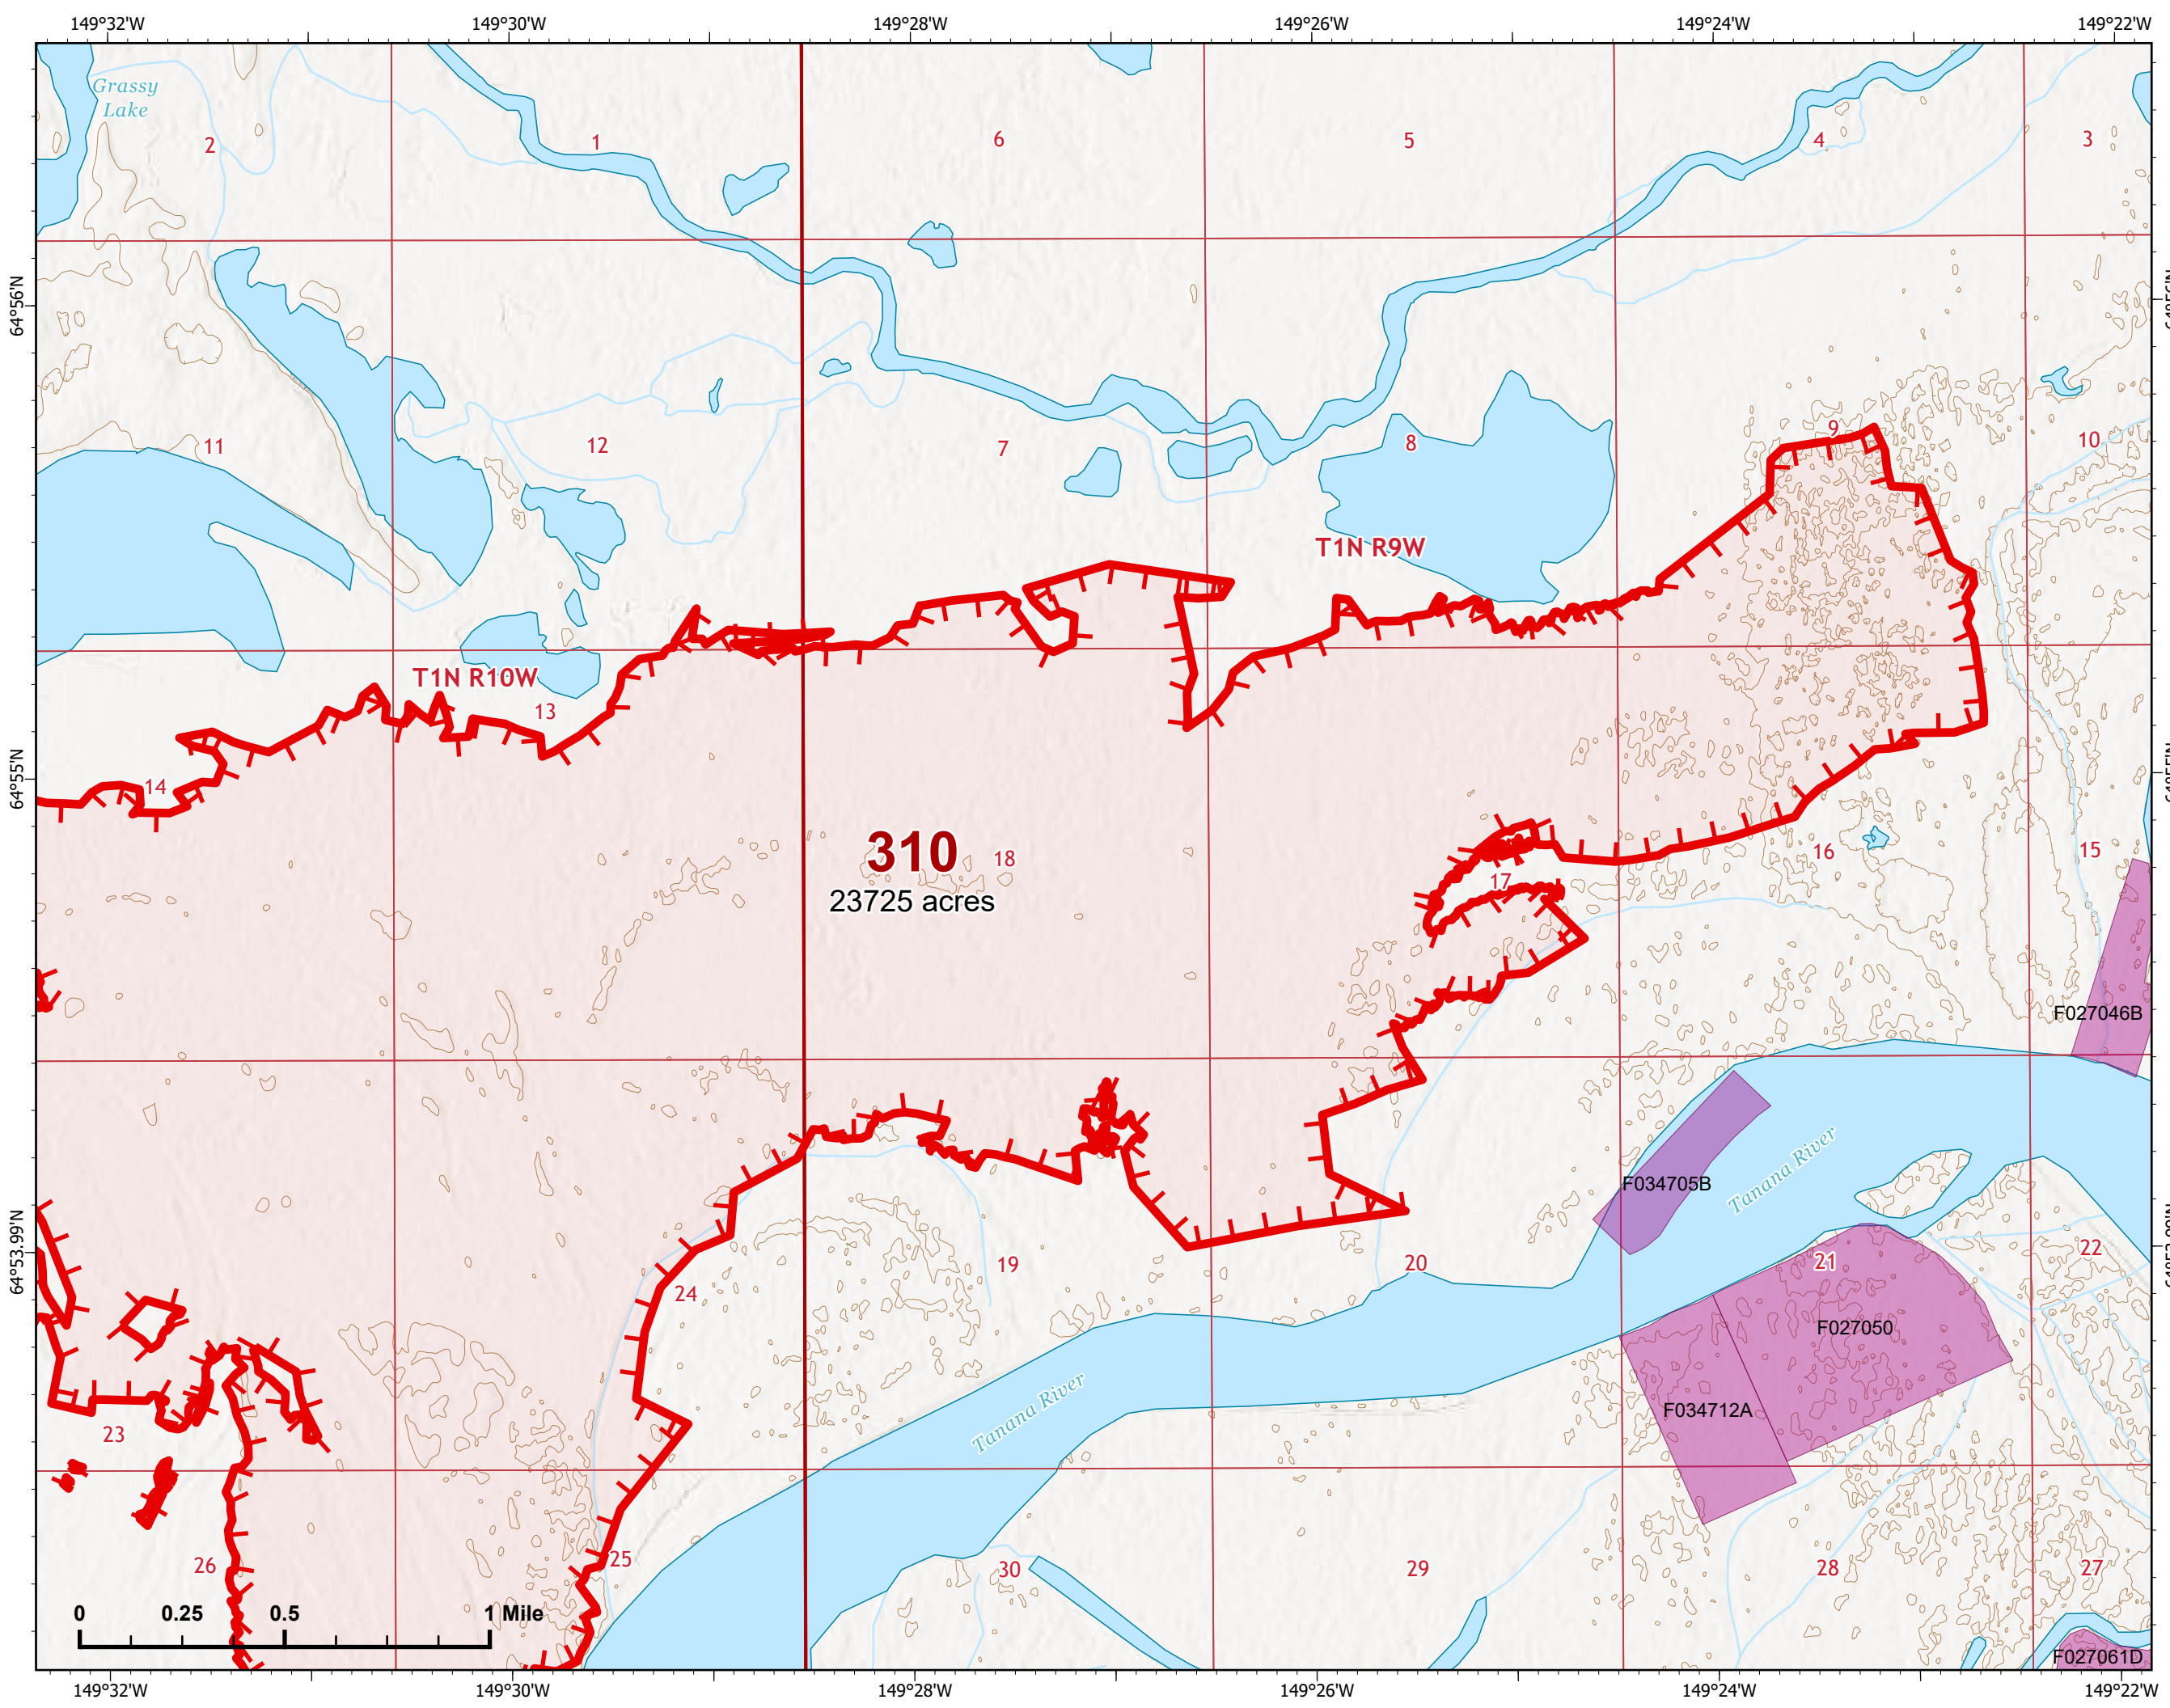

# IAP Map

Bean Complex  
AK-TAD-000898

07/14/2022

Fire: 310 (Tanana River)

Page 310 - 6

-  Wildfire Daily Fire Perimeter
-  Uncontained
-  Native Allotments

Z. Cravens  
7/13/2022 2050