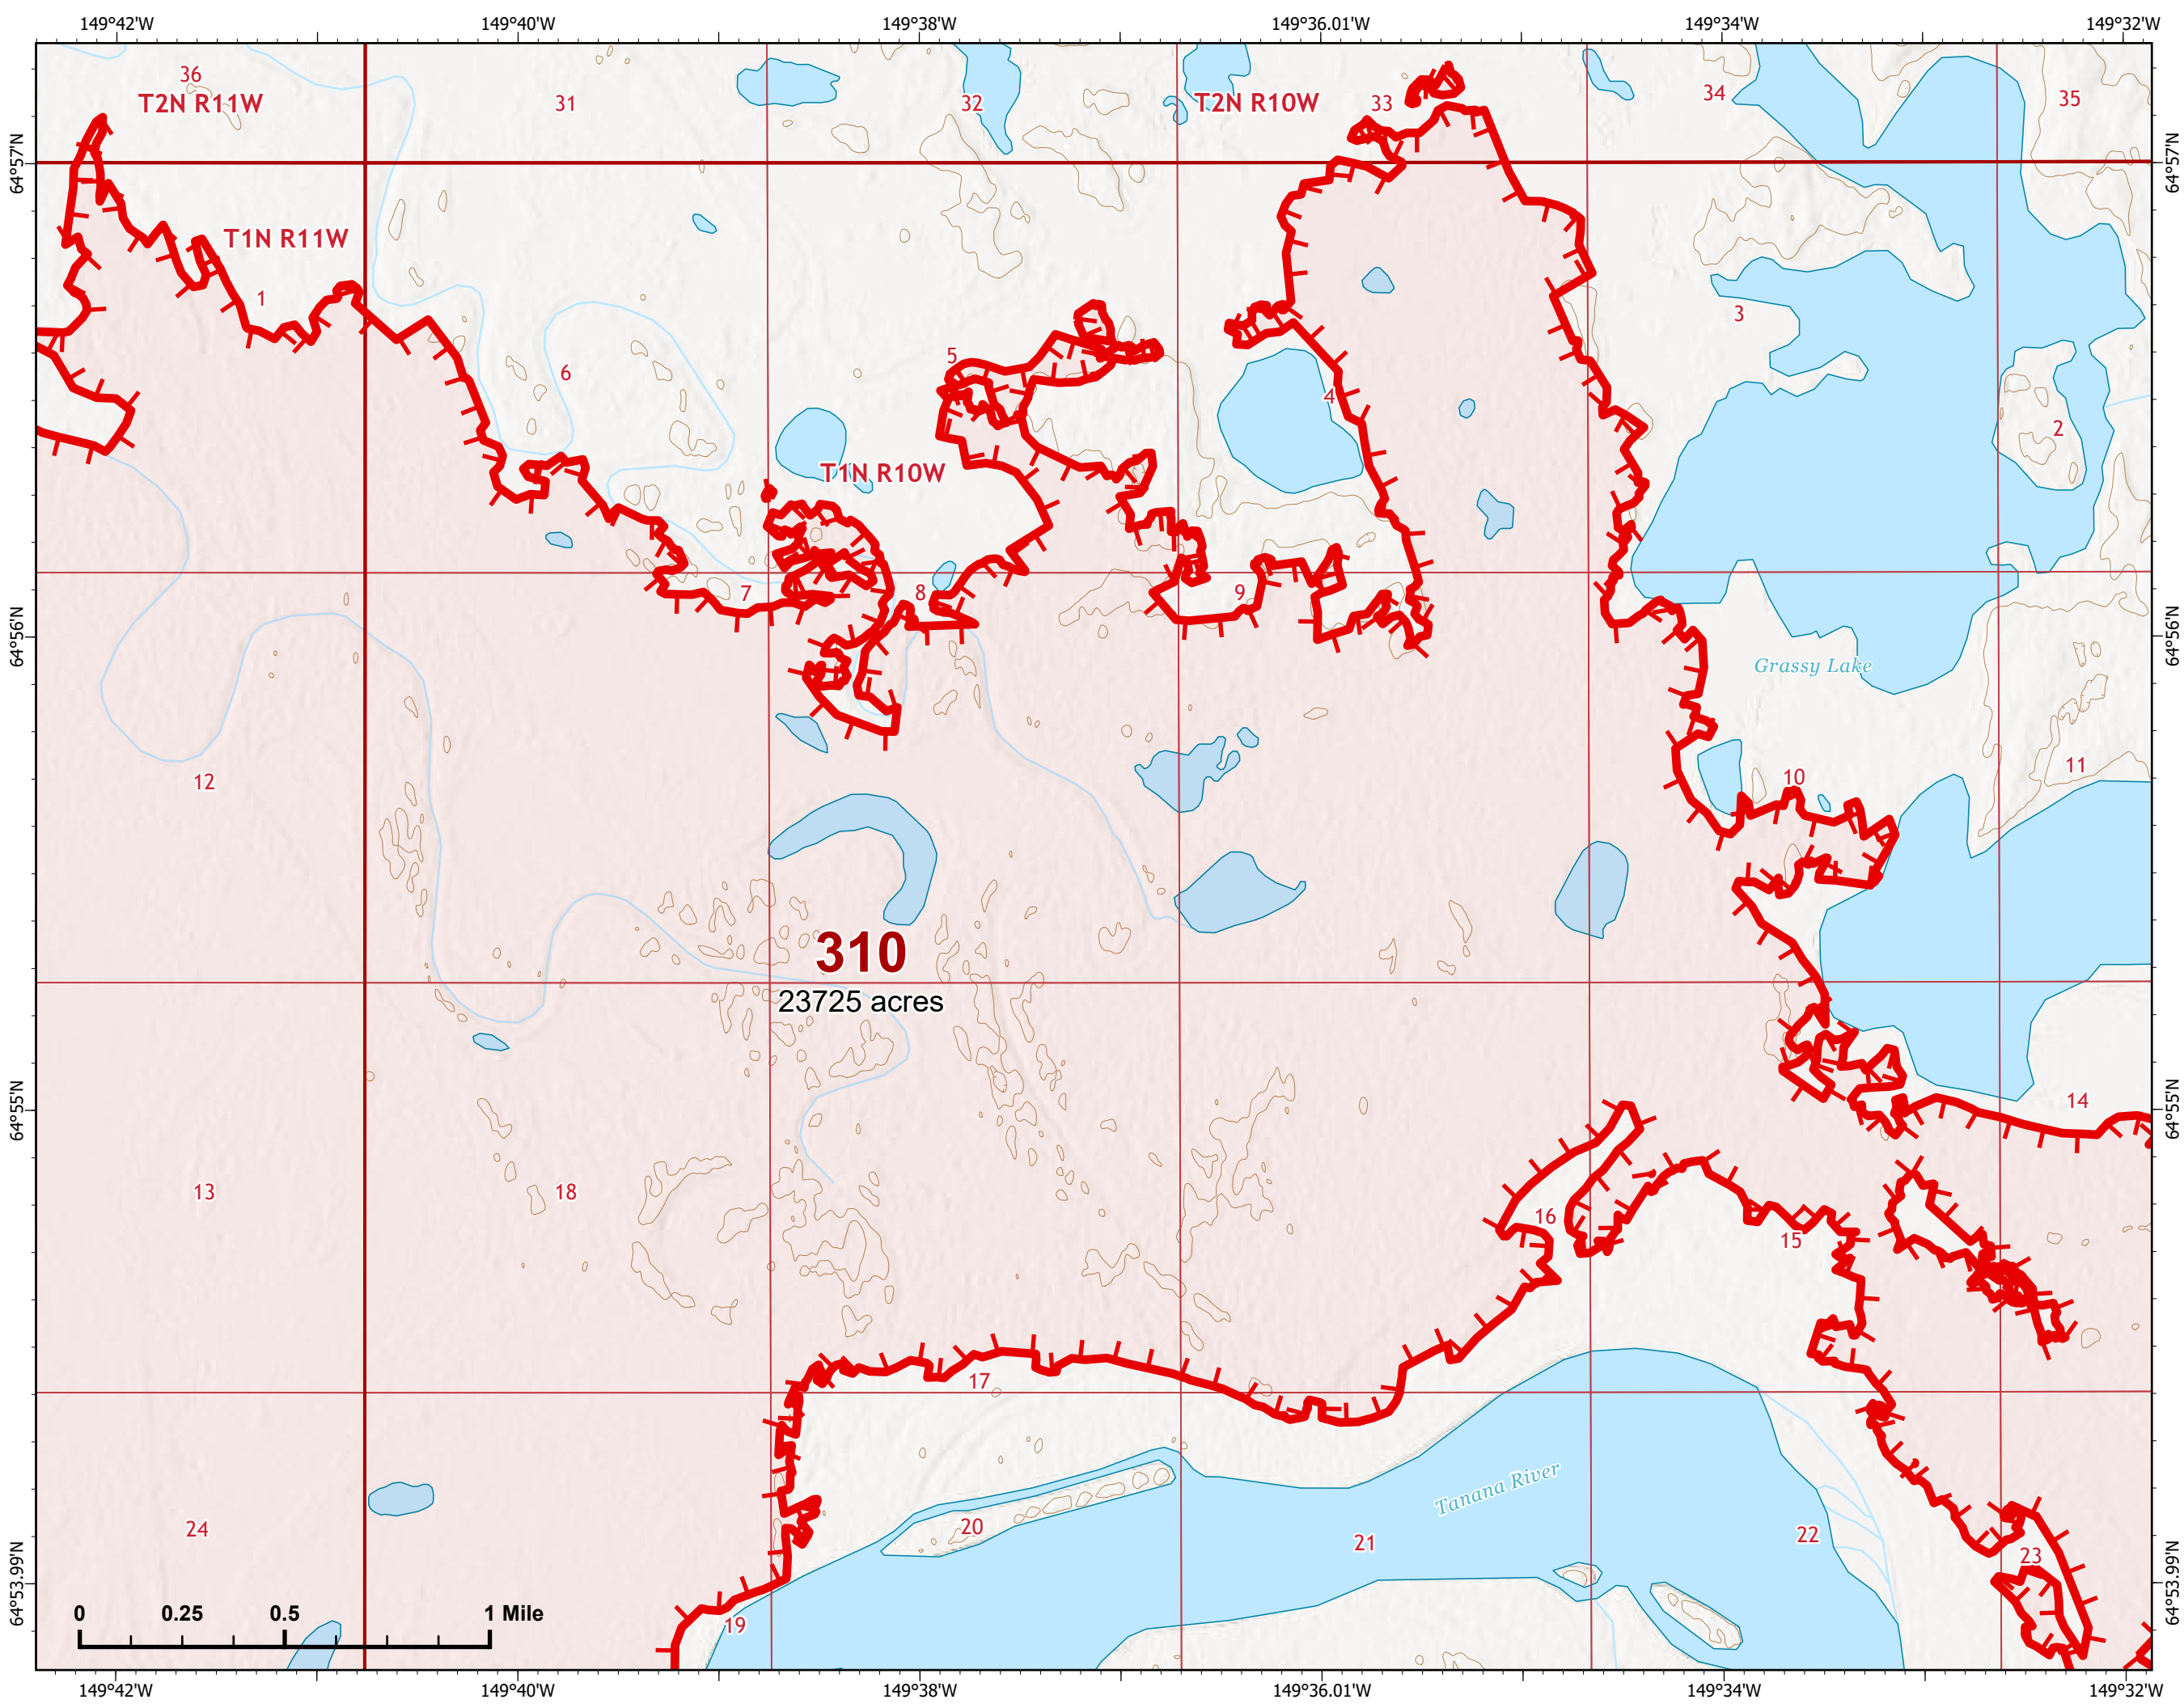

IAP Map

Bean Complex
AK-TAD-000898
07/14/2022

Fire: 310 (Tanana River)

Page 310 - 7

- Wildfire Daily Fire Perimeter
- Uncontained