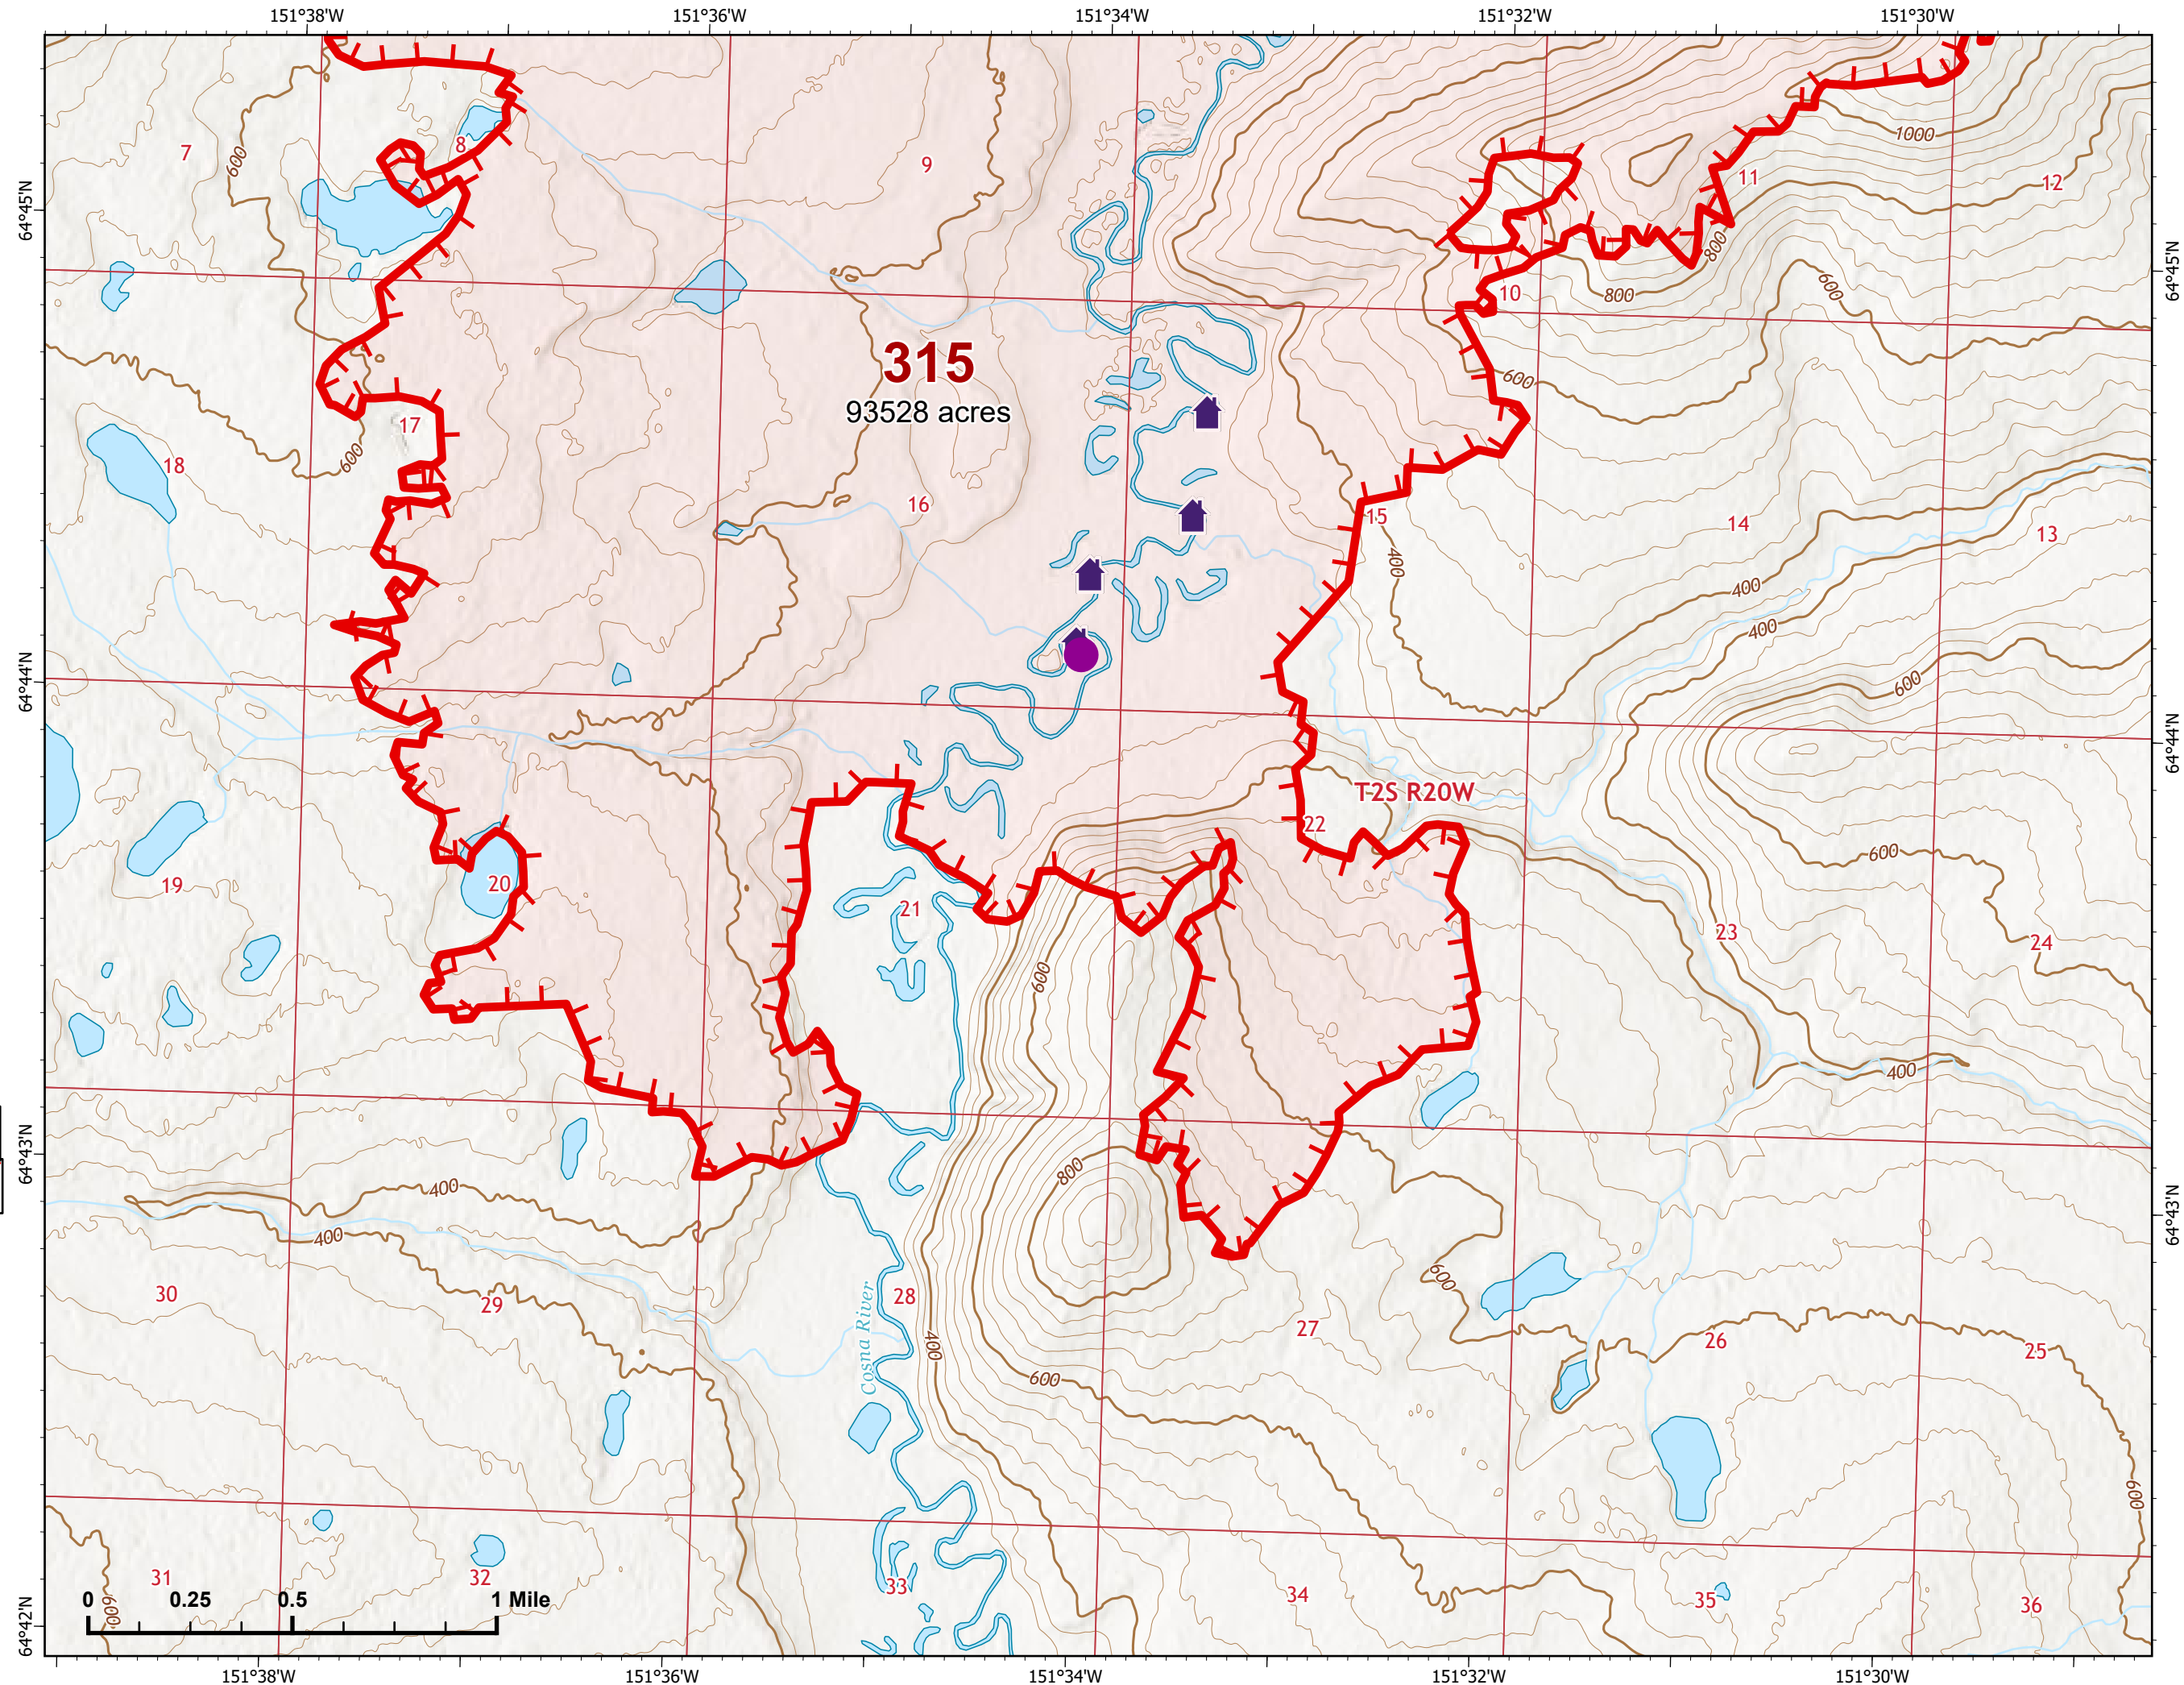

# IAP Map

Bean Complex  
AK-TAD-000898

07/14/2022

Fire: 315 (Chitanana)

Page 315 - 7

-  Helispot
-  Structure
-  Wildfire Daily Fire Perimeter
-  Uncontained

Z. Cravens  
7/13/2022 2045