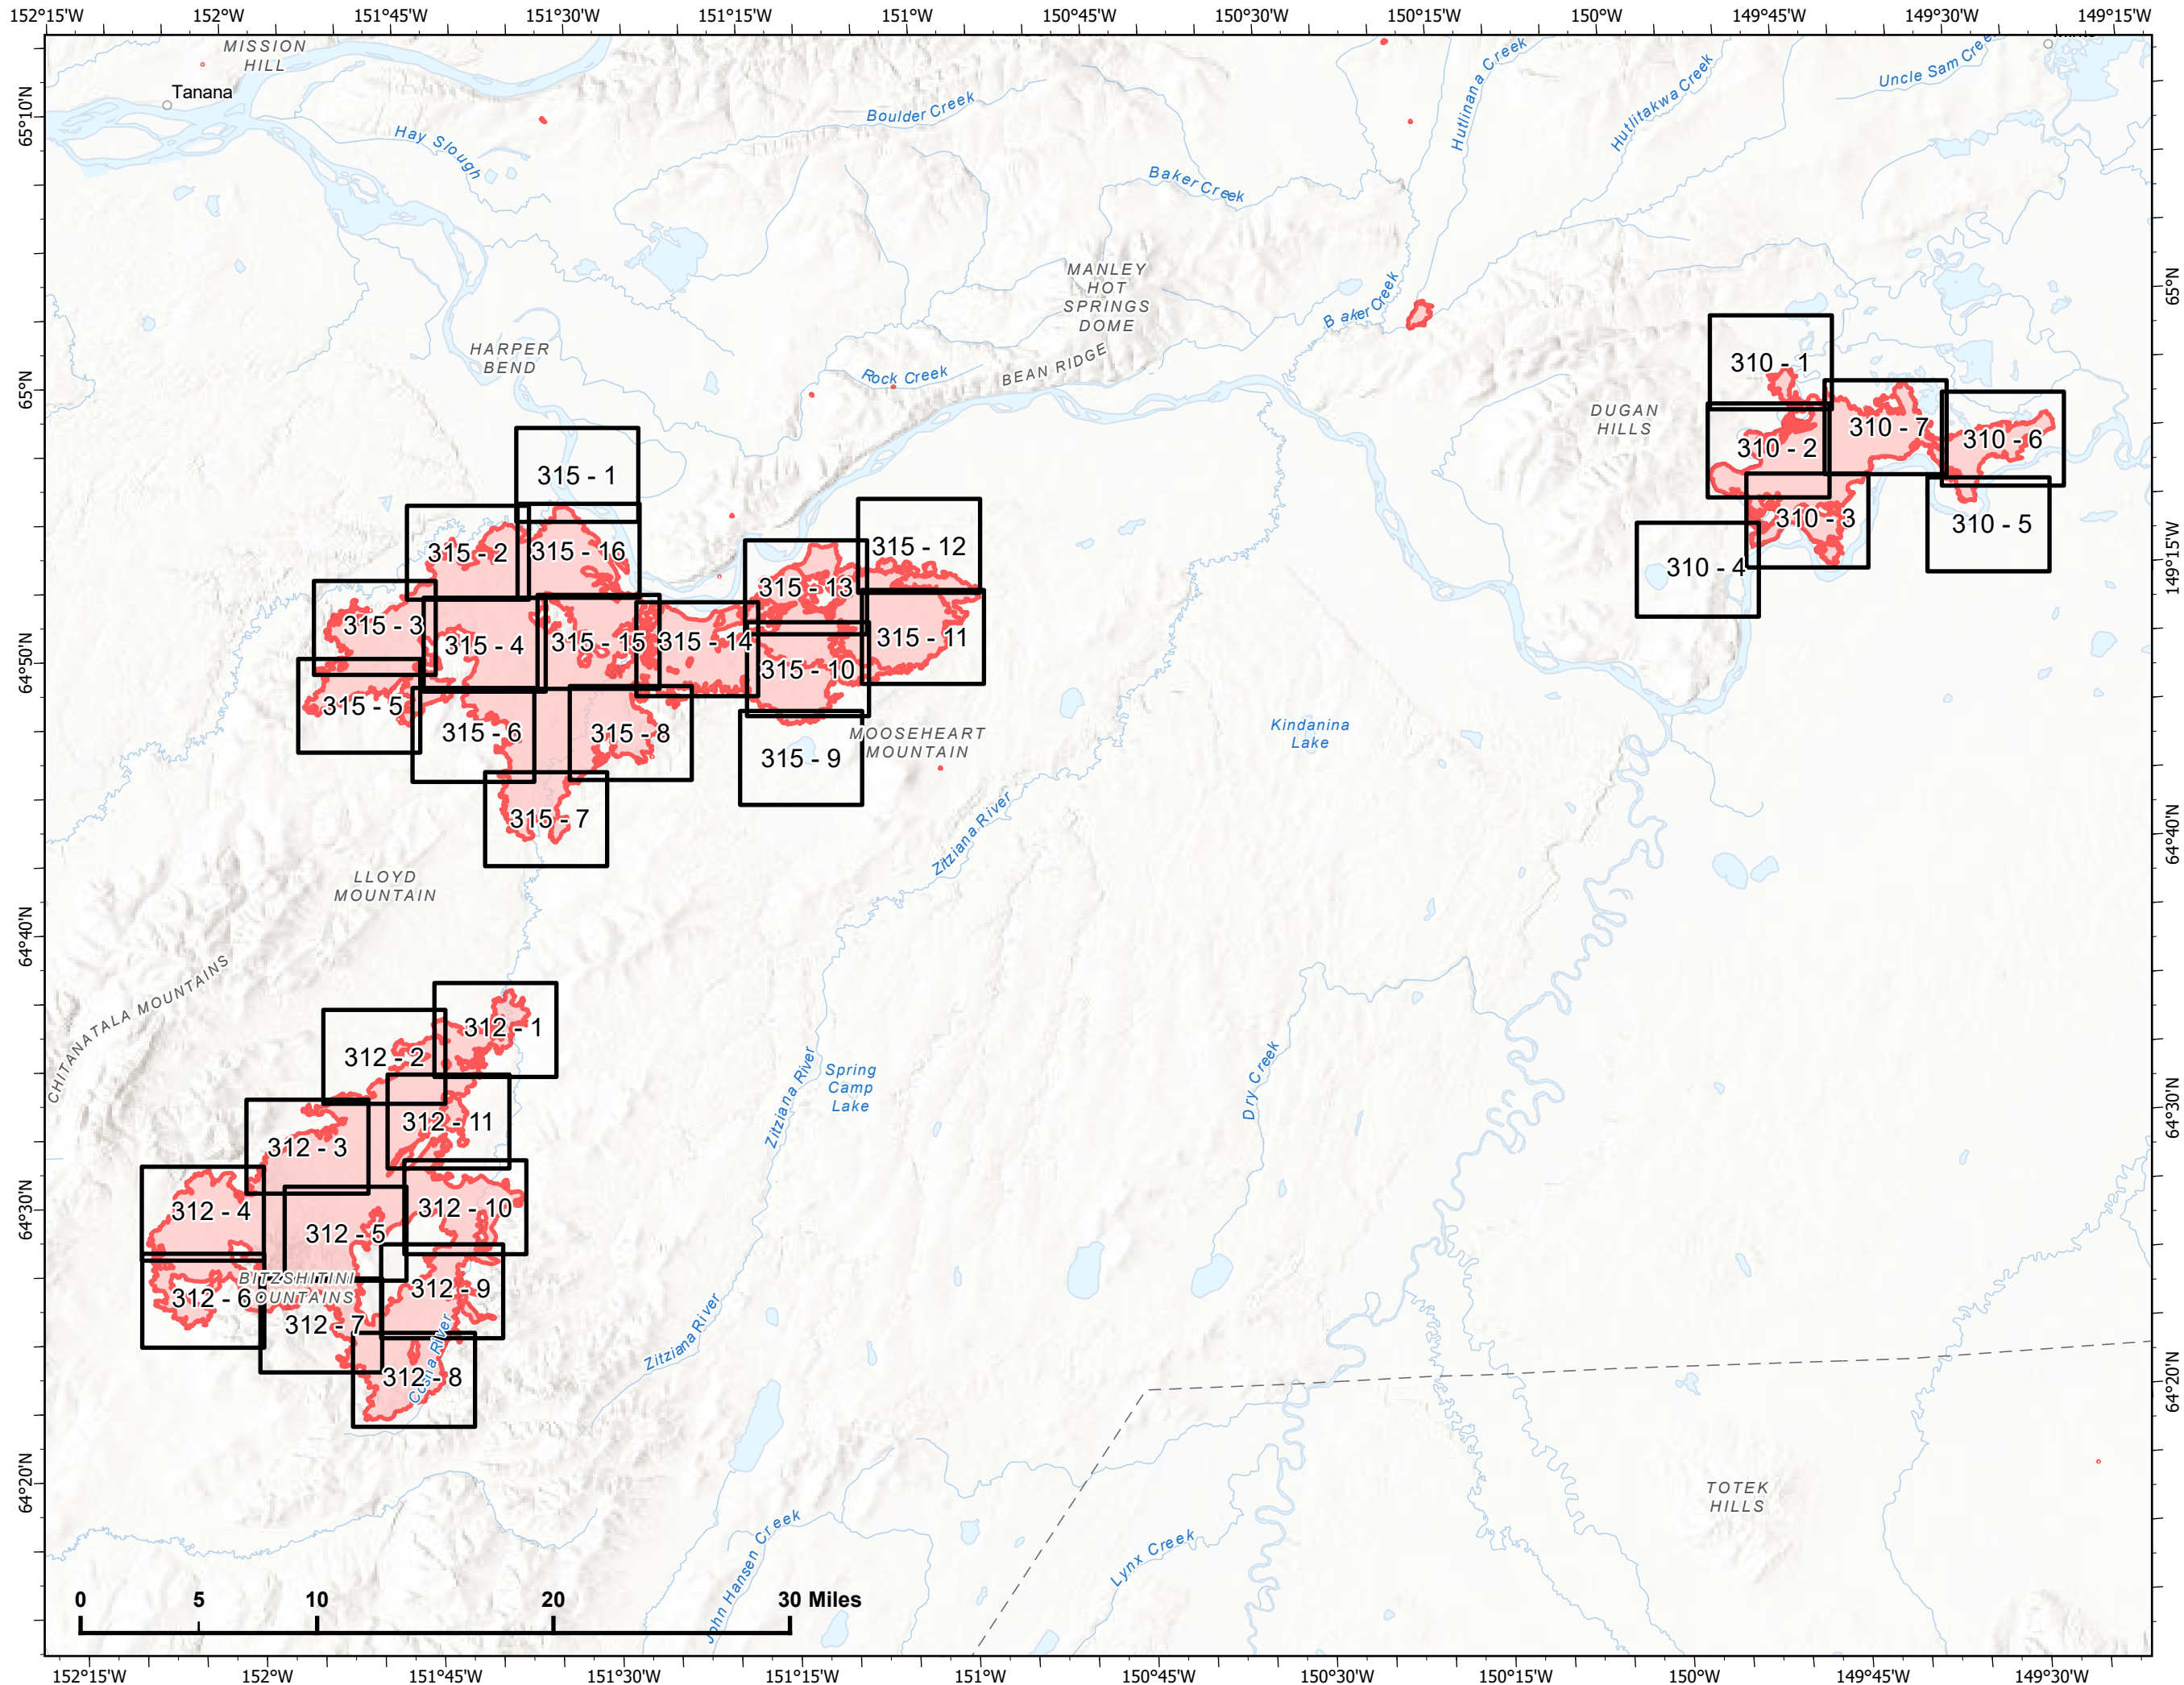

# IAP Index Map

Bean Complex  
AK-TAD-000898  
07/14/2022

 Wildfire Daily Fire Perimeter

Z. Cravens  
7/13/2022 2051

# IAP Map

Bean Complex  
AK-TAD-000898

07/14/2022

Fire: 312 (Bitzshitini)

Page 312 - 1

-  Helispot
-  Structure
-  Other
-  Wildfire Daily Fire Perimeter
-  Uncontained

Z. Cravens  
7/13/2022 2038

# IAP Map

Bean Complex  
AK-TAD-000898

07/14/2022

Fire: 312 (Bitzshitini)

Page 312 - 2

-  Helispot
-  Wildfire Daily Fire Perimeter
-  Uncontained

Z. Cravens  
7/13/2022 2039

# IAP Map

Bean Complex  
AK-TAD-000898

07/14/2022

Fire: 312 (Bitzshitini)

Page 312 - 3

-  Wildfire Daily Fire Perimeter
-  Uncontained

**312**  
68585 acres

Z. Cravens  
7/13/2022 2039