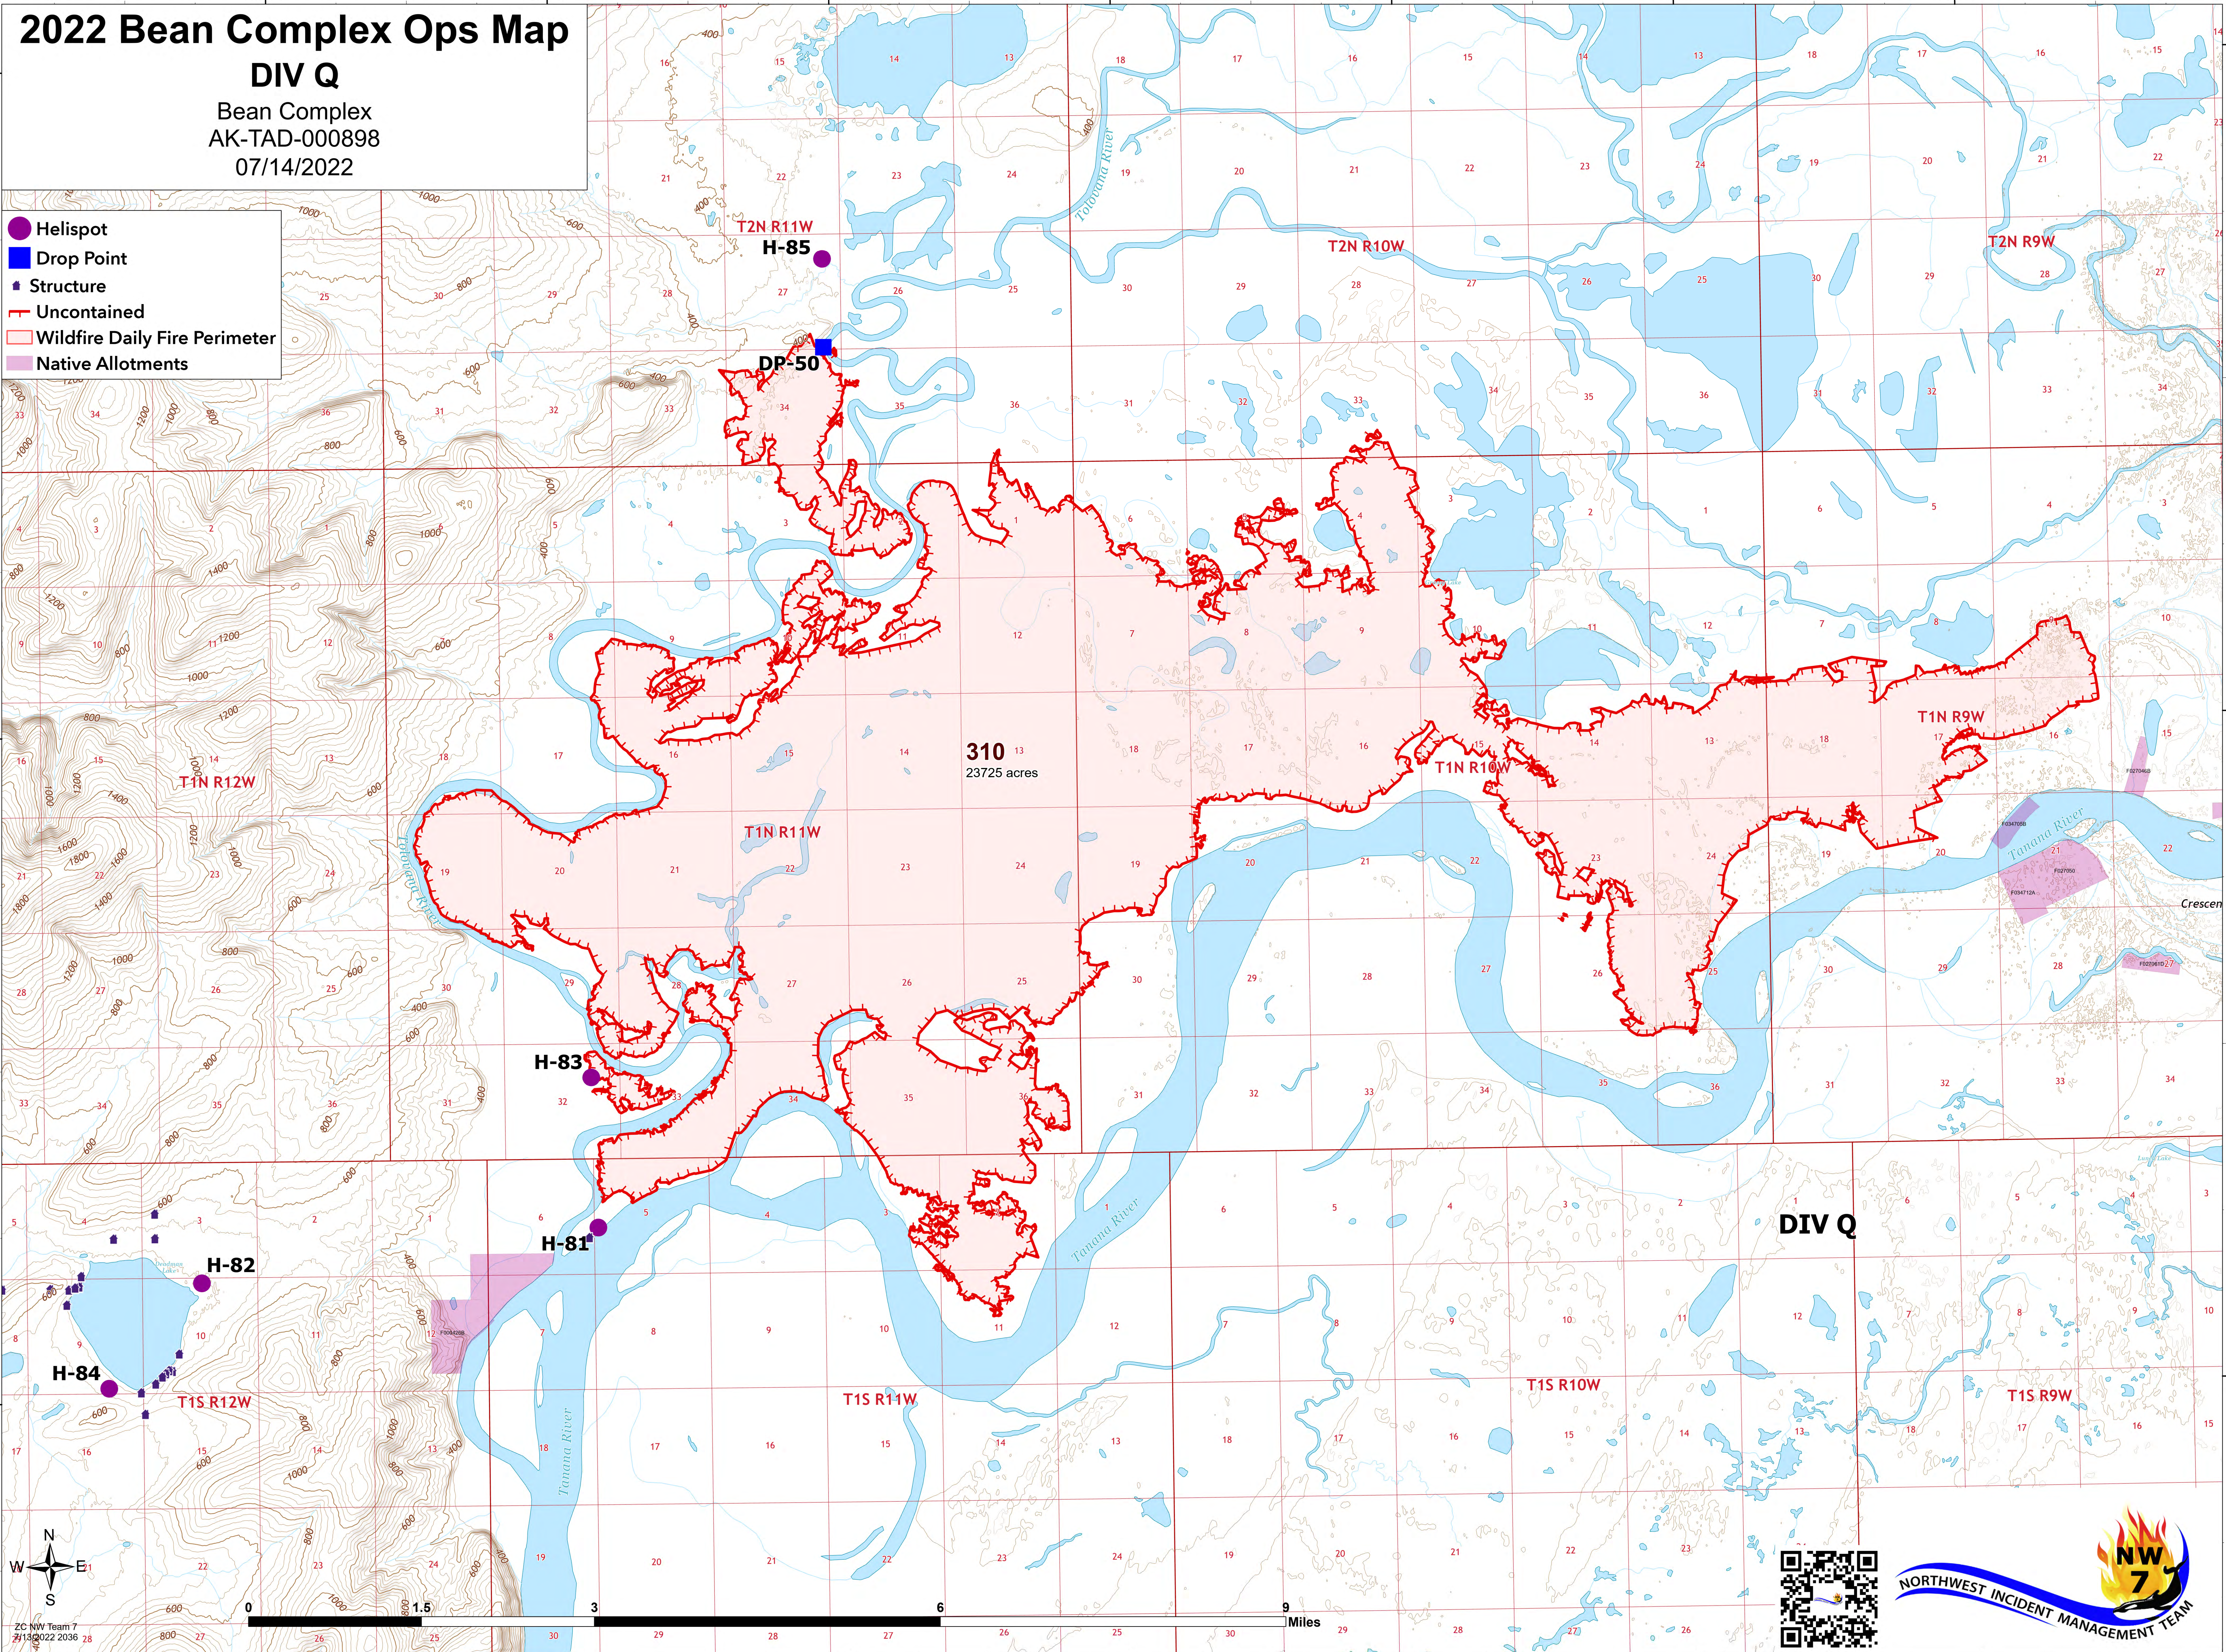

# 2022 Bean Complex Ops Map

## DIV Q

Bean Complex  
AK-TAD-000898  
07/14/2022

- Helispot
- Drop Point
- ▲ Structure
- Uncontained
- ▭ Wildfire Daily Fire Perimeter
- ▭ Native Allotments

© 2022 NW Team 7  
7/13/2022 2036 28

0 1.5 3 6 9 Miles