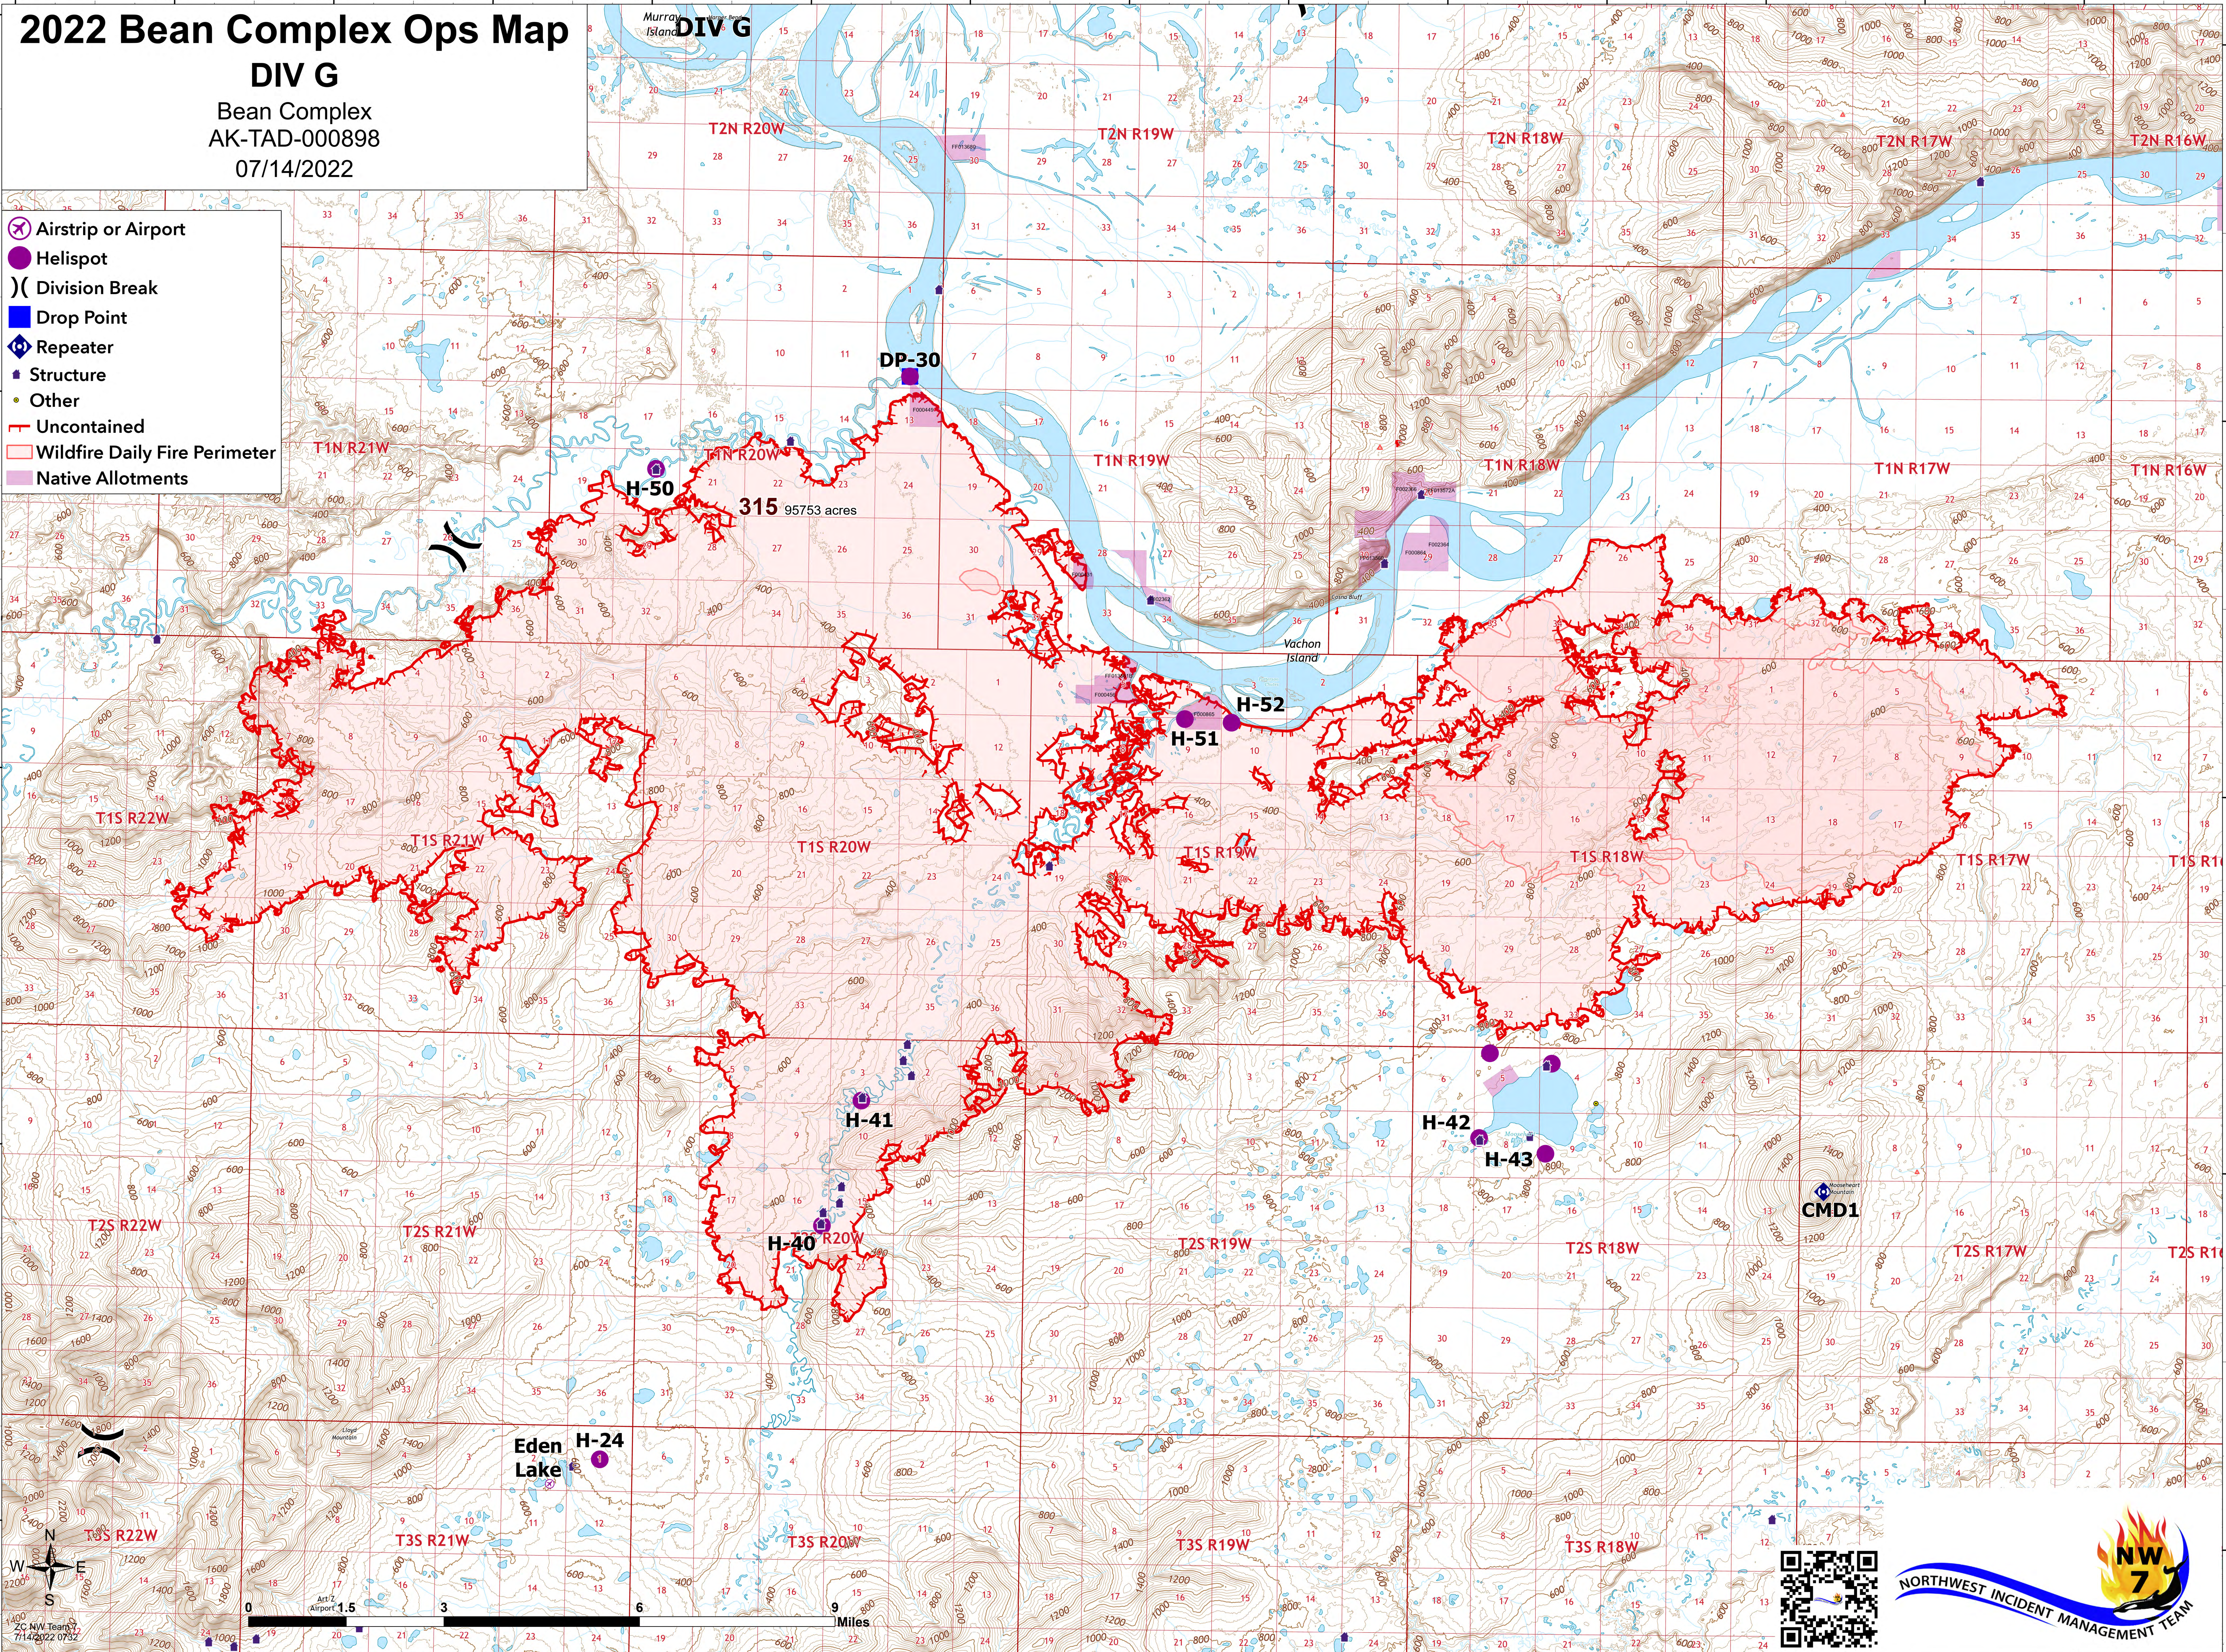

2022 Bean Complex Ops Map

DIV G

Bean Complex
AK-TAD-000898
07/14/2022

- Airstrip or Airport
- Helispot
- Division Break
- Drop Point
- Repeater
- Structure
- Other
- Uncontained
- Wildfire Daily Fire Perimeter
- Native Allotments

315 95753 acres

Eden Lake

0 1.5 3 6 9 Miles