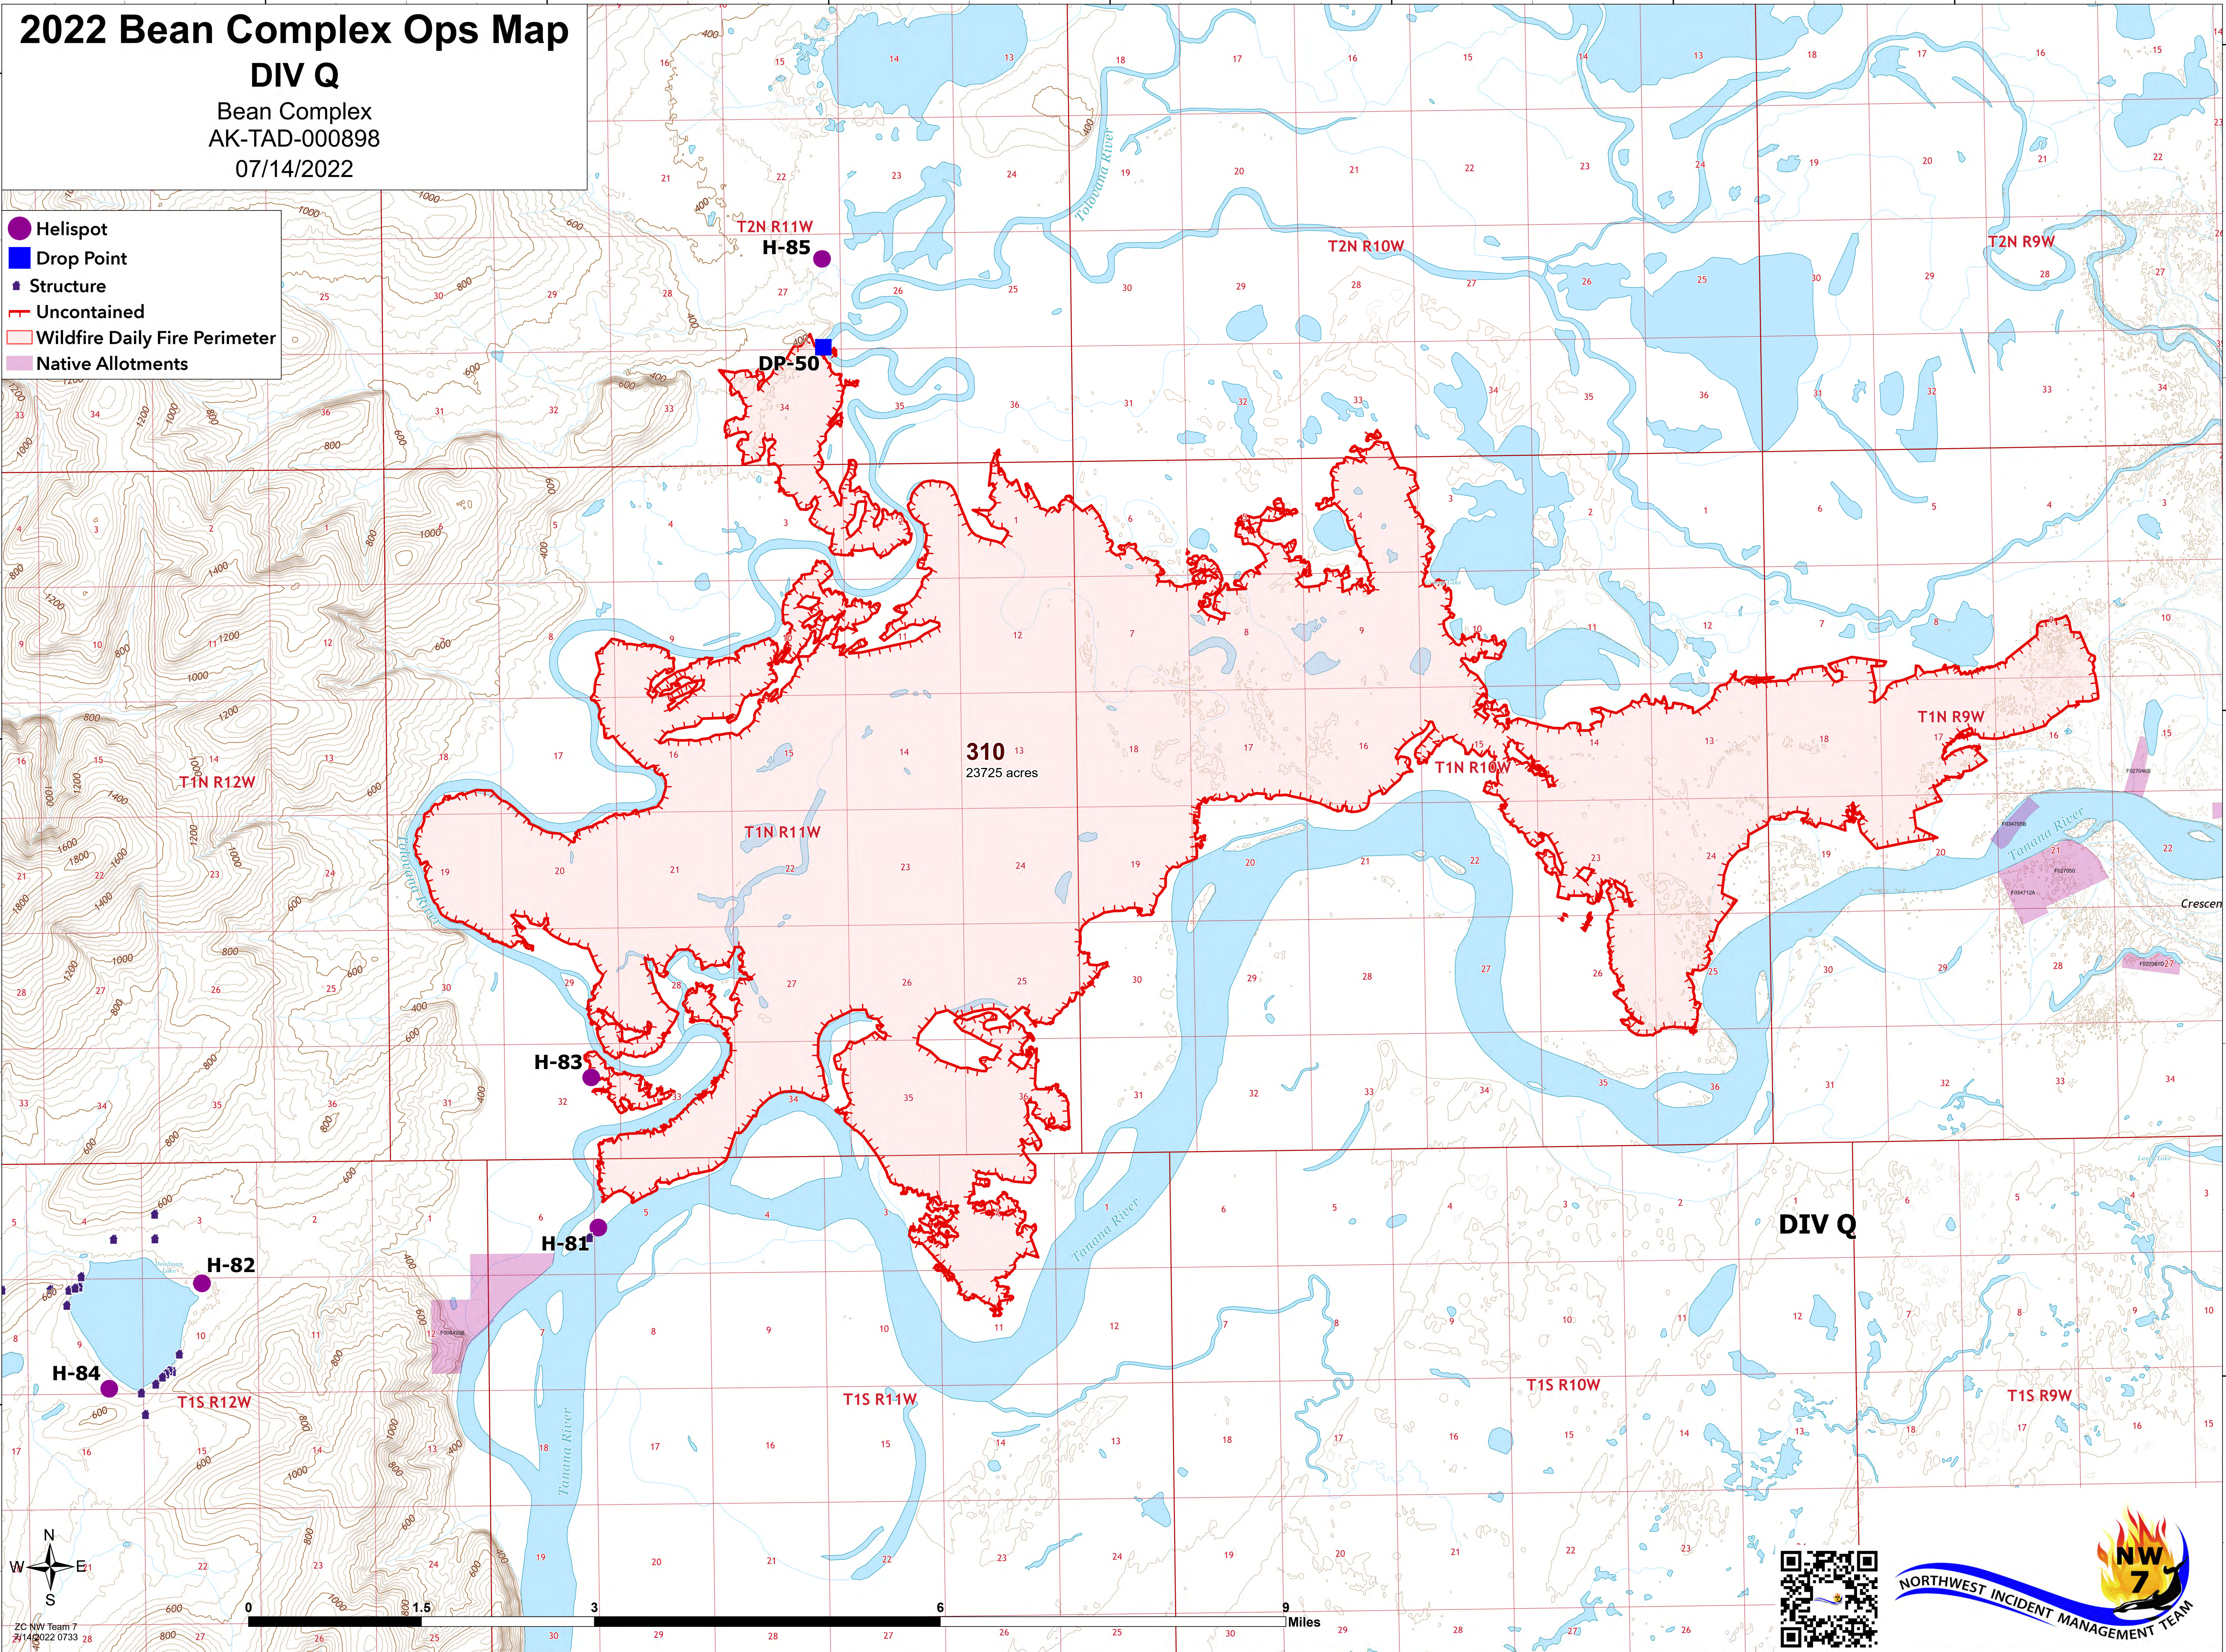

2022 Bean Complex Ops Map

DIV Q

Bean Complex
AK-TAD-000898
07/14/2022

- Helispot
- Drop Point
- ▬ Structure
- ▬ Uncontained
- ▭ Wildfire Daily Fire Perimeter
- ▭ Native Allotments

2C NW Team 7
7/14/2022 0733 28

0 1.5 3 6 9 Miles