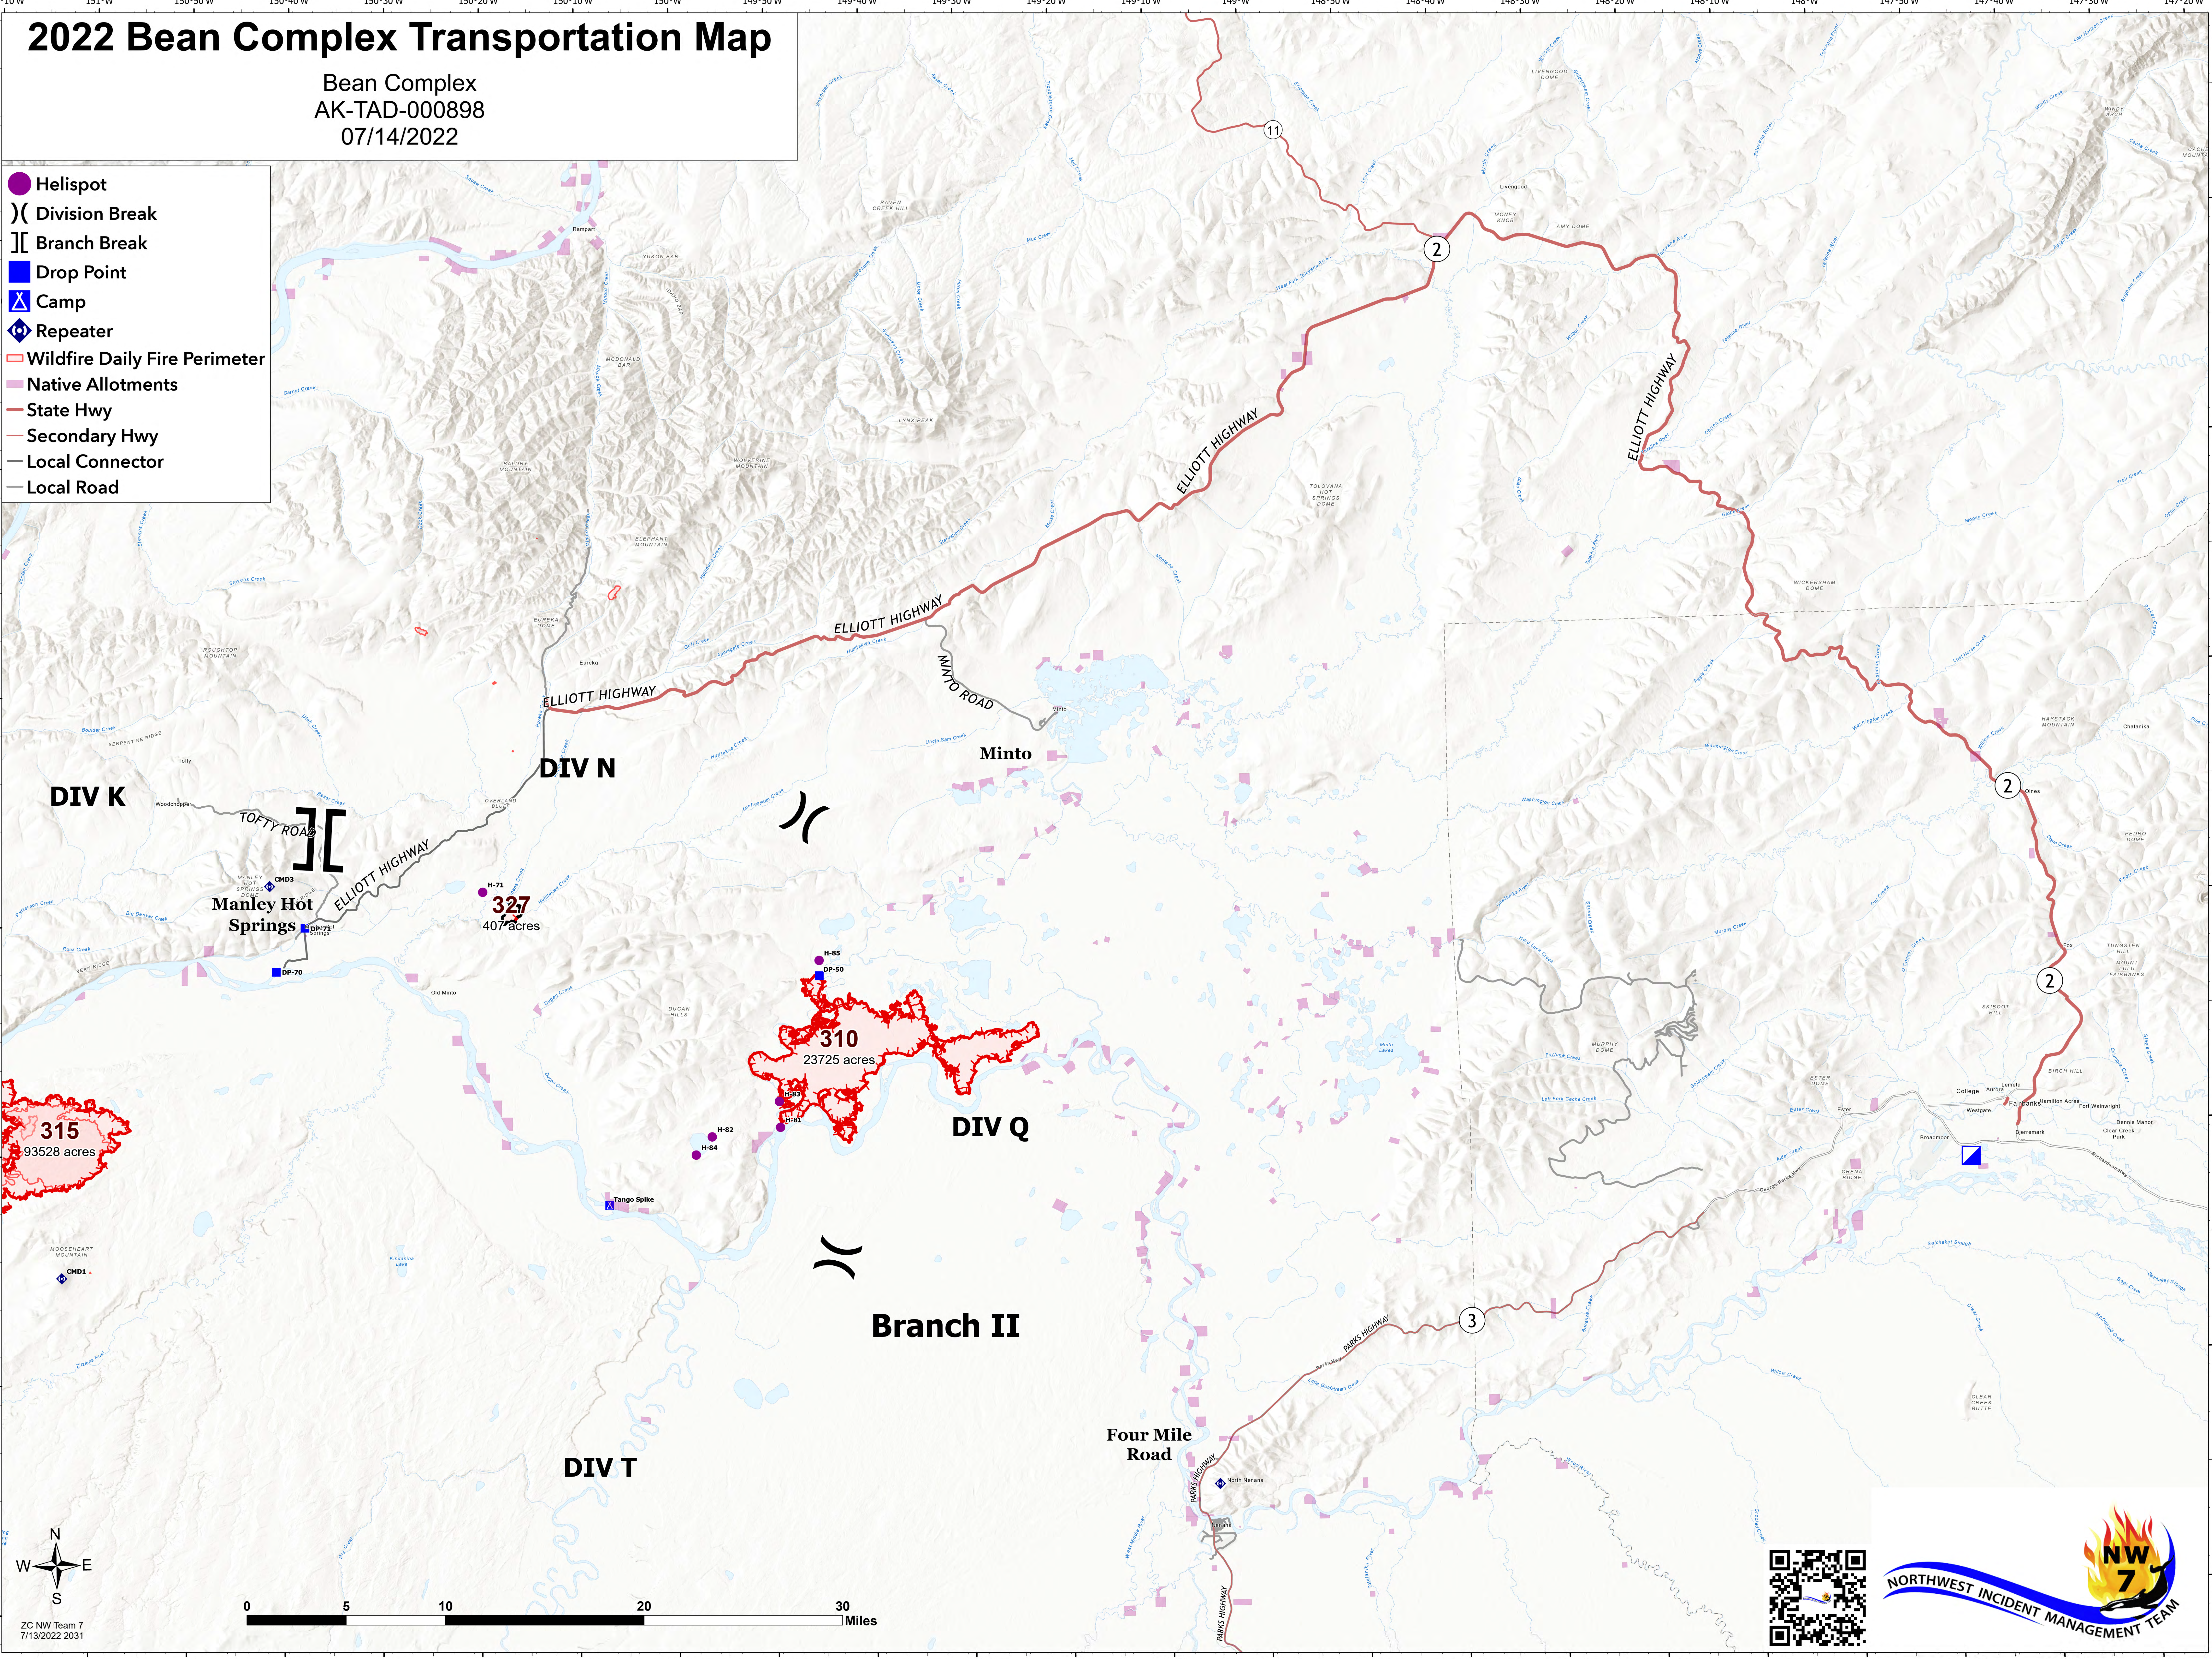

# 2022 Bean Complex Transportation Map

Bean Complex  
AK-TAD-000898  
07/14/2022

- Helispot
- ) Division Break
- ] Branch Break
- Drop Point
- ⚓ Camp
- Ⓜ Repeater
- ▭ Wildfire Daily Fire Perimeter
- Native Allotments
- State Hwy
- Secondary Hwy
- Local Connector
- Local Road

ZC NW Team 7  
7/13/2022 2031