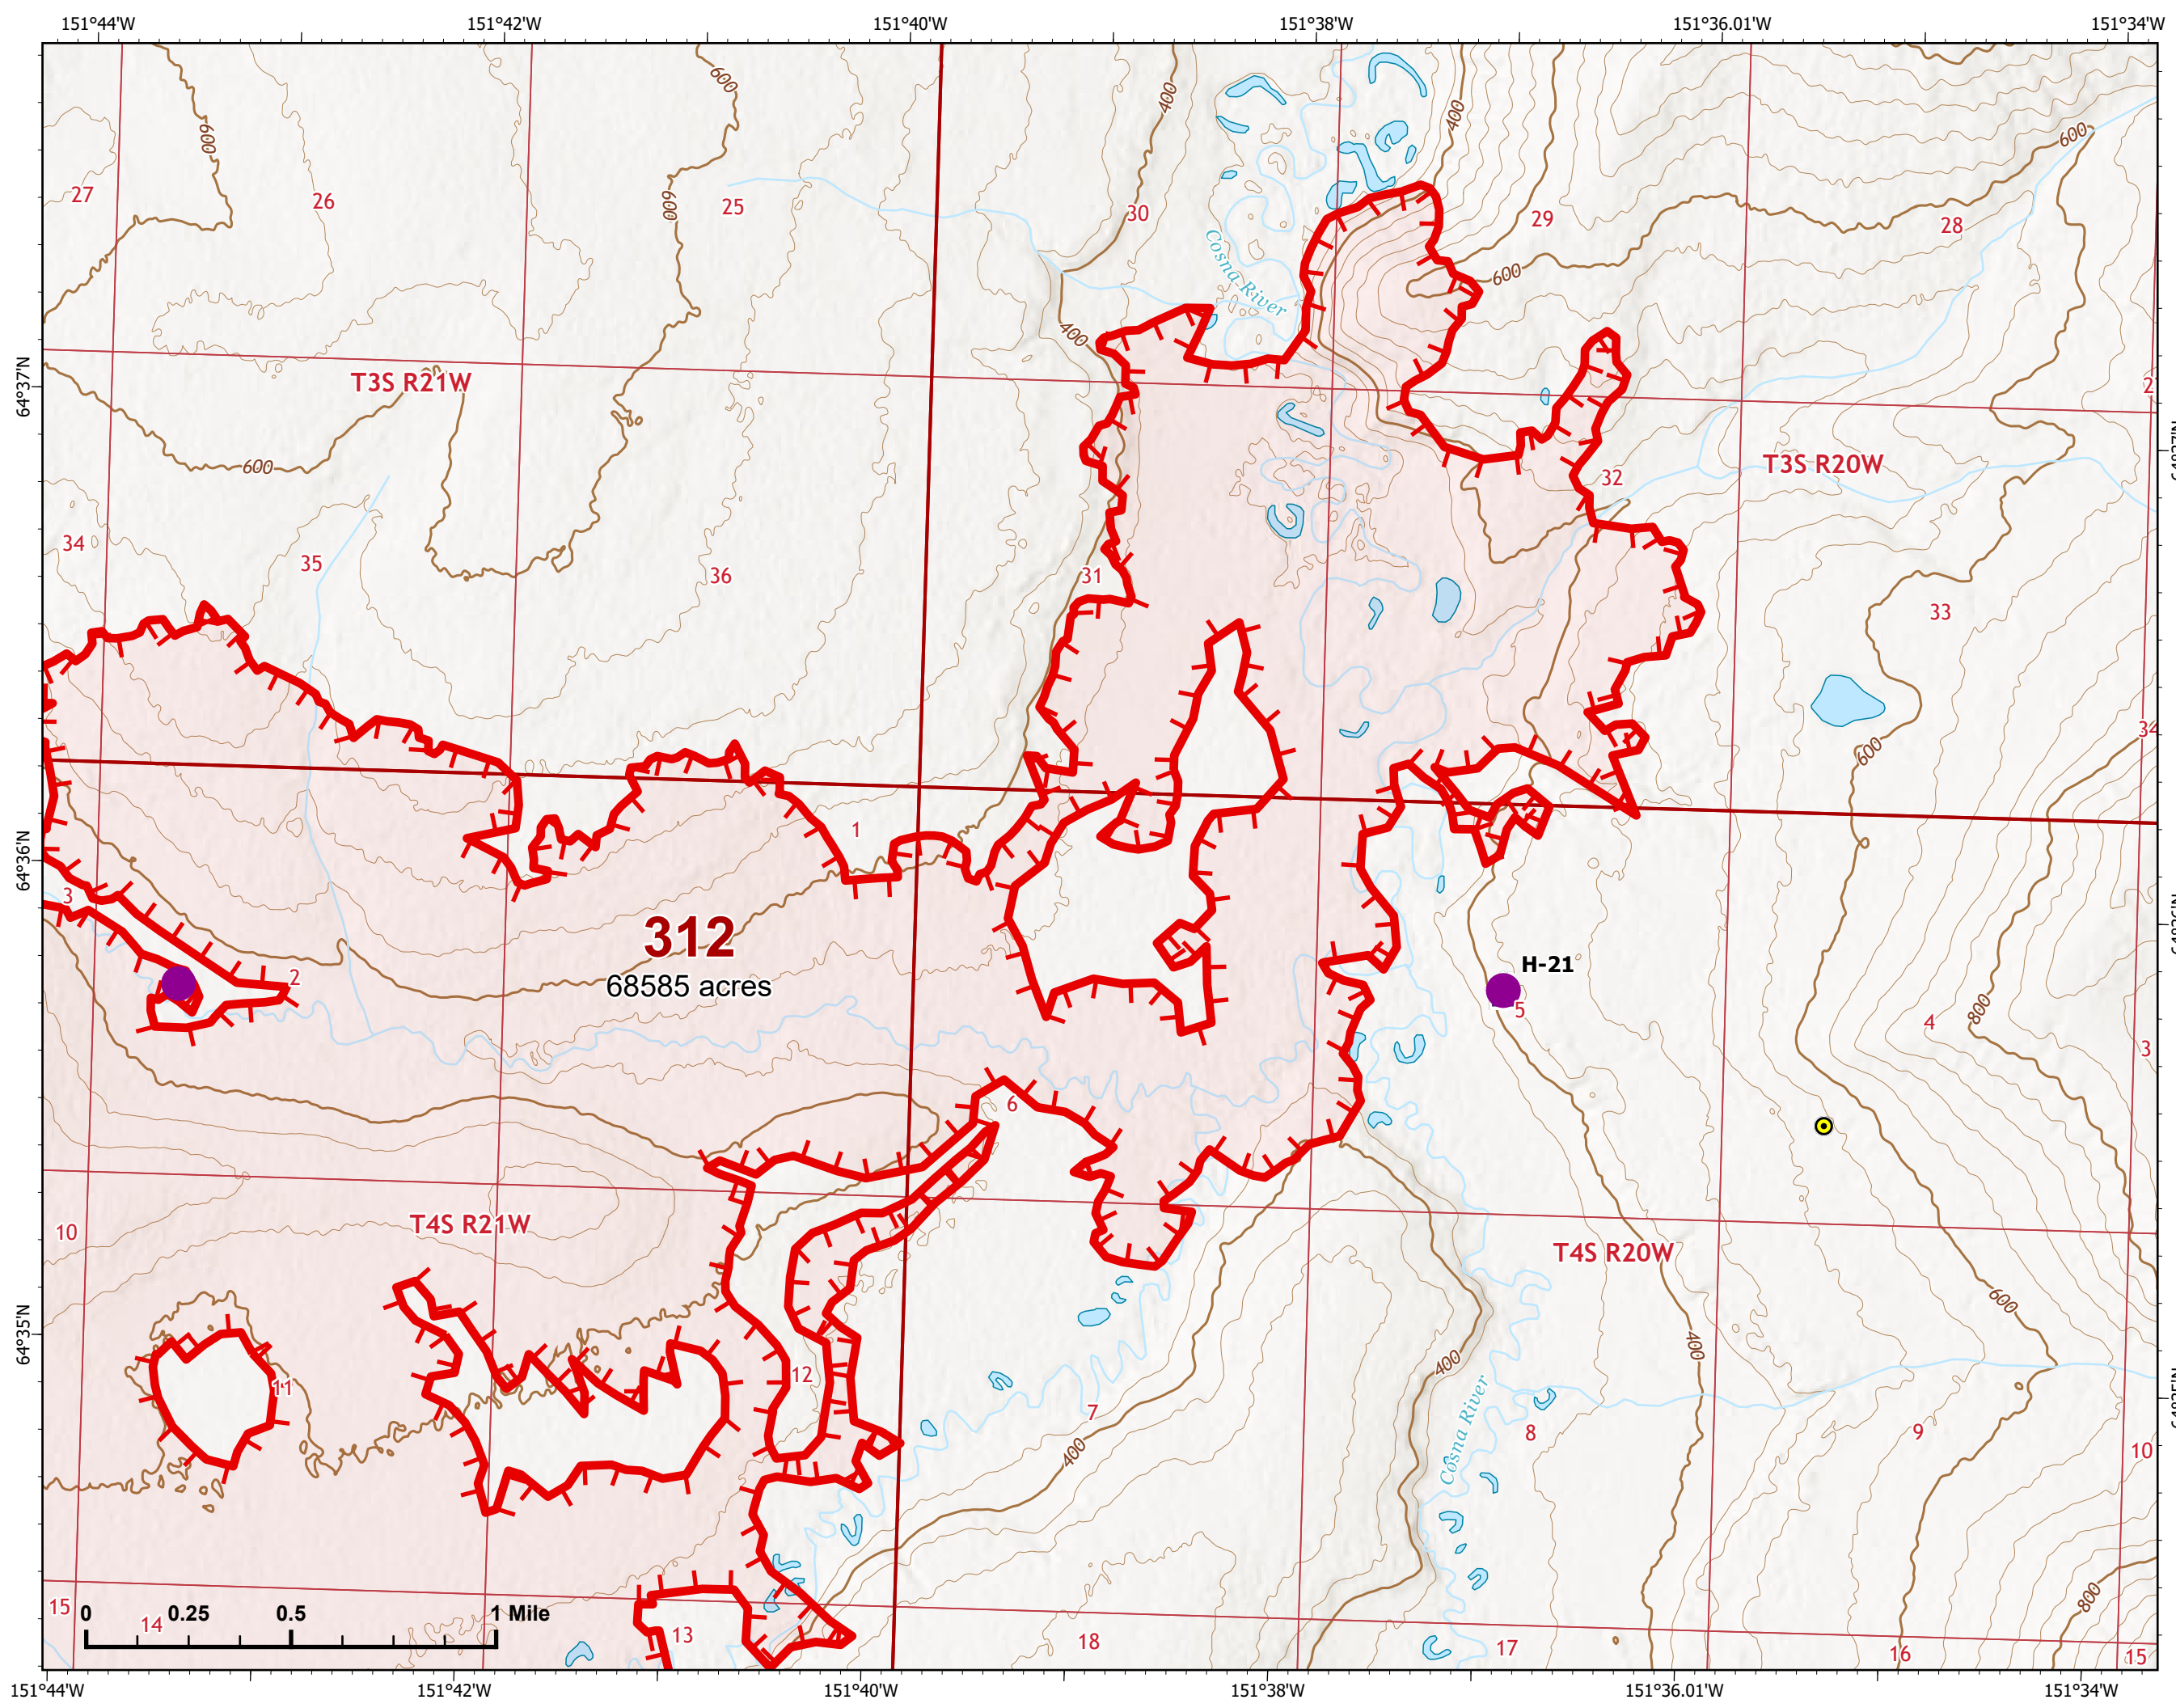

# IAP Index Map

Bean Complex  
AK-TAD-000898  
07/15/2022

 Wildfire Daily Fire Perimeter

Z. Cravens  
7/14/2022 2144

# IAP Map

Bean Complex  
AK-TAD-000898

07/15/2022

Fire: 312 (Bitzshitini)

Page 312 - 1

-  Helispot
-  Structure
-  Other
-  Wildfire Daily Fire Perimeter
-  Uncontained

Z. Cravens  
7/14/2022 2107

# IAP Map

Bean Complex  
AK-TAD-000898

07/15/2022

Fire: 312 (Bitzshitini)

Page 312 - 2

-  Helispot
-  Wildfire Daily Fire Perimeter
-  Uncontained

Z. Cravens  
7/14/2022 2108

# IAP Map

Bean Complex  
AK-TAD-000898

07/15/2022

Fire: 312 (Bitzshitini)

Page 312 - 3

-  Wildfire Daily Fire Perimeter
-  Uncontained

**312**  
68585 acres

Z. Cravens  
7/14/2022 2109