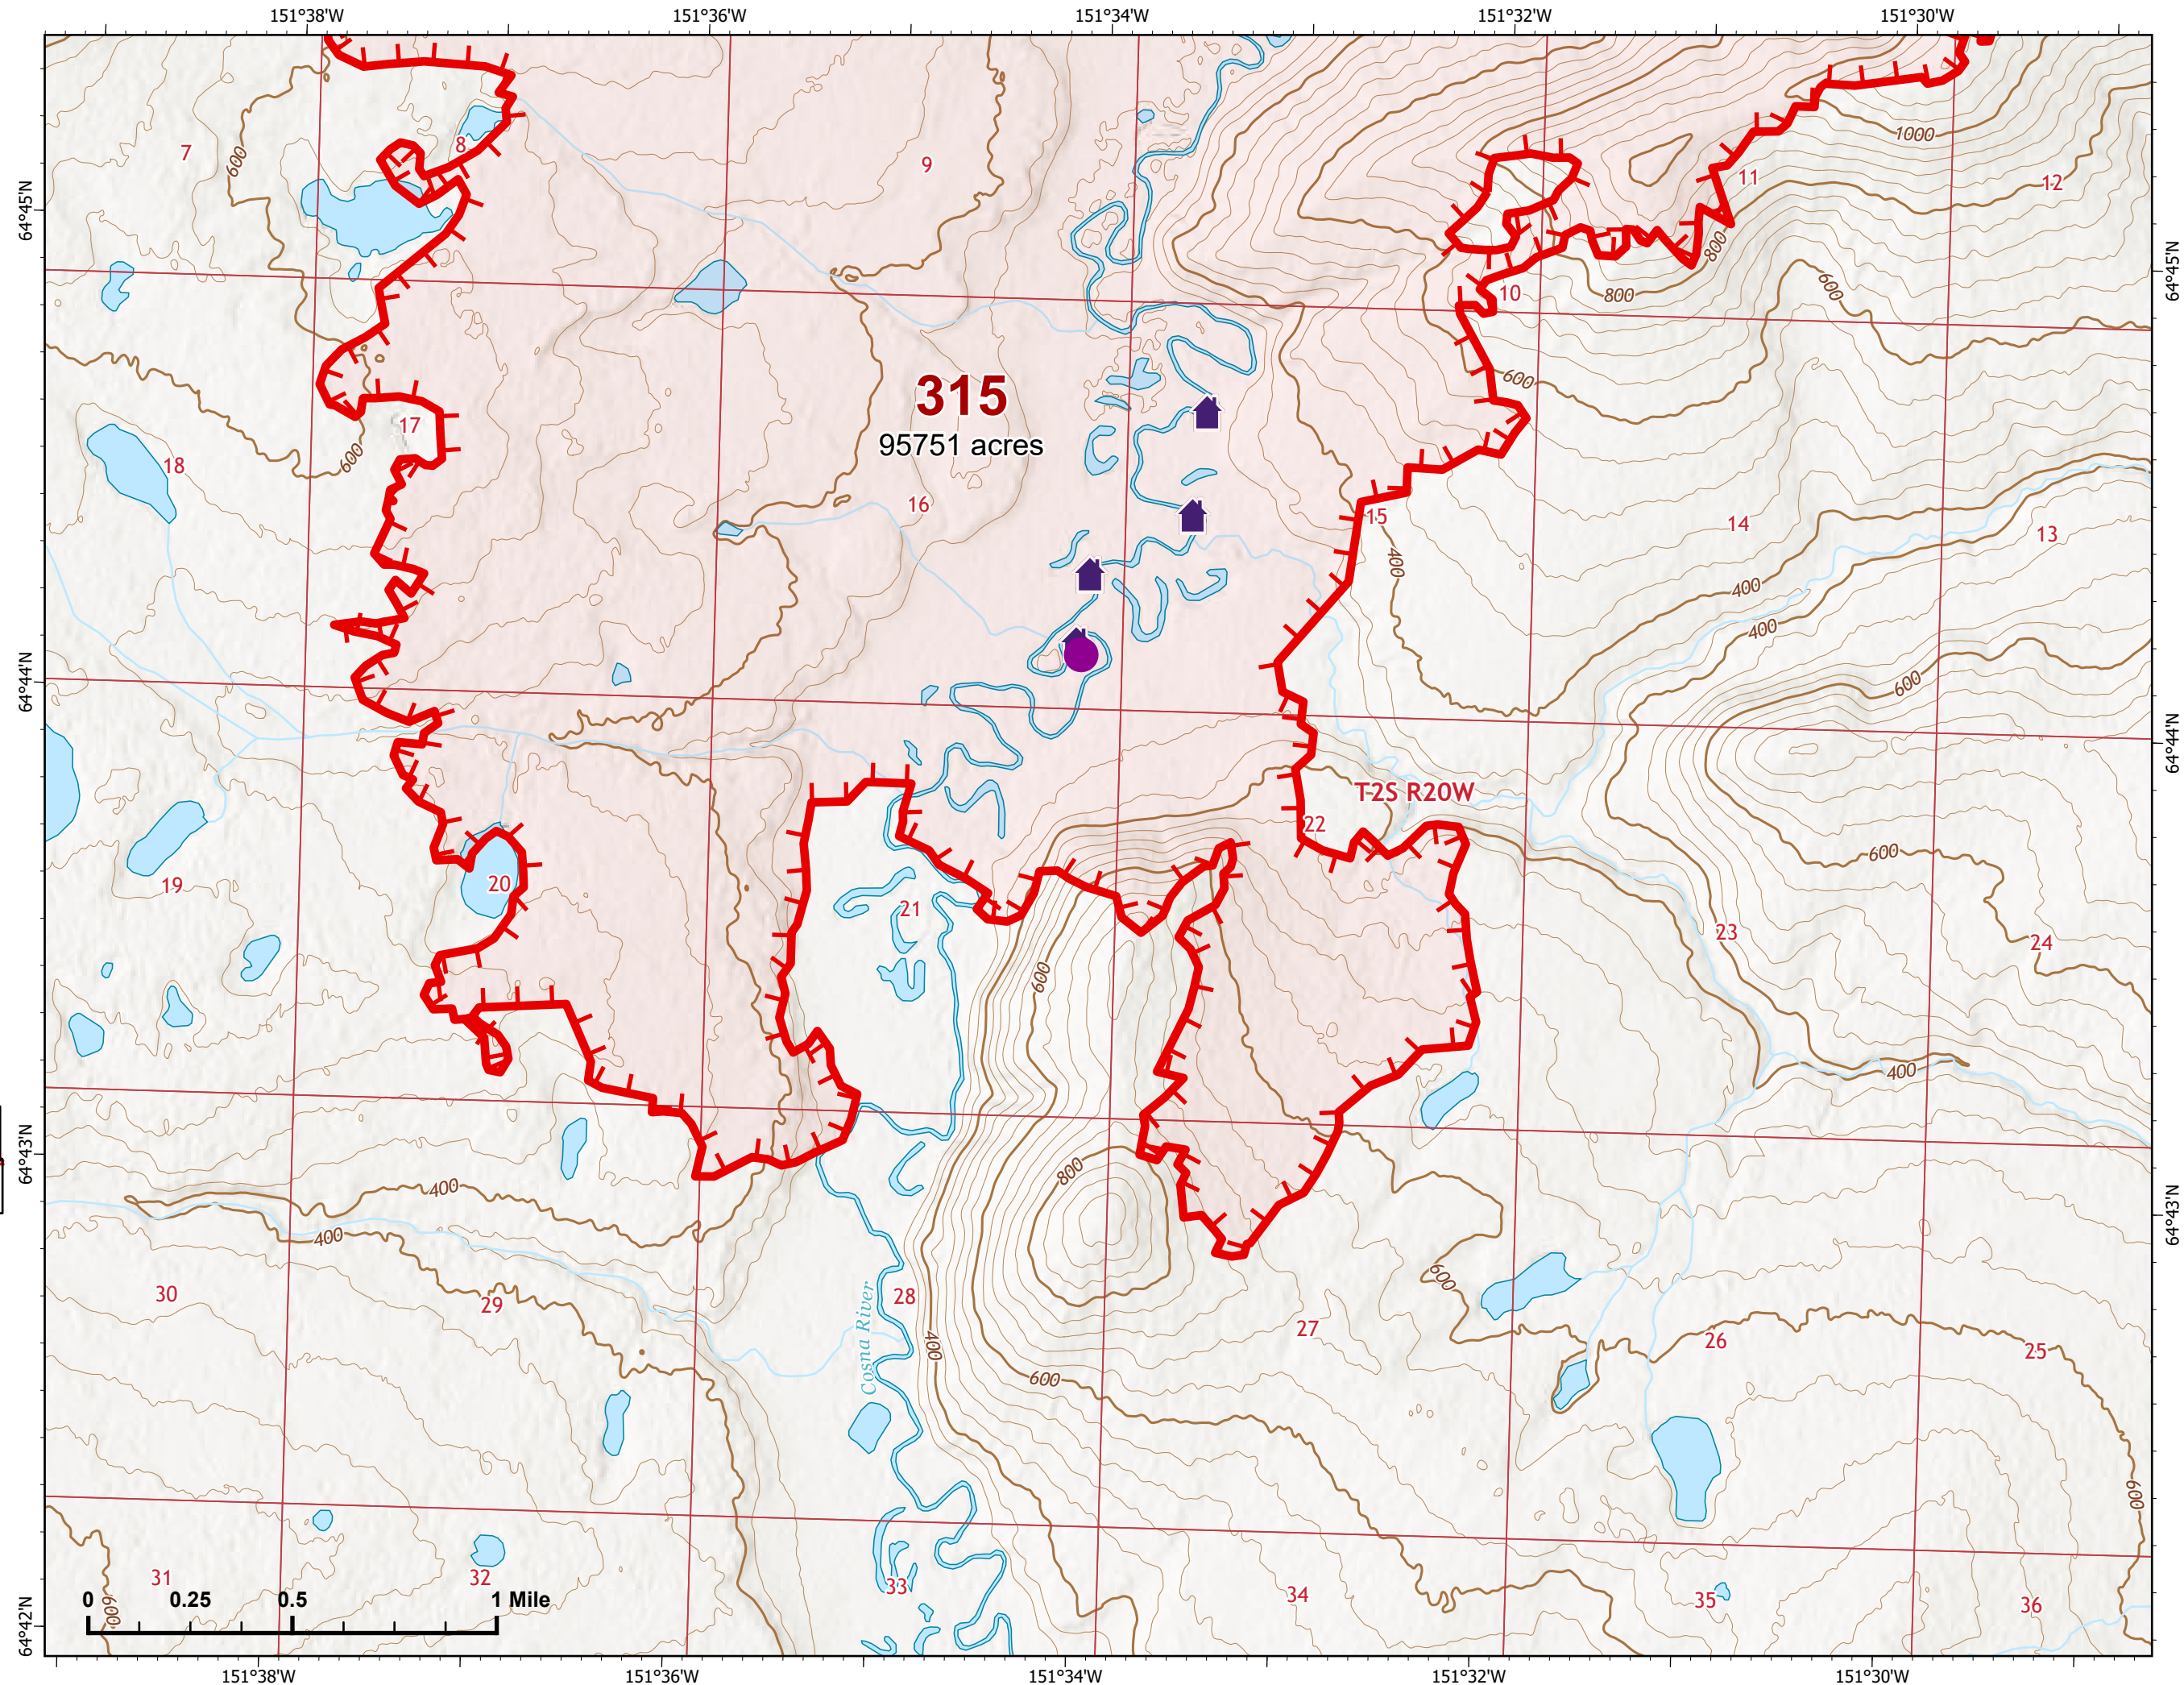

# IAP Map

Bean Complex  
AK-TAD-000898

07/15/2022

Fire: 315 (Chitanana)

Page 315 - 7

-  Helispot
-  Structure
-  Wildfire Daily Fire Perimeter
-  Uncontained

Z. Cravens  
7/14/2022 2124