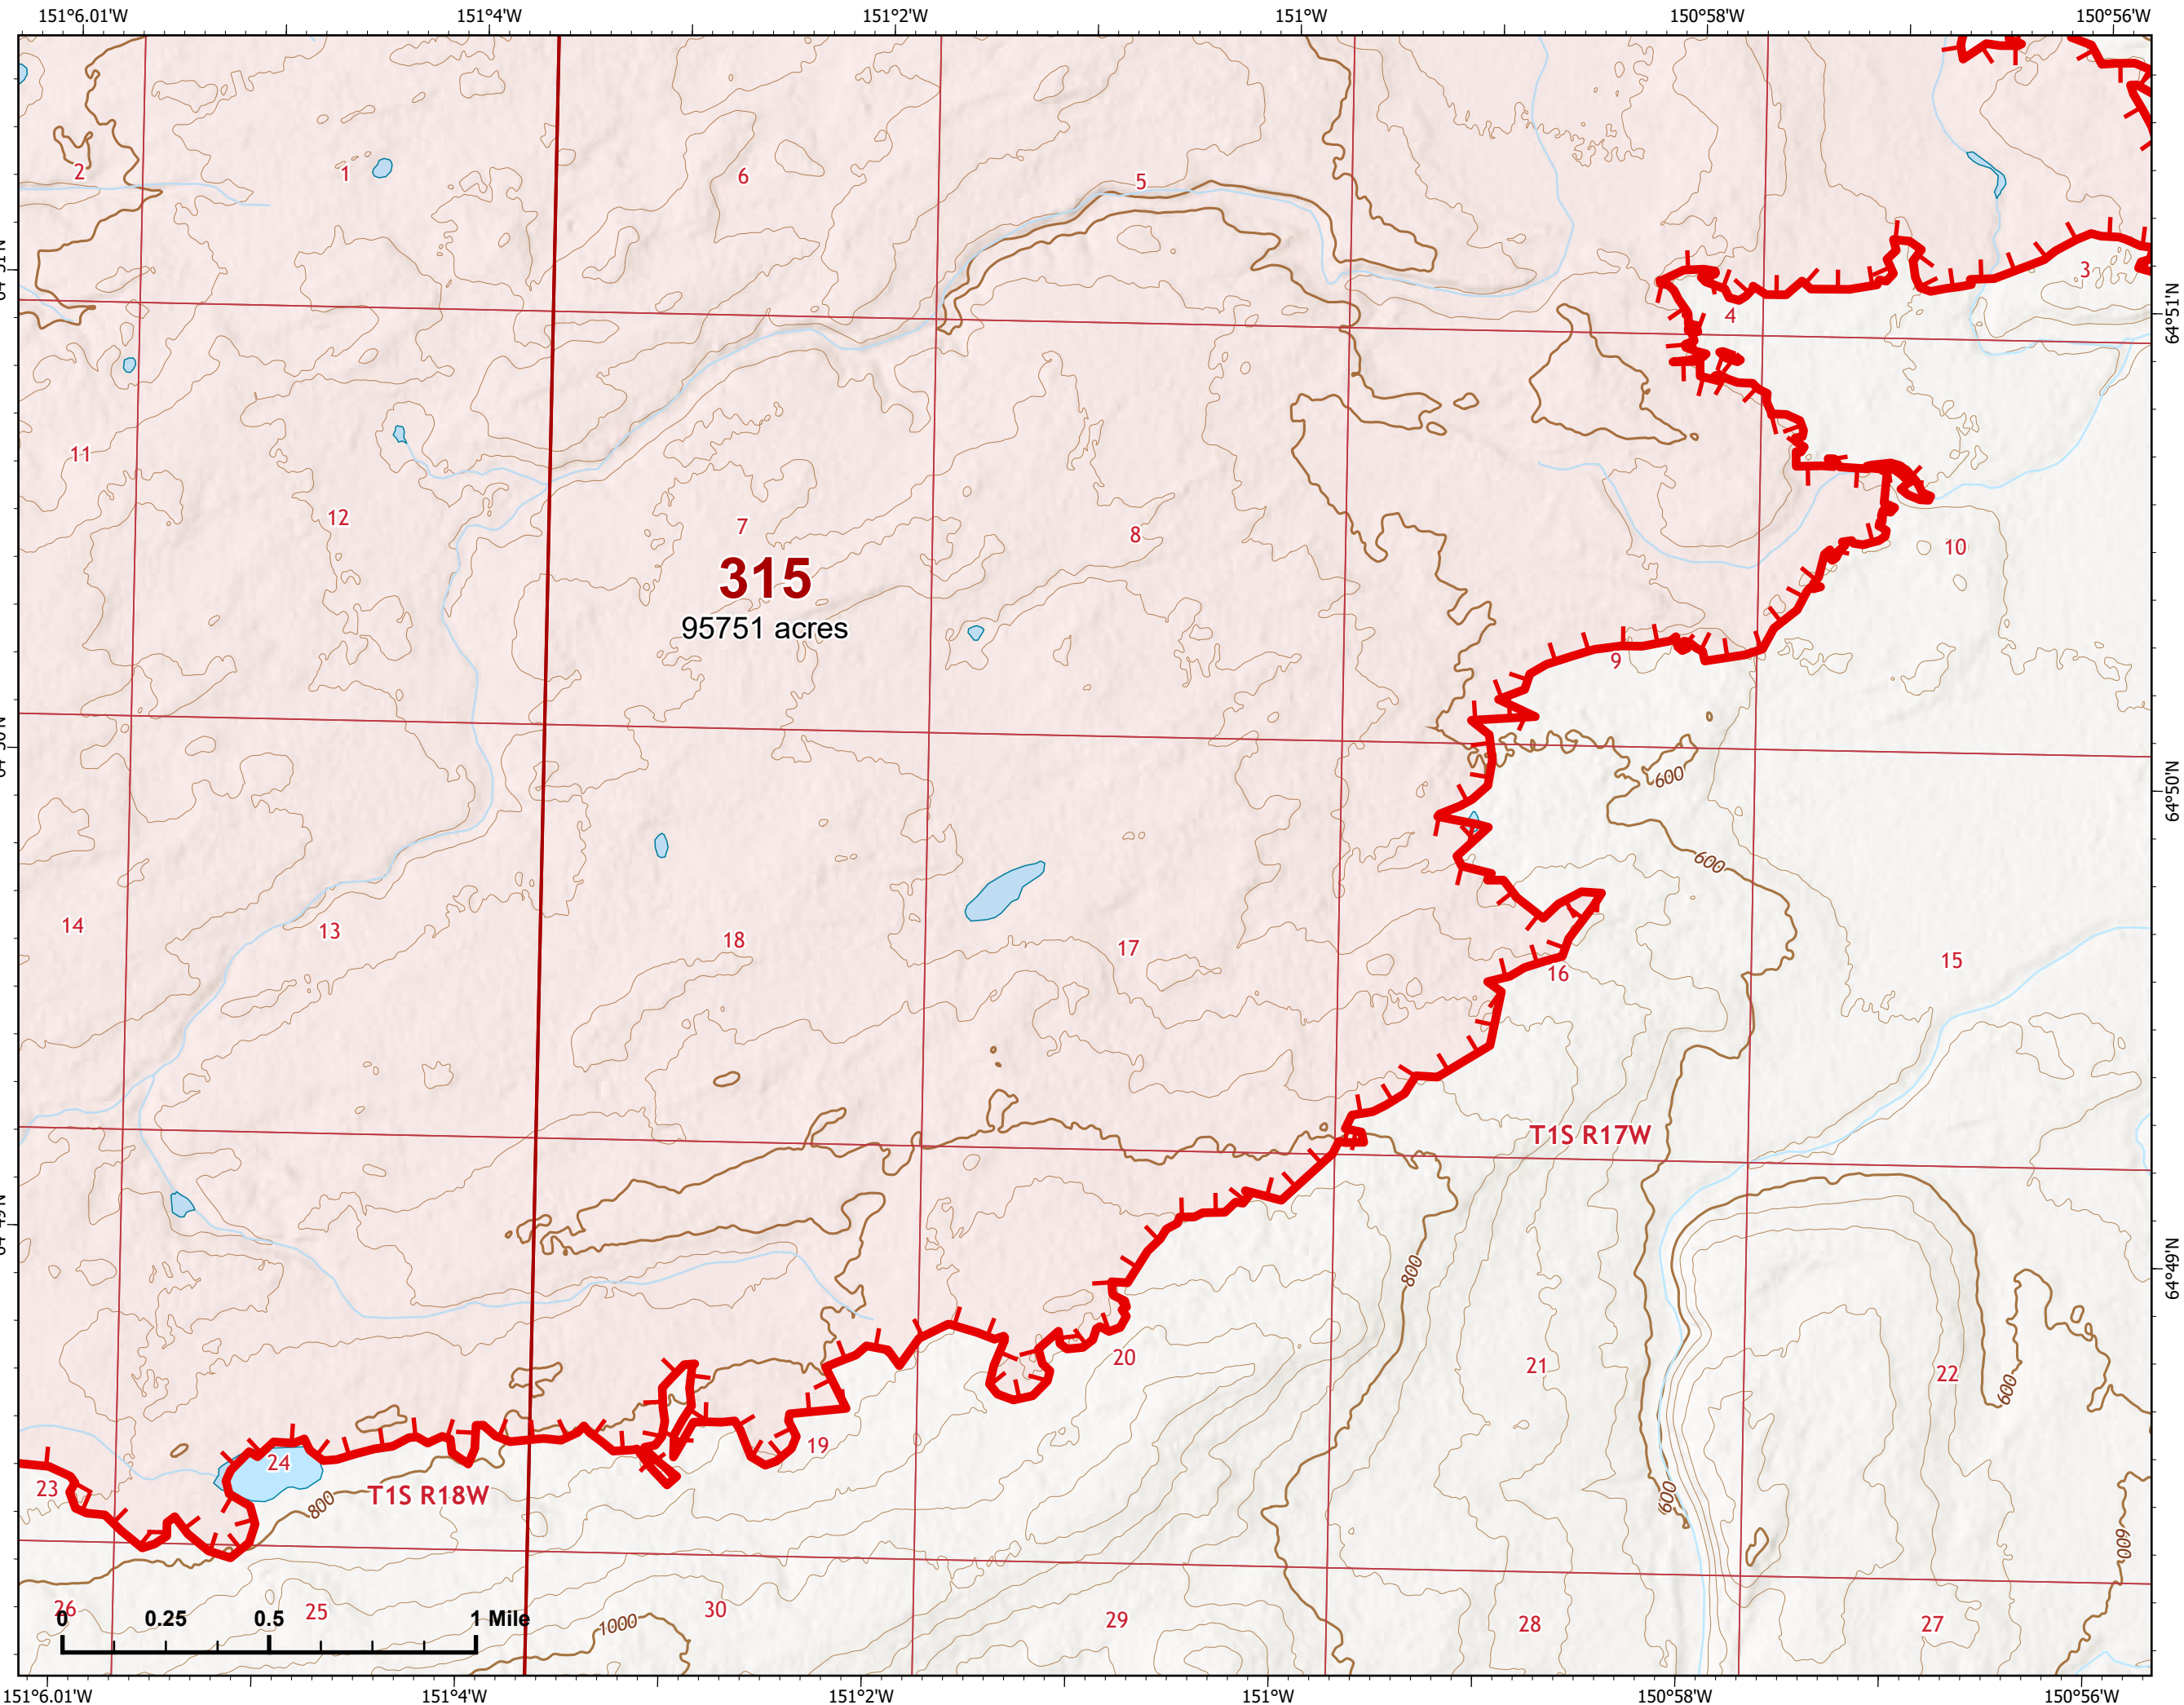

# IAP Map

Bean Complex  
AK-TAD-000898

07/15/2022

Fire: 315 (Chitanana)

Page 315 - 11

-  Wildfire Daily Fire Perimeter
-  Uncontained

Z. Cravens  
7/14/2022 2129