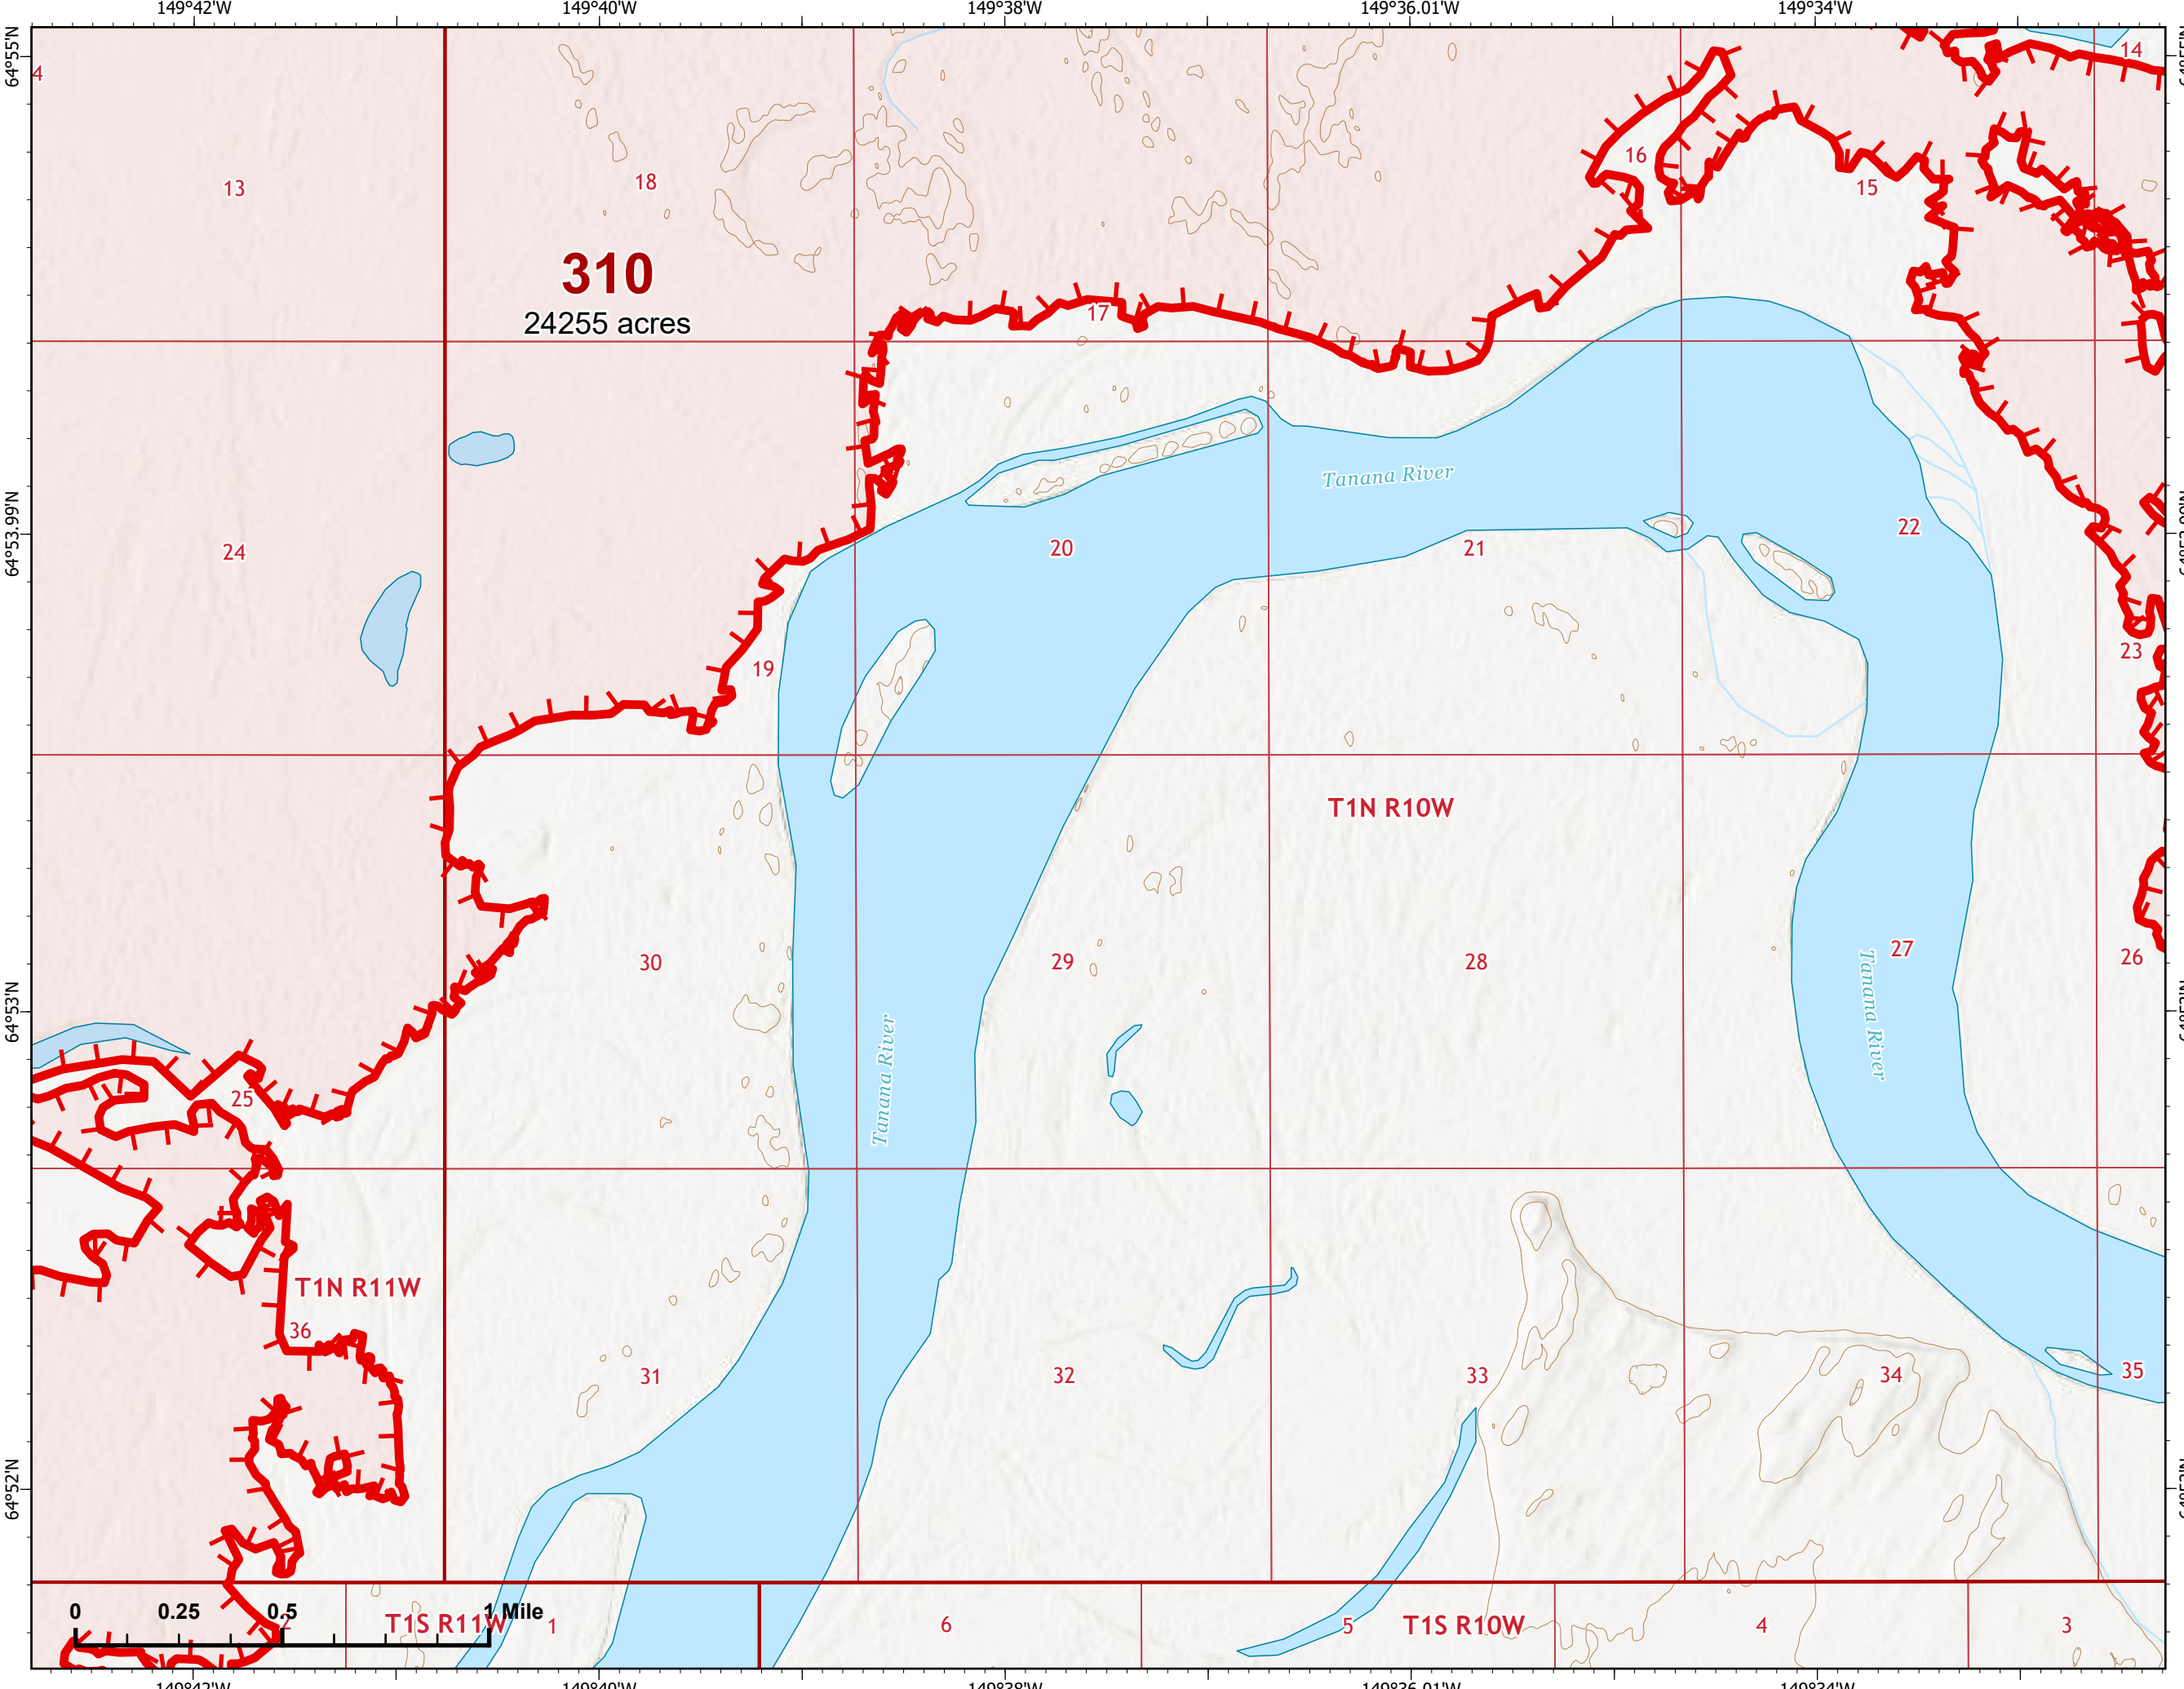

# IAP Map

Bean Complex  
AK-TAD-000898  
07/15/2022

Fire: 310 (Tanana River)

Page 310 - 5

-  Wildfire Daily Fire Perimeter
-  Uncontained

Z. Cravens  
7/14/2022 2139