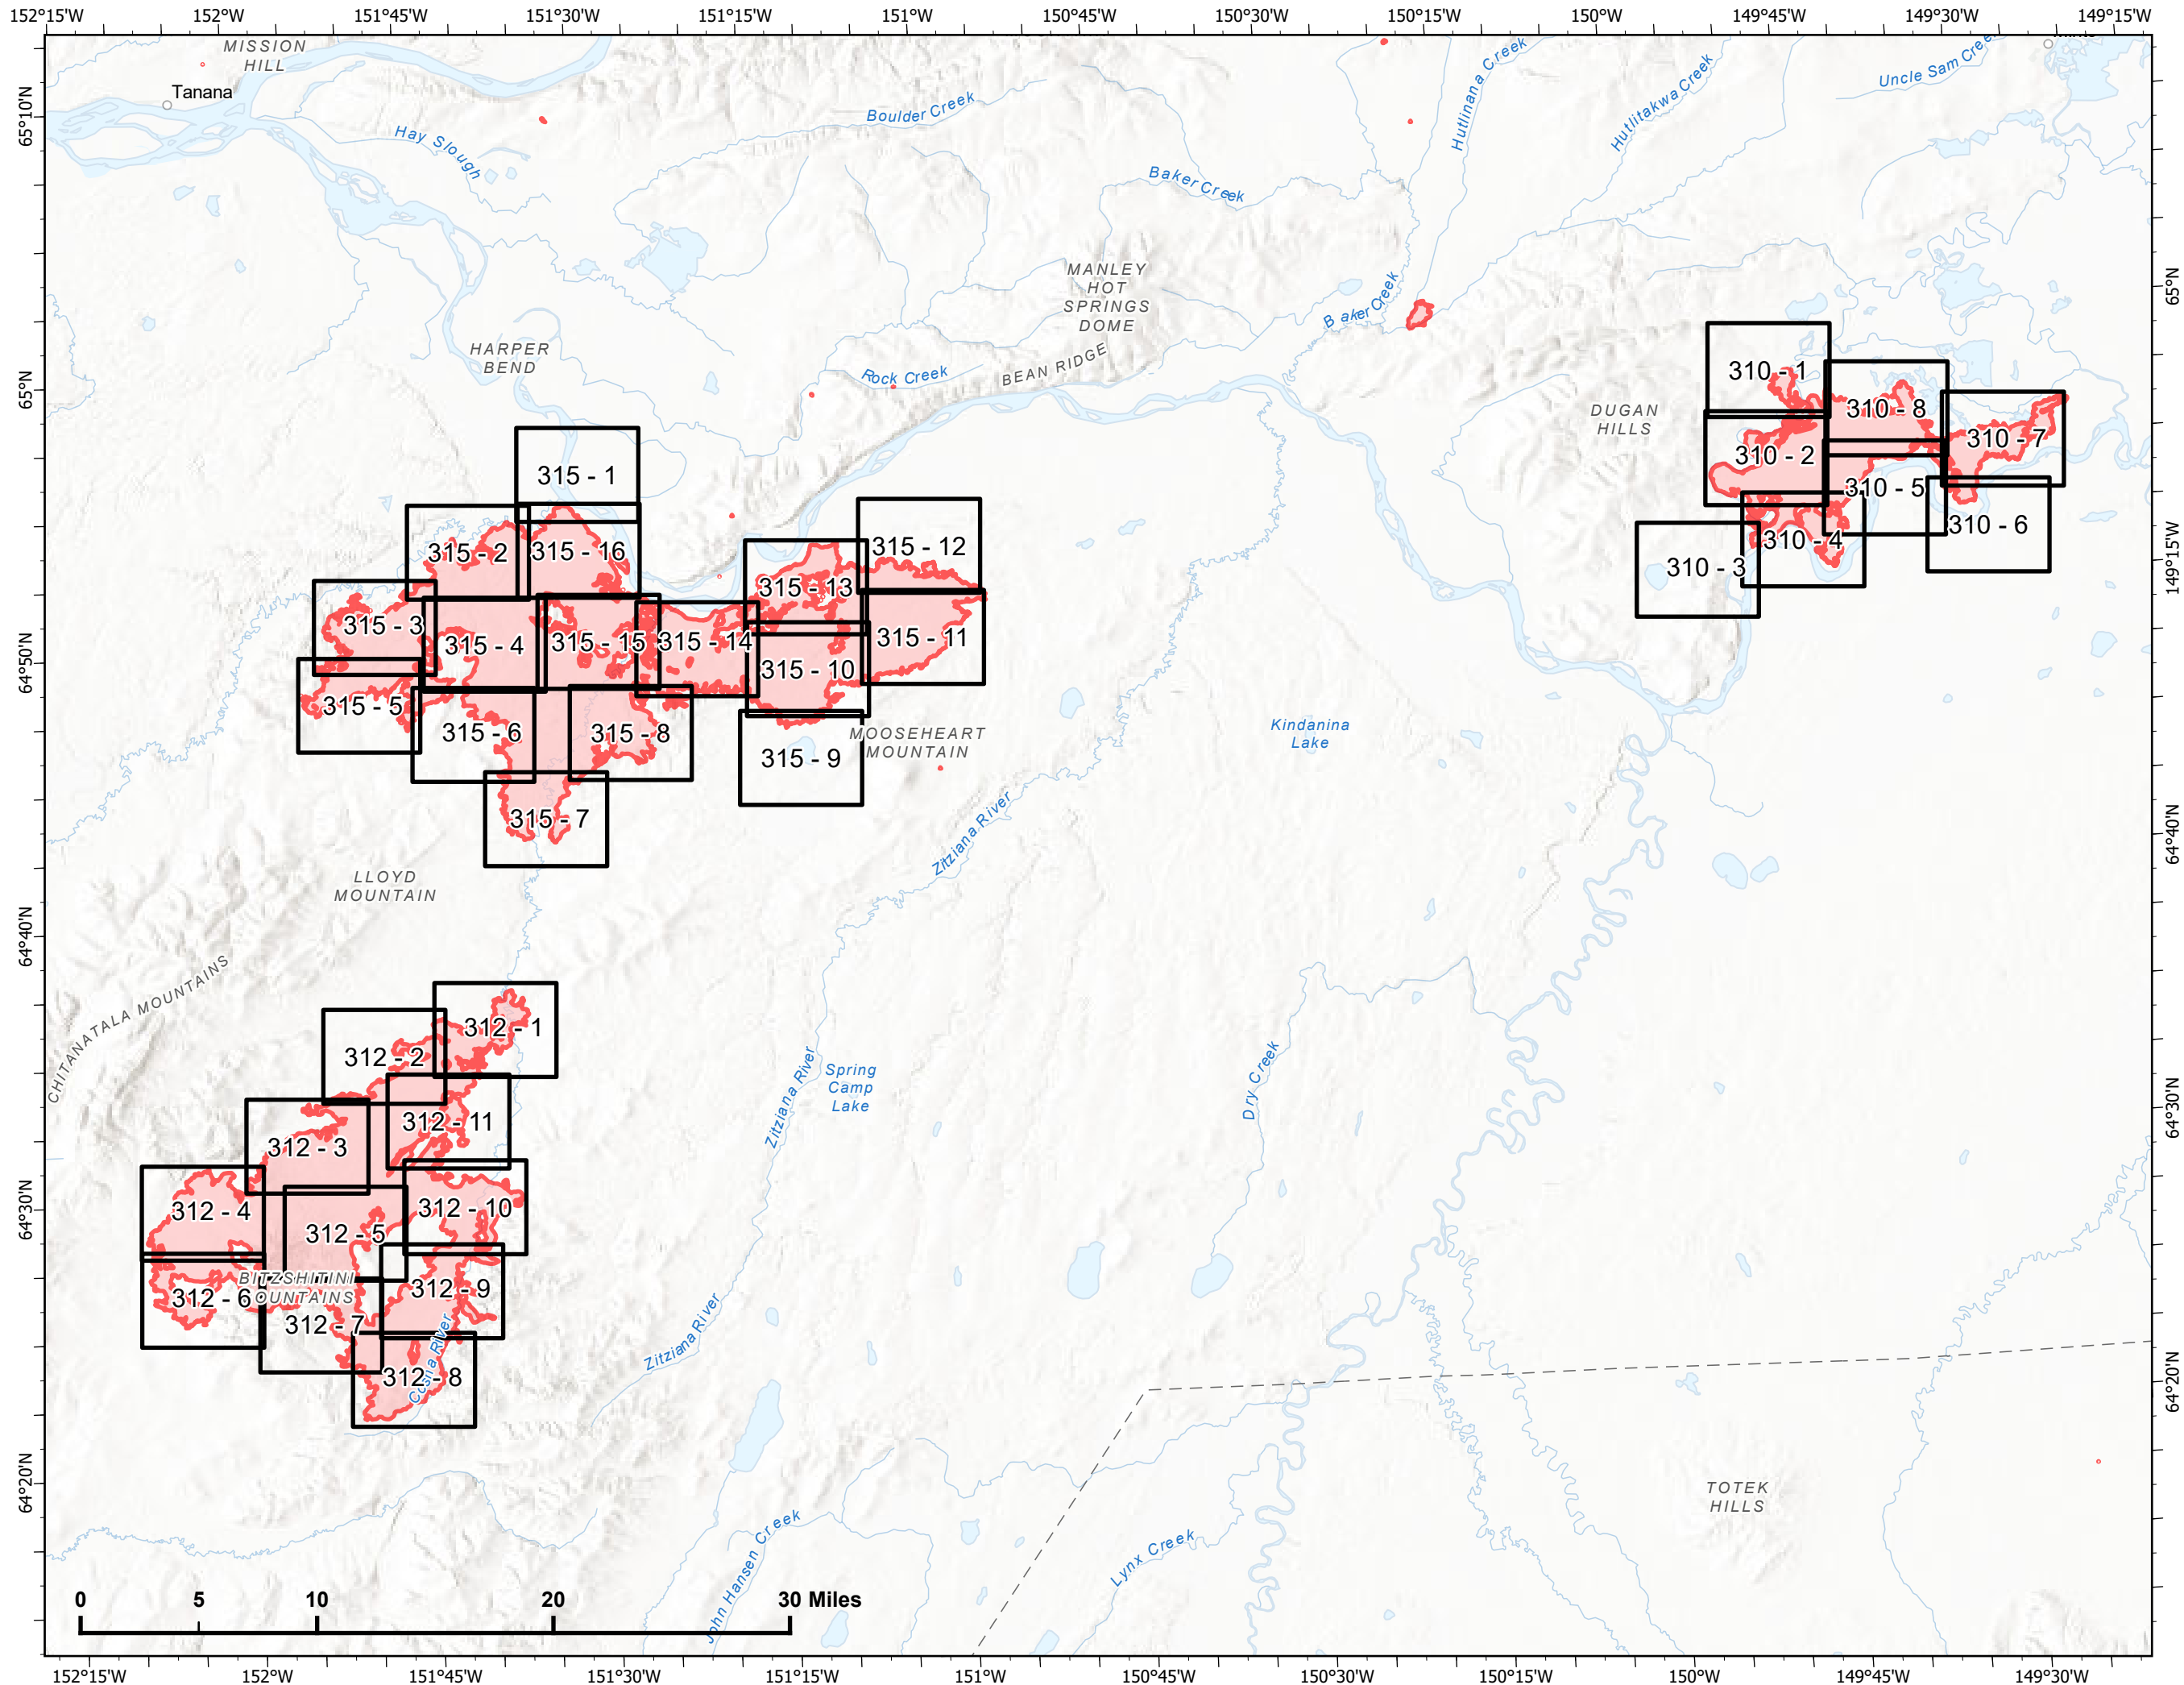

# IAP Index Map

Bean Complex  
AK-TAD-000898  
07/15/2022

 Wildfire Daily Fire Perimeter

Z. Cravens  
7/14/2022 2144

# IAP Map

Bean Complex  
AK-TAD-000898

07/15/2022

Fire: 312 (Bitzshitini)

Page 312 - 1

-  Helispot
-  Structure
-  Other
-  Wildfire Daily Fire Perimeter
-  Uncontained

Z. Cravens  
7/14/2022 2107

# IAP Map

Bean Complex  
AK-TAD-000898

07/15/2022

Fire: 312 (Bitzshitini)

Page 312 - 2

-  Helispot
-  Wildfire Daily Fire Perimeter
-  Uncontained

Z. Cravens  
7/14/2022 2108

# IAP Map

Bean Complex  
AK-TAD-000898

07/15/2022

Fire: 312 (Bitzshitini)

Page 312 - 3

-  Wildfire Daily Fire Perimeter
-  Uncontained

**312**  
68585 acres

Z. Cravens  
7/14/2022 2109