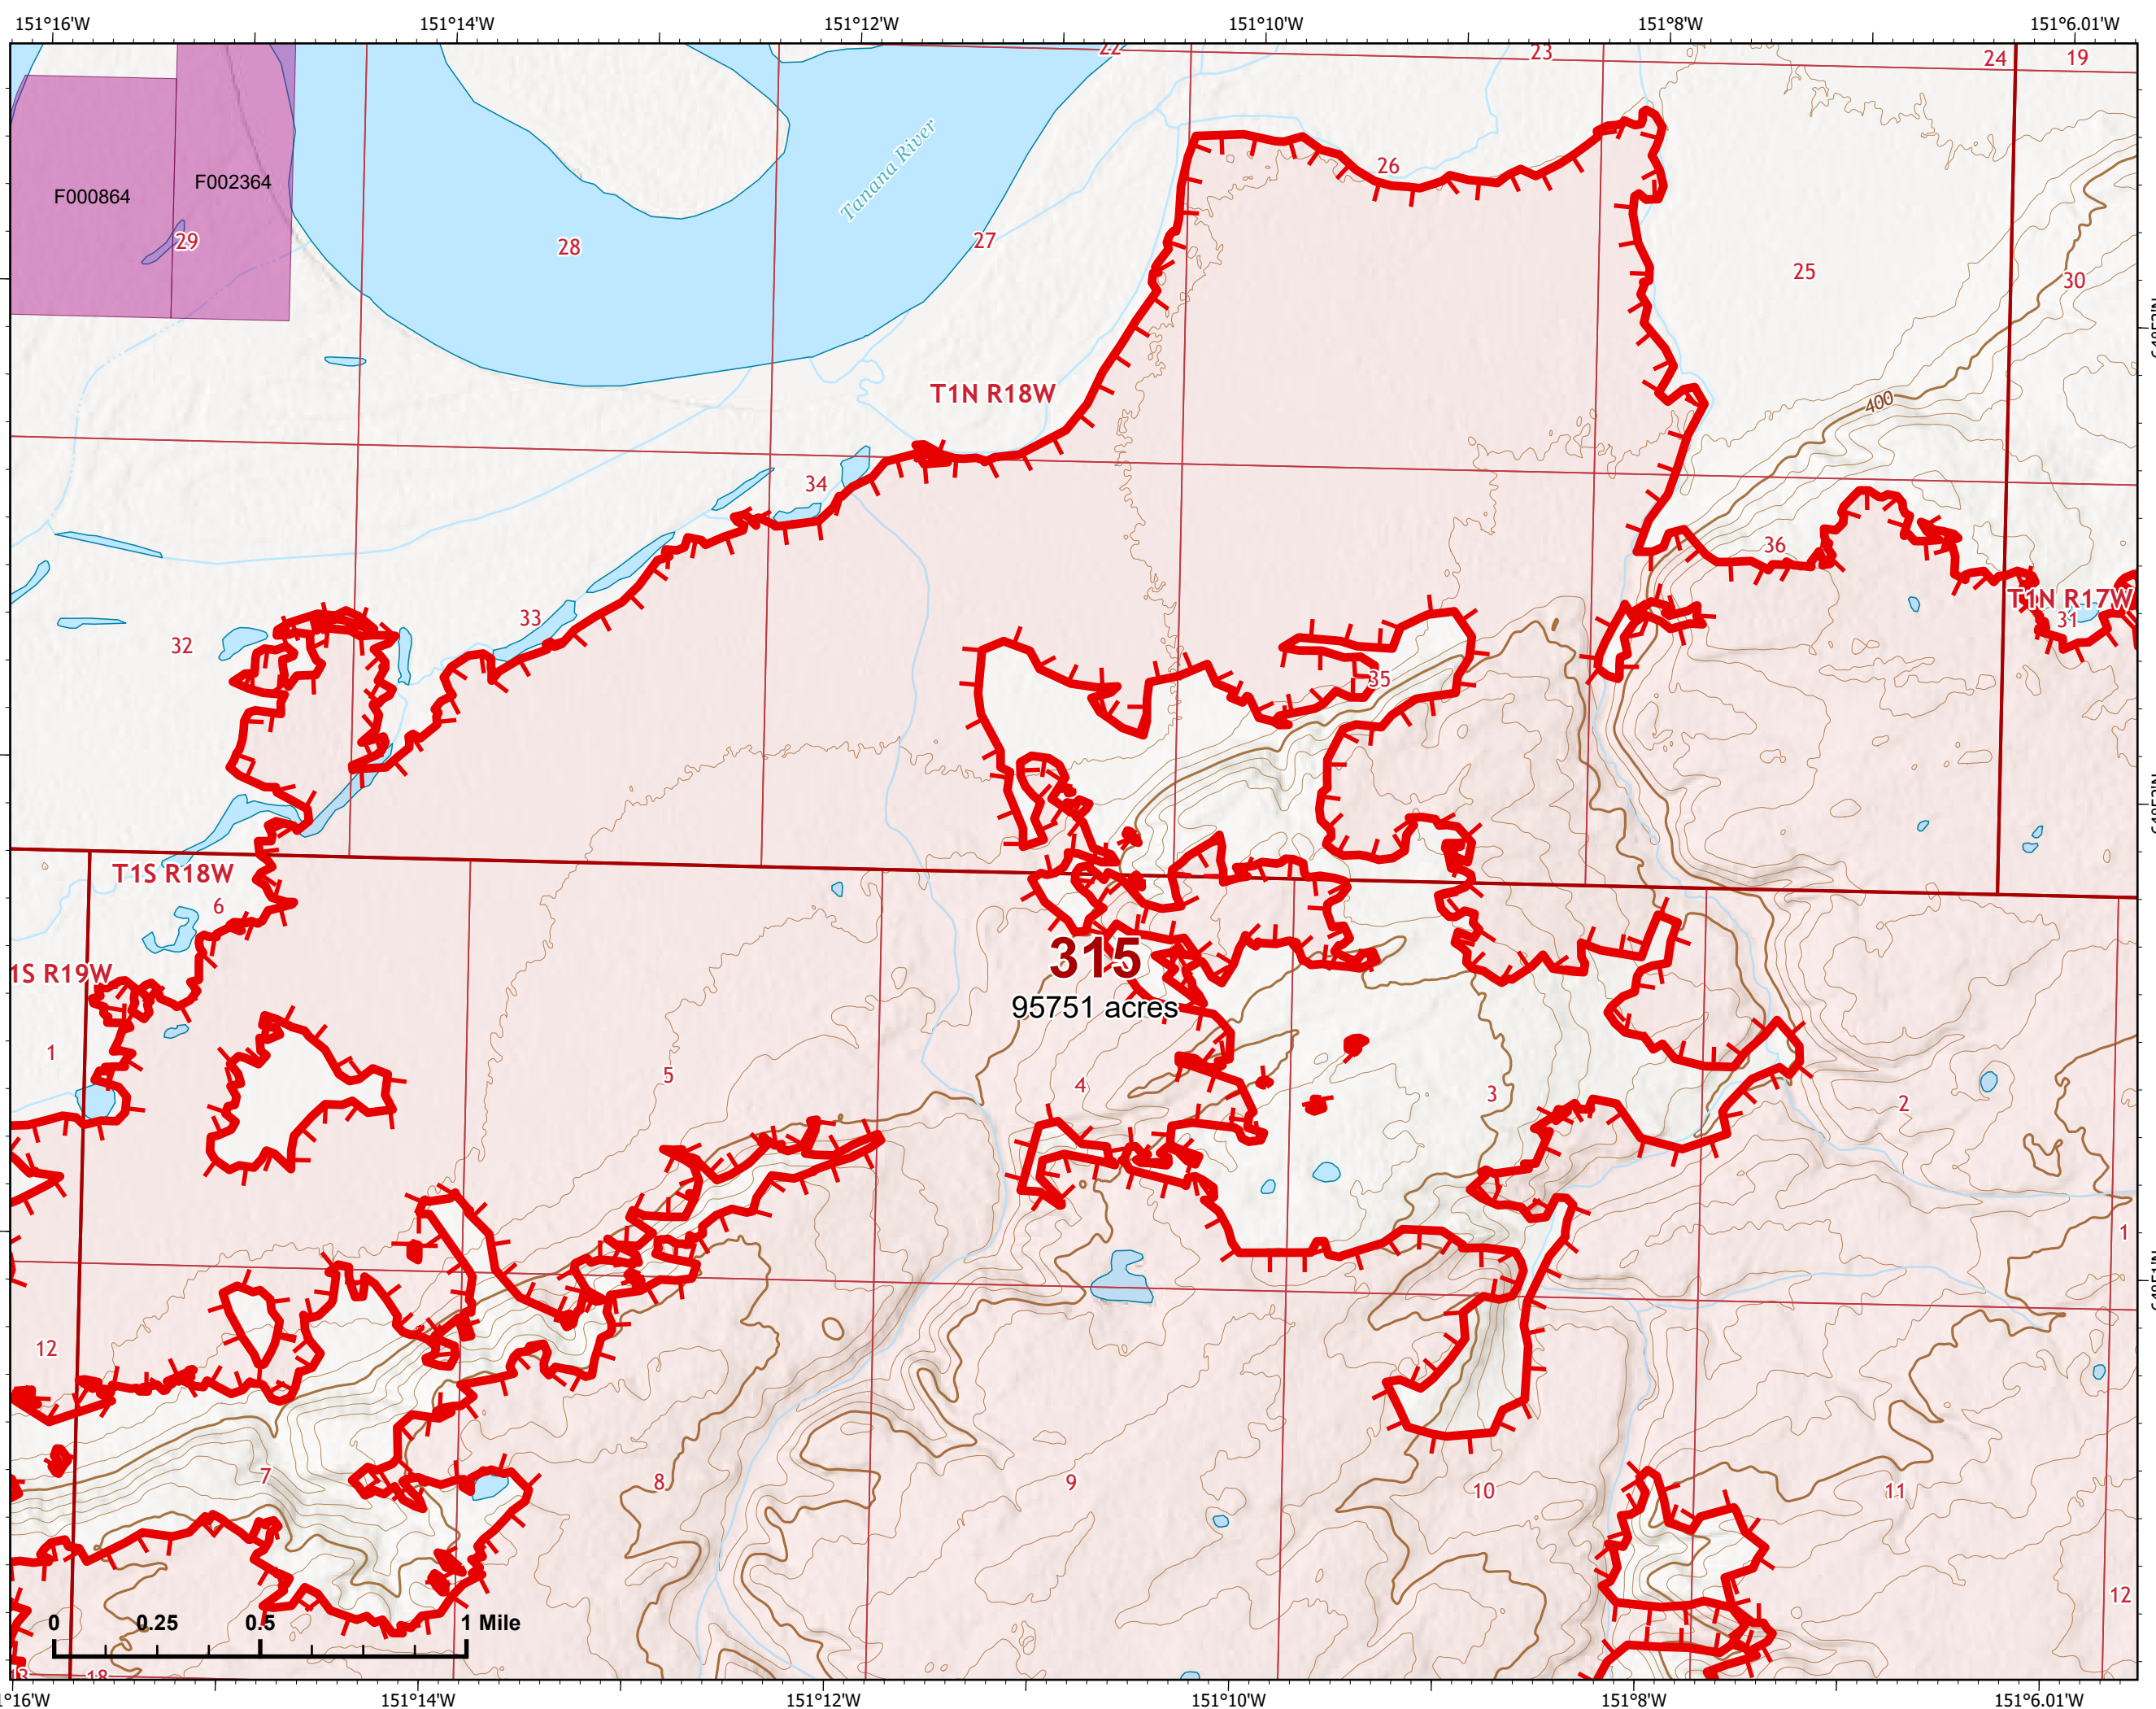

# IAP Map

Bean Complex  
AK-TAD-000898

07/15/2022

Fire: 315 (Chitanana)

Page 315 - 13

-  Wildfire Daily Fire Perimeter
-  Uncontained
-  Native Allotments

Z. Cravens  
7/14/2022 2131