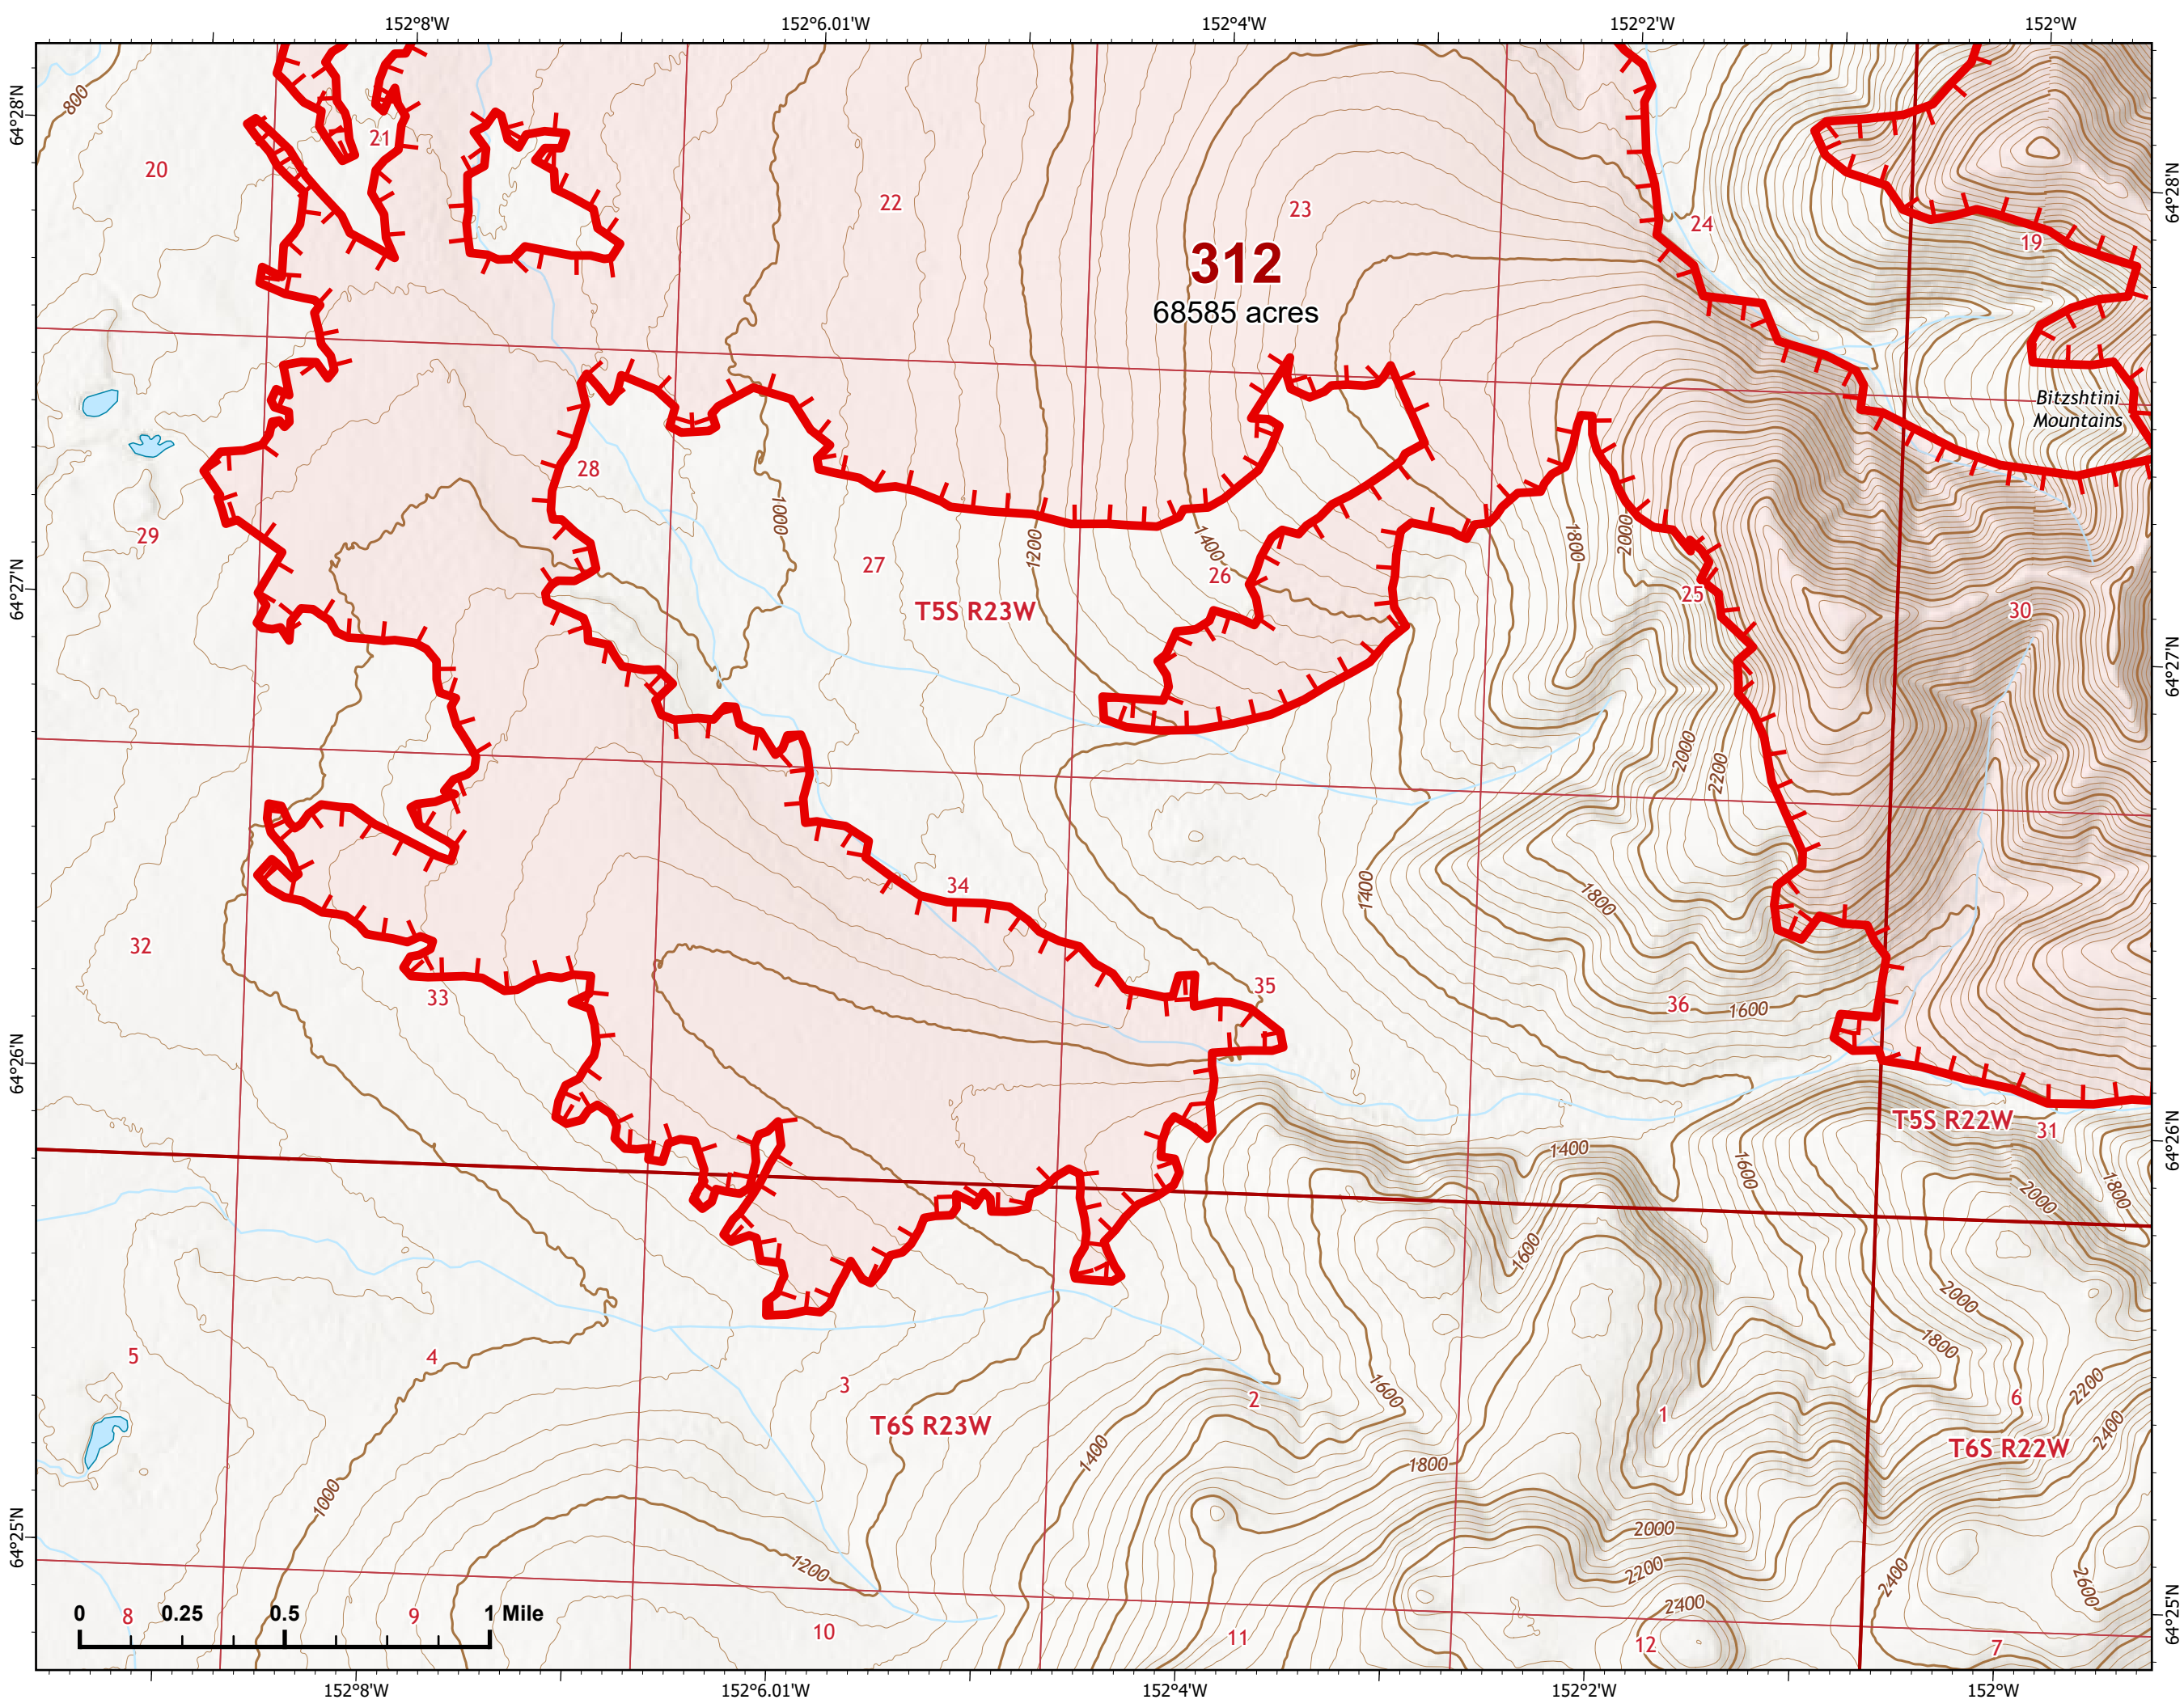

# IAP Map

Bean Complex  
AK-TAD-000898

07/15/2022

Fire: 312 (Bitzshitini)

Page 312 - 6

-  Wildfire Daily Fire Perimeter
-  Uncontained

Z. Cravens  
7/14/2022 2112

# IAP Map

Bean Complex  
AK-TAD-000898

07/15/2022

Fire: 312 (Bitzshitini)

Page 312 - 7

-  Wildfire Daily Fire Perimeter
-  Uncontained

Z. Cravens  
7/14/2022 2113