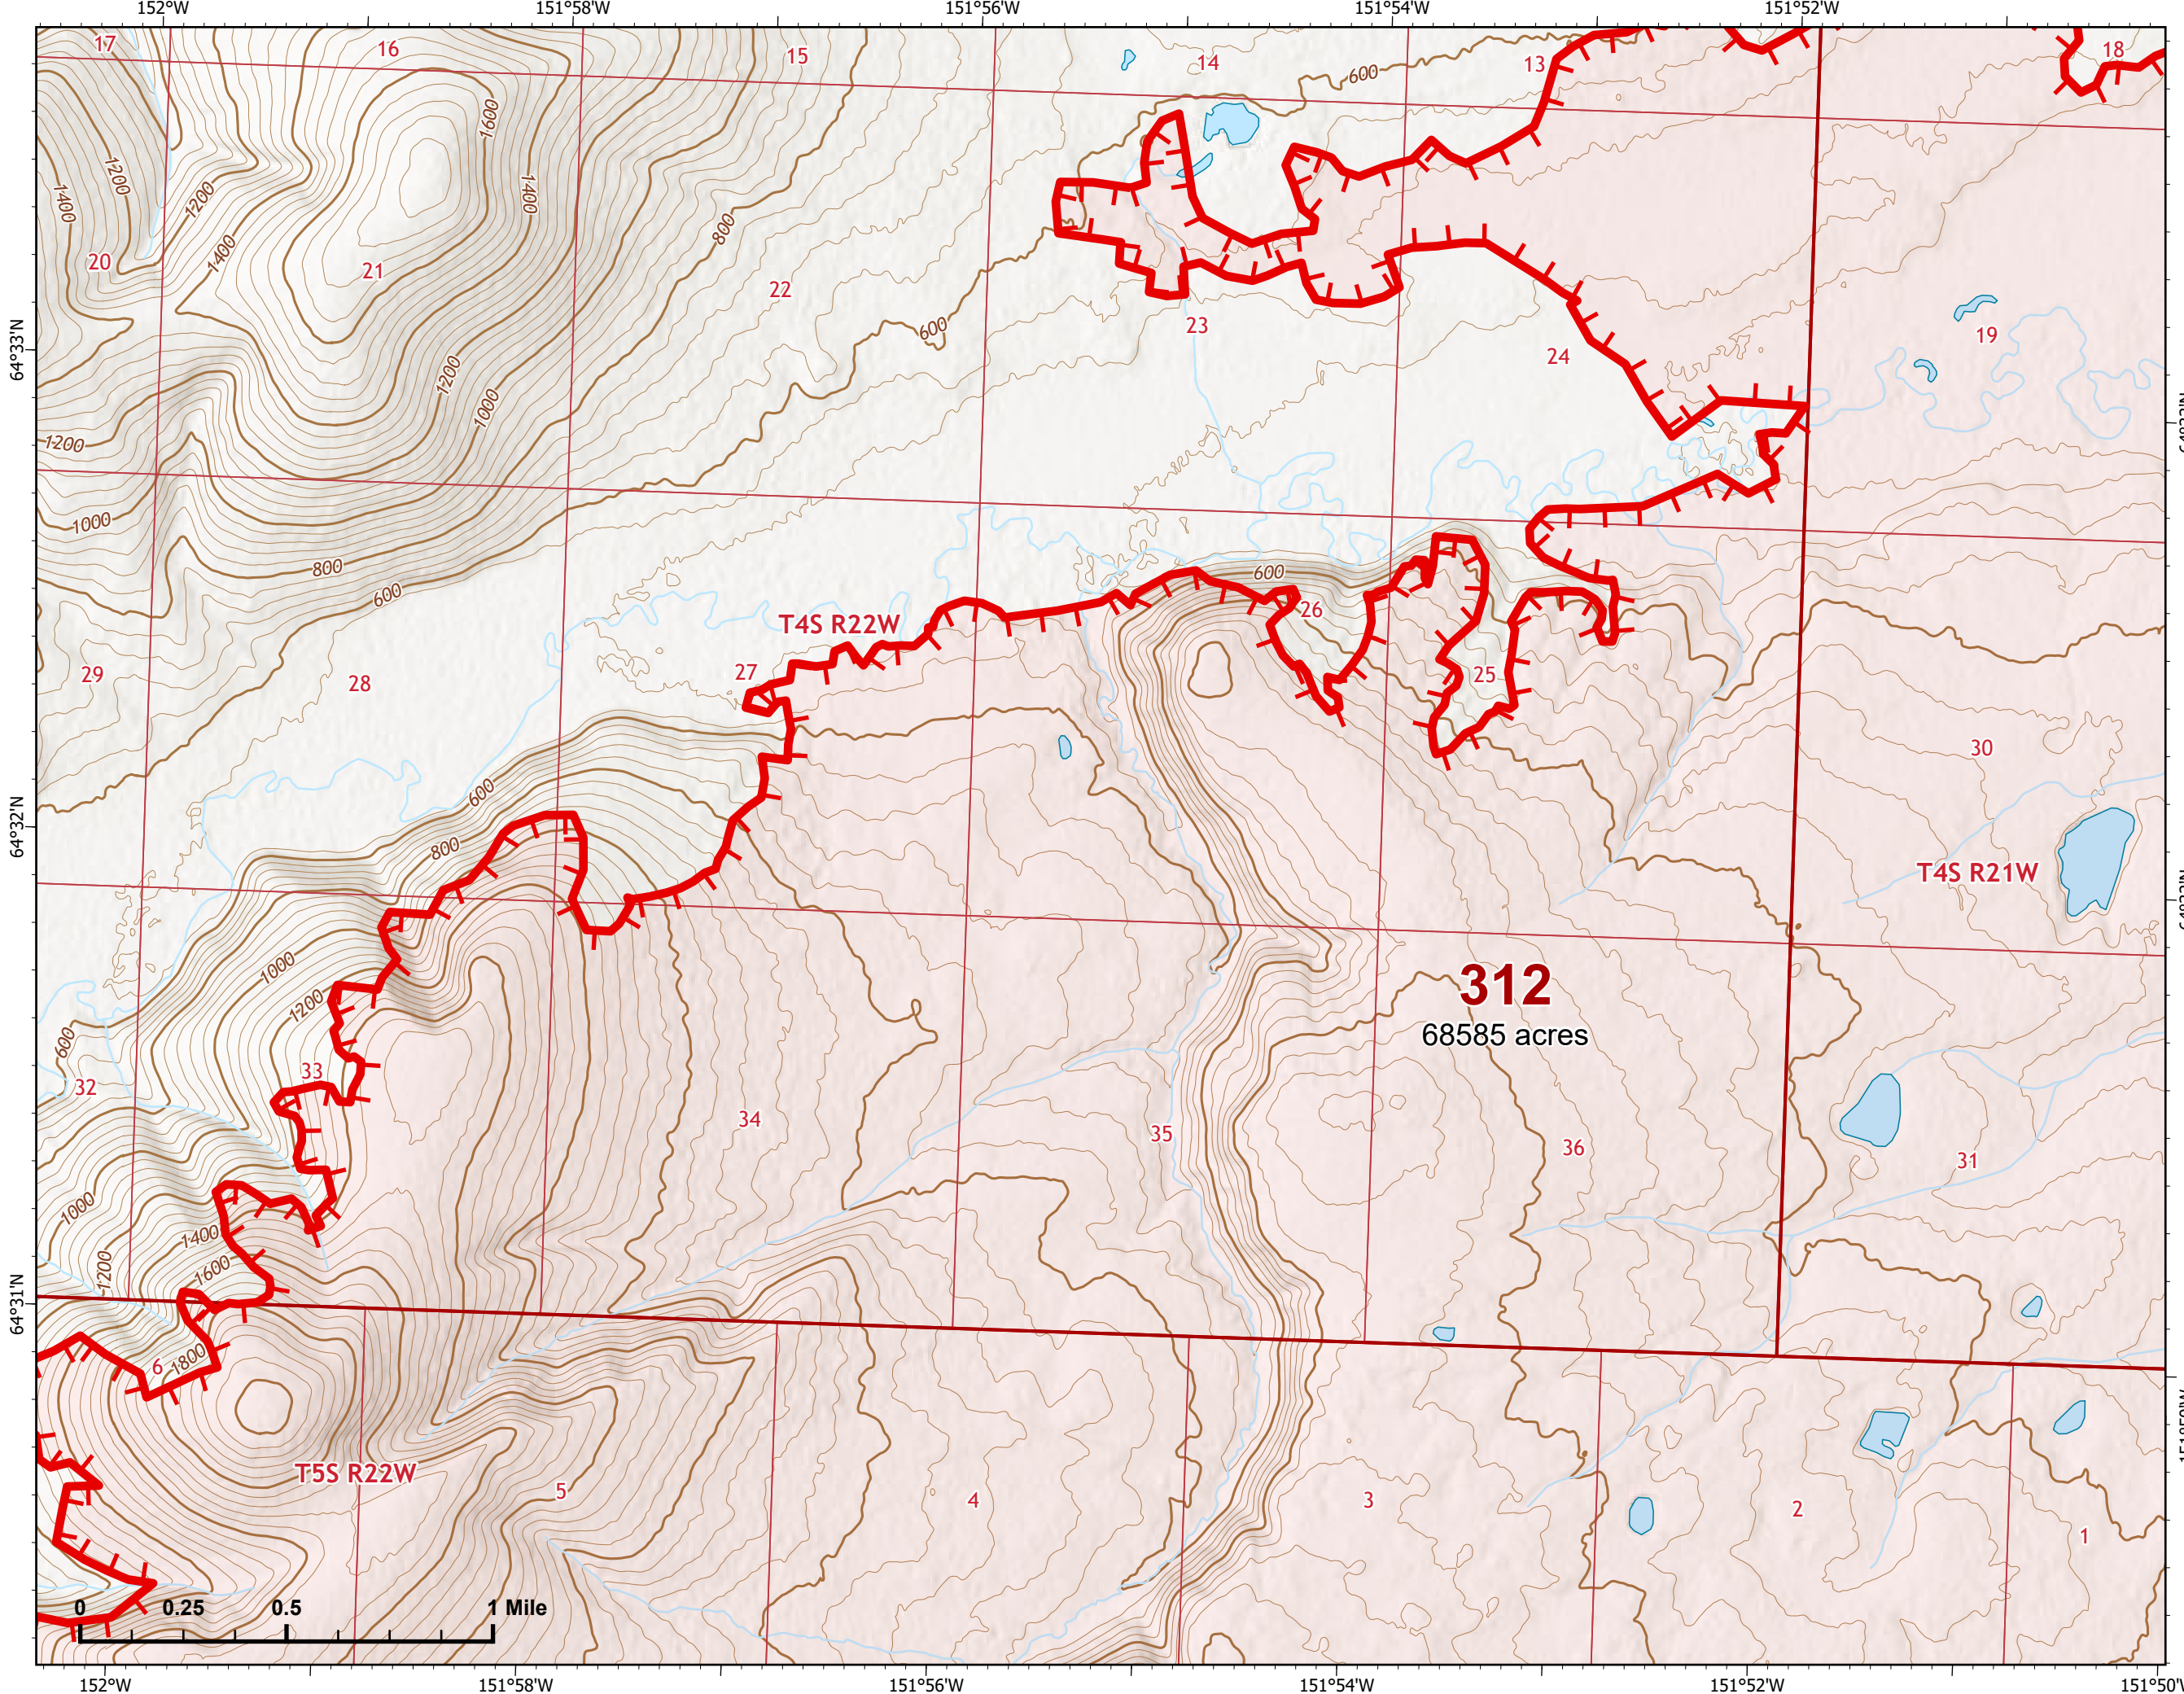

# IAP Map

Bean Complex  
AK-TAD-000898

07/15/2022

Fire: 312 (Bitzshitini)

Page 312 - 2

-  Helispot
-  Wildfire Daily Fire Perimeter
-  Uncontained

Z. Cravens  
7/14/2022 2108

# IAP Map

Bean Complex  
AK-TAD-000898

07/15/2022

Fire: 312 (Bitzshitini)

Page 312 - 3

-  Wildfire Daily Fire Perimeter
-  Uncontained

**312**  
68585 acres

Z. Cravens  
7/14/2022 2109

# IAP Map

Bean Complex  
AK-TAD-000898

07/15/2022

Fire: 312 (Bitzshitini)

Page 312 - 4

-  Wildfire Daily Fire Perimeter
-  Uncontained

Z. Cravens  
7/14/2022 2110