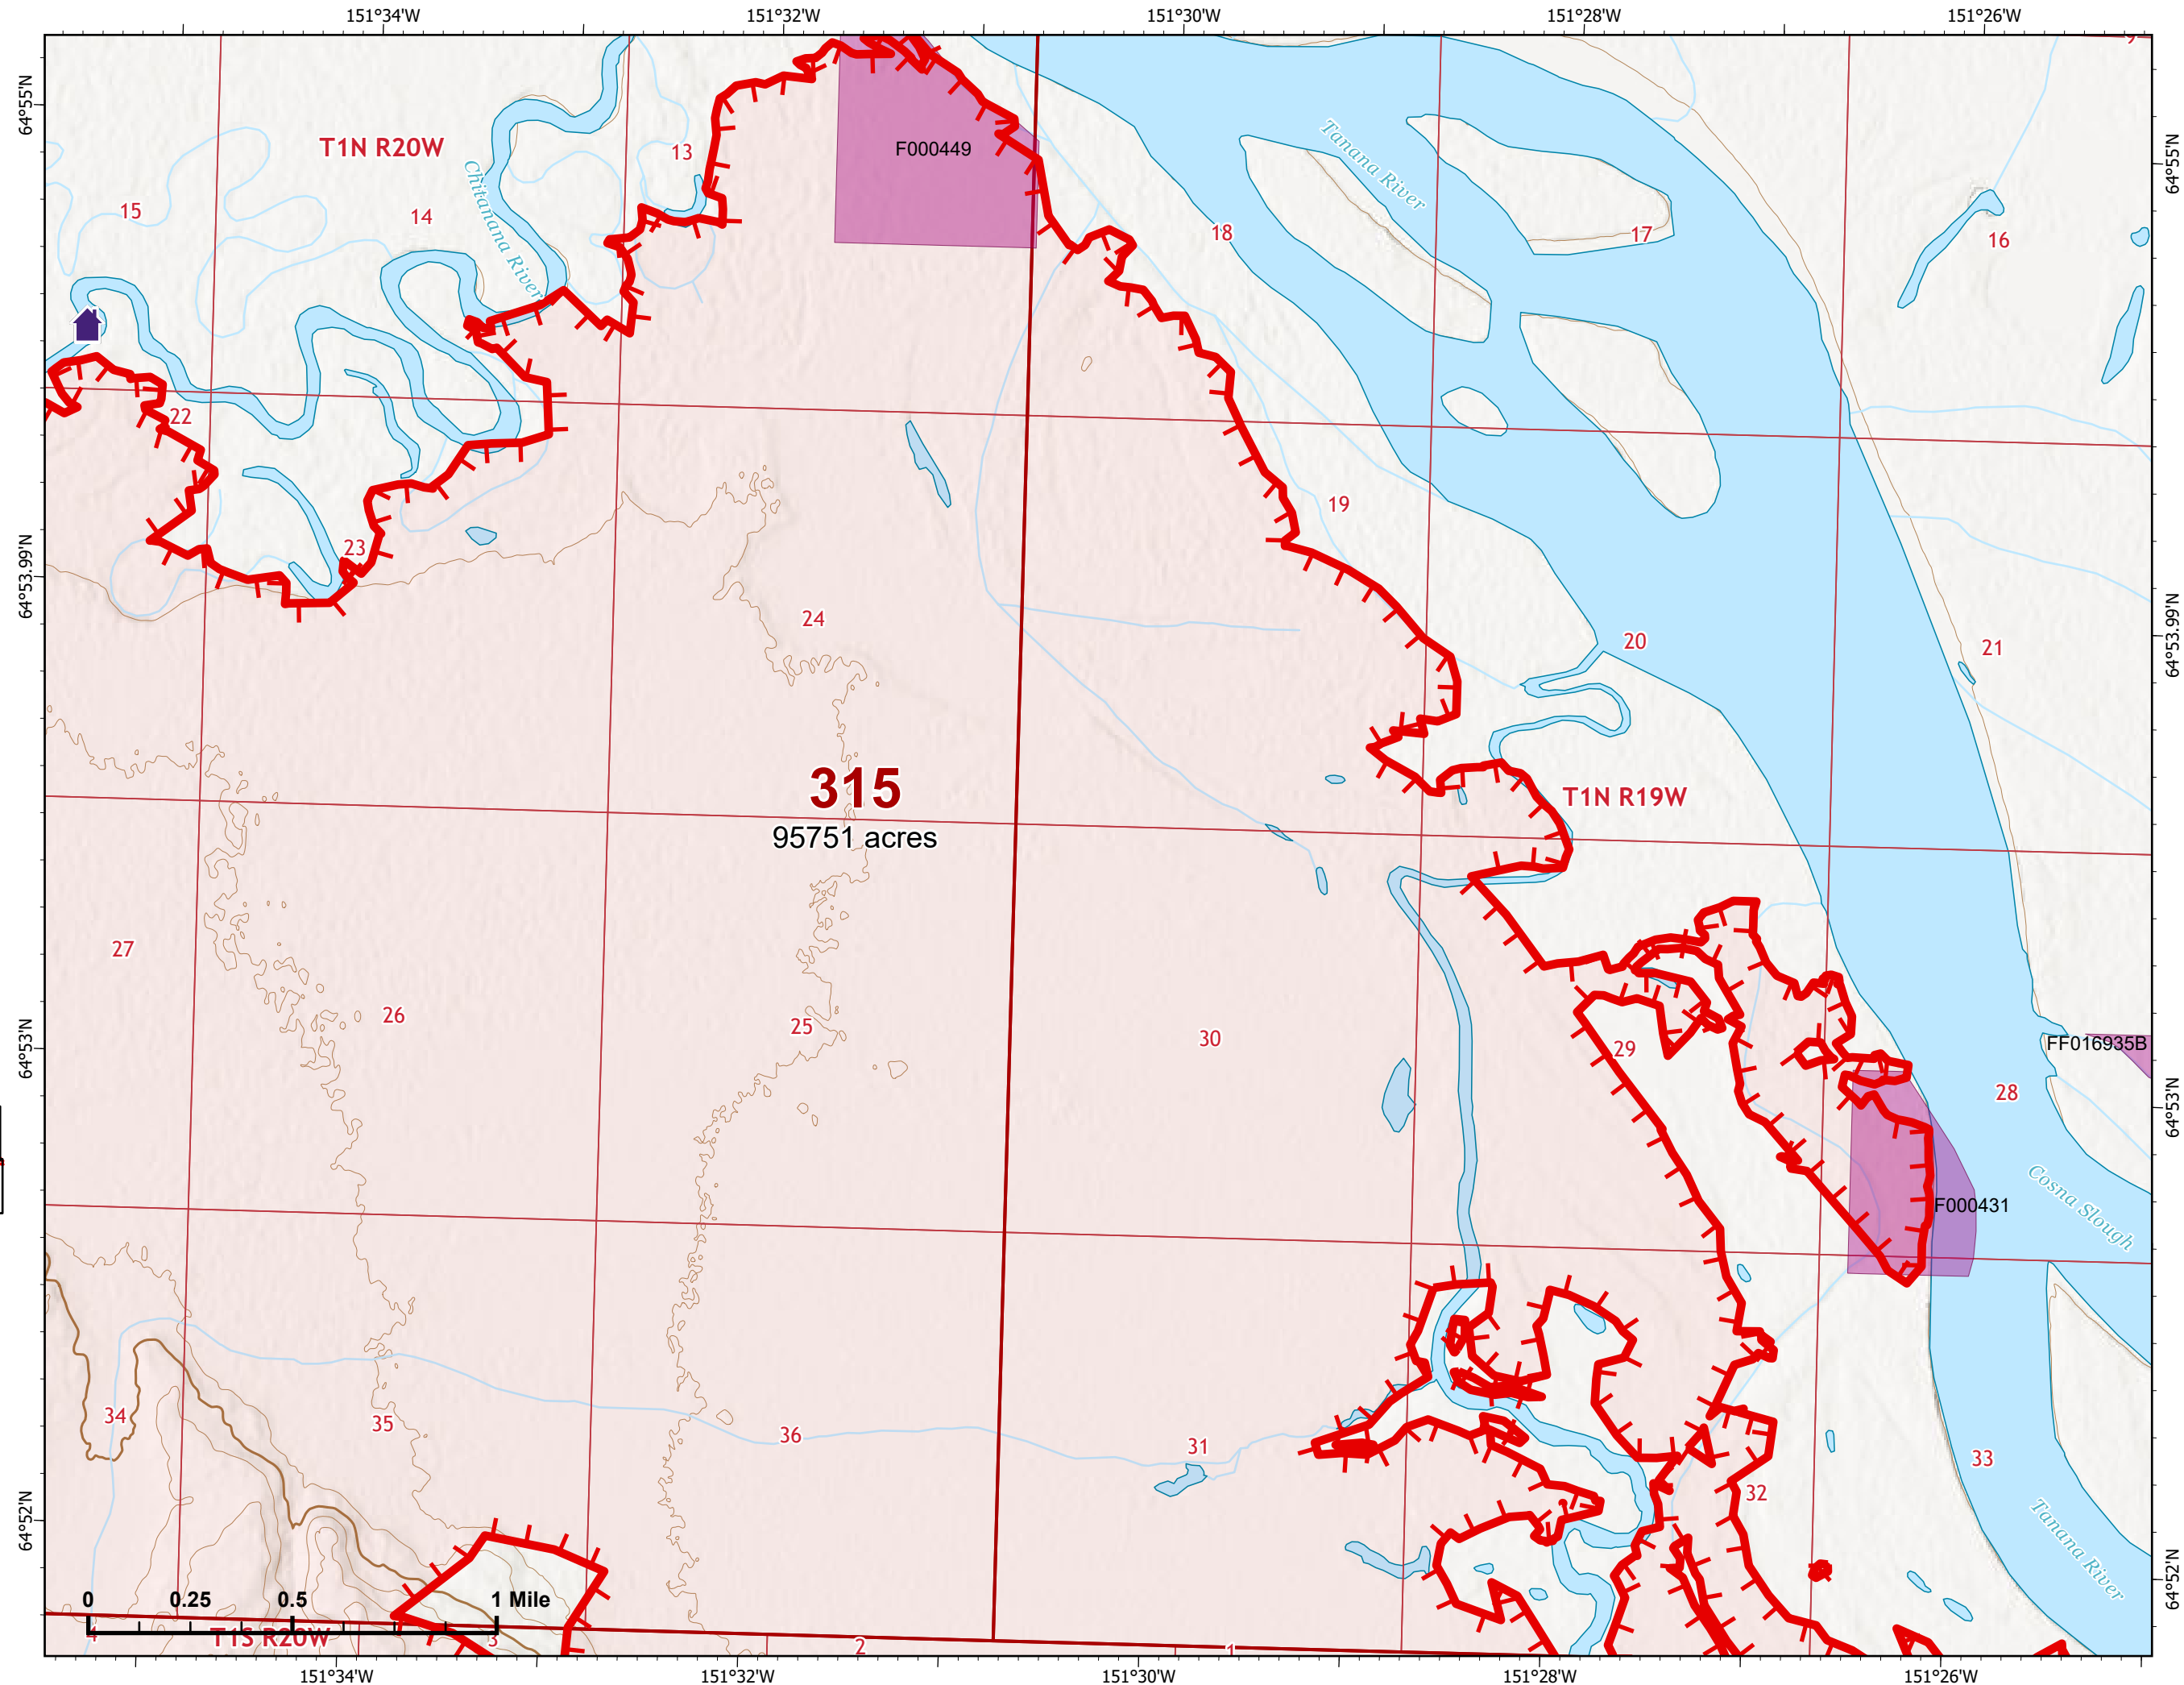

# IAP Map

Bean Complex  
AK-TAD-000898  
07/15/2022

Fire: 310 (Tanana River)

Page 310 - 1

-  Helispot
-  Drop Point
-  Wildfire Daily Fire Perimeter
-  Uncontained

Z. Cravens  
7/14/2022 2135