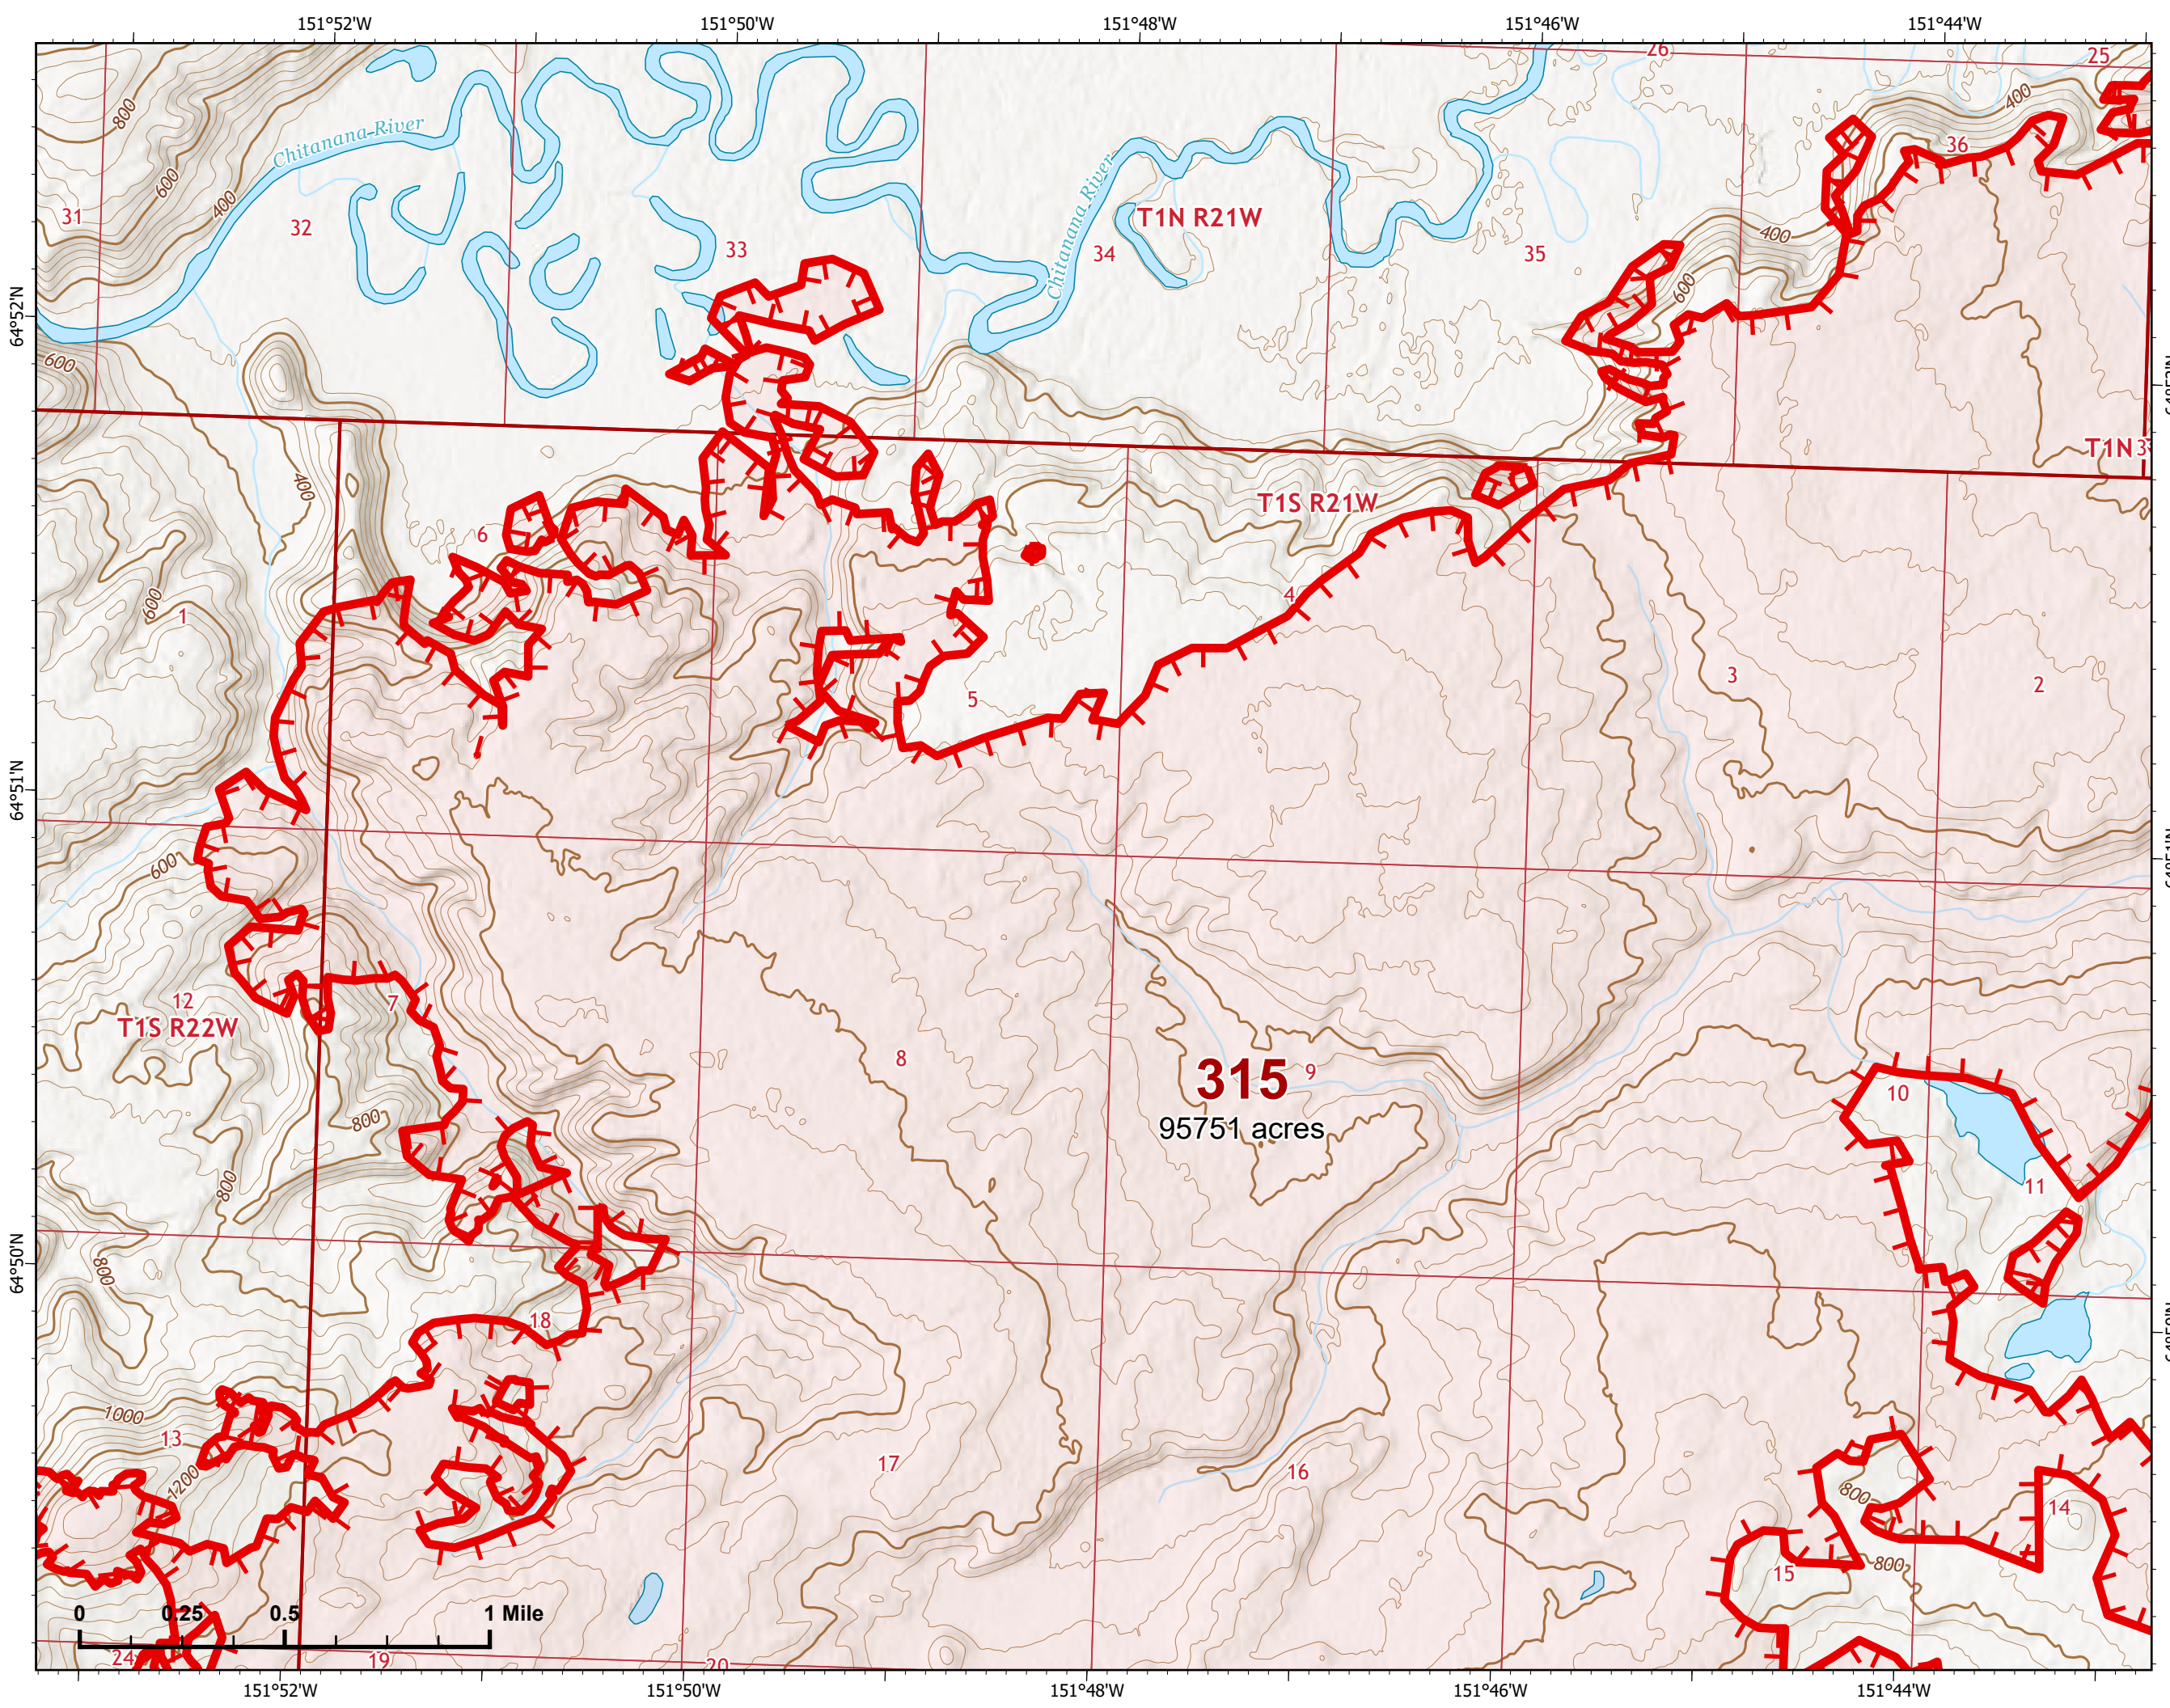

# IAP Map

Bean Complex  
AK-TAD-000898

07/15/2022

Fire: 315 (Chitanana)

Page 315 - 3

-  Wildfire Daily Fire Perimeter
-  Uncontained

**315**  
95751 acres

Z. Cravens  
7/14/2022 2120