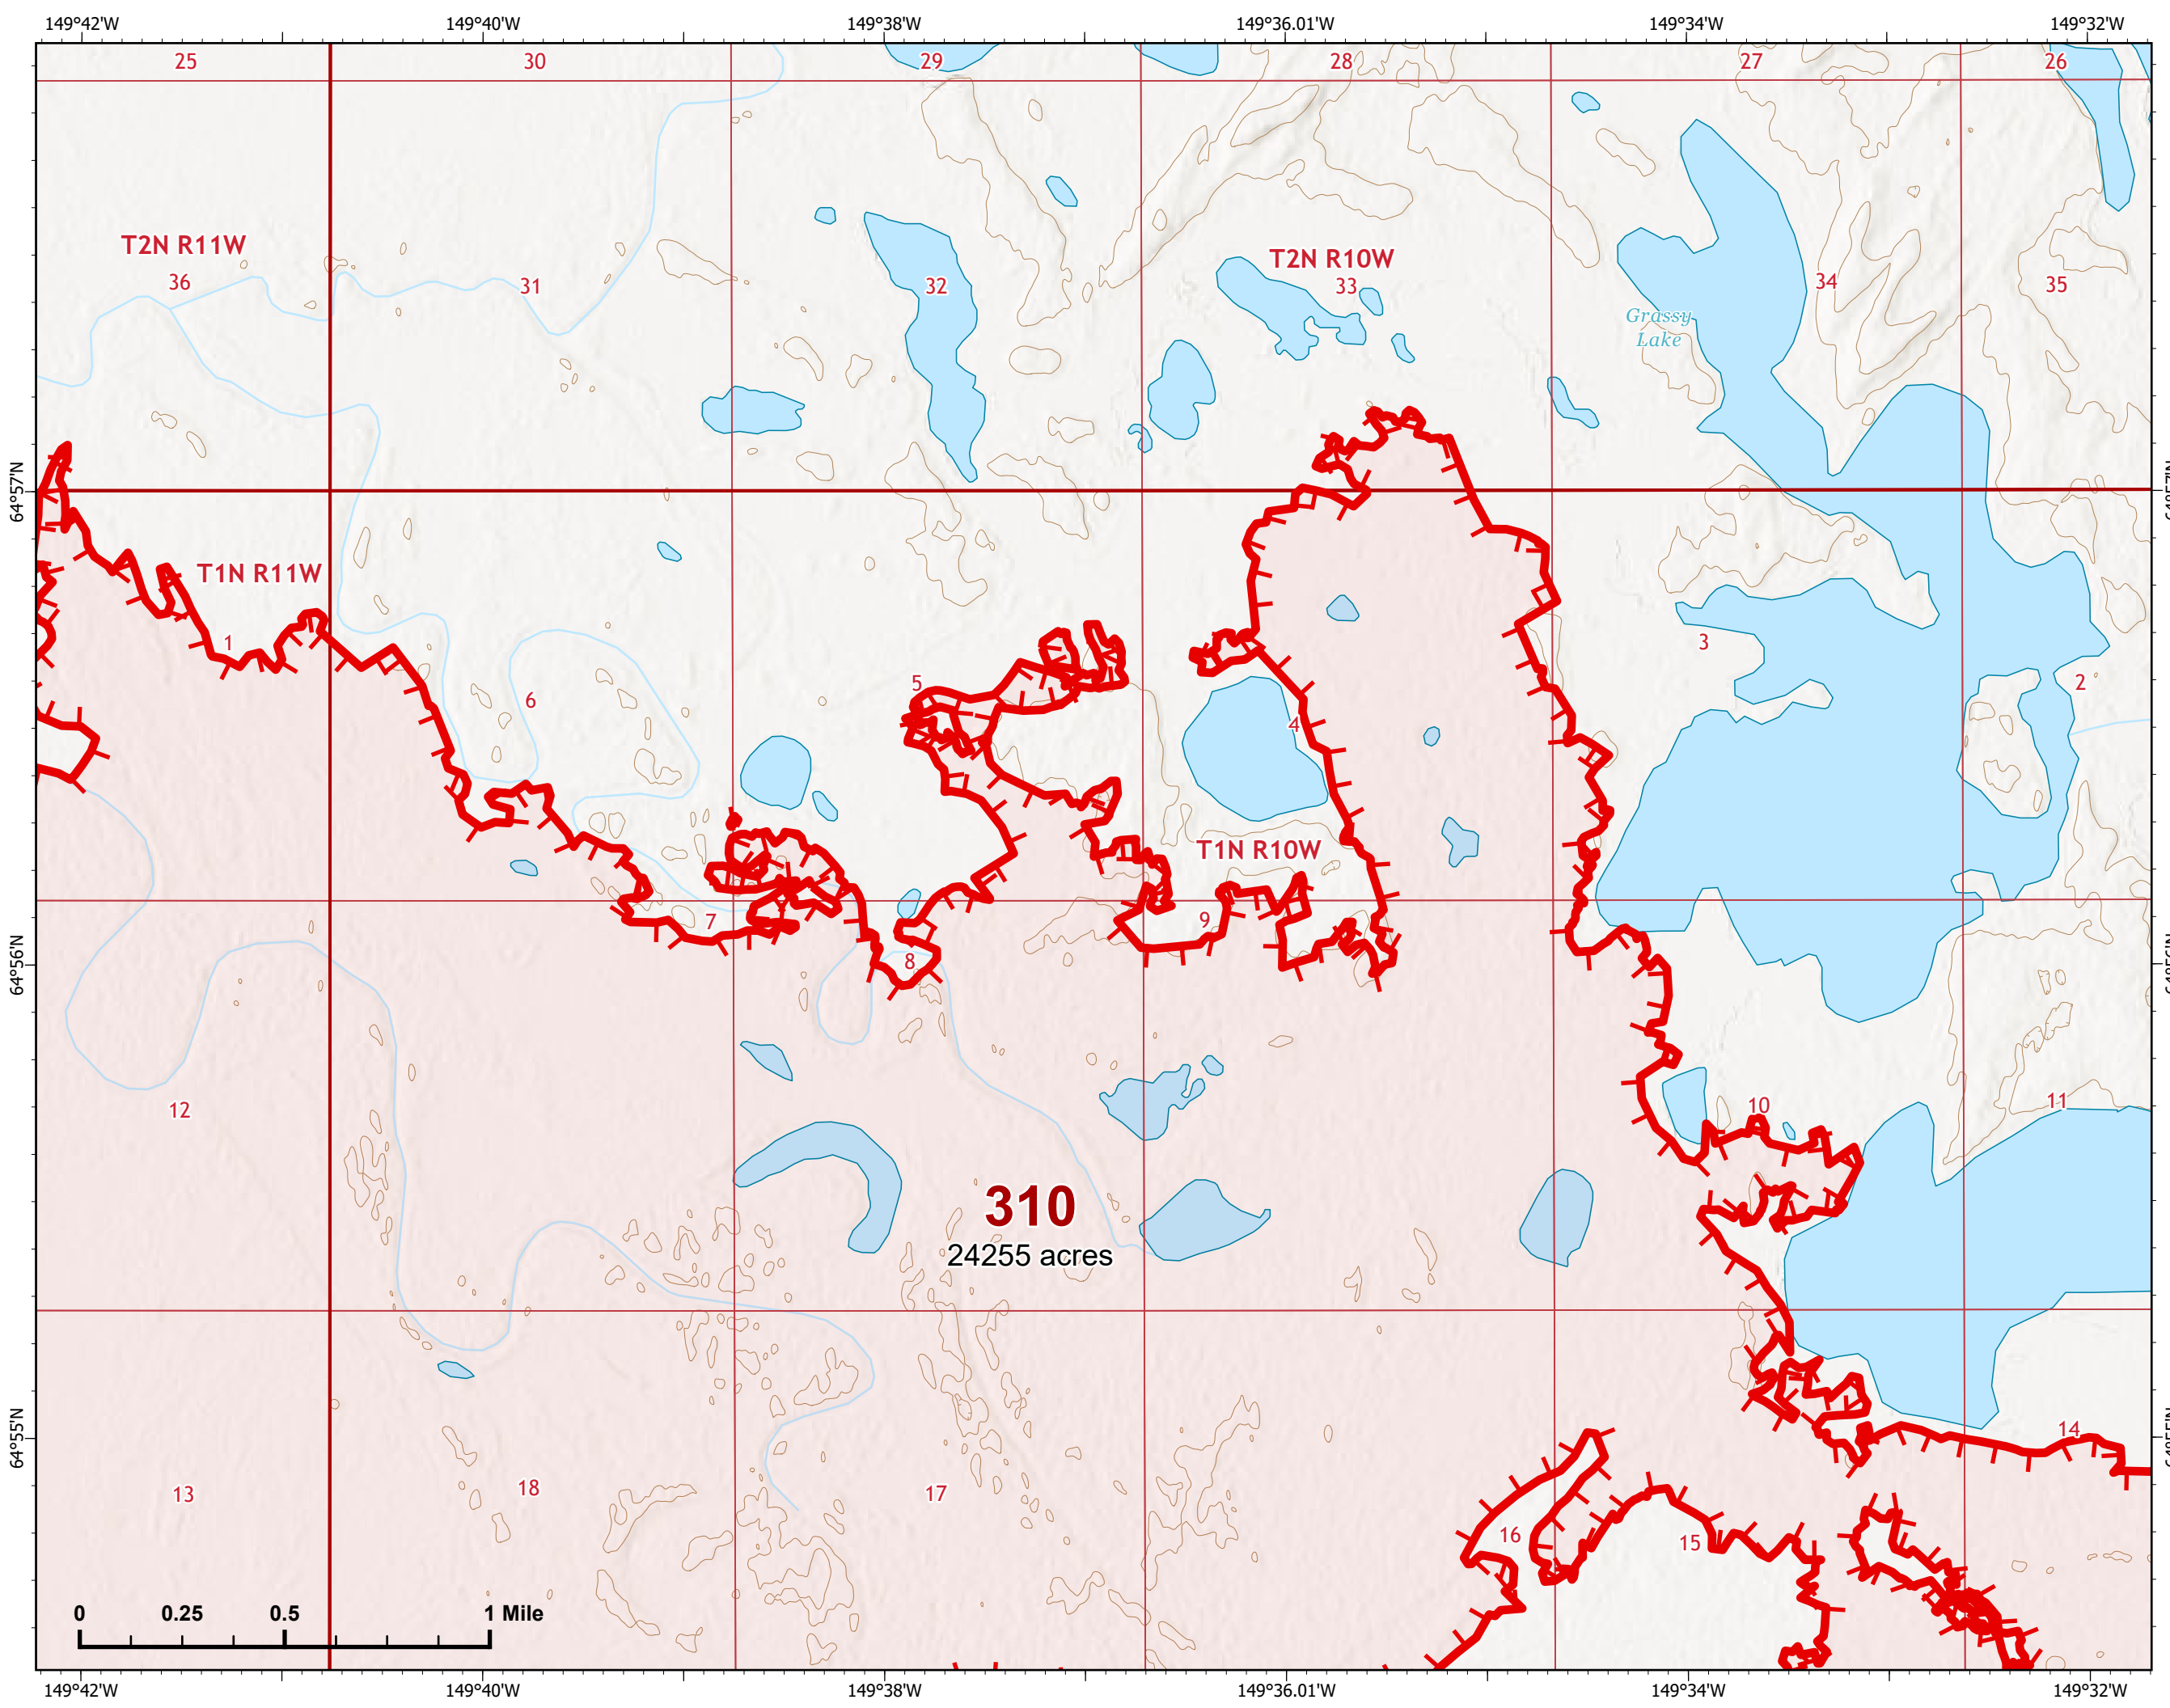

# IAP Map

Bean Complex  
AK-TAD-000898  
07/15/2022

Fire: 310 (Tanana River)

Page 310 - 8

-  Wildfire Daily Fire Perimeter
-  Uncontained

Z. Cravens  
7/14/2022 2143

**310**  
24255 acres