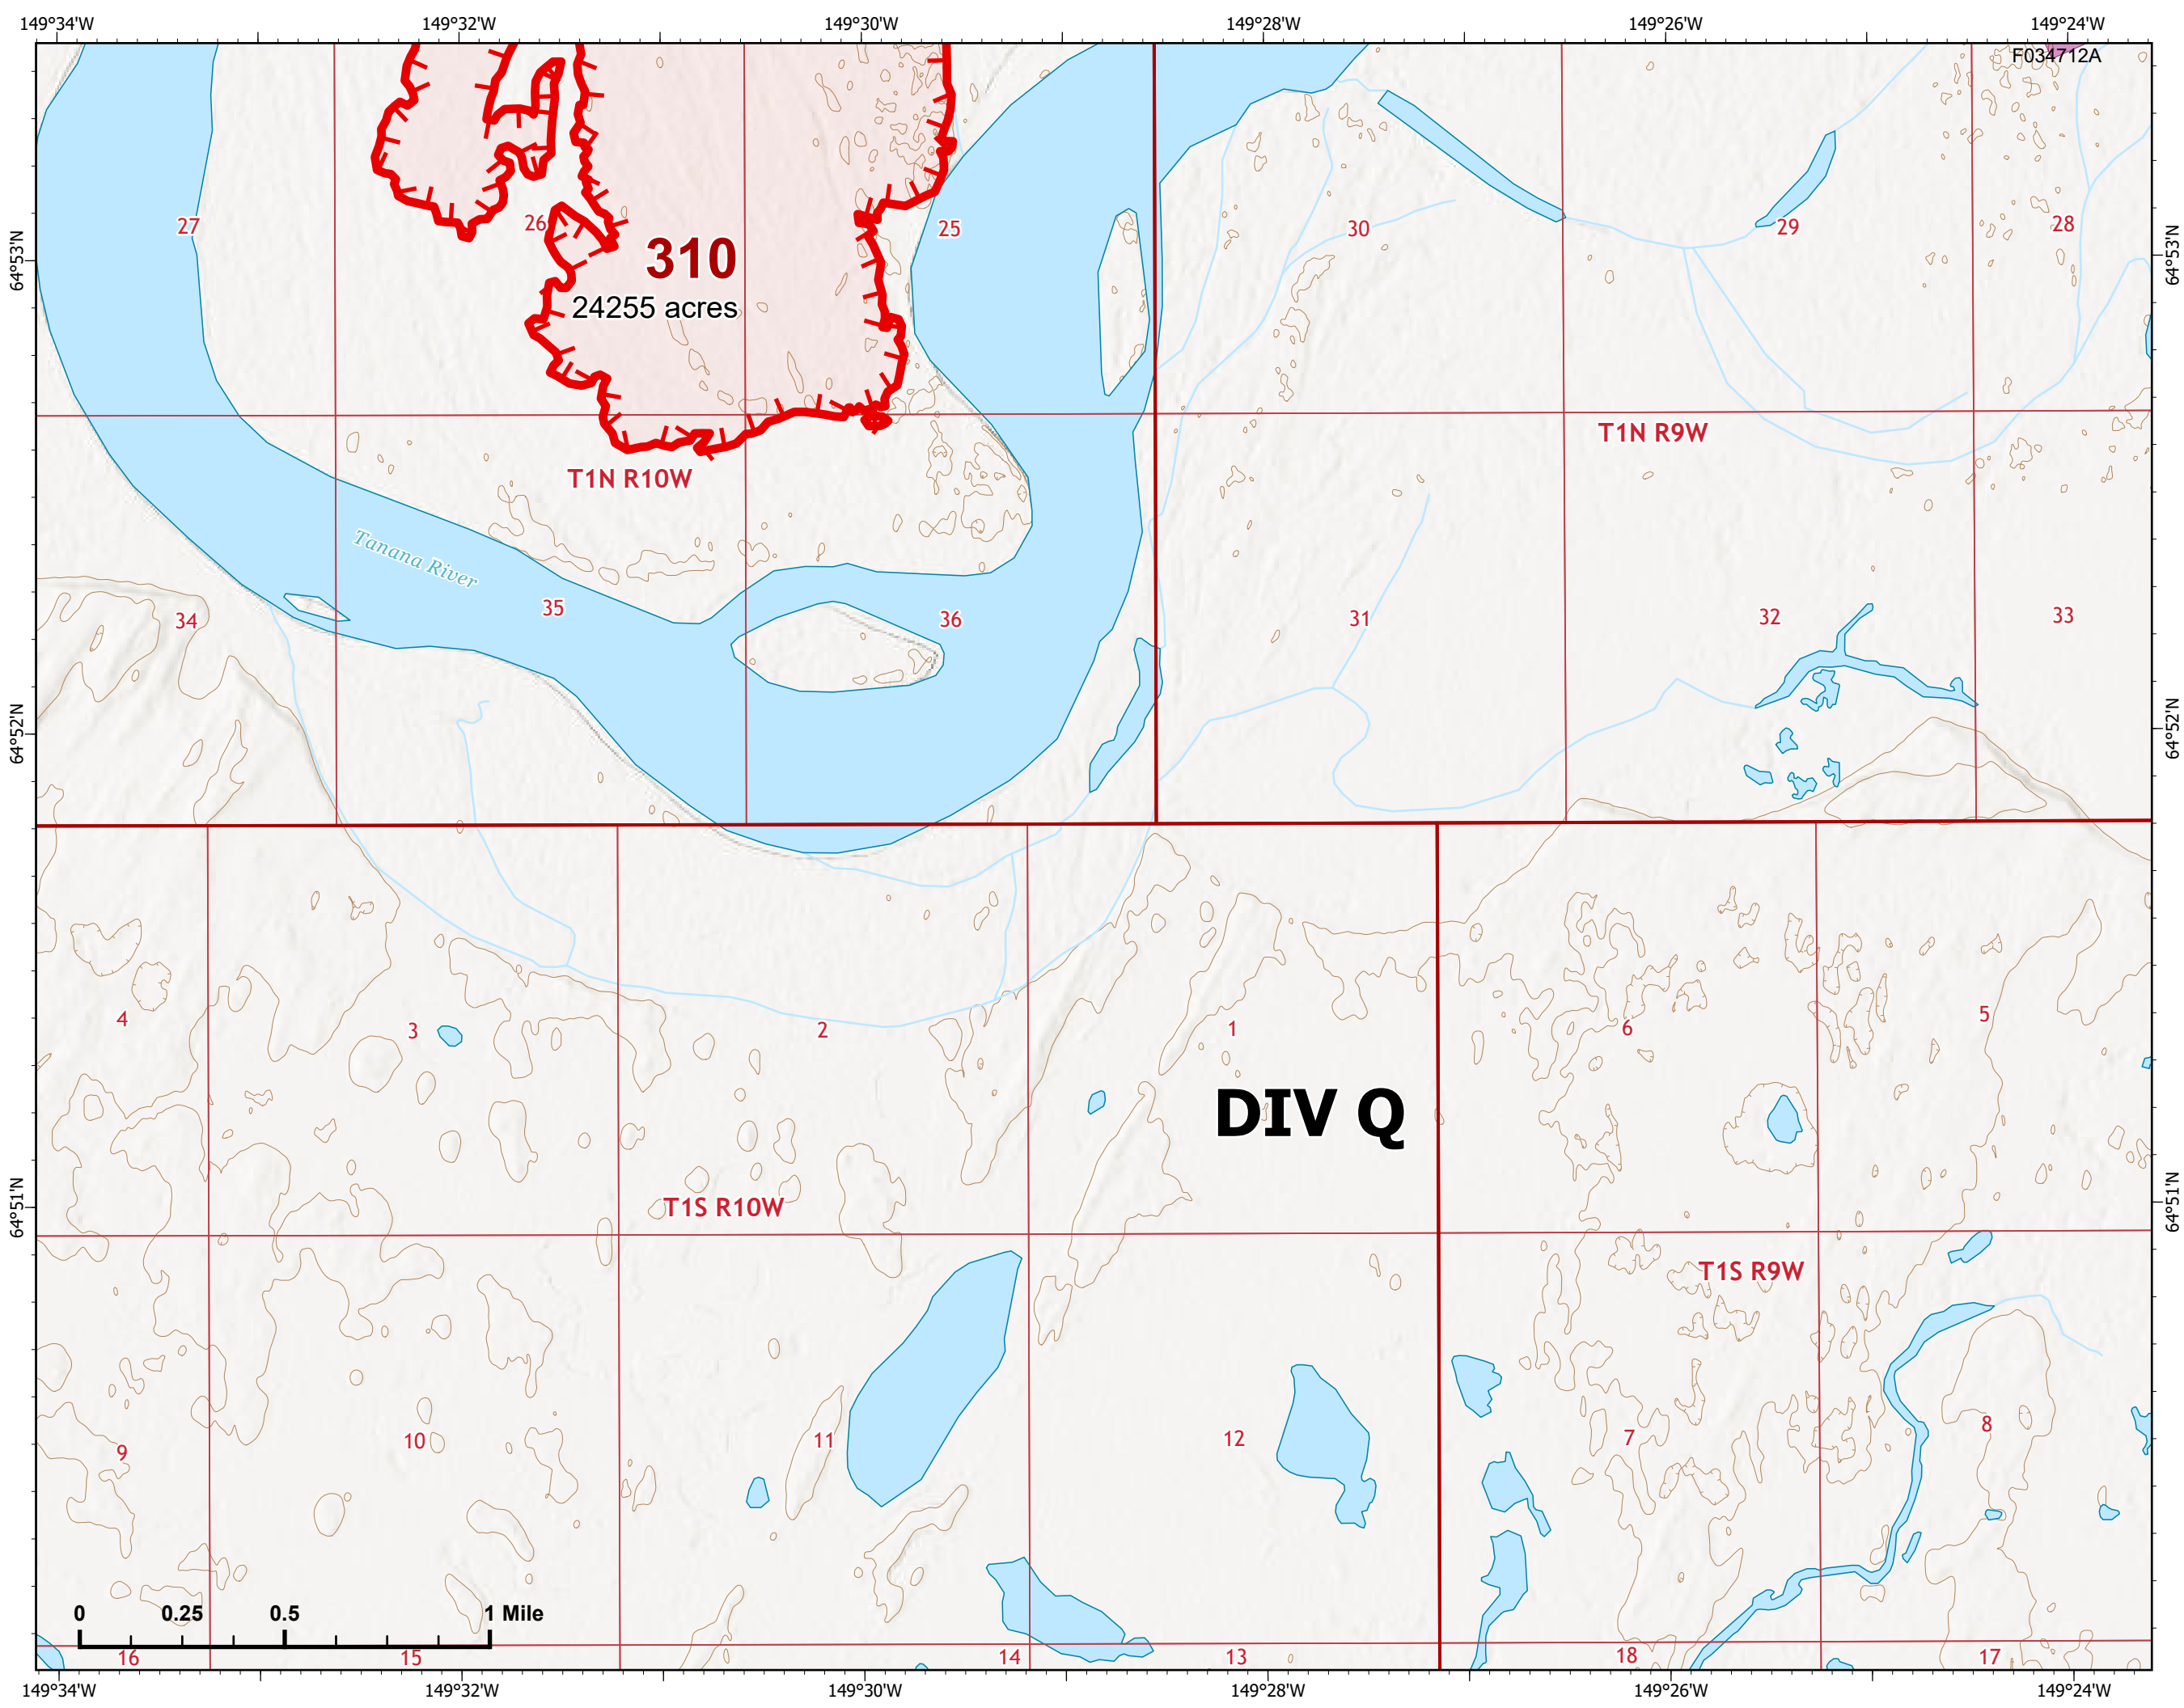

# IAP Map

Bean Complex  
AK-TAD-000898

07/15/2022

Fire: 310 (Tanana River)

Page 310 - 6

-  Wildfire Daily Fire Perimeter
-  Label Point
-  Uncontained
-  Native Allotments

Z. Cravens  
7/14/2022 2140

NORTHWEST INCIDENT MANAGEMENT TEAM