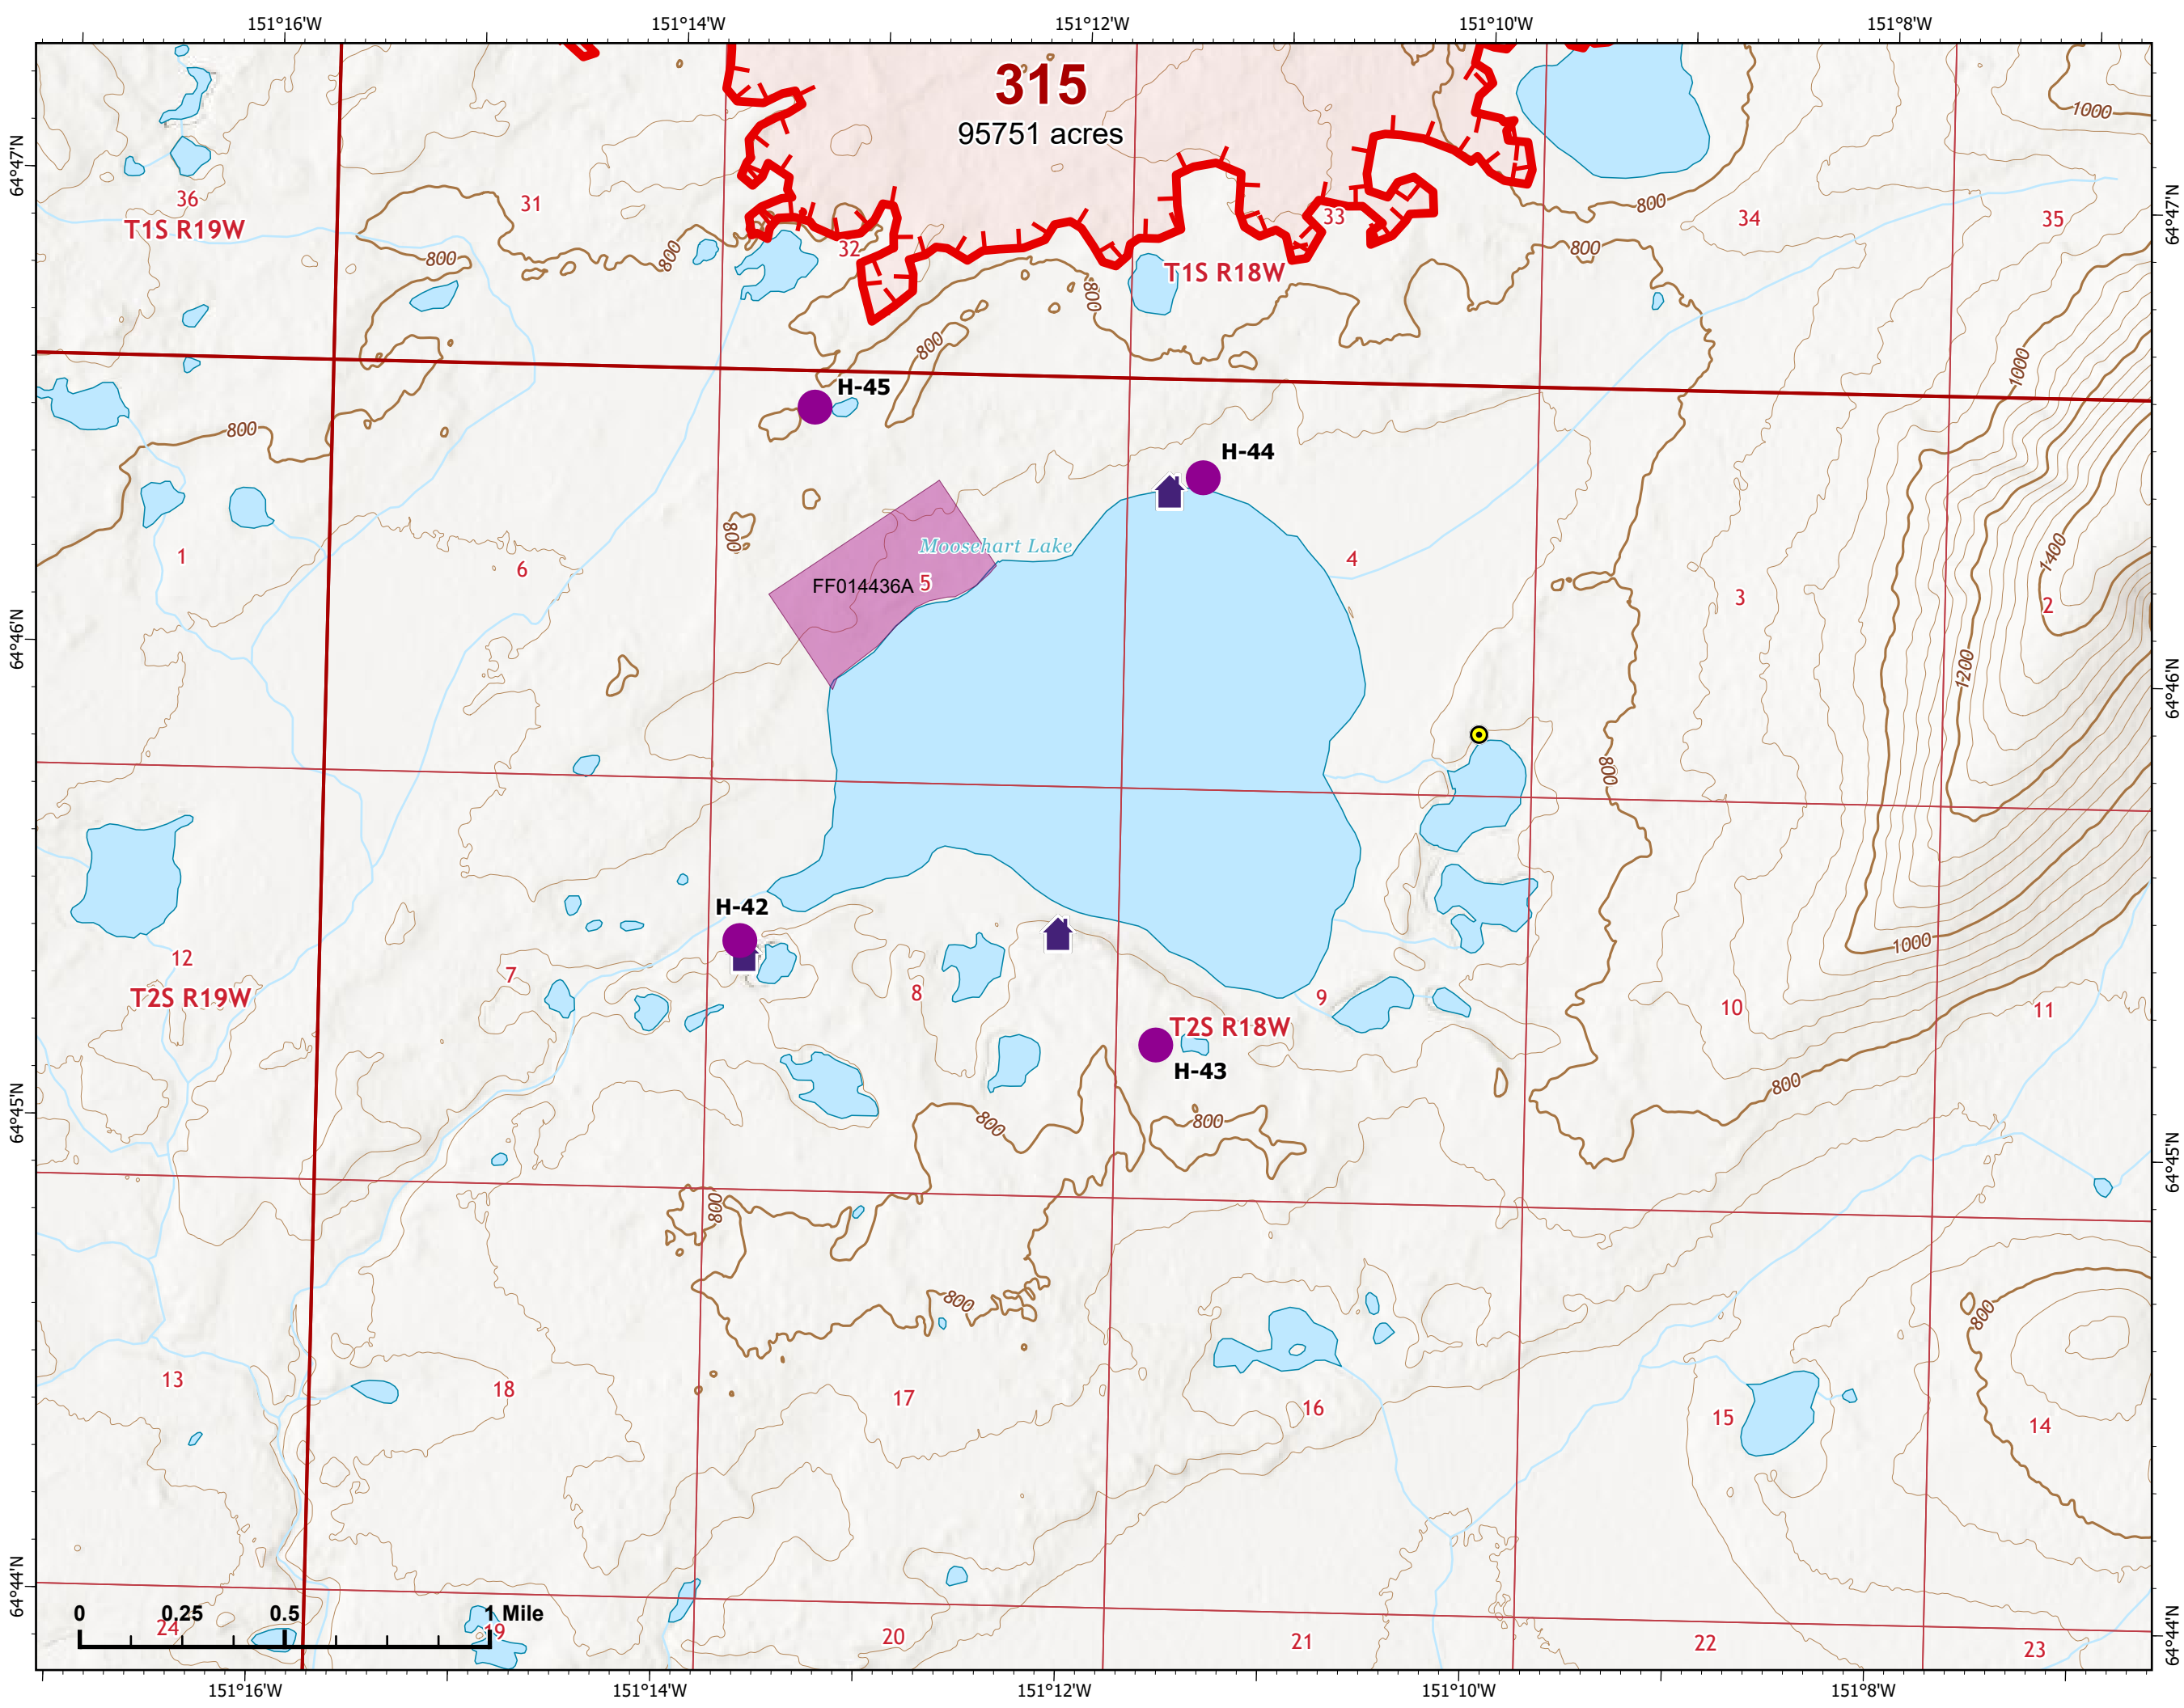

# IAP Map

Bean Complex  
AK-TAD-000898

07/15/2022

Fire: 315 (Chitanana)

Page 315 - 9

- Helispot
- 🏠 Structure
- ⦿ Other
- 🔴 Wildfire Daily Fire Perimeter
- 🔴 Uncontained
- 🟪 Native Allotments

Z. Cravens  
7/14/2022 2127