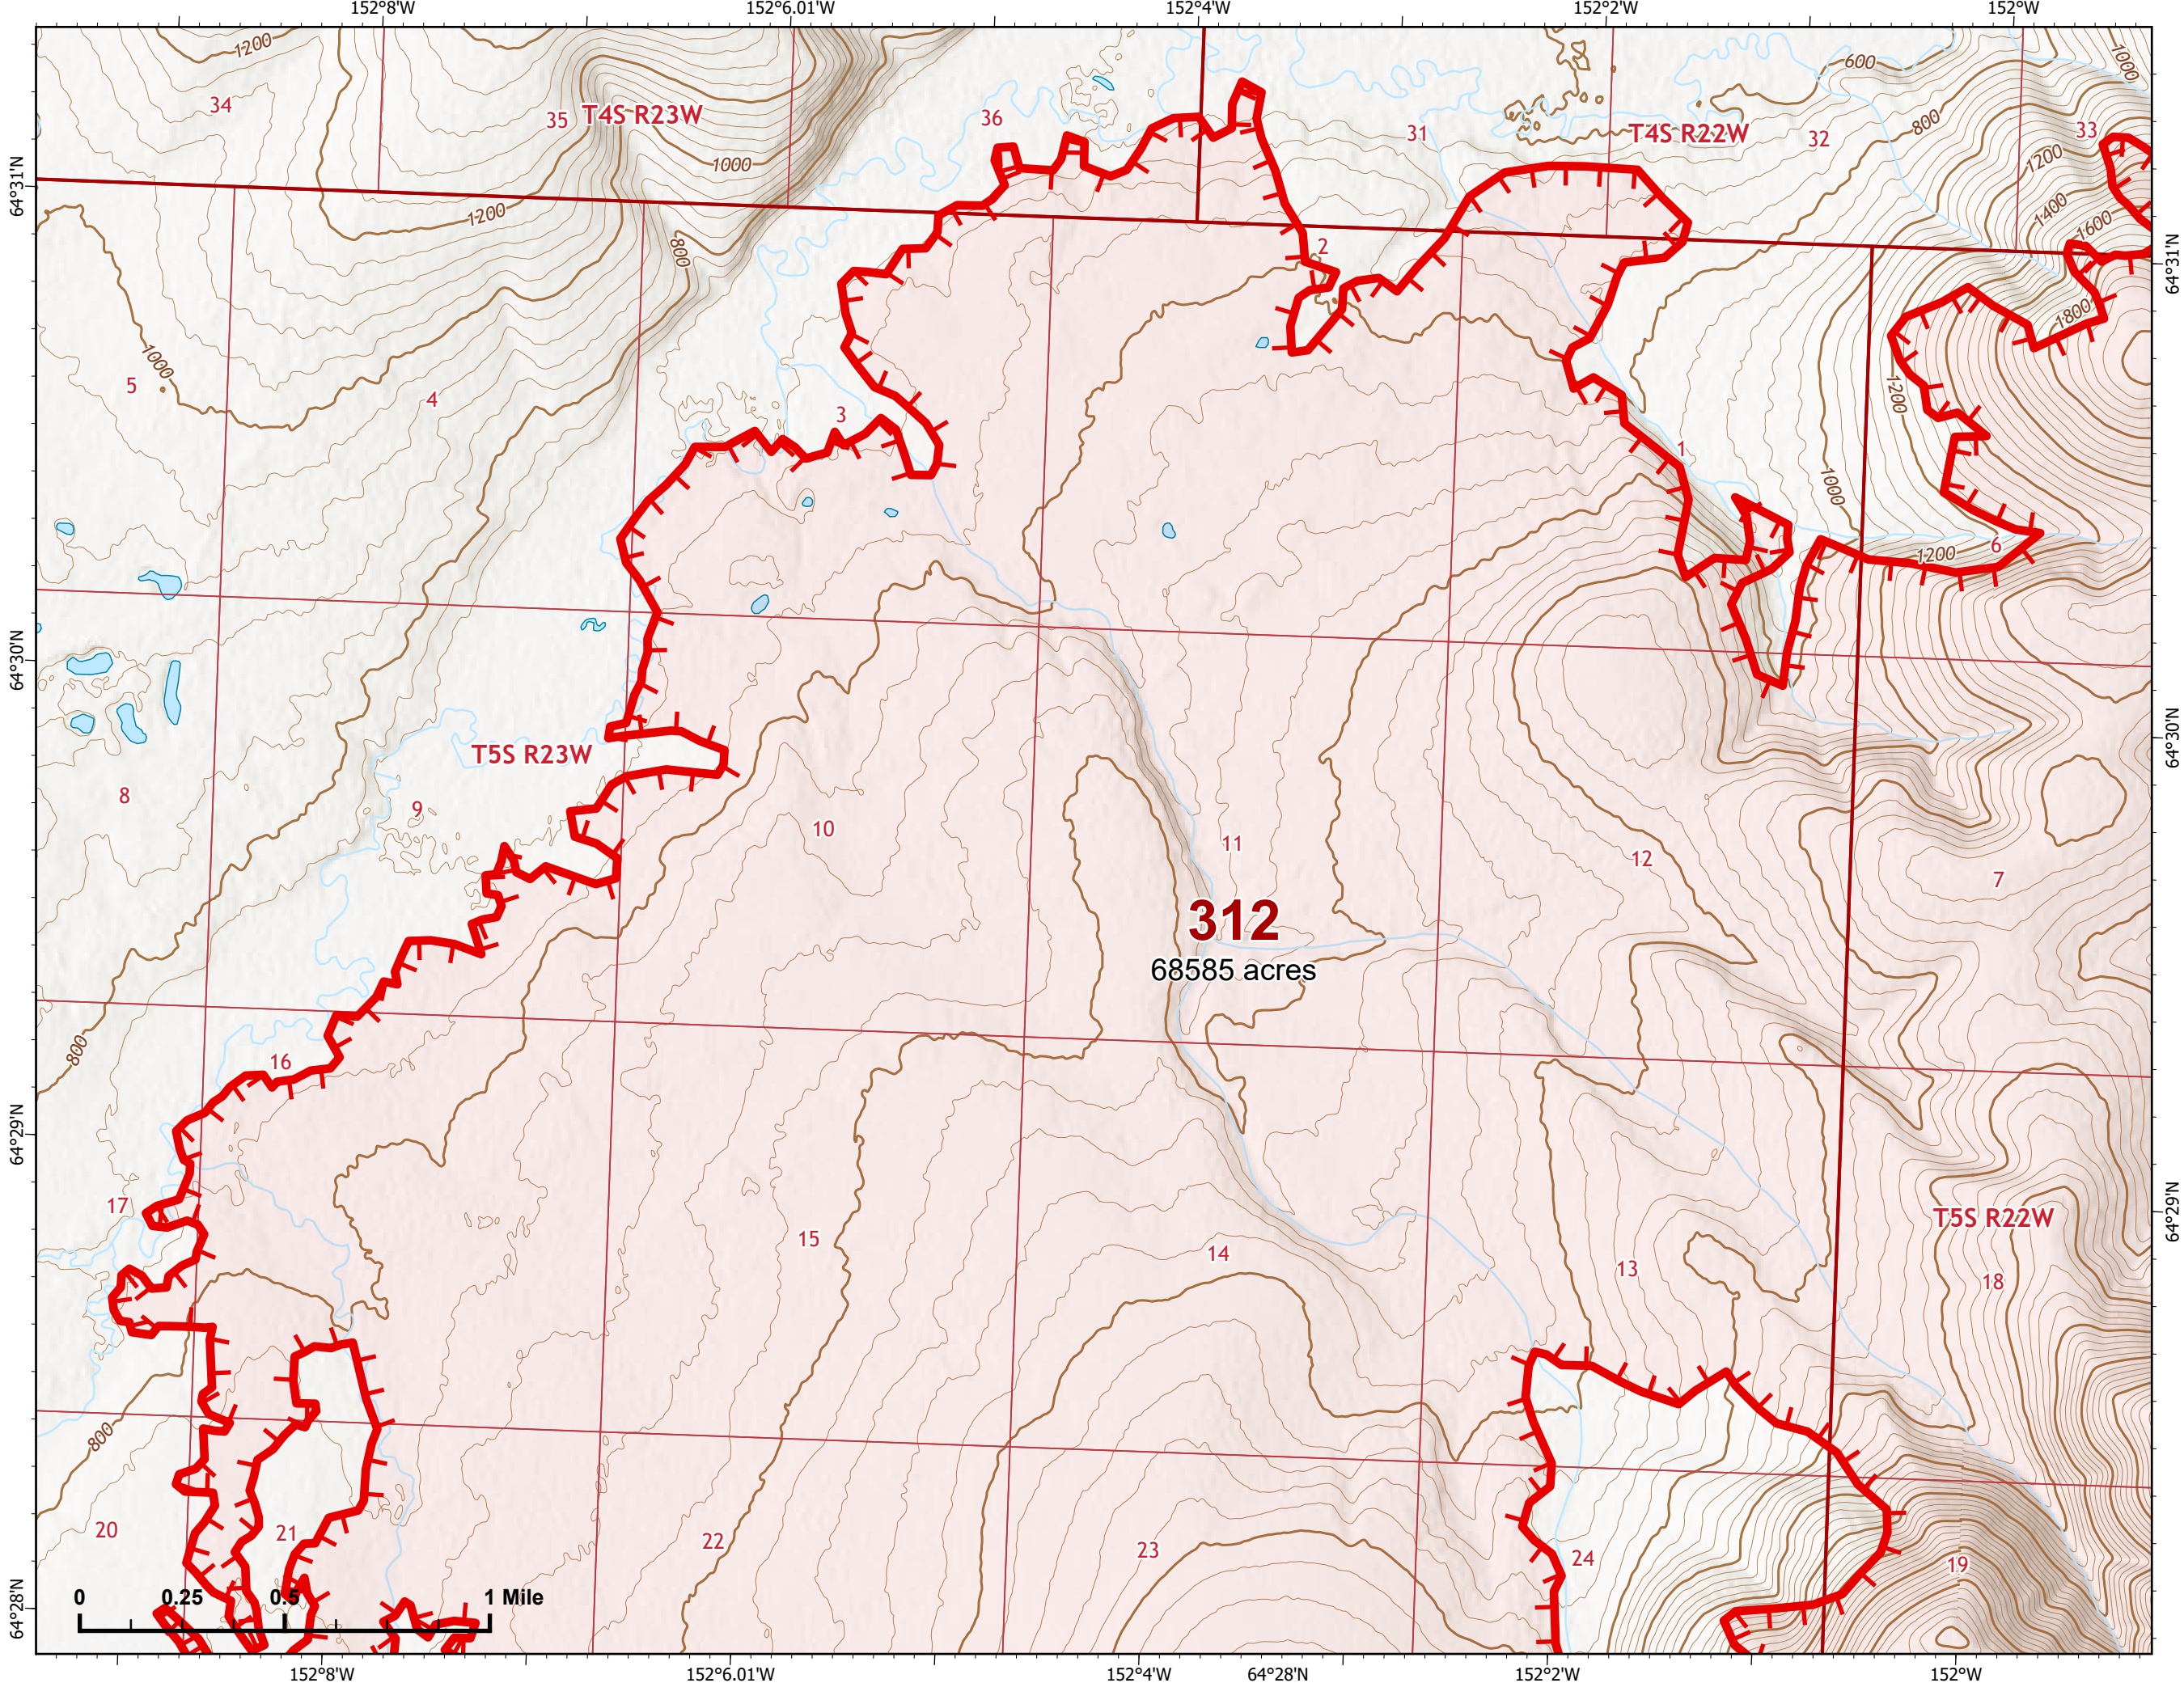

# IAP Map

Bean Complex  
AK-TAD-000898

07/15/2022

Fire: 312 (Bitzshitini)

Page 312 - 3

-  Wildfire Daily Fire Perimeter
-  Uncontained

**312**  
68585 acres

Z. Cravens  
7/14/2022 2109

# IAP Map

Bean Complex  
AK-TAD-000898

07/15/2022

Fire: 312 (Bitzshitini)

Page 312 - 4

-  Wildfire Daily Fire Perimeter
-  Uncontained

Z. Cravens  
7/14/2022 2110

# IAP Map

Bean Complex  
AK-TAD-000898

07/15/2022

Fire: 312 (Bitzshitini)

Page 312 - 5

-  Wildfire Daily Fire Perimeter
-  Uncontained

Z. Cravens  
7/14/2022 2111