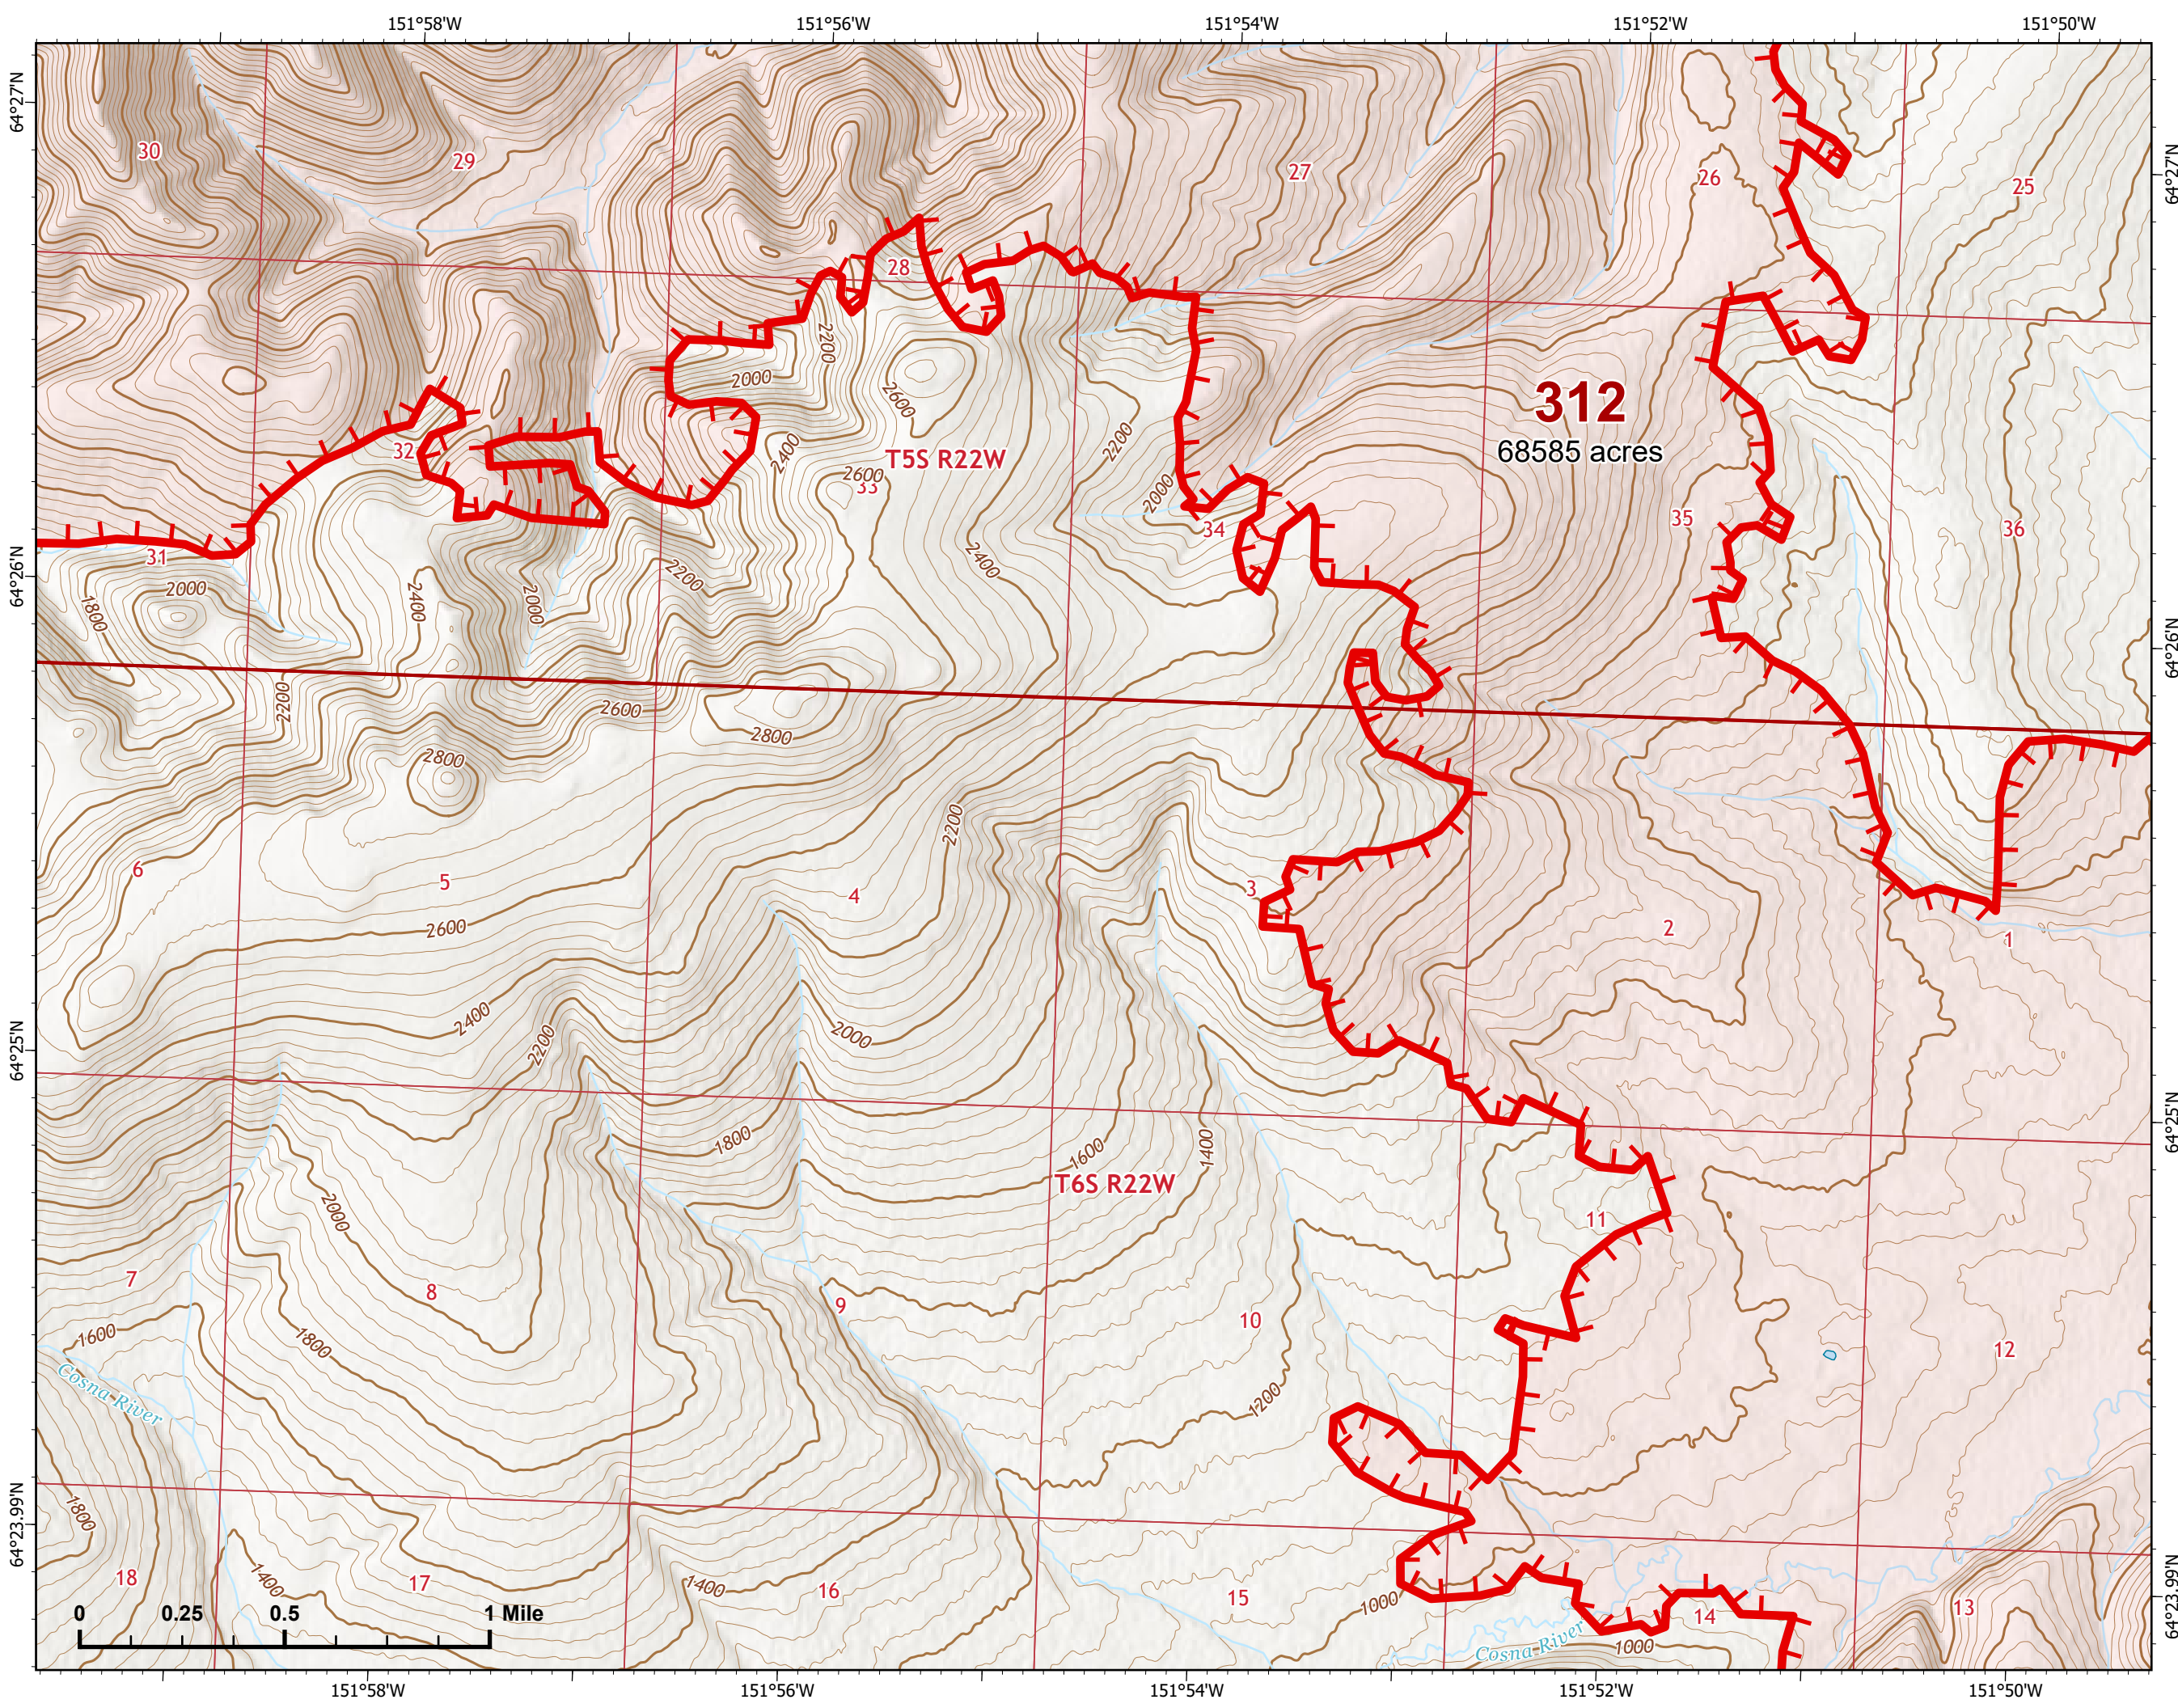

# IAP Map

Bean Complex  
AK-TAD-000898

07/15/2022

Fire: 312 (Bitzshitini)

Page 312 - 7

-  Wildfire Daily Fire Perimeter
-  Uncontained

Z. Cravens  
7/14/2022 2113

# IAP Map

Bean Complex  
AK-TAD-000898  
07/15/2022  
Fire: 312 (Bitzshitini)

Page 312 - 8

-  Wildfire Daily Fire Perimeter
-  Uncontained

Z. Cravens  
7/14/2022 2114