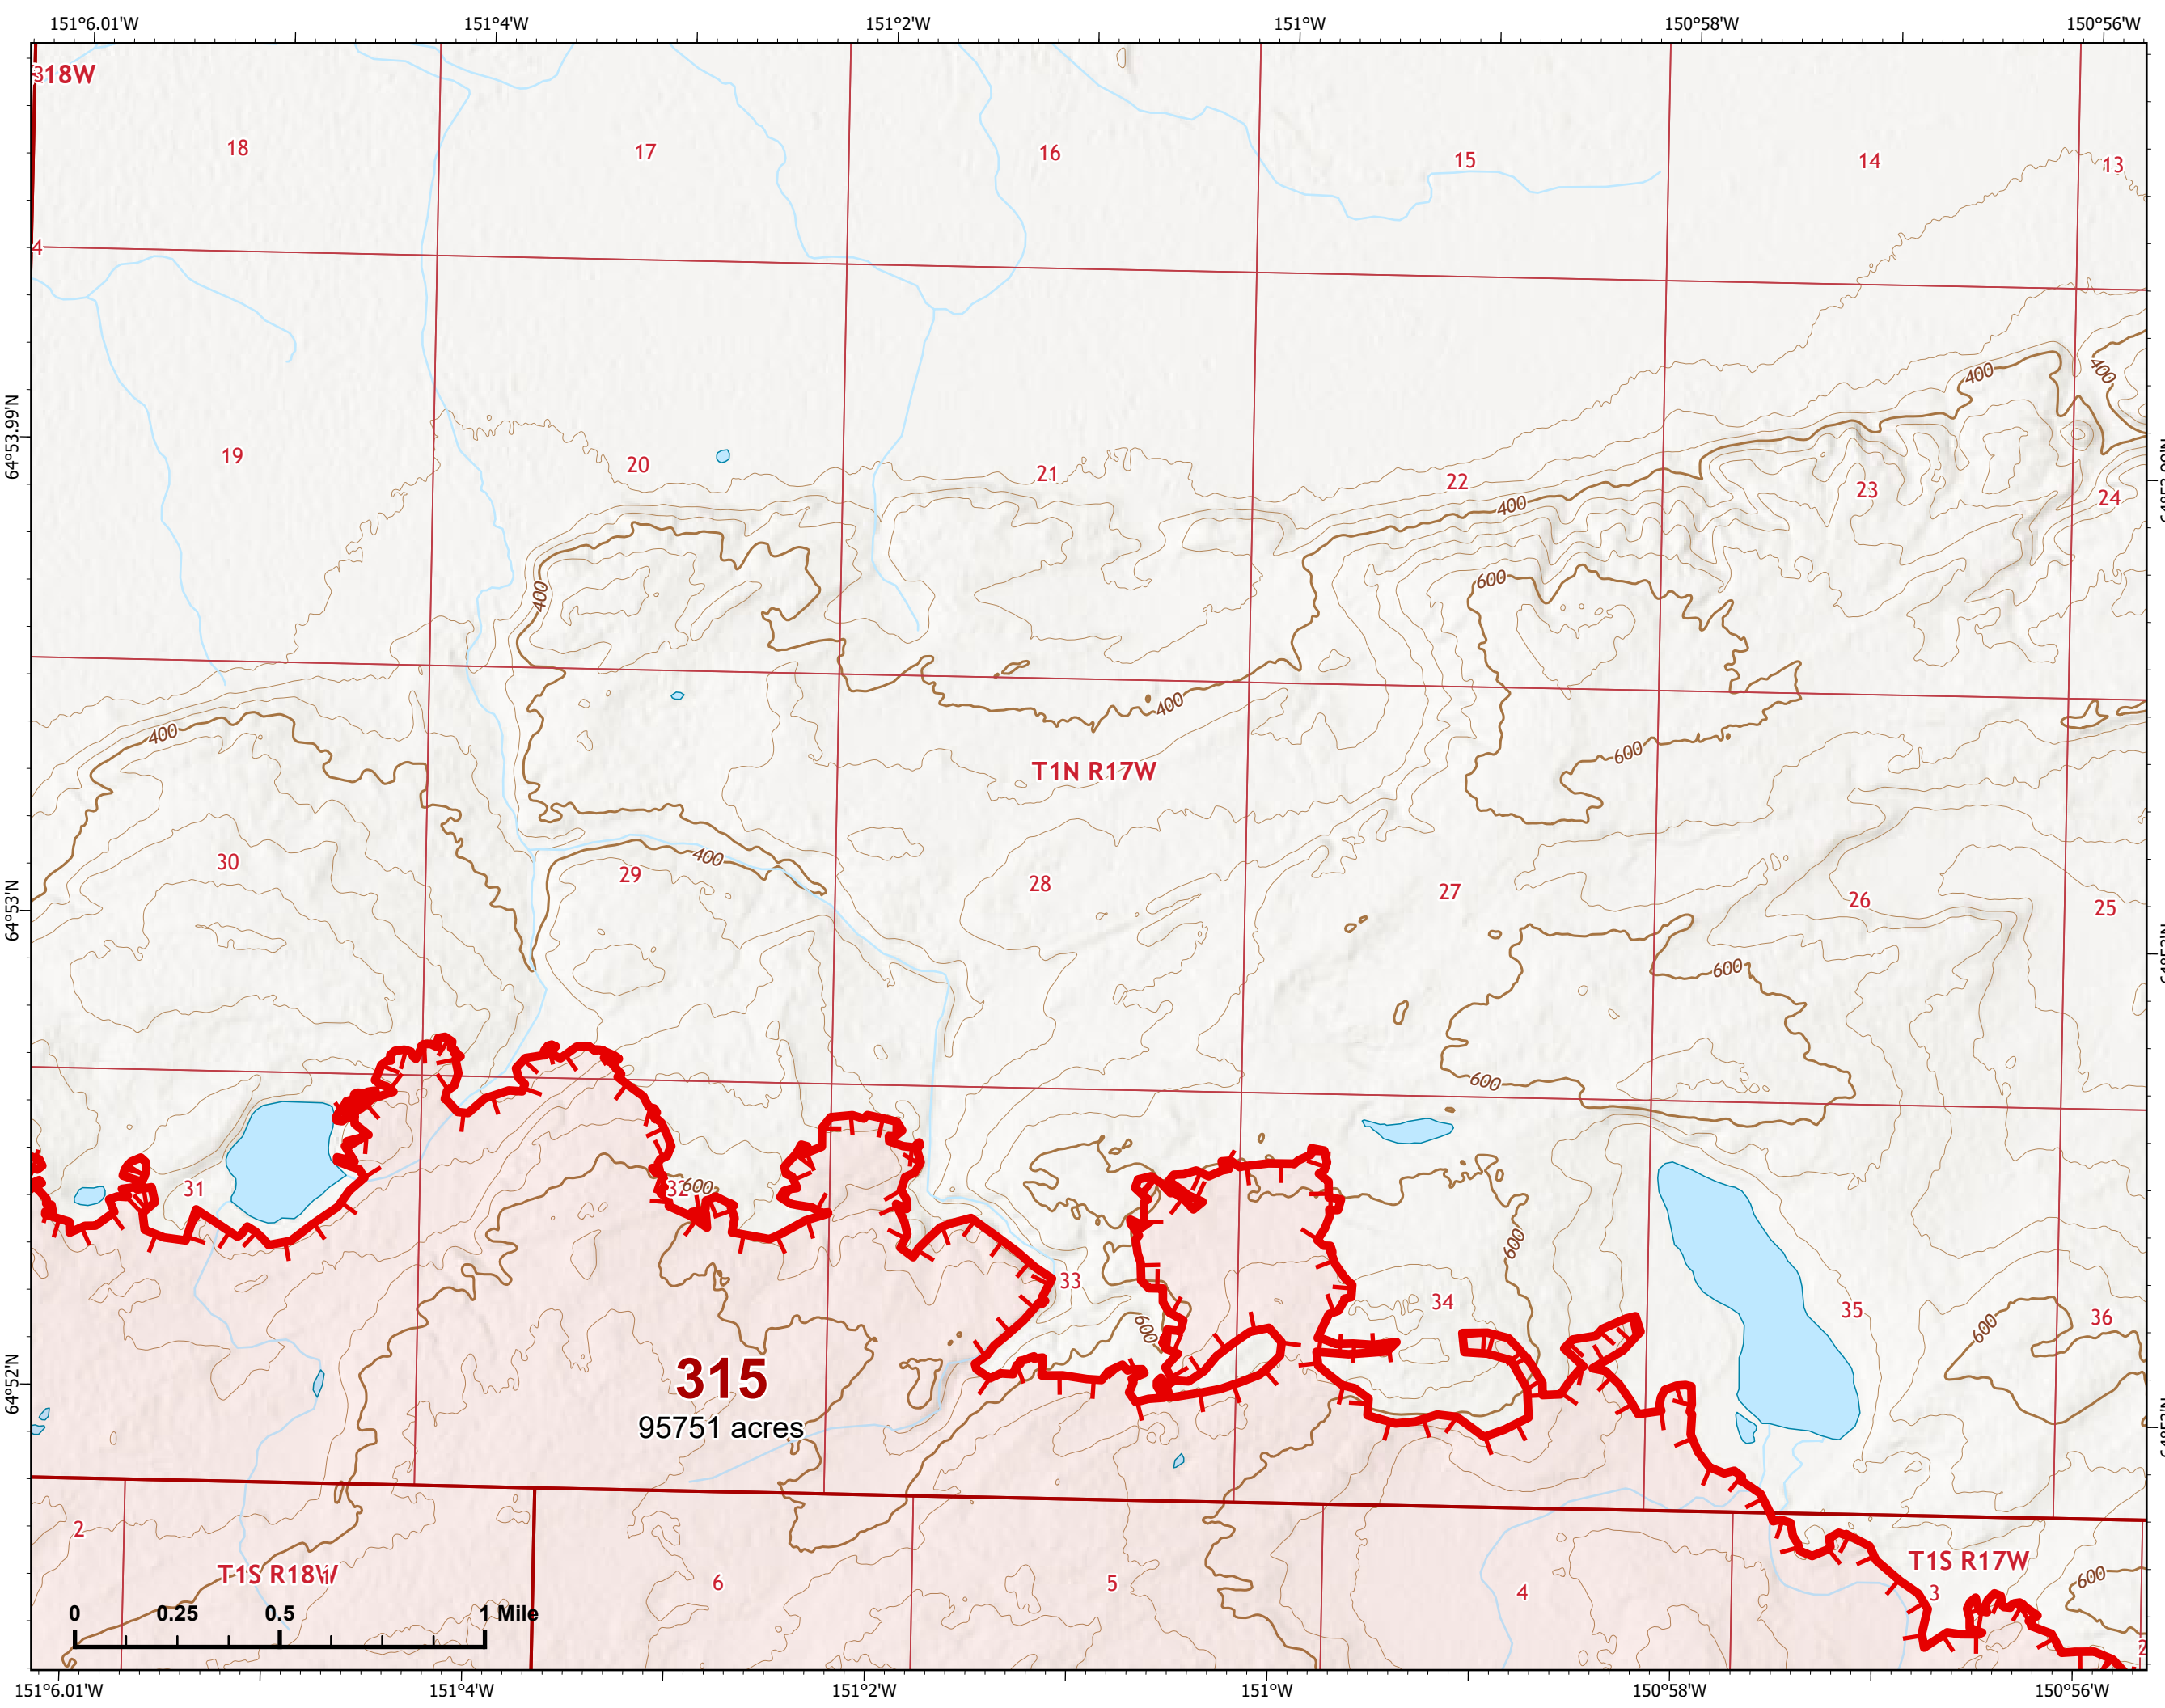

# IAP Map

Bean Complex  
AK-TAD-000898

07/15/2022

Fire: 315 (Chitanana)

Page 315 - 12

-  Wildfire Daily Fire Perimeter
-  Uncontained

Z. Cravens  
7/14/2022 2130