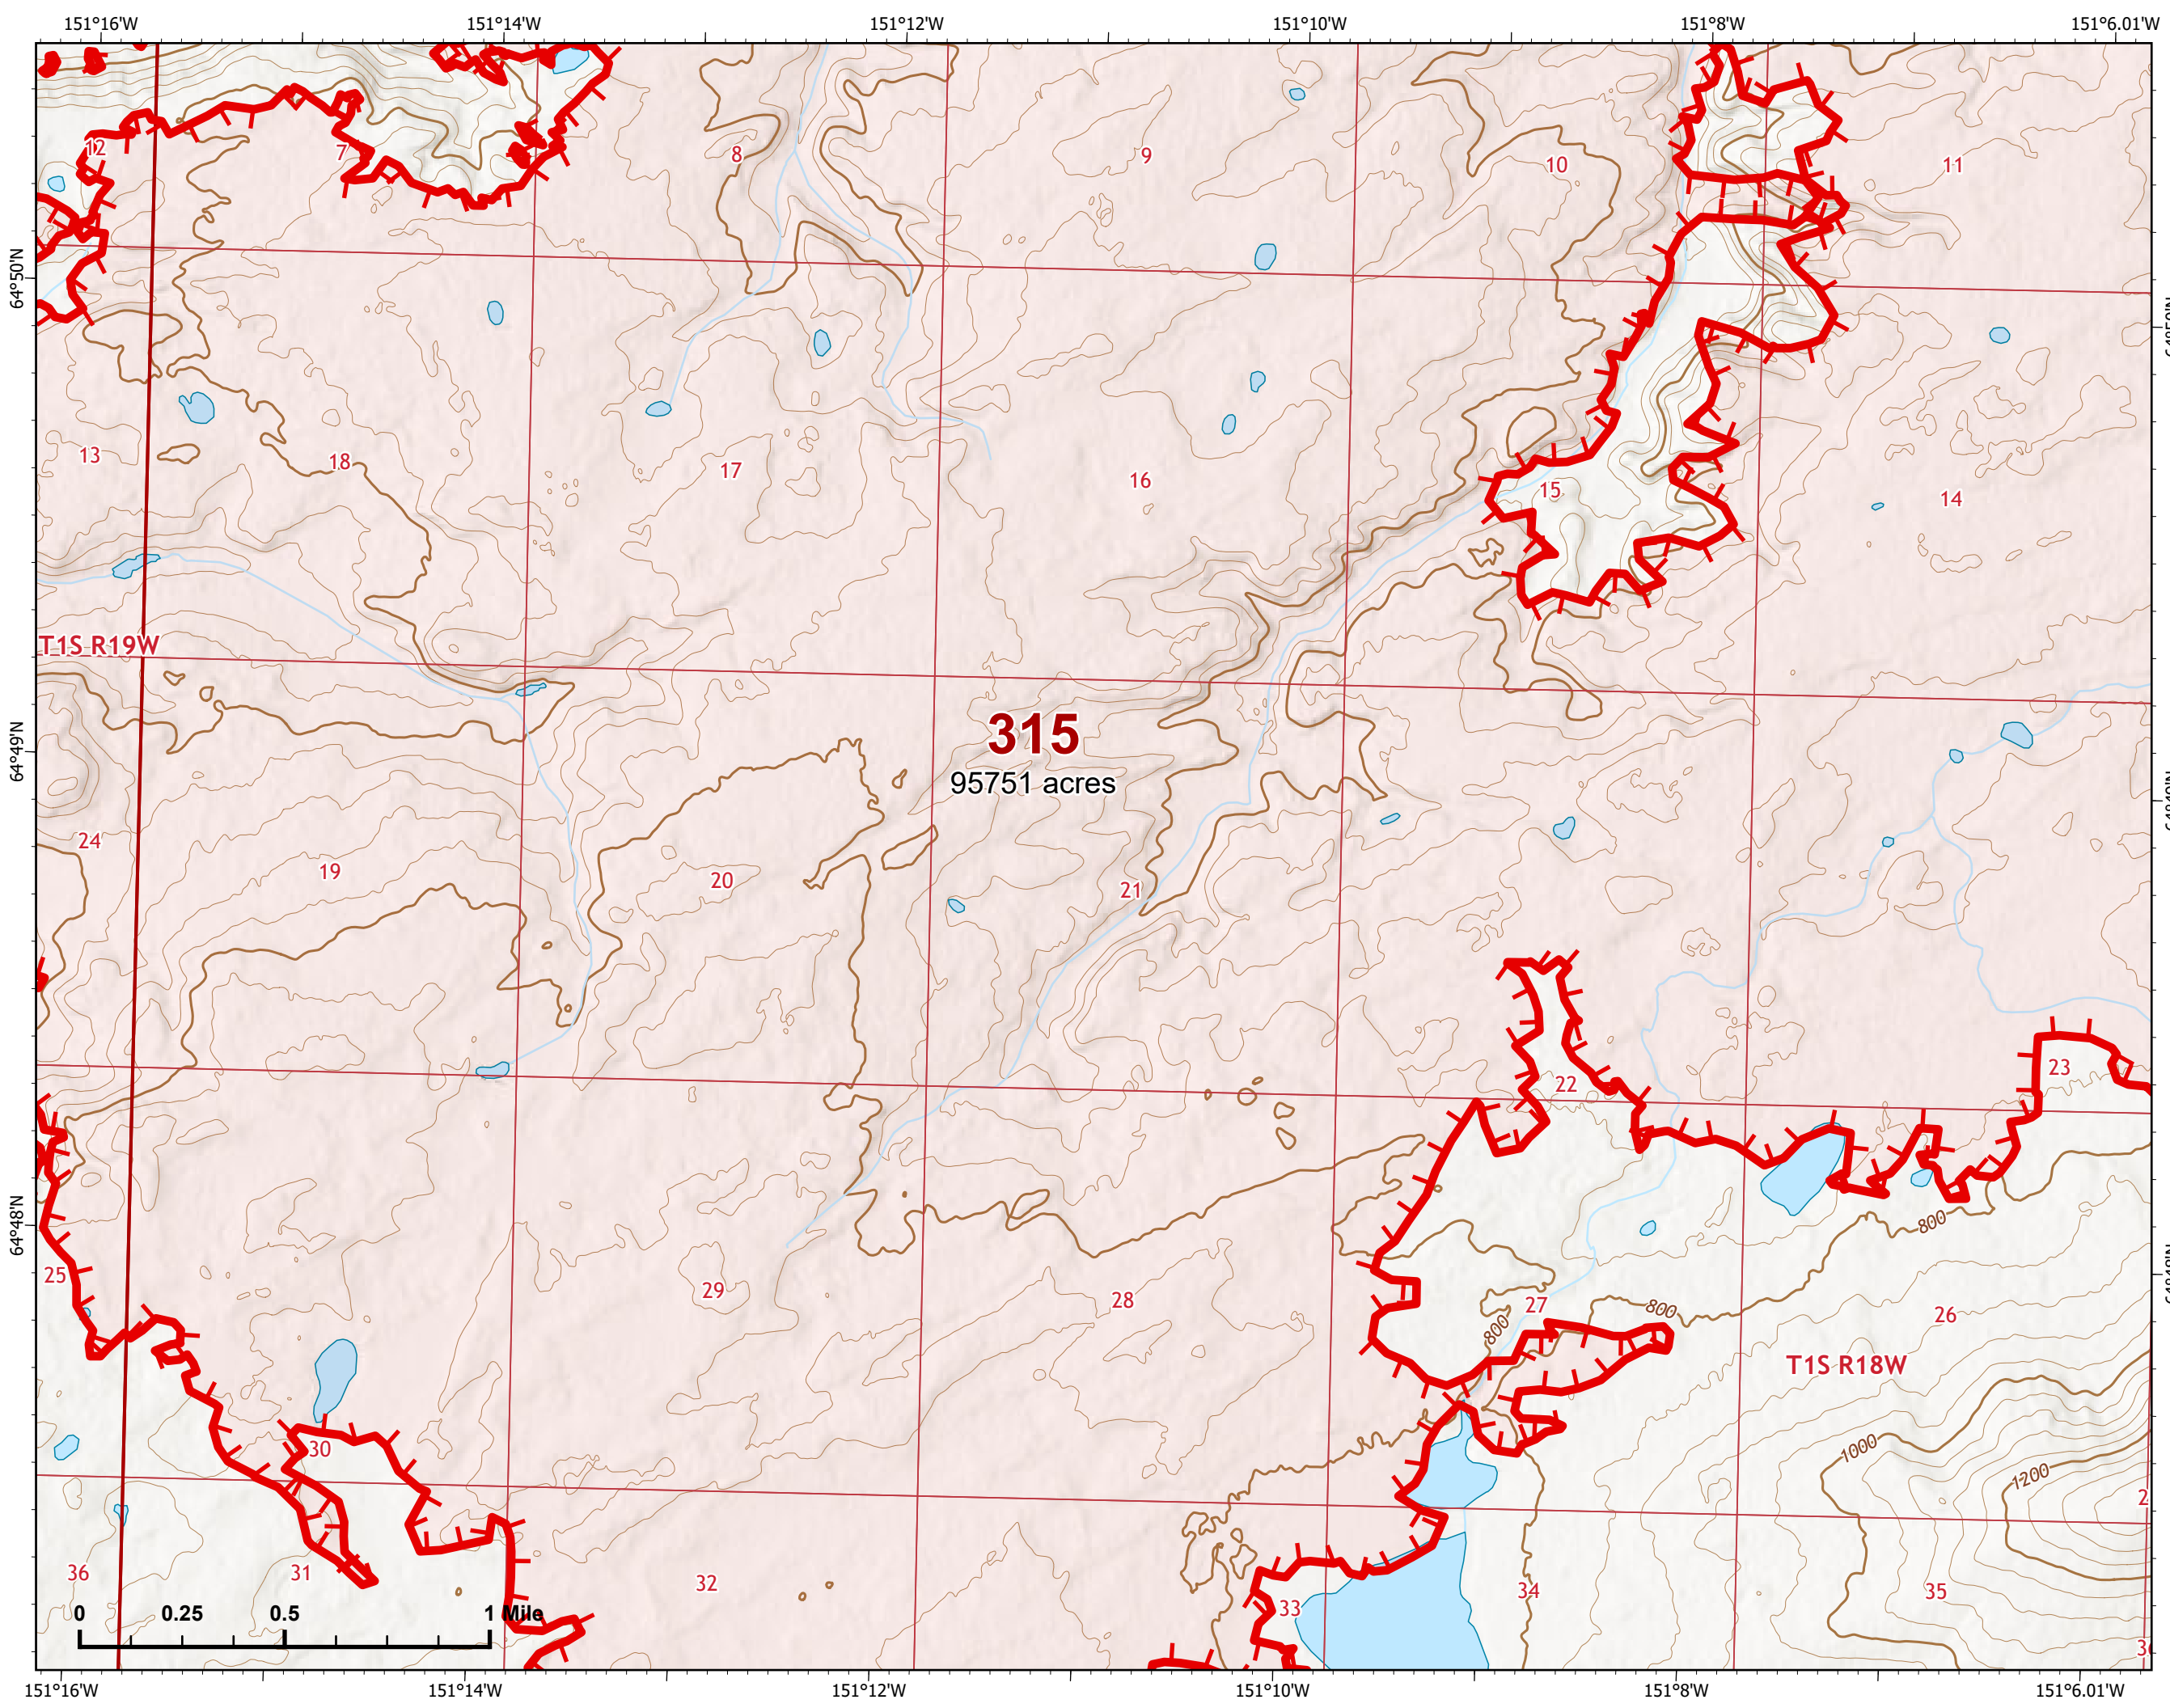

# IAP Map

Bean Complex  
AK-TAD-000898

07/15/2022

Fire: 315 (Chitanana)

Page 315 - 10

-  Wildfire Daily Fire Perimeter
-  Uncontained

Z. Cravens  
7/14/2022 2128