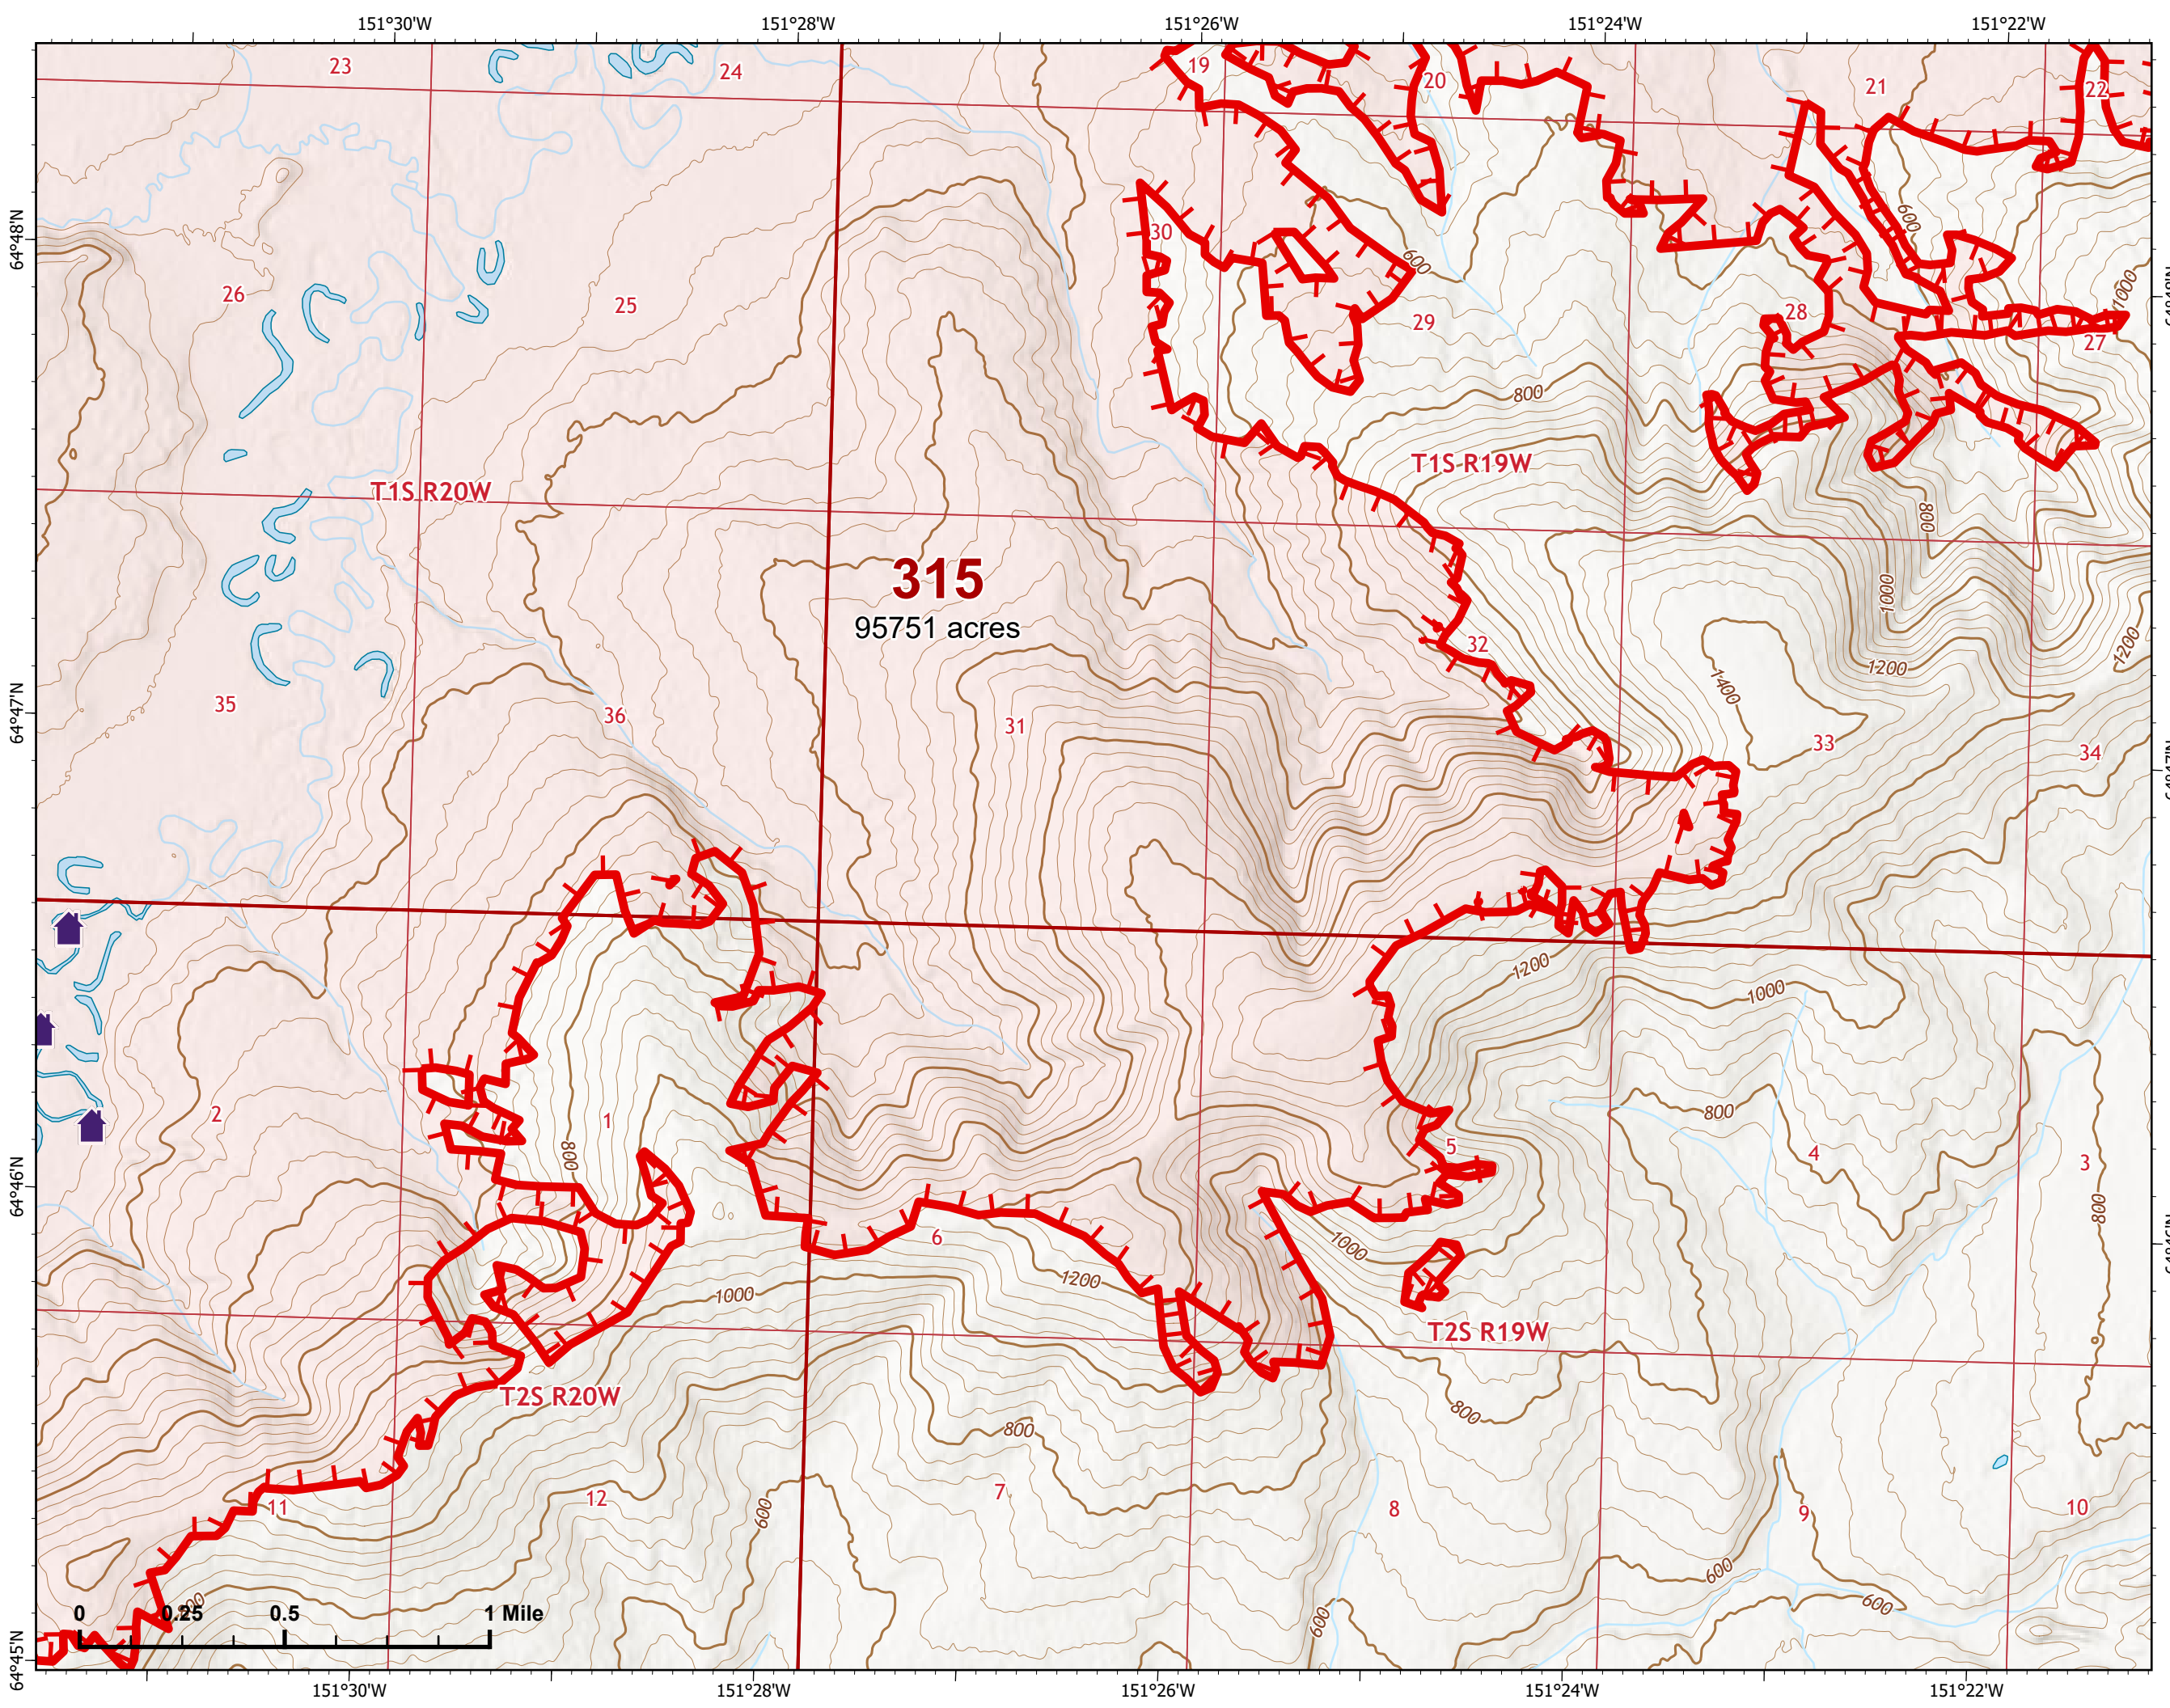

# IAP Map

Bean Complex  
AK-TAD-000898

07/15/2022

Fire: 315 (Chitanana)

Page 315 - 8

-  Structure
-  Wildfire Daily Fire Perimeter
-  Uncontained

Z. Cravens  
7/14/2022 2125

# IAP Map

Bean Complex  
AK-TAD-000898

07/15/2022

Fire: 315 (Chitanana)

Page 315 - 9

- Helispot
- 🏠 Structure
- ⦿ Other
- 🔴 Wildfire Daily Fire Perimeter
- 🔴 Uncontained
- 🟪 Native Allotments

Z. Cravens  
7/14/2022 2127