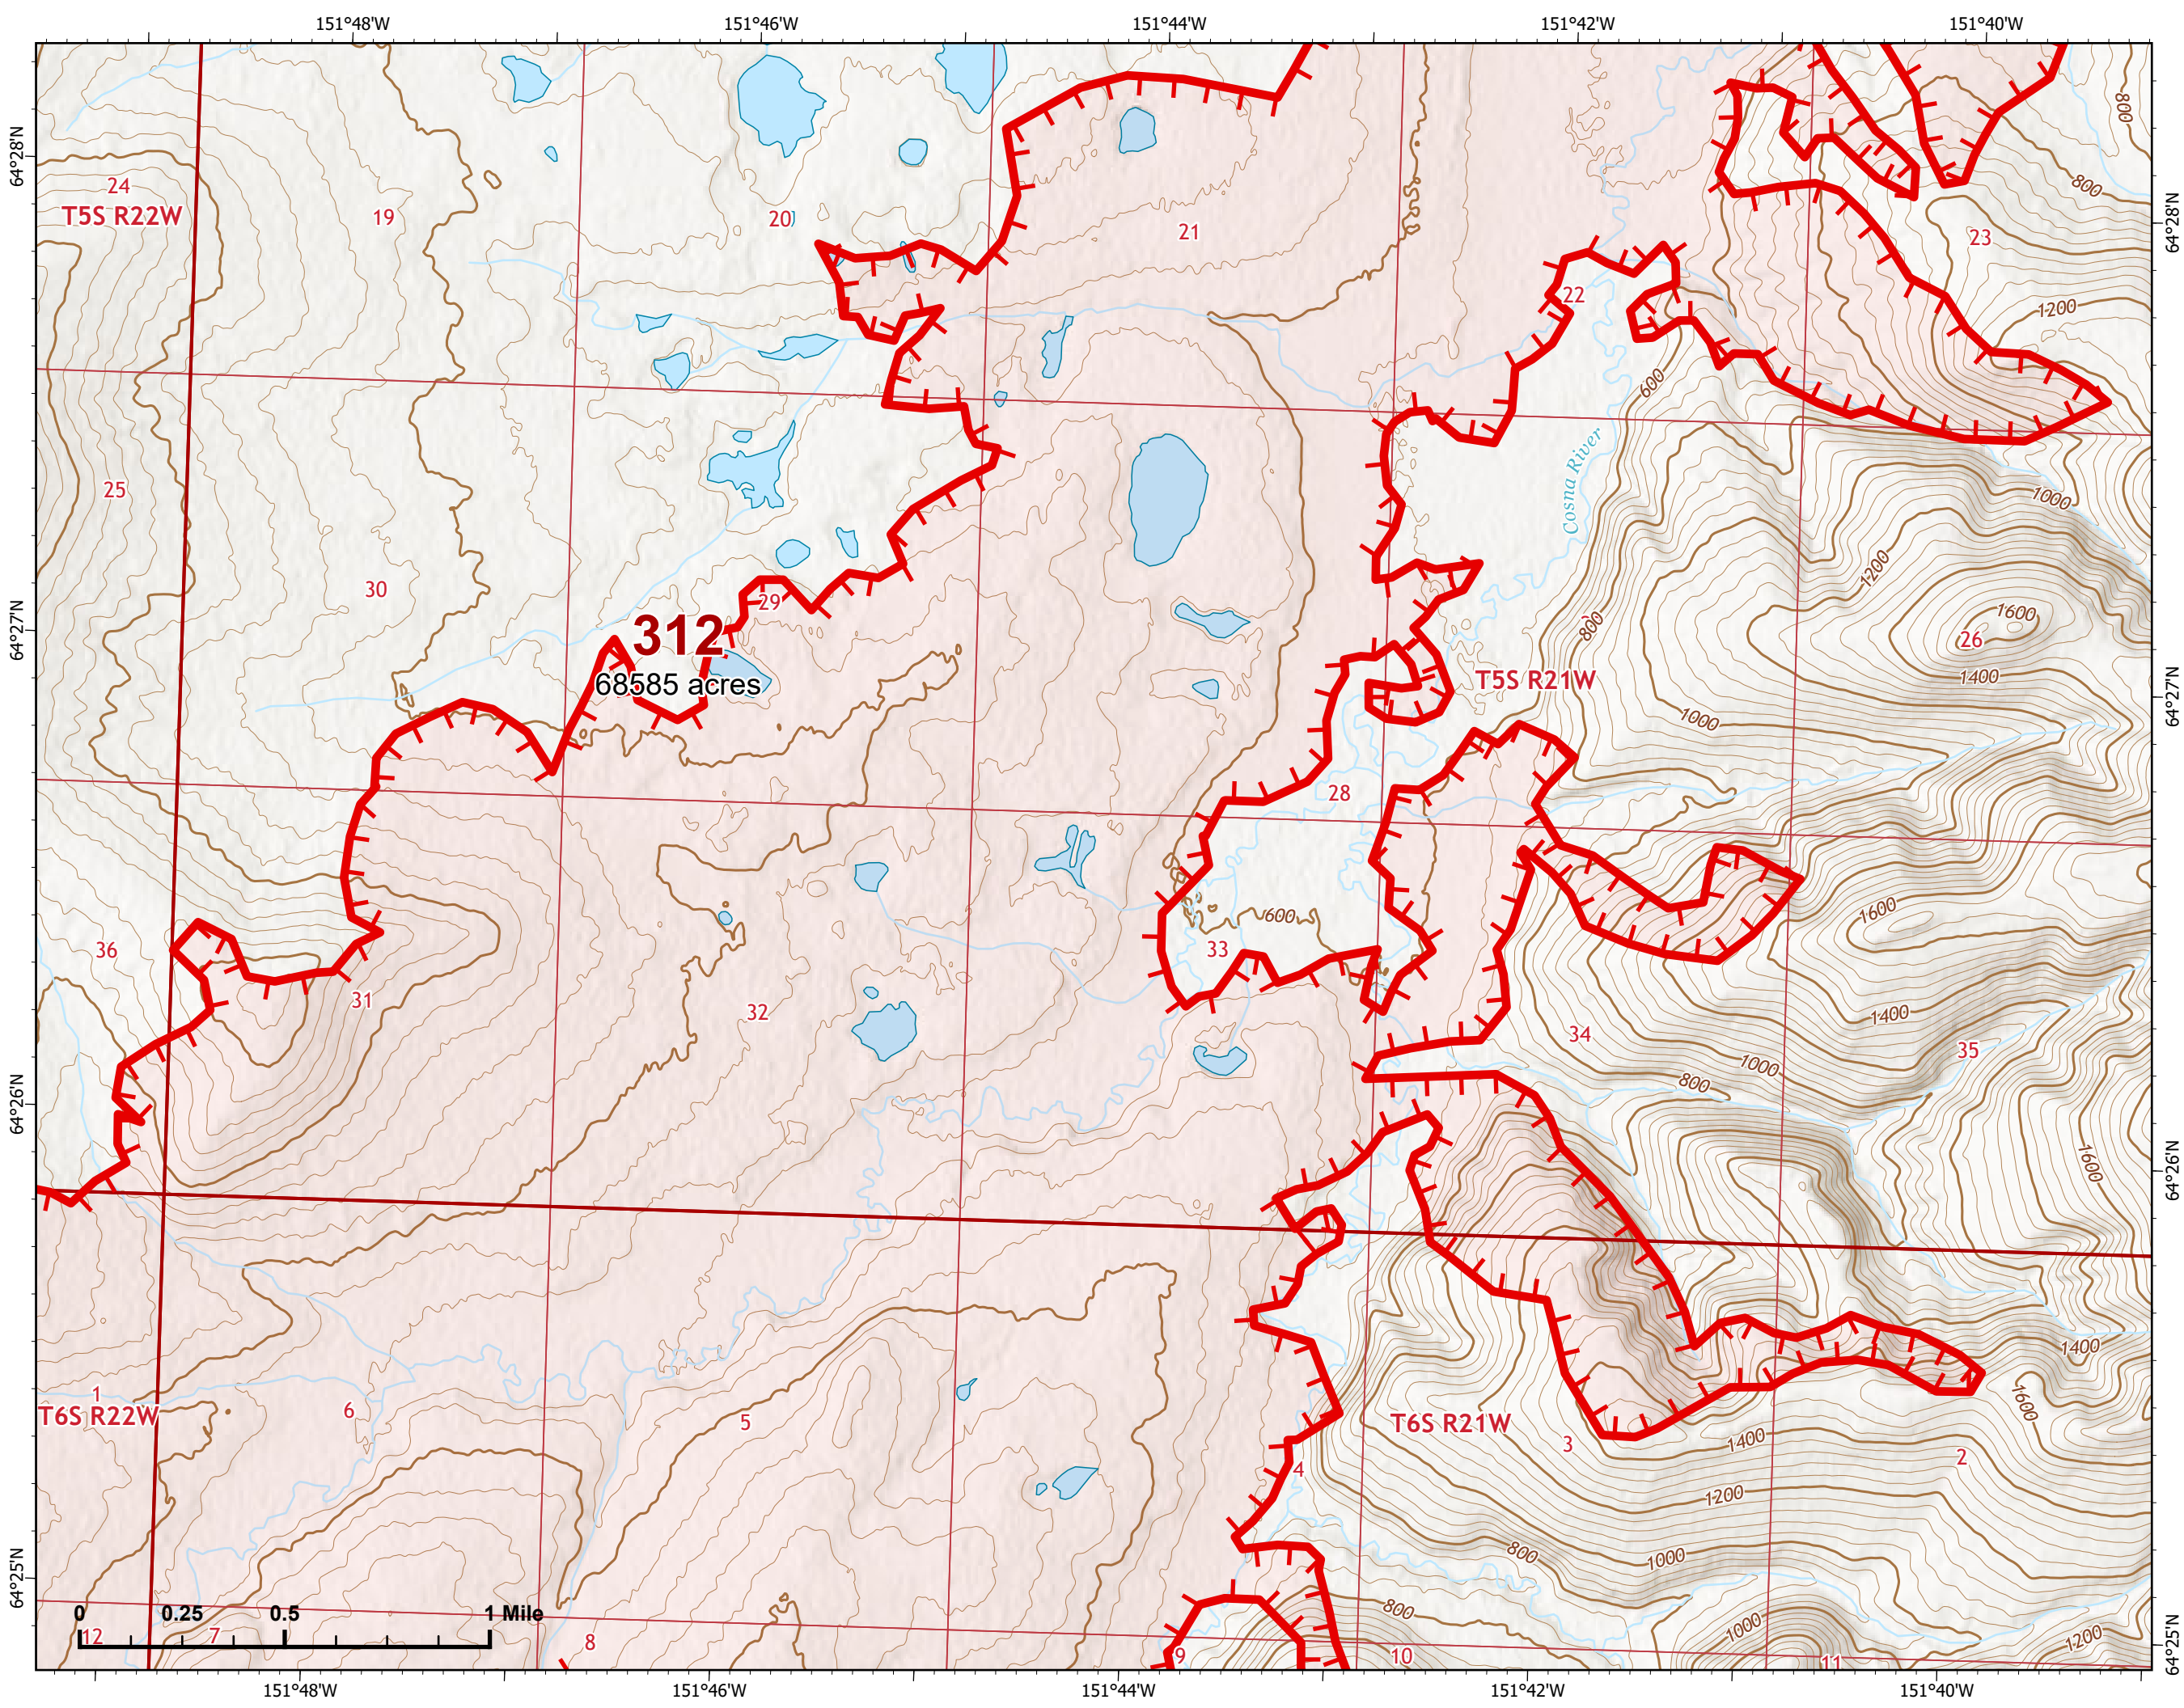

# IAP Map

Bean Complex  
AK-TAD-000898

07/15/2022

Fire: 312 (Bitzshitini)

Page 312 - 9

-  Wildfire Daily Fire Perimeter
-  Uncontained

Z. Cravens  
7/14/2022 2115

# IAP Map

Bean Complex  
AK-TAD-000898

07/15/2022

Fire: 312 (Bitzshitini)

Page 312 - 10

-  Helispot
-  Structure
-  Wildfire Daily Fire Perimeter
-  Uncontained

Z. Cravens  
7/14/2022 2116