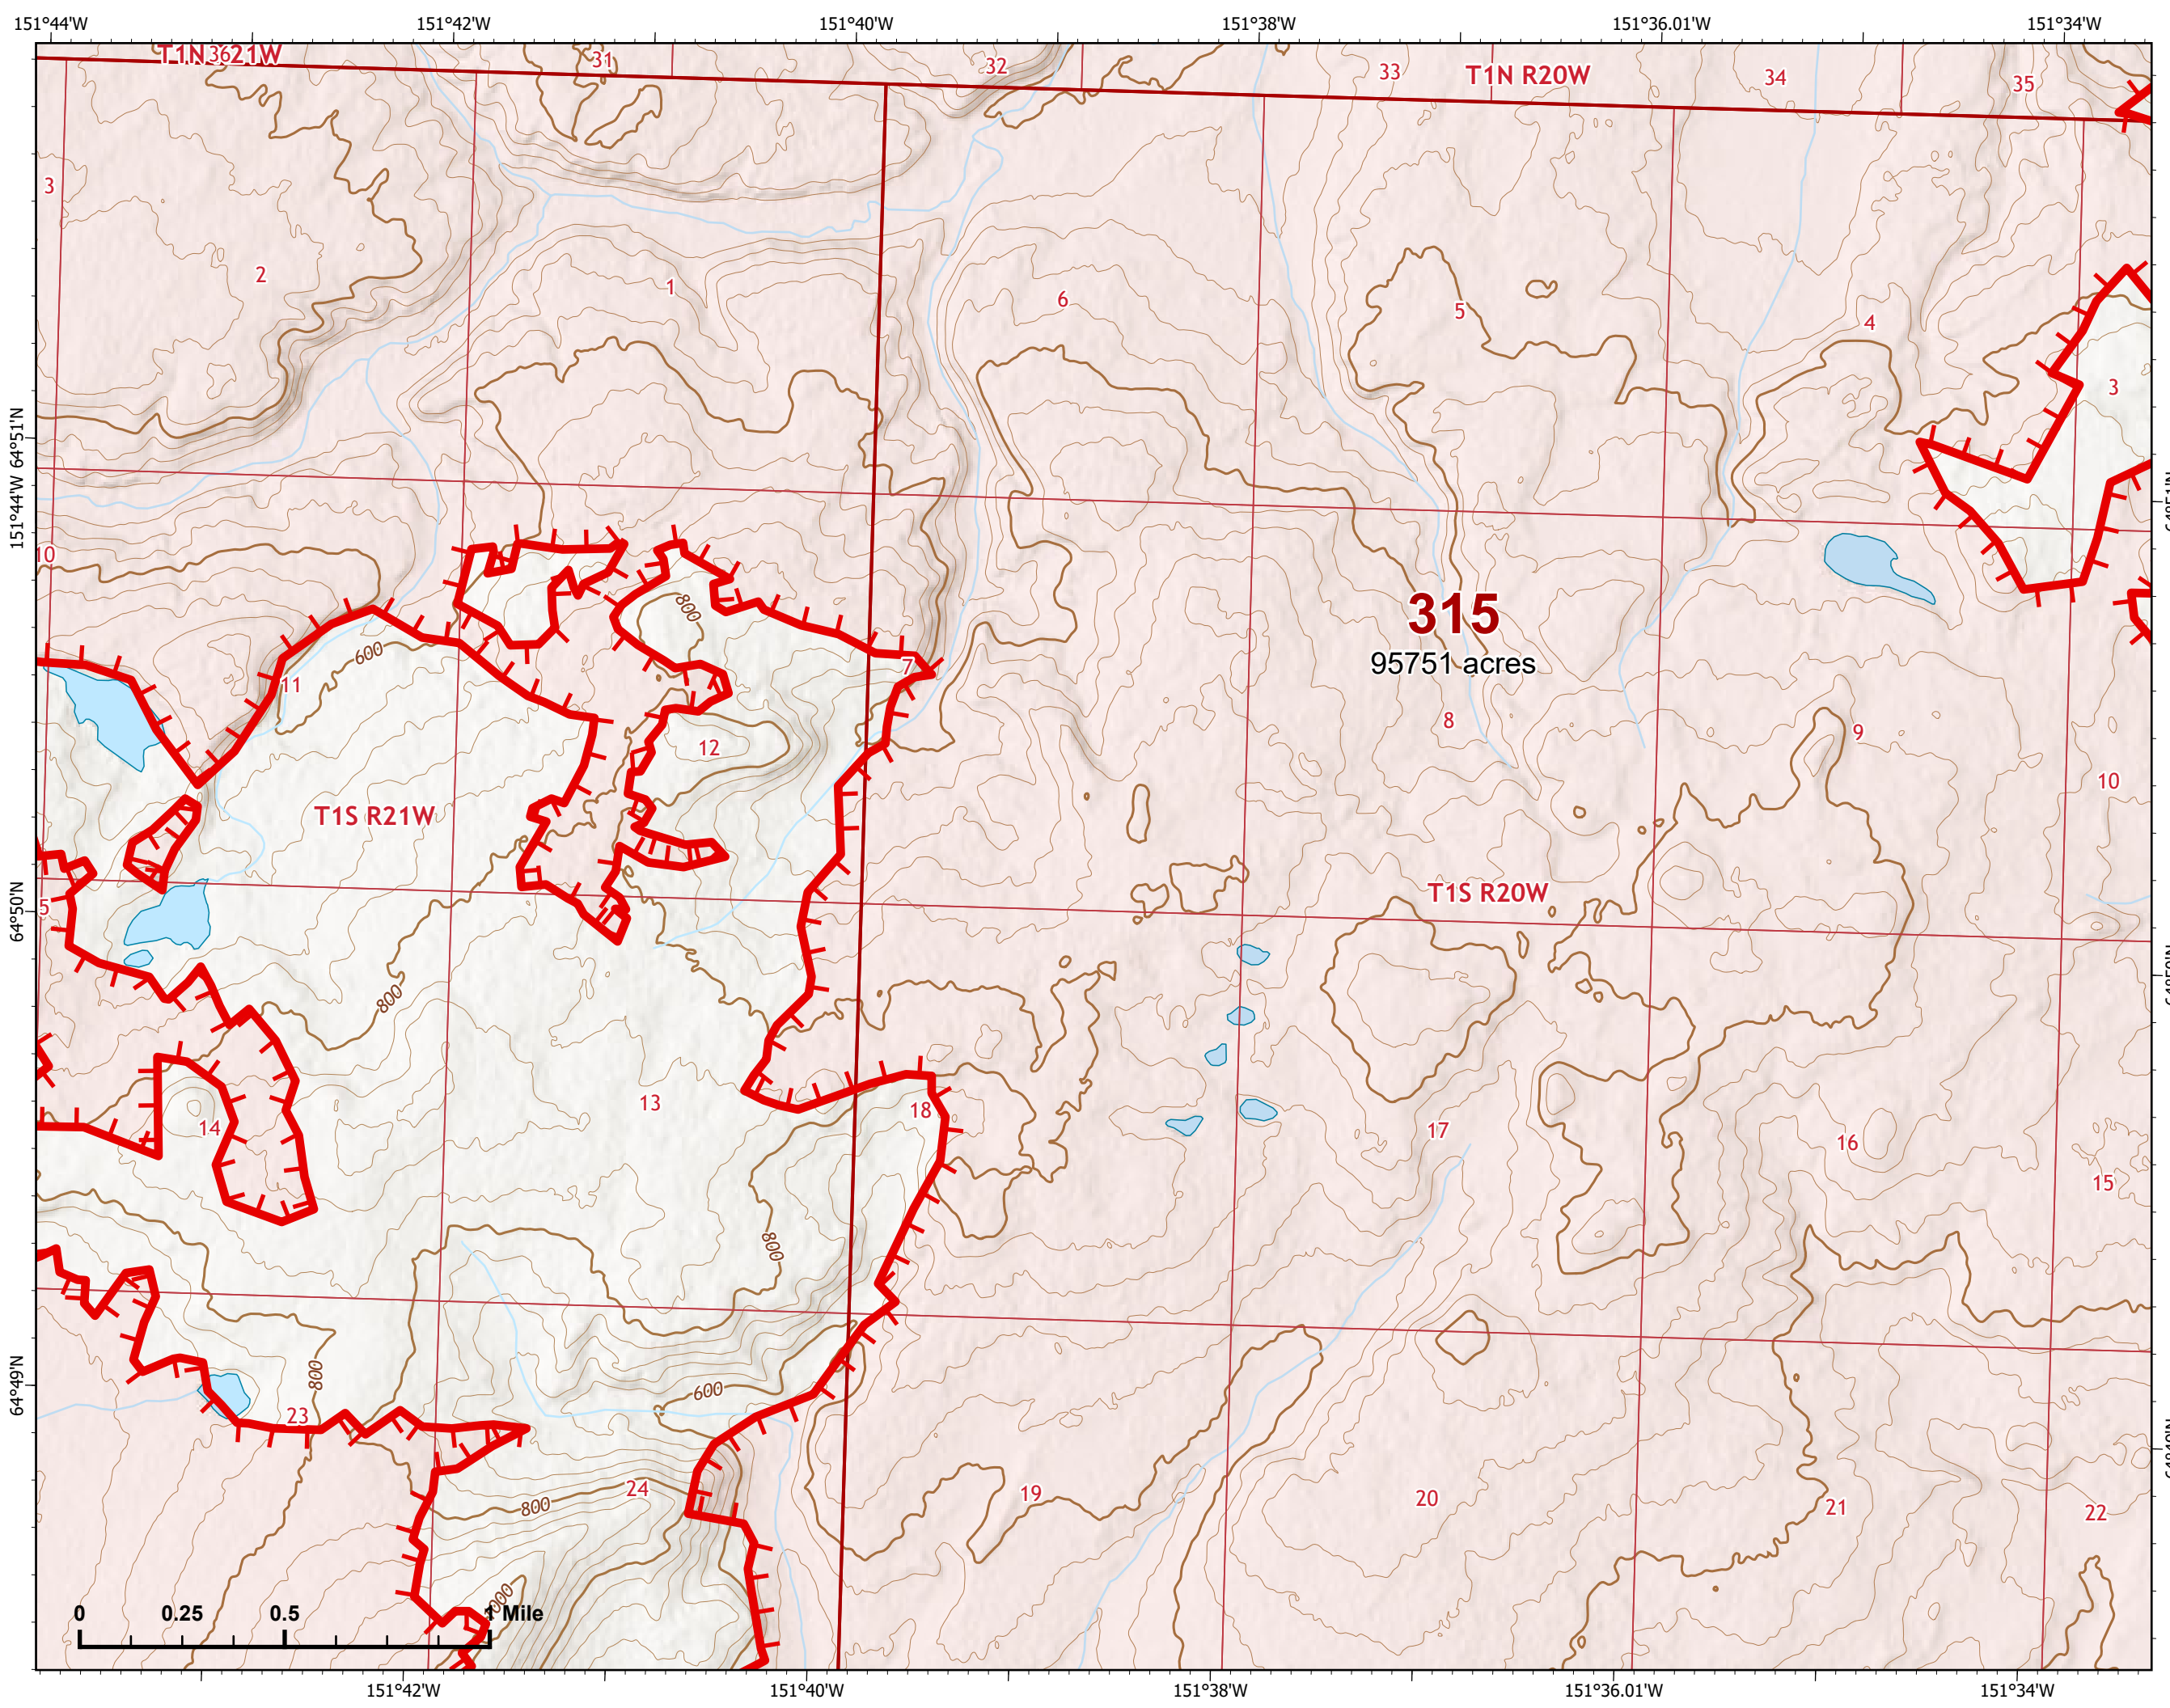

# IAP Map

Bean Complex  
AK-TAD-000898

07/15/2022

Fire: 315 (Chitanana)

Page 315 - 4

-  Wildfire Daily Fire Perimeter
-  Uncontained

Z. Cravens  
7/14/2022 2121