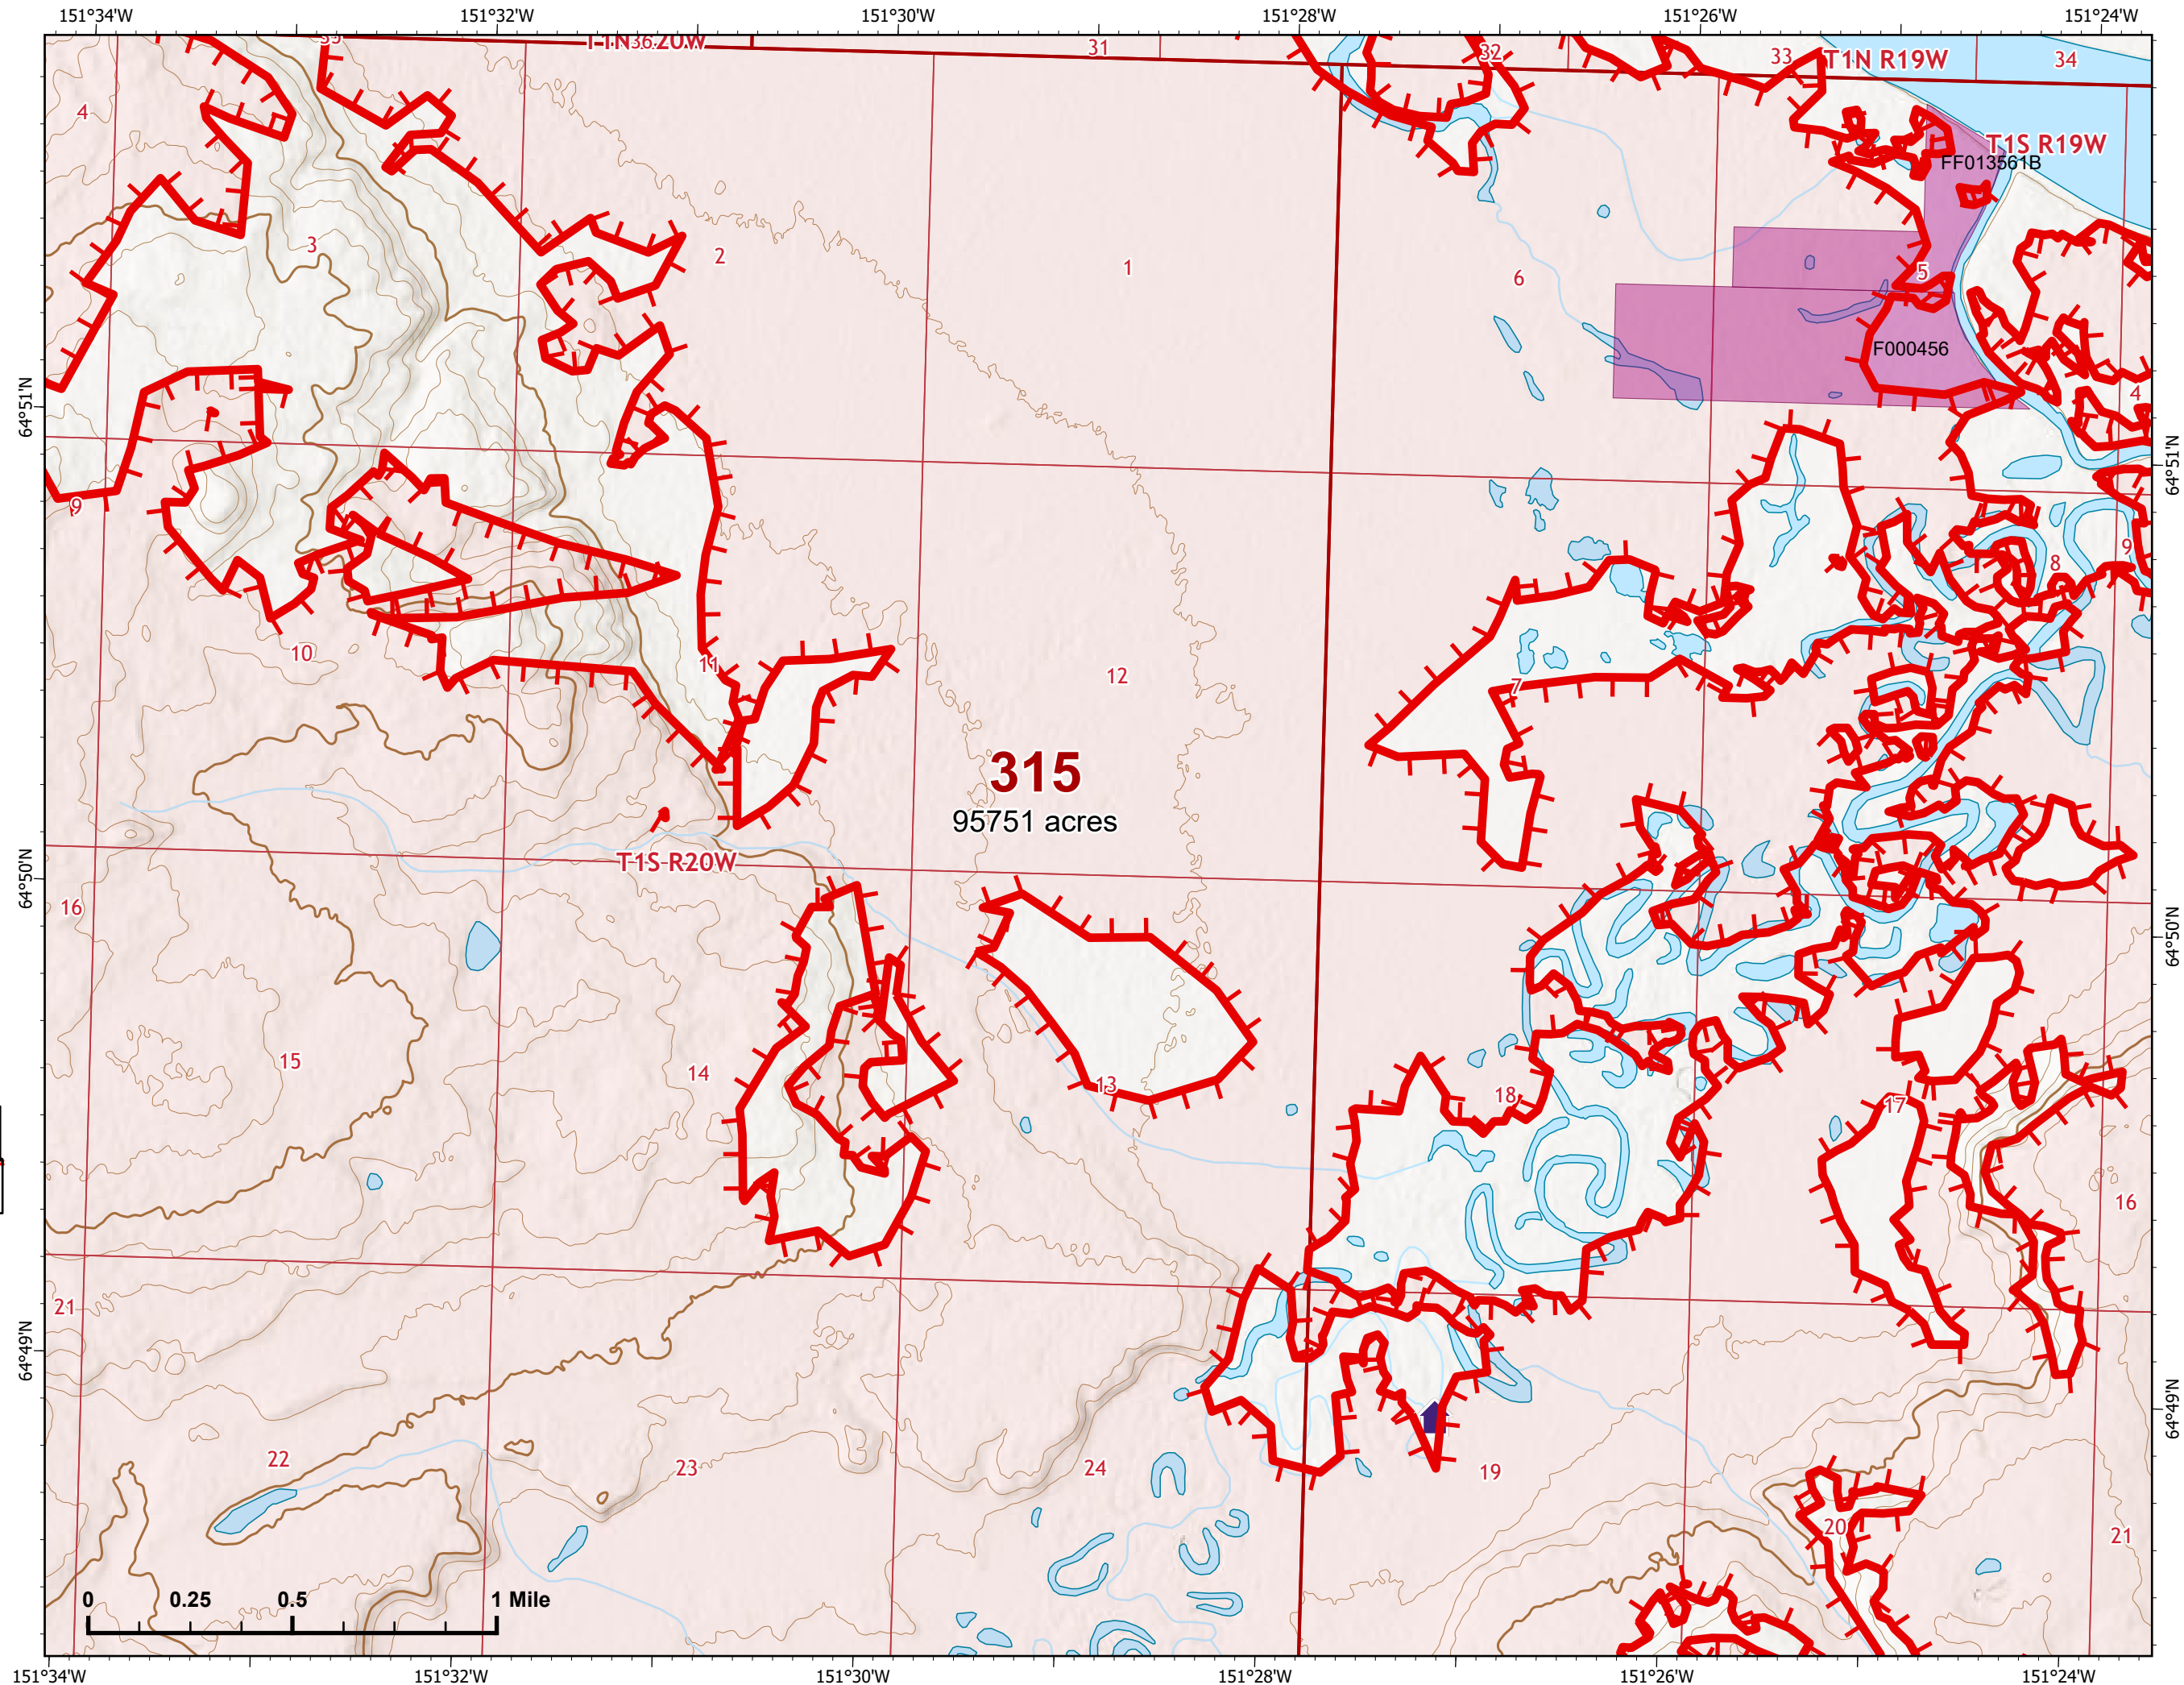

# IAP Map

Bean Complex  
AK-TAD-000898

07/15/2022

Fire: 315 (Chitanana)

Page 315 - 15

-  Structure
-  Wildfire Daily Fire Perimeter
-  Uncontained
-  Native Allotments

Z. Cravens  
7/14/2022 2133