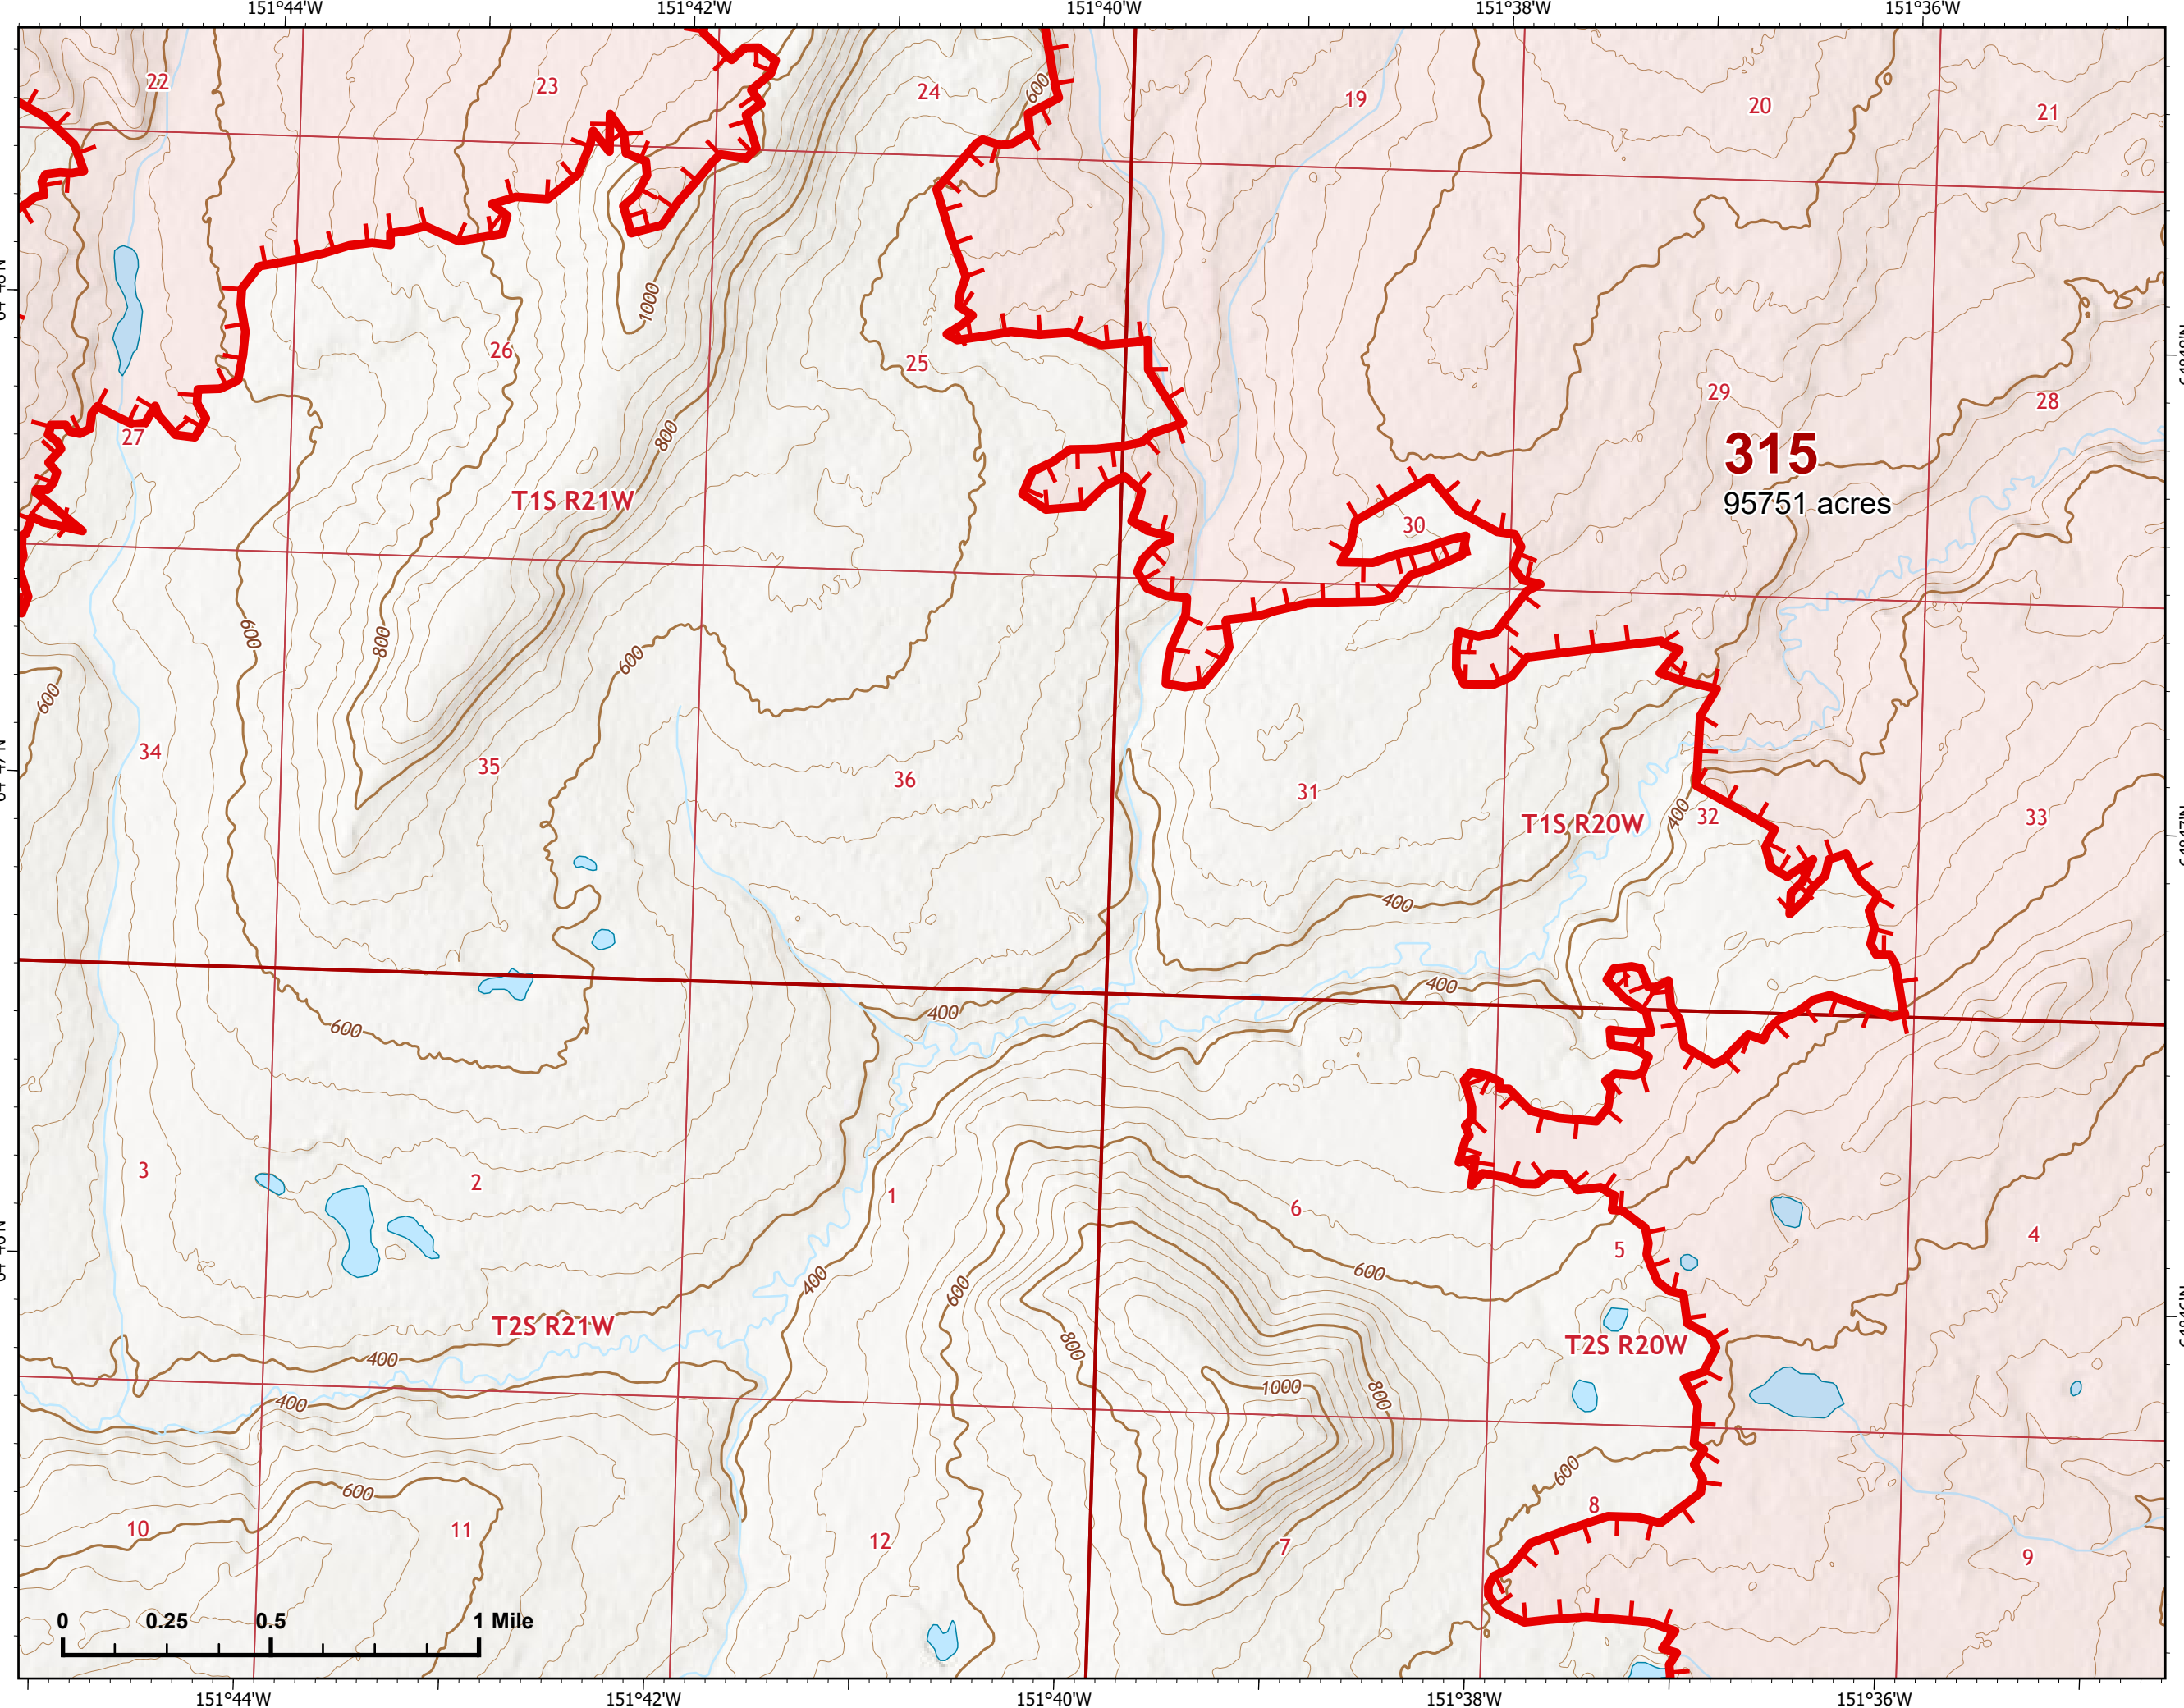

# IAP Map

Bean Complex  
AK-TAD-000898

07/15/2022

Fire: 315 (Chitanana)

Page 315 - 6

-  Wildfire Daily Fire Perimeter
-  Uncontained

Z. Cravens  
7/14/2022 2123