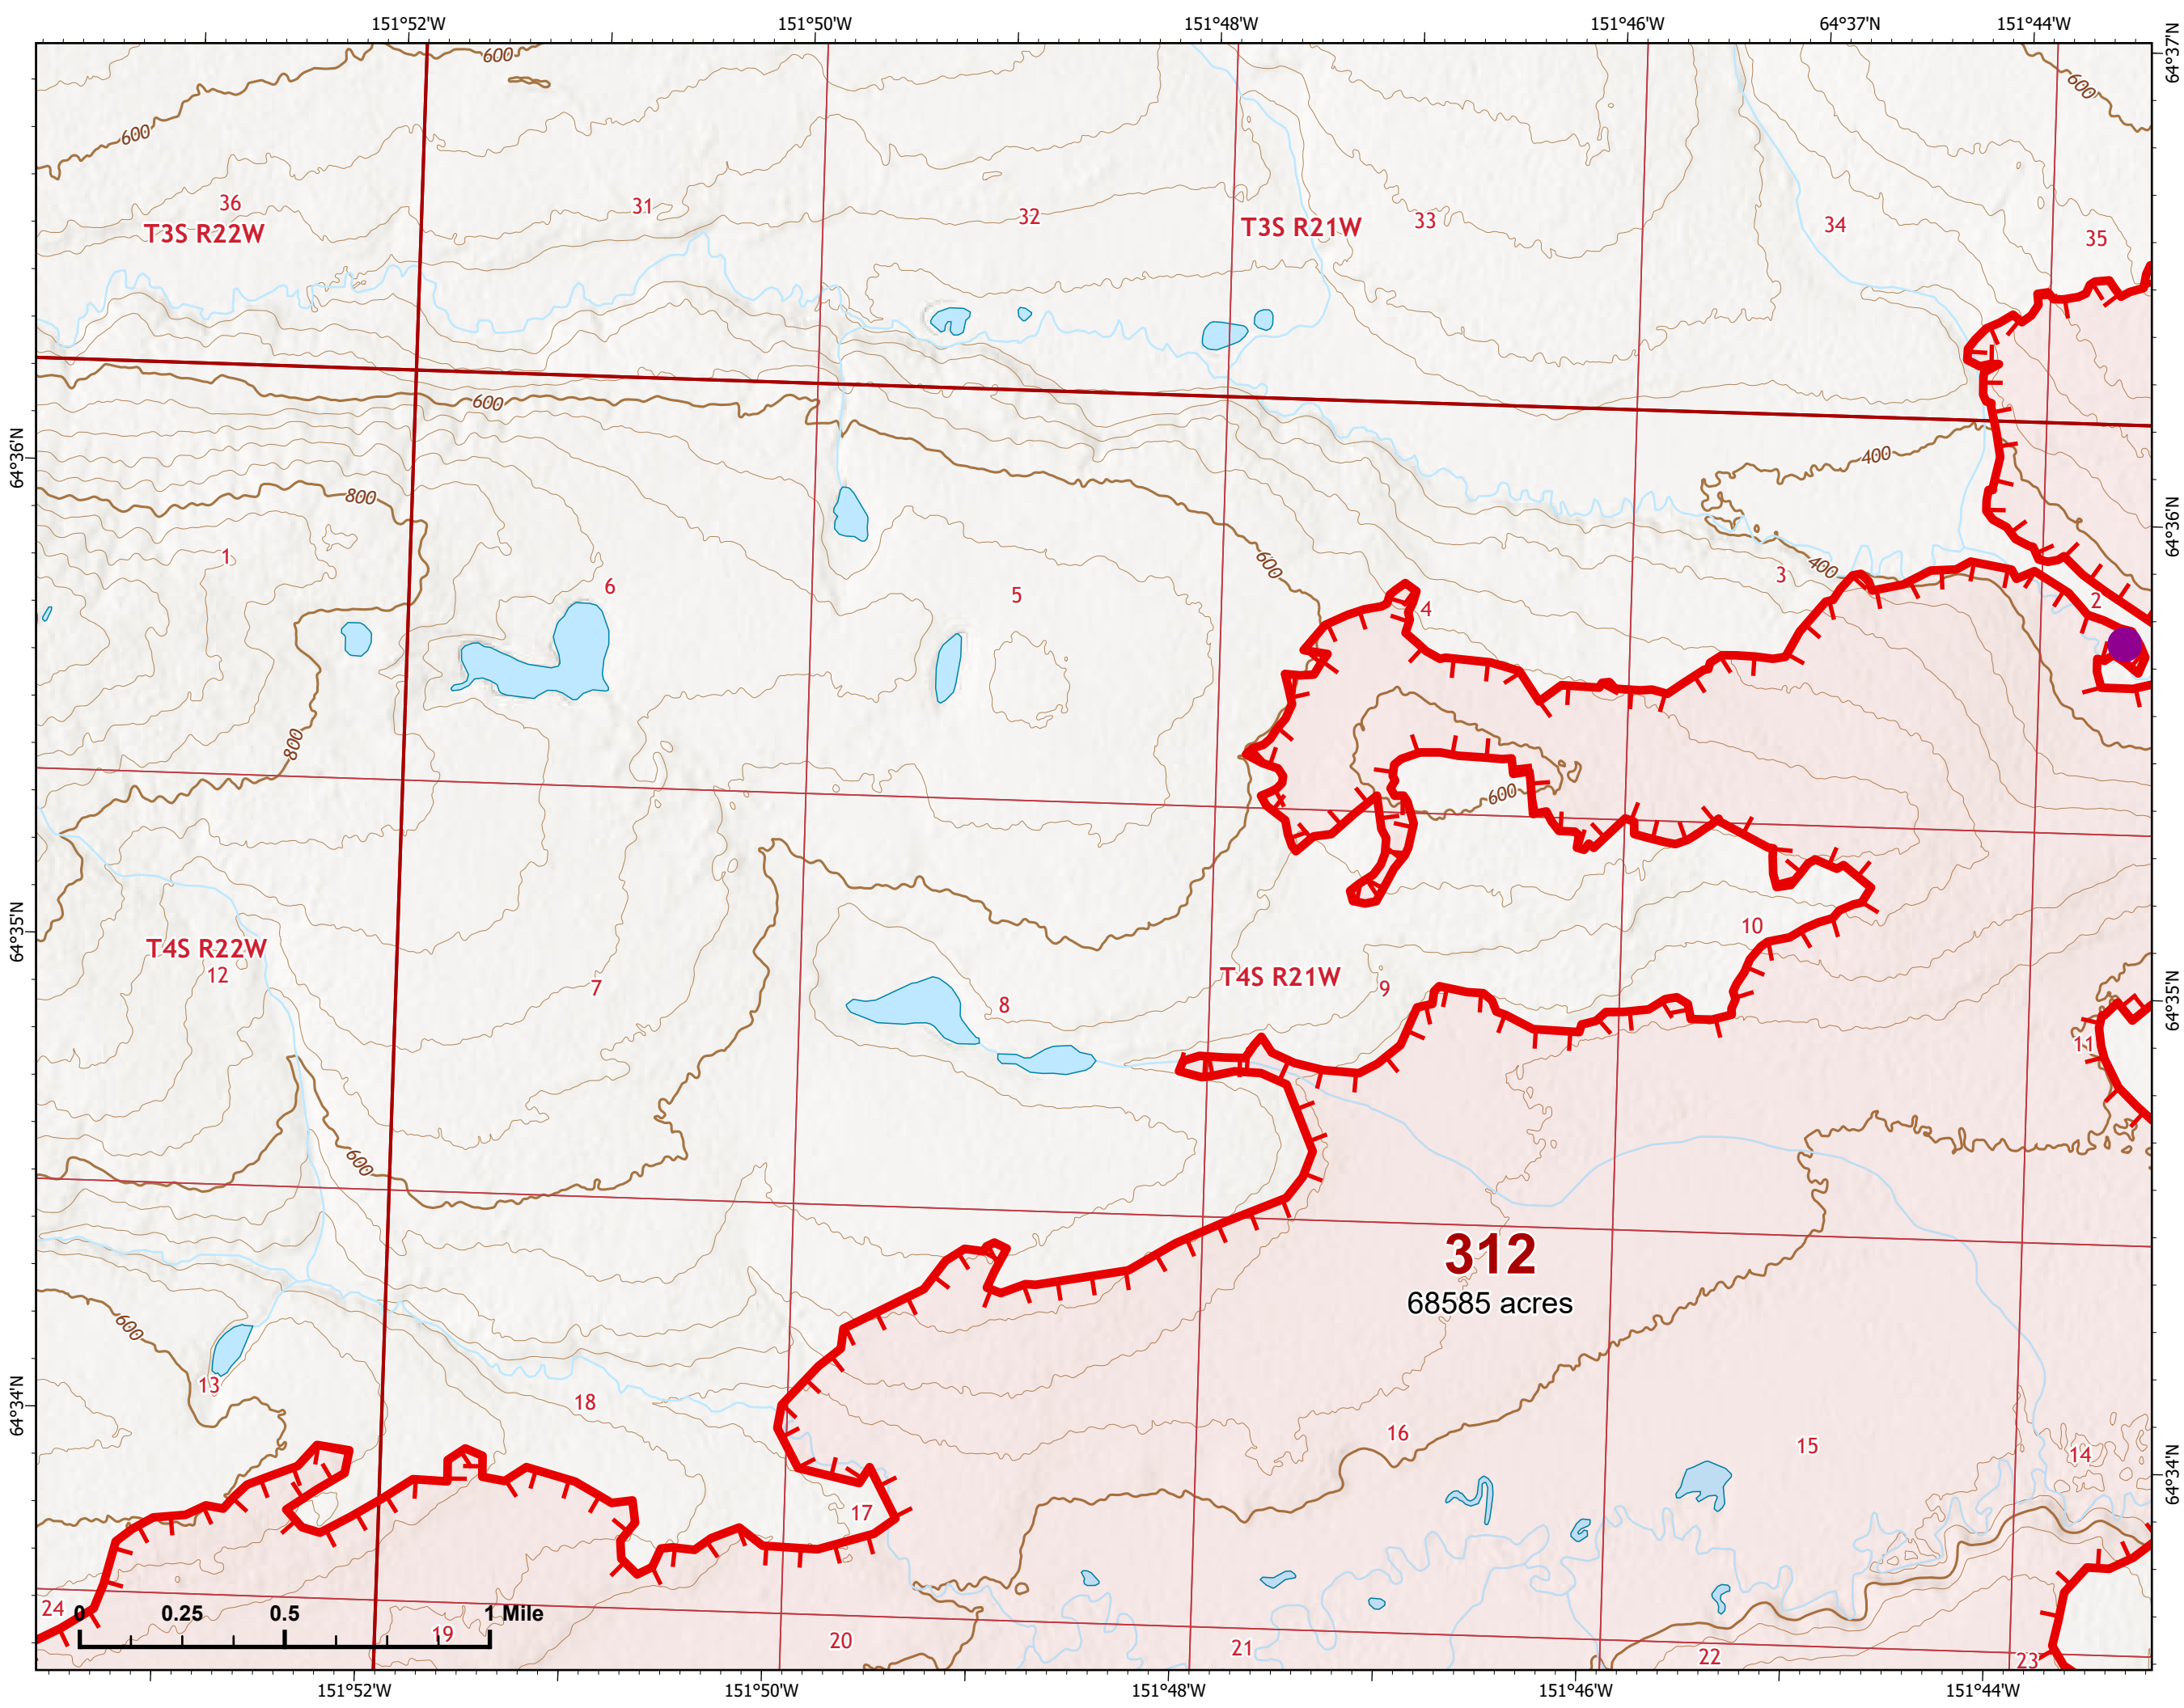

# IAP Map

Bean Complex  
AK-TAD-000898

07/15/2022

Fire: 312 (Bitzshitini)

Page 312 - 1

-  Helispot
-  Structure
-  Other
-  Wildfire Daily Fire Perimeter
-  Uncontained

Z. Cravens  
7/14/2022 2107

# IAP Map

Bean Complex  
AK-TAD-000898

07/15/2022

Fire: 312 (Bitzshitini)

Page 312 - 2

-  Helispot
-  Wildfire Daily Fire Perimeter
-  Uncontained

Z. Cravens  
7/14/2022 2108

# IAP Map

Bean Complex  
AK-TAD-000898

07/15/2022

Fire: 312 (Bitzshitini)

Page 312 - 3

-  Wildfire Daily Fire Perimeter
-  Uncontained

**312**  
68585 acres

Z. Cravens  
7/14/2022 2109