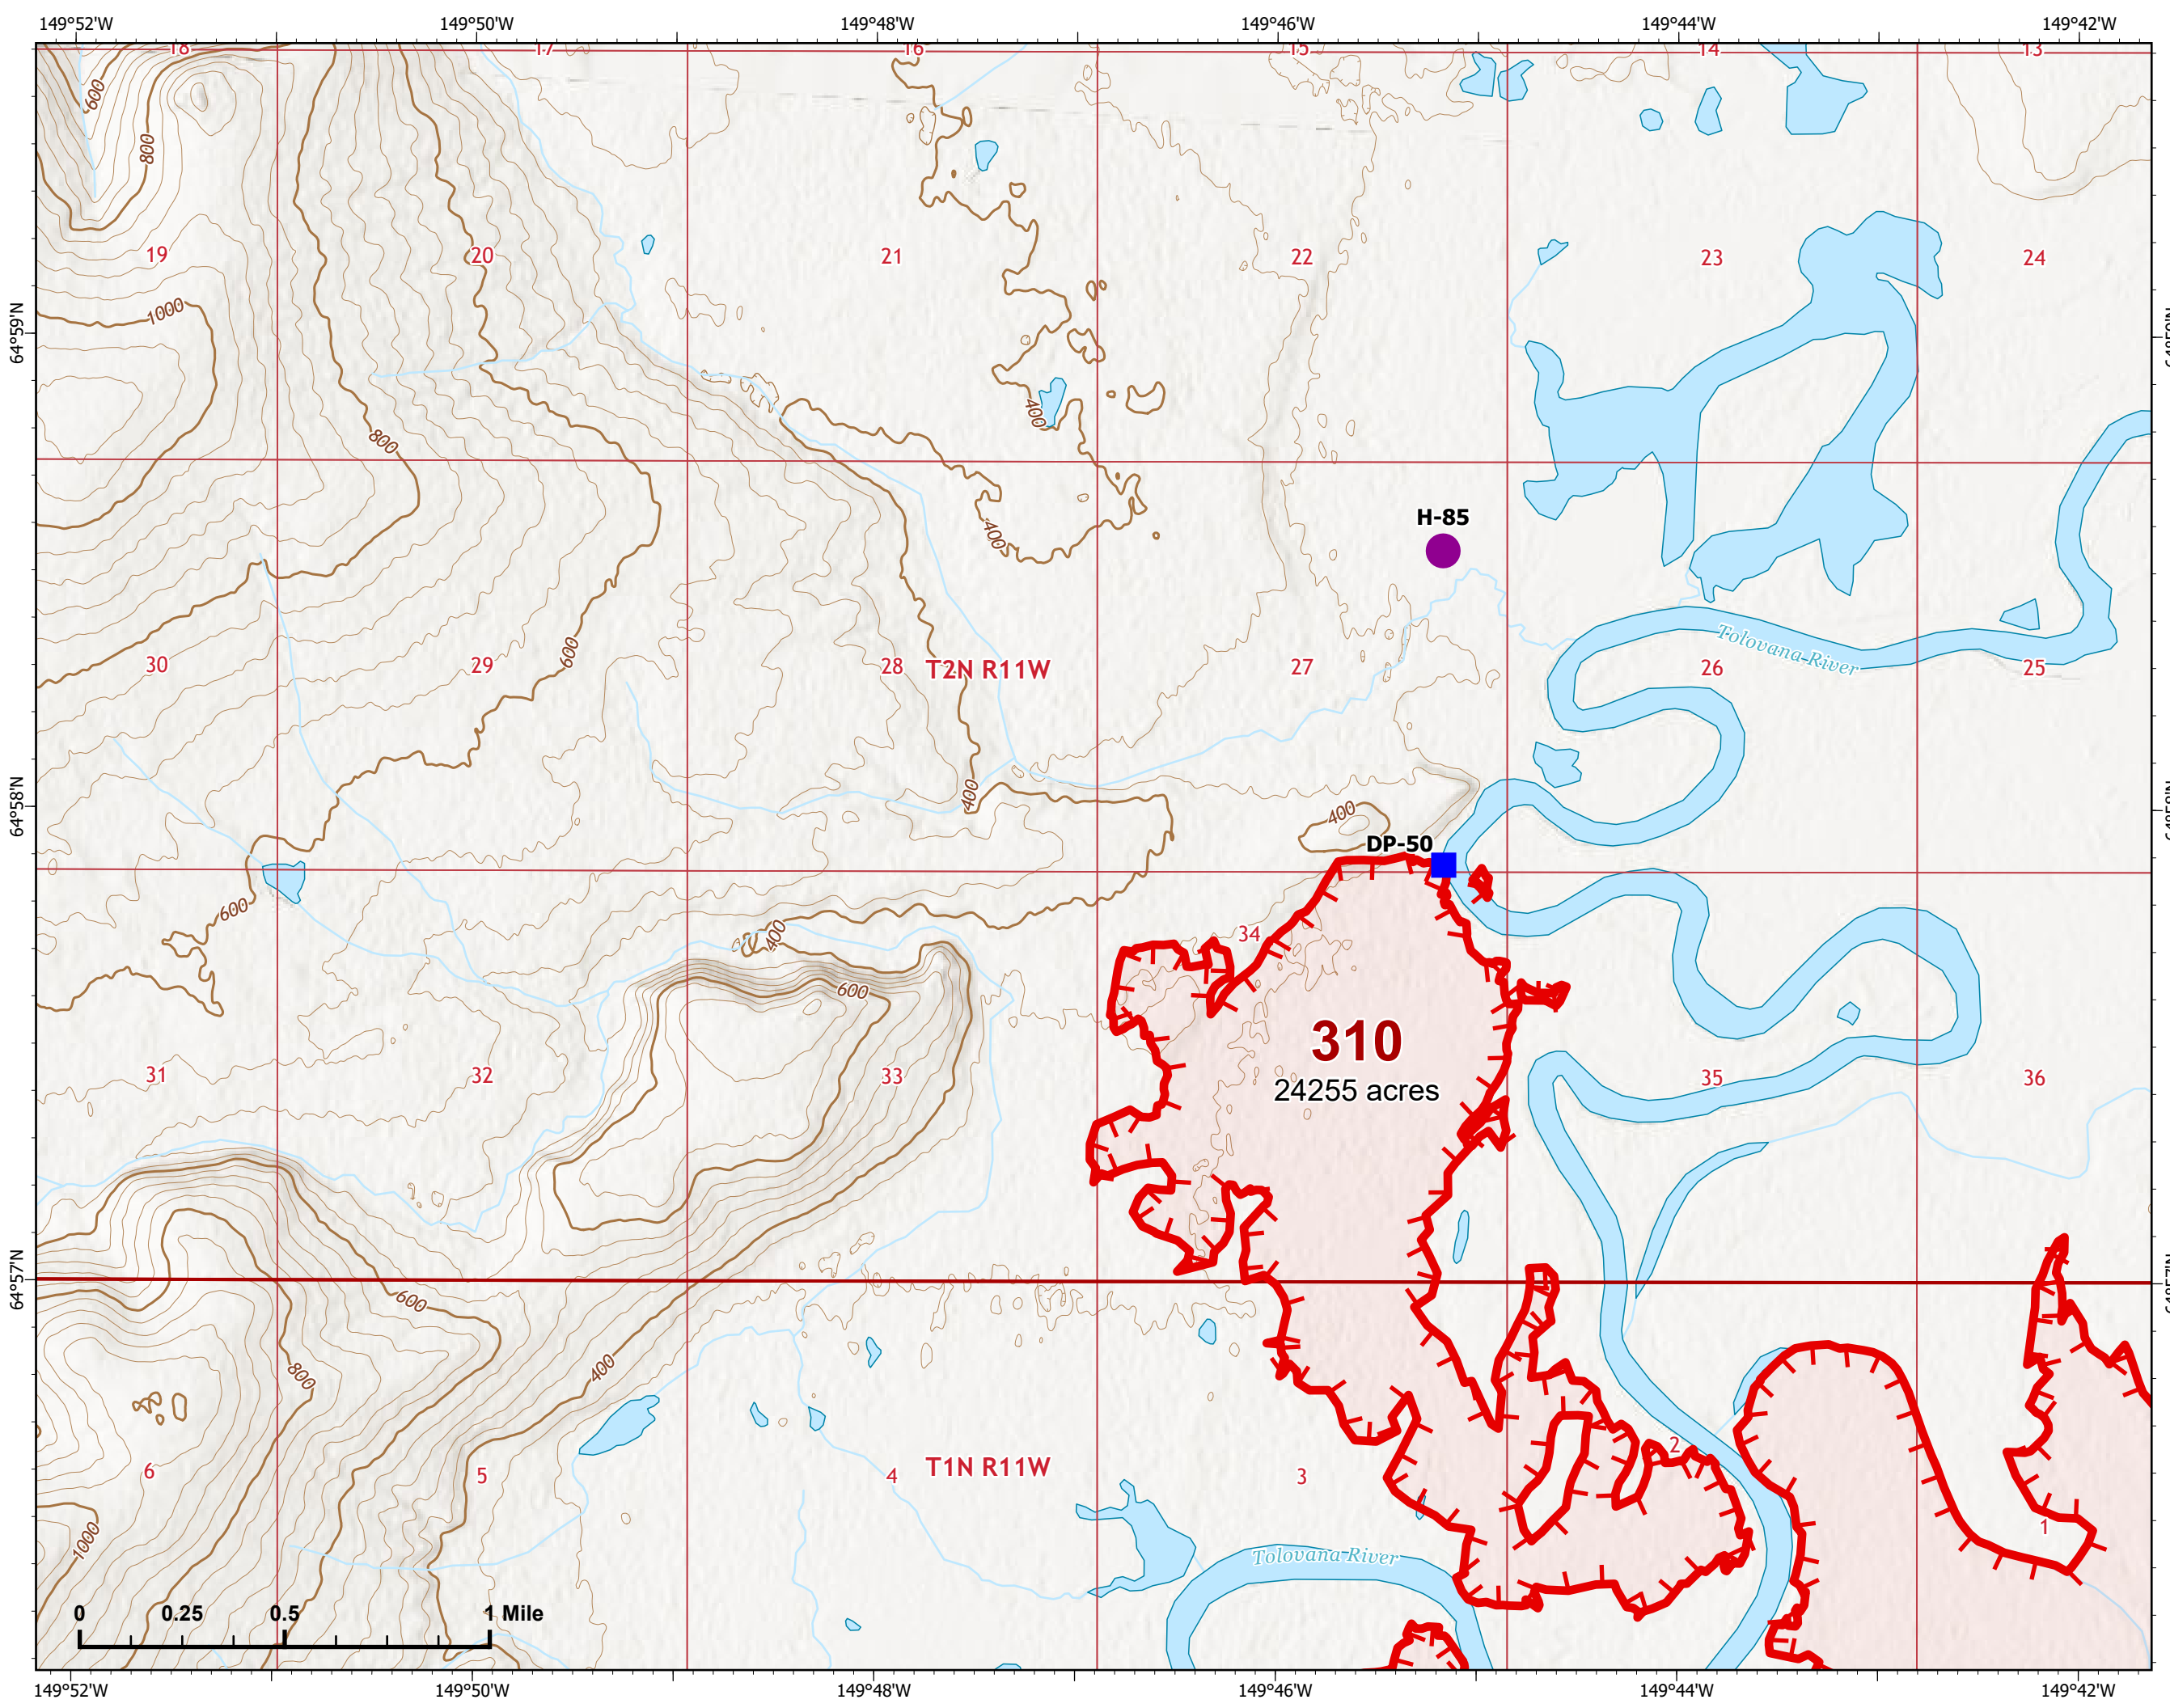

# IAP Map

Bean Complex  
AK-TAD-000898  
07/15/2022

Fire: 310 (Tanana River)

Page 310 - 1

-  Helispot
-  Drop Point
-  Wildfire Daily Fire Perimeter
-  Uncontained

Z. Cravens  
7/14/2022 2135

# IAP Map

Bean Complex  
AK-TAD-000898  
07/15/2022

Fire: 310 (Tanana River)

Page 310 - 2

-  Wildfire Daily Fire Perimeter
-  Uncontained

Z. Cravens  
7/14/2022 2136