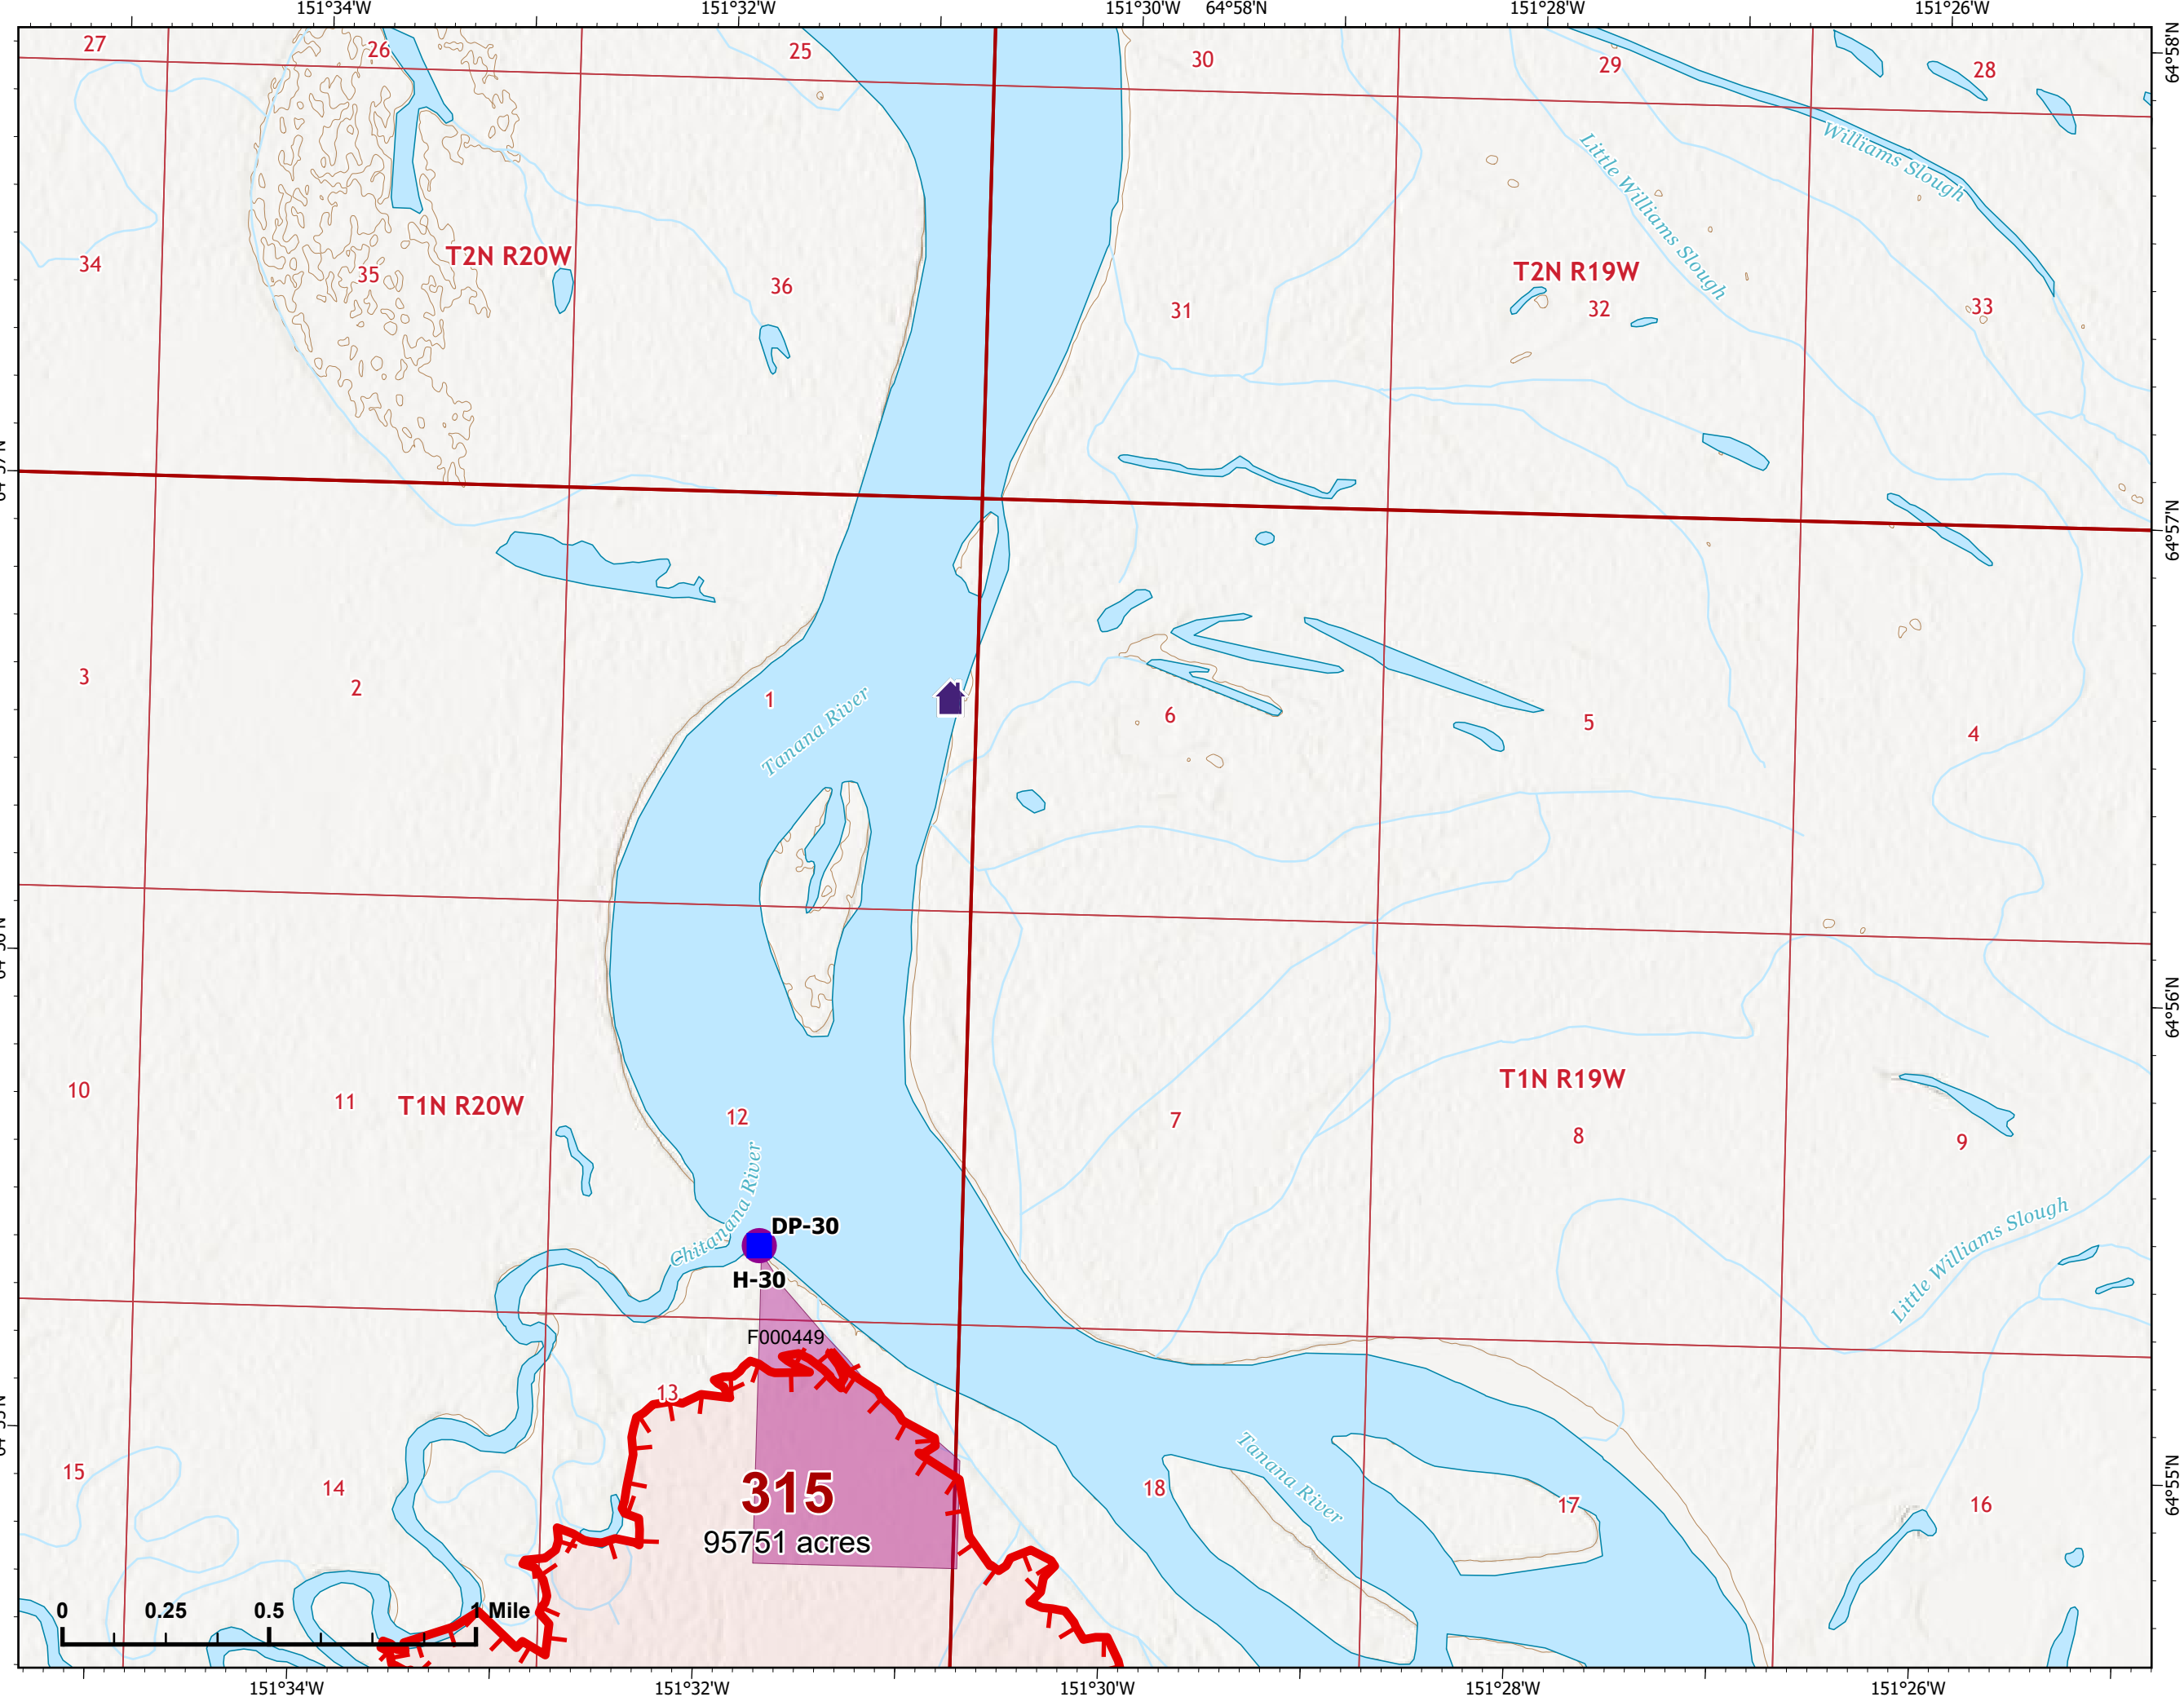

# IAP Map

Bean Complex  
AK-TAD-000898

07/15/2022

Fire: 315 (Chitanana)

Page 315 - 1

-  Helispot
-  Drop Point
-  Structure
-  Wildfire Daily Fire Perimeter
-  Uncontained
-  Native Allotments

Z. Cravens  
7/14/2022 2118