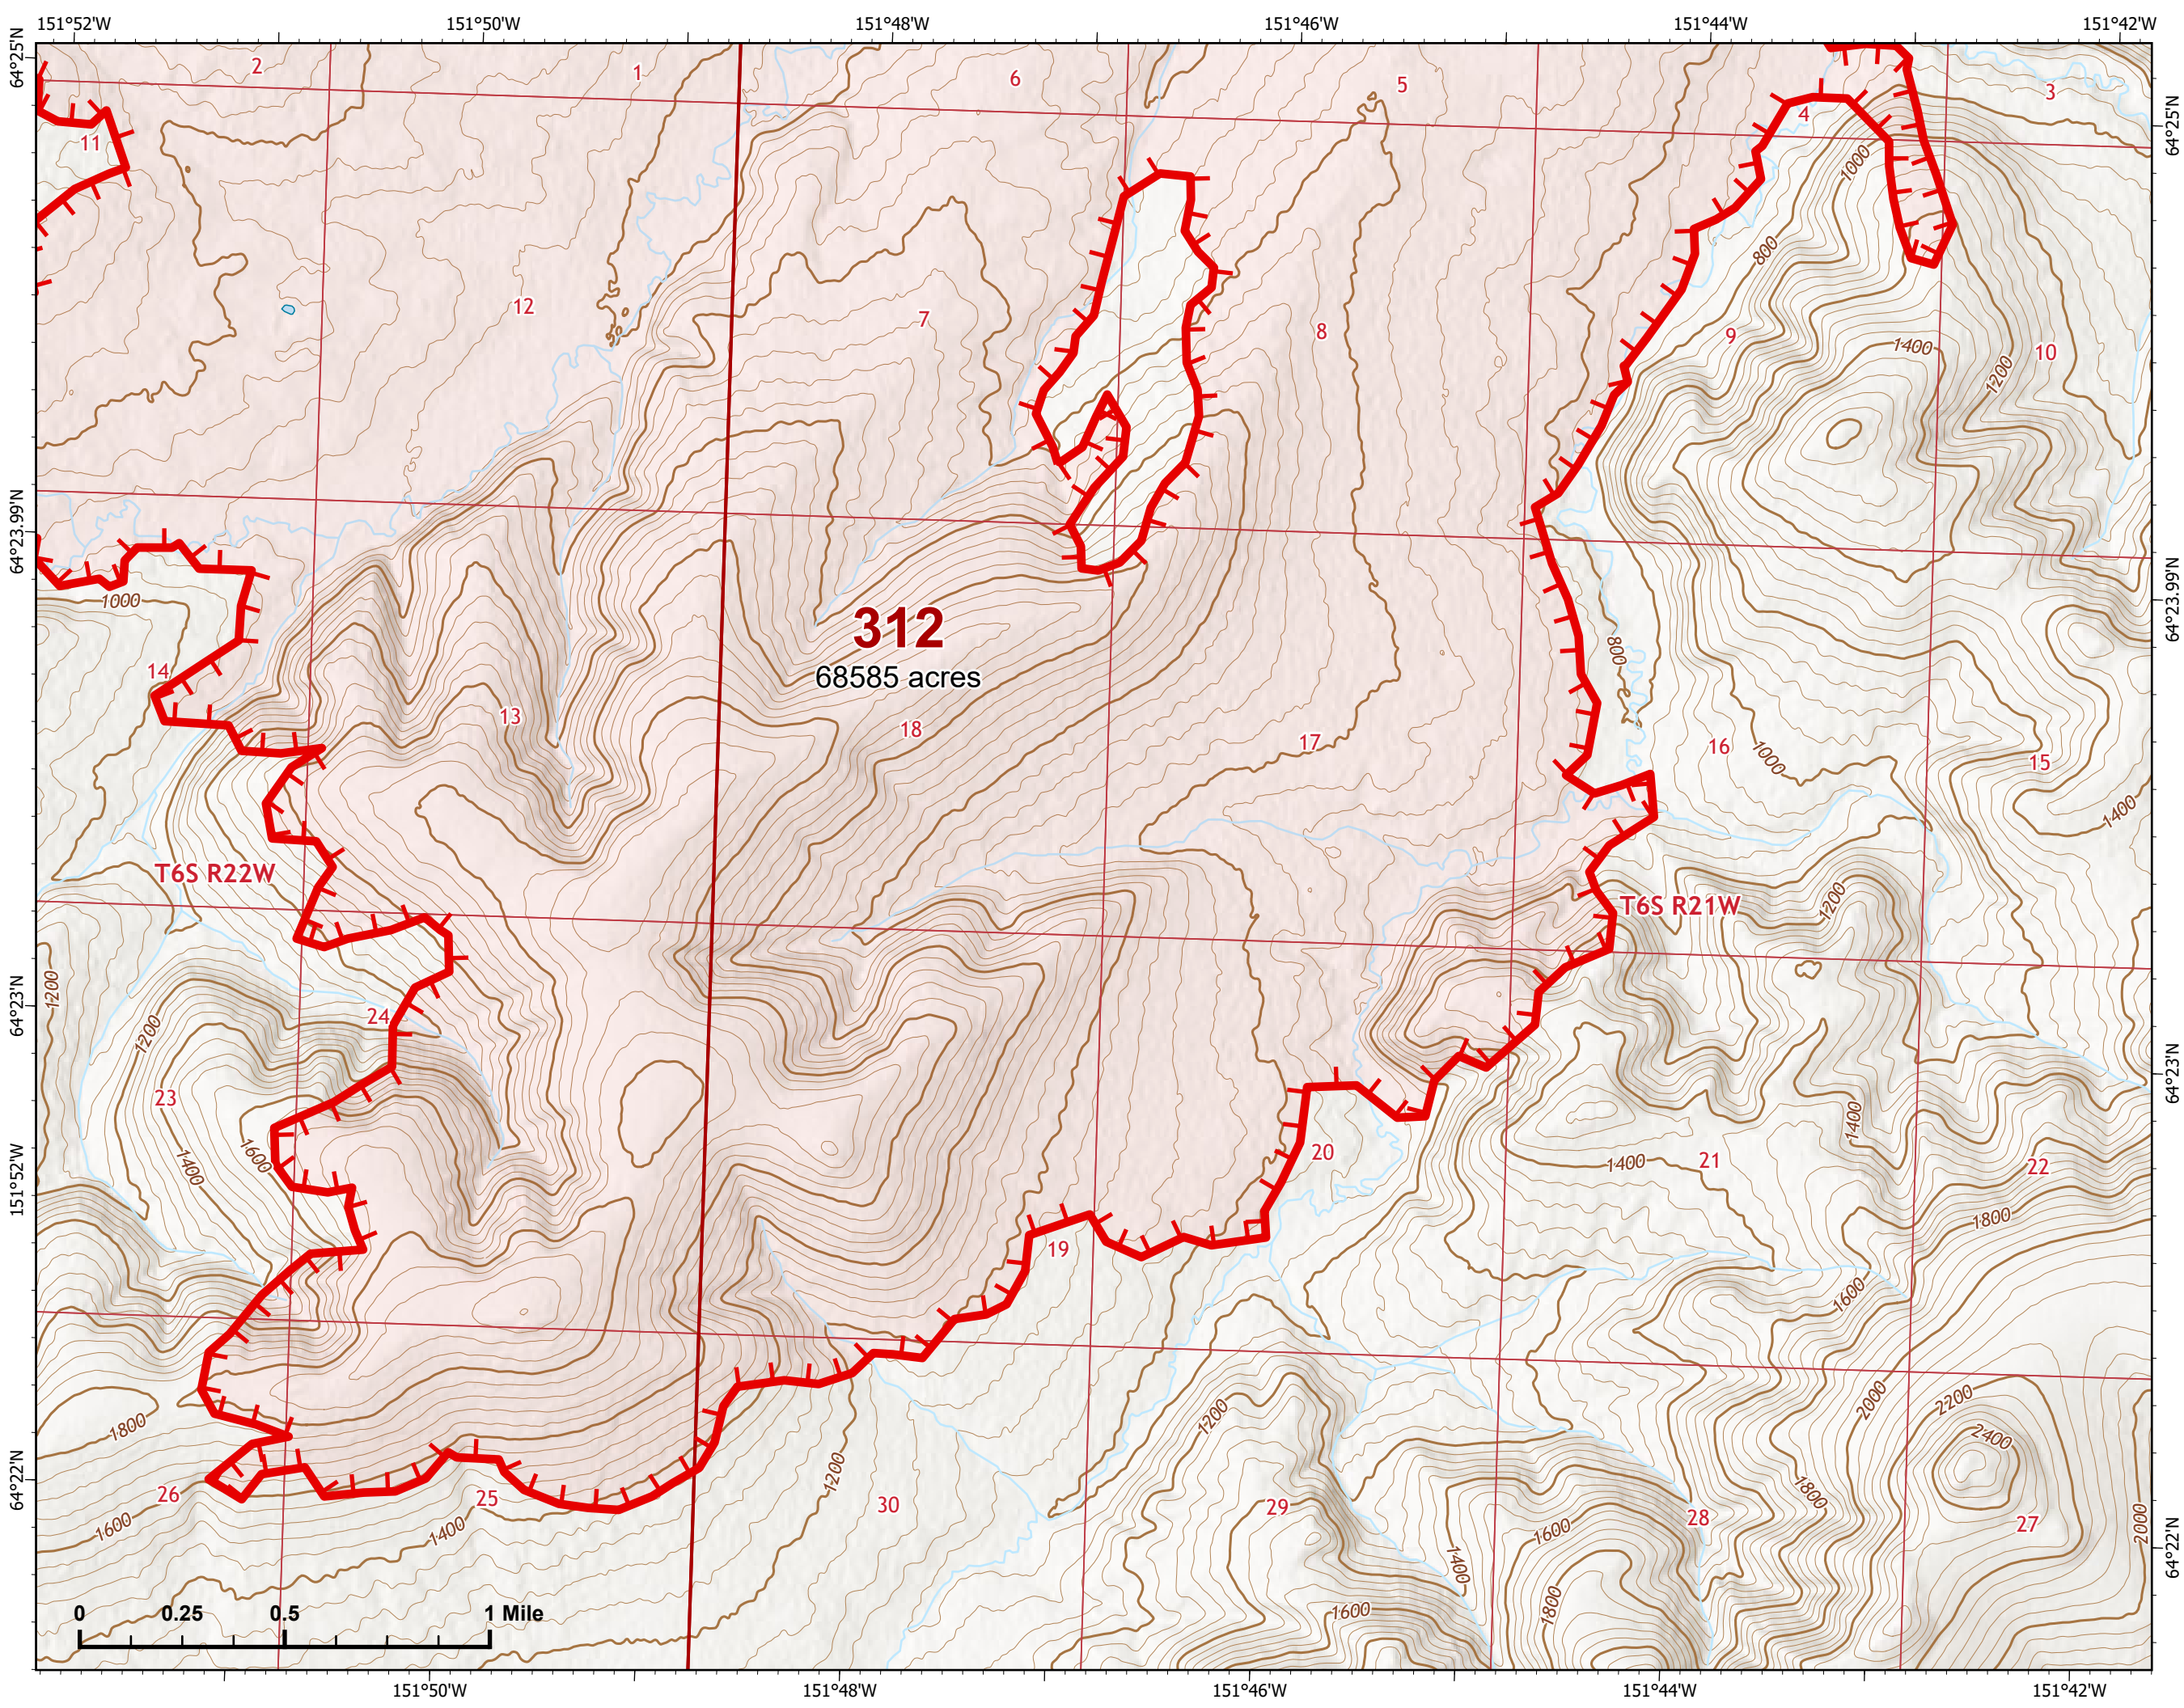

# IAP Map

Bean Complex  
AK-TAD-000898

07/15/2022

Fire: 312 (Bitzshitini)

Page 312 - 6

-  Wildfire Daily Fire Perimeter
-  Uncontained

Z. Cravens  
7/14/2022 2112

# IAP Map

Bean Complex  
AK-TAD-000898

07/15/2022

Fire: 312 (Bitzshitini)

Page 312 - 7

-  Wildfire Daily Fire Perimeter
-  Uncontained

Z. Cravens  
7/14/2022 2113

# IAP Map

Bean Complex  
AK-TAD-000898  
07/15/2022  
Fire: 312 (Bitzshitini)

Page 312 - 8

-  Wildfire Daily Fire Perimeter
-  Uncontained

Z. Cravens  
7/14/2022 2114

# IAP Map

Bean Complex  
AK-TAD-000898

07/15/2022

Fire: 312 (Bitzshitini)

Page 312 - 9

-  Wildfire Daily Fire Perimeter
-  Uncontained

Z. Cravens  
7/14/2022 2115