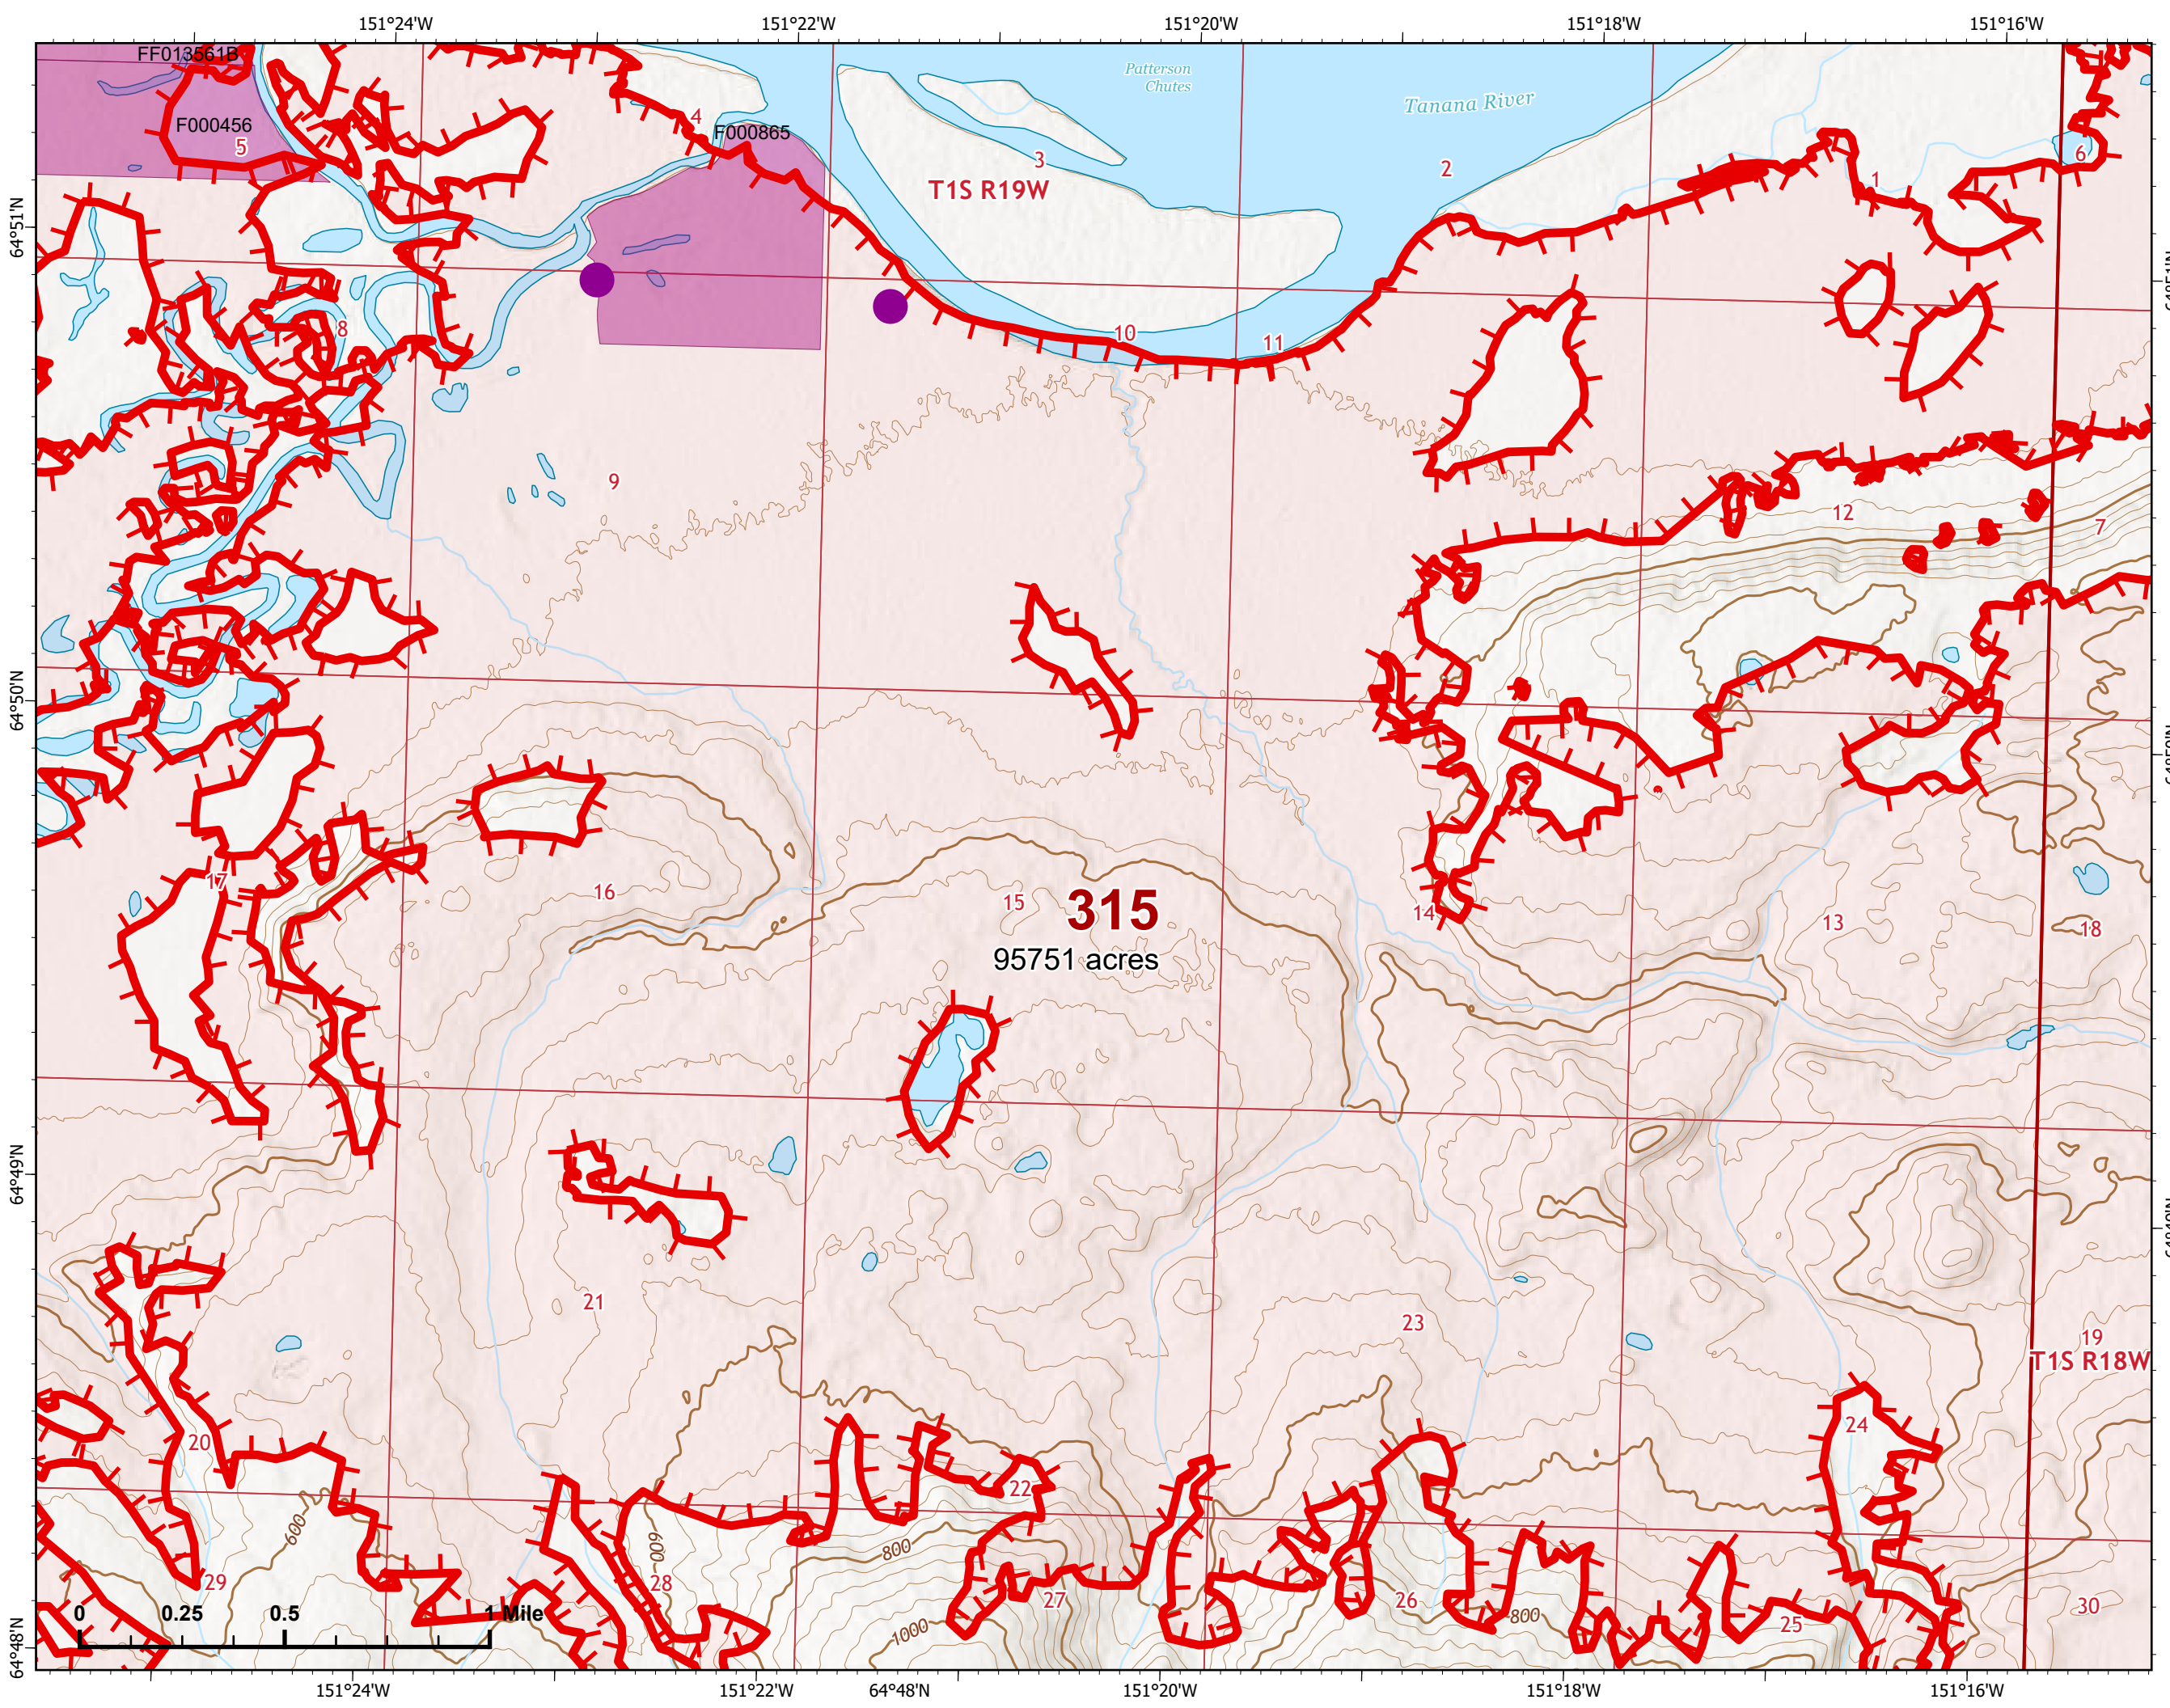

IAP Map

Bean Complex
AK-TAD-000898
07/15/2022
Fire: 315 (Chitanana)

Page 315 - 14

- Helispot
- Wildfire Daily Fire Perimeter
- Uncontained
- Native Allotments

Z. Cravens
7/14/2022 2132