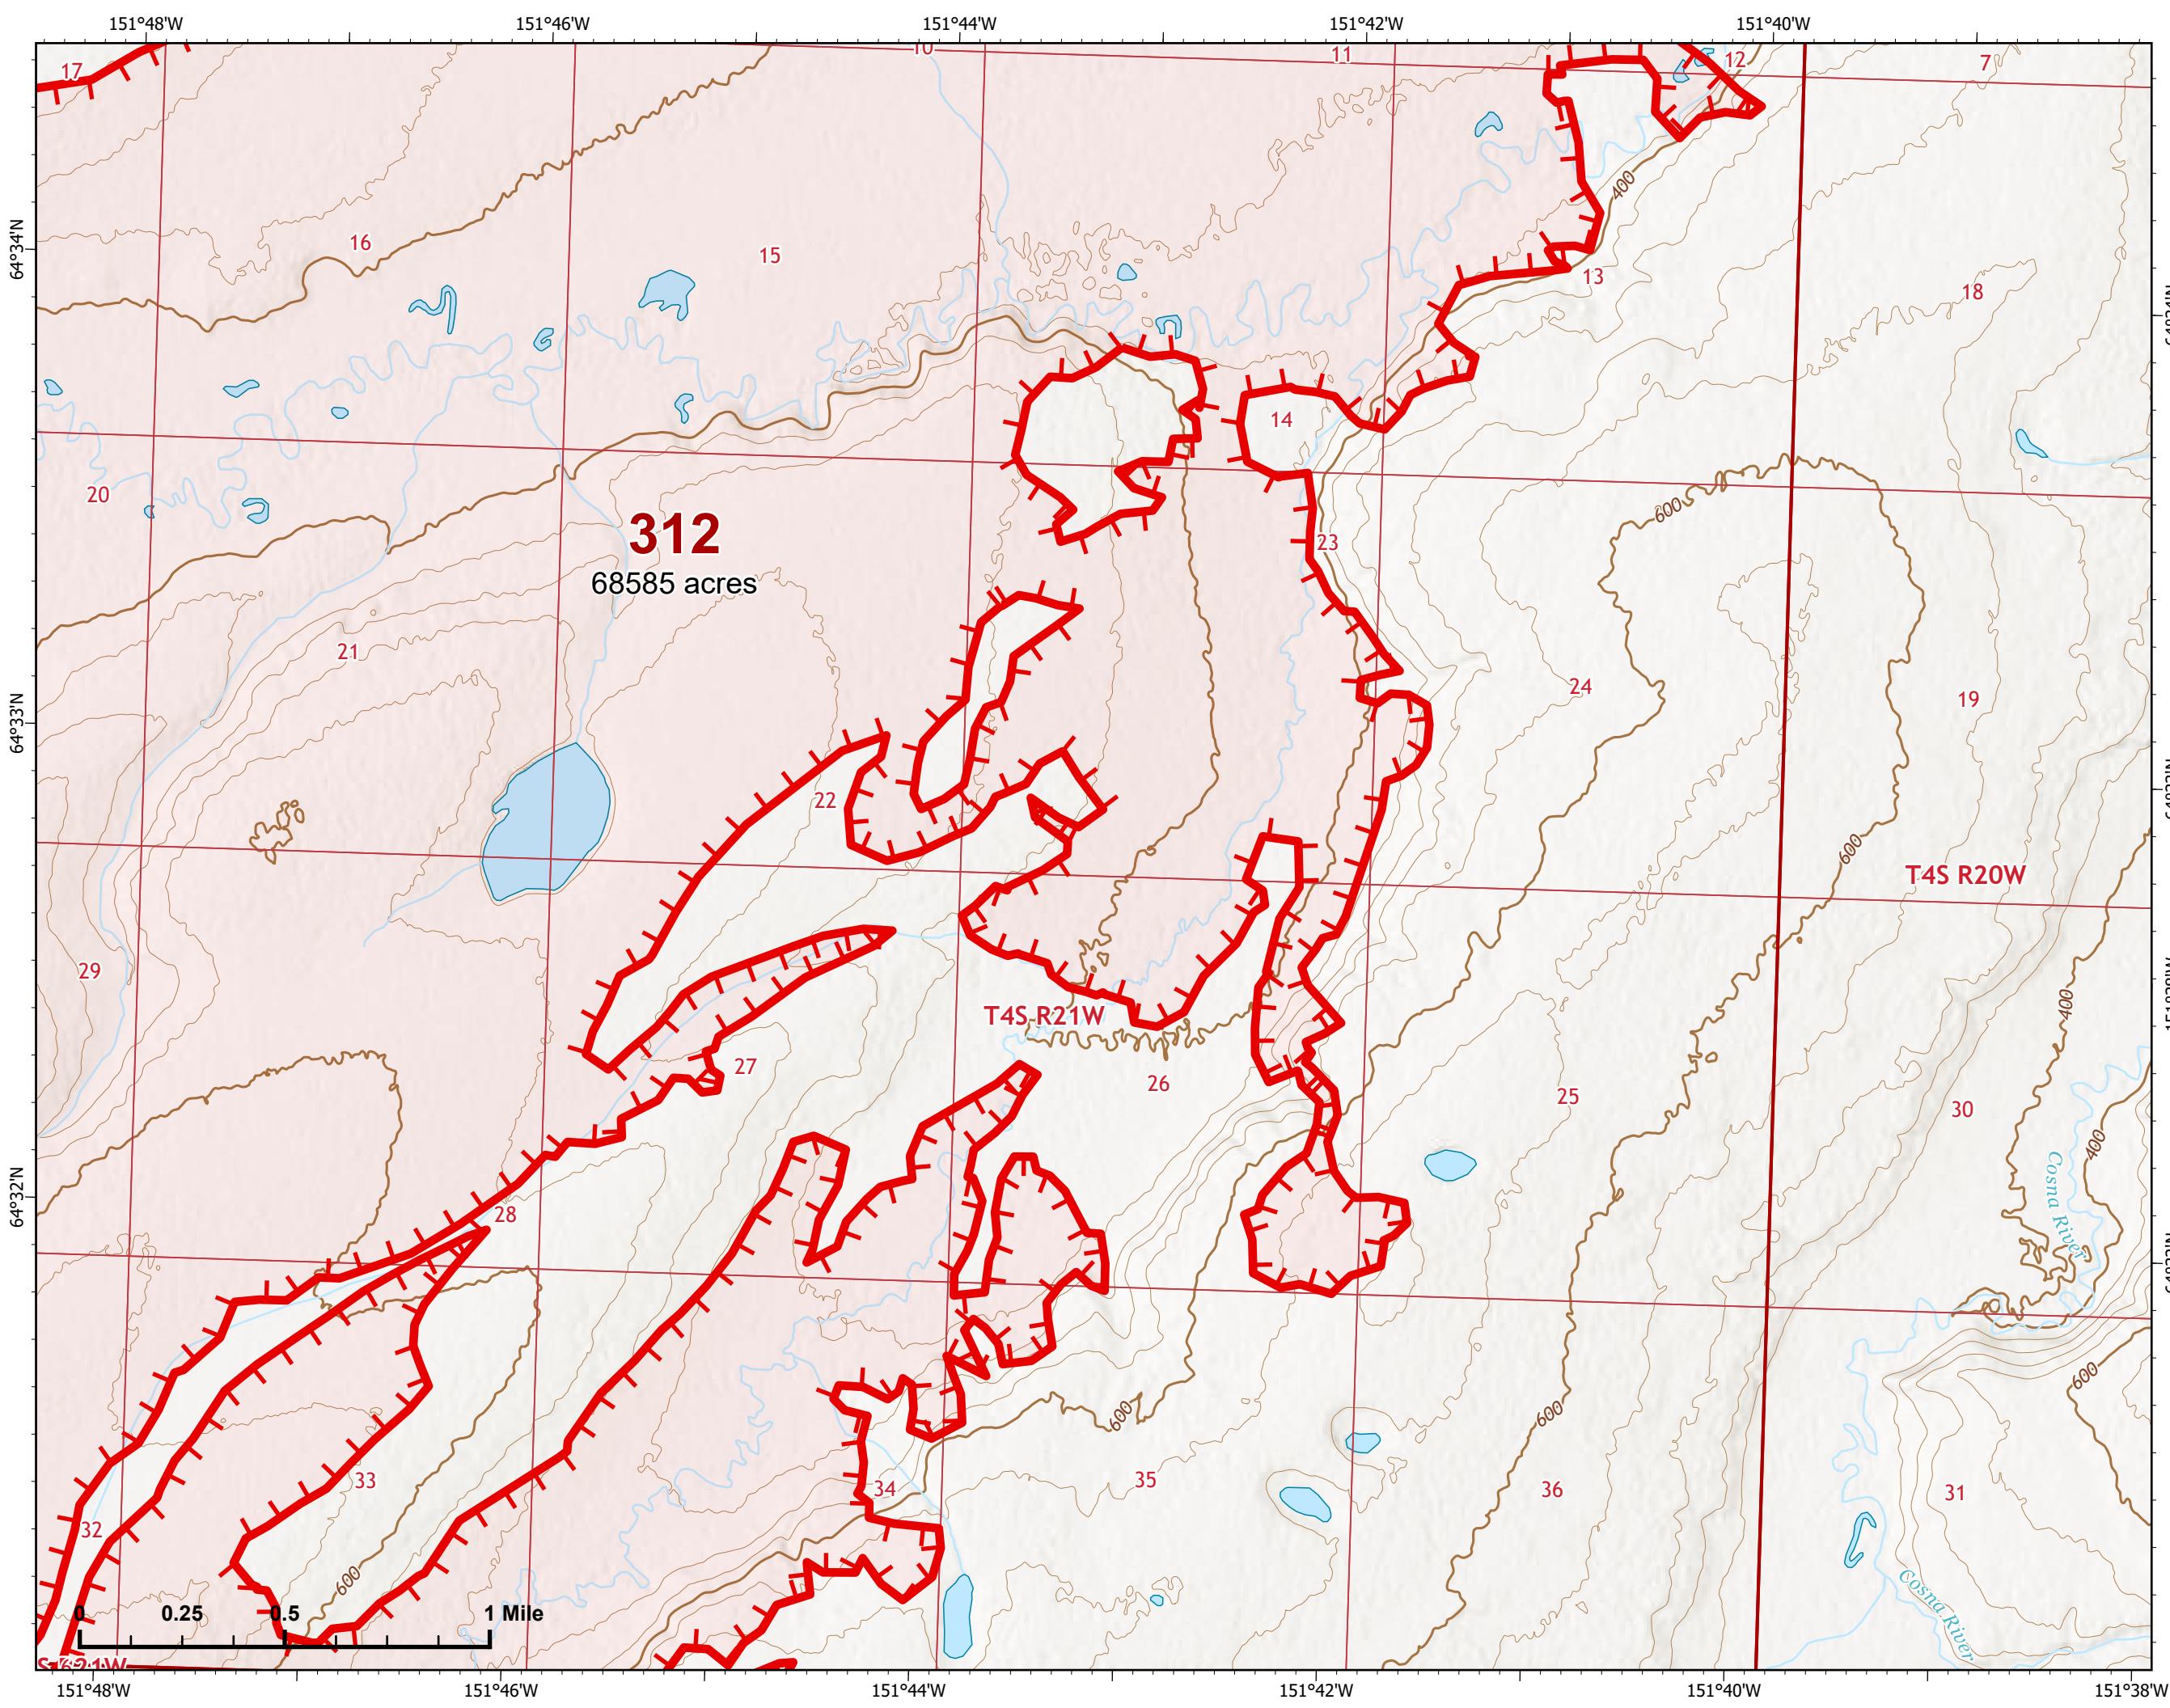

# IAP Map

Bean Complex  
AK-TAD-000898

07/15/2022

Fire: 312 (Bitzshitini)

Page 312 - 10

-  Helispot
-  Structure
-  Wildfire Daily Fire Perimeter
-  Uncontained

Z. Cravens  
7/14/2022 2116

# IAP Map

Bean Complex  
AK-TAD-000898

07/15/2022

Fire: 312 (Bitzshitini)

Page 312 - 11

-  Wildfire Daily Fire Perimeter
-  Uncontained

Z. Cravens  
7/14/2022 2117

# IAP Map

Bean Complex  
AK-TAD-000898

07/15/2022

Fire: 315 (Chitanana)

Page 315 - 1

-  Helispot
-  Drop Point
-  Structure
-  Wildfire Daily Fire Perimeter
-  Uncontained
-  Native Allotments

Z. Cravens  
7/14/2022 2118