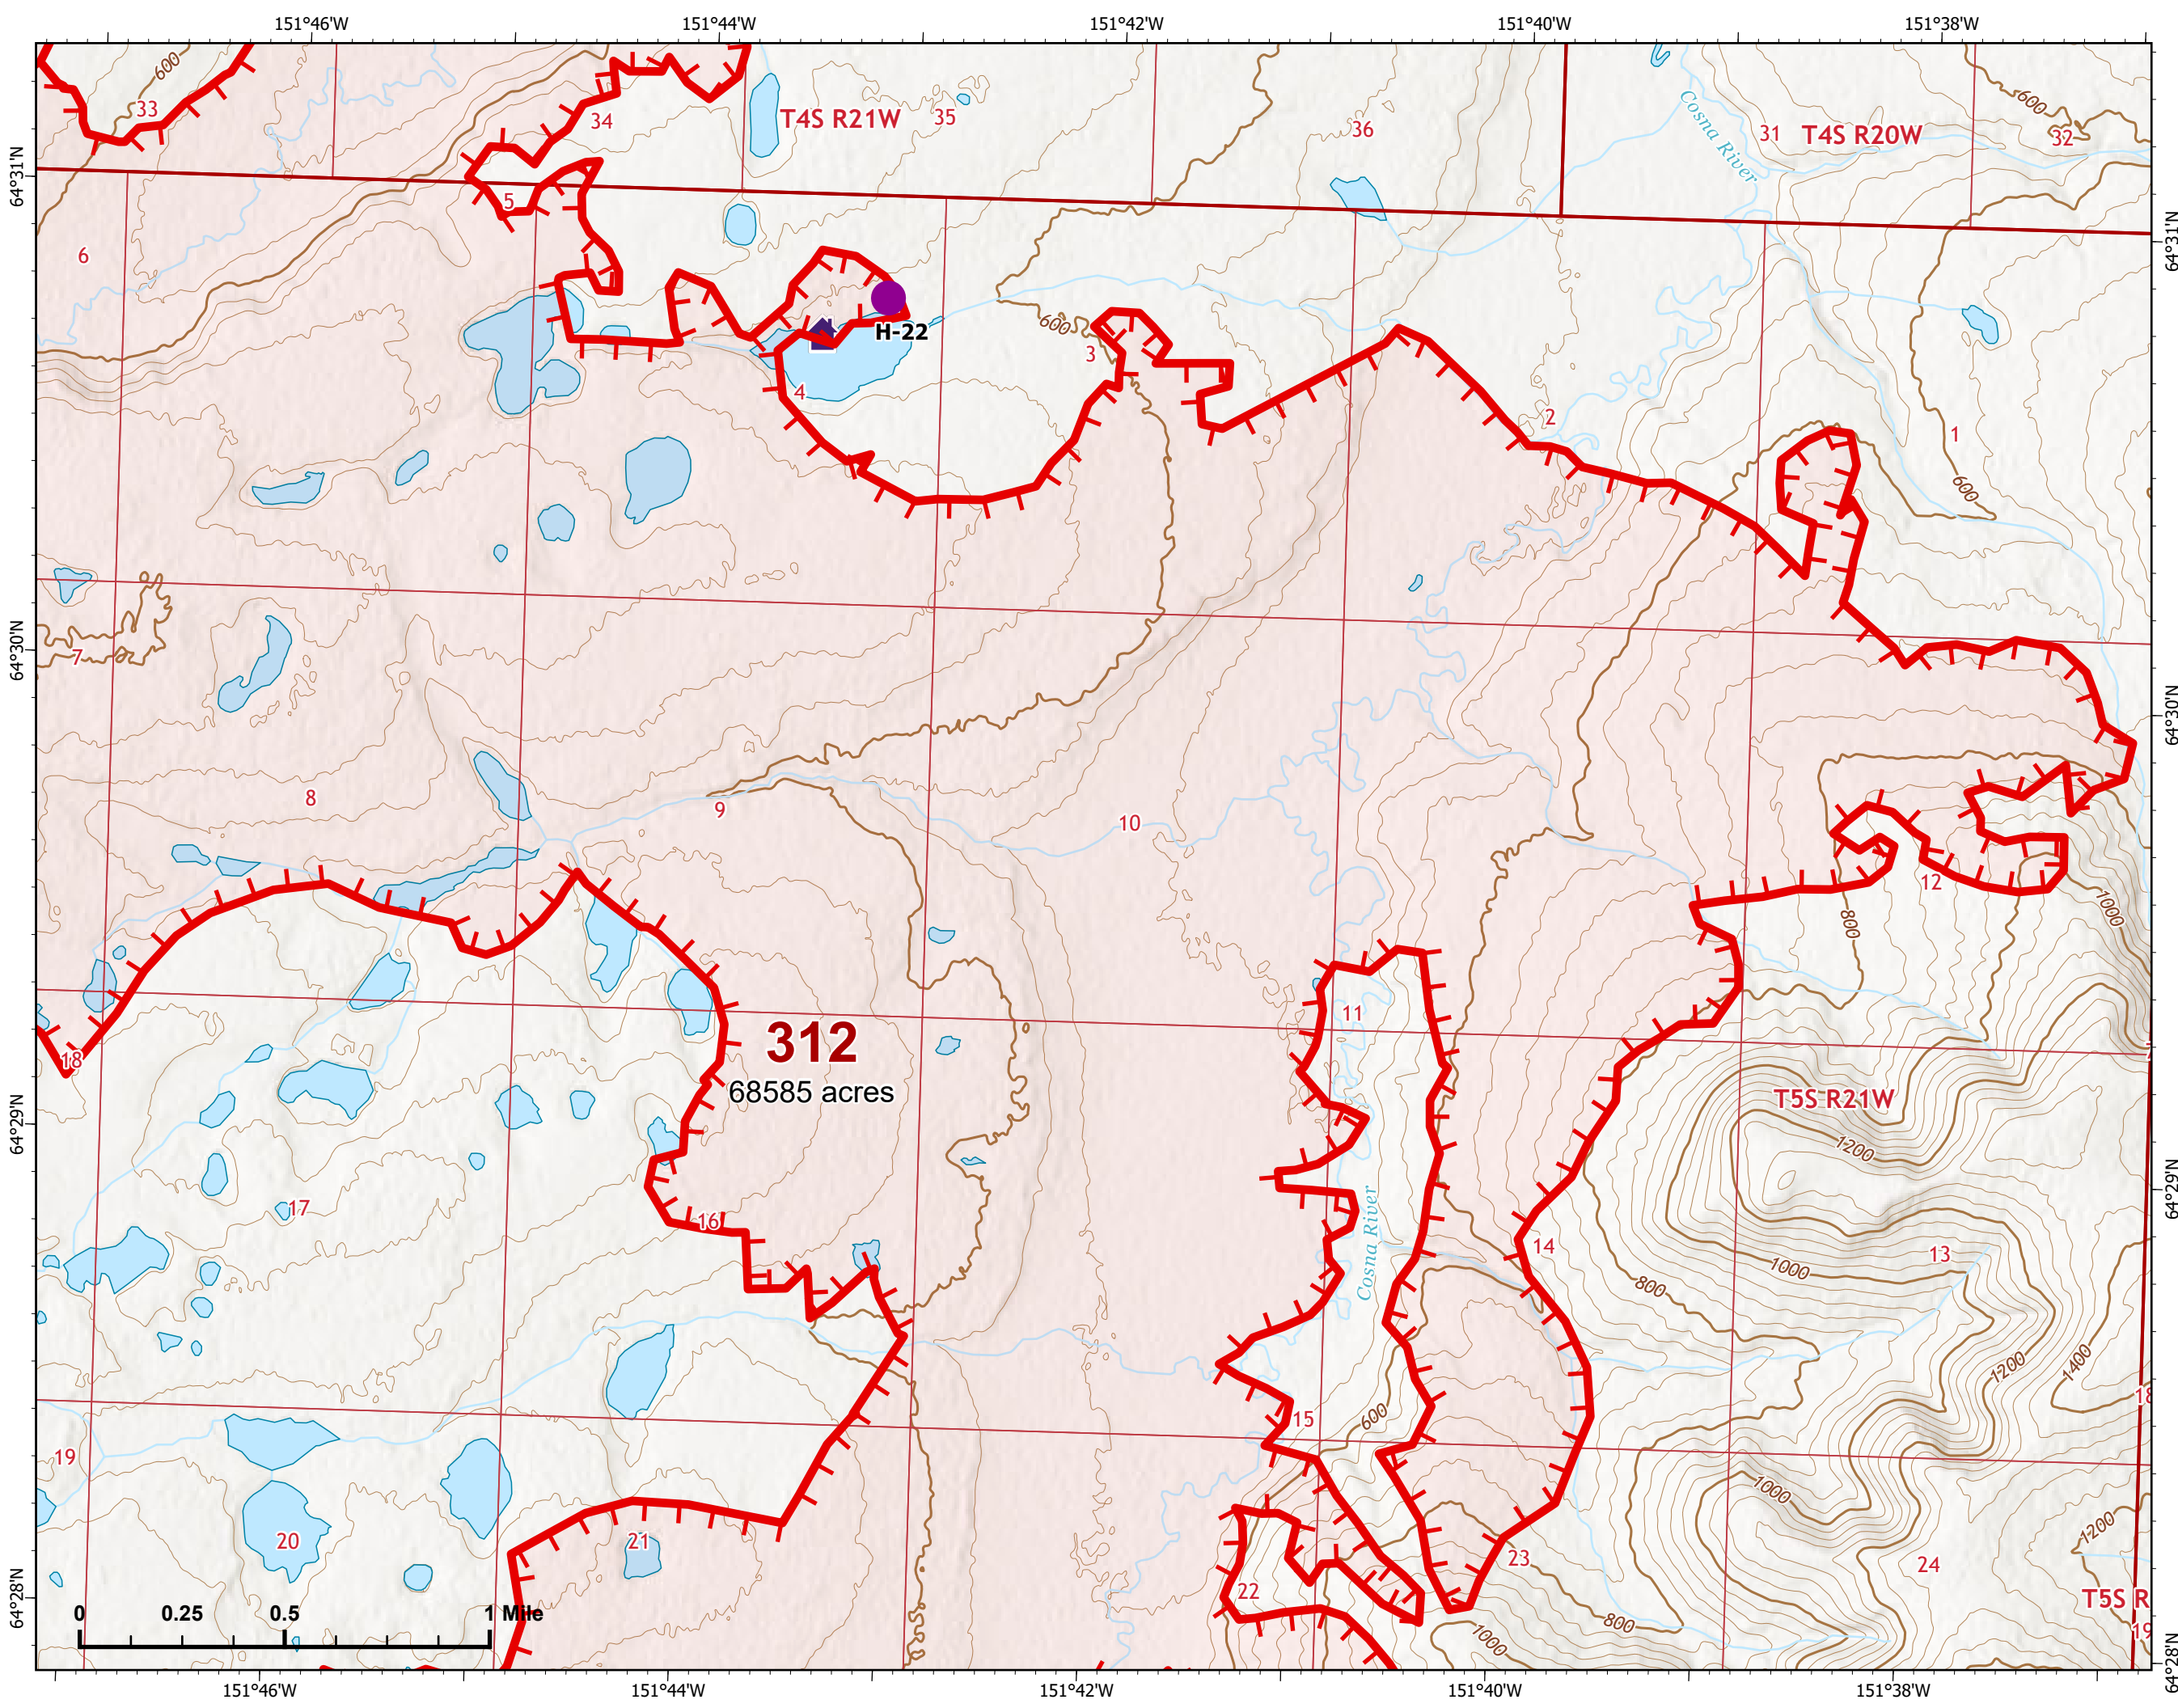

# IAP Map

Bean Complex  
AK-TAD-000898

07/15/2022

Fire: 312 (Bitzshitini)

Page 312 - 10

-  Helispot
-  Structure
-  Wildfire Daily Fire Perimeter
-  Uncontained

Z. Cravens  
7/14/2022 2116

# IAP Map

Bean Complex  
AK-TAD-000898

07/15/2022

Fire: 312 (Bitzshitini)

Page 312 - 11

-  Wildfire Daily Fire Perimeter
-  Uncontained

Z. Cravens  
7/14/2022 2117