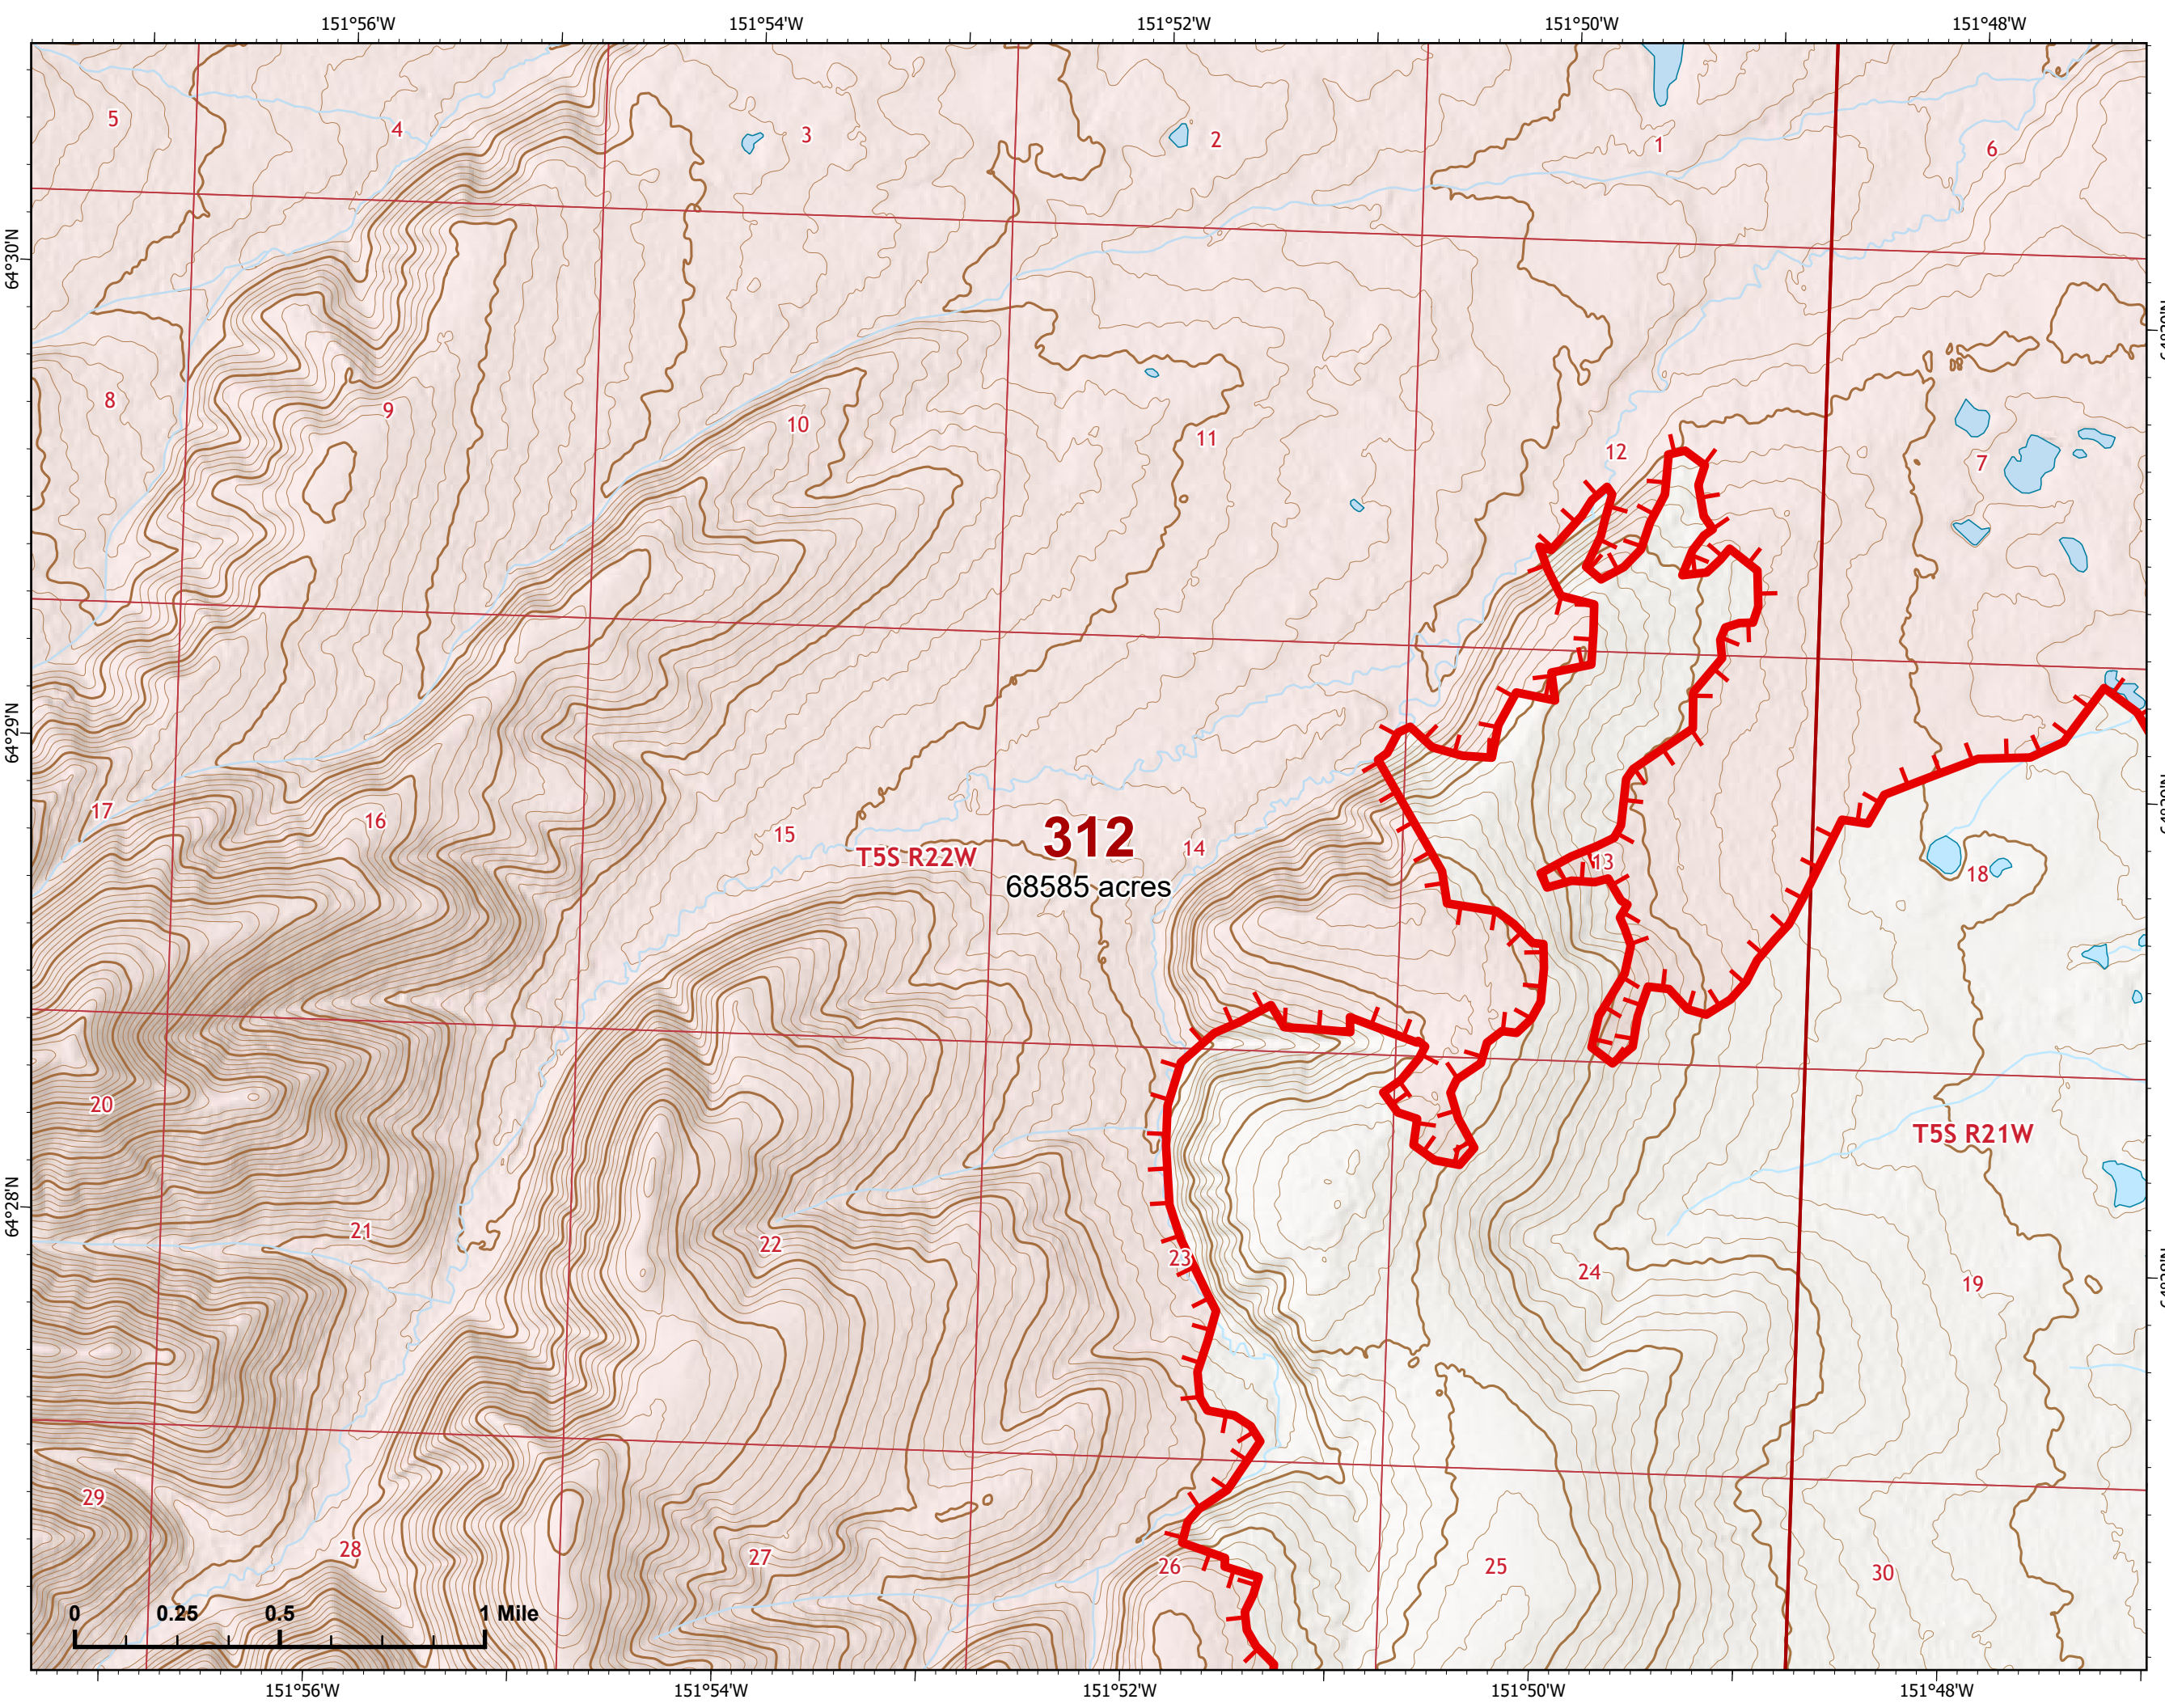

# IAP Map

Bean Complex  
AK-TAD-000898

07/15/2022

Fire: 312 (Bitzshitini)

Page 312 - 4

-  Wildfire Daily Fire Perimeter
-  Uncontained

Z. Cravens  
7/14/2022 2110

# IAP Map

Bean Complex  
AK-TAD-000898

07/15/2022

Fire: 312 (Bitzshitini)

Page 312 - 5

-  Wildfire Daily Fire Perimeter
-  Uncontained

Z. Cravens  
7/14/2022 2111

# IAP Map

Bean Complex  
AK-TAD-000898

07/15/2022

Fire: 312 (Bitzshitini)

Page 312 - 6

-  Wildfire Daily Fire Perimeter
-  Uncontained

Z. Cravens  
7/14/2022 2112

# IAP Map

Bean Complex  
AK-TAD-000898

07/15/2022

Fire: 312 (Bitzshitini)

Page 312 - 7

-  Wildfire Daily Fire Perimeter
-  Uncontained

Z. Cravens  
7/14/2022 2113