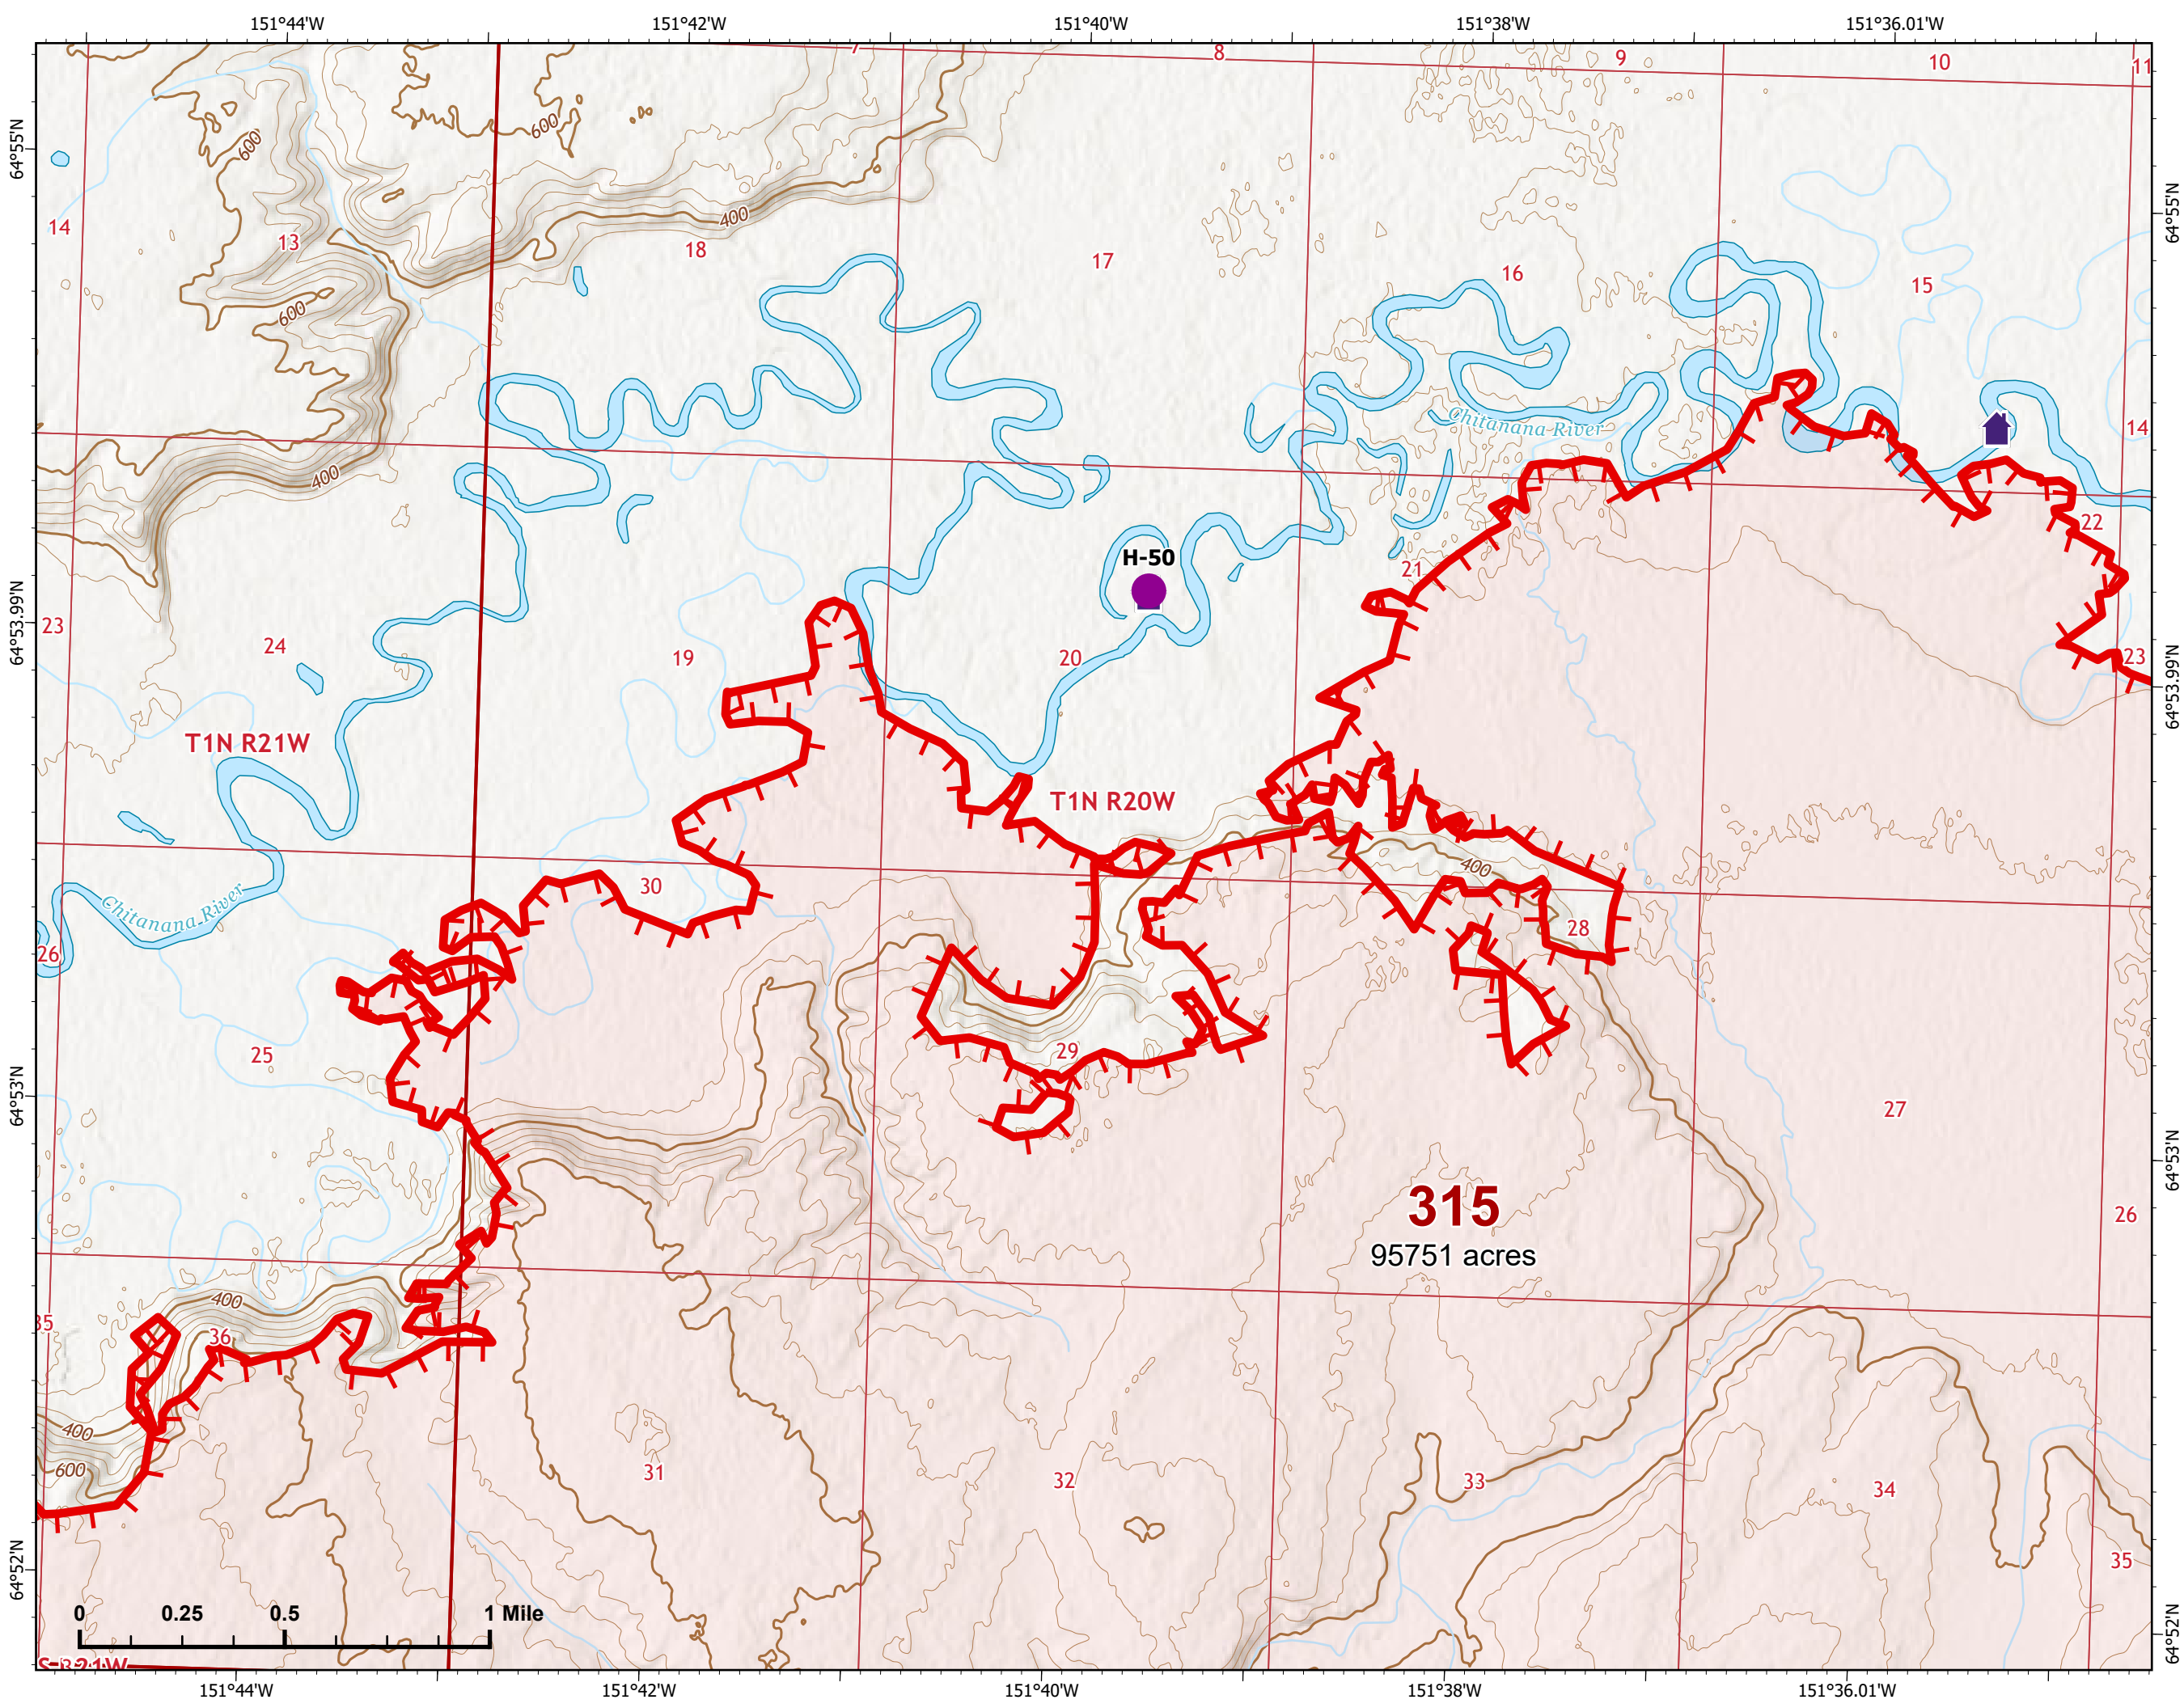

# IAP Map

Bean Complex  
AK-TAD-000898

07/15/2022

Fire: 315 (Chitanana)

Page 315 - 2

-  Helispot
-  Structure
-  Wildfire Daily Fire Perimeter
-  Uncontained

Z. Cravens  
7/14/2022 2119

# IAP Map

Bean Complex  
AK-TAD-000898

07/15/2022

Fire: 315 (Chitanana)

Page 315 - 3

-  Wildfire Daily Fire Perimeter
-  Uncontained

**315**  
95751 acres

Z. Cravens  
7/14/2022 2120