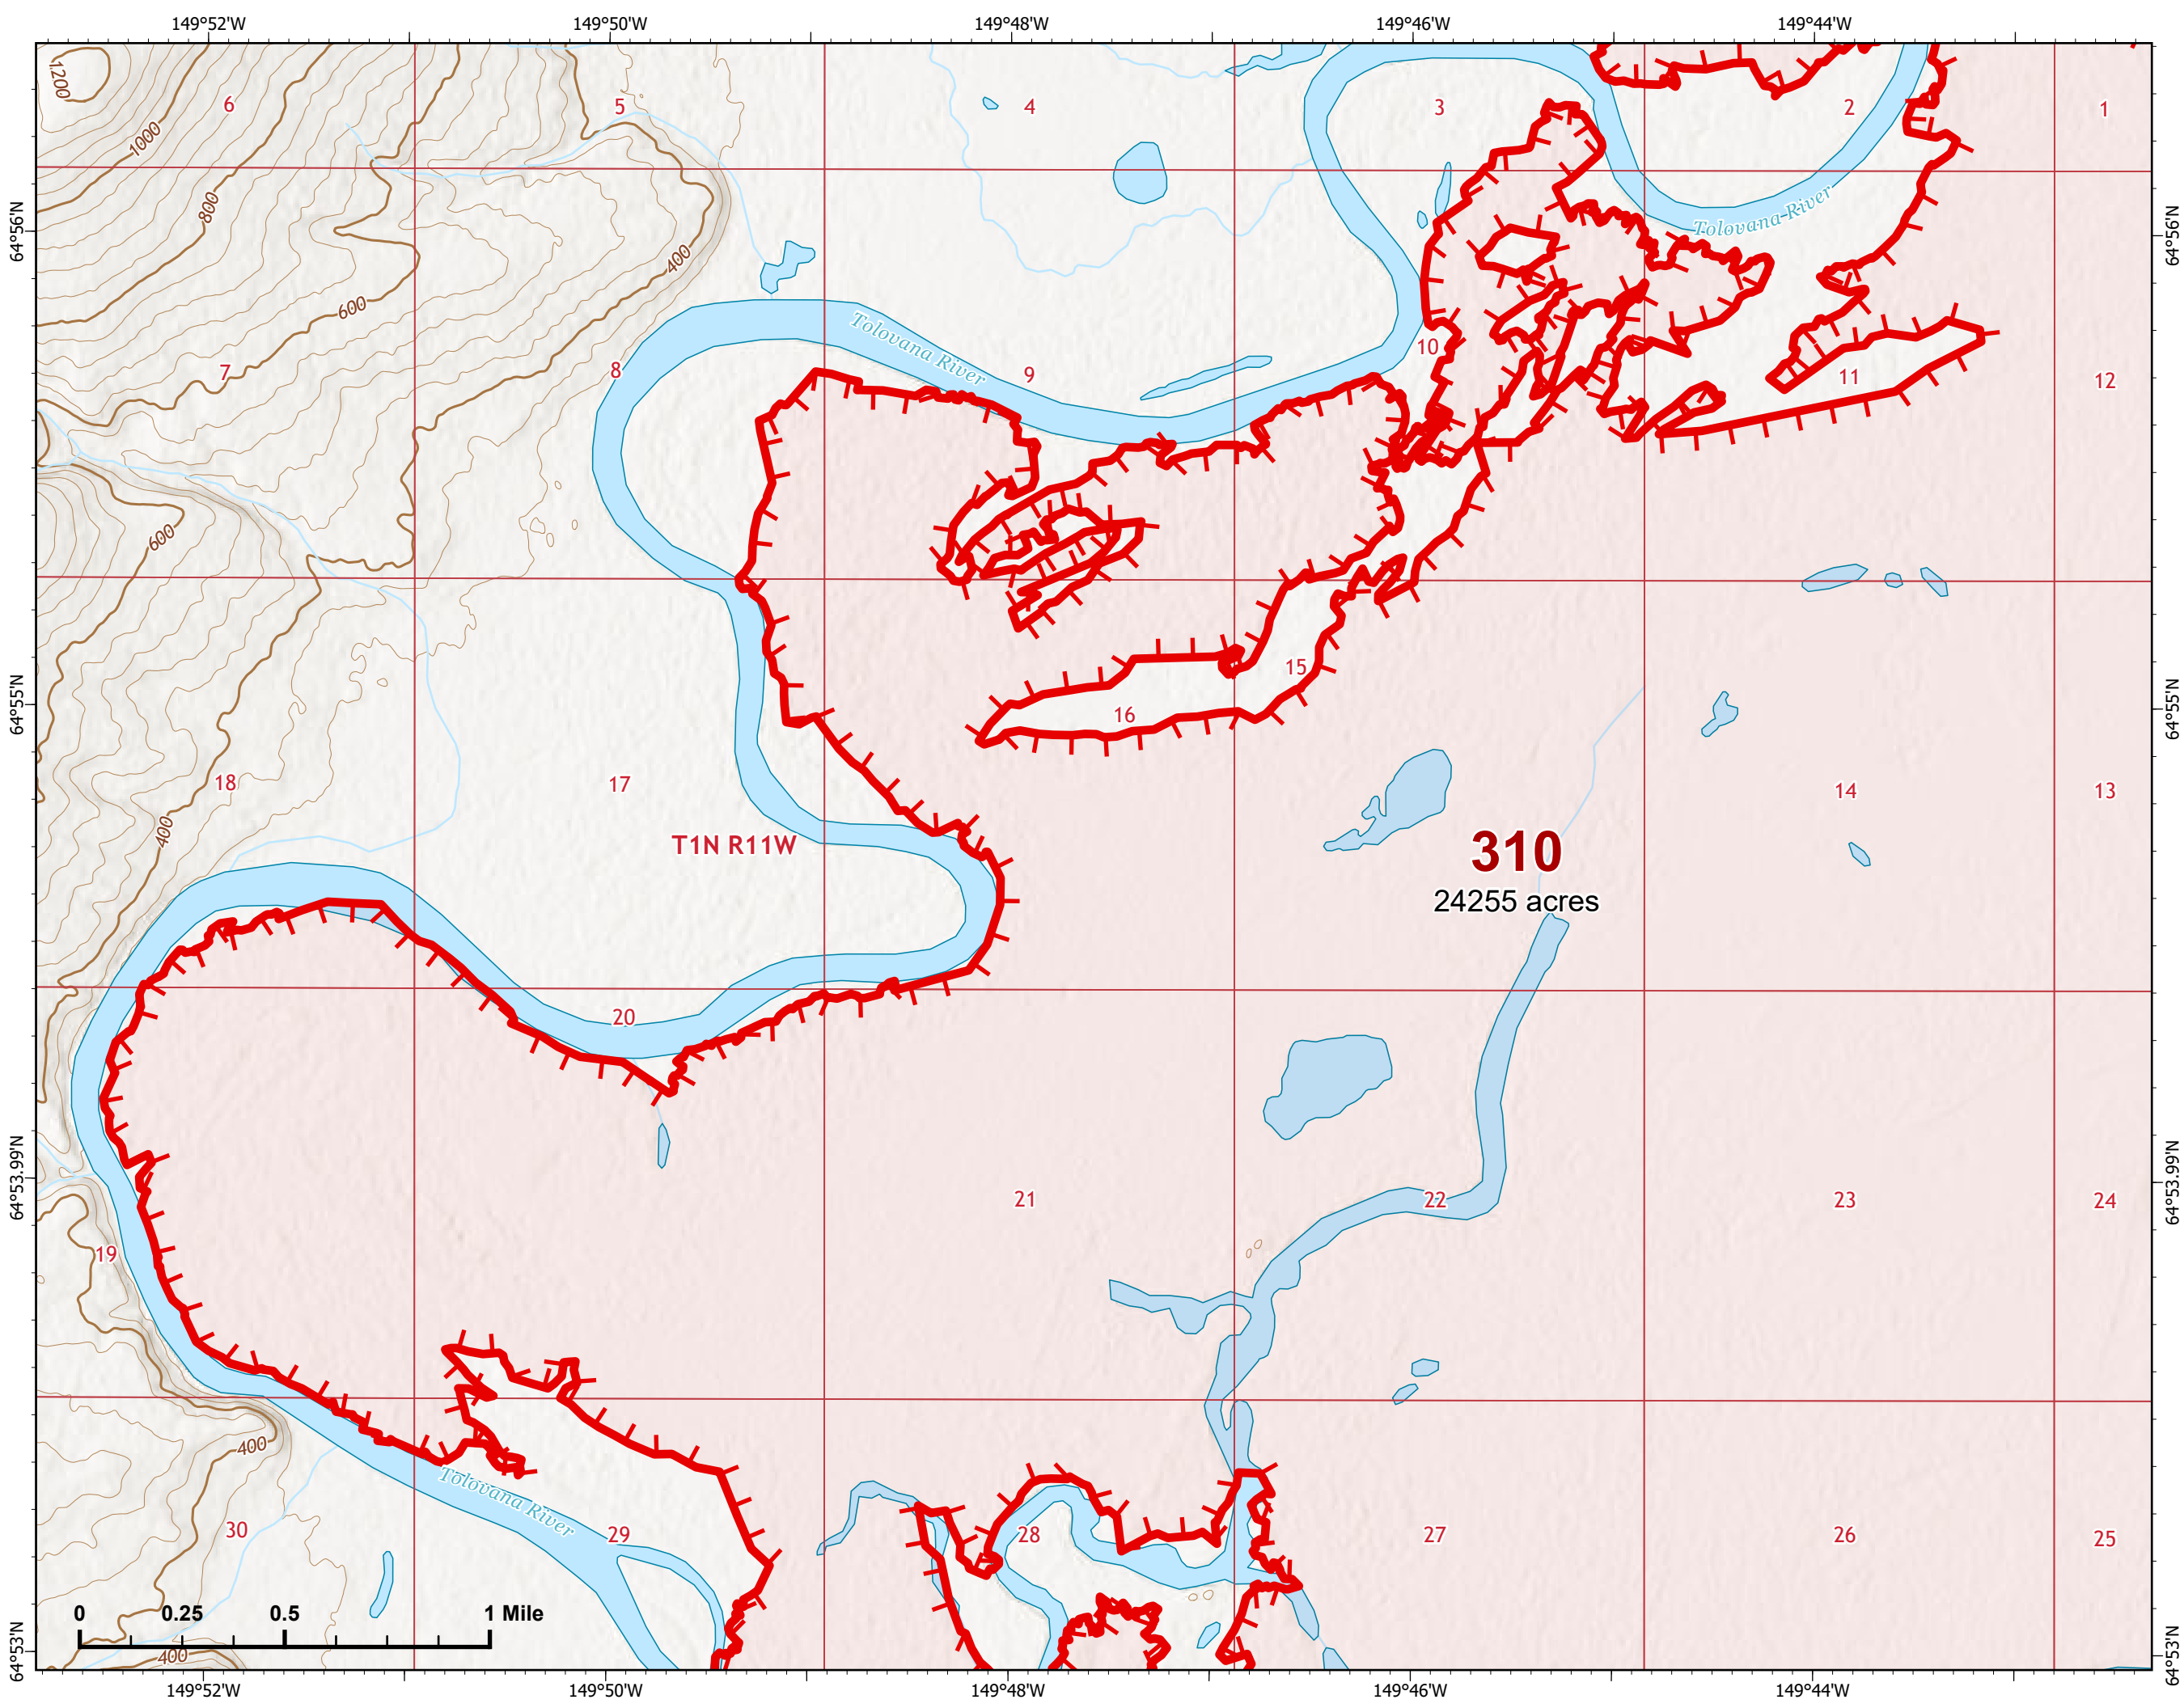

IAP Map

Bean Complex
AK-TAD-000898
07/15/2022

Fire: 310 (Tanana River)

Page 310 - 2

- Wildfire Daily Fire Perimeter
- Uncontained