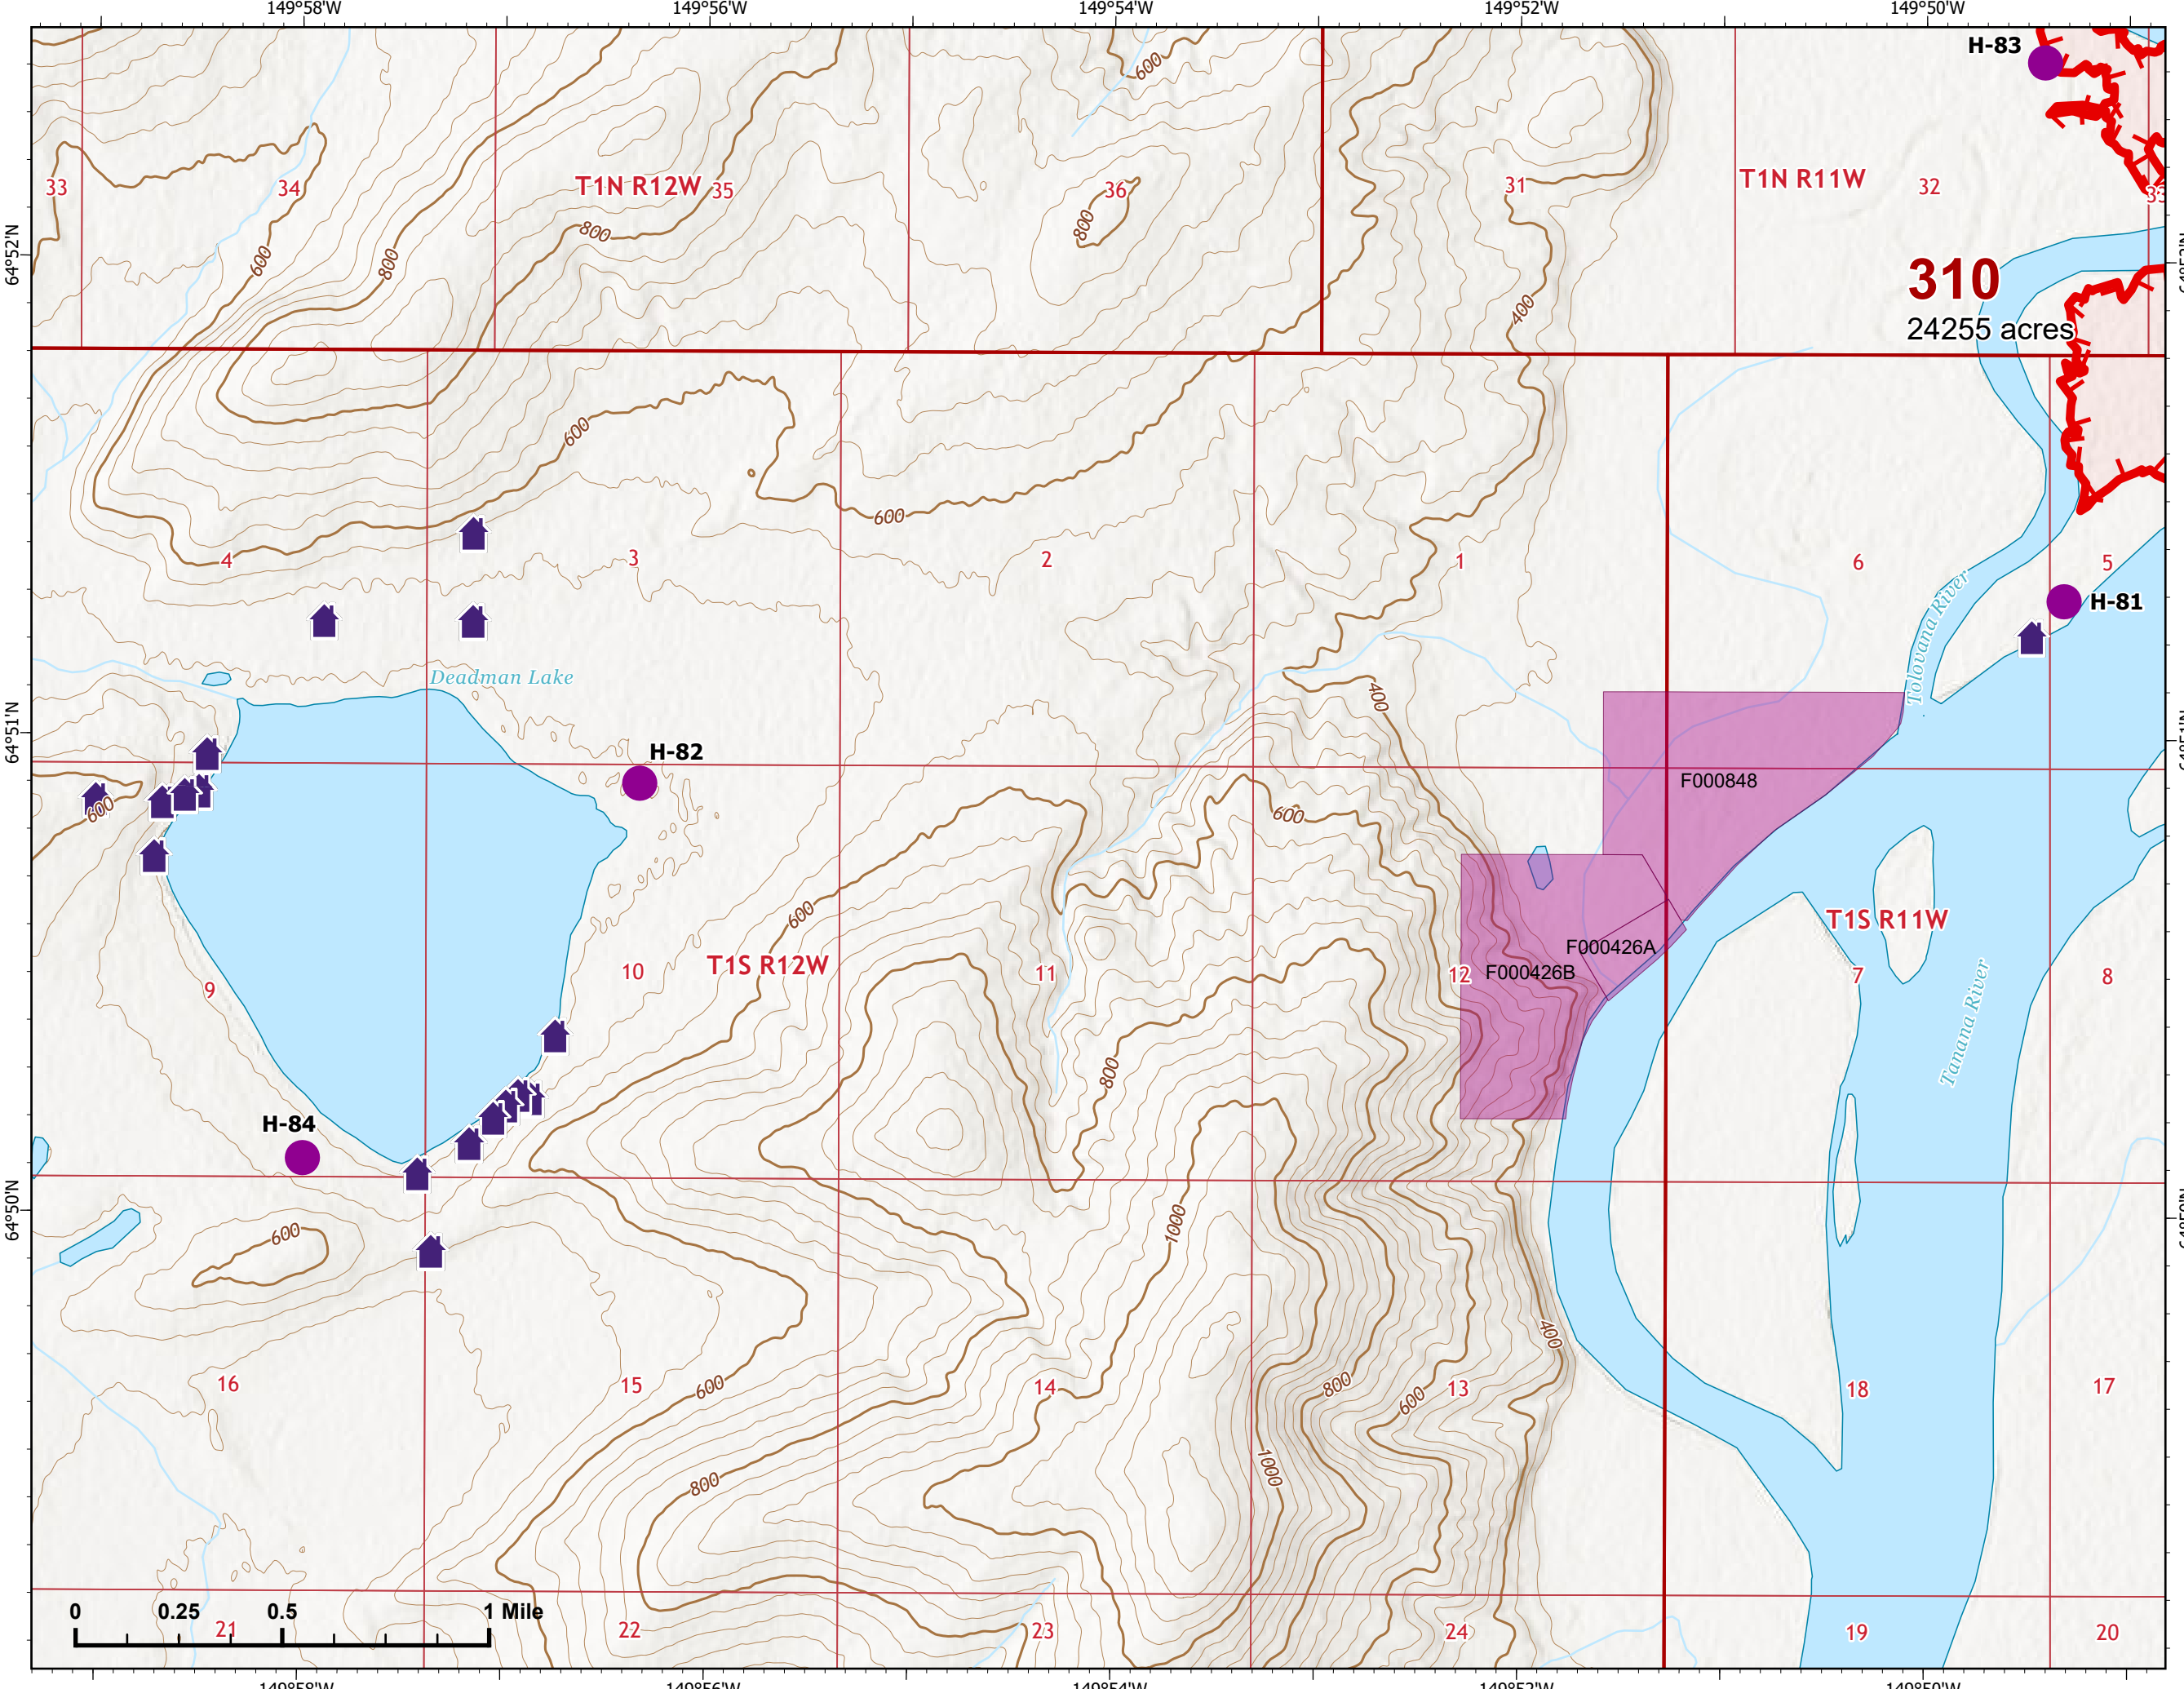

IAP Map

Bean Complex
AK-TAD-000898
07/15/2022

Fire: 310 (Tanana River)

Page 310 - 3

- Helispot
- Structure
- Wildfire Daily Fire Perimeter
- Uncontained
- Native Allotments

Z. Cravens
7/14/2022 2137

NW 7
NORTHWEST INCIDENT MANAGEMENT TEAM