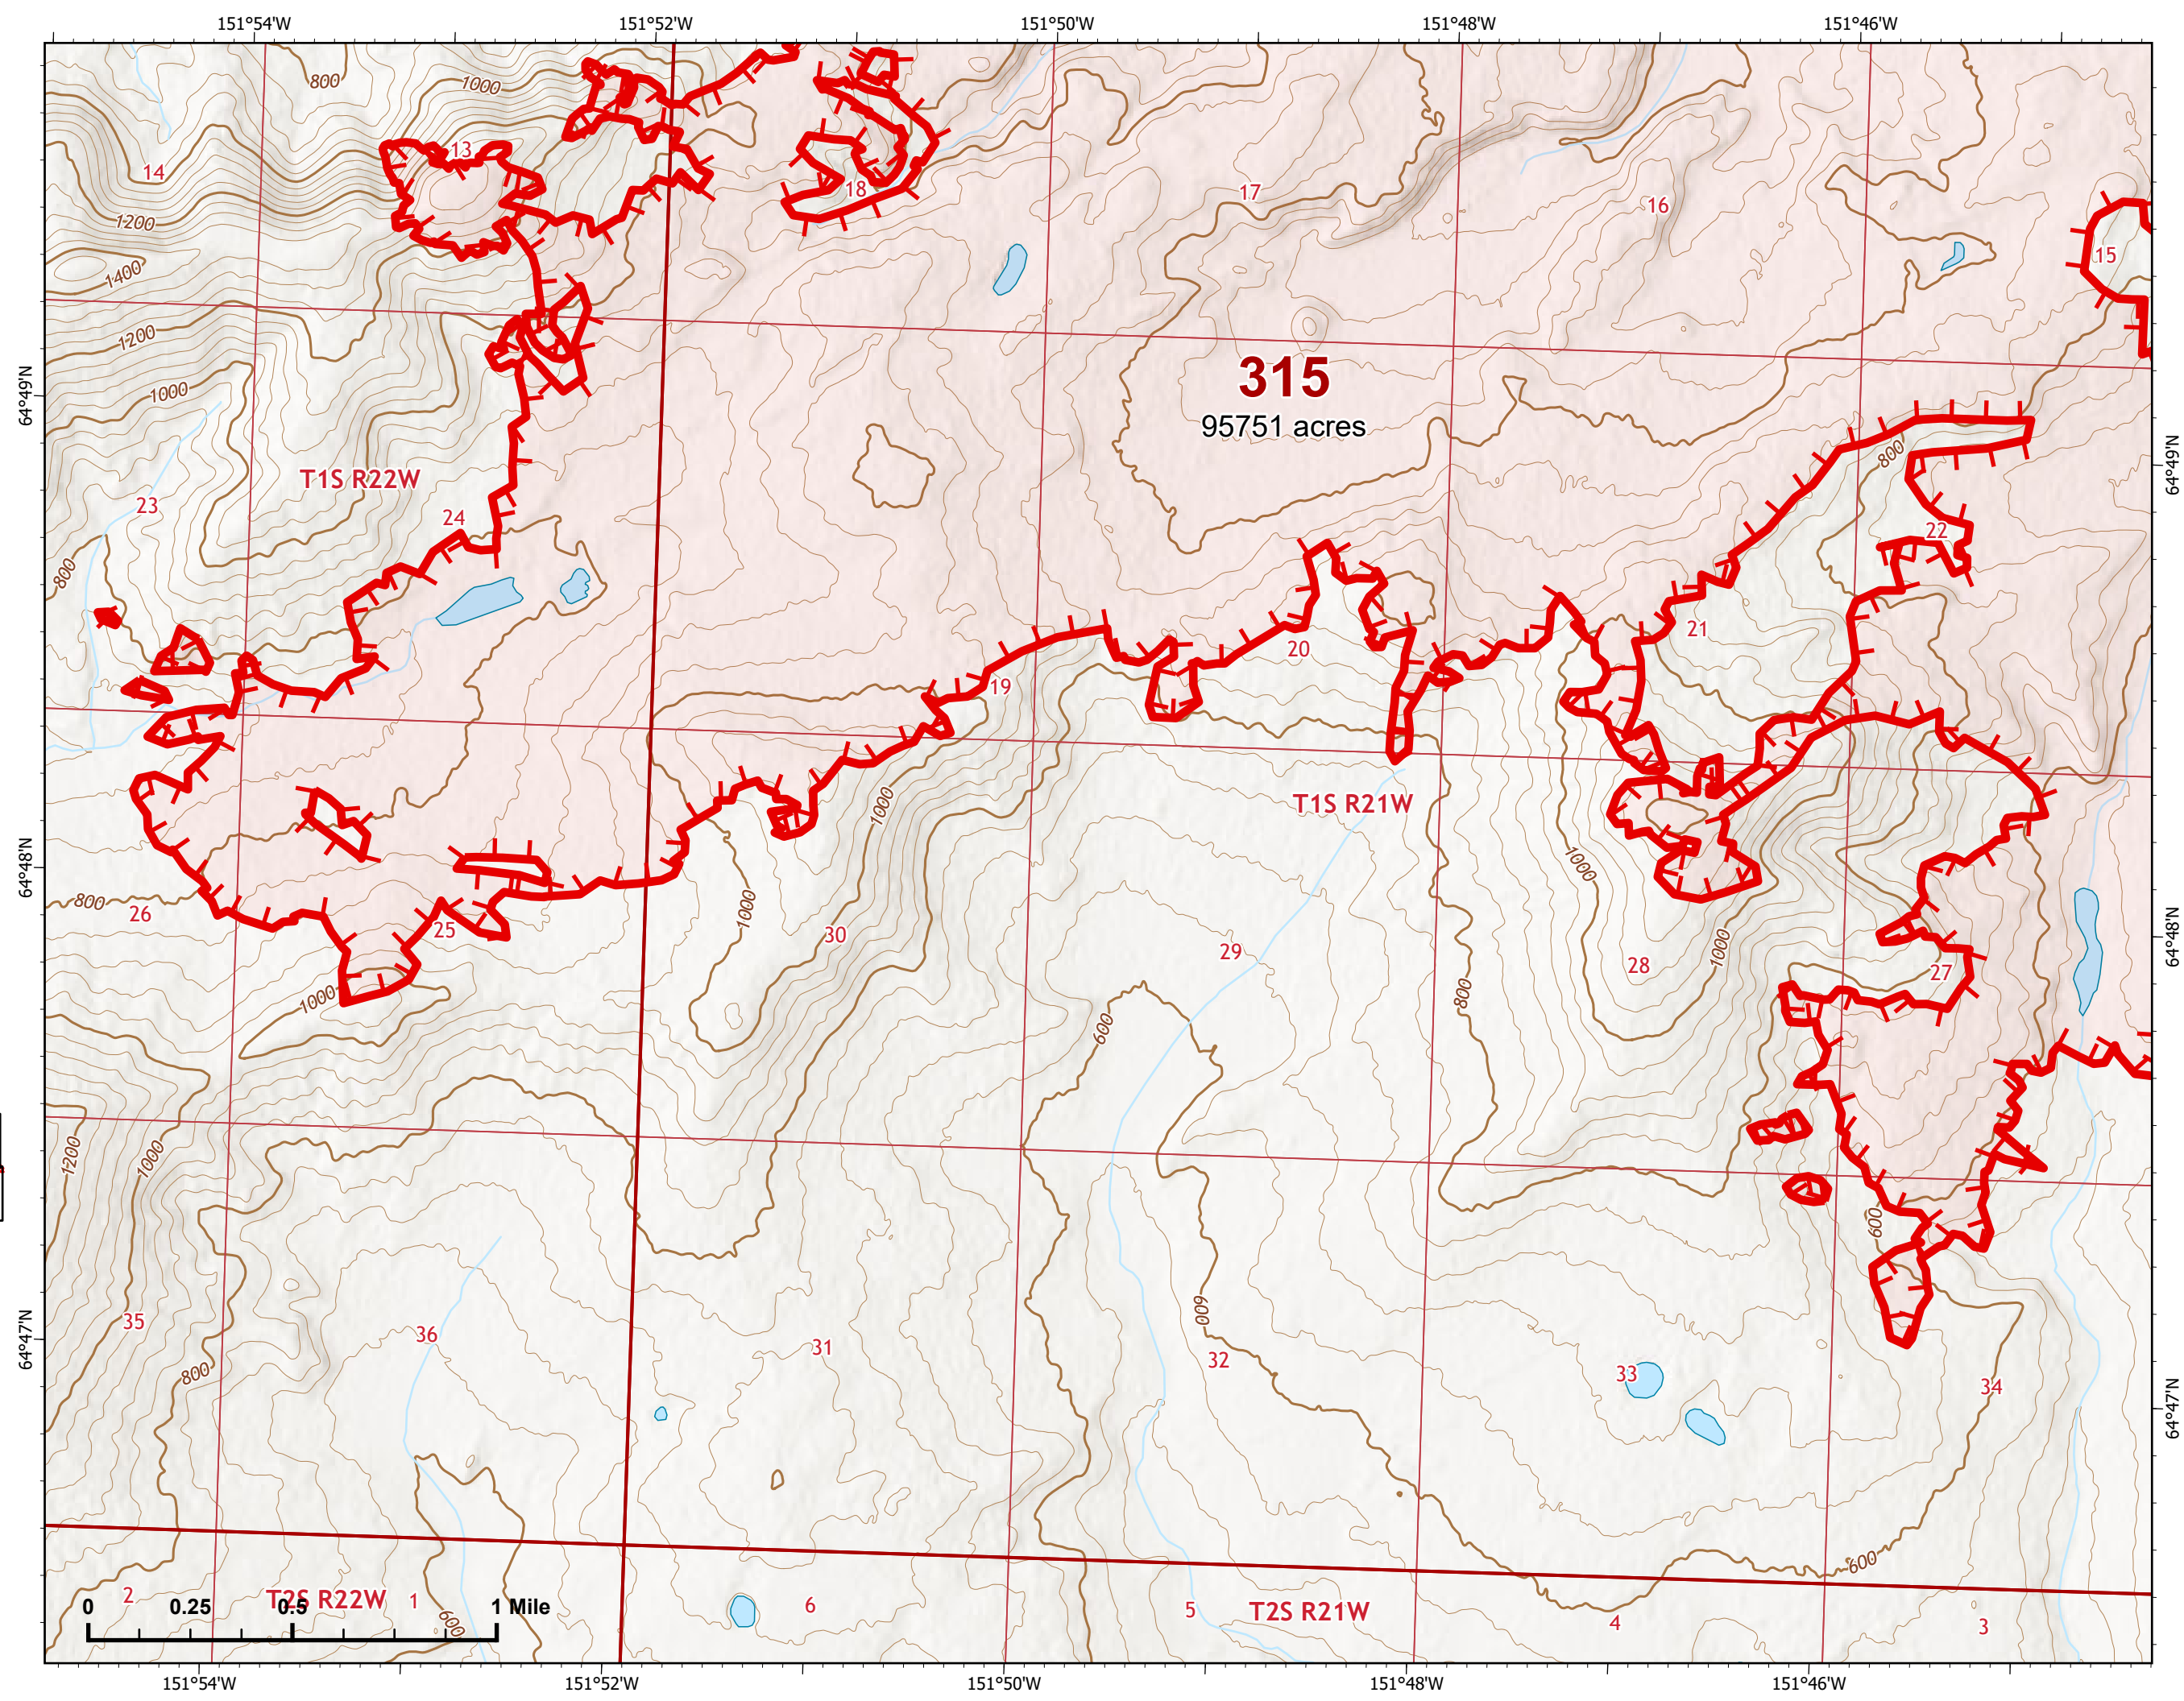

# IAP Map

Bean Complex  
AK-TAD-000898

07/15/2022

Fire: 315 (Chitanana)

Page 315 - 5

-  Wildfire Daily Fire Perimeter
-  Uncontained

Z. Cravens  
7/14/2022 2122