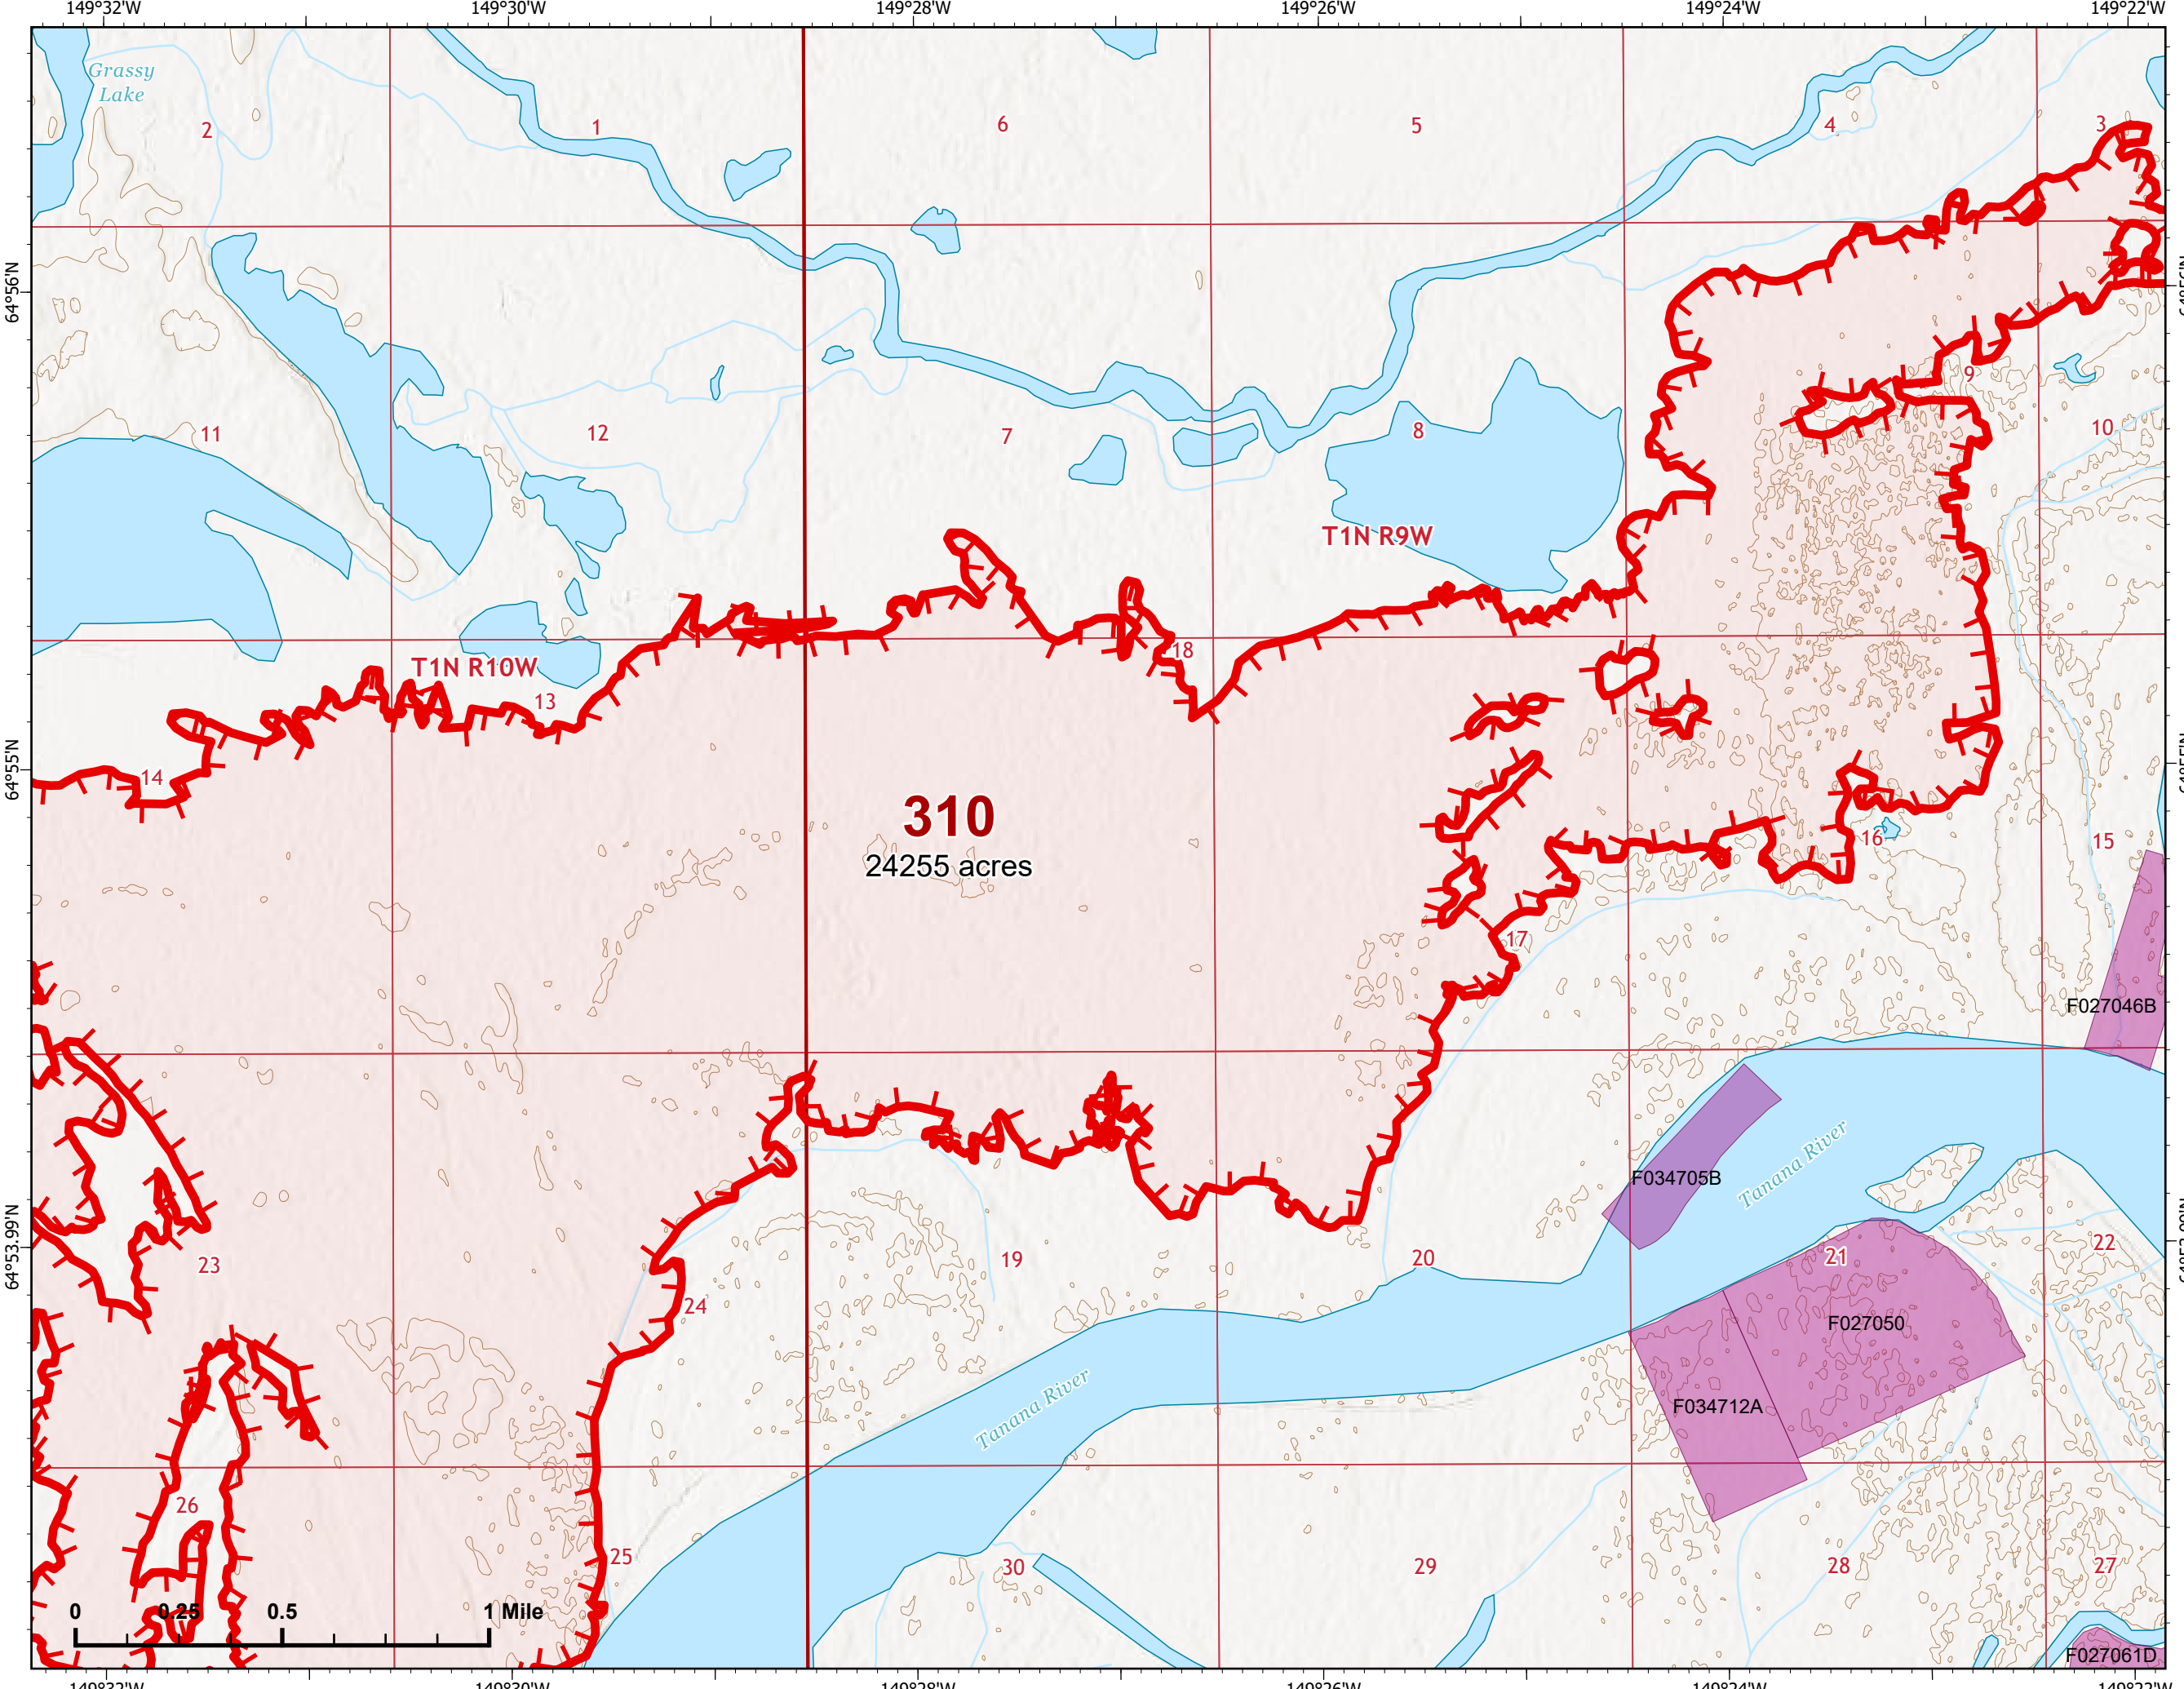

IAP Map

Bean Complex
AK-TAD-000898

07/15/2022

Fire: 310 (Tanana River)

Page 310 - 7

- Wildfire Daily Fire Perimeter
- Uncontained
- Native Allotments

Z. Cravens
7/14/2022 2141