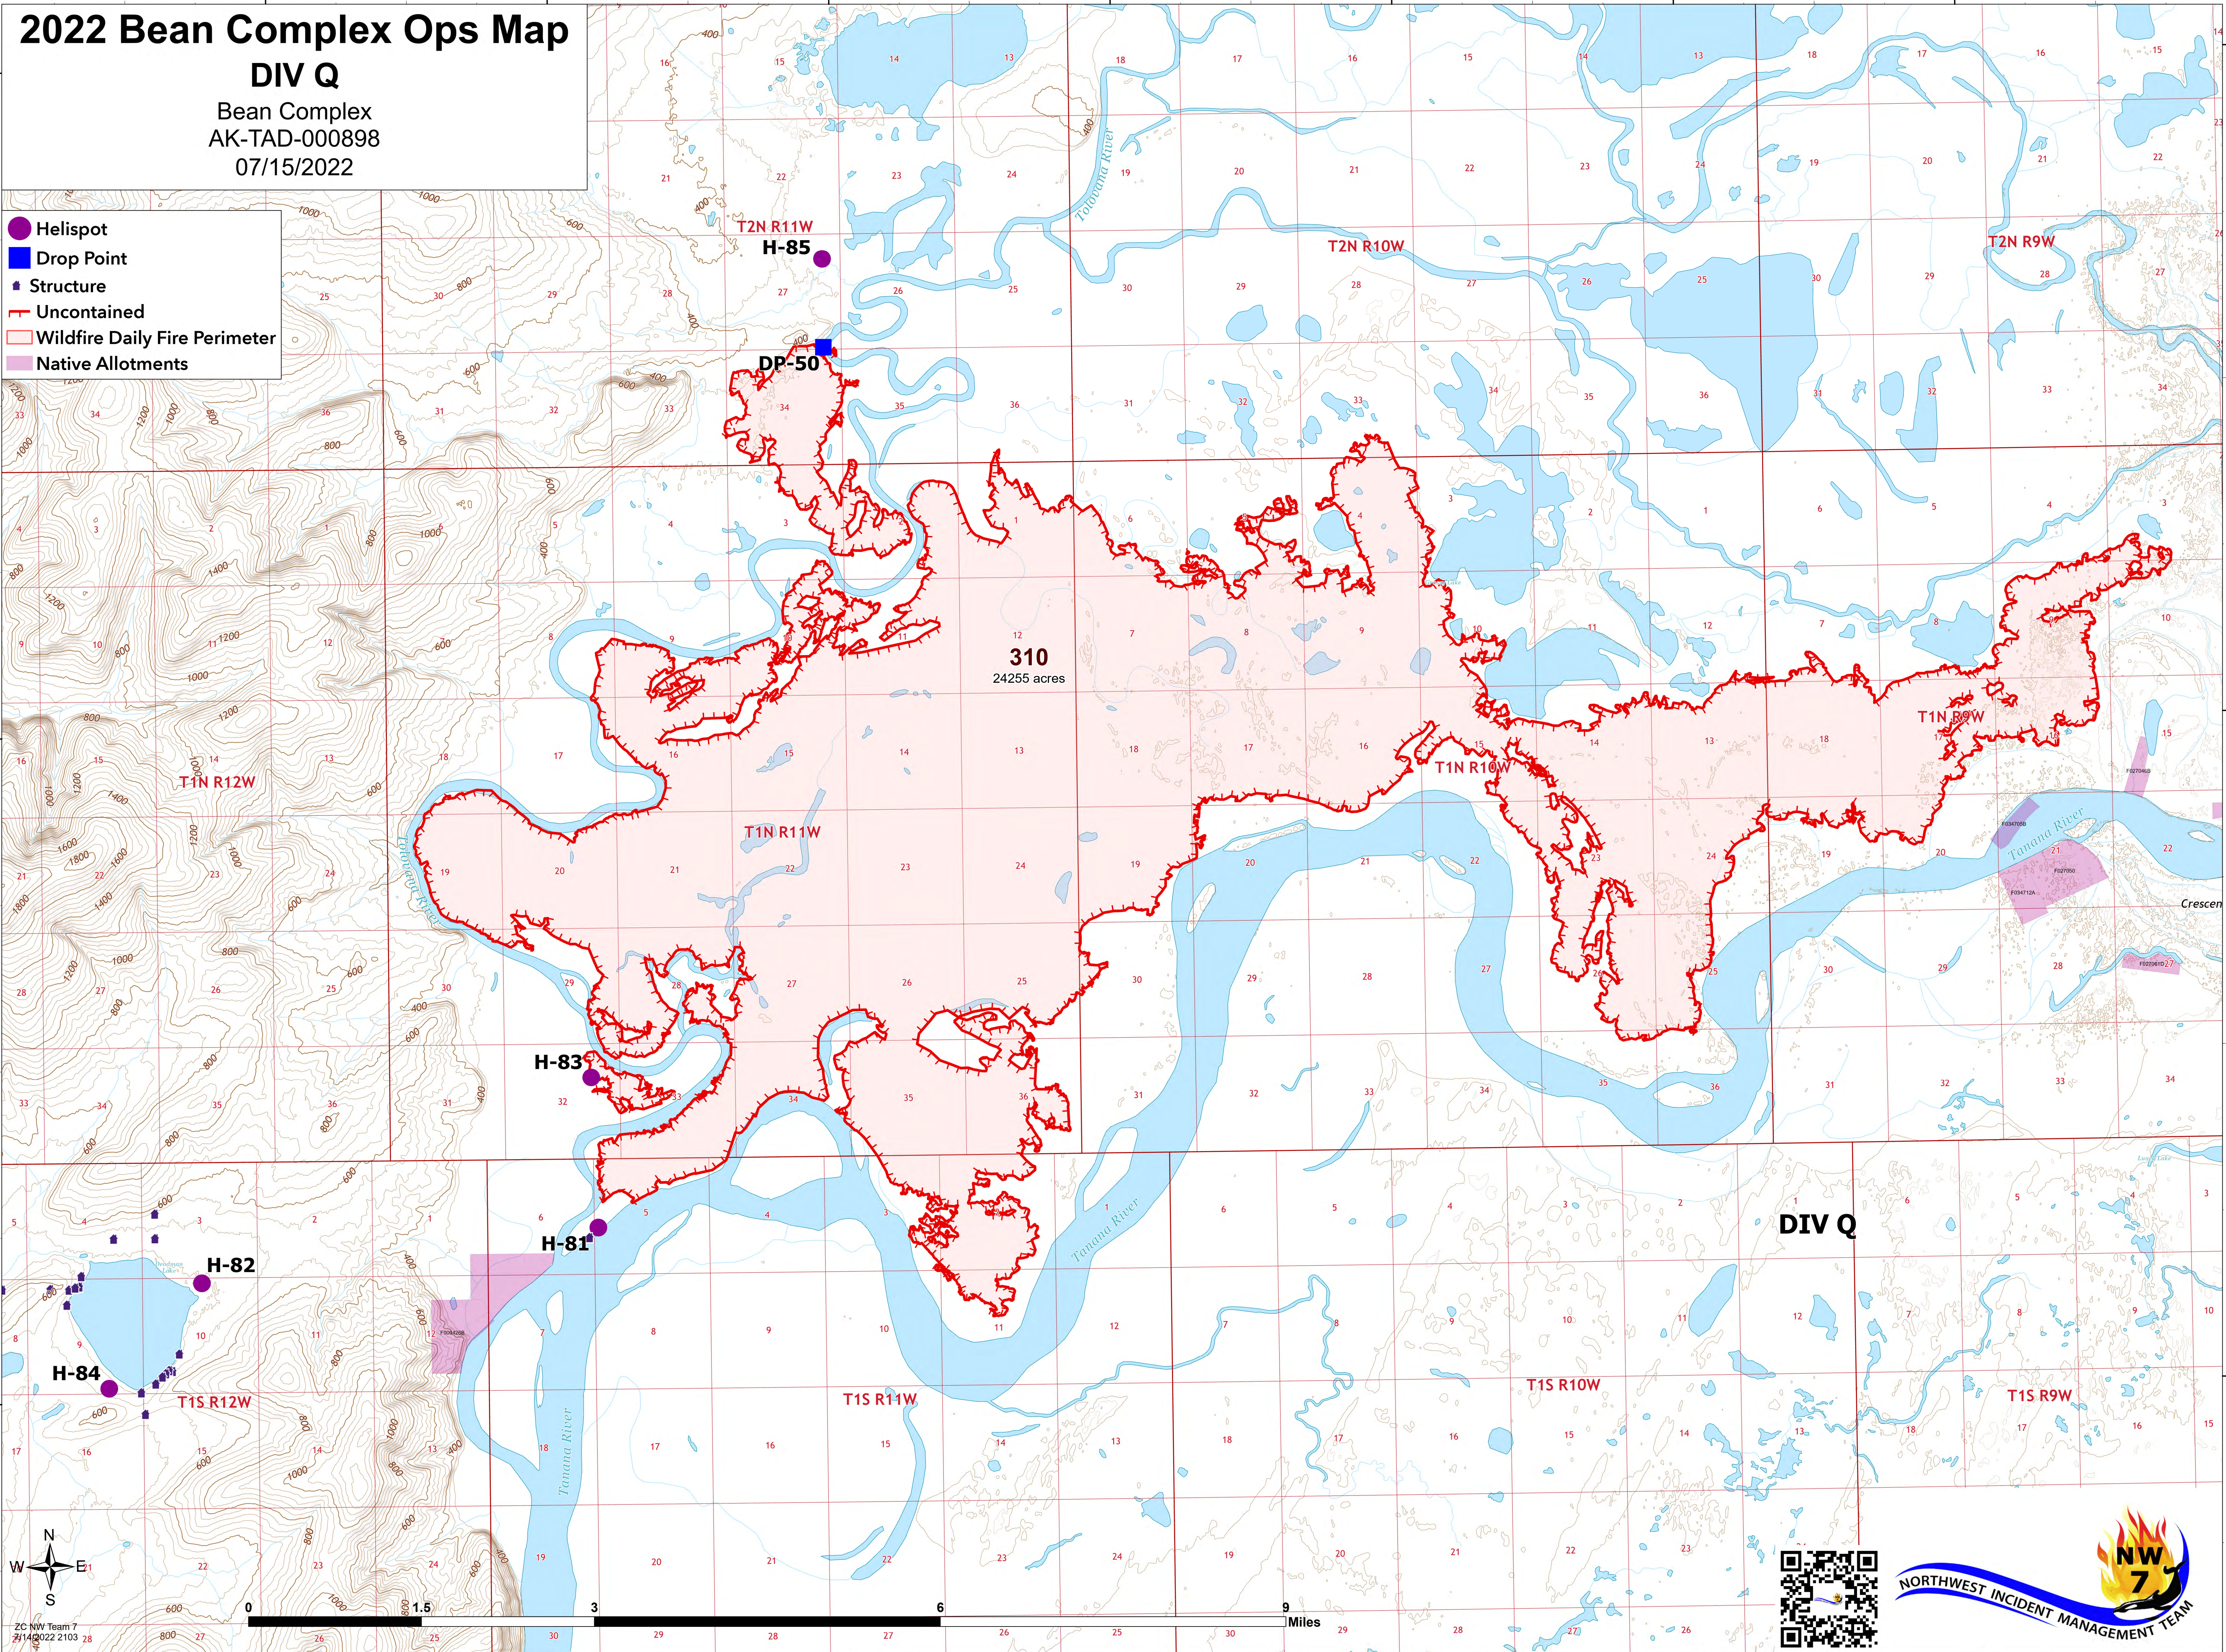

2022 Bean Complex Ops Map

DIV Q

Bean Complex
AK-TAD-000898
07/15/2022

- Helispot
- Drop Point
- ▬ Structure
- ▬ Uncontained
- ▭ Wildfire Daily Fire Perimeter
- ▭ Native Allotments

2C NW Team 7
7/14/2022 2103 28

0 1.5 3 6 9 Miles