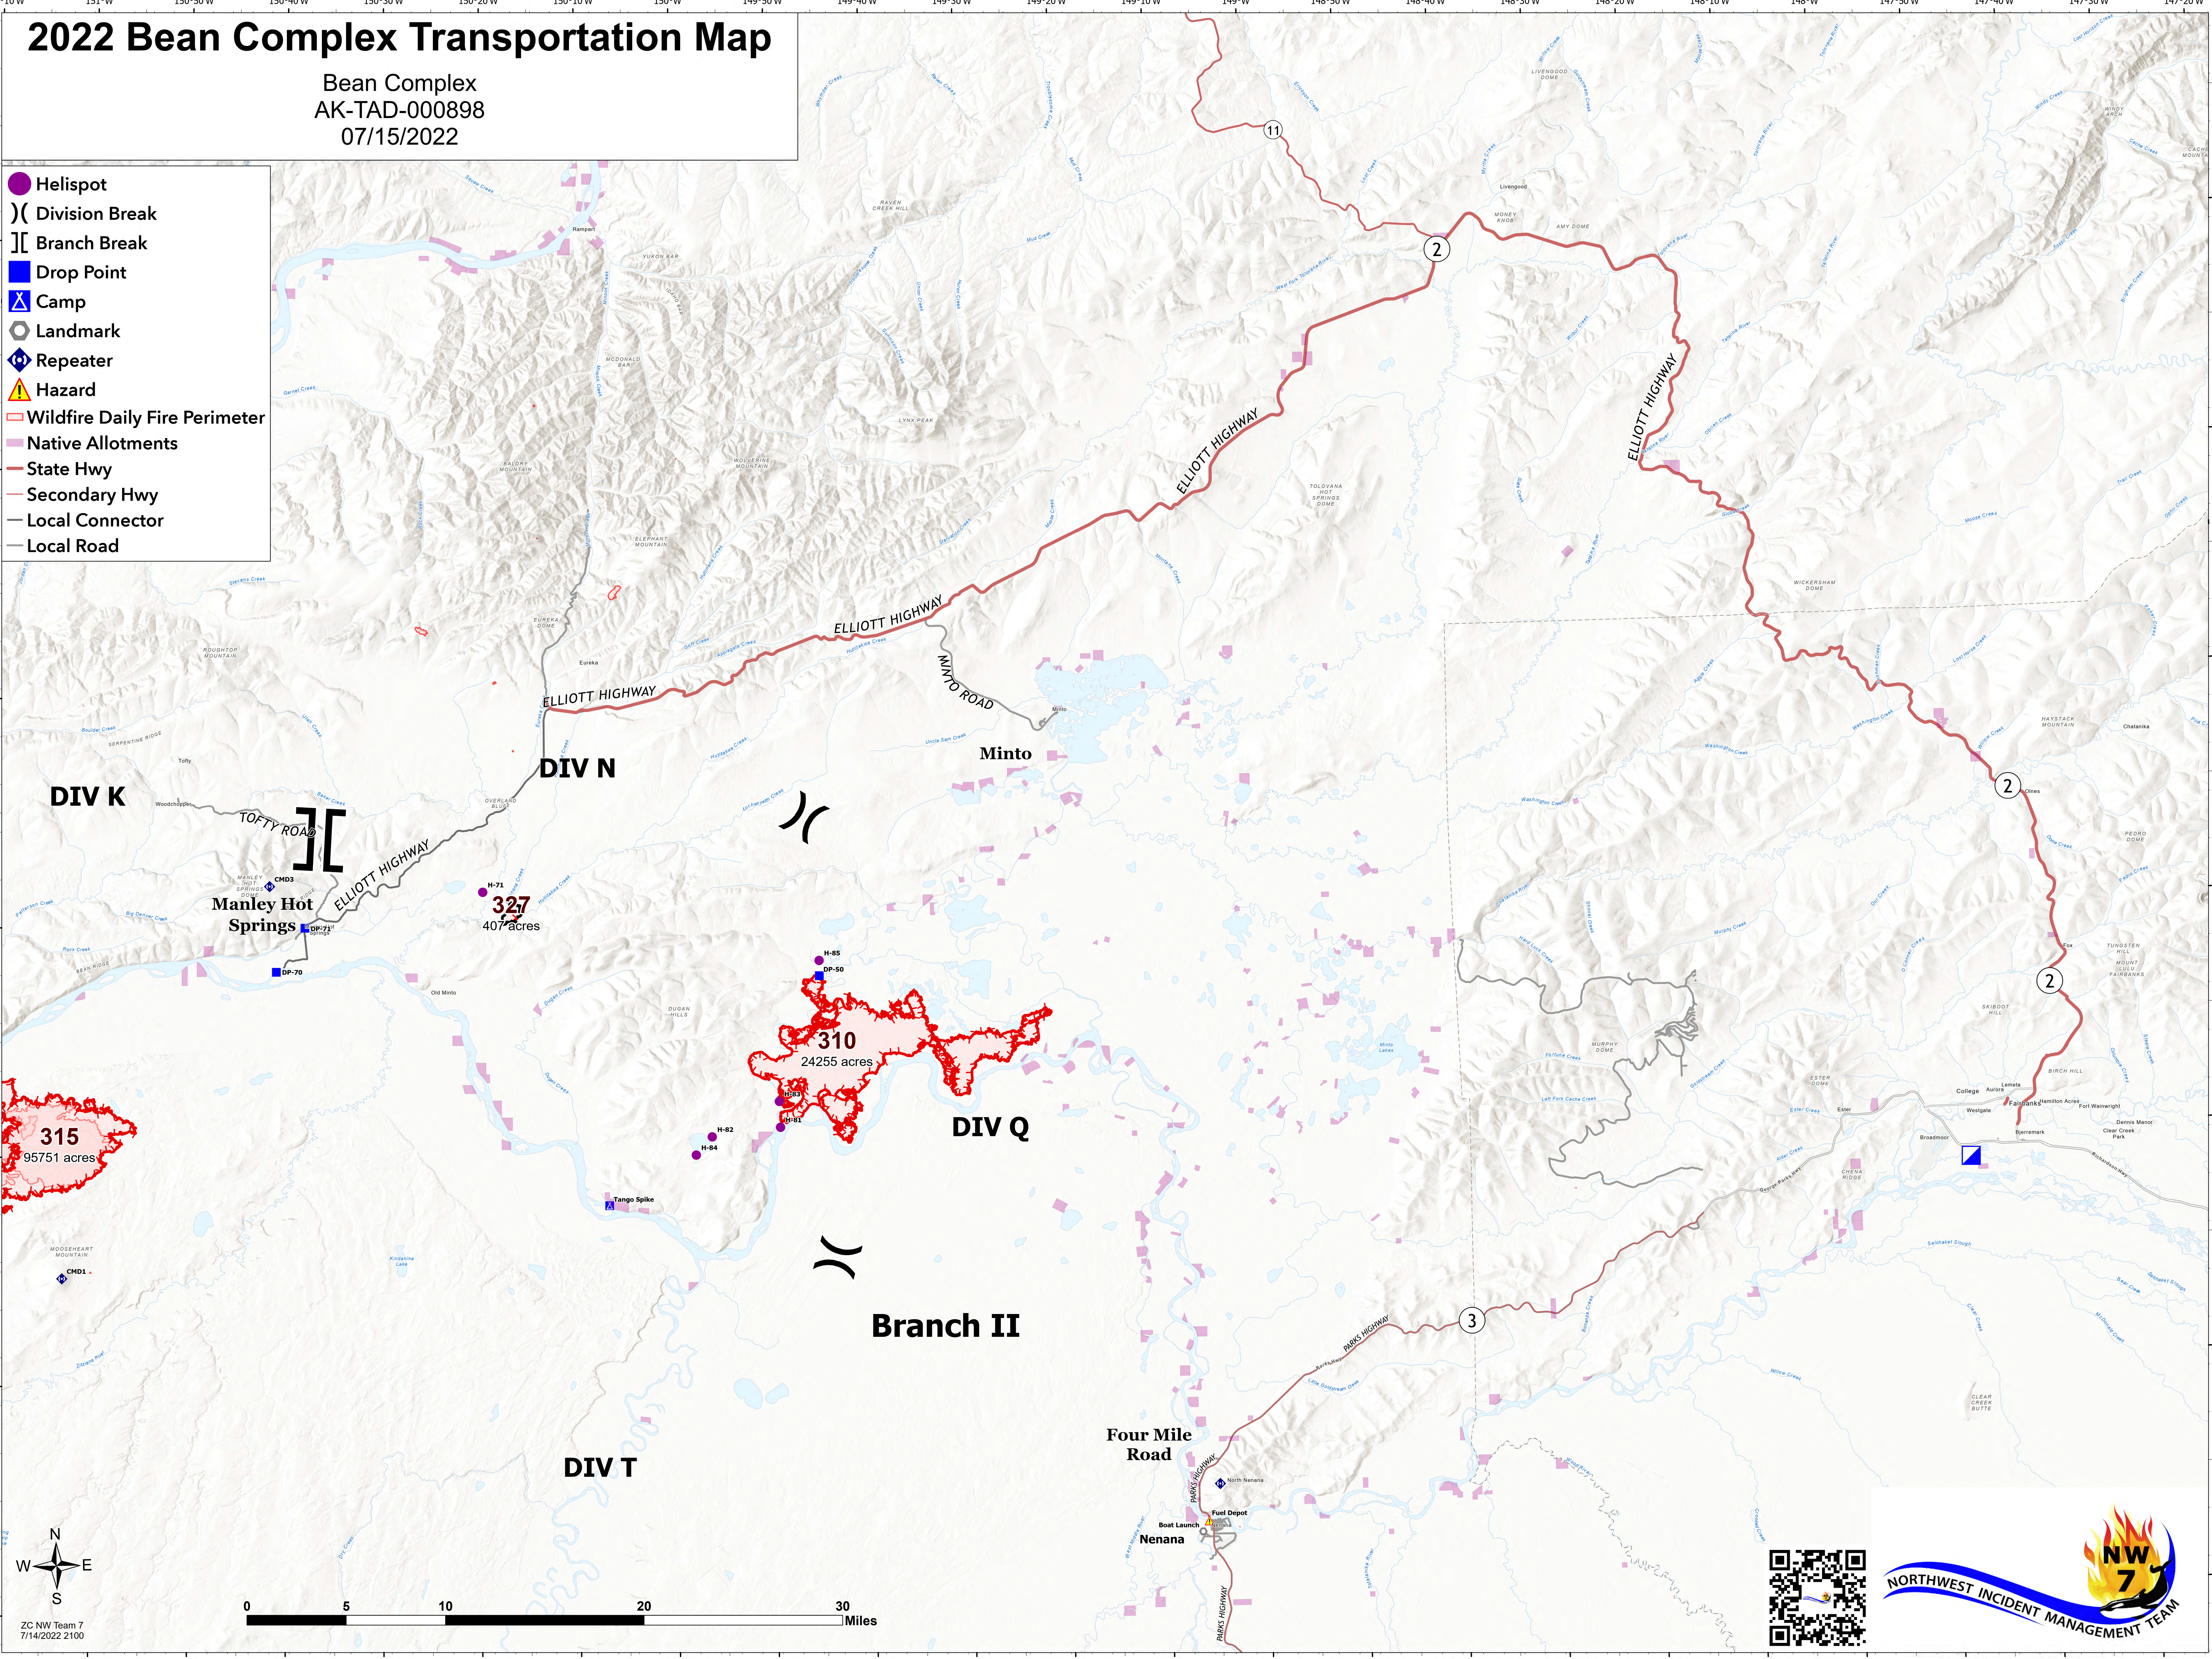

2022 Bean Complex Transportation Map

Bean Complex
AK-TAD-000898
07/15/2022

- Helispot
-) Division Break
-] Branch Break
- Drop Point
- ⚓ Camp
- ⊙ Landmark
- ⬢ Repeater
- ⚠ Hazard
- ▭ Wildfire Daily Fire Perimeter
- ▭ Native Allotments
- State Hwy
- Secondary Hwy
- Local Connector
- Local Road

ZC NW Team 7
7/14/2022 2100